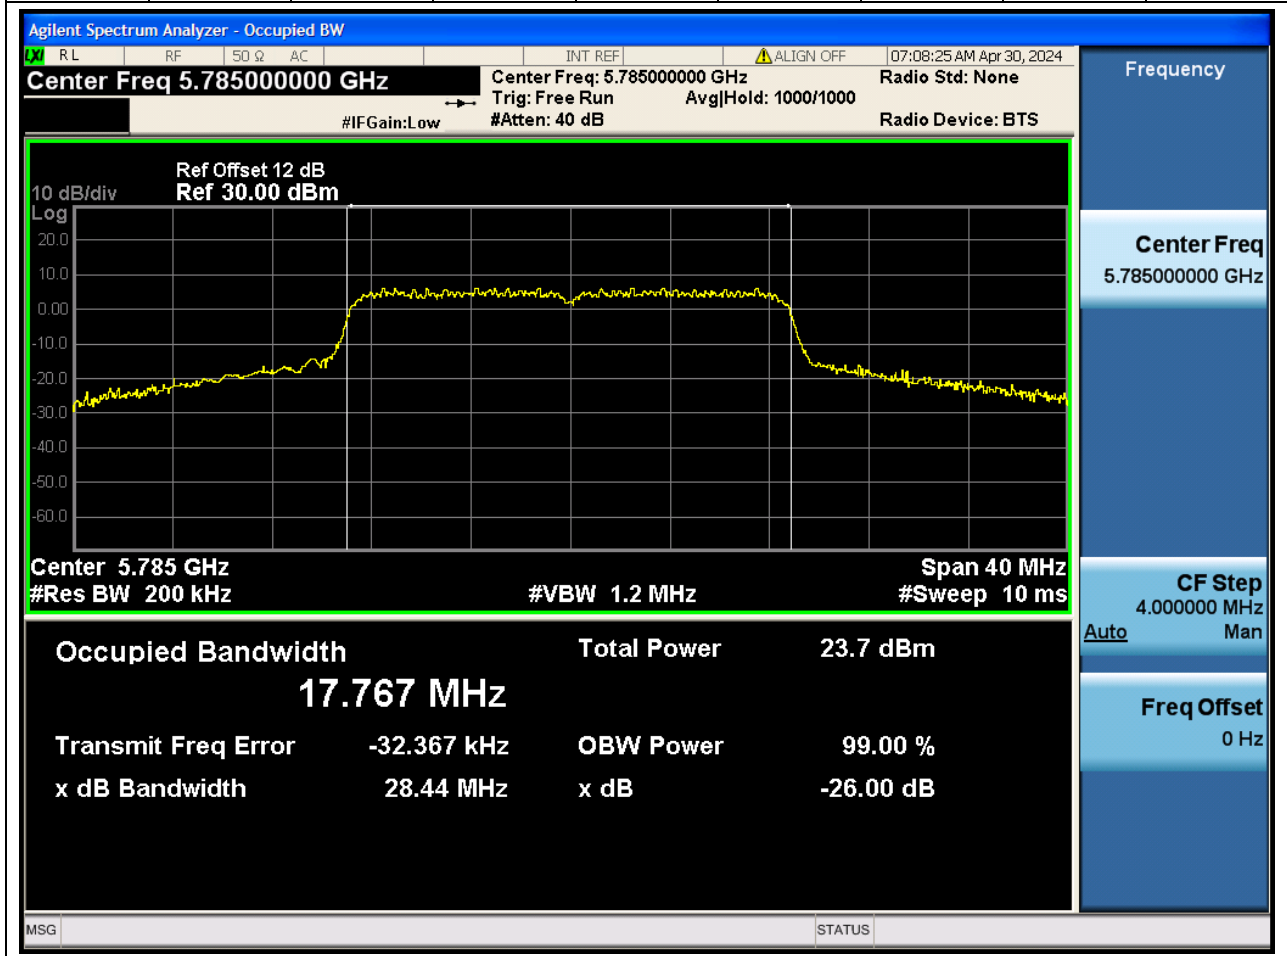

50. 802.11n_20M_U-NII-3_M

50.1. A.2.2-99% Bandwidth(NTNV)

Center Frequency (MHz)	OBW Power (%)		RBW (MHz)	Detector	Limit (MHz)	OBW (MHz)	Verdict
5785	99		0.2	Peak	0	17.76744 4	Unknow