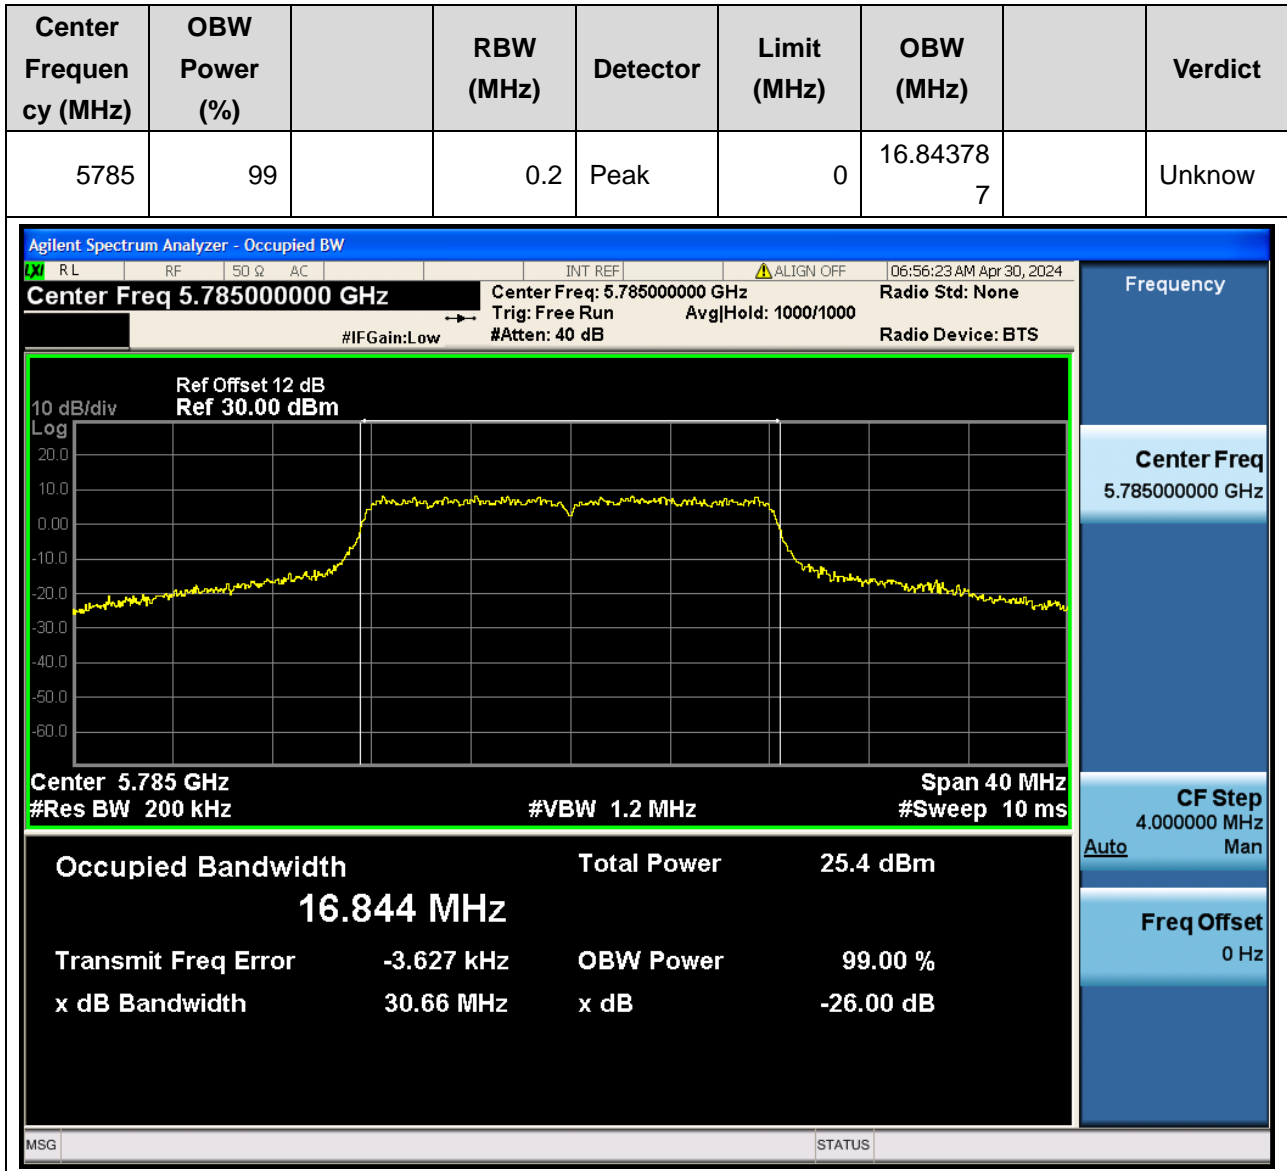

47. 802.11a_20M_U-NII-3_M

47.1. A.2.2-99% Bandwidth(NTNV)