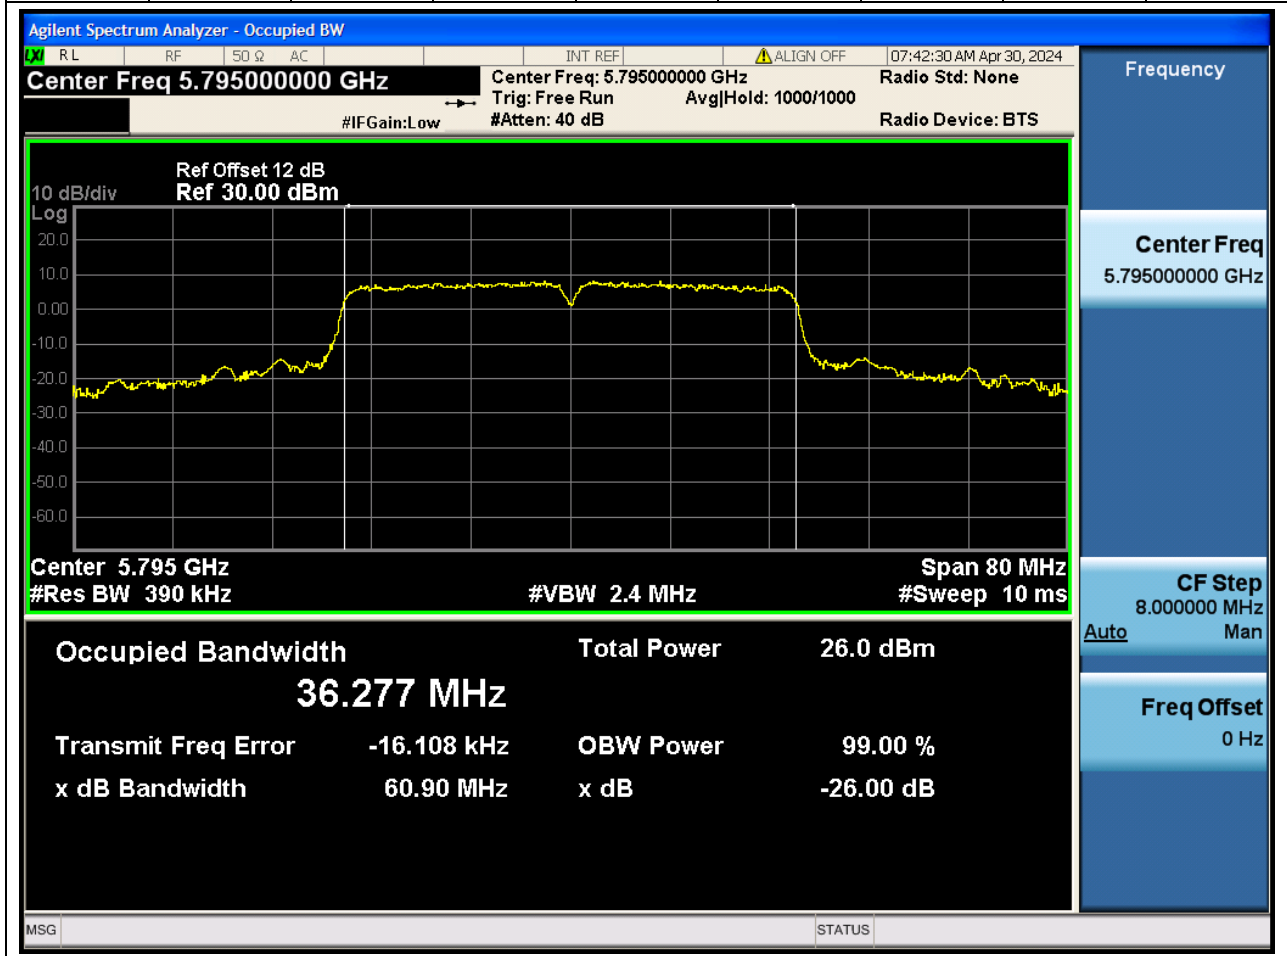

57. 802.11ac_40M_U-NII-3_L

57.1. A.2.2-99% Bandwidth(NTNV)

Center Frequency (MHz)	OBW Power (%)		RBW (MHz)	Detector	Limit (MHz)	OBW (MHz)		Verdict
5755	99		0.39	Peak	0	36.301844		Unknow

58. 802.11ac_40M_U-NII-3_H

58.1. A.2.2-99% Bandwidth(NTNV)

Center Frequency (MHz)	OBW Power (%)		RBW (MHz)	Detector	Limit (MHz)	OBW (MHz)		Verdict
5795	99		0.39	Peak	0	36.277285		Unknow

59. 802.11ac_80M_U-NII-3_M

59.1. A.2.2-99% Bandwidth(NTNV)