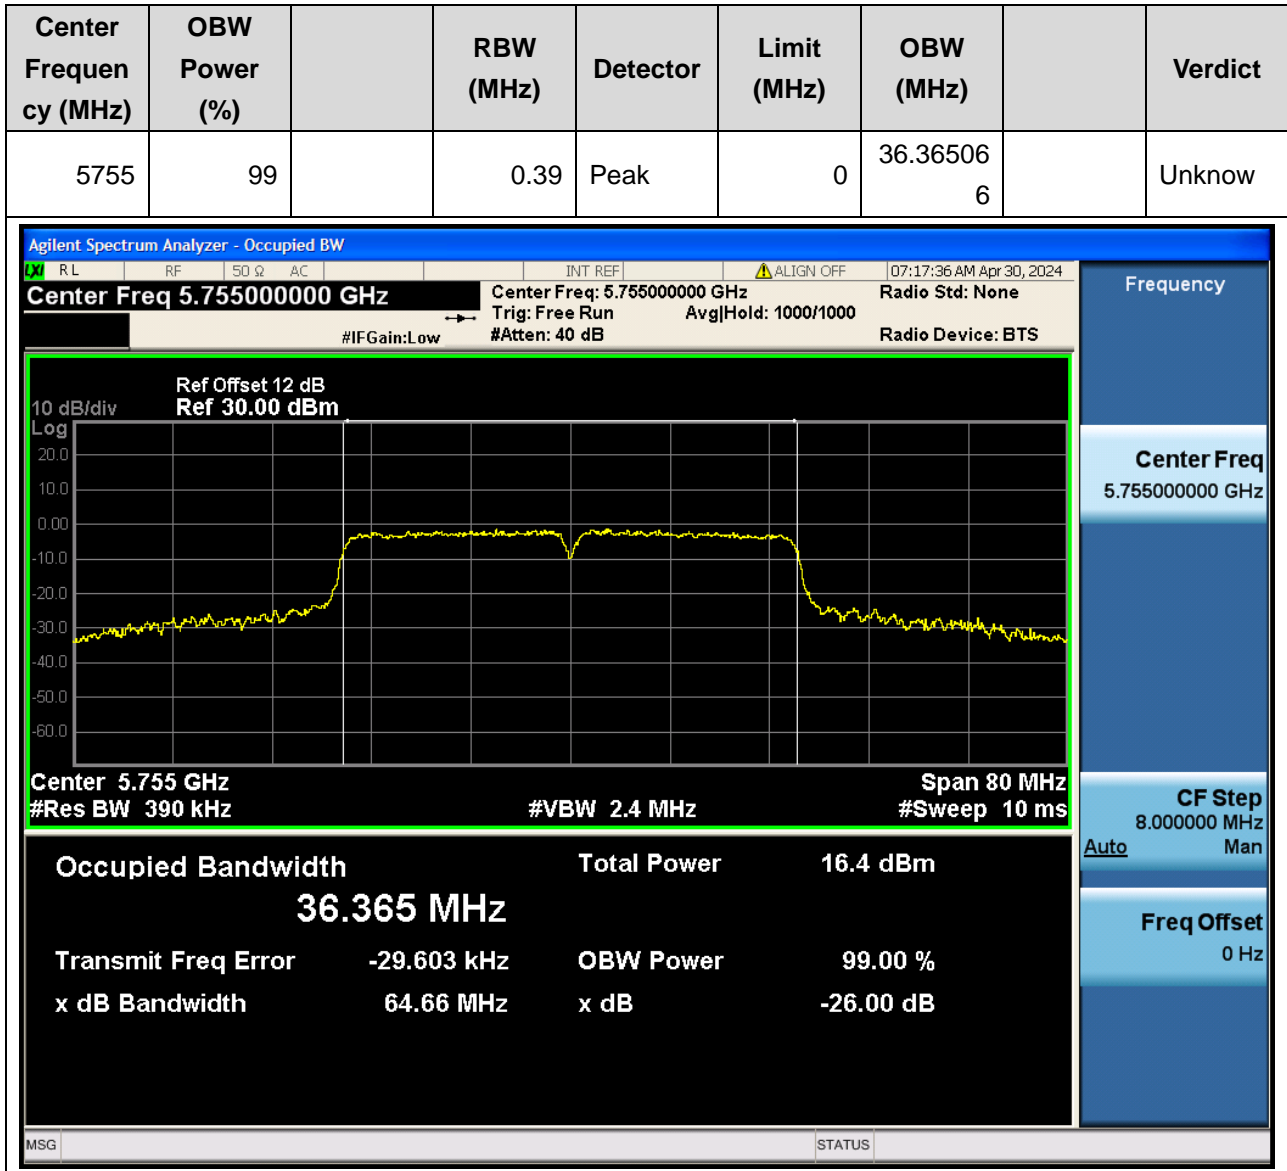

52. 802.11n_40M_U-NII-3_L

52.1. A.2.2-99% Bandwidth(NTNV)