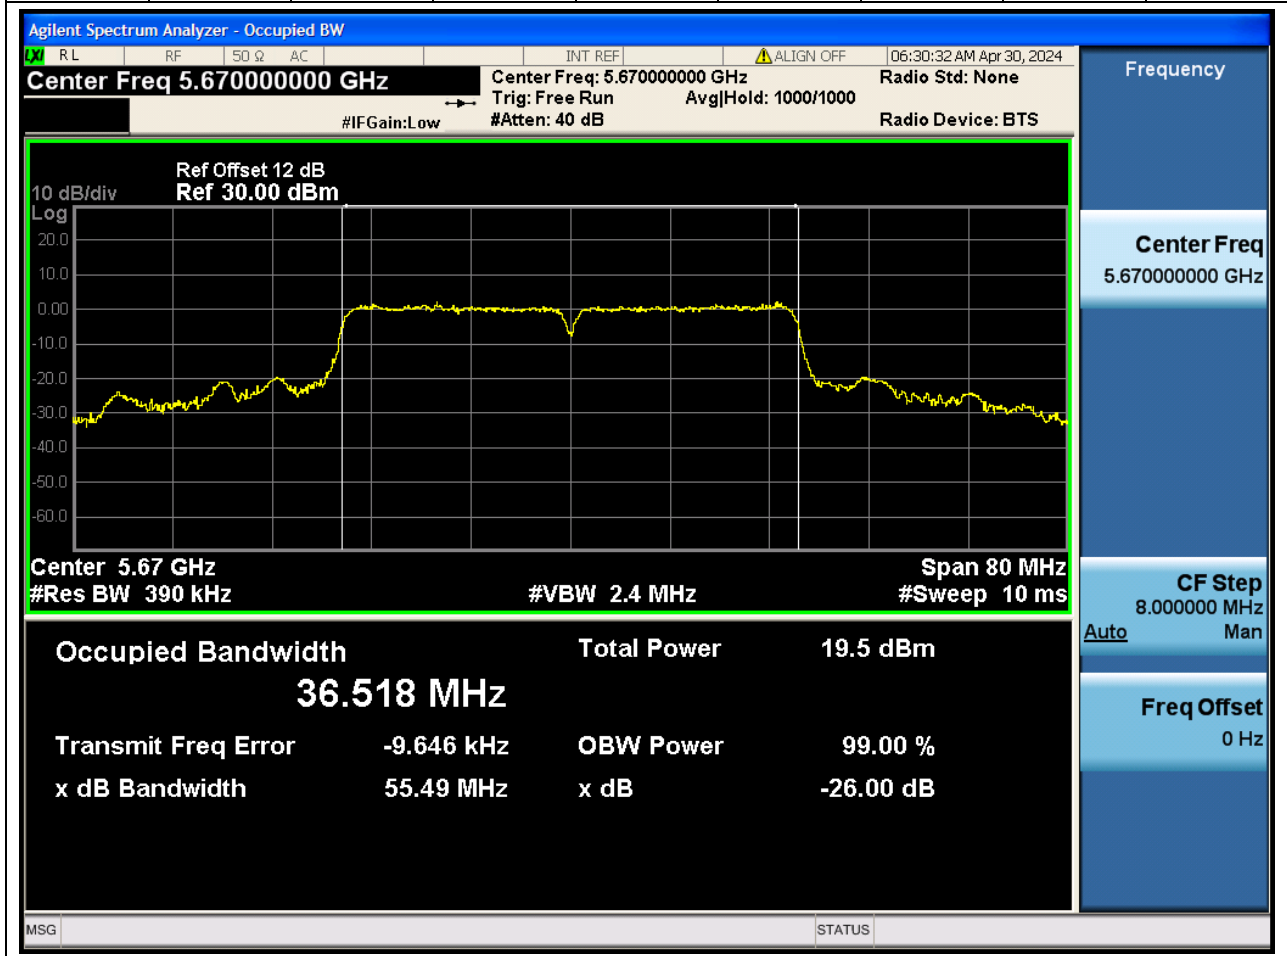

43. 802.11ac_40M_U-NII-2C_H

43.1. A.2.2-99% Bandwidth(NTNV)

Center Frequency (MHz)	OBW Power (%)		RBW (MHz)	Detector	Limit (MHz)	OBW (MHz)		Verdict
5670	99		0.39	Peak	0	36.51839 1		Unknow