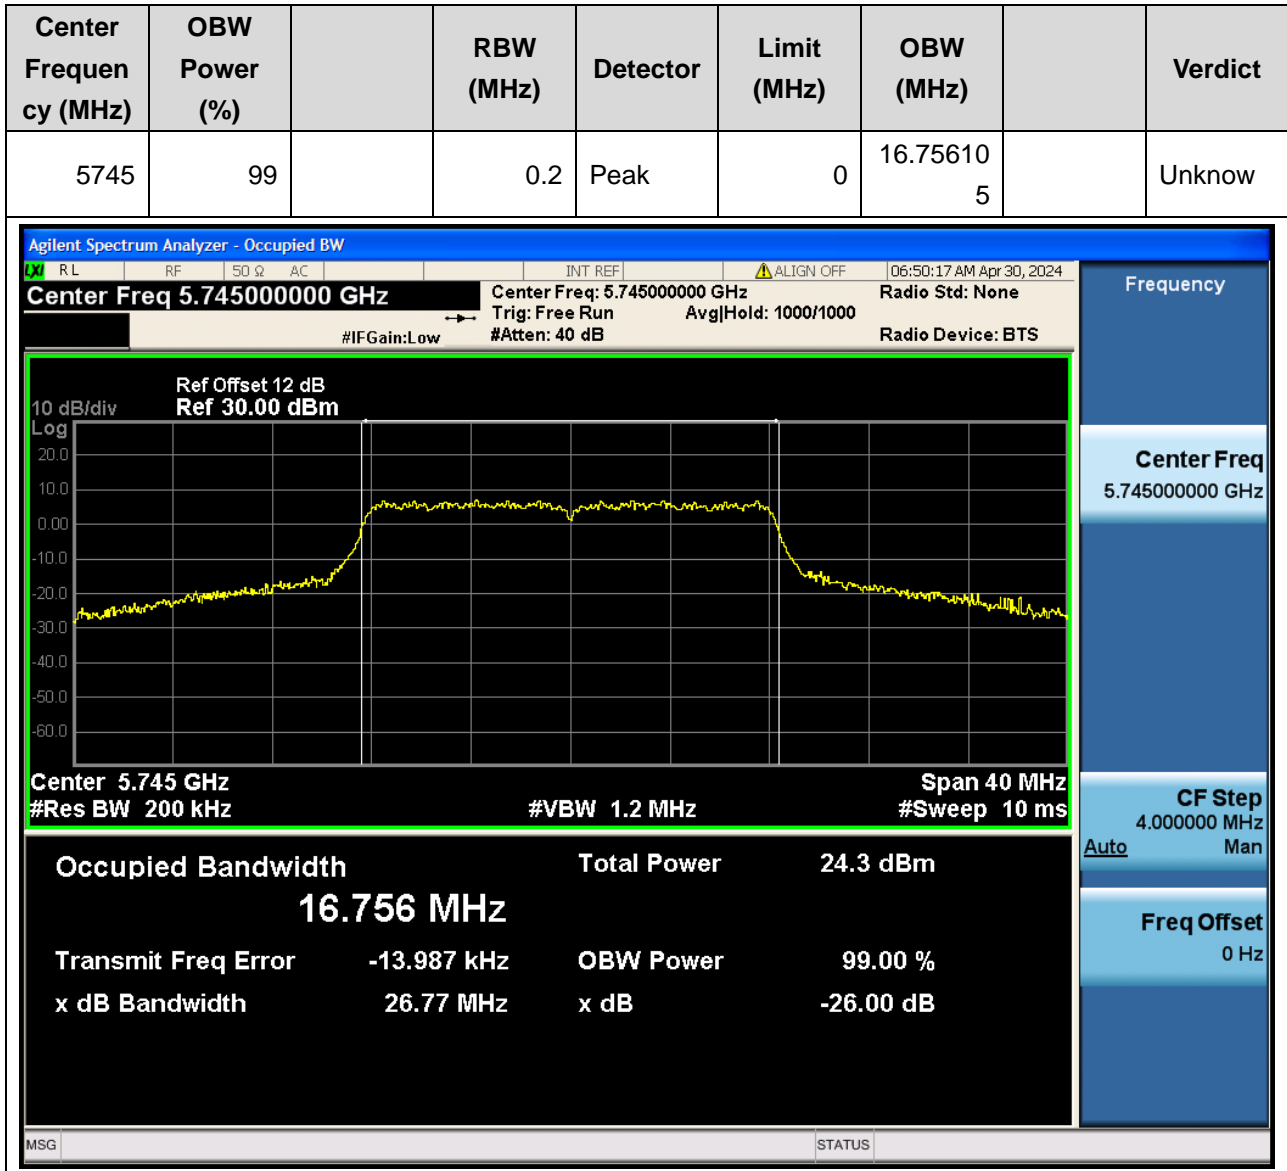

46. 802.11a_20M_U-NII-3_L

46.1. A.2.2-99% Bandwidth(NTNV)