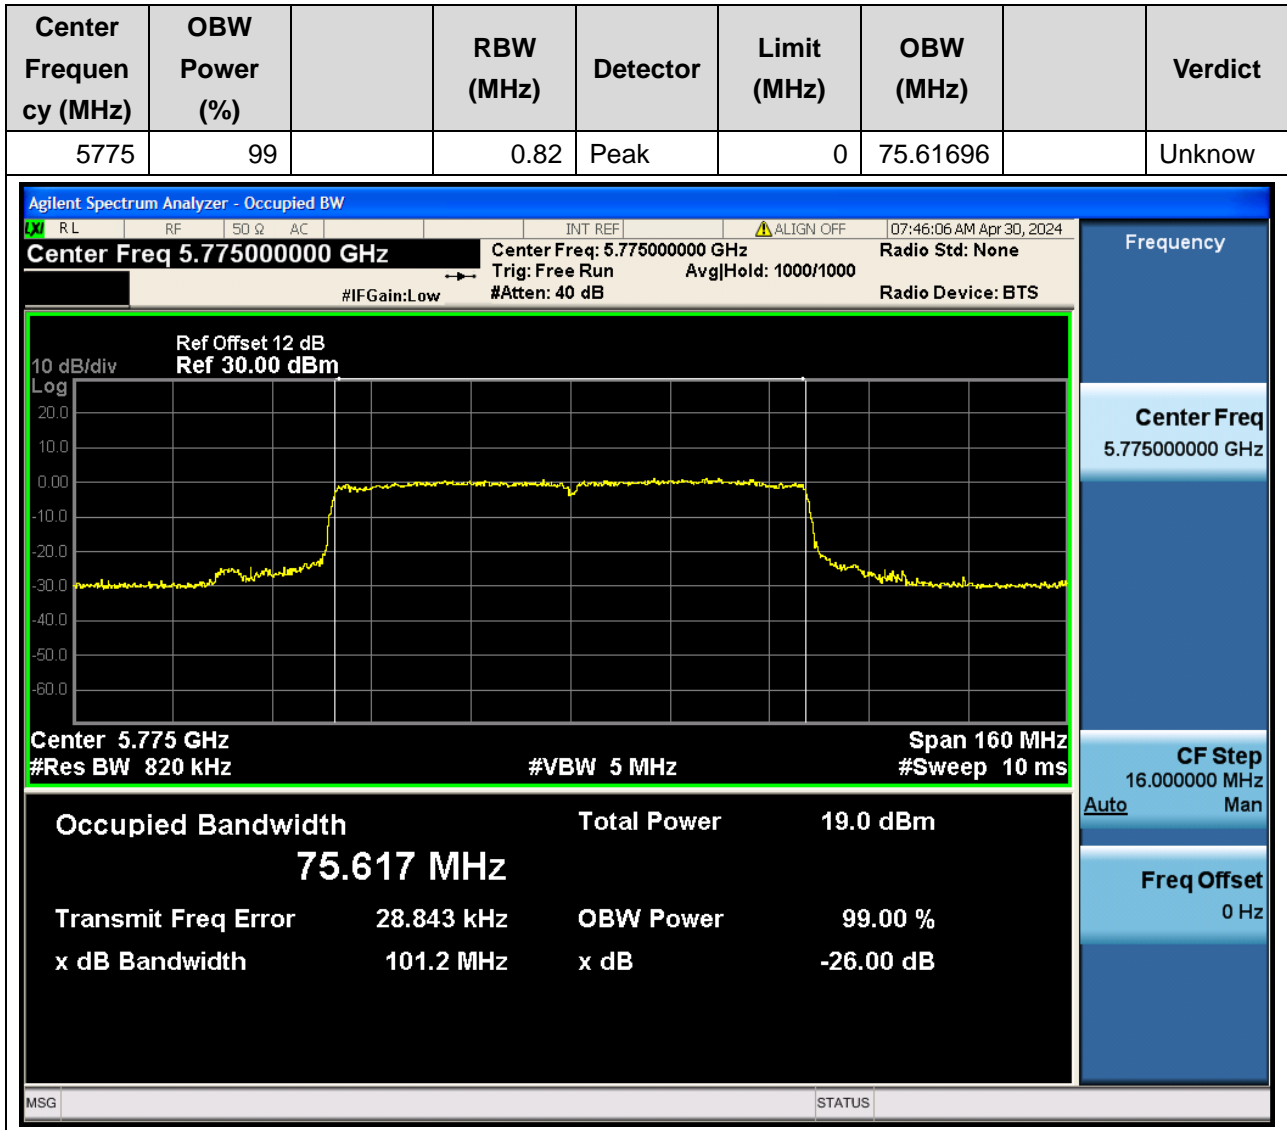

57. 802.11ac_40M_U-NII-3_L

57.1. A.2.2-99% Bandwidth(NTNV)

Center Frequency (MHz)	OBW Power (%)		RBW (MHz)	Detector	Limit (MHz)	OBW (MHz)		Verdict
5755	99		0.39	Peak	0	36.301844		Unknow

58. 802.11ac_40M_U-NII-3_H

58.1. A.2.2-99% Bandwidth(NTNV)

Center Frequency (MHz)	OBW Power (%)		RBW (MHz)	Detector	Limit (MHz)	OBW (MHz)		Verdict
5795	99		0.39	Peak	0	36.277285		Unknow

59. 802.11ac_80M_U-NII-3_M

59.1. A.2.2-99% Bandwidth(NTNV)