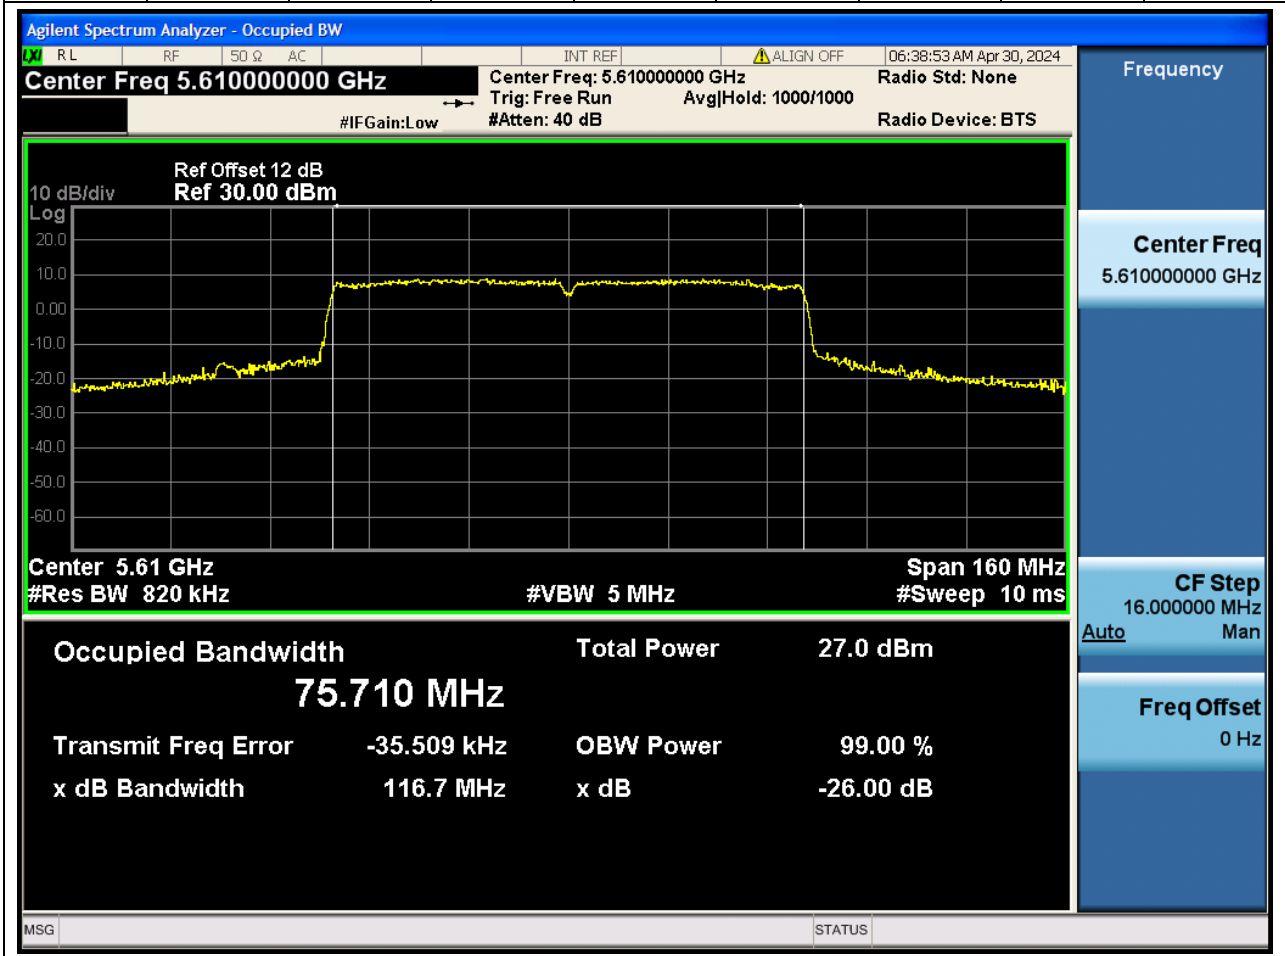

45. 802.11ac_80M_U-NII-2C_M

45.1. A.2.2-99% Bandwidth(NTNV)

Center Frequency (MHz)	OBW Power (%)	RBW (MHz)	Detector	Limit (MHz)	OBW (MHz)	Verdict
5610	99	0.82	Peak	0	75.709694	Unknow