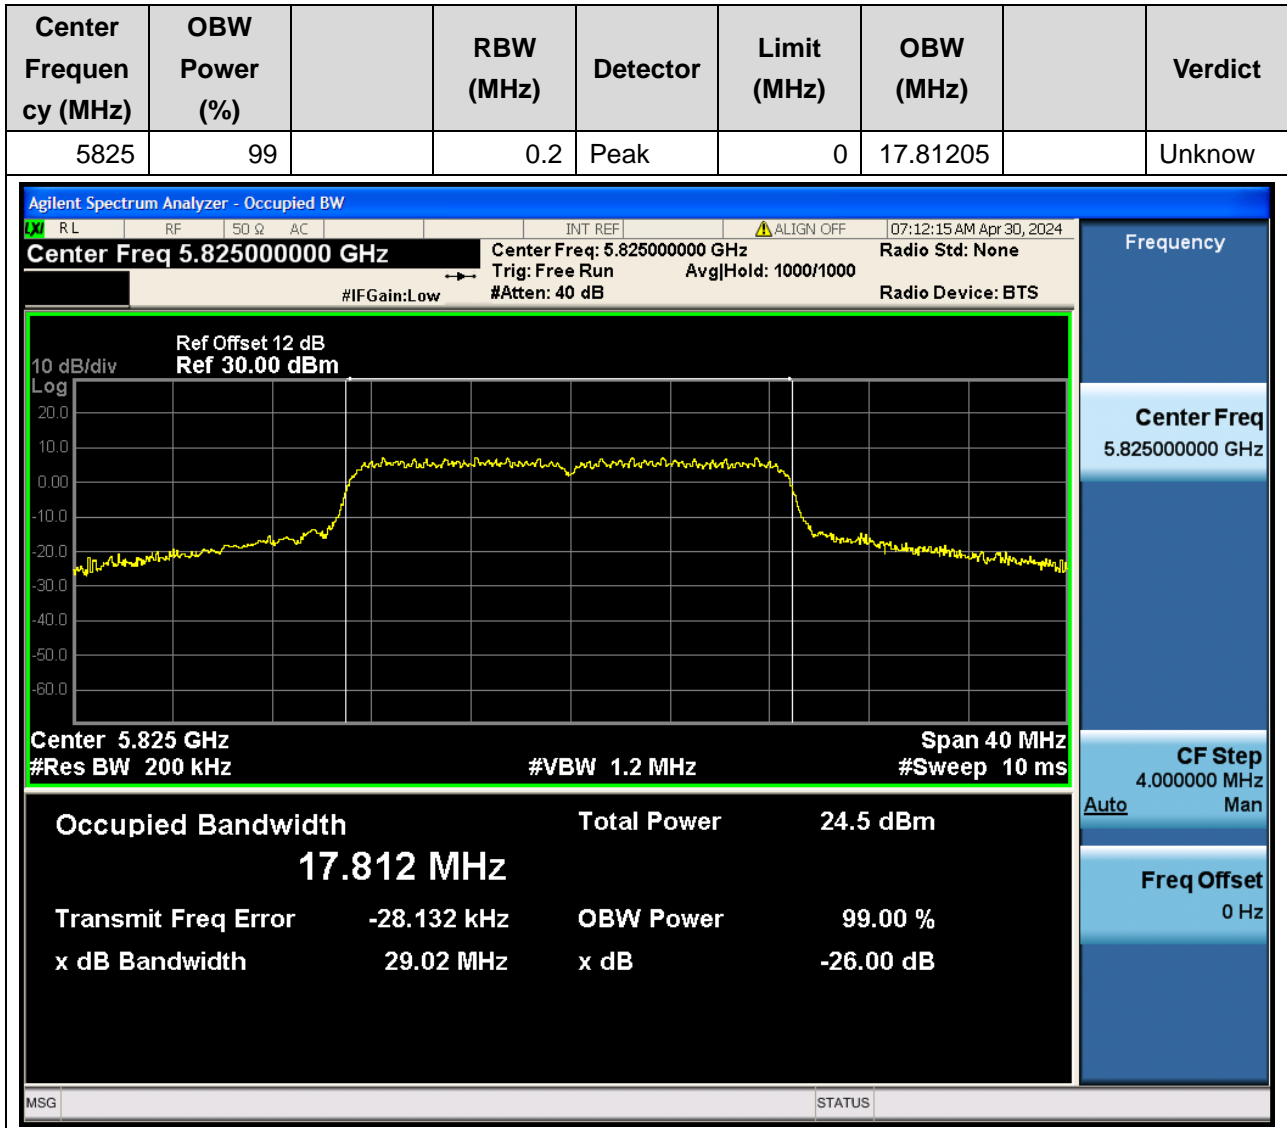

51. 802.11n_20M_U-NII-3_H

51.1. A.2.2-99% Bandwidth(NTNV)