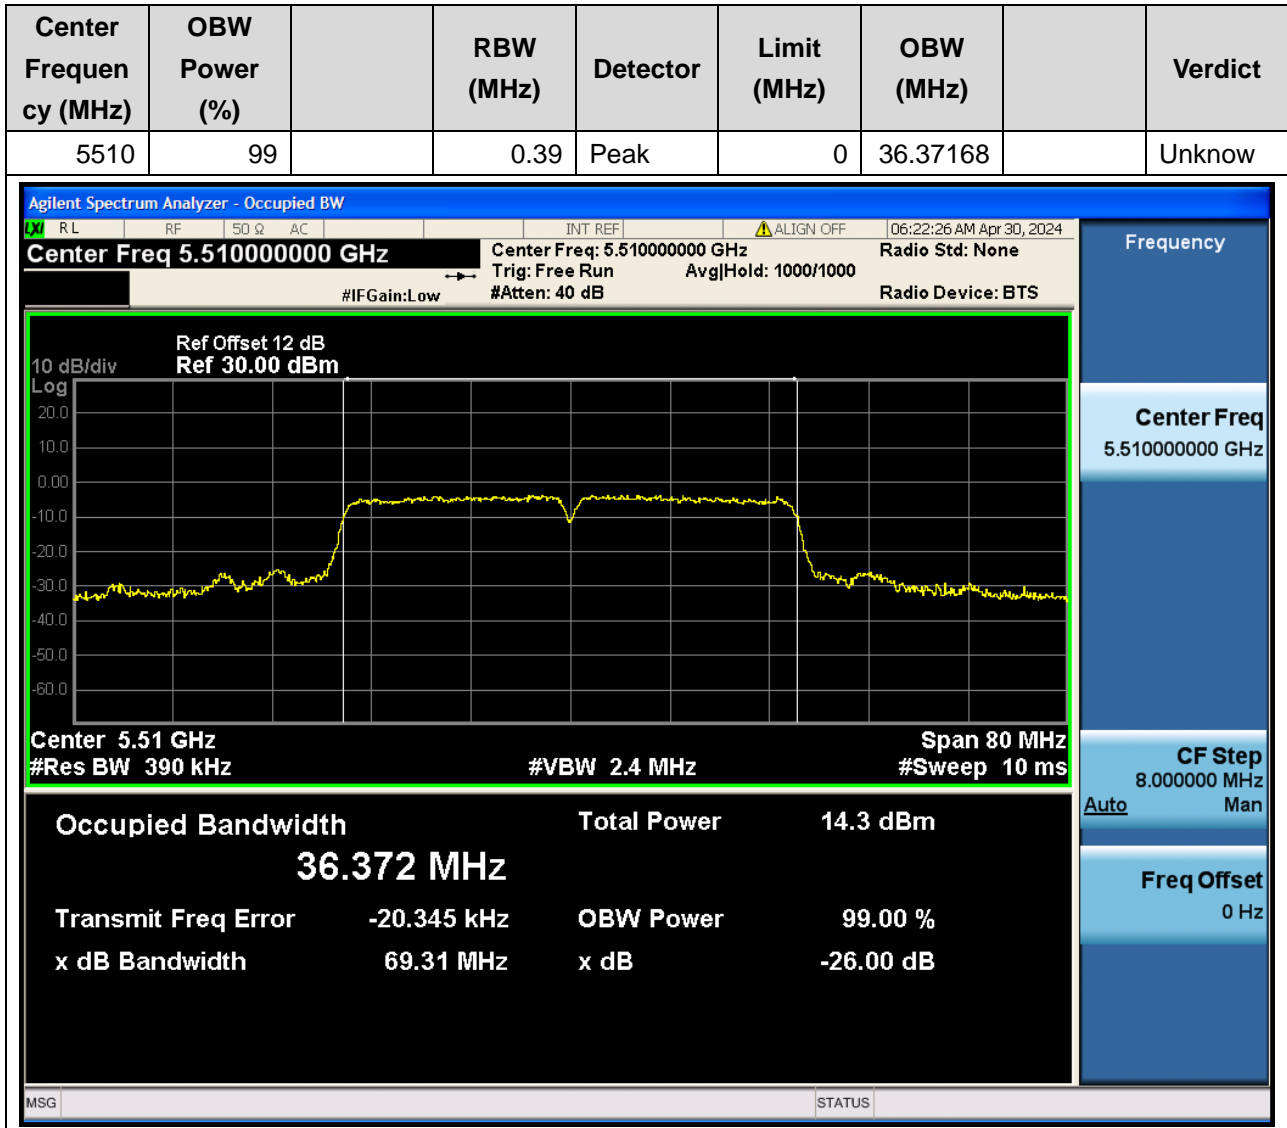

41. 802.11ac_40M_U-NII-2C_L

41.1. A.2.2-99% Bandwidth(NTNV)