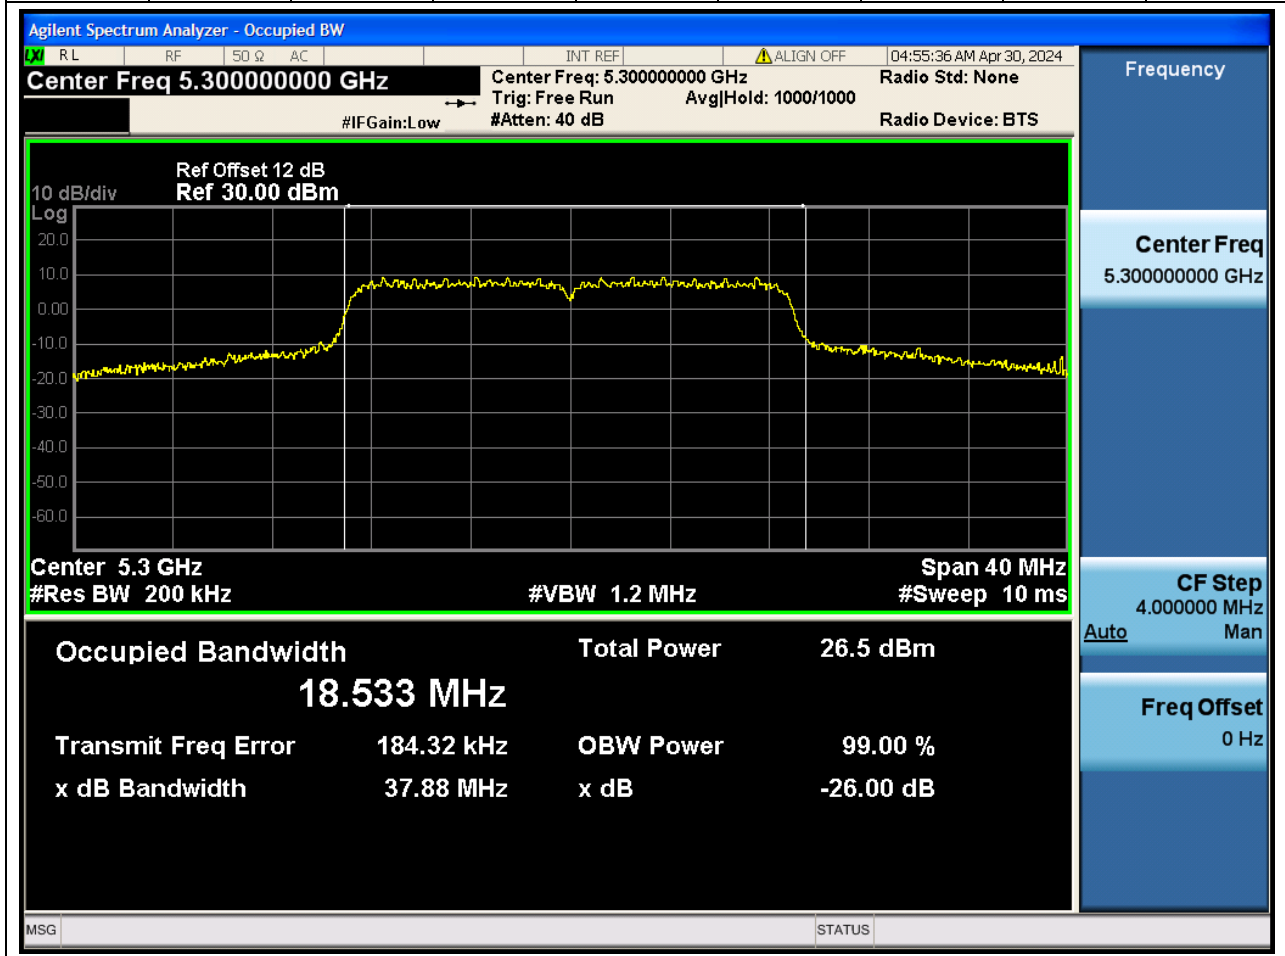

24. 802.11ac_20M_U-NII-2A_M

24.1. A.2.2-99% Bandwidth(NTNV)

Center Frequency (MHz)	OBW Power (%)		RBW (MHz)	Detector	Limit (MHz)	OBW (MHz)		Verdict
5300	99		0.2	Peak	0	18.532577		Unknow