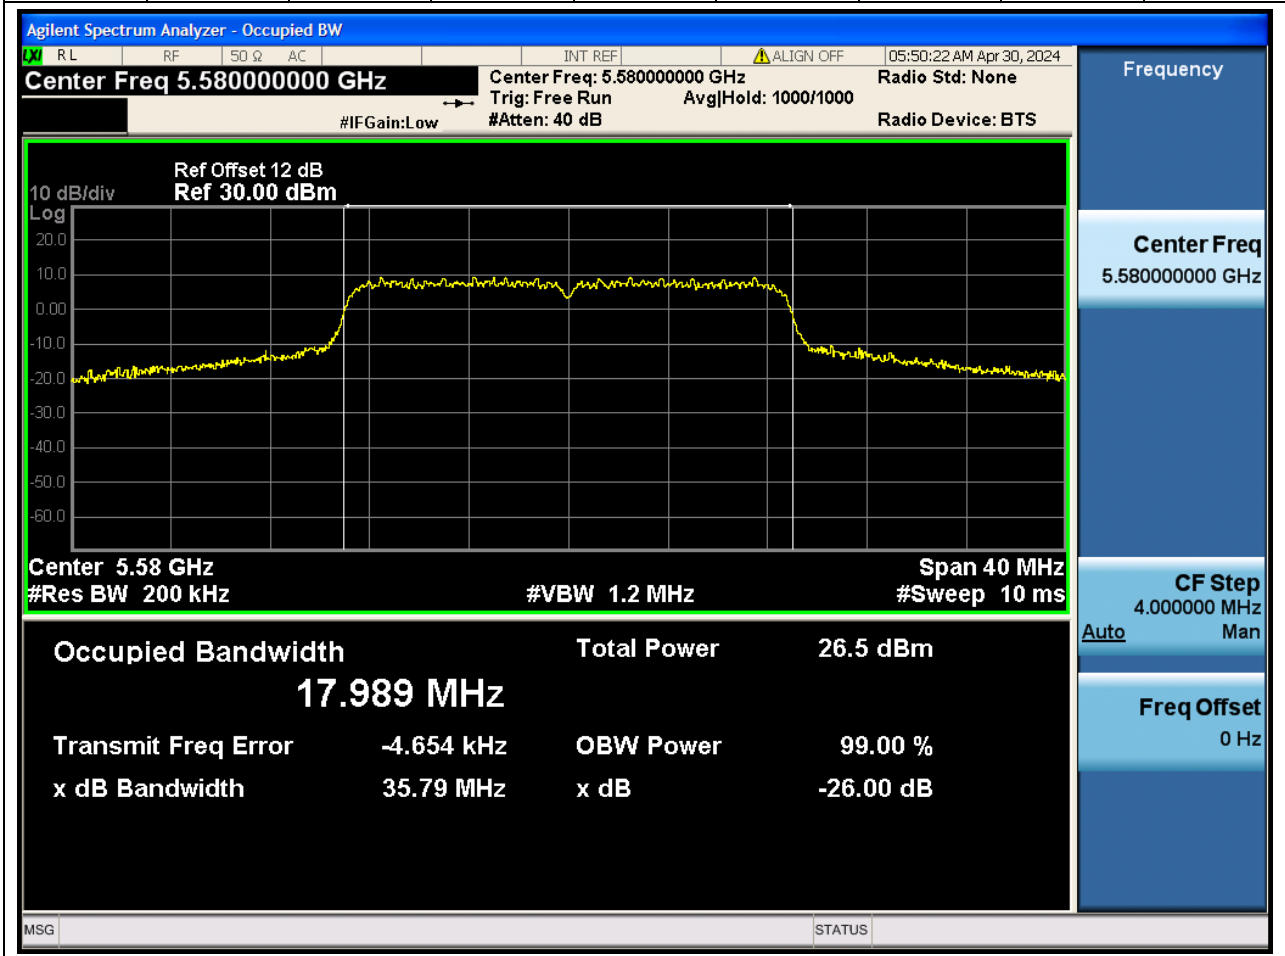

33. 802.11n_20M_U-NII-2C_M

33.1. A.2.2-99% Bandwidth(NTNV)

Center Frequency (MHz)	OBW Power (%)	RBW (MHz)	Detector	Limit (MHz)	OBW (MHz)	Verdict
5580	99	0.2	Peak	0	17.988585	Unknow