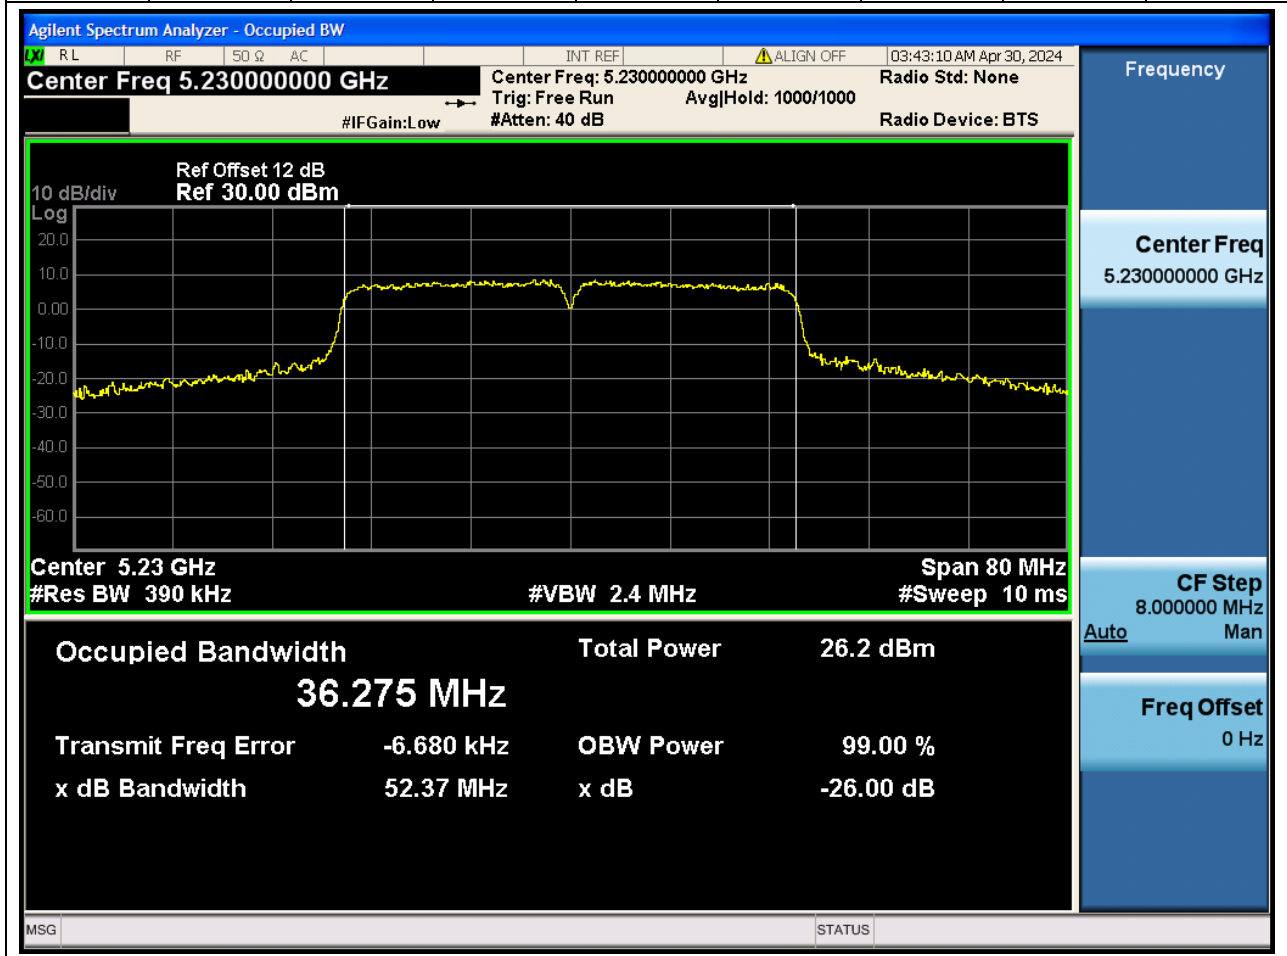

8. 802.11n_40M_U-NII-1_H

8.1. A.2.2-99% Bandwidth(NTNV)

Center Frequency (MHz)	OBW Power (%)		RBW (MHz)	Detector	Limit (MHz)	OBW (MHz)		Verdict
5230	99		0.39	Peak	0	36.275126		Unknow