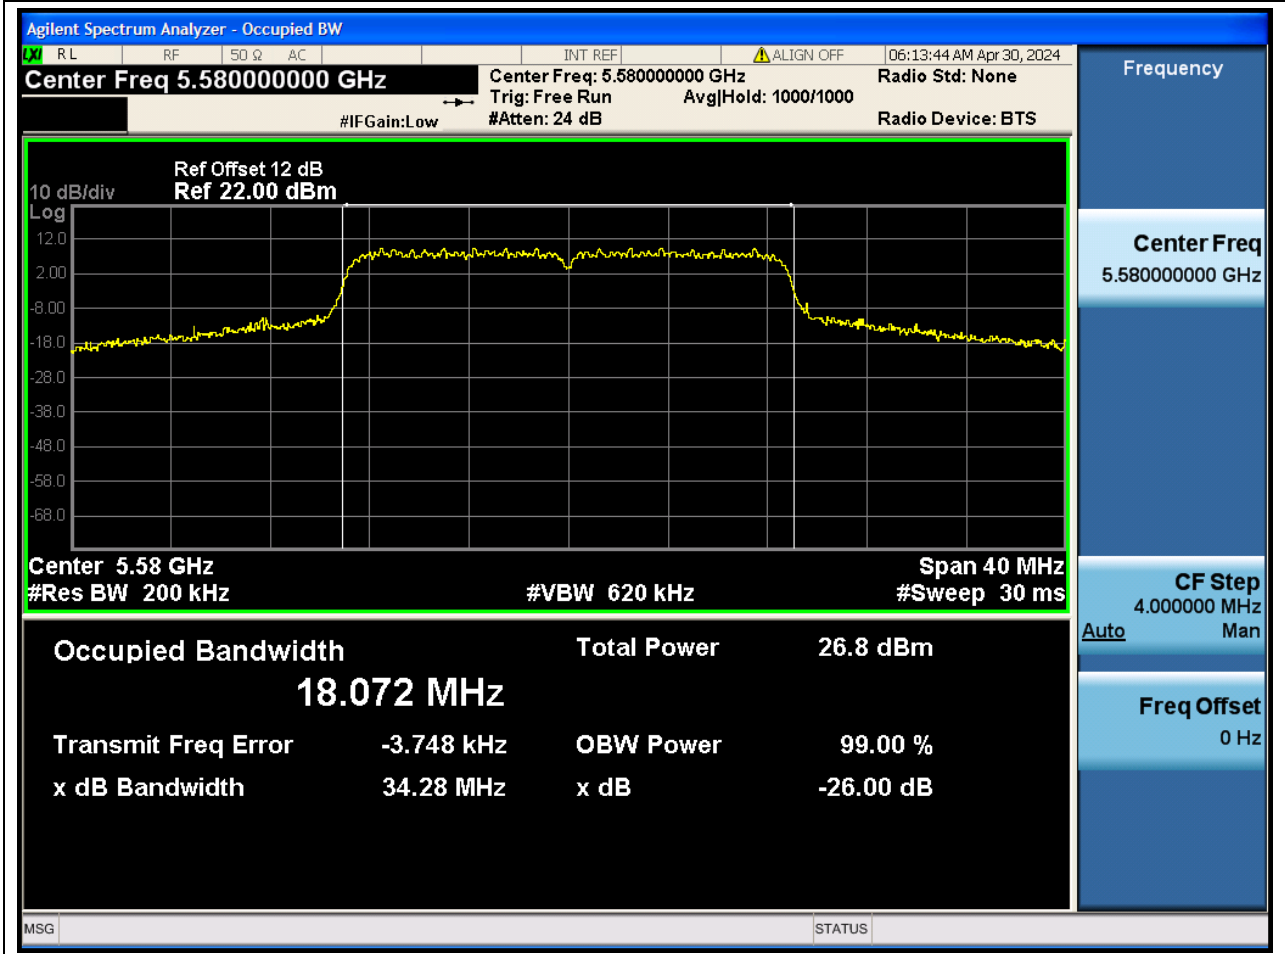

39. 802.11ac_20M_U-NII-2C_M

39.1. A.2-26dB Bandwidth(NTNV)

Center Frequency (MHz)	XdB Down	RBW (MHz)	Detector	Limit (MHz)	XdB BandWidth (MHz)	Verdict
5580	26	0.2	Peak	0	34.281841	Unknow