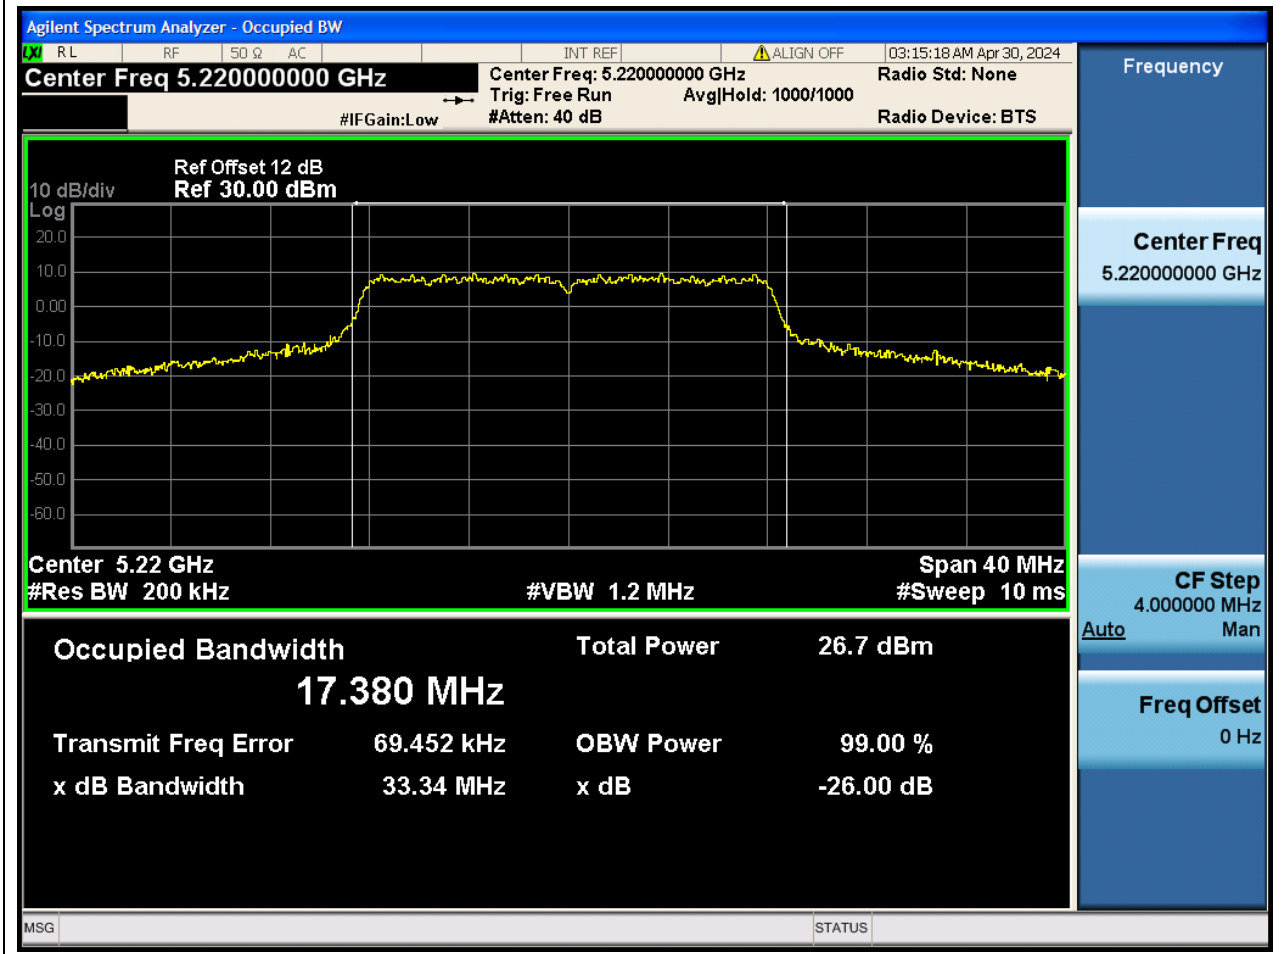

2. 802.11a_20M_U-NII-1_M

2.1. A.2.2-99% Bandwidth(NTNV)

Center Frequency (MHz)	OBW Power (%)	RBW (MHz)	Detector	Limit (MHz)	OBW (MHz)	Verdict
5220	99	0.2	Peak	0	17.38046	Unknow