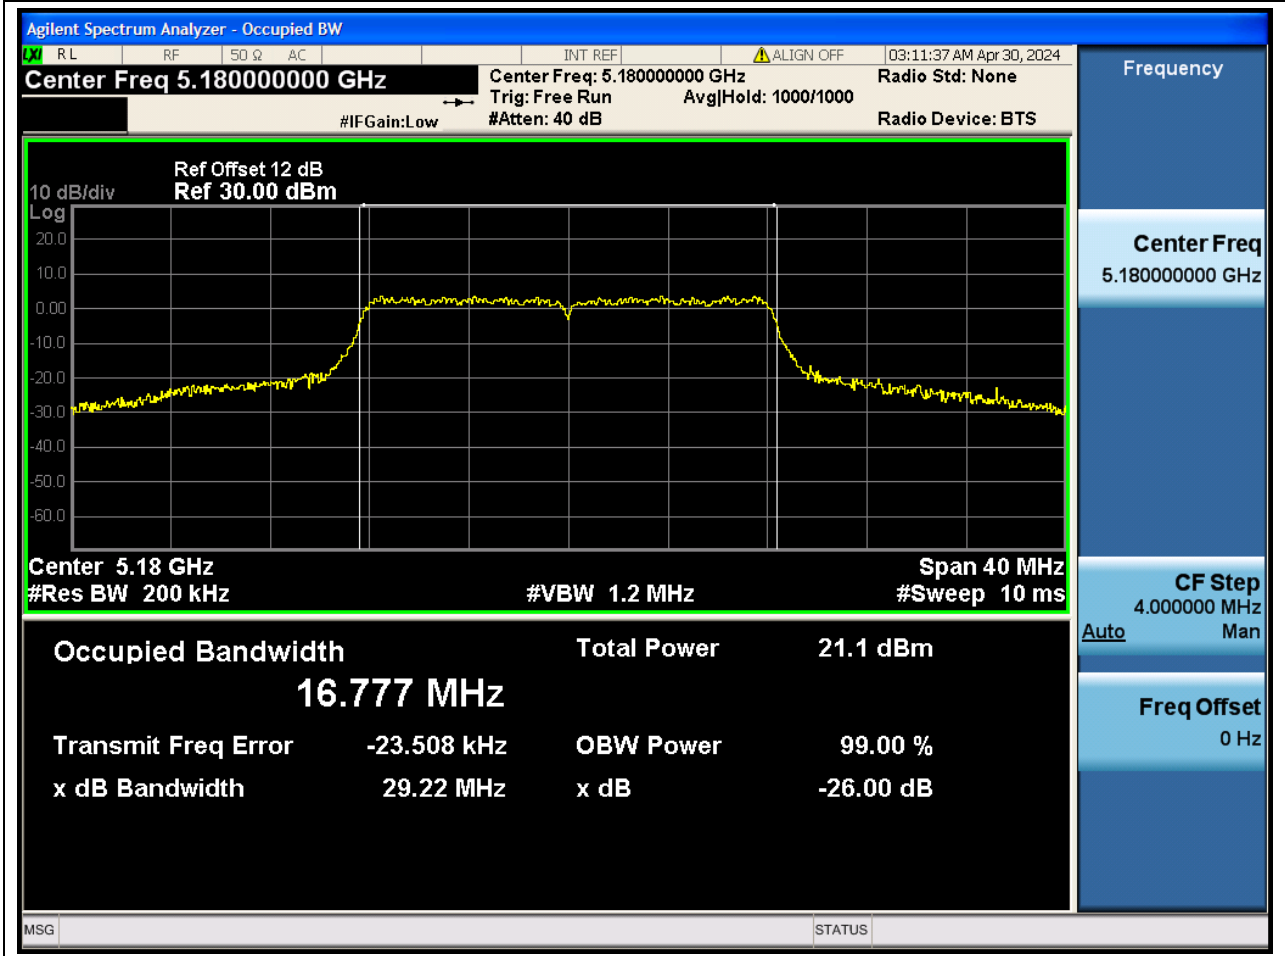

1. 802.11a_20M_U-NII-1_L

1.1. A.2.2-99% Bandwidth(NTNV)

Center Frequency (MHz)	OBW Power (%)	RBW (MHz)	Detector	Limit (MHz)	OBW (MHz)	Verdict
5180	99	0.2	Peak	0	16.776838	Unknow