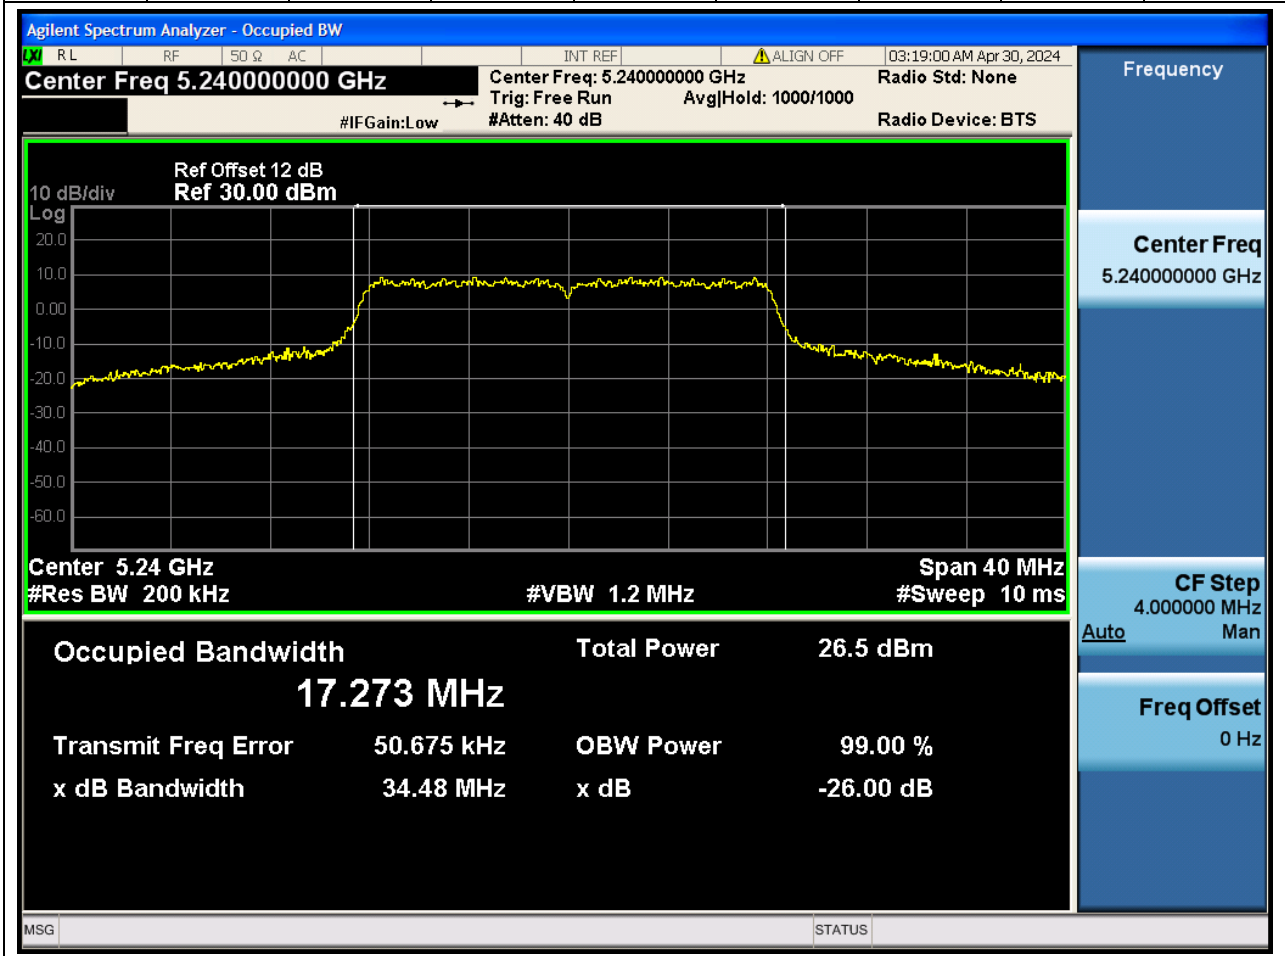

3. 802.11a_20M_U-NII-1_H

3.1. A.2.2-99% Bandwidth(NTNV)

Center Frequency (MHz)	OBW Power (%)		RBW (MHz)	Detector	Limit (MHz)	OBW (MHz)		Verdict
5240	99		0.2	Peak	0	17.272897		Unknow