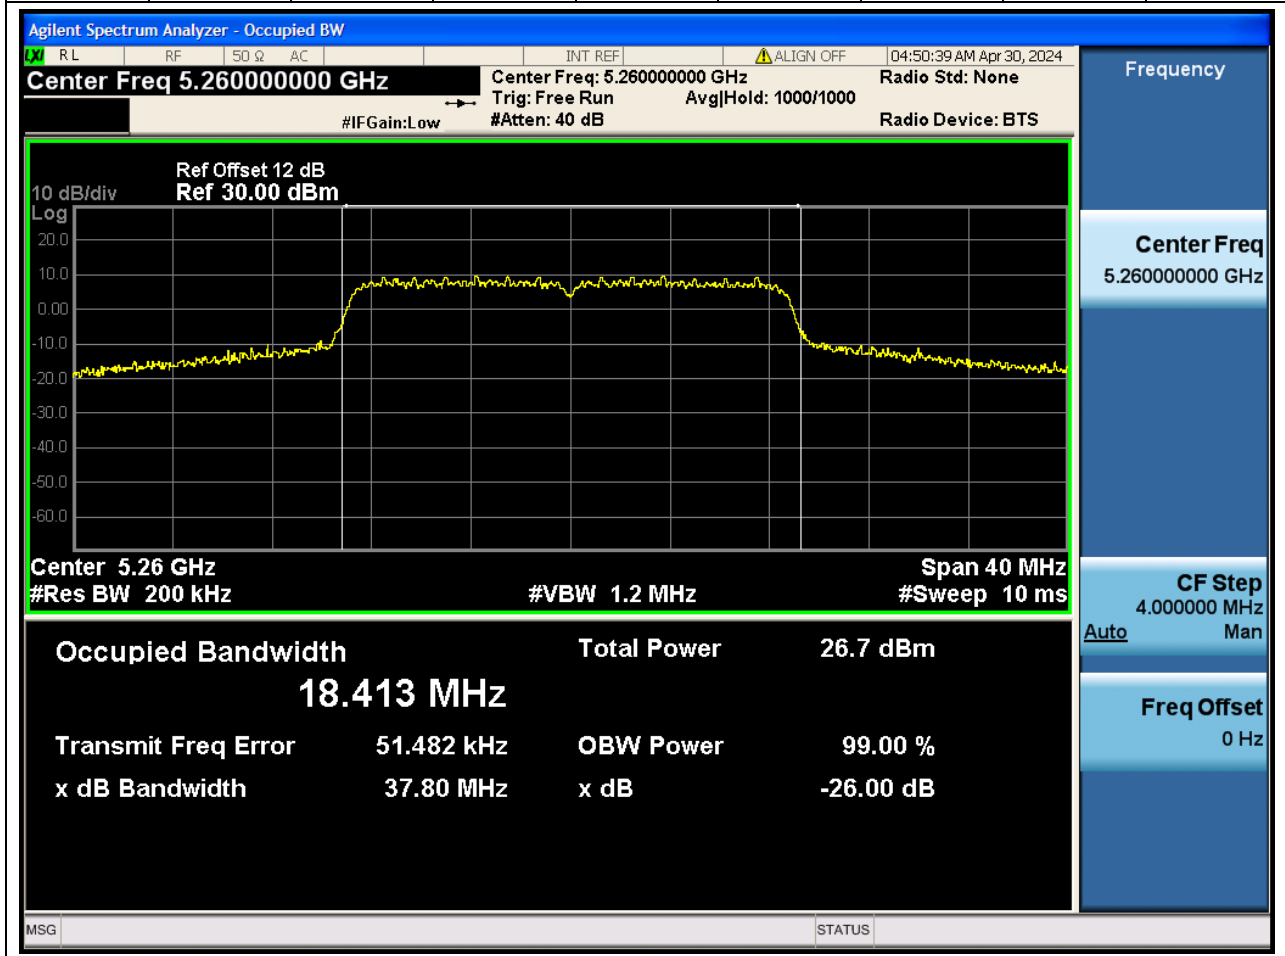

23. 802.11ac_20M_U-NII-2A_L

23.1. A.2.2-99% Bandwidth(NTNV)

Center Frequency (MHz)	OBW Power (%)	RBW (MHz)	Detector	Limit (MHz)	OBW (MHz)	Verdict
5260	99	0.2	Peak	0	18.412873	Unknown