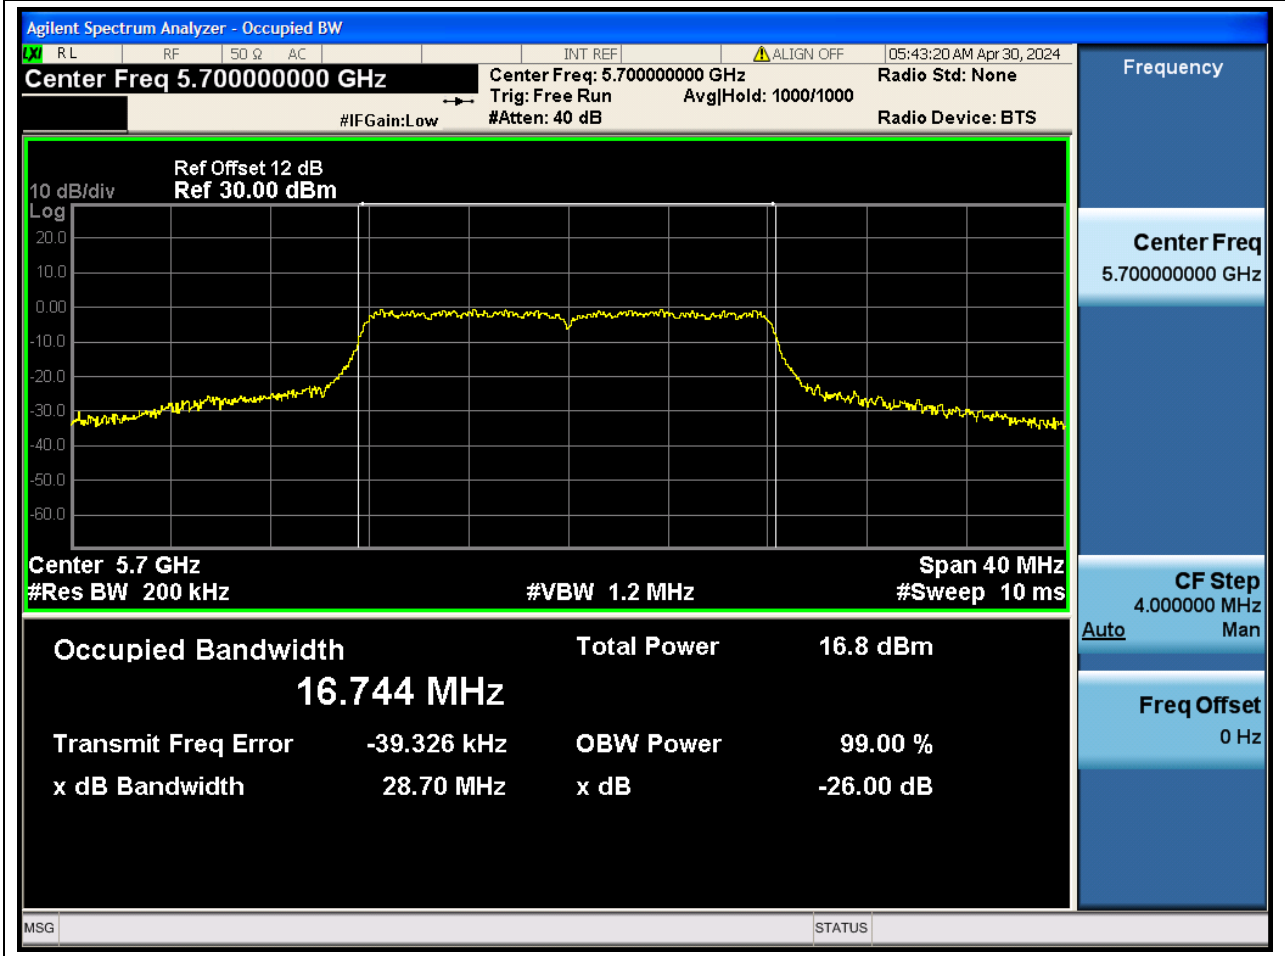

31. 802.11a_20M_U-NII-2C_H

31.1. A.2.2-99% Bandwidth(NTNV)

Center Frequency (MHz)	OBW Power (%)	RBW (MHz)	Detector	Limit (MHz)	OBW (MHz)	Verdict
5700	99	0.2	Peak	0	16.744168	Unknow