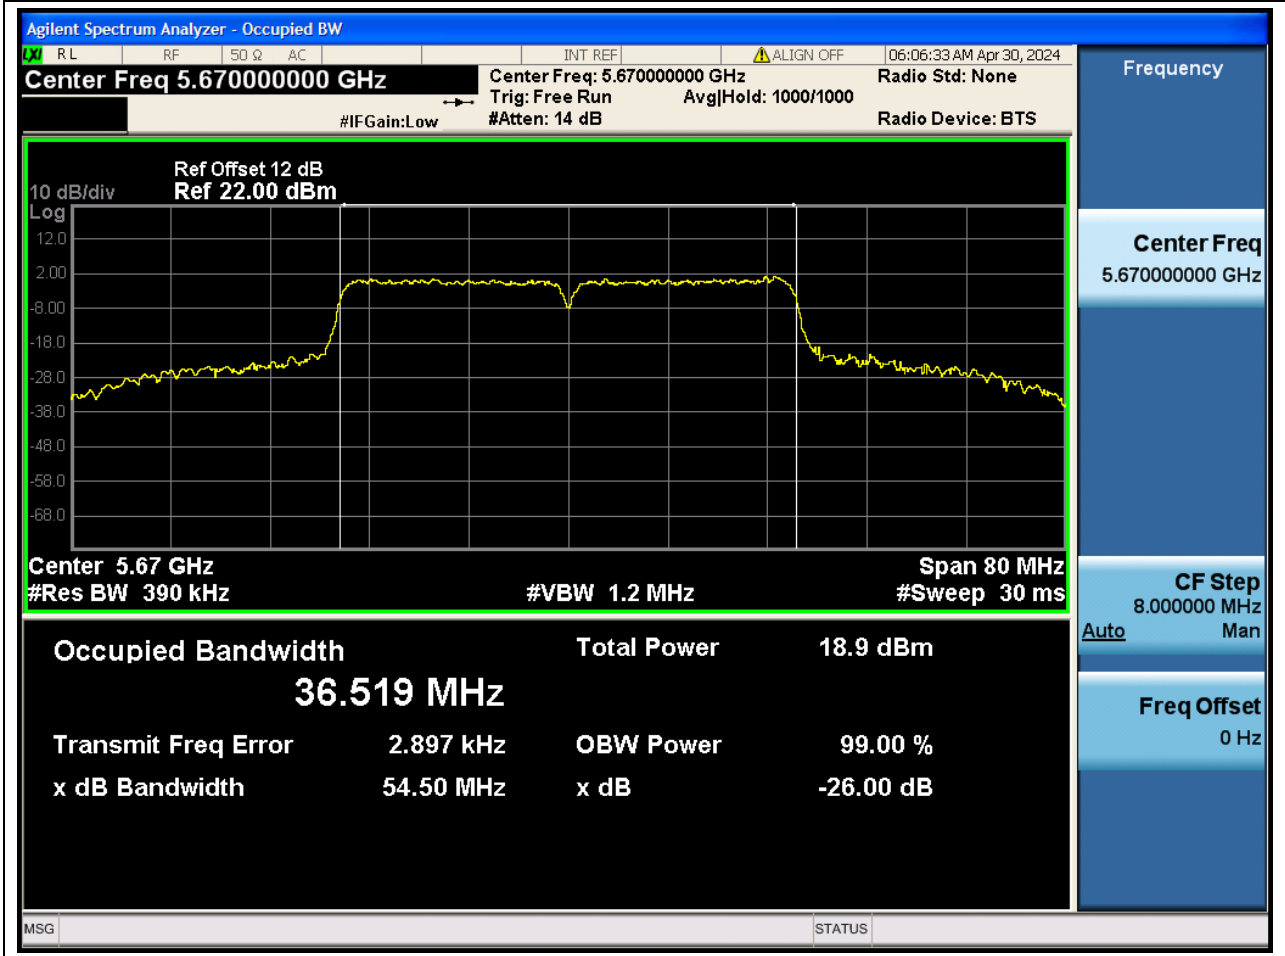

37. 802.11n_40M_U-NII-2C_H

37.1. A.2-26dB Bandwidth(NTNV)

Center Frequency (MHz)	XdB Down	RBW (MHz)	Detector	Limit (MHz)	XdB BandWidth (MHz)	Verdict
5670	26	0.39	Peak	0	54.504354	Unknow