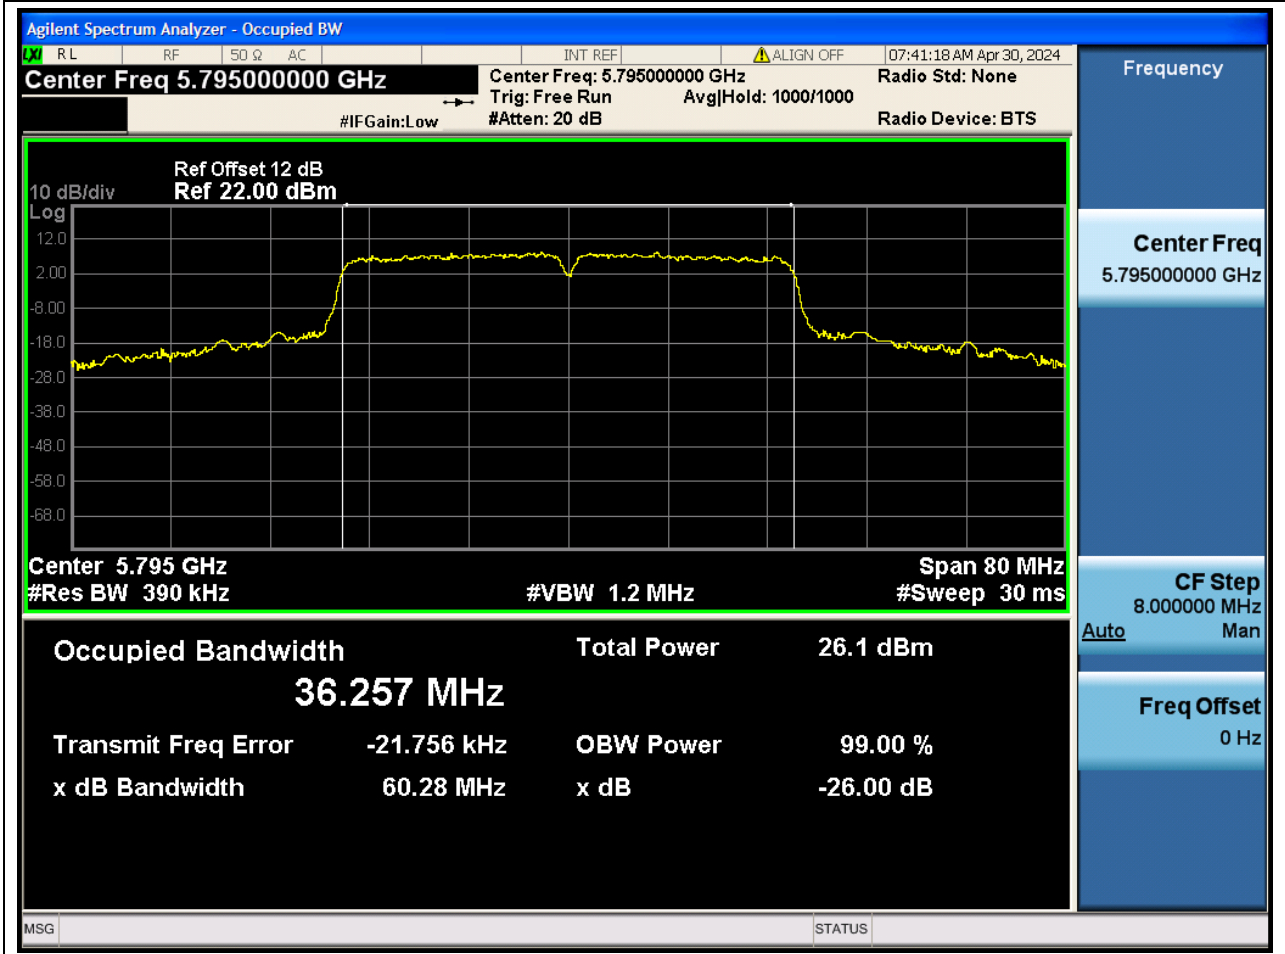

58. 802.11ac_40M_U-NII-3_H

58.1. A.2-26dB Bandwidth(NTNV)

Center Frequency (MHz)	XdB Down	RBW (MHz)	Detector	Limit (MHz)	XdB BandWidth (MHz)	Verdict
5795	26	0.39	Peak	0	60.278602	Unknow