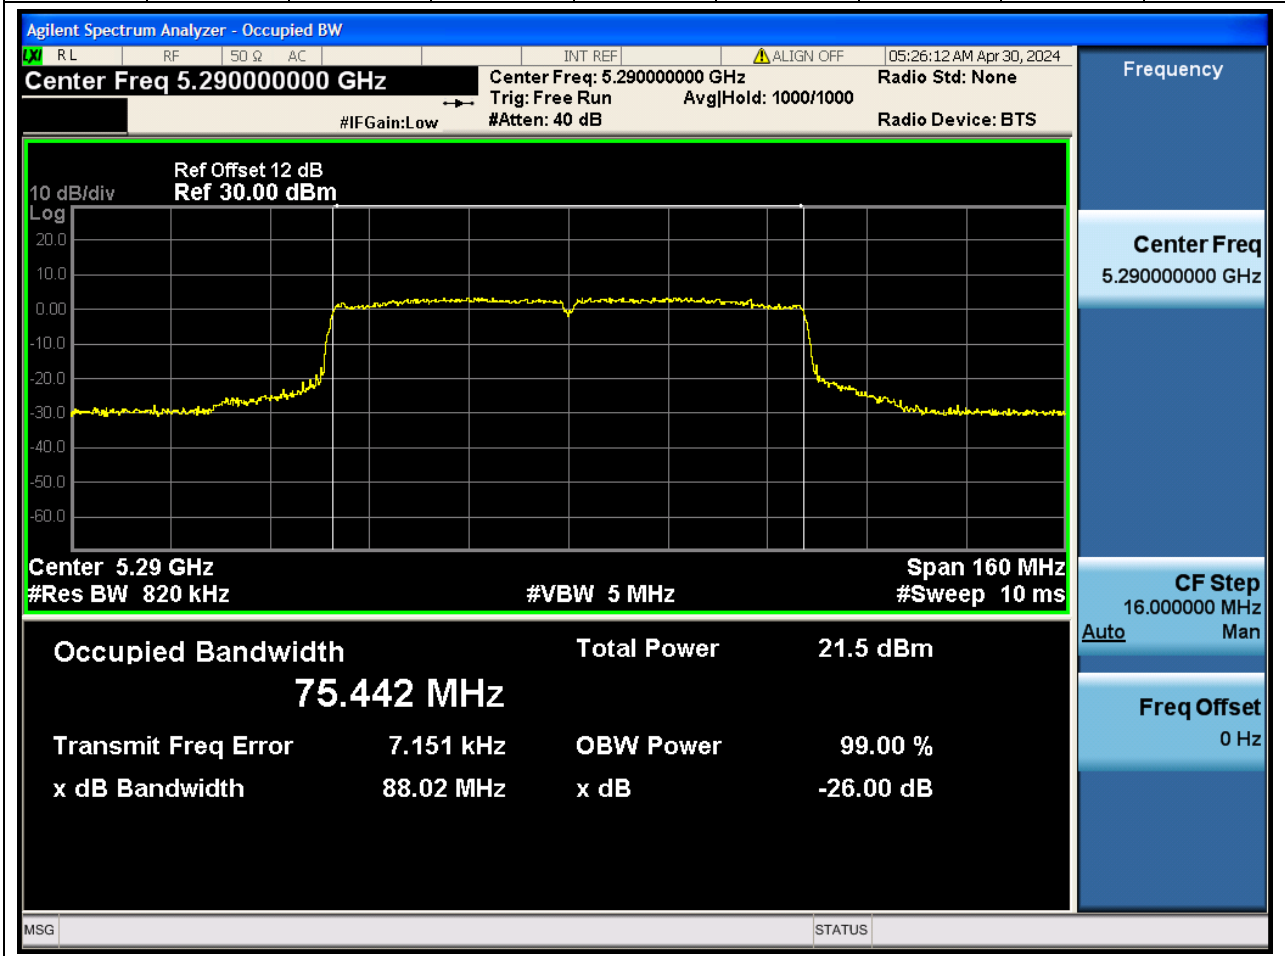

28. 802.11ac_80M_U-NII-2A_M

28.1. A.2.2-99% Bandwidth(NTNV)

Center Frequency (MHz)	OBW Power (%)		RBW (MHz)	Detector	Limit (MHz)	OBW (MHz)		Verdict
5290	99		0.82	Peak	0	75.44160 2		Unknow