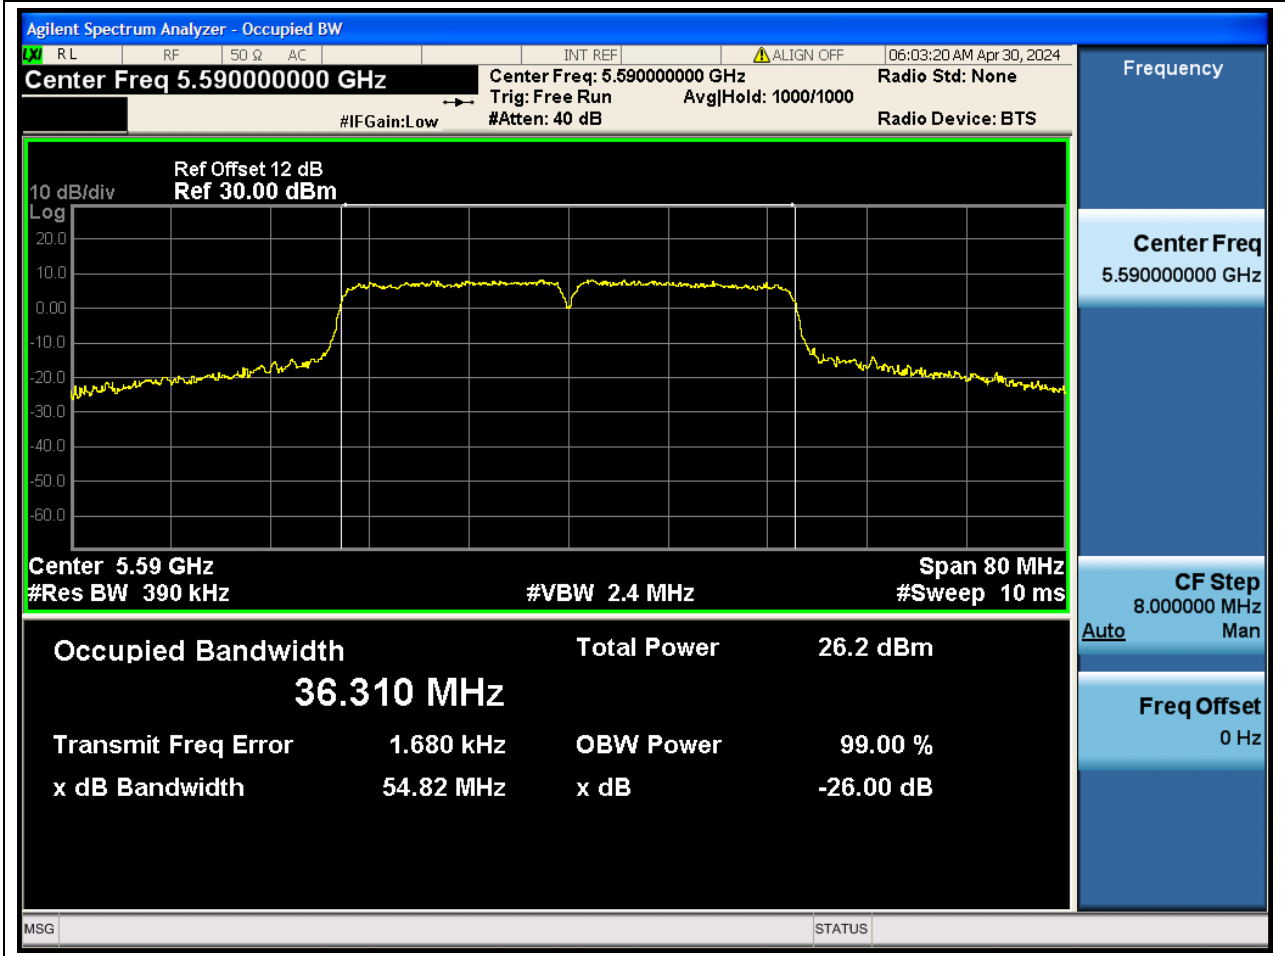

36. 802.11n_40M_U-NII-2C_M

36.1. A.2.2-99% Bandwidth(NTNV)

Center Frequency (MHz)	OBW Power (%)		RBW (MHz)	Detector	Limit (MHz)	OBW (MHz)		Verdict
5590	99		0.39	Peak	0	36.30954		Unknown