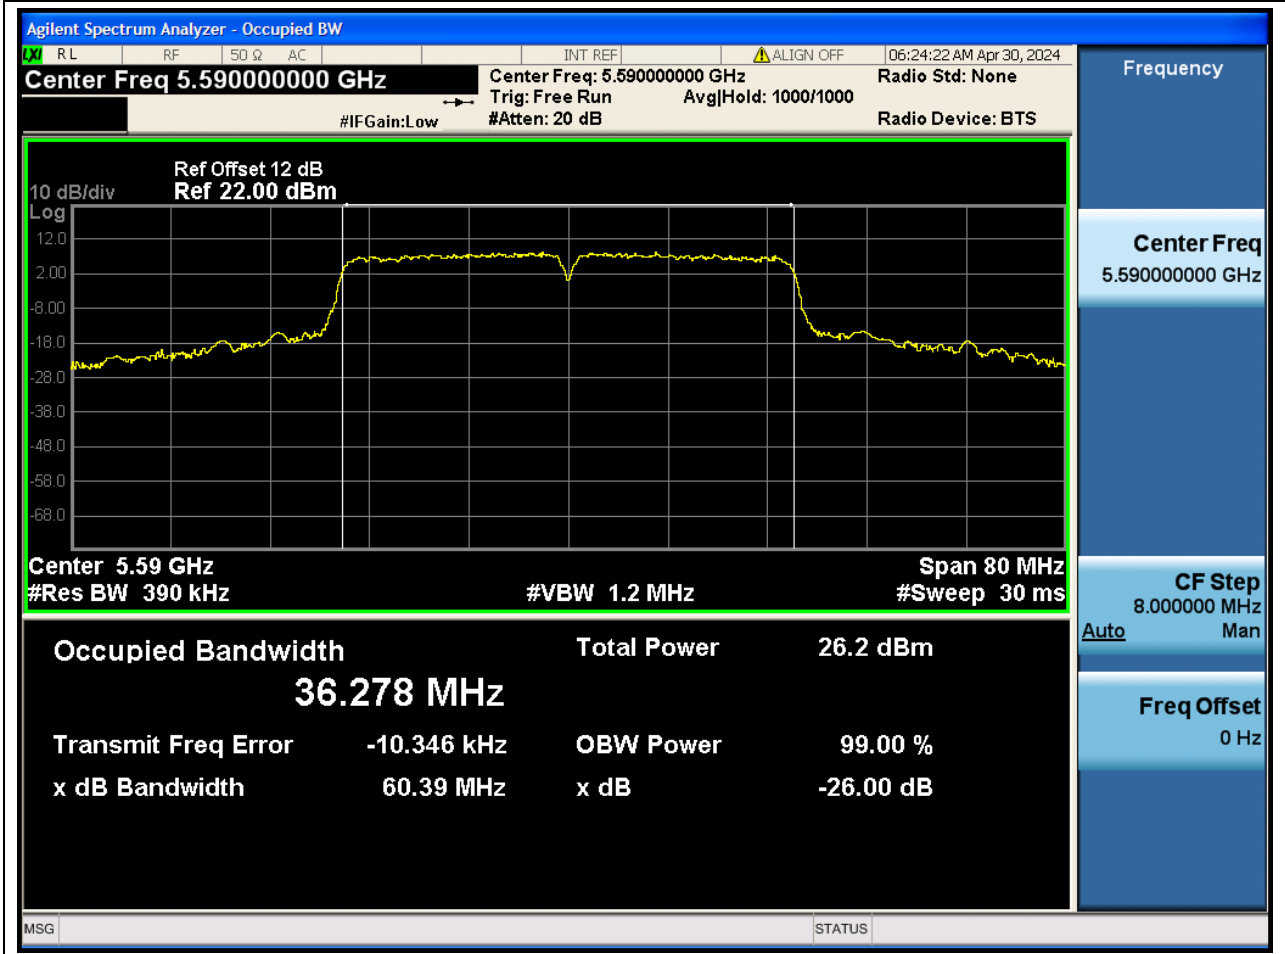

42. 802.11ac_40M_U-NII-2C_M

42.1. A.2-26dB Bandwidth(NTNV)

Center Frequency (MHz)	XdB Down	RBW (MHz)	Detector	Limit (MHz)	XdB BandWidth (MHz)	Verdict
5590	26	0.39	Peak	0	60.391454	Unknow