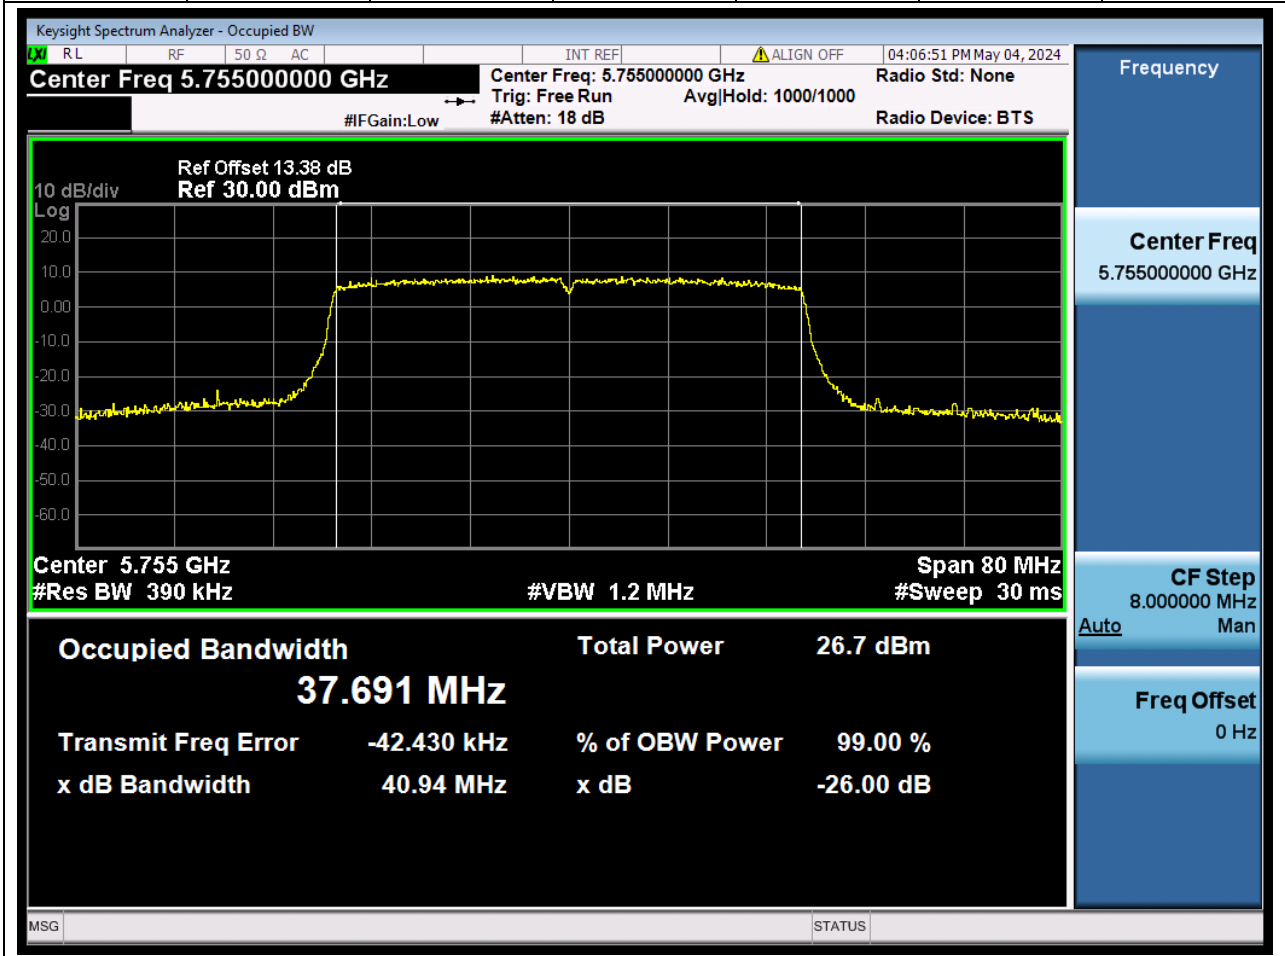

89. 802.11ax_40M_U-NII-3_L

89.1. A.2-26dB Bandwidth(NTNV)

Center Frequency (MHz)	XdB Down	RBW (MHz)	Detector	Limit (MHz)	XdB BandWidth (MHz)	Verdict
5755	26	0.39	Peak	0	40.938787	N/A