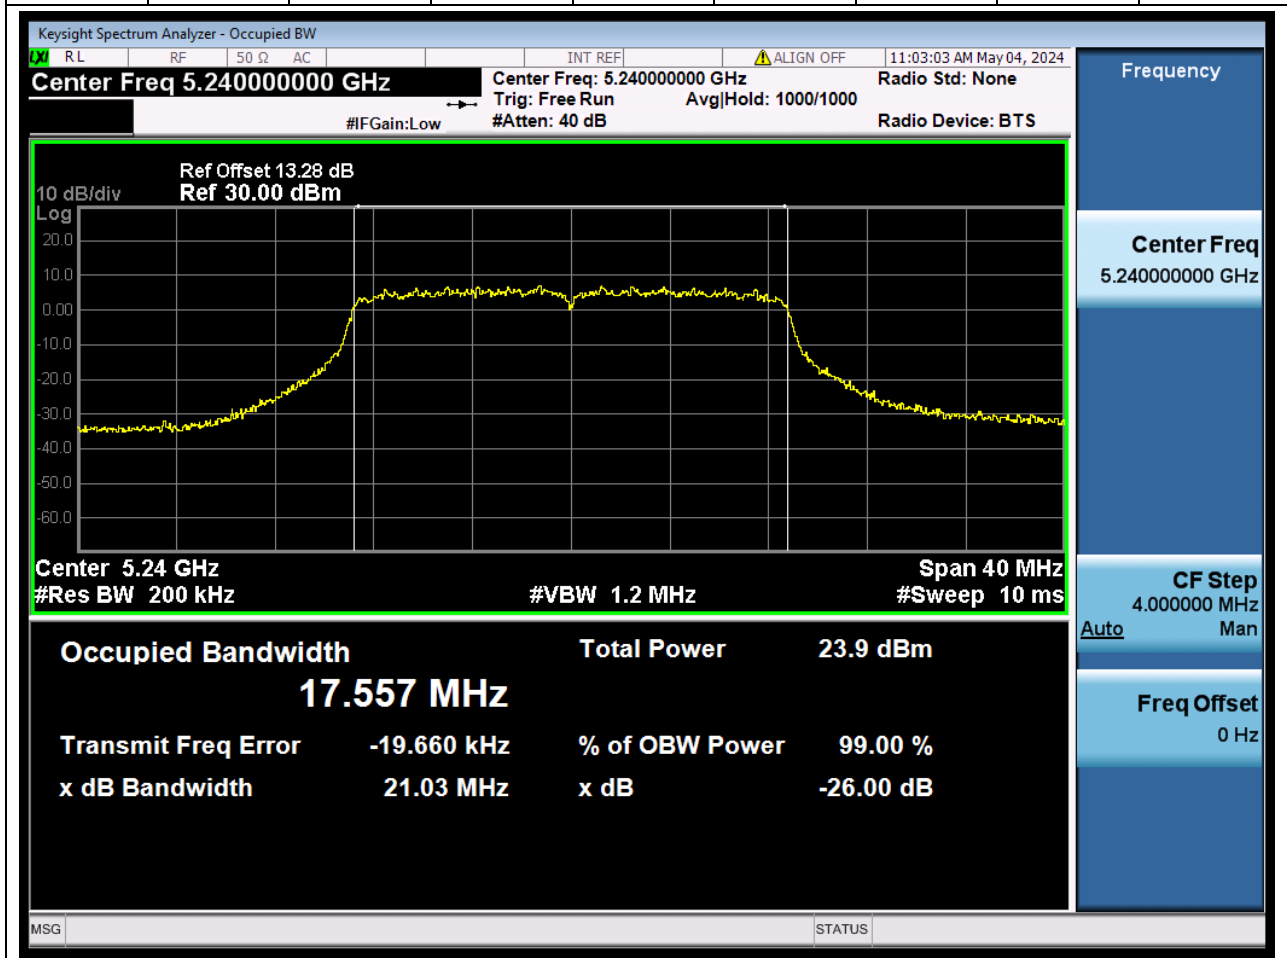

6. 802.11n_20M_U-NII-1_H

6.1. A.2.2-99% Bandwidth(NTNV)

Center Frequency (MHz)	OBW Power (%)		RBW (MHz)	Detector	Limit (MHz)	OBW (MHz)		Verdict
5240	99		0.2	Peak	0	17.557126		N/A