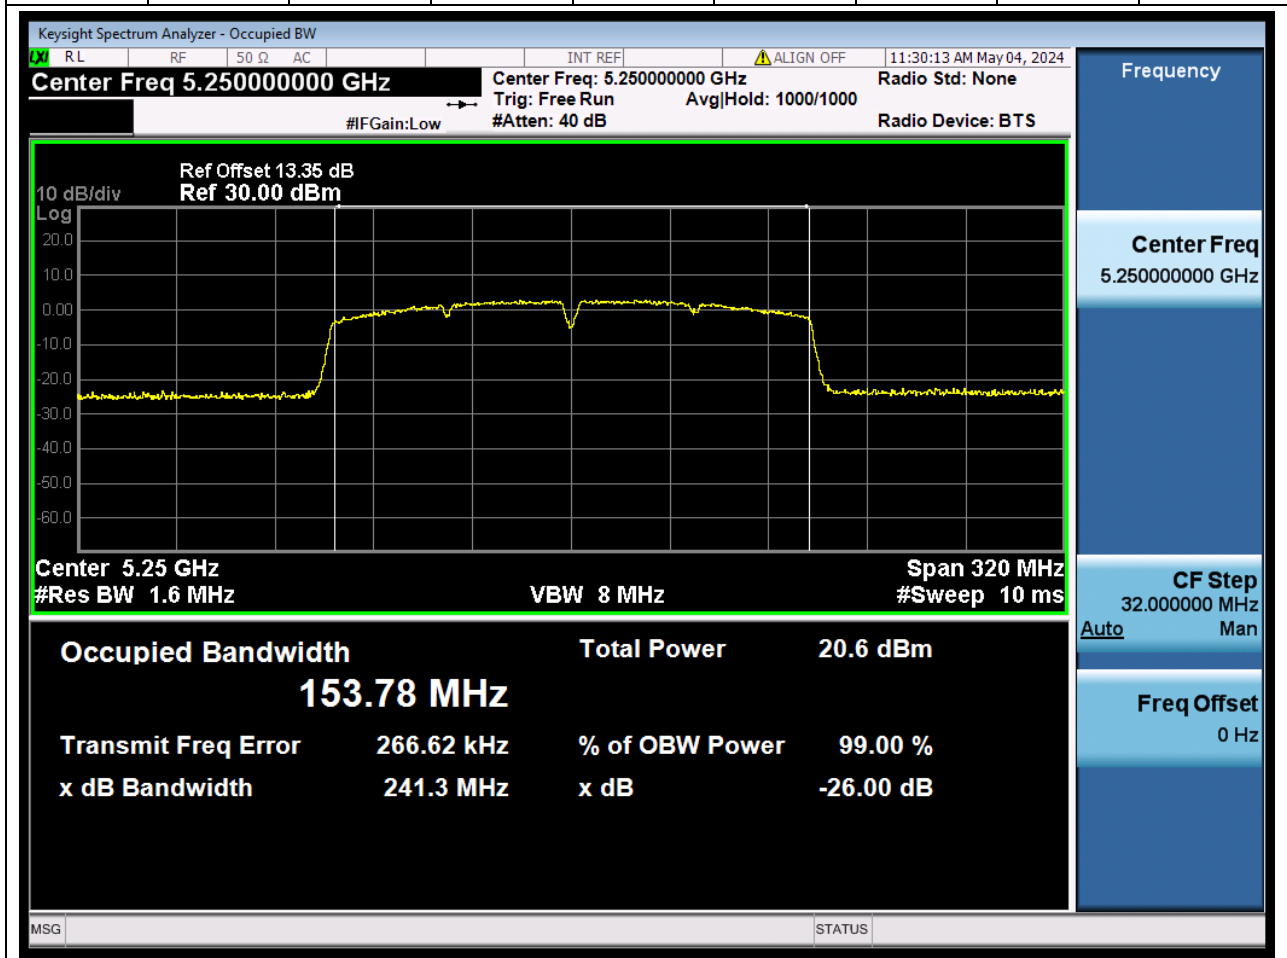

15. 802.11ac_160M_U-NII-1_M

15.1. A.2.2-99% Bandwidth(NTNV)

Center Frequency (MHz)	OBW Power (%)		RBW (MHz)	Detector	Limit (MHz)	OBW (MHz)		Verdict
5250	99		1.6	Peak	0	153.7773 53		N/A