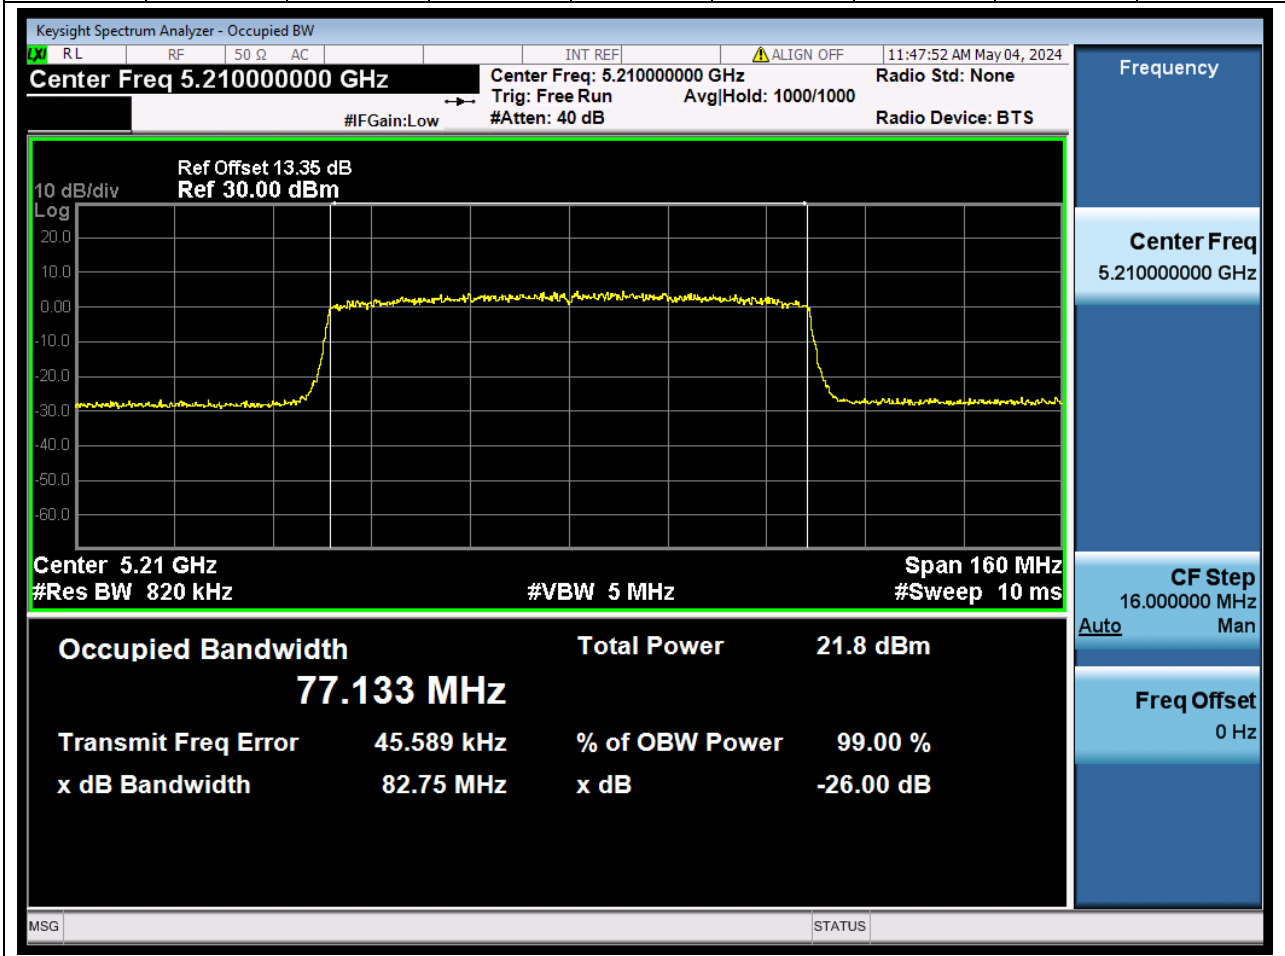

21. 802.11ax_80M_U-NII-1_M

21.1. A.2.2-99% Bandwidth(NTNV)

Center Frequency (MHz)	OBW Power (%)		RBW (MHz)	Detector	Limit (MHz)	OBW (MHz)		Verdict
5210	99		0.82	Peak	0	77.13251		N/A