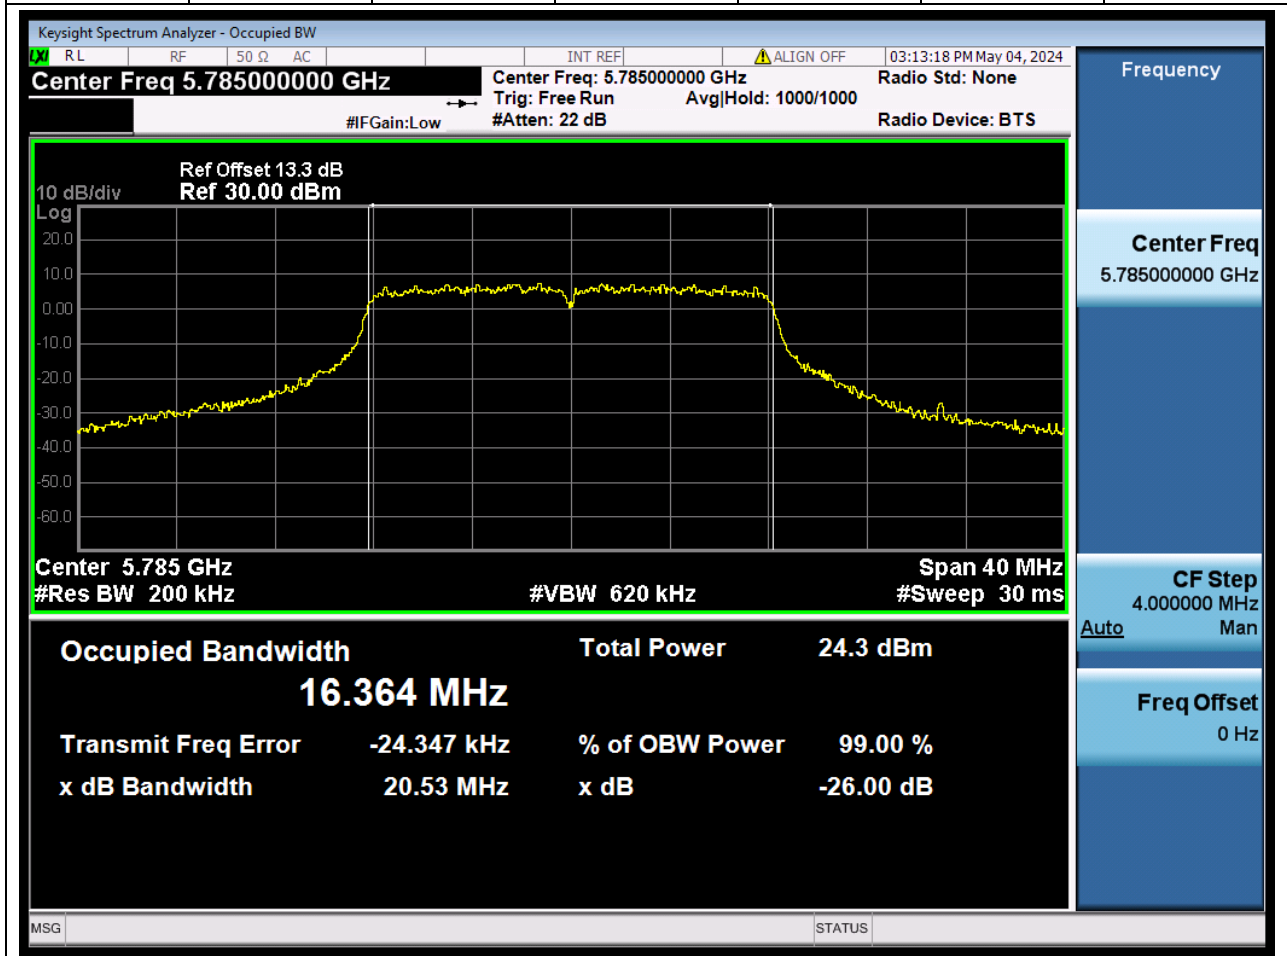

73. 802.11a_20M_U-NII-3_M

73.1. A.2-26dB Bandwidth(NTNV)

Center Frequency (MHz)	XdB Down	RBW (MHz)	Detector	Limit (MHz)	XdB BandWidth (MHz)	Verdict
5785	26	0.2	Peak	0	20.530393	N/A