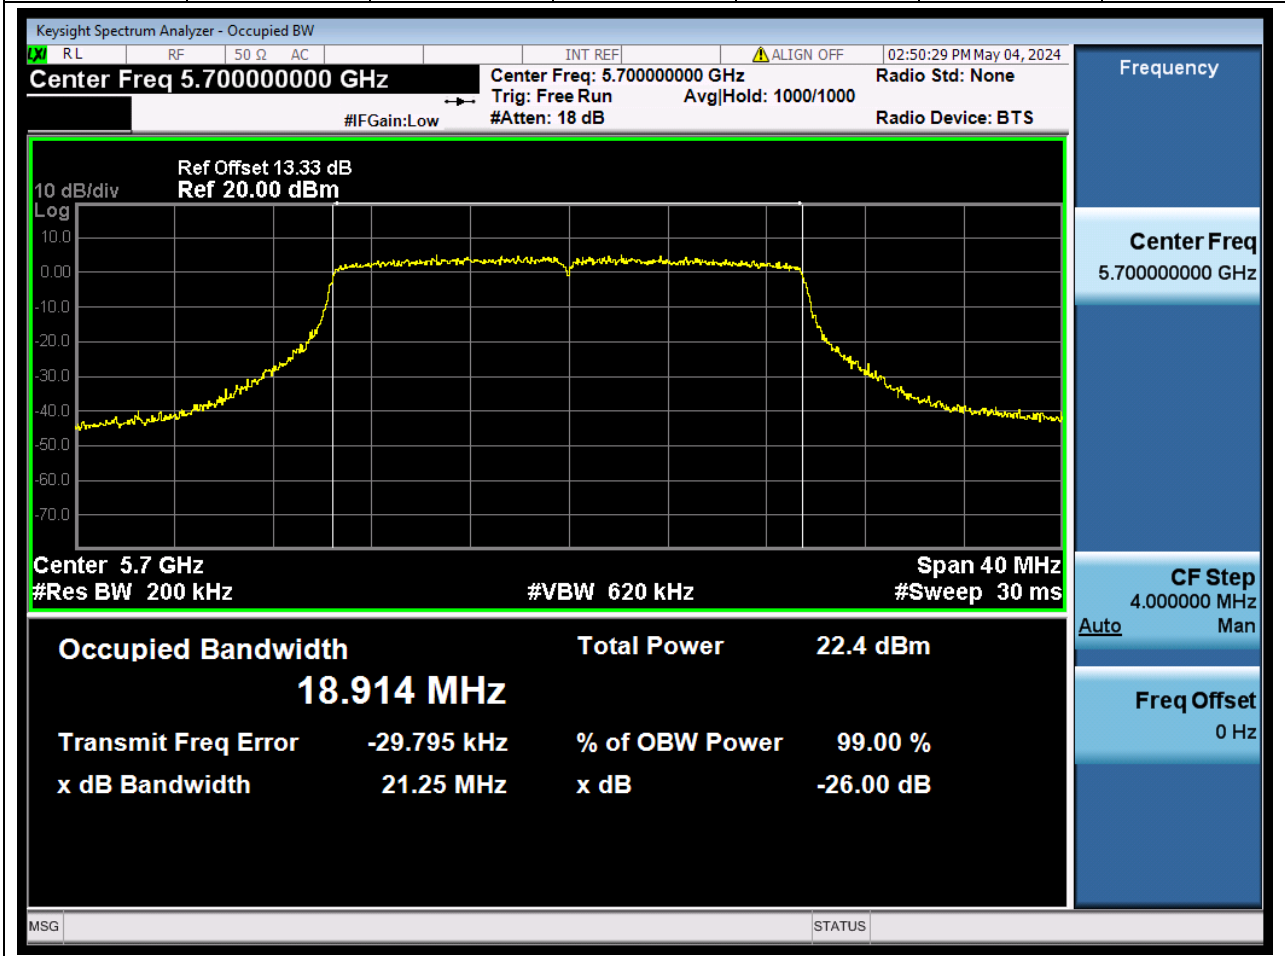

65. 802.11ax_20M_U-NII-2C_H

65.1. A.2-26dB Bandwidth(NTNV)

Center Frequency (MHz)	XdB Down	RBW (MHz)	Detector	Limit (MHz)	XdB BandWidth (MHz)	Verdict
5700	26	0.2	Peak	0	21.246544	N/A