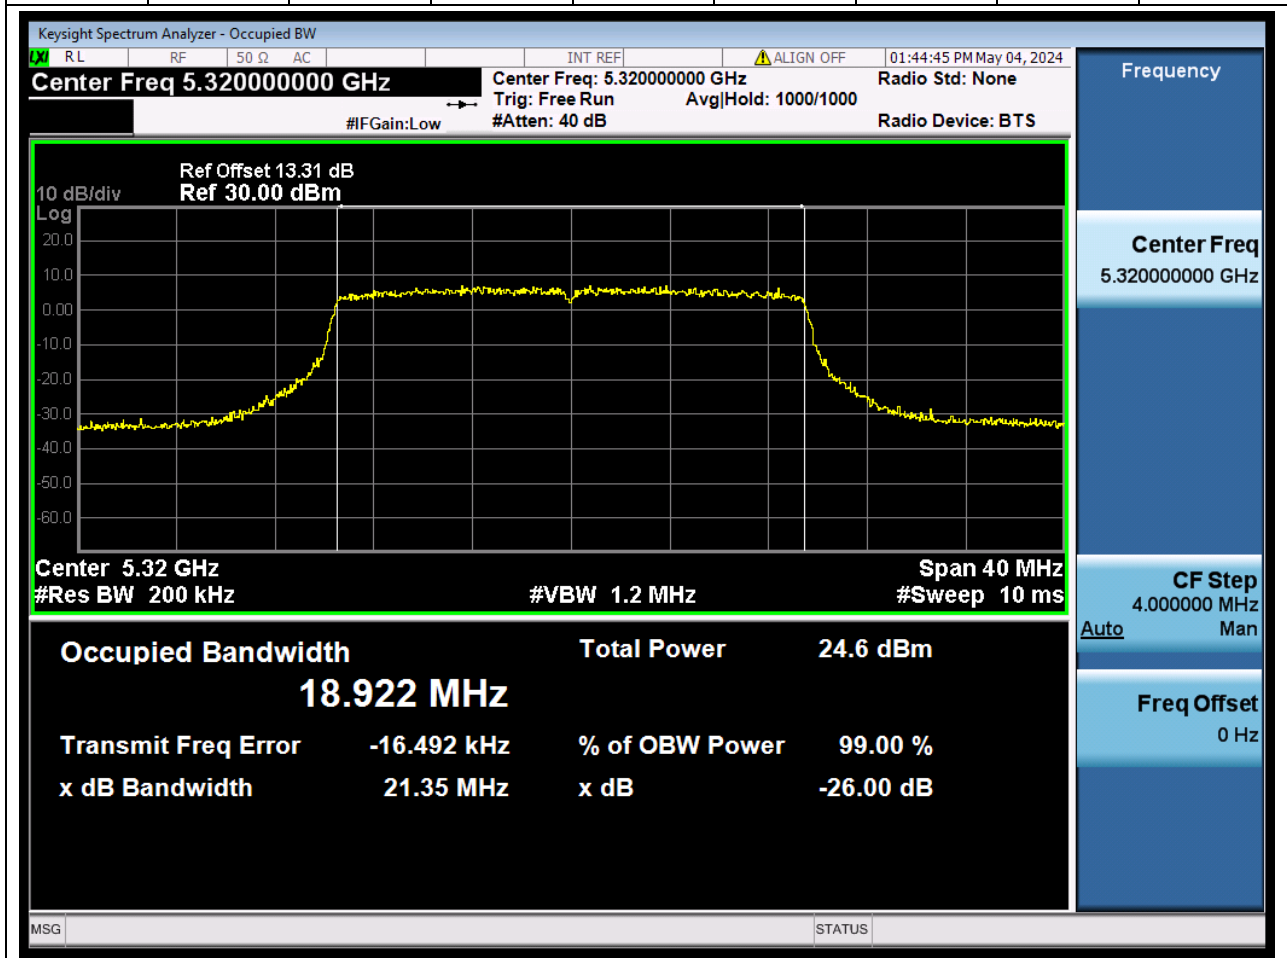

40. 802.11ax_20M_U-NII-2A_H

40.1. A.2.2-99% Bandwidth(NTNV)

Center Frequency (MHz)	OBW Power (%)		RBW (MHz)	Detector	Limit (MHz)	OBW (MHz)		Verdict
5320	99		0.2	Peak	0	18.921652		N/A