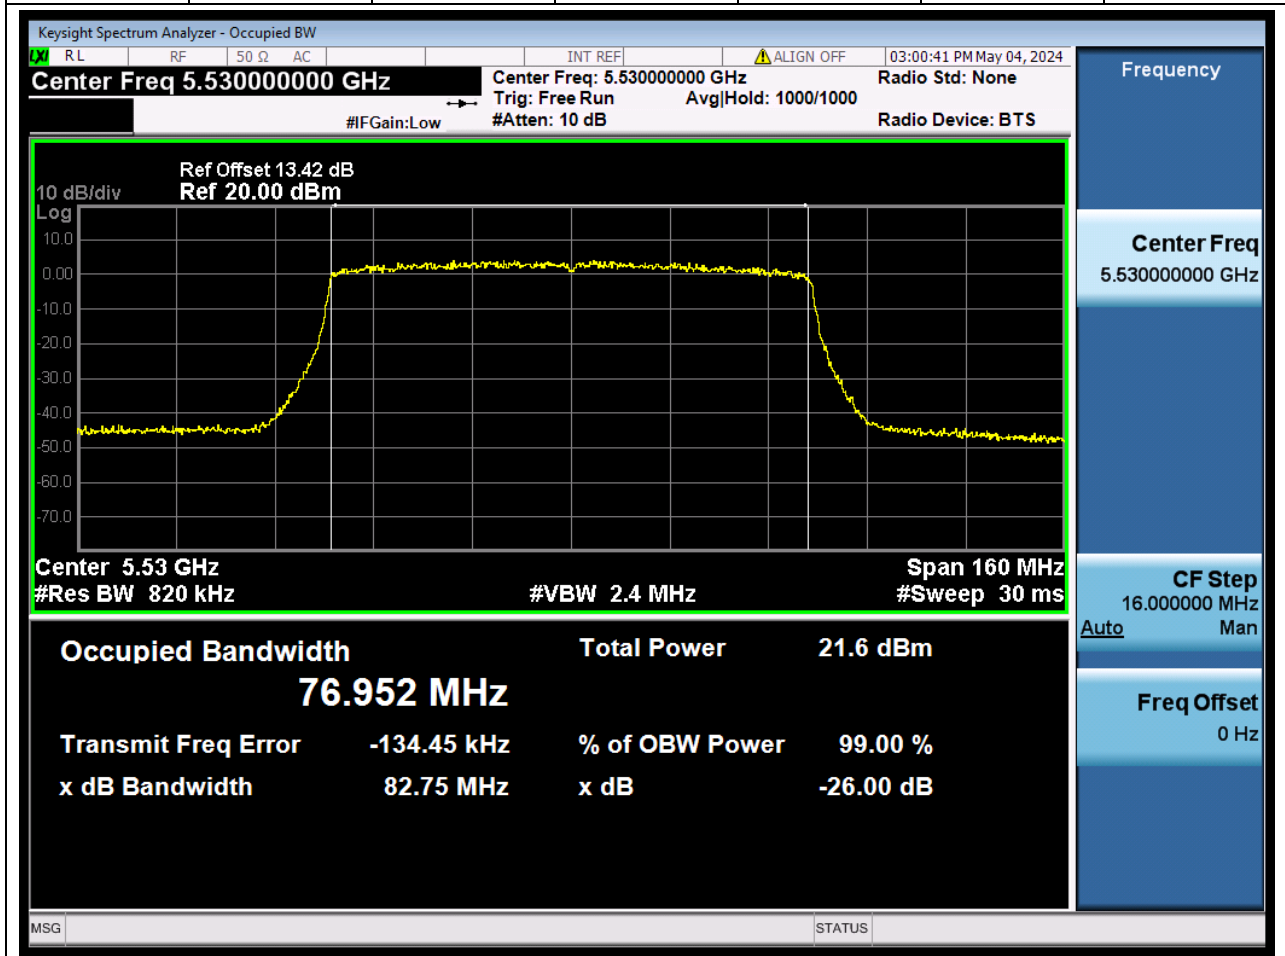

69. 802.11ax_80M_U-NII-2C_L

69.1. A.2-26dB Bandwidth(NTNV)

Center Frequency (MHz)	XdB Down	RBW (MHz)	Detector	Limit (MHz)	XdB BandWidth (MHz)	Verdict
5530	26	0.82	Peak	0	82.745086	N/A