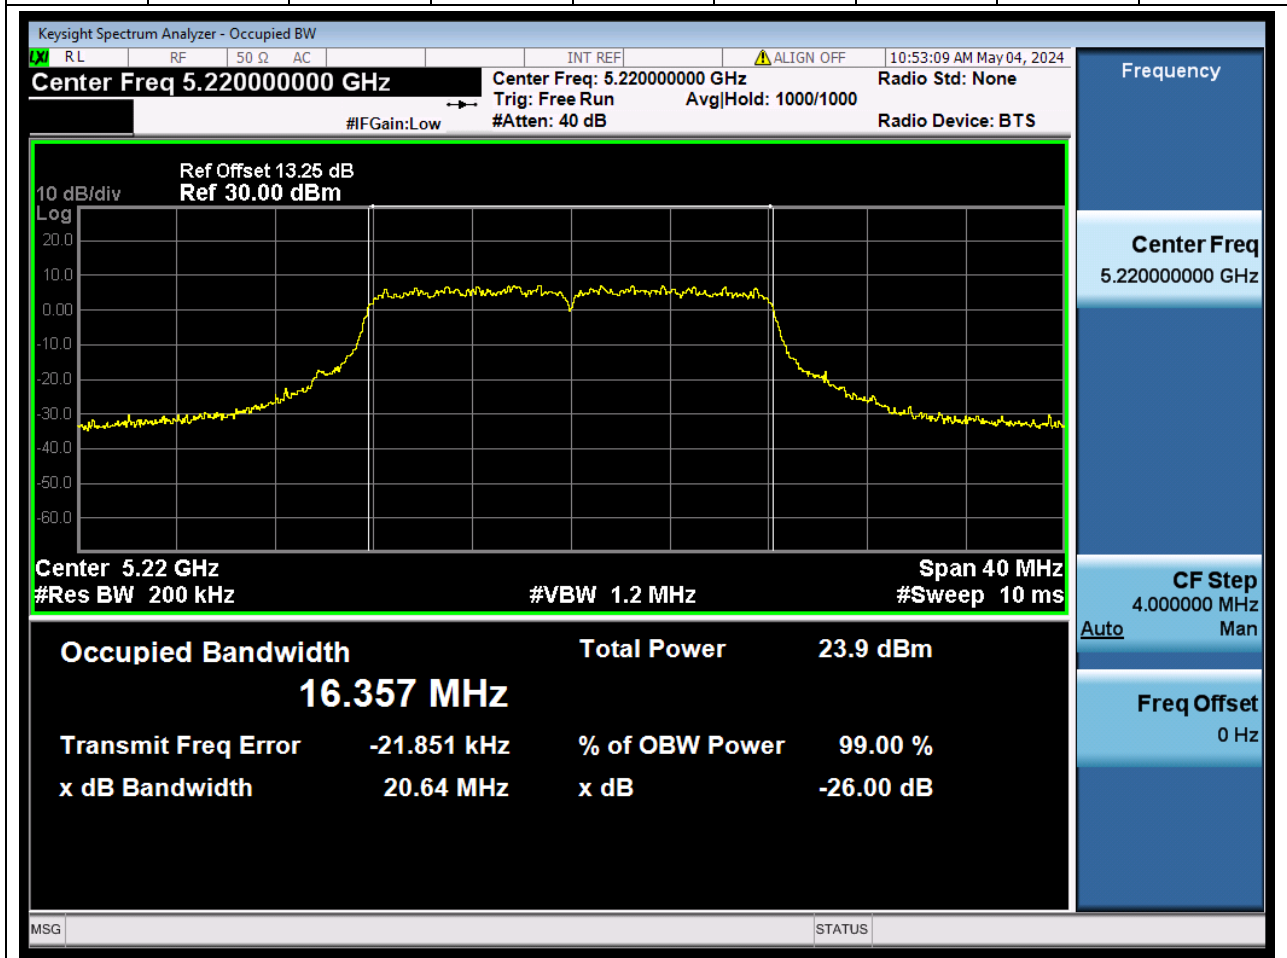

2. 802.11a_20M_U-NII-1_M

2.1. A.2.2-99% Bandwidth(NTNV)

Center Frequency (MHz)	OBW Power (%)		RBW (MHz)	Detector	Limit (MHz)	OBW (MHz)		Verdict
5220	99		0.2	Peak	0	16.357403		N/A