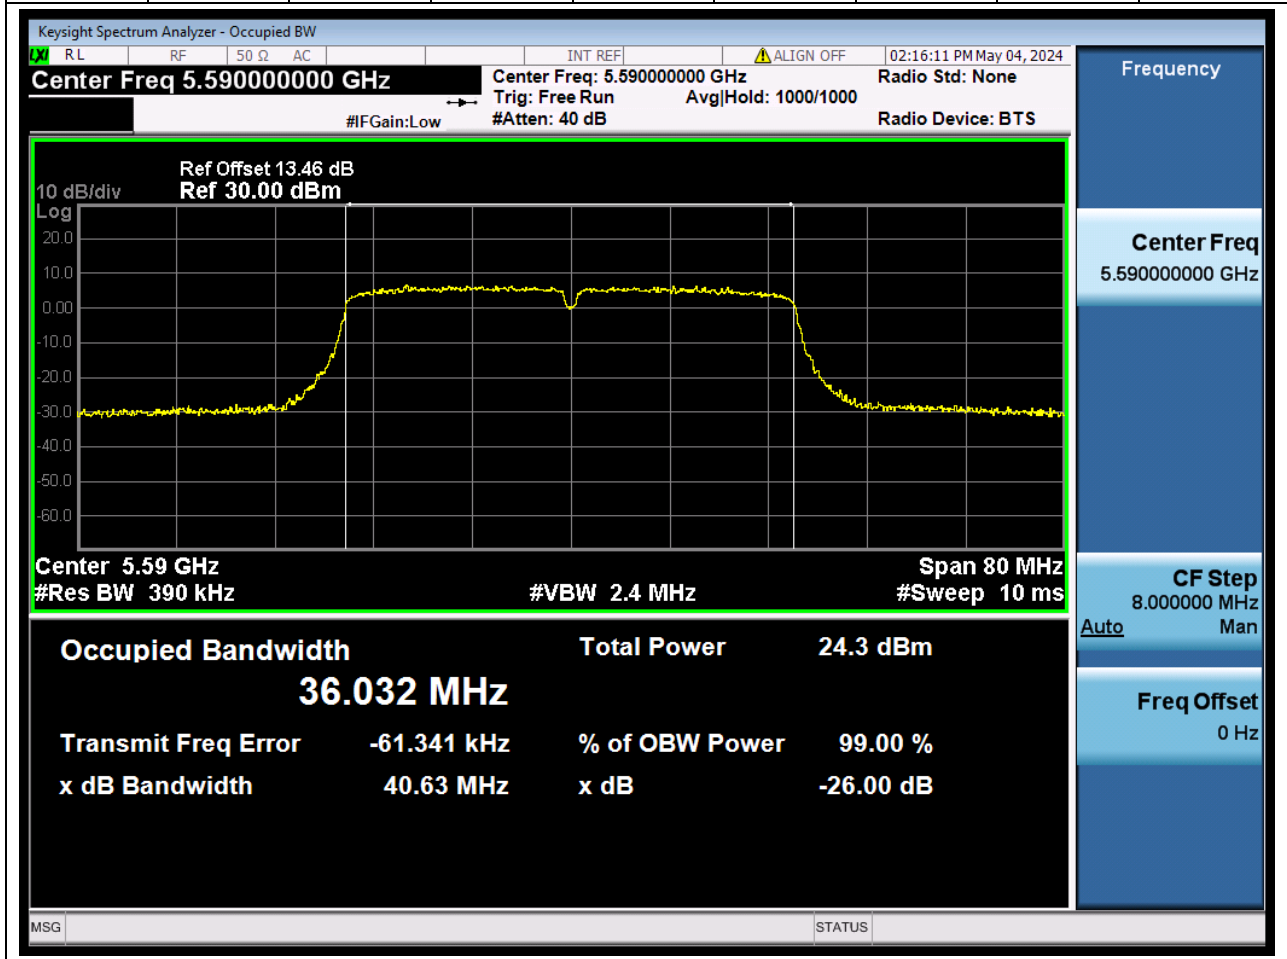

52. 802.11n_40M_U-NII-2C_M

52.1. A.2.2-99% Bandwidth(NTNV)

Center Frequency (MHz)	OBW Power (%)		RBW (MHz)	Detector	Limit (MHz)	OBW (MHz)		Verdict
5590	99		0.39	Peak	0	36.032498		N/A