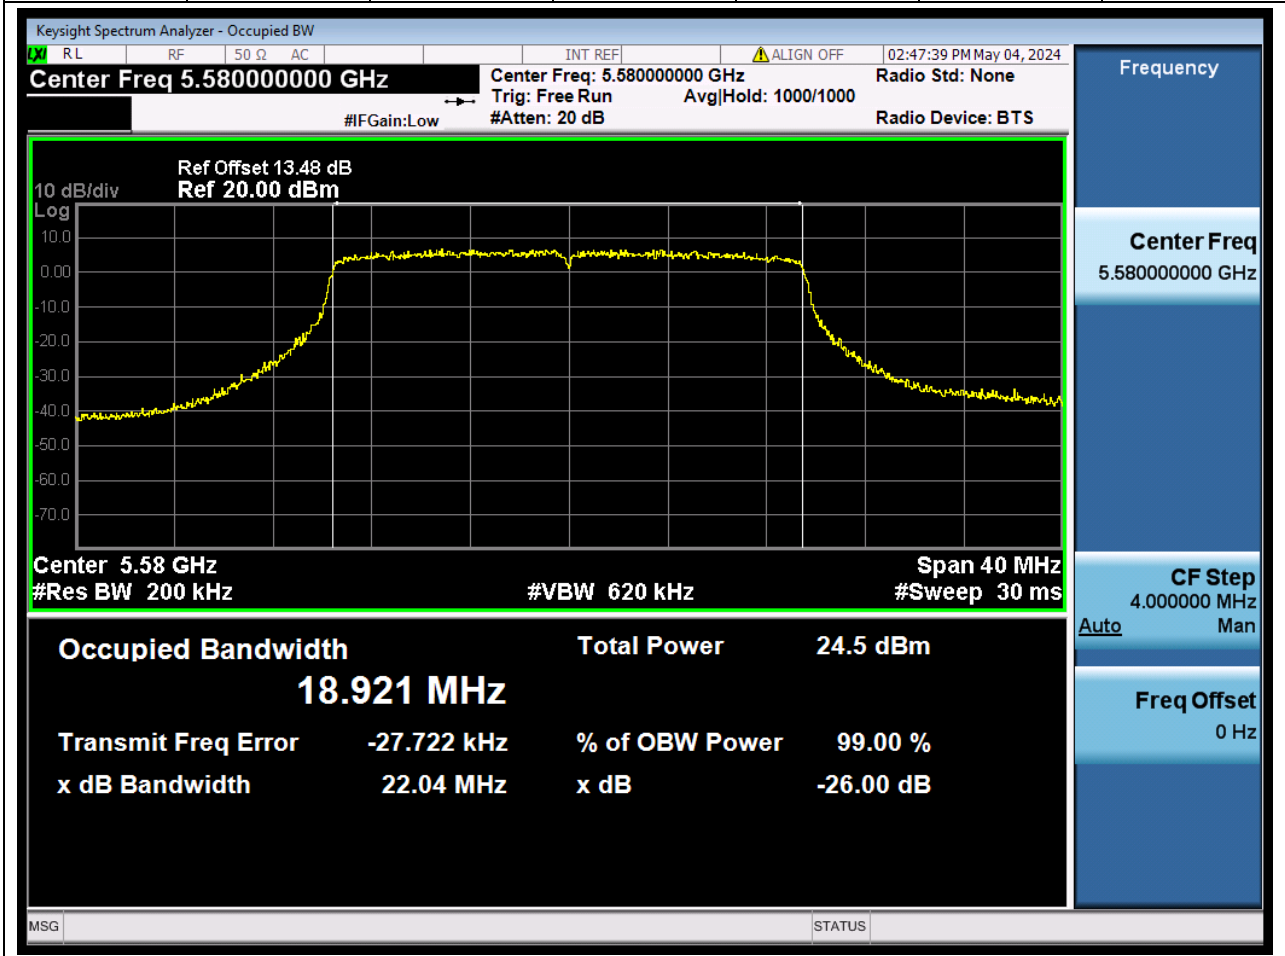

64. 802.11ax_20M_U-NII-2C_M

64.1. A.2-26dB Bandwidth(NTNV)

Center Frequency (MHz)	XdB Down	RBW (MHz)	Detector	Limit (MHz)	XdB BandWidth (MHz)	Verdict
5580	26	0.2	Peak	0	22.039328	N/A