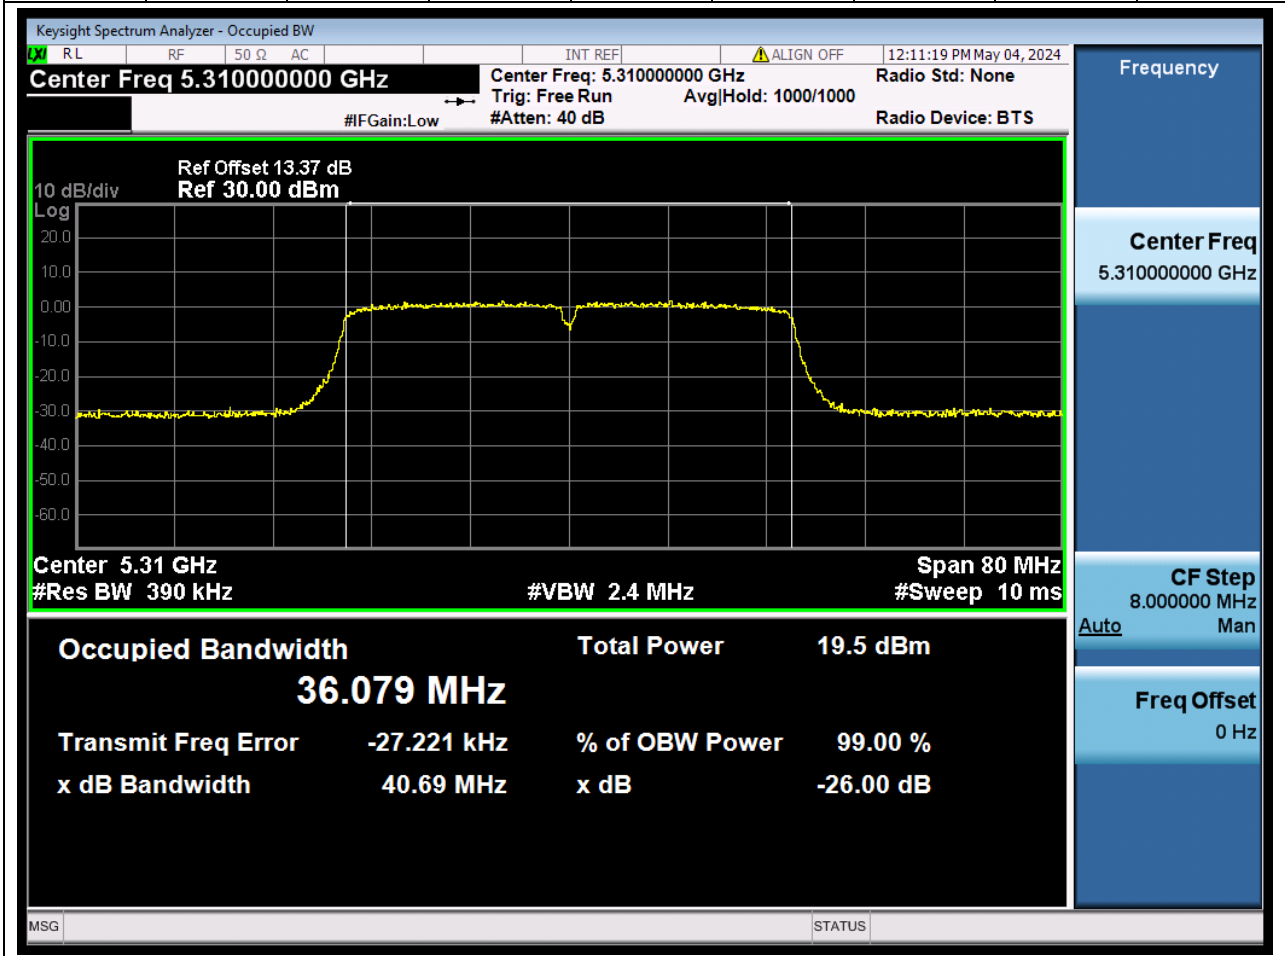

30. 802.11n_40M_U-NII-2A_H

30.1. A.2.2-99% Bandwidth(NTNV)

Center Frequency (MHz)	OBW Power (%)		RBW (MHz)	Detector	Limit (MHz)	OBW (MHz)		Verdict
5310	99		0.39	Peak	0	36.07858		N/A