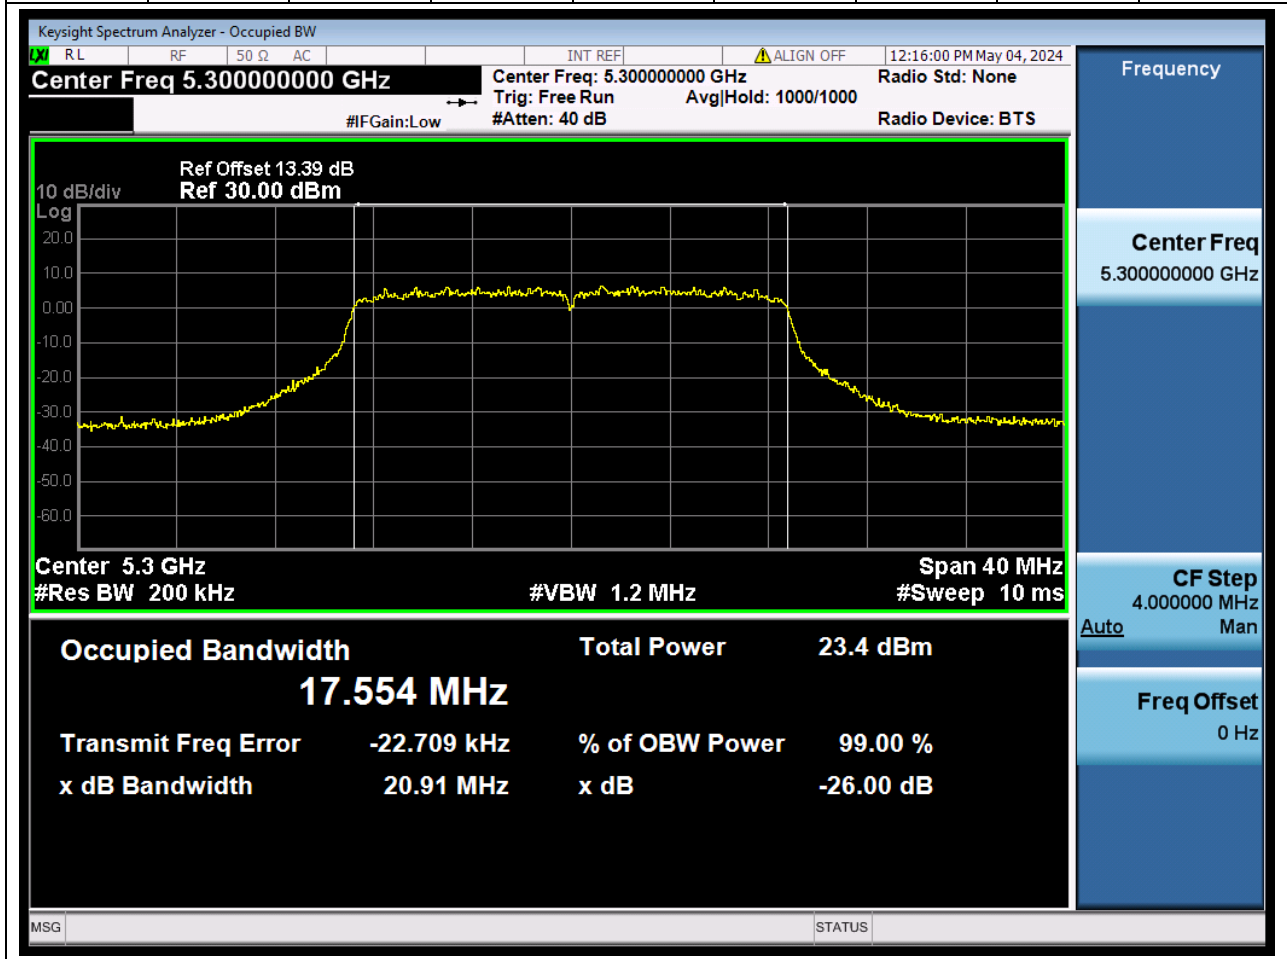

32. 802.11ac_20M_U-NII-2A_M

32.1. A.2.2-99% Bandwidth(NTNV)

Center Frequency (MHz)	OBW Power (%)		RBW (MHz)	Detector	Limit (MHz)	OBW (MHz)		Verdict
5300	99		0.2	Peak	0	17.55445 2		N/A