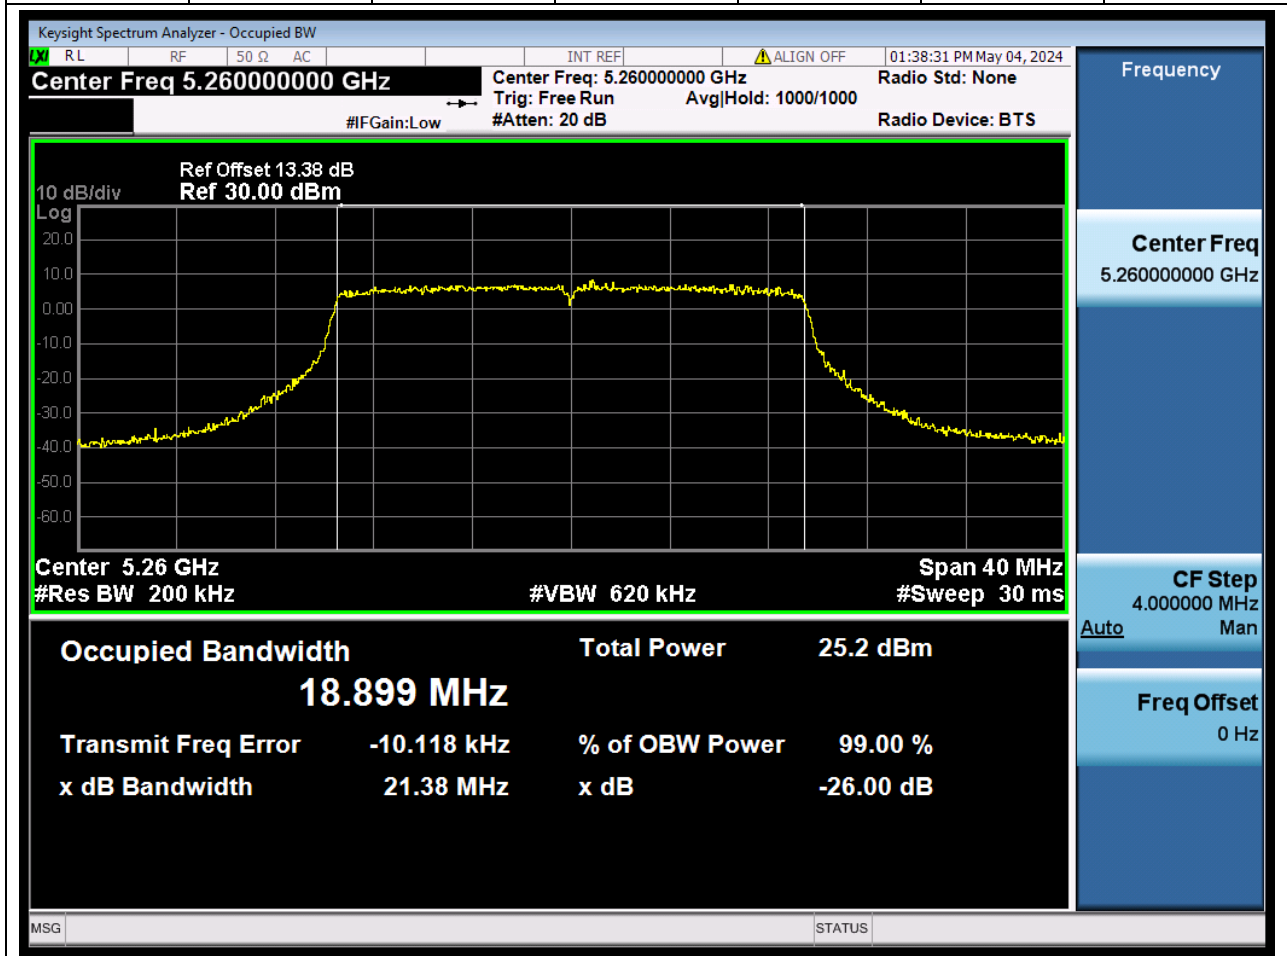

38. 802.11ax_20M_U-NII-2A_L

38.1. A.2-26dB Bandwidth(NTNV)

Center Frequency (MHz)	XdB Down	RBW (MHz)	Detector	Limit (MHz)	XdB BandWidth (MHz)	Verdict
5260	26	0.2	Peak	0	21.377459	N/A