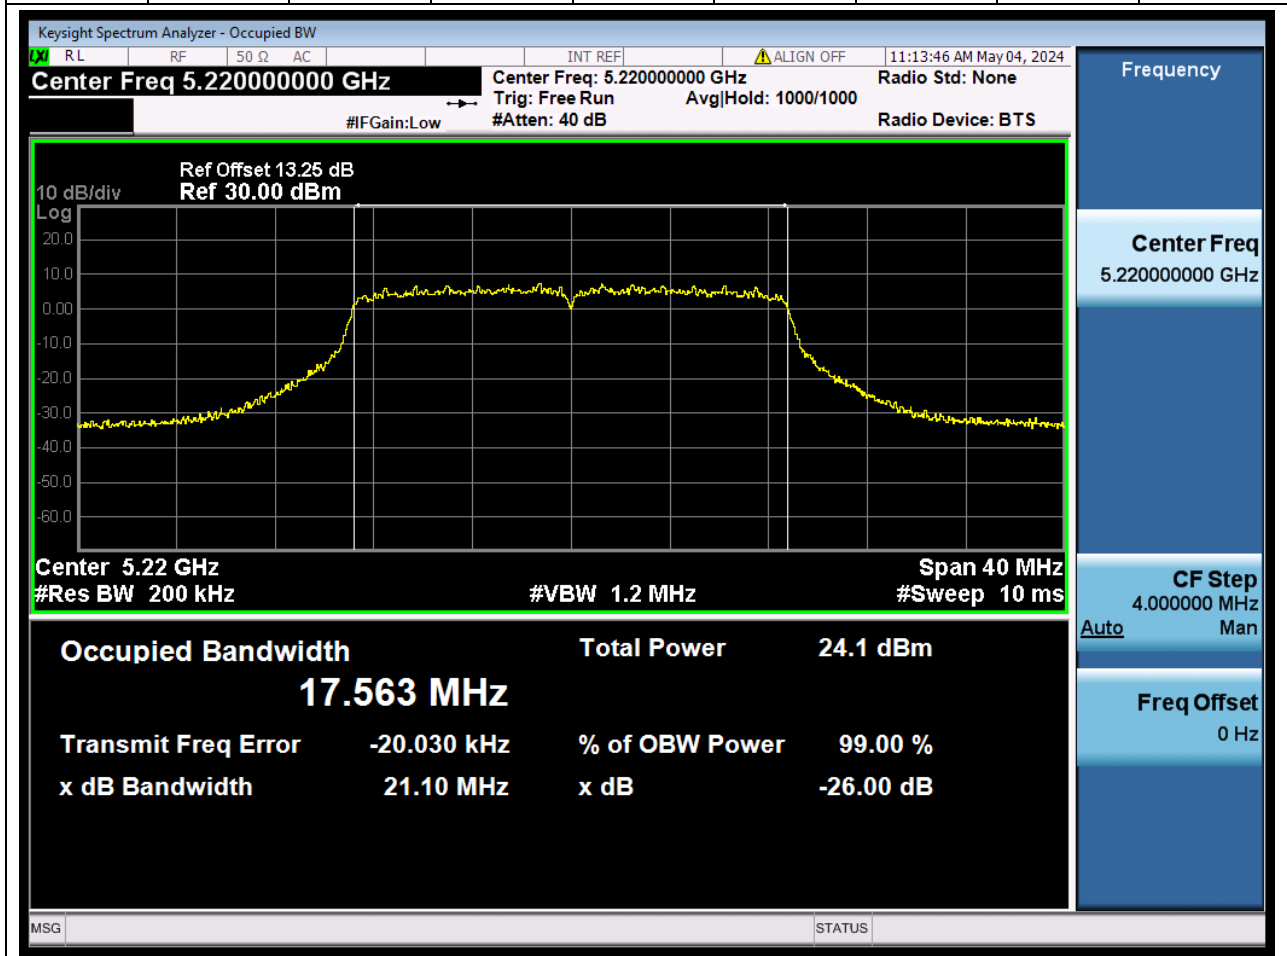

10. 802.11ac_20M_U-NII-1_M

10.1. A.2.2-99% Bandwidth(NTNV)

Center Frequency (MHz)	OBW Power (%)		RBW (MHz)	Detector	Limit (MHz)	OBW (MHz)		Verdict
5220	99		0.2	Peak	0	17.56267		N/A