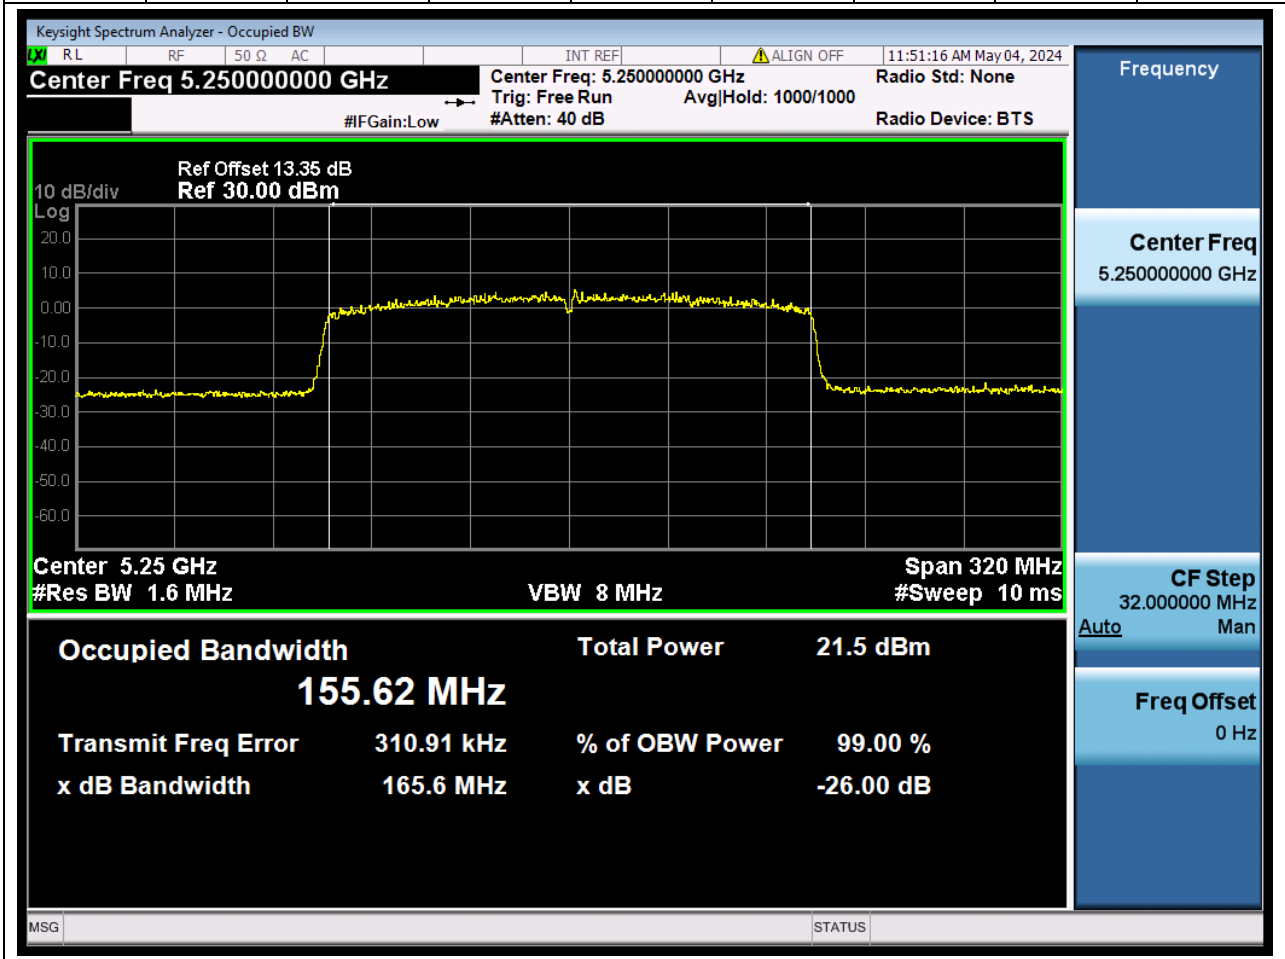

22. 802.11ax_160M_U-NII-1_M

22.1. A.2.2-99% Bandwidth(NTNV)

Center Frequency (MHz)	OBW Power (%)		RBW (MHz)	Detector	Limit (MHz)	OBW (MHz)		Verdict
5250	99		1.6	Peak	0	155.61885		N/A