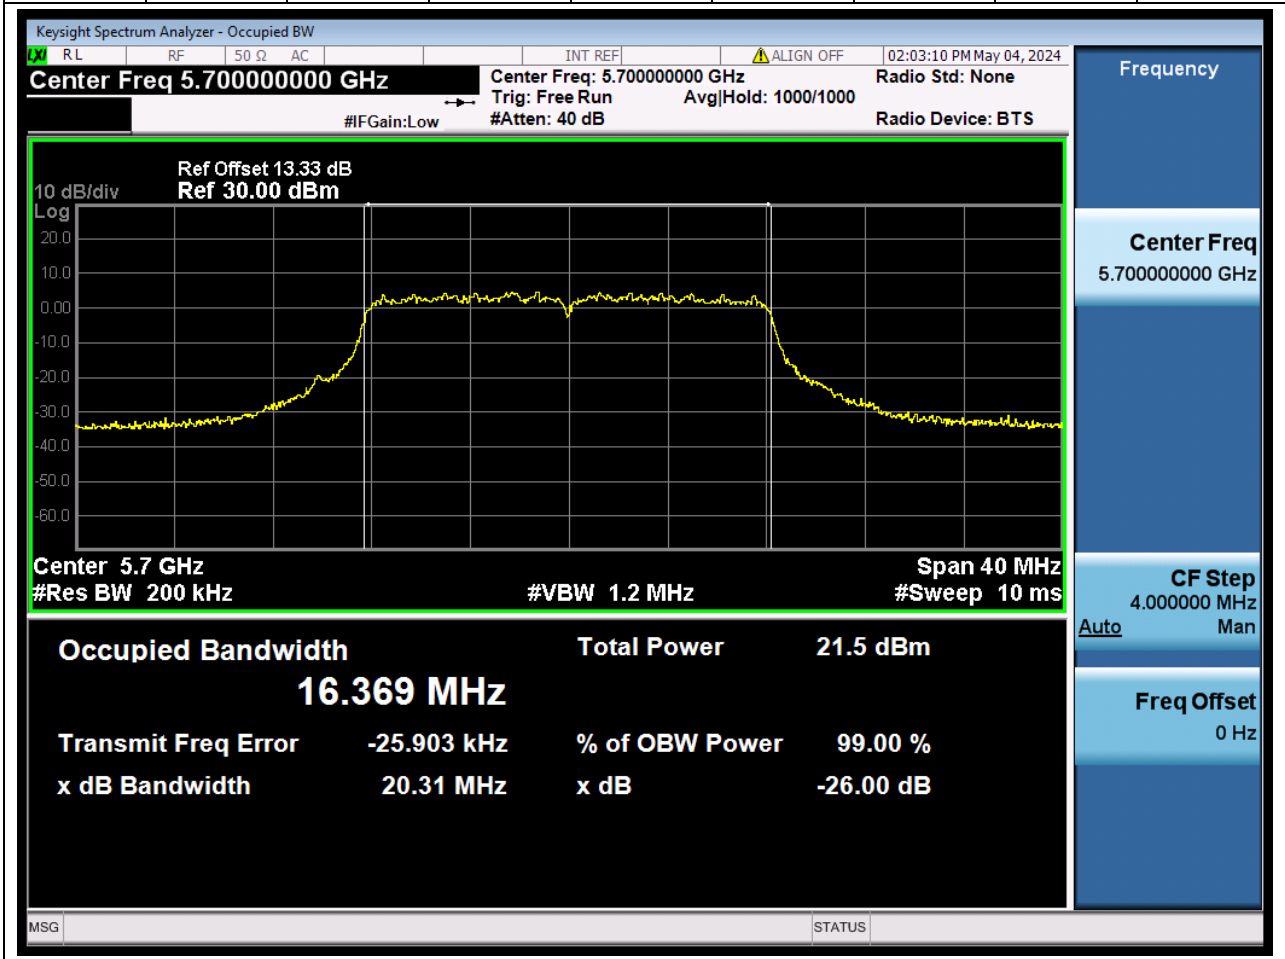

47. 802.11a_20M_U-NII-2C_H

47.1. A.2.2-99% Bandwidth(NTNV)

Center Frequency (MHz)	OBW Power (%)		RBW (MHz)	Detector	Limit (MHz)	OBW (MHz)		Verdict
5700	99		0.2	Peak	0	16.368633		N/A