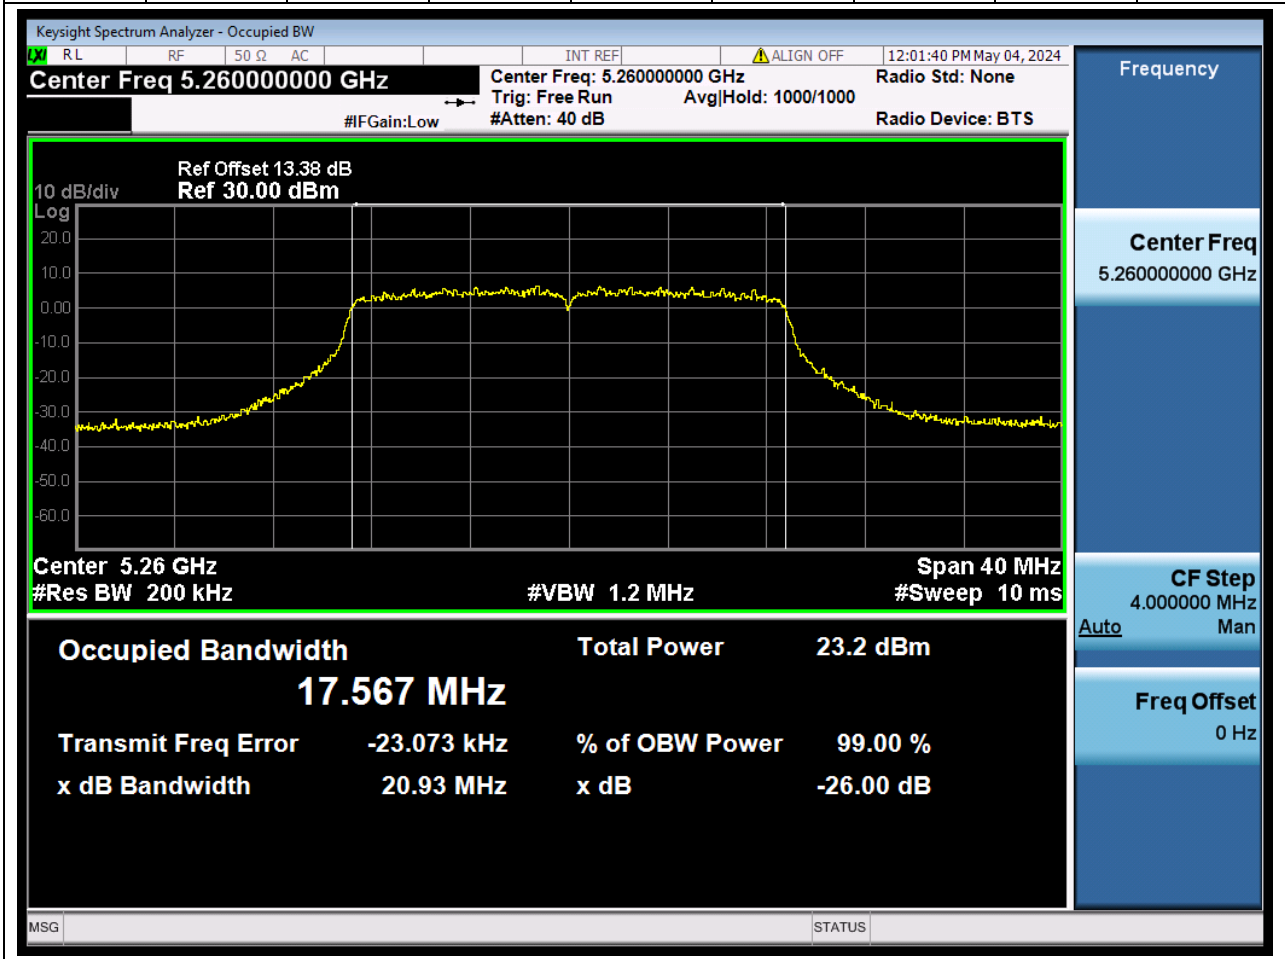

26. 802.11n_20M_U-NII-2A_L

26.1. A.2.2-99% Bandwidth(NTNV)

Center Frequency (MHz)	OBW Power (%)		RBW (MHz)	Detector	Limit (MHz)	OBW (MHz)		Verdict
5260	99		0.2	Peak	0	17.56685 2		N/A