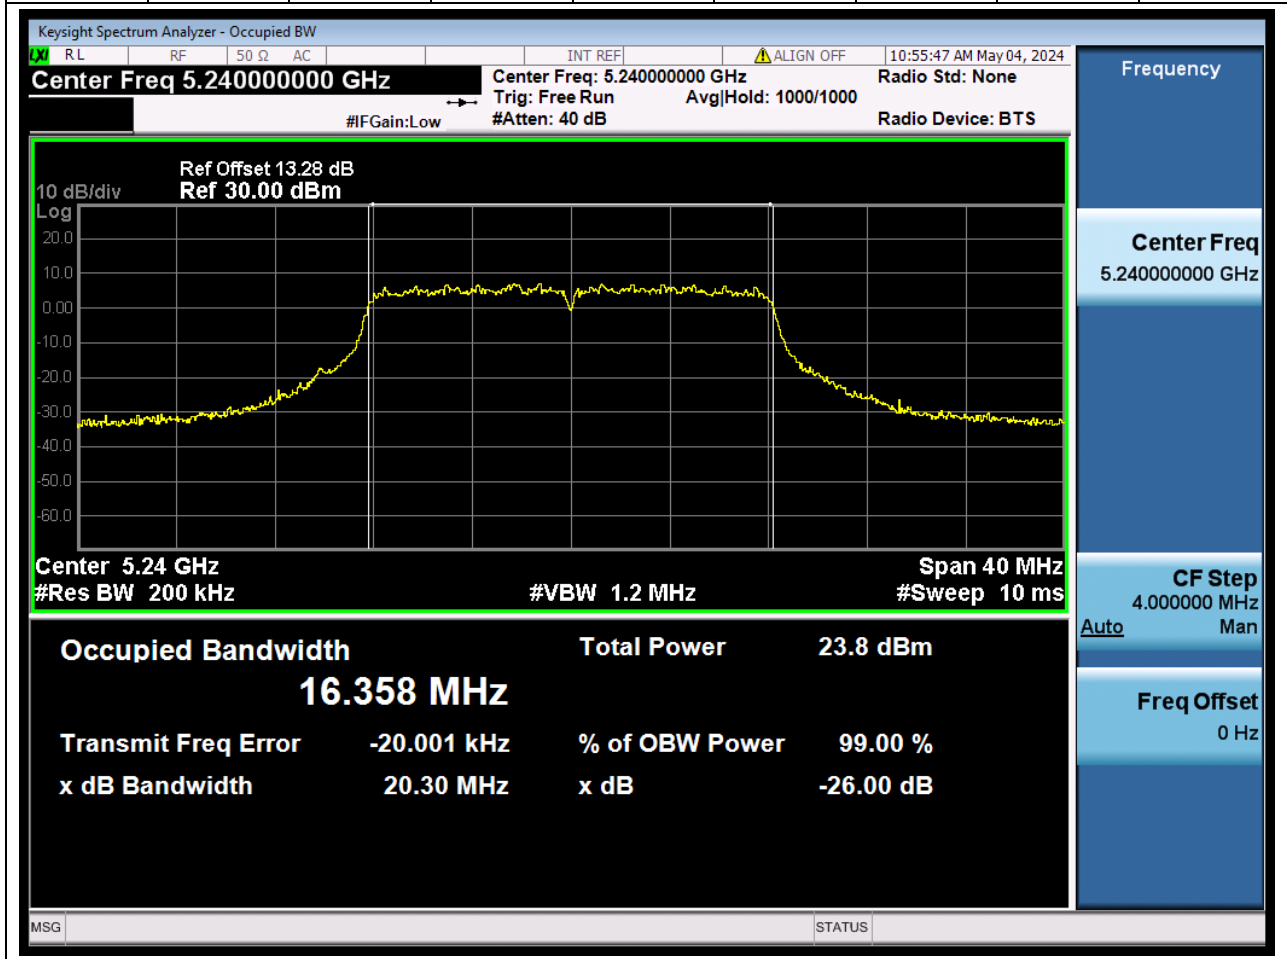

3. 802.11a_20M_U-NII-1_H

3.1. A.2.2-99% Bandwidth(NTNV)

Center Frequency (MHz)	OBW Power (%)		RBW (MHz)	Detector	Limit (MHz)	OBW (MHz)		Verdict
5240	99		0.2	Peak	0	16.357968		N/A