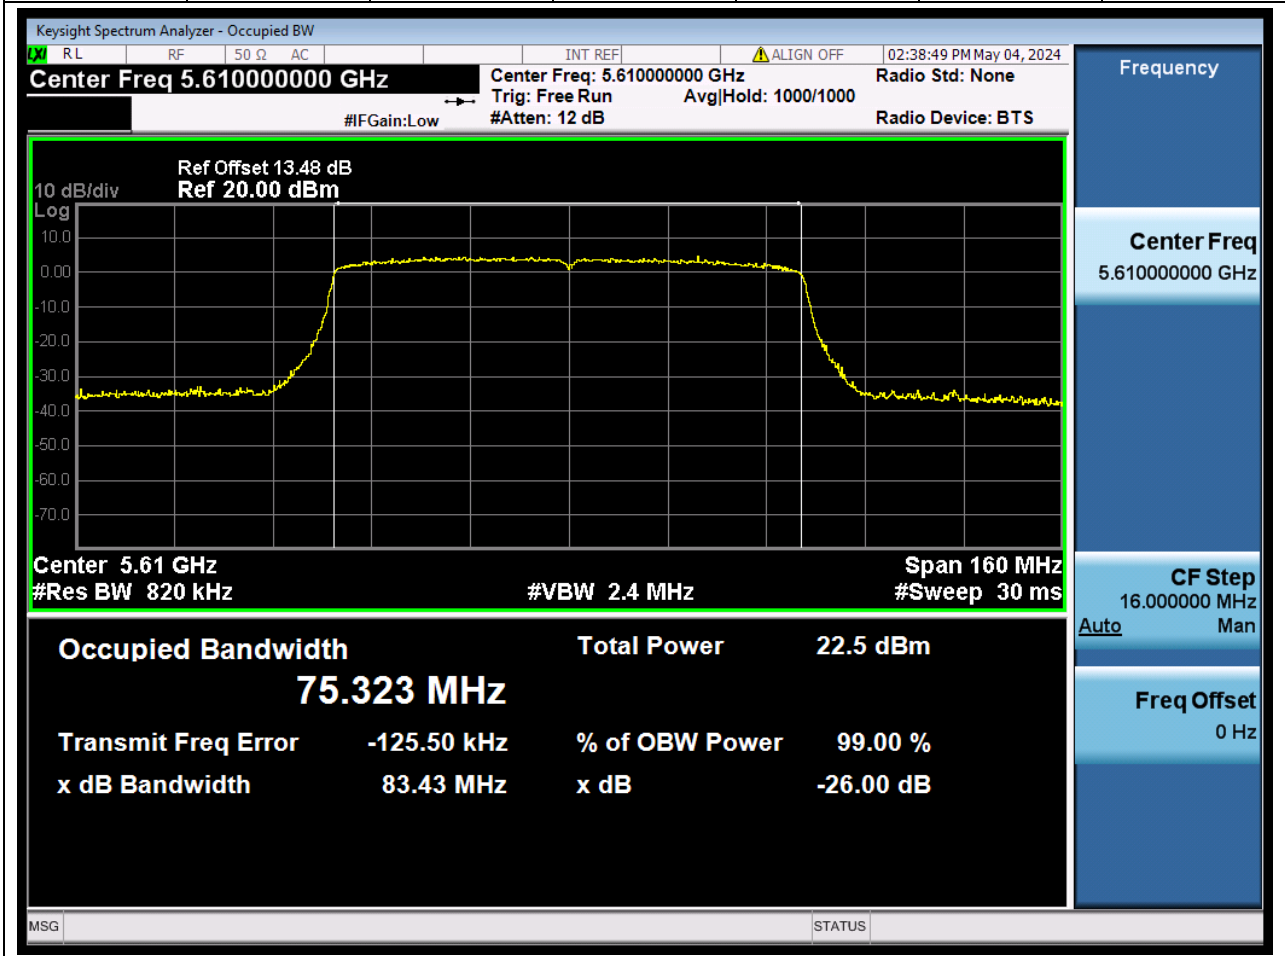

61. 802.11ac_80M_U-NII-2C_M

61.1. A.2-26dB Bandwidth(NTNV)

Center Frequency (MHz)	XdB Down	RBW (MHz)	Detector	Limit (MHz)	XdB BandWidth (MHz)	Verdict
5610	26	0.82	Peak	0	83.426982	N/A