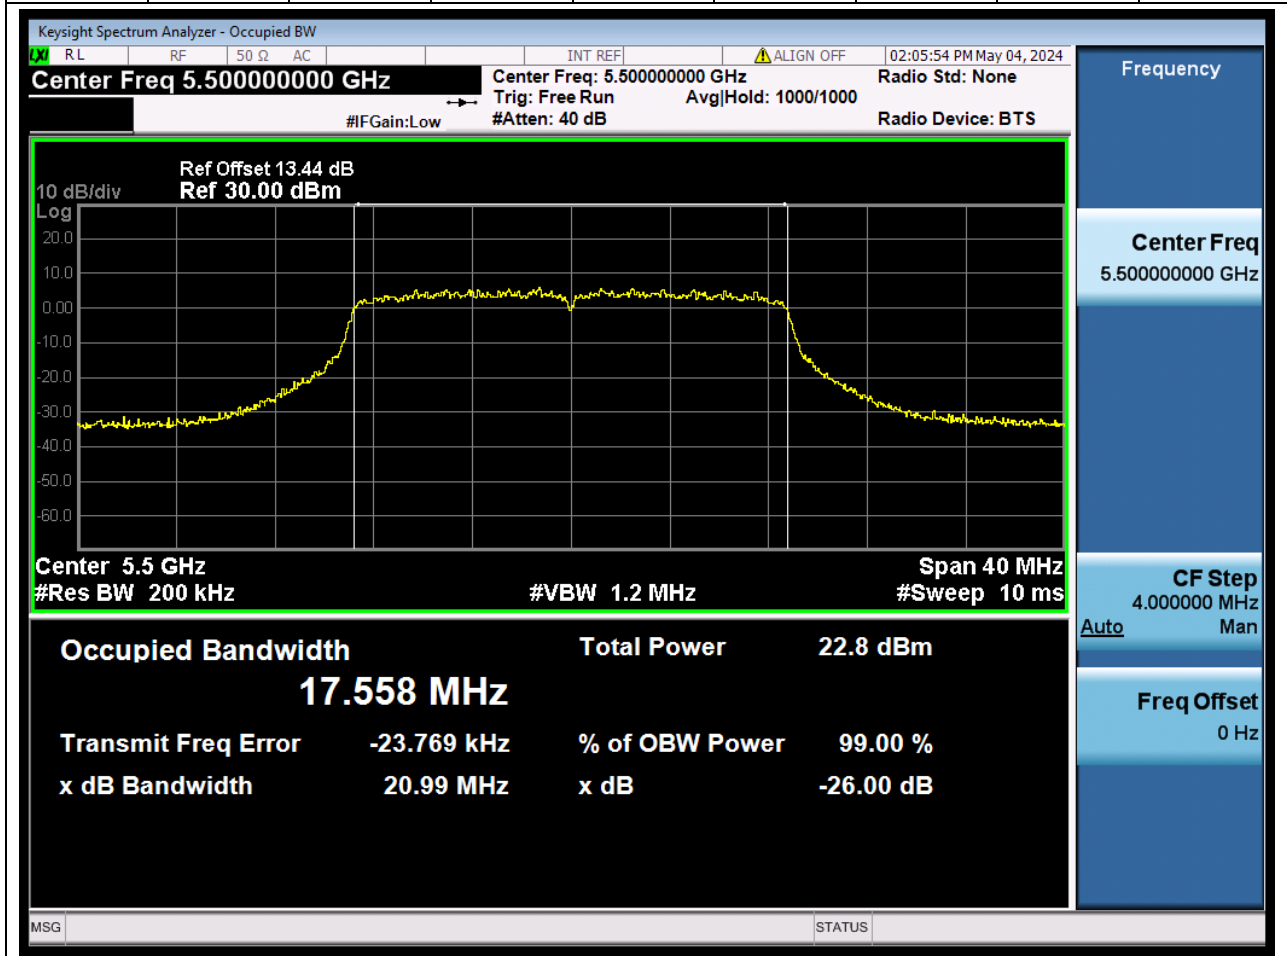

48. 802.11n_20M_U-NII-2C_L

48.1. A.2.2-99% Bandwidth(NTNV)

Center Frequency (MHz)	OBW Power (%)		RBW (MHz)	Detector	Limit (MHz)	OBW (MHz)		Verdict
5500	99		0.2	Peak	0	17.558237		N/A