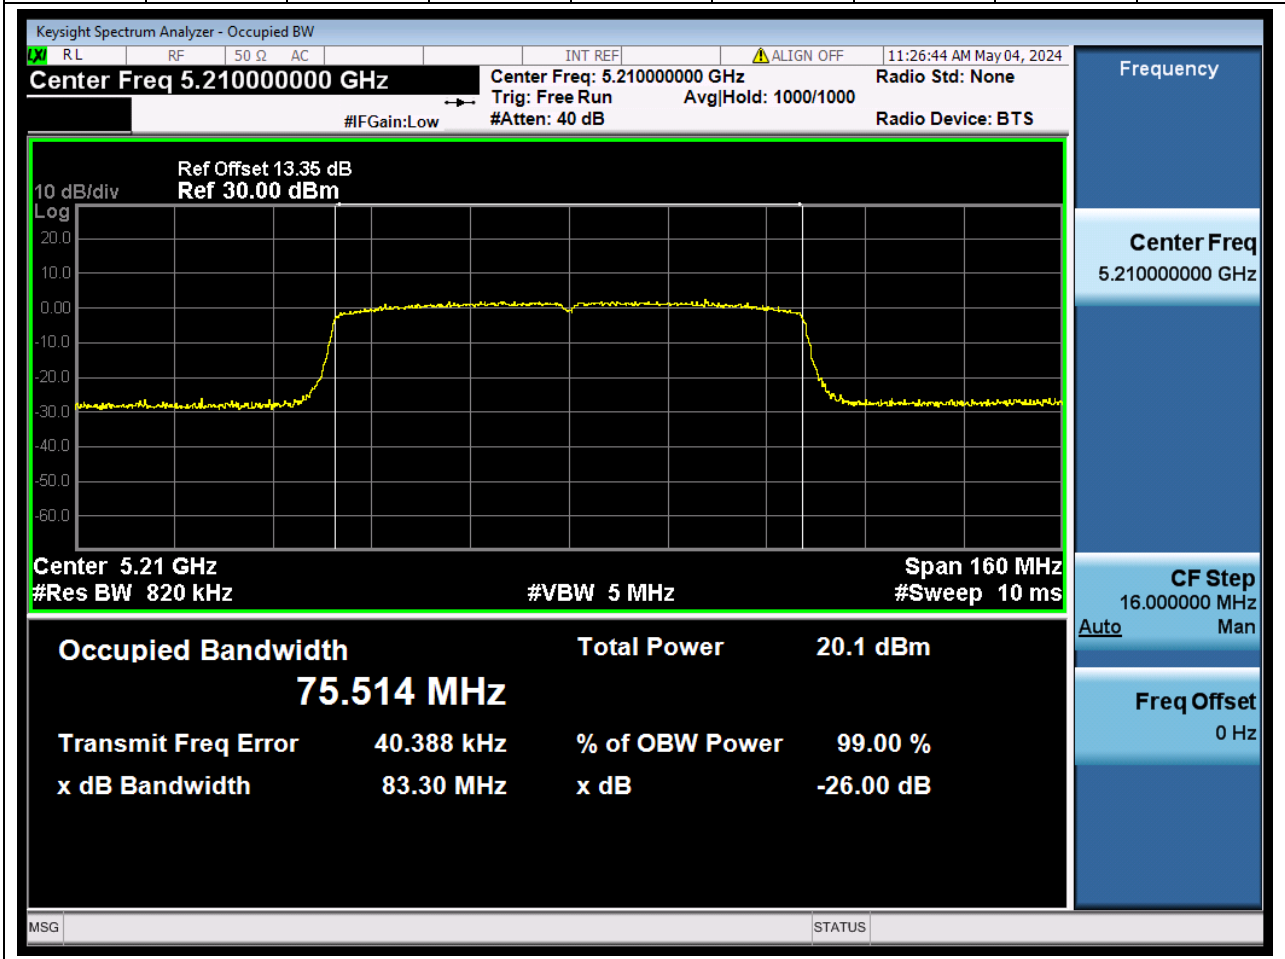

14. 802.11ac_80M_U-NII-1_M

14.1. A.2.2-99% Bandwidth(NTNV)

Center Frequency (MHz)	OBW Power (%)		RBW (MHz)	Detector	Limit (MHz)	OBW (MHz)		Verdict
5210	99		0.82	Peak	0	75.514124		N/A