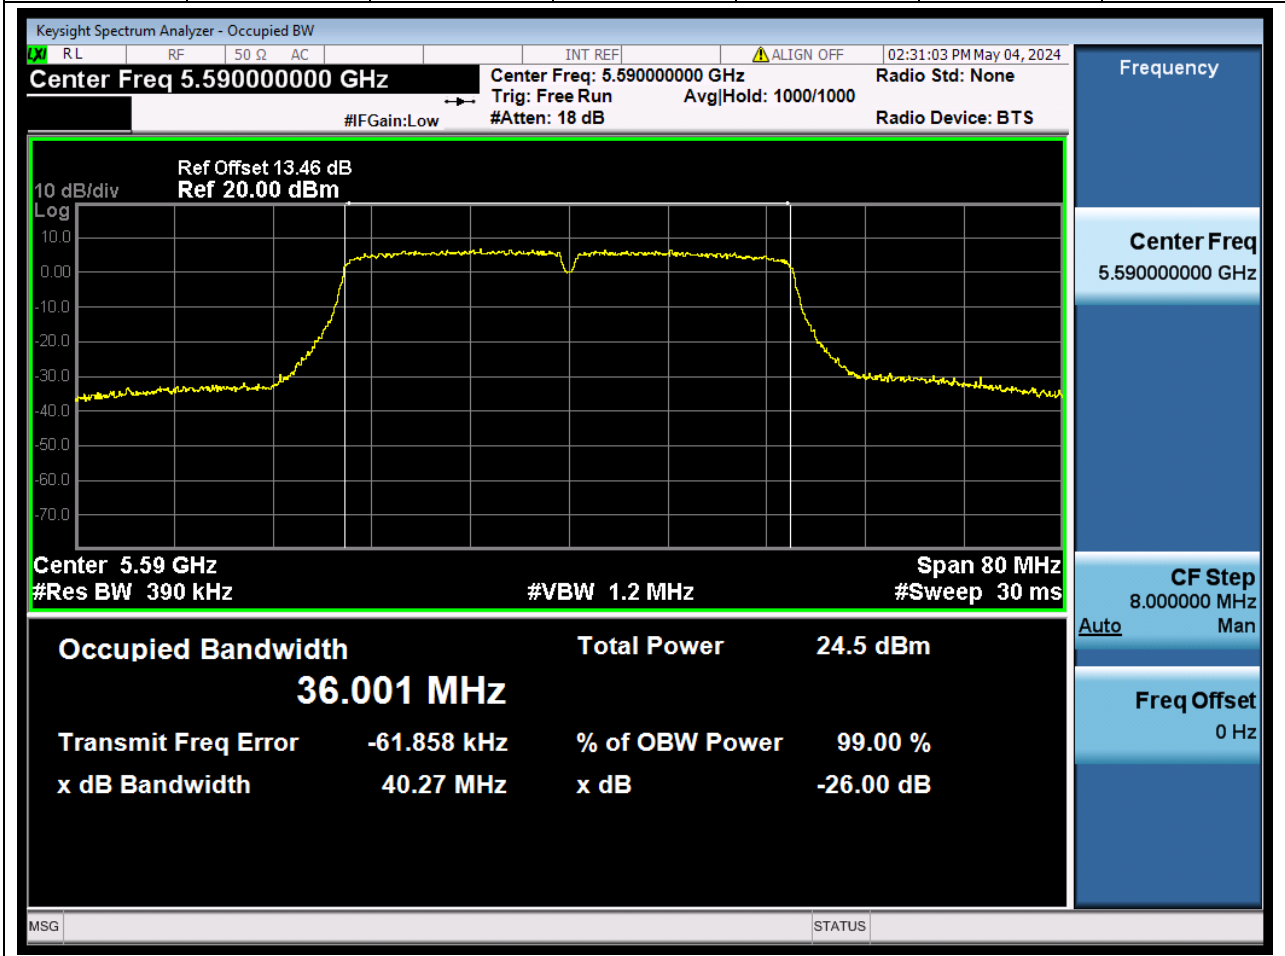

58. 802.11ac_40M_U-NII-2C_M

58.1. A.2-26dB Bandwidth(NTNV)

Center Frequency (MHz)	XdB Down	RBW (MHz)	Detector	Limit (MHz)	XdB BandWidth (MHz)	Verdict
5590	26	0.39	Peak	0	40.270219	N/A