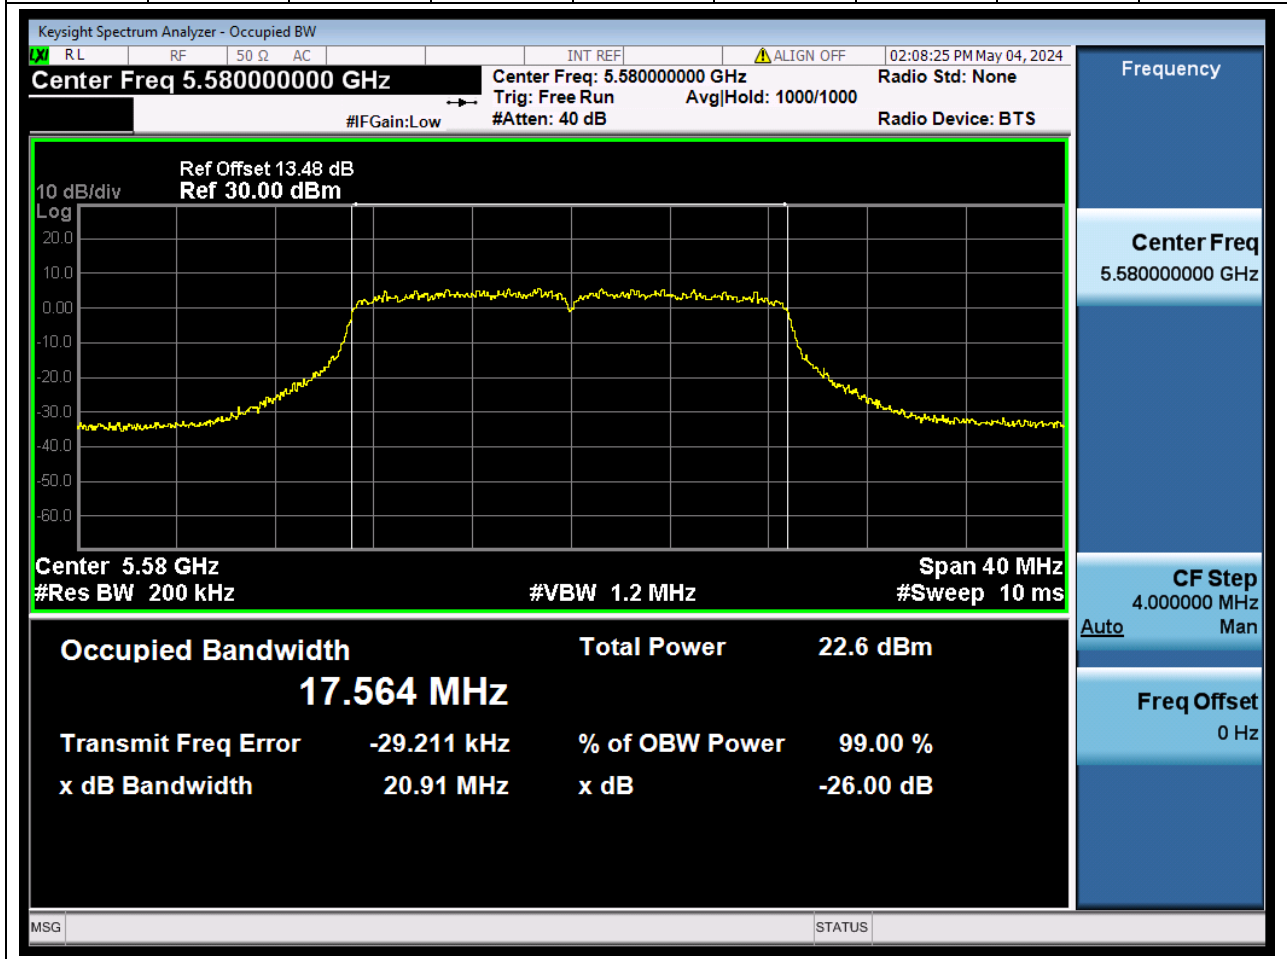

49. 802.11n_20M_U-NII-2C_M

49.1. A.2.2-99% Bandwidth(NTNV)

Center Frequency (MHz)	OBW Power (%)		RBW (MHz)	Detector	Limit (MHz)	OBW (MHz)		Verdict
5580	99		0.2	Peak	0	17.563665		N/A