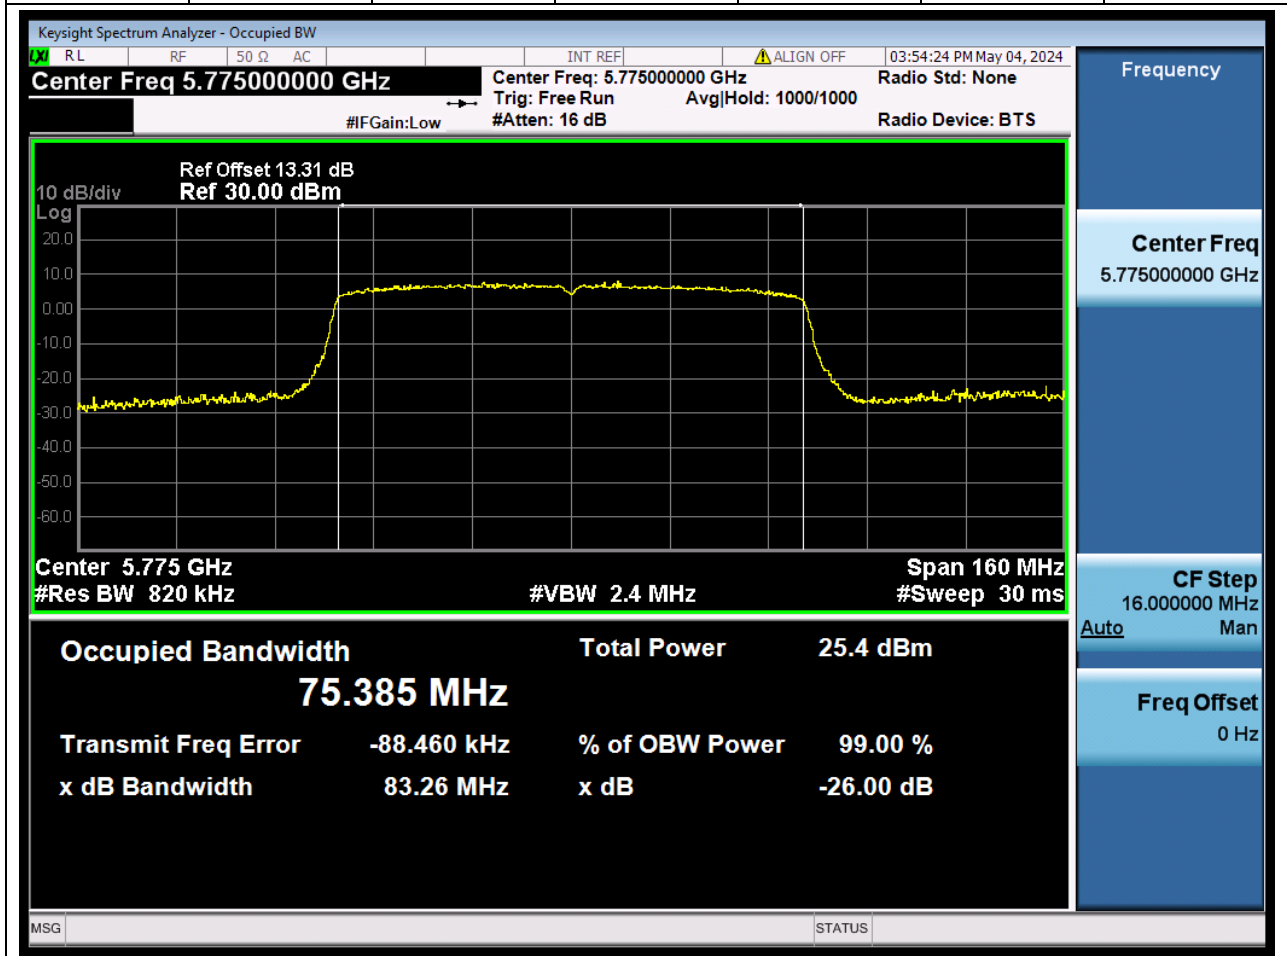

85. 802.11ac_80M_U-NII-3_M

85.1. A.2-26dB Bandwidth(NTNV)

Center Frequency (MHz)	XdB Down	RBW (MHz)	Detector	Limit (MHz)	XdB BandWidth (MHz)	Verdict
5775	26	0.82	Peak	0	83.259227	N/A