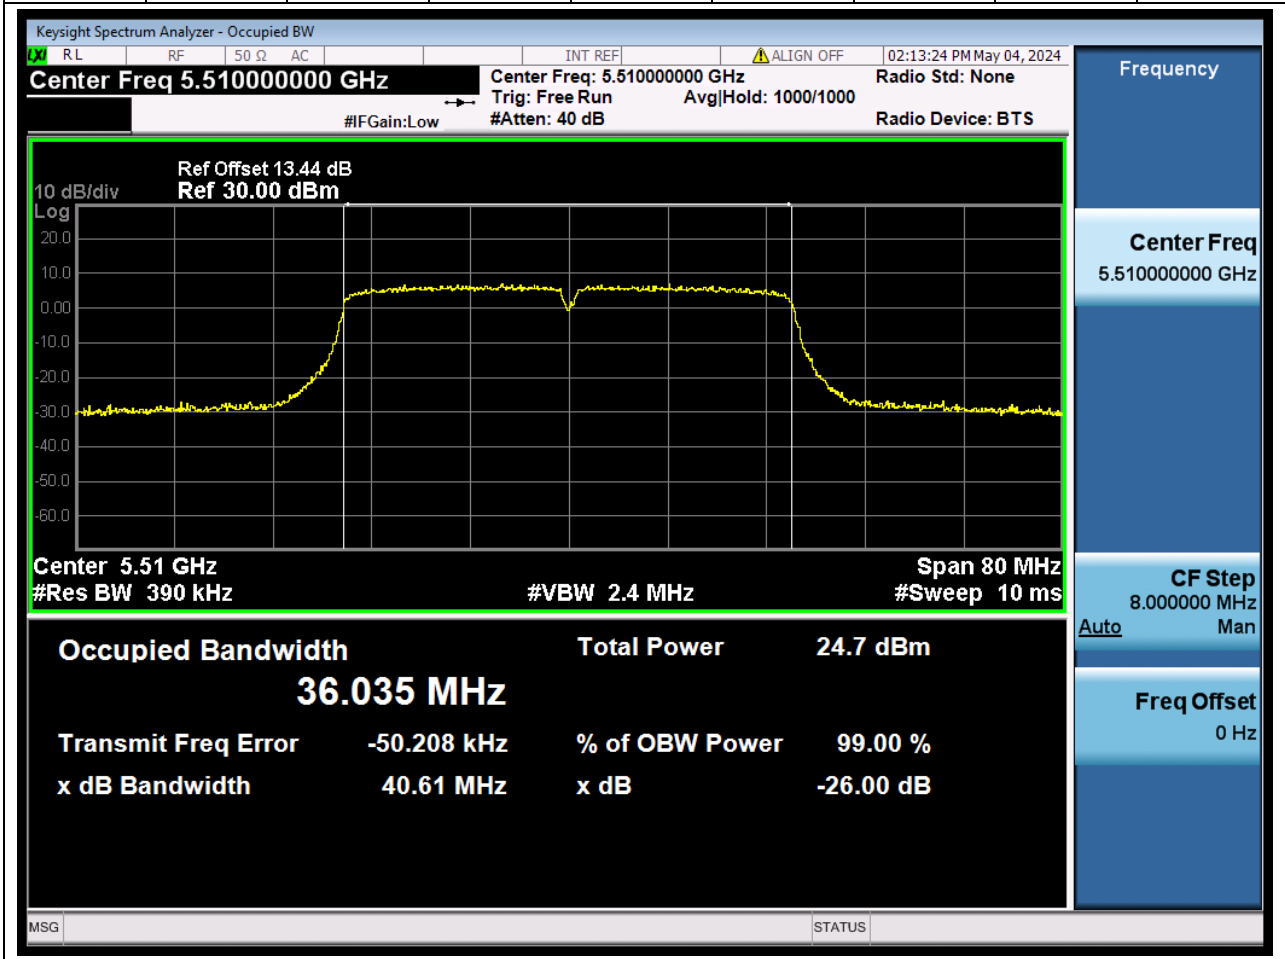

51. 802.11n_40M_U-NII-2C_L

51.1. A.2.2-99% Bandwidth(NTNV)

Center Frequency (MHz)	OBW Power (%)		RBW (MHz)	Detector	Limit (MHz)	OBW (MHz)		Verdict
5510	99		0.39	Peak	0	36.035346		N/A