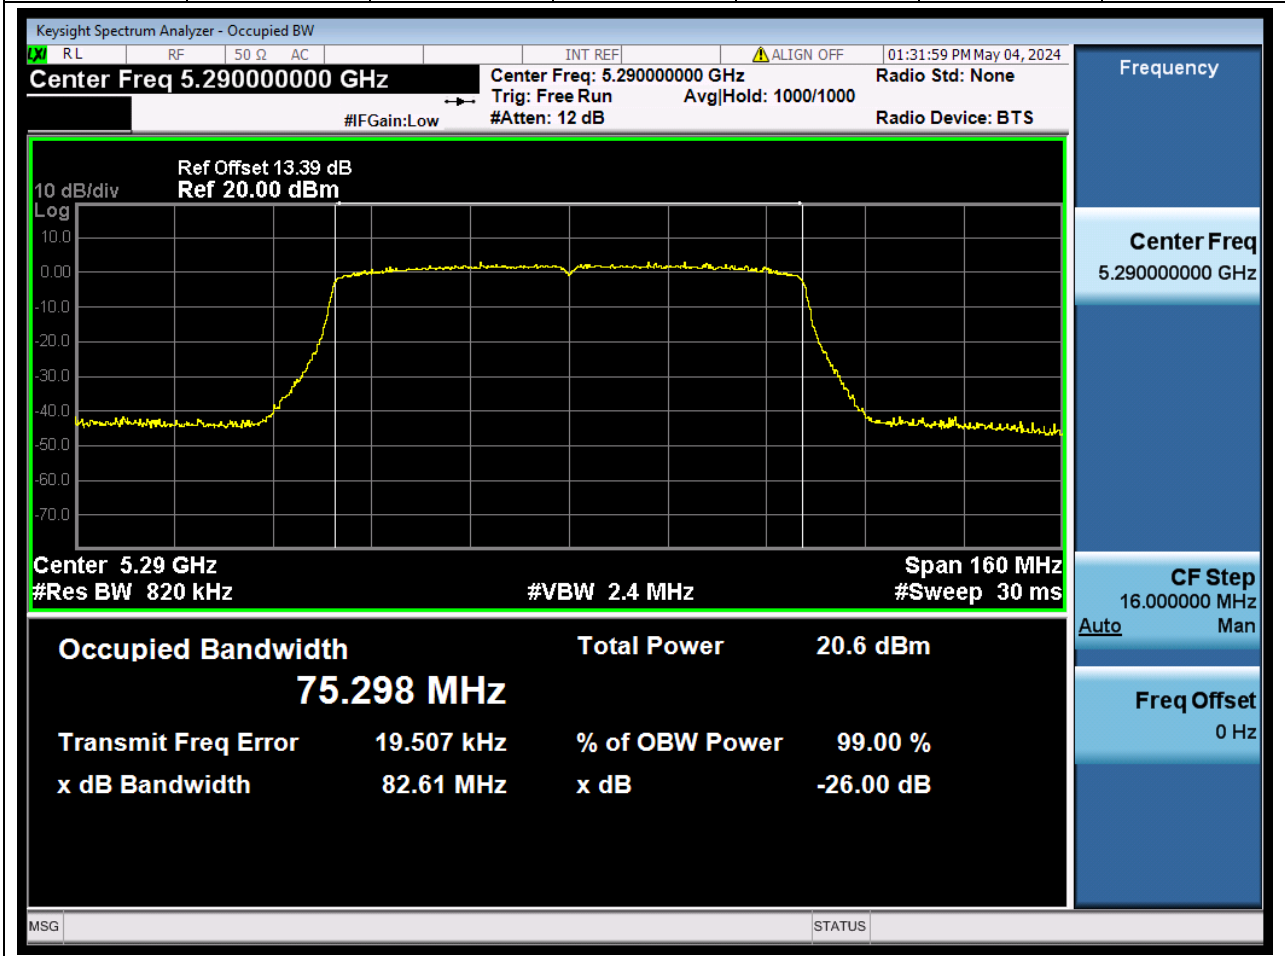

36. 802.11ac_80M_U-NII-2A_M

36.1. A.2-26dB Bandwidth(NTNV)

Center Frequency (MHz)	XdB Down	RBW (MHz)	Detector	Limit (MHz)	XdB BandWidth (MHz)	Verdict
5290	26	0.82	Peak	0	82.606385	N/A