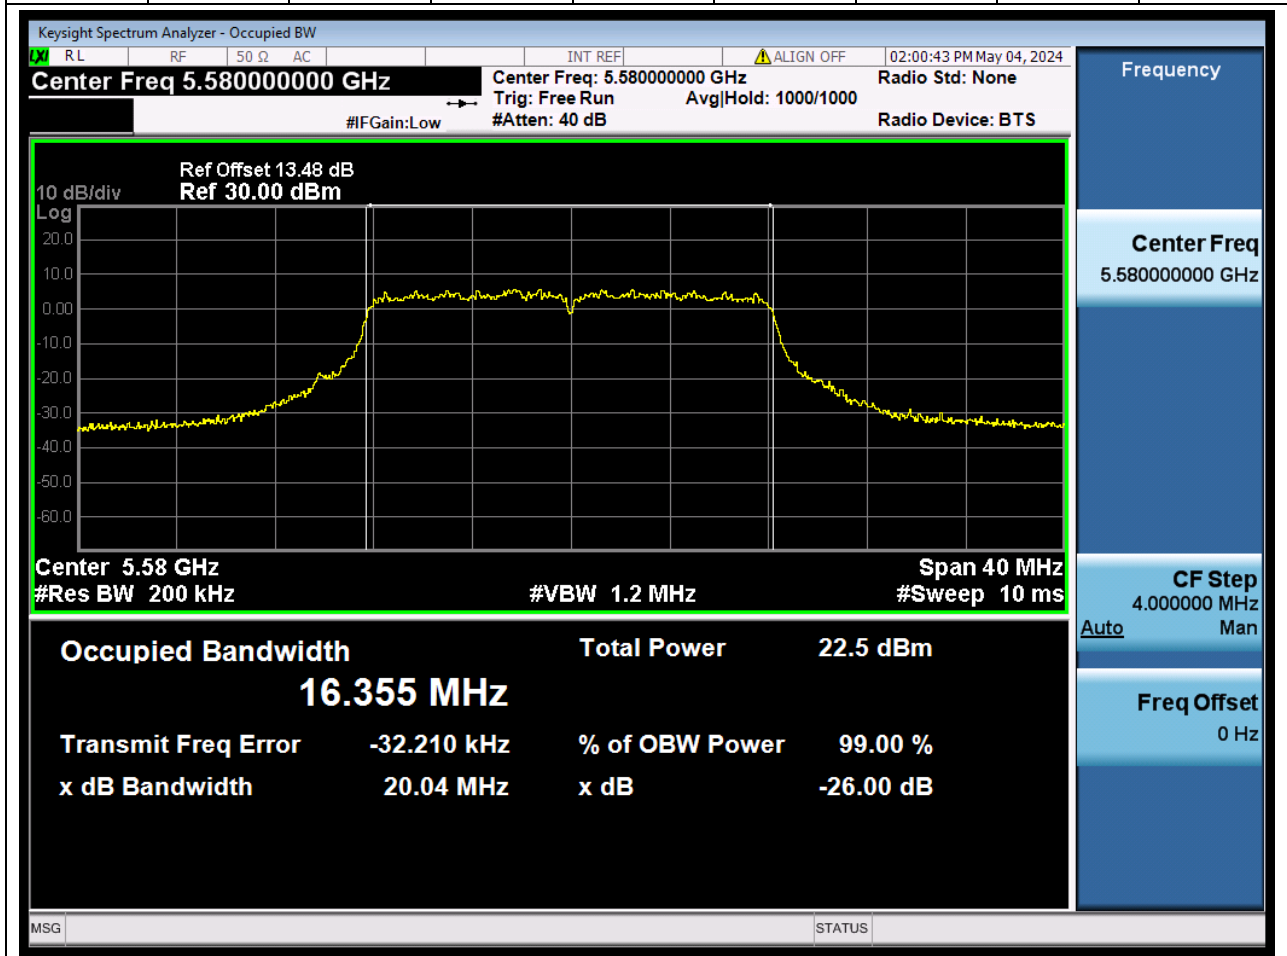

46. 802.11a_20M_U-NII-2C_M

46.1. A.2.2-99% Bandwidth(NTNV)

Center Frequency (MHz)	OBW Power (%)		RBW (MHz)	Detector	Limit (MHz)	OBW (MHz)		Verdict
5580	99		0.2	Peak	0	16.35525		N/A