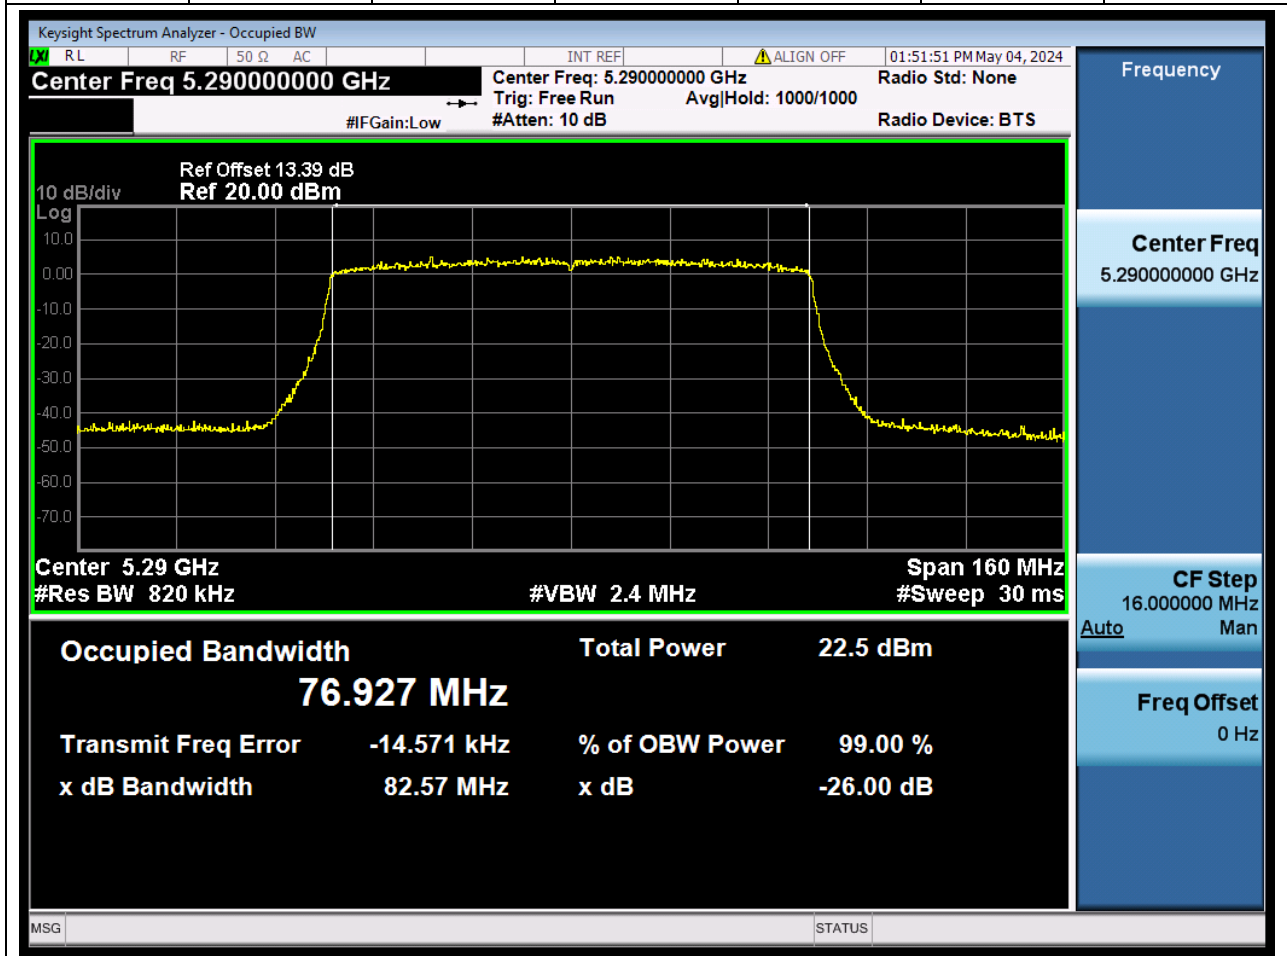

43. 802.11ax_80M_U-NII-2A_M

43.1. A.2-26dB Bandwidth(NTNV)

Center Frequency (MHz)	XdB Down	RBW (MHz)	Detector	Limit (MHz)	XdB BandWidth (MHz)	Verdict
5290	26	0.82	Peak	0	82.569861	N/A