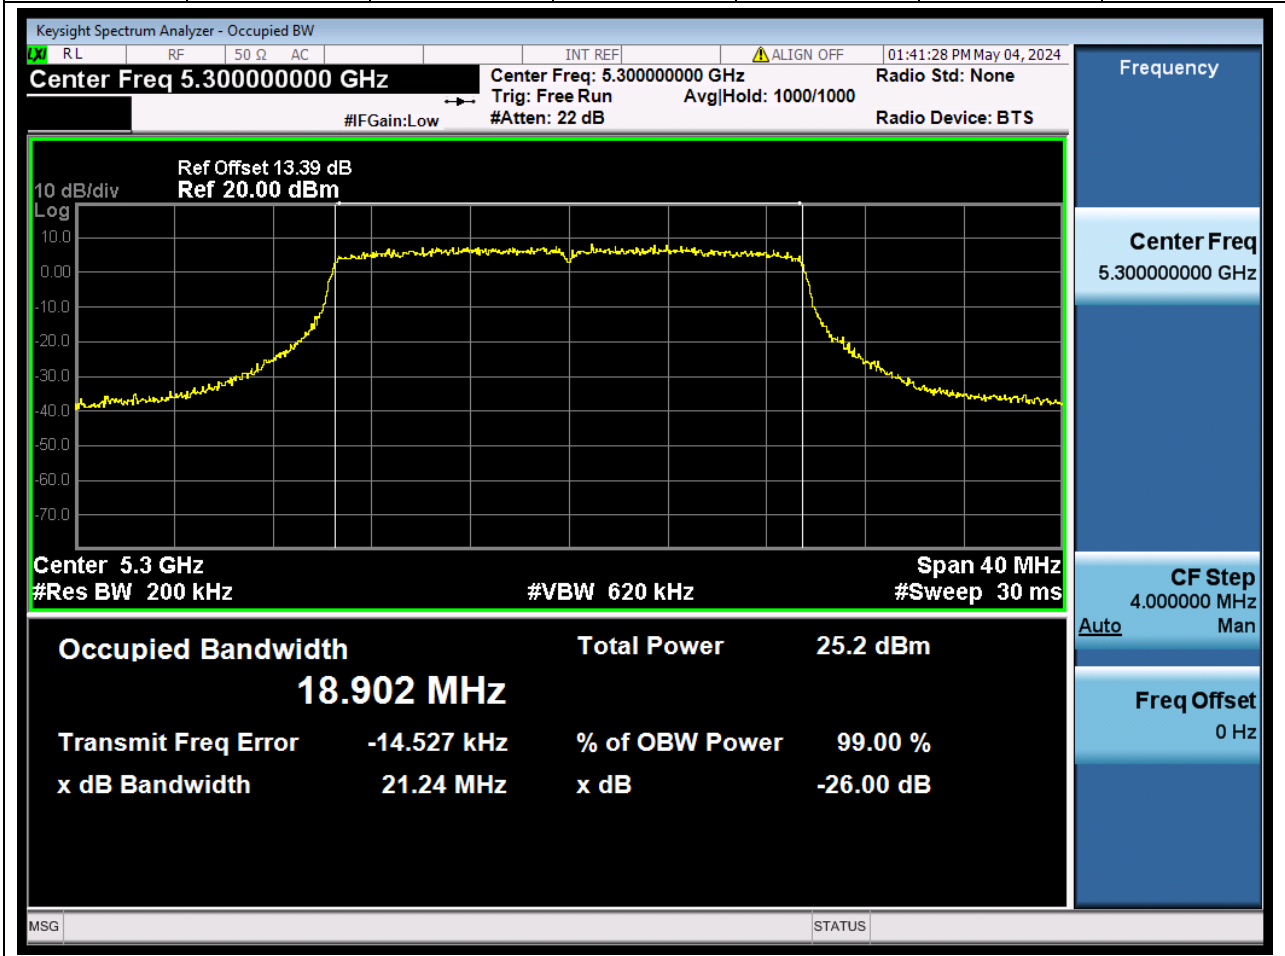

39. 802.11ax_20M_U-NII-2A_M

39.1. A.2-26dB Bandwidth(NTNV)

Center Frequency (MHz)	XdB Down	RBW (MHz)	Detector	Limit (MHz)	XdB BandWidth (MHz)	Verdict
5300	26	0.2	Peak	0	21.242055	N/A