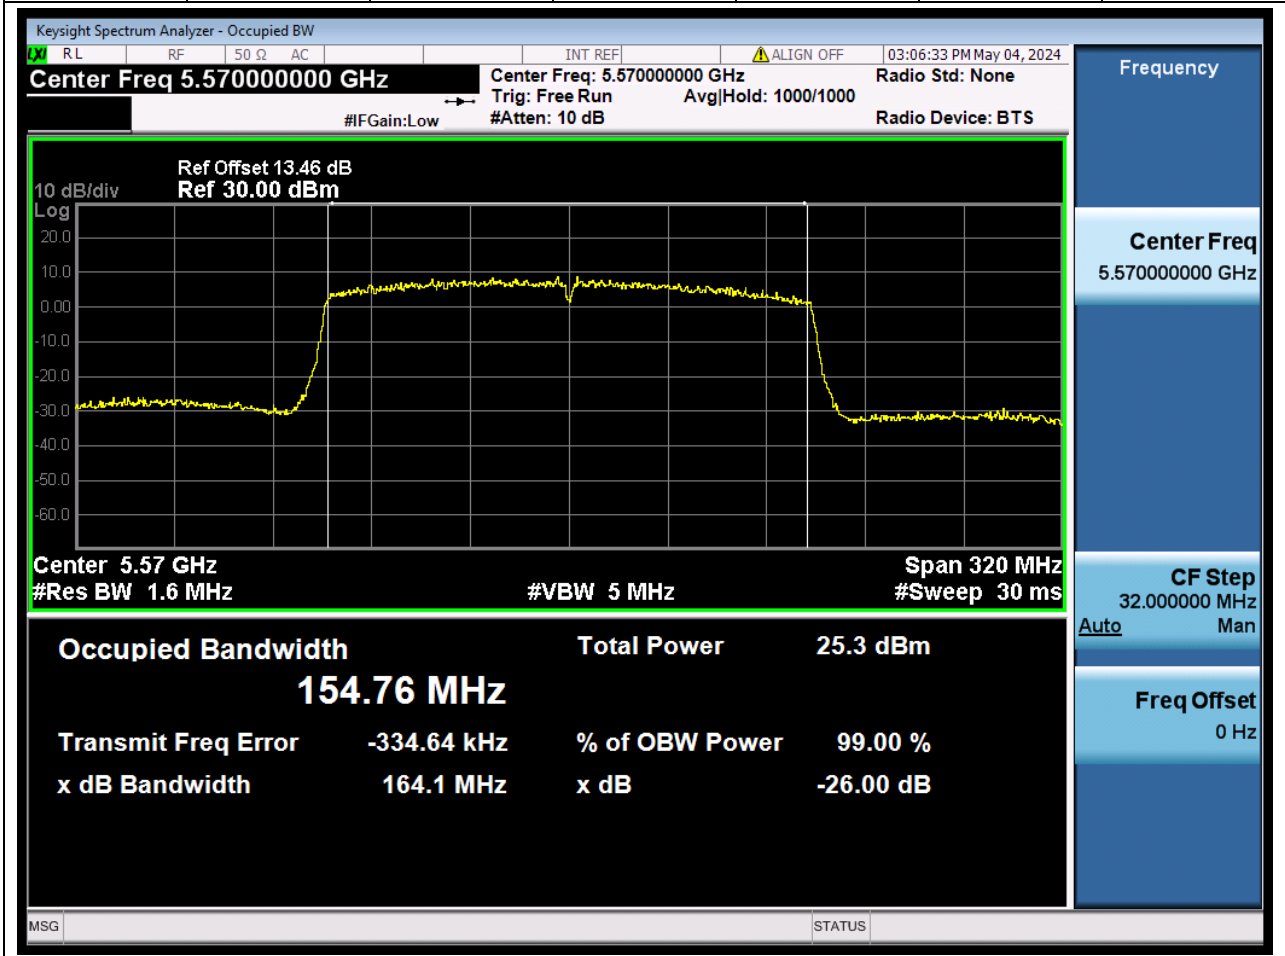

71. 802.11ax_160M_U-NII-2C_M

71.1. A.2-26dB Bandwidth(NTNV)

Center Frequency (MHz)	XdB Down	RBW (MHz)	Detector	Limit (MHz)	XdB BandWidth (MHz)	Verdict
5570	26	1.6	Peak	0	164.079071	N/A