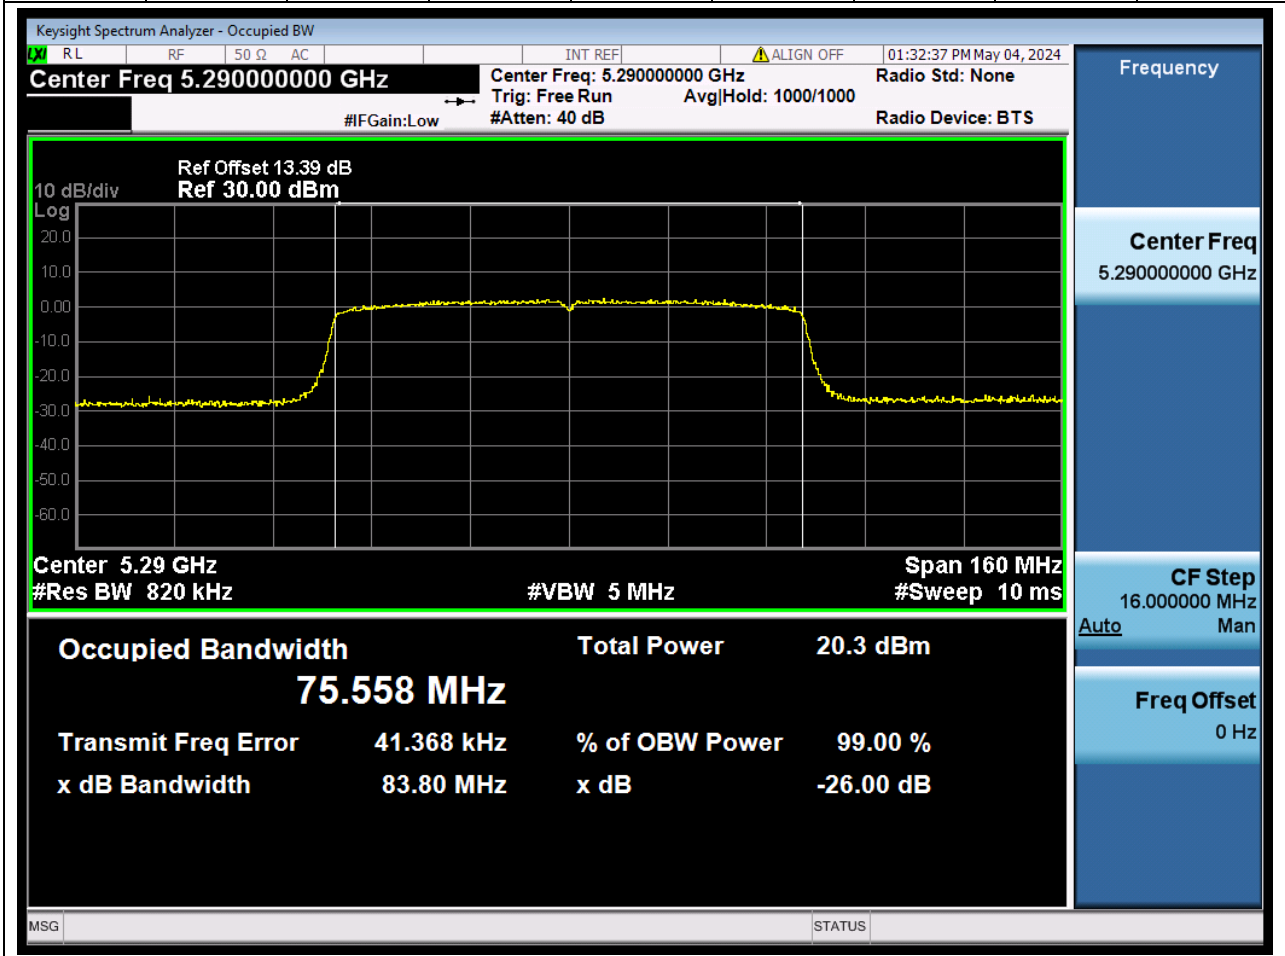

36. 802.11ac_80M_U-NII-2A_M

36.1. A.2.2-99% Bandwidth(NTNV)

Center Frequency (MHz)	OBW Power (%)		RBW (MHz)	Detector	Limit (MHz)	OBW (MHz)		Verdict
5290	99		0.82	Peak	0	75.55751		N/A