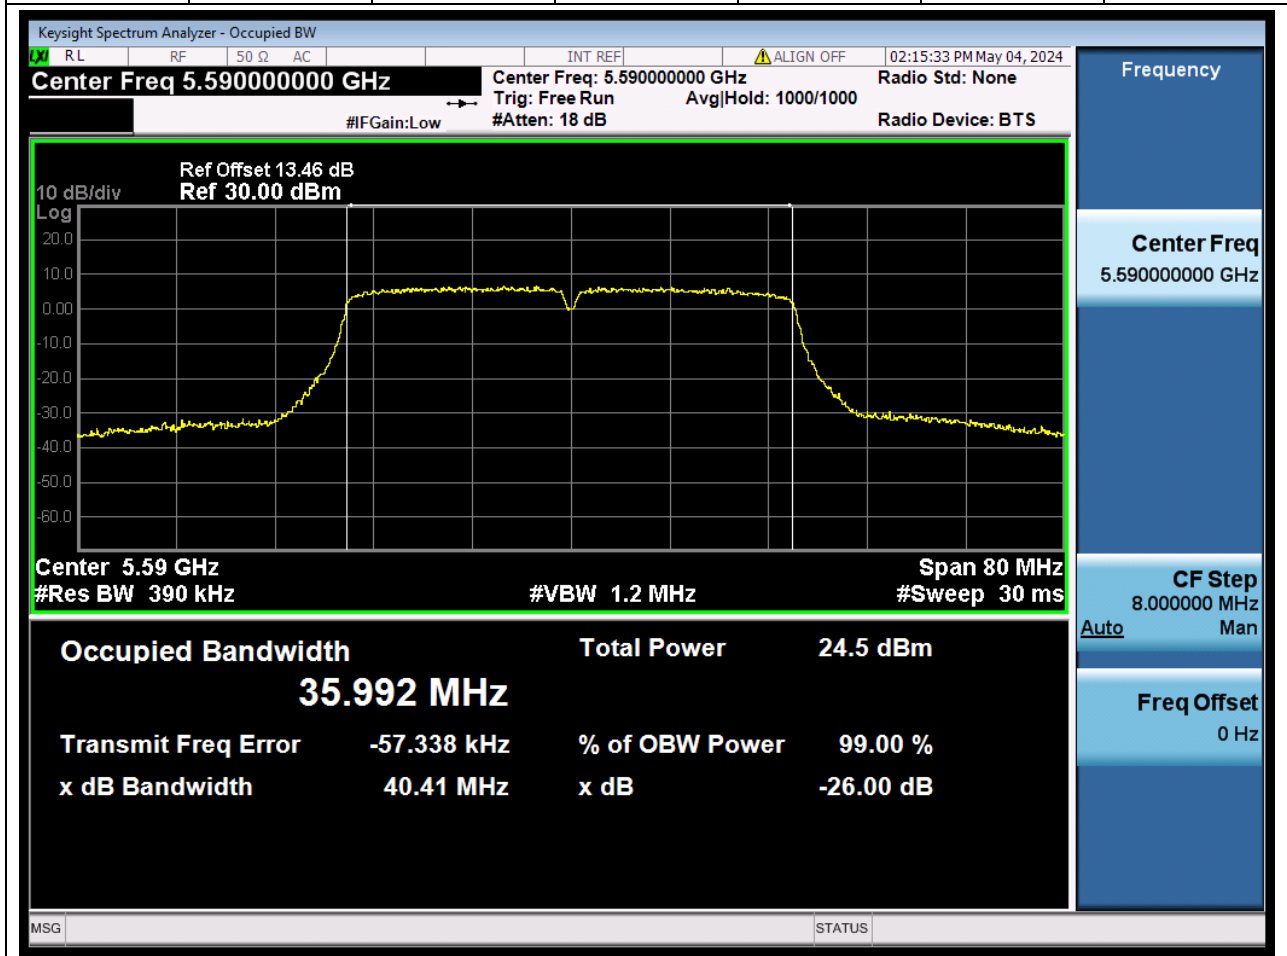

52. 802.11n_40M_U-NII-2C_M

52.1. A.2-26dB Bandwidth(NTNV)

Center Frequency (MHz)	XdB Down	RBW (MHz)	Detector	Limit (MHz)	XdB BandWidth (MHz)	Verdict
5590	26	0.39	Peak	0	40.40872	N/A