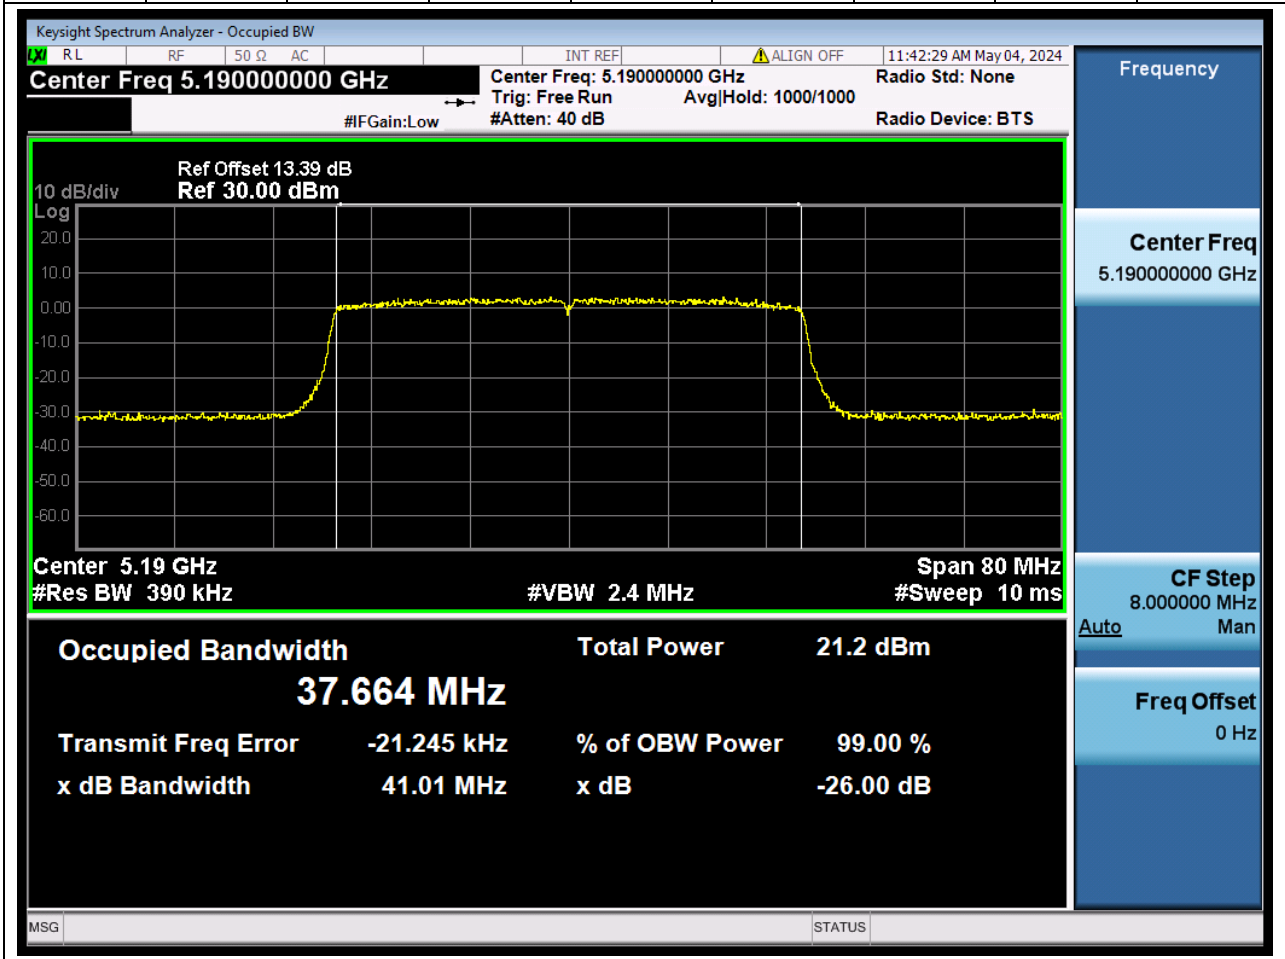

19. 802.11ax_40M_U-NII-1_L

19.1. A.2.2-99% Bandwidth(NTNV)

Center Frequency (MHz)	OBW Power (%)		RBW (MHz)	Detector	Limit (MHz)	OBW (MHz)		Verdict
5190	99		0.39	Peak	0	37.66431 2		N/A