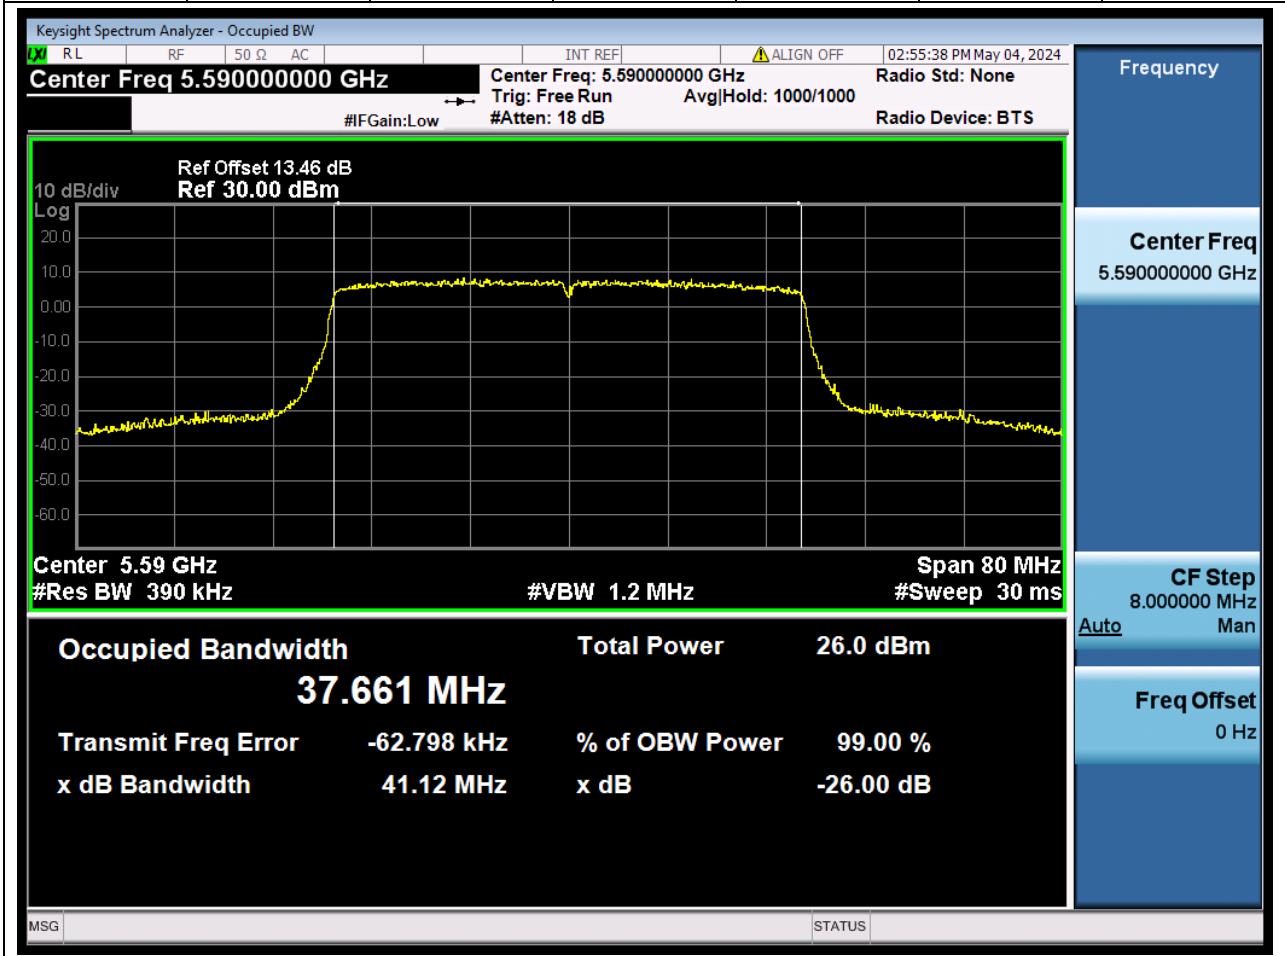

67. 802.11ax_40M_U-NII-2C_M

67.1. A.2-26dB Bandwidth(NTNV)

Center Frequency (MHz)	XdB Down	RBW (MHz)	Detector	Limit (MHz)	XdB BandWidth (MHz)	Verdict
5590	26	0.39	Peak	0	41.119625	N/A