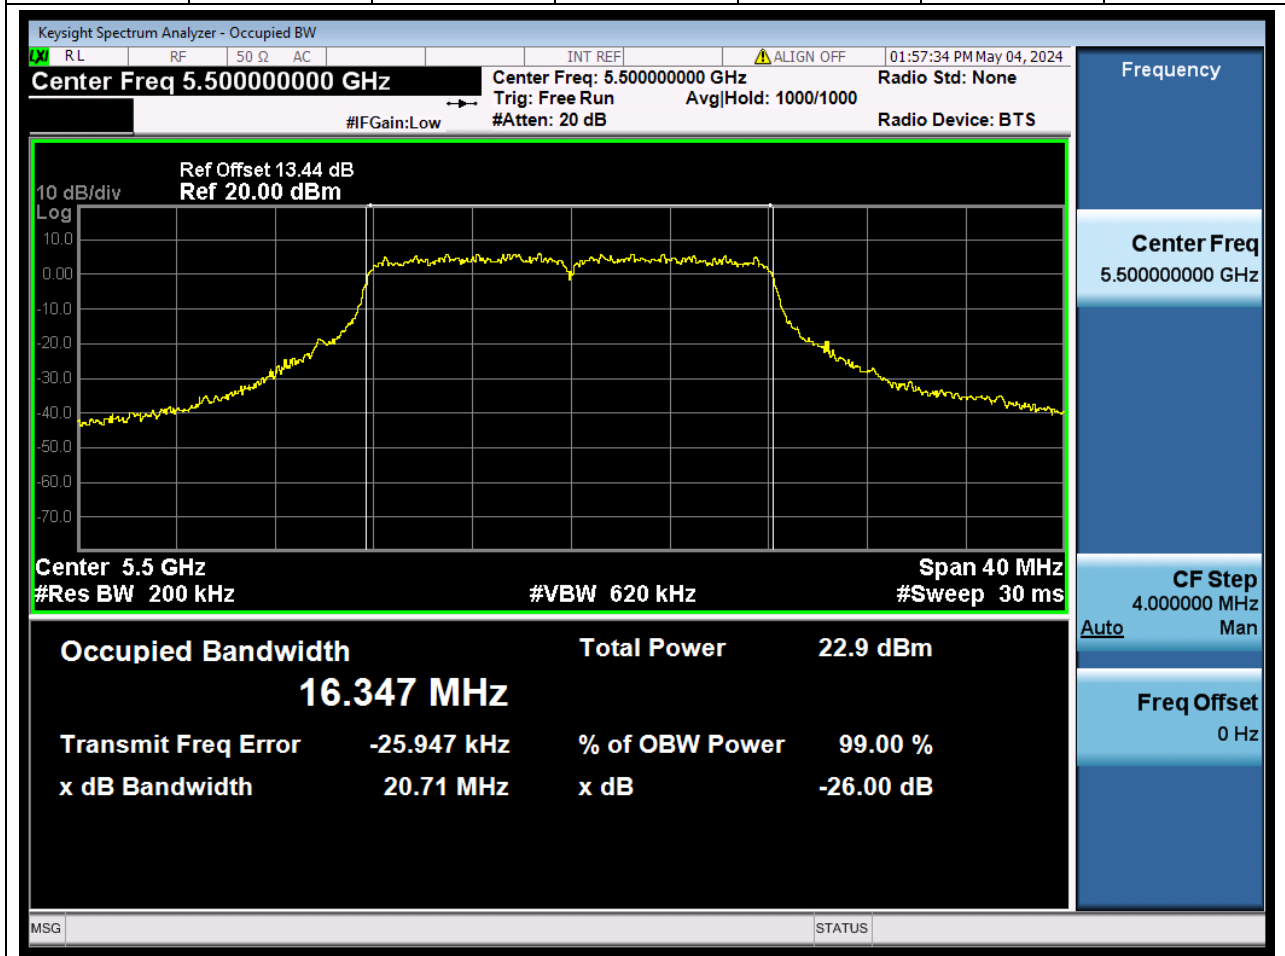

45. 802.11a_20M_U-NII-2C_L

45.1. A.2-26dB Bandwidth(NTNV)

Center Frequency (MHz)	XdB Down	RBW (MHz)	Detector	Limit (MHz)	XdB BandWidth (MHz)	Verdict
5500	26	0.2	Peak	0	20.706388	N/A