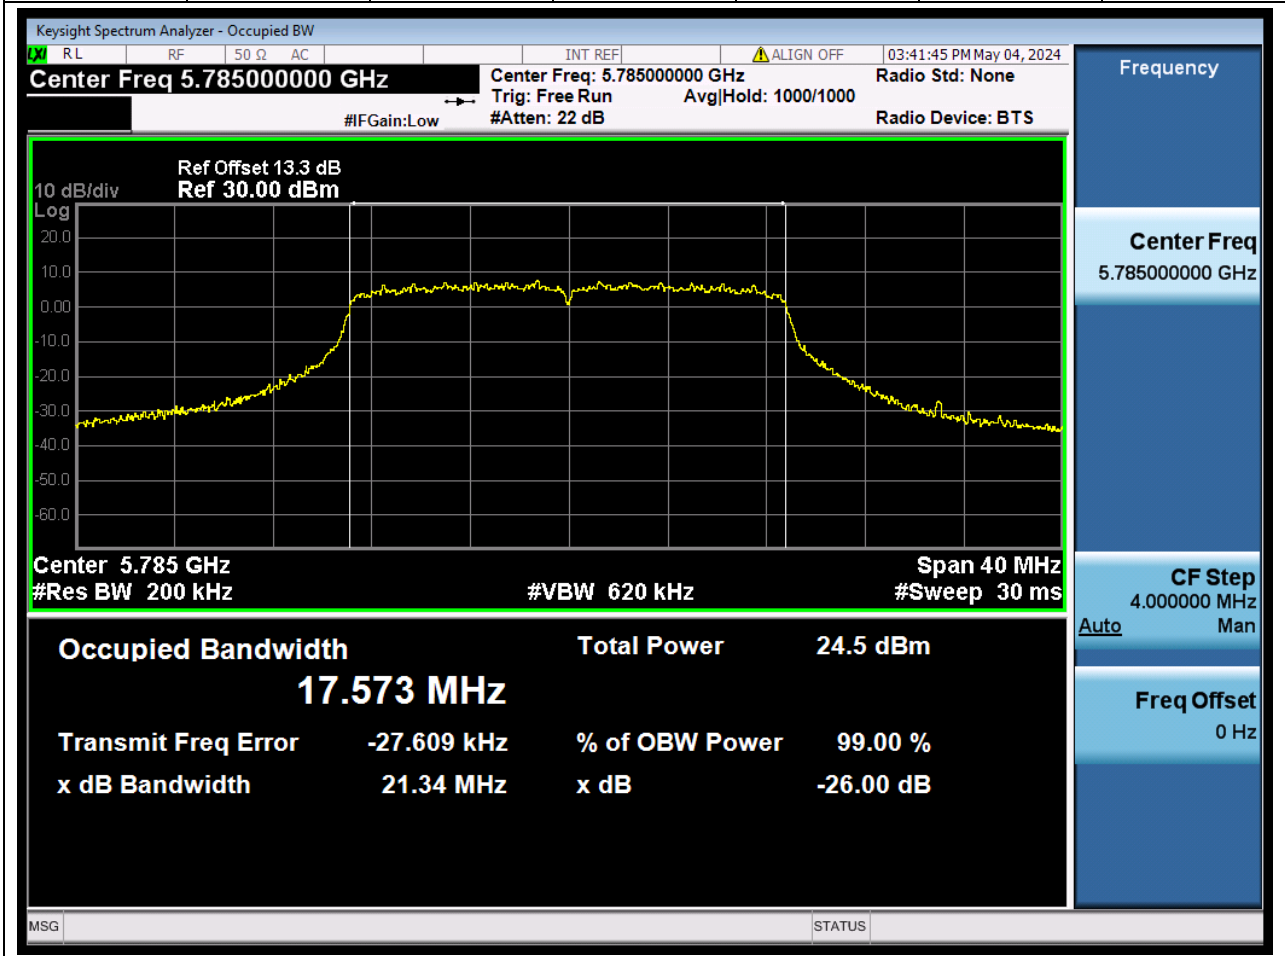

81. 802.11ac_20M_U-NII-3_M

81.1. A.2-26dB Bandwidth(NTNV)

Center Frequency (MHz)	XdB Down	RBW (MHz)	Detector	Limit (MHz)	XdB BandWidth (MHz)	Verdict
5785	26	0.2	Peak	0	21.335539	N/A