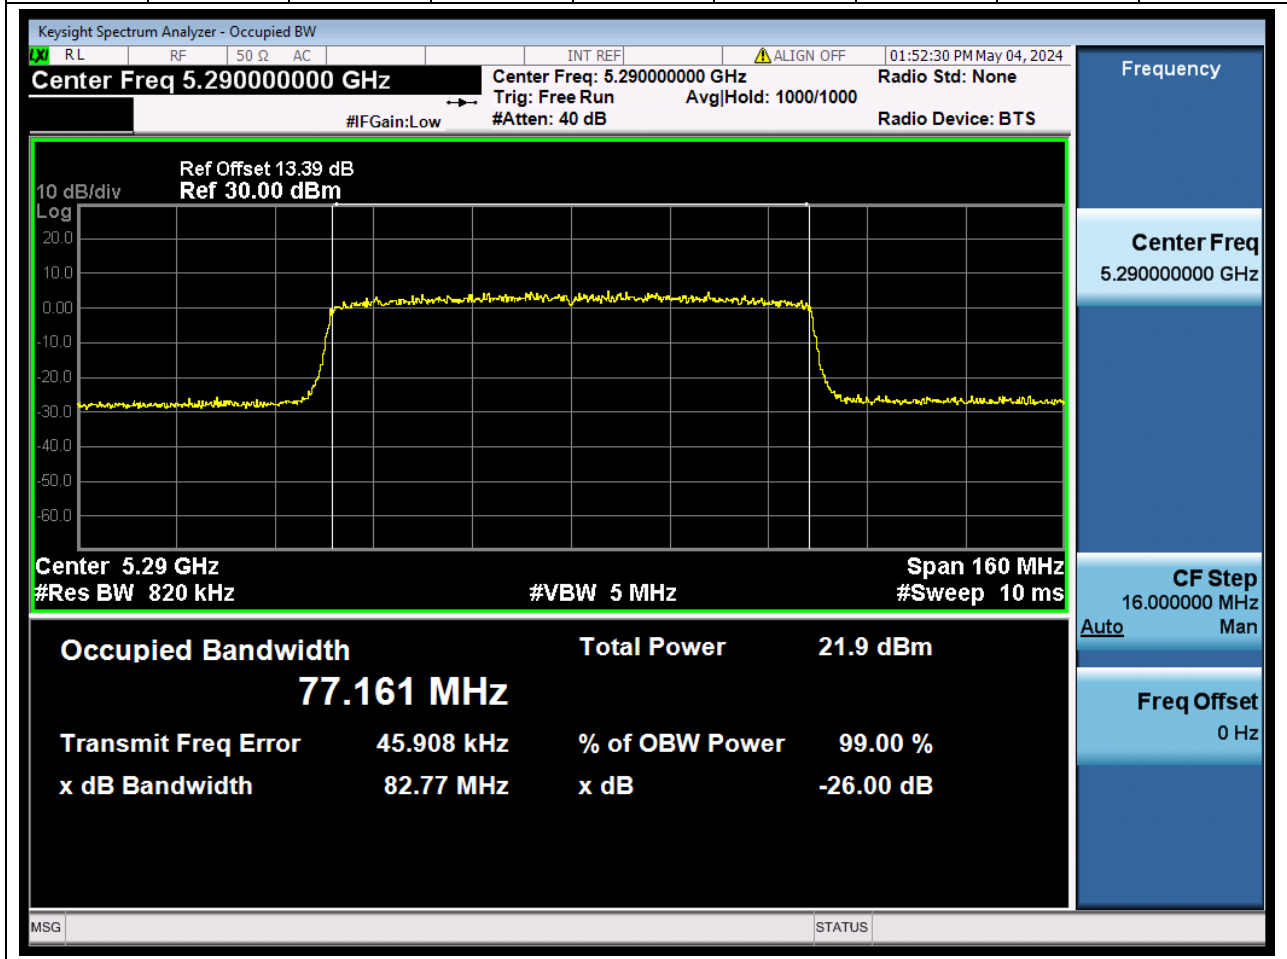

43. 802.11ax_80M_U-NII-2A_M

43.1. A.2.2-99% Bandwidth(NTNV)

Center Frequency (MHz)	OBW Power (%)		RBW (MHz)	Detector	Limit (MHz)	OBW (MHz)		Verdict
5290	99		0.82	Peak	0	77.161177		N/A