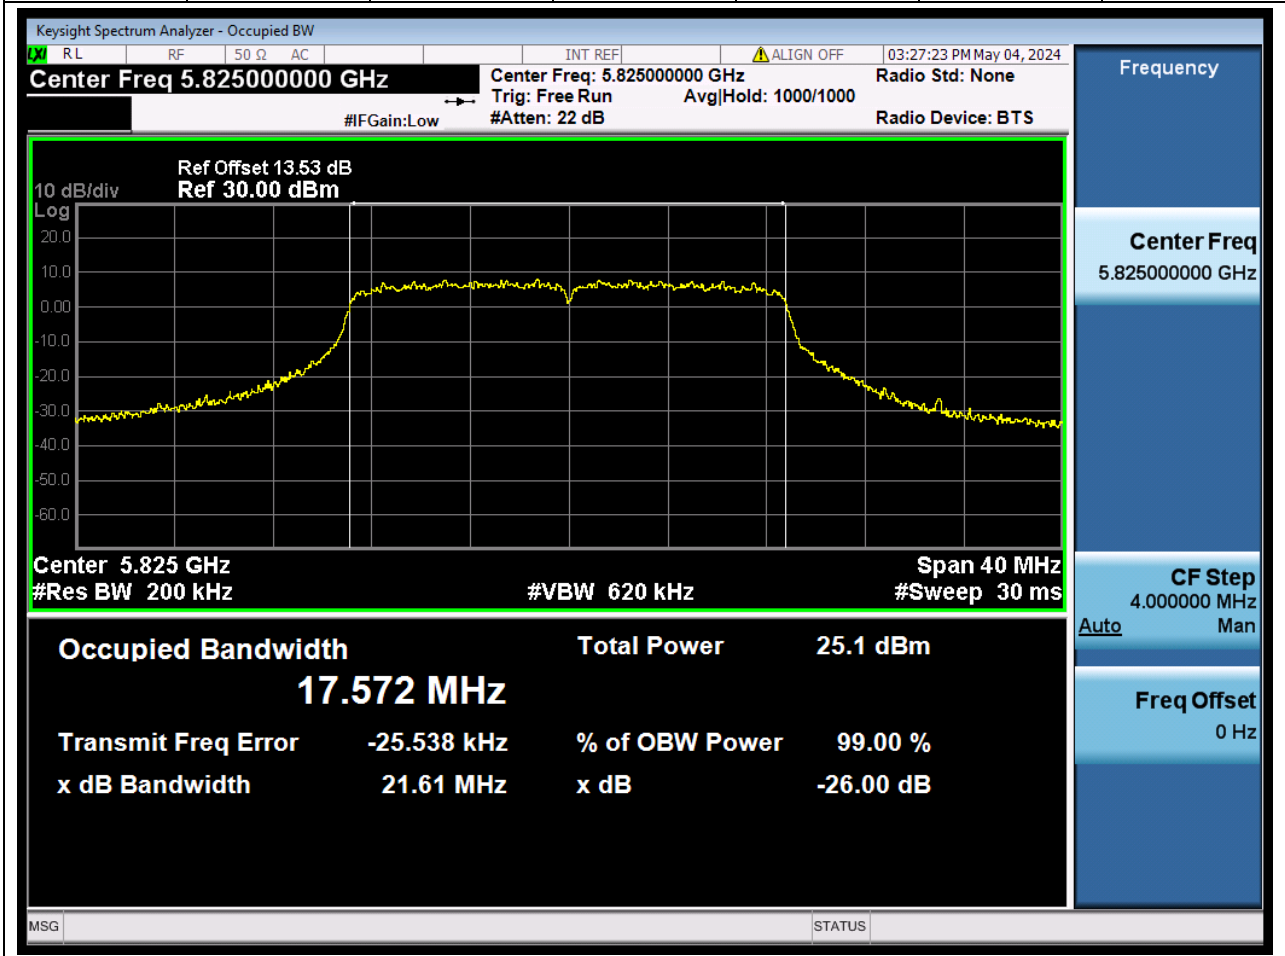

77. 802.11n_20M_U-NII-3_H

77.1. A.2-26dB Bandwidth(NTNV)

Center Frequency (MHz)	XdB Down	RBW (MHz)	Detector	Limit (MHz)	XdB BandWidth (MHz)	Verdict
5825	26	0.2	Peak	0	21.606121	N/A