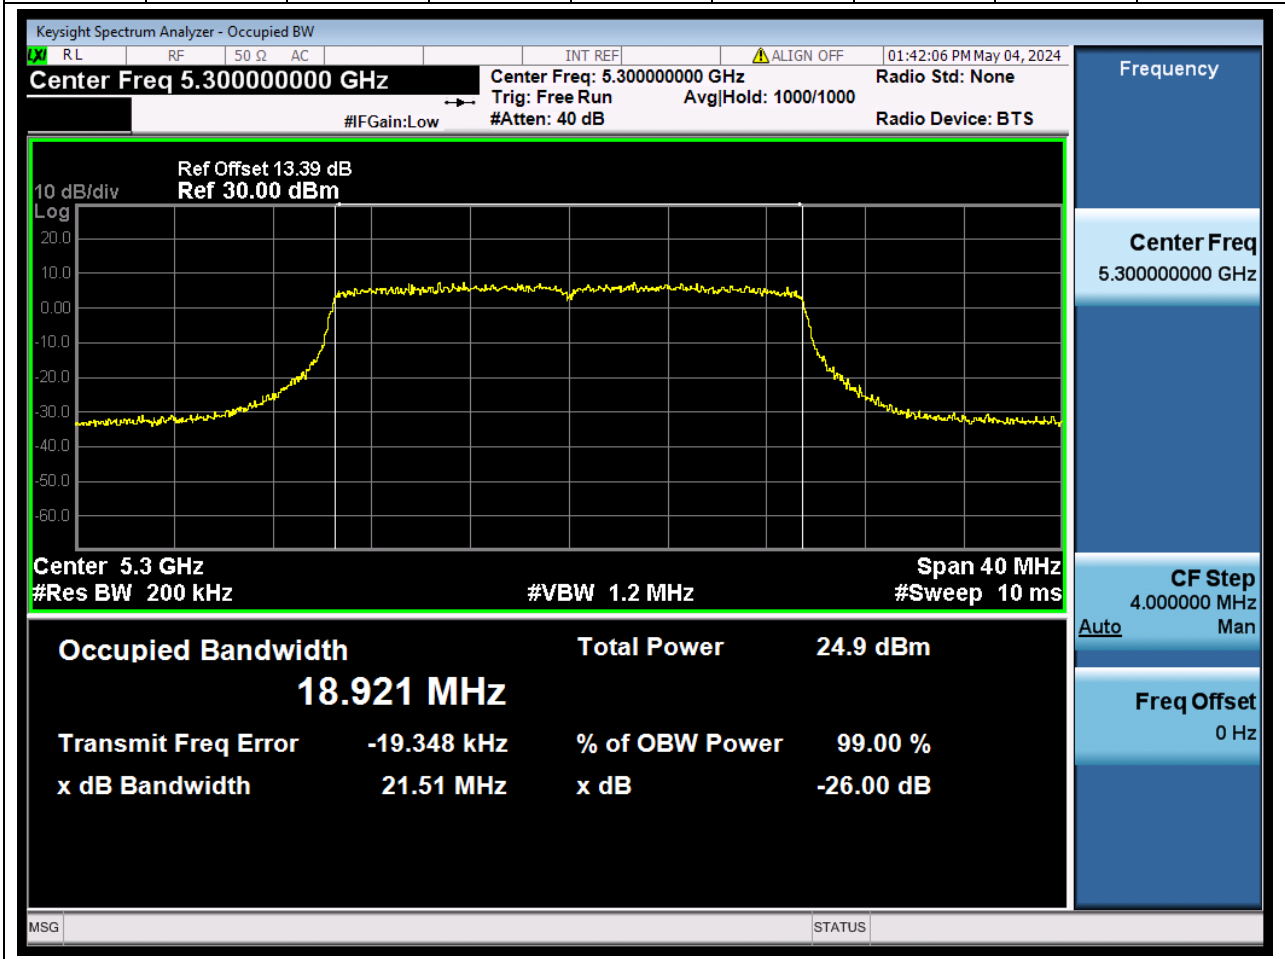

39. 802.11ax_20M_U-NII-2A_M

39.1. A.2.2-99% Bandwidth(NTNV)

Center Frequency (MHz)	OBW Power (%)		RBW (MHz)	Detector	Limit (MHz)	OBW (MHz)		Verdict
5300	99		0.2	Peak	0	18.920809		N/A