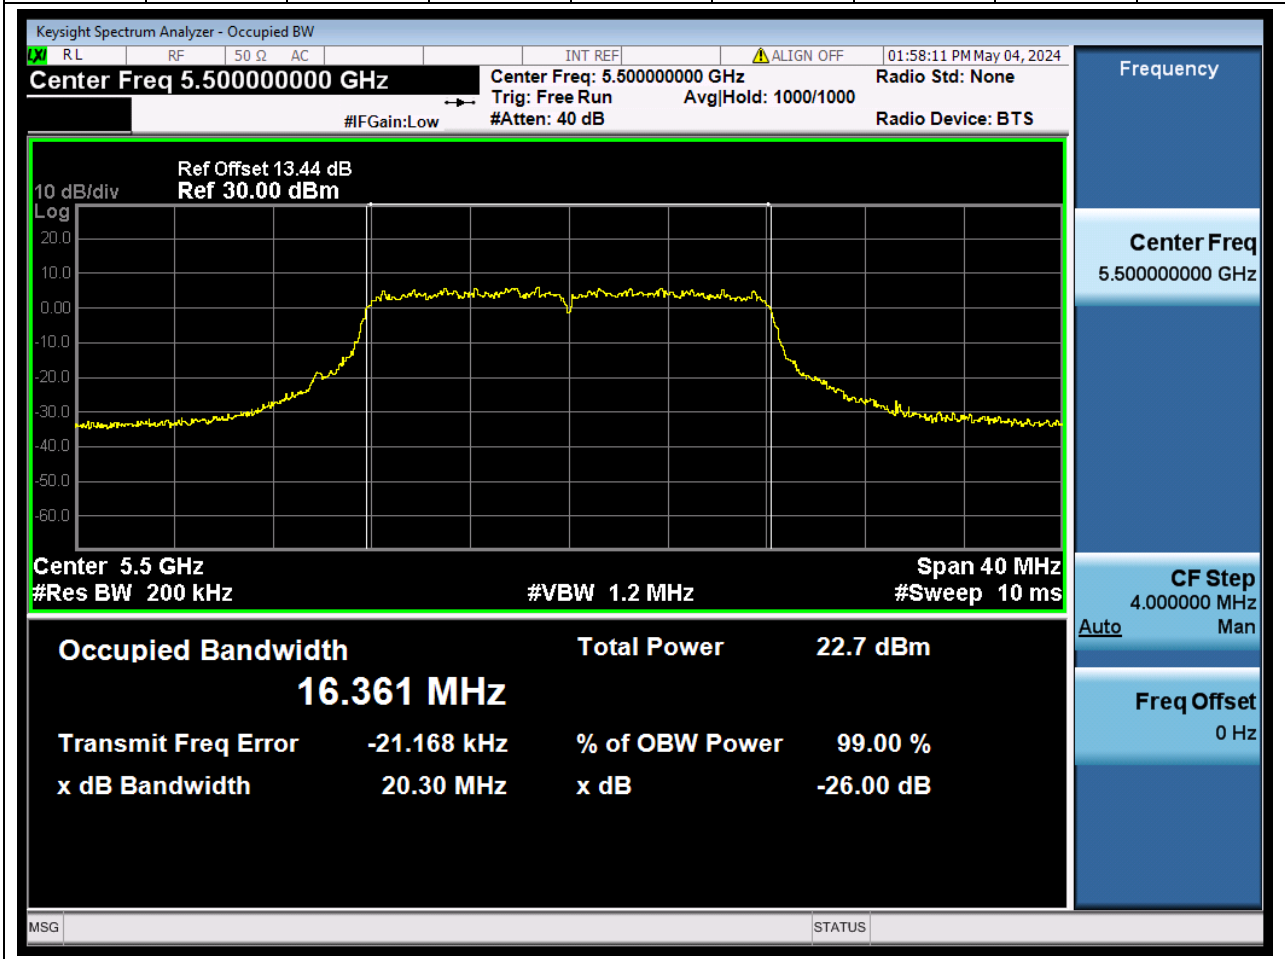

45.1. A.2.2-99% Bandwidth(NTNV)

Center Frequency (MHz)	OBW Power (%)		RBW (MHz)	Detector	Limit (MHz)	OBW (MHz)		Verdict
5500	99		0.2	Peak	0	16.360876		N/A

46. 802.11a_20M_U-NII-2C_M

46.1. A.2.2-99% Bandwidth(NTNV)