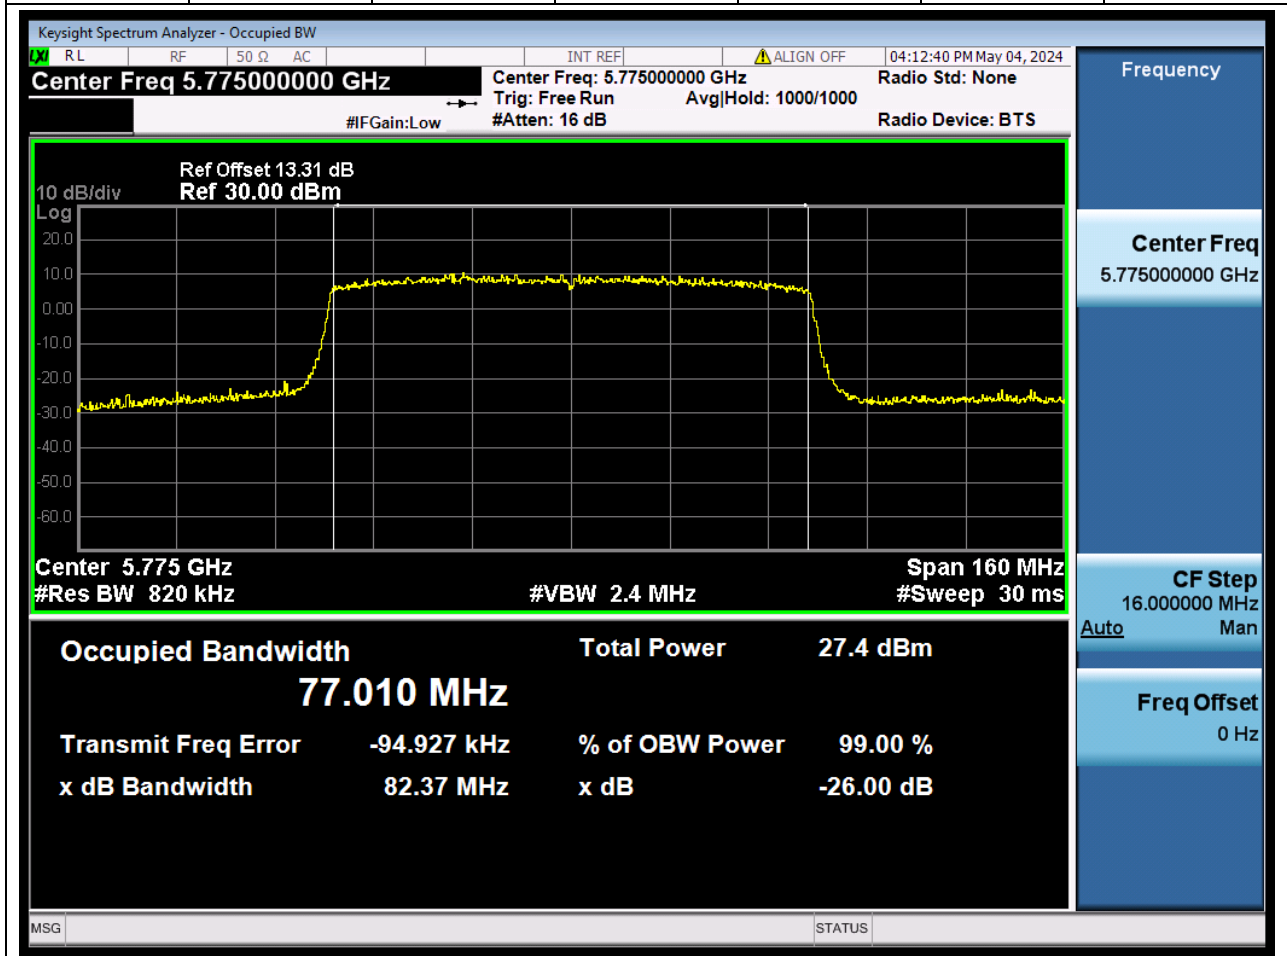

91. 802.11ax_80M_U-NII-3_M

91.1. A.2-26dB Bandwidth(NTNV)

Center Frequency (MHz)	XdB Down	RBW (MHz)	Detector	Limit (MHz)	XdB BandWidth (MHz)	Verdict
5775	26	0.82	Peak	0	82.372414	N/A