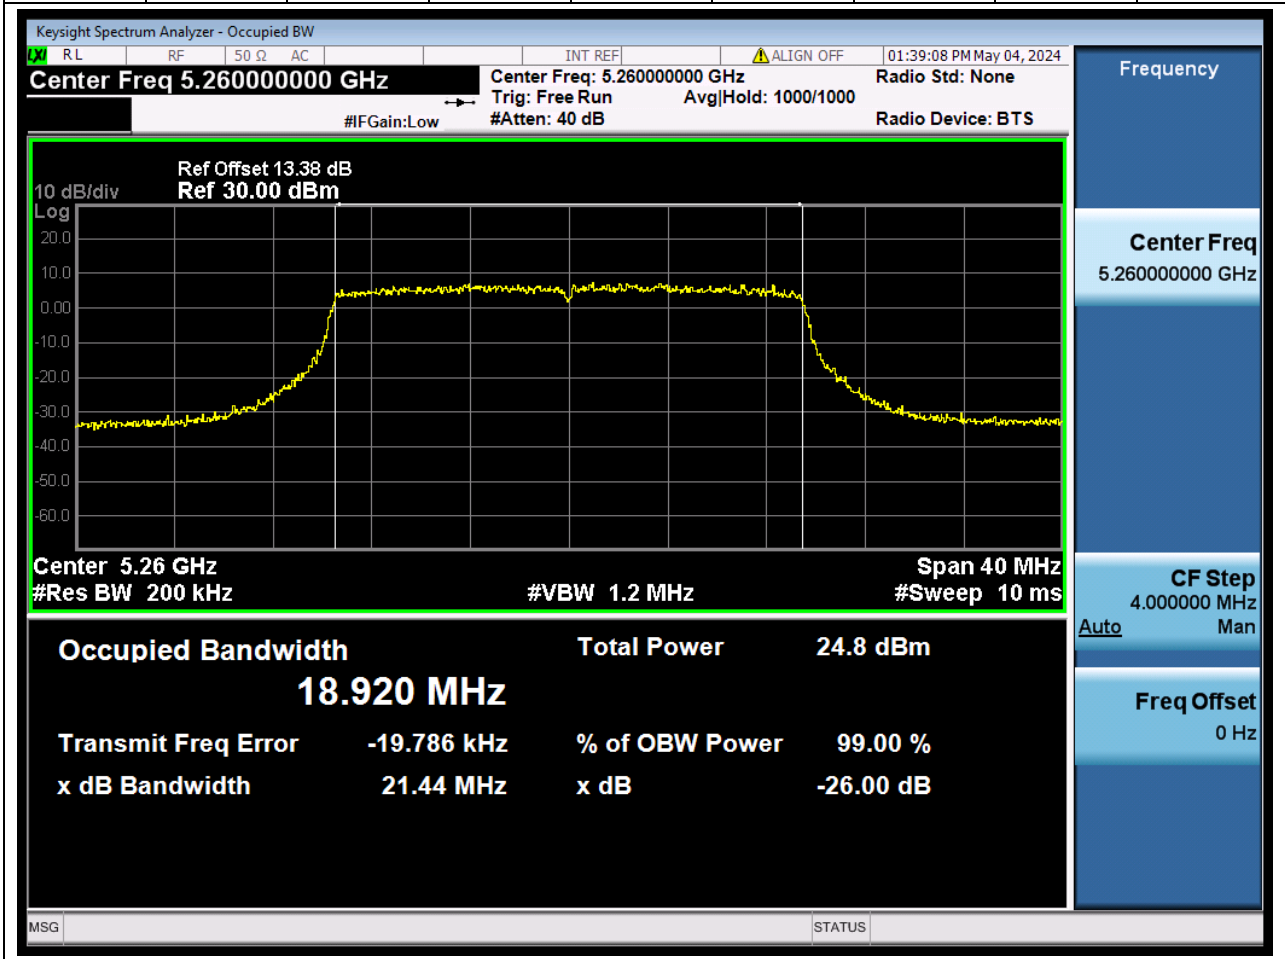

38. 802.11ax_20M_U-NII-2A_L

38.1. A.2.2-99% Bandwidth(NTNV)

Center Frequency (MHz)	OBW Power (%)		RBW (MHz)	Detector	Limit (MHz)	OBW (MHz)		Verdict
5260	99		0.2	Peak	0	18.919888		N/A