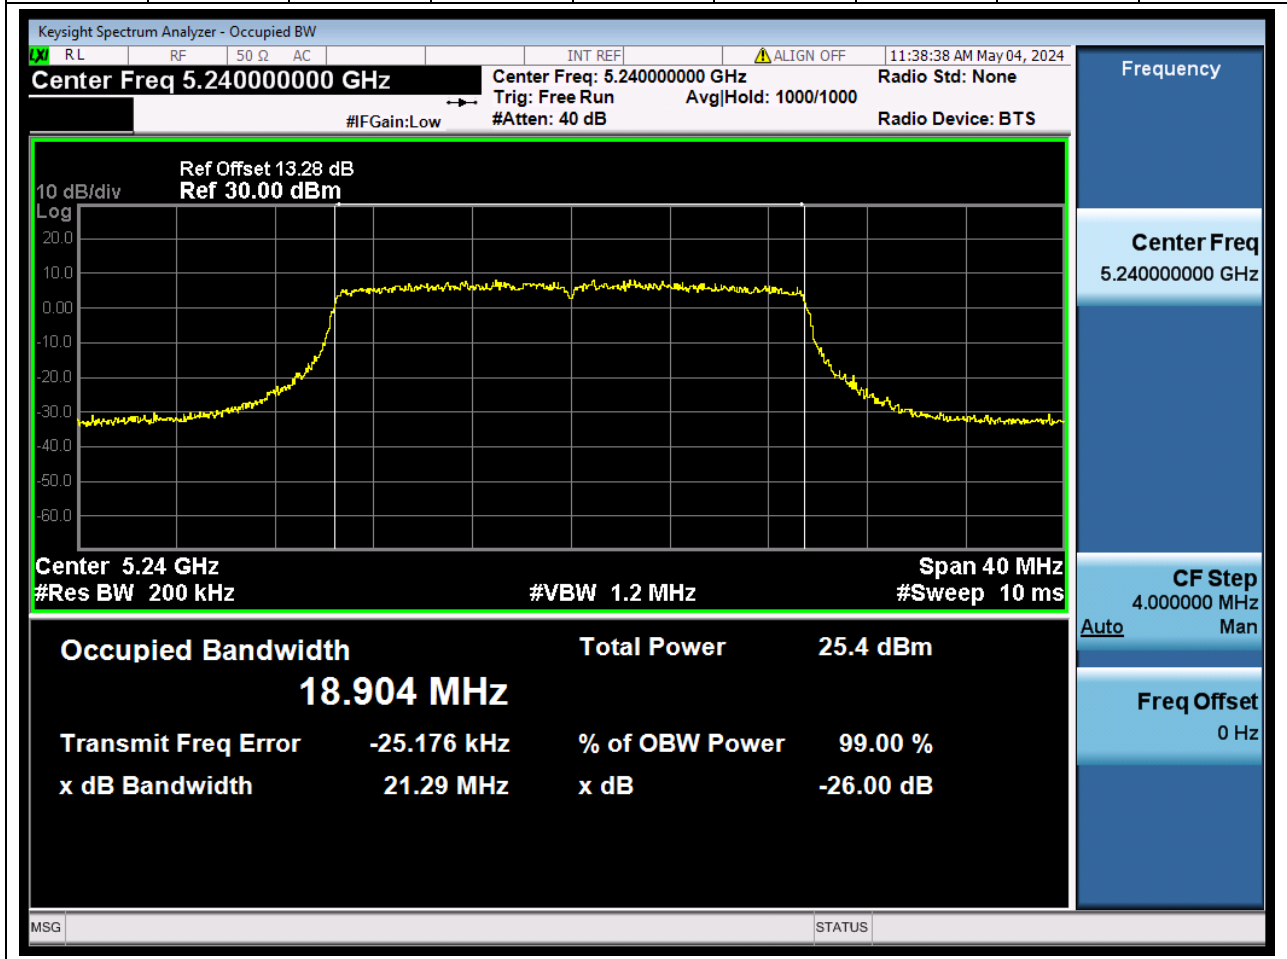

18. 802.11ax_20M_U-NII-1_H

18.1. A.2.2-99% Bandwidth(NTNV)

Center Frequency (MHz)	OBW Power (%)		RBW (MHz)	Detector	Limit (MHz)	OBW (MHz)		Verdict
5240	99		0.2	Peak	0	18.904298		N/A