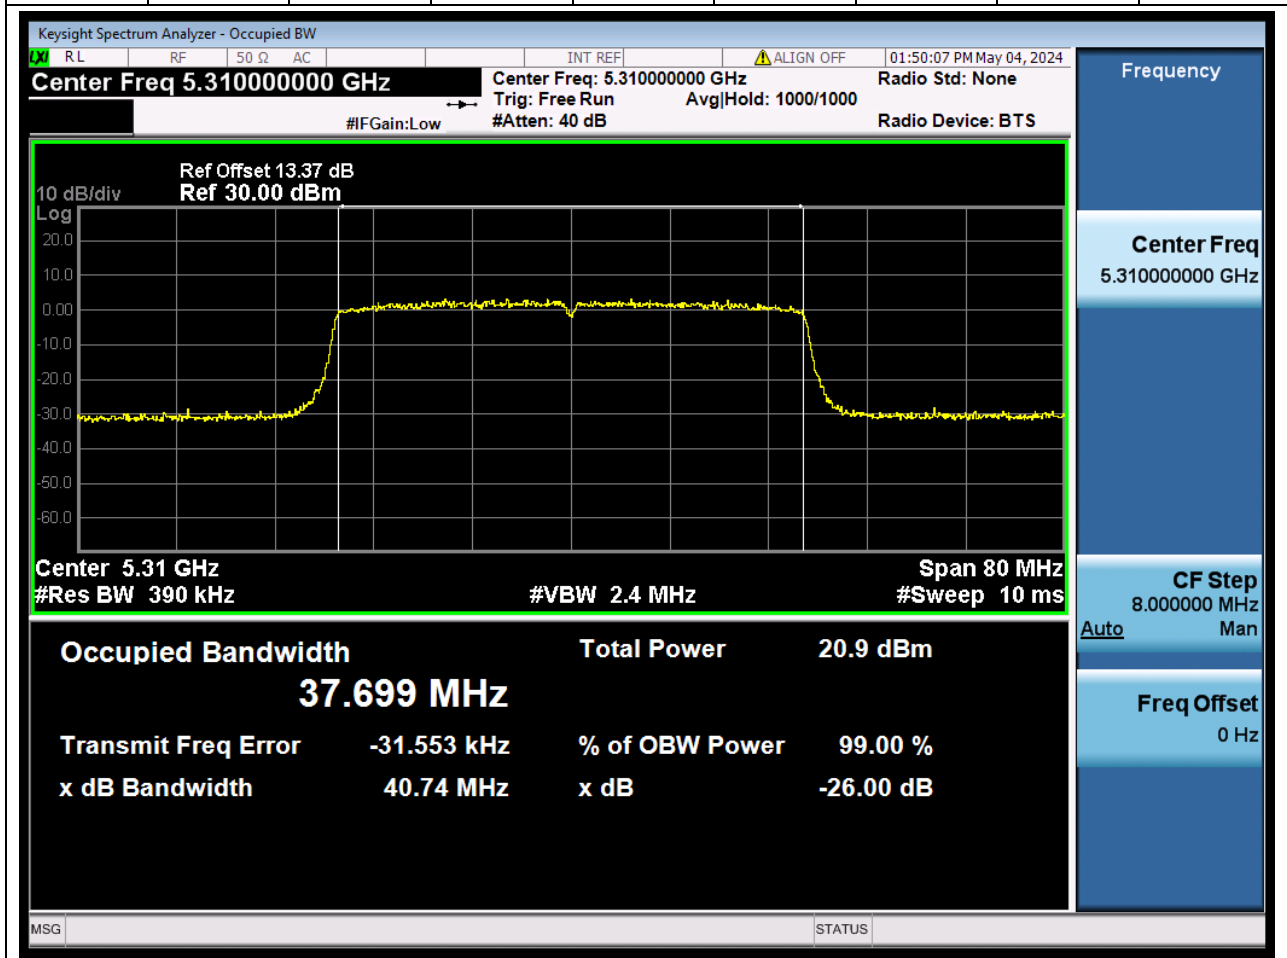

42. 802.11ax_40M_U-NII-2A_H

42.1. A.2.2-99% Bandwidth(NTNV)

Center Frequency (MHz)	OBW Power (%)		RBW (MHz)	Detector	Limit (MHz)	OBW (MHz)		Verdict
5310	99		0.39	Peak	0	37.698969		N/A