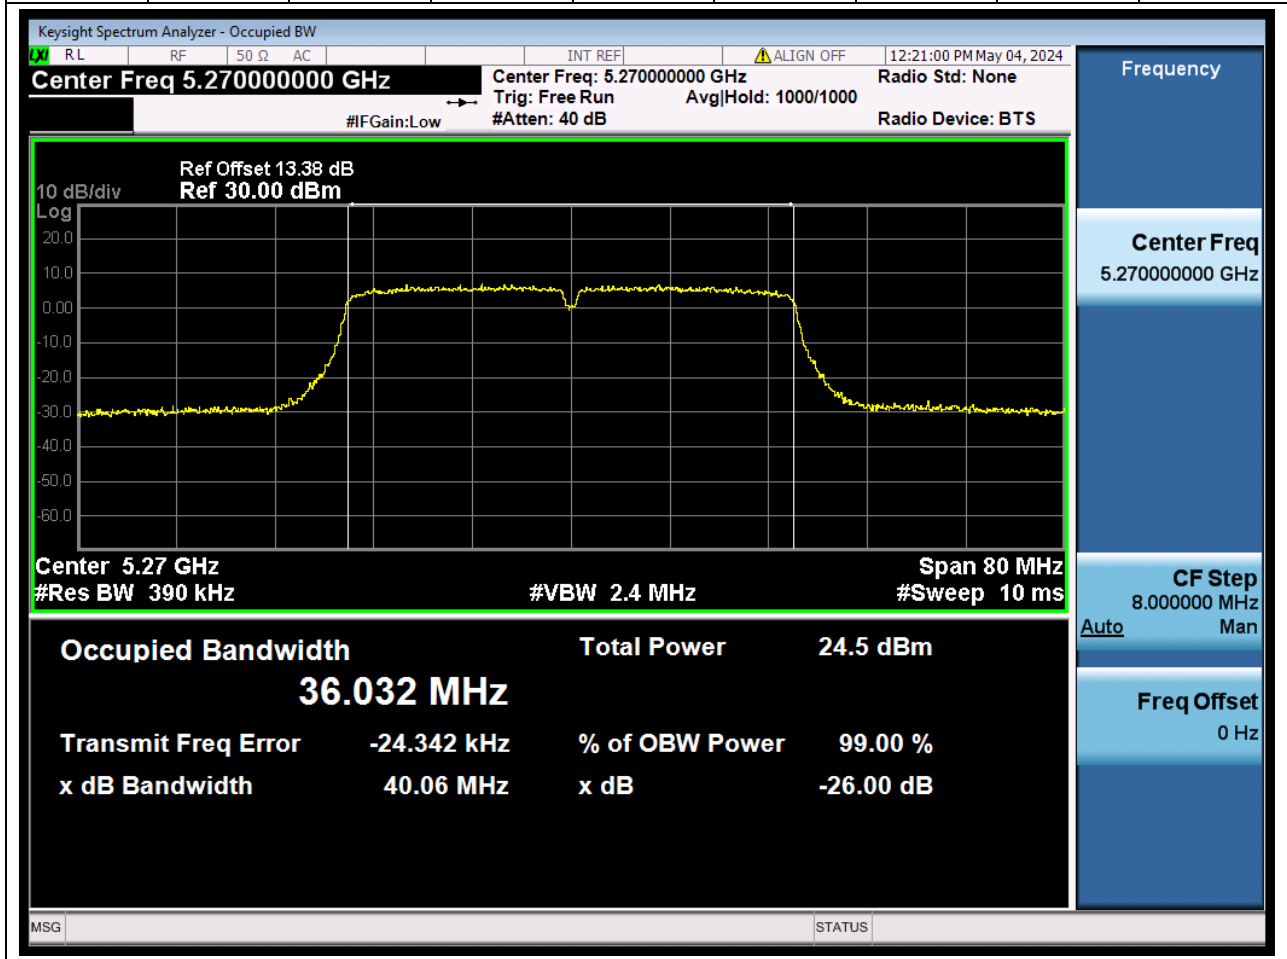

34. 802.11ac_40M_U-NII-2A_L

34.1. A.2.2-99% Bandwidth(NTNV)

Center Frequency (MHz)	OBW Power (%)		RBW (MHz)	Detector	Limit (MHz)	OBW (MHz)		Verdict
5270	99		0.39	Peak	0	36.031539		N/A