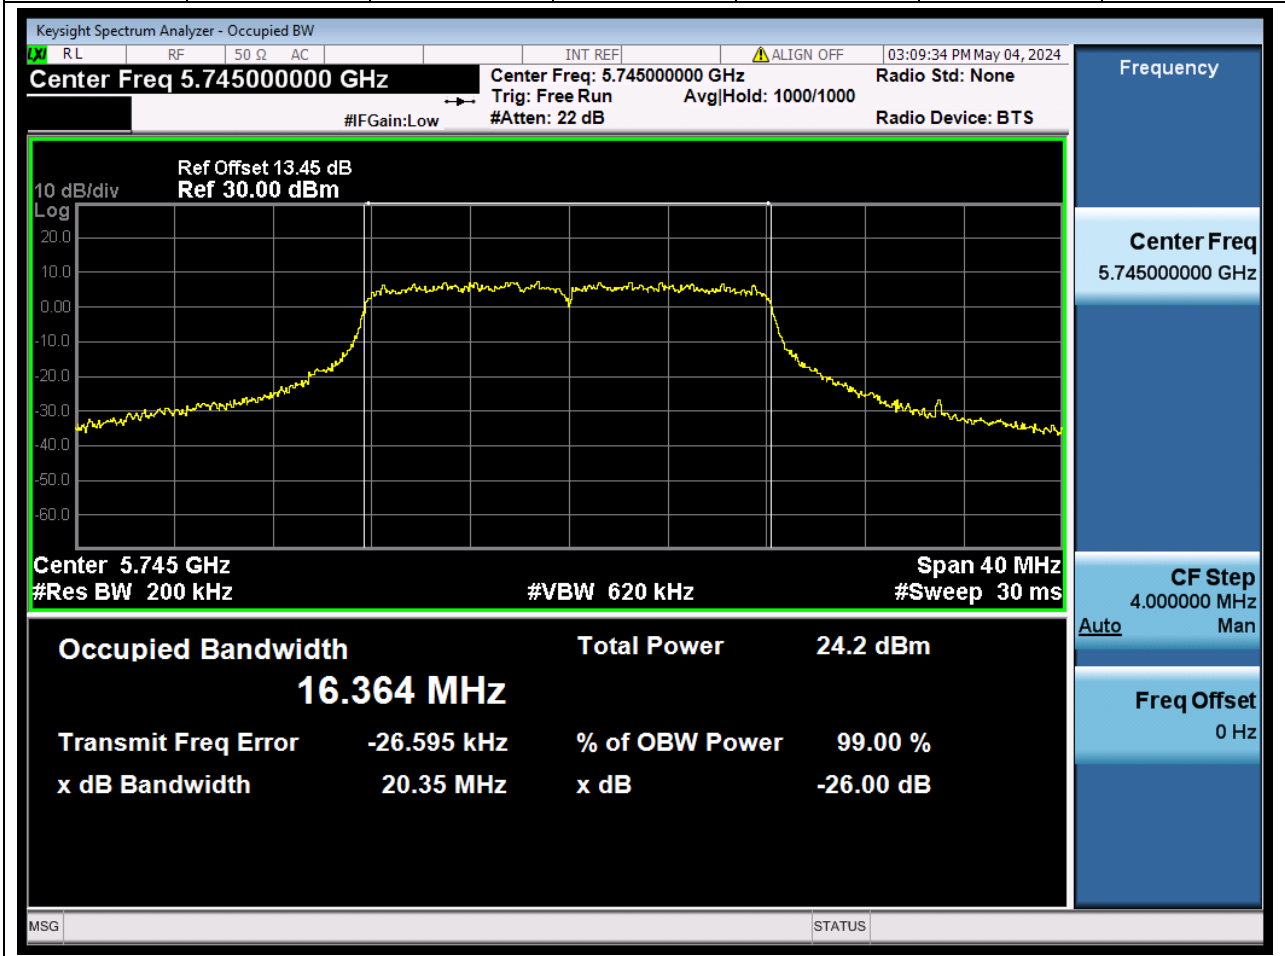

72. 802.11a_20M_U-NII-3_L

72.1. A.2-26dB Bandwidth(NTNV)

Center Frequency (MHz)	XdB Down	RBW (MHz)	Detector	Limit (MHz)	XdB BandWidth (MHz)	Verdict
5745	26	0.2	Peak	0	20.351386	N/A