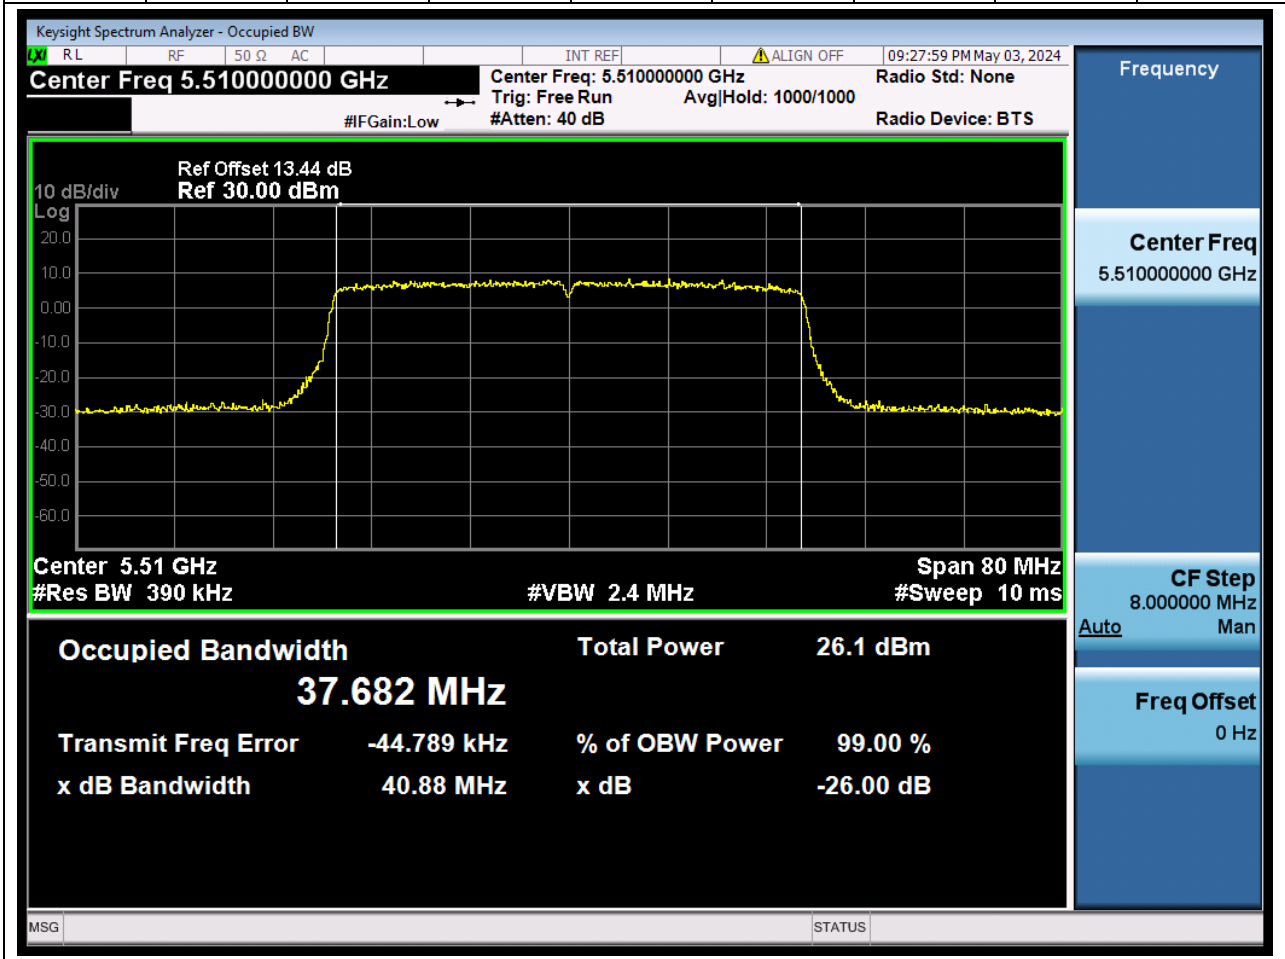

66. 802.11ax_40M_U-NII-2C_L

66.1. A.2.2-99% Bandwidth(NTNV)

Center Frequency (MHz)	OBW Power (%)		RBW (MHz)	Detector	Limit (MHz)	OBW (MHz)		Verdict
5510	99		0.39	Peak	0	37.682397		N/A