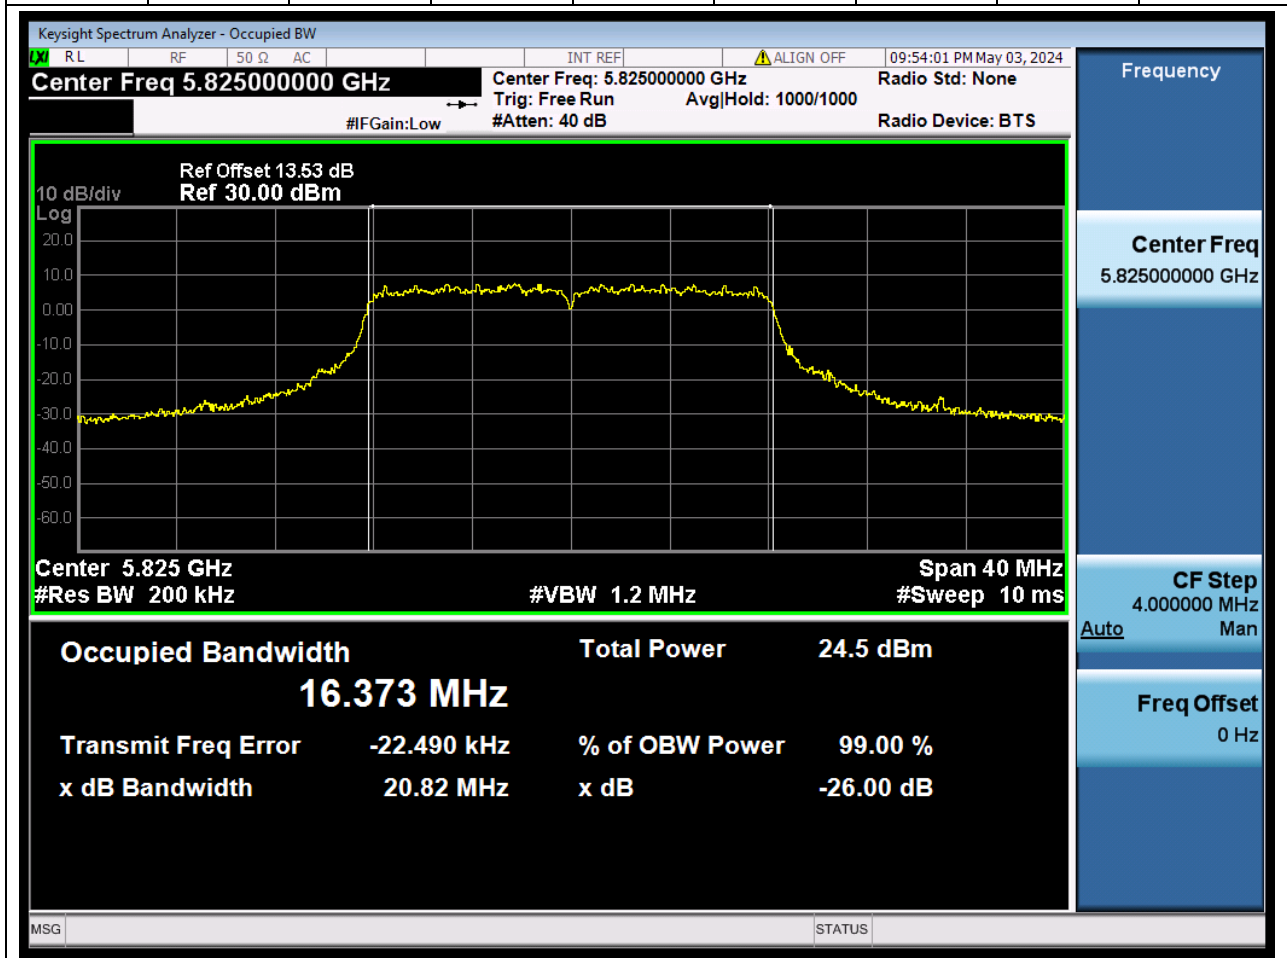

74. 802.11a_20M_U-NII-3_H

74.1. A.2.2-99% Bandwidth(NTNV)

Center Frequency (MHz)	OBW Power (%)		RBW (MHz)	Detector	Limit (MHz)	OBW (MHz)		Verdict
5825	99		0.2	Peak	0	16.37348 2		N/A