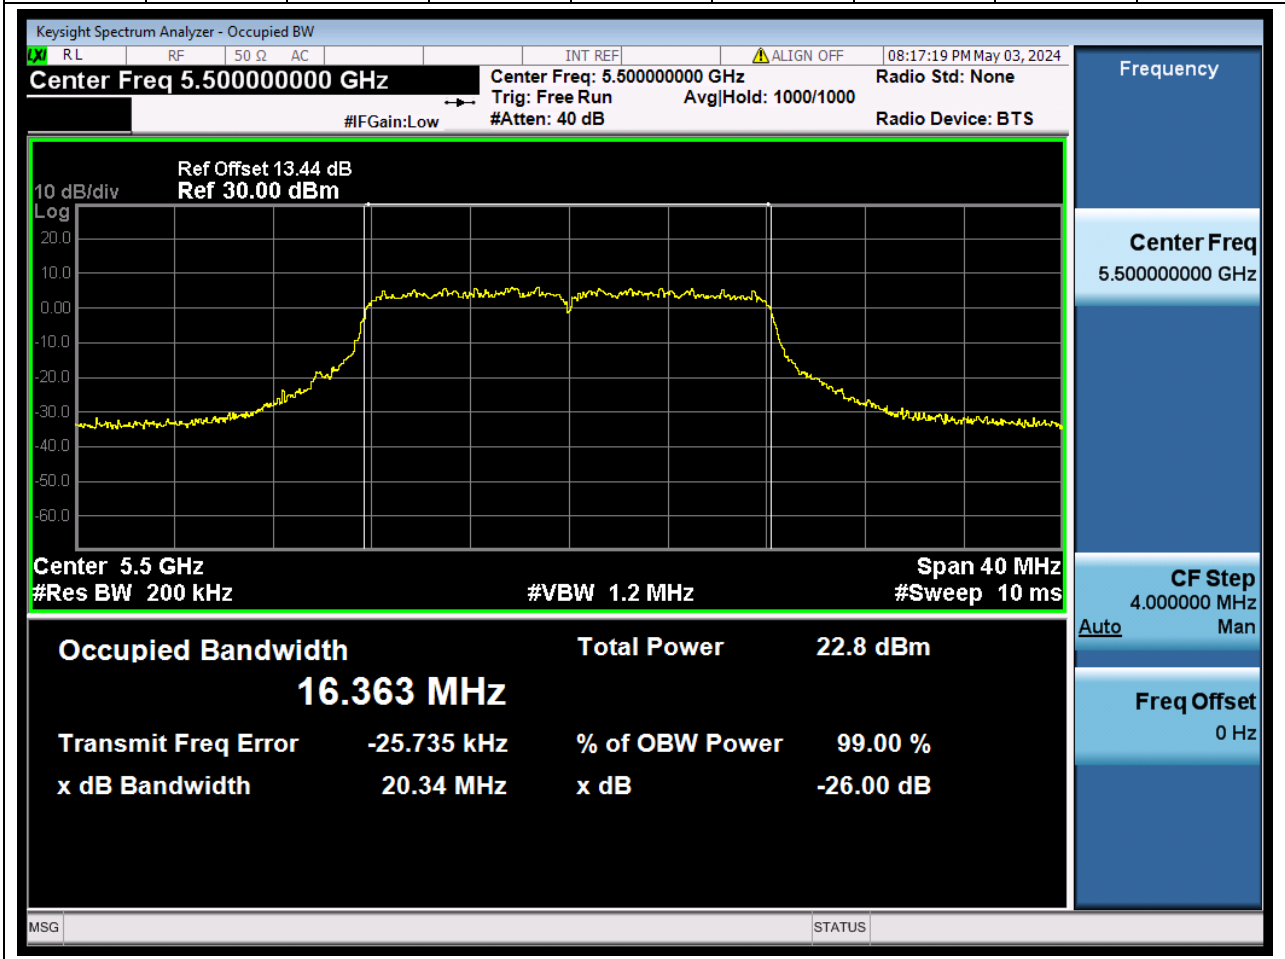

45. 802.11a_20M_U-NII-2C_L

45.1. A.2.2-99% Bandwidth(NTNV)

Center Frequency (MHz)	OBW Power (%)		RBW (MHz)	Detector	Limit (MHz)	OBW (MHz)		Verdict
5500	99		0.2	Peak	0	16.36254 2		N/A