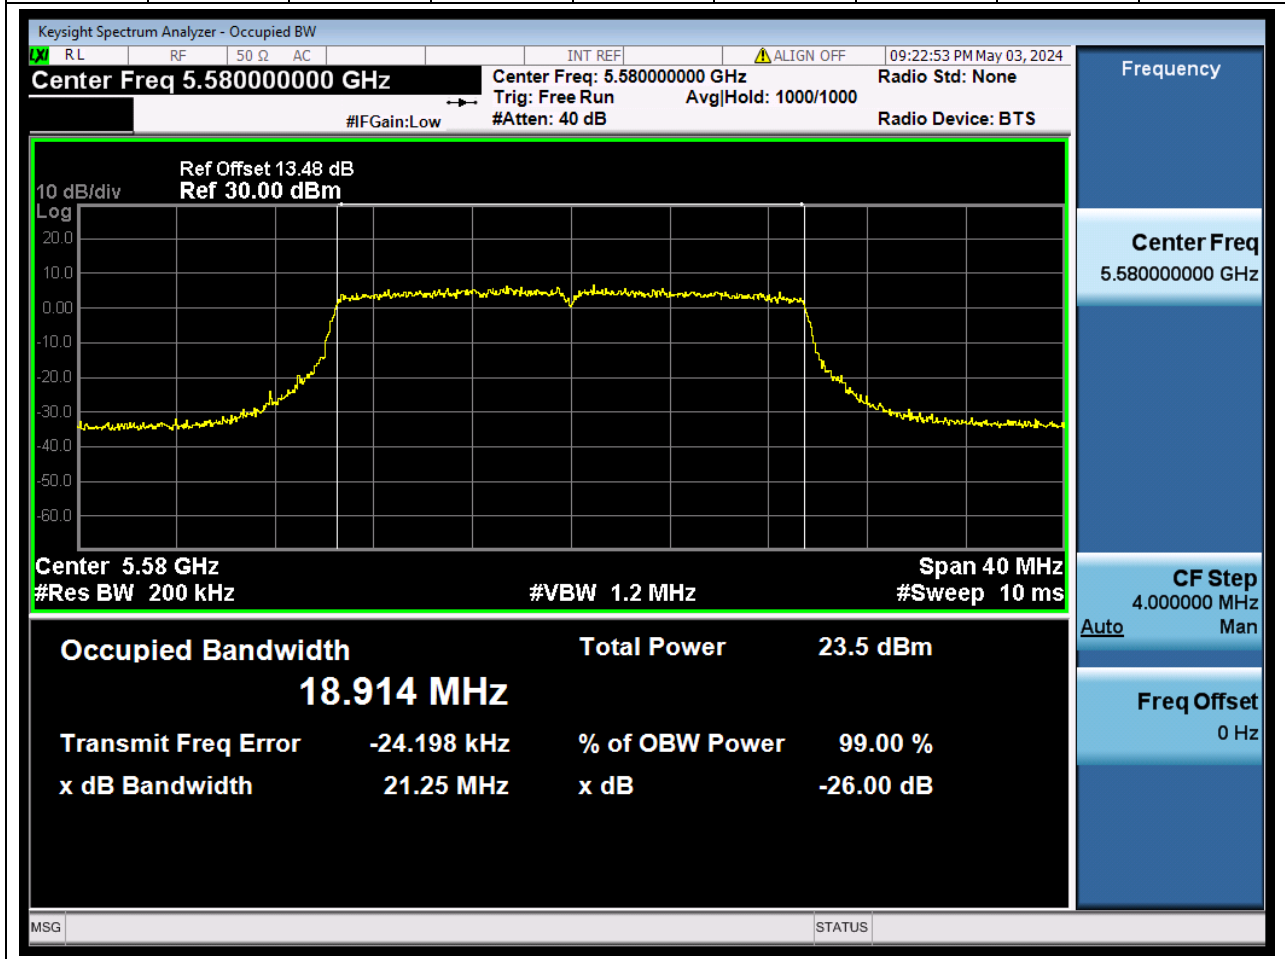

64. 802.11ax_20M_U-NII-2C_M

64.1. A.2.2-99% Bandwidth(NTNV)

Center Frequency (MHz)	OBW Power (%)		RBW (MHz)	Detector	Limit (MHz)	OBW (MHz)		Verdict
5580	99		0.2	Peak	0	18.914097		N/A