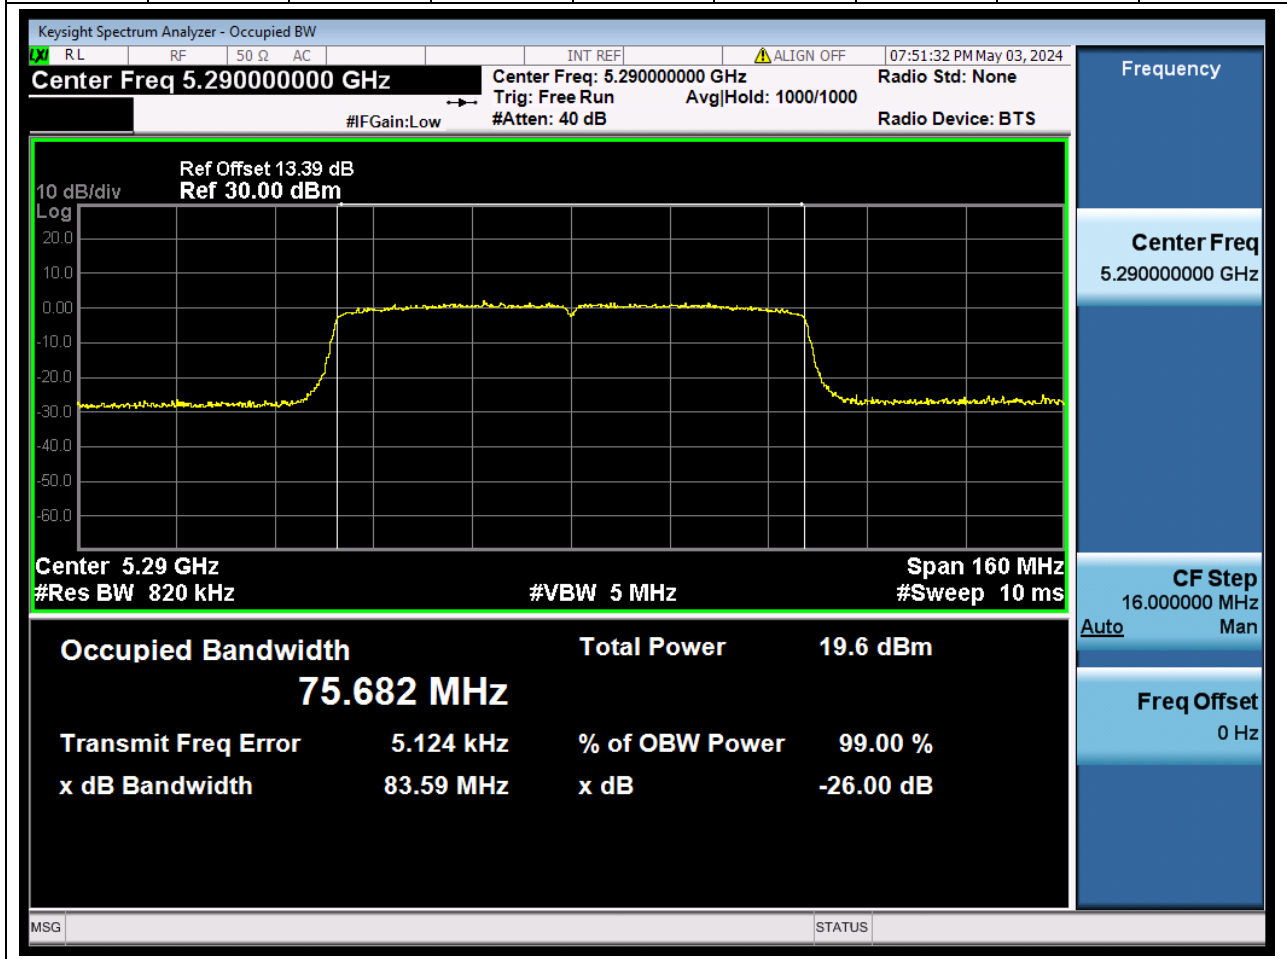

36. 802.11ac_80M_U-NII-2A_M

36.1. A.2.2-99% Bandwidth(NTNV)

Center Frequency (MHz)	OBW Power (%)		RBW (MHz)	Detector	Limit (MHz)	OBW (MHz)		Verdict
5290	99		0.82	Peak	0	75.682213		N/A