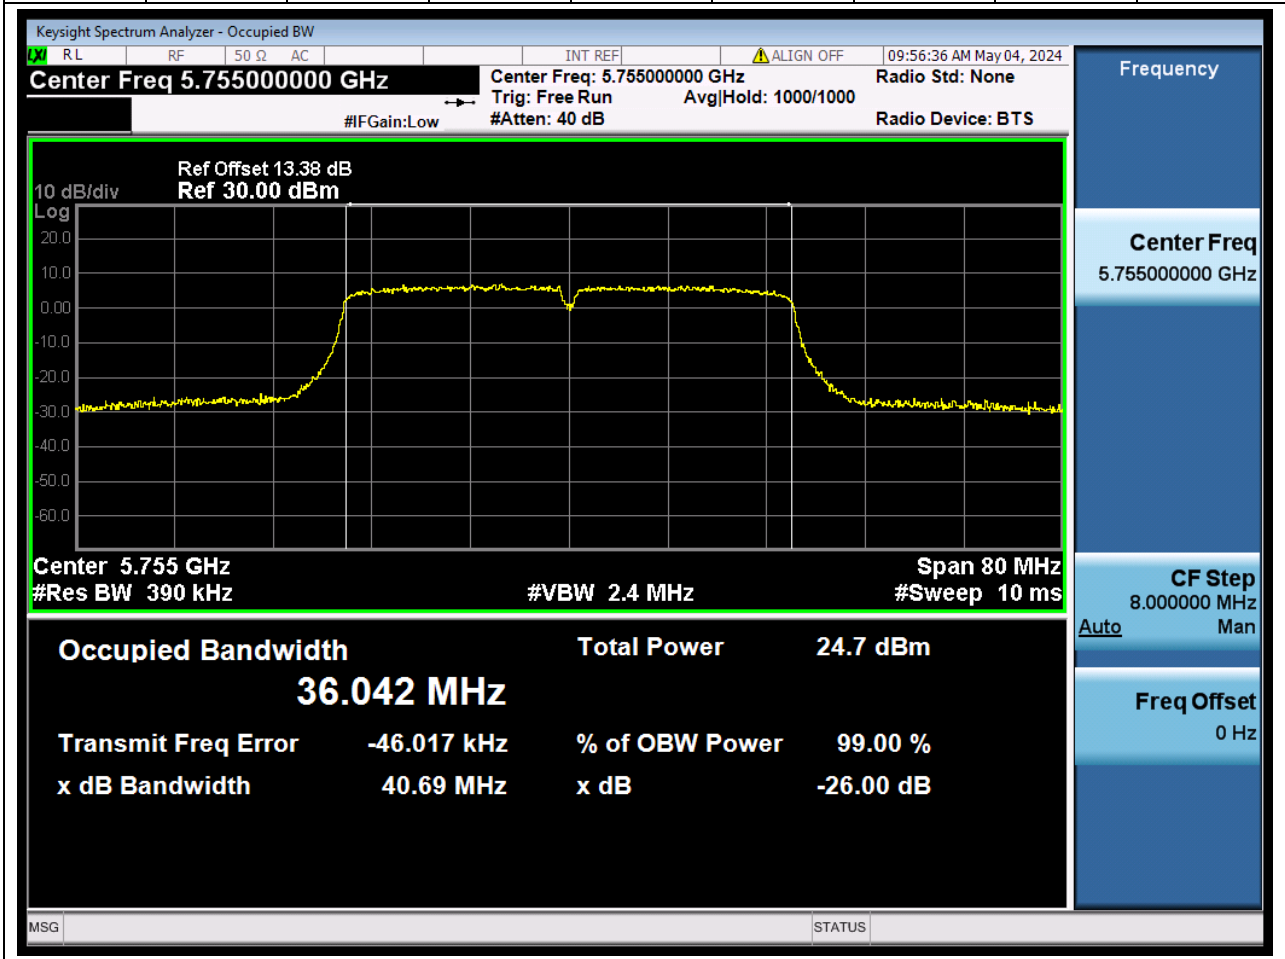

78. 802.11n_40M_U-NII-3_L

78.1. A.2.2-99% Bandwidth(NTNV)

Center Frequency (MHz)	OBW Power (%)		RBW (MHz)	Detector	Limit (MHz)	OBW (MHz)		Verdict
5755	99		0.39	Peak	0	36.04249 5		N/A