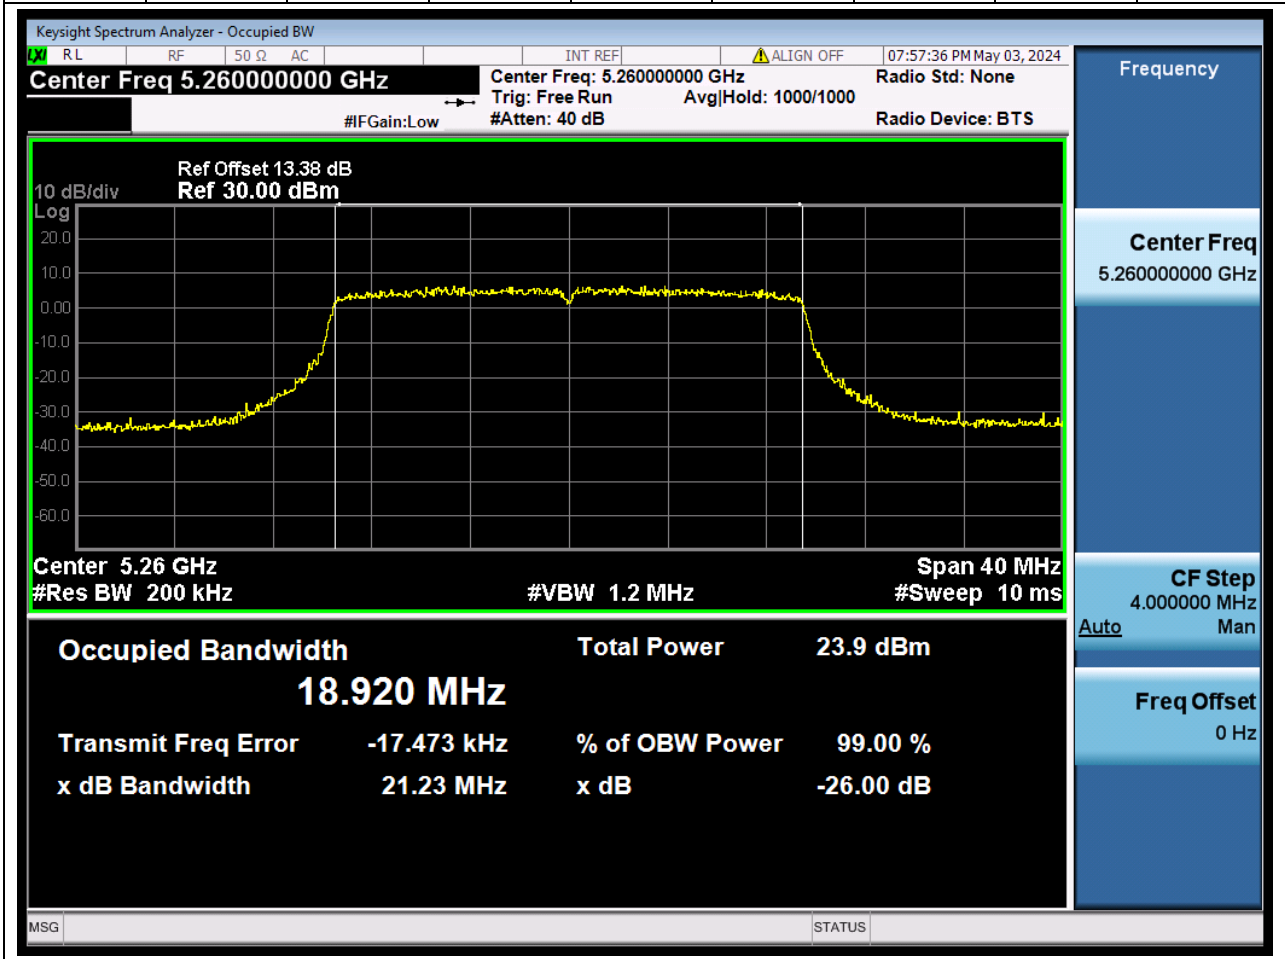

38. 802.11ax_20M_U-NII-2A_L

38.1. A.2.2-99% Bandwidth(NTNV)

Center Frequency (MHz)	OBW Power (%)		RBW (MHz)	Detector	Limit (MHz)	OBW (MHz)		Verdict
5260	99		0.2	Peak	0	18.920248		N/A