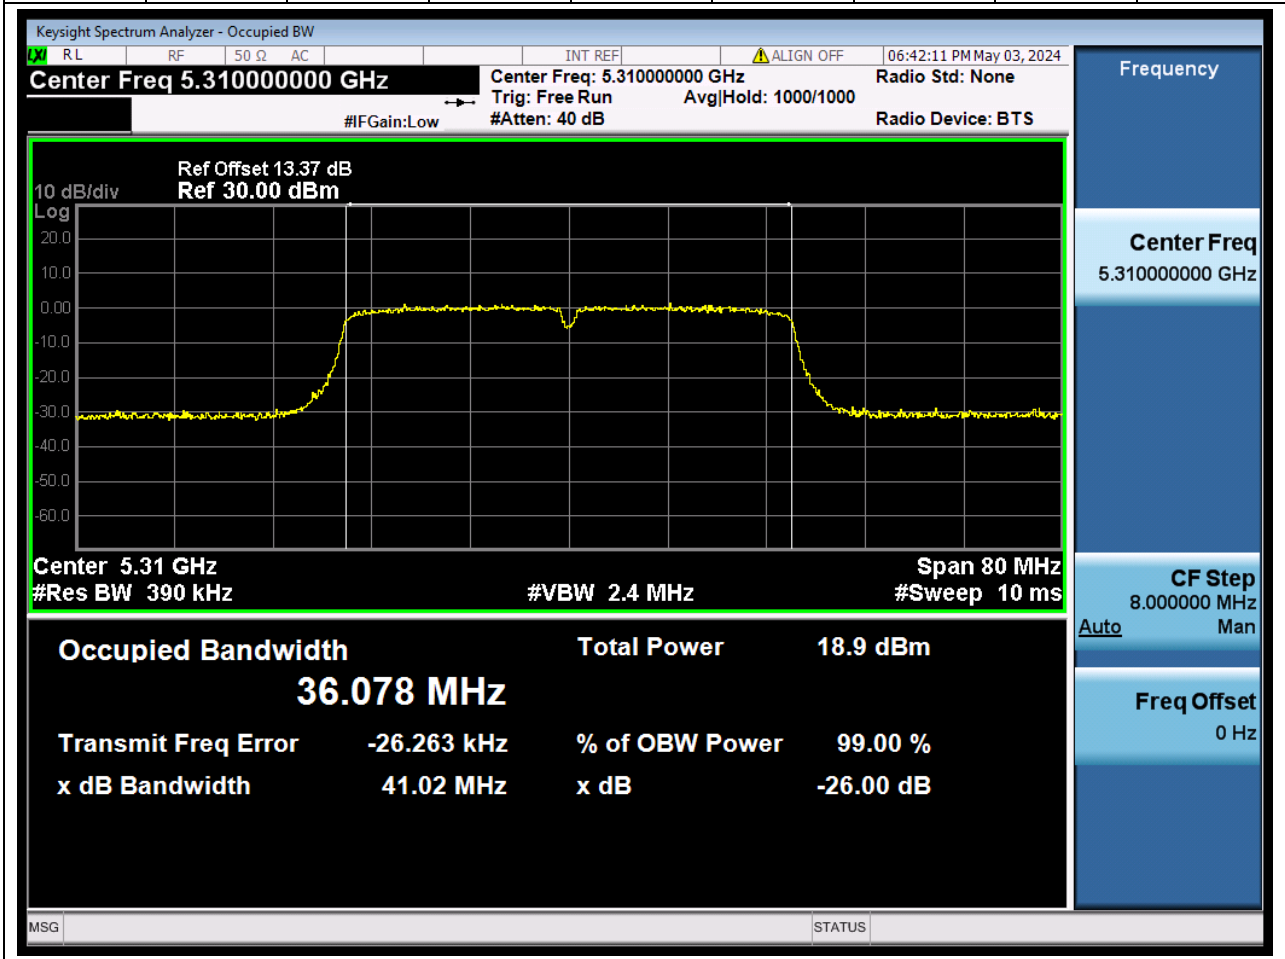

30. 802.11n_40M_U-NII-2A_H

30.1. A.2.2-99% Bandwidth(NTNV)

Center Frequency (MHz)	OBW Power (%)		RBW (MHz)	Detector	Limit (MHz)	OBW (MHz)		Verdict
5310	99		0.39	Peak	0	36.07766 4		N/A