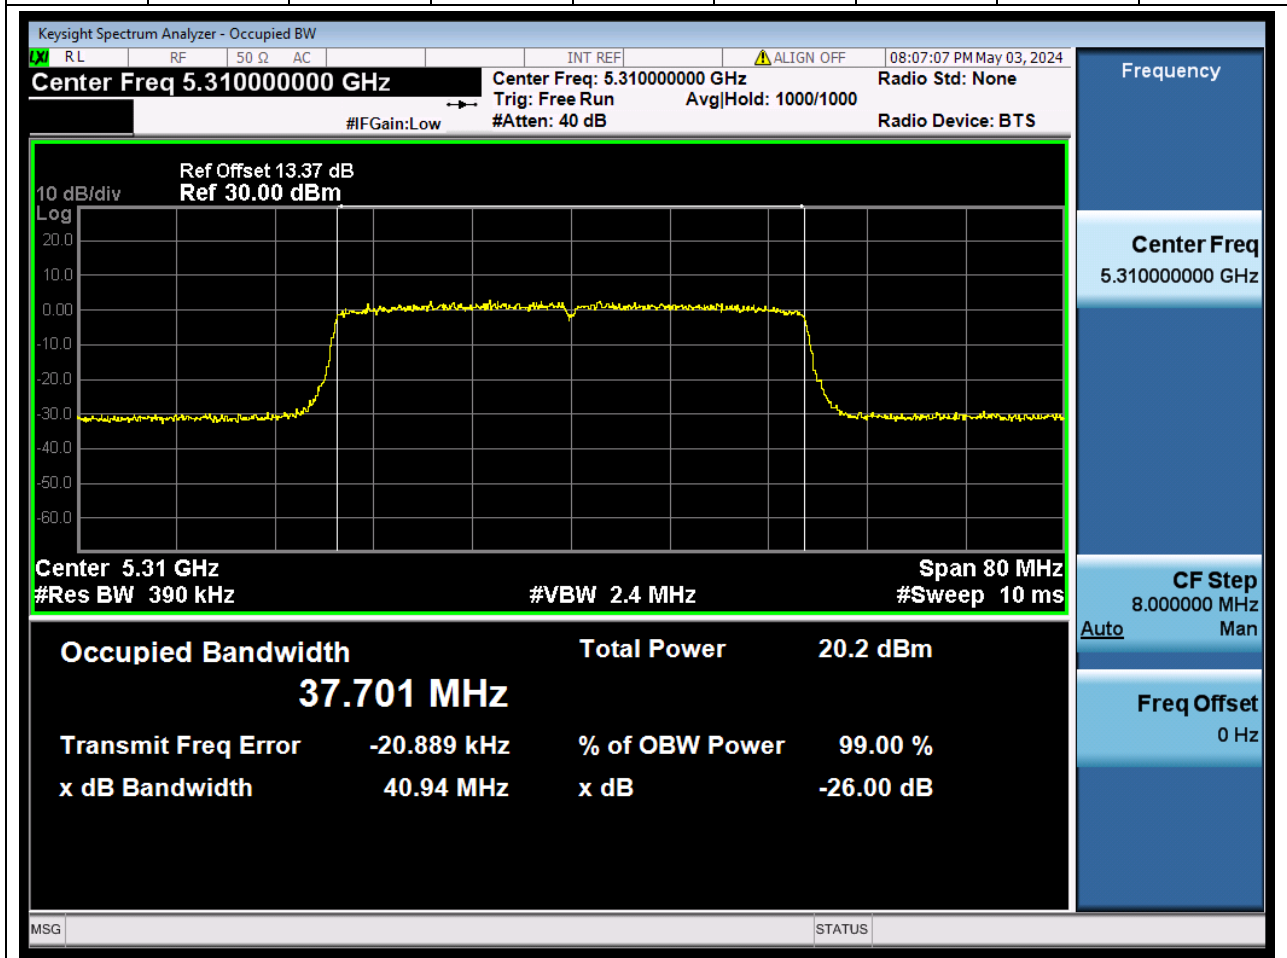

42. 802.11ax_40M_U-NII-2A_H

42.1. A.2.2-99% Bandwidth(NTNV)

Center Frequency (MHz)	OBW Power (%)		RBW (MHz)	Detector	Limit (MHz)	OBW (MHz)		Verdict
5310	99		0.39	Peak	0	37.701204		N/A