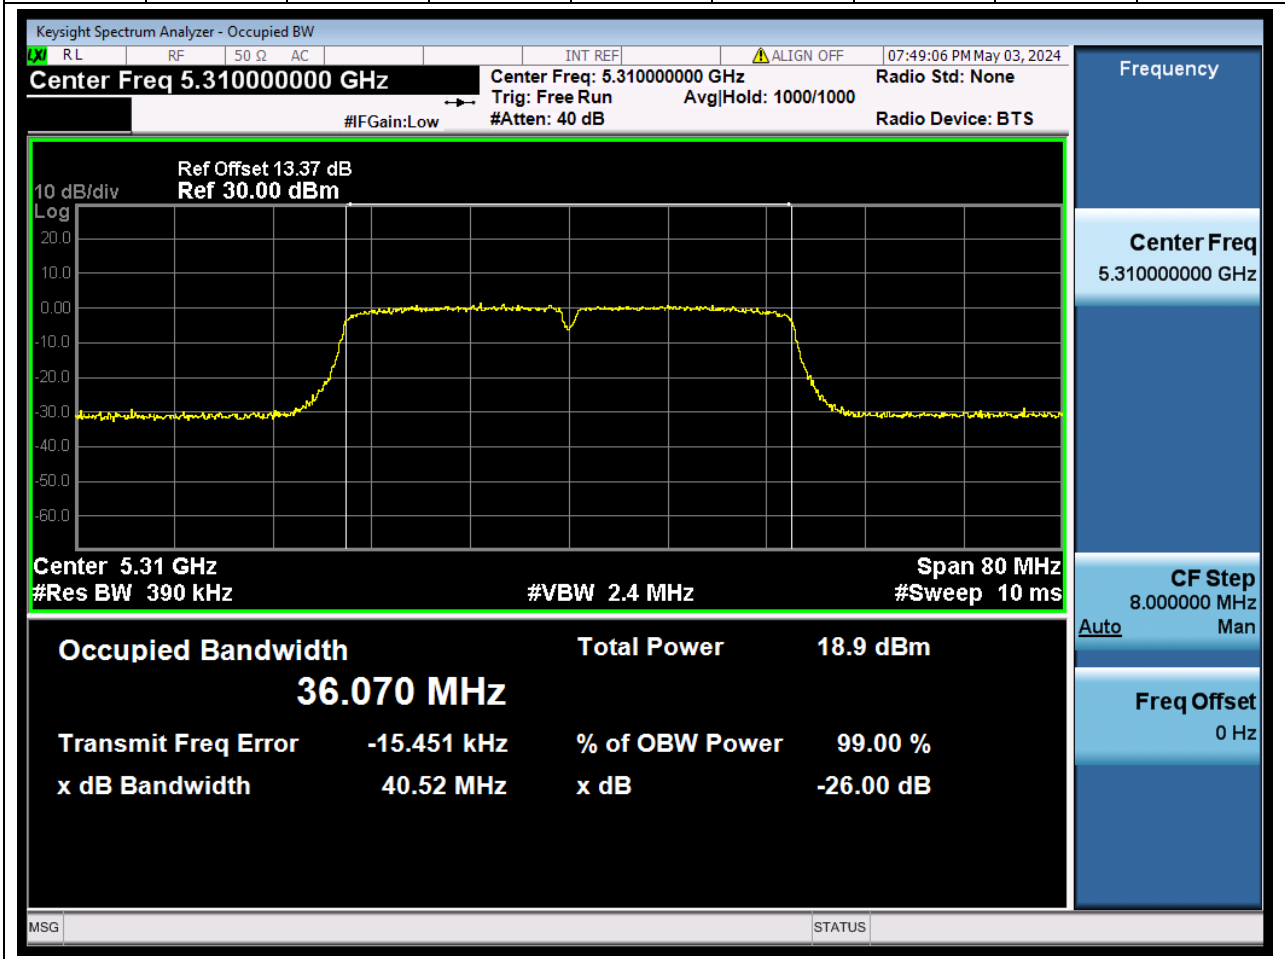

35. 802.11ac_40M_U-NII-2A_H

35.1. A.2.2-99% Bandwidth(NTNV)

Center Frequency (MHz)	OBW Power (%)		RBW (MHz)	Detector	Limit (MHz)	OBW (MHz)		Verdict
5310	99		0.39	Peak	0	36.069609		N/A