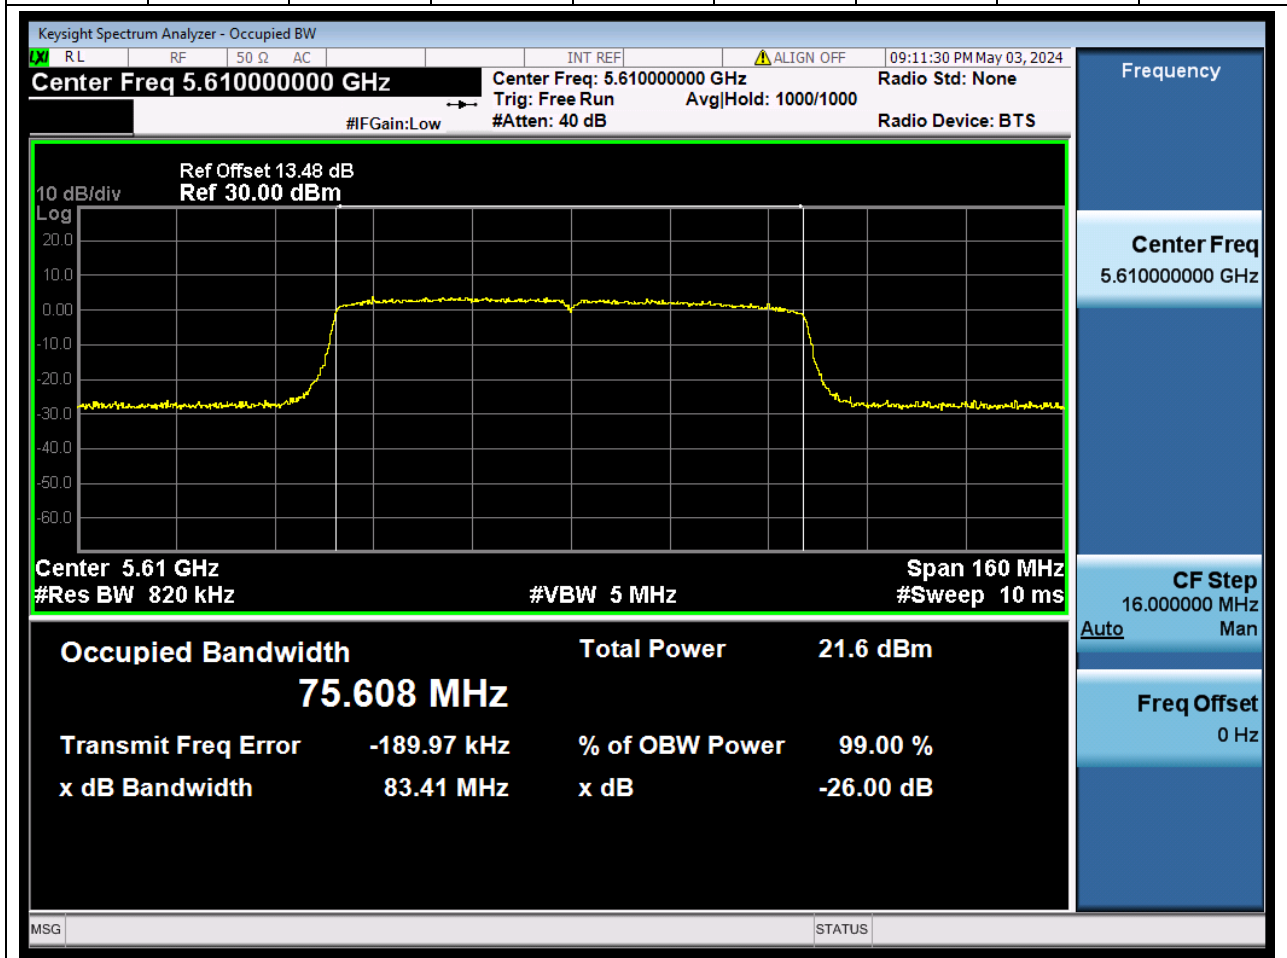

61. 802.11ac_80M_U-NII-2C_M

61.1. A.2.2-99% Bandwidth(NTNV)

Center Frequency (MHz)	OBW Power (%)		RBW (MHz)	Detector	Limit (MHz)	OBW (MHz)		Verdict
5610	99		0.82	Peak	0	75.608412		N/A