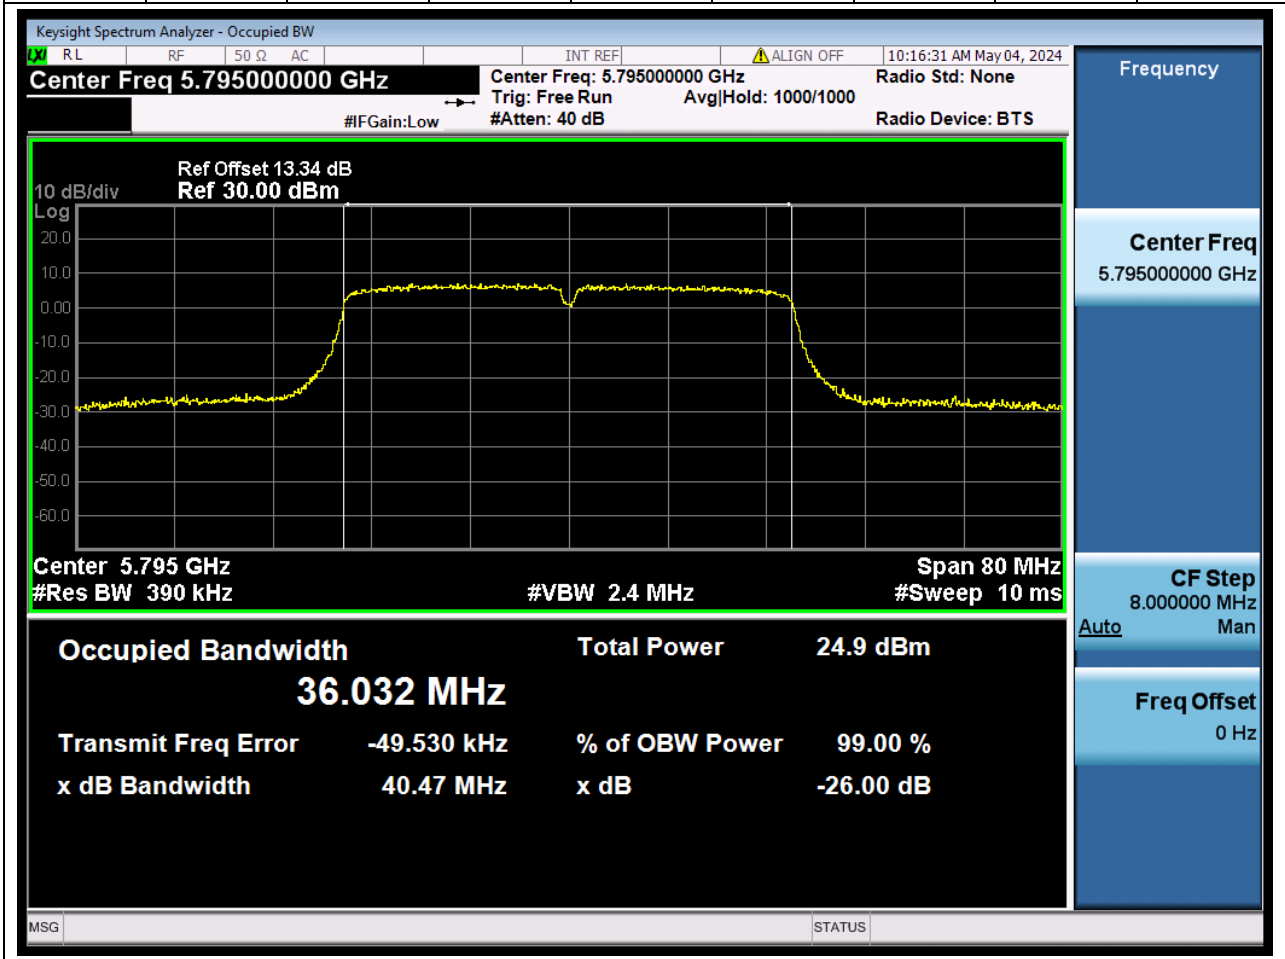

84. 802.11ac_40M_U-NII-3_H

84.1. A.2.2-99% Bandwidth(NTNV)

Center Frequency (MHz)	OBW Power (%)		RBW (MHz)	Detector	Limit (MHz)	OBW (MHz)		Verdict
5795	99		0.39	Peak	0	36.032474		N/A