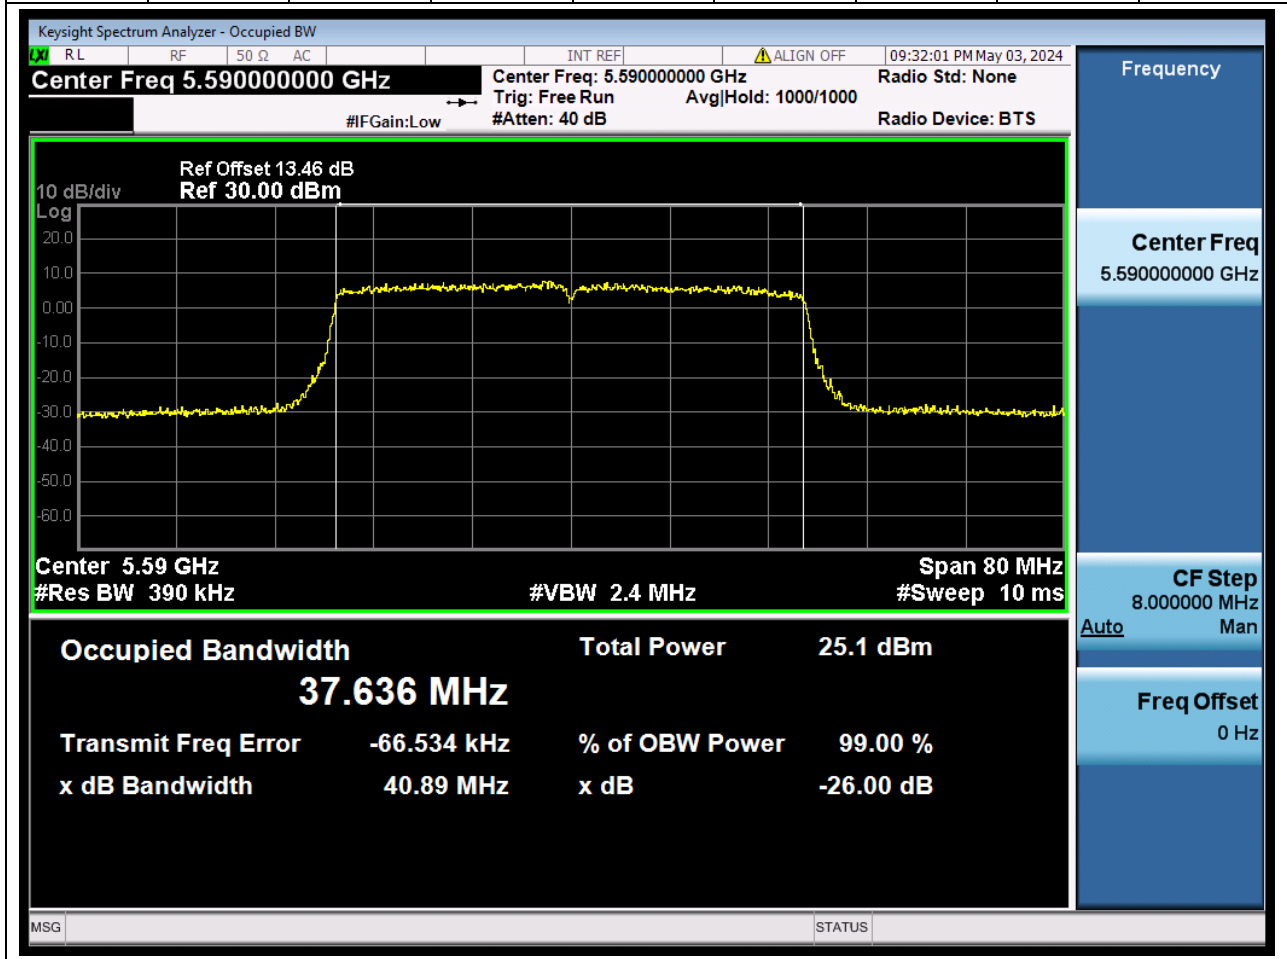

67. 802.11ax_40M_U-NII-2C_M

67.1. A.2.2-99% Bandwidth(NTNV)

Center Frequency (MHz)	OBW Power (%)		RBW (MHz)	Detector	Limit (MHz)	OBW (MHz)		Verdict
5590	99		0.39	Peak	0	37.63648 2		N/A