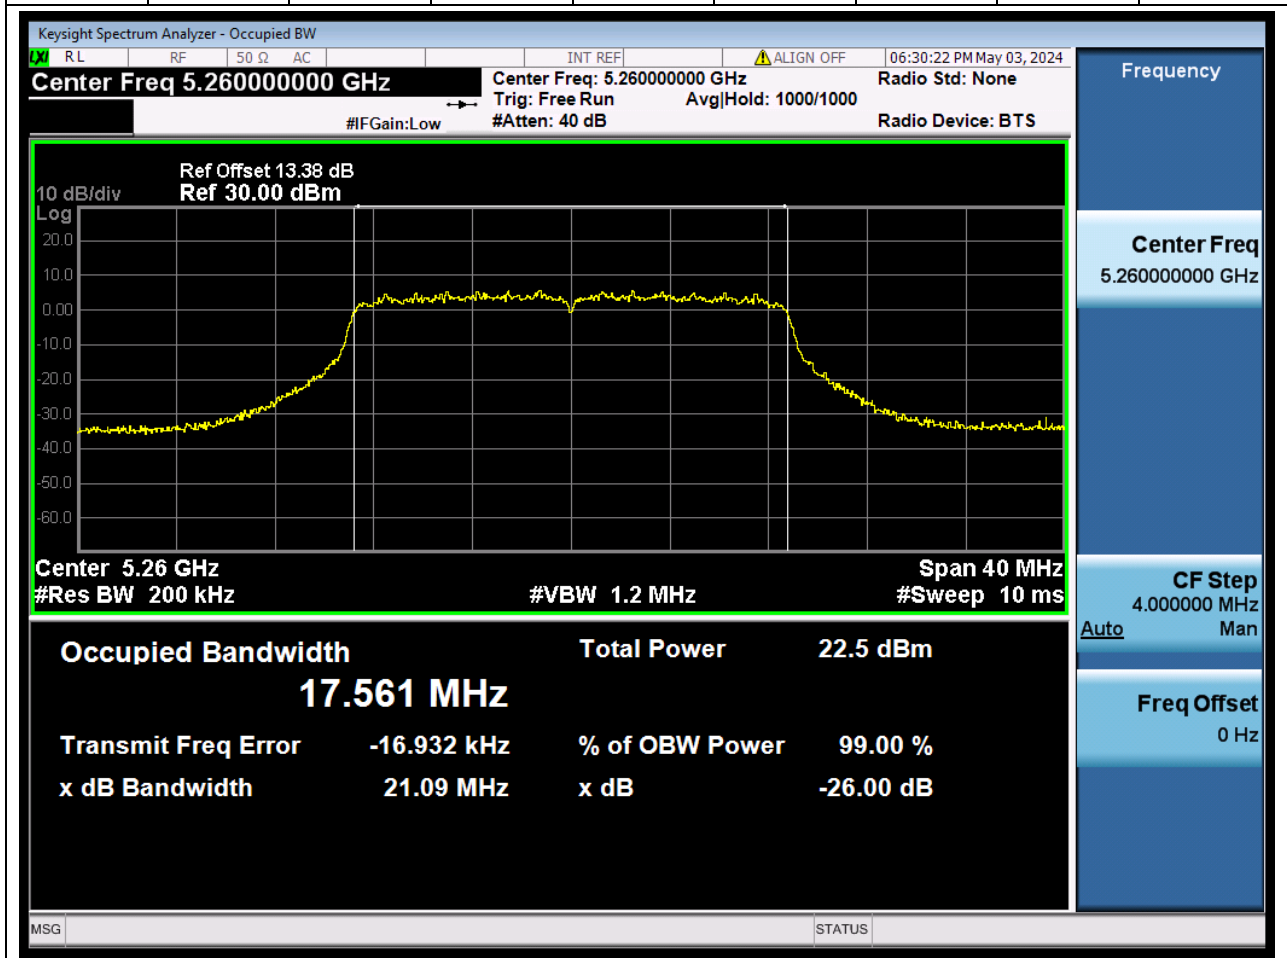

26. 802.11n_20M_U-NII-2A_L

26.1. A.2.2-99% Bandwidth(NTNV)

Center Frequency (MHz)	OBW Power (%)		RBW (MHz)	Detector	Limit (MHz)	OBW (MHz)		Verdict
5260	99		0.2	Peak	0	17.560503		N/A