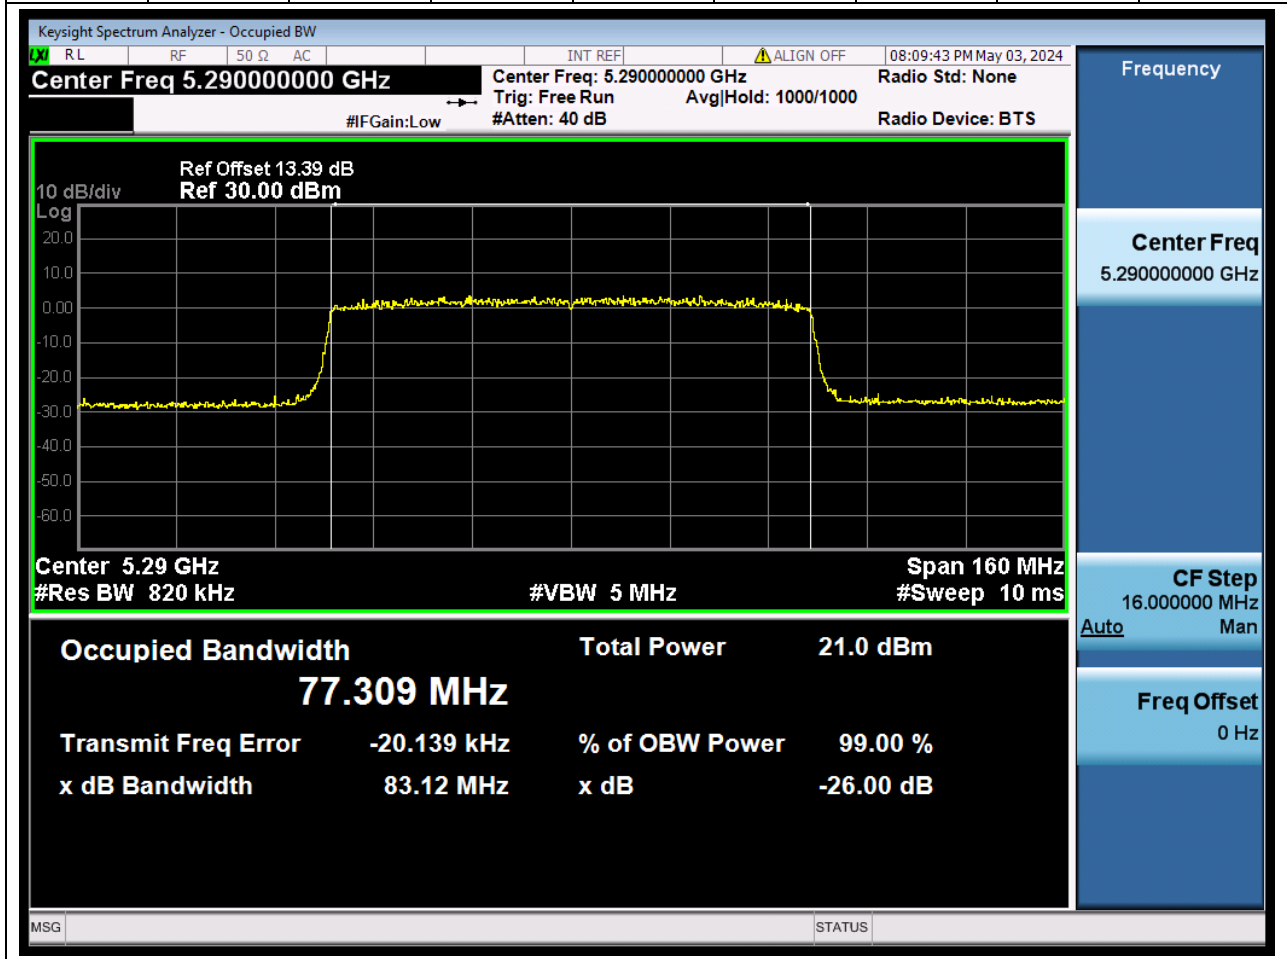

43. 802.11ax_80M_U-NII-2A_M

43.1. A.2.2-99% Bandwidth(NTNV)

Center Frequency (MHz)	OBW Power (%)		RBW (MHz)	Detector	Limit (MHz)	OBW (MHz)		Verdict
5290	99		0.82	Peak	0	77.30861 1		N/A