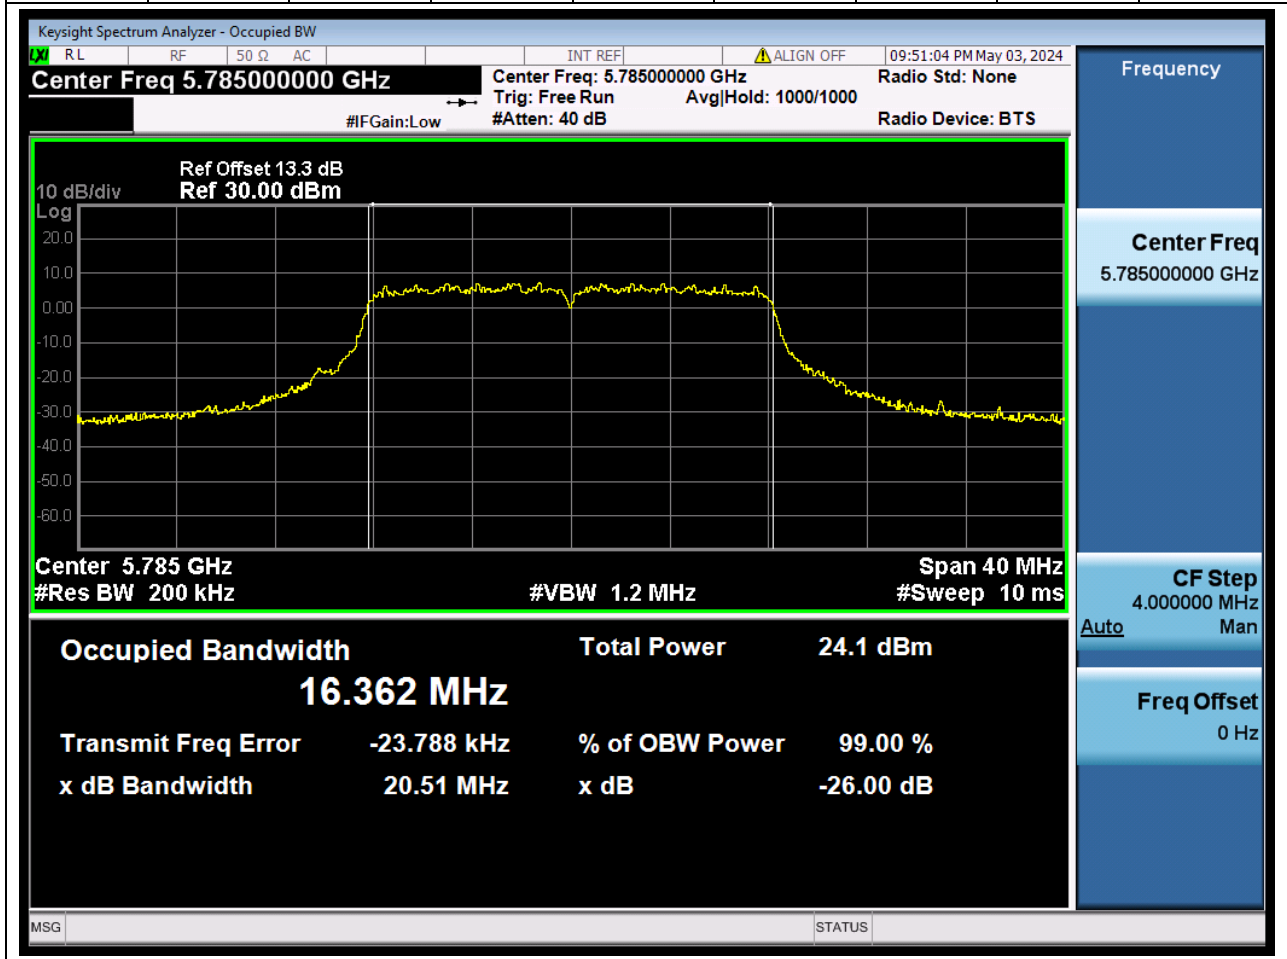

72. 802.11a_20M_U-NII-3_L

72.1. A.2.2-99% Bandwidth(NTNV)

73. 802.11a_20M_U-NII-3_M

73.1. A.2.2-99% Bandwidth(NTNV)

Center Frequency (MHz)	OBW Power (%)		RBW (MHz)	Detector	Limit (MHz)	OBW (MHz)		Verdict
5785	99		0.2	Peak	0	16.362417		N/A