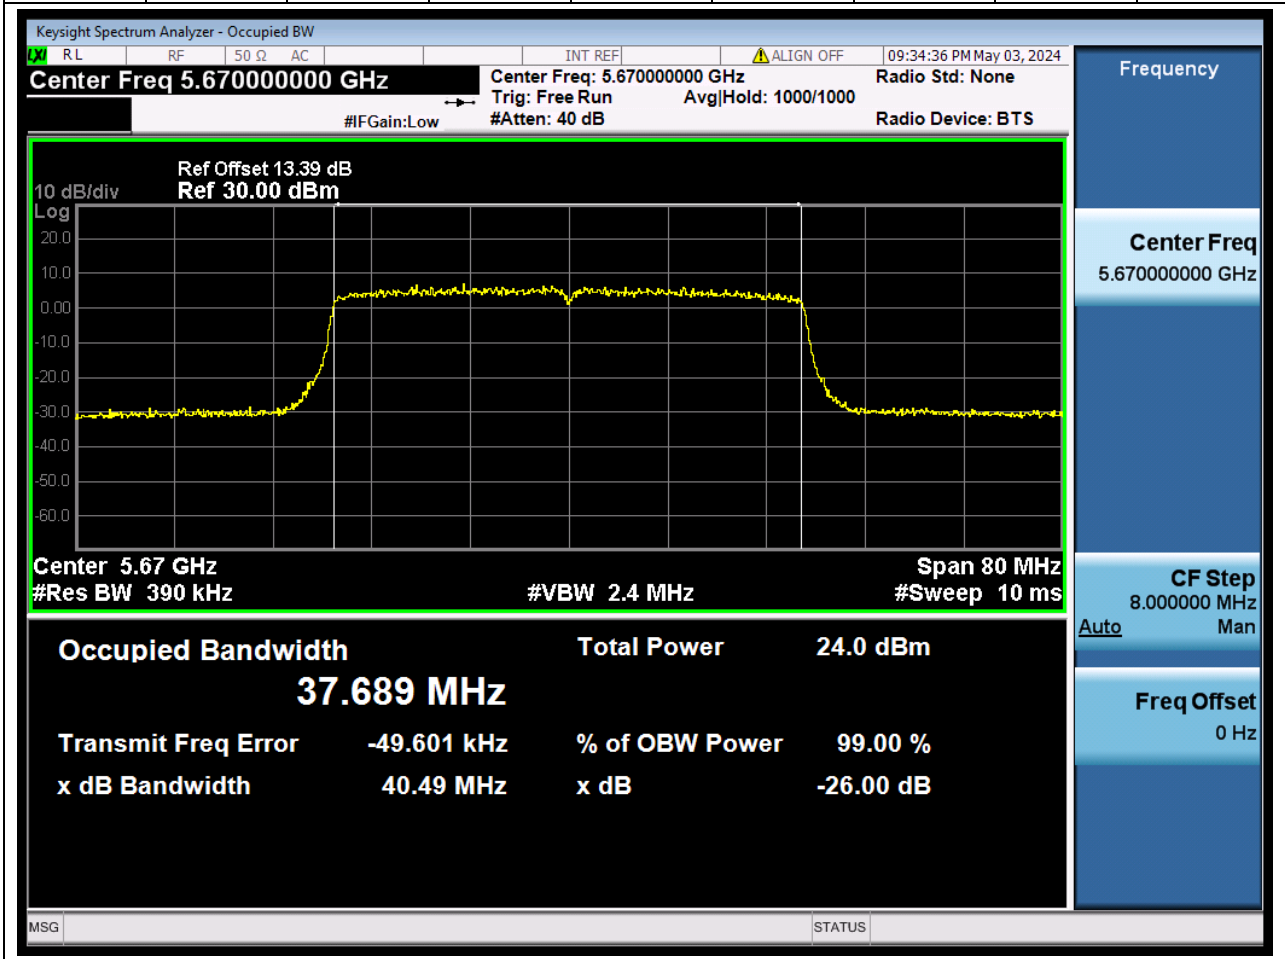

68. 802.11ax_40M_U-NII-2C_H

68.1. A.2.2-99% Bandwidth(NTNV)

Center Frequency (MHz)	OBW Power (%)		RBW (MHz)	Detector	Limit (MHz)	OBW (MHz)		Verdict
5670	99		0.39	Peak	0	37.689121		N/A