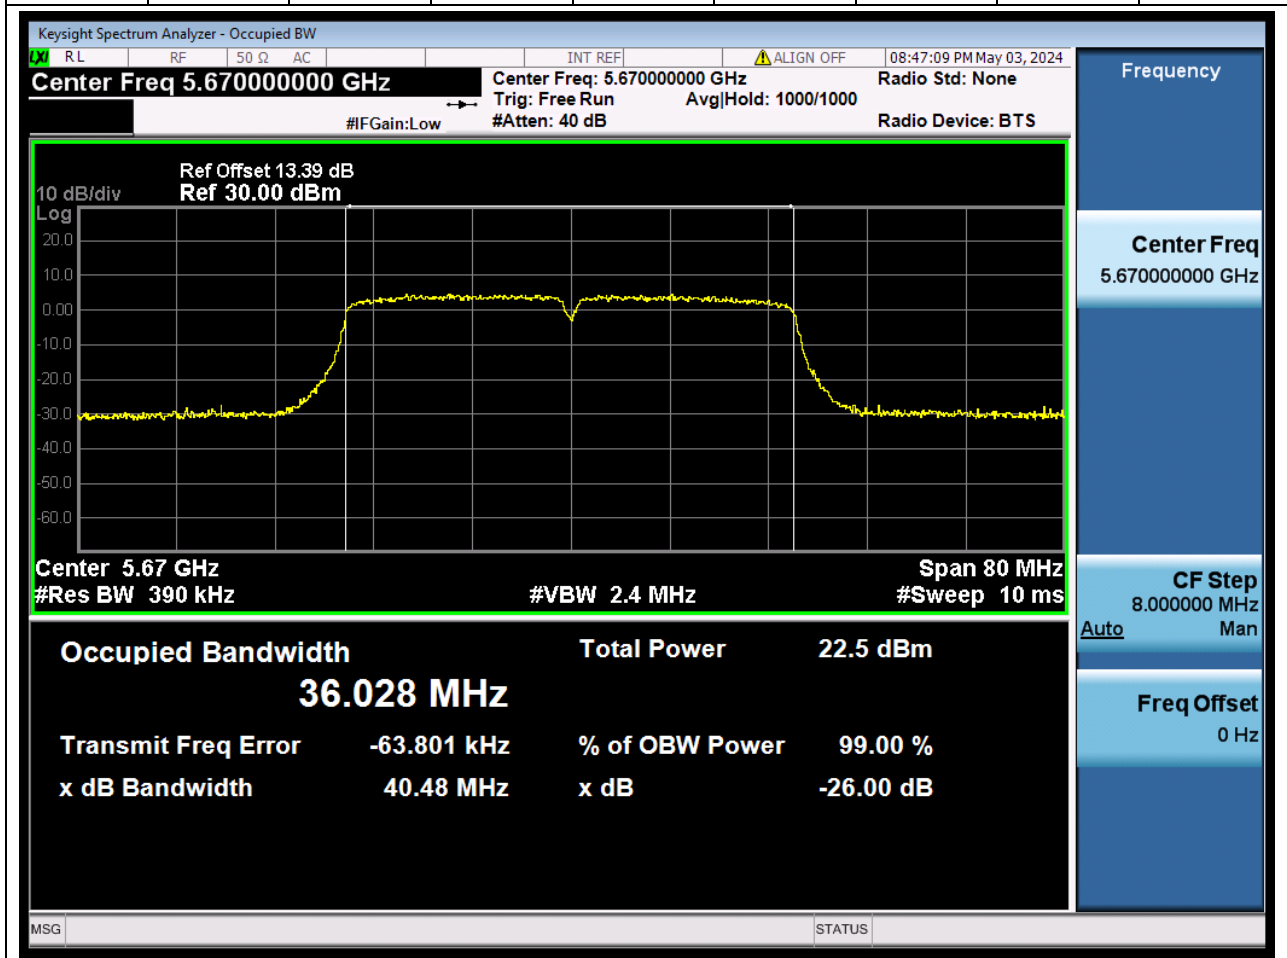

53. 802.11n_40M_U-NII-2C_H

53.1. A.2.2-99% Bandwidth(NTNV)

Center Frequency (MHz)	OBW Power (%)		RBW (MHz)	Detector	Limit (MHz)	OBW (MHz)		Verdict
5670	99		0.39	Peak	0	36.027536		N/A