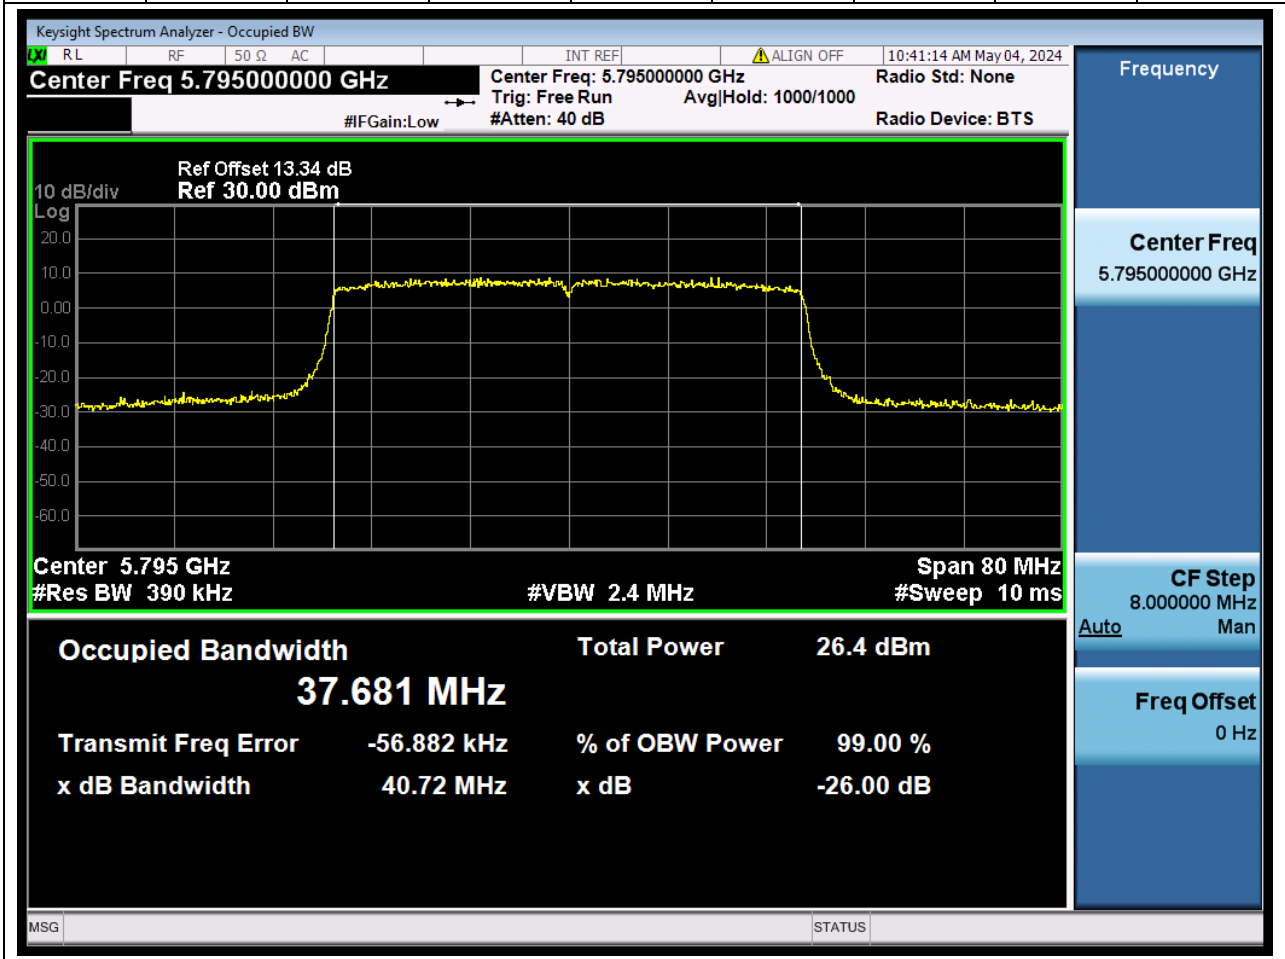

90. 802.11ax_40M_U-NII-3_H

90.1. A.2.2-99% Bandwidth(NTNV)

Center Frequency (MHz)	OBW Power (%)		RBW (MHz)	Detector	Limit (MHz)	OBW (MHz)		Verdict
5795	99		0.39	Peak	0	37.681253		N/A