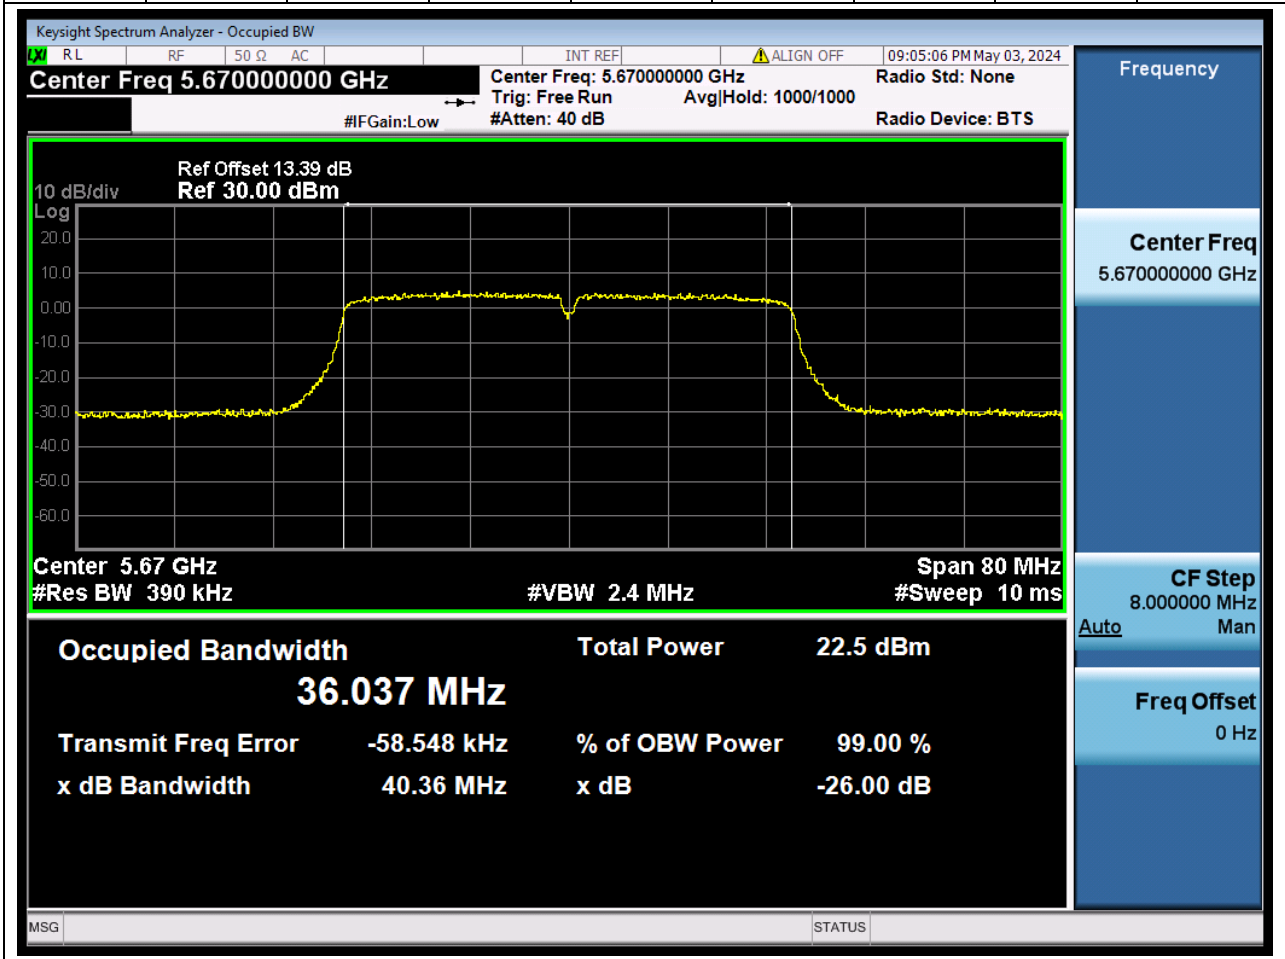

59. 802.11ac_40M_U-NII-2C_H

59.1. A.2.2-99% Bandwidth(NTNV)

Center Frequency (MHz)	OBW Power (%)		RBW (MHz)	Detector	Limit (MHz)	OBW (MHz)		Verdict
5670	99		0.39	Peak	0	36.036819		N/A