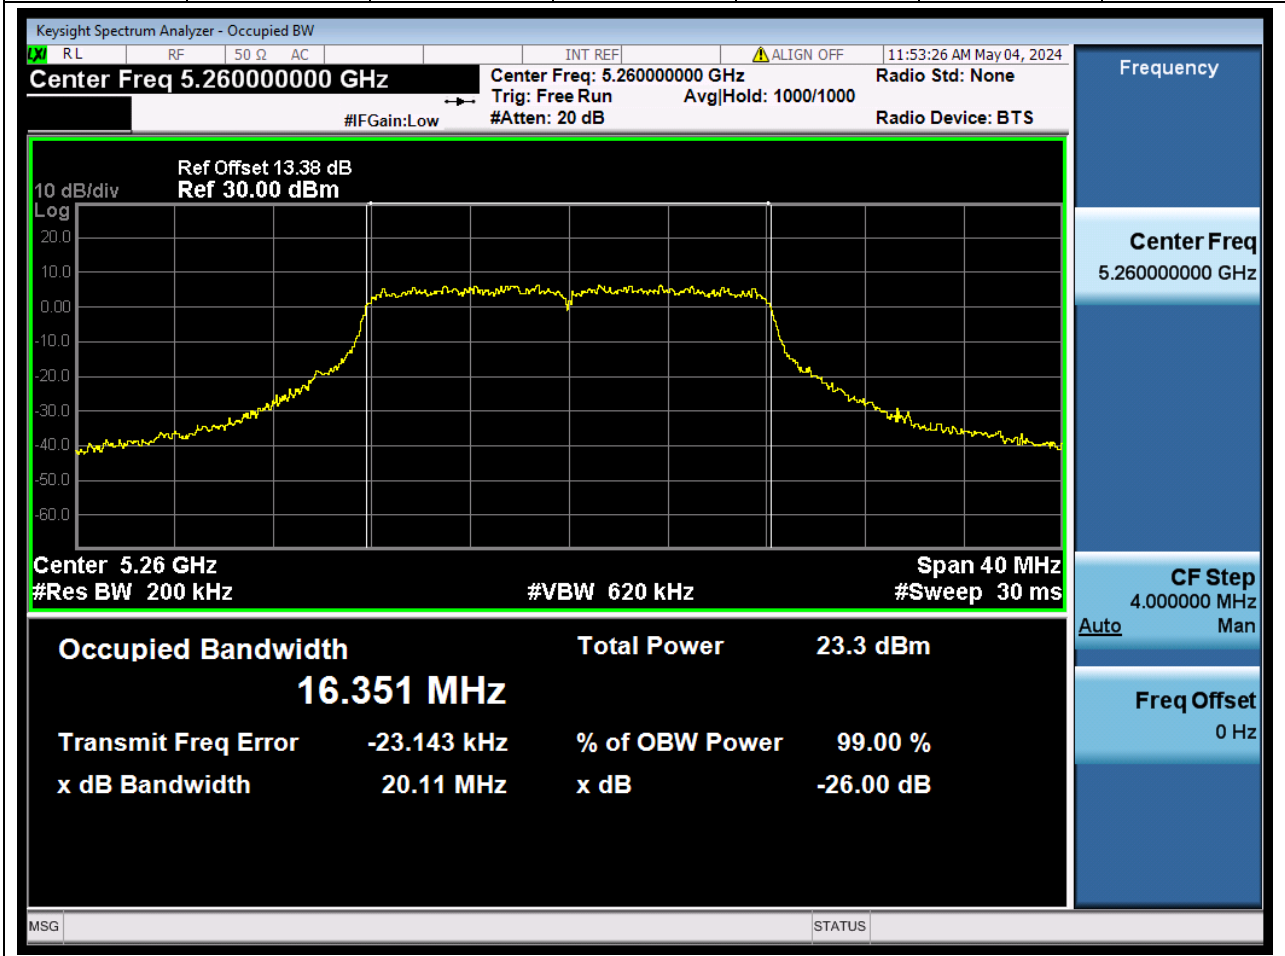

23. 802.11a_20M_U-NII-2A_L

23.1. A.2-26dB Bandwidth(NTNV)

Center Frequency (MHz)	XdB Down	RBW (MHz)	Detector	Limit (MHz)	XdB BandWidth (MHz)	Verdict
5260	26	0.2	Peak	0	20.113397	N/A