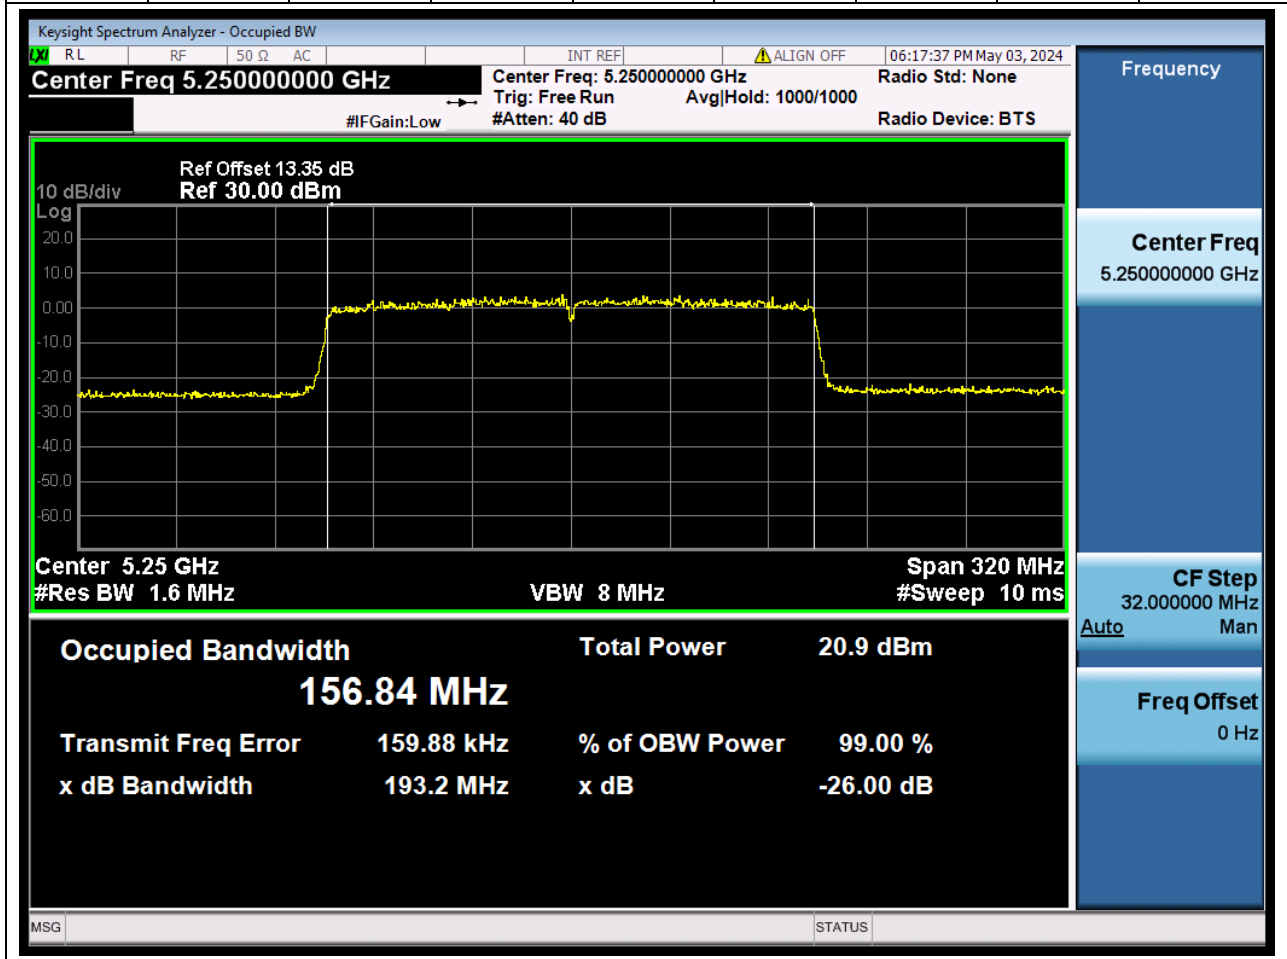

22. 802.11ax_160M_U-NII-1_M

22.1. A.2.2-99% Bandwidth(NTNV)

Center Frequency (MHz)	OBW Power (%)		RBW (MHz)	Detector	Limit (MHz)	OBW (MHz)		Verdict
5250	99		1.6	Peak	0	156.841576		N/A