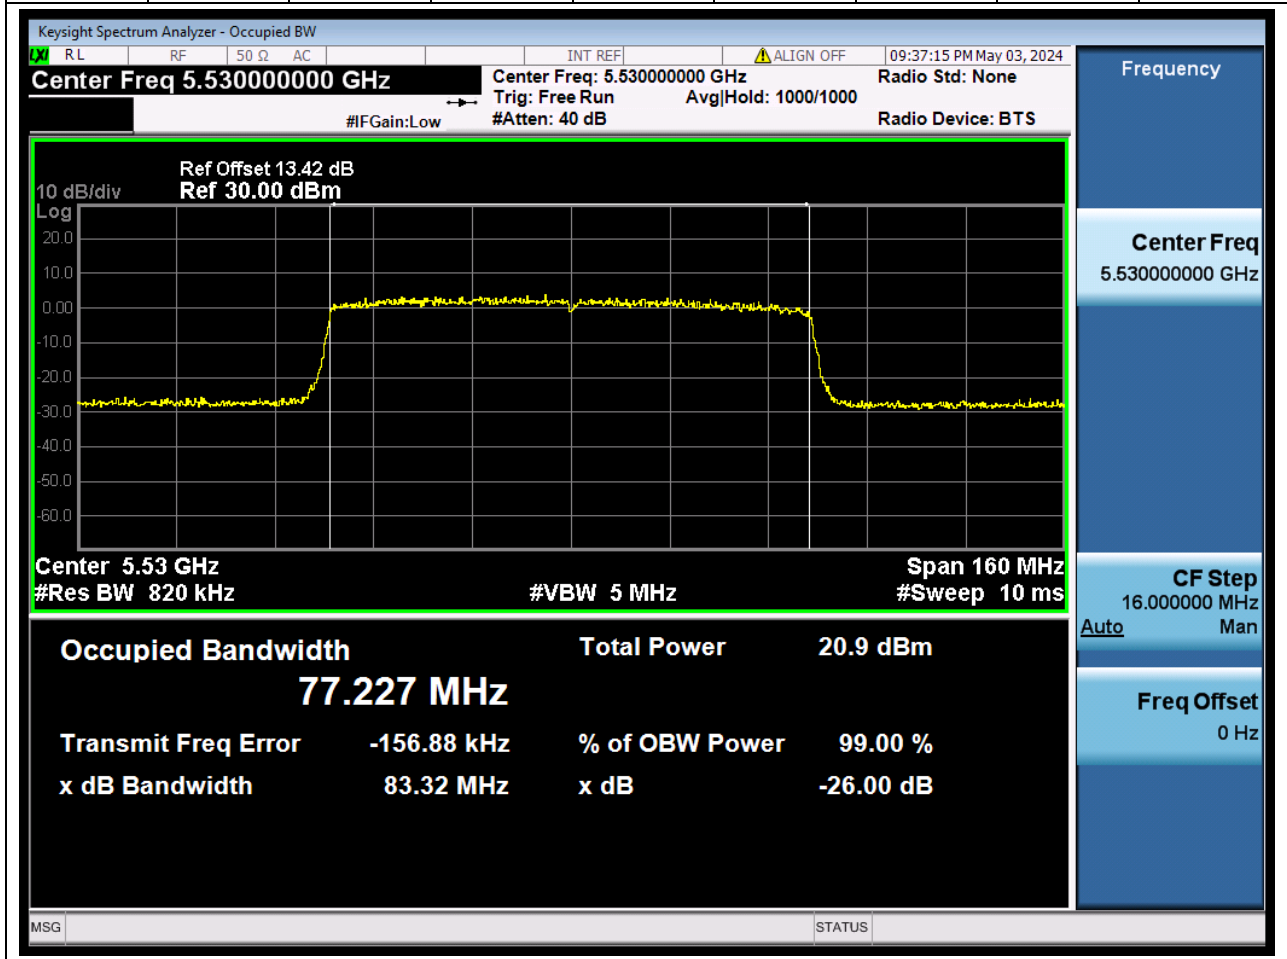

69. 802.11ax_80M_U-NII-2C_L

69.1. A.2.2-99% Bandwidth(NTNV)

Center Frequency (MHz)	OBW Power (%)		RBW (MHz)	Detector	Limit (MHz)	OBW (MHz)		Verdict
5530	99		0.82	Peak	0	77.22729 5		N/A