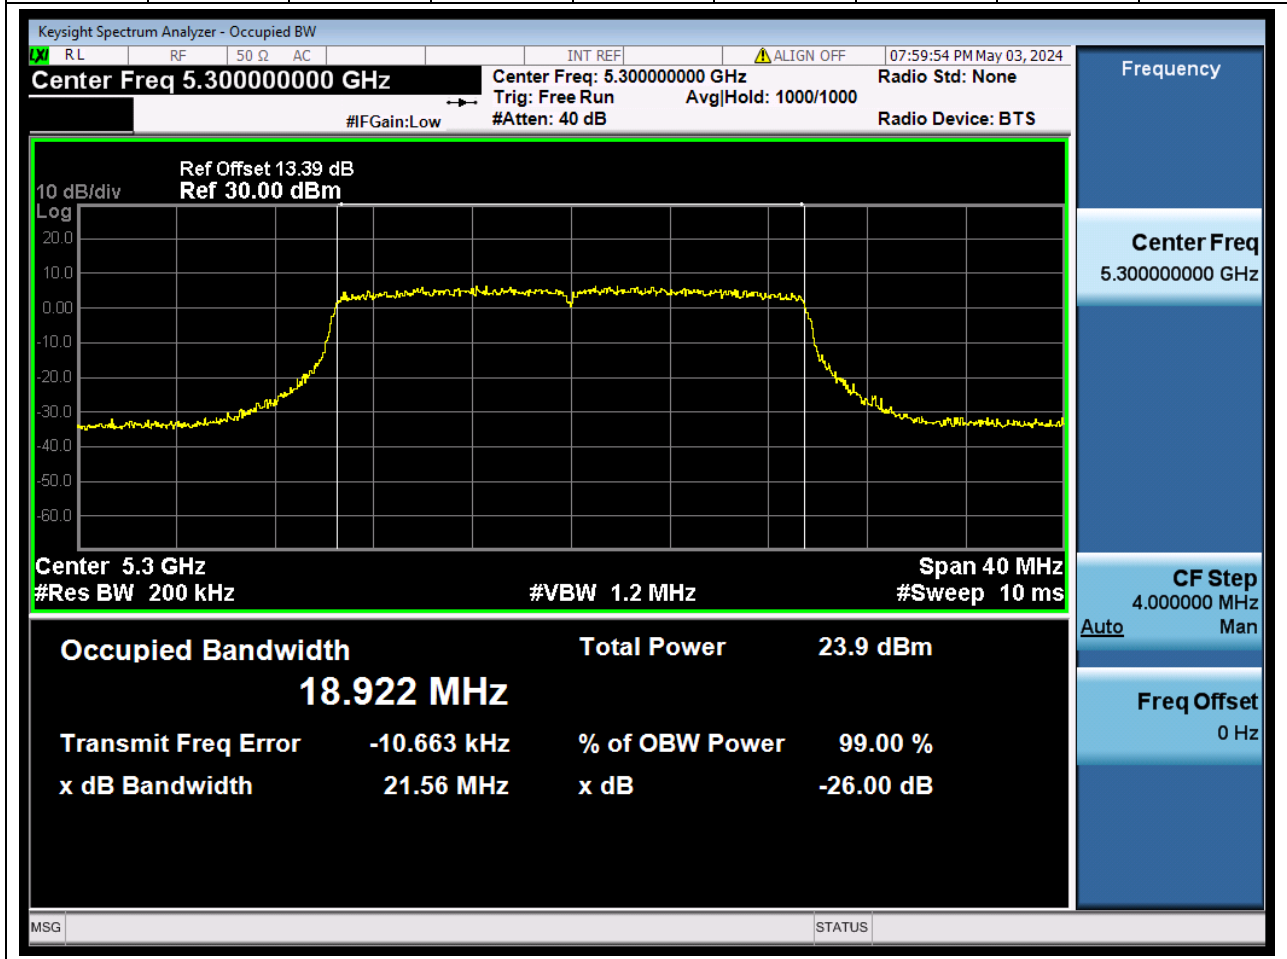

39. 802.11ax_20M_U-NII-2A_M

39.1. A.2.2-99% Bandwidth(NTNV)

Center Frequency (MHz)	OBW Power (%)		RBW (MHz)	Detector	Limit (MHz)	OBW (MHz)		Verdict
5300	99		0.2	Peak	0	18.922036		N/A