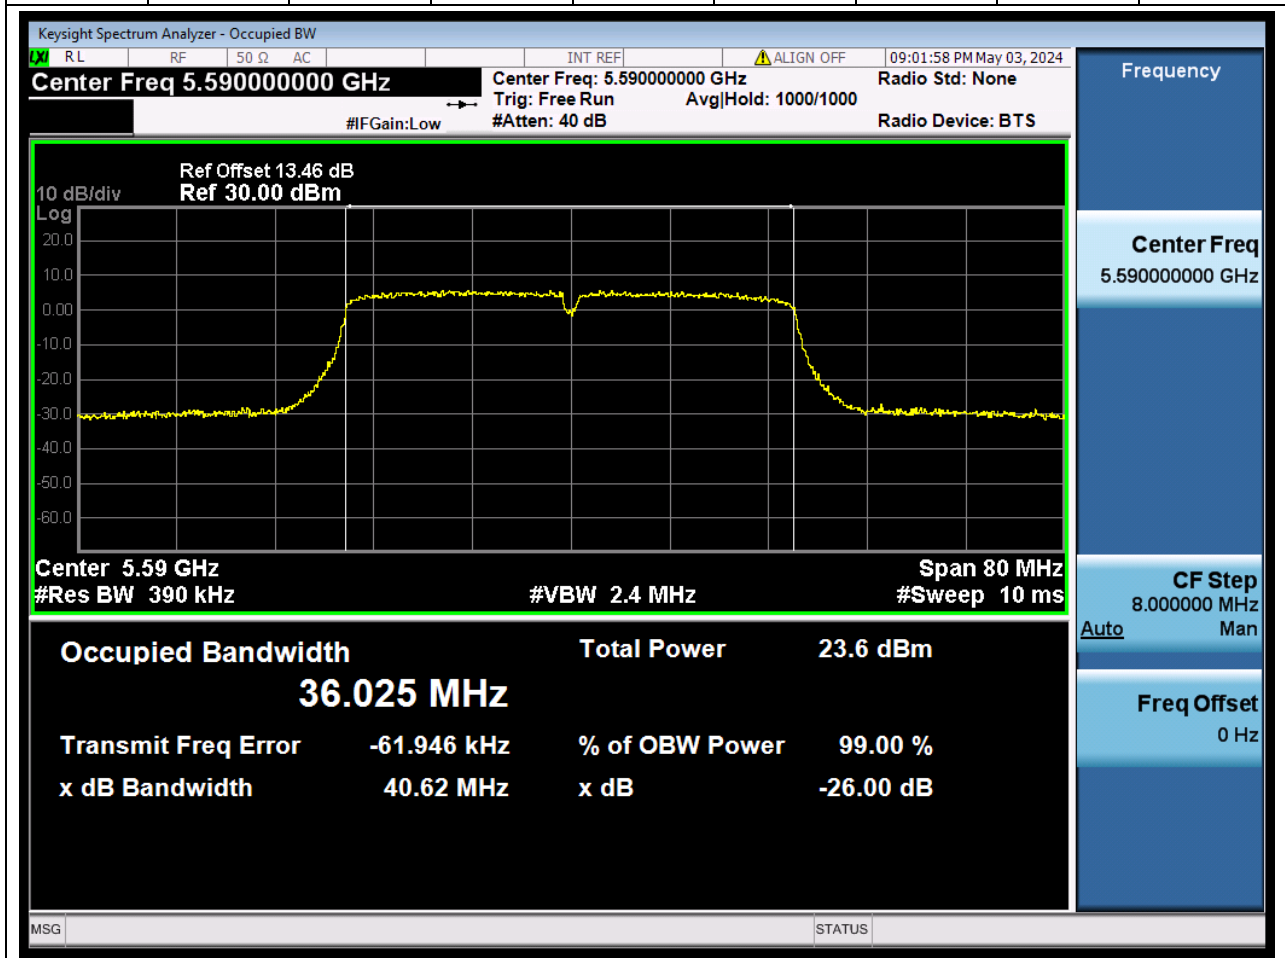

58. 802.11ac_40M_U-NII-2C_M

58.1. A.2.2-99% Bandwidth(NTNV)

Center Frequency (MHz)	OBW Power (%)		RBW (MHz)	Detector	Limit (MHz)	OBW (MHz)		Verdict
5590	99		0.39	Peak	0	36.025258		N/A