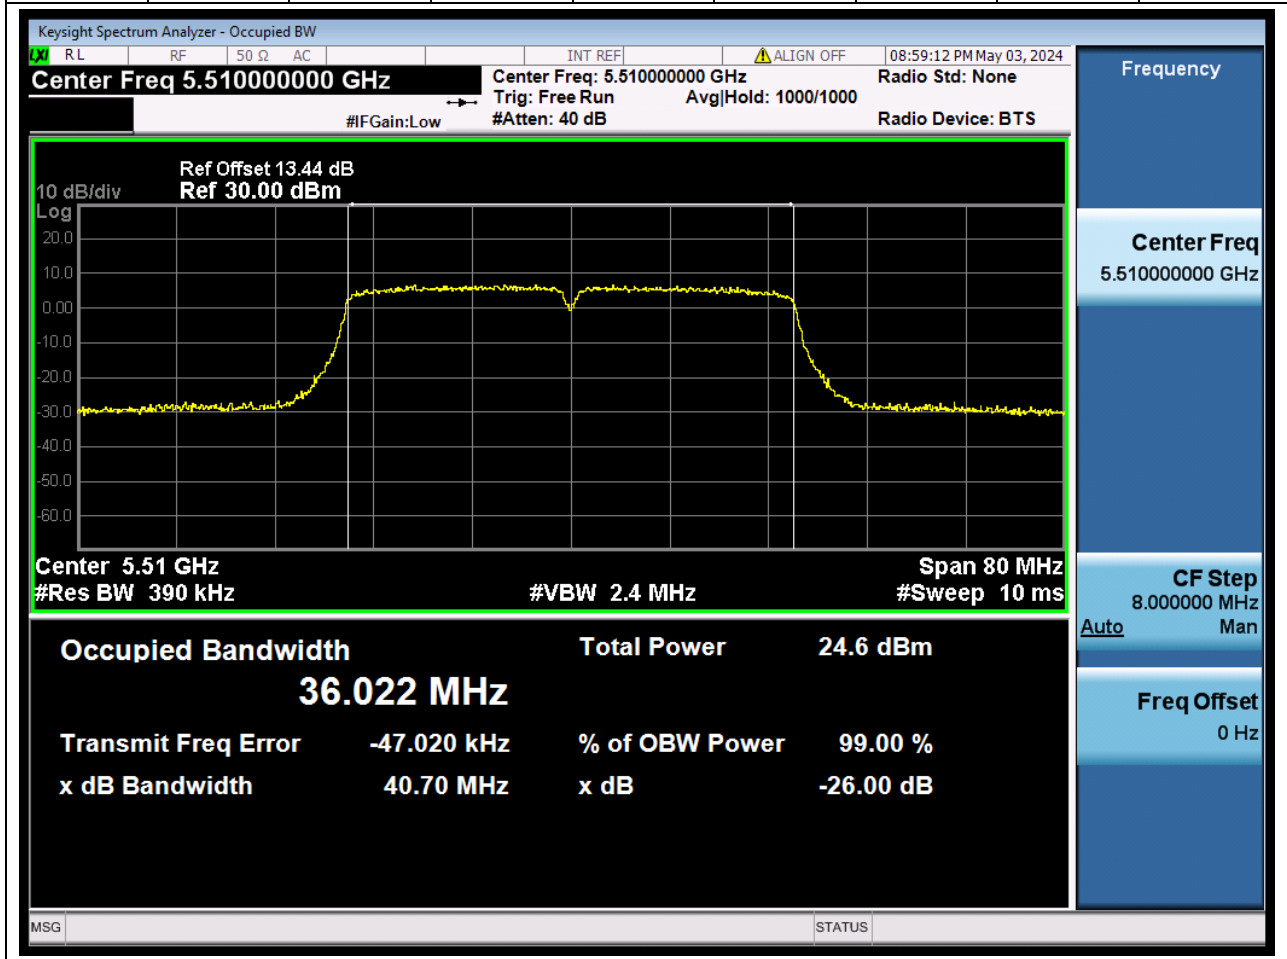

57. 802.11ac_40M_U-NII-2C_L

57.1. A.2.2-99% Bandwidth(NTNV)

Center Frequency (MHz)	OBW Power (%)		RBW (MHz)	Detector	Limit (MHz)	OBW (MHz)		Verdict
5510	99		0.39	Peak	0	36.021638		N/A