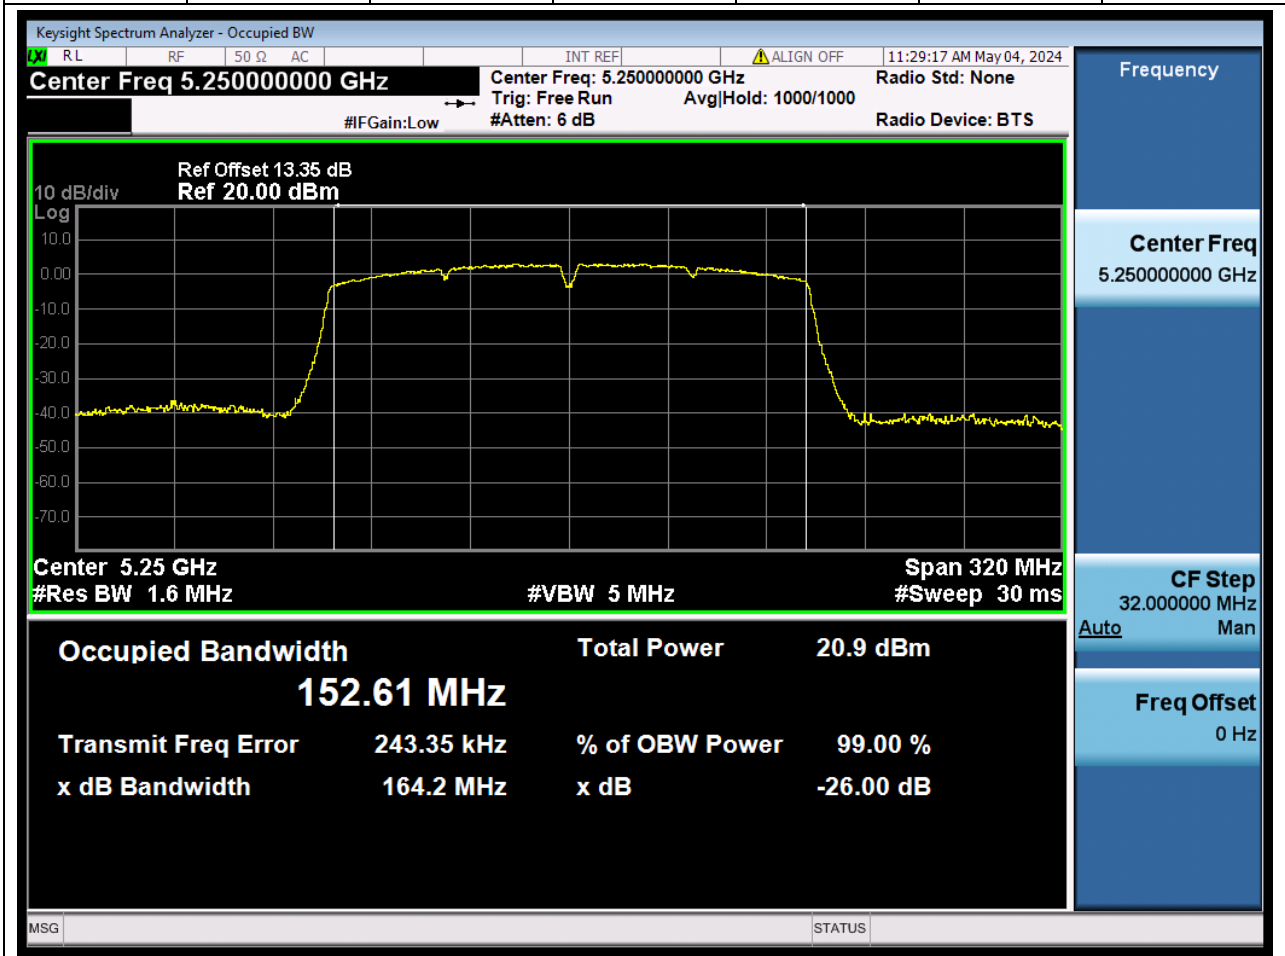

15. 802.11ac_160M_U-NII-1_M

15.1. A.2-26dB Bandwidth(NTNV)

Center Frequency (MHz)	XdB Down	RBW (MHz)	Detector	Limit (MHz)	XdB BandWidth (MHz)	Verdict
5250	26	1.6	Peak	0	164.226392	N/A