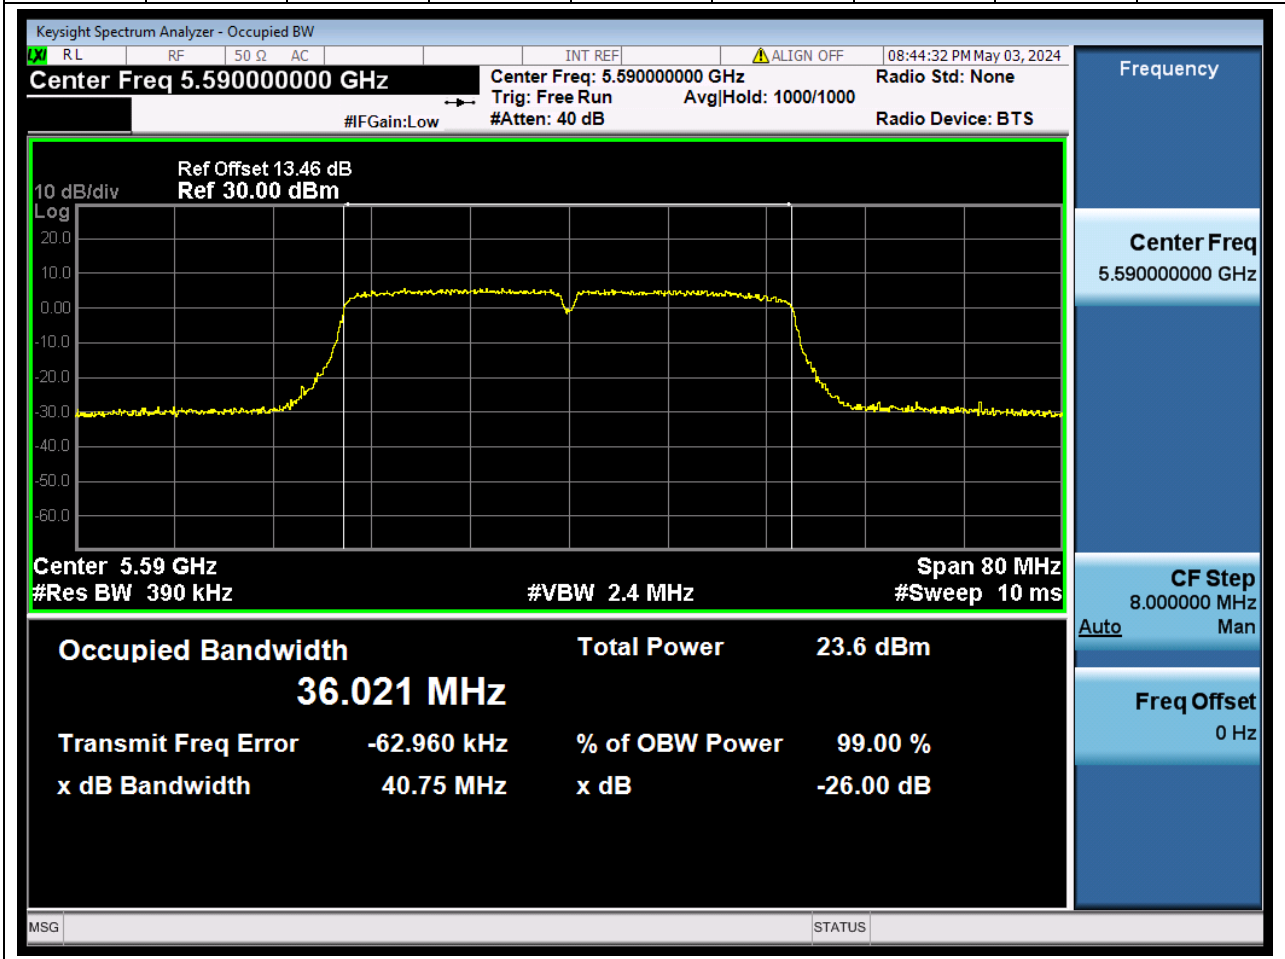

52. 802.11n_40M_U-NII-2C_M

52.1. A.2.2-99% Bandwidth(NTNV)

Center Frequency (MHz)	OBW Power (%)		RBW (MHz)	Detector	Limit (MHz)	OBW (MHz)		Verdict
5590	99		0.39	Peak	0	36.020649		N/A