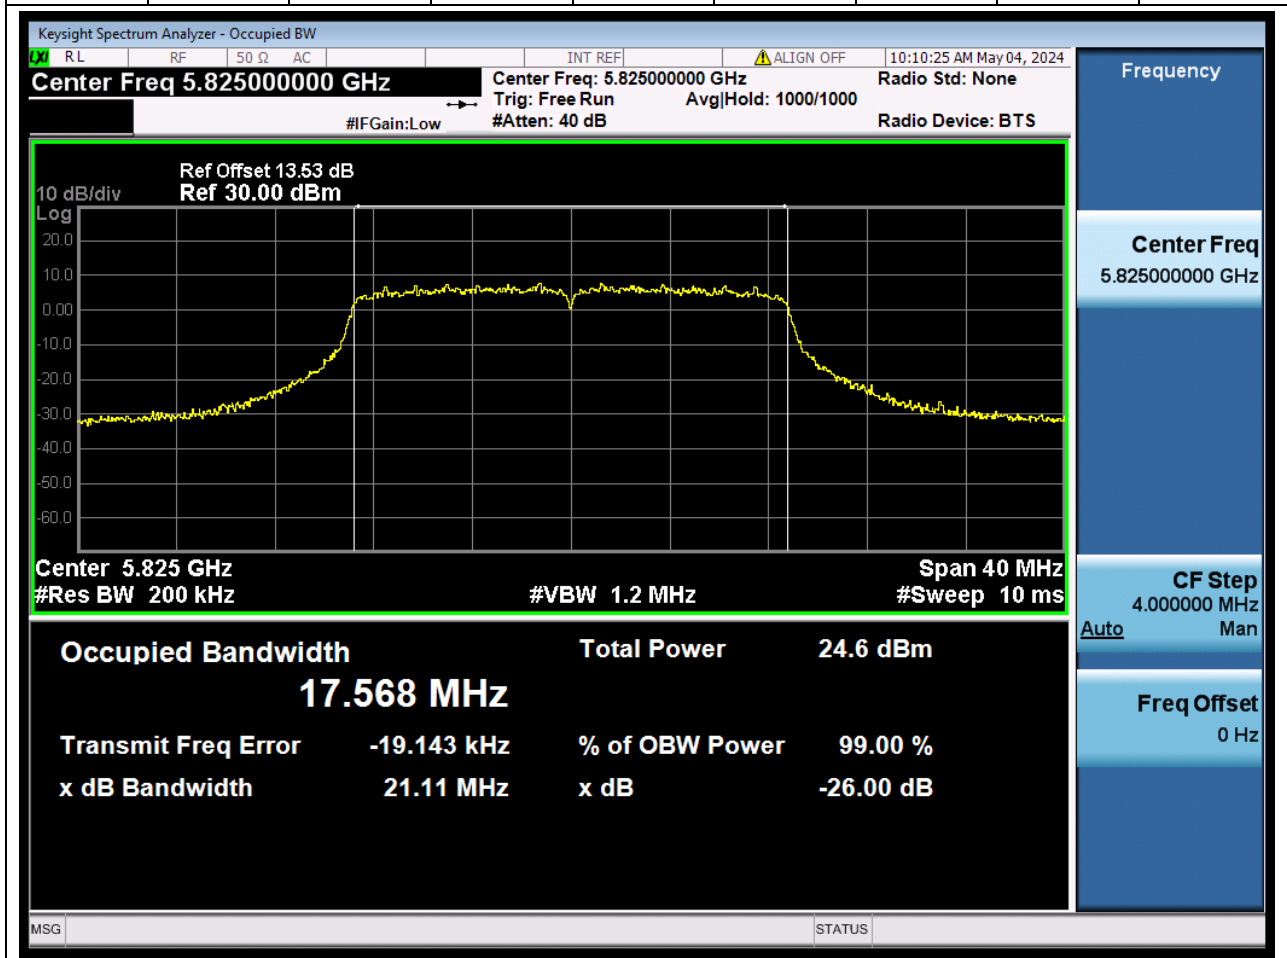

82. 802.11ac_20M_U-NII-3_H

82.1. A.2.2-99% Bandwidth(NTNV)

Center Frequency (MHz)	OBW Power (%)		RBW (MHz)	Detector	Limit (MHz)	OBW (MHz)		Verdict
5825	99		0.2	Peak	0	17.567726		N/A