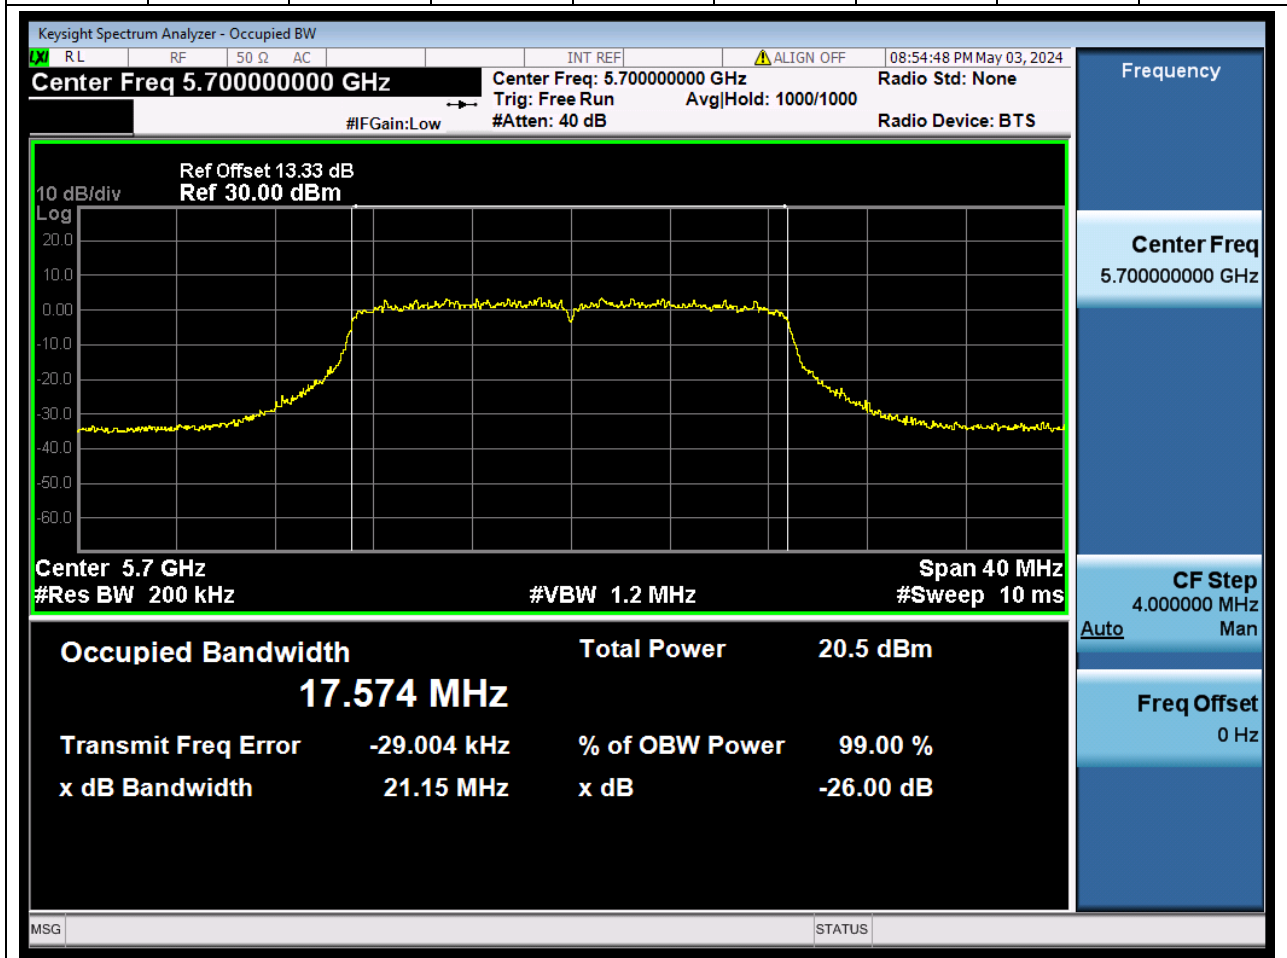

56. 802.11ac_20M_U-NII-2C_H

56.1. A.2.2-99% Bandwidth(NTNV)

Center Frequency (MHz)	OBW Power (%)		RBW (MHz)	Detector	Limit (MHz)	OBW (MHz)		Verdict
5700	99		0.2	Peak	0	17.574359		N/A