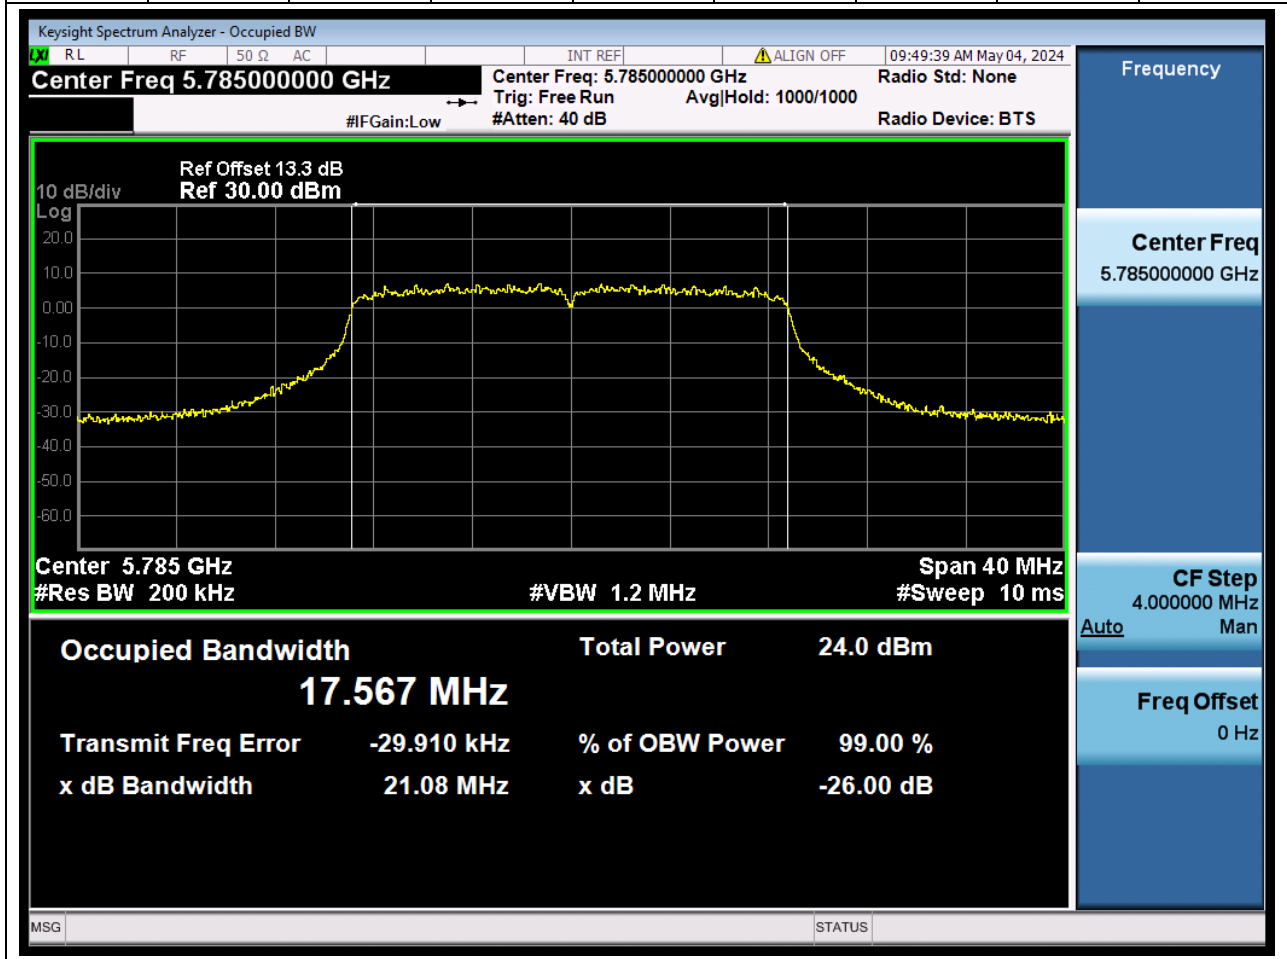

76. 802.11n_20M_U-NII-3_M

76.1. A.2.2-99% Bandwidth(NTNV)

Center Frequency (MHz)	OBW Power (%)		RBW (MHz)	Detector	Limit (MHz)	OBW (MHz)		Verdict
5785	99		0.2	Peak	0	17.566609		N/A