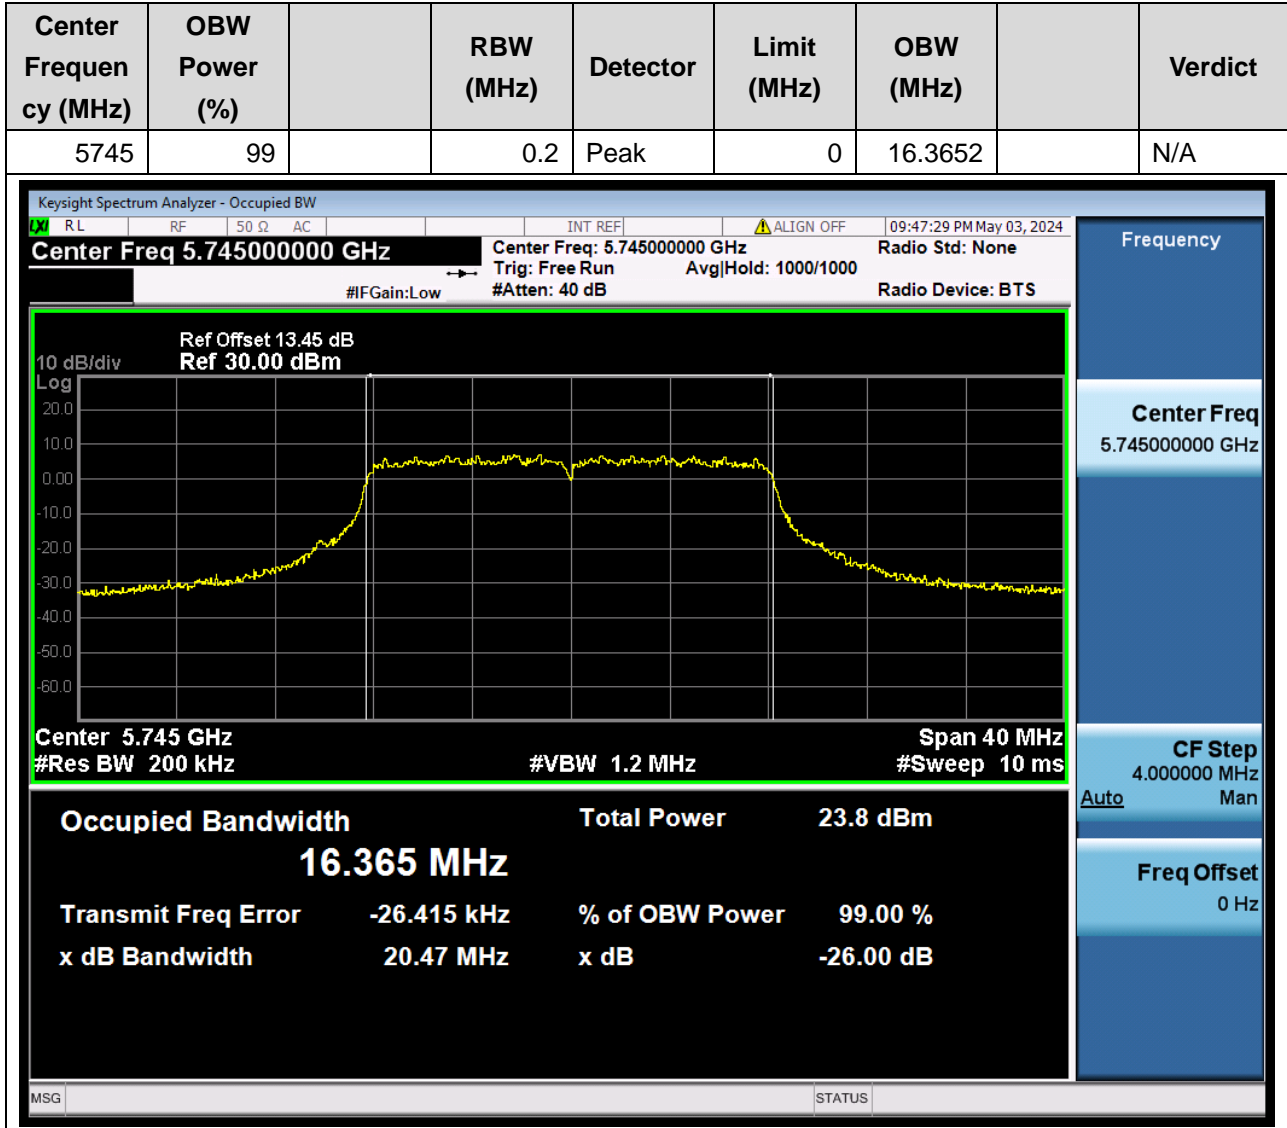

72. 802.11a_20M_U-NII-3_L

72.1. A.2.2-99% Bandwidth(NTNV)