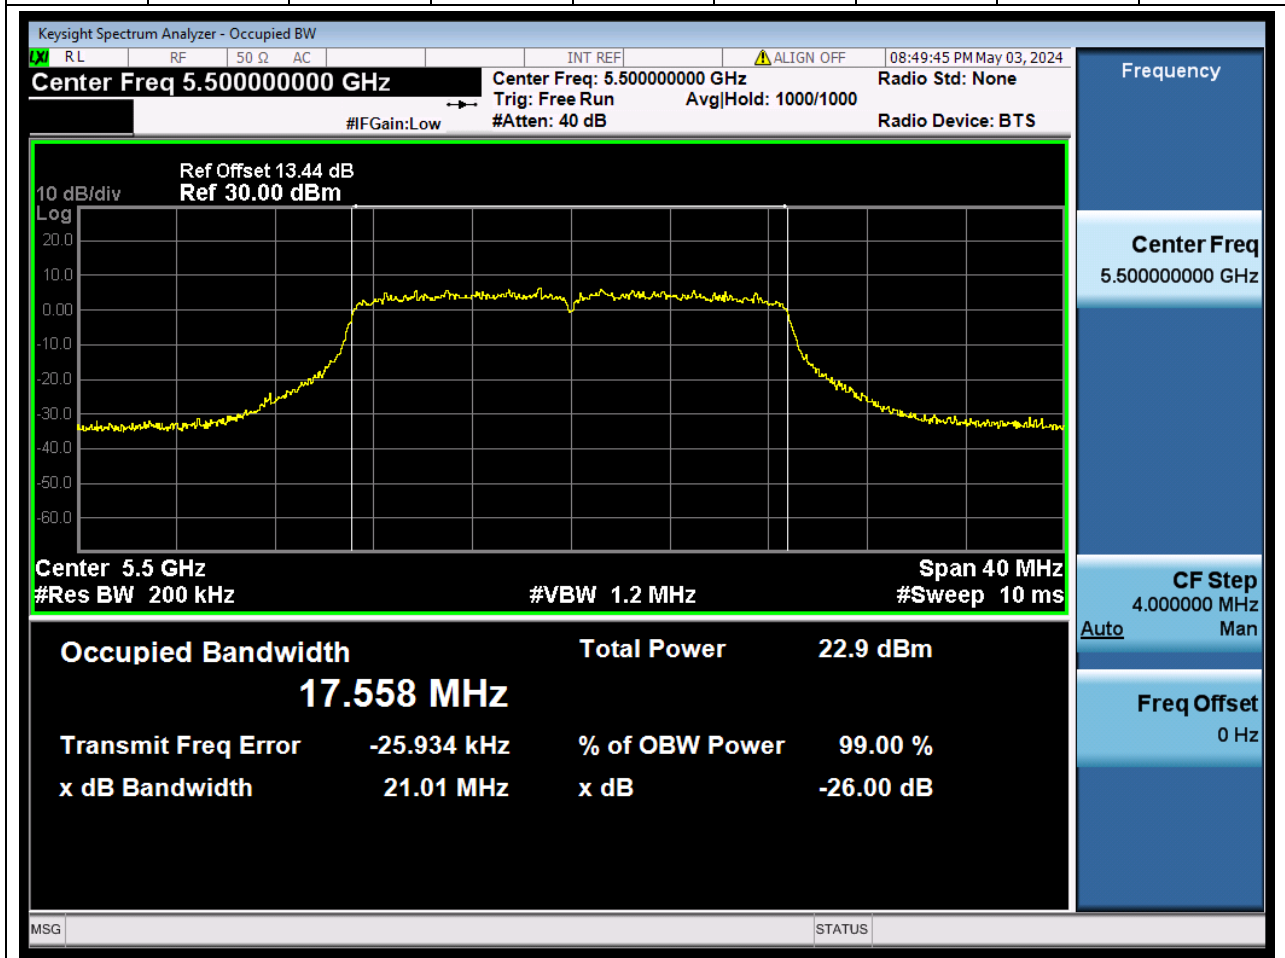

54. 802.11ac_20M_U-NII-2C_L

54.1. A.2.2-99% Bandwidth(NTNV)

Center Frequency (MHz)	OBW Power (%)		RBW (MHz)	Detector	Limit (MHz)	OBW (MHz)		Verdict
5500	99		0.2	Peak	0	17.558436		N/A