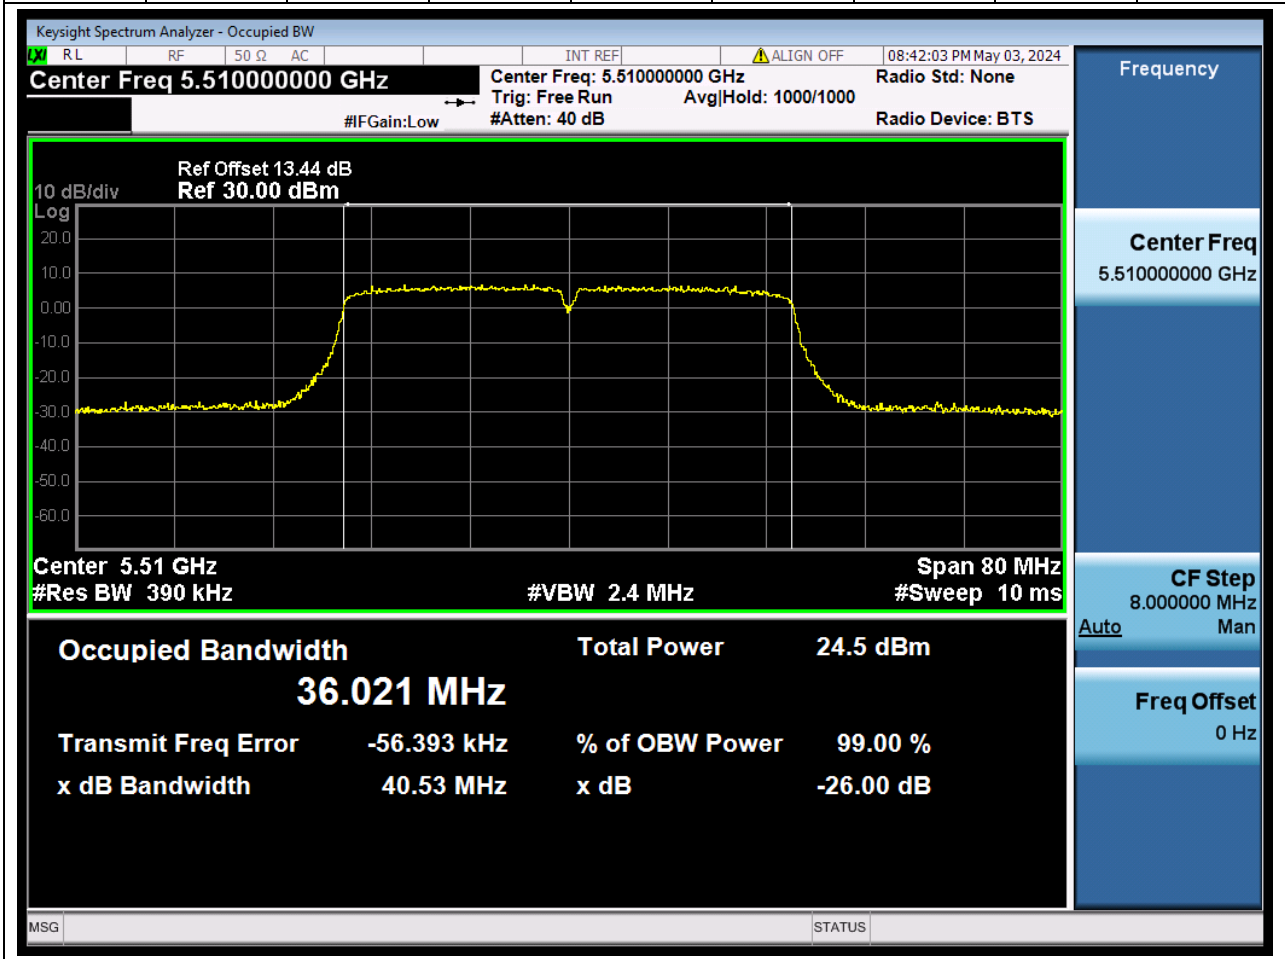

51. 802.11n_40M_U-NII-2C_L

51.1. A.2.2-99% Bandwidth(NTNV)

Center Frequency (MHz)	OBW Power (%)	RBW (MHz)	Detector	Limit (MHz)	OBW (MHz)	Verdict
5510	99	0.39	Peak	0	36.020548	N/A