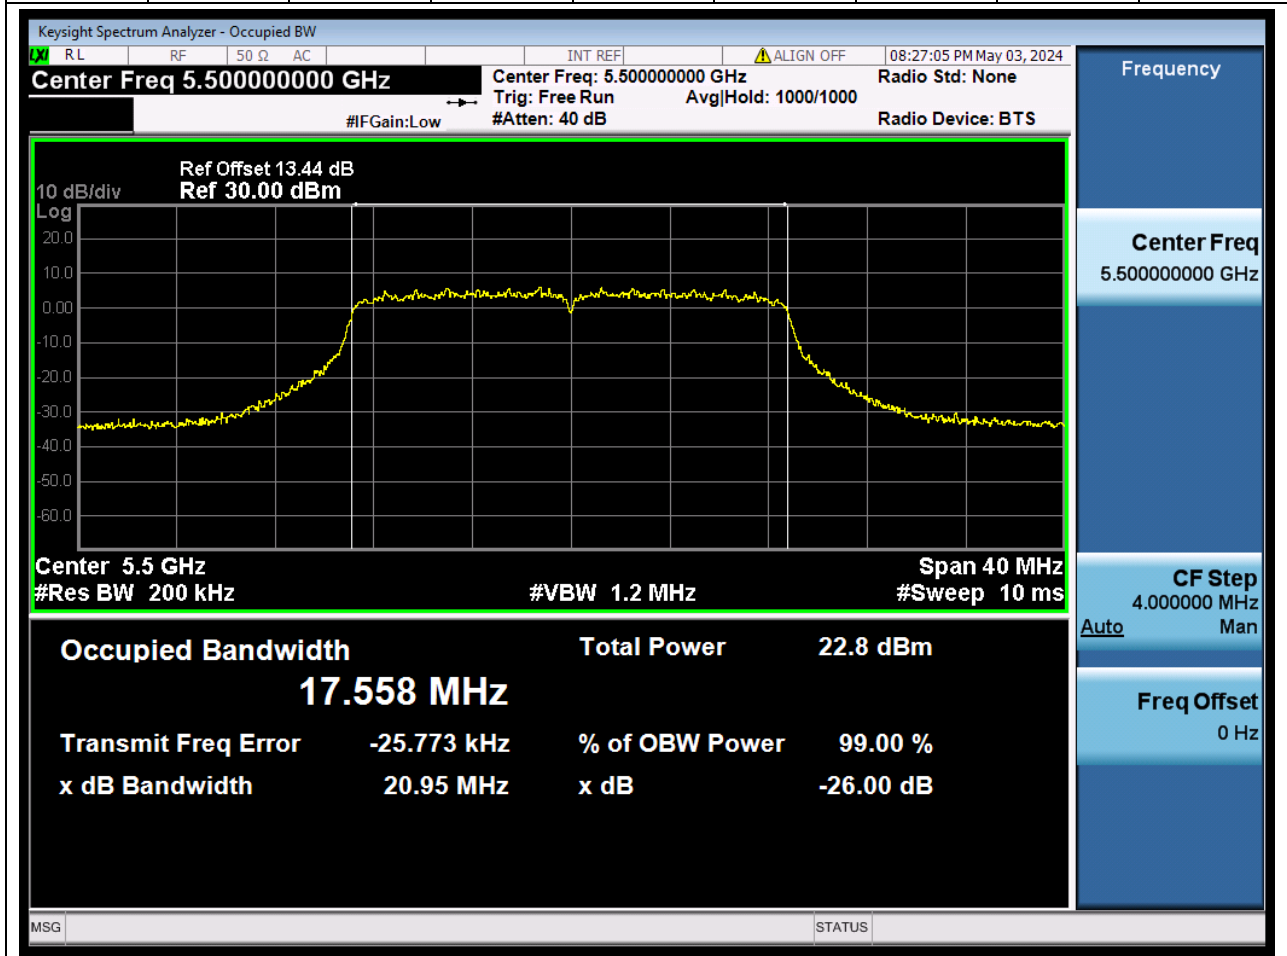

48. 802.11n_20M_U-NII-2C_L

48.1. A.2.2-99% Bandwidth(NTNV)

Center Frequency (MHz)	OBW Power (%)		RBW (MHz)	Detector	Limit (MHz)	OBW (MHz)		Verdict
5500	99		0.2	Peak	0	17.558454		N/A