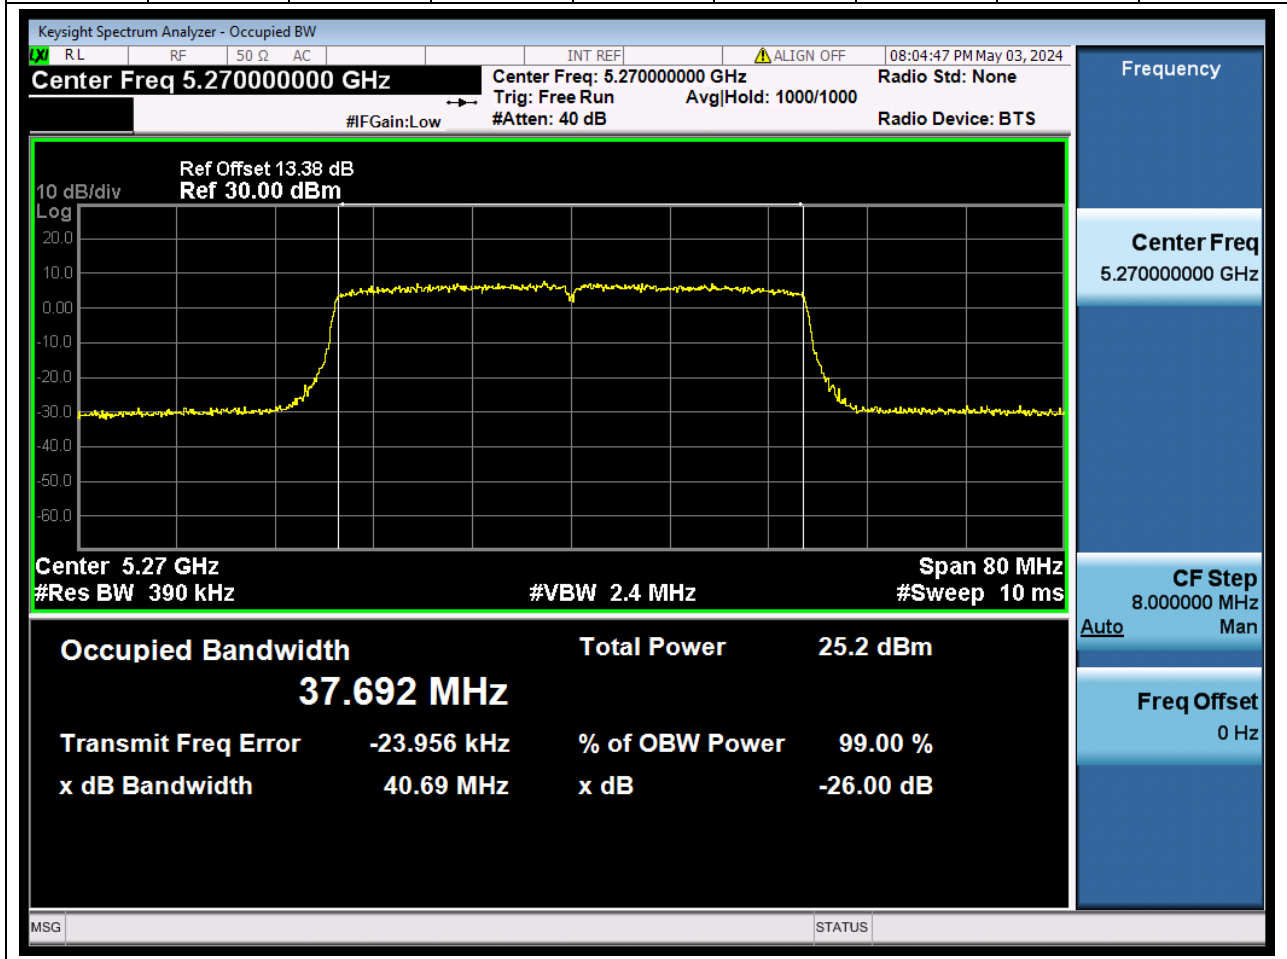

41. 802.11ax_40M_U-NII-2A_L

41.1. A.2.2-99% Bandwidth(NTNV)

Center Frequency (MHz)	OBW Power (%)	RBW (MHz)	Detector	Limit (MHz)	OBW (MHz)	Verdict
5270	99	0.39	Peak	0	37.691678	N/A