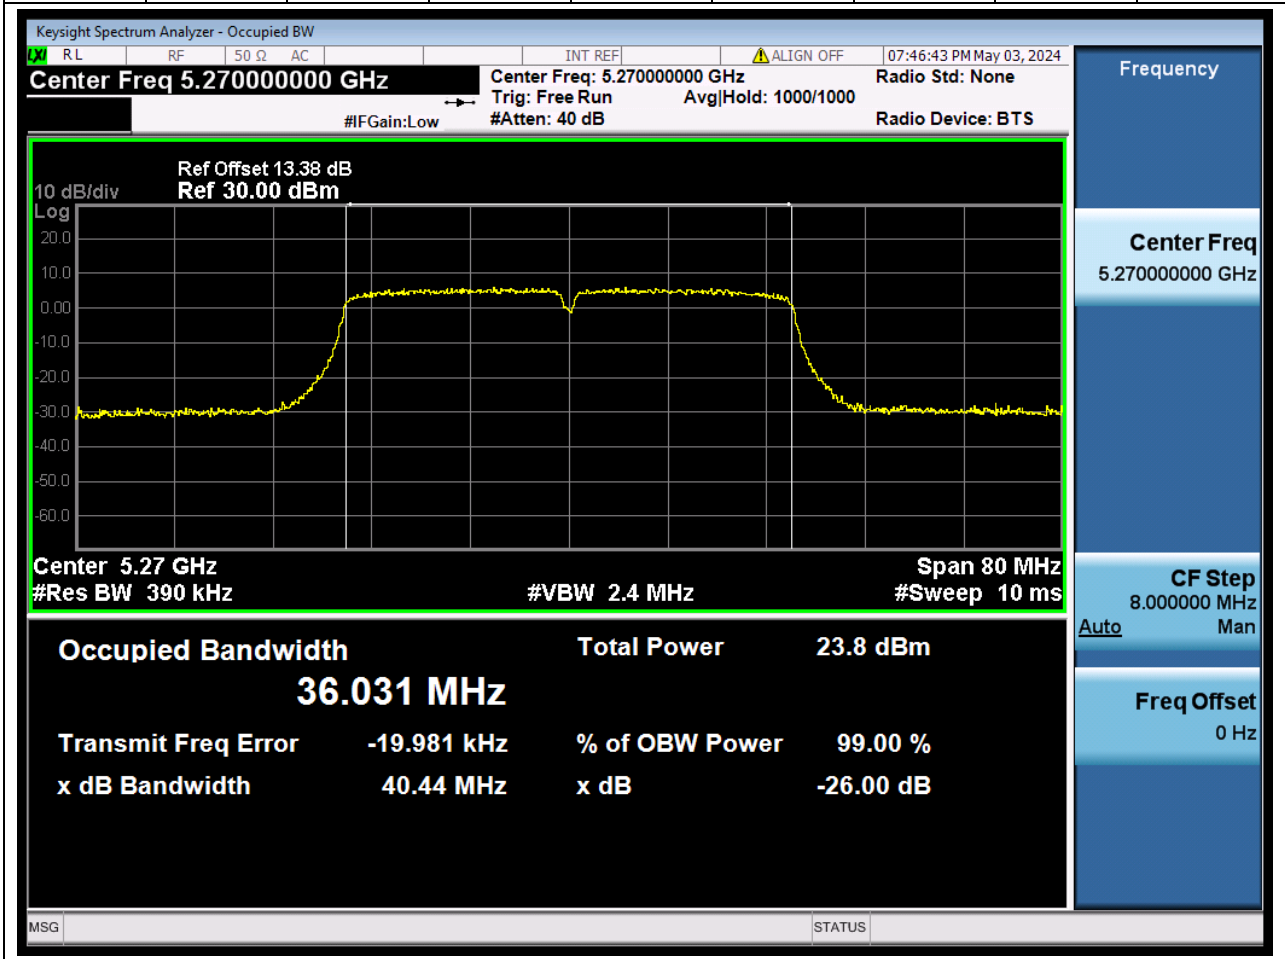

34. 802.11ac_40M_U-NII-2A_L

34.1. A.2.2-99% Bandwidth(NTNV)

Center Frequency (MHz)	OBW Power (%)		RBW (MHz)	Detector	Limit (MHz)	OBW (MHz)		Verdict
5270	99		0.39	Peak	0	36.03081 1		N/A