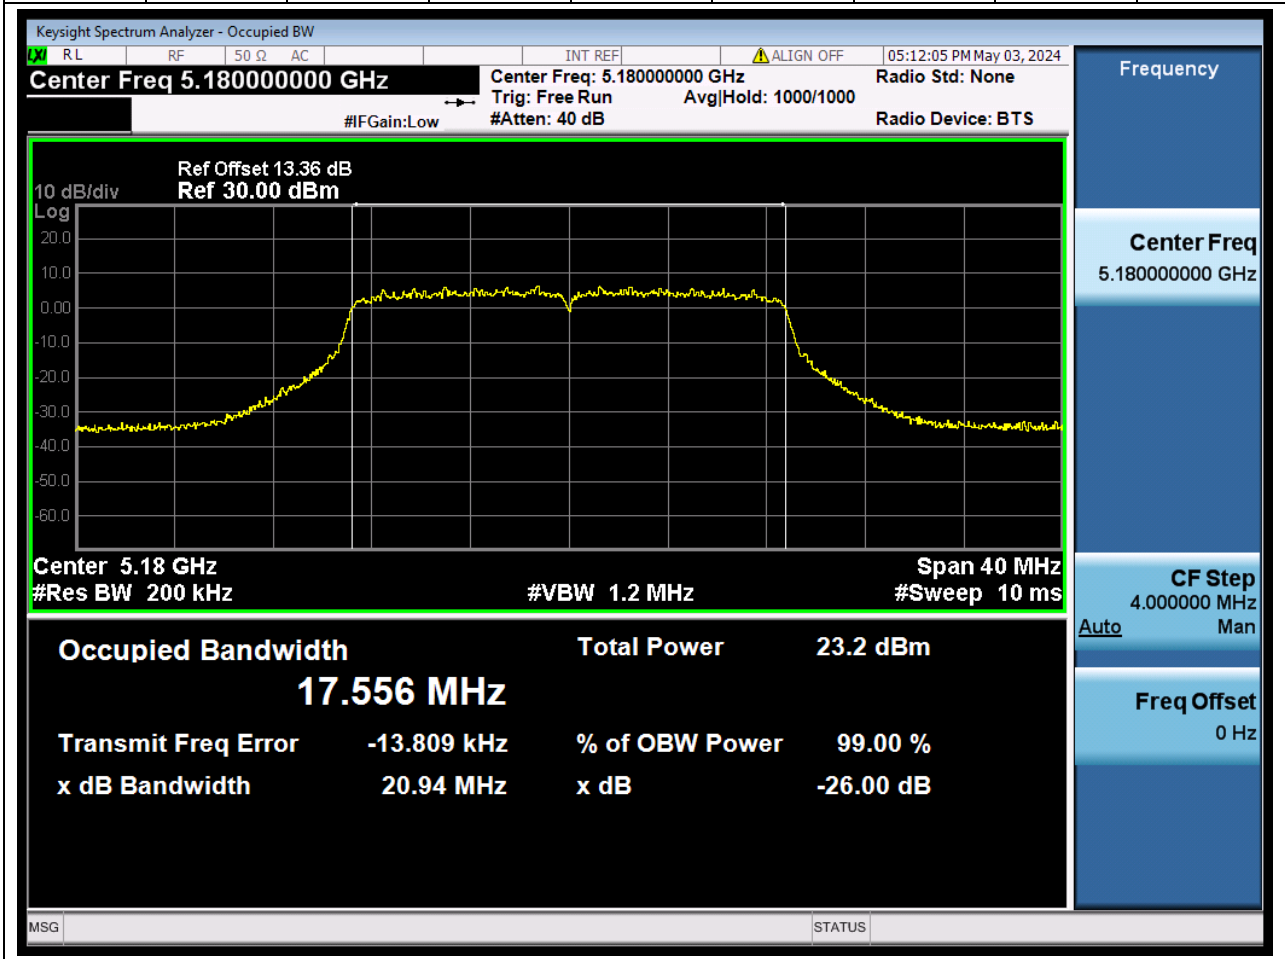

4. 802.11n_20M_U-NII-1_L

4.1. A.2.2-99% Bandwidth(NTNV)

Center Frequency (MHz)	OBW Power (%)		RBW (MHz)	Detector	Limit (MHz)	OBW (MHz)		Verdict
5180	99		0.2	Peak	0	17.556215		N/A