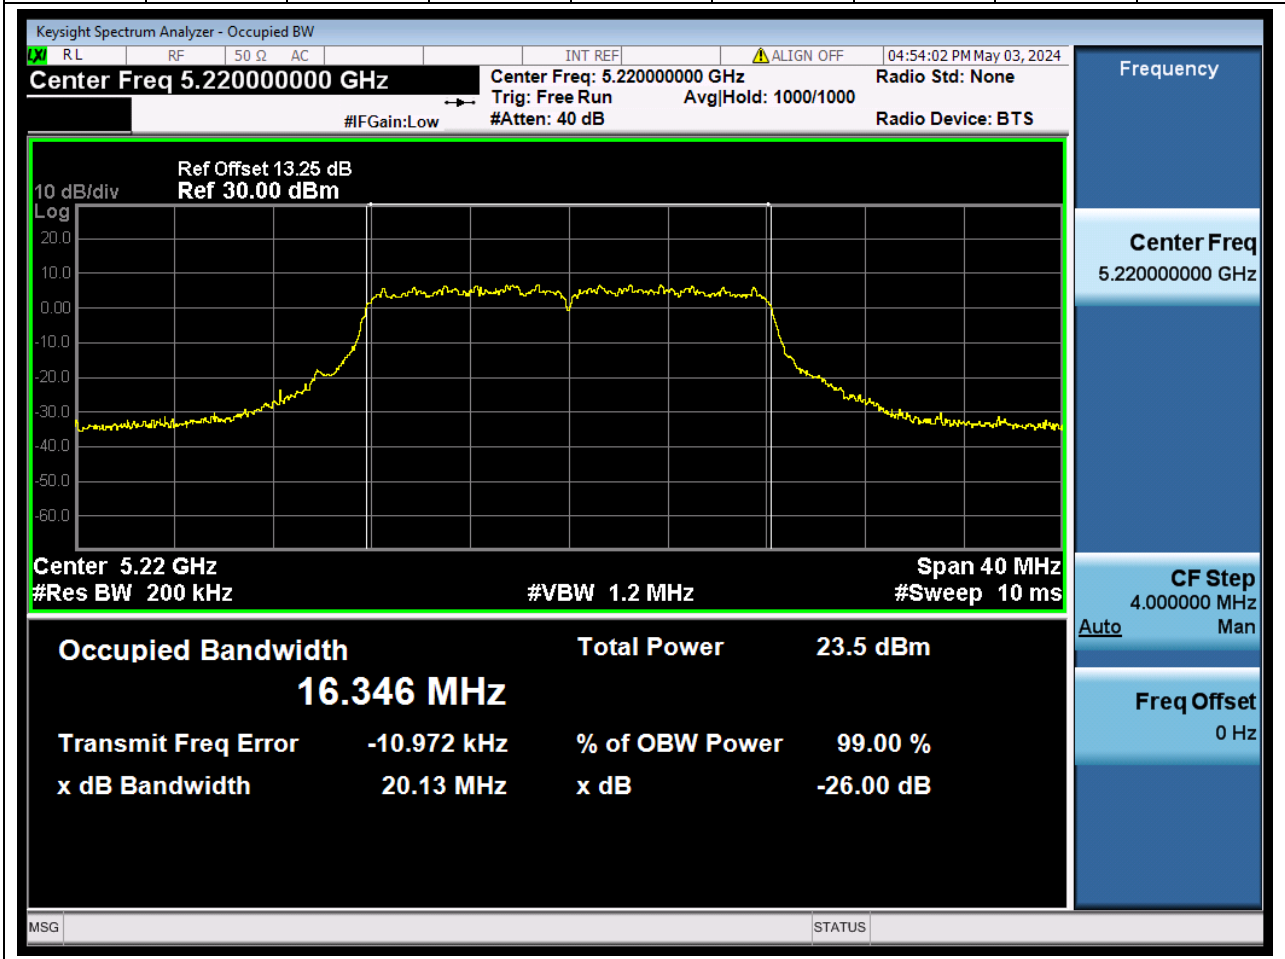

2. 802.11a_20M_U-NII-1_M

2.1. A.2.2-99% Bandwidth(NTNV)

Center Frequency (MHz)	OBW Power (%)		RBW (MHz)	Detector	Limit (MHz)	OBW (MHz)		Verdict
5220	99		0.2	Peak	0	16.346285		N/A