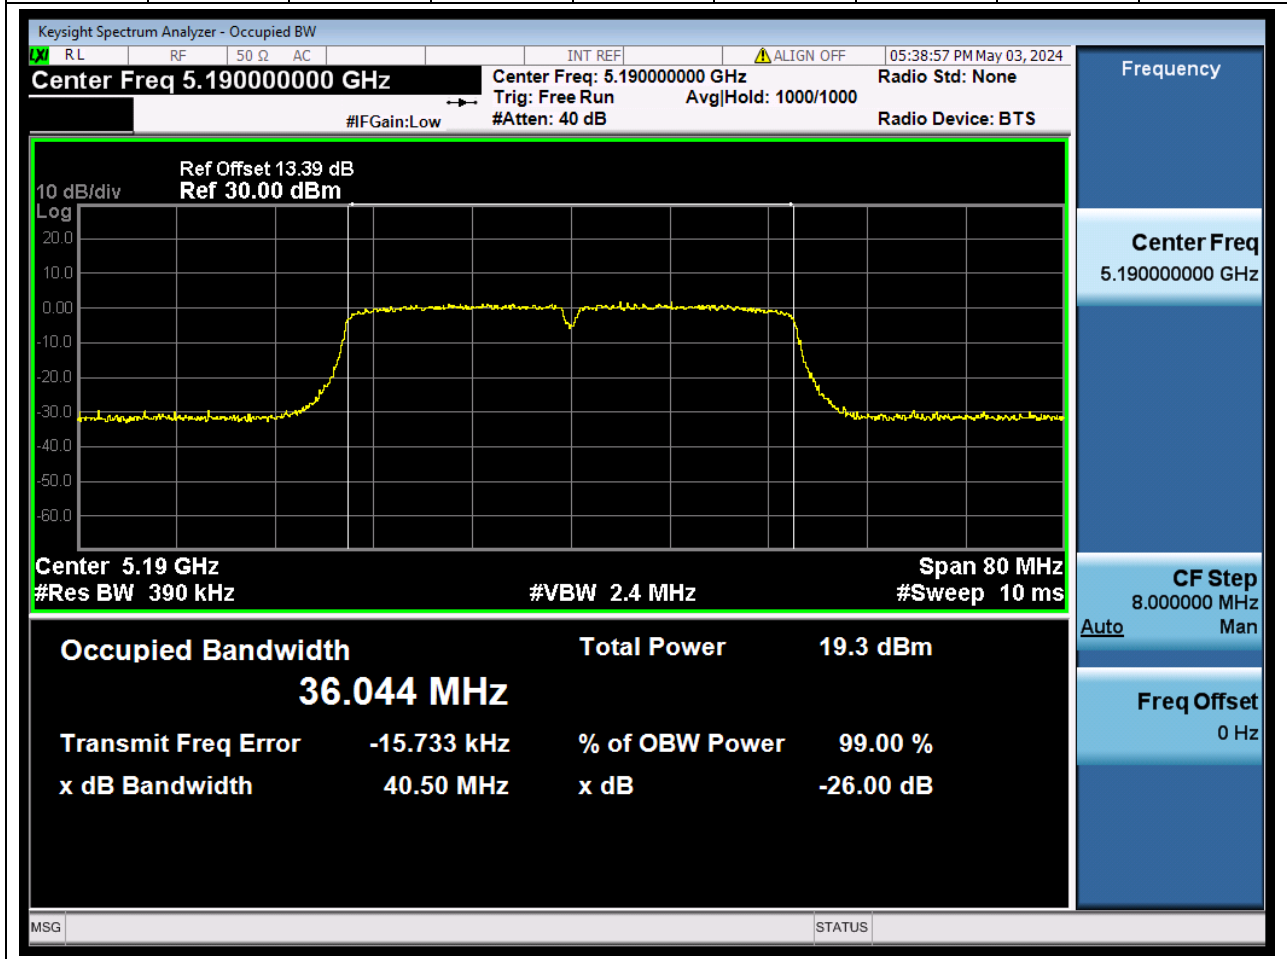

12. 802.11ac_40M_U-NII-1_L

12.1. A.2.2-99% Bandwidth(NTNV)

Center Frequency (MHz)	OBW Power (%)		RBW (MHz)	Detector	Limit (MHz)	OBW (MHz)		Verdict
5190	99		0.39	Peak	0	36.043817		N/A