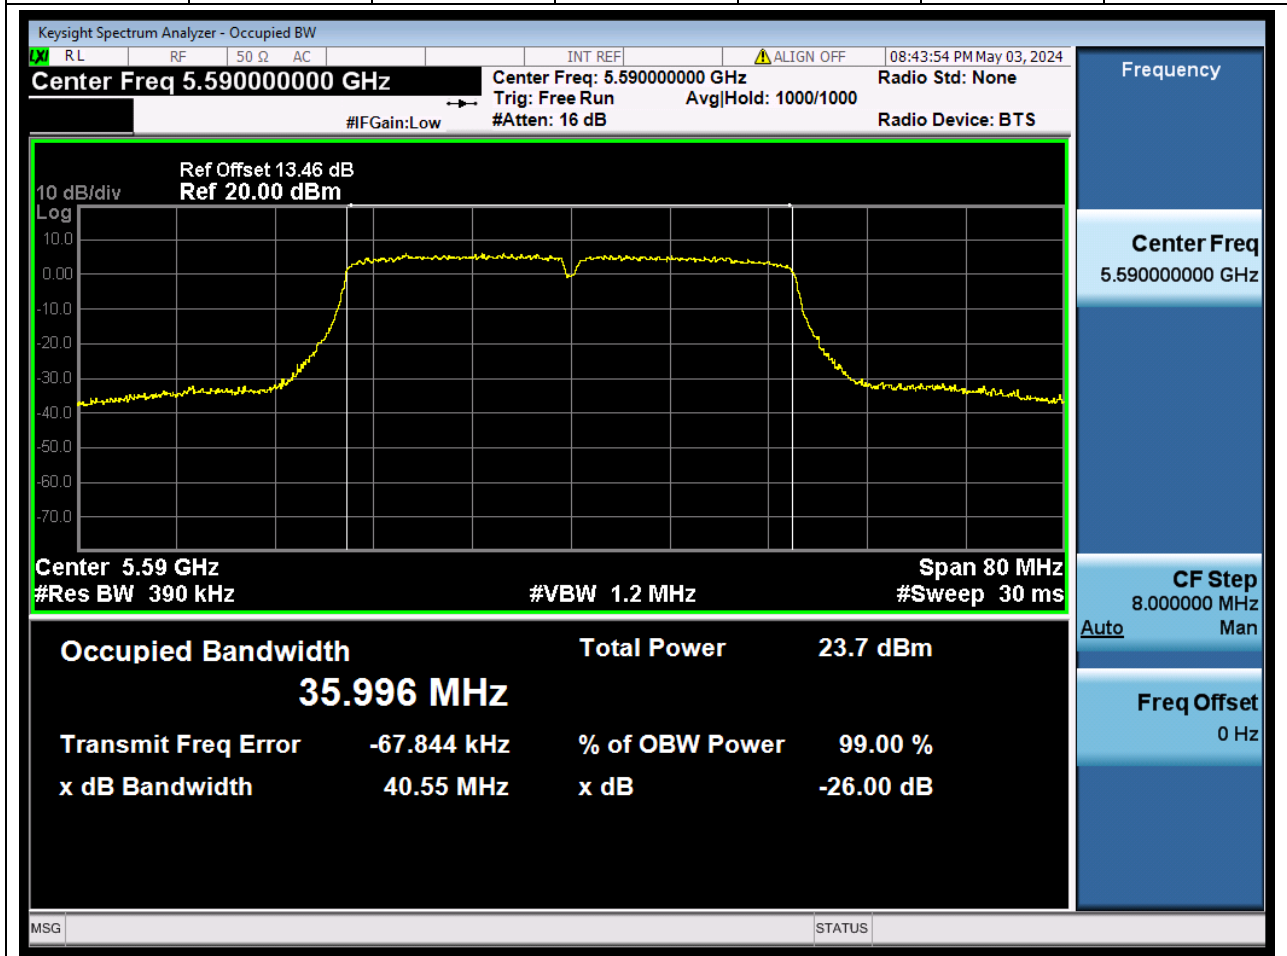

52. 802.11n_40M_U-NII-2C_M

52.1. A.2-26dB Bandwidth(NTNV)

Center Frequency (MHz)	XdB Down	RBW (MHz)	Detector	Limit (MHz)	XdB BandWidth (MHz)	Verdict
5590	26	0.39	Peak	0	40.545869	N/A