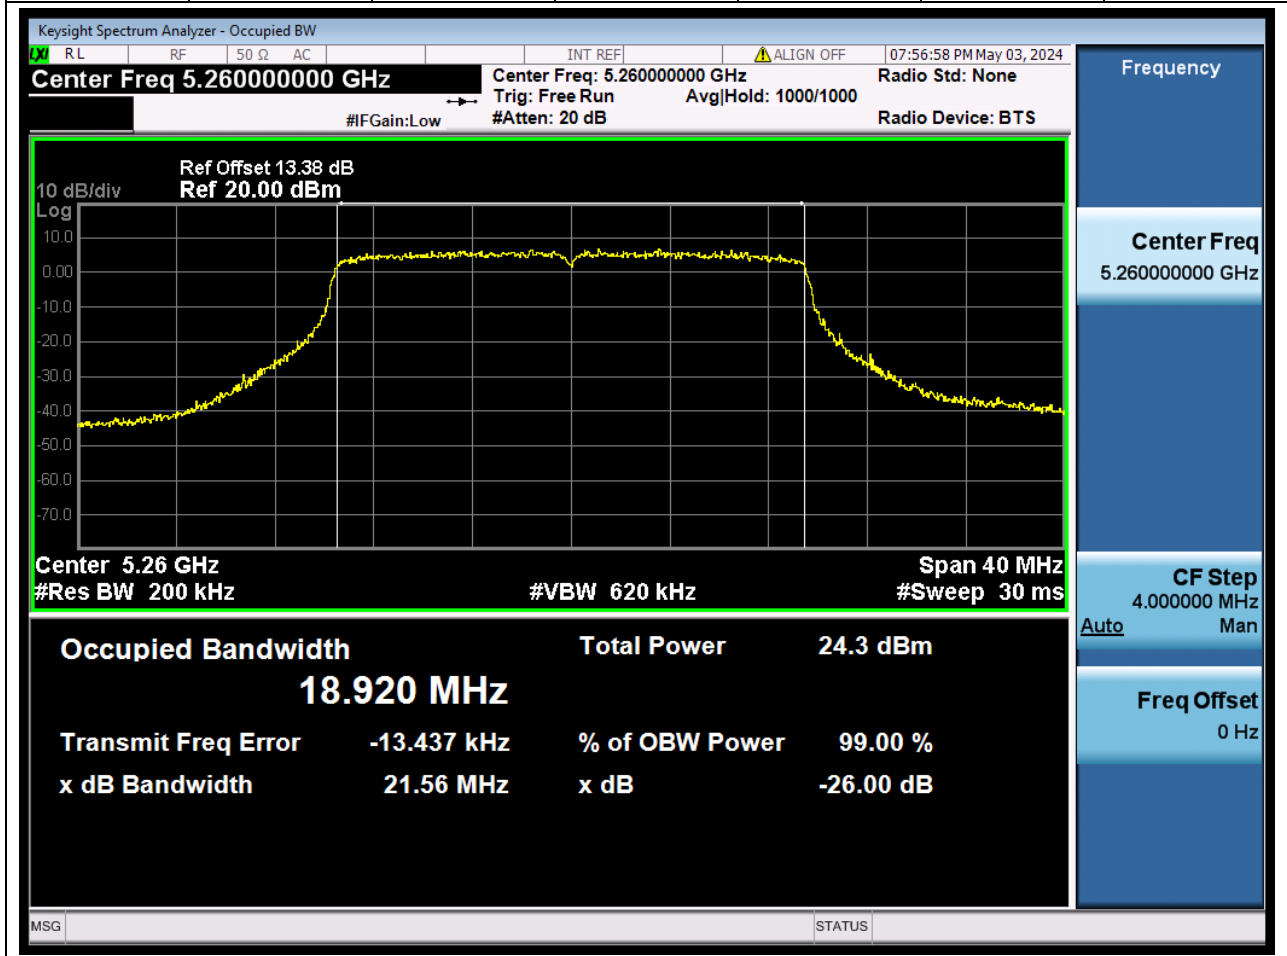

38. 802.11ax_20M_U-NII-2A_L

38.1. A.2-26dB Bandwidth(NTNV)

Center Frequency (MHz)	XdB Down	RBW (MHz)	Detector	Limit (MHz)	XdB BandWidth (MHz)	Verdict
5260	26	0.2	Peak	0	21.564746	N/A