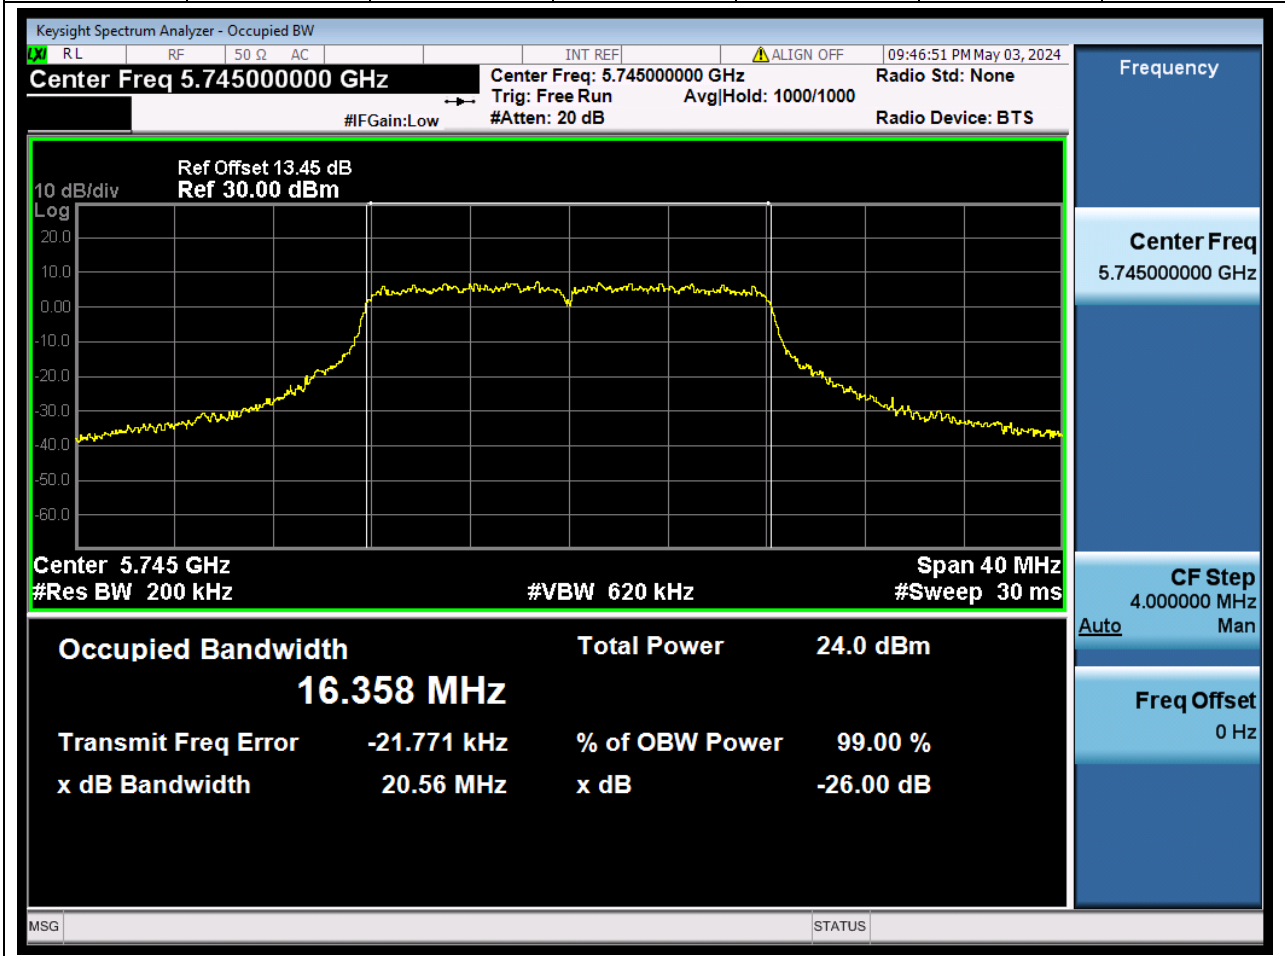

72. 802.11a_20M_U-NII-3_L

72.1. A.2-26dB Bandwidth(NTNV)

Center Frequency (MHz)	XdB Down	RBW (MHz)	Detector	Limit (MHz)	XdB BandWidth (MHz)	Verdict
5745	26	0.2	Peak	0	20.562209	N/A