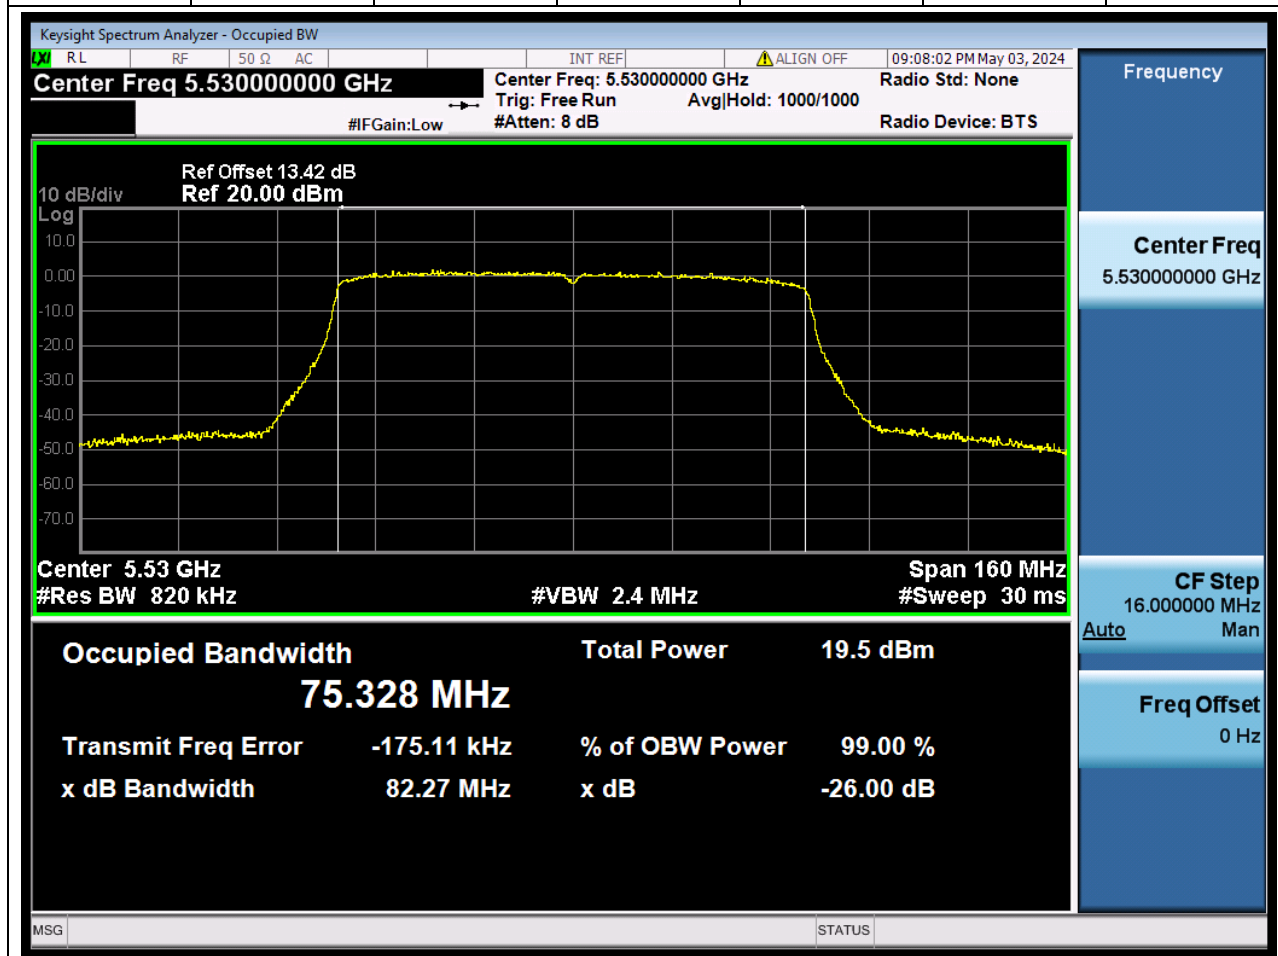

60. 802.11ac_80M_U-NII-2C_L

60.1. A.2-26dB Bandwidth(NTNV)

Center Frequency (MHz)	XdB Down	RBW (MHz)	Detector	Limit (MHz)	XdB BandWidth (MHz)	Verdict
5530	26	0.82	Peak	0	82.273393	N/A