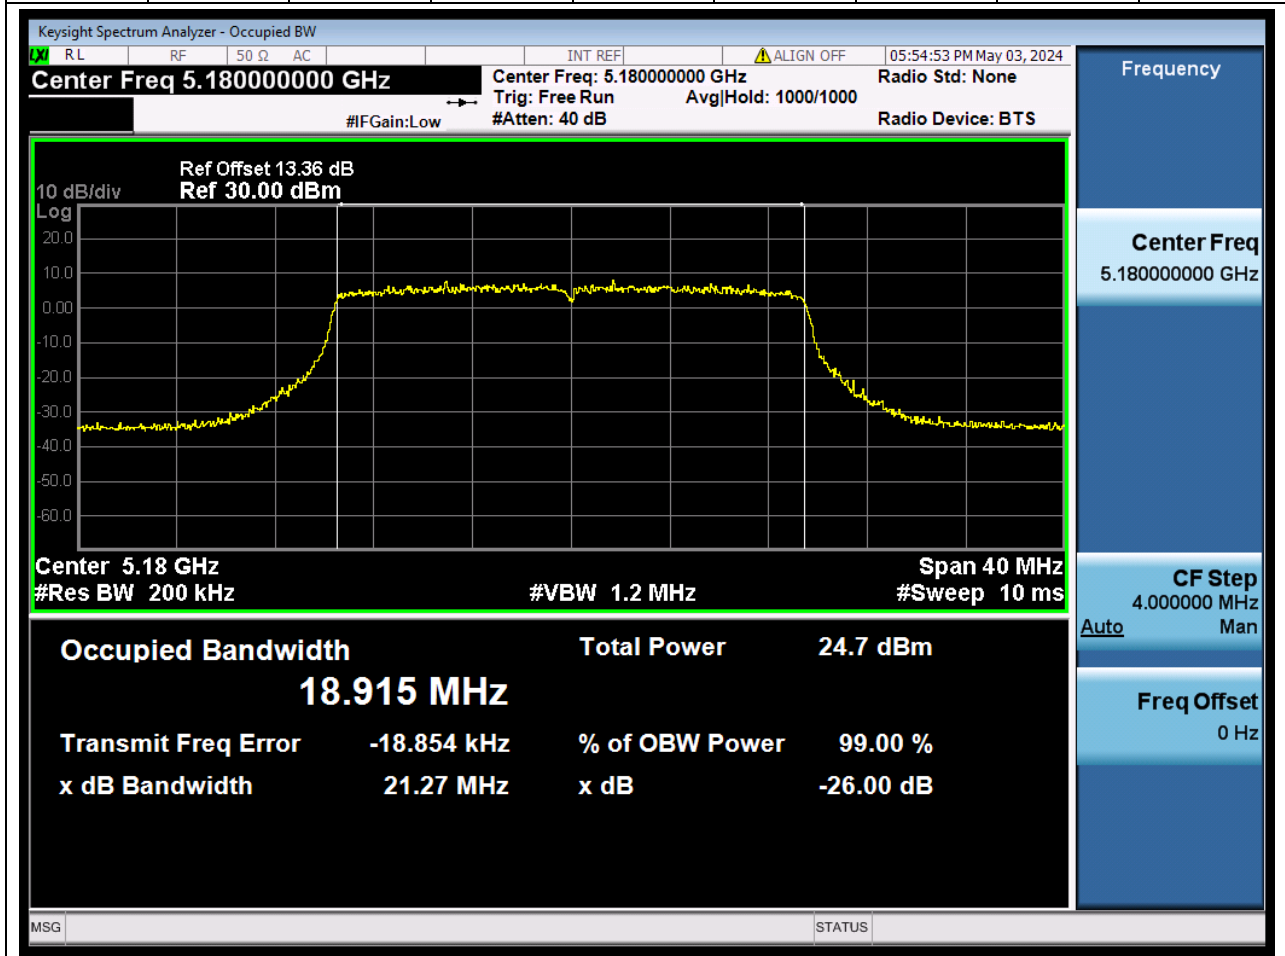

16. 802.11ax_20M_U-NII-1_L

16.1. A.2.2-99% Bandwidth(NTNV)

Center Frequency (MHz)	OBW Power (%)		RBW (MHz)	Detector	Limit (MHz)	OBW (MHz)		Verdict
5180	99		0.2	Peak	0	18.915266		N/A