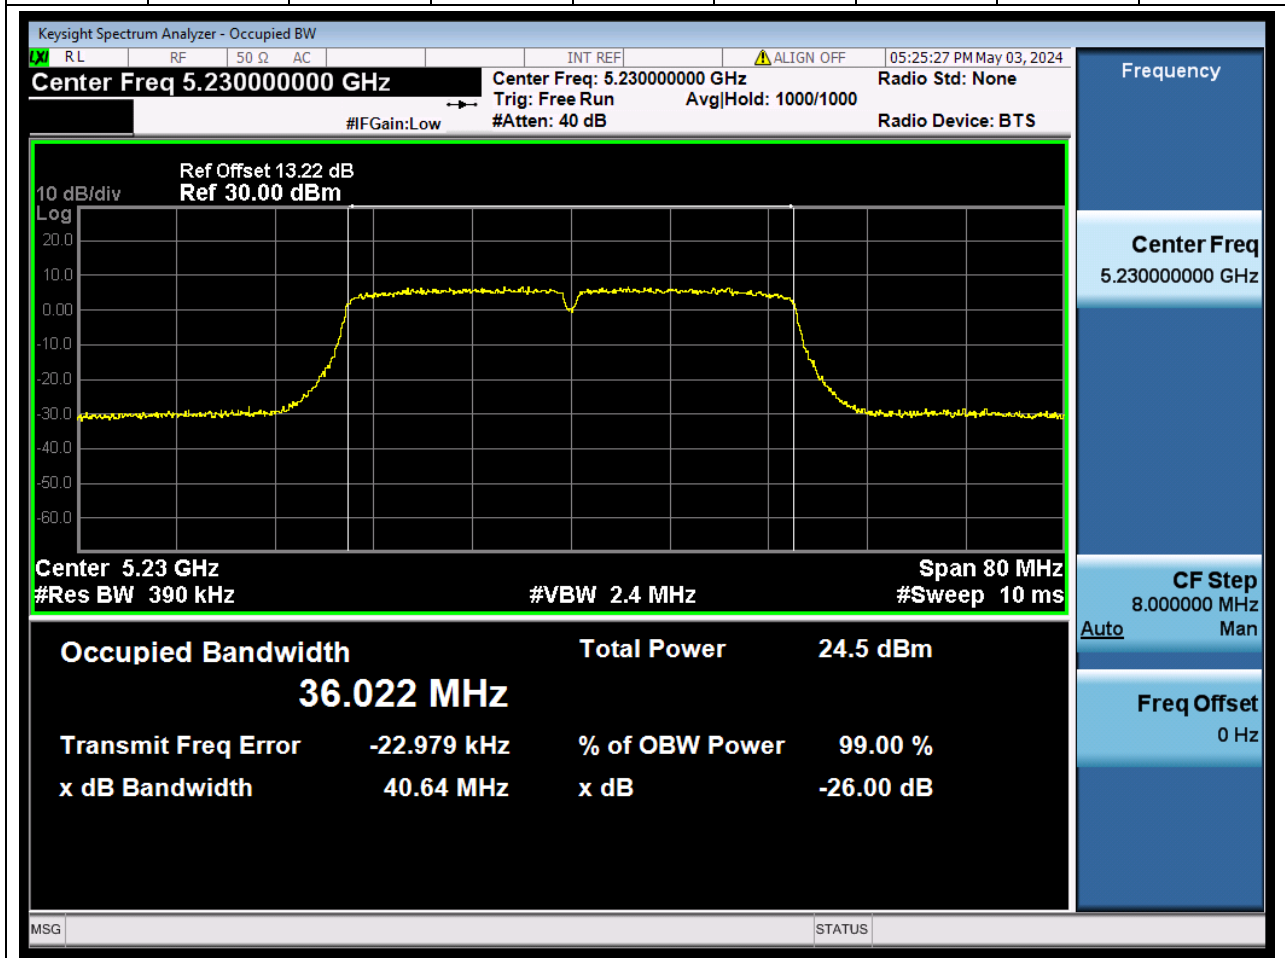

8. 802.11n_40M_U-NII-1_H

8.1. A.2.2-99% Bandwidth(NTNV)

Center Frequency (MHz)	OBW Power (%)		RBW (MHz)	Detector	Limit (MHz)	OBW (MHz)		Verdict
5230	99		0.39	Peak	0	36.022284		N/A