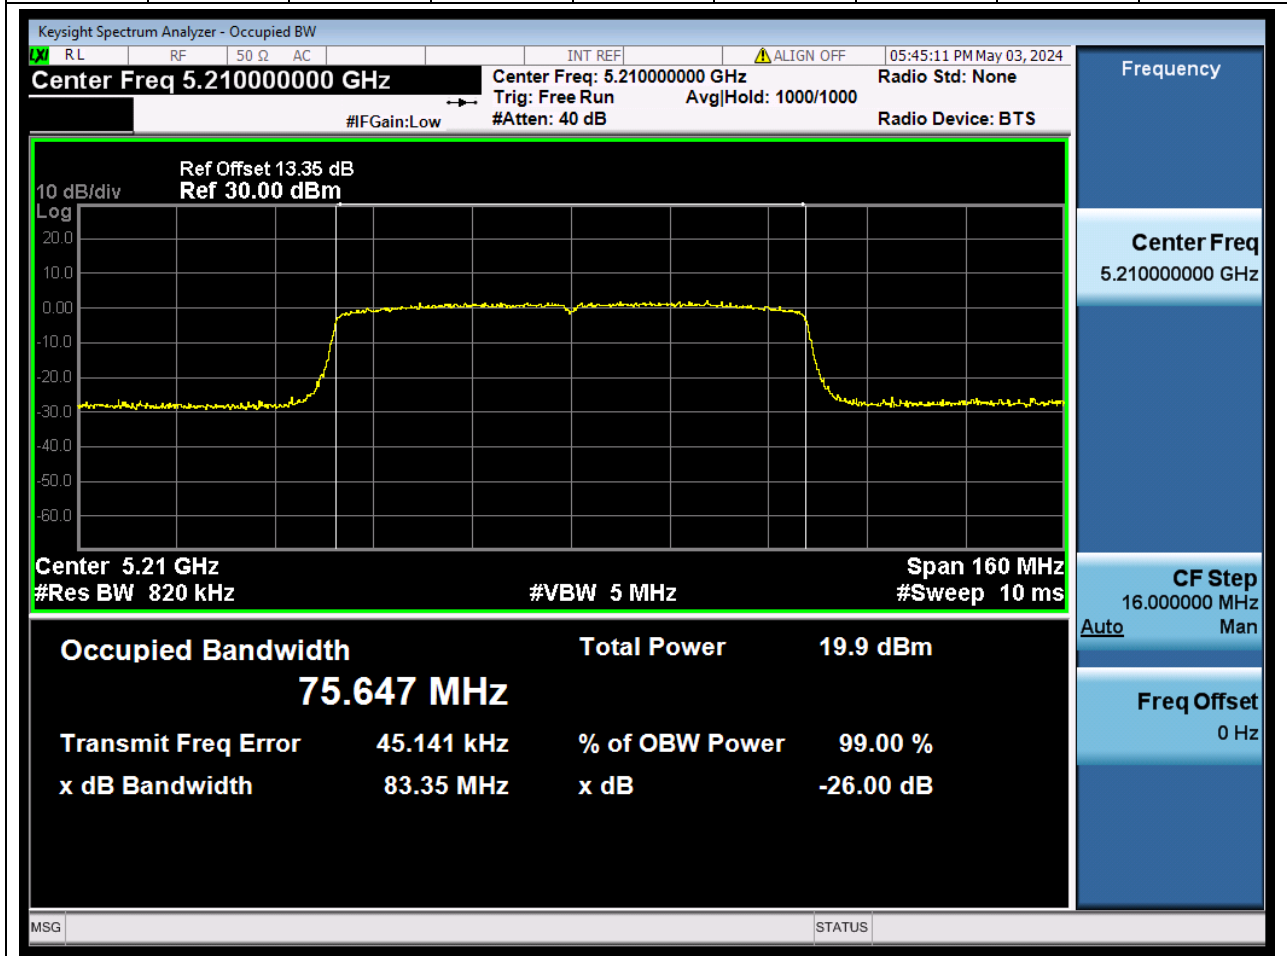

14. 802.11ac_80M_U-NII-1_M

14.1. A.2.2-99% Bandwidth(NTNV)

Center Frequency (MHz)	OBW Power (%)		RBW (MHz)	Detector	Limit (MHz)	OBW (MHz)		Verdict
5210	99		0.82	Peak	0	75.647376		N/A