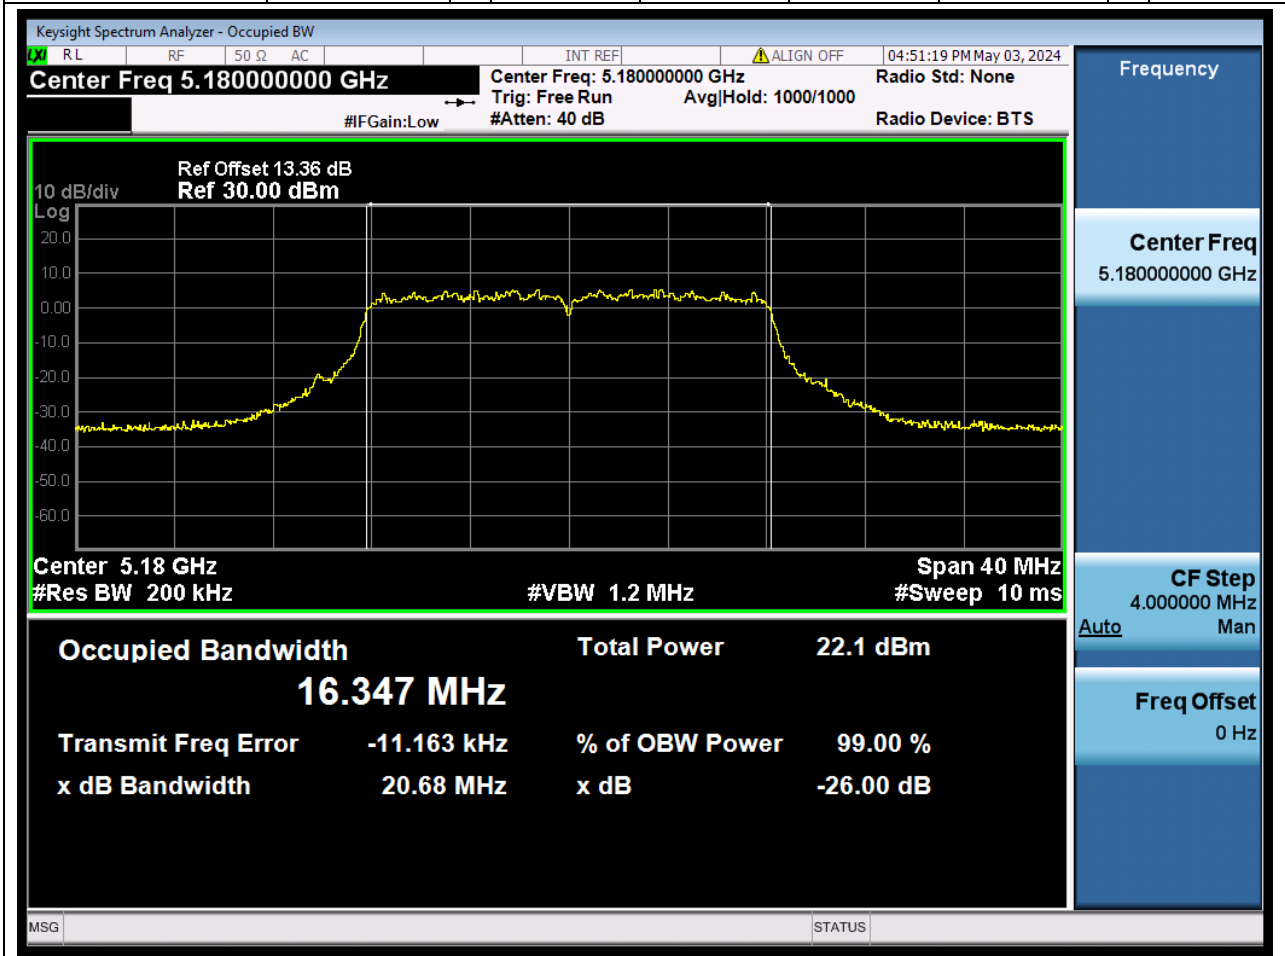

1. 802.11a_20M_U-NII-1_L

1.1. A.2.2-99% Bandwidth(NTNV)

Center Frequency (MHz)	OBW Power (%)	RBW (MHz)	Detector	Limit (MHz)	OBW (MHz)	Verdict
5180	99	0.2	Peak	0	16.34675	N/A