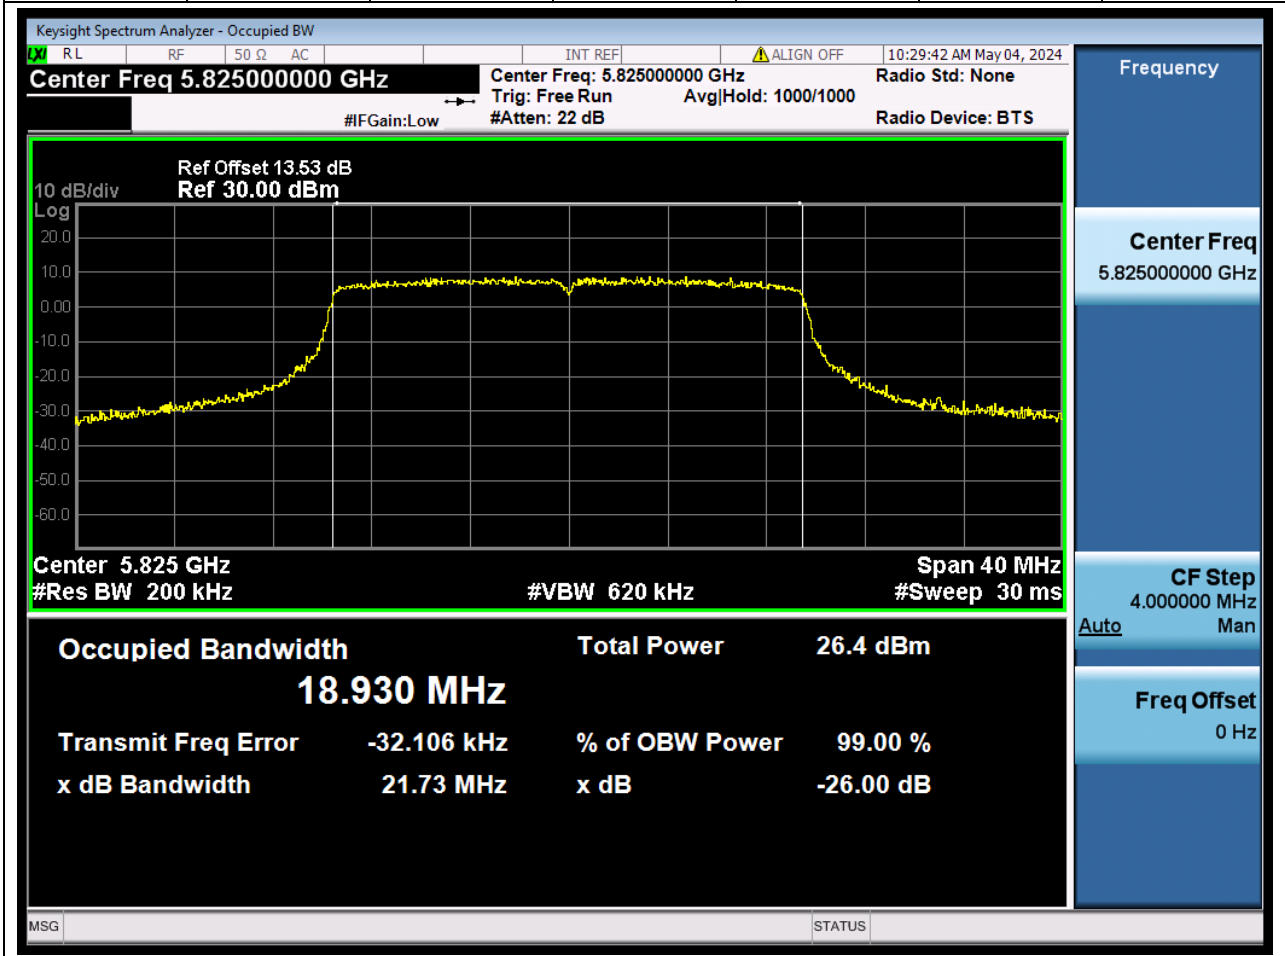

88. 802.11ax_20M_U-NII-3_H

88.1. A.2-26dB Bandwidth(NTNV)

Center Frequency (MHz)	XdB Down	RBW (MHz)	Detector	Limit (MHz)	XdB BandWidth (MHz)	Verdict
5825	26	0.2	Peak	0	21.730825	N/A