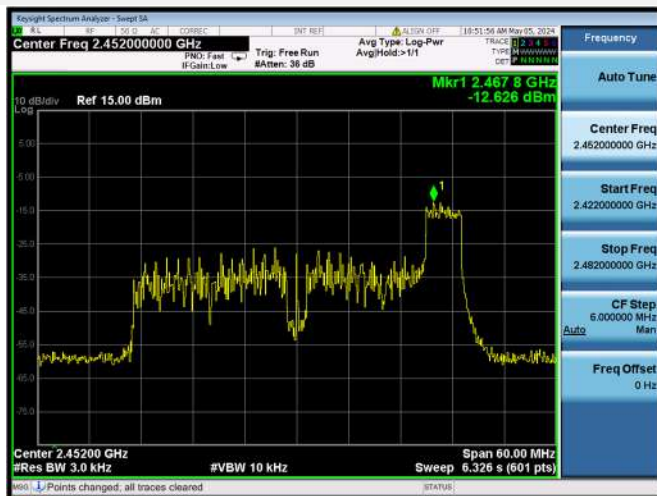

802.11ax-40 MHz(RU26) HIGH CHANNEL

802.11ax-40 MHz(RU52) LOW CHANNEL

802.11ax-40 MHz(RU52) MIDDLE CHANNEL

802.11ax-40 MHz(RU52) HIGH CHANNEL

802.11ax-40 MHz(RU106) LOW CHANNEL

802.11ax-40 MHz(RU106) MIDDLE CHANNEL