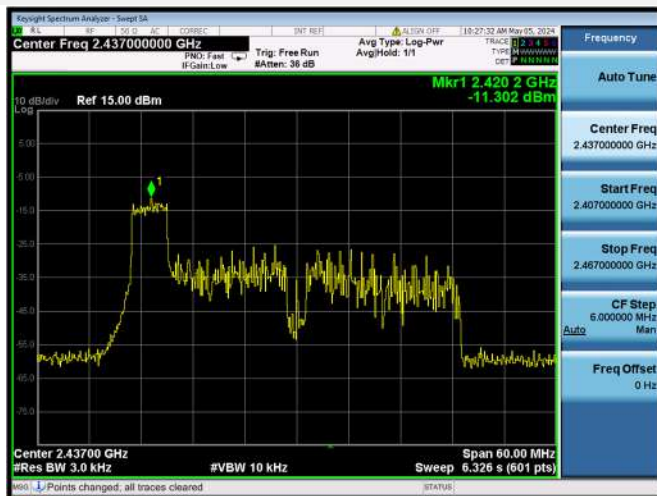

802.11ax-40 MHz(RU52) MIDDLE CHANNEL