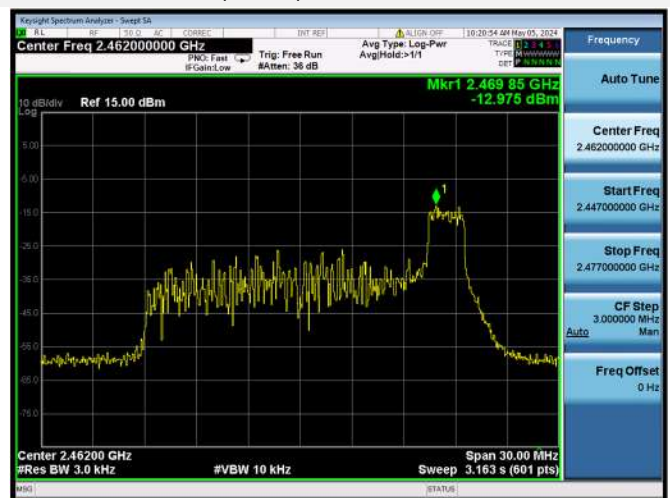

802.11ax-40 MHz(SU) CH9

802.11ax-20 MHz(RU26) LOW CHANNEL

802.11ax-20 MHz(RU26) MIDDLE CHANNEL

802.11ax-20 MHz(RU26) HIGH CHANNEL

802.11ax-20 MHz(RU52) LOW CHANNEL

802.11ax-20 MHz(RU52) MIDDLE CHANNEL

802.11ax-20 MHz(RU52) HIGH CHANNEL