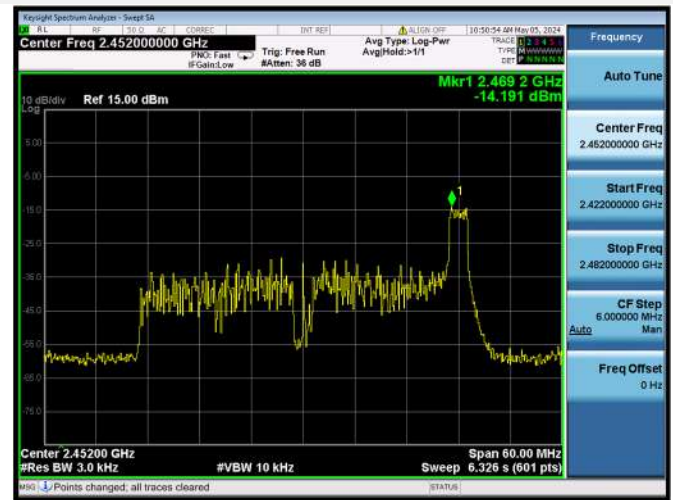

802.11ax-40 MHz(RU26) HIGH CHANNEL