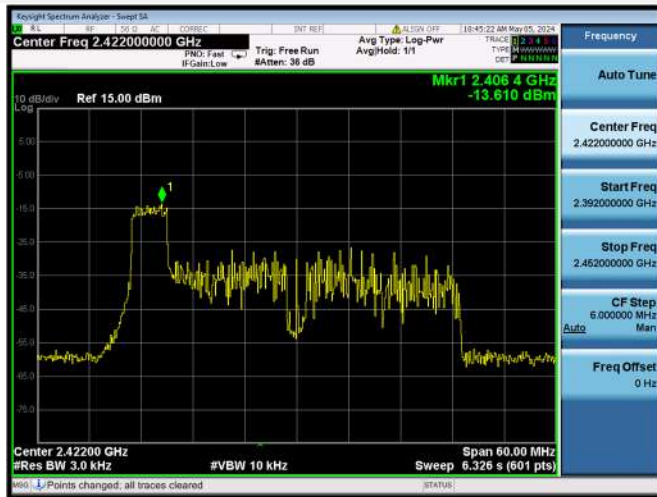

802.11ax-20 MHz(RU52) HIGH CHANNEL

802.11ax-20 MHz(RU106) LOW CHANNEL

802.11ax-20 MHz(RU106) MIDDLE CHANNEL

802.11ax-20 MHz(RU106) HIGH CHANNEL

802.11ax-40 MHz(RU26) LOW CHANNEL

802.11ax-40 MHz(RU26) MIDDLE CHANNEL

802.11ax-40 MHz(RU26) HIGH CHANNEL

802.11ax-40 MHz(RU52) LOW CHANNEL

802.11ax-40 MHz(RU52) MIDDLE CHANNEL

802.11ax-40 MHz(RU52) HIGH CHANNEL

802.11ax-40 MHz(RU106) LOW CHANNEL

802.11ax-40 MHz(RU106) MIDDLE CHANNEL