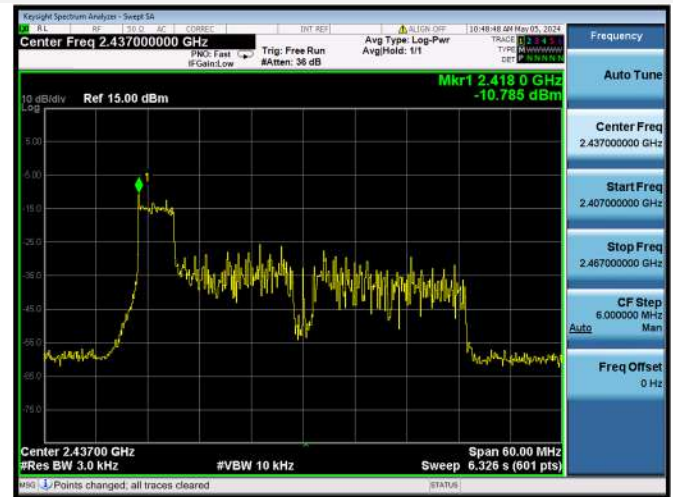

802.11ax-40 MHz(RU52) MIDDLE CHANNEL