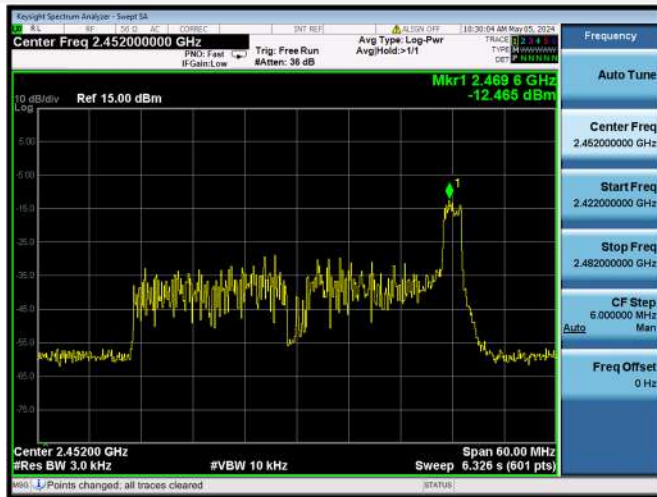

802.11ax-20 MHz(RU106) LOW CHANNEL

802.11ax-20 MHz(RU106) MIDDLE CHANNEL

802.11ax-20 MHz(RU106) HIGH CHANNEL

802.11ax-40 MHz(RU26) LOW CHANNEL

802.11ax-40 MHz(RU26) MIDDLE CHANNEL

802.11ax-40 MHz(RU26) HIGH CHANNEL

802.11ax-40 MHz(RU52) LOW CHANNEL

802.11ax-40 MHz(RU52) MIDDLE CHANNEL

802.11ax-40 MHz(RU52) HIGH CHANNEL

802.11ax-40 MHz(RU106) LOW CHANNEL

802.11ax-40 MHz(RU106) MIDDLE CHANNEL

802.11ax-40 MHz(RU106) HIGH CHANNEL