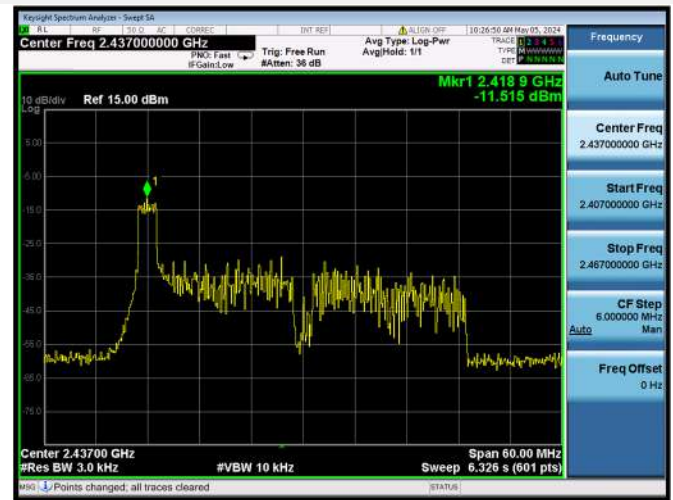

802.11ax-20 MHz(RU106) LOW CHANNEL

802.11ax-20 MHz(RU106) MIDDLE CHANNEL

802.11ax-20 MHz(RU106) HIGH CHANNEL

802.11ax-40 MHz(RU26) LOW CHANNEL

802.11ax-40 MHz(RU26) MIDDLE CHANNEL

802.11ax-40 MHz(RU26) HIGH CHANNEL