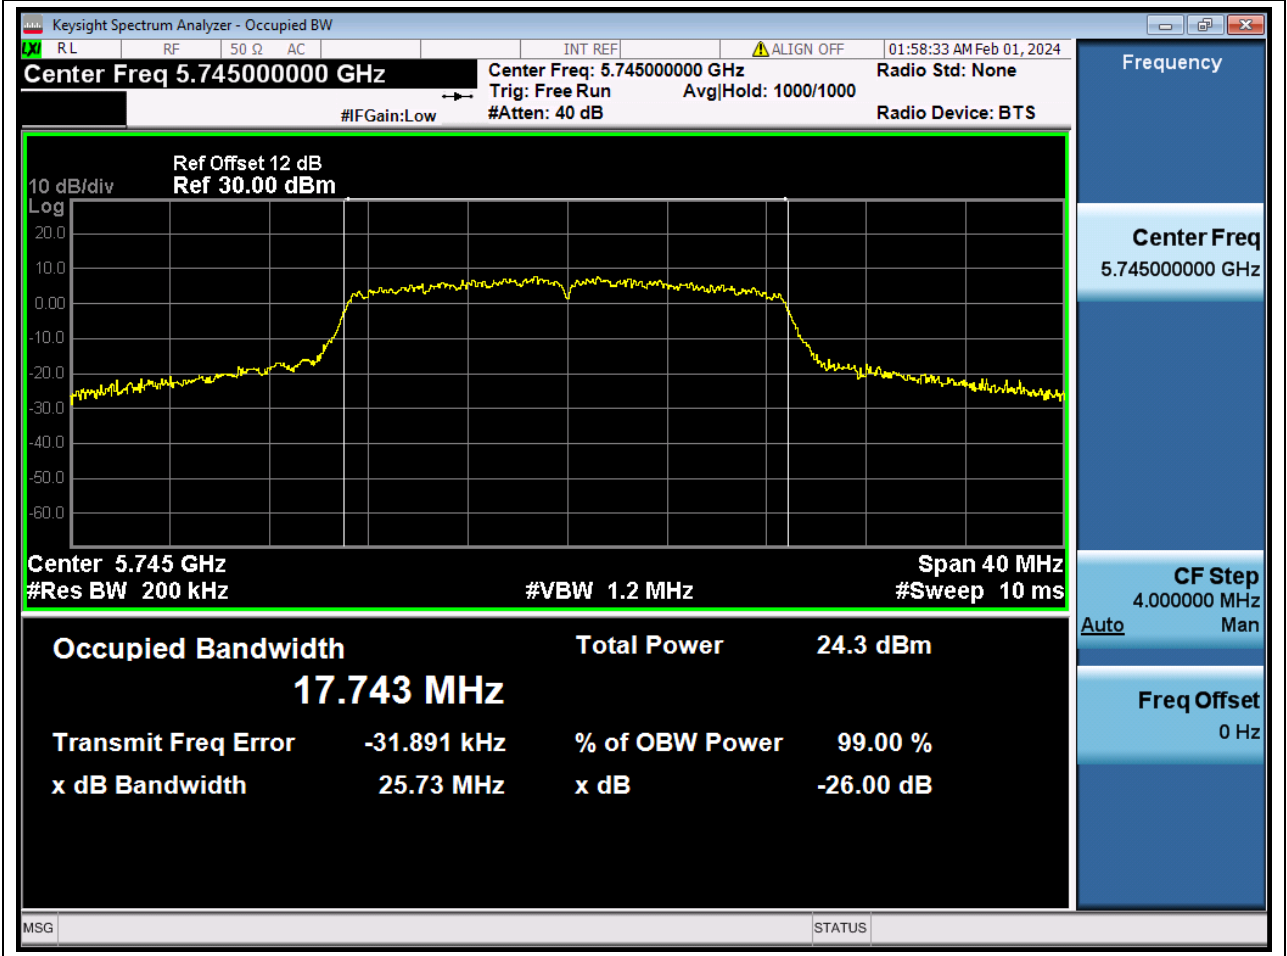

49. 802.11n_20M_U-NII-3_L

49.1. A.2.2-99% Bandwidth(NTNV)

Center Frequency (MHz)	OBW Power (%)	RBW (MHz)	Detector	Limit (MHz)	OBW (MHz)	Verdict
5745	99	0.2	Peak	0	17.742902	N/A