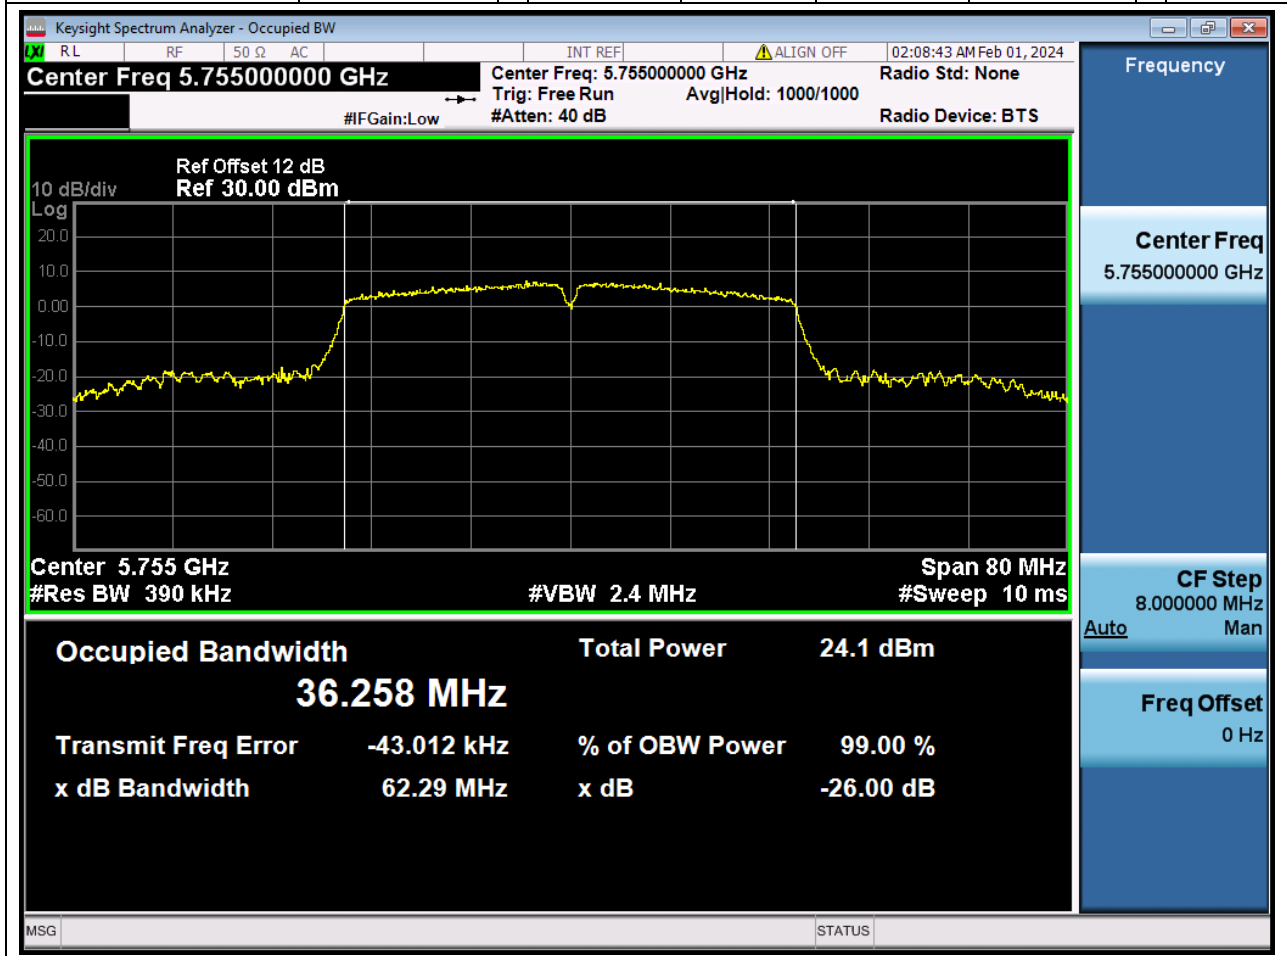

52. 802.11n_40M_U-NII-3_L

52.1. A.2.2-99% Bandwidth(NTNV)

Center Frequency (MHz)	OBW Power (%)	RBW (MHz)	Detector	Limit (MHz)	OBW (MHz)	Verdict
5755	99	0.39	Peak	0	36.258369	N/A