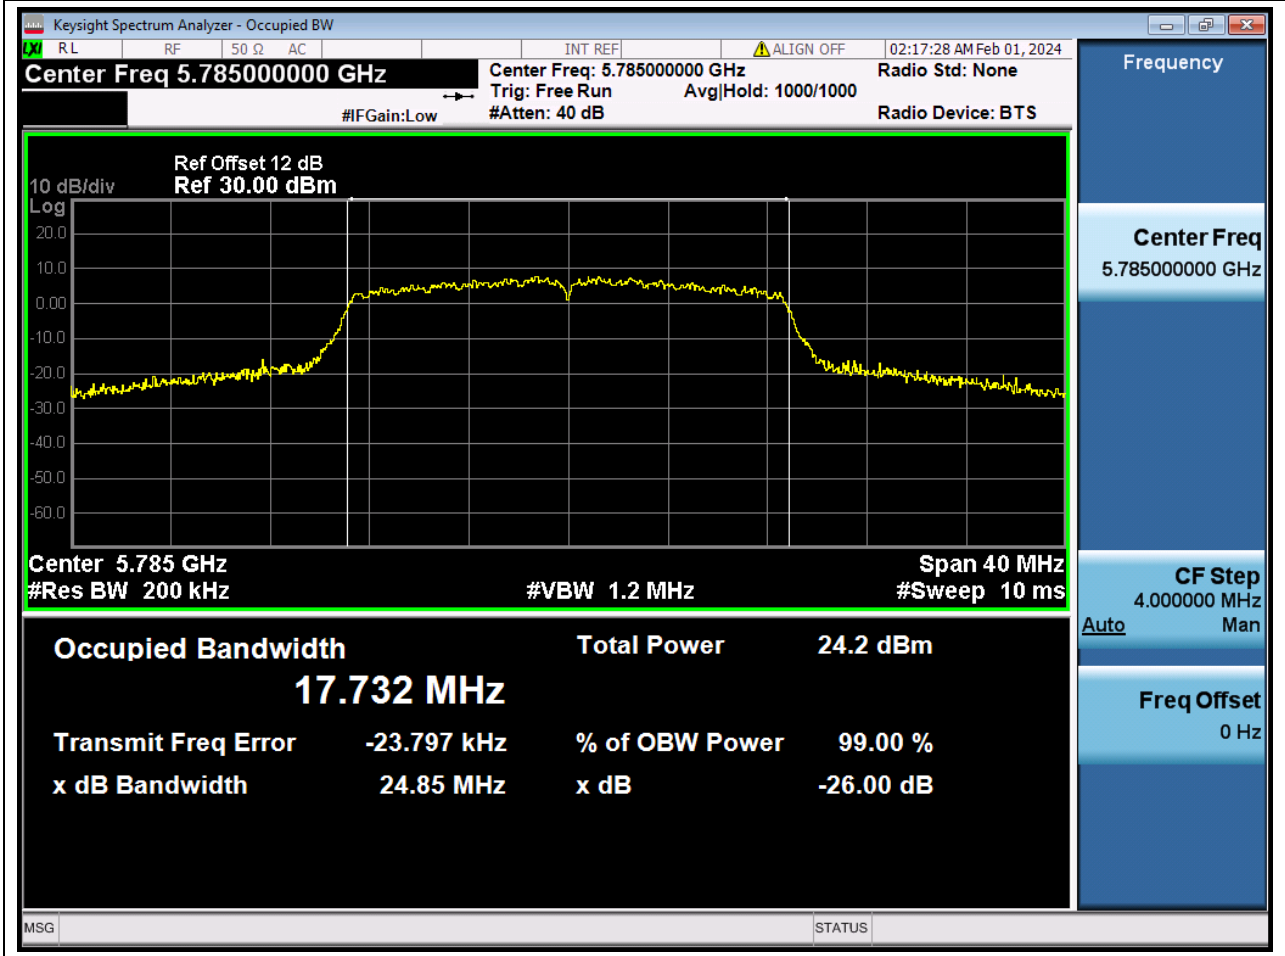

55. 802.11ac_20M_U-NII-3_M

55.1. A.2.2-99% Bandwidth(NTNV)

Center Frequency (MHz)	OBW Power (%)	RBW (MHz)	Detector	Limit (MHz)	OBW (MHz)	Verdict
5785	99	0.2	Peak	0	17.73194	N/A