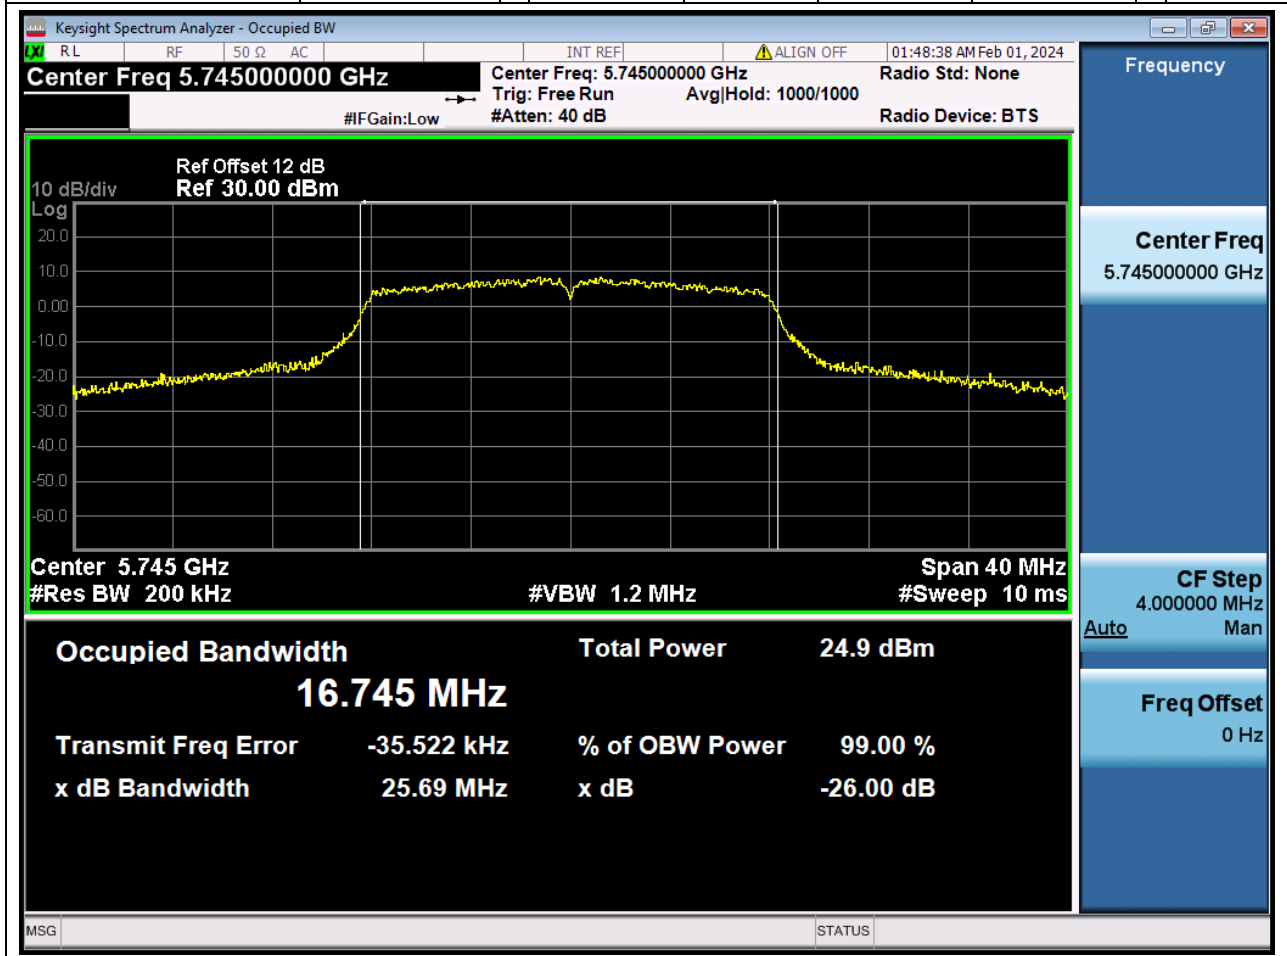

45. 802.11ac_80M_U-NII-2C_M

45.1. A.2.2-99% Bandwidth(NTNV)

Center Frequency (MHz)	OBW Power (%)	RBW (MHz)	Detector	Limit (MHz)	OBW (MHz)	Verdict
5610	99	0.82	Peak	0	75.317729	N/A

46. 802.11a_20M_U-NII-3_L

46.1. A.2.2-99% Bandwidth(NTNV)

Center Frequency (MHz)	OBW Power (%)	RBW (MHz)	Detector	Limit (MHz)	OBW (MHz)	Verdict
5745	99	0.2	Peak	0	16.74519	N/A

47. 802.11a_20M_U-NII-3_M

47.1. A.2.2-99% Bandwidth(NTNV)