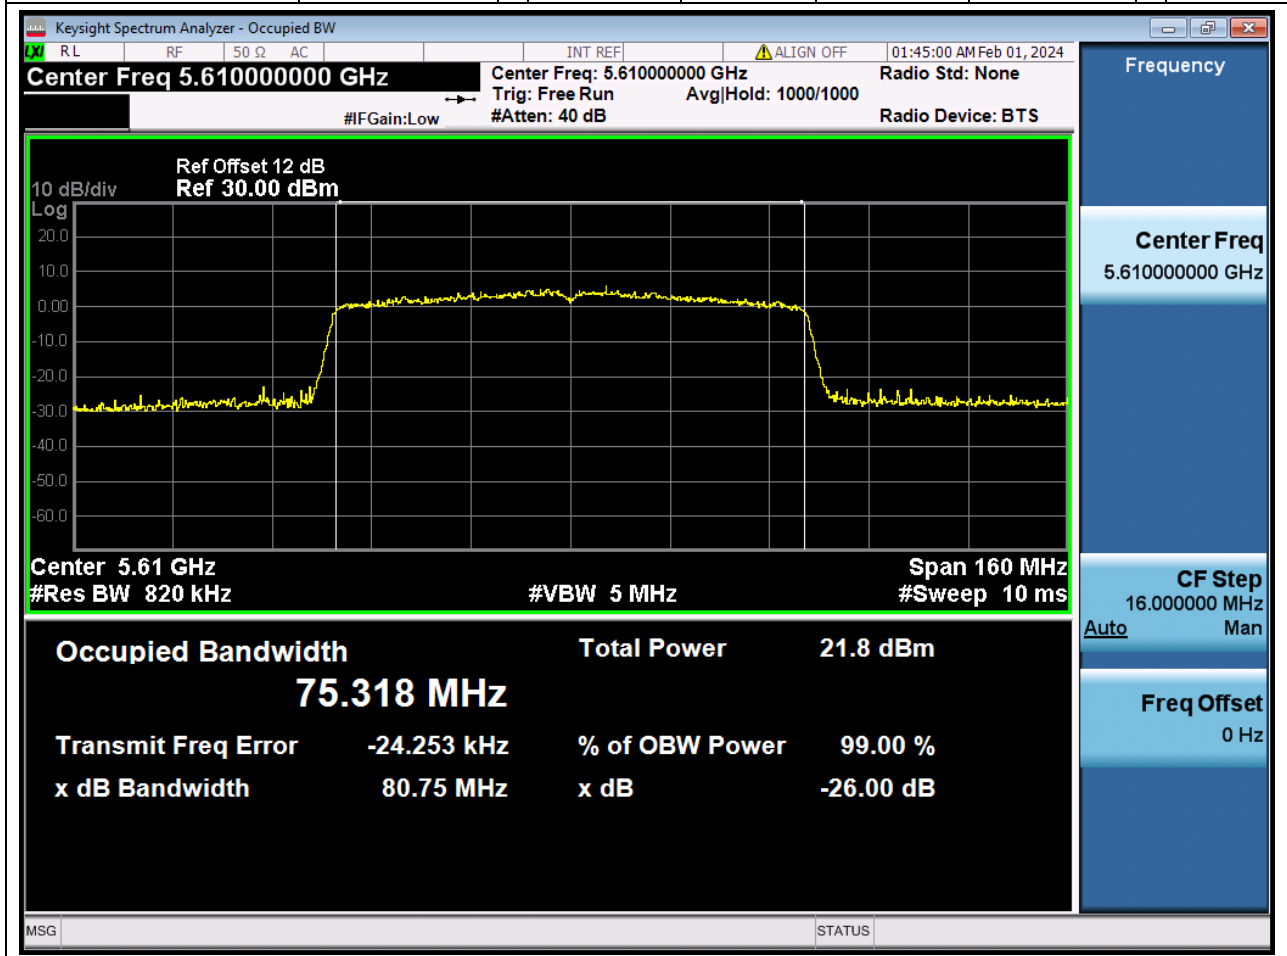

45. 802.11ac_80M_U-NII-2C_M

45.1. A.2.2-99% Bandwidth(NTNV)

Center Frequency (MHz)	OBW Power (%)	RBW (MHz)	Detector	Limit (MHz)	OBW (MHz)	Verdict
5610	99	0.82	Peak	0	75.317729	N/A

46. 802.11a_20M_U-NII-3_L

46.1. A.2.2-99% Bandwidth(NTNV)

Center Frequency (MHz)	OBW Power (%)	RBW (MHz)	Detector	Limit (MHz)	OBW (MHz)	Verdict
5745	99	0.2	Peak	0	16.74519	N/A

47. 802.11a_20M_U-NII-3_M

47.1. A.2.2-99% Bandwidth(NTNV)