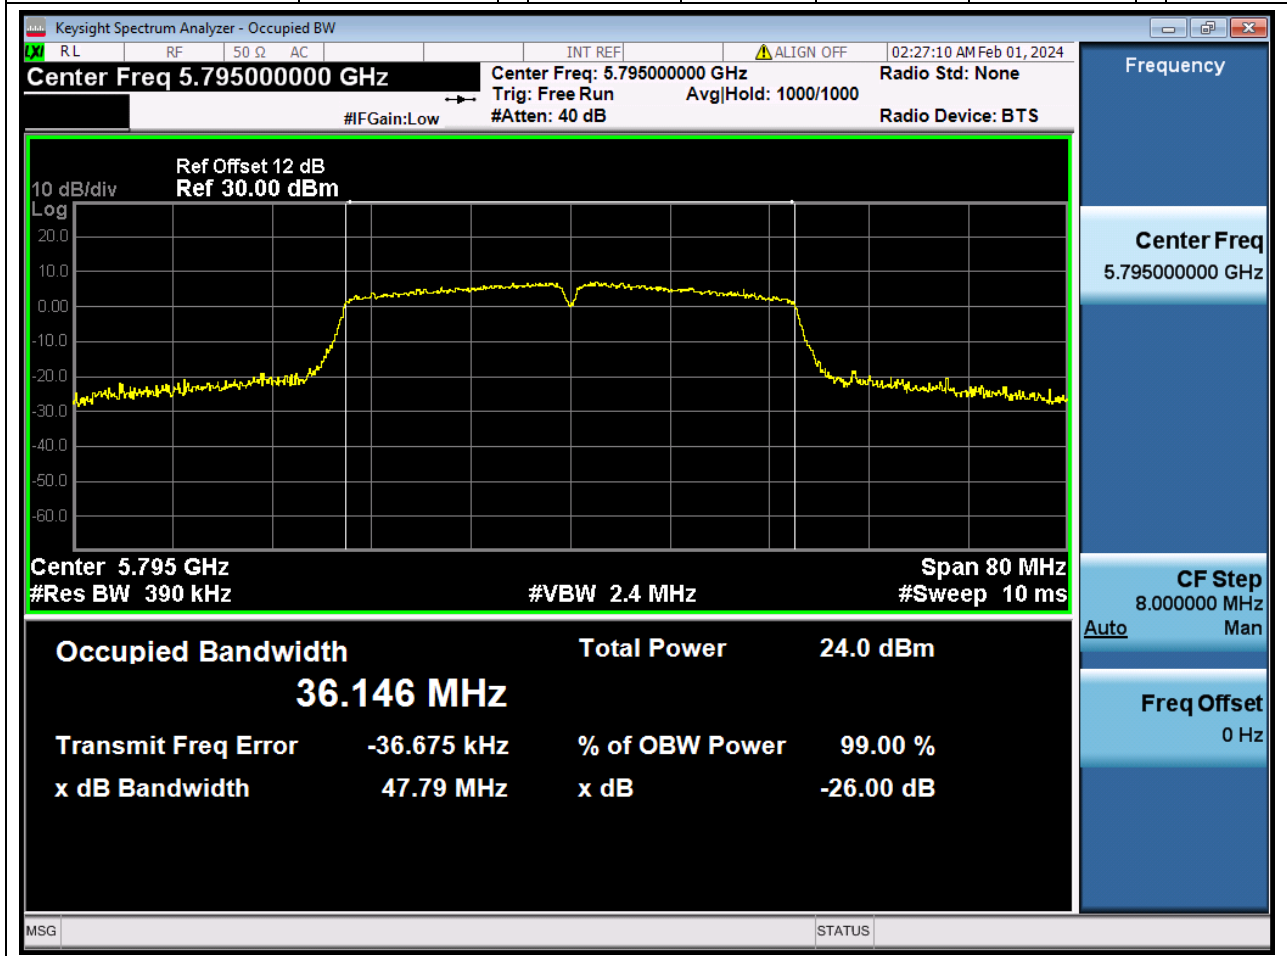

57.1. A.2.2-99% Bandwidth(NTNV)

Center Frequency (MHz)	OBW Power (%)	RBW (MHz)	Detector	Limit (MHz)	OBW (MHz)	Verdict
5755	99	0.39	Peak	0	36.171188	N/A

58. 802.11ac_40M_U-NII-3_H

58.1. A.2.2-99% Bandwidth(NTNV)

Center Frequency (MHz)	OBW Power (%)	RBW (MHz)	Detector	Limit (MHz)	OBW (MHz)	Verdict
5795	99	0.39	Peak	0	36.145532	N/A

59. 802.11ac_80M_U-NII-3_M

59.1. A.2.2-99% Bandwidth(NTNV)

Center Frequency (MHz)	OBW Power (%)	RBW (MHz)	Detector	Limit (MHz)	OBW (MHz)	Verdict
5775	99	0.82	Peak	0	75.348411	N/A