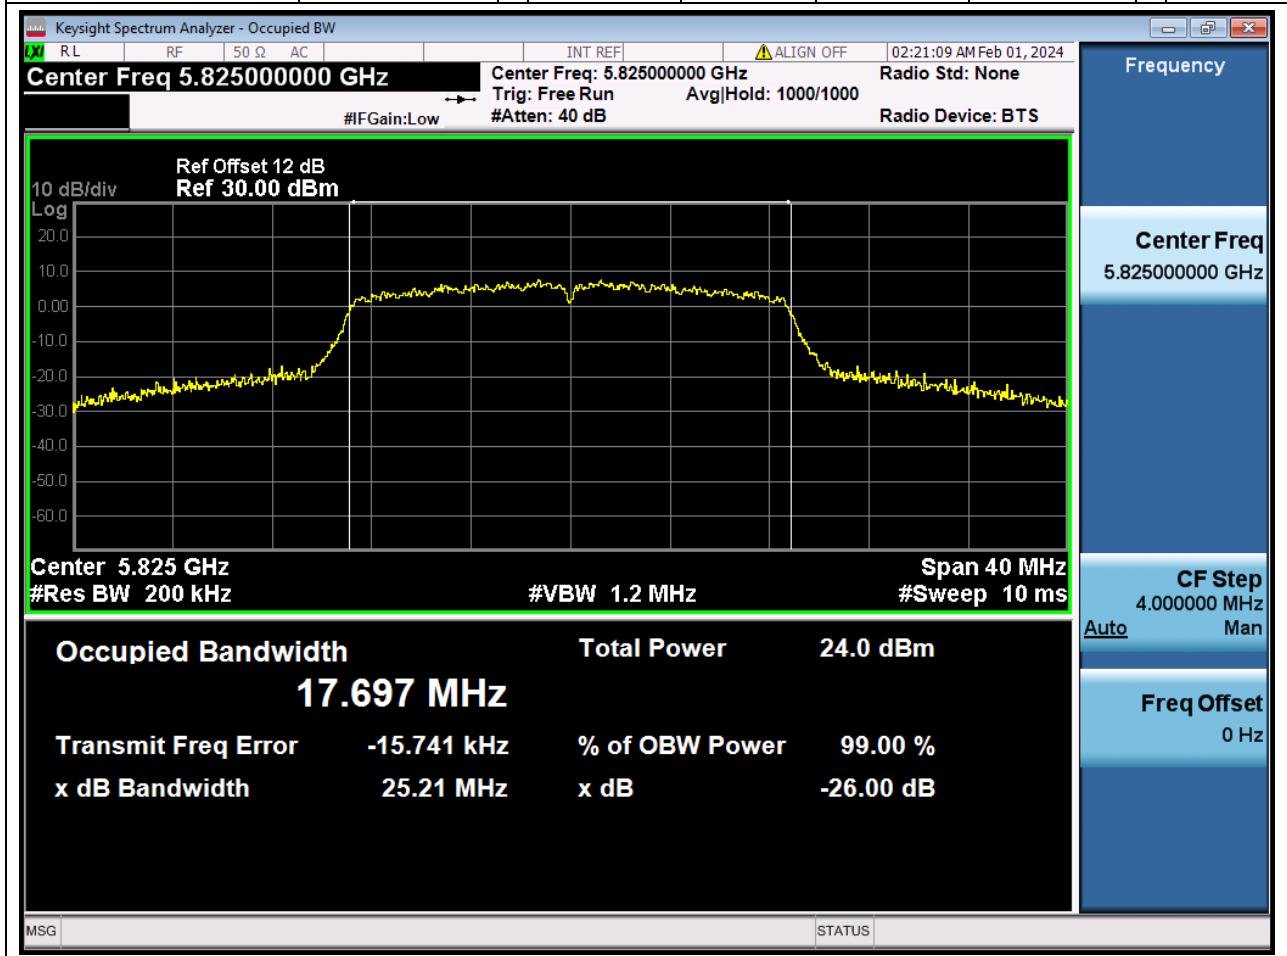

56. 802.11ac_20M_U-NII-3_H

56.1. A.2.2-99% Bandwidth(NTNV)

Center Frequency (MHz)	OBW Power (%)	RBW (MHz)	Detector	Limit (MHz)	OBW (MHz)	Verdict
5825	99	0.2	Peak	0	17.696561	N/A