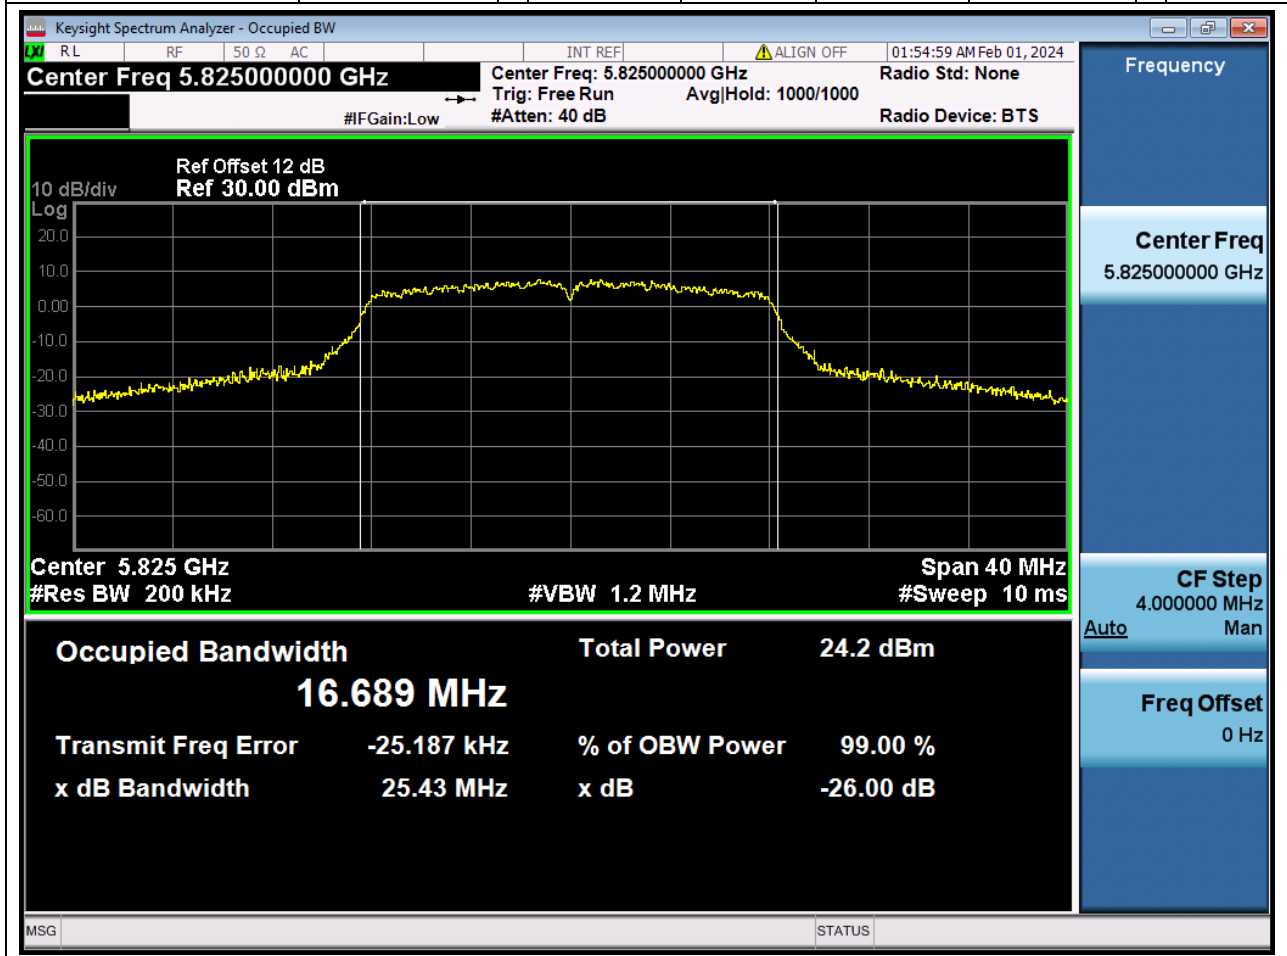

46.1. A.2.2-99% Bandwidth(NTNV)

Center Frequency (MHz)	OBW Power (%)	RBW (MHz)	Detector	Limit (MHz)	OBW (MHz)	Verdict
5745	99	0.2	Peak	0	16.74519	N/A

47. 802.11a_20M_U-NII-3_M

47.1. A.2.2-99% Bandwidth(NTNV)

Center Frequency (MHz)	OBW Power (%)	RBW (MHz)	Detector	Limit (MHz)	OBW (MHz)	Verdict
5785	99	0.2	Peak	0	16.658725	N/A

48. 802.11a_20M_U-NII-3_H

48.1. A.2.2-99% Bandwidth(NTNV)

Center Frequency (MHz)	OBW Power (%)	RBW (MHz)	Detector	Limit (MHz)	OBW (MHz)	Verdict
5825	99	0.2	Peak	0	16.688508	N/A