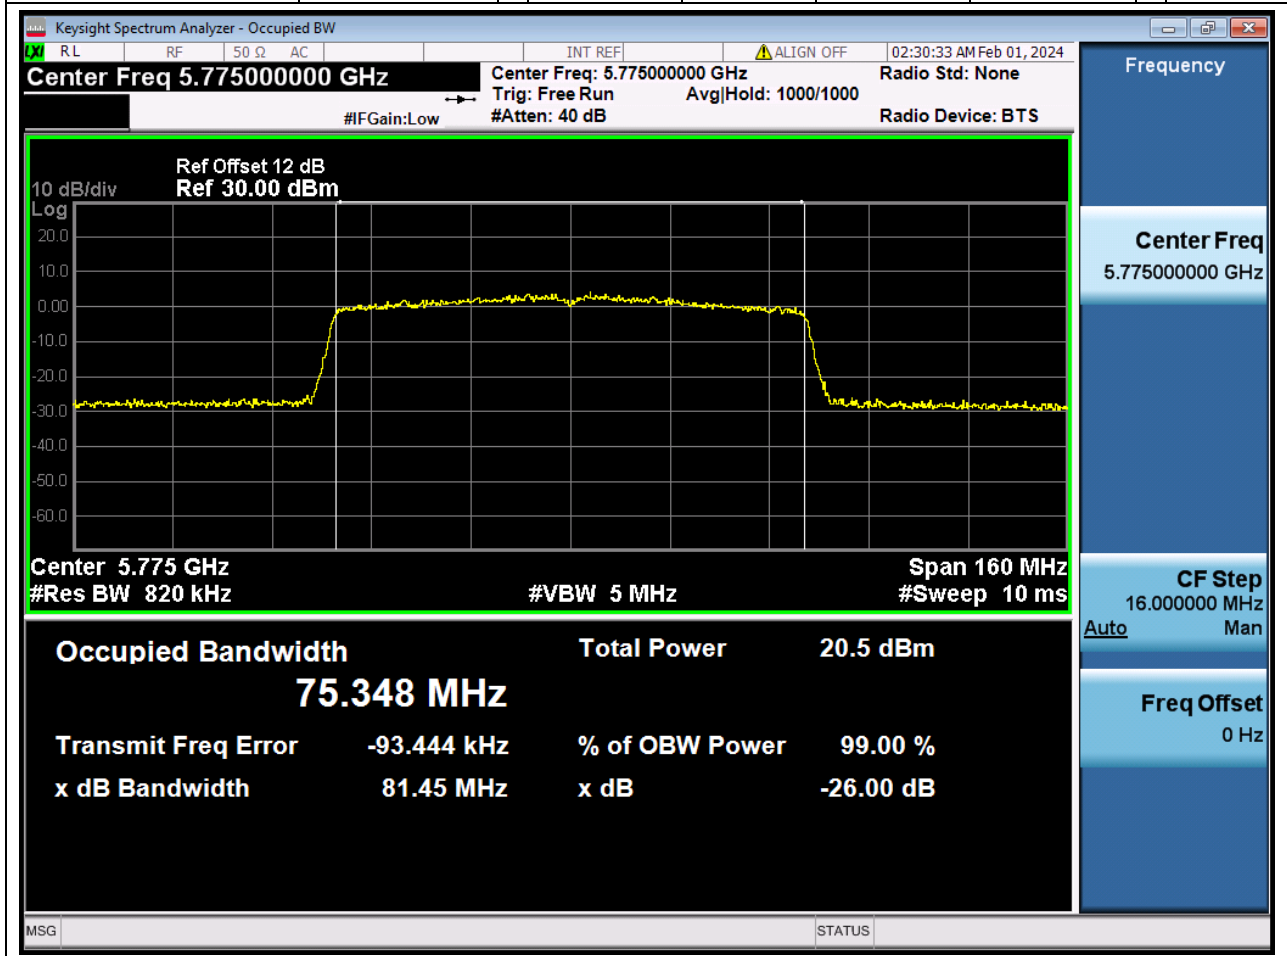

57.1. A.2.2-99% Bandwidth(NTNV)

Center Frequency (MHz)	OBW Power (%)	RBW (MHz)	Detector	Limit (MHz)	OBW (MHz)	Verdict
5755	99	0.39	Peak	0	36.171188	N/A

58. 802.11ac_40M_U-NII-3_H

58.1. A.2.2-99% Bandwidth(NTNV)

Center Frequency (MHz)	OBW Power (%)	RBW (MHz)	Detector	Limit (MHz)	OBW (MHz)	Verdict
5795	99	0.39	Peak	0	36.145532	N/A

59. 802.11ac_80M_U-NII-3_M

59.1. A.2.2-99% Bandwidth(NTNV)

Center Frequency (MHz)	OBW Power (%)	RBW (MHz)	Detector	Limit (MHz)	OBW (MHz)	Verdict
5775	99	0.82	Peak	0	75.348411	N/A