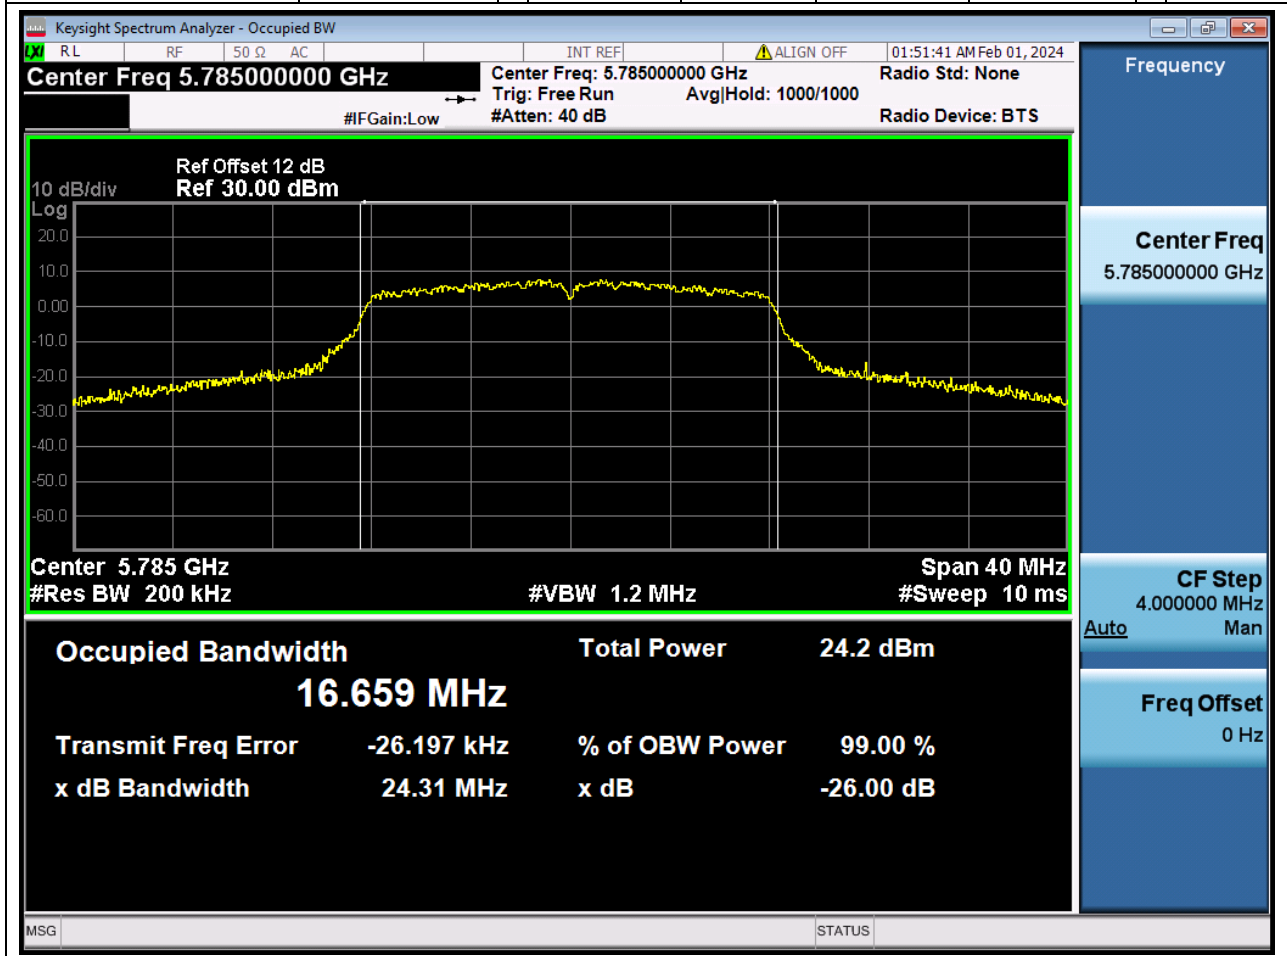

46.1. A.2.2-99% Bandwidth(NTNV)

Center Frequency (MHz)	OBW Power (%)	RBW (MHz)	Detector	Limit (MHz)	OBW (MHz)	Verdict
5745	99	0.2	Peak	0	16.74519	N/A

47. 802.11a_20M_U-NII-3_M

47.1. A.2.2-99% Bandwidth(NTNV)

Center Frequency (MHz)	OBW Power (%)	RBW (MHz)	Detector	Limit (MHz)	OBW (MHz)	Verdict
5785	99	0.2	Peak	0	16.658725	N/A

48. 802.11a_20M_U-NII-3_H

48.1. A.2.2-99% Bandwidth(NTNV)

Center Frequency (MHz)	OBW Power (%)	RBW (MHz)	Detector	Limit (MHz)	OBW (MHz)	Verdict
5825	99	0.2	Peak	0	16.688508	N/A