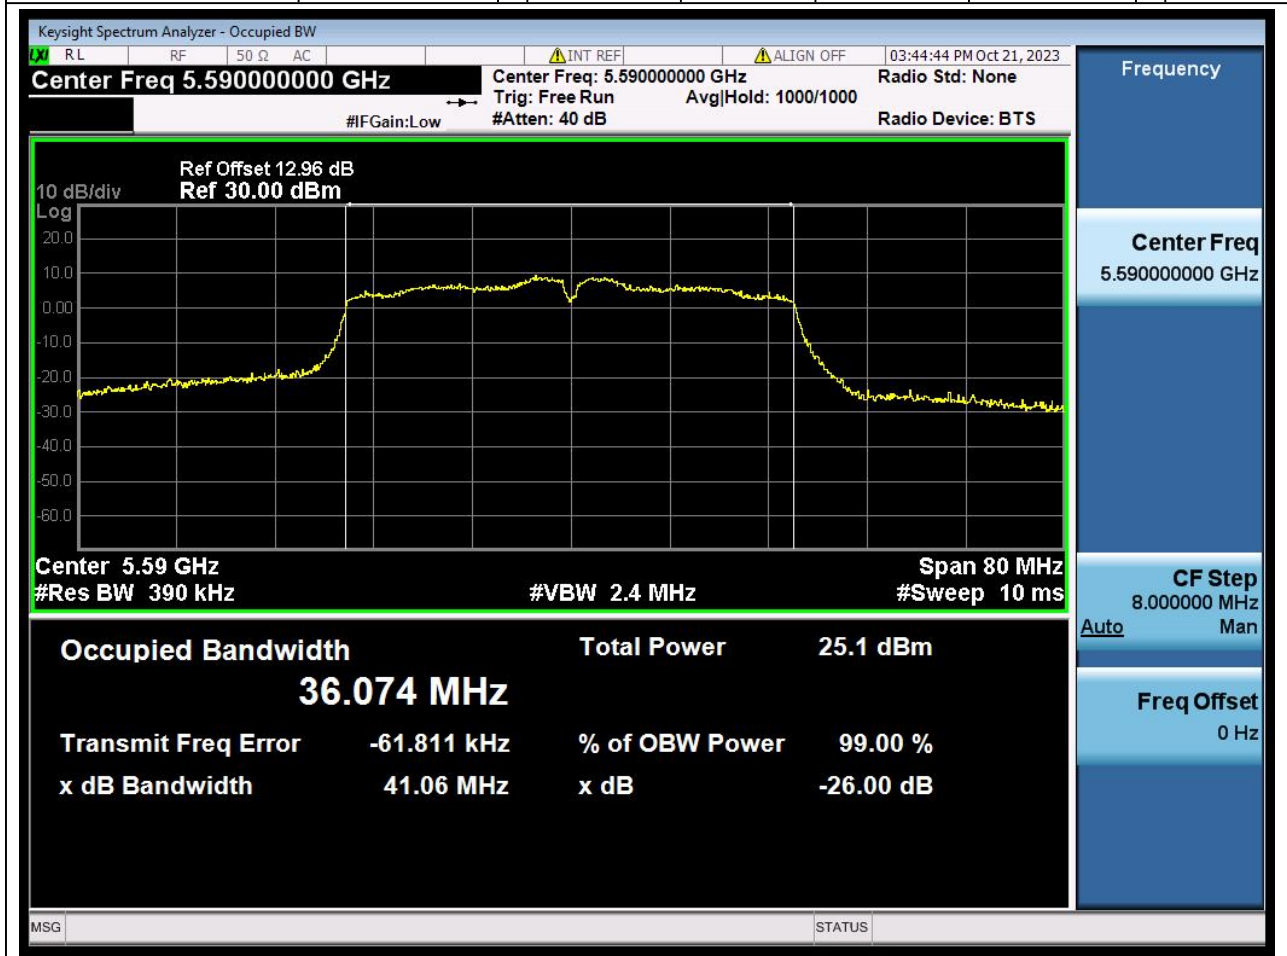

42. 802.11ac_40M_U-NII-2C_M

42.1. A.2.2-99% Bandwidth(NTNV)

Center Frequency (MHz)	OBW Power (%)	RBW (MHz)	Detector	Limit (MHz)	OBW (MHz)	Verdict
5590	99	0.39	Peak	0	36.073533	N/A