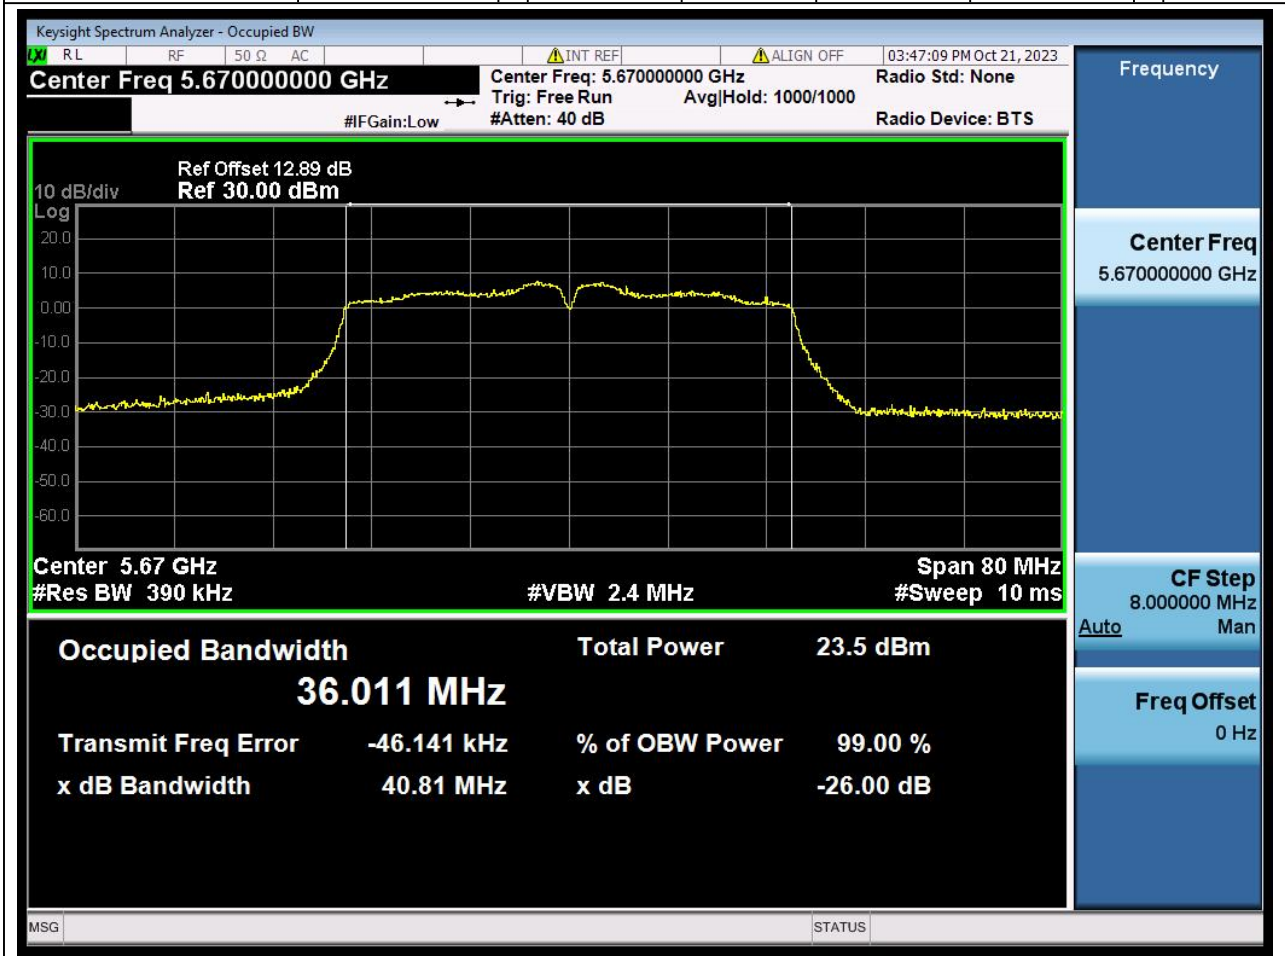

43. 802.11ac_40M_U-NII-2C_H

43.1. A.2.2-99% Bandwidth(NTNV)

Center Frequency (MHz)	OBW Power (%)	RBW (MHz)	Detector	Limit (MHz)	OBW (MHz)	Verdict
5670	99	0.39	Peak	0	36.01057	N/A