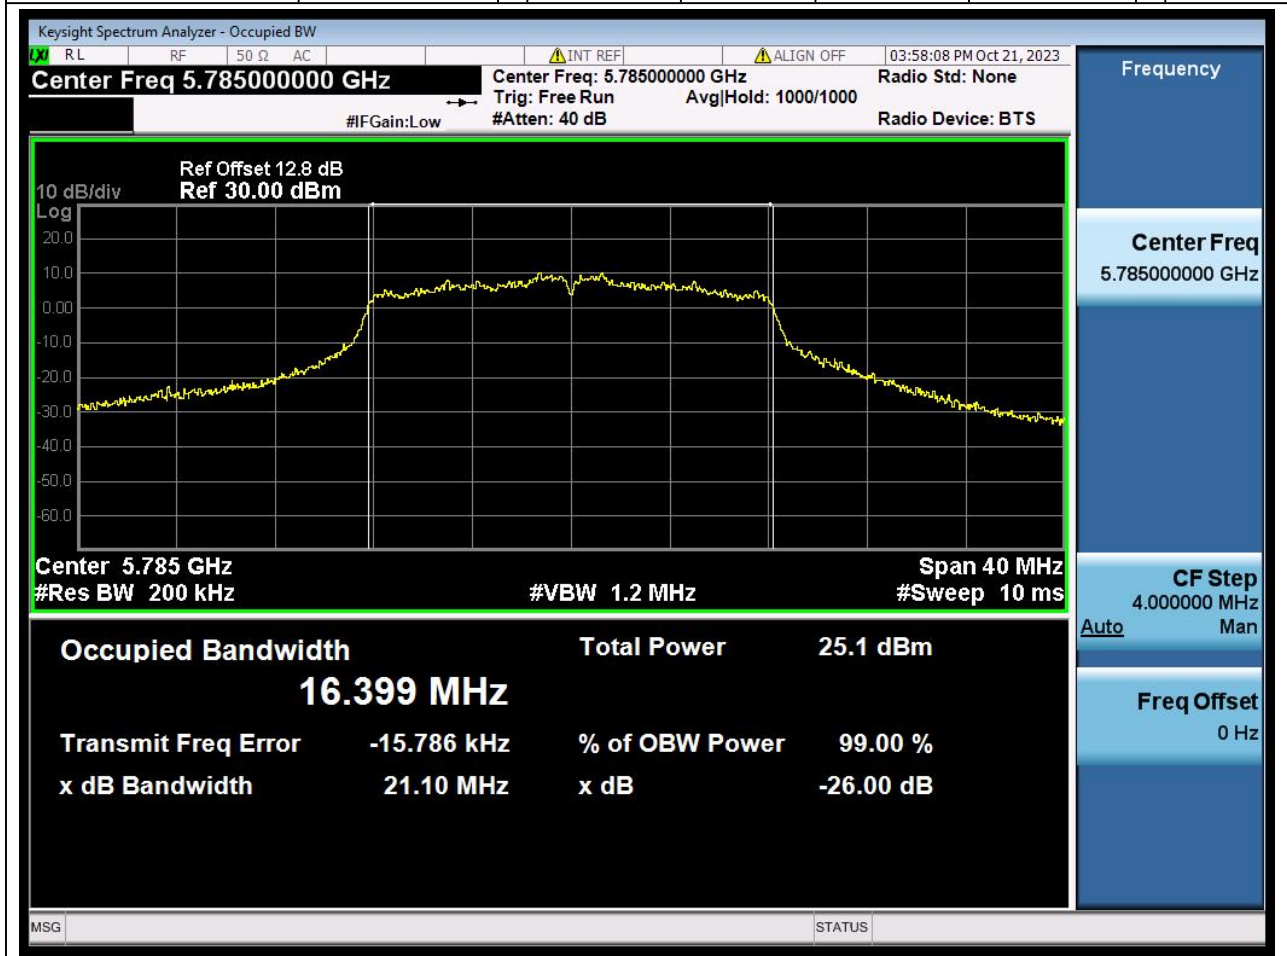

47. 802.11a_20M_U-NII-3_M

47.1. A.2.2-99% Bandwidth(NTNV)

Center Frequency (MHz)	OBW Power (%)	RBW (MHz)	Detector	Limit (MHz)	OBW (MHz)	Verdict
5785	99	0.2	Peak	0	16.398536	N/A