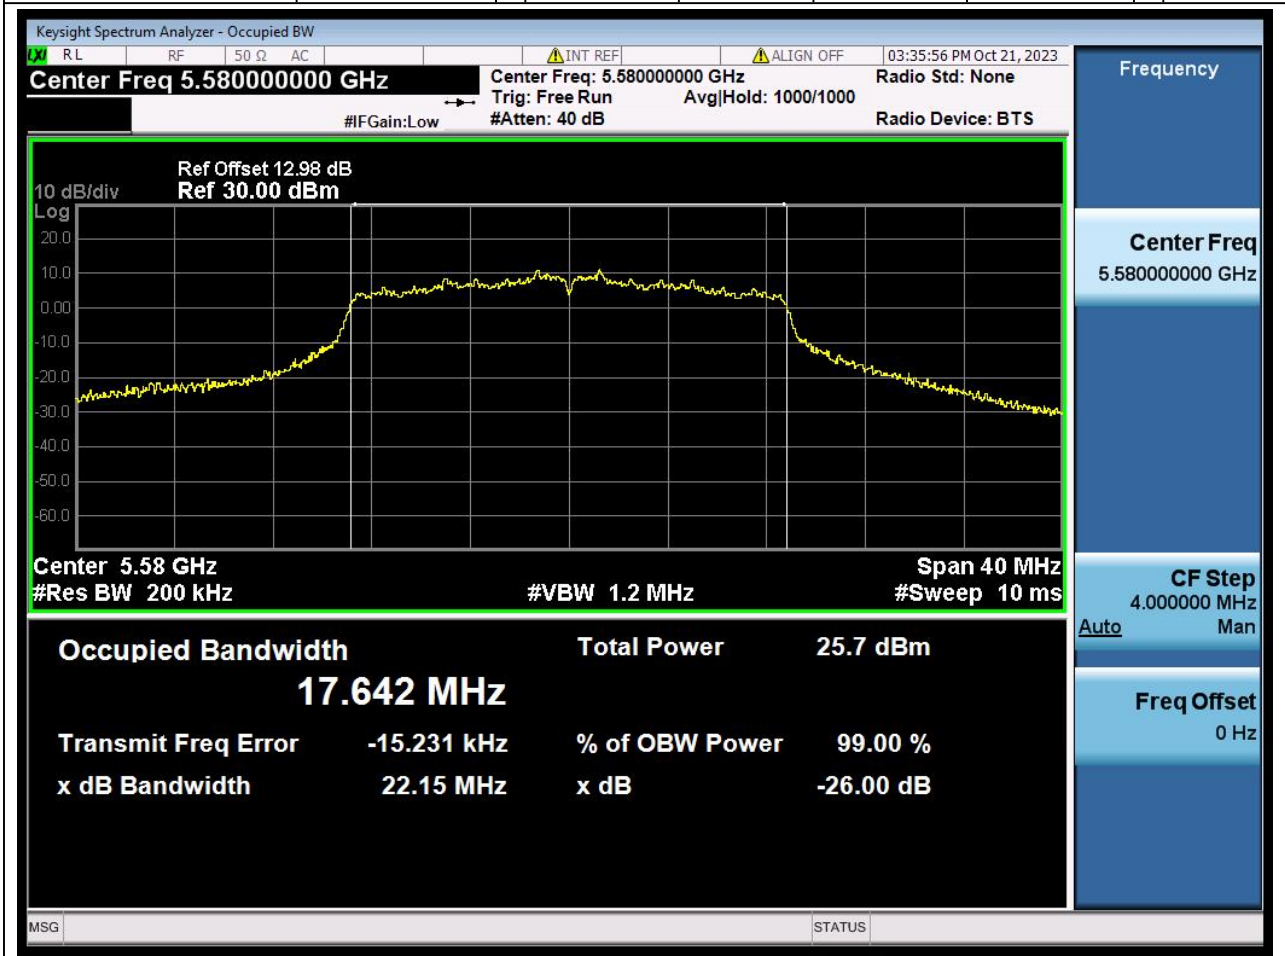

39. 802.11ac_20M_U-NII-2C_M

39.1. A.2.2-99% Bandwidth(NTNV)

Center Frequency (MHz)	OBW Power (%)	RBW (MHz)	Detector	Limit (MHz)	OBW (MHz)	Verdict
5580	99	0.2	Peak	0	17.642257	N/A