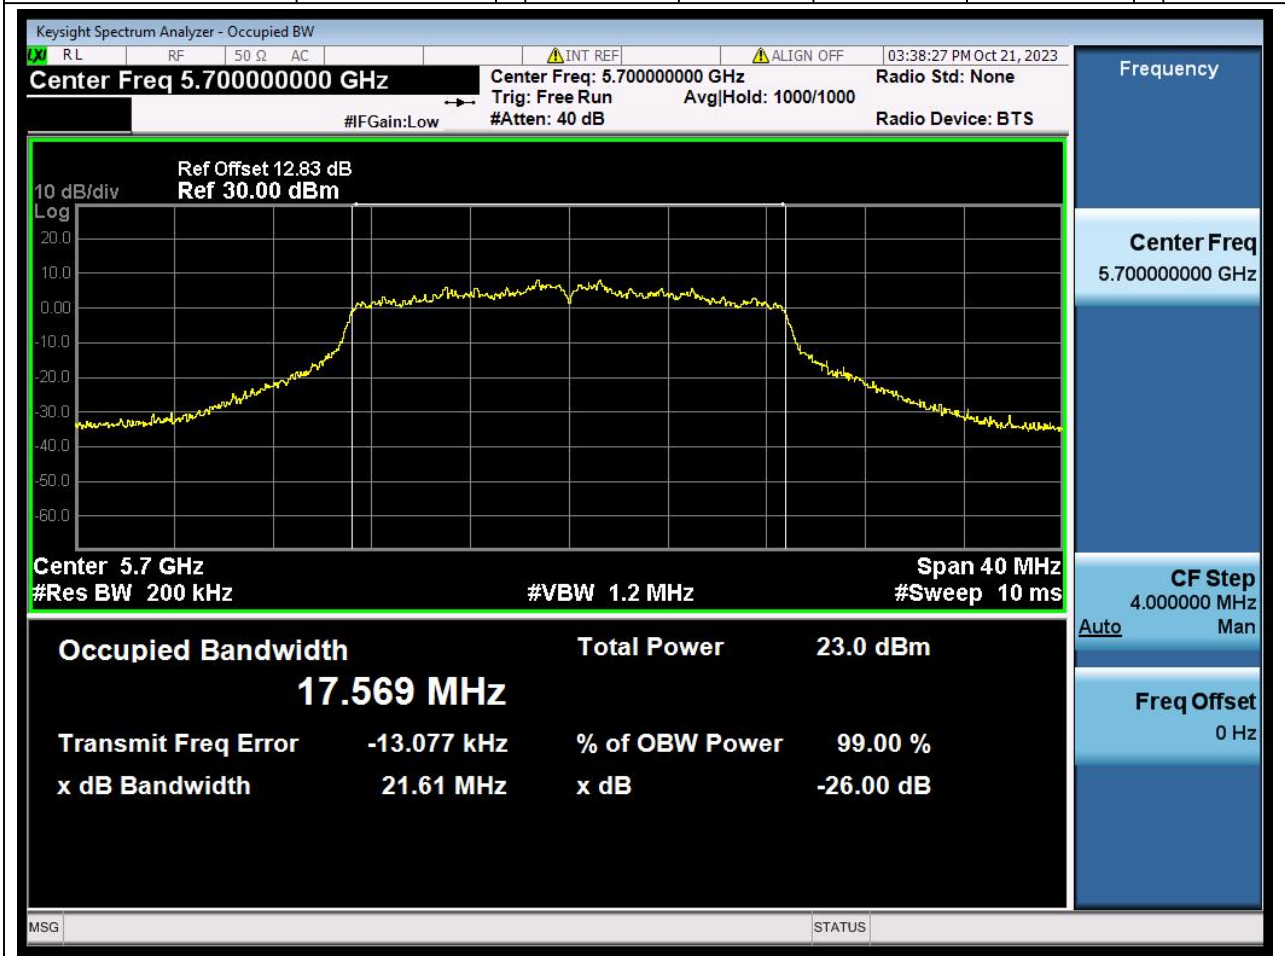

40. 802.11ac_20M_U-NII-2C_H

40.1. A.2.2-99% Bandwidth(NTNV)

Center Frequency (MHz)	OBW Power (%)	RBW (MHz)	Detector	Limit (MHz)	OBW (MHz)	Verdict
5700	99	0.2	Peak	0	17.569236	N/A