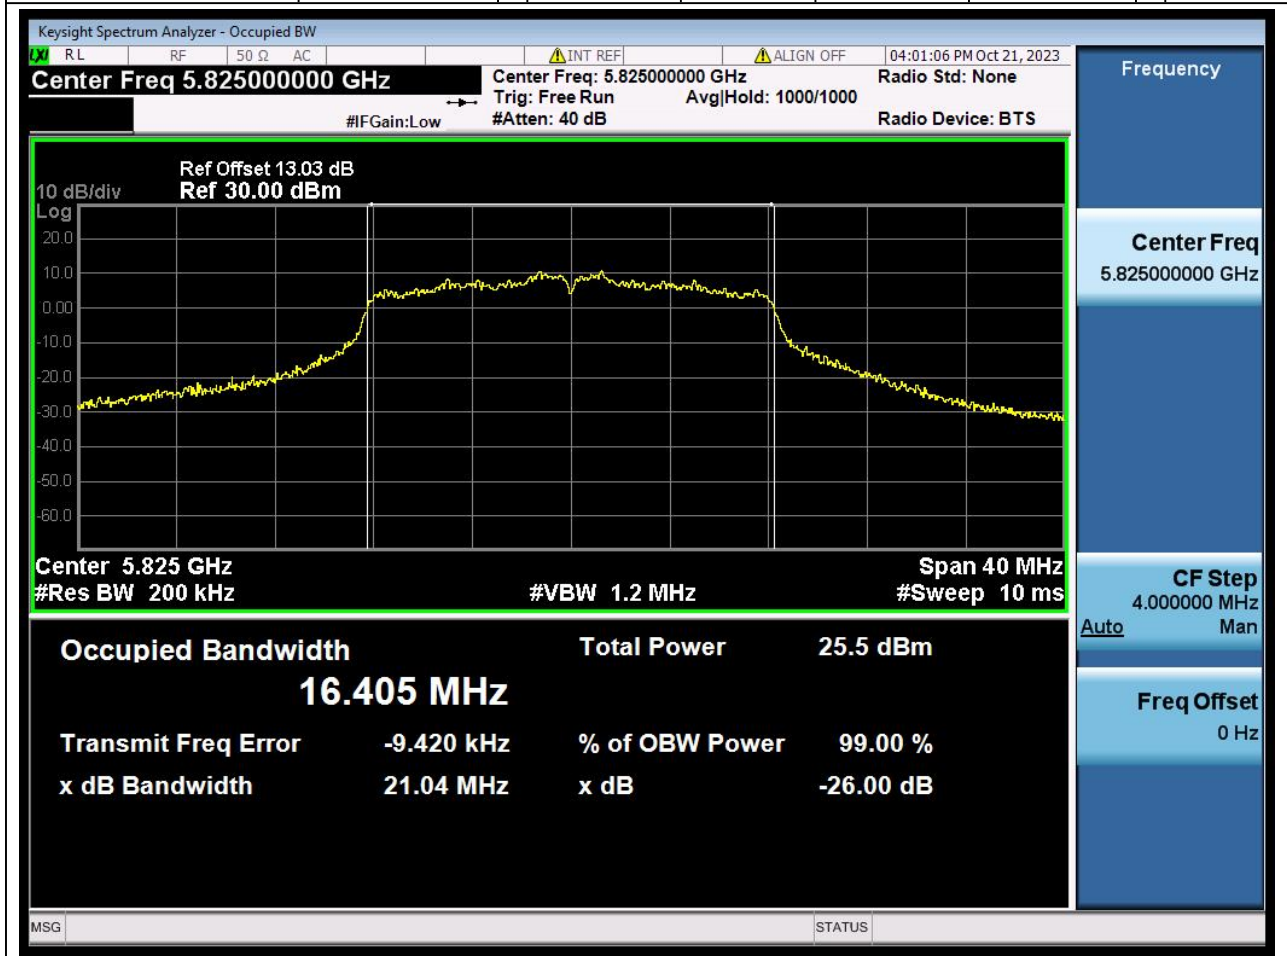

48. 802.11a_20M_U-NII-3_H

48.1. A.2.2-99% Bandwidth(NTNV)

Center Frequency (MHz)	OBW Power (%)	RBW (MHz)	Detector	Limit (MHz)	OBW (MHz)	Verdict
5825	99	0.2	Peak	0	16.405057	N/A