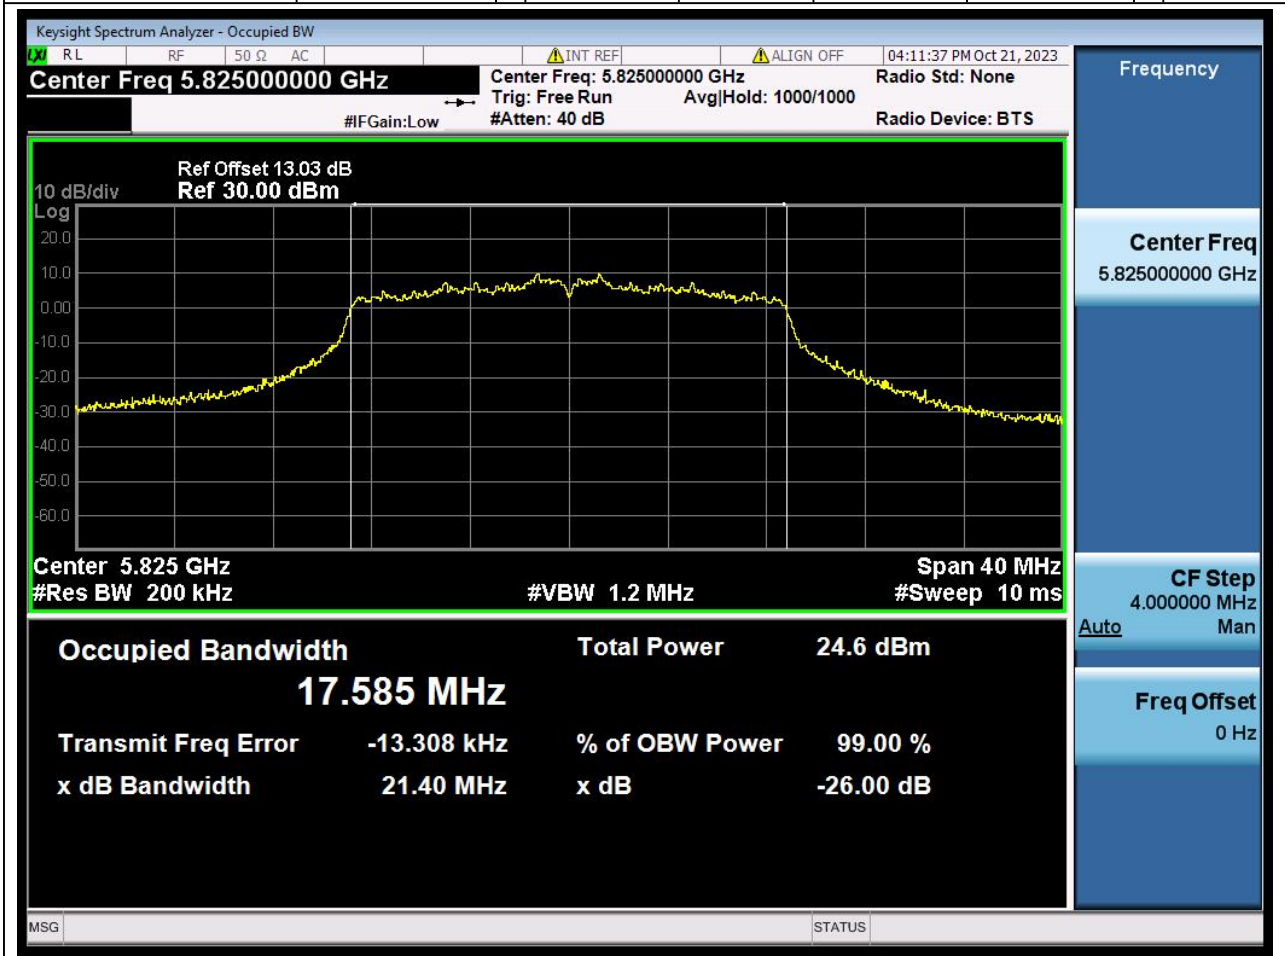

51. 802.11n_20M_U-NII-3_H

51.1. A.2.2-99% Bandwidth(NTNV)

Center Frequency (MHz)	OBW Power (%)	RBW (MHz)	Detector	Limit (MHz)	OBW (MHz)	Verdict
5825	99	0.2	Peak	0	17.585103	N/A