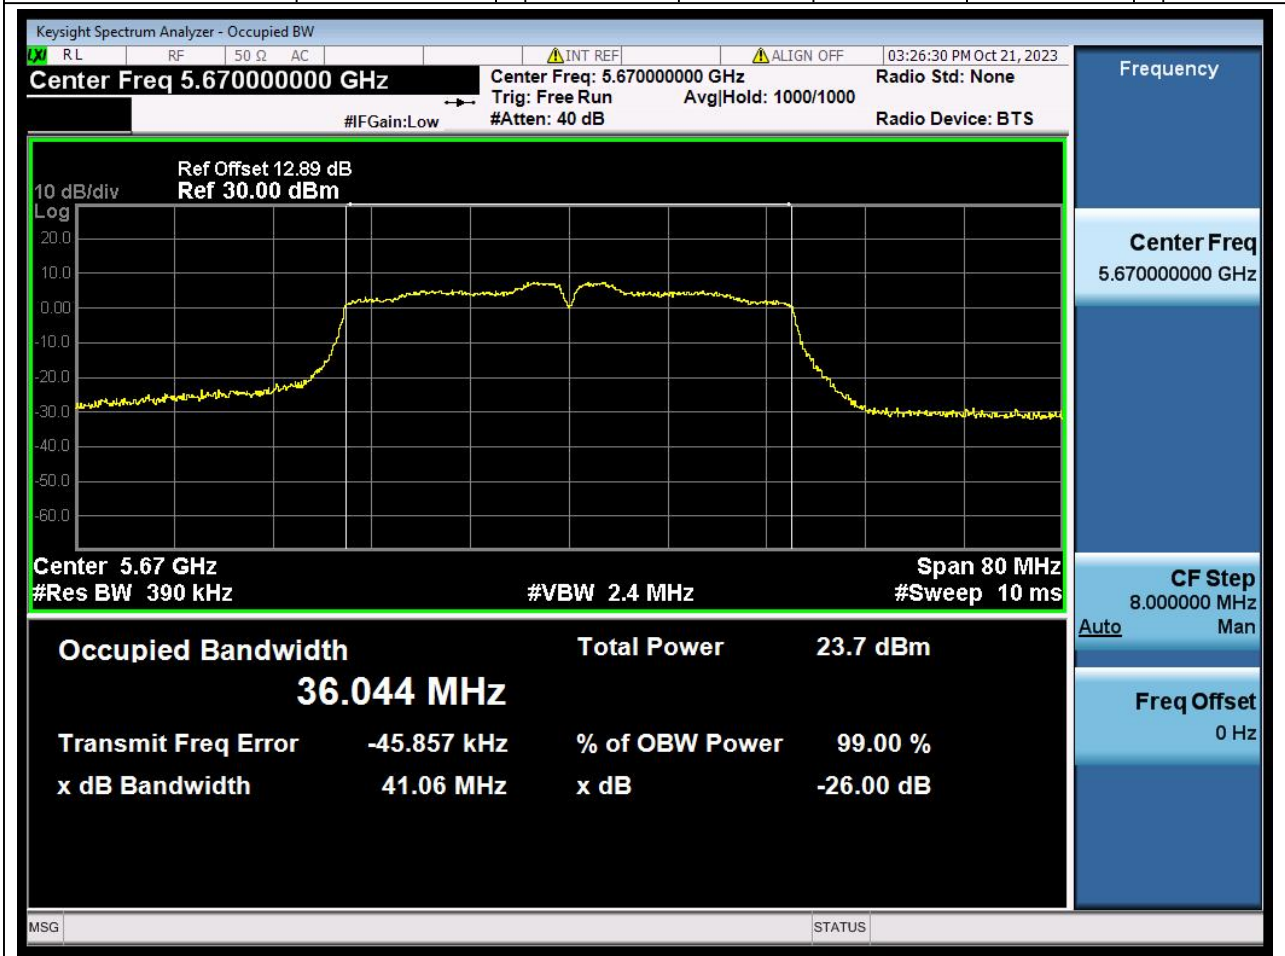

37. 802.11n_40M_U-NII-2C_H

37.1. A.2.2-99% Bandwidth(NTNV)

Center Frequency (MHz)	OBW Power (%)	RBW (MHz)	Detector	Limit (MHz)	OBW (MHz)	Verdict
5670	99	0.39	Peak	0	36.044453	N/A