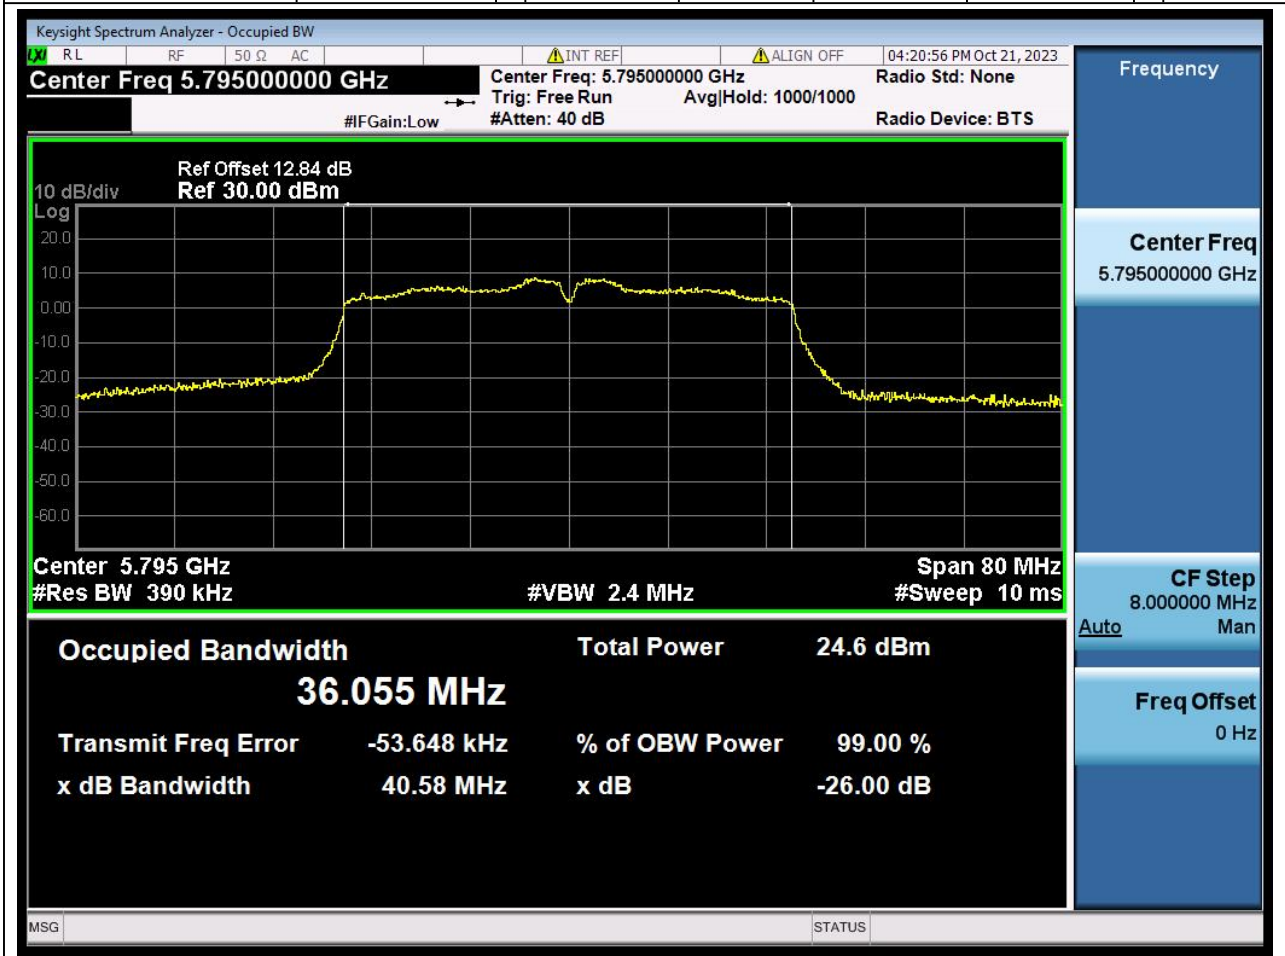

53. 802.11n_40M_U-NII-3_H

53.1. A.2.2-99% Bandwidth(NTNV)

Center Frequency (MHz)	OBW Power (%)	RBW (MHz)	Detector	Limit (MHz)	OBW (MHz)	Verdict
5795	99	0.39	Peak	0	36.054851	N/A