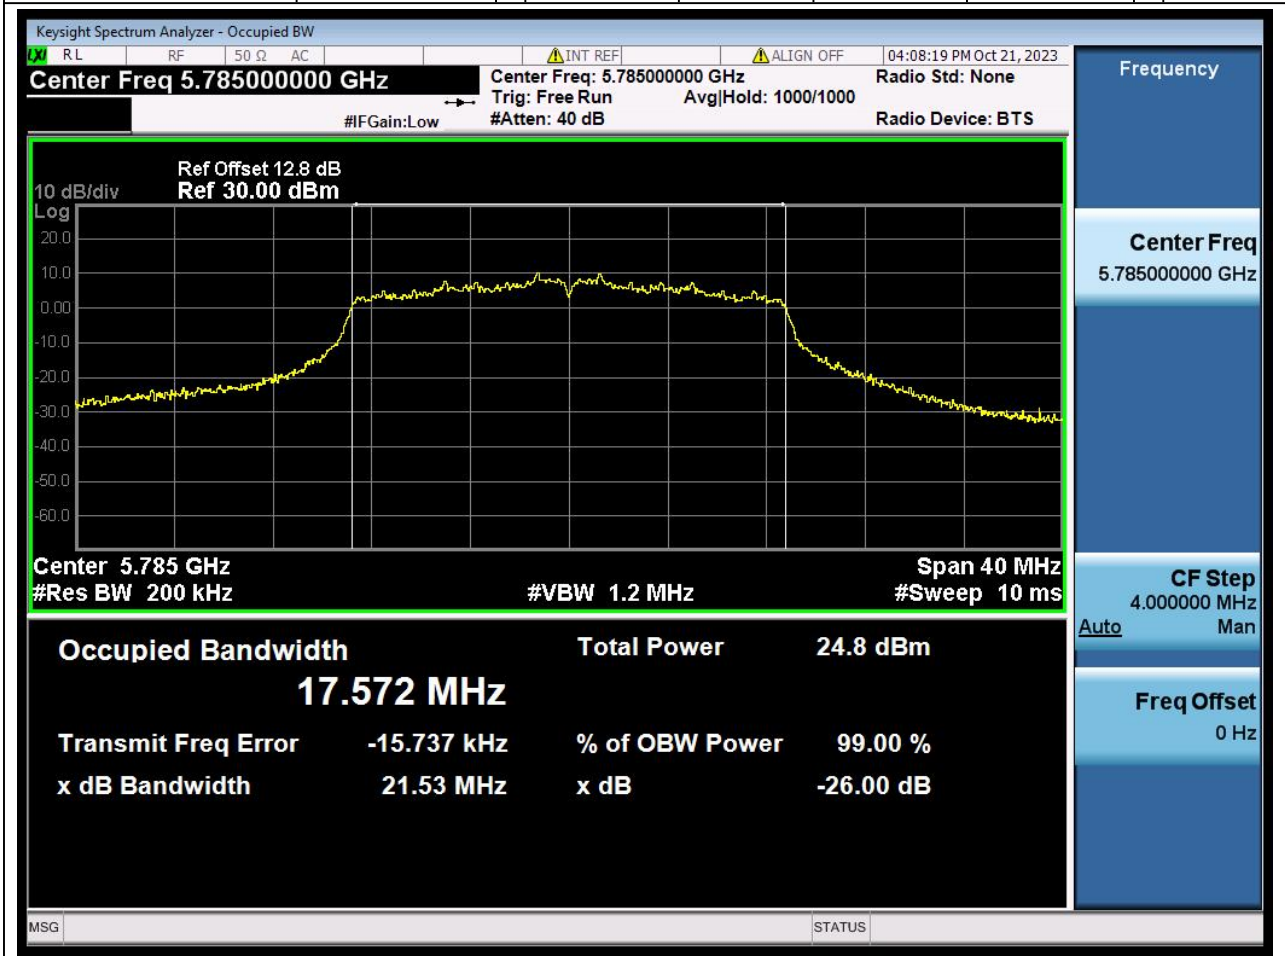

50. 802.11n_20M_U-NII-3_M

50.1. A.2.2-99% Bandwidth(NTNV)

Center Frequency (MHz)	OBW Power (%)	RBW (MHz)	Detector	Limit (MHz)	OBW (MHz)	Verdict
5785	99	0.2	Peak	0	17.572461	N/A