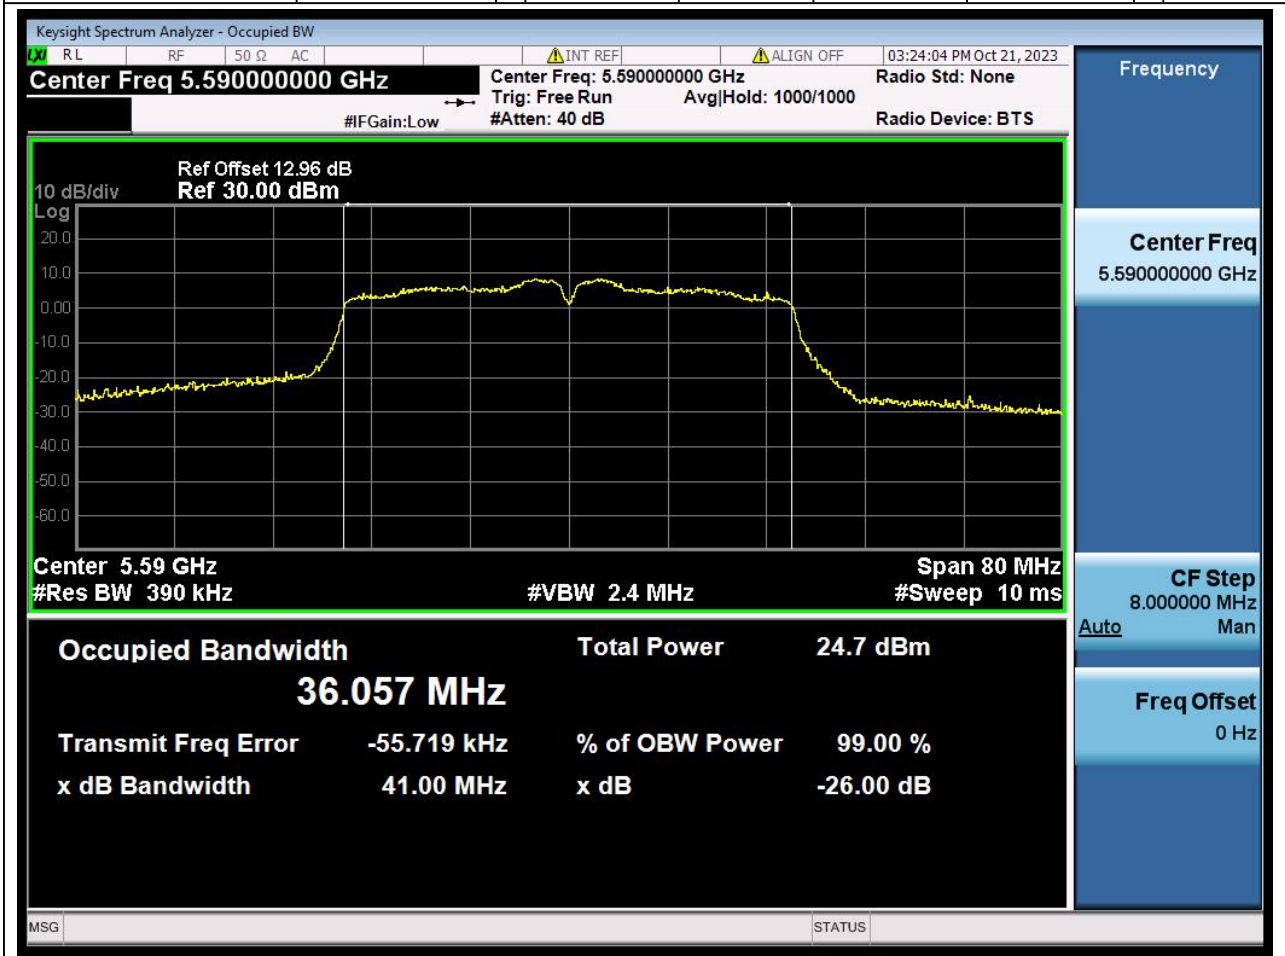

36. 802.11n_40M_U-NII-2C_M

36.1. A.2.2-99% Bandwidth(NTNV)

Center Frequency (MHz)	OBW Power (%)	RBW (MHz)	Detector	Limit (MHz)	OBW (MHz)	Verdict
5590	99	0.39	Peak	0	36.056874	N/A