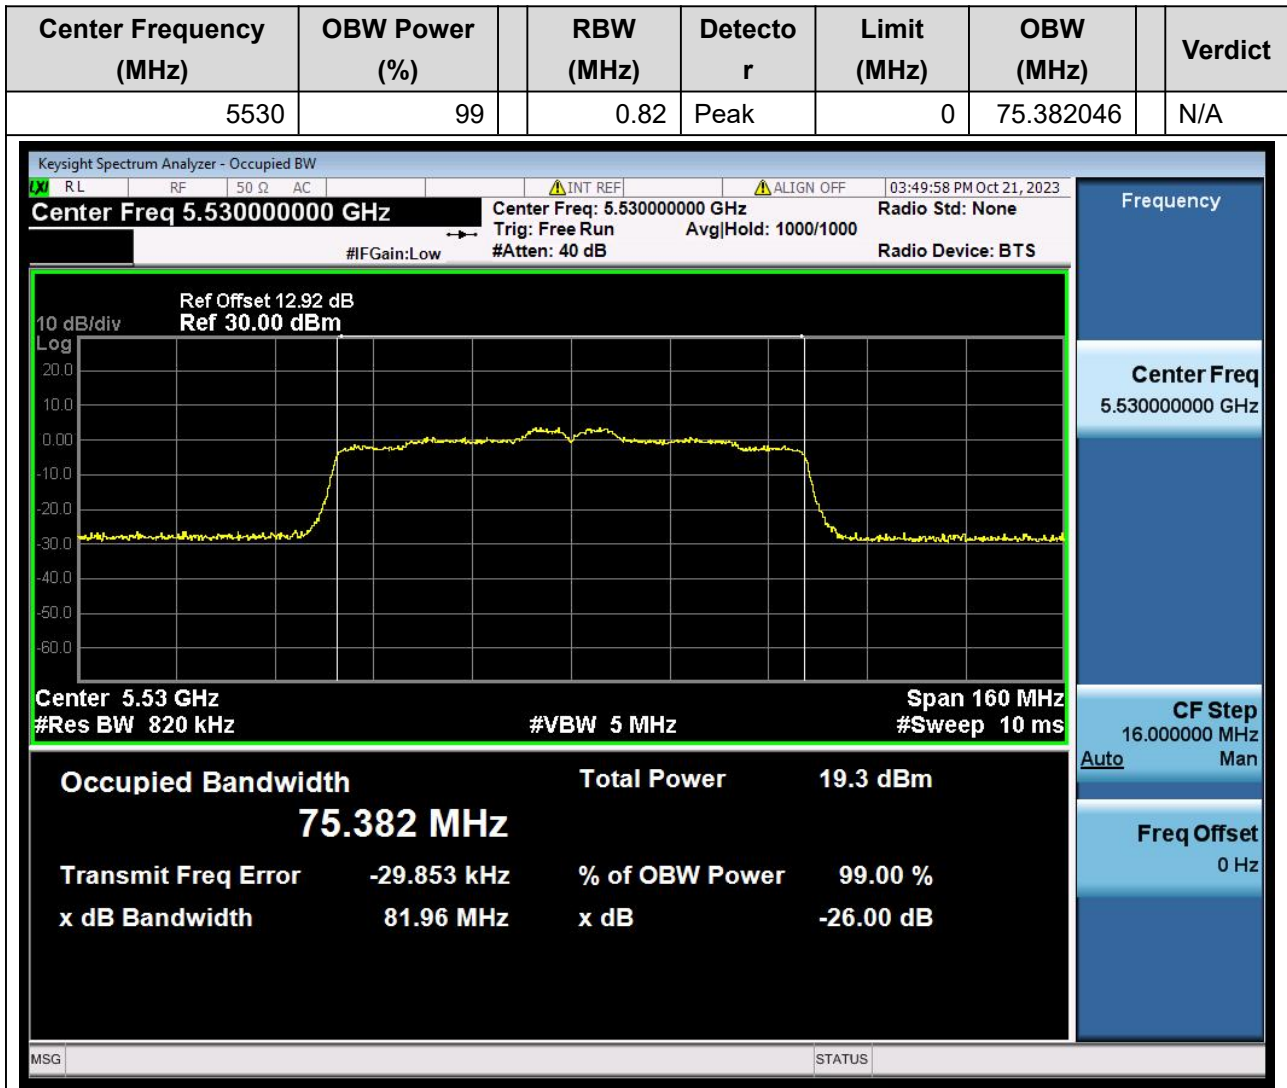

44. 802.11ac_80M_U-NII-2C_L

44.1. A.2.2-99% Bandwidth(NTNV)