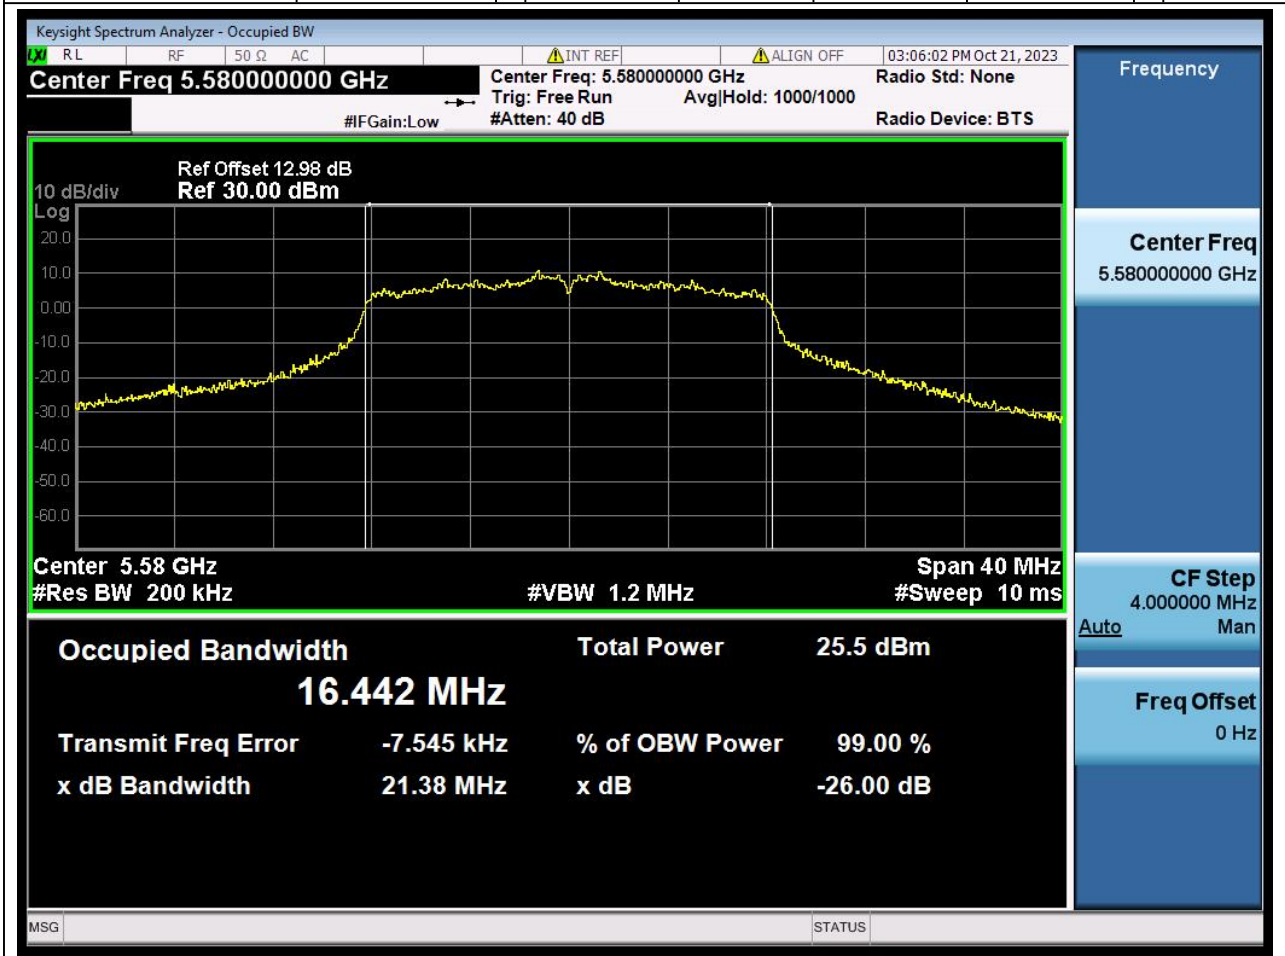

30. 802.11a_20M_U-NII-2C_M

30.1. A.2.2-99% Bandwidth(NTNV)

Center Frequency (MHz)	OBW Power (%)	RBW (MHz)	Detector	Limit (MHz)	OBW (MHz)	Verdict
5580	99	0.2	Peak	0	16.442453	N/A