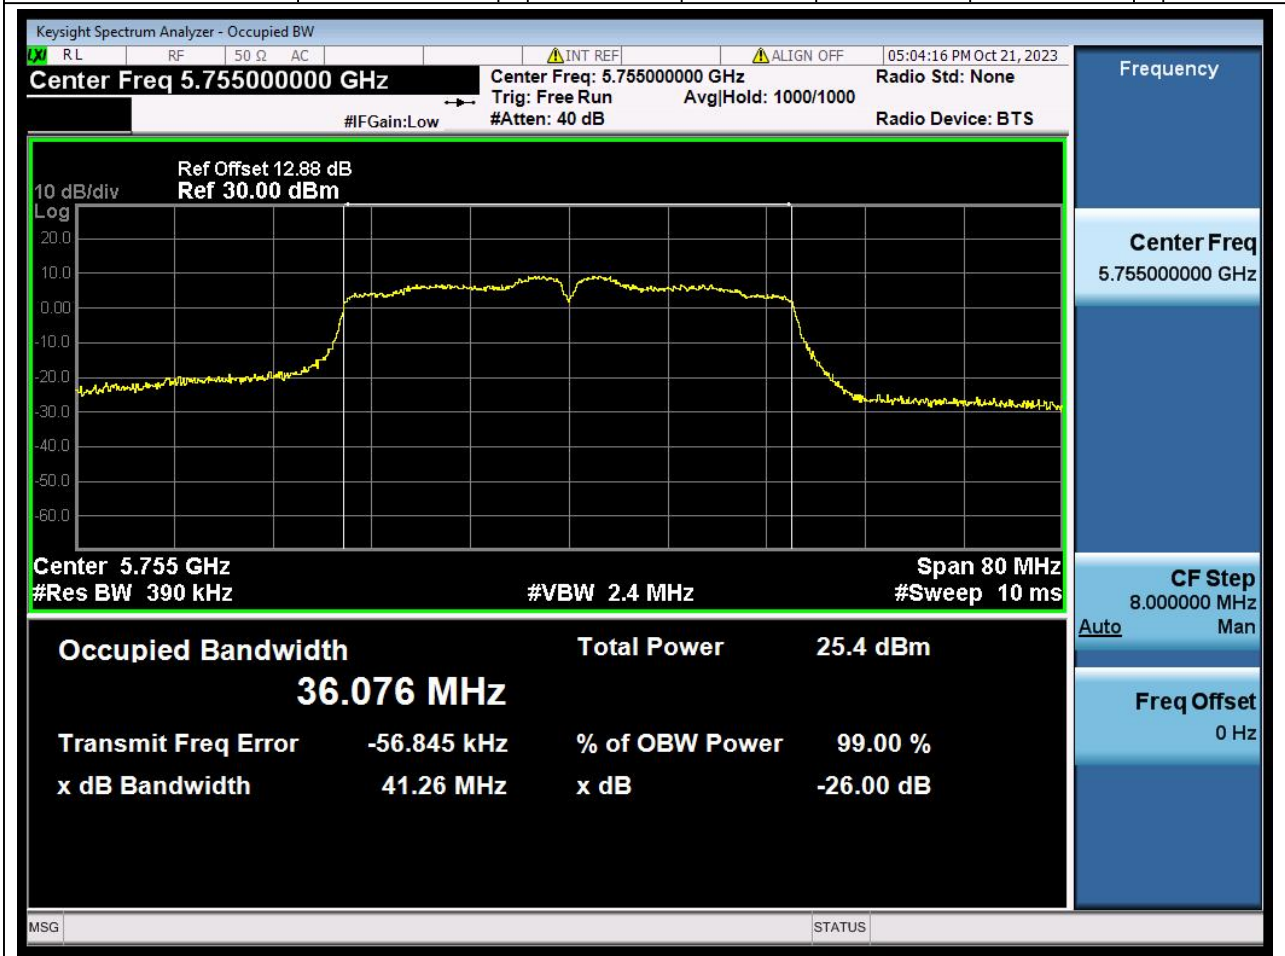

57. 802.11ac_40M_U-NII-3_L

57.1. A.2.2-99% Bandwidth(NTNV)

Center Frequency (MHz)	OBW Power (%)	RBW (MHz)	Detector	Limit (MHz)	OBW (MHz)	Verdict
5755	99	0.39	Peak	0	36.07585	N/A