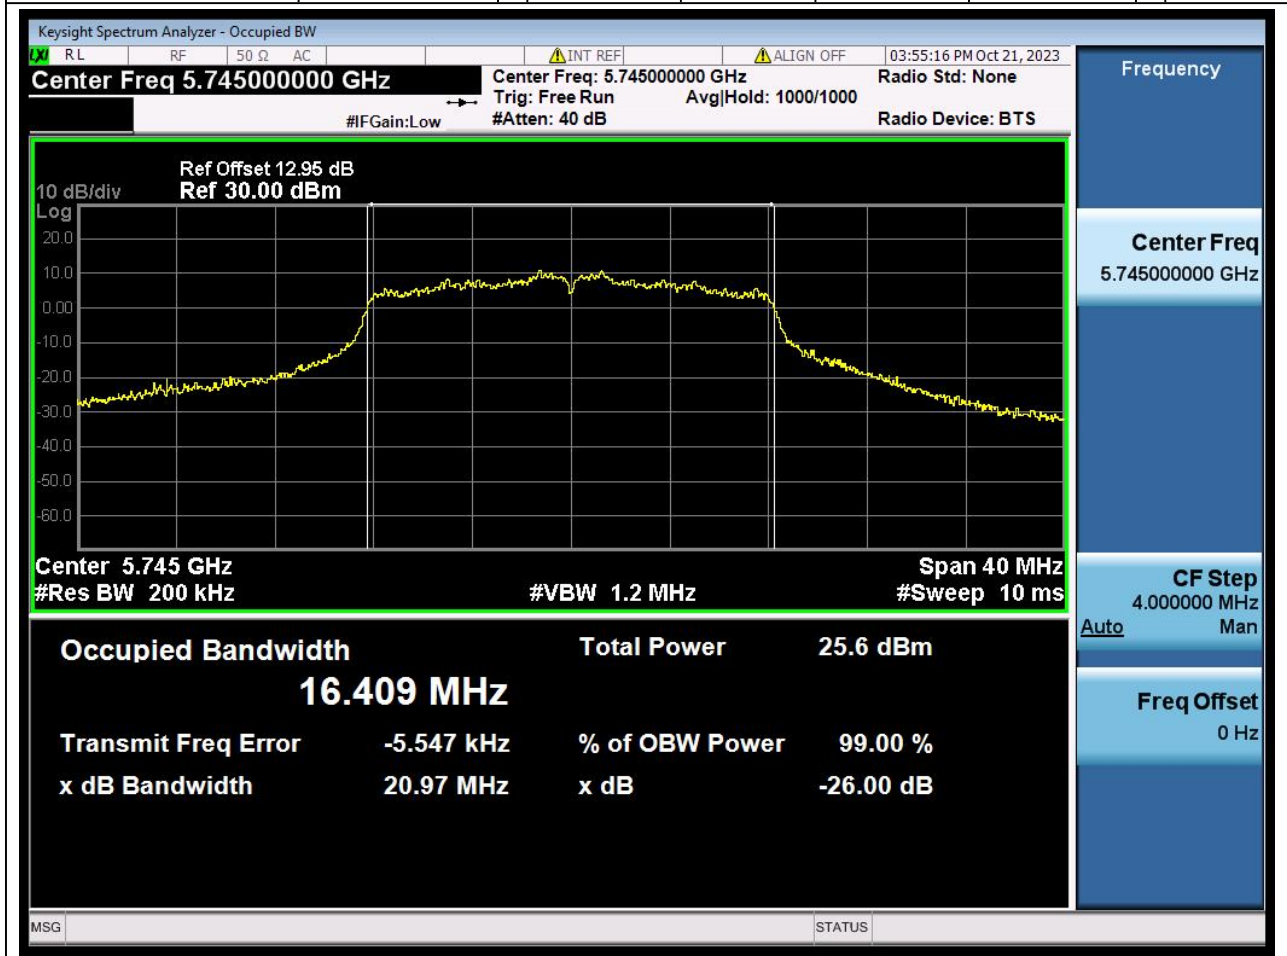

46. 802.11a_20M_U-NII-3_L

46.1. A.2.2-99% Bandwidth(NTNV)

Center Frequency (MHz)	OBW Power (%)	RBW (MHz)	Detector	Limit (MHz)	OBW (MHz)	Verdict
5745	99	0.2	Peak	0	16.408672	N/A