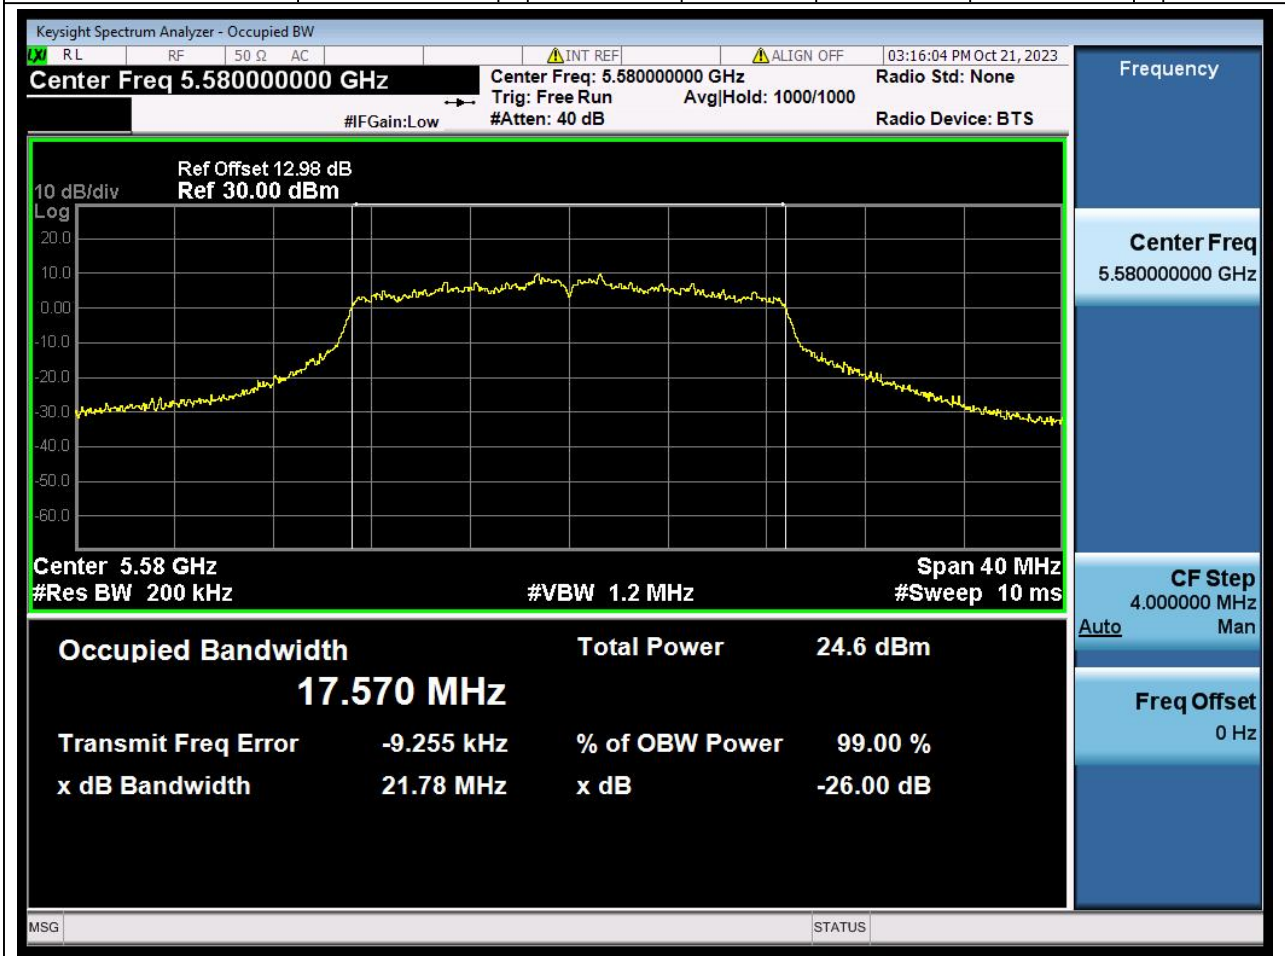

33. 802.11n_20M_U-NII-2C_M

33.1. A.2.2-99% Bandwidth(NTNV)

Center Frequency (MHz)	OBW Power (%)	RBW (MHz)	Detector	Limit (MHz)	OBW (MHz)	Verdict
5580	99	0.2	Peak	0	17.57047	N/A