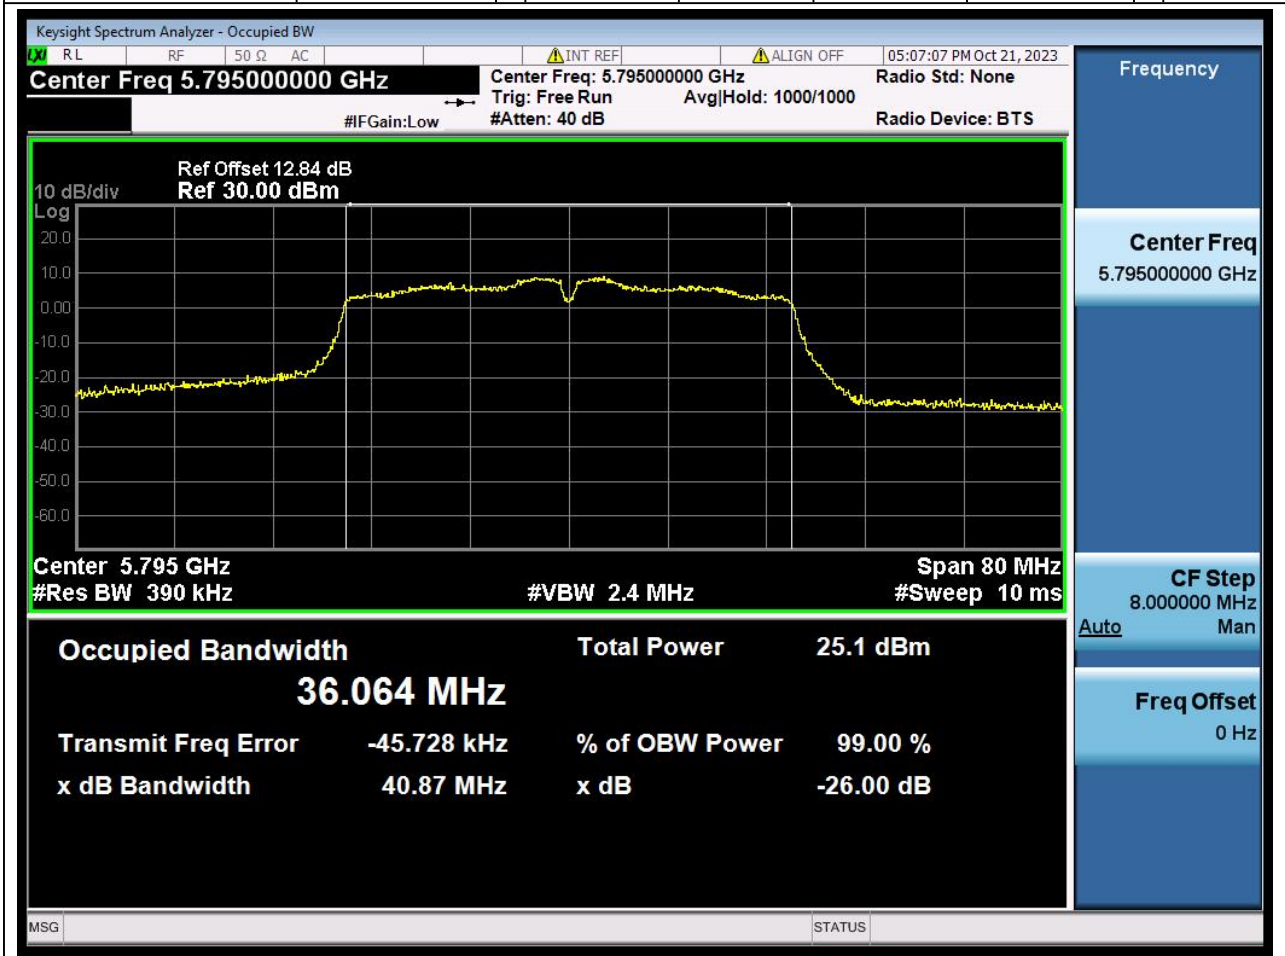

58. 802.11ac_40M_U-NII-3_H

58.1. A.2.2-99% Bandwidth(NTNV)

Center Frequency (MHz)	OBW Power (%)	RBW (MHz)	Detector	Limit (MHz)	OBW (MHz)	Verdict
5795	99	0.39	Peak	0	36.064378	N/A