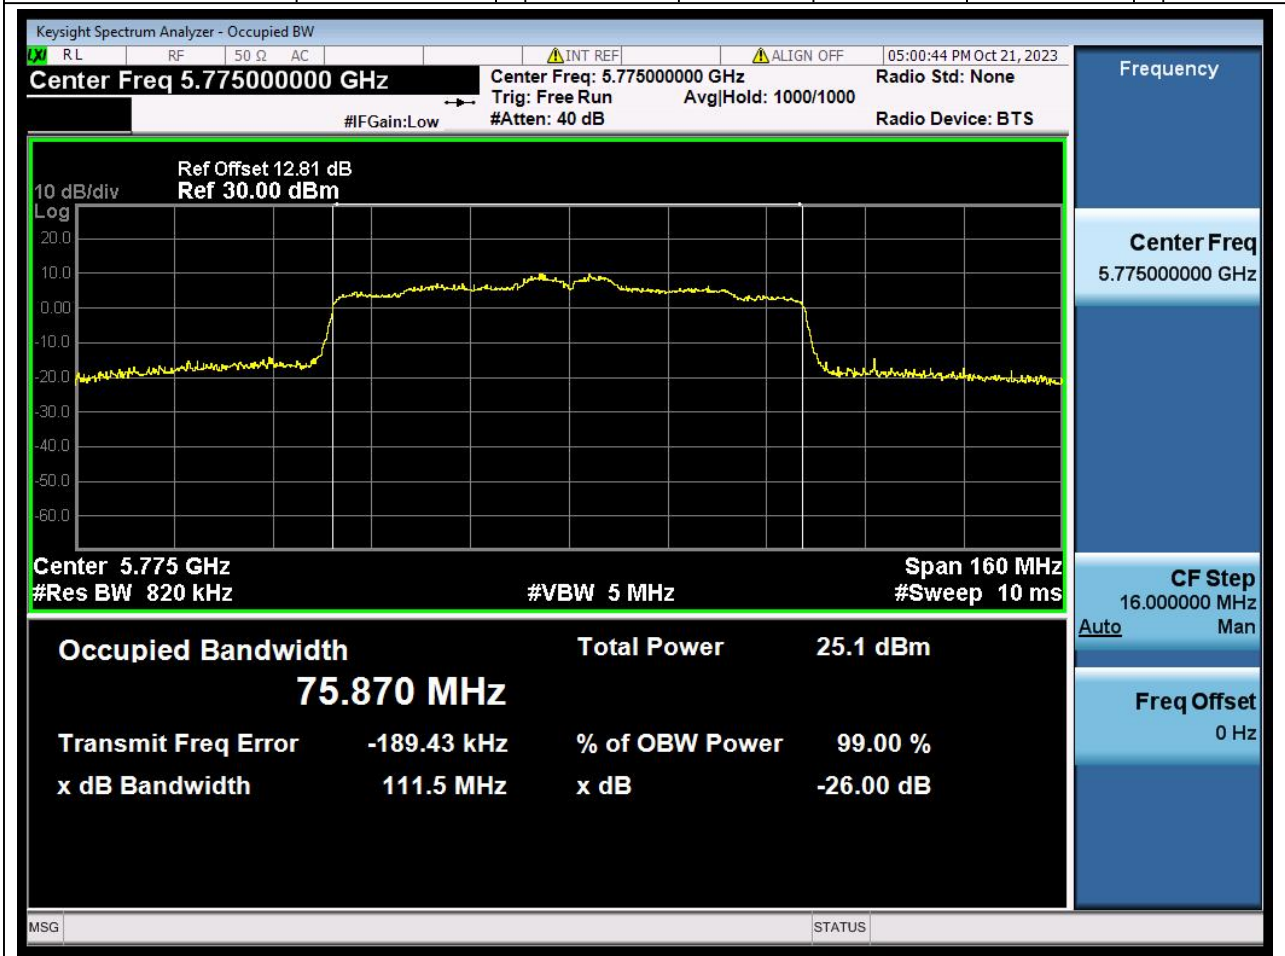

59. 802.11ac_80M_U-NII-3_M

59.1. A.2.2-99% Bandwidth(NTNV)

Center Frequency (MHz)	OBW Power (%)	RBW (MHz)	Detector	Limit (MHz)	OBW (MHz)	Verdict
5775	99	0.82	Peak	0	75.870099	N/A

--BLANK BELOW--