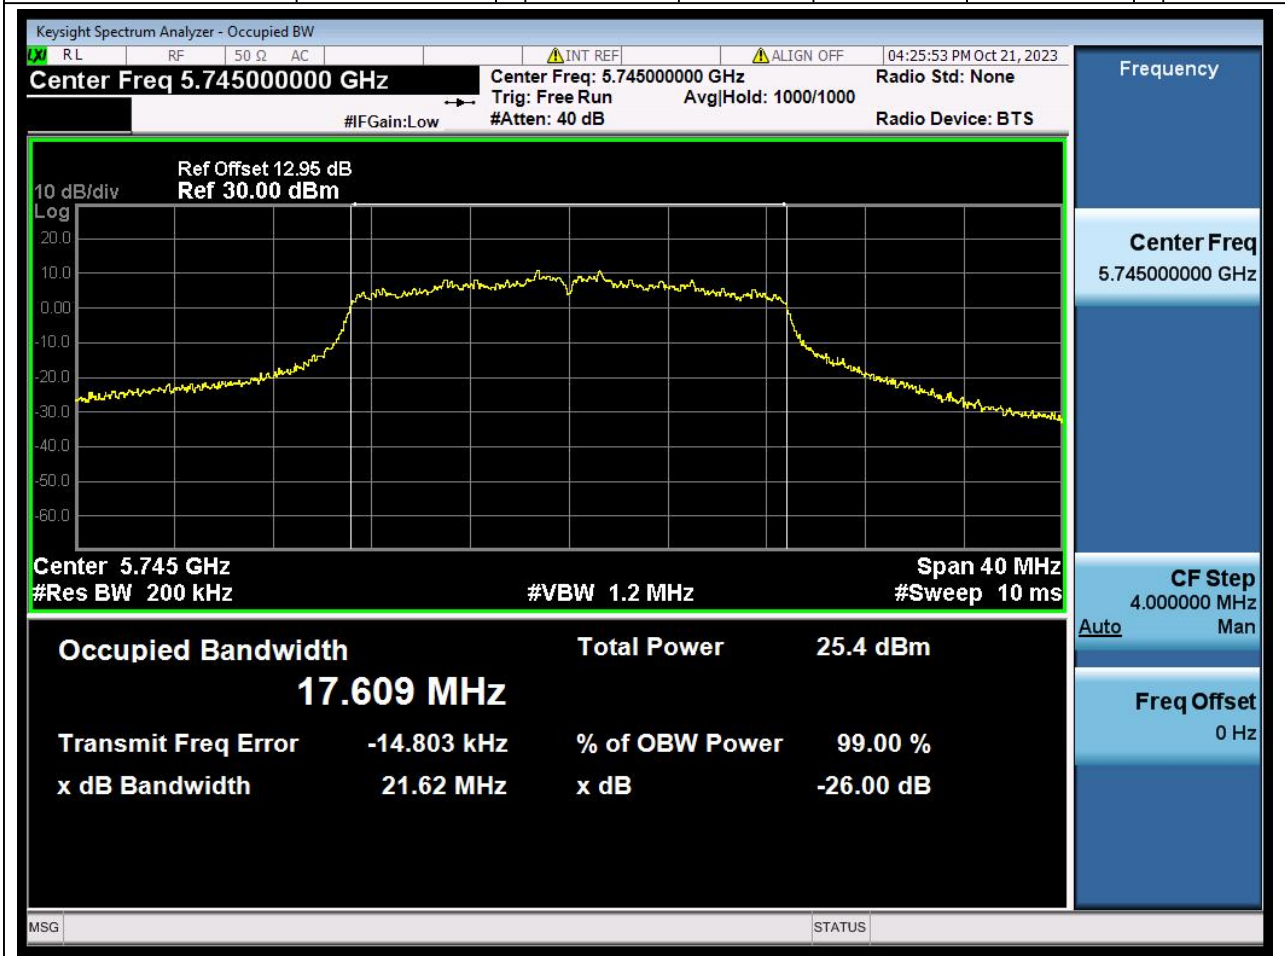

54. 802.11ac_20M_U-NII-3_L

54.1. A.2.2-99% Bandwidth(NTNV)

Center Frequency (MHz)	OBW Power (%)	RBW (MHz)	Detector	Limit (MHz)	OBW (MHz)	Verdict
5745	99	0.2	Peak	0	17.608543	N/A