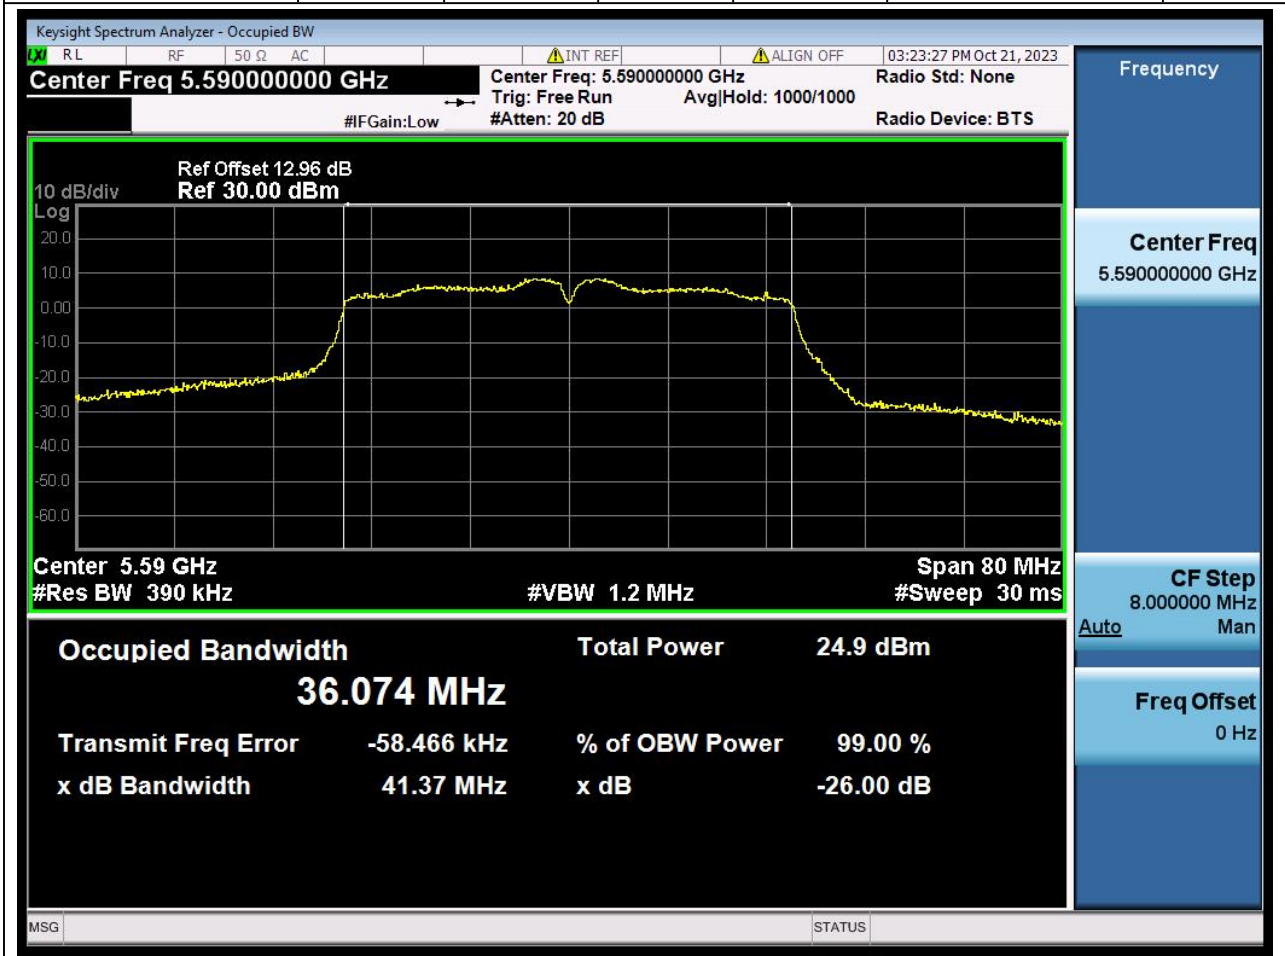

36. 802.11n_40M_U-NII-2C_M

36.1. A.2-26dB Bandwidth(NTNV)

Center Frequency (MHz)	XdB Down	RBW (MHz)	Detector	Limit (MHz)	XdB BandWidth (MHz)	Verdict
5590	26	0.39	Peak	0	41.370317	N/A