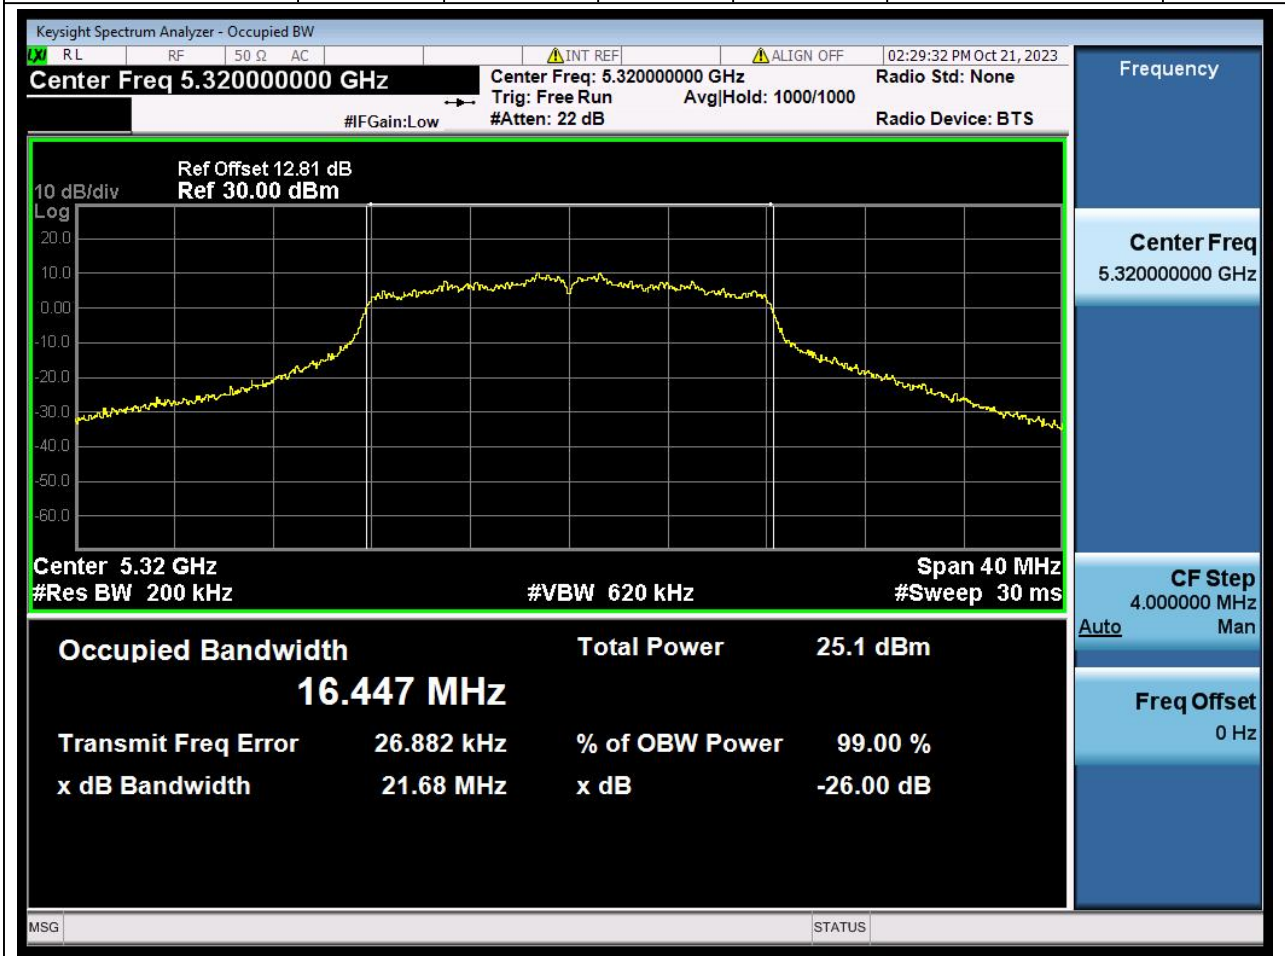

17. 802.11a_20M_U-NII-2A_H

17.1. A.2-26dB Bandwidth(NTNV)

Center Frequency (MHz)	XdB Down	RBW (MHz)	Detector	Limit (MHz)	XdB BandWidth (MHz)	Verdict
5320	26	0.2	Peak	0	21.680065	N/A