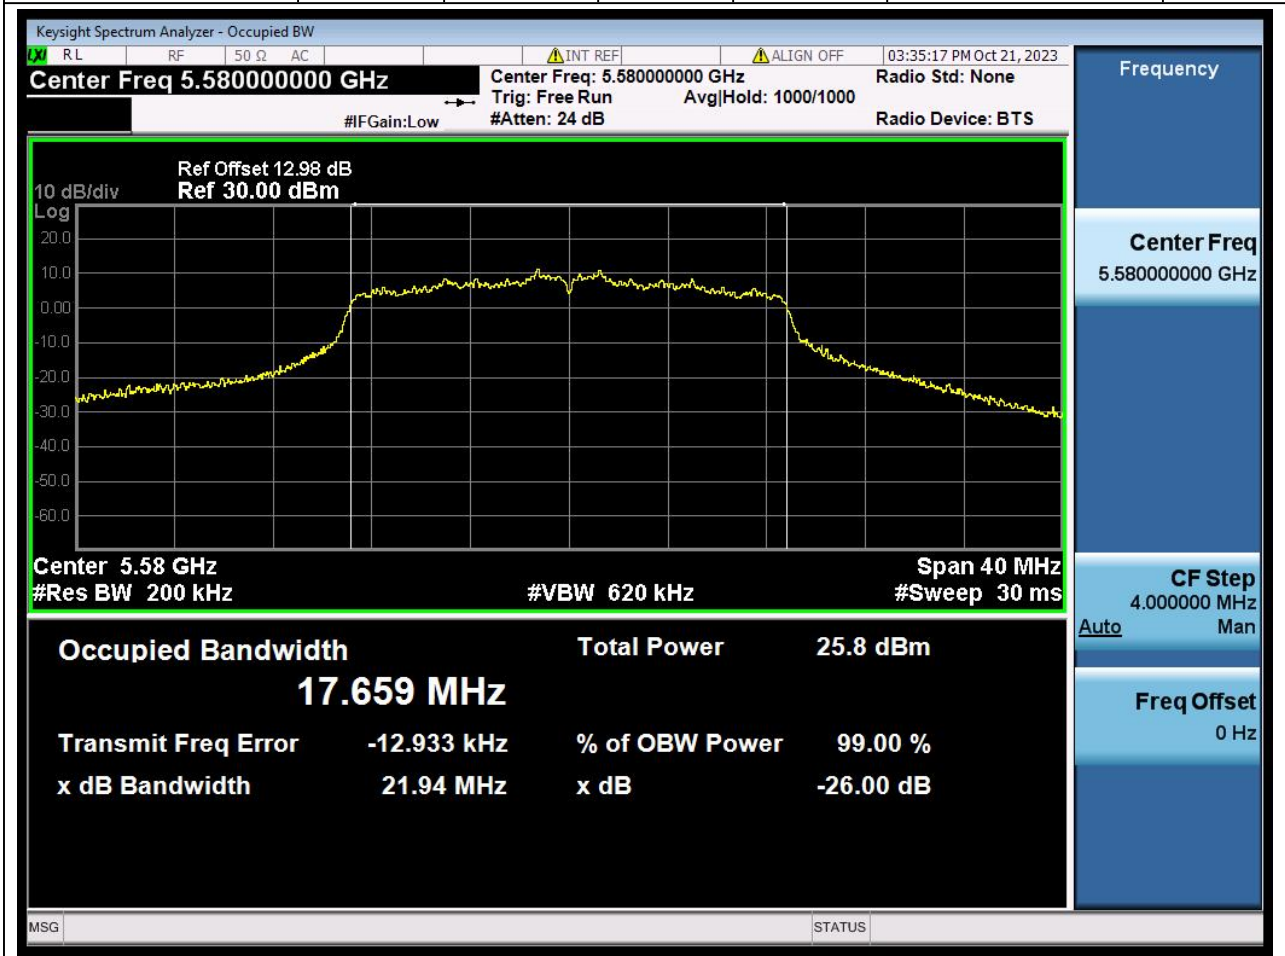

39. 802.11ac_20M_U-NII-2C_M

39.1. A.2-26dB Bandwidth(NTNV)

Center Frequency (MHz)	XdB Down	RBW (MHz)	Detector	Limit (MHz)	XdB BandWidth (MHz)	Verdict
5580	26	0.2	Peak	0	21.943993	N/A