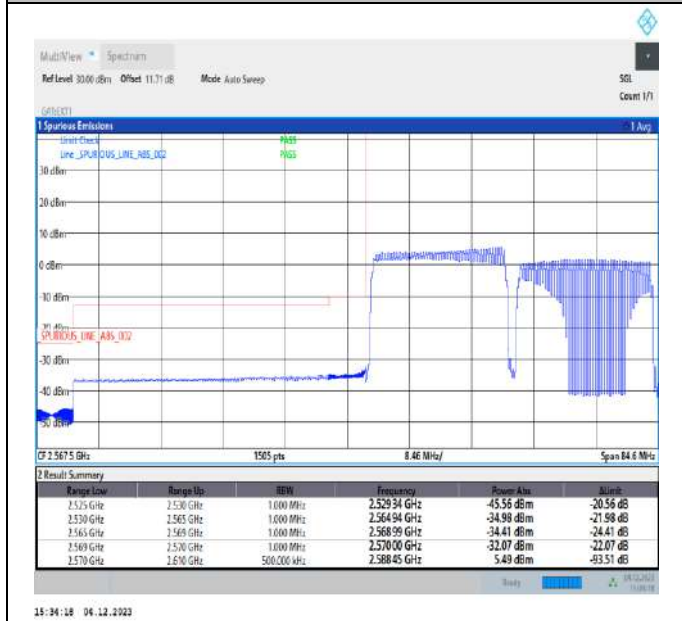

20MHz-20MHz_QPSK@QPSK-QPSK@QPSK_37850-38048_1RB#0@100RB#0-0RB#0@100RB#0