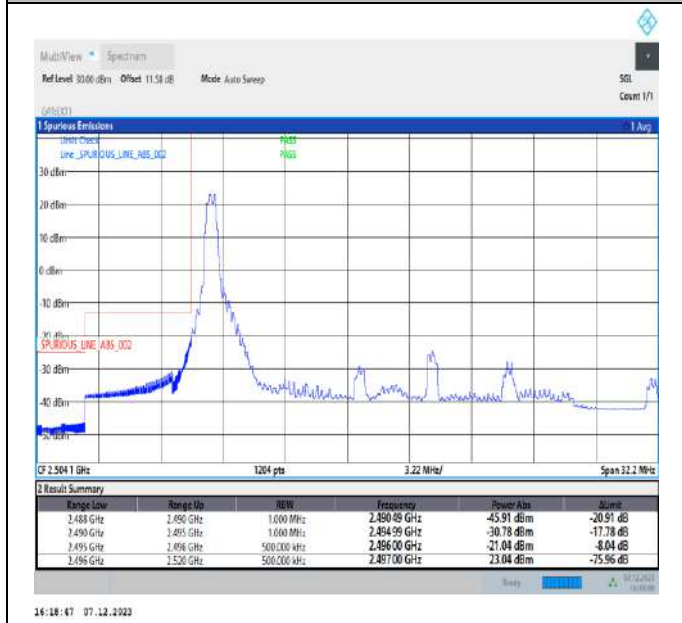

15MHz-20MHz_QPSK@QPSK-QPSK@QPSK_41319-41490_1RB#74@75RB#0-0RB#0@100RB#0