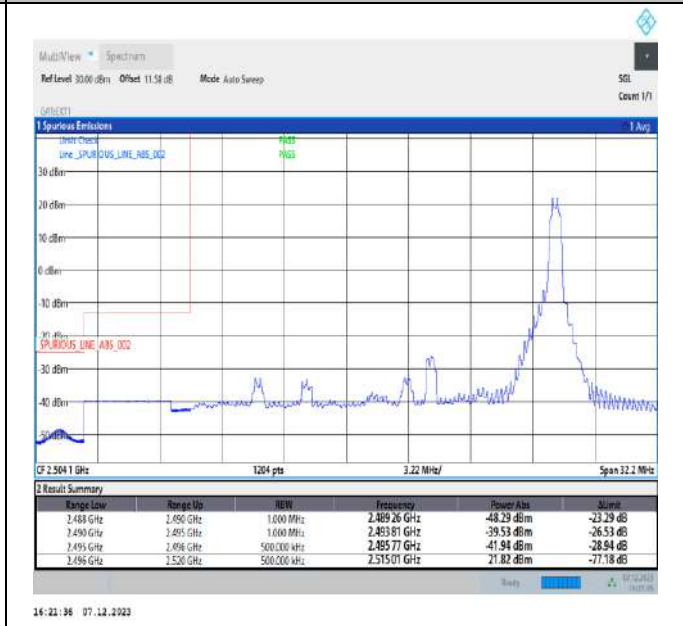

15MHz-20MHz_64QAM@64QAM-64QAM@64QAM_41319-41490_75RB#0@75RB#0-100RB#0@100RB#0