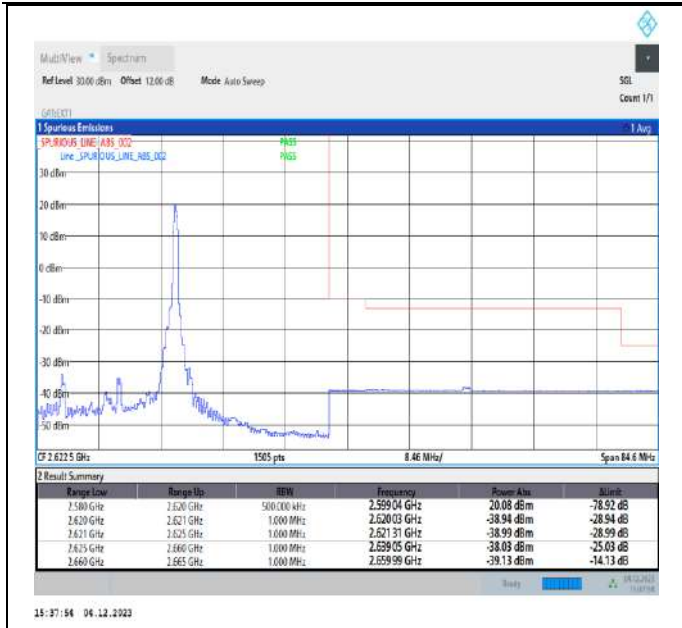

20MHz-20MHz_QPSK@QPSK-QPSK@QPSK_37850-38048_100RB#0@100RB#0-100RB#0@100RB#0