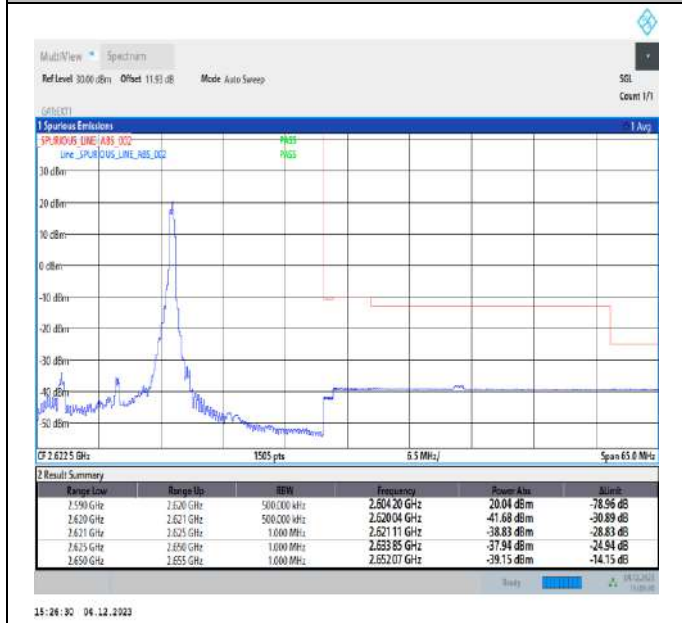

15MHz-15MHz_QPSK@QPSK-QPSK@QPSK_37825-37975_75RB#0@75RB#0-75RB#0@75RB#0