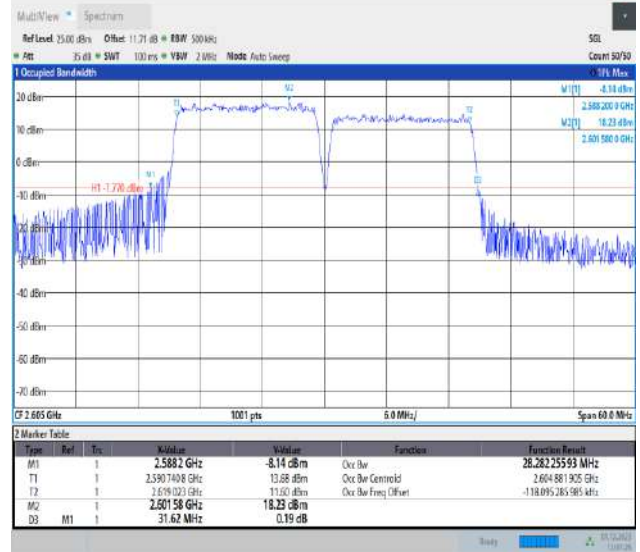

38-38-15MHz-15MHz-16QAM-16QAM-37825-37975-75RB#0-75RB#0-PASS