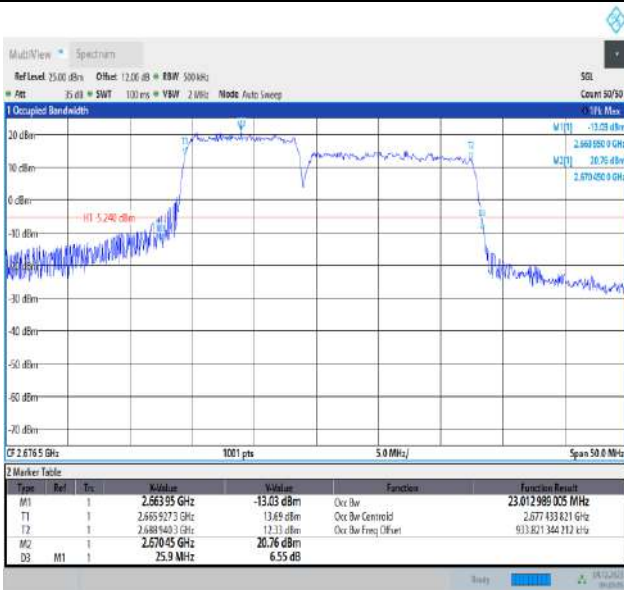

41-41-10MHz-15MHz-64QAM-64QAM-41395-41515-50RB#0-75RB#0-PASS