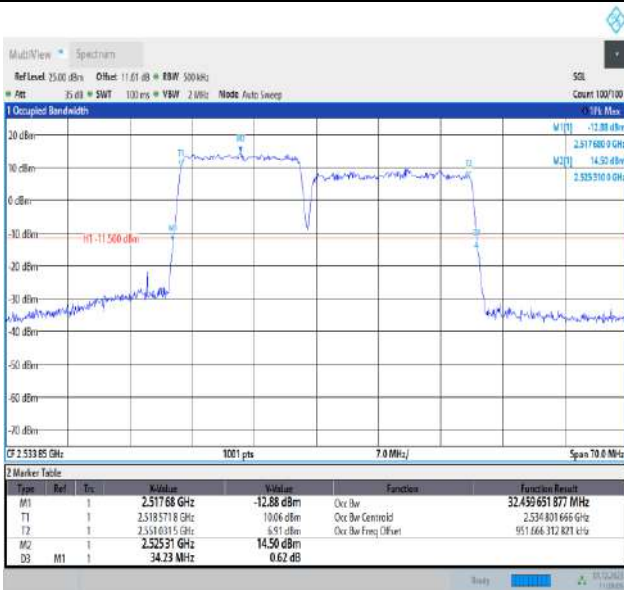

11:28:06 01.12.2023

7-7-15MHz-20MHz-64QAM-64QAM-21003-21174-75RB#0-100RB#0-PASS