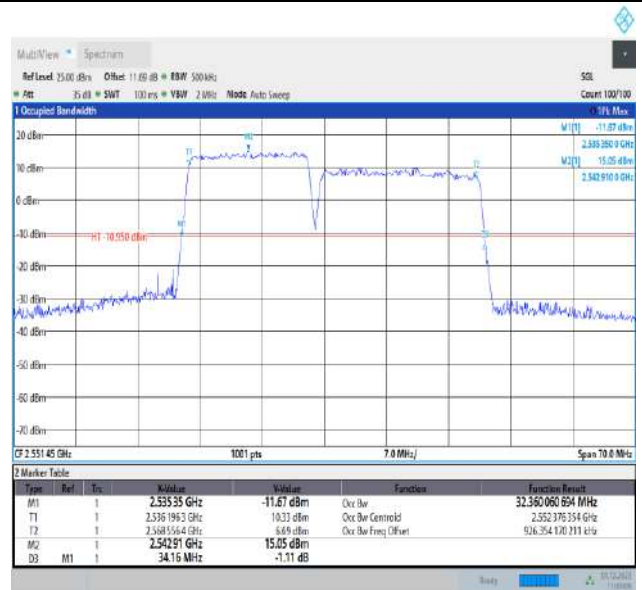

11:22:58 01.12.2023

7-7-15MHz-15MHz-64QAM-64QAM-21225-21375-75RB#0-75RB#0-PASS

11:28:59 01.12.2023

7-7-15MHz-20MHz-64QAM-64QAM-20828-20999-75RB#0-100RB#0-PASS

11:28:06 01.12.2023

7-7-15MHz-20MHz-64QAM-64QAM-21003-21174-75RB#0-100RB#0-PASS