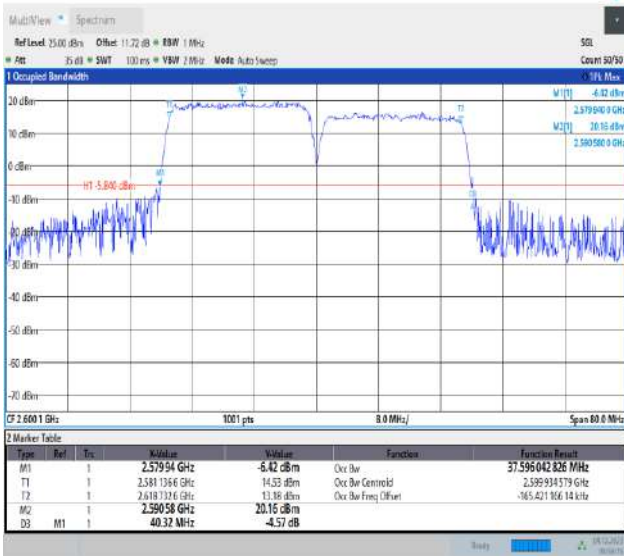

38-38-15MHz-15MHz-16QAM-16QAM-37925-38075-75RB#0-75RB#0-PASS

38-38-15MHz-15MHz-16QAM-16QAM-38025-38175-75RB#0-75RB#0-PASS

38-38-20MHz-20MHz-16QAM-16QAM-37850-38048-100RB#0-100RB#0-PASS

38-38-20MHz-20MHz-16QAM-16QAM-37901-38099-100RB#0-100RB#0-PASS