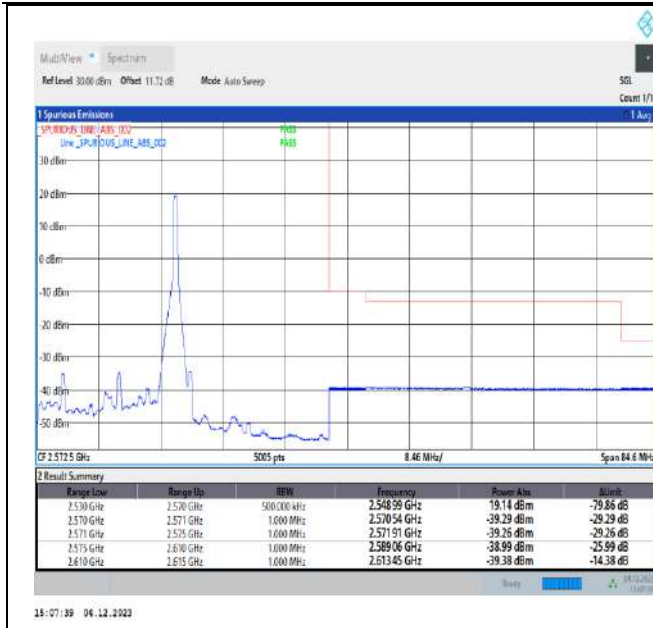

20MHz-20MHz_QPSK@QPSK-QPSK@QPSK_21152-21350_1RB#99@100RB#0-0RB#0@100RB#0