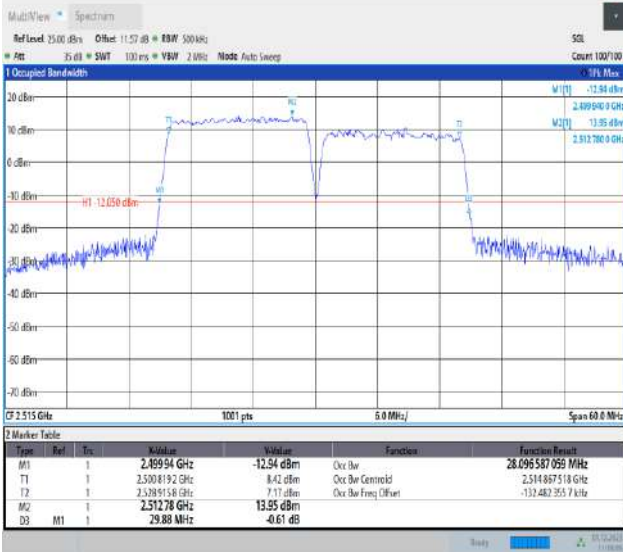

11:18:46 01.12.2023

7-7-15MHz-15MHz-64QAM-64QAM-20825-20975-75RB#0-75RB#0-PASS