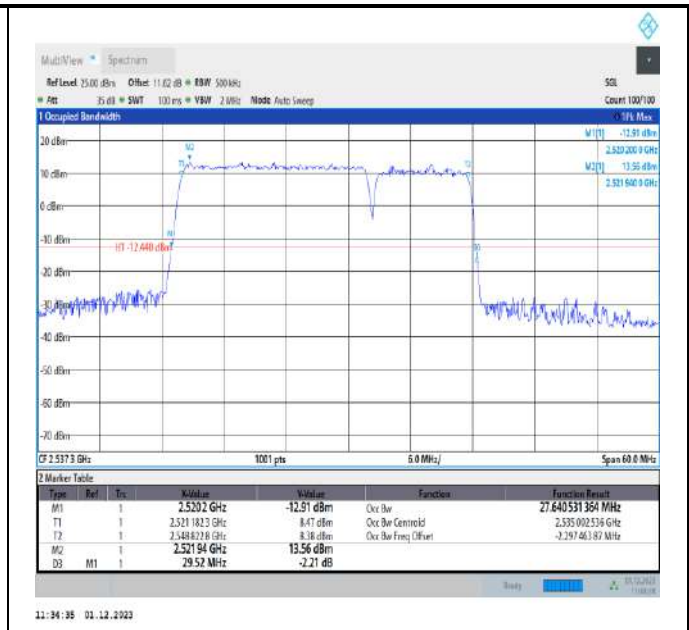

7-7-20MHz-10MHz-64QAM-64QAM-21051-21195-100RB#0-50RB#0-PASS