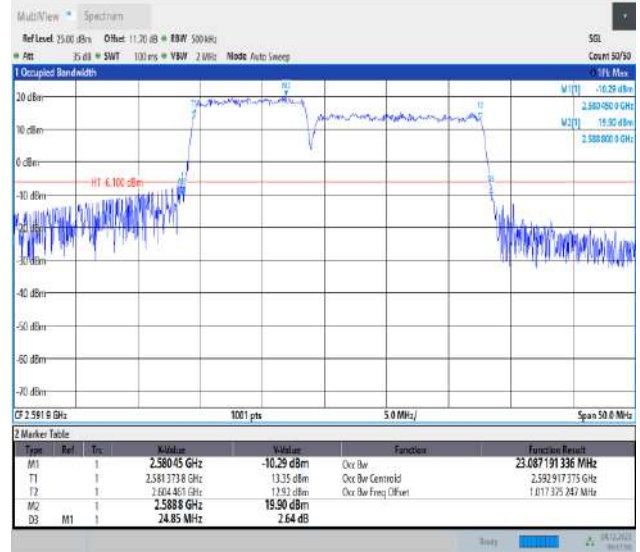

09:17:87 04.12.2023

41-41-10MHz-15MHz-16QAM-16QAM-40549-40669-50RB#0-75RB#0-PASS