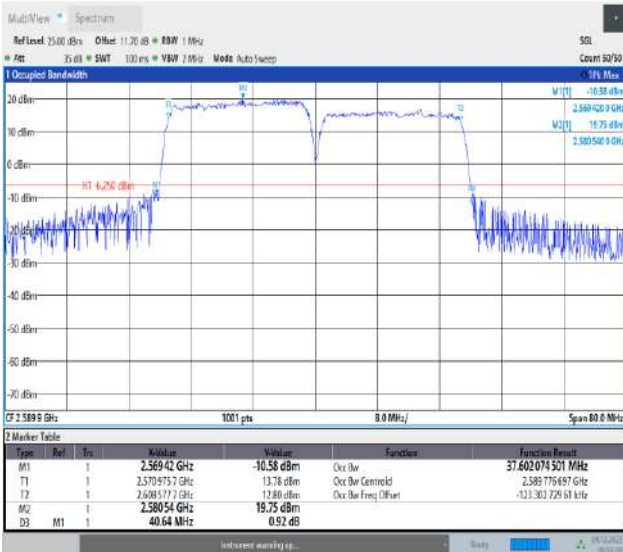

38-38-15MHz-15MHz-16QAM-16QAM-37925-38075-75RB#0-75RB#0-PASS