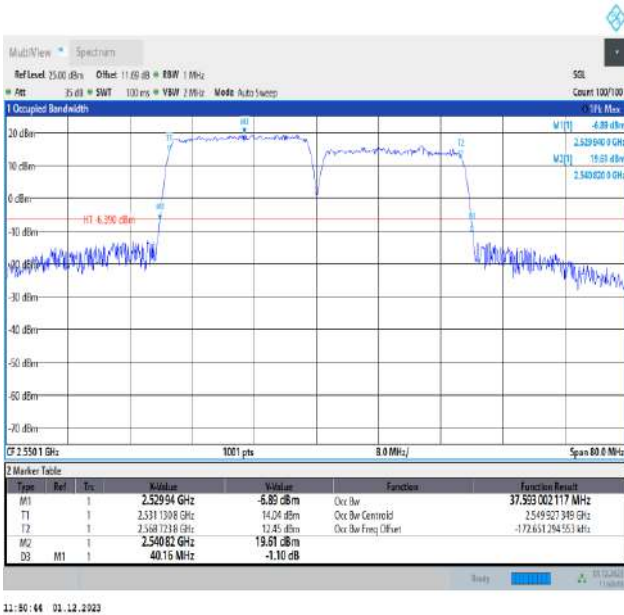

7-7-20MHz-20MHz-16QAM-16QAM-20850-21048-100RB#0-100RB#0-PASS

7-7-20MHz-20MHz-16QAM-16QAM-21001-21199-100RB#0-100RB#0-PASS

7-7-20MHz-20MHz-16QAM-16QAM-21152-21350-100RB#0-100RB#0-PASS

38-38-15MHz-15MHz-16QAM-16QAM-37825-37975-75RB#0-75RB#0-PASS