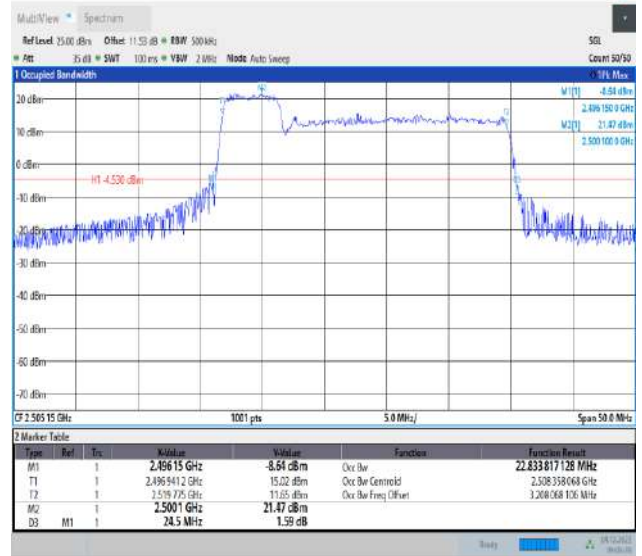

41-41-5MHz-20MHz-64QAM-64QAM-39683-39800-25RB#0-100RB#0-PASS