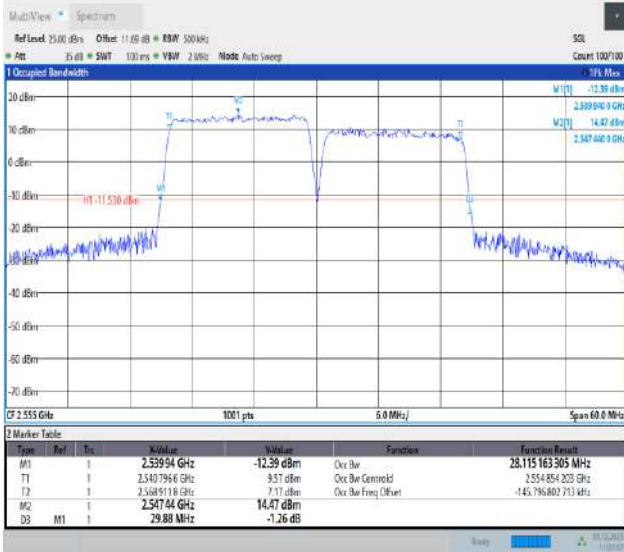

11:14:28 01.12.2023

7-7-15MHz-10MHz-64QAM-64QAM-21277-21397-75RB#0-50RB#0-PASS

11:18:46 01.12.2023

7-7-15MHz-15MHz-64QAM-64QAM-20825-20975-75RB#0-75RB#0-PASS

11:20:52 01.12.2023

7-7-15MHz-15MHz-64QAM-64QAM-21025-21175-75RB#0-75RB#0-PASS