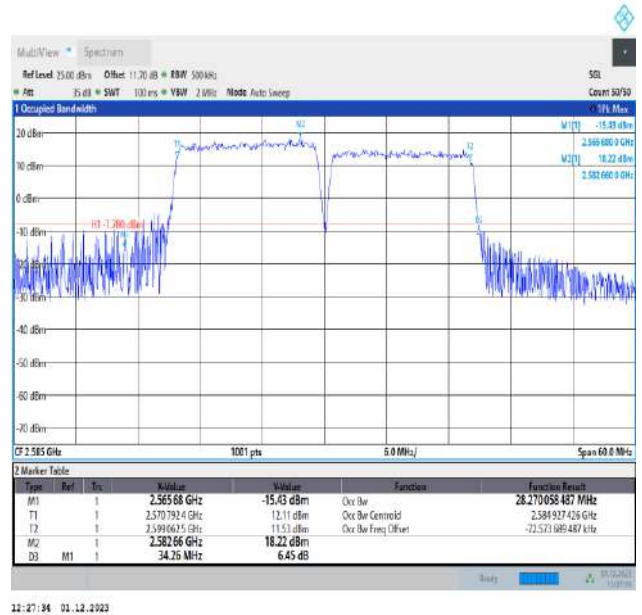

7-7-20MHz-20MHz-16QAM-16QAM-20850-21048-100RB#0-100RB#0-PASS

7-7-20MHz-20MHz-16QAM-16QAM-21001-21199-100RB#0-100RB#0-PASS

7-7-20MHz-20MHz-16QAM-16QAM-21152-21350-100RB#0-100RB#0-PASS

38-38-15MHz-15MHz-16QAM-16QAM-37825-37975-75RB#0-75RB#0-PASS