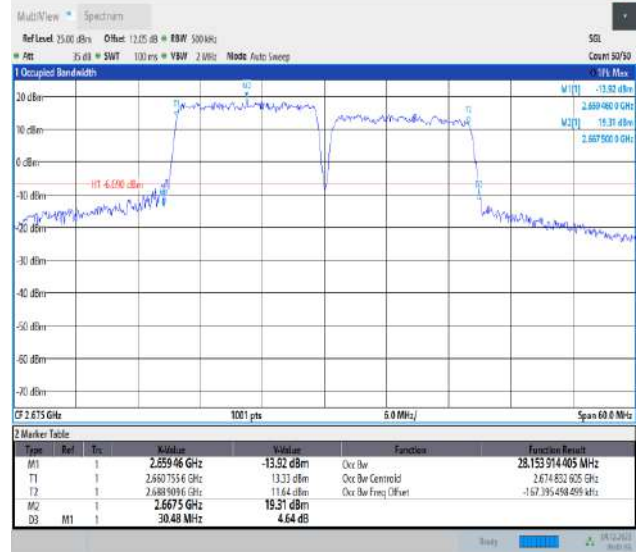

41-41-15MHz-15MHz-64QAM-64QAM-41365-41515-75RB#0-75RB#0-PASS