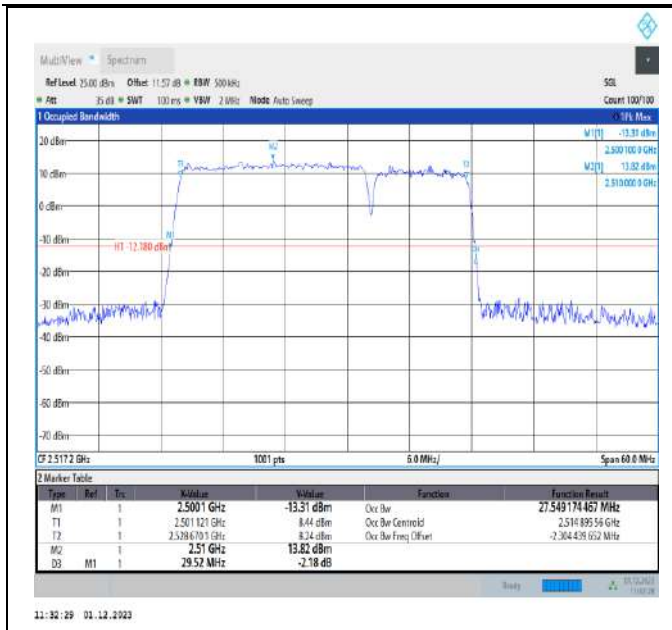

7-7-20MHz-10MHz-64QAM-64QAM-20850-20994-100RB#0-50RB#0-PASS