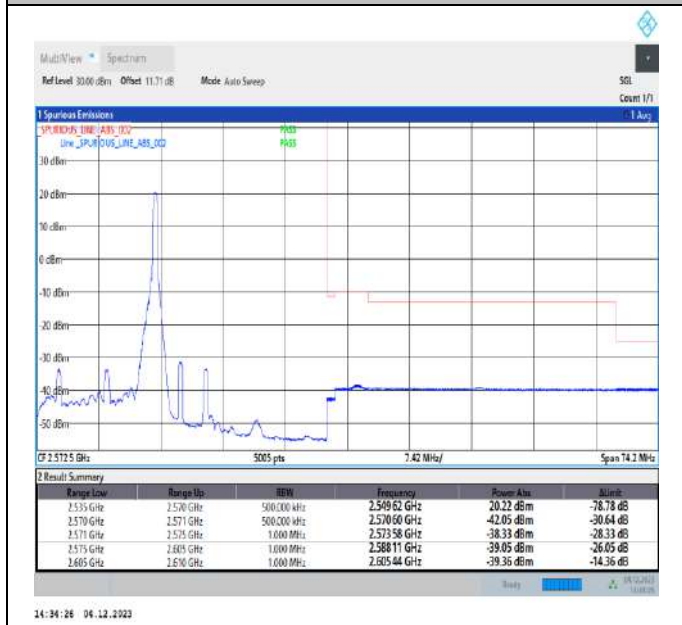

15MHz-20MHz_QPSK@QPSK-QPSK@QPSK_21179-21350_1RB#74@75RB#0-0RB#0@100RB#0