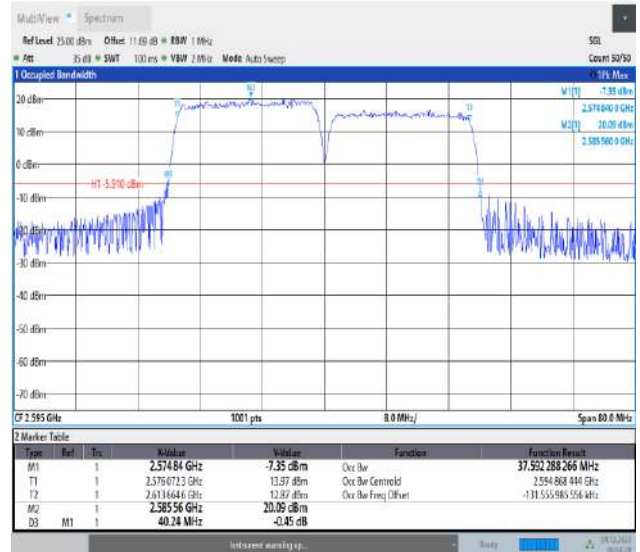

38-38-15MHz-15MHz-16QAM-16QAM-38025-38175-75RB#0-75RB#0-PASS