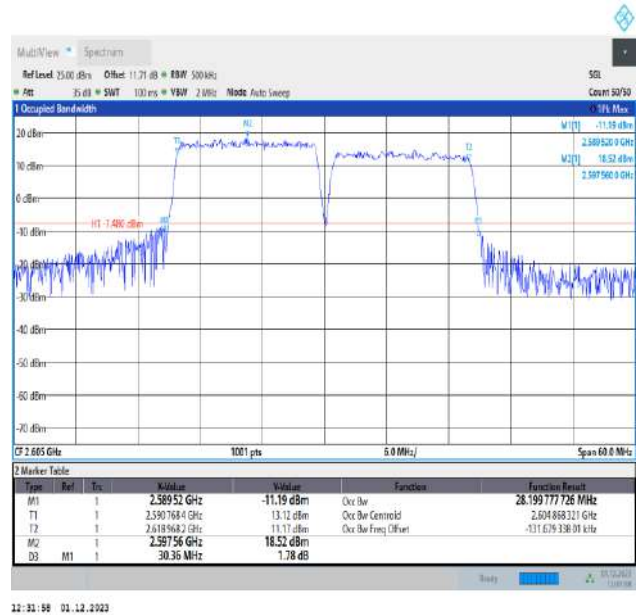

12:33:58 01.12.2023

38-38-15MHz-15MHz-64QAM-64QAM-38025-38175-75RB#0-75RB#0-PASS