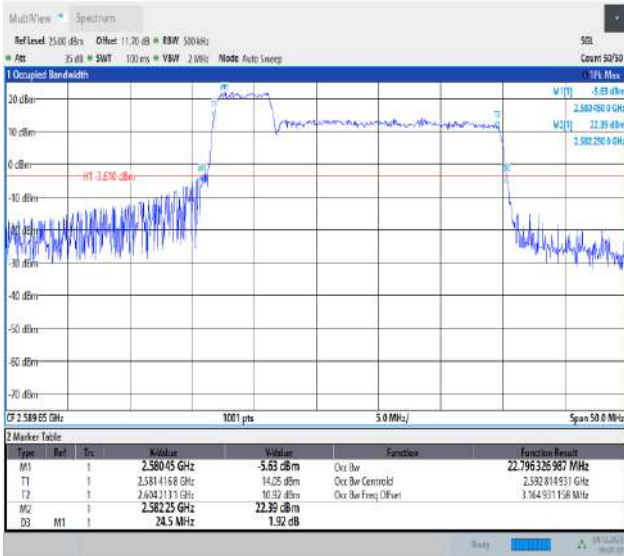

09:07:38 04.12.2023

41-41-5MHz-20MHz-16QAM-16QAM-40528-40645-25RB#0-100RB#0-PASS