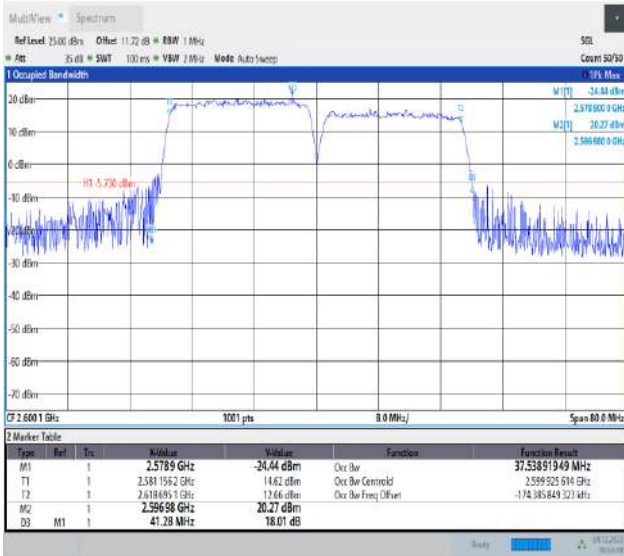

38-38-20MHz-20MHz-64QAM-64QAM-37952-38150-100RB#0-100RB#0-PASS