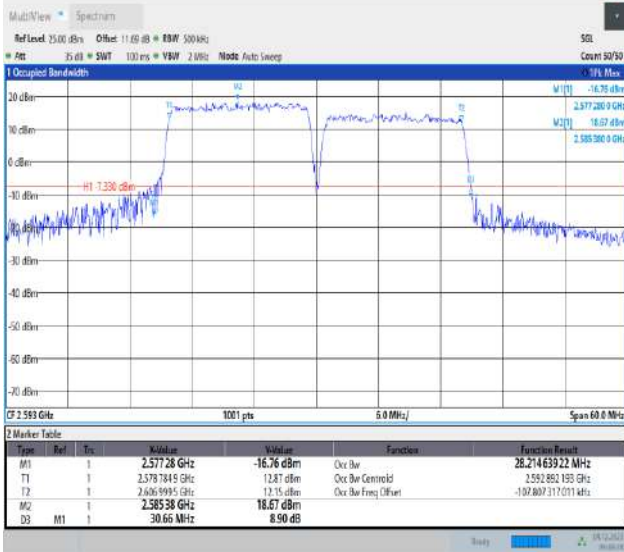

41-41-15MHz-15MHz-64QAM-64QAM-40545-40695-75RB#0-75RB#0-PASS