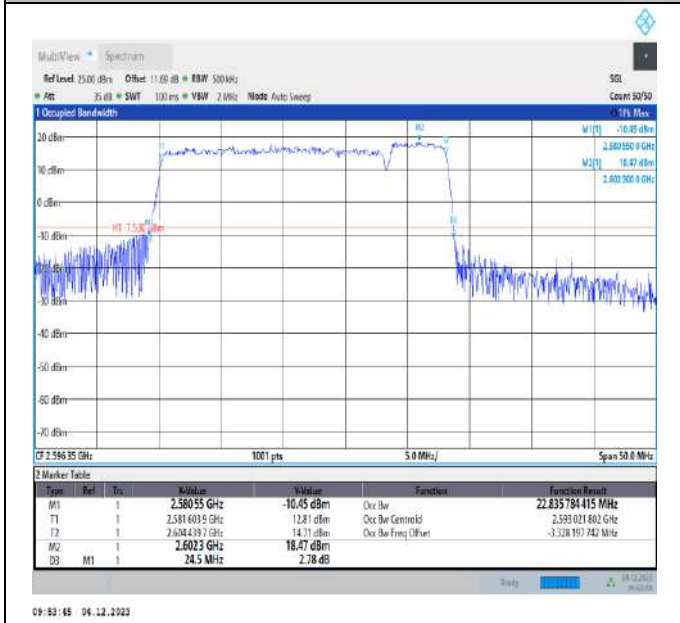

41-41-15MHz-20MHz-64QAM-64QAM-39728-39899-75RB#0-100RB#0-PASS

41-41-15MHz-20MHz-64QAM-64QAM-40523-40694-75RB#0-100RB#0-PASS

41-41-15MHz-20MHz-64QAM-64QAM-41319-41490-75RB#0-100RB#0-PASS

41-41-20MHz-5MHz-64QAM-64QAM-39750-39867-100RB#0-25RB#0-PASS