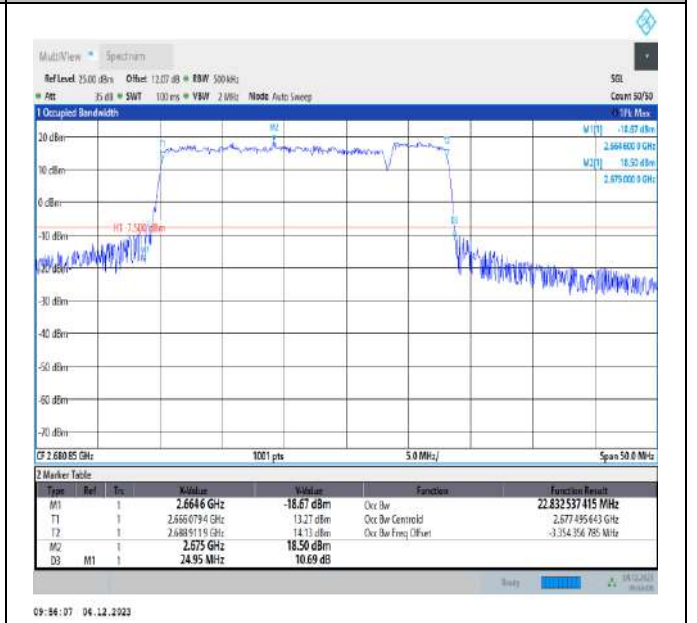

41-41-20MHz-5MHz-64QAM-64QAM-41440-41557-100RB#0-25RB#0-PASS