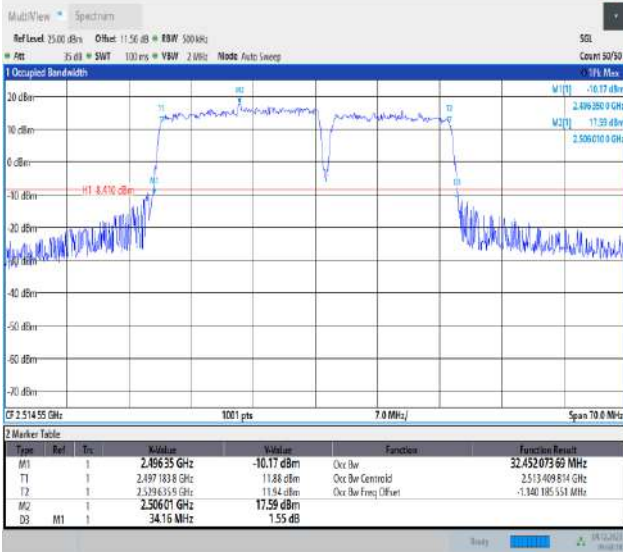

09:58:16 04.12.2023

41-41-20MHz-15MHz-64QAM-64QAM-39750-39921-
100RB#0-75RB#0-PASS