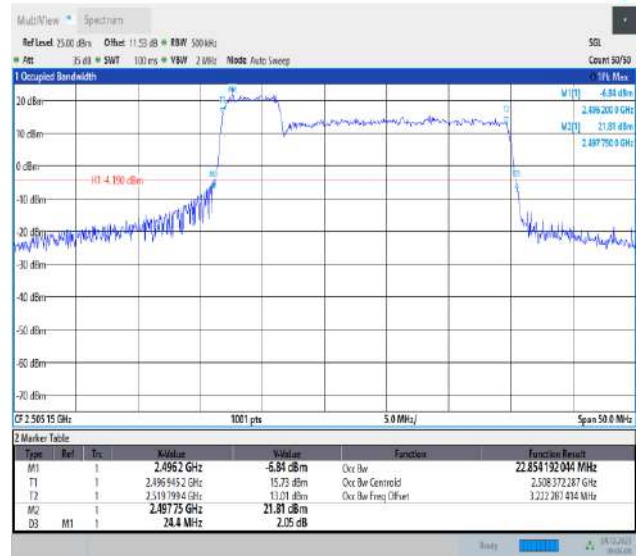

38-38-20MHz-20MHz-16QAM-16QAM-37901-38099-100RB#0-100RB#0-PASS

09:08:07 04.12.2023

41-41-5MHz-20MHz-16QAM-16QAM-39683-39800-25RB#0-100RB#0-PASS