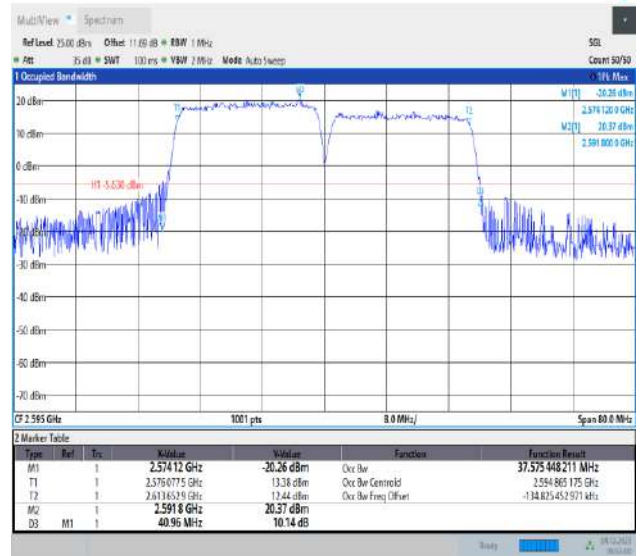

12:30:06 01.12.2023

38-38-15MHz-15MHz-64QAM-64QAM-37925-38075-75RB#0-75RB#0-PASS

12:33:58 01.12.2023

38-38-15MHz-15MHz-64QAM-64QAM-38025-38175-75RB#0-75RB#0-PASS

38-38-20MHz-20MHz-64QAM-64QAM-37850-38048-100RB#0-100RB#0-PASS