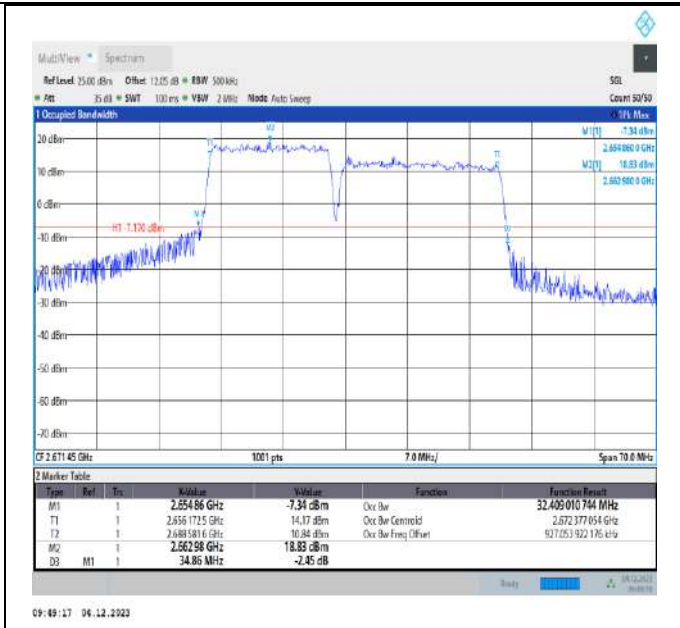

41-41-15MHz-20MHz-64QAM-64QAM-41319-41490-75RB#0-100RB#0-PASS