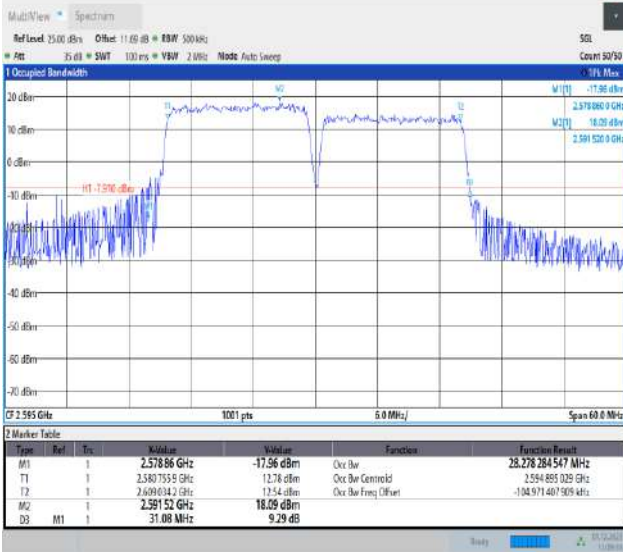

7-7-20MHz-20MHz-16QAM-16QAM-20850-21048-100RB#0-100RB#0-PASS

7-7-20MHz-20MHz-16QAM-16QAM-21001-21199-100RB#0-100RB#0-PASS

7-7-20MHz-20MHz-16QAM-16QAM-21152-21350-100RB#0-100RB#0-PASS

38-38-15MHz-15MHz-16QAM-16QAM-37825-37975-75RB#0-75RB#0-PASS