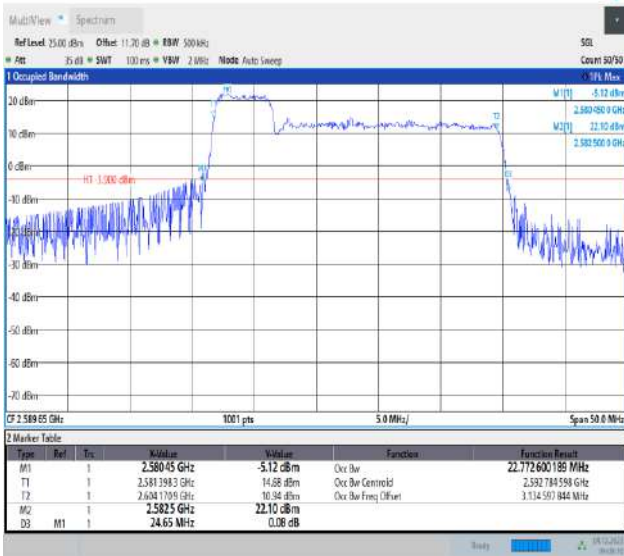

09:08:11 04.12.2023

41-41-5MHz-20MHz-64QAM-64QAM-40528-40645-25RB#0-100RB#0-PASS