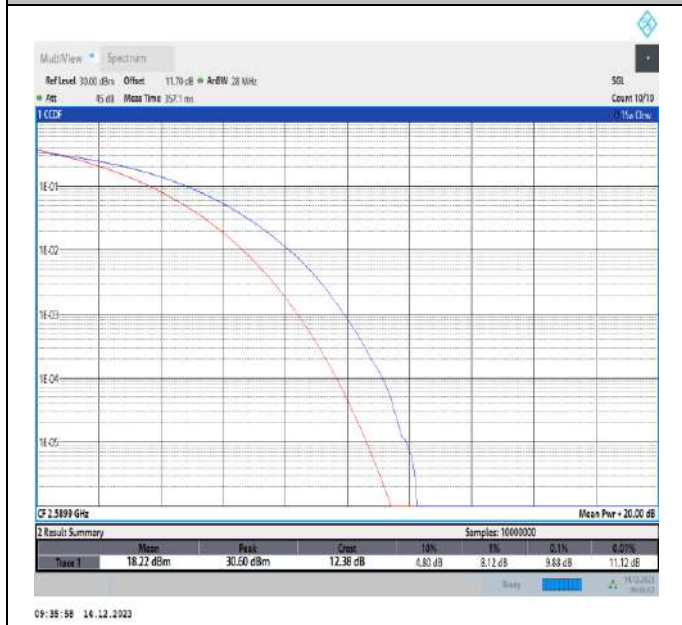

38-38-15MHz-15MHz-64QAM-64QAM-37925-38075-75RB#0-75RB#0-PASS