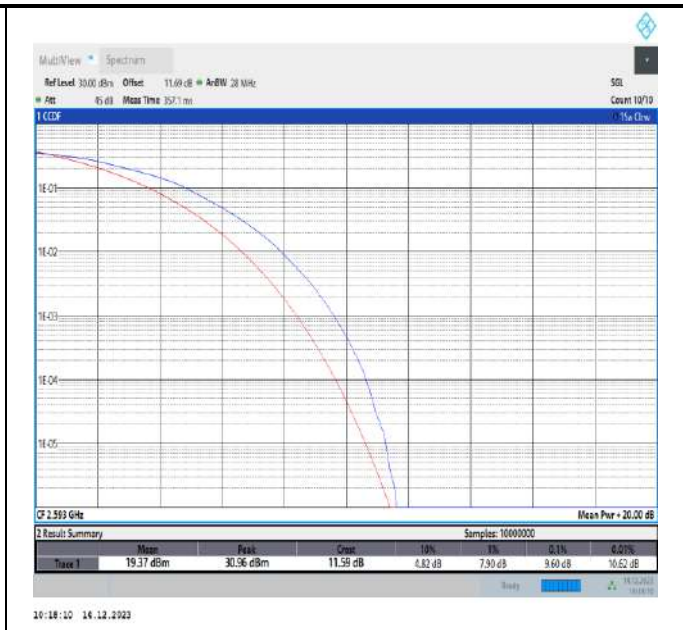

41-41-15MHz-10MHz-16QAM-16QAM-39725-39845-75RB#0-50RB#0-PASS

41-41-15MHz-10MHz-16QAM-16QAM-40571-40691-75RB#0-50RB#0-PASS

41-41-15MHz-10MHz-16QAM-16QAM-41417-41537-75RB#0-50RB#0-PASS

41-41-15MHz-15MHz-16QAM-16QAM-39725-39875-75RB#0-75RB#0-PASS