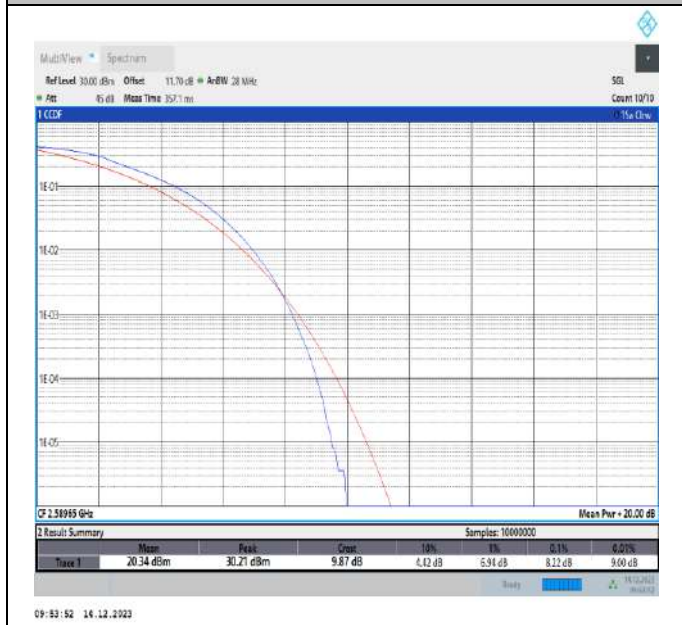

41-41-5MHz-20MHz-QPSK-QPSK-40528-40645-25RB#0-100RB#0-PASS