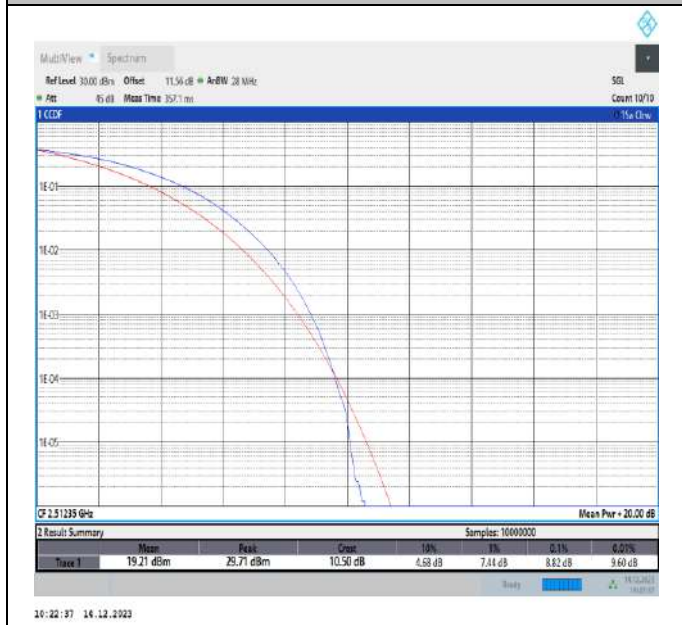

41-41-15MHz-15MHz-64QAM-64QAM-40545-40695-75RB#0-75RB#0-PASS