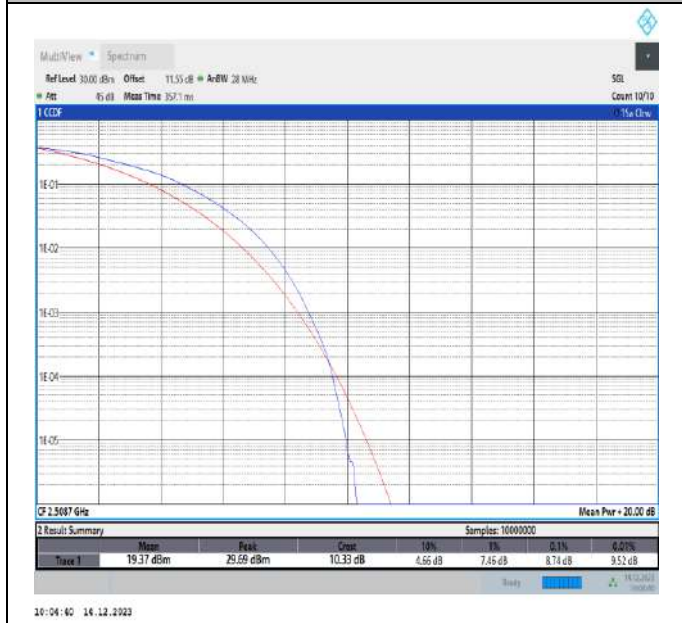

41-41-10MHz-15MHz-16QAM-16QAM-40549-40669-50RB#0-75RB#0-PASS