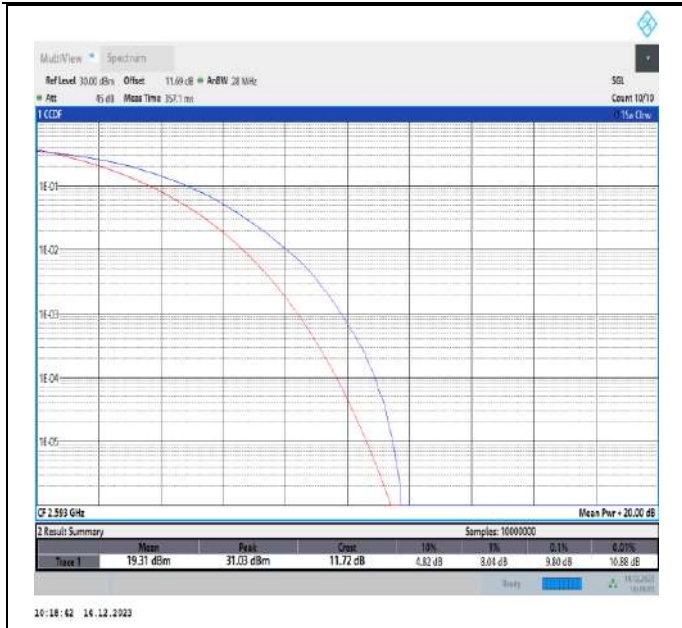

41-41-15MHz-10MHz-64QAM-64QAM-41417-41537-75RB#0-50RB#0-PASS