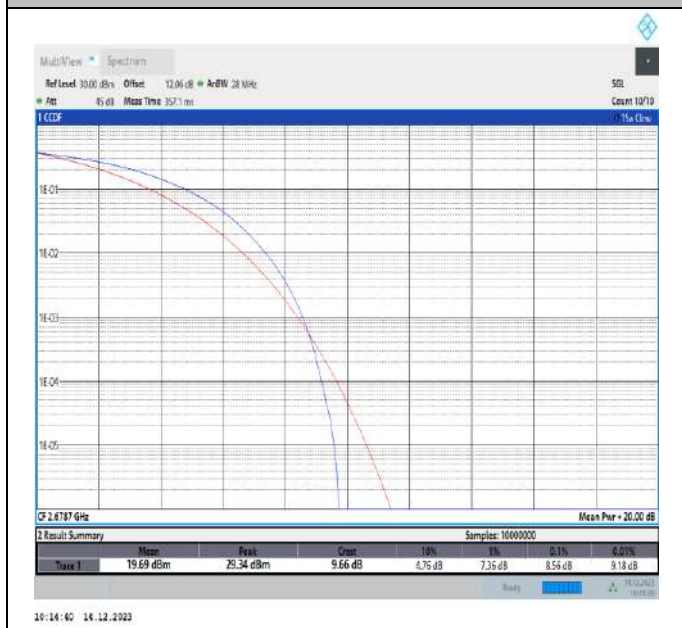

41-41-15MHz-10MHz-64QAM-64QAM-39725-39845-75RB#0-50RB#0-PASS