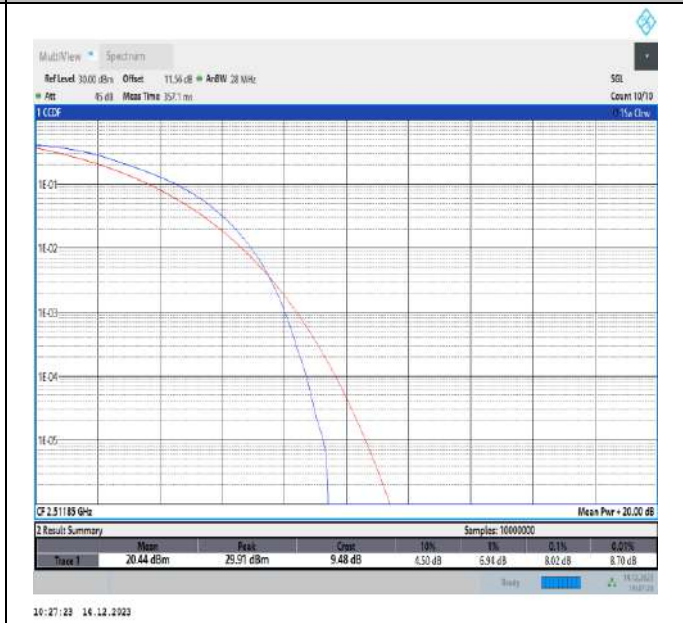

41-41-15MHz-20MHz-QPSK-QPSK-40523-40694-75RB#0-100RB#0-PASS