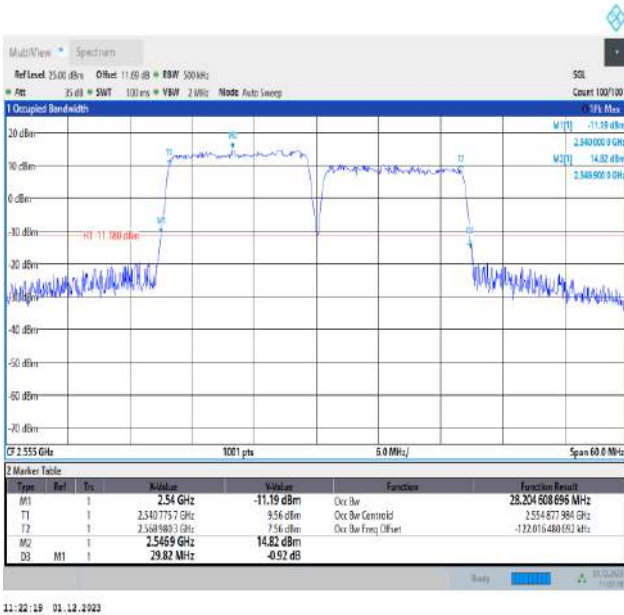

11:22:19 01.12.2023

7-7-15MHz-15MHz-16QAM-16QAM-21225-21375-75RB#0-75RB#0-PASS