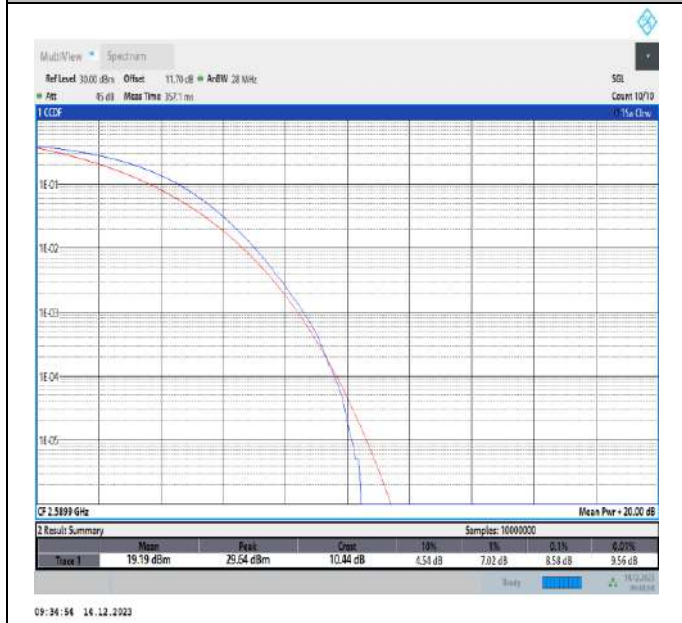

38-38-15MHz-15MHz-QPSK-QPSK-37925-38075-75RB#0-75RB#0-PASS