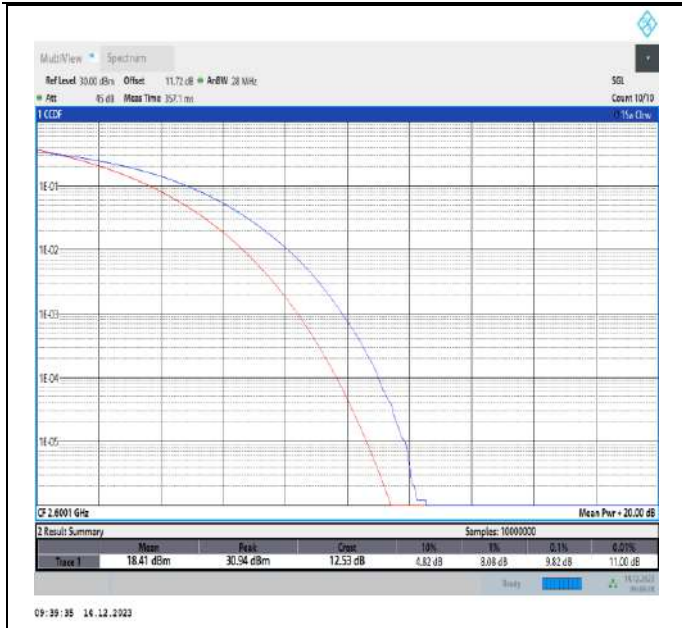

38-38-15MHz-15MHz-64QAM-64QAM-37925-38075-75RB#0-75RB#0-PASS

38-38-15MHz-15MHz-64QAM-64QAM-38025-38175-75RB#0-75RB#0-PASS

38-38-20MHz-20MHz-64QAM-64QAM-37850-38048-100RB#0-100RB#0-PASS

38-38-20MHz-20MHz-64QAM-64QAM-37901-38099-100RB#0-100RB#0-PASS