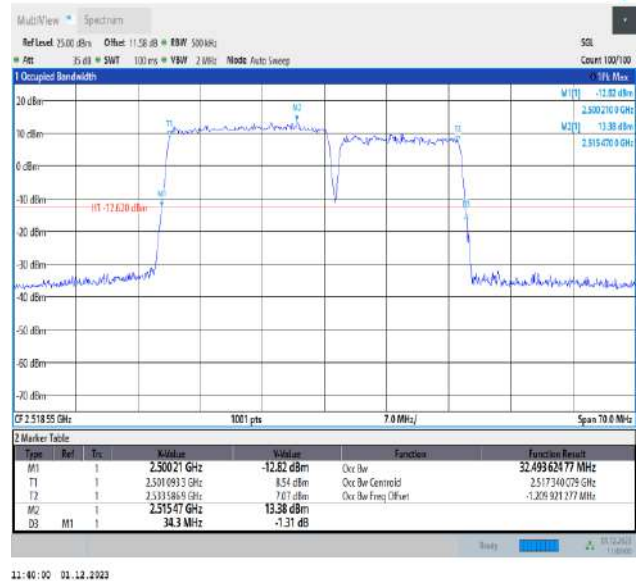

7-7-20MHz-15MHz-16QAM-16QAM-20850-21021-100RB#0-75RB#0-PASS