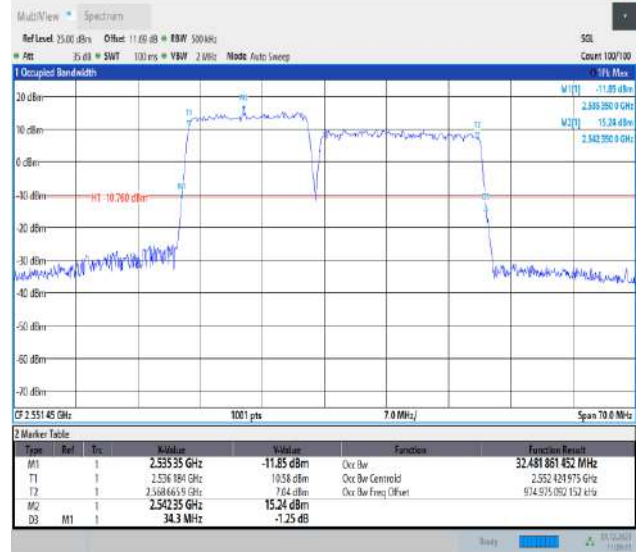

11:29:32 01.12.2023

7-7-15MHz-20MHz-16QAM-16QAM-21179-21350-75RB#0-100RB#0-PASS