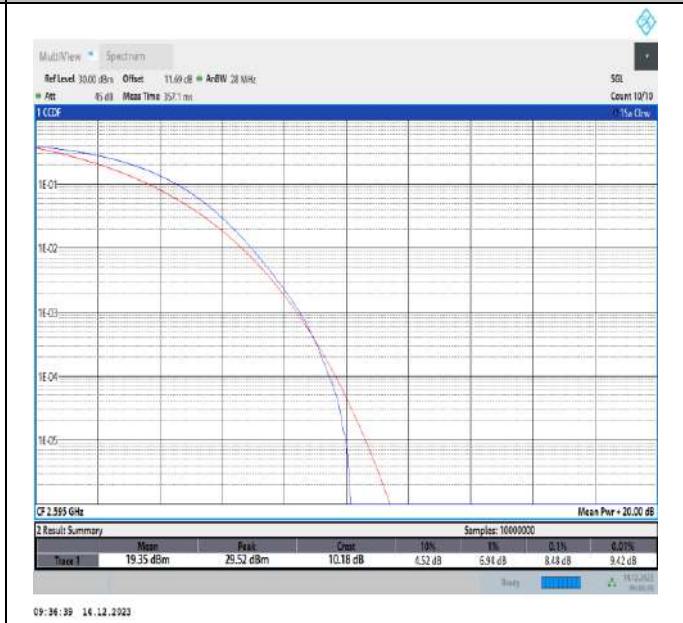

38-38-15MHz-15MHz-QPSK-QPSK-38025-38175-75RB#0-75RB#0-PASS