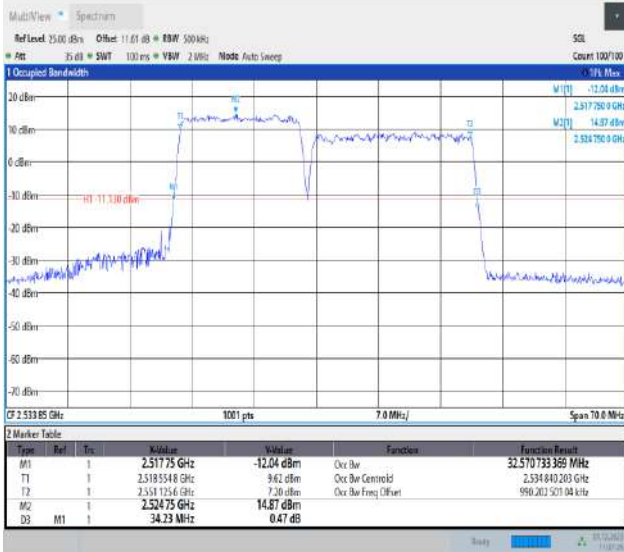

11:20:13 01.12.2023

7-7-15MHz-15MHz-16QAM-16QAM-21025-21175-75RB#0-75RB#0-PASS

11:22:19 01.12.2023

7-7-15MHz-15MHz-16QAM-16QAM-21225-21375-75RB#0-75RB#0-PASS

11:28:20 01.12.2023

7-7-15MHz-20MHz-16QAM-16QAM-20828-20999-75RB#0-100RB#0-PASS