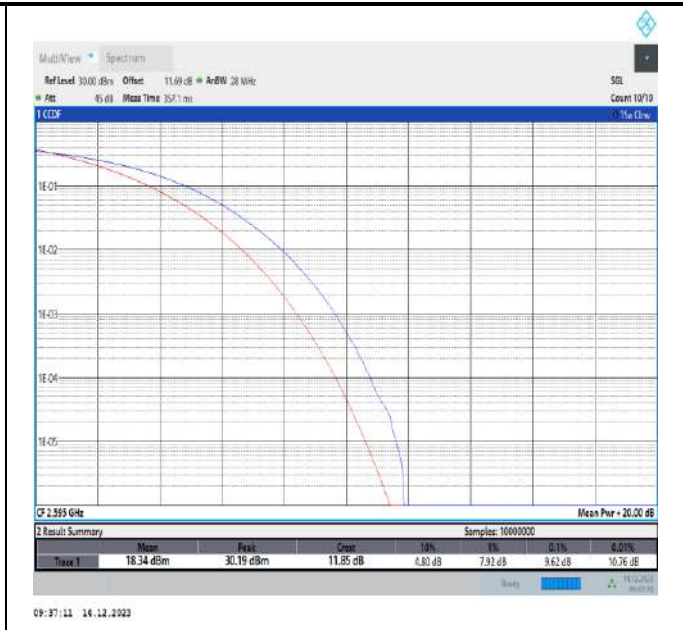

38-38-15MHz-15MHz-16QAM-16QAM-38025-38175-75RB#0-75RB#0-PASS