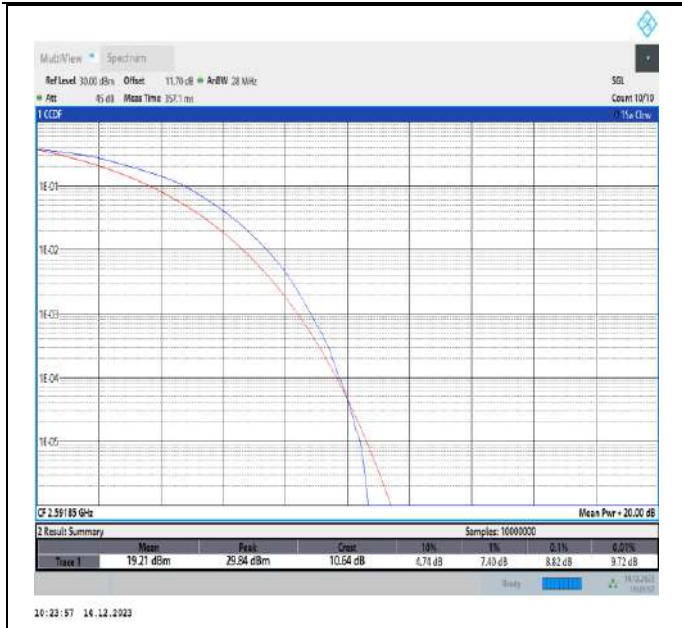

41-41-15MHz-15MHz-16QAM-16QAM-41365-41515-75RB#0-75RB#0-PASS

41-41-15MHz-20MHz-16QAM-16QAM-40523-40694-75RB#0-100RB#0-PASS