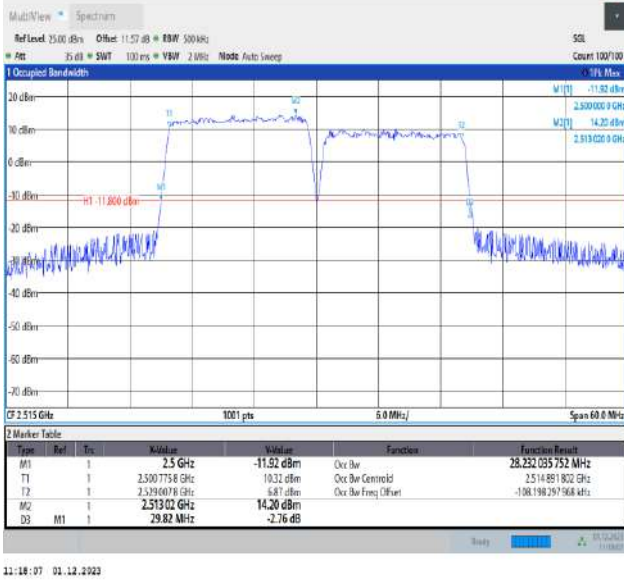

11:18:07 01.12.2023

7-7-15MHz-15MHz-16QAM-16QAM-20825-20975-75RB#0-75RB#0-PASS