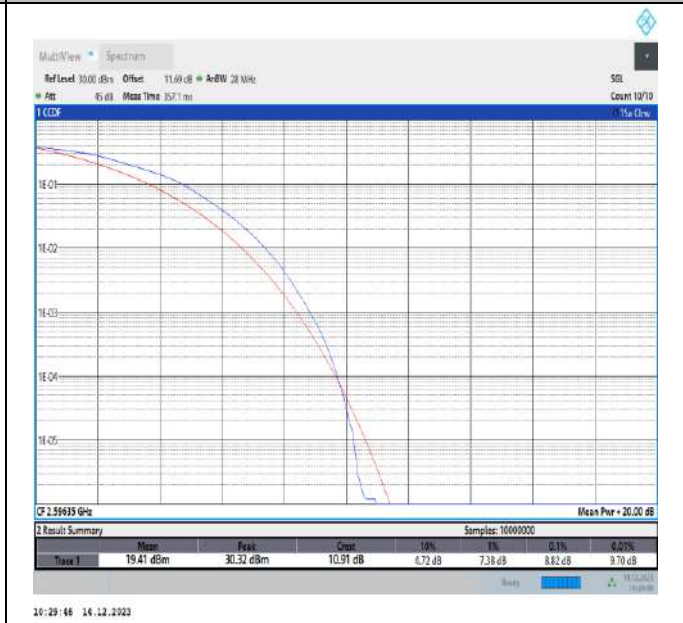

41-41-20MHz-5MHz-16QAM-16QAM-40595-40712-100RB#0-25RB#0-PASS