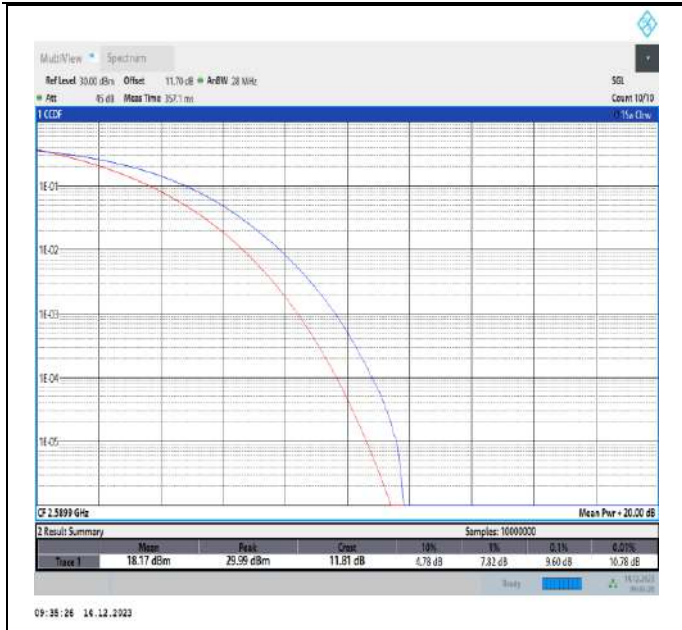

38-38-20MHz-20MHz-QPSK-QPSK-37952-38150-100RB#0-100RB#0-PASS

38-38-15MHz-15MHz-16QAM-16QAM-37825-37975-75RB#0-75RB#0-PASS

38-38-15MHz-15MHz-16QAM-16QAM-37925-38075-75RB#0-75RB#0-PASS

38-38-15MHz-15MHz-16QAM-16QAM-38025-38175-75RB#0-75RB#0-PASS