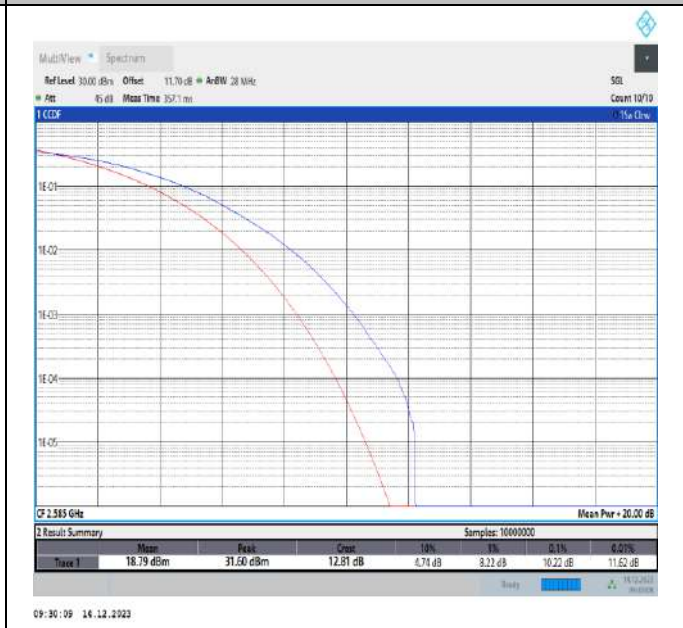

38-38-20MHz-20MHz-16QAM-16QAM-37901-38099-100RB#0-100RB#0-PASS