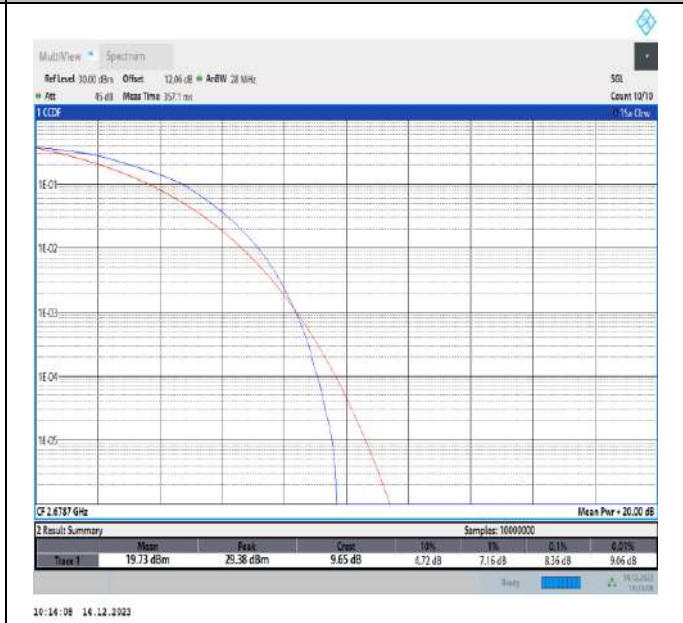

41-41-15MHz-10MHz-16QAM-16QAM-39725-39845-75RB#0-50RB#0-PASS