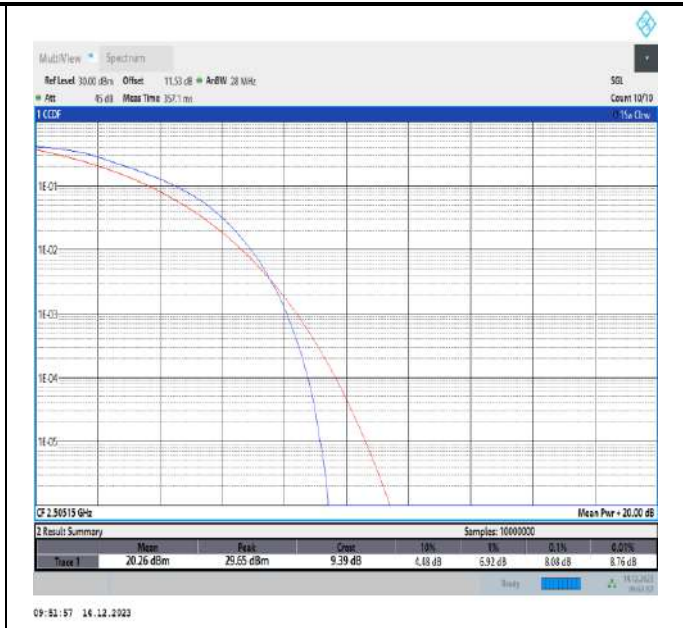

38-38-20MHz-20MHz-64QAM-64QAM-37901-38099-100RB#0-100RB#0-PASS

41-41-5MHz-20MHz-QPSK-QPSK-39683-39800-25RB#0-100RB#0-PASS