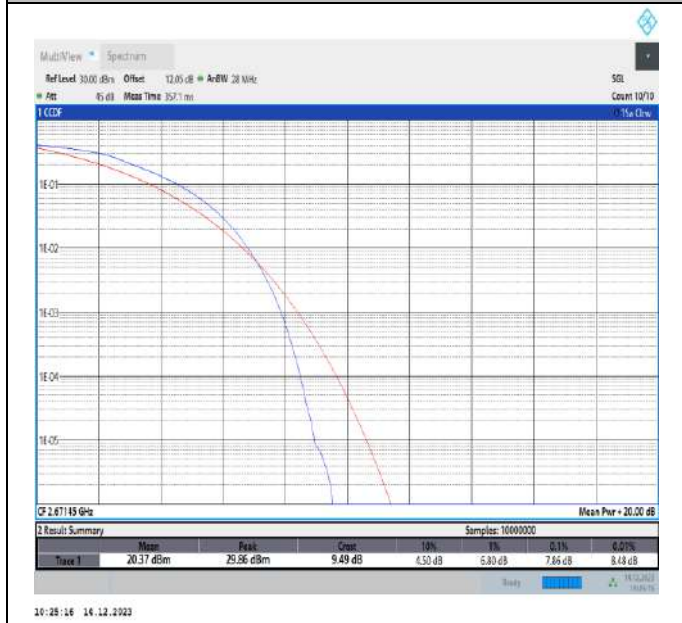

41-41-15MHz-20MHz-QPSK-QPSK-39728-39899-75RB#0-100RB#0-PASS