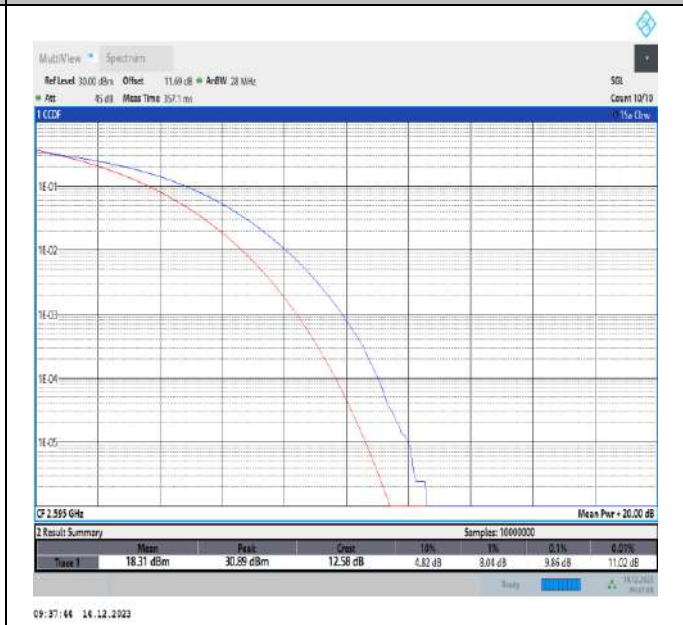

38-38-15MHz-15MHz-64QAM-64QAM-38025-38175-75RB#0-75RB#0-PASS