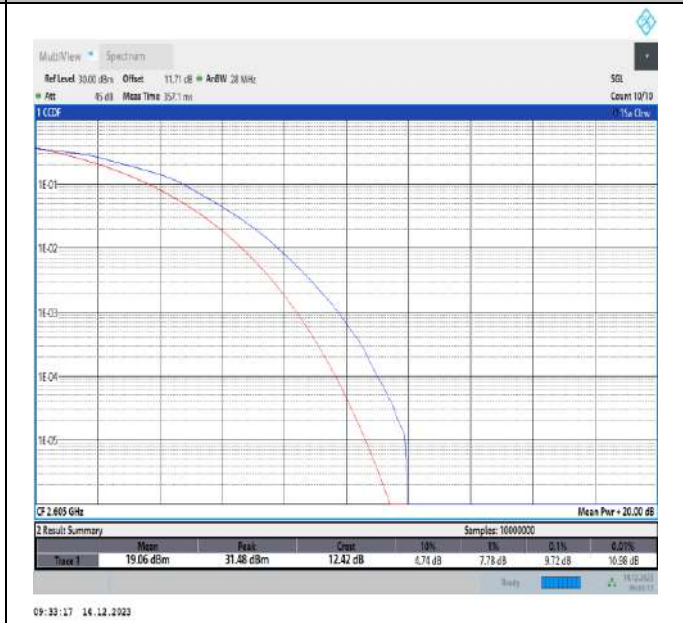

38-38-15MHz-15MHz-16QAM-16QAM-37825-37975-75RB#0-75RB#0-PASS