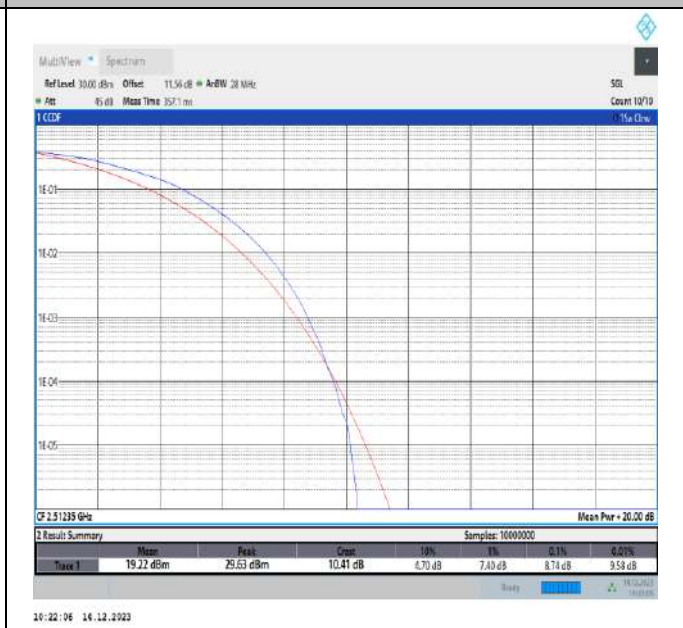

41-41-15MHz-15MHz-16QAM-16QAM-40545-40695-75RB#0-75RB#0-PASS