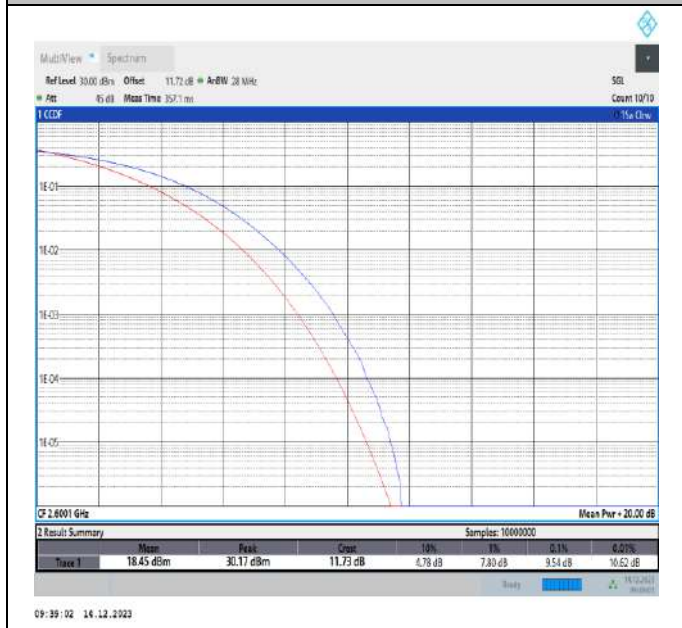

38-38-20MHz-20MHz-16QAM-16QAM-37850-38048-100RB#0-100RB#0-PASS