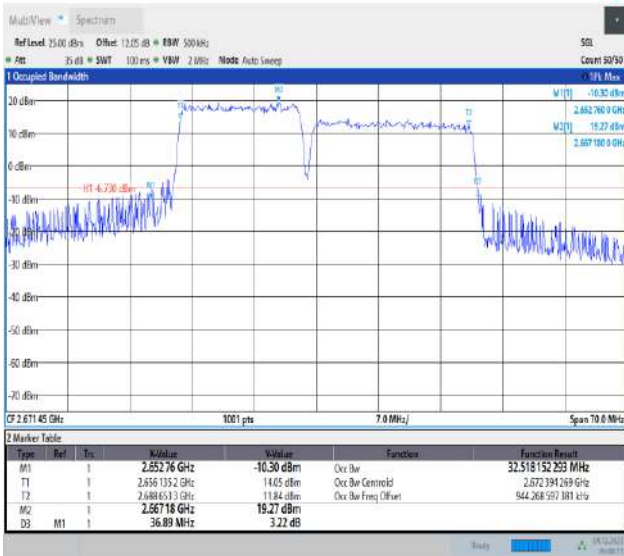

09:08:12 04.12.2023

41-41-15MHz-20MHz-QPSK-QPSK-41319-41490-75RB#0-100RB#0-PASS