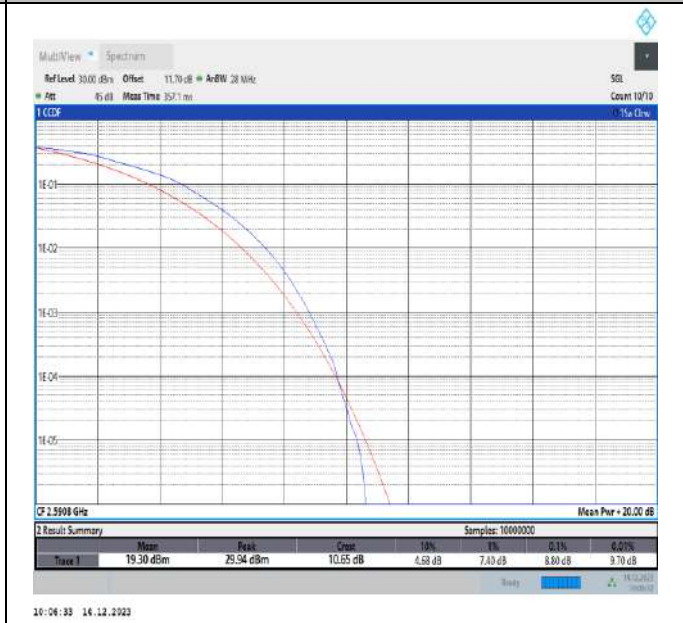

41-41-10MHz-15MHz-16QAM-16QAM-41395-41515-50RB#0-75RB#0-PASS