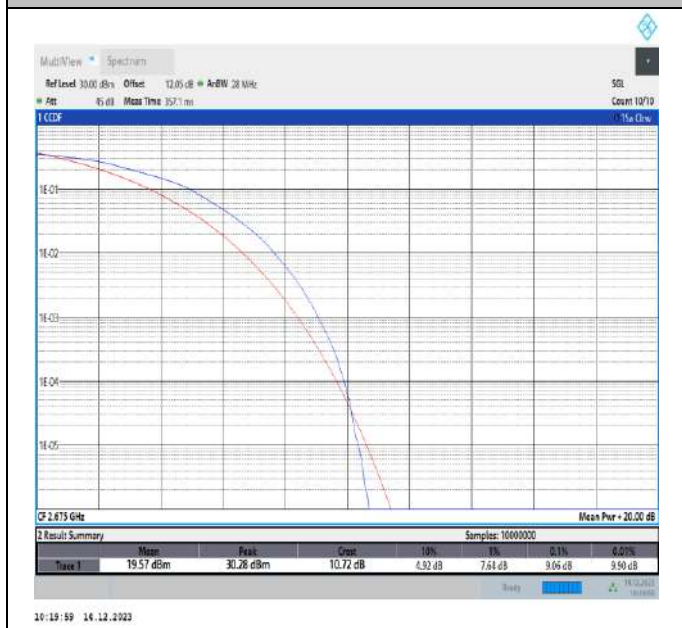

41-41-15MHz-15MHz-16QAM-16QAM-39725-39875-75RB#0-75RB#0-PASS