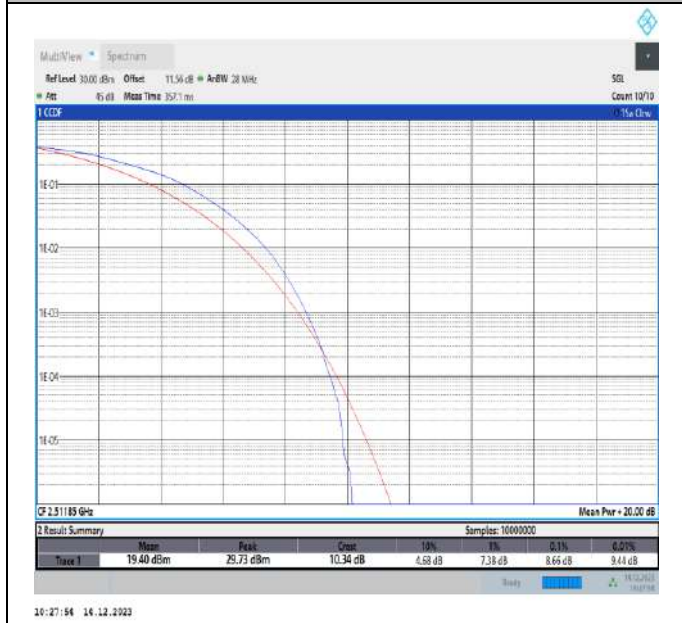

41-41-20MHz-5MHz-16QAM-16QAM-39750-39867-100RB#0-25RB#0-PASS