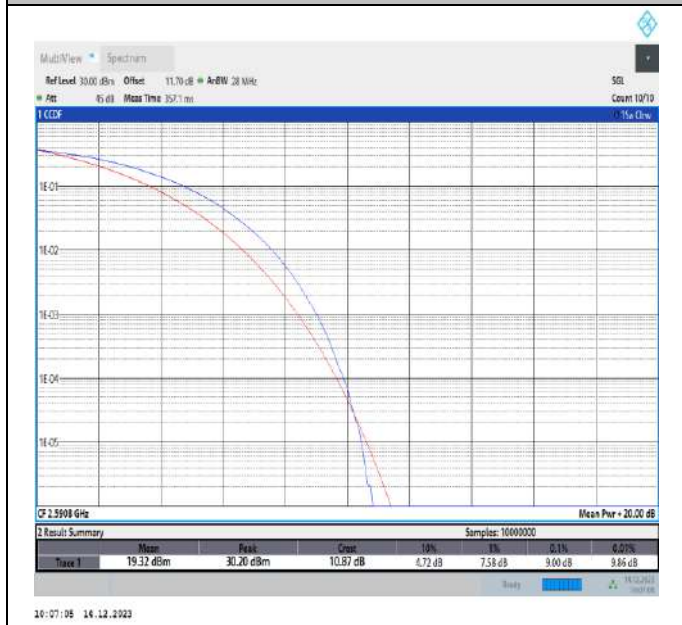

41-41-10MHz-15MHz-64QAM-64QAM-41395-41515-50RB#0-75RB#0-PASS