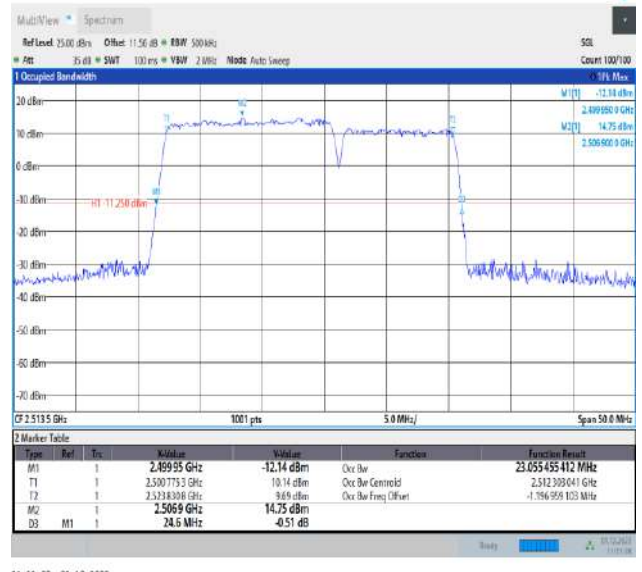

7-7-10MHz-20MHz-16QAM-16QAM-21006-21150-50RB#0-100RB#0-PASS

11:11:38 01.12.2023

7-7-15MHz-10MHz-16QAM-16QAM-20825-20945-75RB#0-50RB#0-PASS