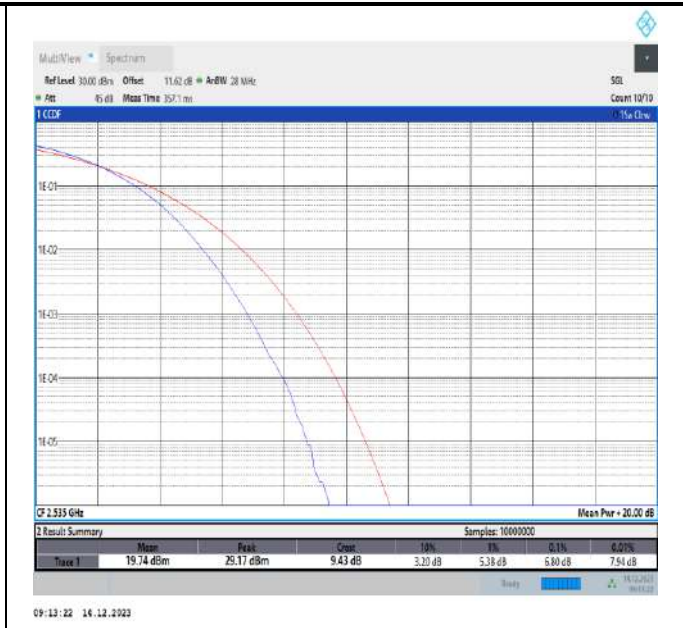

7-7-20MHz-15MHz-64QAM-64QAM-21201-21372-100RB#0-75RB#0-PASS