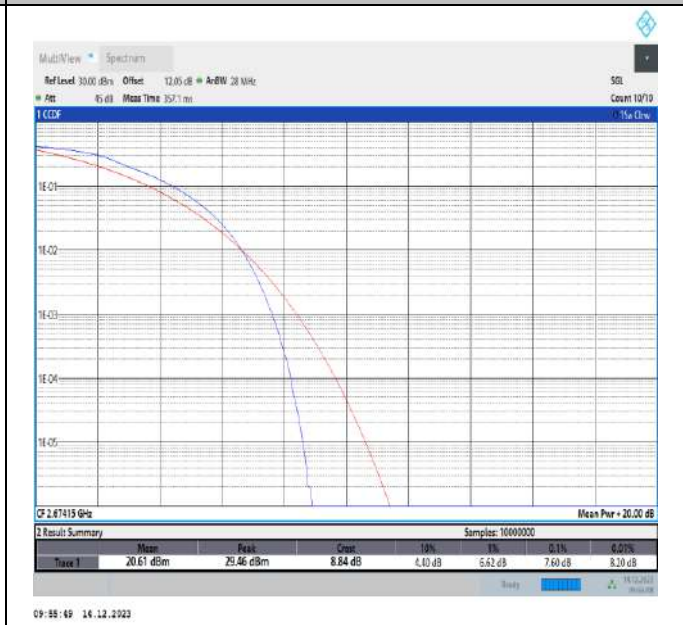

41-41-5MHz-20MHz-QPSK-QPSK-41373-41490-25RB#0-100RB#0-PASS