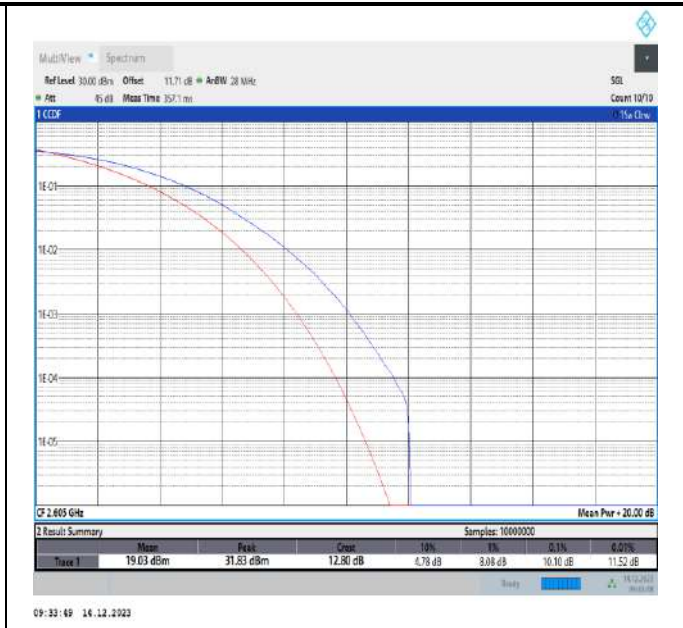

38-38-15MHz-15MHz-64QAM-64QAM-37825-37975-75RB#0-75RB#0-PASS