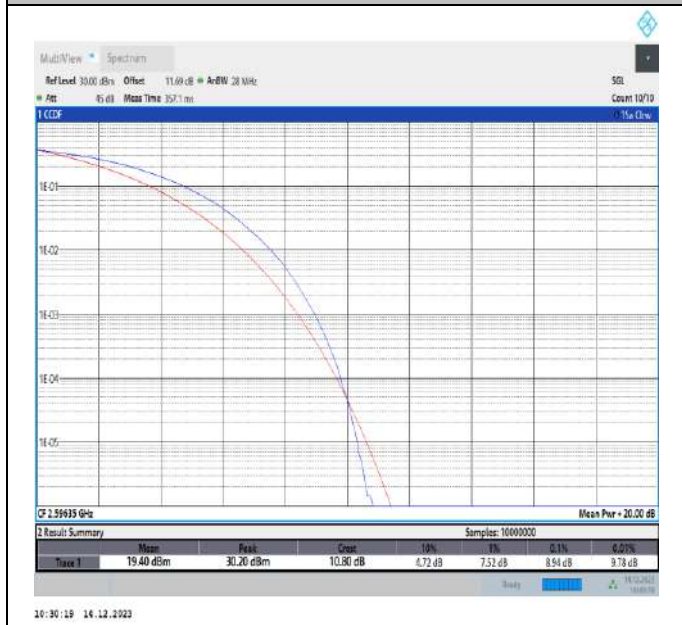

41-41-15MHz-20MHz-64QAM-64QAM-41319-41490-75RB#0-100RB#0-PASS