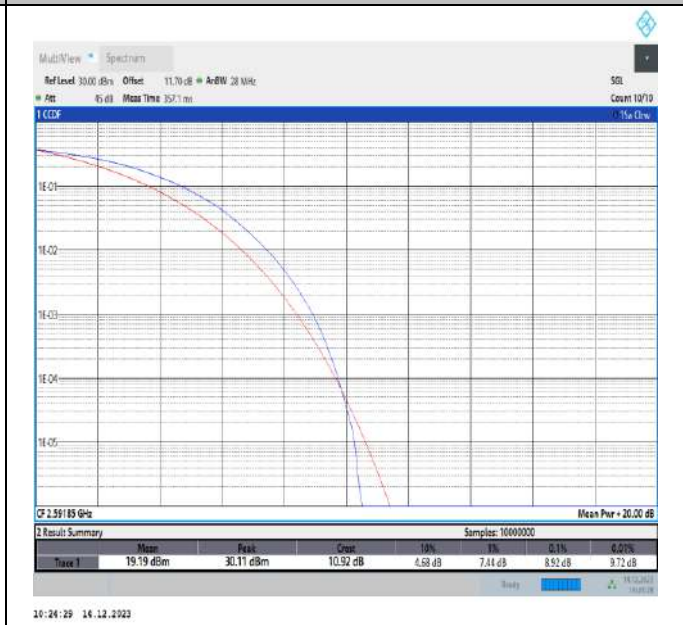

41-41-15MHz-15MHz-64QAM-64QAM-41365-41515-75RB#0-75RB#0-PASS