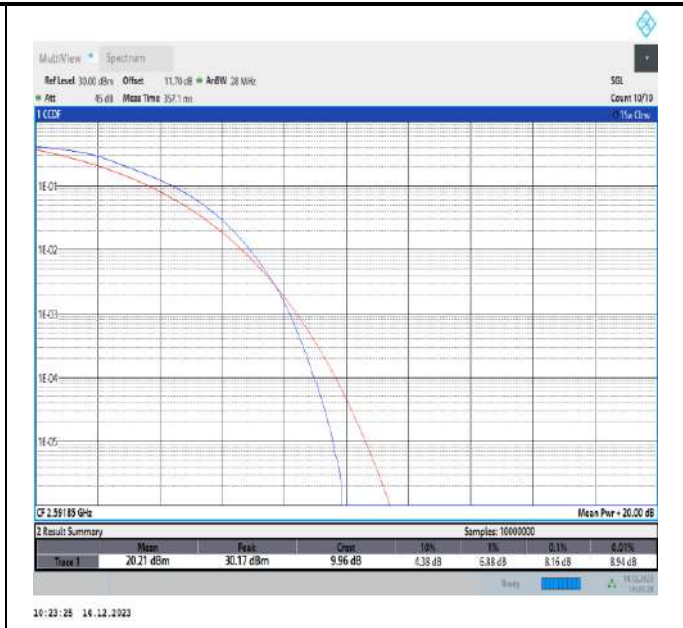

10:17:39 14.12.2023

41-41-15MHz-15MHz-QPSK-QPSK-40545-40695-75RB#0-75RB#0-PASS

10:19:28 14.12.2023

41-41-15MHz-15MHz-QPSK-QPSK-41365-41515-75RB#0-75RB#0-PASS

41-41-15MHz-20MHz-QPSK-QPSK-39728-39899-75RB#0-100RB#0-PASS