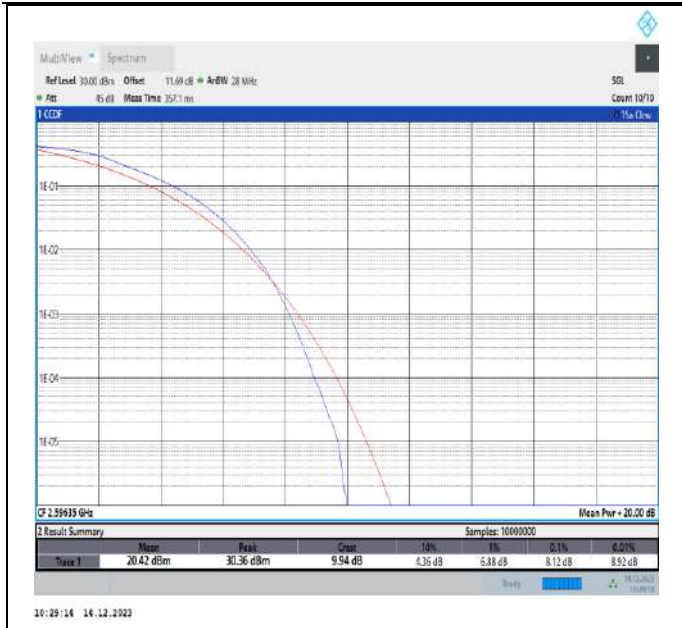

41-41-15MHz-20MHz-QPSK-QPSK-41319-41490-75RB#0-100RB#0-PASS