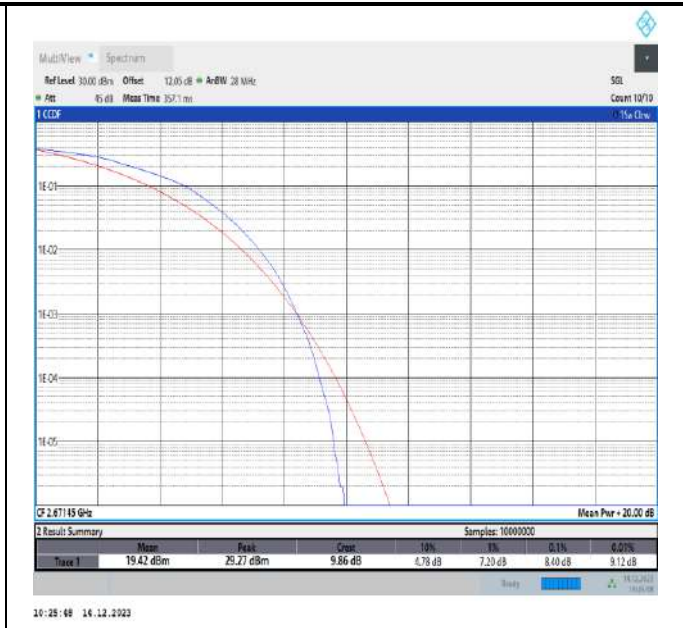

41-41-15MHz-15MHz-16QAM-16QAM-40545-40695-75RB#0-75RB#0-PASS

41-41-15MHz-15MHz-16QAM-16QAM-41365-41515-75RB#0-75RB#0-PASS

41-41-15MHz-20MHz-16QAM-16QAM-39728-39899-75RB#0-100RB#0-PASS

41-41-15MHz-20MHz-16QAM-16QAM-40523-40694-75RB#0-100RB#0-PASS