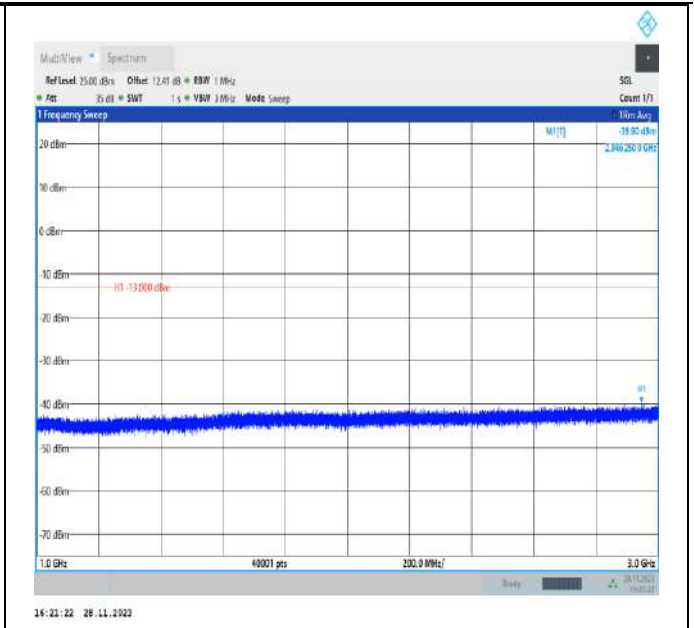

Band26_3MHz_QPSK_26740_1RB#0_1000~3000_1000~3000