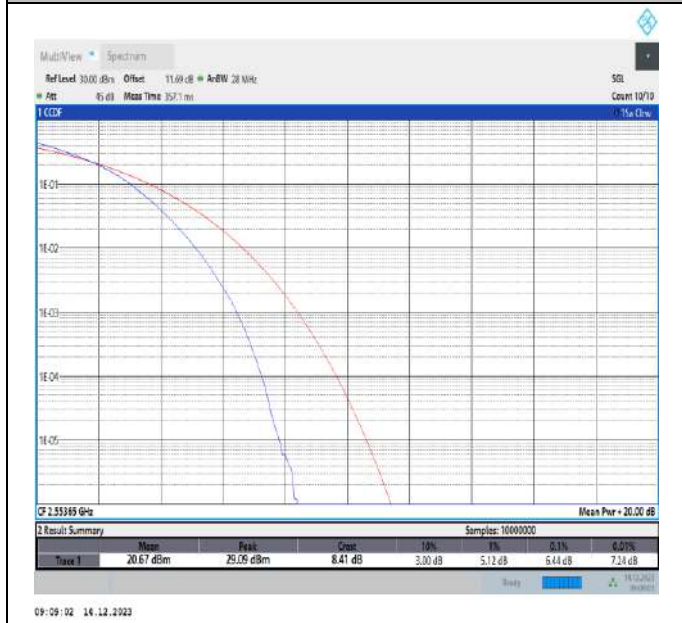

7-7-20MHz-15MHz-16QAM-16QAM-21201-21372-100RB#0-75RB#0-PASS