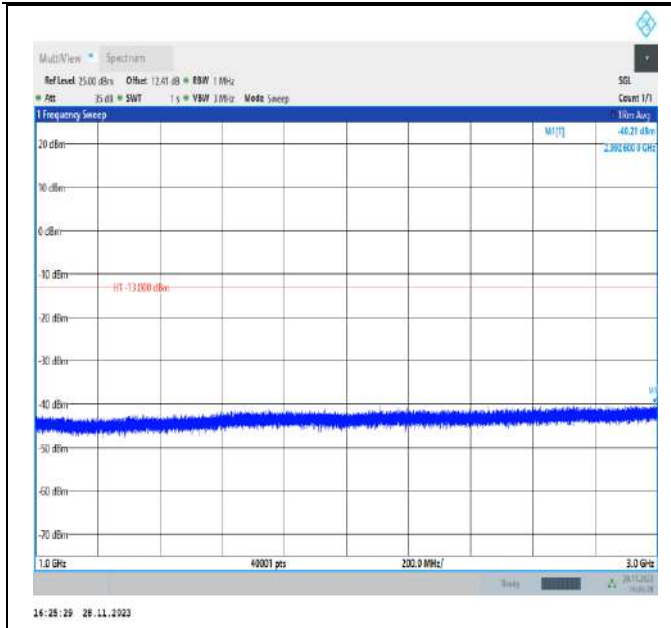

Band26_10MHz_QPSK_26740_1RB#0_1000~3000_1000~3000