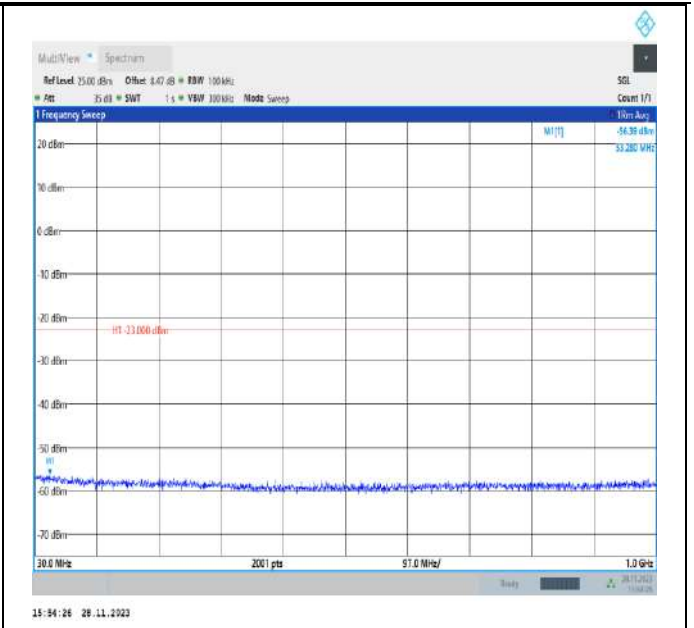

Band66_1.4MHz_QPSK_132322_1RB#0_30~1000_30~100
0