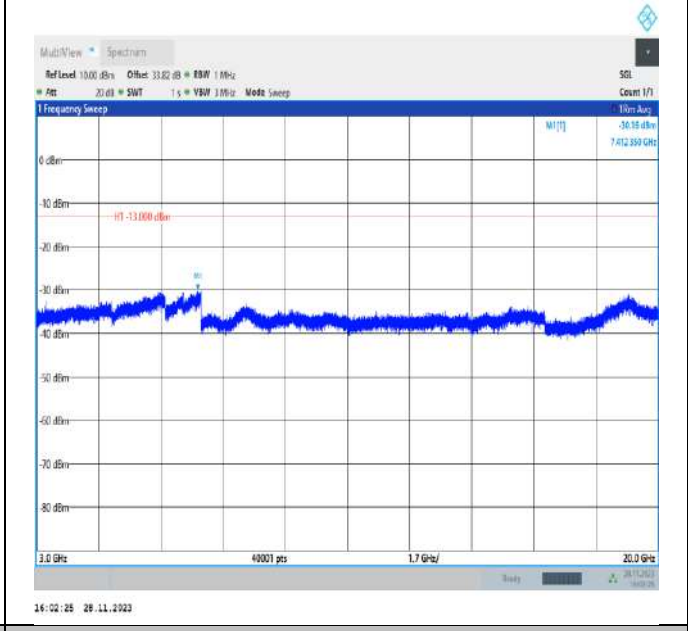

Band66_5MHz_QPSK_132647_1RB#0_30~1000_30~1000

Band66_5MHz_QPSK_132647_1RB#0_1000~3000_1000~3000

Band66_5MHz_QPSK_132647_1RB#0_3000~20000_3000~20000

Band66_10MHz_QPSK_132022_1RB#0_30~1000_30~1000

Band66_10MHz_QPSK_132022_1RB#0_1000~3000_1000~3000