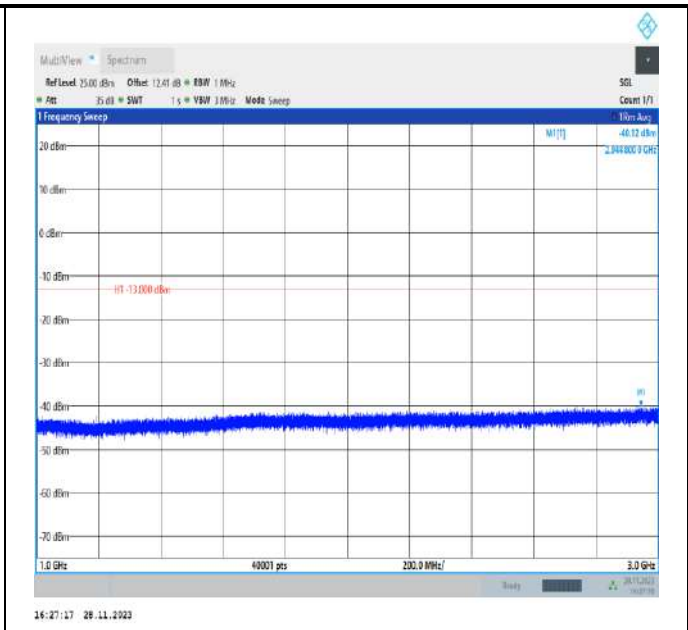

Band26_15MHz_QPSK_26965_1RB#0_1000~3000_1000~3000