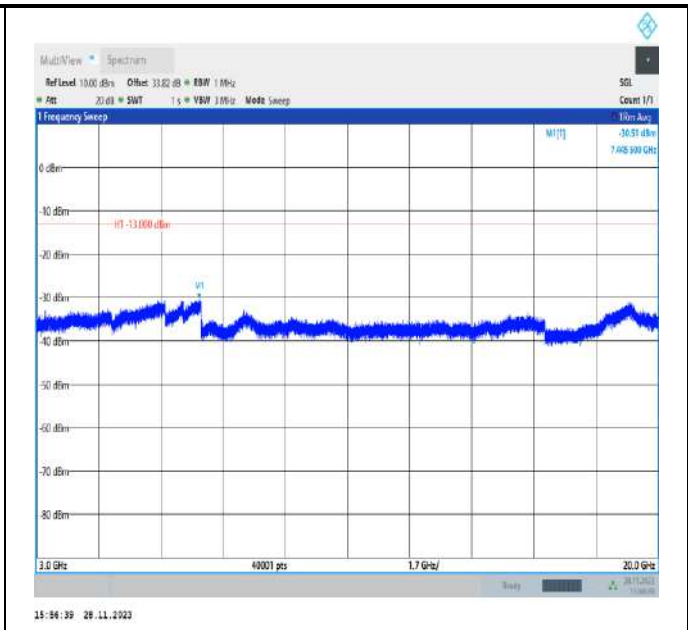

Band66_3MHz_QPSK_131987_1RB#0_3000~20000_3000~20000