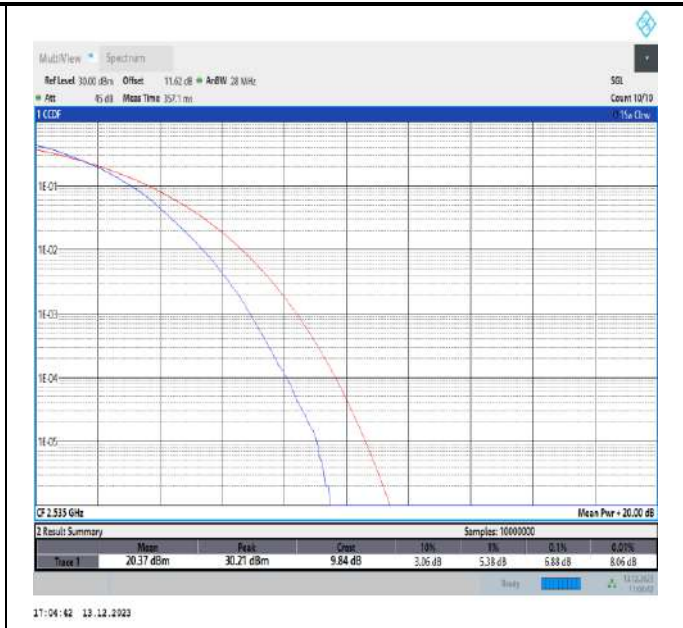

7-7-15MHz-15MHz-64QAM-64QAM-21025-21175-75RB#0-75RB#0-PASS