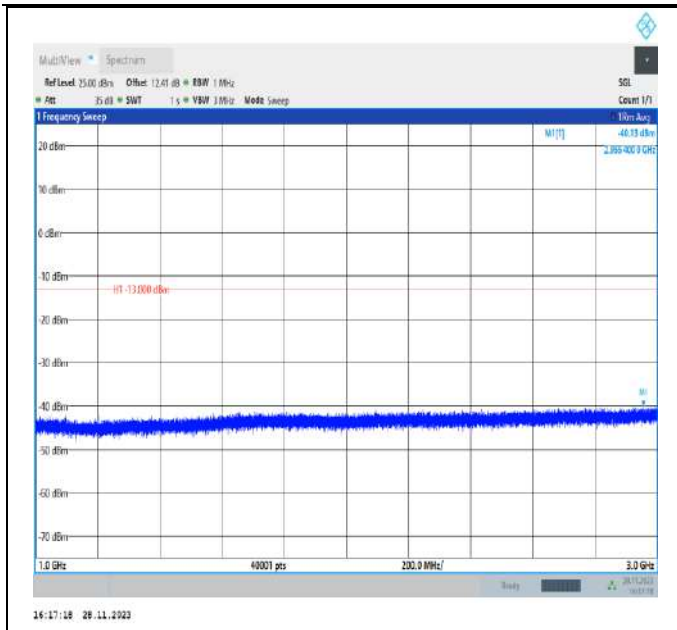

Band26_1.4MHz_QPSK_26740_1RB#0_1000~3000_1000~3000