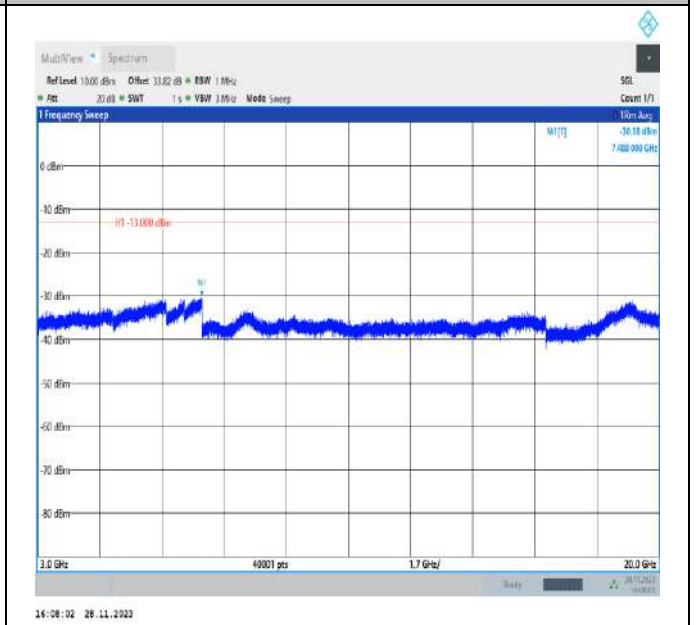

Band66_20MHz_QPSK_132572_1RB#0_3000~20000_3000~20000