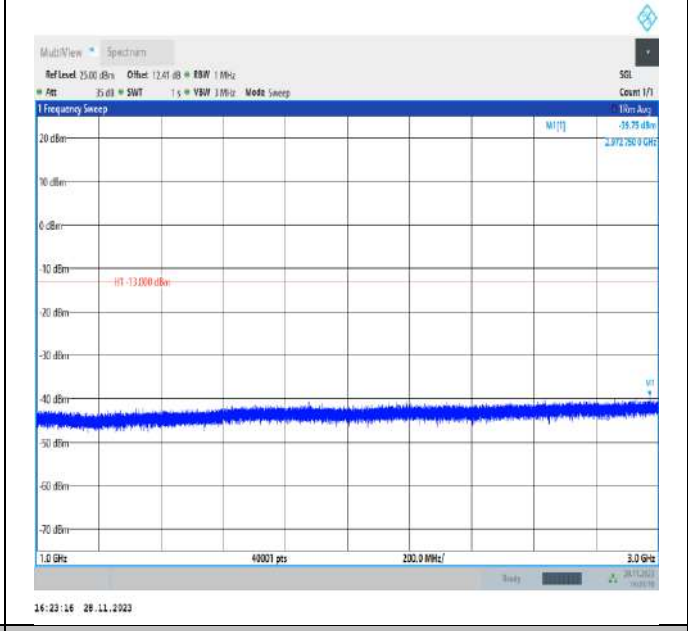

Band26_5MHz_QPSK_26715_1RB#0_1000~3000_1000~3000
00