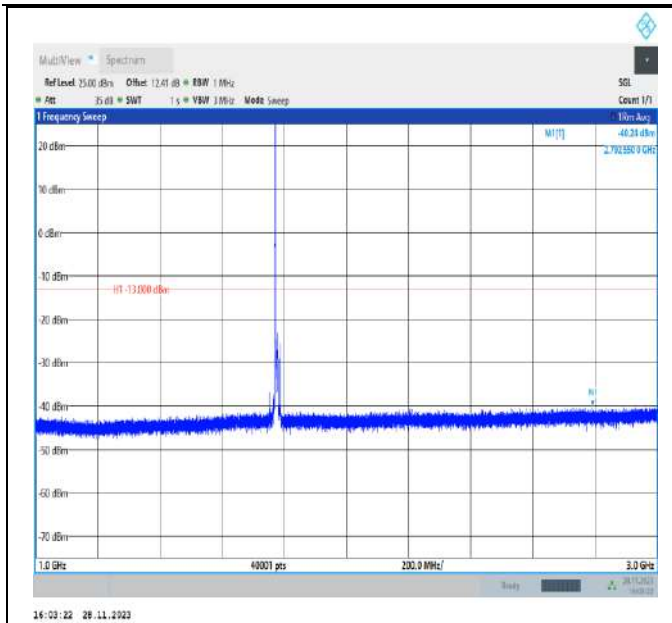

Band66_10MHz_QPSK_132622_1RB#0_1000~3000_1000~3000