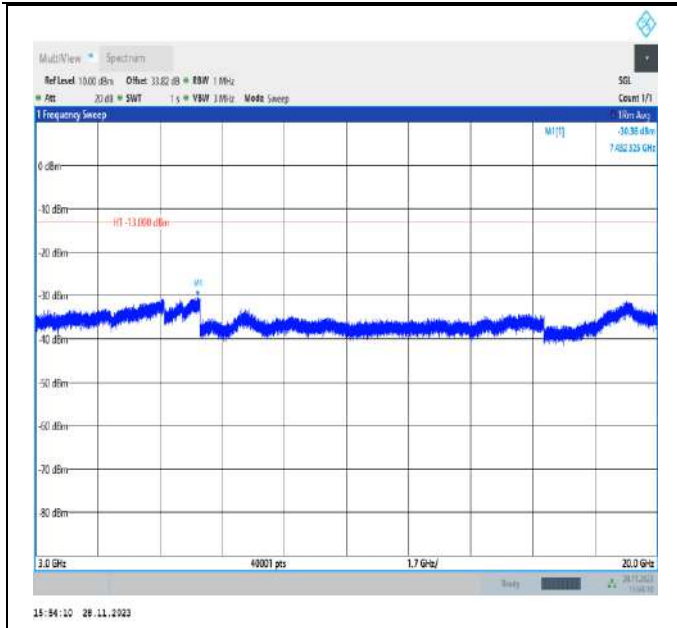

Band66_1.4MHz_QPSK_131979_1RB#0_3000~20000_300
0~20000