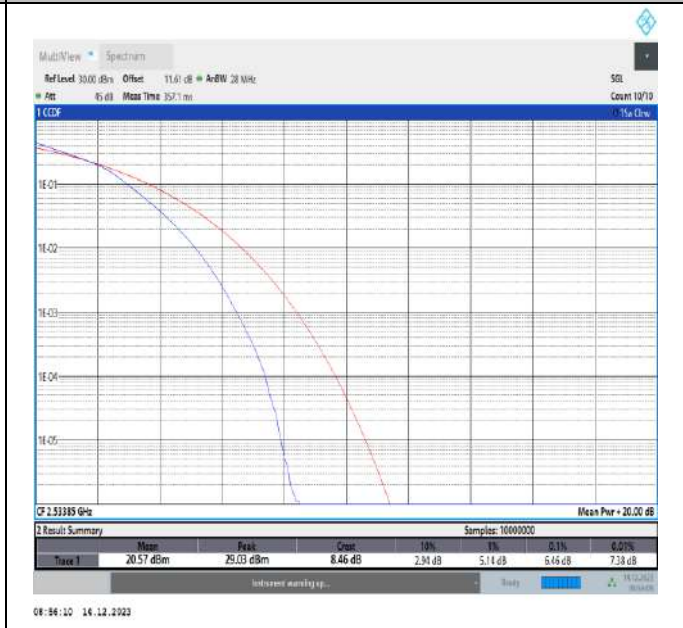

7-7-15MHz-20MHz-16QAM-16QAM-21003-21174-75RB#0-100RB#0-PASS