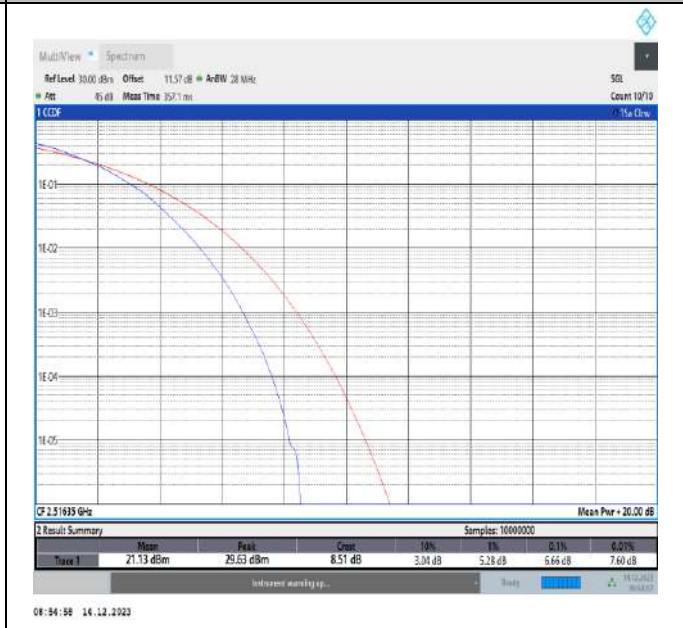

7-7-15MHz-20MHz-64QAM-64QAM-20828-20999-75RB#0-100RB#0-PASS