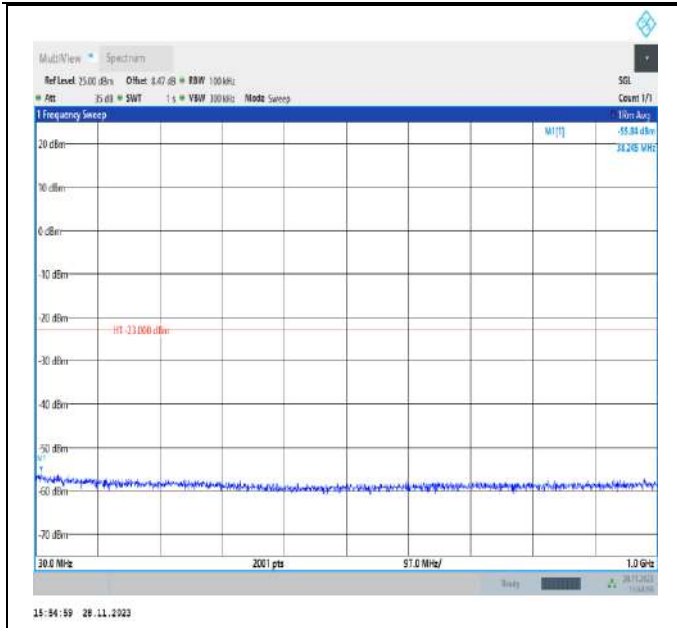

Band66_1.4MHz_QPSK_132665_1RB#0_30~1000_30~100
0