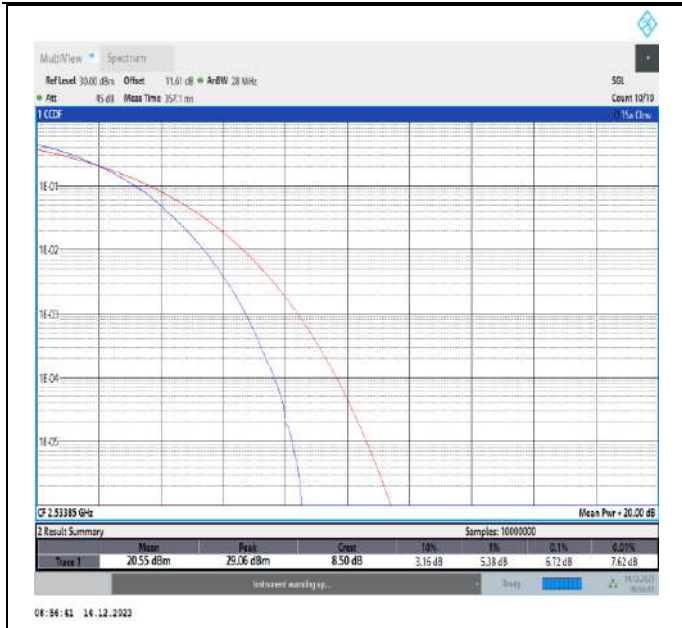

7-7-15MHz-15MHz-64QAM-64QAM-20825-20975-75RB#0-75RB#0-PASS

7-7-15MHz-15MHz-64QAM-64QAM-21025-21175-75RB#0-75RB#0-PASS

7-7-15MHz-15MHz-64QAM-64QAM-21225-21375-75RB#0-75RB#0-PASS

7-7-15MHz-20MHz-64QAM-64QAM-20828-20999-75RB#0-100RB#0-PASS