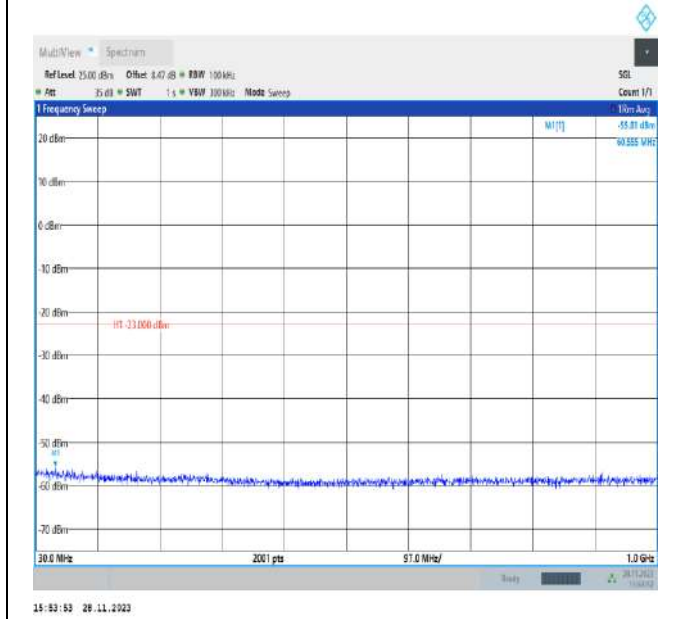

Band41_20MHz_QPSK_41490_1RB#0_30~1000_30~1000

Band41_20MHz_QPSK_41490_1RB#0_1000~3000_1000~3000

Band41_20MHz_QPSK_41490_1RB#0_3000~20000_3000~20000

Band41_20MHz_QPSK_41490_1RB#0_20000~27000_2000~27000

Band66_1.4MHz_QPSK_131979_1RB#0_30~1000_30~1000