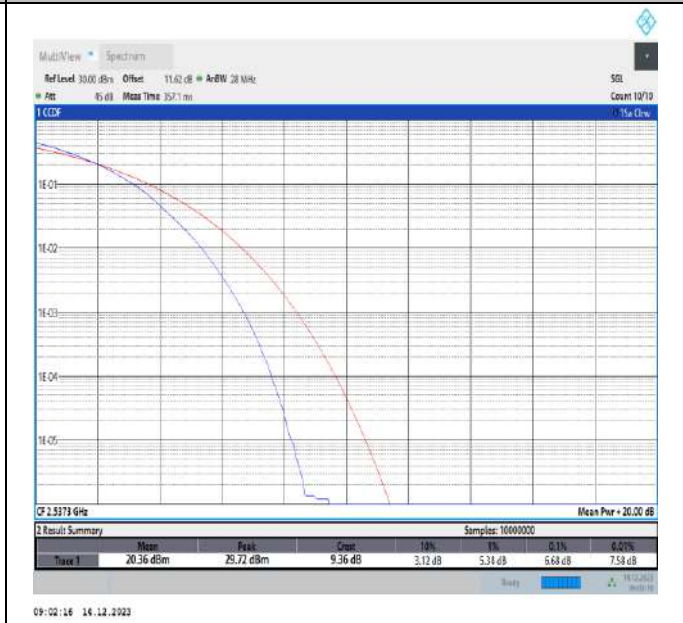

7-7-20MHz-10MHz-64QAM-64QAM-21051-21195-100RB#0-50RB#0-PASS