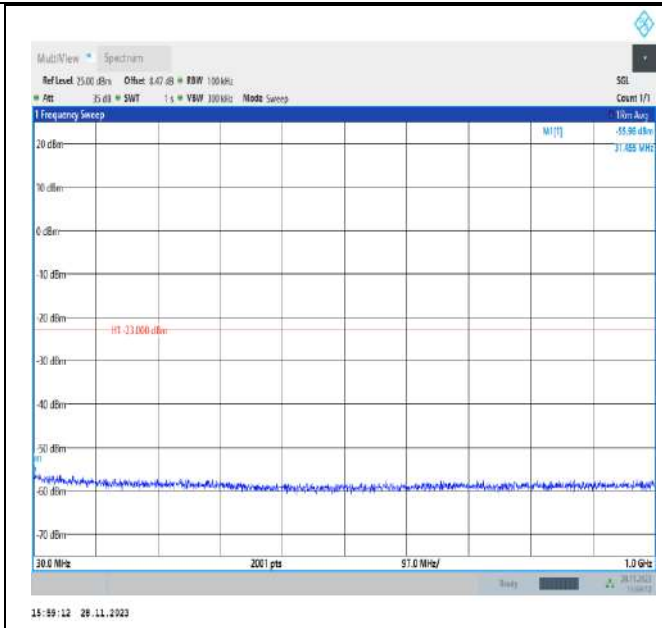

Band66_3MHz_QPSK_132322_1RB#0_3000~20000_3000~20000

Band66_3MHz_QPSK_132657_1RB#0_30~1000_30~1000

Band66_3MHz_QPSK_132657_1RB#0_1000~3000_1000~3000

Band66_3MHz_QPSK_132657_1RB#0_3000~20000_3000~20000

Band66_5MHz_QPSK_131997_1RB#0_30~1000_30~1000