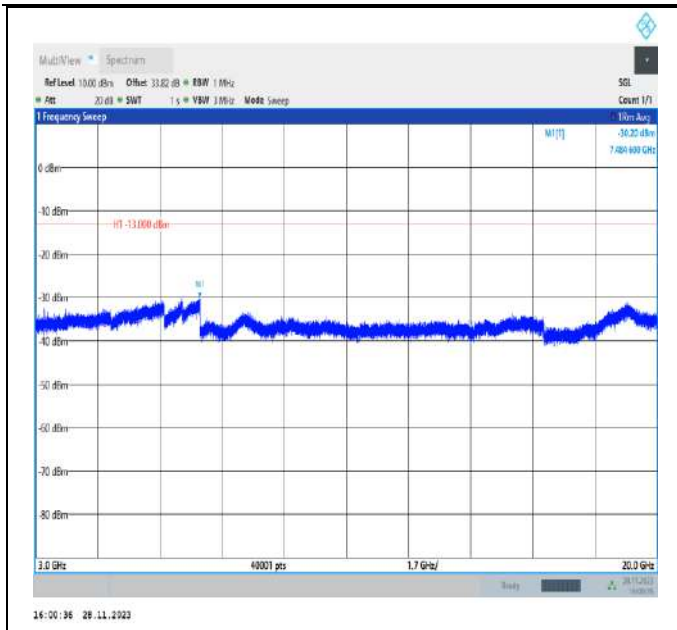

Band66_5MHz_QPSK_132647_1RB#0_3000~20000_3000~20000