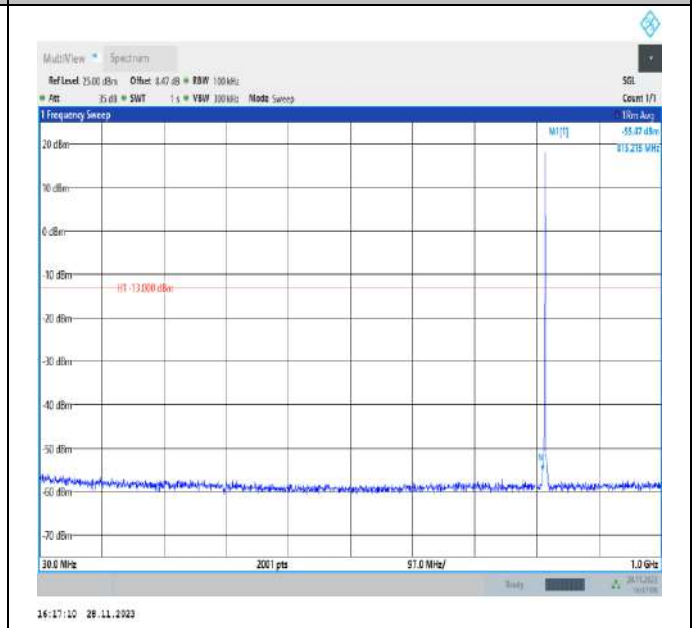

Band26_1.4MHz_QPSK_26740_1RB#0_30~1000_30~1000