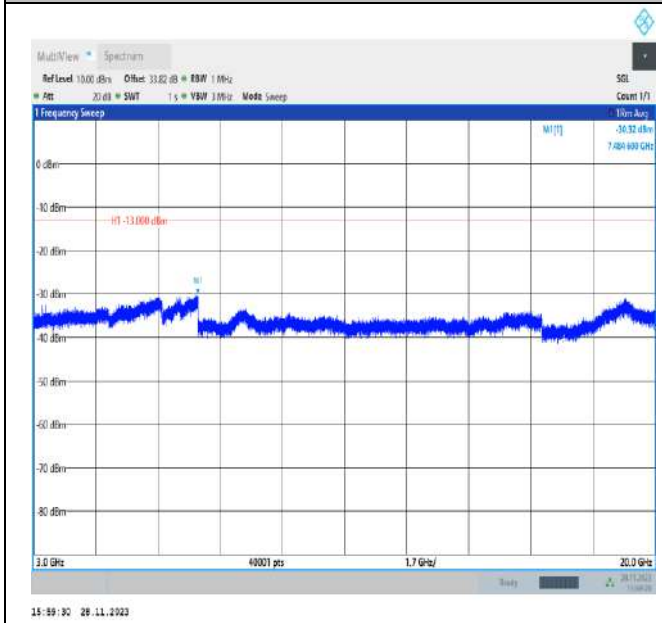

Band66_5MHz_QPSK_131997_1RB#0_3000~20000_3000~20000