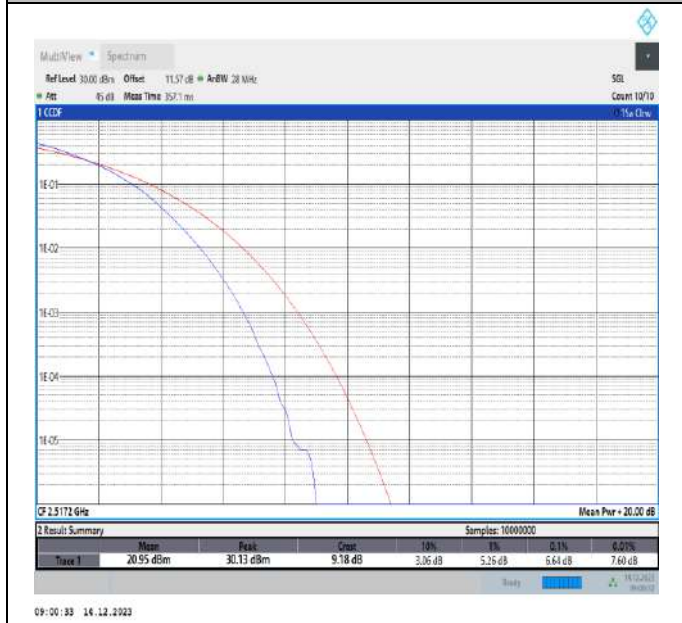

7-7-20MHz-10MHz-64QAM-64QAM-20850-20994-100RB#0-50RB#0-PASS