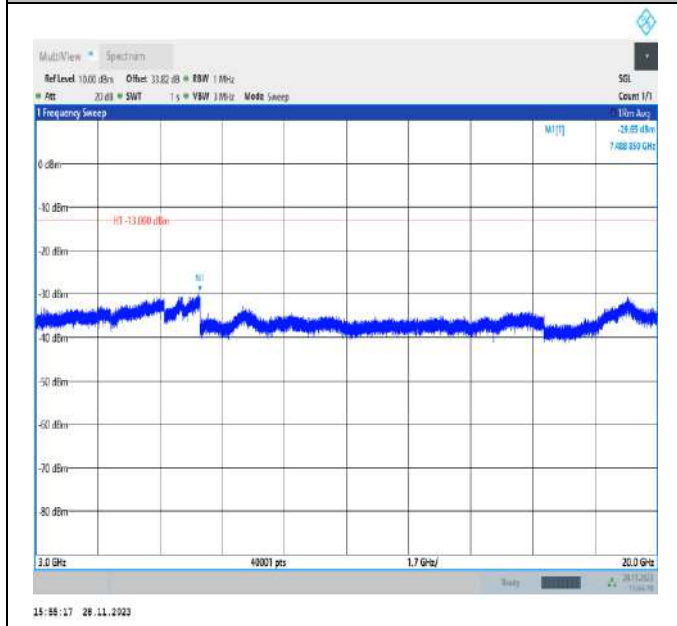

Band66_1.4MHz_QPSK_132665_1RB#0_3000~20000_300
0~20000