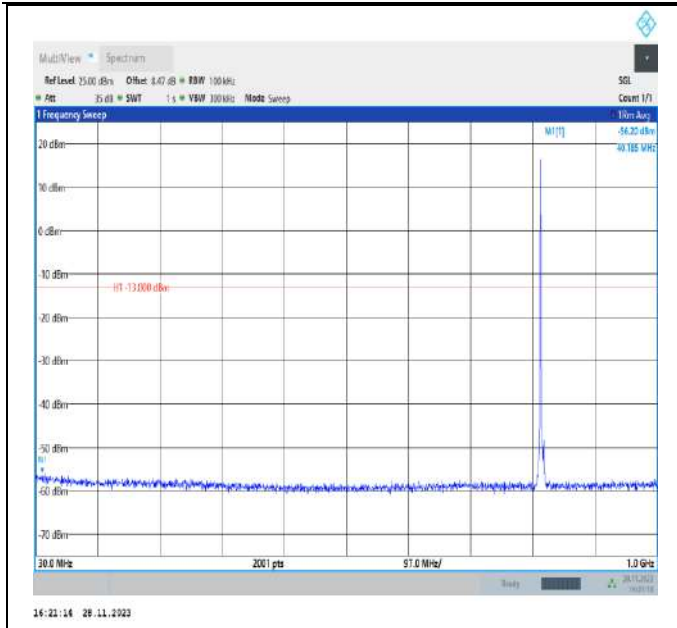

Band26_3MHz_QPSK_26740_1RB#0_30~1000_30~1000