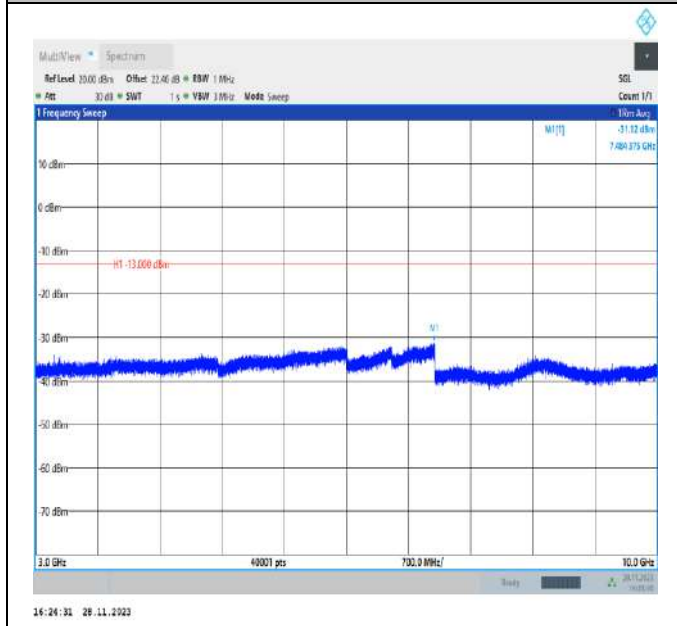

Band26_5MHz_QPSK_26765_1RB#0_3000~10000_3000~10000
0000