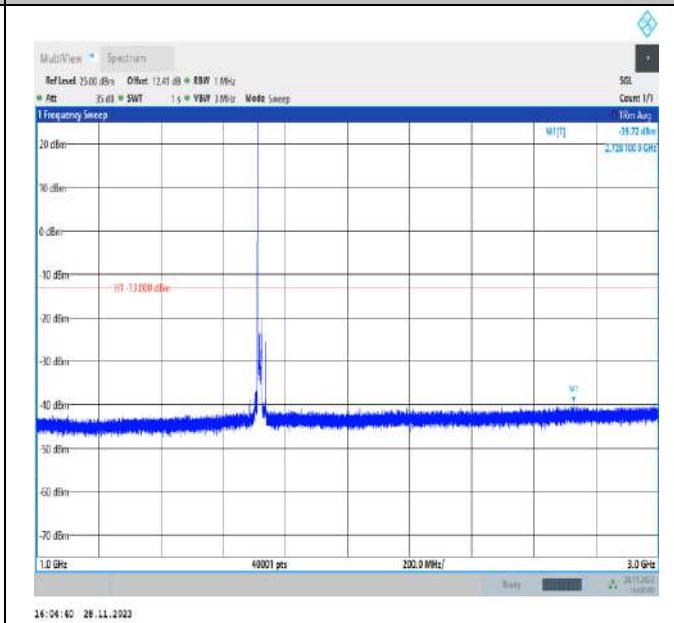

Band66_10MHz_QPSK_132622_1RB#0_30~1000_30~1000

Band66_10MHz_QPSK_132622_1RB#0_1000~3000_1000~3000

Band66_10MHz_QPSK_132622_1RB#0_3000~20000_3000~20000

Band66_15MHz_QPSK_132047_1RB#0_30~1000_30~1000

Band66_15MHz_QPSK_132047_1RB#0_1000~3000_1000~3000