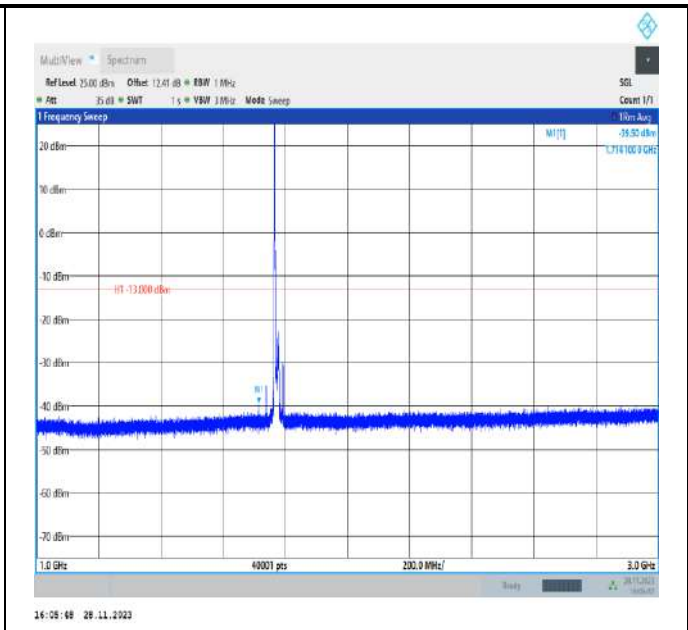

Band66_15MHz_QPSK_132597_1RB#0_1000~3000_1000~3000