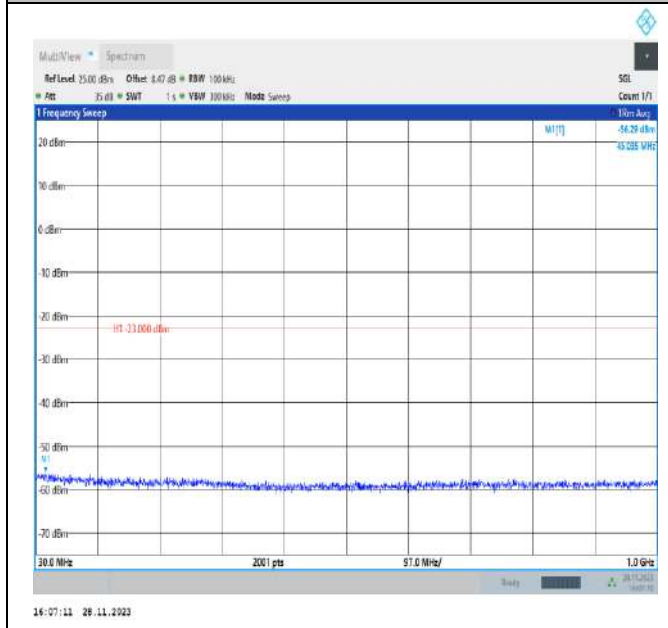

Band66_20MHz_QPSK_132322_1RB#0_30~1000_30~1000