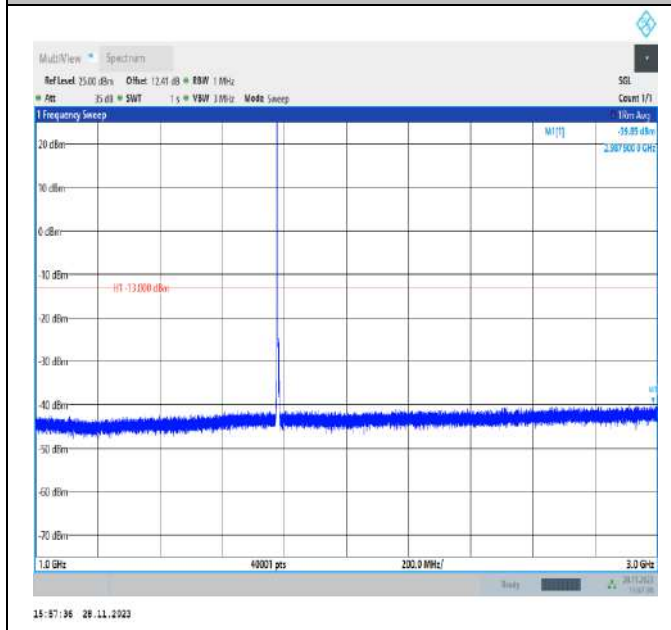

Band66_3MHz_QPSK_132657_1RB#0_1000~3000_1000~3000