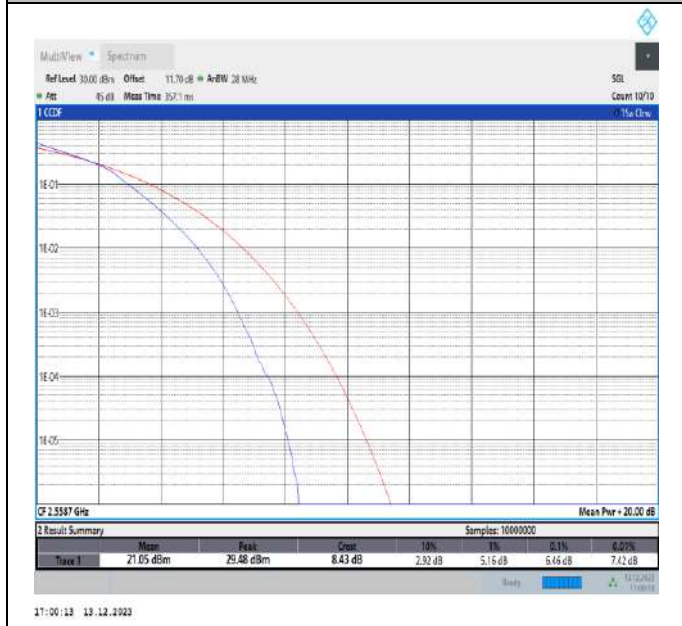

7-7-15MHz-10MHz-16QAM-16QAM-20825-20945-75RB#0-50RB#0-PASS

7-7-15MHz-10MHz-16QAM-16QAM-21051-21171-75RB#0-50RB#0-PASS

7-7-15MHz-10MHz-16QAM-16QAM-21277-21397-75RB#0-50RB#0-PASS

7-7-15MHz-15MHz-16QAM-16QAM-20825-20975-75RB#0-75RB#0-PASS