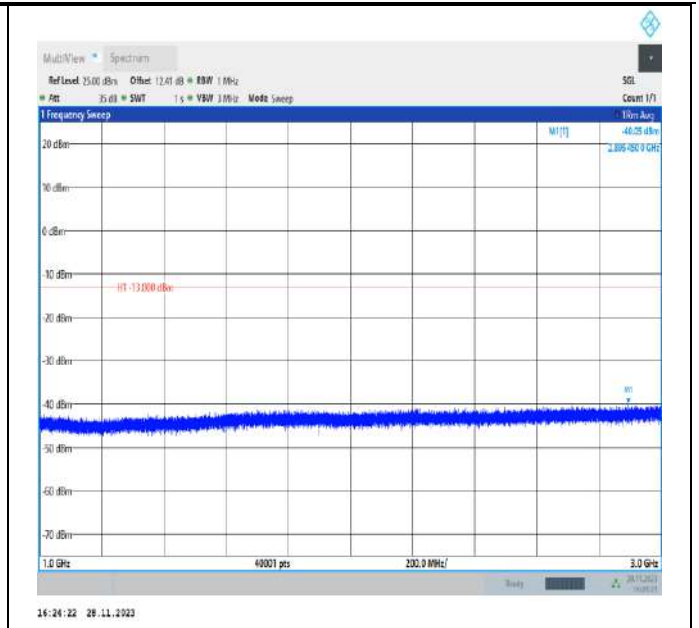

Band26_5MHz_QPSK_26715_1RB#0_3000~10000_3000~10000

Band26_5MHz_QPSK_26740_1RB#0_30~1000_30~1000

Band26_5MHz_QPSK_26740_1RB#0_1000~3000_1000~3000

Band26_5MHz_QPSK_26740_1RB#0_3000~10000_3000~10000

Band26_5MHz_QPSK_26765_1RB#0_30~1000_30~1000