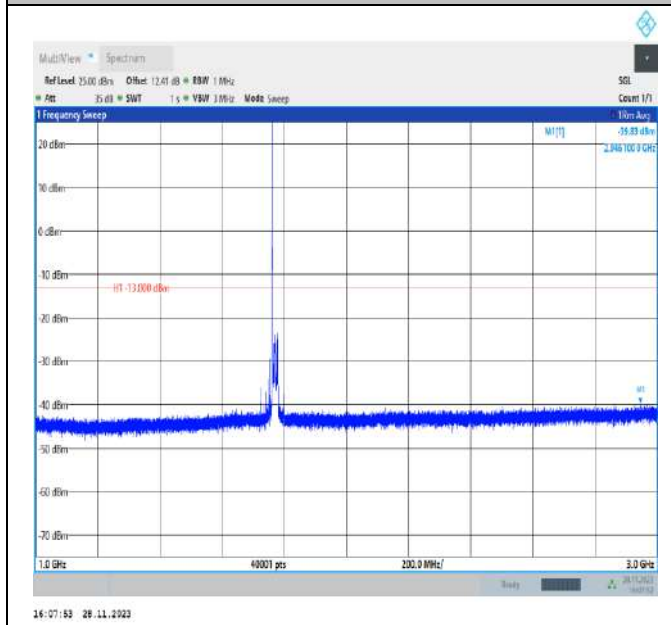

Band66_20MHz_QPSK_132572_1RB#0_1000~3000_1000~3000