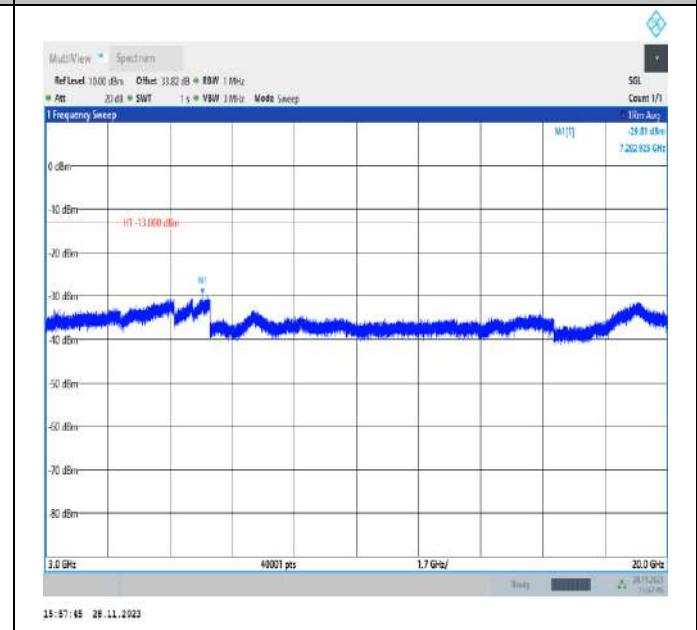

Band66_3MHz_QPSK_132657_1RB#0_3000~20000_3000~20000