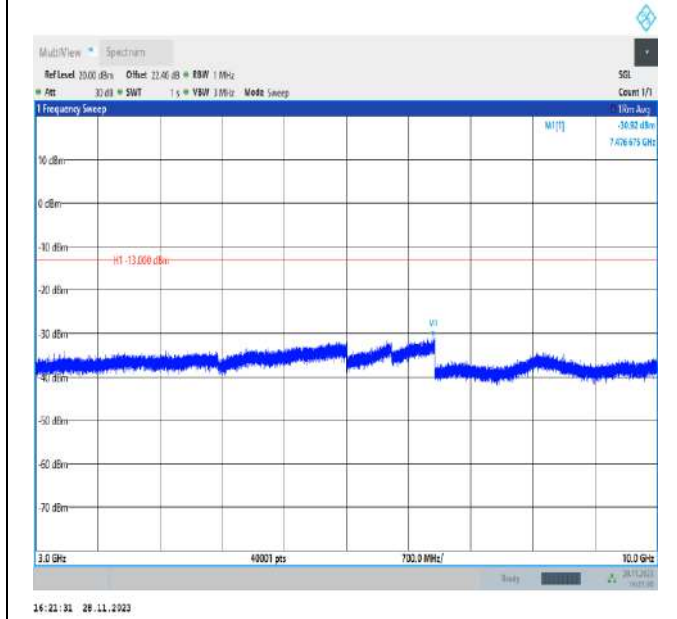

Band26_3MHz_QPSK_26740_1RB#0_3000~10000_3000~10000