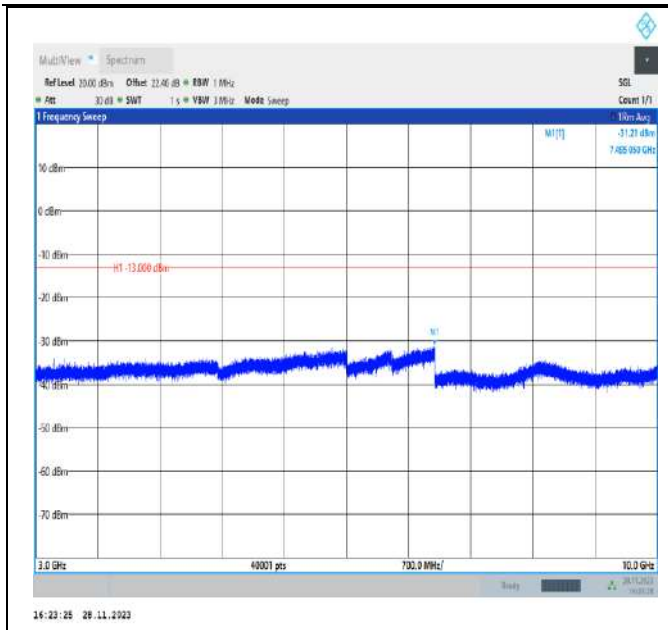

Band26_3MHz_QPSK_26775_1RB#0_1000~3000_1000~3000
00

Band26_3MHz_QPSK_26775_1RB#0_3000~10000_3000~10000
0000

Band26_5MHz_QPSK_26715_1RB#0_30~1000_30~1000
00

Band26_5MHz_QPSK_26715_1RB#0_1000~3000_1000~3000
00