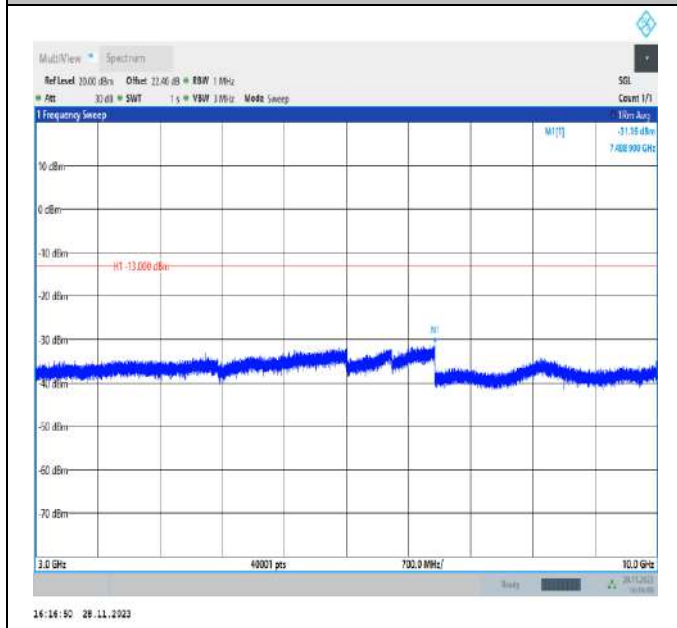

Band66_20MHz_QPSK_132572_1RB#0_30~1000_30~1000

Band66_20MHz_QPSK_132572_1RB#0_1000~3000_1000~3000

Band66_20MHz_QPSK_132572_1RB#0_3000~20000_3000~20000

Band26_1.4MHz_QPSK_26697_1RB#0_30~1000_30~1000

Band26_1.4MHz_QPSK_26697_1RB#0_1000~3000_1000~3000