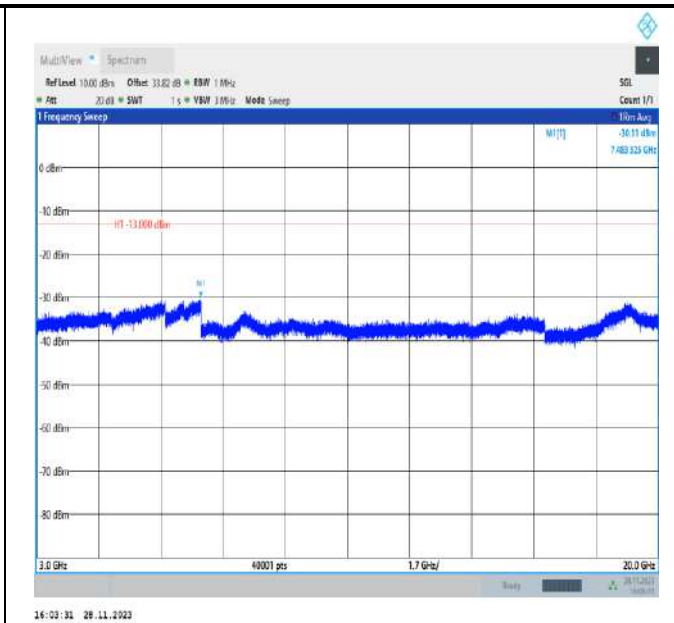

Band66_10MHz_QPSK_132622_1RB#0_3000~20000_3000~20000