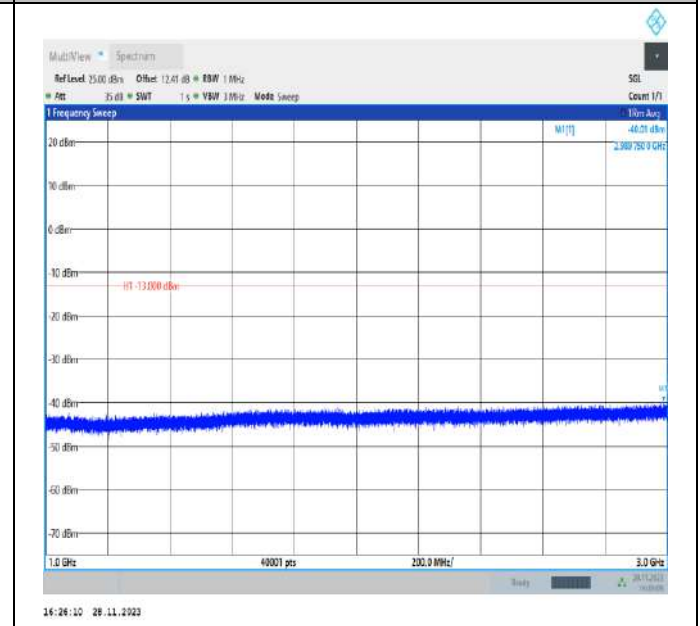

Band26_15MHz_QPSK_26865_1RB#0_1000~3000_1000~3000