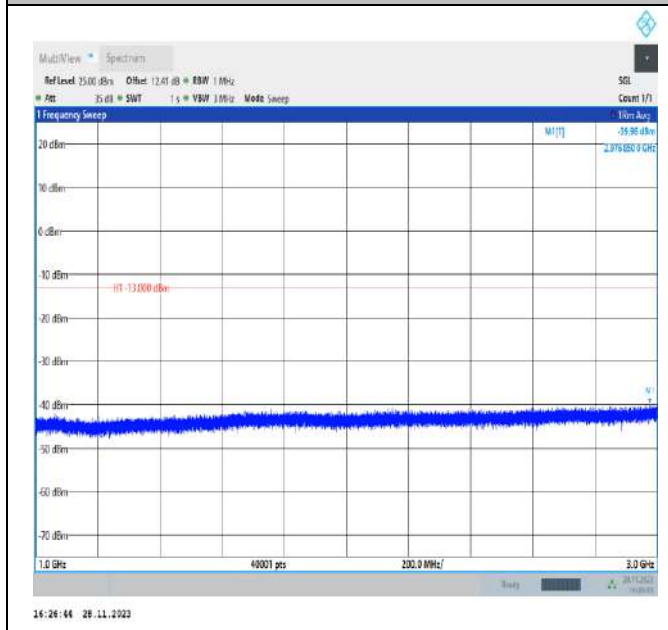

Band26_10MHz_QPSK_26740_1RB#0_3000~10000_3000~10000

Band26_15MHz_QPSK_26865_1RB#0_30~1000_30~1000

Band26_15MHz_QPSK_26865_1RB#0_1000~3000_1000~3000

Band26_15MHz_QPSK_26865_1RB#0_3000~10000_3000~10000

Band26_15MHz_QPSK_26915_1RB#0_30~1000_30~1000