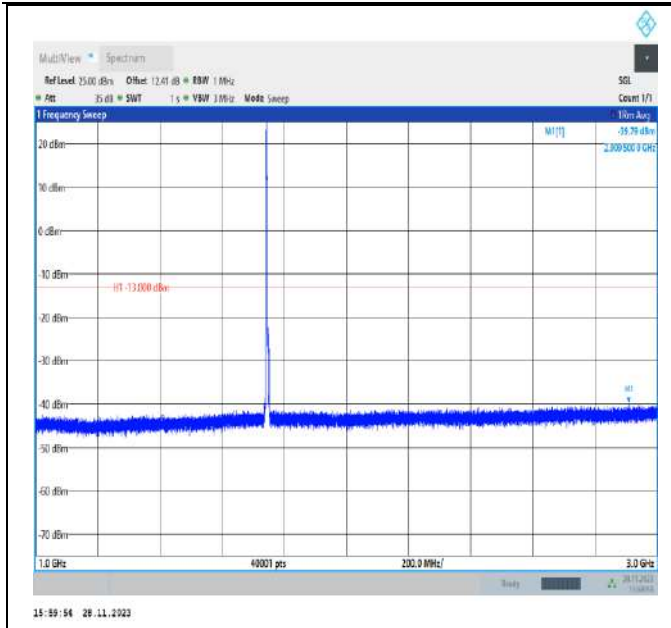

Band66_5MHz_QPSK_132322_1RB#0_1000~3000_1000~3000