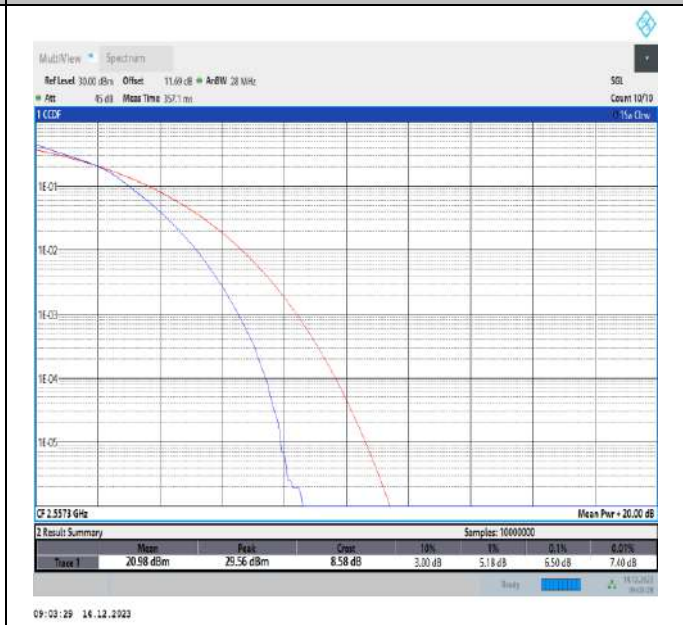

7-7-20MHz-10MHz-16QAM-16QAM-21251-21395-100RB#0-50RB#0-PASS