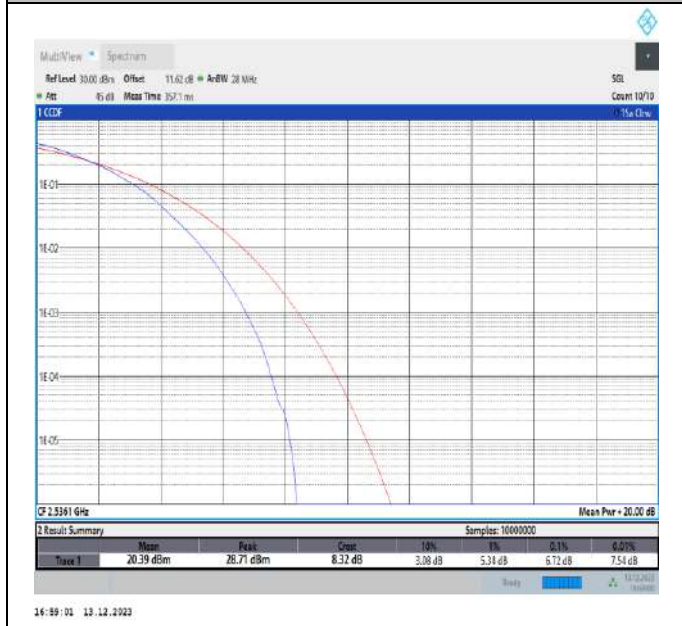

7-7-15MHz-10MHz-64QAM-64QAM-21051-21171-75RB#0-50RB#0-PASS