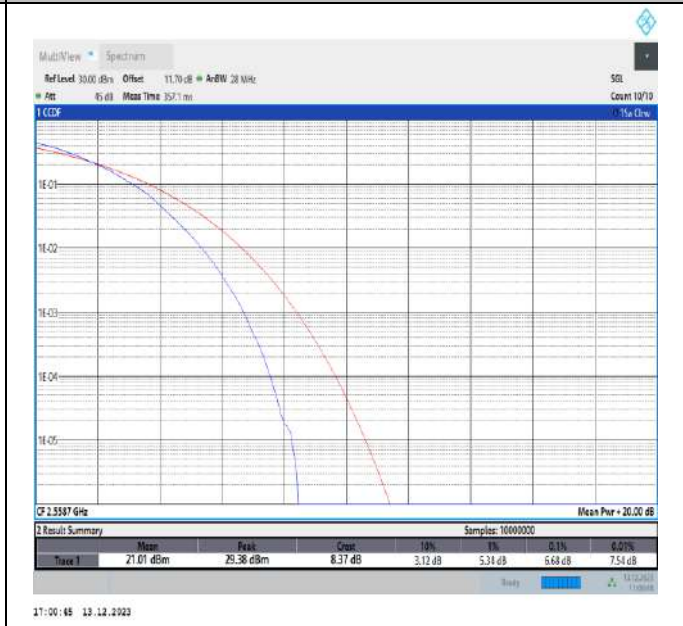

7-7-15MHz-10MHz-64QAM-64QAM-21277-21397-75RB#0-50RB#0-PASS