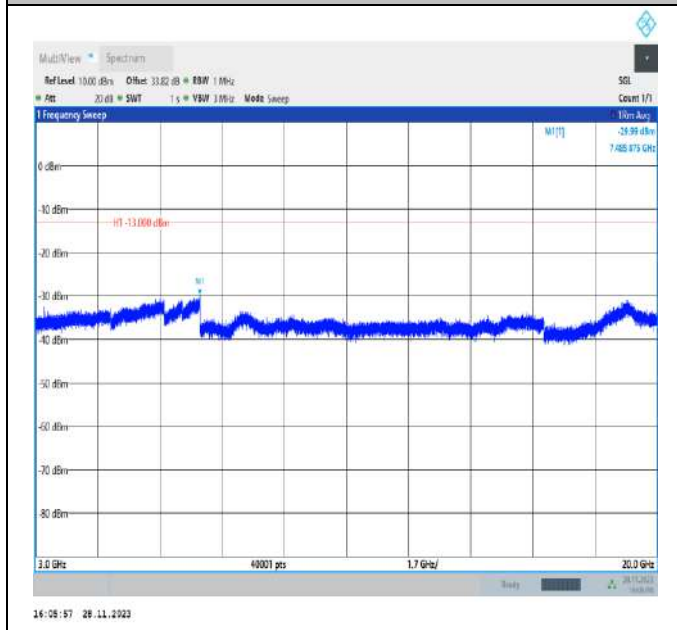

Band66_15MHz_QPSK_132597_1RB#0_3000~20000_3000~20000