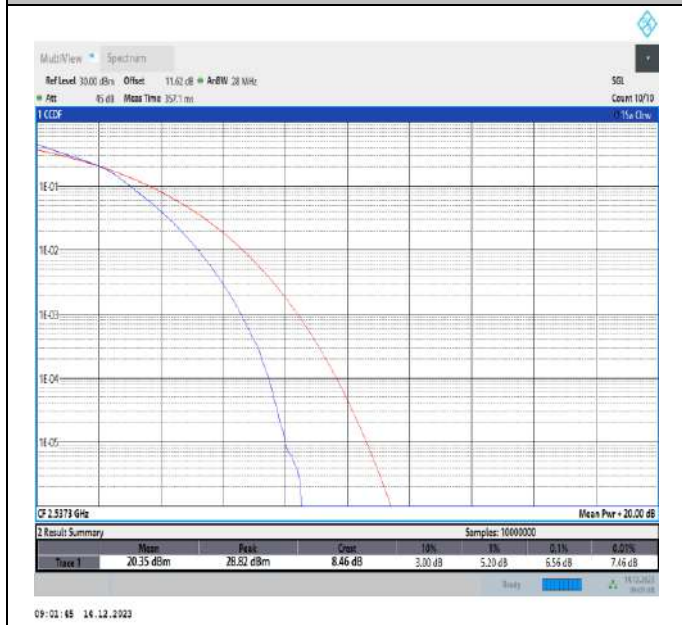

7-7-20MHz-10MHz-16QAM-16QAM-21051-21195-100RB#0-50RB#0-PASS