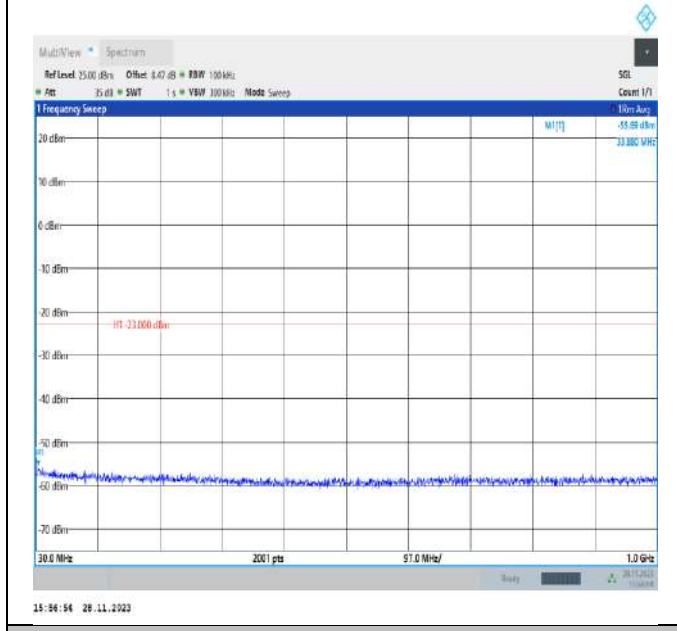

Band66_3MHz_QPSK_132322_1RB#0_30~1000_30~1000