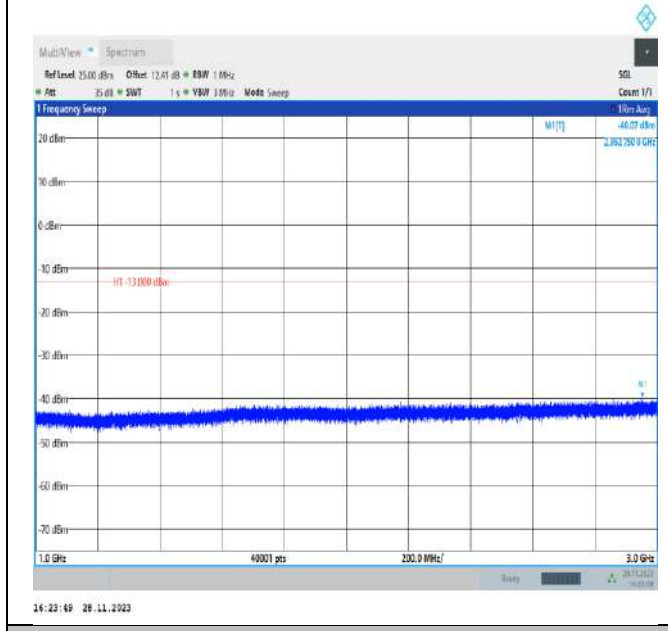

Band26_5MHz_QPSK_26740_1RB#0_1000~3000_1000~3000