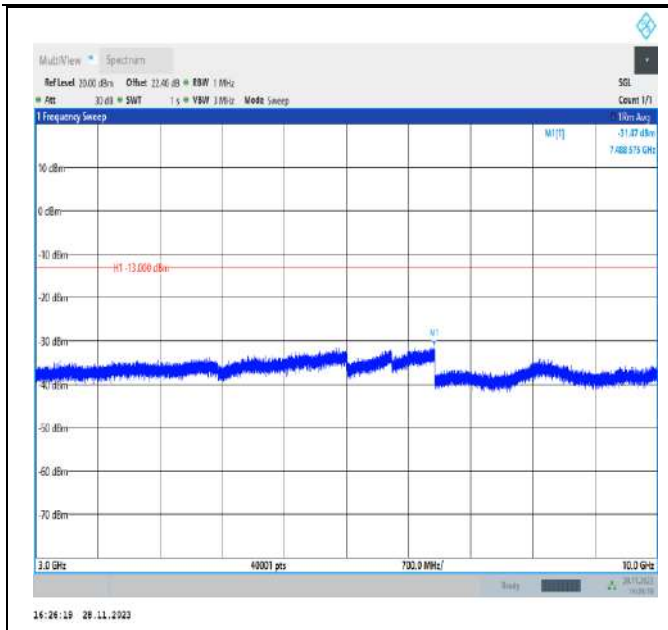

Band26_15MHz_QPSK_26865_1RB#0_3000~10000_3000~10000