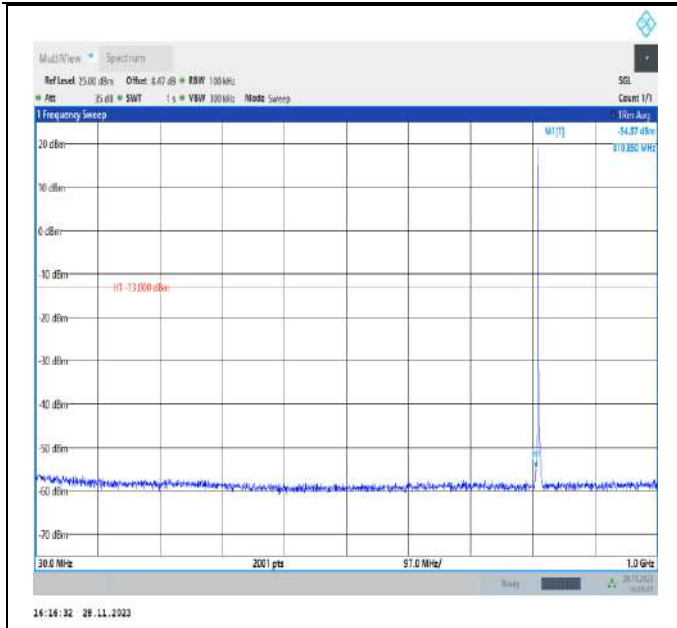

Band26_1.4MHz_QPSK_26697_1RB#0_30~1000_30~1000