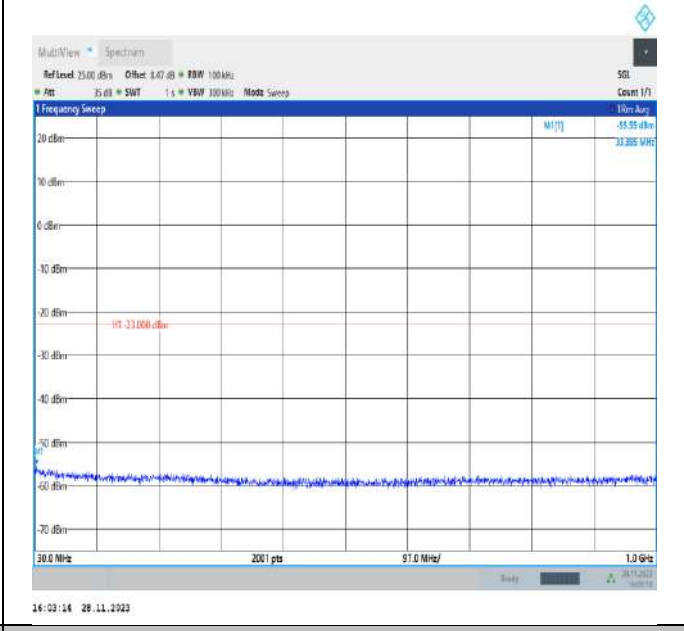

Band66_10MHz_QPSK_132022_1RB#0_3000~20000_3000~20000

Band66_10MHz_QPSK_132322_1RB#0_30~1000_30~1000

Band66_10MHz_QPSK_132322_1RB#0_1000~3000_1000~3000

Band66_10MHz_QPSK_132322_1RB#0_3000~20000_3000~20000