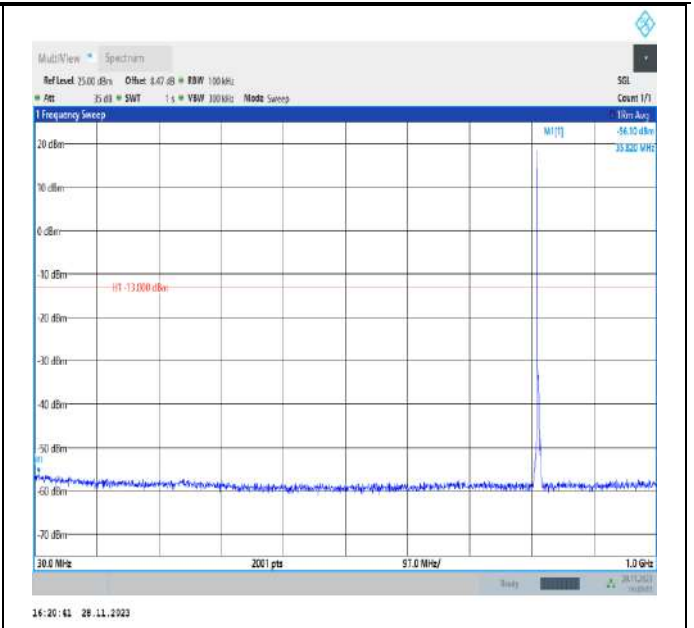

Band26_3MHz_QPSK_26705_1RB#0_30~1000_30~1000