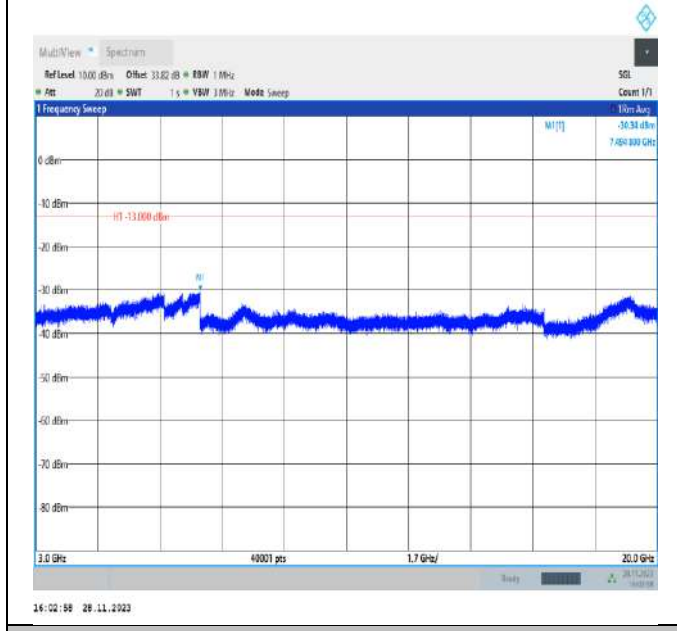

Band66_10MHz_QPSK_132322_1RB#0_3000~20000_3000~20000