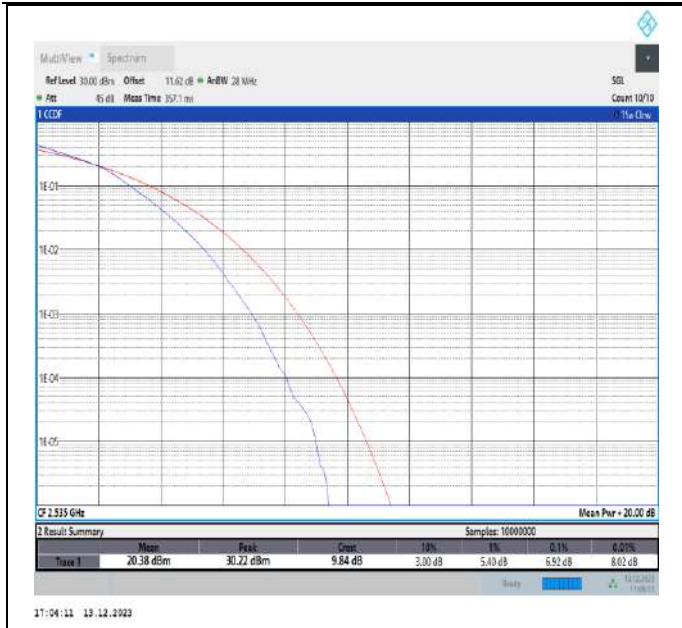

7-7-15MHz-10MHz-16QAM-16QAM-20825-20945-75RB#0-50RB#0-PASS

7-7-15MHz-10MHz-16QAM-16QAM-21051-21171-75RB#0-50RB#0-PASS

7-7-15MHz-10MHz-16QAM-16QAM-21277-21397-75RB#0-50RB#0-PASS

7-7-15MHz-15MHz-16QAM-16QAM-20825-20975-75RB#0-75RB#0-PASS