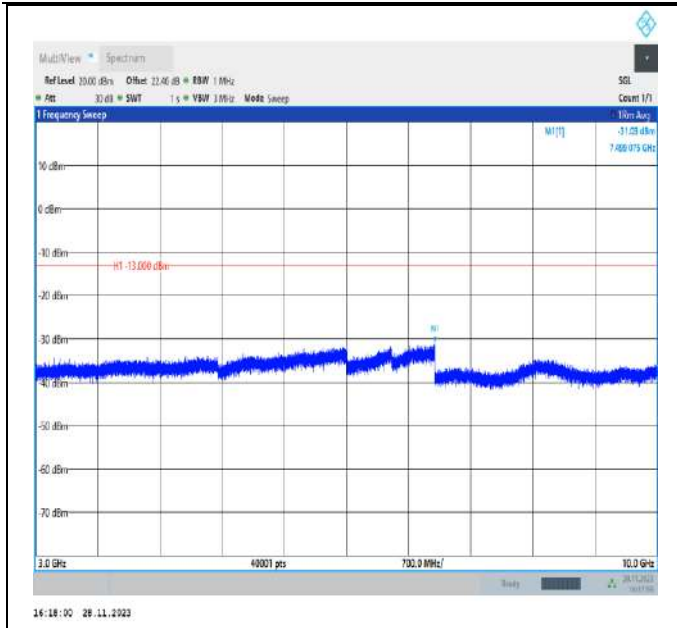

Band26_1.4MHz_QPSK_26783_1RB#0_3000~10000_3000~10000