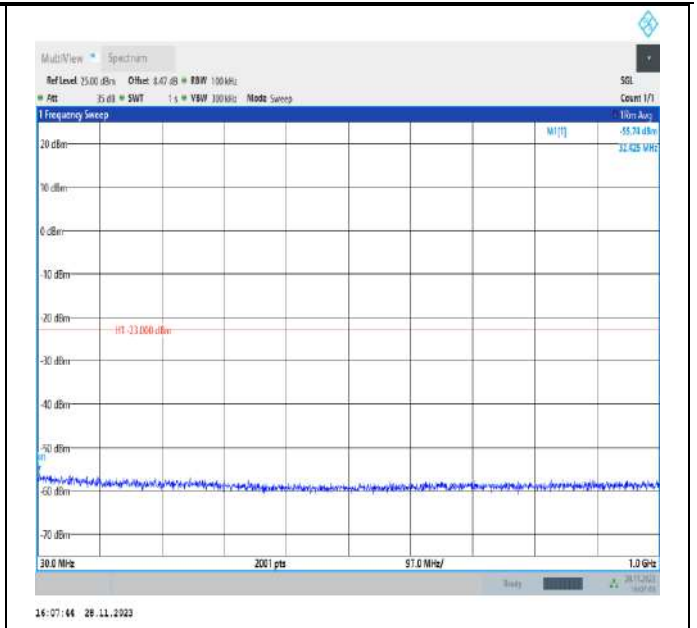

Band66_20MHz_QPSK_132072_1RB#0_3000~20000_3000~20000

Band66_20MHz_QPSK_132322_1RB#0_30~1000_30~1000

Band66_20MHz_QPSK_132322_1RB#0_1000~3000_1000~3000

Band66_20MHz_QPSK_132322_1RB#0_3000~20000_3000~20000