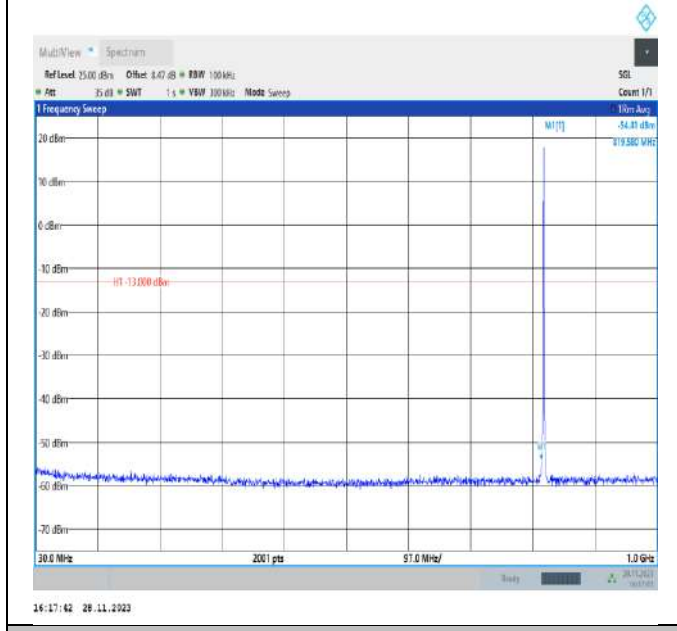

Band26_1.4MHz_QPSK_26697_1RB#0_3000~10000_3000~10000

Band26_1.4MHz_QPSK_26740_1RB#0_30~1000_30~1000

Band26_1.4MHz_QPSK_26740_1RB#0_1000~3000_1000~3000

Band26_1.4MHz_QPSK_26740_1RB#0_3000~10000_3000~10000