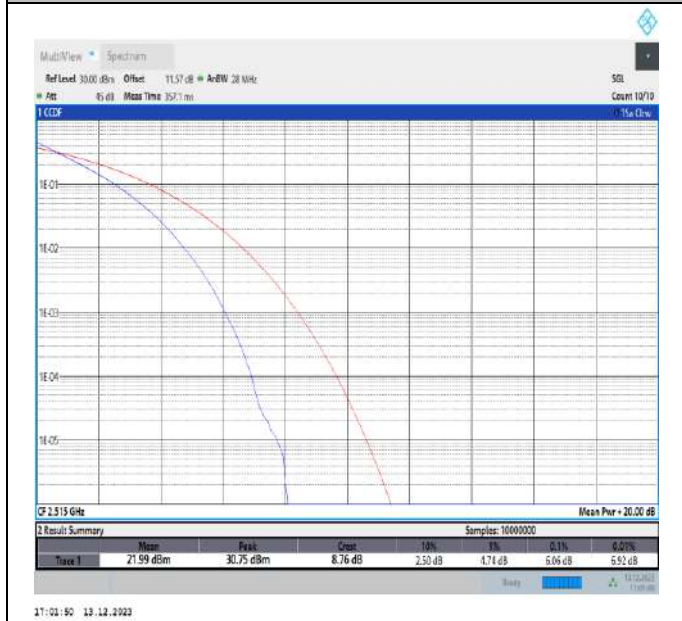

7-7-15MHz-15MHz-QPSK-QPSK-20825-20975-75RB#0-75RB#0-PASS