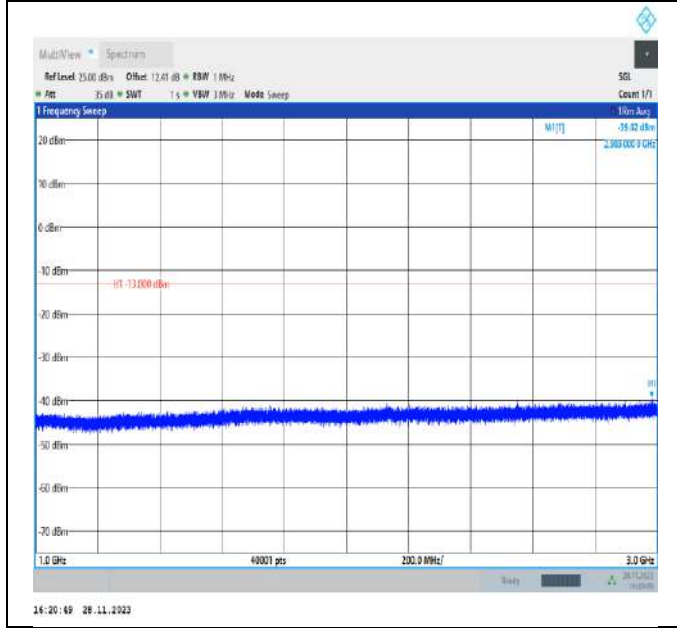

Band26_1.4MHz_QPSK_26783_1RB#0_30~1000_30~1000

Band26_1.4MHz_QPSK_26783_1RB#0_1000~3000_1000~3000

Band26_1.4MHz_QPSK_26783_1RB#0_3000~10000_3000~10000

Band26_3MHz_QPSK_26705_1RB#0_30~1000_30~1000

Band26_3MHz_QPSK_26705_1RB#0_1000~3000_1000~3000