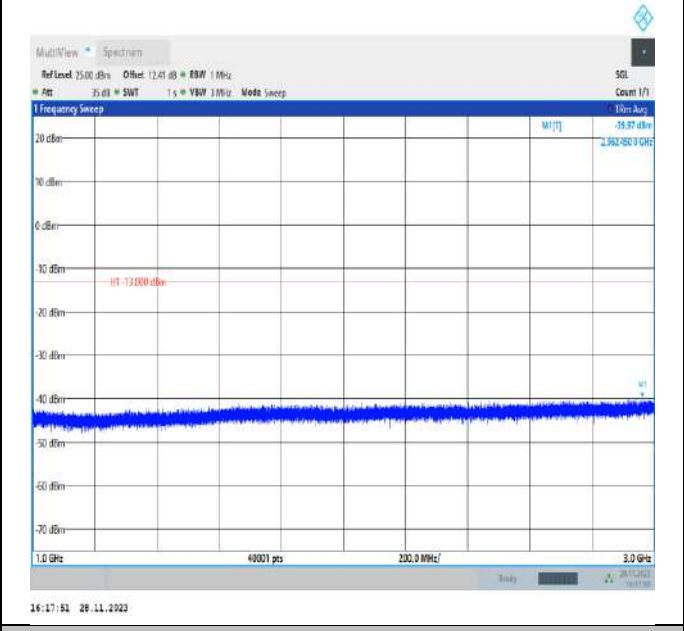

Band26_1.4MHz_QPSK_26783_1RB#0_1000~3000_1000~3000