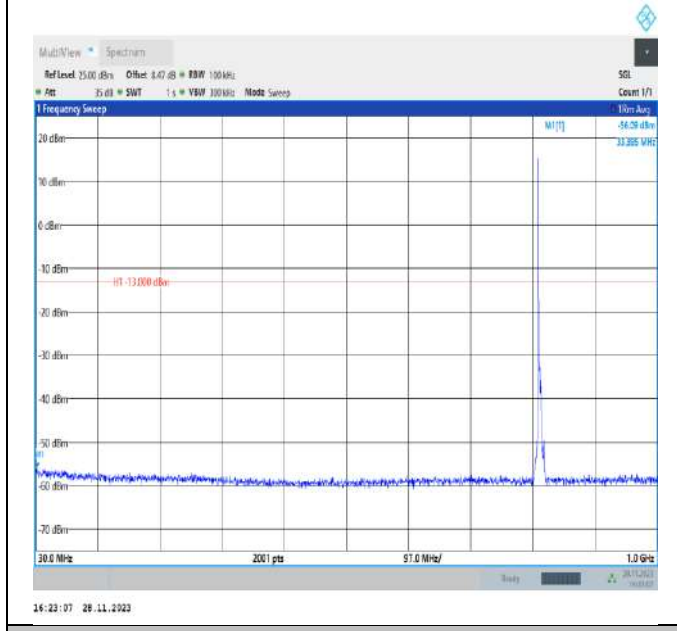

Band26_5MHz_QPSK_26715_1RB#0_30~1000_30~1000
00