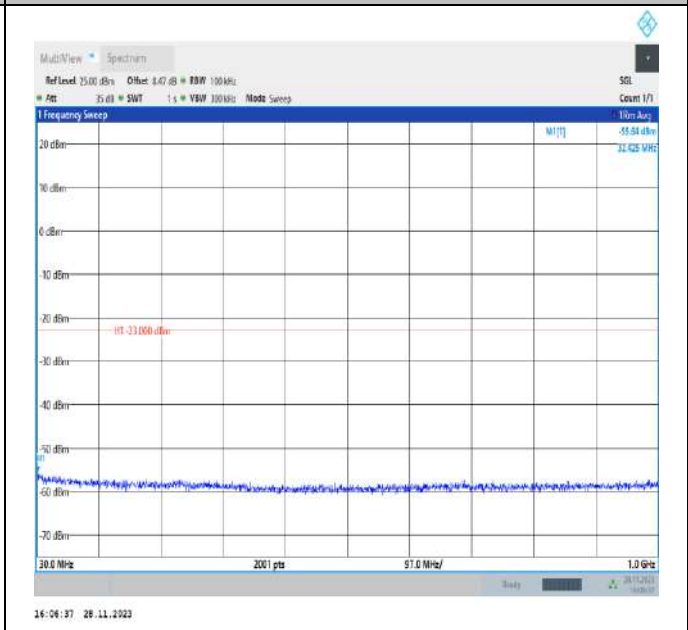

Band66_20MHz_QPSK_132072_1RB#0_30~1000_30~1000