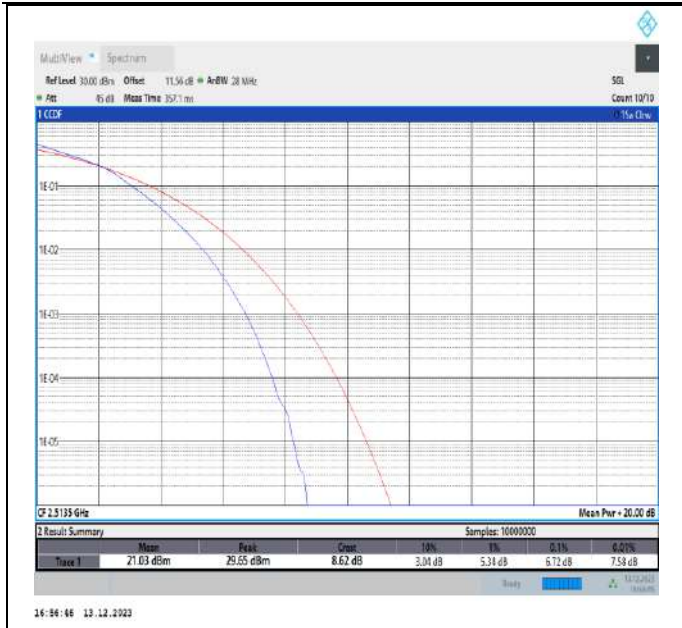

7-7-15MHz-10MHz-16QAM-16QAM-20825-20945-75RB#0-50RB#0-PASS

7-7-15MHz-10MHz-16QAM-16QAM-21051-21171-75RB#0-50RB#0-PASS

7-7-15MHz-10MHz-16QAM-16QAM-21277-21397-75RB#0-50RB#0-PASS

7-7-15MHz-15MHz-16QAM-16QAM-20825-20975-75RB#0-75RB#0-PASS