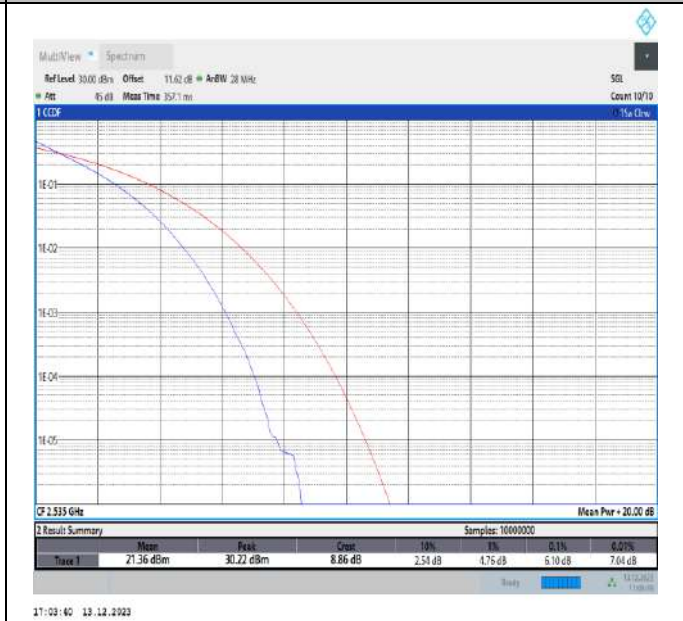

7-7-15MHz-15MHz-QPSK-QPSK-21025-21175-75RB#0-75RB#0-PASS