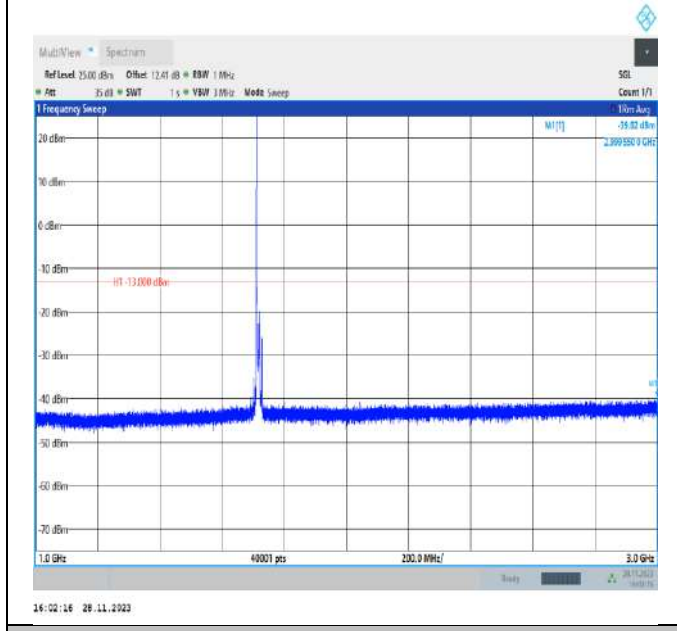

Band66_5MHz_QPSK_132647_1RB#0_30~1000_30~1000

Band66_5MHz_QPSK_132647_1RB#0_1000~3000_1000~3000

Band66_5MHz_QPSK_132647_1RB#0_3000~20000_3000~20000

Band66_10MHz_QPSK_132022_1RB#0_30~1000_30~1000

Band66_10MHz_QPSK_132022_1RB#0_1000~3000_1000~3000