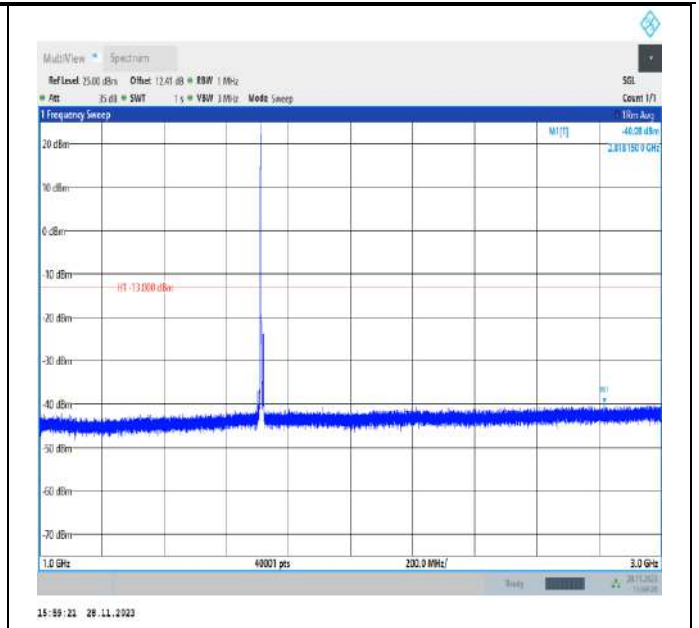

Band66_3MHz_QPSK_132322_1RB#0_3000~20000_3000~20000

Band66_3MHz_QPSK_132657_1RB#0_30~1000_30~1000

Band66_3MHz_QPSK_132657_1RB#0_1000~3000_1000~3000

Band66_3MHz_QPSK_132657_1RB#0_3000~20000_3000~20000

Band66_5MHz_QPSK_131997_1RB#0_30~1000_30~1000