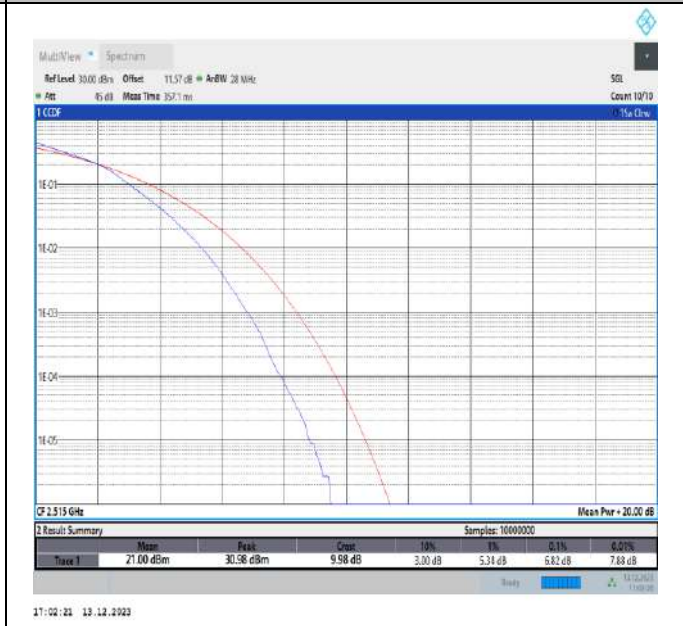

7-7-15MHz-10MHz-16QAM-16QAM-20825-20945-75RB#0-50RB#0-PASS

7-7-15MHz-10MHz-16QAM-16QAM-21051-21171-75RB#0-50RB#0-PASS

7-7-15MHz-10MHz-16QAM-16QAM-21277-21397-75RB#0-50RB#0-PASS

7-7-15MHz-15MHz-16QAM-16QAM-20825-20975-75RB#0-75RB#0-PASS