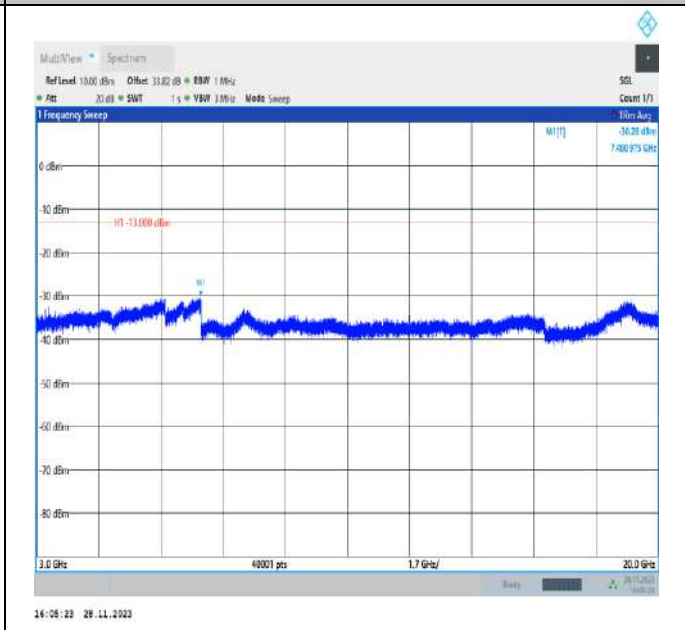

Band66_15MHz_QPSK_132322_1RB#0_3000~20000_3000~20000