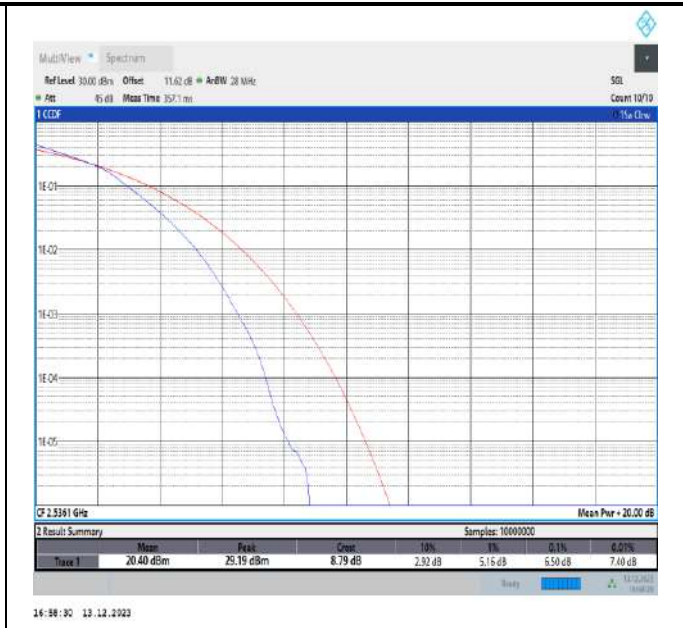

7-7-15MHz-10MHz-16QAM-16QAM-20825-20945-75RB#0-50RB#0-PASS

7-7-15MHz-10MHz-16QAM-16QAM-21051-21171-75RB#0-50RB#0-PASS

7-7-15MHz-10MHz-16QAM-16QAM-21277-21397-75RB#0-50RB#0-PASS

7-7-15MHz-15MHz-16QAM-16QAM-20825-20975-75RB#0-75RB#0-PASS