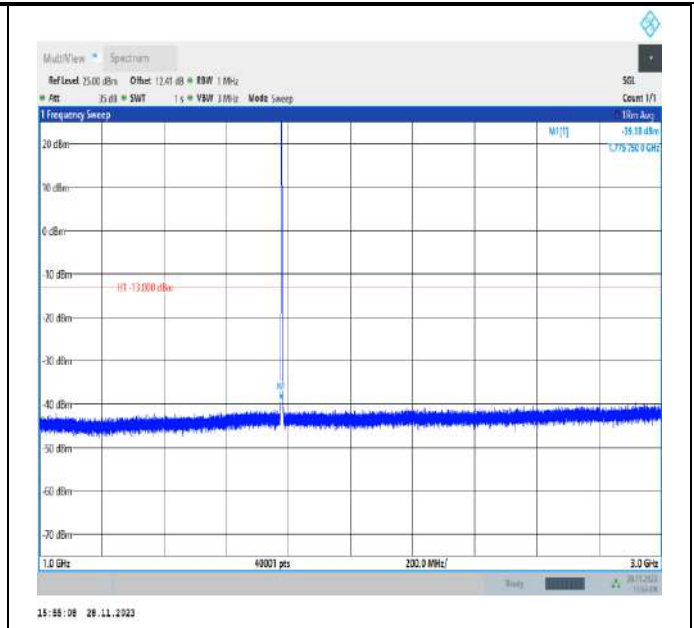

Band66_1.4MHz_QPSK_132665_1RB#0_1000~3000_1000
~3000