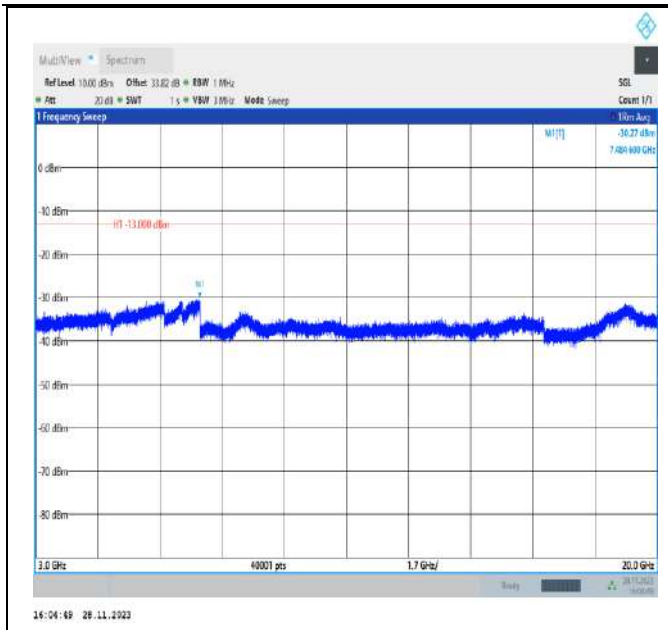

Band66_10MHz_QPSK_132622_1RB#0_30~1000_30~1000

Band66_10MHz_QPSK_132622_1RB#0_1000~3000_1000~3000

Band66_10MHz_QPSK_132622_1RB#0_3000~20000_3000~20000

Band66_15MHz_QPSK_132047_1RB#0_30~1000_30~1000

Band66_15MHz_QPSK_132047_1RB#0_1000~3000_1000~3000