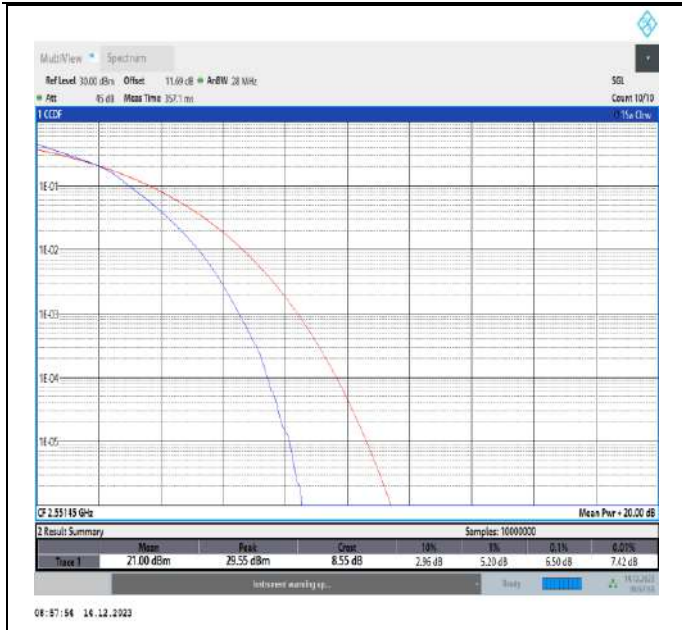

7-7-15MHz-15MHz-16QAM-16QAM-21025-21175-75RB#0-75RB#0-PASS

7-7-15MHz-15MHz-16QAM-16QAM-21225-21375-75RB#0-75RB#0-PASS

7-7-15MHz-20MHz-16QAM-16QAM-20828-20999-75RB#0-100RB#0-PASS

7-7-15MHz-20MHz-16QAM-16QAM-21003-21174-75RB#0-100RB#0-PASS