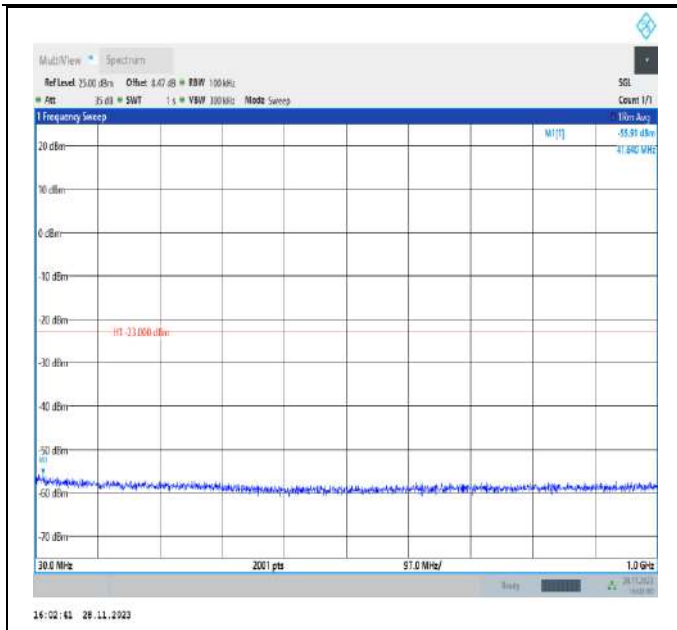

Band66_10MHz_QPSK_132322_1RB#0_30~1000_30~1000