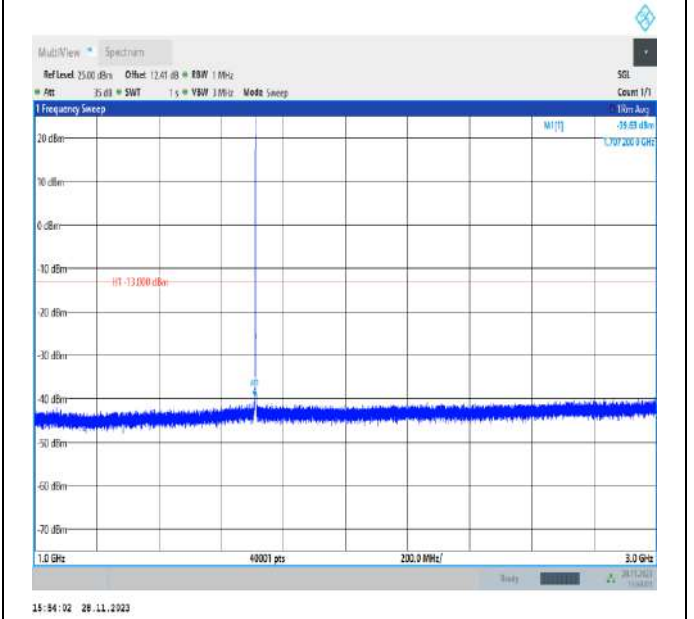

Band41_20MHz_QPSK_41490_1RB#0_30~1000_30~1000

Band41_20MHz_QPSK_41490_1RB#0_1000~3000_1000~3000

Band41_20MHz_QPSK_41490_1RB#0_3000~20000_3000~20000

Band41_20MHz_QPSK_41490_1RB#0_20000~27000_2000~27000

Band66_1.4MHz_QPSK_131979_1RB#0_30~1000_30~1000