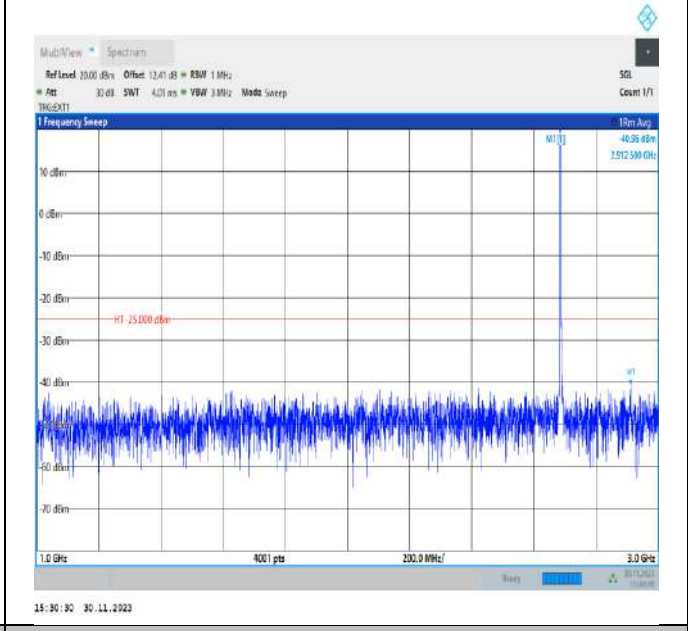

Band41_5MHz_QPSK_40620_1RB#0_30~1000_30~1000

Band41_5MHz_QPSK_40620_1RB#0_1000~3000_1000~3000

Band41_5MHz_QPSK_40620_1RB#0_3000~20000_3000~20000

Band41_5MHz_QPSK_40620_1RB#0_20000~27000_20000~27000

Band41_5MHz_QPSK_41565_1RB#0_30~1000_30~1000