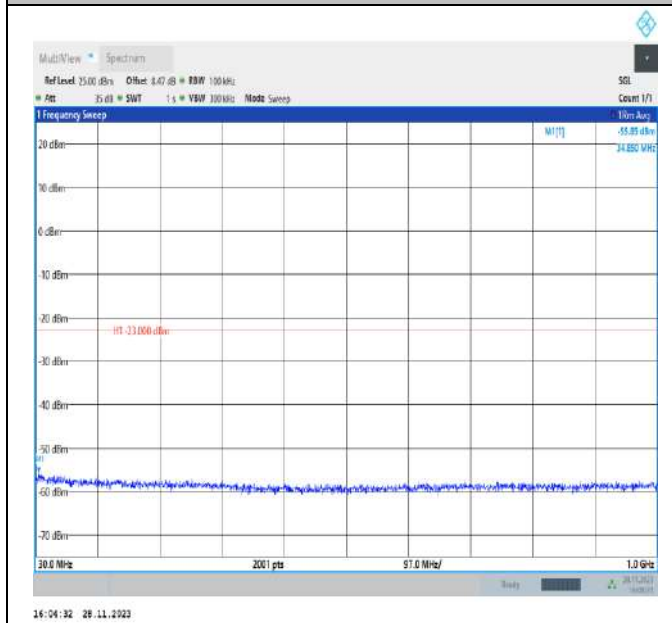

Band66_15MHz_QPSK_132047_1RB#0_30~1000_30~1000