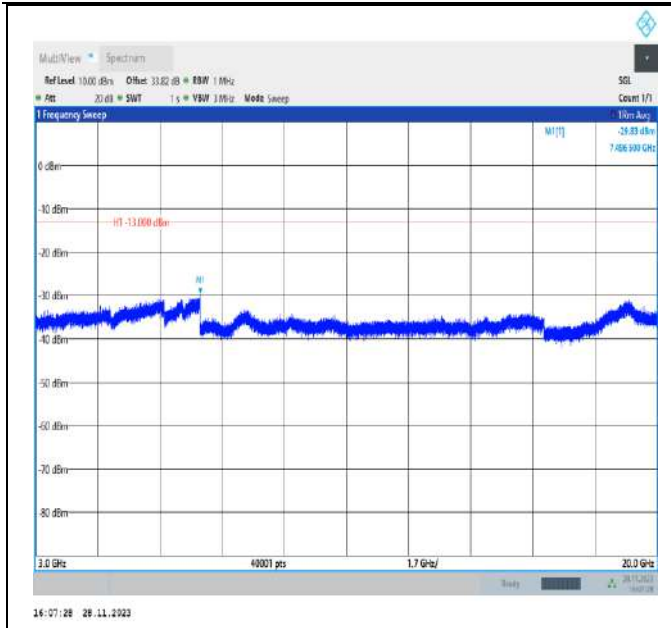

Band66_20MHz_QPSK_132322_1RB#0_3000~20000_3000~20000