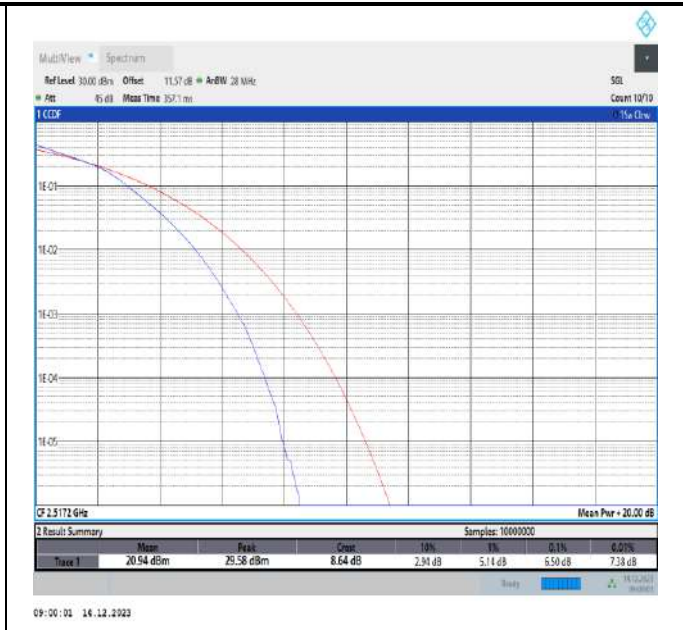

7-7-20MHz-10MHz-16QAM-16QAM-20850-20994-100RB#0-50RB#0-PASS