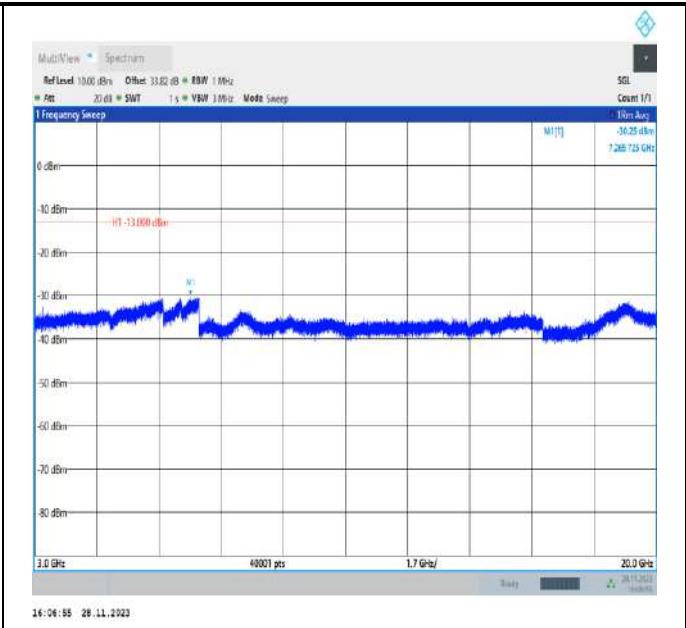

Band66_15MHz_QPSK_132597_1RB#0_30~1000_30~1000

Band66_15MHz_QPSK_132597_1RB#0_1000~3000_1000~3000

Band66_15MHz_QPSK_132597_1RB#0_3000~20000_3000~20000

Band66_20MHz_QPSK_132072_1RB#0_30~1000_30~1000

Band66_20MHz_QPSK_132072_1RB#0_1000~3000_1000~3000