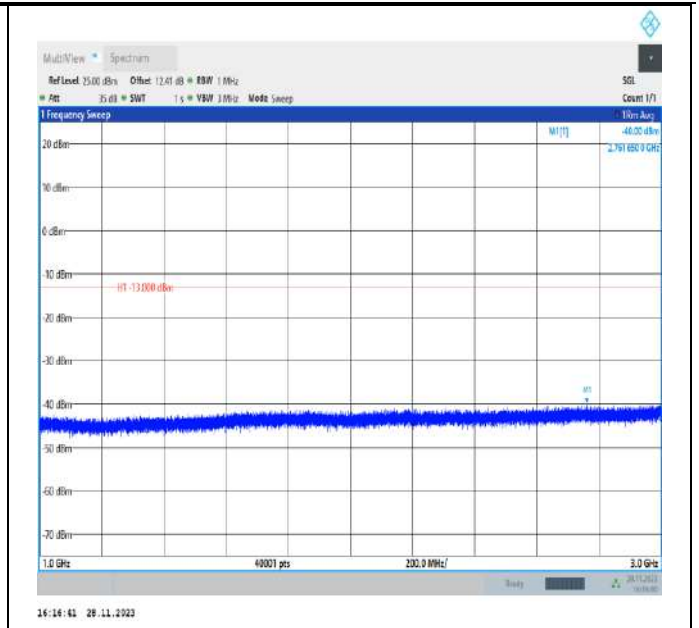

Band66_20MHz_QPSK_132572_1RB#0_30~1000_30~1000

Band66_20MHz_QPSK_132572_1RB#0_1000~3000_1000~3000

Band66_20MHz_QPSK_132572_1RB#0_3000~20000_3000~20000

Band26_1.4MHz_QPSK_26697_1RB#0_30~1000_30~1000

Band26_1.4MHz_QPSK_26697_1RB#0_1000~3000_1000~3000