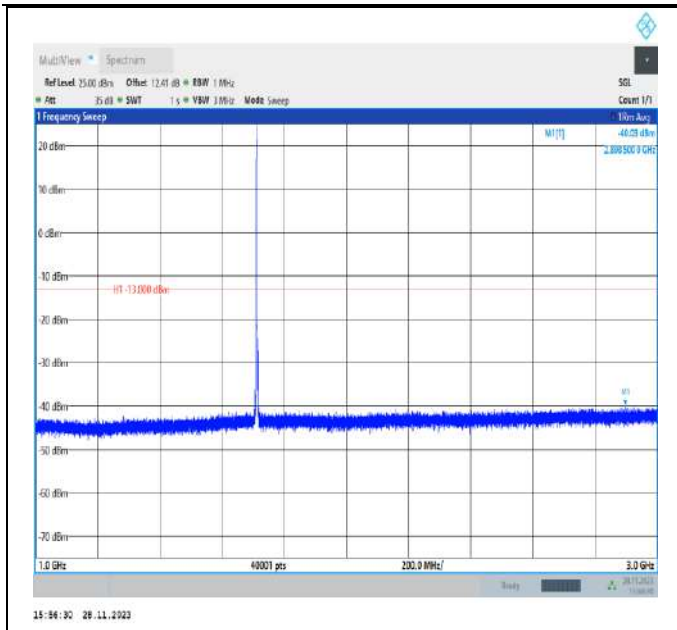

Band66_3MHz_QPSK_131987_1RB#0_1000~3000_1000~3000