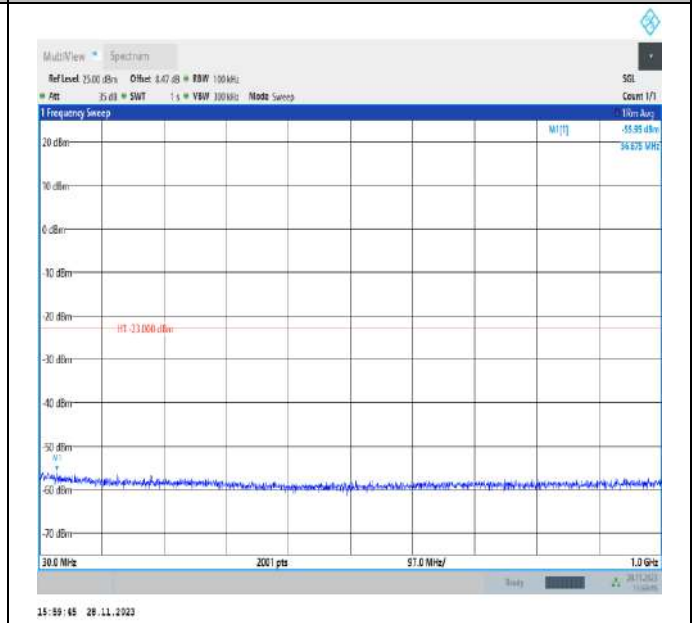

Band66_5MHz_QPSK_132322_1RB#0_30~1000_30~1000