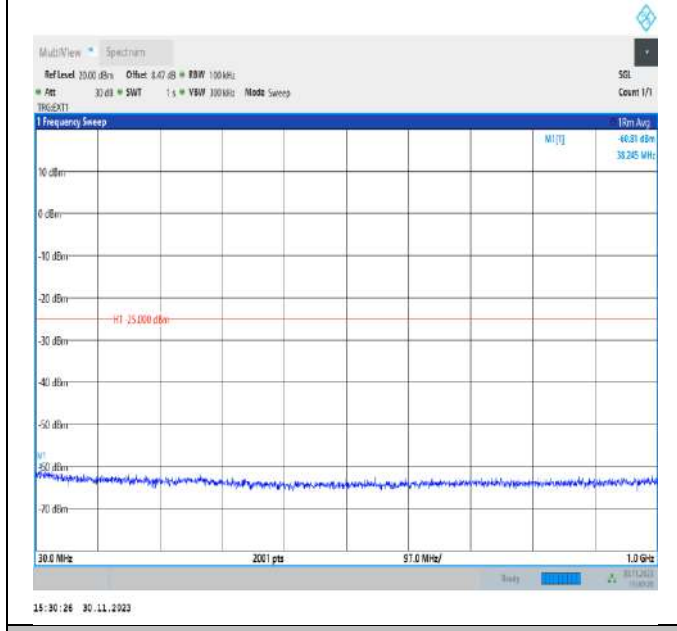

Band41_5MHz_QPSK_40620_1RB#0_30~1000_30~1000

Band41_5MHz_QPSK_40620_1RB#0_1000~3000_1000~3000

Band41_5MHz_QPSK_40620_1RB#0_3000~20000_3000~20000

Band41_5MHz_QPSK_40620_1RB#0_20000~27000_20000~27000

Band41_5MHz_QPSK_41565_1RB#0_30~1000_30~1000