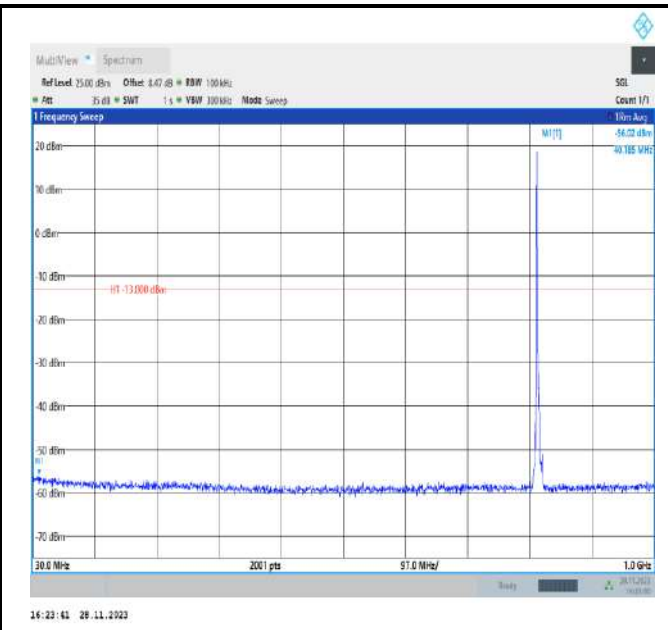

Band26_5MHz_QPSK_26740_1RB#0_30~1000_30~1000