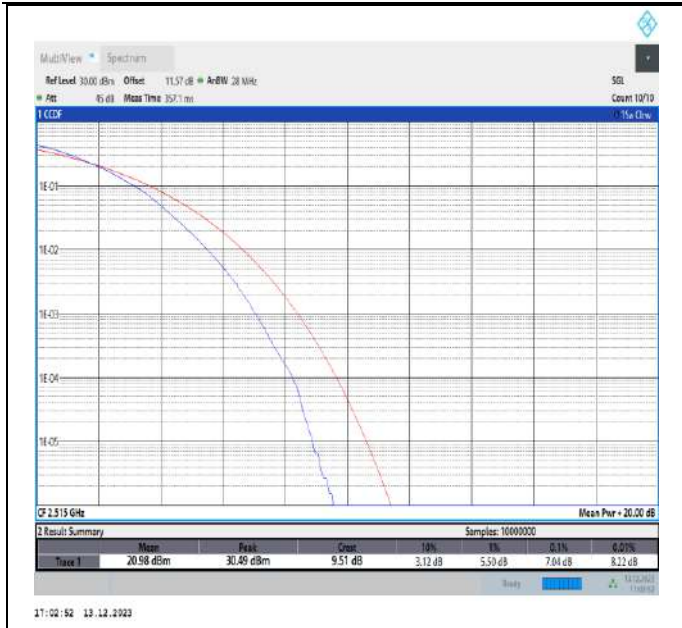

7-7-10MHz-20MHz-64QAM-64QAM-21206-21350-50RB#0-100RB#0-PASS

7-7-15MHz-10MHz-64QAM-64QAM-20825-20945-75RB#0-50RB#0-PASS

7-7-15MHz-10MHz-64QAM-64QAM-21051-21171-75RB#0-50RB#0-PASS

7-7-15MHz-10MHz-64QAM-64QAM-21277-21397-75RB#0-50RB#0-PASS