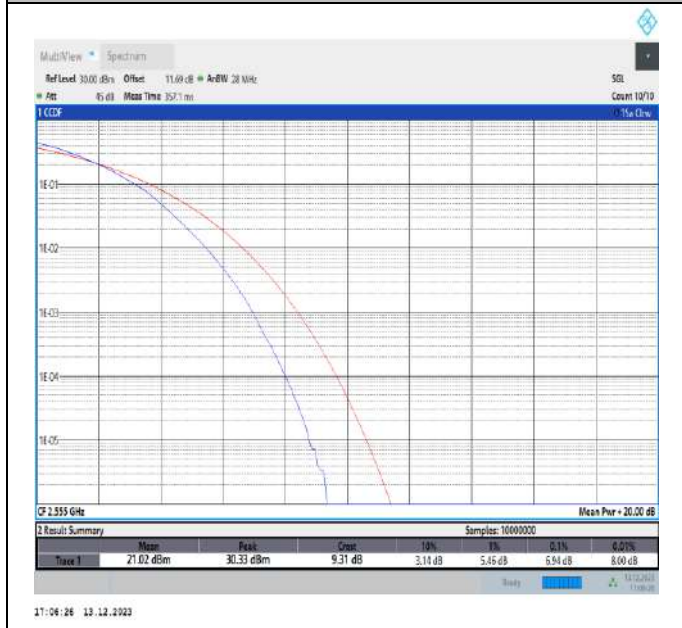

7-7-15MHz-15MHz-64QAM-64QAM-21225-21375-75RB#0-75RB#0-PASS