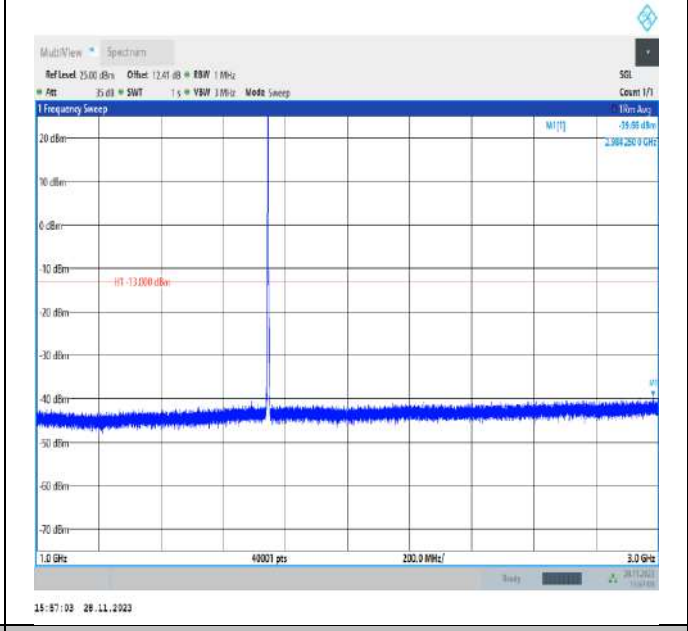

Band66_3MHz_QPSK_131987_1RB#0_30~1000_30~1000

Band66_3MHz_QPSK_131987_1RB#0_1000~3000_1000~3000

Band66_3MHz_QPSK_131987_1RB#0_3000~20000_3000~20000

Band66_3MHz_QPSK_132322_1RB#0_30~1000_30~1000

Band66_3MHz_QPSK_132322_1RB#0_1000~3000_1000~3000