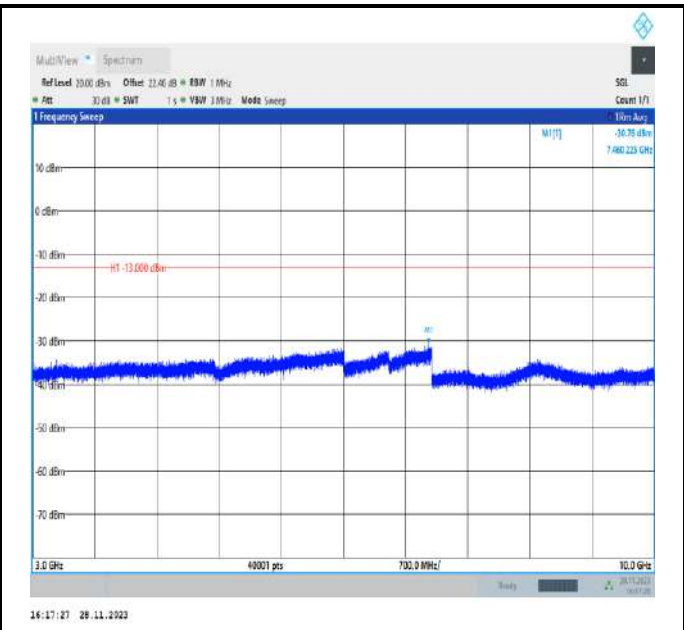

Band26_1.4MHz_QPSK_26740_1RB#0_3000~10000_3000~10000