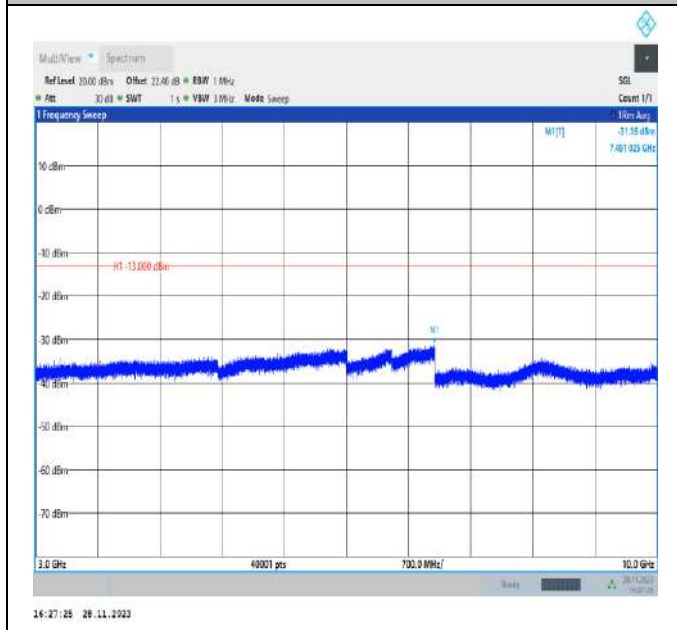

Band26_15MHz_QPSK_26915_1RB#0_1000~3000_1000~3000

Band26_15MHz_QPSK_26915_1RB#0_3000~10000_3000~10000

Band26_15MHz_QPSK_26965_1RB#0_30~1000_30~1000

Band26_15MHz_QPSK_26965_1RB#0_1000~3000_1000~3000

Band26_15MHz_QPSK_26965_1RB#0_3000~10000_3000~10000