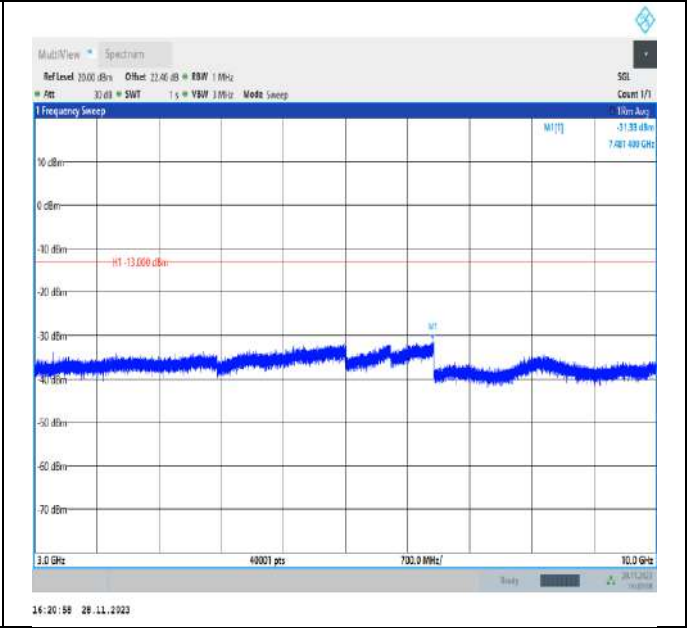

Band26_1.4MHz_QPSK_26783_1RB#0_30~1000_30~1000

Band26_1.4MHz_QPSK_26783_1RB#0_1000~3000_1000~3000

Band26_1.4MHz_QPSK_26783_1RB#0_3000~10000_3000~10000

Band26_3MHz_QPSK_26705_1RB#0_30~1000_30~1000

Band26_3MHz_QPSK_26705_1RB#0_1000~3000_1000~3000