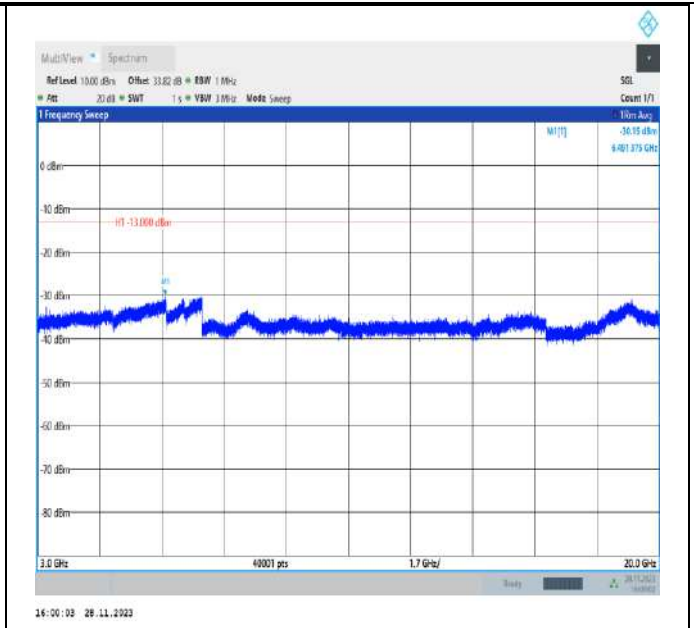

Band66_5MHz_QPSK_131997_1RB#0_1000~3000_1000~3000

Band66_5MHz_QPSK_131997_1RB#0_3000~20000_3000~20000

Band66_5MHz_QPSK_132322_1RB#0_30~1000_30~1000

Band66_5MHz_QPSK_132322_1RB#0_1000~3000_1000~3000

Band66_5MHz_QPSK_132322_1RB#0_3000~20000_3000~20000