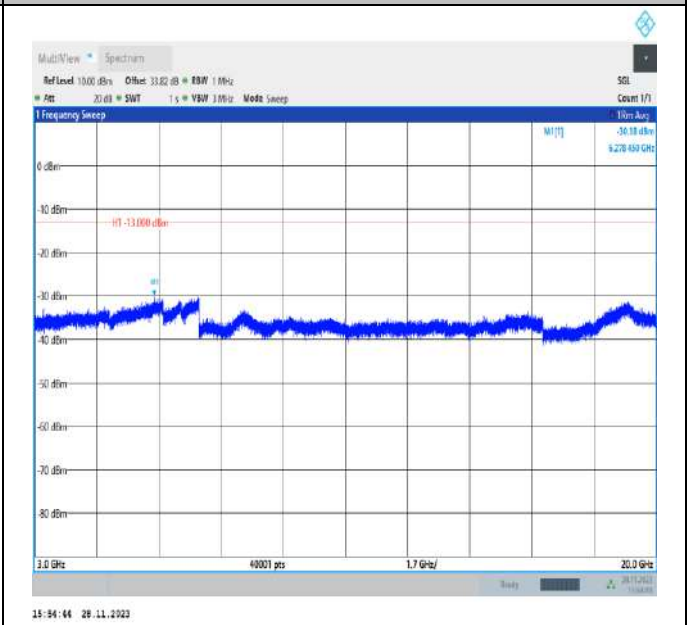

Band66_1.4MHz_QPSK_131979_1RB#0_1000~3000_1000~3000

Band66_1.4MHz_QPSK_131979_1RB#0_3000~20000_300
0~20000

Band66_1.4MHz_QPSK_132322_1RB#0_30~1000_30~100
0

Band66_1.4MHz_QPSK_132322_1RB#0_1000~3000_1000
~3000