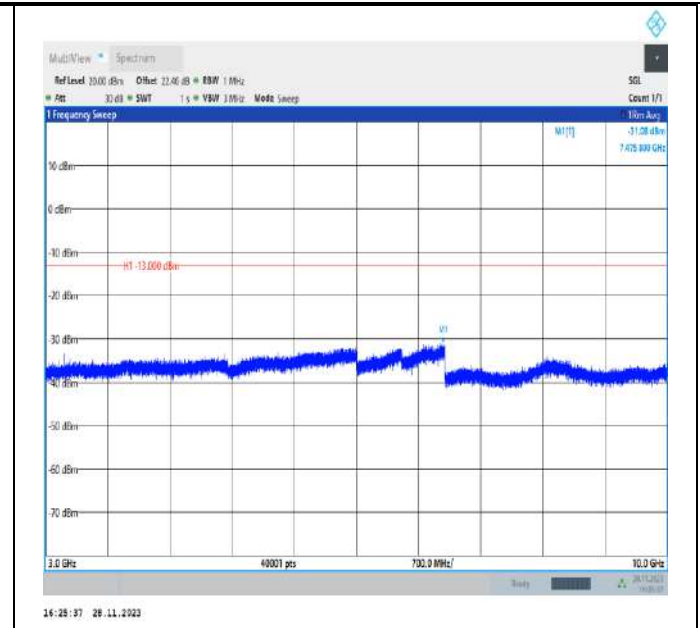

Band26_5MHz_QPSK_26765_1RB#0_1000~3000_1000~3000
00

Band26_5MHz_QPSK_26765_1RB#0_3000~10000_3000~10000
0000

Band26_10MHz_QPSK_26740_1RB#0_30~1000_30~1000

Band26_10MHz_QPSK_26740_1RB#0_1000~3000_1000~3000