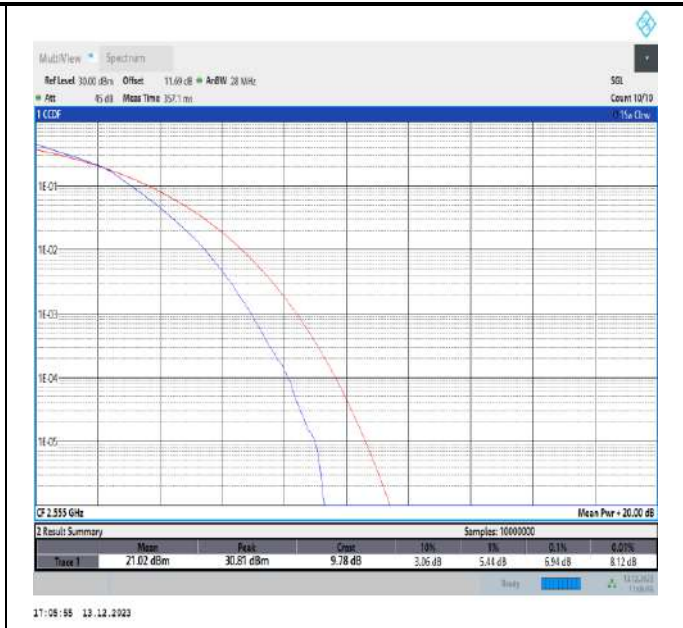

7-7-15MHz-15MHz-16QAM-16QAM-21225-21375-75RB#0-75RB#0-PASS