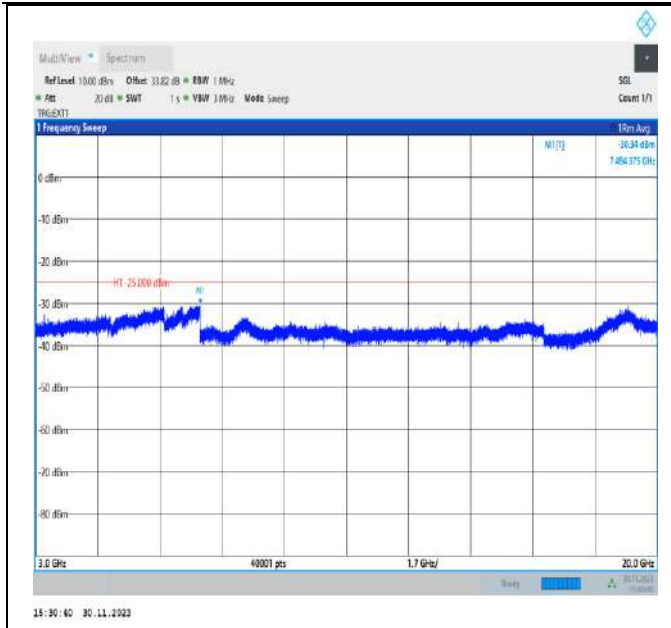

Band41_5MHz_QPSK_41565_1RB#0_3000~20000_3000~20000