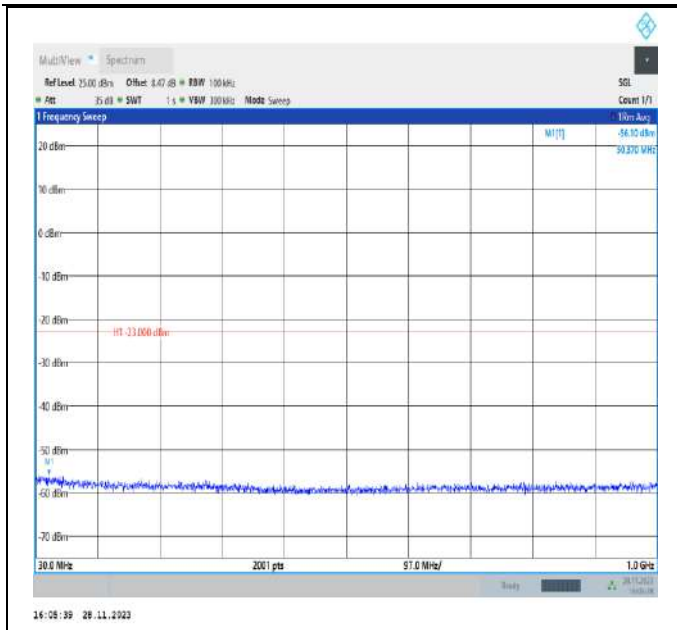

Band66_15MHz_QPSK_132047_1RB#0_3000~20000_3000
~20000

Band66_15MHz_QPSK_132322_1RB#0_30~1000_30~1000

Band66_15MHz_QPSK_132322_1RB#0_1000~3000_1000~3000

Band66_15MHz_QPSK_132322_1RB#0_3000~20000_3000~20000