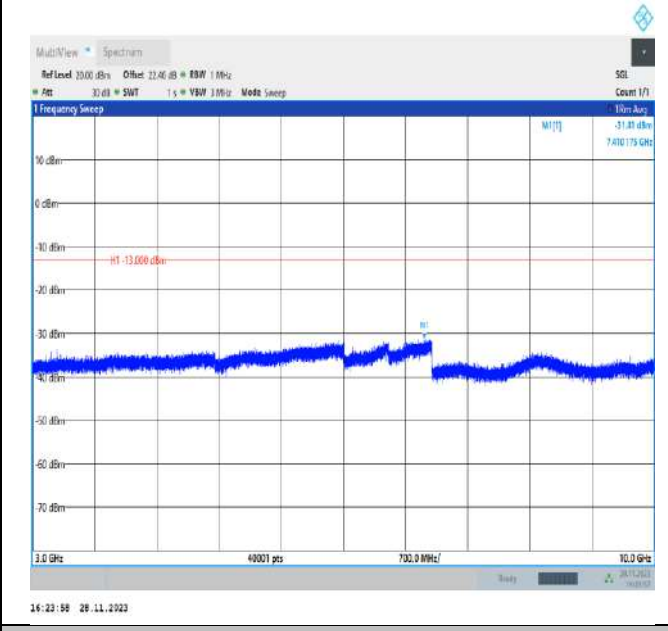

Band26_5MHz_QPSK_26740_1RB#0_3000~10000_3000~10000