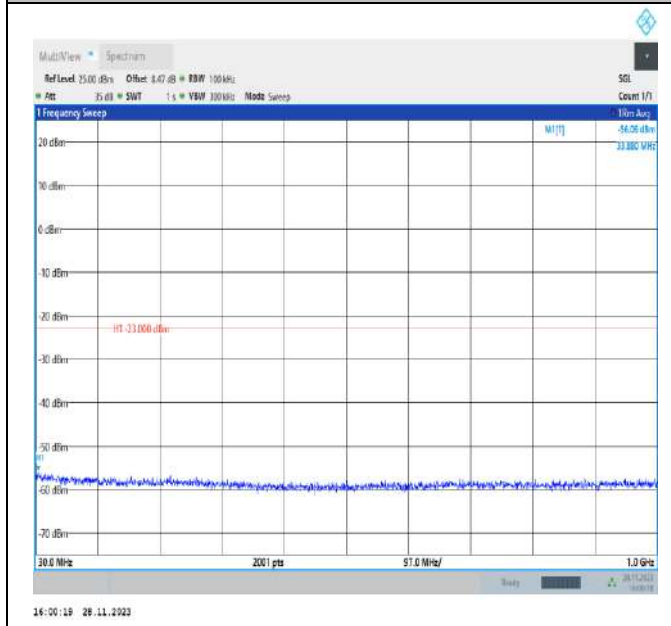

Band66_5MHz_QPSK_131997_1RB#0_1000~3000_1000~3000

Band66_5MHz_QPSK_131997_1RB#0_3000~20000_3000~20000

Band66_5MHz_QPSK_132322_1RB#0_30~1000_30~1000

Band66_5MHz_QPSK_132322_1RB#0_1000~3000_1000~3000

Band66_5MHz_QPSK_132322_1RB#0_3000~20000_3000~20000