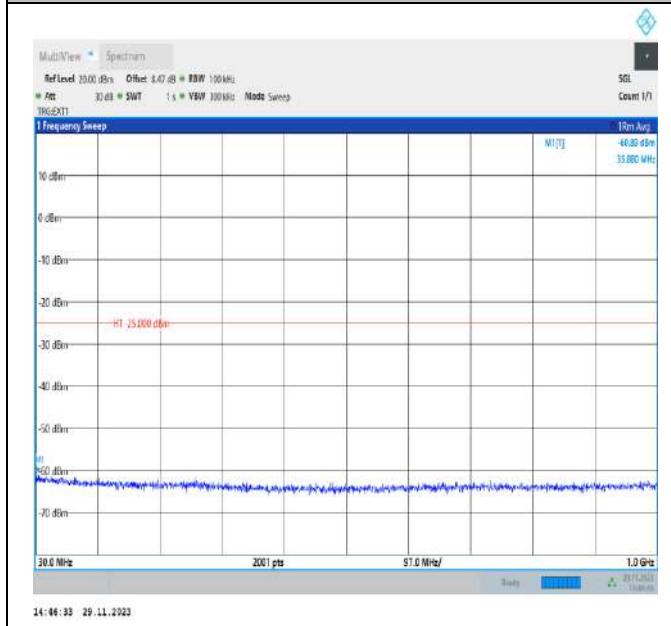

Band41_10MHz_QPSK_39700_1RB#0_30~1000_30~1000