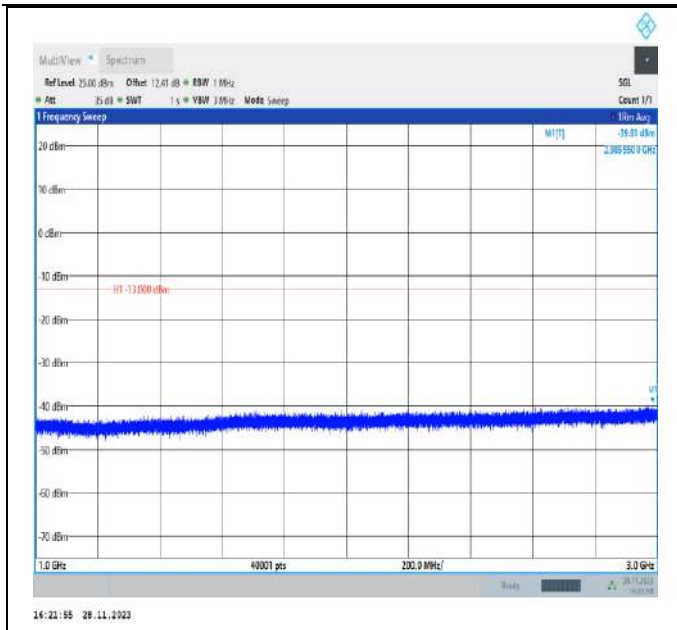

Band26_3MHz_QPSK_26705_1RB#0_3000~10000_3000~10000

Band26_3MHz_QPSK_26740_1RB#0_30~1000_30~1000

Band26_3MHz_QPSK_26740_1RB#0_1000~3000_1000~3000

Band26_3MHz_QPSK_26740_1RB#0_3000~10000_3000~10000

Band26_3MHz_QPSK_26775_1RB#0_30~1000_30~1000