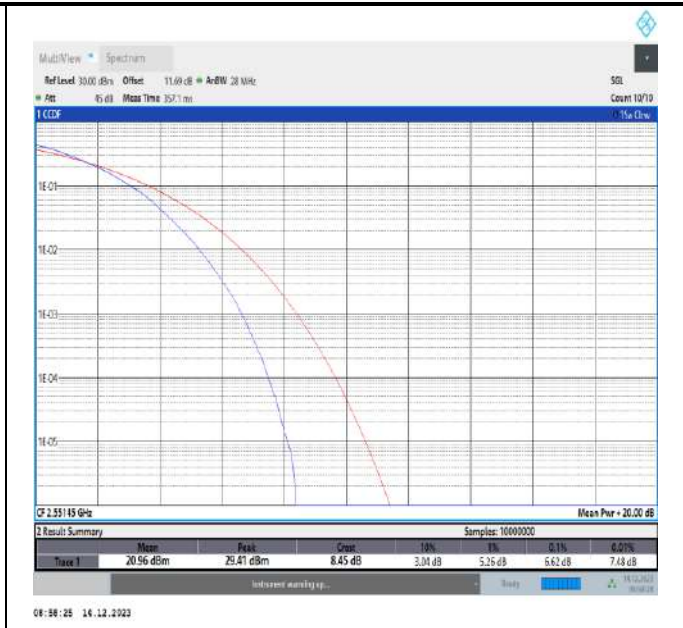

7-7-15MHz-20MHz-64QAM-64QAM-21179-21350-75RB#0-100RB#0-PASS