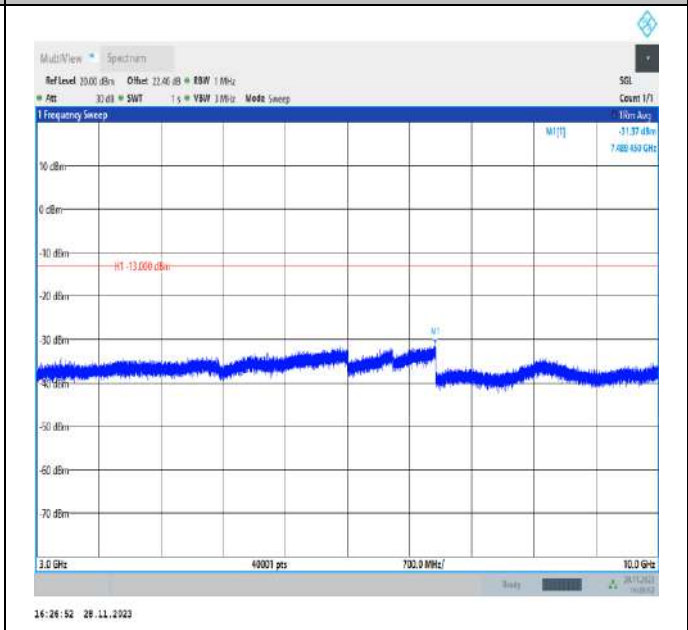

Band26_15MHz_QPSK_26915_1RB#0_3000~10000_3000~10000