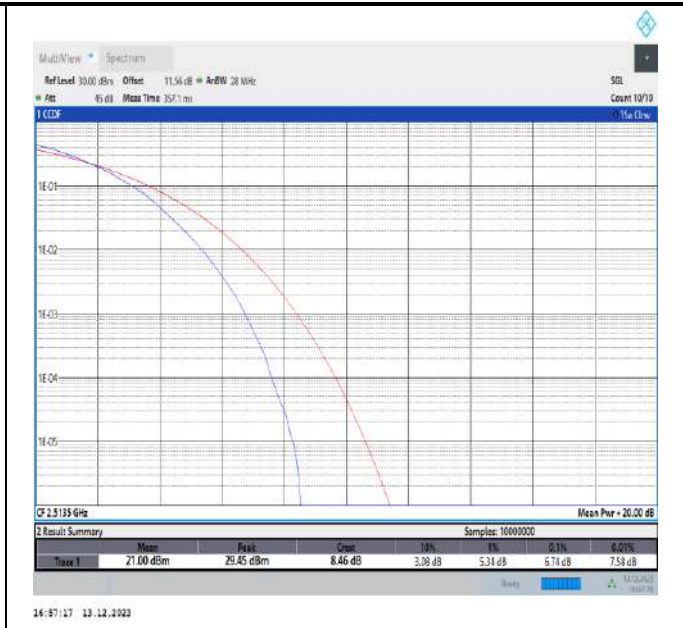

7-7-15MHz-10MHz-64QAM-64QAM-20825-20945-75RB#0-50RB#0-PASS