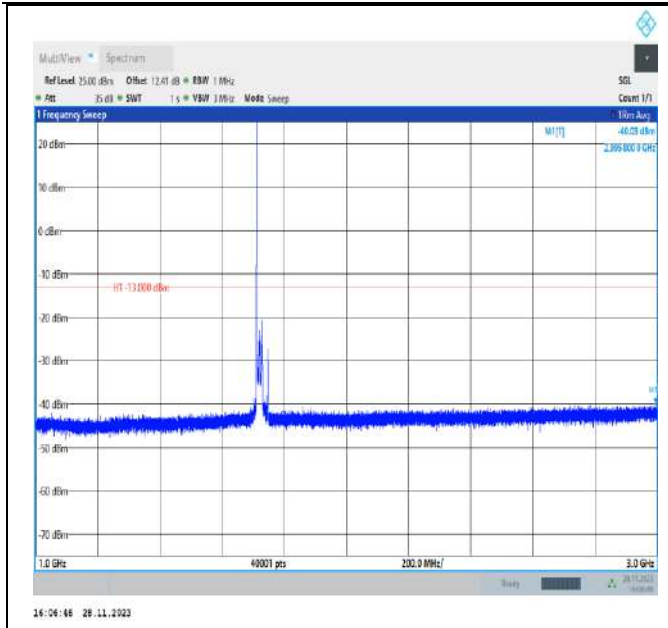

Band66_15MHz_QPSK_132597_1RB#0_30~1000_30~1000

Band66_15MHz_QPSK_132597_1RB#0_1000~3000_1000~3000

Band66_15MHz_QPSK_132597_1RB#0_3000~20000_3000~20000

Band66_20MHz_QPSK_132072_1RB#0_30~1000_30~1000

Band66_20MHz_QPSK_132072_1RB#0_1000~3000_1000~3000