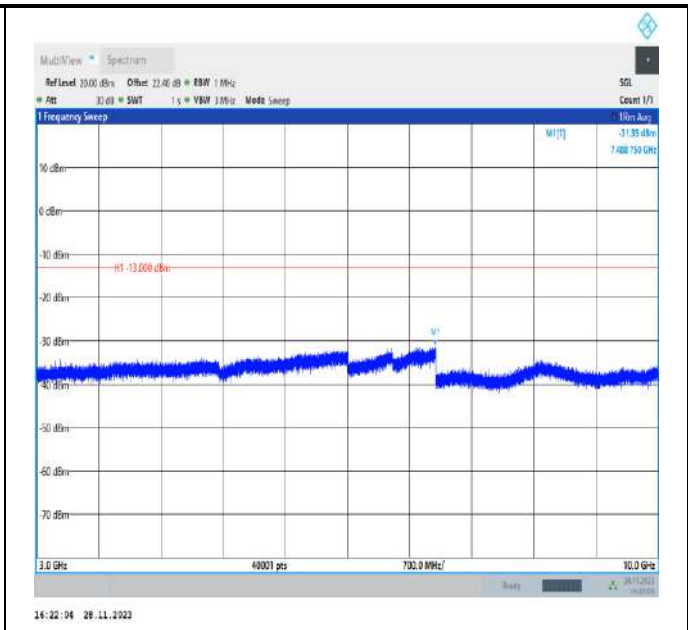

Band26_3MHz_QPSK_26775_1RB#0_3000~10000_3000~10000
0000