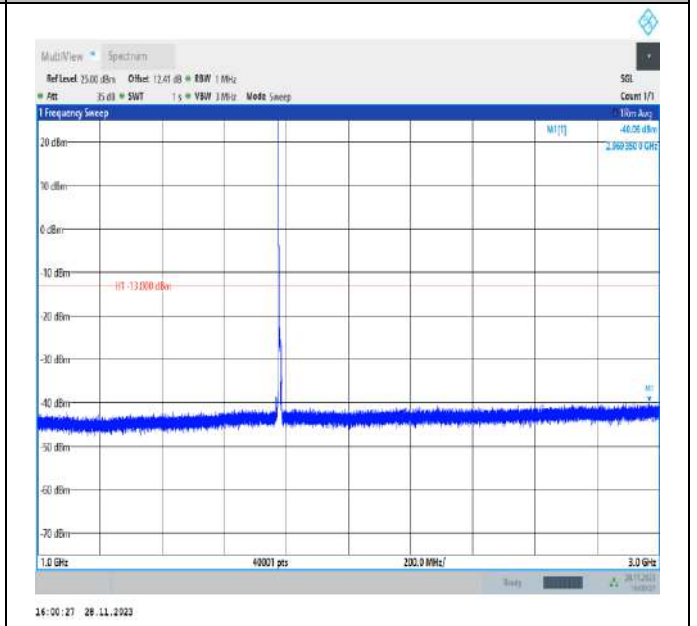

Band66_5MHz_QPSK_132647_1RB#0_1000~3000_1000~3000