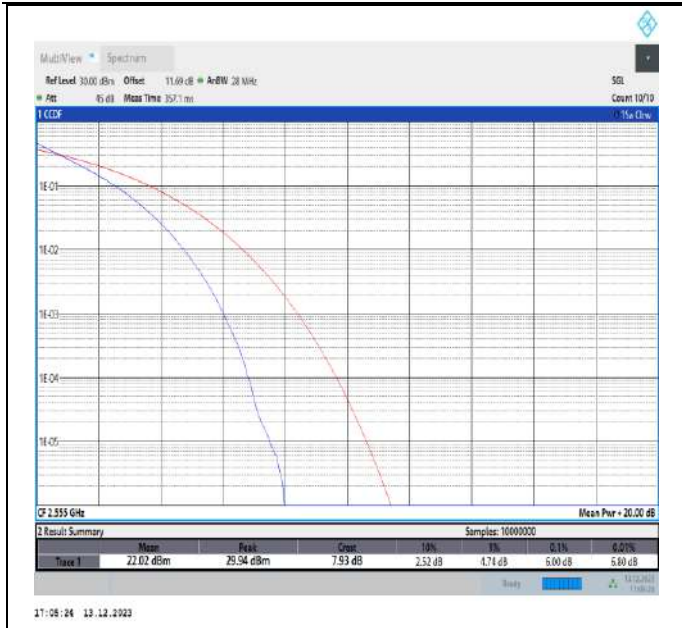

7-7-15MHz-15MHz-QPSK-QPSK-21225-21375-75RB#0-75RB#0-PASS