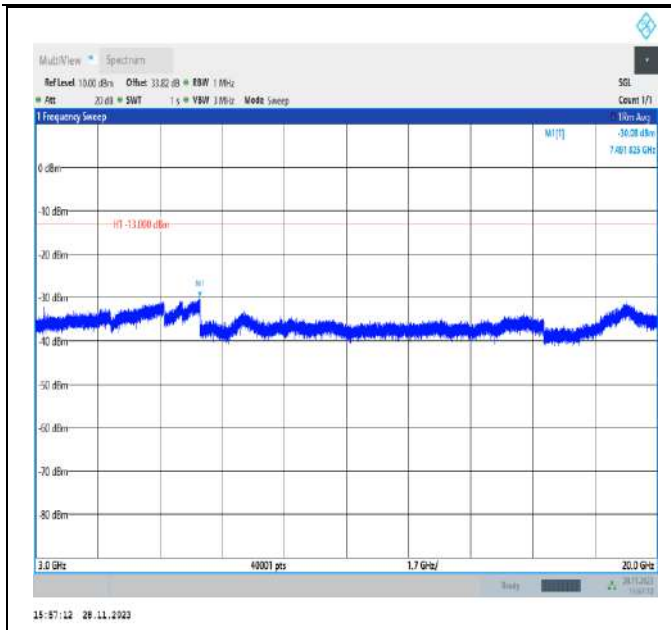

Band66_3MHz_QPSK_131987_1RB#0_30~1000_30~1000

Band66_3MHz_QPSK_131987_1RB#0_1000~3000_1000~3000

Band66_3MHz_QPSK_131987_1RB#0_3000~20000_3000~20000

Band66_3MHz_QPSK_132322_1RB#0_30~1000_30~1000

Band66_3MHz_QPSK_132322_1RB#0_1000~3000_1000~3000