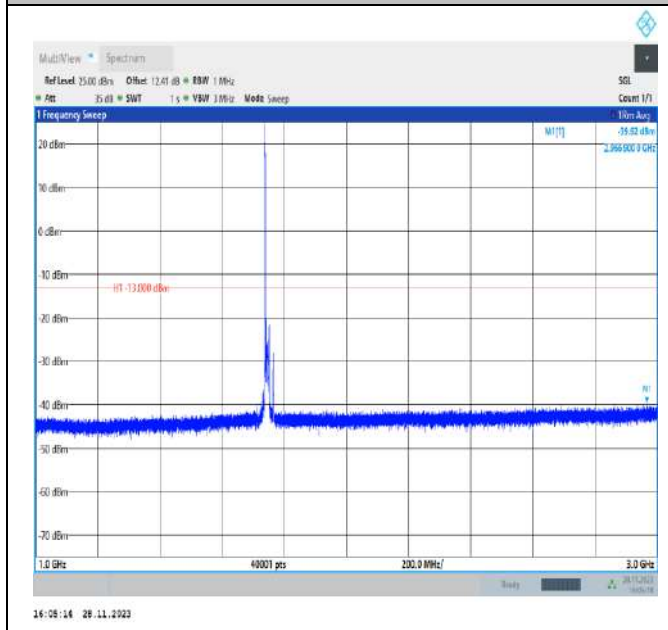

Band66_15MHz_QPSK_132322_1RB#0_1000~3000_1000~3000