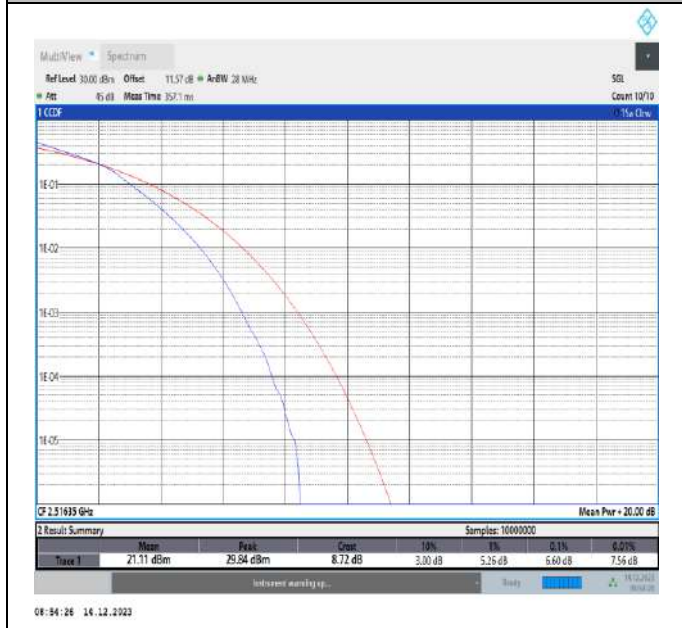

7-7-15MHz-20MHz-16QAM-16QAM-20828-20999-75RB#0-100RB#0-PASS