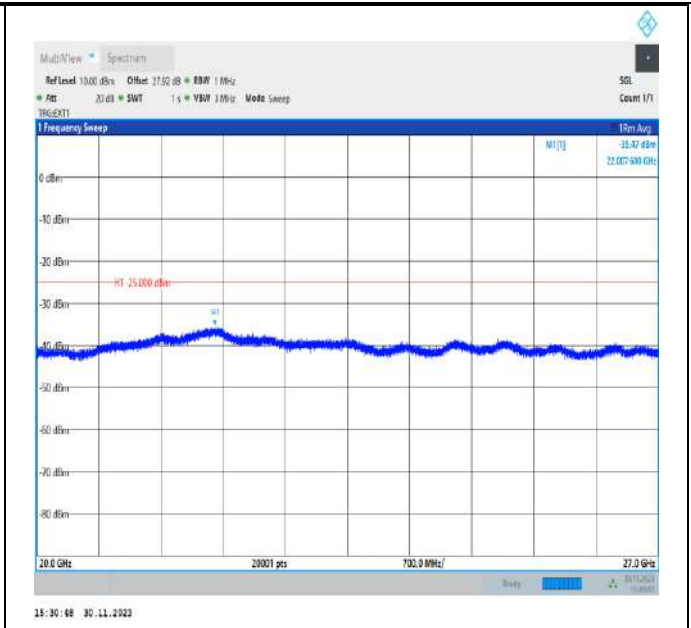

Band41_5MHz_QPSK_41565_1RB#0_20000~27000_20000~27000