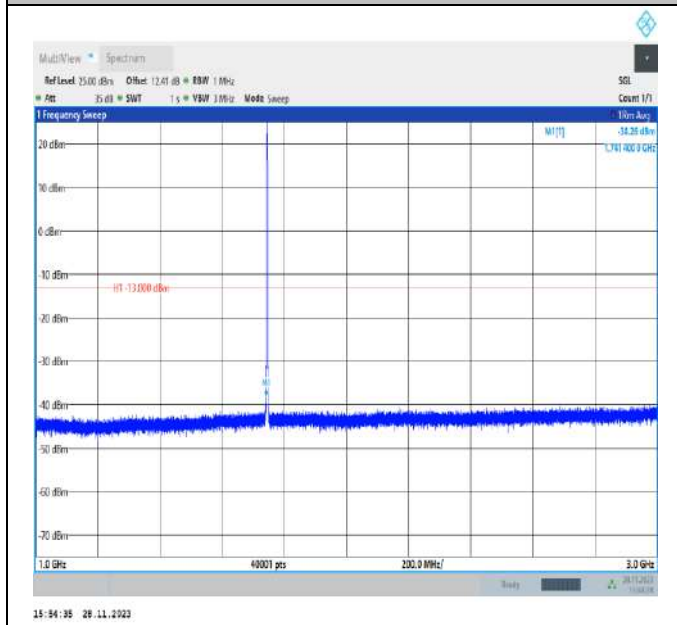

Band66_1.4MHz_QPSK_132322_1RB#0_1000~3000_1000
~3000