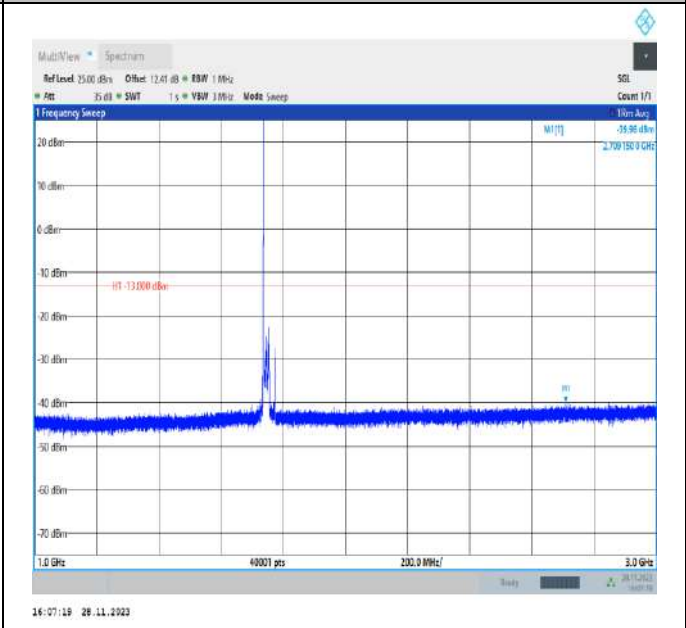

Band66_20MHz_QPSK_132322_1RB#0_1000~3000_1000~3000