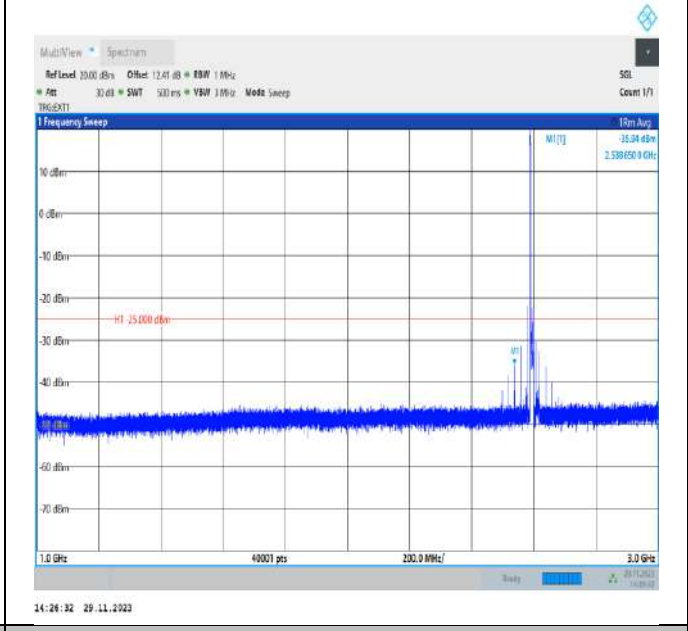

Band38_15MHz_QPSK_37825_1RB#0_20000~27000_2000~27000