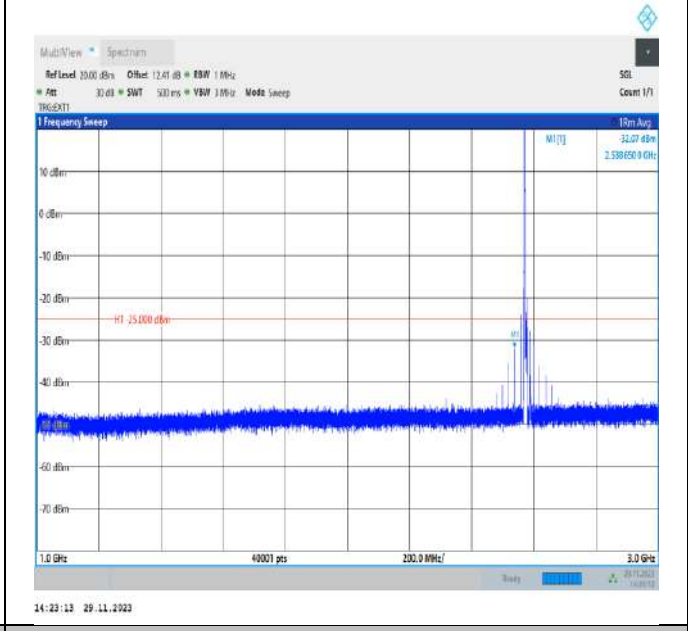

Band38_5MHz_QPSK_38225_1RB#0_30~1000_30~1000

Band38_5MHz_QPSK_38225_1RB#0_1000~3000_1000~3000

Band38_5MHz_QPSK_38225_1RB#0_3000~20000_3000~20000

Band38_5MHz_QPSK_38225_1RB#0_20000~27000_20000~27000

Band38_10MHz_QPSK_37800_1RB#0_30~1000_30~1000