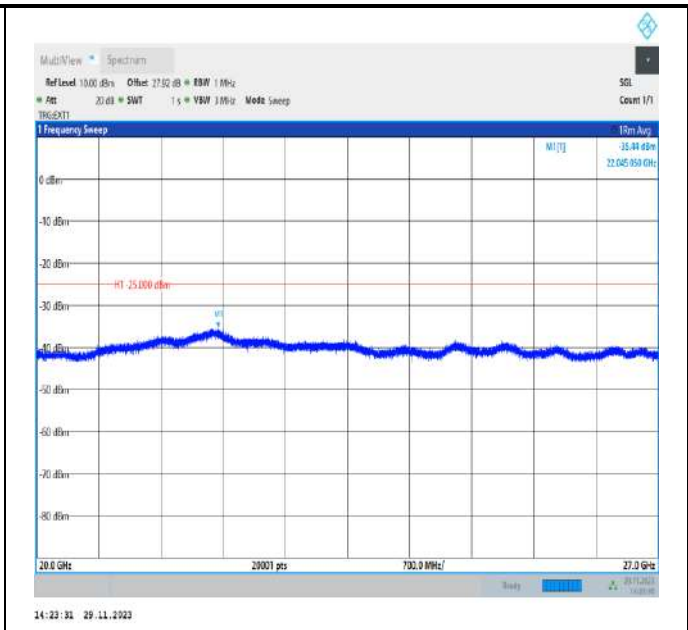

Band38_10MHz_QPSK_37800_1RB#0_1000~3000_1000~3000