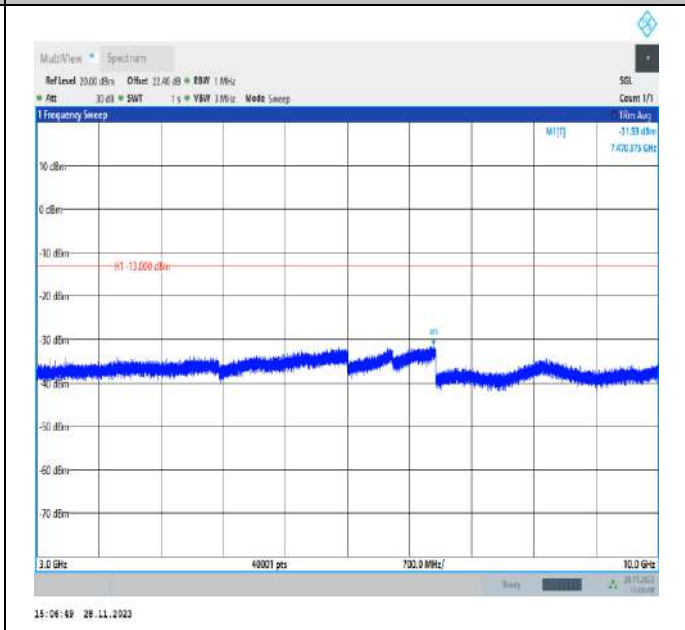

Band12_5MHz_QPSK_23035_1RB#0_1000~3000_1000~3000

Band12_5MHz_QPSK_23035_1RB#0_3000~10000_3000~10000

Band12_5MHz_QPSK_23095_1RB#0_30~1000_30~1000

Band12_5MHz_QPSK_23095_1RB#0_1000~3000_1000~3000

Band12_5MHz_QPSK_23095_1RB#0_3000~10000_3000~10000