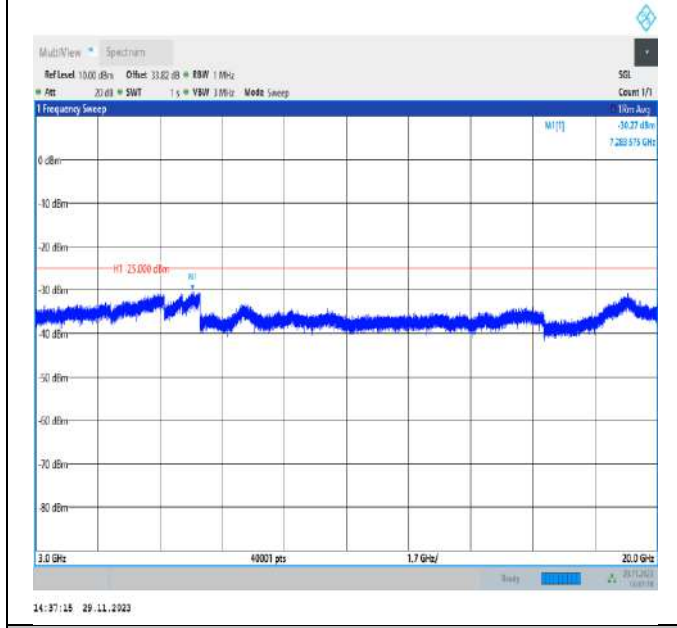

Band7_15MHz_QPSK_20825_1RB#0_30~1000_30~1000