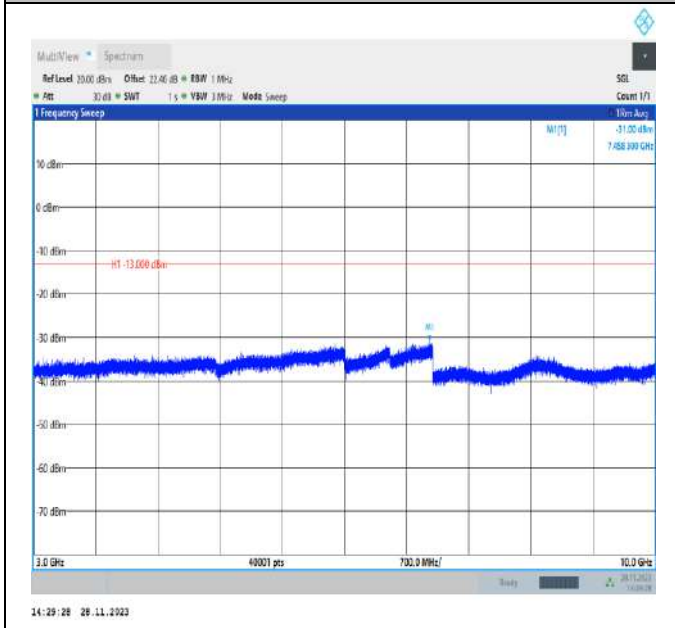

Band5_5MHz_QPSK_20525_1RB#0_30~1000_30~1000

Band5_5MHz_QPSK_20525_1RB#0_1000~3000_1000~3000

Band5_5MHz_QPSK_20525_1RB#0_3000~10000_3000~10000

Band5_5MHz_QPSK_20625_1RB#0_30~1000_30~1000

Band5_5MHz_QPSK_20625_1RB#0_1000~3000_1000~3000
0