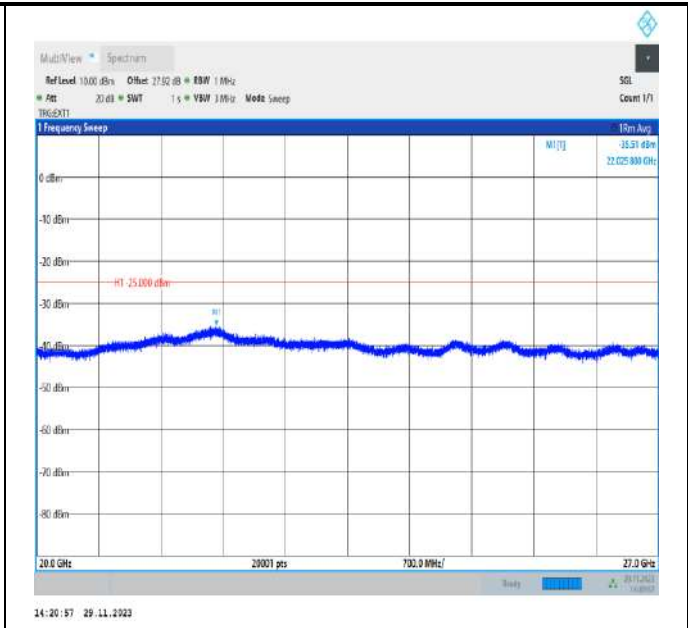

Band38_5MHz_QPSK_37775_1RB#0_20000~27000_20000~27000

Band38_5MHz_QPSK_38000_1RB#0_30~1000_30~1000

Band38_5MHz_QPSK_38000_1RB#0_1000~3000_1000~3000

Band38_5MHz_QPSK_38000_1RB#0_3000~20000_3000~20000

Band38_5MHz_QPSK_38000_1RB#0_20000~27000_20000~27000