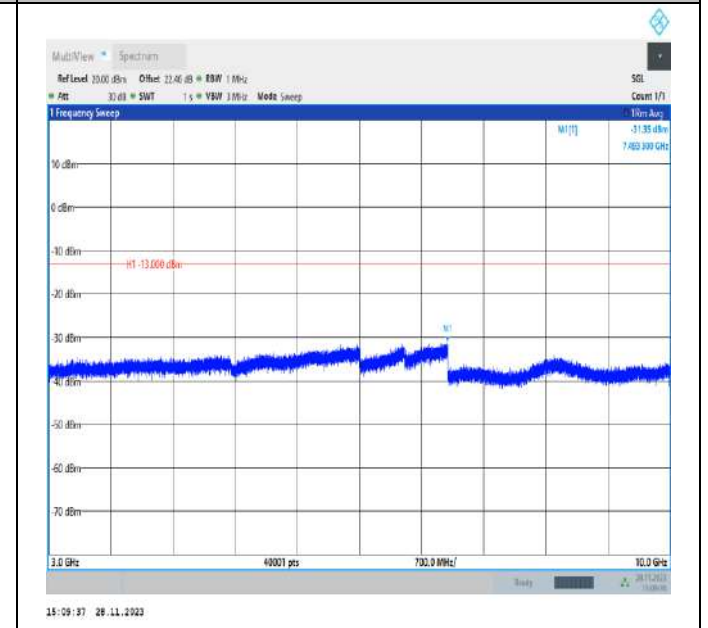

Band12_10MHz_QPSK_23130_1RB#0_30~1000_30~1000