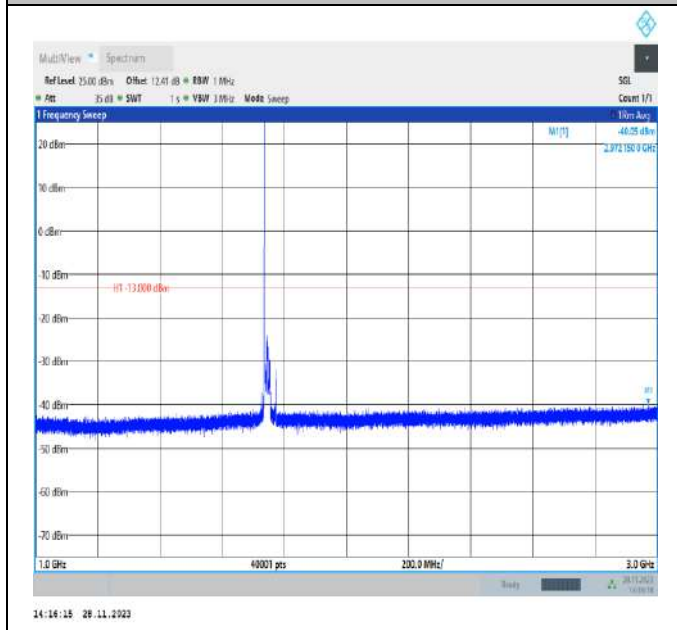

Band4_20MHz_QPSK_20175_1RB#0_3000~20000_3000~20000