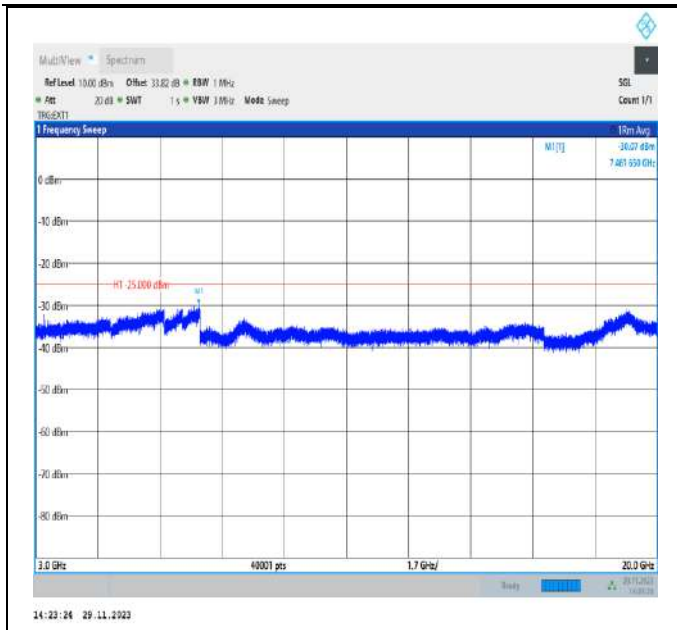

Band38_10MHz_QPSK_37800_1RB#0_30~1000_30~1000