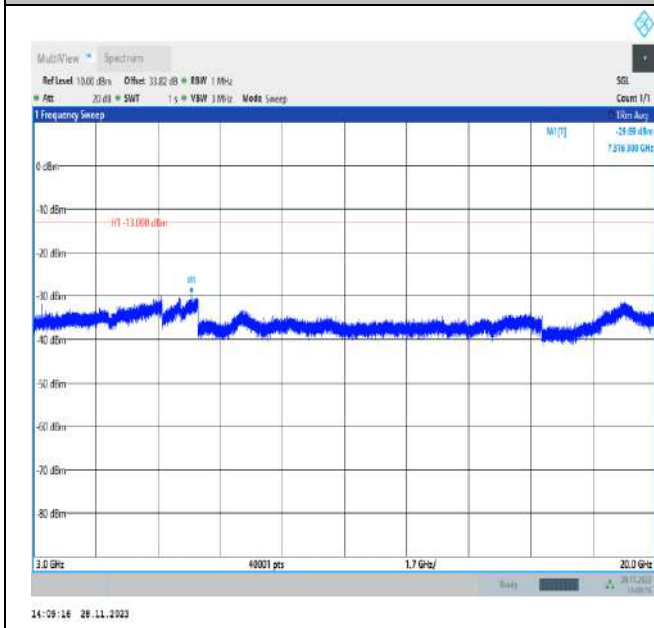

Band4_5MHz_QPSK_19975_1RB#0_30~1000_30~1000