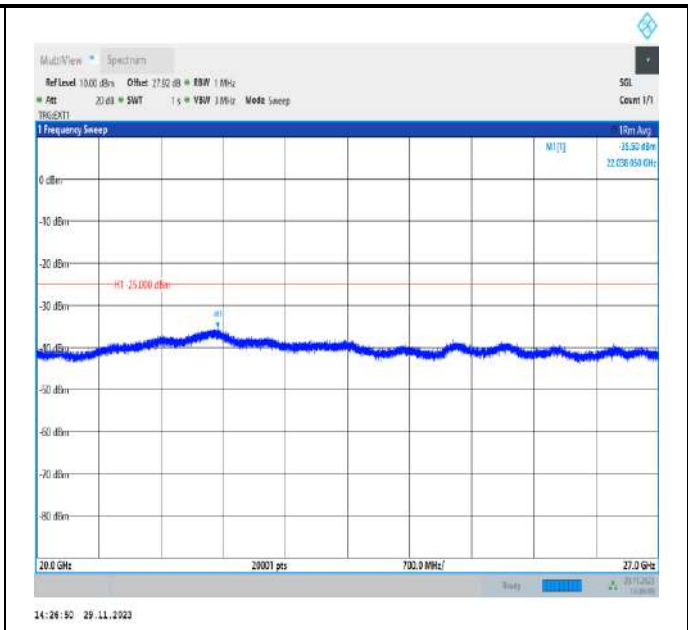

Band38_15MHz_QPSK_38000_1RB#0_1000~3000_1000~3000