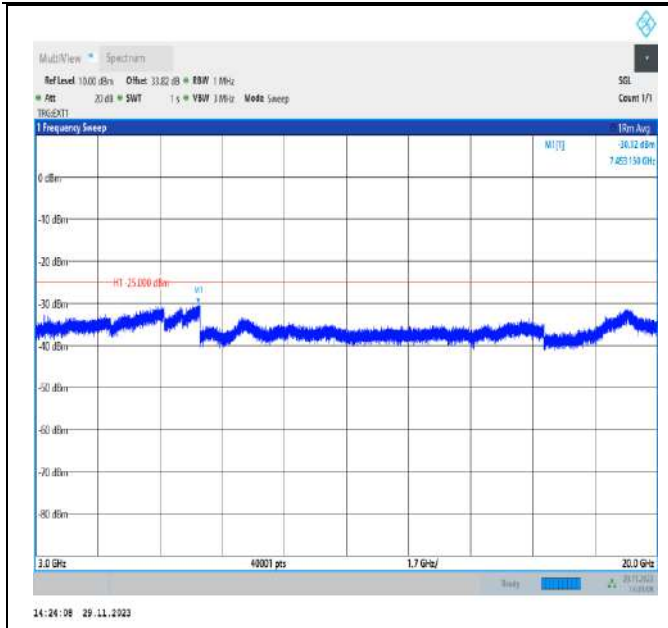

Band38_10MHz_QPSK_37800_1RB#0_1000~3000_1000~3000

Band38_10MHz_QPSK_37800_1RB#0_3000~20000_3000~20000

Band38_10MHz_QPSK_37800_1RB#0_20000~27000_20000~27000

Band38_10MHz_QPSK_38000_1RB#0_30~1000_30~1000

Band38_10MHz_QPSK_38000_1RB#0_1000~3000_1000~3000