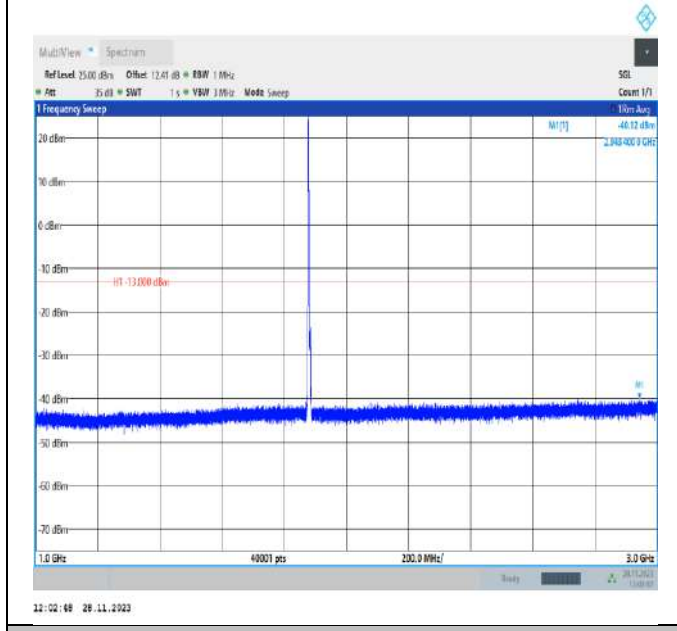

Band2_5MHz_QPSK_18625_1RB#0_30~1000_30~1000

Band2_5MHz_QPSK_18625_1RB#0_1000~3000_1000~300
0

Band2_5MHz_QPSK_18625_1RB#0_3000~20000_3000~2000

Band2_5MHz_QPSK_18900_1RB#0_30~1000_30~1000

Band2_5MHz_QPSK_18900_1RB#0_1000~3000_1000~3000