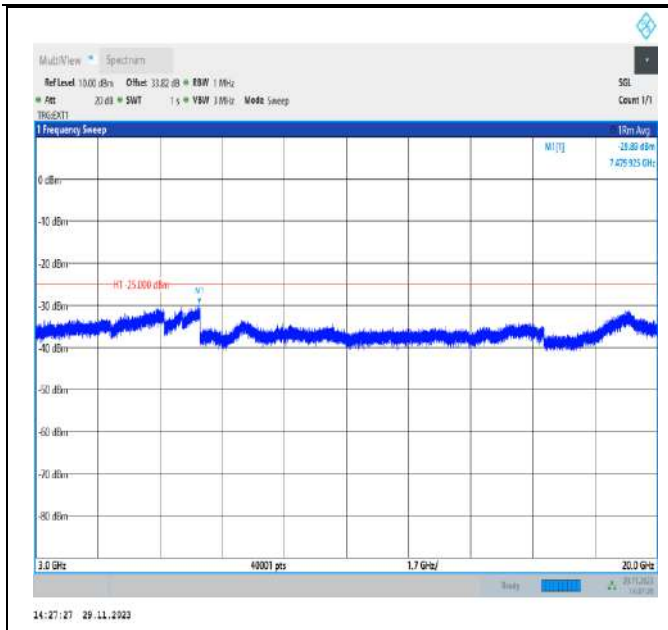

Band38_15MHz_QPSK_38175_1RB#0_30~1000_30~1000