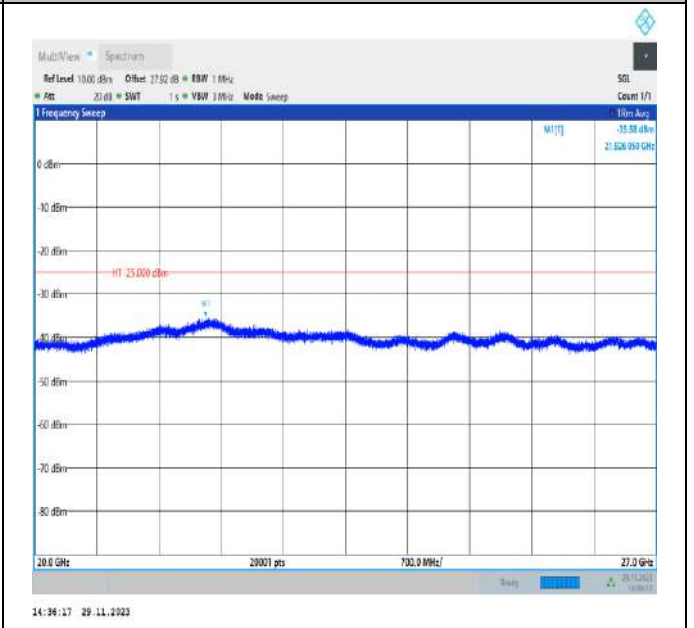

Band7_10MHz_QPSK_21400_1RB#0_1000~3000_1000~3000