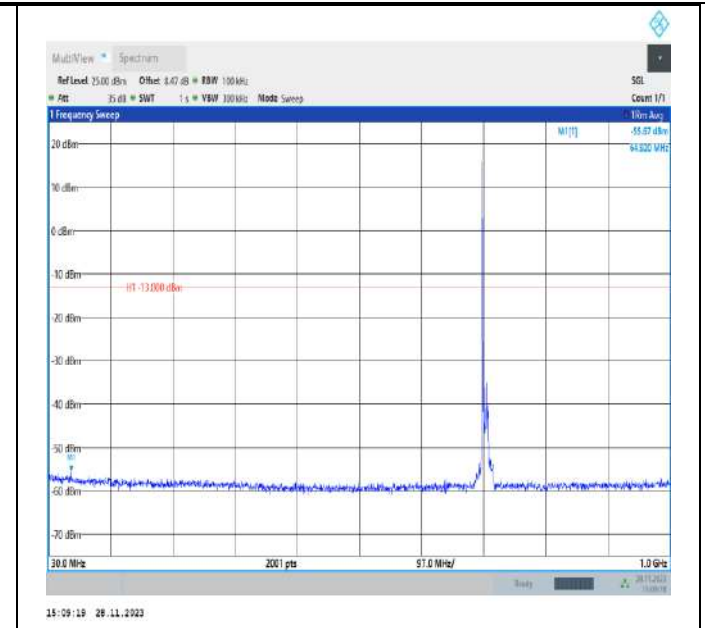

Band12_10MHz_QPSK_23060_1RB#0_3000~10000_3000~10000

Band12_10MHz_QPSK_23095_1RB#0_30~1000_30~1000

Band12_10MHz_QPSK_23095_1RB#0_1000~3000_1000~3000

Band12_10MHz_QPSK_23095_1RB#0_3000~10000_3000~10000

Band12_10MHz_QPSK_23130_1RB#0_30~1000_30~1000