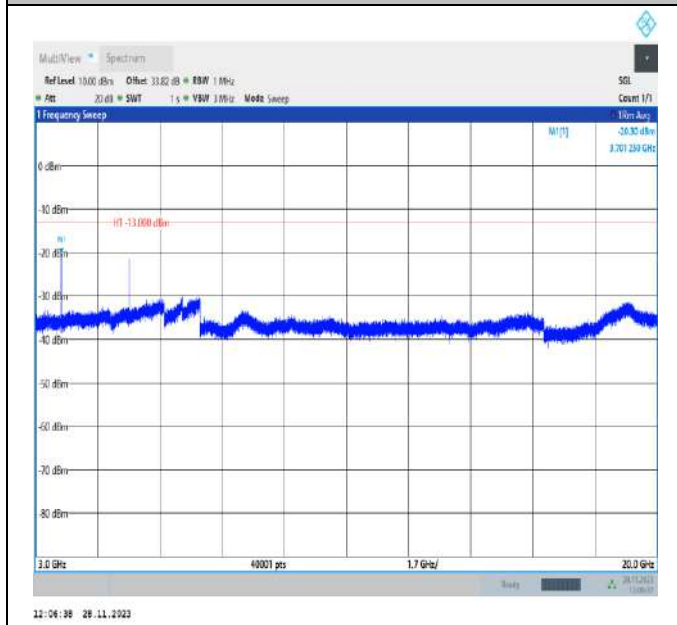

Band2_10MHz_QPSK_19150_1RB#0_30~1000_30~1000

Band2_10MHz_QPSK_19150_1RB#0_1000~3000_1000~3000

Band2_10MHz_QPSK_19150_1RB#0_3000~20000_3000~20000

12:04:20 28.11.2023

Band2_15MHz_QPSK_18675_1RB#0_30~1000_30~1000

12:04:29 28.11.2023

Band2_15MHz_QPSK_18675_1RB#0_1000~3000_1000~3000

12:04:38 28.11.2023

Band2_15MHz_QPSK_18675_1RB#0_3000~20000_3000~20000

12:04:59 28.11.2023

Band2_15MHz_QPSK_18900_1RB#0_30~1000_30~1000

Band2_15MHz_QPSK_18900_1RB#0_1000~3000_1000~3000