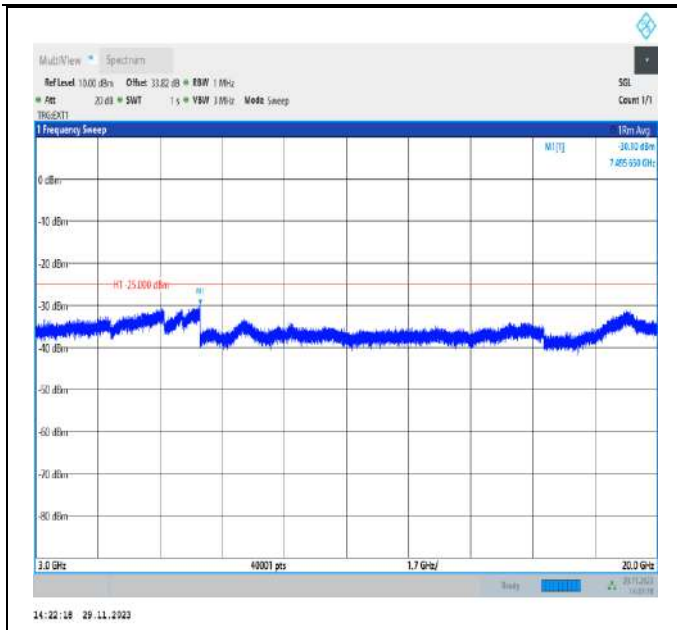

Band38_5MHz_QPSK_38225_1RB#0_30~1000_30~1000