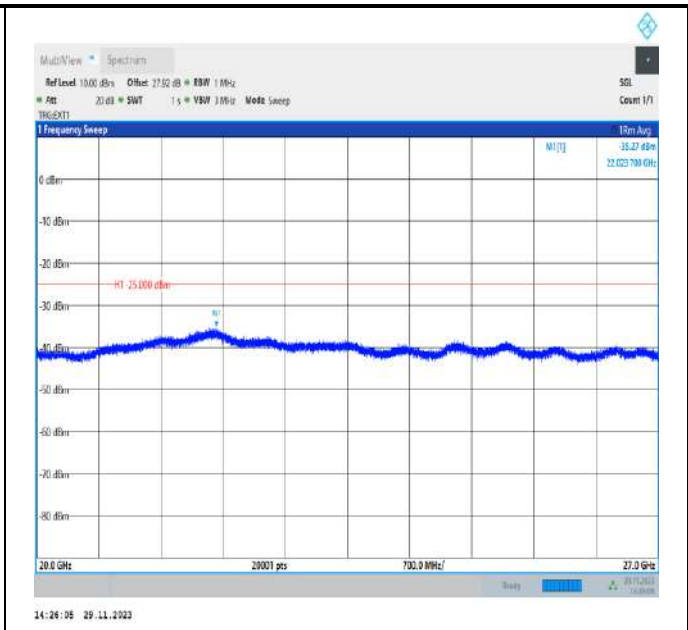

Band38_10MHz_QPSK_38200_1RB#0_20000~27000_20000~27000

Band38_15MHz_QPSK_37825_1RB#0_30~1000_30~1000

Band38_15MHz_QPSK_37825_1RB#0_1000~3000_1000~3000

Band38_15MHz_QPSK_37825_1RB#0_3000~20000_3000~20000

Band38_15MHz_QPSK_37825_1RB#0_20000~27000_2000~27000