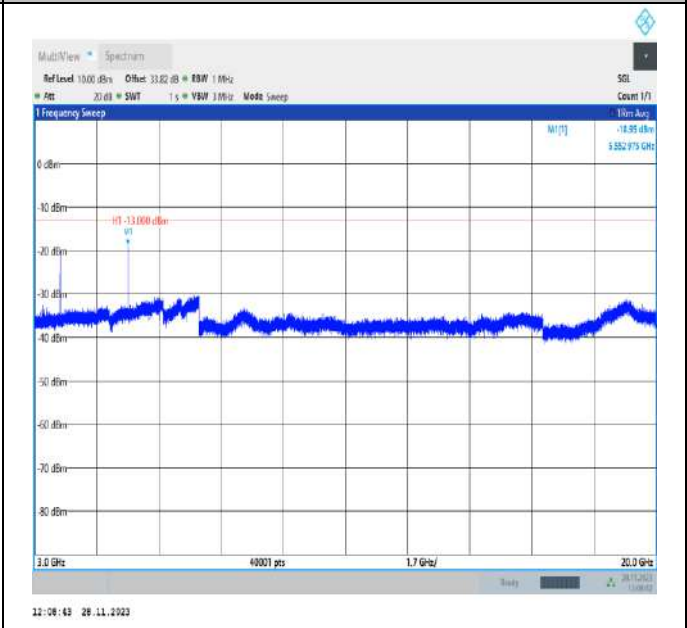

Band2_20MHz_QPSK_18700_1RB#0_30~1000_30~1000