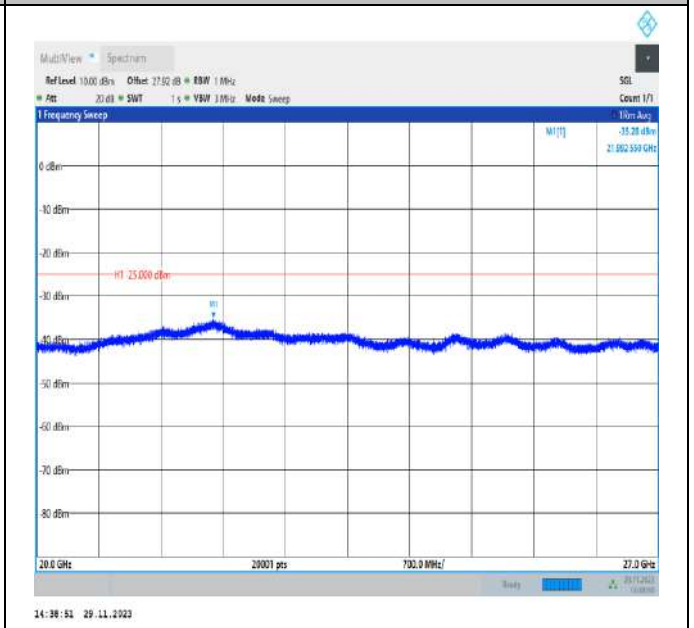

Band7_15MHz_QPSK_21100_1RB#0_3000~20000_3000~20000

Band7_15MHz_QPSK_21100_1RB#0_20000~27000_20000~27000

Band7_15MHz_QPSK_21375_1RB#0_30~1000_30~1000

Band7_15MHz_QPSK_21375_1RB#0_1000~3000_1000~3000
00

Band7_15MHz_QPSK_21375_1RB#0_3000~20000_3000~20000
0000