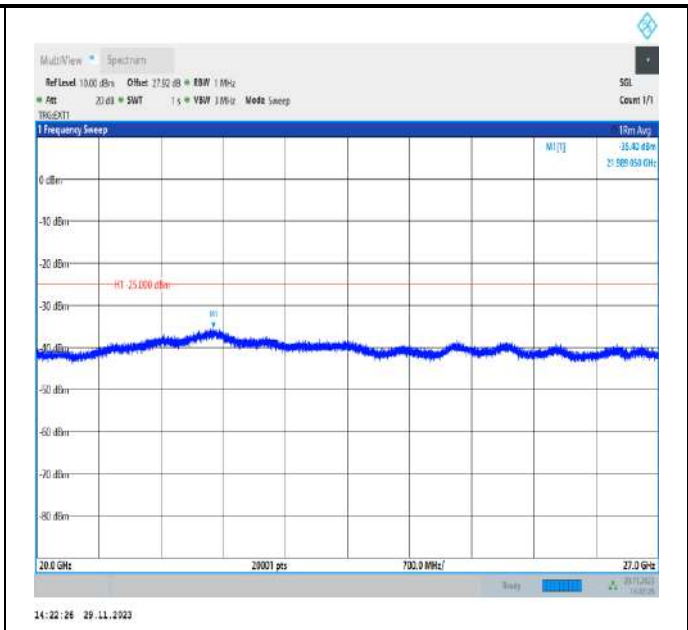

Band38_5MHz_QPSK_38225_1RB#0_1000~3000_1000~3000