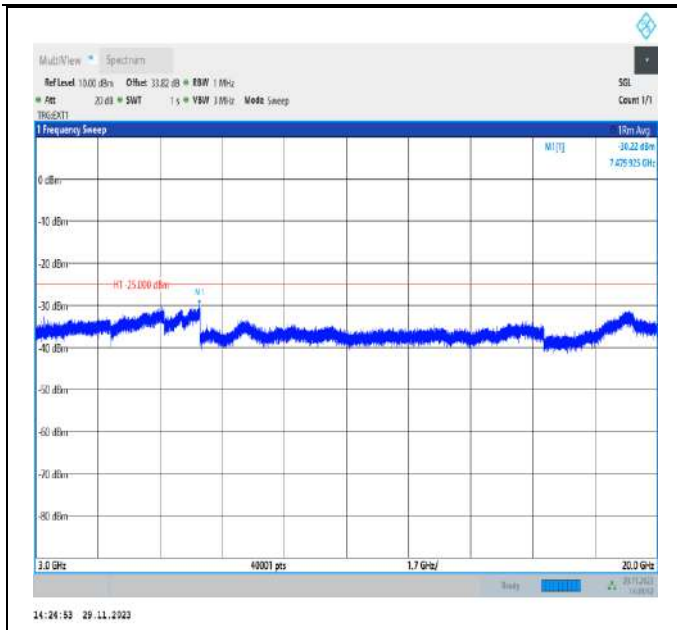

Band38_10MHz_QPSK_38000_1RB#0_3000~20000_3000~20000

Band38_10MHz_QPSK_38000_1RB#0_20000~27000_20000~27000

Band38_10MHz_QPSK_38200_1RB#0_30~1000_30~1000

Band38_10MHz_QPSK_38200_1RB#0_1000~3000_1000~3000

Band38_10MHz_QPSK_38200_1RB#0_3000~20000_3000~20000