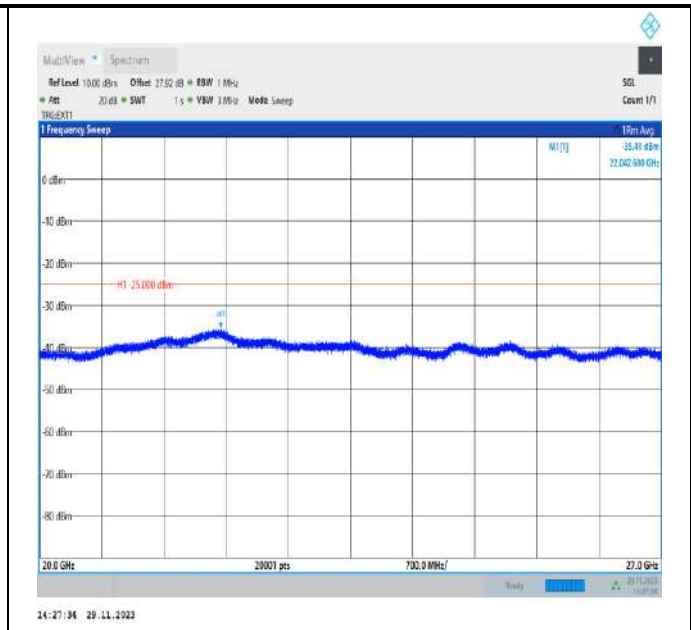

Band38_15MHz_QPSK_38175_1RB#0_1000~3000_1000~3000