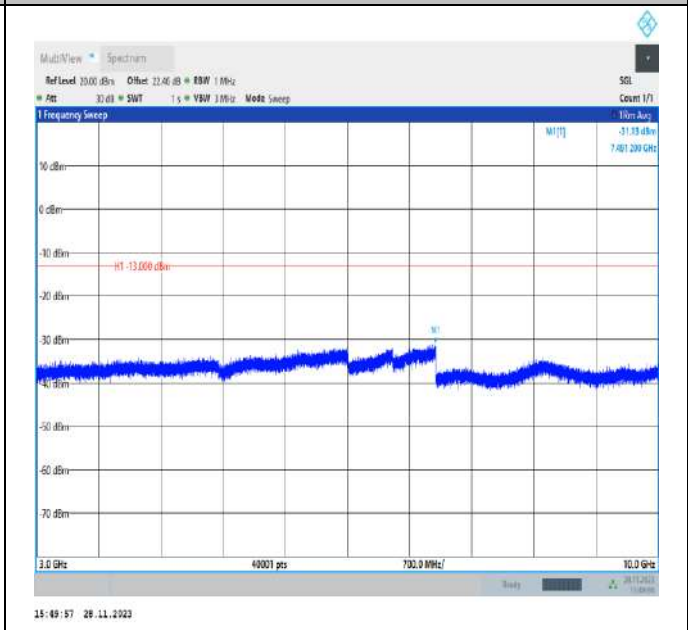

Band17_5MHz_QPSK_23825_1RB#0_30~1000_30~1000

Band17_5MHz_QPSK_23825_1RB#0_1000~3000_1000~3000

Band17_5MHz_QPSK_23825_1RB#0_3000~10000_3000~10000

Band17_10MHz_QPSK_23780_1RB#0_30~1000_30~1000

Band17_10MHz_QPSK_23780_1RB#0_1000~3000_1000~3000