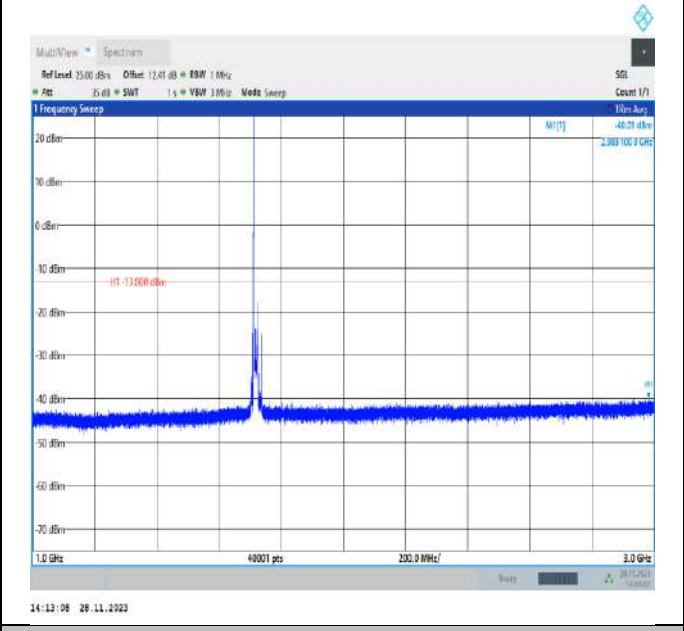

Band4_10MHz_QPSK_20175_1RB#0_3000~20000_3000~20000

Band4_10MHz_QPSK_20350_1RB#0_30~1000_30~1000

Band4_10MHz_QPSK_20350_1RB#0_1000~3000_1000~3000

Band4_10MHz_QPSK_20350_1RB#0_3000~20000_3000~20000

Band4_15MHz_QPSK_20025_1RB#0_30~1000_30~1000