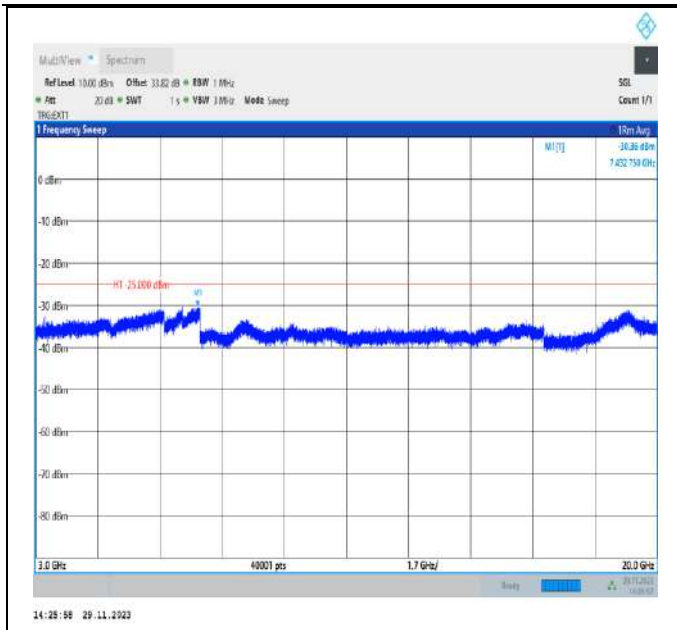

Band38_15MHz_QPSK_37825_1RB#0_30~1000_30~1000