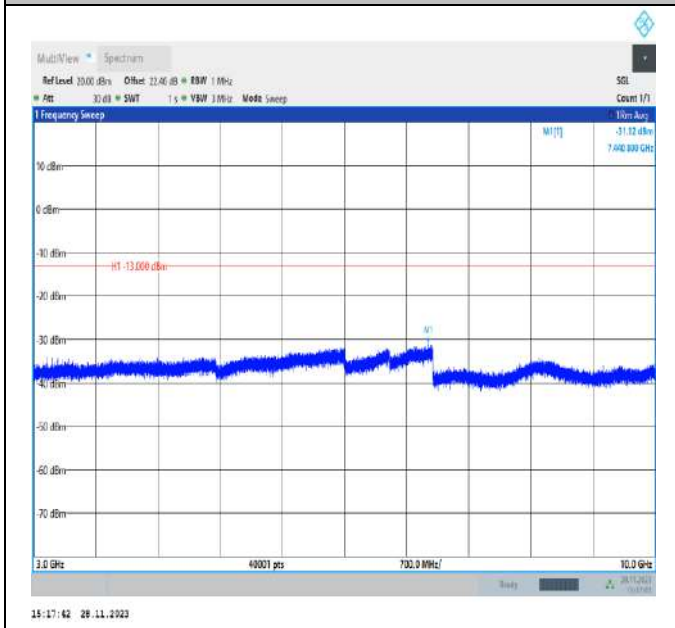

Band12_10MHz_QPSK_23130_1RB#0_1000~3000_1000~3000

Band12_10MHz_QPSK_23130_1RB#0_3000~10000_3000~10000

Band13_5MHz_QPSK_23205_1RB#0_30~1000_30~1000

Band13_5MHz_QPSK_23205_1RB#0_1000~3000_1000~3000
00

Band13_5MHz_QPSK_23205_1RB#0_3000~10000_3000~10000
0000