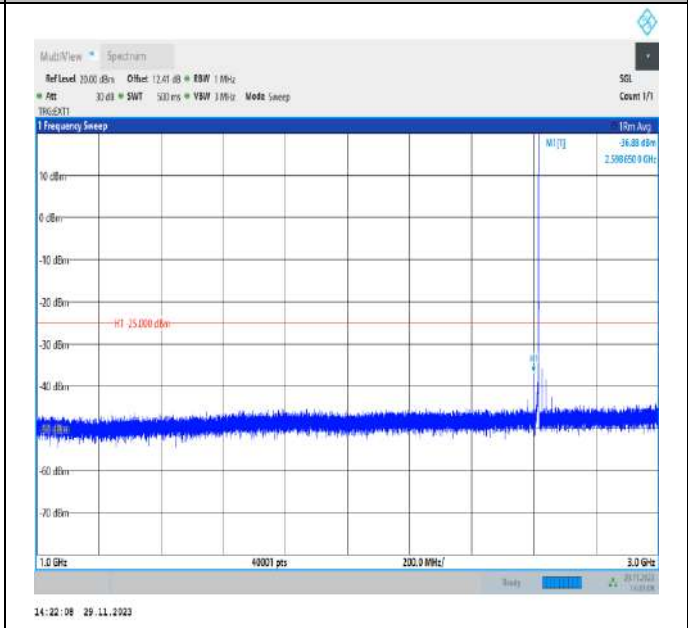

Band38_5MHz_QPSK_38000_1RB#0_20000~27000_20000~27000