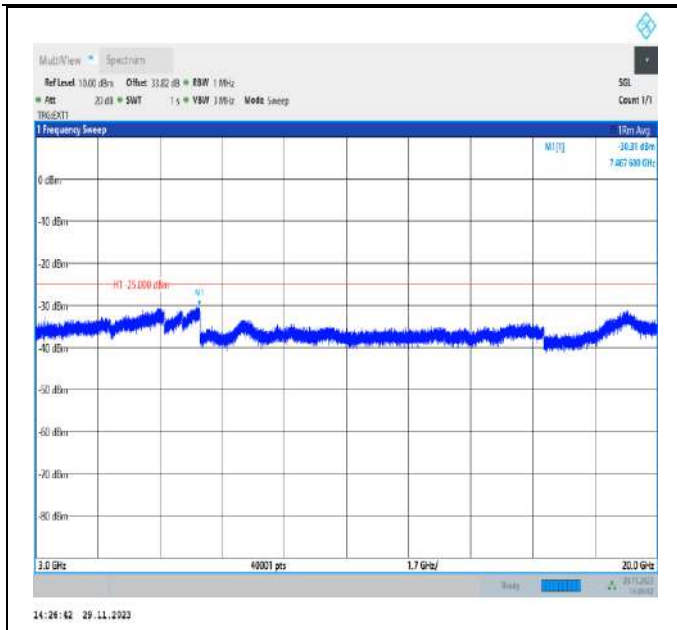

Band38_15MHz_QPSK_38000_1RB#0_30~1000_30~1000