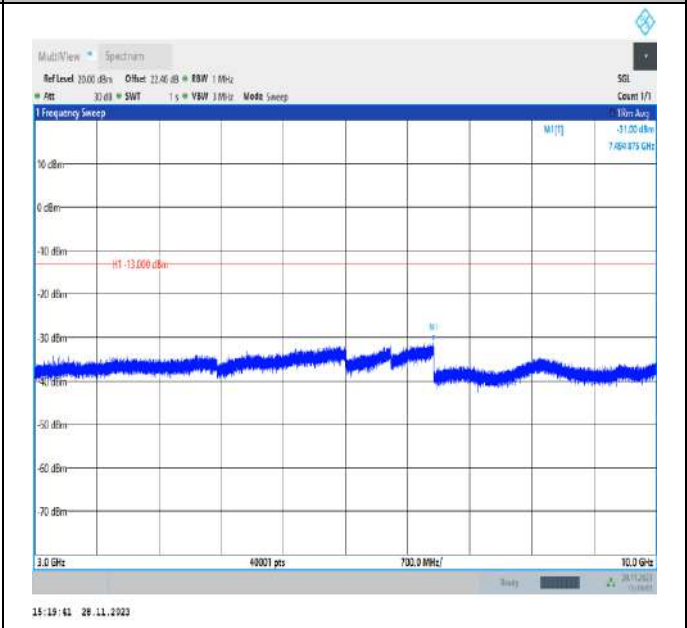

Band13_10MHz_QPSK_23230_1RB#0_30~1000_30~1000