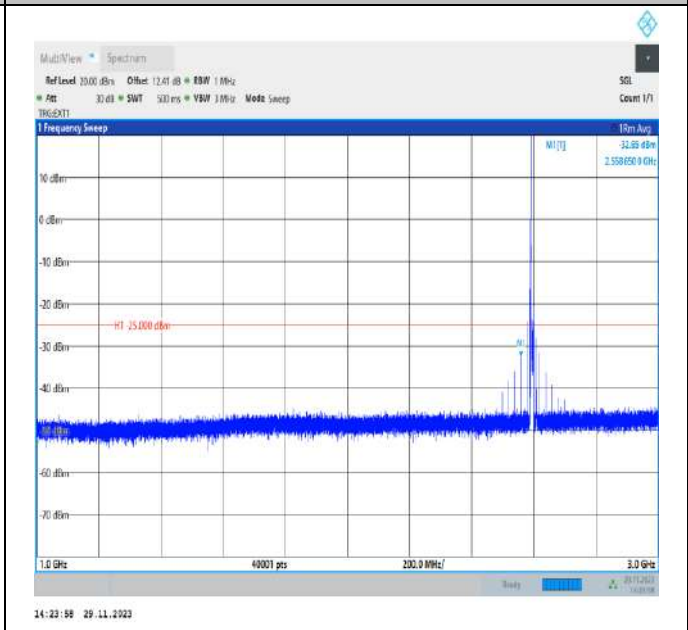

Band38_10MHz_QPSK_37800_1RB#0_1000~3000_1000~3000

Band38_10MHz_QPSK_37800_1RB#0_3000~20000_3000~20000

Band38_10MHz_QPSK_37800_1RB#0_20000~27000_20000~27000

Band38_10MHz_QPSK_38000_1RB#0_30~1000_30~1000

Band38_10MHz_QPSK_38000_1RB#0_1000~3000_1000~3000