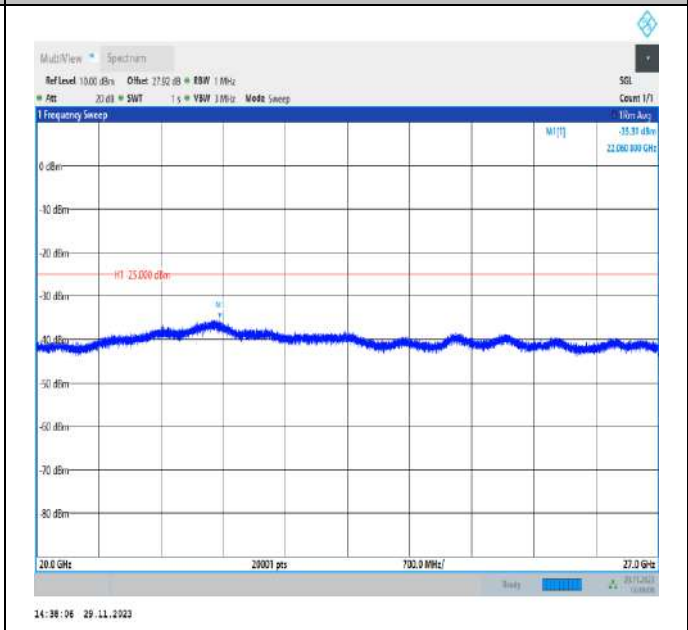

Band7_15MHz_QPSK_21100_1RB#0_1000~3000_1000~3000