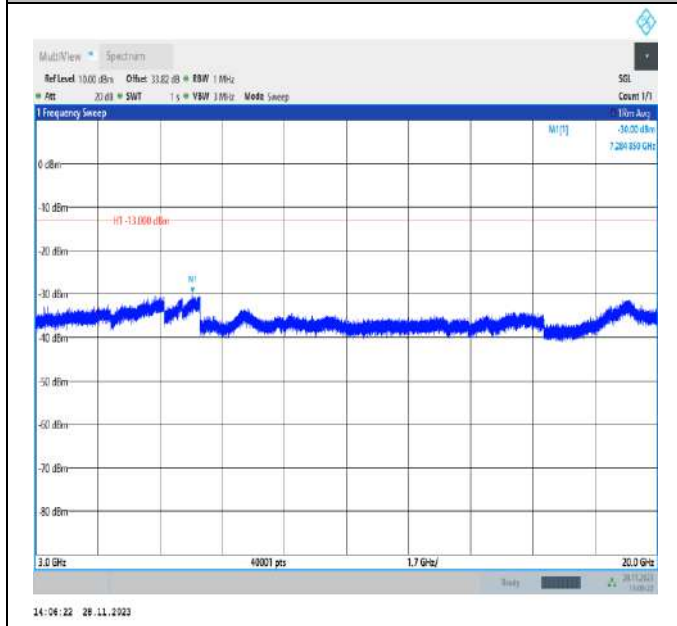

Band4_1.4MHz_QPSK_20393_1RB#0_30~1000_30~1000