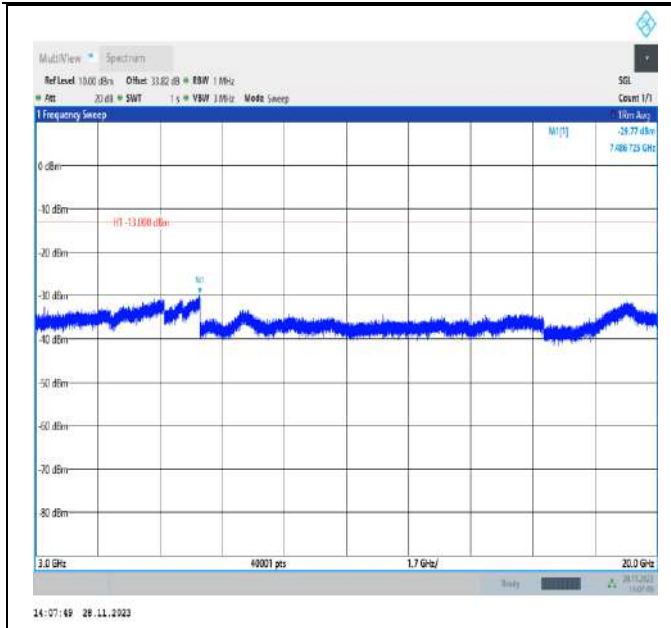

Band4_3MHz_QPSK_20175_1RB#0_30~1000_30~1000
0