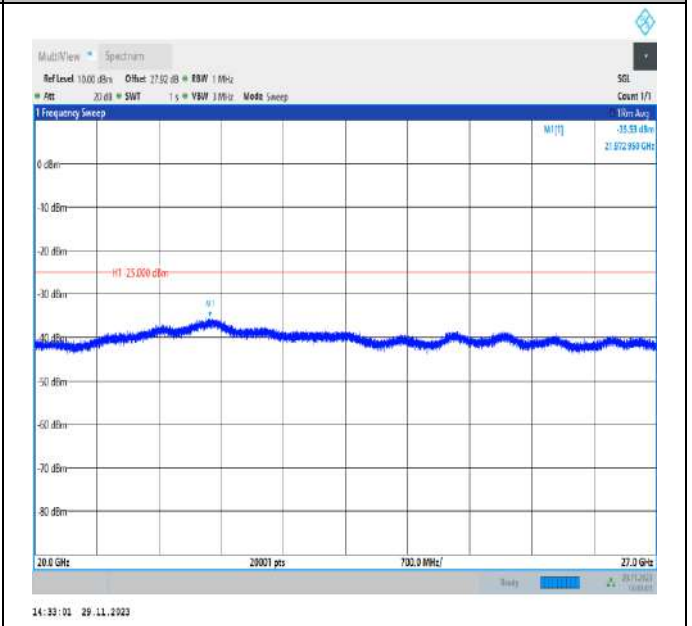

Band7_5MHz_QPSK_21100_1RB#0_1000~3000_1000~3000
0