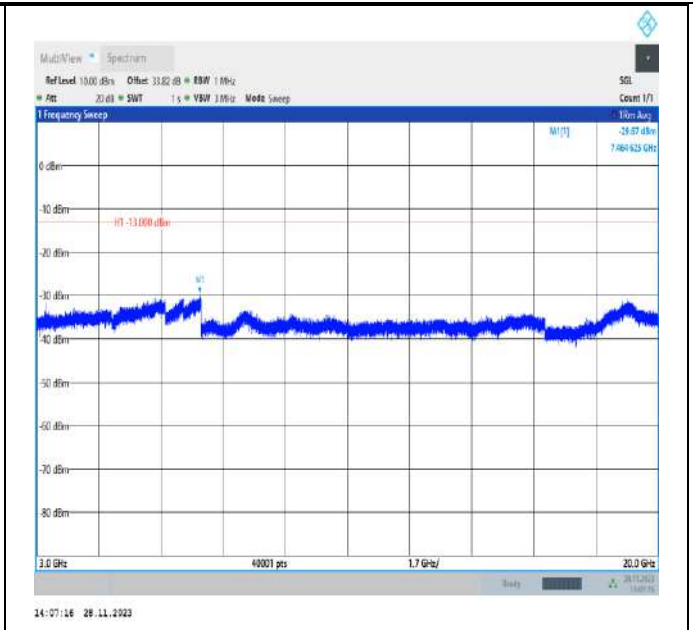

Band4_1.4MHz_QPSK_20393_1RB#0_1000~3000_1000~3000

Band4_1.4MHz_QPSK_20393_1RB#0_3000~20000_3000~20000

Band4_3MHz_QPSK_19965_1RB#0_30~1000_30~1000

Band4_3MHz_QPSK_19965_1RB#0_1000~3000_1000~300
0

Band4_3MHz_QPSK_19965_1RB#0_3000~20000_3000~20
000