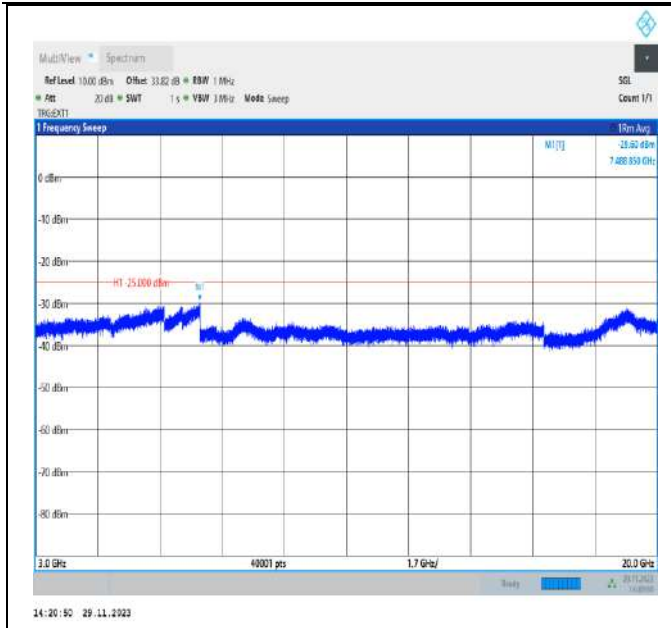

Band38_5MHz_QPSK_38000_1RB#0_30~1000_30~1000