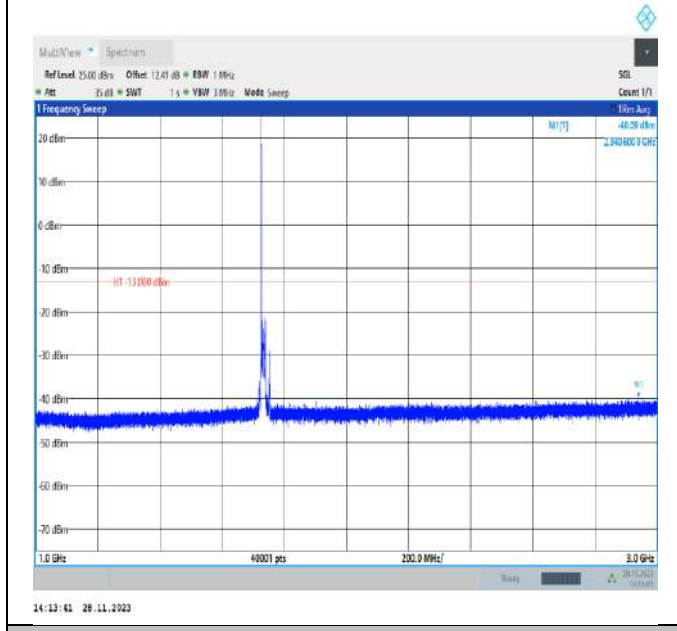

Band4_15MHz_QPSK_20025_1RB#0_3000~20000_3000~20000