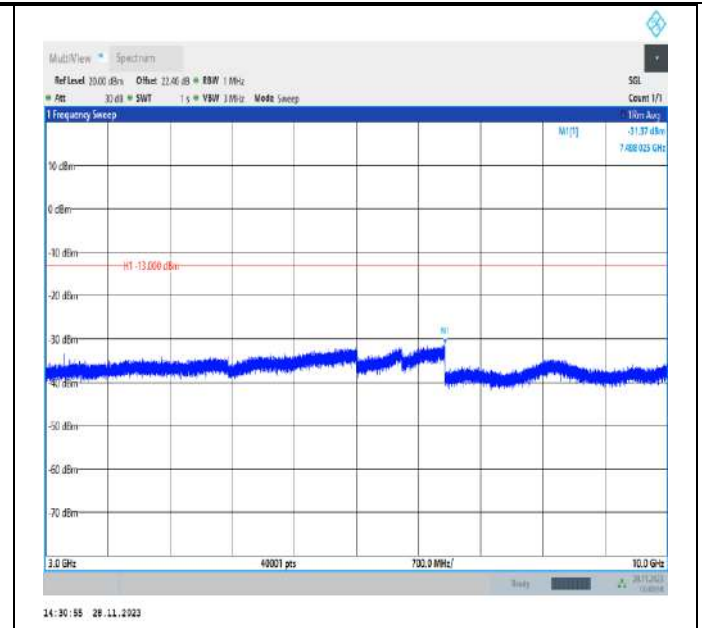

Band5_10MHz_QPSK_20450_1RB#0_30~1000_30~1000