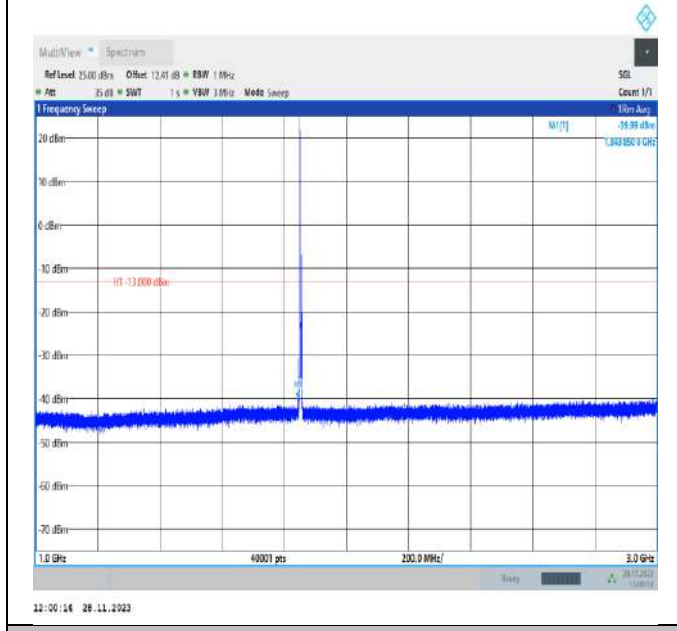

Band2_1.4MHz_QPSK_19193_1RB#0_3000~20000_3000~20000

Band2_3MHz_QPSK_18615_1RB#0_30~1000_30~1000

Band2_3MHz_QPSK_18615_1RB#0_1000~3000_1000~3000

Band2_3MHz_QPSK_18615_1RB#0_3000~20000_3000~20000

Band2_3MHz_QPSK_18900_1RB#0_30~1000_30~1000