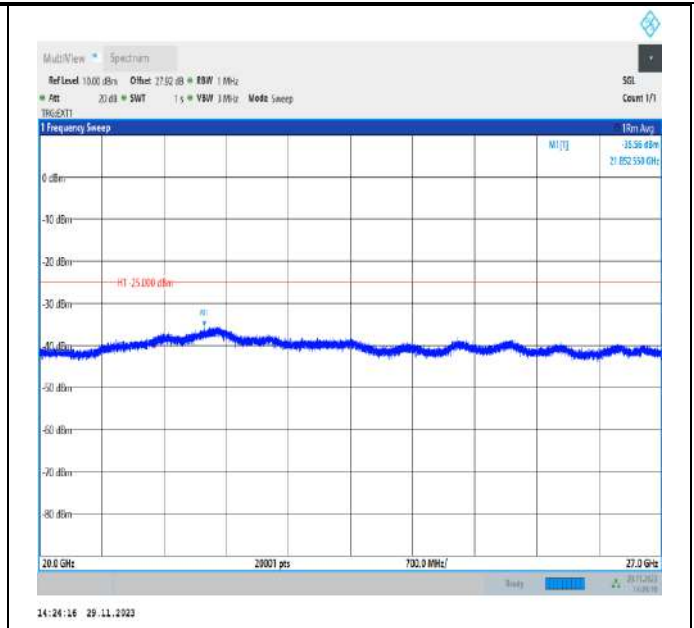

Band38_10MHz_QPSK_38000_1RB#0_1000~3000_1000~3000