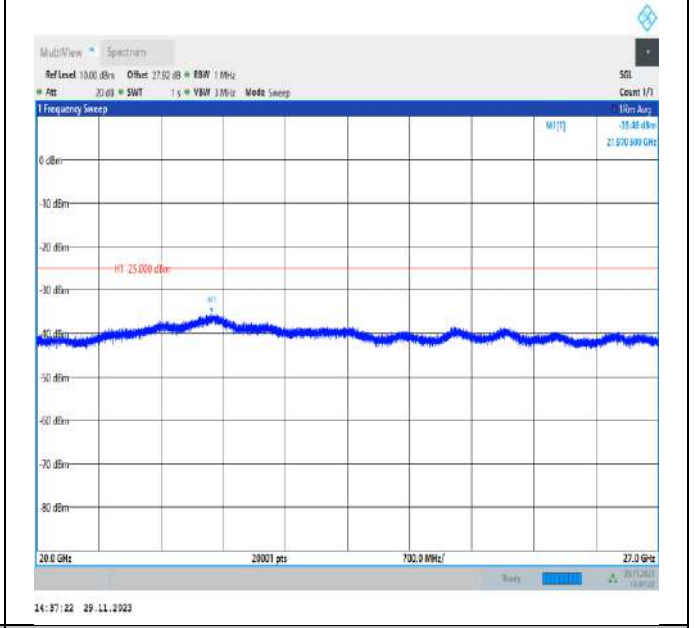

Band7_15MHz_QPSK_20825_1RB#0_1000~3000_1000~3000