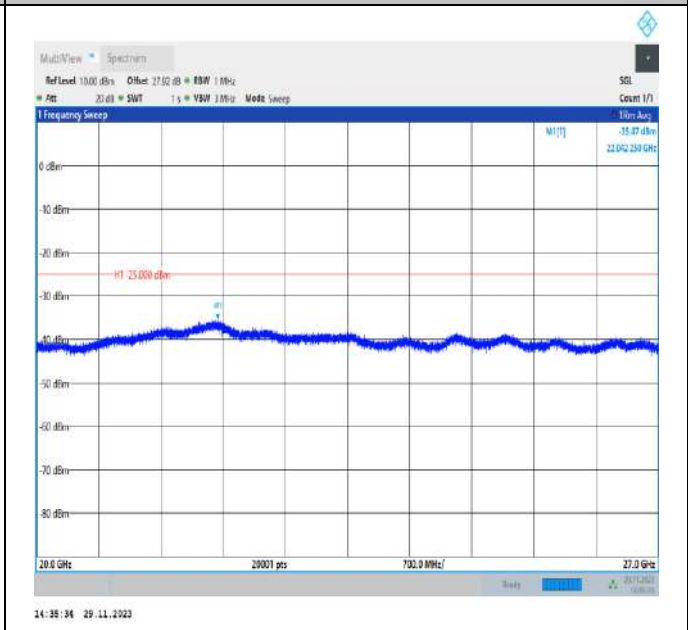

Band7_10MHz_QPSK_20800_1RB#0_20000~27000_20000~27000

Band7_10MHz_QPSK_21100_1RB#0_30~1000_30~1000

Band7_10MHz_QPSK_21100_1RB#0_1000~3000_1000~3000

Band7_10MHz_QPSK_21100_1RB#0_3000~20000_3000~20000

Band7_10MHz_QPSK_21100_1RB#0_20000~27000_20000~27000