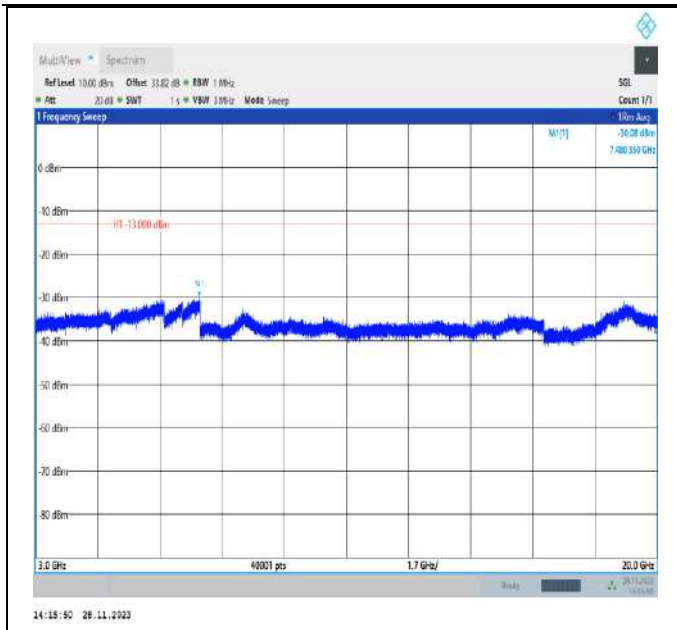

Band4_20MHz_QPSK_20050_1RB#0_30~1000_30~1000

Band4_20MHz_QPSK_20050_1RB#0_1000~3000_1000~3000
00

Band4_20MHz_QPSK_20050_1RB#0_3000~20000_3000~20000
0000

Band4_20MHz_QPSK_20175_1RB#0_30~1000_30~1000
00

Band4_20MHz_QPSK_20175_1RB#0_1000~3000_1000~3000
00