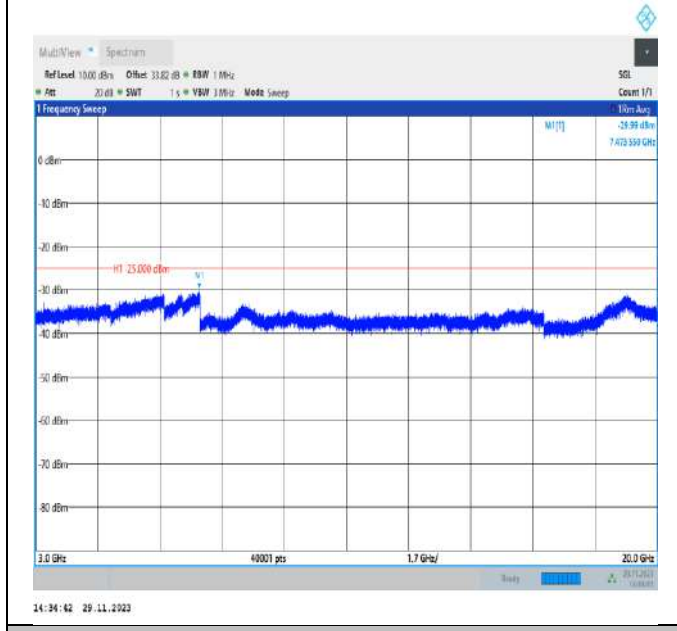

Band7_10MHz_QPSK_20800_1RB#0_30~1000_30~1000

14:34:42 29.11.2023

Band7_10MHz_QPSK_20800_1RB#0_3000~20000_3000~20000
0000