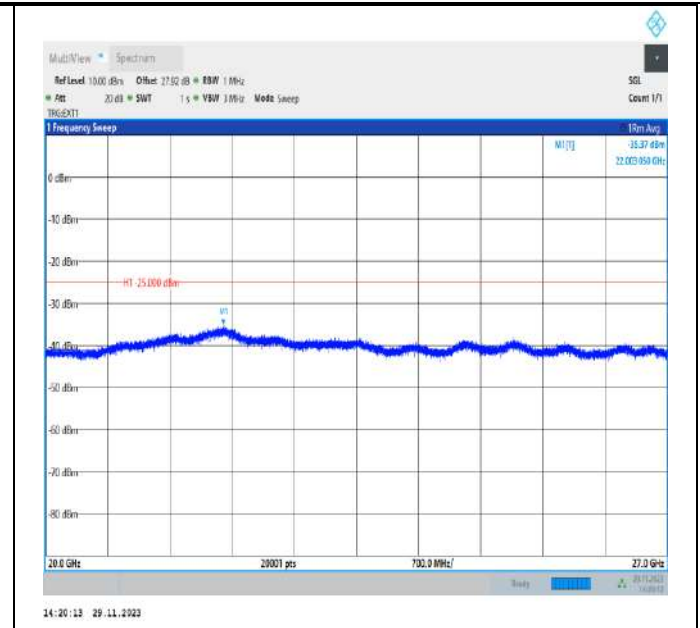

Band17_10MHz_QPSK_23800_1RB#0_1000~3000_1000~3000

Band17_10MHz_QPSK_23800_1RB#0_3000~10000_3000~10000

Band38_5MHz_QPSK_37775_1RB#0_30~1000_30~1000

Band38_5MHz_QPSK_37775_1RB#0_1000~3000_1000~3000

Band38_5MHz_QPSK_37775_1RB#0_3000~20000_3000~20000