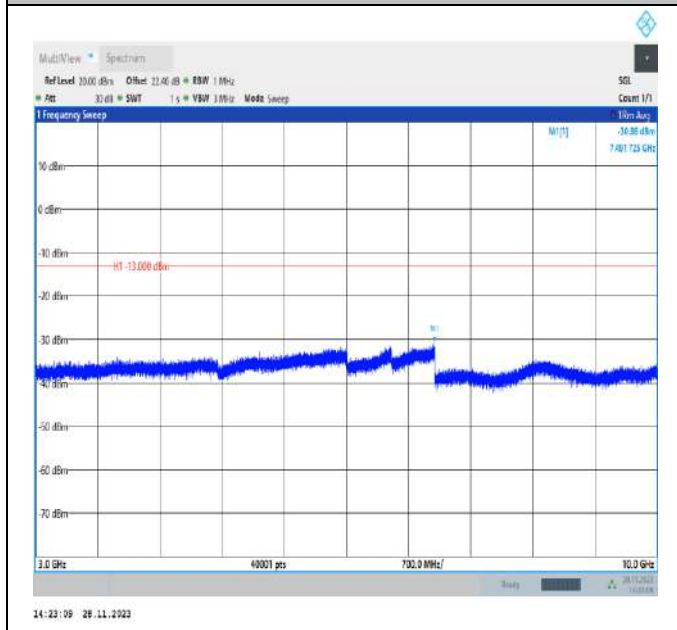

Band5_1.4MHz_QPSK_20407_1RB#0_30~1000_30~1000