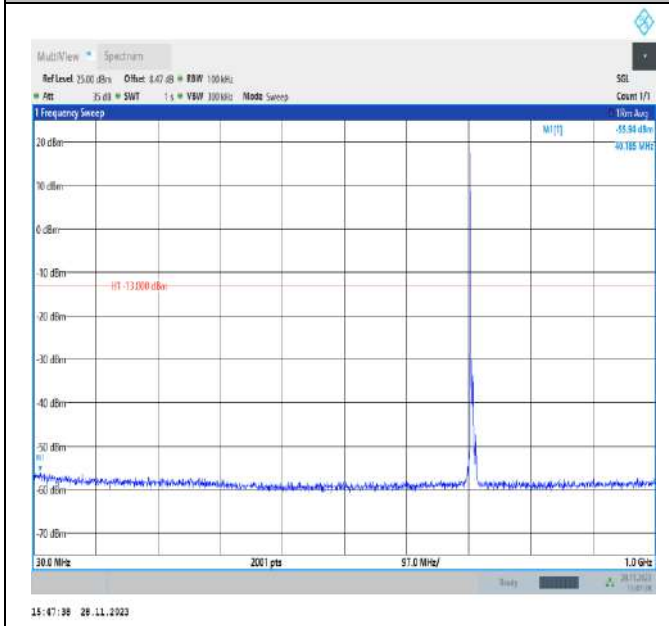

Band17_5MHz_QPSK_23755_1RB#0_1000~3000_1000~3000
00

Band17_5MHz_QPSK_23755_1RB#0_3000~10000_3000~10000
0000

Band17_5MHz_QPSK_23790_1RB#0_30~1000_30~1000

Band17_5MHz_QPSK_23790_1RB#0_1000~3000_1000~3000

Band17_5MHz_QPSK_23790_1RB#0_3000~10000_3000~10000