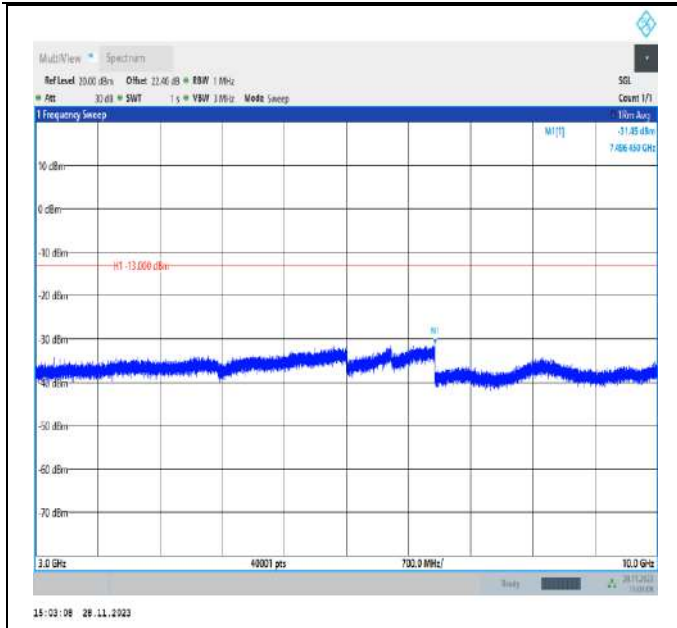

Band12_1.4MHz_QPSK_23173_1RB#0_30~1000_30~1000