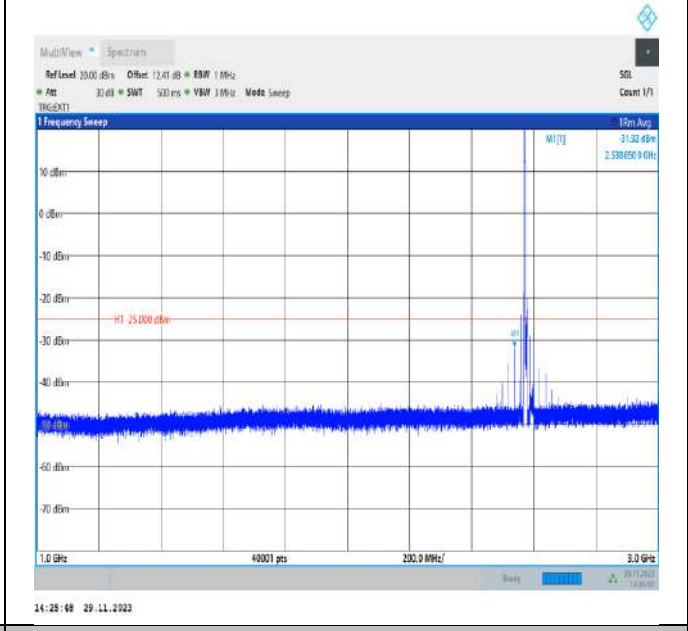

Band38_10MHz_QPSK_38200_1RB#0_20000~27000_20000~27000