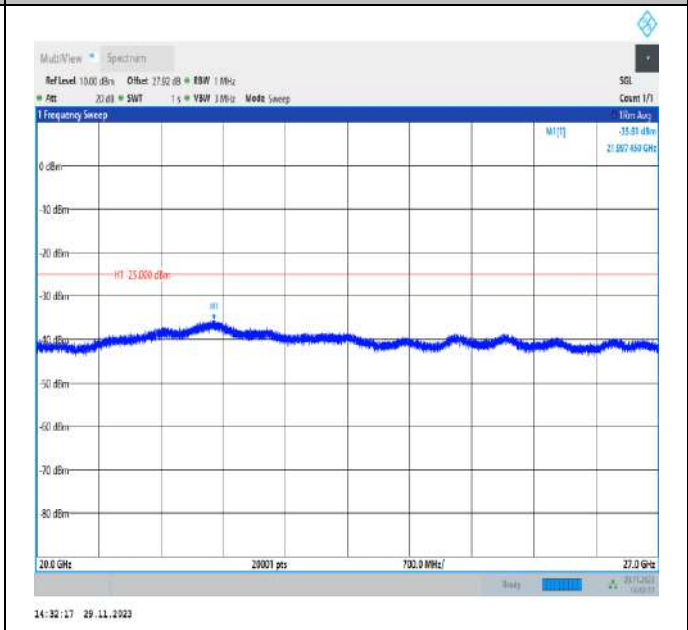

Band7_5MHz_QPSK_20775_1RB#0_1000~3000_1000~300
0