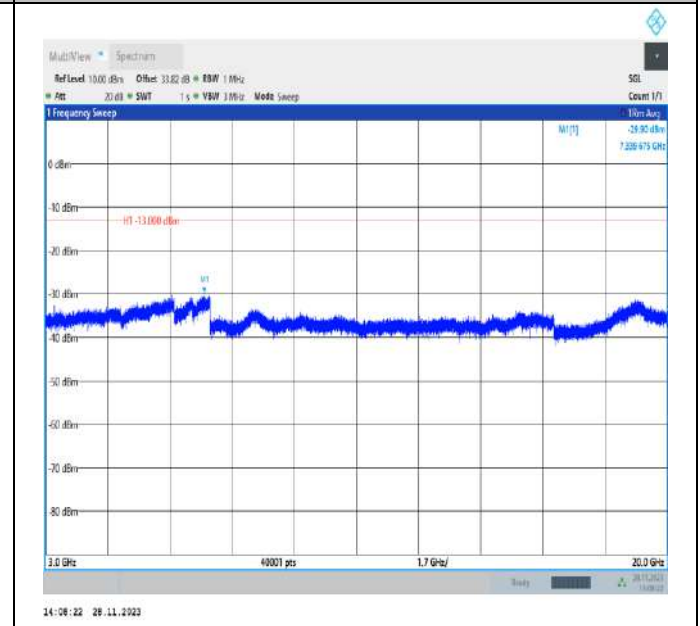

Band4_3MHz_QPSK_20175_1RB#0_30~1000_30~1000
0

Band4_3MHz_QPSK_20175_1RB#0_1000~3000_1000~300
0

Band4_3MHz_QPSK_20175_1RB#0_3000~20000_3000~2000

Band4_3MHz_QPSK_20385_1RB#0_30~1000_30~1000

Band4_3MHz_QPSK_20385_1RB#0_1000~3000_1000~3000