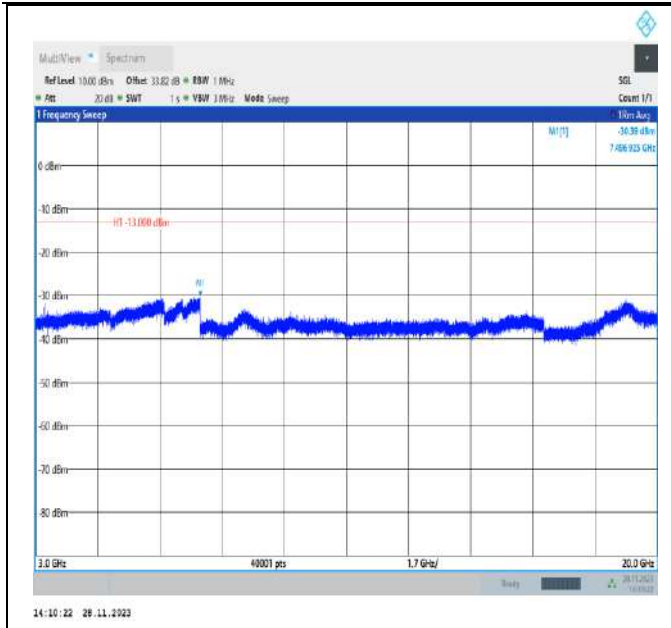

Band4_5MHz_QPSK_20175_1RB#0_1000~3000_1000~300
0

Band4_5MHz_QPSK_20175_1RB#0_3000~20000_3000~20
000

Band4_5MHz_QPSK_20375_1RB#0_30~1000_30~1000
0

Band4_5MHz_QPSK_20375_1RB#0_1000~3000_1000~300
0

Band4_5MHz_QPSK_20375_1RB#0_3000~20000_3000~2000