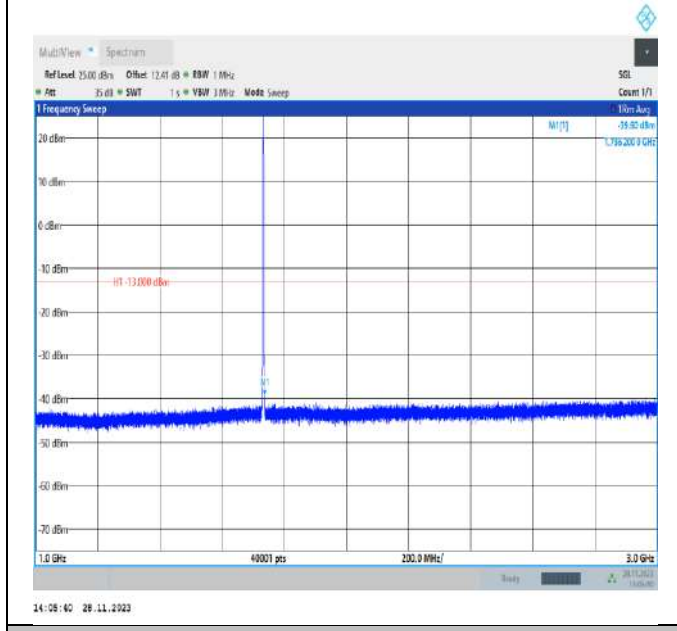

Band4_1.4MHz_QPSK_19957_1RB#0_3000~20000_3000~20000