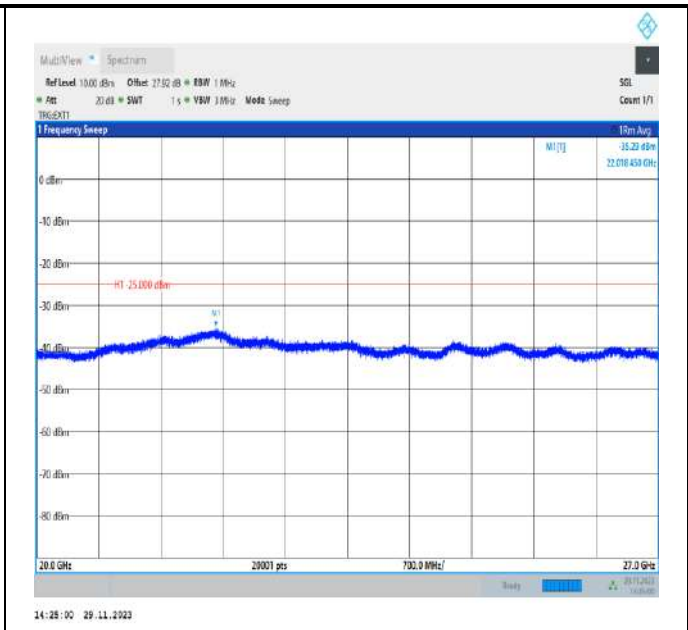

Band38_10MHz_QPSK_38000_1RB#0_3000~20000_3000~20000

Band38_10MHz_QPSK_38000_1RB#0_20000~27000_20000~27000

Band38_10MHz_QPSK_38200_1RB#0_30~1000_30~1000

Band38_10MHz_QPSK_38200_1RB#0_1000~3000_1000~3000

Band38_10MHz_QPSK_38200_1RB#0_3000~20000_3000~20000