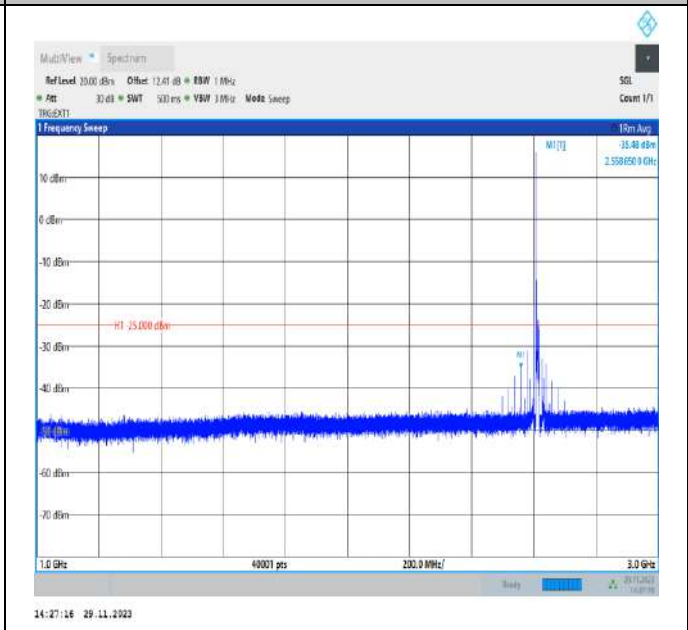

Band38_15MHz_QPSK_38000_1RB#0_30~1000_30~1000

Band38_15MHz_QPSK_38000_1RB#0_1000~3000_1000~3000

Band38_15MHz_QPSK_38000_1RB#0_3000~20000_3000~20000

Band38_15MHz_QPSK_38000_1RB#0_20000~27000_20000~27000

Band38_15MHz_QPSK_38175_1RB#0_30~1000_30~1000