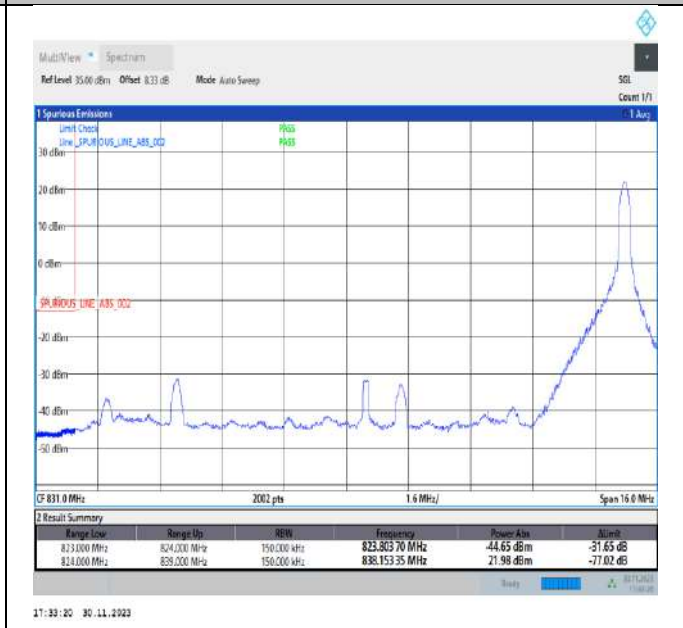

Band26_15MHz_QPSK_26865_1RB#74