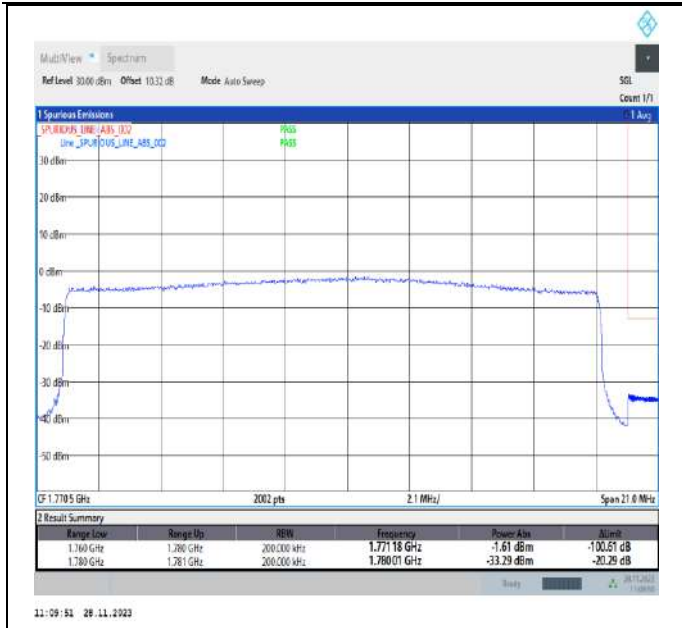

Band66\_20MHz\_QPSK\_132572\_100RB#0

Band66\_20MHz\_16QAM\_132072\_1RB#0

Band66\_20MHz\_16QAM\_132072\_1RB#99

Band66\_20MHz\_16QAM\_132072\_100RB#0

Band66\_20MHz\_16QAM\_132572\_1RB#0

Band66\_20MHz\_16QAM\_132572\_1RB#99