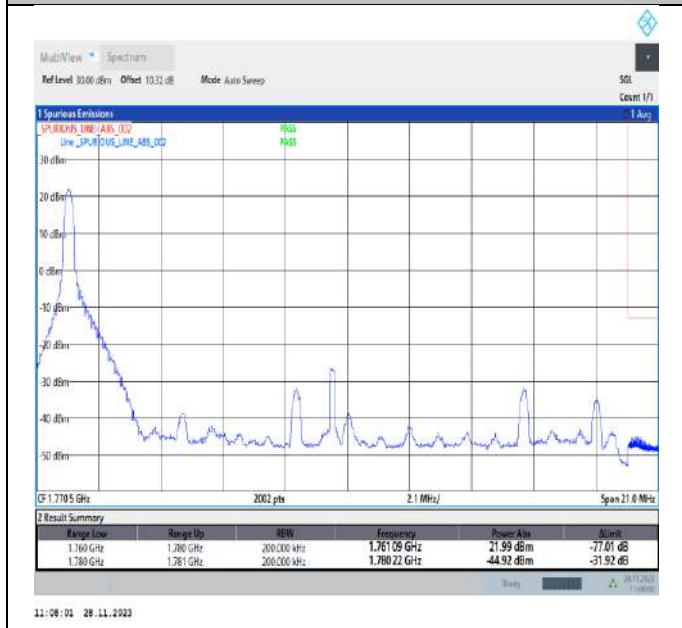

Band66\_20MHz\_QPSK\_132572\_100RB#0

Band66\_20MHz\_16QAM\_132072\_1RB#0

Band66\_20MHz\_16QAM\_132072\_1RB#99

Band66\_20MHz\_16QAM\_132072\_100RB#0

Band66\_20MHz\_16QAM\_132572\_1RB#0

Band66\_20MHz\_16QAM\_132572\_1RB#99