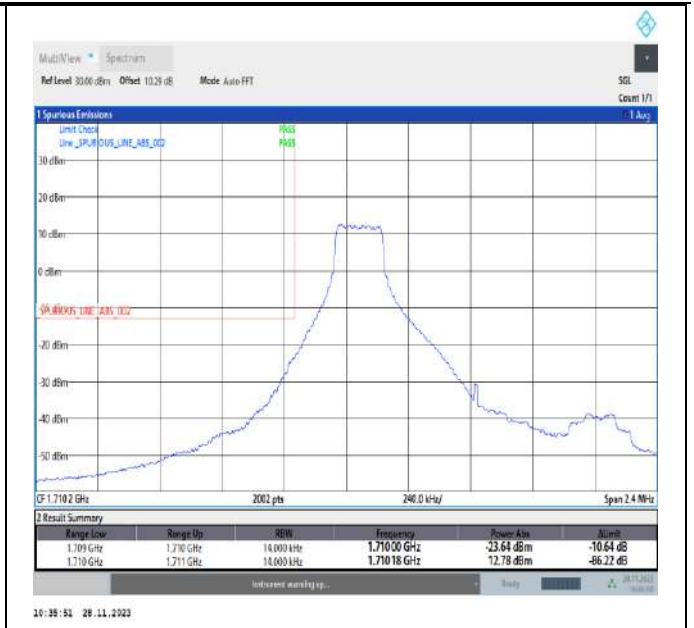

Band66_1.4MHz_16QAM_131979_1RB#0