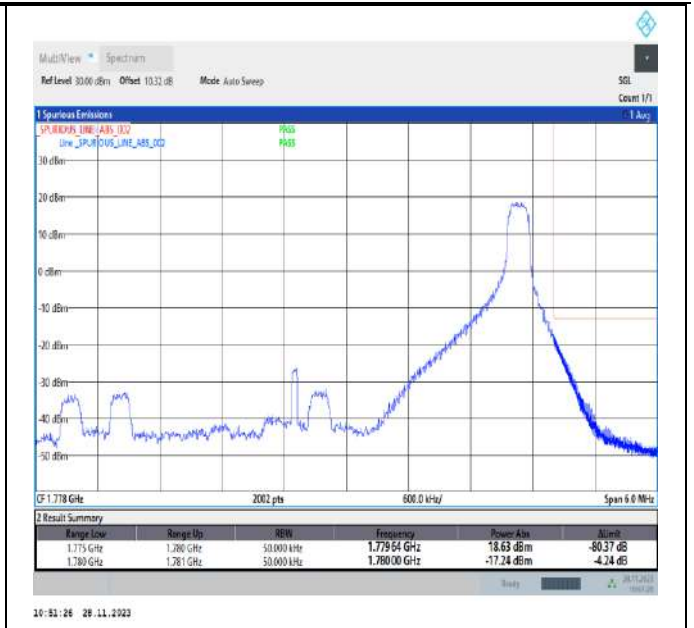

Band66\_5MHz\_QPSK\_132647\_25RB#0

Band66\_5MHz\_16QAM\_131997\_1RB#0

Band66\_5MHz\_16QAM\_131997\_1RB#24

Band66\_5MHz\_16QAM\_131997\_25RB#0

Band66\_5MHz\_16QAM\_132647\_1RB#0

Band66\_5MHz\_16QAM\_132647\_1RB#24