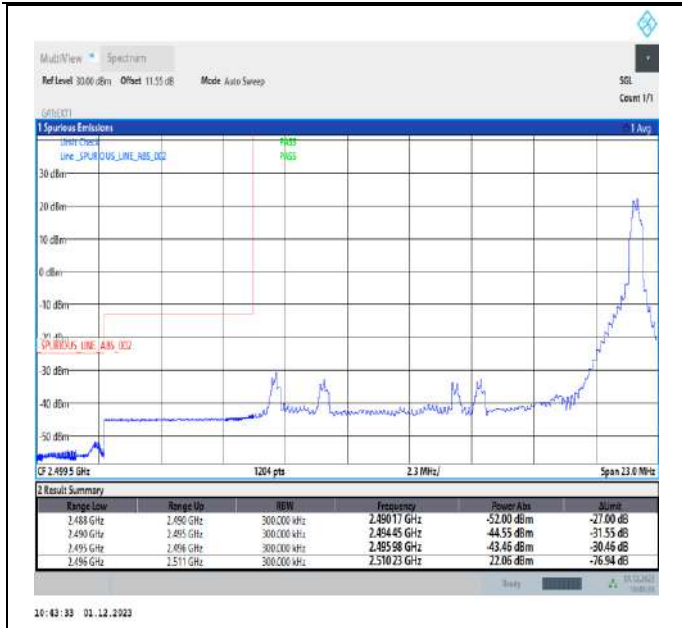

Band41_15MHz_64QAM_39725_1RB#74