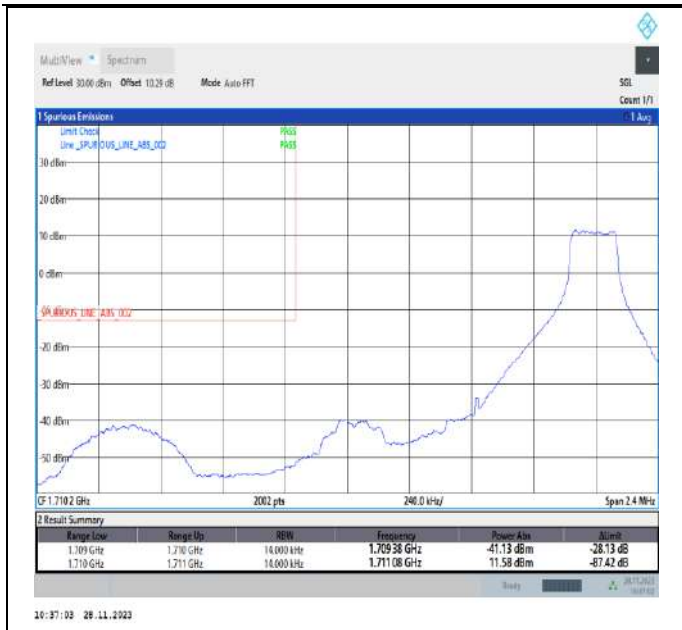

Band66_1.4MHz_64QAM_131979_1RB#5