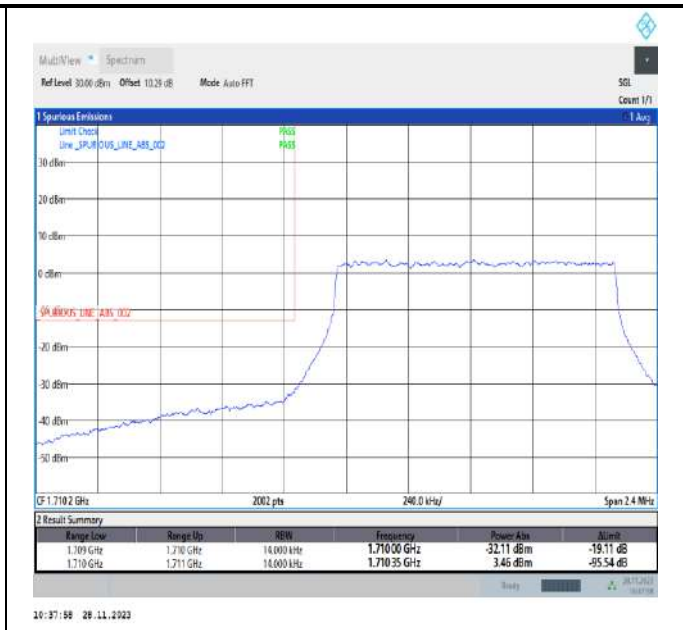

Band66_1.4MHz_64QAM_131979_6RB#0