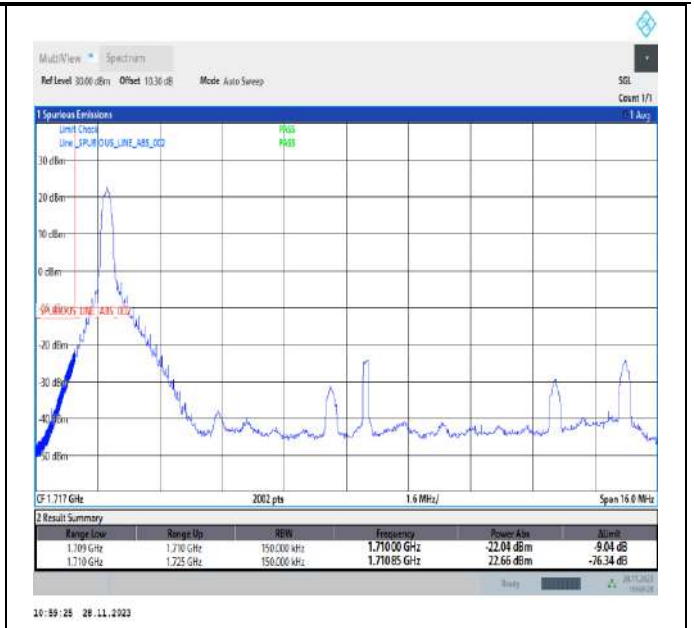

Band66_15MHz_16QAM_132047_1RB#0