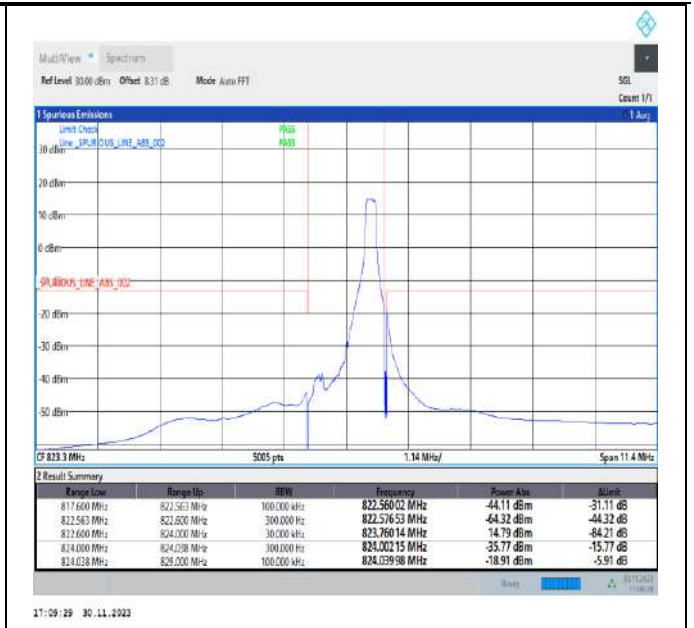

Band26\_1.4MHz\_QPSK\_26783\_6RB#0

Band26\_1.4MHz\_16QAM\_26697\_1RB#0

Band26\_1.4MHz\_16QAM\_26697\_1RB#5

Band26\_1.4MHz\_16QAM\_26697\_6RB#0

Band26\_1.4MHz\_16QAM\_26783\_1RB#0

Band26\_1.4MHz\_16QAM\_26783\_1RB#5