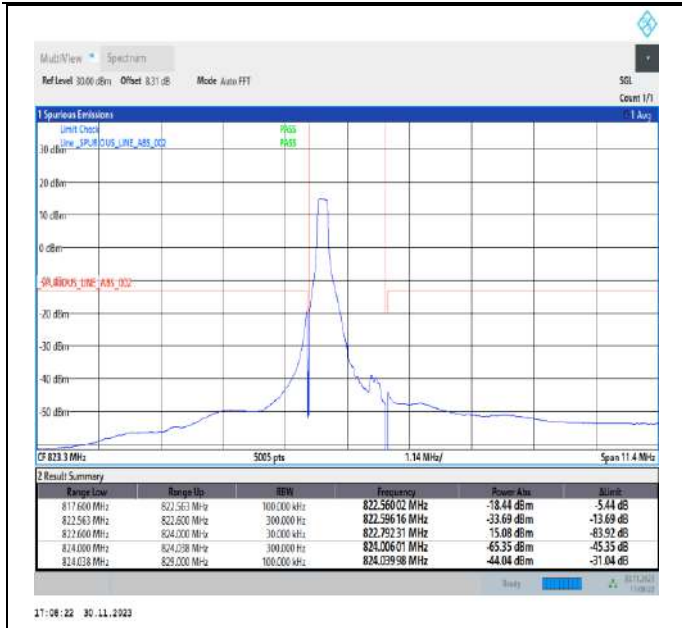

Band26\_1.4MHz\_QPSK\_26783\_6RB#0

Band26\_1.4MHz\_16QAM\_26697\_1RB#0

Band26\_1.4MHz\_16QAM\_26697\_1RB#5

Band26\_1.4MHz\_16QAM\_26697\_6RB#0

Band26\_1.4MHz\_16QAM\_26783\_1RB#0

Band26\_1.4MHz\_16QAM\_26783\_1RB#5