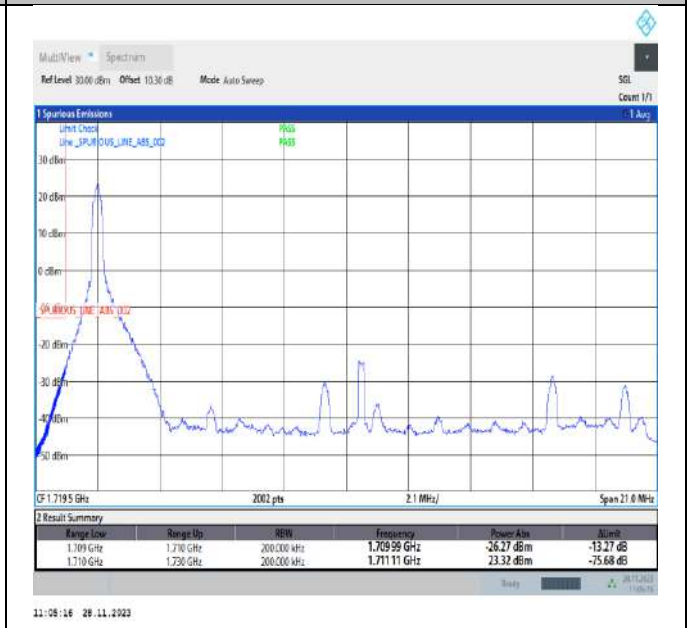

Band66_20MHz_16QAM_132072_1RB#0