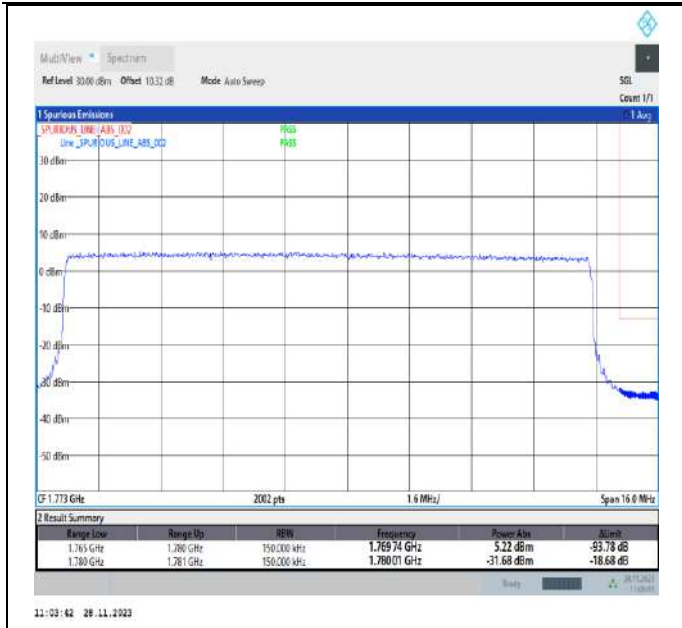

Band66\_10MHz\_64QAM\_132622\_50RB#0

Band66\_15MHz\_QPSK\_132047\_1RB#0

Band66\_15MHz\_QPSK\_132047\_1RB#74

Band66\_15MHz\_QPSK\_132047\_75RB#0

Band66\_15MHz\_QPSK\_132597\_1RB#0

Band66\_15MHz\_QPSK\_132597\_1RB#74