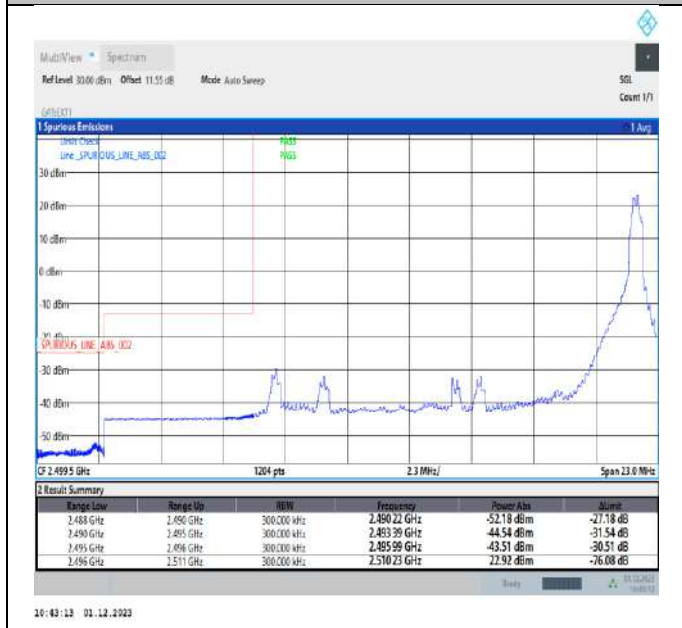

Band41\_15MHz\_QPSK\_41515\_75RB#0

Band41\_15MHz\_16QAM\_39725\_1RB#0

Band41\_15MHz\_16QAM\_39725\_1RB#74

Band41\_15MHz\_16QAM\_39725\_75RB#0

Band41\_15MHz\_16QAM\_41515\_1RB#0

Band41\_15MHz\_16QAM\_41515\_1RB#74