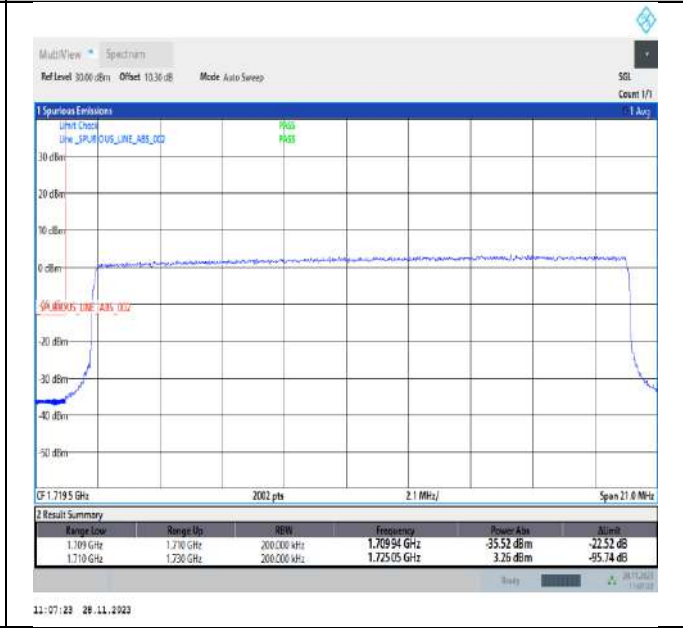

Band66_20MHz_64QAM_132072_100RB#0