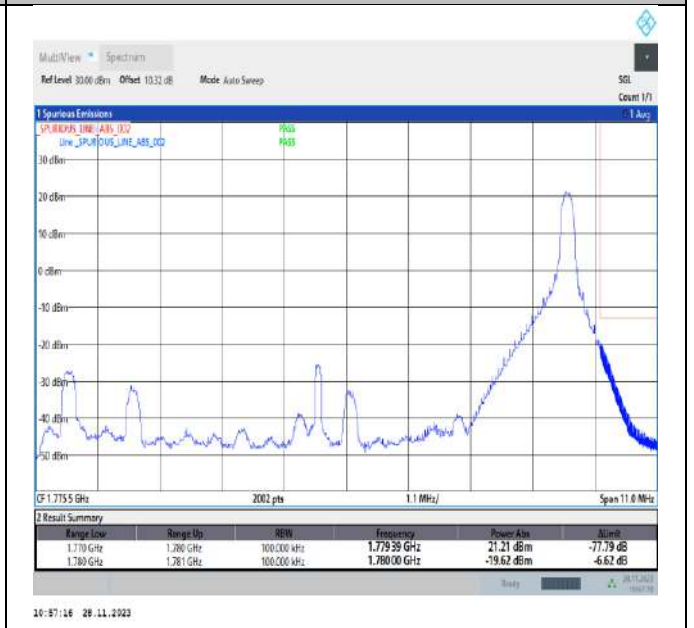

Band66\_10MHz\_QPSK\_132622\_50RB#0

Band66\_10MHz\_16QAM\_132022\_1RB#0

Band66\_10MHz\_16QAM\_132022\_1RB#49

Band66\_10MHz\_16QAM\_132022\_50RB#0

Band66\_10MHz\_16QAM\_132622\_1RB#0

Band66\_10MHz\_16QAM\_132622\_1RB#49