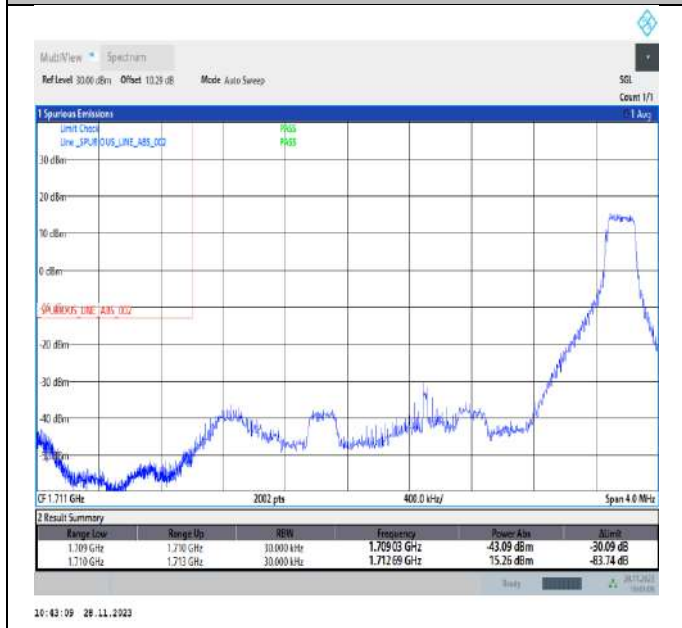

Band66_3MHz_64QAM_131987_1RB#14