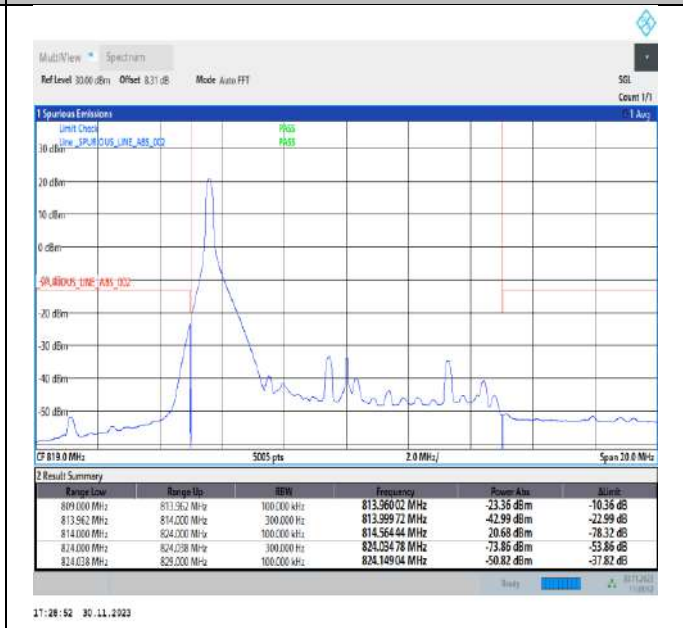

Band26\_10MHz\_QPSK\_26740\_1RB#49

Band26\_10MHz\_QPSK\_26740\_50RB#0

Band26\_10MHz\_16QAM\_26740\_1RB#0

Band26\_10MHz\_16QAM\_26740\_1RB#49

Band26\_10MHz\_16QAM\_26740\_50RB#0

Band26\_10MHz\_64QAM\_26740\_1RB#0