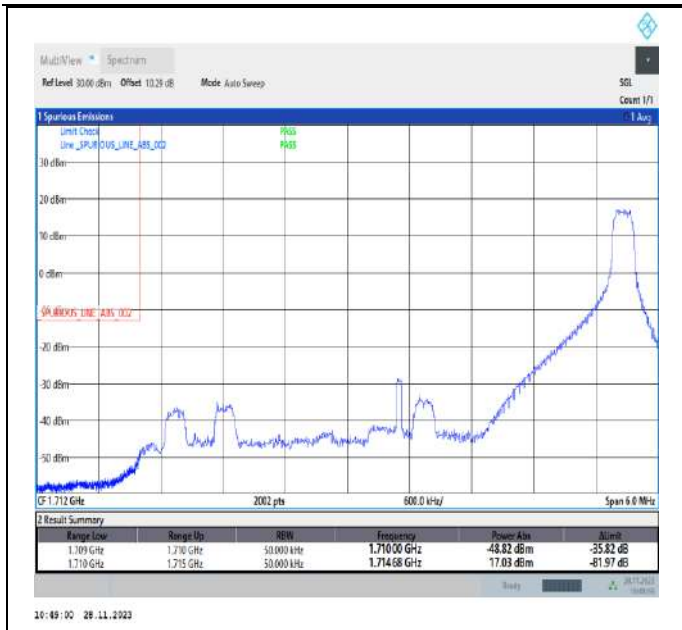

Band66_5MHz_64QAM_131997_1RB#24