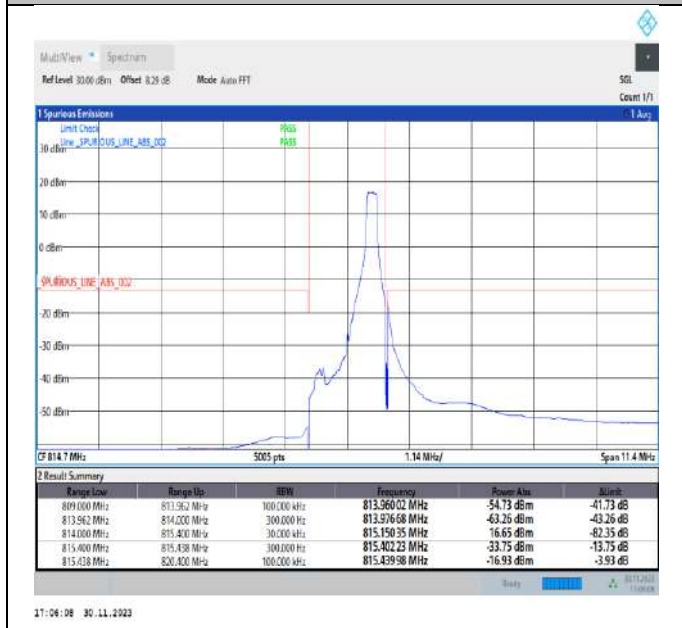

Band26_1.4MHz_16QAM_26697_1RB#5