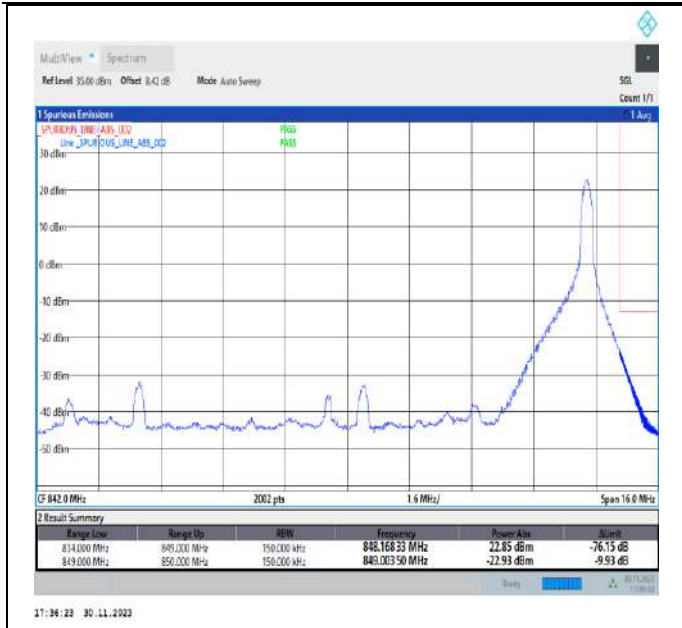

Band26\_15MHz\_QPSK\_26965\_1RB#74

Band26\_15MHz\_QPSK\_26965\_75RB#0

Band26\_15MHz\_16QAM\_26865\_1RB#0

Band26\_15MHz\_16QAM\_26865\_1RB#74

Band26\_15MHz\_16QAM\_26865\_75RB#0

Band26\_15MHz\_16QAM\_26965\_1RB#0