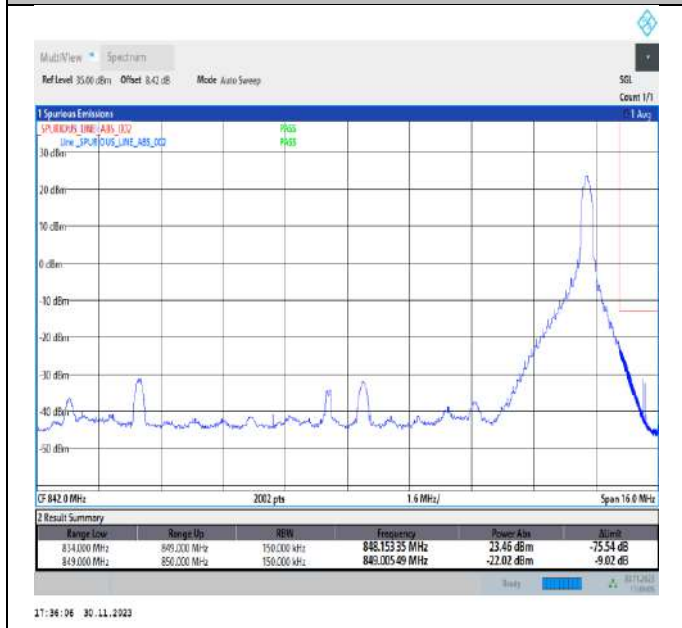

Band26\_10MHz\_64QAM\_26740\_1RB#49

Band26\_10MHz\_64QAM\_26740\_50RB#0

Band26\_15MHz\_QPSK\_26865\_1RB#0

Band26\_15MHz\_QPSK\_26865\_1RB#74

Band26\_15MHz\_QPSK\_26865\_75RB#0

Band26\_15MHz\_QPSK\_26965\_1RB#0