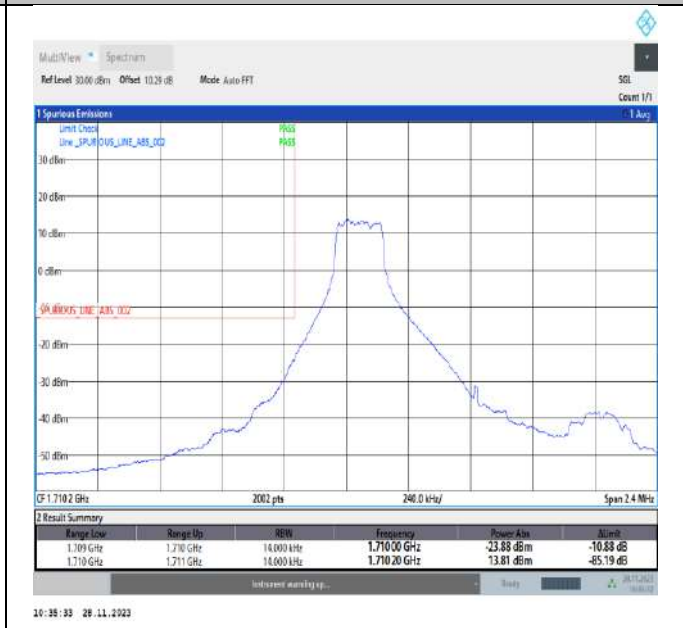

Band66_1.4MHz_QPSK_131979_1RB#0