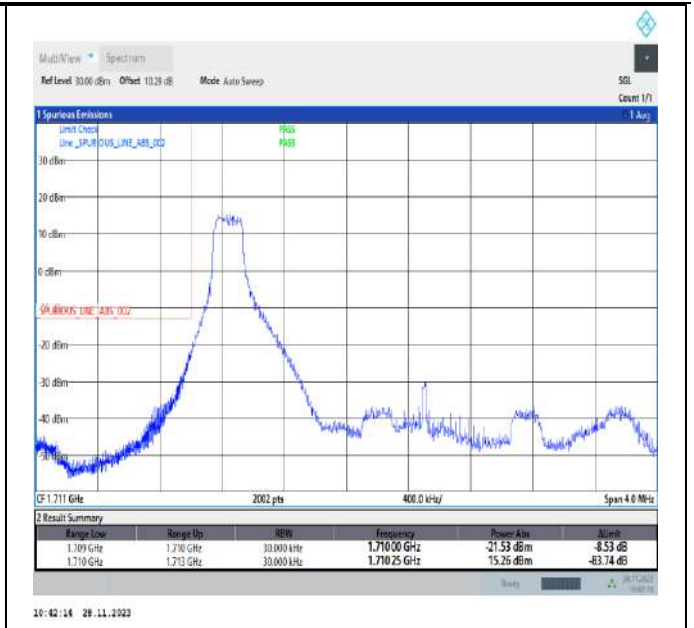

Band66_3MHz_64QAM_131987_1RB#0