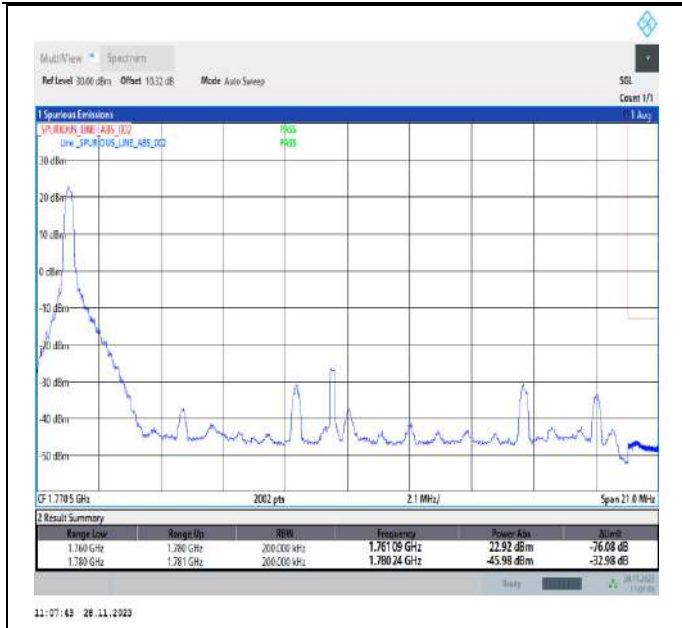

Band66\_15MHz\_64QAM\_132597\_75RB#0

Band66\_20MHz\_QPSK\_132072\_1RB#0

Band66\_20MHz\_QPSK\_132072\_1RB#99

Band66\_20MHz\_QPSK\_132072\_100RB#0

Band66\_20MHz\_QPSK\_132572\_1RB#0

Band66\_20MHz\_QPSK\_132572\_1RB#99