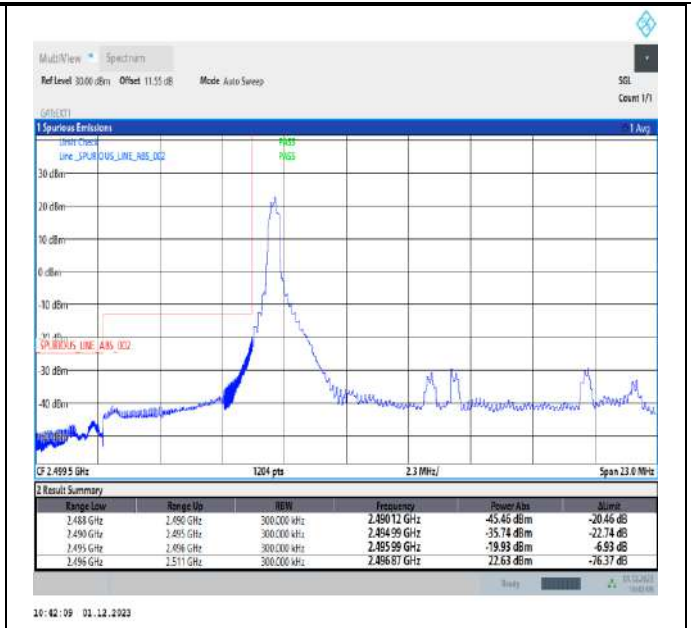

Band41\_15MHz\_QPSK\_41515\_75RB#0

Band41\_15MHz\_16QAM\_39725\_1RB#0

Band41\_15MHz\_16QAM\_39725\_1RB#74

Band41\_15MHz\_16QAM\_39725\_75RB#0

Band41\_15MHz\_16QAM\_41515\_1RB#0

Band41\_15MHz\_16QAM\_41515\_1RB#74