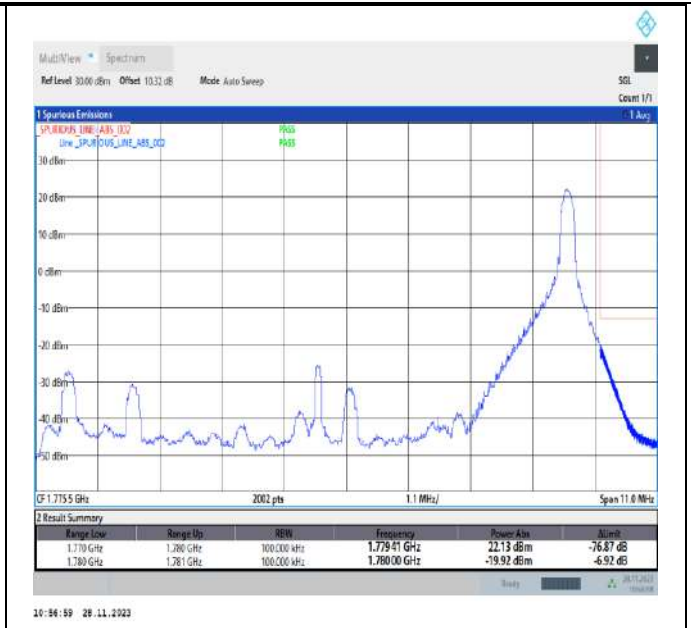

Band66\_5MHz\_64QAM\_132647\_25RB#0

Band66\_10MHz\_QPSK\_132022\_1RB#0

Band66\_10MHz\_QPSK\_132022\_1RB#49

Band66\_10MHz\_QPSK\_132022\_50RB#0

Band66\_10MHz\_QPSK\_132622\_1RB#0

Band66\_10MHz\_QPSK\_132622\_1RB#49