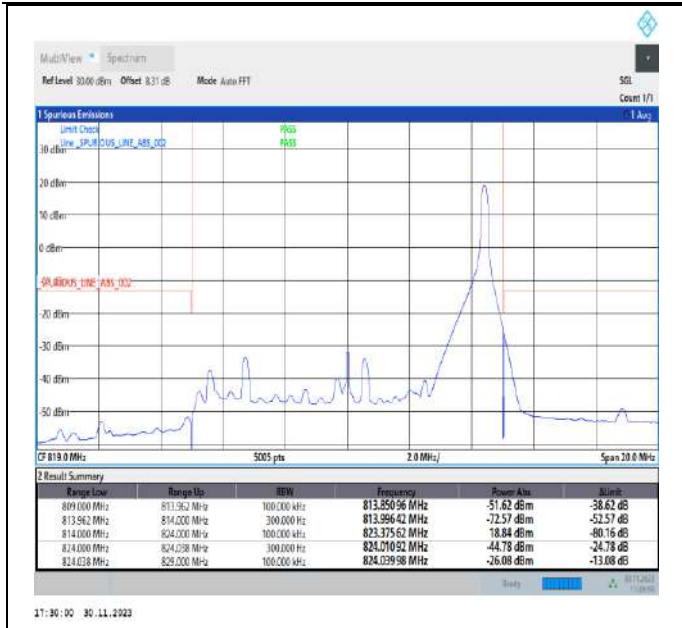

Band26\_10MHz\_QPSK\_26740\_1RB#49

Band26\_10MHz\_QPSK\_26740\_50RB#0

Band26\_10MHz\_16QAM\_26740\_1RB#0

Band26\_10MHz\_16QAM\_26740\_1RB#49

Band26\_10MHz\_16QAM\_26740\_50RB#0

Band26\_10MHz\_64QAM\_26740\_1RB#0