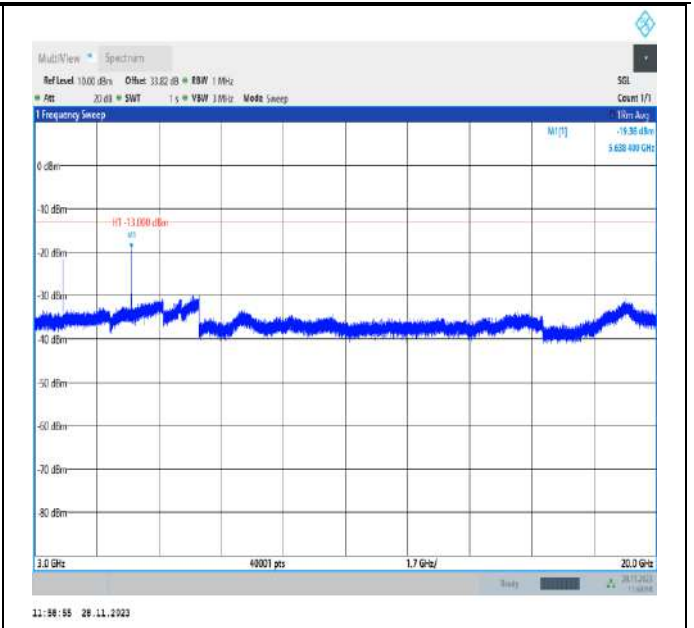

Band2_1.4MHz_QPSK_18900_1RB#0_3000~20000_3000~20000