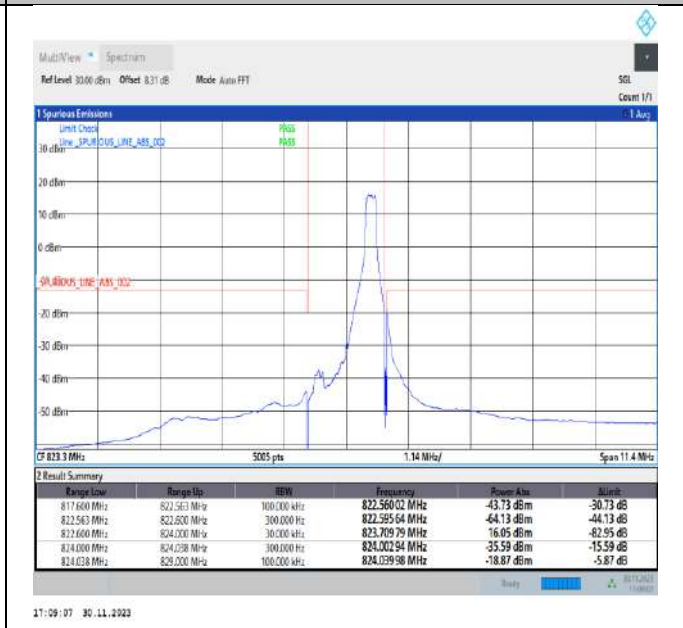

Band66\_20MHz\_64QAM\_132572\_100RB#0

Band26\_1.4MHz\_QPSK\_26697\_1RB#0

Band26\_1.4MHz\_QPSK\_26697\_1RB#5

Band26\_1.4MHz\_QPSK\_26697\_6RB#0

Band26\_1.4MHz\_QPSK\_26783\_1RB#0

Band26\_1.4MHz\_QPSK\_26783\_1RB#5