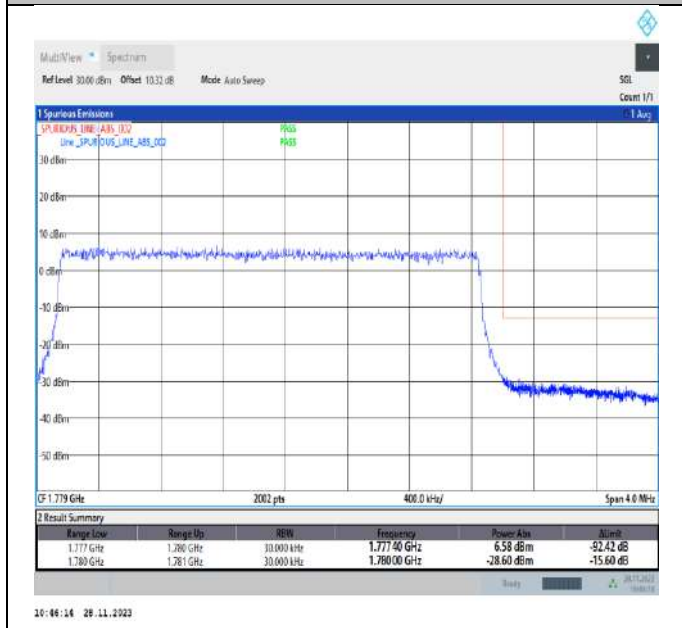

Band66\_1.4MHz\_64QAM\_132665\_6RB#0

Band66\_3MHz\_QPSK\_131987\_1RB#0

Band66\_3MHz\_QPSK\_131987\_1RB#14

Band66\_3MHz\_QPSK\_131987\_15RB#0

Band66\_3MHz\_QPSK\_132657\_1RB#0

Band66\_3MHz\_QPSK\_132657\_1RB#14