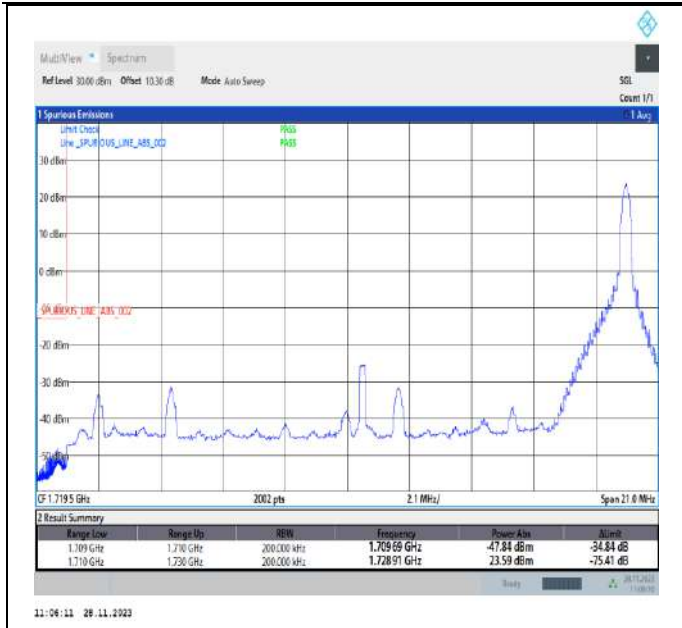

Band66_20MHz_16QAM_132072_1RB#99