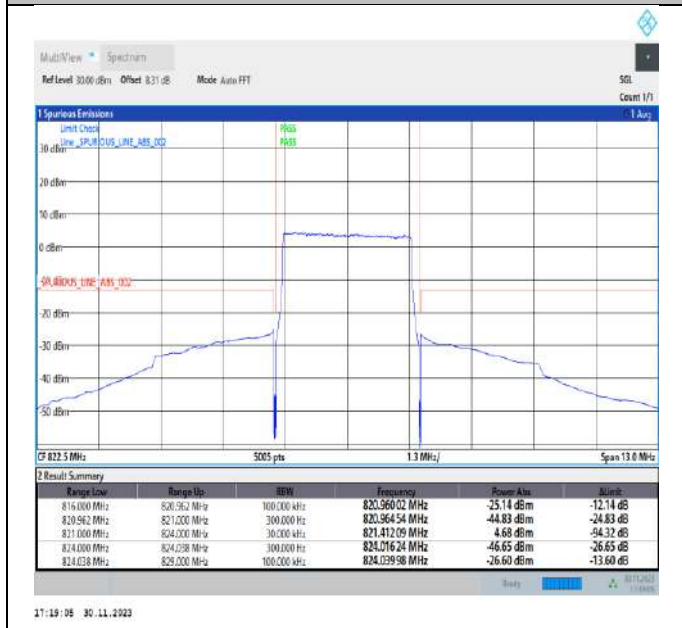

Band26\_1.4MHz\_64QAM\_26783\_6RB#0

Band26\_3MHz\_QPSK\_26705\_1RB#0

Band26\_3MHz\_QPSK\_26705\_1RB#14

Band26\_3MHz\_QPSK\_26705\_15RB#0

Band26\_3MHz\_QPSK\_26775\_1RB#0

Band26\_3MHz\_QPSK\_26775\_1RB#14

Band26\_3MHz\_QPSK\_26775\_15RB#0