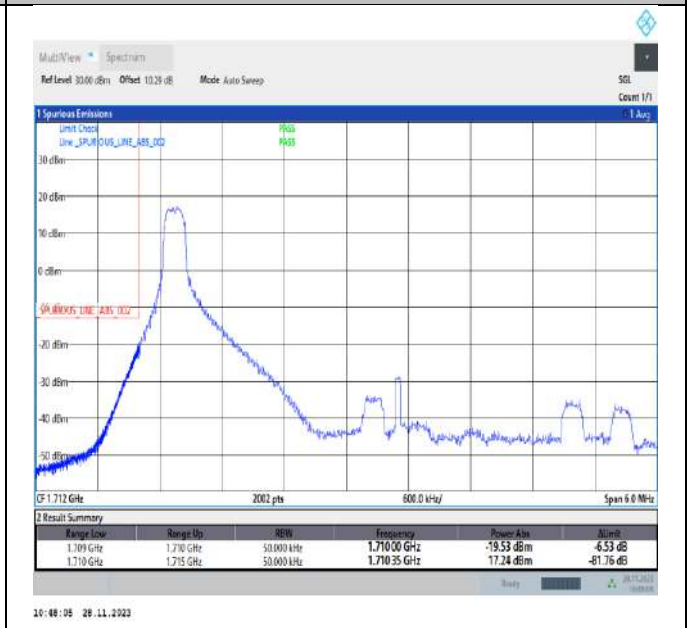

Band66_5MHz_64QAM_131997_1RB#0