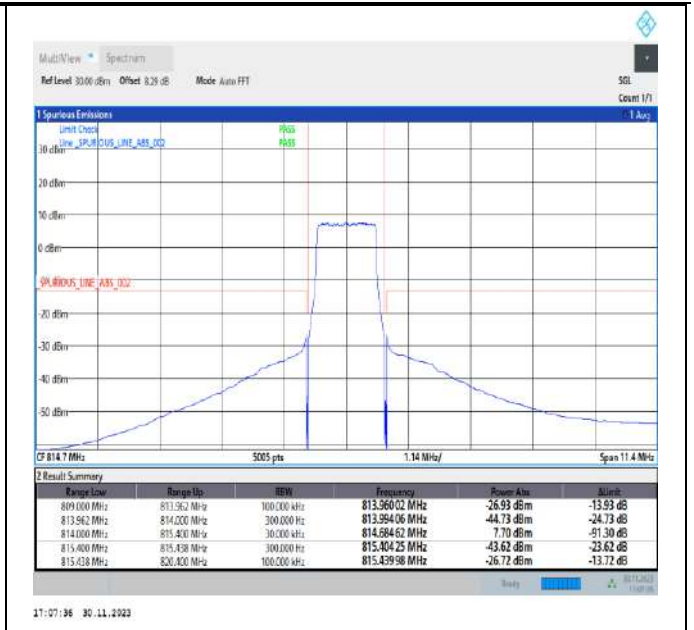

Band26_1.4MHz_64QAM_26697_6RB#0