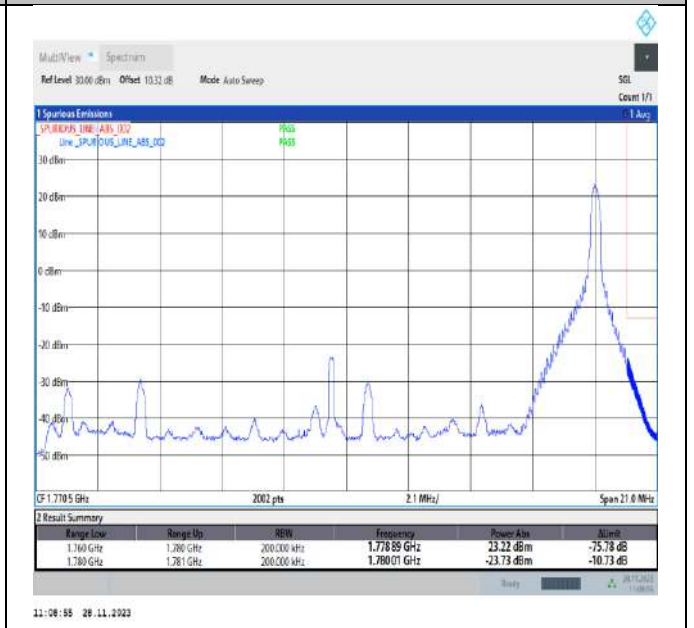

Band66\_20MHz\_QPSK\_132572\_100RB#0

Band66\_20MHz\_16QAM\_132072\_1RB#0

Band66\_20MHz\_16QAM\_132072\_1RB#99

Band66\_20MHz\_16QAM\_132072\_100RB#0

Band66\_20MHz\_16QAM\_132572\_1RB#0

Band66\_20MHz\_16QAM\_132572\_1RB#99