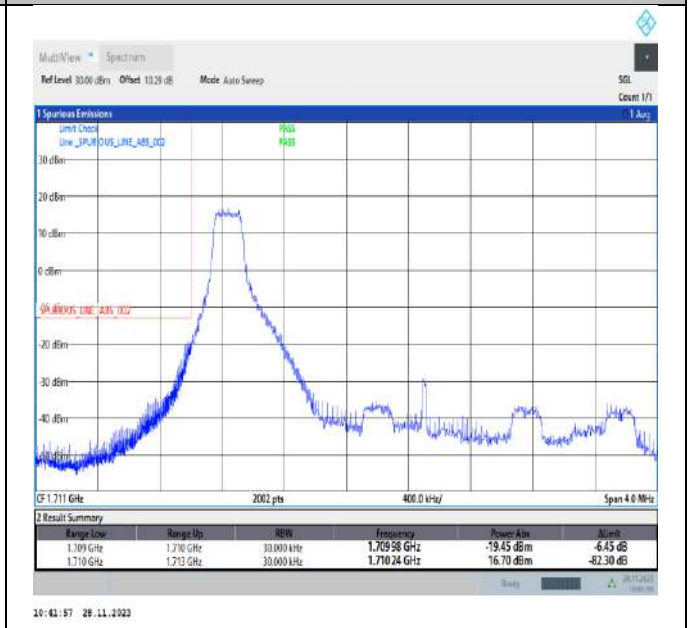

Band66_3MHz_16QAM_131987_1RB#0