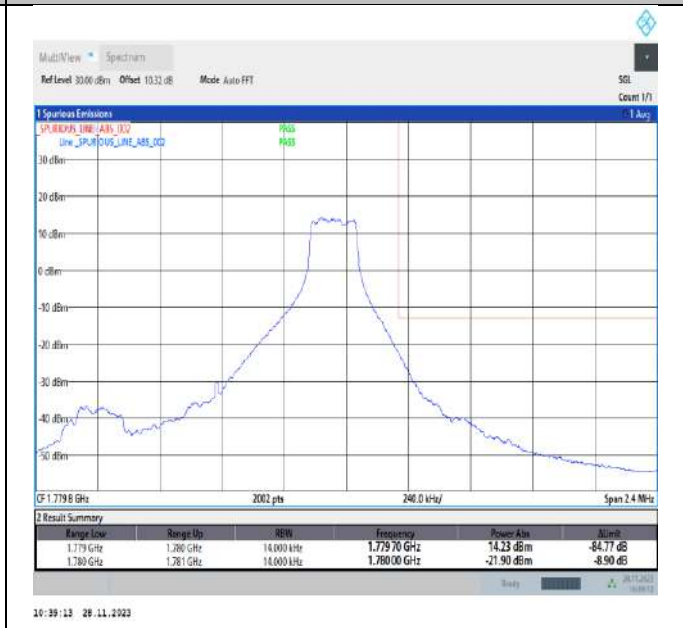

Band41\_20MHz\_64QAM\_41490\_100RB#0

Band66\_1.4MHz\_QPSK\_131979\_1RB#0

Band66\_1.4MHz\_QPSK\_131979\_1RB#5

Band66\_1.4MHz\_QPSK\_131979\_6RB#0

Band66\_1.4MHz\_QPSK\_132665\_1RB#0

Band66\_1.4MHz\_QPSK\_132665\_1RB#5