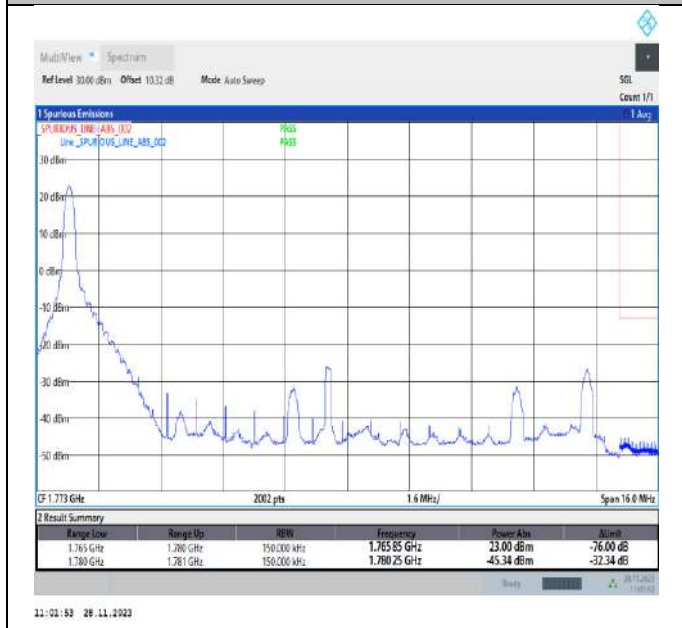

Band66\_10MHz\_64QAM\_132622\_50RB#0

Band66\_15MHz\_QPSK\_132047\_1RB#0

Band66\_15MHz\_QPSK\_132047\_1RB#74

Band66\_15MHz\_QPSK\_132047\_75RB#0

Band66\_15MHz\_QPSK\_132597\_1RB#0

Band66\_15MHz\_QPSK\_132597\_1RB#74