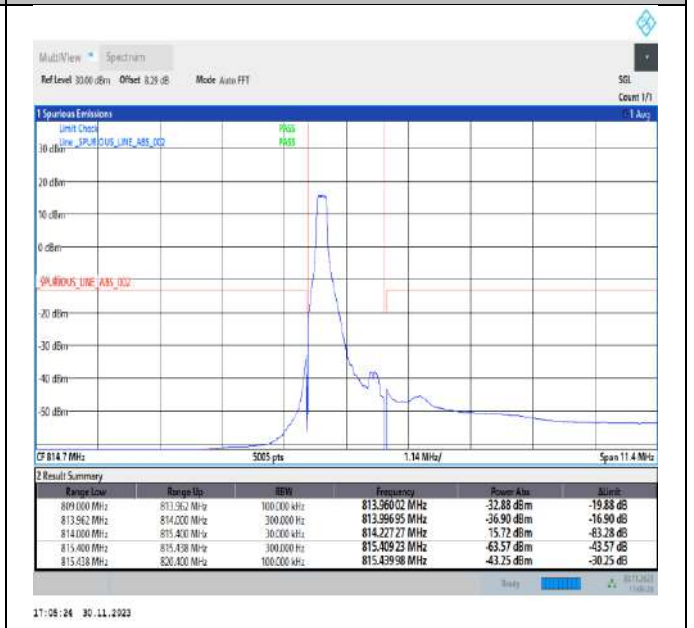

Band26_1.4MHz_64QAM_26697_1RB#0