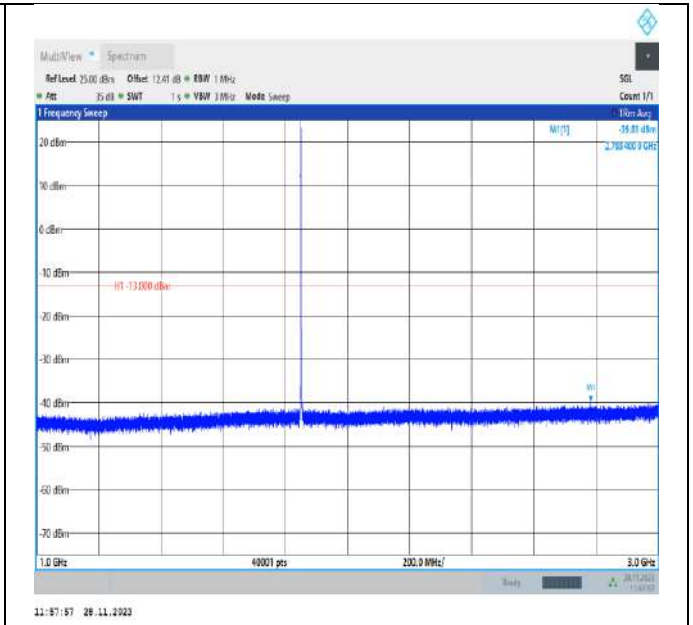

Band2_1.4MHz_QPSK_18607_1RB#0_1000~3000_1000~3000