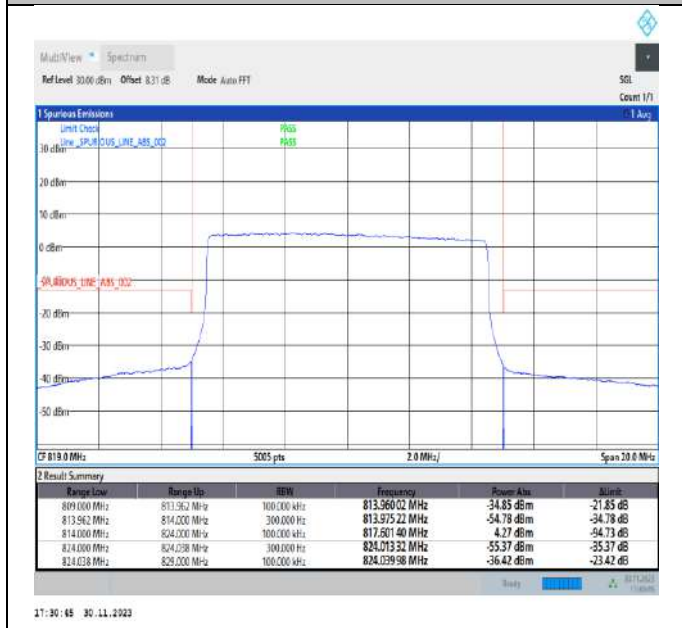

Band26\_10MHz\_QPSK\_26740\_1RB#49

Band26\_10MHz\_QPSK\_26740\_50RB#0

Band26\_10MHz\_16QAM\_26740\_1RB#0

Band26\_10MHz\_16QAM\_26740\_1RB#49

Band26\_10MHz\_16QAM\_26740\_50RB#0

Band26\_10MHz\_64QAM\_26740\_1RB#0