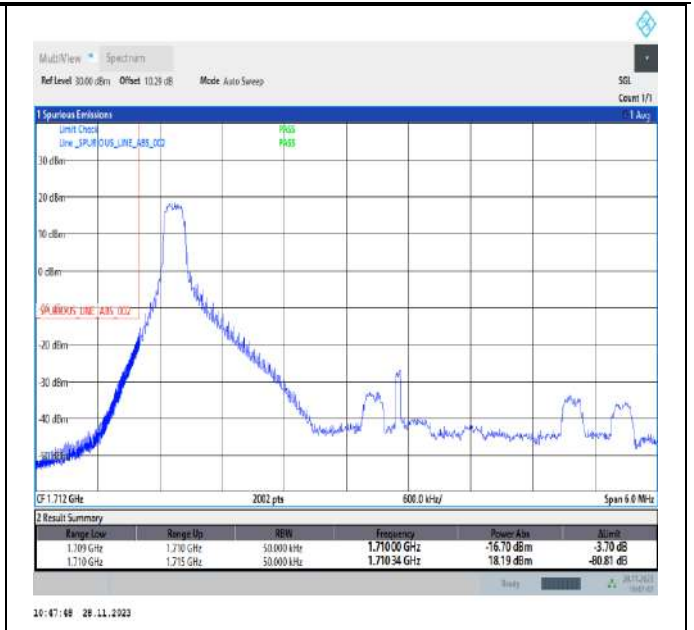

Band66_5MHz_16QAM_131997_1RB#0