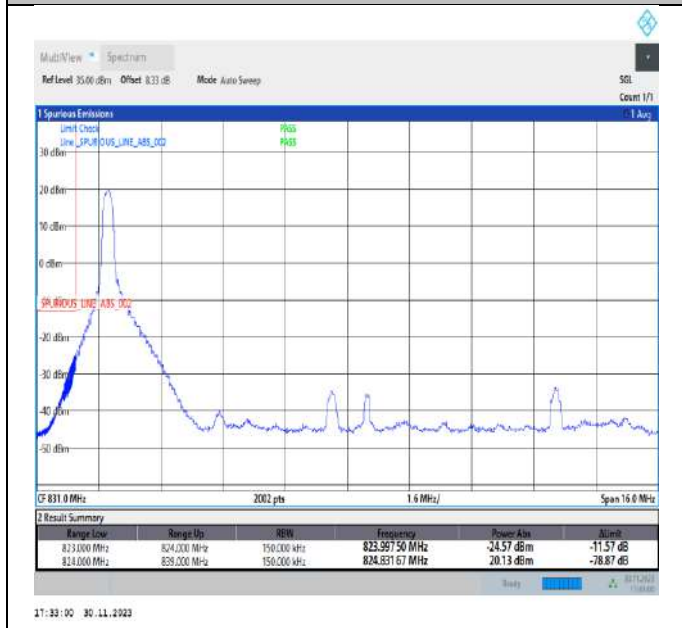

Band26_15MHz_64QAM_26865_1RB#0