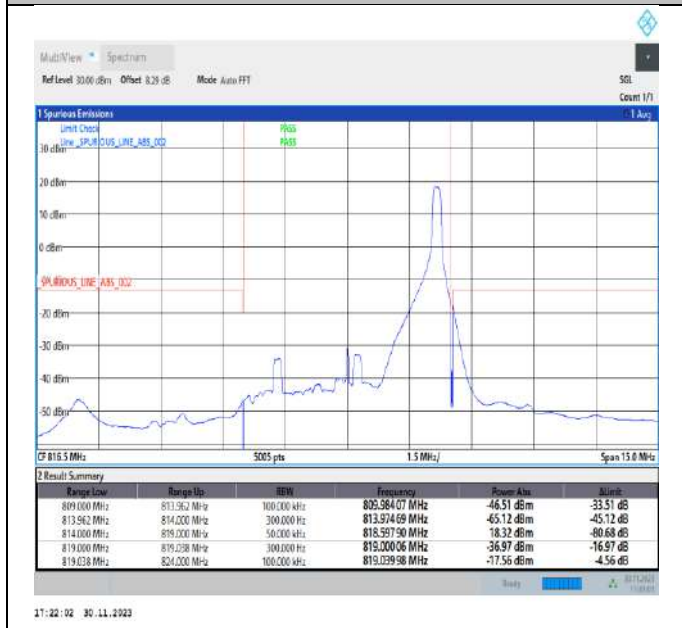

Band26\_5MHz\_QPSK\_26715\_1RB#0

Band26\_5MHz\_QPSK\_26715\_1RB#24

Band26\_5MHz\_QPSK\_26715\_25RB#0

Band26\_5MHz\_QPSK\_26765\_1RB#0

Band26\_5MHz\_QPSK\_26765\_1RB#24

Band26\_5MHz\_QPSK\_26765\_25RB#0

Band26\_5MHz\_16QAM\_26715\_1RB#0