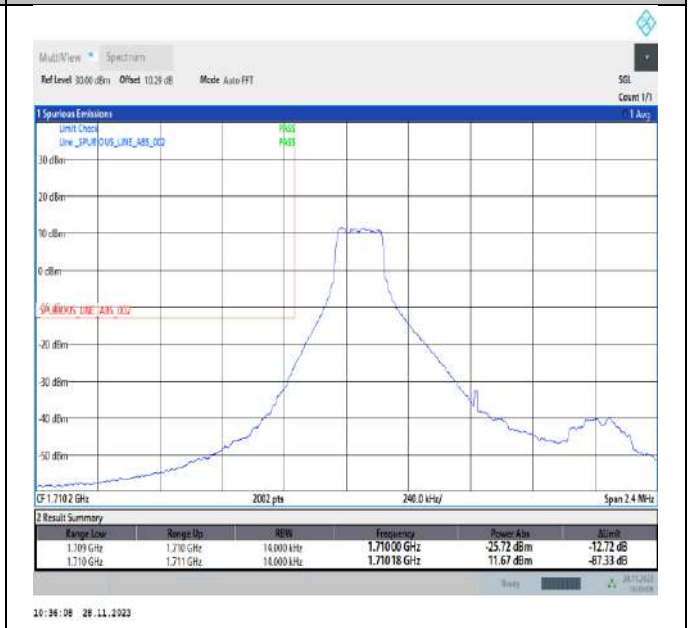

Band66_1.4MHz_64QAM_131979_1RB#0