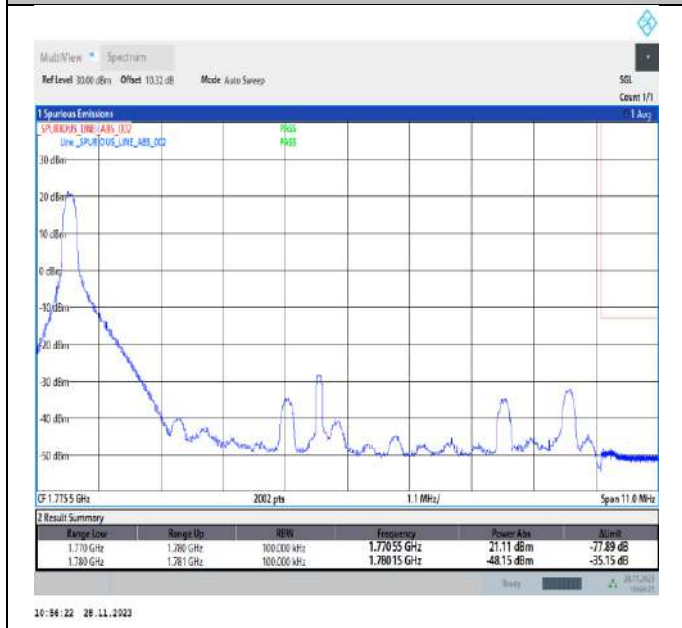

Band66\_10MHz\_QPSK\_132622\_50RB#0

Band66\_10MHz\_16QAM\_132022\_1RB#0

Band66\_10MHz\_16QAM\_132022\_1RB#49

Band66\_10MHz\_16QAM\_132022\_50RB#0

Band66\_10MHz\_16QAM\_132622\_1RB#0

Band66\_10MHz\_16QAM\_132622\_1RB#49