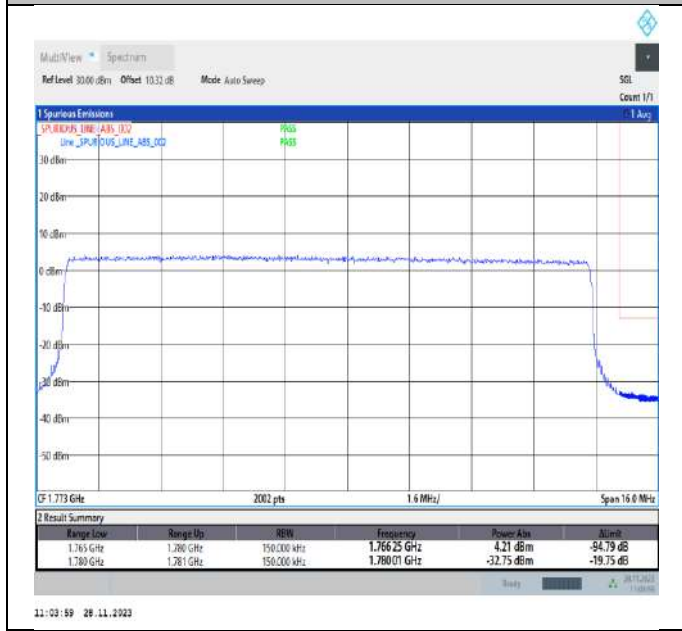

Band66\_15MHz\_QPSK\_132597\_75RB#0

Band66\_15MHz\_16QAM\_132047\_1RB#0

Band66\_15MHz\_16QAM\_132047\_1RB#74

Band66\_15MHz\_16QAM\_132047\_75RB#0

Band66\_15MHz\_16QAM\_132597\_1RB#0

Band66\_15MHz\_16QAM\_132597\_1RB#74