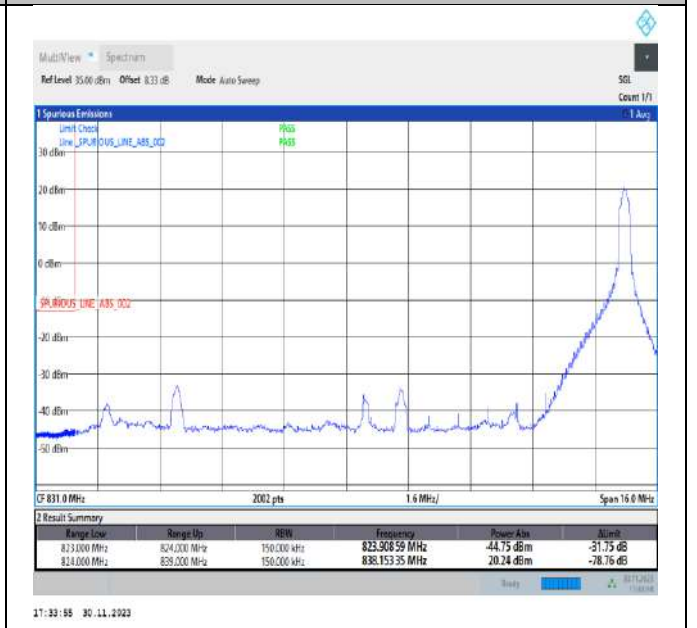

Band26_15MHz_64QAM_26865_1RB#74