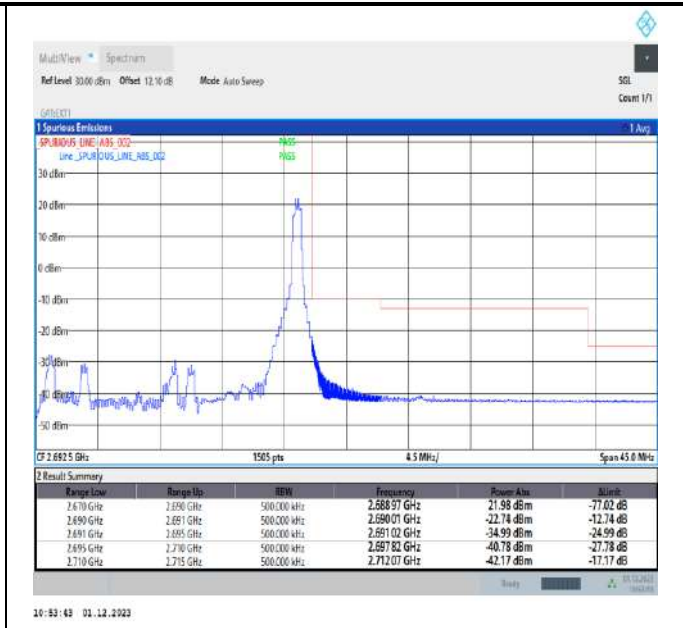

Band41\_20MHz\_16QAM\_41490\_100RB#0

Band41\_20MHz\_64QAM\_39750\_1RB#0

Band41\_20MHz\_64QAM\_39750\_1RB#99

Band41\_20MHz\_64QAM\_39750\_100RB#0

Band41\_20MHz\_64QAM\_41490\_1RB#0

Band41\_20MHz\_64QAM\_41490\_1RB#99