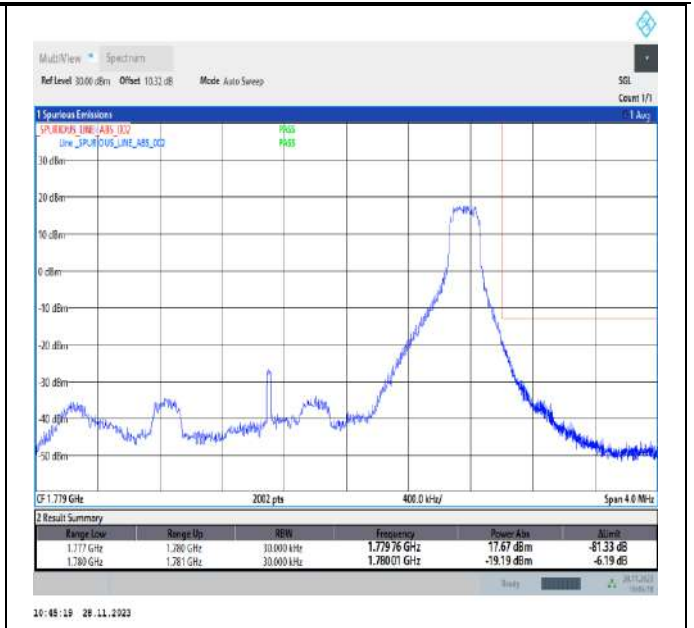

Band66\_1.4MHz\_64QAM\_132665\_6RB#0

Band66\_3MHz\_QPSK\_131987\_1RB#0

Band66\_3MHz\_QPSK\_131987\_1RB#14

Band66\_3MHz\_QPSK\_131987\_15RB#0

Band66\_3MHz\_QPSK\_132657\_1RB#0

Band66\_3MHz\_QPSK\_132657\_1RB#14