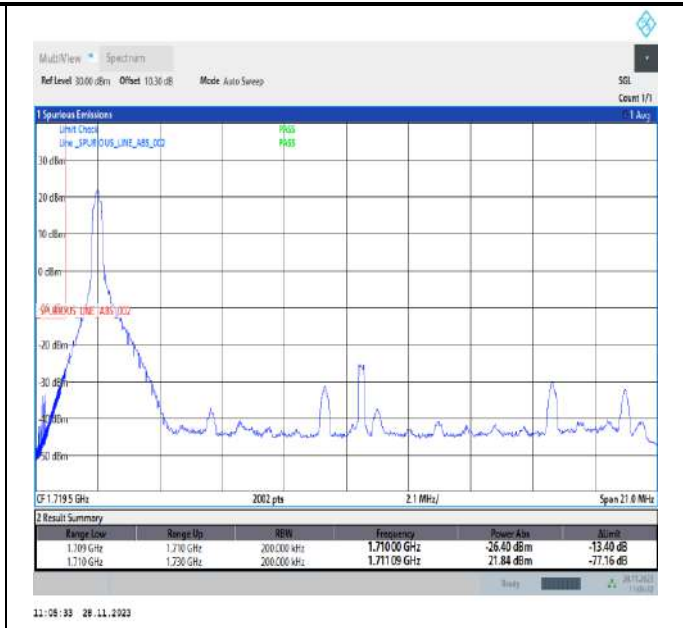

Band66_20MHz_64QAM_132072_1RB#0