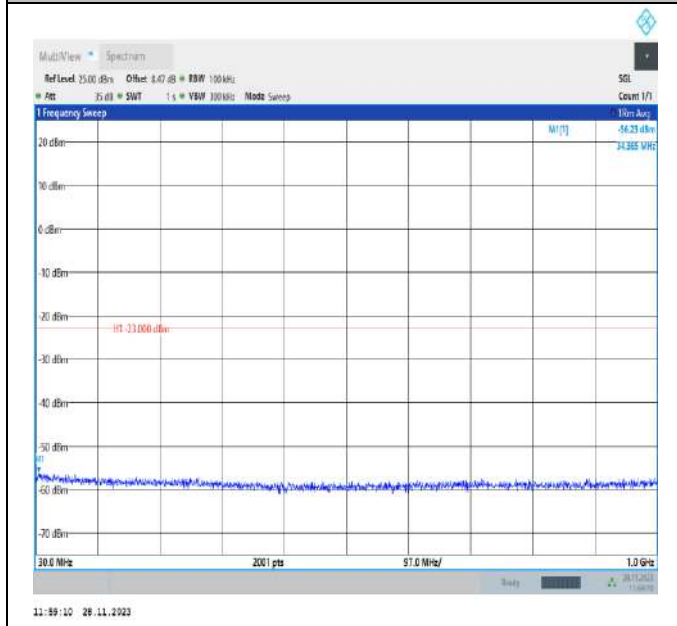

Band2_1.4MHz_QPSK_19193_1RB#0_30~1000_30~1000