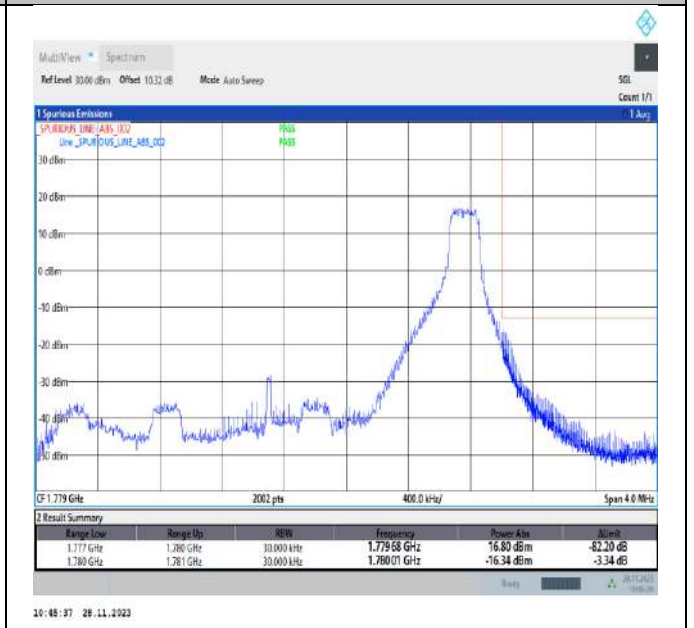

Band66\_3MHz\_QPSK\_132657\_15RB#0

Band66\_3MHz\_16QAM\_131987\_1RB#0

Band66\_3MHz\_16QAM\_131987\_1RB#14

Band66\_3MHz\_16QAM\_131987\_15RB#0

Band66\_3MHz\_16QAM\_132657\_1RB#0

Band66\_3MHz\_16QAM\_132657\_1RB#14