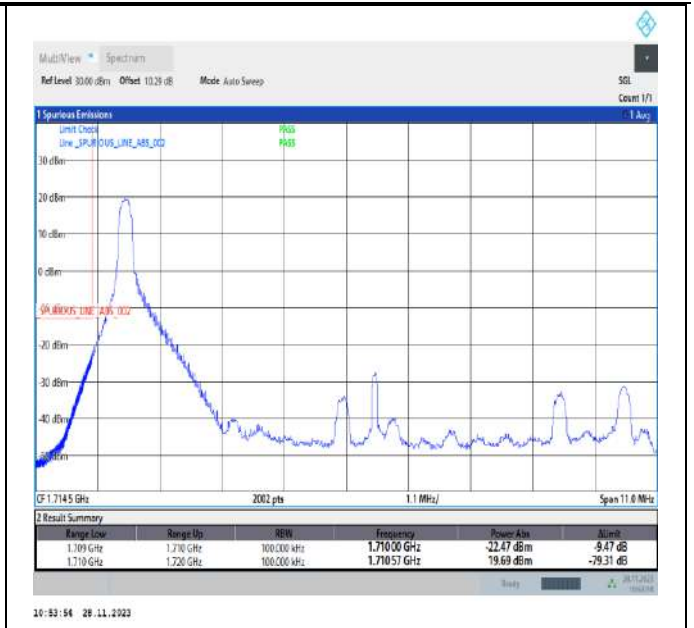

Band66_10MHz_64QAM_132022_1RB#0