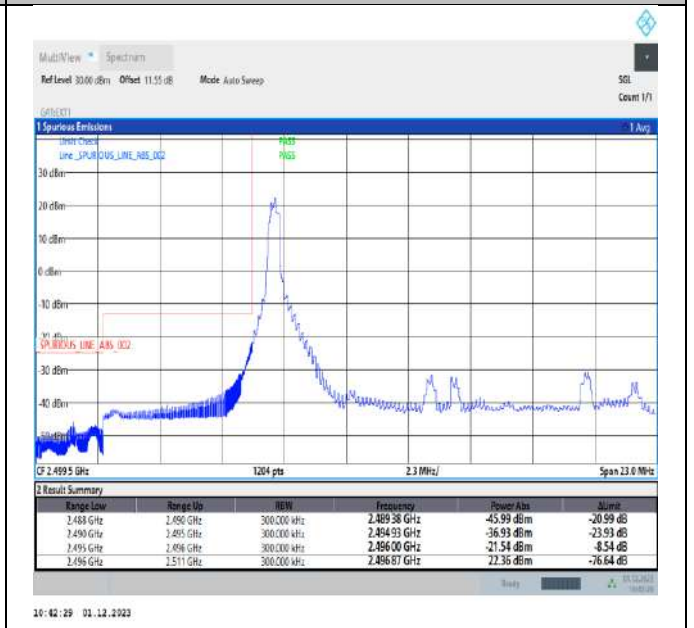

Band41_15MHz_64QAM_39725_1RB#0