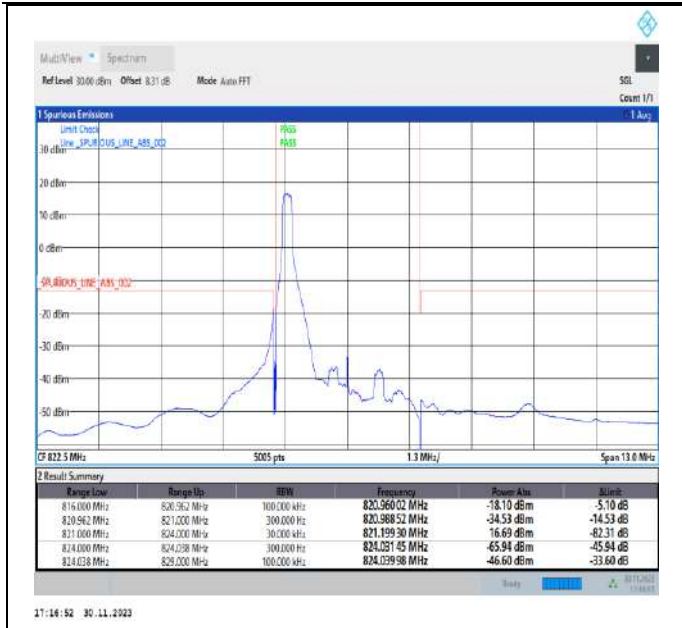

Band26\_1.4MHz\_64QAM\_26783\_6RB#0

Band26\_3MHz\_QPSK\_26705\_1RB#0

Band26\_3MHz\_QPSK\_26705\_1RB#14

Band26\_3MHz\_QPSK\_26705\_15RB#0

Band26\_3MHz\_QPSK\_26775\_1RB#0

Band26\_3MHz\_QPSK\_26775\_1RB#14

Band26\_3MHz\_QPSK\_26775\_15RB#0