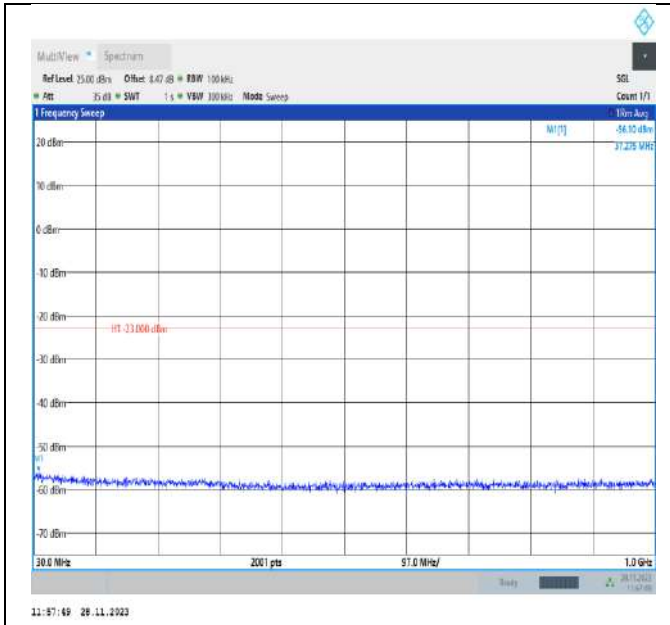

Test Graphs

Band2_1.4MHz_QPSK_18607_1RB#0_30~1000_30~1000