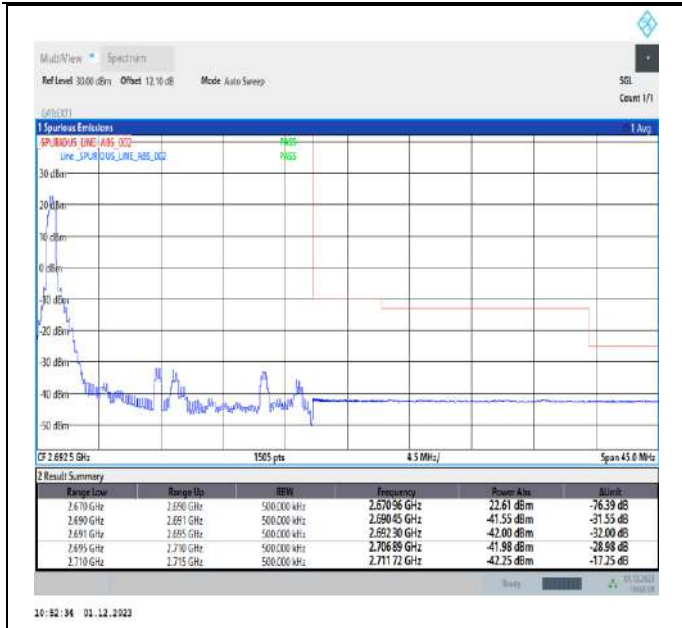

Band41\_20MHz\_16QAM\_41490\_100RB#0

Band41\_20MHz\_64QAM\_39750\_1RB#0

Band41\_20MHz\_64QAM\_39750\_1RB#99

Band41\_20MHz\_64QAM\_39750\_100RB#0

Band41\_20MHz\_64QAM\_41490\_1RB#0

Band41\_20MHz\_64QAM\_41490\_1RB#99