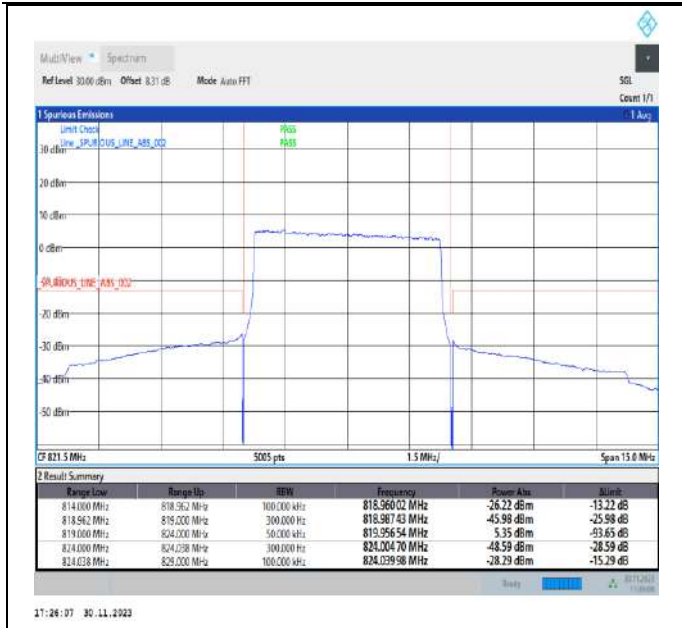

Band26\_5MHz\_QPSK\_26715\_1RB#0

Band26\_5MHz\_QPSK\_26715\_1RB#24

Band26\_5MHz\_QPSK\_26715\_25RB#0

Band26\_5MHz\_QPSK\_26765\_1RB#0

Band26\_5MHz\_QPSK\_26765\_1RB#24

Band26\_5MHz\_QPSK\_26765\_25RB#0

Band26\_5MHz\_16QAM\_26715\_1RB#0