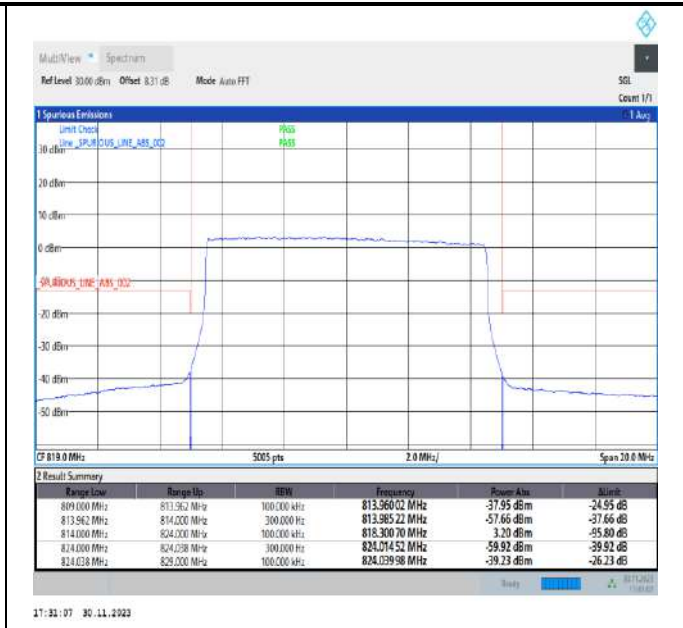

Band26_10MHz_64QAM_26740_50RB#0