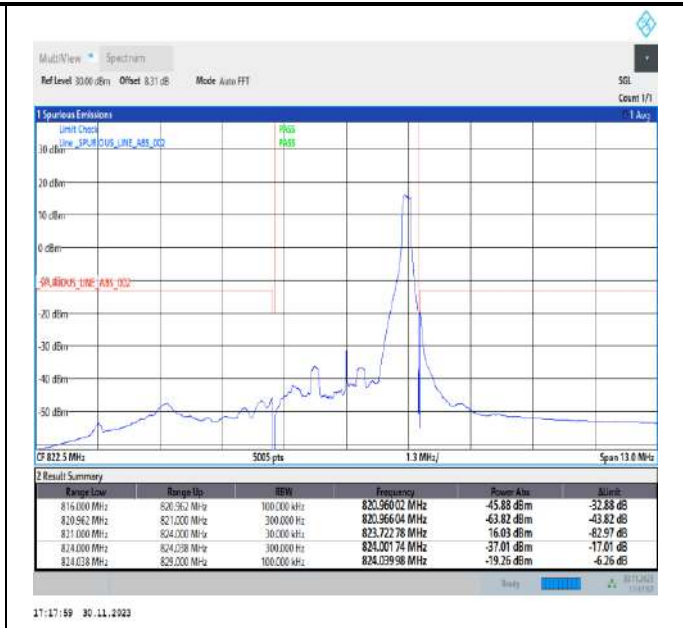

Band26\_1.4MHz\_64QAM\_26783\_6RB#0

Band26\_3MHz\_QPSK\_26705\_1RB#0

Band26\_3MHz\_QPSK\_26705\_1RB#14

Band26\_3MHz\_QPSK\_26705\_15RB#0

Band26\_3MHz\_QPSK\_26775\_1RB#0

Band26\_3MHz\_QPSK\_26775\_1RB#14

Band26\_3MHz\_QPSK\_26775\_15RB#0