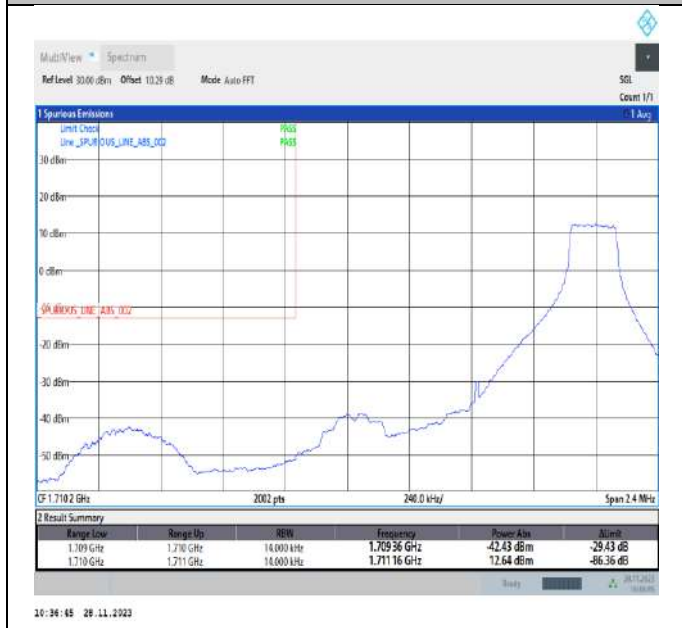

Band66_1.4MHz_16QAM_131979_1RB#5