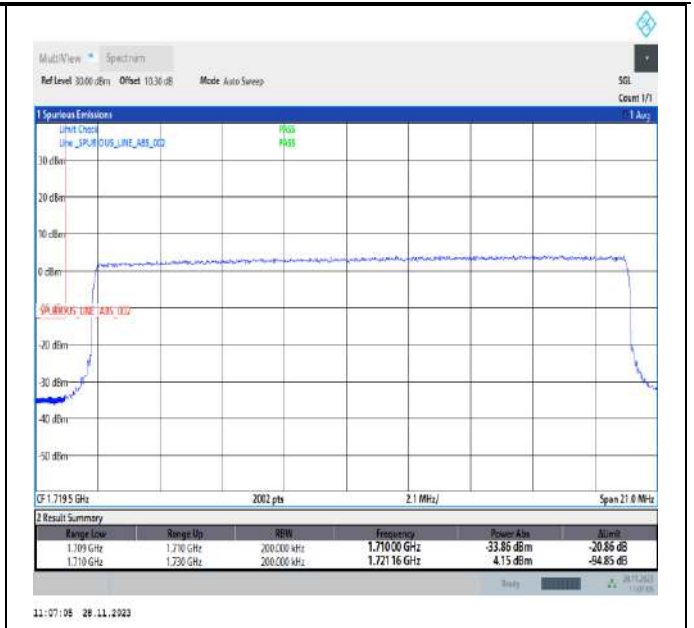

Band66\_20MHz\_QPSK\_132572\_100RB#0

Band66\_20MHz\_16QAM\_132072\_1RB#0

Band66\_20MHz\_16QAM\_132072\_1RB#99

Band66\_20MHz\_16QAM\_132072\_100RB#0

Band66\_20MHz\_16QAM\_132572\_1RB#0

Band66\_20MHz\_16QAM\_132572\_1RB#99