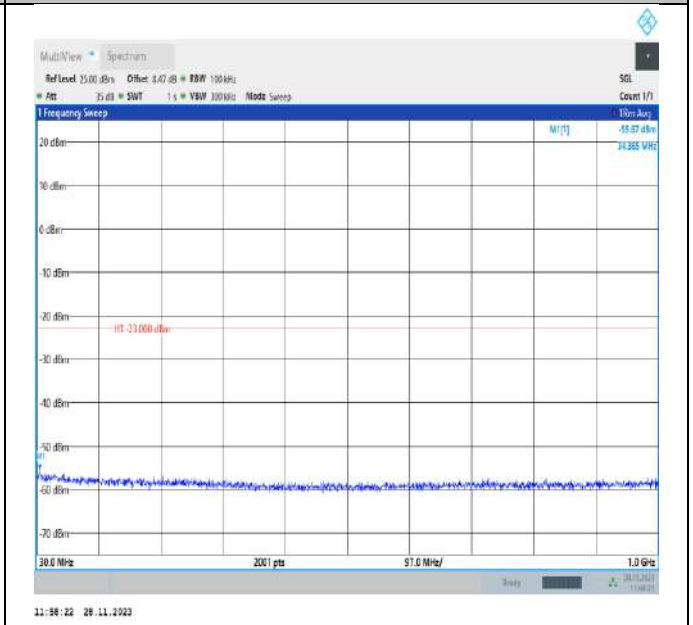

# Test Graphs

Band2\_1.4MHz\_QPSK\_18607\_1RB#0\_30~1000\_30~1000

Band2\_1.4MHz\_QPSK\_18607\_1RB#0\_1000~3000\_1000~3000

Band2\_1.4MHz\_QPSK\_18607\_1RB#0\_3000~20000\_3000~20000

Band2\_1.4MHz\_QPSK\_18900\_1RB#0\_30~1000\_30~1000