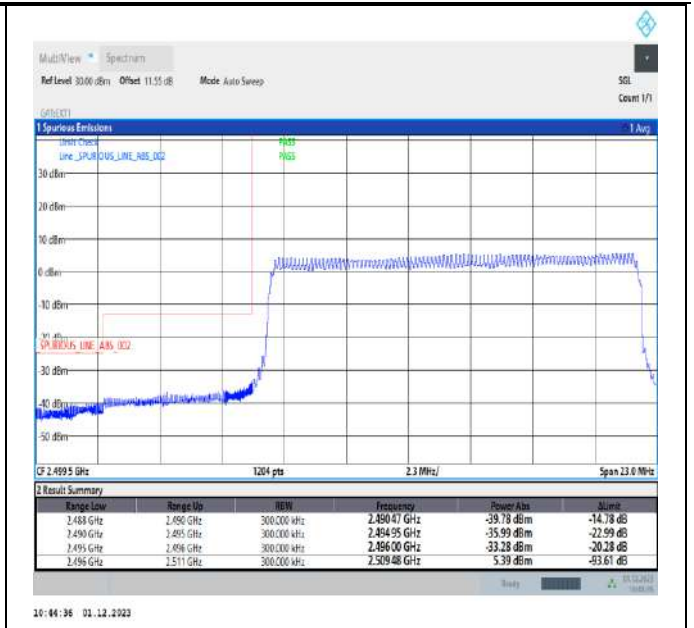

Band41_15MHz_64QAM_39725_75RB#0