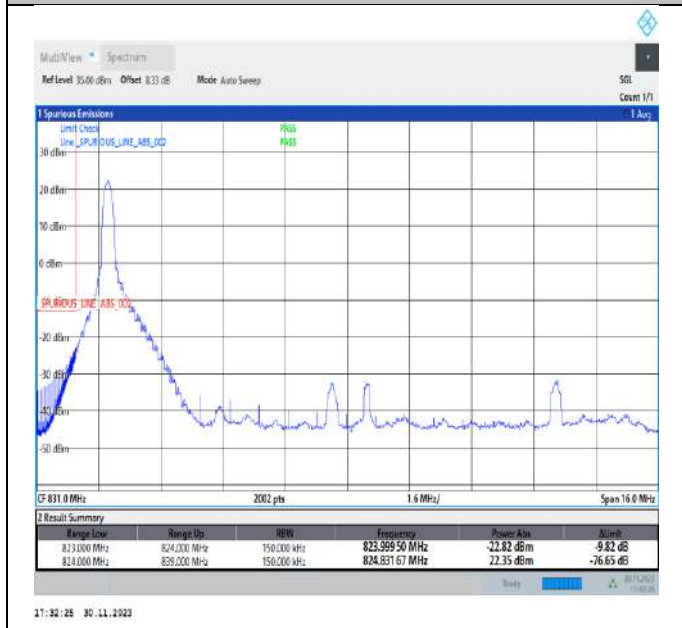

Band26_15MHz_QPSK_26865_1RB#0