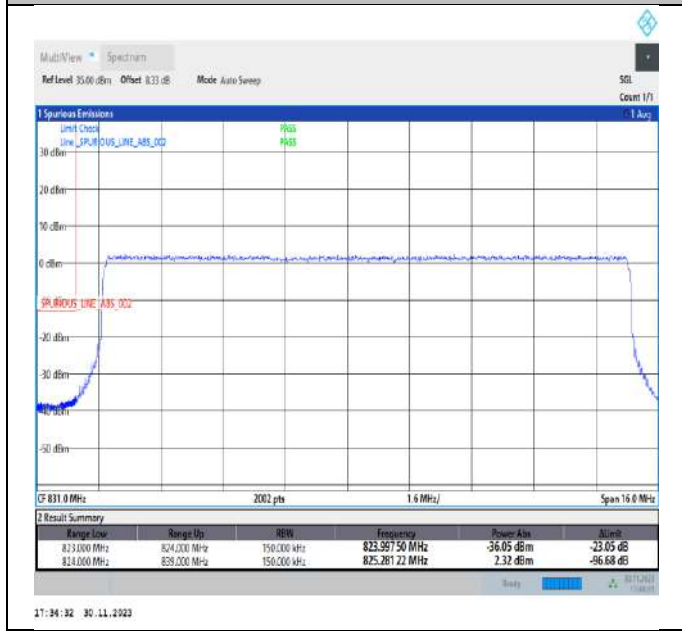

Band26\_15MHz\_QPSK\_26965\_1RB#74

Band26\_15MHz\_QPSK\_26965\_75RB#0

Band26\_15MHz\_16QAM\_26865\_1RB#0

Band26\_15MHz\_16QAM\_26865\_1RB#74

Band26\_15MHz\_16QAM\_26865\_75RB#0

Band26\_15MHz\_16QAM\_26965\_1RB#0