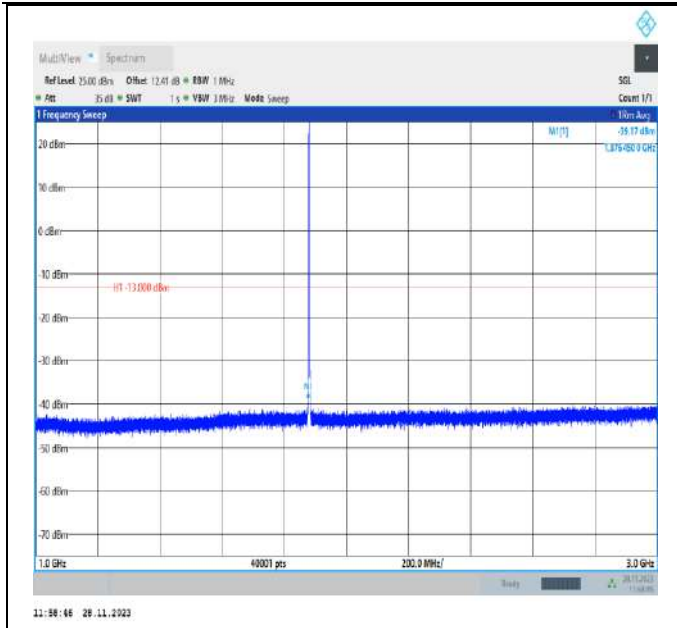

# Test Graphs

Band2\_1.4MHz\_QPSK\_18607\_1RB#0\_30~1000\_30~1000

Band2\_1.4MHz\_QPSK\_18607\_1RB#0\_1000~3000\_1000~3000

Band2\_1.4MHz\_QPSK\_18607\_1RB#0\_3000~20000\_3000~20000

Band2\_1.4MHz\_QPSK\_18900\_1RB#0\_30~1000\_30~1000