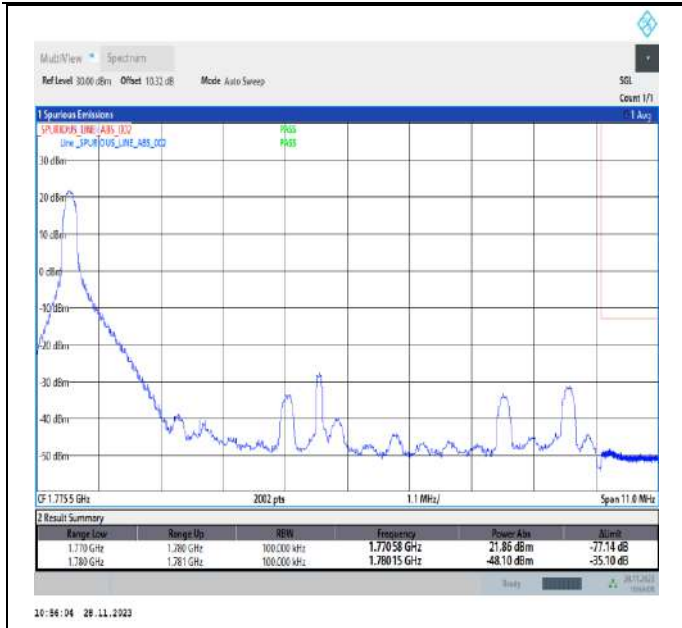

Band66\_5MHz\_64QAM\_132647\_25RB#0

Band66\_10MHz\_QPSK\_132022\_1RB#0

Band66\_10MHz\_QPSK\_132022\_1RB#49

Band66\_10MHz\_QPSK\_132022\_50RB#0

Band66\_10MHz\_QPSK\_132622\_1RB#0

Band66\_10MHz\_QPSK\_132622\_1RB#49