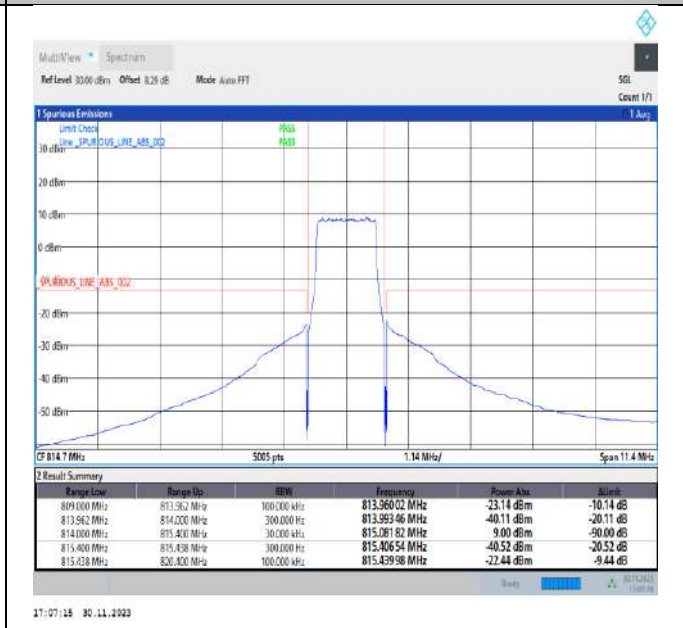

Band26_1.4MHz_16QAM_26697_6RB#0