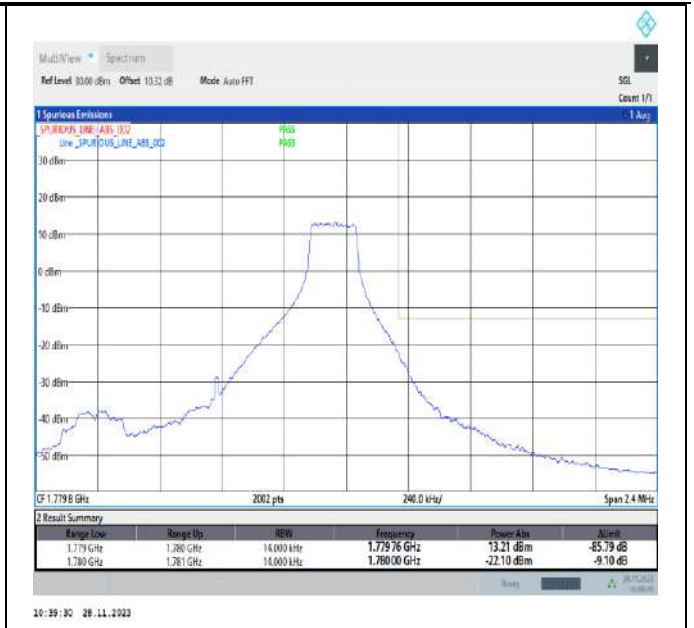

Band66\_1.4MHz\_QPSK\_132665\_6RB#0

Band66\_1.4MHz\_16QAM\_131979\_1RB#0

Band66\_1.4MHz\_16QAM\_131979\_1RB#5

Band66\_1.4MHz\_16QAM\_131979\_6RB#0

Band66\_1.4MHz\_16QAM\_132665\_1RB#0

Band66\_1.4MHz\_16QAM\_132665\_1RB#5