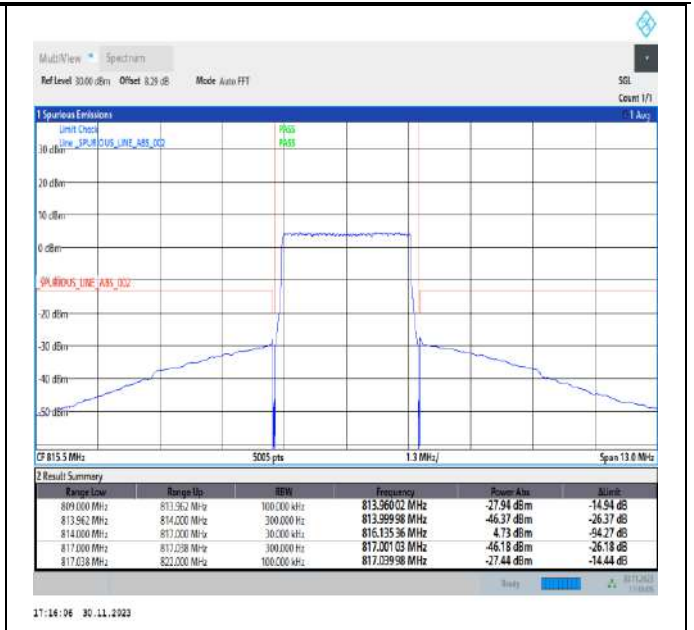

Band26_3MHz_16QAM_26705_15RB#0