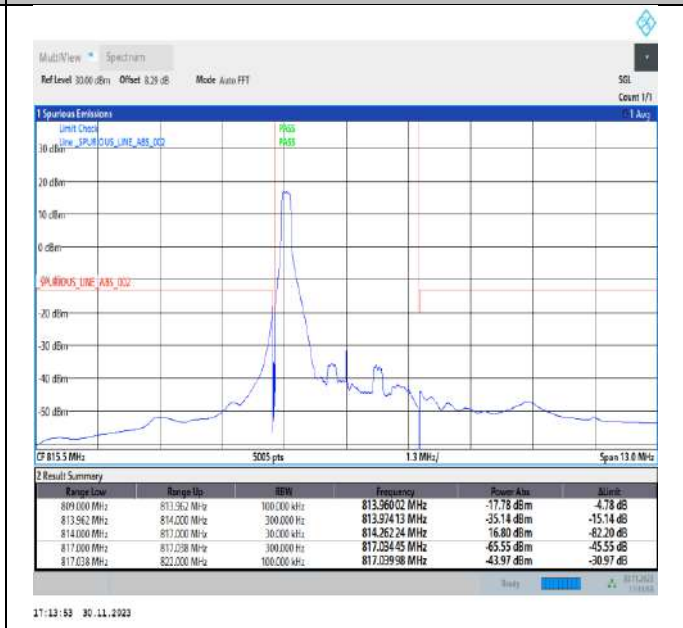

Band26\_1.4MHz\_64QAM\_26783\_6RB#0

Band26\_3MHz\_QPSK\_26705\_1RB#0

Band26\_3MHz\_QPSK\_26705\_1RB#14

Band26\_3MHz\_QPSK\_26705\_15RB#0

Band26\_3MHz\_QPSK\_26775\_1RB#0

Band26\_3MHz\_QPSK\_26775\_1RB#14

Band26\_3MHz\_QPSK\_26775\_15RB#0