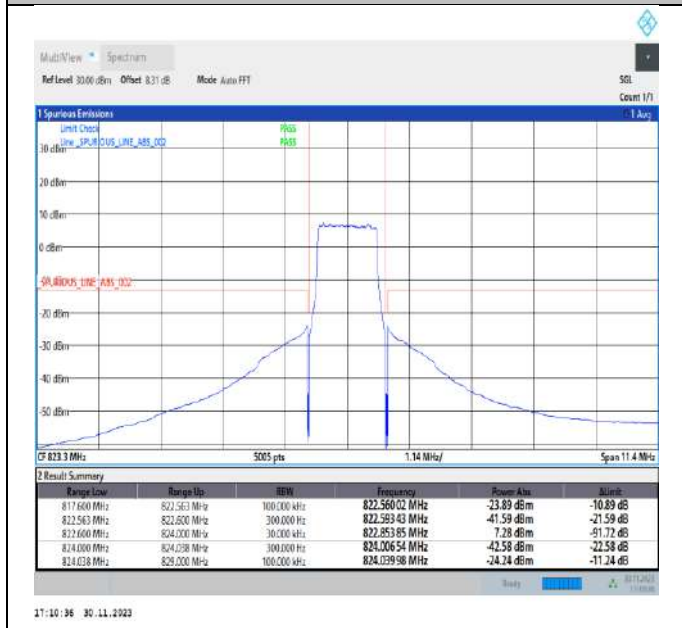

Band26\_1.4MHz\_QPSK\_26783\_6RB#0

Band26\_1.4MHz\_16QAM\_26697\_1RB#0

Band26\_1.4MHz\_16QAM\_26697\_1RB#5

Band26\_1.4MHz\_16QAM\_26697\_6RB#0

Band26\_1.4MHz\_16QAM\_26783\_1RB#0

Band26\_1.4MHz\_16QAM\_26783\_1RB#5