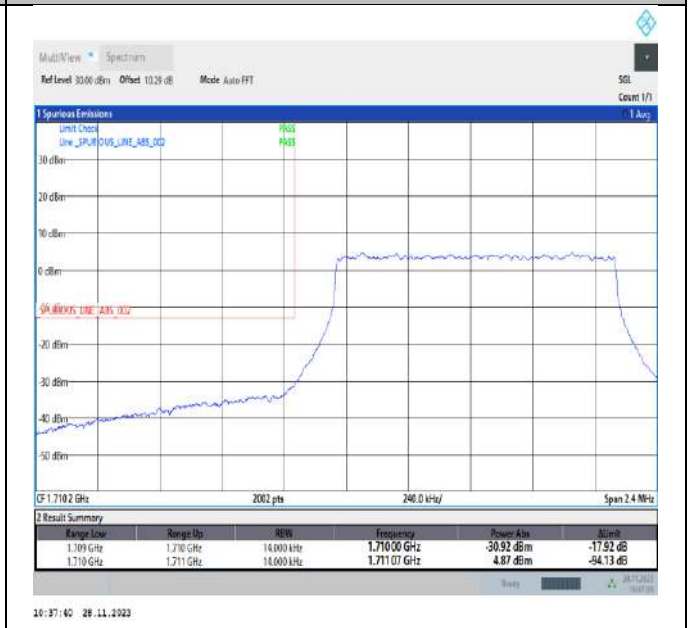

Band66_1.4MHz_16QAM_131979_6RB#0