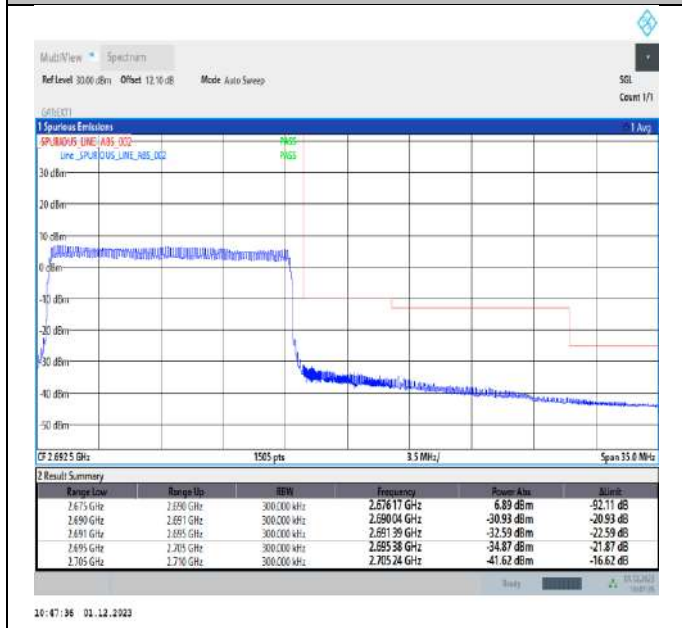

Band41\_15MHz\_QPSK\_41515\_75RB#0

Band41\_15MHz\_16QAM\_39725\_1RB#0

Band41\_15MHz\_16QAM\_39725\_1RB#74

Band41\_15MHz\_16QAM\_39725\_75RB#0

Band41\_15MHz\_16QAM\_41515\_1RB#0

Band41\_15MHz\_16QAM\_41515\_1RB#74