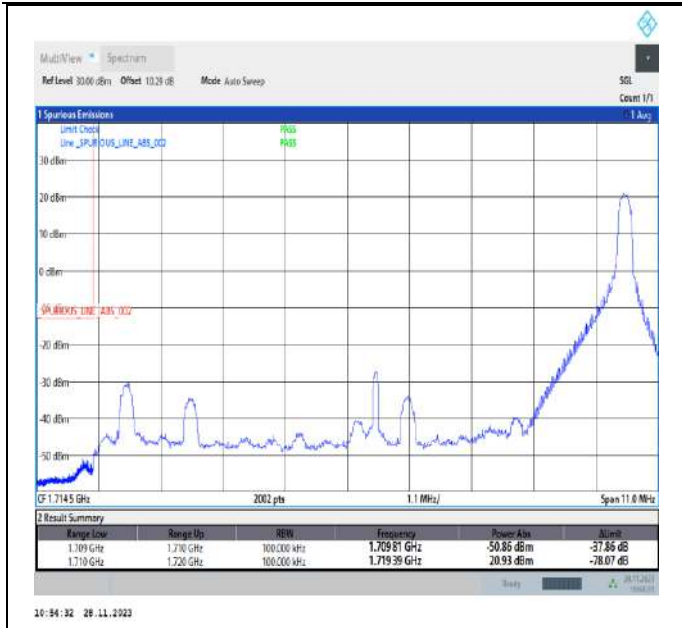

Band66_10MHz_16QAM_132022_1RB#49