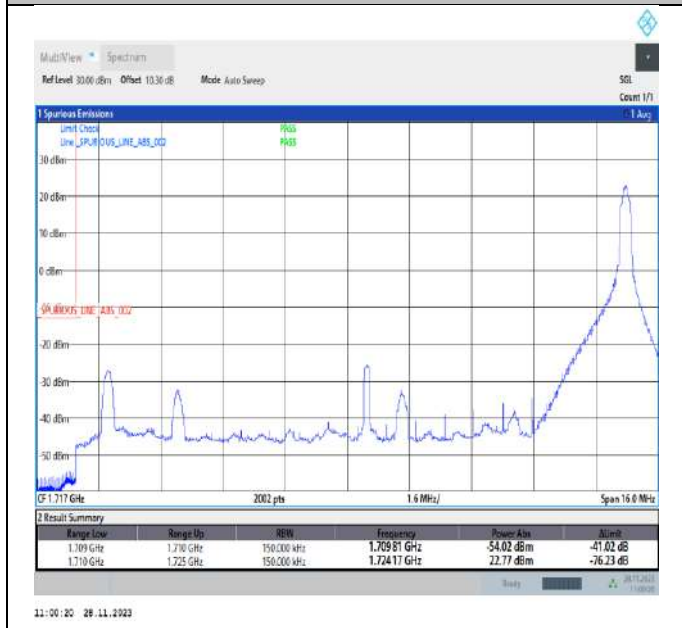

Band66_15MHz_16QAM_132047_1RB#74