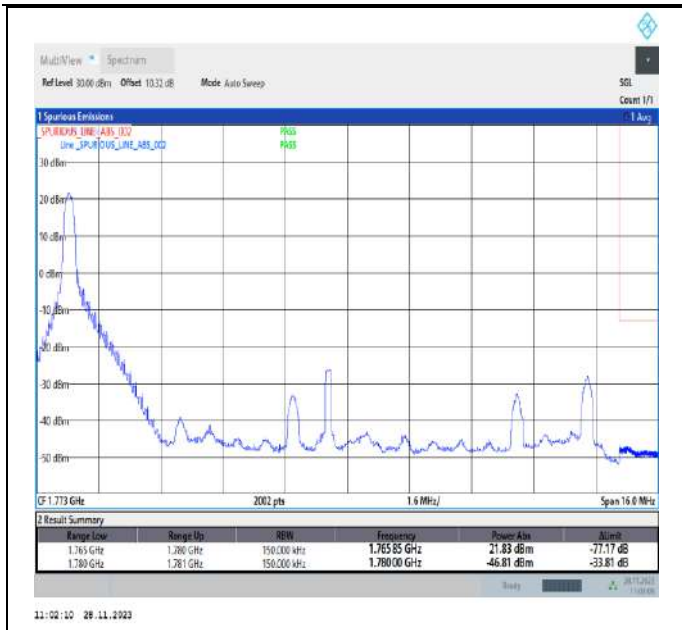

Band66\_15MHz\_QPSK\_132597\_75RB#0

Band66\_15MHz\_16QAM\_132047\_1RB#0

Band66\_15MHz\_16QAM\_132047\_1RB#74

Band66\_15MHz\_16QAM\_132047\_75RB#0

Band66\_15MHz\_16QAM\_132597\_1RB#0

Band66\_15MHz\_16QAM\_132597\_1RB#74