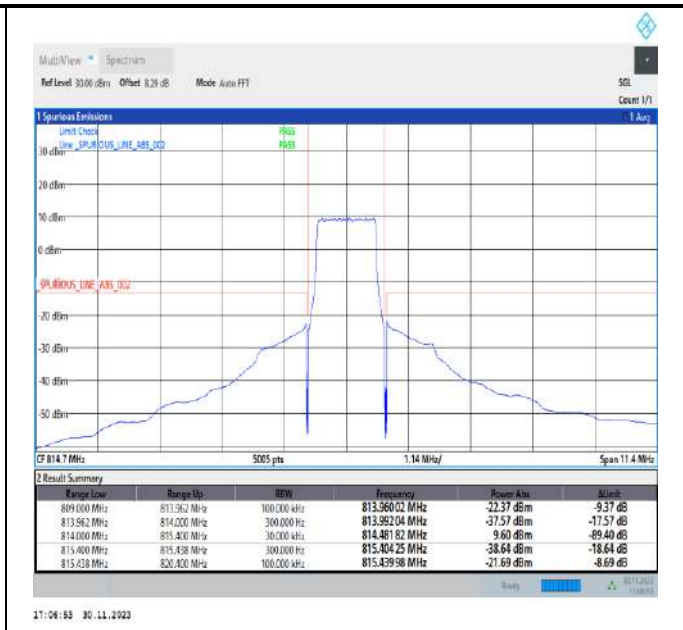

Band26_1.4MHz_QPSK_26697_6RB#0