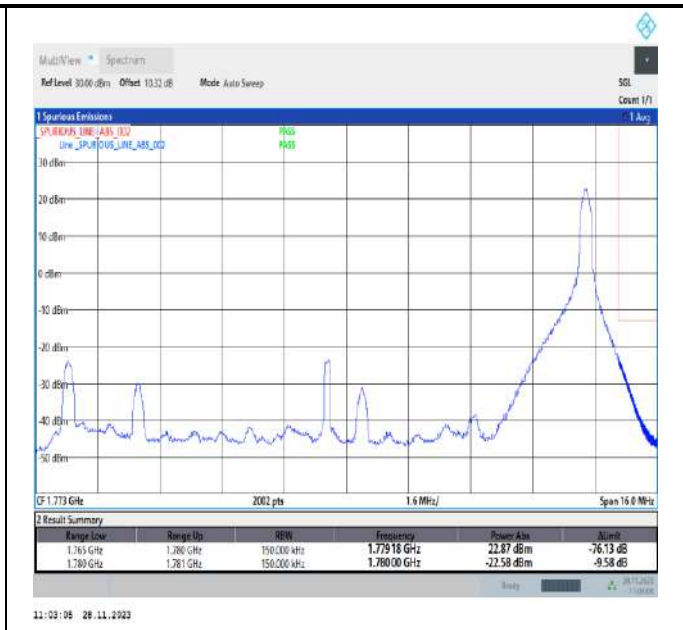

Band66\_15MHz\_QPSK\_132597\_75RB#0

Band66\_15MHz\_16QAM\_132047\_1RB#0

Band66\_15MHz\_16QAM\_132047\_1RB#74

Band66\_15MHz\_16QAM\_132047\_75RB#0

Band66\_15MHz\_16QAM\_132597\_1RB#0

Band66\_15MHz\_16QAM\_132597\_1RB#74