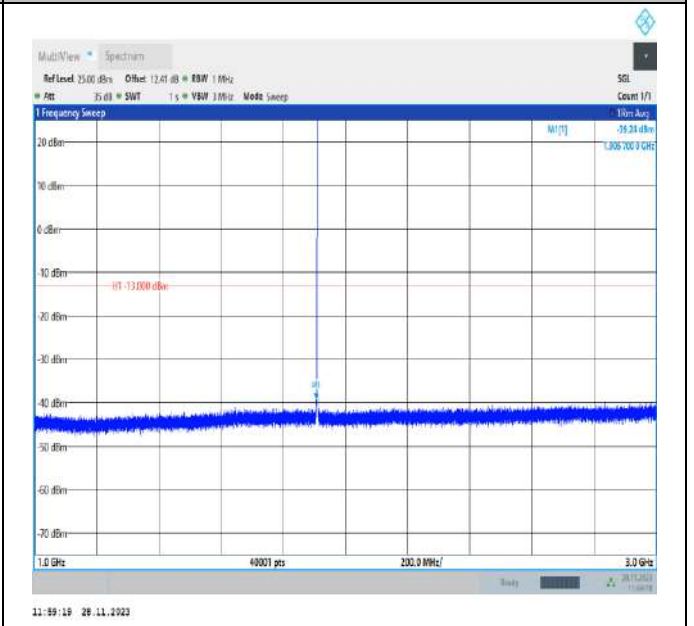

Band2_1.4MHz_QPSK_19193_1RB#0_1000~3000_1000~3000