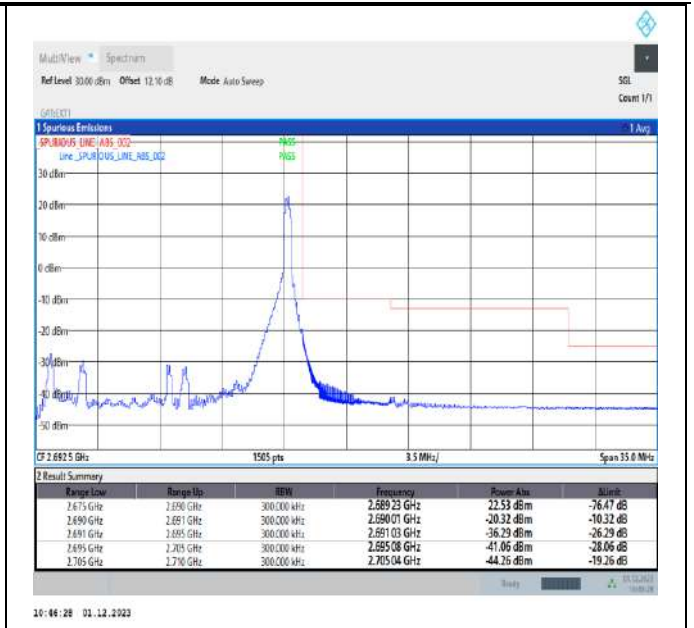

Band41\_15MHz\_QPSK\_41515\_75RB#0

Band41\_15MHz\_16QAM\_39725\_1RB#0

Band41\_15MHz\_16QAM\_39725\_1RB#74

Band41\_15MHz\_16QAM\_39725\_75RB#0

Band41\_15MHz\_16QAM\_41515\_1RB#0

Band41\_15MHz\_16QAM\_41515\_1RB#74