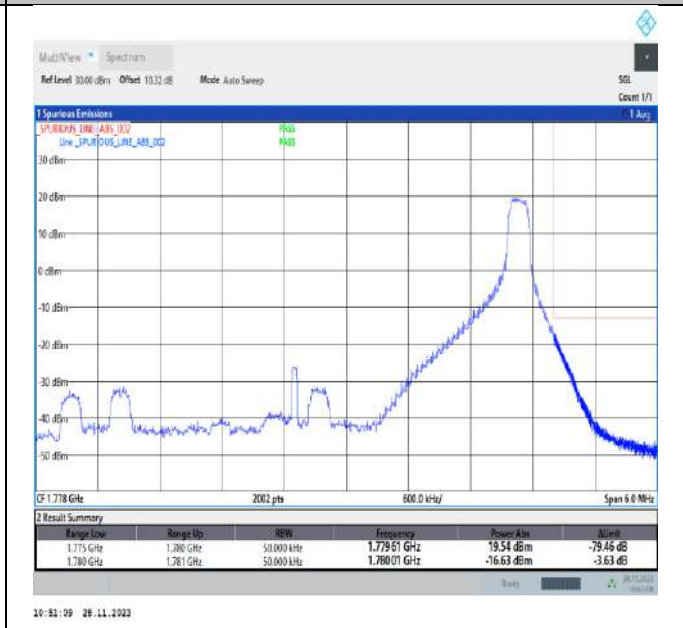

Band66\_3MHz\_64QAM\_132657\_15RB#0

Band66\_5MHz\_QPSK\_131997\_1RB#0

Band66\_5MHz\_QPSK\_131997\_1RB#24

Band66\_5MHz\_QPSK\_131997\_25RB#0

Band66\_5MHz\_QPSK\_132647\_1RB#0

Band66\_5MHz\_QPSK\_132647\_1RB#24