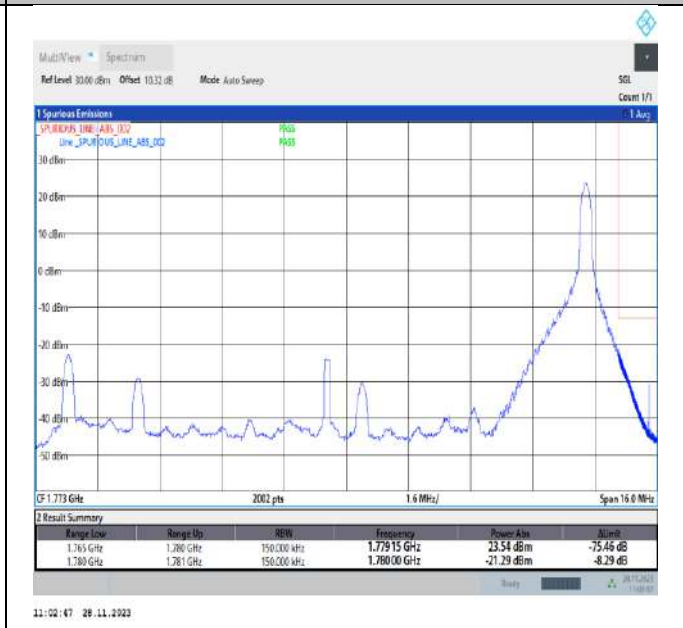

Band66\_10MHz\_64QAM\_132622\_50RB#0

Band66\_15MHz\_QPSK\_132047\_1RB#0

Band66\_15MHz\_QPSK\_132047\_1RB#74

Band66\_15MHz\_QPSK\_132047\_75RB#0

Band66\_15MHz\_QPSK\_132597\_1RB#0

Band66\_15MHz\_QPSK\_132597\_1RB#74