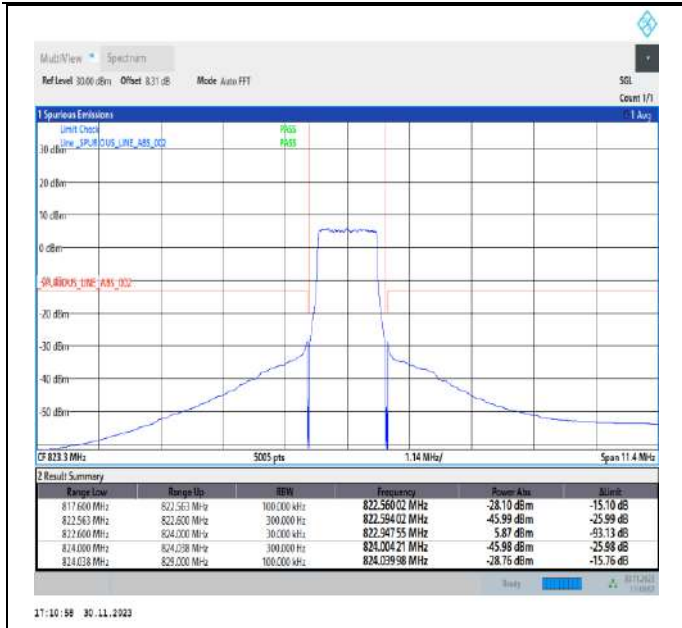

Band26\_1.4MHz\_16QAM\_26783\_6RB#0

Band26\_1.4MHz\_64QAM\_26697\_1RB#0

Band26\_1.4MHz\_64QAM\_26697\_1RB#5

Band26\_1.4MHz\_64QAM\_26697\_6RB#0

Band26\_1.4MHz\_64QAM\_26783\_1RB#0

Band26\_1.4MHz\_64QAM\_26783\_1RB#5