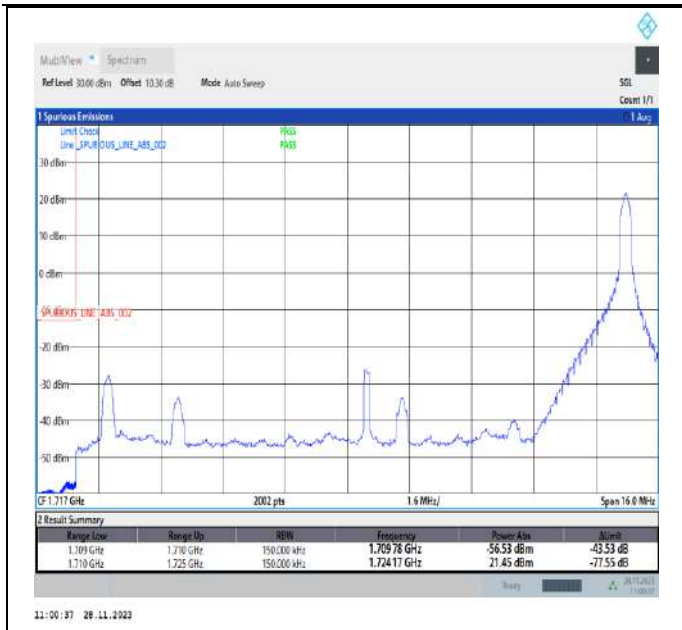

Band66_15MHz_64QAM_132047_1RB#74