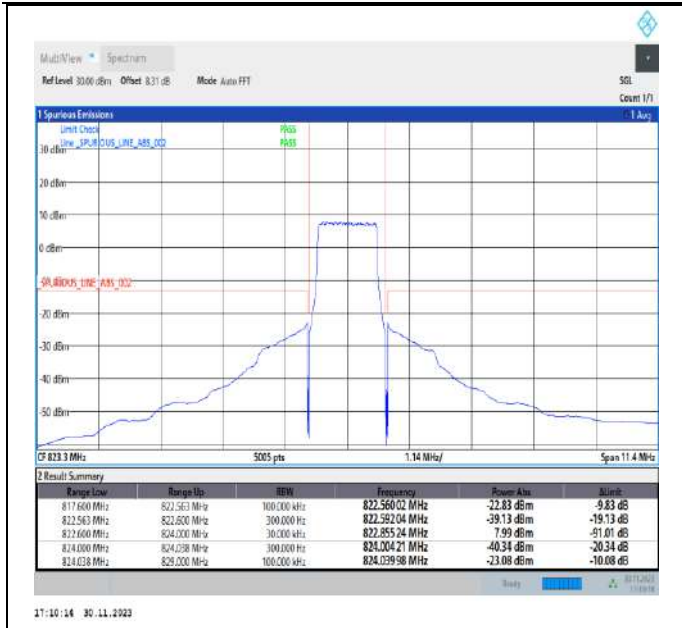

Band66\_20MHz\_64QAM\_132572\_100RB#0

Band26\_1.4MHz\_QPSK\_26697\_1RB#0

Band26\_1.4MHz\_QPSK\_26697\_1RB#5

Band26\_1.4MHz\_QPSK\_26697\_6RB#0

Band26\_1.4MHz\_QPSK\_26783\_1RB#0

Band26\_1.4MHz\_QPSK\_26783\_1RB#5