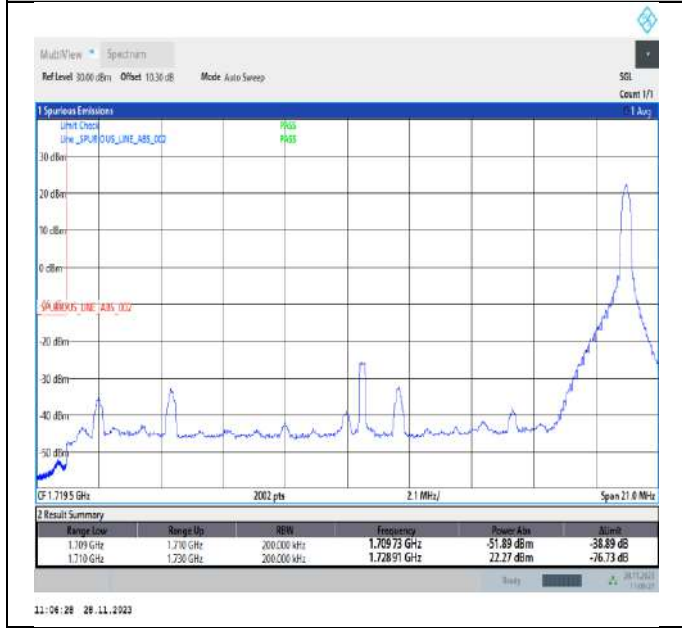

Band66_20MHz_64QAM_132072_1RB#99