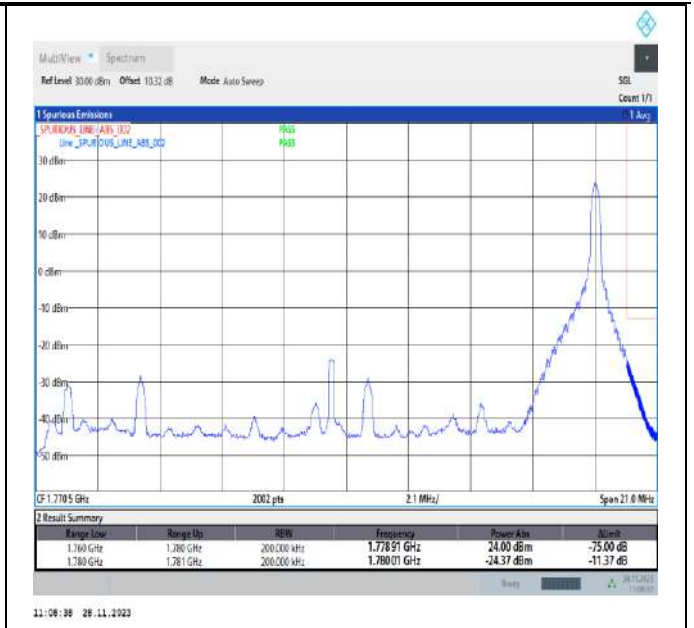

Band66\_15MHz\_64QAM\_132597\_75RB#0

Band66\_20MHz\_QPSK\_132072\_1RB#0

Band66\_20MHz\_QPSK\_132072\_1RB#99

Band66\_20MHz\_QPSK\_132072\_100RB#0

Band66\_20MHz\_QPSK\_132572\_1RB#0

Band66\_20MHz\_QPSK\_132572\_1RB#99