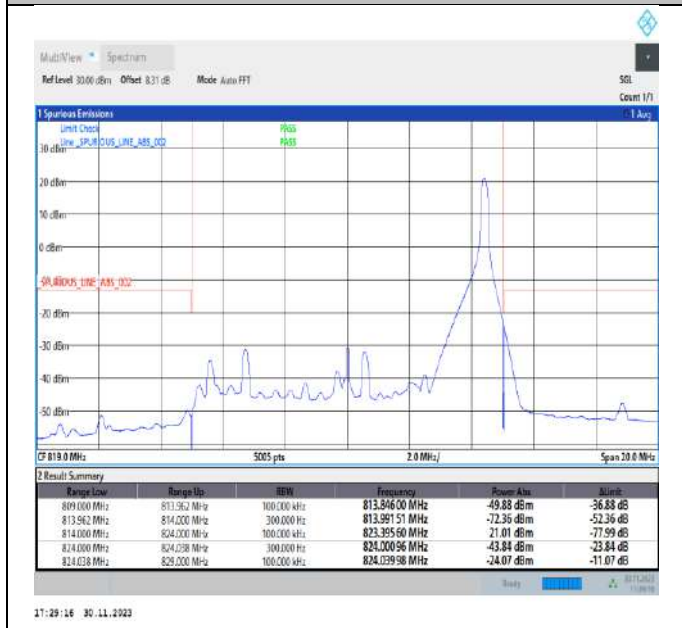

Band26\_5MHz\_64QAM\_26715\_1RB#24

Band26\_5MHz\_64QAM\_26715\_25RB#0

Band26\_5MHz\_64QAM\_26765\_1RB#0

Band26\_5MHz\_64QAM\_26765\_1RB#24

Band26\_5MHz\_64QAM\_26765\_25RB#0

Band26\_10MHz\_QPSK\_26740\_1RB#0