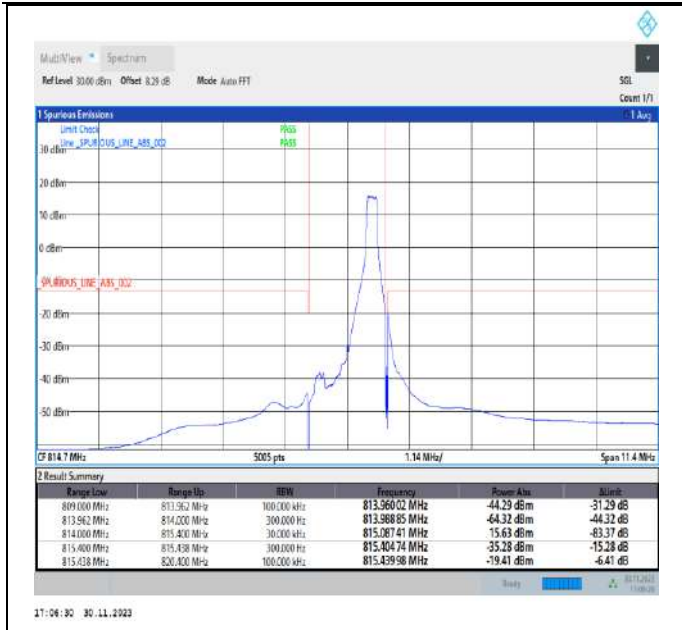

Band26_1.4MHz_64QAM_26697_1RB#5