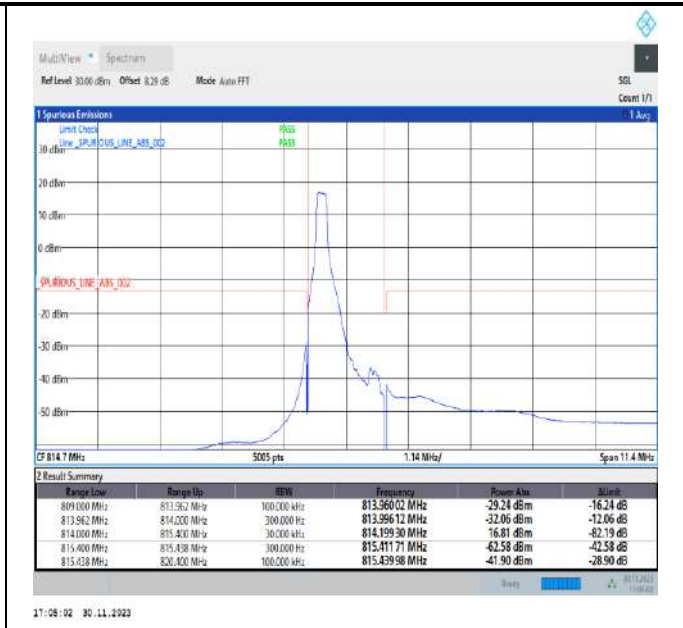

Band26_1.4MHz_16QAM_26697_1RB#0