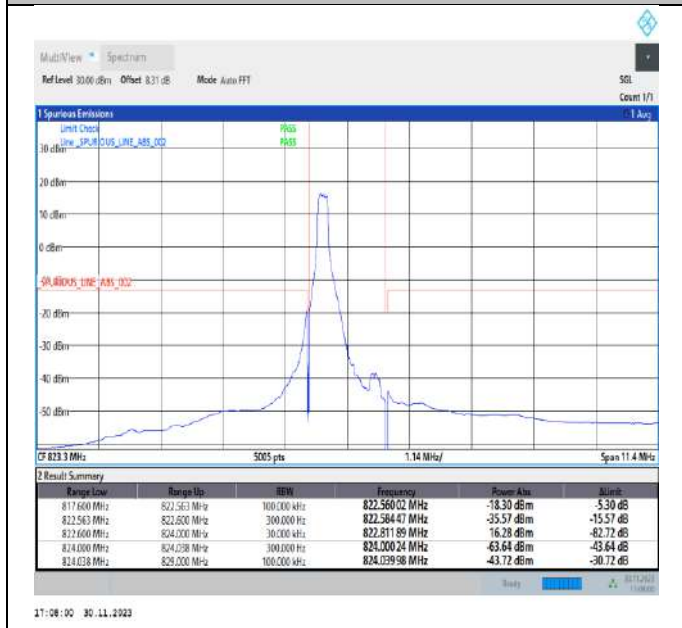

Band66\_20MHz\_64QAM\_132572\_100RB#0

Band26\_1.4MHz\_QPSK\_26697\_1RB#0

Band26\_1.4MHz\_QPSK\_26697\_1RB#5

Band26\_1.4MHz\_QPSK\_26697\_6RB#0

Band26\_1.4MHz\_QPSK\_26783\_1RB#0

Band26\_1.4MHz\_QPSK\_26783\_1RB#5