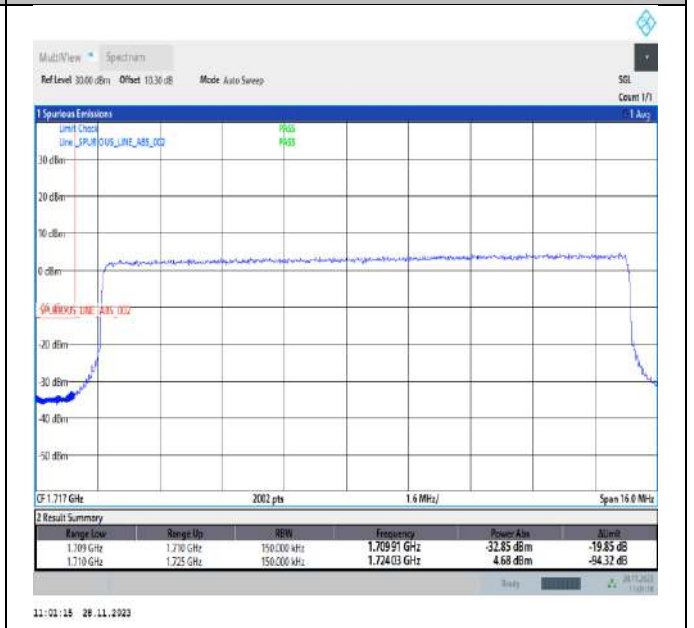

Band66_15MHz_16QAM_132047_75RB#0