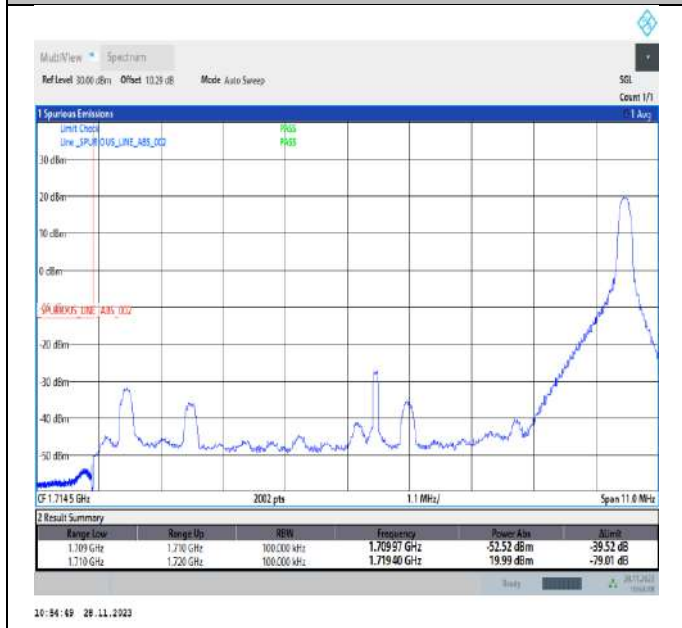

Band66_10MHz_64QAM_132022_1RB#49