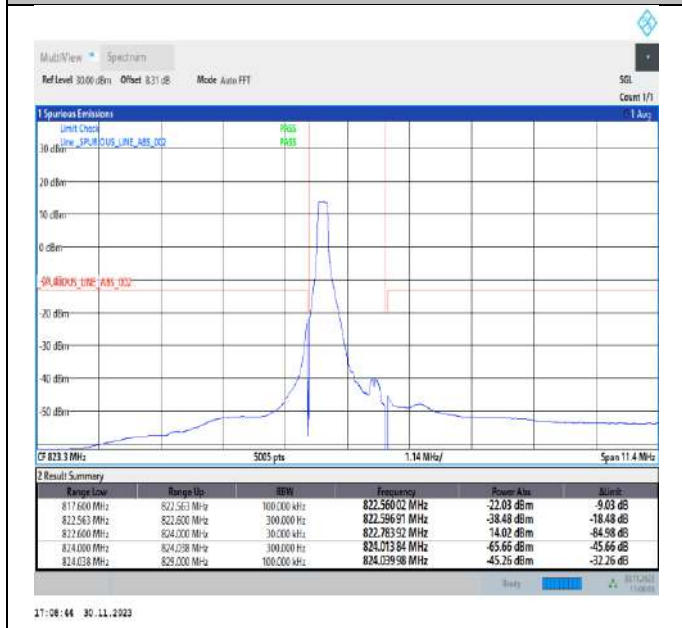

Band26\_1.4MHz\_16QAM\_26783\_6RB#0

Band26\_1.4MHz\_64QAM\_26697\_1RB#0

Band26\_1.4MHz\_64QAM\_26697\_1RB#5

Band26\_1.4MHz\_64QAM\_26697\_6RB#0

Band26\_1.4MHz\_64QAM\_26783\_1RB#0

Band26\_1.4MHz\_64QAM\_26783\_1RB#5