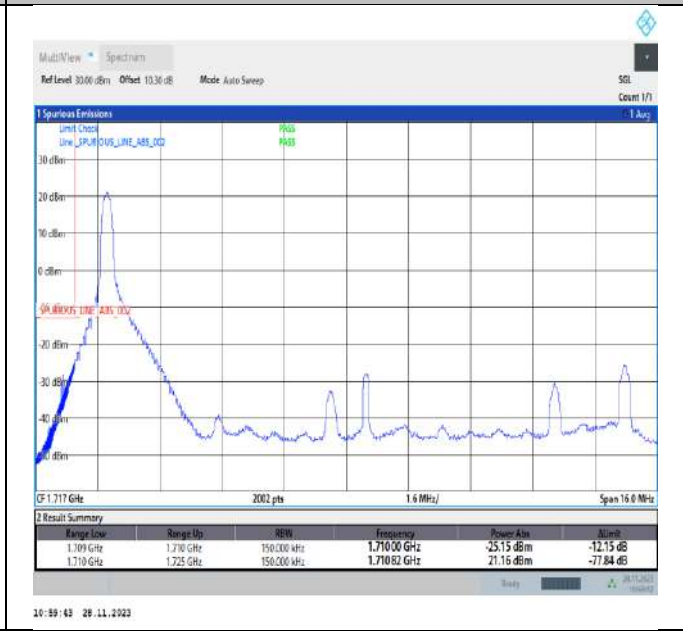

Band66_15MHz_64QAM_132047_1RB#0