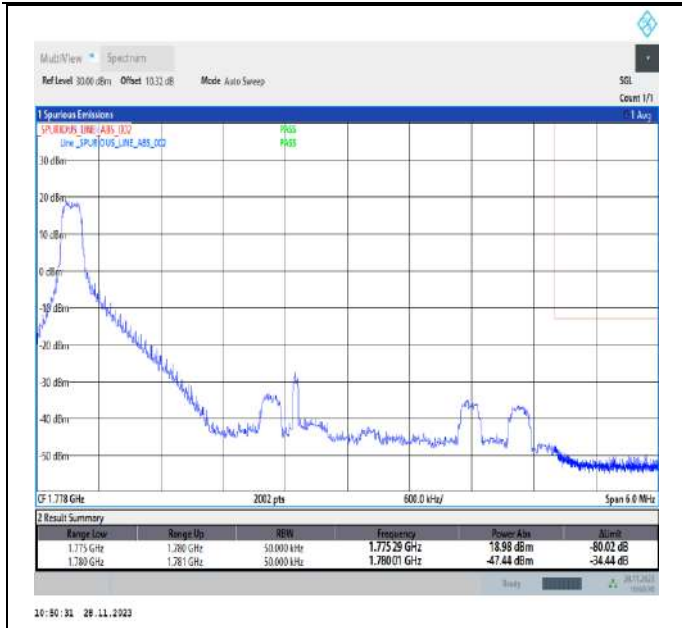

Band66\_5MHz\_QPSK\_132647\_25RB#0

Band66\_5MHz\_16QAM\_131997\_1RB#0

Band66\_5MHz\_16QAM\_131997\_1RB#24

Band66\_5MHz\_16QAM\_131997\_25RB#0

Band66\_5MHz\_16QAM\_132647\_1RB#0

Band66\_5MHz\_16QAM\_132647\_1RB#24