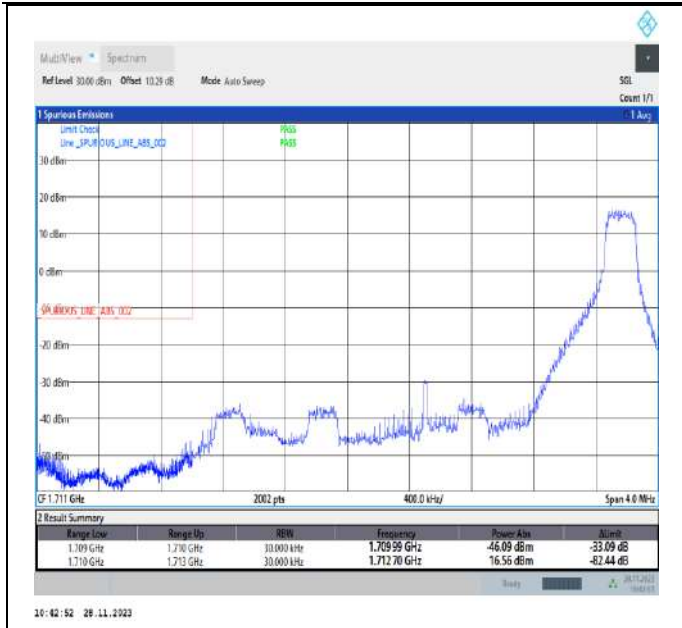

Band66_3MHz_16QAM_131987_1RB#14