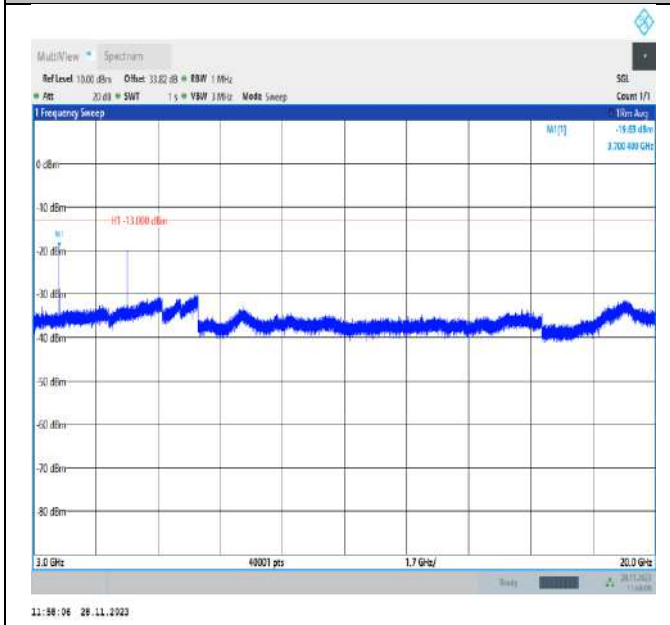

# Test Graphs

Band2\_1.4MHz\_QPSK\_18607\_1RB#0\_30~1000\_30~1000

Band2\_1.4MHz\_QPSK\_18607\_1RB#0\_1000~3000\_1000~3000

Band2\_1.4MHz\_QPSK\_18607\_1RB#0\_3000~20000\_3000~20000

Band2\_1.4MHz\_QPSK\_18900\_1RB#0\_30~1000\_30~1000