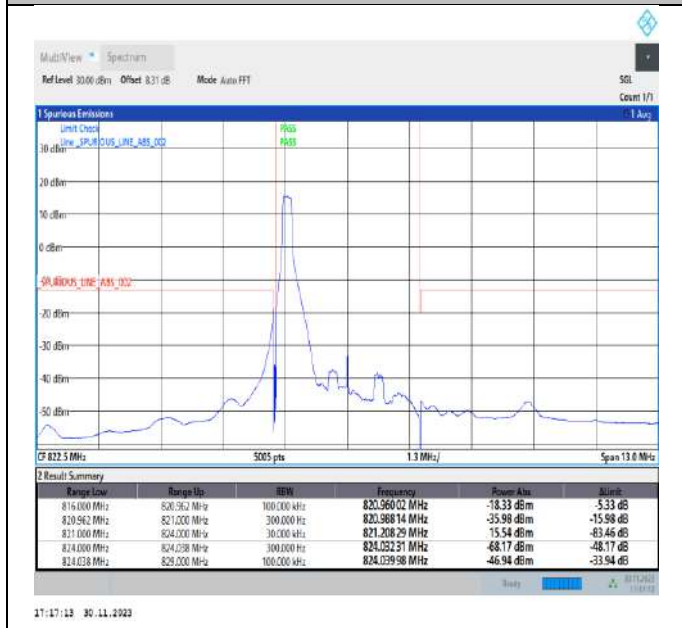

Band26_3MHz_16QAM_26775_1RB#0