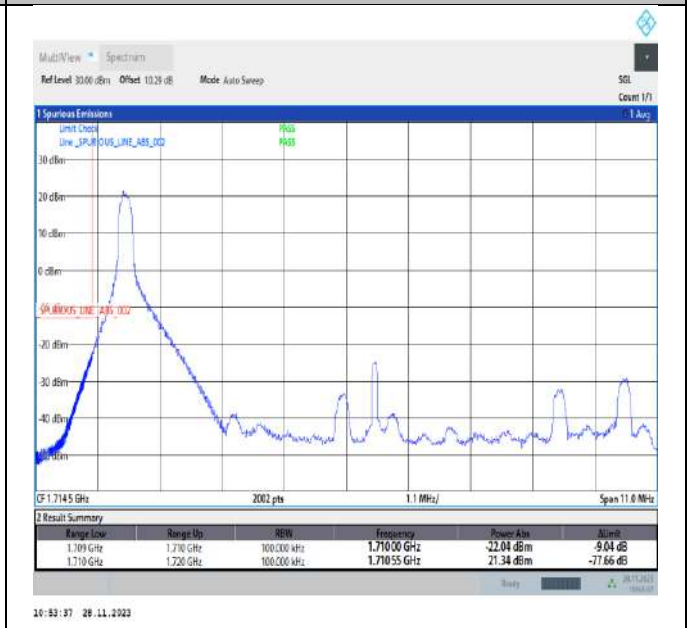

Band66_10MHz_16QAM_132022_1RB#0