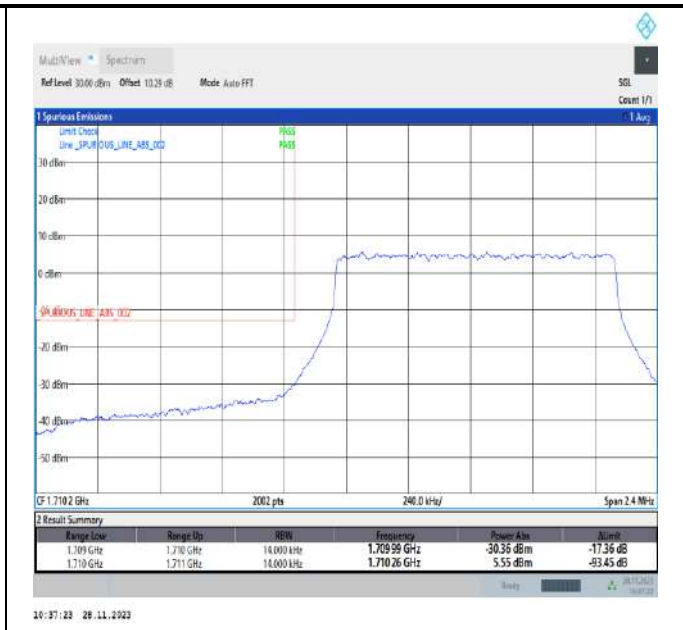

Band41\_20MHz\_64QAM\_41490\_100RB#0

Band66\_1.4MHz\_QPSK\_131979\_1RB#0

Band66\_1.4MHz\_QPSK\_131979\_1RB#5

Band66\_1.4MHz\_QPSK\_131979\_6RB#0

Band66\_1.4MHz\_QPSK\_132665\_1RB#0

Band66\_1.4MHz\_QPSK\_132665\_1RB#5