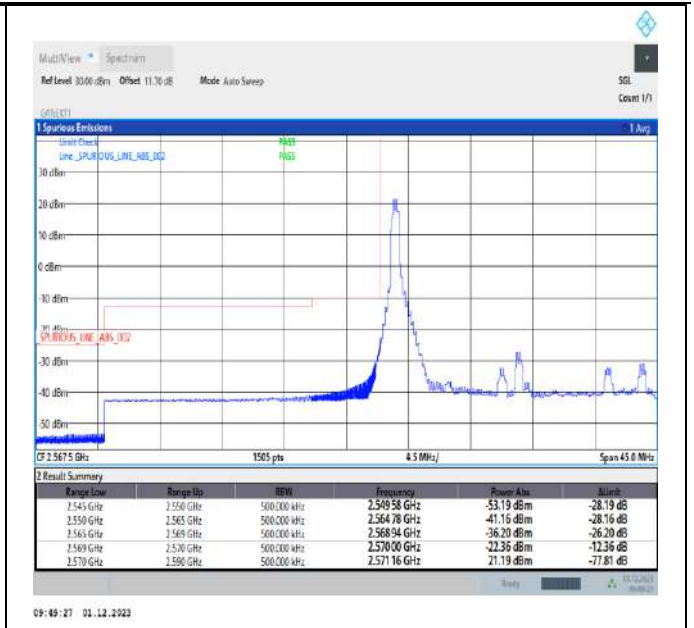

Band38_20MHz_16QAM_38150_1RB#99

Band38_20MHz_64QAM_37850_1RB#0