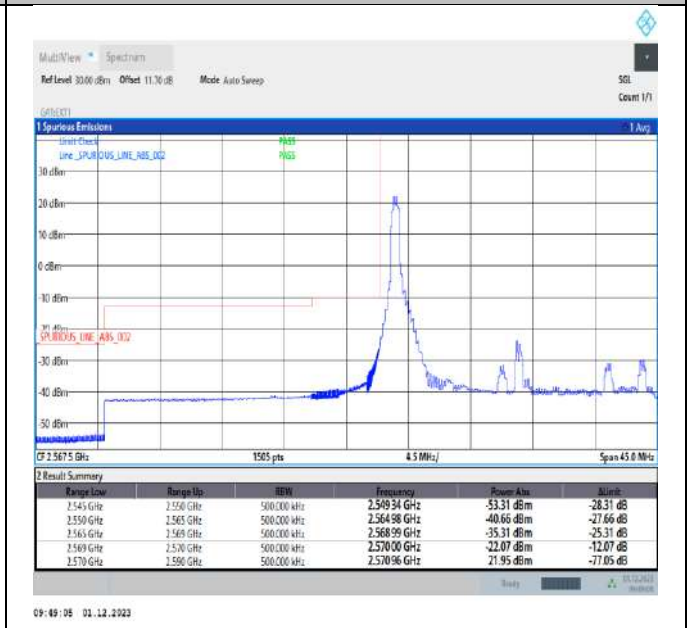

Band38_20MHz_QPSK_38150_1RB#99

Band38_20MHz_16QAM_37850_1RB#0