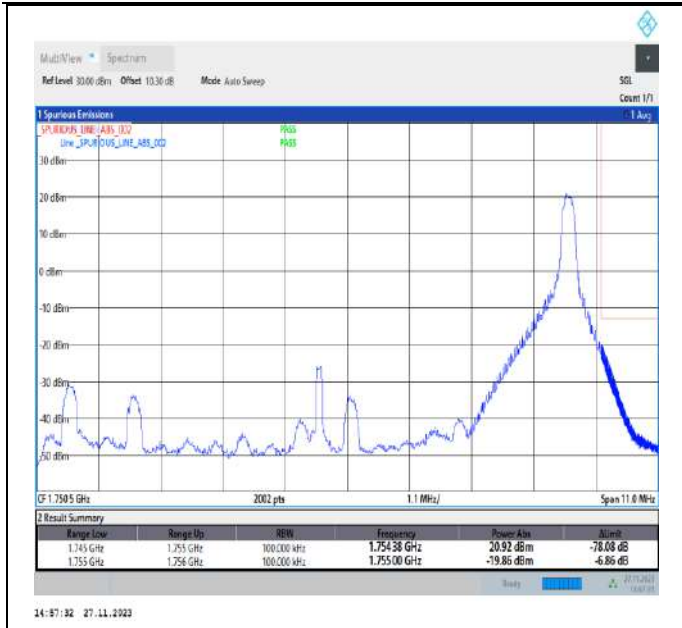

Band4_10MHz_QPSK_20350_50RB#0

Band4_10MHz_16QAM_20000_1RB#0

Band4_10MHz_16QAM_20000_1RB#49

Band4_10MHz_16QAM_20000_50RB#0

Band4_10MHz_16QAM_20350_1RB#0

Band4_10MHz_16QAM_20350_1RB#49

Band4_10MHz_16QAM_20350_50RB#0