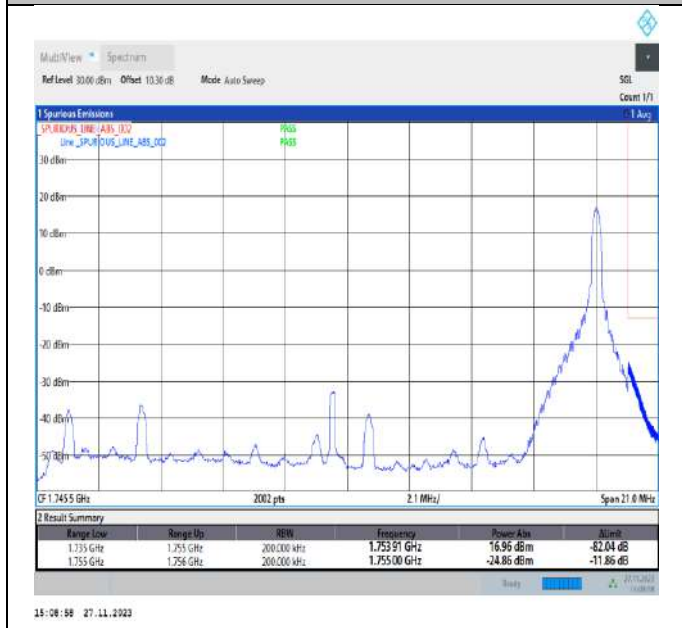

Band4_15MHz_64QAM_20325_1RB#0

Band4_15MHz_64QAM_20325_1RB#74

Band4_15MHz_64QAM_20325_75RB#0

Band4_20MHz_QPSK_20050_1RB#0

Band4_20MHz_QPSK_20050_1RB#99

Band4_20MHz_QPSK_20050_100RB#0

Band4_20MHz_QPSK_20300_1RB#0