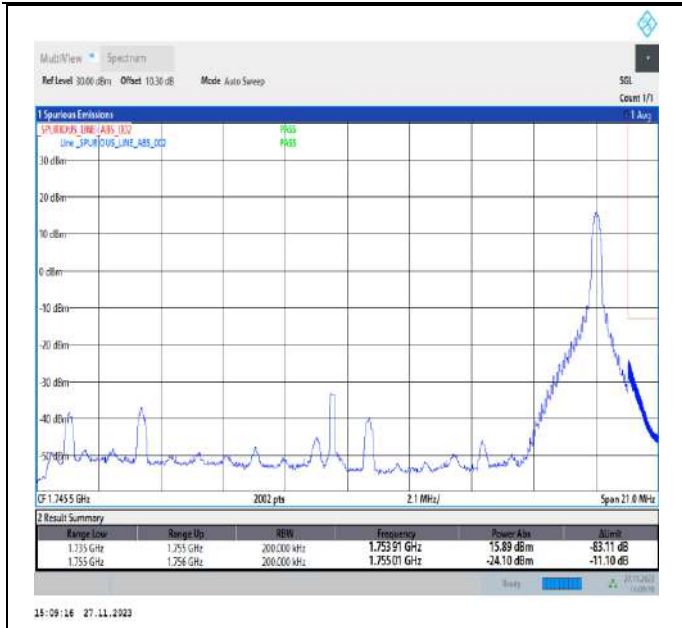

Band4_20MHz_QPSK_20300_1RB#99

Band4_20MHz_QPSK_20300_100RB#0

Band4_20MHz_16QAM_20050_1RB#0

Band4_20MHz_16QAM_20050_1RB#99

Band4_20MHz_16QAM_20050_100RB#0

Band4_20MHz_16QAM_20300_1RB#0

Band4_20MHz_16QAM_20300_1RB#99