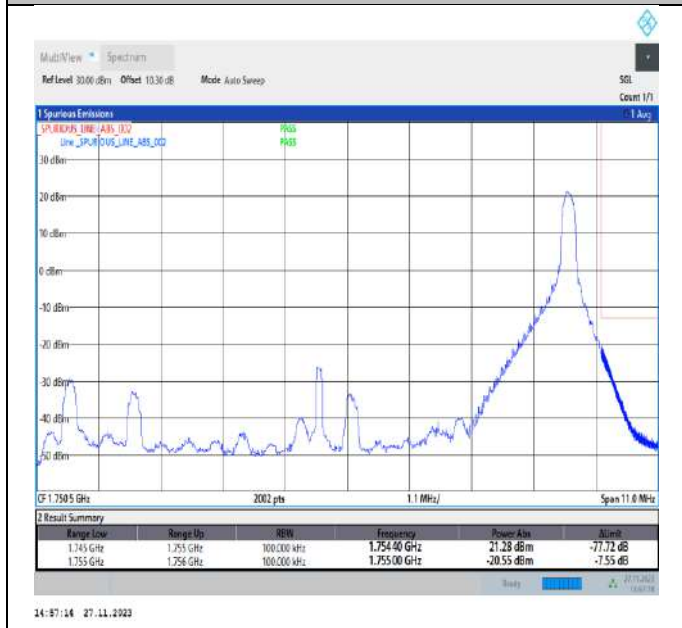

Band4_5MHz_64QAM_20375_1RB#24

Band4_5MHz_64QAM_20375_25RB#0

Band4_10MHz_QPSK_20000_1RB#0

Band4_10MHz_QPSK_20000_1RB#49

Band4_10MHz_QPSK_20000_50RB#0

Band4_10MHz_QPSK_20350_1RB#0

Band4_10MHz_QPSK_20350_1RB#49