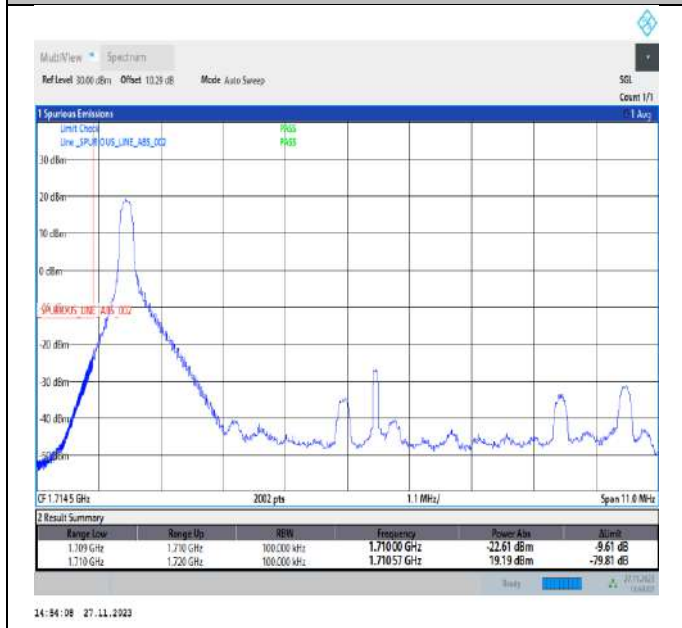

Band4_10MHz_QPSK_20350_50RB#0

Band4_10MHz_16QAM_20000_1RB#0

Band4_10MHz_16QAM_20000_1RB#49

Band4_10MHz_16QAM_20000_50RB#0

Band4_10MHz_16QAM_20350_1RB#0

Band4_10MHz_16QAM_20350_1RB#49

Band4_10MHz_16QAM_20350_50RB#0