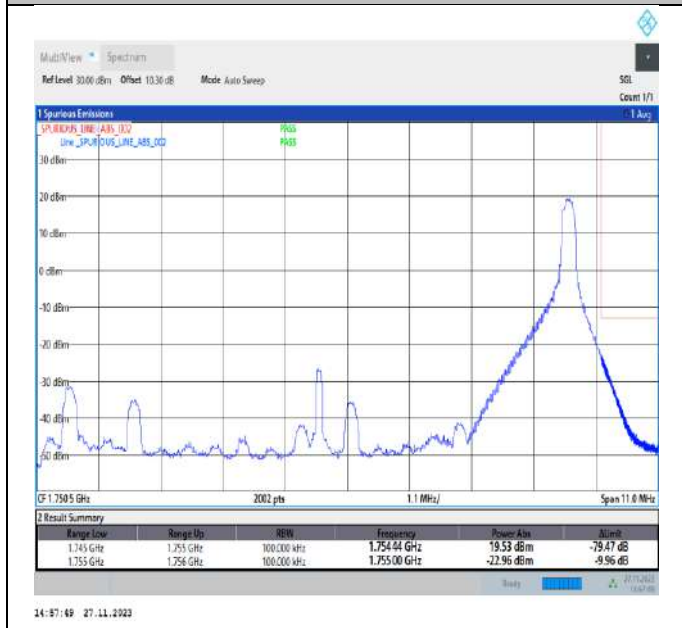

Band4_10MHz_64QAM_20000_1RB#0

Band4_10MHz_64QAM_20000_1RB#49

Band4_10MHz_64QAM_20000_50RB#0

Band4_10MHz_64QAM_20350_1RB#0

Band4_10MHz_64QAM_20350_1RB#49

Band4_10MHz_64QAM_20350_50RB#0

Band4_15MHz_QPSK_2025_1RB#0