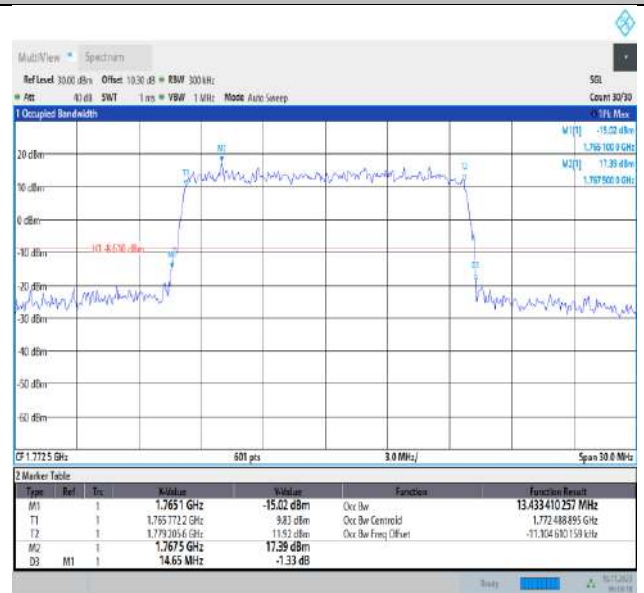

09:19:08 16.11.2023

Band66-15MHz-QPSK-132597-75RB#0-PASS

09:17:36 16.11.2023

Band66-15MHz-16QAM-132047-75RB#0-PASS

09:18:27 16.11.2023

Band66-15MHz-16QAM-132322-75RB#0-PASS

09:19:19 16.11.2023

Band66-15MHz-16QAM-132597-75RB#0-PASS