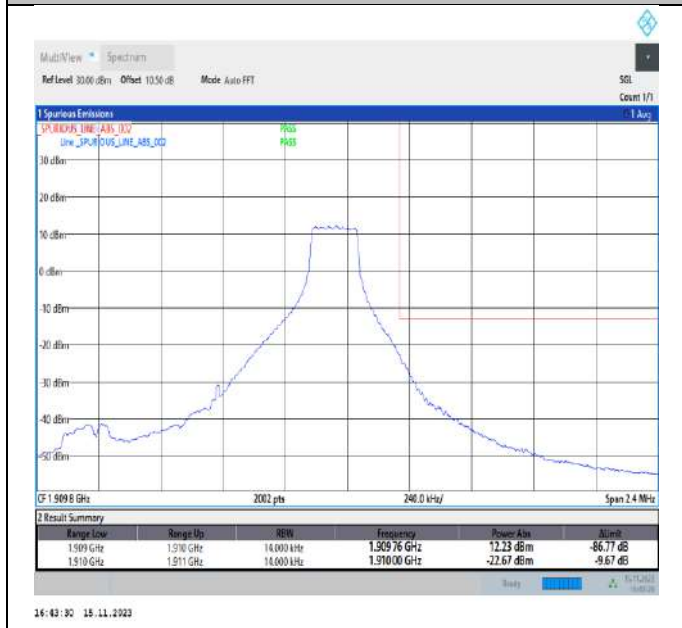

Band2_1.4MHz_16QAM_19193_1RB#5