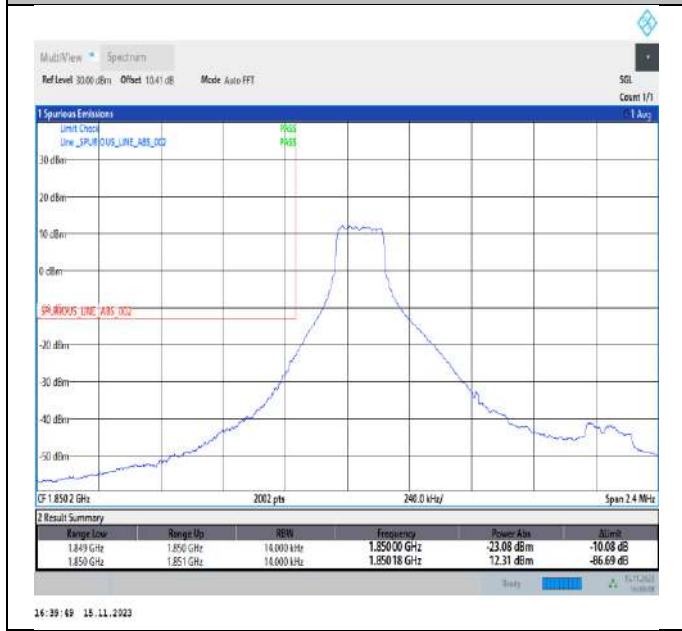

Test Graphs

Band2_1.4MHz_QPSK_18607_1RB#0

Band2_1.4MHz_QPSK_18607_1RB#5

Band2_1.4MHz_QPSK_18607_6RB#0

Band2_1.4MHz_QPSK_19193_1RB#0

Band2_1.4MHz_QPSK_19193_1RB#5

Band2_1.4MHz_QPSK_19193_6RB#0

Band2_1.4MHz_16QAM_18607_1RB#0