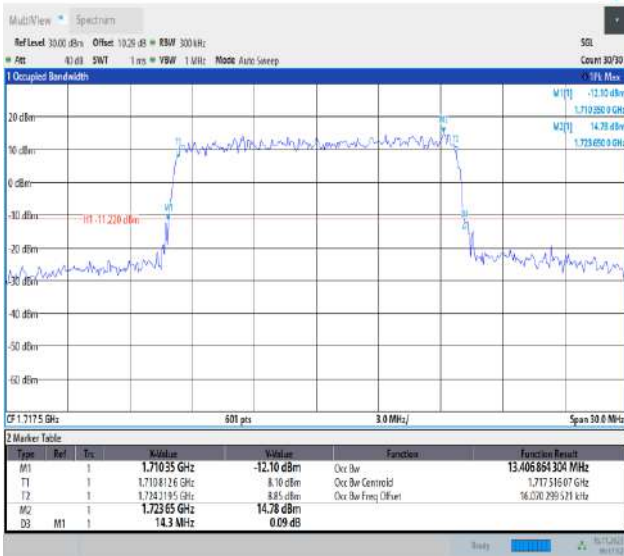

09:19:08 16.11.2023

Band66-15MHz-QPSK-132597-75RB#0-PASS

09:17:36 16.11.2023

Band66-15MHz-16QAM-132047-75RB#0-PASS

09:18:27 16.11.2023

Band66-15MHz-16QAM-132322-75RB#0-PASS

09:19:19 16.11.2023

Band66-15MHz-16QAM-132597-75RB#0-PASS