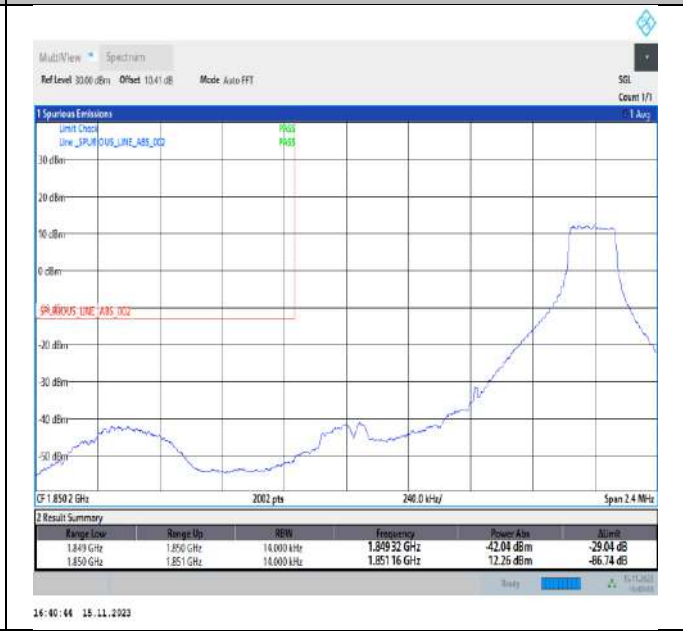

Test Graphs

Band2_1.4MHz_QPSK_18607_1RB#0

Band2_1.4MHz_QPSK_18607_1RB#5

Band2_1.4MHz_QPSK_18607_6RB#0

Band2_1.4MHz_QPSK_19193_1RB#0

Band2_1.4MHz_QPSK_19193_1RB#5

Band2_1.4MHz_QPSK_19193_6RB#0

Band2_1.4MHz_16QAM_18607_1RB#0