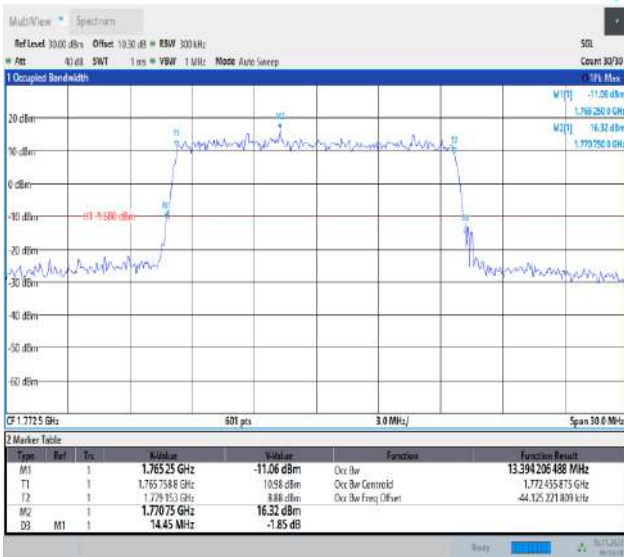

Band66-15MHz-64QAM-132047-75RB#0-PASS

09:19:36 16.11.2023

Band66-15MHz-64QAM-132597-75RB#0-PASS