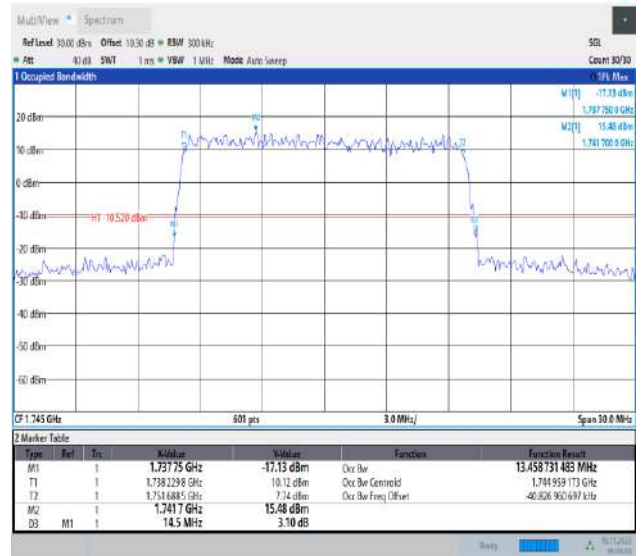

Band66-15MHz-16QAM-132597-75RB#0-PASS

09:18:44 16.11.2023