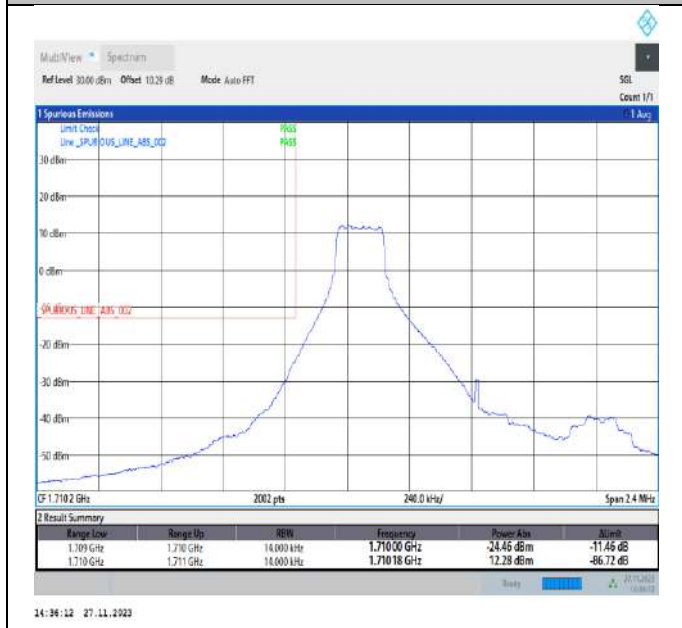

Band2_20MHz_64QAM_19100_100RB#0

Band4_1.4MHz_QPSK_19957_1RB#0

Band4_1.4MHz_QPSK_19957_1RB#5

Band4_1.4MHz_QPSK_19957_6RB#0

Band4_1.4MHz_QPSK_20393_1RB#0

Band4_1.4MHz_QPSK_20393_1RB#5

Band4_1.4MHz_QPSK_20393_6RB#0