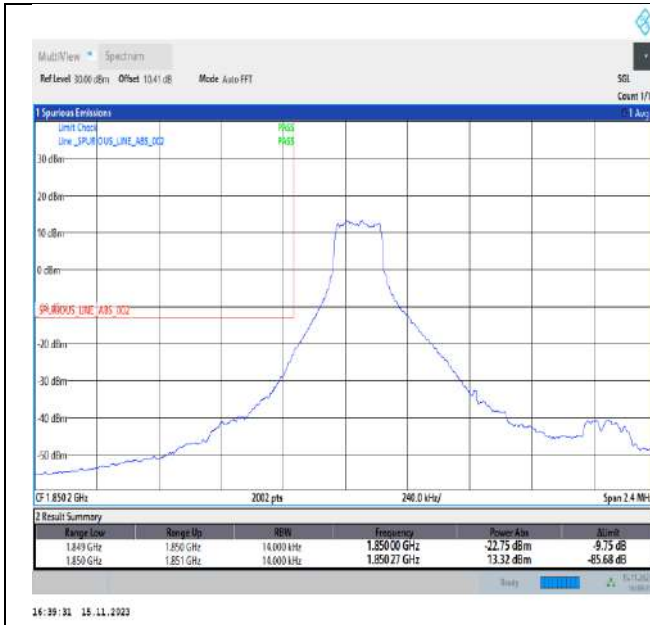

Test Graphs

Band2_1.4MHz_QPSK_18607_1RB#0