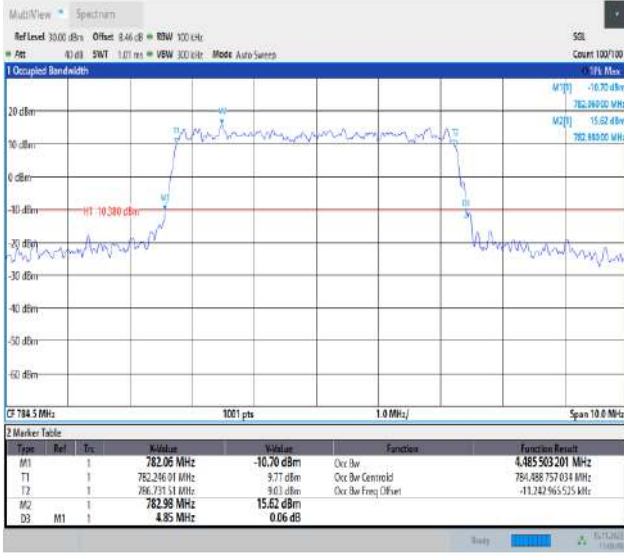

Band13-5MHz-QPSK-23205-25RB#0-PASS

21:03:49 15.11.2023

Band13-5MHz-QPSK-23255-25RB#0-PASS