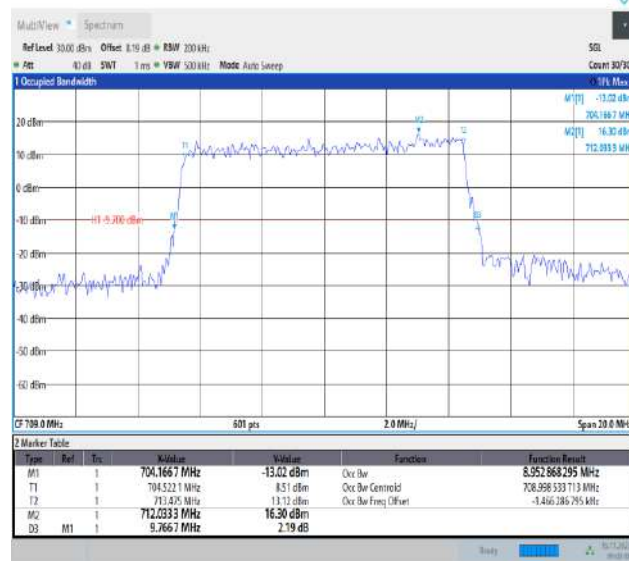

09:01:20 16.11.2023

Band17-5MHz-16QAM-23825-25RB#0-PASS

08:59:54 16.11.2023

Band17-5MHz-64QAM-23755-25RB#0-PASS

09:00:46 16.11.2023

Band17-5MHz-64QAM-23790-25RB#0-PASS

09:01:36 16.11.2023

Band17-5MHz-64QAM-23825-25RB#0-PASS