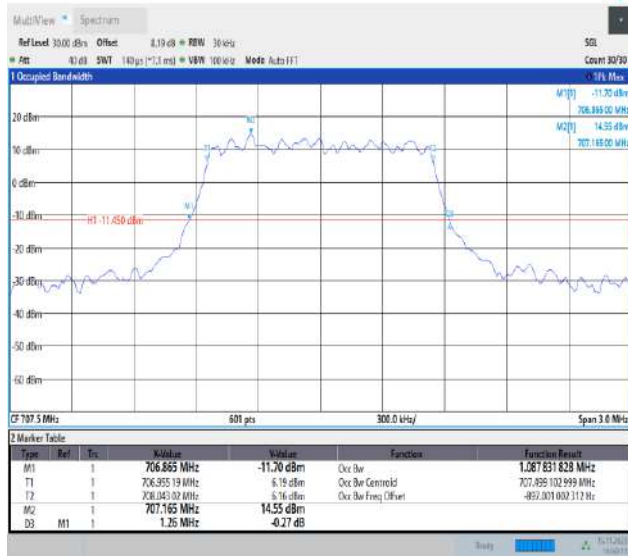

16:49:56 18.11.2023

Band12-1.4MHz-QPSK-23095-6RB#0-PASS

16:49:17 18.11.2023

Band12-1.4MHz-QPSK-23173-6RB#0-PASS

16:49:20 18.11.2023

Band12-1.4MHz-16QAM-23017-6RB#0-PASS

16:50:12 15.11.2023

Band12-1.4MHz-16QAM-23095-6RB#0-PASS