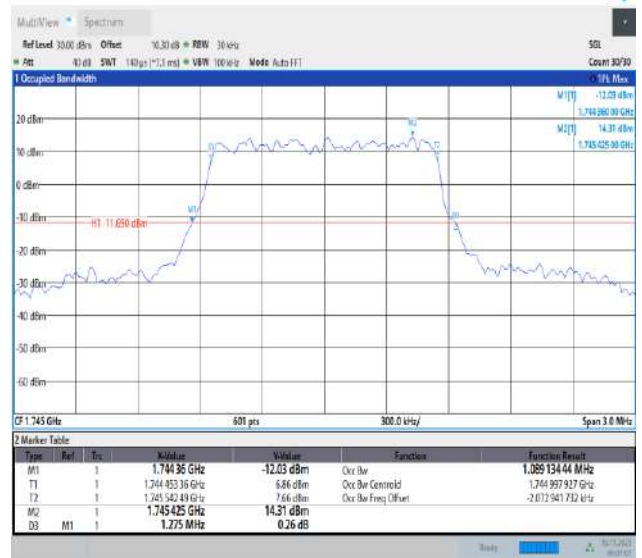

09:04:00 16.11.2023

Band66-1.4MHz-16QAM-131979-6RB#0-PASS

09:04:52 16.11.2023

Band66-1.4MHz-16QAM-132322-6RB#0-PASS

09:07:44 16.11.2023

Band66-1.4MHz-16QAM-132665-6RB#0-PASS

09:06:16 16.11.2023

Band66-1.4MHz-64QAM-131979-6RB#0-PASS