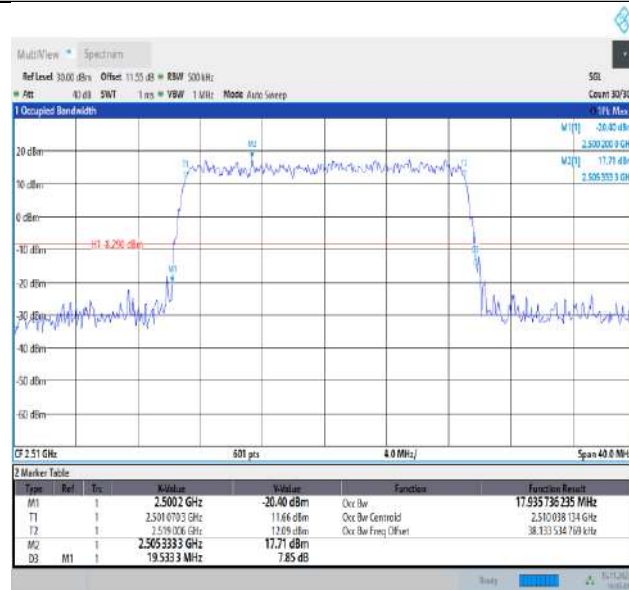

Band7-15MHz-64QAM-21100-75RB#0-PASS

16:38:06 15.11.2023