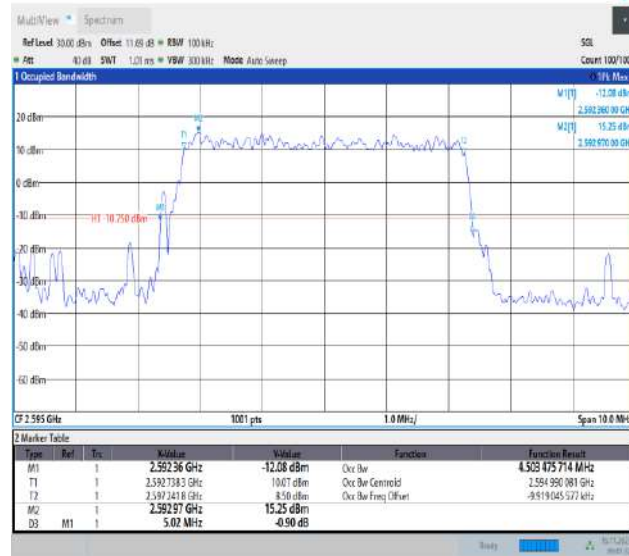

09:40:26 16.11.2023

Band38-5MHz-16QAM-37775-25RB#0-PASS

09:41:17 16.11.2023

Band38-5MHz-16QAM-38000-25RB#0-PASS

09:42:08 16.11.2023

Band38-5MHz-16QAM-38225-25RB#0-PASS

09:40:42 16.11.2023

Band38-5MHz-64QAM-37775-25RB#0-PASS