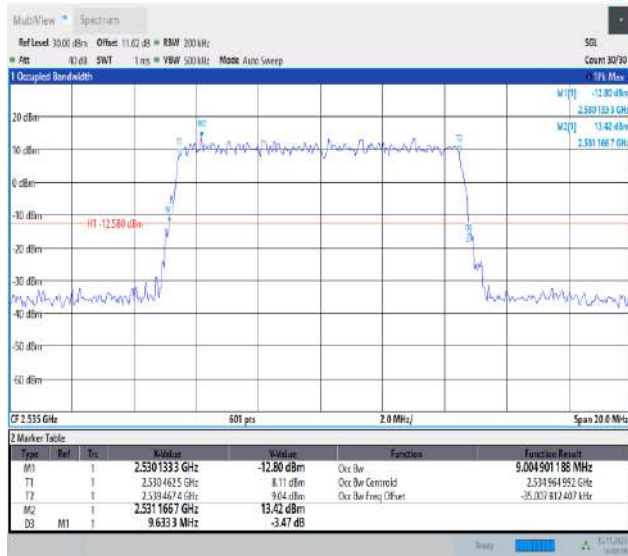

Band7-10MHz-16QAM-21100-50RB#0-PASS

16:31:13 15.11.2023

Band7-10MHz-16QAM-21400-50RB#0-PASS

16:29:47 15.11.2023

Band7-10MHz-64QAM-20800-50RB#0-PASS

16:30:38 15.11.2023

Band7-10MHz-64QAM-21100-50RB#0-PASS

16:31:29 15.11.2023