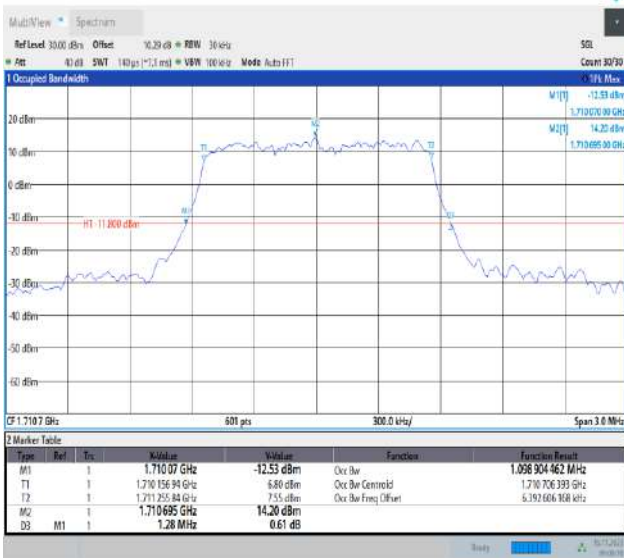

09:04:00 16.11.2023

Band66-1.4MHz-16QAM-131979-6RB#0-PASS

09:04:52 16.11.2023

Band66-1.4MHz-16QAM-132322-6RB#0-PASS

09:07:44 16.11.2023

Band66-1.4MHz-16QAM-132665-6RB#0-PASS

09:06:16 16.11.2023

Band66-1.4MHz-64QAM-131979-6RB#0-PASS