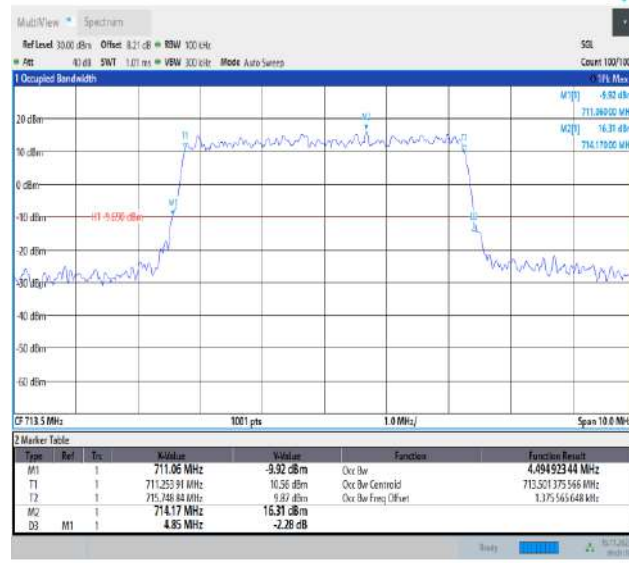

09:00:12 16.11.2023

Band17-5MHz-QPSK-23790-25RB#0-PASS

09:01:04 16.11.2023

Band17-5MHz-QPSK-23825-25RB#0-PASS

08:59:38 16.11.2023

Band17-5MHz-16QAM-23755-25RB#0-PASS

09:00:29 16.11.2023

Band17-5MHz-16QAM-23790-25RB#0-PASS