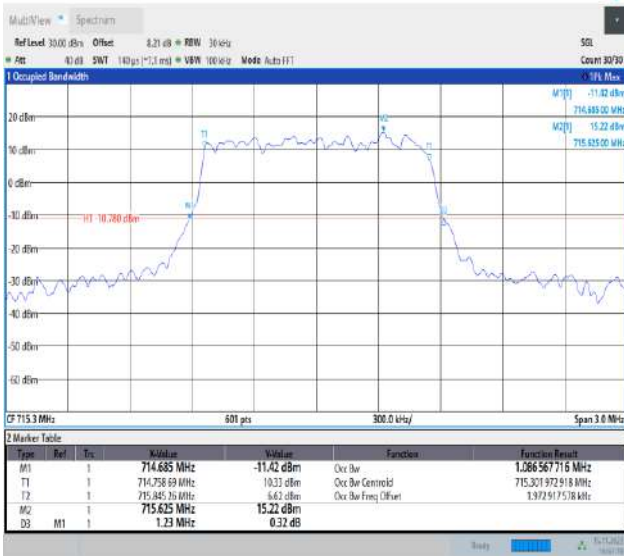

16:51:04 15.11.2023

Band12-1.4MHz-16QAM-23173-6RB#0-PASS

16:59:37 15.11.2023

Band12-1.4MHz-64QAM-23017-6RB#0-PASS

16:50:28 15.11.2023

Band12-1.4MHz-64QAM-23095-6RB#0-PASS

16:51:20 15.11.2023

Band12-1.4MHz-64QAM-23173-6RB#0-PASS