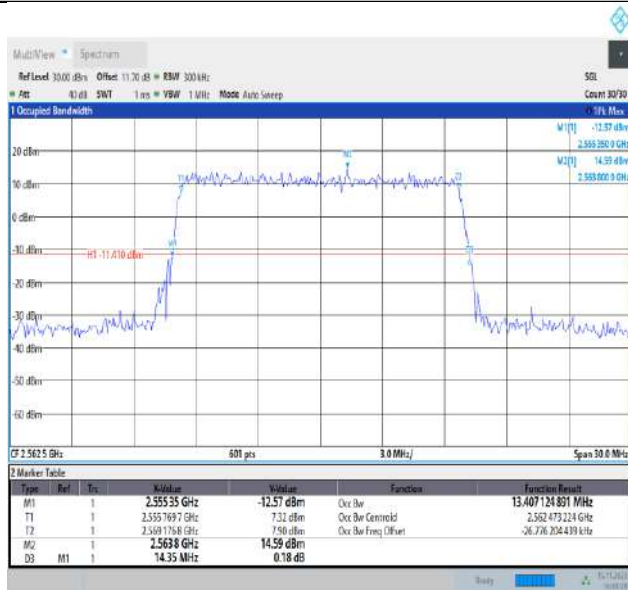

Band7-15MHz-64QAM-20825-75RB#0-PASS

16:34:26 15.11.2023

Band7-15MHz-64QAM-21375-75RB#0-PASS