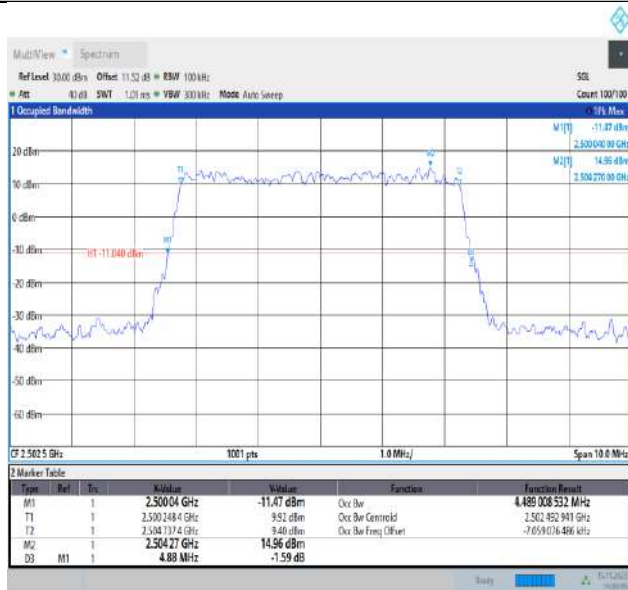

Band7-5MHz-16QAM-21100-25RB#0-PASS

16:26:56 15.11.2023

Band7-5MHz-64QAM-20775-25RB#0-PASS