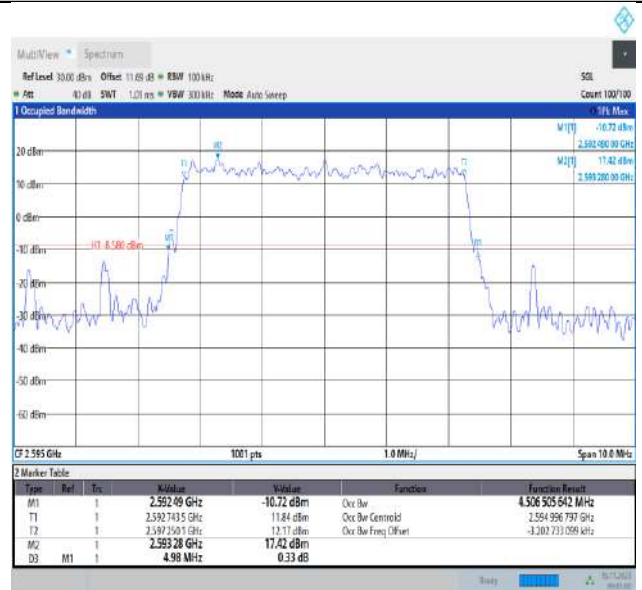

Band17-10MHz-64QAM-23800-50RB#0-PASS

09:43:01 16.11.2023