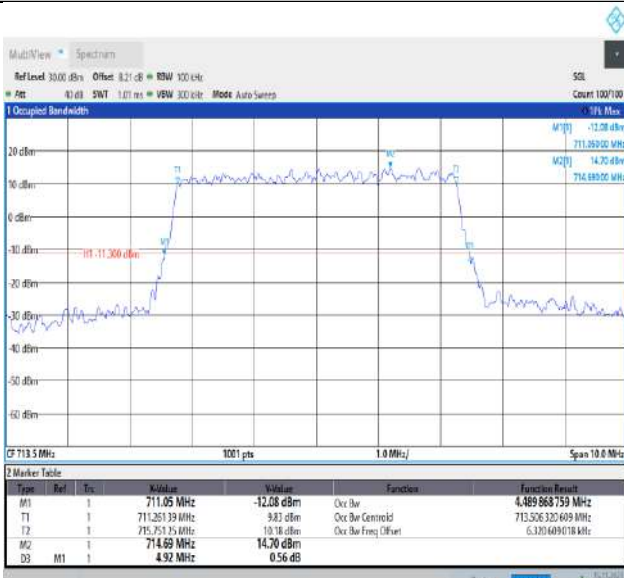

Band12-5MHz-64QAM-23035-25RB#0-PASS

16:57:22 15.11.2023

Band12-5MHz-64QAM-23155-25RB#0-PASS