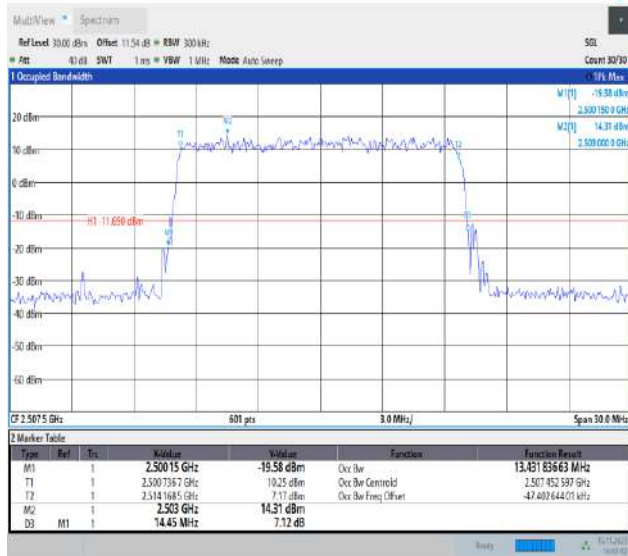

Band7-15MHz-16QAM-20825-75RB#0-PASS

16:33:18 15.11.2023

Band7-15MHz-16QAM-21100-75RB#0-PASS

16:34:09 15.11.2023

Band7-15MHz-16QAM-21375-75RB#0-PASS

16:32:43 15.11.2023

Band7-15MHz-64QAM-20825-75RB#0-PASS

16:33:34 15.11.2023