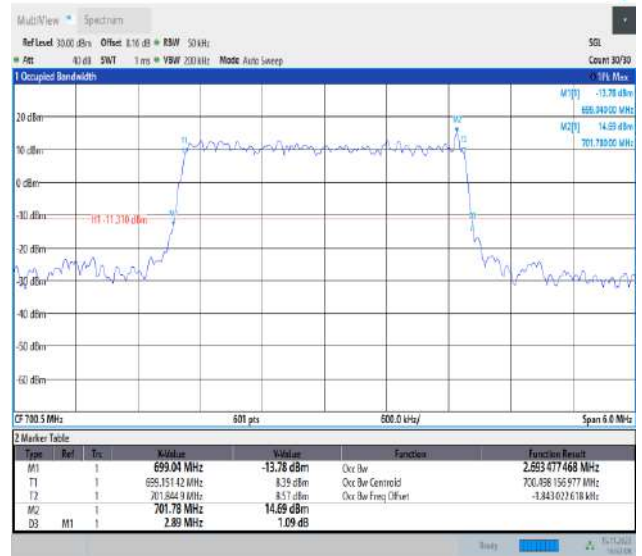

16:51:04 15.11.2023

Band12-1.4MHz-16QAM-23173-6RB#0-PASS

16:59:37 15.11.2023

Band12-1.4MHz-64QAM-23017-6RB#0-PASS

16:50:28 15.11.2023

Band12-1.4MHz-64QAM-23095-6RB#0-PASS

16:51:20 15.11.2023

Band12-1.4MHz-64QAM-23173-6RB#0-PASS