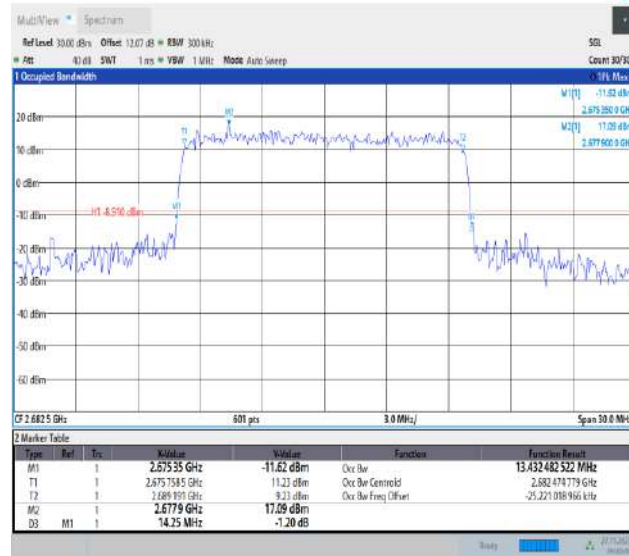

Band41-15MHz-16QAM-39725-75RB#0-PASS

09:30:40 27.11.2023