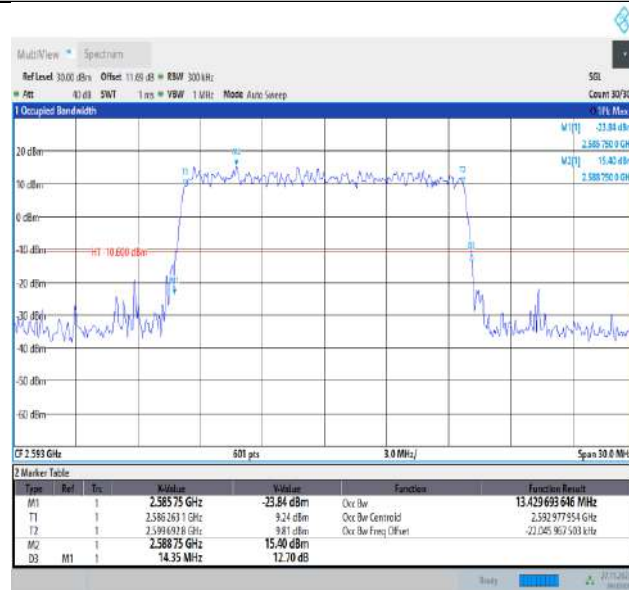

Band41-15MHz-16QAM-40620-75RB#0-PASS

09:30:40 27.11.2023

Band41-15MHz-16QAM-41515-75RB#0-PASS

09:29:14 27.11.2023

Band41-15MHz-64QAM-39725-75RB#0-PASS

09:30:06 27.11.2023

Band41-15MHz-64QAM-40620-75RB#0-PASS