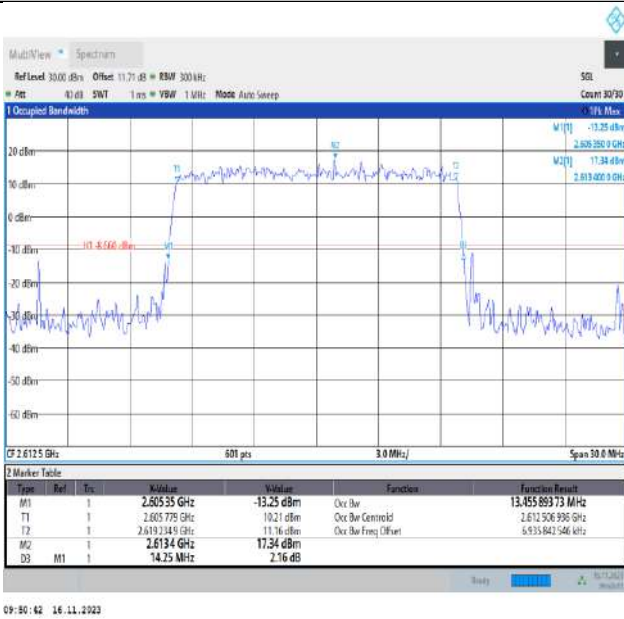

Band38-15MHz-QPSK-37825-75RB#0-PASS