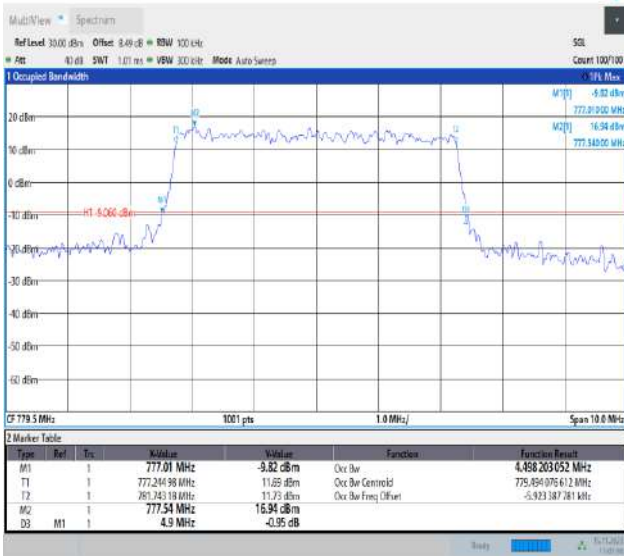

16:38:54 15.11.2023

Band12-10MHz-64QAM-23060-50RB#0-PASS

16:39:16 15.11.2023

Band12-10MHz-64QAM-23095-50RB#0-PASS

21:00:36 15.11.2023

Band12-10MHz-64QAM-23130-50RB#0-PASS

21:01:57 15.11.2023

Band13-5MHz-QPSK-23205-25RB#0-PASS