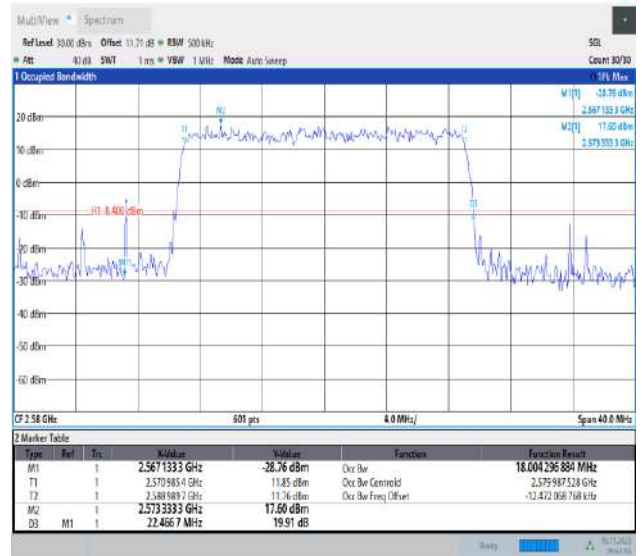

09:50:32 16.11.2023

Band38-15MHz-64QAM-37825-75RB#0-PASS

09:50:23 16.11.2023

Band38-15MHz-64QAM-38000-75RB#0-PASS

09:51:14 16.11.2023

Band38-15MHz-64QAM-38175-75RB#0-PASS

09:51:56 16.11.2023

Band38-20MHz-QPSK-37850-100RB#0-PASS