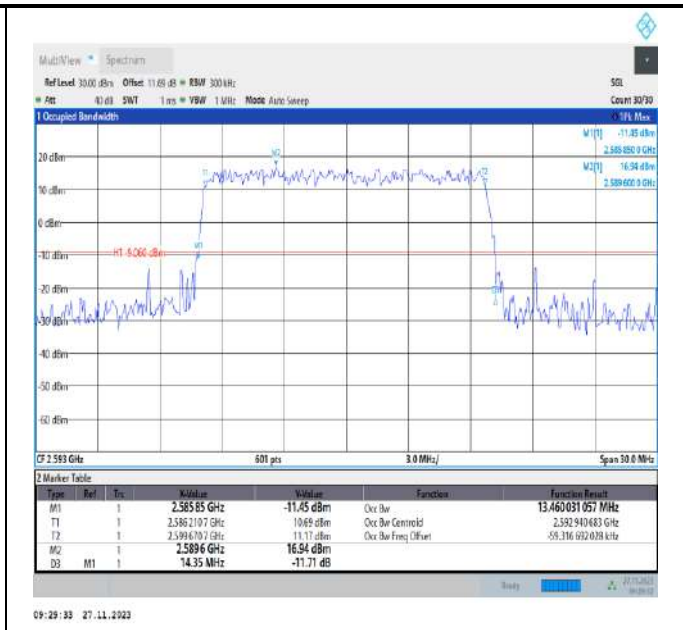

Band41-10MHz-64QAM-41540-50RB#0-PASS