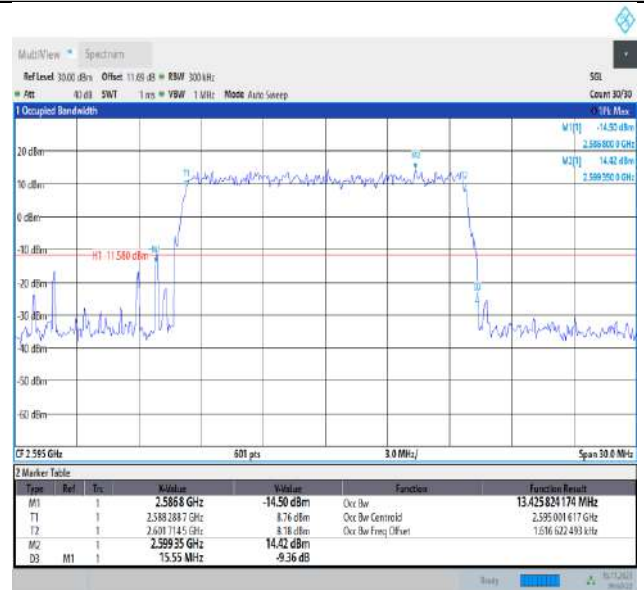

Band38-15MHz-16QAM-38175-75RB#0-PASS

09:50:23 16.11.2023