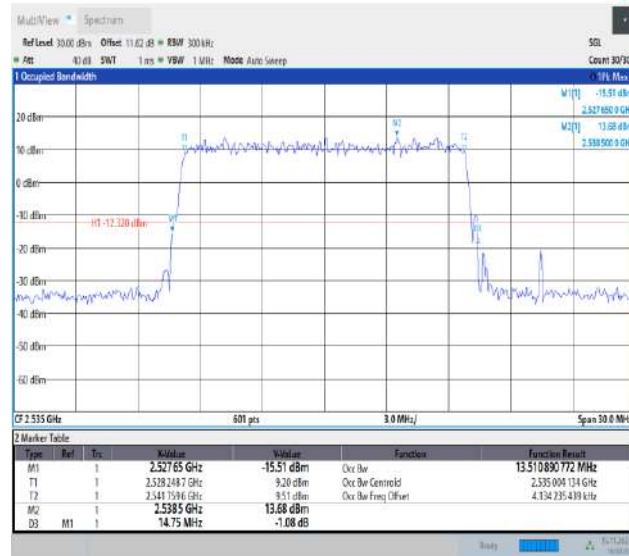

Band7-15MHz-16QAM-20825-75RB#0-PASS

16:33:18 15.11.2023

Band7-15MHz-16QAM-21100-75RB#0-PASS

16:34:09 15.11.2023

Band7-15MHz-16QAM-21375-75RB#0-PASS

16:32:43 15.11.2023

Band7-15MHz-64QAM-20825-75RB#0-PASS

16:33:34 15.11.2023