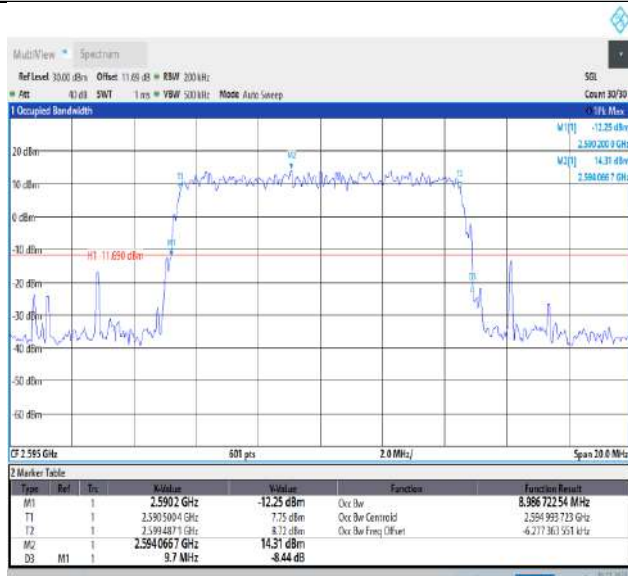

Band38-10MHz-16QAM-38200-50RB#0-PASS

09:47:27 16.11.2023

Band38-10MHz-64QAM-38000-50RB#0-PASS