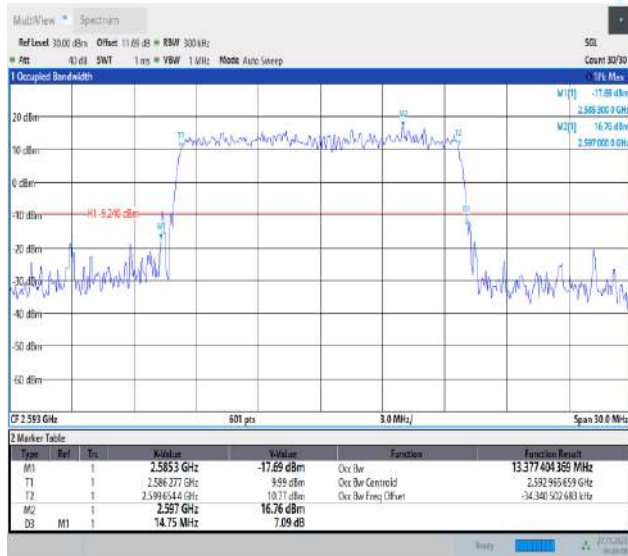

09:27:57 27.11.2023

Band41-10MHz-64QAM-41540-50RB#0-PASS

Band41-15MHz-QPSK-39725-75RB#0-PASS

Band41-15MHz-QPSK-40620-75RB#0-PASS

Band41-15MHz-QPSK-41515-75RB#0-PASS

Band41-15MHz-16QAM-39725-75RB#0-PASS

09:29:16 27.11.2023