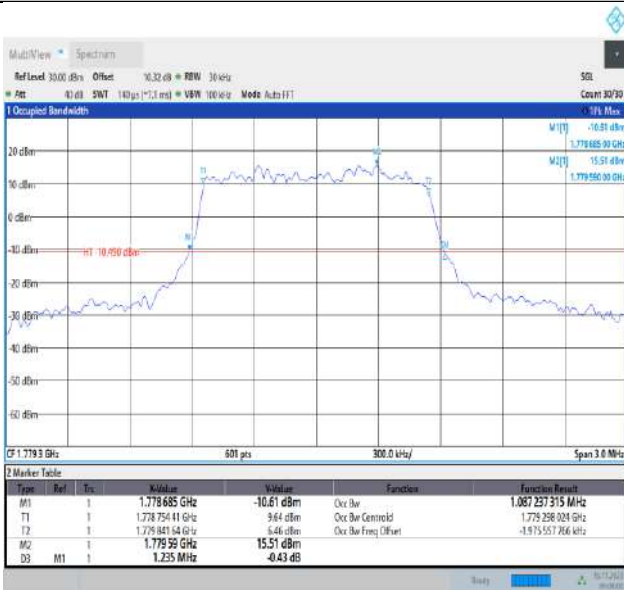

Band66-1.4MHz-64QAM-131979-6RB#0-PASS

09:08:00 16.11.2023

Band66-1.4MHz-64QAM-132665-6RB#0-PASS