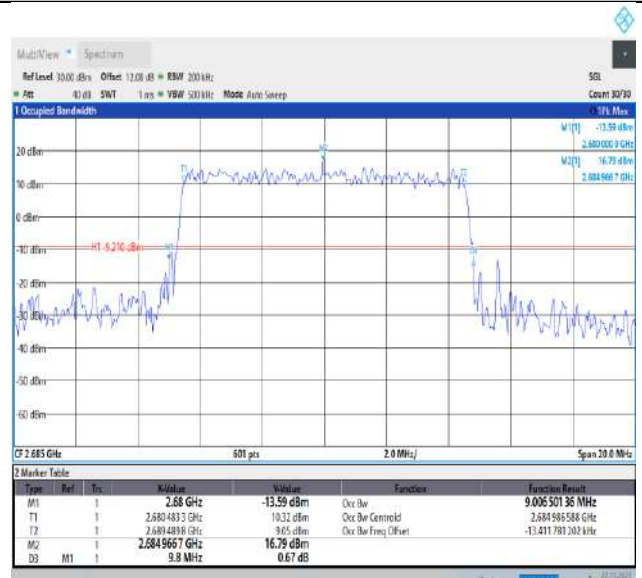

09:28:50 27.11.2023

Band41-10MHz-16QAM-40620-50RB#0-PASS

09:27:41 27.11.2023

Band41-10MHz-16QAM-41540-50RB#0-PASS

09:26:15 27.11.2023

Band41-10MHz-64QAM-39700-50RB#0-PASS

09:27:06 27.11.2023

Band41-10MHz-64QAM-40620-50RB#0-PASS