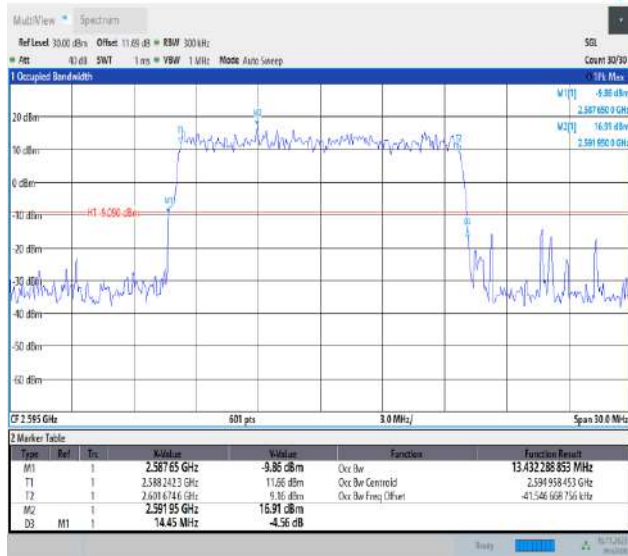

Band38-15MHz-QPSK-38175-75RB#0-PASS

09:50:07 16.11.2023