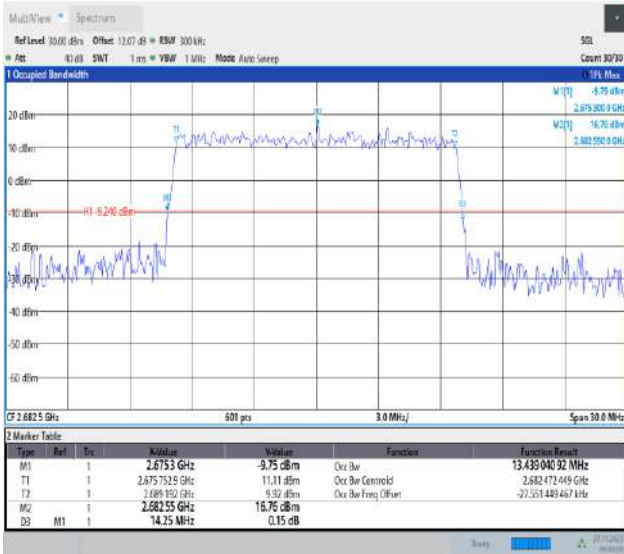

Band41-15MHz-16QAM-40620-75RB#0-PASS

09:30:40 27.11.2023

Band41-15MHz-16QAM-41515-75RB#0-PASS

09:29:14 27.11.2023

Band41-15MHz-64QAM-39725-75RB#0-PASS

09:30:06 27.11.2023

Band41-15MHz-64QAM-40620-75RB#0-PASS