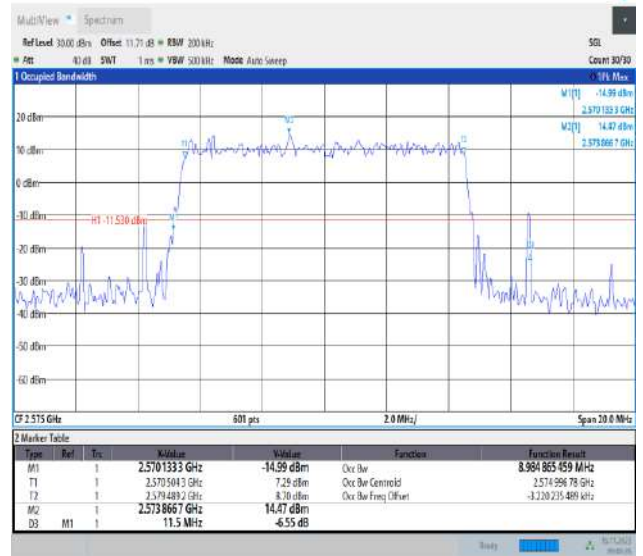

09:47:06 16.11.2023

Band38-10MHz-QPSK-38200-50RB#0-PASS

09:46:20 16.11.2023

Band38-10MHz-16QAM-37800-50RB#0-PASS

09:47:11 16.11.2023

Band38-10MHz-16QAM-38000-50RB#0-PASS

09:48:02 16.11.2023

Band38-10MHz-16QAM-38200-50RB#0-PASS