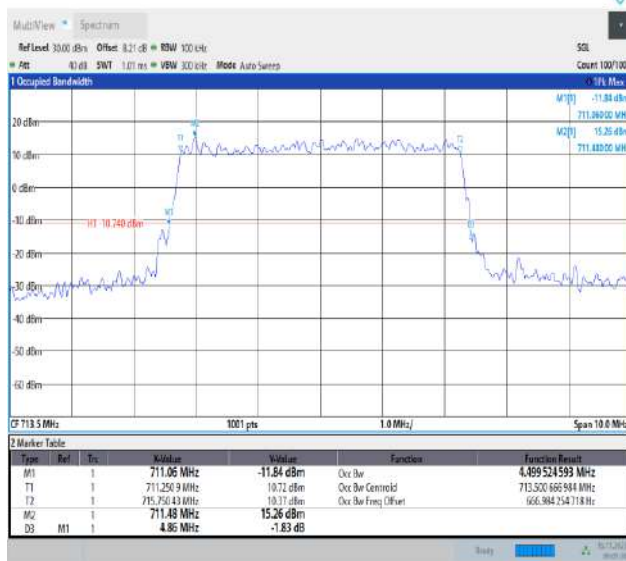

09:01:20 16.11.2023

Band17-5MHz-16QAM-23825-25RB#0-PASS

08:59:54 16.11.2023

Band17-5MHz-64QAM-23755-25RB#0-PASS

09:00:46 16.11.2023

Band17-5MHz-64QAM-23790-25RB#0-PASS

09:01:36 16.11.2023

Band17-5MHz-64QAM-23825-25RB#0-PASS