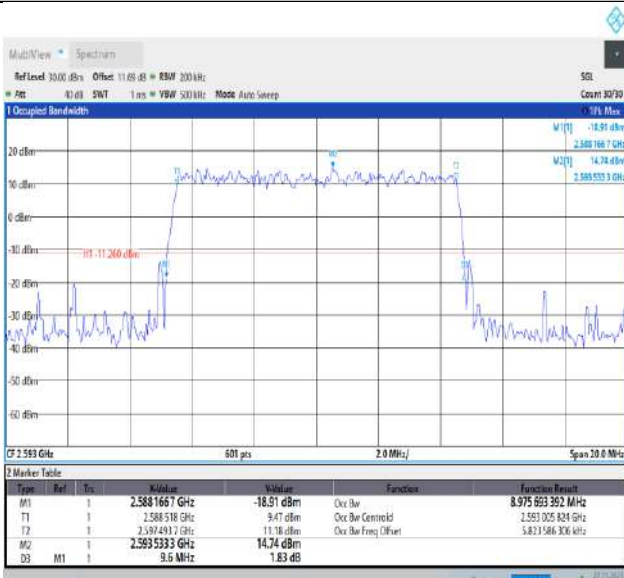

09:28:50 27.11.2023

Band41-10MHz-16QAM-40620-50RB#0-PASS

09:27:41 27.11.2023

Band41-10MHz-16QAM-41540-50RB#0-PASS

09:26:15 27.11.2023

Band41-10MHz-64QAM-39700-50RB#0-PASS

09:27:06 27.11.2023

Band41-10MHz-64QAM-40620-50RB#0-PASS