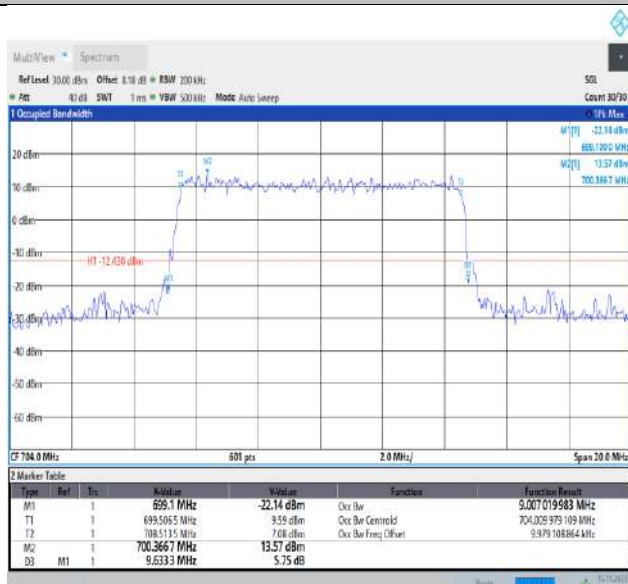

Band12-10MHz-QPSK-23095-50RB#0-PASS

16:59:38 15.11.2023

Band12-10MHz-16QAM-23060-50RB#0-PASS