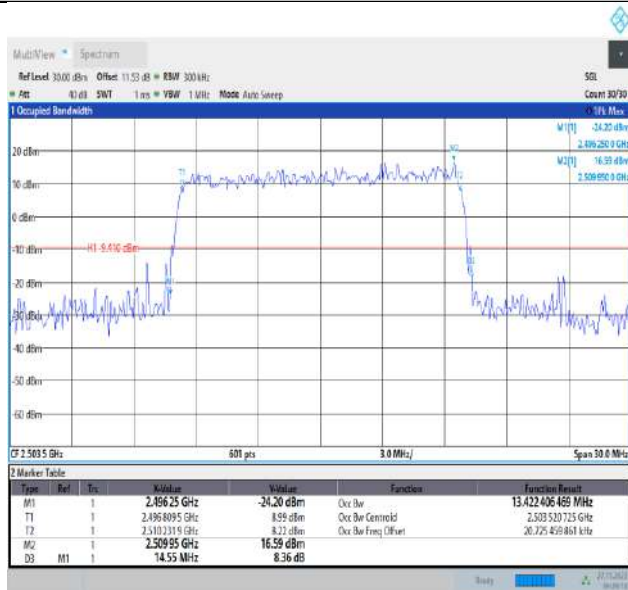

Band41-15MHz-16QAM-40620-75RB#0-PASS

09:29:14 27.11.2023

Band41-15MHz-64QAM-39725-75RB#0-PASS