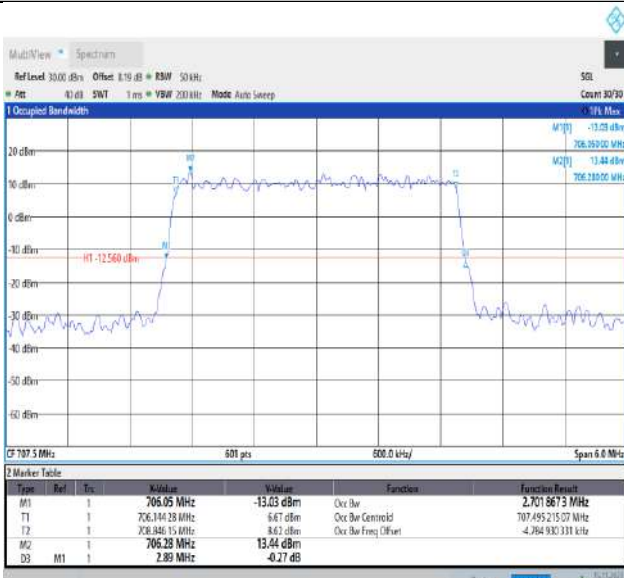

Band12-1.4MHz-64QAM-23173-6RB#0-PASS

16:52:58 15.11.2023

Band12-3MHz-QPSK-23095-15RB#0-PASS