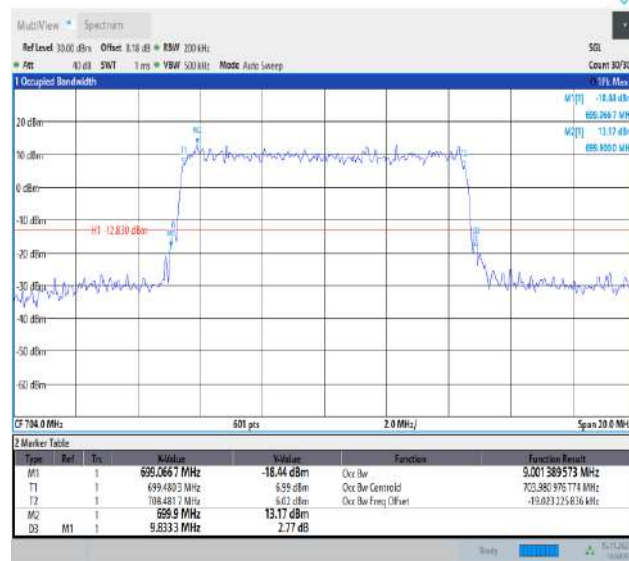

21:00:04 15.11.2023

Band12-10MHz-QPSK-23130-50RB#0-PASS

16:59:38 15.11.2023

Band12-10MHz-16QAM-23060-50RB#0-PASS

16:59:29 15.11.2023

Band12-10MHz-16QAM-23095-50RB#0-PASS

21:00:20 15.11.2023

Band12-10MHz-16QAM-23130-50RB#0-PASS