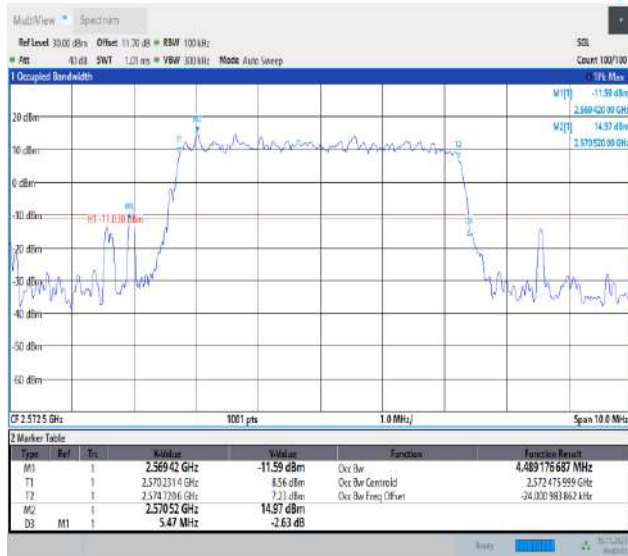

09:40:26 16.11.2023

Band38-5MHz-16QAM-37775-25RB#0-PASS

09:41:17 16.11.2023

Band38-5MHz-16QAM-38000-25RB#0-PASS

09:42:08 16.11.2023

Band38-5MHz-16QAM-38225-25RB#0-PASS

09:40:42 16.11.2023

Band38-5MHz-64QAM-37775-25RB#0-PASS