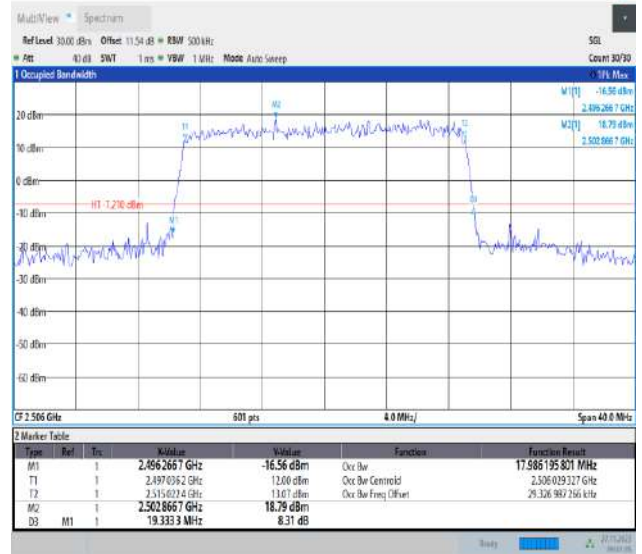

Band41-15MHz-64QAM-40620-75RB#0-PASS

09:31:36 27.11.2023