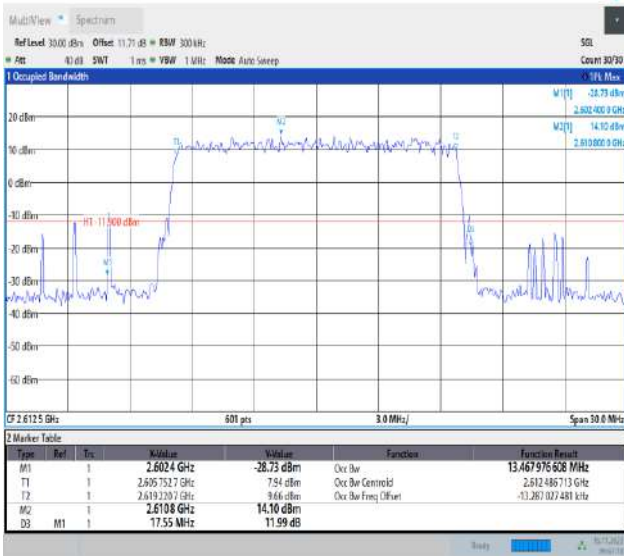

09:50:32 16.11.2023

Band38-15MHz-64QAM-37825-75RB#0-PASS

09:50:23 16.11.2023

Band38-15MHz-64QAM-38000-75RB#0-PASS

09:51:14 16.11.2023

Band38-15MHz-64QAM-38175-75RB#0-PASS

09:51:56 16.11.2023

Band38-20MHz-QPSK-37850-100RB#0-PASS