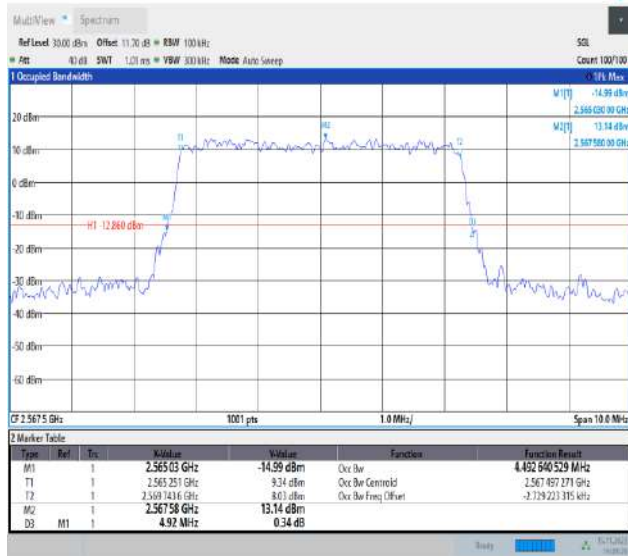

Band7-5MHz-16QAM-21425-25RB#0-PASS

16:26:56 15.11.2023

Band7-5MHz-64QAM-20775-25RB#0-PASS

16:27:38 15.11.2023

Band7-5MHz-64QAM-21100-25RB#0-PASS

16:28:29 15.11.2023

Band7-5MHz-64QAM-21425-25RB#0-PASS

16:29:15 15.11.2023