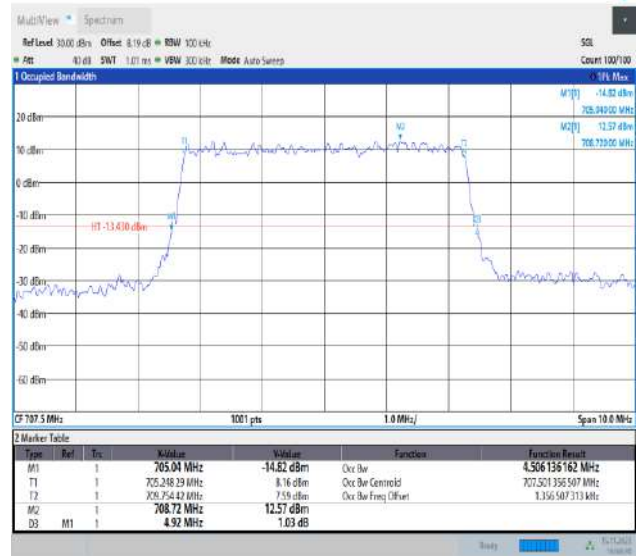

16:58:24 15.11.2023

Band12-5MHz-16QAM-23035-25RB#0-PASS

16:56:15 15.11.2023

Band12-5MHz-16QAM-23095-25RB#0-PASS

16:57:06 15.11.2023

Band12-5MHz-16QAM-23155-25RB#0-PASS

16:58:40 15.11.2023

Band12-5MHz-64QAM-23035-25RB#0-PASS