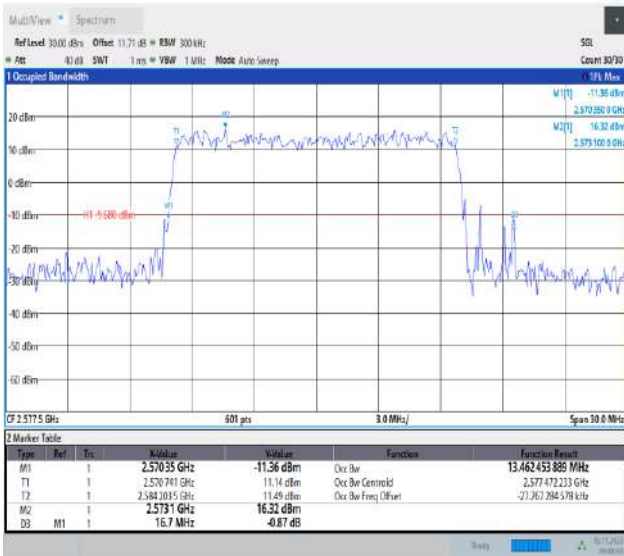

09:48:36 16.11.2023

Band38-10MHz-64QAM-37800-50RB#0-PASS

09:47:27 16.11.2023

Band38-10MHz-64QAM-38000-50RB#0-PASS

09:48:18 16.11.2023

Band38-10MHz-64QAM-38200-50RB#0-PASS

Band38-15MHz-QPSK-37825-75RB#0-PASS