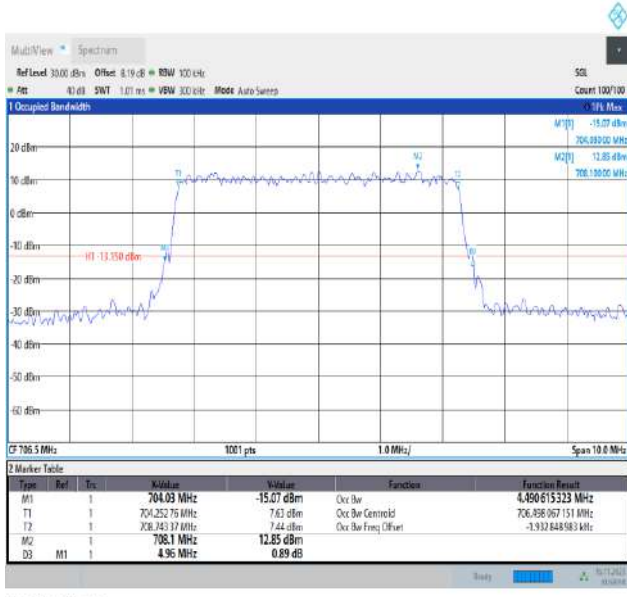

Band17-5MHz-16QAM-23790-25RB#0-PASS

08:59:54 16.11.2023

Band17-5MHz-64QAM-23755-25RB#0-PASS