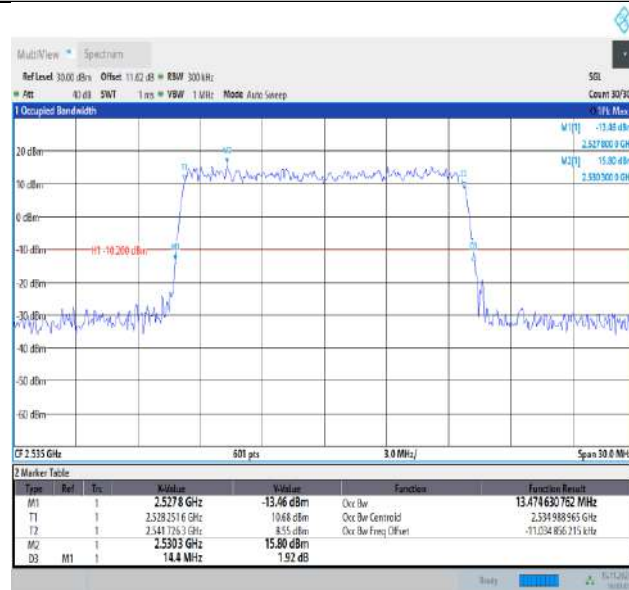

Band7-10MHz-64QAM-21400-50RB#0-PASS

16:33:02 15.11.2023