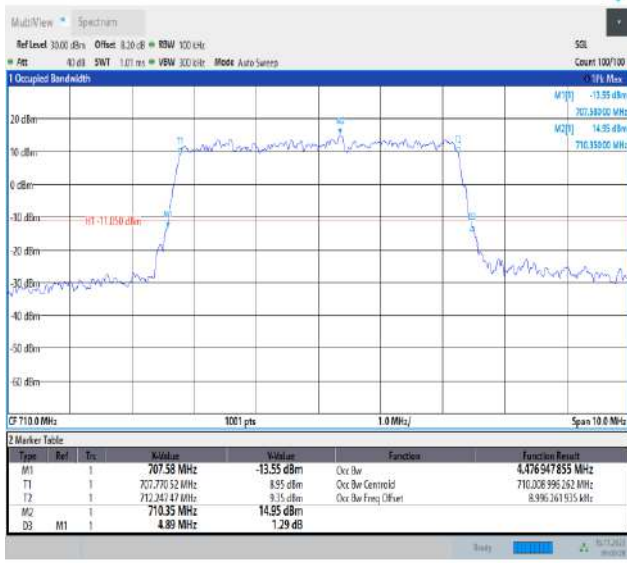

09:00:12 16.11.2023

Band17-5MHz-QPSK-23790-25RB#0-PASS

09:01:04 16.11.2023

Band17-5MHz-QPSK-23825-25RB#0-PASS

08:59:38 16.11.2023

Band17-5MHz-16QAM-23755-25RB#0-PASS

09:00:29 16.11.2023

Band17-5MHz-16QAM-23790-25RB#0-PASS