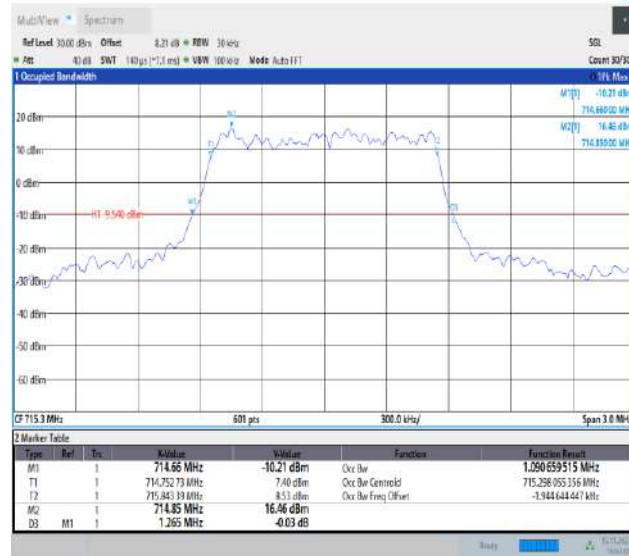

16:49:56 18.11.2023

Band12-1.4MHz-QPSK-23095-6RB#0-PASS

16:49:17 18.11.2023

Band12-1.4MHz-QPSK-23173-6RB#0-PASS

16:49:20 18.11.2023

Band12-1.4MHz-16QAM-23017-6RB#0-PASS

16:50:12 15.11.2023

Band12-1.4MHz-16QAM-23095-6RB#0-PASS