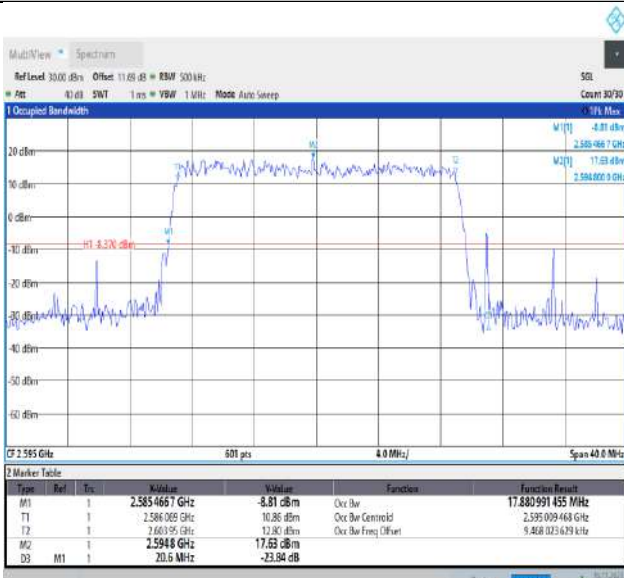

09:50:32 16.11.2023

Band38-15MHz-64QAM-37825-75RB#0-PASS

09:50:23 16.11.2023

Band38-15MHz-64QAM-38000-75RB#0-PASS

09:51:14 16.11.2023

Band38-15MHz-64QAM-38175-75RB#0-PASS

09:51:56 16.11.2023

Band38-20MHz-QPSK-37850-100RB#0-PASS