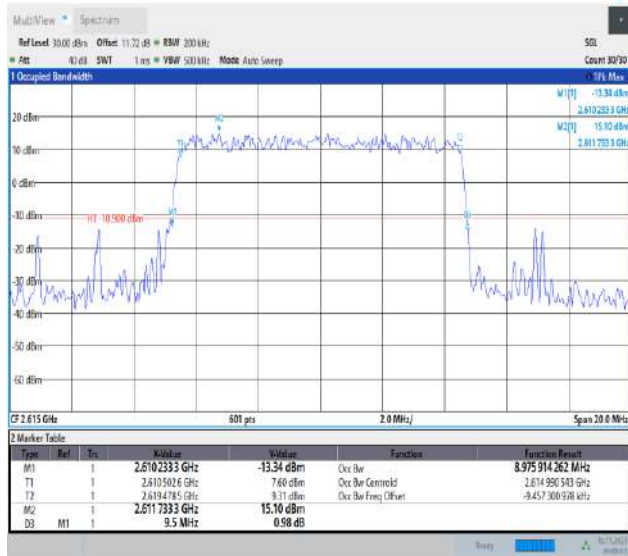

09:47:06 16.11.2023

Band38-10MHz-QPSK-38200-50RB#0-PASS

09:46:20 16.11.2023

Band38-10MHz-16QAM-37800-50RB#0-PASS

09:47:11 16.11.2023

Band38-10MHz-16QAM-38000-50RB#0-PASS

09:48:02 16.11.2023

Band38-10MHz-16QAM-38200-50RB#0-PASS