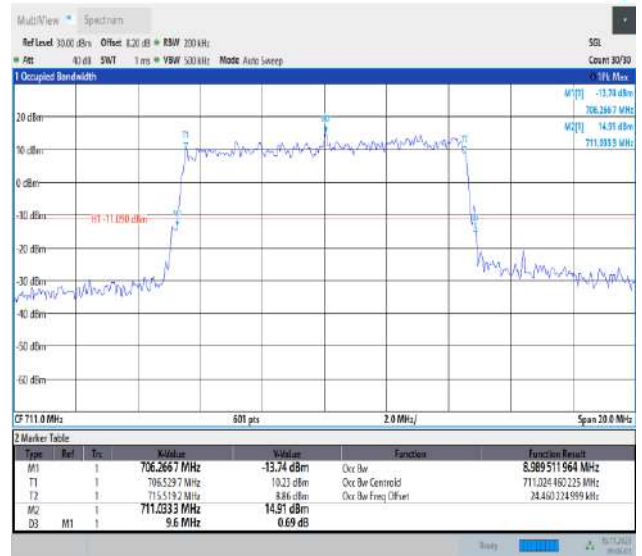

09:03:06 16.11.2023

Band17-10MHz-16QAM-23790-50RB#0-PASS

09:04:06 16.11.2023

Band17-10MHz-16QAM-23800-50RB#0-PASS

09:03:21 16.11.2023

Band17-10MHz-64QAM-23780-50RB#0-PASS

09:04:12 16.11.2023

Band17-10MHz-64QAM-23790-50RB#0-PASS