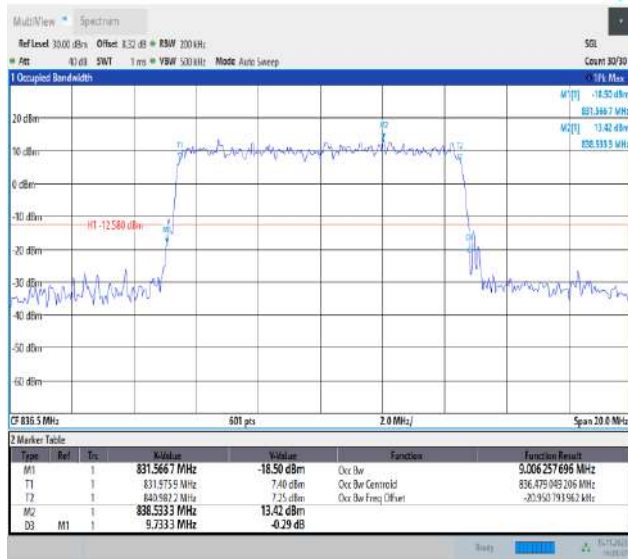

Band5-10MHz-16QAM-20600-50RB#0-PASS

16:24:38 15.11.2023

Band5-10MHz-64QAM-20525-50RB#0-PASS