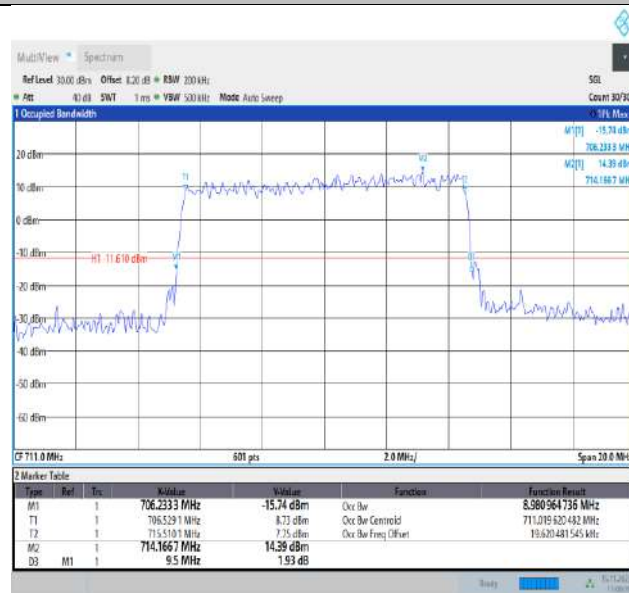

Band12-10MHz-64QAM-23060-50RB#0-PASS

21:00:36 15.11.2023