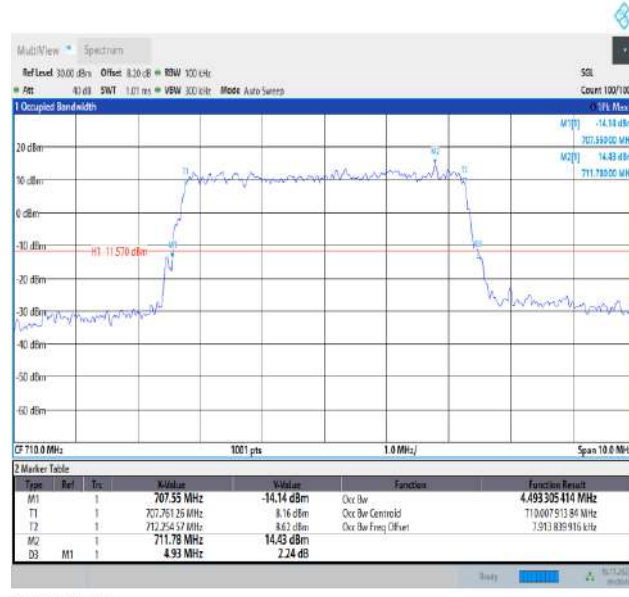

Band17-5MHz-16QAM-23825-25RB#0-PASS

09:00:46 16.11.2023