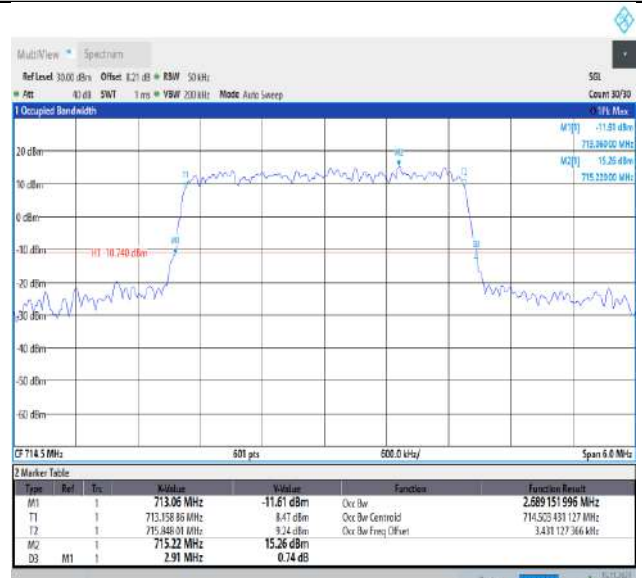

Band12-3MHz-QPSK-23025-15RB#0-PASS

16:53:49 15.11.2023