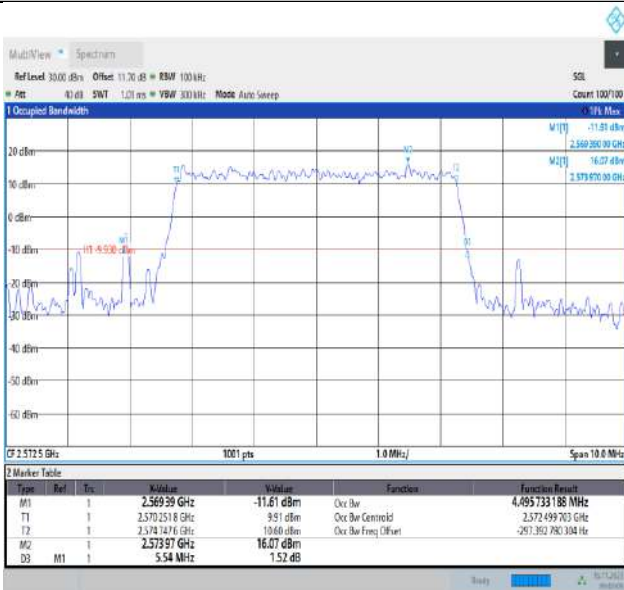

Band17-10MHz-64QAM-23790-50RB#0-PASS

09:40:10 16.11.2023

Band38-5MHz-QPSK-37775-25RB#0-PASS