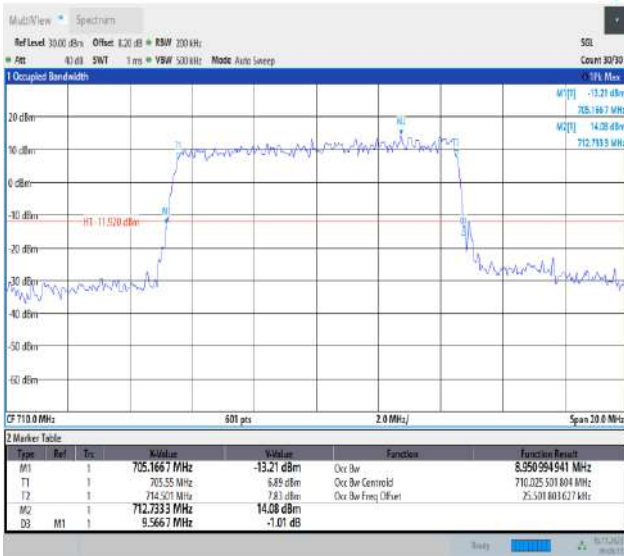

09:03:06 16.11.2023

Band17-10MHz-16QAM-23790-50RB#0-PASS

09:04:06 16.11.2023

Band17-10MHz-16QAM-23800-50RB#0-PASS

09:03:21 16.11.2023

Band17-10MHz-64QAM-23780-50RB#0-PASS

09:04:12 16.11.2023

Band17-10MHz-64QAM-23790-50RB#0-PASS