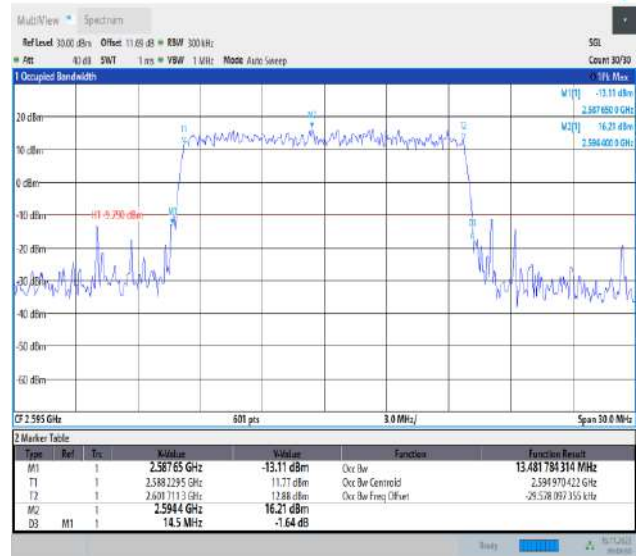

09:48:36 16.11.2023

Band38-10MHz-64QAM-37800-50RB#0-PASS

09:47:27 16.11.2023

Band38-10MHz-64QAM-38000-50RB#0-PASS

09:48:18 16.11.2023

Band38-10MHz-64QAM-38200-50RB#0-PASS

Band38-15MHz-QPSK-37825-75RB#0-PASS