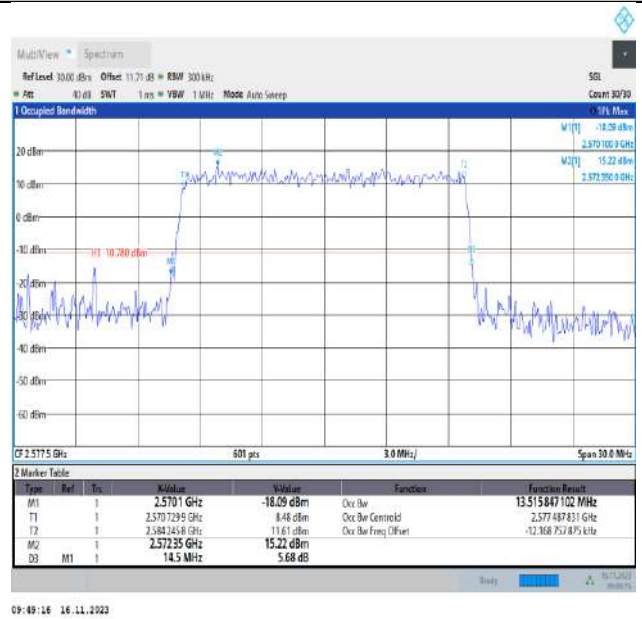

Band38-15MHz-QPSK-38000-75RB#0-PASS