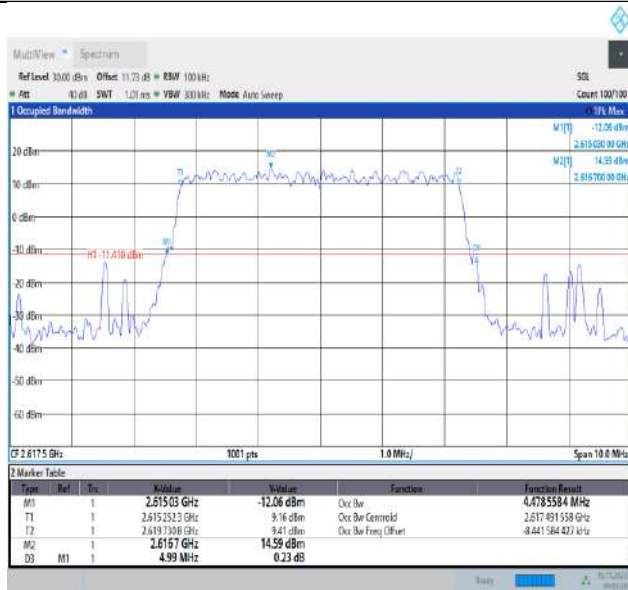

Band38-5MHz-64QAM-37775-25RB#0-PASS

09:42:24 16.11.2023

Band38-5MHz-64QAM-38225-25RB#0-PASS