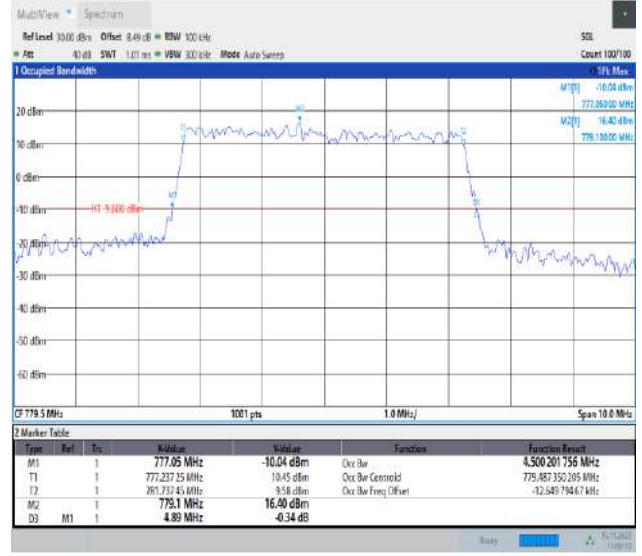

Band13-5MHz-QPSK-23230-25RB#0-PASS

21:02:13 15.11.2023