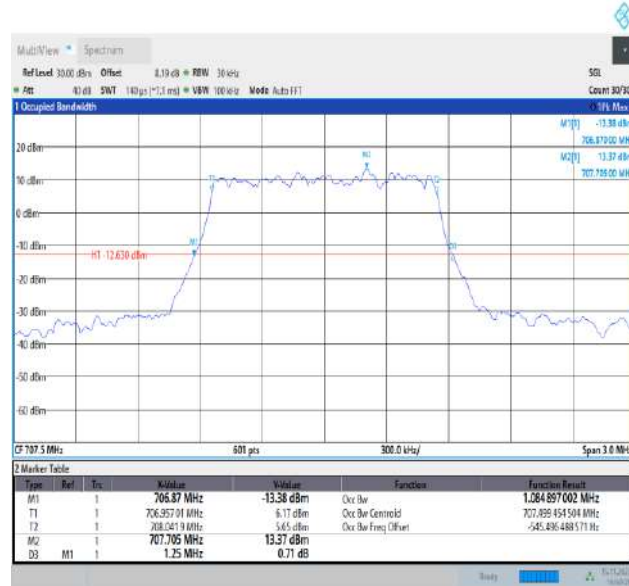

Band12-1.4MHz-16QAM-23173-6RB#0-PASS

16:50:28 15.11.2023