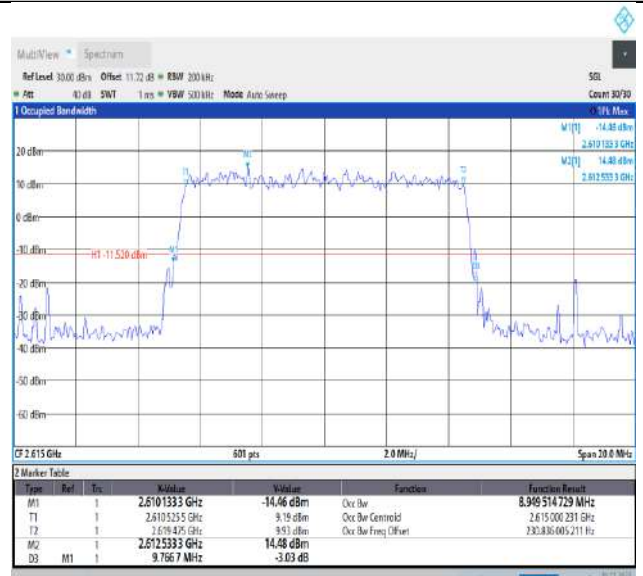

Band38-10MHz-64QAM-37800-50RB#0-PASS

09:48:18 16.11.2023