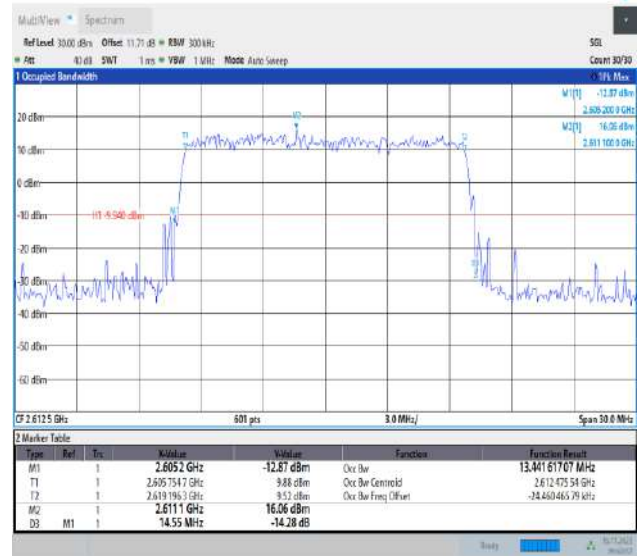

Band38-15MHz-QPSK-38000-75RB#0-PASS

Band38-15MHz-QPSK-38175-75RB#0-PASS

Band38-15MHz-16QAM-37825-75RB#0-PASS

09:50:07 16.11.2023

Band38-15MHz-16QAM-38000-75RB#0-PASS

09:50:08 16.11.2023

Band38-15MHz-16QAM-38175-75RB#0-PASS