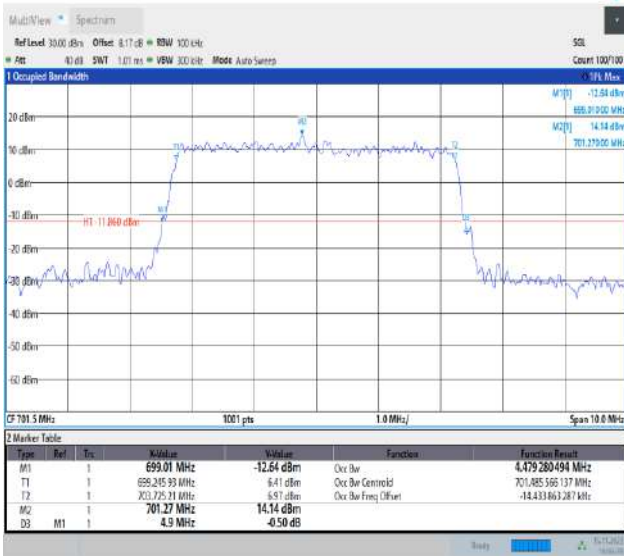

16:58:24 15.11.2023

Band12-5MHz-16QAM-23035-25RB#0-PASS

16:56:15 15.11.2023

Band12-5MHz-16QAM-23095-25RB#0-PASS

16:57:06 15.11.2023

Band12-5MHz-16QAM-23155-25RB#0-PASS

16:58:40 15.11.2023

Band12-5MHz-64QAM-23035-25RB#0-PASS