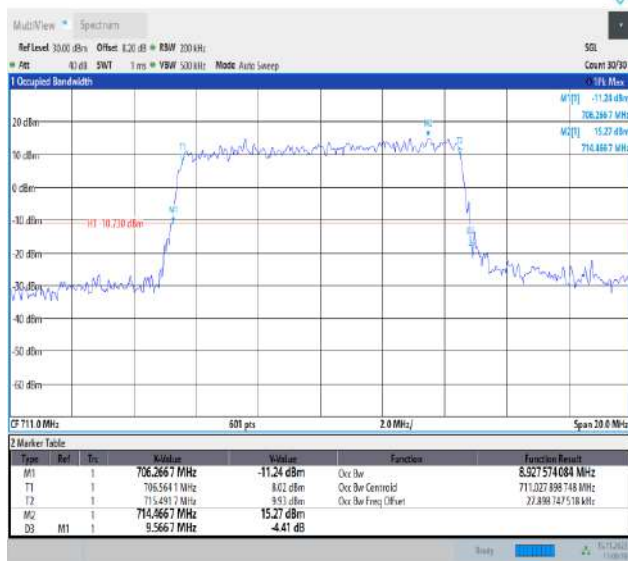

21:00:04 15.11.2023

Band12-10MHz-QPSK-23130-50RB#0-PASS

16:59:38 15.11.2023

Band12-10MHz-16QAM-23060-50RB#0-PASS

16:59:29 15.11.2023

Band12-10MHz-16QAM-23095-50RB#0-PASS

21:00:20 15.11.2023

Band12-10MHz-16QAM-23130-50RB#0-PASS