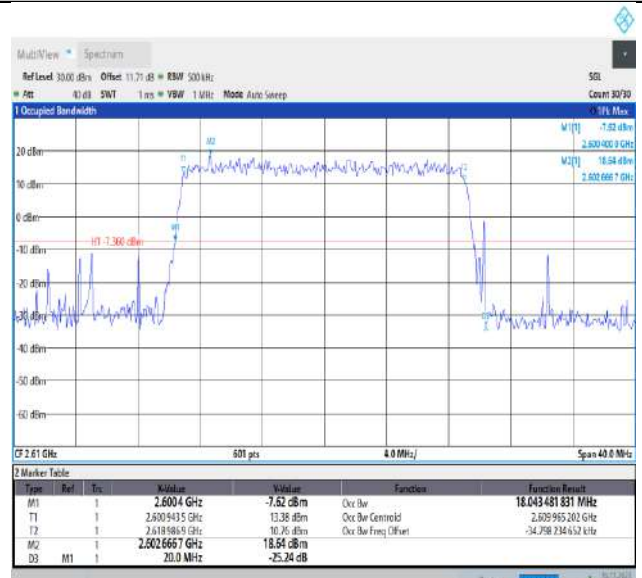

Band38-20MHz-QPSK-37850-100RB#0-PASS

09:53:46 16.11.2023