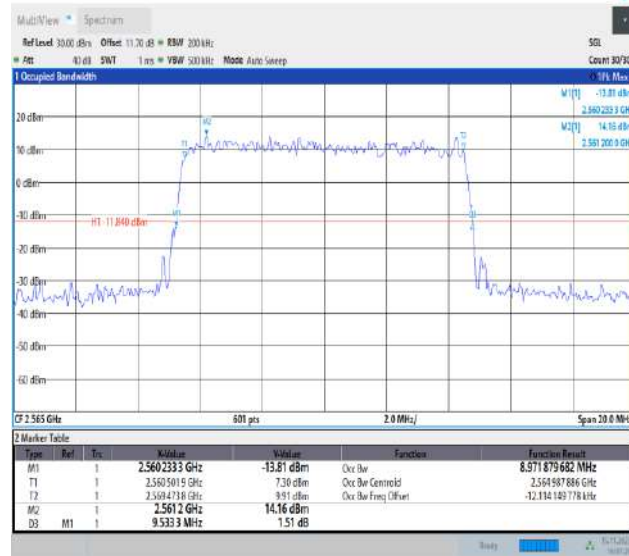

Band7-10MHz-16QAM-21100-50RB#0-PASS

16:31:13 15.11.2023

Band7-10MHz-16QAM-21400-50RB#0-PASS

16:29:47 15.11.2023

Band7-10MHz-64QAM-20800-50RB#0-PASS

16:30:38 15.11.2023

Band7-10MHz-64QAM-21100-50RB#0-PASS

16:31:29 15.11.2023