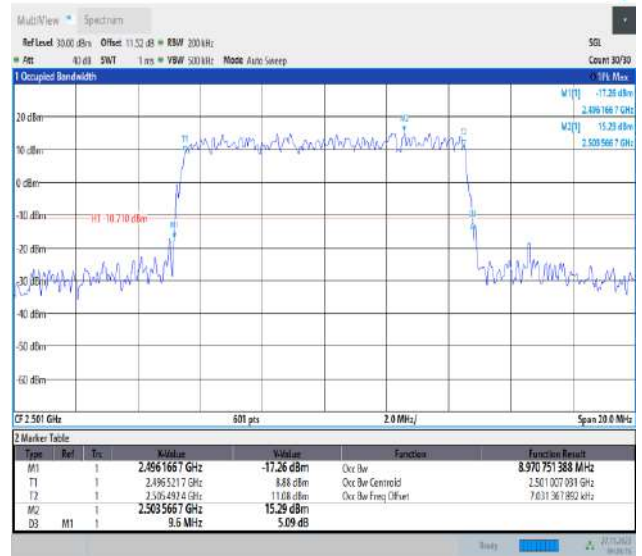

09:28:50 27.11.2023

Band41-10MHz-16QAM-40620-50RB#0-PASS

09:27:41 27.11.2023

Band41-10MHz-16QAM-41540-50RB#0-PASS

09:26:15 27.11.2023

Band41-10MHz-64QAM-39700-50RB#0-PASS

09:27:06 27.11.2023

Band41-10MHz-64QAM-40620-50RB#0-PASS