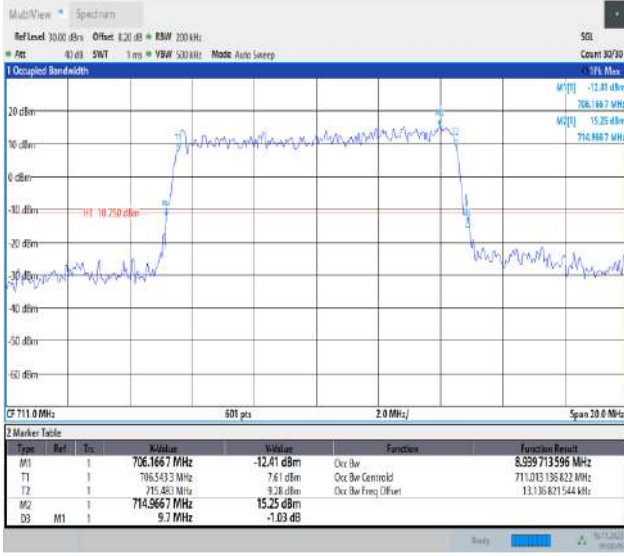

Band17-10MHz-16QAM-23780-50RB#0-PASS

09:04:06 16.11.2023

Band17-10MHz-16QAM-23800-50RB#0-PASS