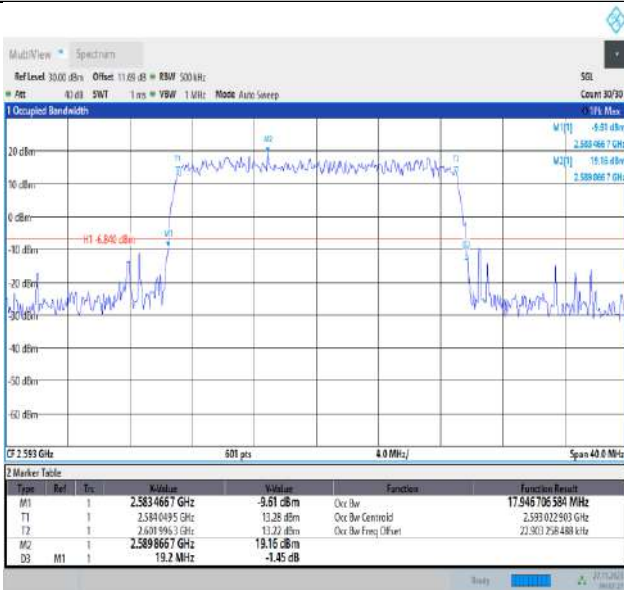

Band41-15MHz-64QAM-41515-75RB#0-PASS

09:32:27 27.11.2023

Band41-20MHz-QPSK-40620-100RB#0-PASS