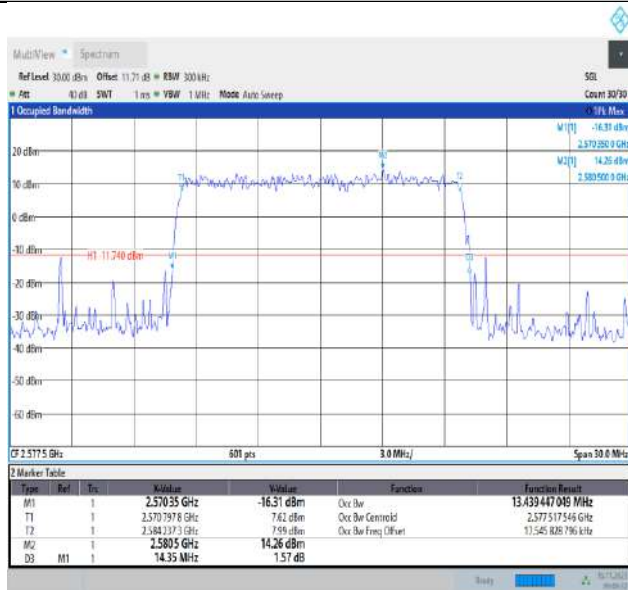

Band38-15MHz-QPSK-38000-75RB#0-PASS

Band38-15MHz-QPSK-38175-75RB#0-PASS

Band38-15MHz-16QAM-37825-75RB#0-PASS

09:50:07 16.11.2023

Band38-15MHz-16QAM-38000-75RB#0-PASS

09:50:08 16.11.2023

Band38-15MHz-16QAM-38175-75RB#0-PASS