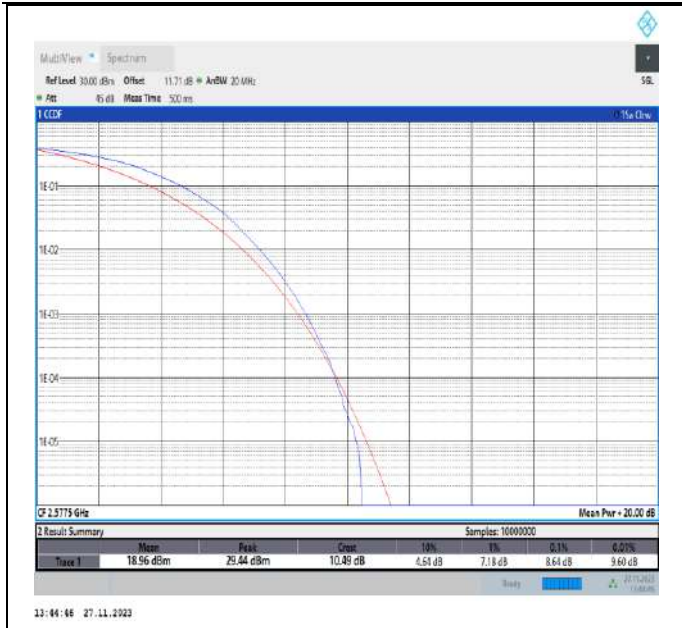

Band38-5MHz-64QAM-37775-25RB#0-PASS

Band38-5MHz-64QAM-38000-25RB#0-PASS

Band38-5MHz-64QAM-38225-25RB#0-PASS

Band38-10MHz-64QAM-37800-50RB#0-PASS

Band38-10MHz-64QAM-38000-50RB#0-PASS

Band38-10MHz-64QAM-38200-50RB#0-PASS