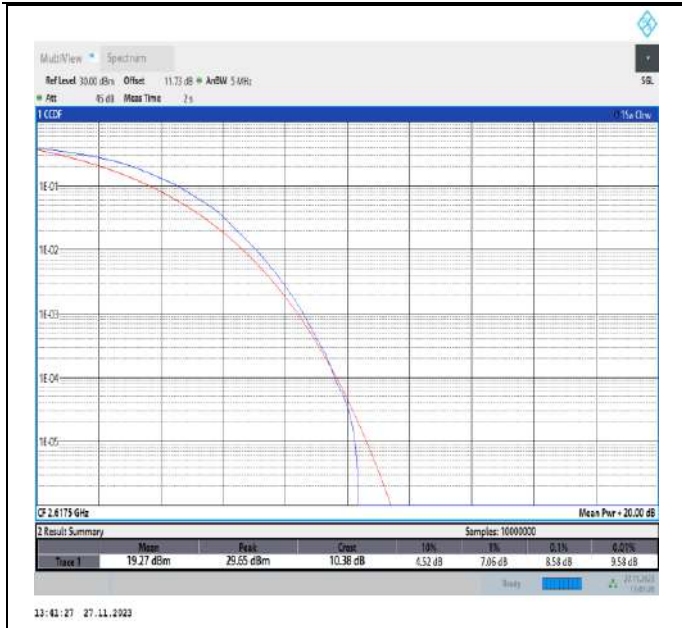

Band38-5MHz-64QAM-37775-25RB#0-PASS