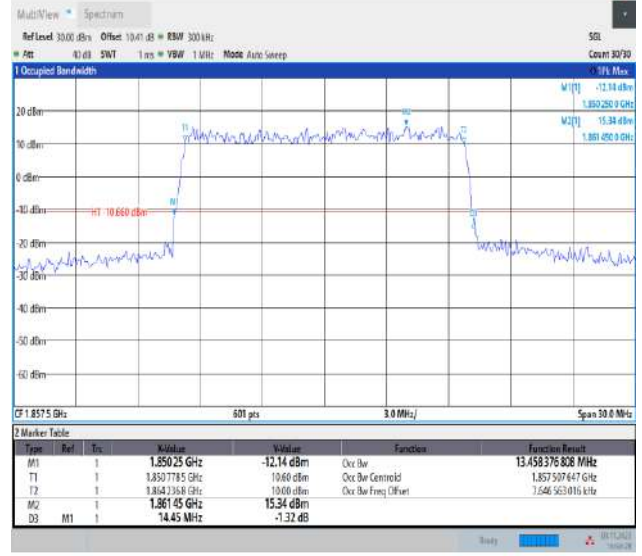

Band2-15MHz-QPSK-18675-75RB#0-PASS

16:56:50 09.11.2023

Band2-15MHz-QPSK-18900-75RB#0-PASS

16:57:26 09.11.2023

Band2-15MHz-QPSK-19125-75RB#0-PASS

16:56:28 09.11.2023

Band2-15MHz-16QAM-18675-75RB#0-PASS

Band2-15MHz-16QAM-18900-75RB#0-PASS