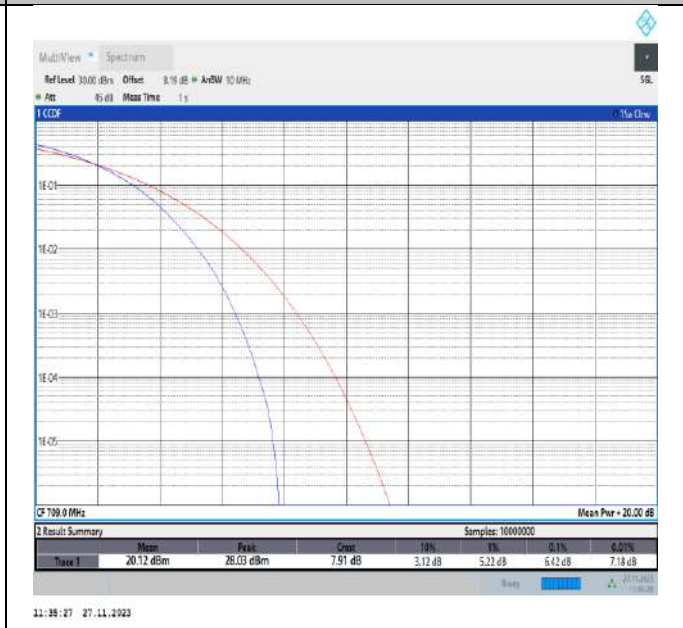

Band17-5MHz-64QAM-23790-25RB#0-PASS