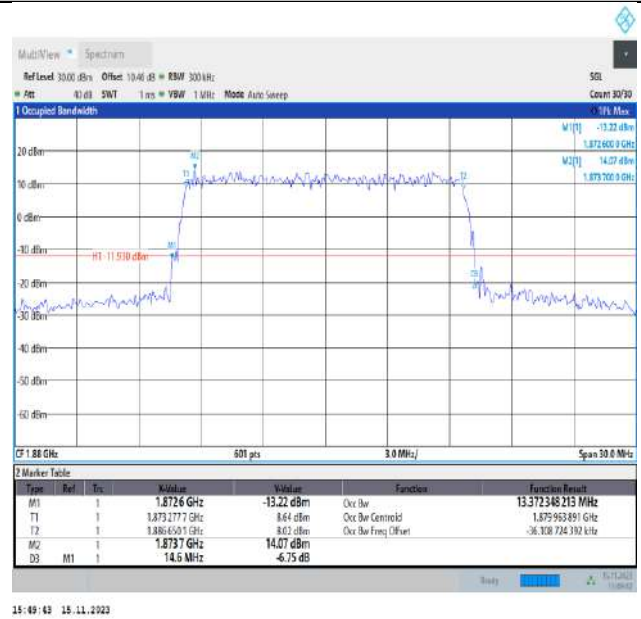

Band2-15MHz-16QAM-19125-75RB#0-PASS