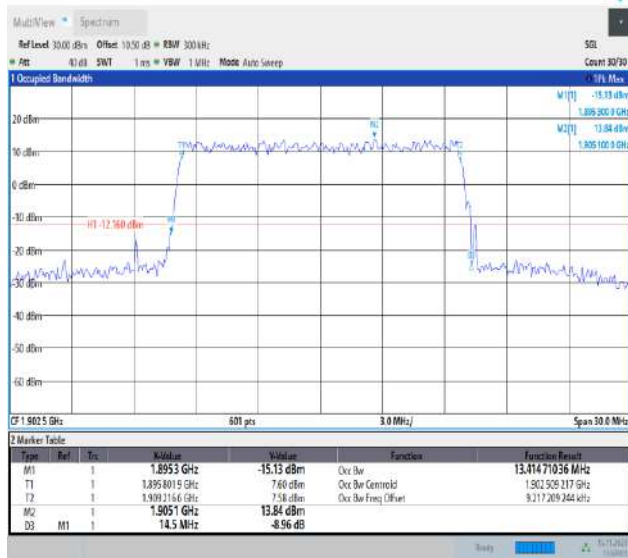

Band2-15MHz-64QAM-18675-75RB#0-PASS

15:50:02 15.11.2023