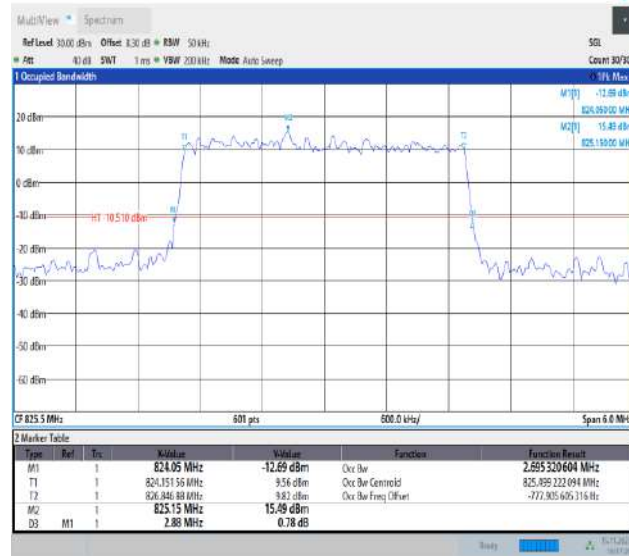

Band5-1.4MHz-64QAM-20525-6RB#0-PASS

16:17:20 15.11.2023