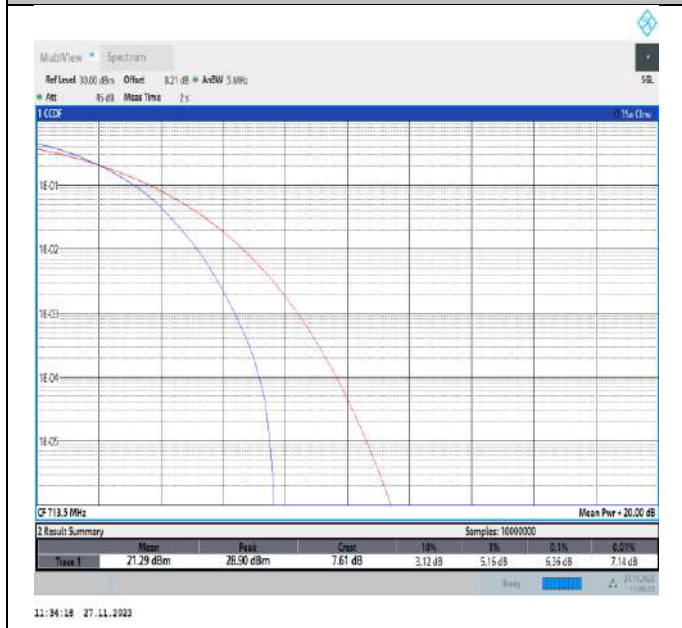

Band17-5MHz-64QAM-23755-25RB#0-PASS