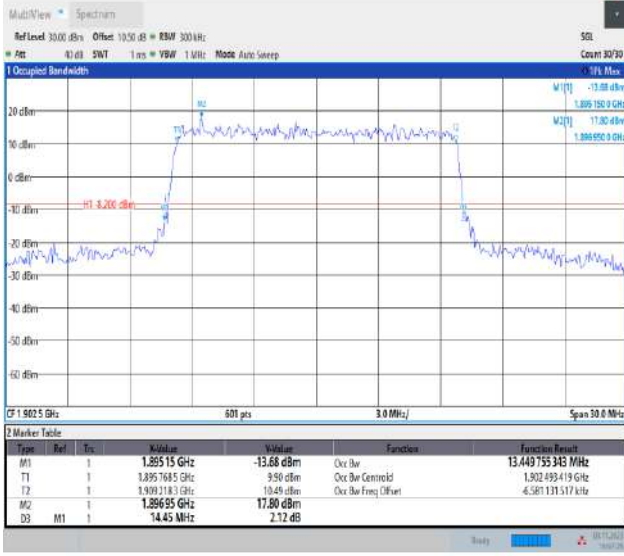

Band2-15MHz-QPSK-18675-75RB#0-PASS

16:57:26 09.11.2023

Band2-15MHz-QPSK-19125-75RB#0-PASS