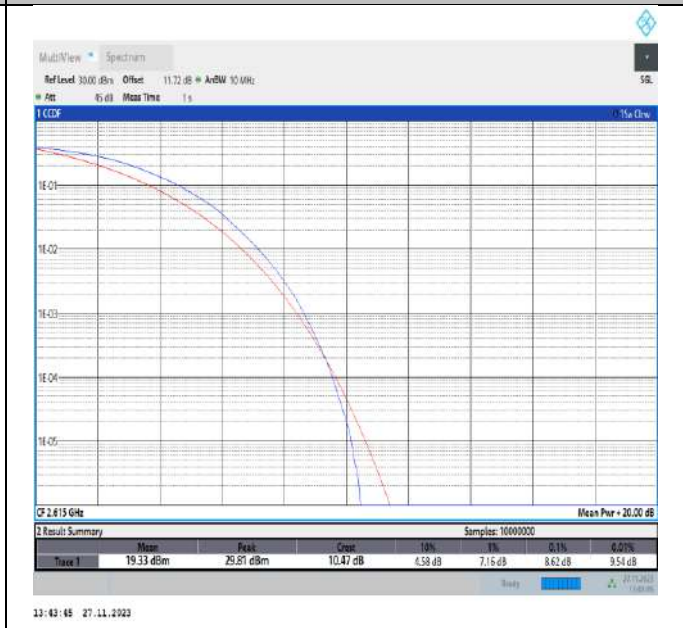

Band38-5MHz-64QAM-37775-25RB#0-PASS

Band38-5MHz-64QAM-38000-25RB#0-PASS

Band38-5MHz-64QAM-38225-25RB#0-PASS

Band38-10MHz-64QAM-37800-50RB#0-PASS

Band38-10MHz-64QAM-38000-50RB#0-PASS

Band38-10MHz-64QAM-38200-50RB#0-PASS