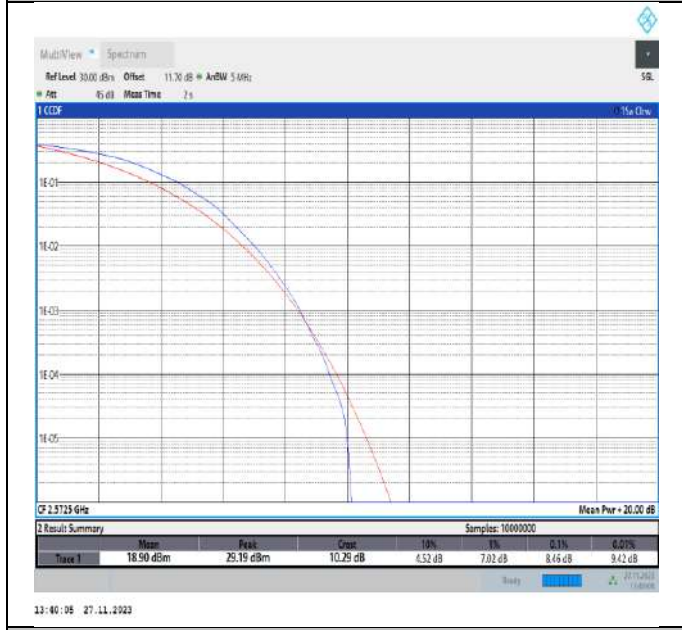

Band17-5MHz-64QAM-23755-25RB#0-PASS

Band17-5MHz-64QAM-23790-25RB#0-PASS

Band17-5MHz-64QAM-23825-25RB#0-PASS

Band17-10MHz-64QAM-23780-50RB#0-PASS

Band17-10MHz-64QAM-23790-50RB#0-PASS

Band17-10MHz-64QAM-23800-50RB#0-PASS