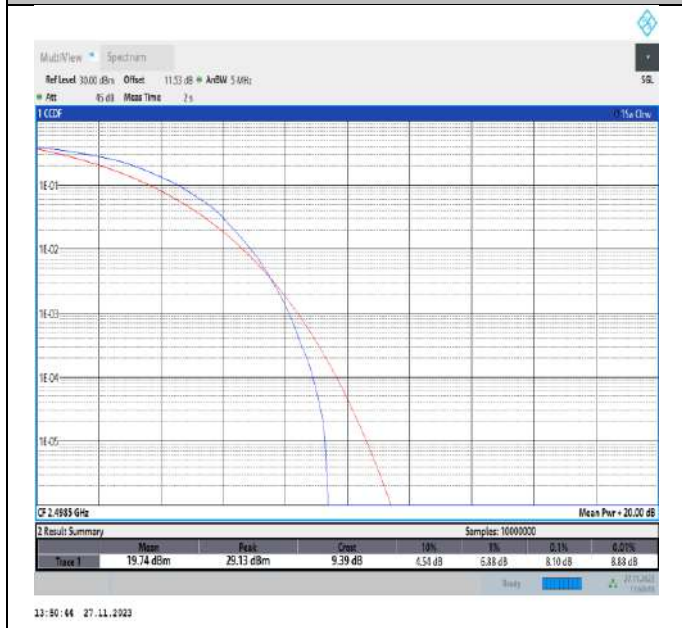

Band38-15MHz-64QAM-37825-75RB#0-PASS

Band38-15MHz-64QAM-38000-75RB#0-PASS

Band38-15MHz-64QAM-38175-75RB#0-PASS

Band38-20MHz-64QAM-37850-100RB#0-PASS

Band38-20MHz-64QAM-38000-100RB#0-PASS

Band38-20MHz-64QAM-38150-100RB#0-PASS