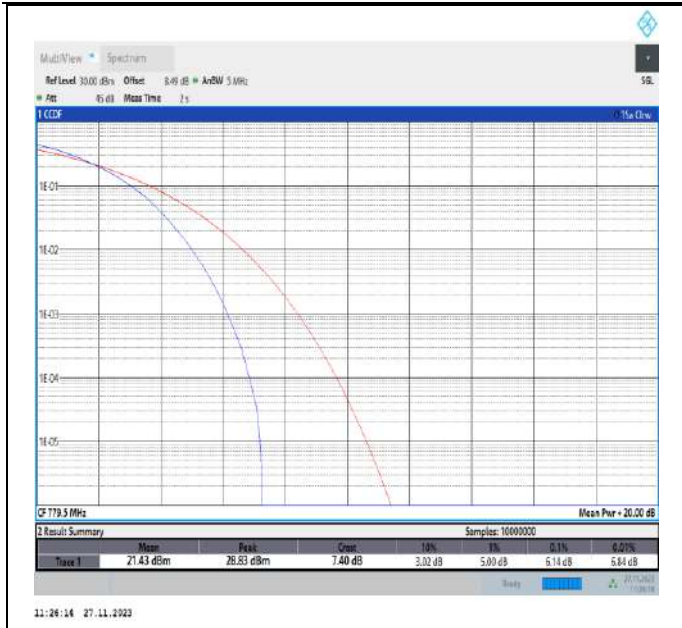

Band12-10MHz-64QAM-23095-50RB#0-PASS