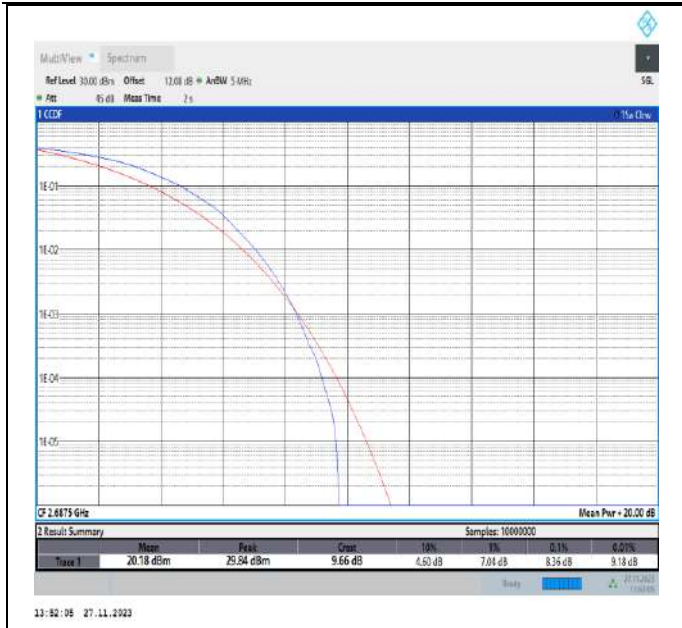

Band41-5MHz-64QAM-39675-25RB#0-PASS