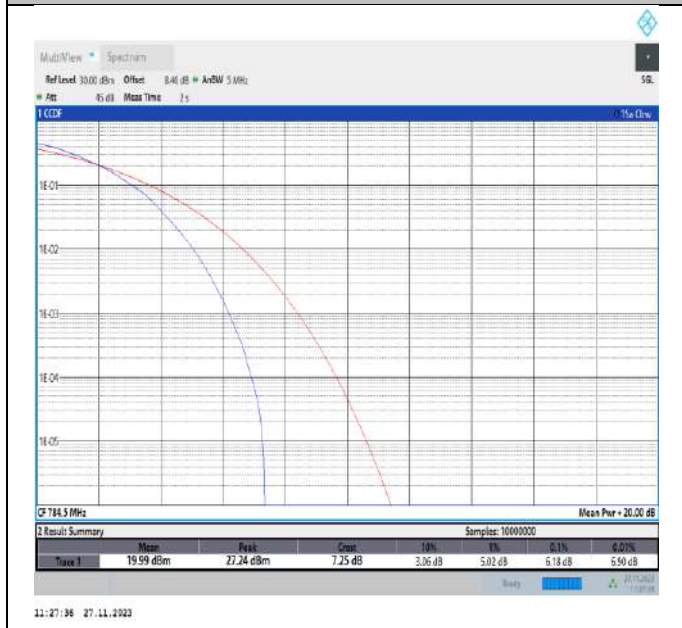

Band12-10MHz-64QAM-23095-50RB#0-PASS

Band12-10MHz-64QAM-23130-50RB#0-PASS

Band13-5MHz-64QAM-23205-25RB#0-PASS

Band13-5MHz-64QAM-23230-25RB#0-PASS

Band13-5MHz-64QAM-23255-25RB#0-PASS

Band13-10MHz-64QAM-23230-50RB#0-PASS