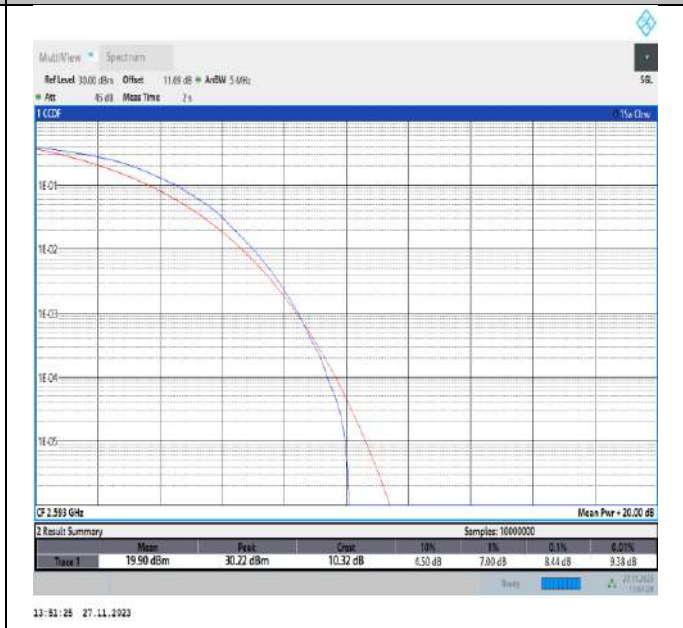

Band38-20MHz-64QAM-38150-100RB#0-PASS