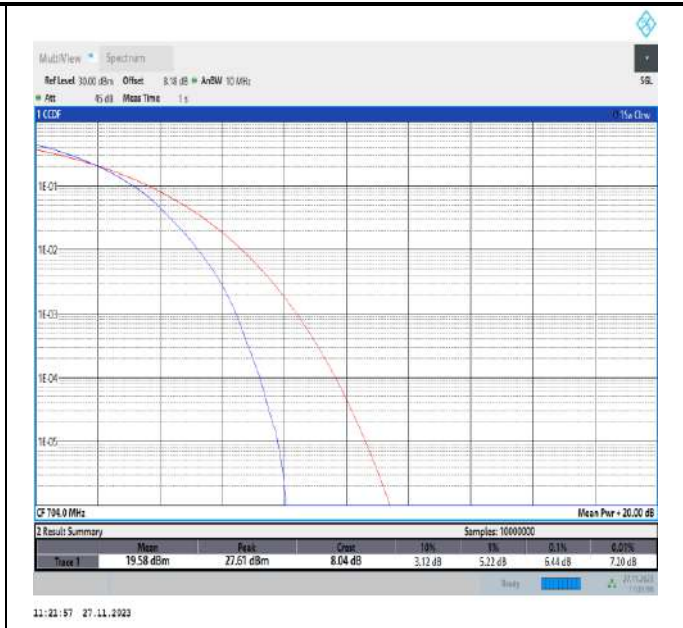

Band12-3MHz-64QAM-23095-15RB#0-PASS

Band12-3MHz-64QAM-23165-15RB#0-PASS

Band12-5MHz-64QAM-23035-25RB#0-PASS

Band12-5MHz-64QAM-23095-25RB#0-PASS

Band12-5MHz-64QAM-23155-25RB#0-PASS

Band12-10MHz-64QAM-23060-50RB#0-PASS