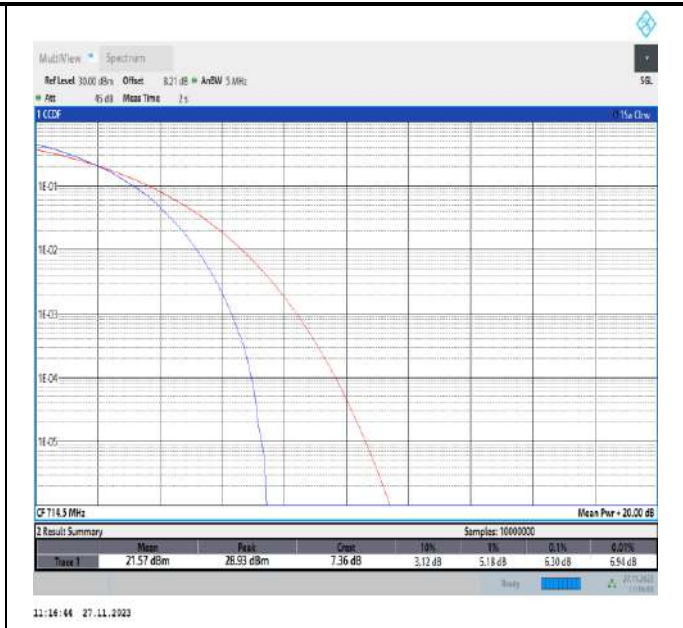

Band12-3MHz-64QAM-23095-15RB#0-PASS

Band12-3MHz-64QAM-23165-15RB#0-PASS

Band12-5MHz-64QAM-23035-25RB#0-PASS

Band12-5MHz-64QAM-23095-25RB#0-PASS

Band12-5MHz-64QAM-23155-25RB#0-PASS

Band12-10MHz-64QAM-23060-50RB#0-PASS