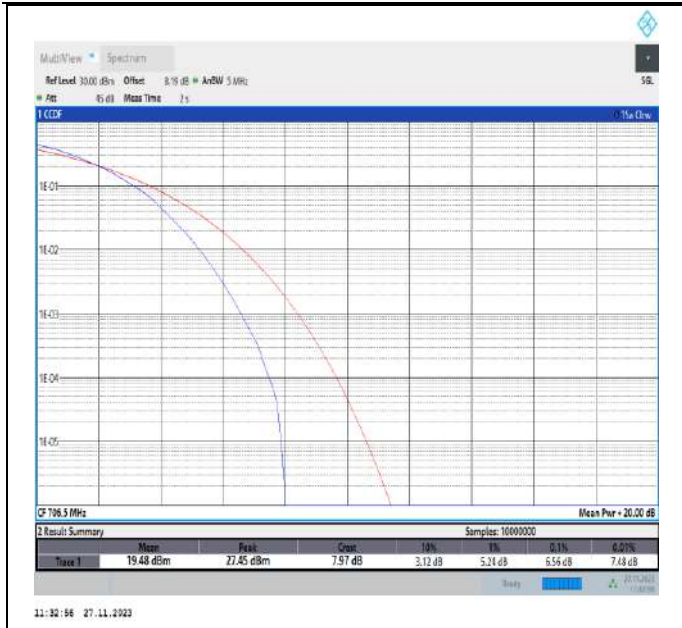

Band12-10MHz-64QAM-23095-50RB#0-PASS

Band12-10MHz-64QAM-23130-50RB#0-PASS

Band13-5MHz-64QAM-23205-25RB#0-PASS

Band13-5MHz-64QAM-23230-25RB#0-PASS

Band13-5MHz-64QAM-23255-25RB#0-PASS

Band13-10MHz-64QAM-23230-50RB#0-PASS