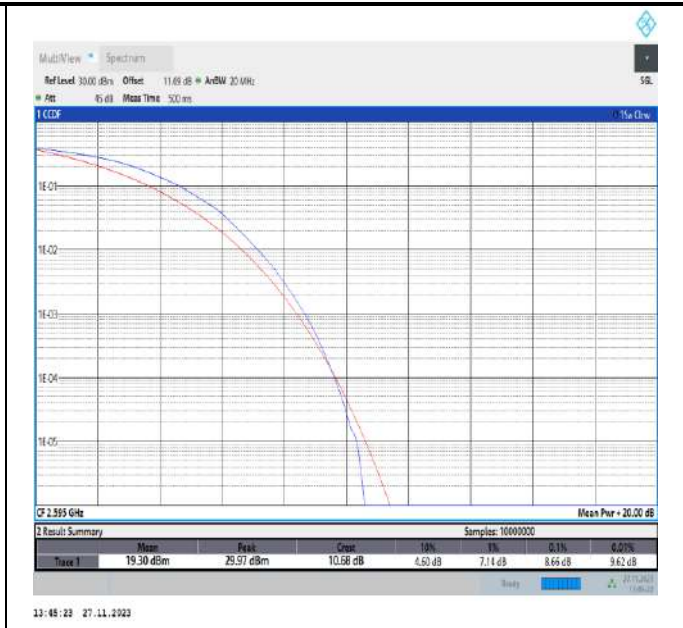

Band38-10MHz-64QAM-38200-50RB#0-PASS