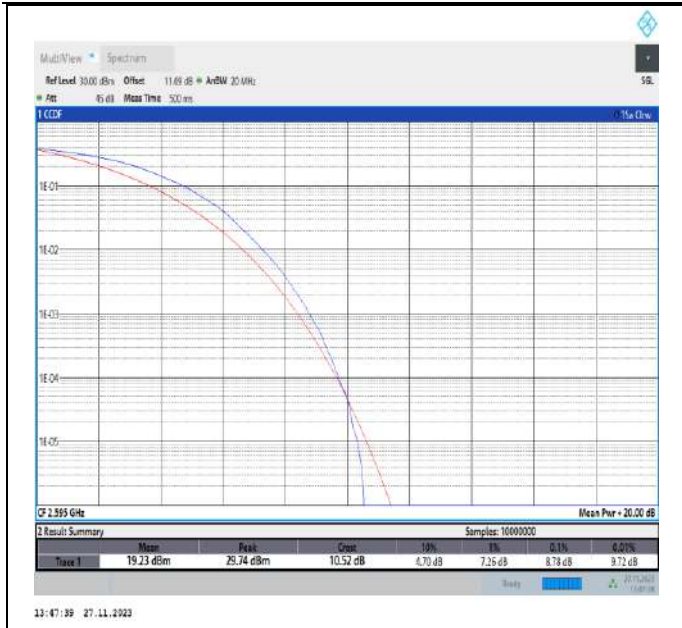

Band38-15MHz-64QAM-37825-75RB#0-PASS

Band38-15MHz-64QAM-38000-75RB#0-PASS

Band38-15MHz-64QAM-38175-75RB#0-PASS

Band38-20MHz-64QAM-37850-100RB#0-PASS

Band38-20MHz-64QAM-38000-100RB#0-PASS

Band38-20MHz-64QAM-38150-100RB#0-PASS