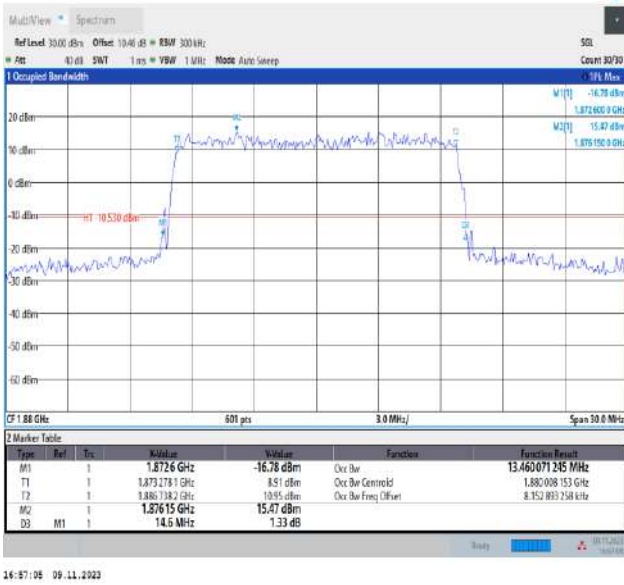

Band2-15MHz-QPSK-18675-75RB#0-PASS

16:56:50 09.11.2023

Band2-15MHz-QPSK-18900-75RB#0-PASS

16:57:26 09.11.2023

Band2-15MHz-QPSK-19125-75RB#0-PASS

16:56:28 09.11.2023

Band2-15MHz-16QAM-18675-75RB#0-PASS

Band2-15MHz-16QAM-18900-75RB#0-PASS