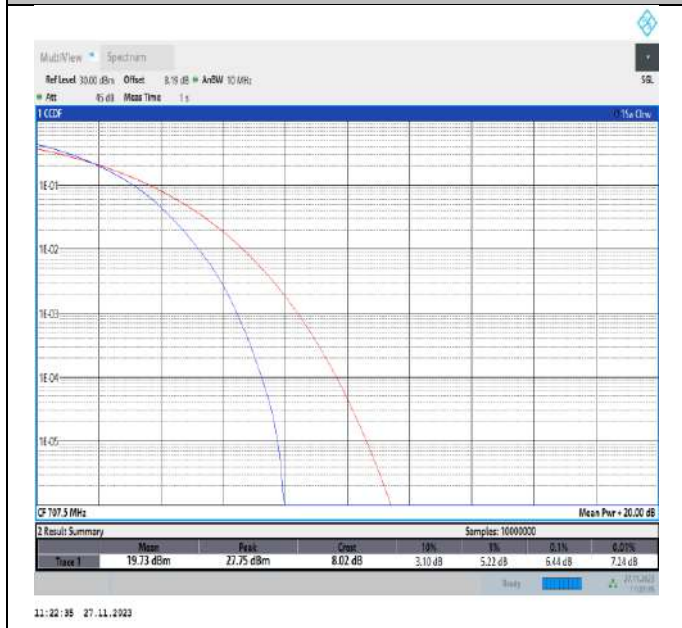

Band12-3MHz-64QAM-23095-15RB#0-PASS

Band12-3MHz-64QAM-23165-15RB#0-PASS

Band12-5MHz-64QAM-23035-25RB#0-PASS

Band12-5MHz-64QAM-23095-25RB#0-PASS

Band12-5MHz-64QAM-23155-25RB#0-PASS

Band12-10MHz-64QAM-23060-50RB#0-PASS