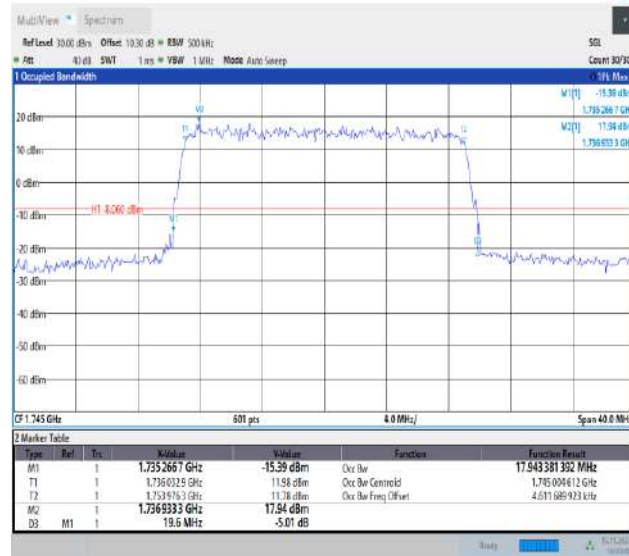

Band4-20MHz-QPSK-20050-100RB#0-PASS

16:10:09 15.11.2023