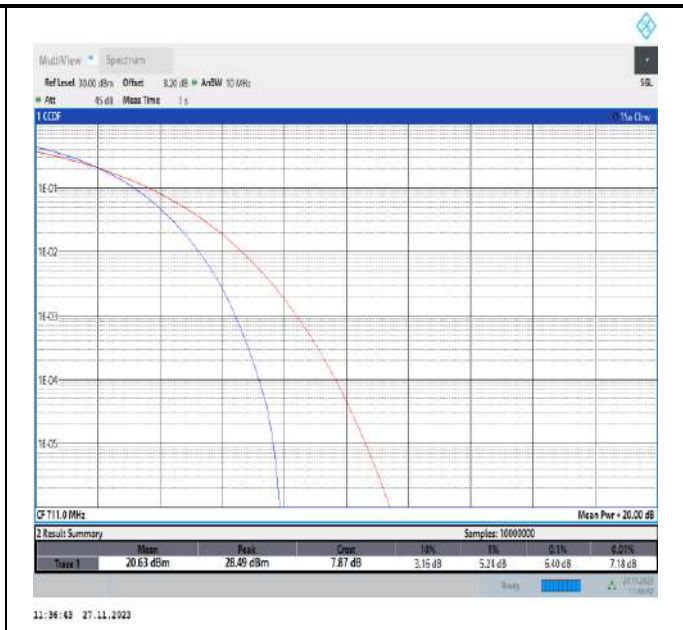

Band17-5MHz-64QAM-23755-25RB#0-PASS

Band17-5MHz-64QAM-23790-25RB#0-PASS

Band17-5MHz-64QAM-23825-25RB#0-PASS

Band17-10MHz-64QAM-23780-50RB#0-PASS

Band17-10MHz-64QAM-23790-50RB#0-PASS

Band17-10MHz-64QAM-23800-50RB#0-PASS