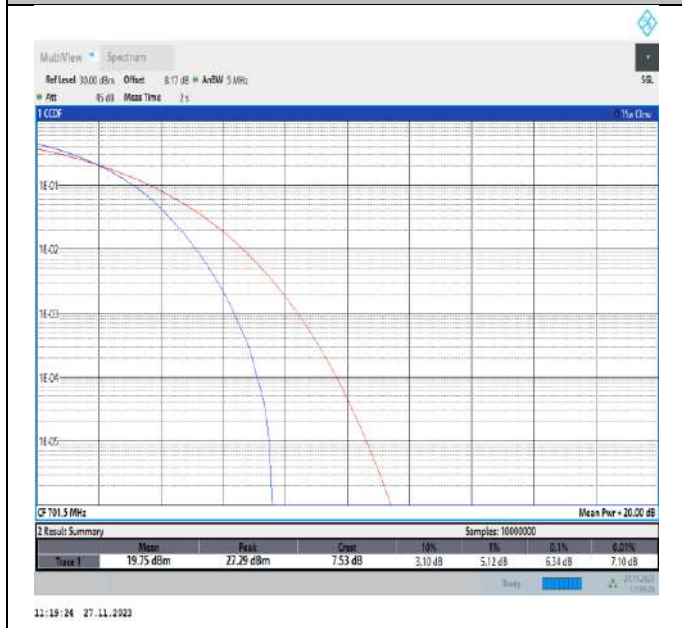

Band12-3MHz-64QAM-23095-15RB#0-PASS

Band12-3MHz-64QAM-23165-15RB#0-PASS

Band12-5MHz-64QAM-23035-25RB#0-PASS

Band12-5MHz-64QAM-23095-25RB#0-PASS

Band12-5MHz-64QAM-23155-25RB#0-PASS

Band12-10MHz-64QAM-23060-50RB#0-PASS