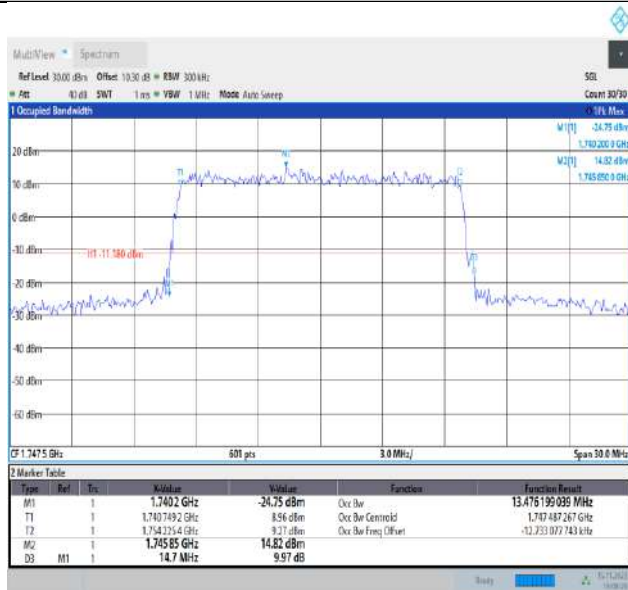

16:08:14 15.11.2023

Band4-15MHz-16QAM-20325-75RB#0-PASS

16:06:08 15.11.2023

Band4-15MHz-64QAM-20025-75RB#0-PASS

16:07:39 15.11.2023

Band4-15MHz-64QAM-20175-75RB#0-PASS

16:08:30 15.11.2023

Band4-15MHz-64QAM-20325-75RB#0-PASS