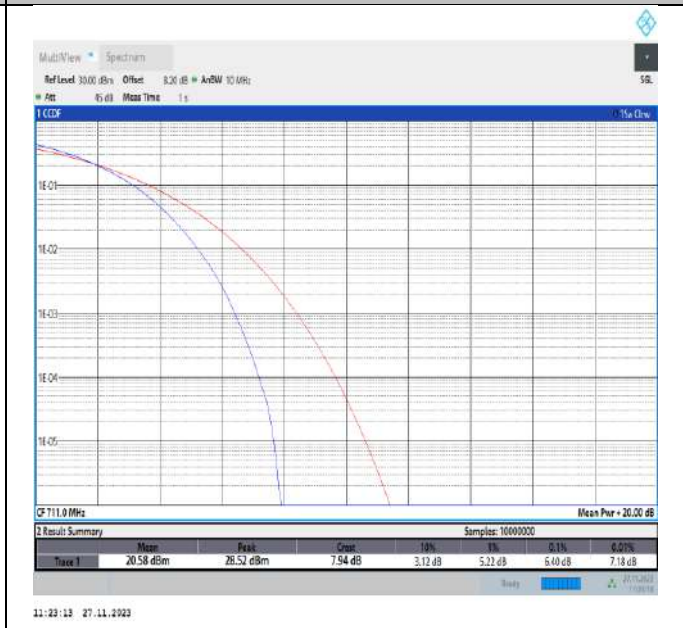

Band12-10MHz-64QAM-23060-50RB#0-PASS