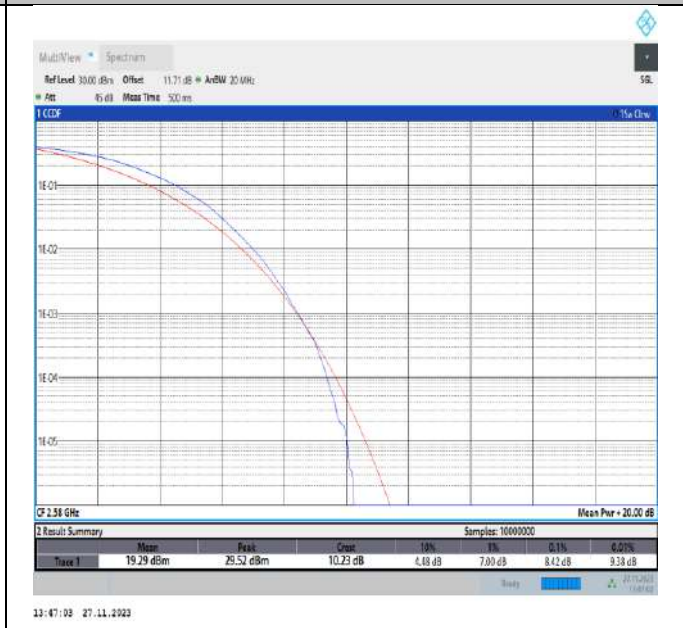

Band38-15MHz-64QAM-38000-75RB#0-PASS