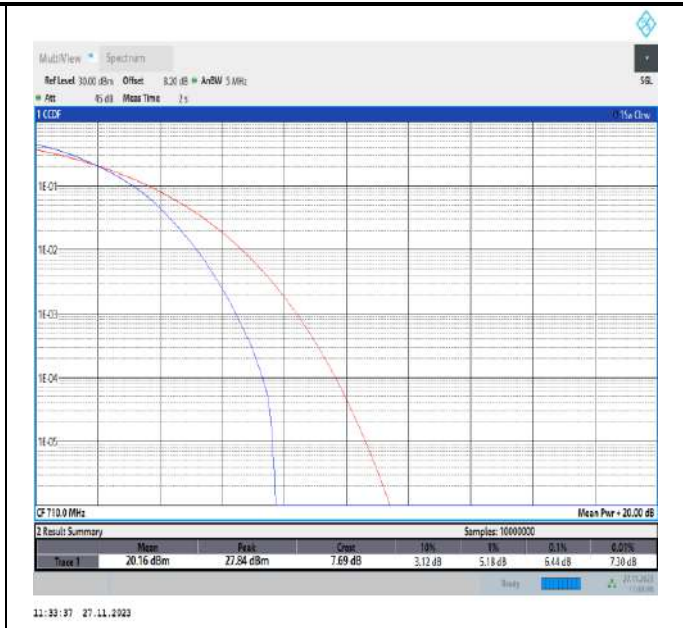

Band13-10MHz-64QAM-23230-50RB#0-PASS