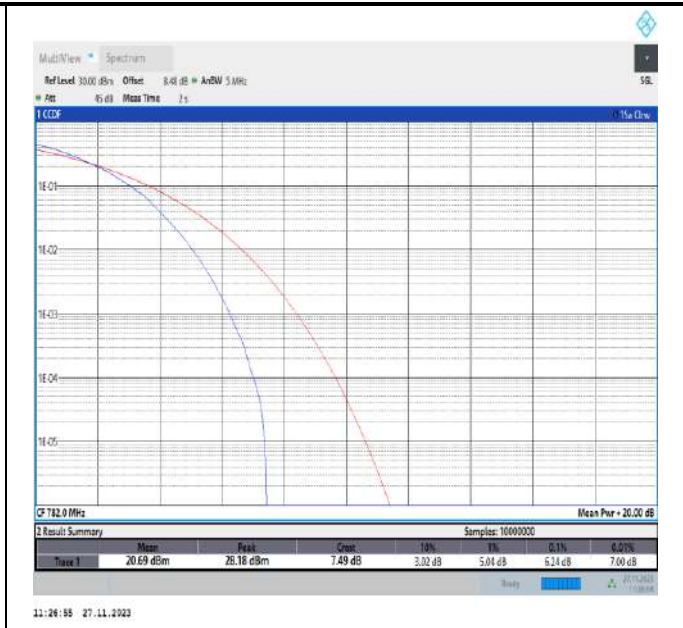

Band12-10MHz-64QAM-23130-50RB#0-PASS