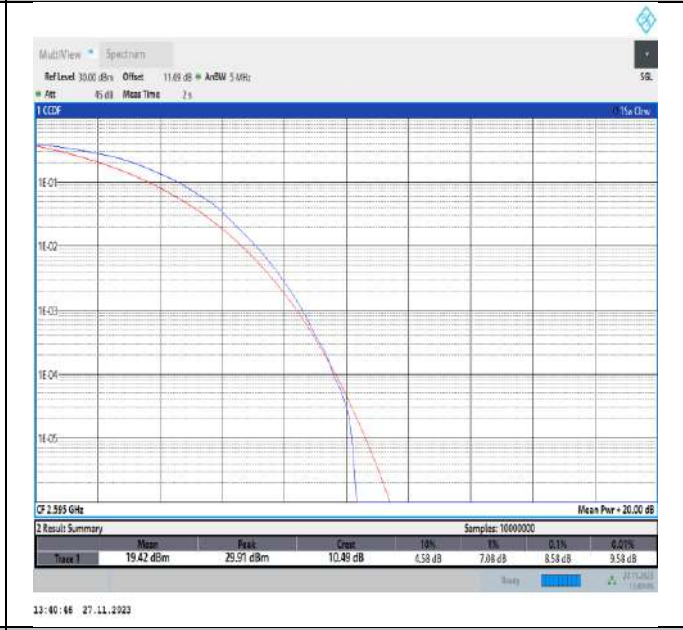

Band17-10MHz-64QAM-23800-50RB#0-PASS