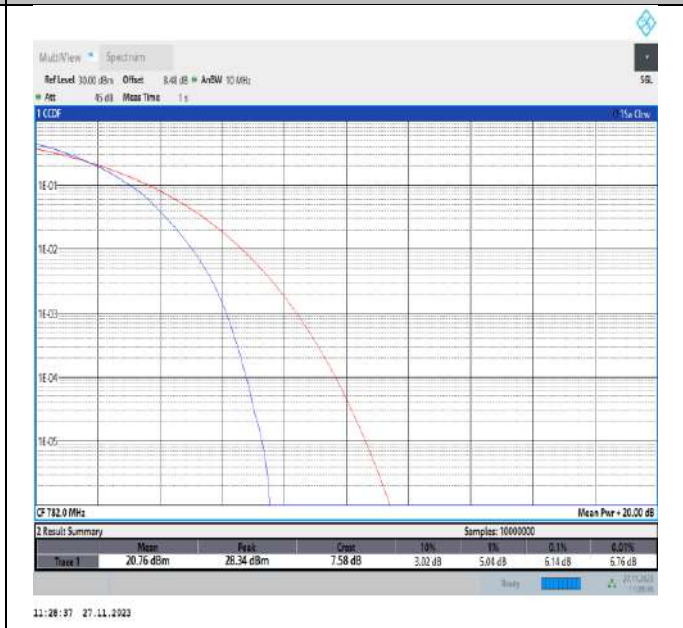

Band12-10MHz-64QAM-23095-50RB#0-PASS

Band12-10MHz-64QAM-23130-50RB#0-PASS

Band13-5MHz-64QAM-23205-25RB#0-PASS

Band13-5MHz-64QAM-23230-25RB#0-PASS

Band13-5MHz-64QAM-23255-25RB#0-PASS

Band13-10MHz-64QAM-23230-50RB#0-PASS