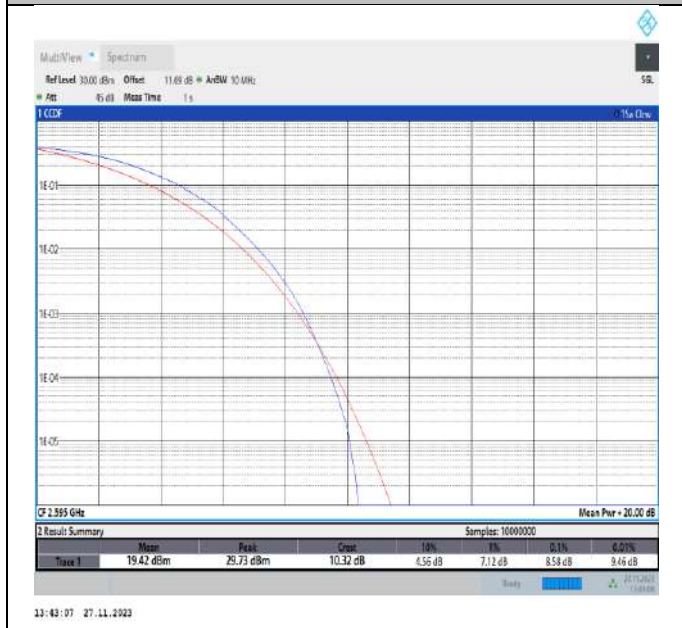

Band38-5MHz-64QAM-37775-25RB#0-PASS

Band38-5MHz-64QAM-38000-25RB#0-PASS

Band38-5MHz-64QAM-38225-25RB#0-PASS

Band38-10MHz-64QAM-37800-50RB#0-PASS

Band38-10MHz-64QAM-38000-50RB#0-PASS

Band38-10MHz-64QAM-38200-50RB#0-PASS