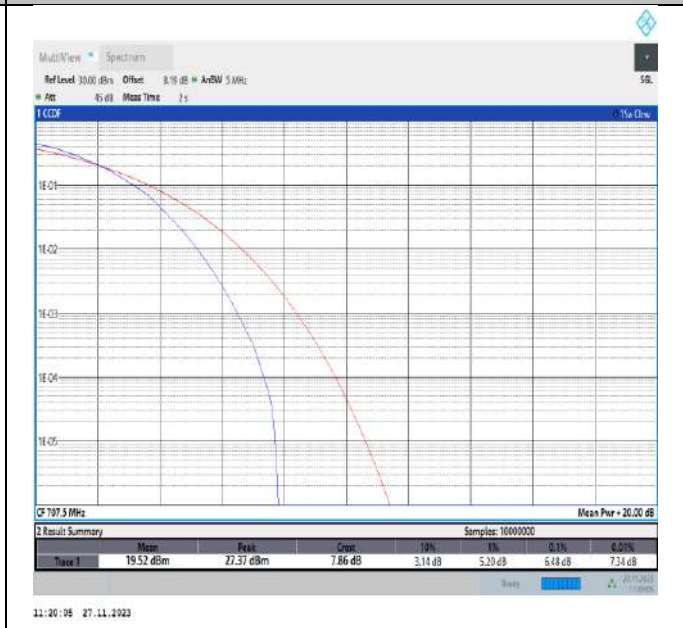

Band12-3MHz-64QAM-23095-15RB#0-PASS

Band12-3MHz-64QAM-23165-15RB#0-PASS

Band12-5MHz-64QAM-23035-25RB#0-PASS

Band12-5MHz-64QAM-23095-25RB#0-PASS

Band12-5MHz-64QAM-23155-25RB#0-PASS

Band12-10MHz-64QAM-23060-50RB#0-PASS