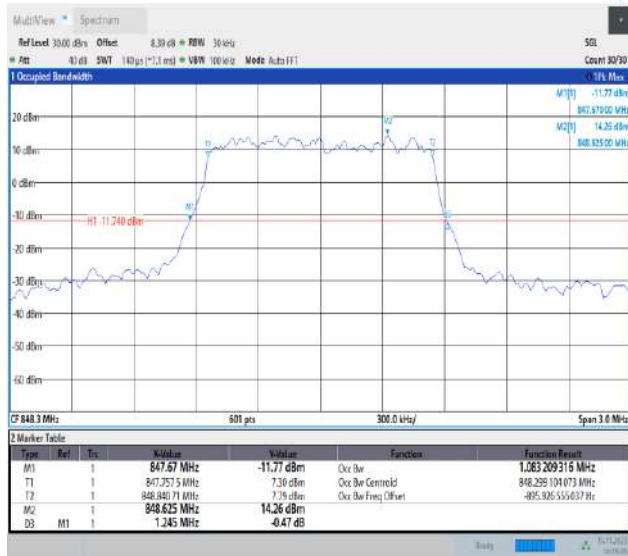

16:14:36 15.11.2023