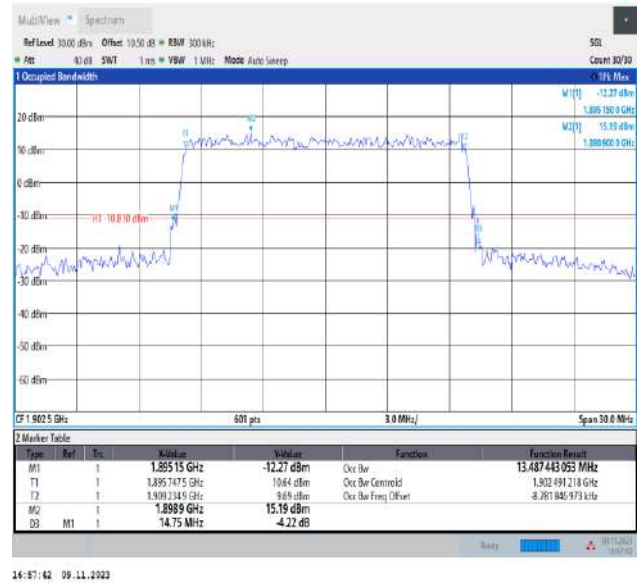

Band2-15MHz-QPSK-18675-75RB#0-PASS

16:56:50 09.11.2023

Band2-15MHz-QPSK-18900-75RB#0-PASS

16:57:26 09.11.2023

Band2-15MHz-QPSK-19125-75RB#0-PASS

16:56:28 09.11.2023

Band2-15MHz-16QAM-18675-75RB#0-PASS

Band2-15MHz-16QAM-18900-75RB#0-PASS