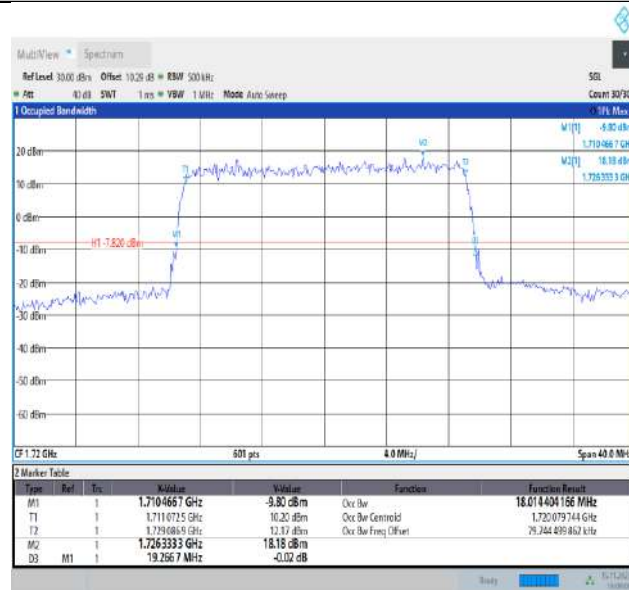

16:08:14 15.11.2023

Band4-15MHz-16QAM-20325-75RB#0-PASS

16:06:08 15.11.2023

Band4-15MHz-64QAM-20025-75RB#0-PASS

16:07:39 15.11.2023

Band4-15MHz-64QAM-20175-75RB#0-PASS

16:08:30 15.11.2023

Band4-15MHz-64QAM-20325-75RB#0-PASS