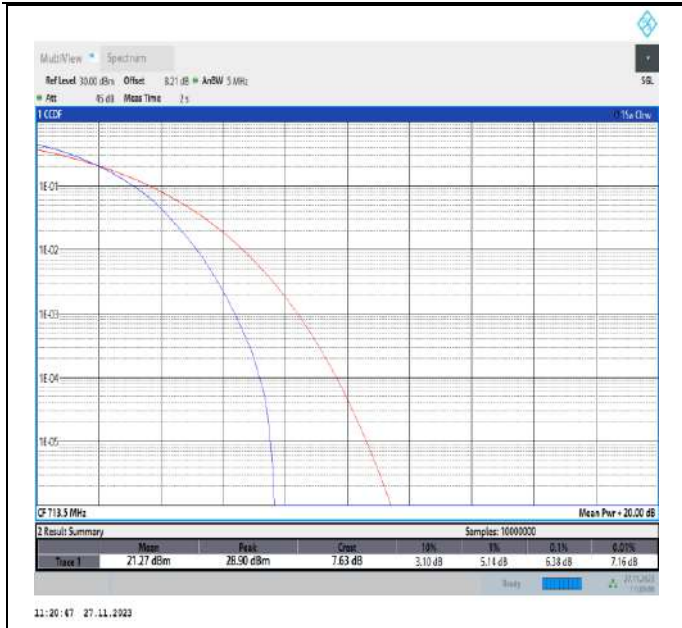

Band12-3MHz-64QAM-23095-15RB#0-PASS

Band12-3MHz-64QAM-23165-15RB#0-PASS

Band12-5MHz-64QAM-23035-25RB#0-PASS

Band12-5MHz-64QAM-23095-25RB#0-PASS

Band12-5MHz-64QAM-23155-25RB#0-PASS

Band12-10MHz-64QAM-23060-50RB#0-PASS