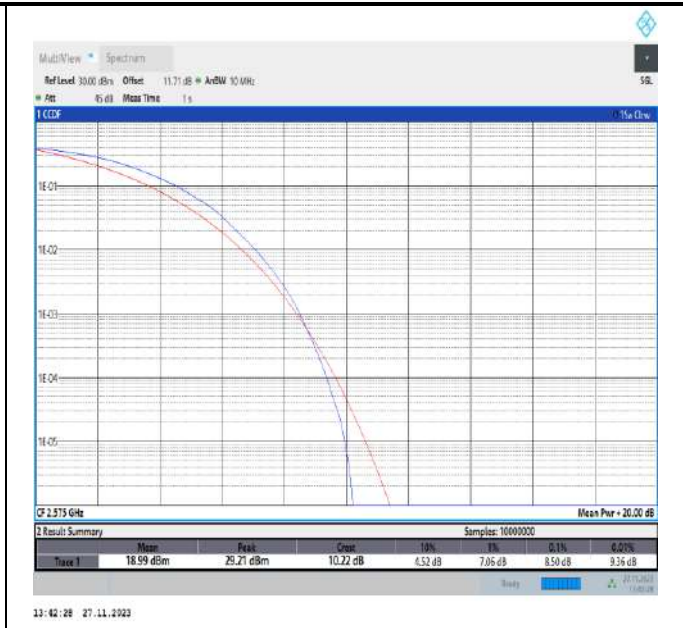

Band38-5MHz-64QAM-37775-25RB#0-PASS

Band38-5MHz-64QAM-38000-25RB#0-PASS

Band38-5MHz-64QAM-38225-25RB#0-PASS

Band38-10MHz-64QAM-37800-50RB#0-PASS

Band38-10MHz-64QAM-38000-50RB#0-PASS

Band38-10MHz-64QAM-38200-50RB#0-PASS