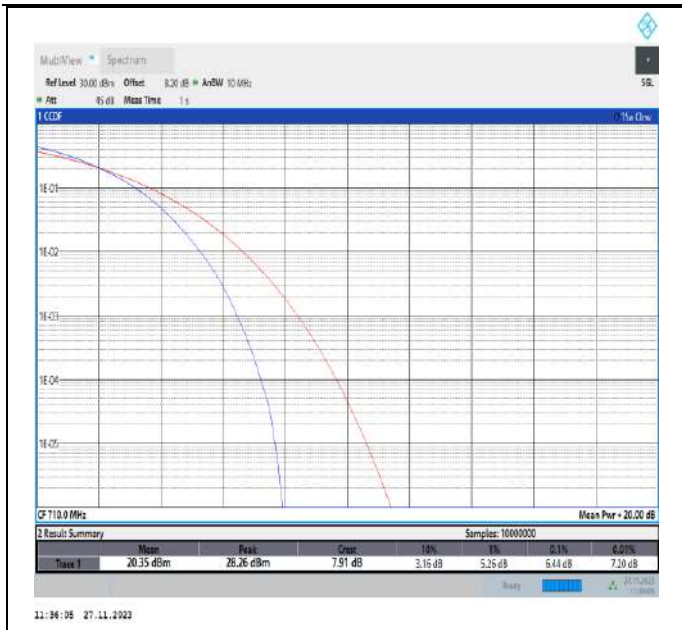

Band17-5MHz-64QAM-23755-25RB#0-PASS

Band17-5MHz-64QAM-23790-25RB#0-PASS

Band17-5MHz-64QAM-23825-25RB#0-PASS

Band17-10MHz-64QAM-23780-50RB#0-PASS

Band17-10MHz-64QAM-23790-50RB#0-PASS

Band17-10MHz-64QAM-23800-50RB#0-PASS