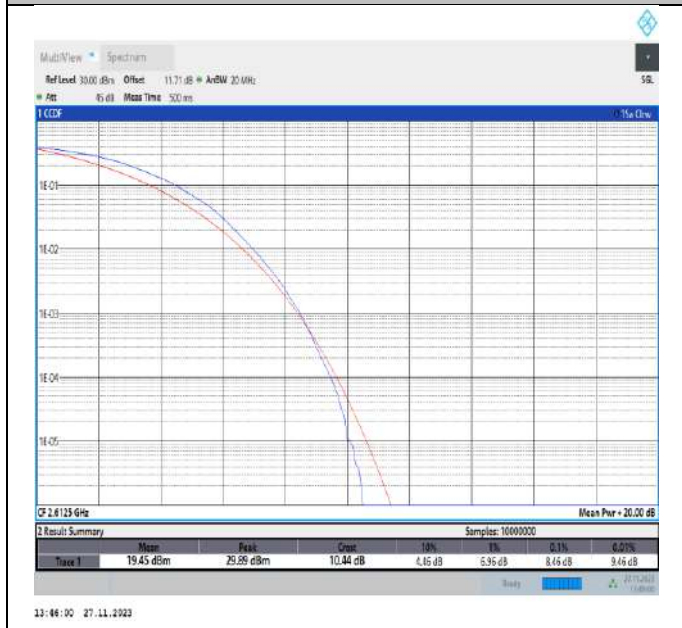

Band38-15MHz-64QAM-37825-75RB#0-PASS