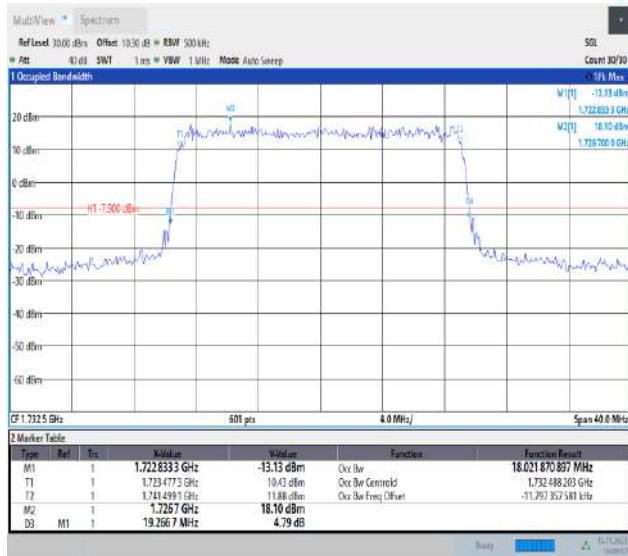

16:09:58 15.11.2023