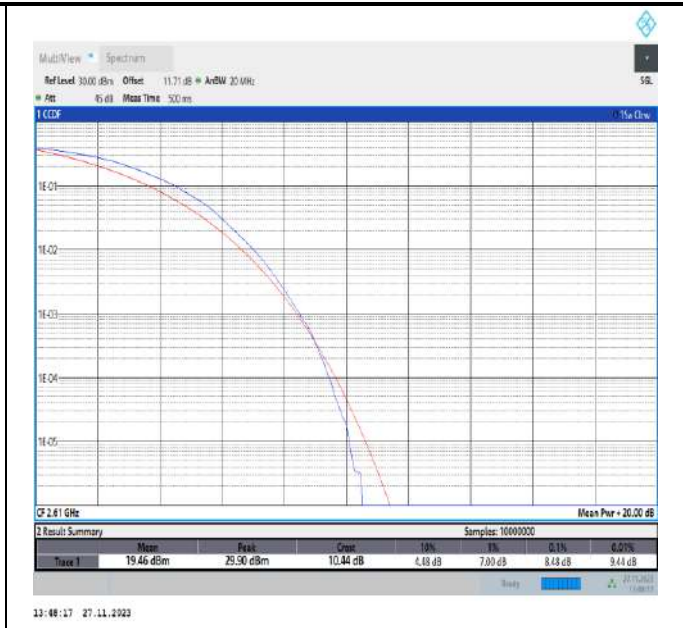

Band38-15MHz-64QAM-37825-75RB#0-PASS

Band38-15MHz-64QAM-38000-75RB#0-PASS

Band38-15MHz-64QAM-38175-75RB#0-PASS

Band38-20MHz-64QAM-37850-100RB#0-PASS

Band38-20MHz-64QAM-38000-100RB#0-PASS

Band38-20MHz-64QAM-38150-100RB#0-PASS