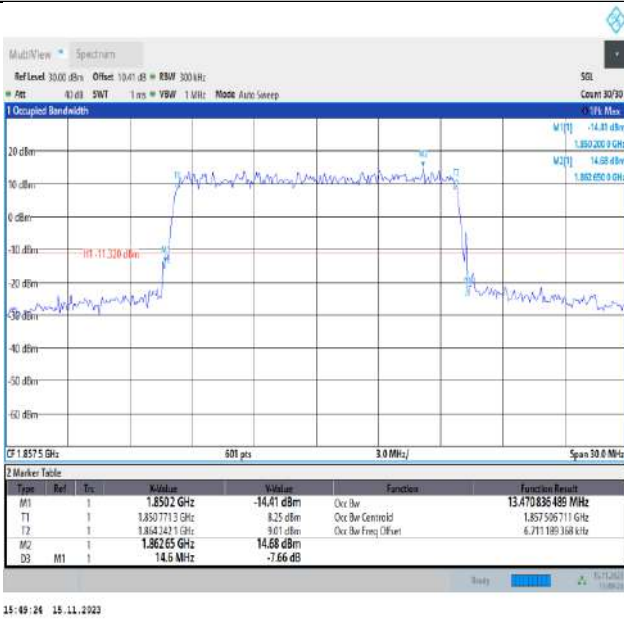

Band2-15MHz-16QAM-18900-75RB#0-PASS