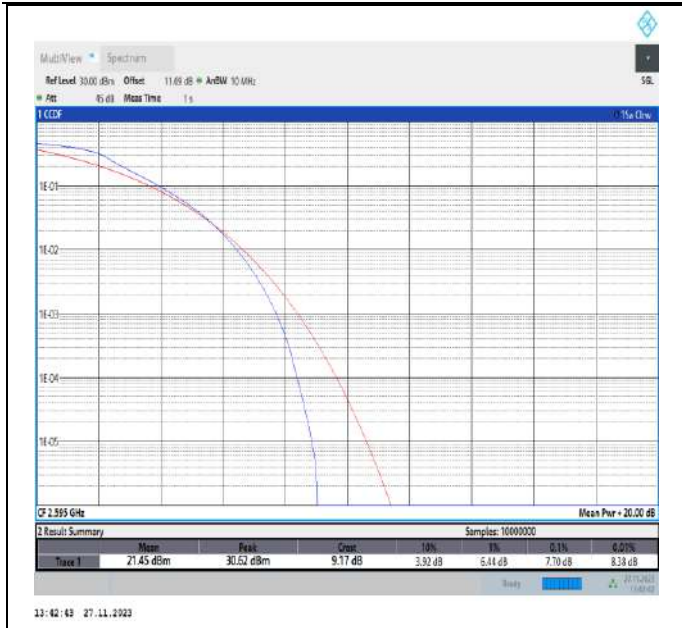

Band38-5MHz-QPSK-38225-25RB#0-PASS

Band38-10MHz-QPSK-38000-50RB#0-PASS