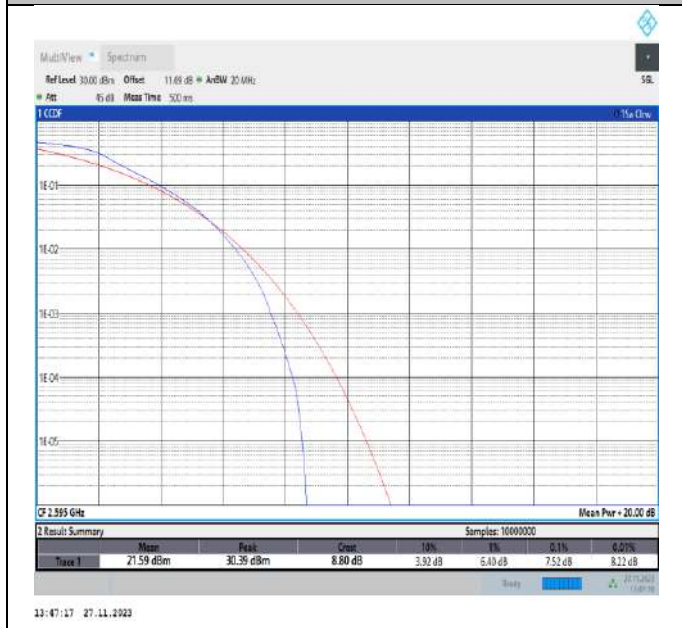

Band38-15MHz-QPSK-38175-75RB#0-PASS

Band38-20MHz-QPSK-38000-100RB#0-PASS