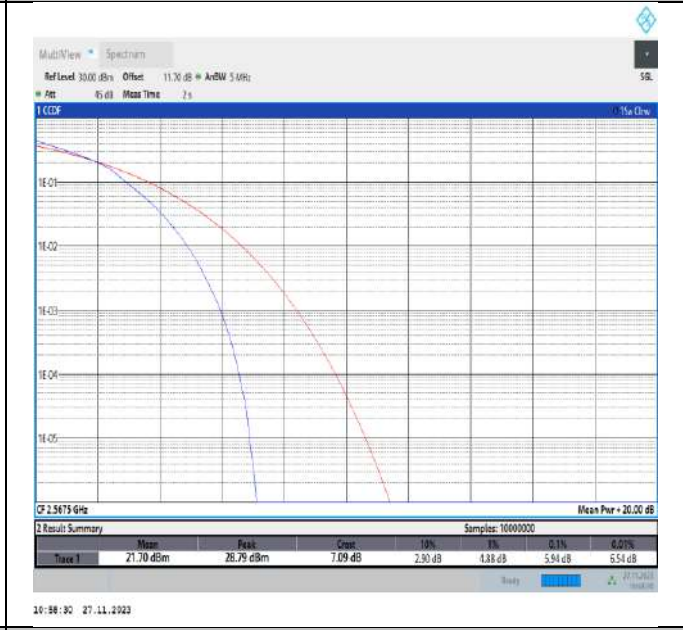

Band7-5MHz-16QAM-20775-25RB#0-PASS

Band7-5MHz-16QAM-21425-25RB#0-PASS