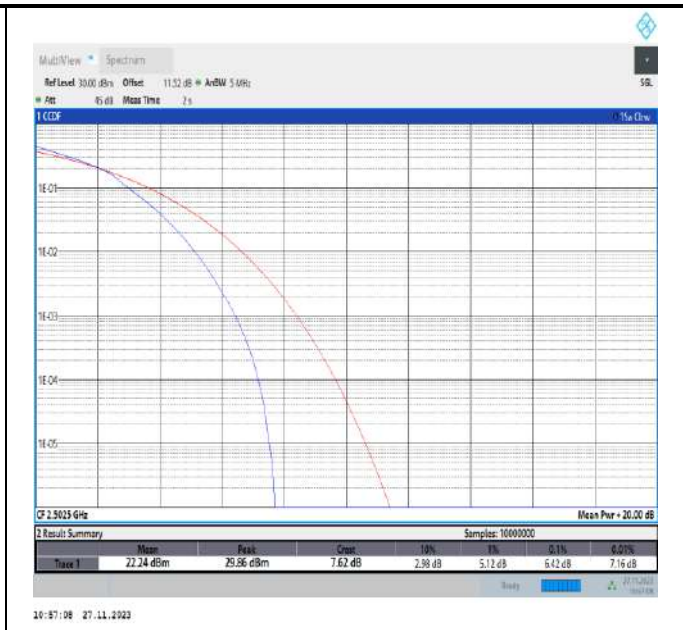

Band5-5MHz-16QAM-20525-25RB#0-PASS

Band5-5MHz-16QAM-20625-25RB#0-PASS

Band5-10MHz-16QAM-20450-50RB#0-PASS

Band5-10MHz-16QAM-20525-50RB#0-PASS

Band5-10MHz-16QAM-20600-50RB#0-PASS

Band7-5MHz-16QAM-20775-25RB#0-PASS