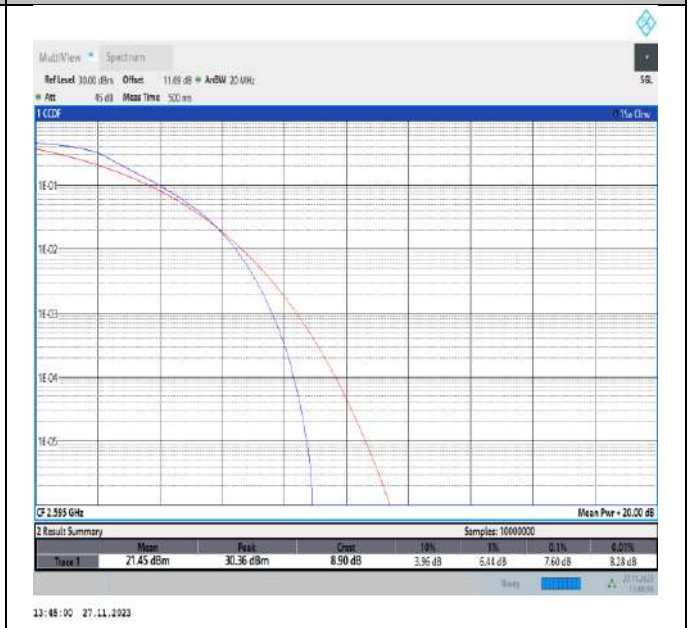

Band38-5MHz-QPSK-38225-25RB#0-PASS

Band38-10MHz-QPSK-37800-50RB#0-PASS

Band38-10MHz-QPSK-38000-50RB#0-PASS

Band38-10MHz-QPSK-38200-50RB#0-PASS

Band38-15MHz-QPSK-37825-75RB#0-PASS

Band38-15MHz-QPSK-38000-75RB#0-PASS