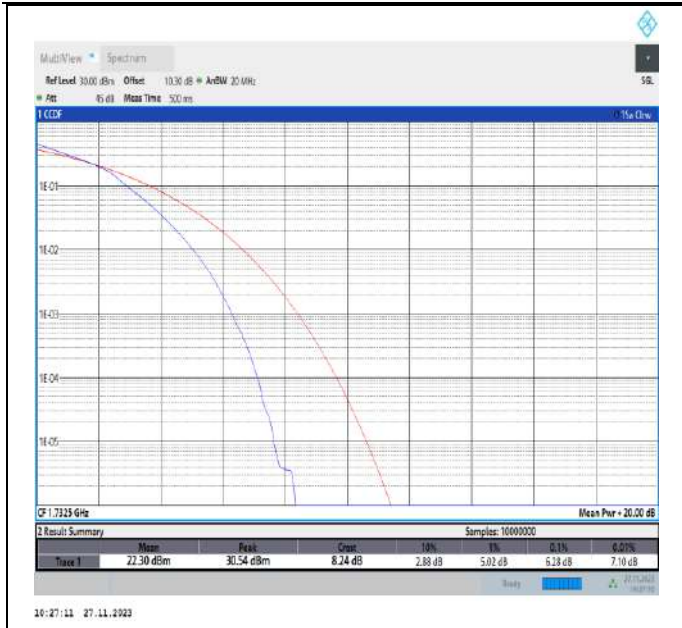

Band4-5MHz-16QAM-20175-25RB#0-PASS

Band4-5MHz-16QAM-20375-25RB#0-PASS

Band4-10MHz-16QAM-20000-50RB#0-PASS

Band4-10MHz-16QAM-20175-50RB#0-PASS

Band4-10MHz-16QAM-20350-50RB#0-PASS

Band4-15MHz-16QAM-20025-75RB#0-PASS