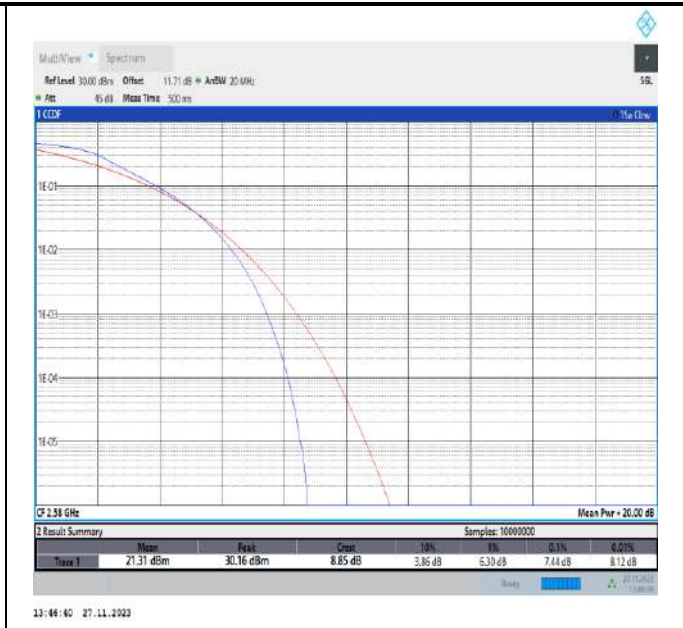

Band38-15MHz-QPSK-38000-75RB#0-PASS

Band38-20MHz-QPSK-37850-100RB#0-PASS