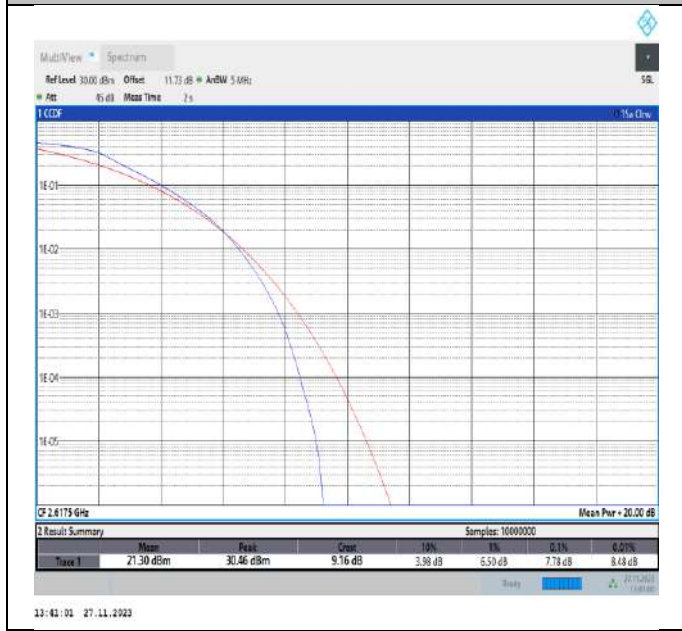

Band17-5MHz-QPSK-23825-25RB#0-PASS

Band17-10MHz-QPSK-23780-50RB#0-PASS

Band17-10MHz-QPSK-23790-50RB#0-PASS

Band17-10MHz-QPSK-23800-50RB#0-PASS

Band38-5MHz-QPSK-37775-25RB#0-PASS

Band38-5MHz-QPSK-38000-25RB#0-PASS