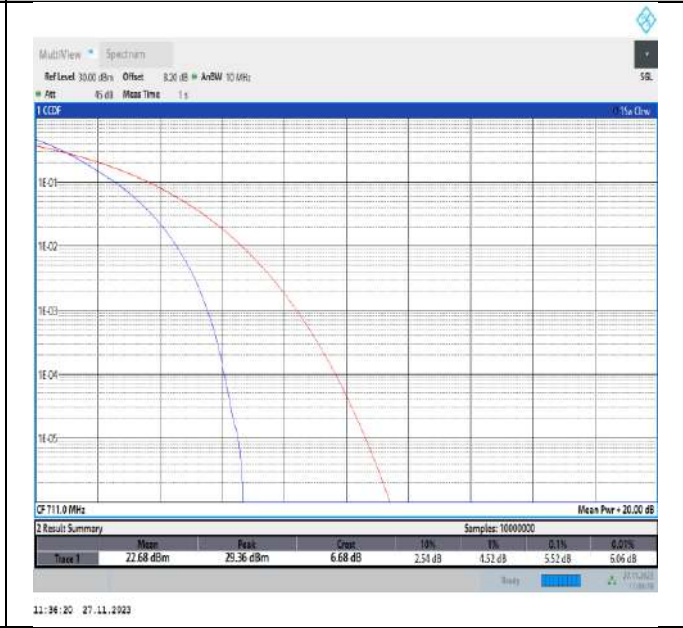

Band17-10MHz-QPSK-23780-50RB#0-PASS

Band17-10MHz-QPSK-23800-50RB#0-PASS