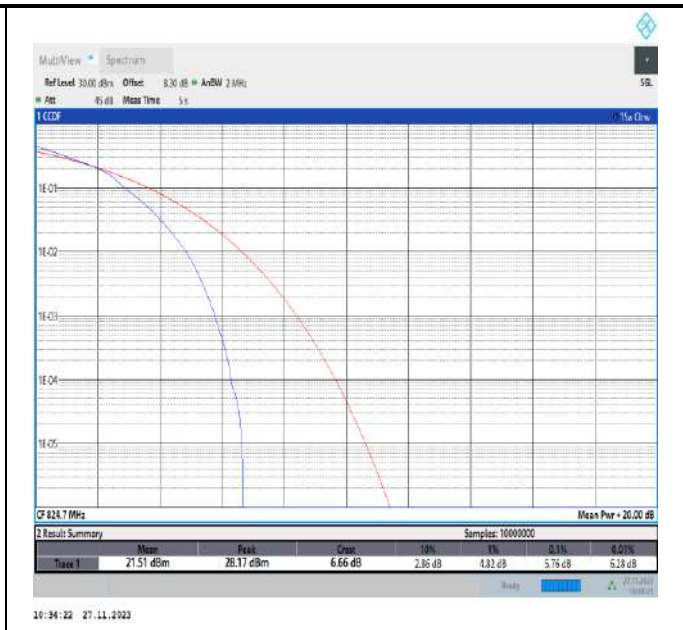

Band4-15MHz-16QAM-20175-75RB#0-PASS

Band4-15MHz-16QAM-20325-75RB#0-PASS

Band4-20MHz-16QAM-20050-100RB#0-PASS

Band4-20MHz-16QAM-20175-100RB#0-PASS

Band4-20MHz-16QAM-20300-100RB#0-PASS

Band5-1.4MHz-16QAM-20407-6RB#0-PASS