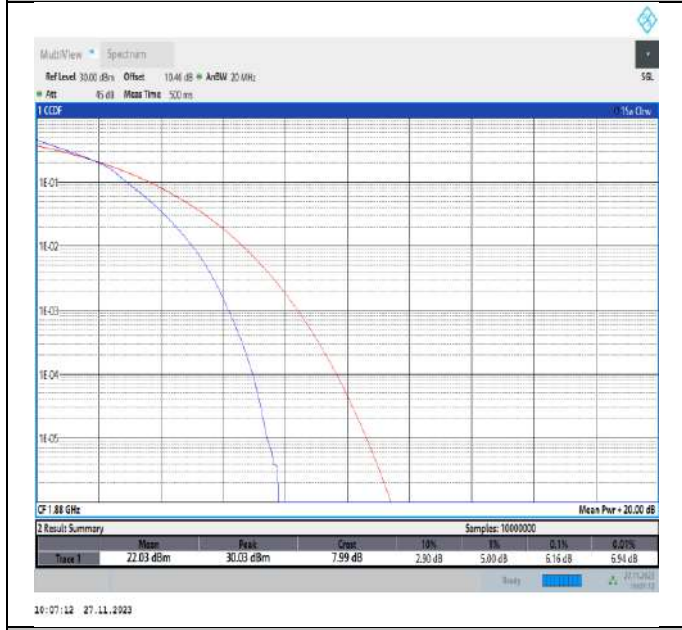

Band2-15MHz-16QAM-18675-75RB#0-PASS

Band2-15MHz-16QAM-18900-75RB#0-PASS