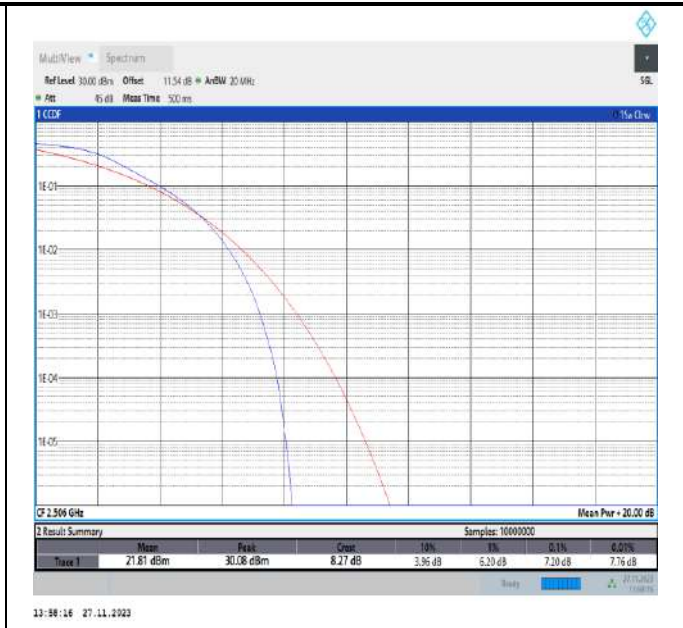

Band41-15MHz-QPSK-40620-75RB#0-PASS

Band41-20MHz-QPSK-39750-100RB#0-PASS