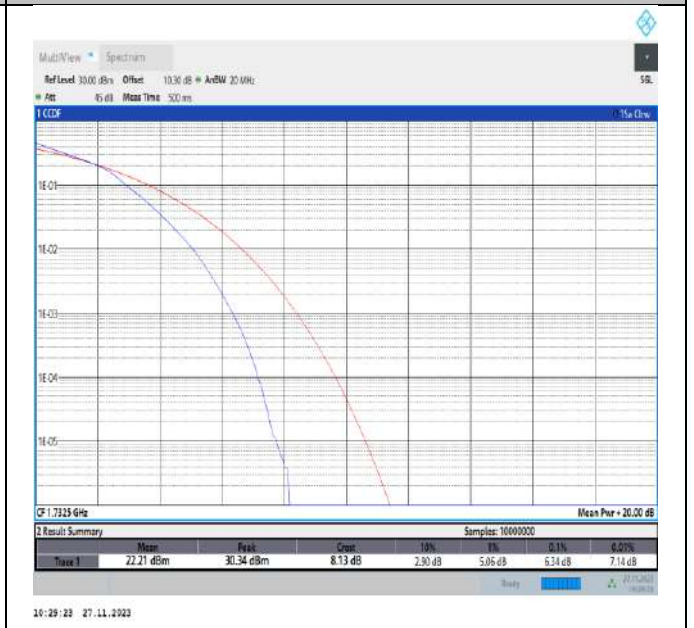

Band4-15MHz-16QAM-20325-75RB#0-PASS

Band4-20MHz-16QAM-20175-100RB#0-PASS