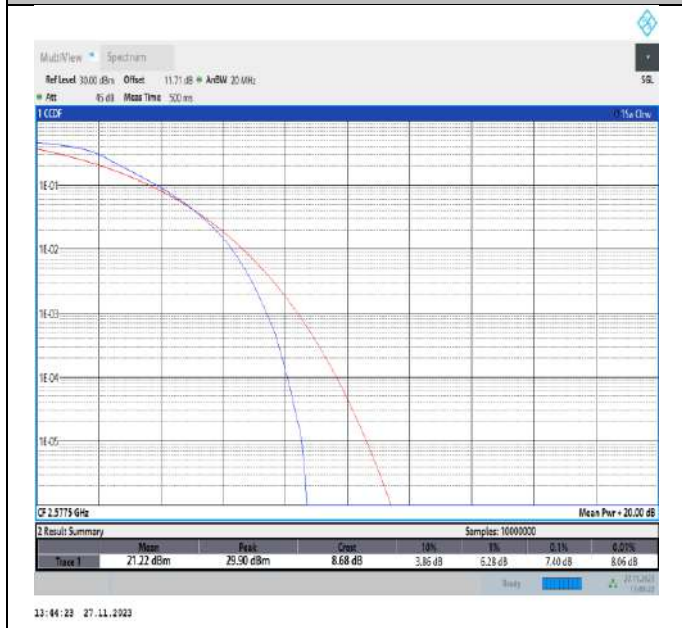

Band38-5MHz-QPSK-38225-25RB#0-PASS

Band38-10MHz-QPSK-37800-50RB#0-PASS

Band38-10MHz-QPSK-38000-50RB#0-PASS

Band38-10MHz-QPSK-38200-50RB#0-PASS

Band38-15MHz-QPSK-37825-75RB#0-PASS

Band38-15MHz-QPSK-38000-75RB#0-PASS