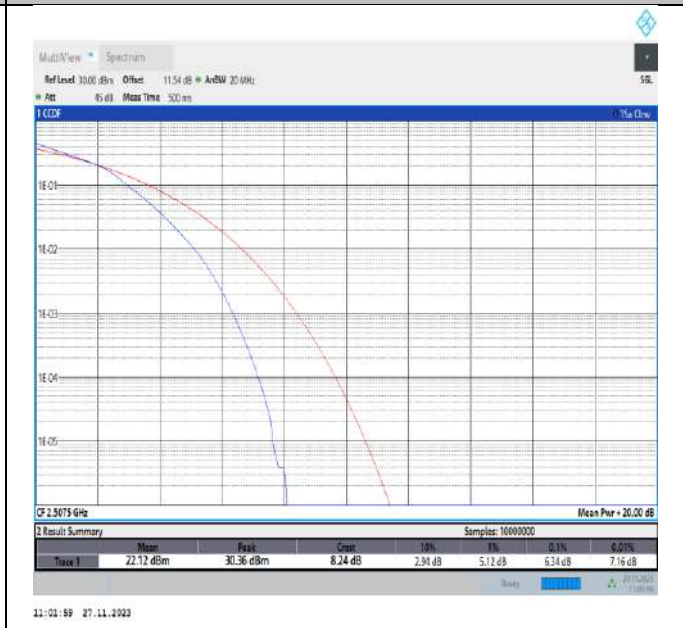

Band7-5MHz-16QAM-21100-25RB#0-PASS

Band7-5MHz-16QAM-21425-25RB#0-PASS

Band7-10MHz-16QAM-20800-50RB#0-PASS

Band7-10MHz-16QAM-21100-50RB#0-PASS

Band7-10MHz-16QAM-21400-50RB#0-PASS

Band7-15MHz-16QAM-20825-75RB#0-PASS