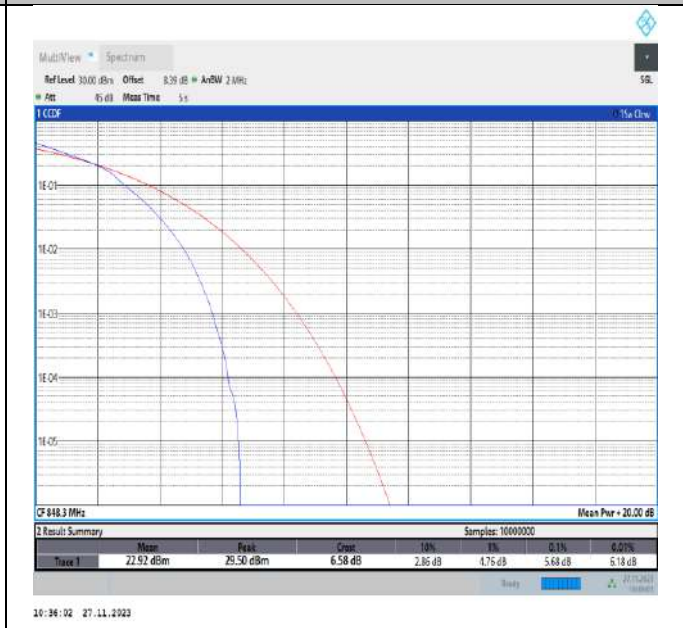

Band5-1.4MHz-16QAM-20407-6RB#0-PASS

Band5-1.4MHz-16QAM-20643-6RB#0-PASS