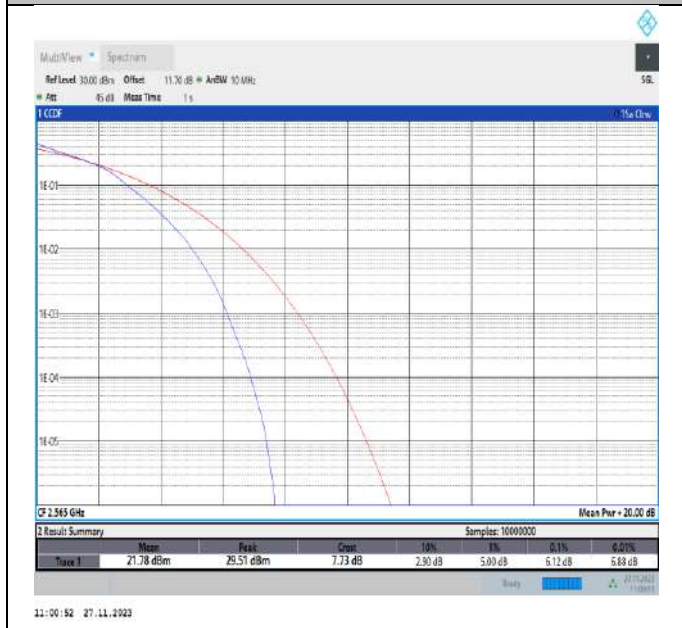

Band7-5MHz-16QAM-21100-25RB#0-PASS

Band7-5MHz-16QAM-21425-25RB#0-PASS

Band7-10MHz-16QAM-20800-50RB#0-PASS

Band7-10MHz-16QAM-21100-50RB#0-PASS

Band7-10MHz-16QAM-21400-50RB#0-PASS

Band7-15MHz-16QAM-20825-75RB#0-PASS