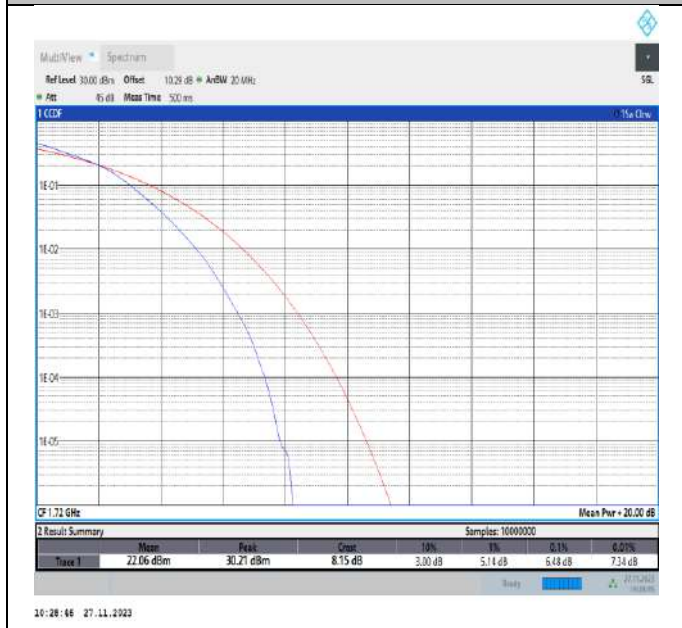

Band4-15MHz-16QAM-20175-75RB#0-PASS

Band4-20MHz-16QAM-20050-100RB#0-PASS