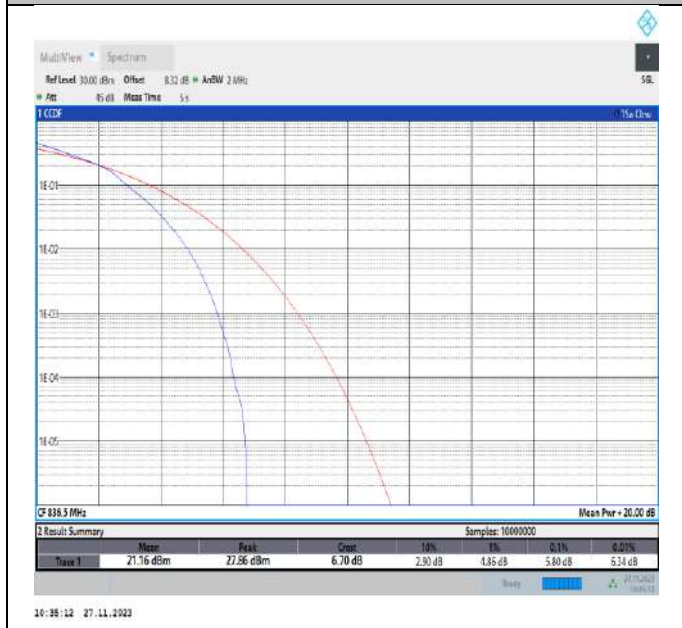

Band4-15MHz-16QAM-20175-75RB#0-PASS

Band4-15MHz-16QAM-20325-75RB#0-PASS

Band4-20MHz-16QAM-20050-100RB#0-PASS

Band4-20MHz-16QAM-20175-100RB#0-PASS

Band4-20MHz-16QAM-20300-100RB#0-PASS

Band5-1.4MHz-16QAM-20407-6RB#0-PASS