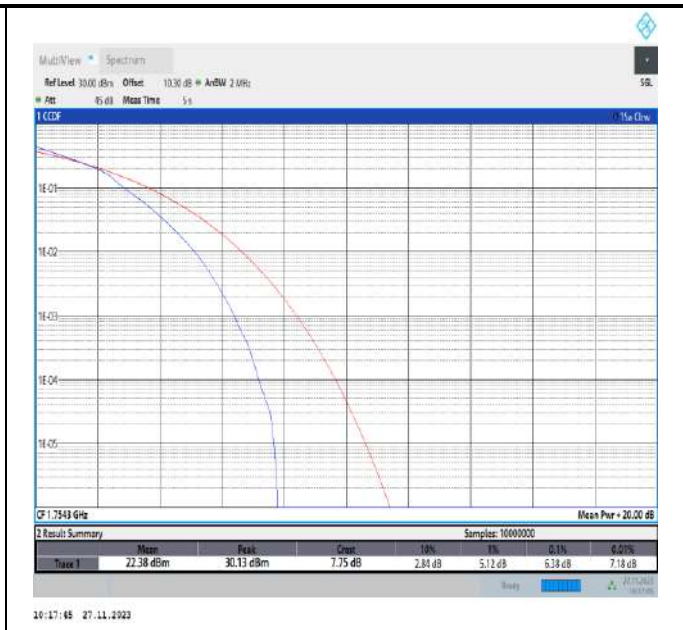

Band4-1.4MHz-16QAM-19957-6RB#0-PASS

Band4-1.4MHz-16QAM-20393-6RB#0-PASS