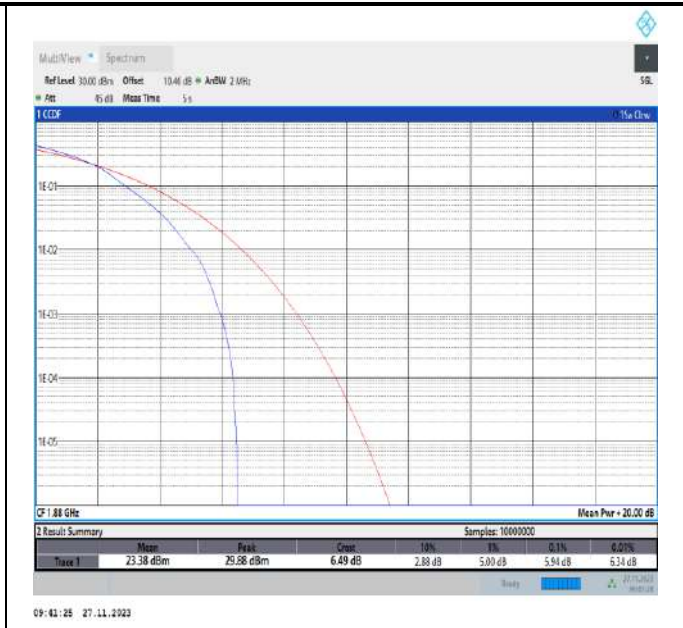

Band2-1.4MHz-16QAM-18607-1RB#0-PASS

Band2-1.4MHz-16QAM-18900-1RB#0-PASS