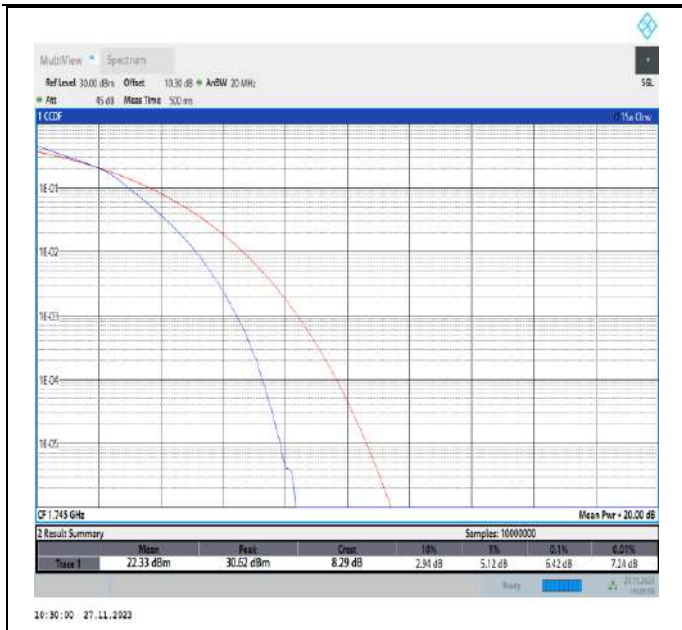

Band4-15MHz-16QAM-20175-75RB#0-PASS

Band4-15MHz-16QAM-20325-75RB#0-PASS

Band4-20MHz-16QAM-20050-100RB#0-PASS

Band4-20MHz-16QAM-20175-100RB#0-PASS

Band4-20MHz-16QAM-20300-100RB#0-PASS

Band5-1.4MHz-16QAM-20407-6RB#0-PASS