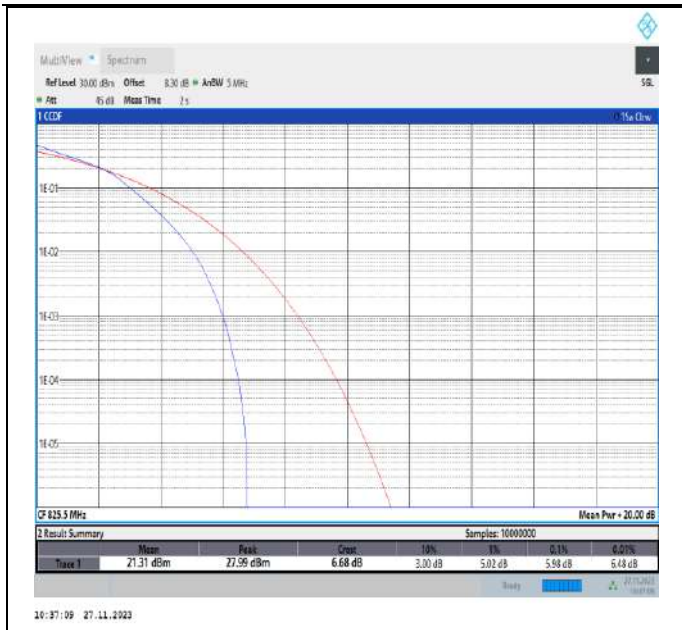

Band5-1.4MHz-16QAM-20525-6RB#0-PASS

Band5-3MHz-16QAM-20415-15RB#0-PASS