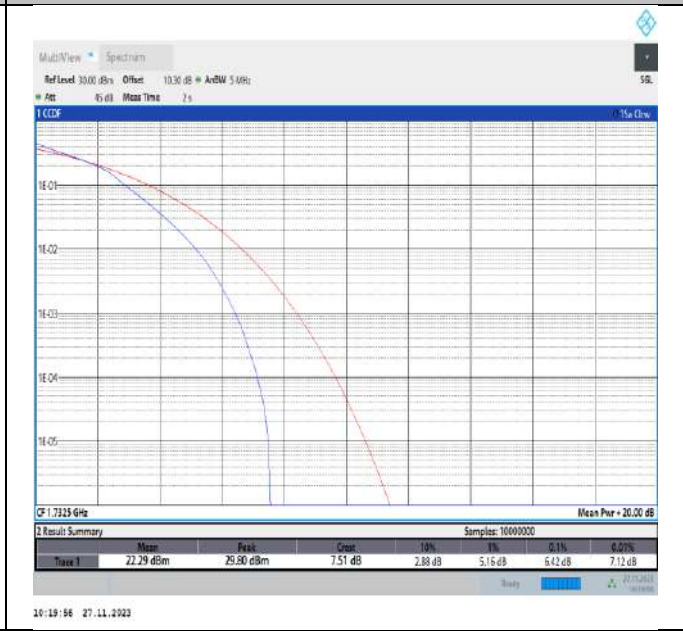

Band4-1.4MHz-16QAM-20393-6RB#0-PASS

Band4-3MHz-16QAM-20175-15RB#0-PASS