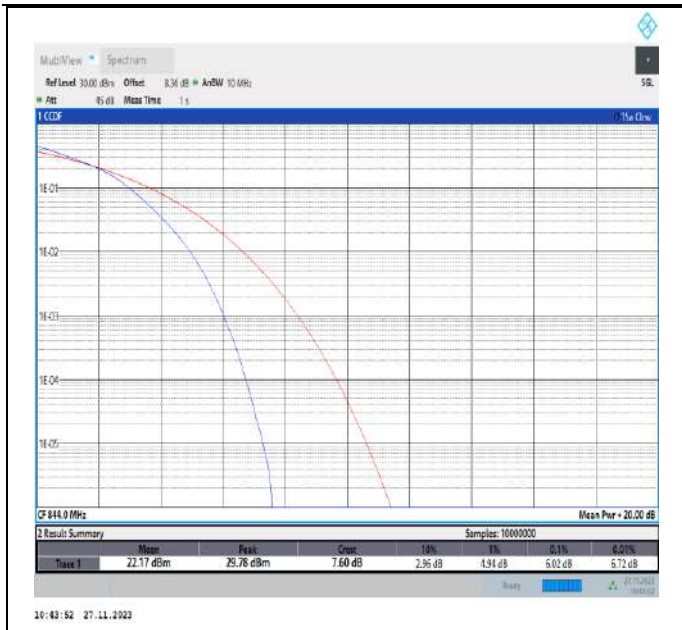

Band5-5MHz-16QAM-20525-25RB#0-PASS

Band5-5MHz-16QAM-20625-25RB#0-PASS

Band5-10MHz-16QAM-20450-50RB#0-PASS

Band5-10MHz-16QAM-20525-50RB#0-PASS

Band5-10MHz-16QAM-20600-50RB#0-PASS

Band7-5MHz-16QAM-20775-25RB#0-PASS