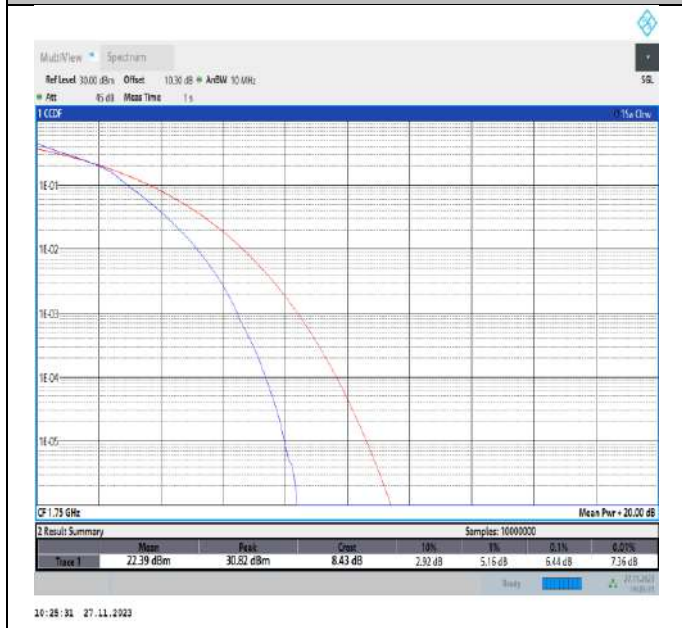

Band4-5MHz-16QAM-20175-25RB#0-PASS

Band4-5MHz-16QAM-20375-25RB#0-PASS

Band4-10MHz-16QAM-20000-50RB#0-PASS

Band4-10MHz-16QAM-20175-50RB#0-PASS

Band4-10MHz-16QAM-20350-50RB#0-PASS

Band4-15MHz-16QAM-20025-75RB#0-PASS