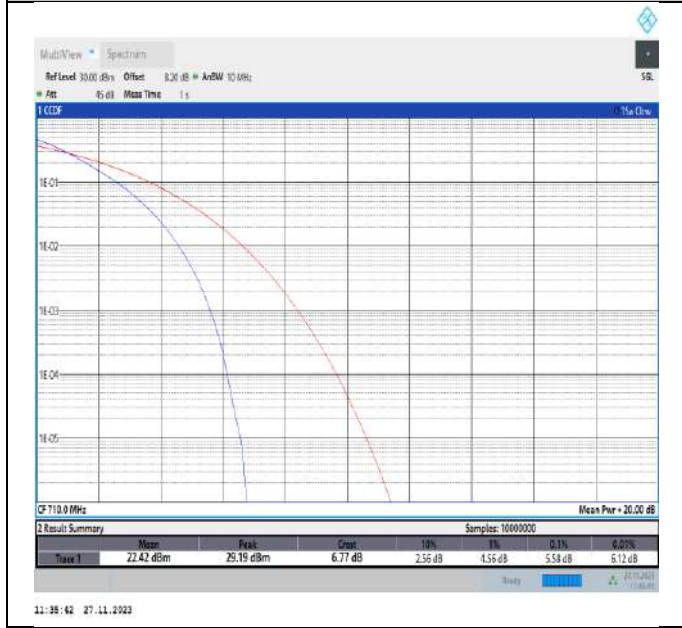

Band17-5MHz-QPSK-23825-25RB#0-PASS

Band17-10MHz-QPSK-23790-50RB#0-PASS