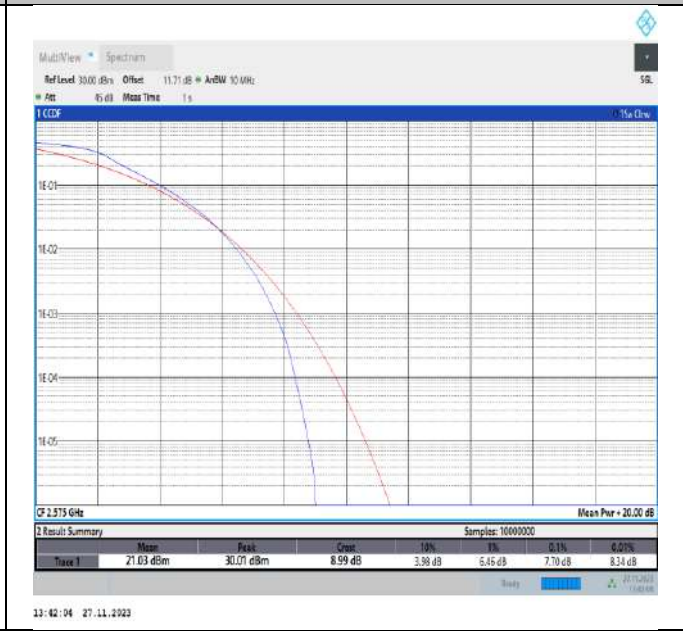

Band38-5MHz-QPSK-38000-25RB#0-PASS

Band38-10MHz-QPSK-37800-50RB#0-PASS