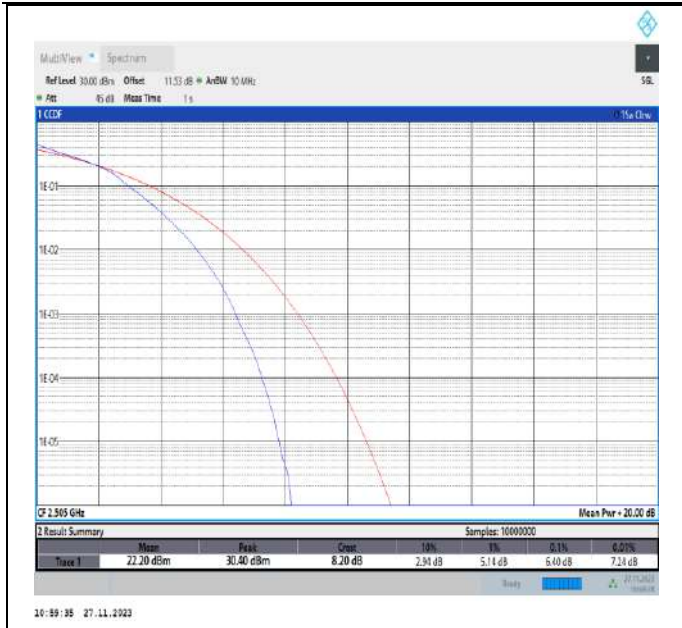

Band7-5MHz-16QAM-21100-25RB#0-PASS

Band7-10MHz-16QAM-20800-50RB#0-PASS