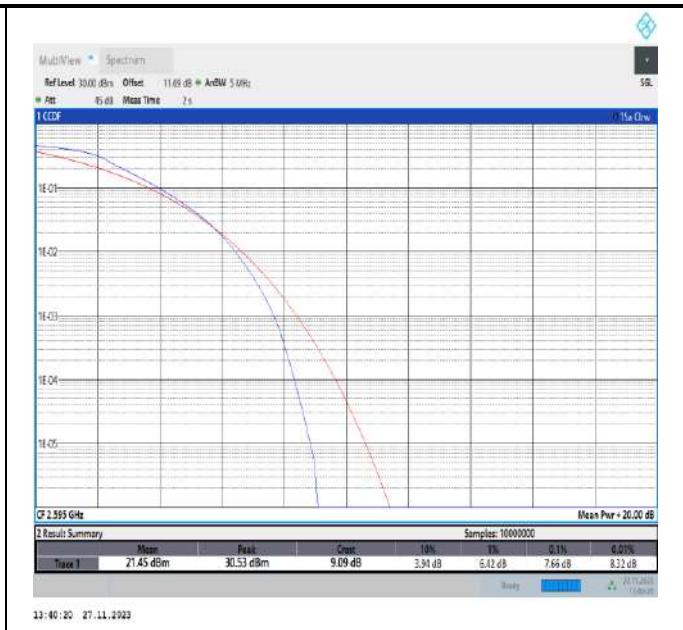

Band17-5MHz-QPSK-23825-25RB#0-PASS

Band17-10MHz-QPSK-23780-50RB#0-PASS

Band17-10MHz-QPSK-23790-50RB#0-PASS

Band17-10MHz-QPSK-23800-50RB#0-PASS

Band38-5MHz-QPSK-37775-25RB#0-PASS

Band38-5MHz-QPSK-38000-25RB#0-PASS