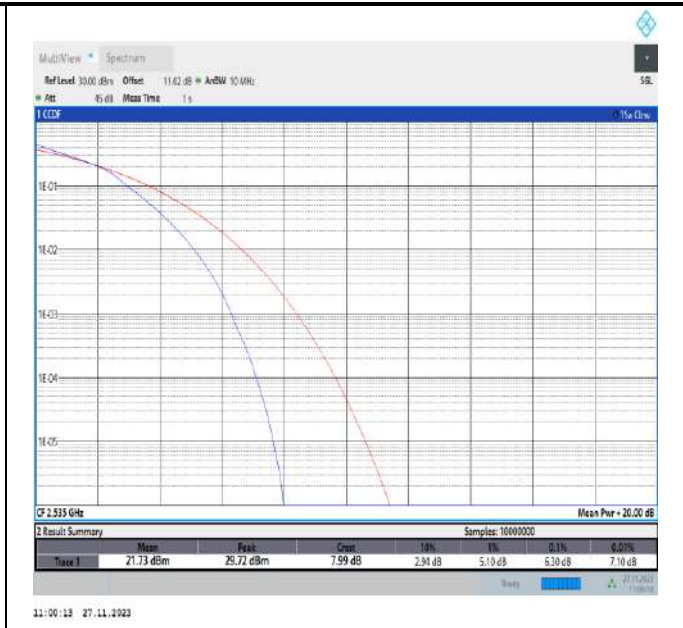

Band7-5MHz-16QAM-21425-25RB#0-PASS

Band7-10MHz-16QAM-21100-50RB#0-PASS