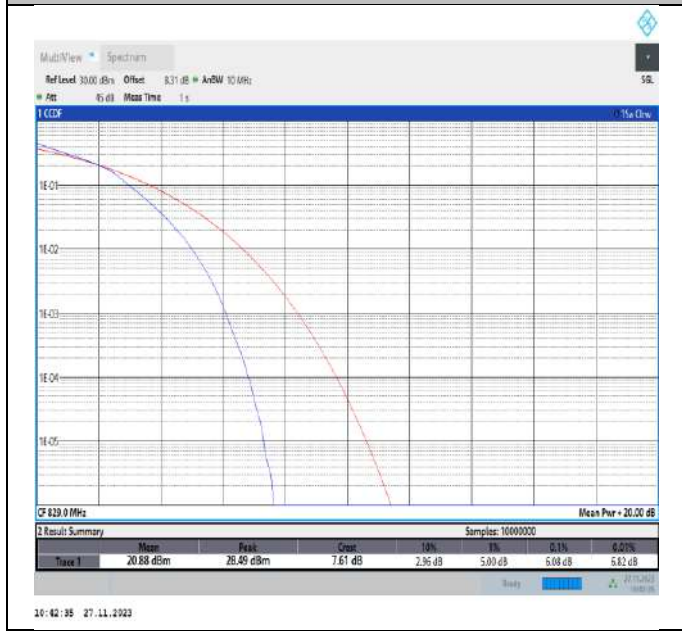

Band5-5MHz-16QAM-20525-25RB#0-PASS

Band5-10MHz-16QAM-20450-50RB#0-PASS