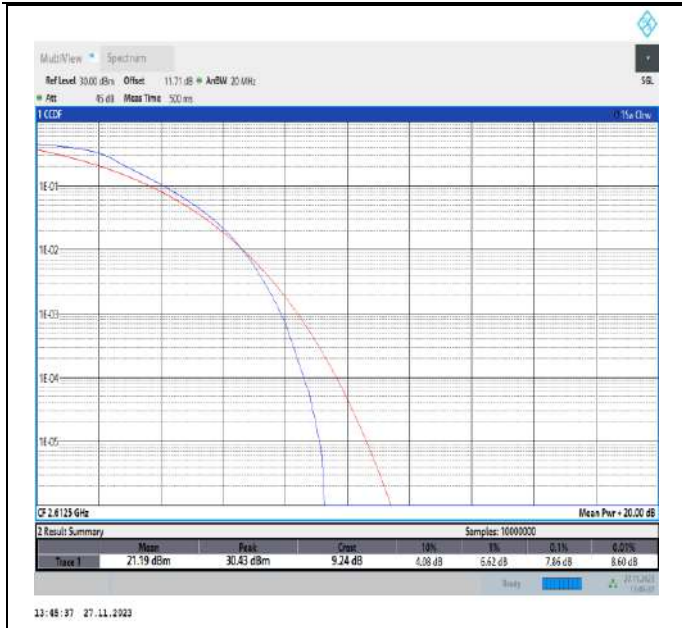

Band38-5MHz-QPSK-38225-25RB#0-PASS

Band38-10MHz-QPSK-37800-50RB#0-PASS

Band38-10MHz-QPSK-38000-50RB#0-PASS

Band38-10MHz-QPSK-38200-50RB#0-PASS

Band38-15MHz-QPSK-37825-75RB#0-PASS

Band38-15MHz-QPSK-38000-75RB#0-PASS