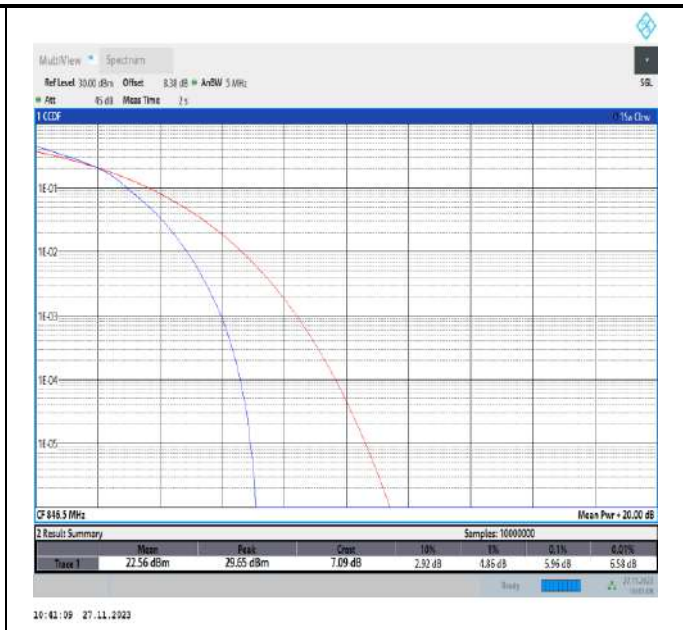

Band5-5MHz-16QAM-20425-25RB#0-PASS

Band5-5MHz-16QAM-20625-25RB#0-PASS