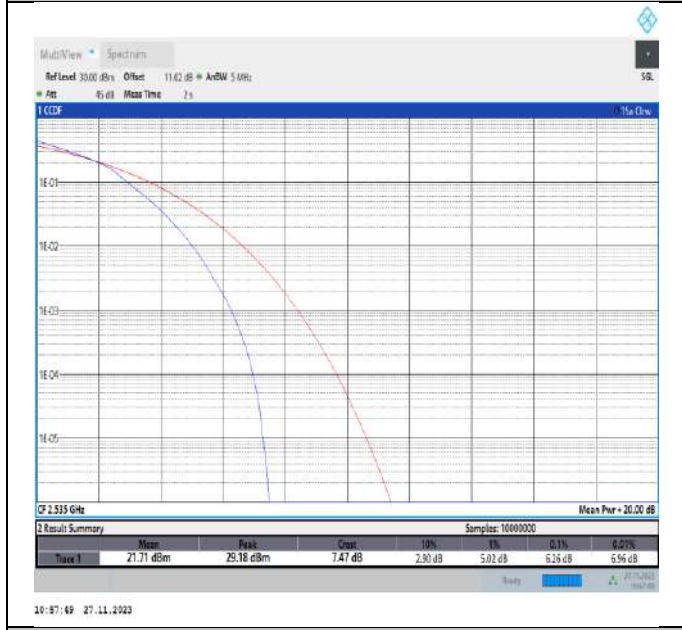

Band5-5MHz-16QAM-20525-25RB#0-PASS

Band5-5MHz-16QAM-20625-25RB#0-PASS

Band5-10MHz-16QAM-20450-50RB#0-PASS

Band5-10MHz-16QAM-20525-50RB#0-PASS

Band5-10MHz-16QAM-20600-50RB#0-PASS

Band7-5MHz-16QAM-20775-25RB#0-PASS