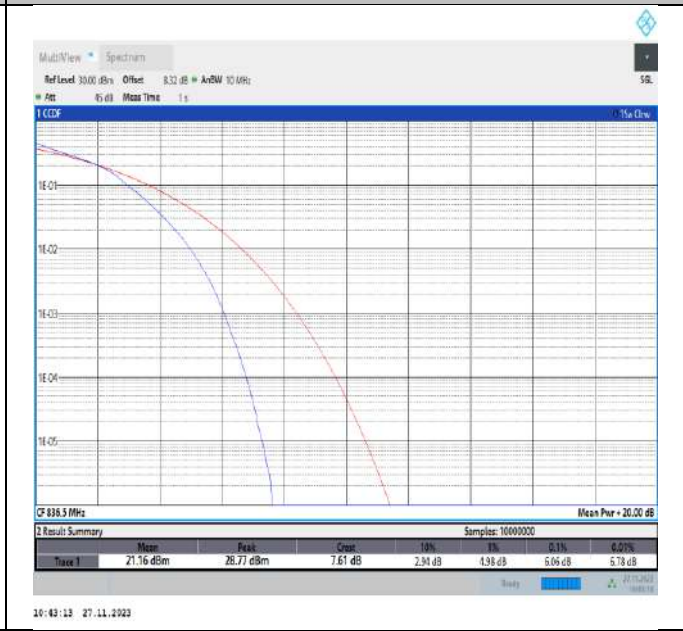

Band5-5MHz-16QAM-20625-25RB#0-PASS

Band5-10MHz-16QAM-20525-50RB#0-PASS