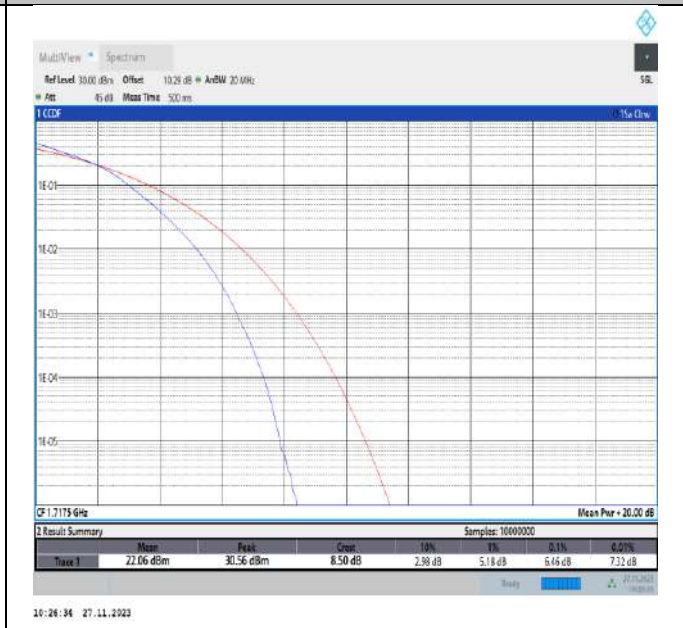

Band4-5MHz-16QAM-20175-25RB#0-PASS

Band4-5MHz-16QAM-20375-25RB#0-PASS

Band4-10MHz-16QAM-20000-50RB#0-PASS

Band4-10MHz-16QAM-20175-50RB#0-PASS

Band4-10MHz-16QAM-20350-50RB#0-PASS

Band4-15MHz-16QAM-20025-75RB#0-PASS