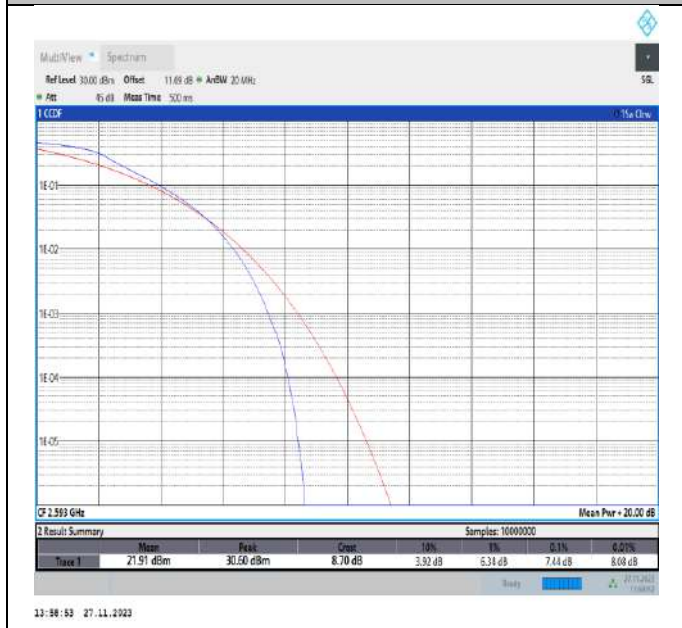

Band41-15MHz-QPSK-41515-75RB#0-PASS

Band41-20MHz-QPSK-40620-100RB#0-PASS