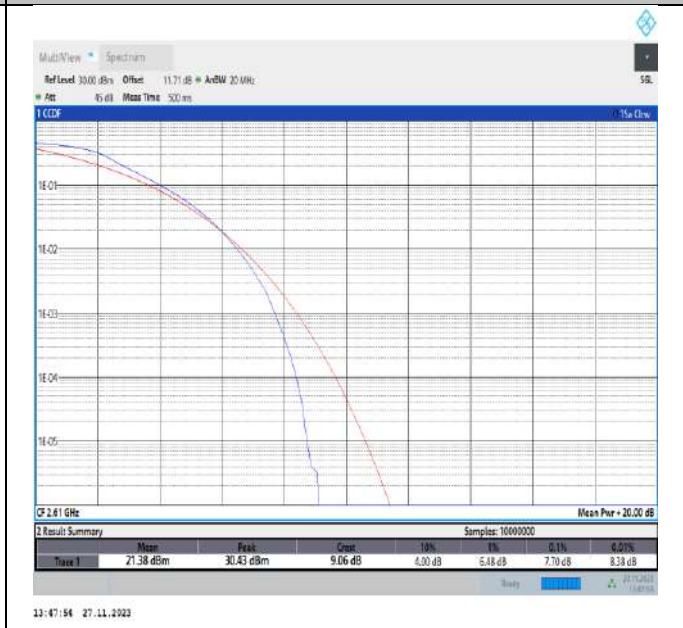

Band38-20MHz-QPSK-37850-100RB#0-PASS

Band38-20MHz-QPSK-38150-100RB#0-PASS