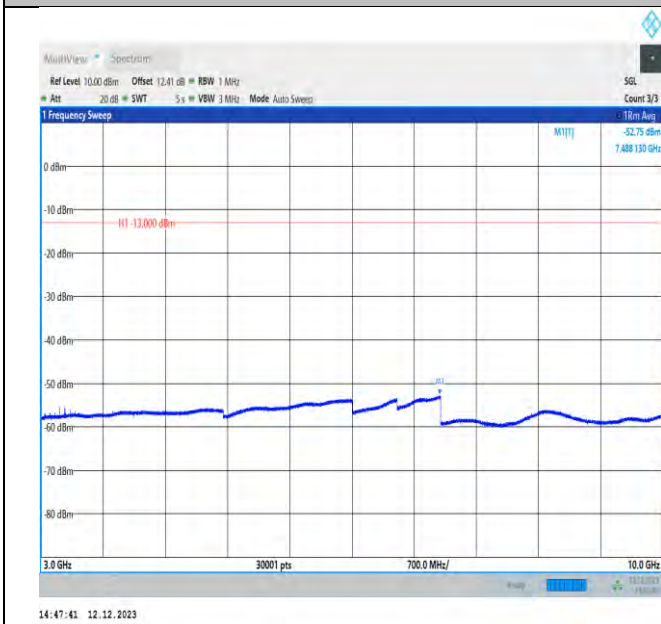

Band5-4233-3000~10000MHz-PASS