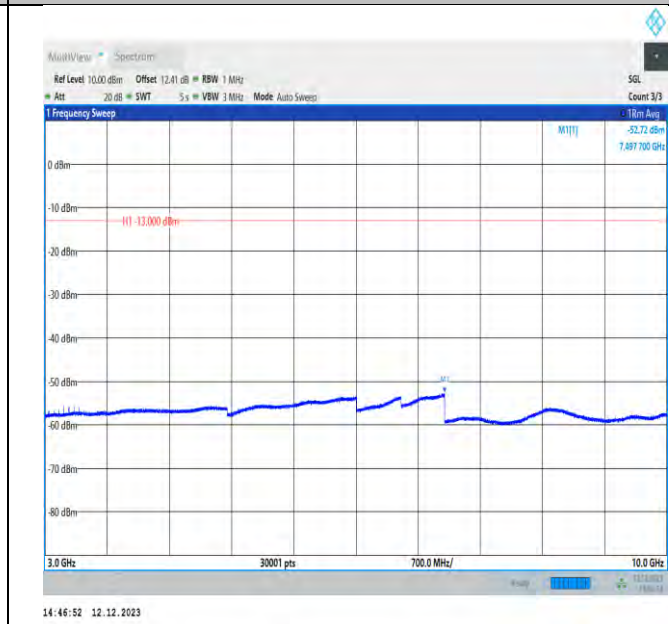

Band4-1413-1000~20000MHz-PASS

Band4-1513-30~1000MHz-PASS

Band4-1513-1000~20000MHz-PASS

Band5-4132-30~1000MHz-PASS

Band5-4132-1000~3000MHz-PASS

Band5-4132-3000~10000MHz-PASS

Band5-4182-30~10000MHz-PASS

Band5-4182-1000~3000MHz-PASS