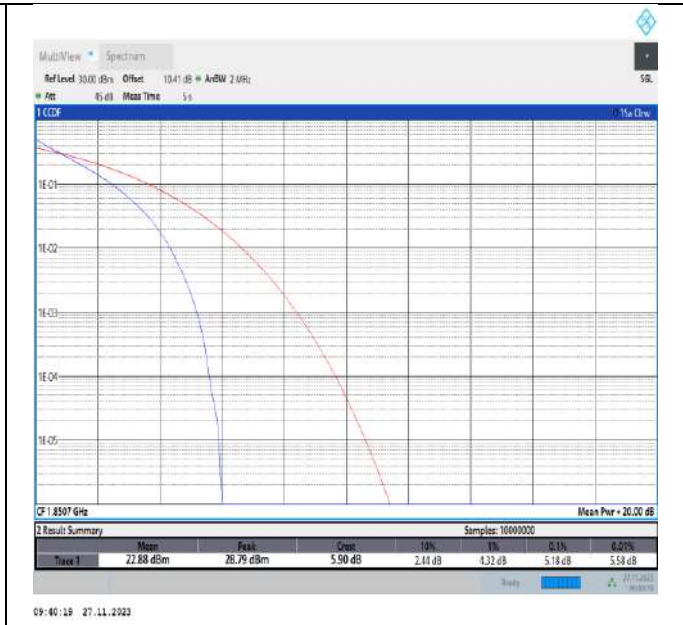

Band2-1.4MHz-QPSK-18607-6RB#0-PASS