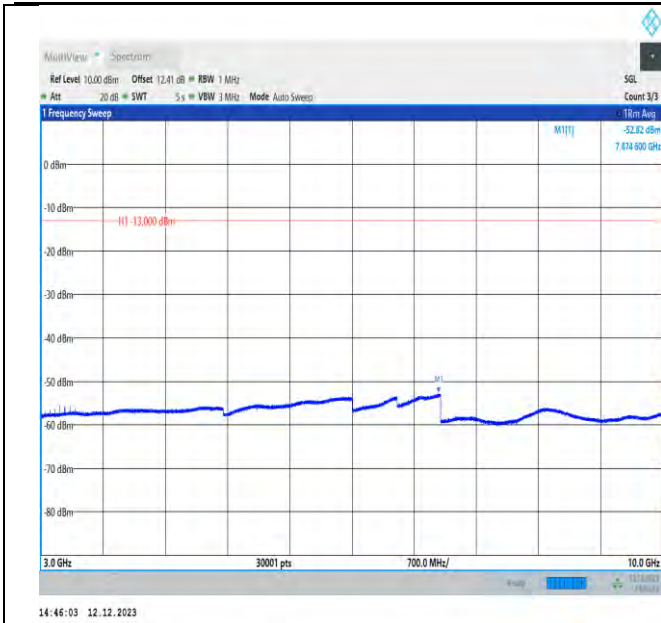

Band4-1413-1000~20000MHz-PASS

Band4-1513-30~1000MHz-PASS

Band4-1513-1000~20000MHz-PASS

Band5-4132-30~1000MHz-PASS

Band5-4132-1000~3000MHz-PASS

Band5-4132-3000~10000MHz-PASS

Band5-4182-30~10000MHz-PASS

Band5-4182-1000~3000MHz-PASS