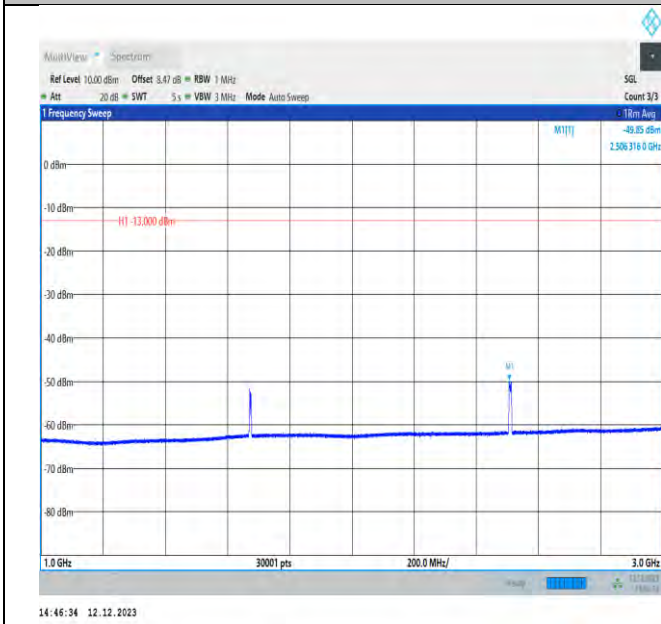

Band4-1413-1000~20000MHz-PASS

Band4-1513-30~1000MHz-PASS

Band4-1513-1000~20000MHz-PASS

Band5-4132-30~1000MHz-PASS

Band5-4132-1000~3000MHz-PASS

Band5-4132-3000~10000MHz-PASS

Band5-4182-30~10000MHz-PASS

Band5-4182-1000~3000MHz-PASS