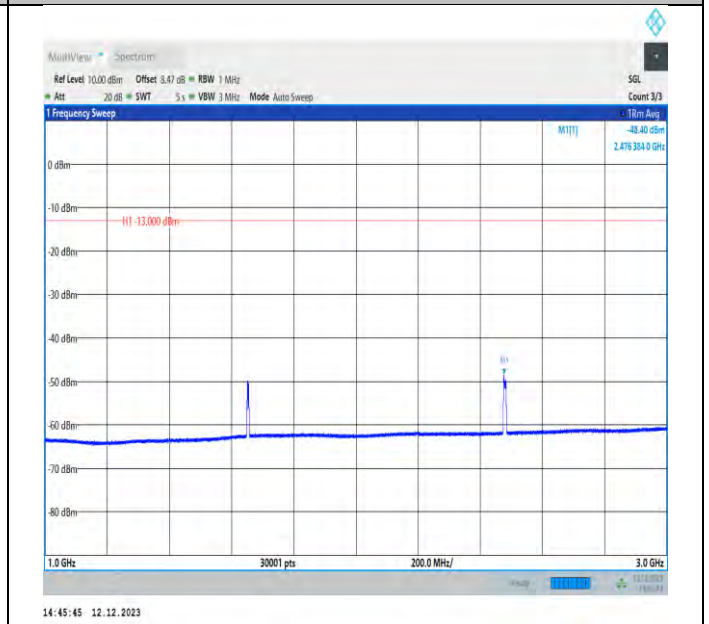

Band5-4132-1000~3000MHz-PASS