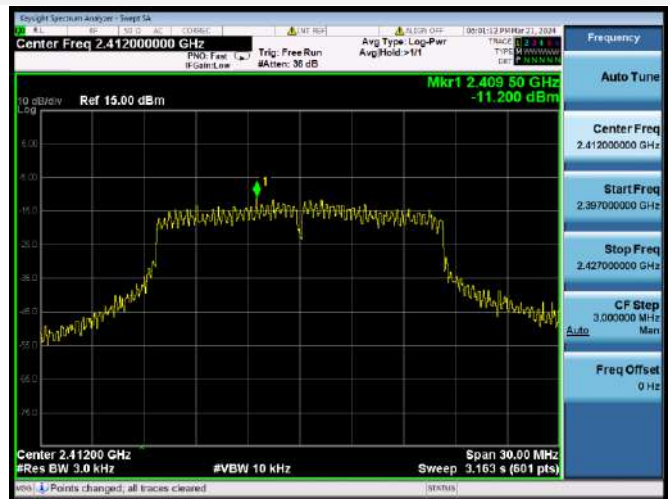

802.11ax-40 MHz(RU242) MIDDLE CHANNEL

802.11ax-40 MHz(RU242) HIGH CHANNEL

MIMO-Main Antenna

802.11b CHANNEL 1

802.11b CHANNEL 6

802.11b CHANNEL 11

802.11g CHANNEL 1

802.11g CHANNEL 2