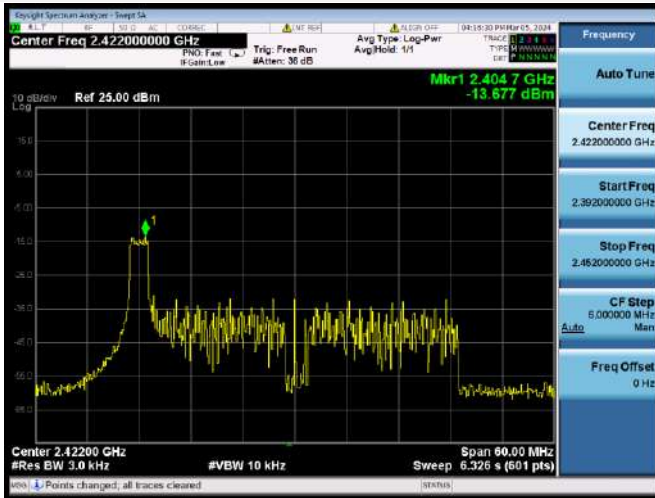

802.11ax-40 MHz(RU26) LOW CHANNEL