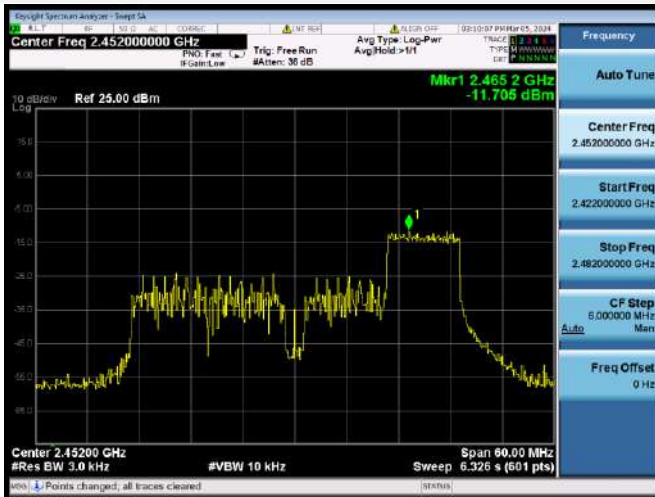

802.11ax-40 MHz(RU106) HIGH CHANNEL