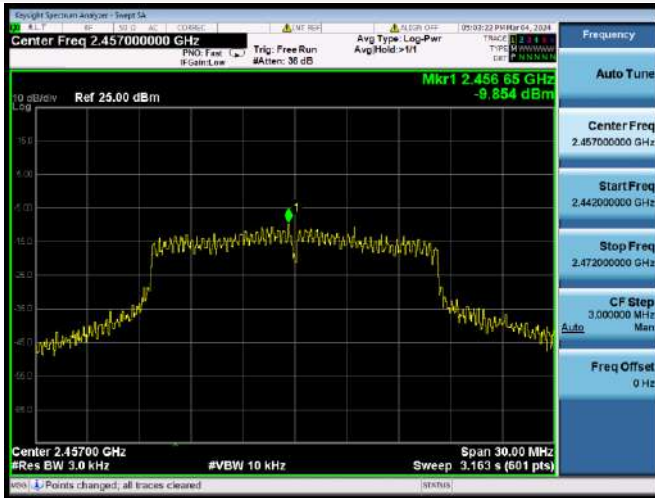

802.11g CHANNEL 10