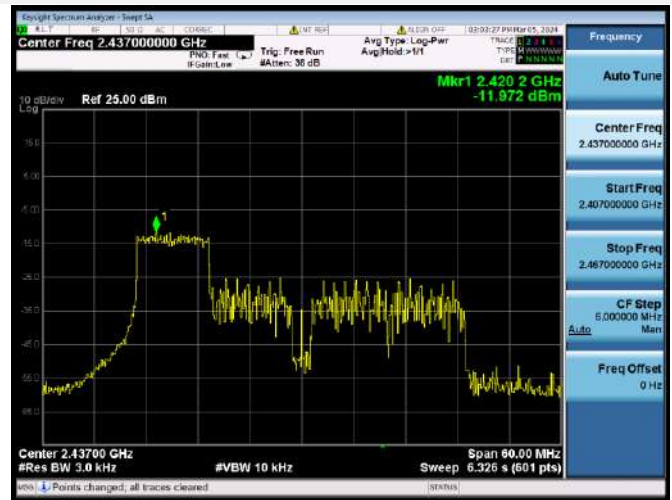

802.11ax-40 MHz(RU26) HIGH CHANNEL

802.11ax-40 MHz(RU52) LOW CHANNEL

802.11ax-40 MHz(RU52) MIDDLE CHANNEL

802.11ax-40 MHz(RU52) HIGH CHANNEL

802.11ax-40 MHz(RU106) LOW CHANNEL

802.11ax-40 MHz(RU106) MIDDLE CHANNEL