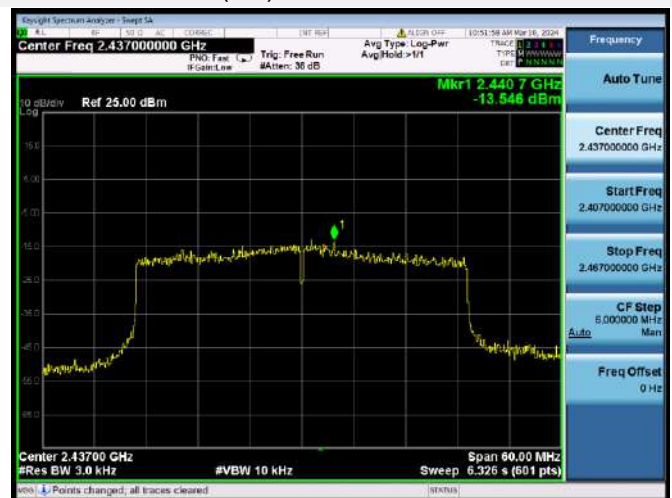

802.11ax-40 MHz(SU) CHANNEL 6