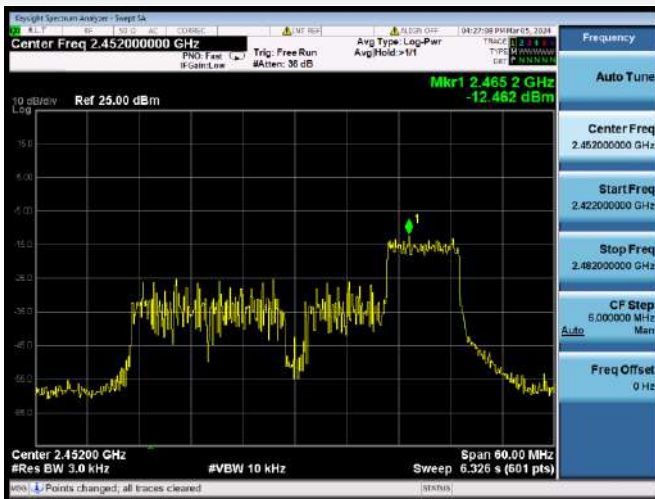

802.11ax-40 MHz(RU52) MIDDLE CHANNEL

802.11ax-40 MHz(RU52) HIGH CHANNEL

802.11ax-40 MHz(RU106) LOW CHANNEL

802.11ax-40 MHz(RU106) MIDDLE CHANNEL

802.11ax-40 MHz(RU106) HIGH CHANNEL

802.11ax-40 MHz(RU242) LOW CHANNEL