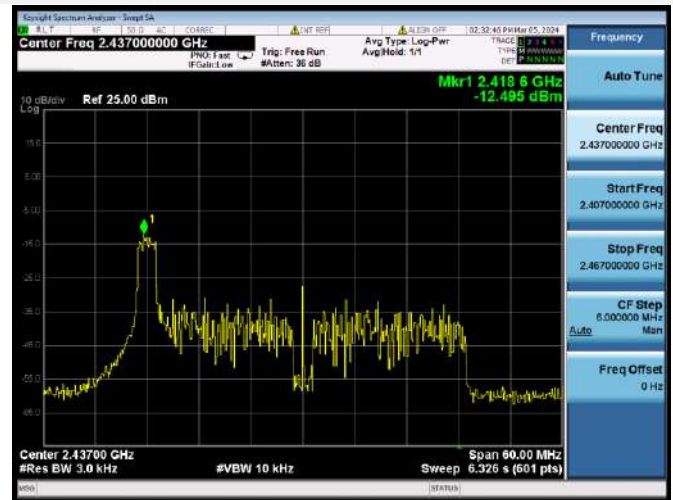

802.11ax-40 MHz(RU26) LOW CHANNEL

802.11ax-40 MHz(RU26) MIDDLE CHANNEL

802.11ax-40 MHz(RU26) HIGH CHANNEL

802.11ax-40 MHz(RU52) LOW CHANNEL

802.11ax-40 MHz(RU52) MIDDLE CHANNEL

802.11ax-40 MHz(RU52) HIGH CHANNEL