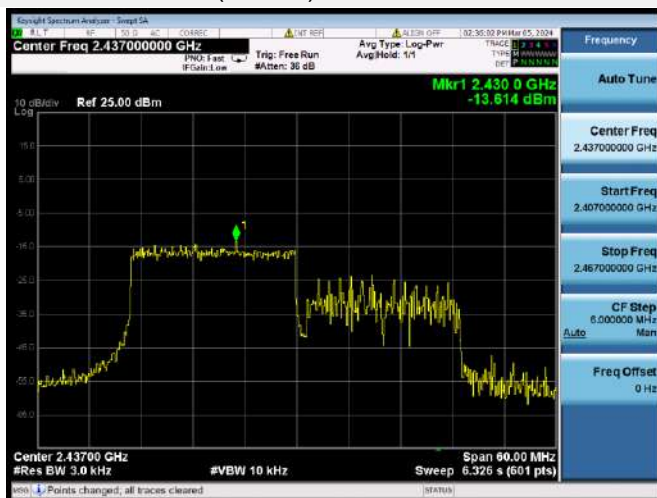

802.11ax-40 MHz(RU106) LOW CHANNEL

802.11ax-40 MHz(RU106) MIDDLE CHANNEL

802.11ax-40 MHz(RU106) HIGH CHANNEL

802.11ax-40 MHz(RU242) LOW CHANNEL

802.11ax-40 MHz(RU242) MIDDLE CHANNEL

802.11ax-40 MHz(RU242) HIGH CHANNEL