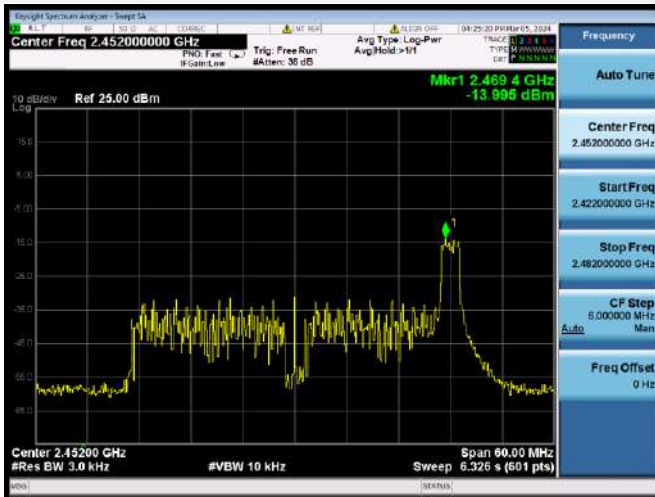

802.11ax-20 MHz(RU106) MIDDLE CHANNEL

802.11ax-20 MHz(RU106) HIGH CHANNEL

802.11ax-40 MHz(RU26) LOW CHANNEL

802.11ax-40 MHz(RU26) MIDDLE CHANNEL

802.11ax-40 MHz(RU26) HIGH CHANNEL

802.11ax-40 MHz(RU52) LOW CHANNEL

802.11ax-40 MHz(RU52) MIDDLE CHANNEL

802.11ax-40 MHz(RU52) HIGH CHANNEL

802.11ax-40 MHz(RU106) LOW CHANNEL

802.11ax-40 MHz(RU106) MIDDLE CHANNEL

802.11ax-40 MHz(RU106) HIGH CHANNEL

802.11ax-40 MHz(RU242) LOW CHANNEL