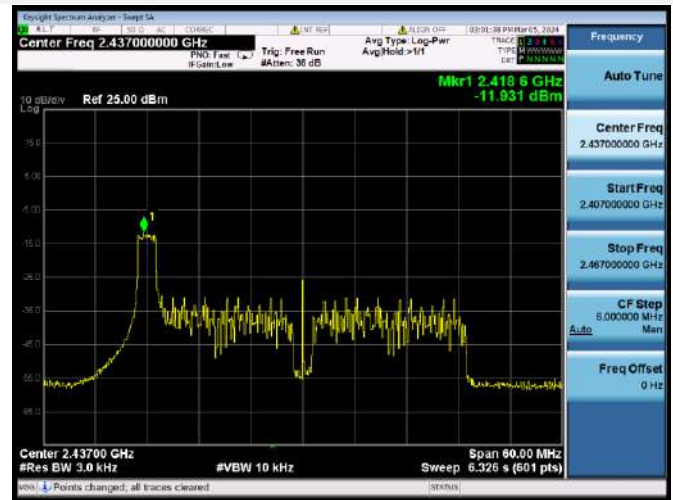

802.11ax-20 MHz(RU52) HIGH CHANNEL

802.11ax-20 MHz(RU106) LOW CHANNEL

802.11ax-20 MHz(RU106) MIDDLE CHANNEL

802.11ax-20 MHz(RU106) HIGH CHANNEL

802.11ax-40 MHz(RU26) LOW CHANNEL

802.11ax-40 MHz(RU26) MIDDLE CHANNEL