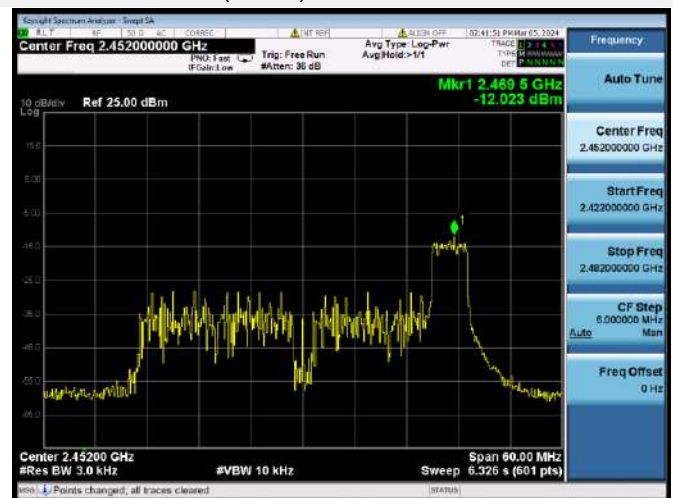

802.11ax-40 MHz(RU26) LOW CHANNEL

802.11ax-40 MHz(RU26) MIDDLE CHANNEL

802.11ax-40 MHz(RU26) HIGH CHANNEL

802.11ax-40 MHz(RU52) LOW CHANNEL

802.11ax-40 MHz(RU52) MIDDLE CHANNEL

802.11ax-40 MHz(RU52) HIGH CHANNEL