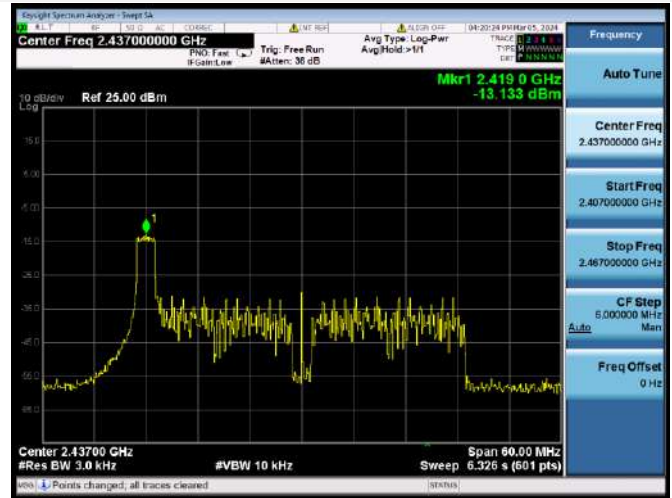

802.11ax-20 MHz(RU106) MIDDLE CHANNEL

802.11ax-20 MHz(RU106) HIGH CHANNEL

802.11ax-40 MHz(RU26) LOW CHANNEL

802.11ax-40 MHz(RU26) MIDDLE CHANNEL

802.11ax-40 MHz(RU26) HIGH CHANNEL

802.11ax-40 MHz(RU52) LOW CHANNEL