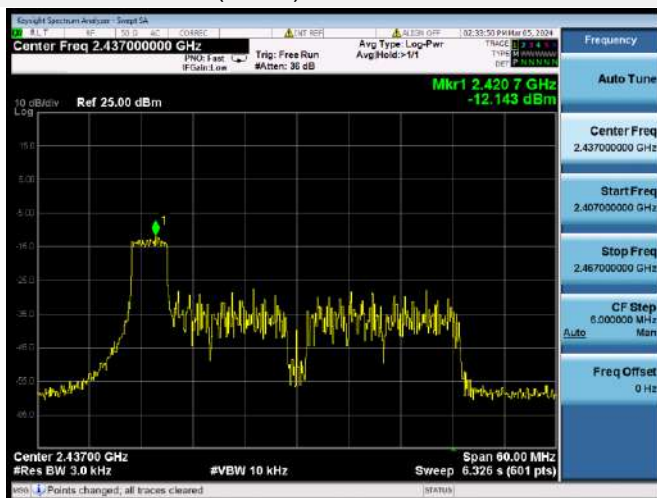

802.11ax-40 MHz(RU26) LOW CHANNEL

802.11ax-40 MHz(RU26) MIDDLE CHANNEL

802.11ax-40 MHz(RU26) HIGH CHANNEL

802.11ax-40 MHz(RU52) LOW CHANNEL

802.11ax-40 MHz(RU52) MIDDLE CHANNEL

802.11ax-40 MHz(RU52) HIGH CHANNEL