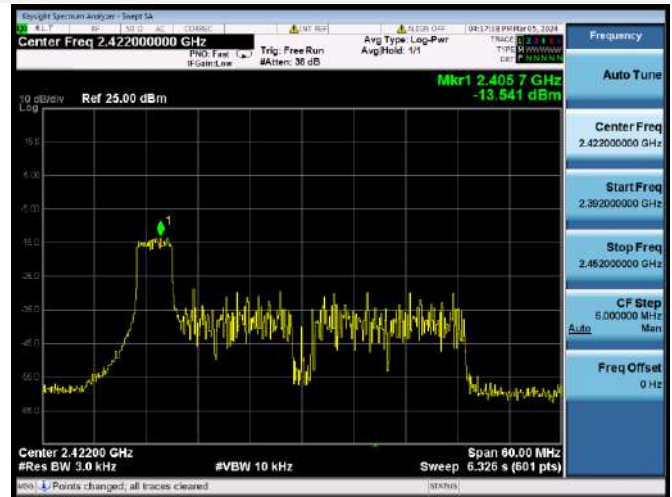

802.11ax-20 MHz(RU106) MIDDLE CHANNEL

802.11ax-20 MHz(RU106) HIGH CHANNEL

802.11ax-40 MHz(RU26) LOW CHANNEL

802.11ax-40 MHz(RU26) MIDDLE CHANNEL

802.11ax-40 MHz(RU26) HIGH CHANNEL

802.11ax-40 MHz(RU52) LOW CHANNEL