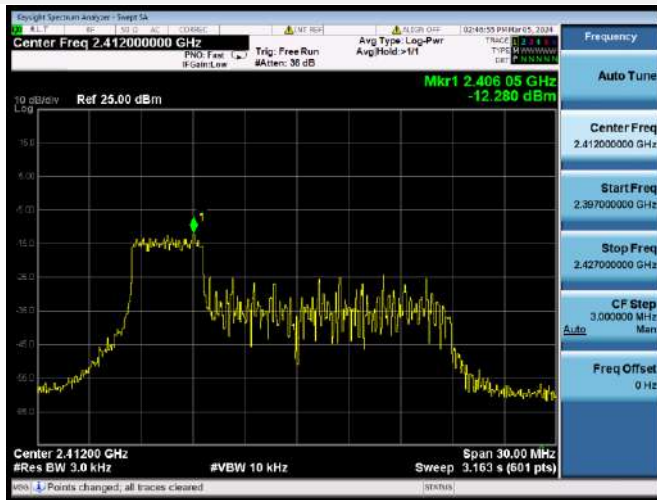

802.11ax-40 MHz(SU) CHANNEL 9

802.11ax-20 MHz(RU26) LOW CHANNEL

802.11ax-20 MHz(RU26) MIDDLE CHANNEL

802.11ax-20 MHz(RU26) HIGH CHANNEL

802.11ax-20 MHz(RU52) LOW CHANNEL

802.11ax-20 MHz(RU52) MIDDLE CHANNEL