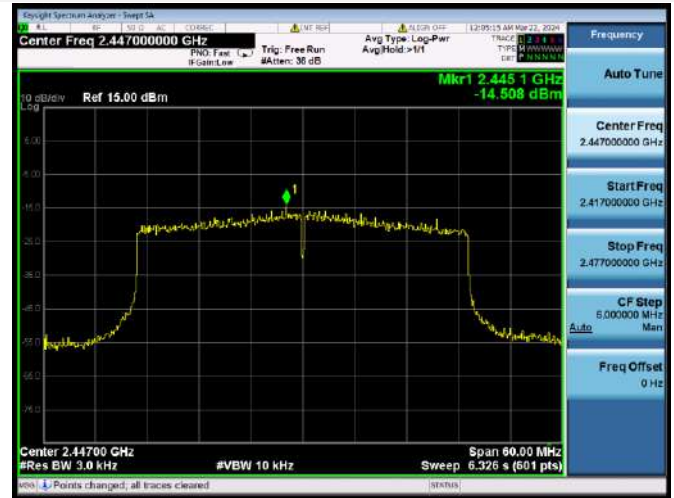

802.11ax-40 MHz(SU) CHANNEL 4

802.11ax-40 MHz(SU) CHANNEL 5

802.11ax-40 MHz(SU) CHANNEL 6

802.11ax-40 MHz(SU) CHANNEL 7

802.11ax-40 MHz(SU) CHANNEL 8

802.11ax-40 MHz(SU) CHANNEL 9

802.11ax-20 MHz(RU26) LOW CHANNEL