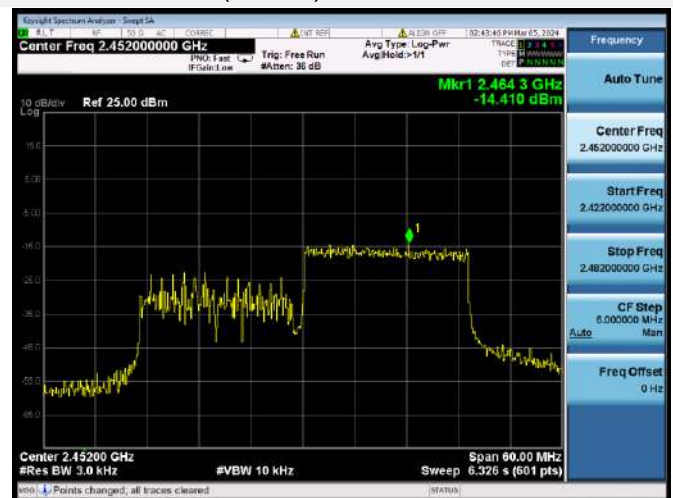

802.11ax-40 MHz(RU106) LOW CHANNEL

802.11ax-40 MHz(RU106) MIDDLE CHANNEL

802.11ax-40 MHz(RU106) HIGH CHANNEL

802.11ax-40 MHz(RU242) LOW CHANNEL

802.11ax-40 MHz(RU242) MIDDLE CHANNEL

802.11ax-40 MHz(RU242) HIGH CHANNEL