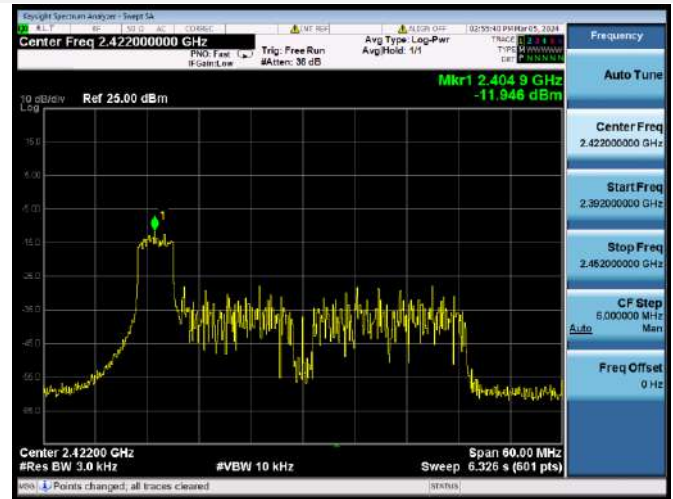

802.11ax-40 MHz(RU52) LOW CHANNEL