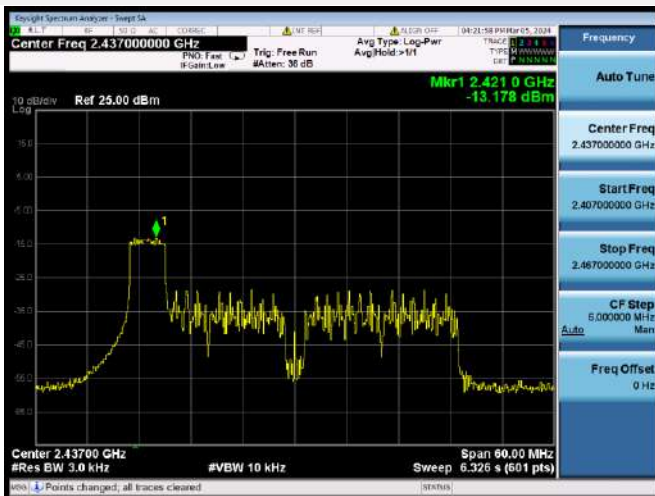

802.11ax-40 MHz(RU52) MIDDLE CHANNEL