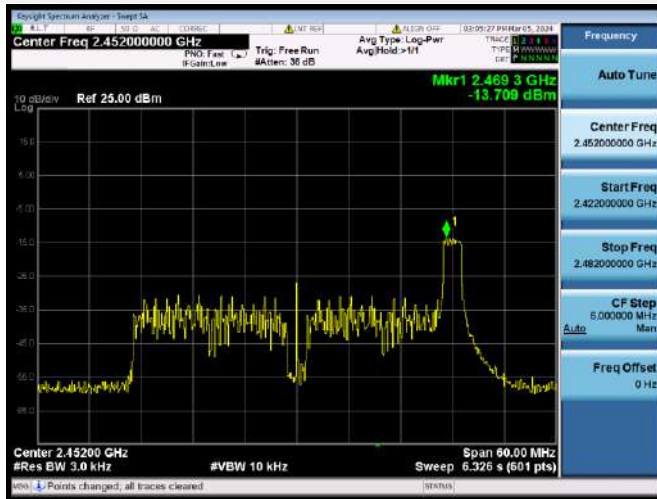

802.11ax-40 MHz(RU26) HIGH CHANNEL