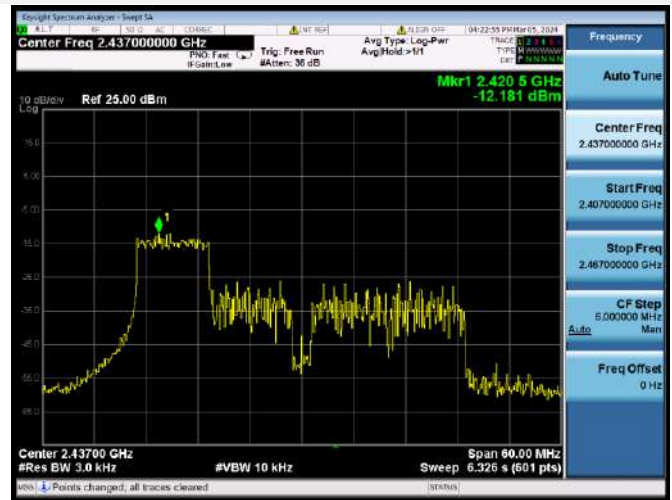

802.11ax-40 MHz(RU52) MIDDLE CHANNEL

802.11ax-40 MHz(RU52) HIGH CHANNEL

802.11ax-40 MHz(RU106) LOW CHANNEL

802.11ax-40 MHz(RU106) MIDDLE CHANNEL

802.11ax-40 MHz(RU106) HIGH CHANNEL

802.11ax-40 MHz(RU242) LOW CHANNEL