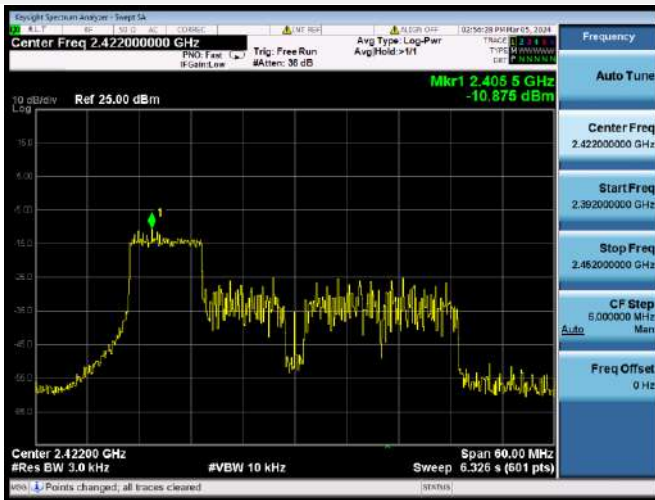

802.11ax-40 MHz(RU26) HIGH CHANNEL

802.11ax-40 MHz(RU52) LOW CHANNEL

802.11ax-40 MHz(RU52) MIDDLE CHANNEL

802.11ax-40 MHz(RU52) HIGH CHANNEL

802.11ax-40 MHz(RU106) LOW CHANNEL

802.11ax-40 MHz(RU106) MIDDLE CHANNEL