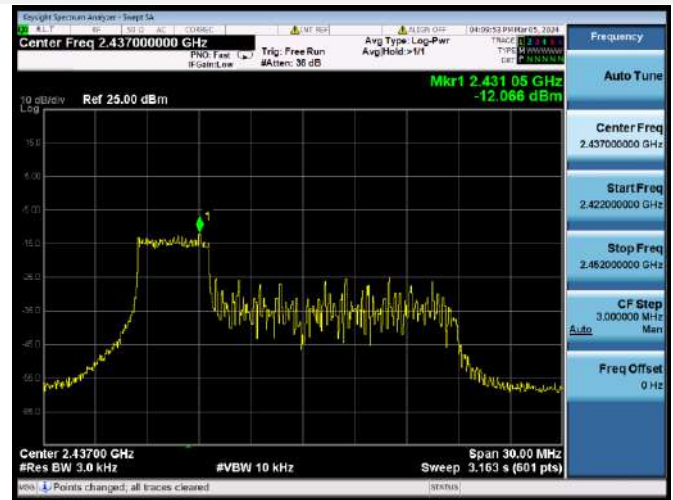

802.11ax-20 MHz(RU26) MIDDLE CHANNEL

802.11ax-20 MHz(RU26) HIGH CHANNEL

802.11ax-20 MHz(RU52) LOW CHANNEL

802.11ax-20 MHz(RU52) MIDDLE CHANNEL

802.11ax-20 MHz(RU52) HIGH CHANNEL

802.11ax-20 MHz(RU106) LOW CHANNEL