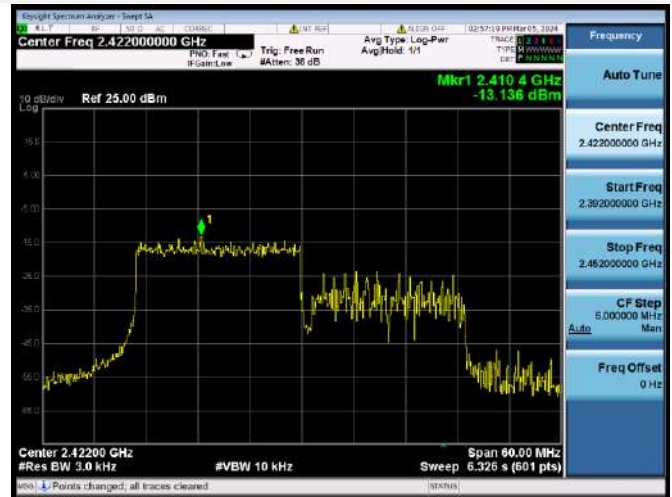

802.11ax-40 MHz(RU242) LOW CHANNEL