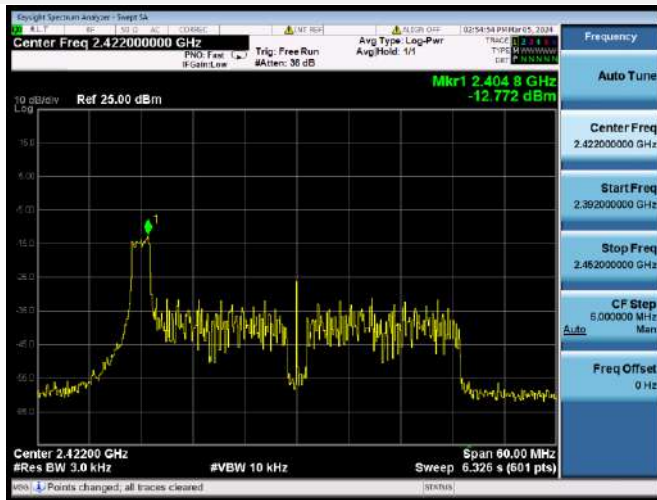

802.11ax-20 MHz(RU52) HIGH CHANNEL

802.11ax-20 MHz(RU106) LOW CHANNEL

802.11ax-20 MHz(RU106) MIDDLE CHANNEL

802.11ax-20 MHz(RU106) HIGH CHANNEL

802.11ax-40 MHz(RU26) LOW CHANNEL

802.11ax-40 MHz(RU26) MIDDLE CHANNEL