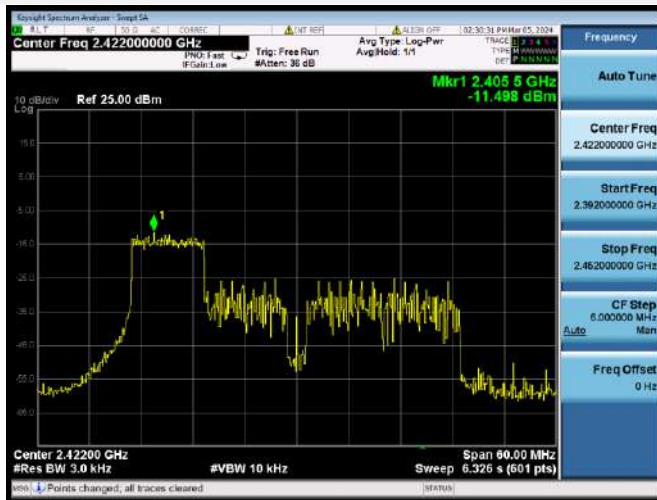

802.11ax-40 MHz(RU106) LOW CHANNEL