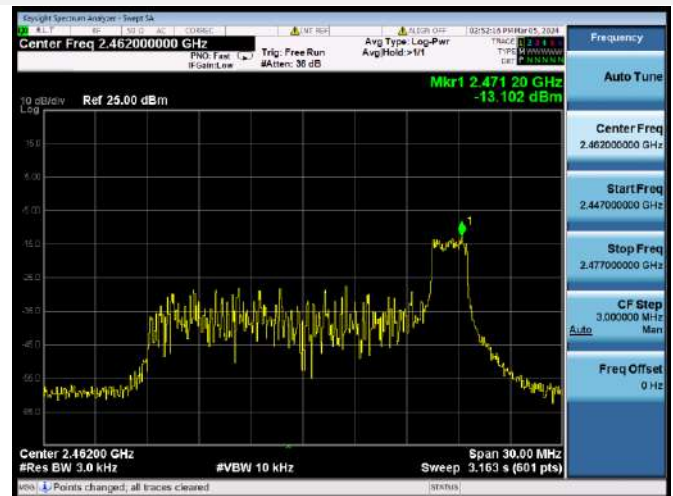

802.11ax-40 MHz(SU) CHANNEL 9

802.11ax-20 MHz(RU26) LOW CHANNEL

802.11ax-20 MHz(RU26) MIDDLE CHANNEL

802.11ax-20 MHz(RU26) HIGH CHANNEL

802.11ax-20 MHz(RU52) LOW CHANNEL

802.11ax-20 MHz(RU52) MIDDLE CHANNEL