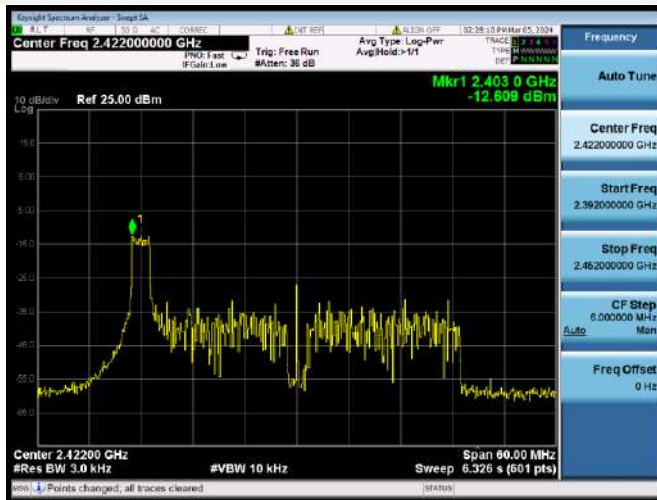

802.11ax-40 MHz(RU26) LOW CHANNEL

802.11ax-40 MHz(RU26) MIDDLE CHANNEL

802.11ax-40 MHz(RU26) HIGH CHANNEL

802.11ax-40 MHz(RU52) LOW CHANNEL

802.11ax-40 MHz(RU52) MIDDLE CHANNEL

802.11ax-40 MHz(RU52) HIGH CHANNEL