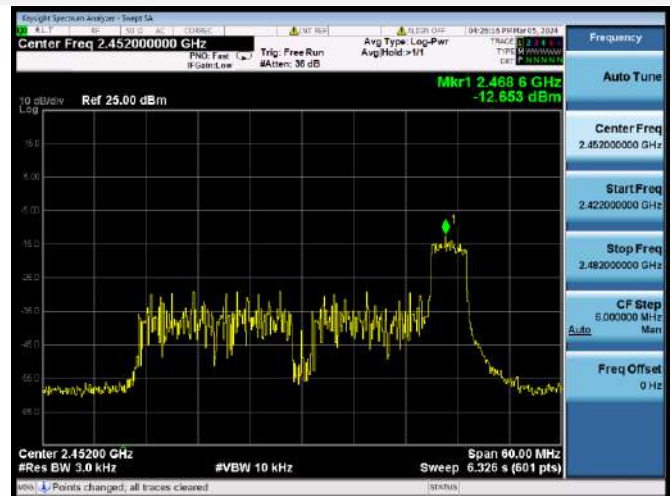

802.11ax-40 MHz(RU52) HIGH CHANNEL