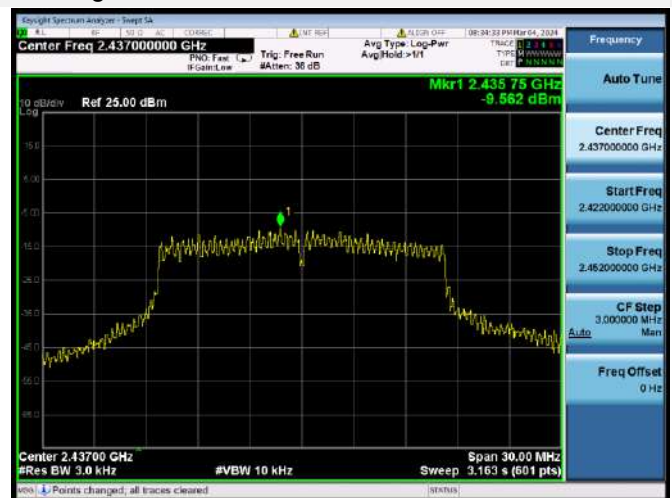

802.11g CHANNEL 6