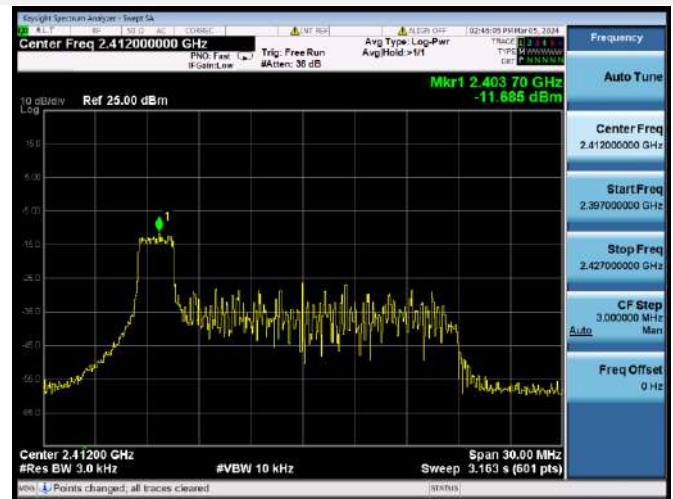

802.11ax-20 MHz(RU26) LOW CHANNEL