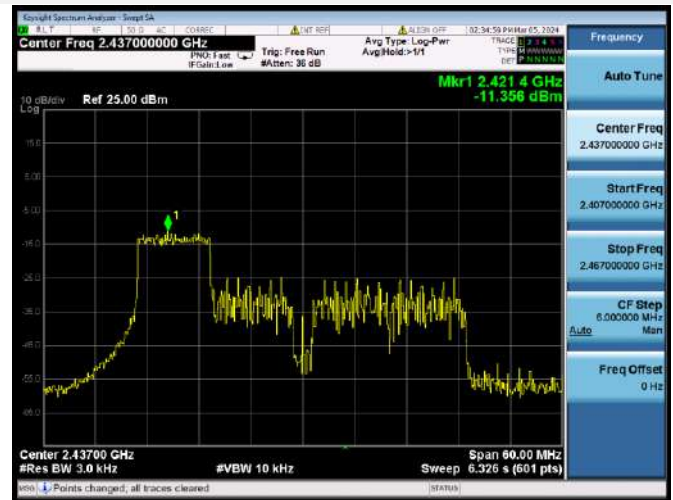

802.11ax-40 MHz(RU106) MIDDLE CHANNEL