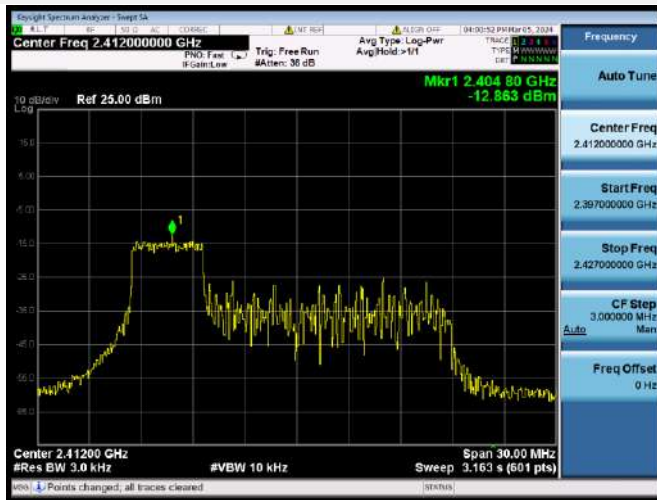

802.11ax-40 MHz(SU) CHANNEL 4

802.11ax-40 MHz(SU) CHANNEL 5

802.11ax-40 MHz(SU) CHANNEL 6

802.11ax-40 MHz(SU) CHANNEL 7

802.11ax-40 MHz(SU) CHANNEL 8

802.11ax-40 MHz(SU) CHANNEL 9

802.11ax-20 MHz(RU26) LOW CHANNEL

802.11ax-20 MHz(RU26) MIDDLE CHANNEL

802.11ax-20 MHz(RU26) HIGH CHANNEL

802.11ax-20 MHz(RU52) LOW CHANNEL

802.11ax-20 MHz(RU52) MIDDLE CHANNEL

802.11ax-20 MHz(RU52) HIGH CHANNEL

802.11ax-20 MHz(RU106) LOW CHANNEL