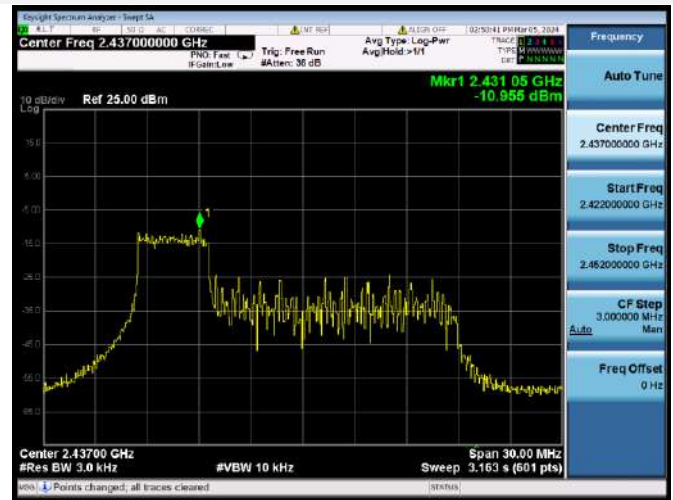

802.11ax-40 MHz(SU) CHANNEL 9

802.11ax-20 MHz(RU26) LOW CHANNEL

802.11ax-20 MHz(RU26) MIDDLE CHANNEL

802.11ax-20 MHz(RU26) HIGH CHANNEL

802.11ax-20 MHz(RU52) LOW CHANNEL

802.11ax-20 MHz(RU52) MIDDLE CHANNEL