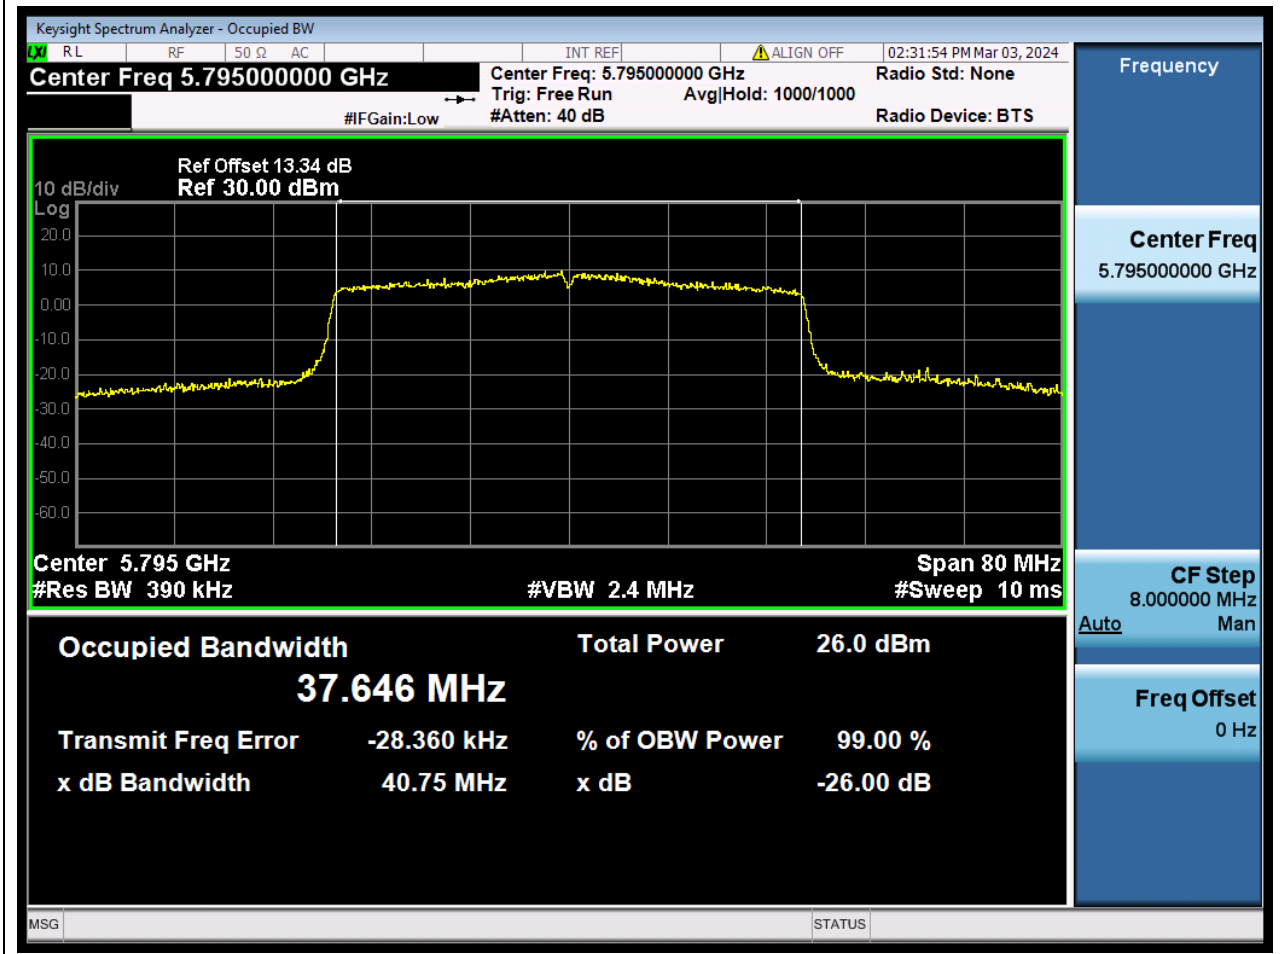

Center Frequency (MHz)	OBW Power (%)	RBW (MHz)	Detector	Limit (MHz)	OBW (MHz)	Verdict
5825	99	0.2	Peak	0	18.887617	N/A

87. 802.11ax_40M_U-NII-3_L

87.1. A.2.2-99% Bandwidth(NTNV)

Center Frequency (MHz)	OBW Power (%)	RBW (MHz)	Detector	Limit (MHz)	OBW (MHz)	Verdict
5755	99	0.39	Peak	0	37.659161	N/A

88. 802.11ax_40M_U-NII-3_H

88.1. A.2.2-99% Bandwidth(NTNV)

Center Frequency (MHz)	OBW Power (%)	RBW (MHz)	Detector	Limit (MHz)	OBW (MHz)	Verdict
5795	99	0.39	Peak	0	37.645505	N/A

89. 802.11ax_80M_U-NII-3_M