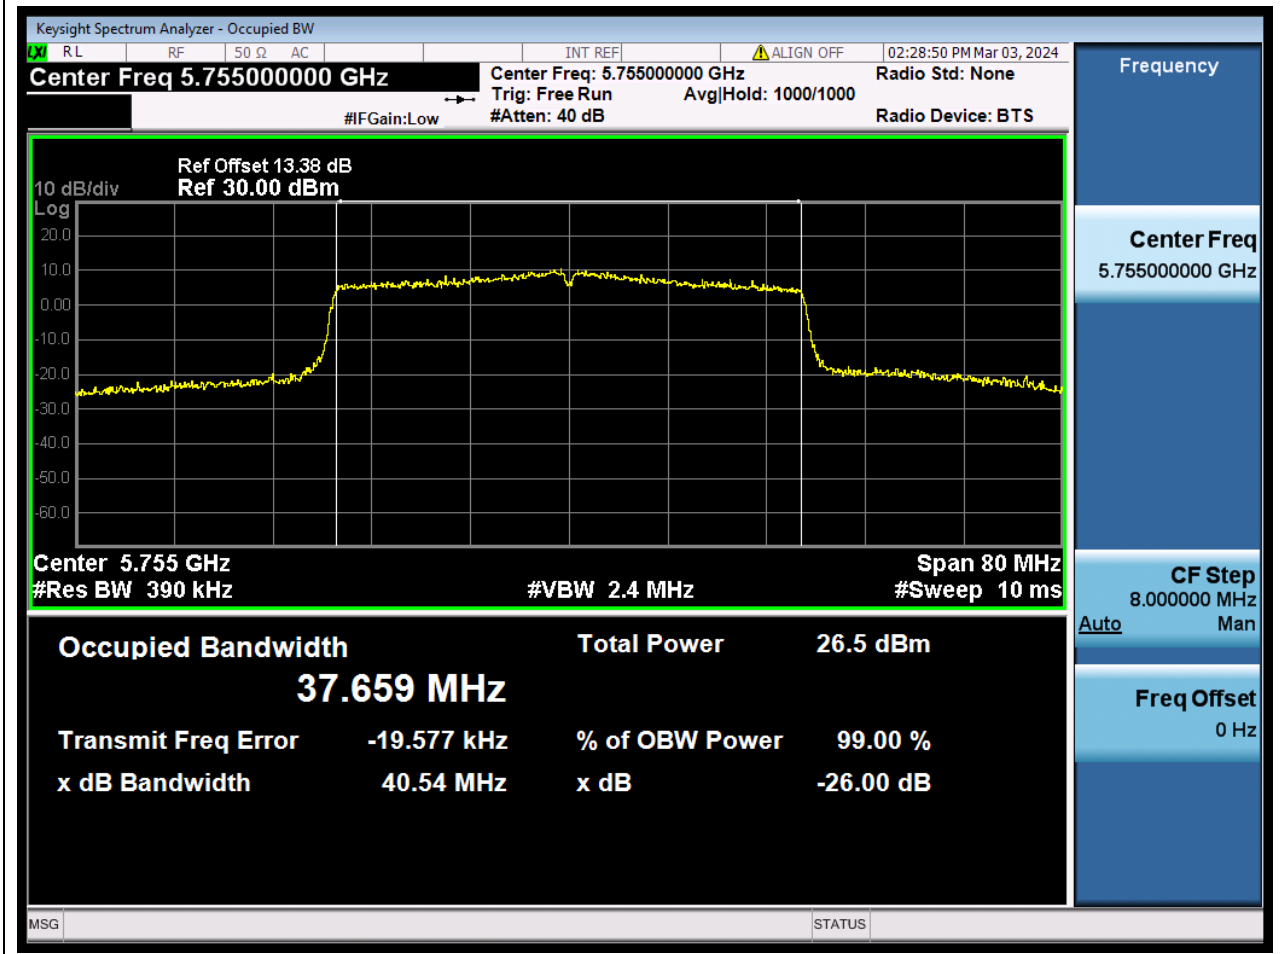

85.1. A.2.2-99% Bandwidth(NTNV)

Center Frequency (MHz)	OBW Power (%)	RBW (MHz)	Detector	Limit (MHz)	OBW (MHz)	Verdict
5785	99	0.2	Peak	0	18.900453	N/A

86. 802.11ax_20M_U-NII-3_H

86.1. A.2.2-99% Bandwidth(NTNV)

Center Frequency (MHz)	OBW Power (%)	RBW (MHz)	Detector	Limit (MHz)	OBW (MHz)	Verdict
5825	99	0.2	Peak	0	18.887617	N/A

87. 802.11ax_40M_U-NII-3_L

87.1. A.2.2-99% Bandwidth(NTNV)

Center Frequency (MHz)	OBW Power (%)	RBW (MHz)	Detector	Limit (MHz)	OBW (MHz)	Verdict
5755	99	0.39	Peak	0	37.659161	N/A