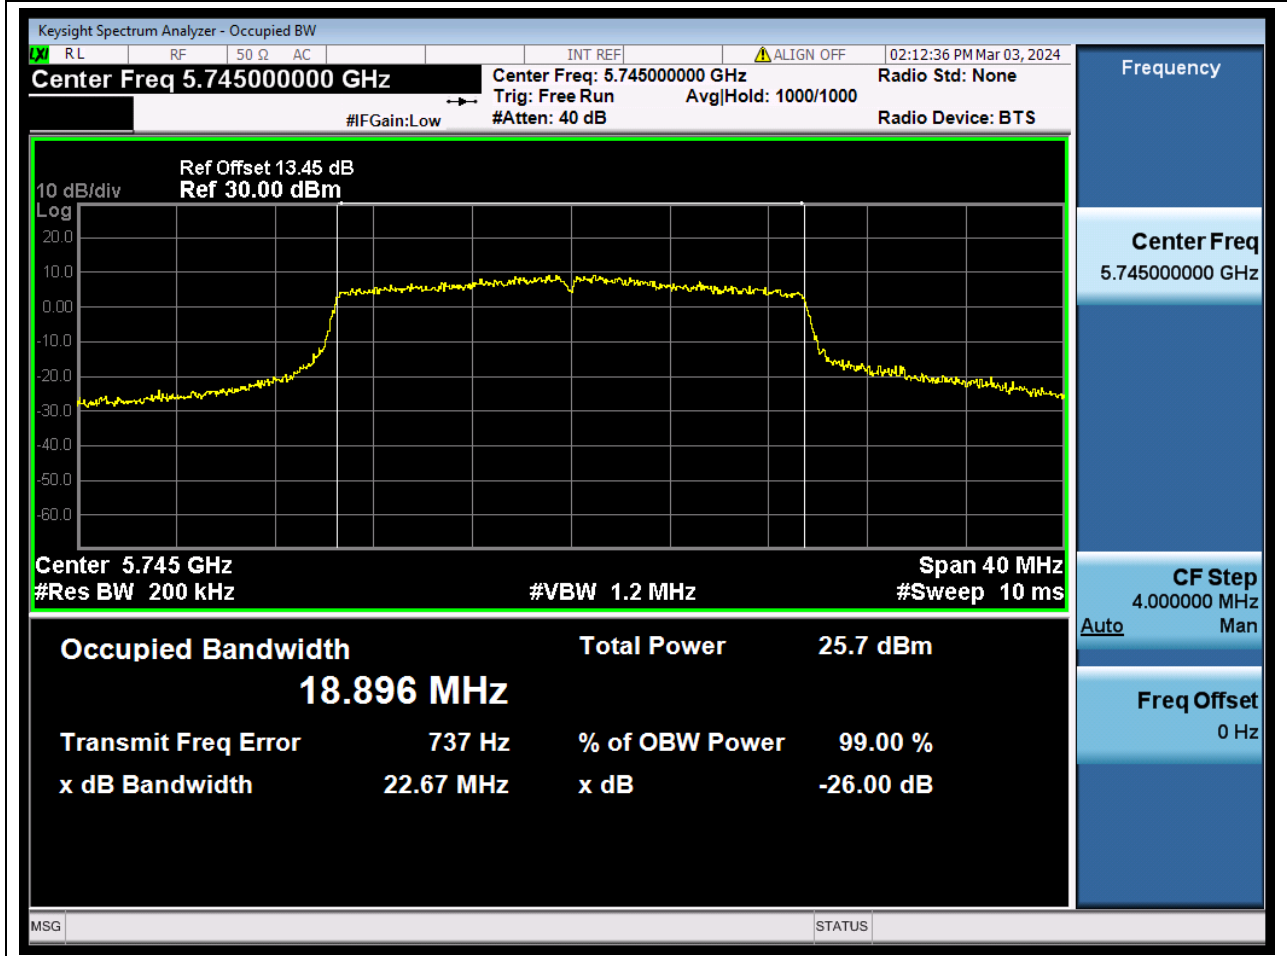

84. 802.11ax_20M_U-NII-3_L

84.1. A.2.2-99% Bandwidth(NTNV)

Center Frequency (MHz)	OBW Power (%)	RBW (MHz)	Detector	Limit (MHz)	OBW (MHz)	Verdict
5745	99	0.2	Peak	0	18.896017	N/A

85. 802.11ax_20M_U-NII-3_M

85.1. A.2.2-99% Bandwidth(NTNV)

Center Frequency (MHz)	OBW Power (%)	RBW (MHz)	Detector	Limit (MHz)	OBW (MHz)	Verdict
5785	99	0.2	Peak	0	18.900453	N/A

86. 802.11ax_20M_U-NII-3_H

86.1. A.2.2-99% Bandwidth(NTNV)

Center Frequency (MHz)	OBW Power (%)	RBW (MHz)	Detector	Limit (MHz)	OBW (MHz)	Verdict
5825	99	0.2	Peak	0	18.887617	N/A

87. 802.11ax_40M_U-NII-3_L

87.1. A.2.2-99% Bandwidth(NTNV)

Center Frequency (MHz)	OBW Power (%)	RBW (MHz)	Detector	Limit (MHz)	OBW (MHz)	Verdict
5755	99	0.39	Peak	0	37.659161	N/A