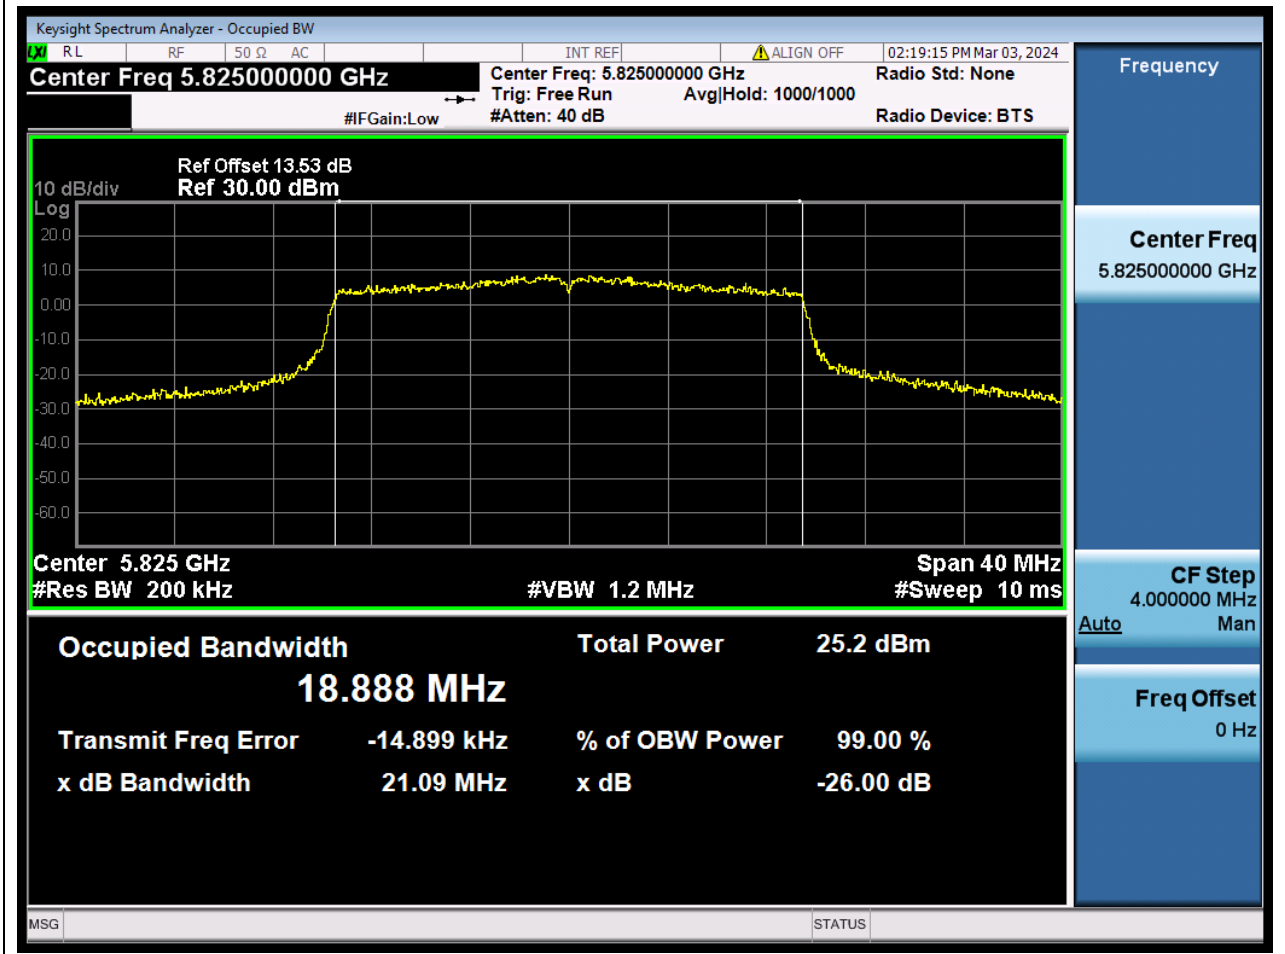

85.1. A.2.2-99% Bandwidth(NTNV)

Center Frequency (MHz)	OBW Power (%)	RBW (MHz)	Detector	Limit (MHz)	OBW (MHz)	Verdict
5785	99	0.2	Peak	0	18.900453	N/A

86. 802.11ax_20M_U-NII-3_H

86.1. A.2.2-99% Bandwidth(NTNV)

Center Frequency (MHz)	OBW Power (%)	RBW (MHz)	Detector	Limit (MHz)	OBW (MHz)	Verdict
5825	99	0.2	Peak	0	18.887617	N/A

87. 802.11ax_40M_U-NII-3_L

87.1. A.2.2-99% Bandwidth(NTNV)

Center Frequency (MHz)	OBW Power (%)	RBW (MHz)	Detector	Limit (MHz)	OBW (MHz)	Verdict
5755	99	0.39	Peak	0	37.659161	N/A