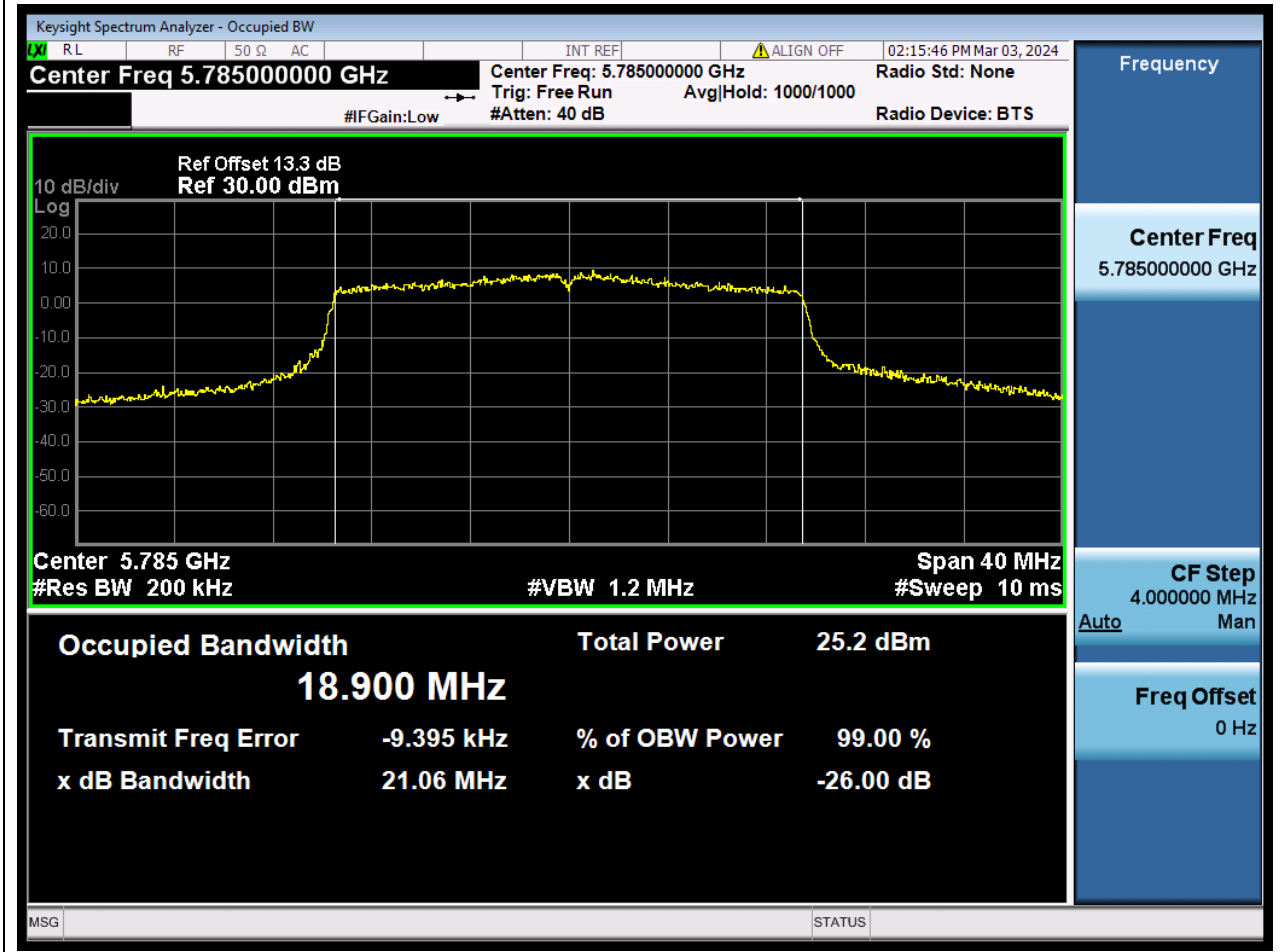

84. 802.11ax_20M_U-NII-3_L

84.1. A.2.2-99% Bandwidth(NTNV)

Center Frequency (MHz)	OBW Power (%)	RBW (MHz)	Detector	Limit (MHz)	OBW (MHz)	Verdict
5745	99	0.2	Peak	0	18.896017	N/A

85. 802.11ax_20M_U-NII-3_M

85.1. A.2.2-99% Bandwidth(NTNV)

Center Frequency (MHz)	OBW Power (%)	RBW (MHz)	Detector	Limit (MHz)	OBW (MHz)	Verdict
5785	99	0.2	Peak	0	18.900453	N/A

86. 802.11ax_20M_U-NII-3_H

86.1. A.2.2-99% Bandwidth(NTNV)

Center Frequency (MHz)	OBW Power (%)	RBW (MHz)	Detector	Limit (MHz)	OBW (MHz)	Verdict
5825	99	0.2	Peak	0	18.887617	N/A

87. 802.11ax_40M_U-NII-3_L

87.1. A.2.2-99% Bandwidth(NTNV)

Center Frequency (MHz)	OBW Power (%)	RBW (MHz)	Detector	Limit (MHz)	OBW (MHz)	Verdict
5755	99	0.39	Peak	0	37.659161	N/A