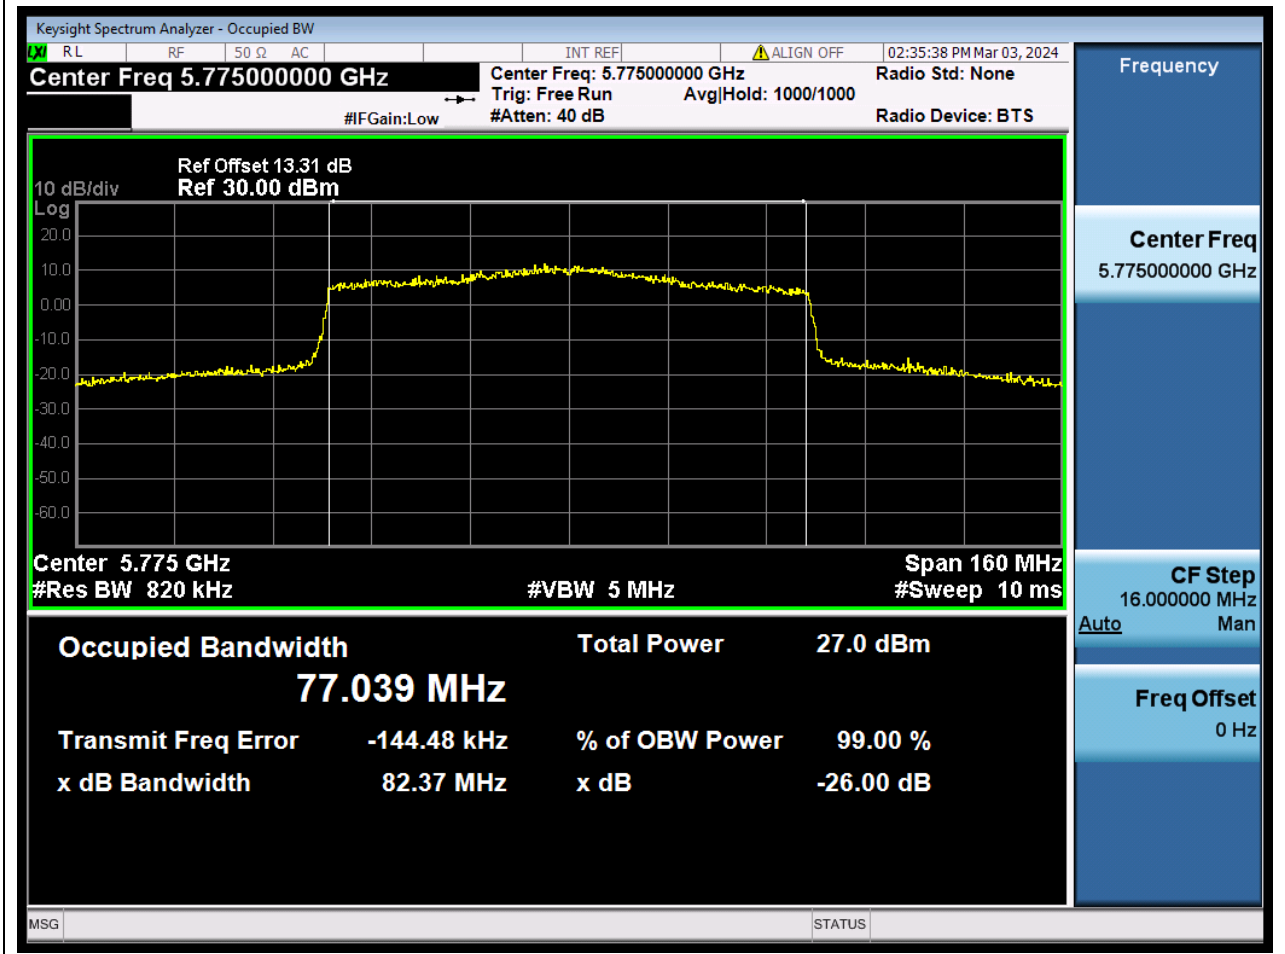

88. 802.11ax_40M_U-NII-3_H

88.1. A.2.2-99% Bandwidth(NTNV)

Center Frequency (MHz)	OBW Power (%)	RBW (MHz)	Detector	Limit (MHz)	OBW (MHz)	Verdict
5795	99	0.39	Peak	0	37.645505	N/A

89. 802.11ax_80M_U-NII-3_M

89.1. A.2.2-99% Bandwidth(NTNV)

Center Frequency (MHz)	OBW Power (%)	RBW (MHz)	Detector	Limit (MHz)	OBW (MHz)	Verdict
5775	99	0.82	Peak	0	77.03874	N/A

--BLANK BELOW--