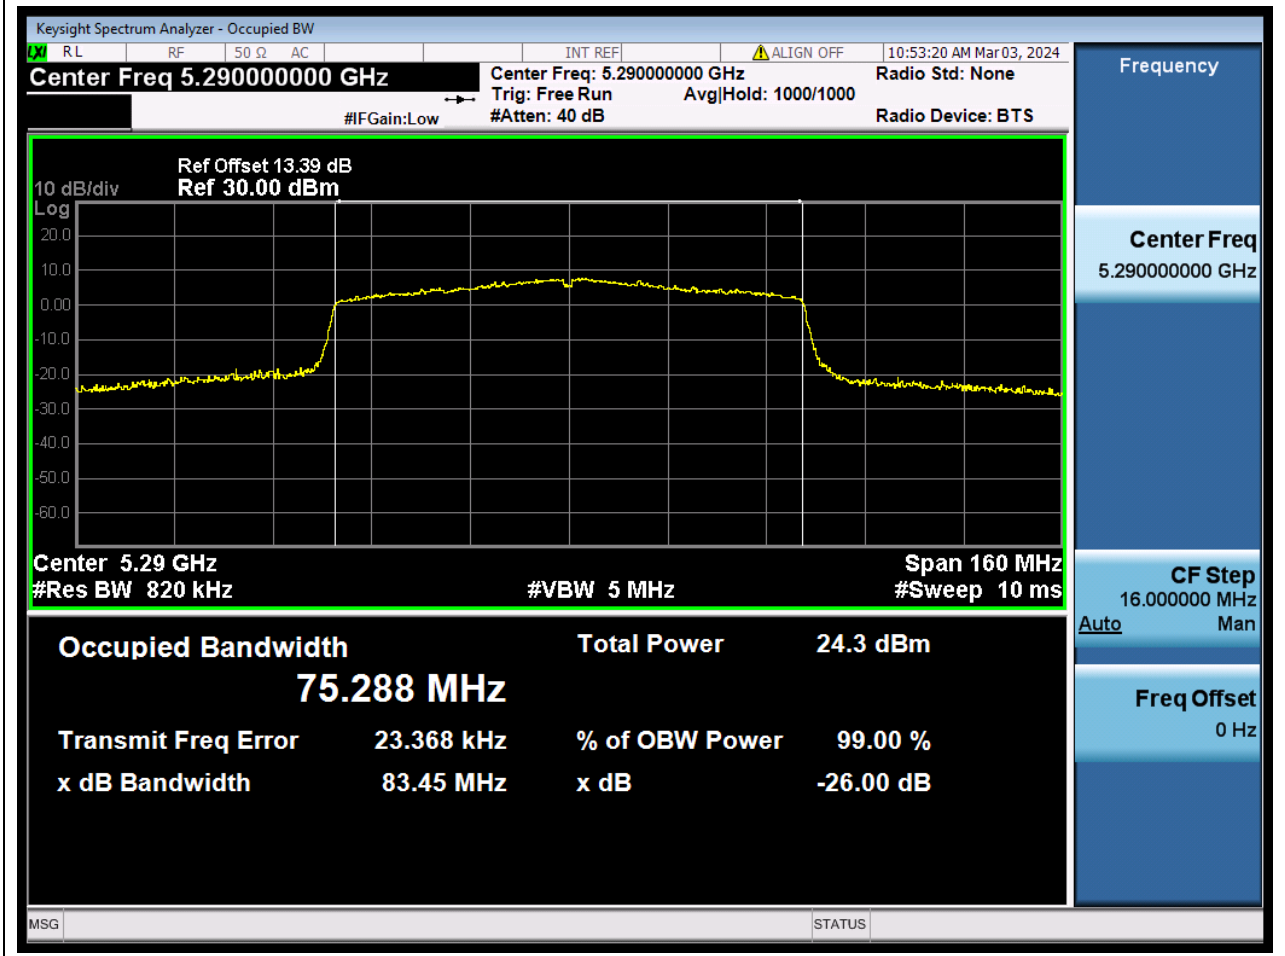

36. 802.11ac_80M_U-NII-2A_M

36.1. A.2.2-99% Bandwidth(NTNV)

Center Frequency (MHz)	OBW Power (%)	RBW (MHz)	Detector	Limit (MHz)	OBW (MHz)	Verdict
5290	99	0.82	Peak	0	75.288063	N/A