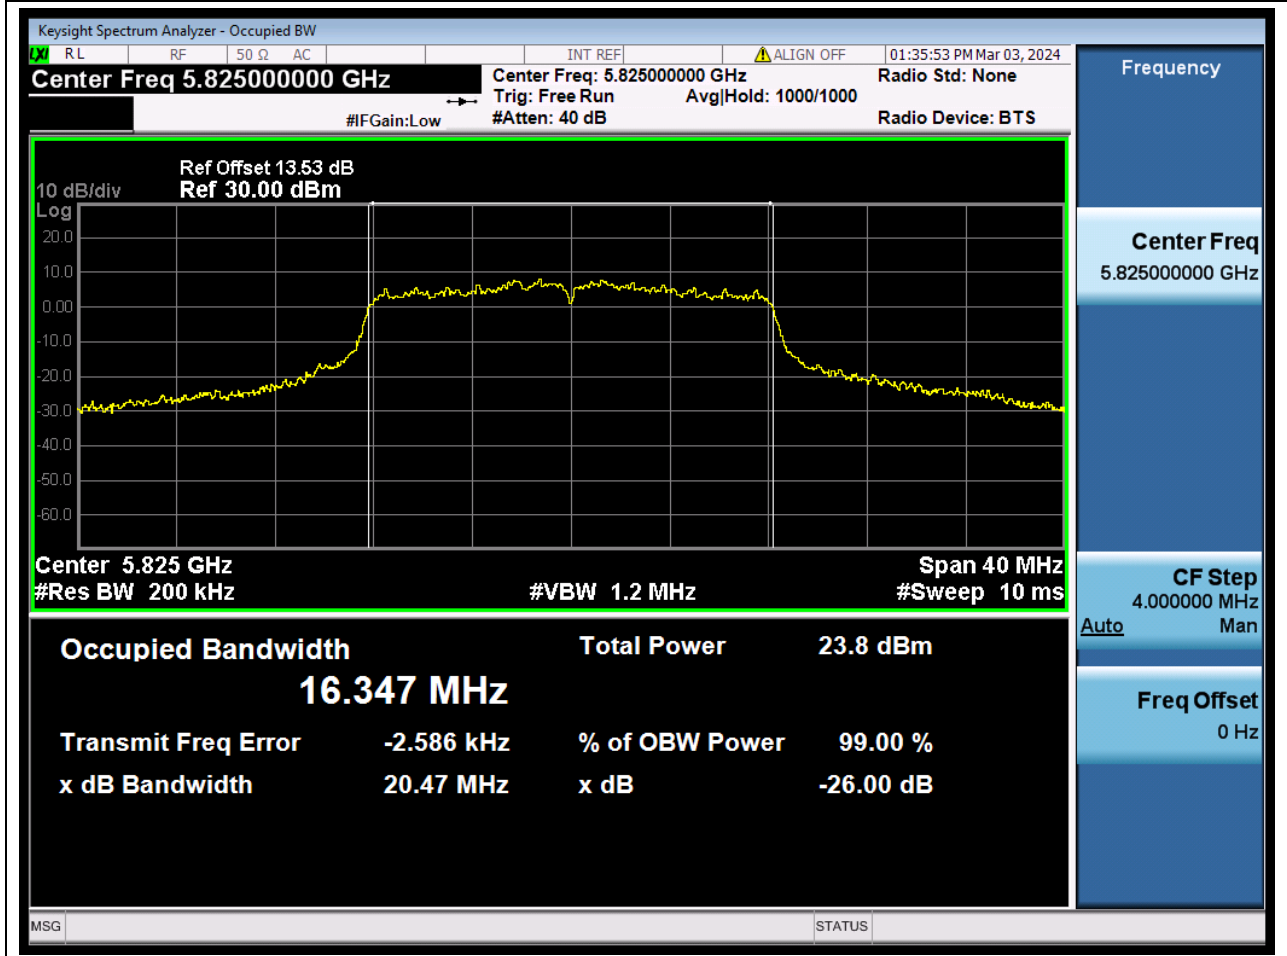

72. 802.11a_20M_U-NII-3_H

72.1. A.2.2-99% Bandwidth(NTNV)

Center Frequency (MHz)	OBW Power (%)	RBW (MHz)	Detector	Limit (MHz)	OBW (MHz)	Verdict
5825	99	0.2	Peak	0	16.347265	N/A