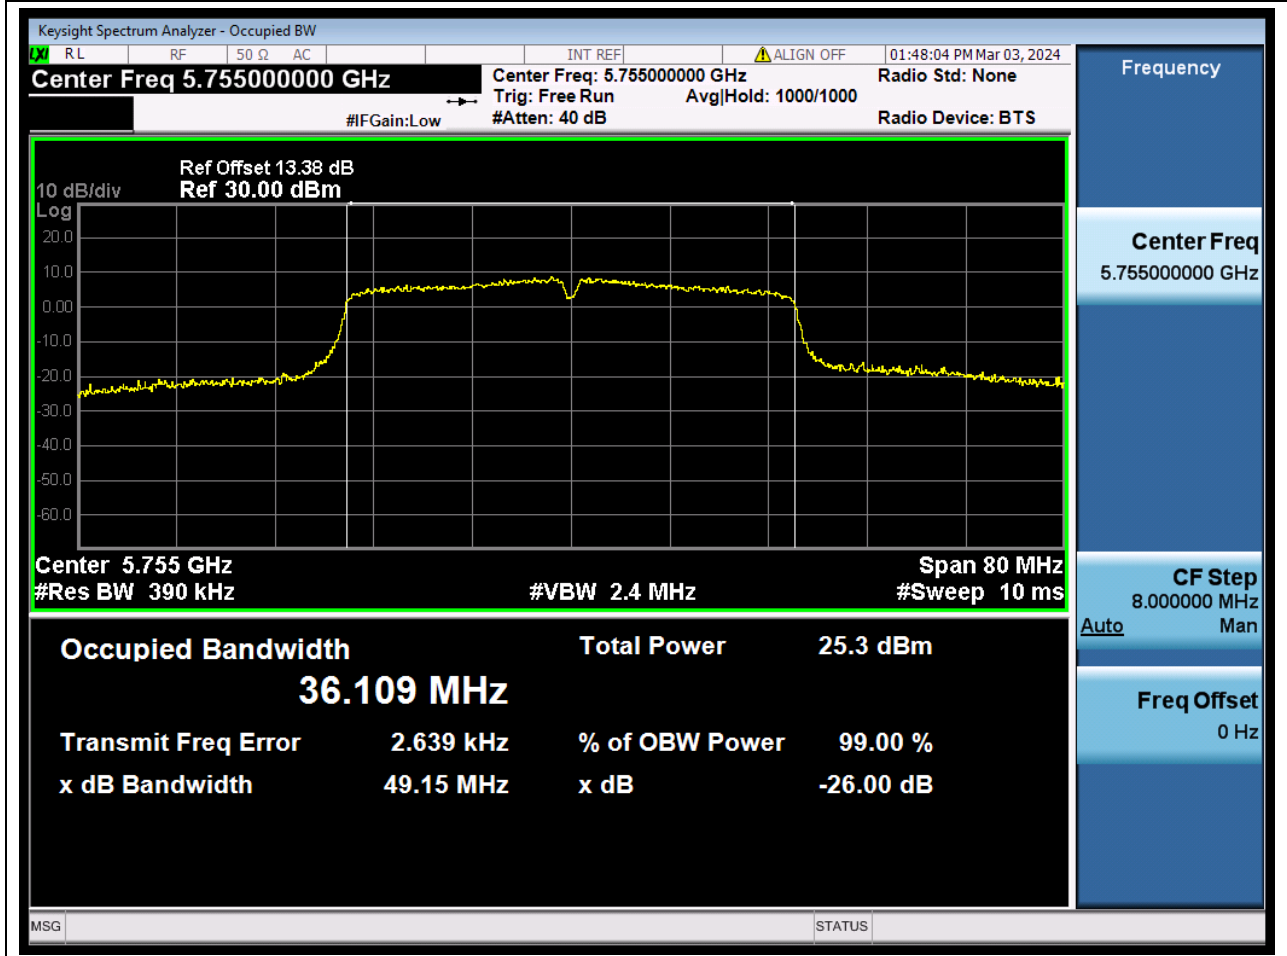

76. 802.11n_40M_U-NII-3_L

76.1. A.2.2-99% Bandwidth(NTNV)

Center Frequency (MHz)	OBW Power (%)	RBW (MHz)	Detector	Limit (MHz)	OBW (MHz)	Verdict
5755	99	0.39	Peak	0	36.10874	N/A