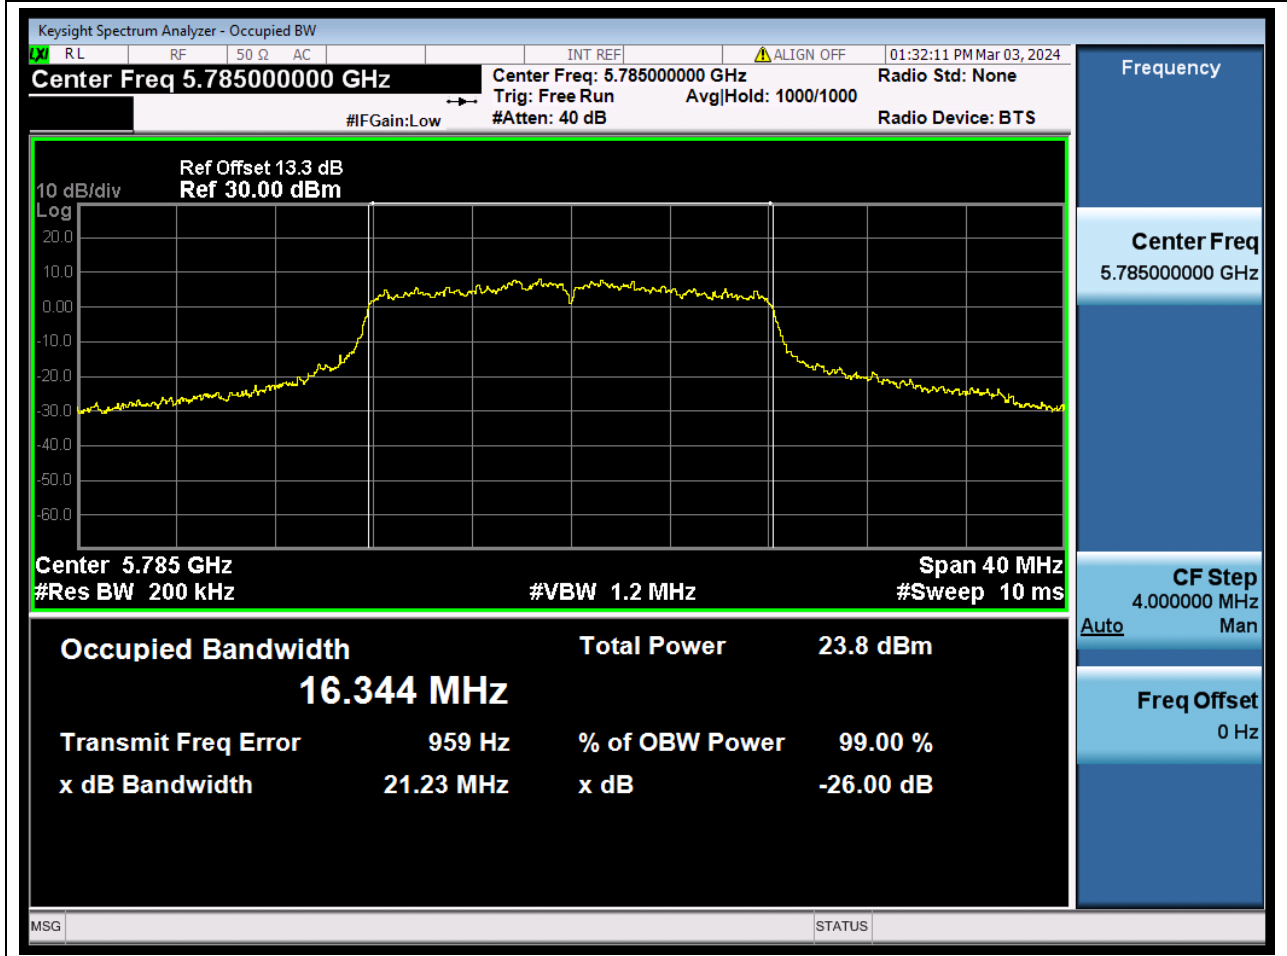

71. 802.11a_20M_U-NII-3_M

71.1. A.2.2-99% Bandwidth(NTNV)

Center Frequency (MHz)	OBW Power (%)	RBW (MHz)	Detector	Limit (MHz)	OBW (MHz)	Verdict
5785	99	0.2	Peak	0	16.344305	N/A