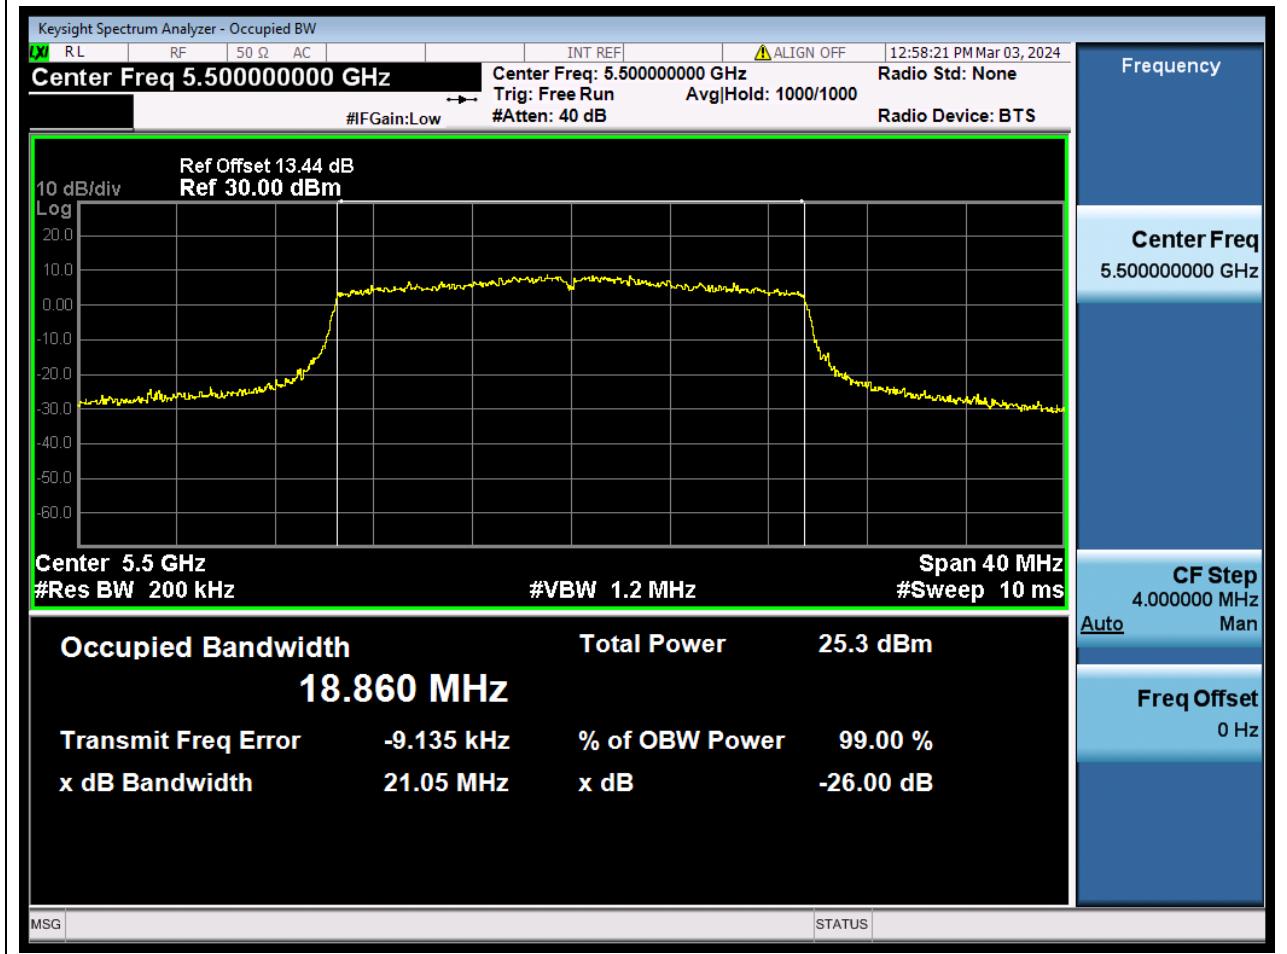

61. 802.11ax_20M_U-NII-2C_L

61.1. A.2.2-99% Bandwidth(NTNV)

Center Frequency (MHz)	OBW Power (%)	RBW (MHz)	Detector	Limit (MHz)	OBW (MHz)	Verdict
5500	99	0.2	Peak	0	18.85986	N/A