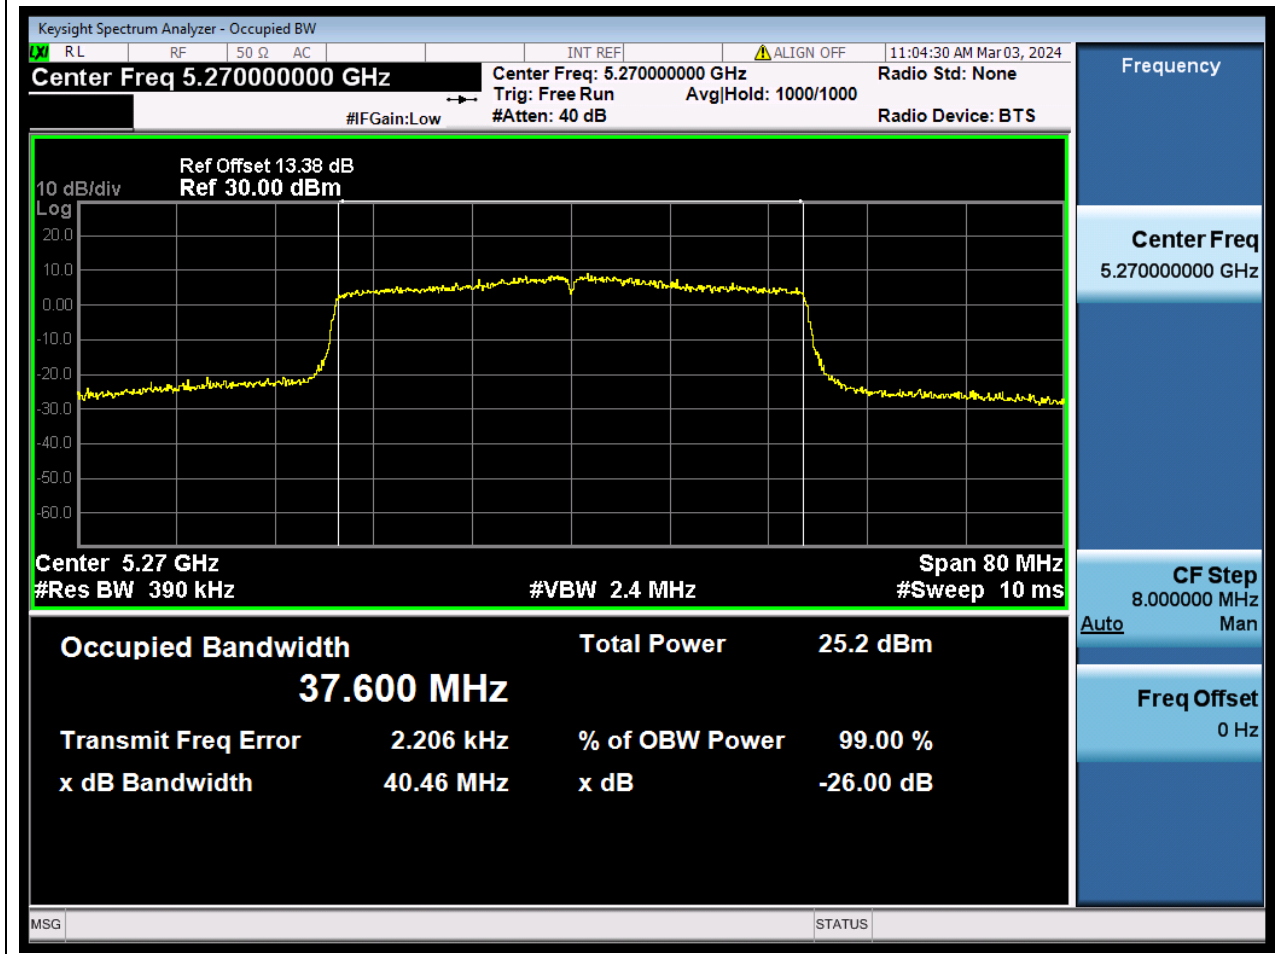

40. 802.11ax_40M_U-NII-2A_L

40.1. A.2.2-99% Bandwidth(NTNV)

Center Frequency (MHz)	OBW Power (%)	RBW (MHz)	Detector	Limit (MHz)	OBW (MHz)	Verdict
5270	99	0.39	Peak	0	37.60016	N/A