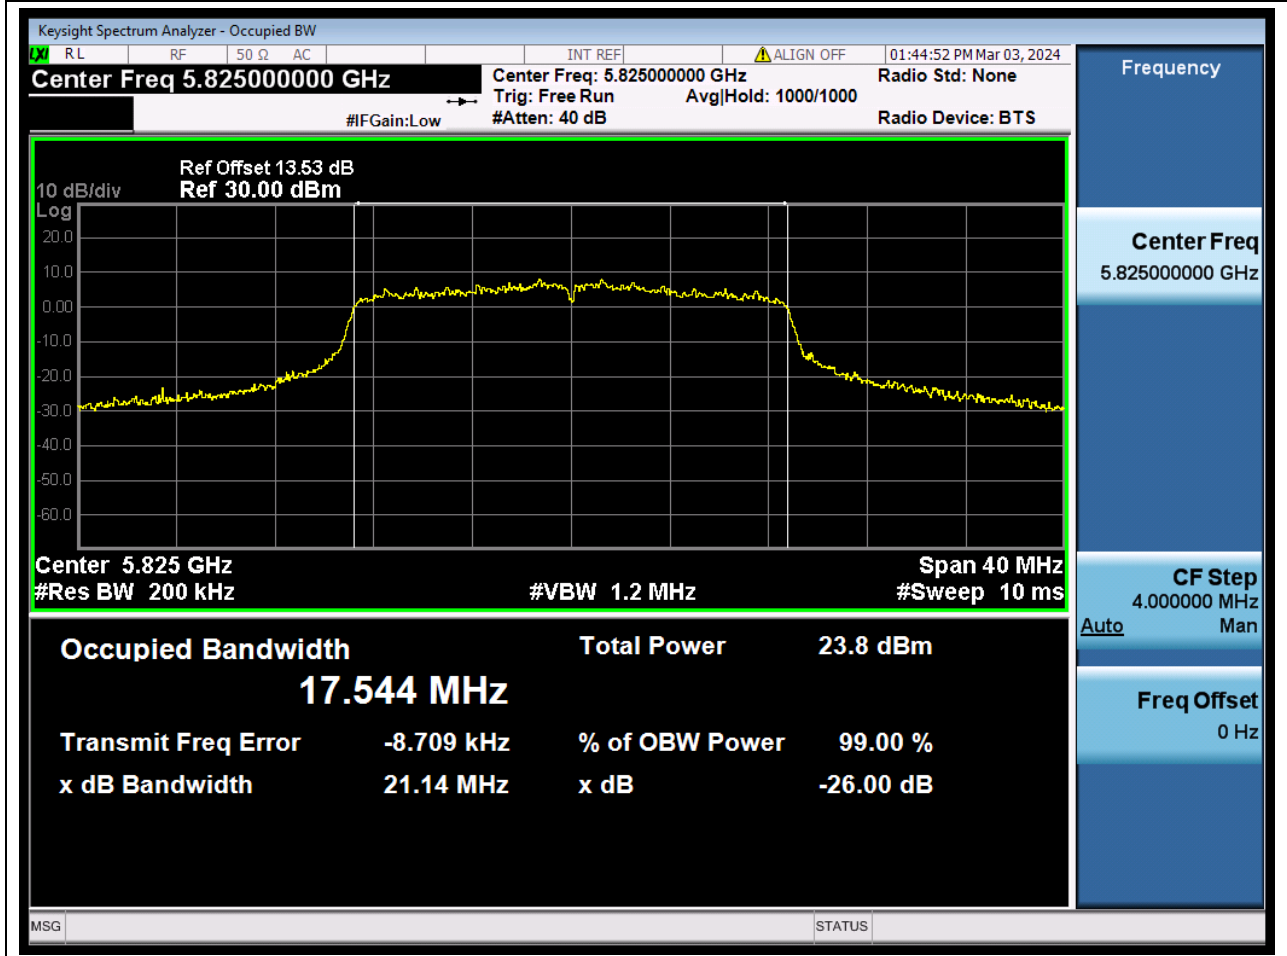

75. 802.11n_20M_U-NII-3_H

75.1. A.2.2-99% Bandwidth(NTNV)

Center Frequency (MHz)	OBW Power (%)	RBW (MHz)	Detector	Limit (MHz)	OBW (MHz)	Verdict
5825	99	0.2	Peak	0	17.543562	N/A