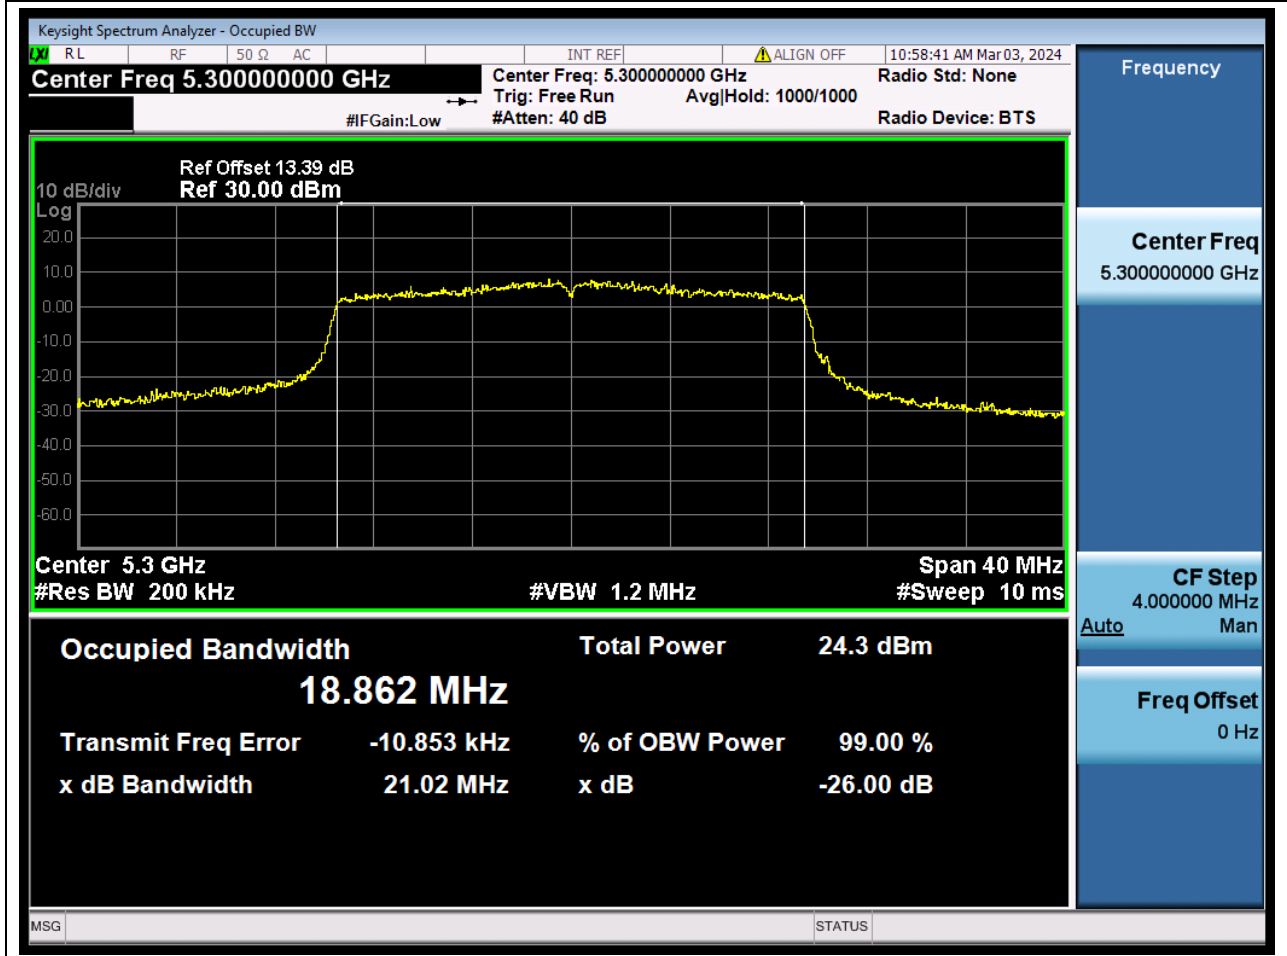

38. 802.11ax_20M_U-NII-2A_M

38.1. A.2.2-99% Bandwidth(NTNV)

Center Frequency (MHz)	OBW Power (%)	RBW (MHz)	Detector	Limit (MHz)	OBW (MHz)	Verdict
5300	99	0.2	Peak	0	18.862044	N/A