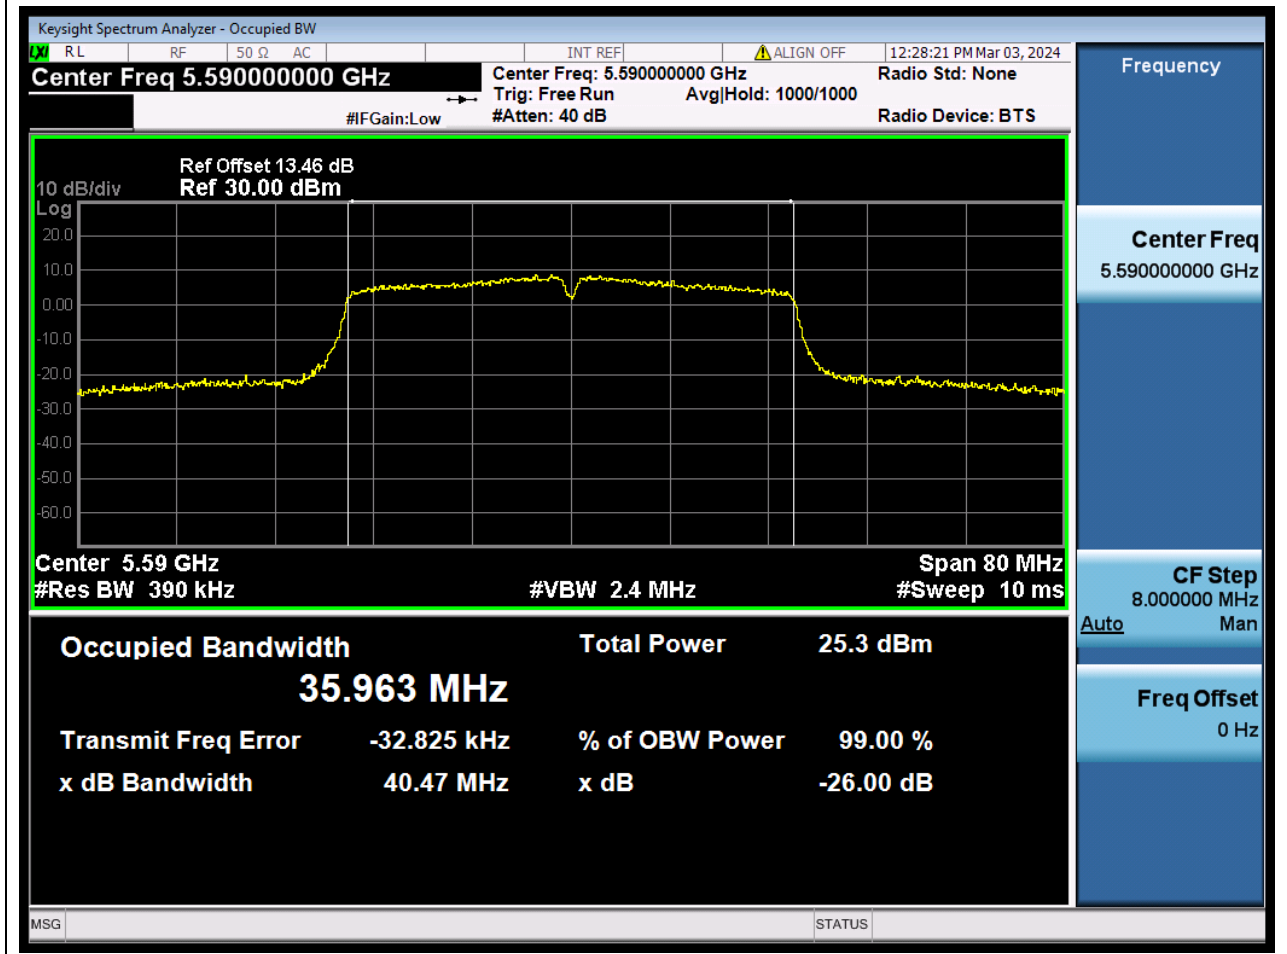

50. 802.11n_40M_U-NII-2C_M

50.1. A.2.2-99% Bandwidth(NTNV)

Center Frequency (MHz)	OBW Power (%)	RBW (MHz)	Detector	Limit (MHz)	OBW (MHz)	Verdict
5590	99	0.39	Peak	0	35.962555	N/A