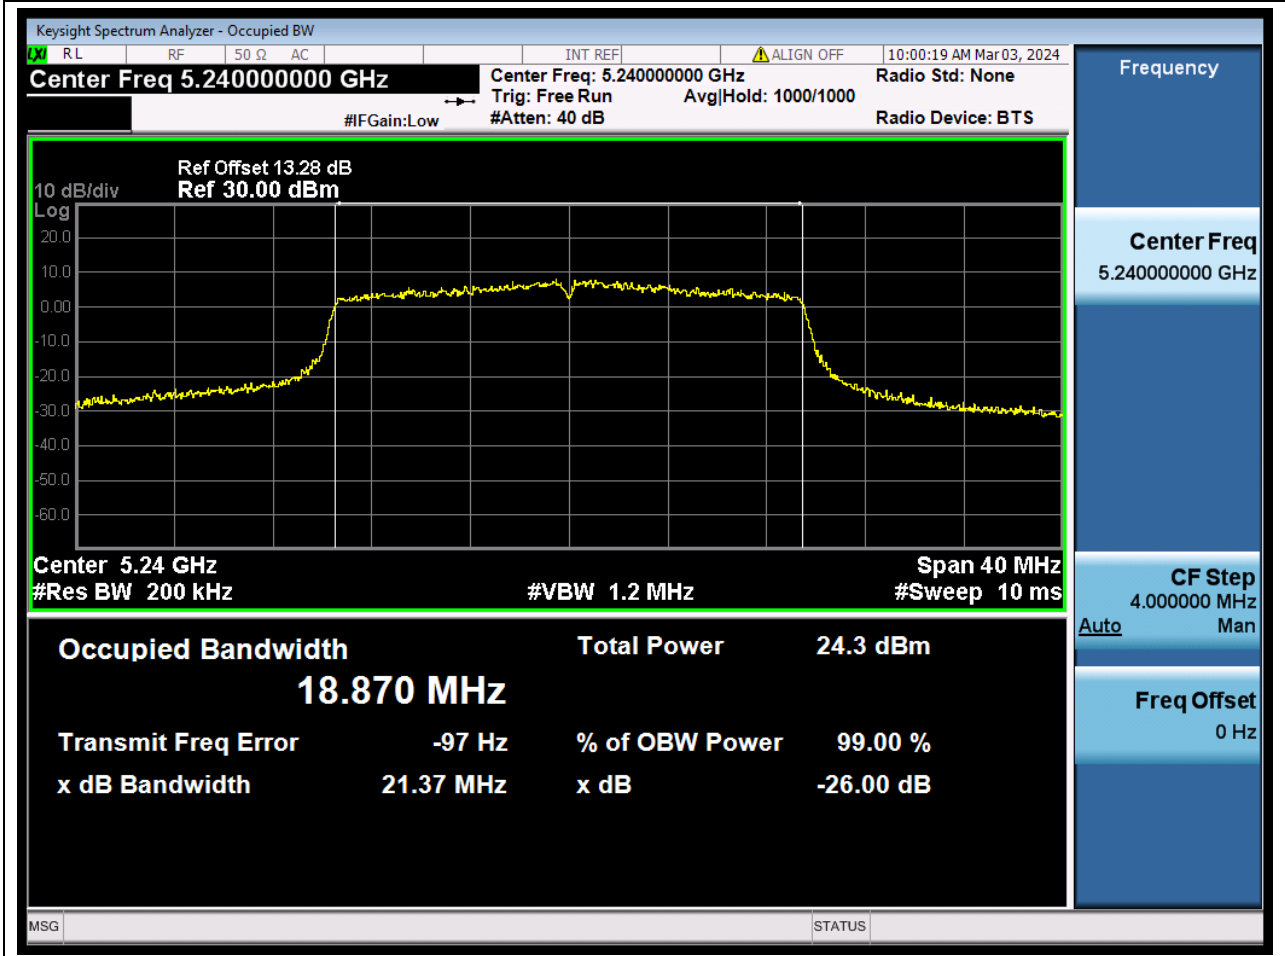

18. 802.11ax_20M_U-NII-1_H

18.1. A.2.2-99% Bandwidth(NTNV)

Center Frequency (MHz)	OBW Power (%)	RBW (MHz)	Detector	Limit (MHz)	OBW (MHz)	Verdict
5240	99	0.2	Peak	0	18.869942	N/A