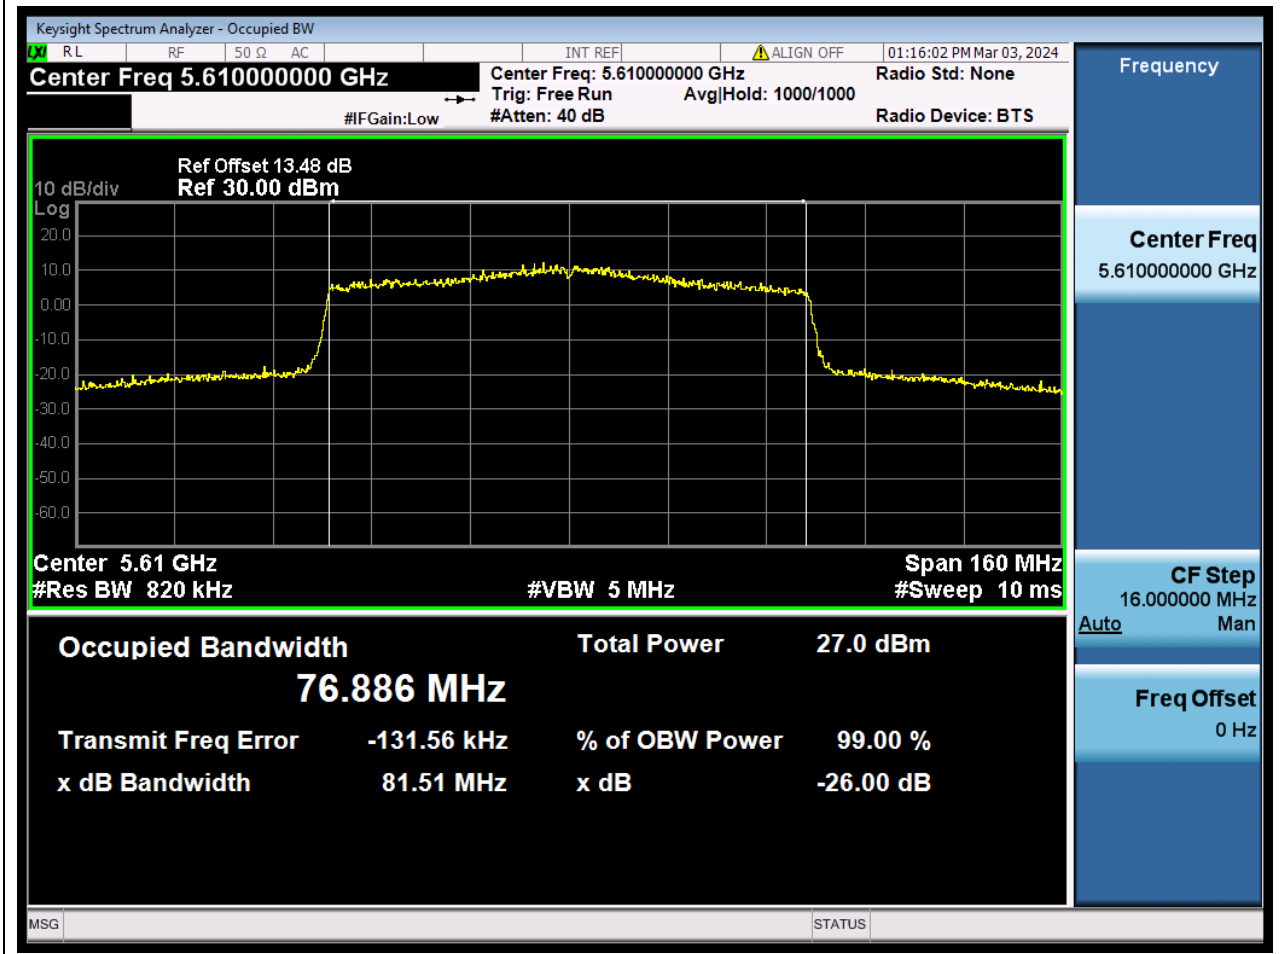

68. 802.11ax_80M_U-NII-2C_M

68.1. A.2.2-99% Bandwidth(NTNV)

Center Frequency (MHz)	OBW Power (%)	RBW (MHz)	Detector	Limit (MHz)	OBW (MHz)	Verdict
5610	99	0.82	Peak	0	76.885661	N/A