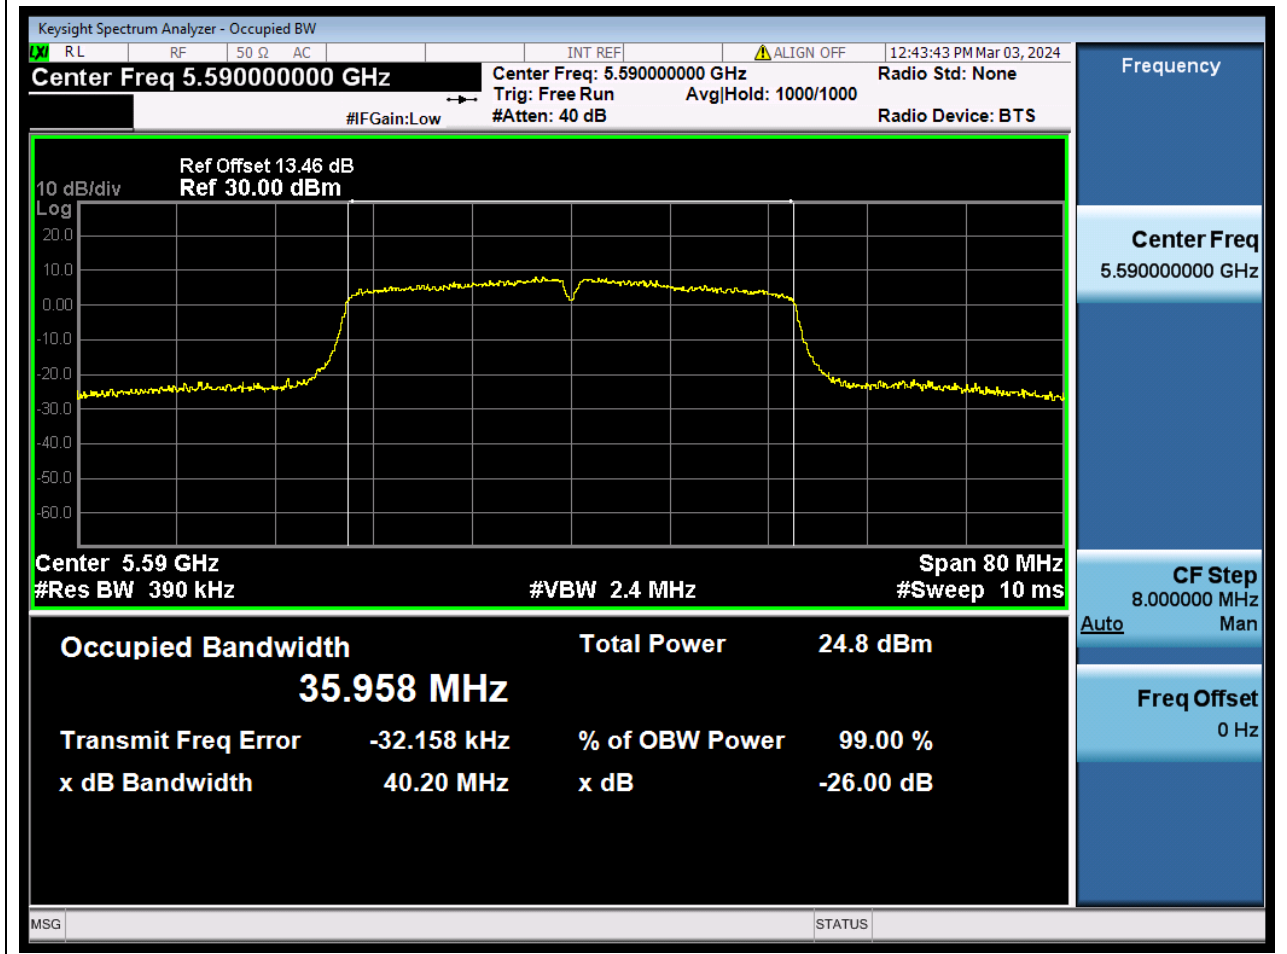

56. 802.11ac_40M_U-NII-2C_M

56.1. A.2.2-99% Bandwidth(NTNV)

Center Frequency (MHz)	OBW Power (%)	RBW (MHz)	Detector	Limit (MHz)	OBW (MHz)	Verdict
5590	99	0.39	Peak	0	35.958239	N/A