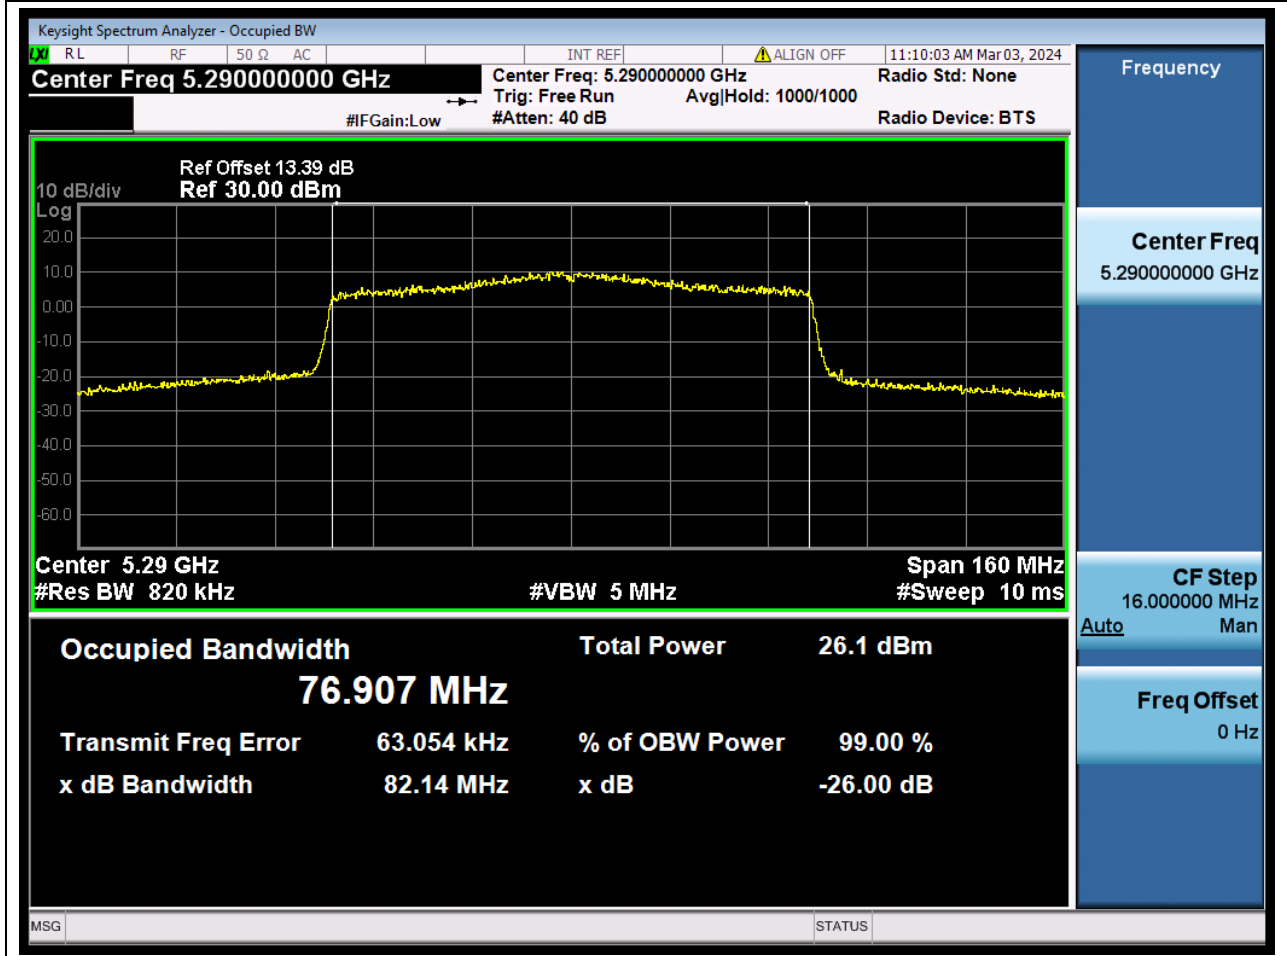

42. 802.11ax_80M_U-NII-2A_M

42.1. A.2.2-99% Bandwidth(NTNV)

Center Frequency (MHz)	OBW Power (%)	RBW (MHz)	Detector	Limit (MHz)	OBW (MHz)	Verdict
5290	99	0.82	Peak	0	76.906839	N/A