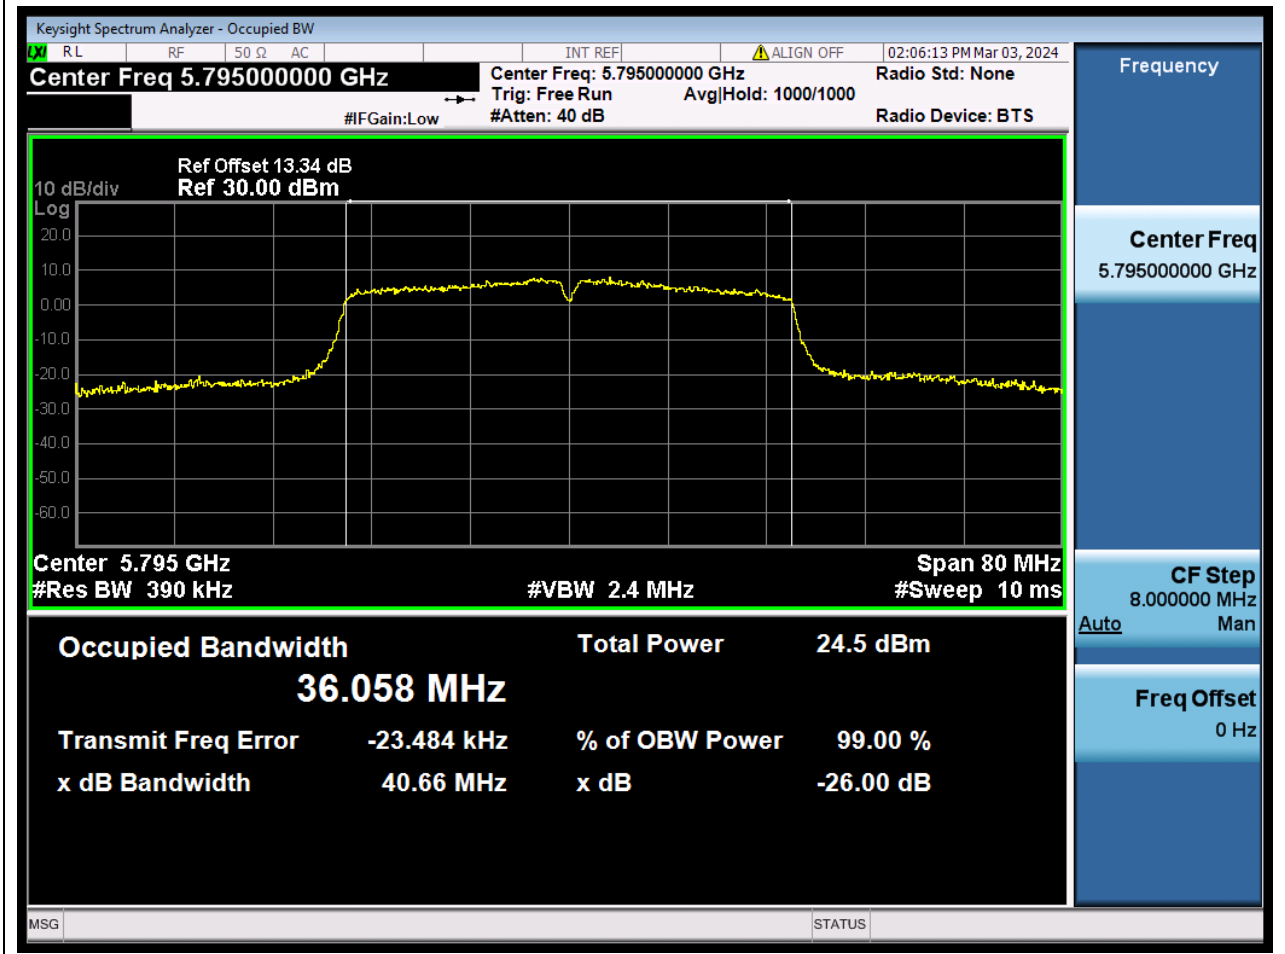

82. 802.11ac_40M_U-NII-3_H

82.1. A.2.2-99% Bandwidth(NTNV)

Center Frequency (MHz)	OBW Power (%)	RBW (MHz)	Detector	Limit (MHz)	OBW (MHz)	Verdict
5795	99	0.39	Peak	0	36.057965	N/A