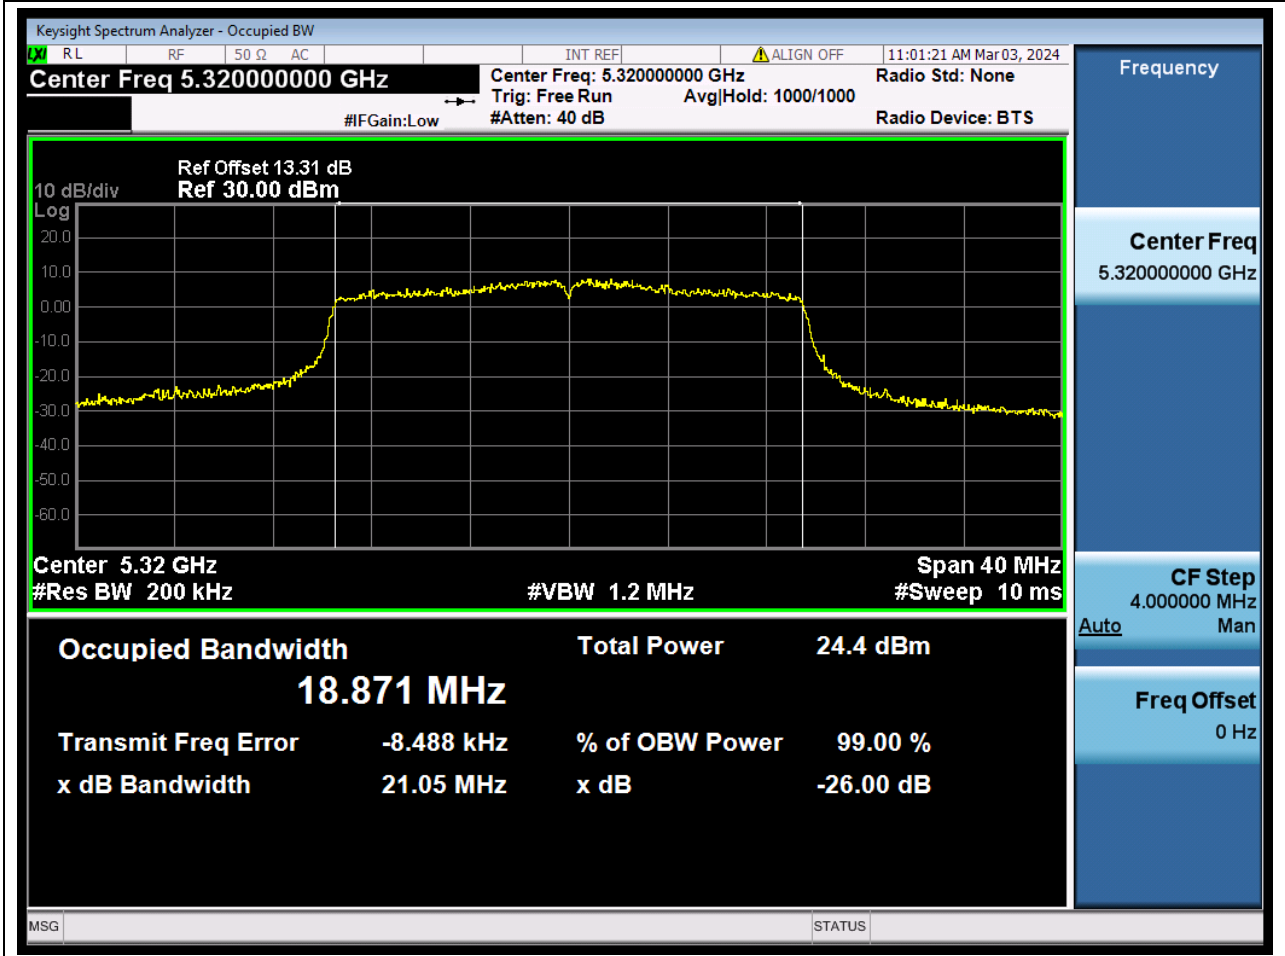

39. 802.11ax_20M_U-NII-2A_H

39.1. A.2.2-99% Bandwidth(NTNV)

Center Frequency (MHz)	OBW Power (%)	RBW (MHz)	Detector	Limit (MHz)	OBW (MHz)	Verdict
5320	99	0.2	Peak	0	18.871212	N/A