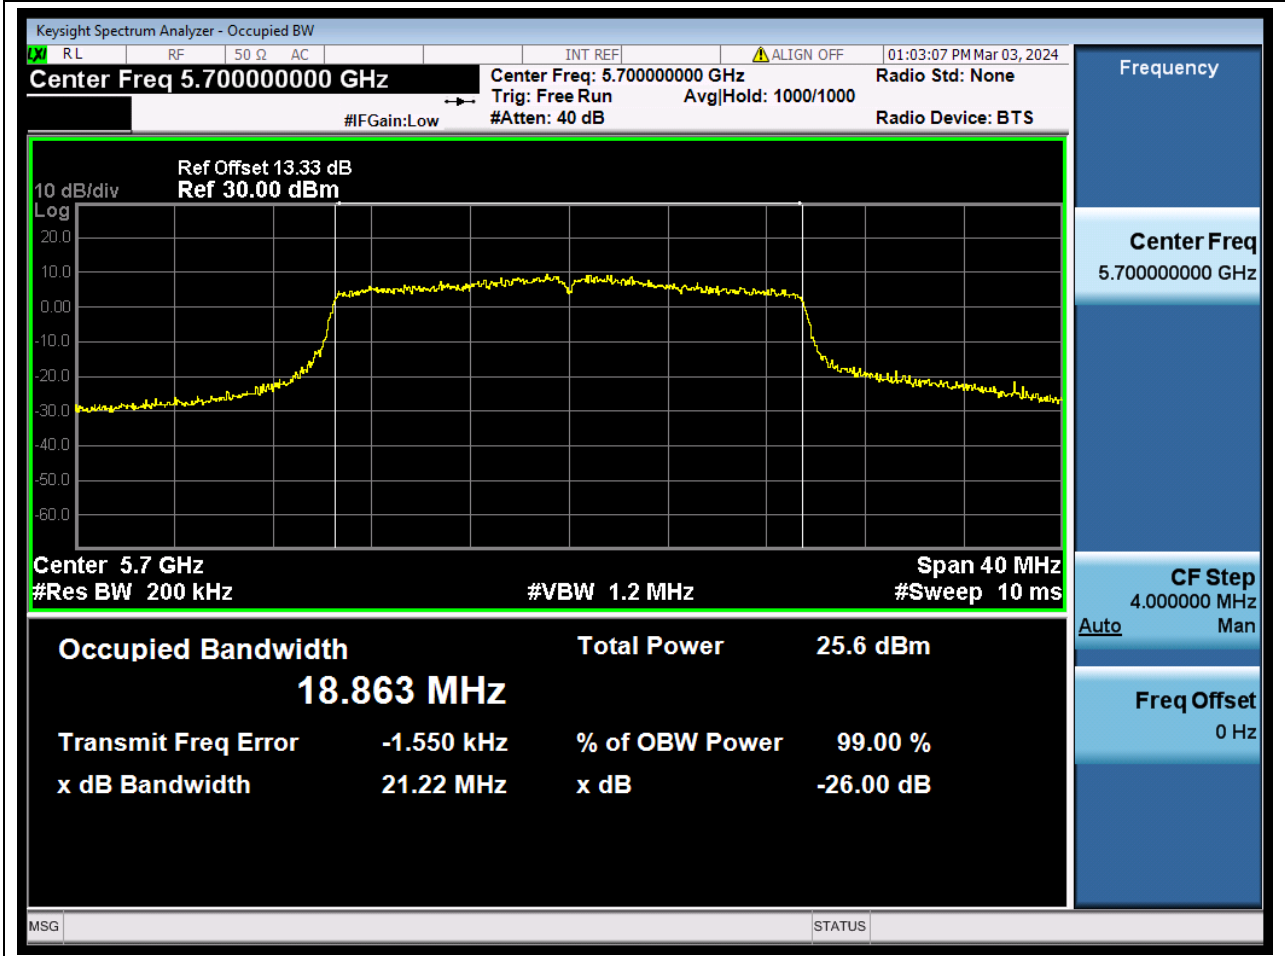

63. 802.11ax_20M_U-NII-2C_H

63.1. A.2.2-99% Bandwidth(NTNV)

Center Frequency (MHz)	OBW Power (%)	RBW (MHz)	Detector	Limit (MHz)	OBW (MHz)	Verdict
5700	99	0.2	Peak	0	18.863243	N/A