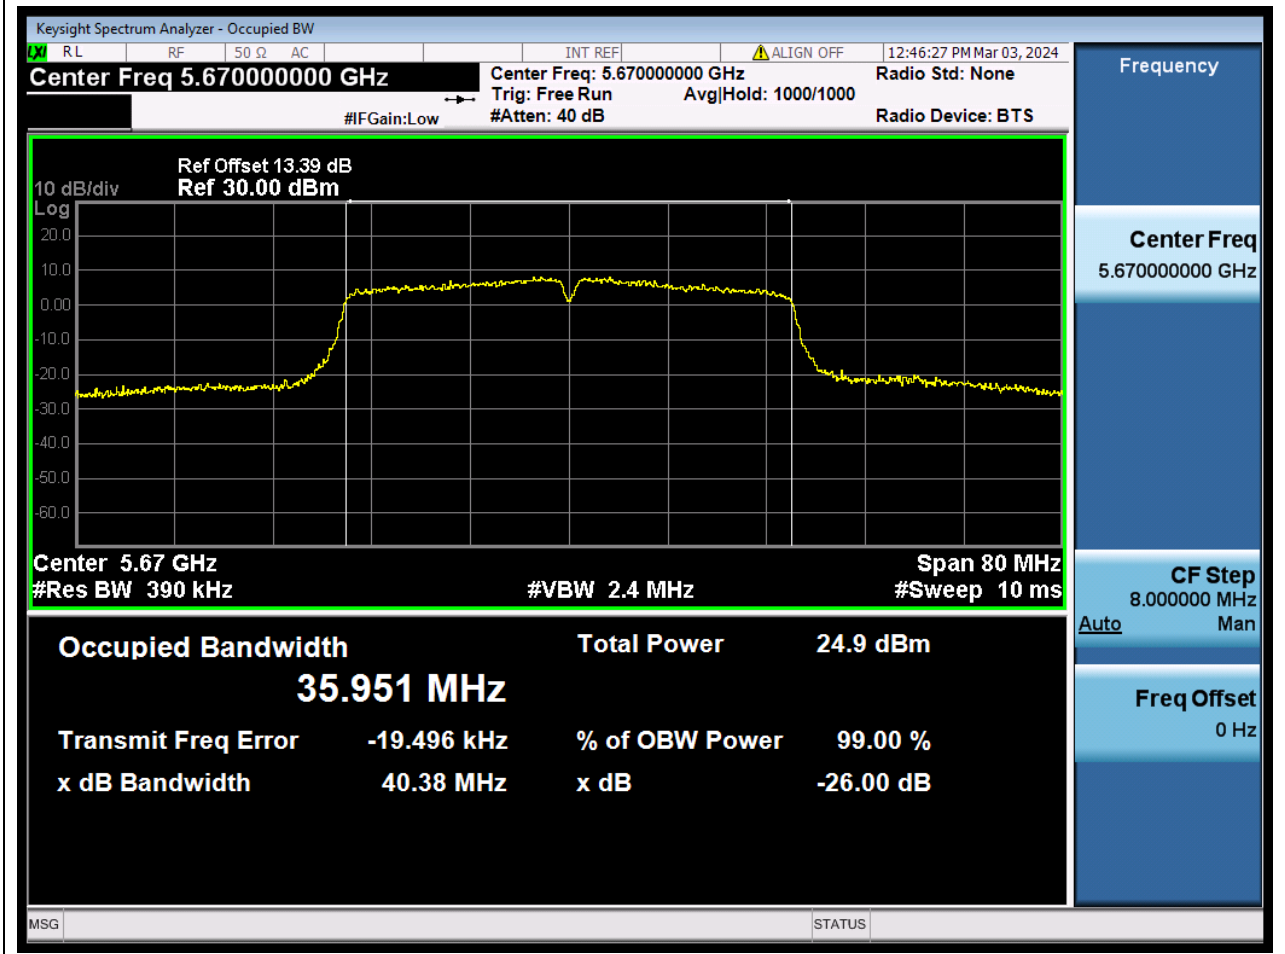

57. 802.11ac_40M_U-NII-2C_H

57.1. A.2.2-99% Bandwidth(NTNV)

Center Frequency (MHz)	OBW Power (%)	RBW (MHz)	Detector	Limit (MHz)	OBW (MHz)	Verdict
5670	99	0.39	Peak	0	35.950812	N/A