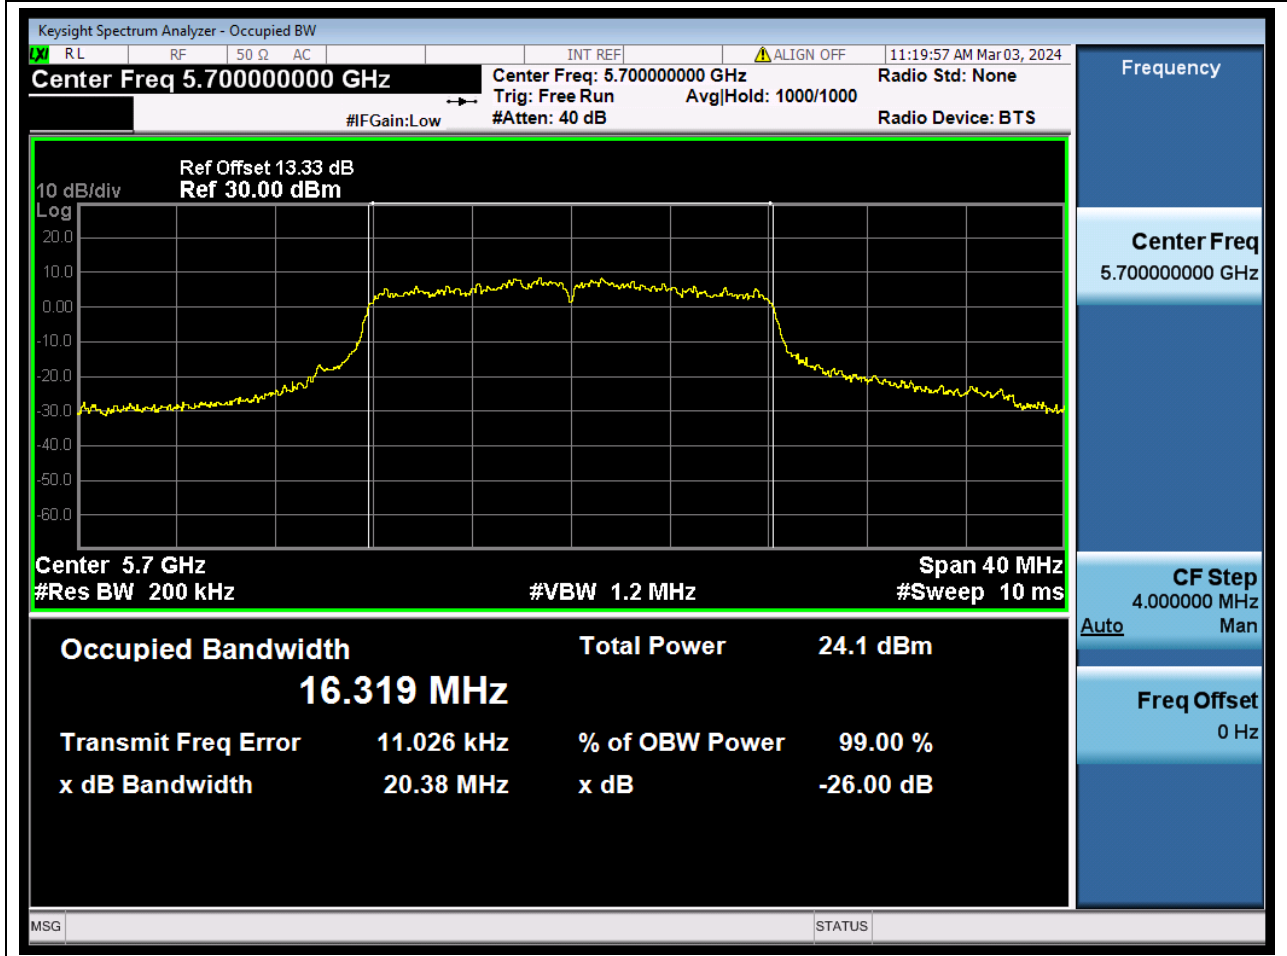

45. 802.11a_20M_U-NII-2C_H

45.1. A.2.2-99% Bandwidth(NTNV)

Center Frequency (MHz)	OBW Power (%)	RBW (MHz)	Detector	Limit (MHz)	OBW (MHz)	Verdict
5700	99	0.2	Peak	0	16.31854	N/A