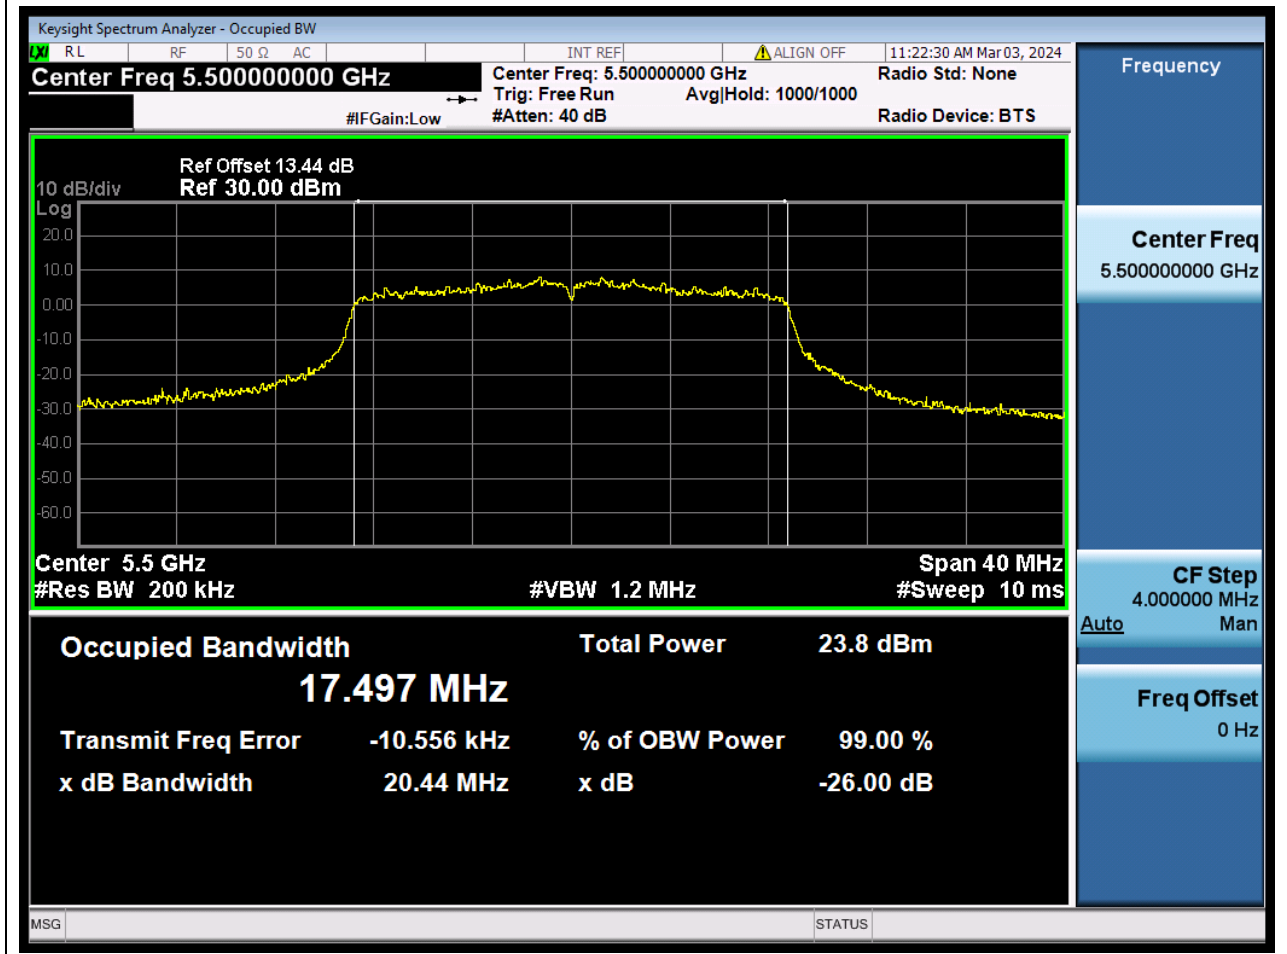

46. 802.11n_20M_U-NII-2C_L

46.1. A.2.2-99% Bandwidth(NTNV)

Center Frequency (MHz)	OBW Power (%)	RBW (MHz)	Detector	Limit (MHz)	OBW (MHz)	Verdict
5500	99	0.2	Peak	0	17.496953	N/A