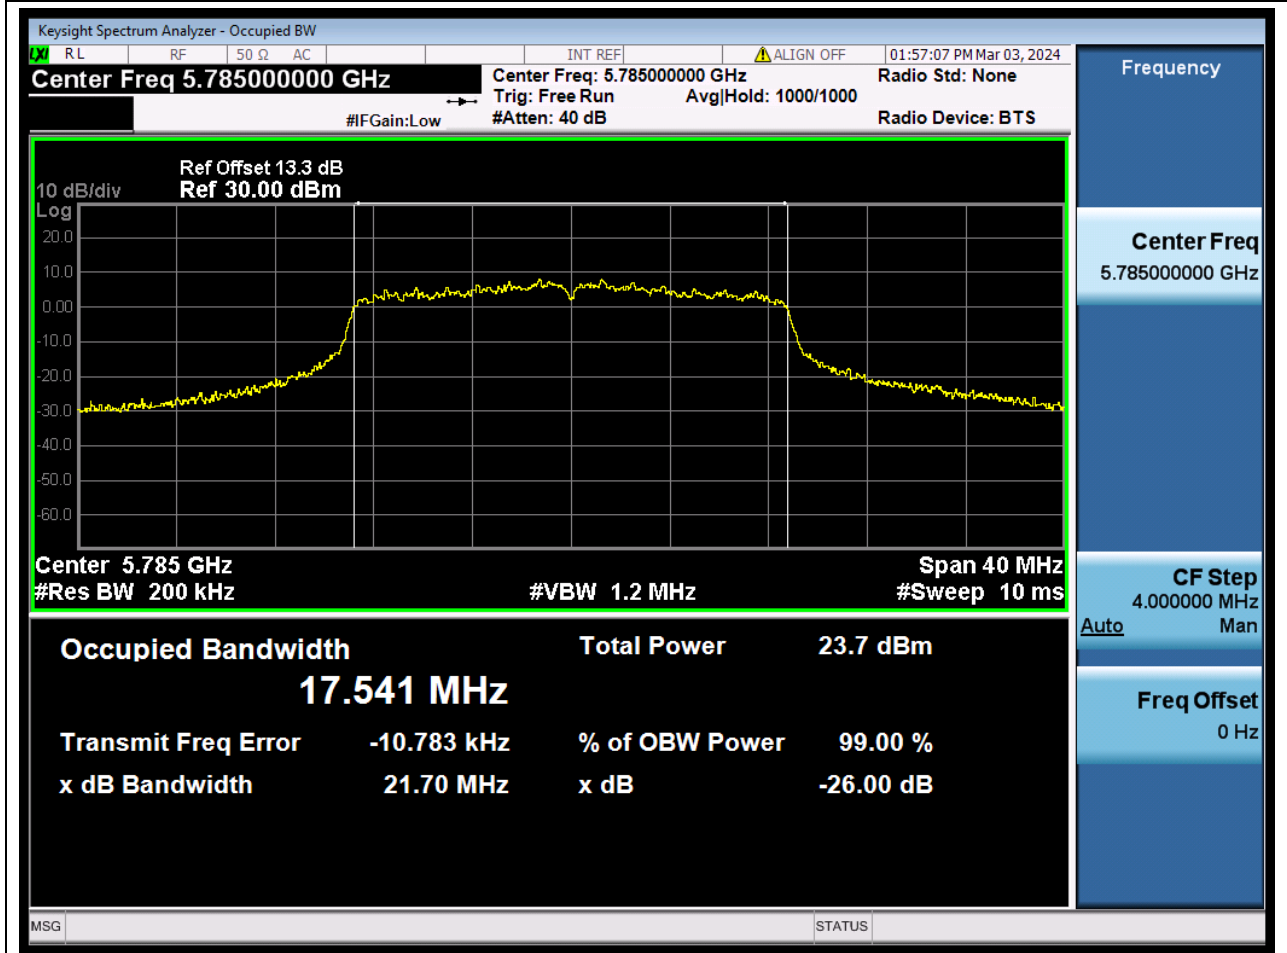

79. 802.11ac_20M_U-NII-3_M

79.1. A.2.2-99% Bandwidth(NTNV)

Center Frequency (MHz)	OBW Power (%)	RBW (MHz)	Detector	Limit (MHz)	OBW (MHz)	Verdict
5785	99	0.2	Peak	0	17.541061	N/A