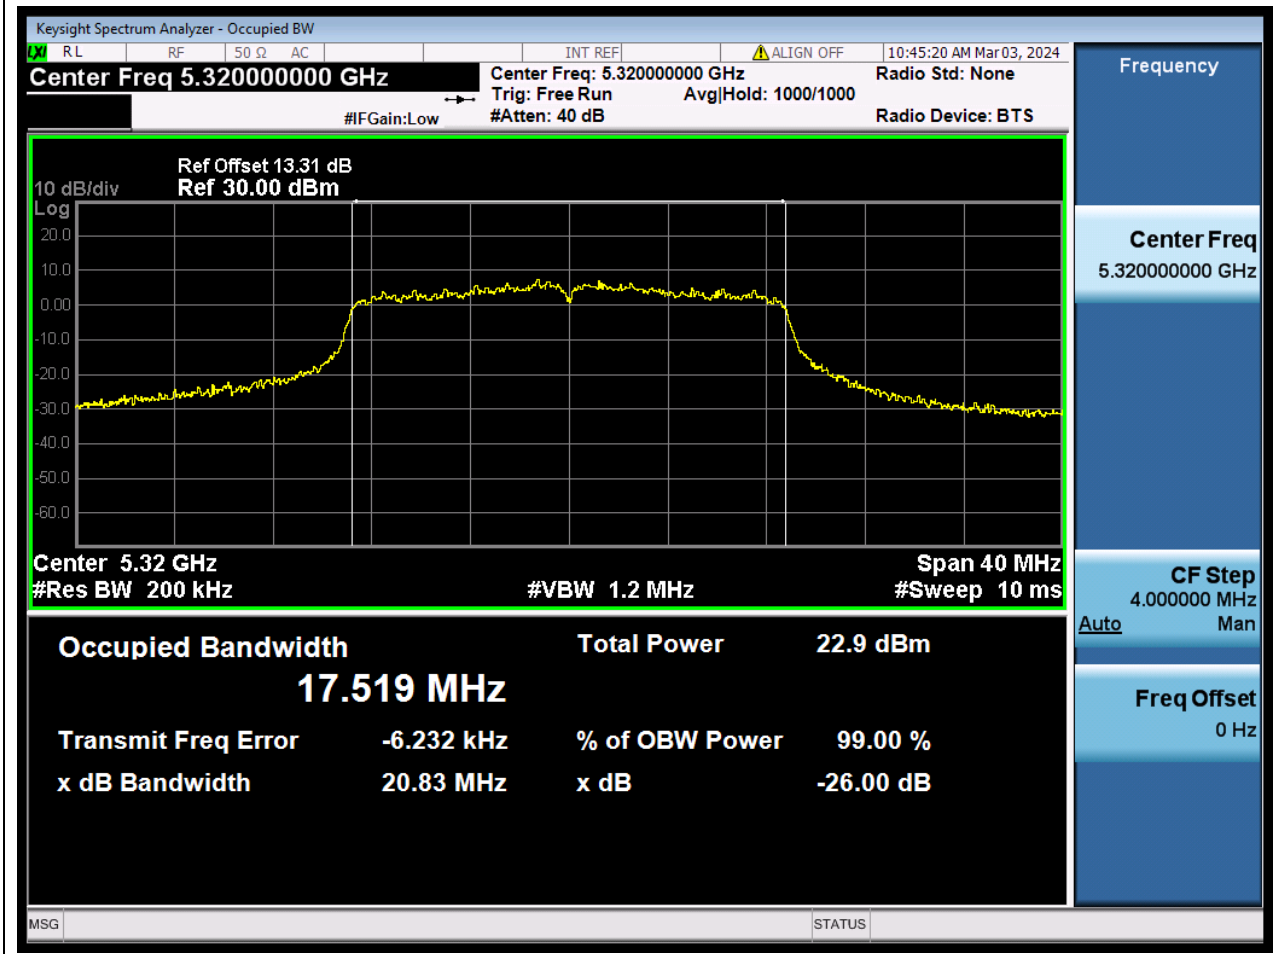

33. 802.11ac_20M_U-NII-2A_H

33.1. A.2.2-99% Bandwidth(NTNV)

Center Frequency (MHz)	OBW Power (%)	RBW (MHz)	Detector	Limit (MHz)	OBW (MHz)	Verdict
5320	99	0.2	Peak	0	17.519074	N/A