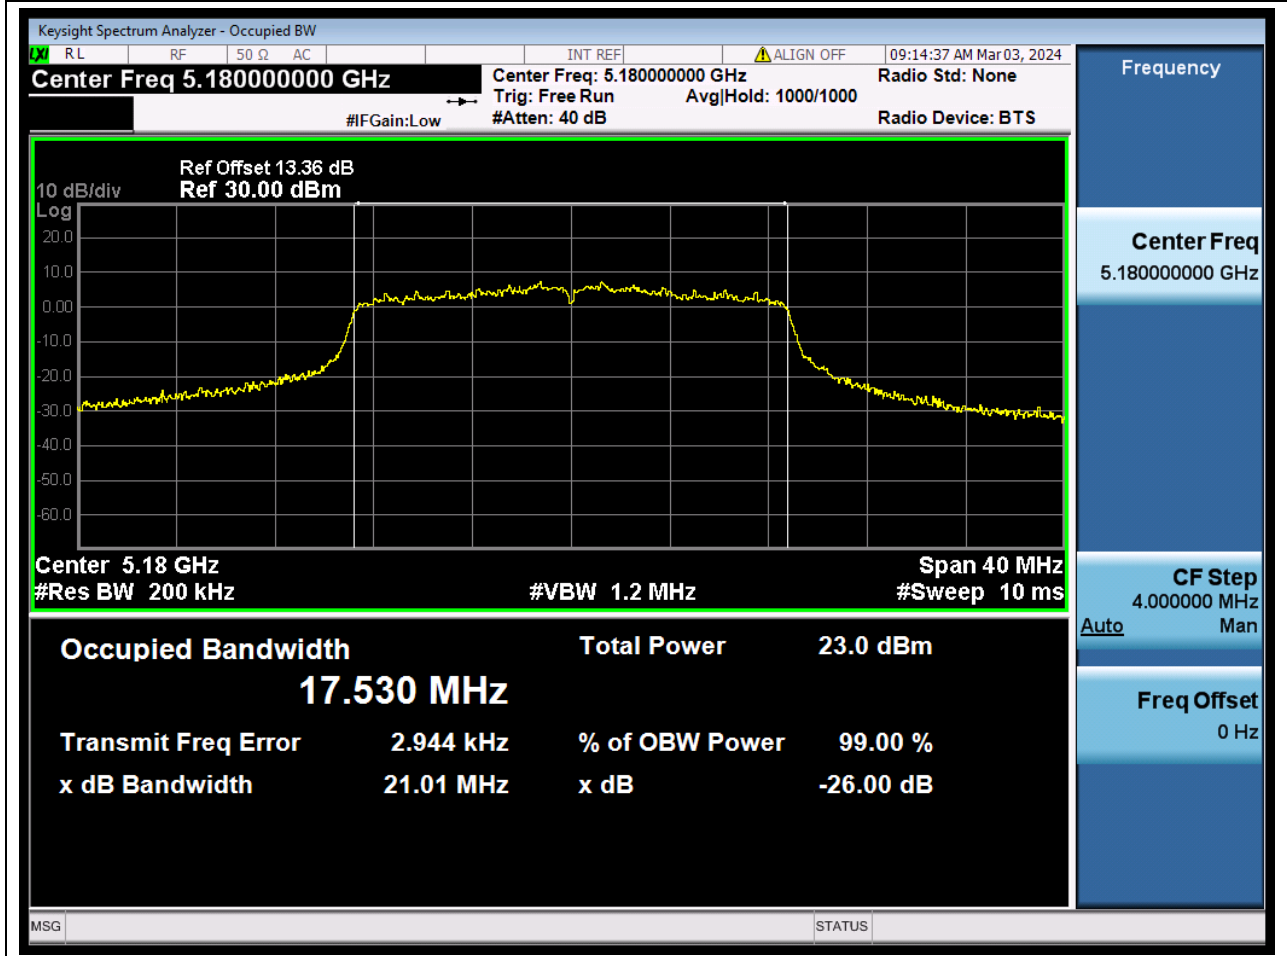

4. 802.11n_20M_U-NII-1_L

4.1. A.2.2-99% Bandwidth(NTNV)

Center Frequency (MHz)	OBW Power (%)	RBW (MHz)	Detector	Limit (MHz)	OBW (MHz)	Verdict
5180	99	0.2	Peak	0	17.529888	N/A