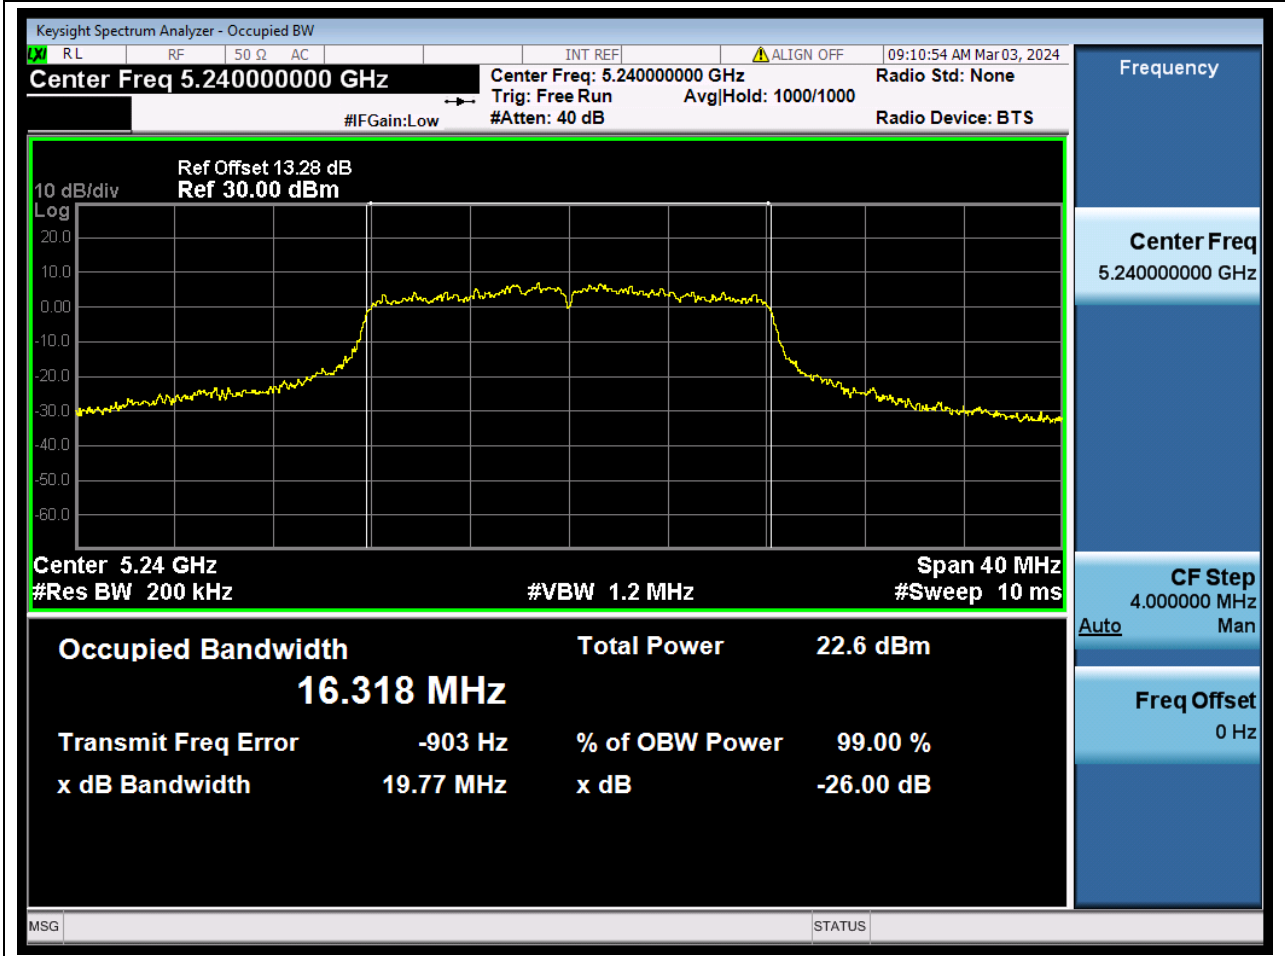

3. 802.11a_20M_U-NII-1_H

3.1. A.2.2-99% Bandwidth(NTNV)

Center Frequency (MHz)	OBW Power (%)	RBW (MHz)	Detector	Limit (MHz)	OBW (MHz)	Verdict
5240	99	0.2	Peak	0	16.318035	N/A