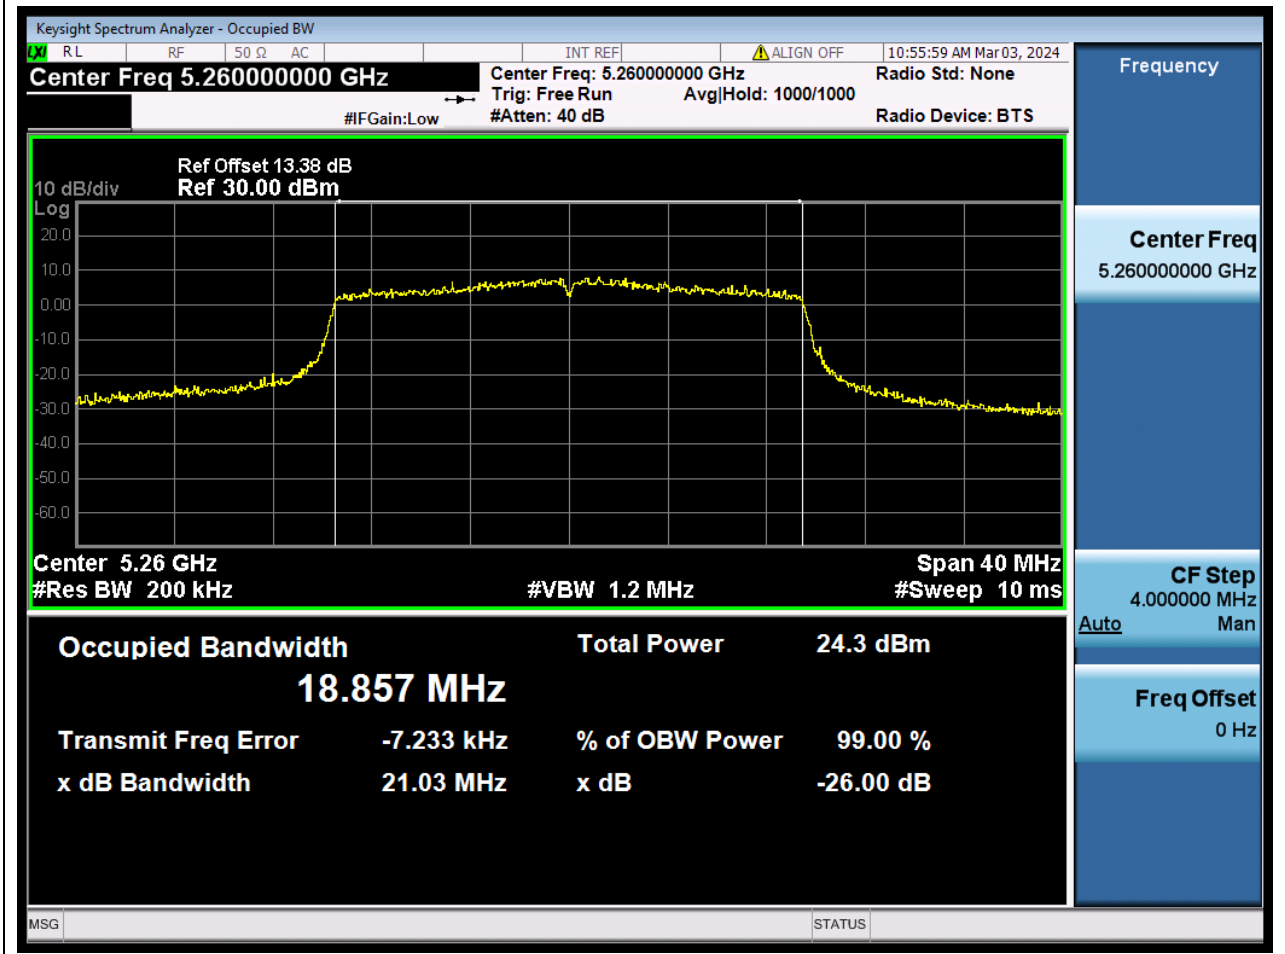

37. 802.11ax_20M_U-NII-2A_L

37.1. A.2.2-99% Bandwidth(NTNV)

Center Frequency (MHz)	OBW Power (%)	RBW (MHz)	Detector	Limit (MHz)	OBW (MHz)	Verdict
5260	99	0.2	Peak	0	18.857438	N/A