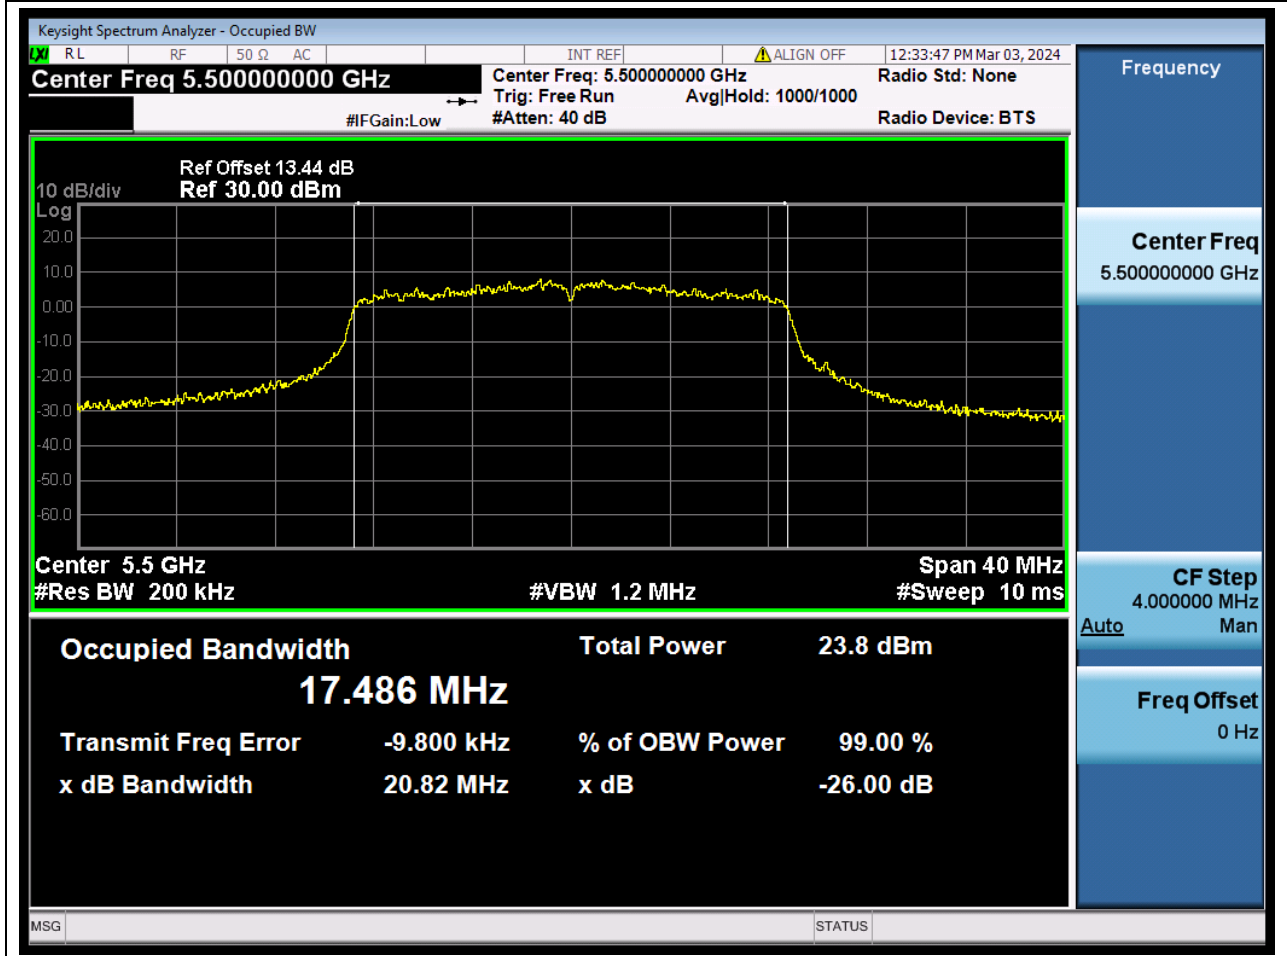

52. 802.11ac_20M_U-NII-2C_L

52.1. A.2.2-99% Bandwidth(NTNV)

Center Frequency (MHz)	OBW Power (%)	RBW (MHz)	Detector	Limit (MHz)	OBW (MHz)	Verdict
5500	99	0.2	Peak	0	17.486009	N/A