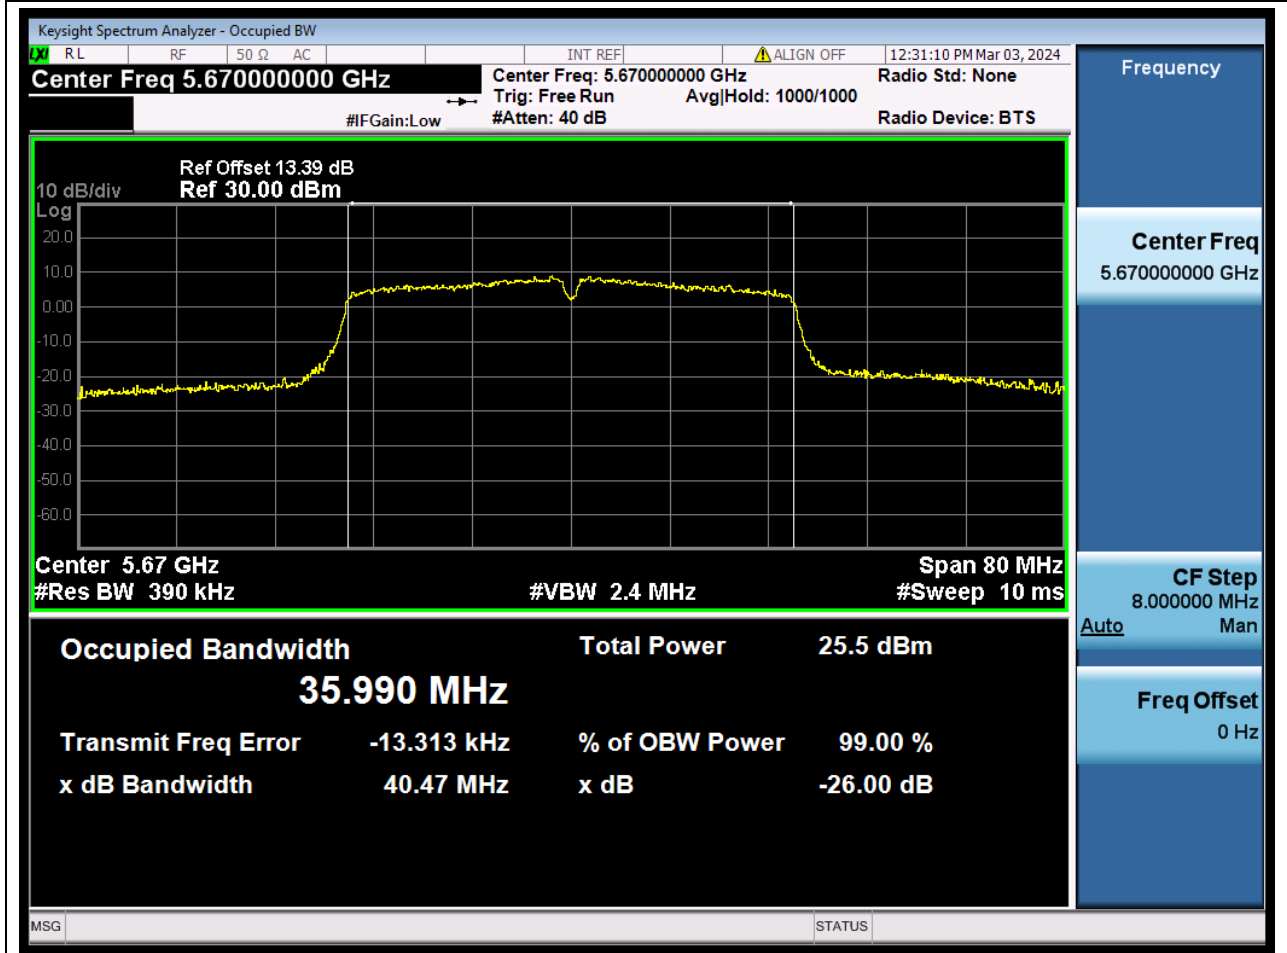

51. 802.11n_40M_U-NII-2C_H

51.1. A.2.2-99% Bandwidth(NTNV)

Center Frequency (MHz)	OBW Power (%)	RBW (MHz)	Detector	Limit (MHz)	OBW (MHz)	Verdict
5670	99	0.39	Peak	0	35.989555	N/A