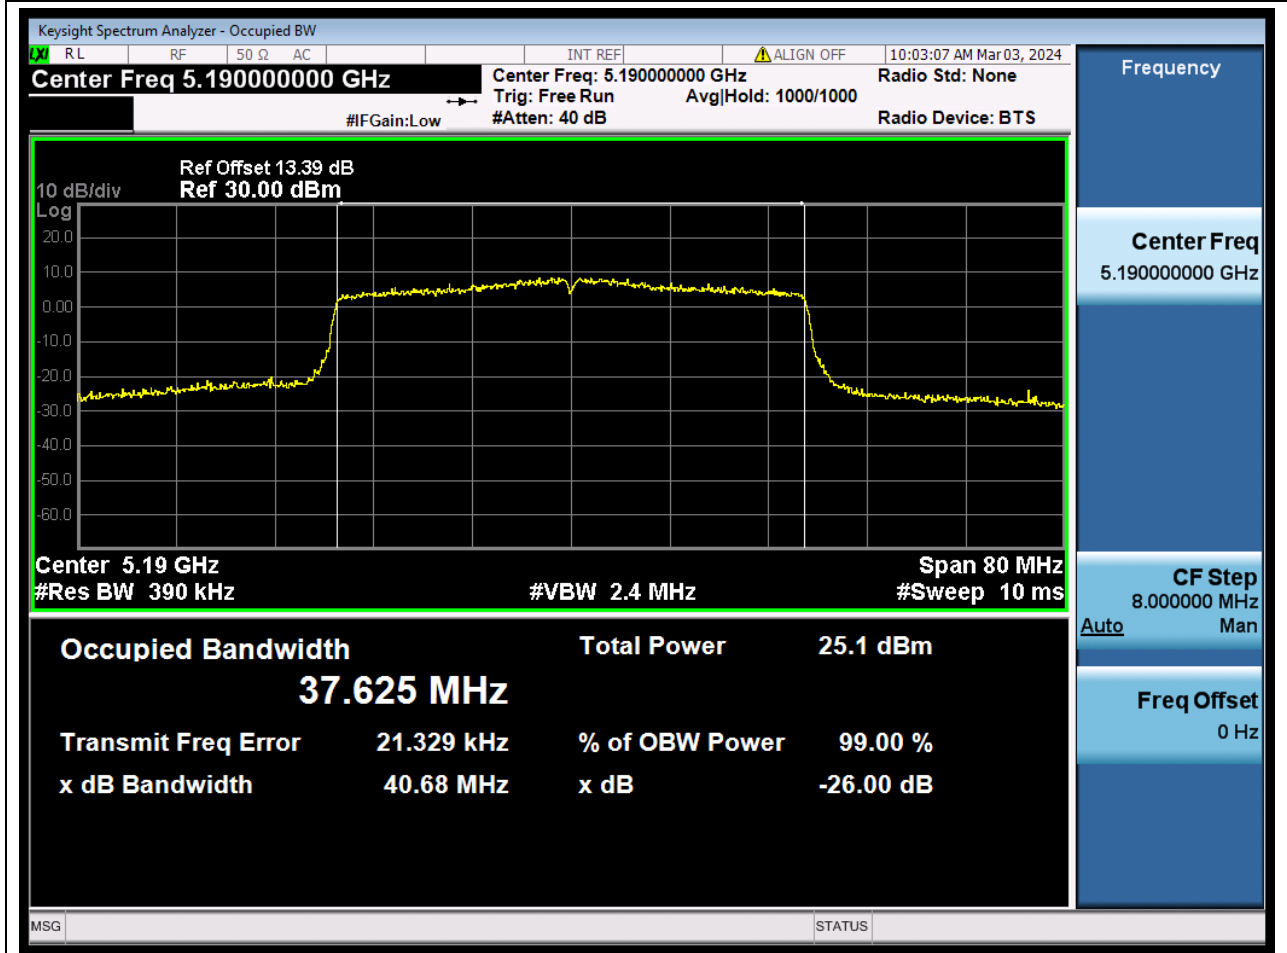

19. 802.11ax_40M_U-NII-1_L

19.1. A.2.2-99% Bandwidth(NTNV)

Center Frequency (MHz)	OBW Power (%)	RBW (MHz)	Detector	Limit (MHz)	OBW (MHz)	Verdict
5190	99	0.39	Peak	0	37.624607	N/A