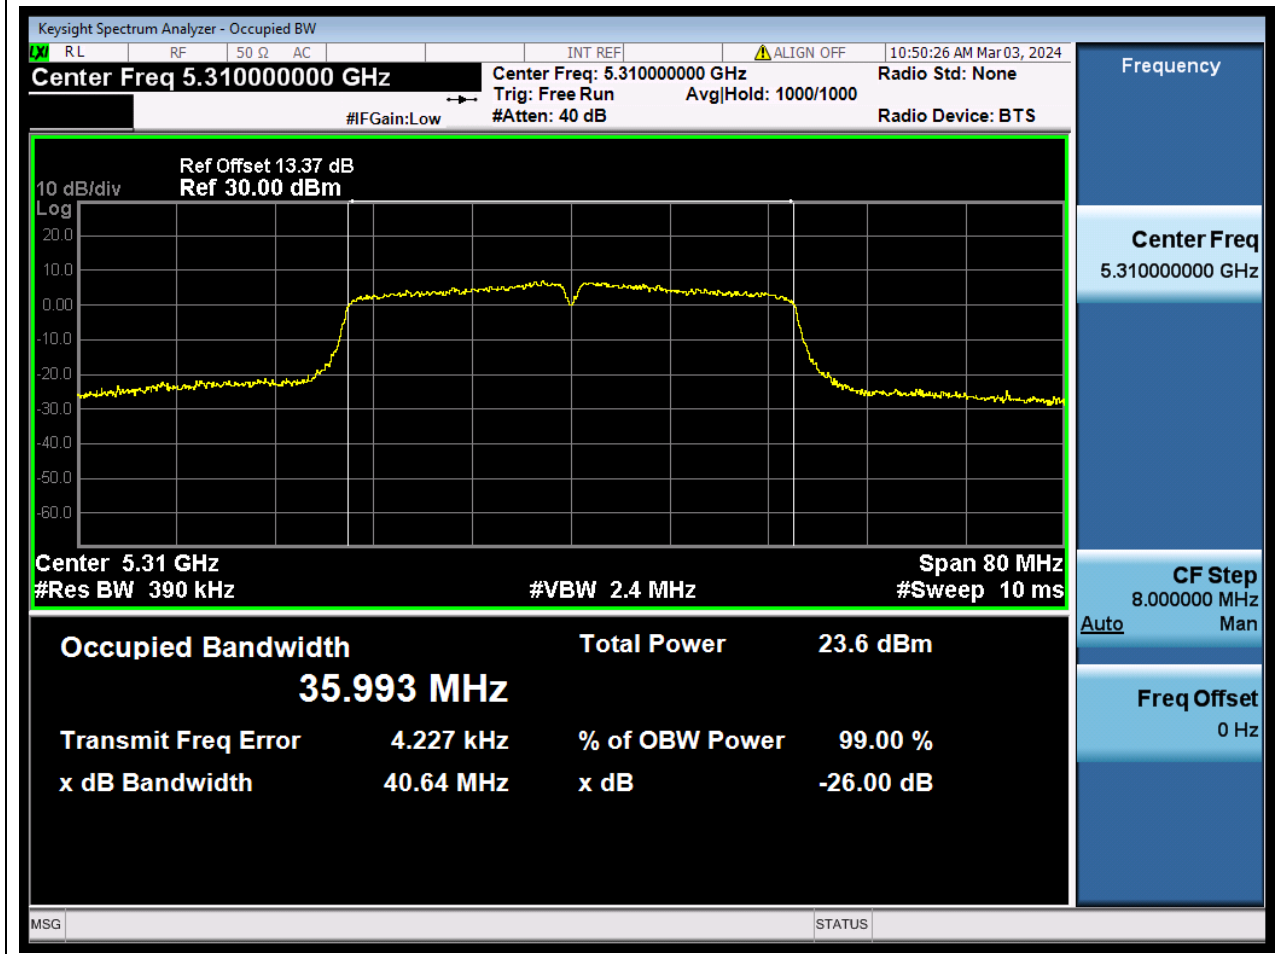

35. 802.11ac_40M_U-NII-2A_H

35.1. A.2.2-99% Bandwidth(NTNV)

Center Frequency (MHz)	OBW Power (%)	RBW (MHz)	Detector	Limit (MHz)	OBW (MHz)	Verdict
5310	99	0.39	Peak	0	35.993459	N/A