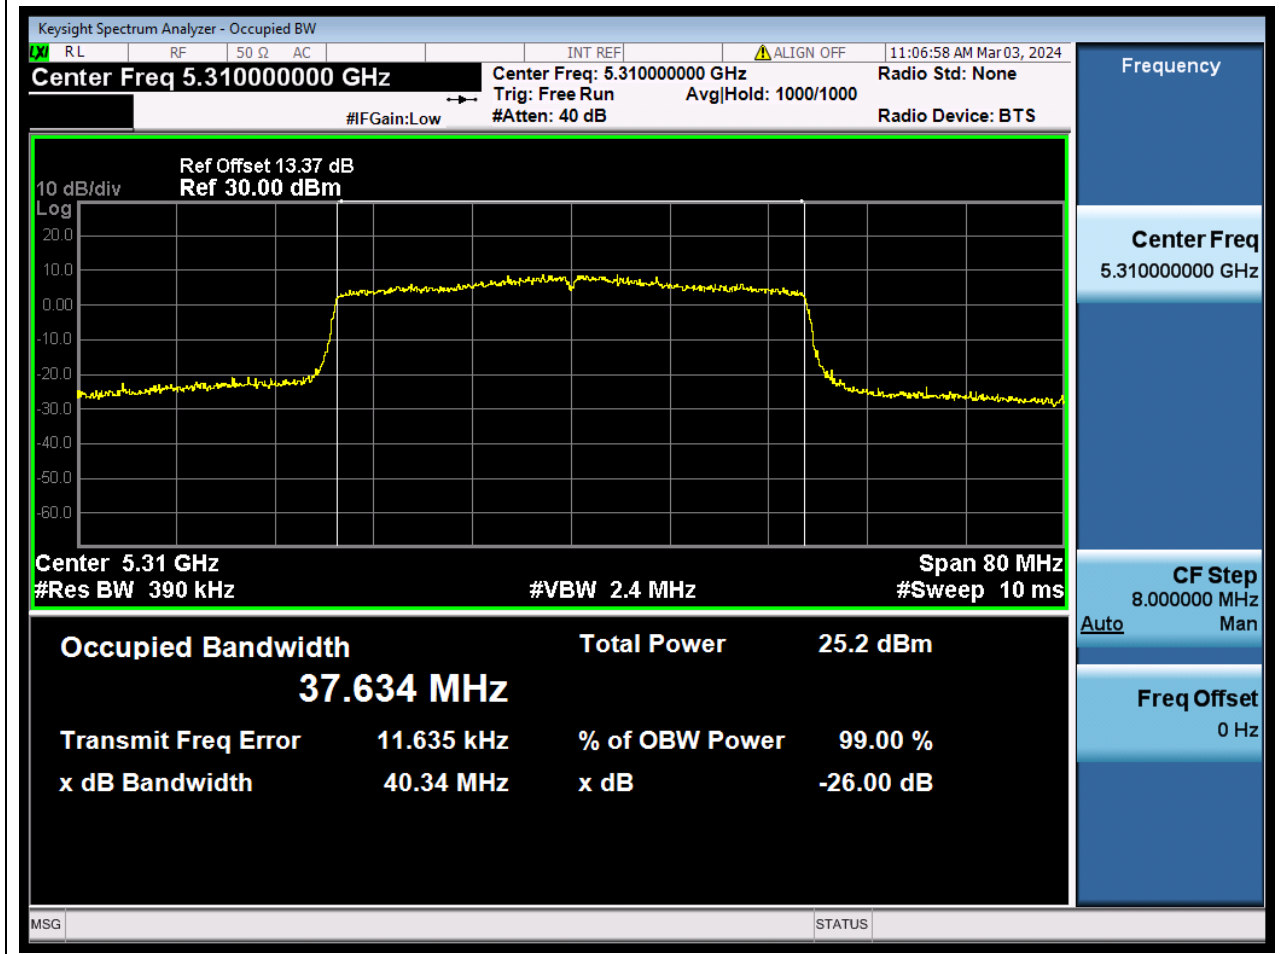

41. 802.11ax_40M_U-NII-2A_H

41.1. A.2.2-99% Bandwidth(NTNV)

Center Frequency (MHz)	OBW Power (%)	RBW (MHz)	Detector	Limit (MHz)	OBW (MHz)	Verdict
5310	99	0.39	Peak	0	37.634467	N/A