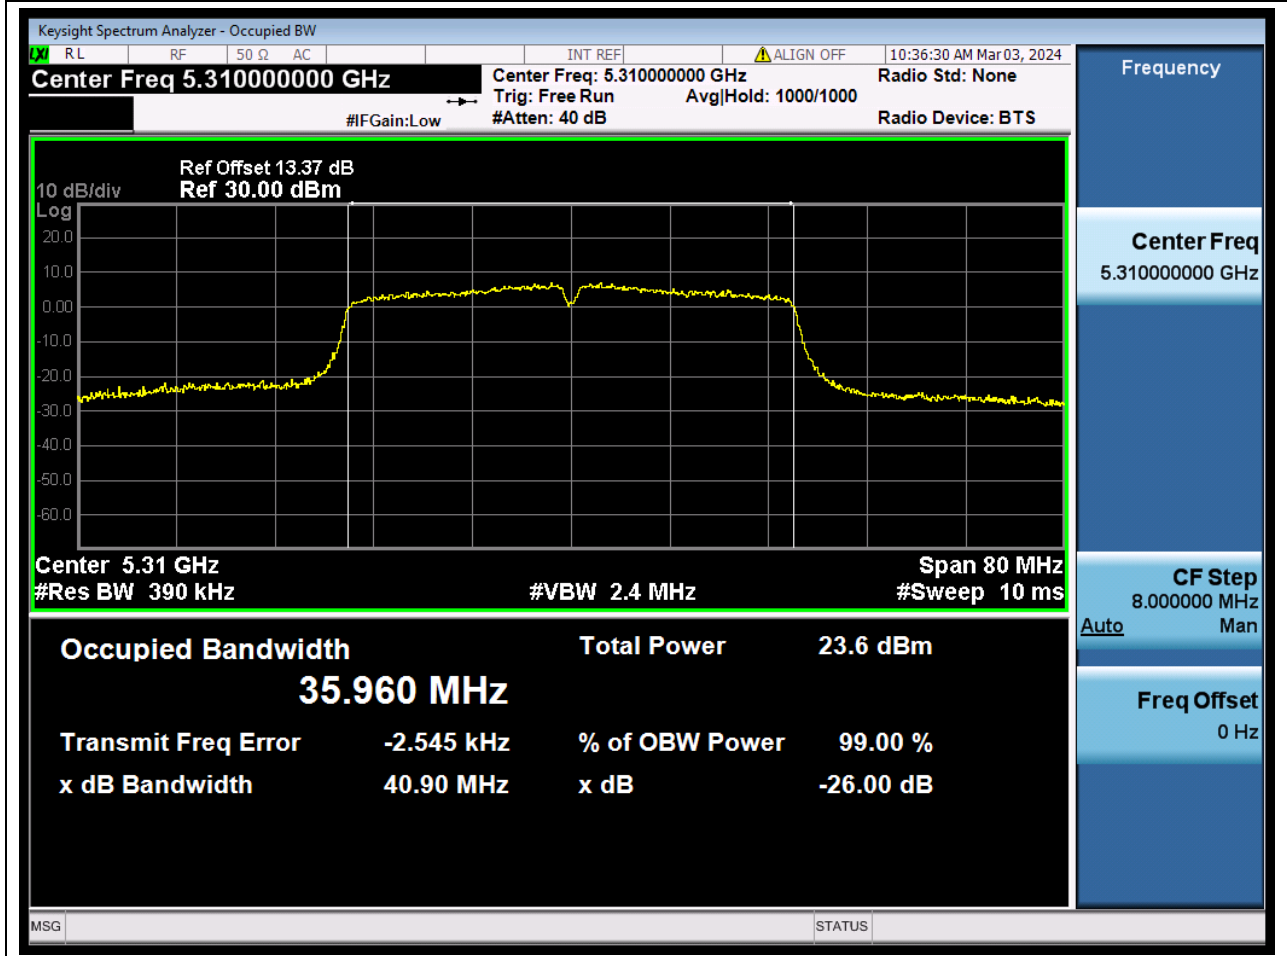

30. 802.11n_40M_U-NII-2A_H

30.1. A.2.2-99% Bandwidth(NTNV)

Center Frequency (MHz)	OBW Power (%)	RBW (MHz)	Detector	Limit (MHz)	OBW (MHz)	Verdict
5310	99	0.39	Peak	0	35.959982	N/A