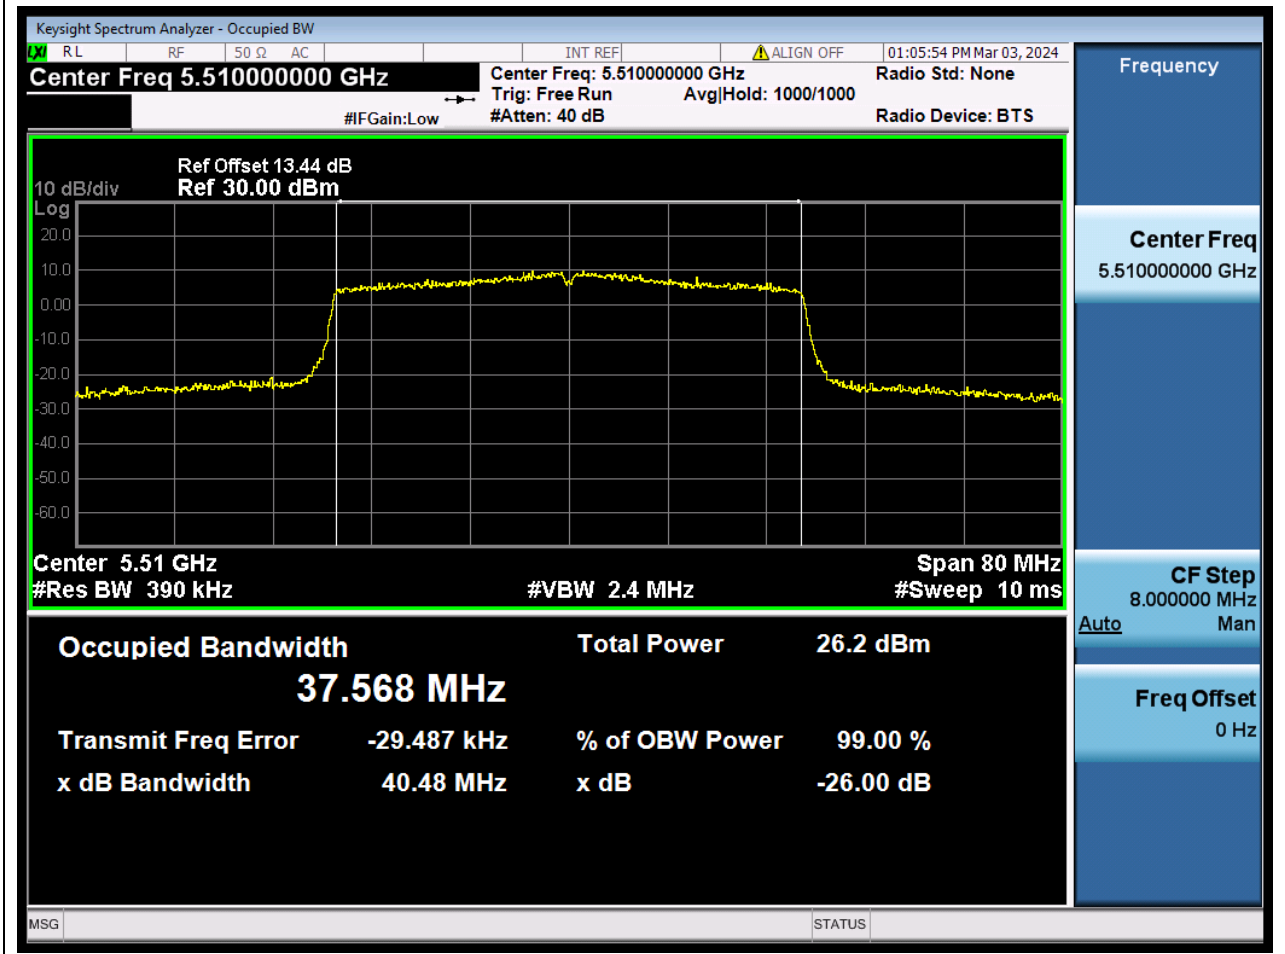

64. 802.11ax_40M_U-NII-2C_L

64.1. A.2.2-99% Bandwidth(NTNV)

Center Frequency (MHz)	OBW Power (%)	RBW (MHz)	Detector	Limit (MHz)	OBW (MHz)	Verdict
5510	99	0.39	Peak	0	37.568242	N/A