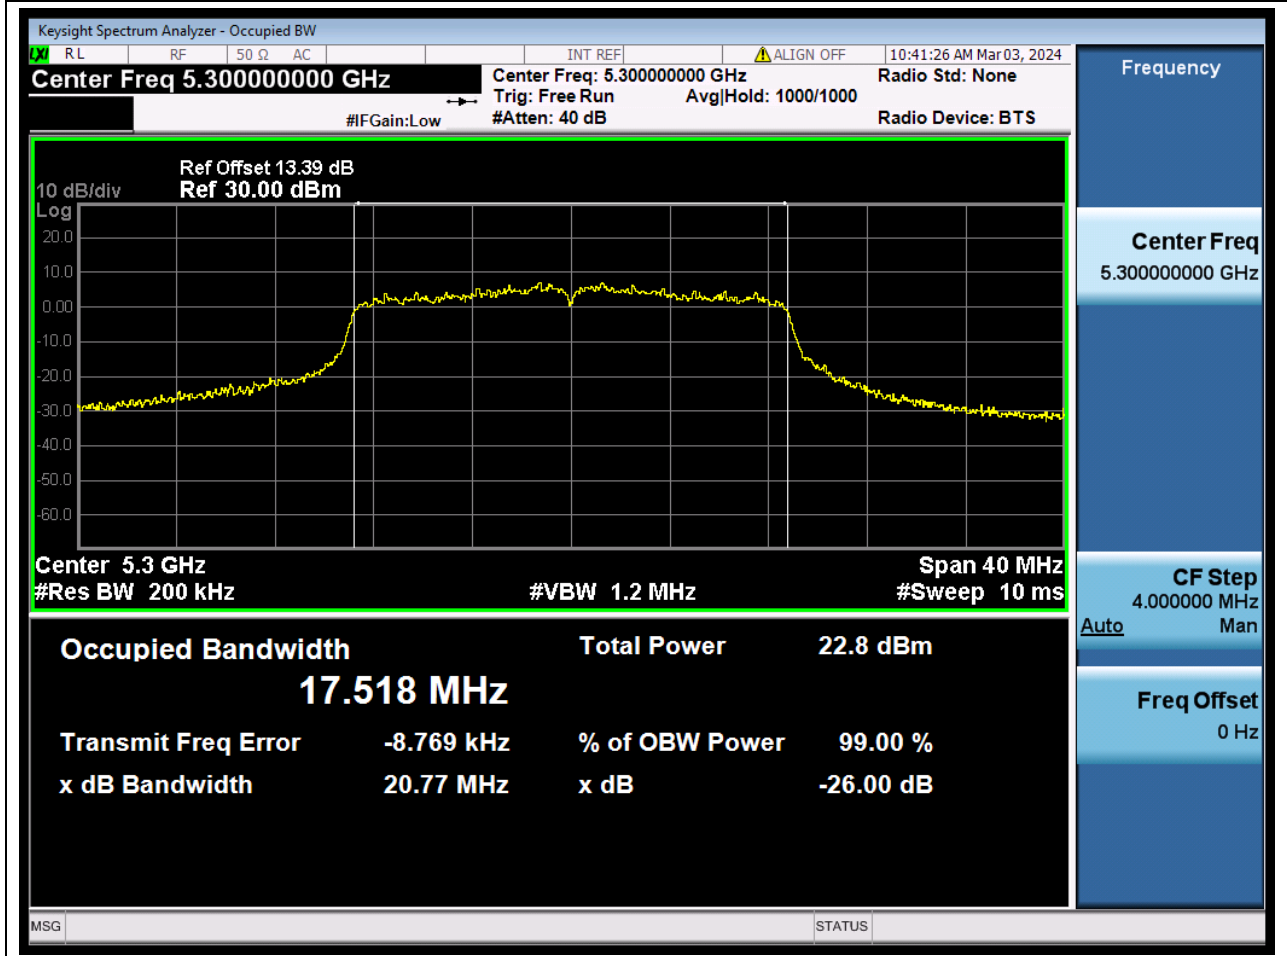

32. 802.11ac_20M_U-NII-2A_M

32.1. A.2.2-99% Bandwidth(NTNV)

Center Frequency (MHz)	OBW Power (%)	RBW (MHz)	Detector	Limit (MHz)	OBW (MHz)	Verdict
5300	99	0.2	Peak	0	17.518326	N/A