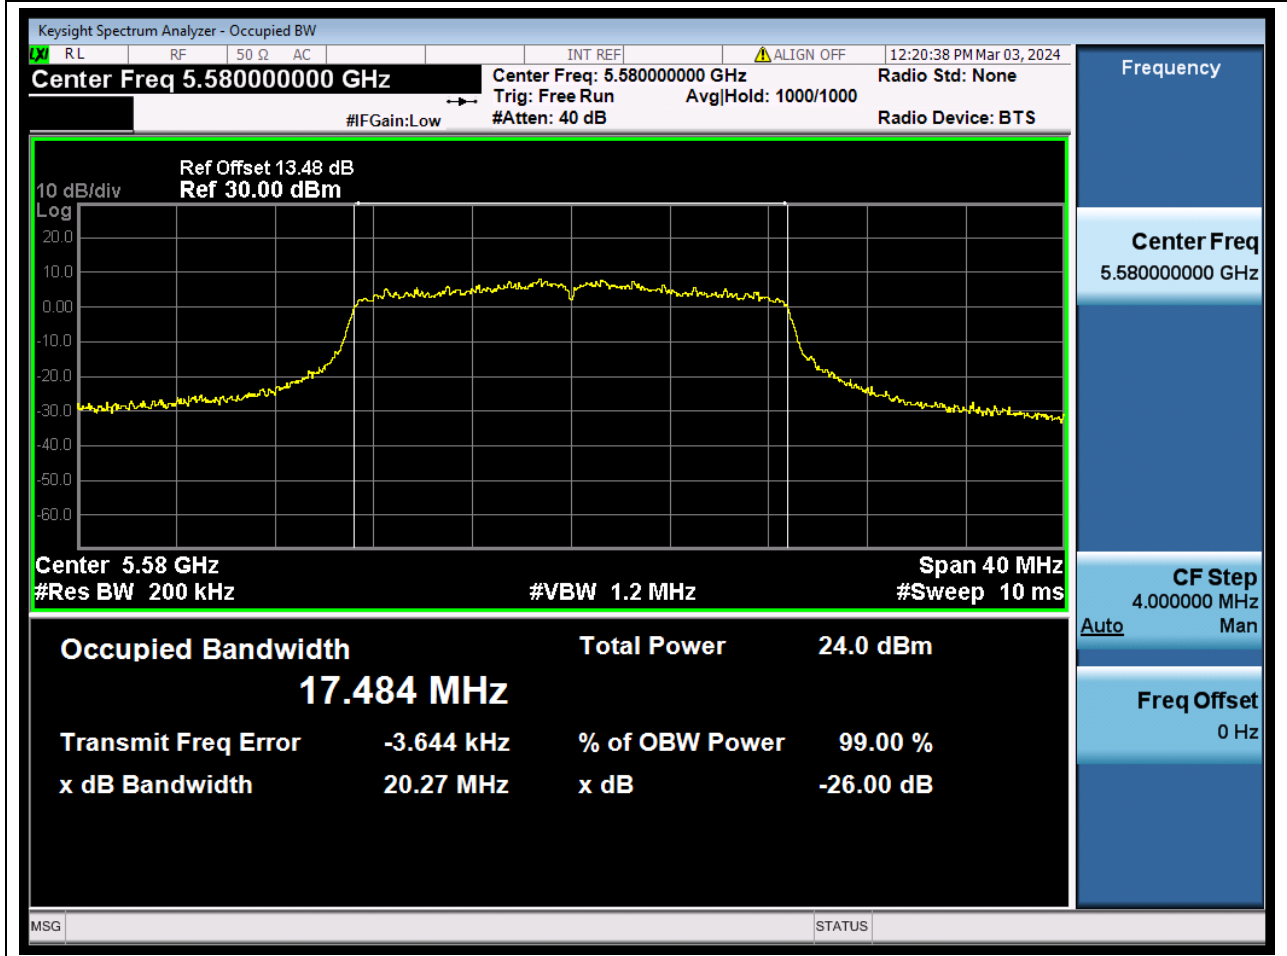

47. 802.11n_20M_U-NII-2C_M

47.1. A.2.2-99% Bandwidth(NTNV)

Center Frequency (MHz)	OBW Power (%)	RBW (MHz)	Detector	Limit (MHz)	OBW (MHz)	Verdict
5580	99	0.2	Peak	0	17.483591	N/A