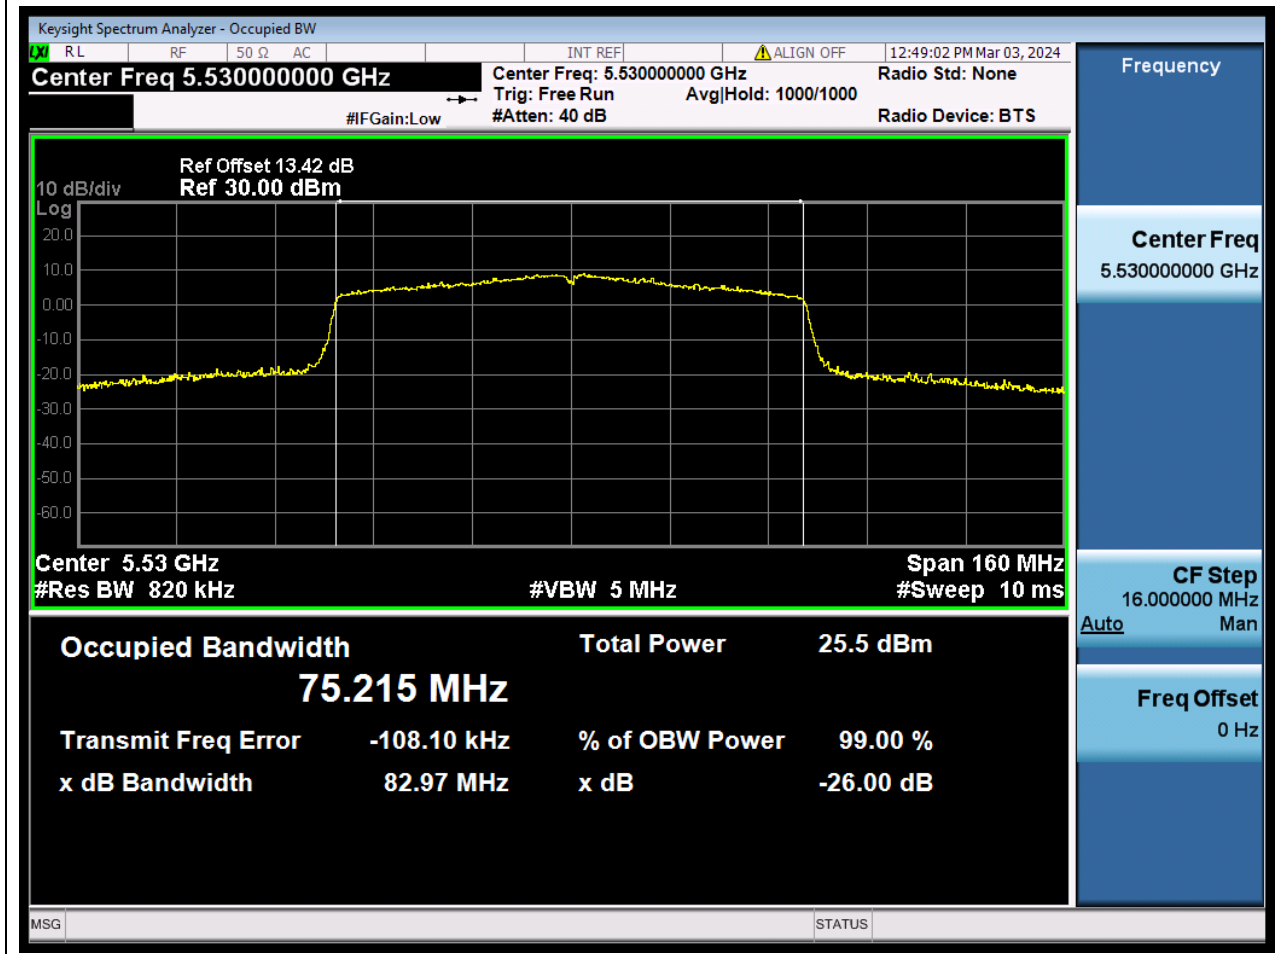

58. 802.11ac_80M_U-NII-2C_L

58.1. A.2.2-99% Bandwidth(NTNV)

Center Frequency (MHz)	OBW Power (%)	RBW (MHz)	Detector	Limit (MHz)	OBW (MHz)	Verdict
5530	99	0.82	Peak	0	75.2146	N/A