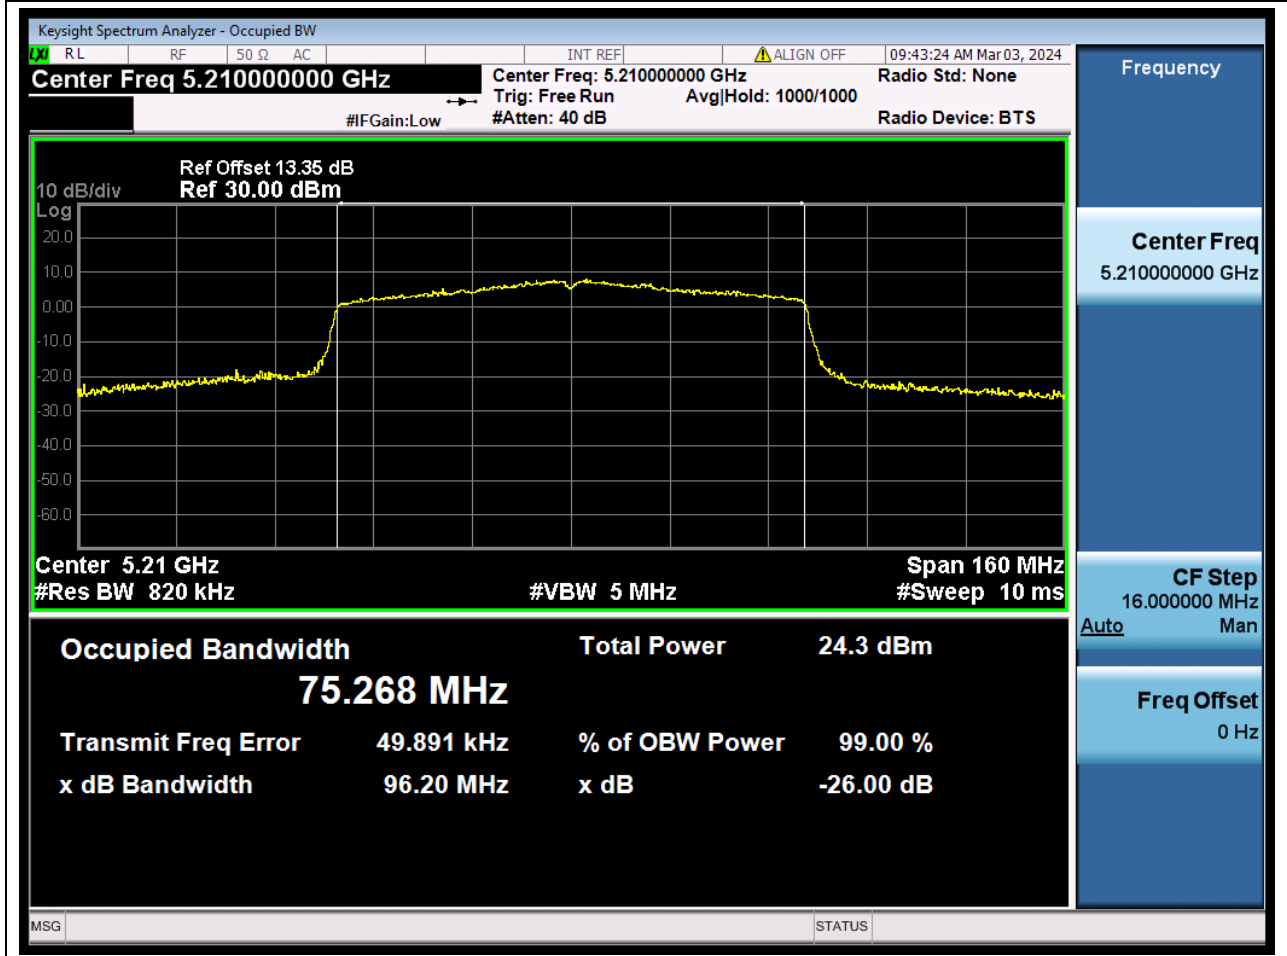

14. 802.11ac_80M_U-NII-1_M

14.1. A.2.2-99% Bandwidth(NTNV)

Center Frequency (MHz)	OBW Power (%)	RBW (MHz)	Detector	Limit (MHz)	OBW (MHz)	Verdict
5210	99	0.82	Peak	0	75.267934	N/A