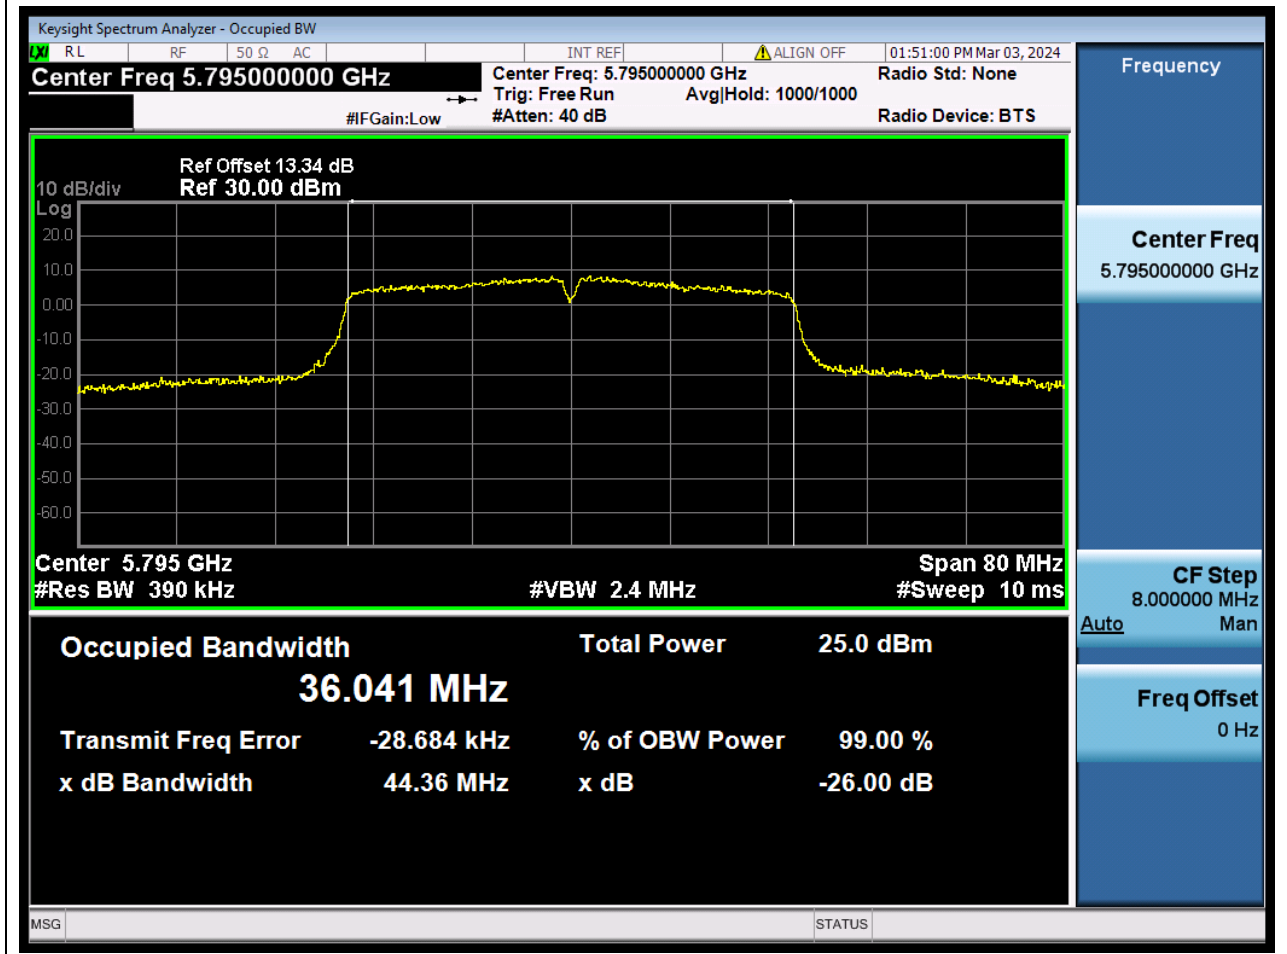

77. 802.11n_40M_U-NII-3_H

77.1. A.2.2-99% Bandwidth(NTNV)

Center Frequency (MHz)	OBW Power (%)	RBW (MHz)	Detector	Limit (MHz)	OBW (MHz)	Verdict
5795	99	0.39	Peak	0	36.041409	N/A