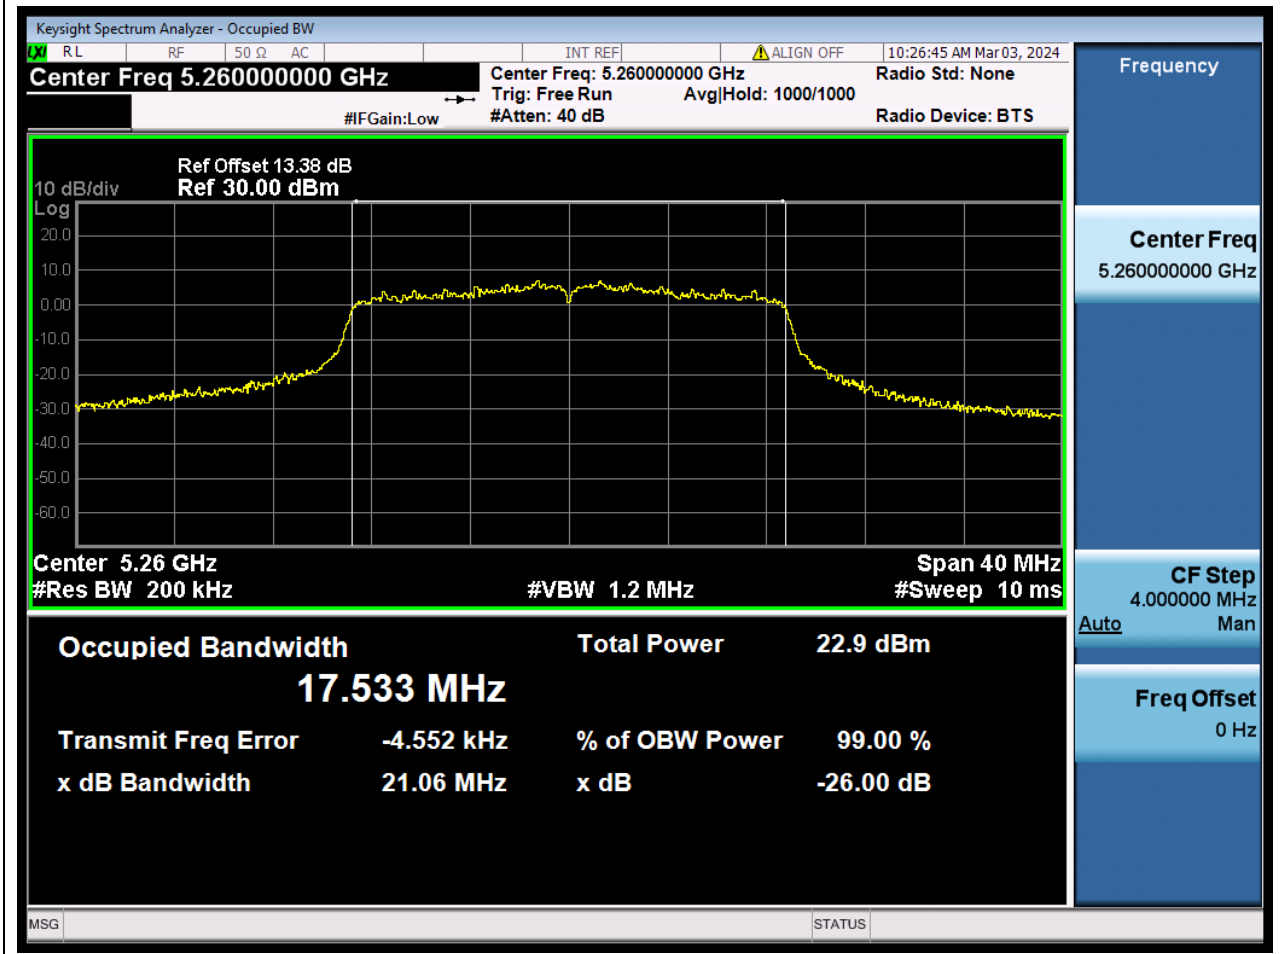

26. 802.11n_20M_U-NII-2A_L

26.1. A.2.2-99% Bandwidth(NTNV)

Center Frequency (MHz)	OBW Power (%)	RBW (MHz)	Detector	Limit (MHz)	OBW (MHz)	Verdict
5260	99	0.2	Peak	0	17.533022	N/A