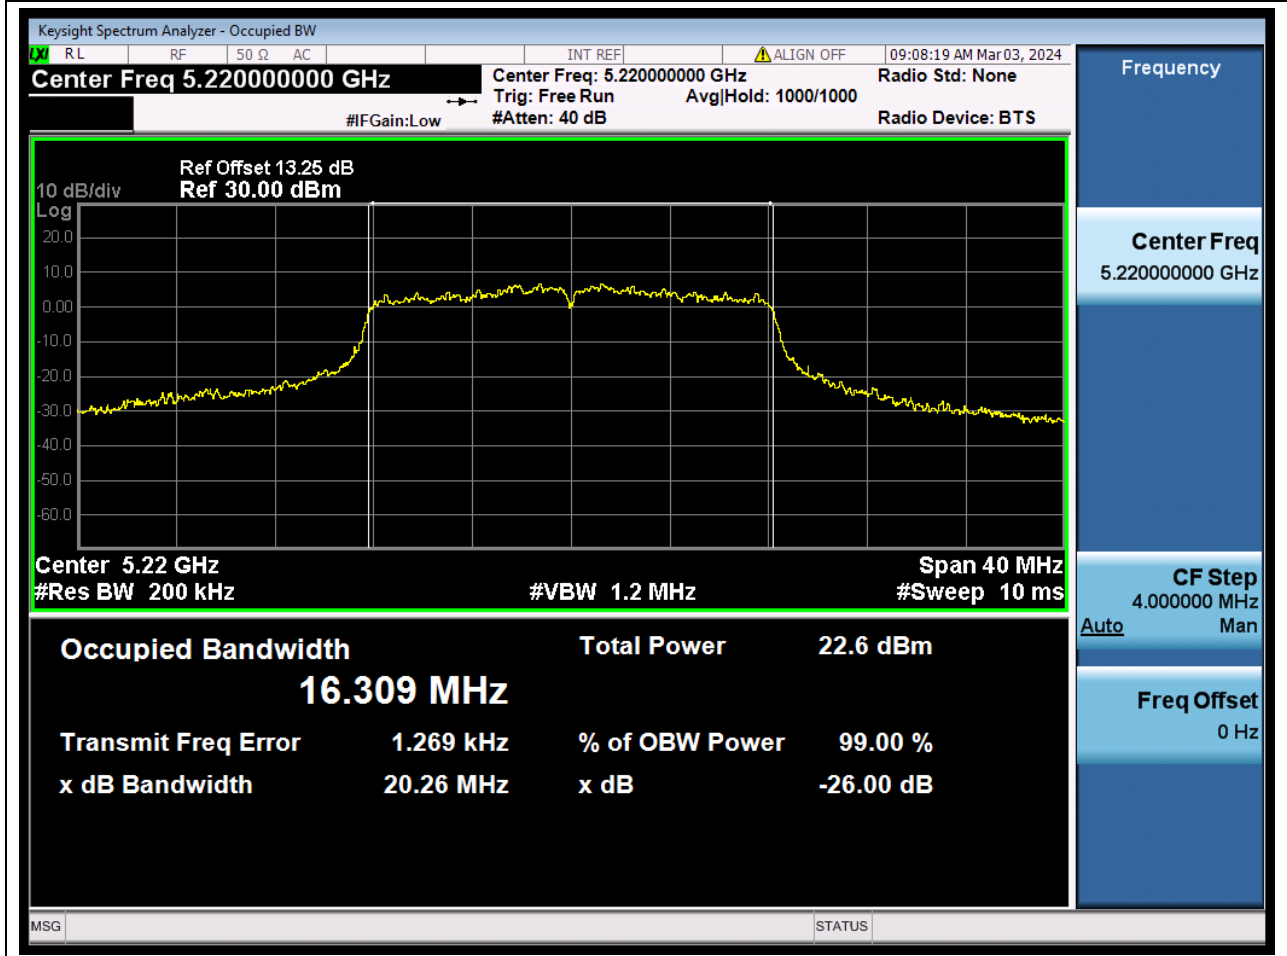

2. 802.11a_20M_U-NII-1_M

2.1. A.2.2-99% Bandwidth(NTNV)

Center Frequency (MHz)	OBW Power (%)	RBW (MHz)	Detector	Limit (MHz)	OBW (MHz)	Verdict
5220	99	0.2	Peak	0	16.308794	N/A