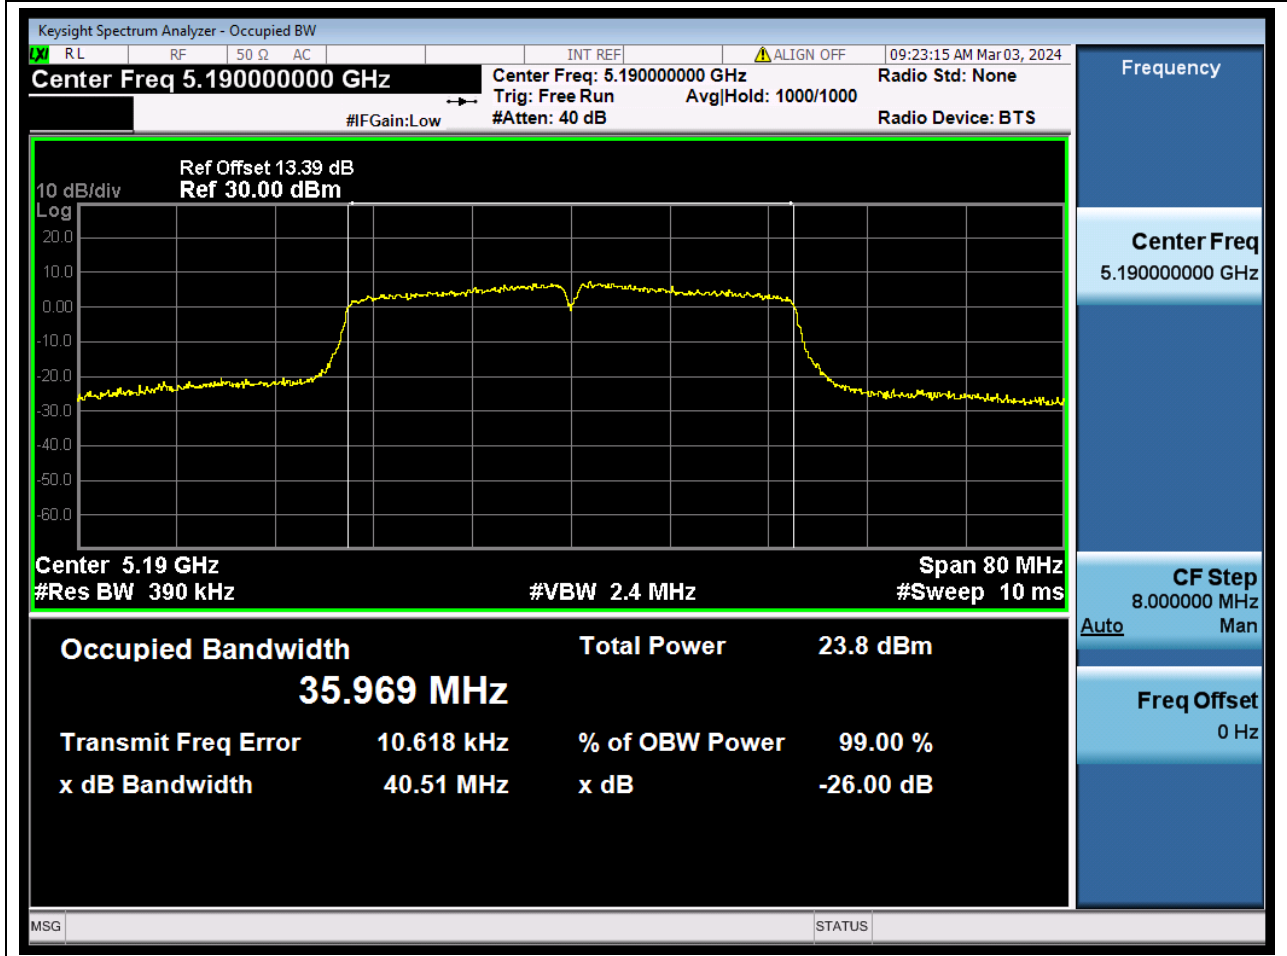

7. 802.11n_40M_U-NII-1_L

7.1. A.2.2-99% Bandwidth(NTNV)

Center Frequency (MHz)	OBW Power (%)	RBW (MHz)	Detector	Limit (MHz)	OBW (MHz)	Verdict
5190	99	0.39	Peak	0	35.96944	N/A