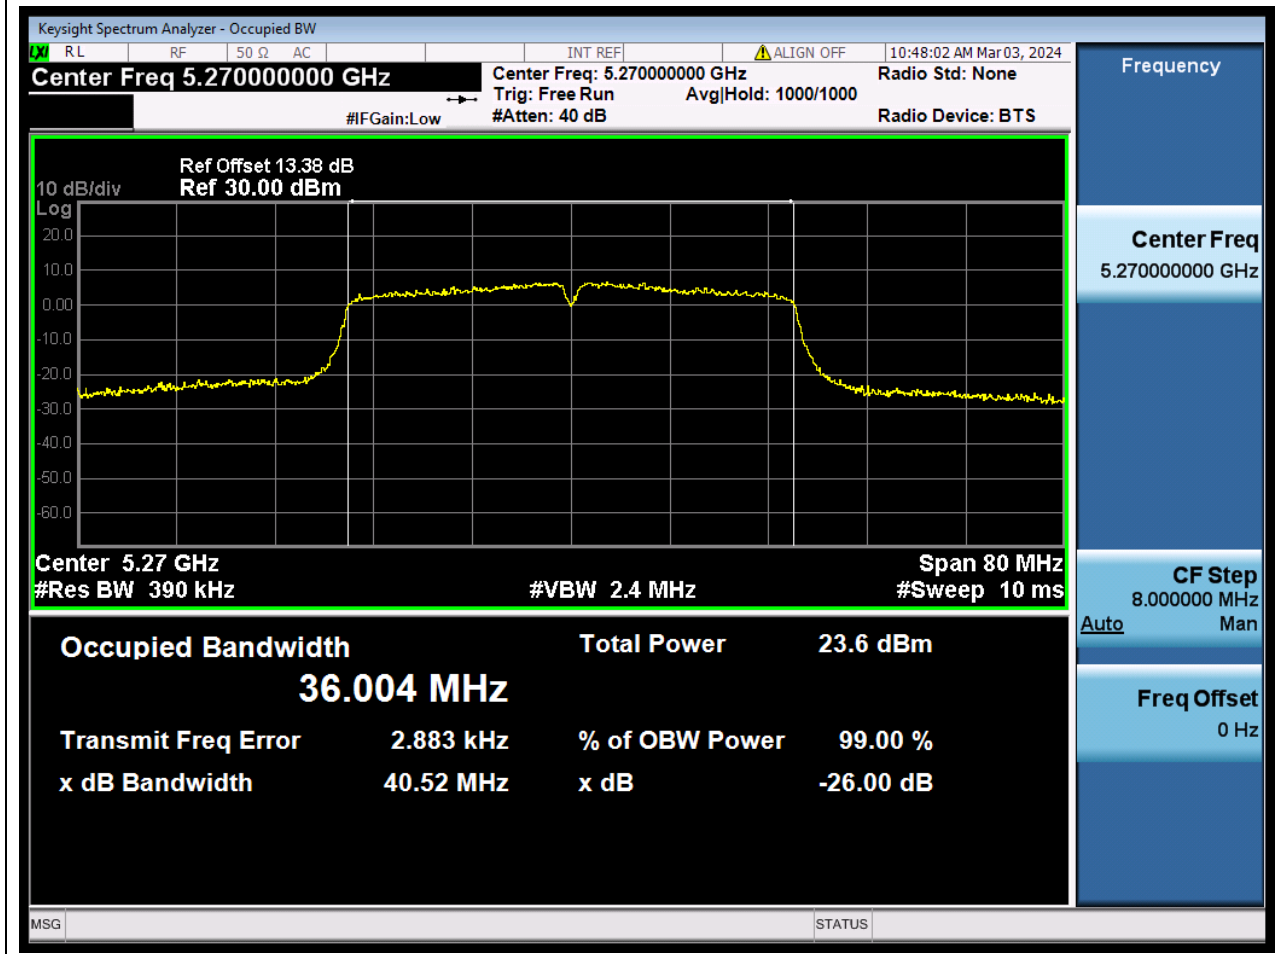

34. 802.11ac_40M_U-NII-2A_L

34.1. A.2.2-99% Bandwidth(NTNV)

Center Frequency (MHz)	OBW Power (%)	RBW (MHz)	Detector	Limit (MHz)	OBW (MHz)	Verdict
5270	99	0.39	Peak	0	36.003611	N/A