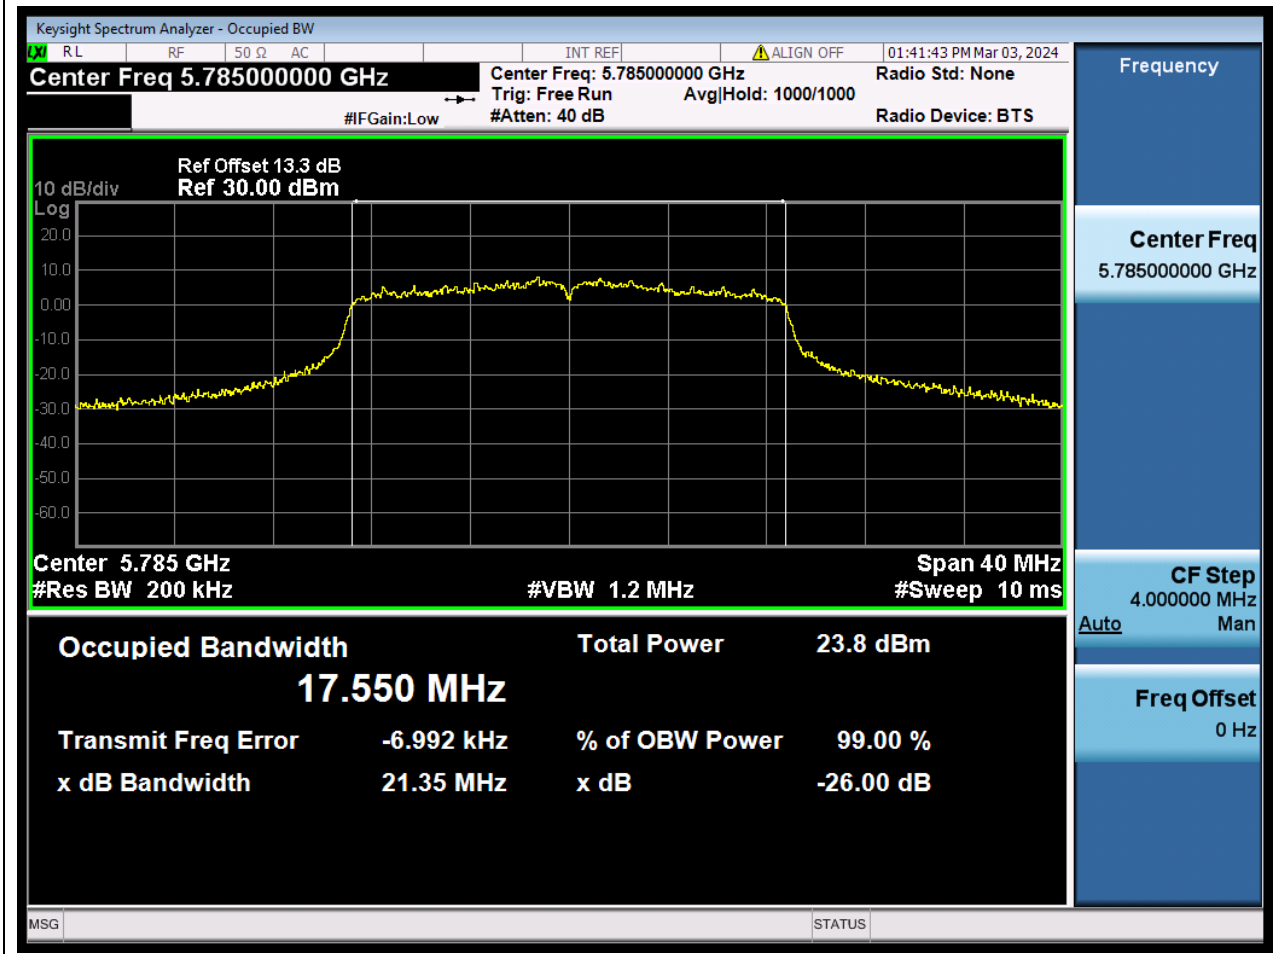

74. 802.11n_20M_U-NII-3_M

74.1. A.2.2-99% Bandwidth(NTNV)

Center Frequency (MHz)	OBW Power (%)	RBW (MHz)	Detector	Limit (MHz)	OBW (MHz)	Verdict
5785	99	0.2	Peak	0	17.550065	N/A