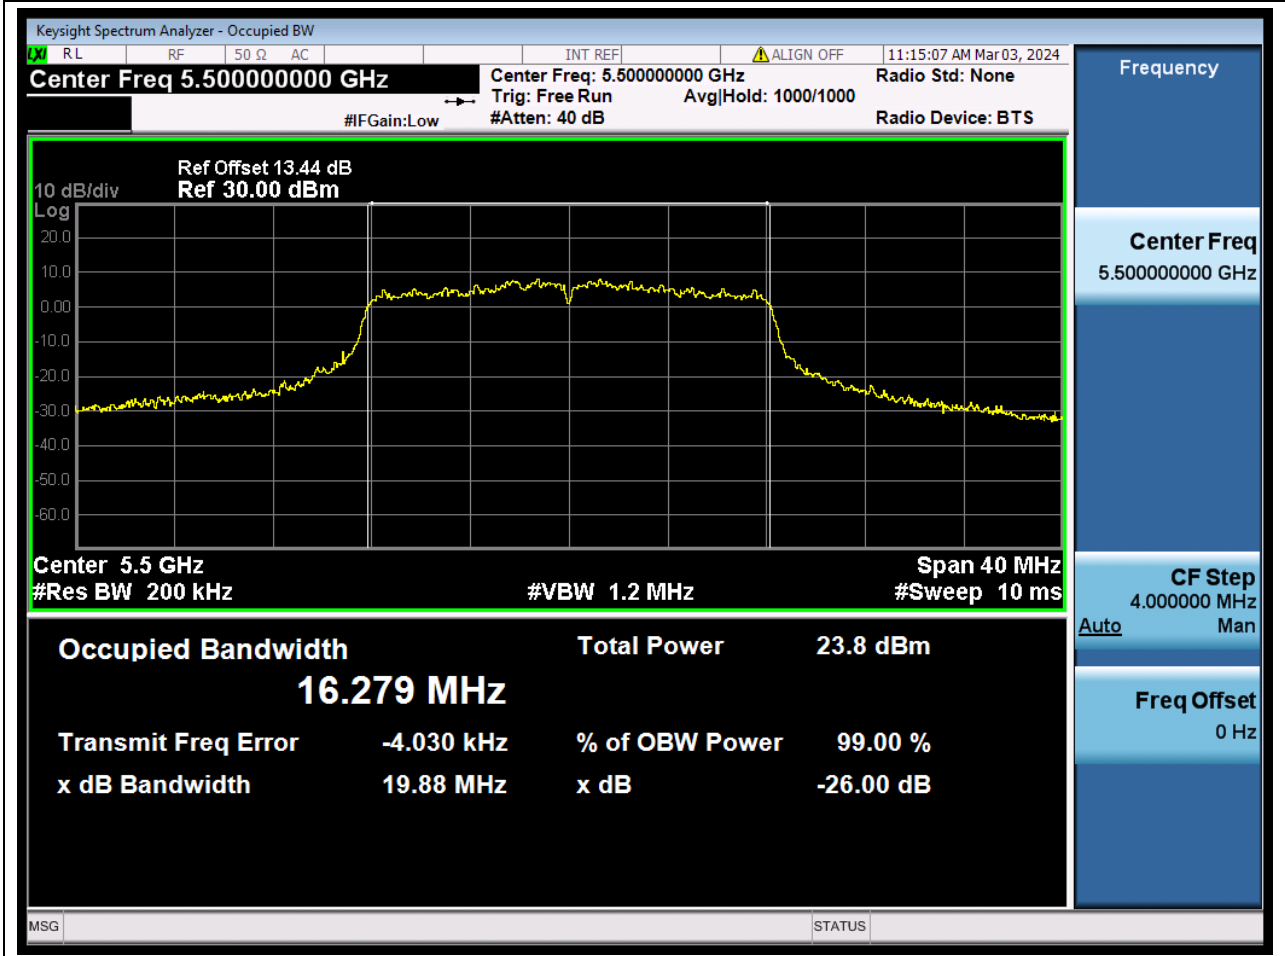

43. 802.11a_20M_U-NII-2C_L

43.1. A.2.2-99% Bandwidth(NTNV)

Center Frequency (MHz)	OBW Power (%)	RBW (MHz)	Detector	Limit (MHz)	OBW (MHz)	Verdict
5500	99	0.2	Peak	0	16.279163	N/A