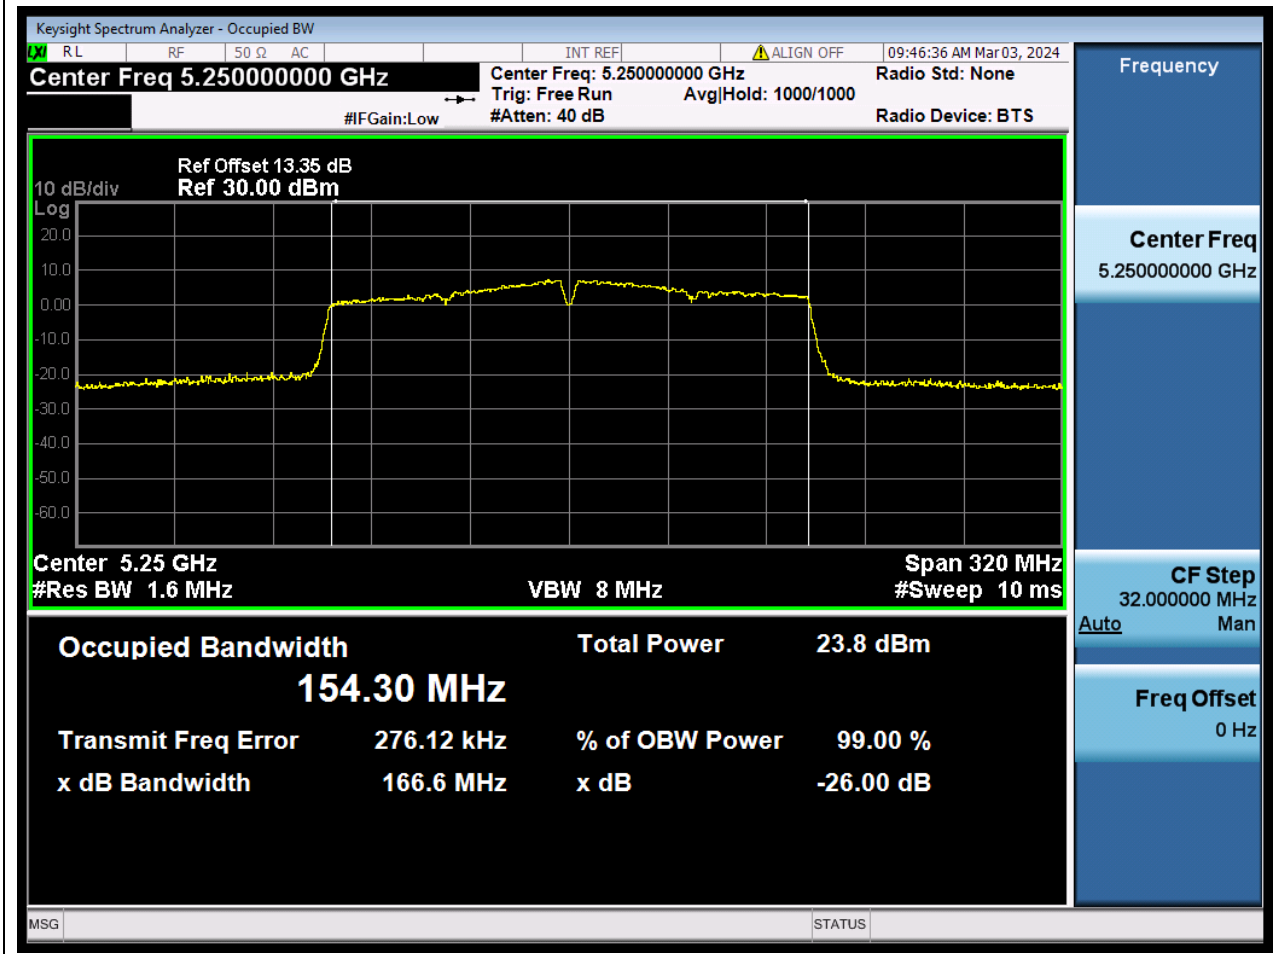

15. 802.11ac_160M_U-NII-2A_M

15.1. A.2.2-99% Bandwidth(NTNV)

Center Frequency (MHz)	OBW Power (%)	RBW (MHz)	Detector	Limit (MHz)	OBW (MHz)	Verdict
5250	99	1.6	Peak	0	154.299383	N/A