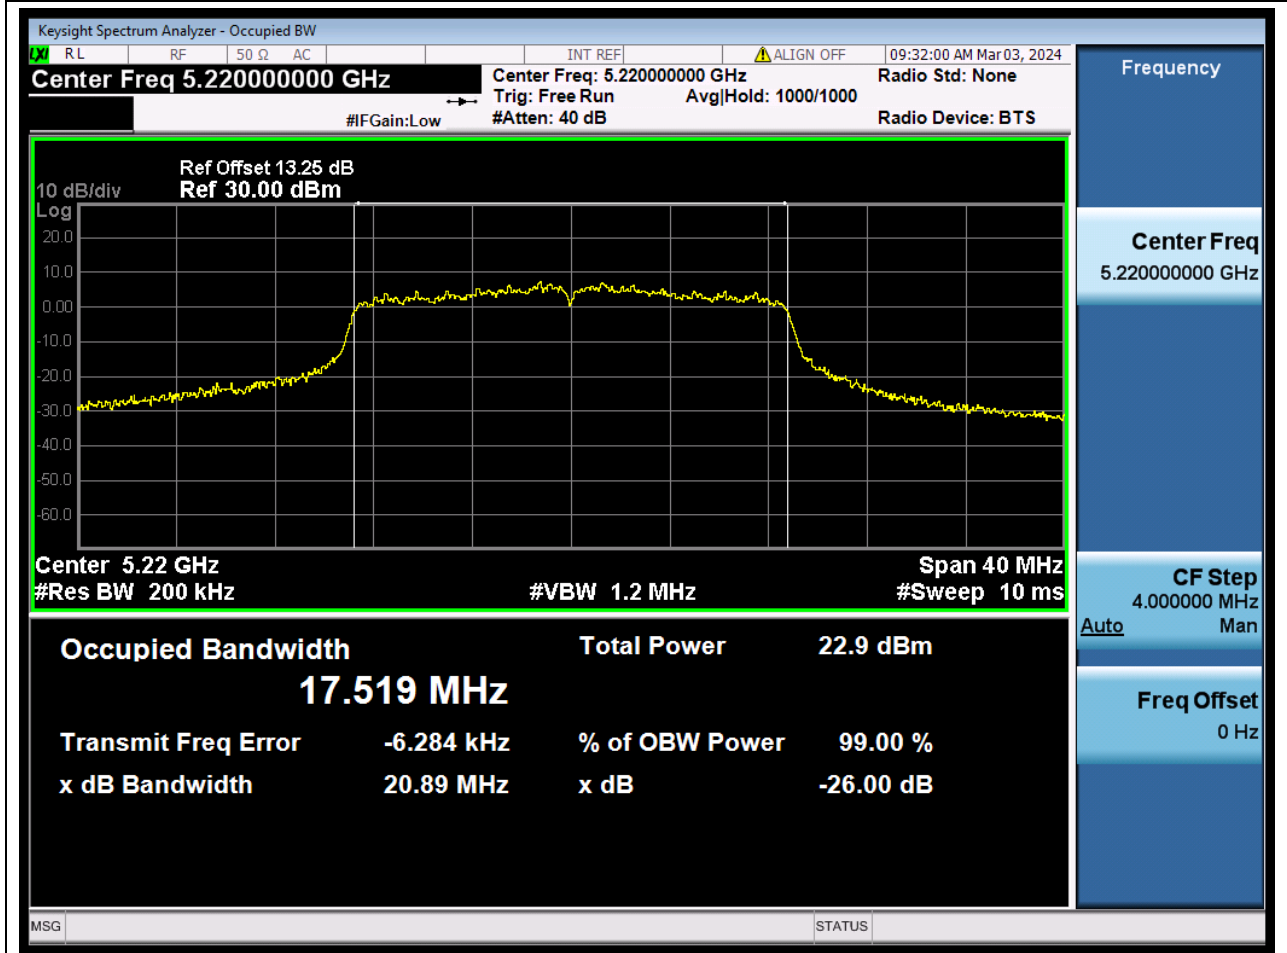

10. 802.11ac_20M_U-NII-1_M

10.1. A.2.2-99% Bandwidth(NTNV)

Center Frequency (MHz)	OBW Power (%)	RBW (MHz)	Detector	Limit (MHz)	OBW (MHz)	Verdict
5220	99	0.2	Peak	0	17.51869	N/A