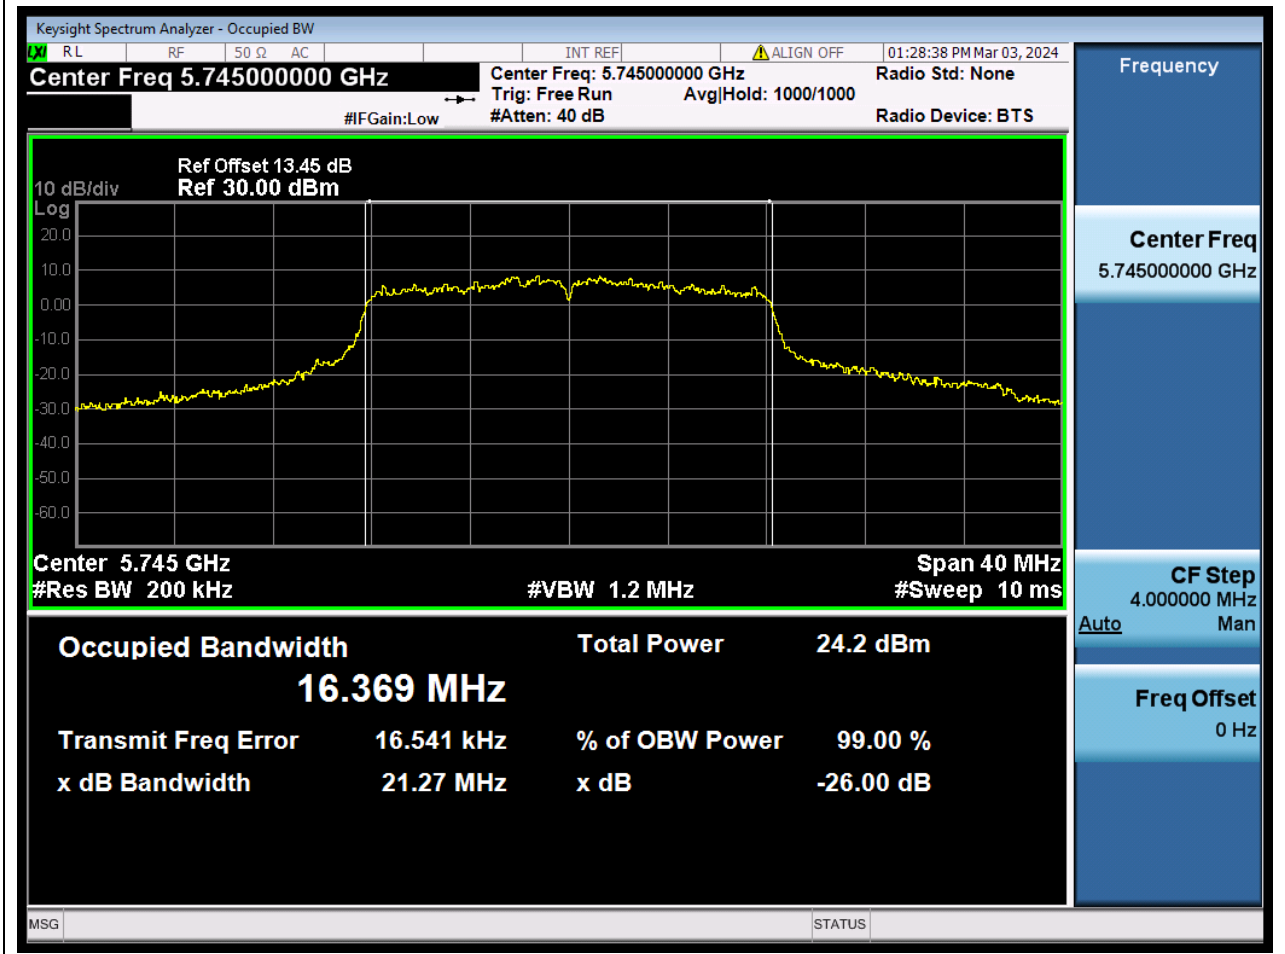

70. 802.11a_20M_U-NII-3_L

70.1. A.2.2-99% Bandwidth(NTNV)

Center Frequency (MHz)	OBW Power (%)	RBW (MHz)	Detector	Limit (MHz)	OBW (MHz)	Verdict
5745	99	0.2	Peak	0	16.369401	N/A