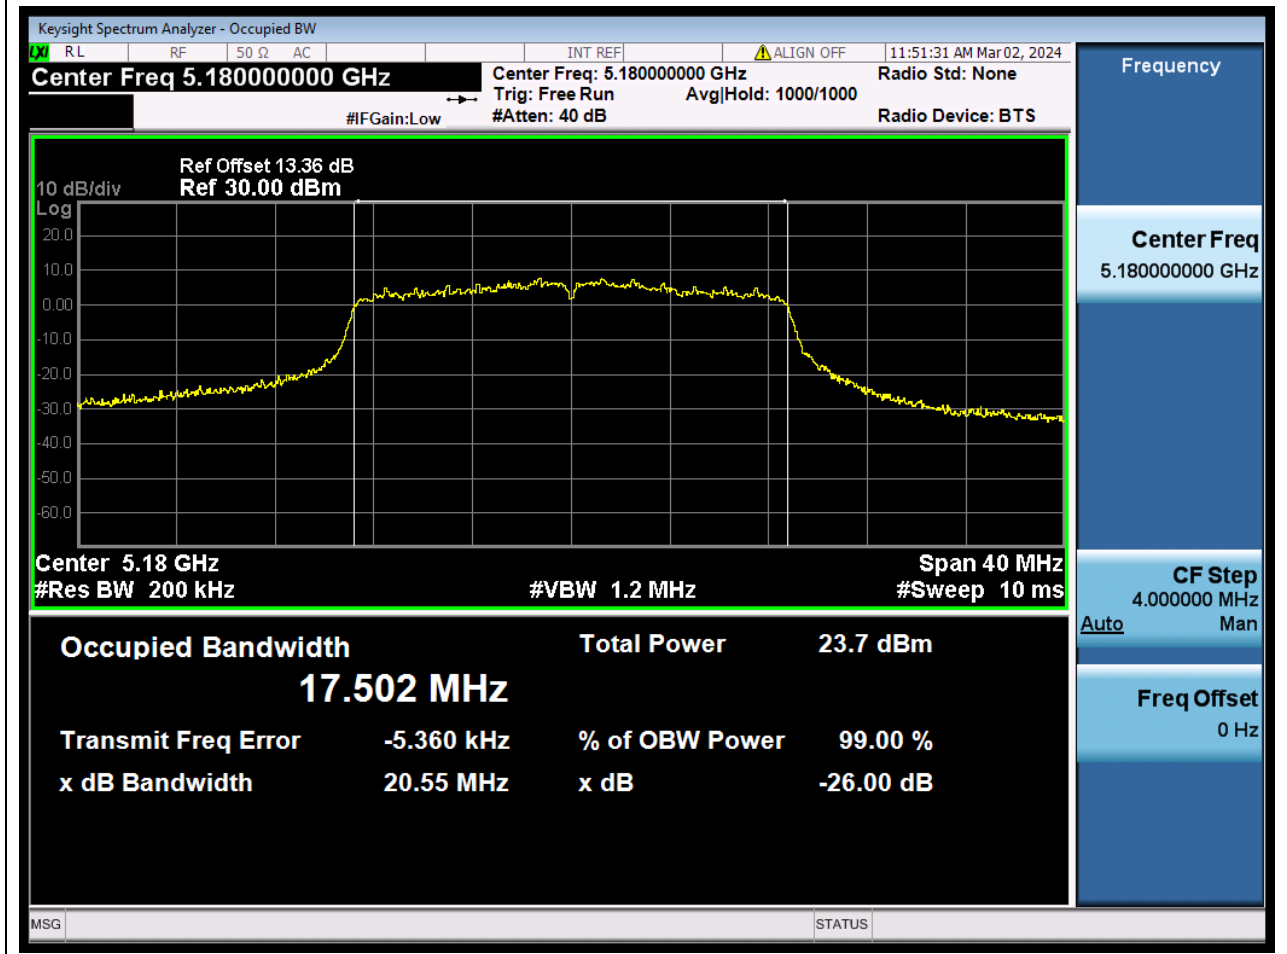

4. 802.11n_20M_U-NII-1_L

4.1. A.2.2-99% Bandwidth(NTNV)

Center Frequency (MHz)	OBW Power (%)	RBW (MHz)	Detector	Limit (MHz)	OBW (MHz)	Verdict
5180	99	0.2	Peak	0	17.50243	N/A