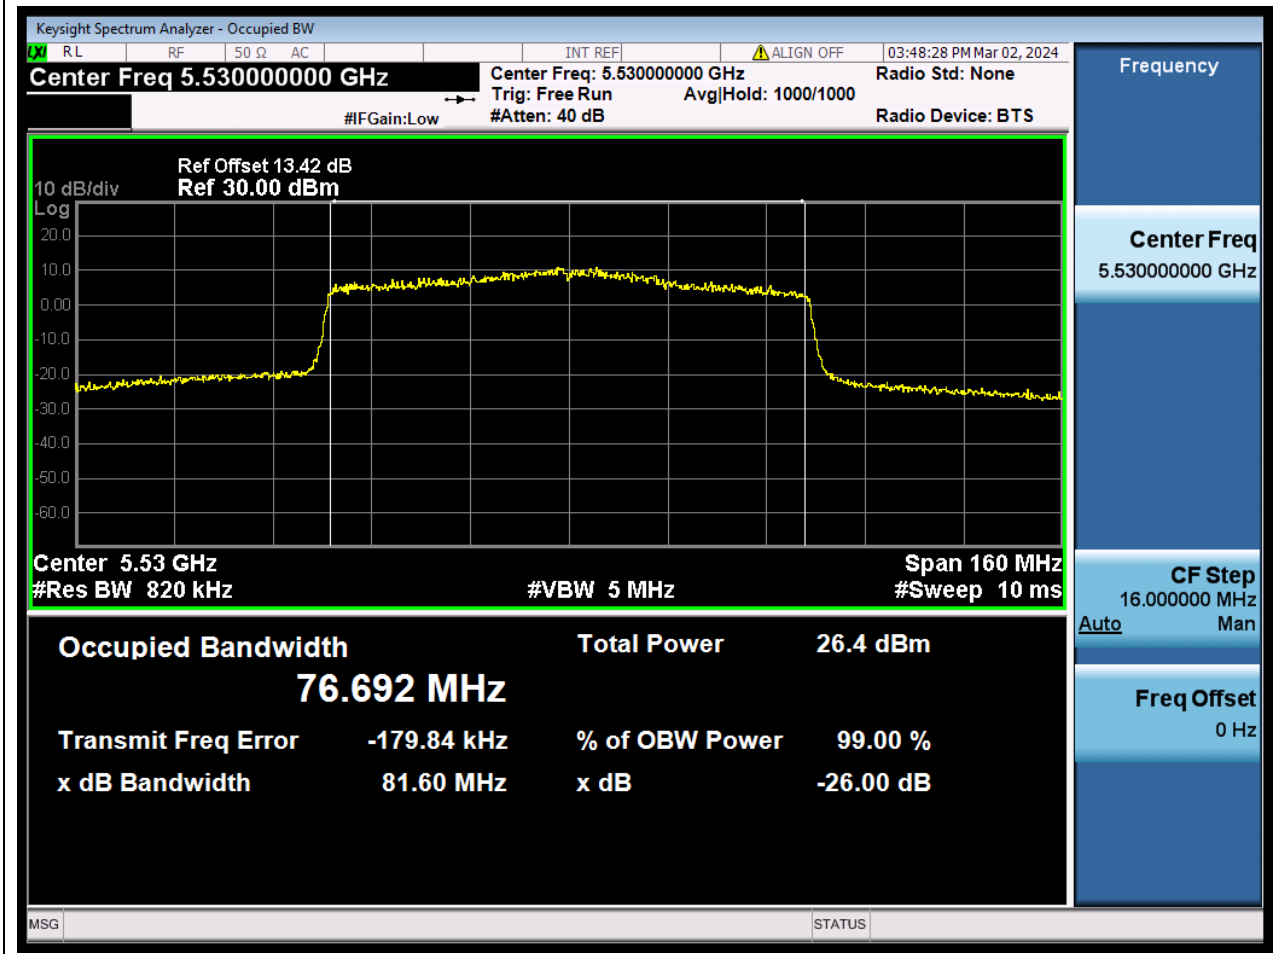

67. 802.11ax_80M_U-NII-2C_L

67.1. A.2.2-99% Bandwidth(NTNV)

Center Frequency (MHz)	OBW Power (%)	RBW (MHz)	Detector	Limit (MHz)	OBW (MHz)	Verdict
5530	99	0.82	Peak	0	76.691567	N/A