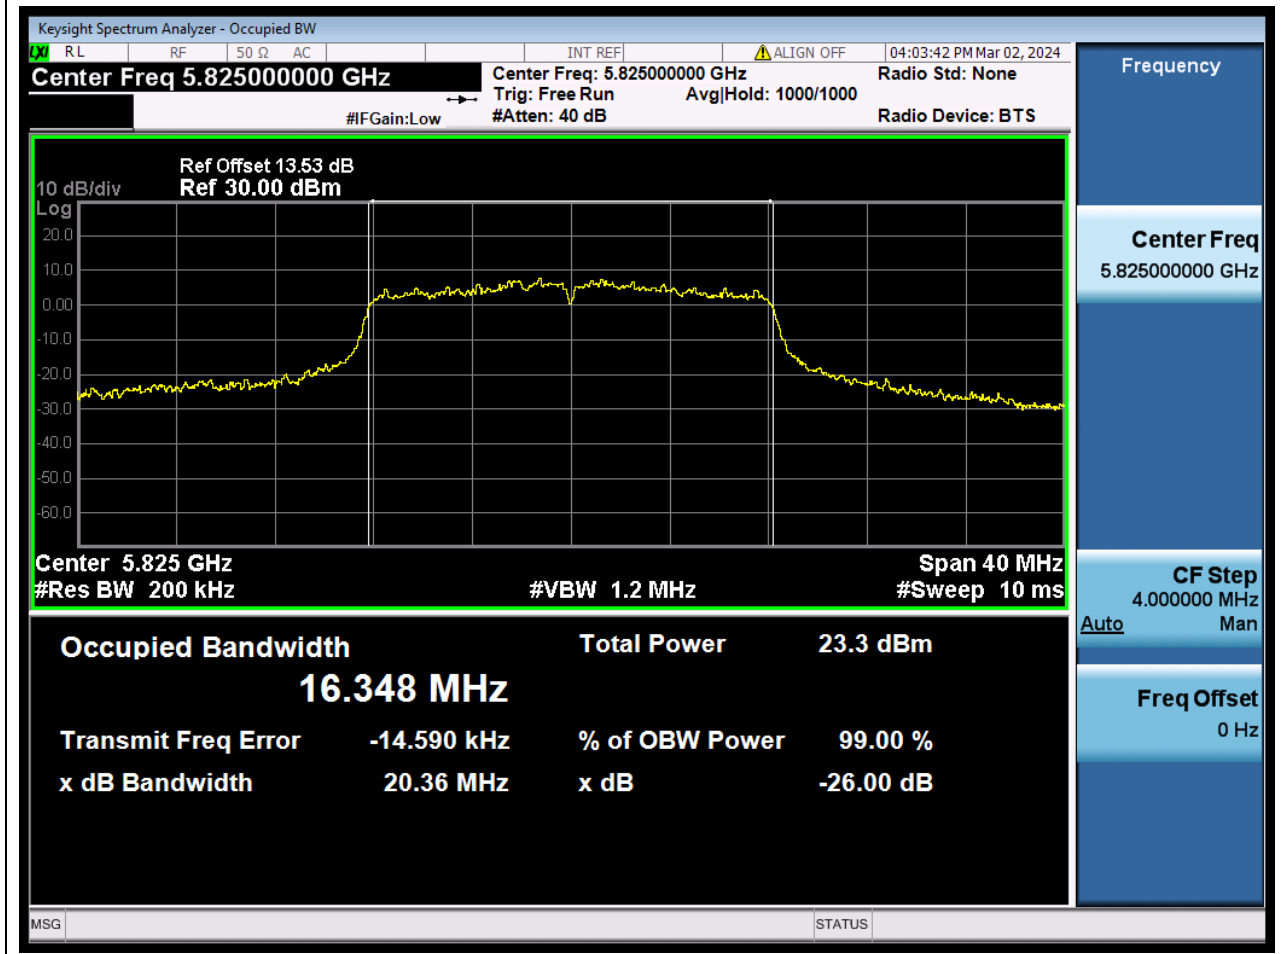

72. 802.11a_20M_U-NII-3_H

72.1. A.2.2-99% Bandwidth(NTNV)

Center Frequency (MHz)	OBW Power (%)	RBW (MHz)	Detector	Limit (MHz)	OBW (MHz)	Verdict
5825	99	0.2	Peak	0	16.34839	N/A