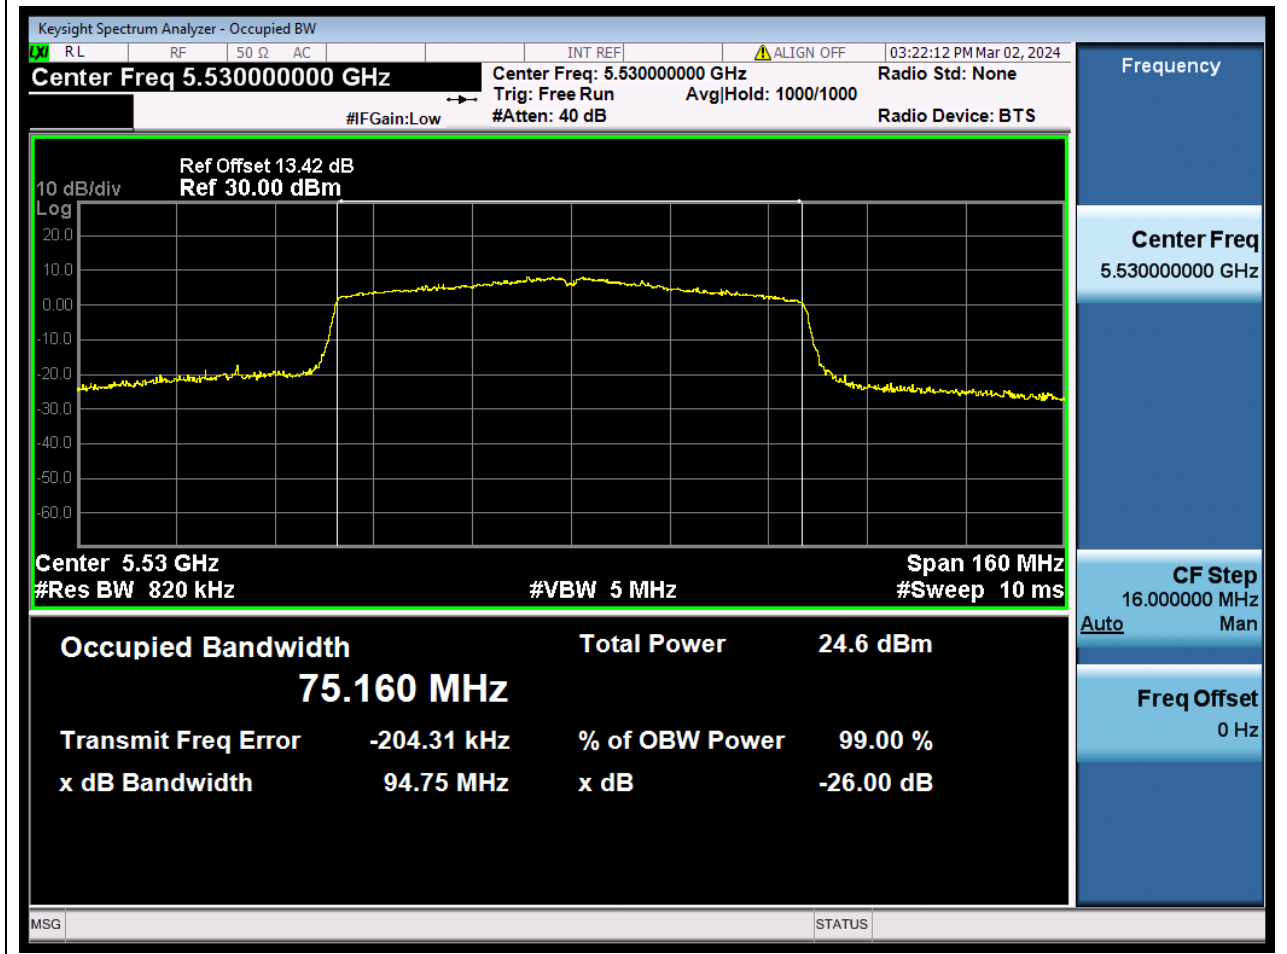

58. 802.11ac_80M_U-NII-2C_L

58.1. A.2.2-99% Bandwidth(NTNV)

Center Frequency (MHz)	OBW Power (%)	RBW (MHz)	Detector	Limit (MHz)	OBW (MHz)	Verdict
5530	99	0.82	Peak	0	75.160196	N/A