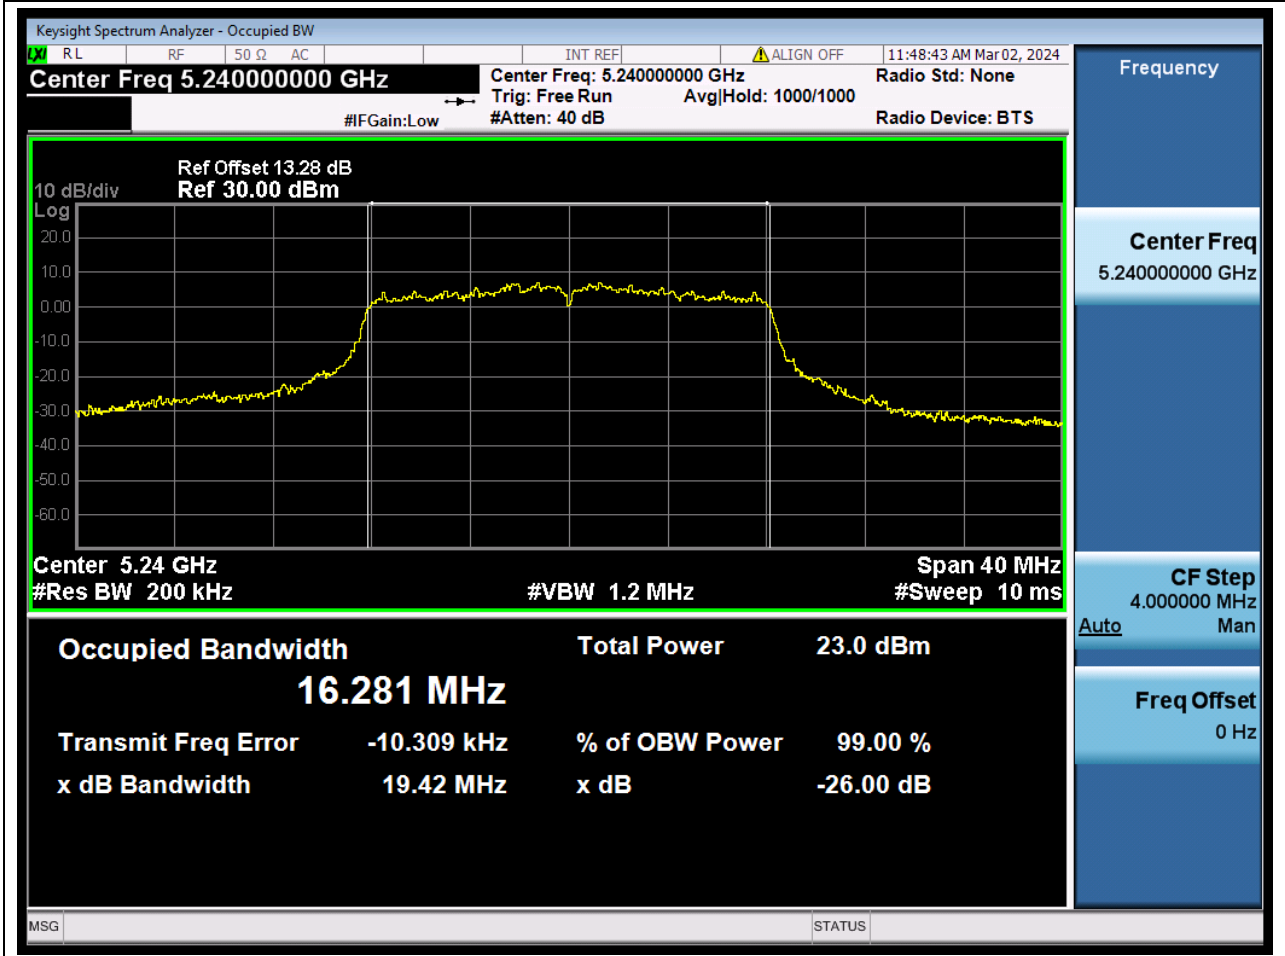

3. 802.11a_20M_U-NII-1_H

3.1. A.2.2-99% Bandwidth(NTNV)

Center Frequency (MHz)	OBW Power (%)	RBW (MHz)	Detector	Limit (MHz)	OBW (MHz)	Verdict
5240	99	0.2	Peak	0	16.280743	N/A