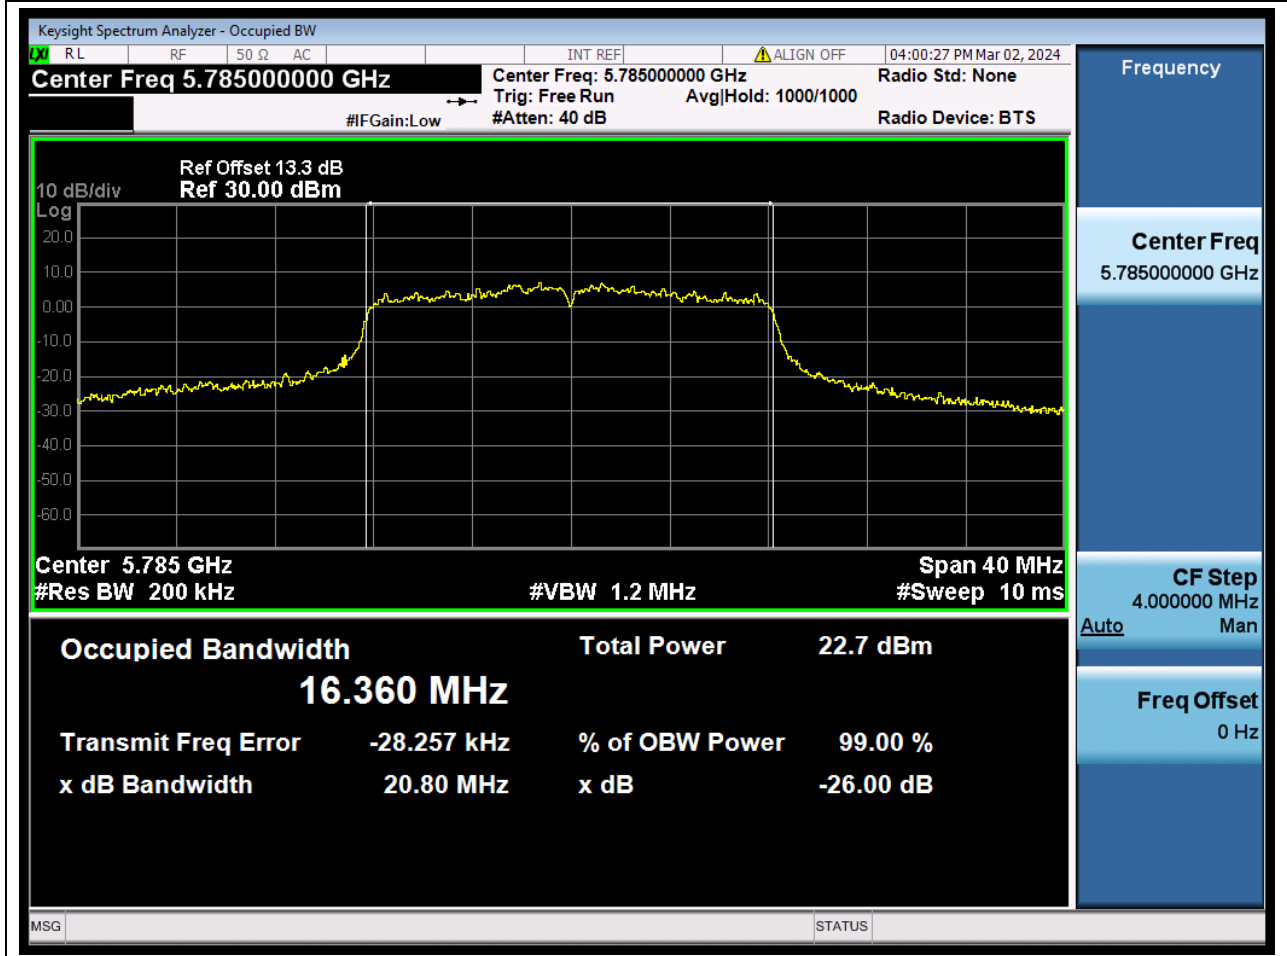

71. 802.11a_20M_U-NII-3_M

71.1. A.2.2-99% Bandwidth(NTNV)

Center Frequency (MHz)	OBW Power (%)	RBW (MHz)	Detector	Limit (MHz)	OBW (MHz)	Verdict
5785	99	0.2	Peak	0	16.359585	N/A