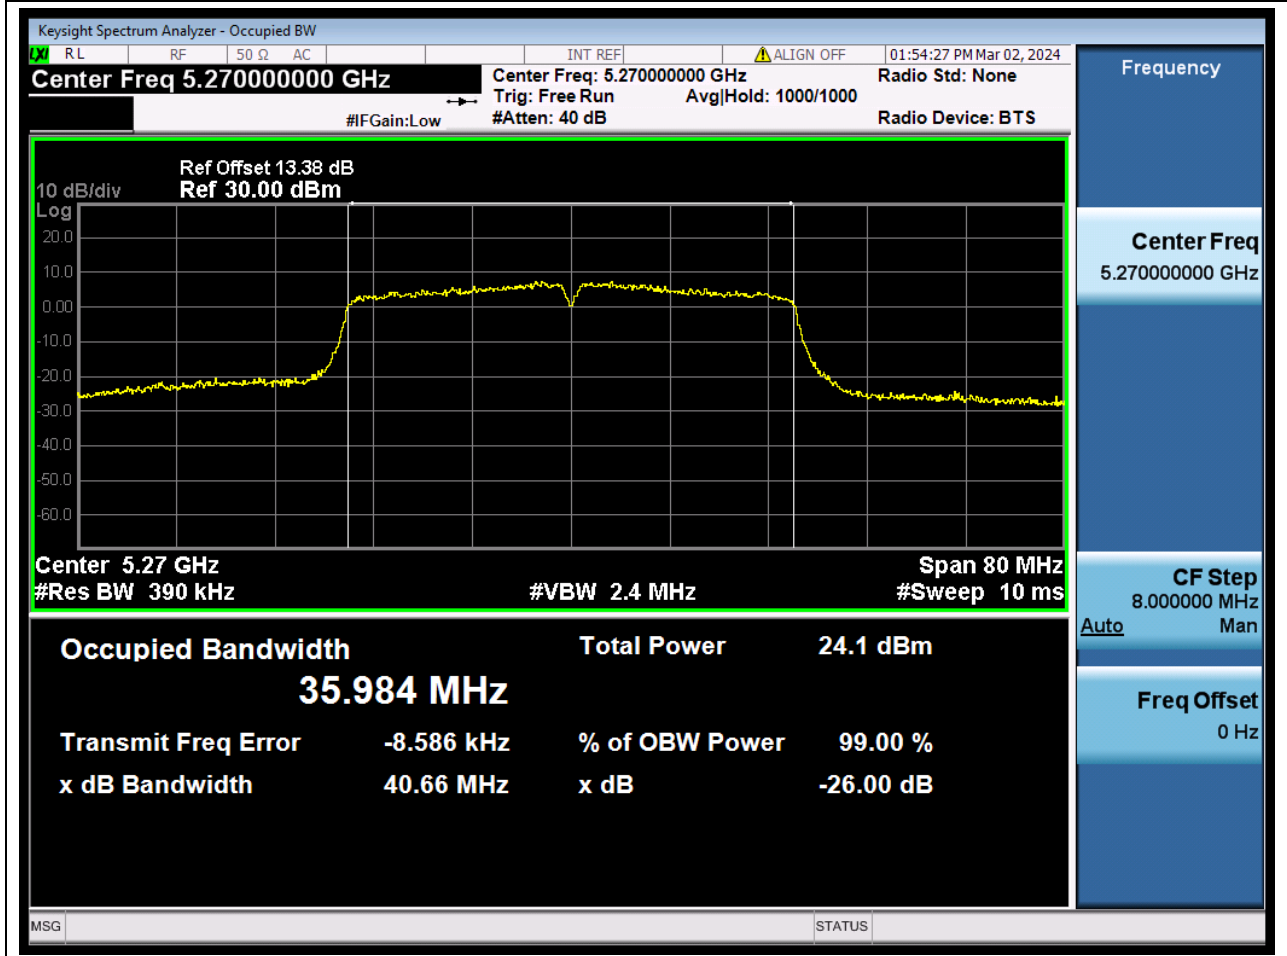

34. 802.11ac_40M_U-NII-2A_L

34.1. A.2.2-99% Bandwidth(NTNV)

Center Frequency (MHz)	OBW Power (%)	RBW (MHz)	Detector	Limit (MHz)	OBW (MHz)	Verdict
5270	99	0.39	Peak	0	35.983856	N/A