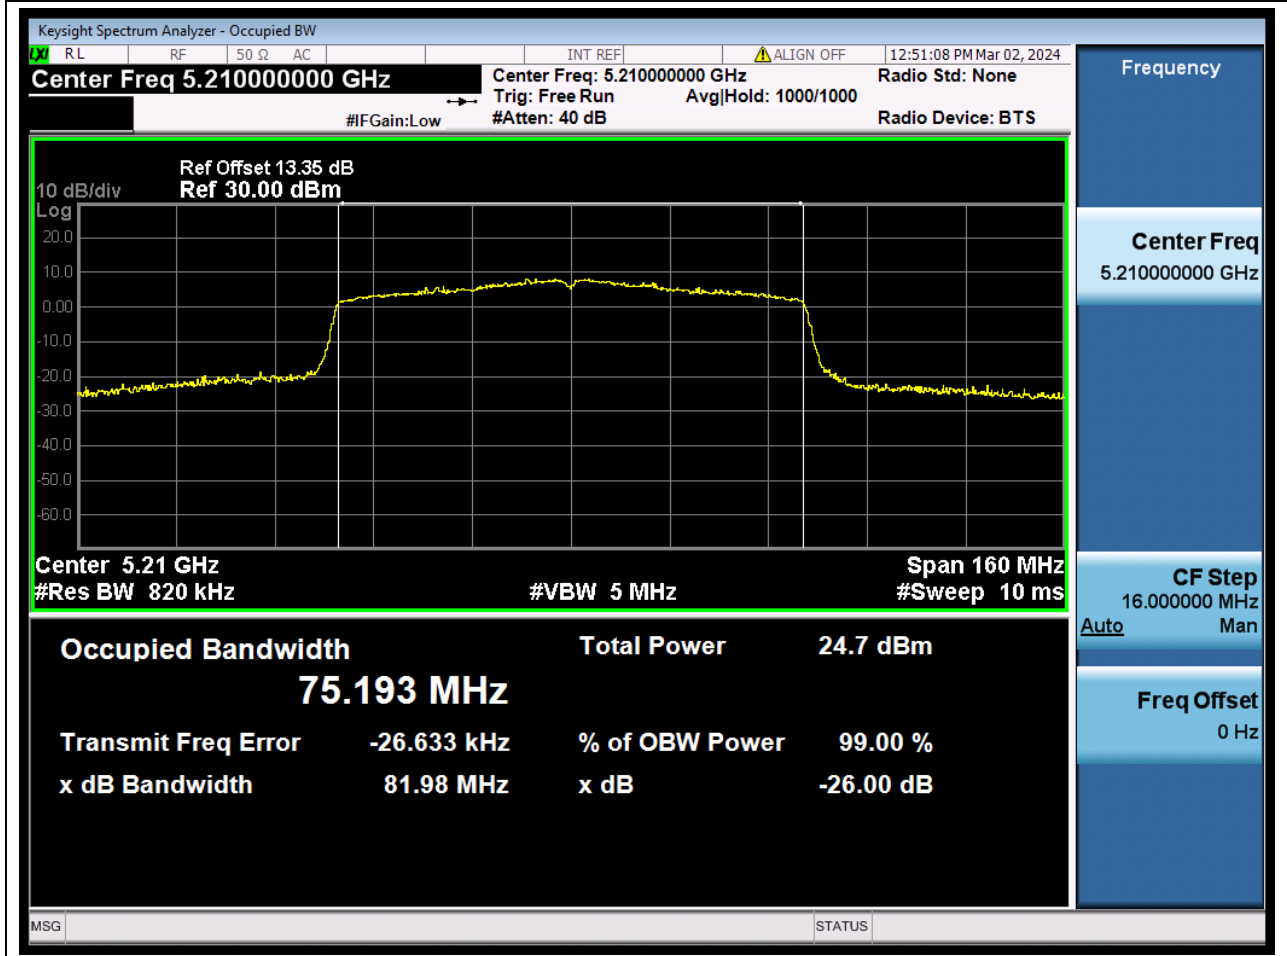

14. 802.11ac_80M_U-NII-1_M

14.1. A.2.2-99% Bandwidth(NTNV)

Center Frequency (MHz)	OBW Power (%)	RBW (MHz)	Detector	Limit (MHz)	OBW (MHz)	Verdict
5210	99	0.82	Peak	0	75.192925	N/A