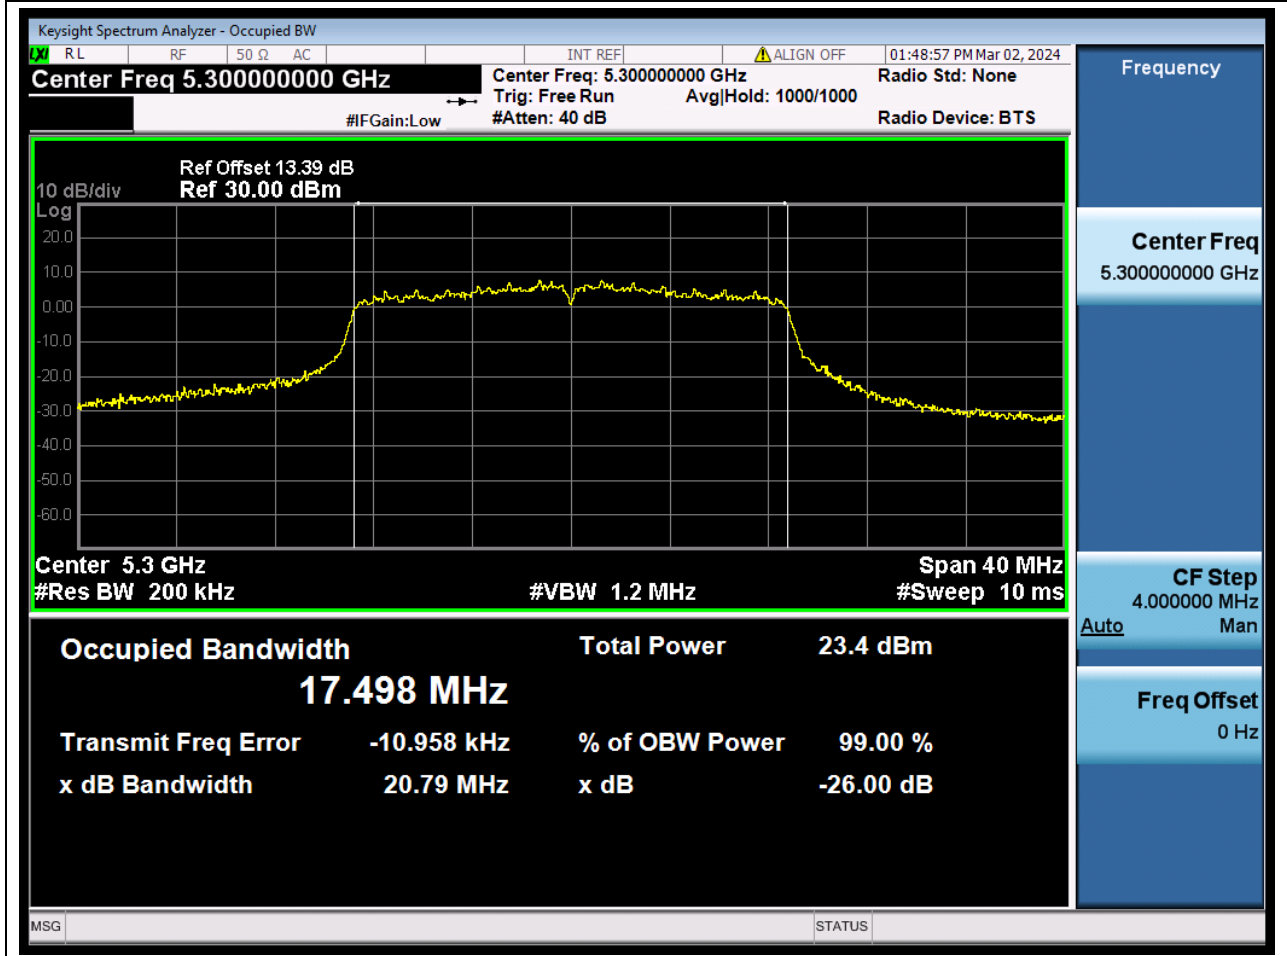

32. 802.11ac_20M_U-NII-2A_M

32.1. A.2.2-99% Bandwidth(NTNV)

Center Frequency (MHz)	OBW Power (%)	RBW (MHz)	Detector	Limit (MHz)	OBW (MHz)	Verdict
5300	99	0.2	Peak	0	17.497731	N/A