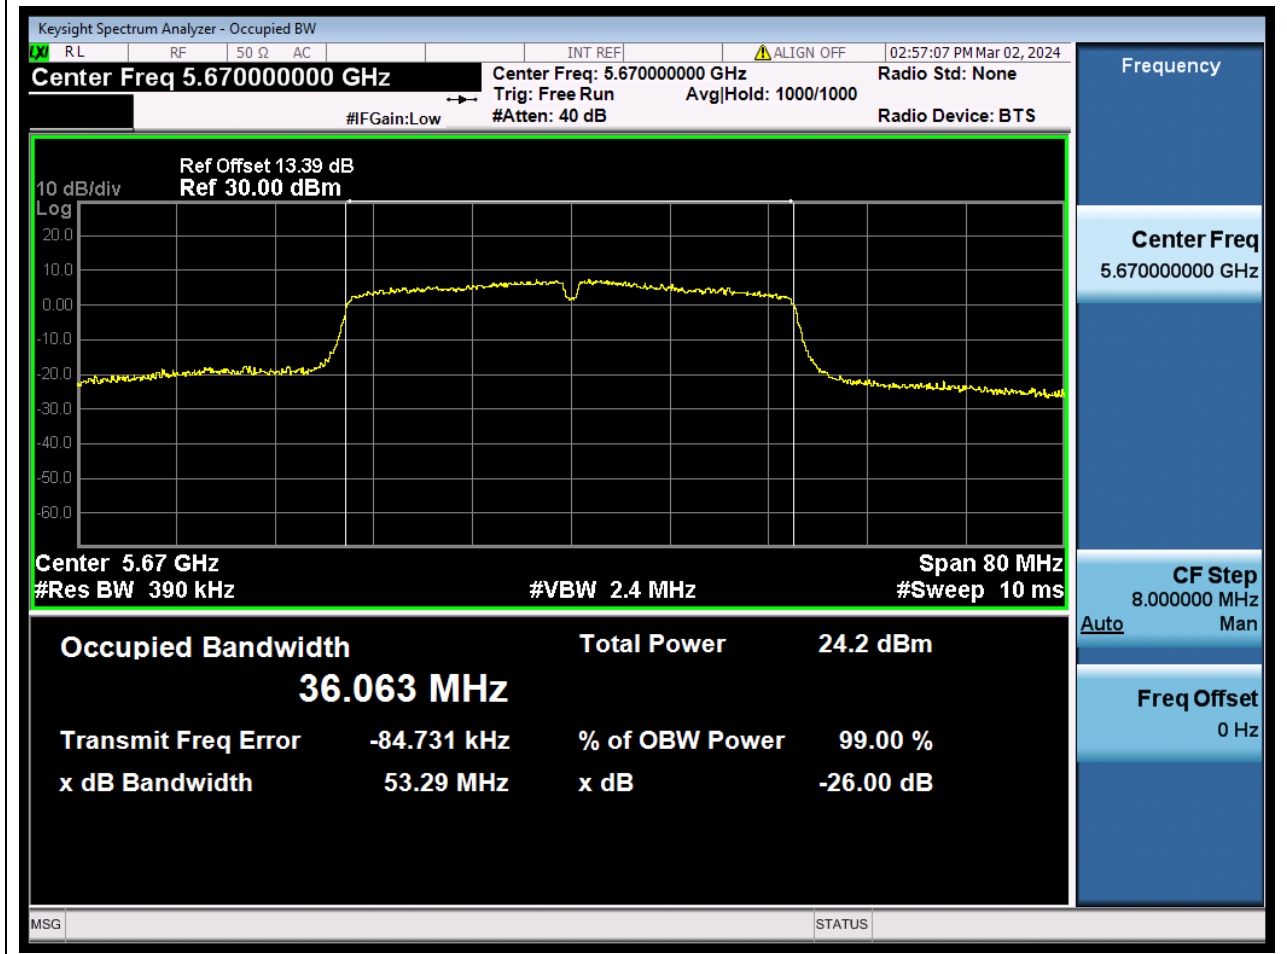

51. 802.11n_40M_U-NII-2C_H

51.1. A.2.2-99% Bandwidth(NTNV)

Center Frequency (MHz)	OBW Power (%)	RBW (MHz)	Detector	Limit (MHz)	OBW (MHz)	Verdict
5670	99	0.39	Peak	0	36.062966	N/A