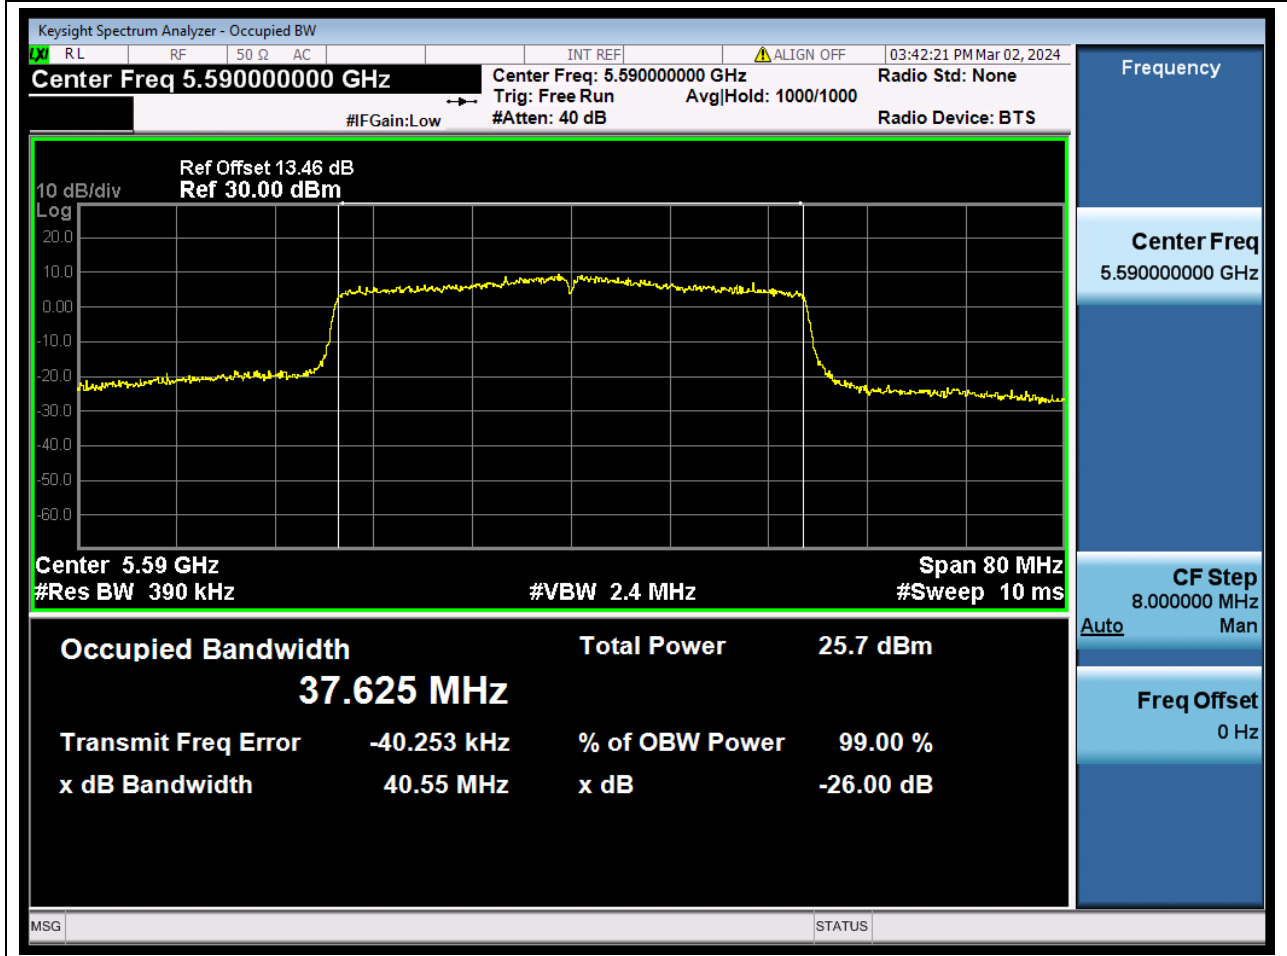

65. 802.11ax_40M_U-NII-2C_M

65.1. A.2.2-99% Bandwidth(NTNV)

Center Frequency (MHz)	OBW Power (%)	RBW (MHz)	Detector	Limit (MHz)	OBW (MHz)	Verdict
5590	99	0.39	Peak	0	37.624969	N/A