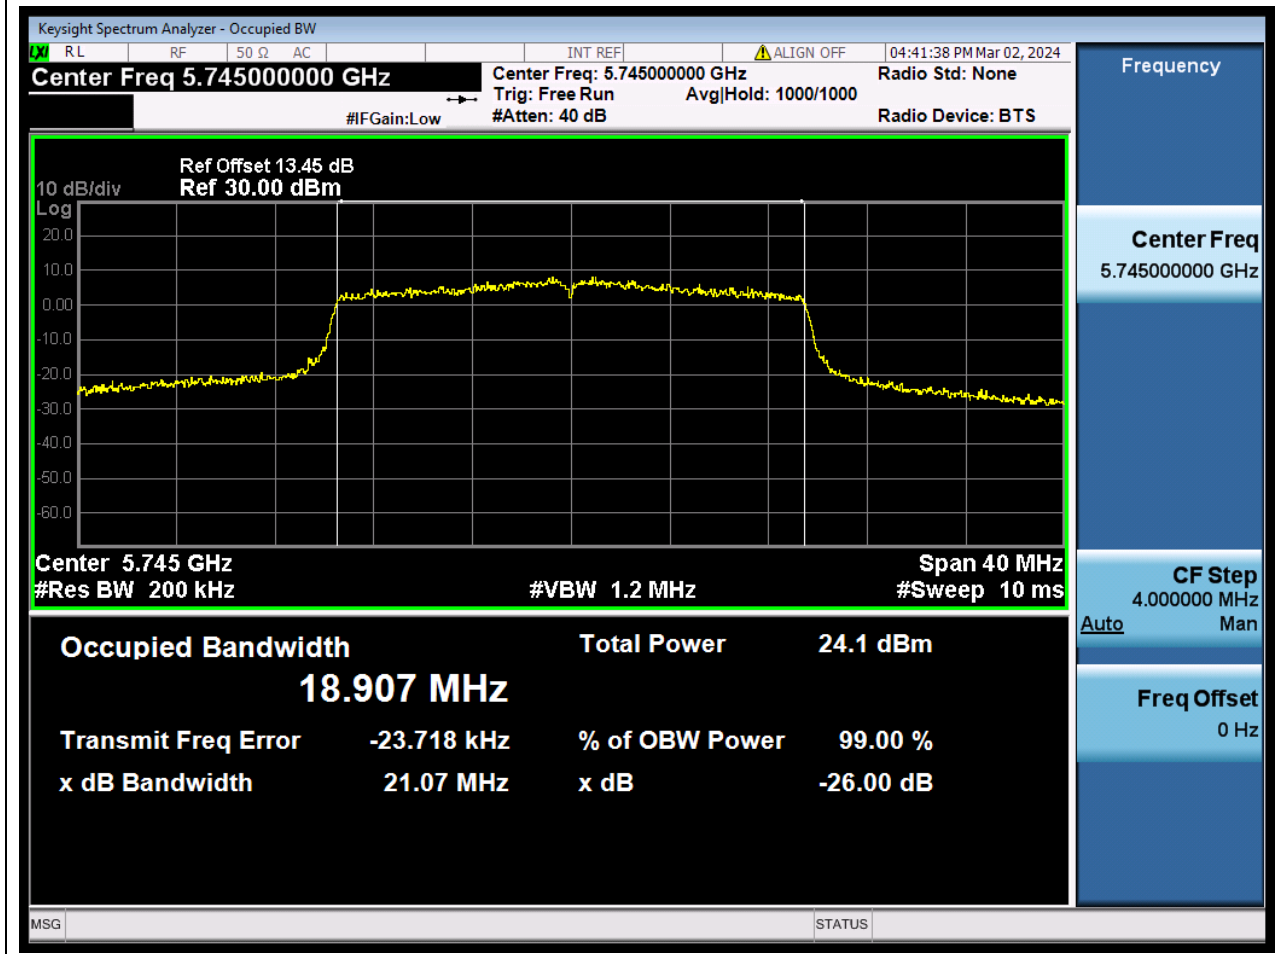

84. 802.11ax_20M_U-NII-3_L

84.1. A.2.2-99% Bandwidth(NTNV)

Center Frequency (MHz)	OBW Power (%)	RBW (MHz)	Detector	Limit (MHz)	OBW (MHz)	Verdict
5745	99	0.2	Peak	0	18.906935	N/A