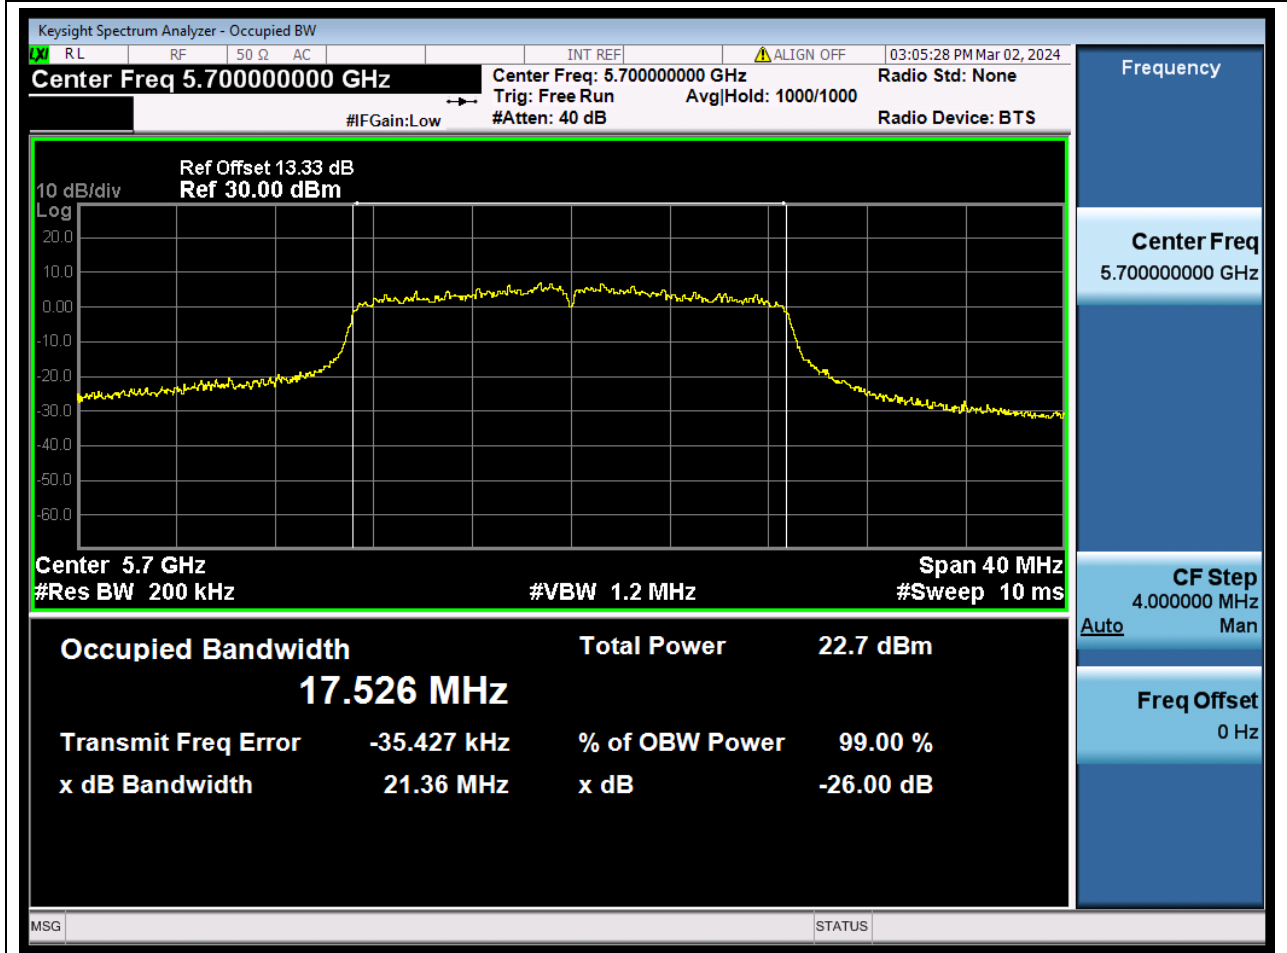

54. 802.11ac_20M_U-NII-2C_H

54.1. A.2.2-99% Bandwidth(NTNV)

Center Frequency (MHz)	OBW Power (%)	RBW (MHz)	Detector	Limit (MHz)	OBW (MHz)	Verdict
5700	99	0.2	Peak	0	17.525971	N/A