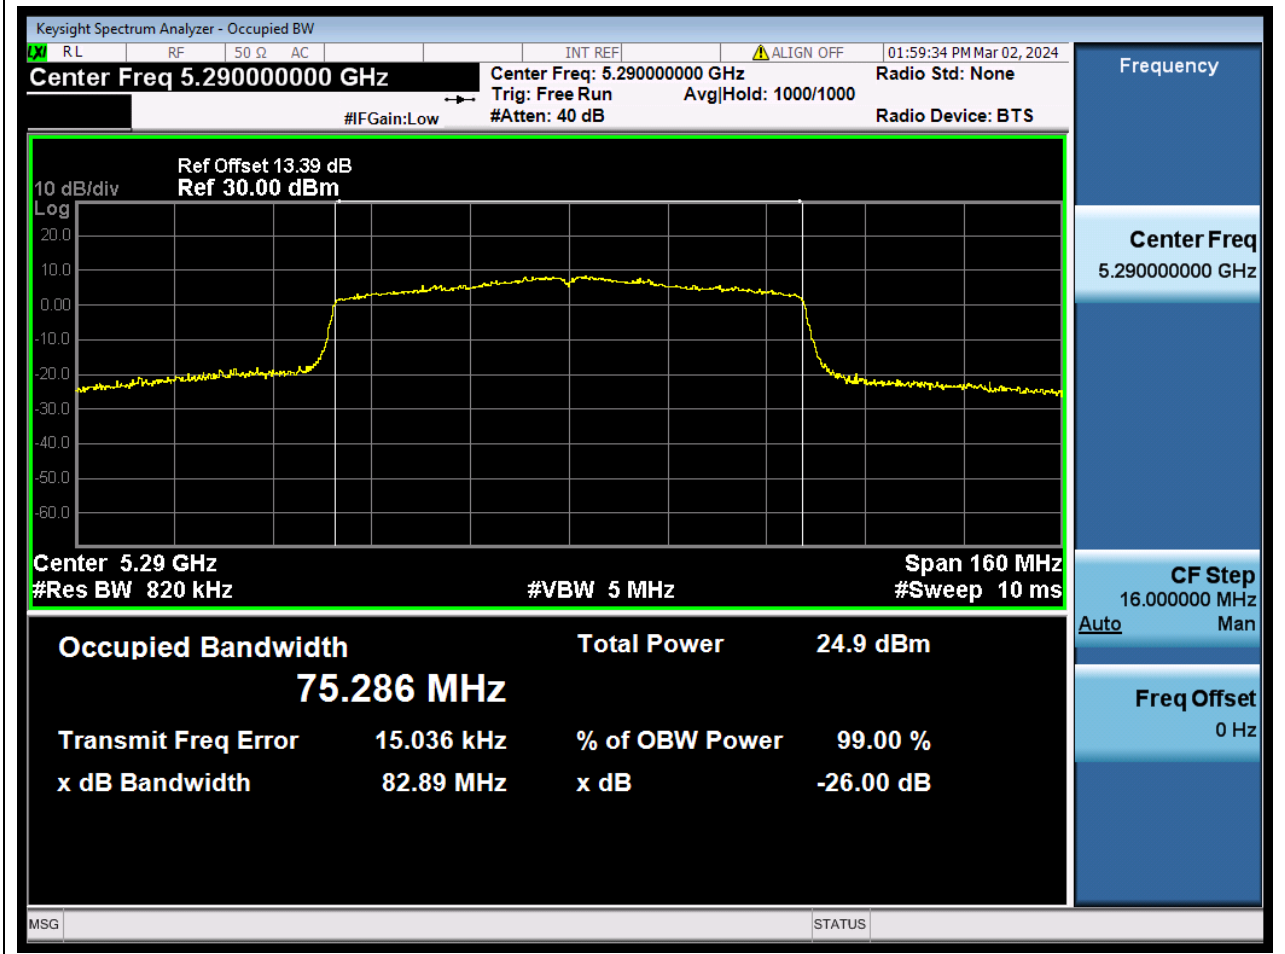

36. 802.11ac_80M_U-NII-2A_M

36.1. A.2.2-99% Bandwidth(NTNV)

Center Frequency (MHz)	OBW Power (%)	RBW (MHz)	Detector	Limit (MHz)	OBW (MHz)	Verdict
5290	99	0.82	Peak	0	75.285543	N/A