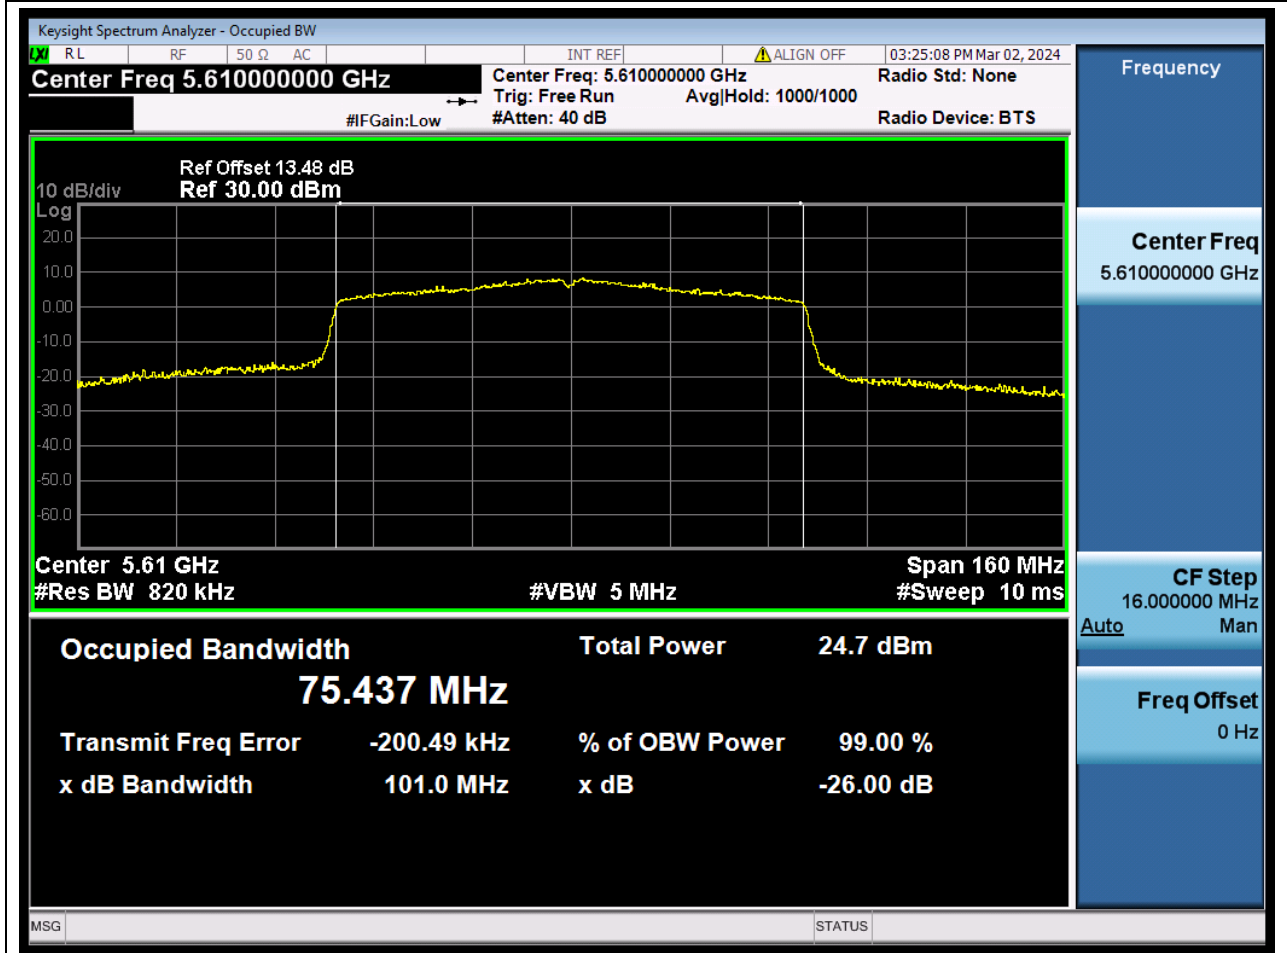

59. 802.11ac_80M_U-NII-2C_M

59.1. A.2.2-99% Bandwidth(NTNV)

Center Frequency (MHz)	OBW Power (%)	RBW (MHz)	Detector	Limit (MHz)	OBW (MHz)	Verdict
5610	99	0.82	Peak	0	75.43655	N/A