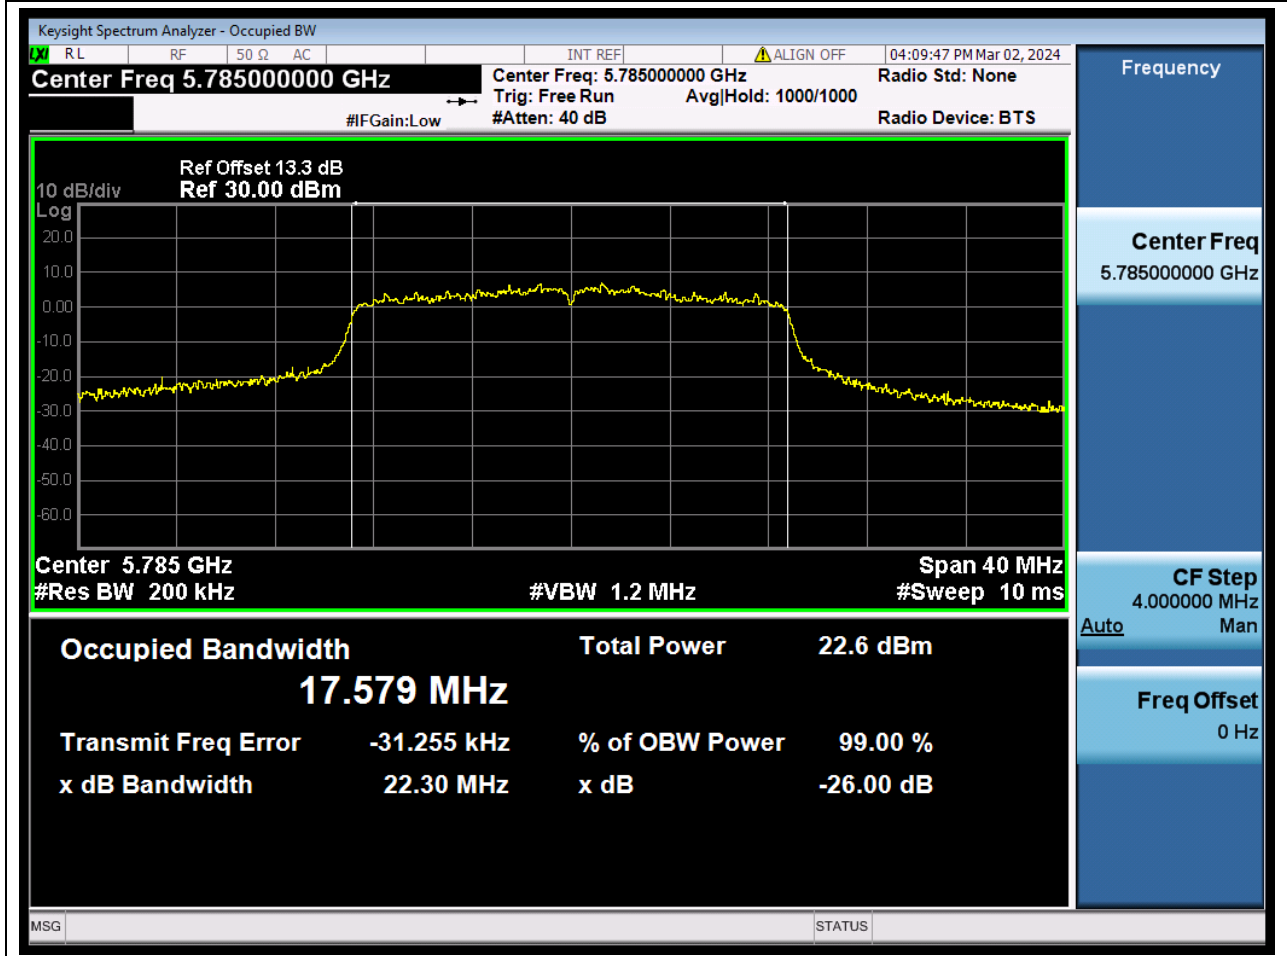

74. 802.11n_20M_U-NII-3_M

74.1. A.2.2-99% Bandwidth(NTNV)

Center Frequency (MHz)	OBW Power (%)	RBW (MHz)	Detector	Limit (MHz)	OBW (MHz)	Verdict
5785	99	0.2	Peak	0	17.578972	N/A