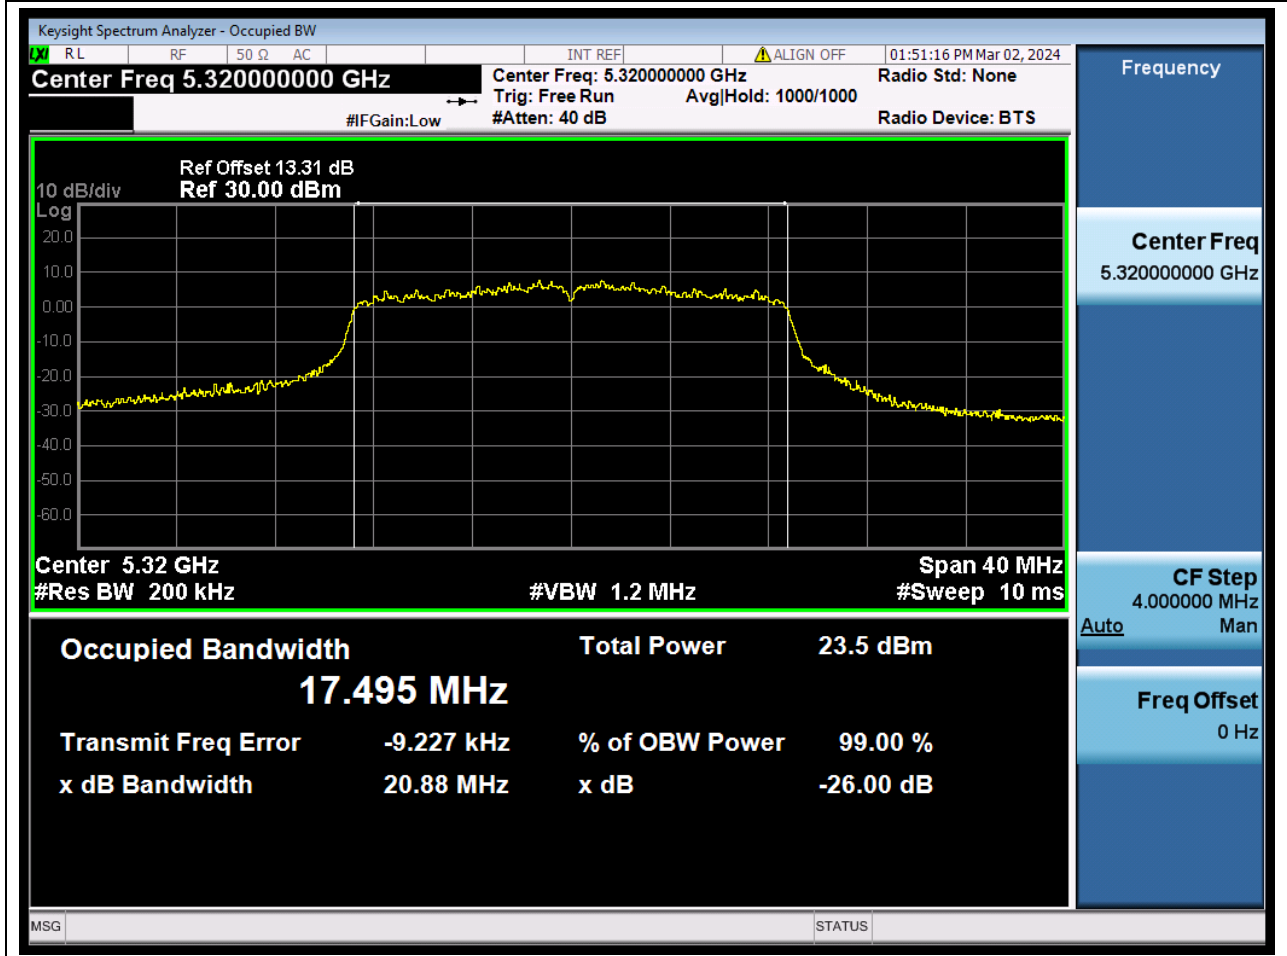

33. 802.11ac_20M_U-NII-2A_H

33.1. A.2.2-99% Bandwidth(NTNV)

Center Frequency (MHz)	OBW Power (%)	RBW (MHz)	Detector	Limit (MHz)	OBW (MHz)	Verdict
5320	99	0.2	Peak	0	17.495365	N/A