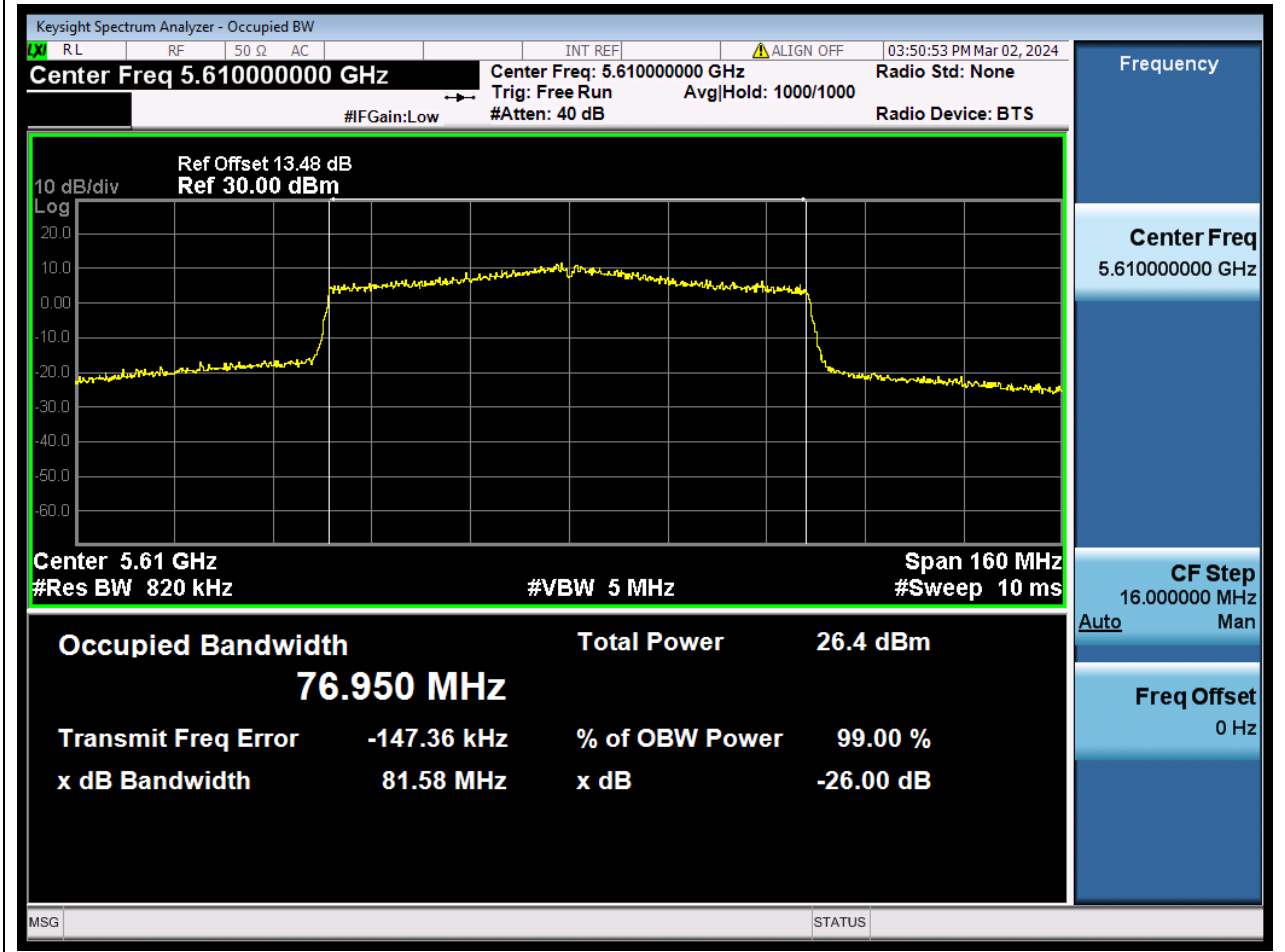

68. 802.11ax_80M_U-NII-2C_M

68.1. A.2.2-99% Bandwidth(NTNV)

Center Frequency (MHz)	OBW Power (%)	RBW (MHz)	Detector	Limit (MHz)	OBW (MHz)	Verdict
5610	99	0.82	Peak	0	76.950126	N/A