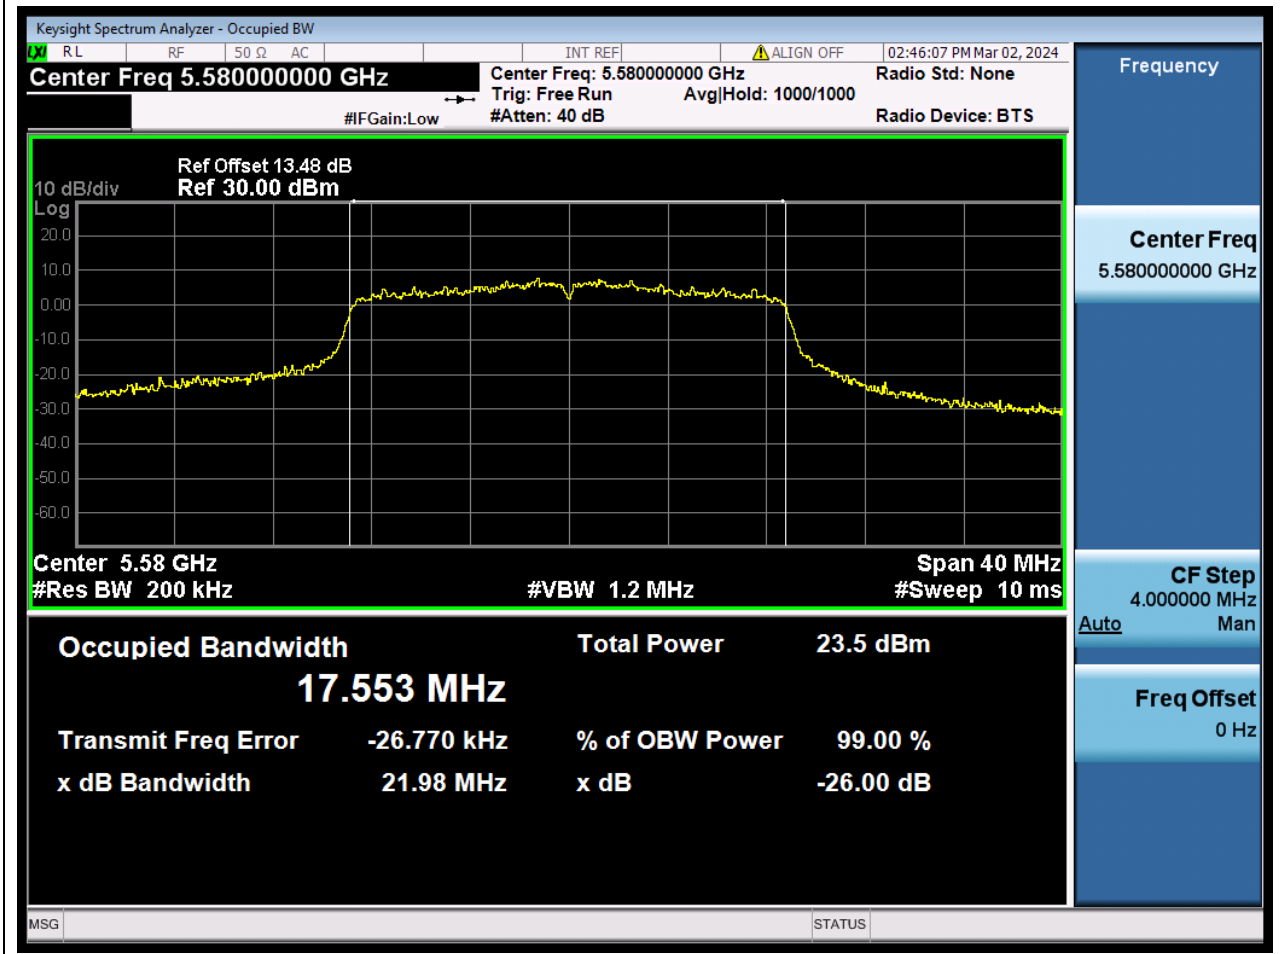

47. 802.11n_20M_U-NII-2C_M

47.1. A.2.2-99% Bandwidth(NTNV)

Center Frequency (MHz)	OBW Power (%)	RBW (MHz)	Detector	Limit (MHz)	OBW (MHz)	Verdict
5580	99	0.2	Peak	0	17.553141	N/A