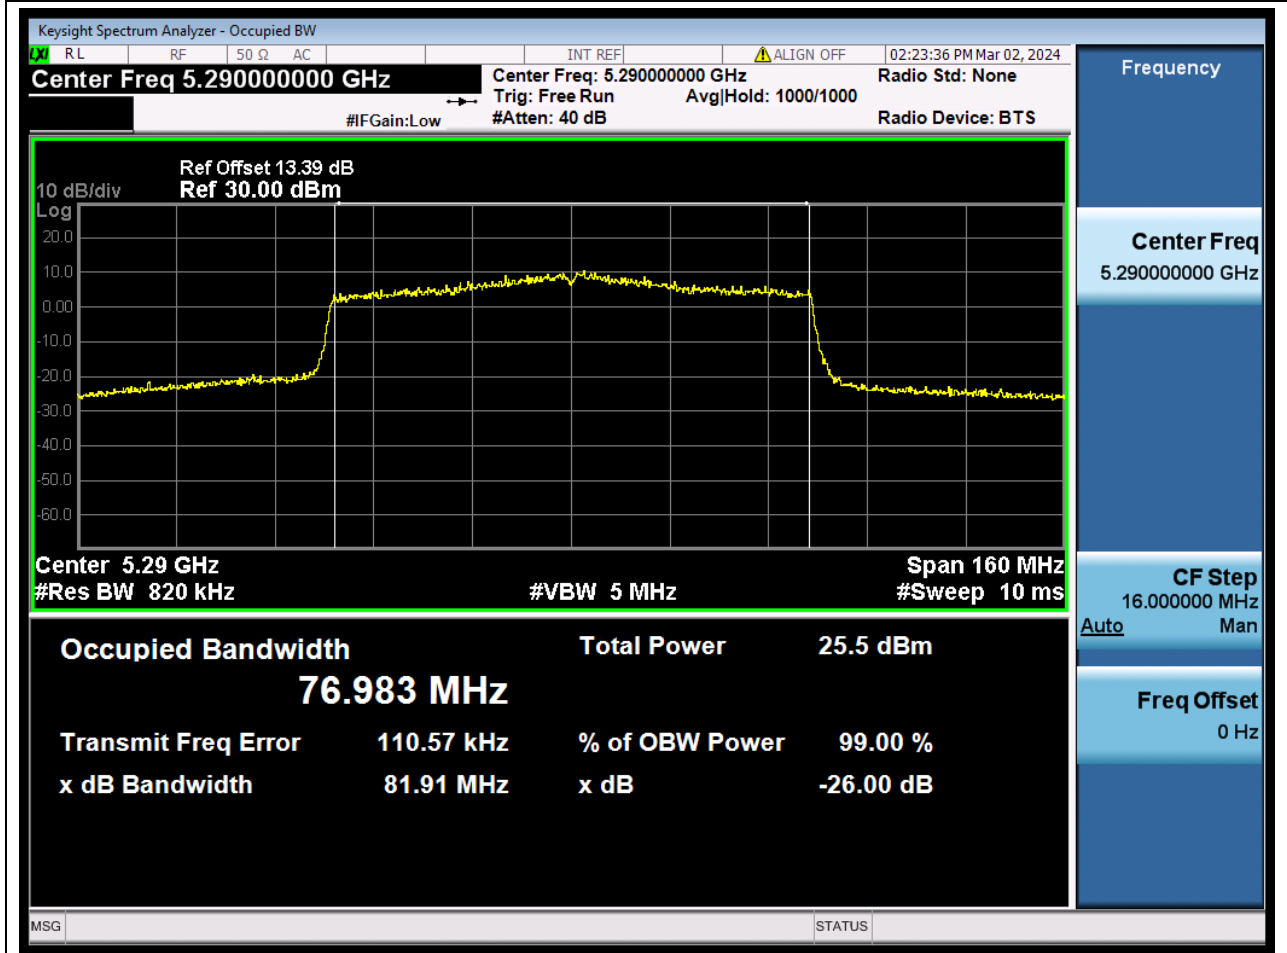

42. 802.11ax_80M_U-NII-2A_M

42.1. A.2.2-99% Bandwidth(NTNV)

Center Frequency (MHz)	OBW Power (%)	RBW (MHz)	Detector	Limit (MHz)	OBW (MHz)	Verdict
5290	99	0.82	Peak	0	76.982625	N/A