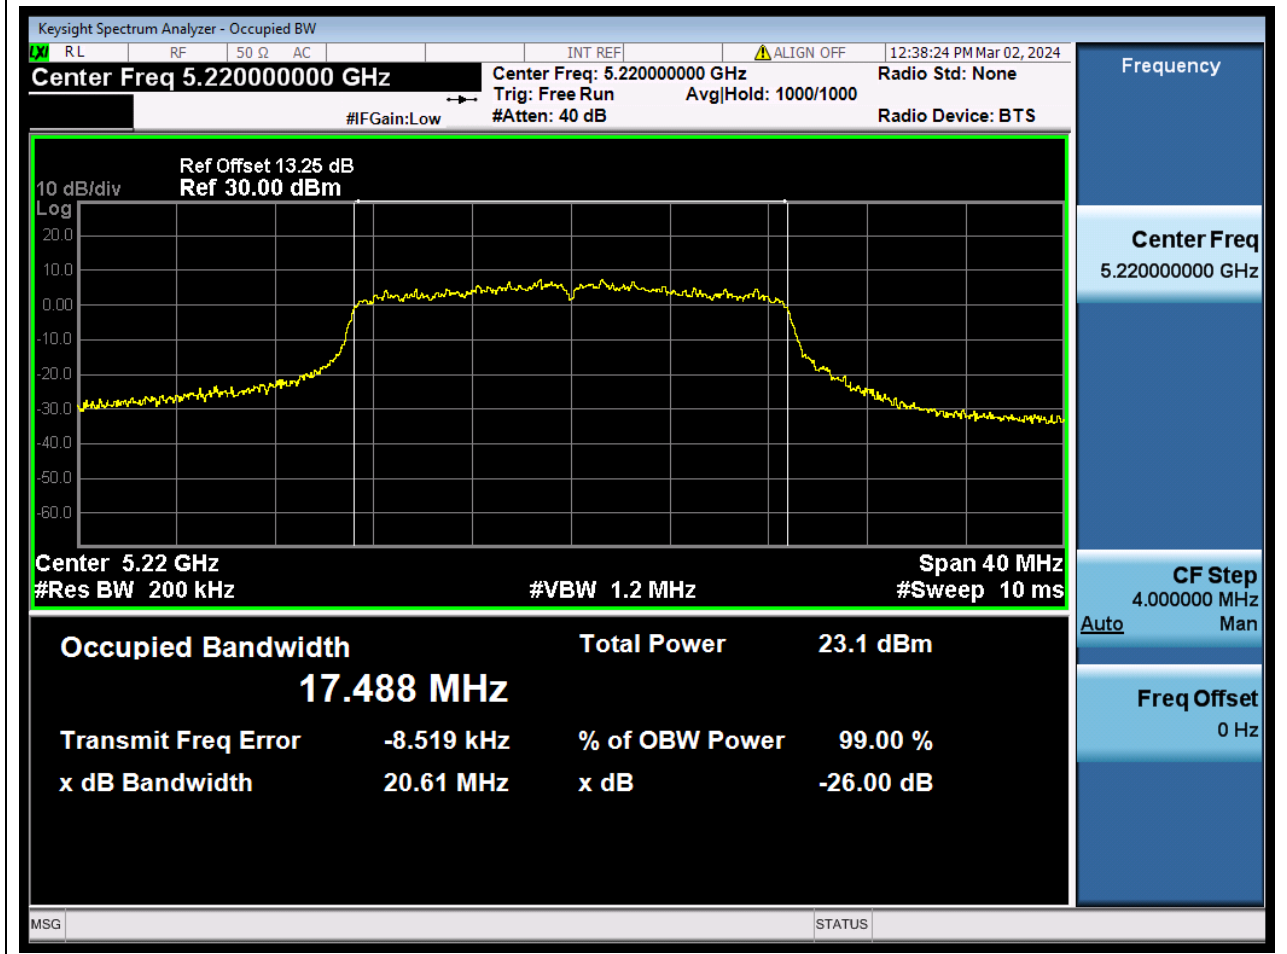

10. 802.11ac_20M_U-NII-1_M

10.1. A.2.2-99% Bandwidth(NTNV)

Center Frequency (MHz)	OBW Power (%)	RBW (MHz)	Detector	Limit (MHz)	OBW (MHz)	Verdict
5220	99	0.2	Peak	0	17.48787	N/A