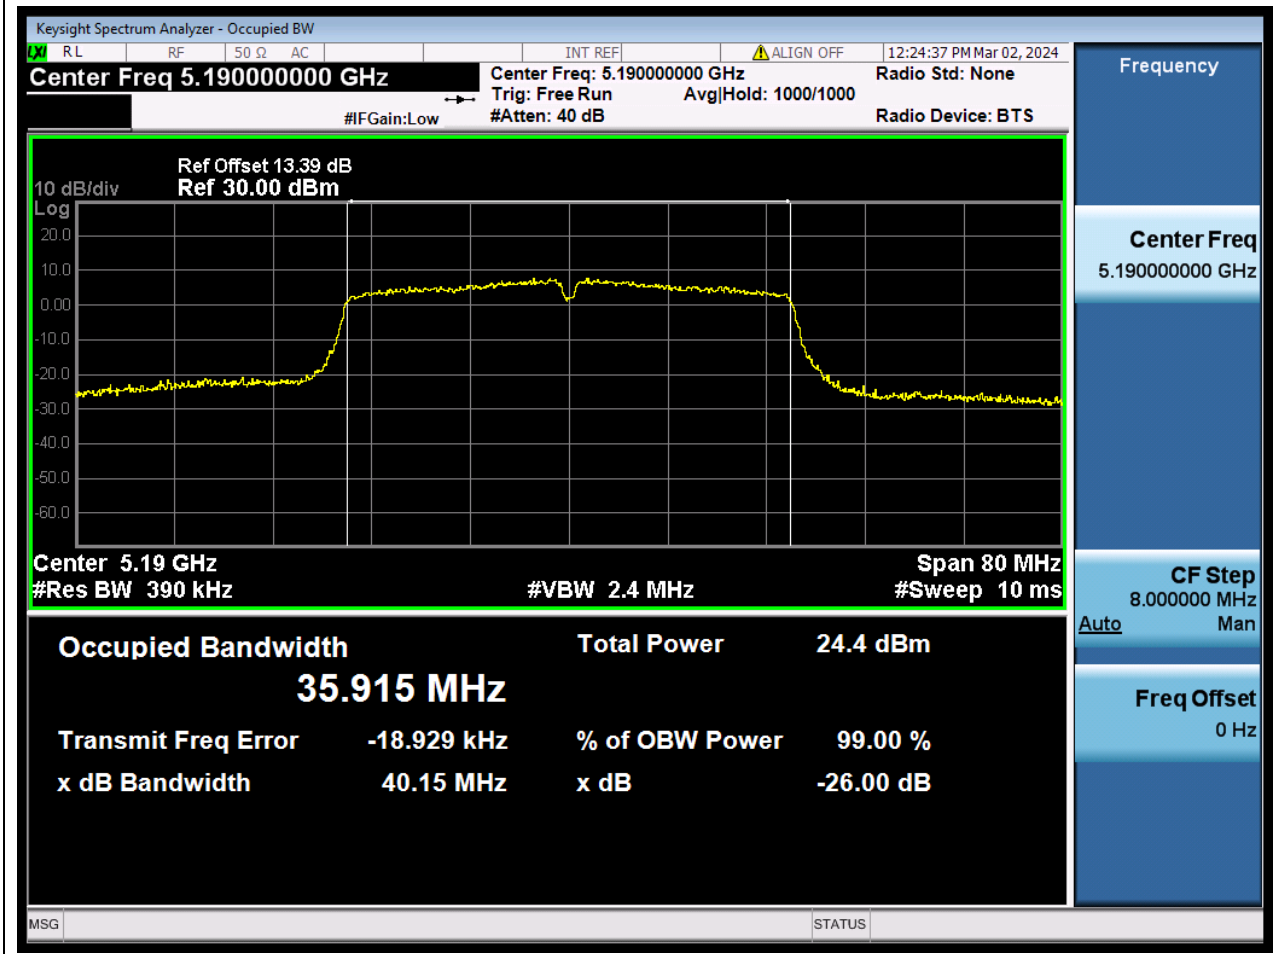

7. 802.11n_40M_U-NII-1_L

7.1. A.2.2-99% Bandwidth(NTNV)

Center Frequency (MHz)	OBW Power (%)	RBW (MHz)	Detector	Limit (MHz)	OBW (MHz)	Verdict
5190	99	0.39	Peak	0	35.914894	N/A