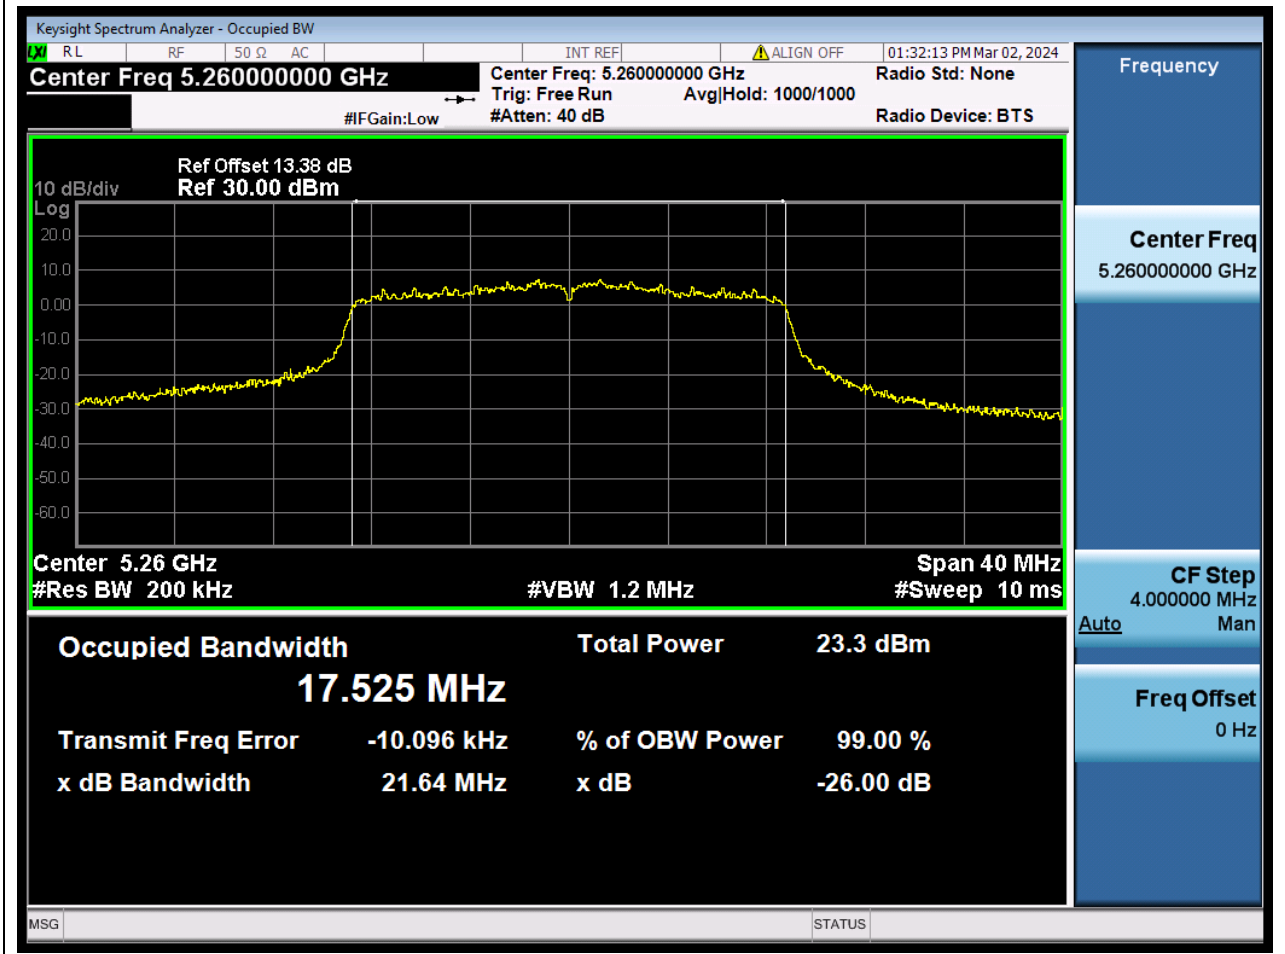

26. 802.11n_20M_U-NII-2A_L

26.1. A.2.2-99% Bandwidth(NTNV)

Center Frequency (MHz)	OBW Power (%)	RBW (MHz)	Detector	Limit (MHz)	OBW (MHz)	Verdict
5260	99	0.2	Peak	0	17.524705	N/A