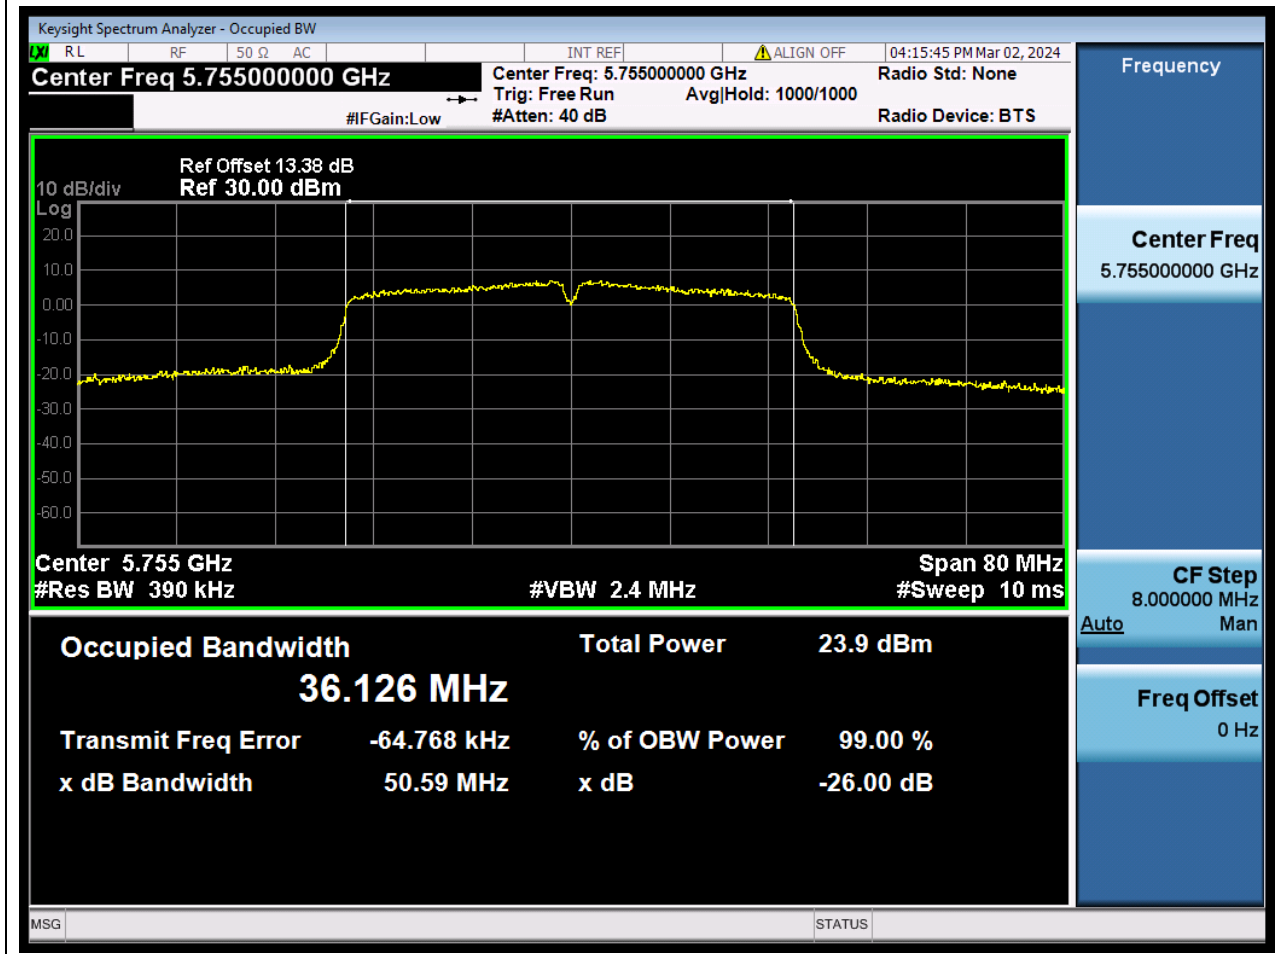

76. 802.11n_40M_U-NII-3_L

76.1. A.2.2-99% Bandwidth(NTNV)

Center Frequency (MHz)	OBW Power (%)	RBW (MHz)	Detector	Limit (MHz)	OBW (MHz)	Verdict
5755	99	0.39	Peak	0	36.12553	N/A