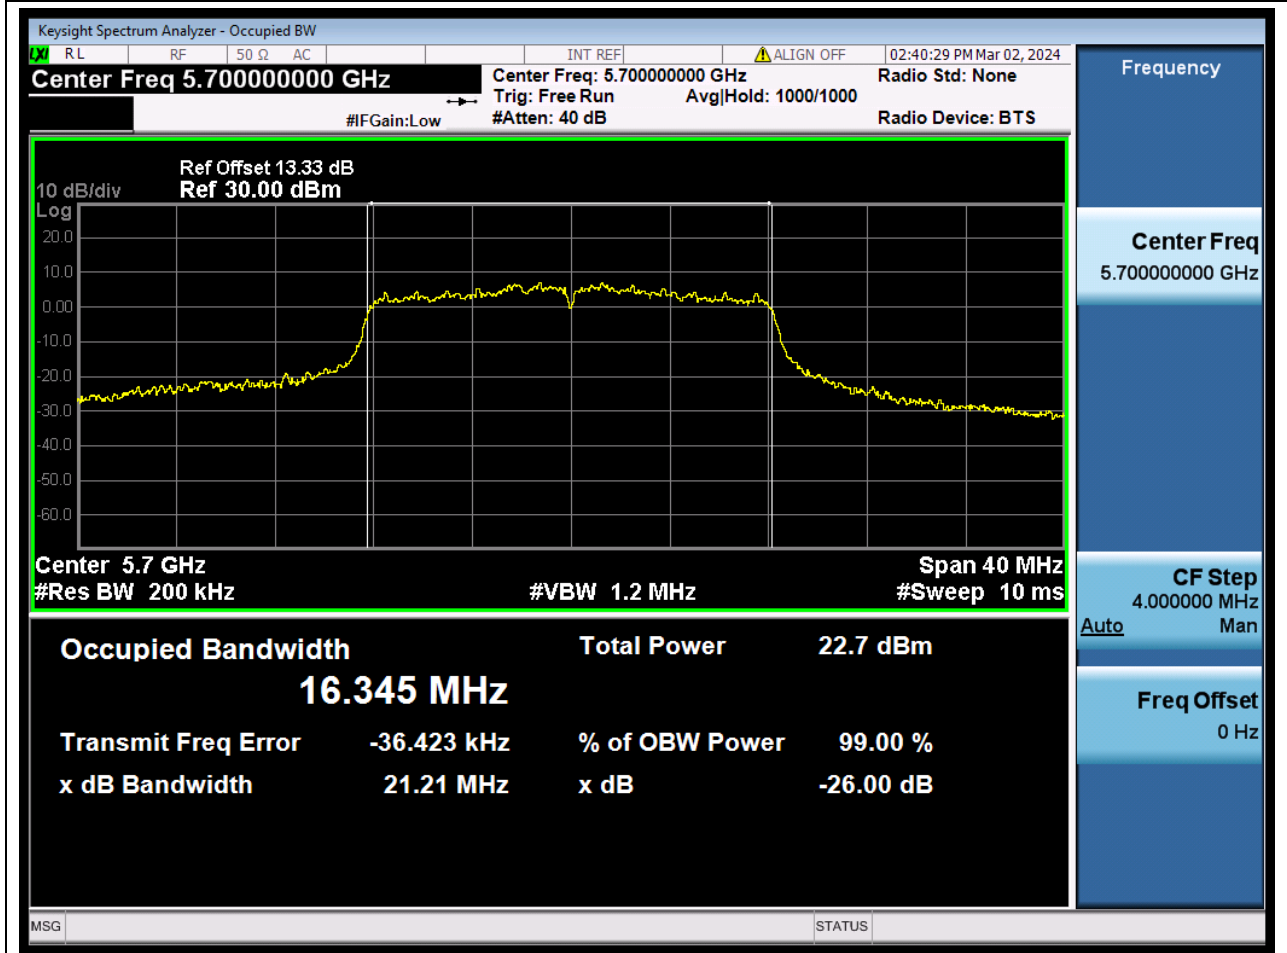

45. 802.11a_20M_U-NII-2C_H

45.1. A.2.2-99% Bandwidth(NTNV)

Center Frequency (MHz)	OBW Power (%)	RBW (MHz)	Detector	Limit (MHz)	OBW (MHz)	Verdict
5700	99	0.2	Peak	0	16.344697	N/A