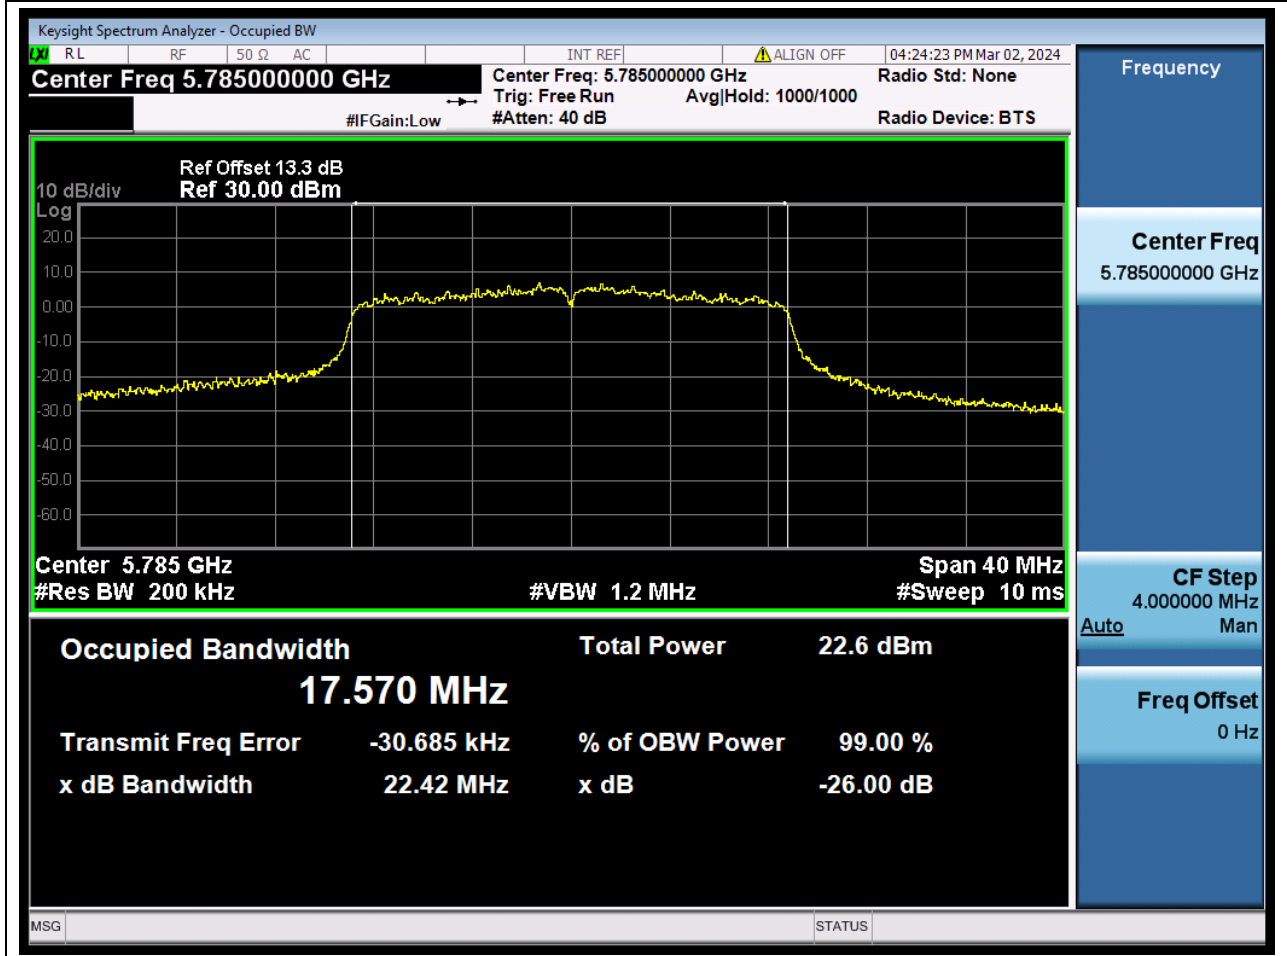

79. 802.11ac_20M_U-NII-3_M

79.1. A.2.2-99% Bandwidth(NTNV)

Center Frequency (MHz)	OBW Power (%)	RBW (MHz)	Detector	Limit (MHz)	OBW (MHz)	Verdict
5785	99	0.2	Peak	0	17.570387	N/A