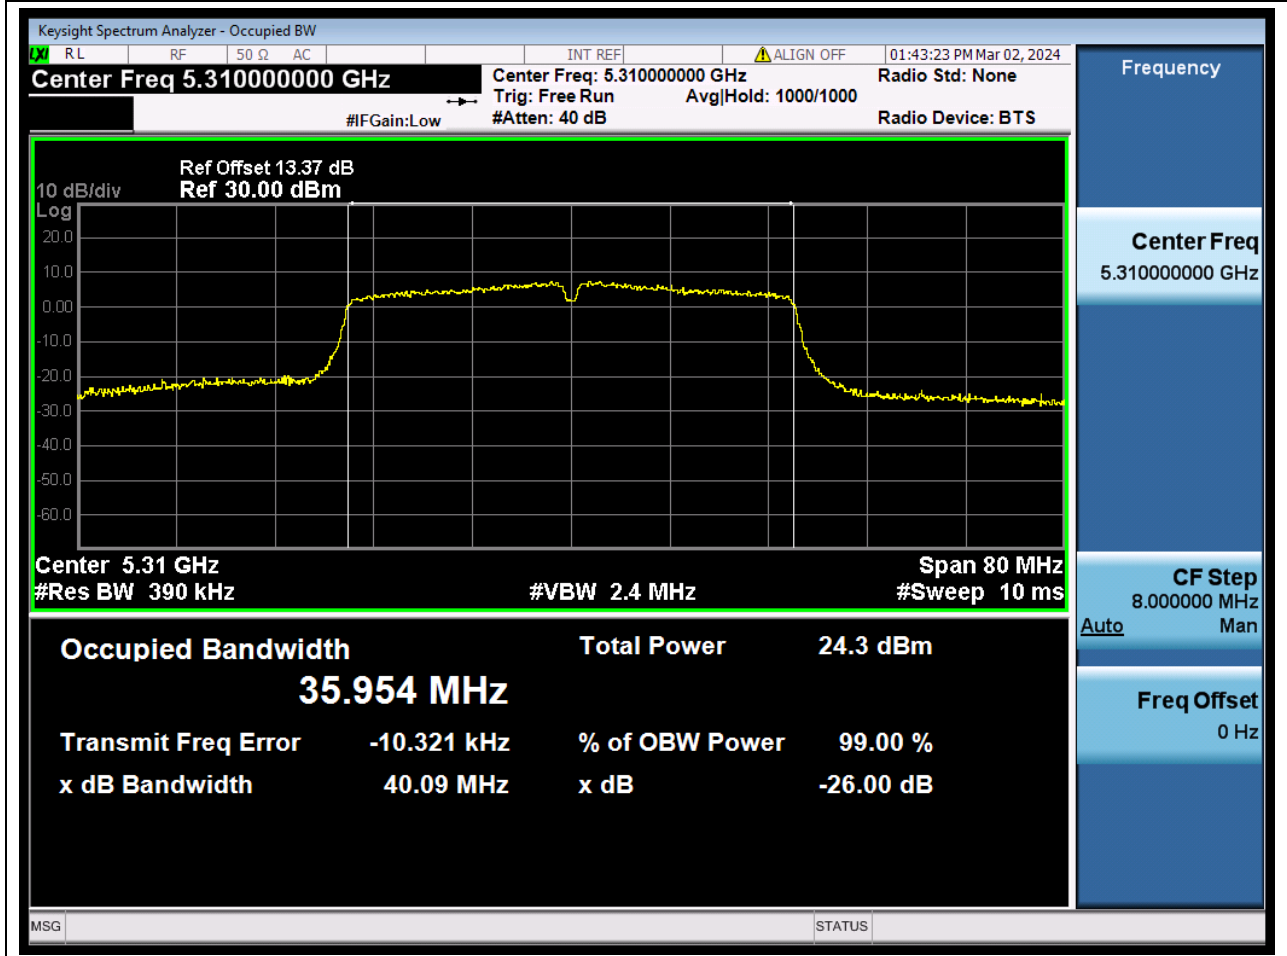

30. 802.11n_40M_U-NII-2A_H

30.1. A.2.2-99% Bandwidth(NTNV)

Center Frequency (MHz)	OBW Power (%)	RBW (MHz)	Detector	Limit (MHz)	OBW (MHz)	Verdict
5310	99	0.39	Peak	0	35.953506	N/A