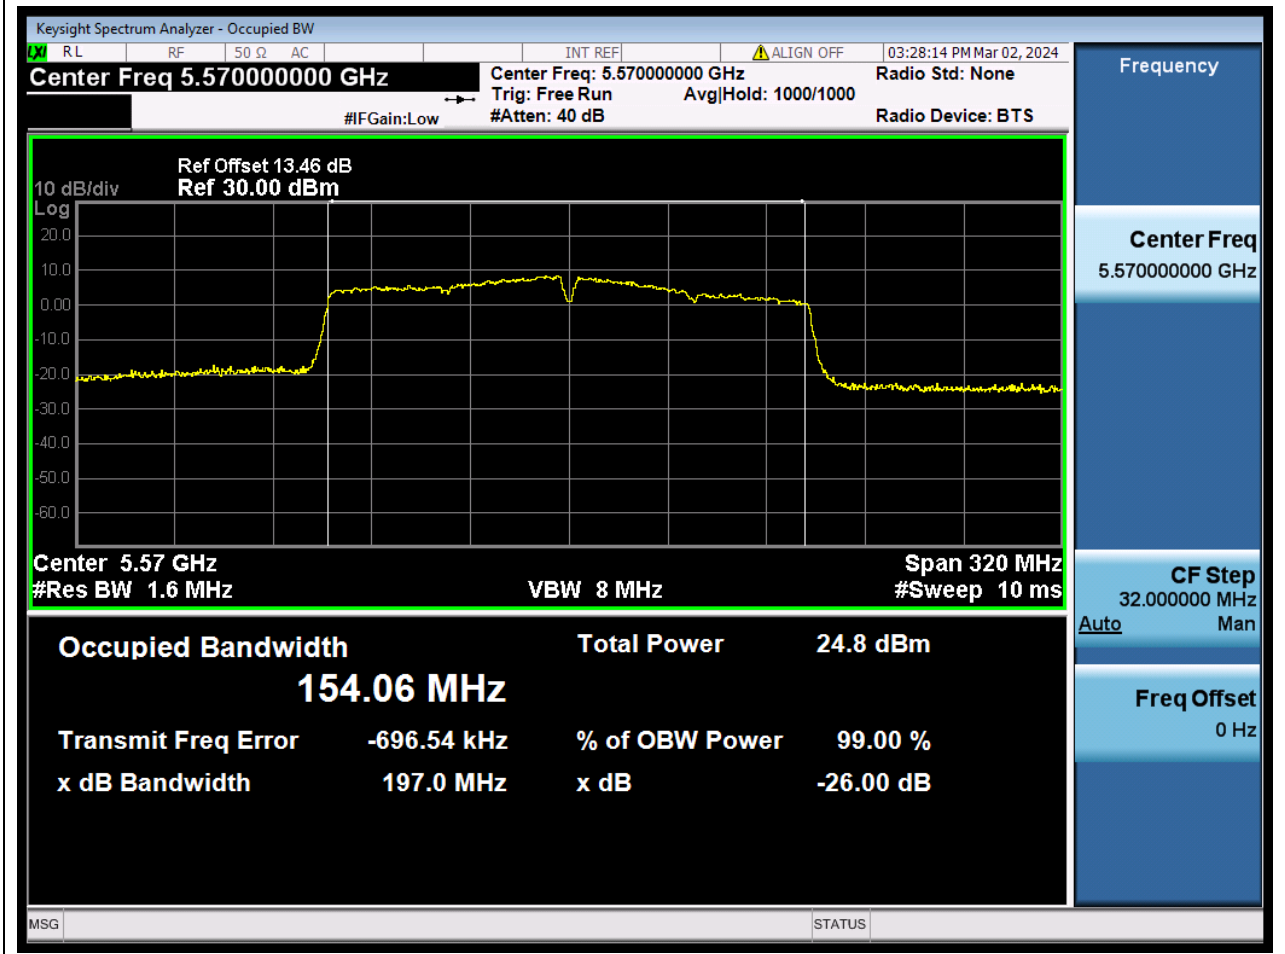

60. 802.11ac_160M_U-NII-2C_M

60.1. A.2.2-99% Bandwidth(NTNV)

Center Frequency (MHz)	OBW Power (%)	RBW (MHz)	Detector	Limit (MHz)	OBW (MHz)	Verdict
5570	99	1.6	Peak	0	154.05909	N/A