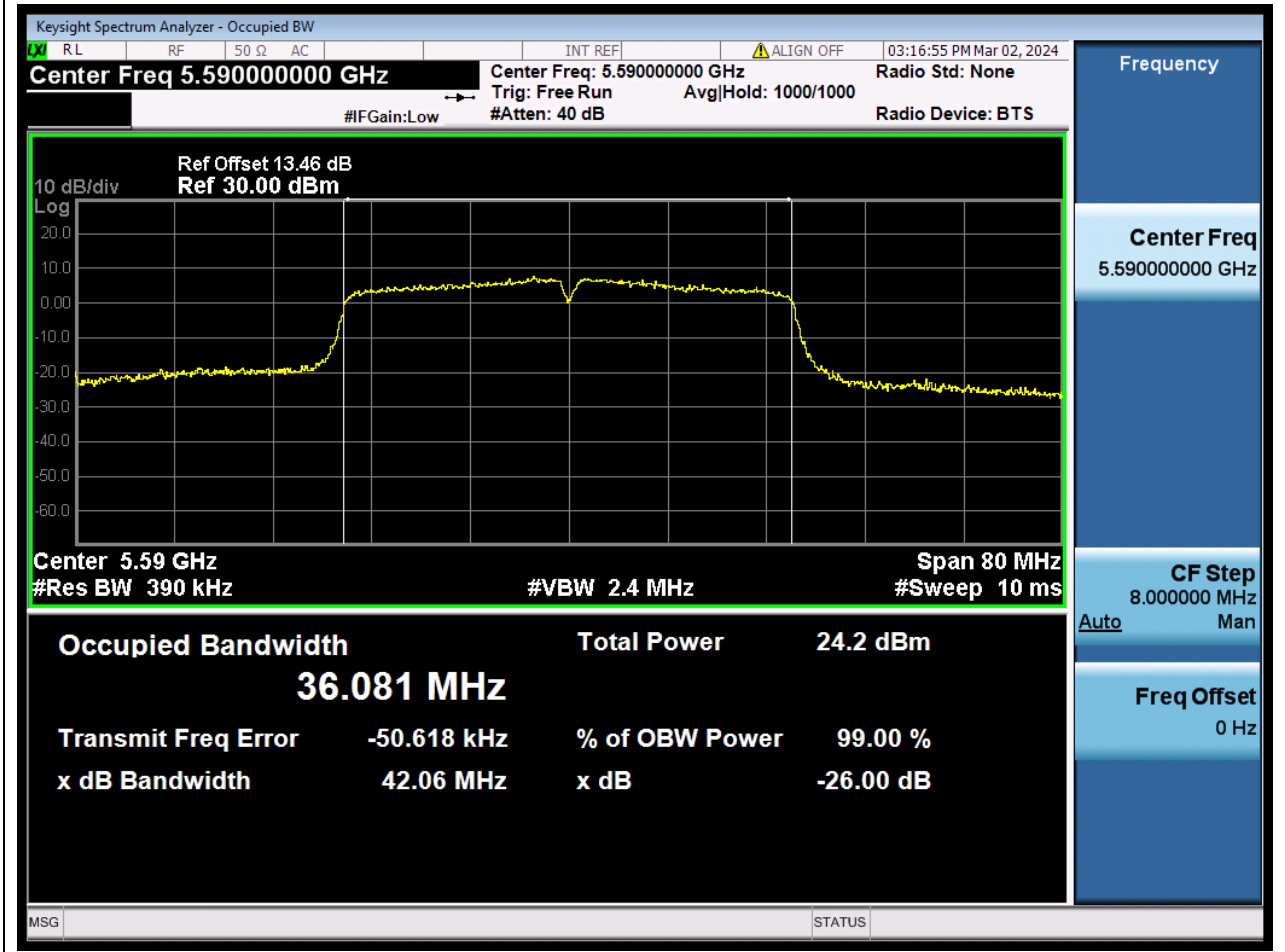

56. 802.11ac_40M_U-NII-2C_M

56.1. A.2.2-99% Bandwidth(NTNV)

Center Frequency (MHz)	OBW Power (%)	RBW (MHz)	Detector	Limit (MHz)	OBW (MHz)	Verdict
5590	99	0.39	Peak	0	36.081161	N/A