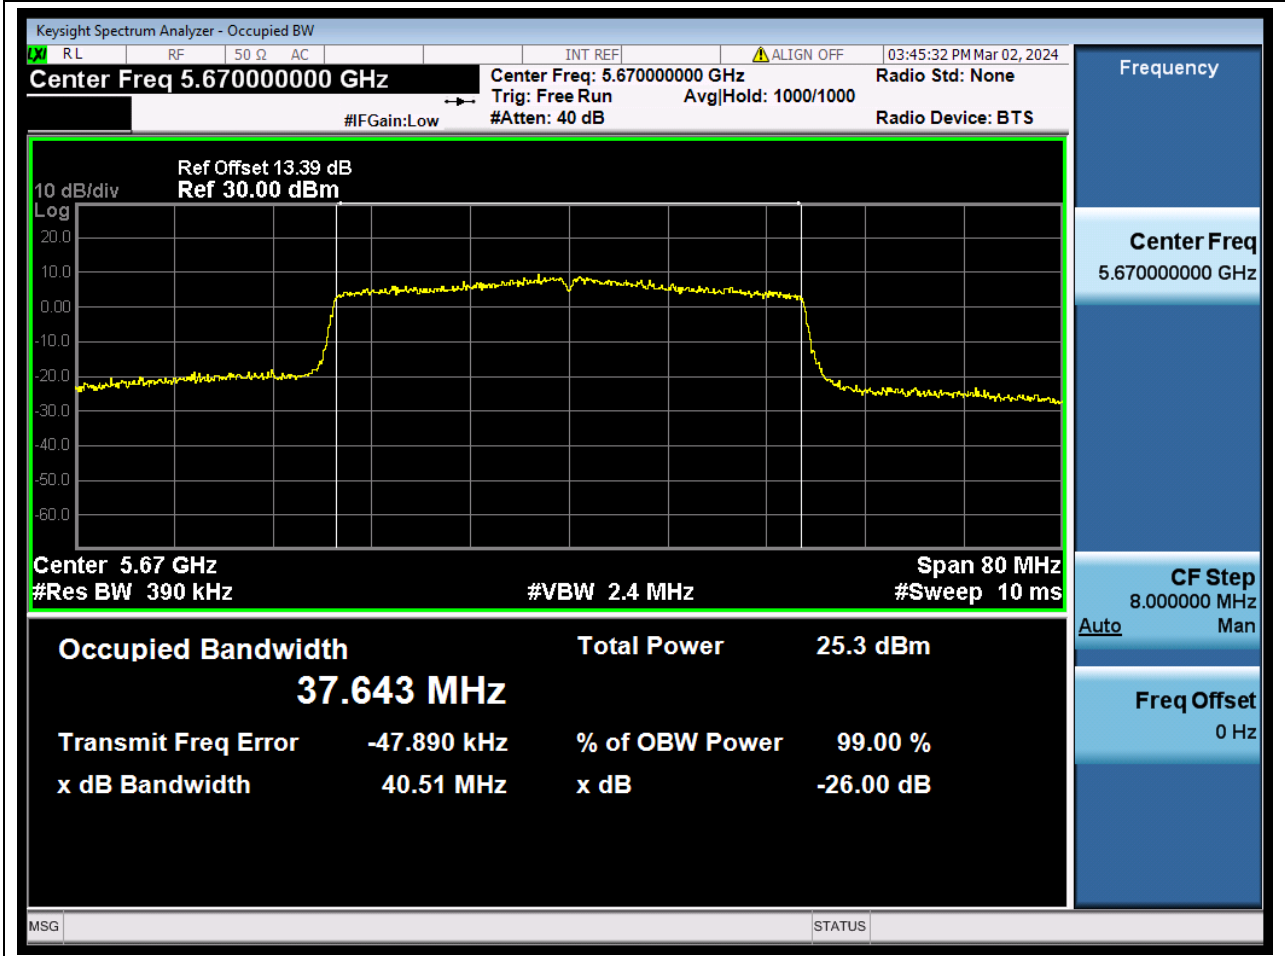

66. 802.11ax_40M_U-NII-2C_H

66.1. A.2.2-99% Bandwidth(NTNV)

Center Frequency (MHz)	OBW Power (%)	RBW (MHz)	Detector	Limit (MHz)	OBW (MHz)	Verdict
5670	99	0.39	Peak	0	37.643126	N/A