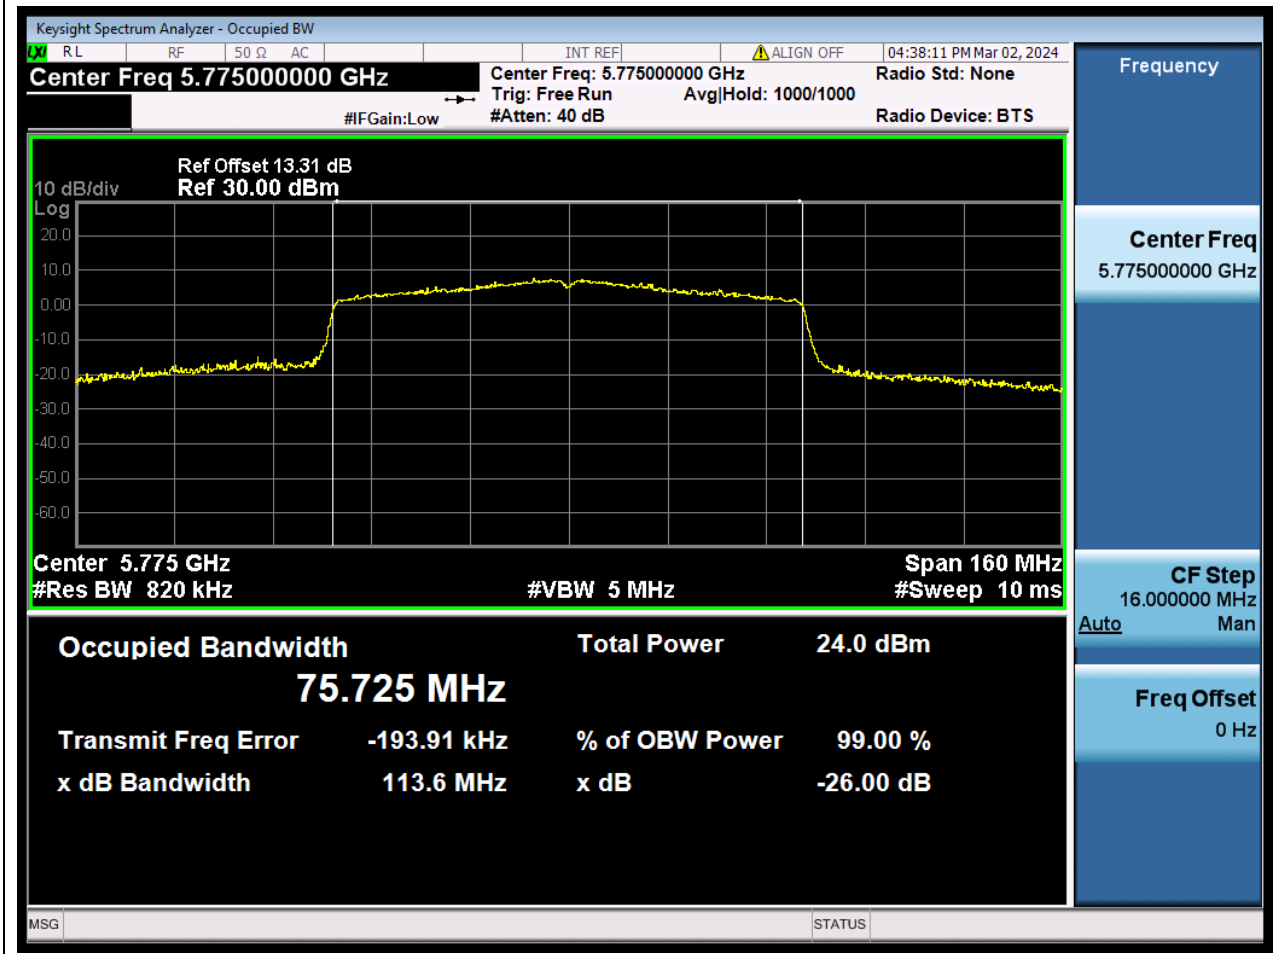

83. 802.11ac_80M_U-NII-3_M

83.1. A.2.2-99% Bandwidth(NTNV)

Center Frequency (MHz)	OBW Power (%)	RBW (MHz)	Detector	Limit (MHz)	OBW (MHz)	Verdict
5775	99	0.82	Peak	0	75.72531	N/A