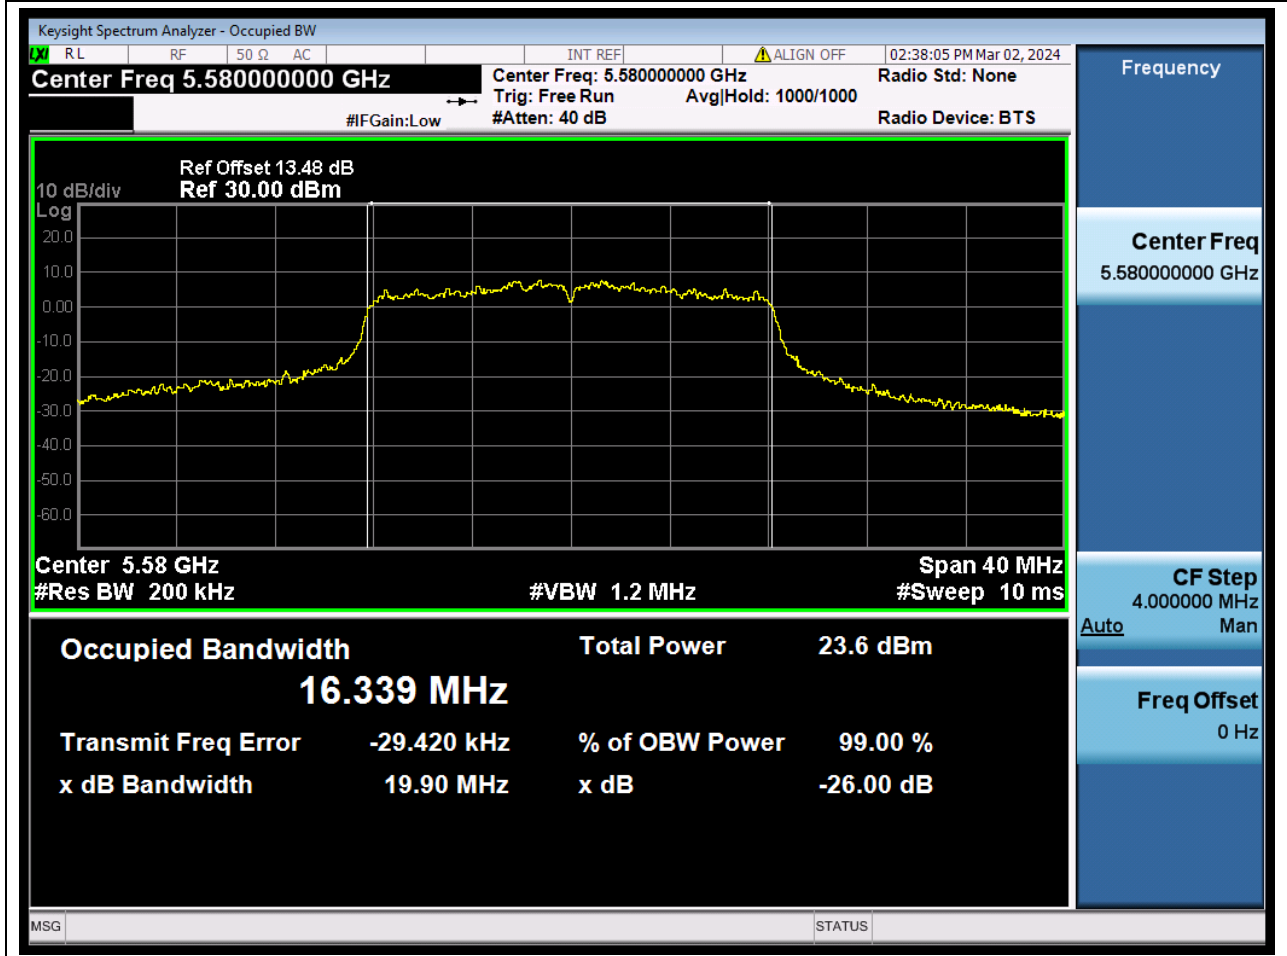

44. 802.11a_20M_U-NII-2C_M

44.1. A.2.2-99% Bandwidth(NTNV)

Center Frequency (MHz)	OBW Power (%)	RBW (MHz)	Detector	Limit (MHz)	OBW (MHz)	Verdict
5580	99	0.2	Peak	0	16.338649	N/A