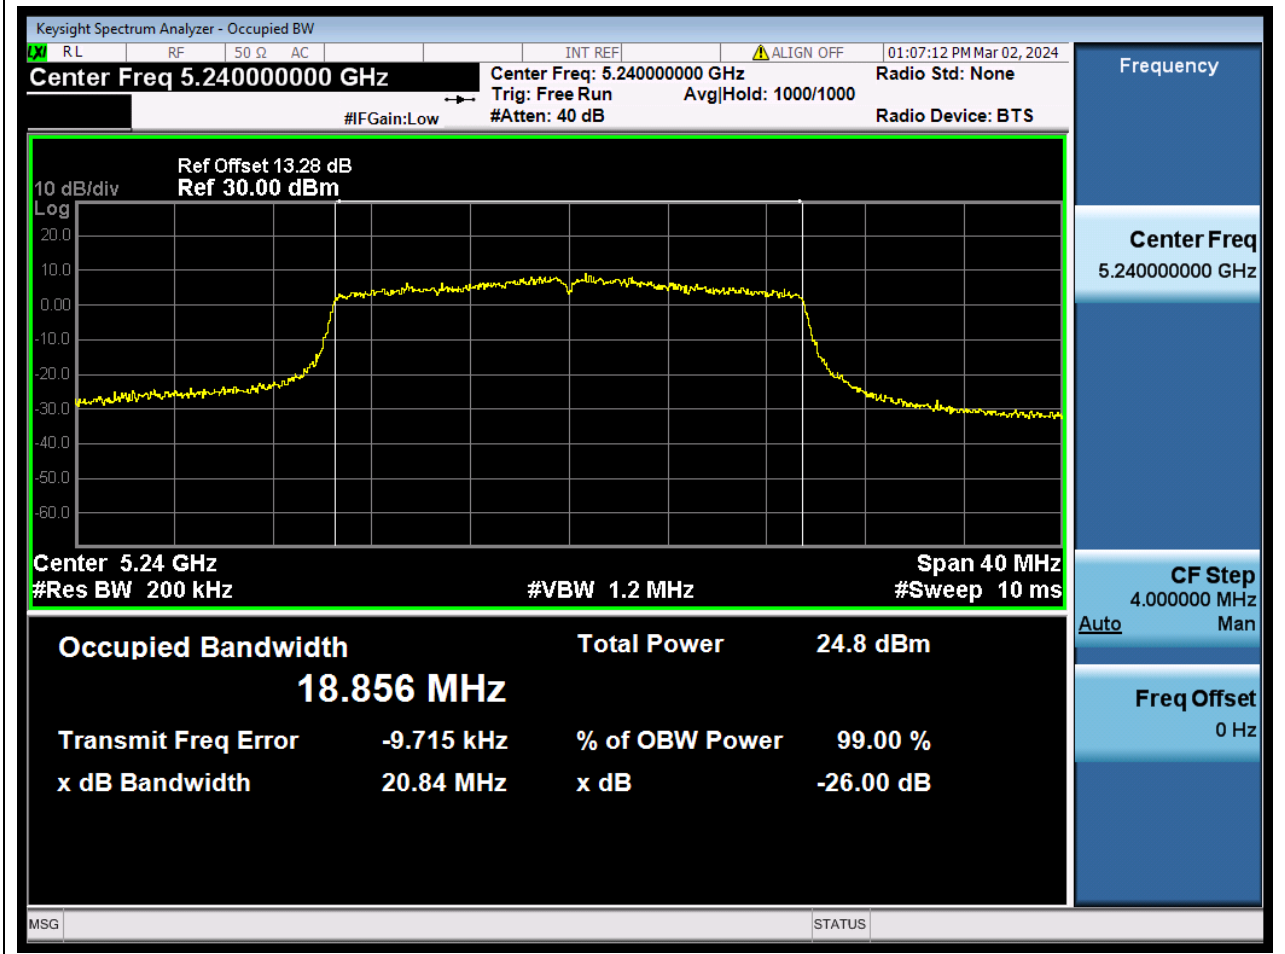

18. 802.11ax_20M_U-NII-1_H

18.1. A.2.2-99% Bandwidth(NTNV)

Center Frequency (MHz)	OBW Power (%)	RBW (MHz)	Detector	Limit (MHz)	OBW (MHz)	Verdict
5240	99	0.2	Peak	0	18.855983	N/A