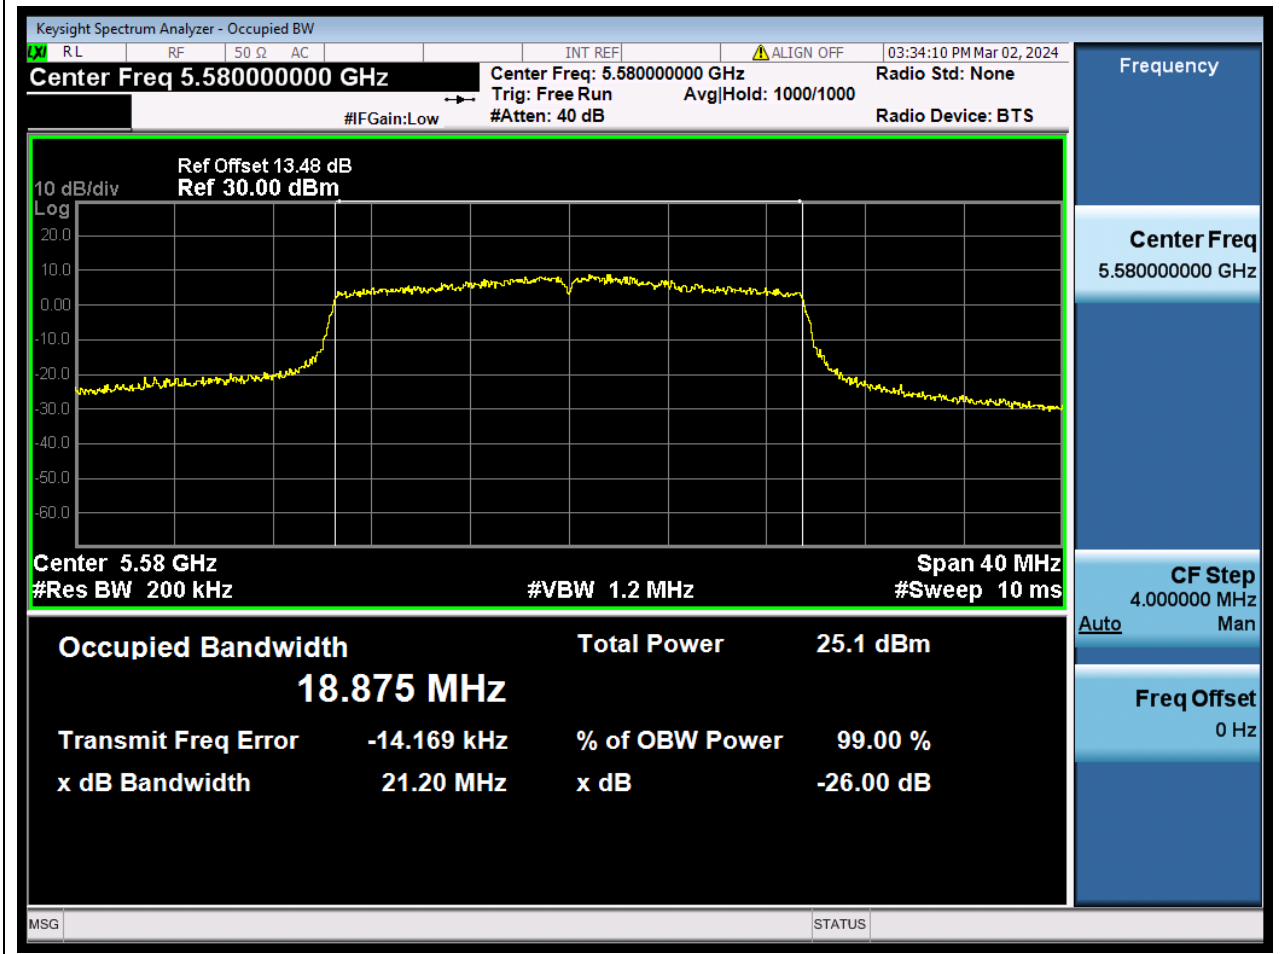

62. 802.11ax_20M_U-NII-2C_M

62.1. A.2.2-99% Bandwidth(NTNV)

Center Frequency (MHz)	OBW Power (%)	RBW (MHz)	Detector	Limit (MHz)	OBW (MHz)	Verdict
5580	99	0.2	Peak	0	18.874558	N/A