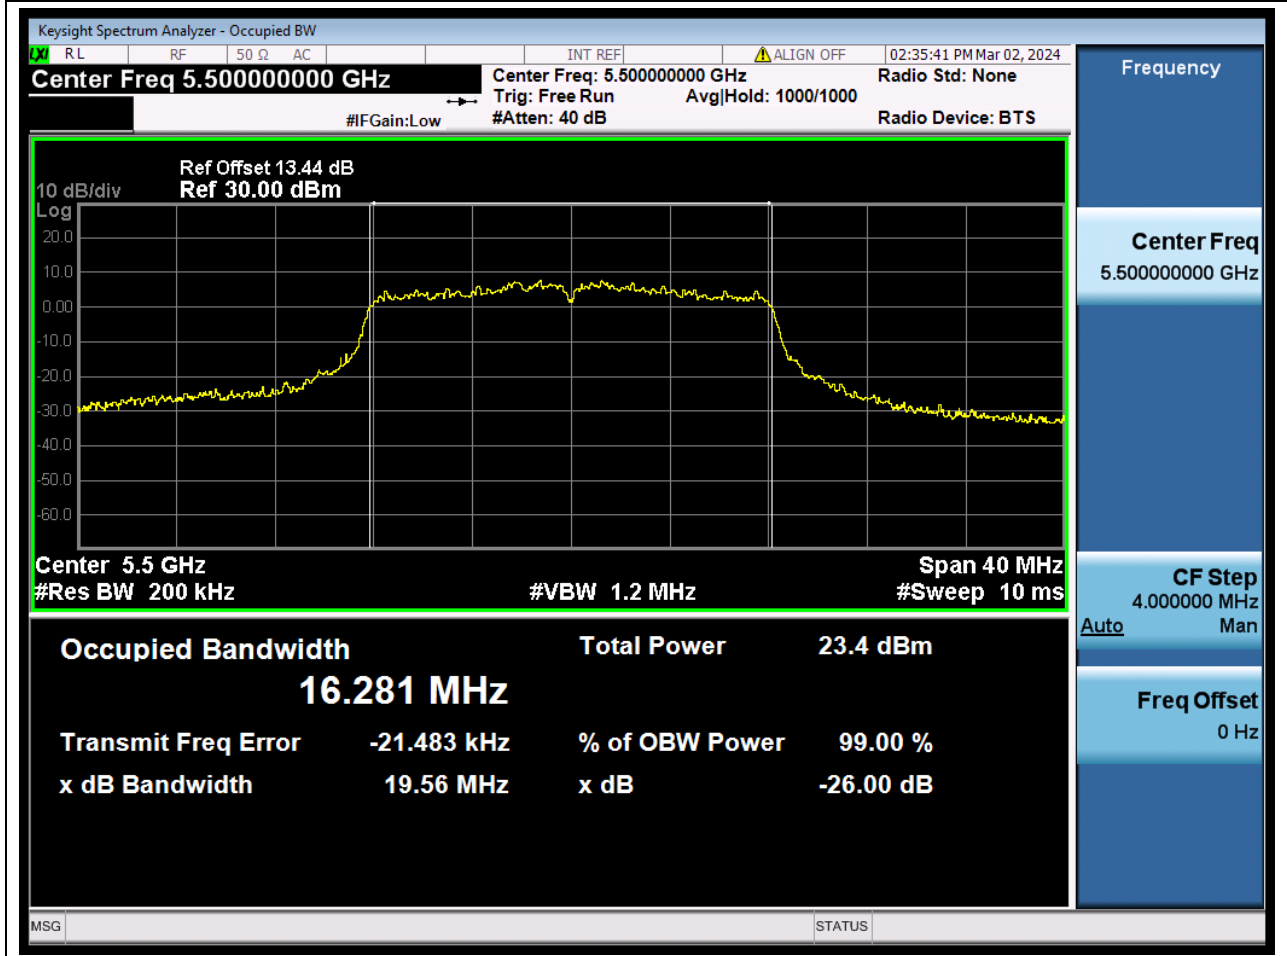

43. 802.11a_20M_U-NII-2C_L

43.1. A.2.2-99% Bandwidth(NTNV)

Center Frequency (MHz)	OBW Power (%)	RBW (MHz)	Detector	Limit (MHz)	OBW (MHz)	Verdict
5500	99	0.2	Peak	0	16.281028	N/A