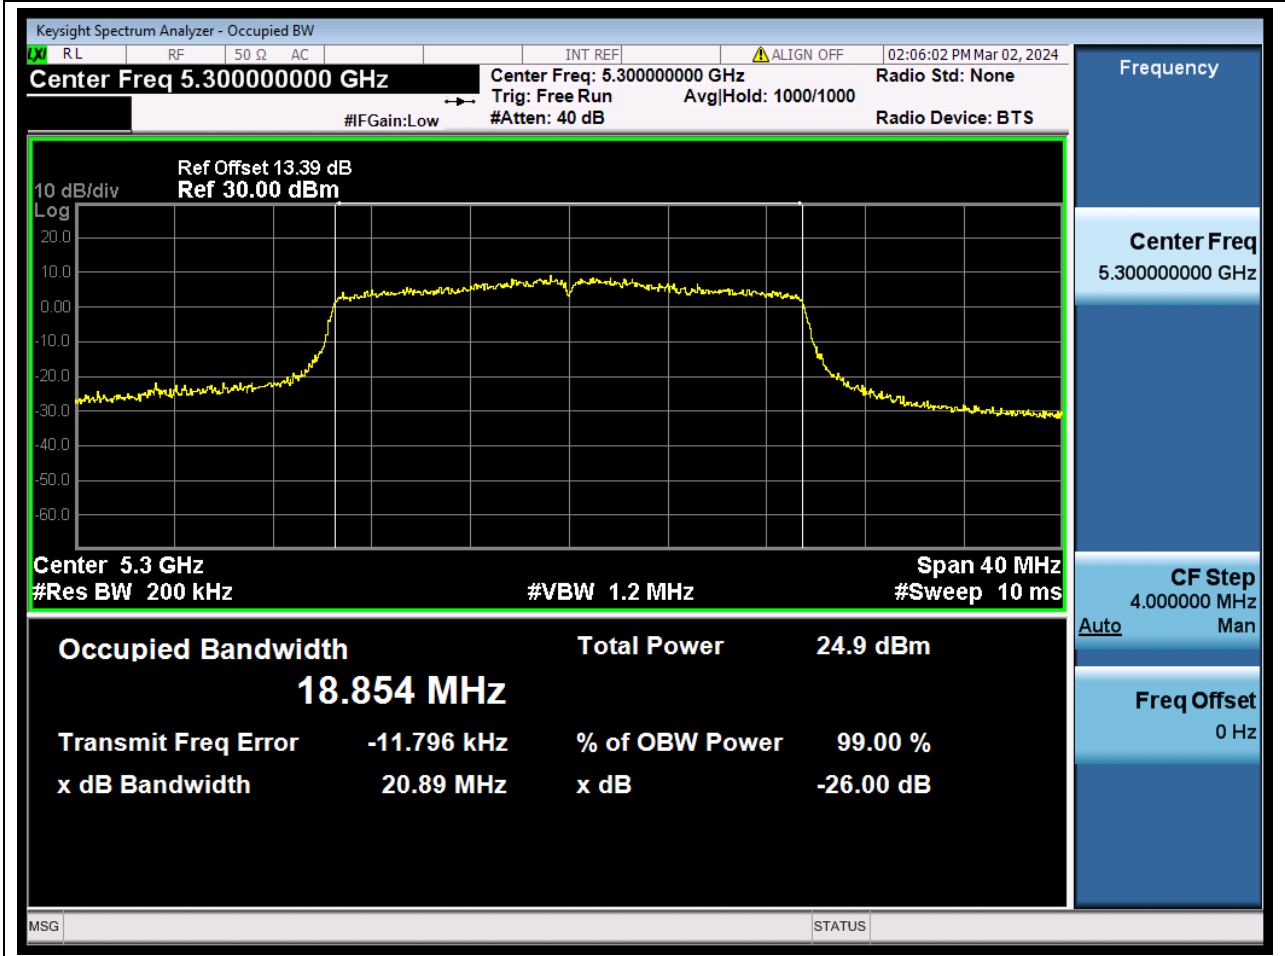

38. 802.11ax_20M_U-NII-2A_M

38.1. A.2.2-99% Bandwidth(NTNV)

Center Frequency (MHz)	OBW Power (%)	RBW (MHz)	Detector	Limit (MHz)	OBW (MHz)	Verdict
5300	99	0.2	Peak	0	18.853504	N/A