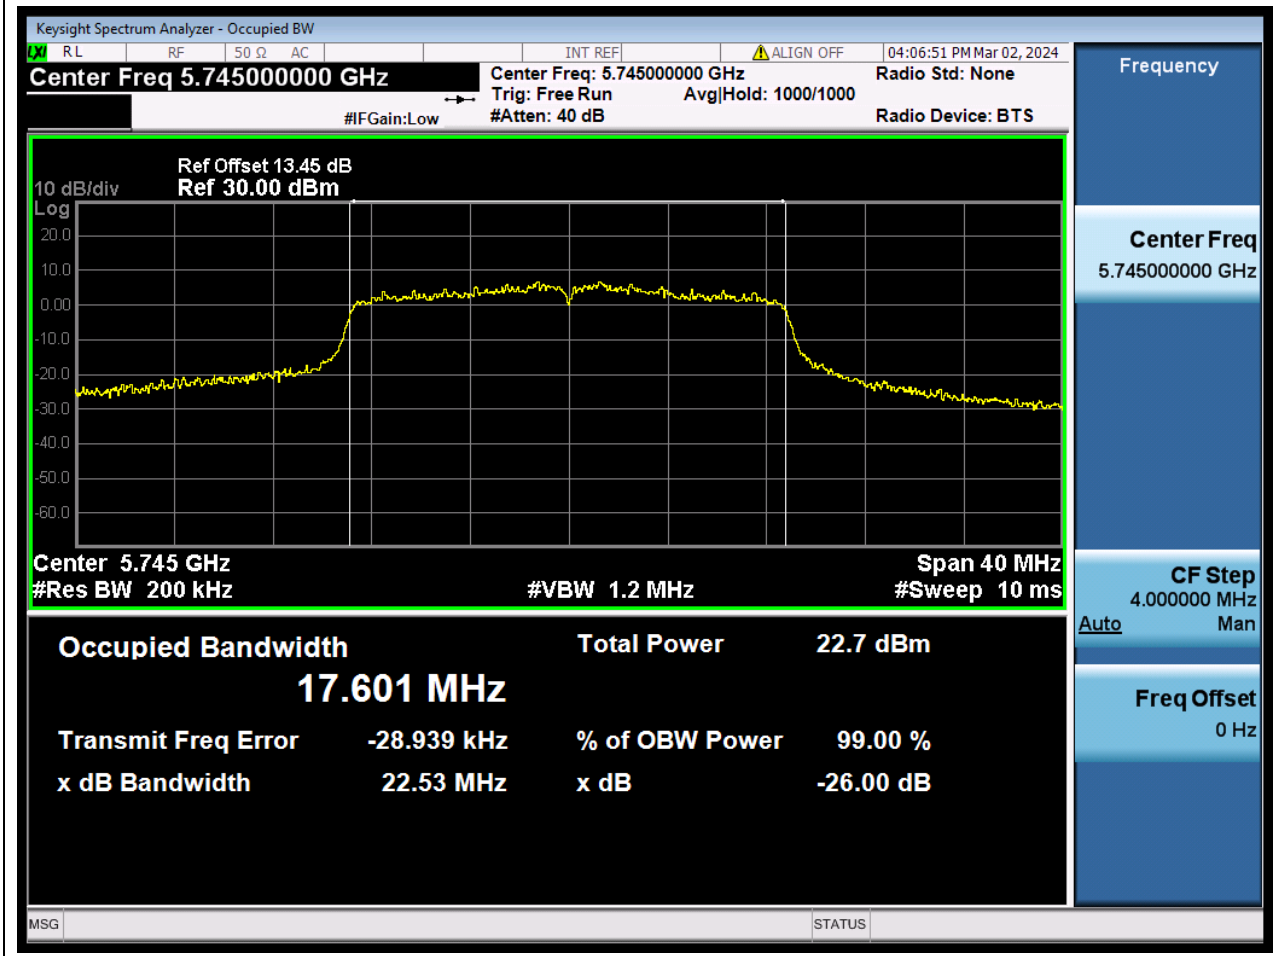

73. 802.11n_20M_U-NII-3_L

73.1. A.2.2-99% Bandwidth(NTNV)

Center Frequency (MHz)	OBW Power (%)	RBW (MHz)	Detector	Limit (MHz)	OBW (MHz)	Verdict
5745	99	0.2	Peak	0	17.601405	N/A