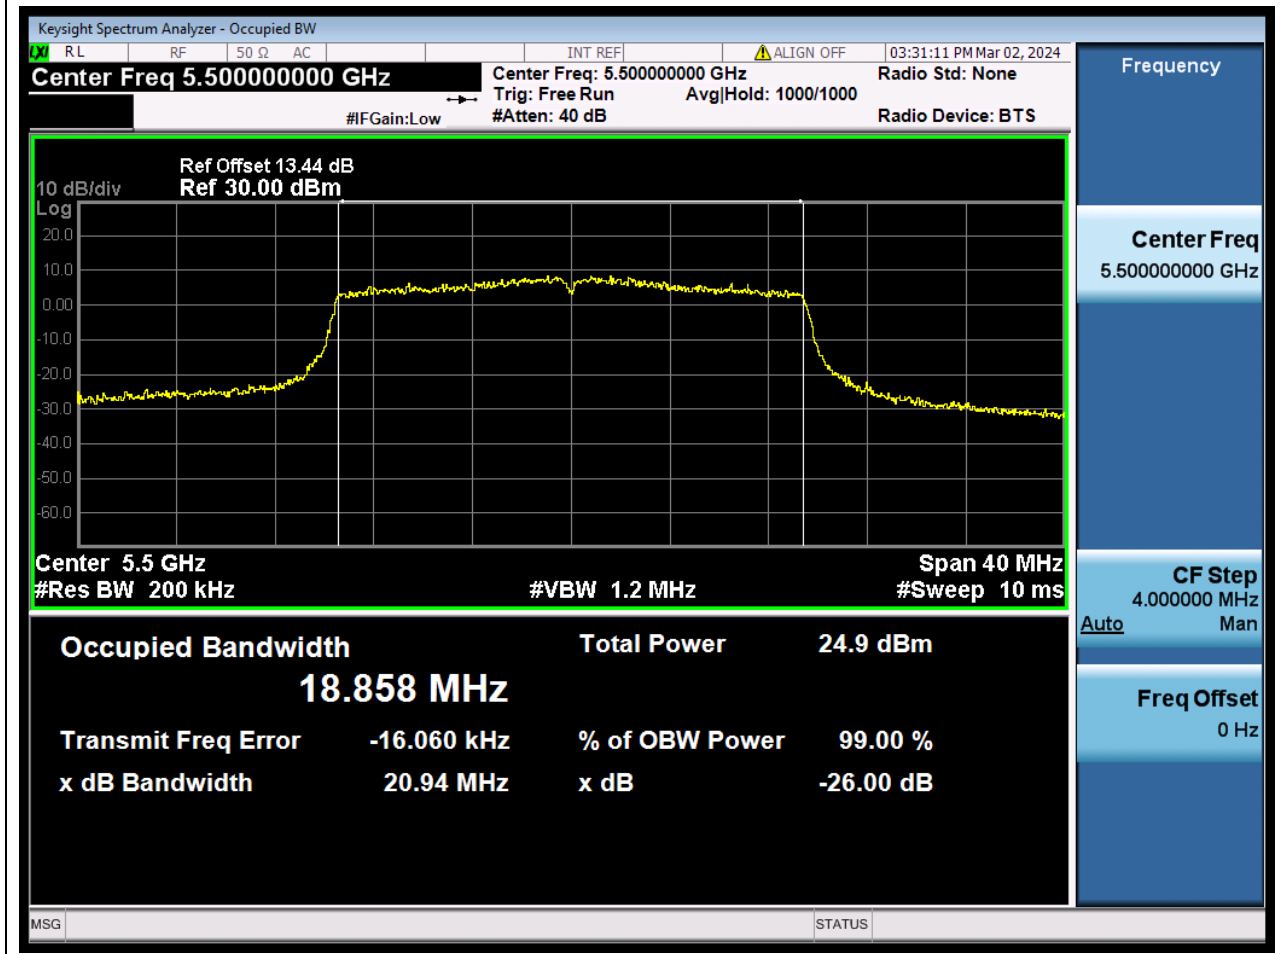

61. 802.11ax_20M_U-NII-2C_L

61.1. A.2.2-99% Bandwidth(NTNV)

Center Frequency (MHz)	OBW Power (%)	RBW (MHz)	Detector	Limit (MHz)	OBW (MHz)	Verdict
5500	99	0.2	Peak	0	18.857808	N/A