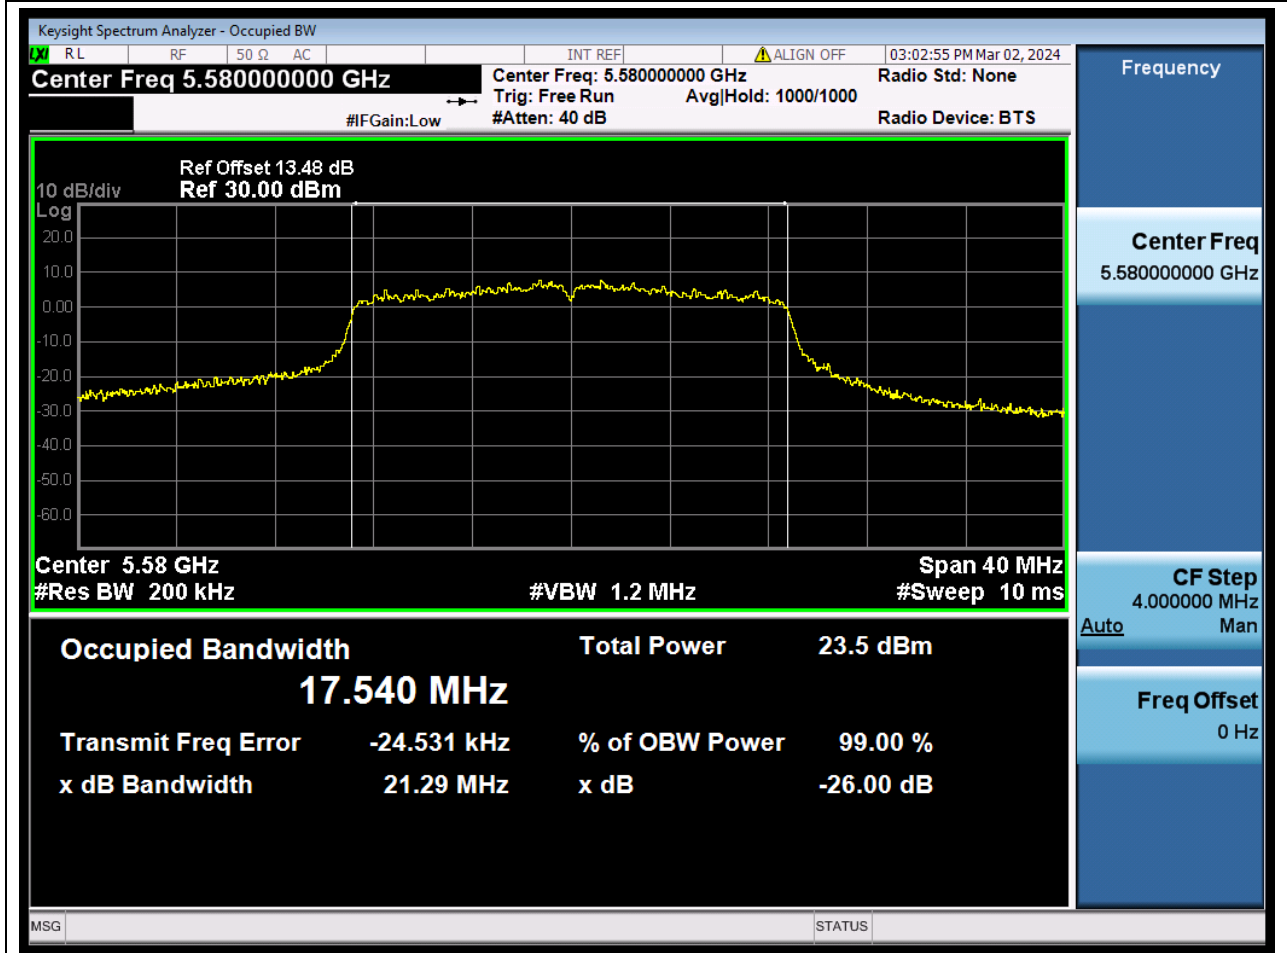

53. 802.11ac_20M_U-NII-2C_M

53.1. A.2.2-99% Bandwidth(NTNV)

Center Frequency (MHz)	OBW Power (%)	RBW (MHz)	Detector	Limit (MHz)	OBW (MHz)	Verdict
5580	99	0.2	Peak	0	17.539532	N/A