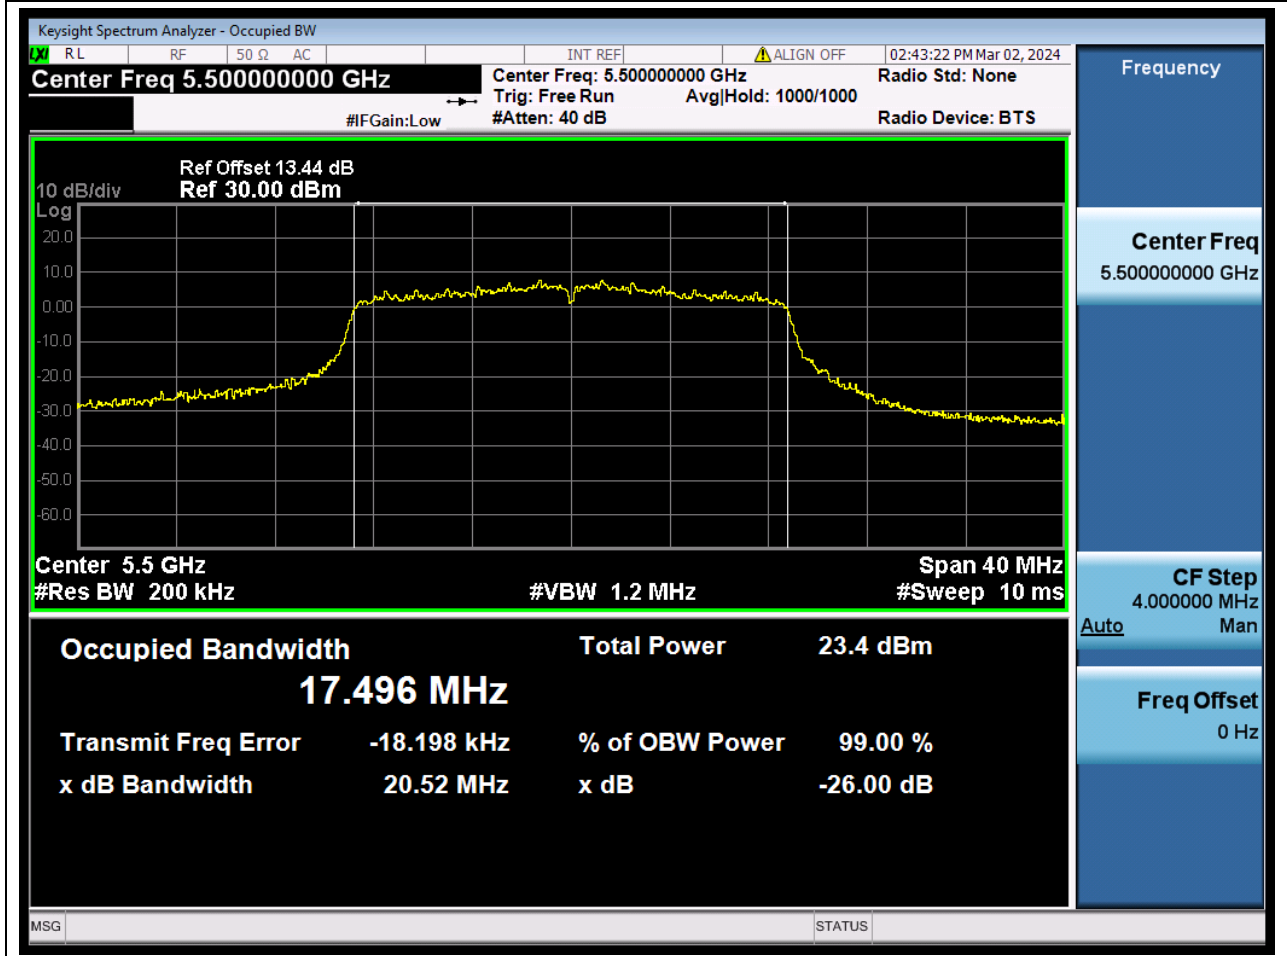

46. 802.11n_20M_U-NII-2C_L

46.1. A.2.2-99% Bandwidth(NTNV)

Center Frequency (MHz)	OBW Power (%)	RBW (MHz)	Detector	Limit (MHz)	OBW (MHz)	Verdict
5500	99	0.2	Peak	0	17.496441	N/A