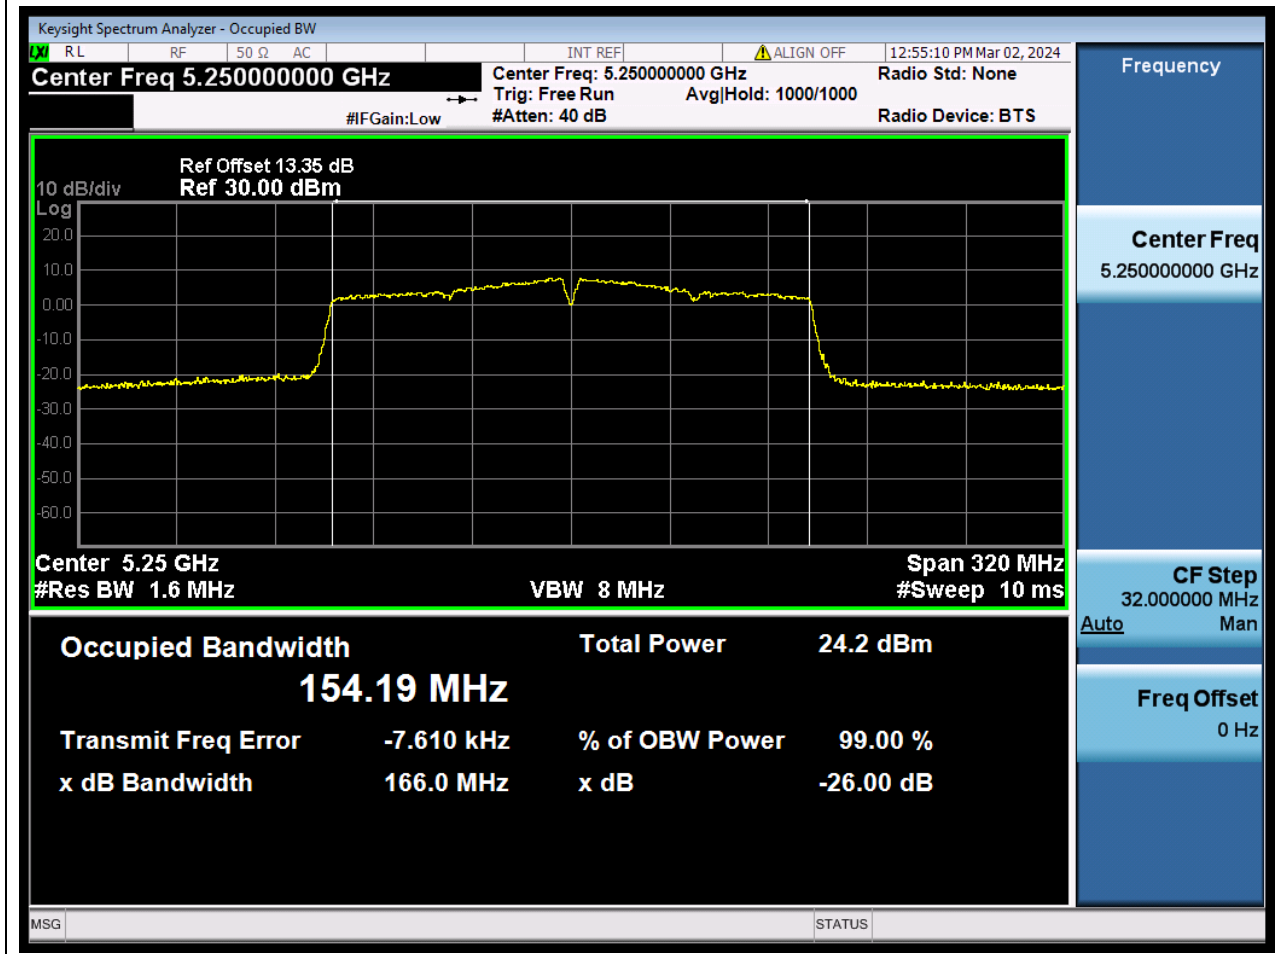

15. 802.11ac_160M_U-NII-2A_M

15.1. A.2.2-99% Bandwidth(NTNV)

Center Frequency (MHz)	OBW Power (%)	RBW (MHz)	Detector	Limit (MHz)	OBW (MHz)	Verdict
5250	99	1.6	Peak	0	154.187329	N/A