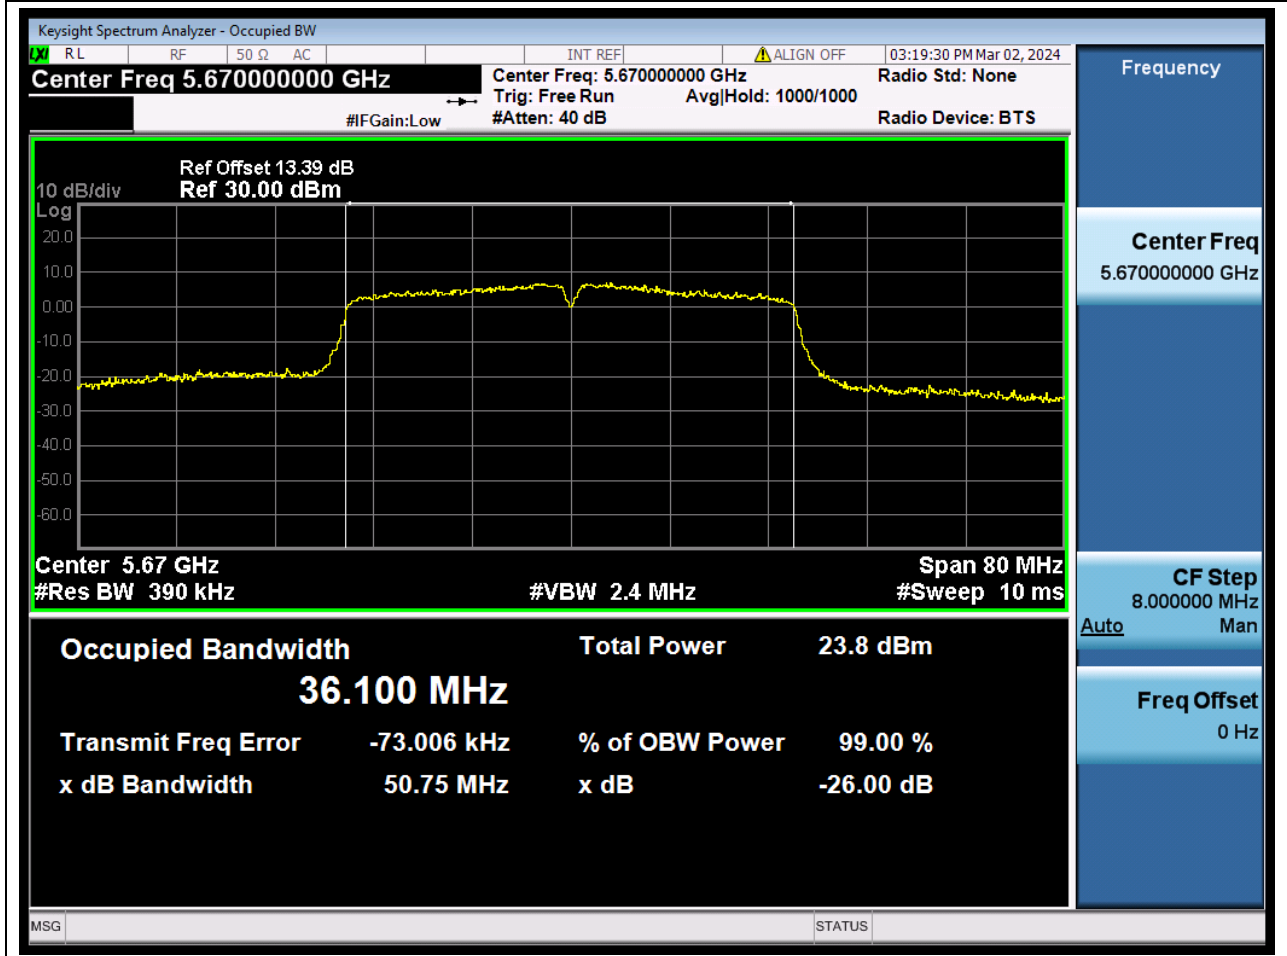

57. 802.11ac_40M_U-NII-2C_H

57.1. A.2.2-99% Bandwidth(NTNV)

Center Frequency (MHz)	OBW Power (%)	RBW (MHz)	Detector	Limit (MHz)	OBW (MHz)	Verdict
5670	99	0.39	Peak	0	36.100481	N/A