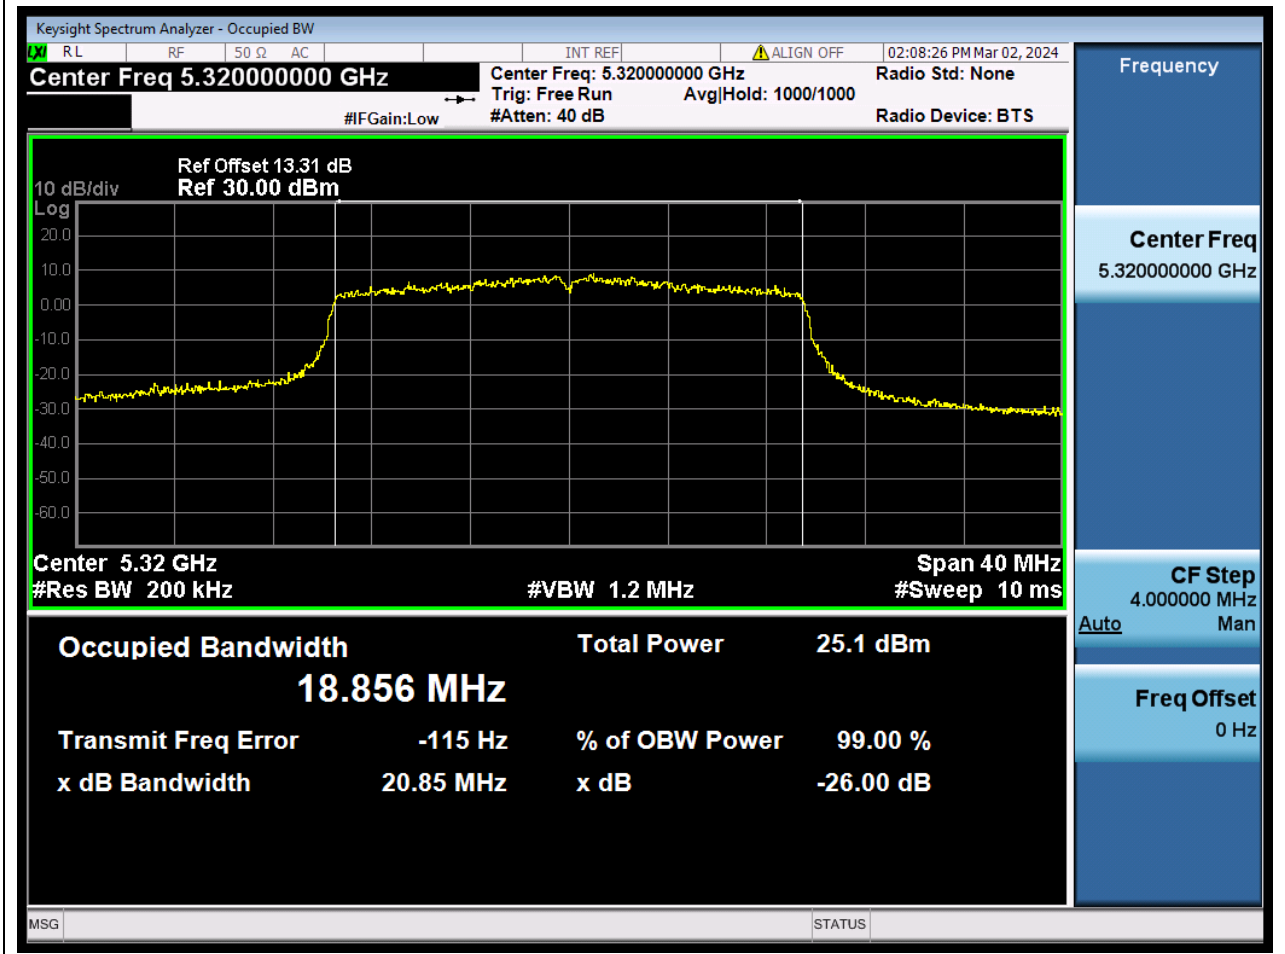

39. 802.11ax_20M_U-NII-2A_H

39.1. A.2.2-99% Bandwidth(NTNV)

Center Frequency (MHz)	OBW Power (%)	RBW (MHz)	Detector	Limit (MHz)	OBW (MHz)	Verdict
5320	99	0.2	Peak	0	18.855571	N/A