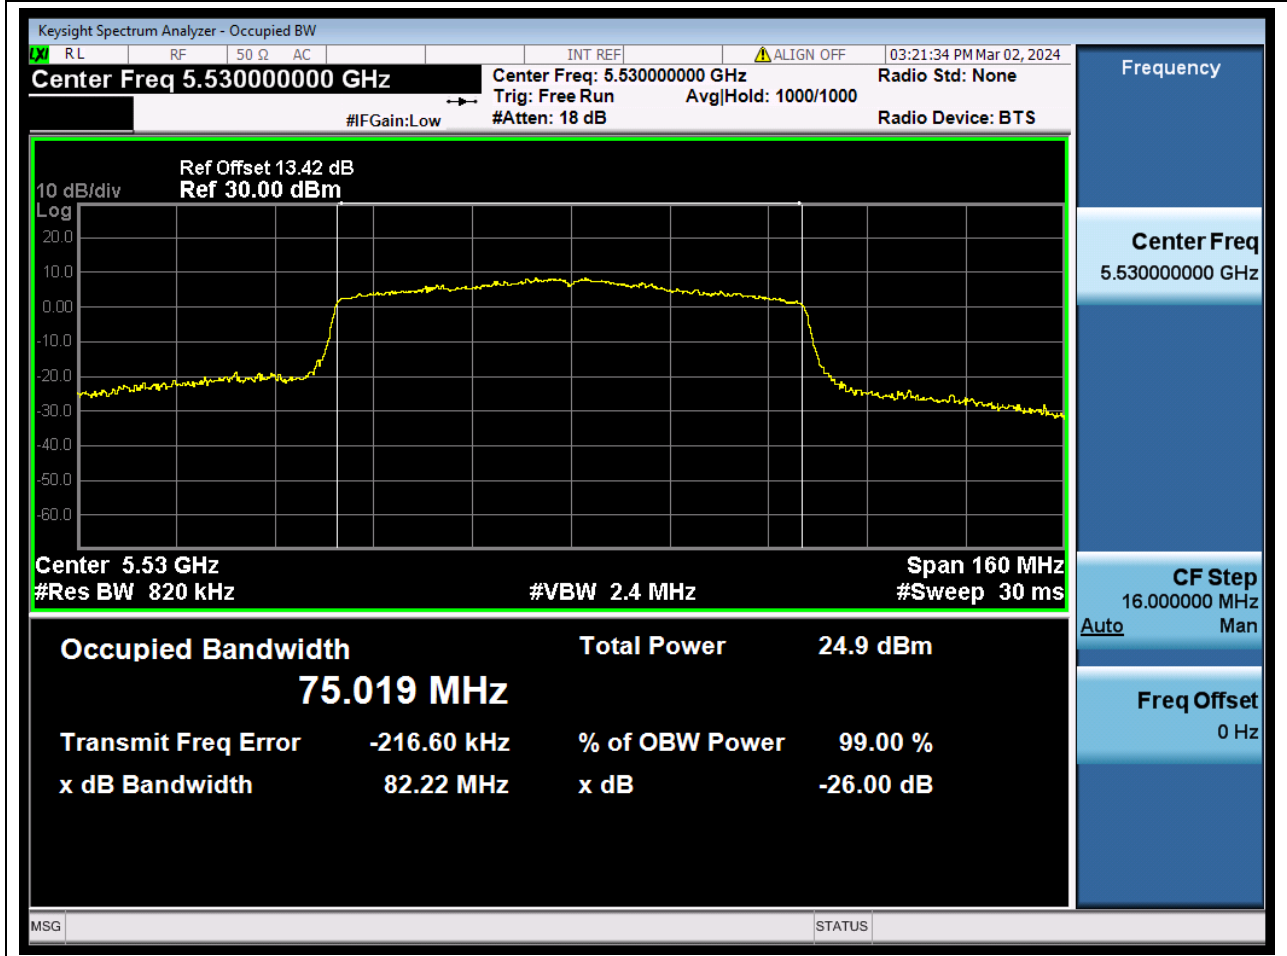

58. 802.11ac_80M_U-NII-2C_L

58.1. A.2-26dB Bandwidth(NTNV)

Center Frequency (MHz)	XdB Down	RBW (MHz)	Detector	Limit (MHz)	XdB BandWidth (MHz)	Verdict
5530	26	0.82	Peak	0	82.21971	N/A