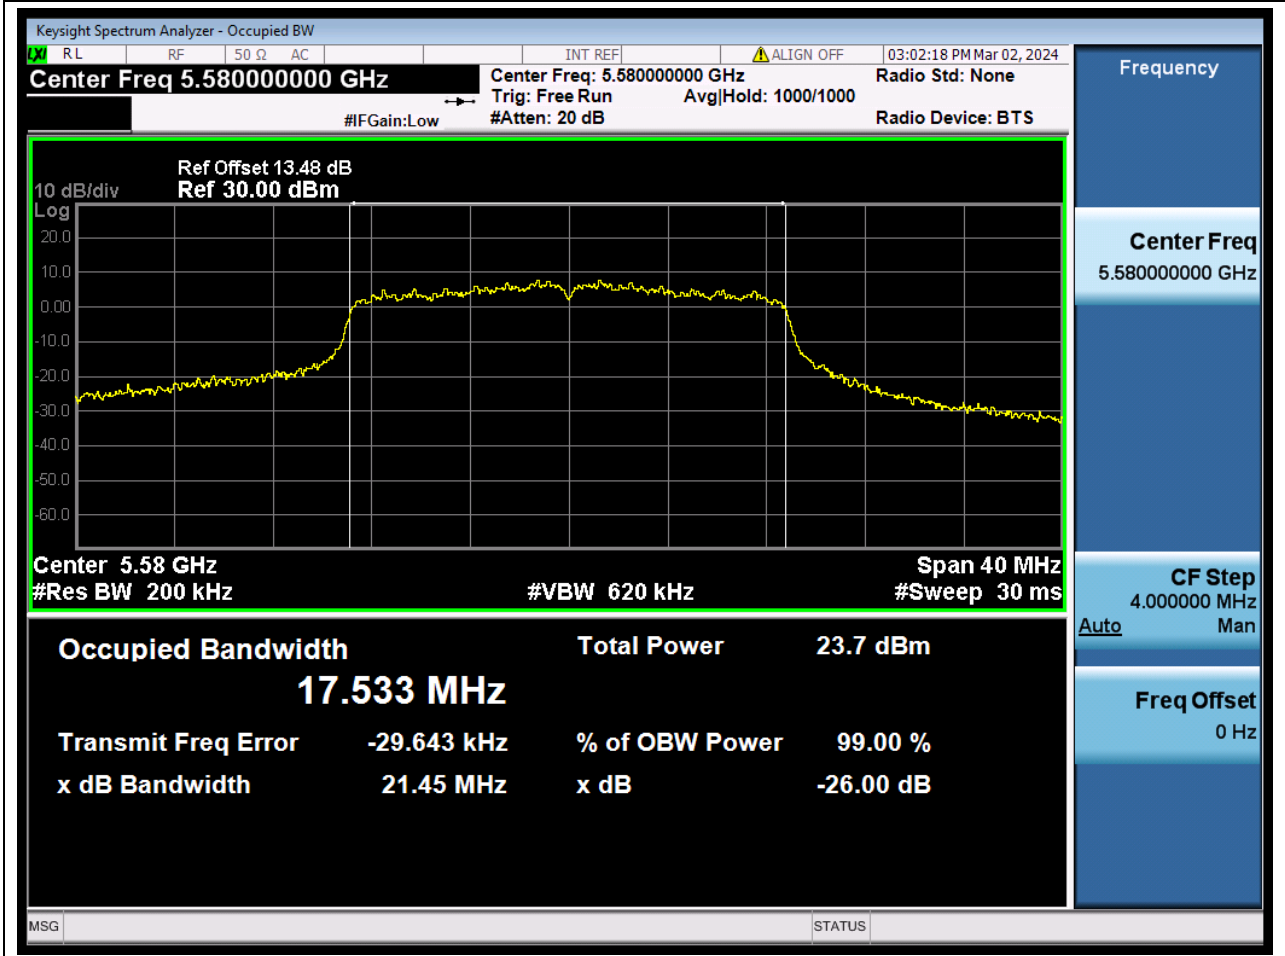

53. 802.11ac_20M_U-NII-2C_M

53.1. A.2-26dB Bandwidth(NTNV)

Center Frequency (MHz)	XdB Down	RBW (MHz)	Detector	Limit (MHz)	XdB BandWidth (MHz)	Verdict
5580	26	0.2	Peak	0	21.449106	N/A