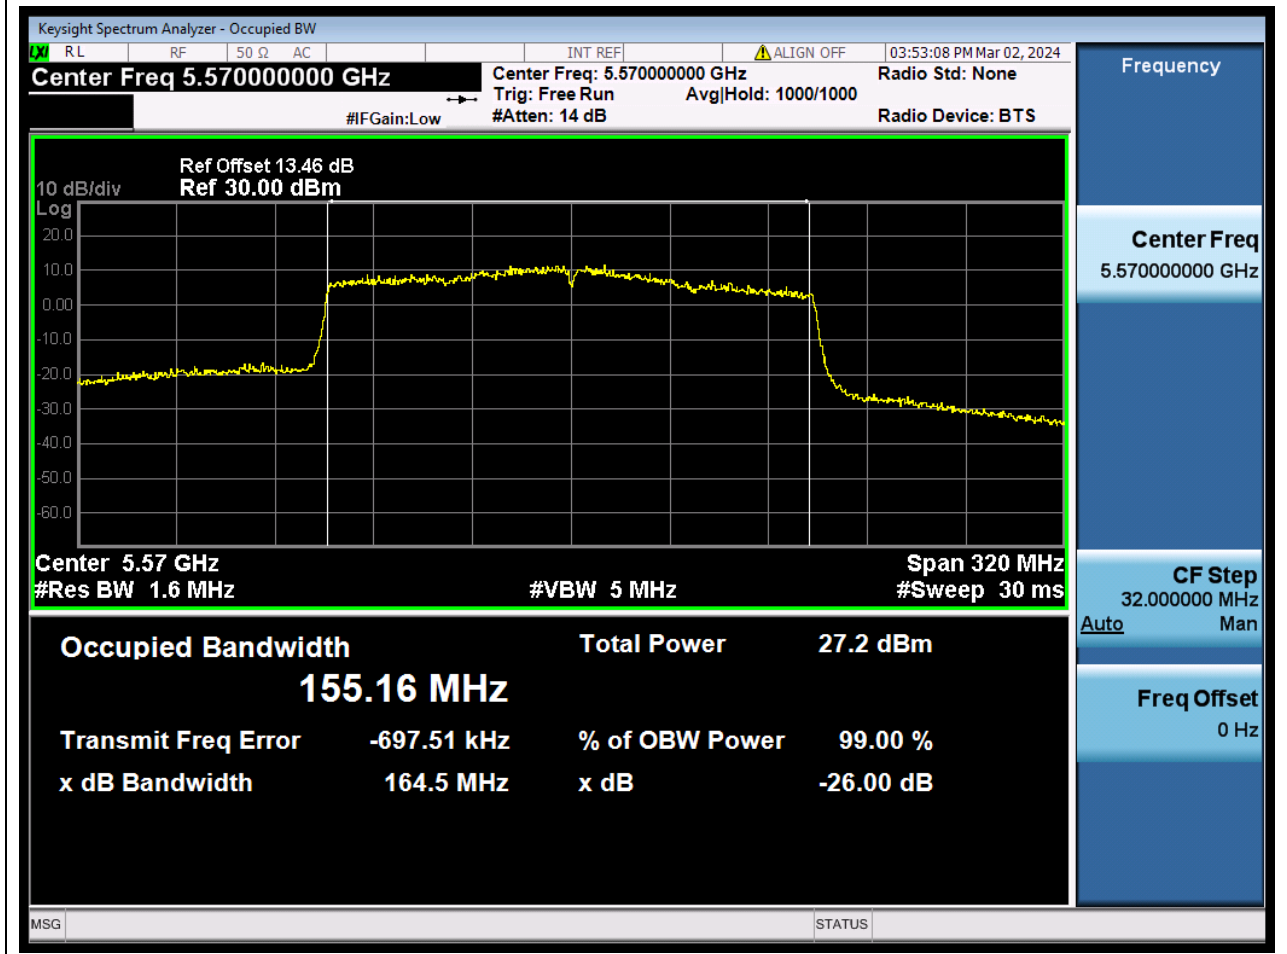

69. 802.11ax_160M_U-NII-2C_M

69.1. A.2-26dB Bandwidth(NTNV)

Center Frequency (MHz)	XdB Down	RBW (MHz)	Detector	Limit (MHz)	XdB BandWidth (MHz)	Verdict
5570	26	1.6	Peak	0	164.510009	N/A