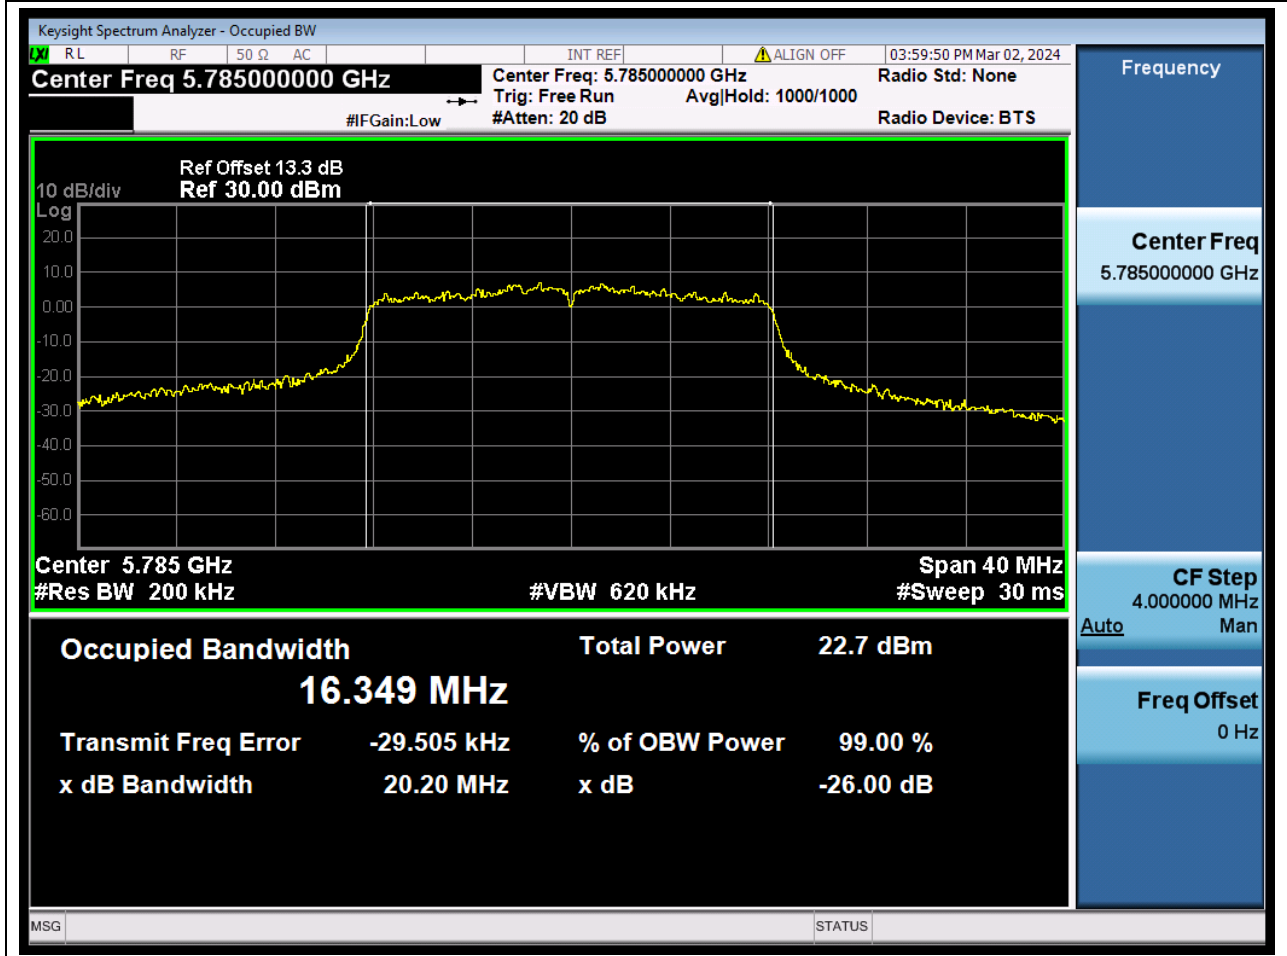

71. 802.11a_20M_U-NII-3_M

71.1. A.2-26dB Bandwidth(NTNV)

Center Frequency (MHz)	XdB Down	RBW (MHz)	Detector	Limit (MHz)	XdB BandWidth (MHz)	Verdict
5785	26	0.2	Peak	0	20.198038	N/A