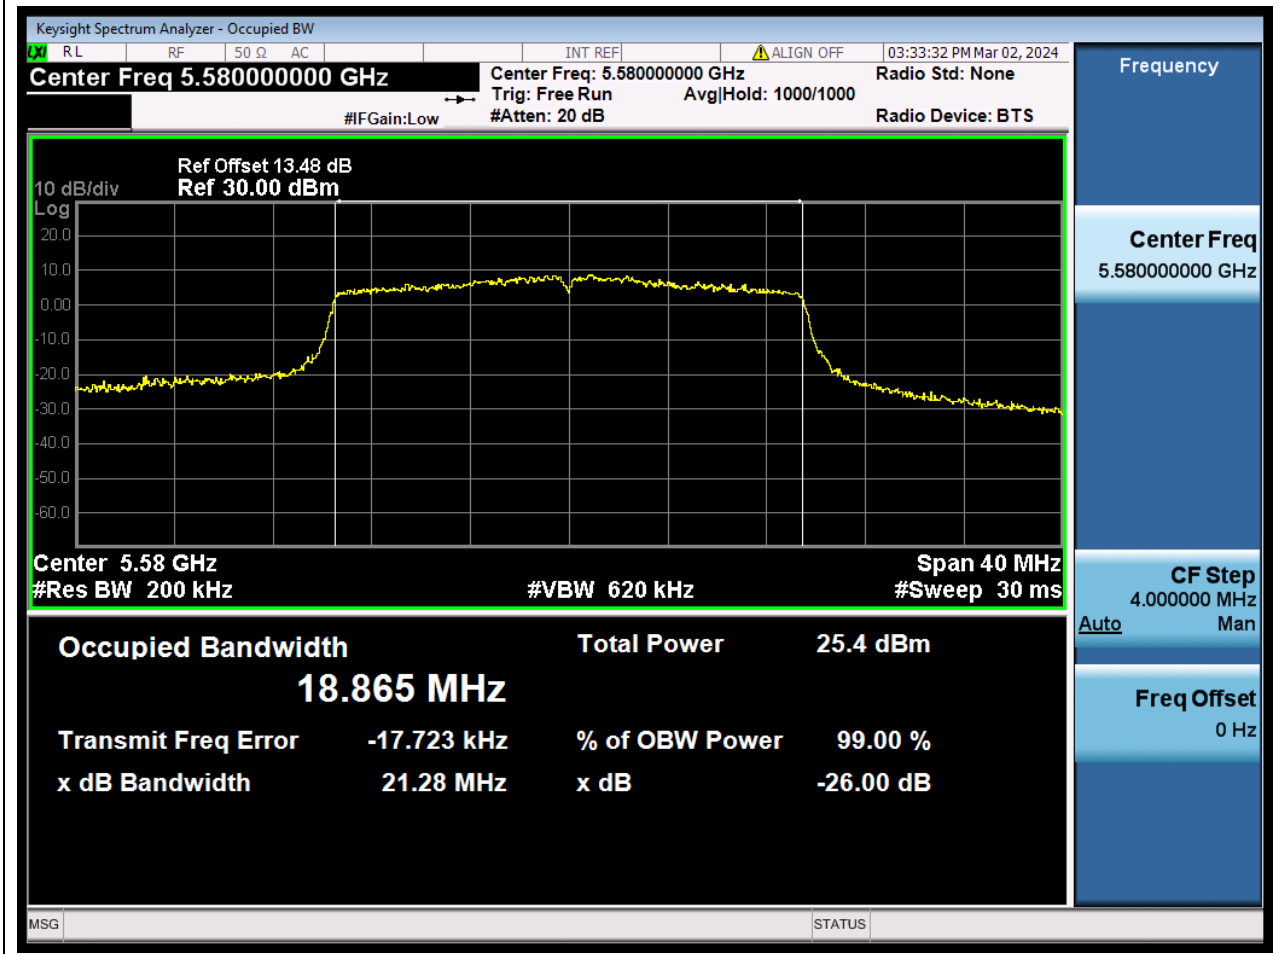

62. 802.11ax_20M_U-NII-2C_M

62.1. A.2-26dB Bandwidth(NTNV)

Center Frequency (MHz)	XdB Down	RBW (MHz)	Detector	Limit (MHz)	XdB BandWidth (MHz)	Verdict
5580	26	0.2	Peak	0	21.281952	N/A