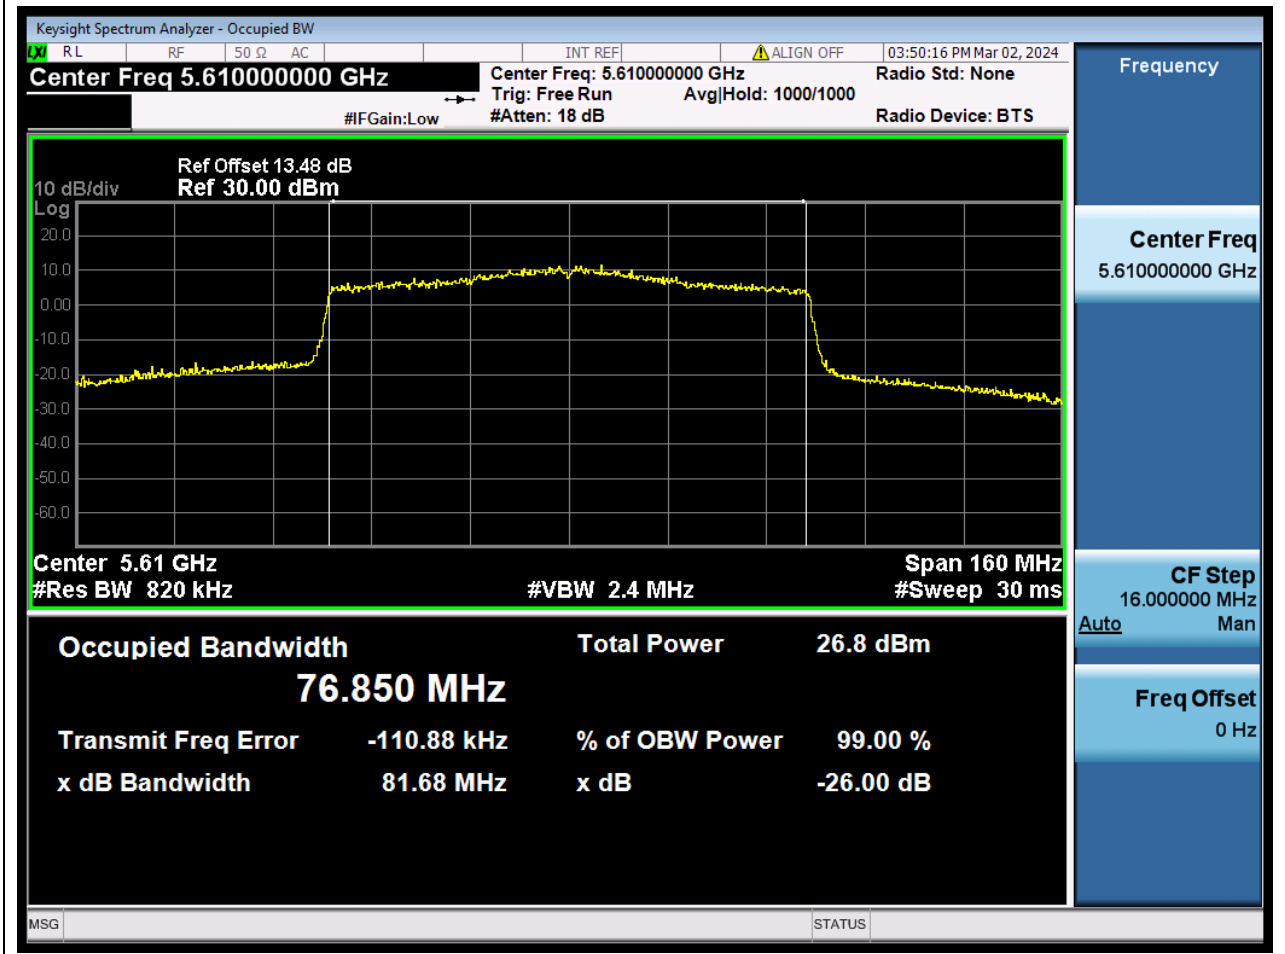

68. 802.11ax_80M_U-NII-2C_M

68.1. A.2-26dB Bandwidth(NTNV)

Center Frequency (MHz)	XdB Down	RBW (MHz)	Detector	Limit (MHz)	XdB BandWidth (MHz)	Verdict
5610	26	0.82	Peak	0	81.675825	N/A