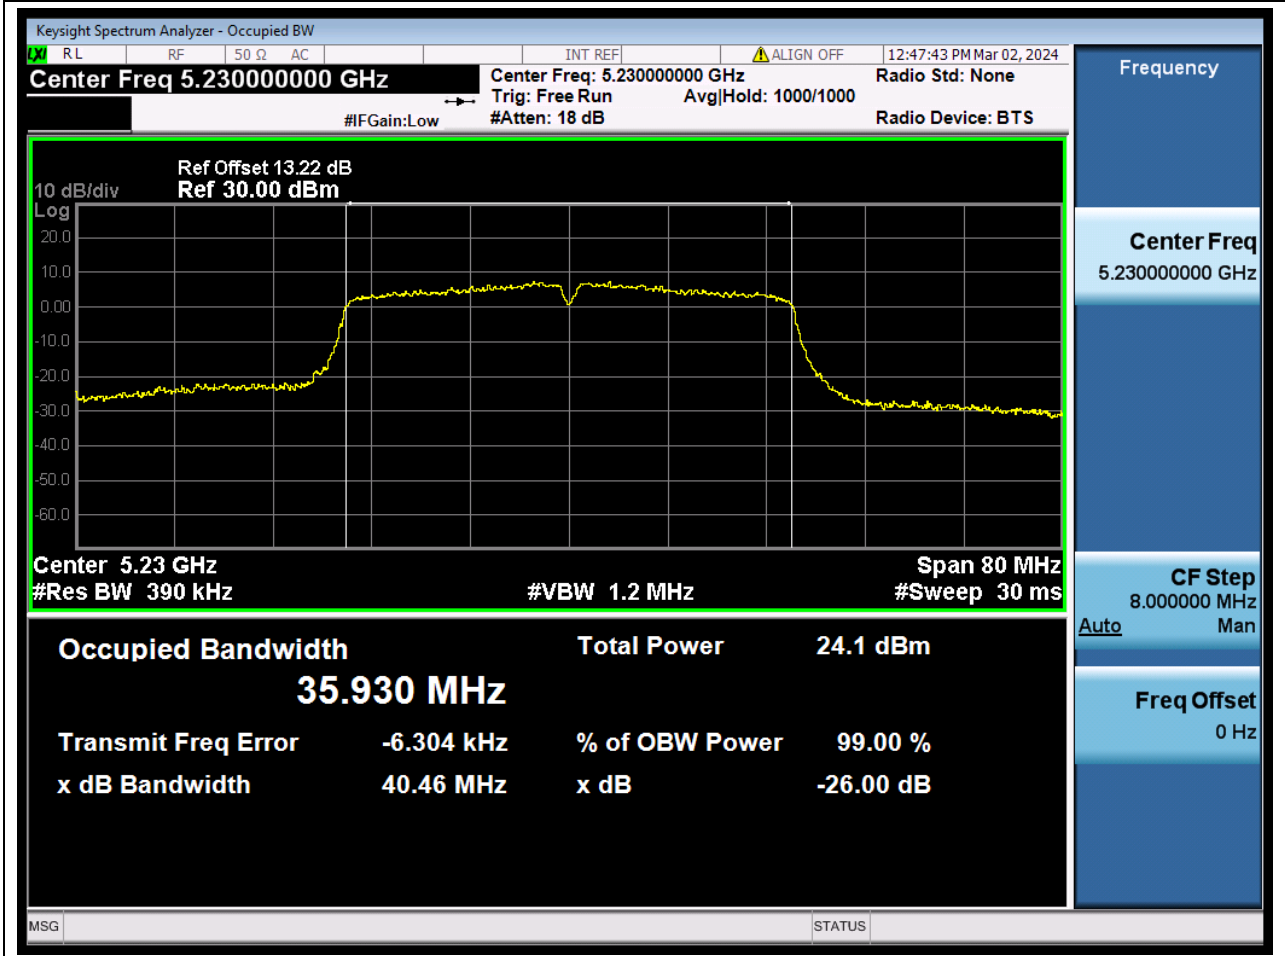

13. 802.11ac_40M_U-NII-1_H

13.1. A.2-26dB Bandwidth(NTNV)

Center Frequency (MHz)	XdB Down	RBW (MHz)	Detector	Limit (MHz)	XdB BandWidth (MHz)	Verdict
5230	26	0.39	Peak	0	40.462074	N/A