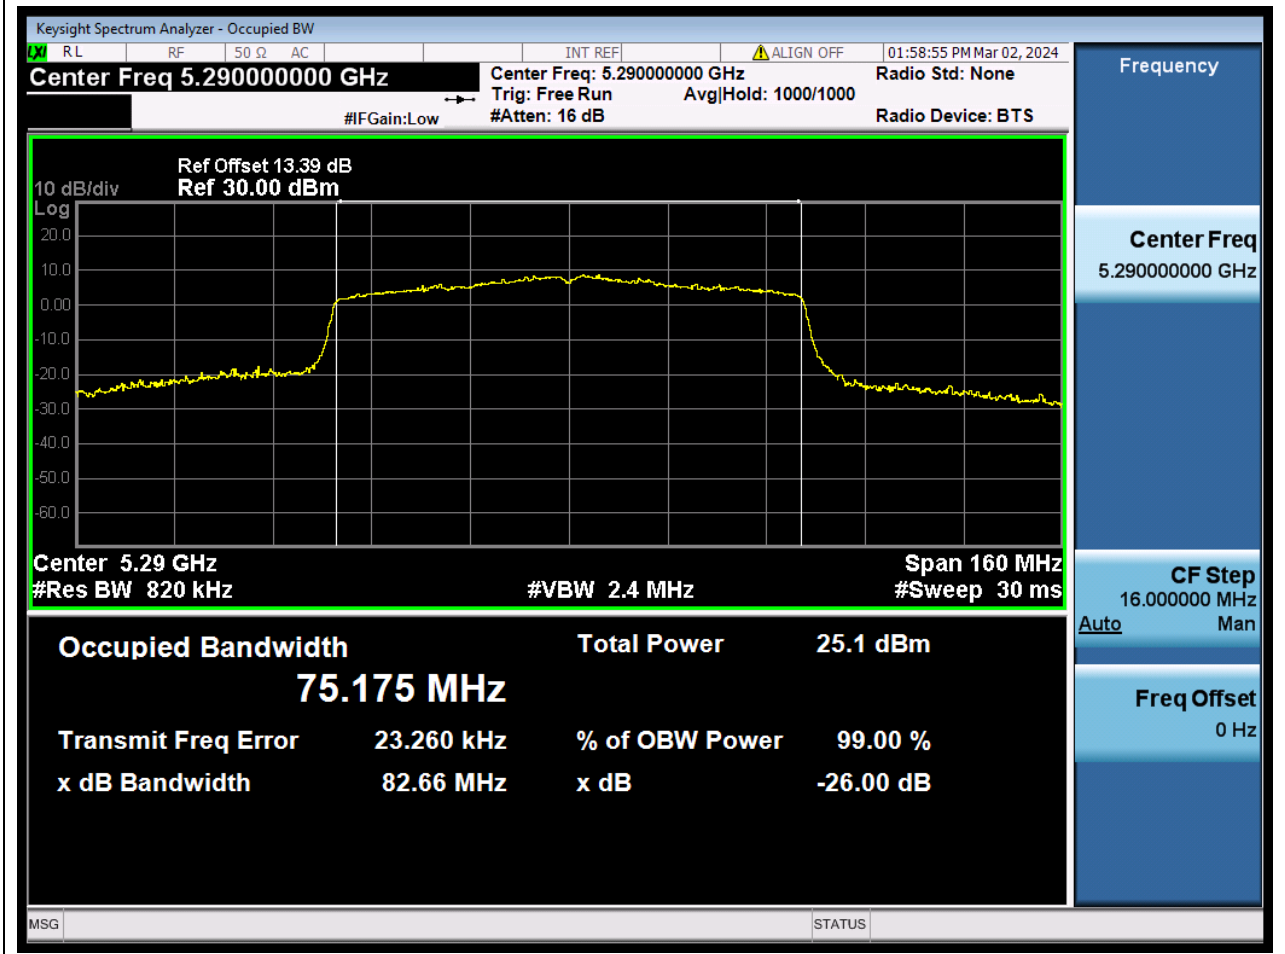

36. 802.11ac_80M_U-NII-2A_M

36.1. A.2-26dB Bandwidth(NTNV)

Center Frequency (MHz)	XdB Down	RBW (MHz)	Detector	Limit (MHz)	XdB BandWidth (MHz)	Verdict
5290	26	0.82	Peak	0	82.663463	N/A