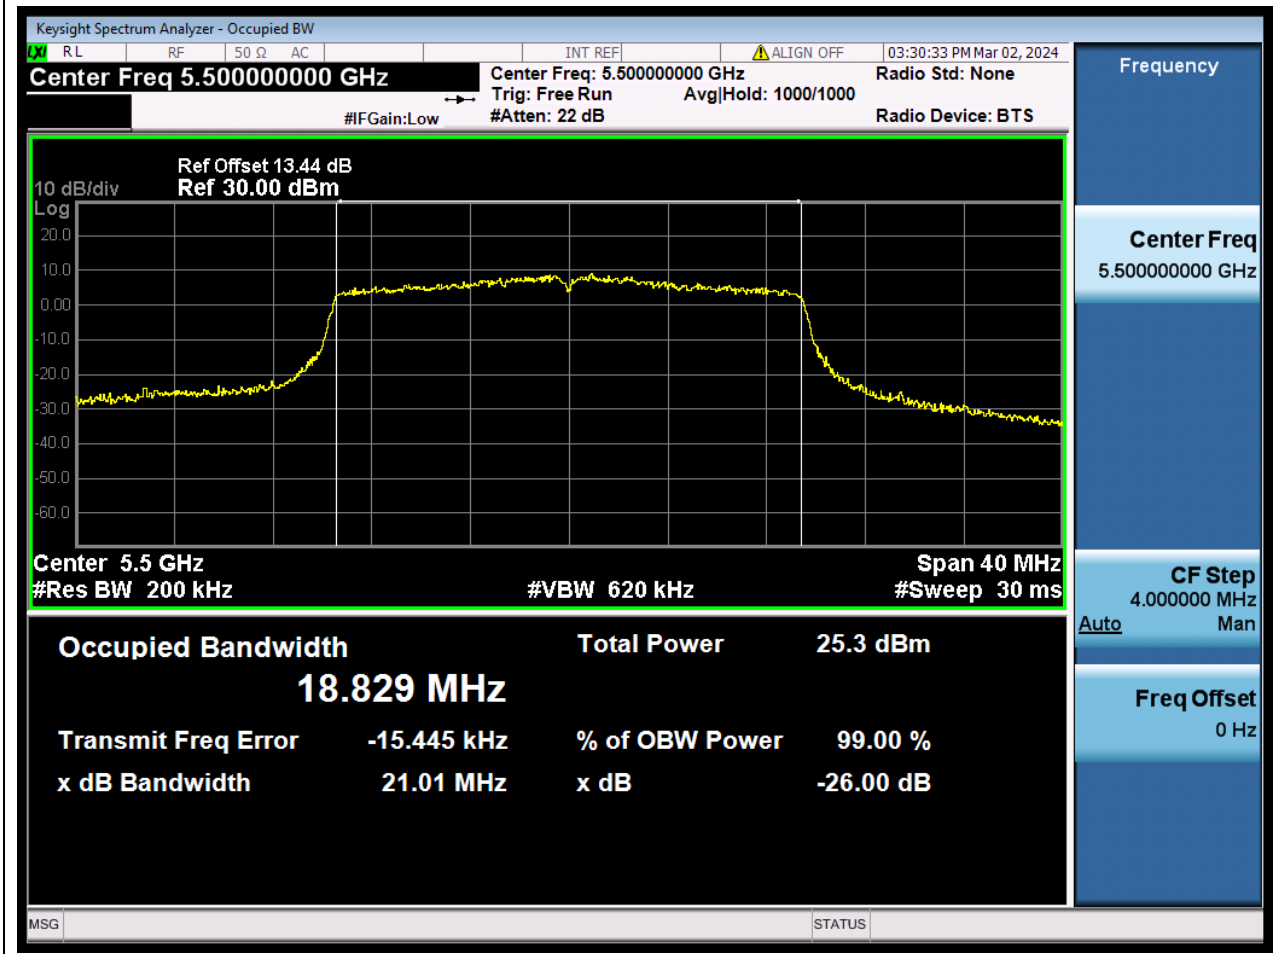

61. 802.11ax_20M_U-NII-2C_L

61.1. A.2-26dB Bandwidth(NTNV)

Center Frequency (MHz)	XdB Down	RBW (MHz)	Detector	Limit (MHz)	XdB BandWidth (MHz)	Verdict
5500	26	0.2	Peak	0	21.011427	N/A