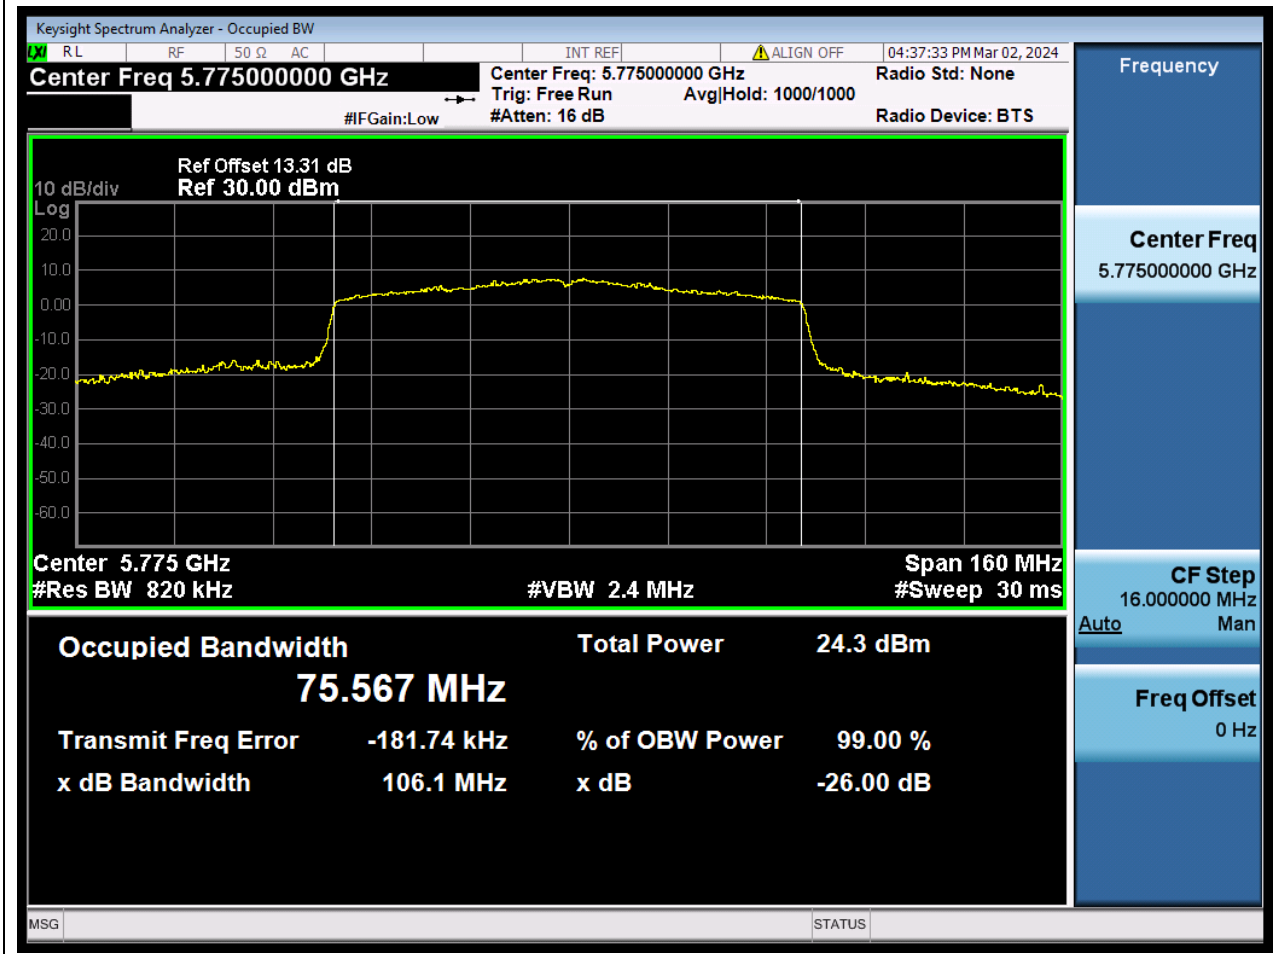

83. 802.11ac_80M_U-NII-3_M

83.1. A.2-26dB Bandwidth(NTNV)

Center Frequency (MHz)	XdB Down	RBW (MHz)	Detector	Limit (MHz)	XdB BandWidth (MHz)	Verdict
5775	26	0.82	Peak	0	106.104163	N/A