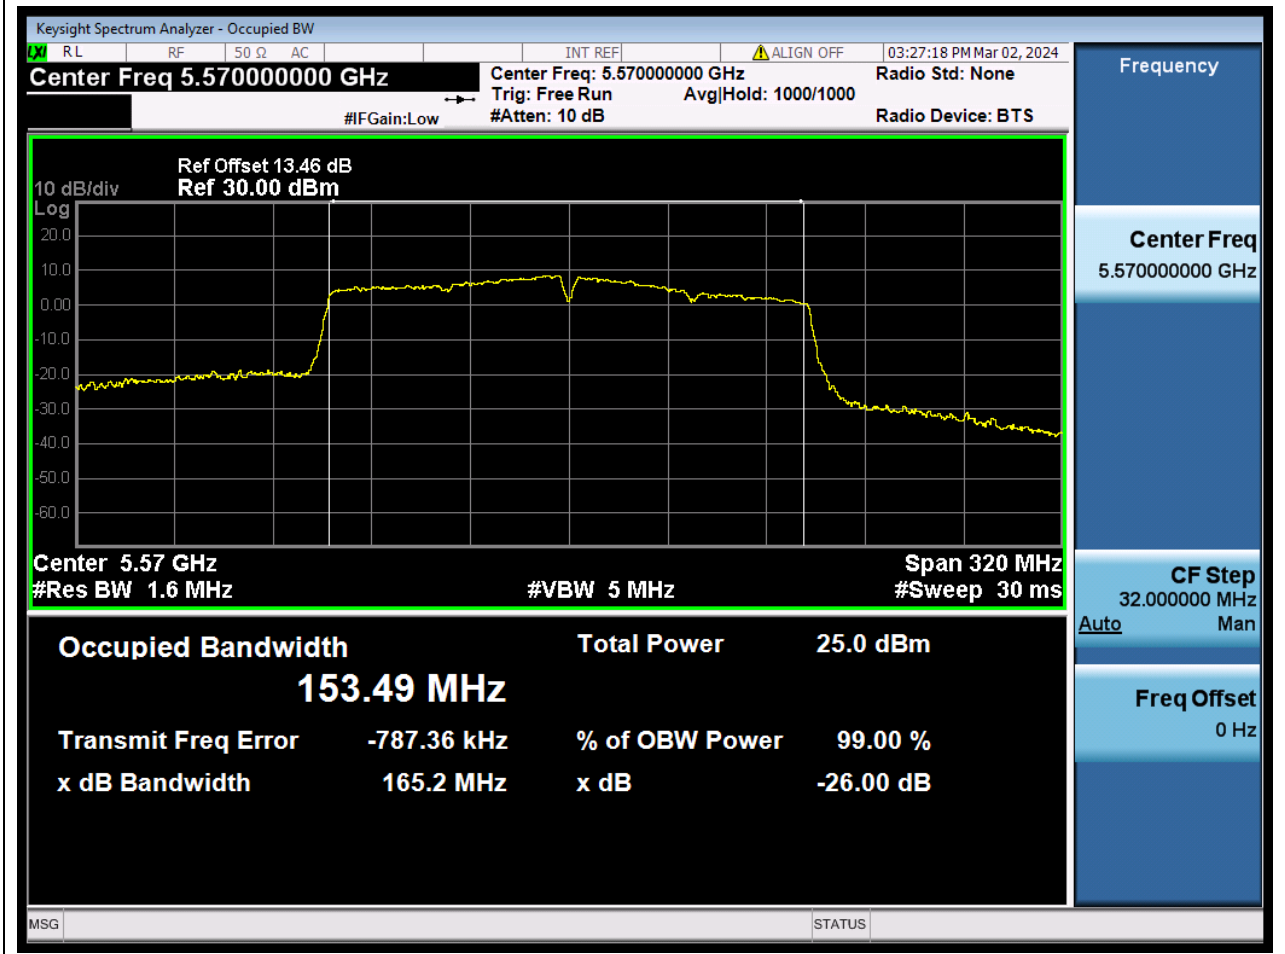

60. 802.11ac_160M_U-NII-2C_M

60.1. A.2-26dB Bandwidth(NTNV)

Center Frequency (MHz)	XdB Down	RBW (MHz)	Detector	Limit (MHz)	XdB BandWidth (MHz)	Verdict
5570	26	1.6	Peak	0	165.192888	N/A