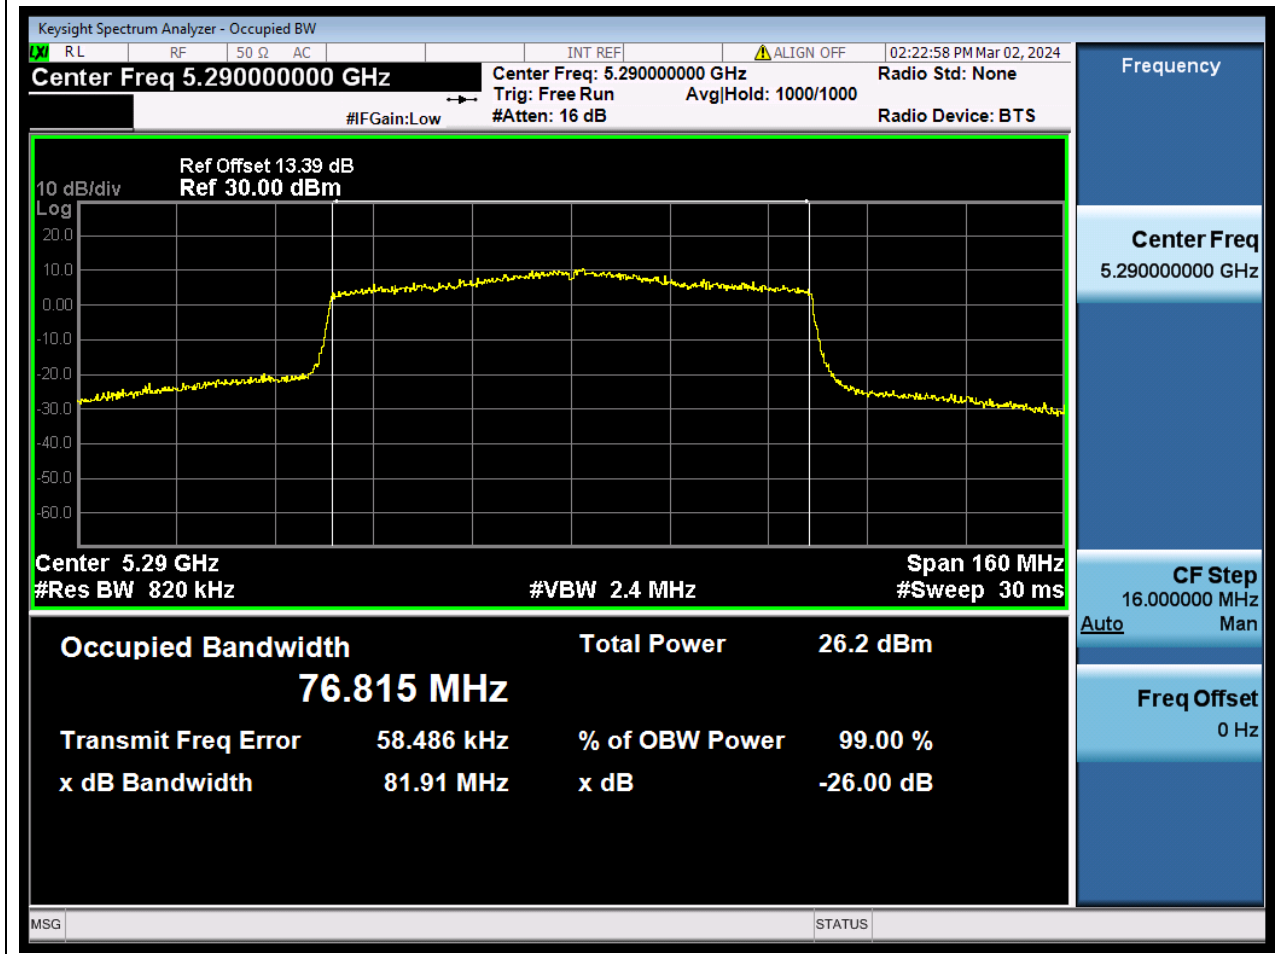

42. 802.11ax_80M_U-NII-2A_M

42.1. A.2-26dB Bandwidth(NTNV)

Center Frequency (MHz)	XdB Down	RBW (MHz)	Detector	Limit (MHz)	XdB BandWidth (MHz)	Verdict
5290	26	0.82	Peak	0	81.914485	N/A