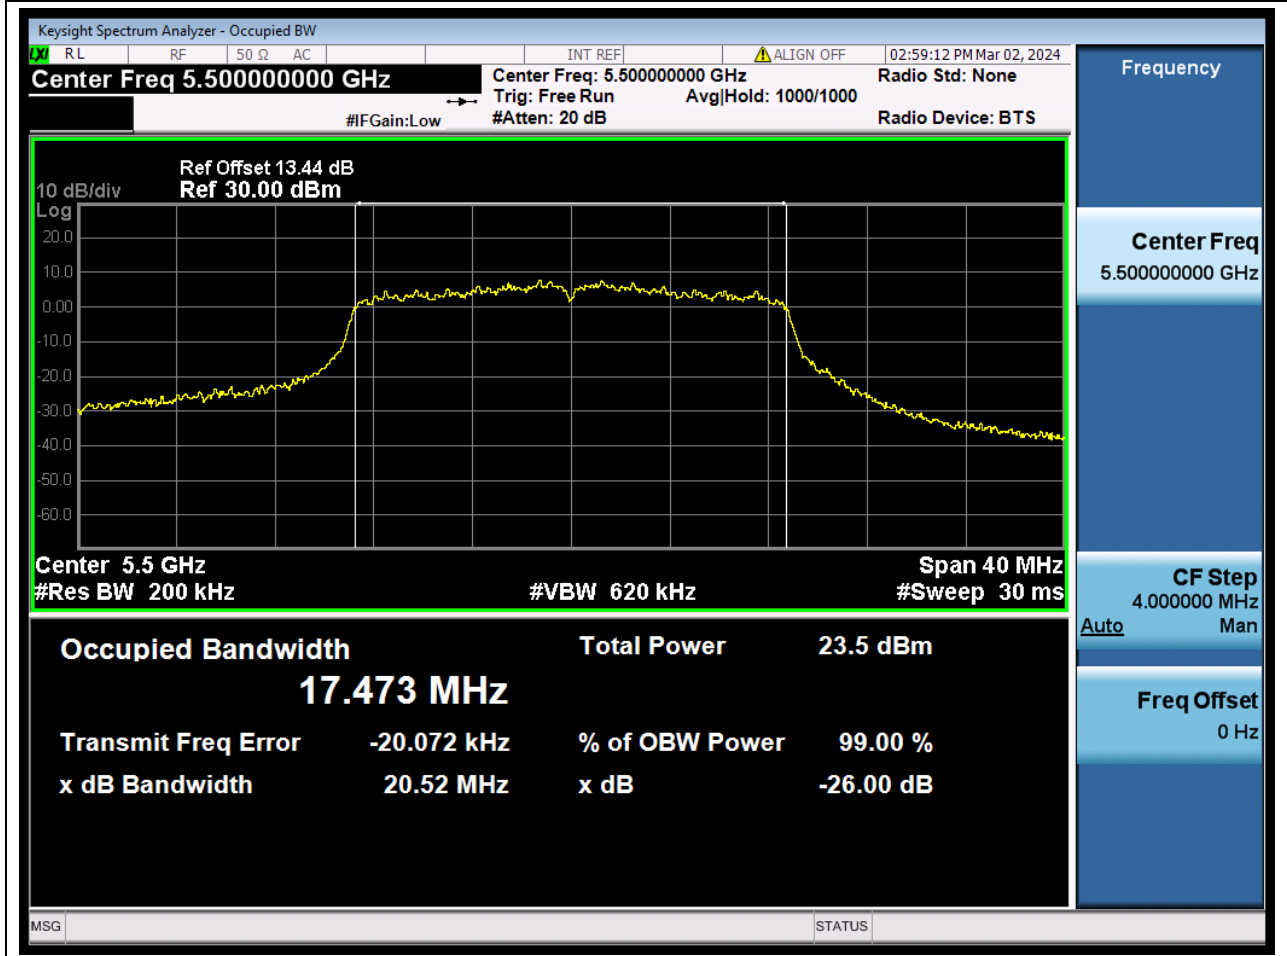

52. 802.11ac_20M_U-NII-2C_L

52.1. A.2-26dB Bandwidth(NTNV)

Center Frequency (MHz)	XdB Down	RBW (MHz)	Detector	Limit (MHz)	XdB BandWidth (MHz)	Verdict
5500	26	0.2	Peak	0	20.524609	N/A