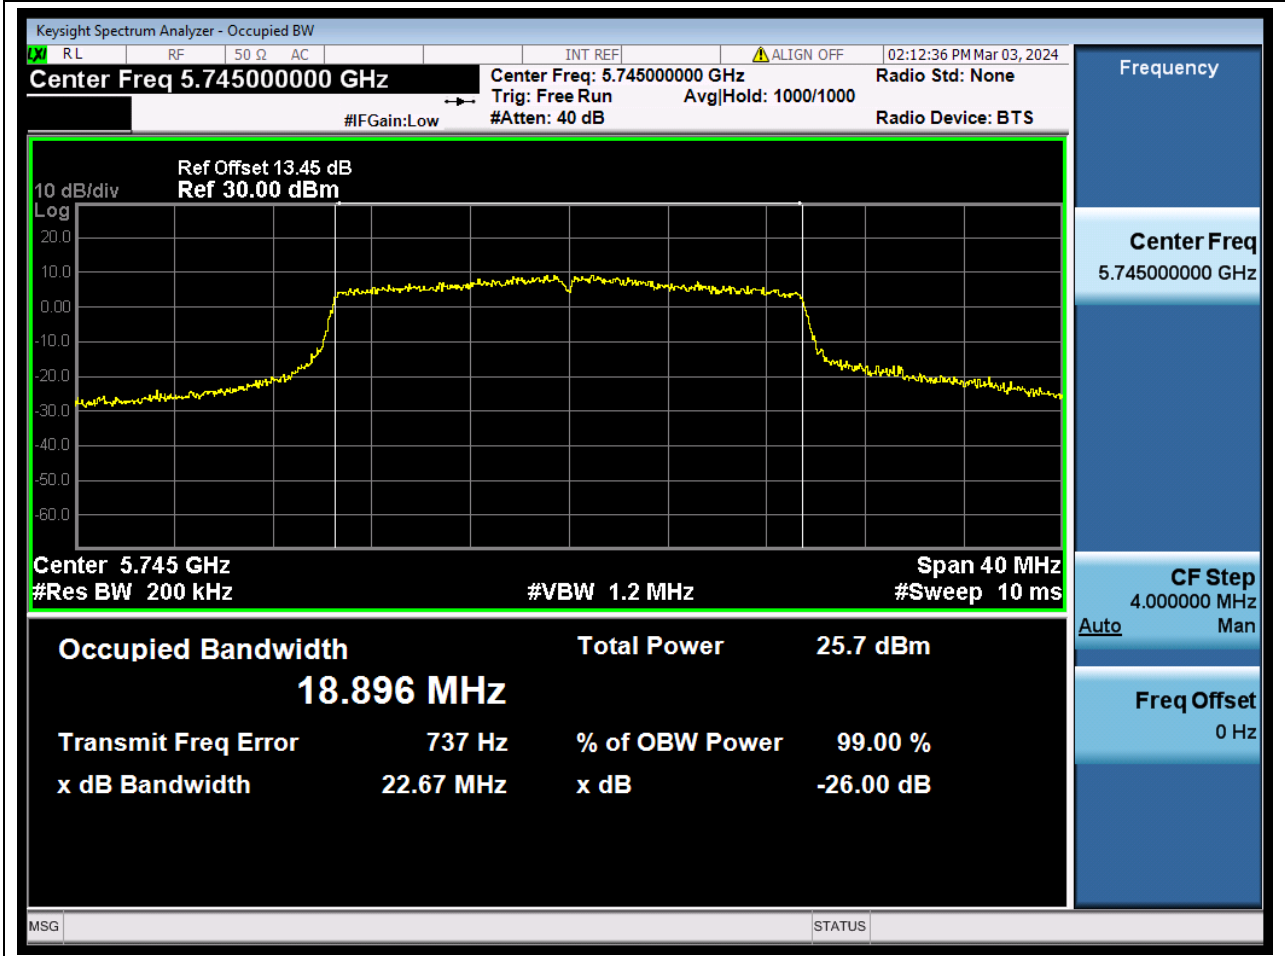

82.1. A.2.2-99% Bandwidth(NTNV)

Center Frequency (MHz)	OBW Power (%)	RBW (MHz)	Detector	Limit (MHz)	OBW (MHz)	Verdict
5795	99	0.39	Peak	0	36.057965	N/A

83. 802.11ac_80M_U-NII-3_M

83.1. A.2.2-99% Bandwidth(NTNV)

Center Frequency (MHz)	OBW Power (%)	RBW (MHz)	Detector	Limit (MHz)	OBW (MHz)	Verdict
5775	99	0.82	Peak	0	75.441445	N/A

84. 802.11ax_20M_U-NII-3_L

84.1. A.2.2-99% Bandwidth(NTNV)

Center Frequency (MHz)	OBW Power (%)	RBW (MHz)	Detector	Limit (MHz)	OBW (MHz)	Verdict
5745	99	0.2	Peak	0	18.896017	N/A