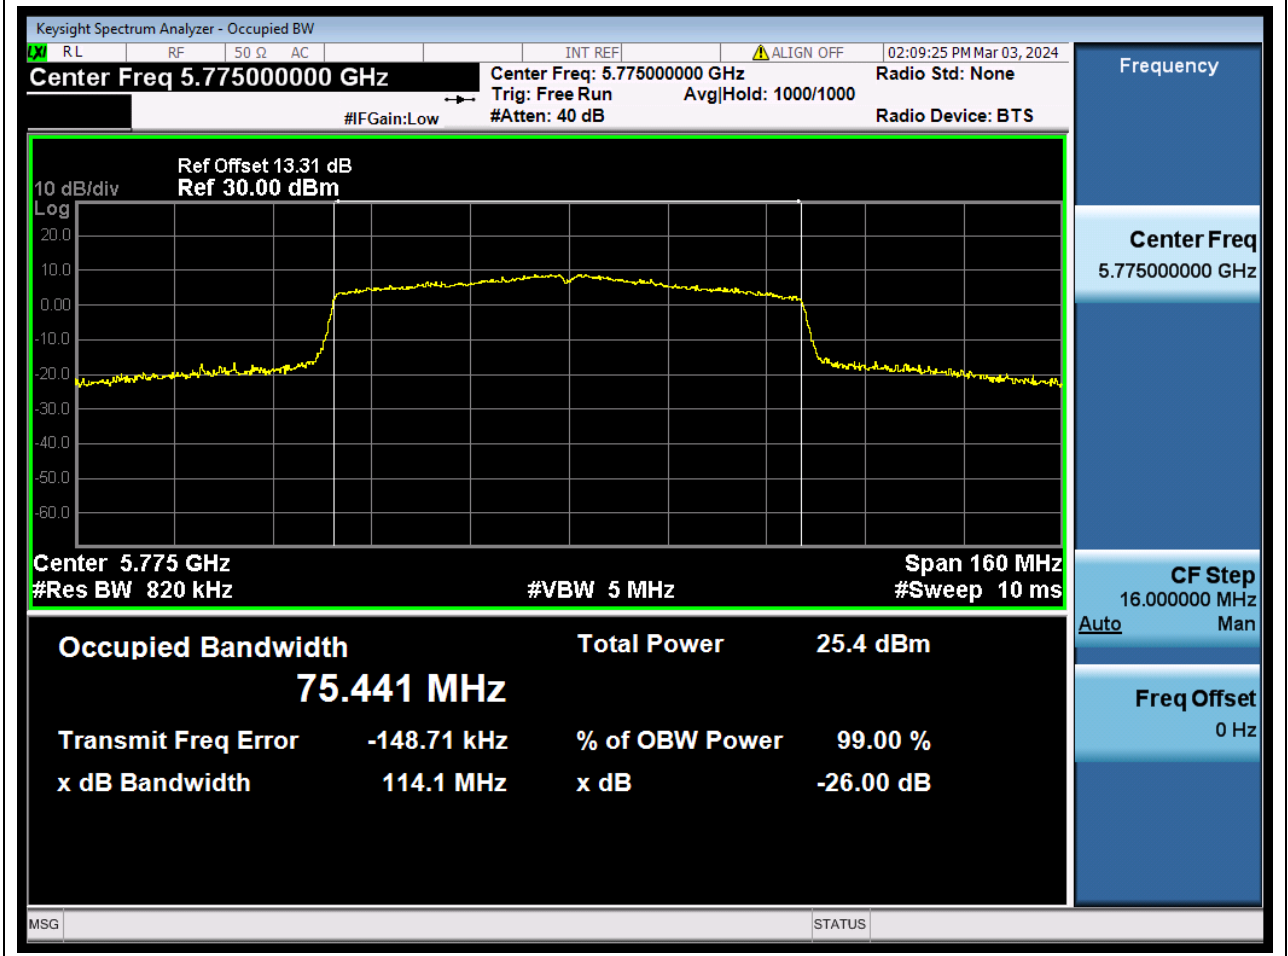

82.1. A.2.2-99% Bandwidth(NTNV)

Center Frequency (MHz)	OBW Power (%)	RBW (MHz)	Detector	Limit (MHz)	OBW (MHz)	Verdict
5795	99	0.39	Peak	0	36.057965	N/A

83. 802.11ac_80M_U-NII-3_M

83.1. A.2.2-99% Bandwidth(NTNV)

Center Frequency (MHz)	OBW Power (%)	RBW (MHz)	Detector	Limit (MHz)	OBW (MHz)	Verdict
5775	99	0.82	Peak	0	75.441445	N/A

84. 802.11ax_20M_U-NII-3_L

84.1. A.2.2-99% Bandwidth(NTNV)

Center Frequency (MHz)	OBW Power (%)	RBW (MHz)	Detector	Limit (MHz)	OBW (MHz)	Verdict
5745	99	0.2	Peak	0	18.896017	N/A