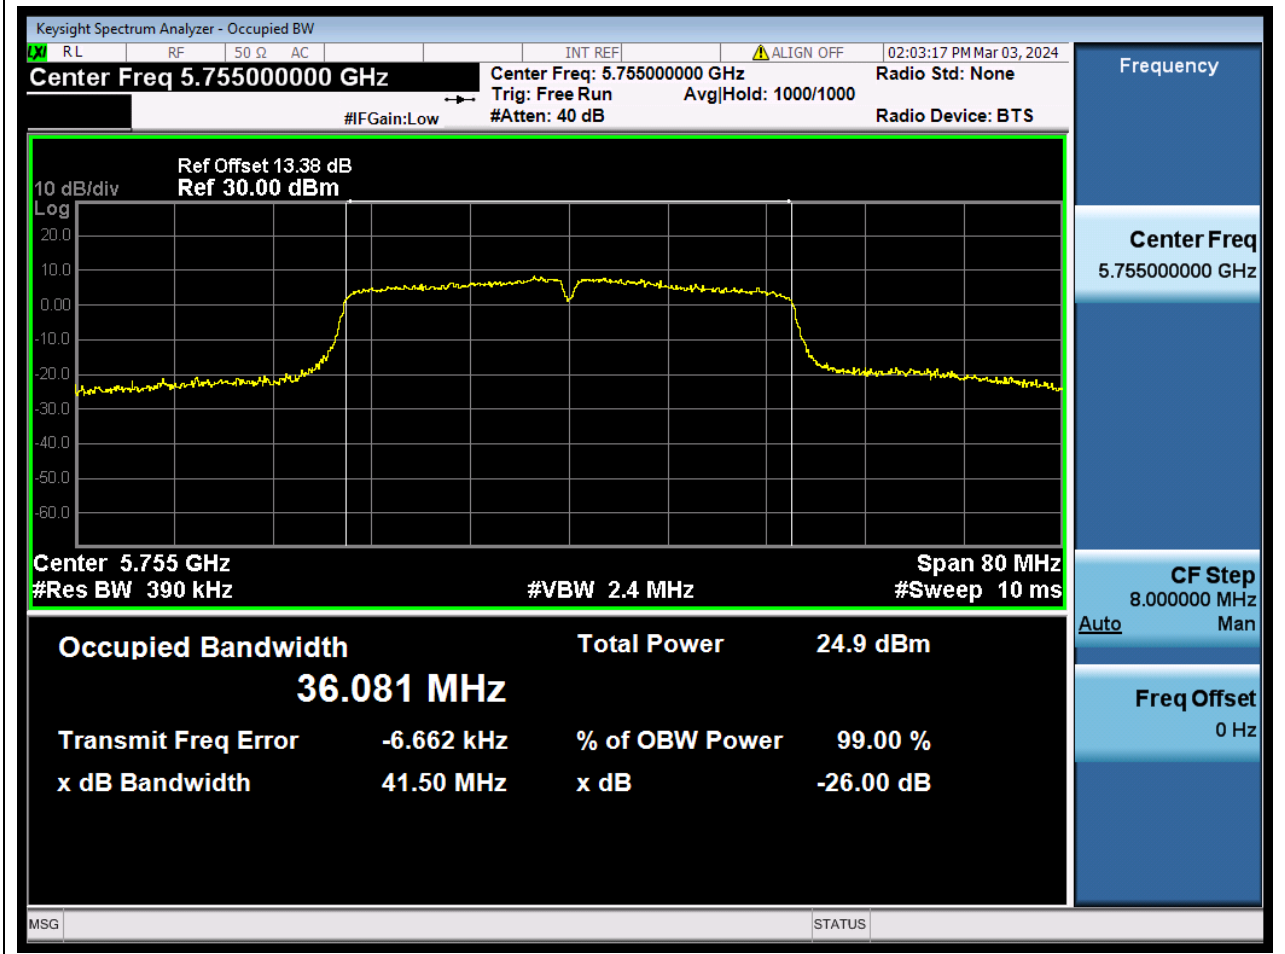

81. 802.11ac_40M_U-NII-3_L

81.1. A.2.2-99% Bandwidth(NTNV)

Center Frequency (MHz)	OBW Power (%)	RBW (MHz)	Detector	Limit (MHz)	OBW (MHz)	Verdict
5755	99	0.39	Peak	0	36.081215	N/A

82. 802.11ac_40M_U-NII-3_H

82.1. A.2.2-99% Bandwidth(NTNV)

Center Frequency (MHz)	OBW Power (%)	RBW (MHz)	Detector	Limit (MHz)	OBW (MHz)	Verdict
5795	99	0.39	Peak	0	36.057965	N/A

83. 802.11ac_80M_U-NII-3_M

83.1. A.2.2-99% Bandwidth(NTNV)