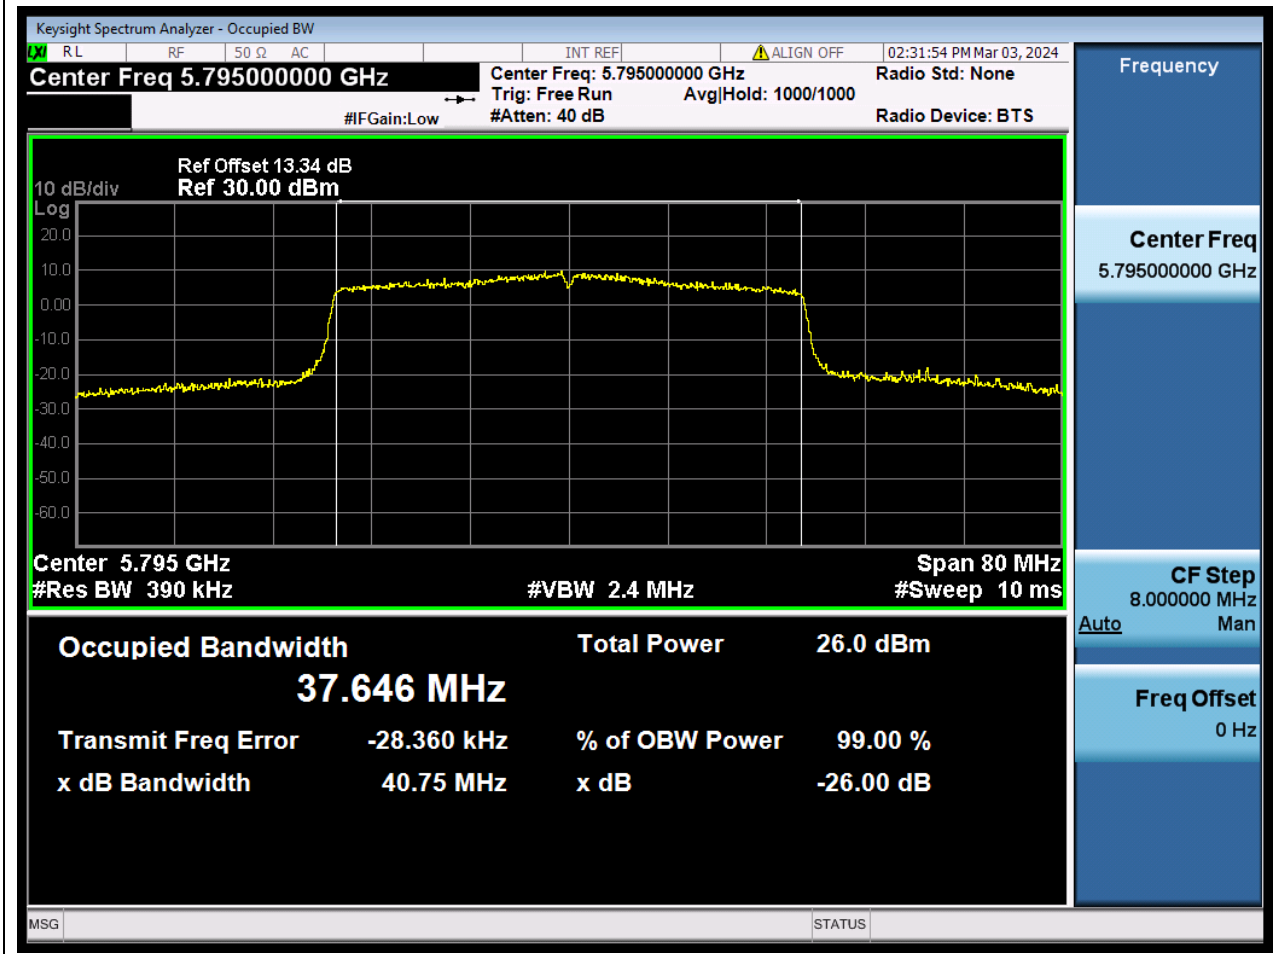

86.1. A.2.2-99% Bandwidth(NTNV)

Center Frequency (MHz)	OBW Power (%)	RBW (MHz)	Detector	Limit (MHz)	OBW (MHz)	Verdict
5825	99	0.2	Peak	0	18.887617	N/A

87. 802.11ax_40M_U-NII-3_L

87.1. A.2.2-99% Bandwidth(NTNV)

Center Frequency (MHz)	OBW Power (%)	RBW (MHz)	Detector	Limit (MHz)	OBW (MHz)	Verdict
5755	99	0.39	Peak	0	37.659161	N/A

88. 802.11ax_40M_U-NII-3_H

88.1. A.2.2-99% Bandwidth(NTNV)

Center Frequency (MHz)	OBW Power (%)	RBW (MHz)	Detector	Limit (MHz)	OBW (MHz)	Verdict
5795	99	0.39	Peak	0	37.645505	N/A