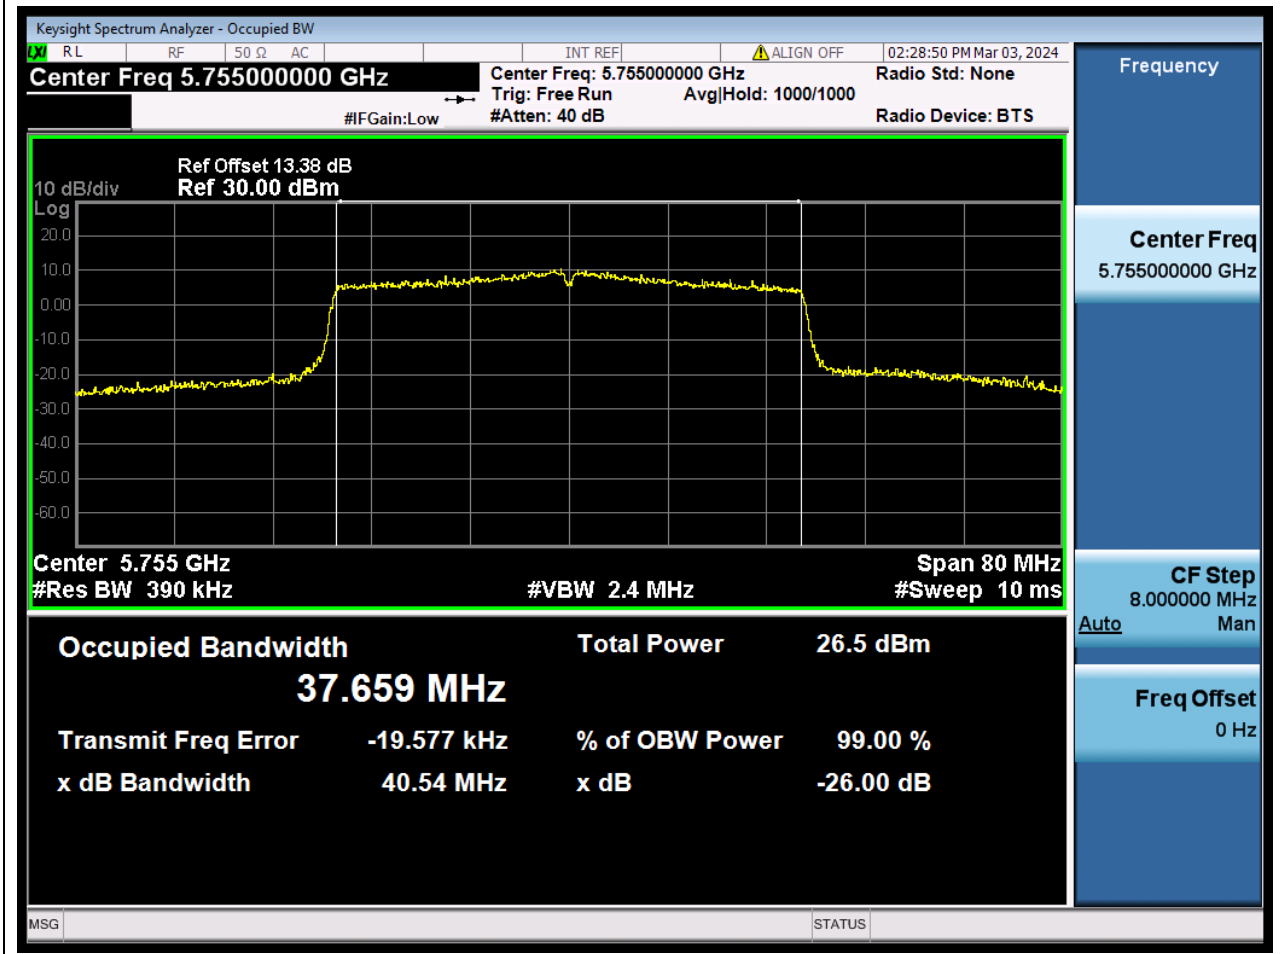

86.1. A.2.2-99% Bandwidth(NTNV)

Center Frequency (MHz)	OBW Power (%)	RBW (MHz)	Detector	Limit (MHz)	OBW (MHz)	Verdict
5825	99	0.2	Peak	0	18.887617	N/A

87. 802.11ax_40M_U-NII-3_L

87.1. A.2.2-99% Bandwidth(NTNV)

Center Frequency (MHz)	OBW Power (%)	RBW (MHz)	Detector	Limit (MHz)	OBW (MHz)	Verdict
5755	99	0.39	Peak	0	37.659161	N/A

88. 802.11ax_40M_U-NII-3_H

88.1. A.2.2-99% Bandwidth(NTNV)

Center Frequency (MHz)	OBW Power (%)	RBW (MHz)	Detector	Limit (MHz)	OBW (MHz)	Verdict
5795	99	0.39	Peak	0	37.645505	N/A