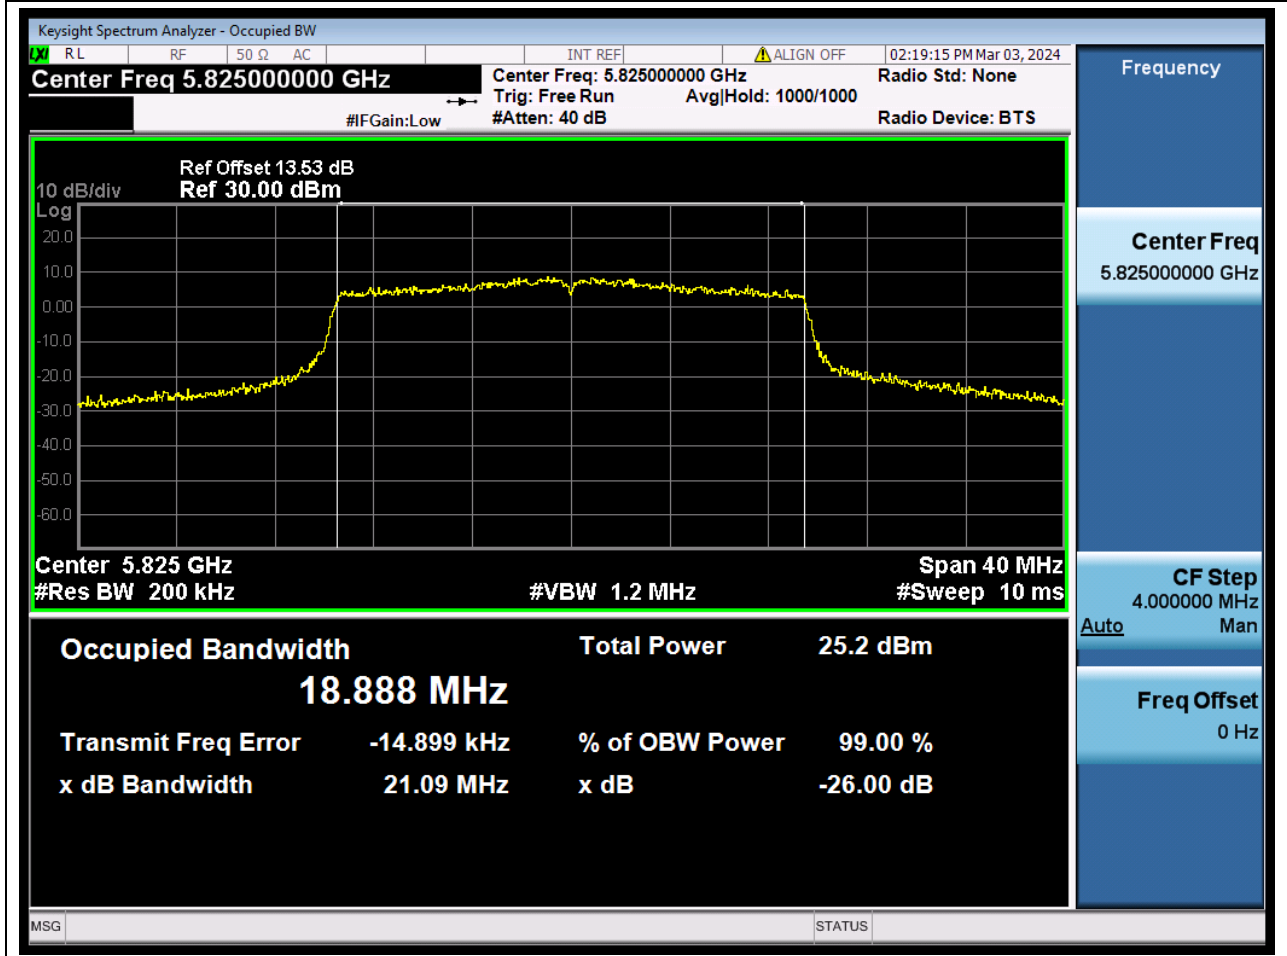

85. 802.11ax_20M_U-NII-3_M

85.1. A.2.2-99% Bandwidth(NTNV)

Center Frequency (MHz)	OBW Power (%)	RBW (MHz)	Detector	Limit (MHz)	OBW (MHz)	Verdict
5785	99	0.2	Peak	0	18.900453	N/A

86. 802.11ax_20M_U-NII-3_H

86.1. A.2.2-99% Bandwidth(NTNV)

Center Frequency (MHz)	OBW Power (%)	RBW (MHz)	Detector	Limit (MHz)	OBW (MHz)	Verdict
5825	99	0.2	Peak	0	18.887617	N/A

87. 802.11ax_40M_U-NII-3_L

87.1. A.2.2-99% Bandwidth(NTNV)