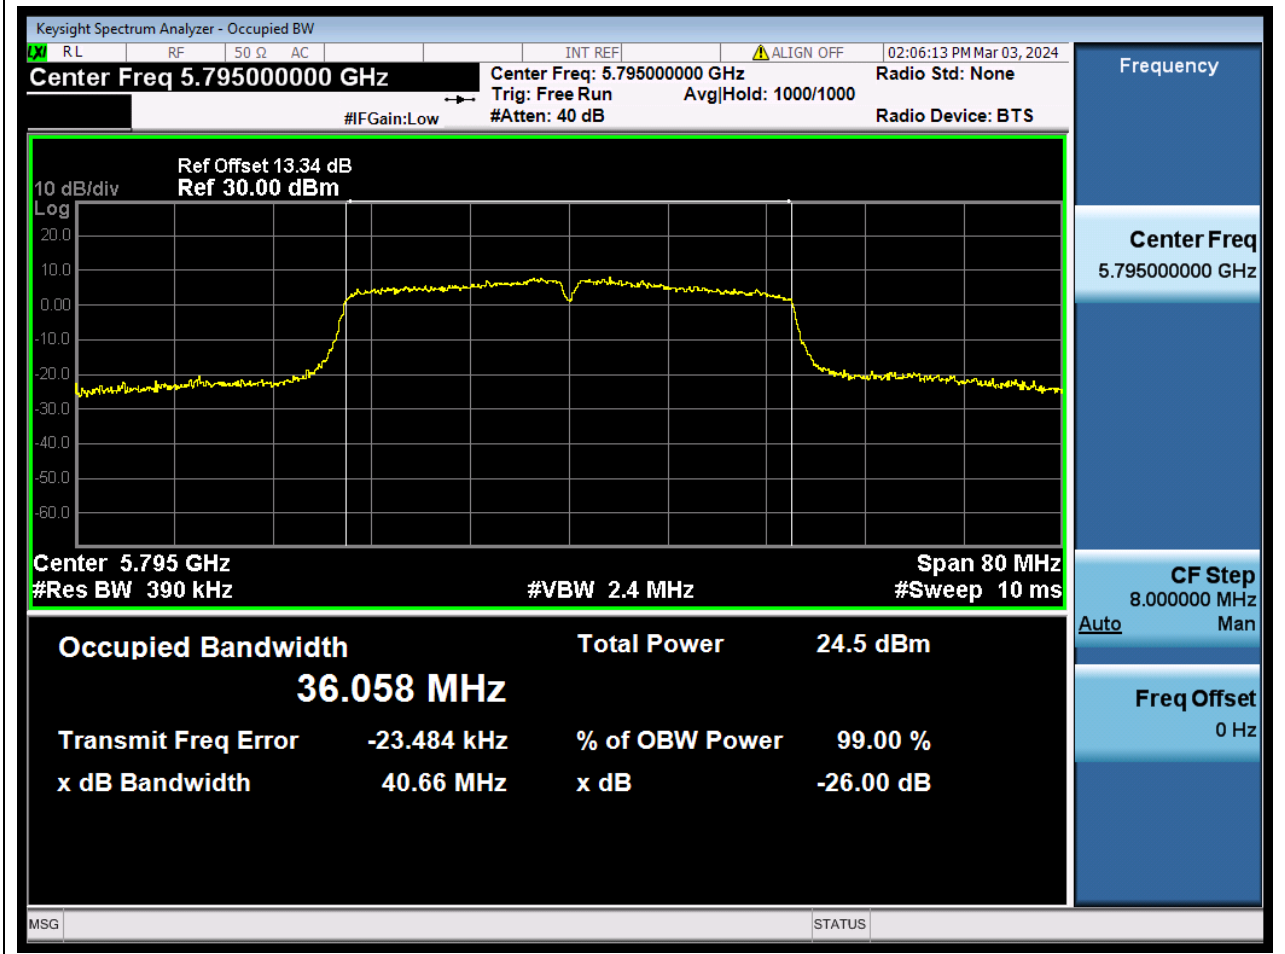

81. 802.11ac_40M_U-NII-3_L

81.1. A.2.2-99% Bandwidth(NTNV)

Center Frequency (MHz)	OBW Power (%)	RBW (MHz)	Detector	Limit (MHz)	OBW (MHz)	Verdict
5755	99	0.39	Peak	0	36.081215	N/A

82. 802.11ac_40M_U-NII-3_H

82.1. A.2.2-99% Bandwidth(NTNV)

Center Frequency (MHz)	OBW Power (%)	RBW (MHz)	Detector	Limit (MHz)	OBW (MHz)	Verdict
5795	99	0.39	Peak	0	36.057965	N/A

83. 802.11ac_80M_U-NII-3_M

83.1. A.2.2-99% Bandwidth(NTNV)

Center Frequency (MHz)	OBW Power (%)	RBW (MHz)	Detector	Limit (MHz)	OBW (MHz)	Verdict
5775	99	0.82	Peak	0	75.441445	N/A

84. 802.11ax_20M_U-NII-3_L

84.1. A.2.2-99% Bandwidth(NTNV)

Center Frequency (MHz)	OBW Power (%)	RBW (MHz)	Detector	Limit (MHz)	OBW (MHz)	Verdict
5745	99	0.2	Peak	0	18.896017	N/A