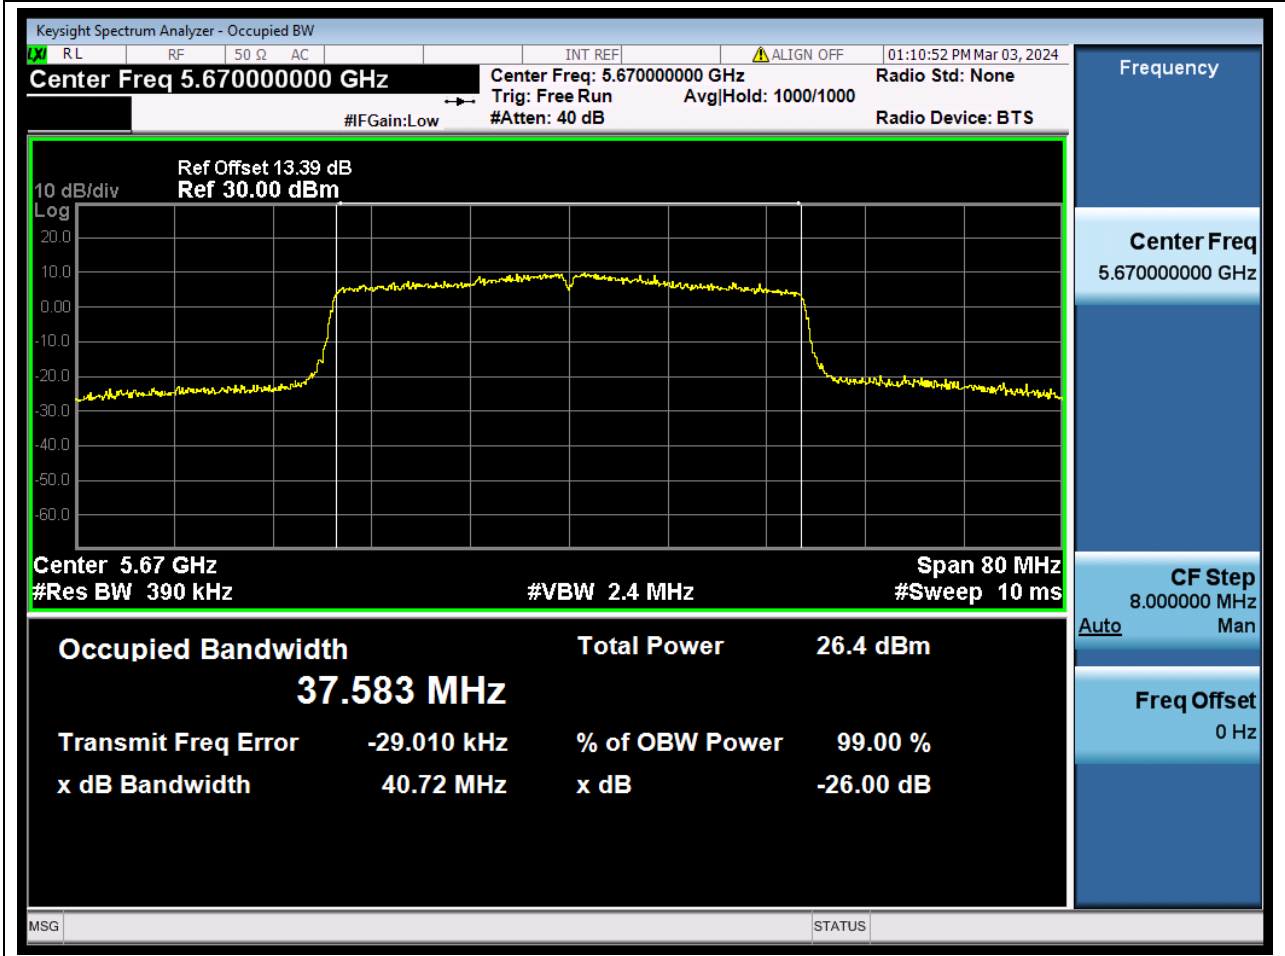

66. 802.11ax_40M_U-NII-2C_H

66.1. A.2.2-99% Bandwidth(NTNV)

Center Frequency (MHz)	OBW Power (%)	RBW (MHz)	Detector	Limit (MHz)	OBW (MHz)	Verdict
5670	99	0.39	Peak	0	37.583332	N/A