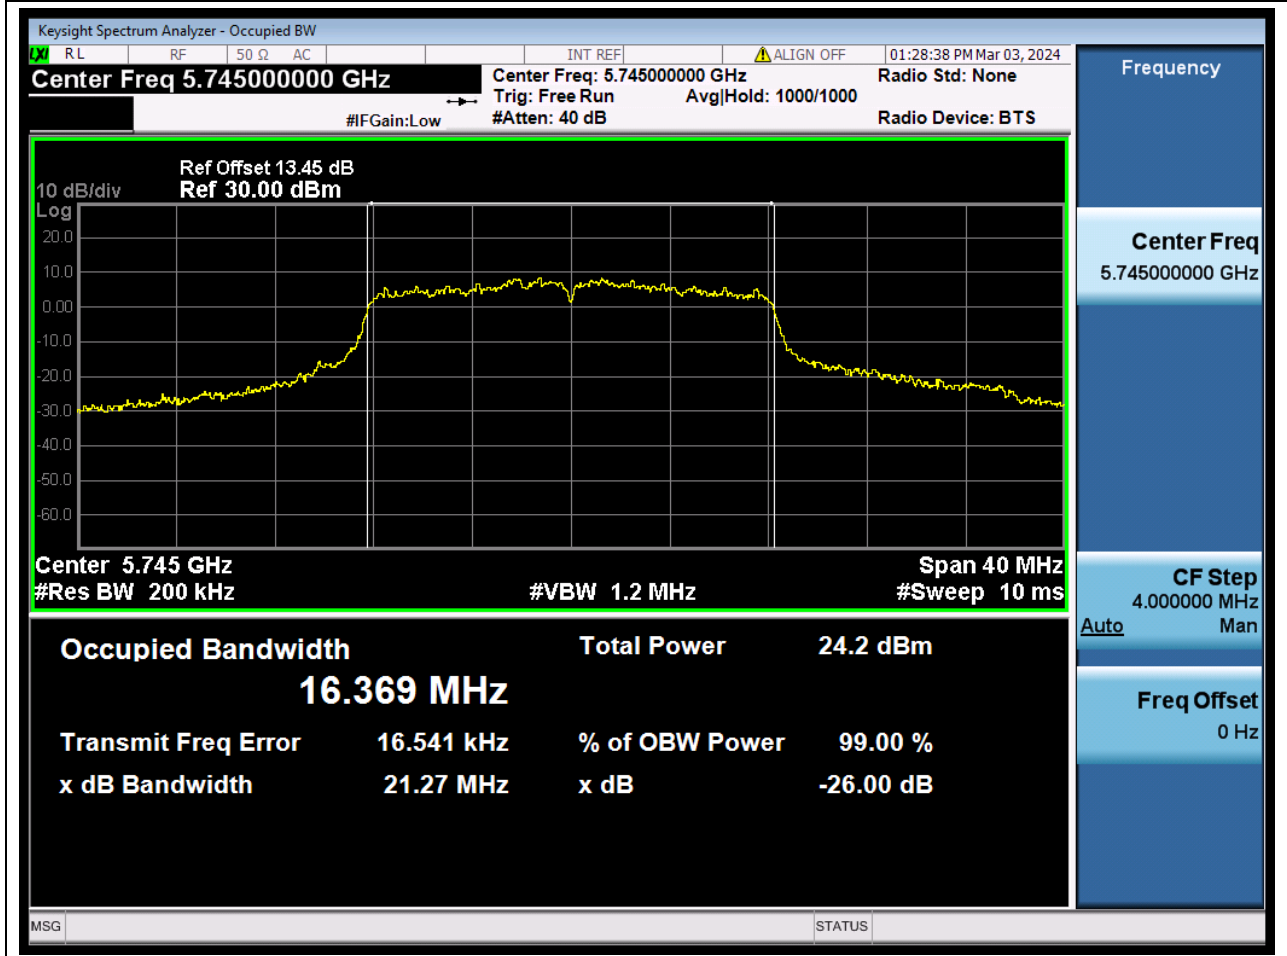

70. 802.11a_20M_U-NII-3_L

70.1. A.2.2-99% Bandwidth(NTNV)

Center Frequency (MHz)	OBW Power (%)	RBW (MHz)	Detector	Limit (MHz)	OBW (MHz)	Verdict
5745	99	0.2	Peak	0	16.369401	N/A