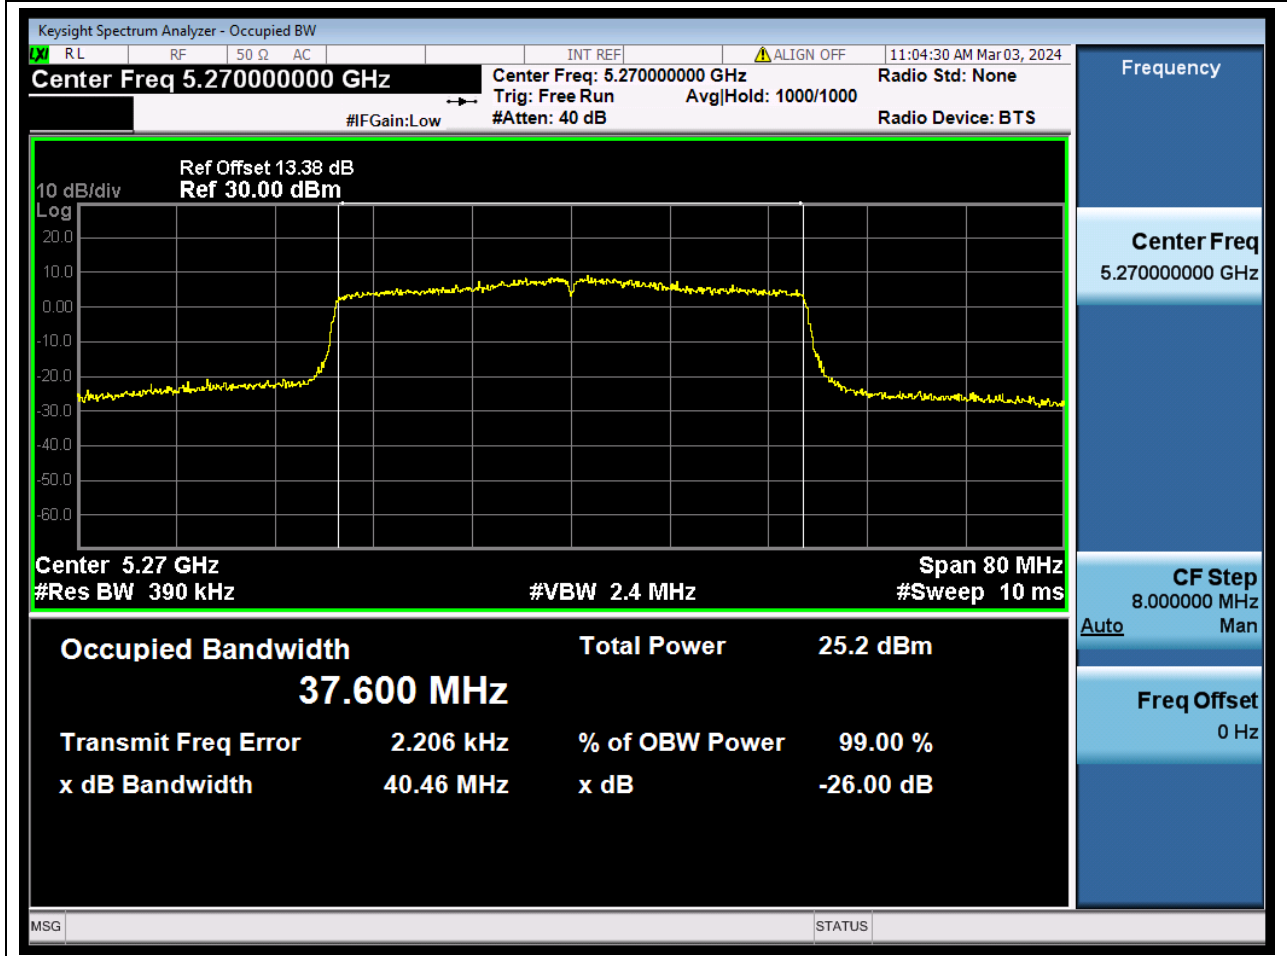

40. 802.11ax_40M_U-NII-2A_L

40.1. A.2.2-99% Bandwidth(NTNV)

Center Frequency (MHz)	OBW Power (%)	RBW (MHz)	Detector	Limit (MHz)	OBW (MHz)	Verdict
5270	99	0.39	Peak	0	37.60016	N/A