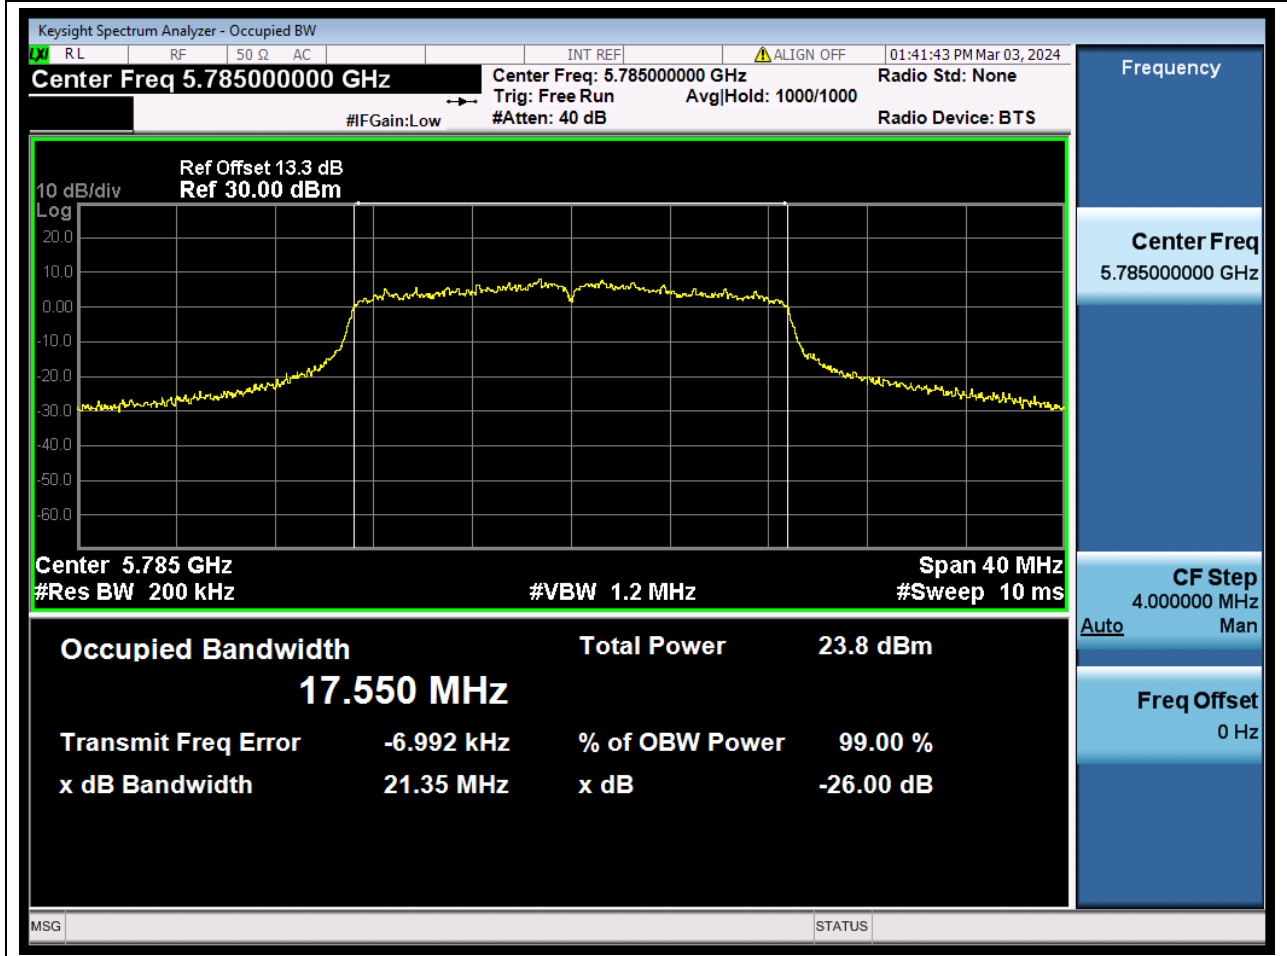

74. 802.11n_20M_U-NII-3_M

74.1. A.2.2-99% Bandwidth(NTNV)

Center Frequency (MHz)	OBW Power (%)	RBW (MHz)	Detector	Limit (MHz)	OBW (MHz)	Verdict
5785	99	0.2	Peak	0	17.550065	N/A