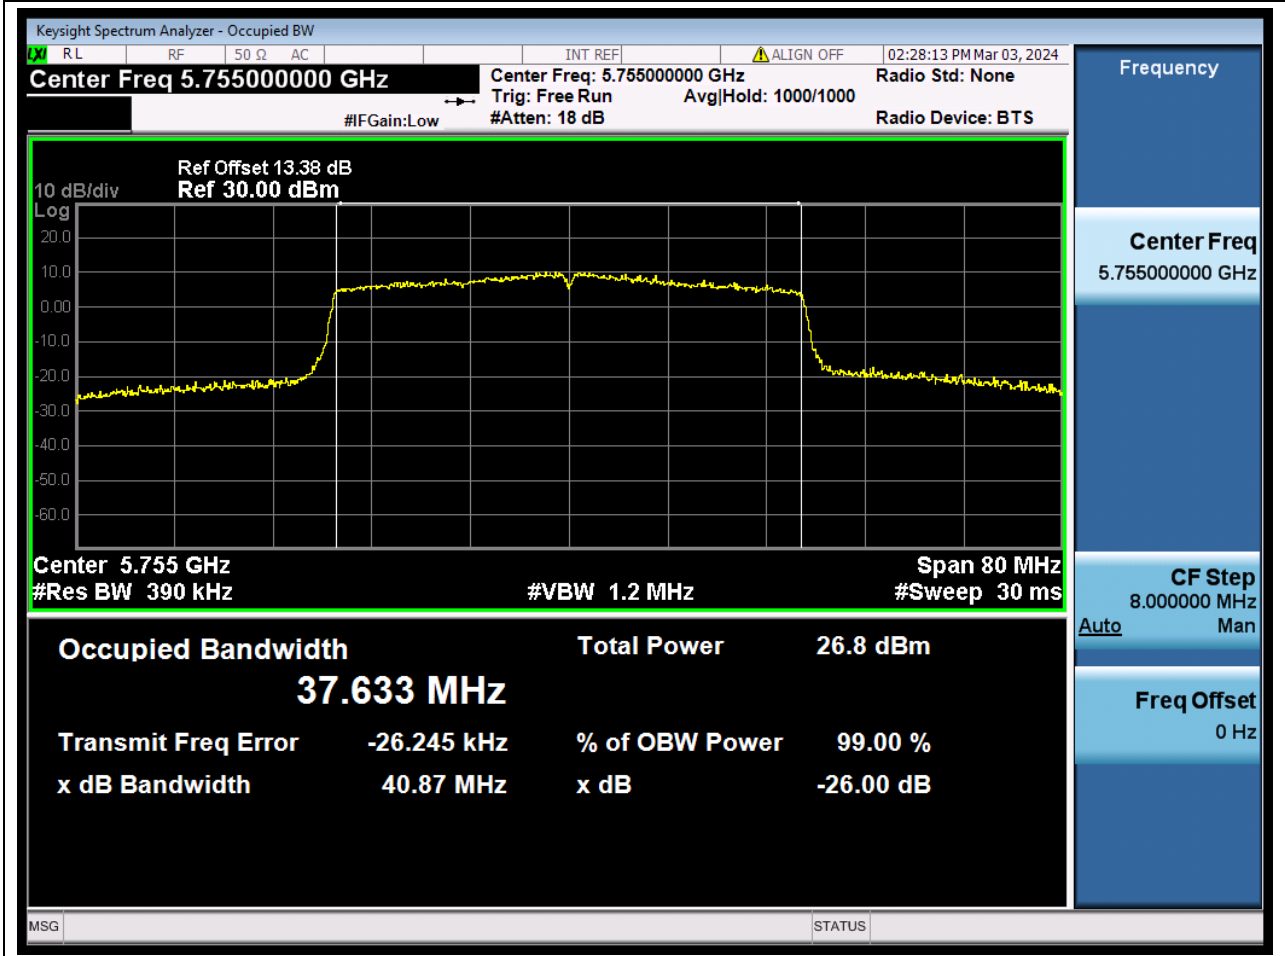

87. 802.11ax_40M_U-NII-3_L

87.1. A.2-26dB Bandwidth(NTNV)

Center Frequency (MHz)	XdB Down	RBW (MHz)	Detector	Limit (MHz)	XdB BandWidth (MHz)	Verdict
5755	26	0.39	Peak	0	40.869672	N/A