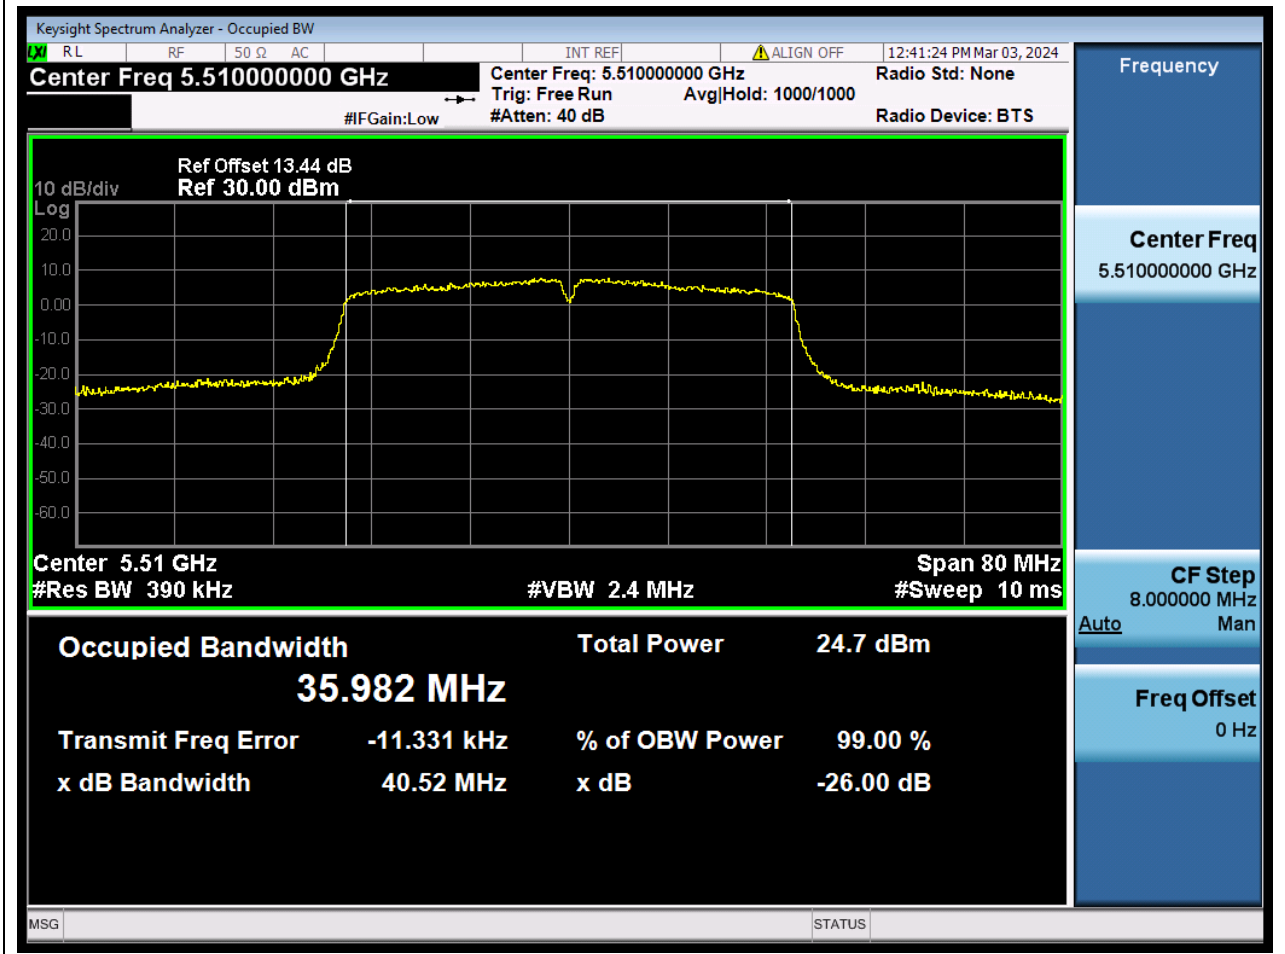

55. 802.11ac_40M_U-NII-2C_L

55.1. A.2.2-99% Bandwidth(NTNV)

Center Frequency (MHz)	OBW Power (%)	RBW (MHz)	Detector	Limit (MHz)	OBW (MHz)	Verdict
5510	99	0.39	Peak	0	35.982051	N/A