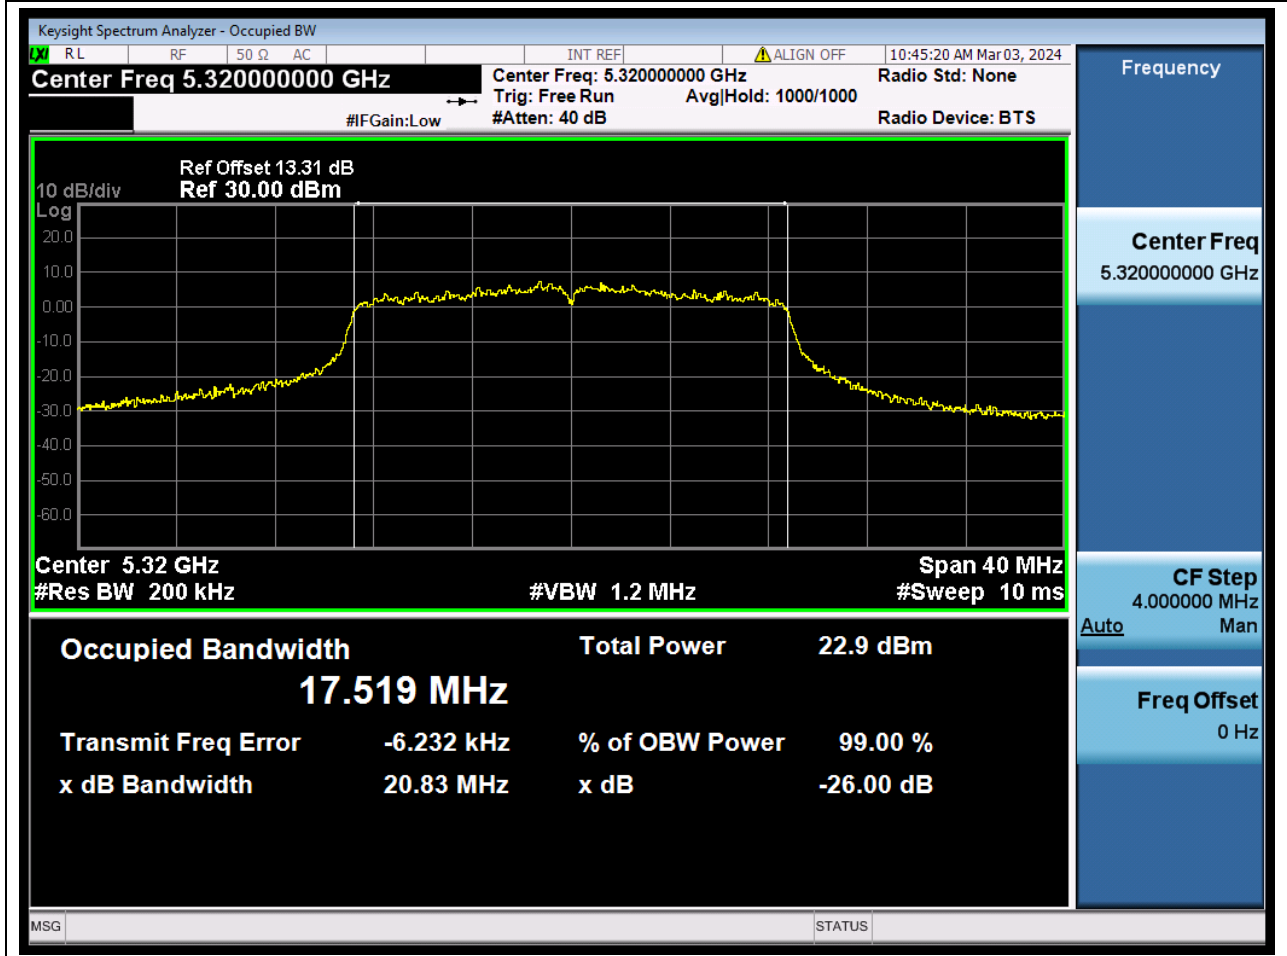

33. 802.11ac_20M_U-NII-2A_H

33.1. A.2.2-99% Bandwidth(NTNV)

Center Frequency (MHz)	OBW Power (%)	RBW (MHz)	Detector	Limit (MHz)	OBW (MHz)	Verdict
5320	99	0.2	Peak	0	17.519074	N/A