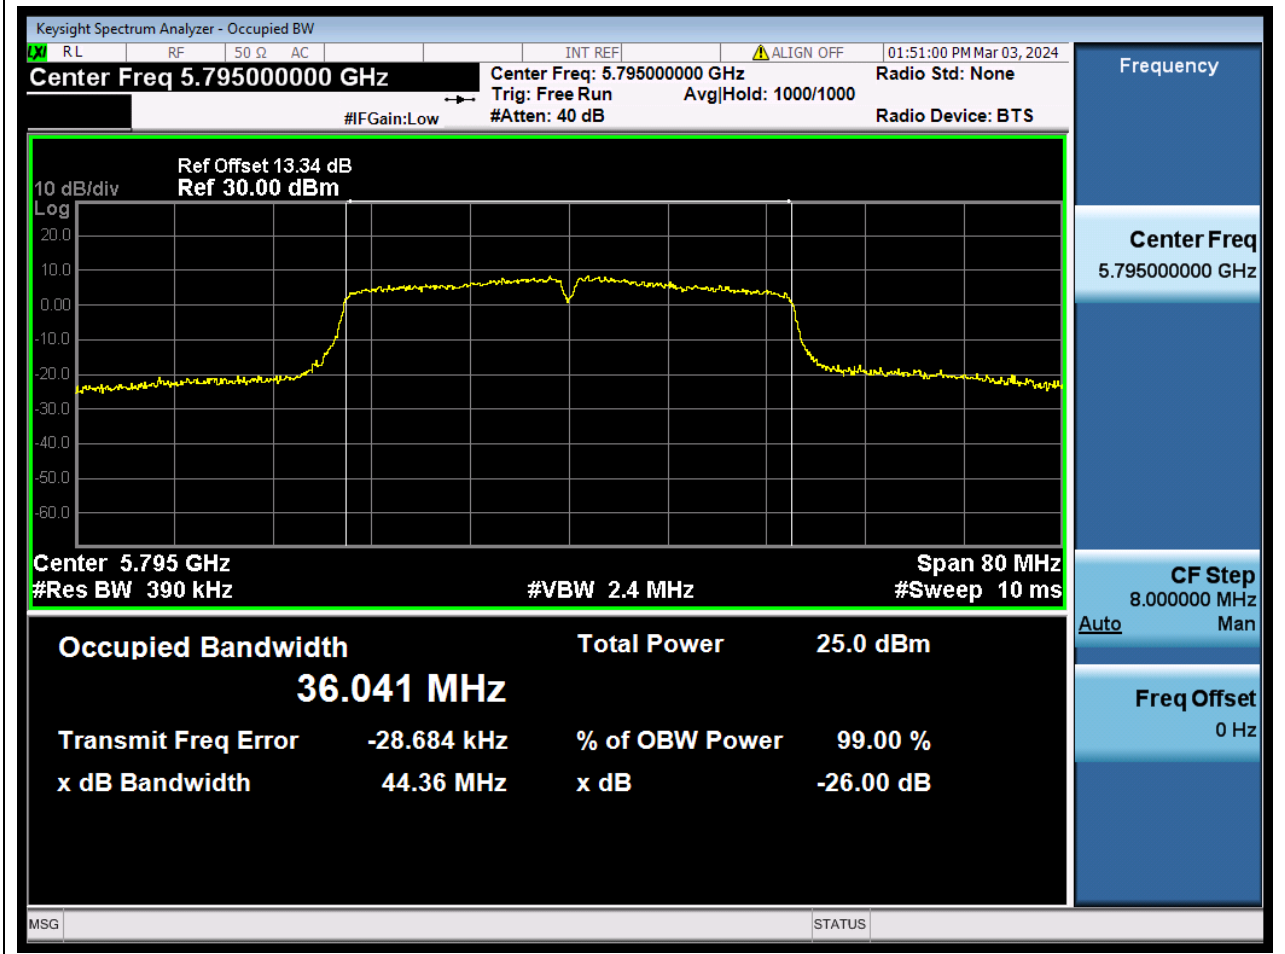

77. 802.11n_40M_U-NII-3_H

77.1. A.2.2-99% Bandwidth(NTNV)

Center Frequency (MHz)	OBW Power (%)	RBW (MHz)	Detector	Limit (MHz)	OBW (MHz)	Verdict
5795	99	0.39	Peak	0	36.041409	N/A