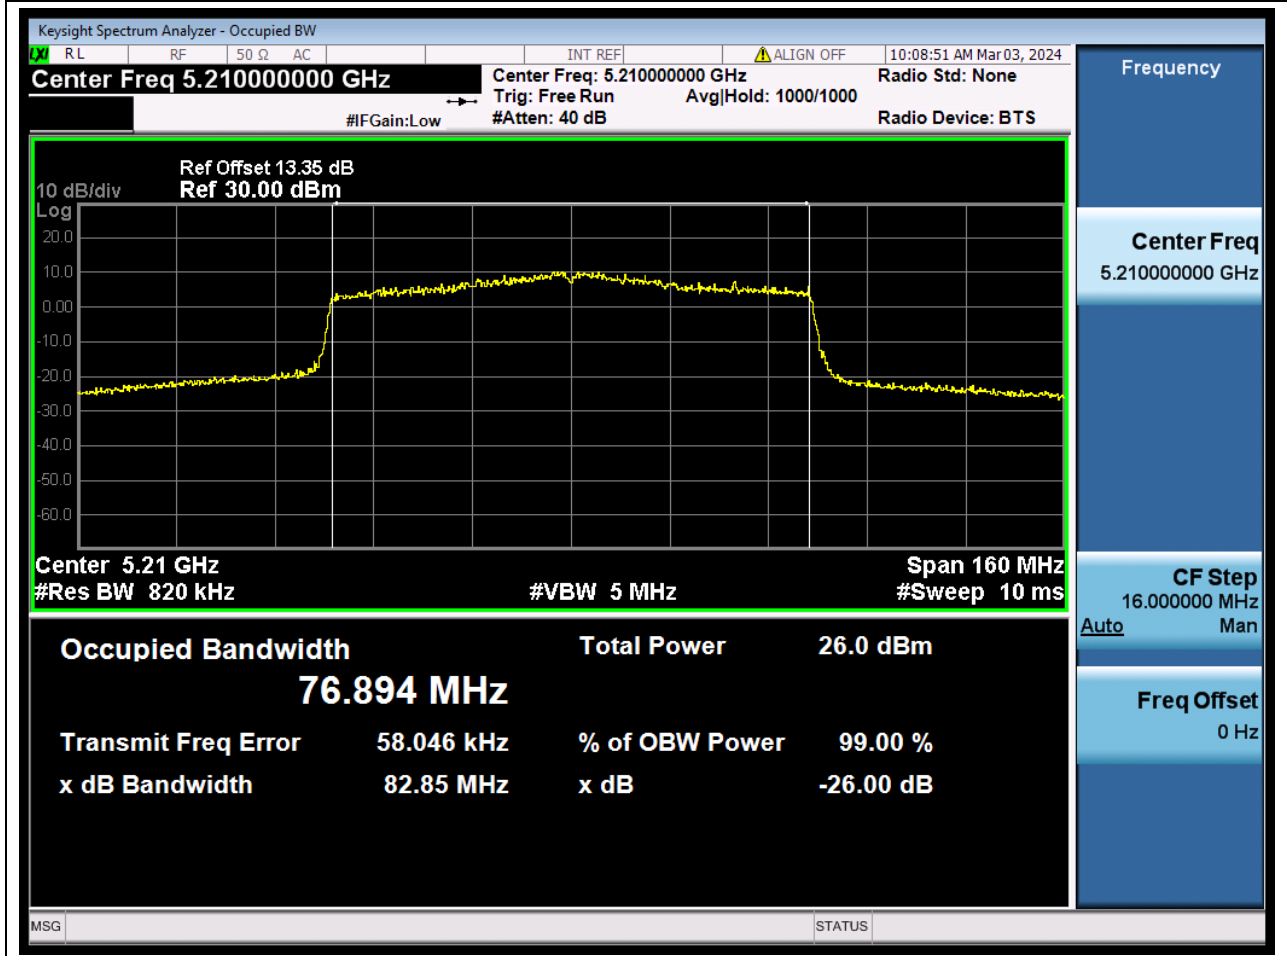

21. 802.11ax_80M_U-NII-1_M

21.1. A.2.2-99% Bandwidth(NTNV)

Center Frequency (MHz)	OBW Power (%)	RBW (MHz)	Detector	Limit (MHz)	OBW (MHz)	Verdict
5210	99	0.82	Peak	0	76.893696	N/A