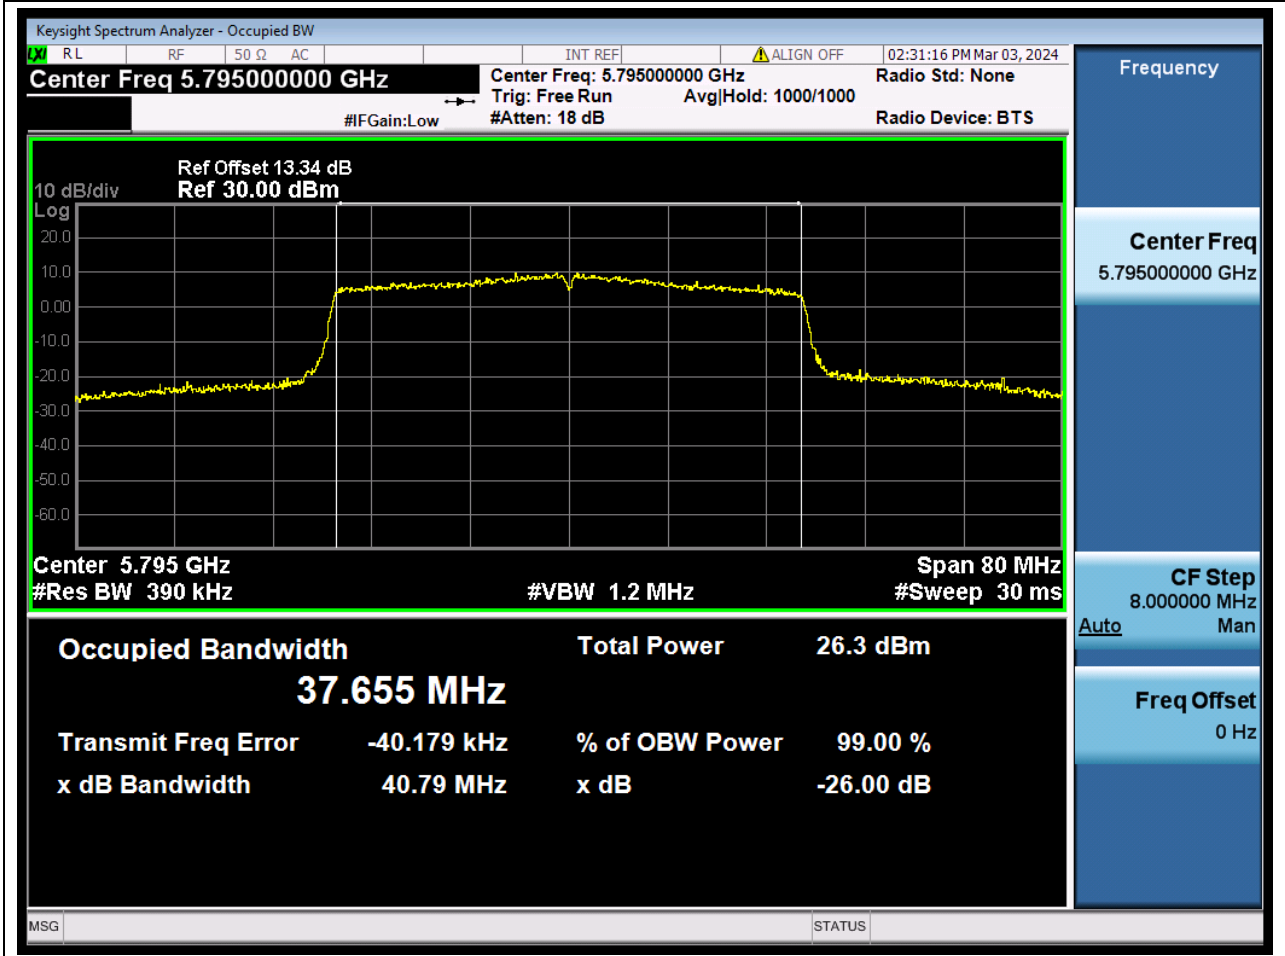

88. 802.11ax_40M_U-NII-3_H

88.1. A.2-26dB Bandwidth(NTNV)

Center Frequency (MHz)	XdB Down	RBW (MHz)	Detector	Limit (MHz)	XdB BandWidth (MHz)	Verdict
5795	26	0.39	Peak	0	40.788917	N/A