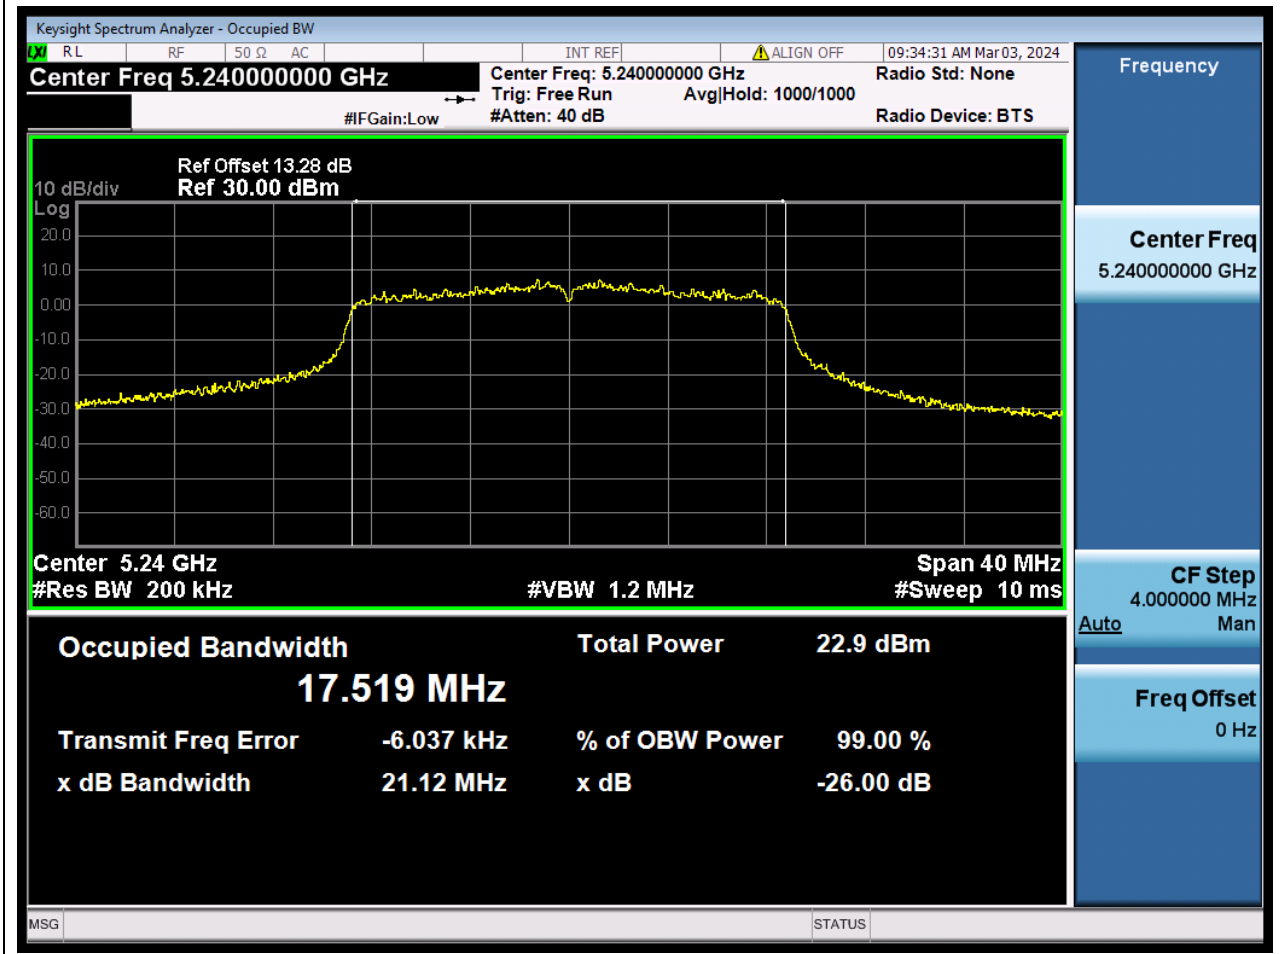

11. 802.11ac_20M_U-NII-1_H

11.1. A.2.2-99% Bandwidth(NTNV)

Center Frequency (MHz)	OBW Power (%)	RBW (MHz)	Detector	Limit (MHz)	OBW (MHz)	Verdict
5240	99	0.2	Peak	0	17.519071	N/A