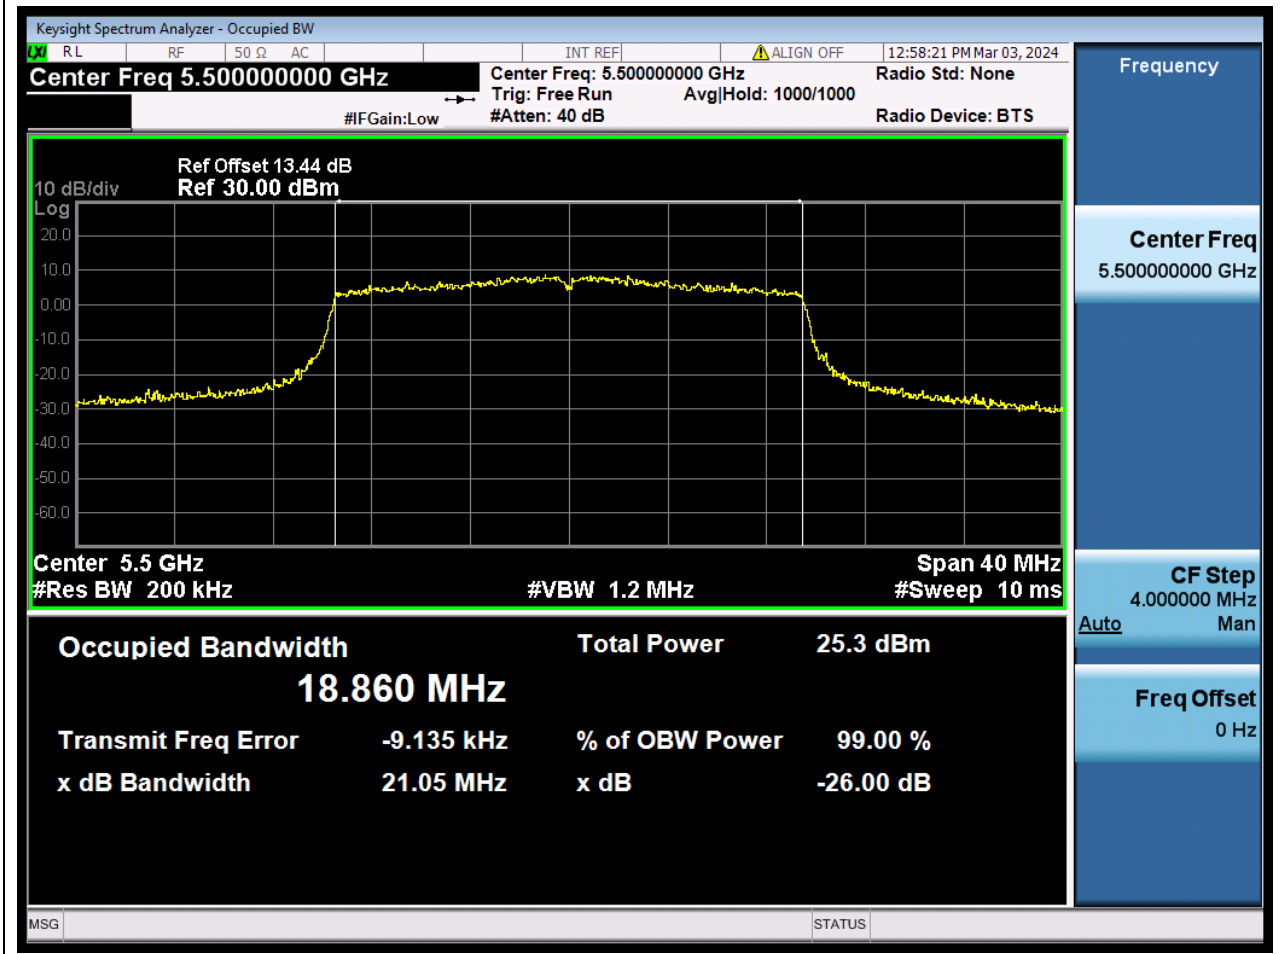

61. 802.11ax_20M_U-NII-2C_L

61.1. A.2.2-99% Bandwidth(NTNV)

Center Frequency (MHz)	OBW Power (%)	RBW (MHz)	Detector	Limit (MHz)	OBW (MHz)	Verdict
5500	99	0.2	Peak	0	18.85986	N/A