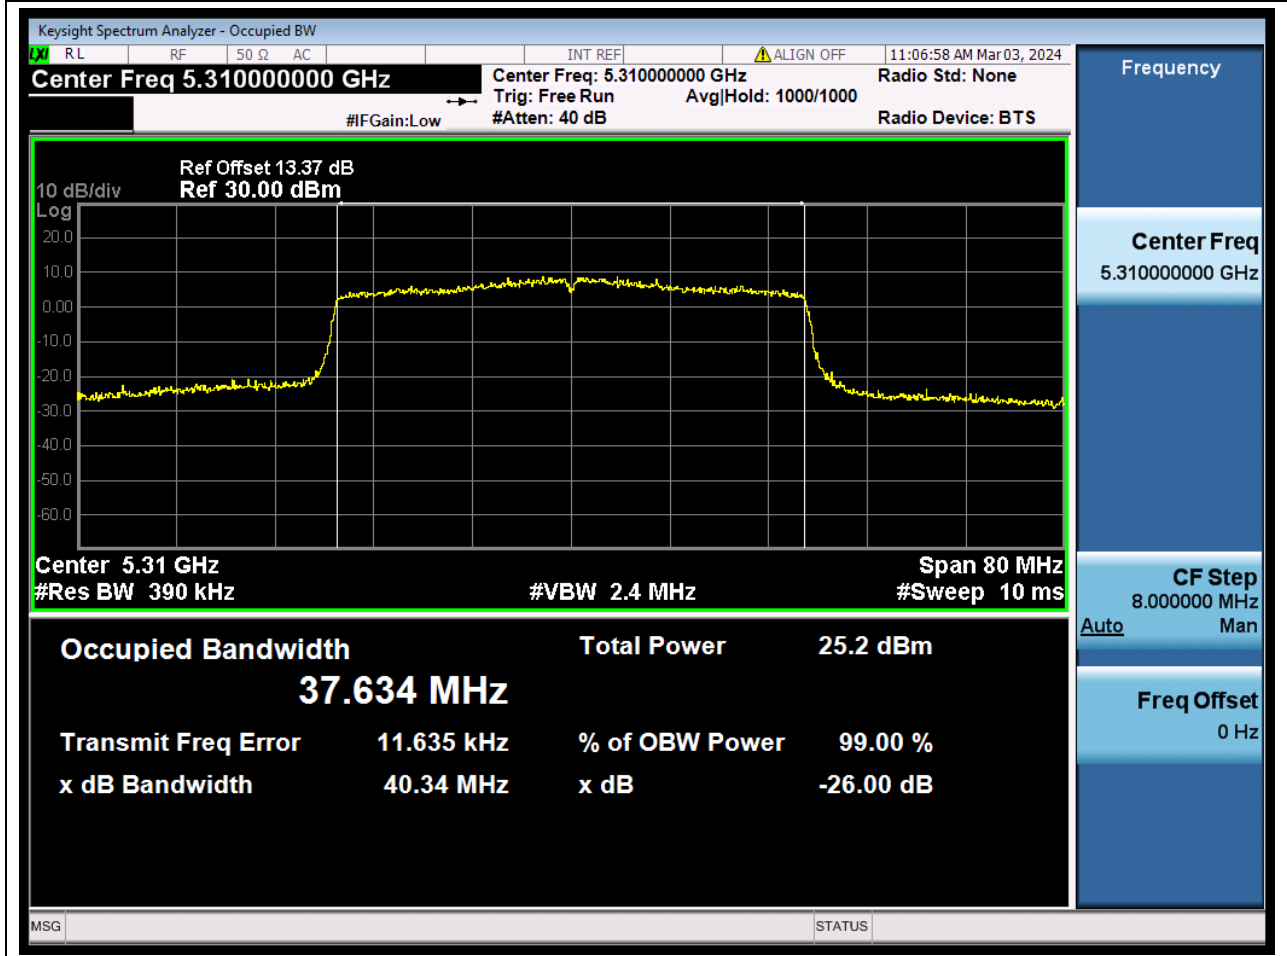

41. 802.11ax_40M_U-NII-2A_H

41.1. A.2.2-99% Bandwidth(NTNV)

Center Frequency (MHz)	OBW Power (%)	RBW (MHz)	Detector	Limit (MHz)	OBW (MHz)	Verdict
5310	99	0.39	Peak	0	37.634467	N/A