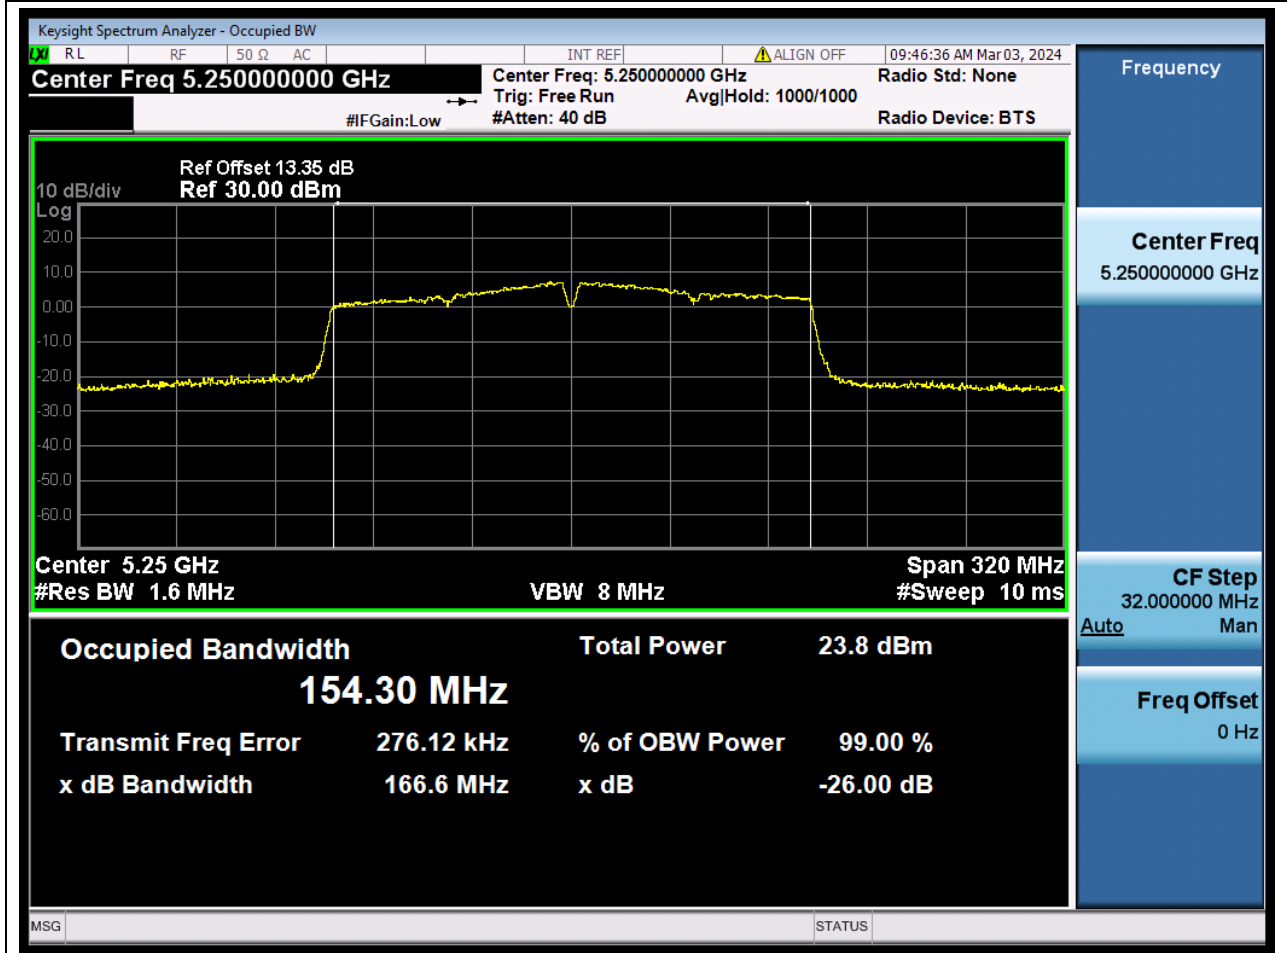

15. 802.11ac_160M_U-NII-2A_M

15.1. A.2.2-99% Bandwidth(NTNV)

Center Frequency (MHz)	OBW Power (%)	RBW (MHz)	Detector	Limit (MHz)	OBW (MHz)	Verdict
5250	99	1.6	Peak	0	154.299383	N/A