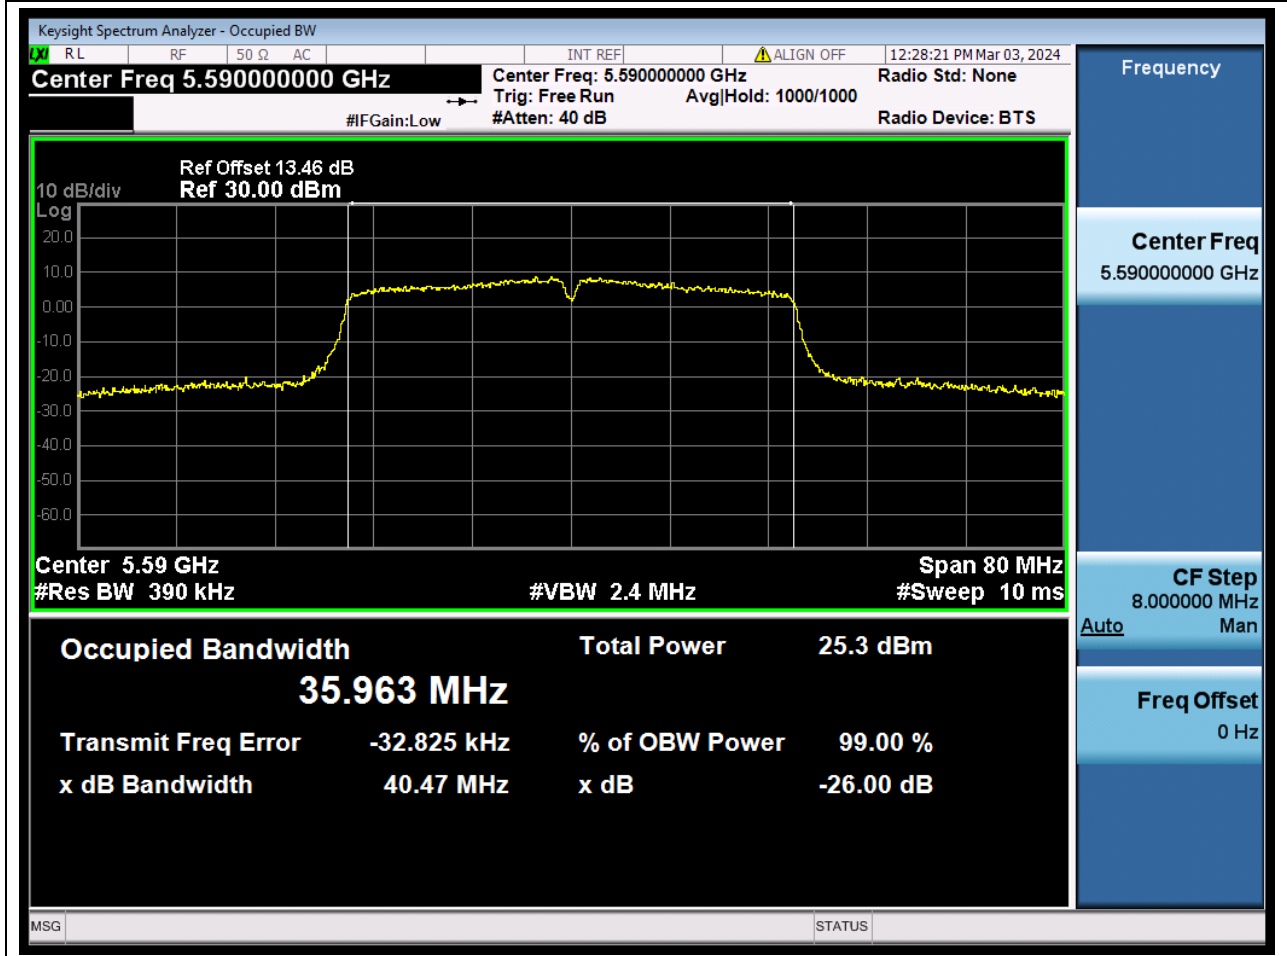

50. 802.11n_40M_U-NII-2C_M

50.1. A.2.2-99% Bandwidth(NTNV)

Center Frequency (MHz)	OBW Power (%)	RBW (MHz)	Detector	Limit (MHz)	OBW (MHz)	Verdict
5590	99	0.39	Peak	0	35.962555	N/A