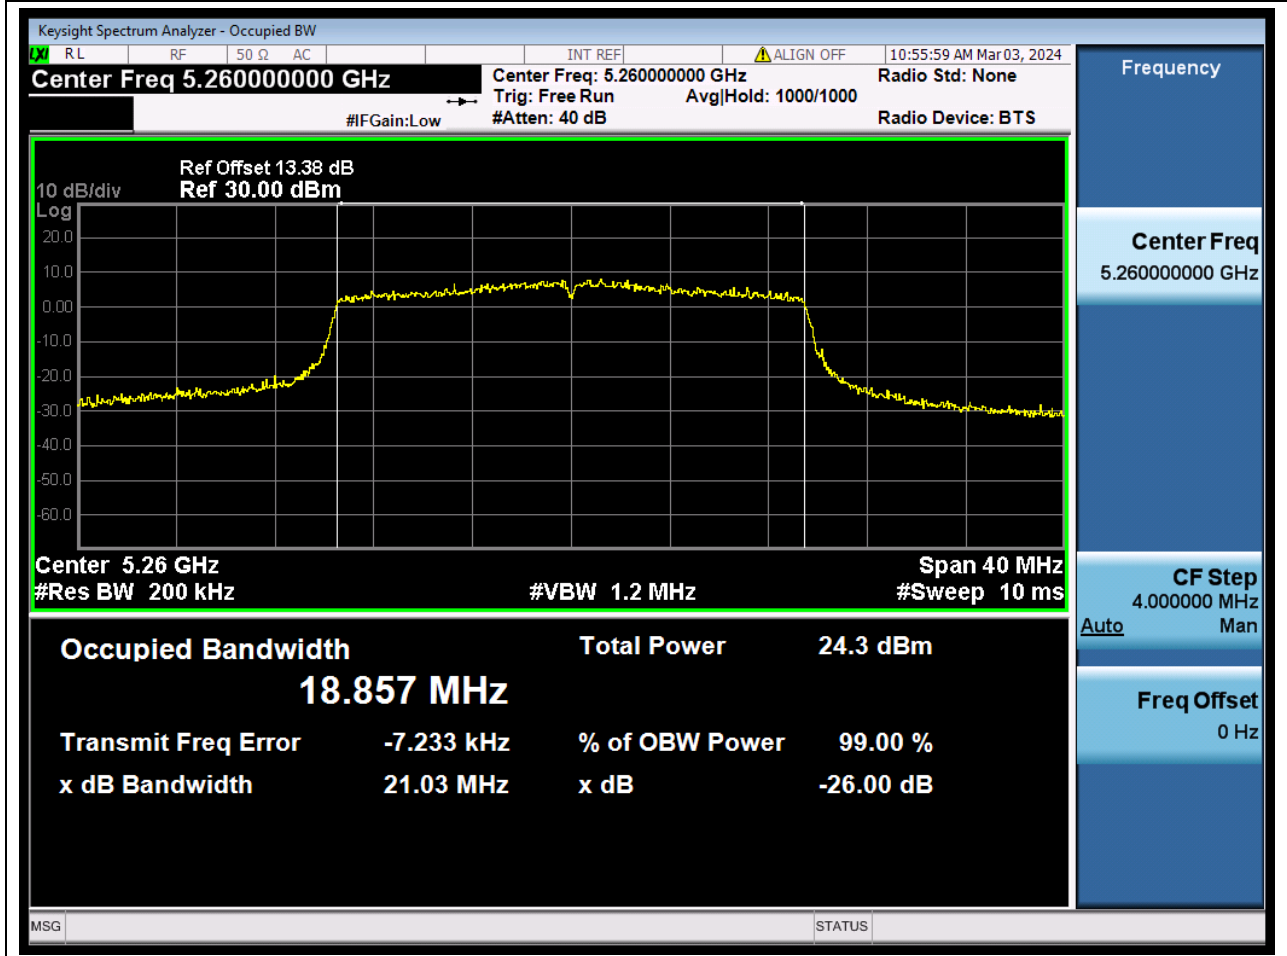

37. 802.11ax_20M_U-NII-2A_L

37.1. A.2.2-99% Bandwidth(NTNV)

Center Frequency (MHz)	OBW Power (%)	RBW (MHz)	Detector	Limit (MHz)	OBW (MHz)	Verdict
5260	99	0.2	Peak	0	18.857438	N/A