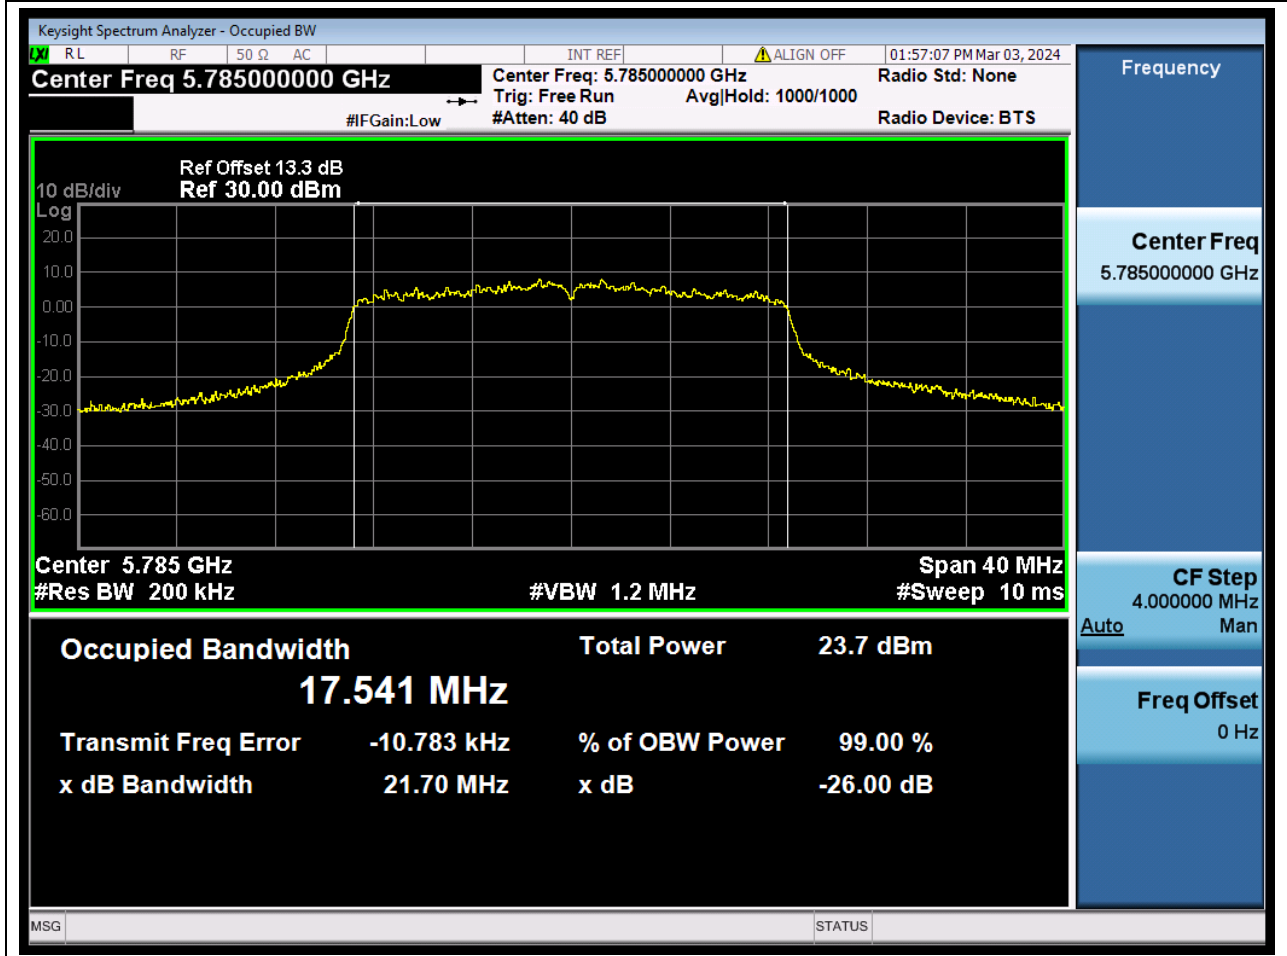

79. 802.11ac_20M_U-NII-3_M

79.1. A.2.2-99% Bandwidth(NTNV)

Center Frequency (MHz)	OBW Power (%)	RBW (MHz)	Detector	Limit (MHz)	OBW (MHz)	Verdict
5785	99	0.2	Peak	0	17.541061	N/A