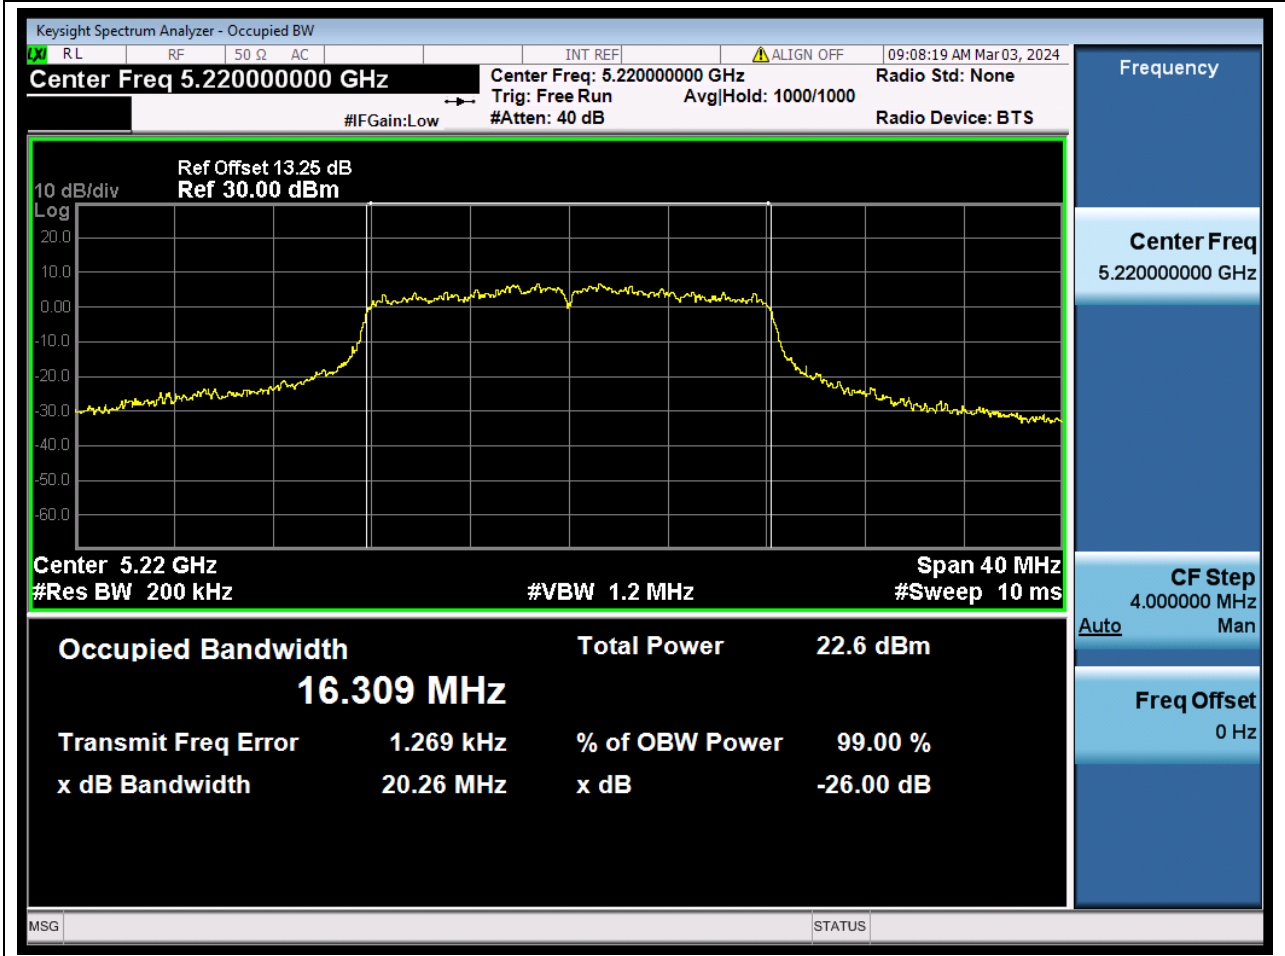

2. 802.11a_20M_U-NII-1_M

2.1. A.2.2-99% Bandwidth(NTNV)

Center Frequency (MHz)	OBW Power (%)	RBW (MHz)	Detector	Limit (MHz)	OBW (MHz)	Verdict
5220	99	0.2	Peak	0	16.308794	N/A