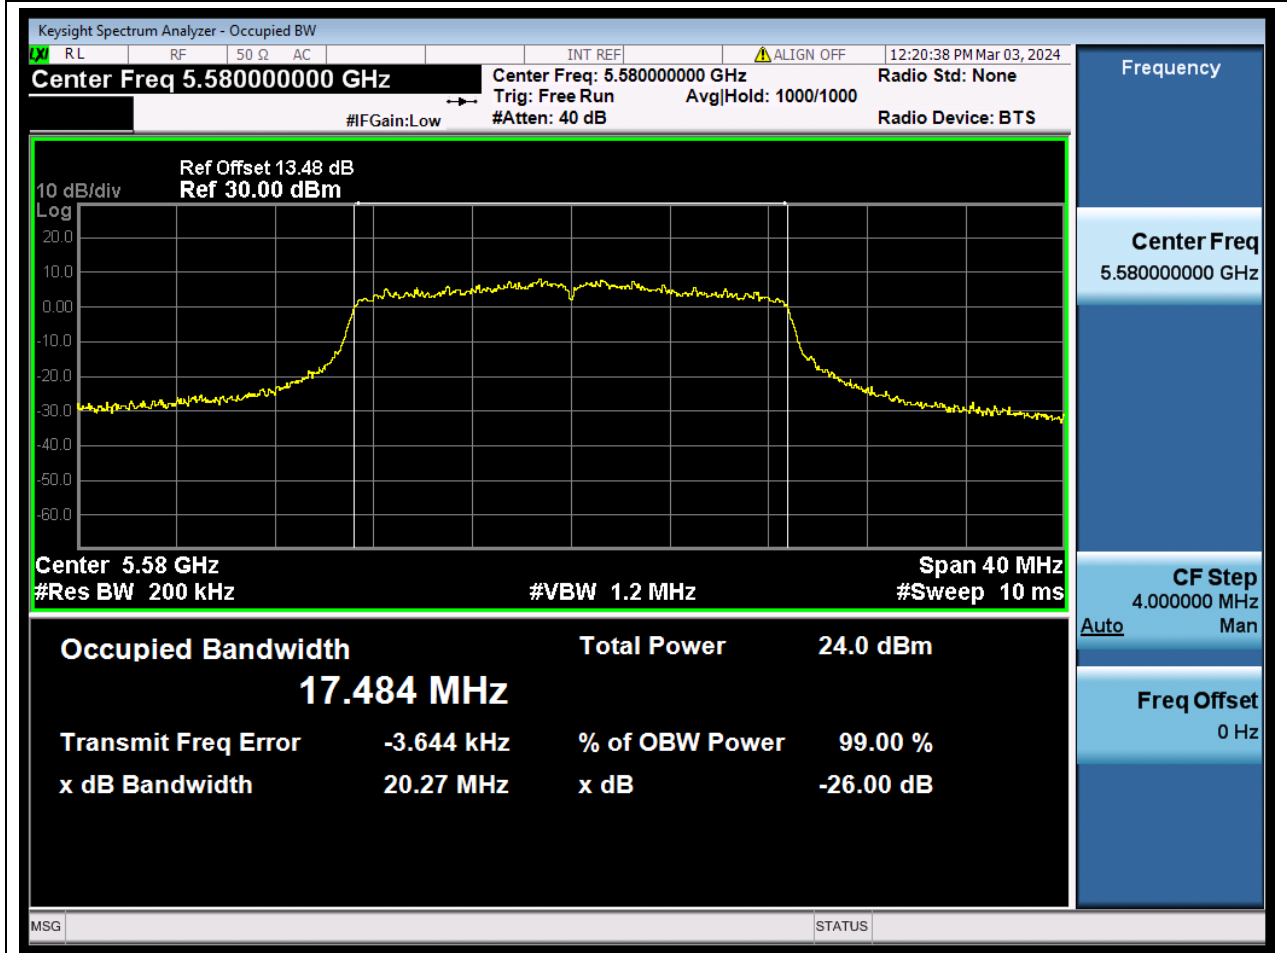

47. 802.11n_20M_U-NII-2C_M

47.1. A.2.2-99% Bandwidth(NTNV)

Center Frequency (MHz)	OBW Power (%)	RBW (MHz)	Detector	Limit (MHz)	OBW (MHz)	Verdict
5580	99	0.2	Peak	0	17.483591	N/A