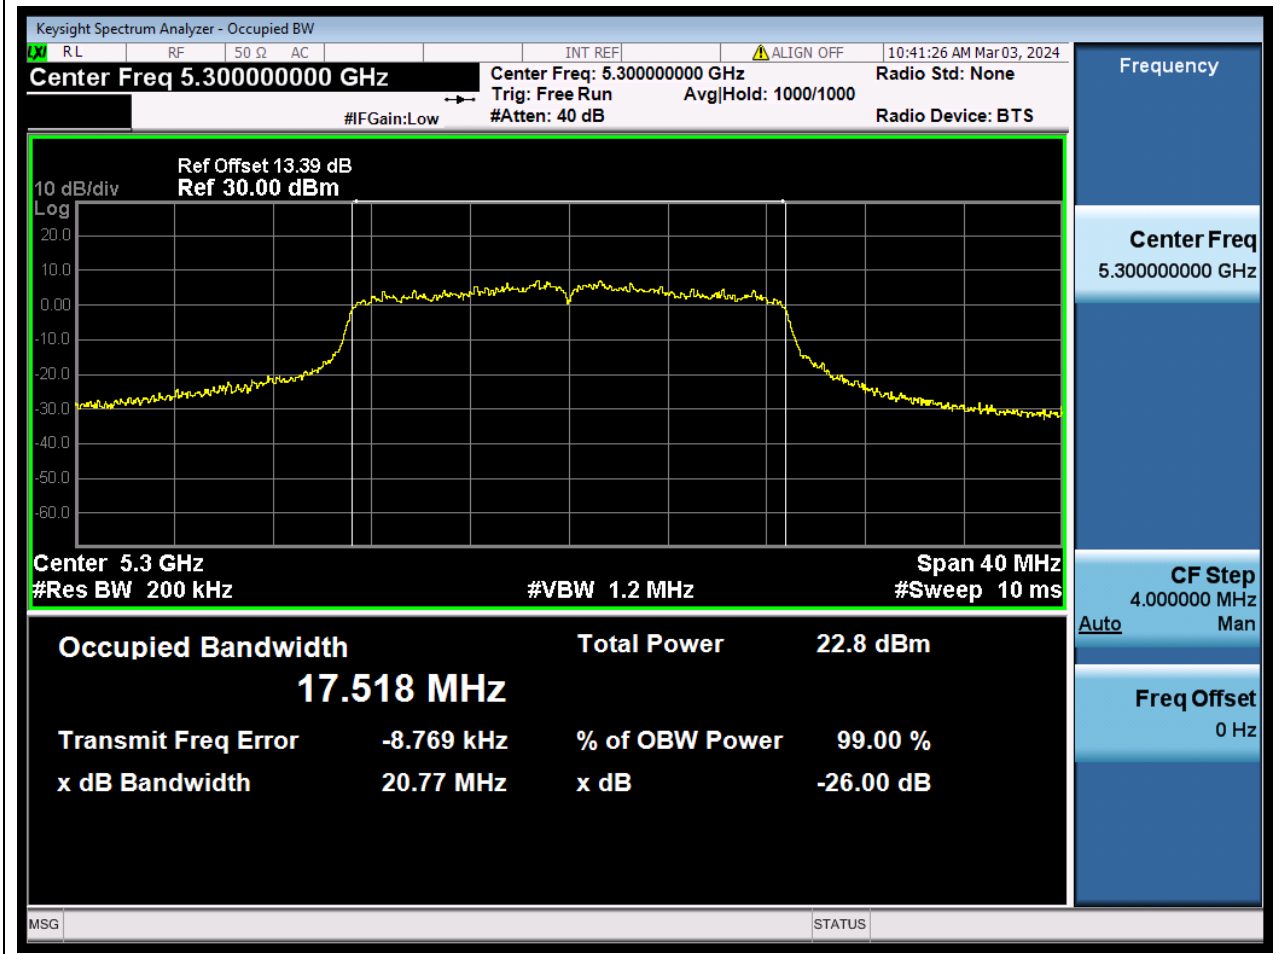

32. 802.11ac_20M_U-NII-2A_M

32.1. A.2.2-99% Bandwidth(NTNV)

Center Frequency (MHz)	OBW Power (%)	RBW (MHz)	Detector	Limit (MHz)	OBW (MHz)	Verdict
5300	99	0.2	Peak	0	17.518326	N/A