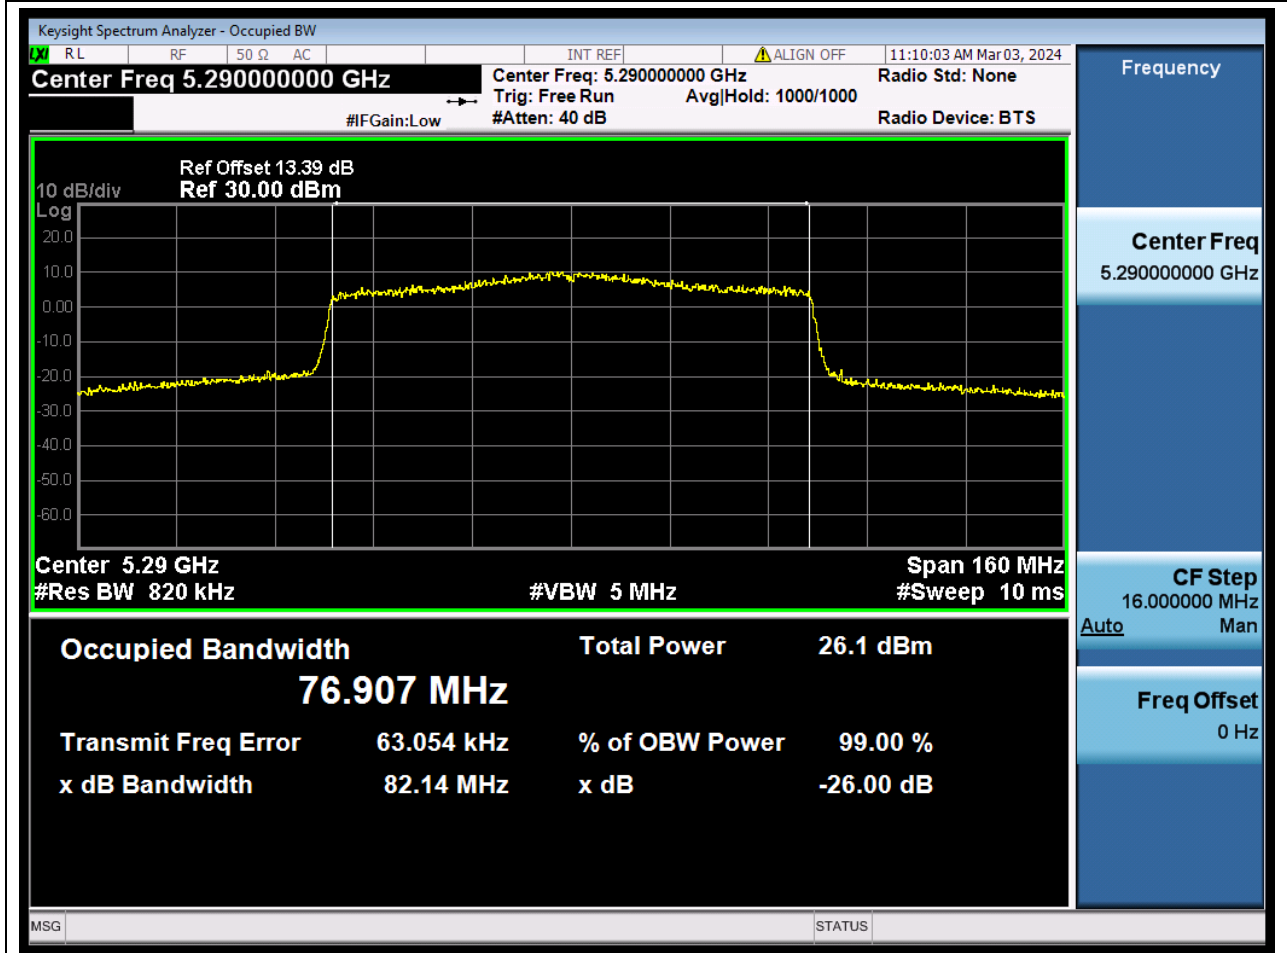

42. 802.11ax_80M_U-NII-2A_M

42.1. A.2.2-99% Bandwidth(NTNV)

Center Frequency (MHz)	OBW Power (%)	RBW (MHz)	Detector	Limit (MHz)	OBW (MHz)	Verdict
5290	99	0.82	Peak	0	76.906839	N/A