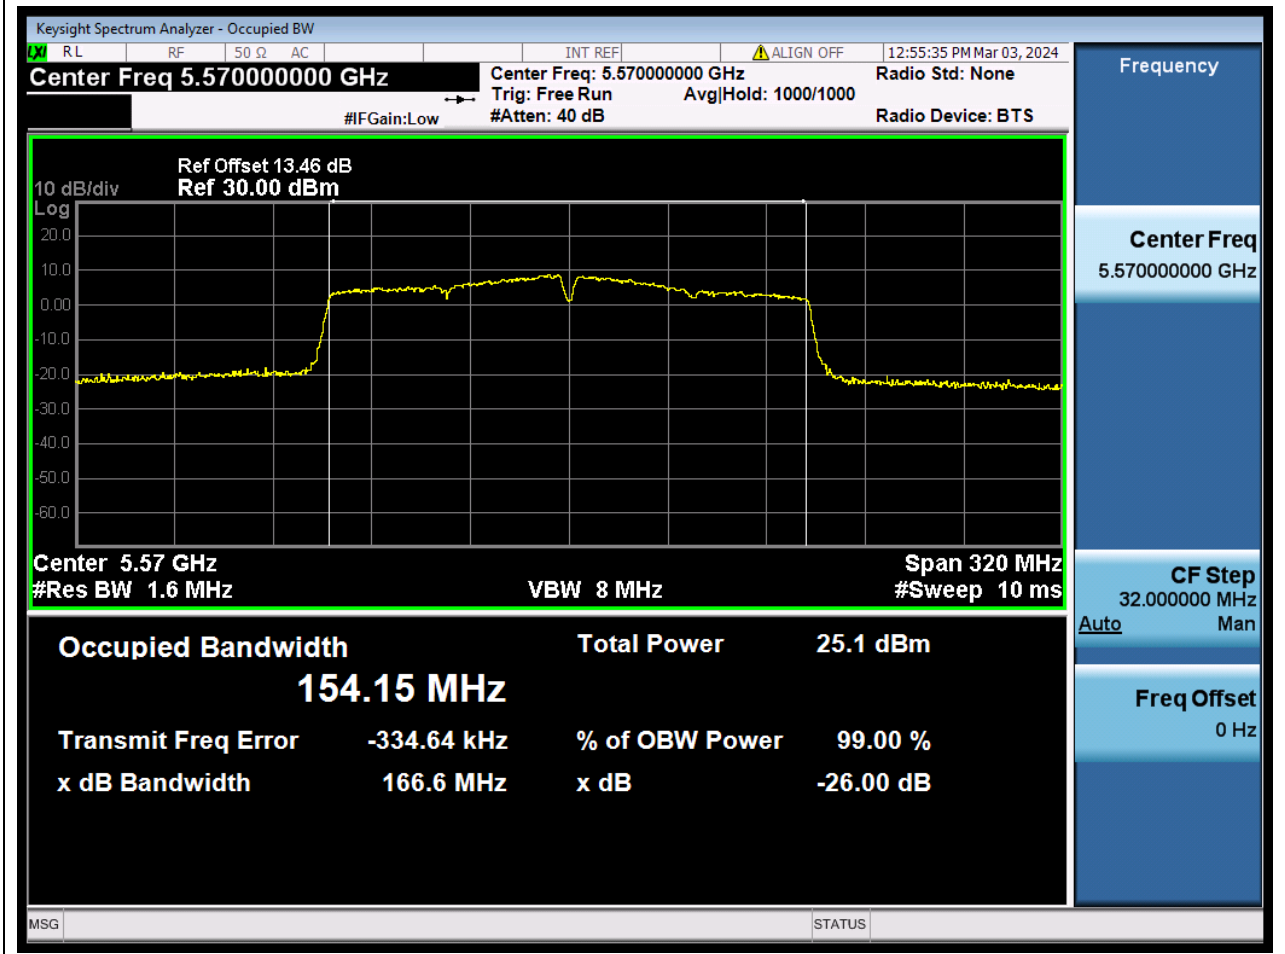

60. 802.11ac_160M_U-NII-2C_M

60.1. A.2.2-99% Bandwidth(NTNV)

Center Frequency (MHz)	OBW Power (%)	RBW (MHz)	Detector	Limit (MHz)	OBW (MHz)	Verdict
5570	99	1.6	Peak	0	154.14537	N/A