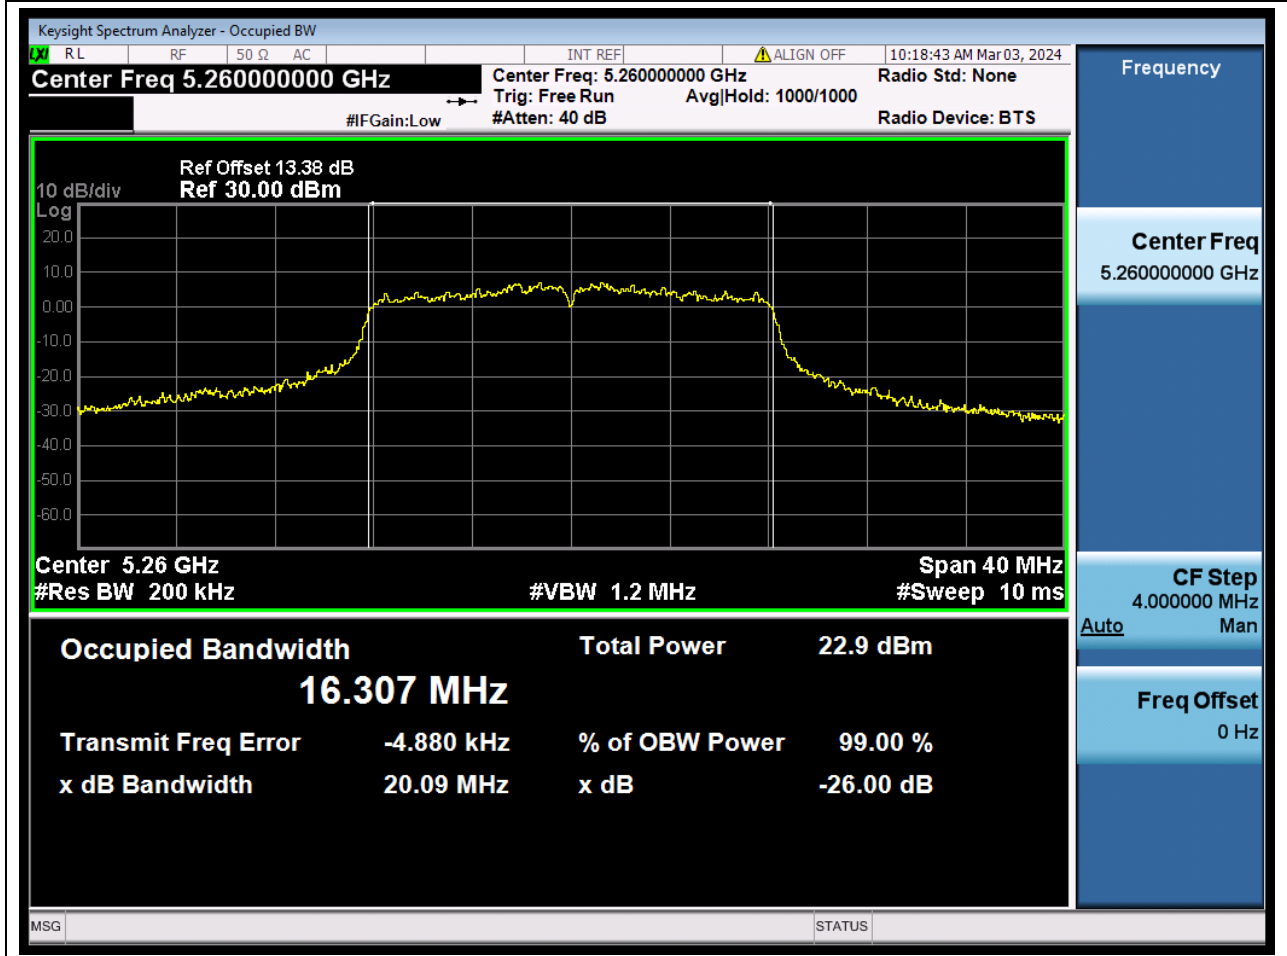

23. 802.11a_20M_U-NII-2A_L

23.1. A.2.2-99% Bandwidth(NTNV)

Center Frequency (MHz)	OBW Power (%)	RBW (MHz)	Detector	Limit (MHz)	OBW (MHz)	Verdict
5260	99	0.2	Peak	0	16.307451	N/A