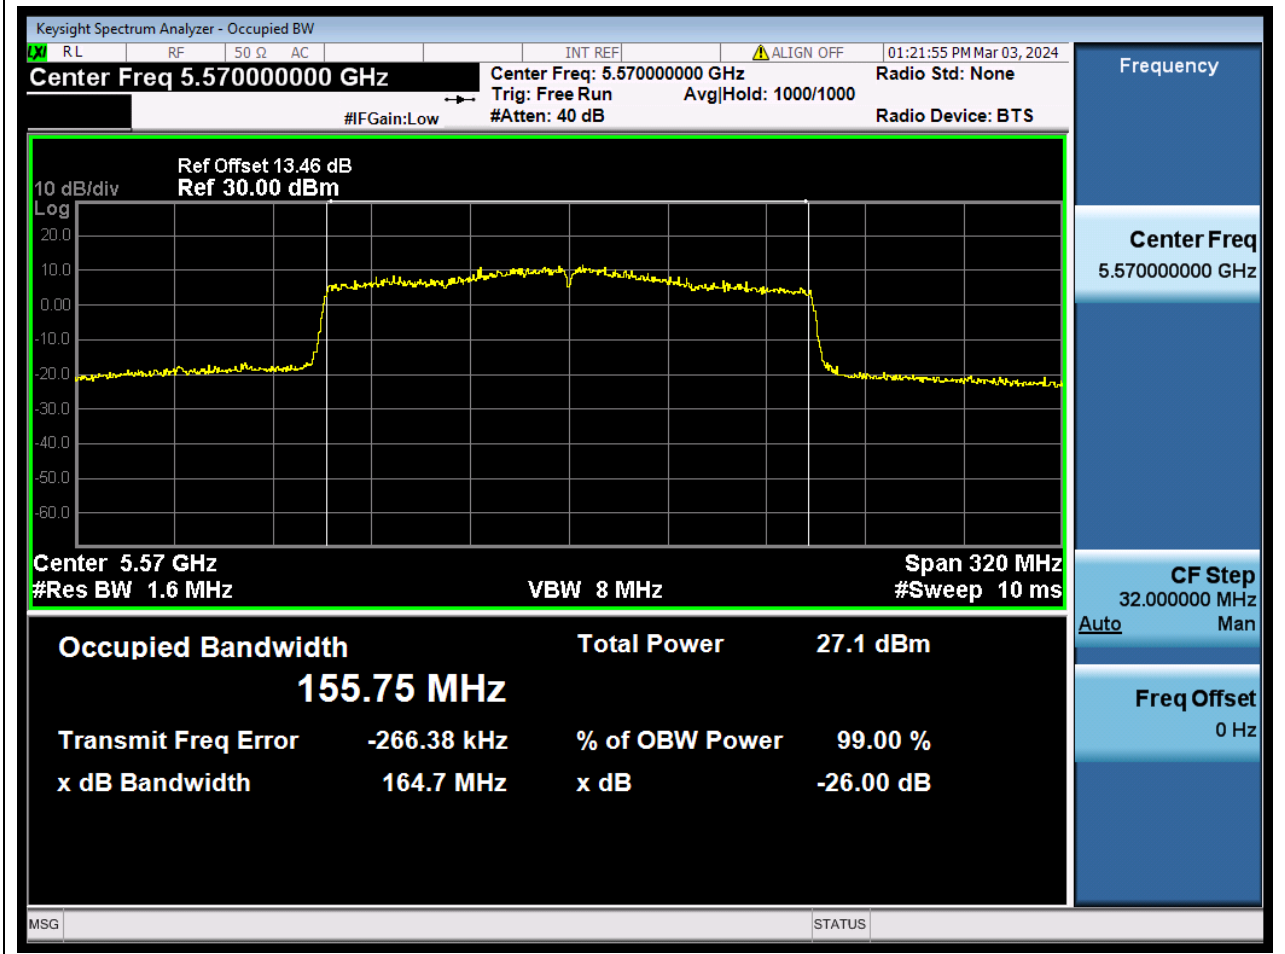

69. 802.11ax_160M_U-NII-2C_M

69.1. A.2.2-99% Bandwidth(NTNV)

Center Frequency (MHz)	OBW Power (%)	RBW (MHz)	Detector	Limit (MHz)	OBW (MHz)	Verdict
5570	99	1.6	Peak	0	155.746019	N/A