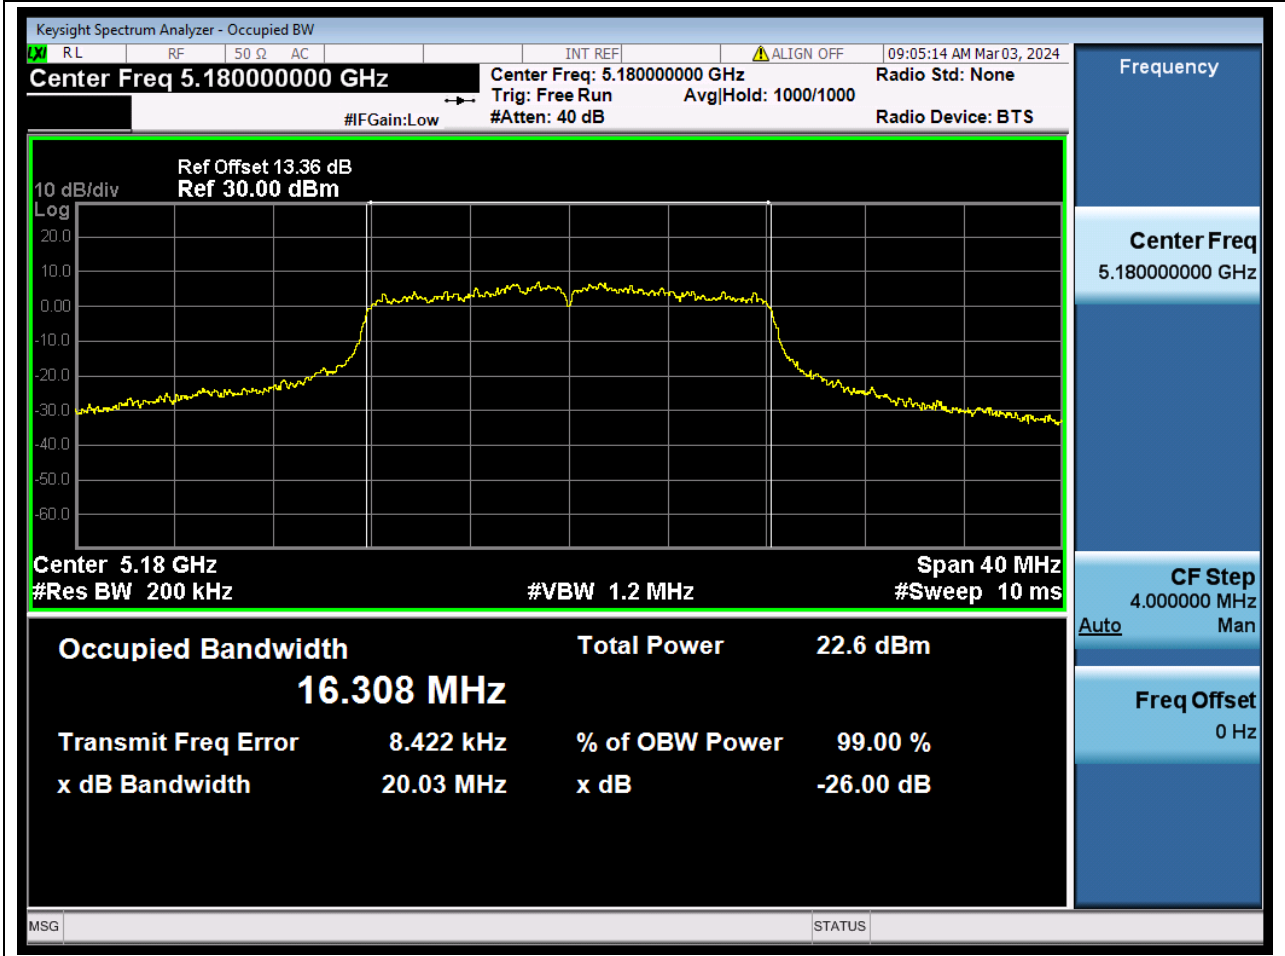

1. 802.11a_20M_U-NII-1_L

1.1. A.2.2-99% Bandwidth(NTNV)

Center Frequency (MHz)	OBW Power (%)	RBW (MHz)	Detector	Limit (MHz)	OBW (MHz)	Verdict
5180	99	0.2	Peak	0	16.308476	N/A