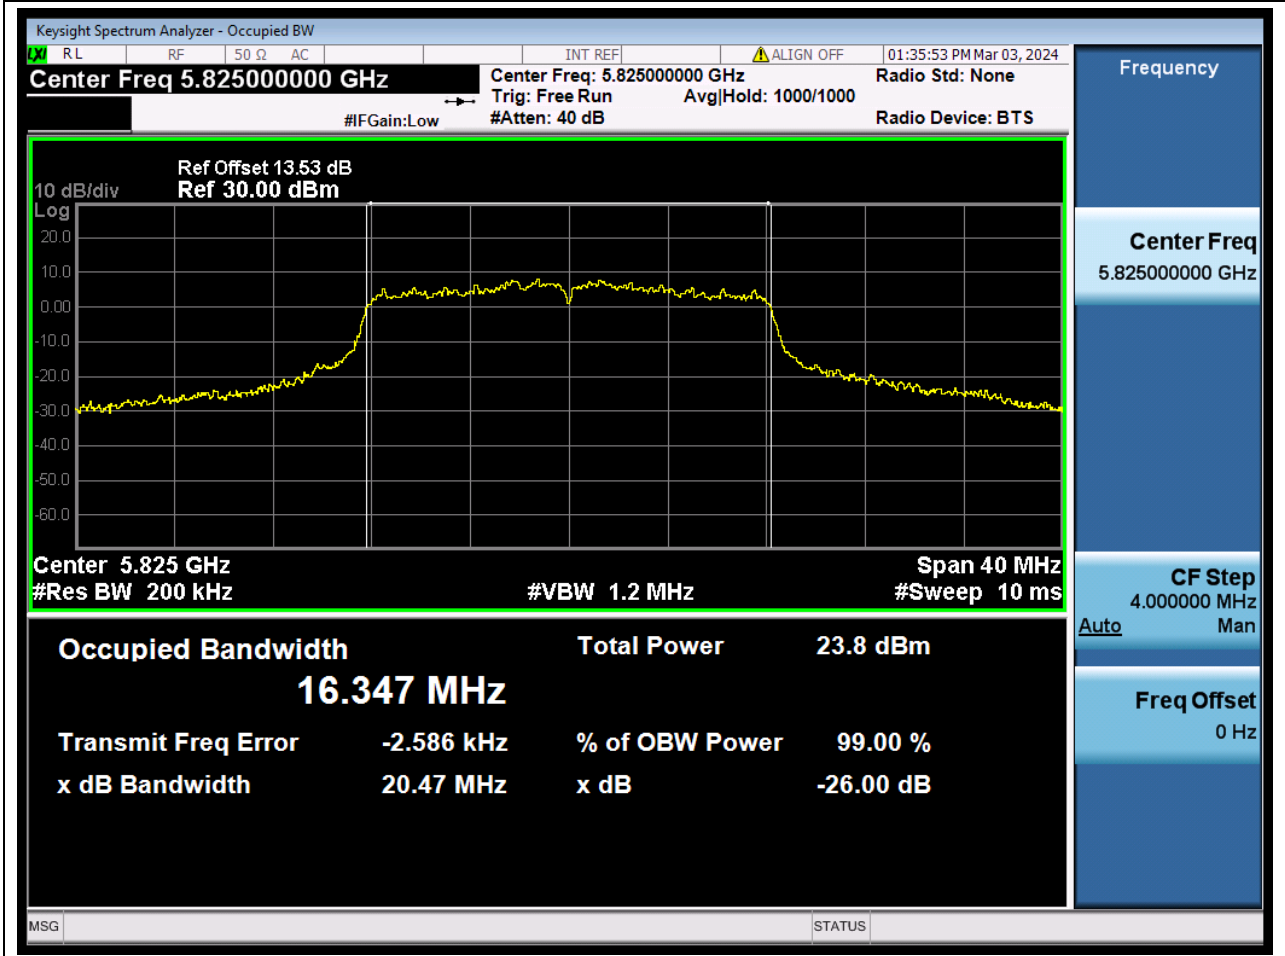

72. 802.11a_20M_U-NII-3_H

72.1. A.2.2-99% Bandwidth(NTNV)

Center Frequency (MHz)	OBW Power (%)	RBW (MHz)	Detector	Limit (MHz)	OBW (MHz)	Verdict
5825	99	0.2	Peak	0	16.347265	N/A