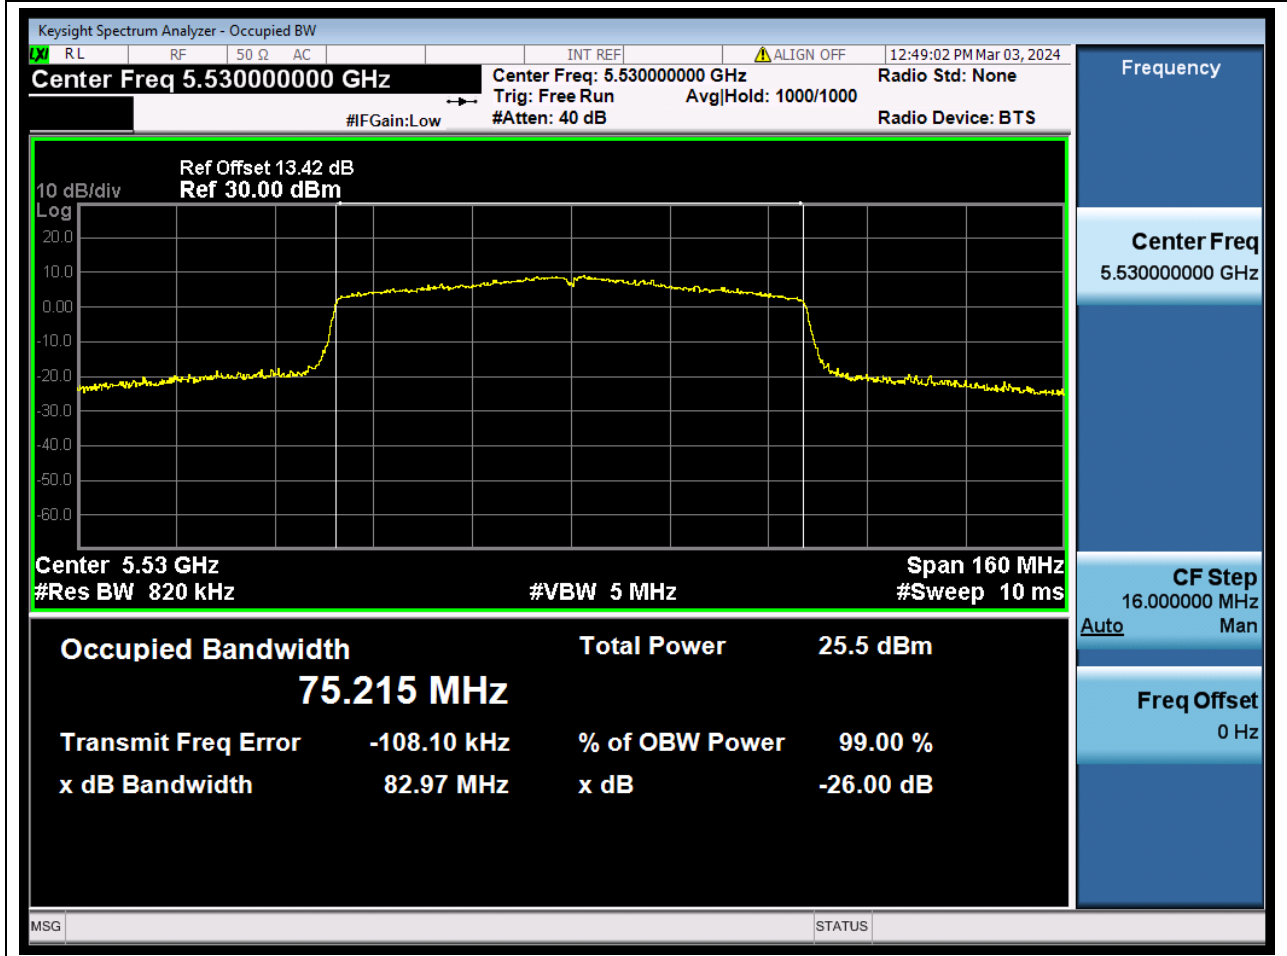

58. 802.11ac_80M_U-NII-2C_L

58.1. A.2.2-99% Bandwidth(NTNV)

Center Frequency (MHz)	OBW Power (%)	RBW (MHz)	Detector	Limit (MHz)	OBW (MHz)	Verdict
5530	99	0.82	Peak	0	75.2146	N/A