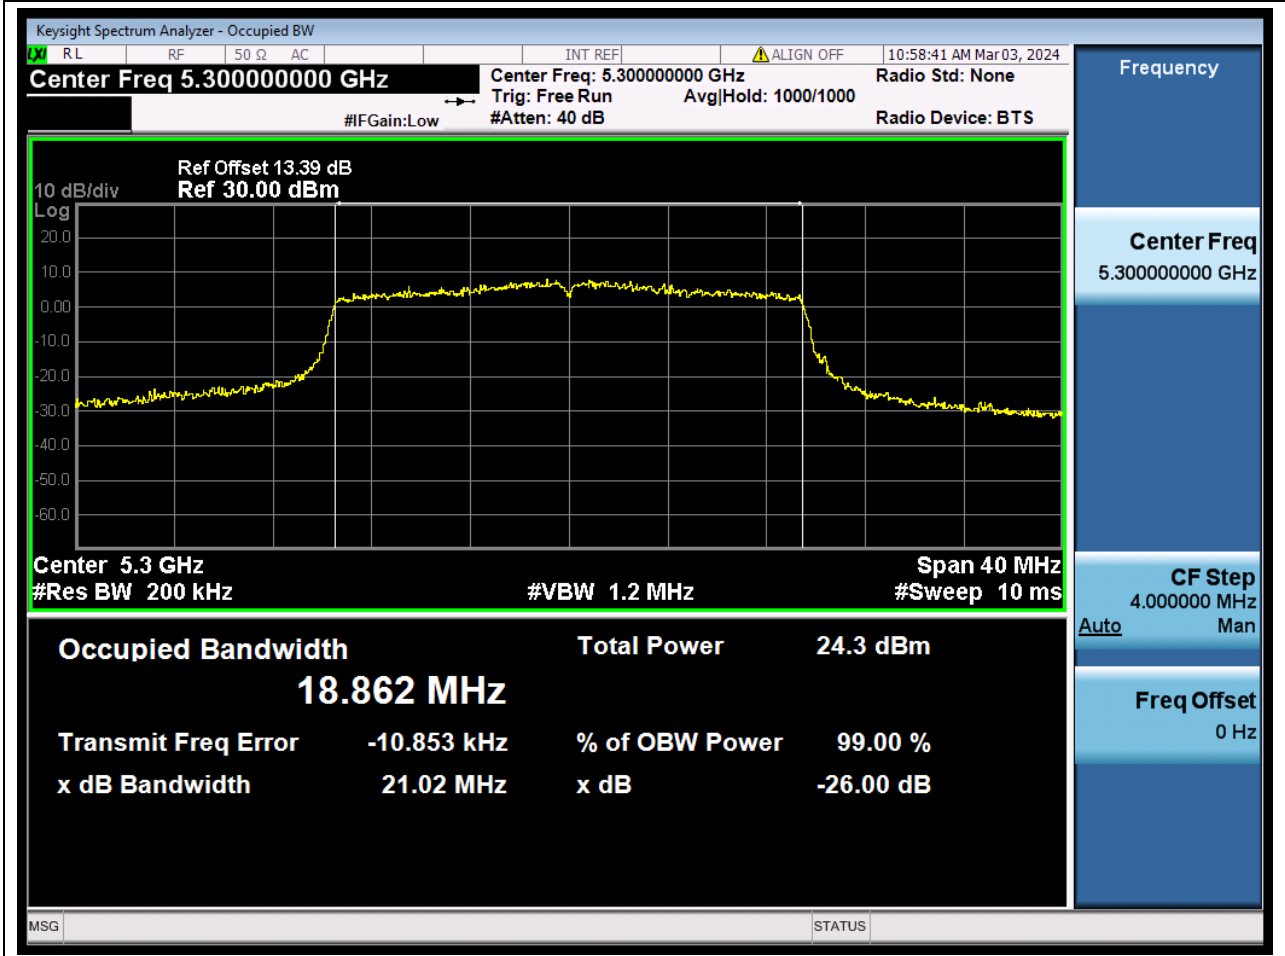

38. 802.11ax_20M_U-NII-2A_M

38.1. A.2.2-99% Bandwidth(NTNV)

Center Frequency (MHz)	OBW Power (%)	RBW (MHz)	Detector	Limit (MHz)	OBW (MHz)	Verdict
5300	99	0.2	Peak	0	18.862044	N/A