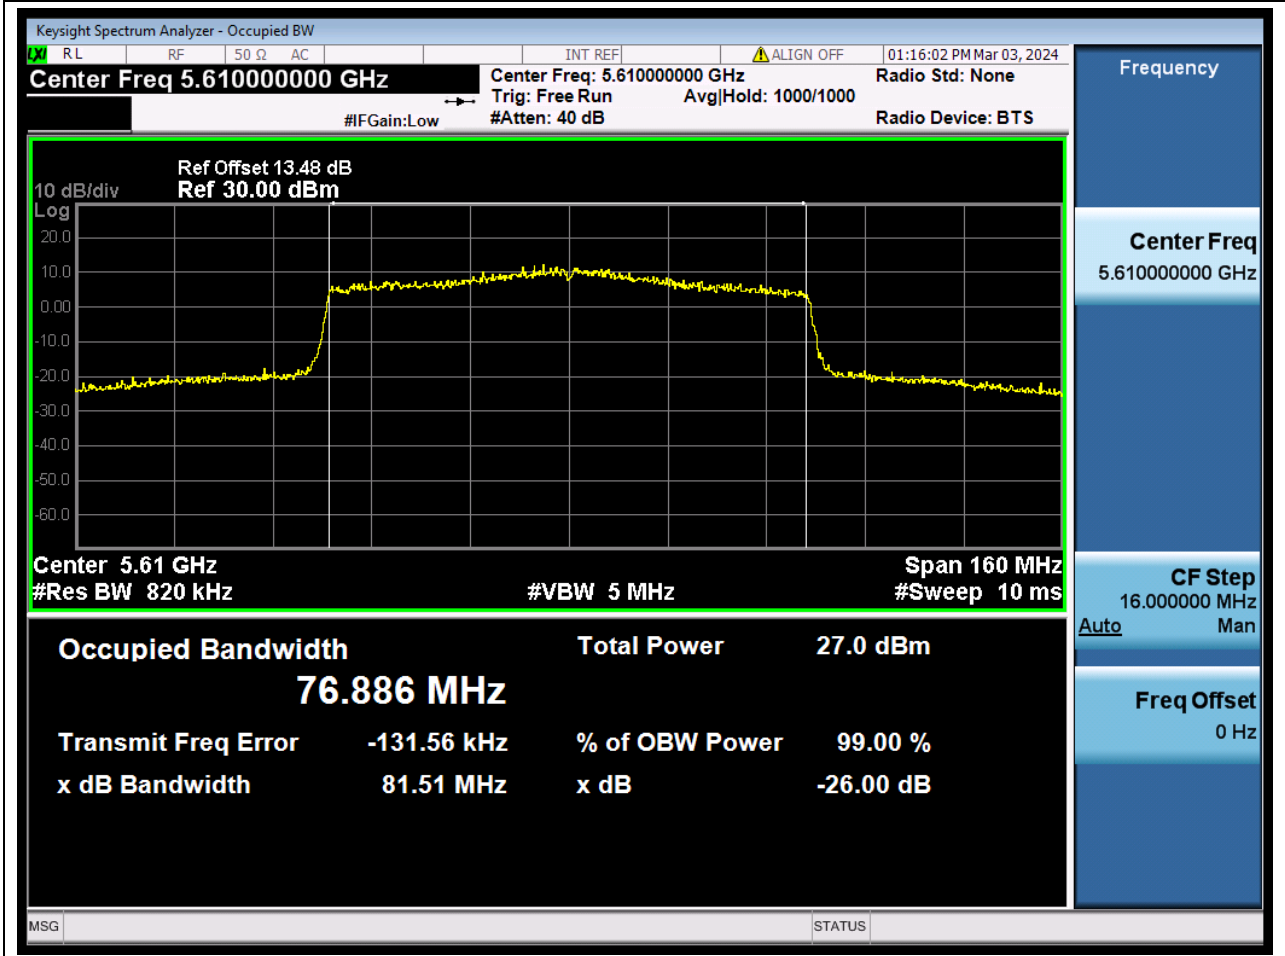

68. 802.11ax_80M_U-NII-2C_M

68.1. A.2.2-99% Bandwidth(NTNV)

Center Frequency (MHz)	OBW Power (%)	RBW (MHz)	Detector	Limit (MHz)	OBW (MHz)	Verdict
5610	99	0.82	Peak	0	76.885661	N/A