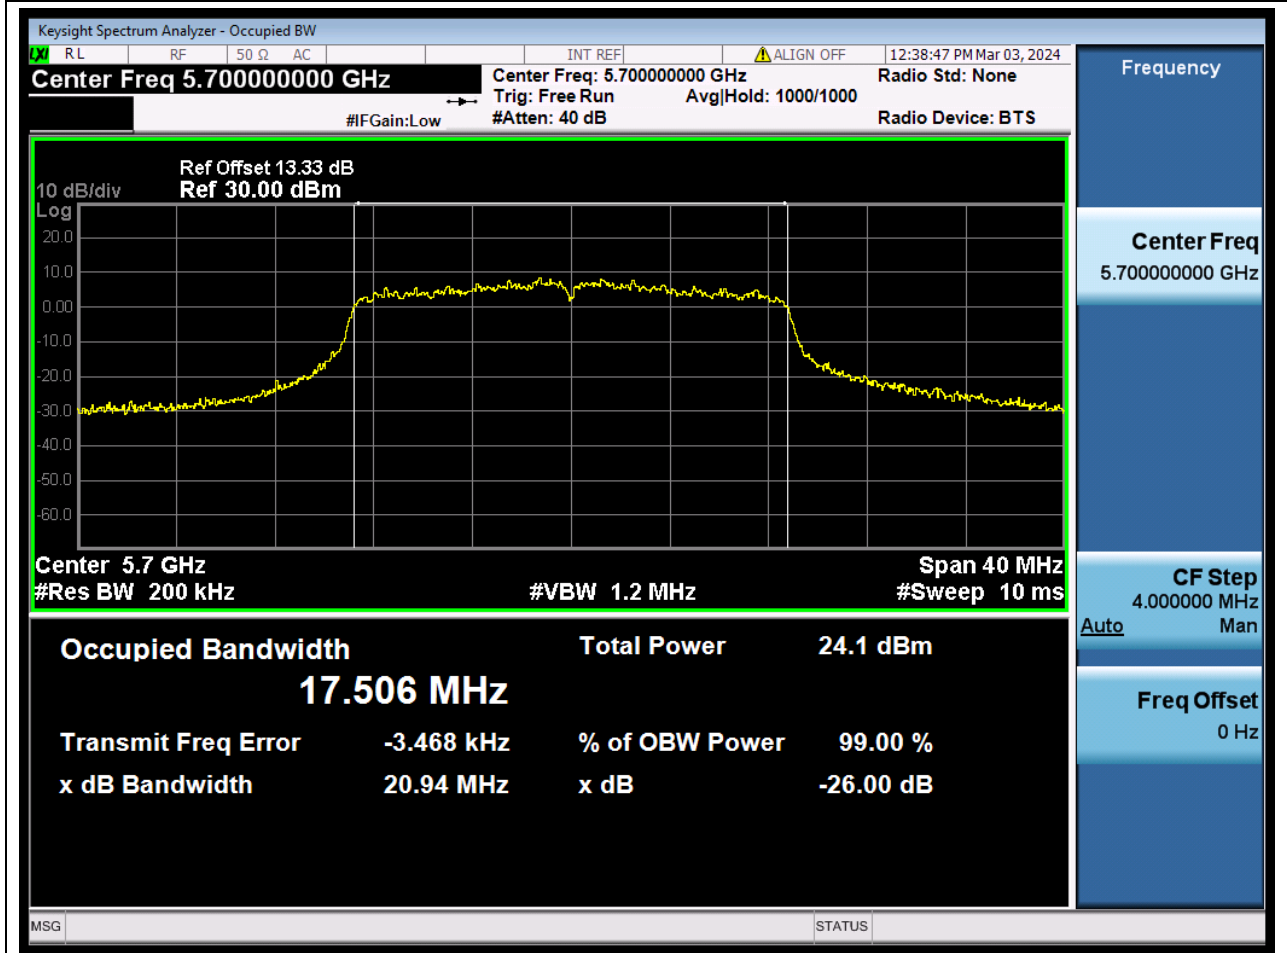

54. 802.11ac_20M_U-NII-2C_H

54.1. A.2.2-99% Bandwidth(NTNV)

Center Frequency (MHz)	OBW Power (%)	RBW (MHz)	Detector	Limit (MHz)	OBW (MHz)	Verdict
5700	99	0.2	Peak	0	17.506455	N/A