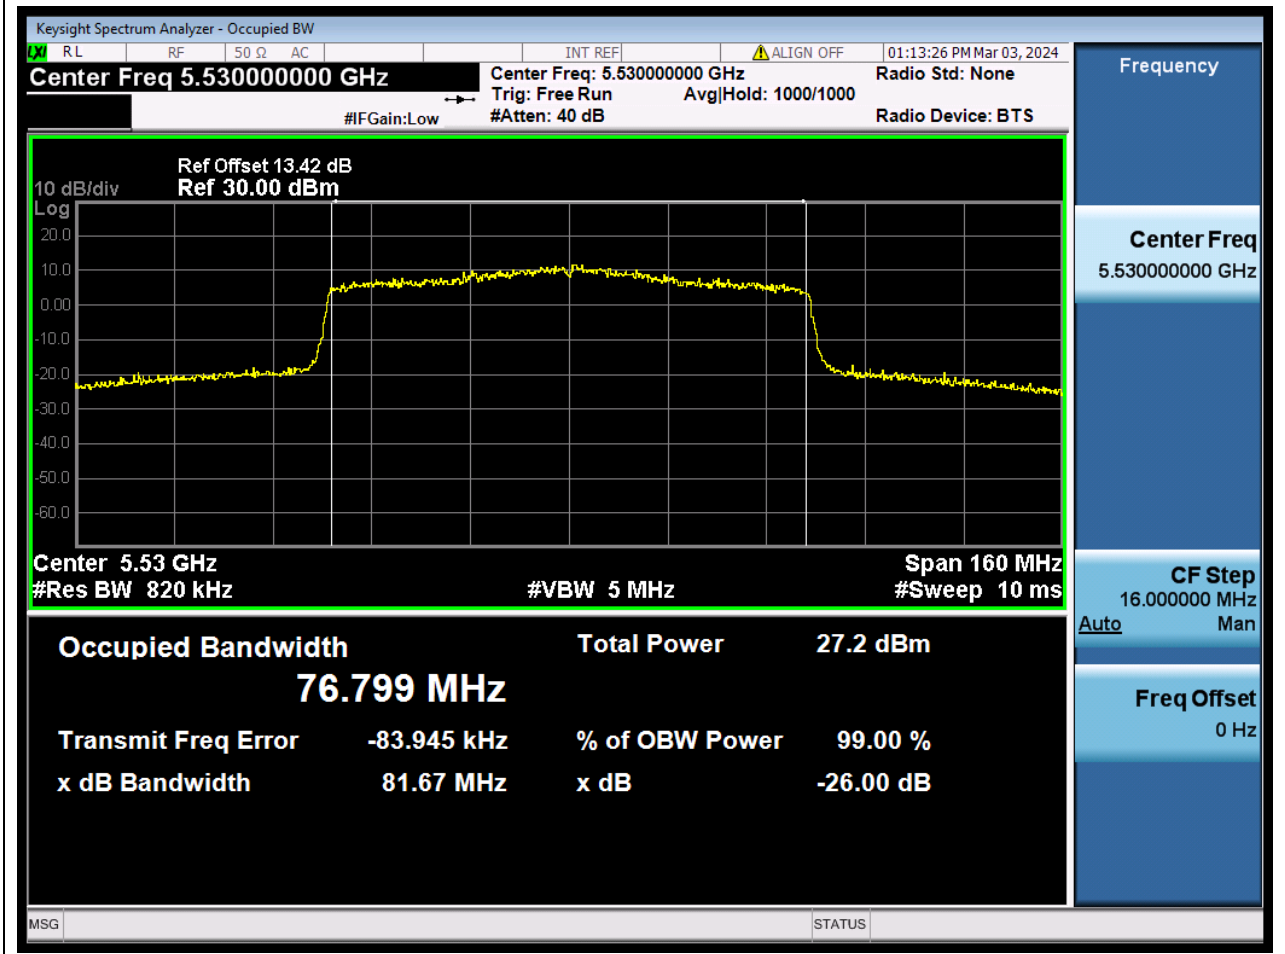

67. 802.11ax_80M_U-NII-2C_L

67.1. A.2.2-99% Bandwidth(NTNV)

Center Frequency (MHz)	OBW Power (%)	RBW (MHz)	Detector	Limit (MHz)	OBW (MHz)	Verdict
5530	99	0.82	Peak	0	76.798627	N/A