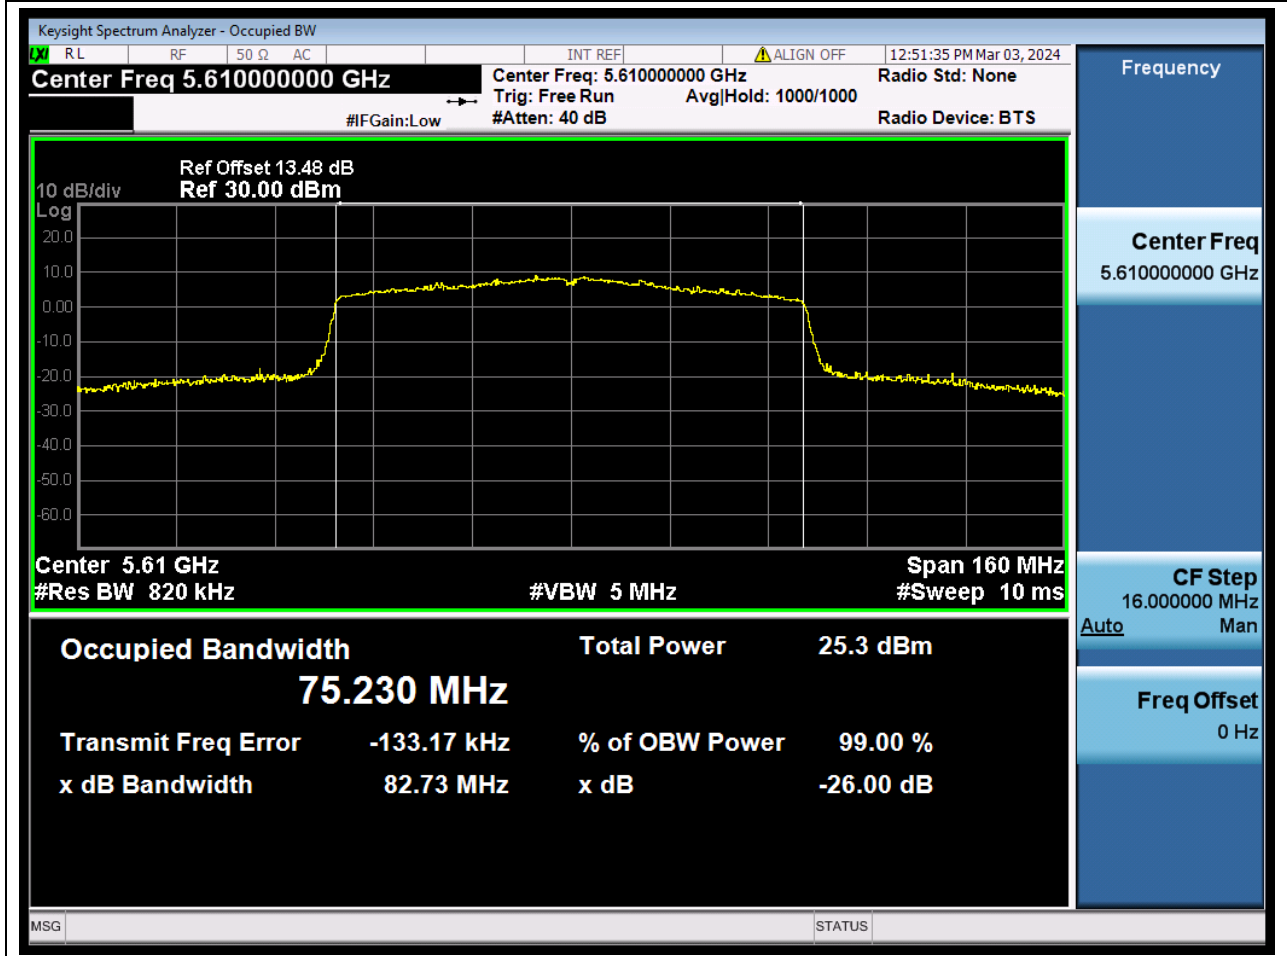

59. 802.11ac_80M_U-NII-2C_M

59.1. A.2.2-99% Bandwidth(NTNV)

Center Frequency (MHz)	OBW Power (%)	RBW (MHz)	Detector	Limit (MHz)	OBW (MHz)	Verdict
5610	99	0.82	Peak	0	75.229715	N/A