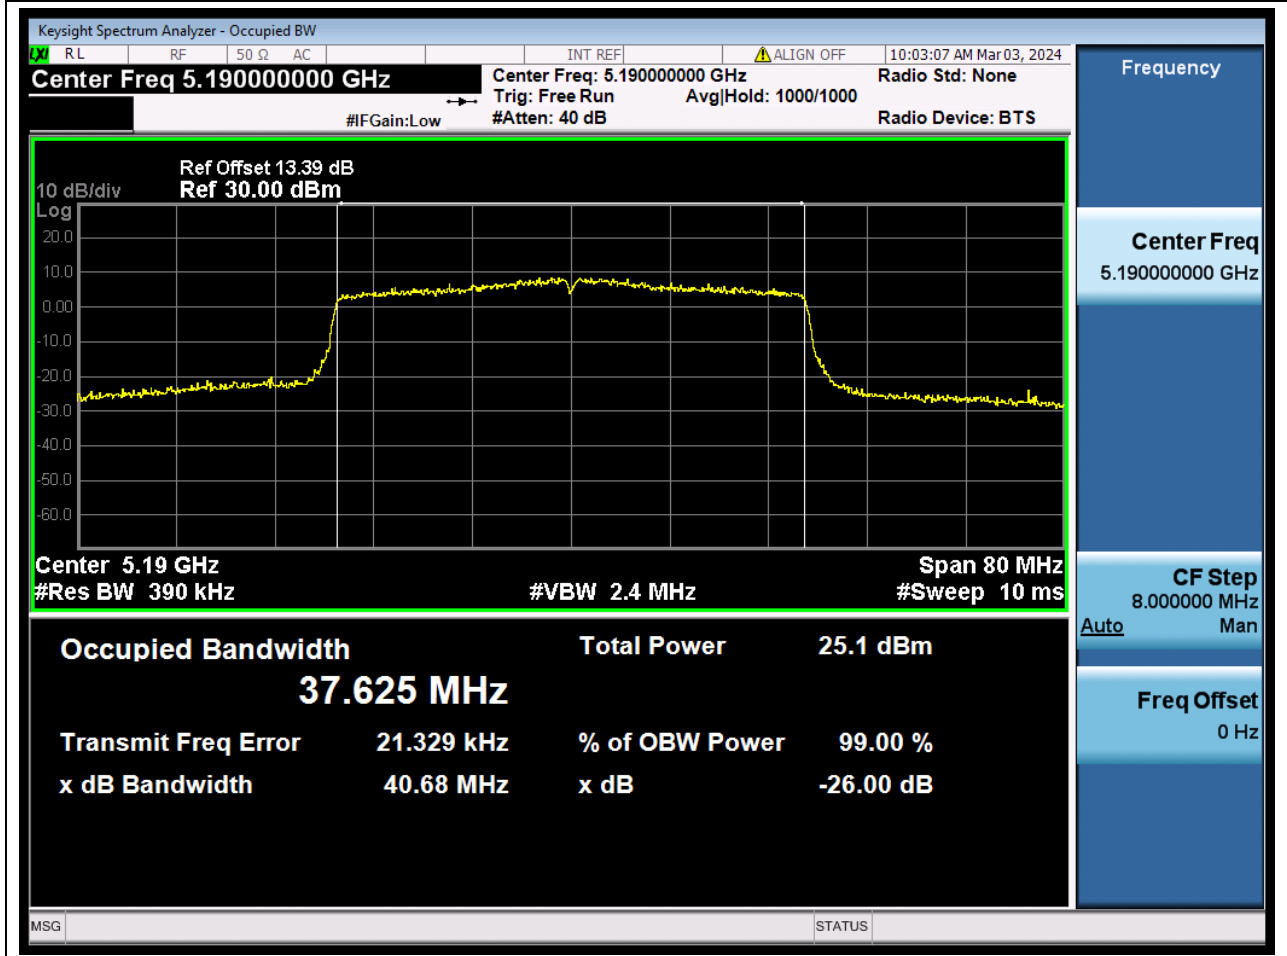

19. 802.11ax_40M_U-NII-1_L

19.1. A.2.2-99% Bandwidth(NTNV)

Center Frequency (MHz)	OBW Power (%)	RBW (MHz)	Detector	Limit (MHz)	OBW (MHz)	Verdict
5190	99	0.39	Peak	0	37.624607	N/A