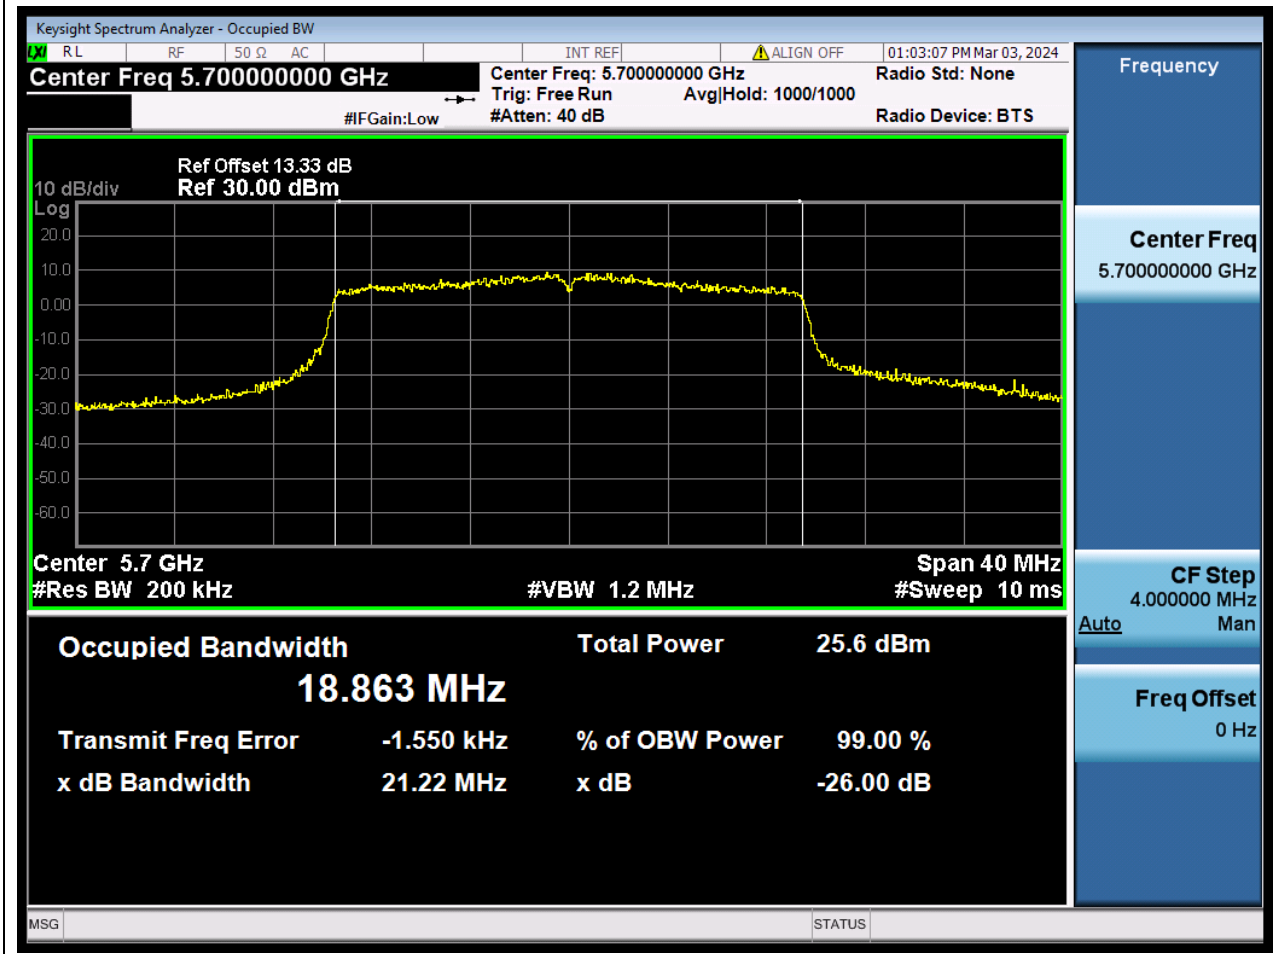

63. 802.11ax_20M_U-NII-2C_H

63.1. A.2.2-99% Bandwidth(NTNV)

Center Frequency (MHz)	OBW Power (%)	RBW (MHz)	Detector	Limit (MHz)	OBW (MHz)	Verdict
5700	99	0.2	Peak	0	18.863243	N/A