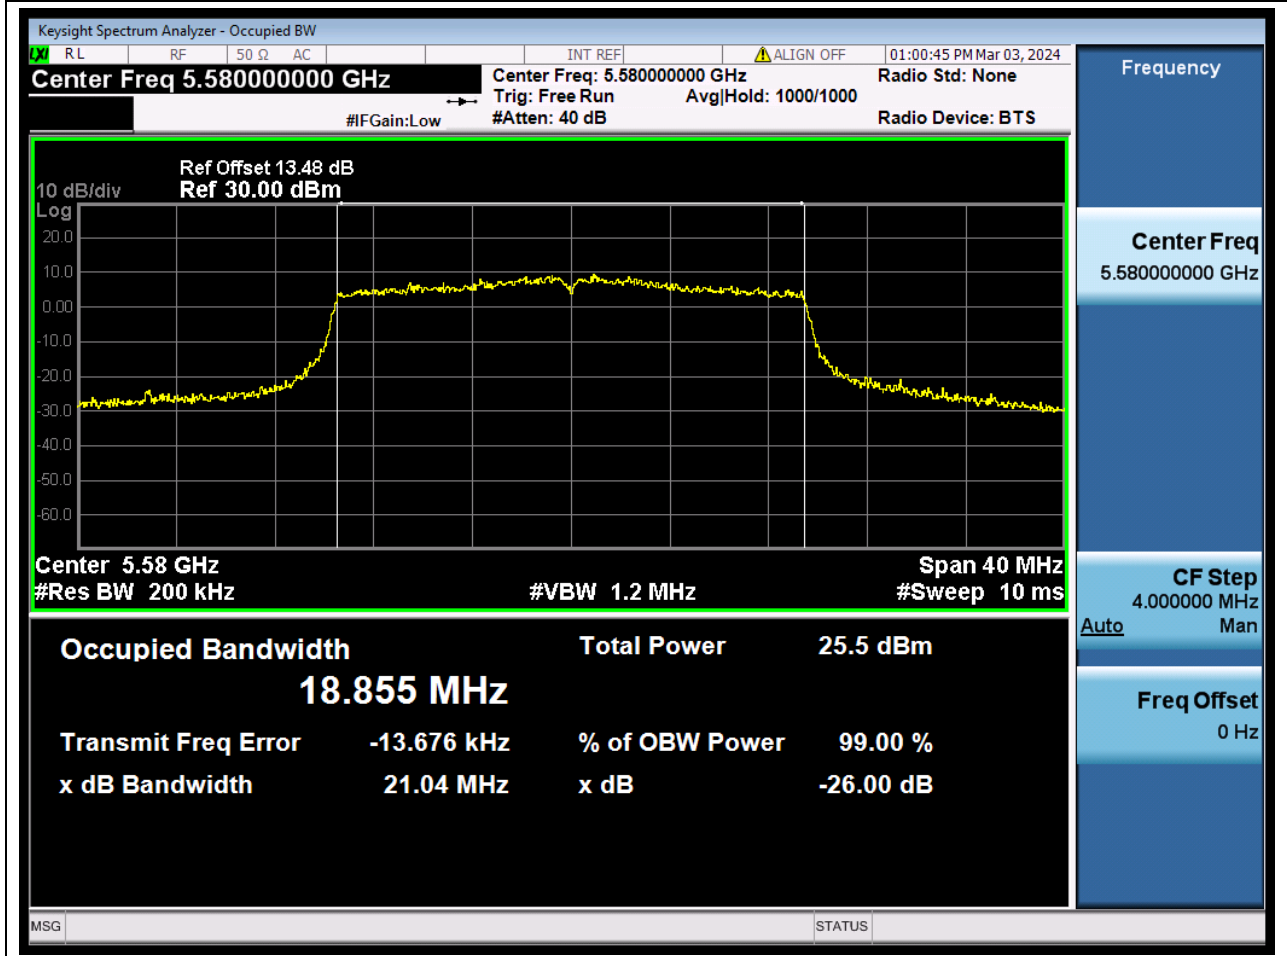

62. 802.11ax_20M_U-NII-2C_M

62.1. A.2.2-99% Bandwidth(NTNV)

Center Frequency (MHz)	OBW Power (%)	RBW (MHz)	Detector	Limit (MHz)	OBW (MHz)	Verdict
5580	99	0.2	Peak	0	18.855267	N/A