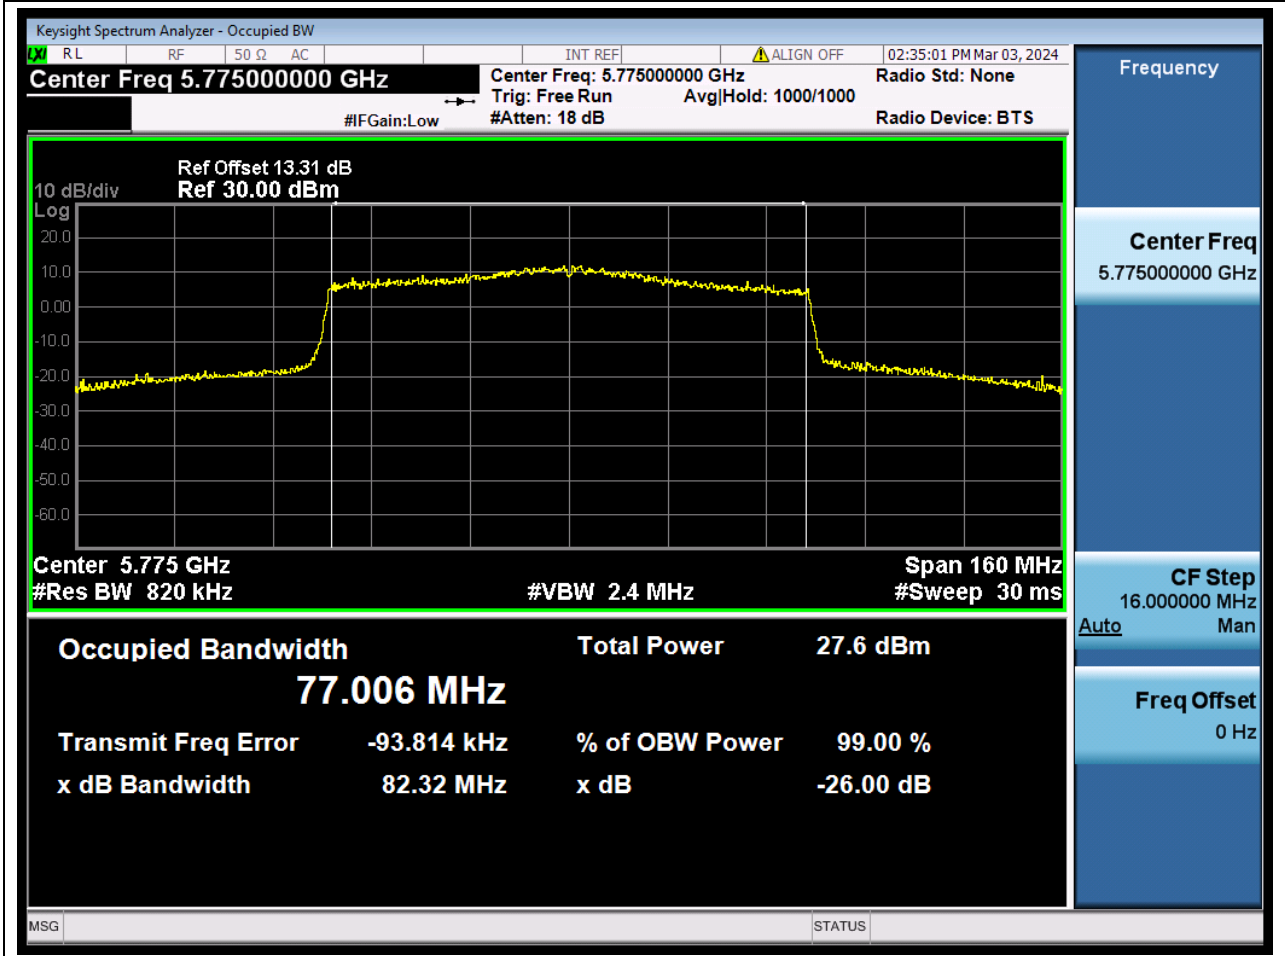

89. 802.11ax_80M_U-NII-3_M

89.1. A.2-26dB Bandwidth(NTNV)

Center Frequency (MHz)	XdB Down	RBW (MHz)	Detector	Limit (MHz)	XdB BandWidth (MHz)	Verdict
5775	26	0.82	Peak	0	82.315785	N/A