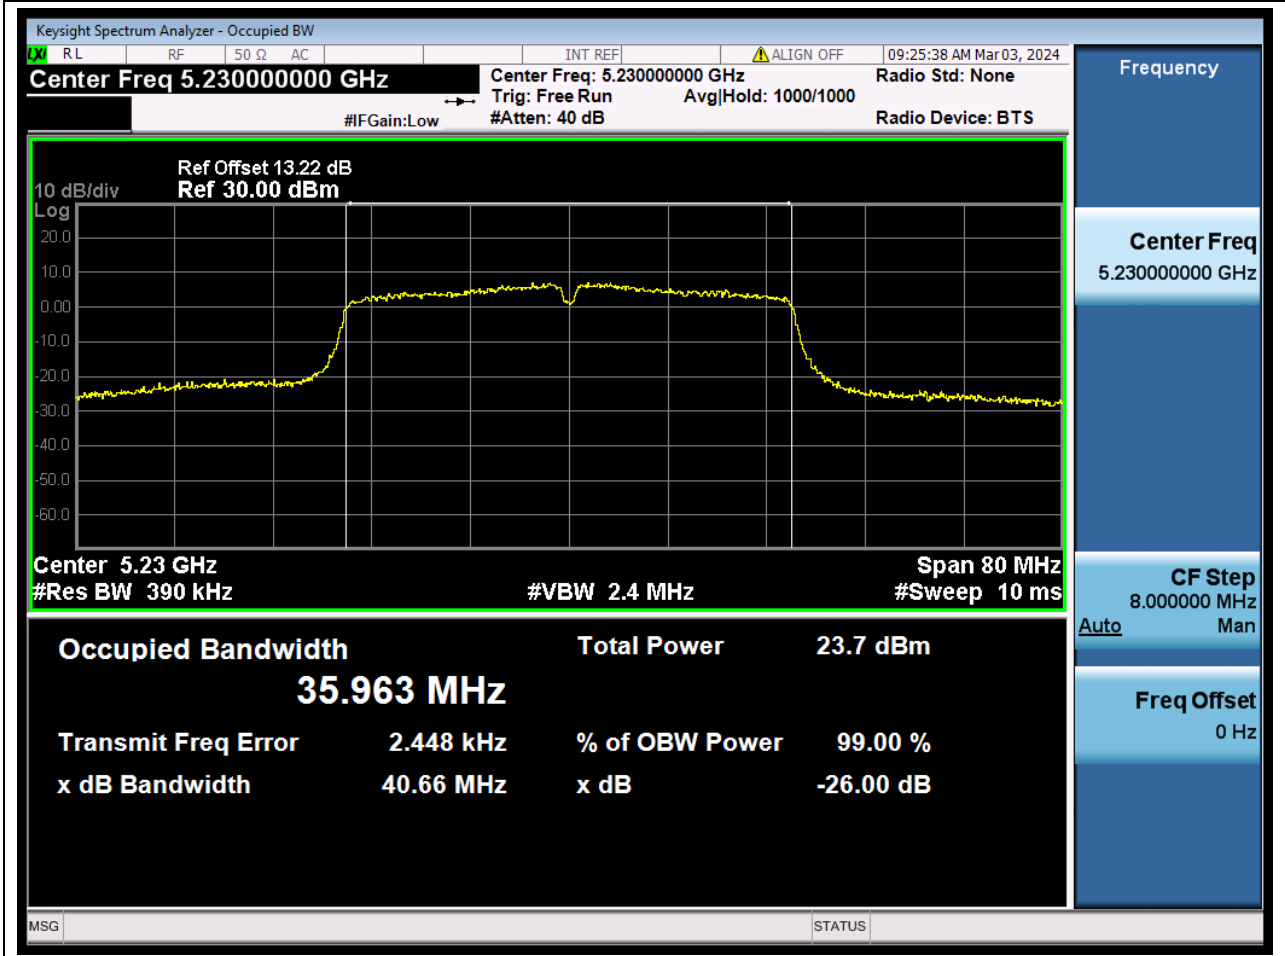

8. 802.11n_40M_U-NII-1_H

8.1. A.2.2-99% Bandwidth(NTNV)

Center Frequency (MHz)	OBW Power (%)	RBW (MHz)	Detector	Limit (MHz)	OBW (MHz)	Verdict
5230	99	0.39	Peak	0	35.962713	N/A