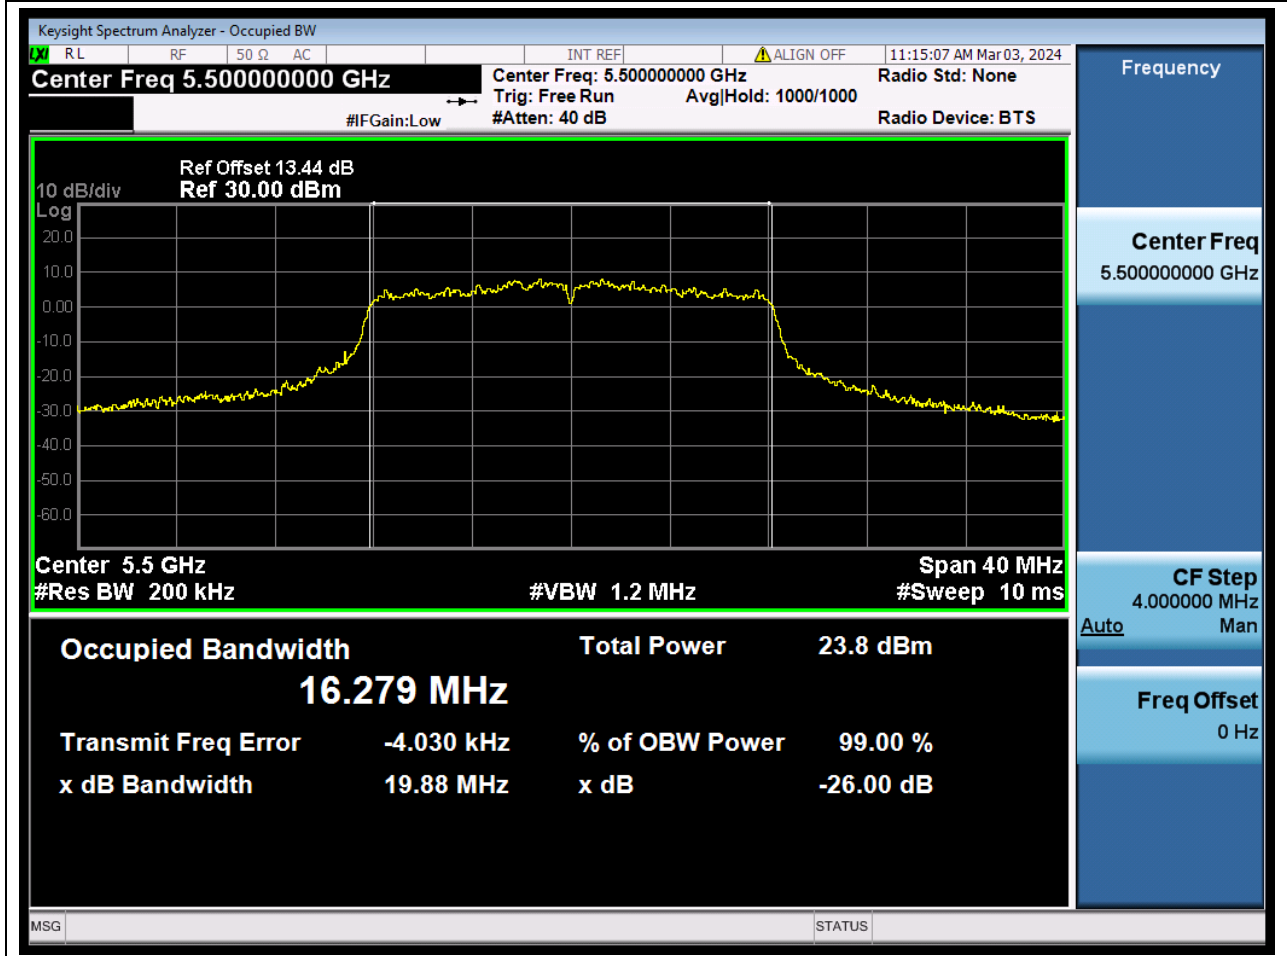

43. 802.11a_20M_U-NII-2C_L

43.1. A.2.2-99% Bandwidth(NTNV)

Center Frequency (MHz)	OBW Power (%)	RBW (MHz)	Detector	Limit (MHz)	OBW (MHz)	Verdict
5500	99	0.2	Peak	0	16.279163	N/A