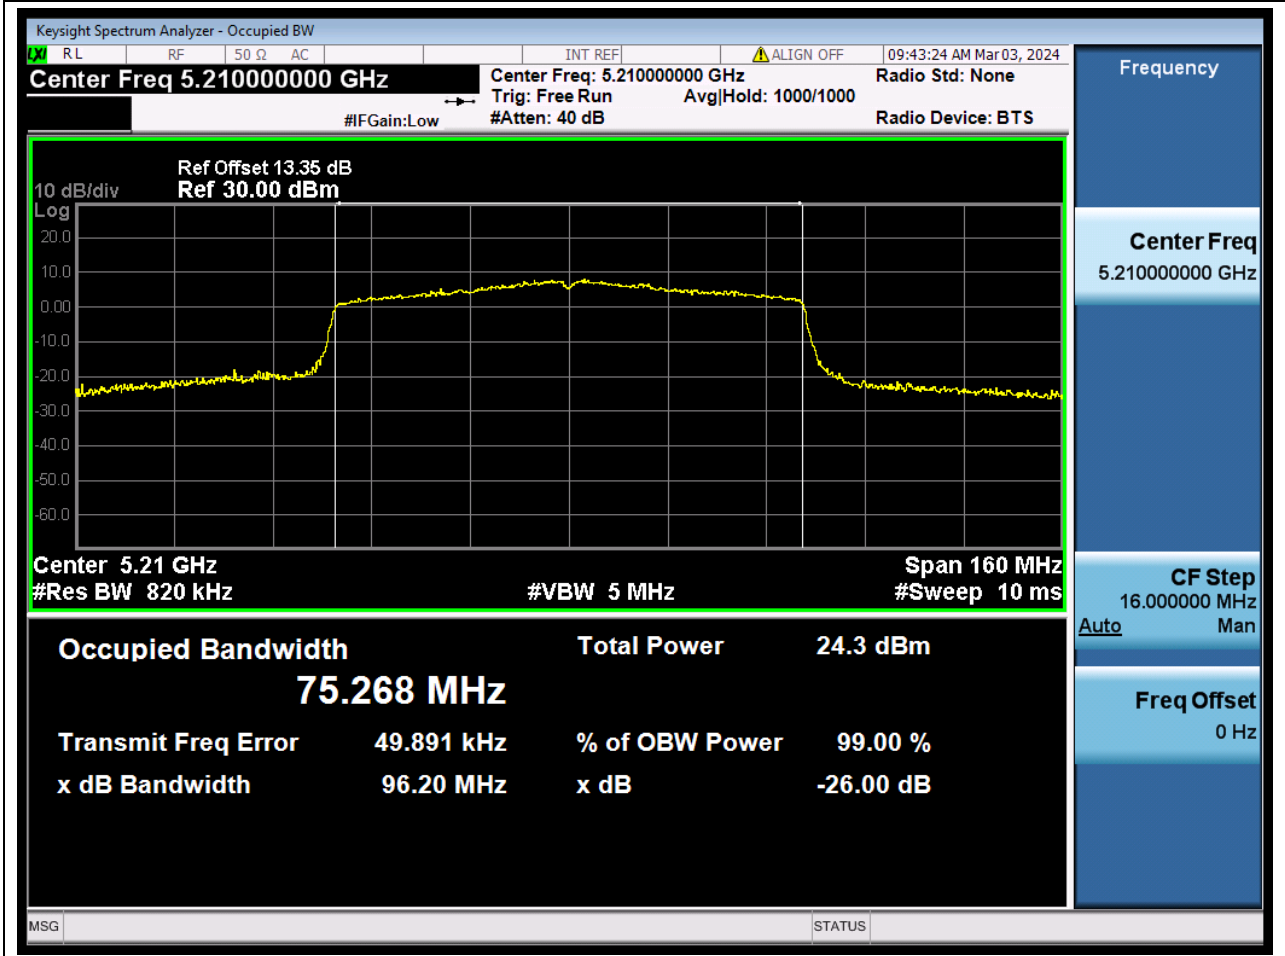

14. 802.11ac_80M_U-NII-1_M

14.1. A.2.2-99% Bandwidth(NTNV)

Center Frequency (MHz)	OBW Power (%)	RBW (MHz)	Detector	Limit (MHz)	OBW (MHz)	Verdict
5210	99	0.82	Peak	0	75.267934	N/A