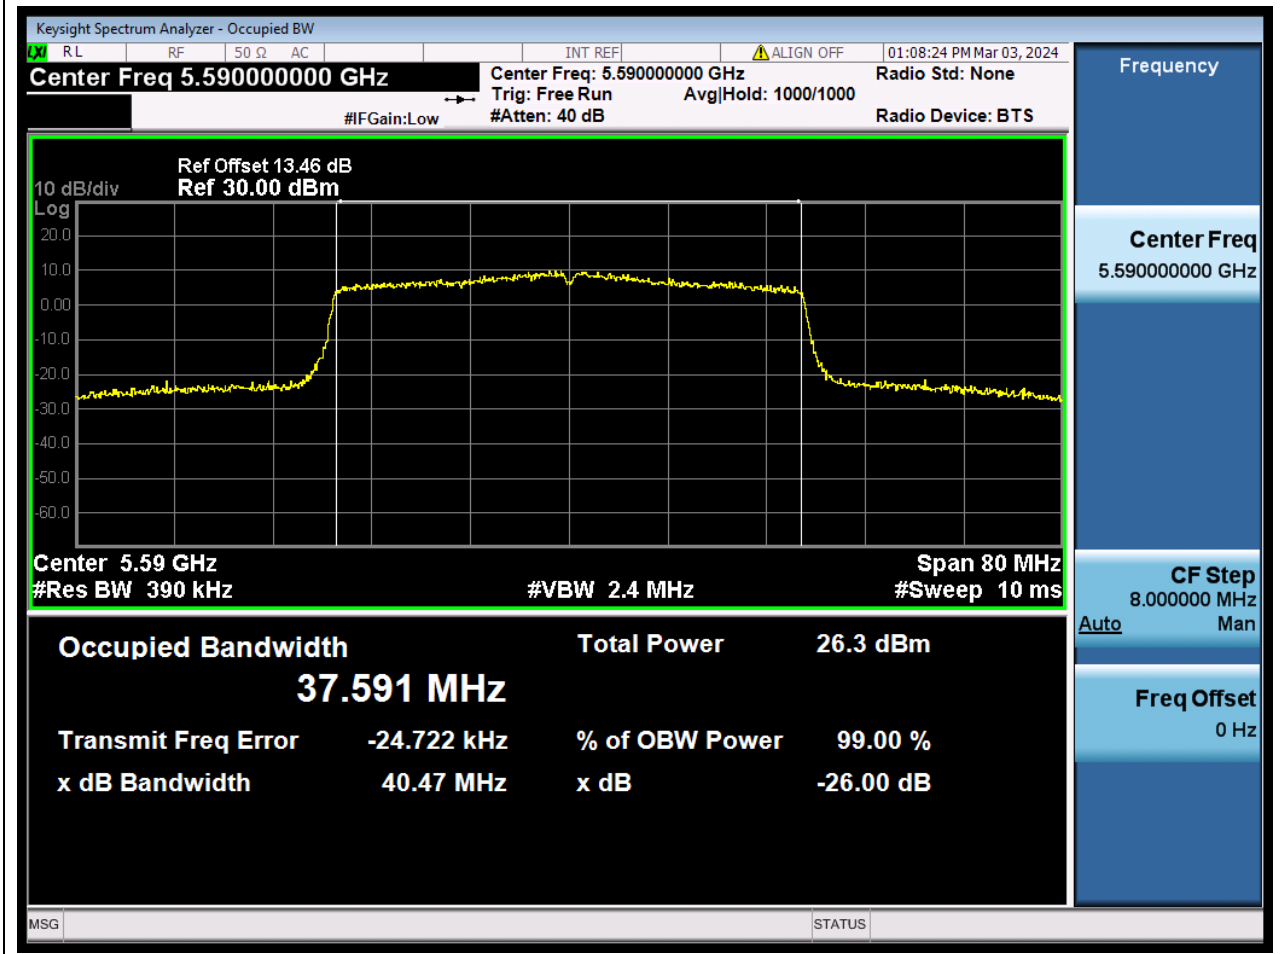

65. 802.11ax_40M_U-NII-2C_M

65.1. A.2.2-99% Bandwidth(NTNV)

Center Frequency (MHz)	OBW Power (%)	RBW (MHz)	Detector	Limit (MHz)	OBW (MHz)	Verdict
5590	99	0.39	Peak	0	37.59065	N/A