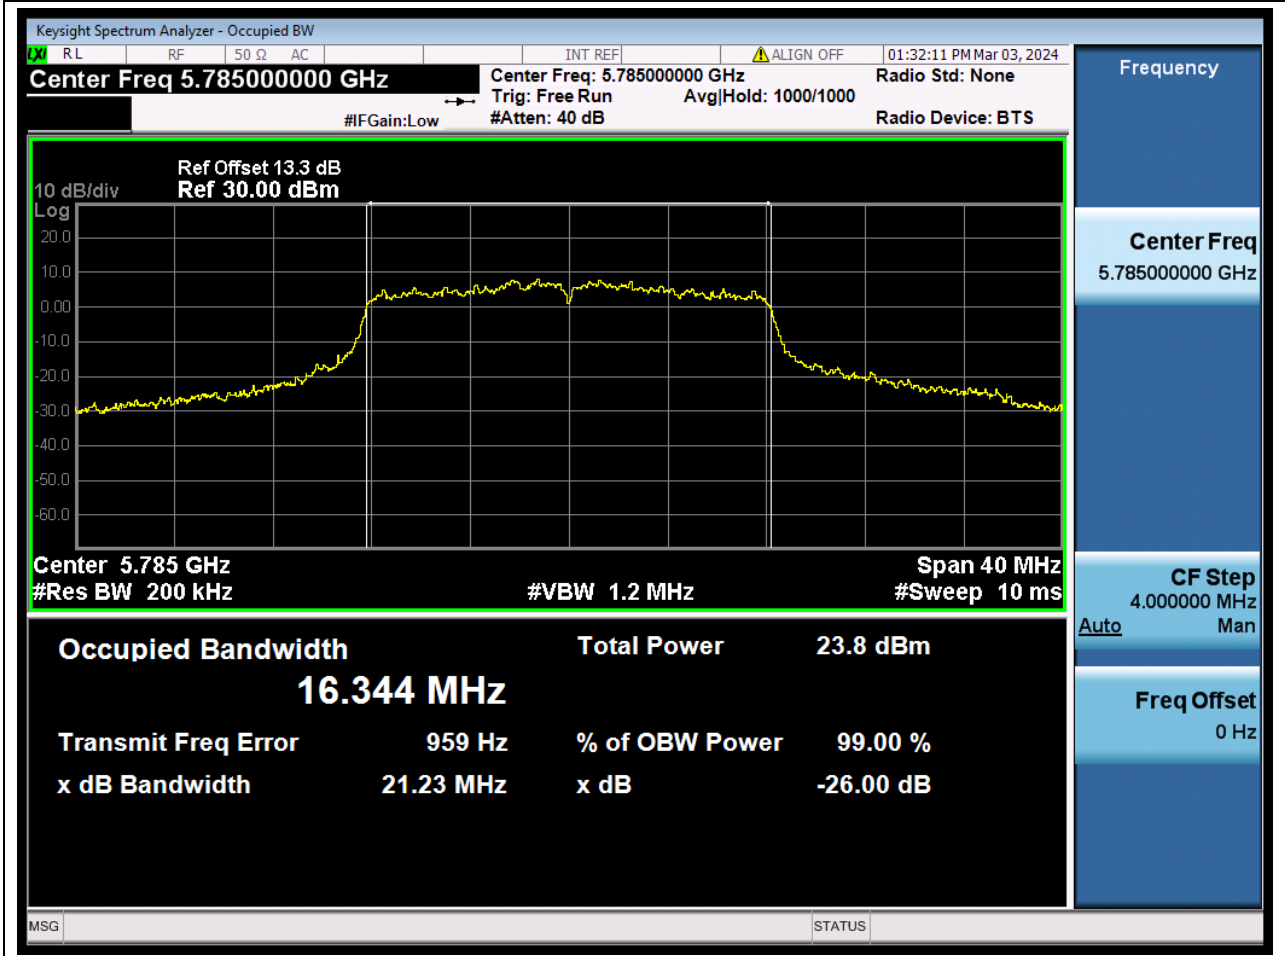

71. 802.11a_20M_U-NII-3_M

71.1. A.2.2-99% Bandwidth(NTNV)

Center Frequency (MHz)	OBW Power (%)	RBW (MHz)	Detector	Limit (MHz)	OBW (MHz)	Verdict
5785	99	0.2	Peak	0	16.344305	N/A