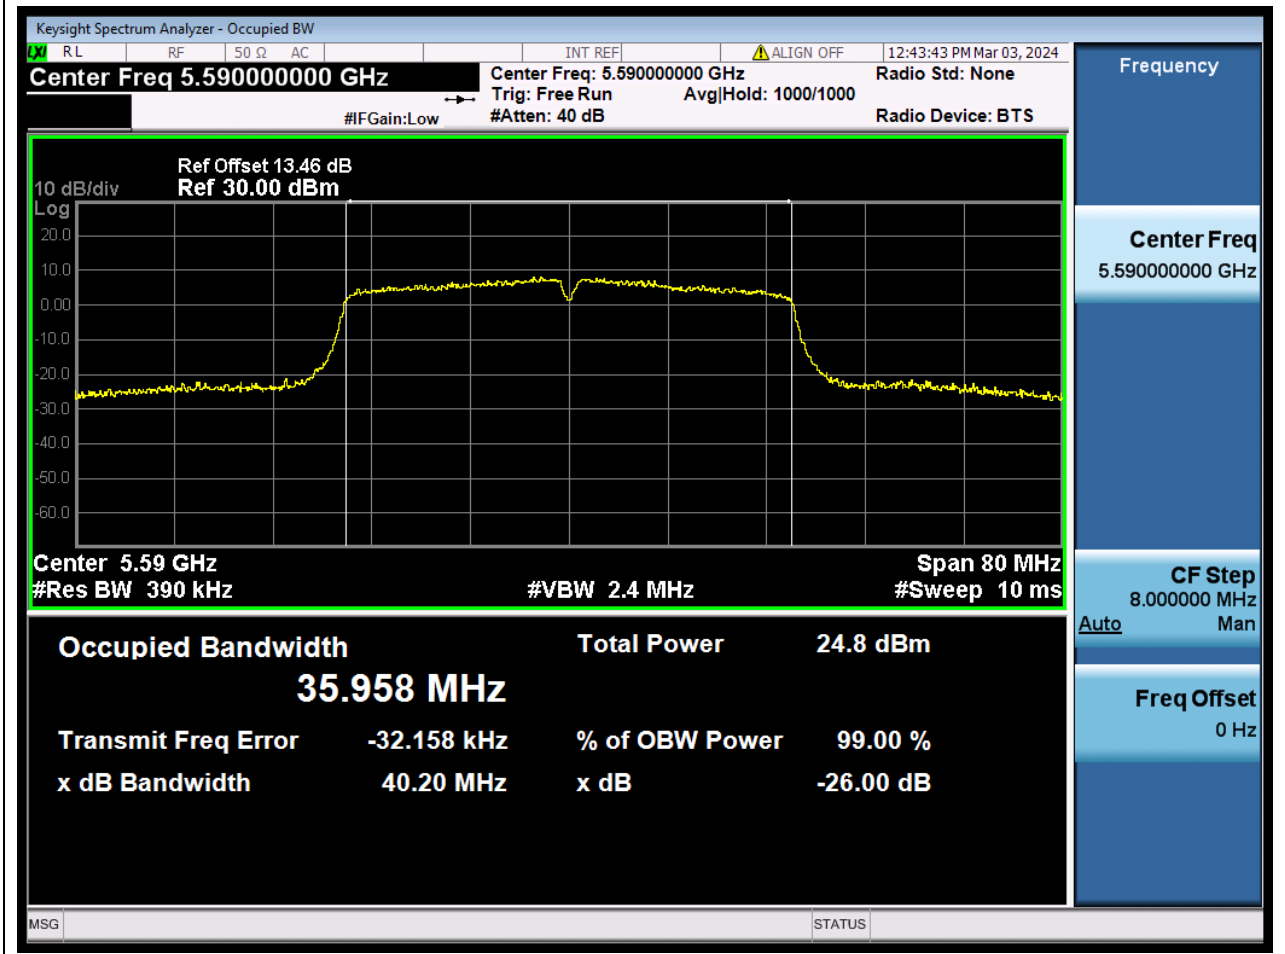

56. 802.11ac_40M_U-NII-2C_M

56.1. A.2.2-99% Bandwidth(NTNV)

Center Frequency (MHz)	OBW Power (%)	RBW (MHz)	Detector	Limit (MHz)	OBW (MHz)	Verdict
5590	99	0.39	Peak	0	35.958239	N/A