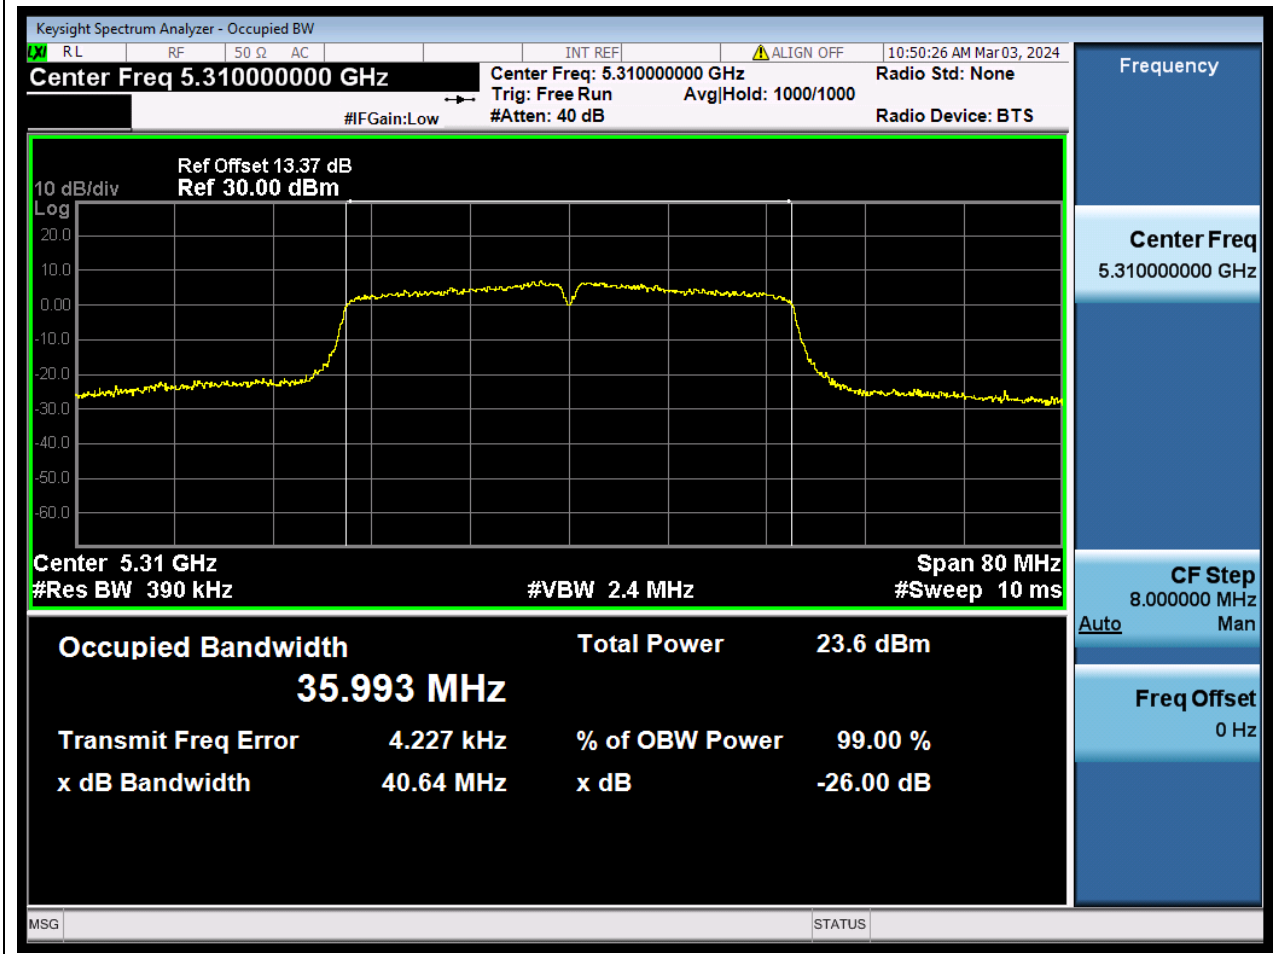

35. 802.11ac_40M_U-NII-2A_H

35.1. A.2.2-99% Bandwidth(NTNV)

Center Frequency (MHz)	OBW Power (%)	RBW (MHz)	Detector	Limit (MHz)	OBW (MHz)	Verdict
5310	99	0.39	Peak	0	35.993459	N/A