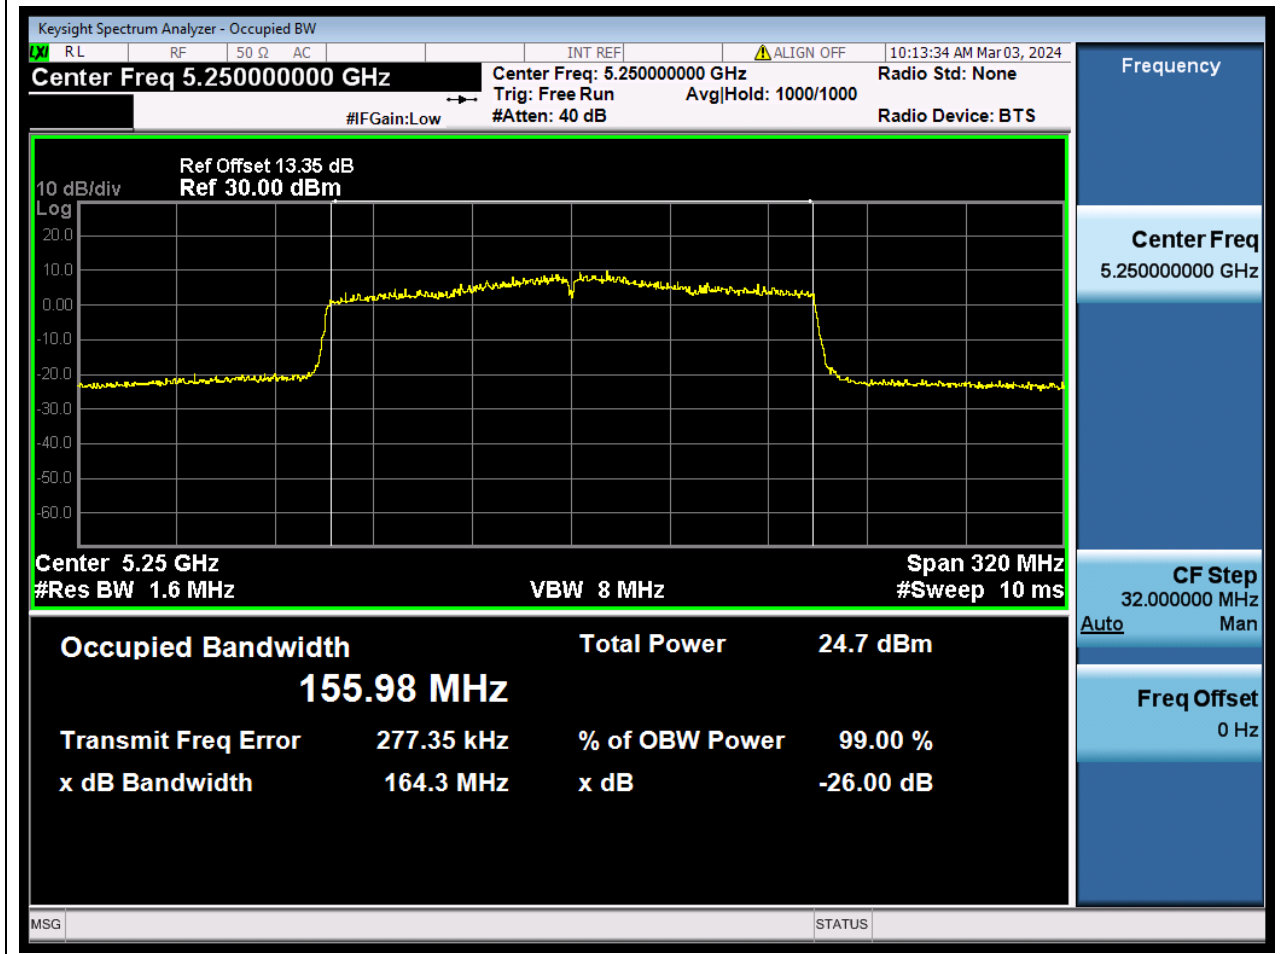

22. 802.11ax_160M_U-NII-2A_M

22.1. A.2.2-99% Bandwidth(NTNV)

Center Frequency (MHz)	OBW Power (%)	RBW (MHz)	Detector	Limit (MHz)	OBW (MHz)	Verdict
5250	99	1.6	Peak	0	155.976408	N/A