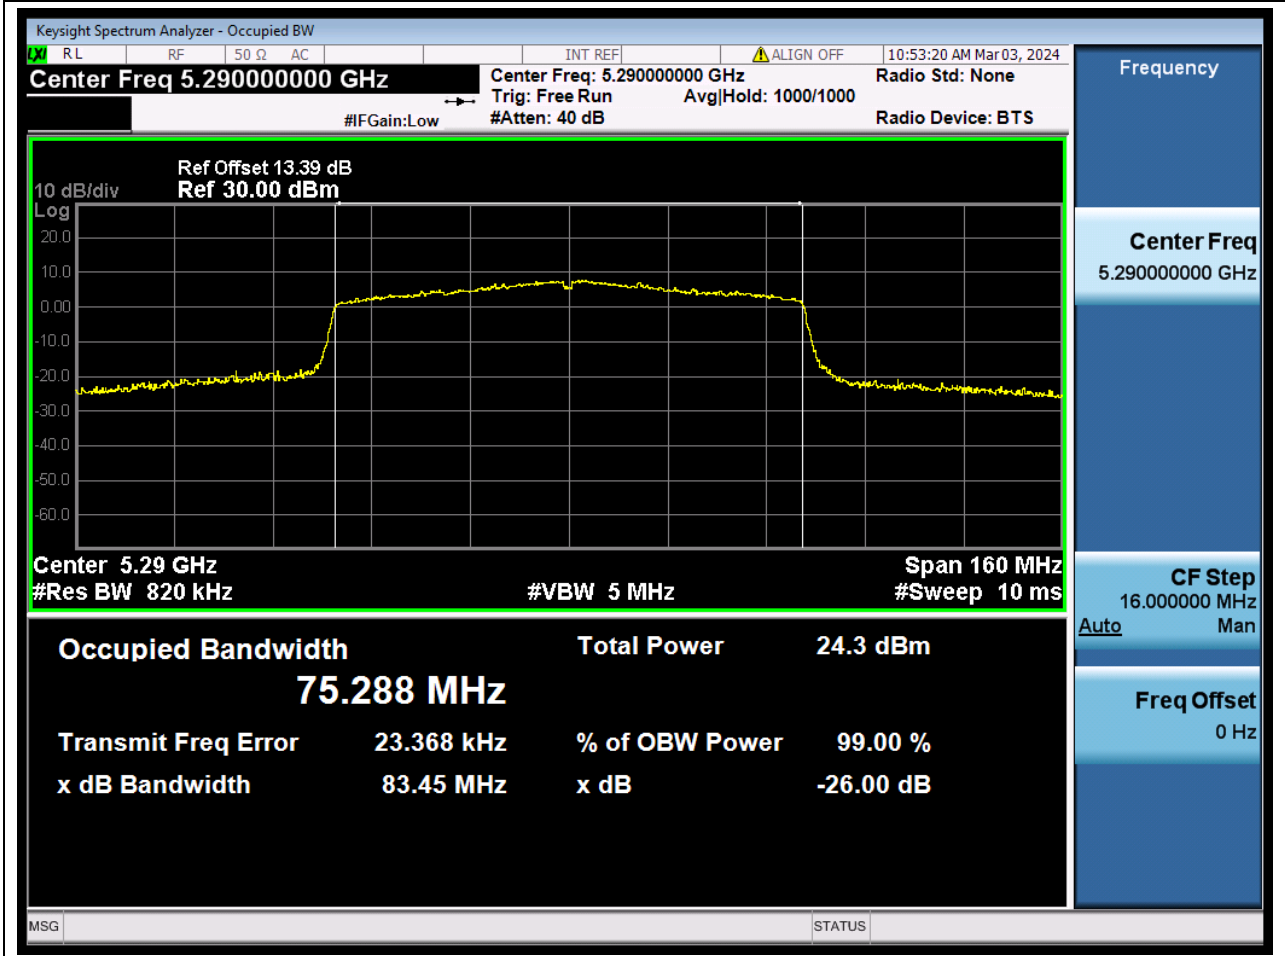

36. 802.11ac_80M_U-NII-2A_M

36.1. A.2.2-99% Bandwidth(NTNV)

Center Frequency (MHz)	OBW Power (%)	RBW (MHz)	Detector	Limit (MHz)	OBW (MHz)	Verdict
5290	99	0.82	Peak	0	75.288063	N/A