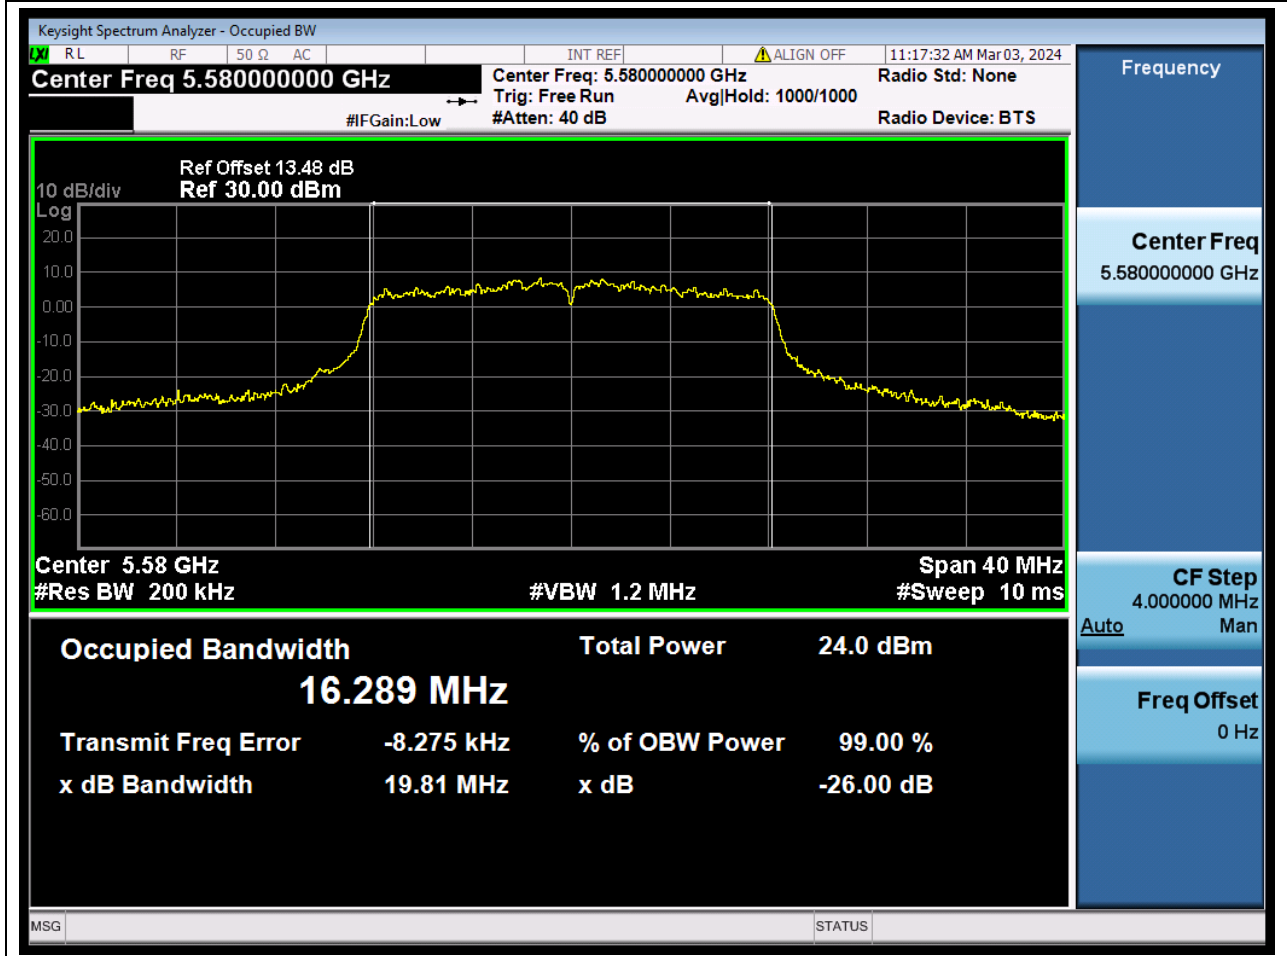

44. 802.11a_20M_U-NII-2C_M

44.1. A.2.2-99% Bandwidth(NTNV)

Center Frequency (MHz)	OBW Power (%)	RBW (MHz)	Detector	Limit (MHz)	OBW (MHz)	Verdict
5580	99	0.2	Peak	0	16.289441	N/A