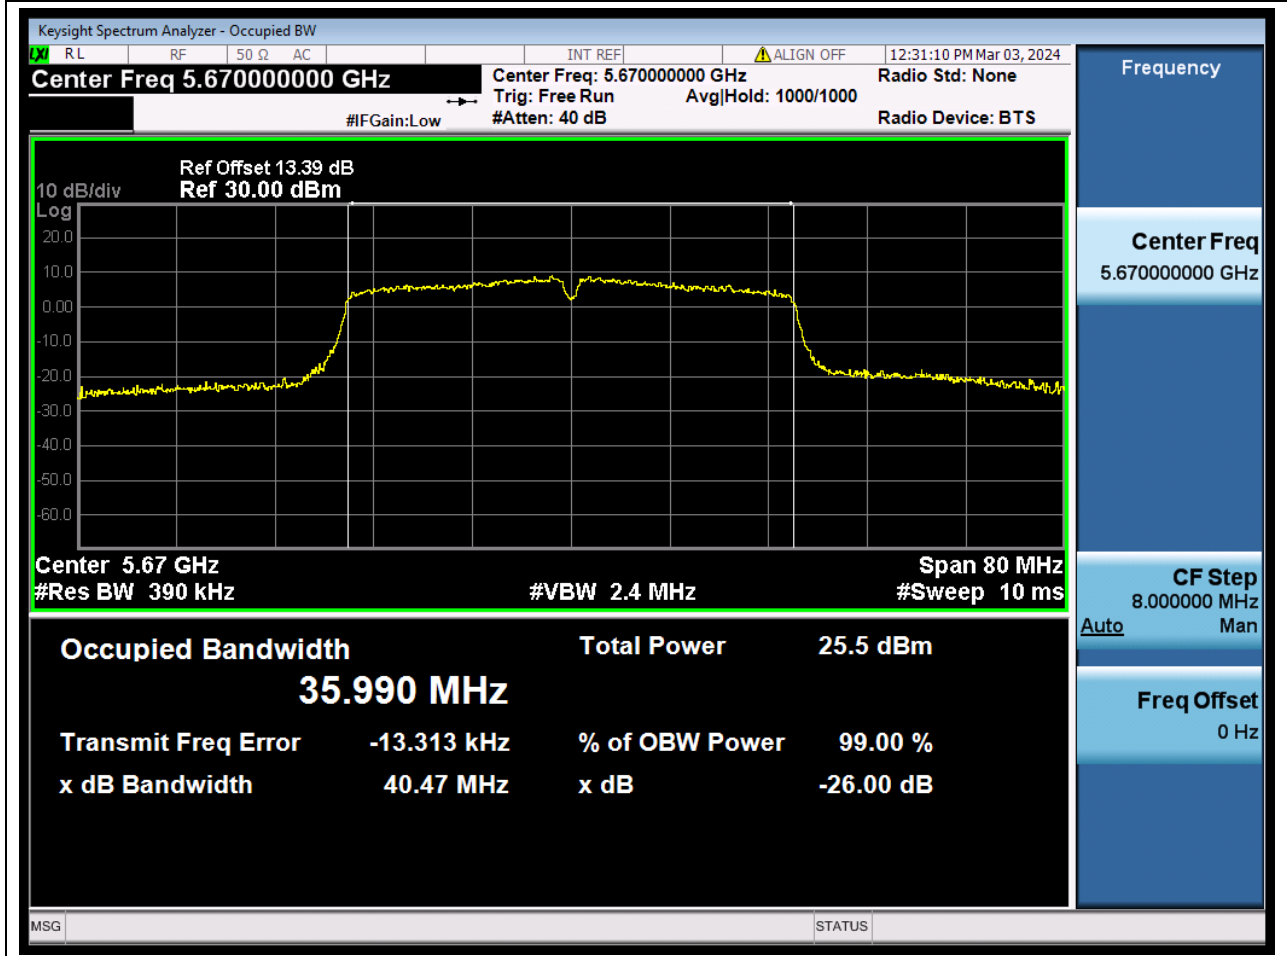

51. 802.11n_40M_U-NII-2C_H

51.1. A.2.2-99% Bandwidth(NTNV)

Center Frequency (MHz)	OBW Power (%)	RBW (MHz)	Detector	Limit (MHz)	OBW (MHz)	Verdict
5670	99	0.39	Peak	0	35.989555	N/A