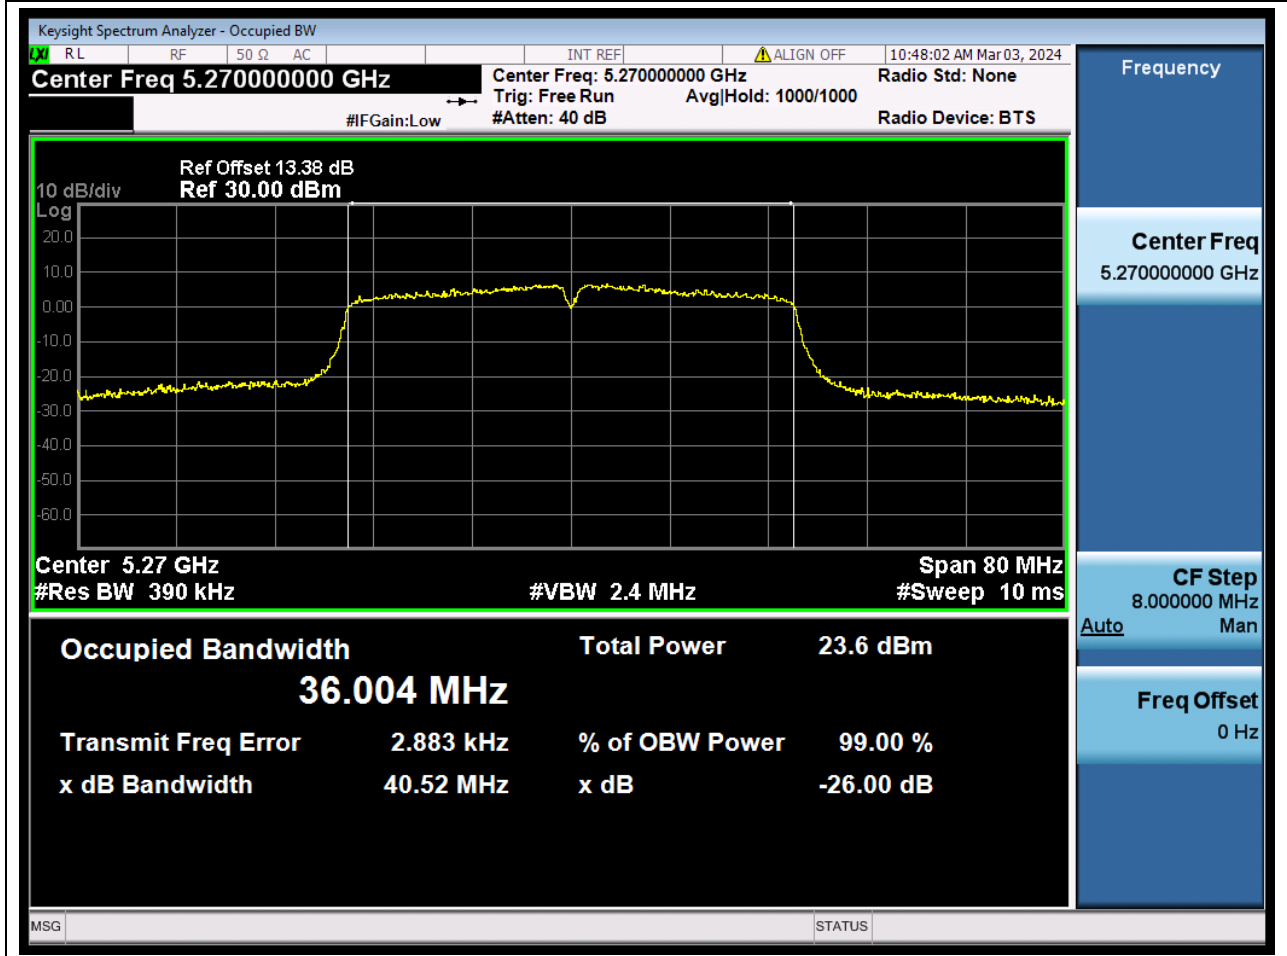

34. 802.11ac_40M_U-NII-2A_L

34.1. A.2.2-99% Bandwidth(NTNV)

Center Frequency (MHz)	OBW Power (%)	RBW (MHz)	Detector	Limit (MHz)	OBW (MHz)	Verdict
5270	99	0.39	Peak	0	36.003611	N/A