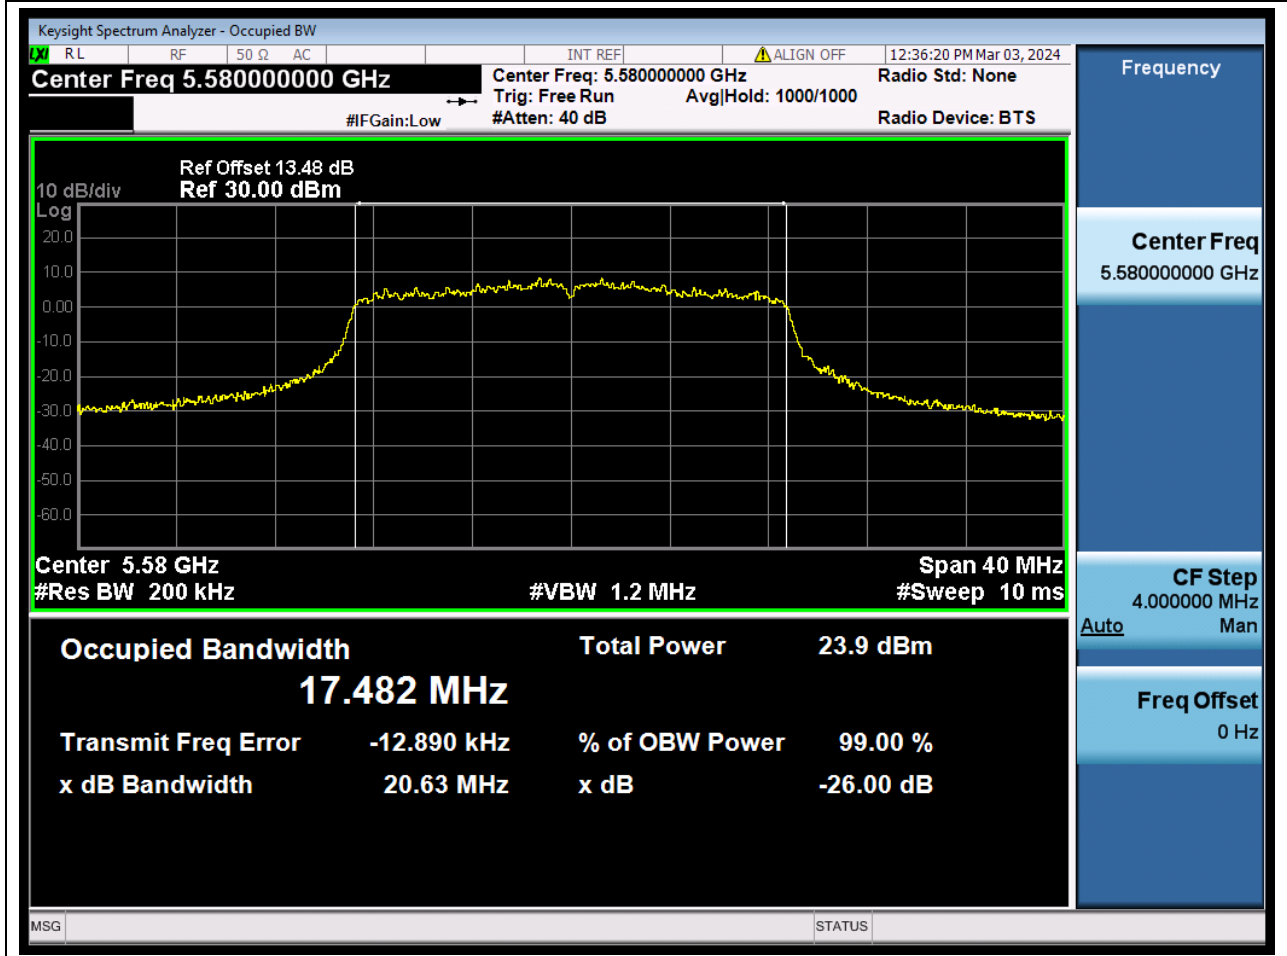

53. 802.11ac_20M_U-NII-2C_M

53.1. A.2.2-99% Bandwidth(NTNV)

Center Frequency (MHz)	OBW Power (%)	RBW (MHz)	Detector	Limit (MHz)	OBW (MHz)	Verdict
5580	99	0.2	Peak	0	17.481741	N/A