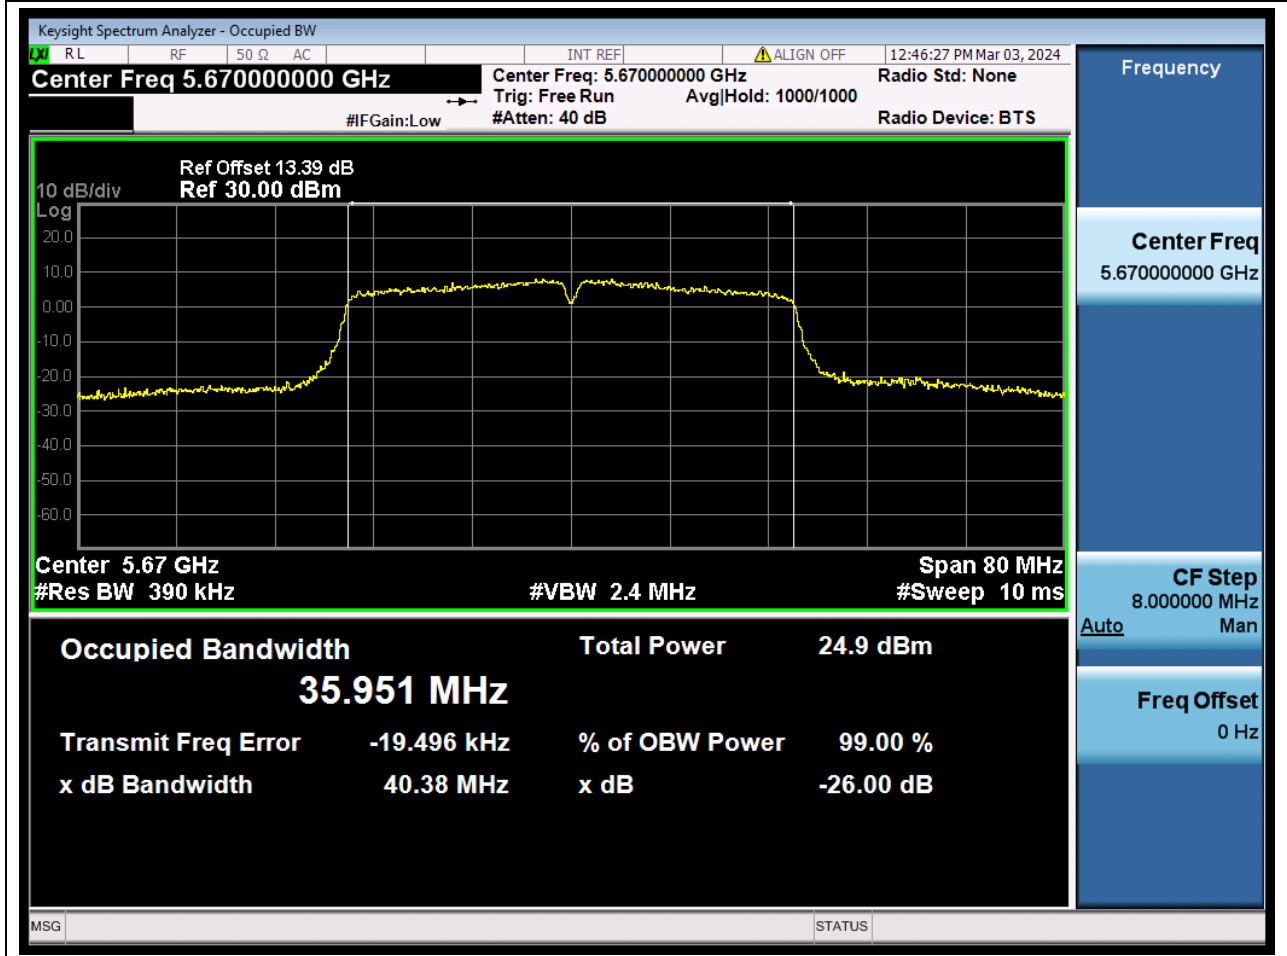

57. 802.11ac_40M_U-NII-2C_H

57.1. A.2.2-99% Bandwidth(NTNV)

Center Frequency (MHz)	OBW Power (%)	RBW (MHz)	Detector	Limit (MHz)	OBW (MHz)	Verdict
5670	99	0.39	Peak	0	35.950812	N/A