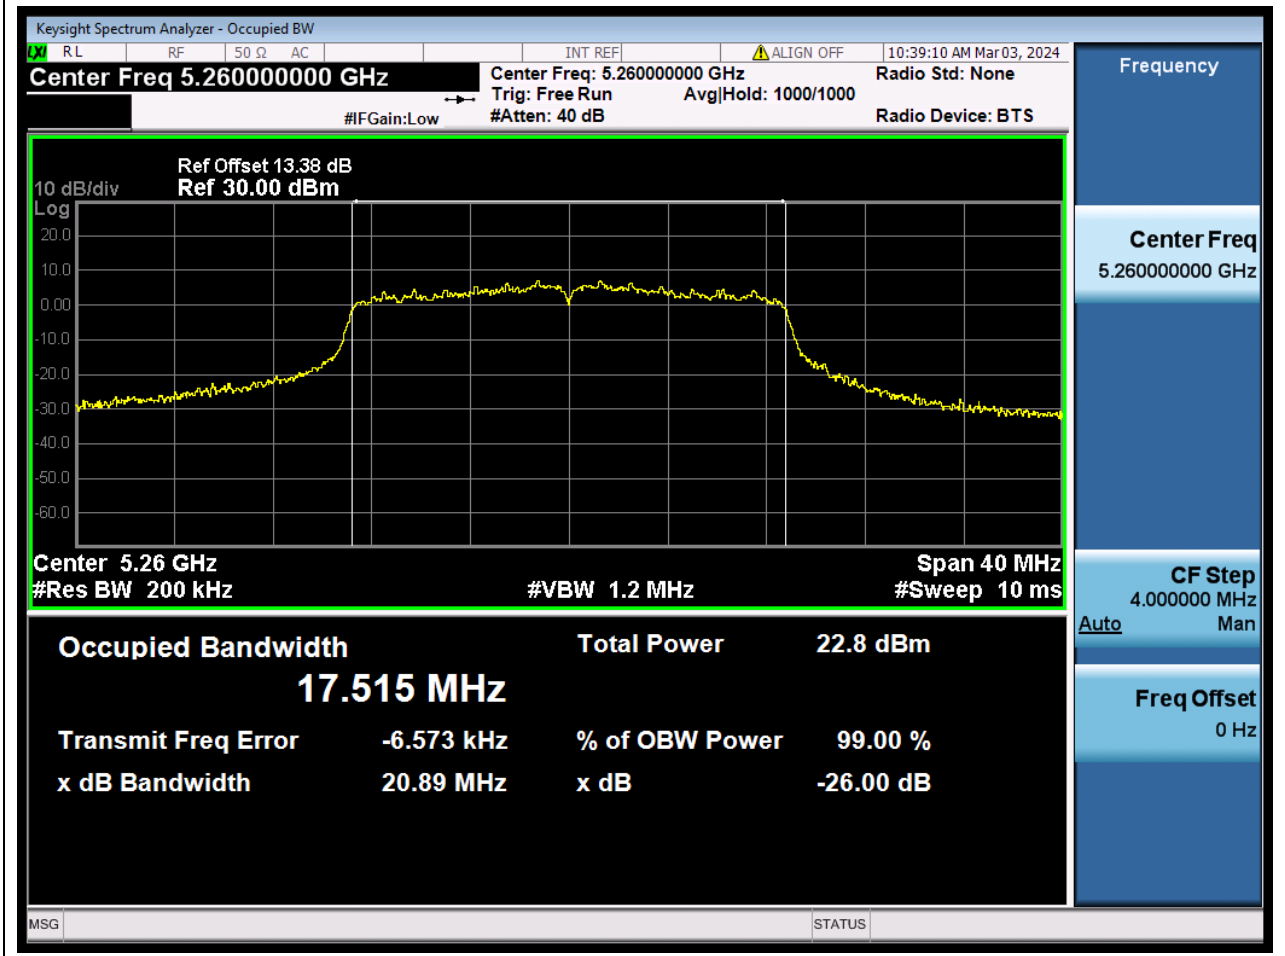

31. 802.11ac_20M_U-NII-2A_L

31.1. A.2.2-99% Bandwidth(NTNV)

Center Frequency (MHz)	OBW Power (%)	RBW (MHz)	Detector	Limit (MHz)	OBW (MHz)	Verdict
5260	99	0.2	Peak	0	17.515495	N/A