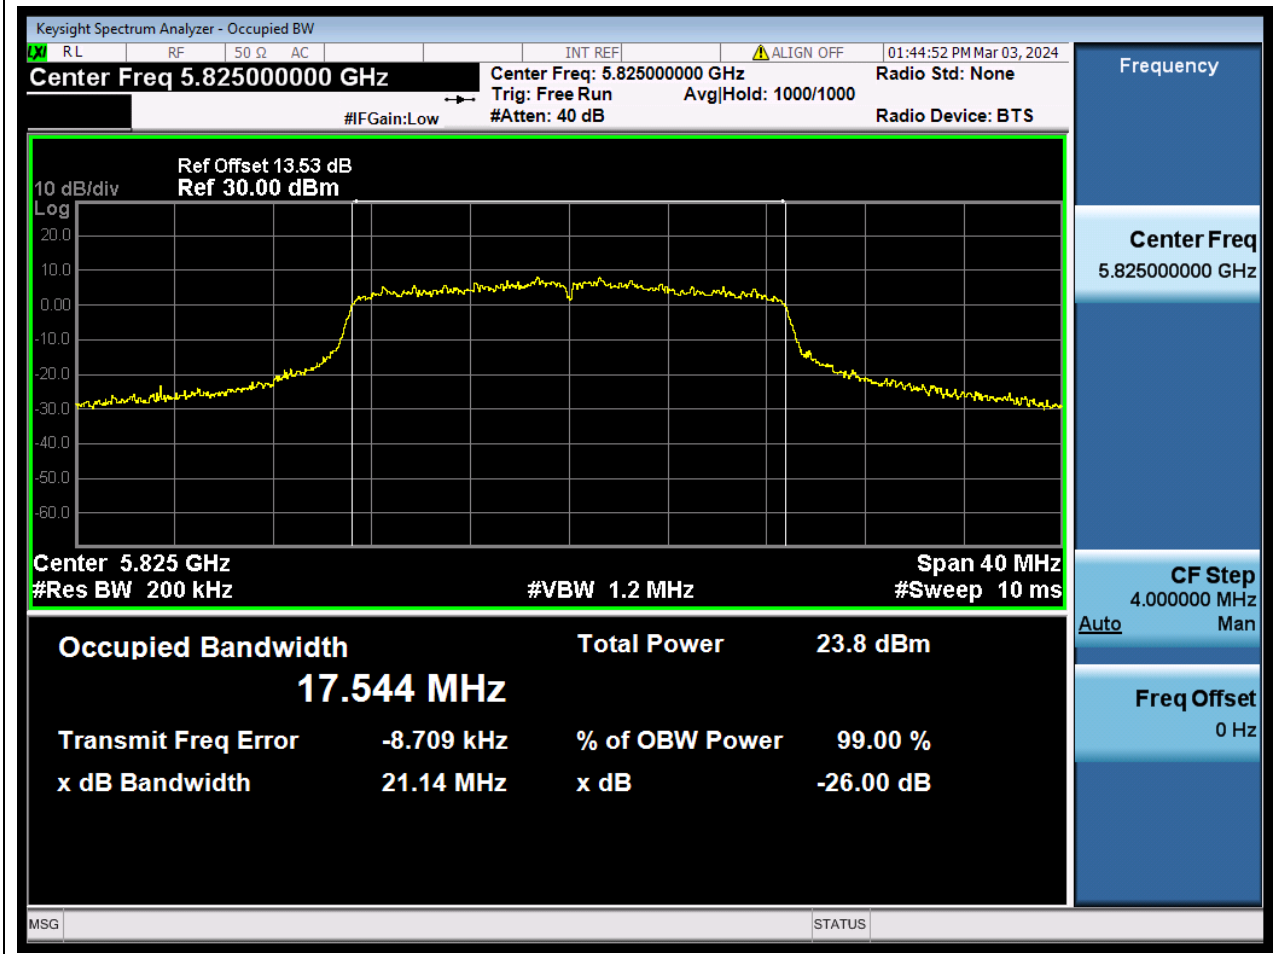

75. 802.11n_20M_U-NII-3_H

75.1. A.2.2-99% Bandwidth(NTNV)

Center Frequency (MHz)	OBW Power (%)	RBW (MHz)	Detector	Limit (MHz)	OBW (MHz)	Verdict
5825	99	0.2	Peak	0	17.543562	N/A