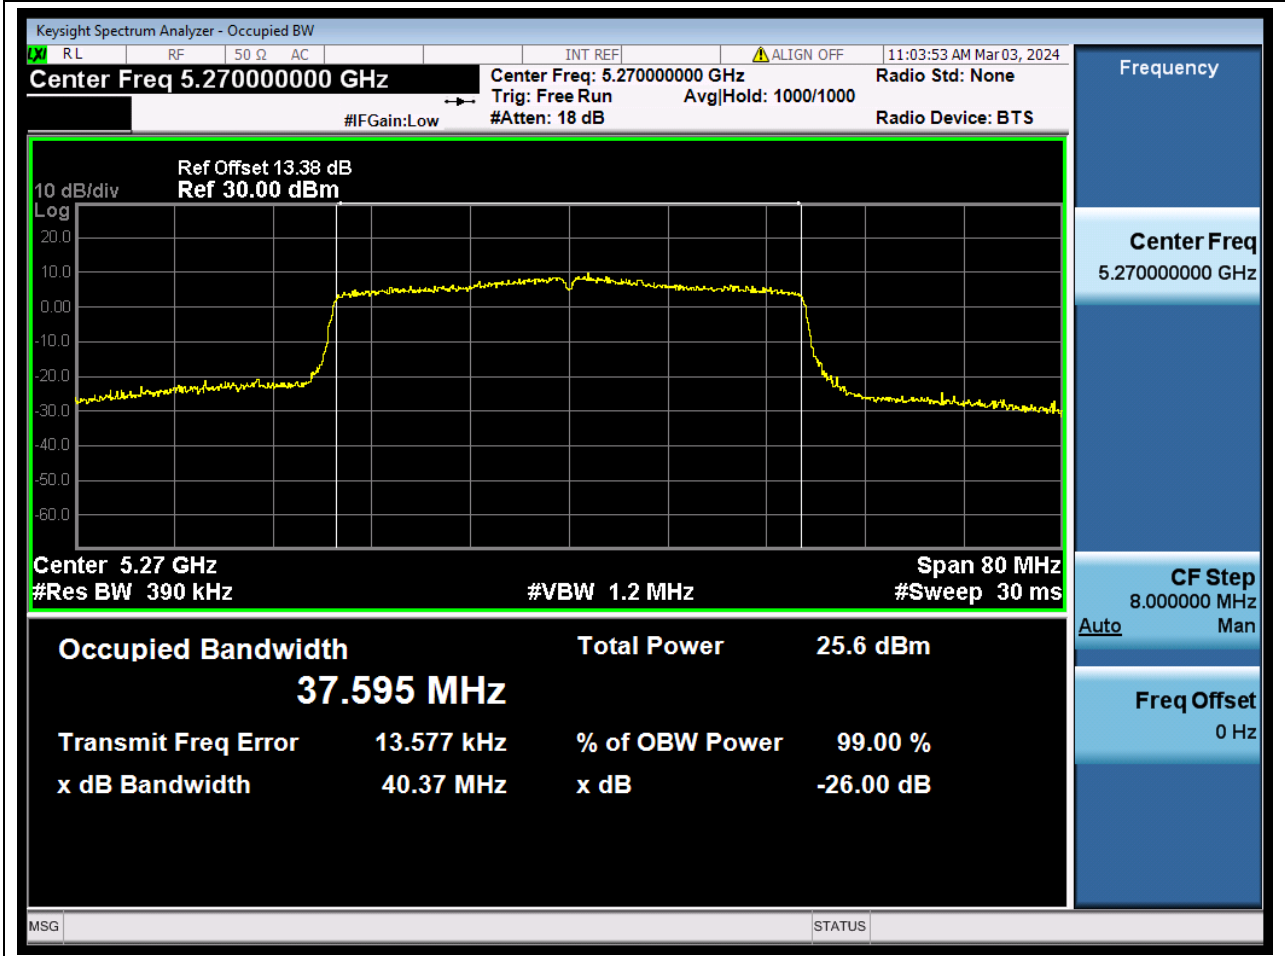

40. 802.11ax_40M_U-NII-2A_L

40.1. A.2-26dB Bandwidth(NTNV)

Center Frequency (MHz)	XdB Down	RBW (MHz)	Detector	Limit (MHz)	XdB BandWidth (MHz)	Verdict
5270	26	0.39	Peak	0	40.365432	N/A