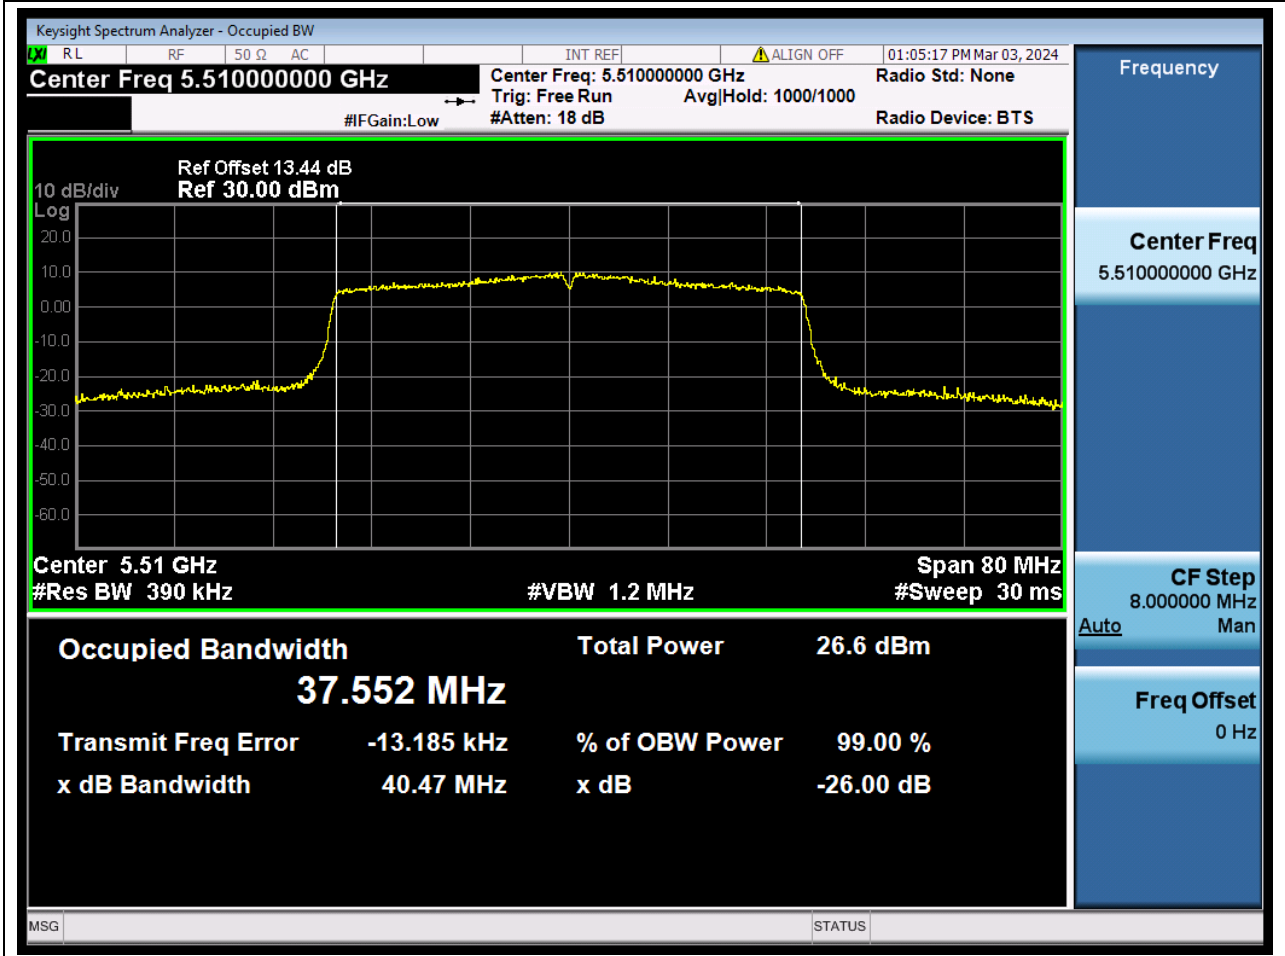

64. 802.11ax_40M_U-NII-2C_L

64.1. A.2-26dB Bandwidth(NTNV)

Center Frequency (MHz)	XdB Down	RBW (MHz)	Detector	Limit (MHz)	XdB BandWidth (MHz)	Verdict
5510	26	0.39	Peak	0	40.474312	N/A