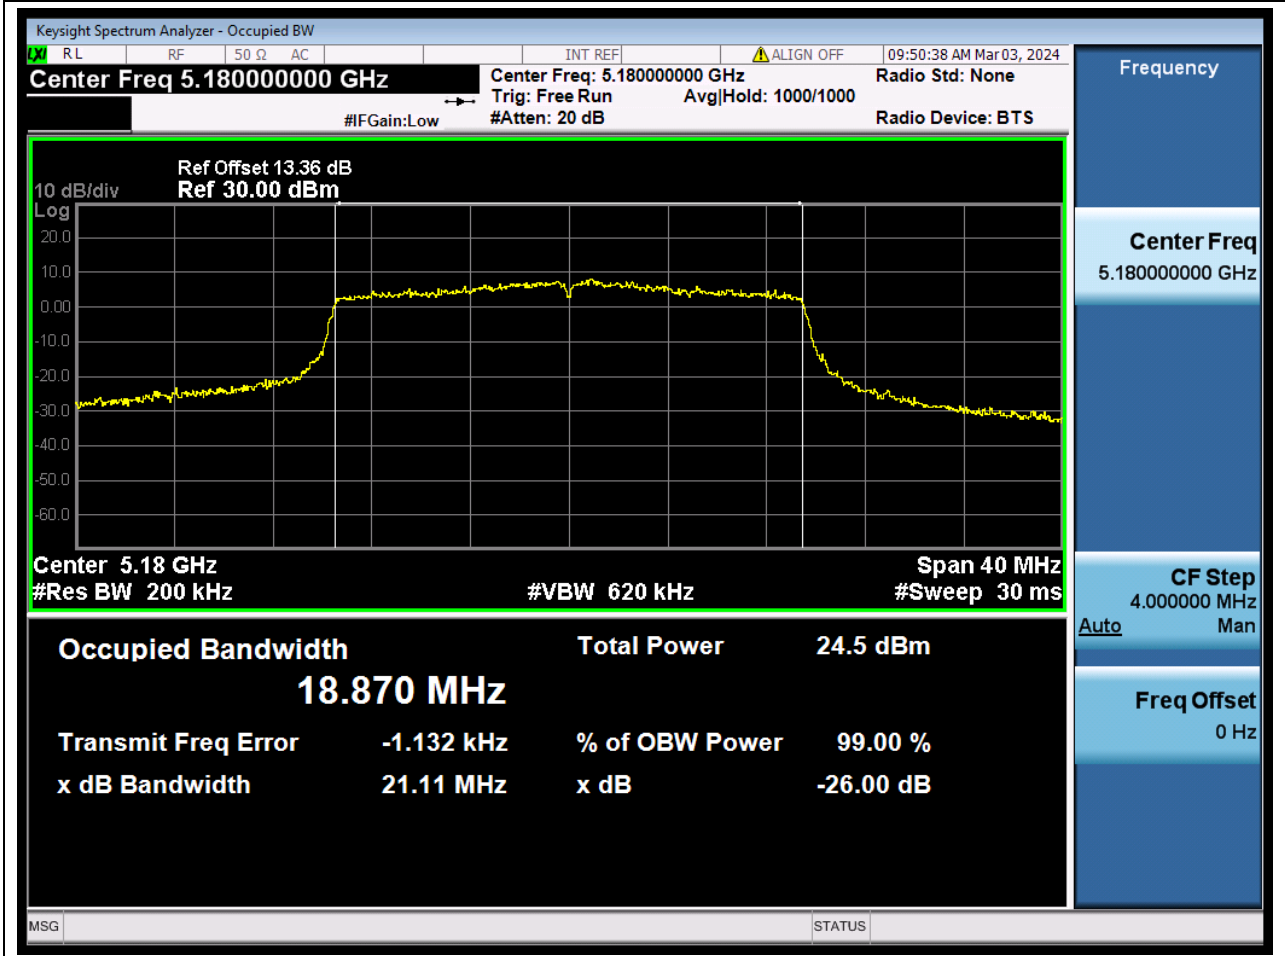

16. 802.11ax_20M_U-NII-1_L

16.1. A.2-26dB Bandwidth(NTNV)

Center Frequency (MHz)	XdB Down	RBW (MHz)	Detector	Limit (MHz)	XdB BandWidth (MHz)	Verdict
5180	26	0.2	Peak	0	21.110601	N/A