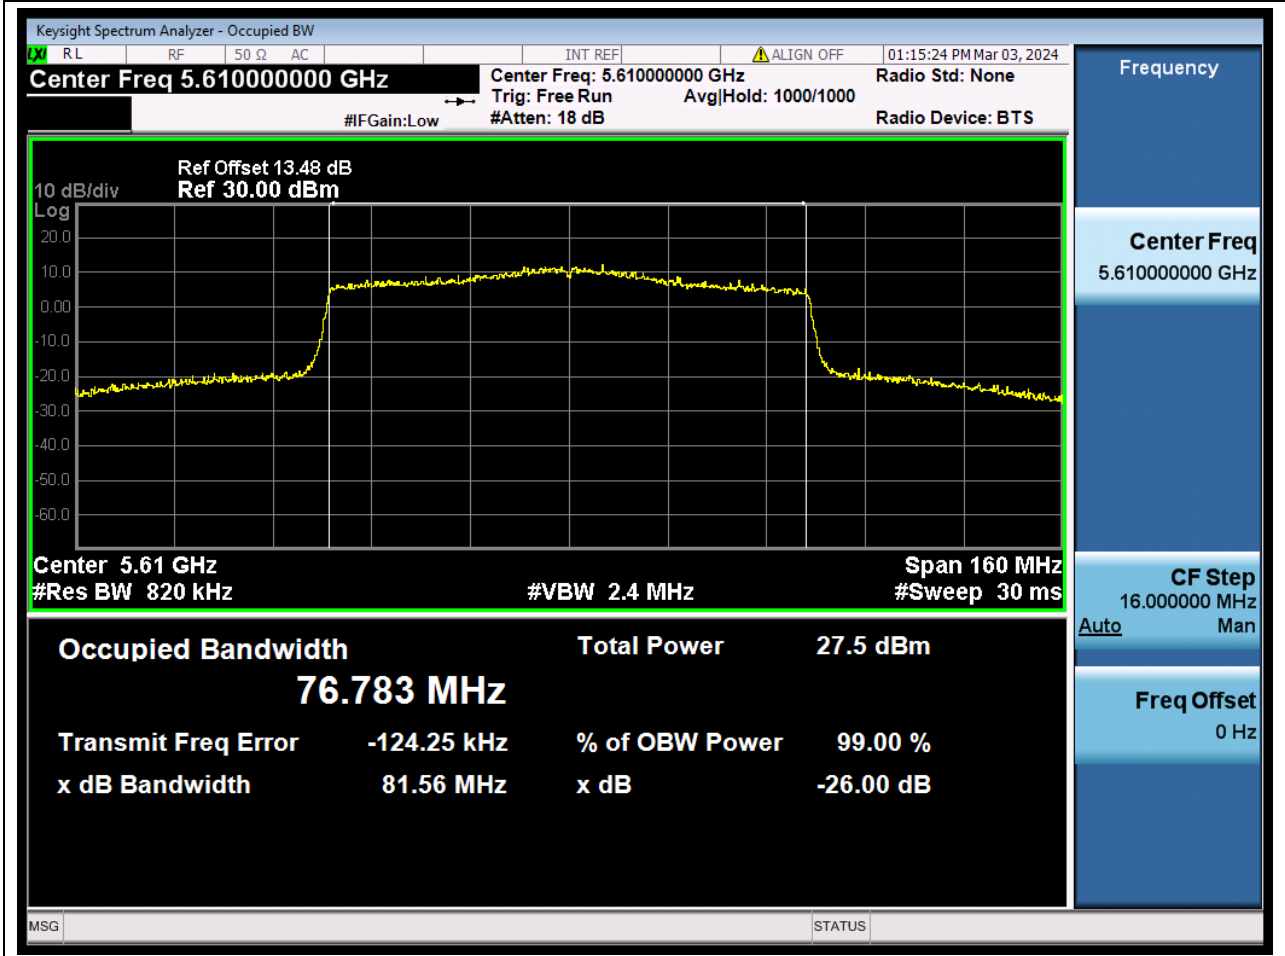

68. 802.11ax_80M_U-NII-2C_M

68.1. A.2-26dB Bandwidth(NTNV)

Center Frequency (MHz)	XdB Down	RBW (MHz)	Detector	Limit (MHz)	XdB BandWidth (MHz)	Verdict
5610	26	0.82	Peak	0	81.555101	N/A