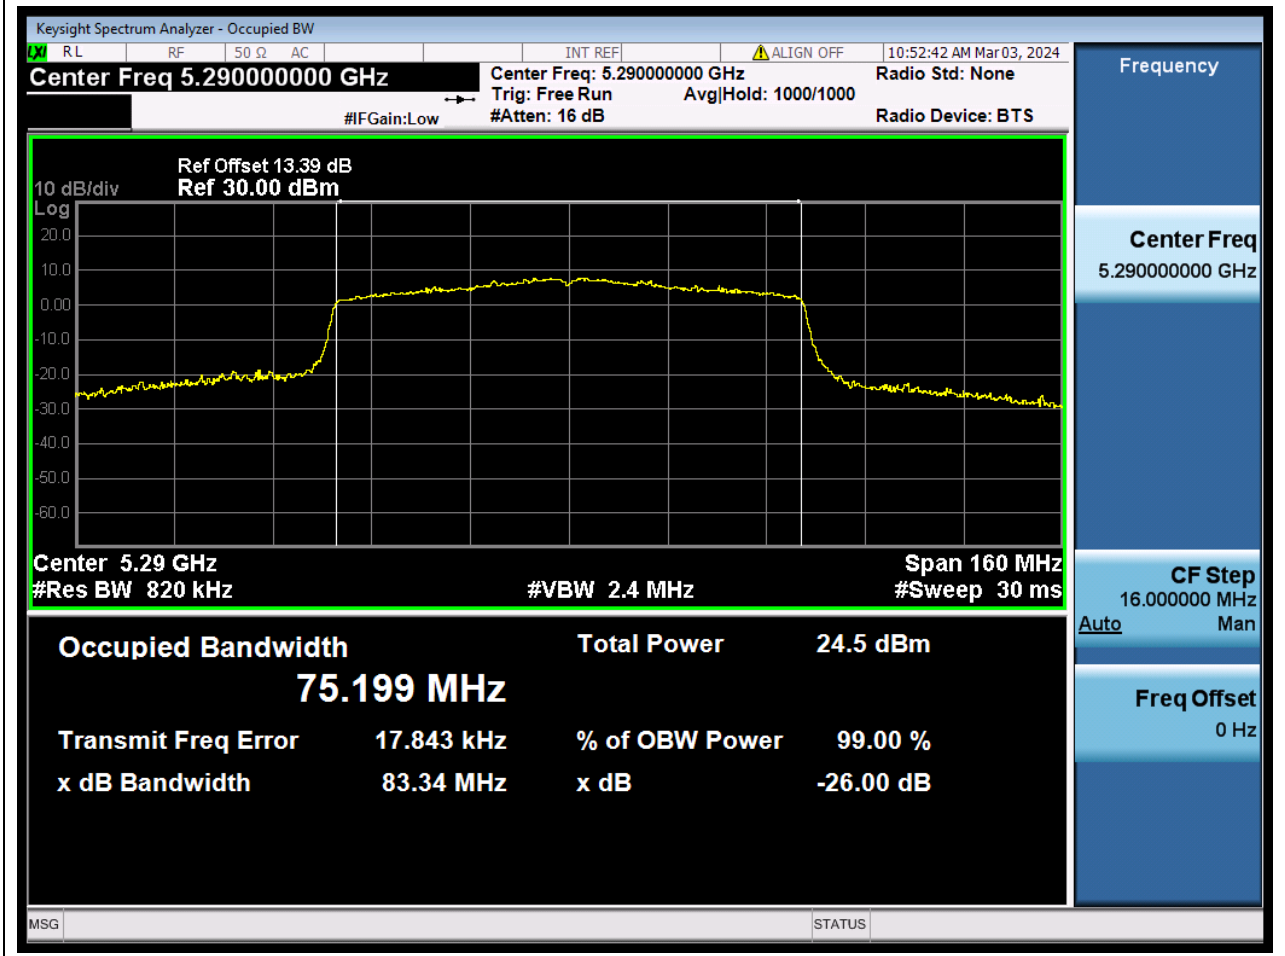

36. 802.11ac_80M_U-NII-2A_M

36.1. A.2-26dB Bandwidth(NTNV)

Center Frequency (MHz)	XdB Down	RBW (MHz)	Detector	Limit (MHz)	XdB BandWidth (MHz)	Verdict
5290	26	0.82	Peak	0	83.344215	N/A