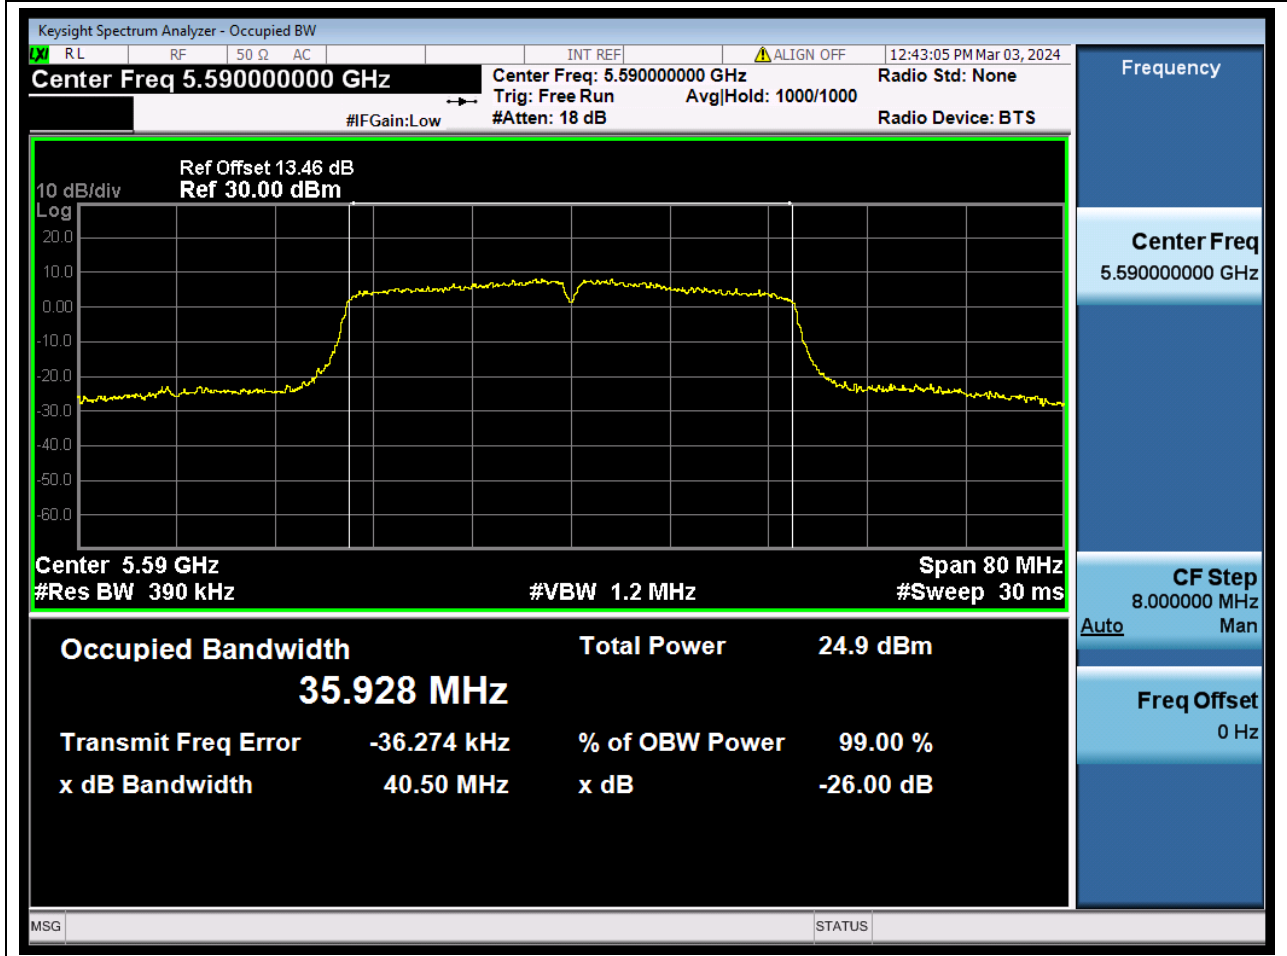

56. 802.11ac_40M_U-NII-2C_M

56.1. A.2-26dB Bandwidth(NTNV)

Center Frequency (MHz)	XdB Down	RBW (MHz)	Detector	Limit (MHz)	XdB BandWidth (MHz)	Verdict
5590	26	0.39	Peak	0	40.503514	N/A