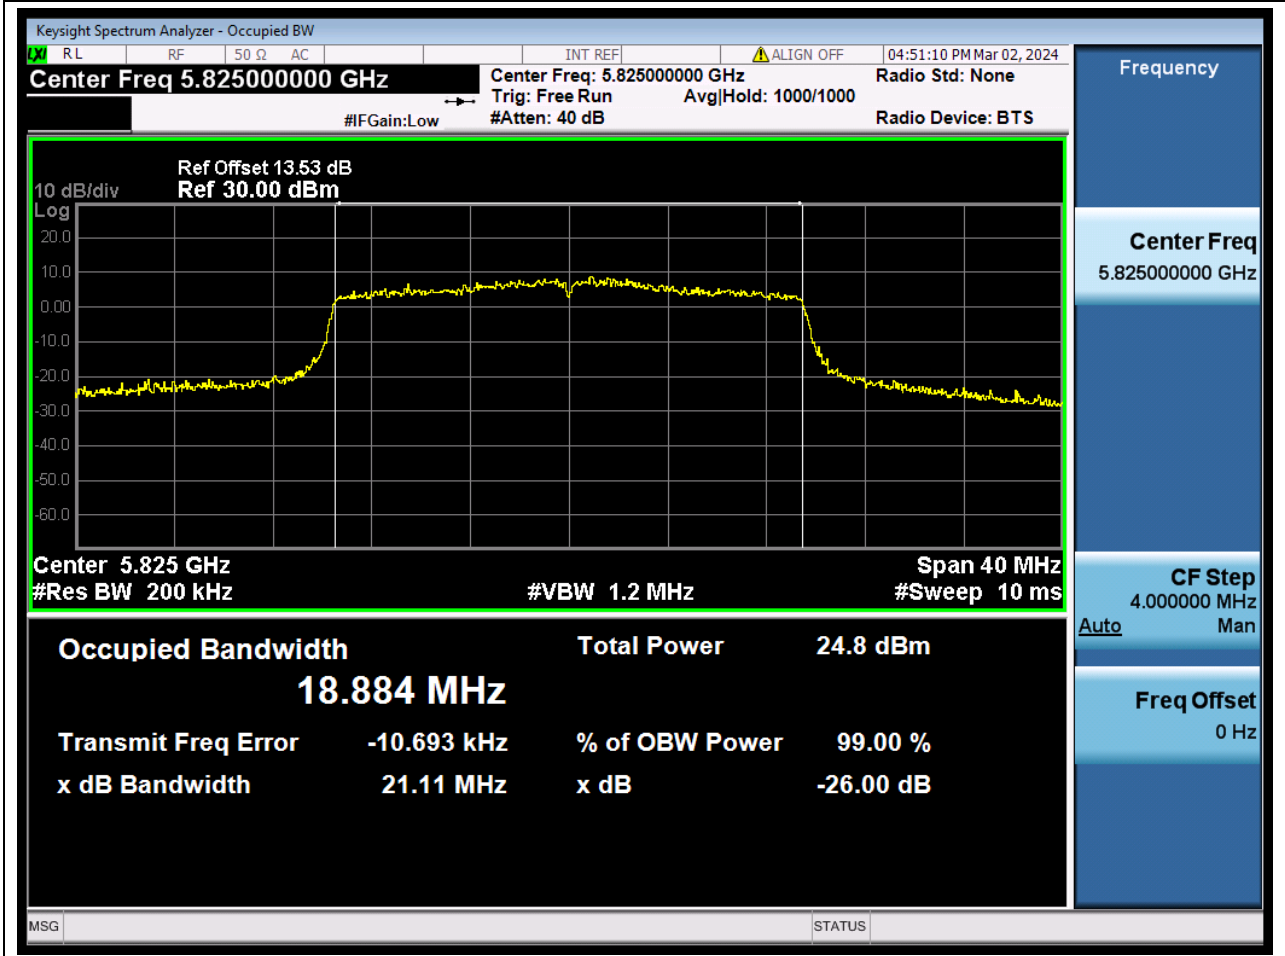

86. 802.11ax_20M_U-NII-3_H

86.1. A.2.2-99% Bandwidth(NTNV)

Center Frequency (MHz)	OBW Power (%)	RBW (MHz)	Detector	Limit (MHz)	OBW (MHz)	Verdict
5825	99	0.2	Peak	0	18.883671	N/A