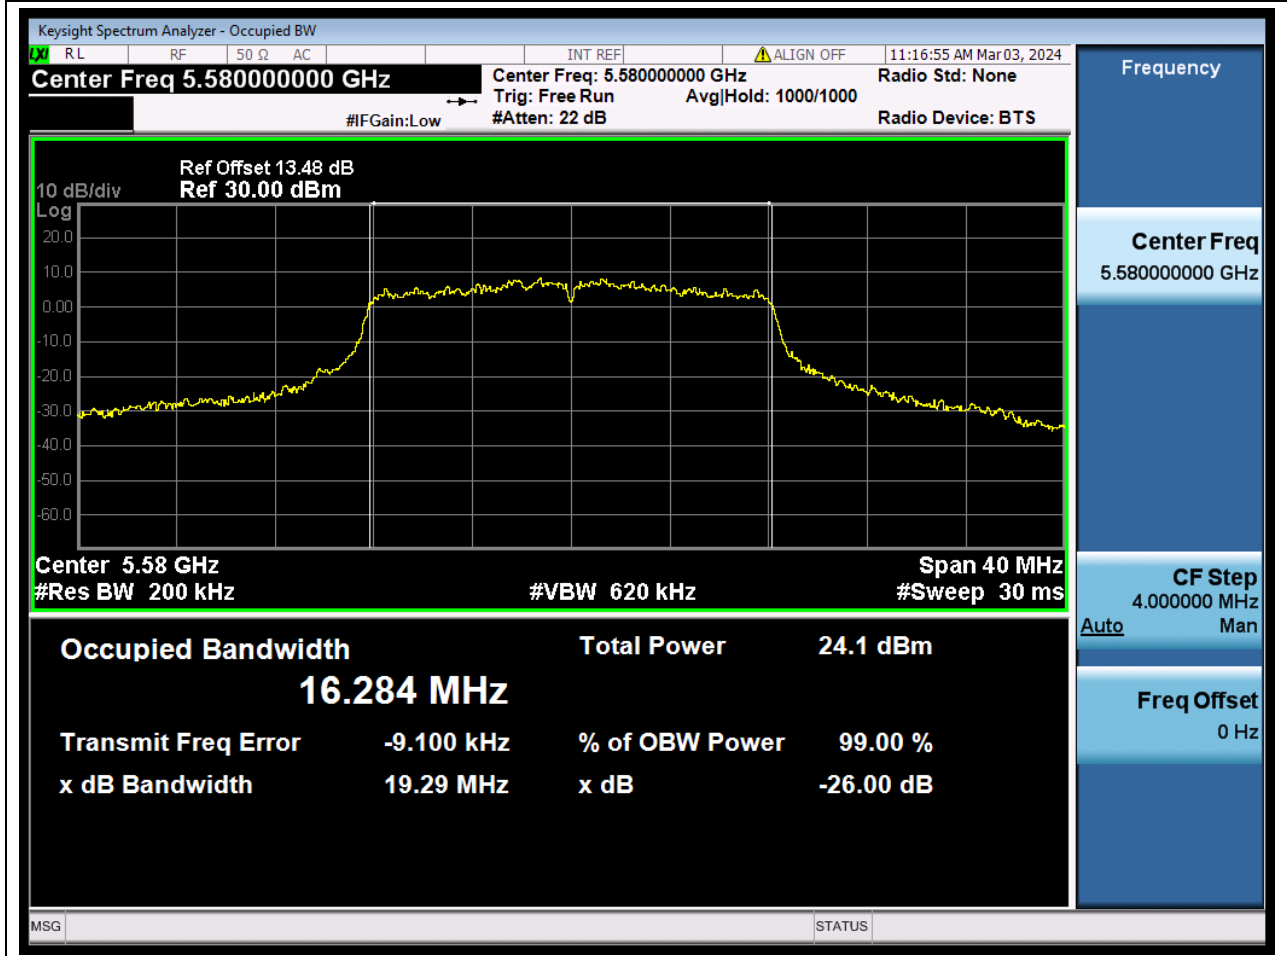

44. 802.11a_20M_U-NII-2C_M

44.1. A.2-26dB Bandwidth(NTNV)

Center Frequency (MHz)	XdB Down	RBW (MHz)	Detector	Limit (MHz)	XdB BandWidth (MHz)	Verdict
5580	26	0.2	Peak	0	19.289937	N/A