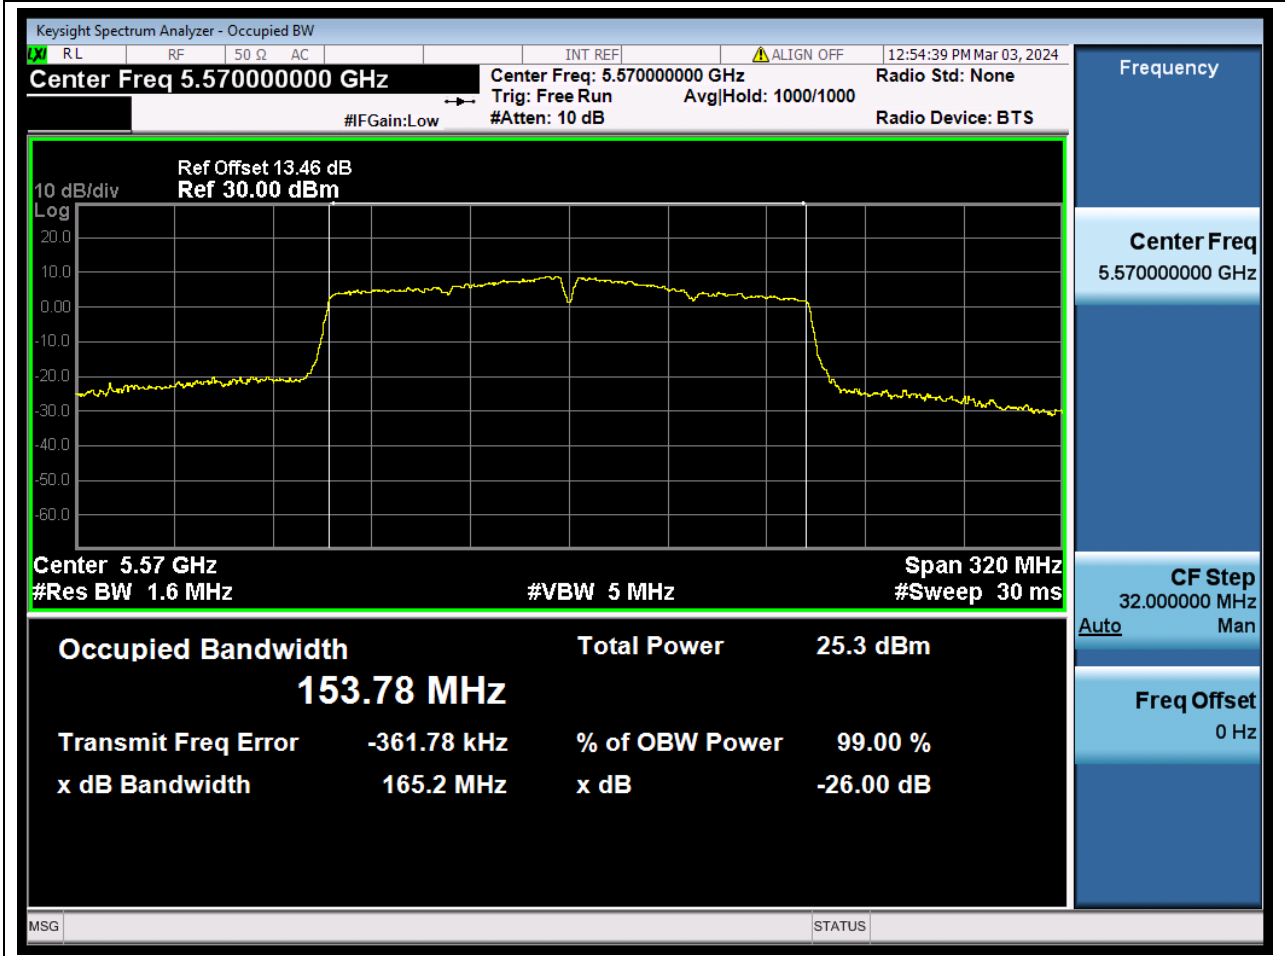

60. 802.11ac_160M_U-NII-2C_M

60.1. A.2-26dB Bandwidth(NTNV)

Center Frequency (MHz)	XdB Down	RBW (MHz)	Detector	Limit (MHz)	XdB BandWidth (MHz)	Verdict
5570	26	1.6	Peak	0	165.194281	N/A