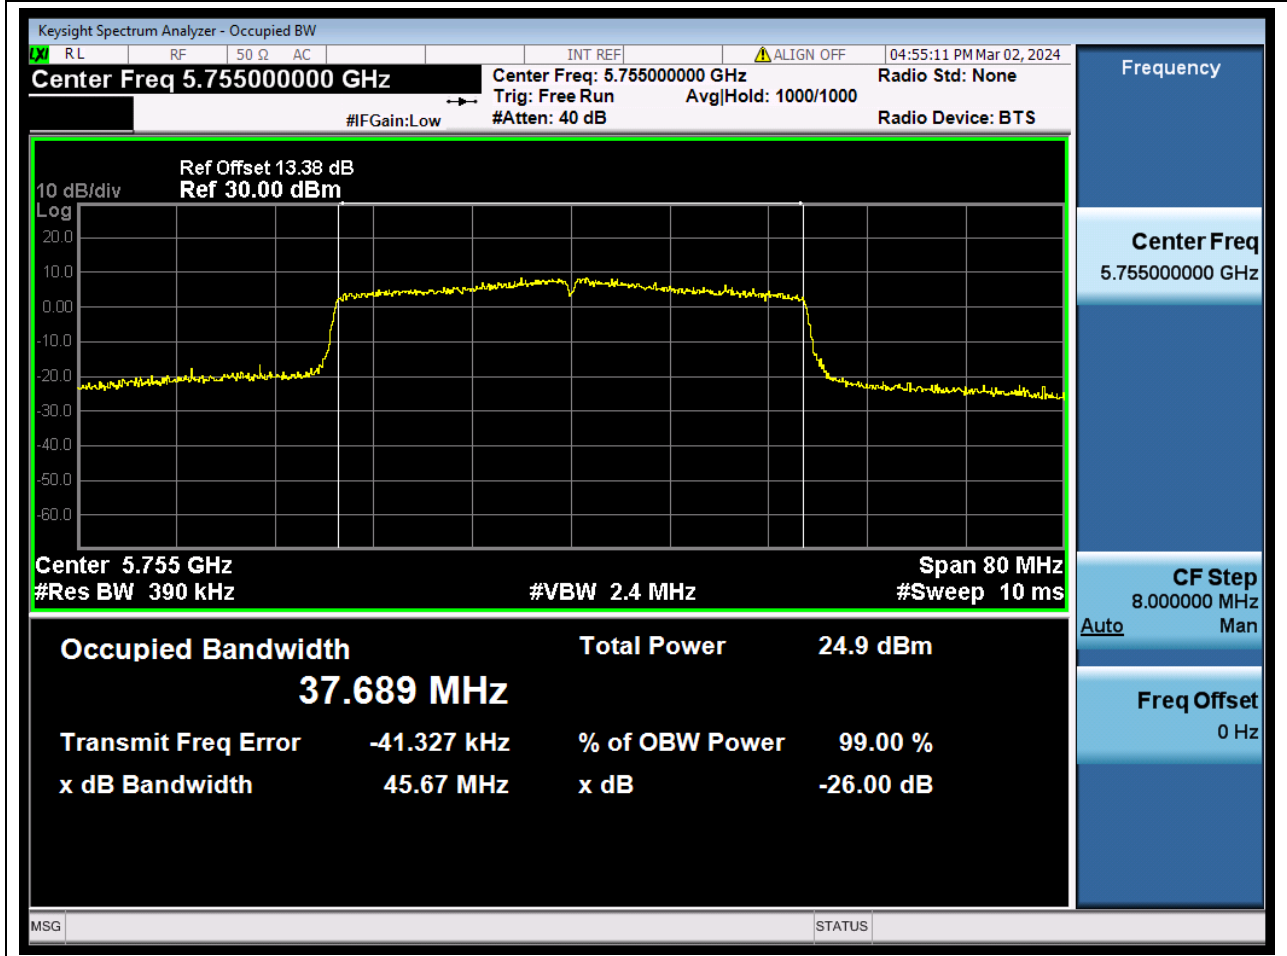

87. 802.11ax_40M_U-NII-3_L

87.1. A.2.2-99% Bandwidth(NTNV)

Center Frequency (MHz)	OBW Power (%)	RBW (MHz)	Detector	Limit (MHz)	OBW (MHz)	Verdict
5755	99	0.39	Peak	0	37.688631	N/A