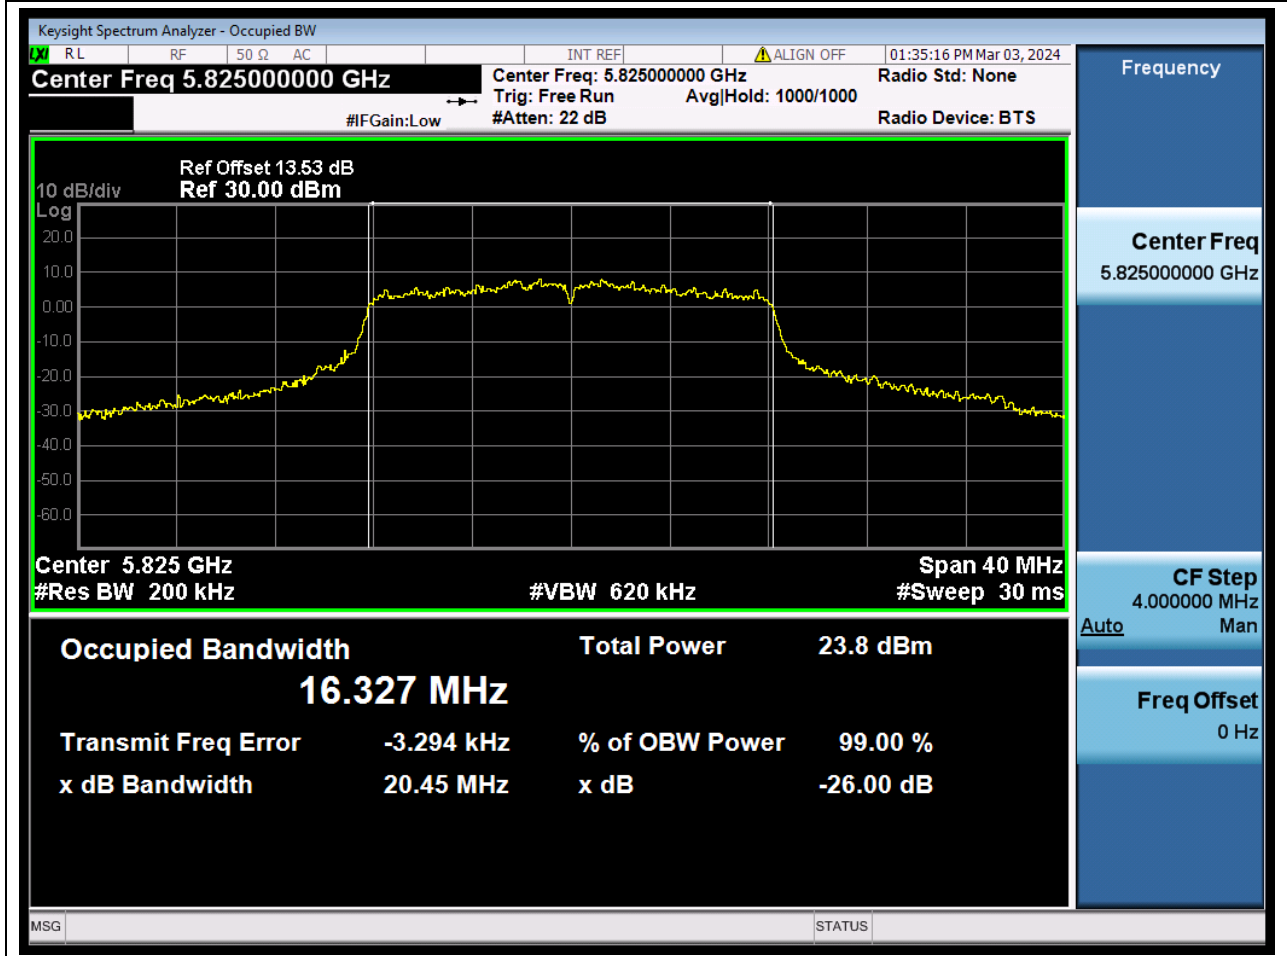

72. 802.11a_20M_U-NII-3_H

72.1. A.2-26dB Bandwidth(NTNV)

Center Frequency (MHz)	XdB Down	RBW (MHz)	Detector	Limit (MHz)	XdB BandWidth (MHz)	Verdict
5825	26	0.2	Peak	0	20.447226	N/A