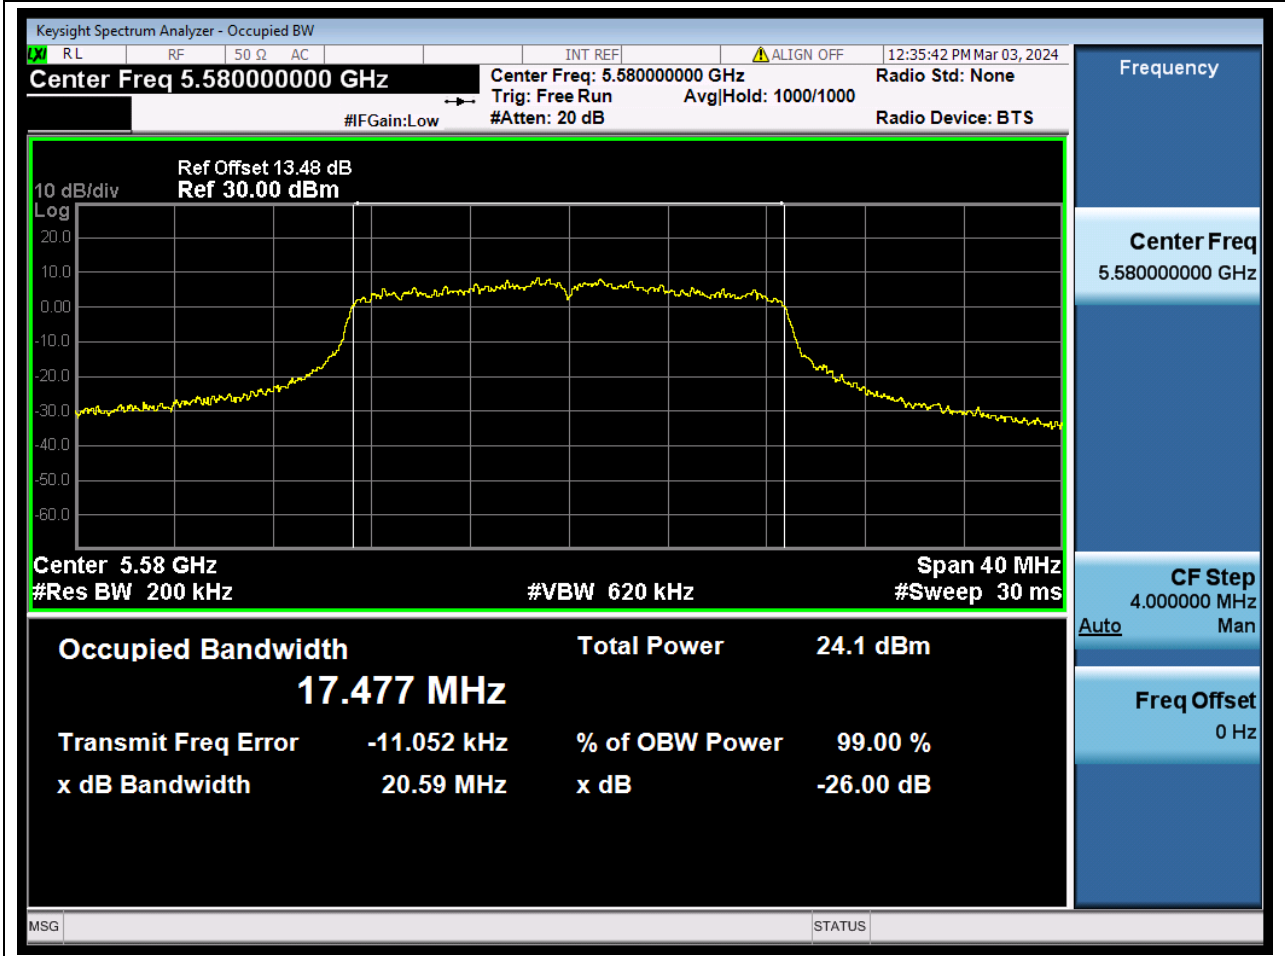

53. 802.11ac_20M_U-NII-2C_M

53.1. A.2-26dB Bandwidth(NTNV)

Center Frequency (MHz)	XdB Down	RBW (MHz)	Detector	Limit (MHz)	XdB BandWidth (MHz)	Verdict
5580	26	0.2	Peak	0	20.593953	N/A