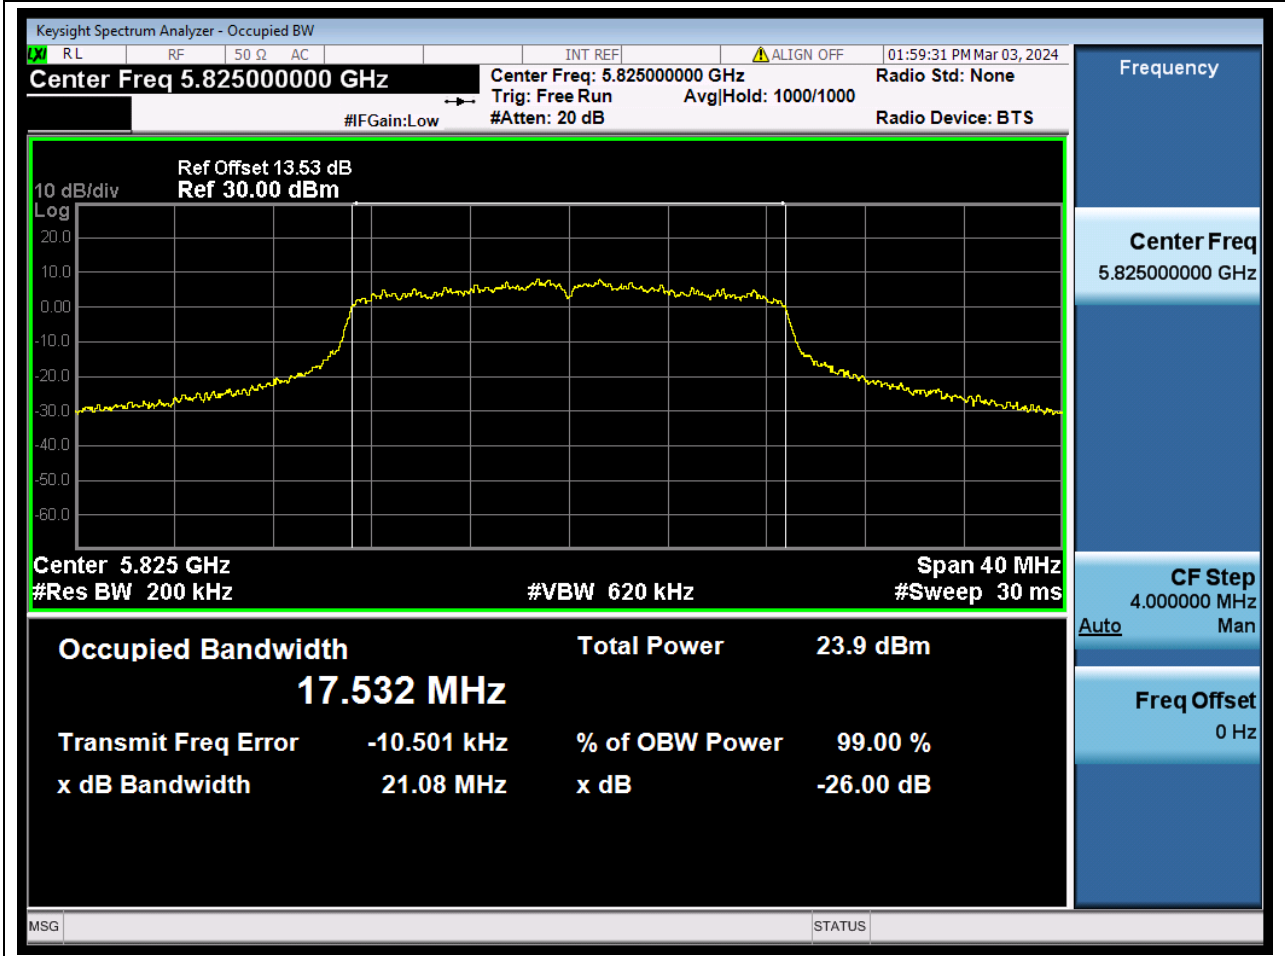

80. 802.11ac_20M_U-NII-3_H

80.1. A.2-26dB Bandwidth(NTNV)

Center Frequency (MHz)	XdB Down	RBW (MHz)	Detector	Limit (MHz)	XdB BandWidth (MHz)	Verdict
5825	26	0.2	Peak	0	21.080713	N/A