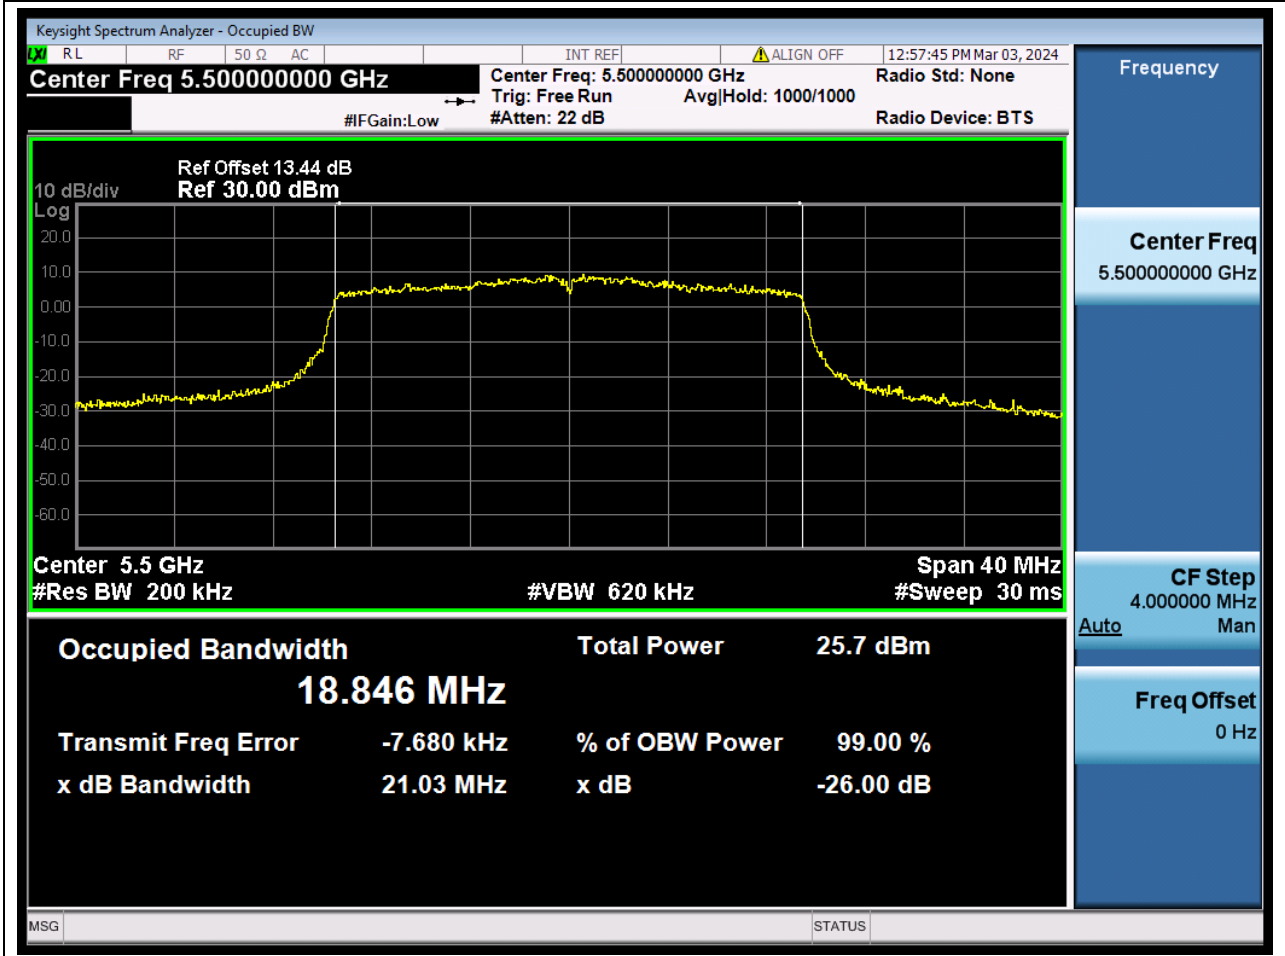

61. 802.11ax_20M_U-NII-2C_L

61.1. A.2-26dB Bandwidth(NTNV)

Center Frequency (MHz)	XdB Down	RBW (MHz)	Detector	Limit (MHz)	XdB BandWidth (MHz)	Verdict
5500	26	0.2	Peak	0	21.034503	N/A