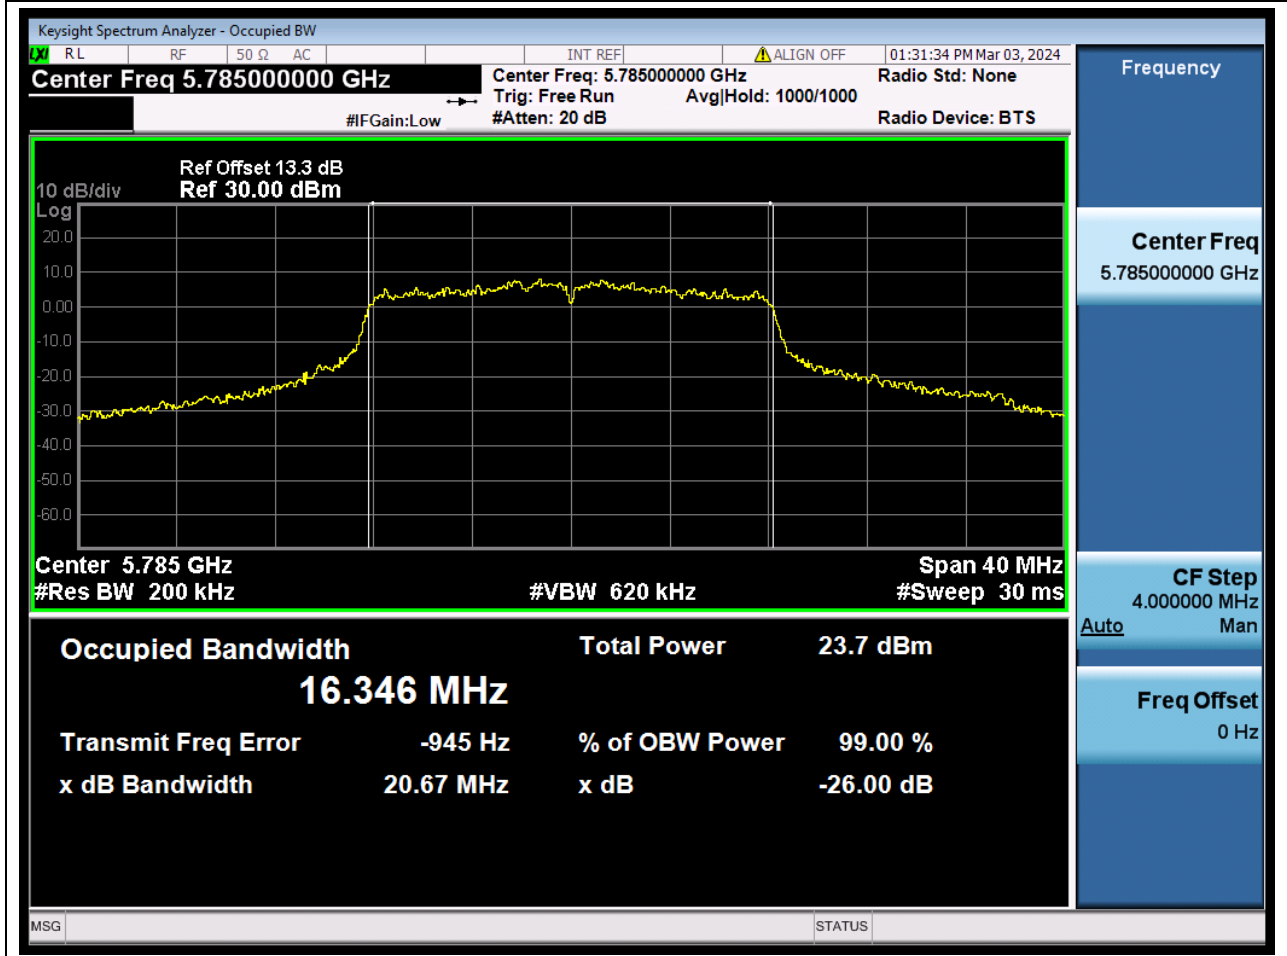

71. 802.11a_20M_U-NII-3_M

71.1. A.2-26dB Bandwidth(NTNV)

Center Frequency (MHz)	XdB Down	RBW (MHz)	Detector	Limit (MHz)	XdB BandWidth (MHz)	Verdict
5785	26	0.2	Peak	0	20.669976	N/A