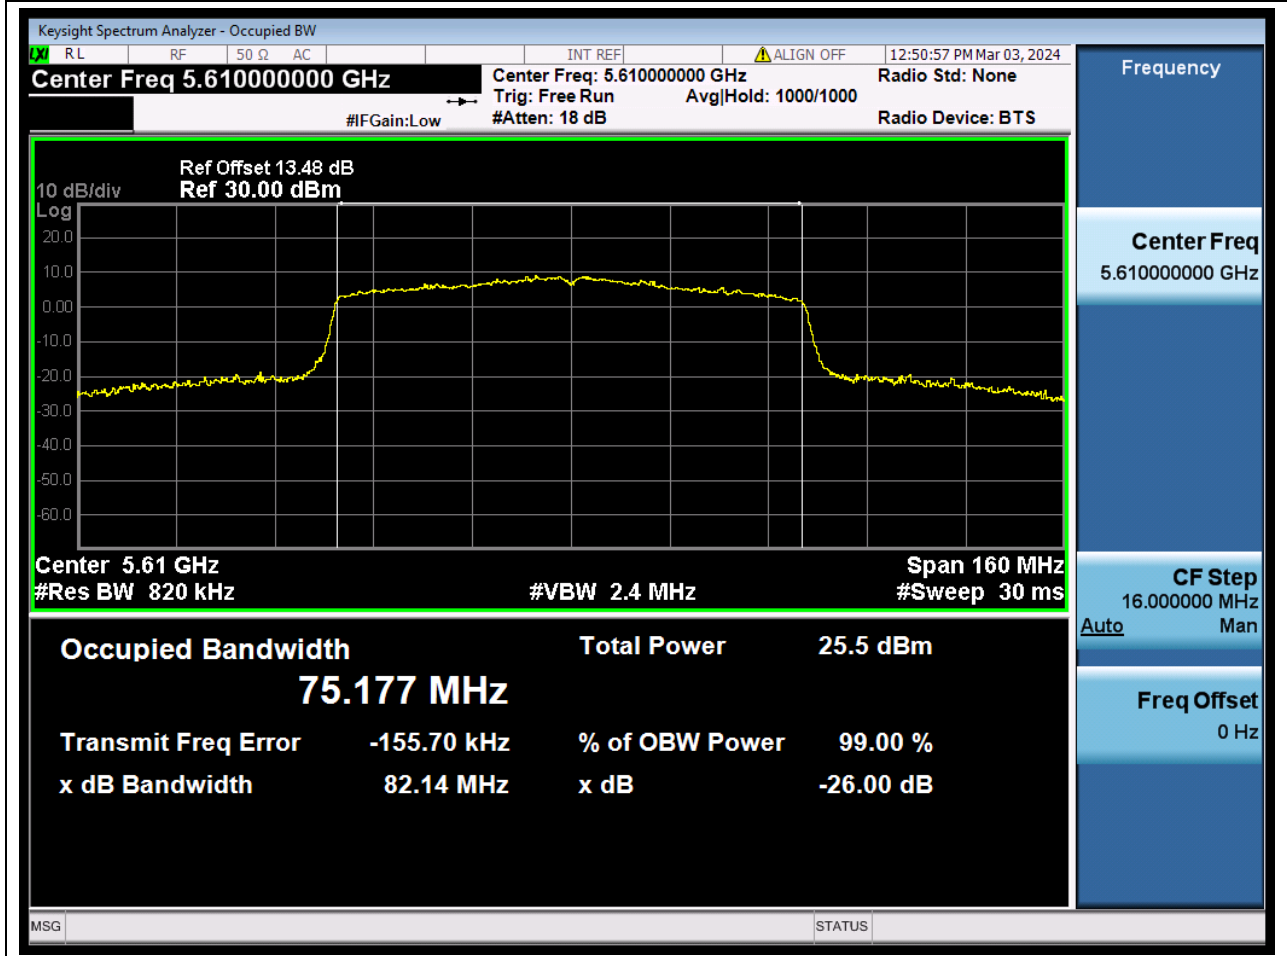

59. 802.11ac_80M_U-NII-2C_M

59.1. A.2-26dB Bandwidth(NTNV)

Center Frequency (MHz)	XdB Down	RBW (MHz)	Detector	Limit (MHz)	XdB BandWidth (MHz)	Verdict
5610	26	0.82	Peak	0	82.144871	N/A