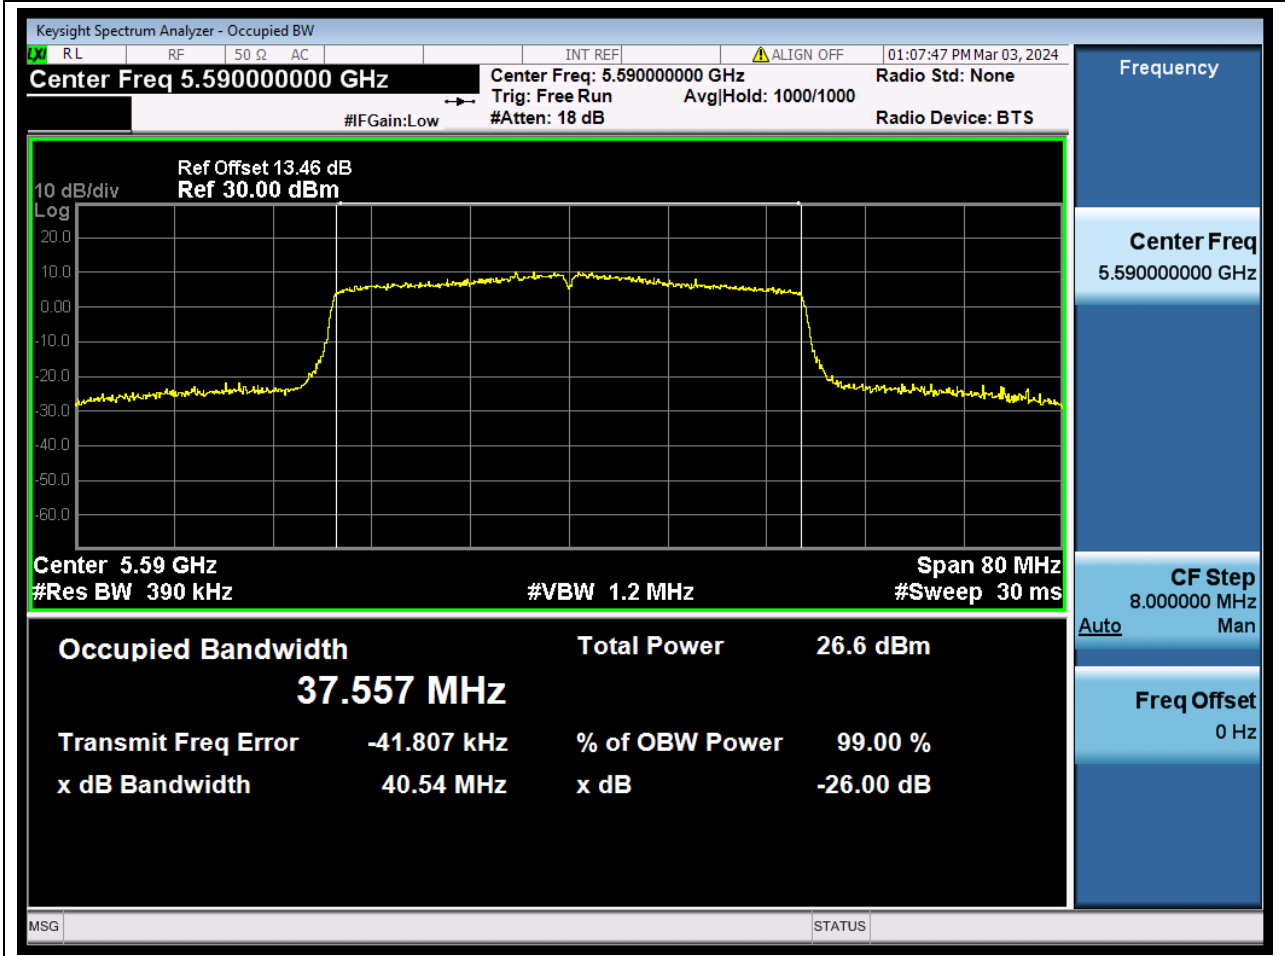

65. 802.11ax_40M_U-NII-2C_M

65.1. A.2-26dB Bandwidth(NTNV)

Center Frequency (MHz)	XdB Down	RBW (MHz)	Detector	Limit (MHz)	XdB BandWidth (MHz)	Verdict
5590	26	0.39	Peak	0	40.538391	N/A