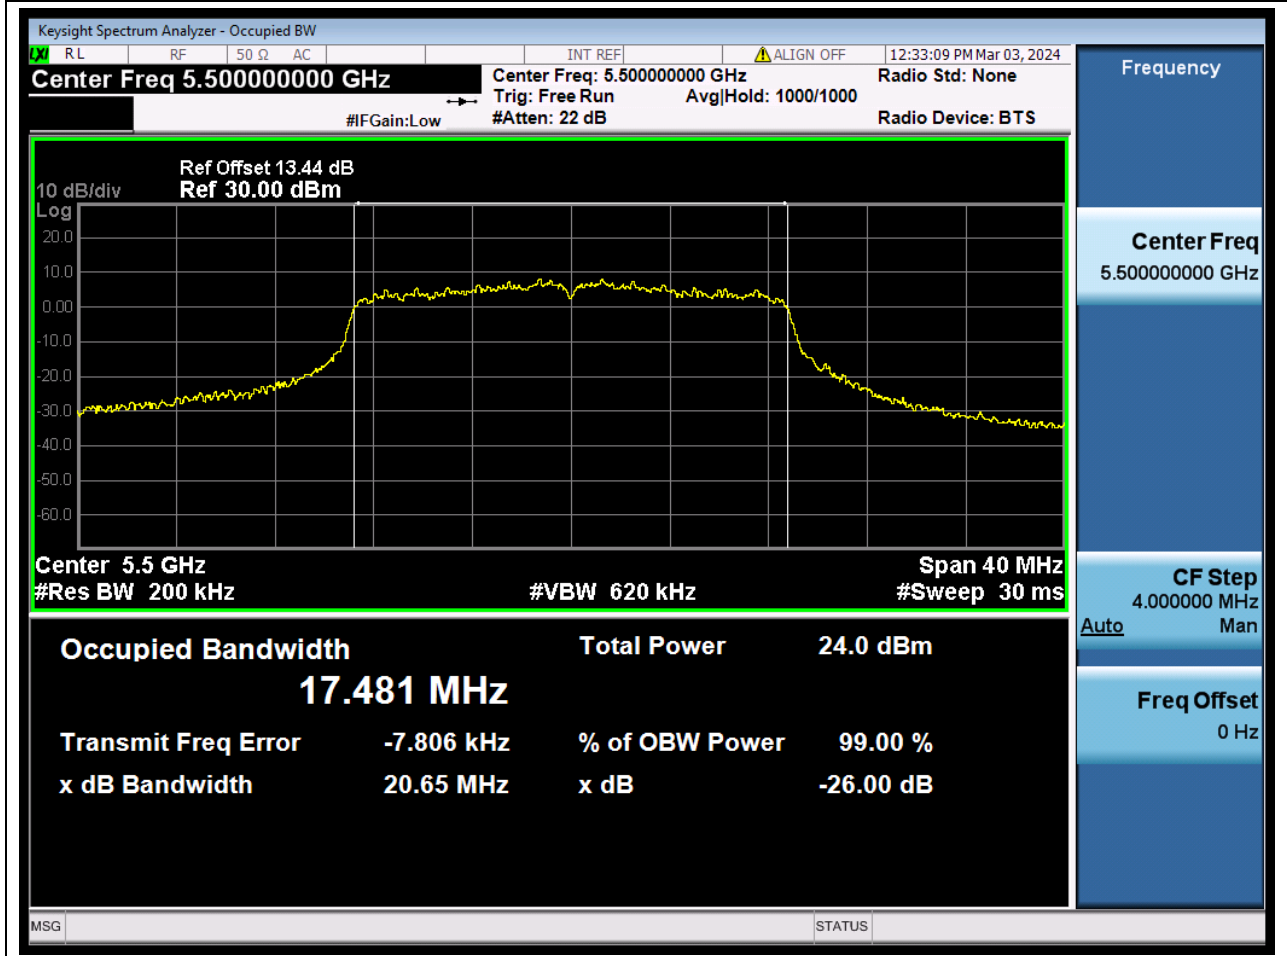

52. 802.11ac_20M_U-NII-2C_L

52.1. A.2-26dB Bandwidth(NTNV)

Center Frequency (MHz)	XdB Down	RBW (MHz)	Detector	Limit (MHz)	XdB BandWidth (MHz)	Verdict
5500	26	0.2	Peak	0	20.6519	N/A