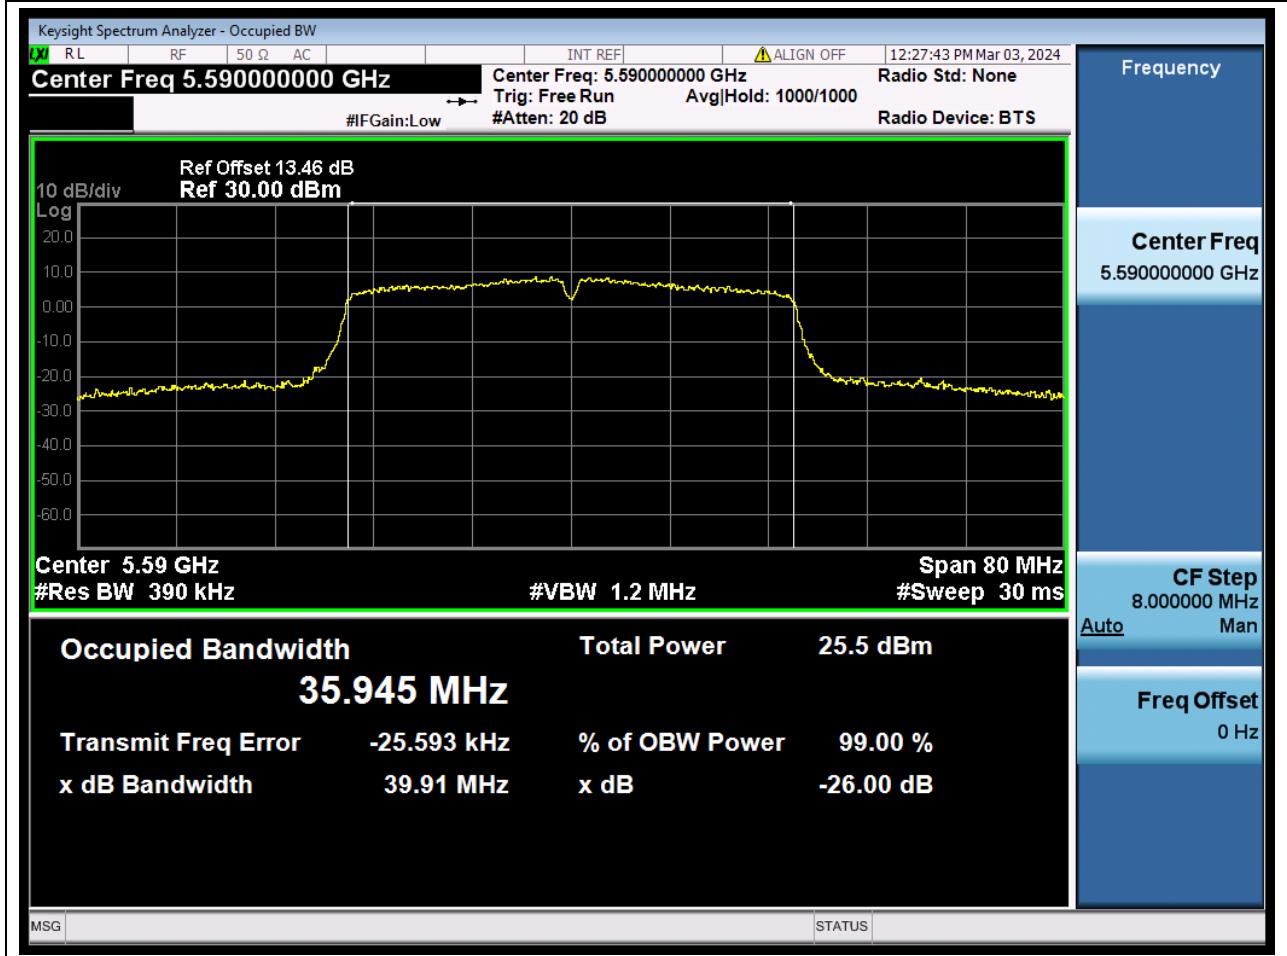

50. 802.11n_40M_U-NII-2C_M

50.1. A.2-26dB Bandwidth(NTNV)

Center Frequency (MHz)	XdB Down	RBW (MHz)	Detector	Limit (MHz)	XdB BandWidth (MHz)	Verdict
5590	26	0.39	Peak	0	39.906323	N/A