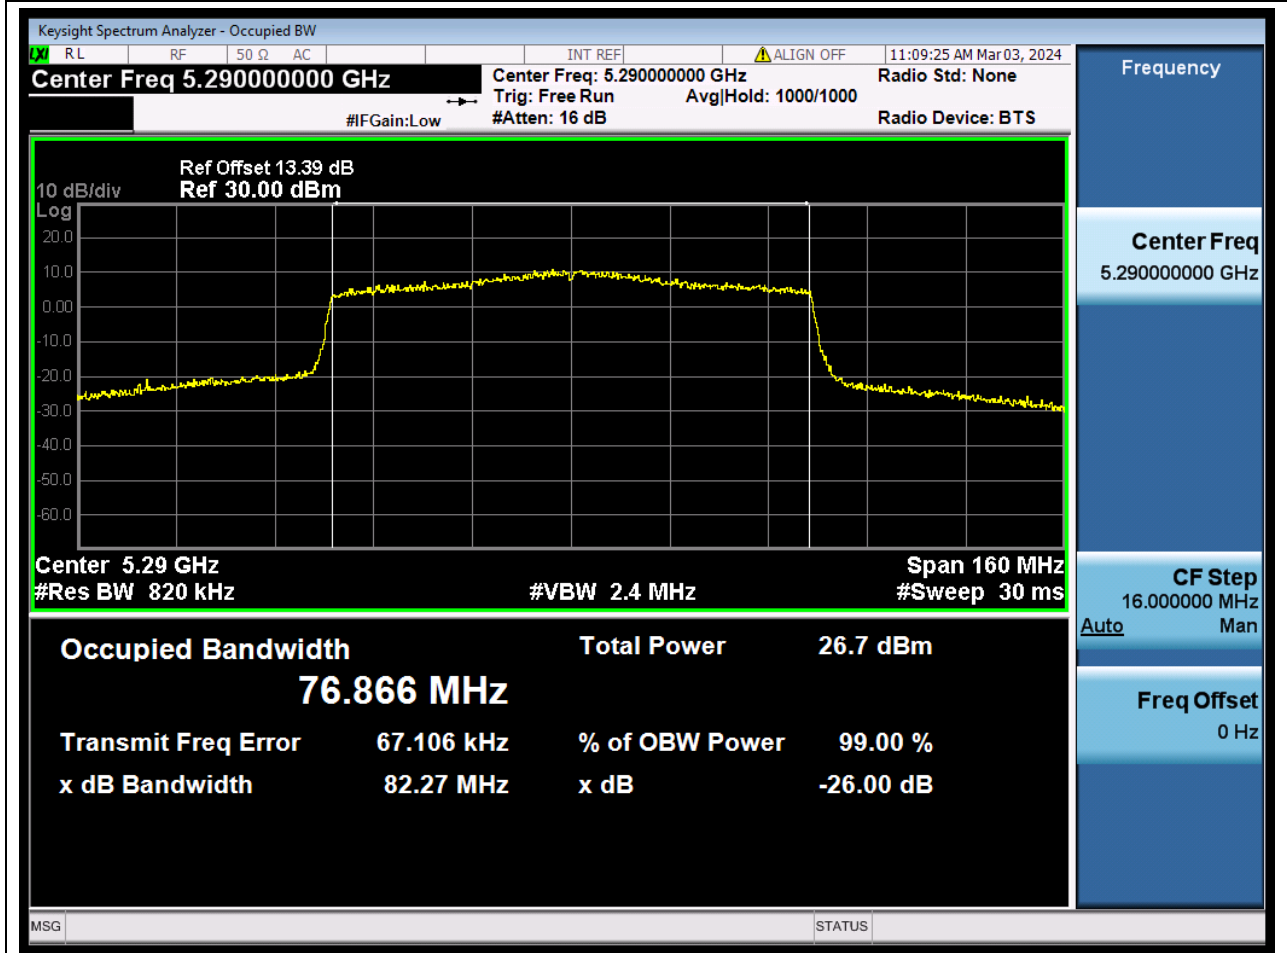

42. 802.11ax_80M_U-NII-2A_M

42.1. A.2-26dB Bandwidth(NTNV)

Center Frequency (MHz)	XdB Down	RBW (MHz)	Detector	Limit (MHz)	XdB BandWidth (MHz)	Verdict
5290	26	0.82	Peak	0	82.27099	N/A