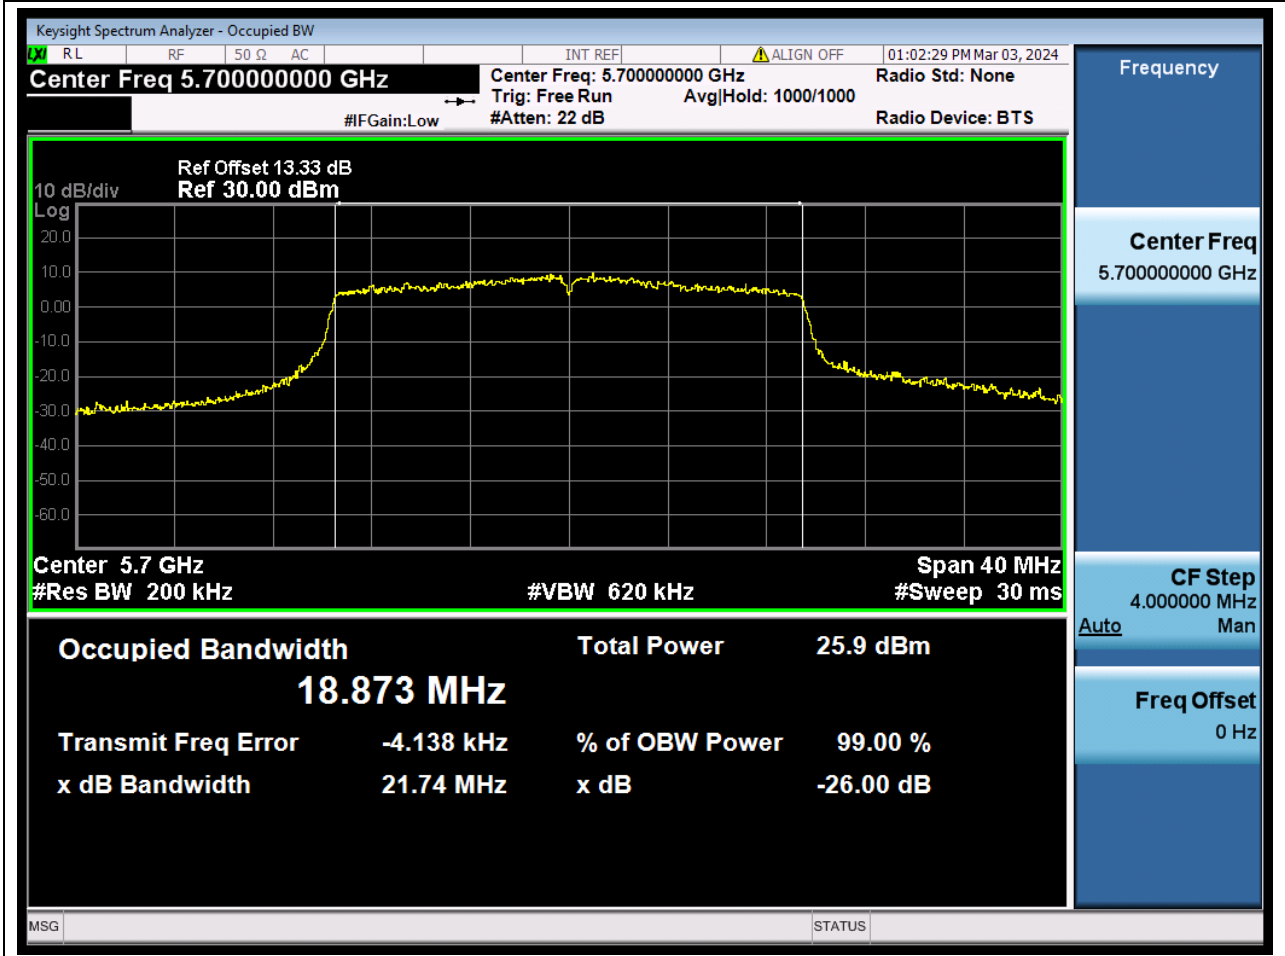

63. 802.11ax_20M_U-NII-2C_H

63.1. A.2-26dB Bandwidth(NTNV)

Center Frequency (MHz)	XdB Down	RBW (MHz)	Detector	Limit (MHz)	XdB BandWidth (MHz)	Verdict
5700	26	0.2	Peak	0	21.740196	N/A