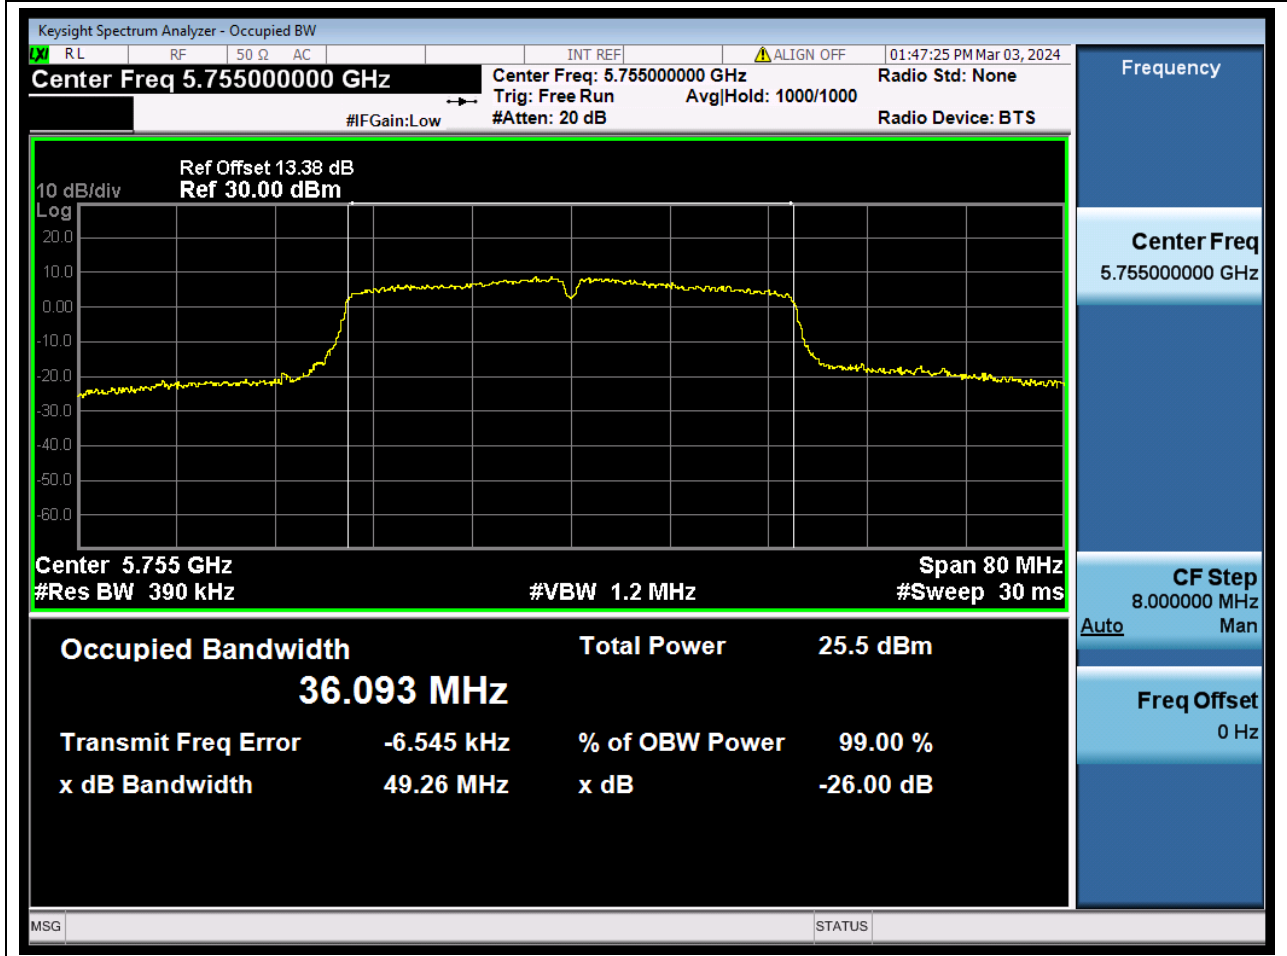

76. 802.11n_40M_U-NII-3_L

76.1. A.2-26dB Bandwidth(NTNV)

Center Frequency (MHz)	XdB Down	RBW (MHz)	Detector	Limit (MHz)	XdB BandWidth (MHz)	Verdict
5755	26	0.39	Peak	0	49.261409	N/A