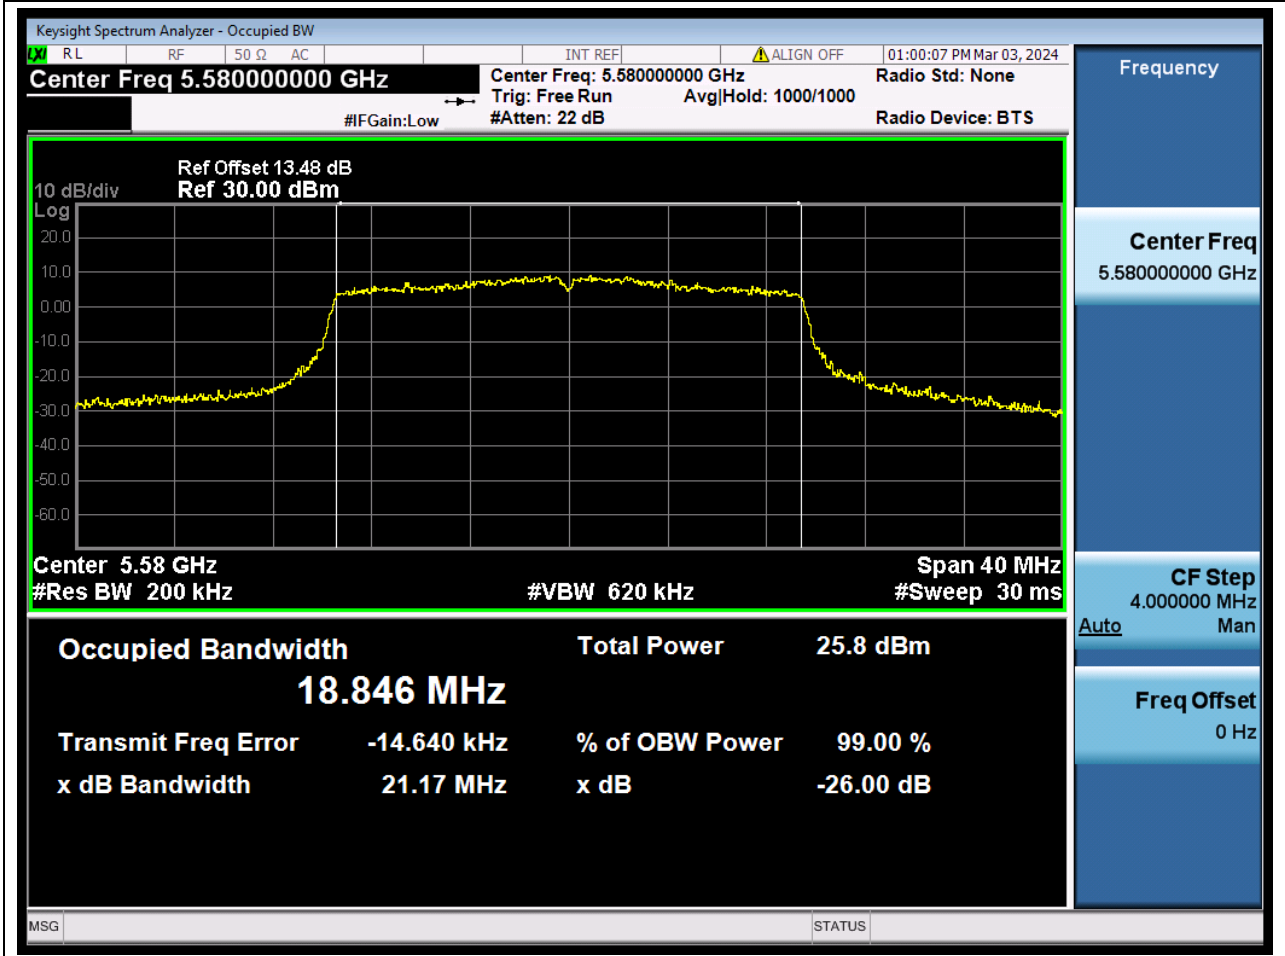

62. 802.11ax_20M_U-NII-2C_M

62.1. A.2-26dB Bandwidth(NTNV)

Center Frequency (MHz)	XdB Down	RBW (MHz)	Detector	Limit (MHz)	XdB BandWidth (MHz)	Verdict
5580	26	0.2	Peak	0	21.165203	N/A