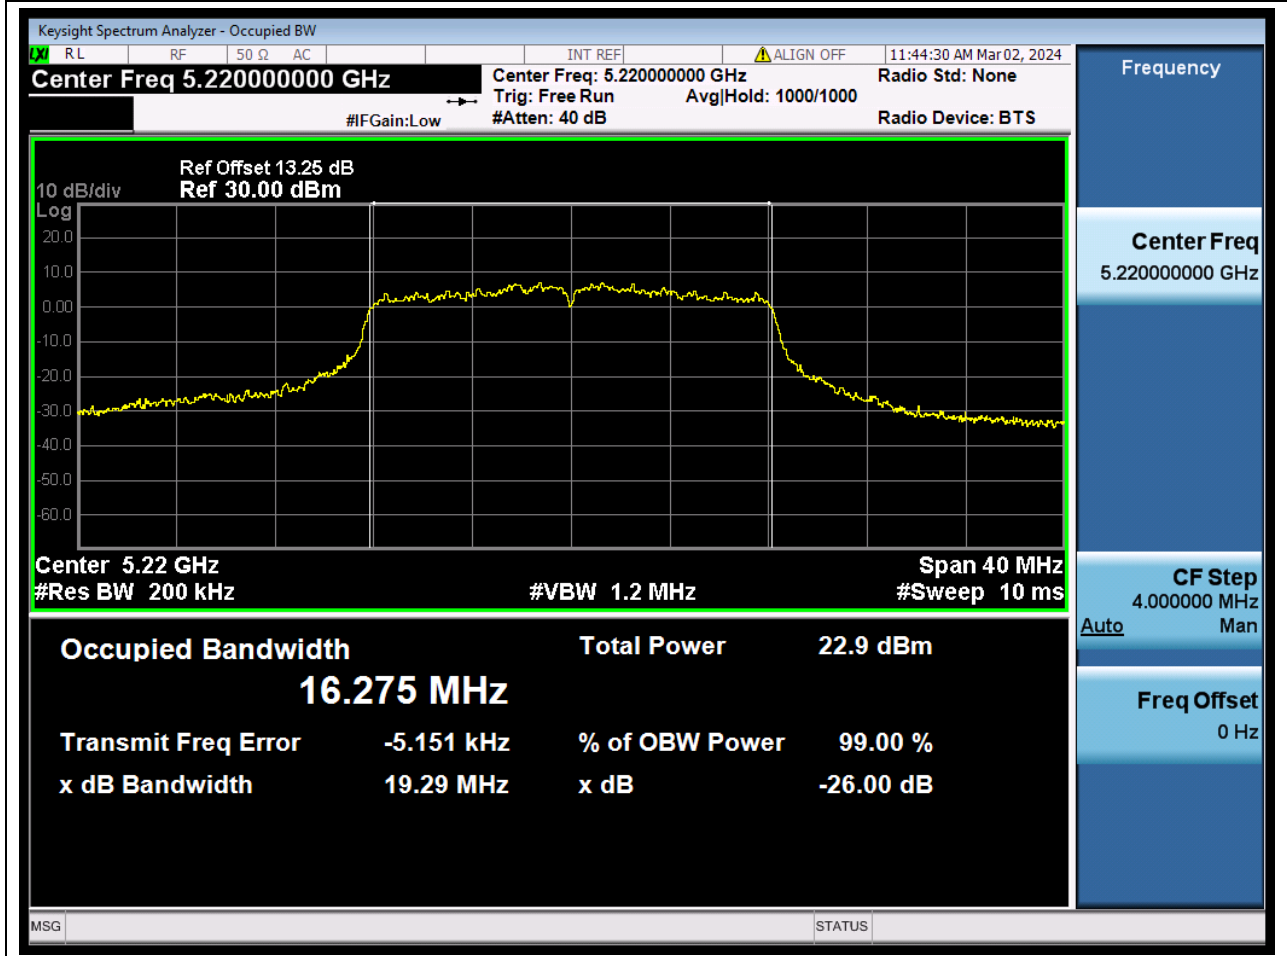

2. 802.11a_20M_U-NII-1_M

2.1. A.2.2-99% Bandwidth(NTNV)

Center Frequency (MHz)	OBW Power (%)	RBW (MHz)	Detector	Limit (MHz)	OBW (MHz)	Verdict
5220	99	0.2	Peak	0	16.275442	N/A