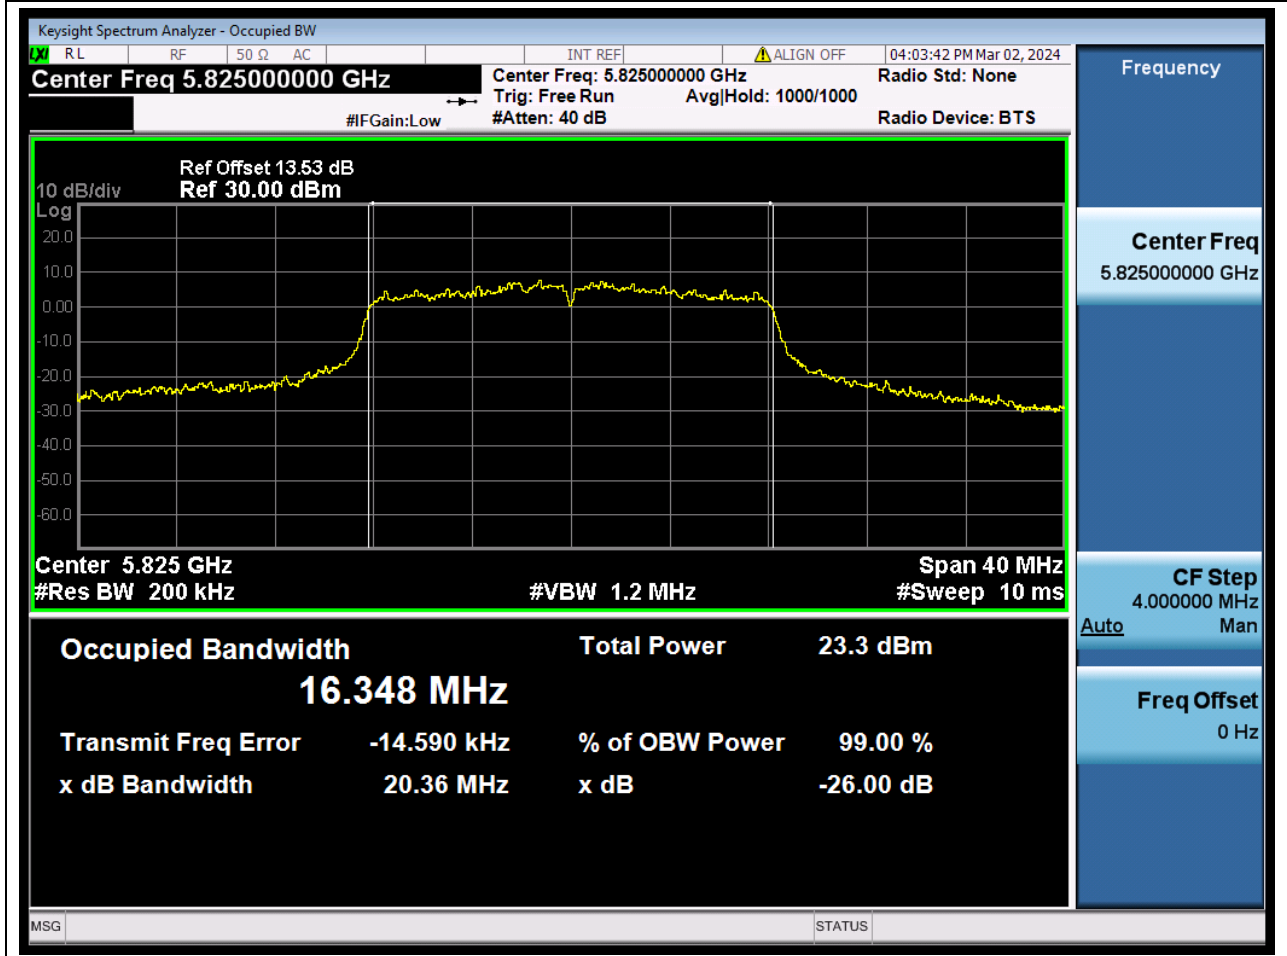

72. 802.11a_20M_U-NII-3_H

72.1. A.2.2-99% Bandwidth(NTNV)

Center Frequency (MHz)	OBW Power (%)	RBW (MHz)	Detector	Limit (MHz)	OBW (MHz)	Verdict
5825	99	0.2	Peak	0	16.34839	N/A