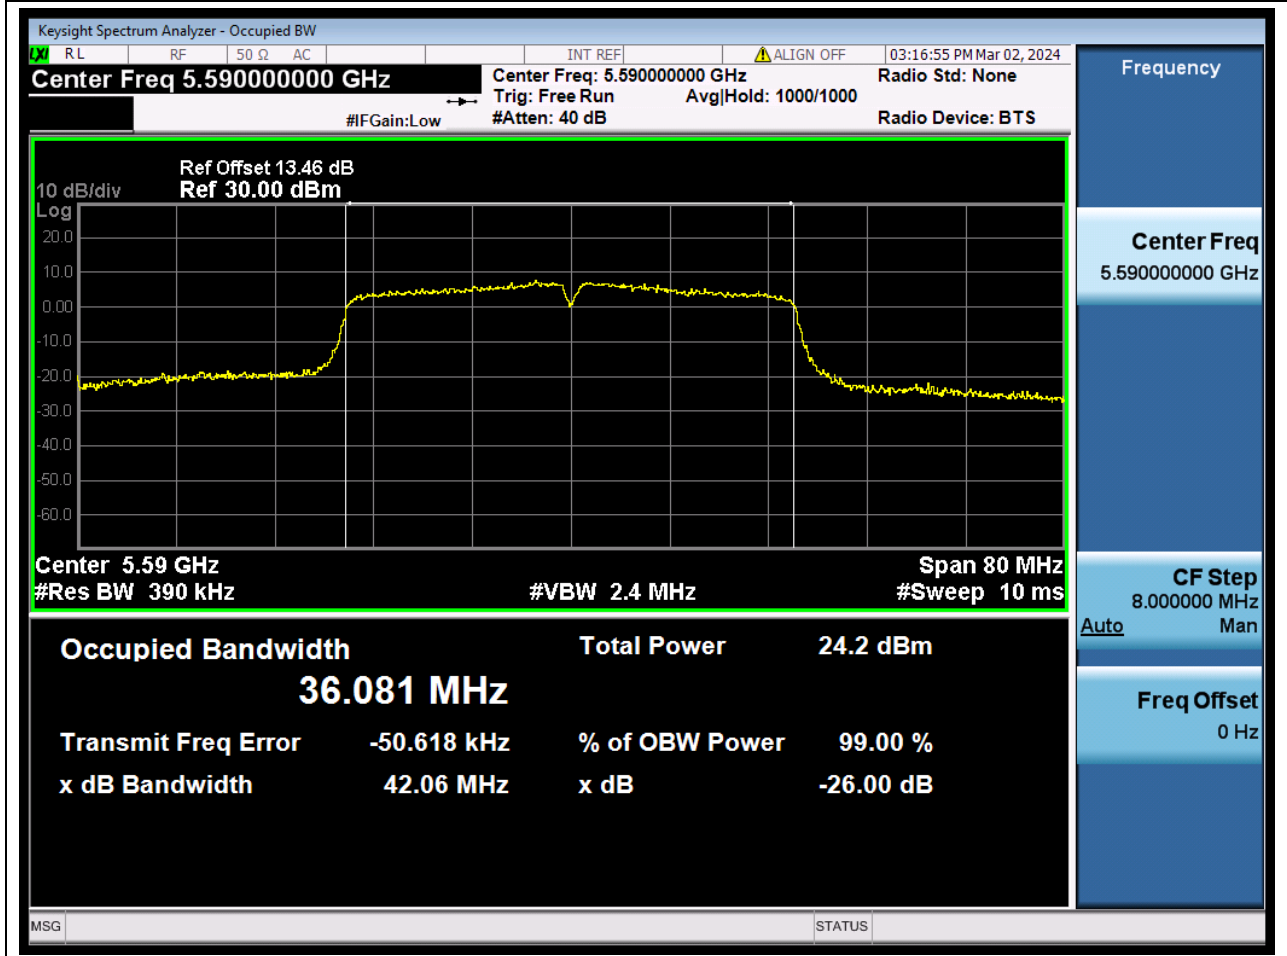

56. 802.11ac_40M_U-NII-2C_M

56.1. A.2.2-99% Bandwidth(NTNV)

Center Frequency (MHz)	OBW Power (%)	RBW (MHz)	Detector	Limit (MHz)	OBW (MHz)	Verdict
5590	99	0.39	Peak	0	36.081161	N/A