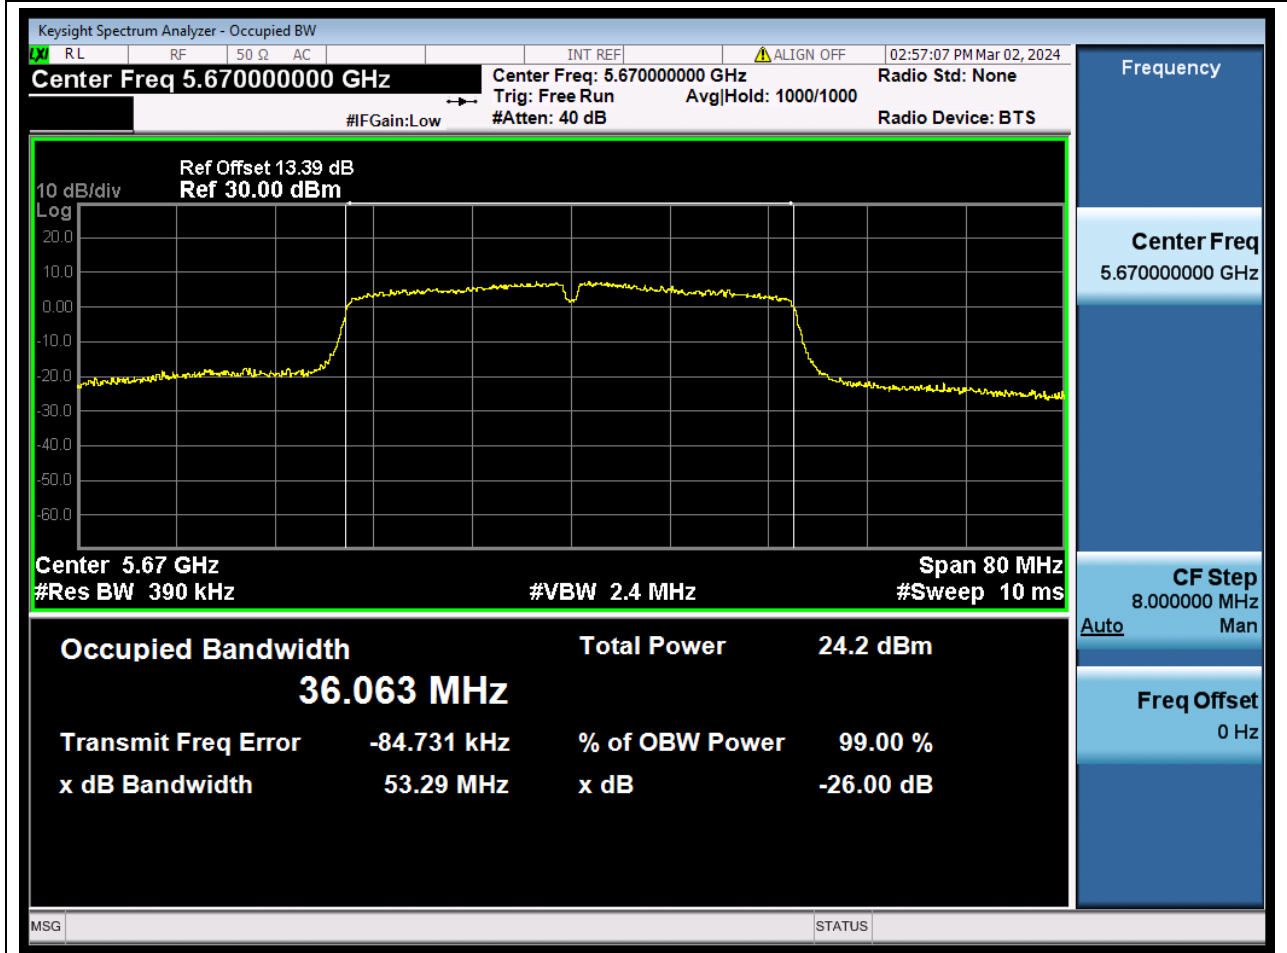

51. 802.11n_40M_U-NII-2C_H

51.1. A.2.2-99% Bandwidth(NTNV)

Center Frequency (MHz)	OBW Power (%)	RBW (MHz)	Detector	Limit (MHz)	OBW (MHz)	Verdict
5670	99	0.39	Peak	0	36.062966	N/A