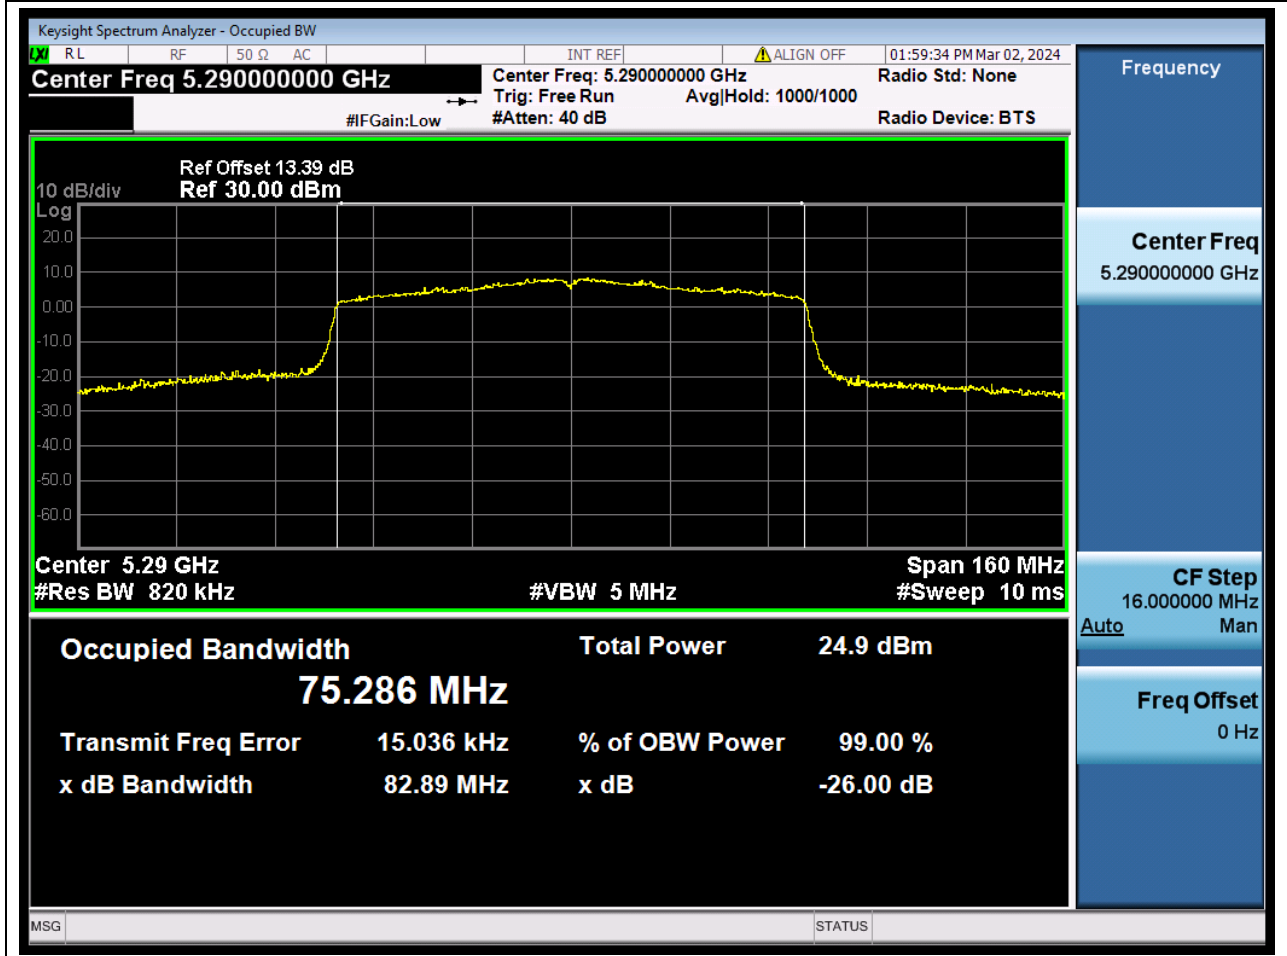

36. 802.11ac_80M_U-NII-2A_M

36.1. A.2.2-99% Bandwidth(NTNV)

Center Frequency (MHz)	OBW Power (%)	RBW (MHz)	Detector	Limit (MHz)	OBW (MHz)	Verdict
5290	99	0.82	Peak	0	75.285543	N/A