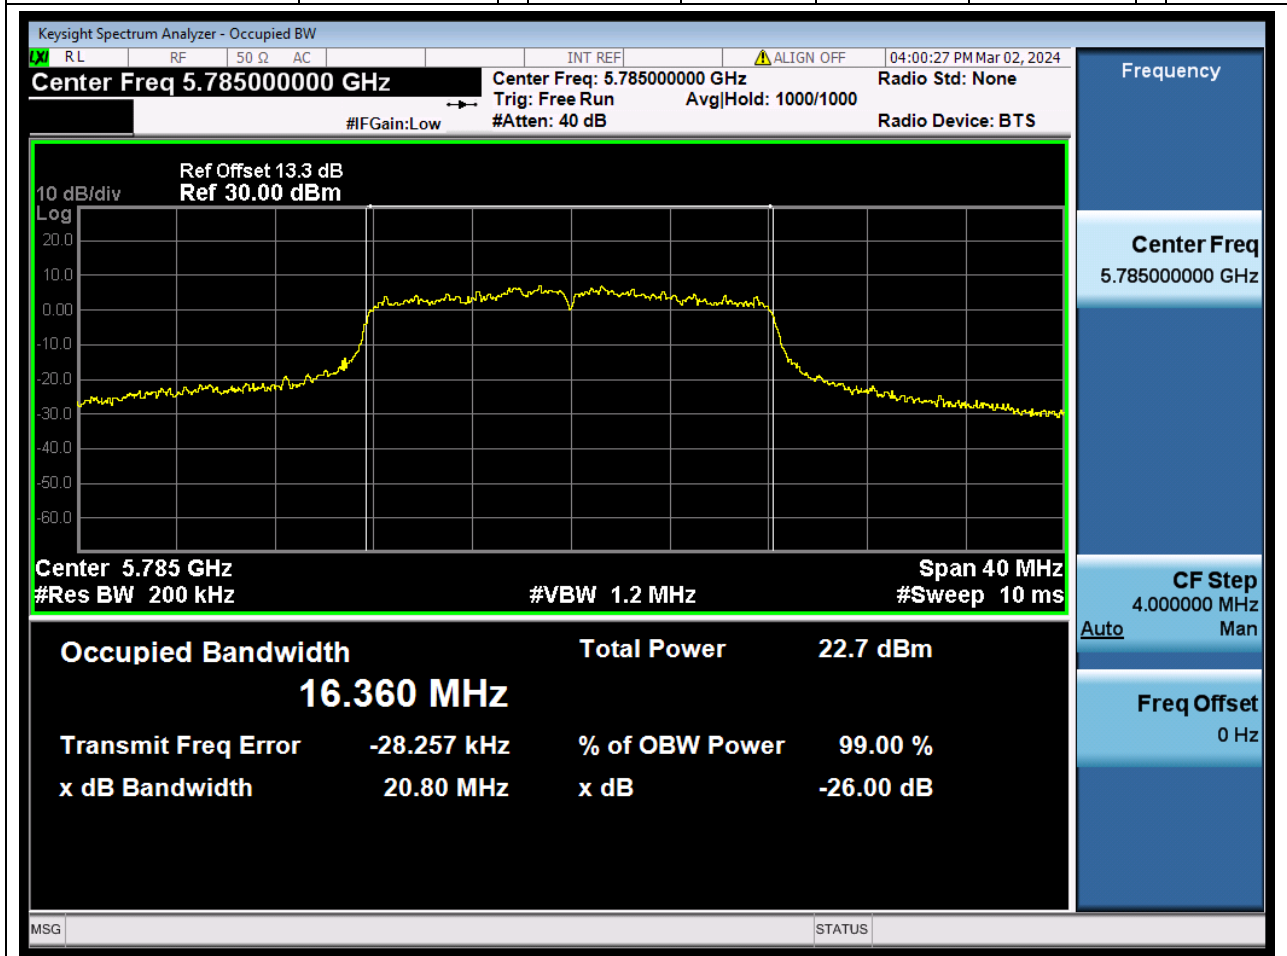

71. 802.11a_20M_U-NII-3_M

71.1. A.2.2-99% Bandwidth(NTNV)

Center Frequency (MHz)	OBW Power (%)	RBW (MHz)	Detector	Limit (MHz)	OBW (MHz)	Verdict
5785	99	0.2	Peak	0	16.359585	N/A