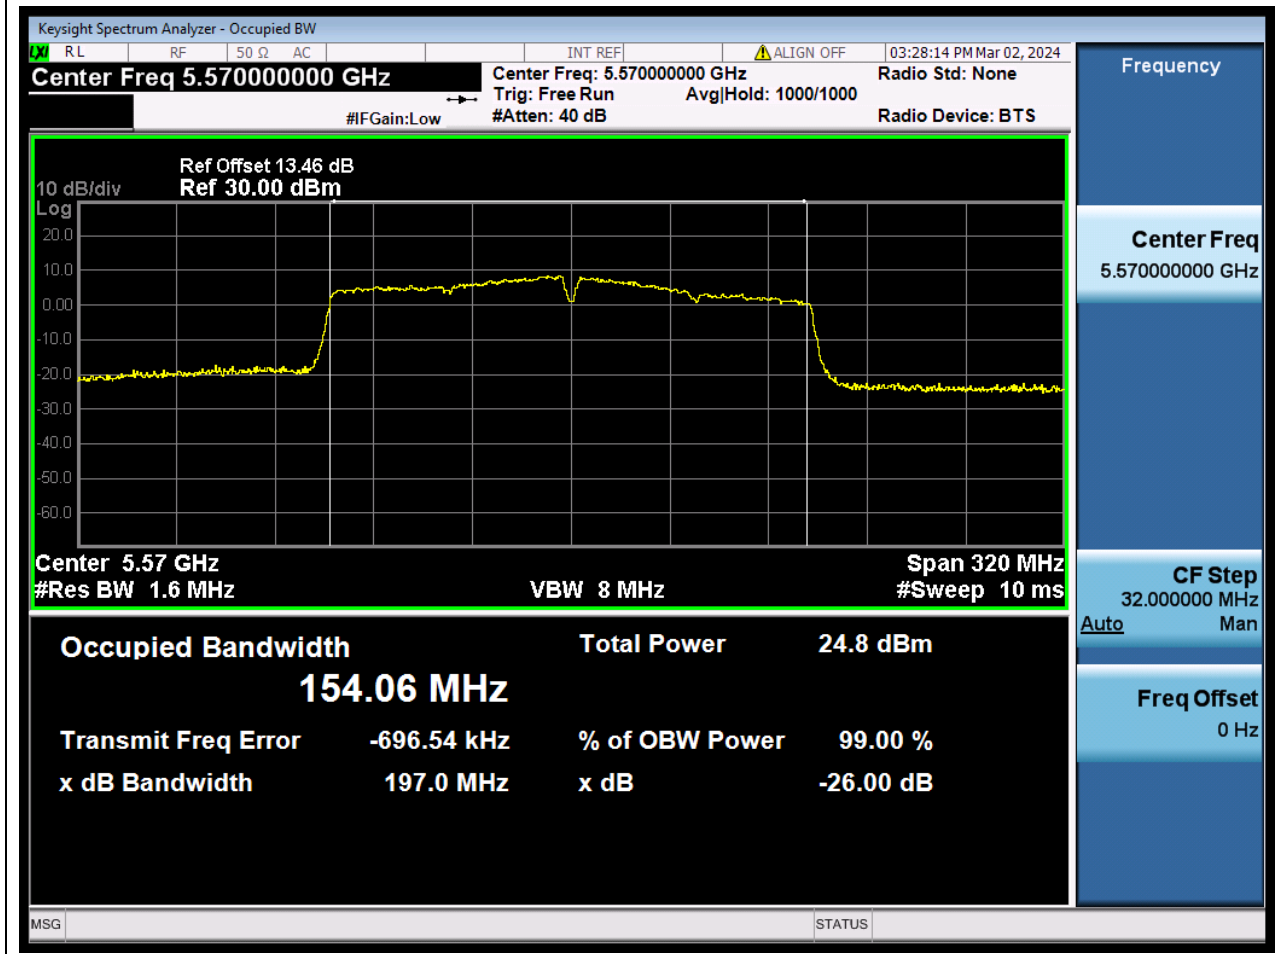

60. 802.11ac_160M_U-NII-2C_M

60.1. A.2.2-99% Bandwidth(NTNV)

Center Frequency (MHz)	OBW Power (%)	RBW (MHz)	Detector	Limit (MHz)	OBW (MHz)	Verdict
5570	99	1.6	Peak	0	154.05909	N/A