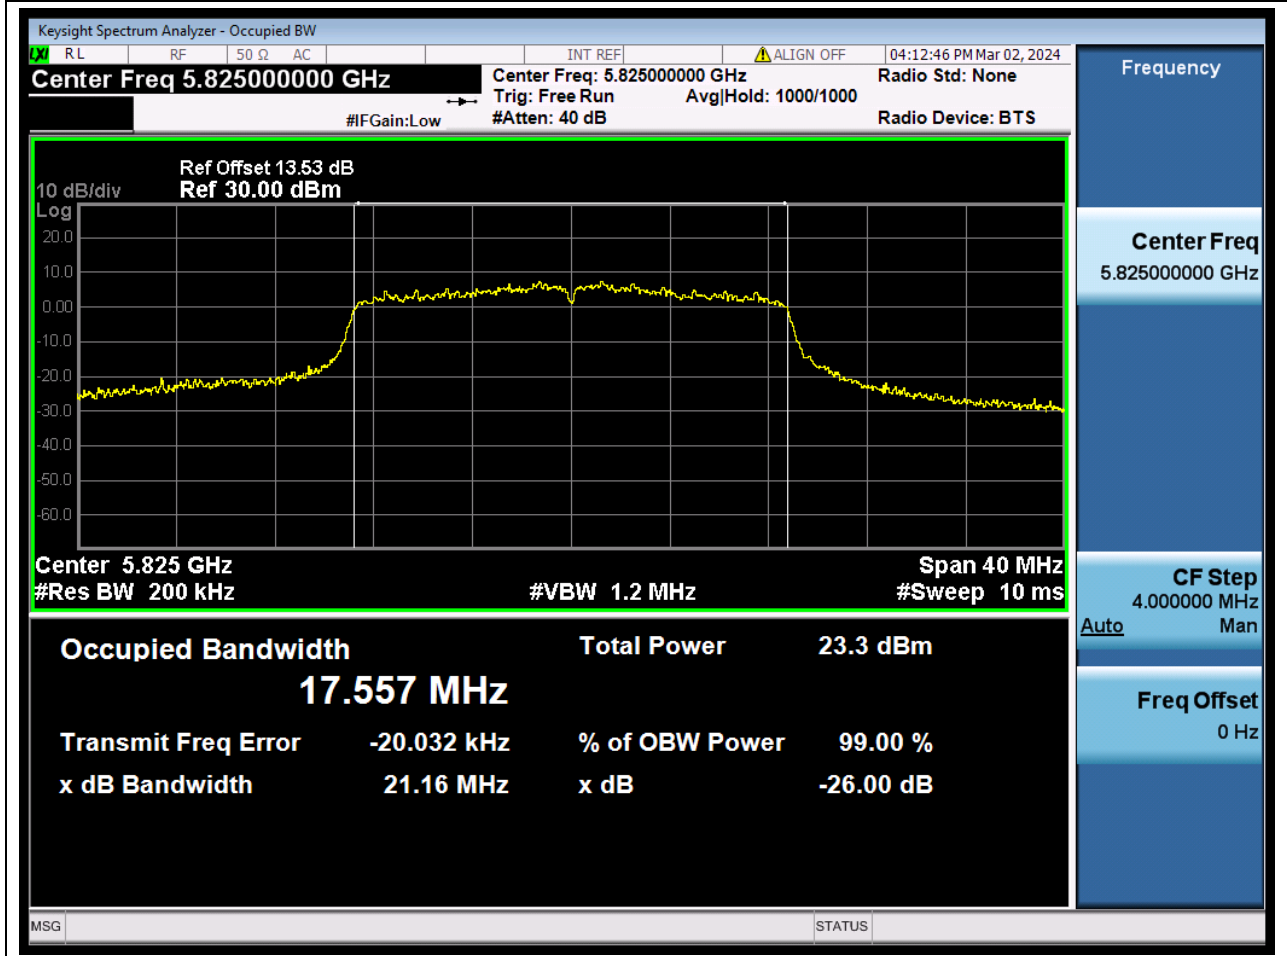

75. 802.11n_20M_U-NII-3_H

75.1. A.2.2-99% Bandwidth(NTNV)

Center Frequency (MHz)	OBW Power (%)	RBW (MHz)	Detector	Limit (MHz)	OBW (MHz)	Verdict
5825	99	0.2	Peak	0	17.556962	N/A