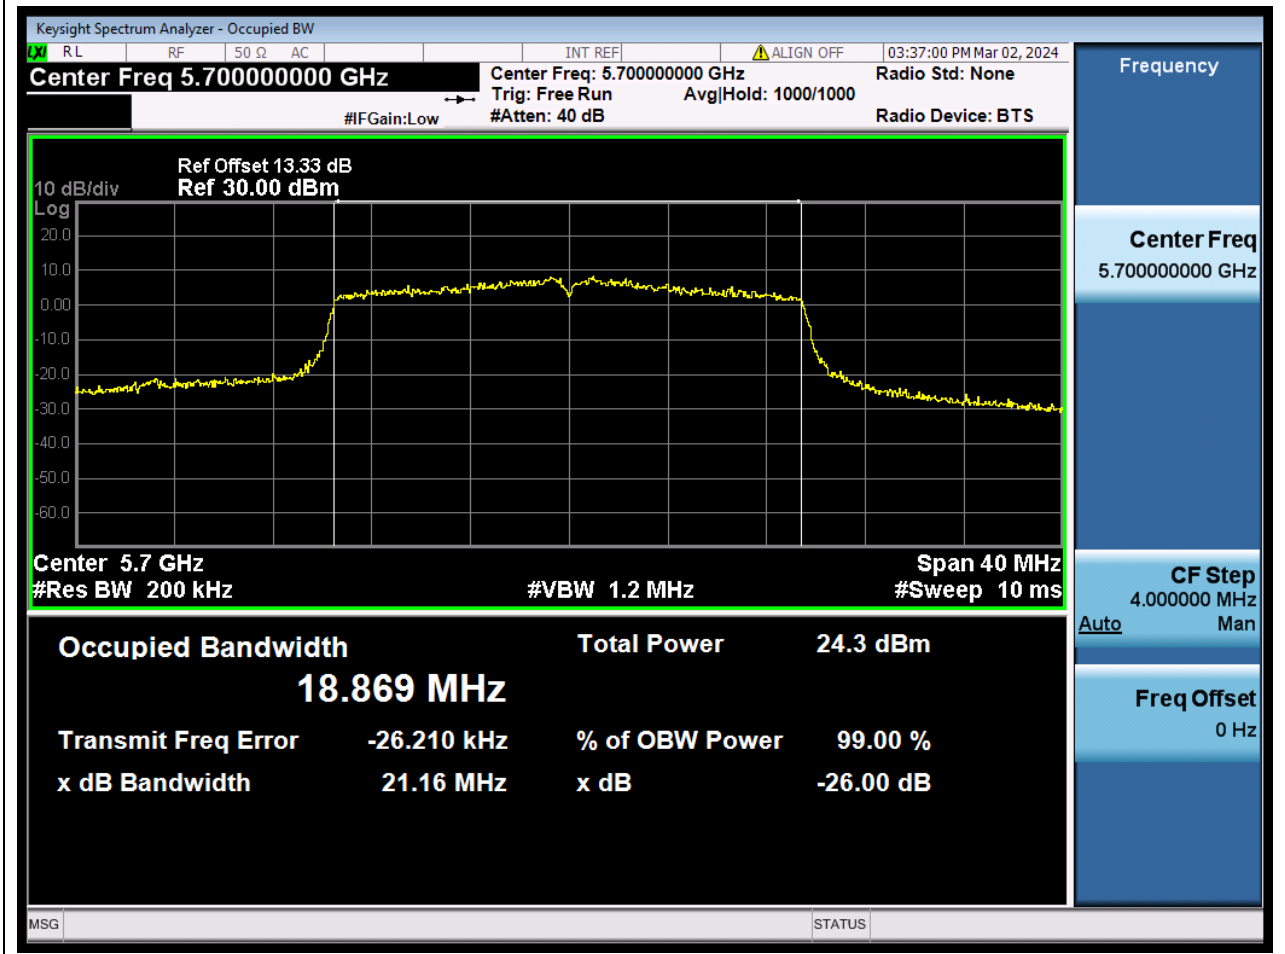

63. 802.11ax_20M_U-NII-2C_H

63.1. A.2.2-99% Bandwidth(NTNV)

Center Frequency (MHz)	OBW Power (%)	RBW (MHz)	Detector	Limit (MHz)	OBW (MHz)	Verdict
5700	99	0.2	Peak	0	18.868513	N/A