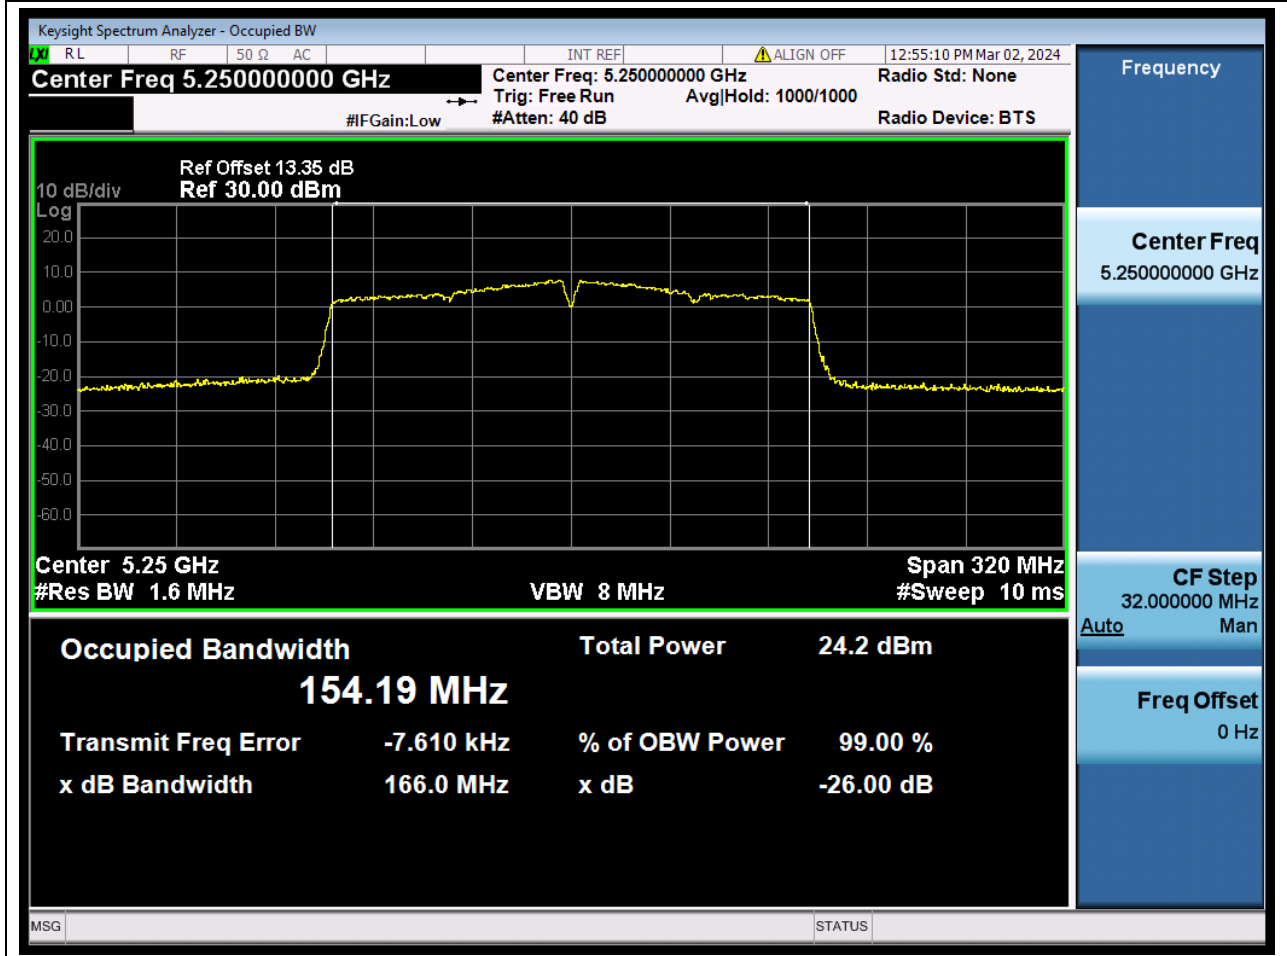

15. 802.11ac_160M_U-NII-2A_M

15.1. A.2.2-99% Bandwidth(NTNV)

Center Frequency (MHz)	OBW Power (%)	RBW (MHz)	Detector	Limit (MHz)	OBW (MHz)	Verdict
5250	99	1.6	Peak	0	154.187329	N/A