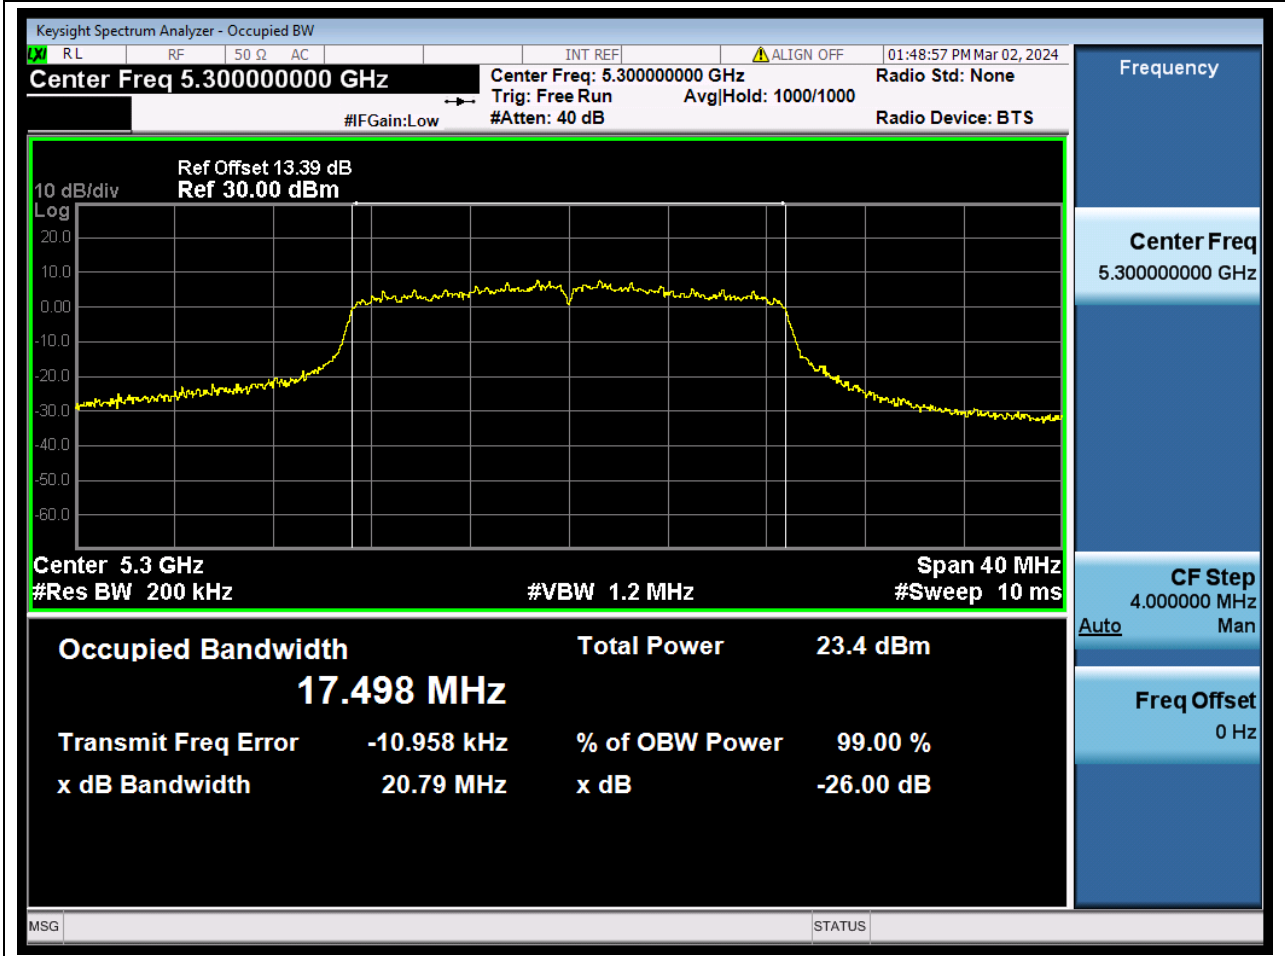

32. 802.11ac_20M_U-NII-2A_M

32.1. A.2.2-99% Bandwidth(NTNV)

Center Frequency (MHz)	OBW Power (%)	RBW (MHz)	Detector	Limit (MHz)	OBW (MHz)	Verdict
5300	99	0.2	Peak	0	17.497731	N/A