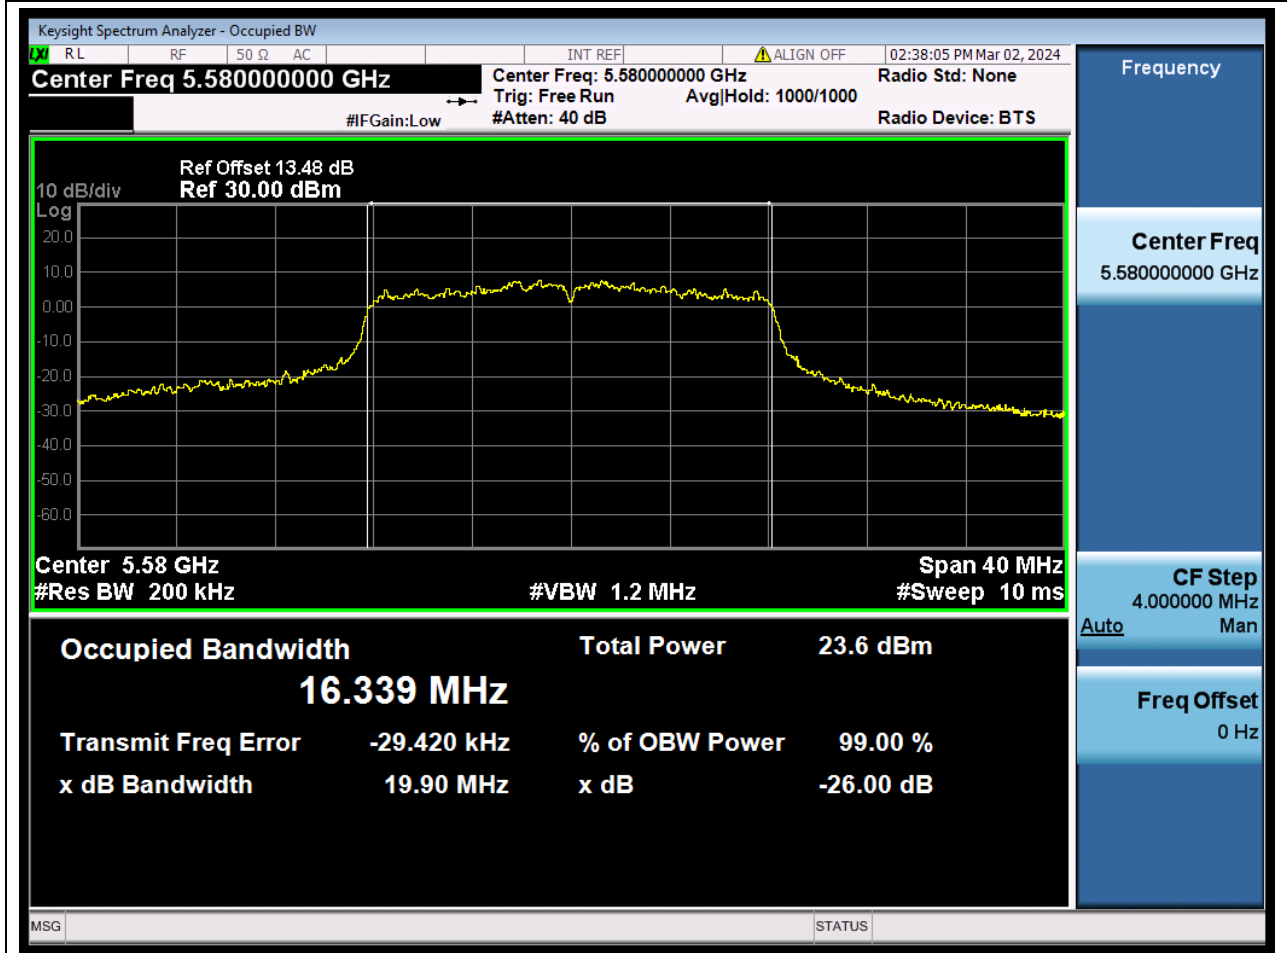

44. 802.11a_20M_U-NII-2C_M

44.1. A.2.2-99% Bandwidth(NTNV)

Center Frequency (MHz)	OBW Power (%)	RBW (MHz)	Detector	Limit (MHz)	OBW (MHz)	Verdict
5580	99	0.2	Peak	0	16.338649	N/A