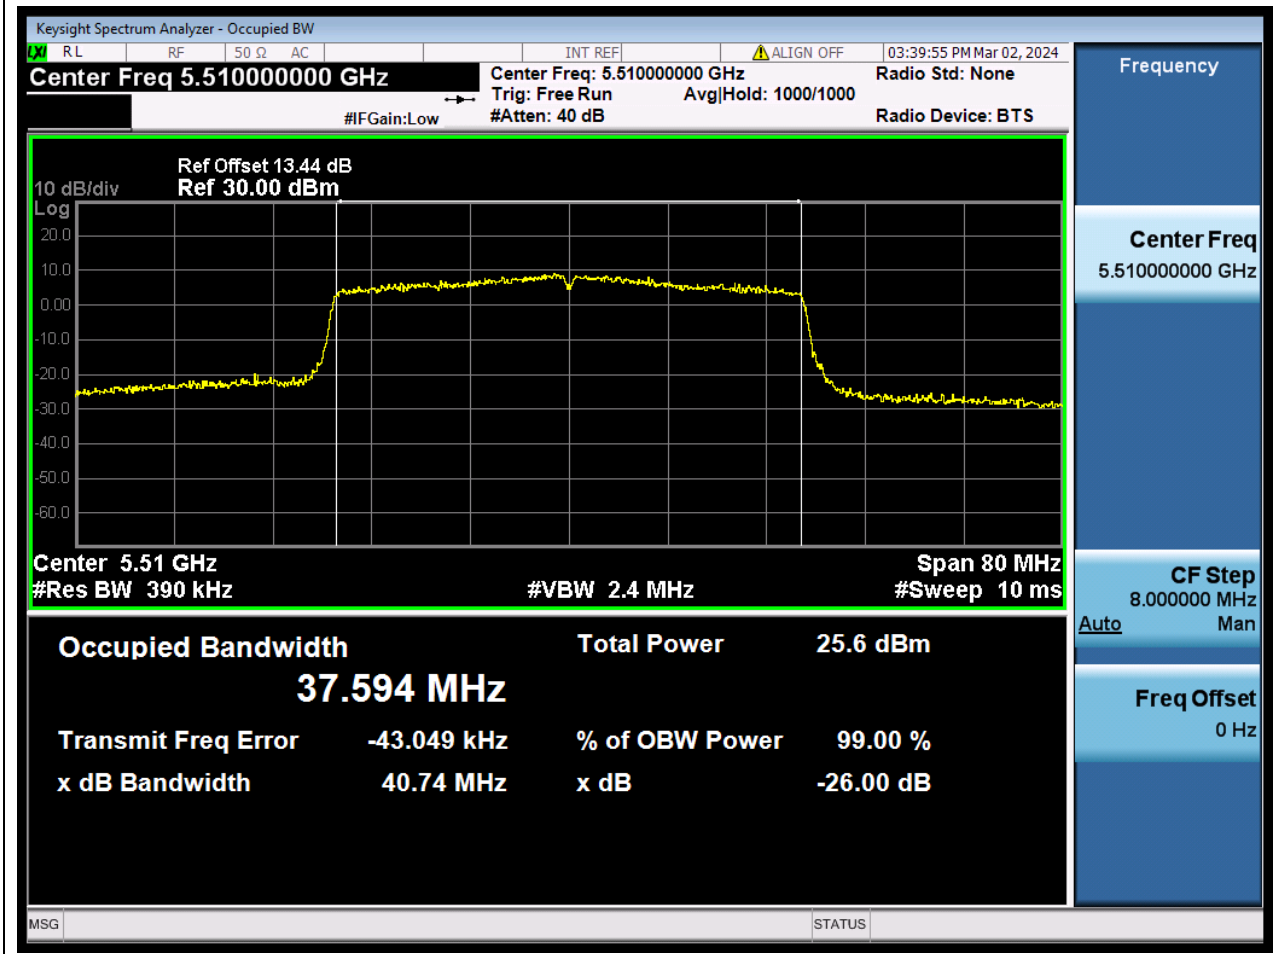

64. 802.11ax_40M_U-NII-2C_L

64.1. A.2.2-99% Bandwidth(NTNV)

Center Frequency (MHz)	OBW Power (%)	RBW (MHz)	Detector	Limit (MHz)	OBW (MHz)	Verdict
5510	99	0.39	Peak	0	37.594189	N/A