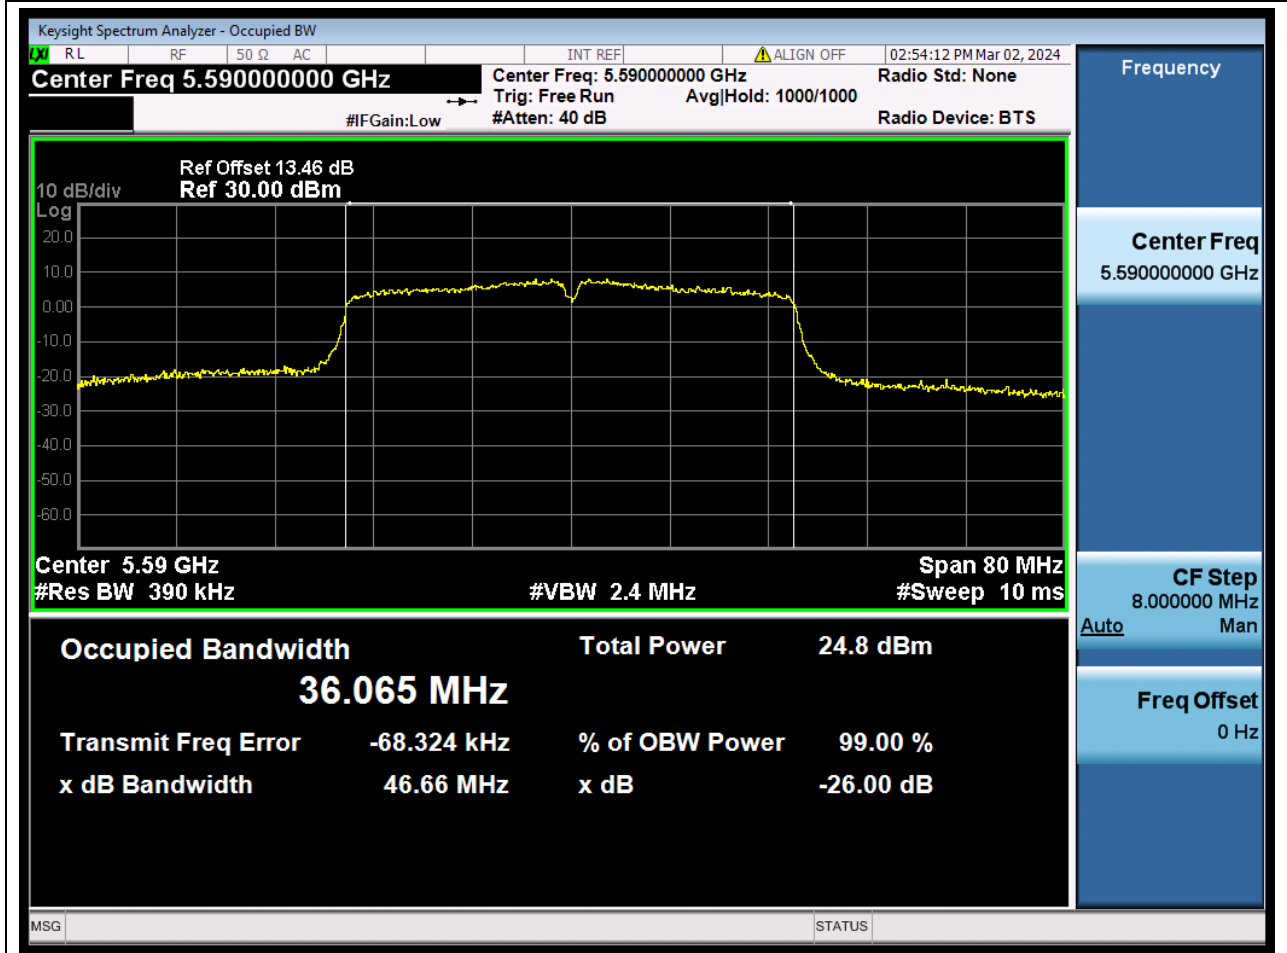

50. 802.11n_40M_U-NII-2C_M

50.1. A.2.2-99% Bandwidth(NTNV)

Center Frequency (MHz)	OBW Power (%)	RBW (MHz)	Detector	Limit (MHz)	OBW (MHz)	Verdict
5590	99	0.39	Peak	0	36.065095	N/A