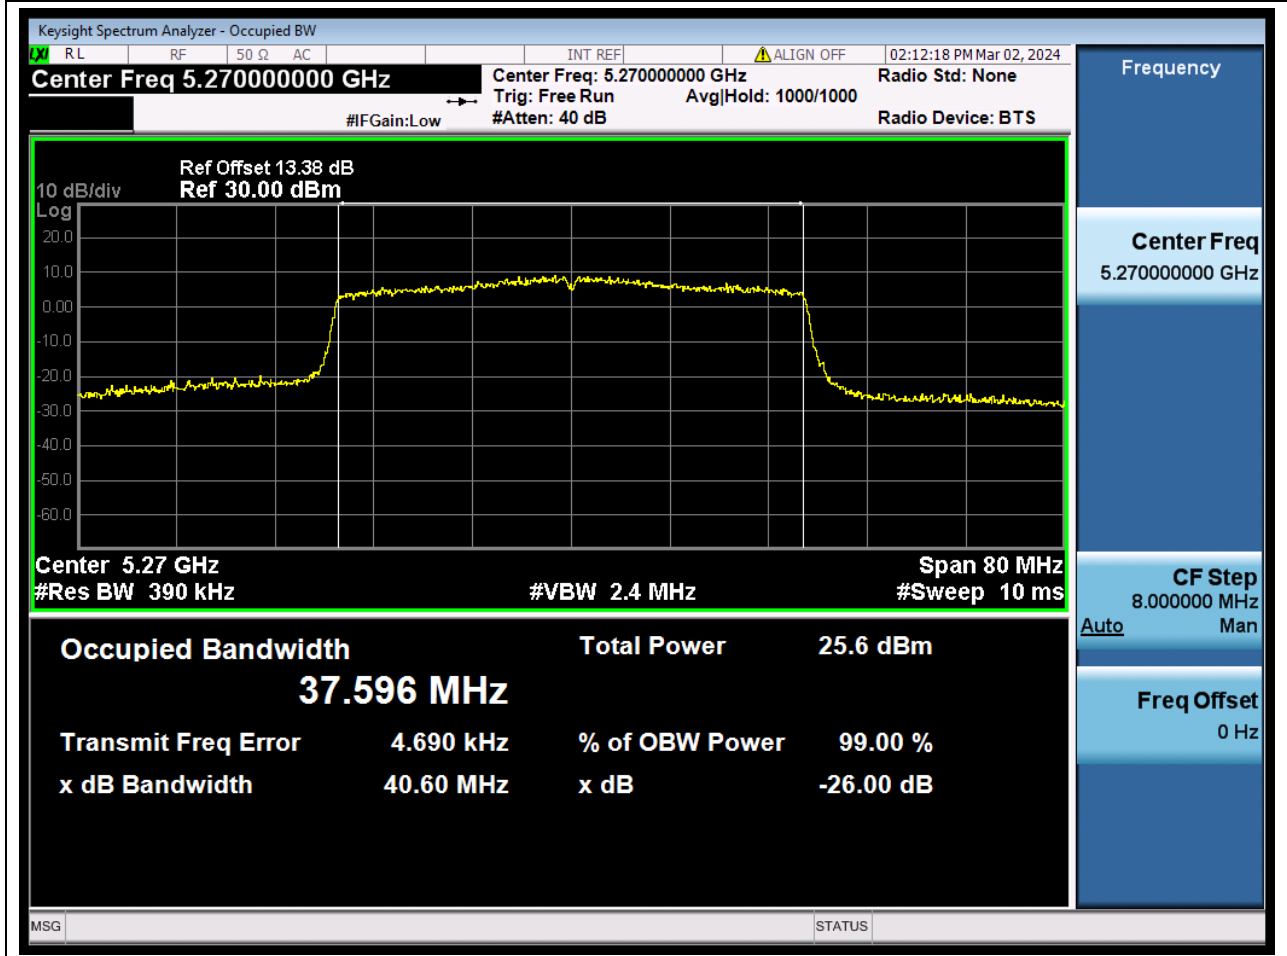

40. 802.11ax_40M_U-NII-2A_L

40.1. A.2.2-99% Bandwidth(NTNV)

Center Frequency (MHz)	OBW Power (%)	RBW (MHz)	Detector	Limit (MHz)	OBW (MHz)	Verdict
5270	99	0.39	Peak	0	37.595531	N/A