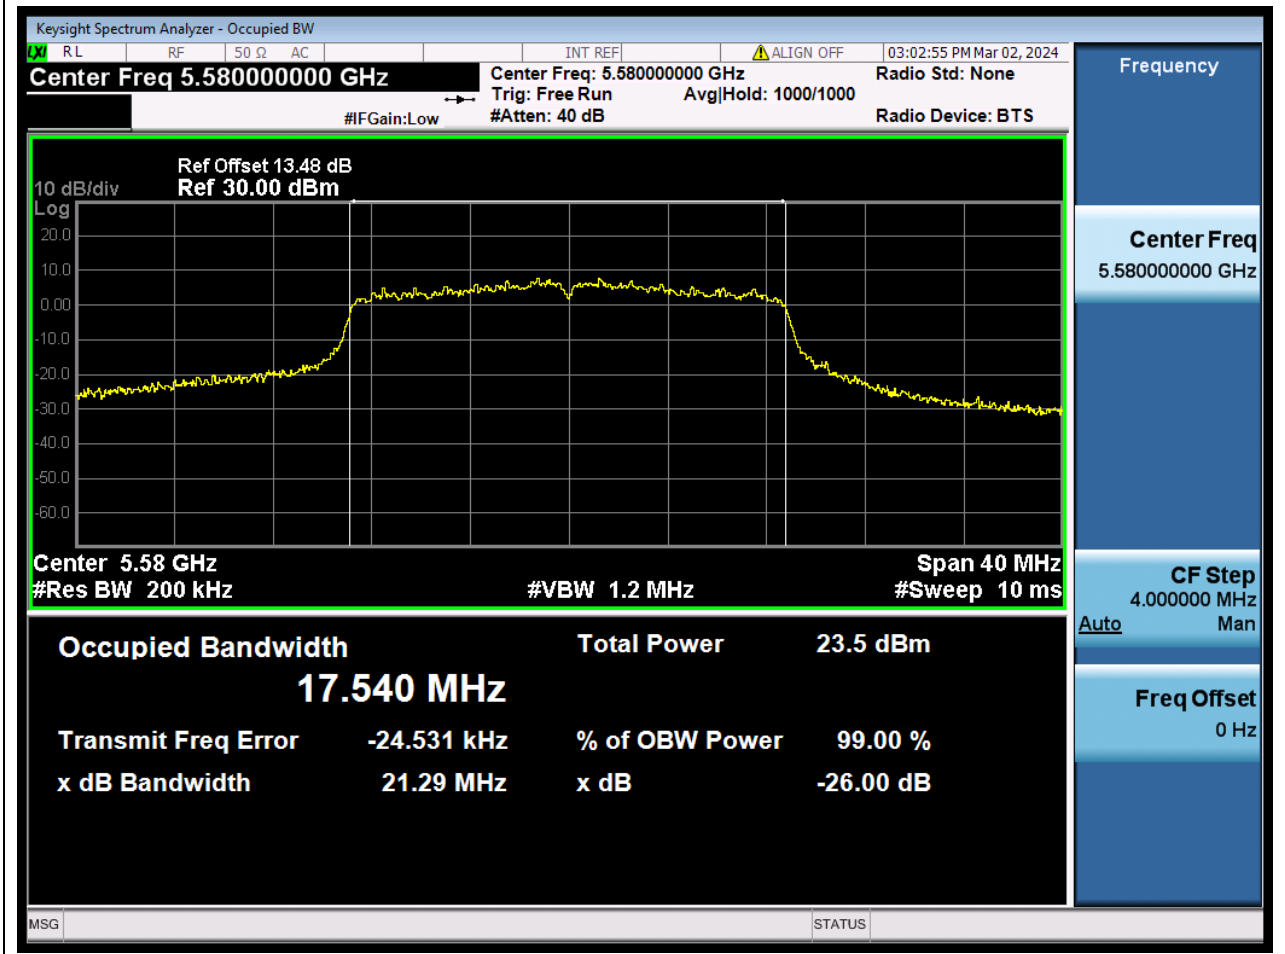

53. 802.11ac_20M_U-NII-2C_M

53.1. A.2.2-99% Bandwidth(NTNV)

Center Frequency (MHz)	OBW Power (%)	RBW (MHz)	Detector	Limit (MHz)	OBW (MHz)	Verdict
5580	99	0.2	Peak	0	17.539532	N/A