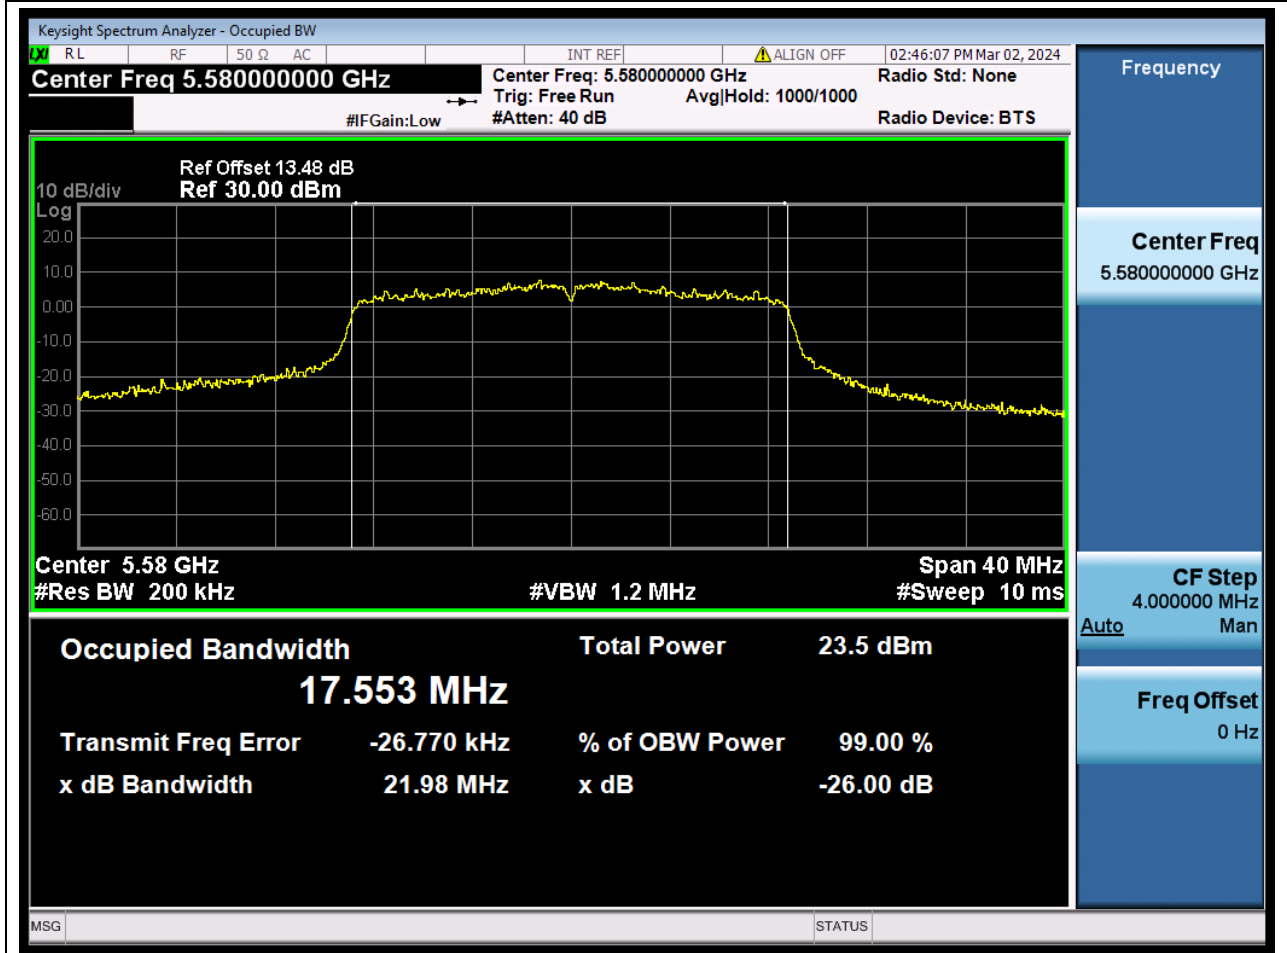

47. 802.11n_20M_U-NII-2C_M

47.1. A.2.2-99% Bandwidth(NTNV)

Center Frequency (MHz)	OBW Power (%)	RBW (MHz)	Detector	Limit (MHz)	OBW (MHz)	Verdict
5580	99	0.2	Peak	0	17.553141	N/A