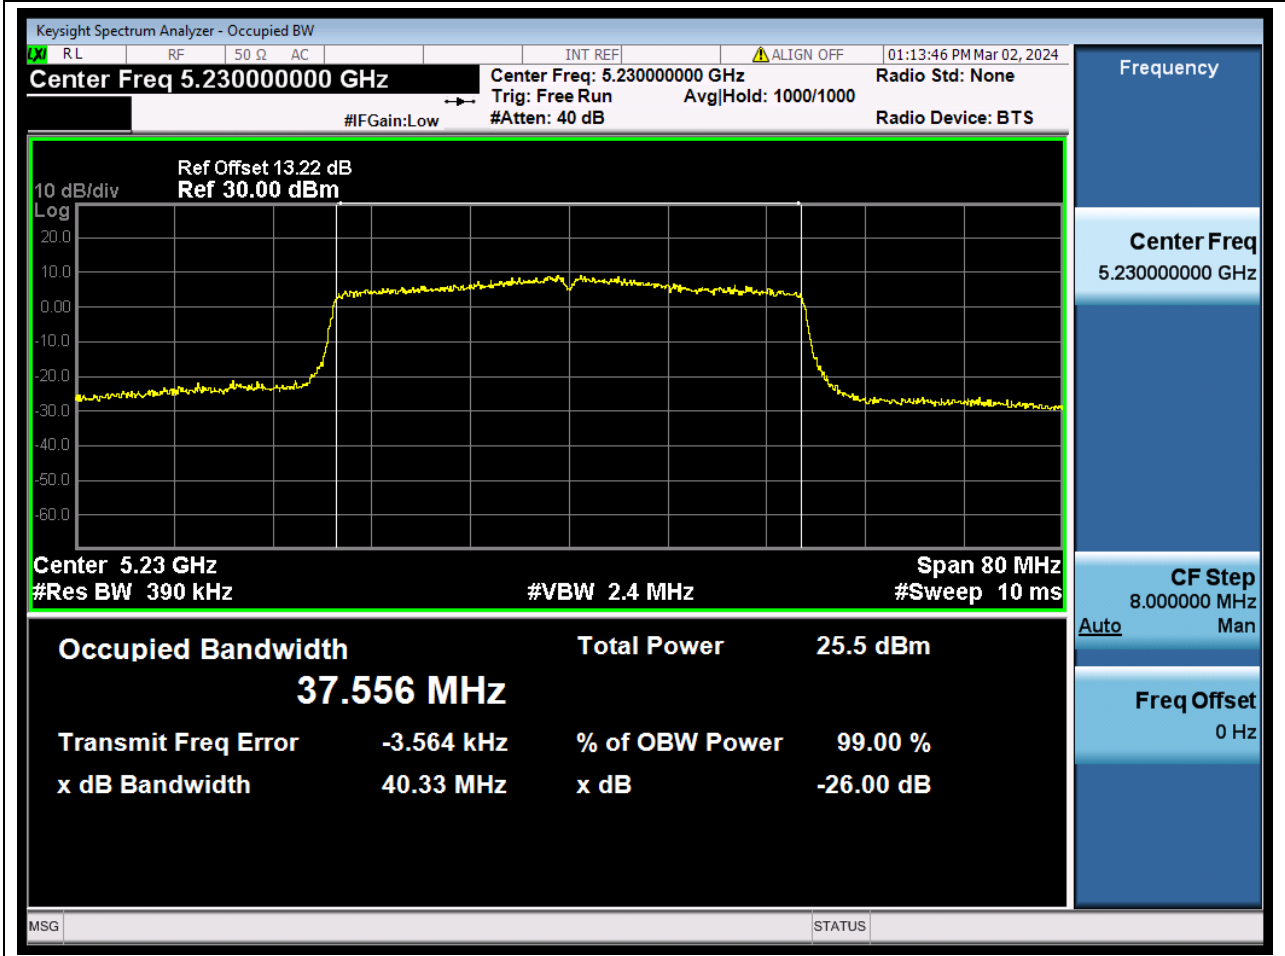

20. 802.11ax_40M_U-NII-1_H

20.1. A.2.2-99% Bandwidth(NTNV)

Center Frequency (MHz)	OBW Power (%)	RBW (MHz)	Detector	Limit (MHz)	OBW (MHz)	Verdict
5230	99	0.39	Peak	0	37.556432	N/A