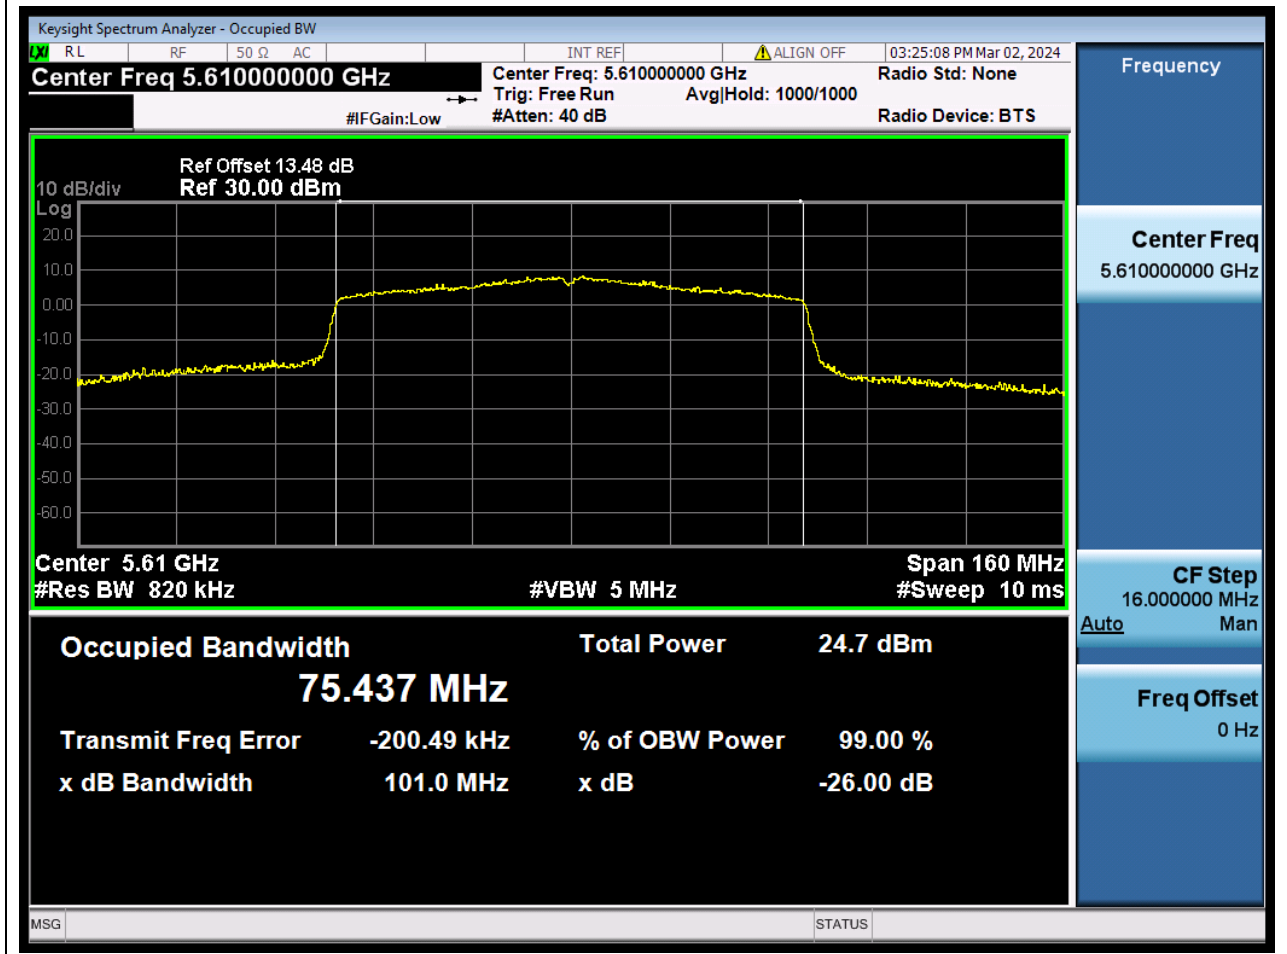

59. 802.11ac_80M_U-NII-2C_M

59.1. A.2.2-99% Bandwidth(NTNV)

Center Frequency (MHz)	OBW Power (%)	RBW (MHz)	Detector	Limit (MHz)	OBW (MHz)	Verdict
5610	99	0.82	Peak	0	75.43655	N/A