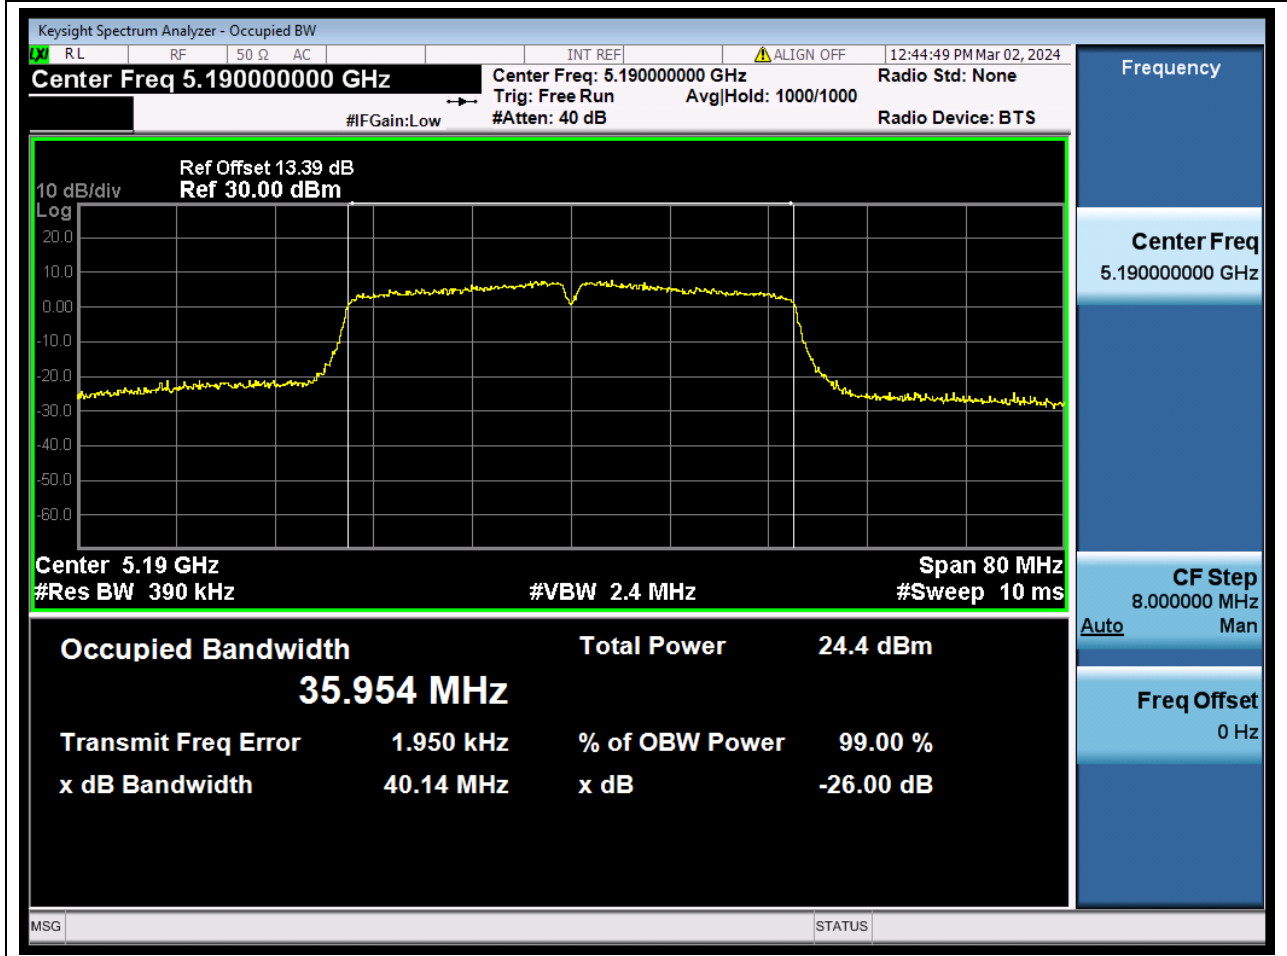

12. 802.11ac_40M_U-NII-1_L

12.1. A.2.2-99% Bandwidth(NTNV)

Center Frequency (MHz)	OBW Power (%)	RBW (MHz)	Detector	Limit (MHz)	OBW (MHz)	Verdict
5190	99	0.39	Peak	0	35.954214	N/A