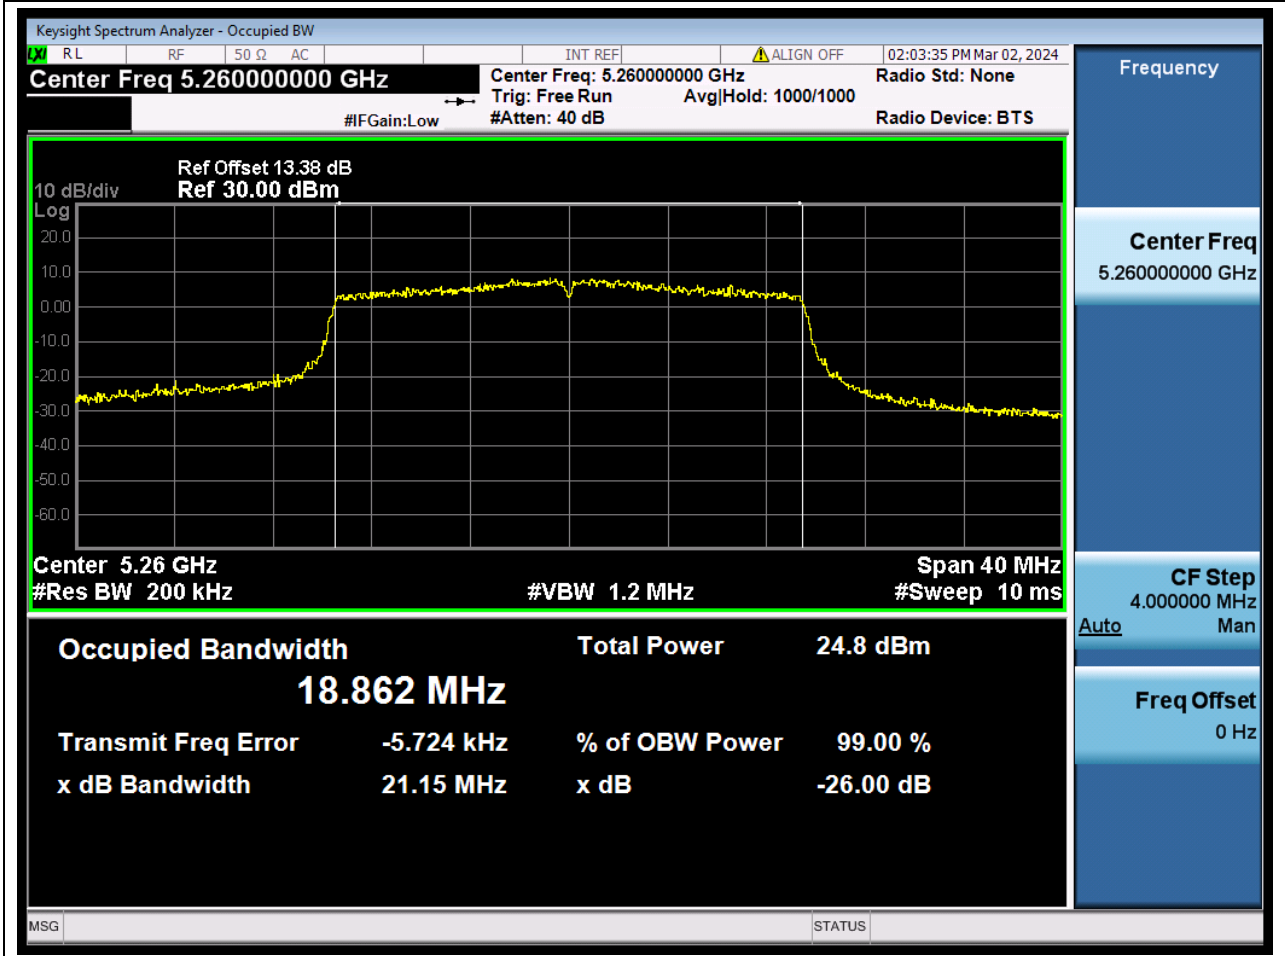

37. 802.11ax_20M_U-NII-2A_L

37.1. A.2.2-99% Bandwidth(NTNV)

Center Frequency (MHz)	OBW Power (%)	RBW (MHz)	Detector	Limit (MHz)	OBW (MHz)	Verdict
5260	99	0.2	Peak	0	18.861654	N/A