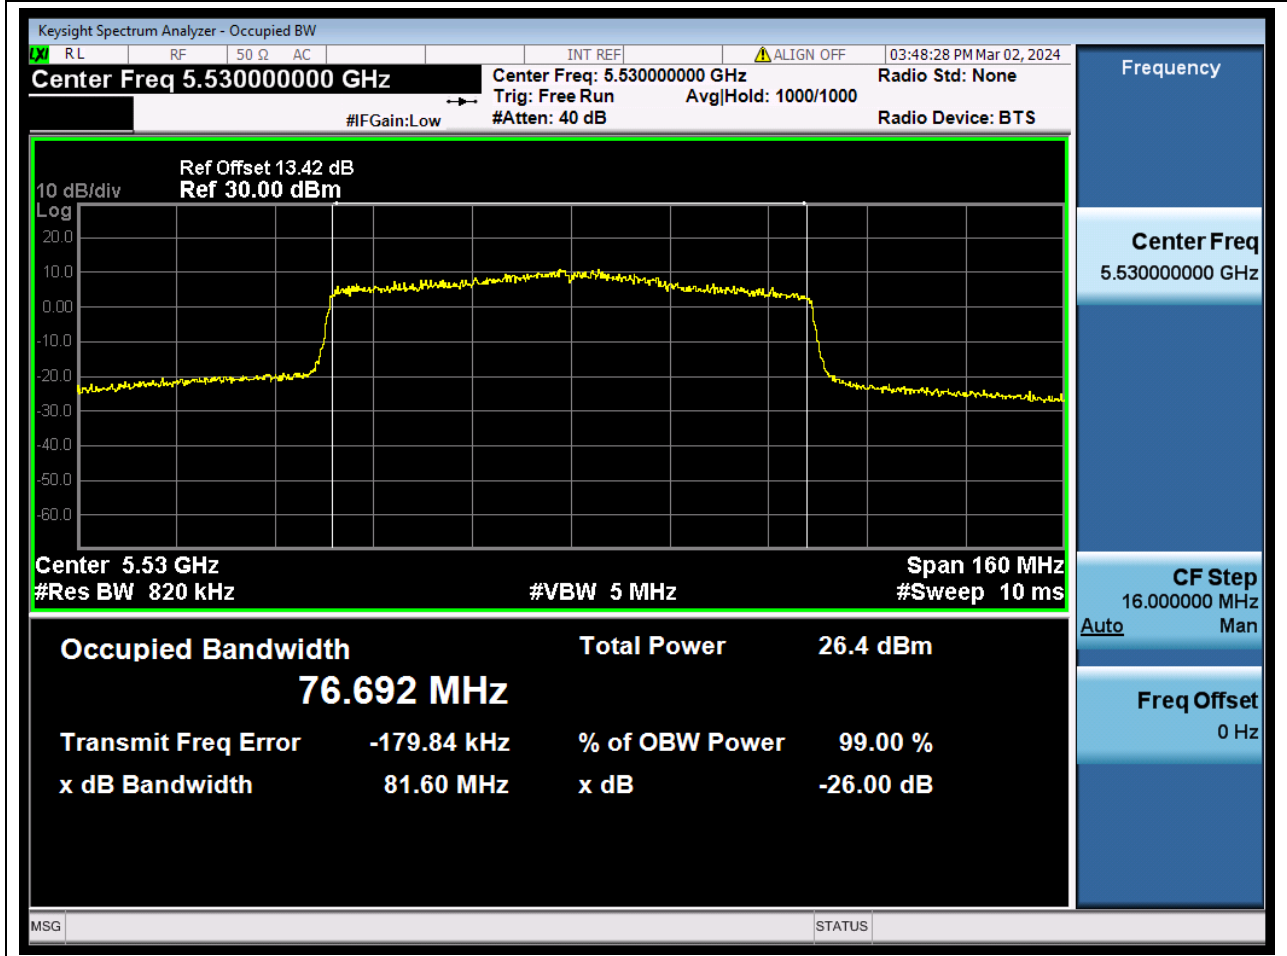

67. 802.11ax_80M_U-NII-2C_L

67.1. A.2.2-99% Bandwidth(NTNV)

Center Frequency (MHz)	OBW Power (%)	RBW (MHz)	Detector	Limit (MHz)	OBW (MHz)	Verdict
5530	99	0.82	Peak	0	76.691567	N/A