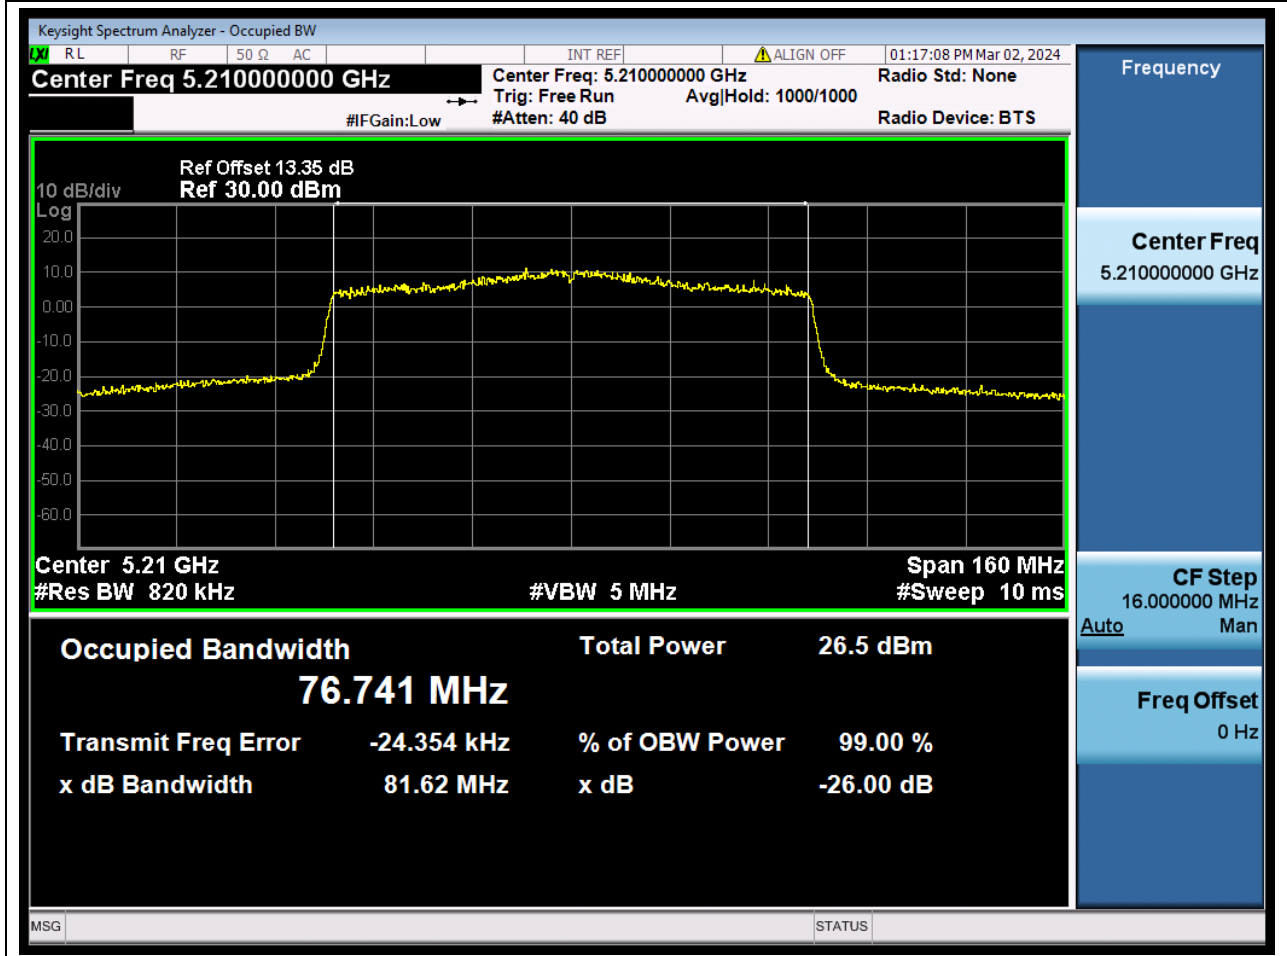

21. 802.11ax_80M_U-NII-1_M

21.1. A.2.2-99% Bandwidth(NTNV)

Center Frequency (MHz)	OBW Power (%)	RBW (MHz)	Detector	Limit (MHz)	OBW (MHz)	Verdict
5210	99	0.82	Peak	0	76.741171	N/A