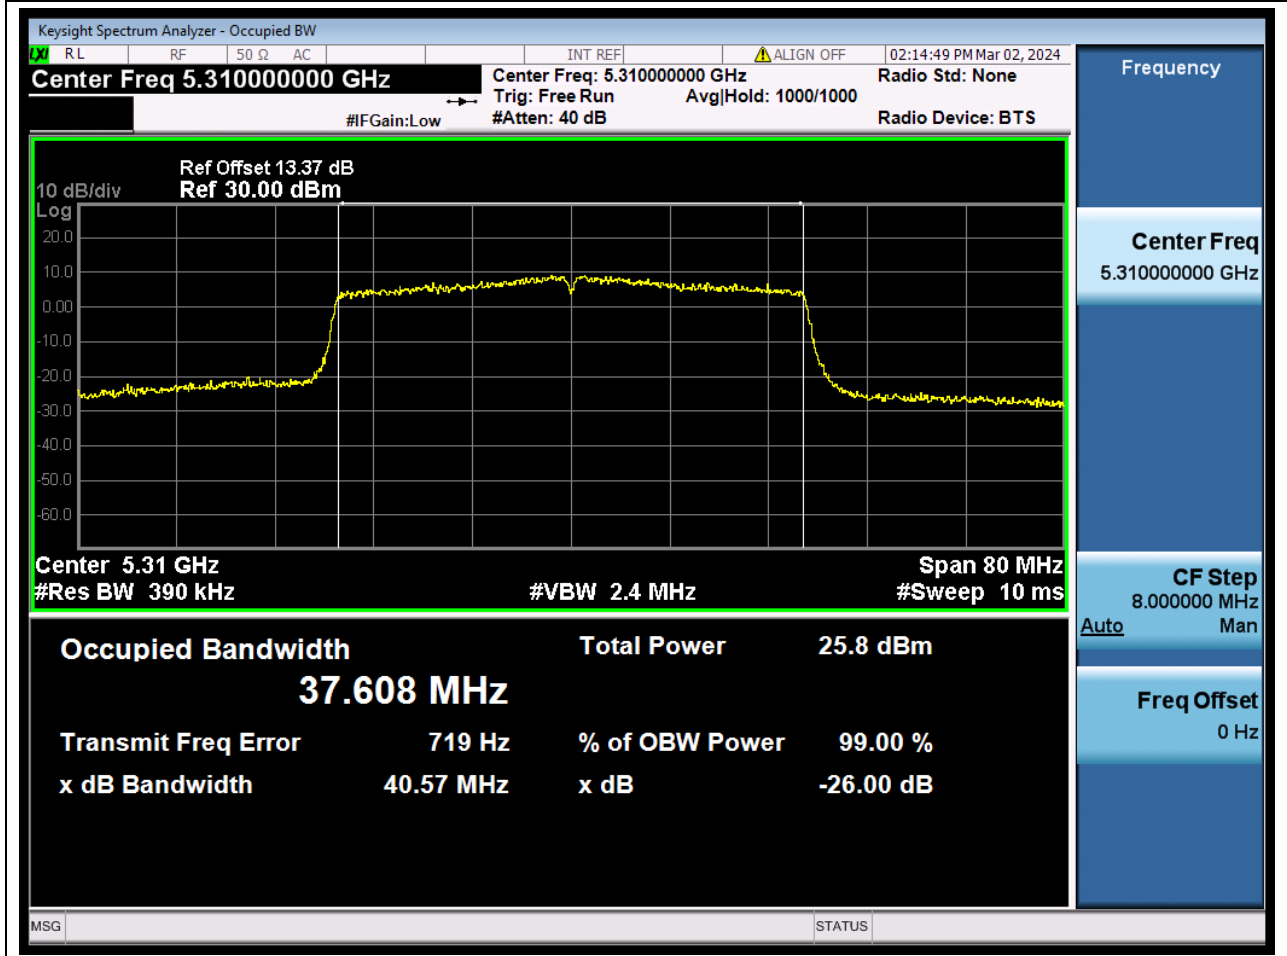

41. 802.11ax_40M_U-NII-2A_H

41.1. A.2.2-99% Bandwidth(NTNV)

Center Frequency (MHz)	OBW Power (%)	RBW (MHz)	Detector	Limit (MHz)	OBW (MHz)	Verdict
5310	99	0.39	Peak	0	37.608429	N/A