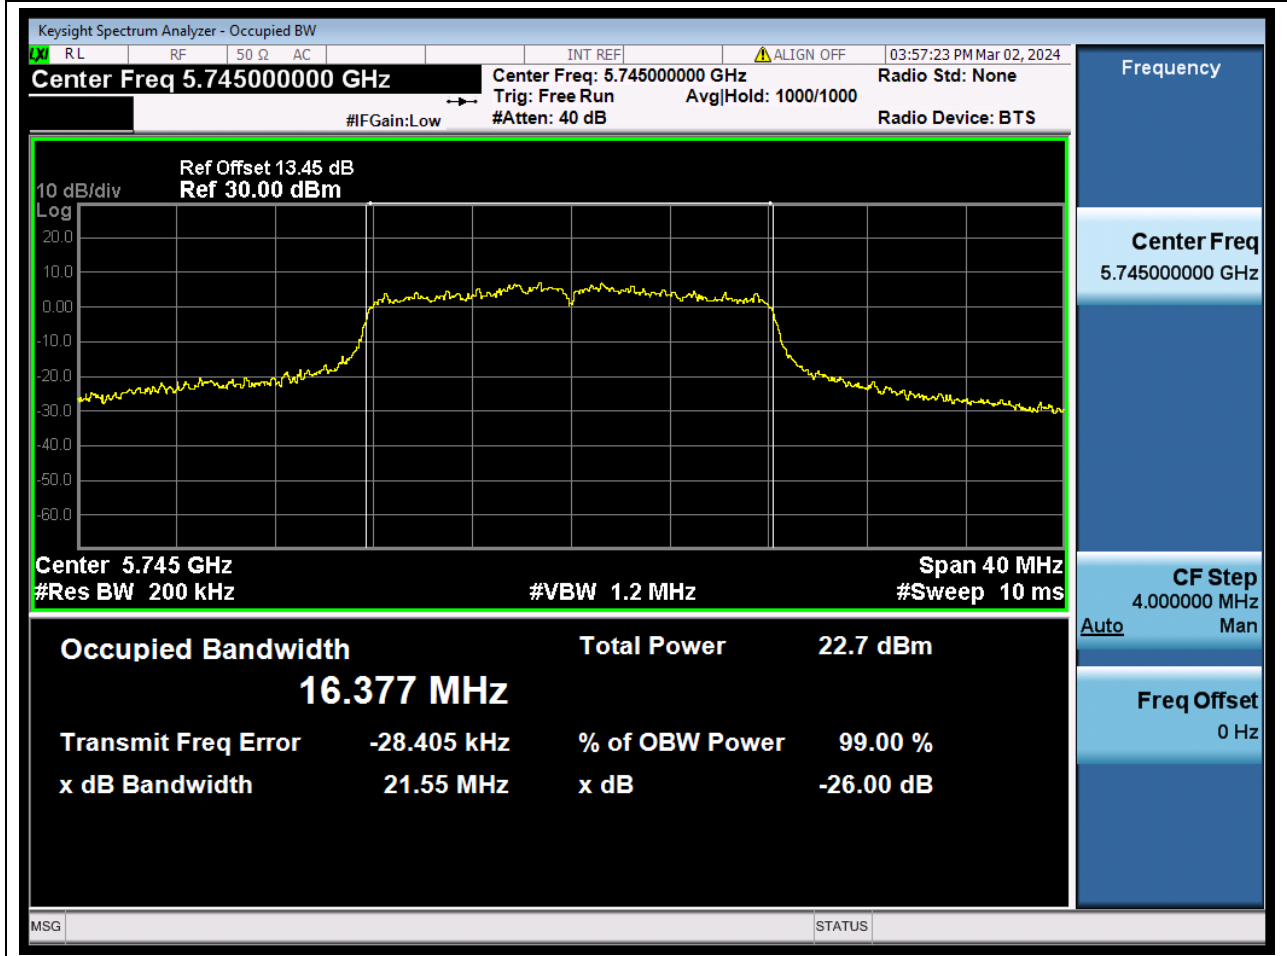

70. 802.11a_20M_U-NII-3_L

70.1. A.2.2-99% Bandwidth(NTNV)

Center Frequency (MHz)	OBW Power (%)	RBW (MHz)	Detector	Limit (MHz)	OBW (MHz)	Verdict
5745	99	0.2	Peak	0	16.376841	N/A