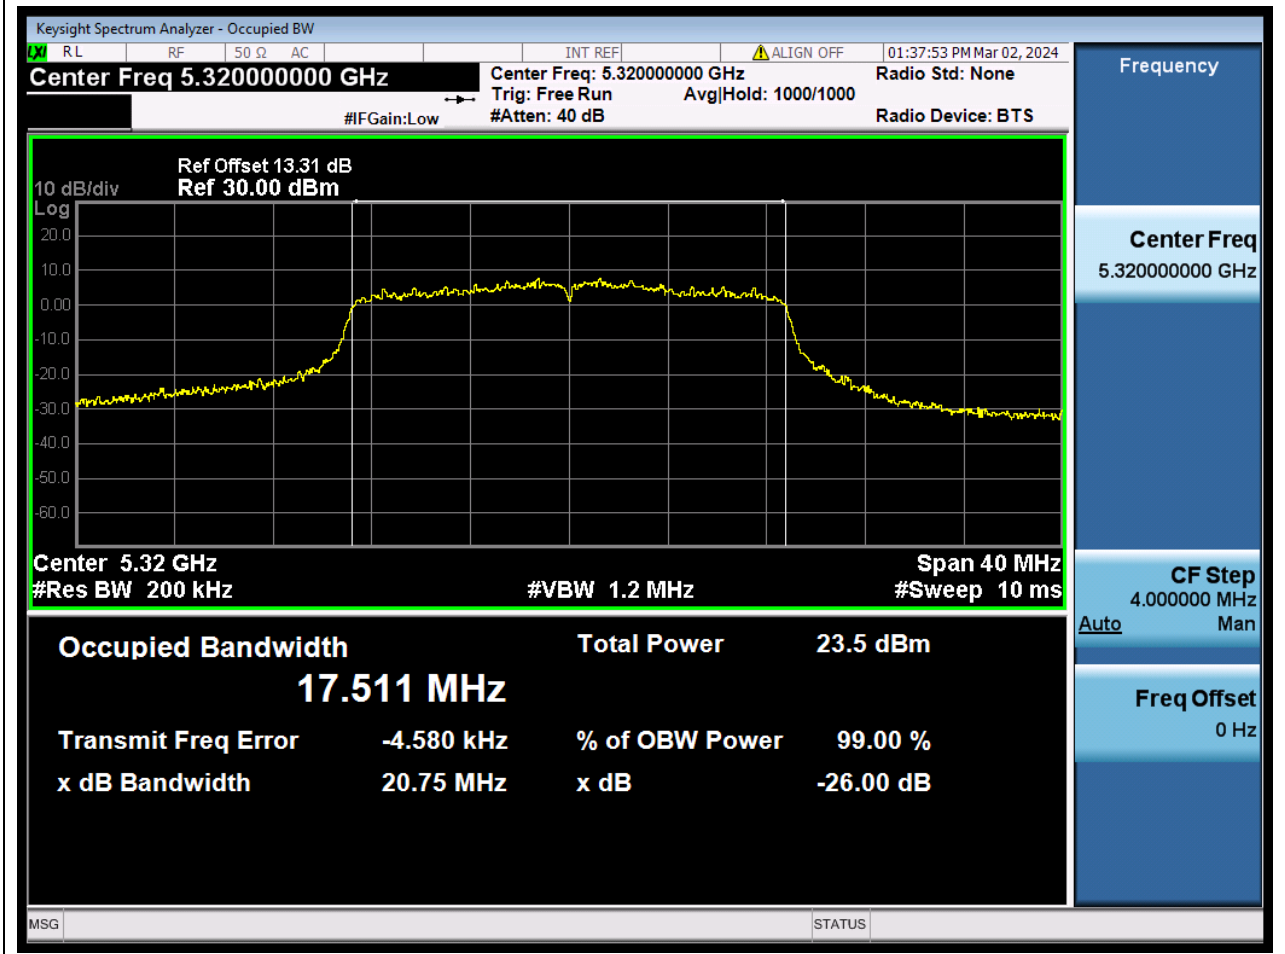

28. 802.11n_20M_U-NII-2A_H

28.1. A.2.2-99% Bandwidth(NTNV)

Center Frequency (MHz)	OBW Power (%)	RBW (MHz)	Detector	Limit (MHz)	OBW (MHz)	Verdict
5320	99	0.2	Peak	0	17.510912	N/A