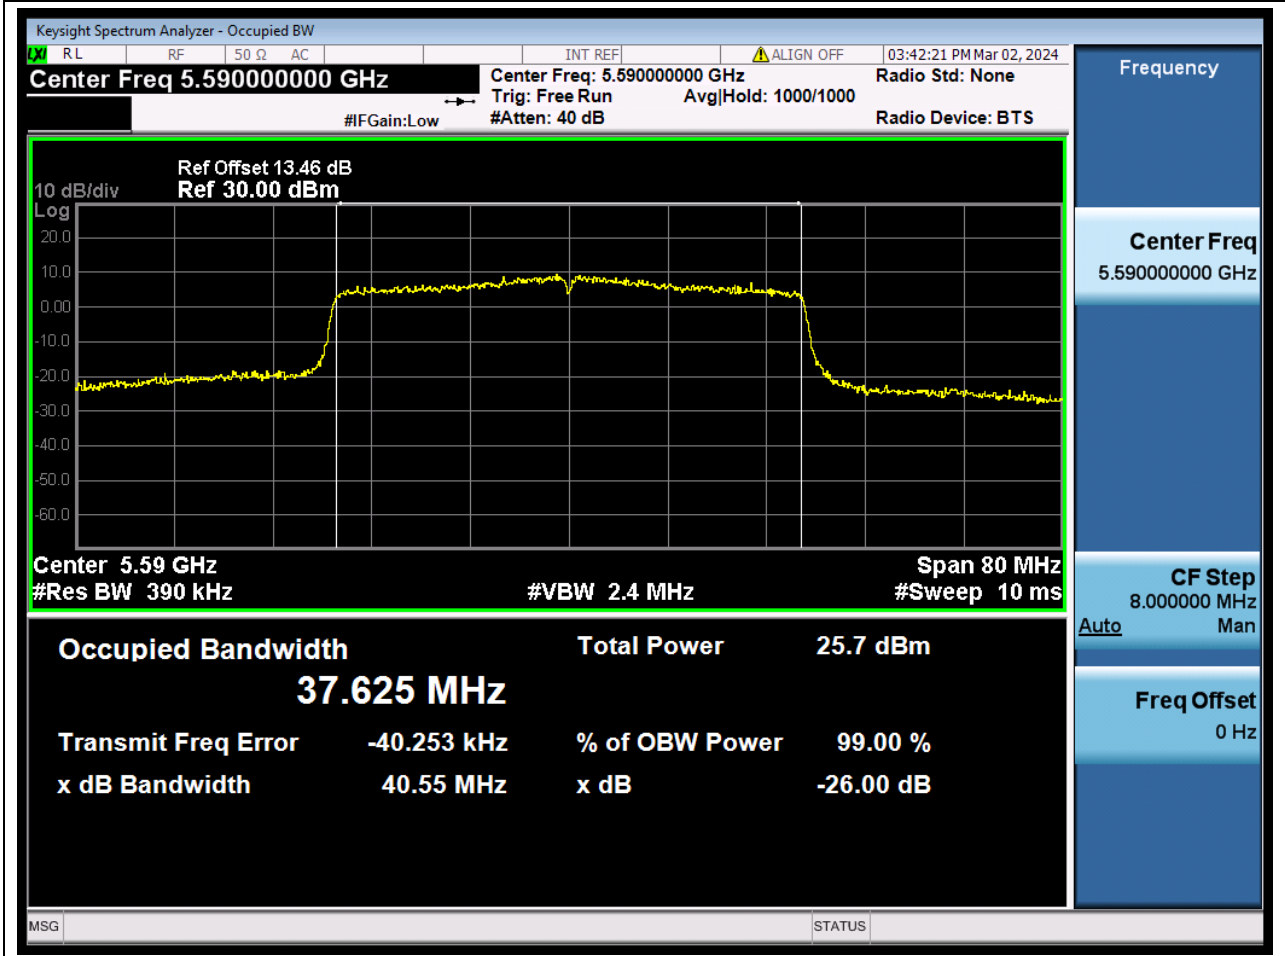

65. 802.11ax_40M_U-NII-2C_M

65.1. A.2.2-99% Bandwidth(NTNV)

Center Frequency (MHz)	OBW Power (%)	RBW (MHz)	Detector	Limit (MHz)	OBW (MHz)	Verdict
5590	99	0.39	Peak	0	37.624969	N/A