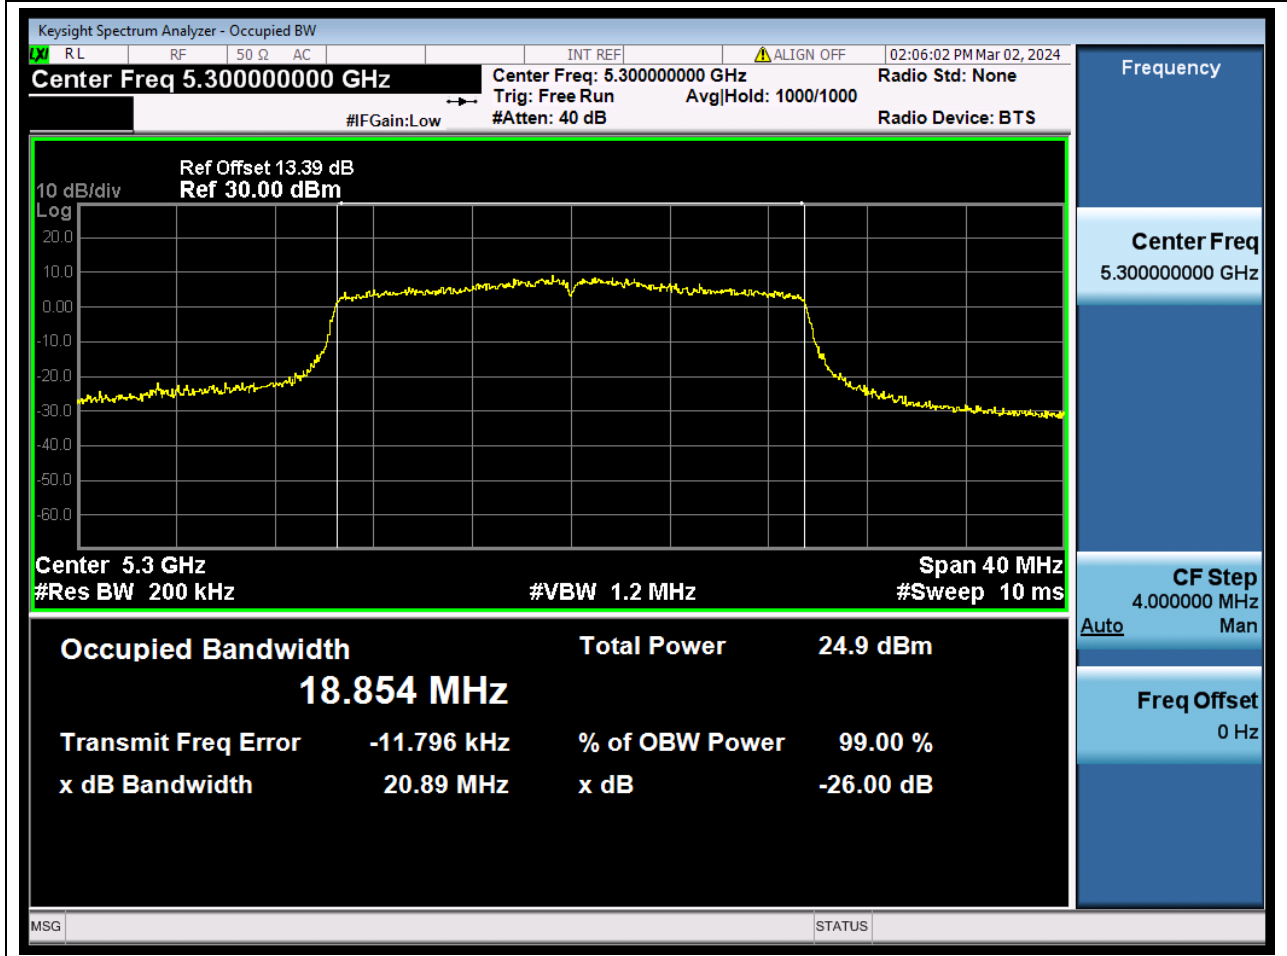

38. 802.11ax_20M_U-NII-2A_M

38.1. A.2.2-99% Bandwidth(NTNV)

Center Frequency (MHz)	OBW Power (%)	RBW (MHz)	Detector	Limit (MHz)	OBW (MHz)	Verdict
5300	99	0.2	Peak	0	18.853504	N/A