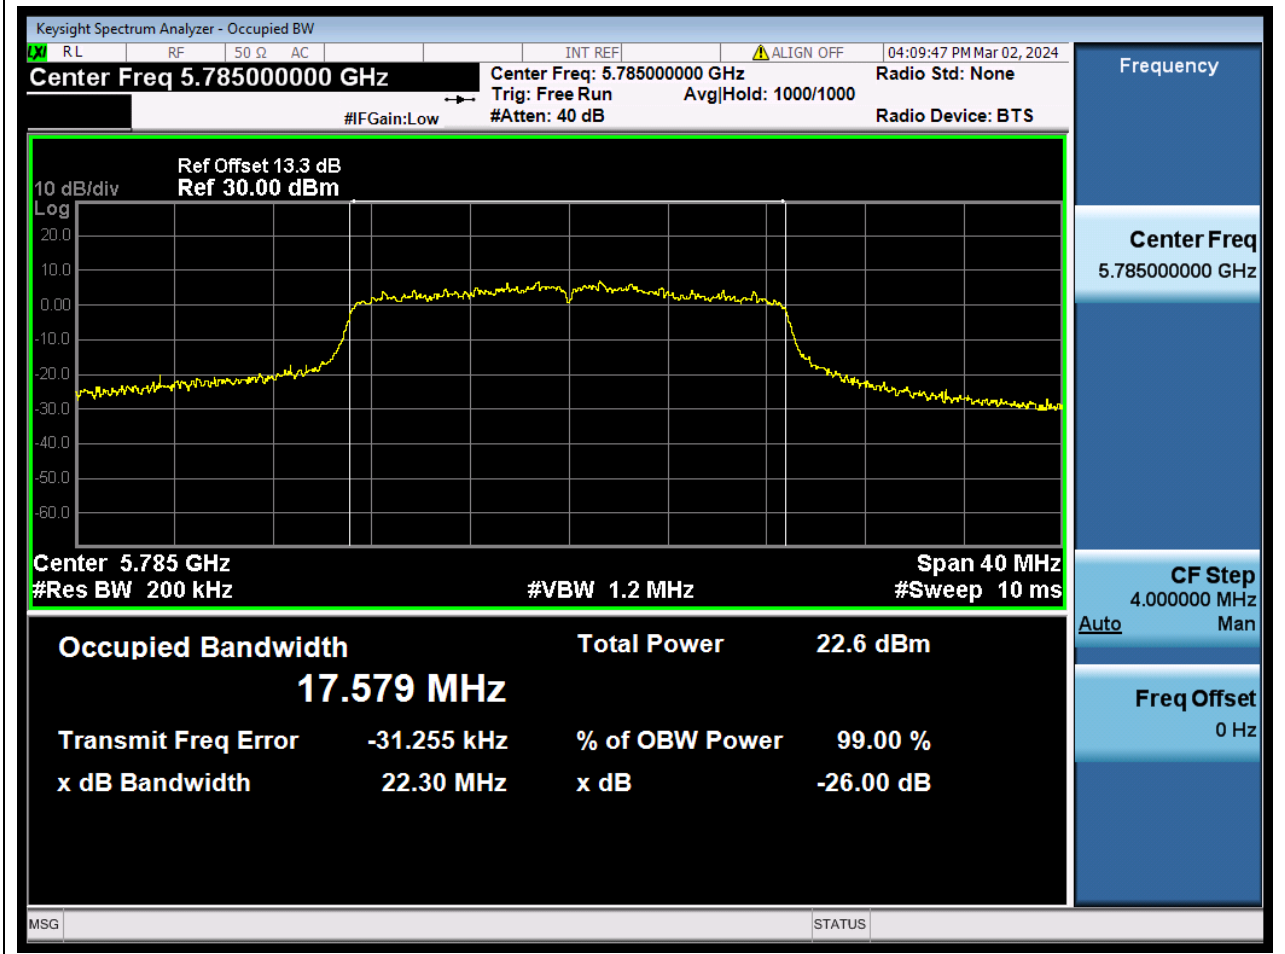

74. 802.11n_20M_U-NII-3_M

74.1. A.2.2-99% Bandwidth(NTNV)

Center Frequency (MHz)	OBW Power (%)	RBW (MHz)	Detector	Limit (MHz)	OBW (MHz)	Verdict
5785	99	0.2	Peak	0	17.578972	N/A