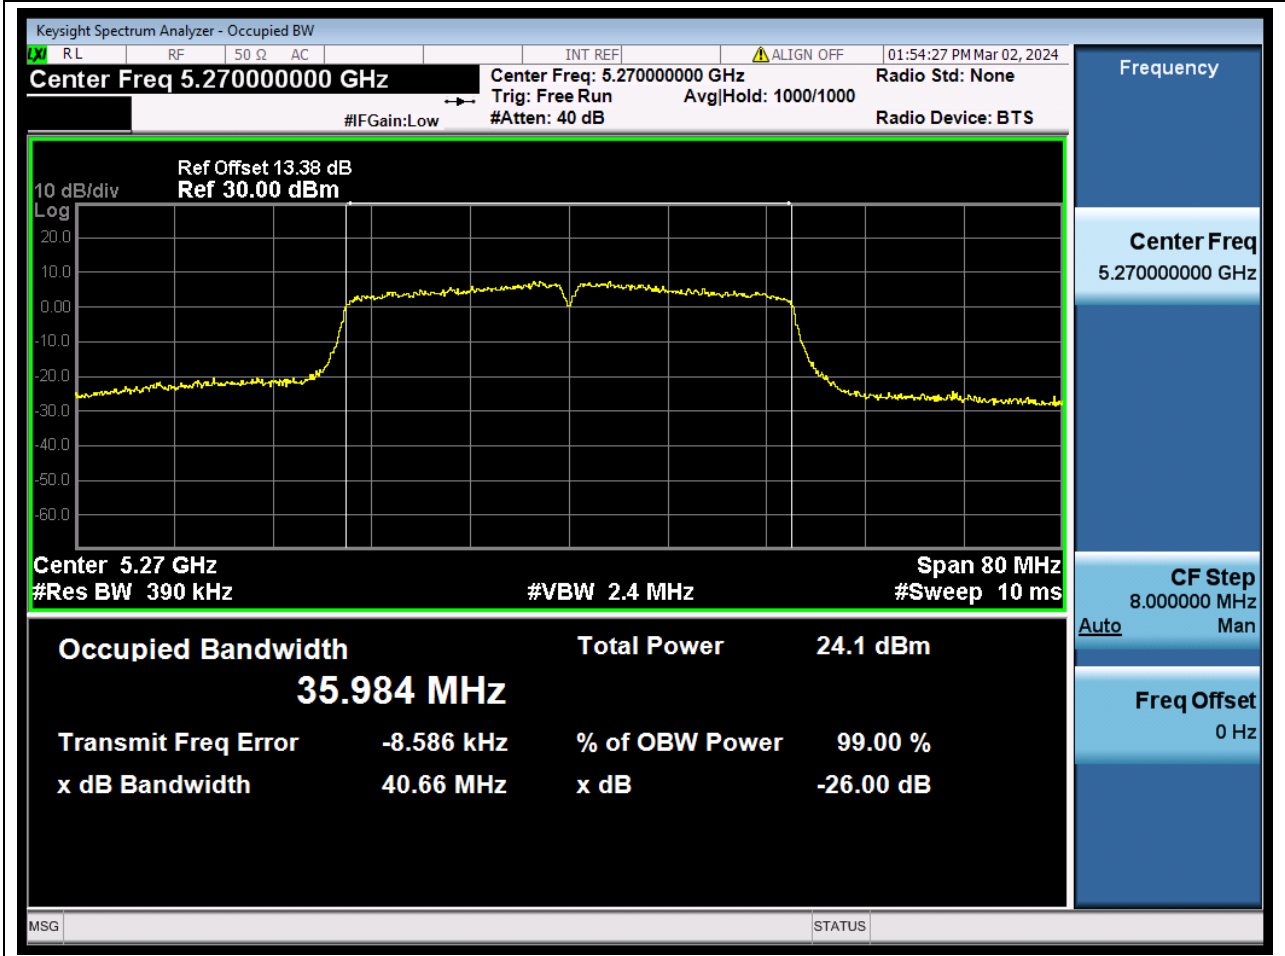

34. 802.11ac_40M_U-NII-2A_L

34.1. A.2.2-99% Bandwidth(NTNV)

Center Frequency (MHz)	OBW Power (%)	RBW (MHz)	Detector	Limit (MHz)	OBW (MHz)	Verdict
5270	99	0.39	Peak	0	35.983856	N/A