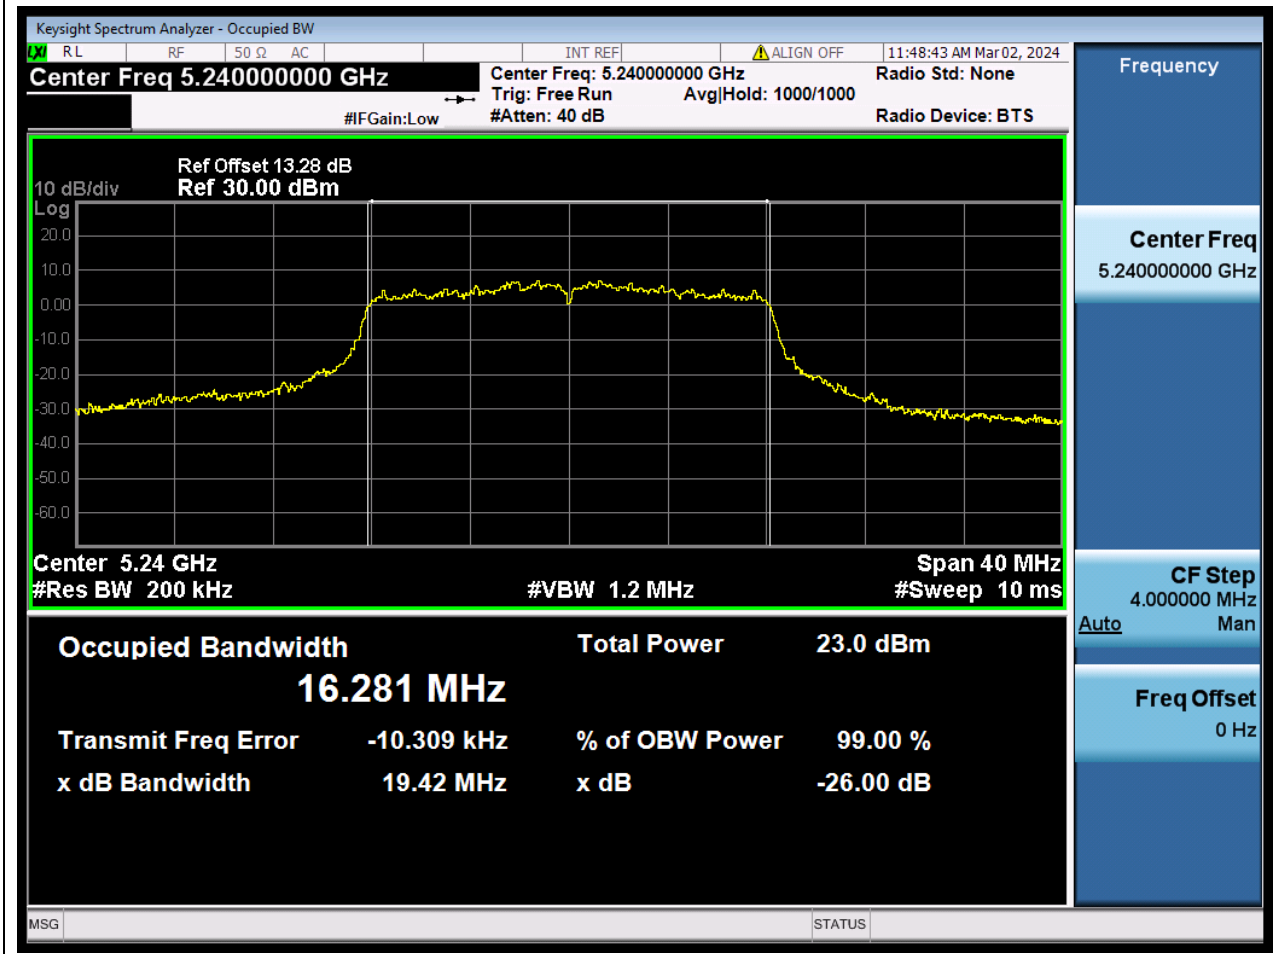

3. 802.11a_20M_U-NII-1_H

3.1. A.2.2-99% Bandwidth(NTNV)

Center Frequency (MHz)	OBW Power (%)	RBW (MHz)	Detector	Limit (MHz)	OBW (MHz)	Verdict
5240	99	0.2	Peak	0	16.280743	N/A