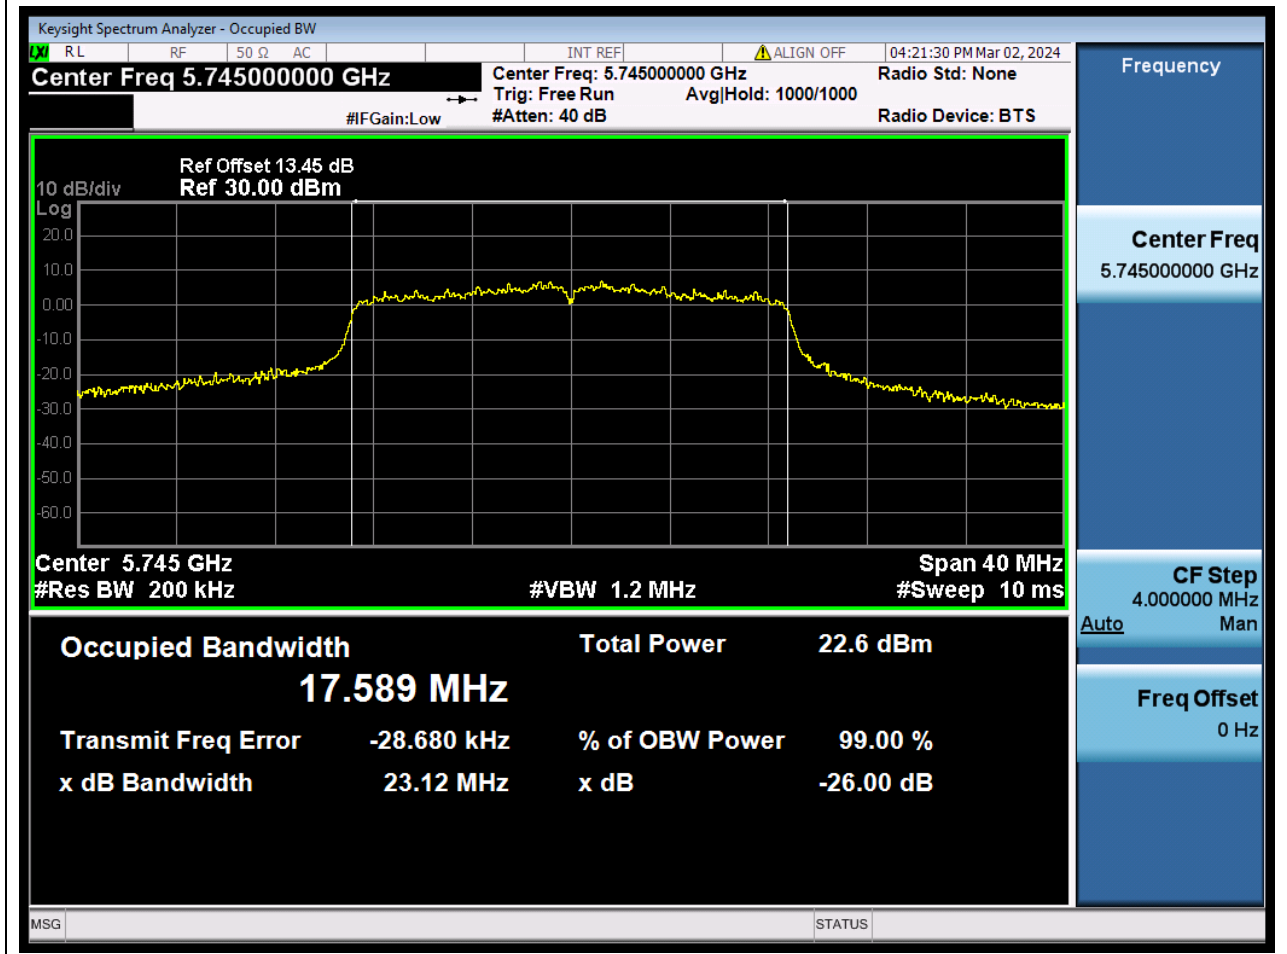

78. 802.11ac_20M_U-NII-3_L

78.1. A.2.2-99% Bandwidth(NTNV)

Center Frequency (MHz)	OBW Power (%)	RBW (MHz)	Detector	Limit (MHz)	OBW (MHz)	Verdict
5745	99	0.2	Peak	0	17.588671	N/A