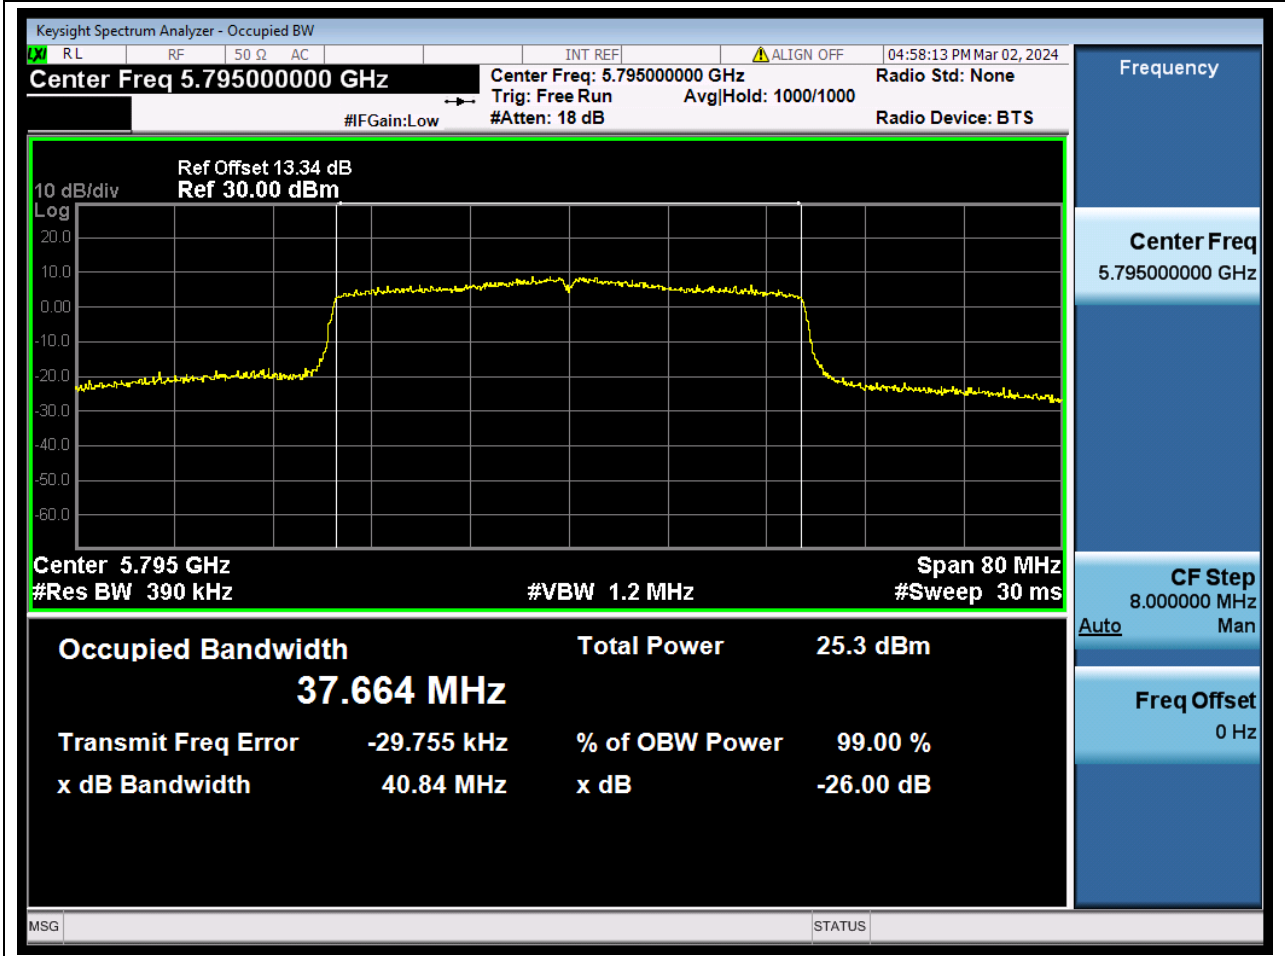

88. 802.11ax_40M_U-NII-3_H

88.1. A.2-26dB Bandwidth(NTNV)

Center Frequency (MHz)	XdB Down	RBW (MHz)	Detector	Limit (MHz)	XdB BandWidth (MHz)	Verdict
5795	26	0.39	Peak	0	40.841676	N/A

89. 802.11ax_80M_U-NII-3_M