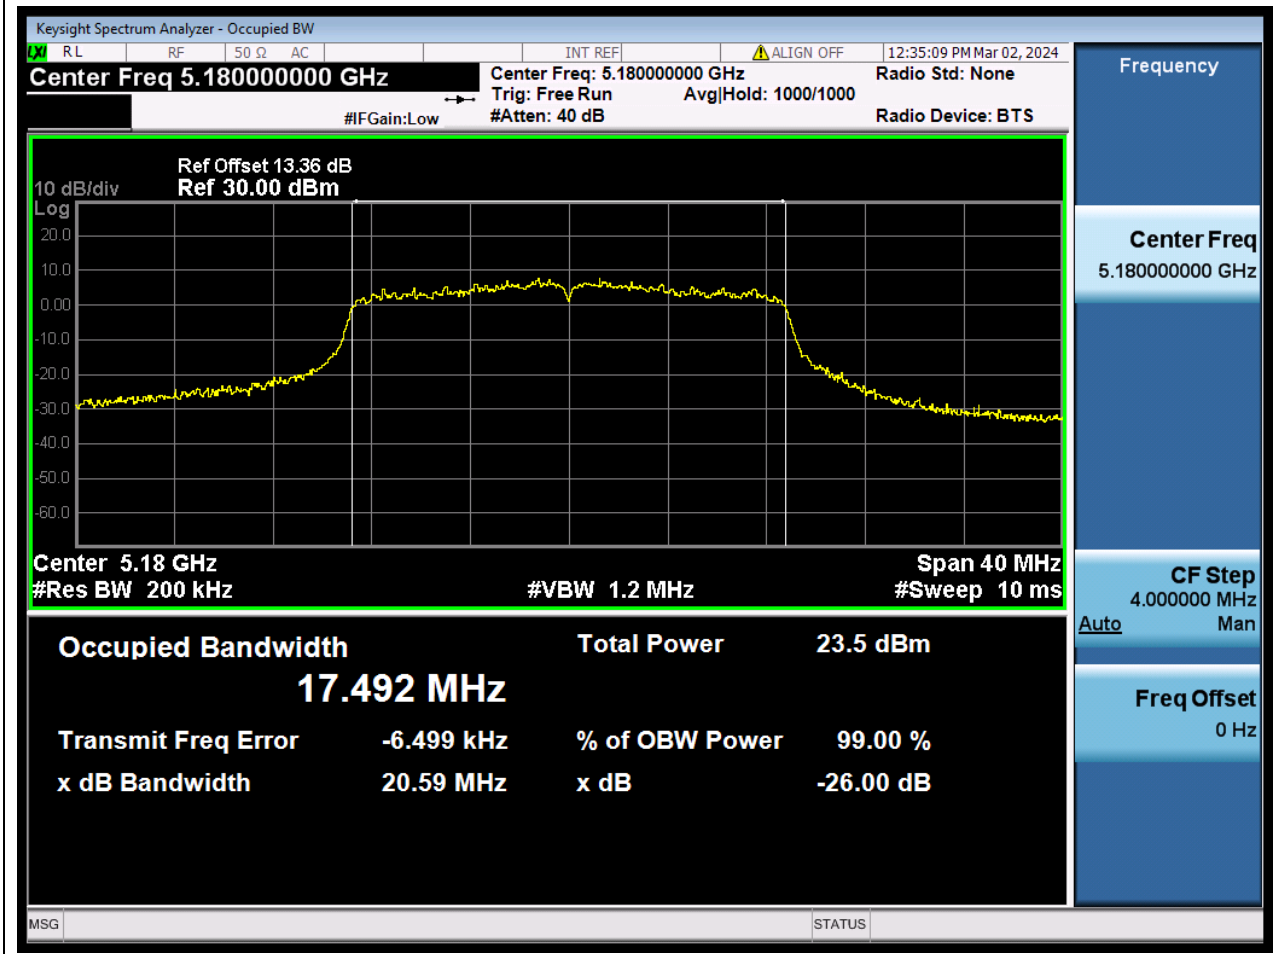

9. 802.11ac_20M_U-NII-1_L

9.1. A.2.2-99% Bandwidth(NTNV)

Center Frequency (MHz)	OBW Power (%)	RBW (MHz)	Detector	Limit (MHz)	OBW (MHz)	Verdict
5180	99	0.2	Peak	0	17.491857	N/A