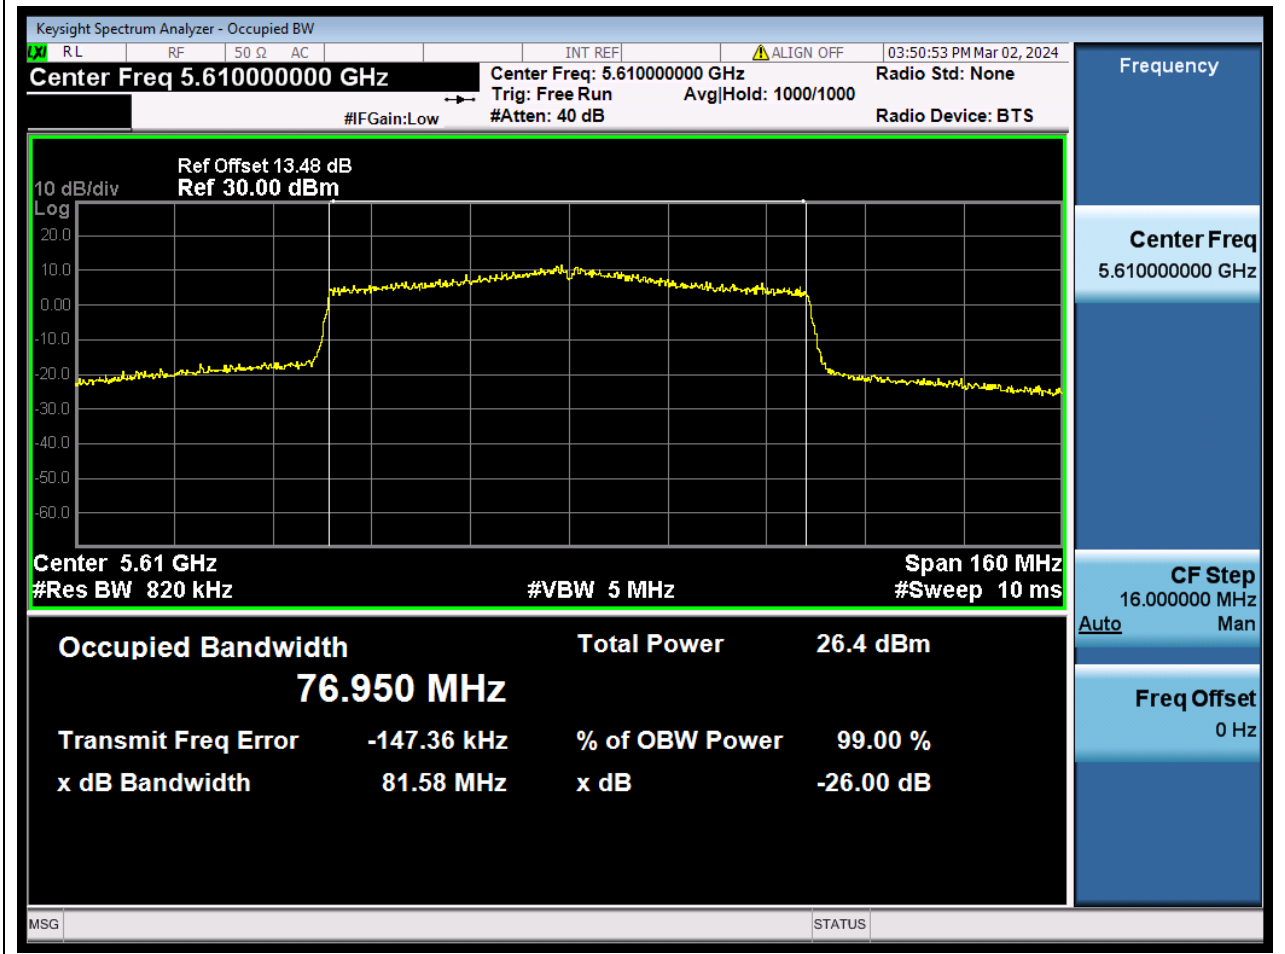

68. 802.11ax_80M_U-NII-2C_M

68.1. A.2.2-99% Bandwidth(NTNV)

Center Frequency (MHz)	OBW Power (%)	RBW (MHz)	Detector	Limit (MHz)	OBW (MHz)	Verdict
5610	99	0.82	Peak	0	76.950126	N/A