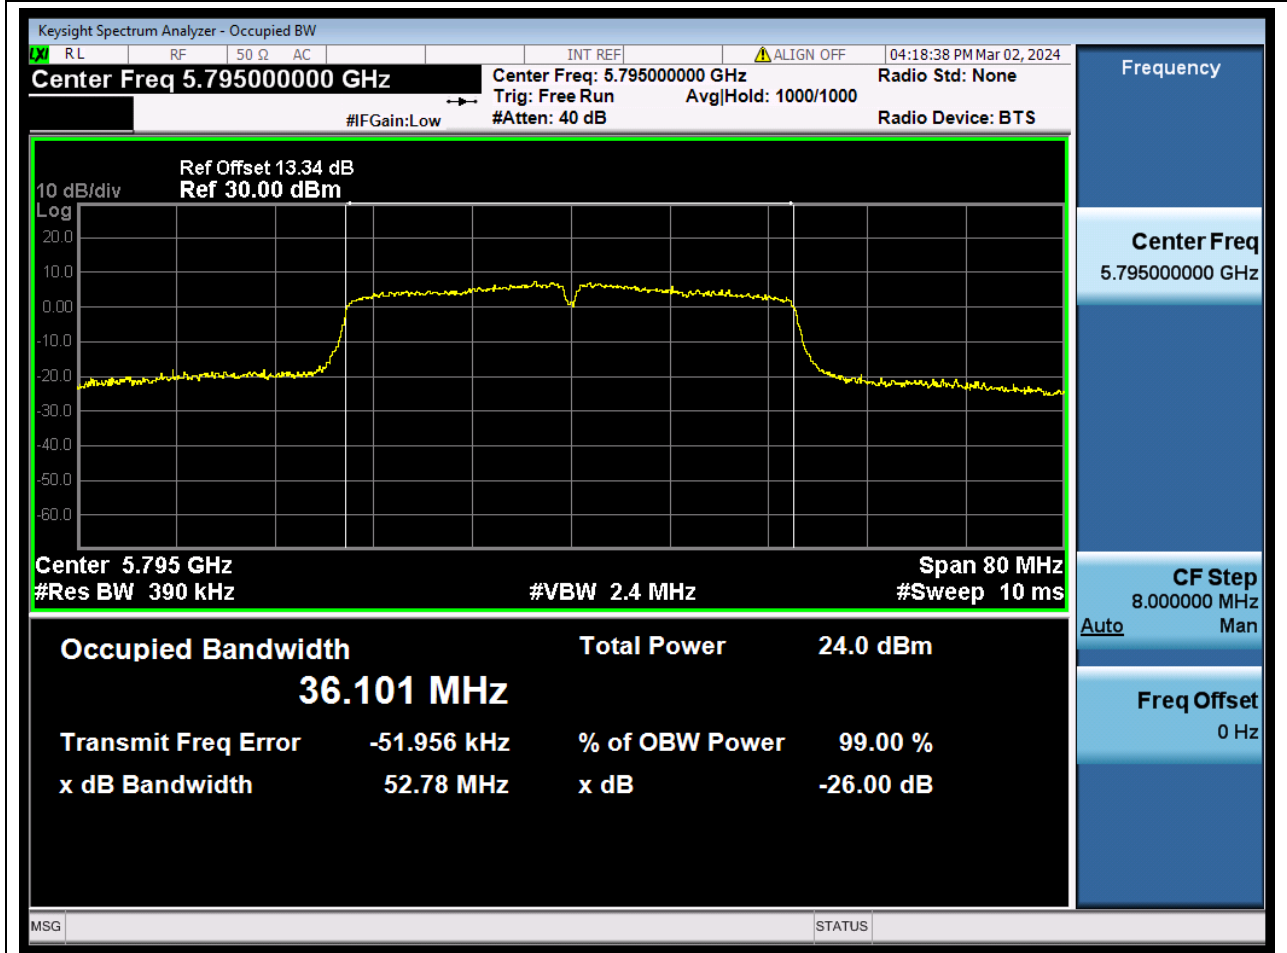

77. 802.11n_40M_U-NII-3_H

77.1. A.2.2-99% Bandwidth(NTNV)

Center Frequency (MHz)	OBW Power (%)	RBW (MHz)	Detector	Limit (MHz)	OBW (MHz)	Verdict
5795	99	0.39	Peak	0	36.100558	N/A