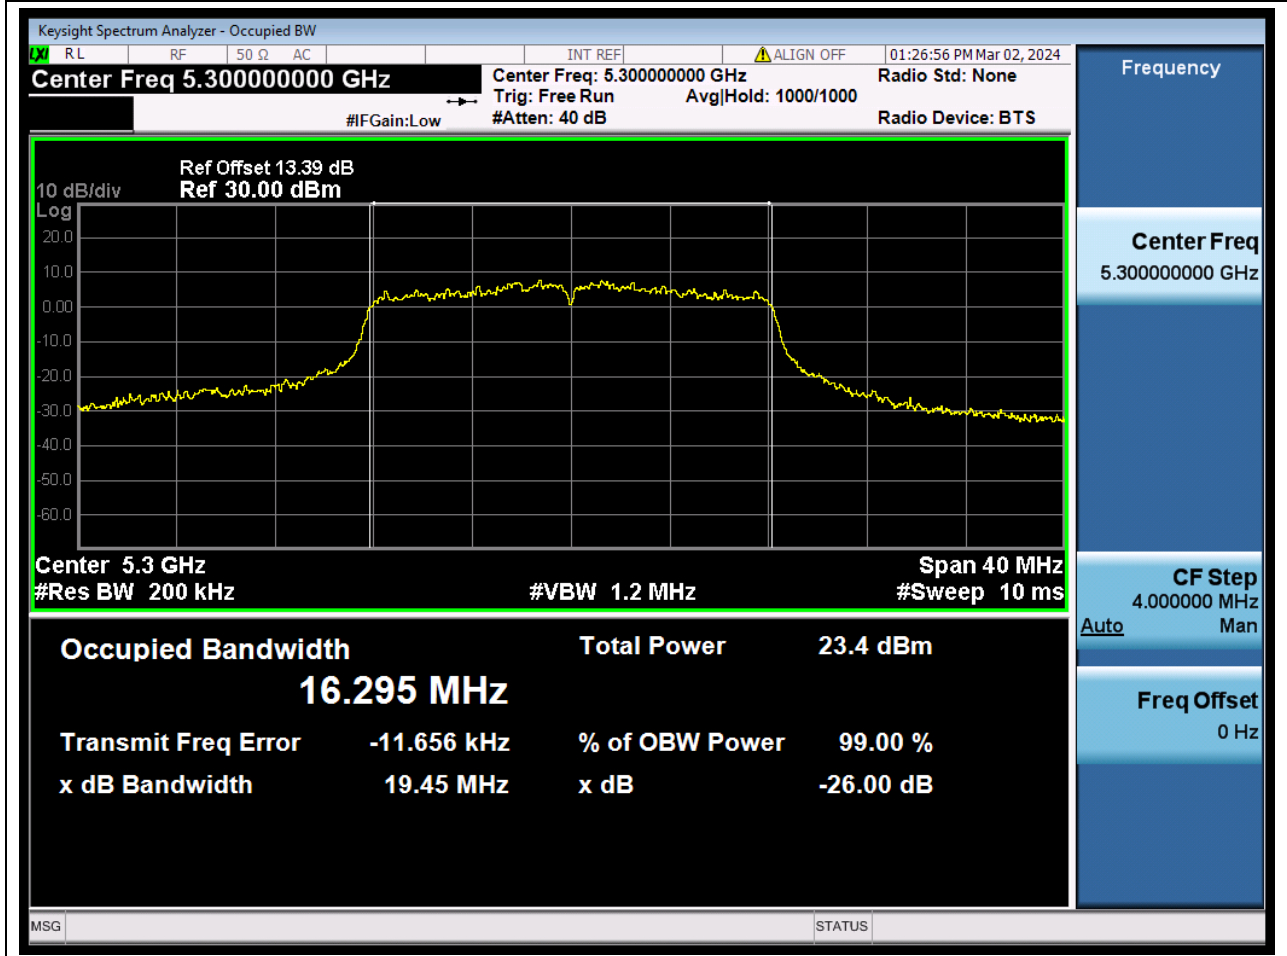

24. 802.11a_20M_U-NII-2A_M

24.1. A.2.2-99% Bandwidth(NTNV)

Center Frequency (MHz)	OBW Power (%)	RBW (MHz)	Detector	Limit (MHz)	OBW (MHz)	Verdict
5300	99	0.2	Peak	0	16.295455	N/A