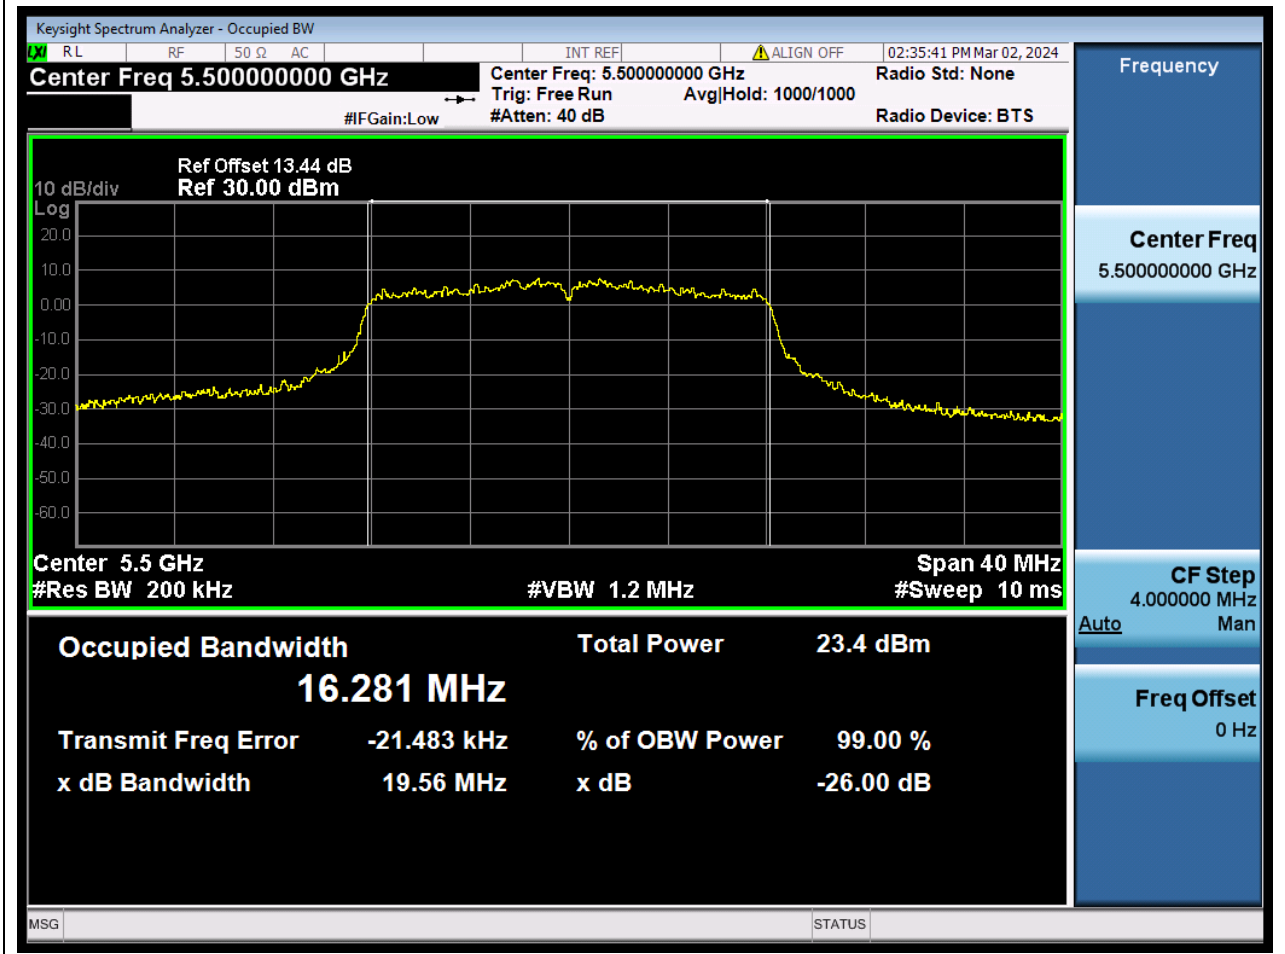

43. 802.11a_20M_U-NII-2C_L

43.1. A.2.2-99% Bandwidth(NTNV)

Center Frequency (MHz)	OBW Power (%)	RBW (MHz)	Detector	Limit (MHz)	OBW (MHz)	Verdict
5500	99	0.2	Peak	0	16.281028	N/A