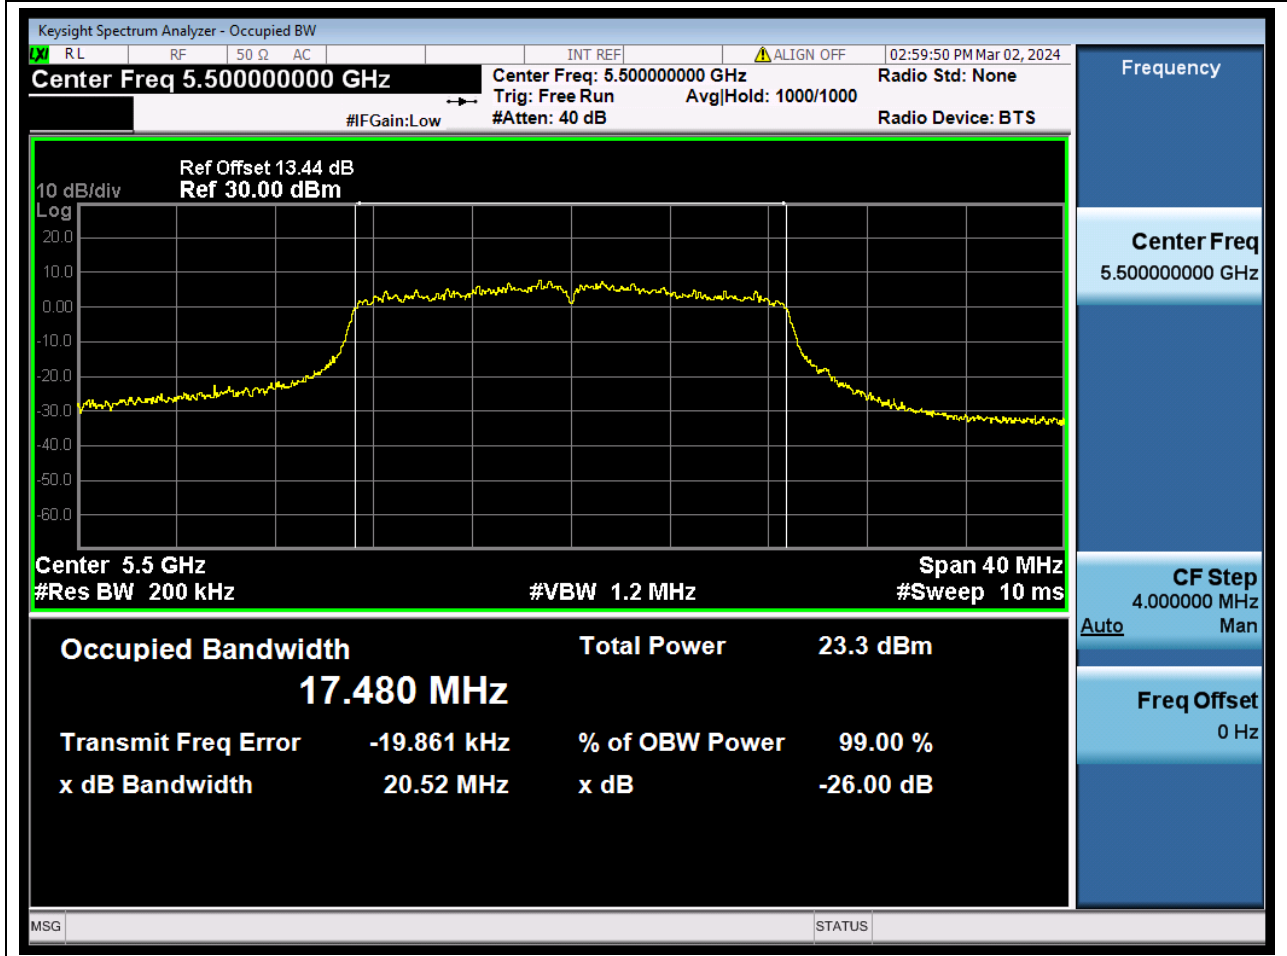

52. 802.11ac_20M_U-NII-2C_L

52.1. A.2.2-99% Bandwidth(NTNV)

Center Frequency (MHz)	OBW Power (%)	RBW (MHz)	Detector	Limit (MHz)	OBW (MHz)	Verdict
5500	99	0.2	Peak	0	17.480009	N/A