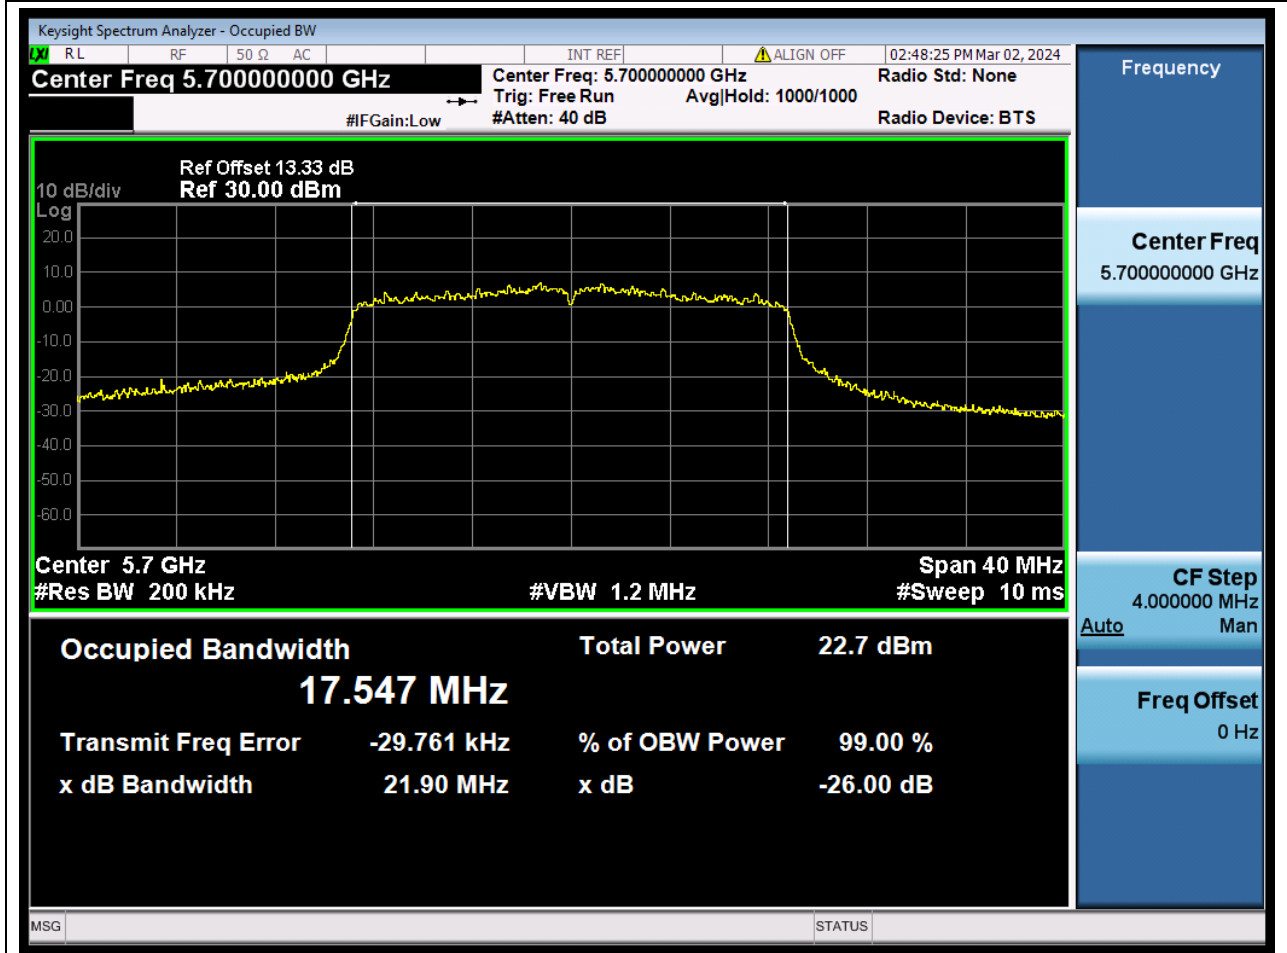

48. 802.11n_20M_U-NII-2C_H

48.1. A.2.2-99% Bandwidth(NTNV)

Center Frequency (MHz)	OBW Power (%)	RBW (MHz)	Detector	Limit (MHz)	OBW (MHz)	Verdict
5700	99	0.2	Peak	0	17.546922	N/A