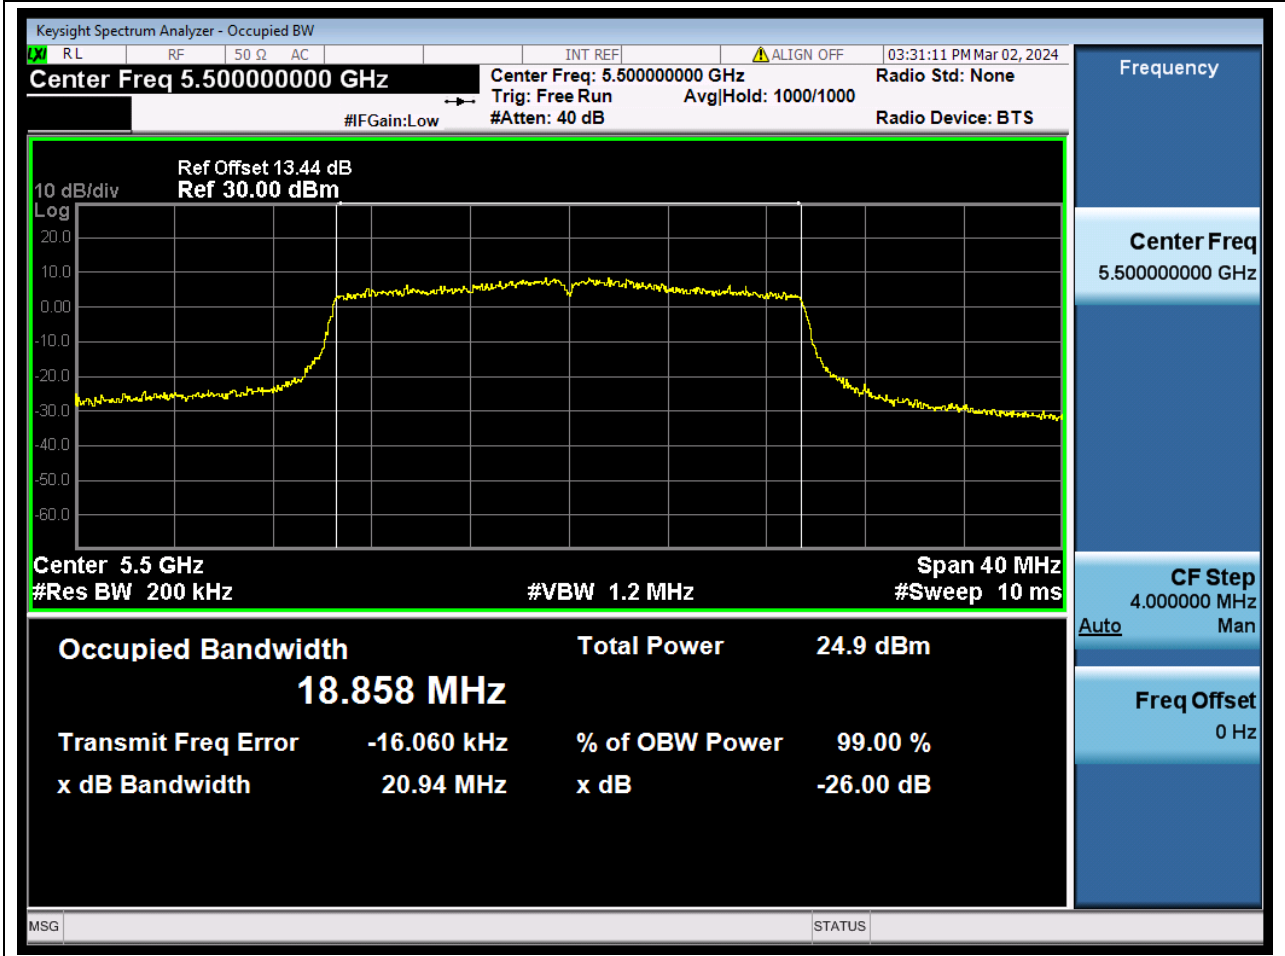

61. 802.11ax_20M_U-NII-2C_L

61.1. A.2.2-99% Bandwidth(NTNV)

Center Frequency (MHz)	OBW Power (%)	RBW (MHz)	Detector	Limit (MHz)	OBW (MHz)	Verdict
5500	99	0.2	Peak	0	18.857808	N/A