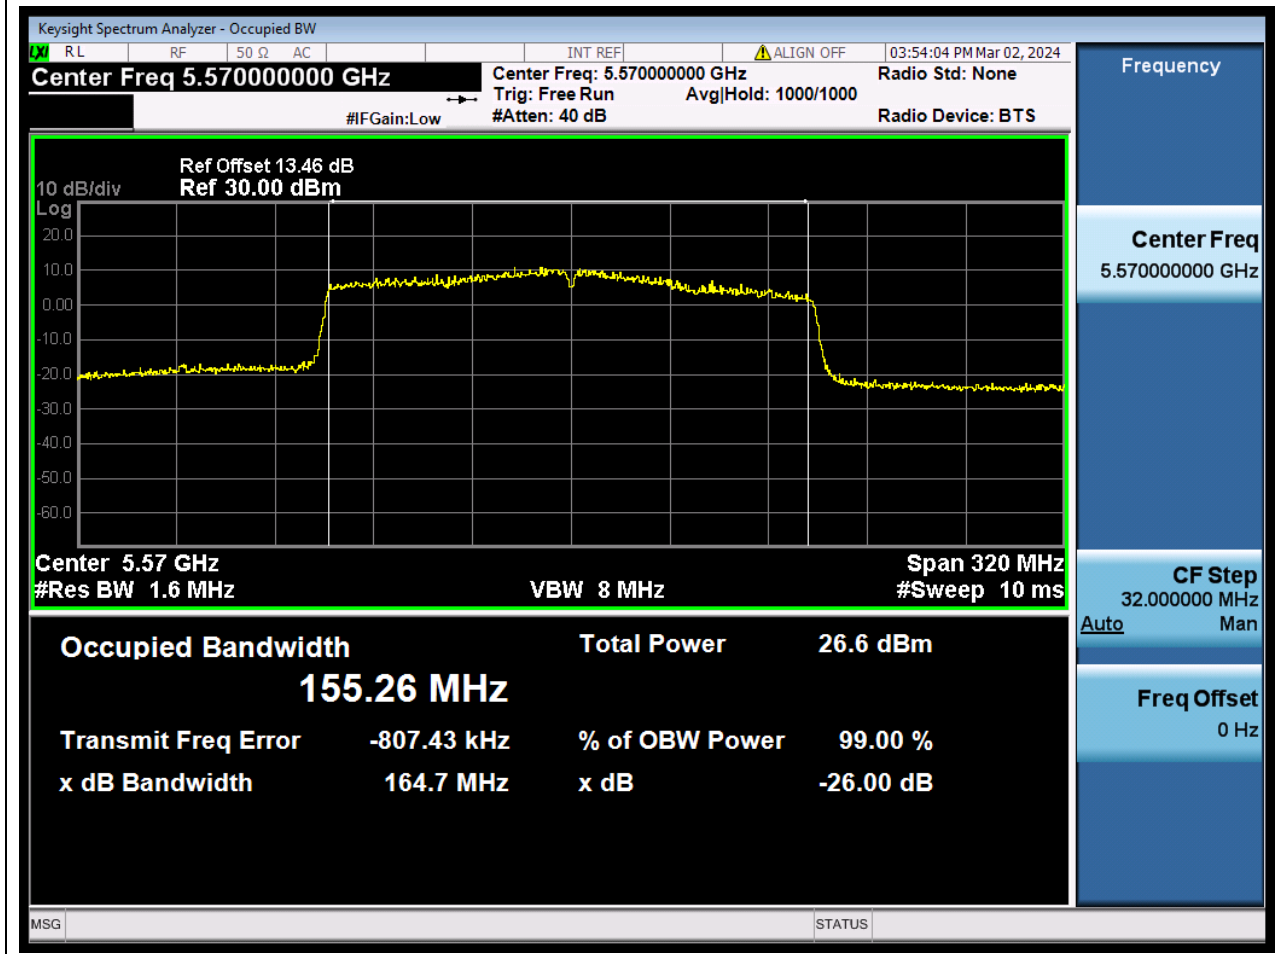

69. 802.11ax_160M_U-NII-2C_M

69.1. A.2.2-99% Bandwidth(NTNV)

Center Frequency (MHz)	OBW Power (%)	RBW (MHz)	Detector	Limit (MHz)	OBW (MHz)	Verdict
5570	99	1.6	Peak	0	155.257556	N/A