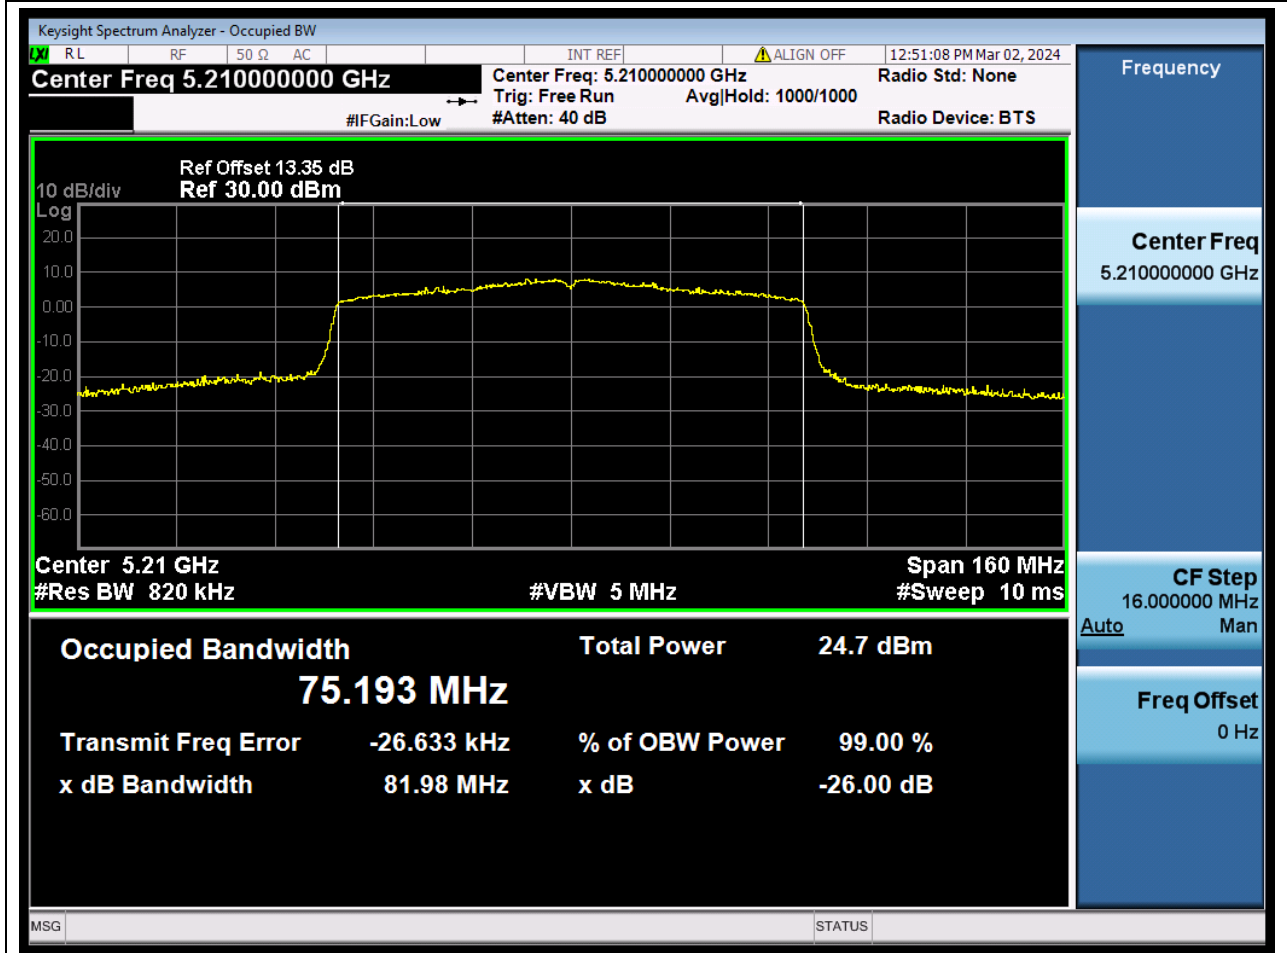

14. 802.11ac_80M_U-NII-1_M

14.1. A.2.2-99% Bandwidth(NTNV)

Center Frequency (MHz)	OBW Power (%)	RBW (MHz)	Detector	Limit (MHz)	OBW (MHz)	Verdict
5210	99	0.82	Peak	0	75.192925	N/A