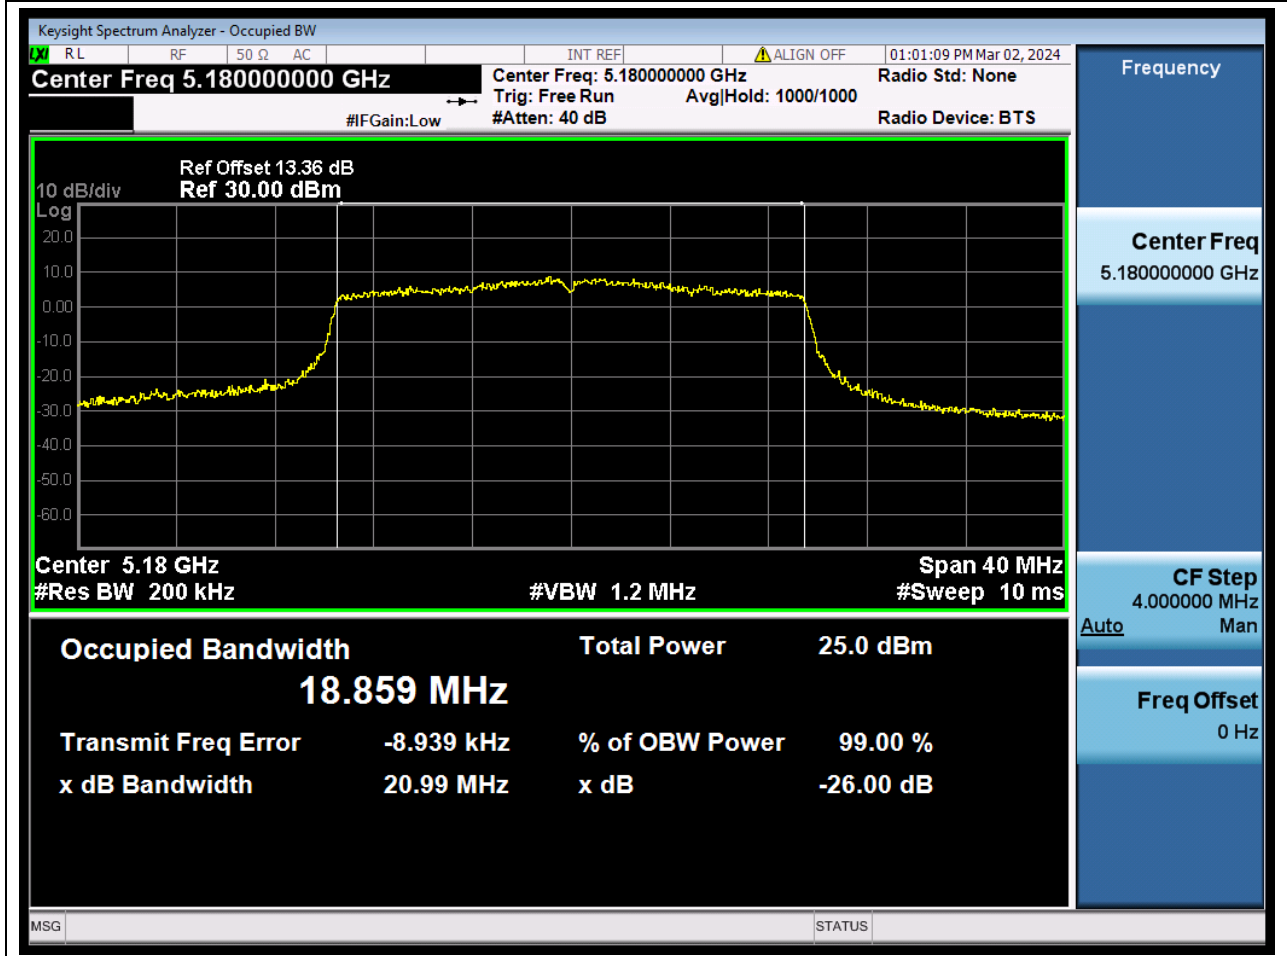

16. 802.11ax_20M_U-NII-1_L

16.1. A.2.2-99% Bandwidth(NTNV)

Center Frequency (MHz)	OBW Power (%)	RBW (MHz)	Detector	Limit (MHz)	OBW (MHz)	Verdict
5180	99	0.2	Peak	0	18.859278	N/A