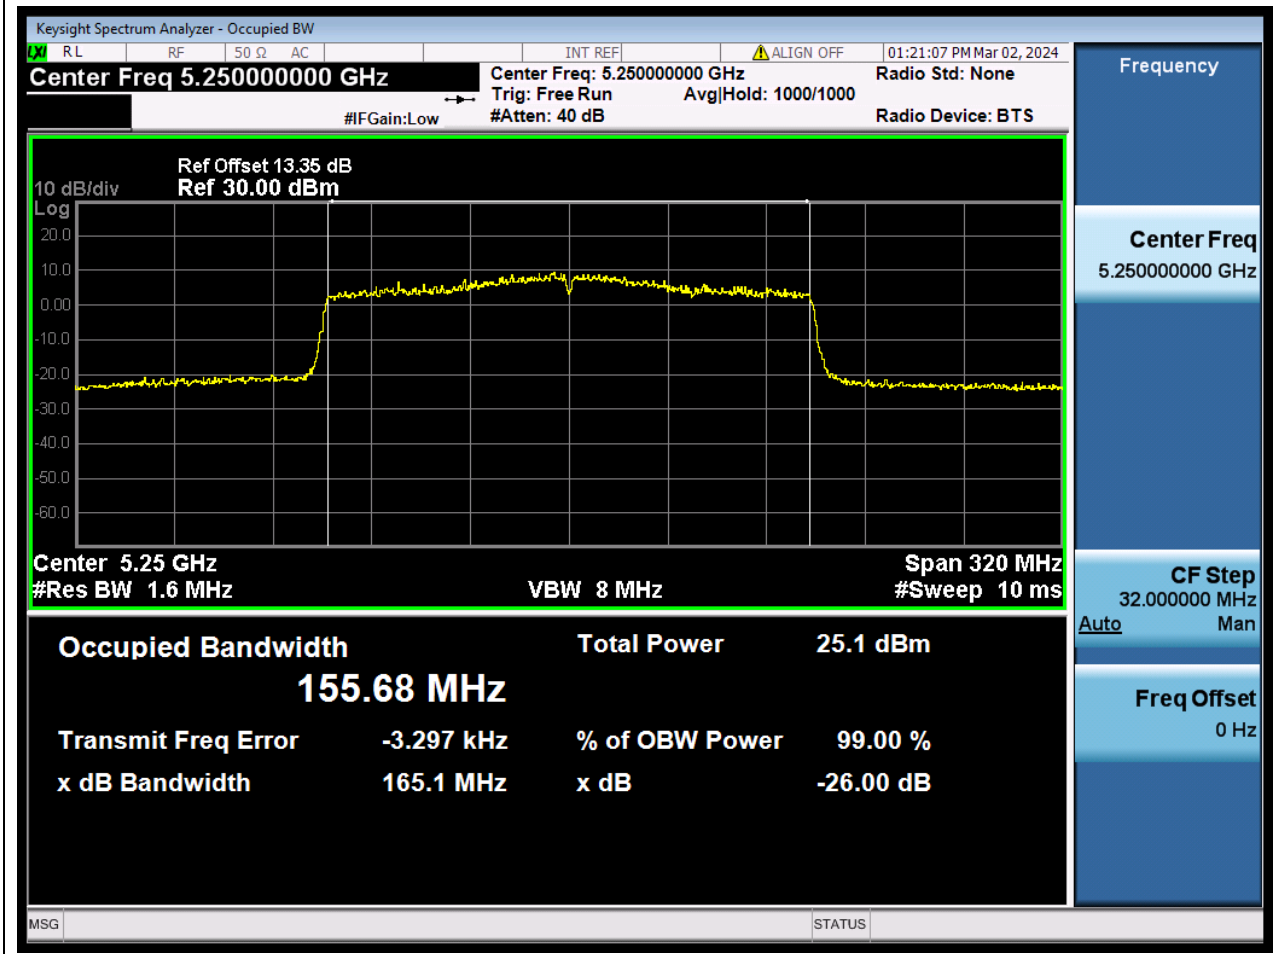

22. 802.11ax_160M_U-NII-2A_M

22.1. A.2.2-99% Bandwidth(NTNV)

Center Frequency (MHz)	OBW Power (%)	RBW (MHz)	Detector	Limit (MHz)	OBW (MHz)	Verdict
5250	99	1.6	Peak	0	155.68234	N/A