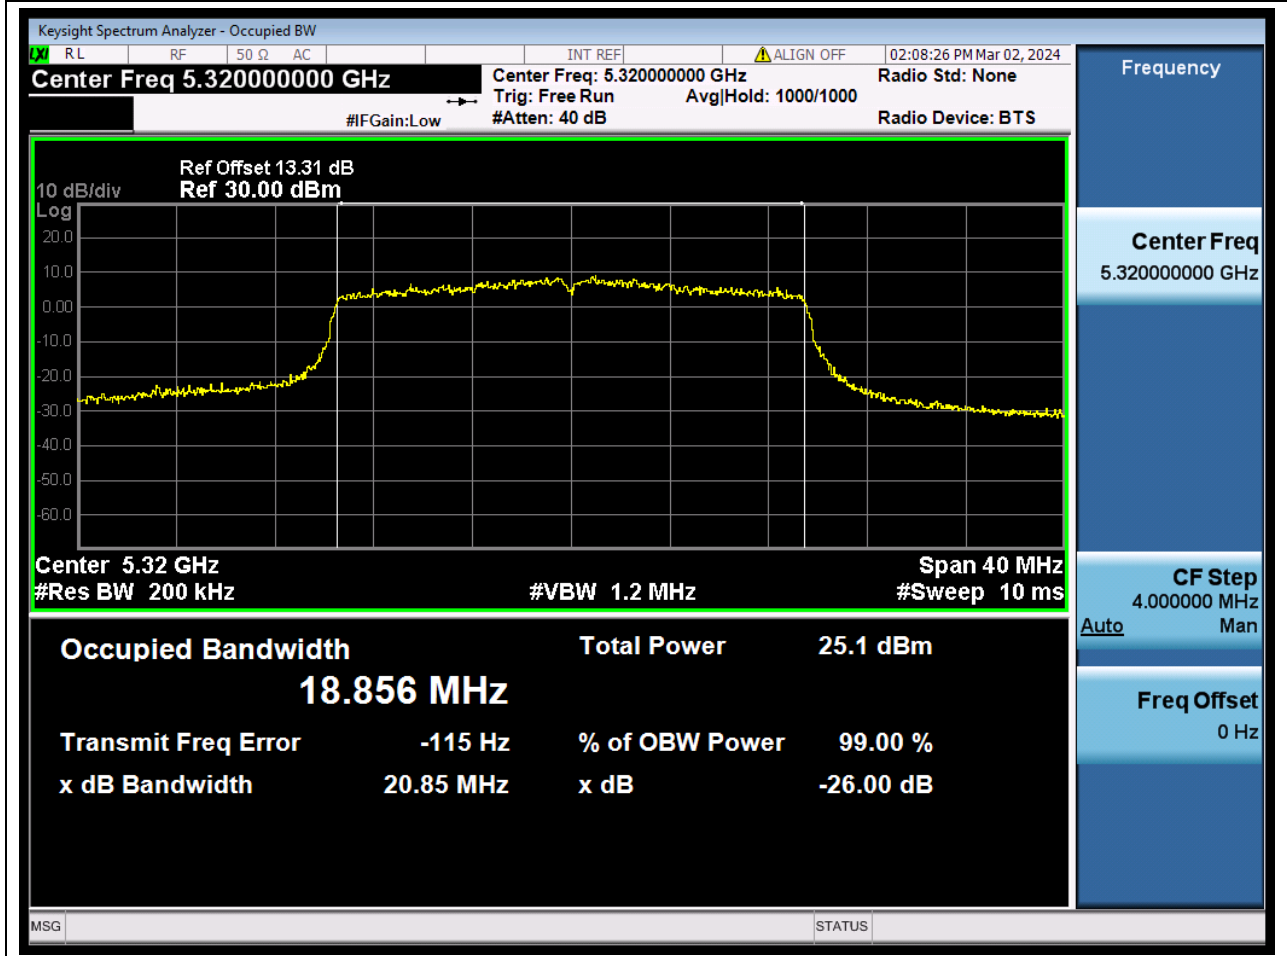

39. 802.11ax_20M_U-NII-2A_H

39.1. A.2.2-99% Bandwidth(NTNV)

Center Frequency (MHz)	OBW Power (%)	RBW (MHz)	Detector	Limit (MHz)	OBW (MHz)	Verdict
5320	99	0.2	Peak	0	18.855571	N/A