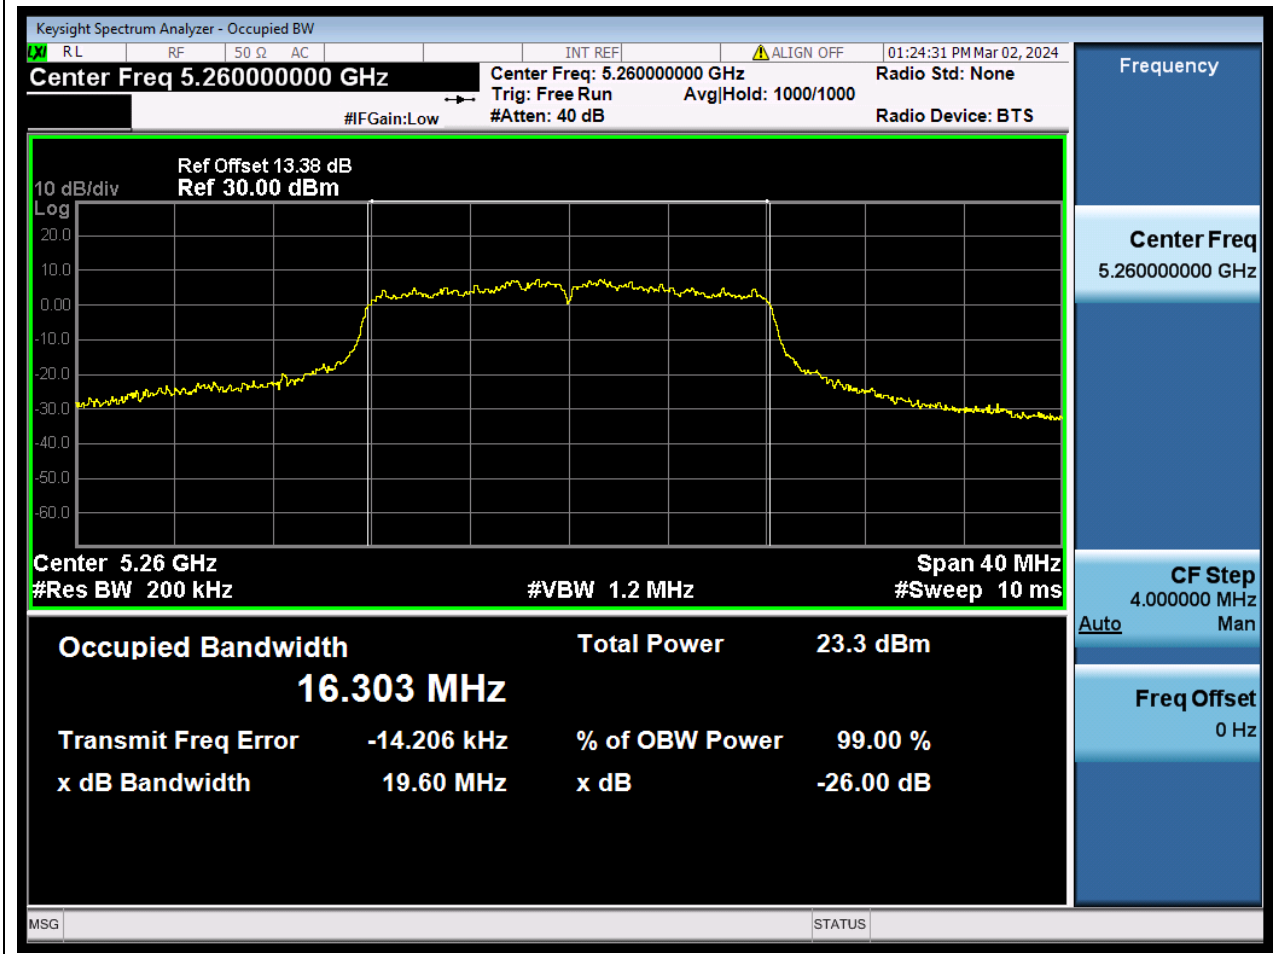

23. 802.11a_20M_U-NII-2A_L

23.1. A.2.2-99% Bandwidth(NTNV)

Center Frequency (MHz)	OBW Power (%)	RBW (MHz)	Detector	Limit (MHz)	OBW (MHz)	Verdict
5260	99	0.2	Peak	0	16.303337	N/A