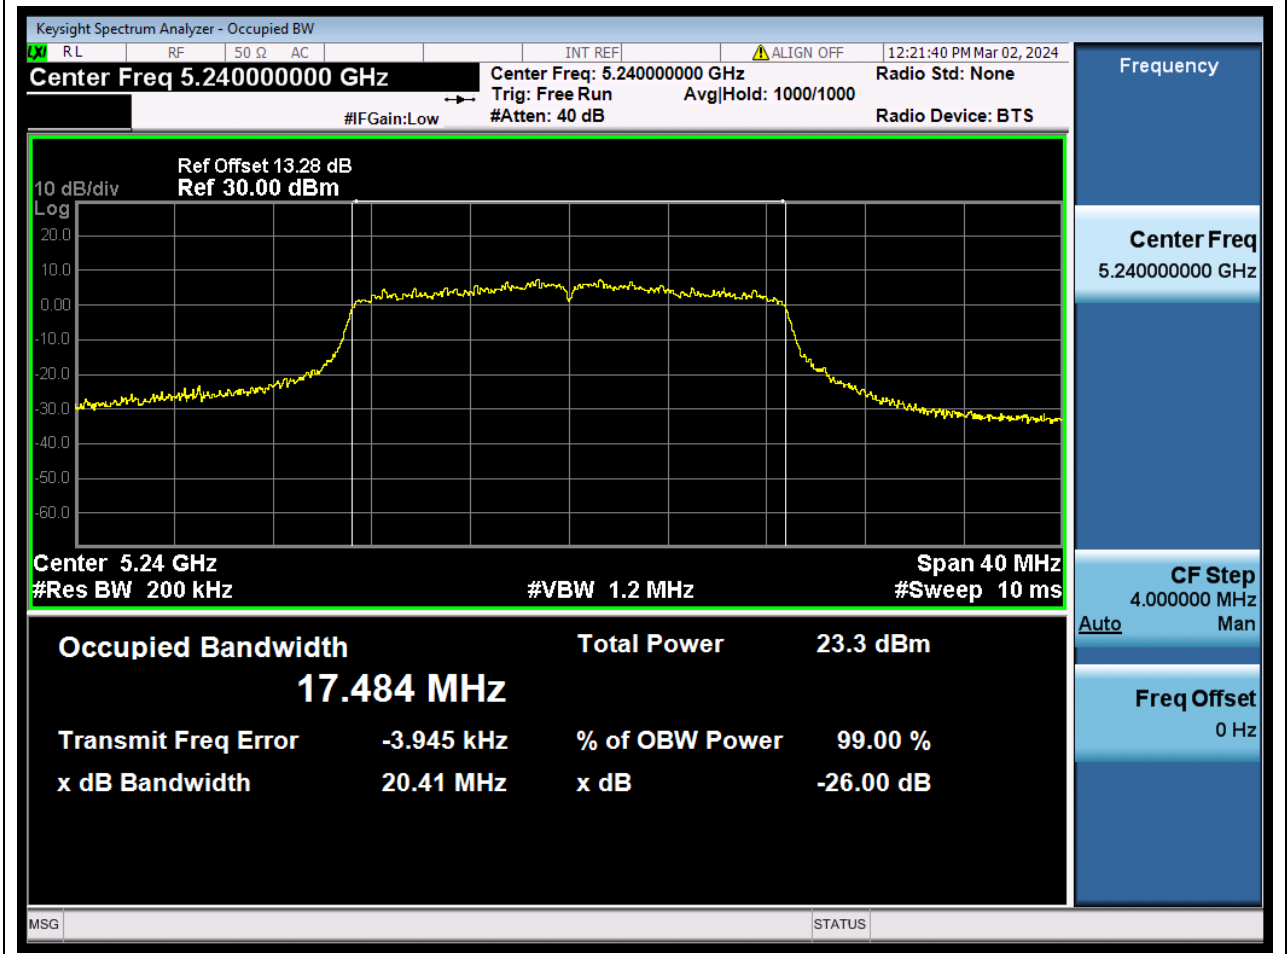

6. 802.11n_20M_U-NII-1_H

6.1. A.2.2-99% Bandwidth(NTNV)

Center Frequency (MHz)	OBW Power (%)	RBW (MHz)	Detector	Limit (MHz)	OBW (MHz)	Verdict
5240	99	0.2	Peak	0	17.484181	N/A