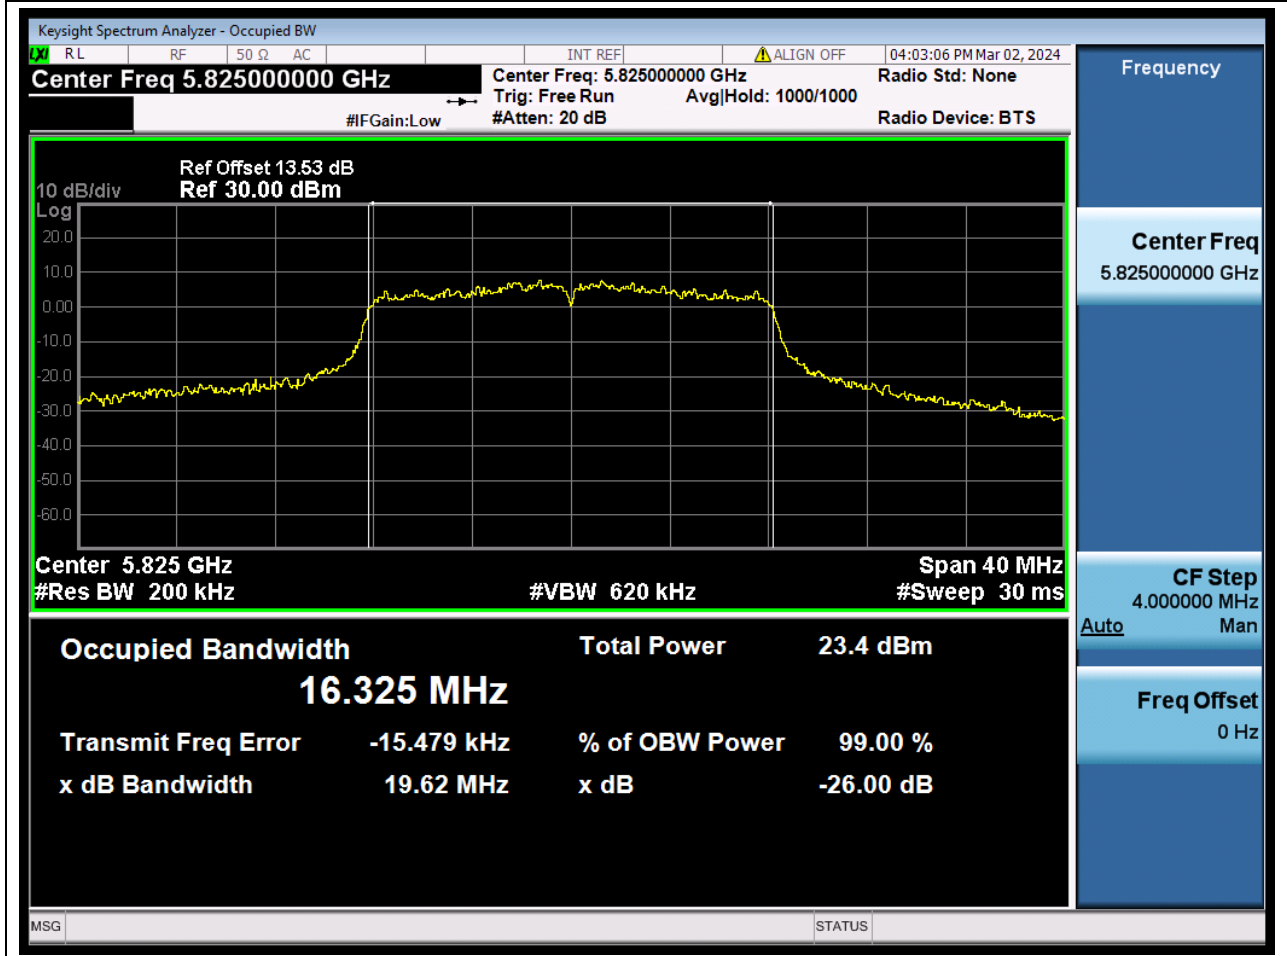

72. 802.11a_20M_U-NII-3_H

72.1. A.2-26dB Bandwidth(NTNV)

Center Frequency (MHz)	XdB Down	RBW (MHz)	Detector	Limit (MHz)	XdB BandWidth (MHz)	Verdict
5825	26	0.2	Peak	0	19.622081	N/A