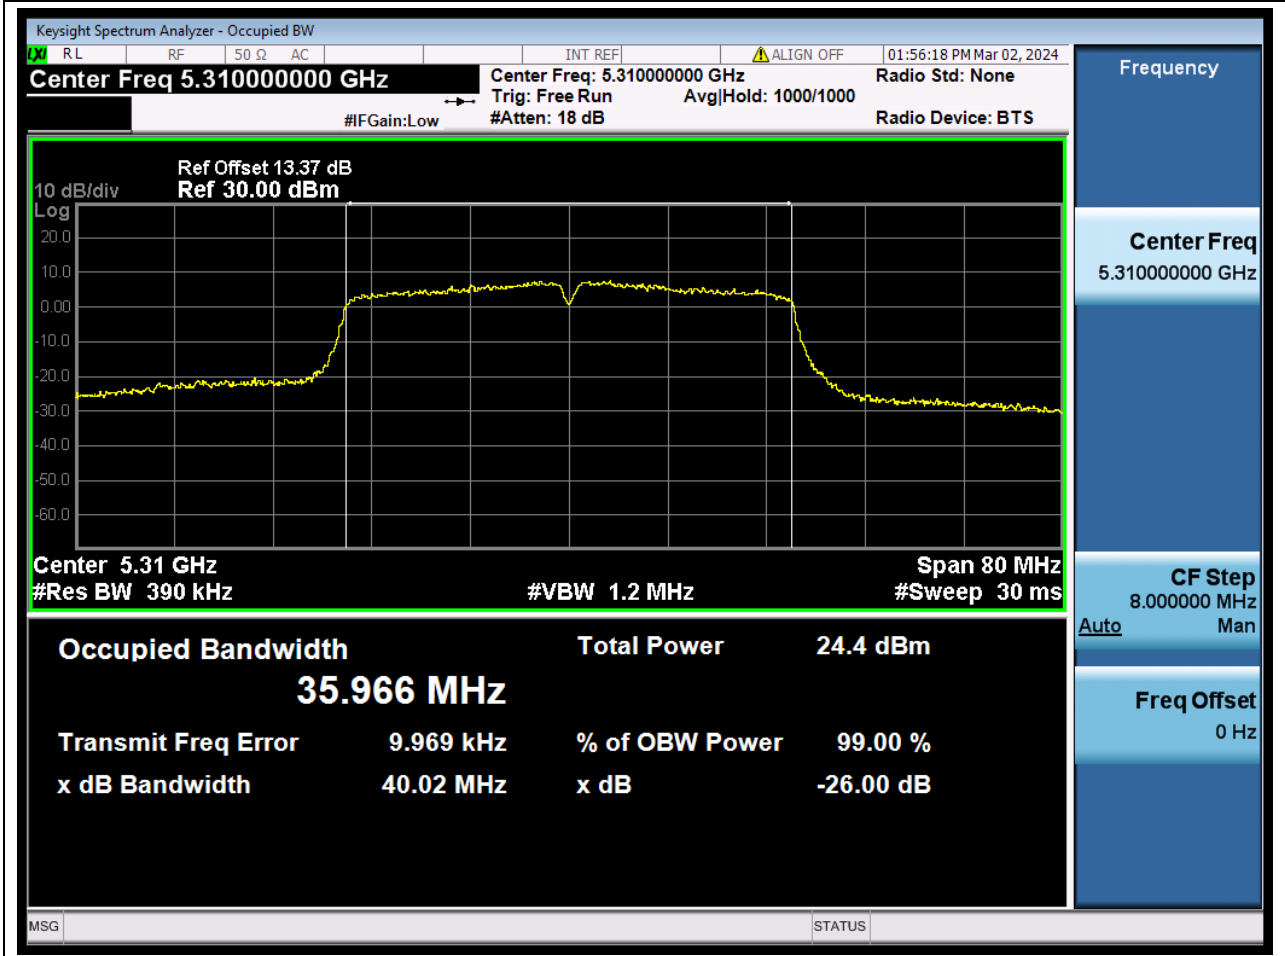

35. 802.11ac_40M_U-NII-2A_H

35.1. A.2-26dB Bandwidth(NTNV)

Center Frequency (MHz)	XdB Down	RBW (MHz)	Detector	Limit (MHz)	XdB BandWidth (MHz)	Verdict
5310	26	0.39	Peak	0	40.019423	N/A