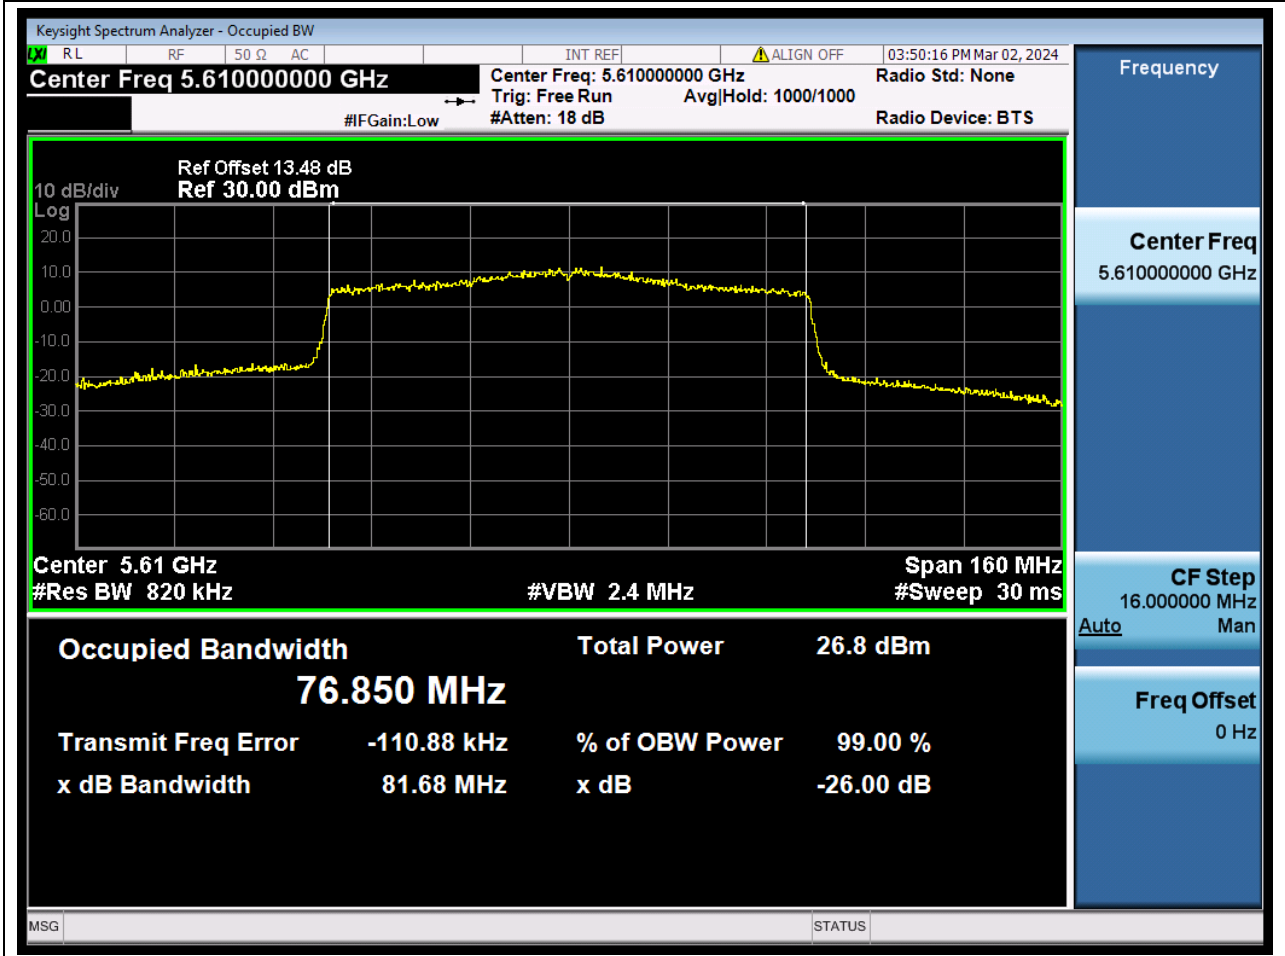

68. 802.11ax_80M_U-NII-2C_M

68.1. A.2-26dB Bandwidth(NTNV)

Center Frequency (MHz)	XdB Down	RBW (MHz)	Detector	Limit (MHz)	XdB BandWidth (MHz)	Verdict
5610	26	0.82	Peak	0	81.675825	N/A