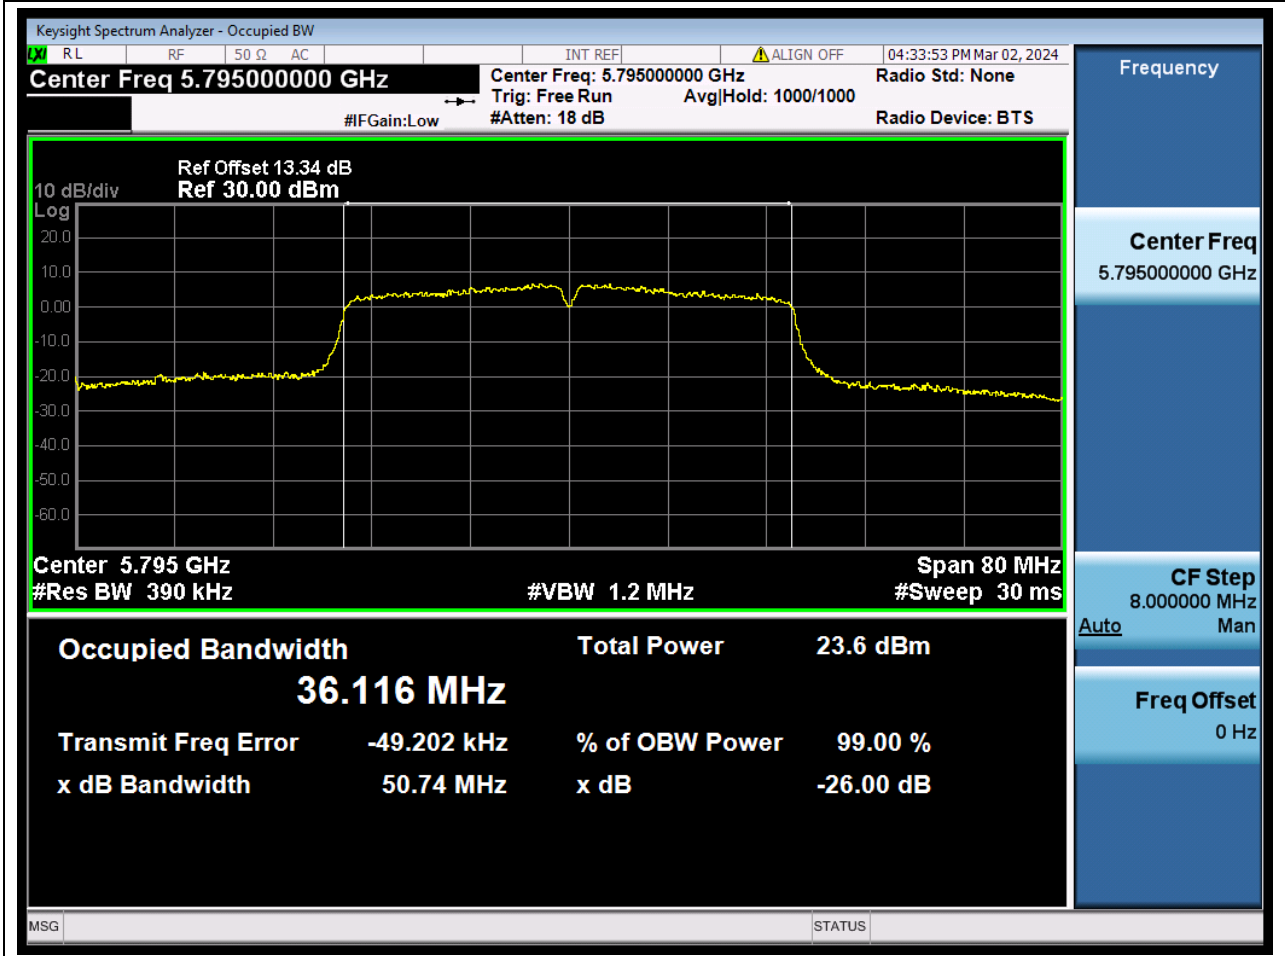

82. 802.11ac_40M_U-NII-3_H

82.1. A.2-26dB Bandwidth(NTNV)

Center Frequency (MHz)	XdB Down	RBW (MHz)	Detector	Limit (MHz)	XdB BandWidth (MHz)	Verdict
5795	26	0.39	Peak	0	50.740235	N/A