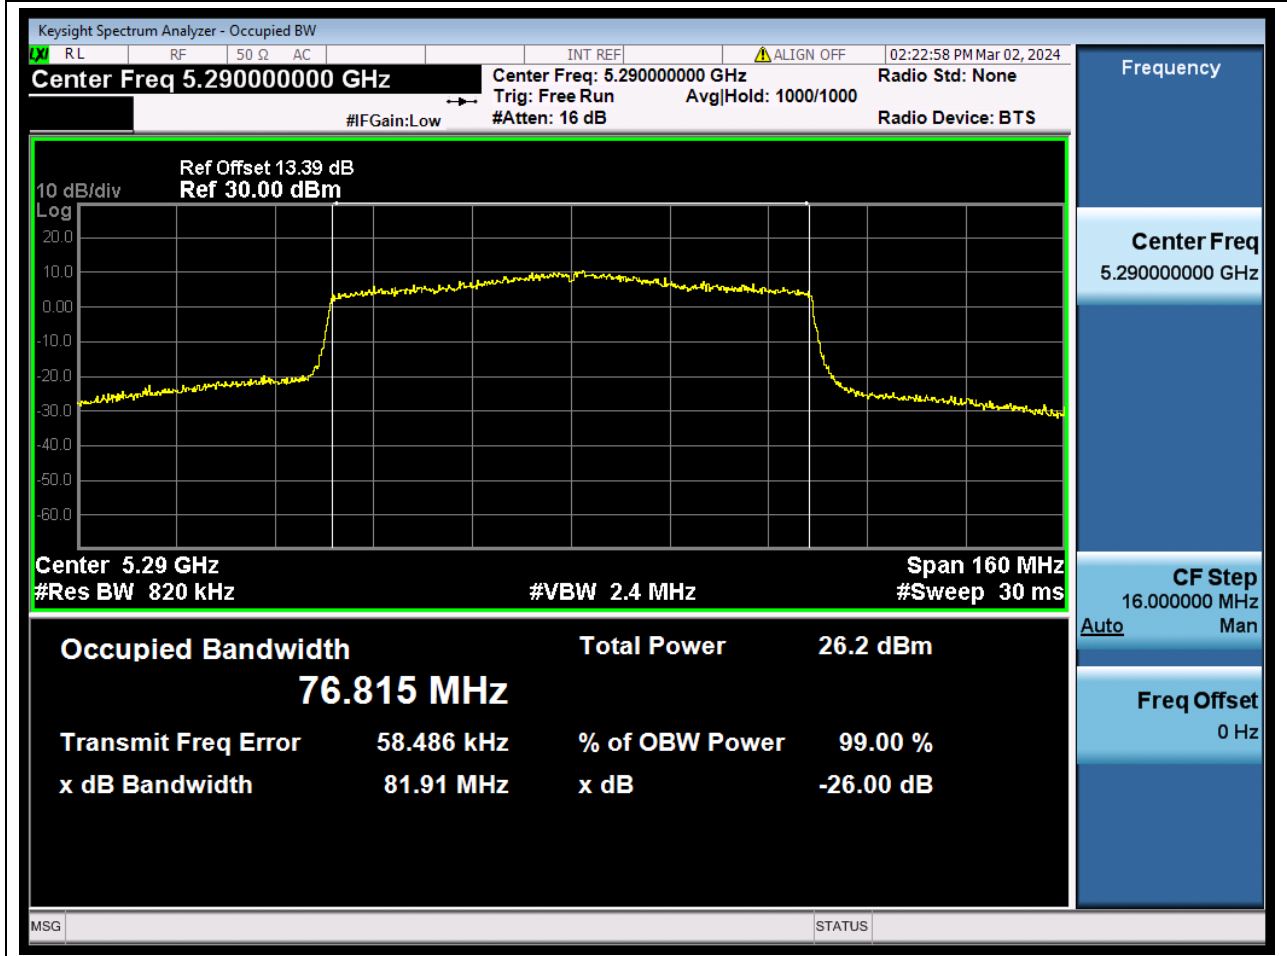

42. 802.11ax_80M_U-NII-2A_M

42.1. A.2-26dB Bandwidth(NTNV)

Center Frequency (MHz)	XdB Down	RBW (MHz)	Detector	Limit (MHz)	XdB BandWidth (MHz)	Verdict
5290	26	0.82	Peak	0	81.914485	N/A