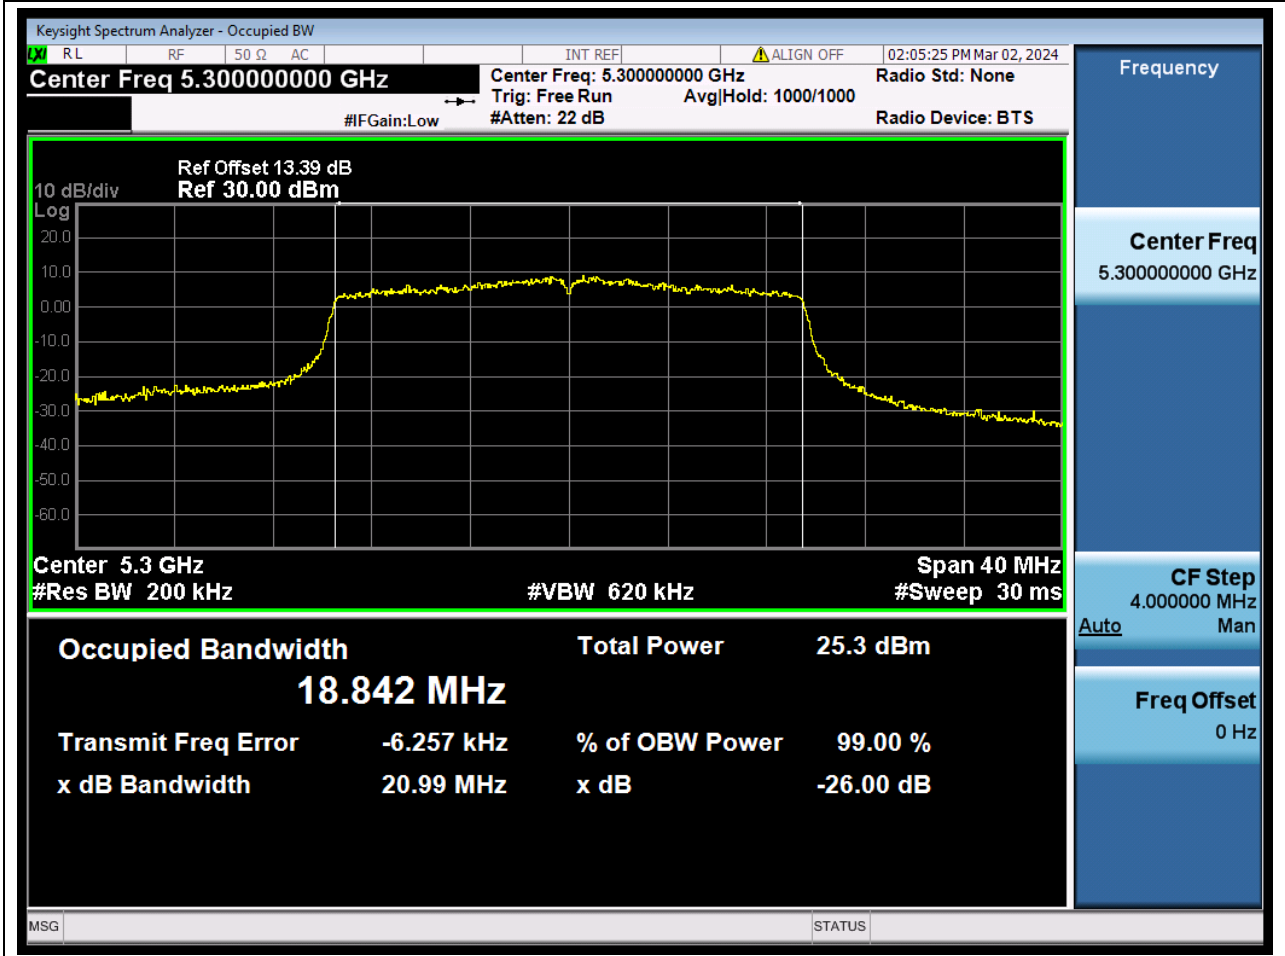

38. 802.11ax_20M_U-NII-2A_M

38.1. A.2-26dB Bandwidth(NTNV)

Center Frequency (MHz)	XdB Down	RBW (MHz)	Detector	Limit (MHz)	XdB BandWidth (MHz)	Verdict
5300	26	0.2	Peak	0	20.987773	N/A