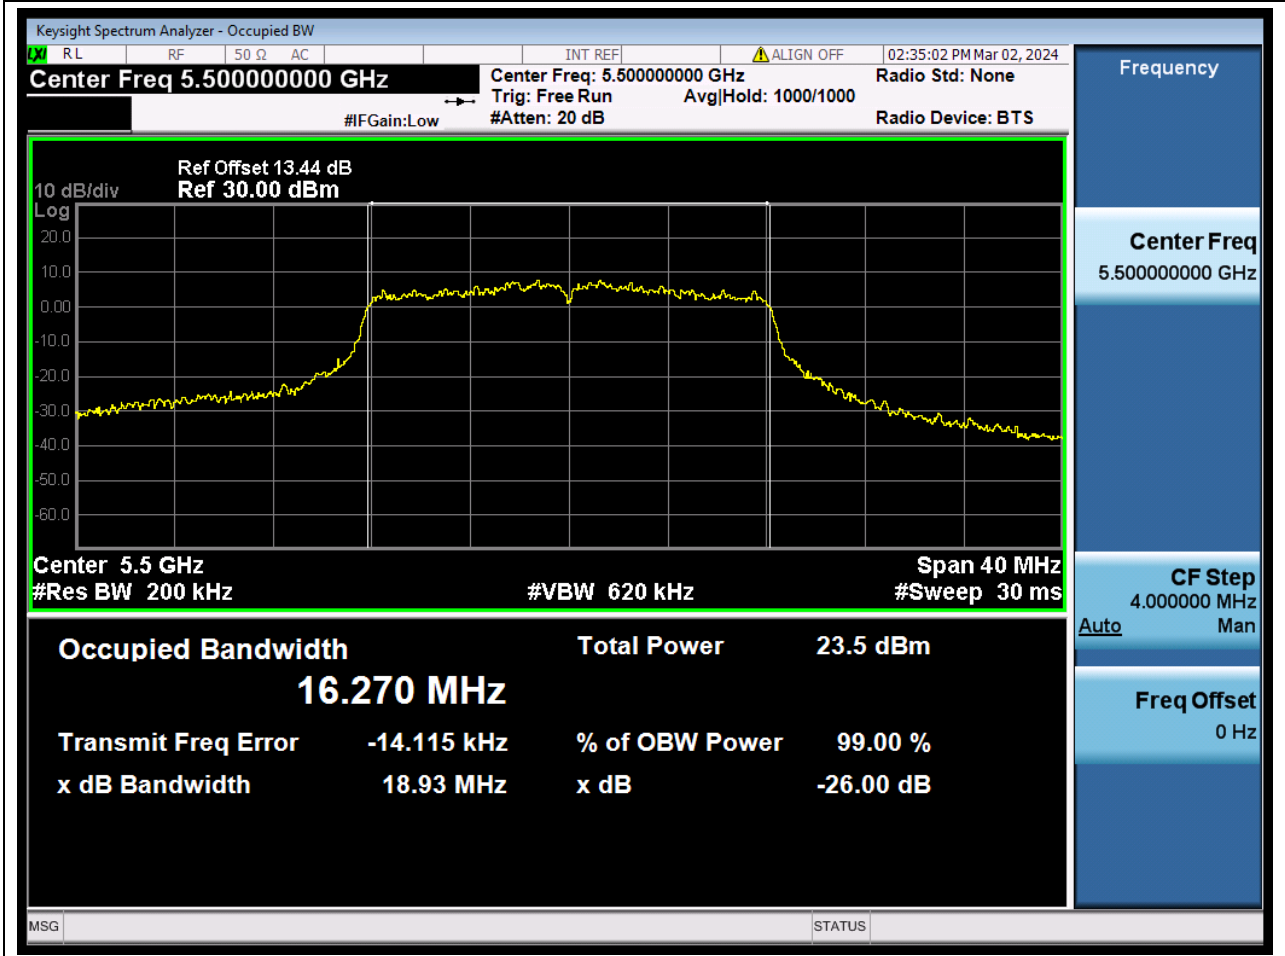

43. 802.11a_20M_U-NII-2C_L

43.1. A.2-26dB Bandwidth(NTNV)

Center Frequency (MHz)	XdB Down	RBW (MHz)	Detector	Limit (MHz)	XdB BandWidth (MHz)	Verdict
5500	26	0.2	Peak	0	18.927328	N/A