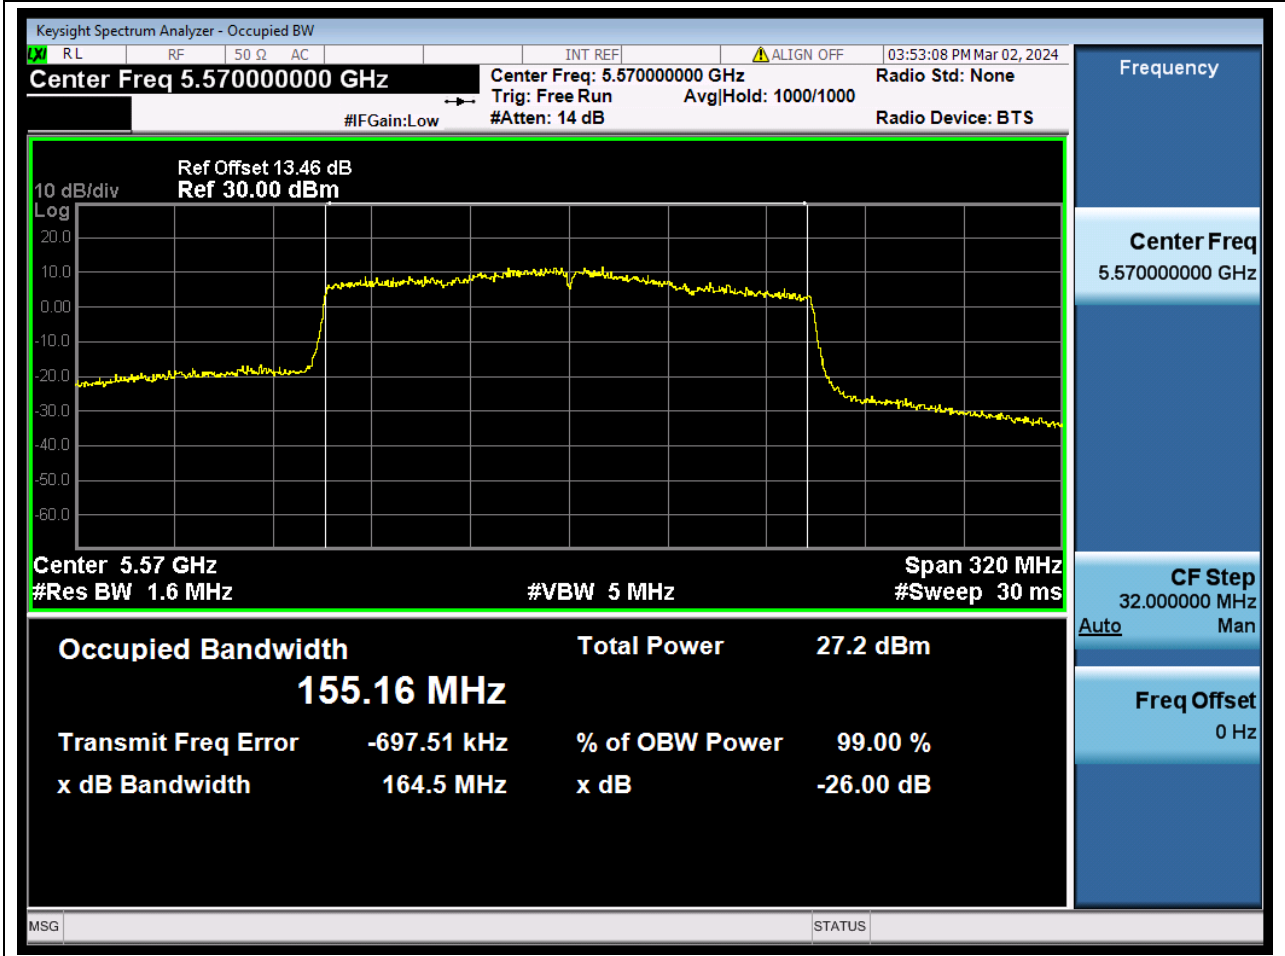

69. 802.11ax_160M_U-NII-2C_M

69.1. A.2-26dB Bandwidth(NTNV)

Center Frequency (MHz)	XdB Down	RBW (MHz)	Detector	Limit (MHz)	XdB BandWidth (MHz)	Verdict
5570	26	1.6	Peak	0	164.510009	N/A