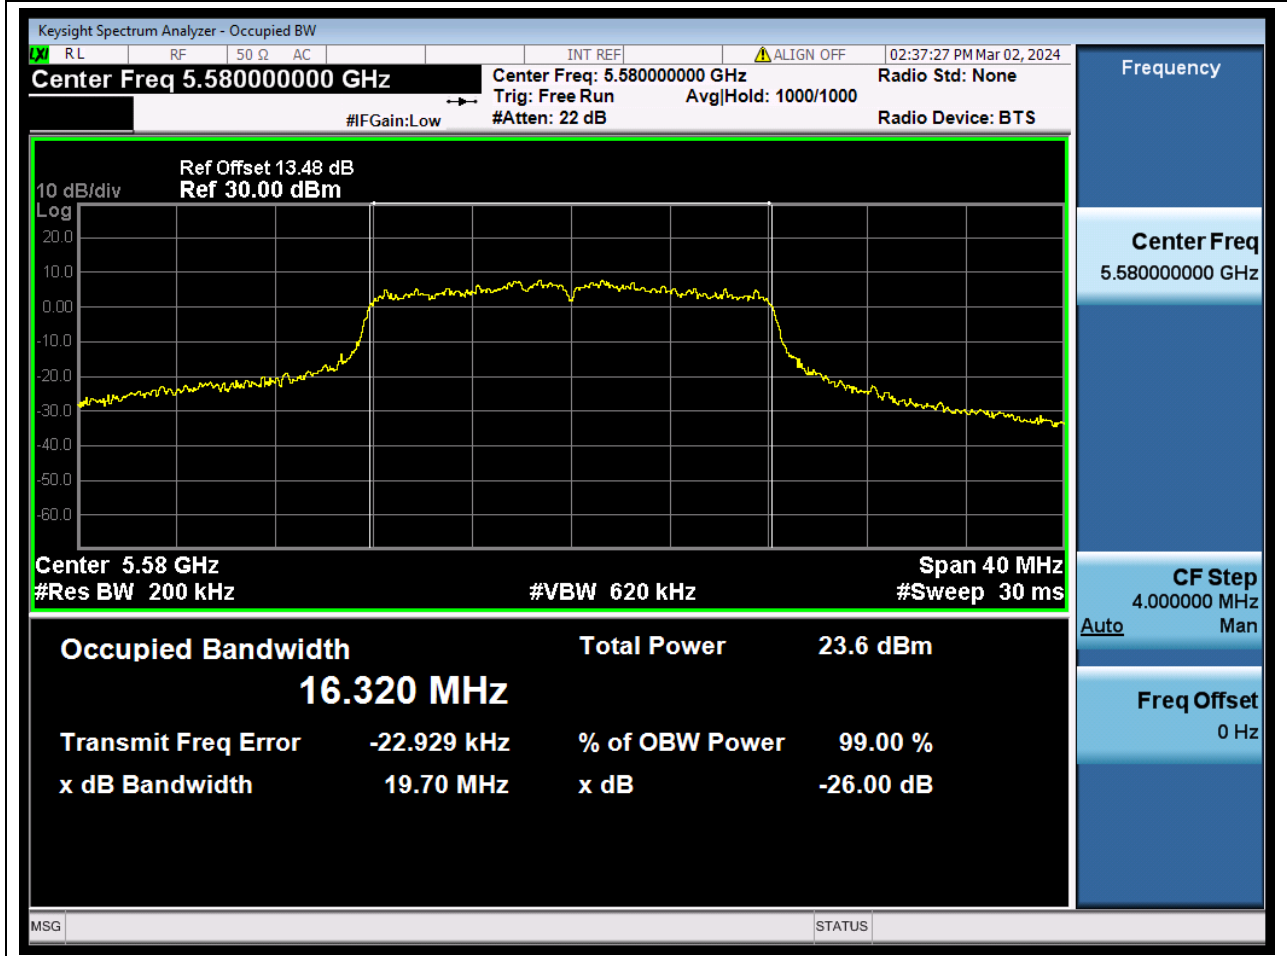

44. 802.11a_20M_U-NII-2C_M

44.1. A.2-26dB Bandwidth(NTNV)

Center Frequency (MHz)	XdB Down	RBW (MHz)	Detector	Limit (MHz)	XdB BandWidth (MHz)	Verdict
5580	26	0.2	Peak	0	19.704615	N/A