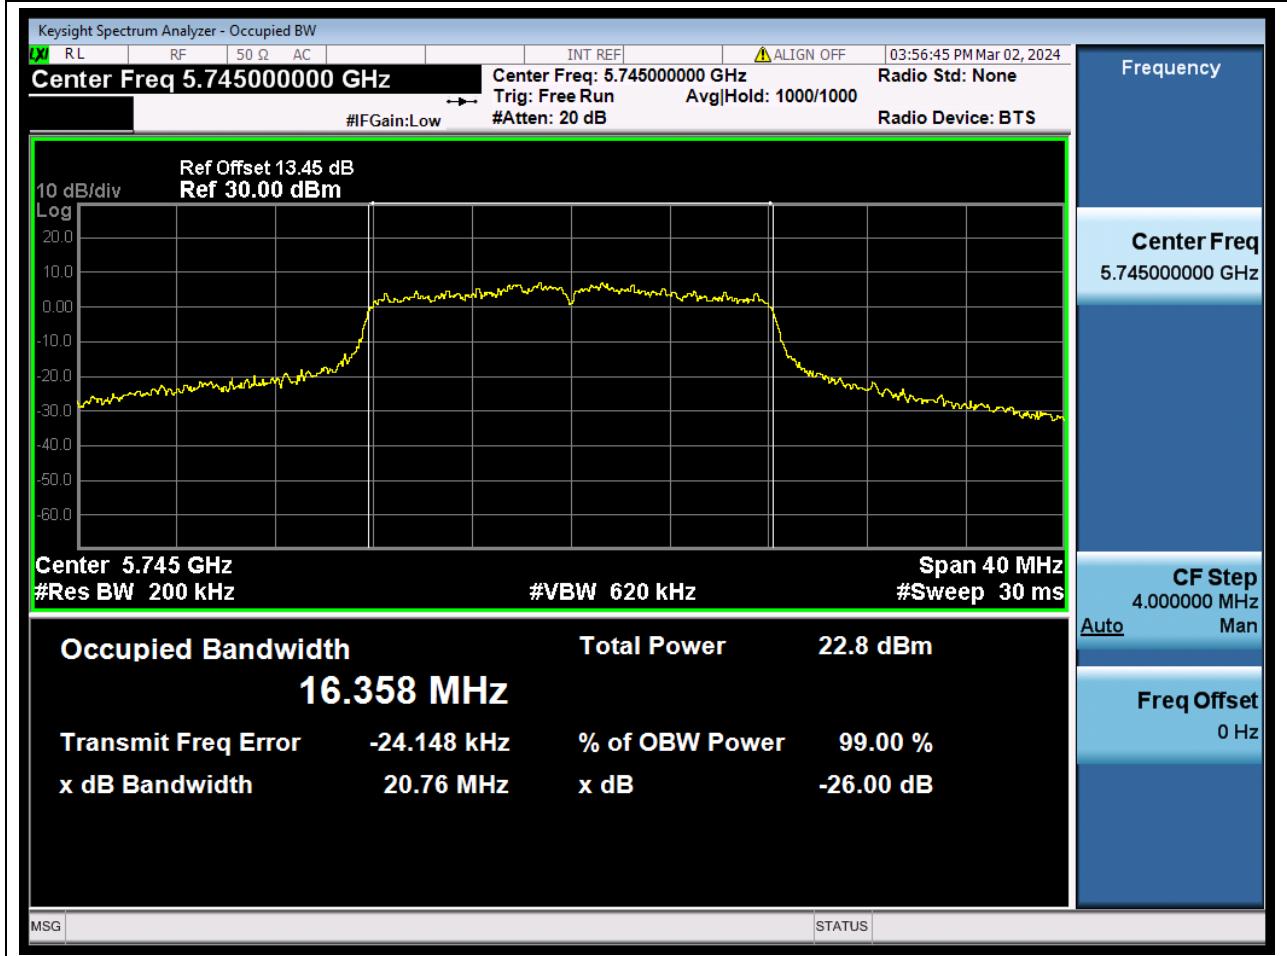

70. 802.11a_20M_U-NII-3_L

70.1. A.2-26dB Bandwidth(NTNV)

Center Frequency (MHz)	XdB Down	RBW (MHz)	Detector	Limit (MHz)	XdB BandWidth (MHz)	Verdict
5745	26	0.2	Peak	0	20.760782	N/A