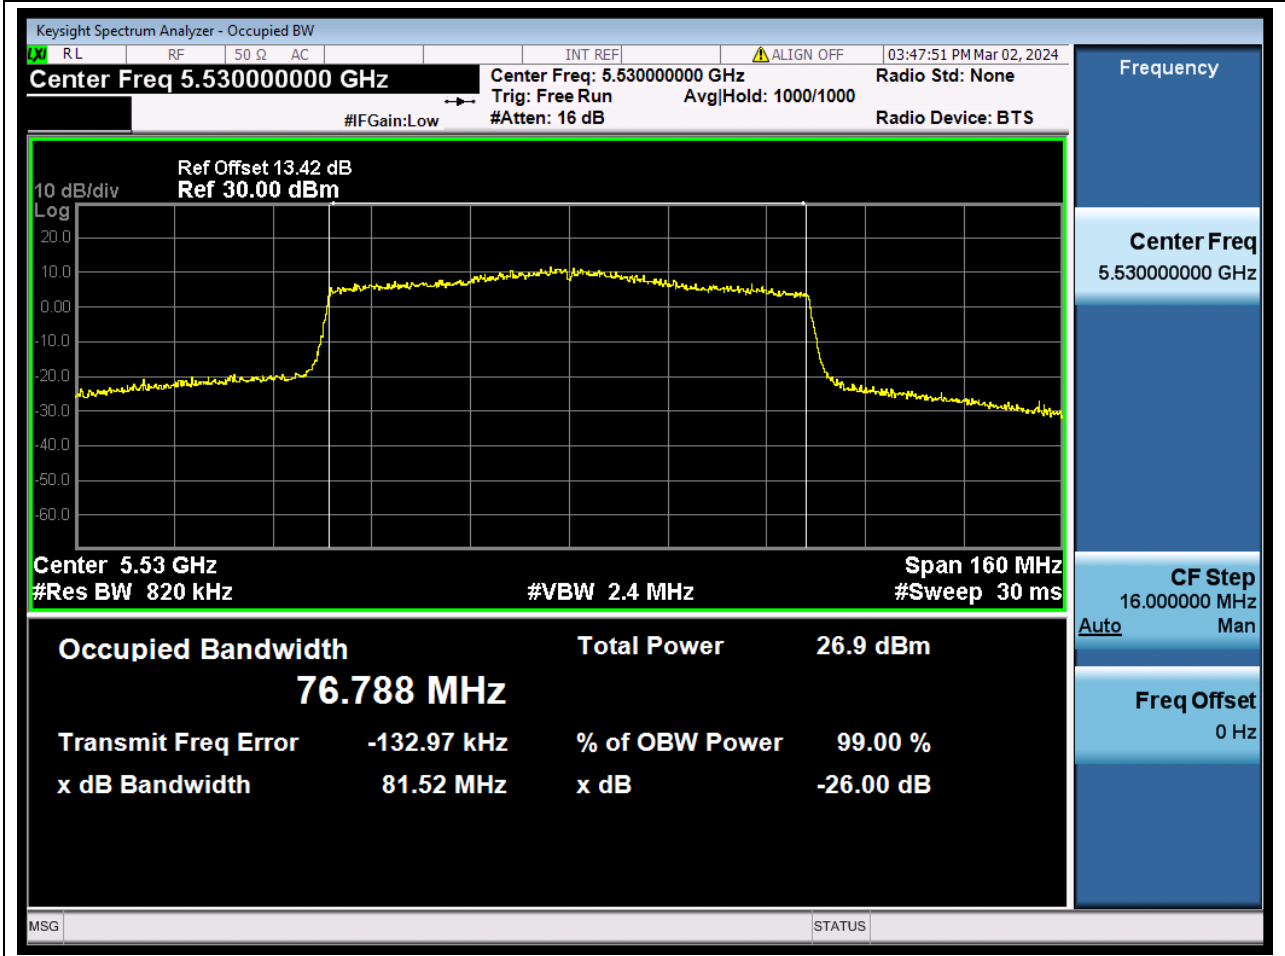

67. 802.11ax_80M_U-NII-2C_L

67.1. A.2-26dB Bandwidth(NTNV)

Center Frequency (MHz)	XdB Down	RBW (MHz)	Detector	Limit (MHz)	XdB BandWidth (MHz)	Verdict
5530	26	0.82	Peak	0	81.522795	N/A