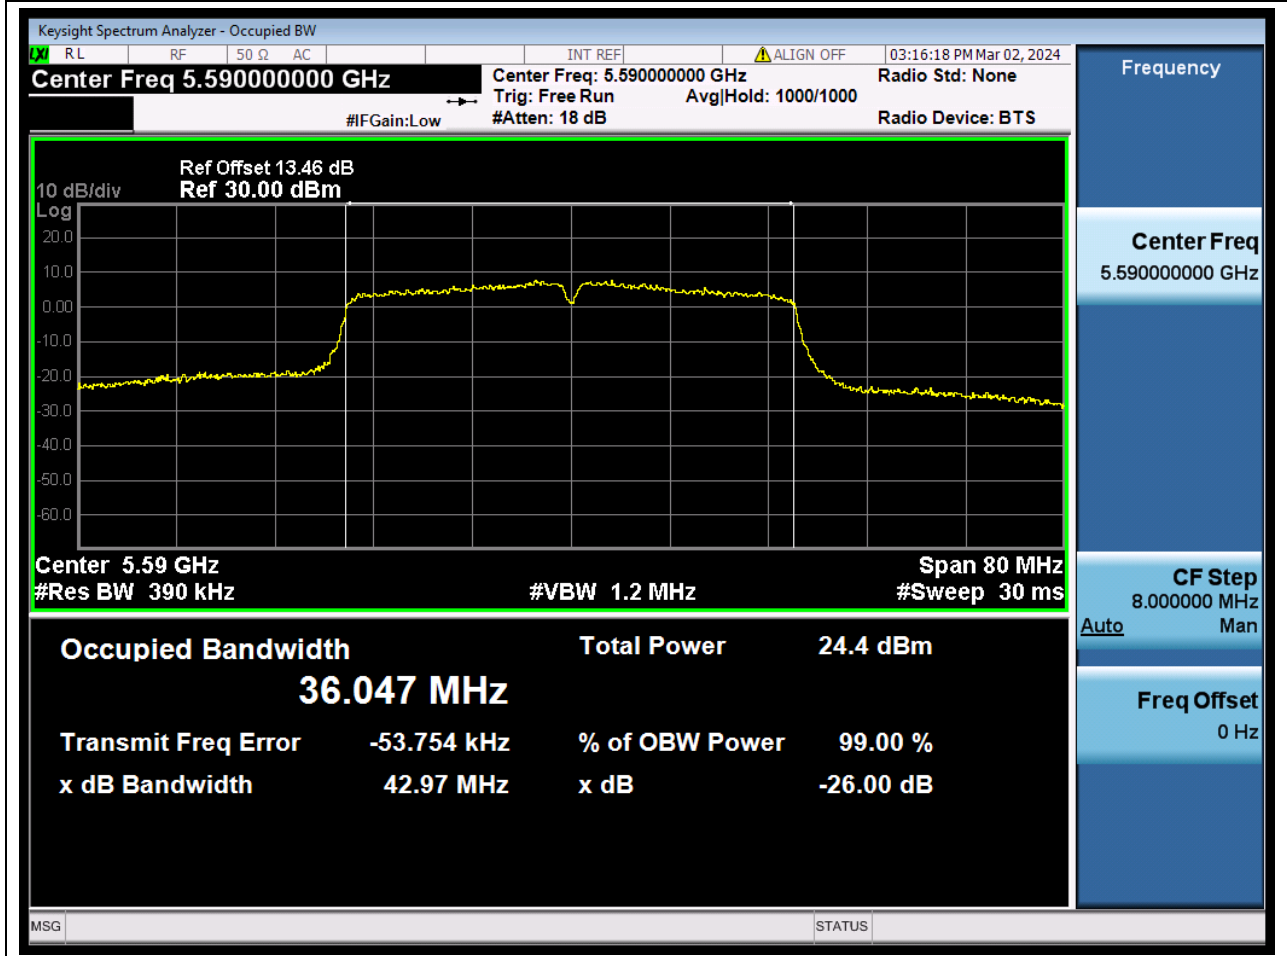

56. 802.11ac_40M_U-NII-2C_M

56.1. A.2-26dB Bandwidth(NTNV)

Center Frequency (MHz)	XdB Down	RBW (MHz)	Detector	Limit (MHz)	XdB BandWidth (MHz)	Verdict
5590	26	0.39	Peak	0	42.970084	N/A