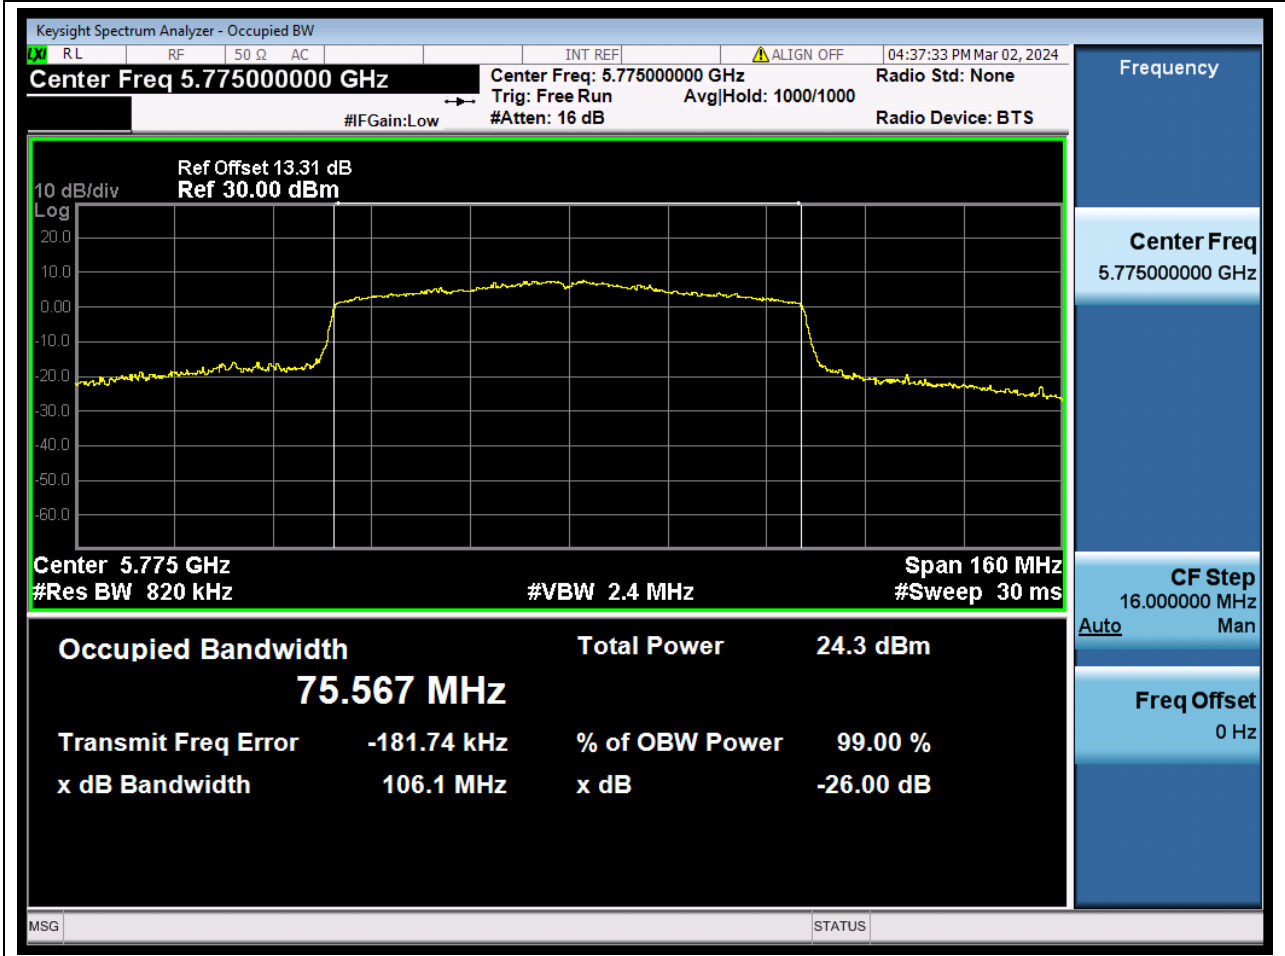

83. 802.11ac_80M_U-NII-3_M

83.1. A.2-26dB Bandwidth(NTNV)

Center Frequency (MHz)	XdB Down	RBW (MHz)	Detector	Limit (MHz)	XdB BandWidth (MHz)	Verdict
5775	26	0.82	Peak	0	106.104163	N/A