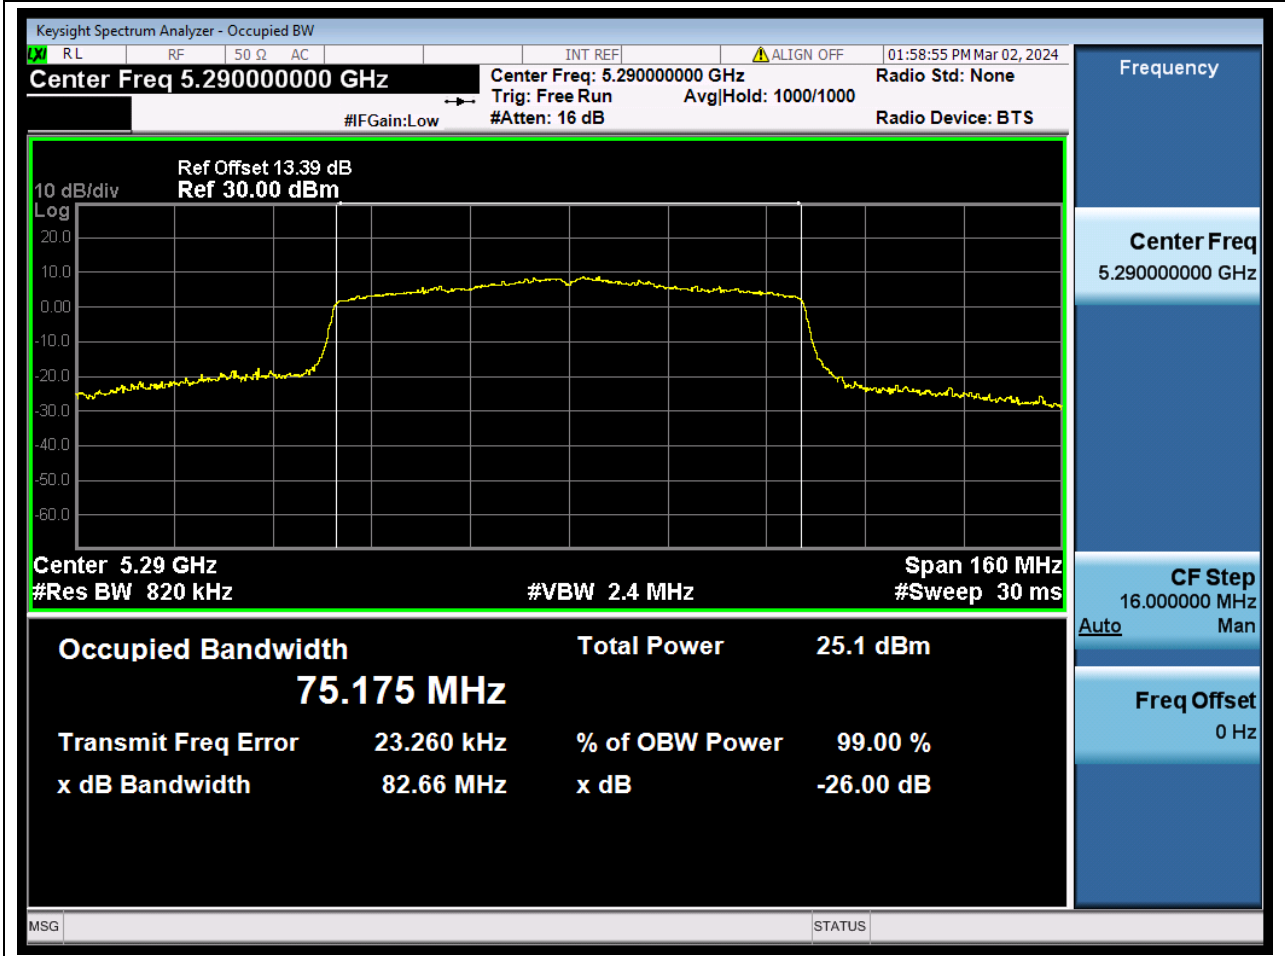

36. 802.11ac_80M_U-NII-2A_M

36.1. A.2-26dB Bandwidth(NTNV)

Center Frequency (MHz)	XdB Down	RBW (MHz)	Detector	Limit (MHz)	XdB BandWidth (MHz)	Verdict
5290	26	0.82	Peak	0	82.663463	N/A