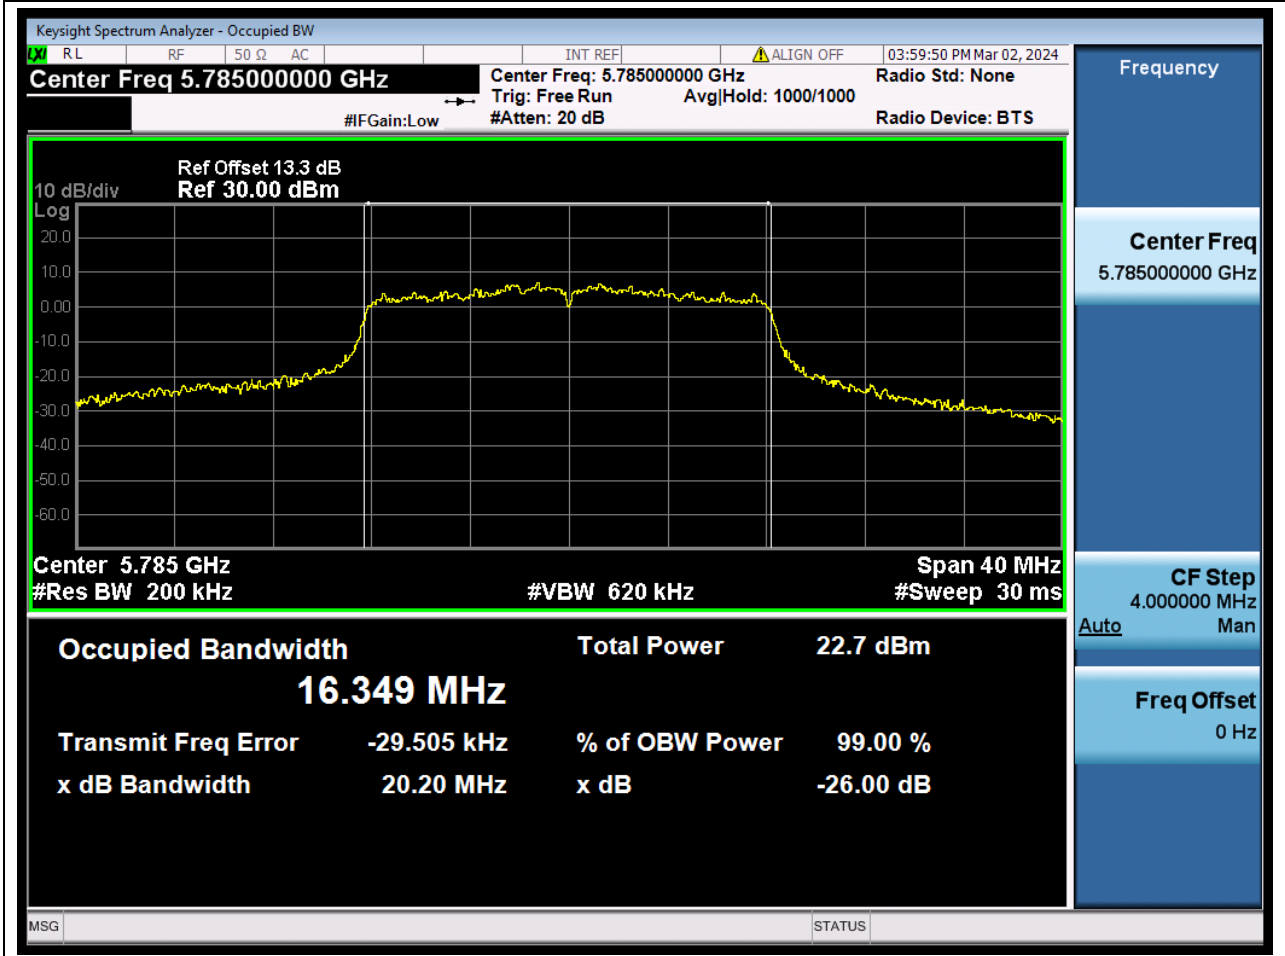

71. 802.11a_20M_U-NII-3_M

71.1. A.2-26dB Bandwidth(NTNV)

Center Frequency (MHz)	XdB Down	RBW (MHz)	Detector	Limit (MHz)	XdB BandWidth (MHz)	Verdict
5785	26	0.2	Peak	0	20.198038	N/A