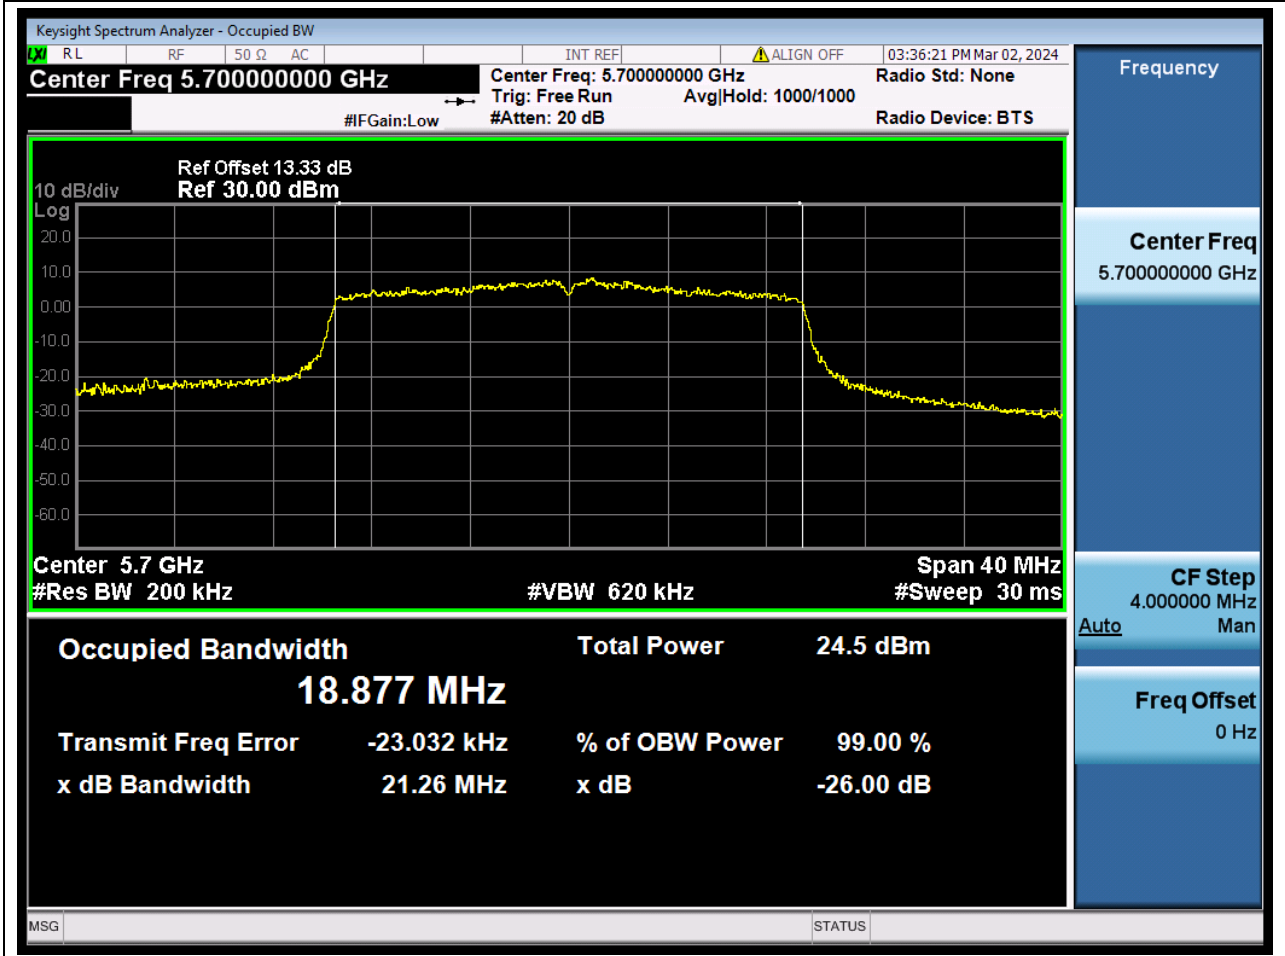

63. 802.11ax_20M_U-NII-2C_H

63.1. A.2-26dB Bandwidth(NTNV)

Center Frequency (MHz)	XdB Down	RBW (MHz)	Detector	Limit (MHz)	XdB BandWidth (MHz)	Verdict
5700	26	0.2	Peak	0	21.257257	N/A