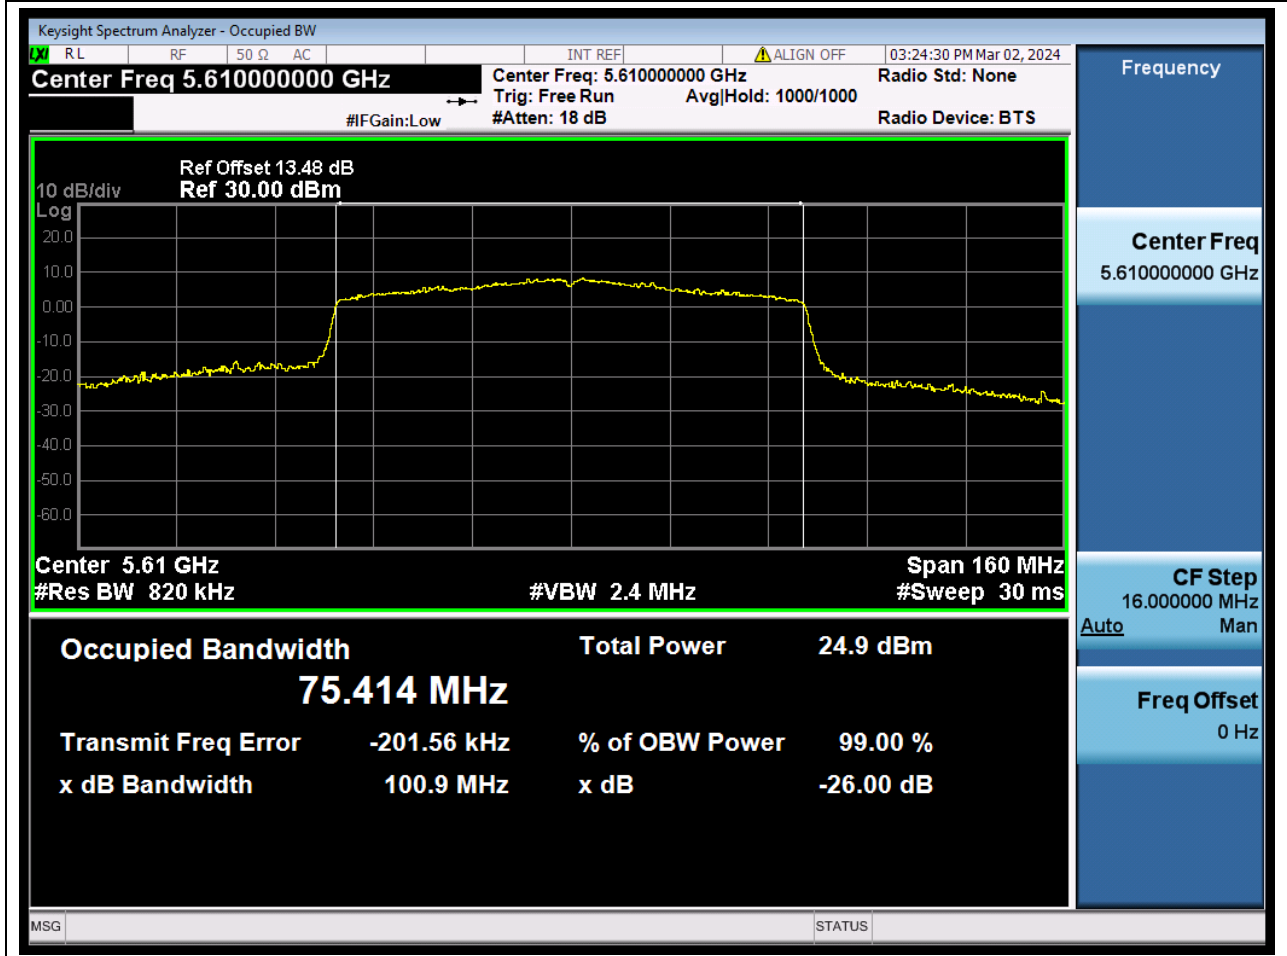

59. 802.11ac_80M_U-NII-2C_M

59.1. A.2-26dB Bandwidth(NTNV)

Center Frequency (MHz)	XdB Down	RBW (MHz)	Detector	Limit (MHz)	XdB BandWidth (MHz)	Verdict
5610	26	0.82	Peak	0	100.896575	N/A