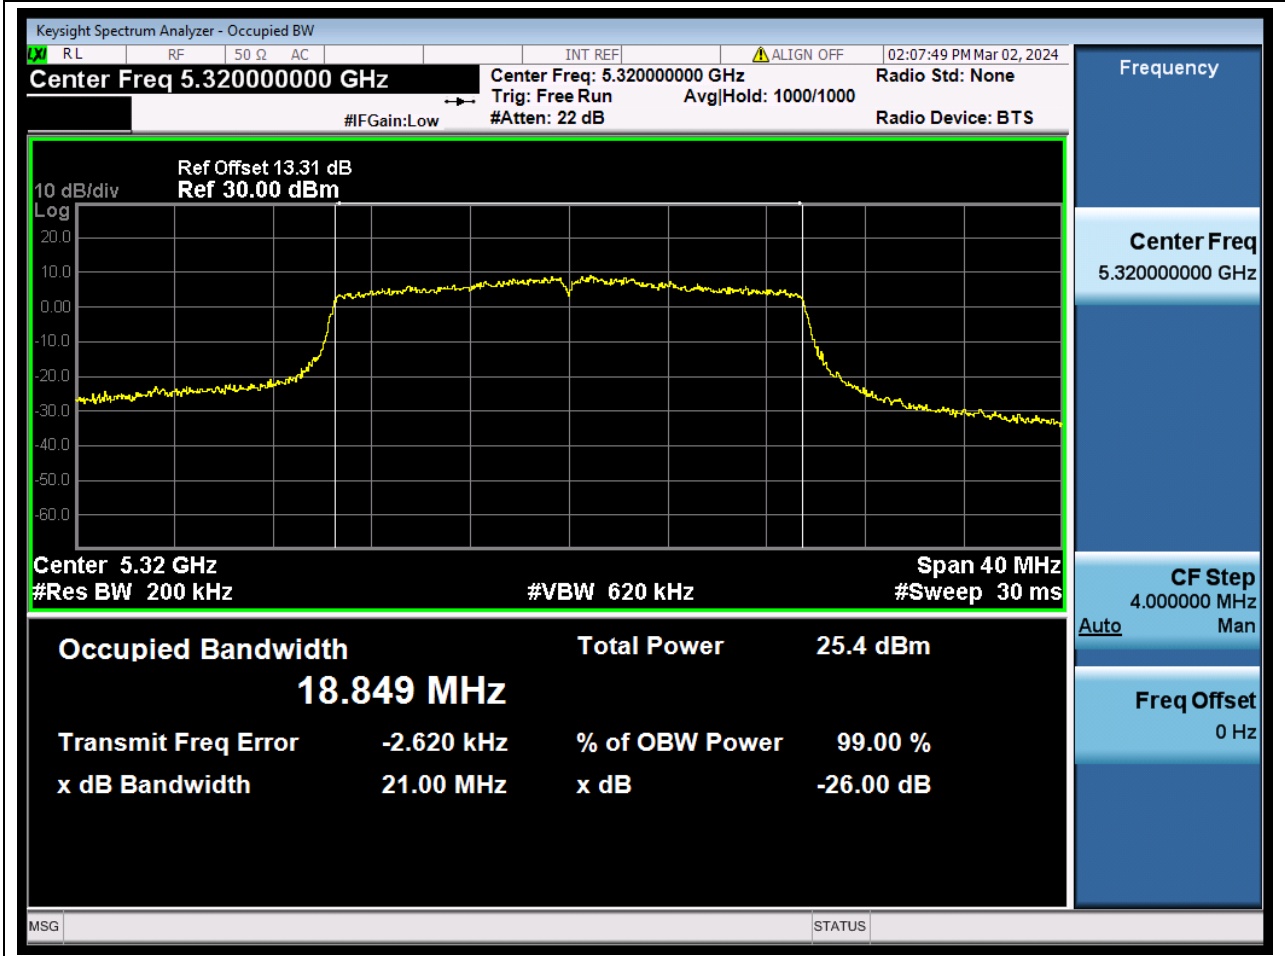

39. 802.11ax_20M_U-NII-2A_H

39.1. A.2-26dB Bandwidth(NTNV)

Center Frequency (MHz)	XdB Down	RBW (MHz)	Detector	Limit (MHz)	XdB BandWidth (MHz)	Verdict
5320	26	0.2	Peak	0	21.001224	N/A