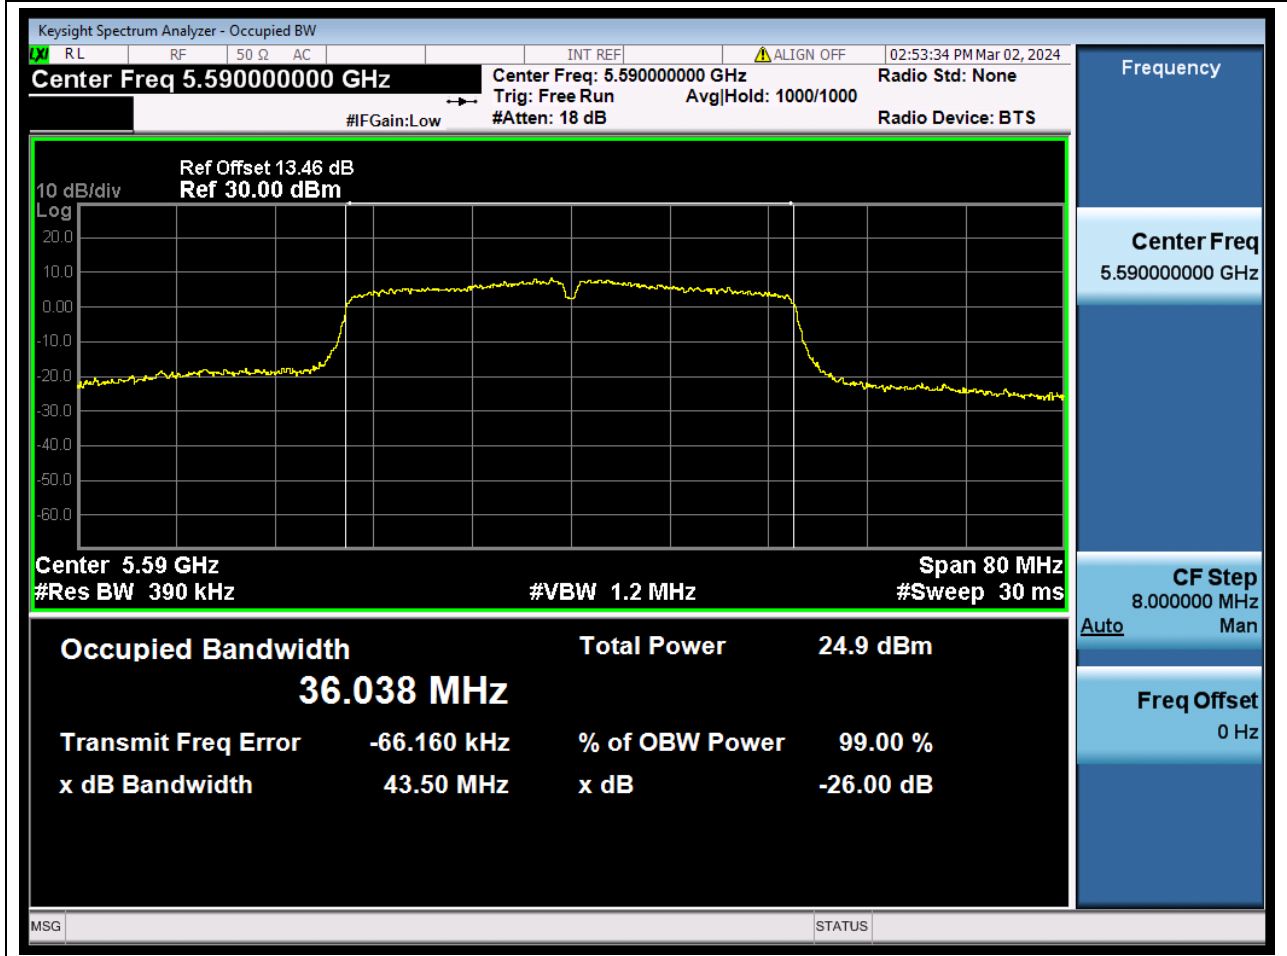

50. 802.11n_40M_U-NII-2C_M

50.1. A.2-26dB Bandwidth(NTNV)

Center Frequency (MHz)	XdB Down	RBW (MHz)	Detector	Limit (MHz)	XdB BandWidth (MHz)	Verdict
5590	26	0.39	Peak	0	43.503324	N/A