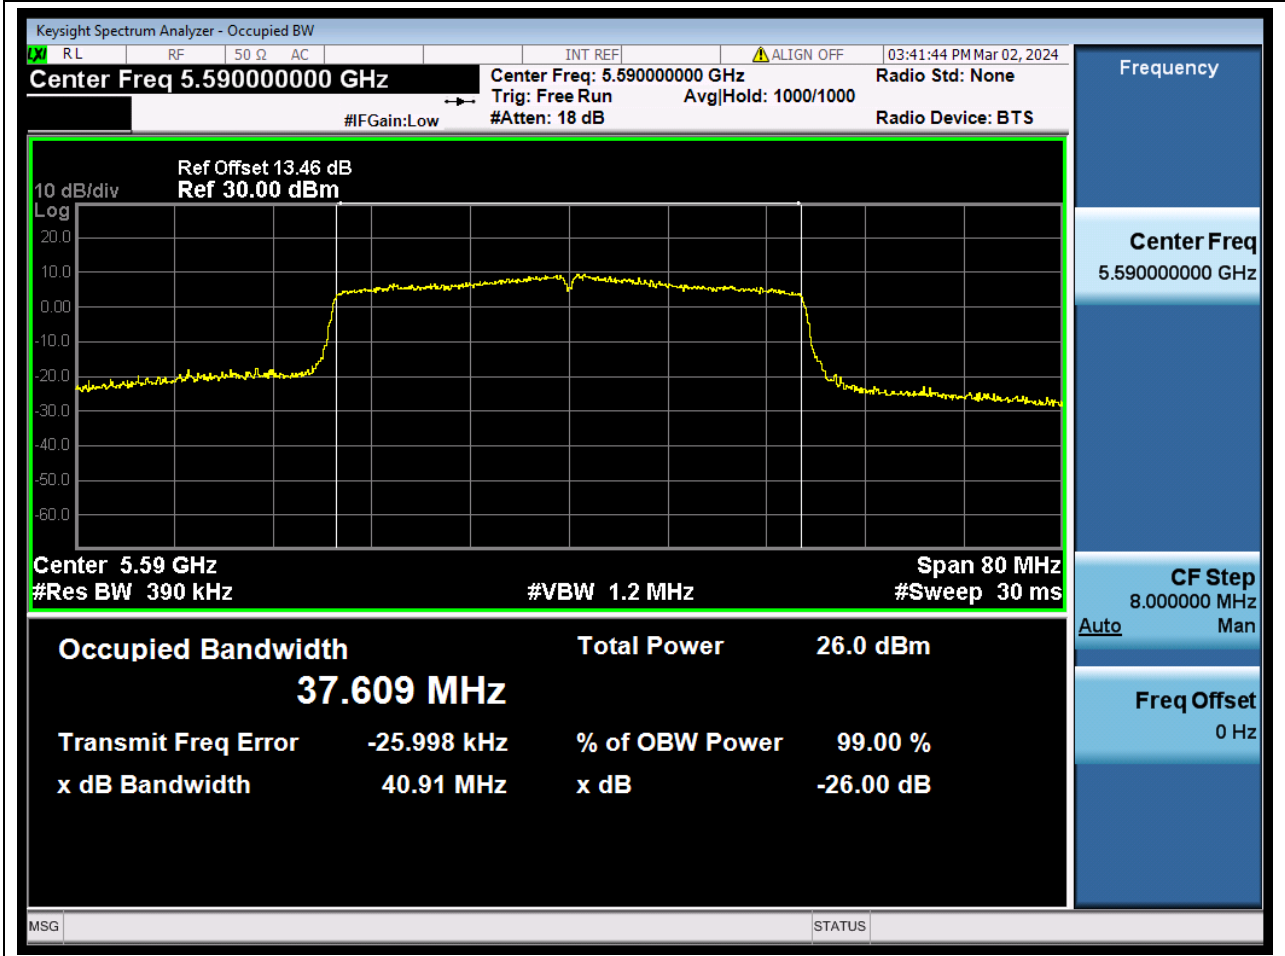

65. 802.11ax_40M_U-NII-2C_M

65.1. A.2-26dB Bandwidth(NTNV)

Center Frequency (MHz)	XdB Down	RBW (MHz)	Detector	Limit (MHz)	XdB BandWidth (MHz)	Verdict
5590	26	0.39	Peak	0	40.909886	N/A