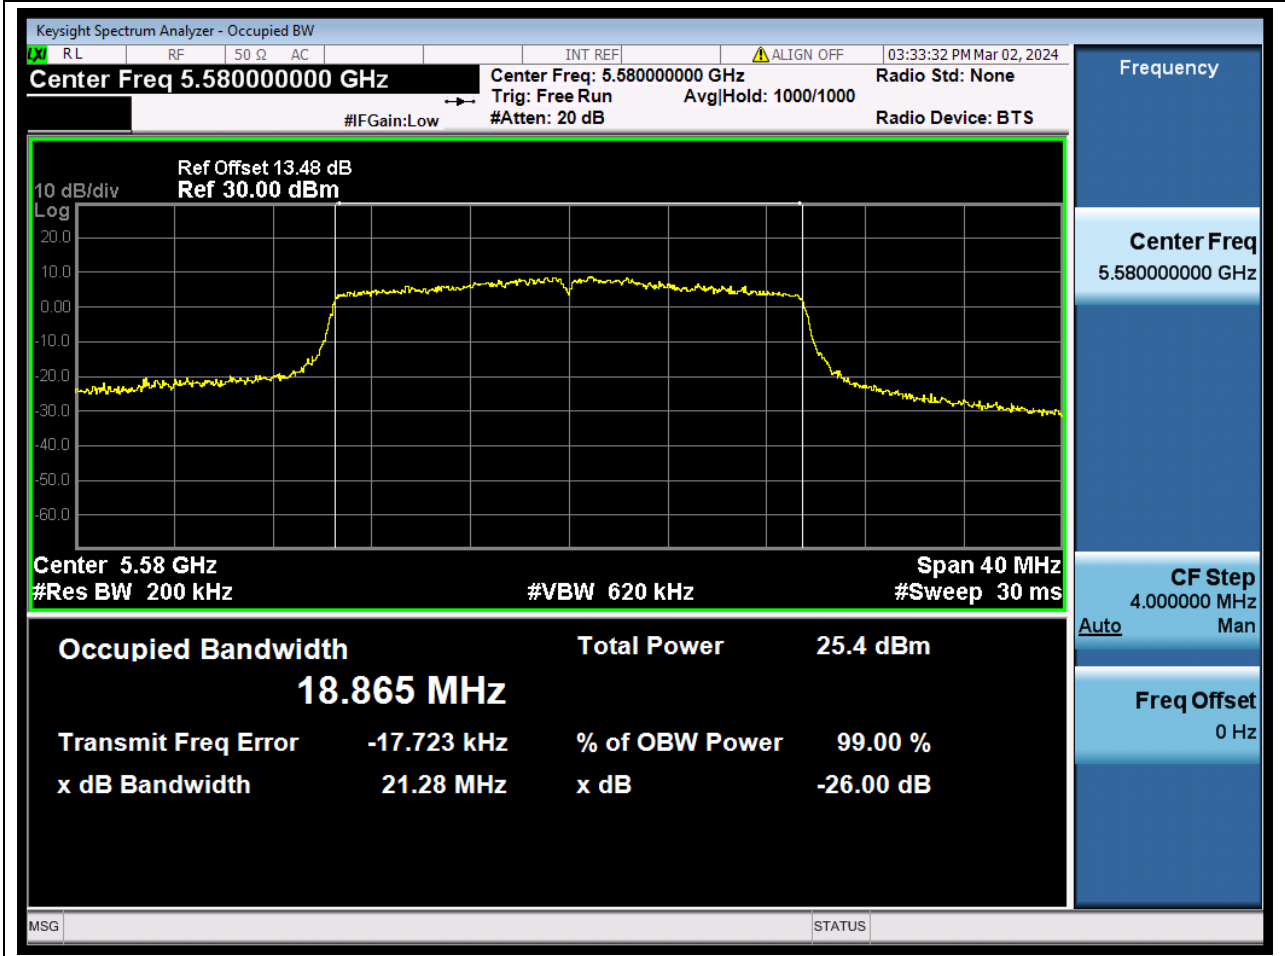

62. 802.11ax_20M_U-NII-2C_M

62.1. A.2-26dB Bandwidth(NTNV)

Center Frequency (MHz)	XdB Down	RBW (MHz)	Detector	Limit (MHz)	XdB BandWidth (MHz)	Verdict
5580	26	0.2	Peak	0	21.281952	N/A