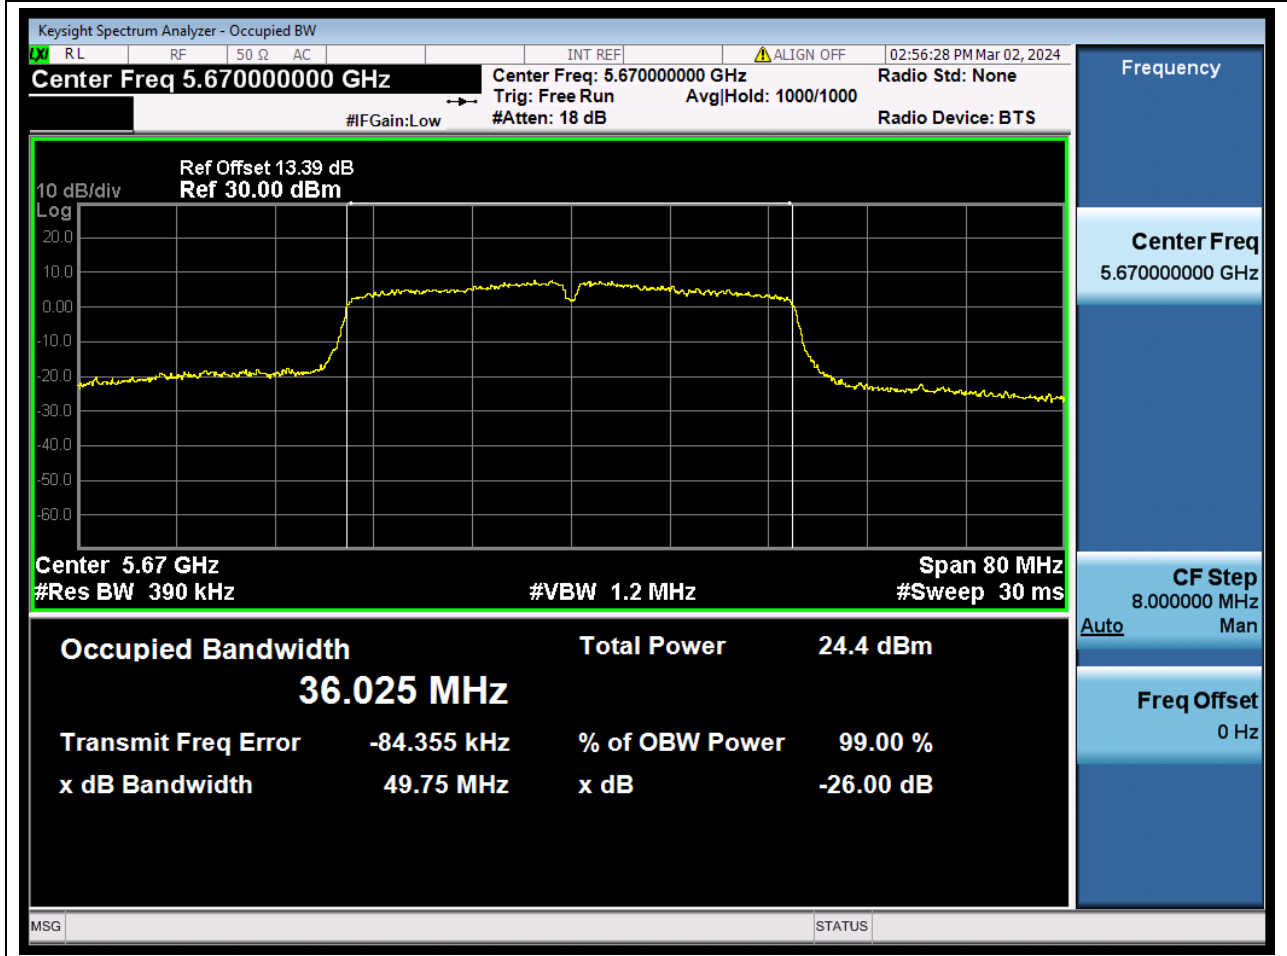

51. 802.11n_40M_U-NII-2C_H

51.1. A.2-26dB Bandwidth(NTNV)

Center Frequency (MHz)	XdB Down	RBW (MHz)	Detector	Limit (MHz)	XdB BandWidth (MHz)	Verdict
5670	26	0.39	Peak	0	49.753585	N/A