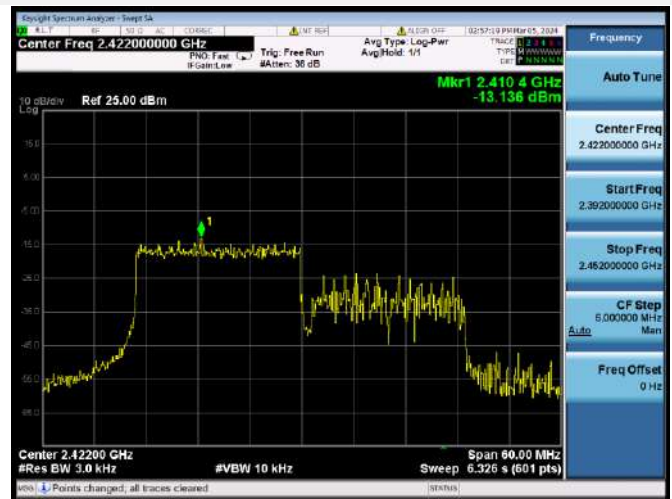

802.11ax-40 MHz(RU242) LOW CHANNEL