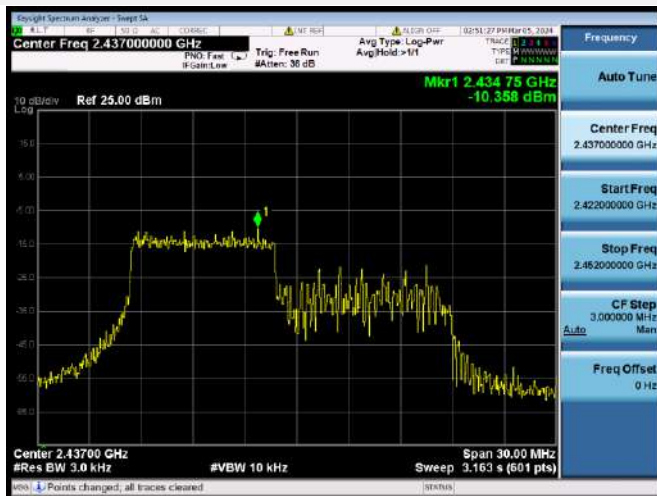

802.11ax-20 MHz(RU106) MIDDLE CHANNEL