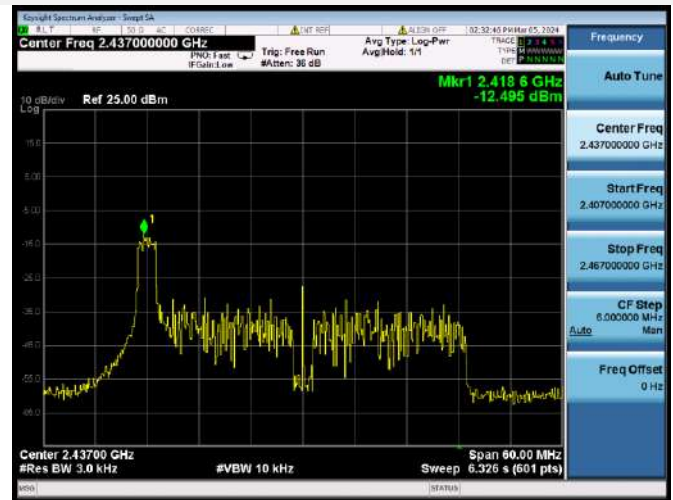

802.11ax-40 MHz(RU26) LOW CHANNEL

802.11ax-40 MHz(RU26) MIDDLE CHANNEL

802.11ax-40 MHz(RU26) HIGH CHANNEL

802.11ax-40 MHz(RU52) LOW CHANNEL

802.11ax-40 MHz(RU52) MIDDLE CHANNEL

802.11ax-40 MHz(RU52) HIGH CHANNEL