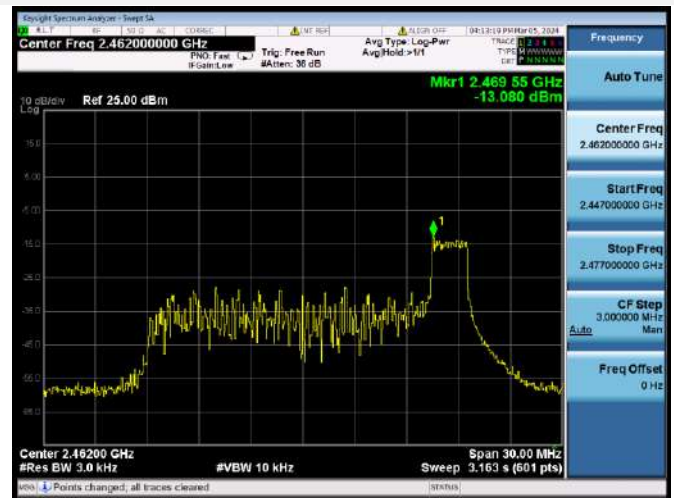

802.11ax-20 MHz(RU26) HIGH CHANNEL