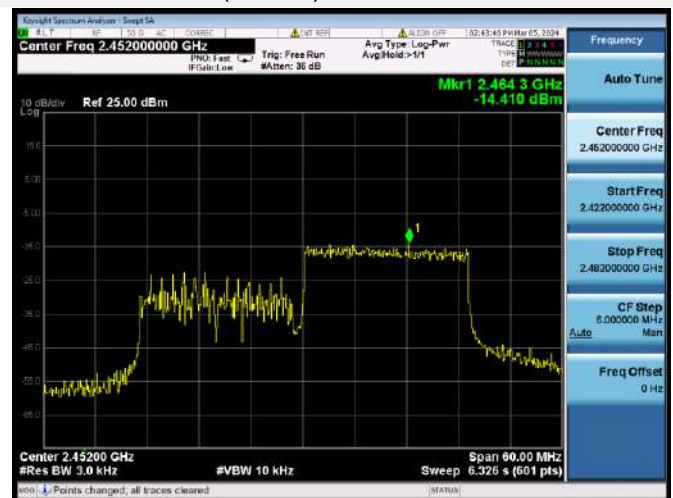

802.11ax-40 MHz(RU106) LOW CHANNEL

802.11ax-40 MHz(RU106) MIDDLE CHANNEL

802.11ax-40 MHz(RU106) HIGH CHANNEL

802.11ax-40 MHz(RU242) LOW CHANNEL

802.11ax-40 MHz(RU242) MIDDLE CHANNEL

802.11ax-40 MHz(RU242) HIGH CHANNEL