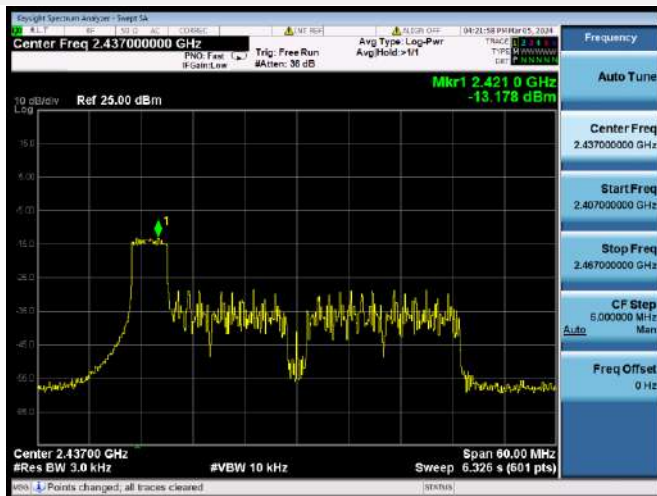

802.11ax-40 MHz(RU52) MIDDLE CHANNEL