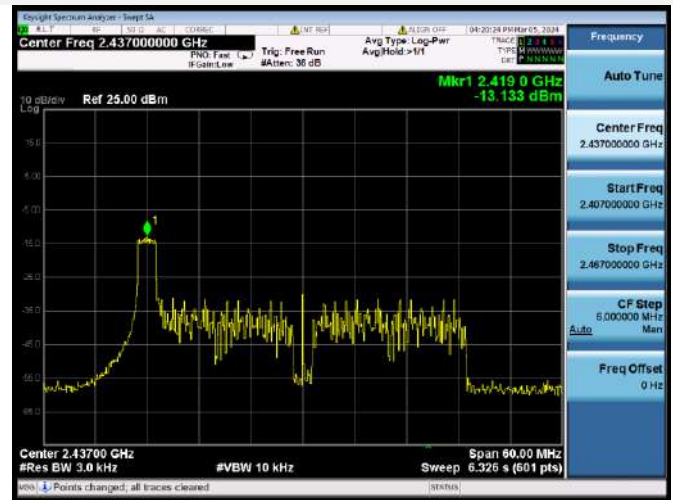

802.11ax-20 MHz(RU106) MIDDLE CHANNEL

802.11ax-20 MHz(RU106) HIGH CHANNEL

802.11ax-40 MHz(RU26) LOW CHANNEL

802.11ax-40 MHz(RU26) MIDDLE CHANNEL

802.11ax-40 MHz(RU26) HIGH CHANNEL

802.11ax-40 MHz(RU52) LOW CHANNEL