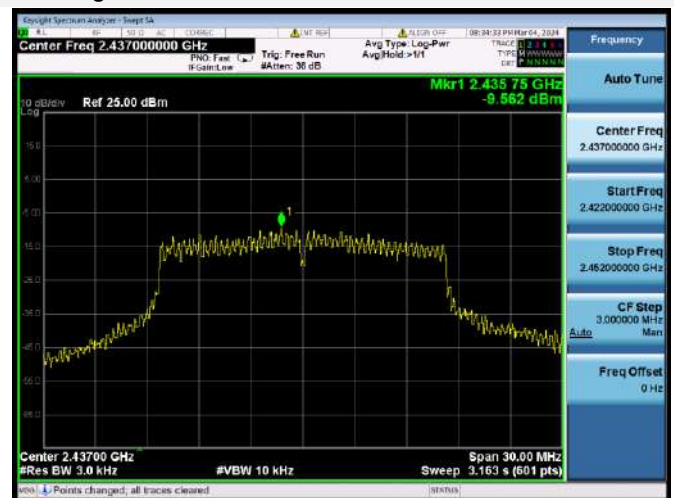

802.11g CHANNEL 6