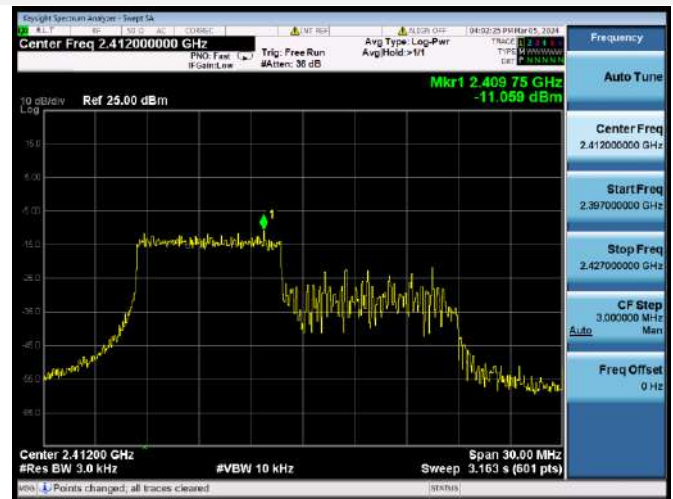

802.11ax-20 MHz(RU26) MIDDLE CHANNEL

802.11ax-20 MHz(RU26) HIGH CHANNEL

802.11ax-20 MHz(RU52) LOW CHANNEL

802.11ax-20 MHz(RU52) MIDDLE CHANNEL

802.11ax-20 MHz(RU52) HIGH CHANNEL

802.11ax-20 MHz(RU106) LOW CHANNEL