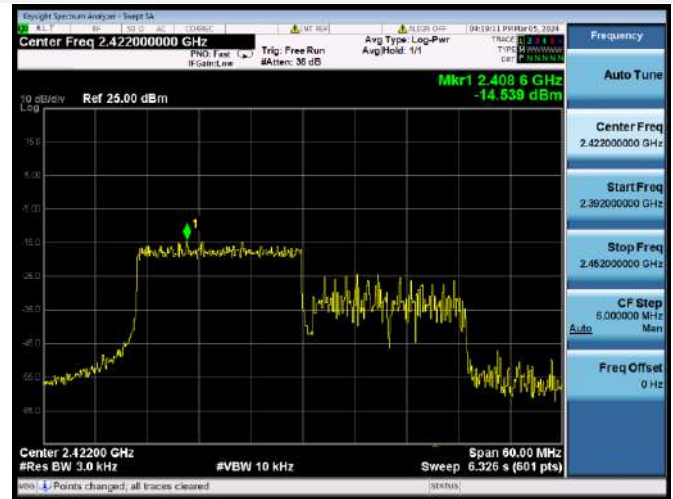

802.11ax-40 MHz(RU52) MIDDLE CHANNEL

802.11ax-40 MHz(RU52) HIGH CHANNEL

802.11ax-40 MHz(RU106) LOW CHANNEL

802.11ax-40 MHz(RU106) MIDDLE CHANNEL

802.11ax-40 MHz(RU106) HIGH CHANNEL

802.11ax-40 MHz(RU242) LOW CHANNEL