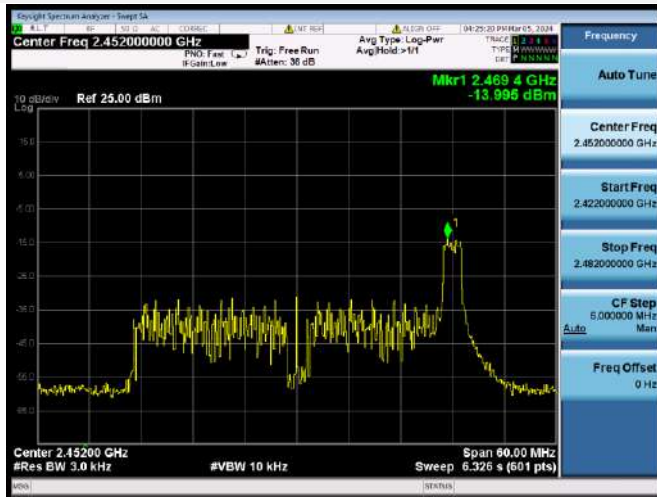

802.11ax-20 MHz(RU106) MIDDLE CHANNEL

802.11ax-20 MHz(RU106) HIGH CHANNEL

802.11ax-40 MHz(RU26) LOW CHANNEL

802.11ax-40 MHz(RU26) MIDDLE CHANNEL

802.11ax-40 MHz(RU26) HIGH CHANNEL

802.11ax-40 MHz(RU52) LOW CHANNEL