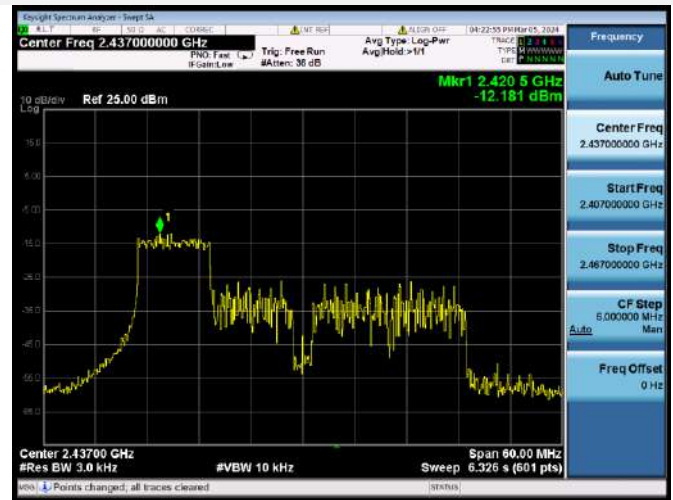

802.11ax-40 MHz(RU52) MIDDLE CHANNEL

802.11ax-40 MHz(RU52) HIGH CHANNEL

802.11ax-40 MHz(RU106) LOW CHANNEL

802.11ax-40 MHz(RU106) MIDDLE CHANNEL

802.11ax-40 MHz(RU106) HIGH CHANNEL

802.11ax-40 MHz(RU242) LOW CHANNEL