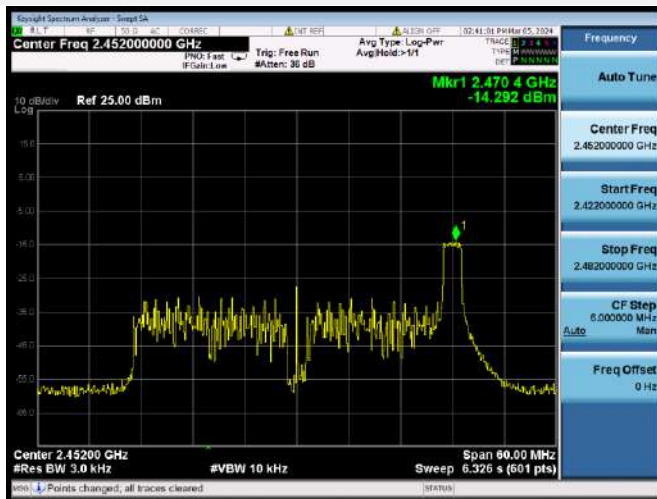

802.11ax-40 MHz(RU26) LOW CHANNEL

802.11ax-40 MHz(RU26) MIDDLE CHANNEL

802.11ax-40 MHz(RU26) HIGH CHANNEL

802.11ax-40 MHz(RU52) LOW CHANNEL

802.11ax-40 MHz(RU52) MIDDLE CHANNEL

802.11ax-40 MHz(RU52) HIGH CHANNEL