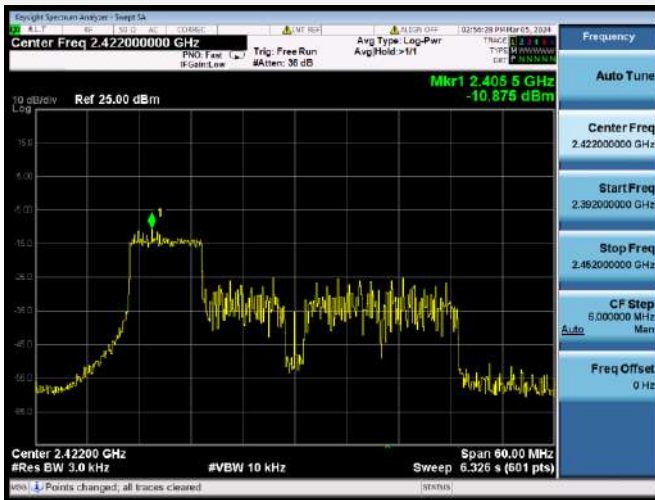

802.11ax-40 MHz(RU26) HIGH CHANNEL

802.11ax-40 MHz(RU52) LOW CHANNEL

802.11ax-40 MHz(RU52) MIDDLE CHANNEL

802.11ax-40 MHz(RU52) HIGH CHANNEL

802.11ax-40 MHz(RU106) LOW CHANNEL

802.11ax-40 MHz(RU106) MIDDLE CHANNEL