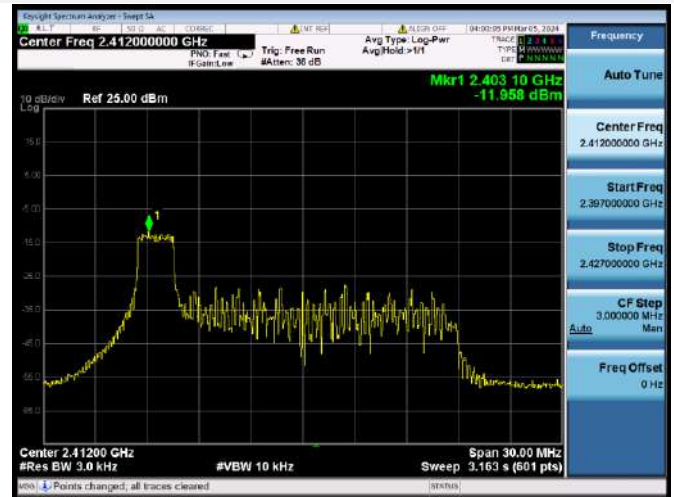

802.11ax-40 MHz(SU) CHANNEL 4

802.11ax-40 MHz(SU) CHANNEL 5

802.11ax-40 MHz(SU) CHANNEL 6

802.11ax-40 MHz(SU) CHANNEL 7

802.11ax-40 MHz(SU) CHANNEL 8

802.11ax-40 MHz(SU) CHANNEL 9

802.11ax-20 MHz(RU26) LOW CHANNEL