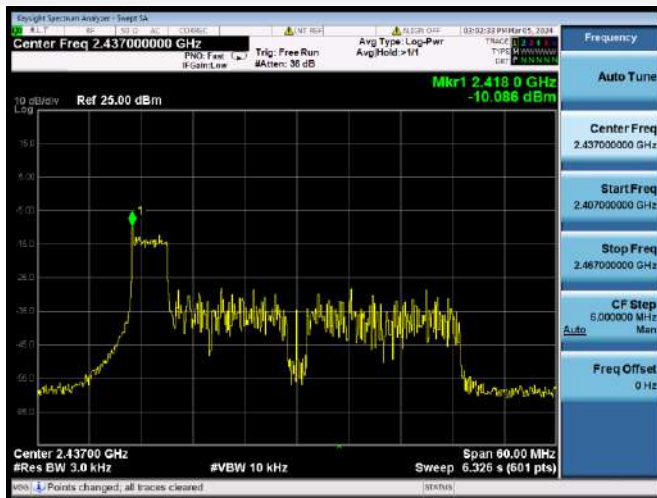

802.11ax-40 MHz(RU52) MIDDLE CHANNEL