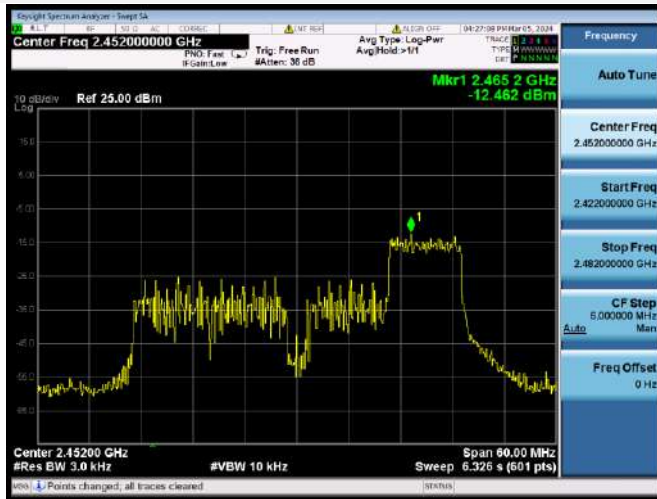

802.11ax-40 MHz(RU52) MIDDLE CHANNEL

802.11ax-40 MHz(RU52) HIGH CHANNEL

802.11ax-40 MHz(RU106) LOW CHANNEL

802.11ax-40 MHz(RU106) MIDDLE CHANNEL

802.11ax-40 MHz(RU106) HIGH CHANNEL

802.11ax-40 MHz(RU242) LOW CHANNEL