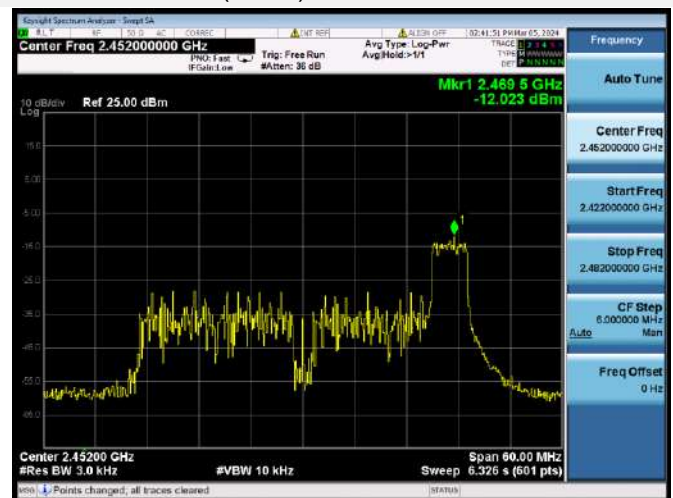

802.11ax-40 MHz(RU26) LOW CHANNEL

802.11ax-40 MHz(RU26) MIDDLE CHANNEL

802.11ax-40 MHz(RU26) HIGH CHANNEL

802.11ax-40 MHz(RU52) LOW CHANNEL

802.11ax-40 MHz(RU52) MIDDLE CHANNEL

802.11ax-40 MHz(RU52) HIGH CHANNEL