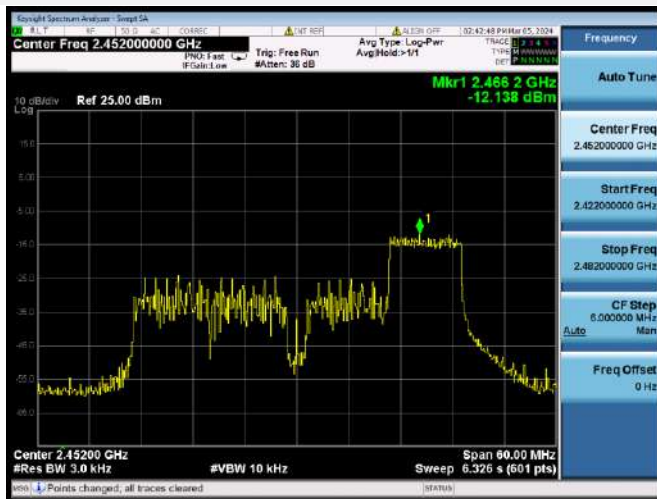

802.11ax-40 MHz(RU106) HIGH CHANNEL