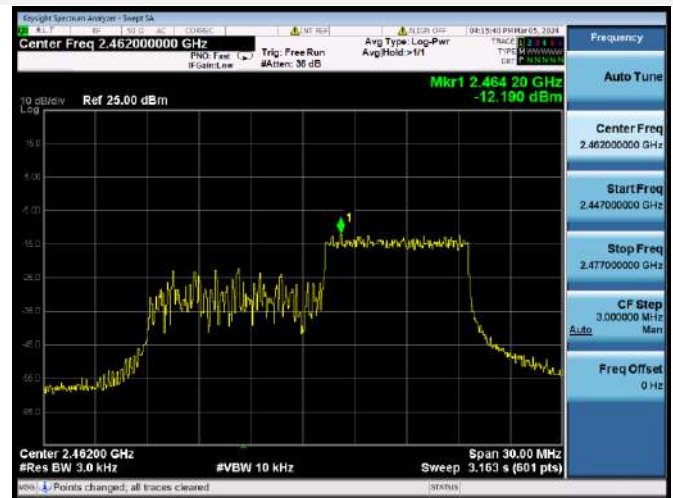

802.11ax-20 MHz(RU106) HIGH CHANNEL