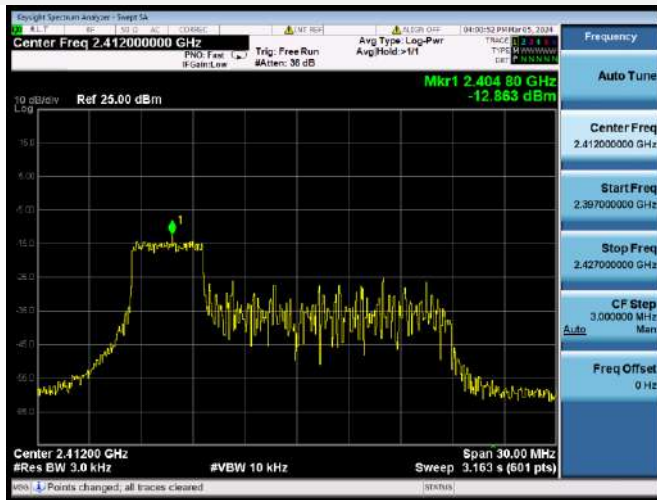

802.11ax-40 MHz(SU) CHANNEL 4

802.11ax-40 MHz(SU) CHANNEL 5

802.11ax-40 MHz(SU) CHANNEL 6

802.11ax-40 MHz(SU) CHANNEL 7

802.11ax-40 MHz(SU) CHANNEL 8

802.11ax-40 MHz(SU) CHANNEL 9

802.11ax-20 MHz(RU26) LOW CHANNEL

802.11ax-20 MHz(RU26) MIDDLE CHANNEL

802.11ax-20 MHz(RU26) HIGH CHANNEL

802.11ax-20 MHz(RU52) LOW CHANNEL

802.11ax-20 MHz(RU52) MIDDLE CHANNEL

802.11ax-20 MHz(RU52) HIGH CHANNEL

802.11ax-20 MHz(RU106) LOW CHANNEL