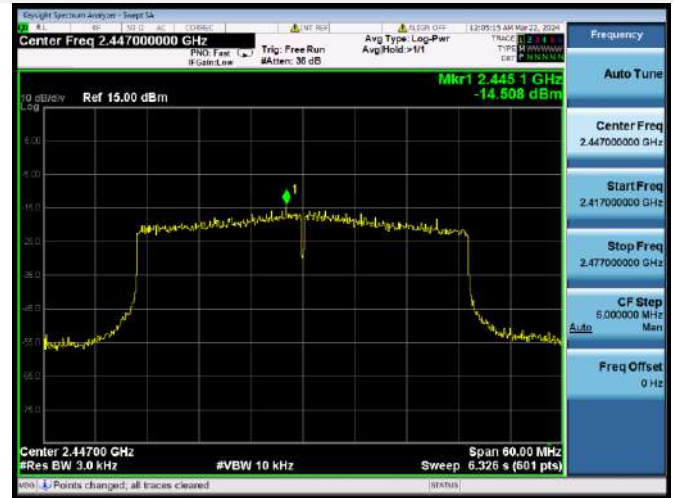

802.11ax-40 MHz(SU) CHANNEL 4

802.11ax-40 MHz(SU) CHANNEL 5

802.11ax-40 MHz(SU) CHANNEL 6

802.11ax-40 MHz(SU) CHANNEL 7

802.11ax-40 MHz(SU) CHANNEL 8

802.11ax-40 MHz(SU) CHANNEL 9

802.11ax-20 MHz(RU26) LOW CHANNEL