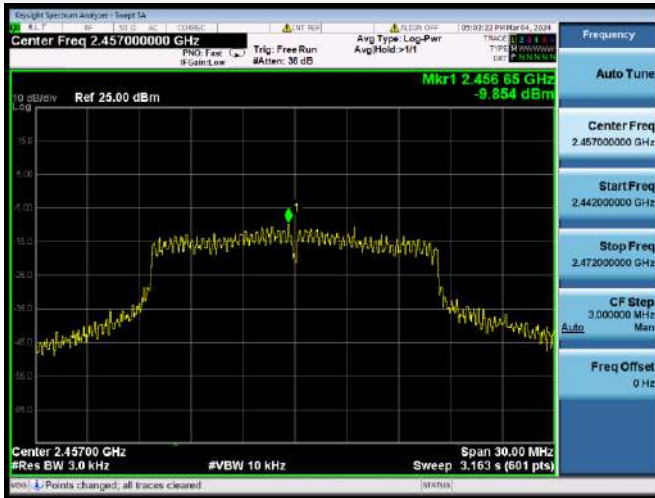

802.11g CHANNEL 10