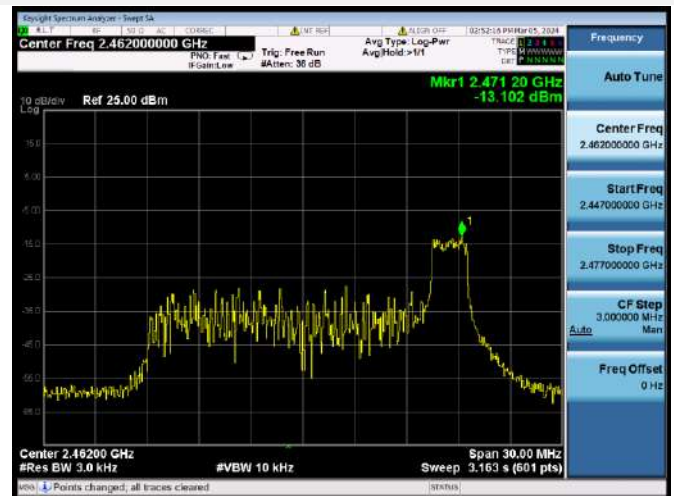

802.11ax-40 MHz(SU) CHANNEL 9

802.11ax-20 MHz(RU26) LOW CHANNEL

802.11ax-20 MHz(RU26) MIDDLE CHANNEL

802.11ax-20 MHz(RU26) HIGH CHANNEL

802.11ax-20 MHz(RU52) LOW CHANNEL

802.11ax-20 MHz(RU52) MIDDLE CHANNEL