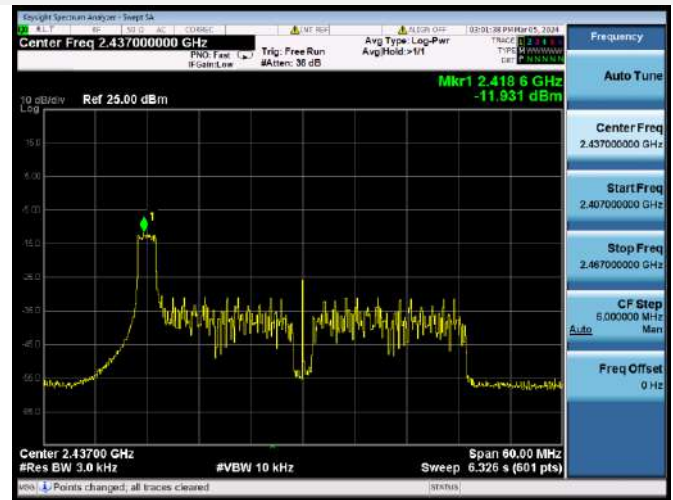

802.11ax-20 MHz(RU52) HIGH CHANNEL

802.11ax-20 MHz(RU106) LOW CHANNEL

802.11ax-20 MHz(RU106) MIDDLE CHANNEL

802.11ax-20 MHz(RU106) HIGH CHANNEL

802.11ax-40 MHz(RU26) LOW CHANNEL

802.11ax-40 MHz(RU26) MIDDLE CHANNEL