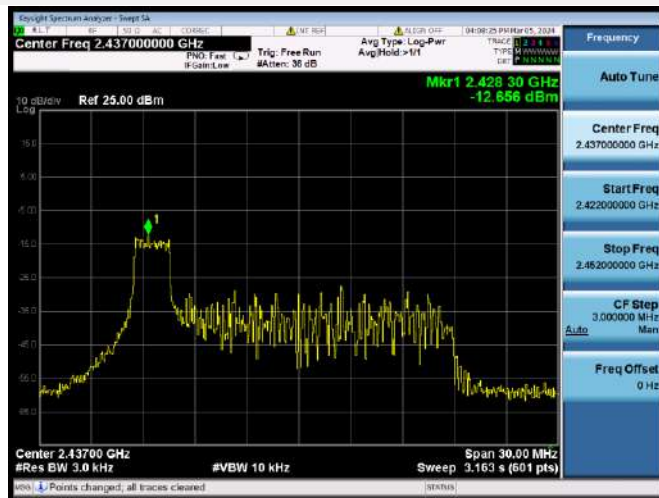

802.11ax-20 MHz(RU26) MIDDLE CHANNEL