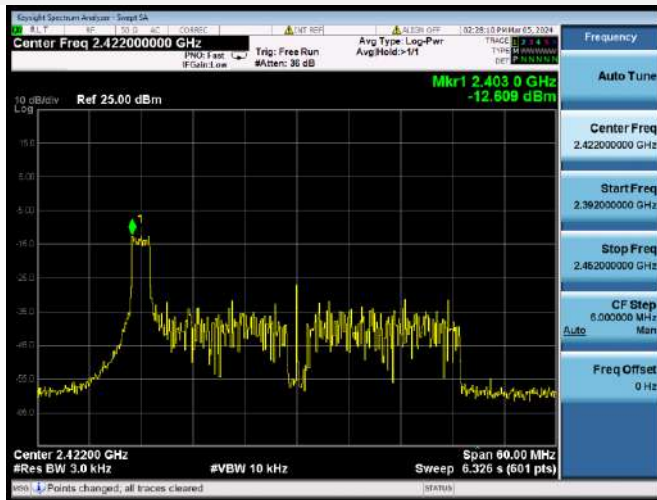

802.11ax-40 MHz(RU26) LOW CHANNEL

802.11ax-40 MHz(RU26) MIDDLE CHANNEL

802.11ax-40 MHz(RU26) HIGH CHANNEL

802.11ax-40 MHz(RU52) LOW CHANNEL

802.11ax-40 MHz(RU52) MIDDLE CHANNEL

802.11ax-40 MHz(RU52) HIGH CHANNEL