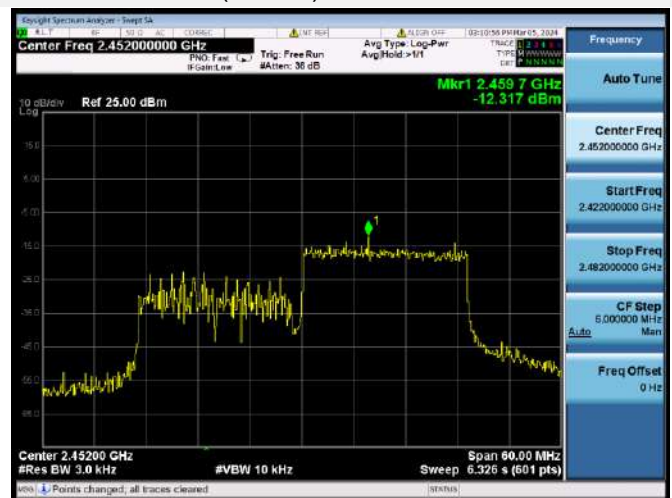

802.11ax-40 MHz(RU106) HIGH CHANNEL

802.11ax-40 MHz(RU242) LOW CHANNEL

802.11ax-40 MHz(RU242) MIDDLE CHANNEL

802.11ax-40 MHz(RU242) HIGH CHANNEL

MIMO-AUX. Antenna

802.11b CHANNEL 1

802.11b CHANNEL 6

802.11b CHANNEL 11