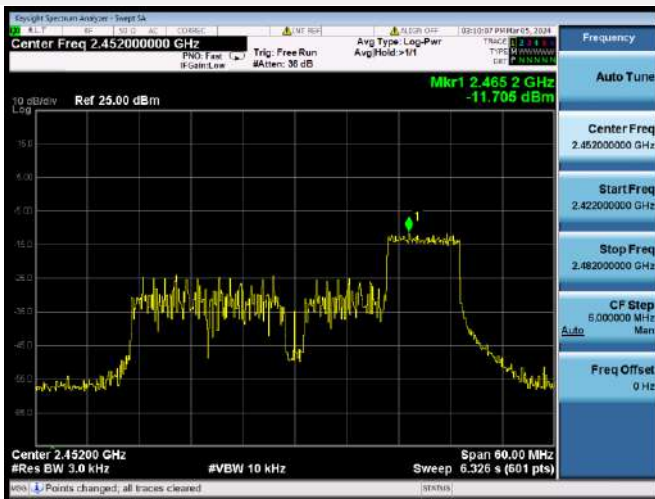

802.11ax-40 MHz(RU106) HIGH CHANNEL