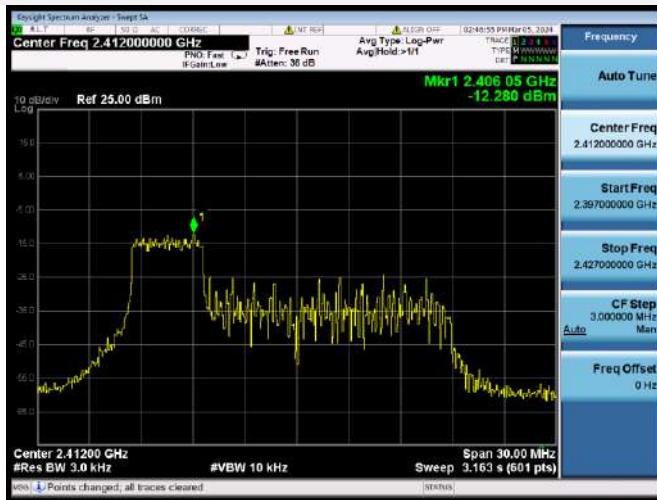

802.11ax-40 MHz(SU) CHANNEL 9

802.11ax-20 MHz(RU26) LOW CHANNEL

802.11ax-20 MHz(RU26) MIDDLE CHANNEL

802.11ax-20 MHz(RU26) HIGH CHANNEL

802.11ax-20 MHz(RU52) LOW CHANNEL

802.11ax-20 MHz(RU52) MIDDLE CHANNEL