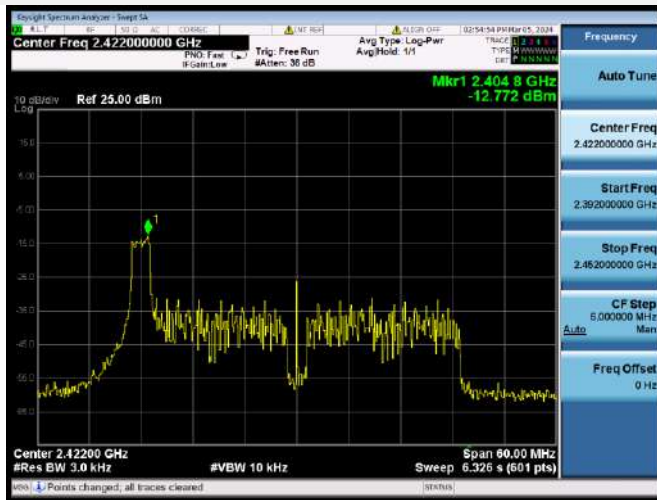

802.11ax-20 MHz(RU52) HIGH CHANNEL

802.11ax-20 MHz(RU106) LOW CHANNEL

802.11ax-20 MHz(RU106) MIDDLE CHANNEL

802.11ax-20 MHz(RU106) HIGH CHANNEL

802.11ax-40 MHz(RU26) LOW CHANNEL

802.11ax-40 MHz(RU26) MIDDLE CHANNEL