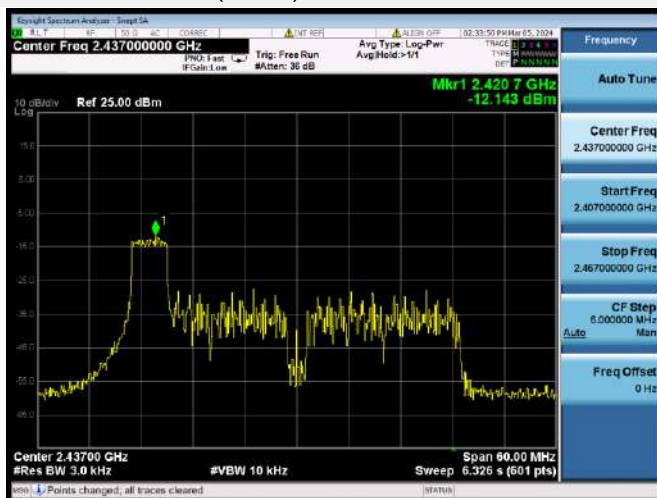

802.11ax-40 MHz(RU26) LOW CHANNEL

802.11ax-40 MHz(RU26) MIDDLE CHANNEL

802.11ax-40 MHz(RU26) HIGH CHANNEL

802.11ax-40 MHz(RU52) LOW CHANNEL

802.11ax-40 MHz(RU52) MIDDLE CHANNEL

802.11ax-40 MHz(RU52) HIGH CHANNEL