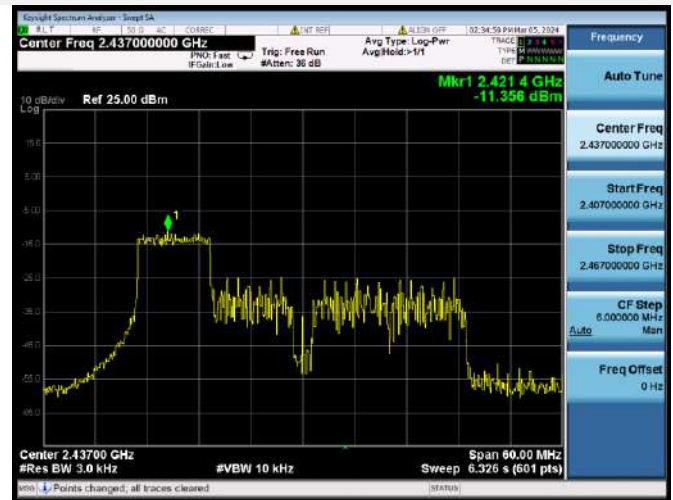

802.11ax-40 MHz(RU106) MIDDLE CHANNEL