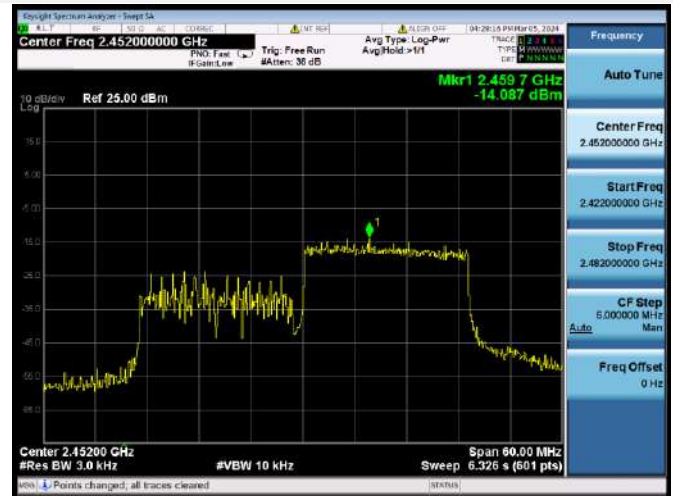

802.11ax-40 MHz(RU242) HIGH CHANNEL