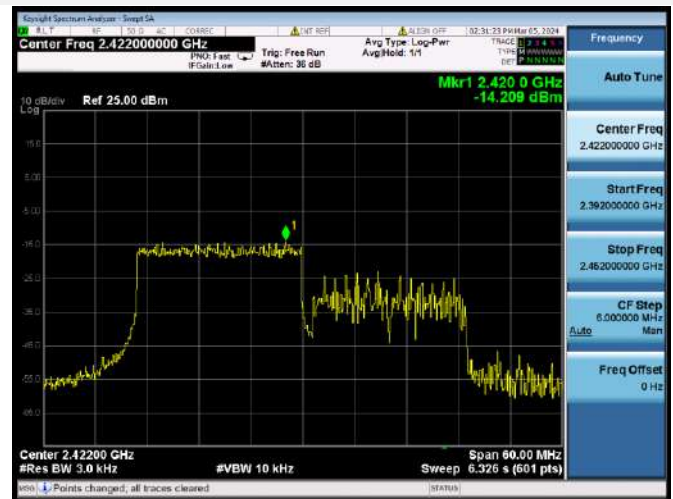

802.11ax-40 MHz(RU106) LOW CHANNEL

802.11ax-40 MHz(RU106) MIDDLE CHANNEL

802.11ax-40 MHz(RU106) HIGH CHANNEL

802.11ax-40 MHz(RU242) LOW CHANNEL

802.11ax-40 MHz(RU242) MIDDLE CHANNEL

802.11ax-40 MHz(RU242) HIGH CHANNEL