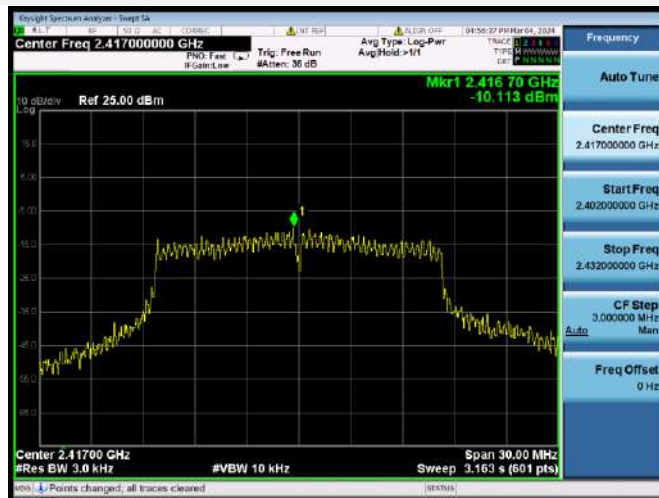

802.11ax-40 MHz(RU242) MIDDLE CHANNEL

802.11ax-40 MHz(RU242) HIGH CHANNEL

MIMO-Main Antenna

802.11b CHANNEL 1

802.11b CHANNEL 6

802.11b CHANNEL 11

802.11g CHANNEL 1

802.11g CHANNEL 2