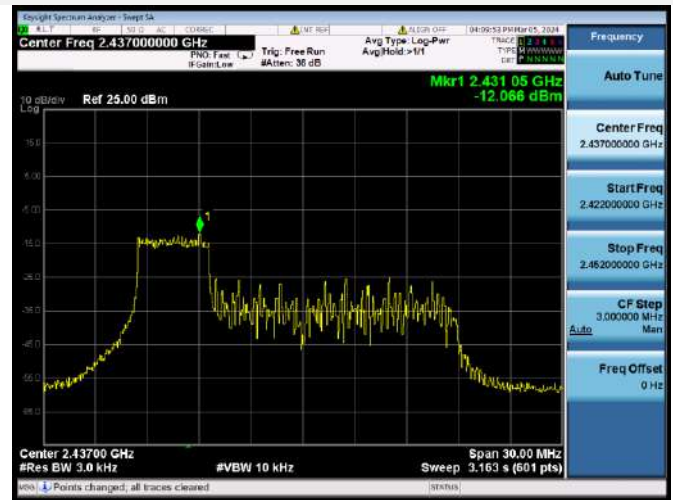

802.11ax-20 MHz(RU26) MIDDLE CHANNEL

802.11ax-20 MHz(RU26) HIGH CHANNEL

802.11ax-20 MHz(RU52) LOW CHANNEL

802.11ax-20 MHz(RU52) MIDDLE CHANNEL

802.11ax-20 MHz(RU52) HIGH CHANNEL

802.11ax-20 MHz(RU106) LOW CHANNEL