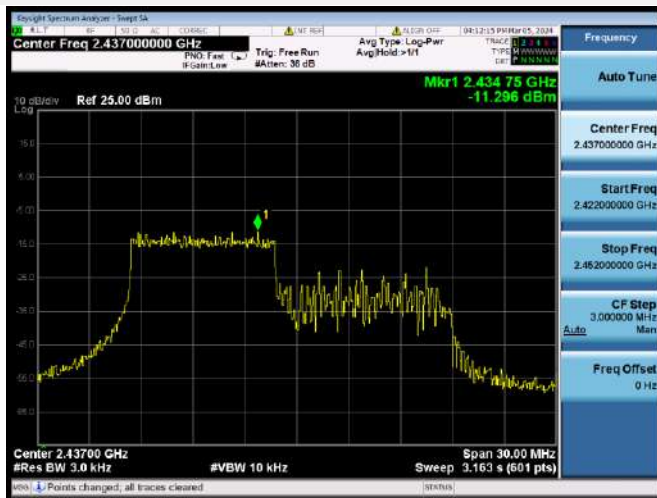

802.11ax-20 MHz(RU26) MIDDLE CHANNEL

802.11ax-20 MHz(RU26) HIGH CHANNEL

802.11ax-20 MHz(RU52) LOW CHANNEL

802.11ax-20 MHz(RU52) MIDDLE CHANNEL

802.11ax-20 MHz(RU52) HIGH CHANNEL

802.11ax-20 MHz(RU106) LOW CHANNEL

802.11ax-20 MHz(RU106) MIDDLE CHANNEL

802.11ax-20 MHz(RU106) HIGH CHANNEL

802.11ax-40 MHz(RU26) LOW CHANNEL

802.11ax-40 MHz(RU26) MIDDLE CHANNEL

802.11ax-40 MHz(RU26) HIGH CHANNEL

802.11ax-40 MHz(RU52) LOW CHANNEL