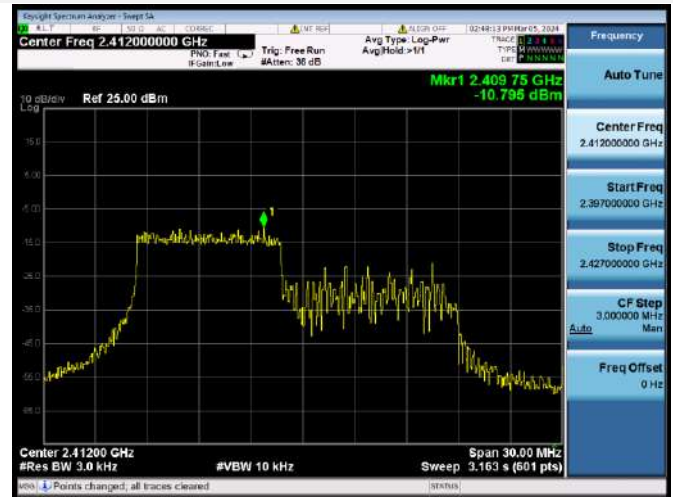

802.11ax-20 MHz(RU106) LOW CHANNEL