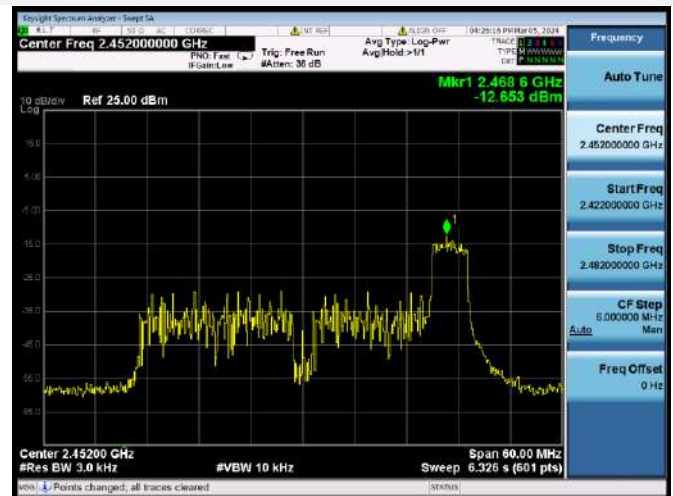

802.11ax-40 MHz(RU52) HIGH CHANNEL