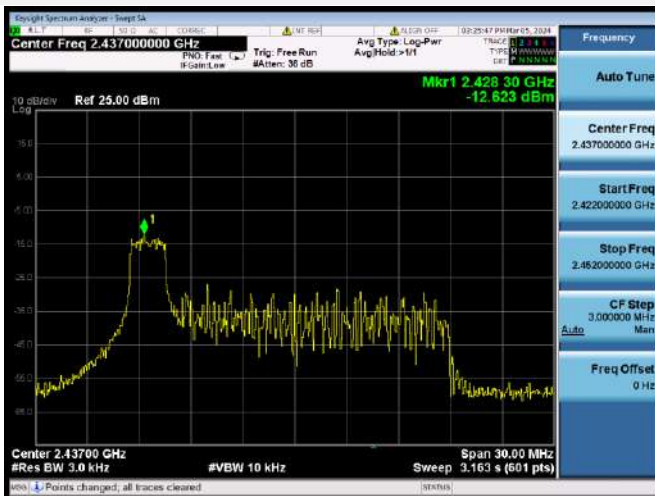

802.11ax-40 MHz(SU) CHANNEL 7

802.11ax-40 MHz(SU) CHANNEL 8

802.11ax-40 MHz(SU) CHANNEL 9

802.11ax-20 MHz(RU26) LOW CHANNEL

802.11ax-20 MHz(RU26) MIDDLE CHANNEL

802.11ax-20 MHz(RU26) HIGH CHANNEL