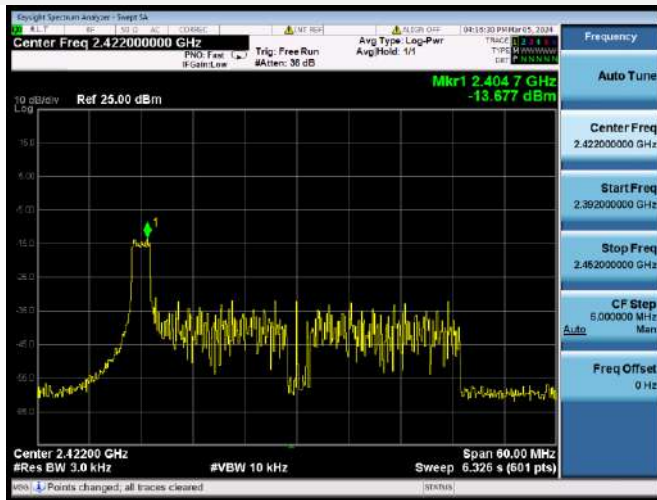

802.11ax-40 MHz(RU26) LOW CHANNEL