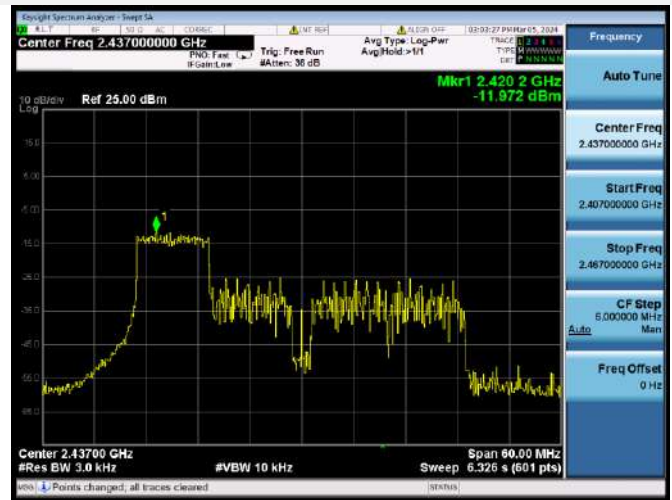

802.11ax-40 MHz(RU26) HIGH CHANNEL

802.11ax-40 MHz(RU52) LOW CHANNEL

802.11ax-40 MHz(RU52) MIDDLE CHANNEL

802.11ax-40 MHz(RU52) HIGH CHANNEL

802.11ax-40 MHz(RU106) LOW CHANNEL

802.11ax-40 MHz(RU106) MIDDLE CHANNEL