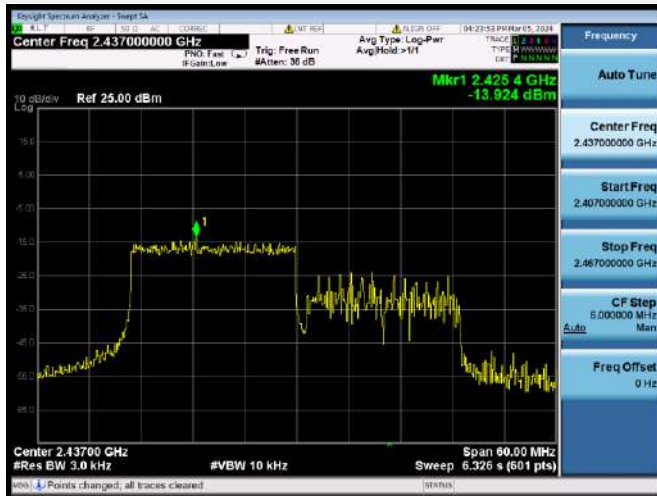

802.11ax-40 MHz(RU242) MIDDLE CHANNEL