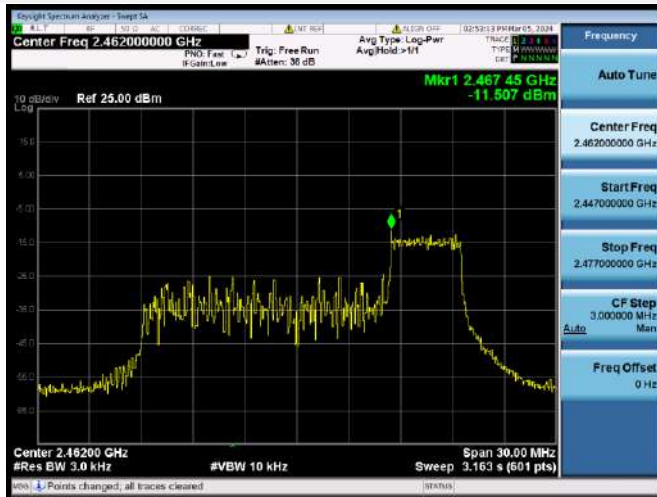

802.11ax-20 MHz(RU52) HIGH CHANNEL