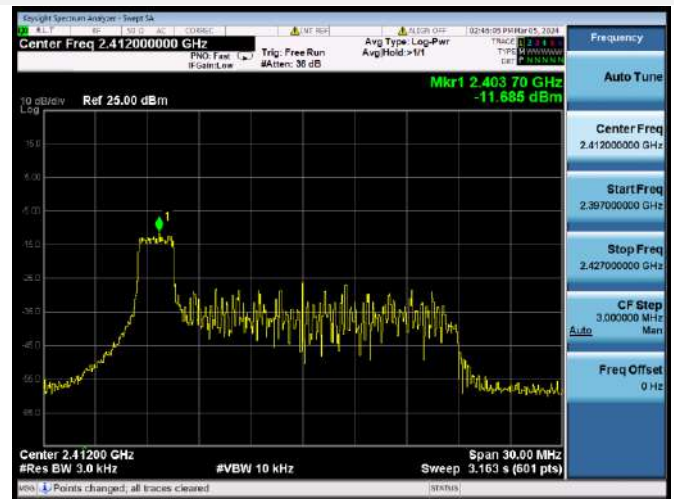

802.11ax-20 MHz(RU26) LOW CHANNEL