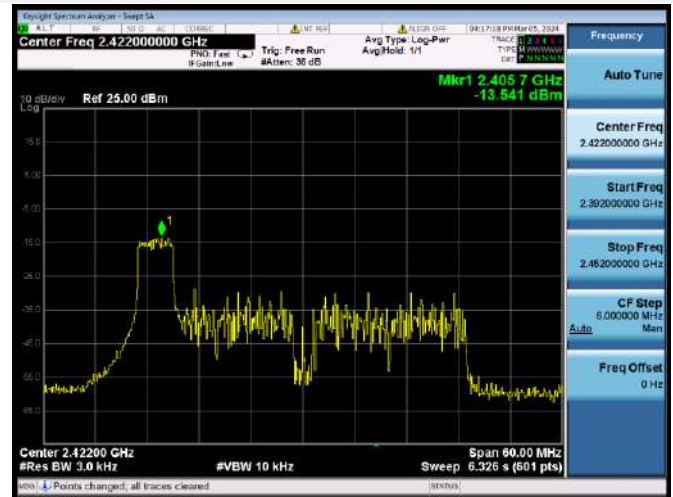

802.11ax-20 MHz(RU106) MIDDLE CHANNEL

802.11ax-20 MHz(RU106) HIGH CHANNEL

802.11ax-40 MHz(RU26) LOW CHANNEL

802.11ax-40 MHz(RU26) MIDDLE CHANNEL

802.11ax-40 MHz(RU26) HIGH CHANNEL

802.11ax-40 MHz(RU52) LOW CHANNEL