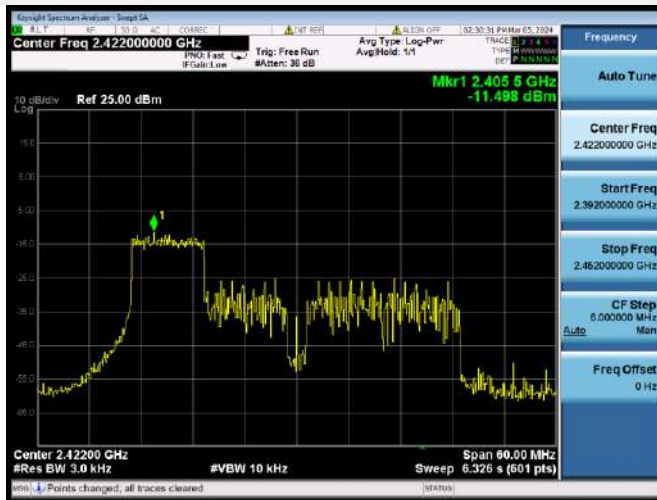

802.11ax-40 MHz(RU106) LOW CHANNEL