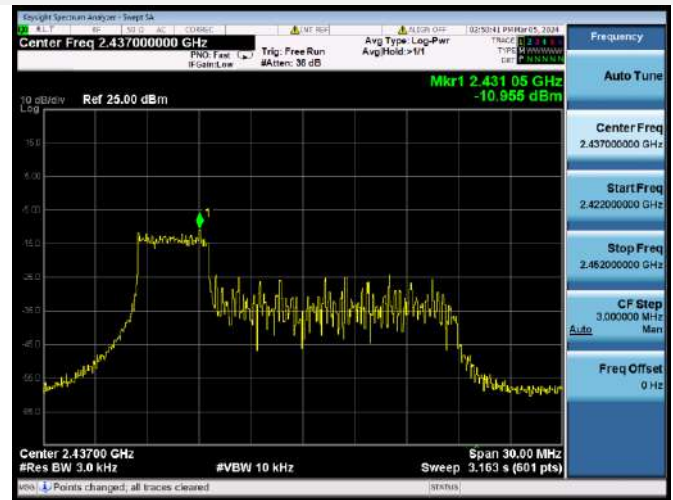

802.11ax-40 MHz(SU) CHANNEL 9

802.11ax-20 MHz(RU26) LOW CHANNEL

802.11ax-20 MHz(RU26) MIDDLE CHANNEL

802.11ax-20 MHz(RU26) HIGH CHANNEL

802.11ax-20 MHz(RU52) LOW CHANNEL

802.11ax-20 MHz(RU52) MIDDLE CHANNEL