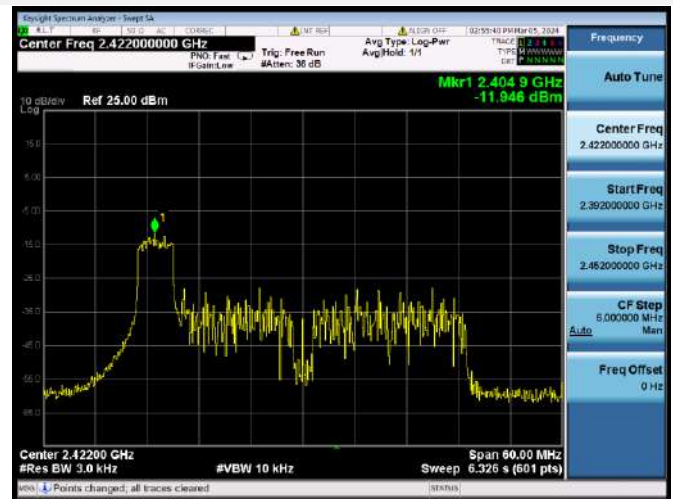

802.11ax-40 MHz(RU52) LOW CHANNEL