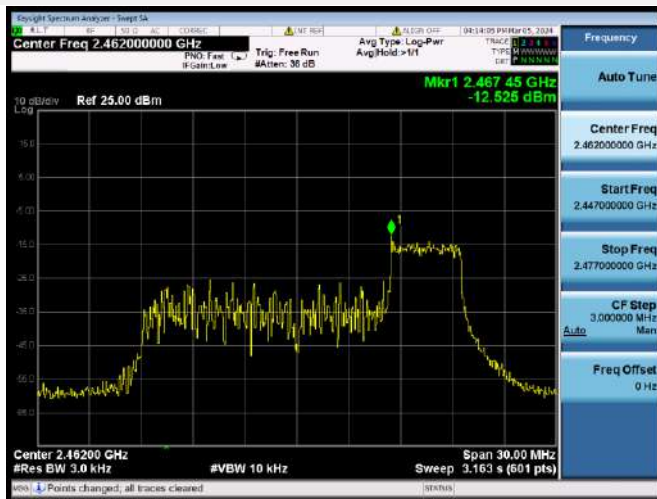

802.11ax-20 MHz(RU26) MIDDLE CHANNEL

802.11ax-20 MHz(RU26) HIGH CHANNEL

802.11ax-20 MHz(RU52) LOW CHANNEL

802.11ax-20 MHz(RU52) MIDDLE CHANNEL

802.11ax-20 MHz(RU52) HIGH CHANNEL

802.11ax-20 MHz(RU106) LOW CHANNEL

802.11ax-20 MHz(RU106) MIDDLE CHANNEL

802.11ax-20 MHz(RU106) HIGH CHANNEL

802.11ax-40 MHz(RU26) LOW CHANNEL

802.11ax-40 MHz(RU26) MIDDLE CHANNEL

802.11ax-40 MHz(RU26) HIGH CHANNEL

802.11ax-40 MHz(RU52) LOW CHANNEL