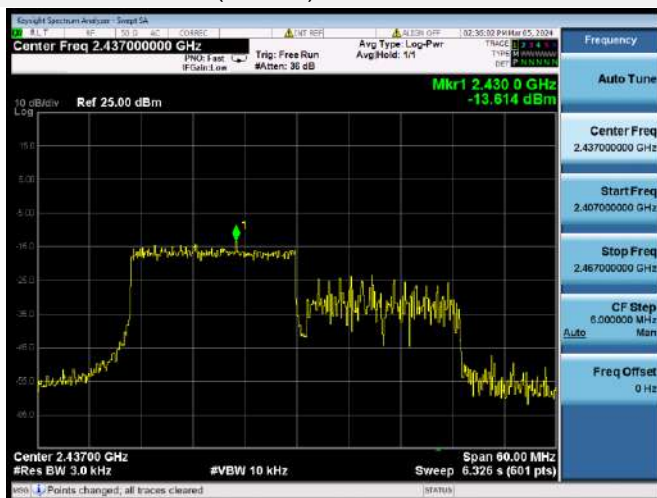

802.11ax-40 MHz(RU106) LOW CHANNEL

802.11ax-40 MHz(RU106) MIDDLE CHANNEL

802.11ax-40 MHz(RU106) HIGH CHANNEL

802.11ax-40 MHz(RU242) LOW CHANNEL

802.11ax-40 MHz(RU242) MIDDLE CHANNEL

802.11ax-40 MHz(RU242) HIGH CHANNEL