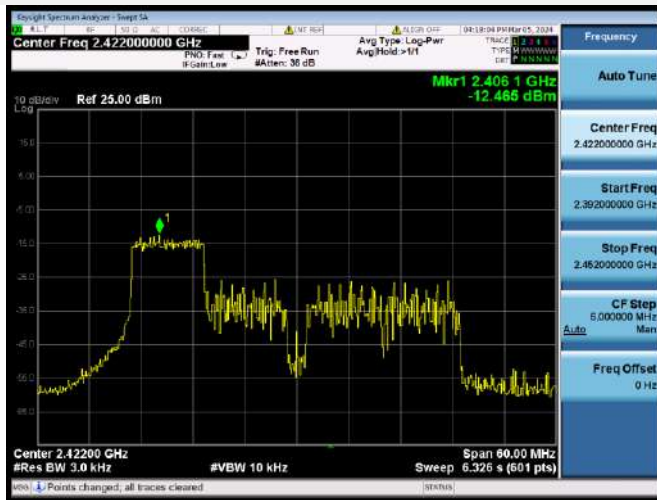

802.11ax-40 MHz(RU106) LOW CHANNEL