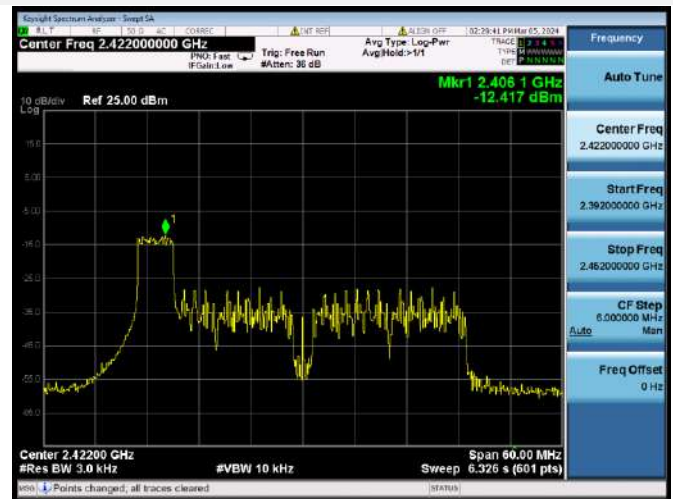

802.11ax-40 MHz(RU26) LOW CHANNEL

802.11ax-40 MHz(RU26) MIDDLE CHANNEL

802.11ax-40 MHz(RU26) HIGH CHANNEL

802.11ax-40 MHz(RU52) LOW CHANNEL

802.11ax-40 MHz(RU52) MIDDLE CHANNEL

802.11ax-40 MHz(RU52) HIGH CHANNEL