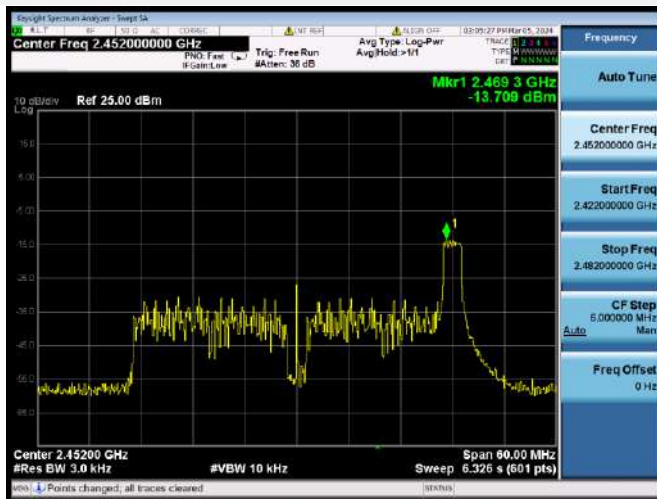

802.11ax-40 MHz(RU26) HIGH CHANNEL