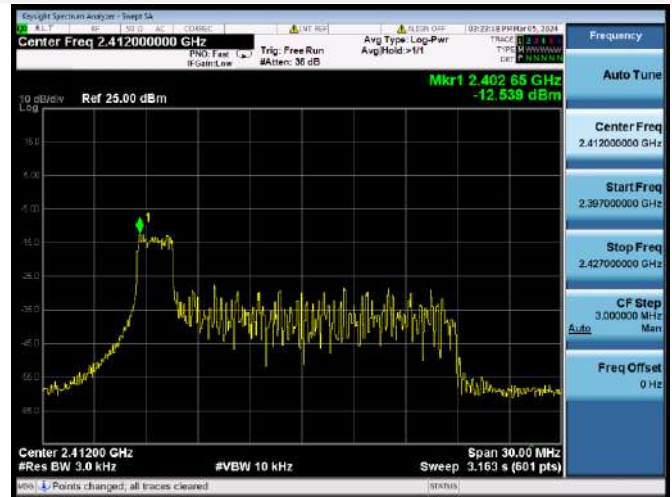

802.11ax-40 MHz(SU) CHANNEL 7

802.11ax-40 MHz(SU) CHANNEL 8

802.11ax-40 MHz(SU) CHANNEL 9

802.11ax-20 MHz(RU26) LOW CHANNEL

802.11ax-20 MHz(RU26) MIDDLE CHANNEL

802.11ax-20 MHz(RU26) HIGH CHANNEL