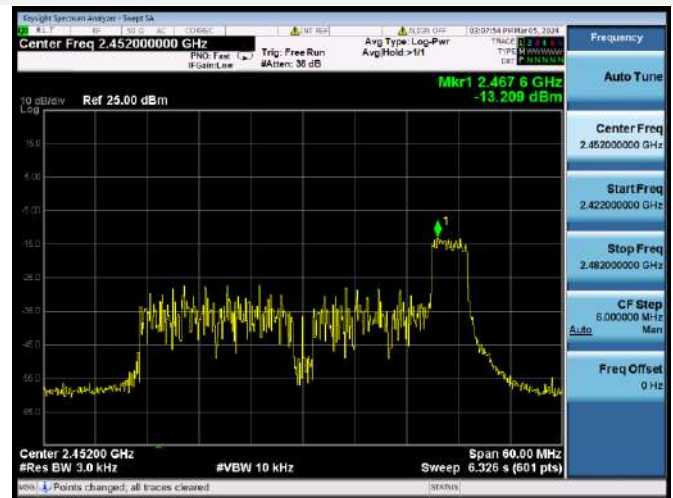

802.11ax-40 MHz(RU26) HIGH CHANNEL

802.11ax-40 MHz(RU52) LOW CHANNEL

802.11ax-40 MHz(RU52) MIDDLE CHANNEL

802.11ax-40 MHz(RU52) HIGH CHANNEL

802.11ax-40 MHz(RU106) LOW CHANNEL

802.11ax-40 MHz(RU106) MIDDLE CHANNEL