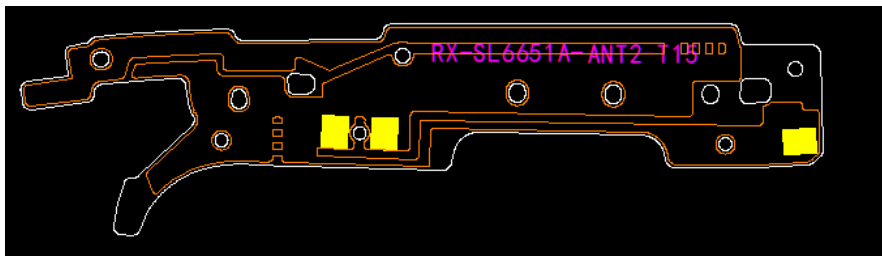

Ant Manufacturer : Kunshan Innwave Communication Technology Co., Ltd

Address: Building H, 55 Shengchuang Road, Yushan Town, Kunshan City, Suzhou City, Jiangsu Province

Antenna type: ANT0/1/2/3 PIFA Antenna

ANT3 (Main)

ANT0&1 (GPS.WIFI)

ANT2 (DIV)

ANT	Size (mm)
ANT0	16.38*11.63
ANT1	17.47*8.26
ANT2	49.55*13.00
ANT3	87.52*12.30