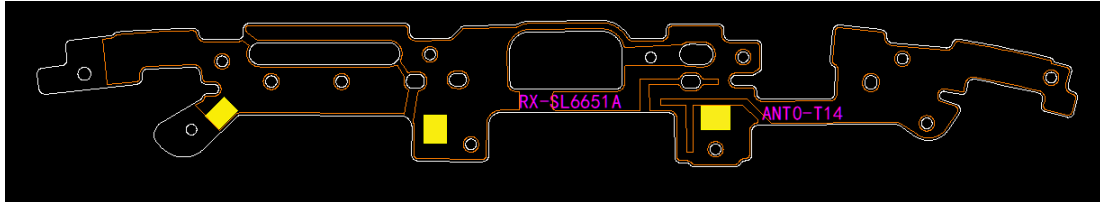

Ant Manufacturer : Kunshan Innwave Communication Technology Co., Ltd

Address: Building H, 55 Shengchuang Road, Yushan Town, Kunshan City, Suzhou City, Jiangsu Province

Antenna type: ANT0/1/2/3 PIFA Antenna

ANT3 (Main)

ANT0&1 (GPS.WIFI)

ANT2 (DIV)

ANT	Size (mm)
ANT0	16.38*11.63
ANT1	17.47*8.26
ANT2	49.55*13.00
ANT3	87.52*12.30