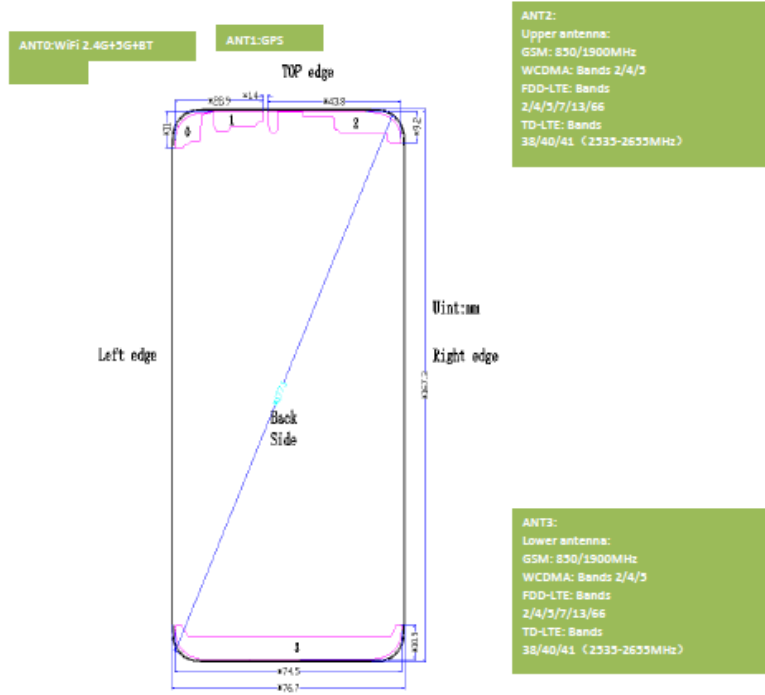

Annex B Test Setup Photos

EUT Antenna Location

Head

Right Cheek

Right Tilt

Left Cheek

Left Tilt

Body

Front Side (Test distance: 10mm)

Back Side (Test distance: 10mm)

Left Side (Test distance: 10mm)

Right Side (Test distance: 10mm)

Top Side (Test distance: 10mm)

Bottom Side (Test distance: 10mm)

Extremity

Front Side (Test distance: 0mm)

Back Side (Test distance: 10mm)