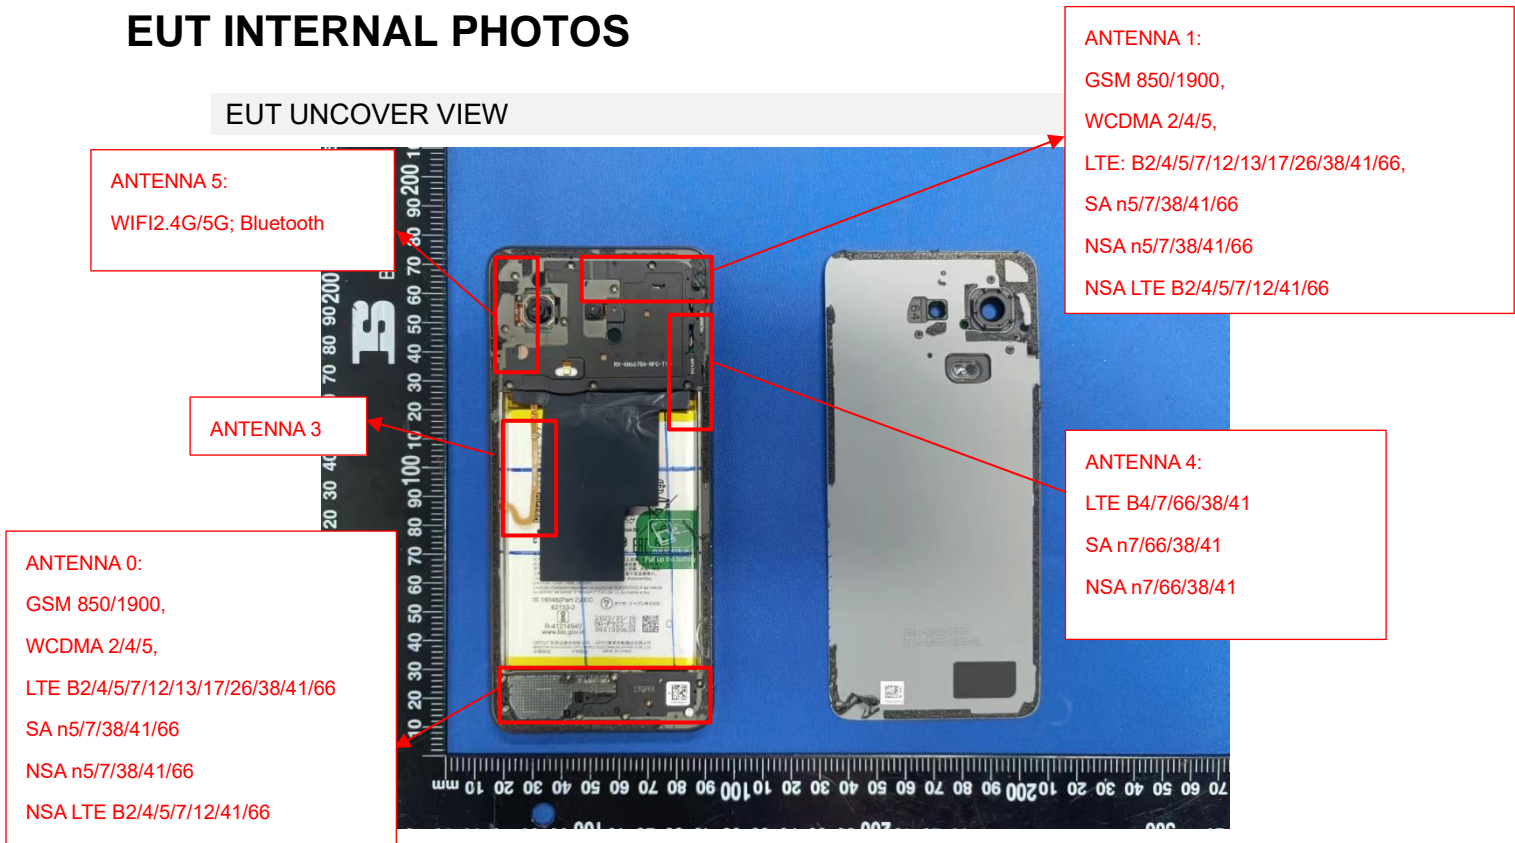

EUT INTERNAL PHOTOS

EUT UNCOVER VIEW

EUT UNCOVER VIEW

EUT UNCOVER VIEW

EUT UNCOVER VIEW

MAIN BOARD TOP VIEW (WITH SHIELDING)

MAIN BOARD REAR VIEW (WITH SHIELDING)

MAIN BOARD TOP VIEW (WITHOUT SHIELDING)

MAIN BOARD REAR VIEW (WITHOUT SHIELDING)

SUB BOARD TOP VIEW

SUB BOARD REAR VIEW

Battery Photo1 (TOP)

Battery Photo1 (REAR)