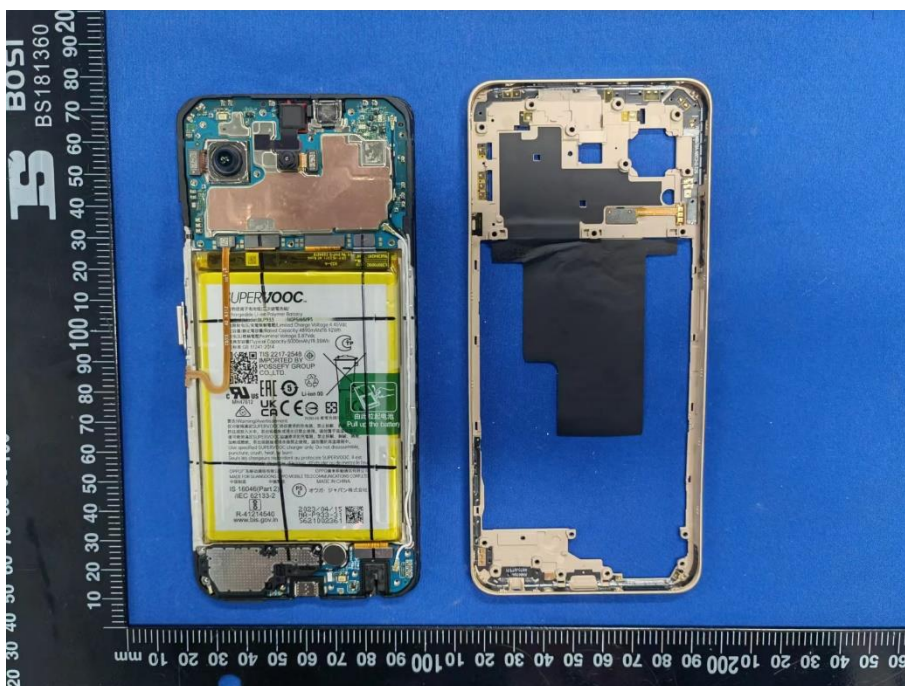

# EUT INTERNAL PHOTOS

EUT UNCOVER VIEW

EUT UNCOVER VIEW

EUT UNCOVER VIEW

EUT UNCOVER VIEW

MAIN BOARD TOP VIEW (WITH SHIELDING)

MAIN BOARD REAR VIEW (WITH SHIELDING)

MAIN BOARD TOP VIEW (WITHOUT SHIELDING)

MAIN BOARD REAR VIEW (WITHOUT SHIELDING)

SUB BOARD TOP VIEW

SUB BOARD REAR VIEW

Battery Photo (TOP)

Battery Photo (REAR)