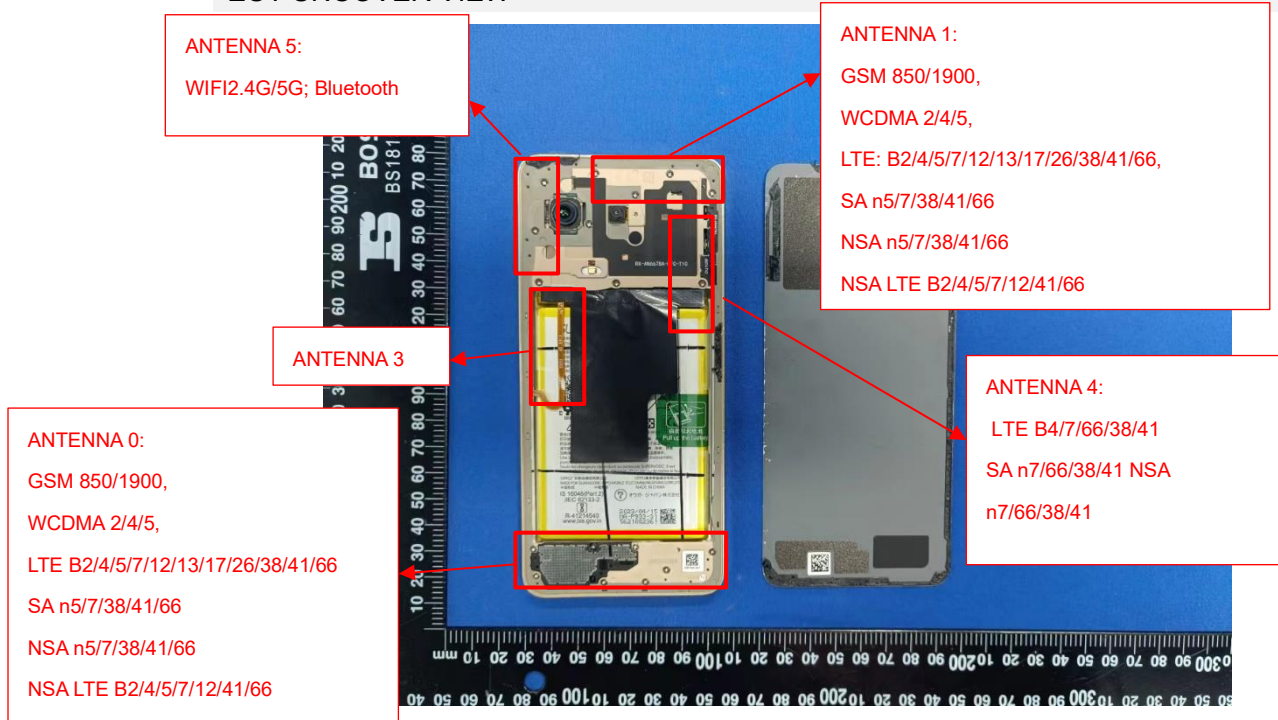

# EUT INTERNAL PHOTOS

EUT UNCOVER VIEW

EUT UNCOVER VIEW

EUT UNCOVER VIEW

EUT UNCOVER VIEW

MAIN BOARD TOP VIEW (WITH SHIELDING)

MAIN BOARD REAR VIEW (WITH SHIELDING)

MAIN BOARD TOP VIEW (WITHOUT SHIELDING)

MAIN BOARD REAR VIEW (WITHOUT SHIELDING)

SUB BOARD TOP VIEW

SUB BOARD REAR VIEW

Battery Photo (TOP)

Battery Photo (REAR)