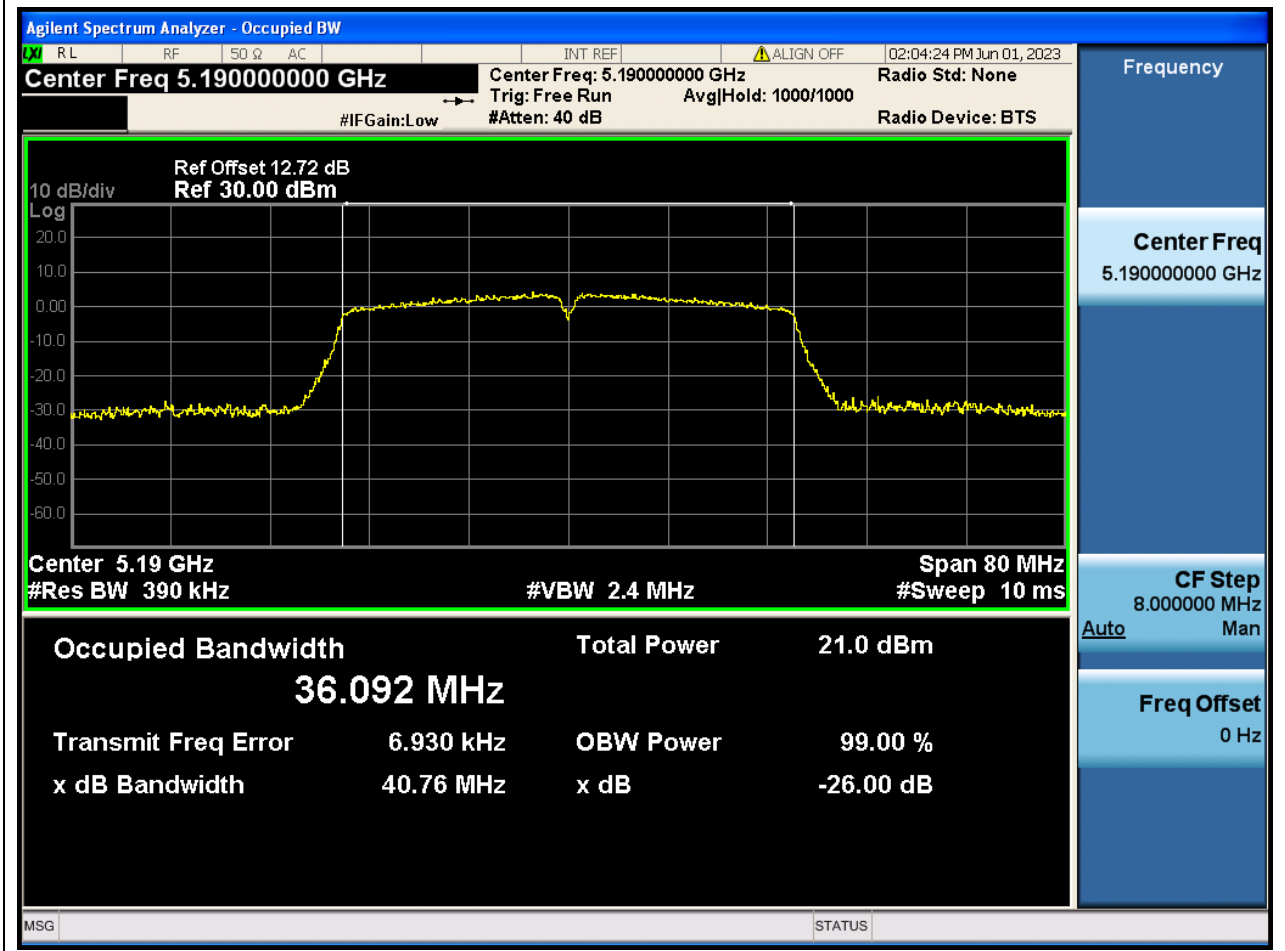

7. 802.11n_40M_U-NII-1_L

7.1. A.2.2-99% Bandwidth(NTNV)

Center Frequency (MHz)	OBW Power (%)	RBW (MHz)	Detector	Limit (MHz)	OBW (MHz)	Verdict
5190	99	0.39	Peak	0	36.092131	N/A