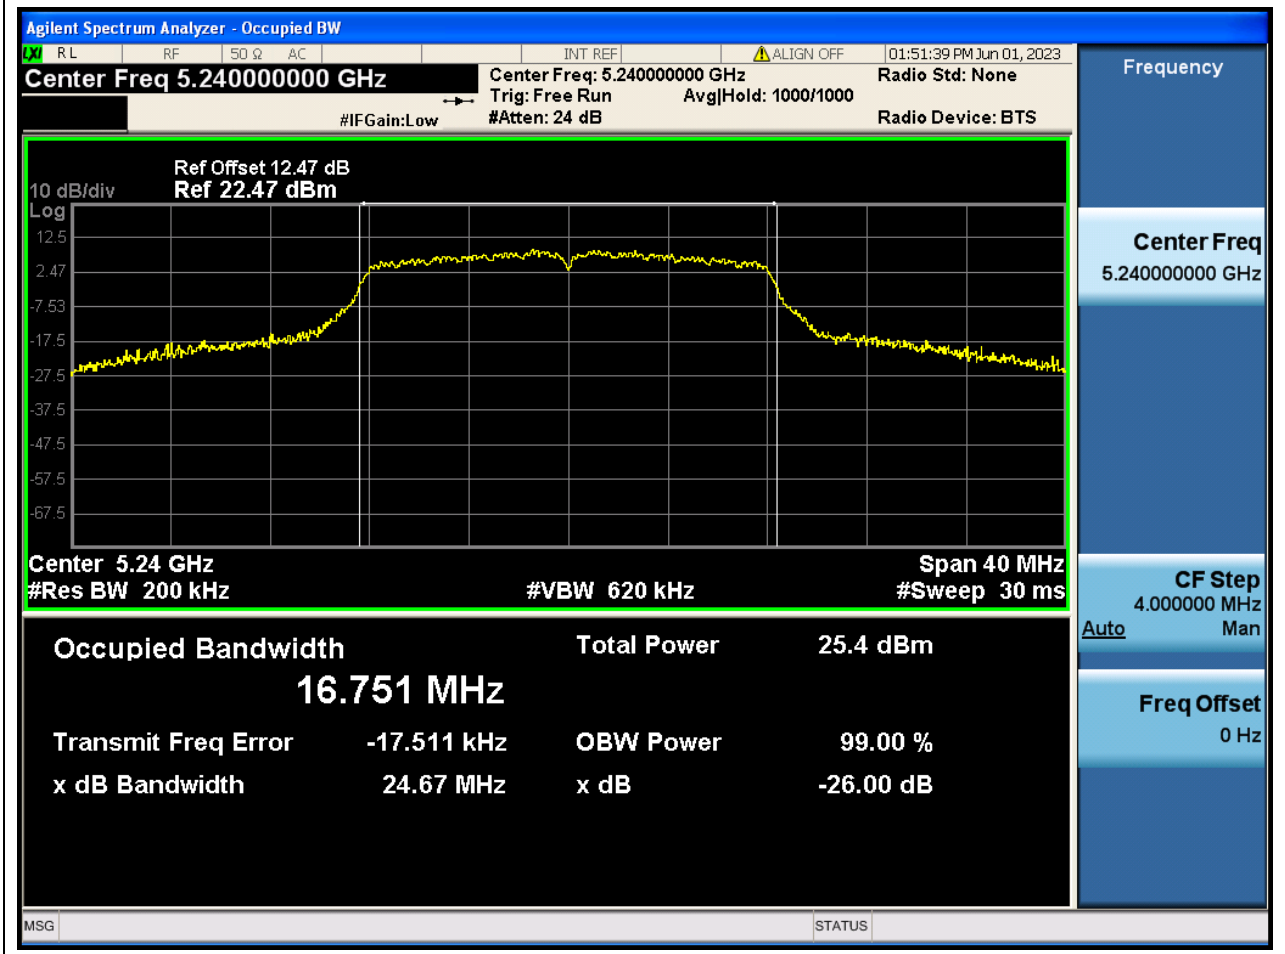

3. 802.11a_20M_U-NII-1_H

3.1. A.2-26dB Bandwidth(NTNV)

Center Frequency (MHz)	XdB Down	RBW (MHz)	Detector	Limit (MHz)	XdB BandWidth (MHz)	Verdict
5240	26	0.2	Peak	0	24.666745	N/A