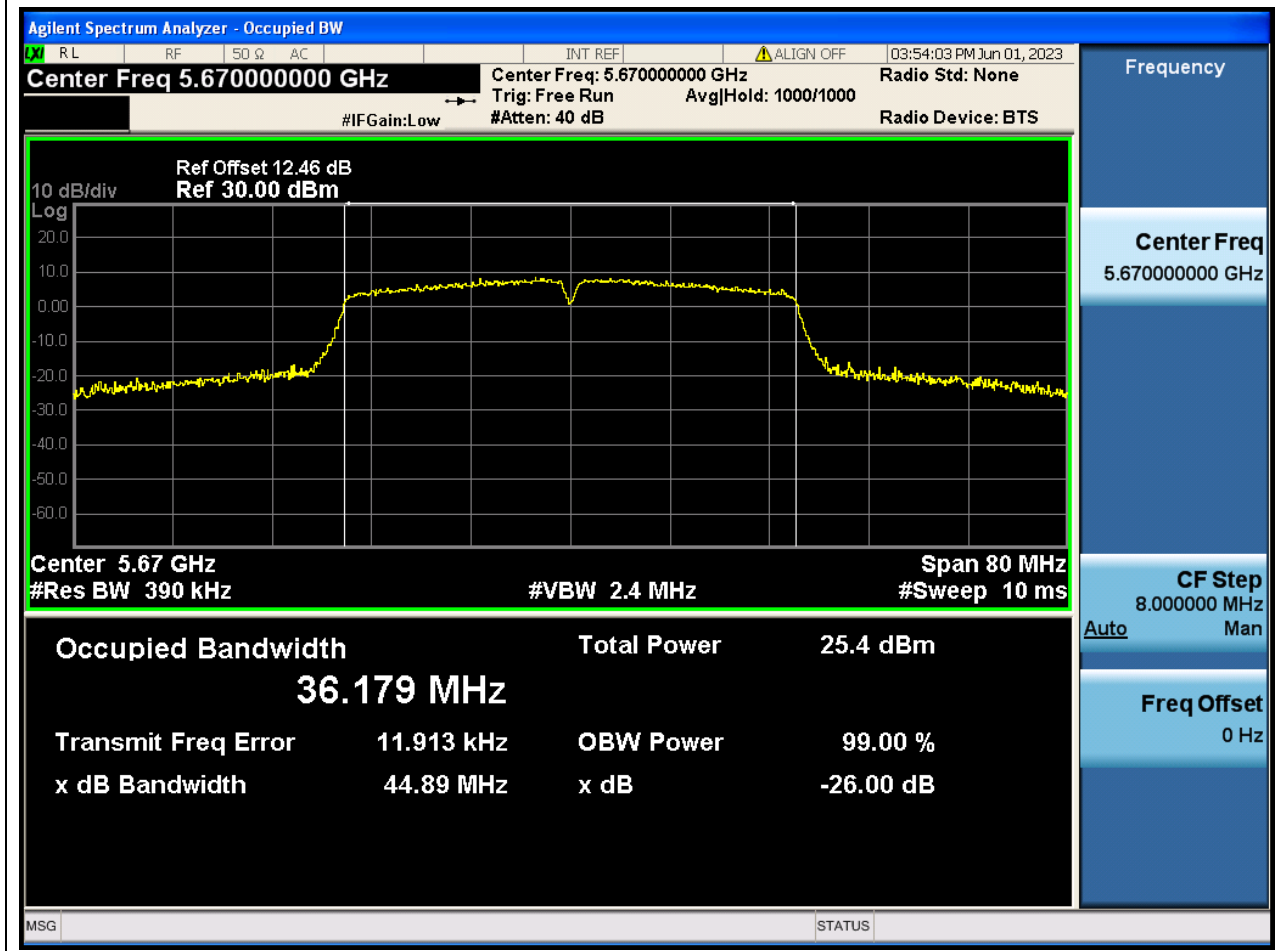

43. 802.11ac_40M_U-NII-2C_H

43.1. A.2.2-99% Bandwidth(NTNV)

Center Frequency (MHz)	OBW Power (%)	RBW (MHz)	Detector	Limit (MHz)	OBW (MHz)	Verdict
5670	99	0.39	Peak	0	36.178874	N/A