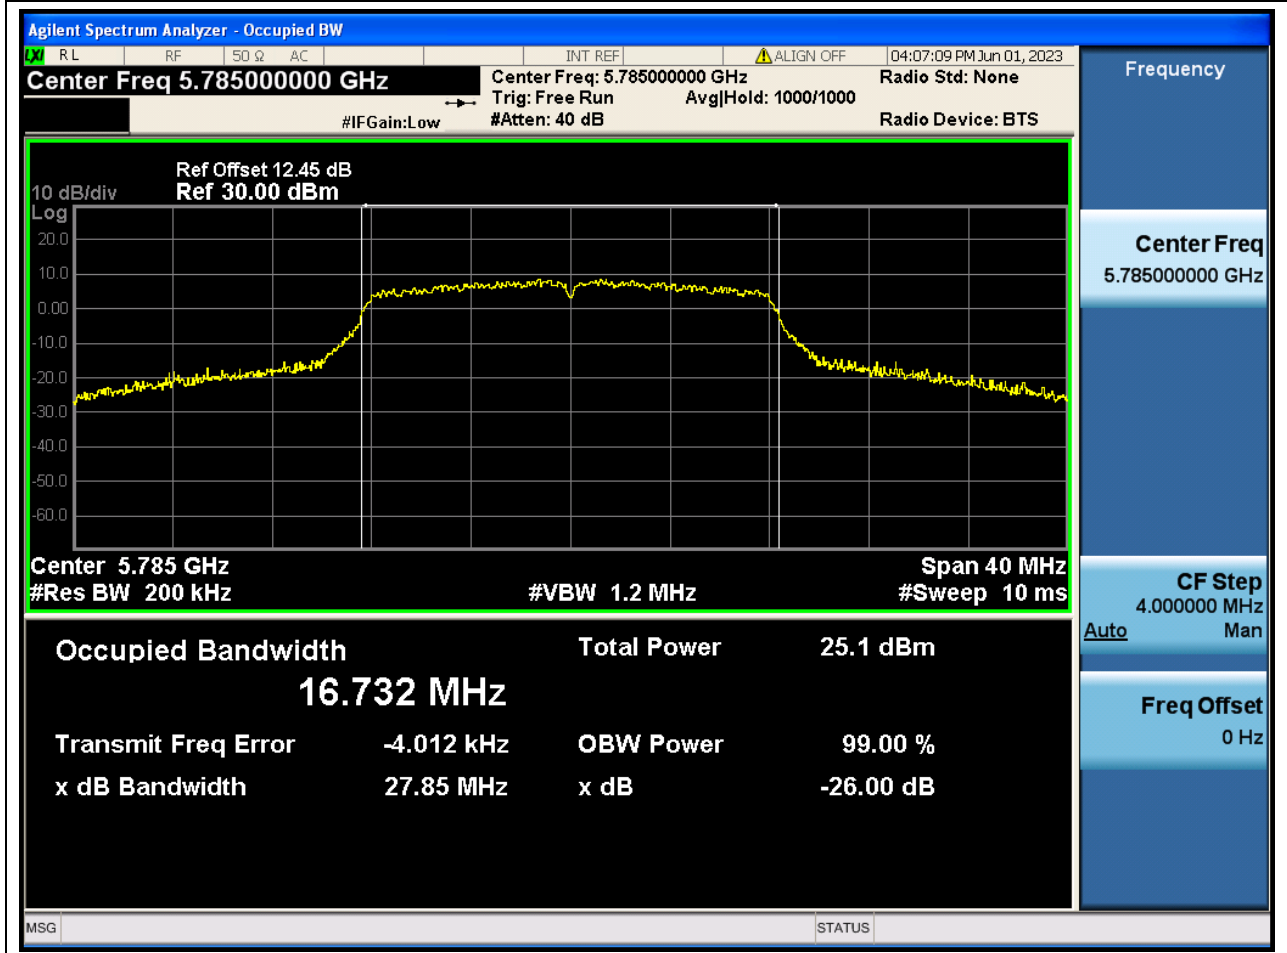

47. 802.11a_20M_U-NII-3_M

47.1. A.2.2-99% Bandwidth(NTNV)

Center Frequency (MHz)	OBW Power (%)	RBW (MHz)	Detector	Limit (MHz)	OBW (MHz)	Verdict
5785	99	0.2	Peak	0	16.731901	N/A