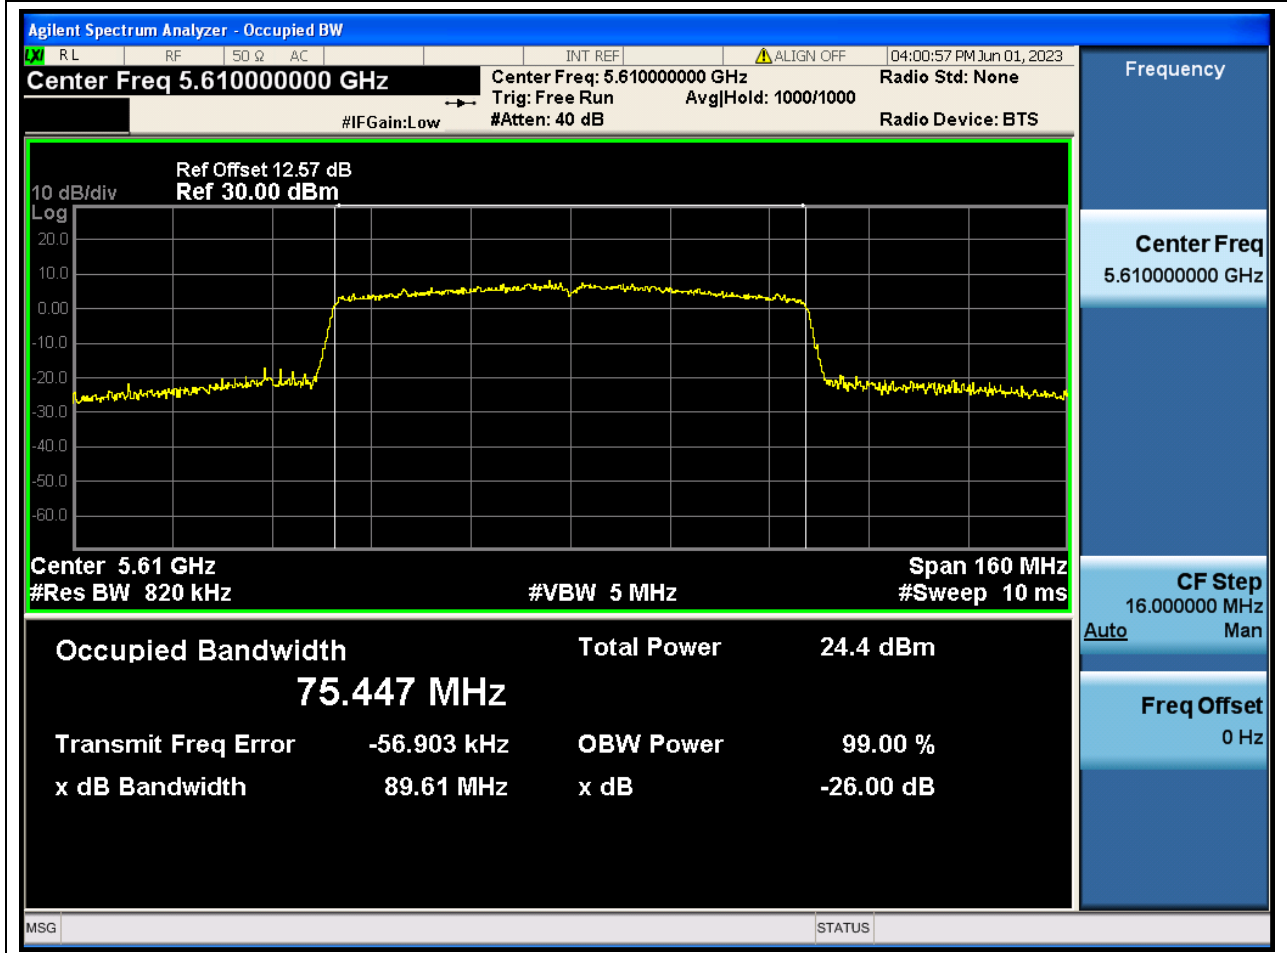

45. 802.11ac_80M_U-NII-2C_M

45.1. A.2.2-99% Bandwidth(NTNV)

Center Frequency (MHz)	OBW Power (%)	RBW (MHz)	Detector	Limit (MHz)	OBW (MHz)	Verdict
5610	99	0.82	Peak	0	75.446553	N/A