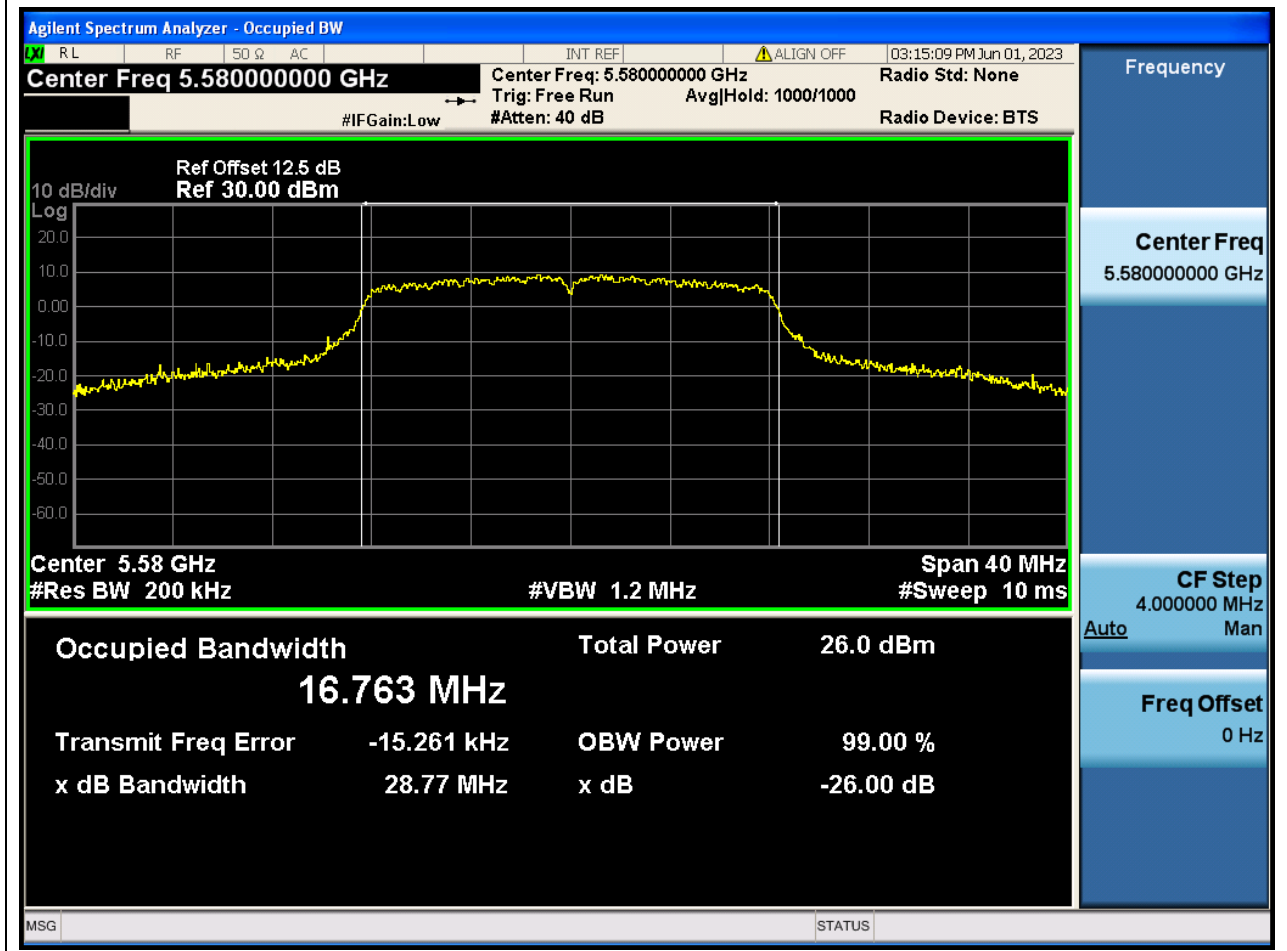

30. 802.11a_20M_U-NII-2C_M

30.1. A.2.2-99% Bandwidth(NTNV)

Center Frequency (MHz)	OBW Power (%)	RBW (MHz)	Detector	Limit (MHz)	OBW (MHz)	Verdict
5580	99	0.2	Peak	0	16.763137	N/A