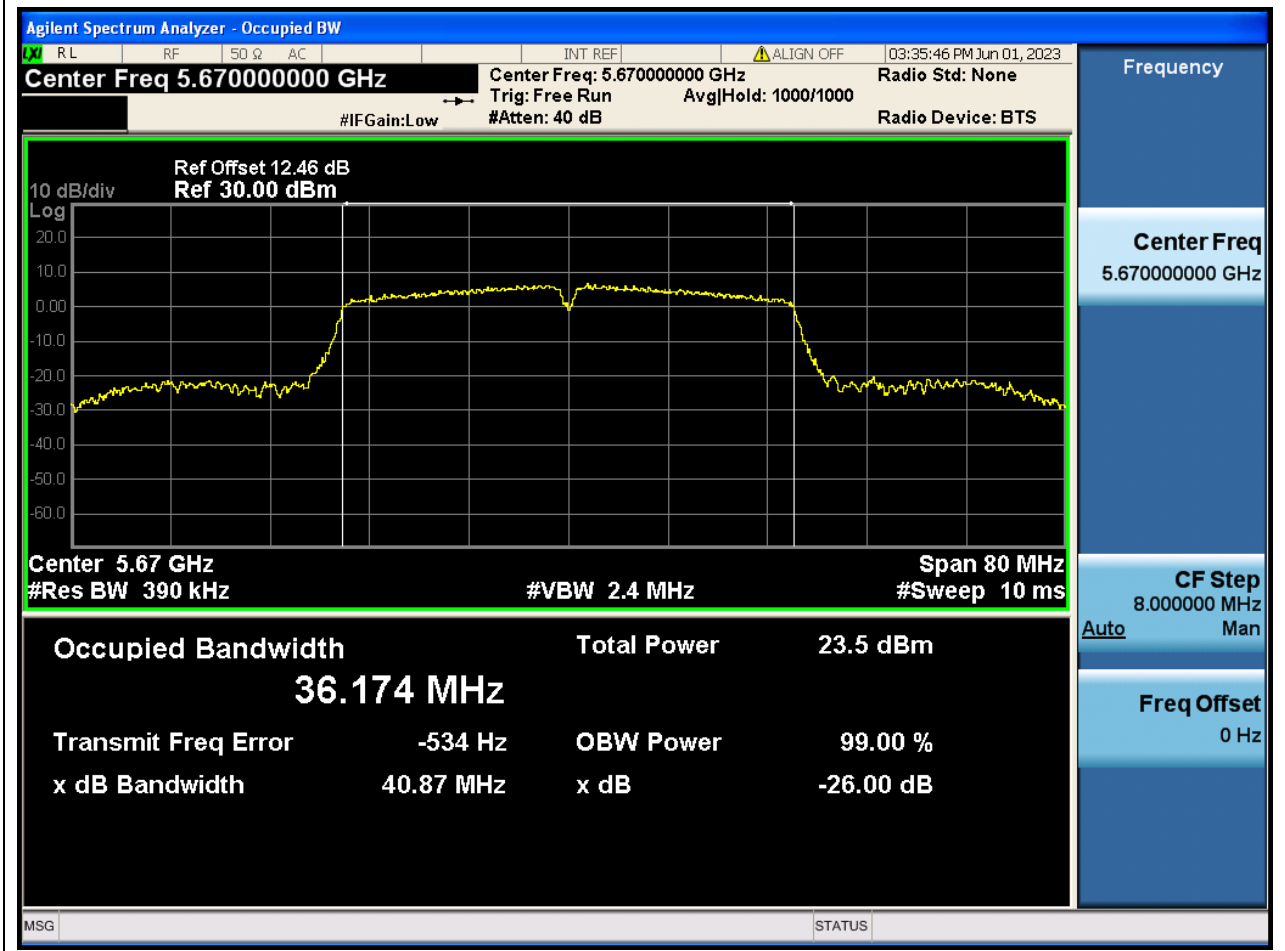

37. 802.11n_40M_U-NII-2C_H

37.1. A.2.2-99% Bandwidth(NTNV)

Center Frequency (MHz)	OBW Power (%)	RBW (MHz)	Detector	Limit (MHz)	OBW (MHz)	Verdict
5670	99	0.39	Peak	0	36.174253	N/A