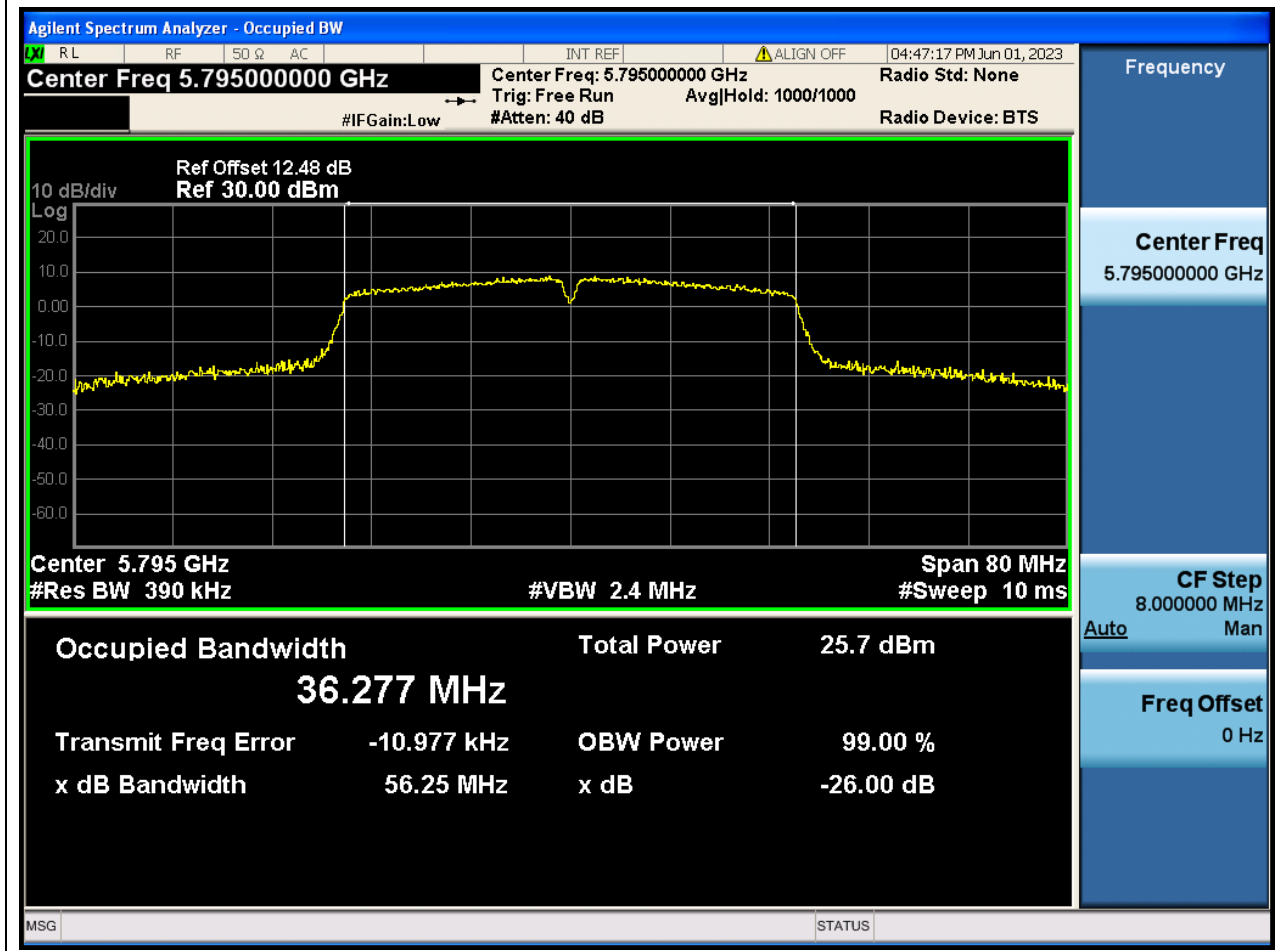

58. 802.11ac_40M_U-NII-3_H

58.1. A.2.2-99% Bandwidth(NTNV)

Center Frequency (MHz)	OBW Power (%)	RBW (MHz)	Detector	Limit (MHz)	OBW (MHz)	Verdict
5795	99	0.39	Peak	0	36.276824	N/A