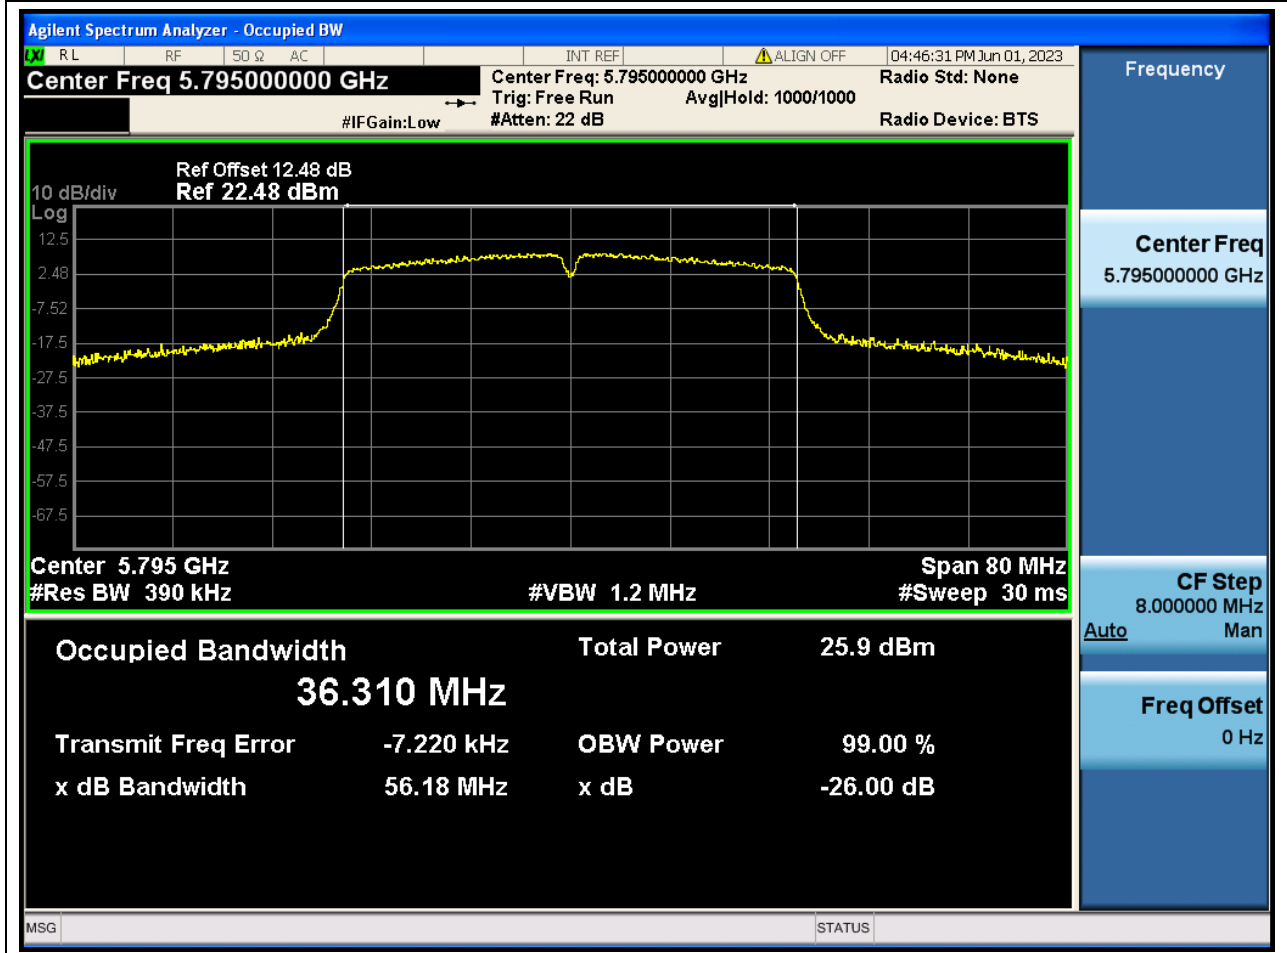

58. 802.11ac_40M_U-NII-3_H

58.1. A.2-26dB Bandwidth(NTNV)

Center Frequency (MHz)	XdB Down	RBW (MHz)	Detector	Limit (MHz)	XdB BandWidth (MHz)	Verdict
5795	26	0.39	Peak	0	56.182857	N/A