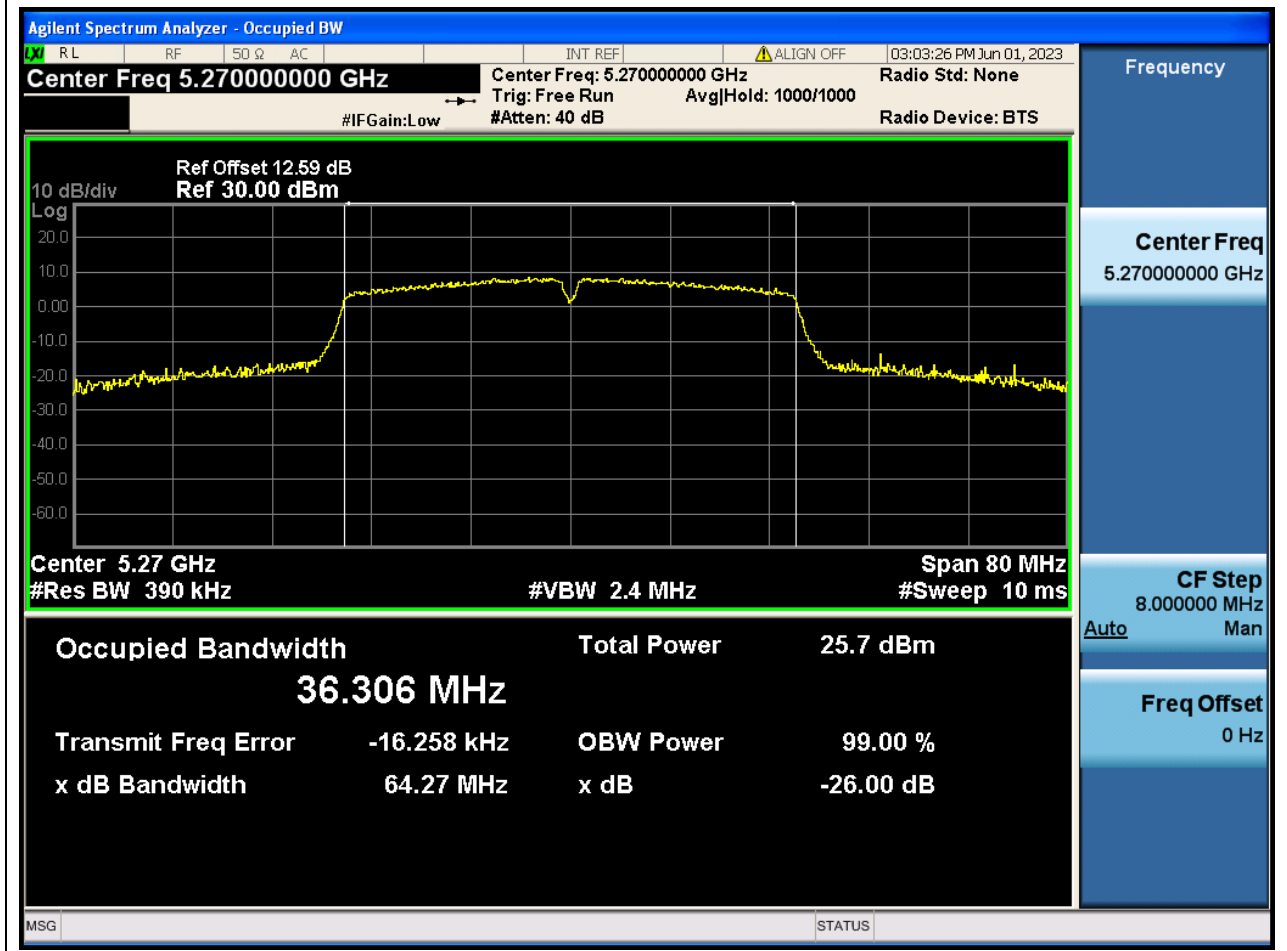

26. 802.11ac_40M_U-NII-2A_L

26.1. A.2.2-99% Bandwidth(NTNV)

Center Frequency (MHz)	OBW Power (%)	RBW (MHz)	Detector	Limit (MHz)	OBW (MHz)	Verdict
5270	99	0.39	Peak	0	36.306021	N/A