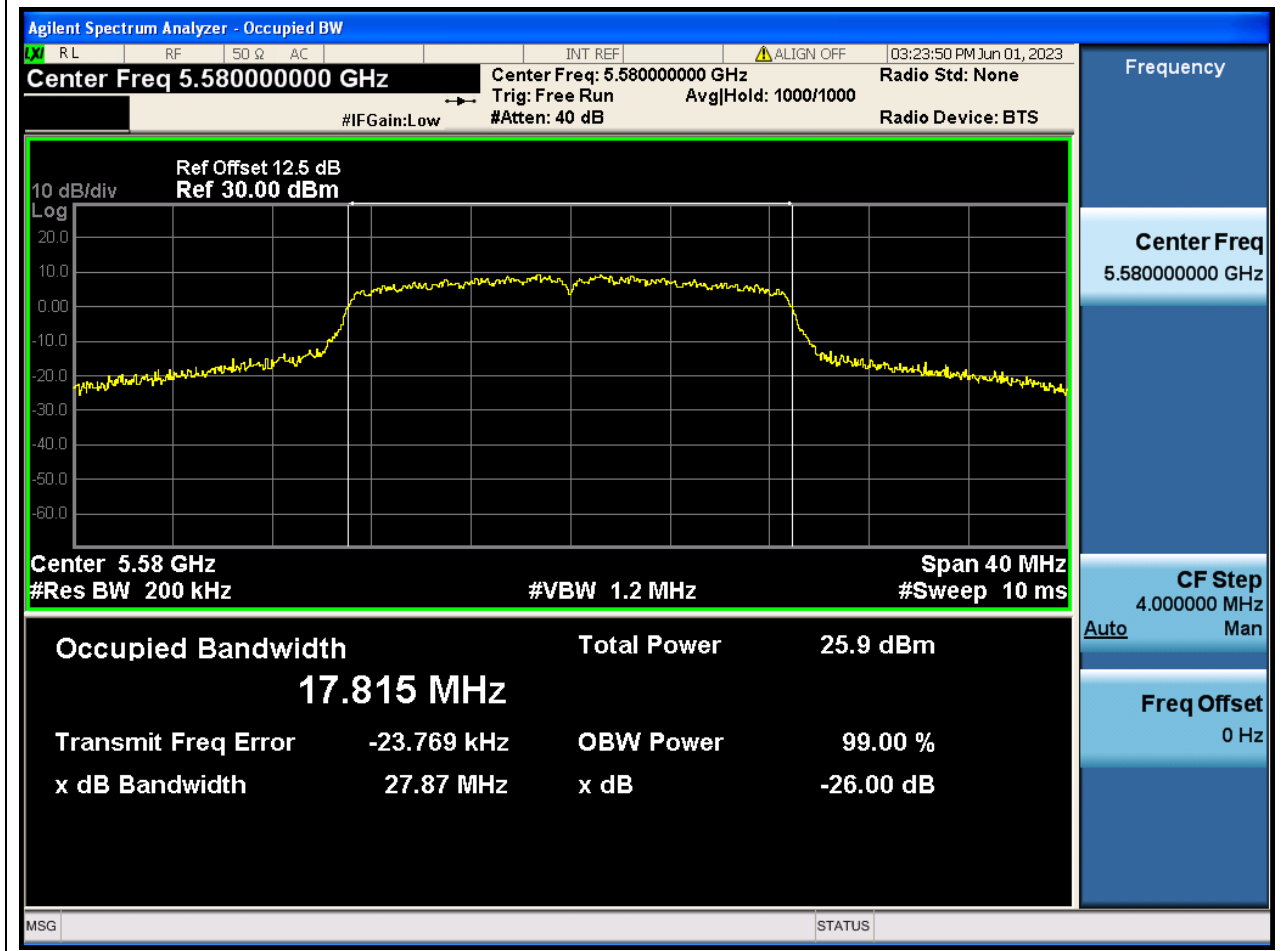

33. 802.11n_20M_U-NII-2C_M

33.1. A.2.2-99% Bandwidth(NTNV)

Center Frequency (MHz)	OBW Power (%)	RBW (MHz)	Detector	Limit (MHz)	OBW (MHz)	Verdict
5580	99	0.2	Peak	0	17.814537	N/A