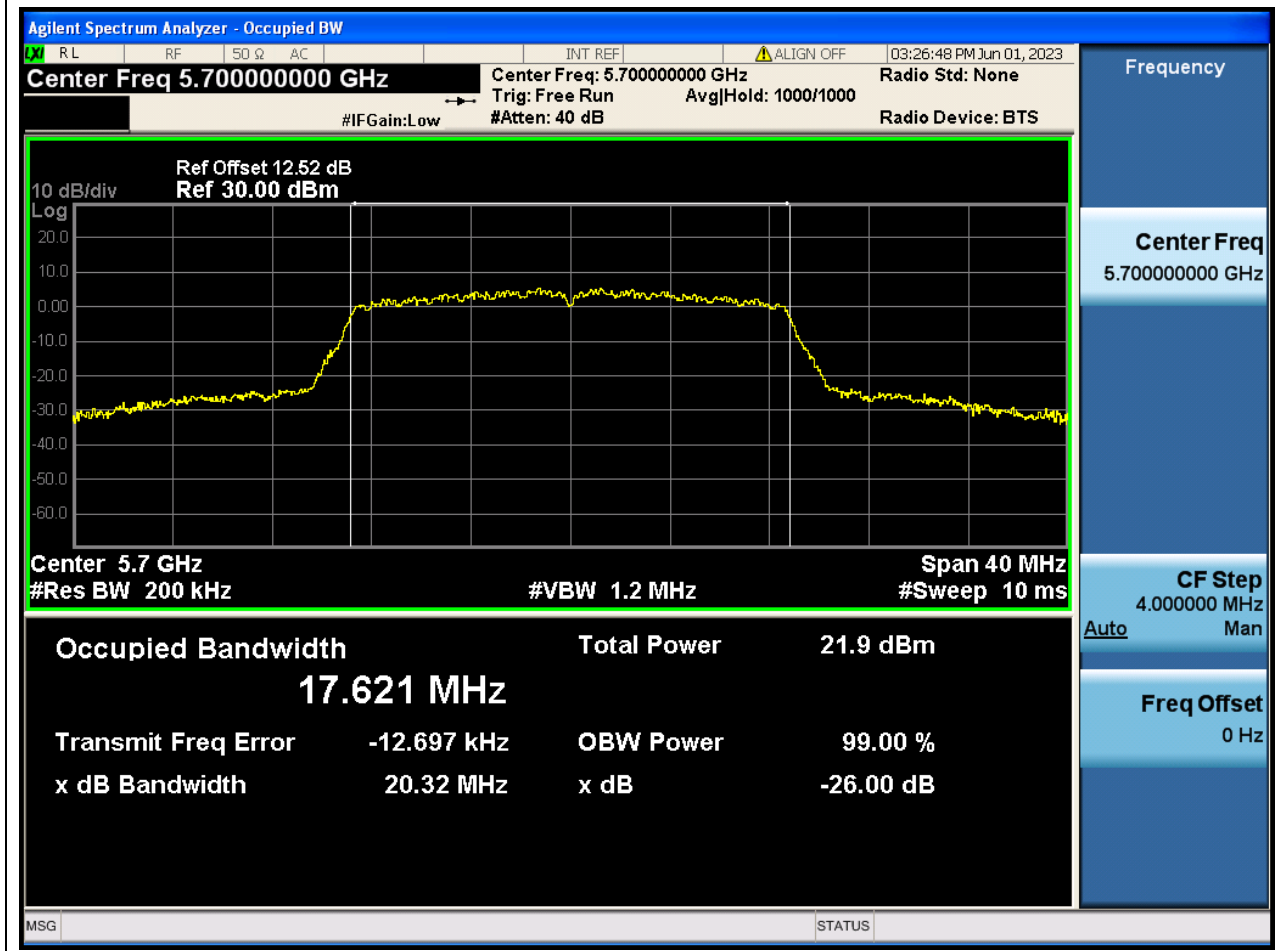

34. 802.11n_20M_U-NII-2C_H

34.1. A.2.2-99% Bandwidth(NTNV)

Center Frequency (MHz)	OBW Power (%)	RBW (MHz)	Detector	Limit (MHz)	OBW (MHz)	Verdict
5700	99	0.2	Peak	0	17.620713	N/A