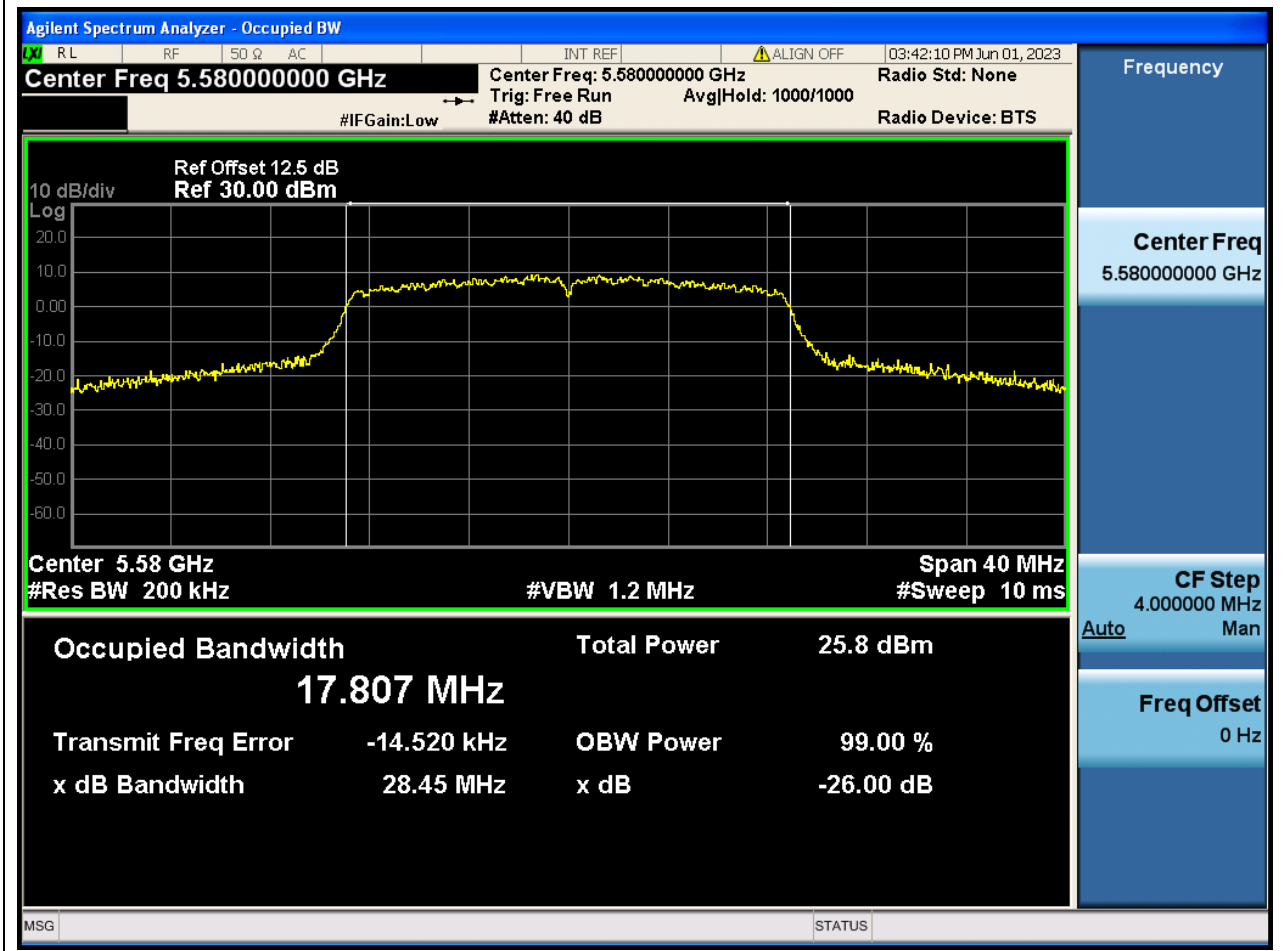

39. 802.11ac_20M_U-NII-2C_M

39.1. A.2.2-99% Bandwidth(NTNV)

Center Frequency (MHz)	OBW Power (%)	RBW (MHz)	Detector	Limit (MHz)	OBW (MHz)	Verdict
5580	99	0.2	Peak	0	17.806725	N/A