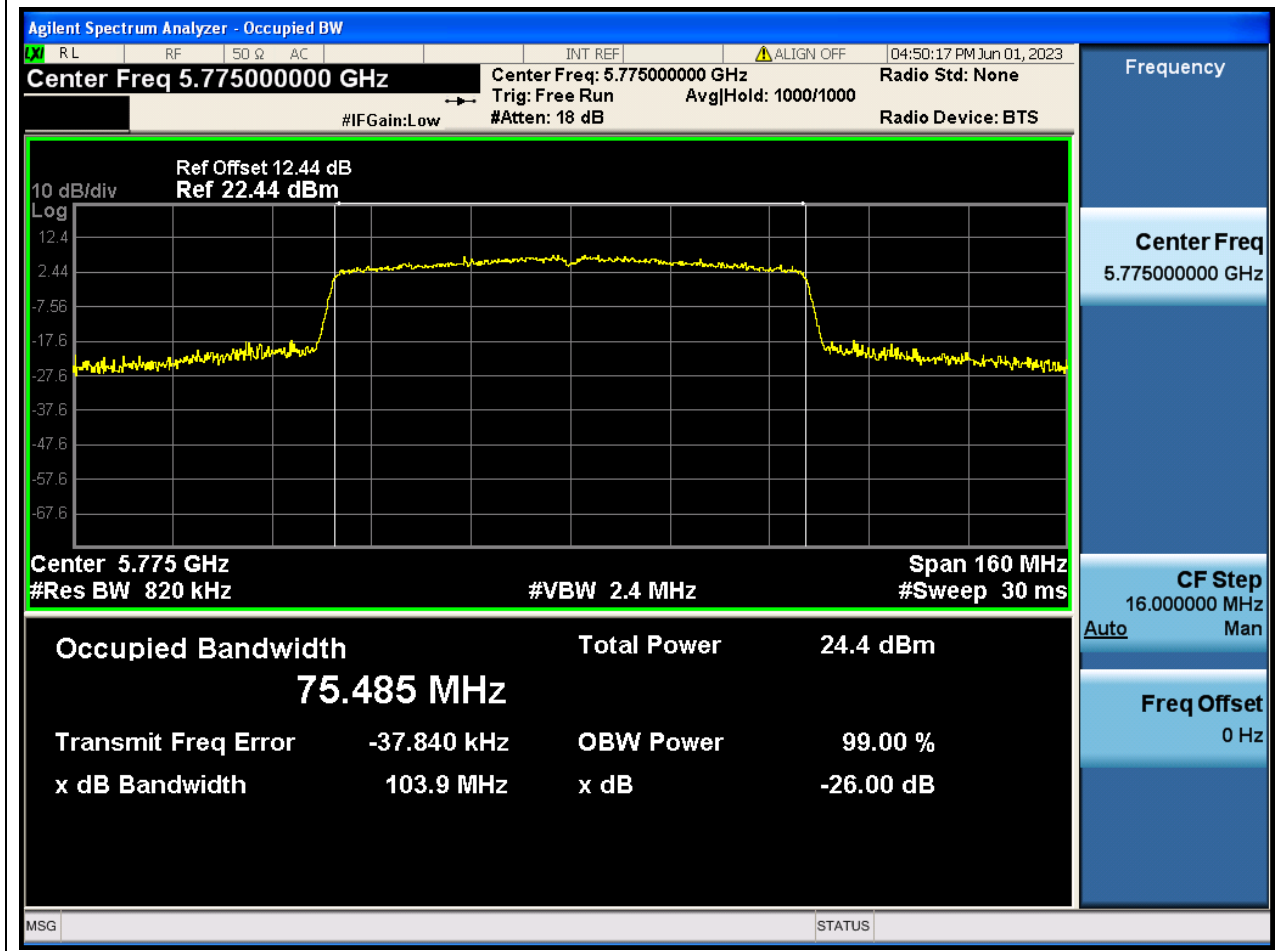

59. 802.11ac_80M_U-NII-3_M

59.1. A.2-26dB Bandwidth(NTNV)

Center Frequency (MHz)	XdB Down	RBW (MHz)	Detector	Limit (MHz)	XdB BandWidth (MHz)	Verdict
5775	26	0.82	Peak	0	103.933196	N/A