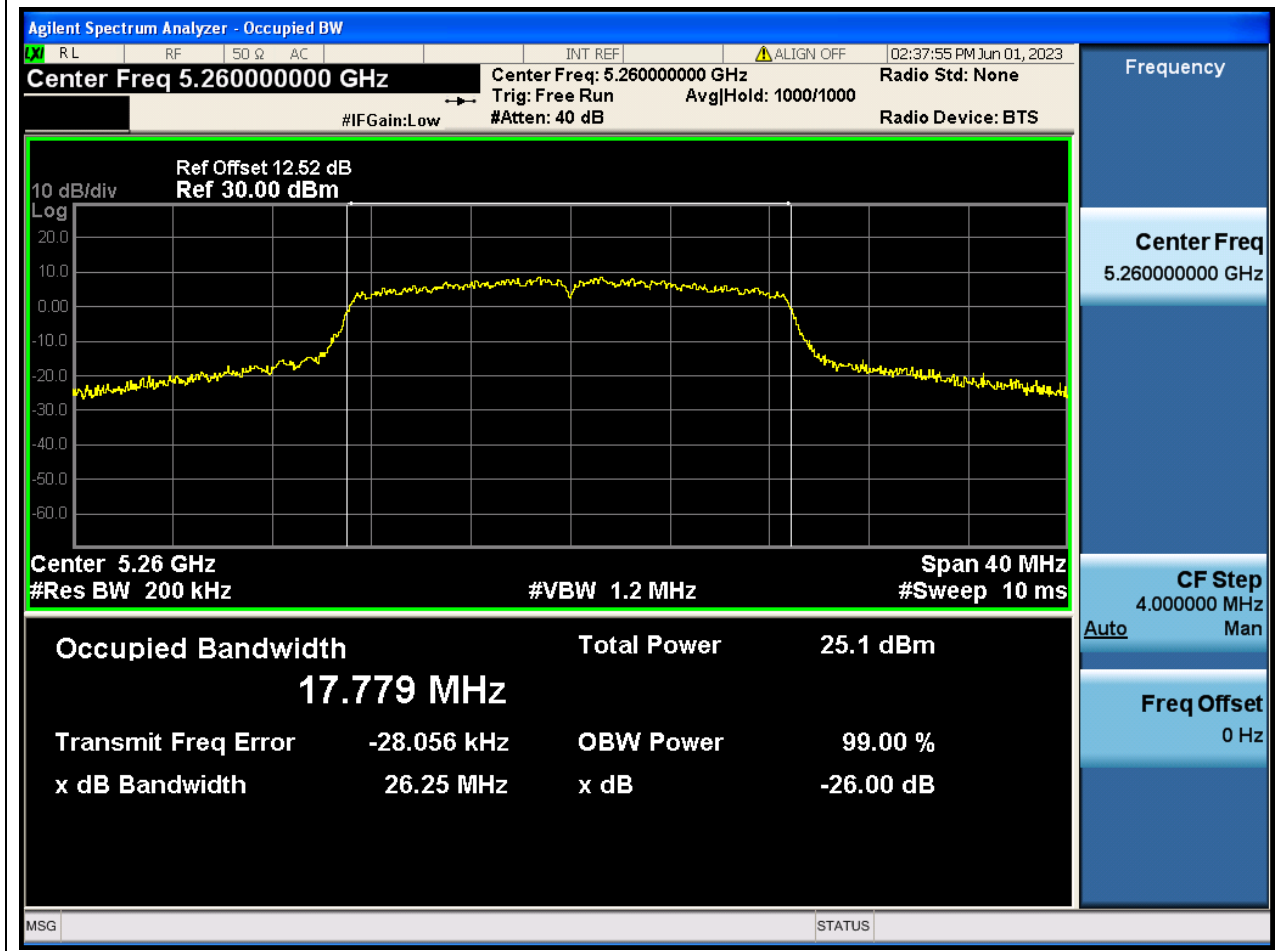

18. 802.11n_20M_U-NII-2A_L

18.1. A.2.2-99% Bandwidth(NTNV)

Center Frequency (MHz)	OBW Power (%)	RBW (MHz)	Detector	Limit (MHz)	OBW (MHz)	Verdict
5260	99	0.2	Peak	0	17.779067	N/A