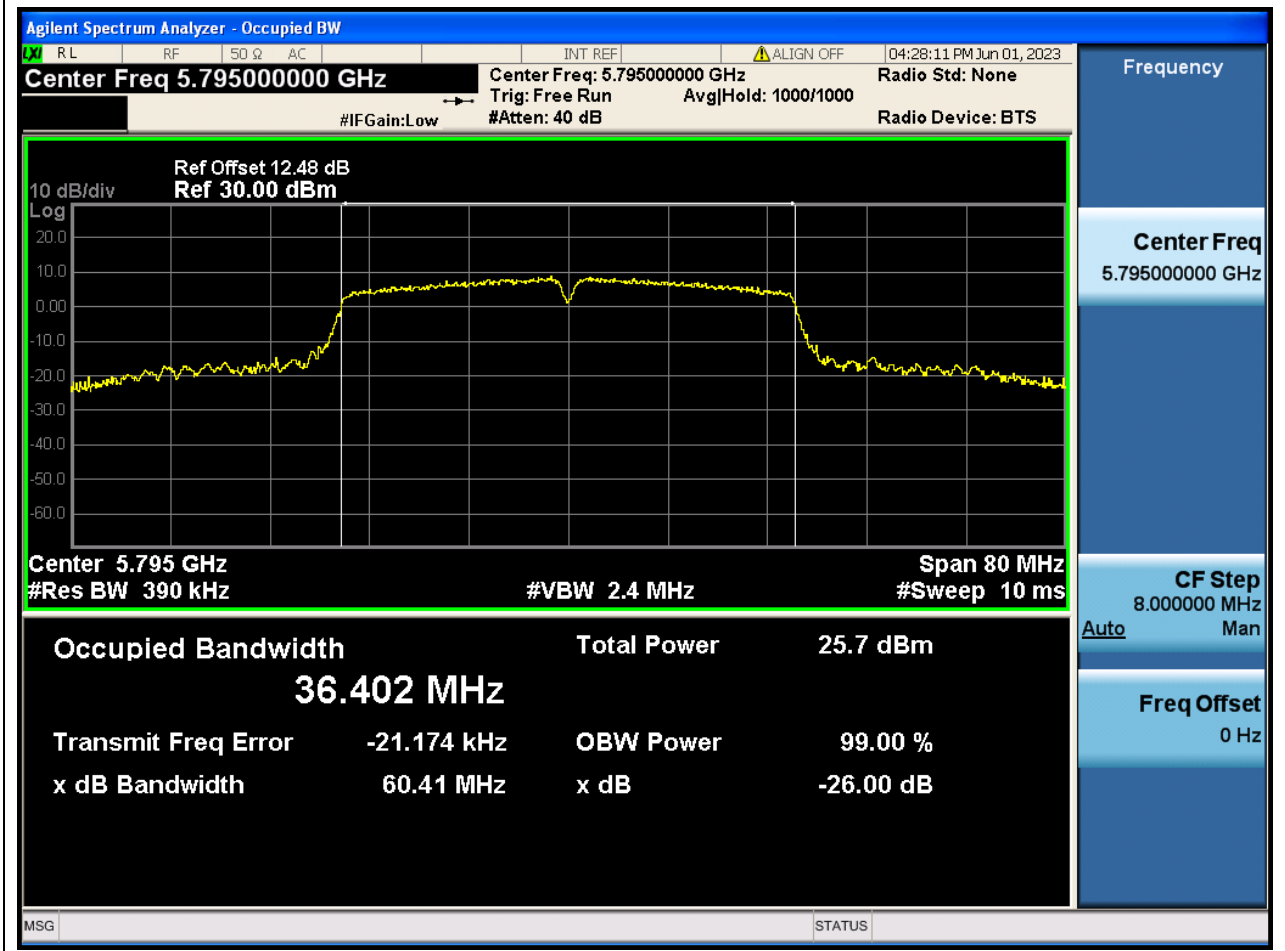

53. 802.11n_40M_U-NII-3_H

53.1. A.2.2-99% Bandwidth(NTNV)

Center Frequency (MHz)	OBW Power (%)	RBW (MHz)	Detector	Limit (MHz)	OBW (MHz)	Verdict
5795	99	0.39	Peak	0	36.40185	N/A