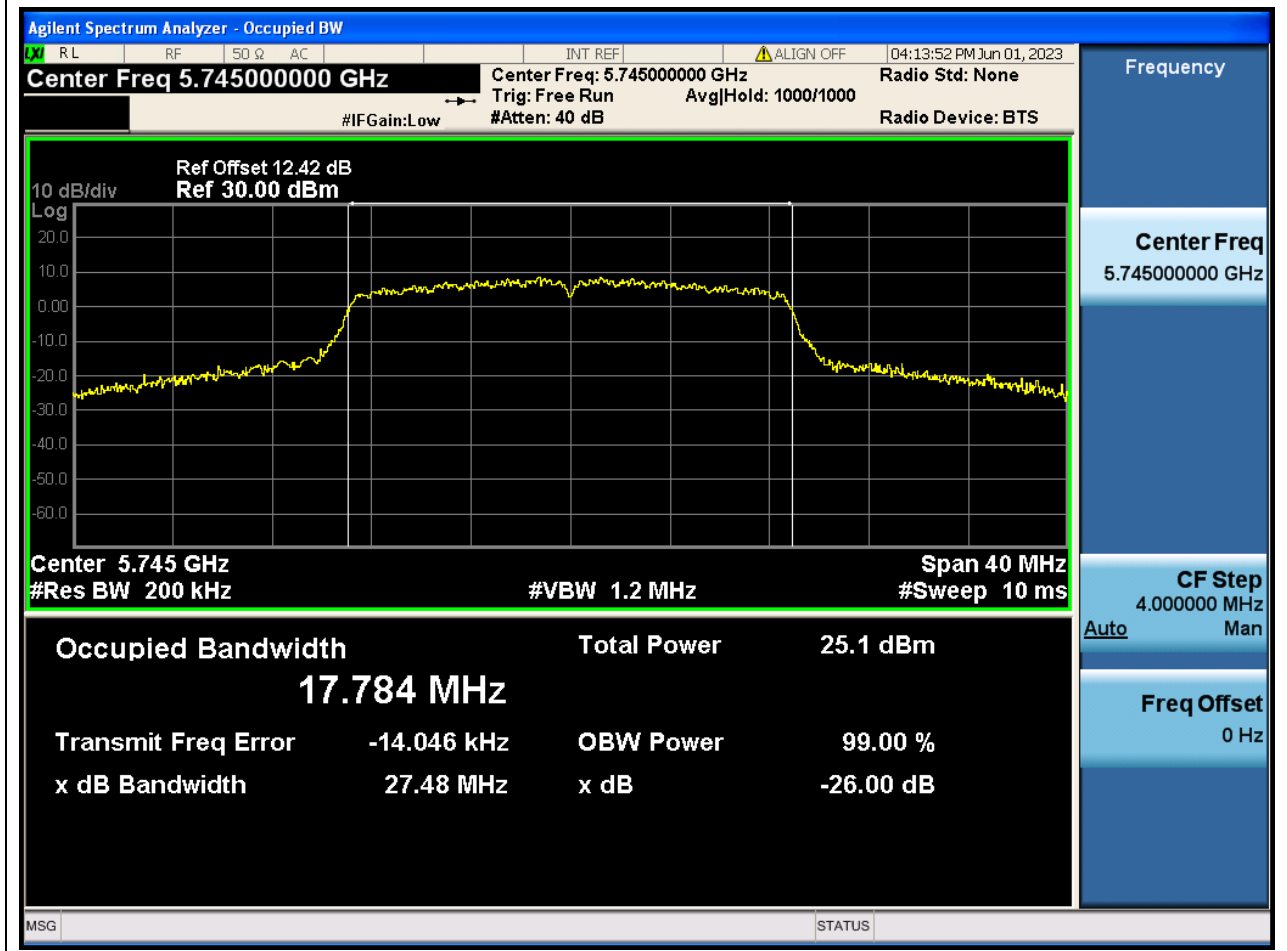

49. 802.11n_20M_U-NII-3_L

49.1. A.2.2-99% Bandwidth(NTNV)

Center Frequency (MHz)	OBW Power (%)	RBW (MHz)	Detector	Limit (MHz)	OBW (MHz)	Verdict
5745	99	0.2	Peak	0	17.784441	N/A