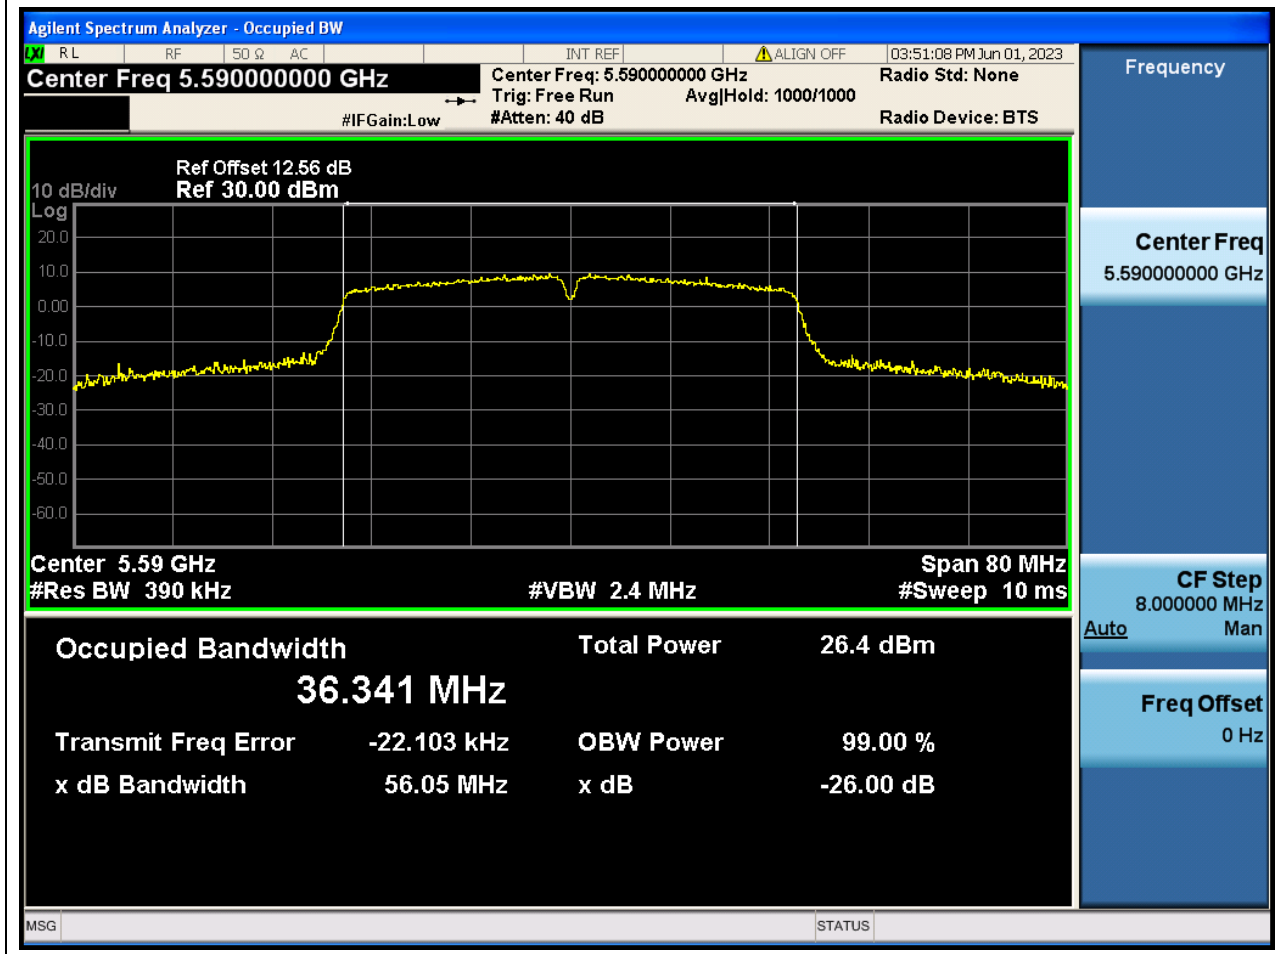

42. 802.11ac_40M_U-NII-2C_M

42.1. A.2.2-99% Bandwidth(NTNV)

Center Frequency (MHz)	OBW Power (%)	RBW (MHz)	Detector	Limit (MHz)	OBW (MHz)	Verdict
5590	99	0.39	Peak	0	36.341224	N/A