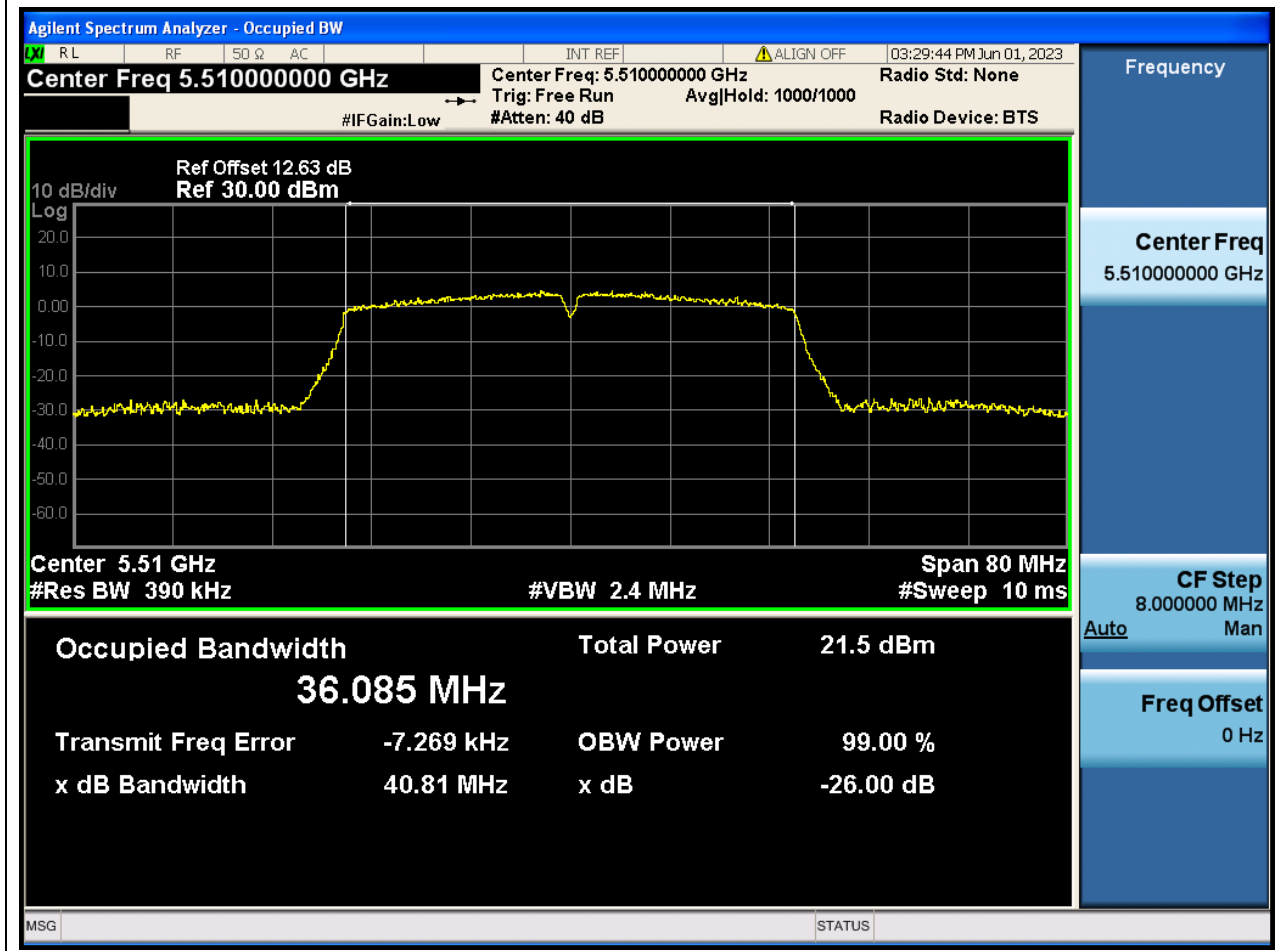

35. 802.11n_40M_U-NII-2C_L

35.1. A.2.2-99% Bandwidth(NTNV)

Center Frequency (MHz)	OBW Power (%)	RBW (MHz)	Detector	Limit (MHz)	OBW (MHz)	Verdict
5510	99	0.39	Peak	0	36.084892	N/A