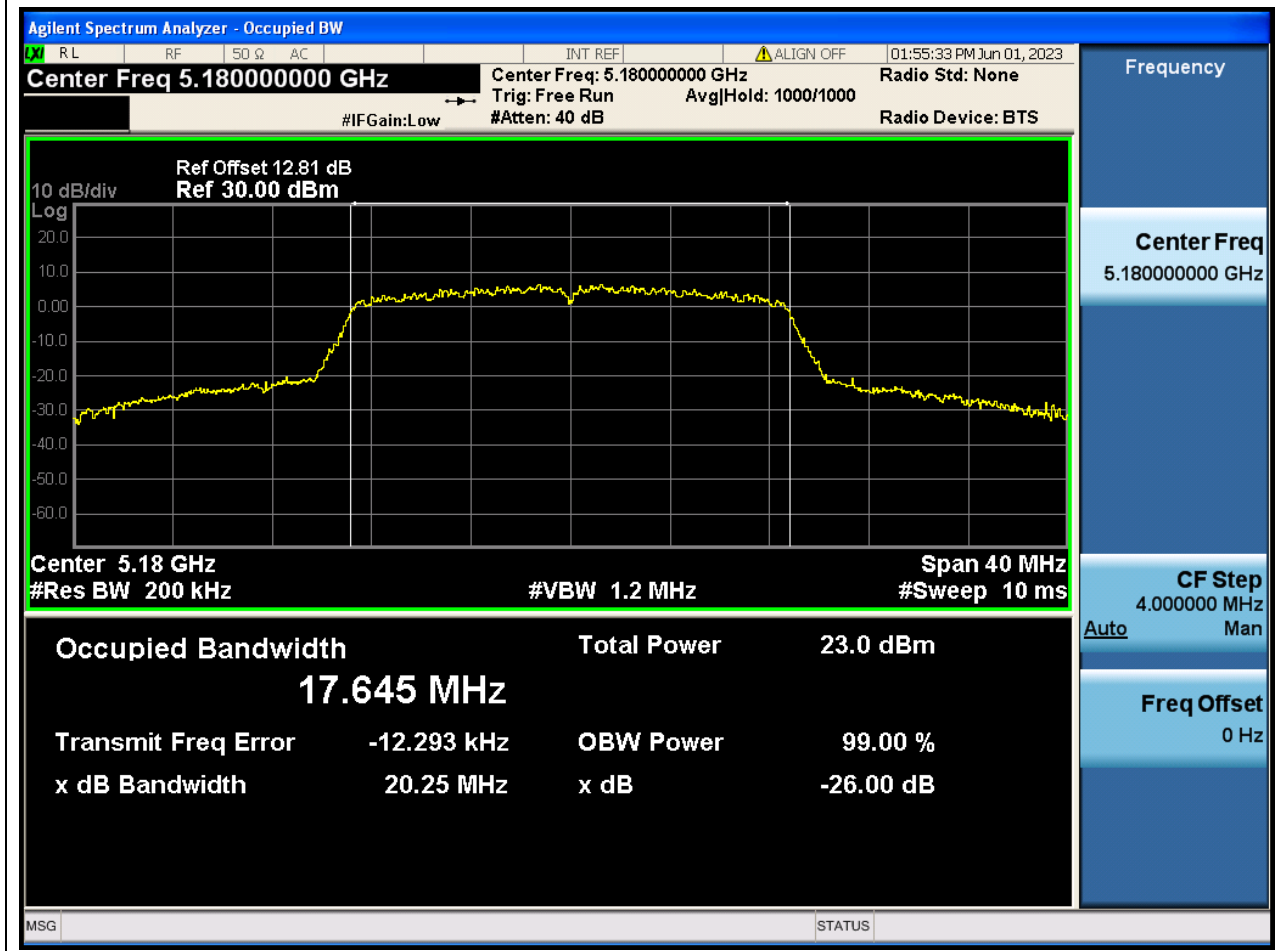

4. 802.11n_20M_U-NII-1_L

4.1. A.2.2-99% Bandwidth(NTNV)

Center Frequency (MHz)	OBW Power (%)	RBW (MHz)	Detector	Limit (MHz)	OBW (MHz)	Verdict
5180	99	0.2	Peak	0	17.645346	N/A