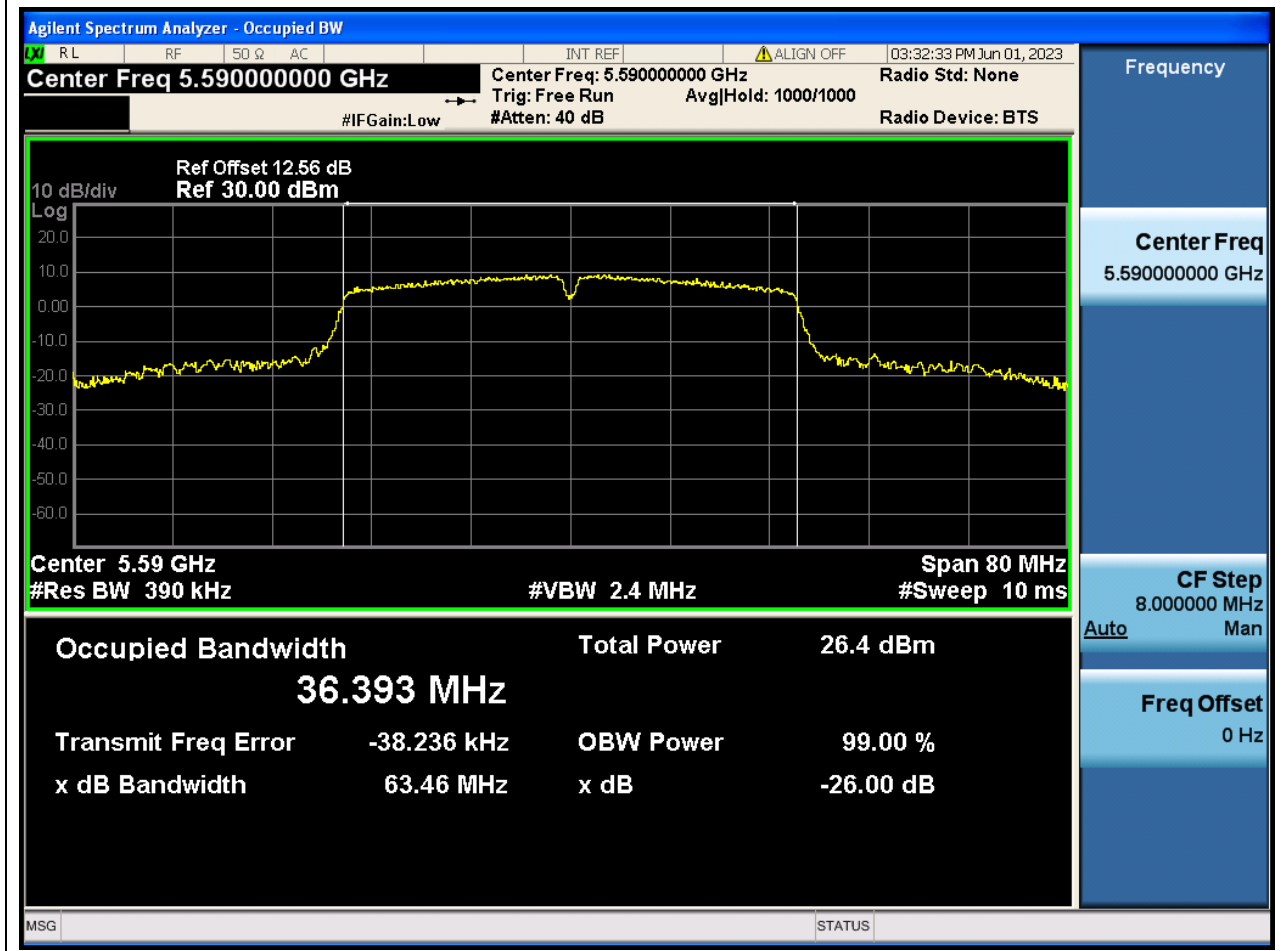

36. 802.11n_40M_U-NII-2C_M

36.1. A.2.2-99% Bandwidth(NTNV)

Center Frequency (MHz)	OBW Power (%)	RBW (MHz)	Detector	Limit (MHz)	OBW (MHz)	Verdict
5590	99	0.39	Peak	0	36.392557	N/A