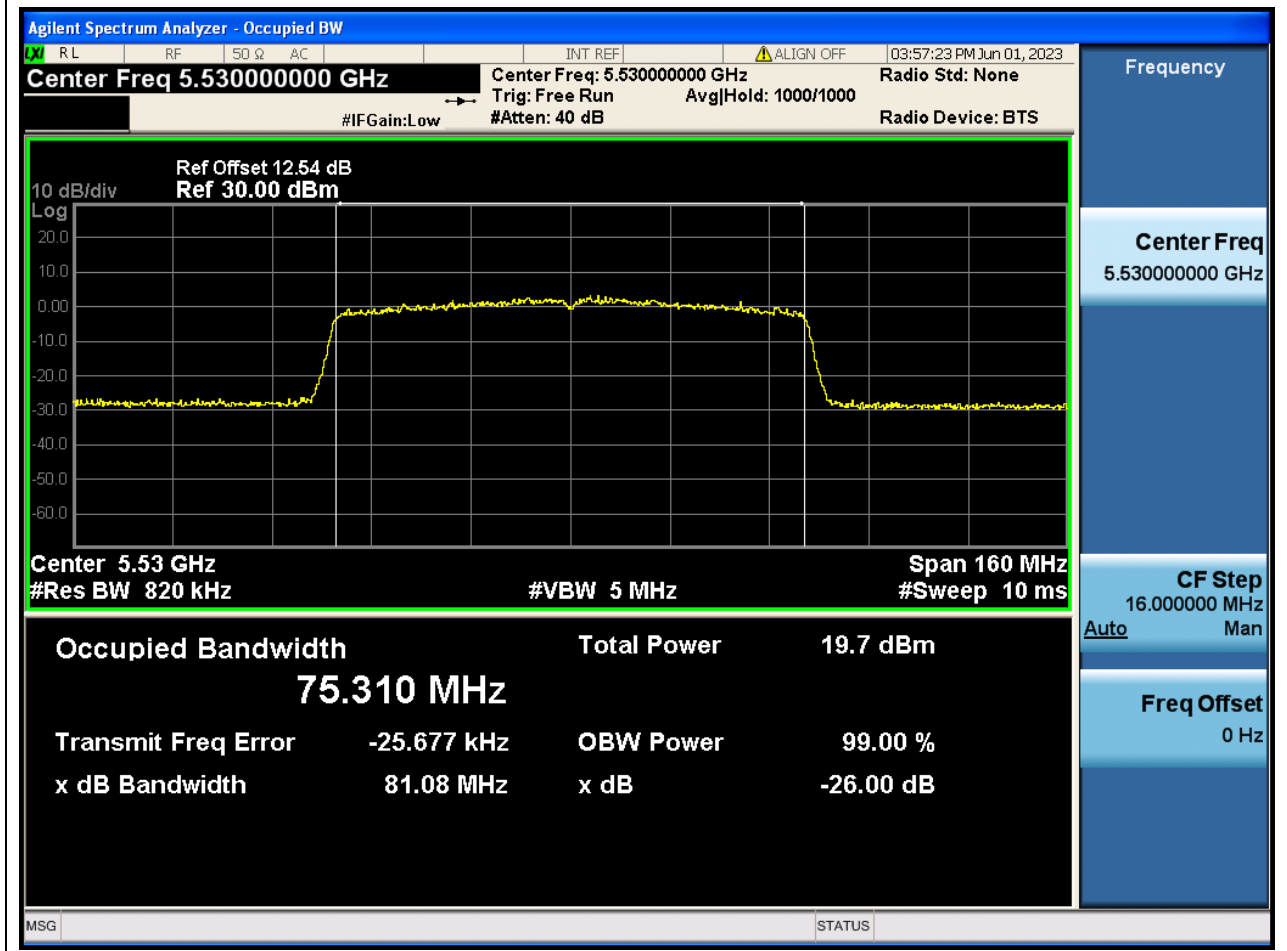

44. 802.11ac_80M_U-NII-2C_L

44.1. A.2.2-99% Bandwidth(NTNV)

Center Frequency (MHz)	OBW Power (%)	RBW (MHz)	Detector	Limit (MHz)	OBW (MHz)	Verdict
5530	99	0.82	Peak	0	75.310277	N/A