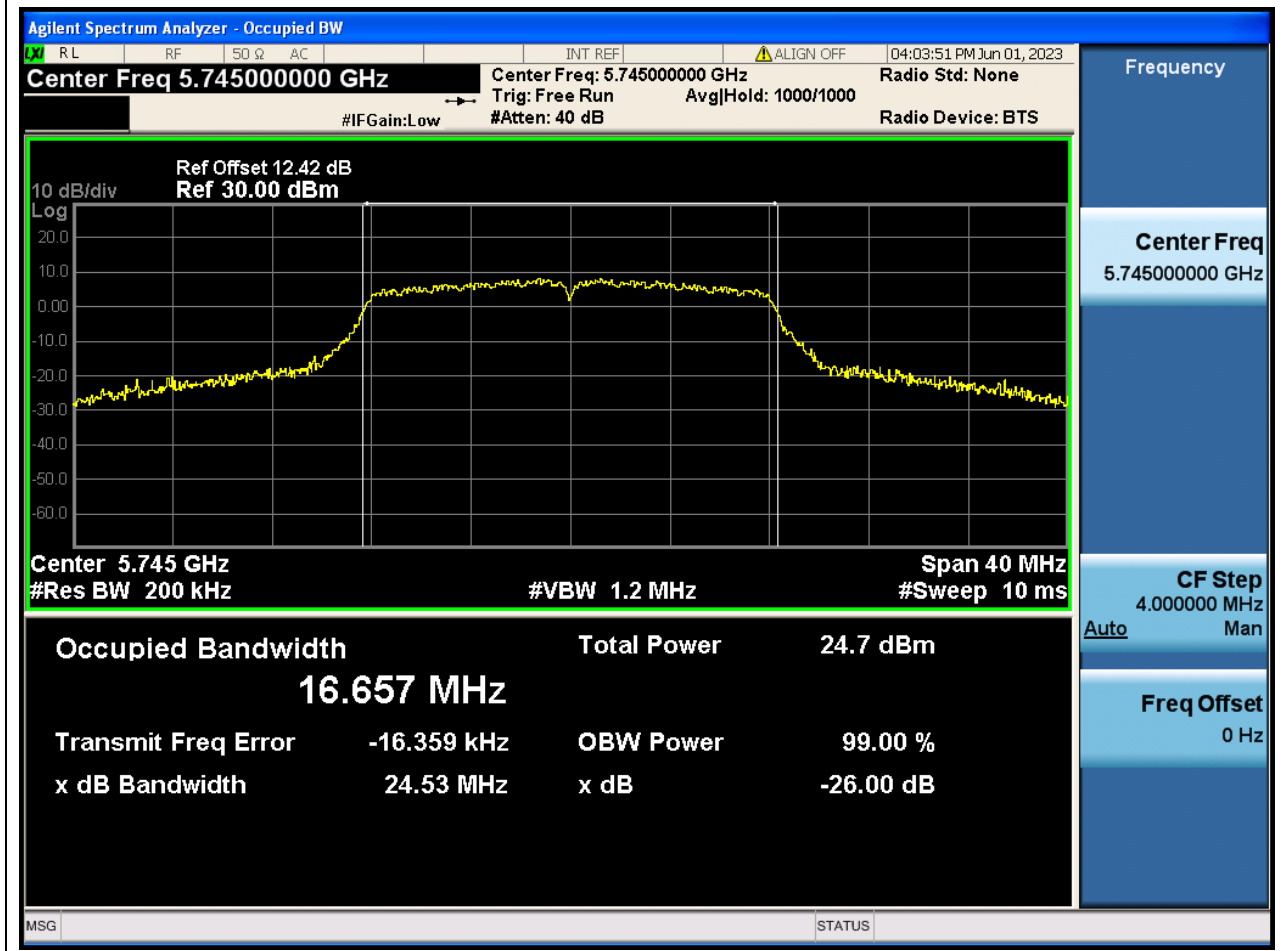

46. 802.11a_20M_U-NII-3_L

46.1. A.2.2-99% Bandwidth(NTNV)

Center Frequency (MHz)	OBW Power (%)	RBW (MHz)	Detector	Limit (MHz)	OBW (MHz)	Verdict
5745	99	0.2	Peak	0	16.657242	N/A