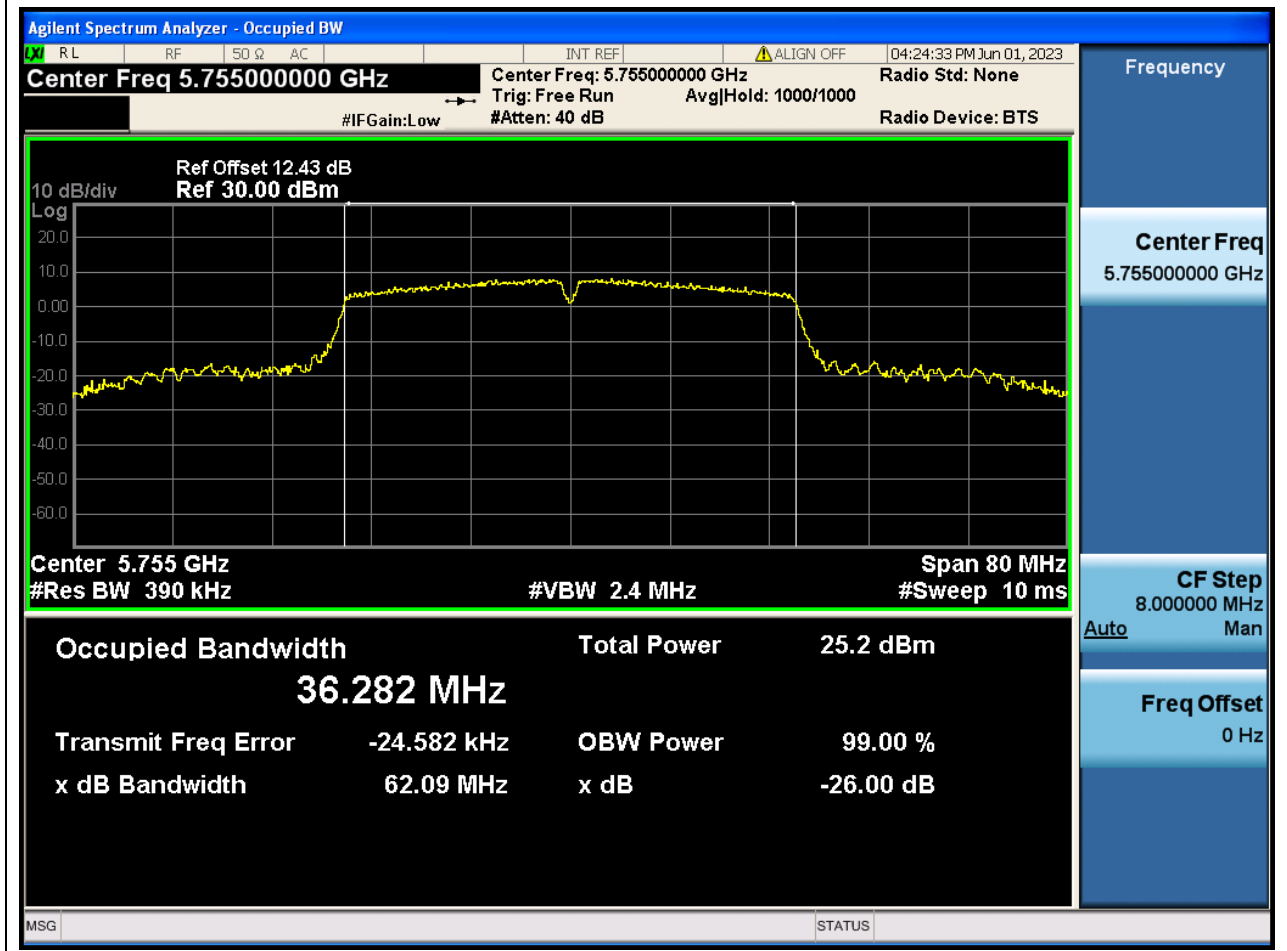

52. 802.11n_40M_U-NII-3_L

52.1. A.2.2-99% Bandwidth(NTNV)

Center Frequency (MHz)	OBW Power (%)	RBW (MHz)	Detector	Limit (MHz)	OBW (MHz)	Verdict
5755	99	0.39	Peak	0	36.28185	N/A