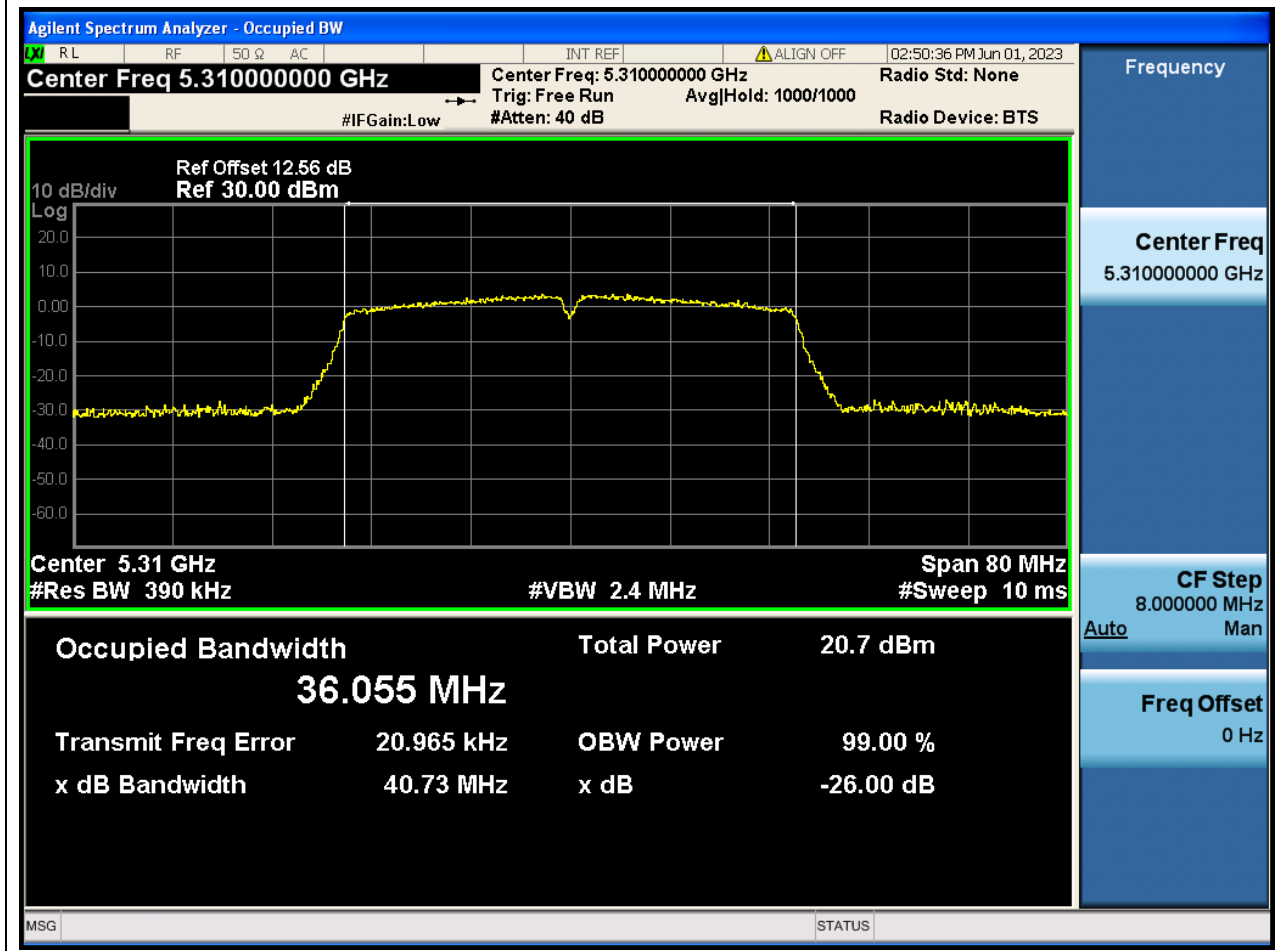

22. 802.11n_40M_U-NII-2A_H

22.1. A.2.2-99% Bandwidth(NTNV)

Center Frequency (MHz)	OBW Power (%)	RBW (MHz)	Detector	Limit (MHz)	OBW (MHz)	Verdict
5310	99	0.39	Peak	0	36.054958	N/A