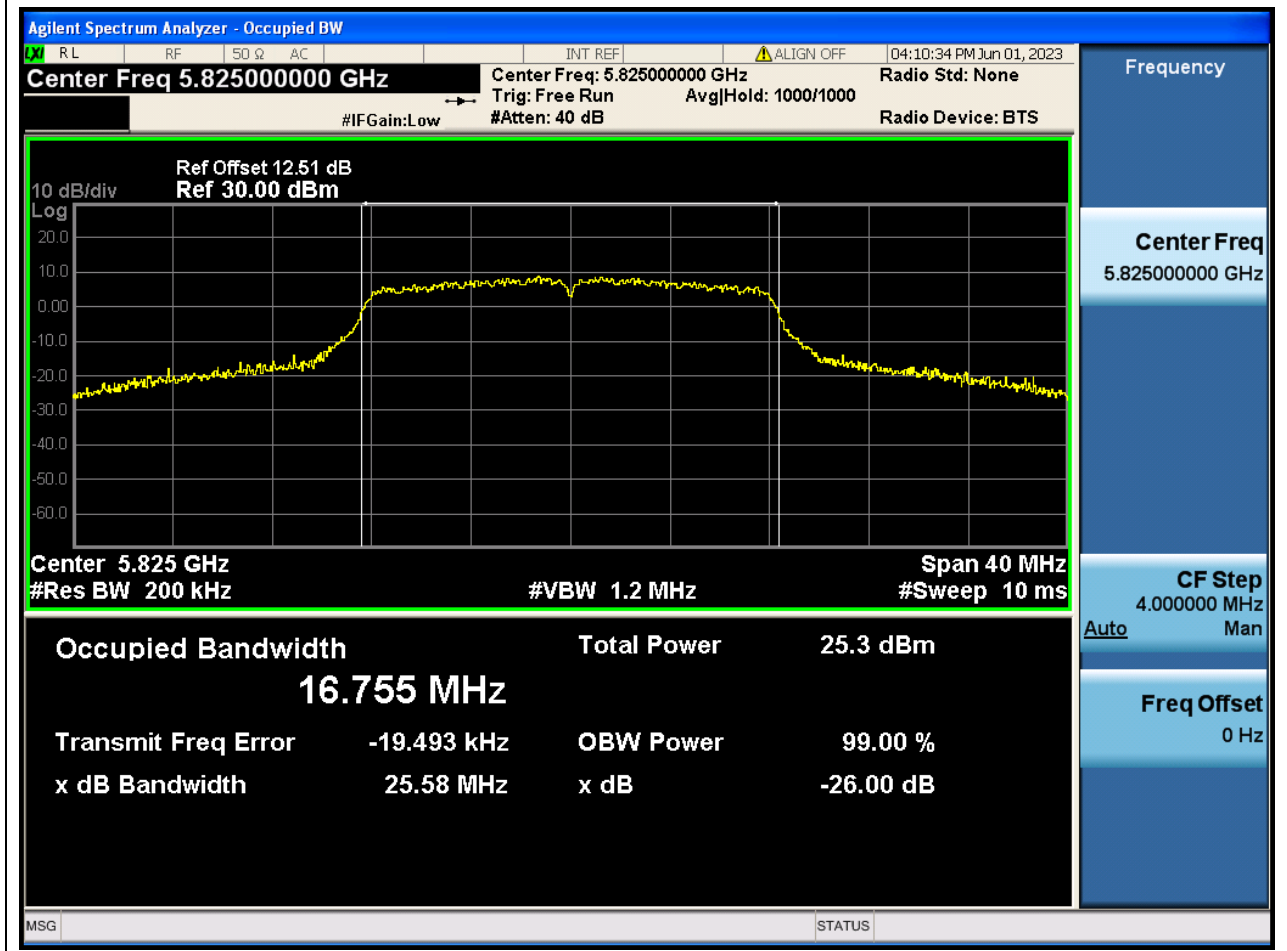

48. 802.11a_20M_U-NII-3_H

48.1. A.2.2-99% Bandwidth(NTNV)

Center Frequency (MHz)	OBW Power (%)	RBW (MHz)	Detector	Limit (MHz)	OBW (MHz)	Verdict
5825	99	0.2	Peak	0	16.755275	N/A