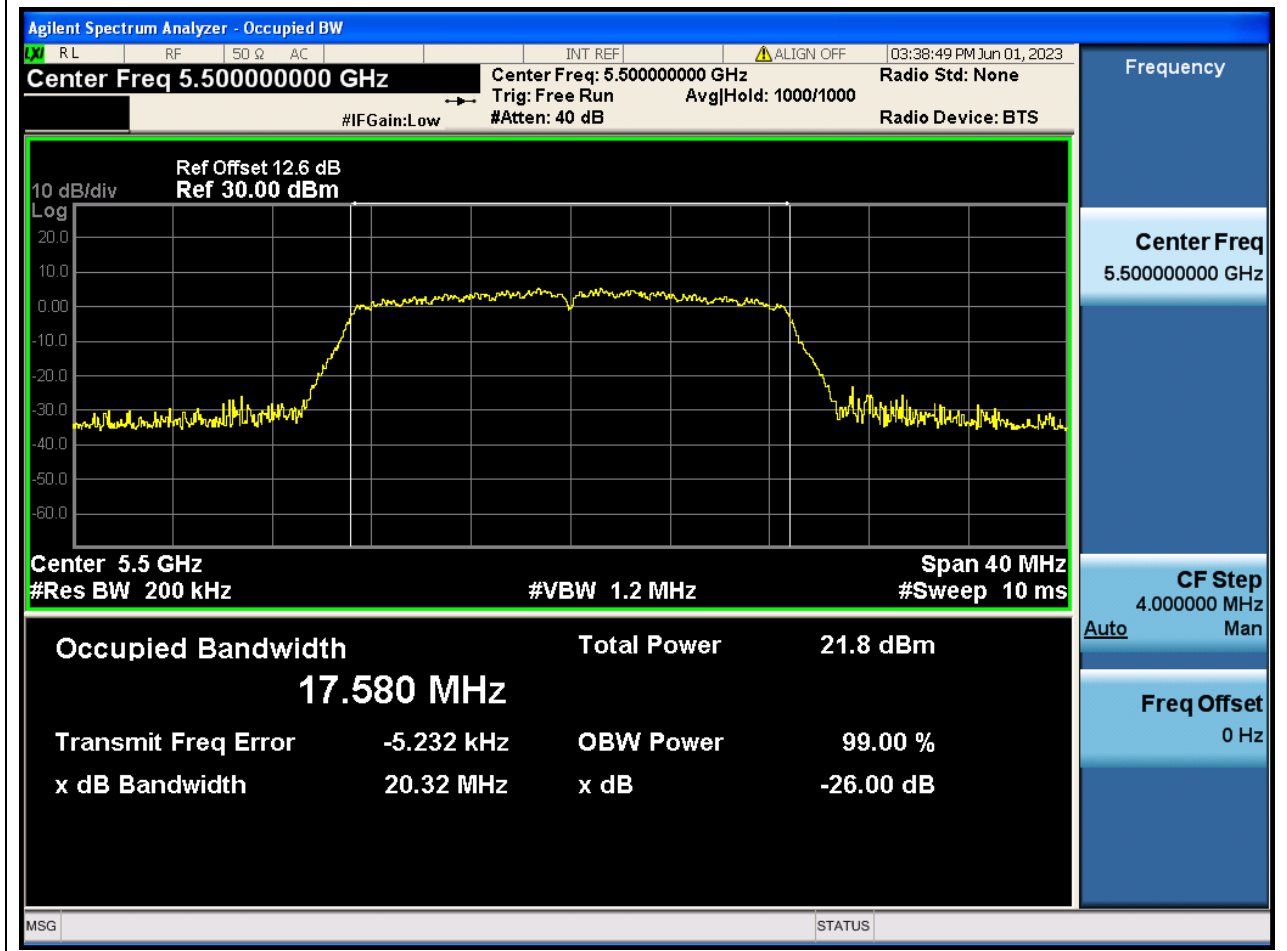

38. 802.11ac_20M_U-NII-2C_L

38.1. A.2.2-99% Bandwidth(NTNV)

Center Frequency (MHz)	OBW Power (%)	RBW (MHz)	Detector	Limit (MHz)	OBW (MHz)	Verdict
5500	99	0.2	Peak	0	17.580237	N/A