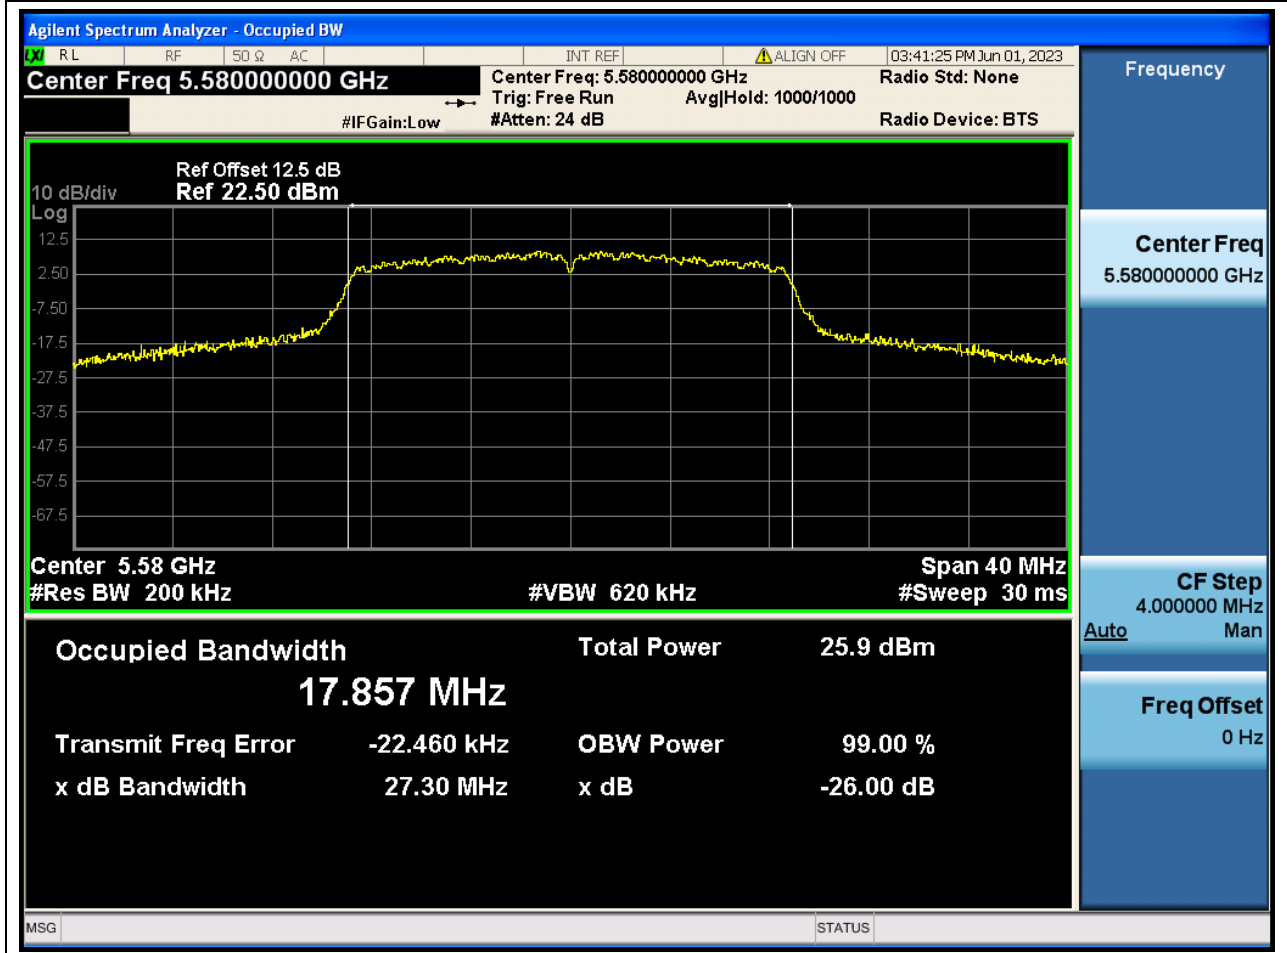

39. 802.11ac_20M_U-NII-2C_M

39.1. A.2-26dB Bandwidth(NTNV)

Center Frequency (MHz)	XdB Down	RBW (MHz)	Detector	Limit (MHz)	XdB BandWidth (MHz)	Verdict
5580	26	0.2	Peak	0	27.302904	N/A