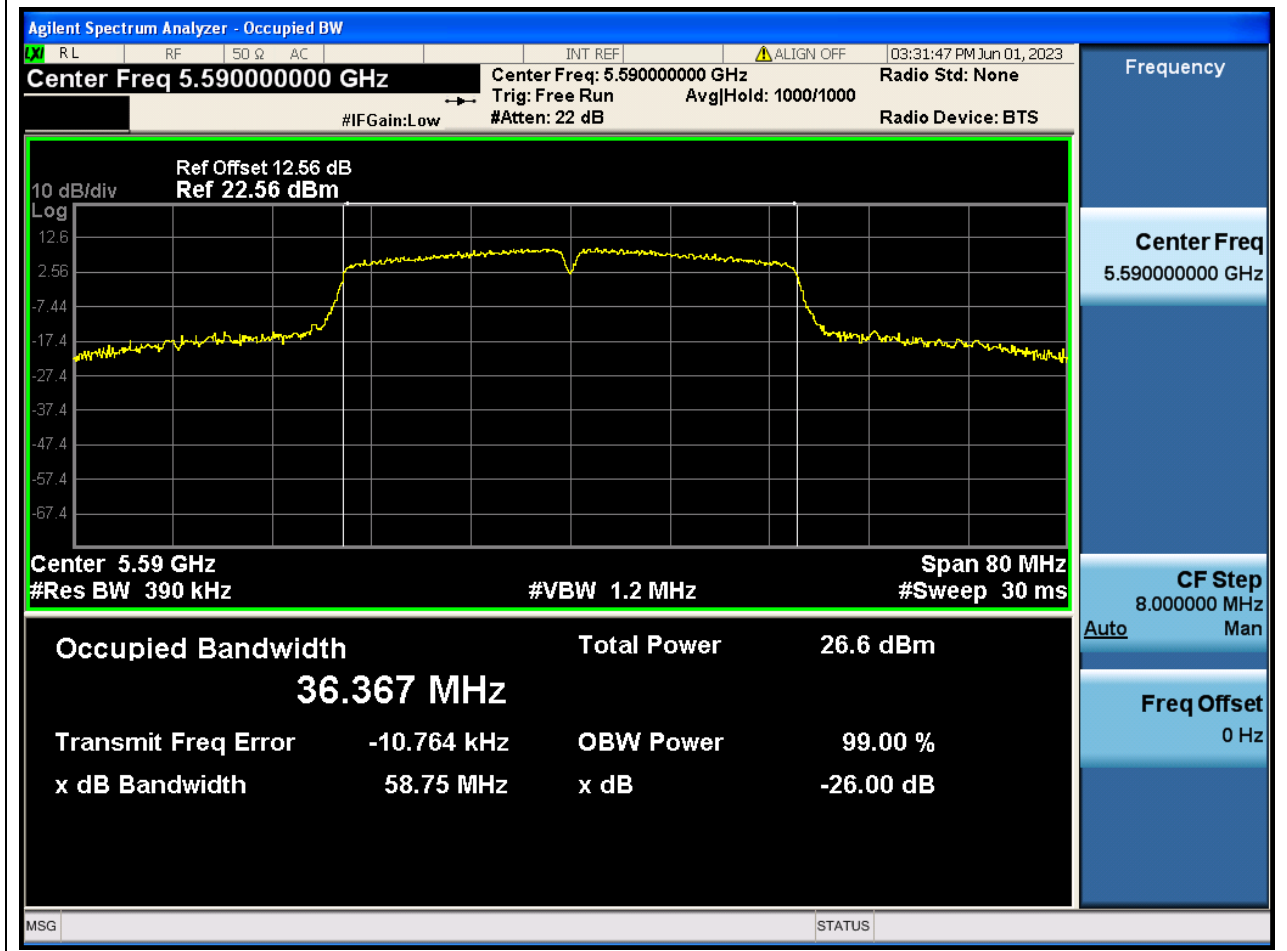

36. 802.11n_40M_U-NII-2C_M

36.1. A.2-26dB Bandwidth(NTNV)

Center Frequency (MHz)	XdB Down	RBW (MHz)	Detector	Limit (MHz)	XdB BandWidth (MHz)	Verdict
5590	26	0.39	Peak	0	58.753795	N/A