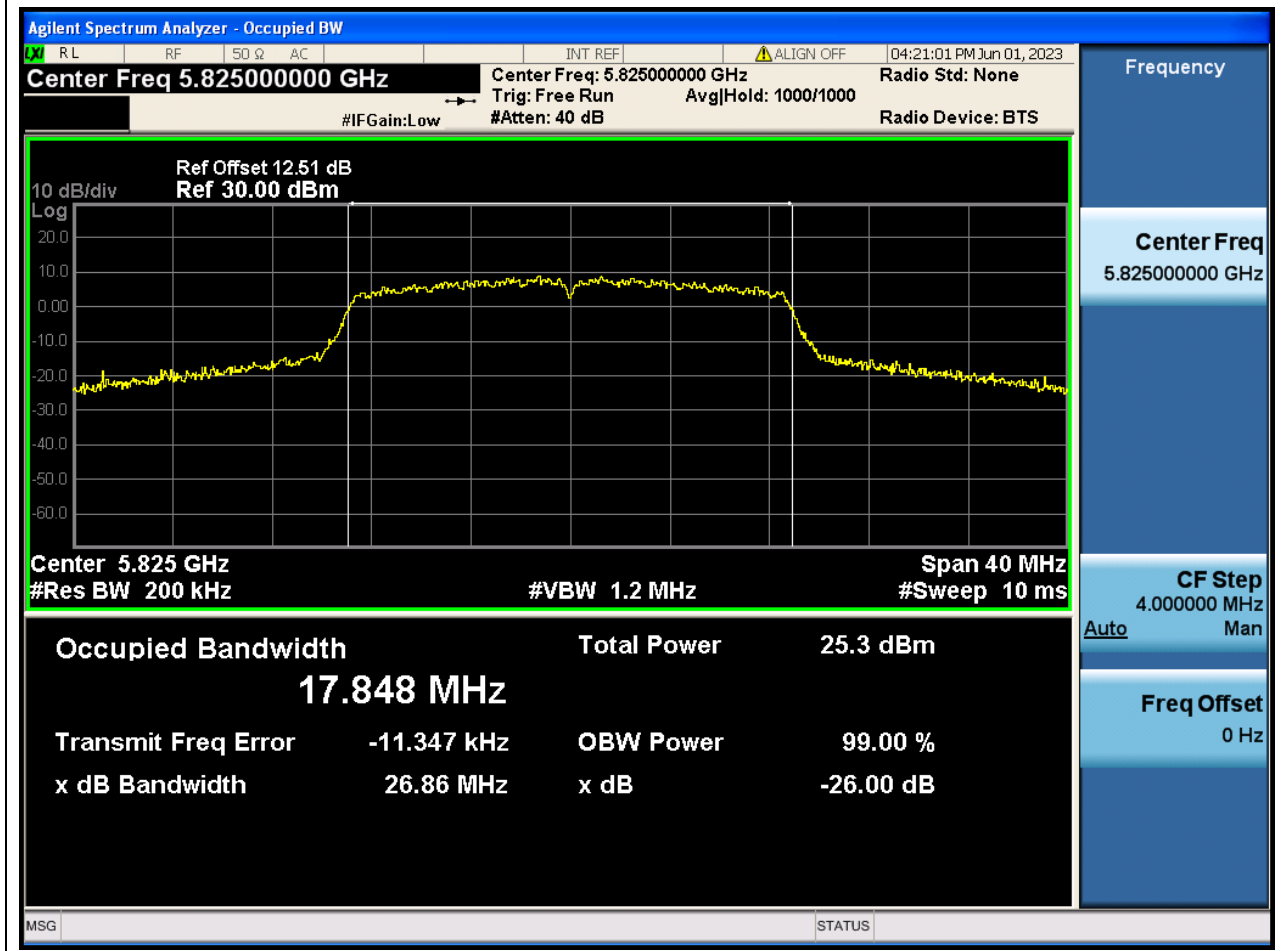

51. 802.11n_20M_U-NII-3_H

51.1. A.2.2-99% Bandwidth(NTNV)

Center Frequency (MHz)	OBW Power (%)	RBW (MHz)	Detector	Limit (MHz)	OBW (MHz)	Verdict
5825	99	0.2	Peak	0	17.847868	N/A