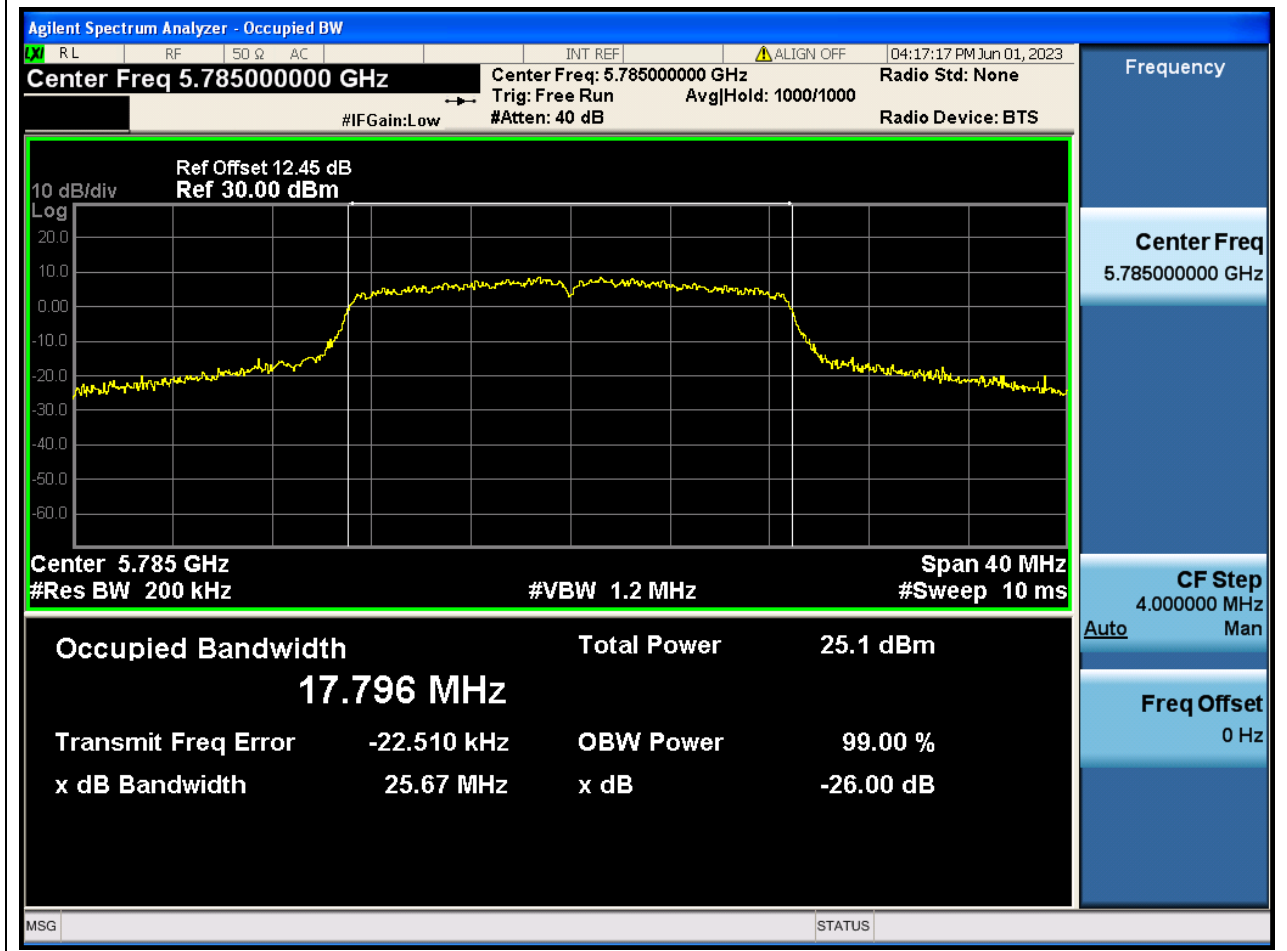

50. 802.11n_20M_U-NII-3_M

50.1. A.2.2-99% Bandwidth(NTNV)

Center Frequency (MHz)	OBW Power (%)	RBW (MHz)	Detector	Limit (MHz)	OBW (MHz)	Verdict
5785	99	0.2	Peak	0	17.795687	N/A