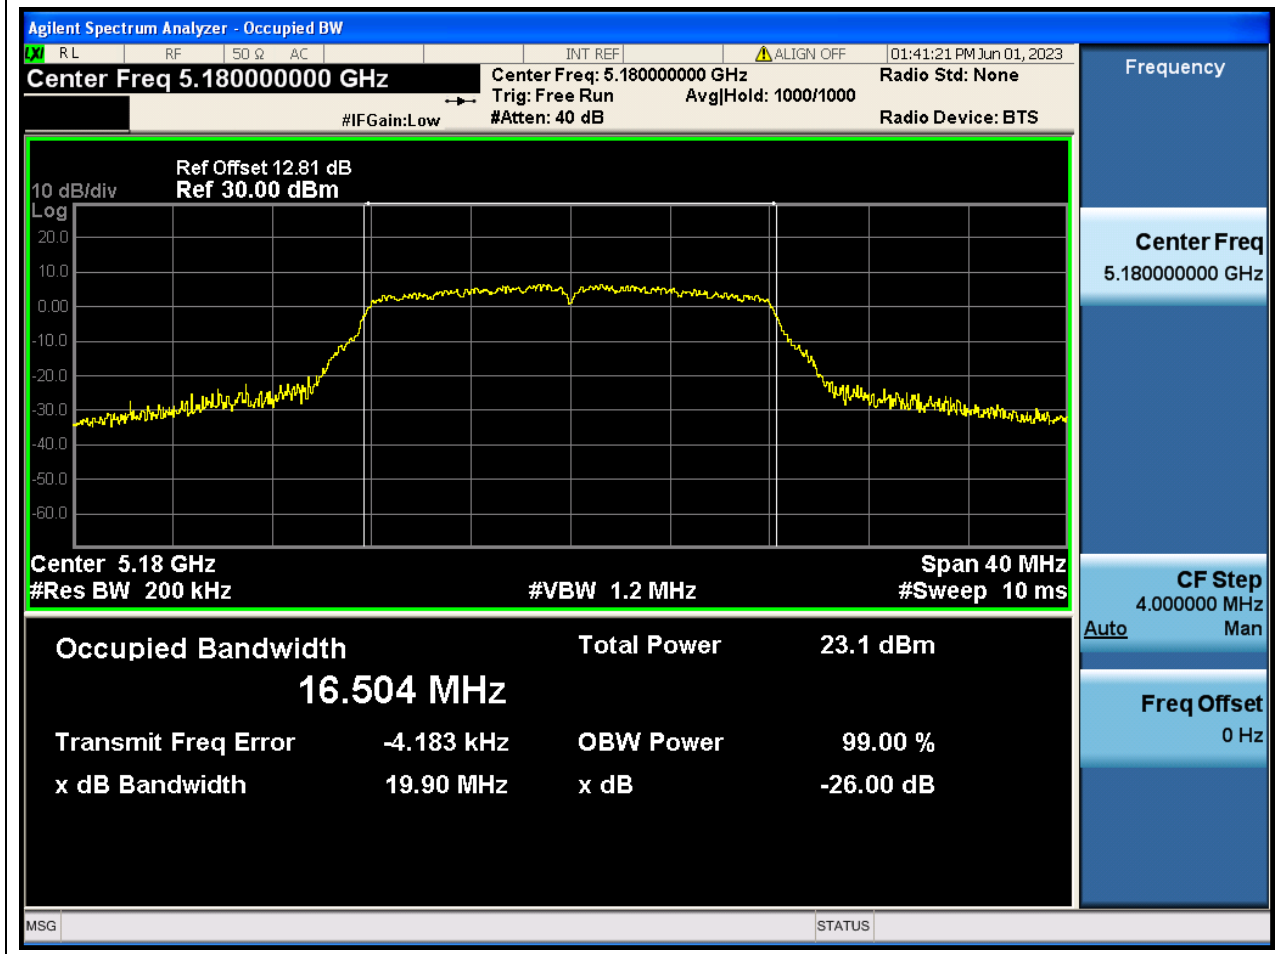

1. 802.11a_20M_U-NII-1_L

1.1. A.2.2-99% Bandwidth(NTNV)

Center Frequency (MHz)	OBW Power (%)	RBW (MHz)	Detector	Limit (MHz)	OBW (MHz)	Verdict
5180	99	0.2	Peak	0	16.504371	N/A