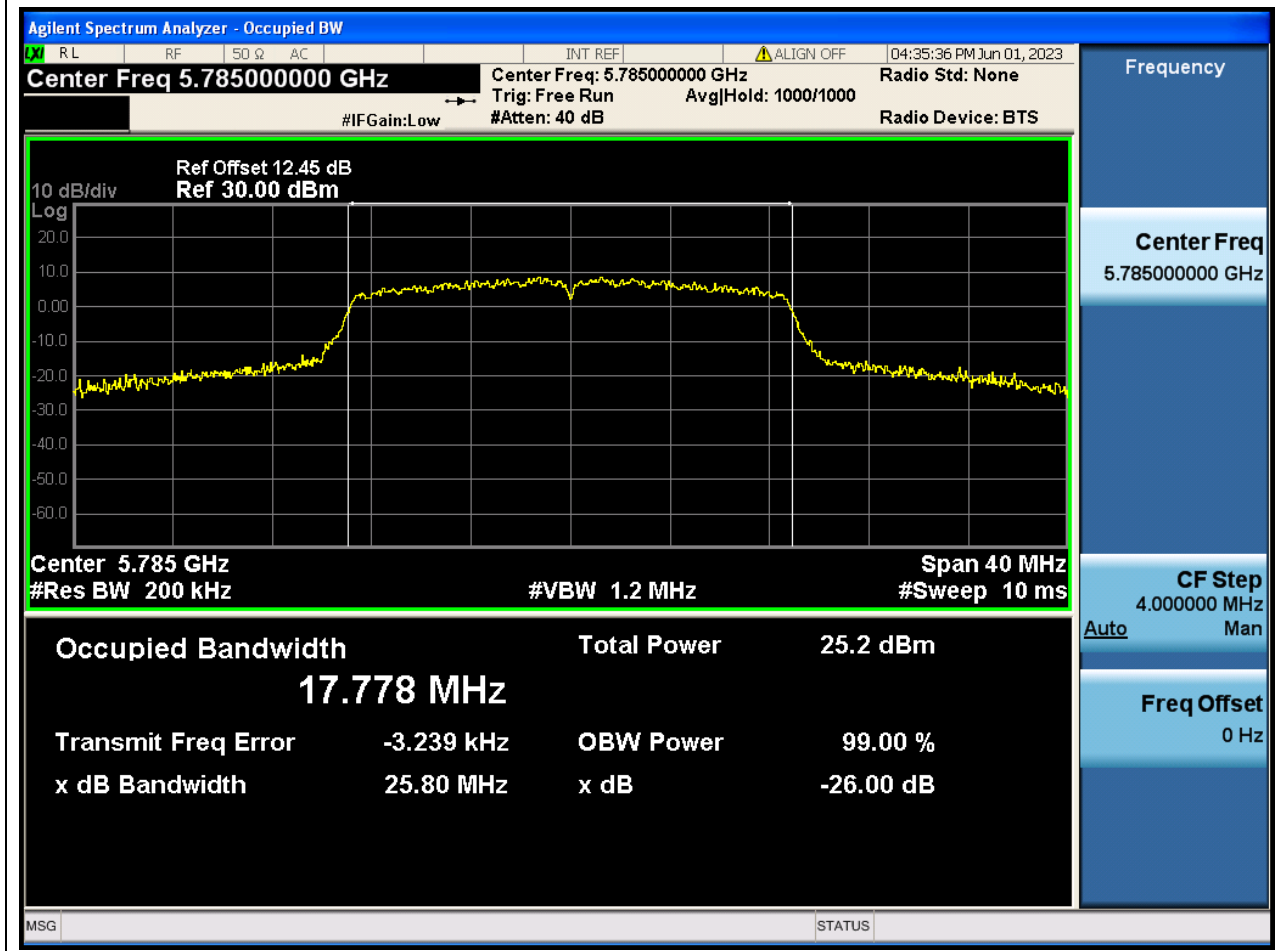

55. 802.11ac_20M_U-NII-3_M

55.1. A.2.2-99% Bandwidth(NTNV)

Center Frequency (MHz)	OBW Power (%)	RBW (MHz)	Detector	Limit (MHz)	OBW (MHz)	Verdict
5785	99	0.2	Peak	0	17.77793	N/A