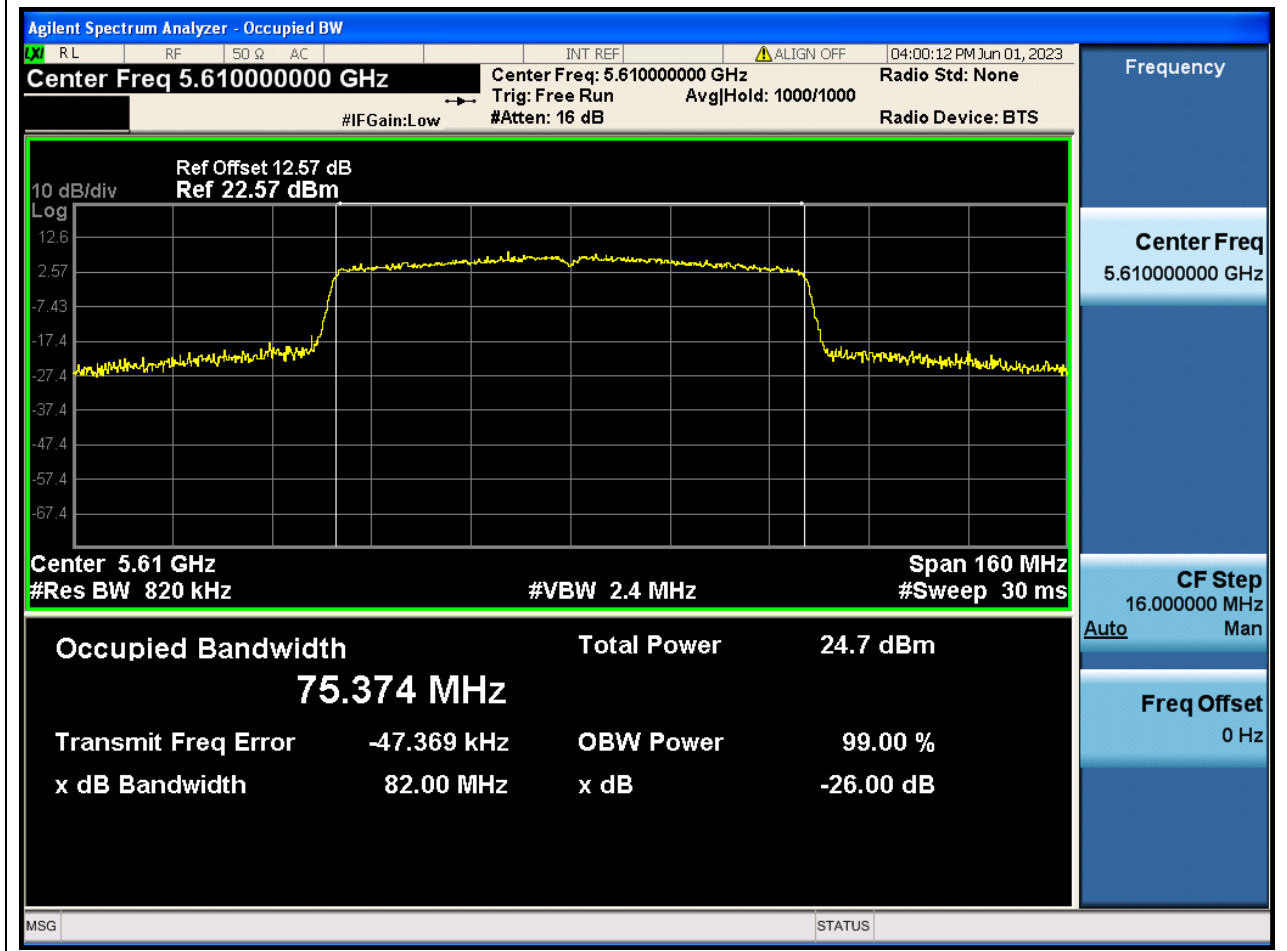

45. 802.11ac_80M_U-NII-2C_M

45.1. A.2-26dB Bandwidth(NTNV)

Center Frequency (MHz)	XdB Down	RBW (MHz)	Detector	Limit (MHz)	XdB BandWidth (MHz)	Verdict
5610	26	0.82	Peak	0	81.999219	N/A