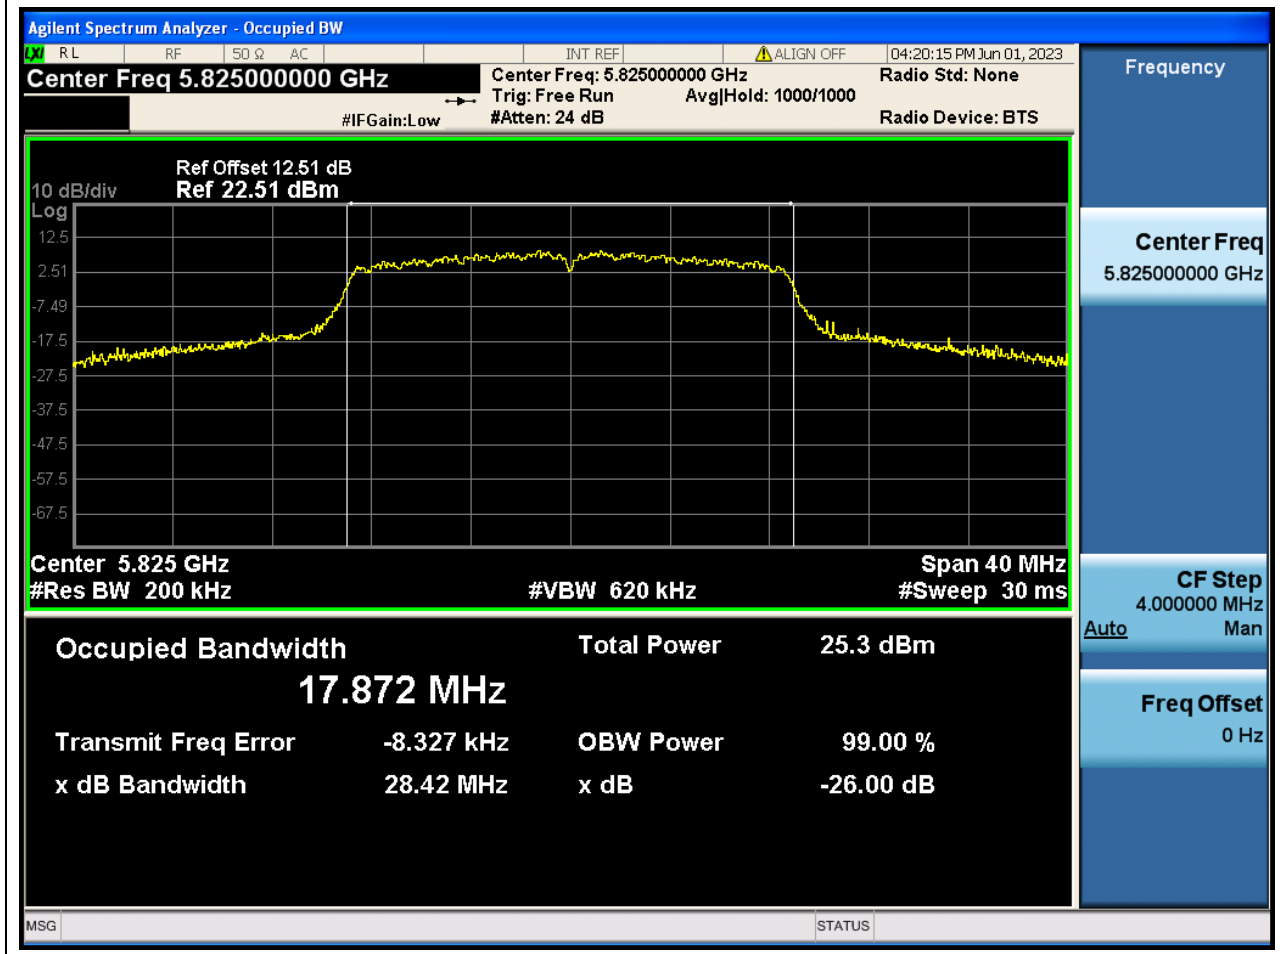

51. 802.11n_20M_U-NII-3_H

51.1. A.2-26dB Bandwidth(NTNV)

Center Frequency (MHz)	XdB Down	RBW (MHz)	Detector	Limit (MHz)	XdB BandWidth (MHz)	Verdict
5825	26	0.2	Peak	0	28.418848	N/A