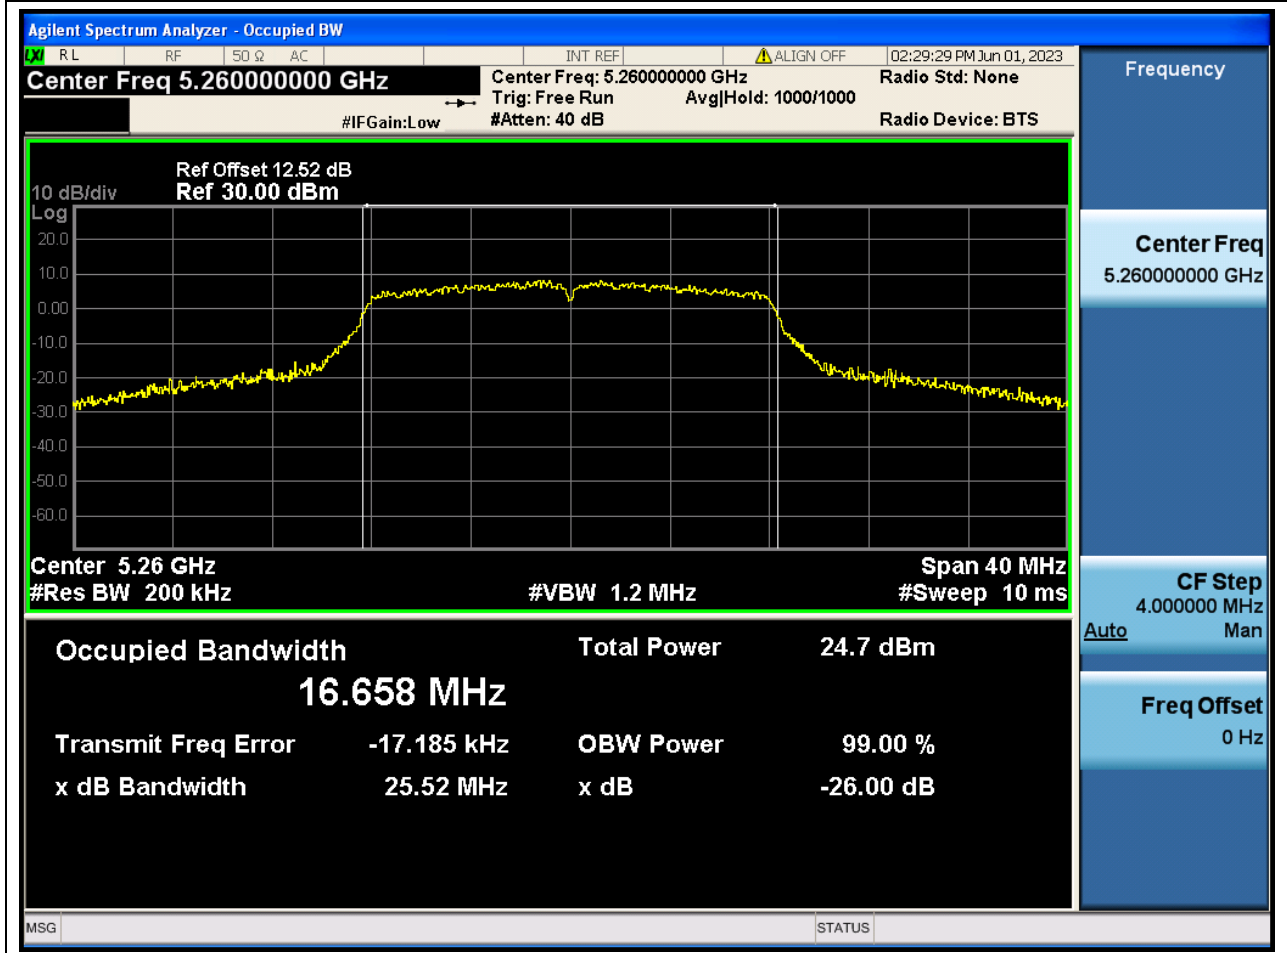

15. 802.11a_20M_U-NII-2A_L

15.1. A.2.2-99% Bandwidth(NTNV)

Center Frequency (MHz)	OBW Power (%)	RBW (MHz)	Detector	Limit (MHz)	OBW (MHz)	Verdict
5260	99	0.2	Peak	0	16.658338	N/A