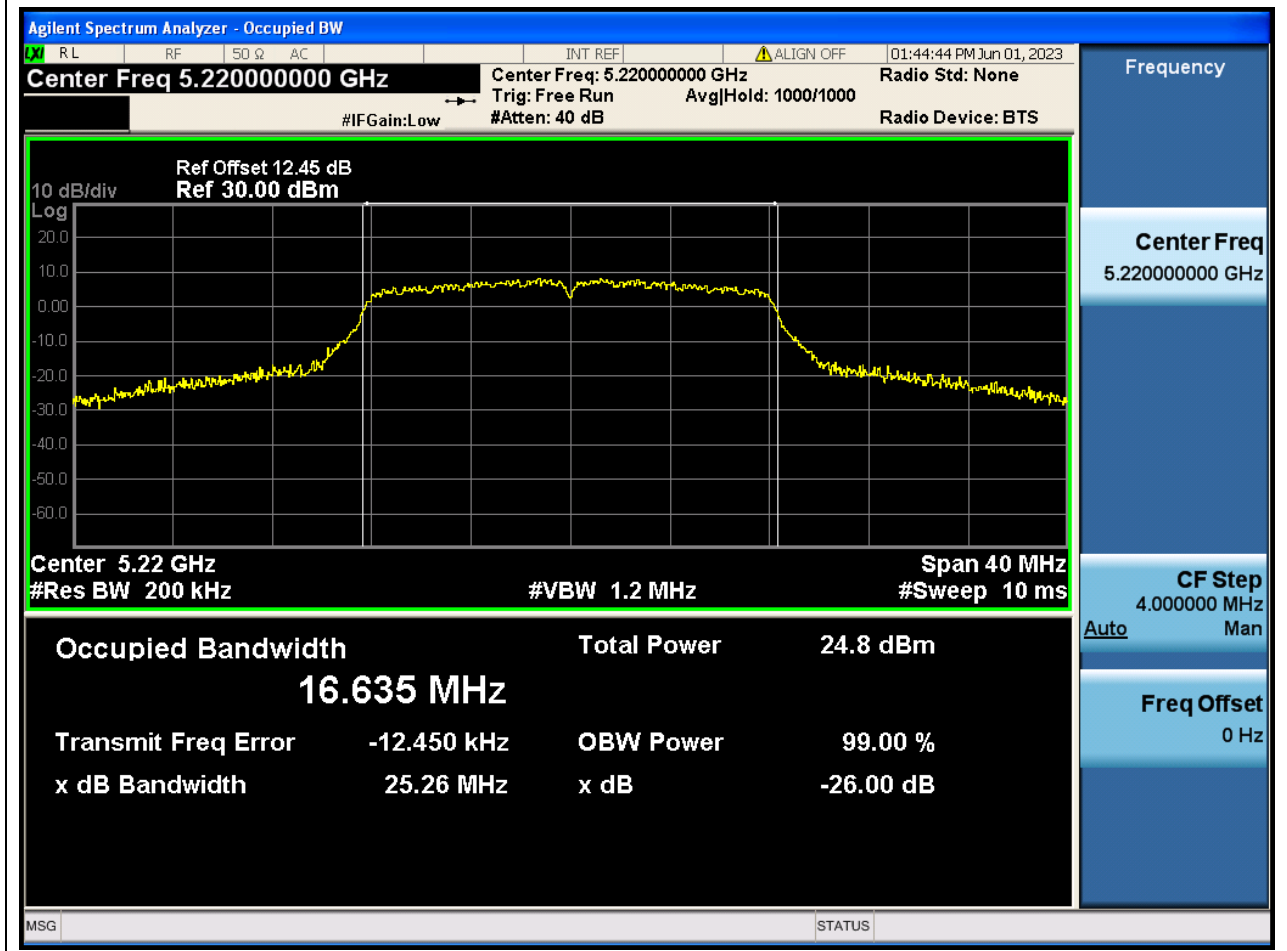

2. 802.11a_20M_U-NII-1_M

2.1. A.2.2-99% Bandwidth(NTNV)

Center Frequency (MHz)	OBW Power (%)	RBW (MHz)	Detector	Limit (MHz)	OBW (MHz)	Verdict
5220	99	0.2	Peak	0	16.63465	N/A