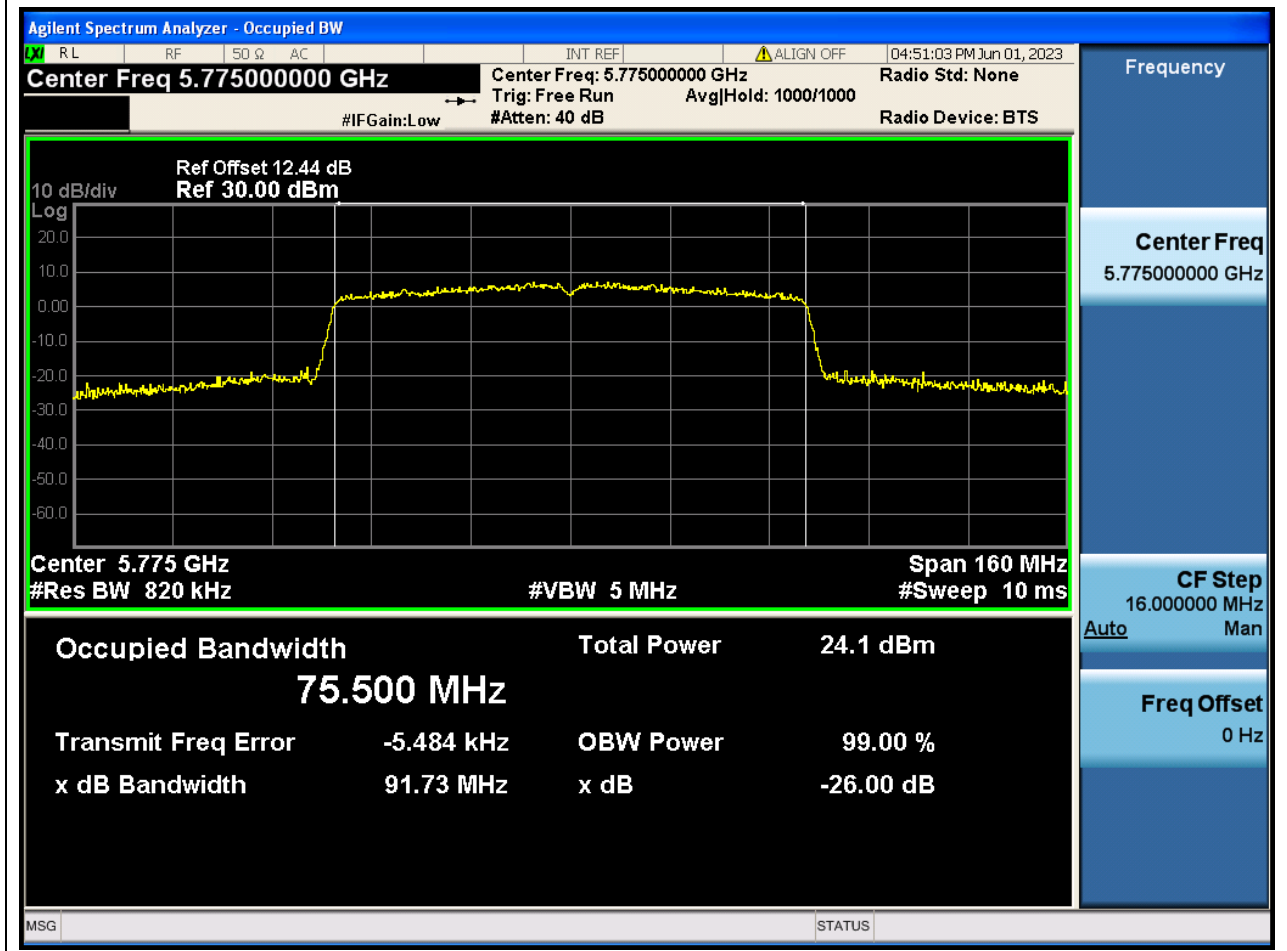

59. 802.11ac_80M_U-NII-3_M

59.1. A.2.2-99% Bandwidth(NTNV)

Center Frequency (MHz)	OBW Power (%)	RBW (MHz)	Detector	Limit (MHz)	OBW (MHz)	Verdict
5775	99	0.82	Peak	0	75.499736	N/A

--BLANK BELOW--