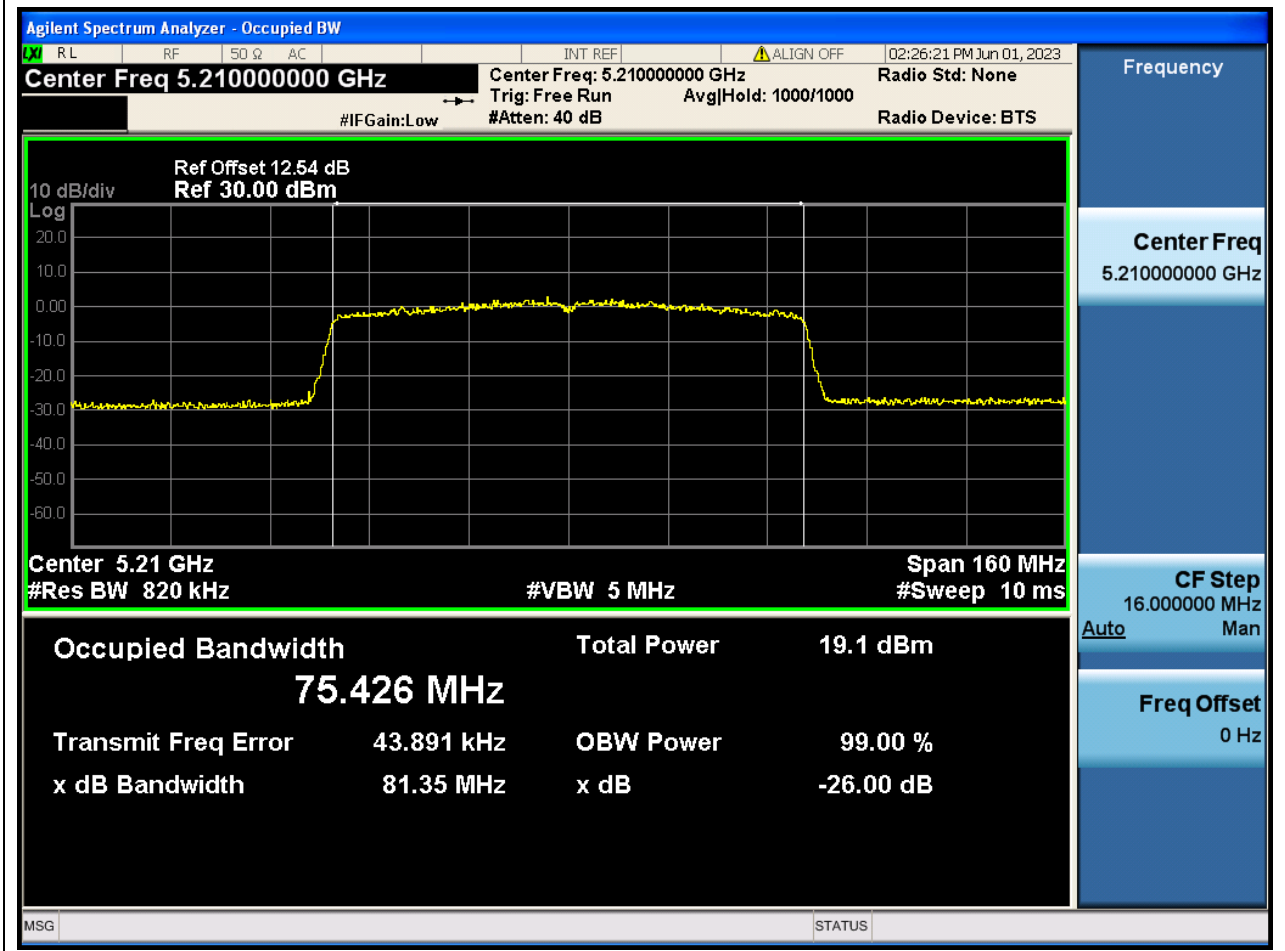

14. 802.11ac_80M_U-NII-1_M

14.1. A.2.2-99% Bandwidth(NTNV)

Center Frequency (MHz)	OBW Power (%)	RBW (MHz)	Detector	Limit (MHz)	OBW (MHz)	Verdict
5210	99	0.82	Peak	0	75.426328	N/A