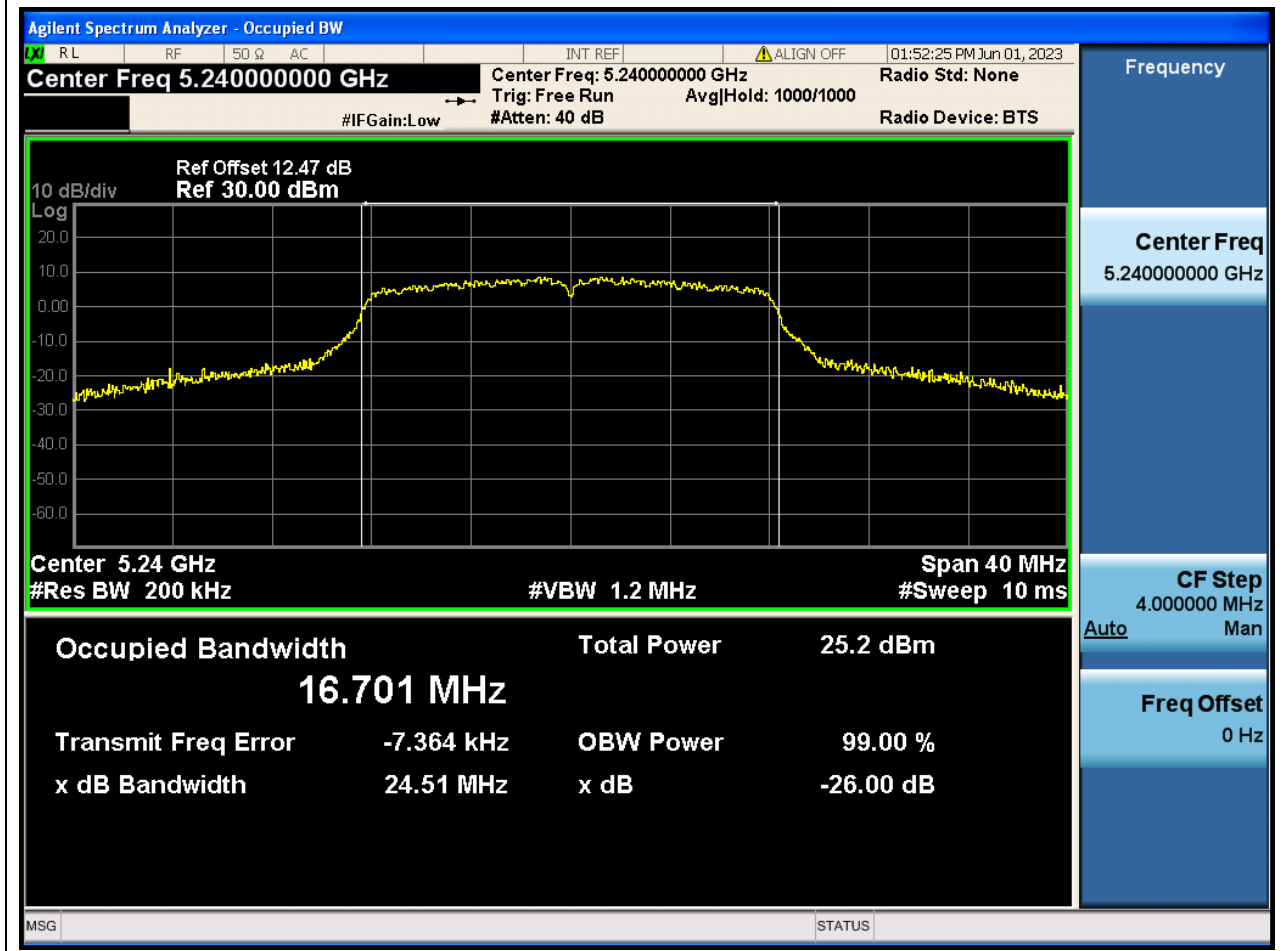

3. 802.11a_20M_U-NII-1_H

3.1. A.2.2-99% Bandwidth(NTNV)

Center Frequency (MHz)	OBW Power (%)	RBW (MHz)	Detector	Limit (MHz)	OBW (MHz)	Verdict
5240	99	0.2	Peak	0	16.700859	N/A