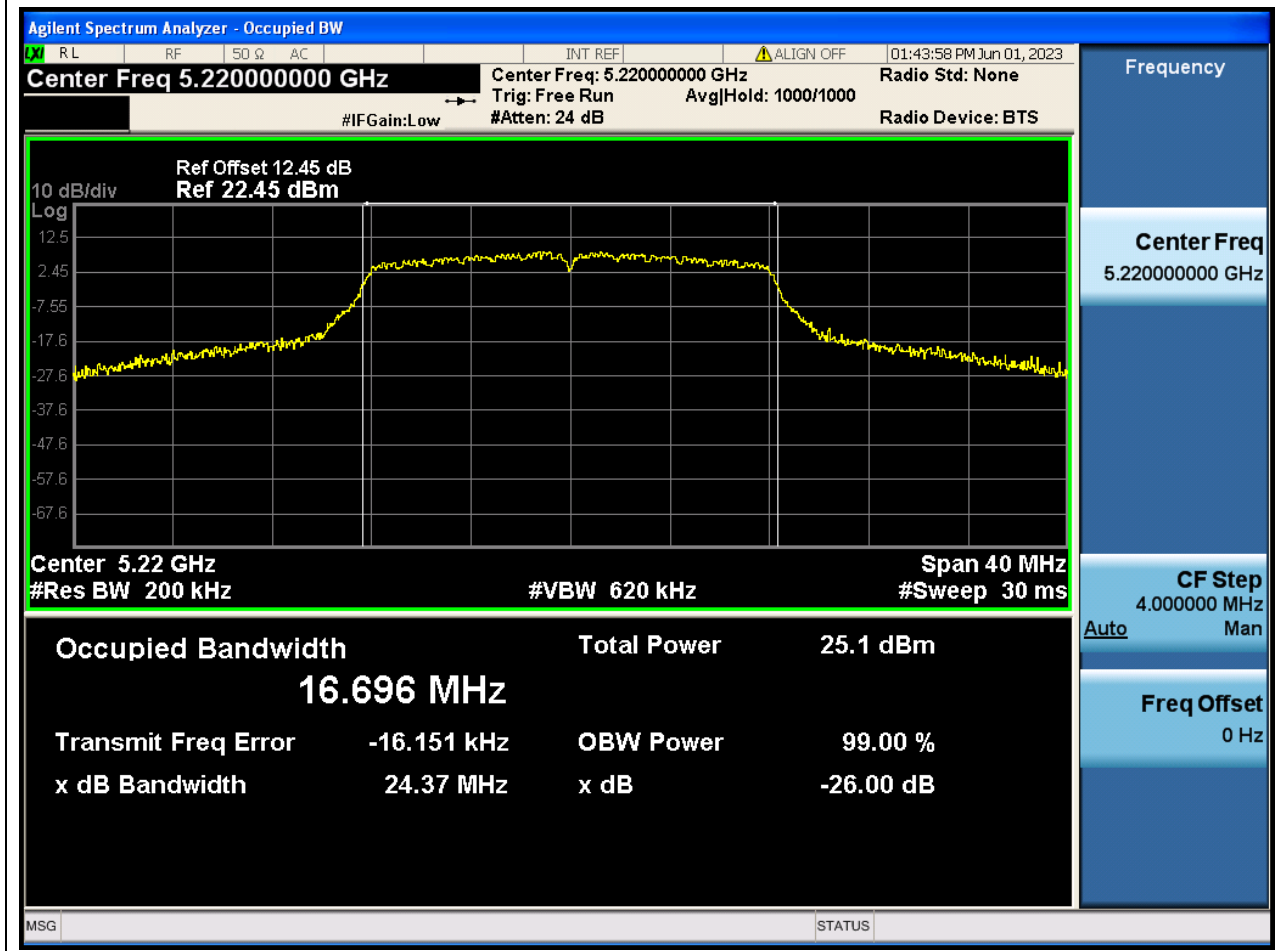

A.2 Emission Bandwidth & 99% Bandwidth

2. 802.11a_20M_U-NII-1_M

2.1. A.2-26dB Bandwidth(NTNV)

Center Frequency (MHz)	XdB Down	RBW (MHz)	Detector	Limit (MHz)	XdB BandWidth (MHz)	Verdict
5220	26	0.2	Peak	0	24.372979	N/A