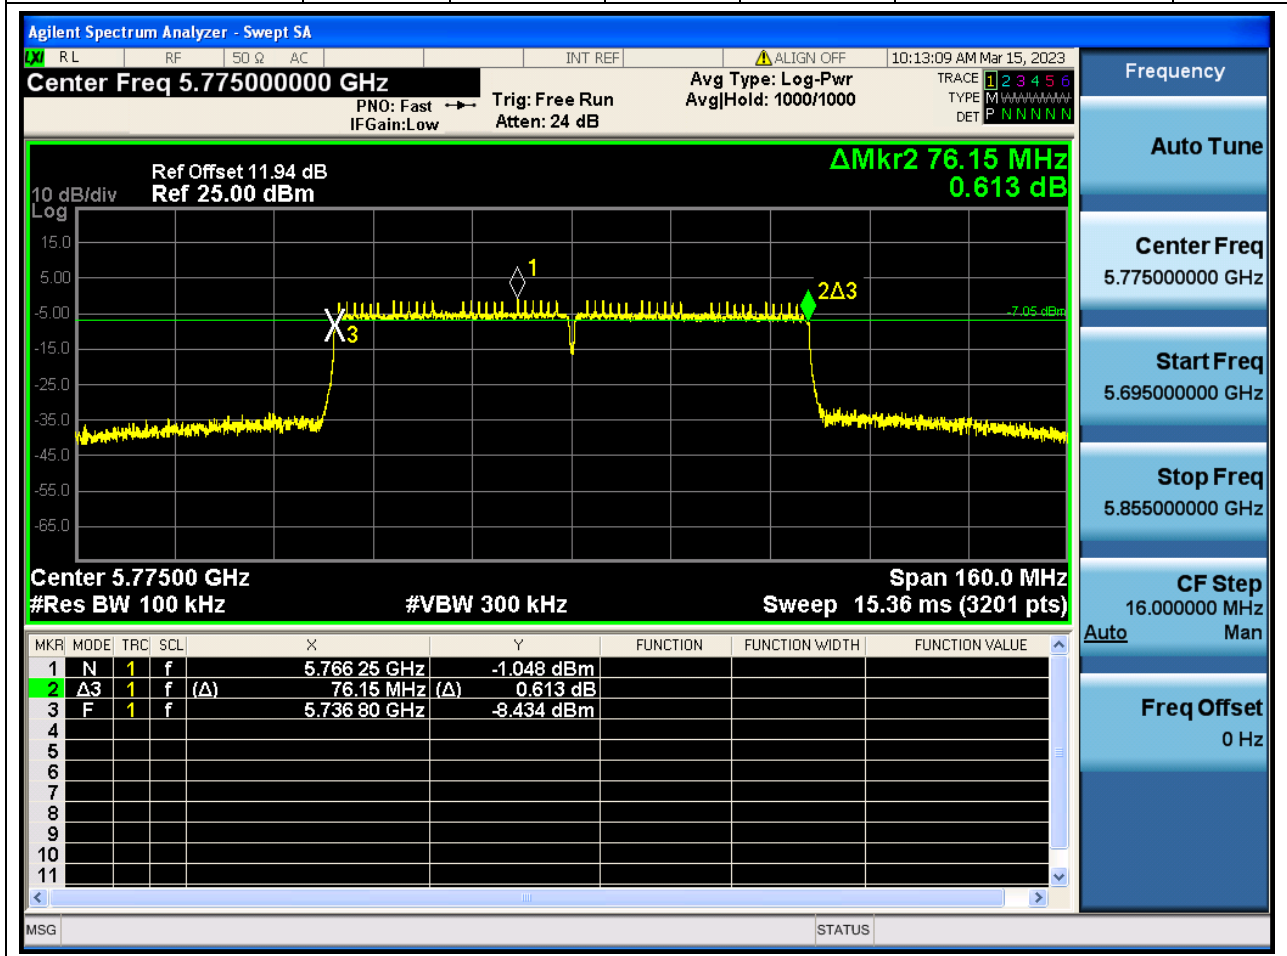

14. 802.11ac_80M_Band4_M

14.1. A.2.1-6dB BandWidth(NTNV)

Center Frequency (MHz)	XdB Down	RBW (MHz)	Detector	Limit (MHz)	XdB BandWidth (MHz)	Verdict
5775	6	0.1	Peak	0.5	76.150391	Pass