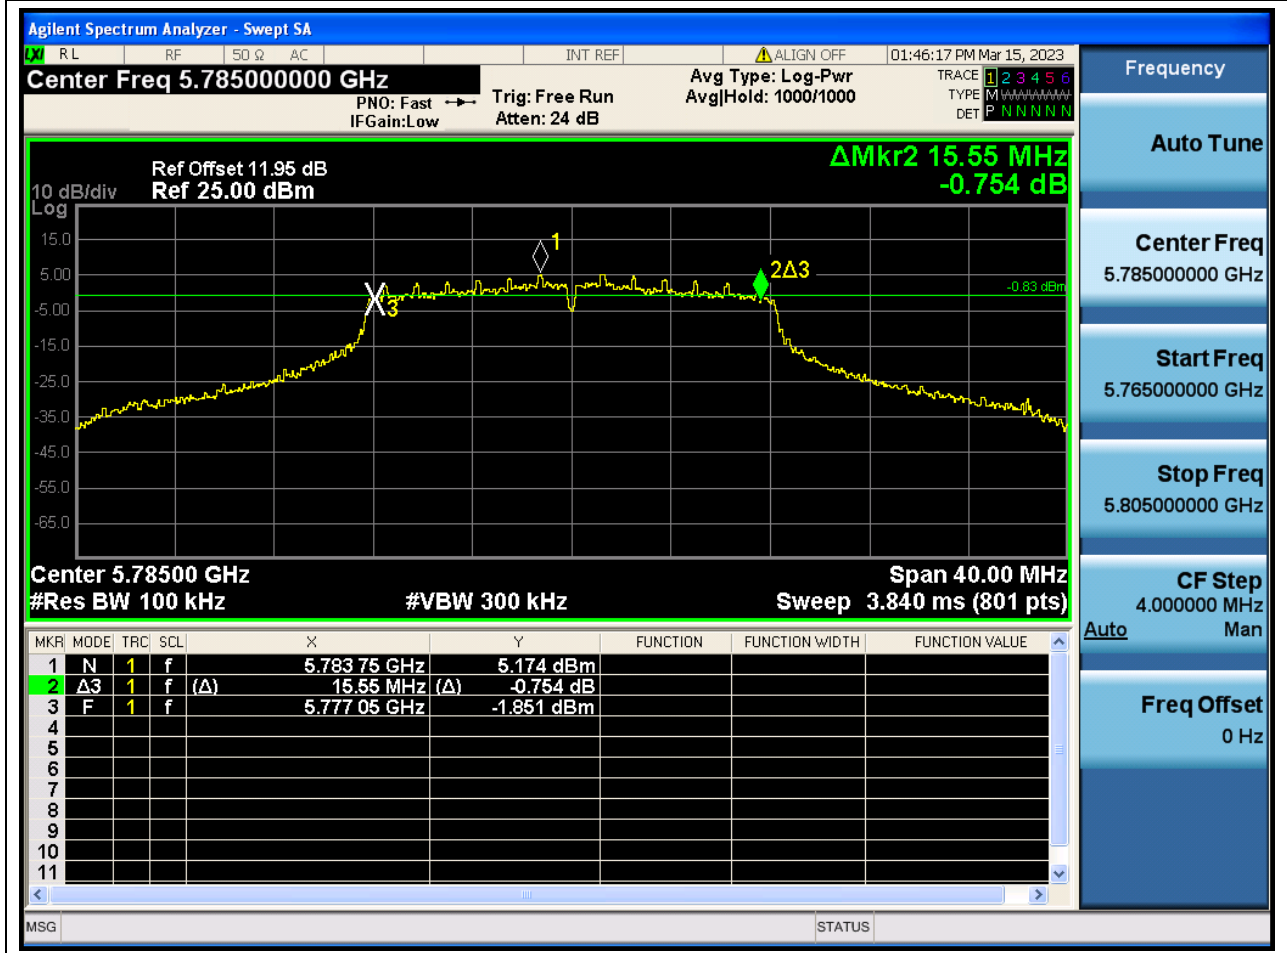

2. 802.11a_20M_Band4_M

2.1. A.2.1-6dB BandWidth(NTNV)

Center Frequency (MHz)	XdB Down	RBW (MHz)	Detector	Limit (MHz)	XdB BandWidth (MHz)	Verdict
5785	6	0.1	Peak	0.5	15.550293	Pass