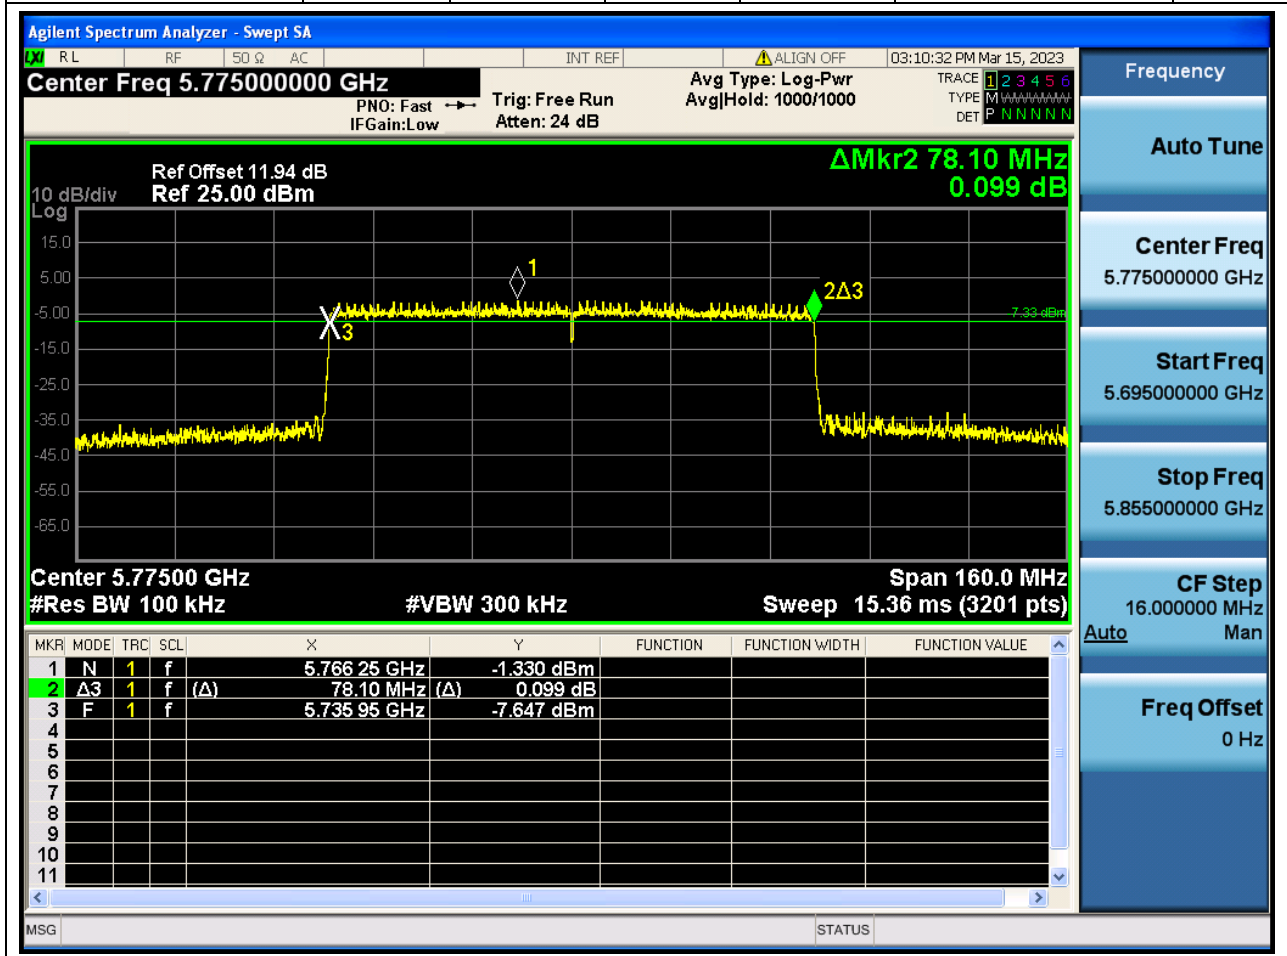

20. 802.11ax_80M_Band4_M

20.1. A.2.1-6dB BandWidth(NTNV)

Center Frequency (MHz)	XdB Down	RBW (MHz)	Detector	Limit (MHz)	XdB BandWidth (MHz)	Verdict
5775	6	0.1	Peak	0.5	78.099609	Pass