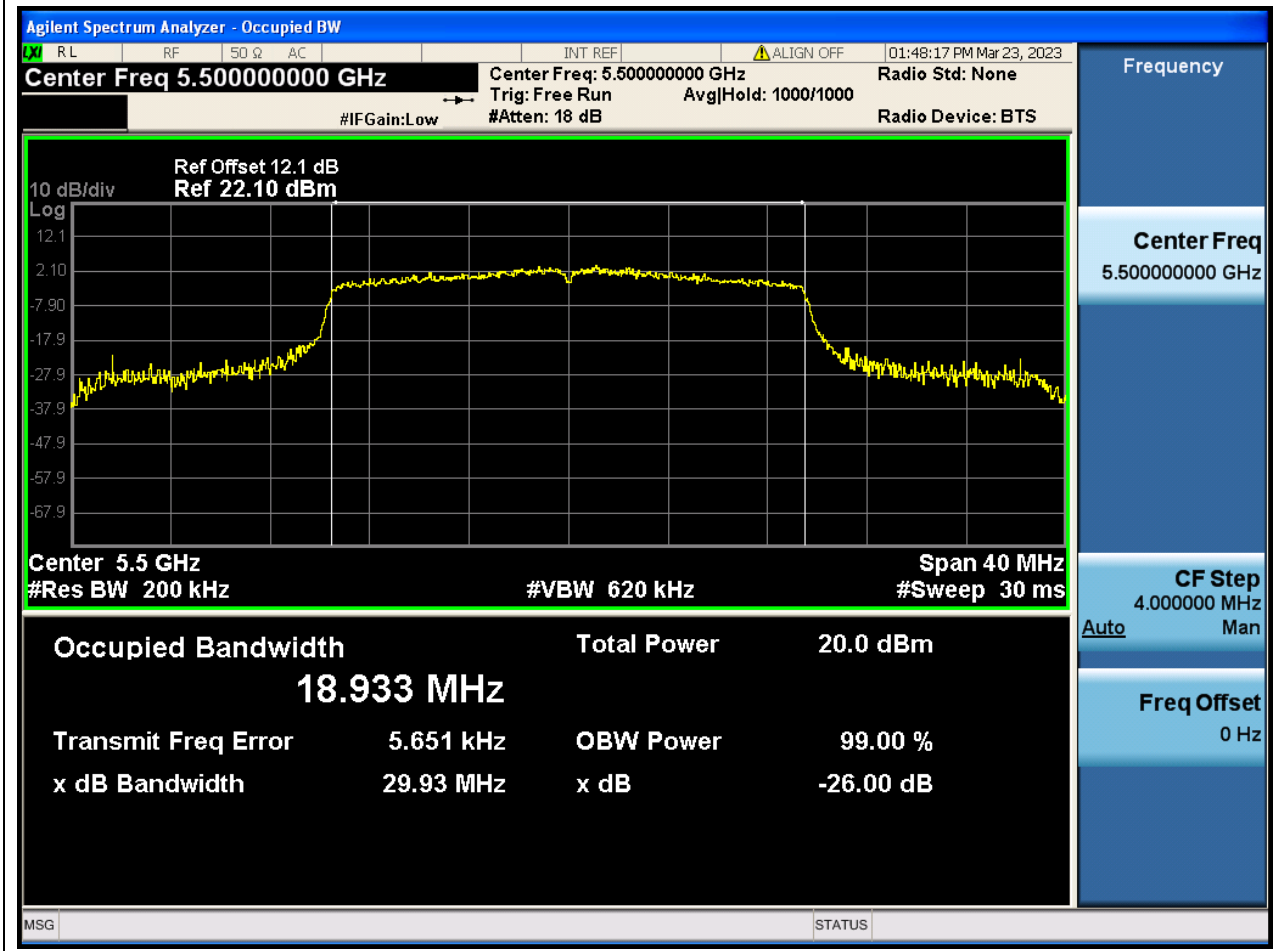

58. 802.11ax_20M_Band3_L

58.1. A.2-26dB Bandwidth(NTNV)

Center Frequency (MHz)	XdB Down	RBW (MHz)	Detector	Limit (MHz)	XdB BandWidth (MHz)	Verdict
5500	26	0.2	Peak	0	29.925081	N/A