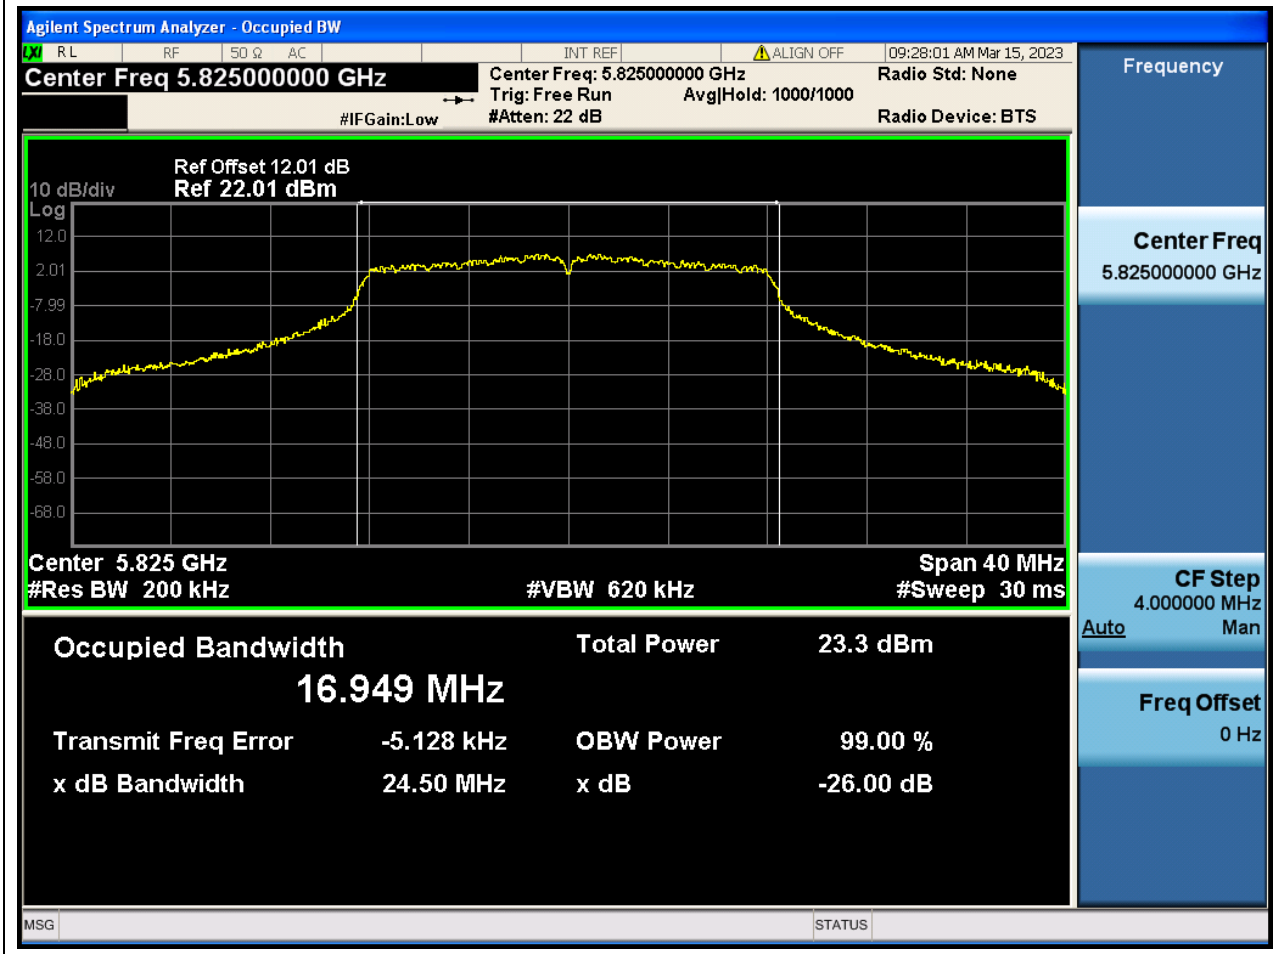

3. 802.11a_20M_Band4_H

3.1. A.2-26dB Bandwidth(NTNV)

Center Frequency (MHz)	XdB Down	RBW (MHz)	Detector	Limit (MHz)	XdB BandWidth (MHz)	Verdict
5825	26	0.2	Peak	0	24.500504	N/A