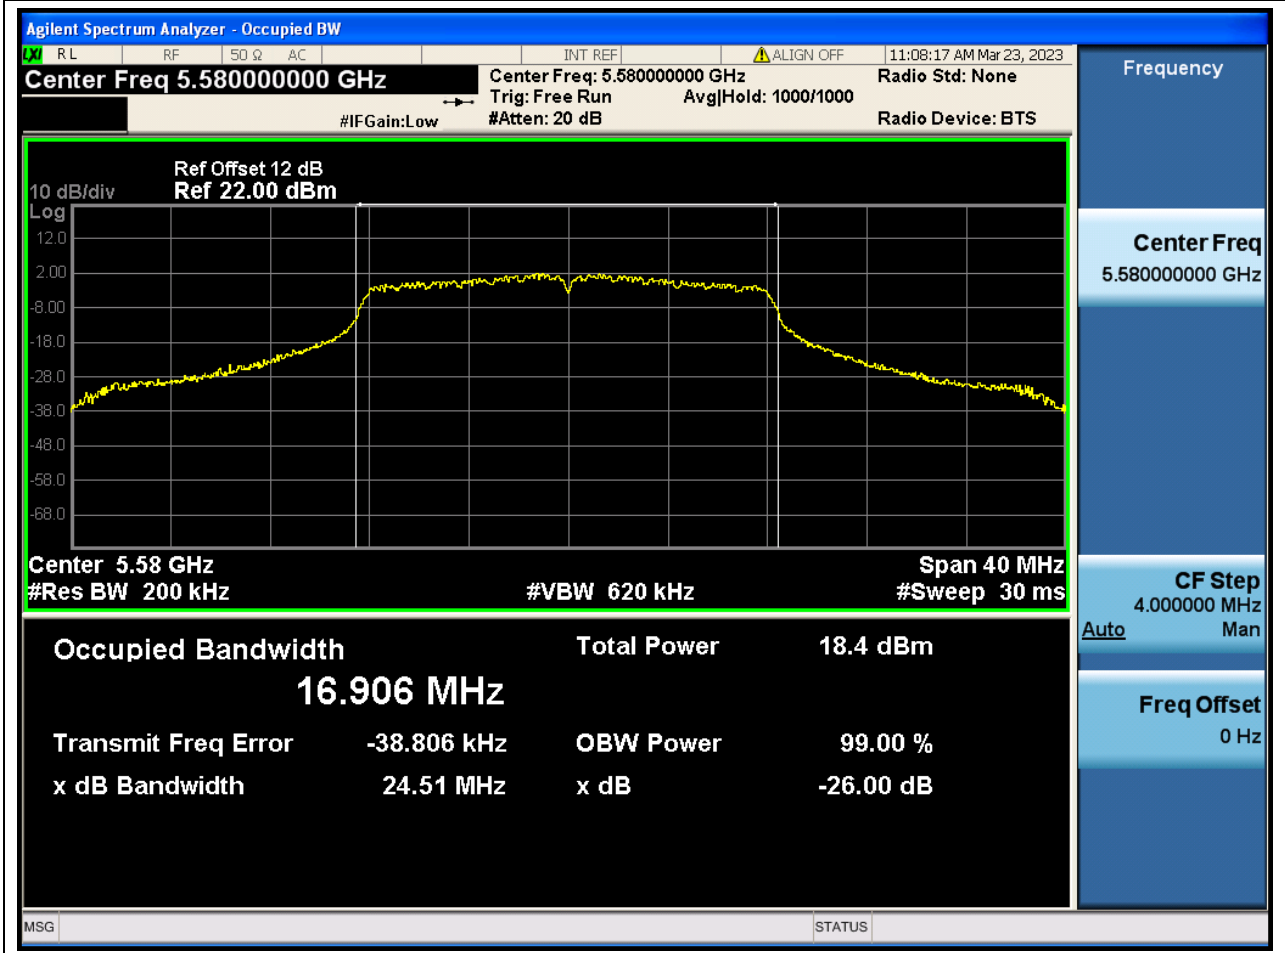

42. 802.11a_20M_Band3_M

42.1. A.2-26dB Bandwidth(NTNV)

Center Frequency (MHz)	XdB Down	RBW (MHz)	Detector	Limit (MHz)	XdB BandWidth (MHz)	Verdict
5580	26	0.2	Peak	0	24.512385	N/A