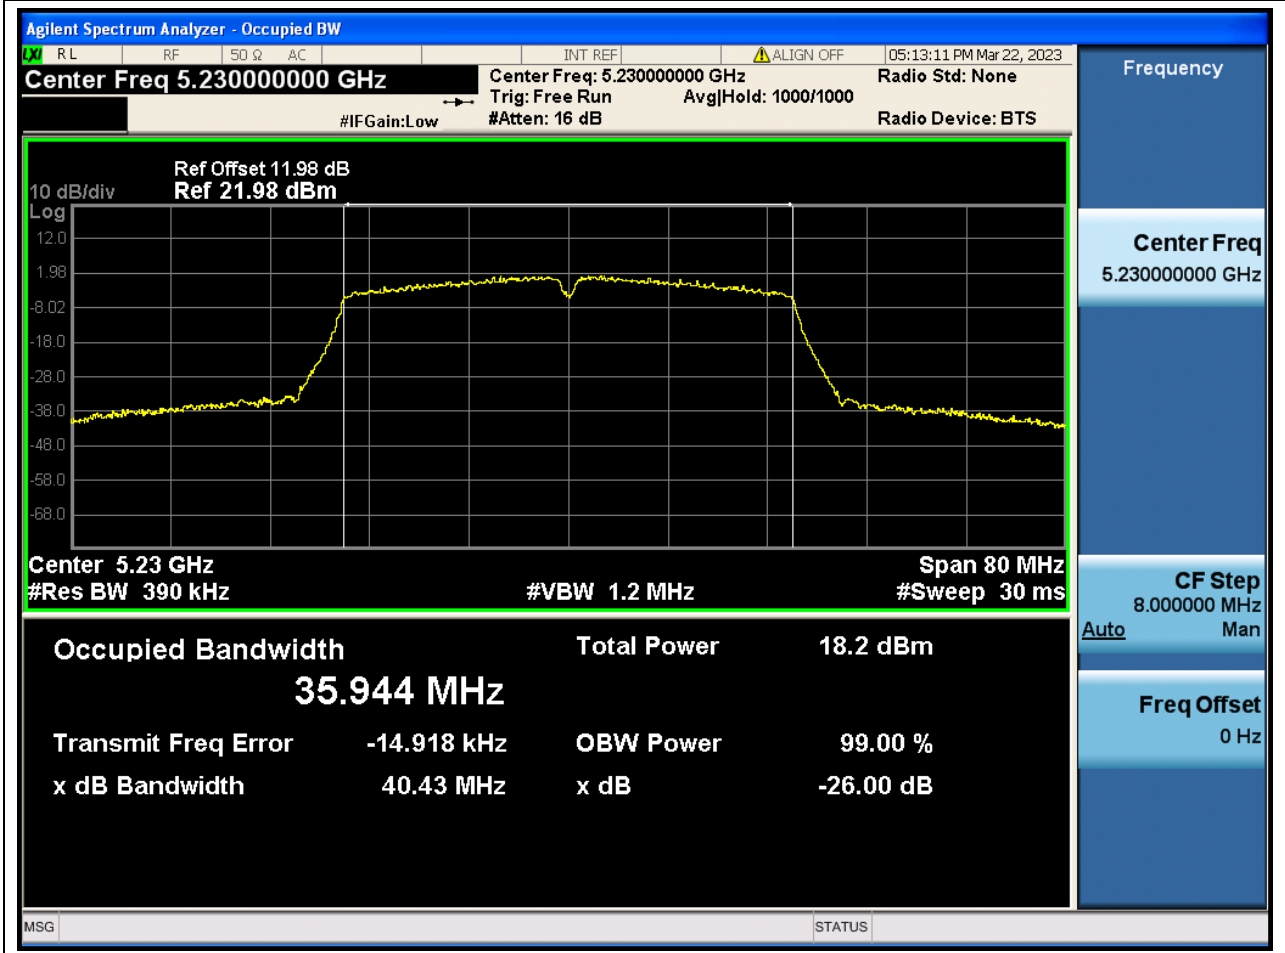

8. 802.11n_40M_Band1_H

8.1. A.2-26dB Bandwidth(NTNV)

Center Frequency (MHz)	XdB Down	RBW (MHz)	Detector	Limit (MHz)	XdB BandWidth (MHz)	Verdict
5230	26	0.39	Peak	0	40.427527	N/A