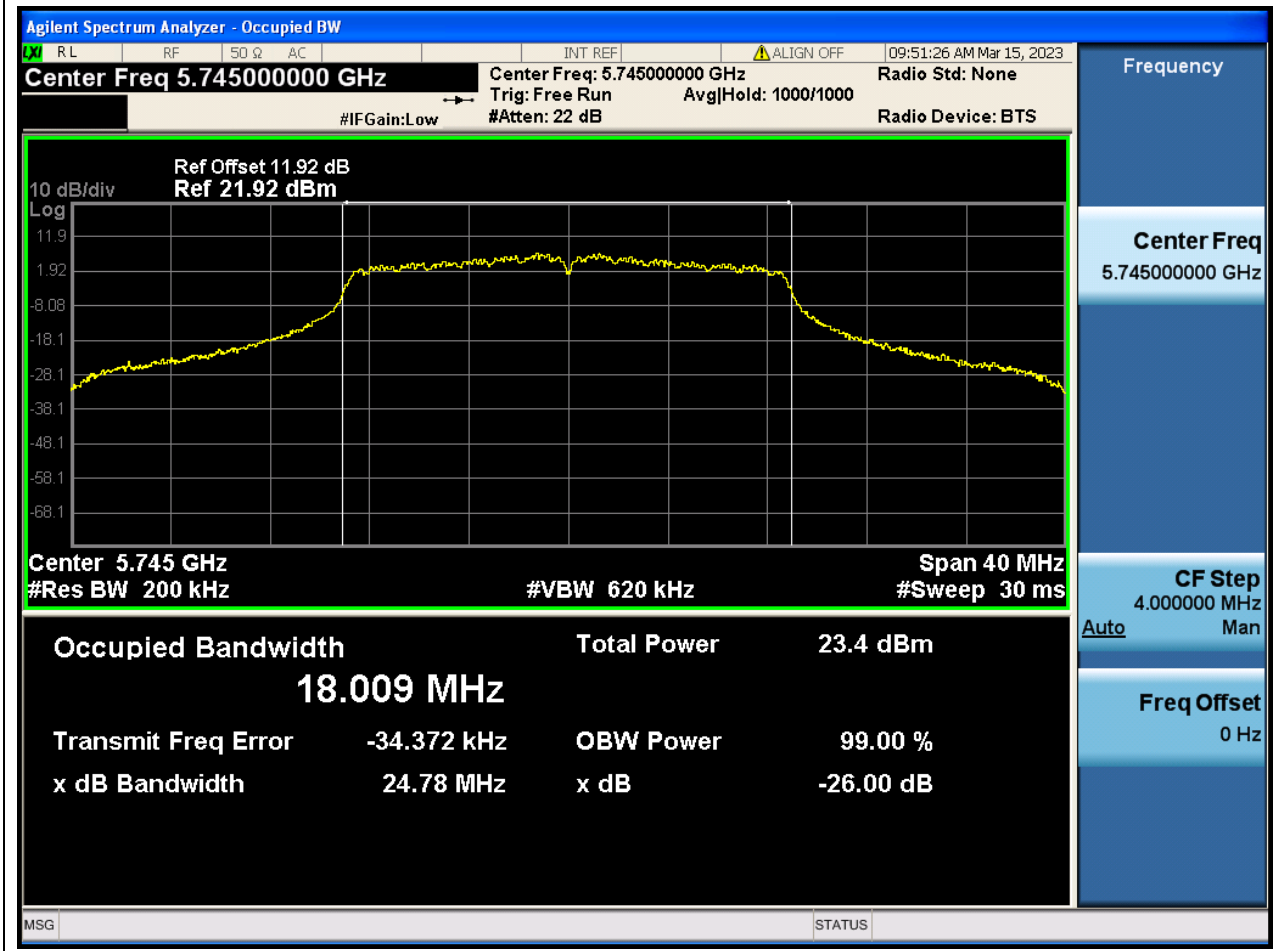

9. 802.11ac_20M_Band4_L

9.1. A.2-26dB Bandwidth(NTNV)

Center Frequency (MHz)	XdB Down	RBW (MHz)	Detector	Limit (MHz)	XdB BandWidth (MHz)	Verdict
5745	26	0.2	Peak	0	24.779309	N/A