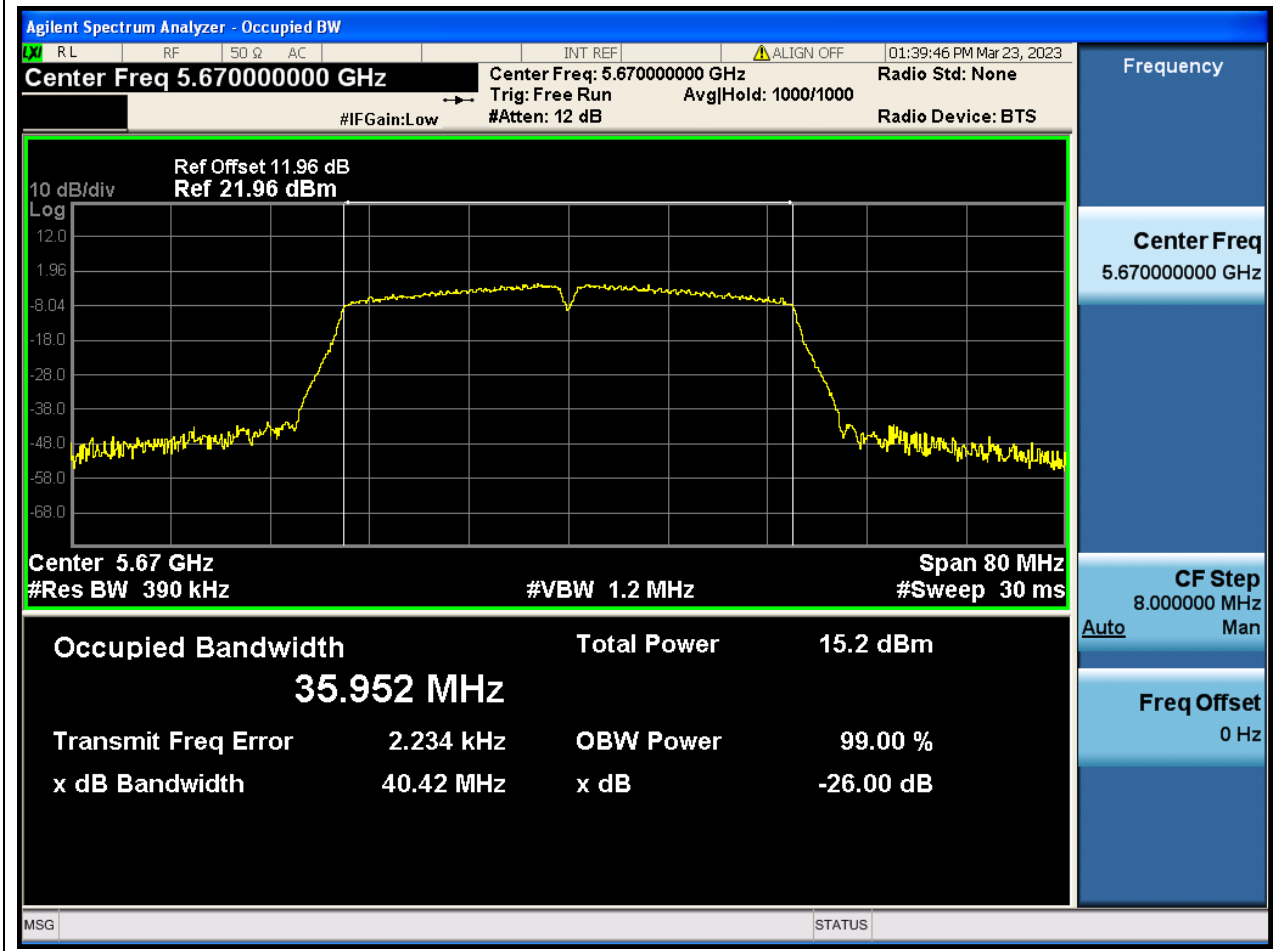

55. 802.11ac_40M_Band3_H

55.1. A.2-26dB Bandwidth(NTNV)

Center Frequency (MHz)	XdB Down	RBW (MHz)	Detector	Limit (MHz)	XdB BandWidth (MHz)	Verdict
5670	26	0.39	Peak	0	40.416593	N/A