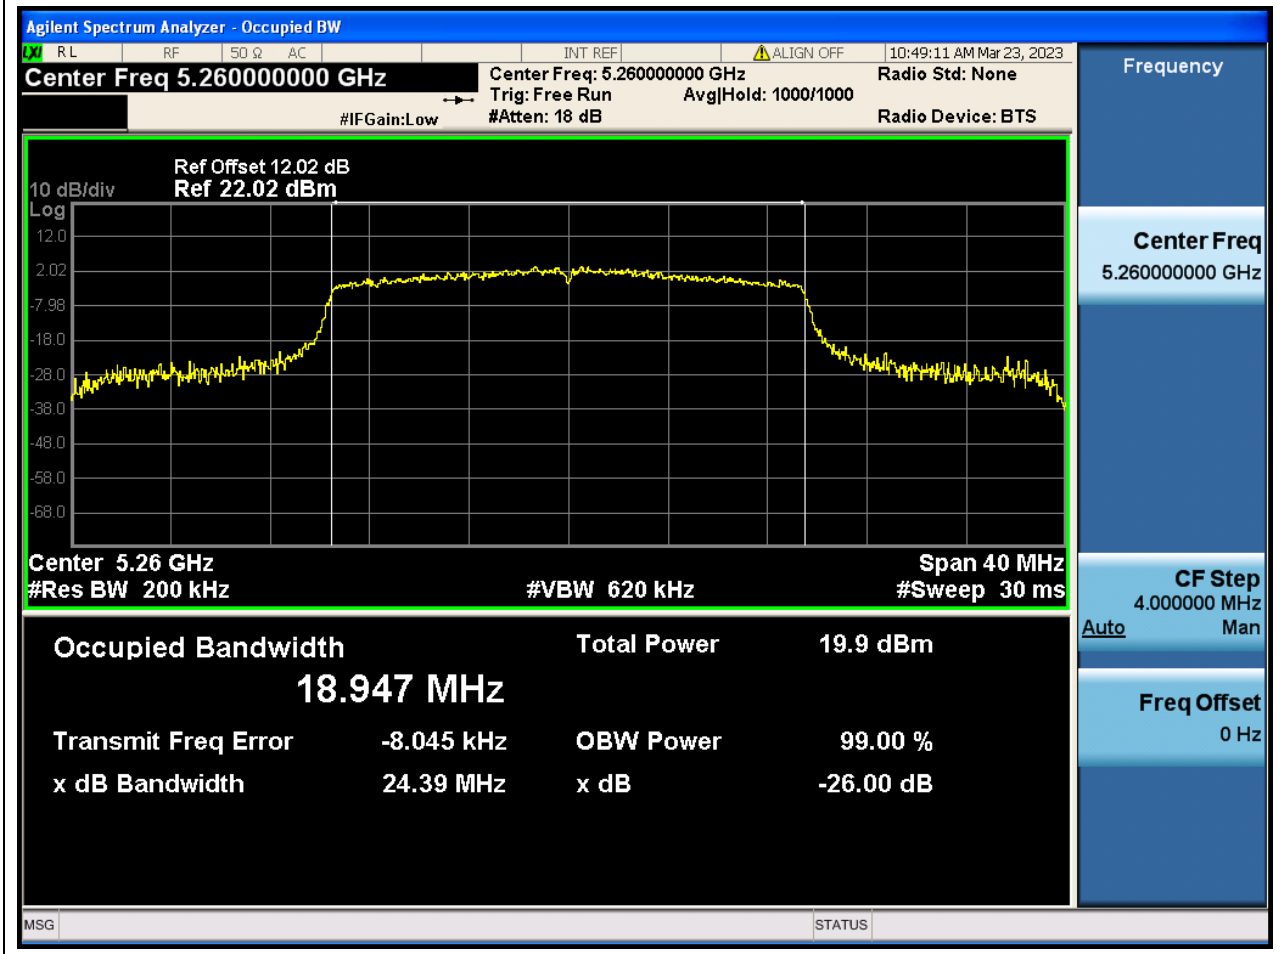

35. 802.11ax_20M_Band2_L

35.1. A.2-26dB Bandwidth(NTNV)

Center Frequency (MHz)	XdB Down	RBW (MHz)	Detector	Limit (MHz)	XdB BandWidth (MHz)	Verdict
5260	26	0.2	Peak	0	24.389814	N/A