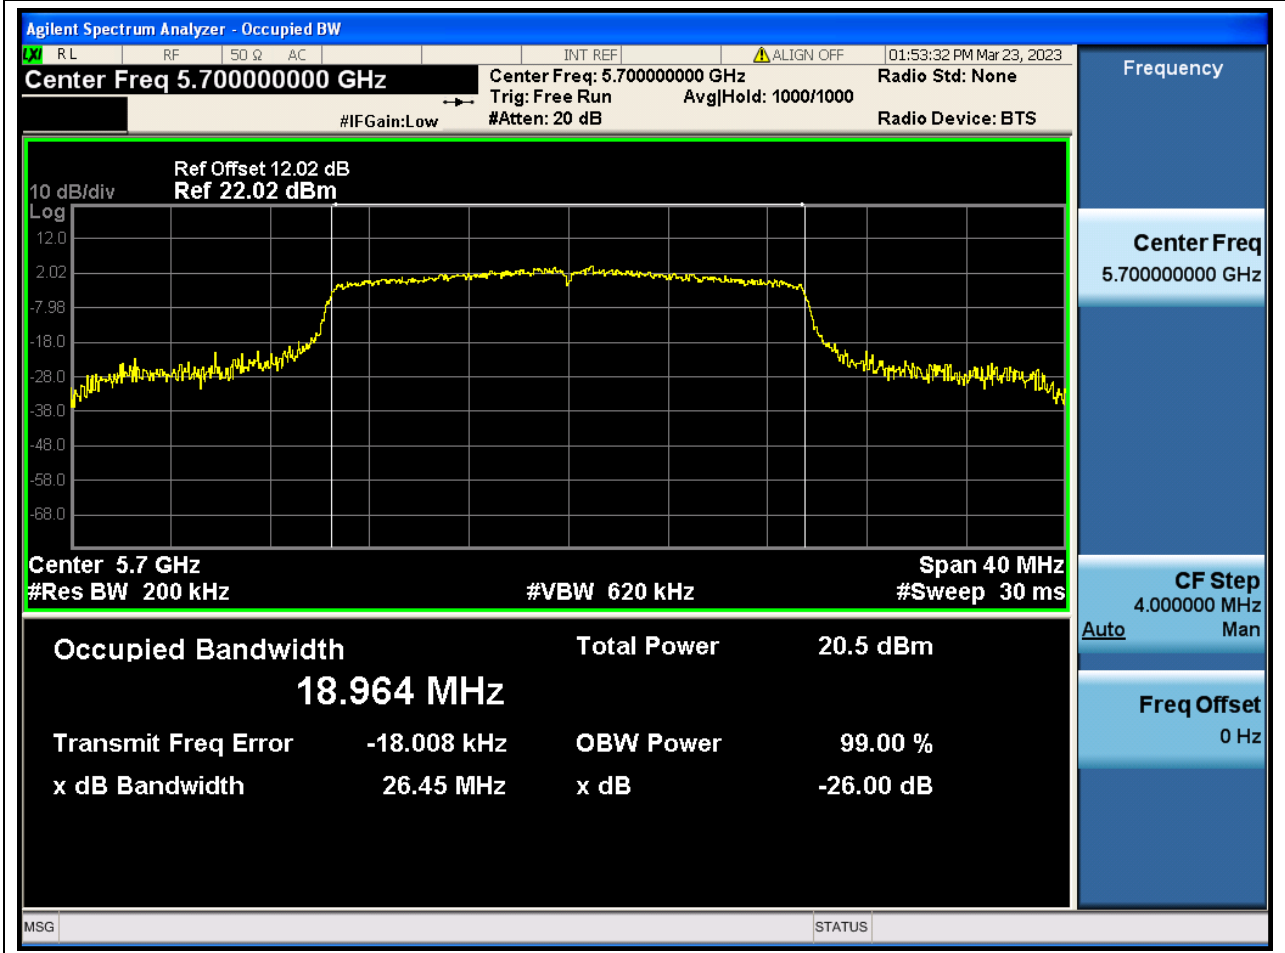

60. 802.11ax_20M_Band3_H

60.1. A.2-26dB Bandwidth(NTNV)

Center Frequency (MHz)	XdB Down	RBW (MHz)	Detector	Limit (MHz)	XdB BandWidth (MHz)	Verdict
5700	26	0.2	Peak	0	26.454683	N/A