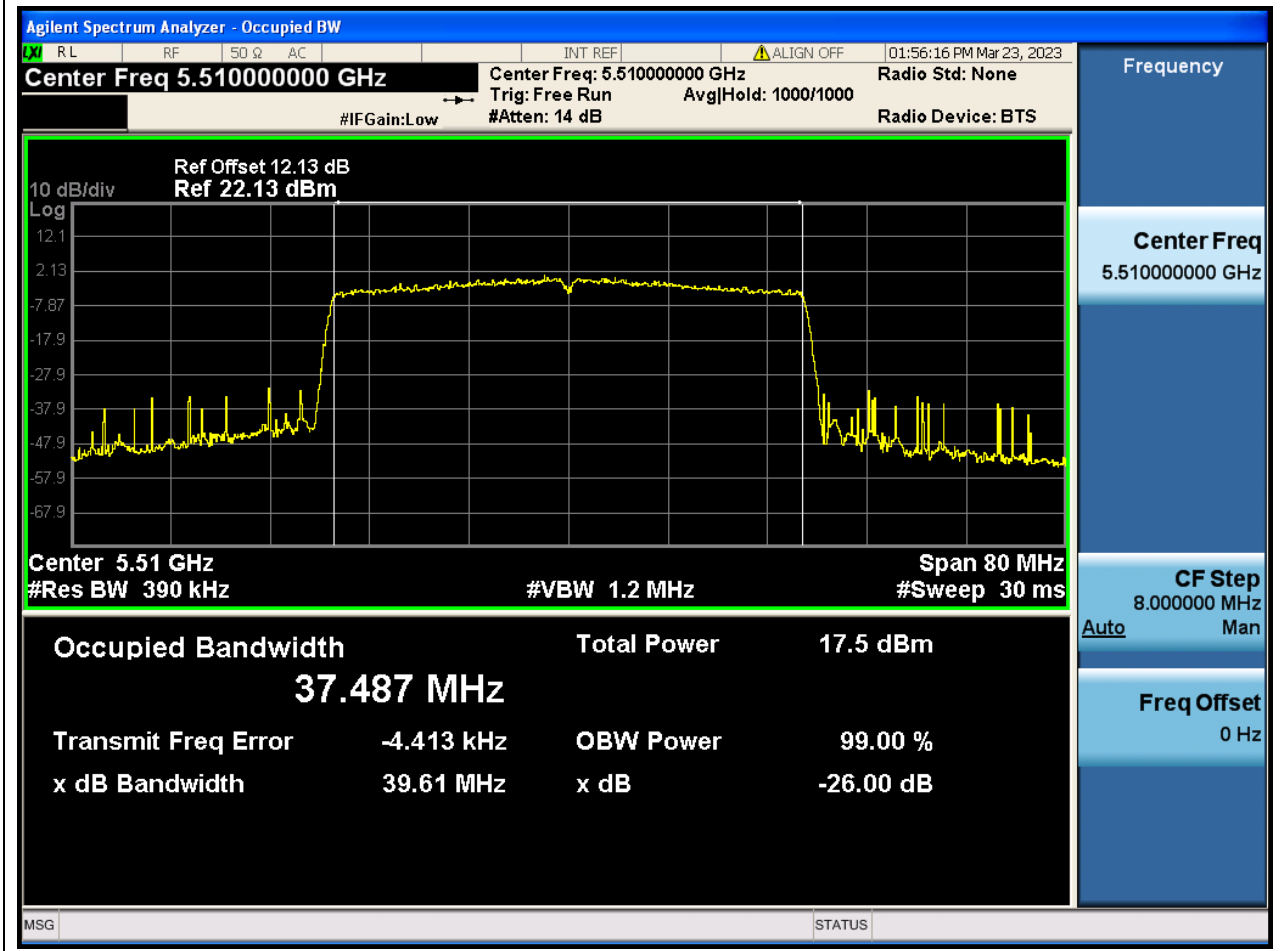

61. 802.11ax_40M_Band3_L

61.1. A.2-26dB Bandwidth(NTNV)

Center Frequency (MHz)	XdB Down	RBW (MHz)	Detector	Limit (MHz)	XdB BandWidth (MHz)	Verdict
5510	26	0.39	Peak	0	39.611712	N/A