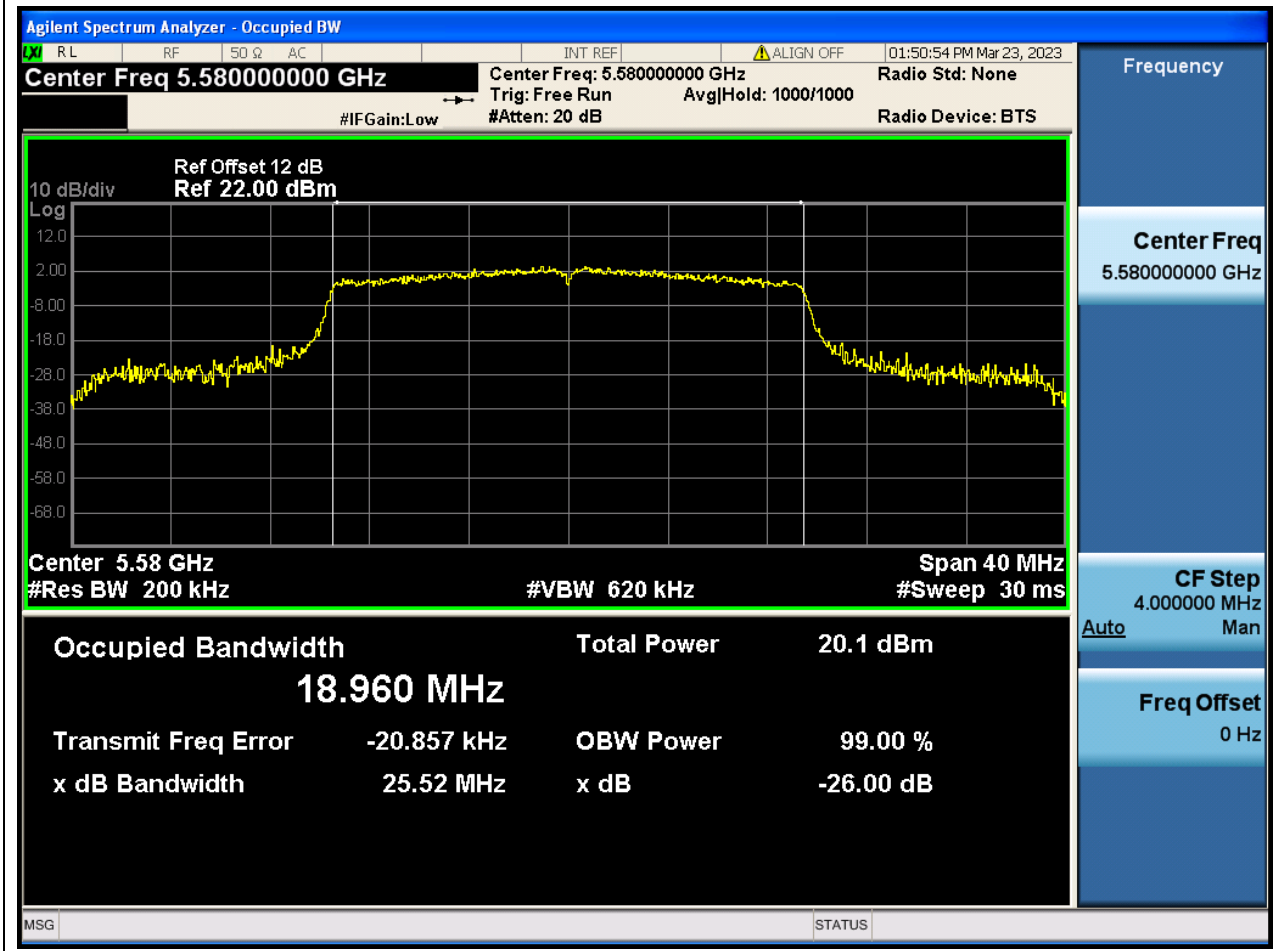

59. 802.11ax_20M_Band3_M

59.1. A.2-26dB Bandwidth(NTNV)

Center Frequency (MHz)	XdB Down	RBW (MHz)	Detector	Limit (MHz)	XdB BandWidth (MHz)	Verdict
5580	26	0.2	Peak	0	25.51877	N/A