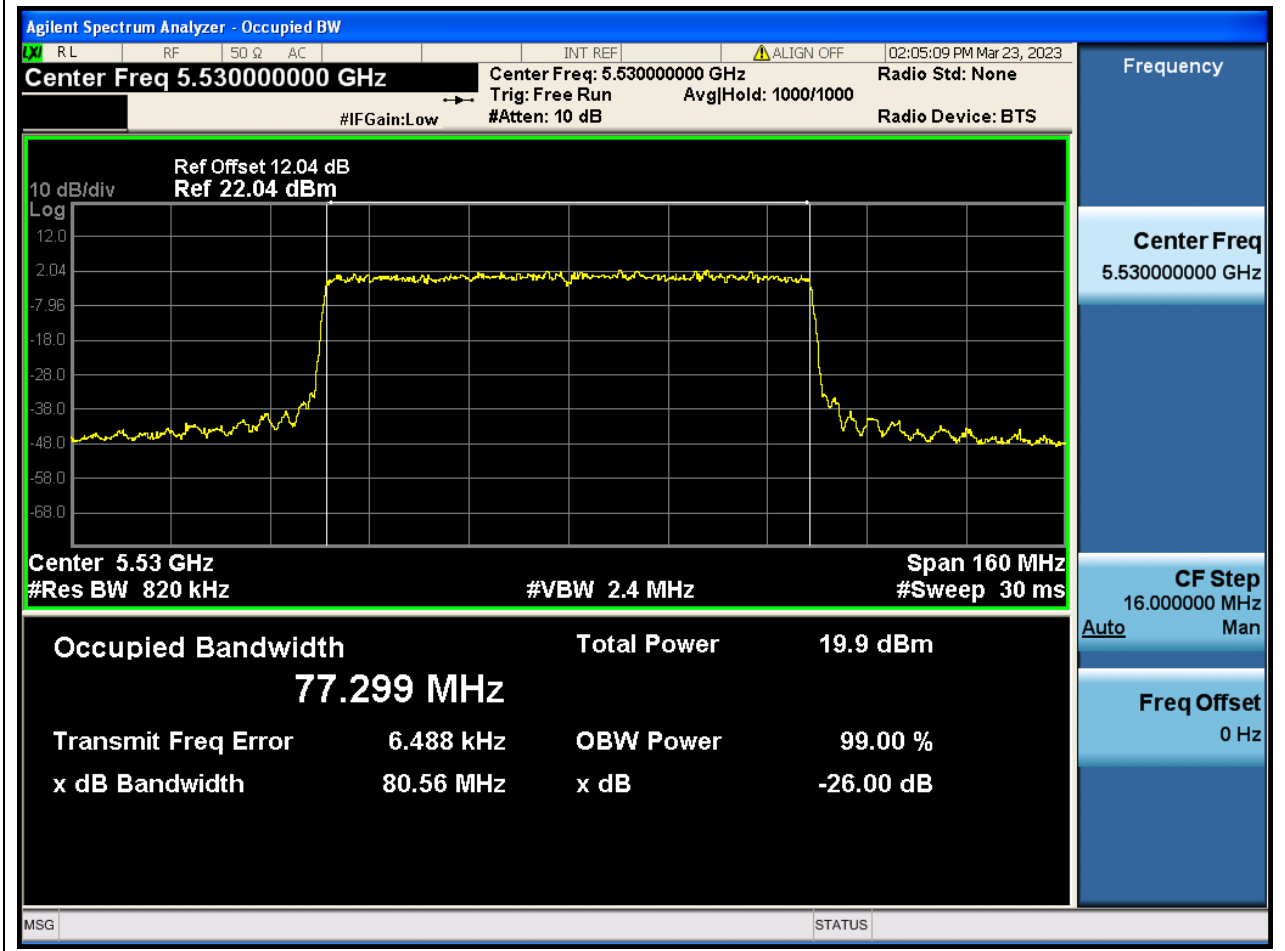

64. 802.11ax_80M_Band3_L

64.1. A.2-26dB Bandwidth(NTNV)

Center Frequency (MHz)	XdB Down	RBW (MHz)	Detector	Limit (MHz)	XdB BandWidth (MHz)	Verdict
5530	26	0.82	Peak	0	80.555398	N/A