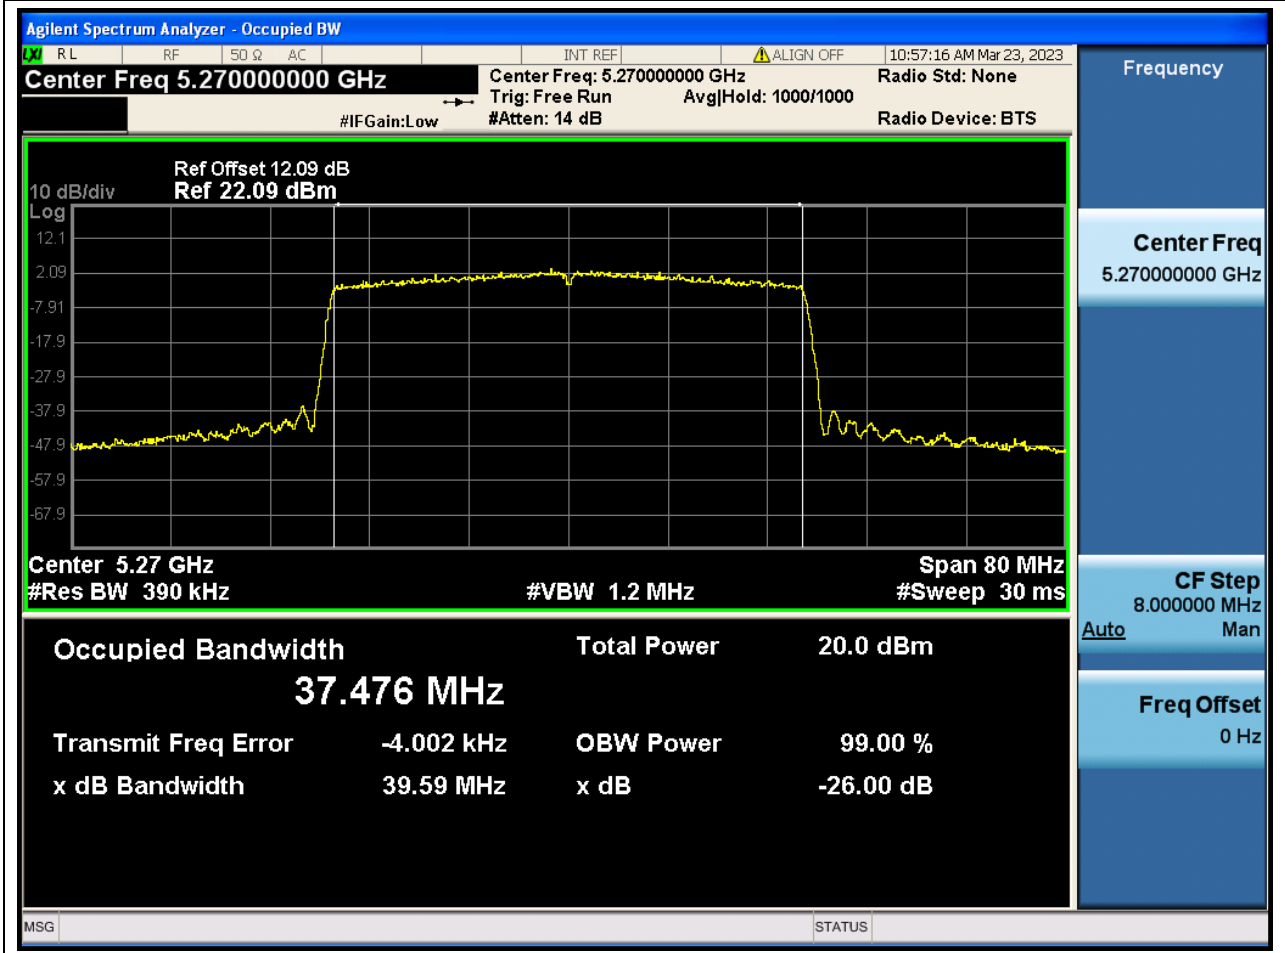

38. 802.11ax_40M_Band2_L

38.1. A.2-26dB Bandwidth(NTNV)

Center Frequency (MHz)	XdB Down	RBW (MHz)	Detector	Limit (MHz)	XdB BandWidth (MHz)	Verdict
5270	26	0.39	Peak	0	39.593885	N/A