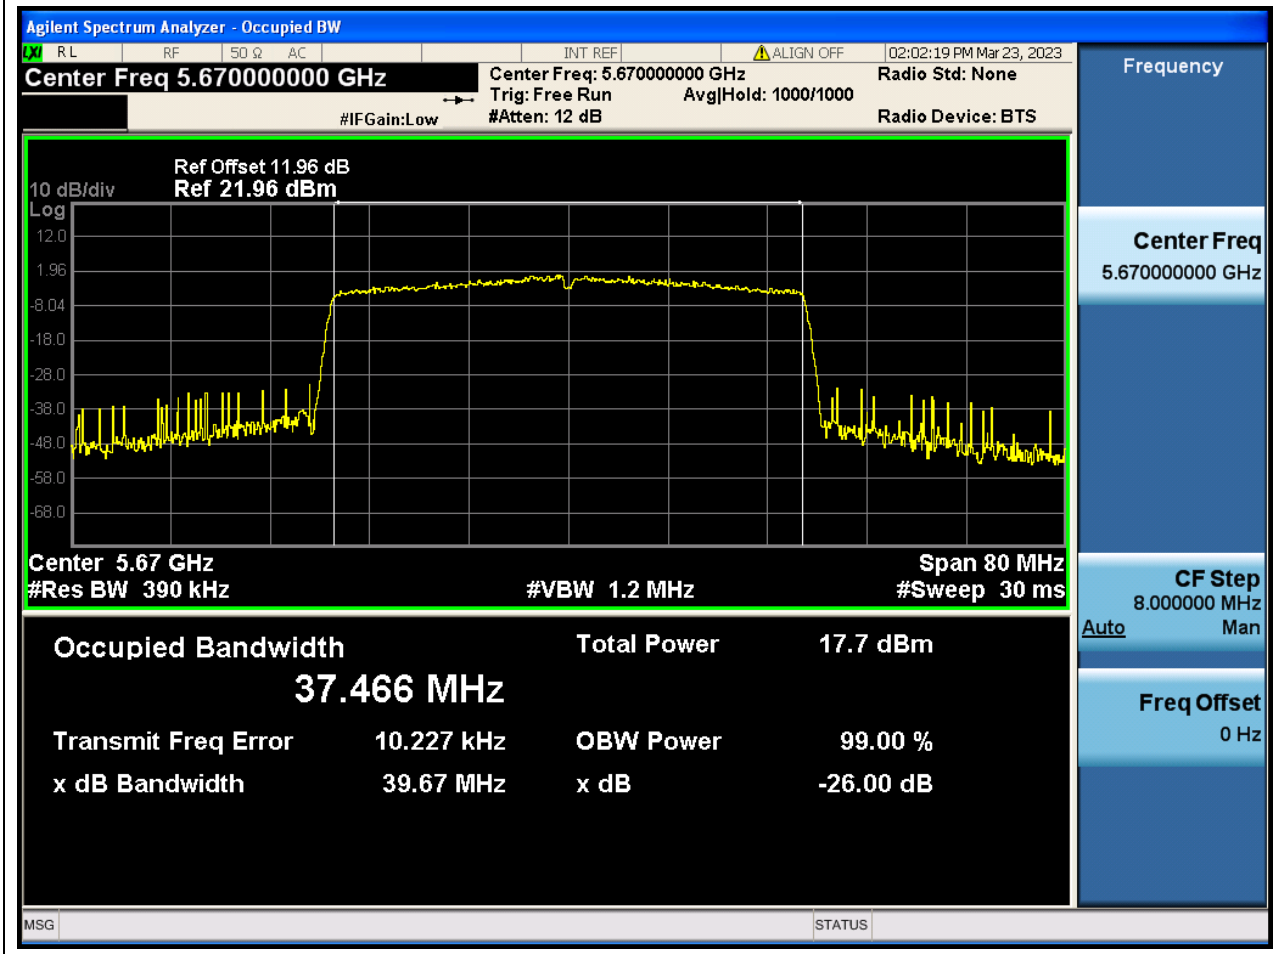

63. 802.11ax_40M_Band3_H

63.1. A.2-26dB Bandwidth(NTNV)

Center Frequency (MHz)	XdB Down	RBW (MHz)	Detector	Limit (MHz)	XdB BandWidth (MHz)	Verdict
5670	26	0.39	Peak	0	39.666952	N/A