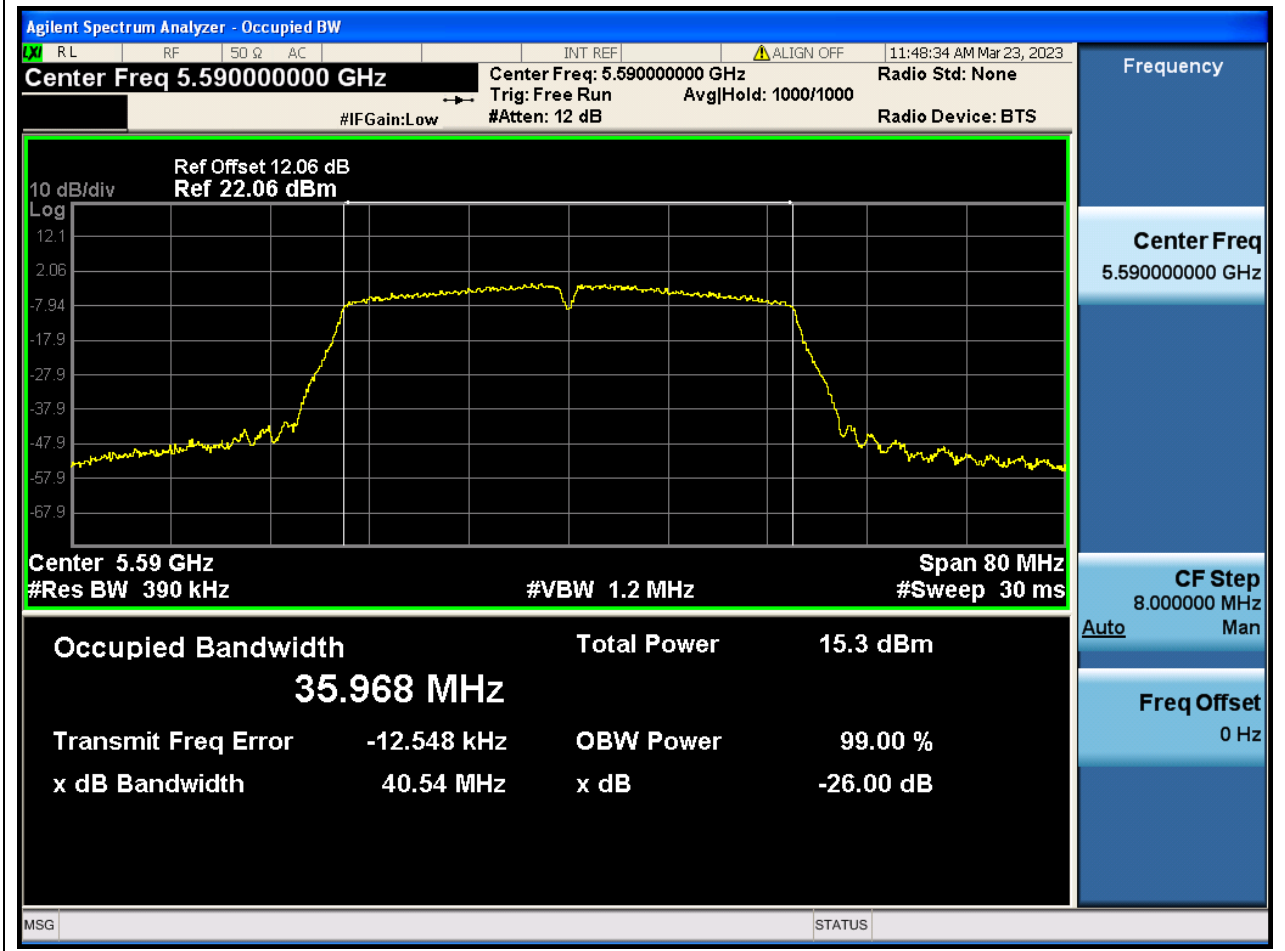

54. 802.11ac_40M_Band3_M

54.1. A.2-26dB Bandwidth(NTNV)

Center Frequency (MHz)	XdB Down	RBW (MHz)	Detector	Limit (MHz)	XdB BandWidth (MHz)	Verdict
5590	26	0.39	Peak	0	40.542388	N/A