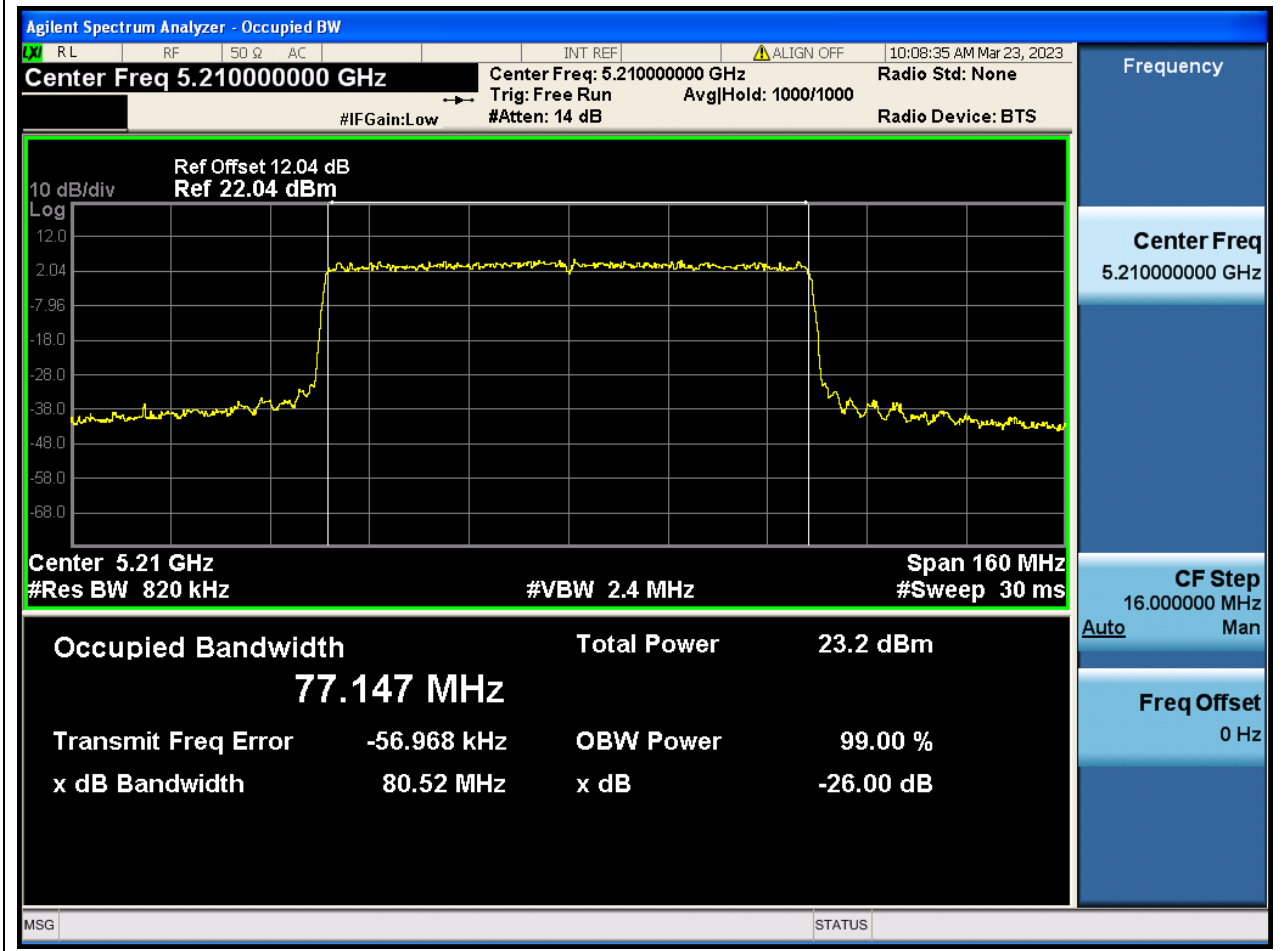

20. 802.11ax_80M_Band1_M

20.1. A.2-26dB Bandwidth(NTNV)

Center Frequency (MHz)	XdB Down	RBW (MHz)	Detector	Limit (MHz)	XdB BandWidth (MHz)	Verdict
5210	26	0.82	Peak	0	80.518183	N/A