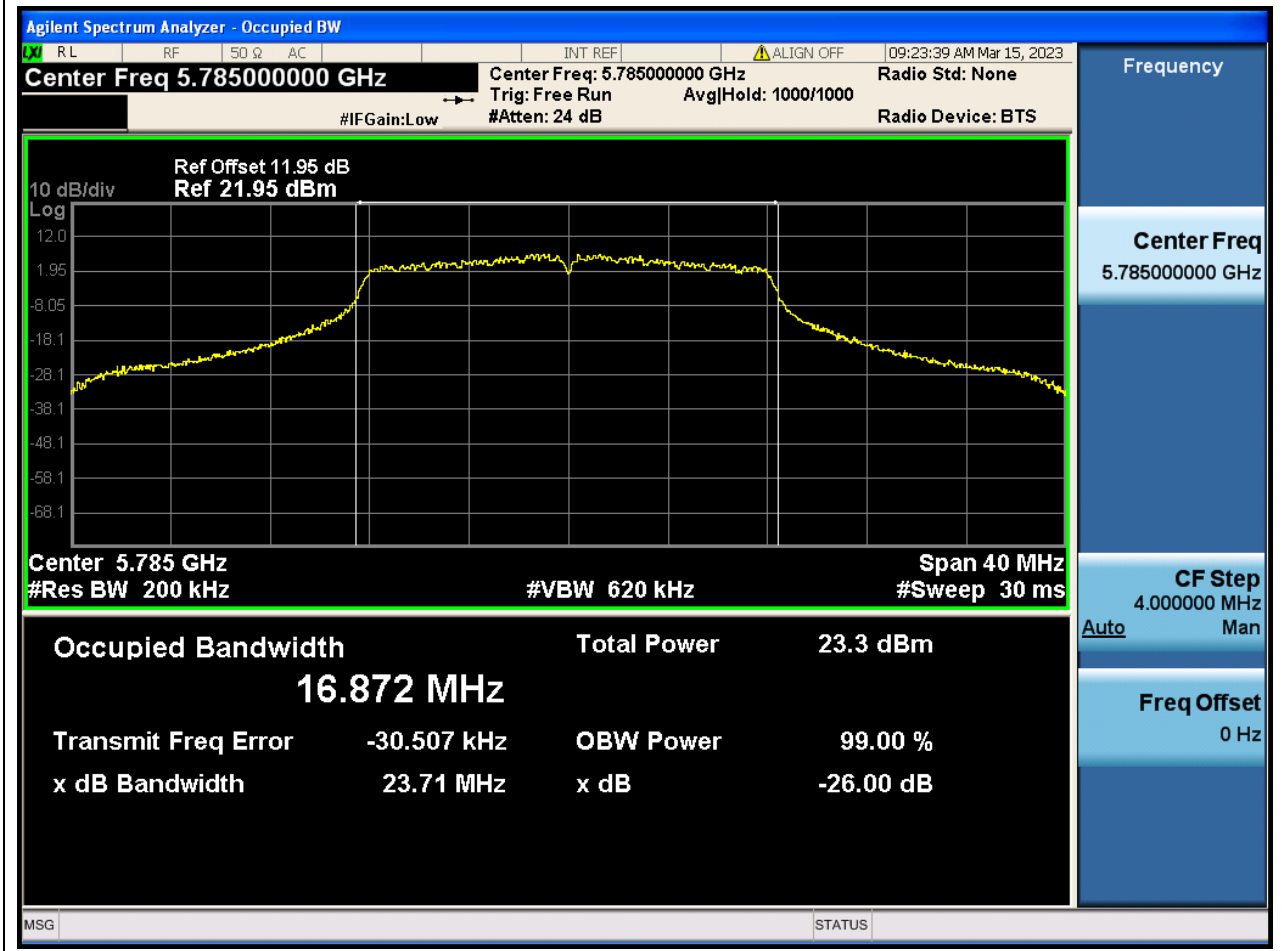

2. 802.11a_20M_Band4_M

2.1. A.2-26dB Bandwidth(NTNV)

Center Frequency (MHz)	XdB Down	RBW (MHz)	Detector	Limit (MHz)	XdB BandWidth (MHz)	Verdict
5785	26	0.2	Peak	0	23.710037	N/A