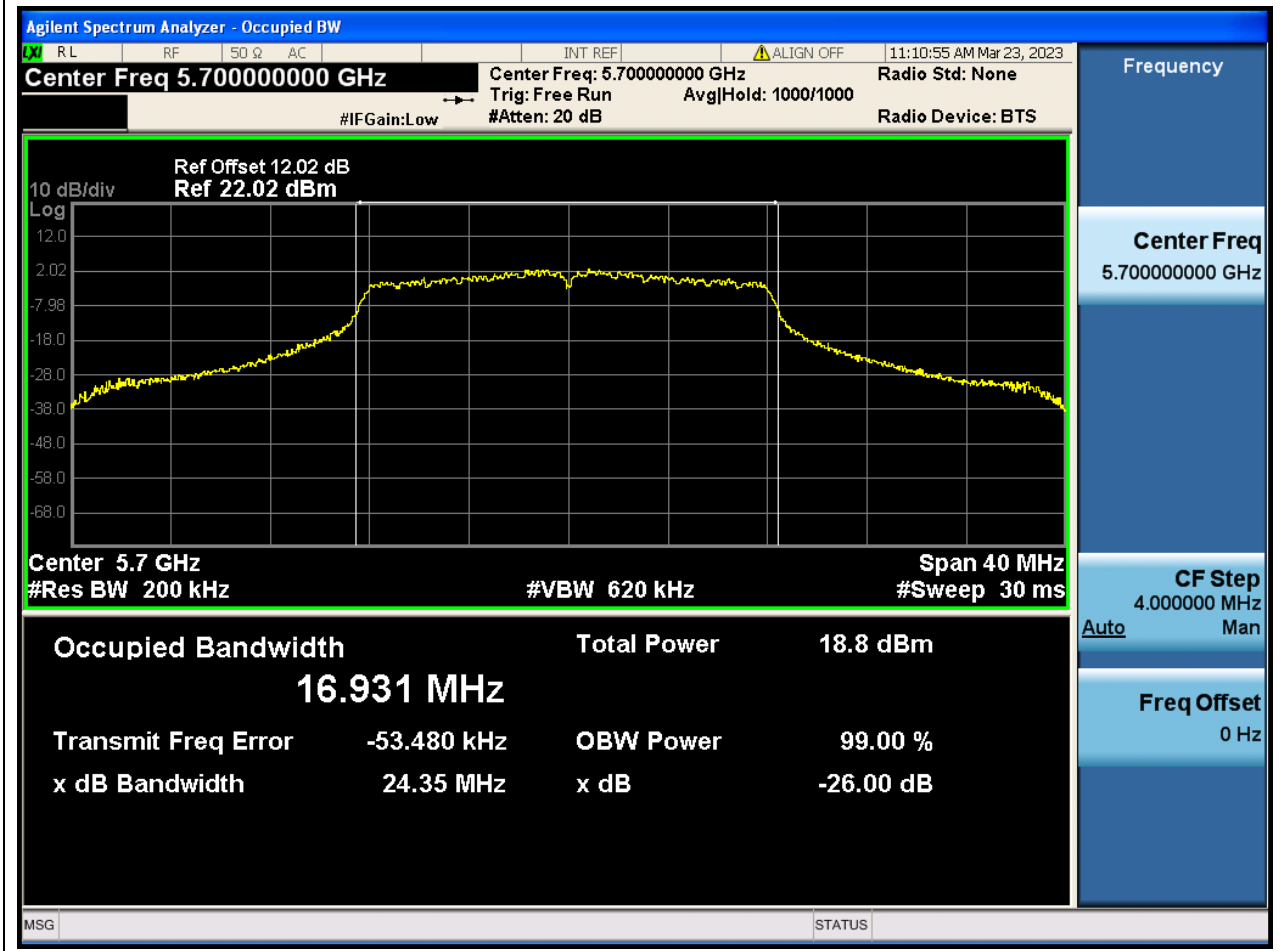

43. 802.11a_20M_Band3_H

43.1. A.2-26dB Bandwidth(NTNV)

Center Frequency (MHz)	XdB Down	RBW (MHz)	Detector	Limit (MHz)	XdB BandWidth (MHz)	Verdict
5700	26	0.2	Peak	0	24.347403	N/A