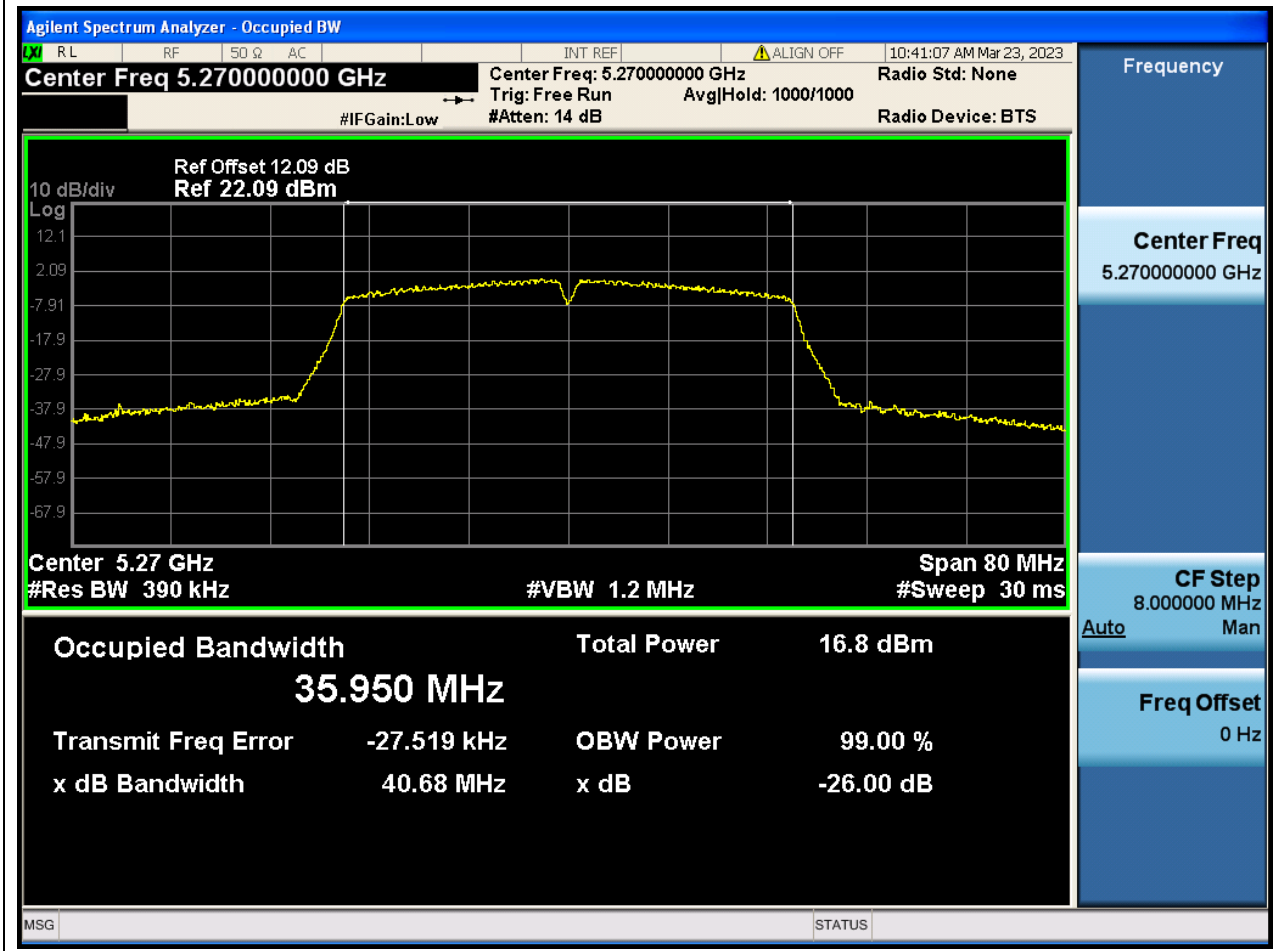

32. 802.11ac_40M_Band2_L

32.1. A.2-26dB Bandwidth(NTNV)

Center Frequency (MHz)	XdB Down	RBW (MHz)	Detector	Limit (MHz)	XdB BandWidth (MHz)	Verdict
5270	26	0.39	Peak	0	40.676971	N/A