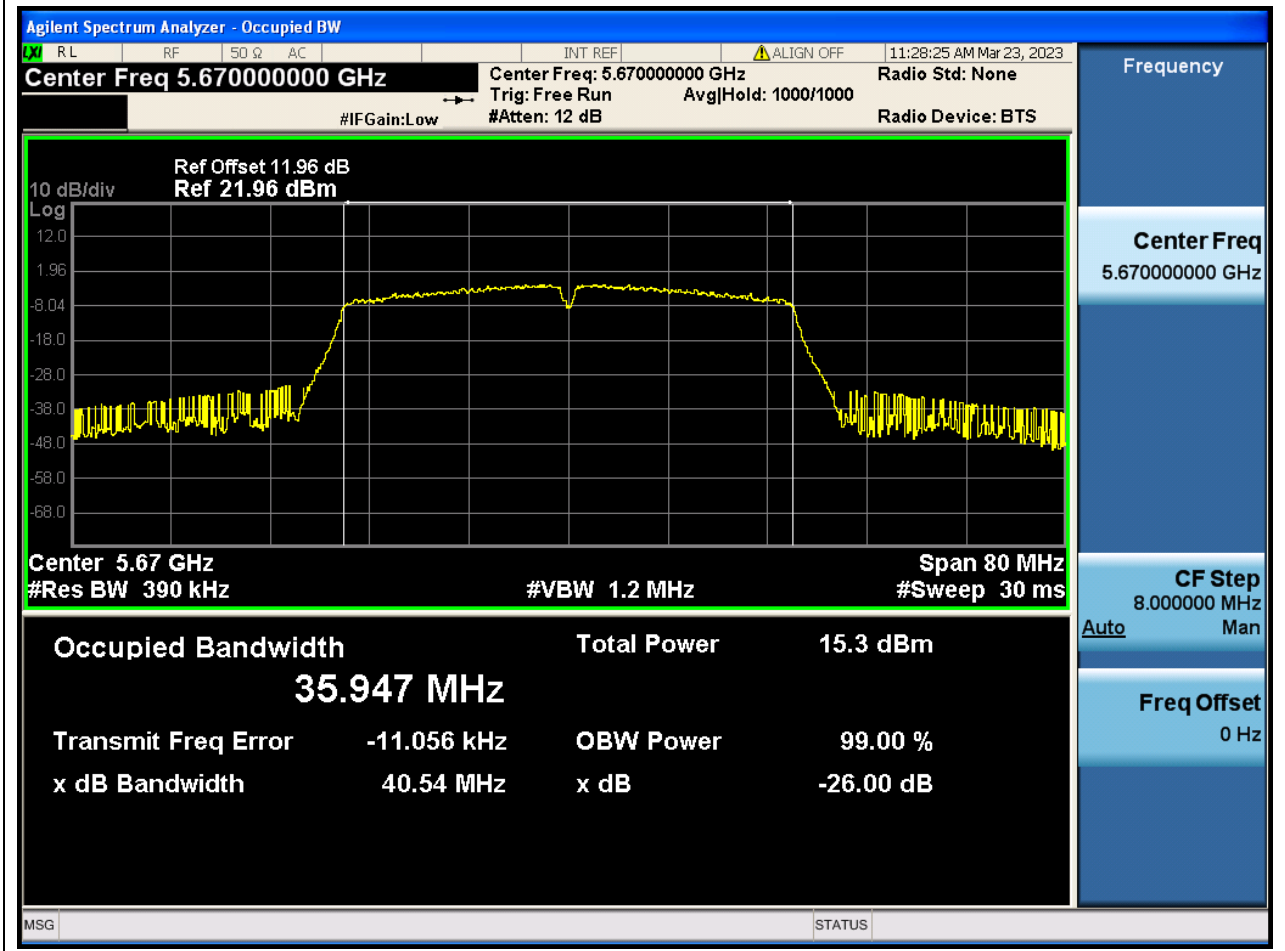

49. 802.11n_40M_Band3_H

49.1. A.2-26dB Bandwidth(NTNV)

Center Frequency (MHz)	XdB Down	RBW (MHz)	Detector	Limit (MHz)	XdB BandWidth (MHz)	Verdict
5670	26	0.39	Peak	0	40.536031	N/A