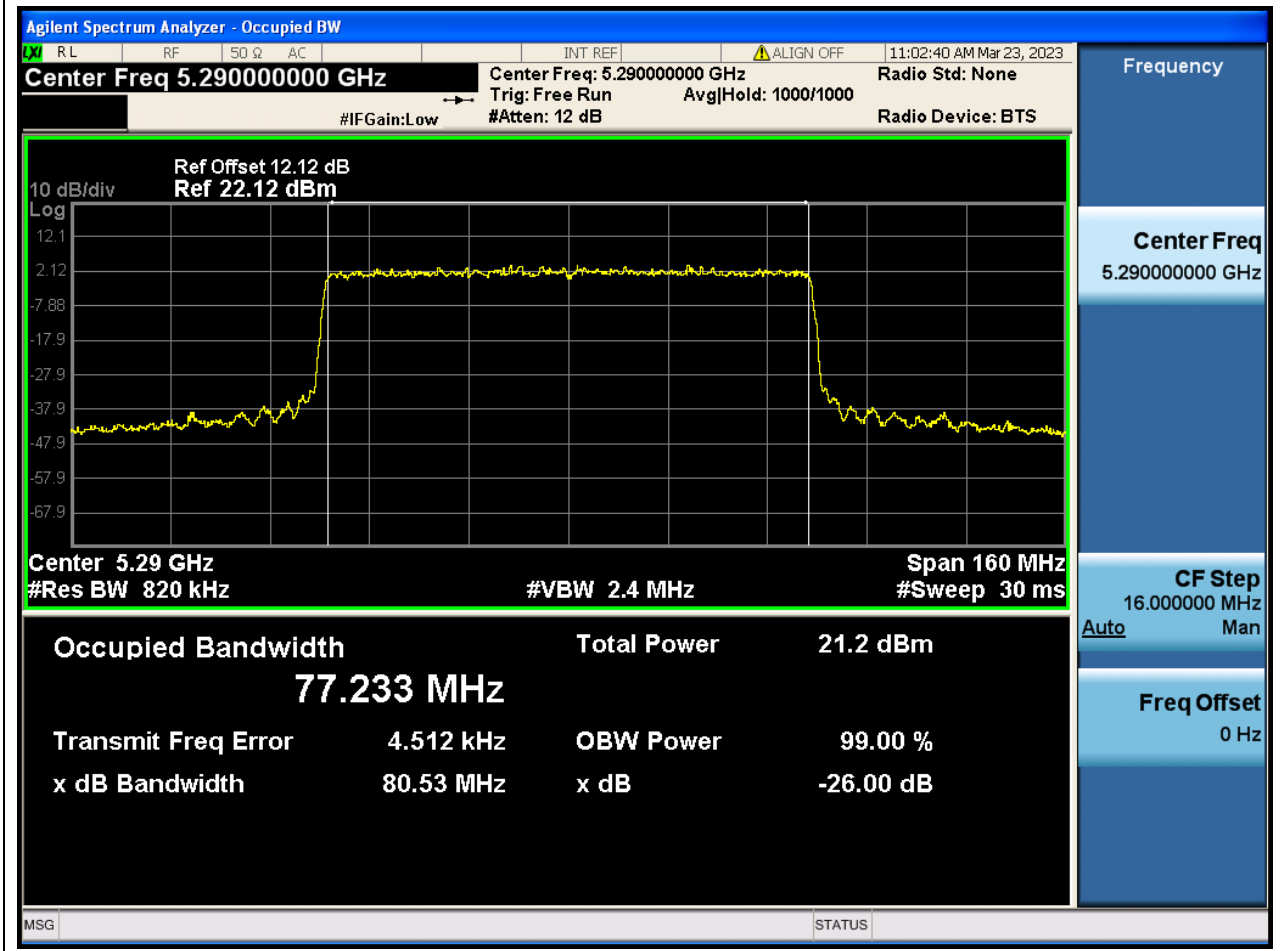

40. 802.11ax_80M_Band2_M

40.1. A.2-26dB Bandwidth(NTNV)

Center Frequency (MHz)	XdB Down	RBW (MHz)	Detector	Limit (MHz)	XdB BandWidth (MHz)	Verdict
5290	26	0.82	Peak	0	80.528153	N/A