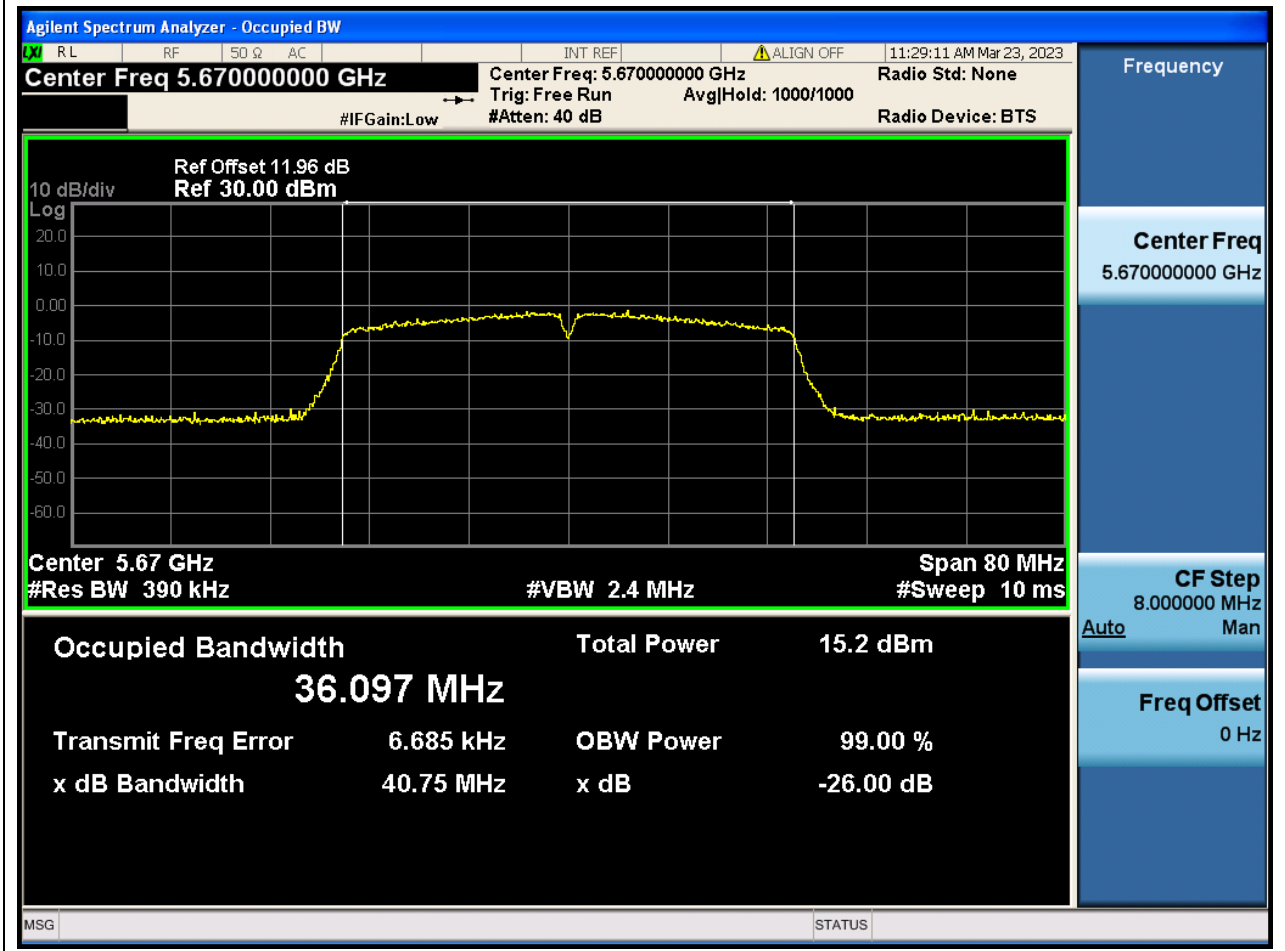

49. 802.11n_40M_Band3_H

49.1. A.2.2-99% Bandwidth(NTNV)

Center Frequency (MHz)	OBW Power (%)	RBW (MHz)	Detector	Limit (MHz)	OBW (MHz)	Verdict
5670	99	0.39	Peak	0	36.097063	N/A