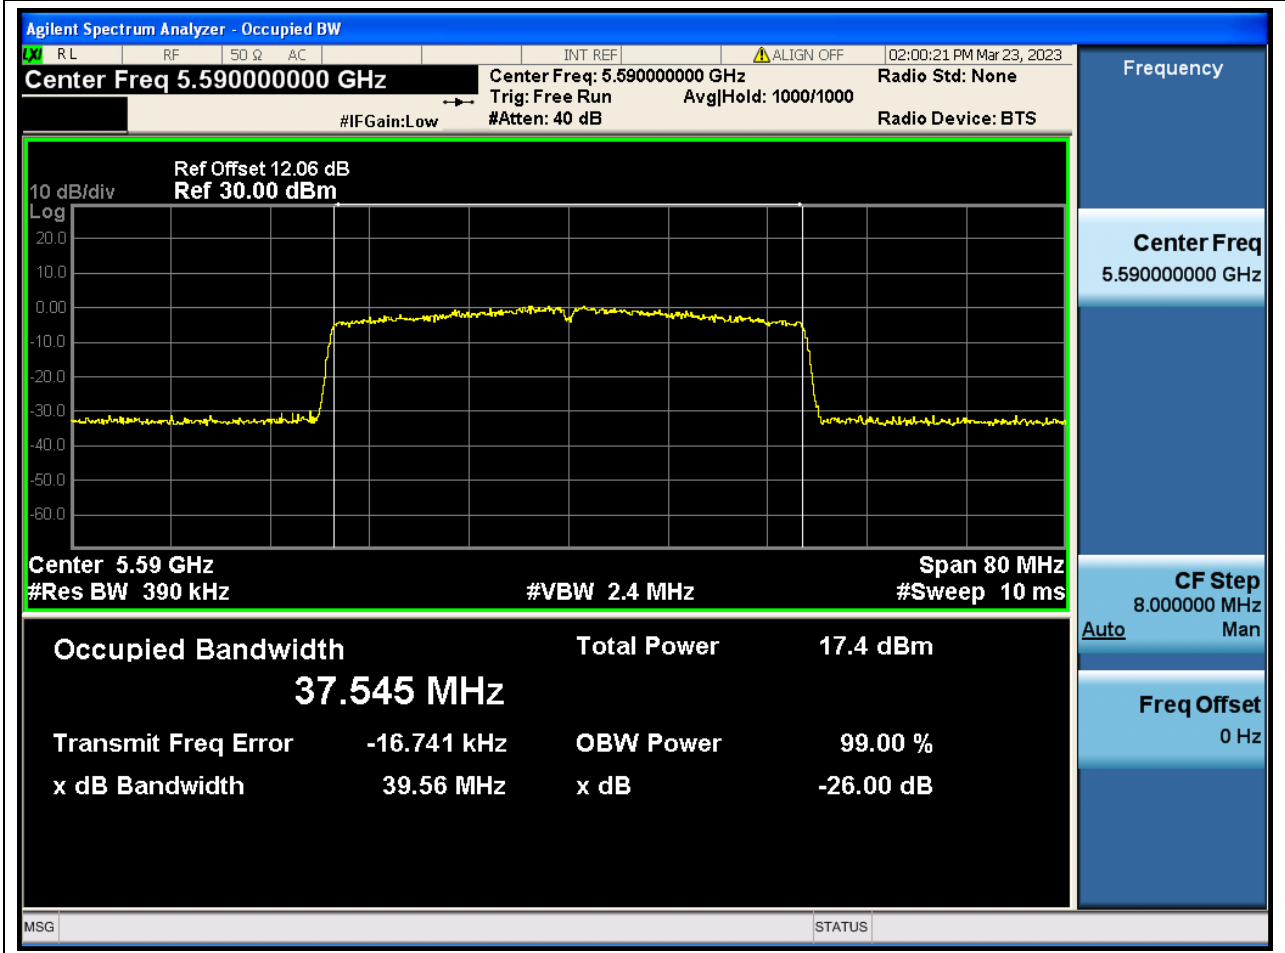

62. 802.11ax_40M_Band3_M

62.1. A.2.2-99% Bandwidth(NTNV)

Center Frequency (MHz)	OBW Power (%)	RBW (MHz)	Detector	Limit (MHz)	OBW (MHz)	Verdict
5590	99	0.39	Peak	0	37.544659	N/A