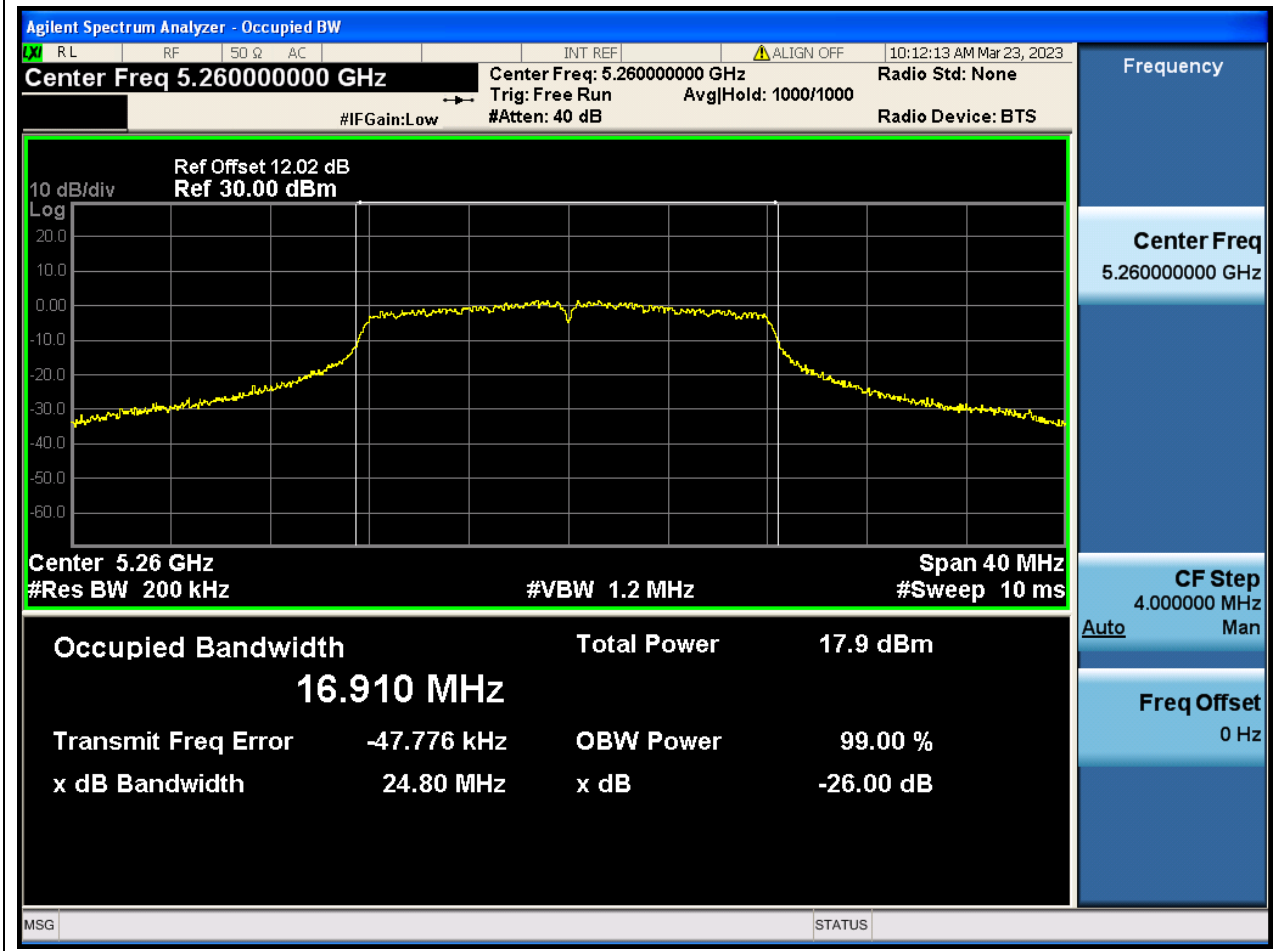

21. 802.11a_20M_Band2_L

21.1. A.2.2-99% Bandwidth(NTNV)

Center Frequency (MHz)	OBW Power (%)	RBW (MHz)	Detector	Limit (MHz)	OBW (MHz)	Verdict
5260	99	0.2	Peak	0	16.910196	N/A