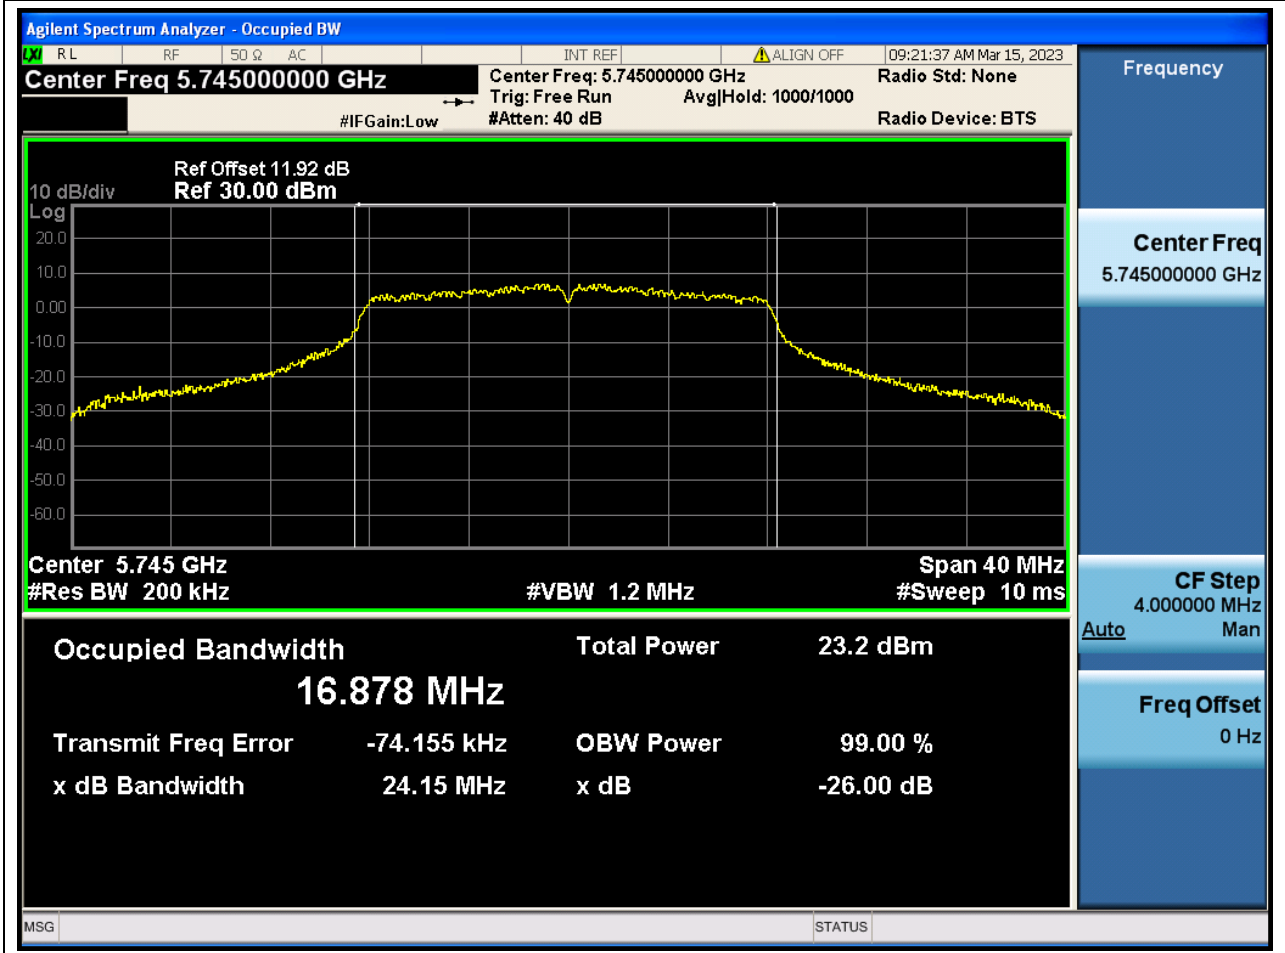

1. 802.11a_20M_Band4_L

1.1. A.2.2-99% Bandwidth(NTNV)

Center Frequency (MHz)	OBW Power (%)	RBW (MHz)	Detector	Limit (MHz)	OBW (MHz)	Verdict
5745	99	0.2	Peak	0	16.877962	N/A