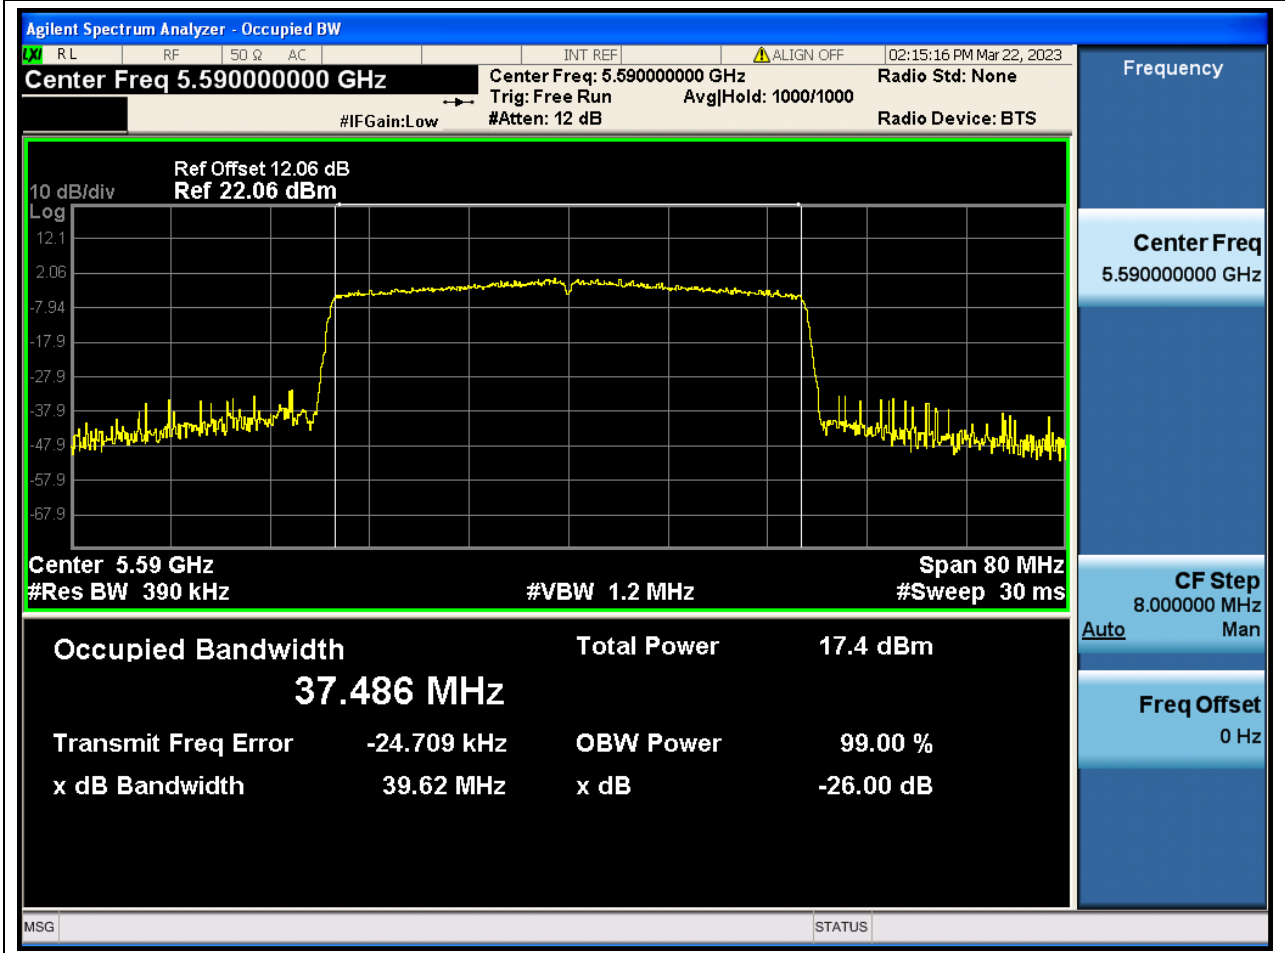

62. 802.11ax_40M_Band3_M

62.1. A.2-26dB Bandwidth(NTNV)

Center Frequency (MHz)	XdB Down	RBW (MHz)	Detector	Limit (MHz)	XdB BandWidth (MHz)	Verdict
5590	26	0.39	Peak	0	39.615199	N/A