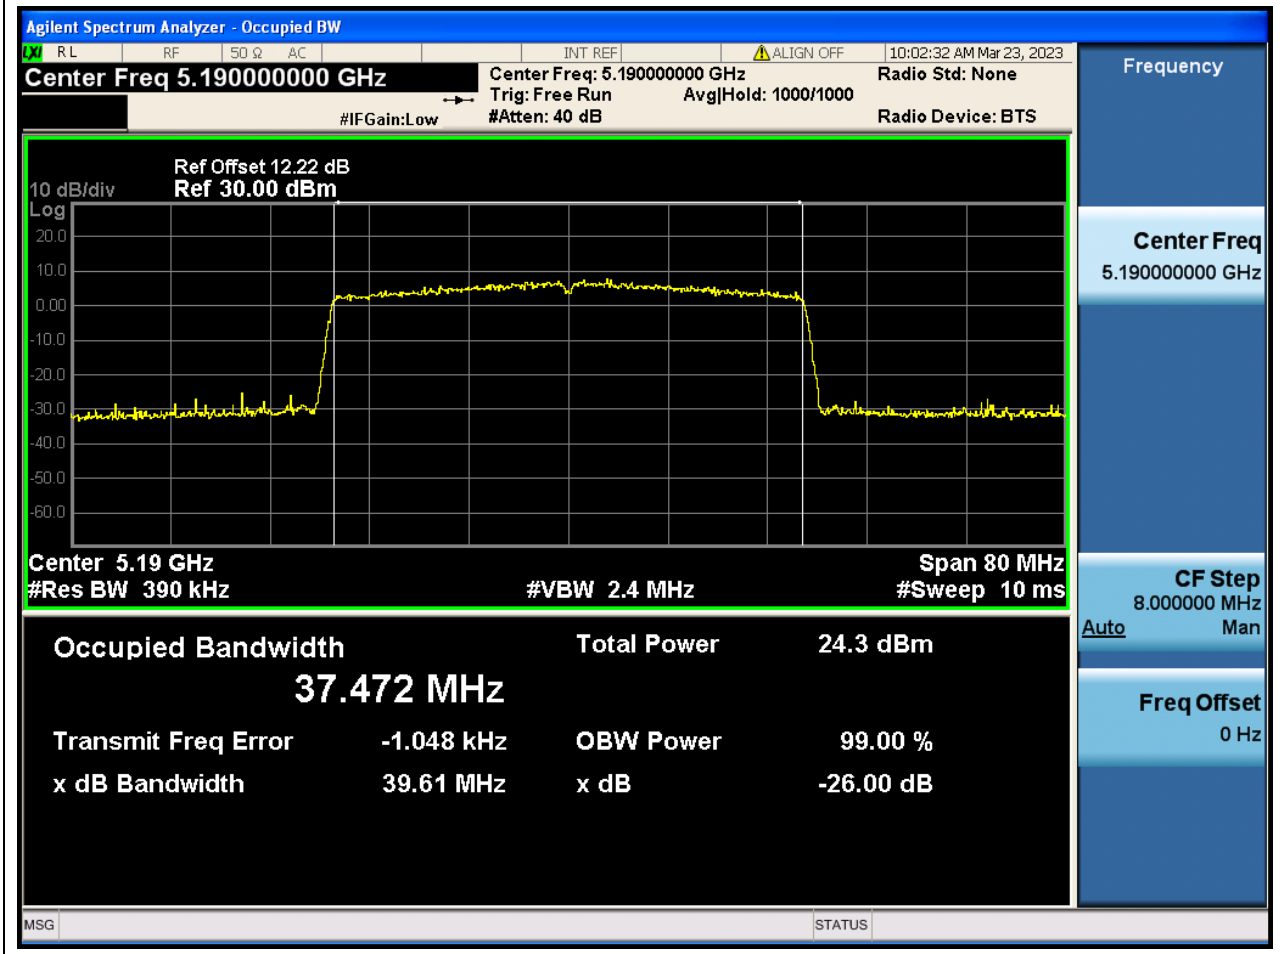

18. 802.11ax_40M_Band1_L

18.1. A.2.2-99% Bandwidth(NTNV)

Center Frequency (MHz)	OBW Power (%)	RBW (MHz)	Detector	Limit (MHz)	OBW (MHz)	Verdict
5190	99	0.39	Peak	0	37.472023	N/A