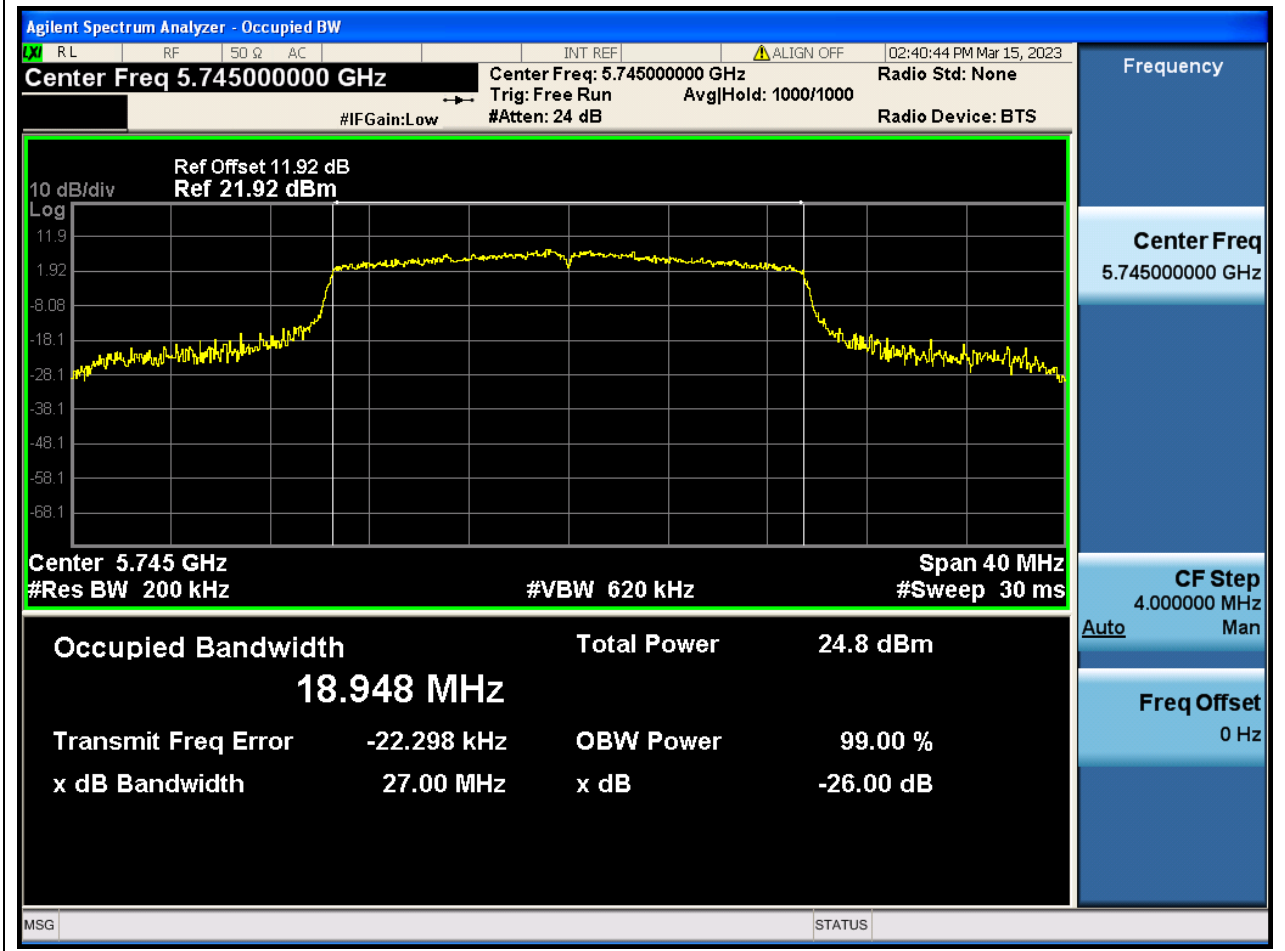

15. 802.11ax_20M_Band4_L

15.1. A.2-26dB Bandwidth(NTNV)

Center Frequency (MHz)	XdB Down	RBW (MHz)	Detector	Limit (MHz)	XdB BandWidth (MHz)	Verdict
5745	26	0.2	Peak	0	27.003875	N/A