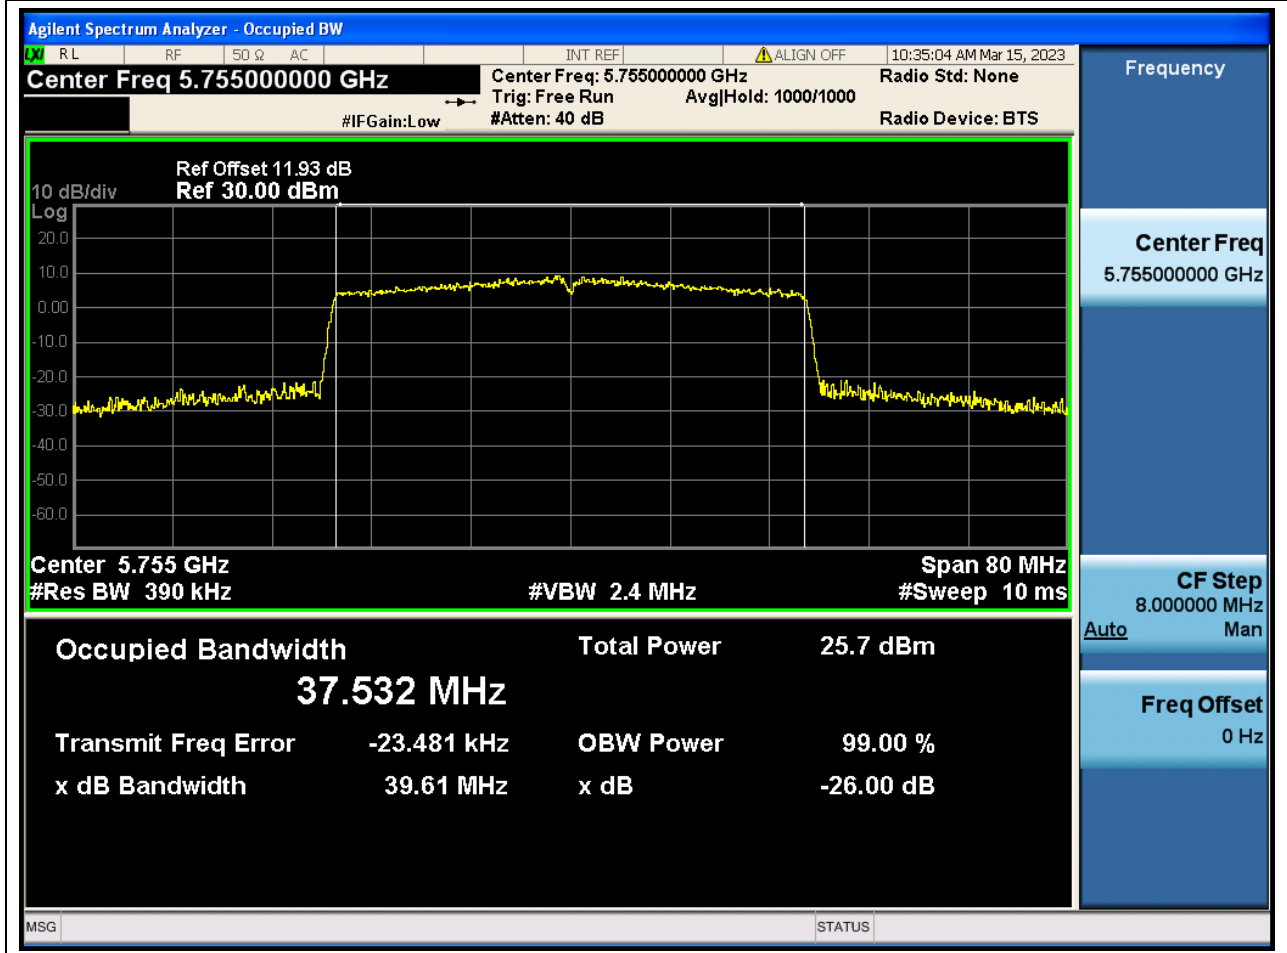

18. 802.11ax_40M_Band4_L

18.1. A.2.2-99% Bandwidth(NTNV)

Center Frequency (MHz)	OBW Power (%)	RBW (MHz)	Detector	Limit (MHz)	OBW (MHz)	Verdict
5755	99	0.39	Peak	0	37.531699	N/A