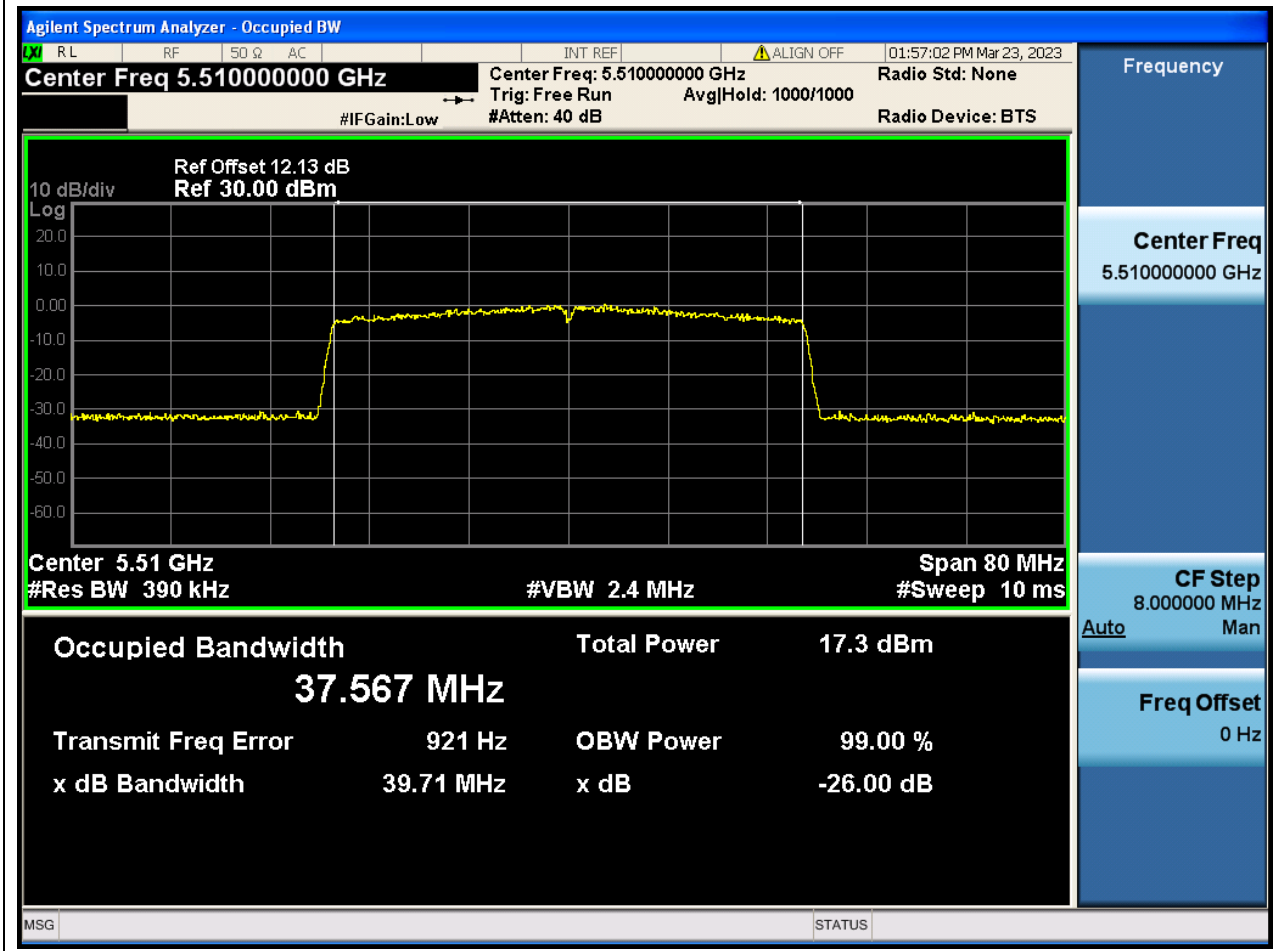

61. 802.11ax_40M_Band3_L

61.1. A.2.2-99% Bandwidth(NTNV)

Center Frequency (MHz)	OBW Power (%)	RBW (MHz)	Detector	Limit (MHz)	OBW (MHz)	Verdict
5510	99	0.39	Peak	0	37.566866	N/A