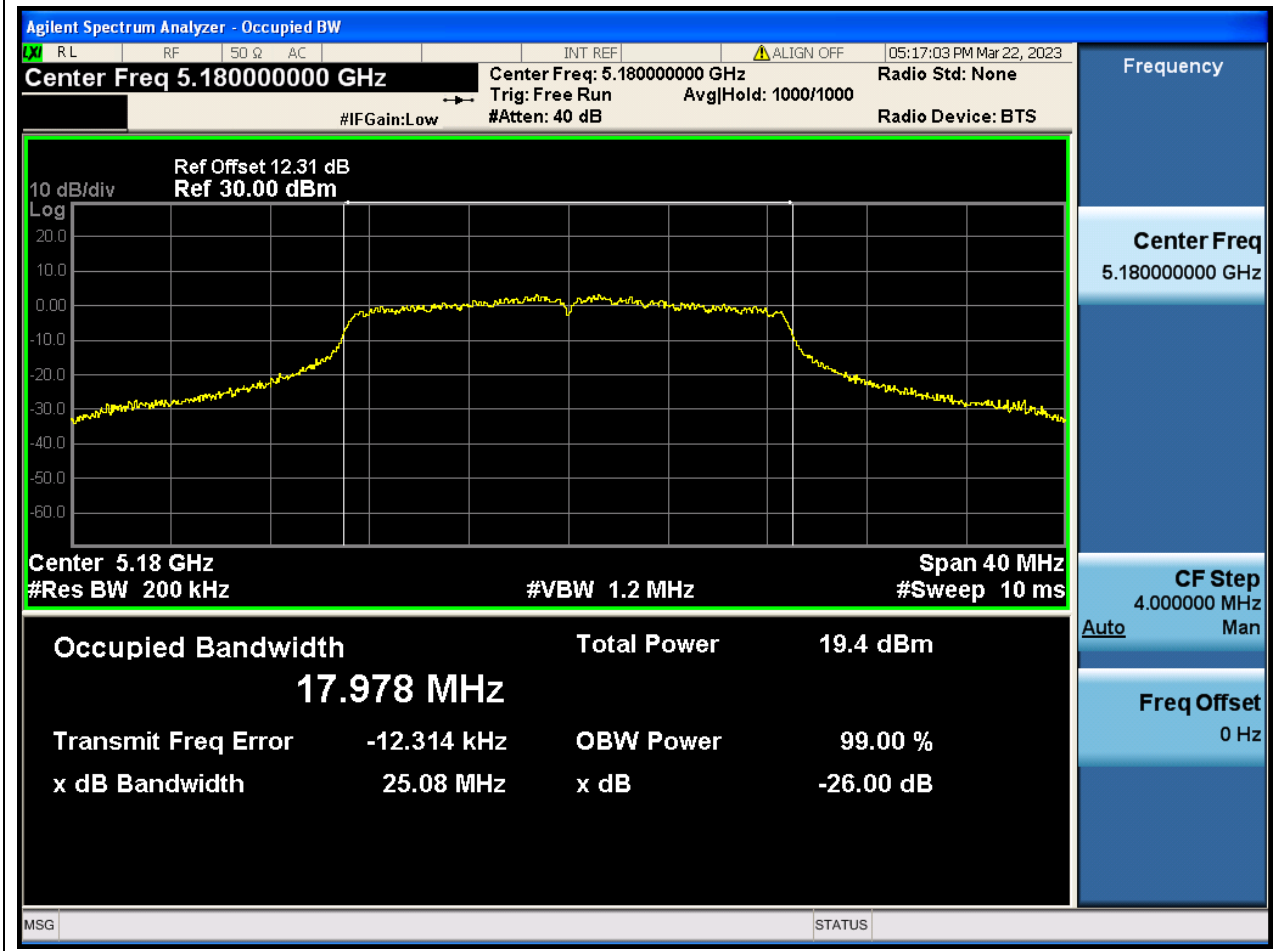

9. 802.11ac_20M_Band1_L

9.1. A.2.2-99% Bandwidth(NTNV)

Center Frequency (MHz)	OBW Power (%)	RBW (MHz)	Detector	Limit (MHz)	OBW (MHz)	Verdict
5180	99	0.2	Peak	0	17.977685	N/A