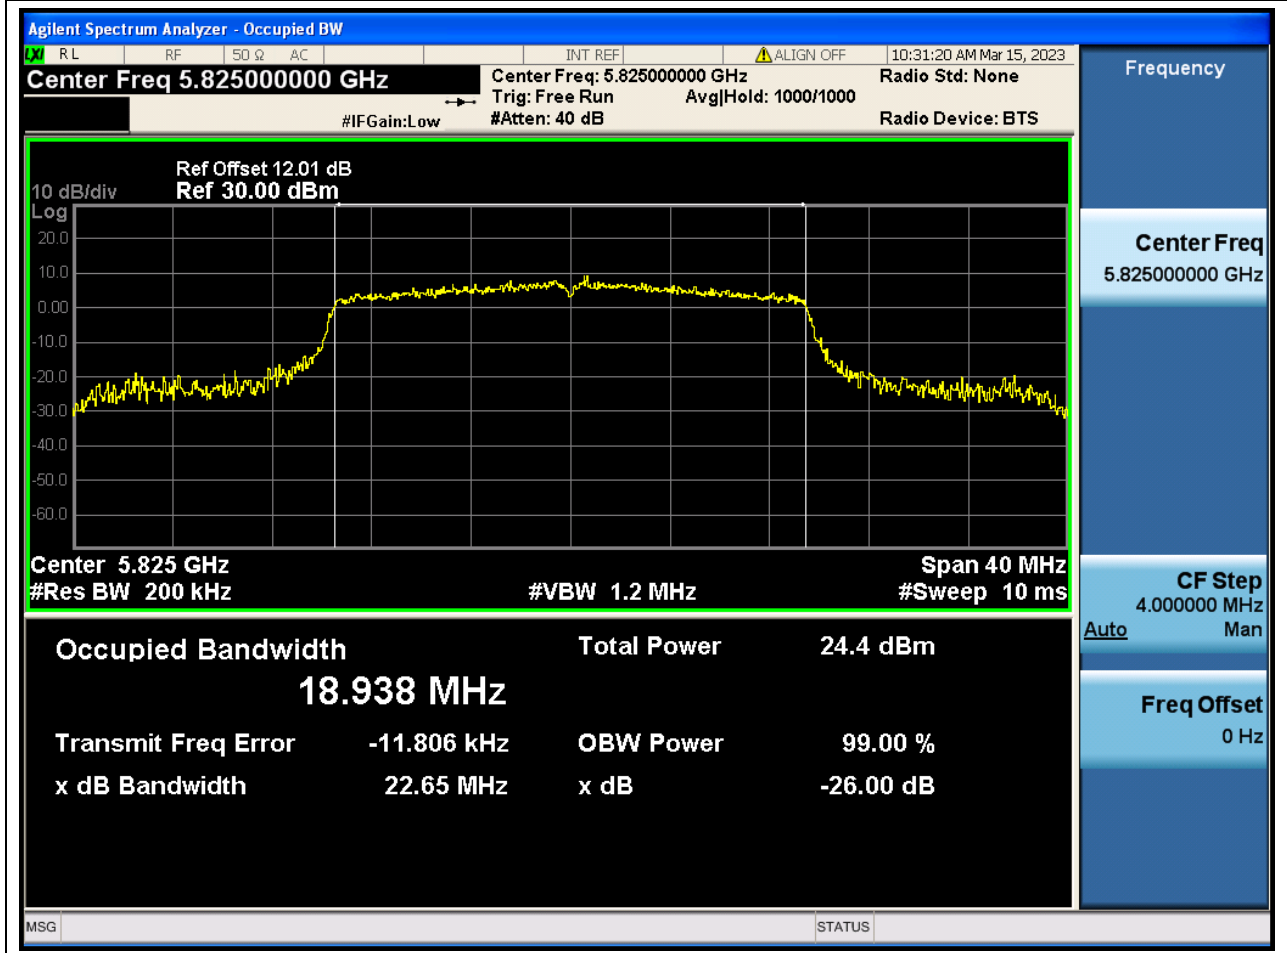

17. 802.11ax_20M_Band4_H

17.1. A.2.2-99% Bandwidth(NTNV)

Center Frequency (MHz)	OBW Power (%)	RBW (MHz)	Detector	Limit (MHz)	OBW (MHz)	Verdict
5825	99	0.2	Peak	0	18.938118	N/A