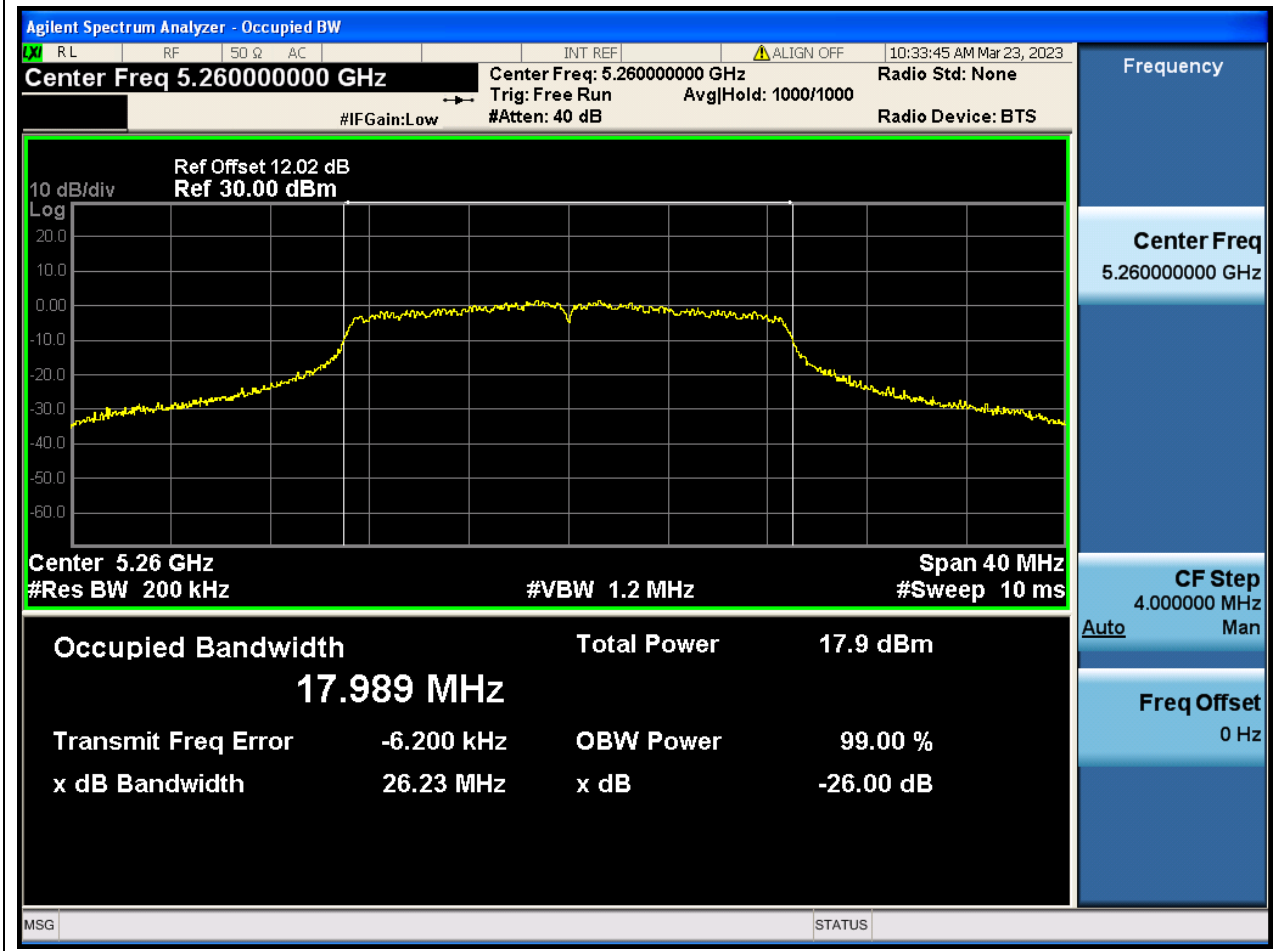

29. 802.11ac_20M_Band2_L

29.1. A.2.2-99% Bandwidth(NTNV)

Center Frequency (MHz)	OBW Power (%)	RBW (MHz)	Detector	Limit (MHz)	OBW (MHz)	Verdict
5260	99	0.2	Peak	0	17.988823	N/A