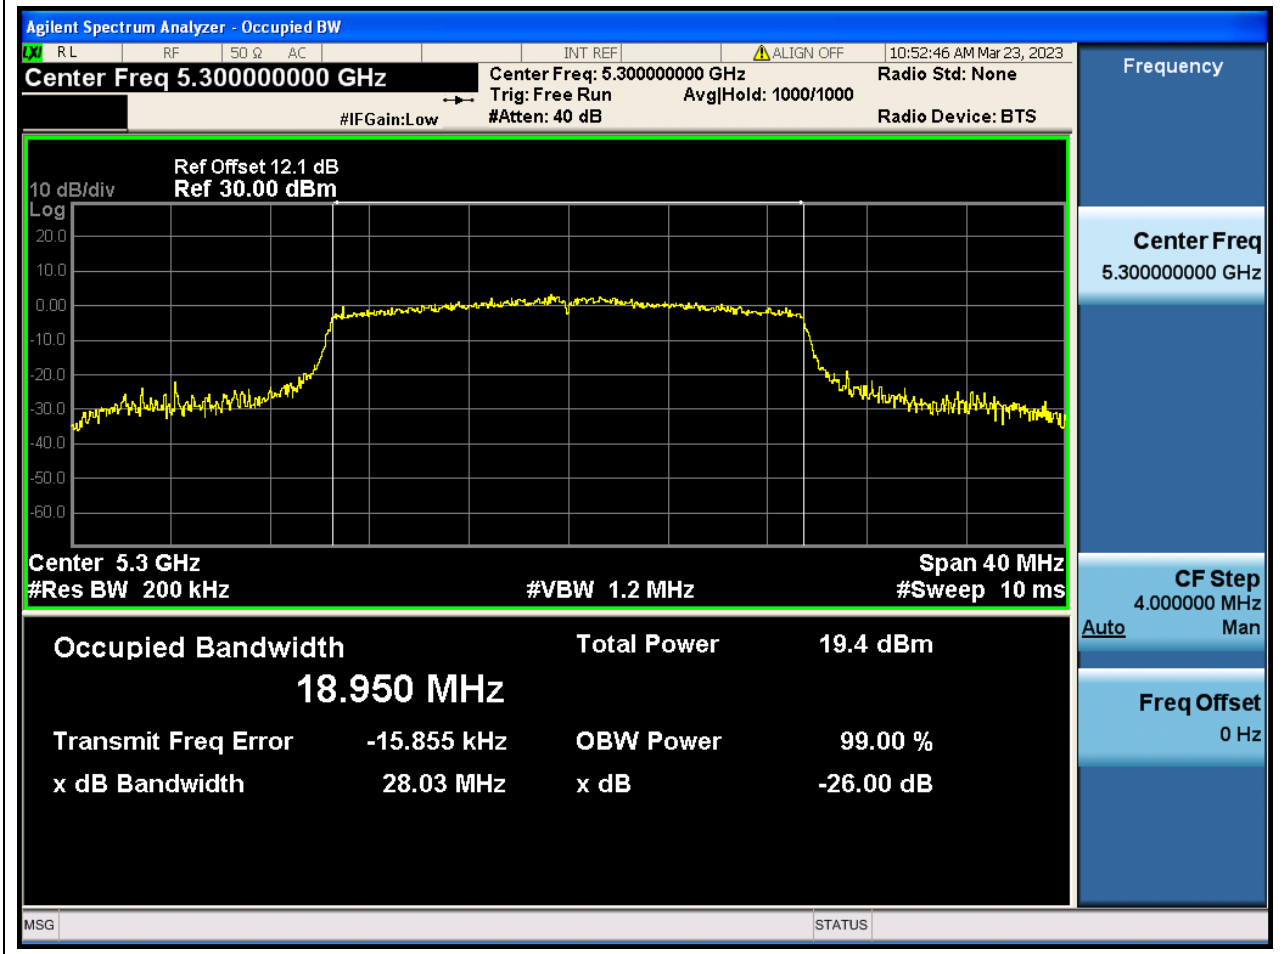

36. 802.11ax_20M_Band2_M

36.1. A.2.2-99% Bandwidth(NTNV)

Center Frequency (MHz)	OBW Power (%)	RBW (MHz)	Detector	Limit (MHz)	OBW (MHz)	Verdict
5300	99	0.2	Peak	0	18.950221	N/A