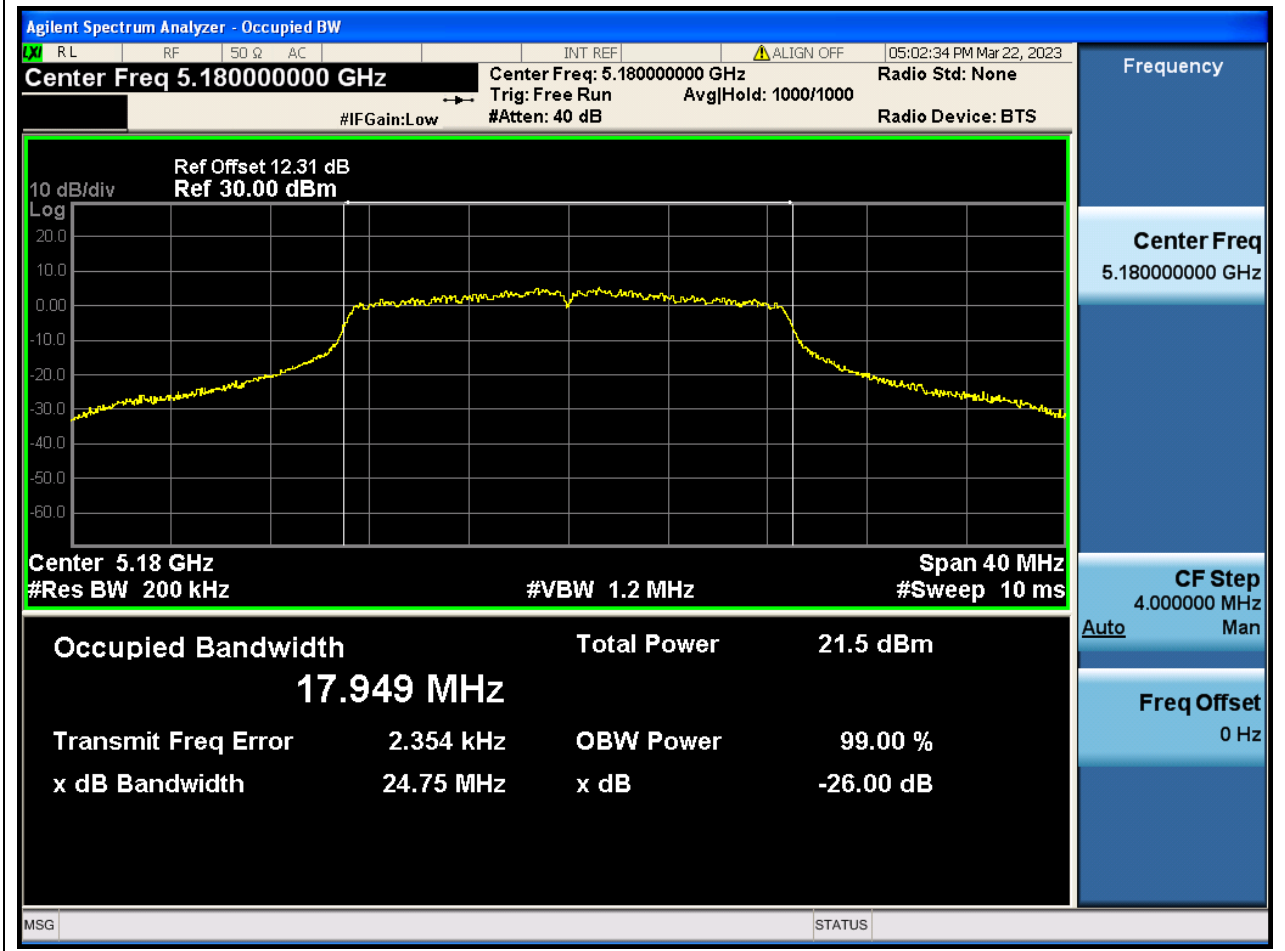

4. 802.11n_20M_Band1_L

4.1. A.2.2-99% Bandwidth(NTNV)

Center Frequency (MHz)	OBW Power (%)	RBW (MHz)	Detector	Limit (MHz)	OBW (MHz)	Verdict
5180	99	0.2	Peak	0	17.948747	N/A