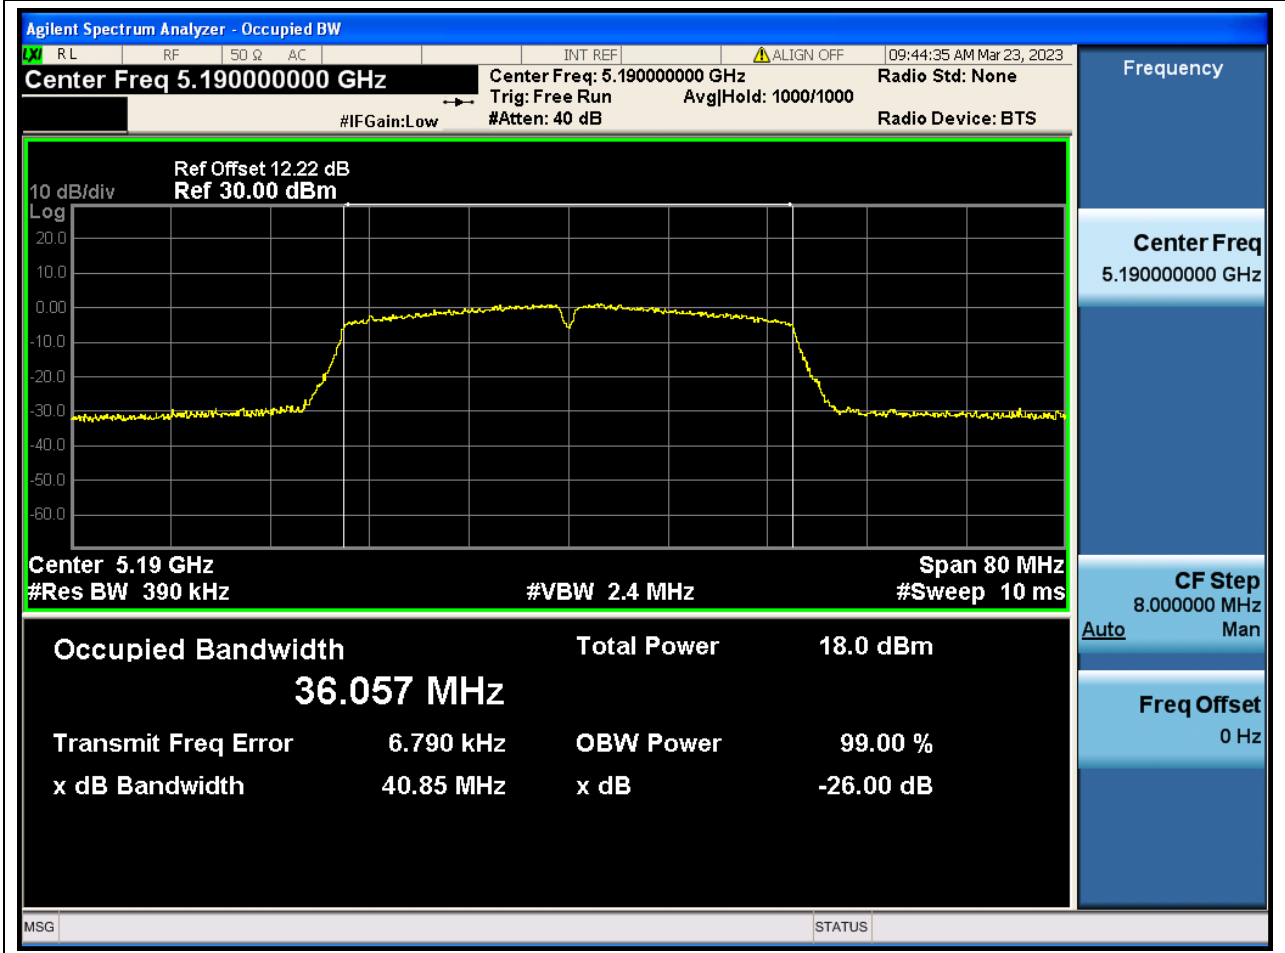

12. 802.11ac_40M_Band1_L

12.1. A.2.2-99% Bandwidth(NTNV)

Center Frequency (MHz)	OBW Power (%)	RBW (MHz)	Detector	Limit (MHz)	OBW (MHz)	Verdict
5190	99	0.39	Peak	0	36.056956	N/A