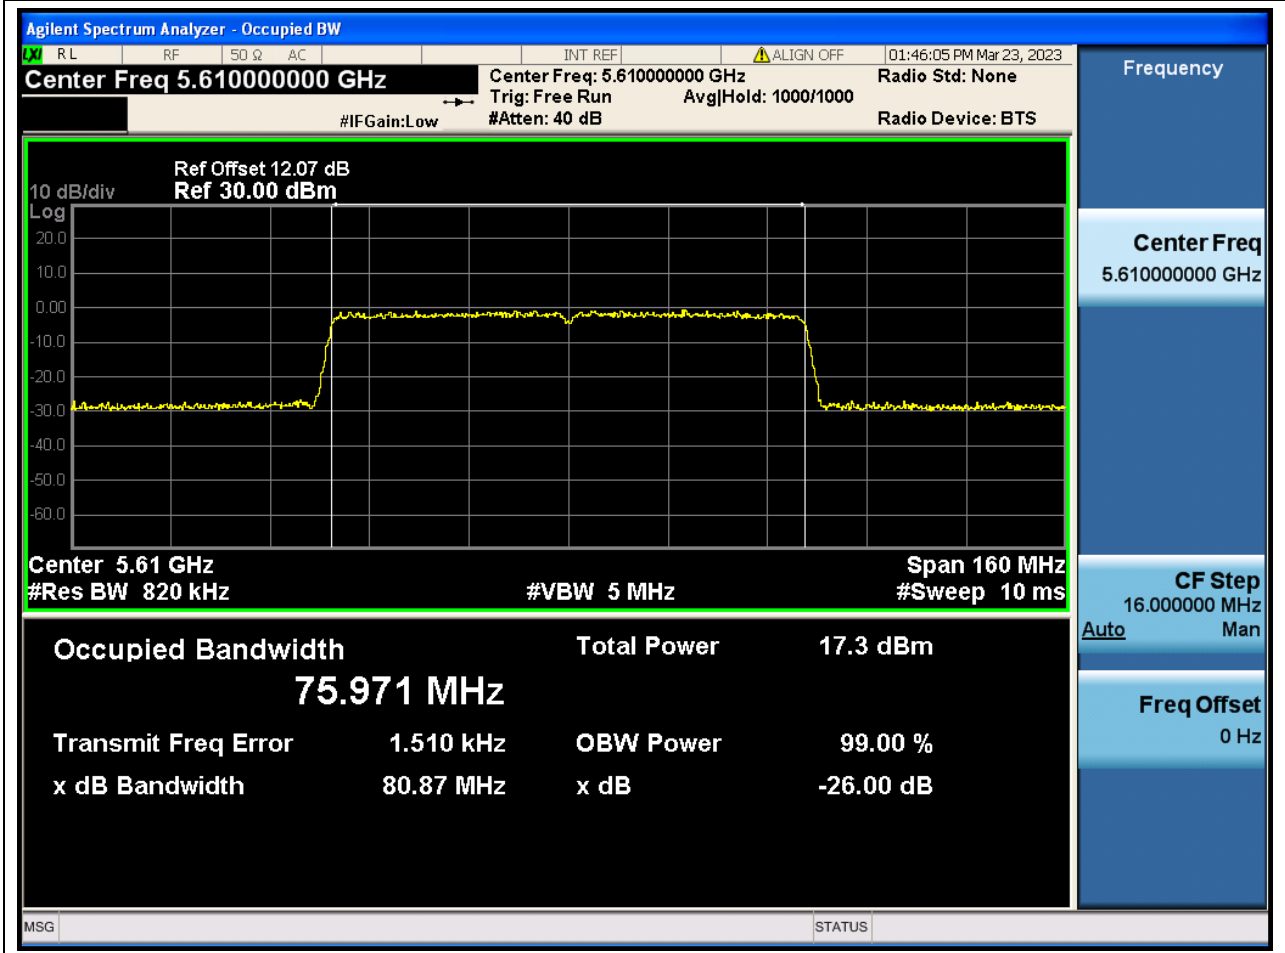

57. 802.11ac_80M_Band3_M

57.1. A.2.2-99% Bandwidth(NTNV)

Center Frequency (MHz)	OBW Power (%)	RBW (MHz)	Detector	Limit (MHz)	OBW (MHz)	Verdict
5610	99	0.82	Peak	0	75.970757	N/A