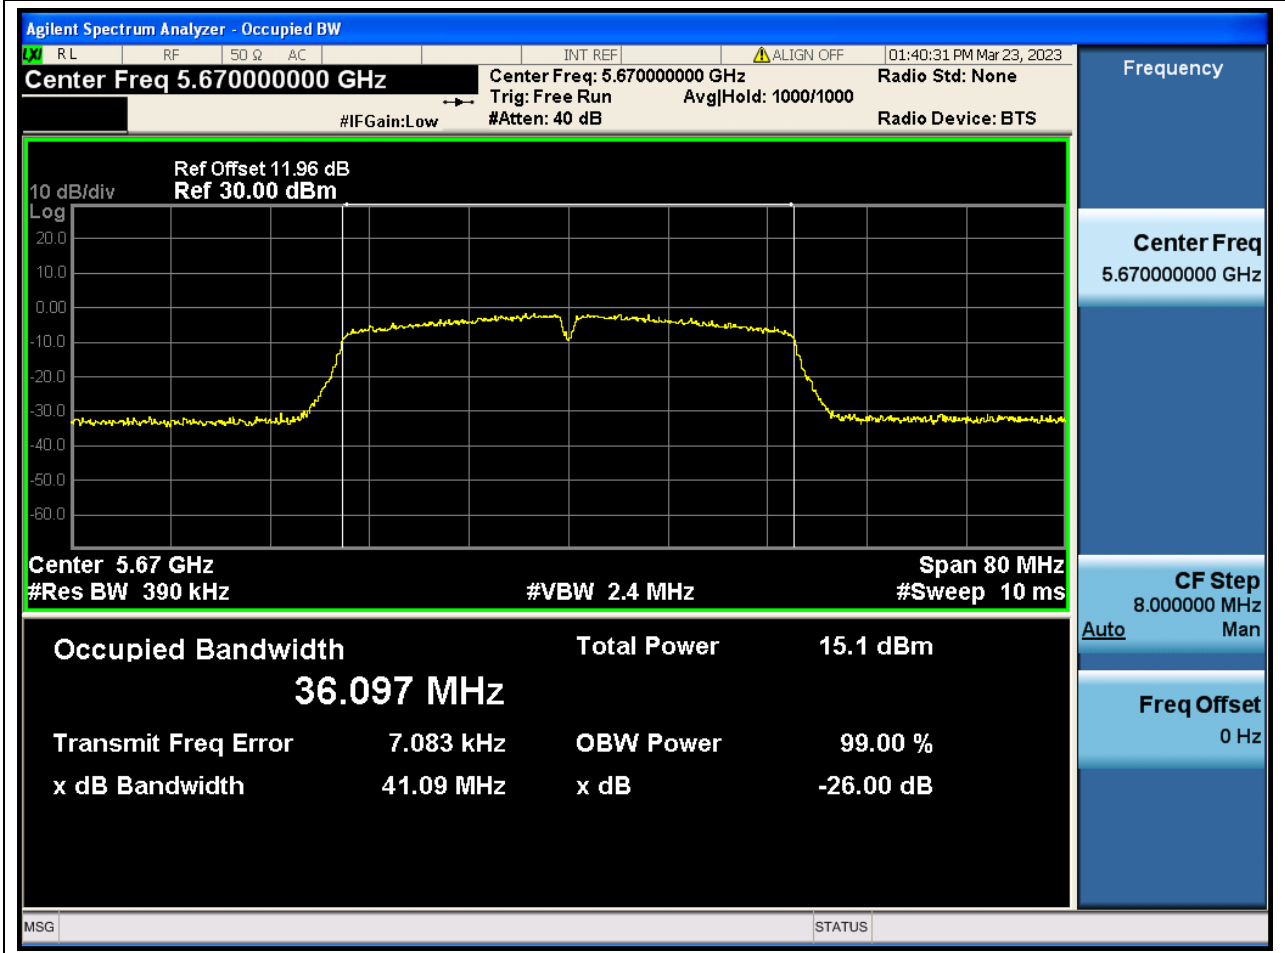

55. 802.11ac_40M_Band3_H

55.1. A.2.2-99% Bandwidth(NTNV)

Center Frequency (MHz)	OBW Power (%)	RBW (MHz)	Detector	Limit (MHz)	OBW (MHz)	Verdict
5670	99	0.39	Peak	0	36.097203	N/A