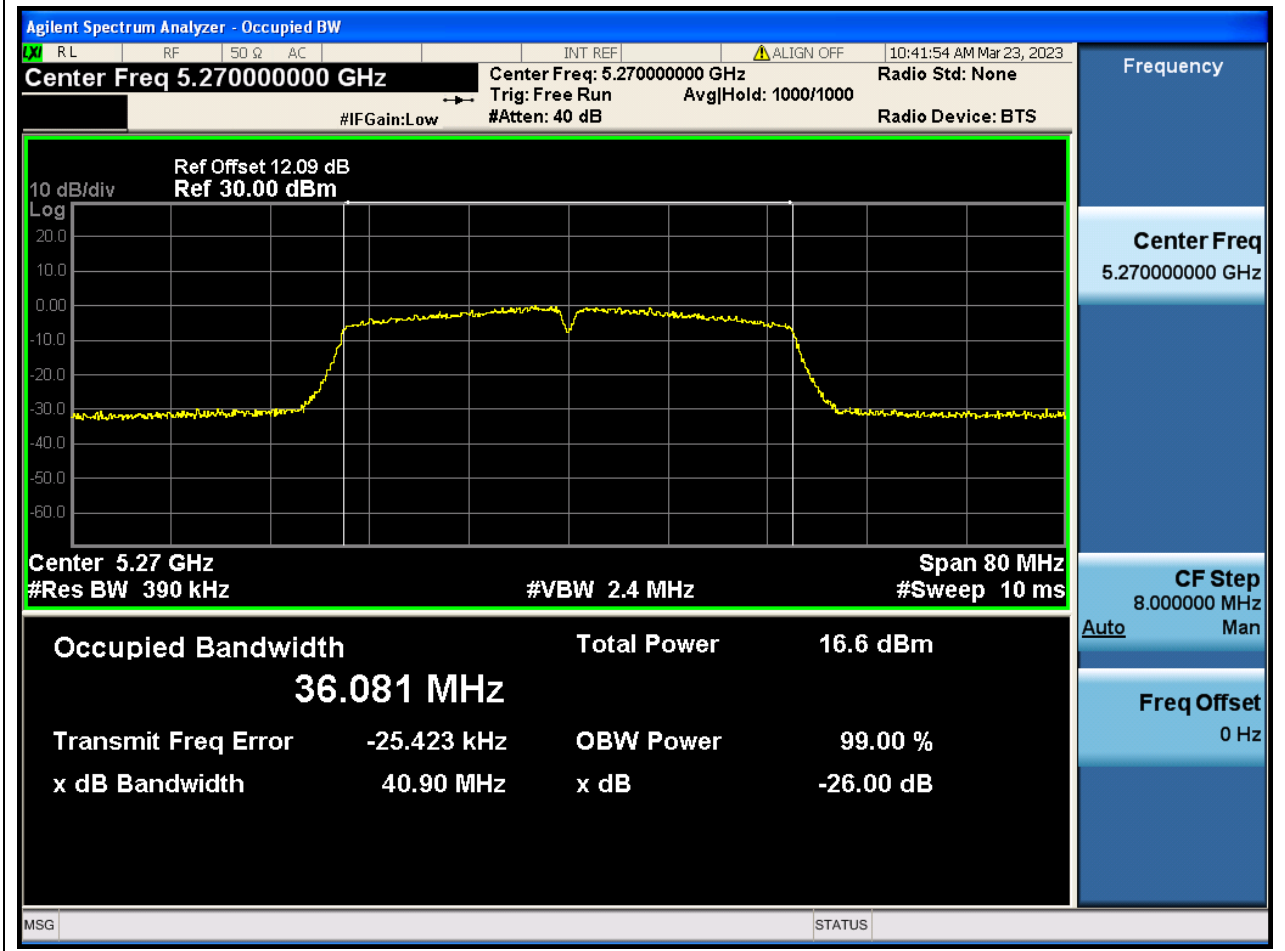

32. 802.11ac_40M_Band2_L

32.1. A.2.2-99% Bandwidth(NTNV)

Center Frequency (MHz)	OBW Power (%)	RBW (MHz)	Detector	Limit (MHz)	OBW (MHz)	Verdict
5270	99	0.39	Peak	0	36.080656	N/A