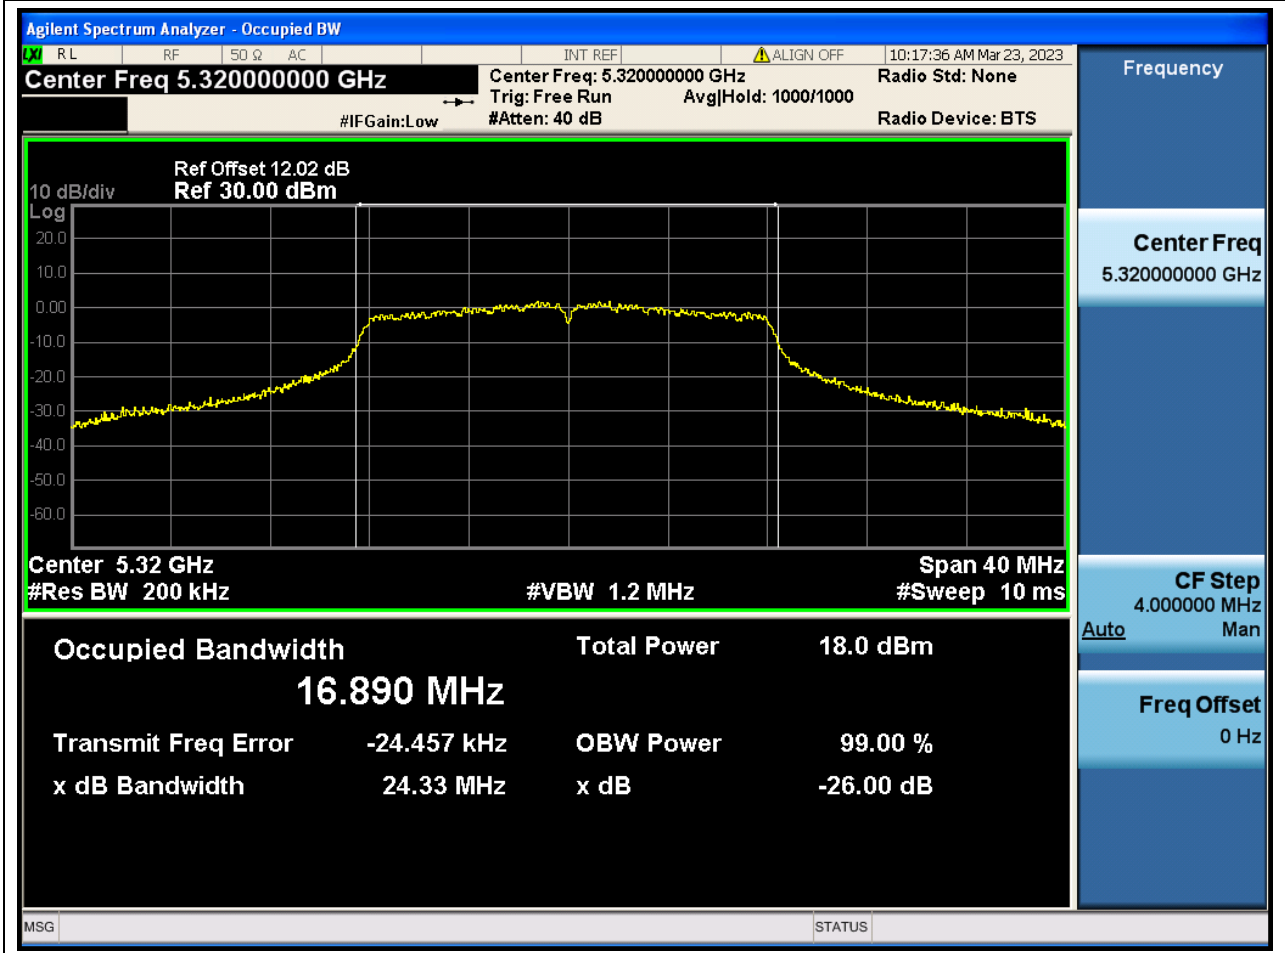

23. 802.11a_20M_Band2_H

23.1. A.2.2-99% Bandwidth(NTNV)

Center Frequency (MHz)	OBW Power (%)	RBW (MHz)	Detector	Limit (MHz)	OBW (MHz)	Verdict
5320	99	0.2	Peak	0	16.889722	N/A