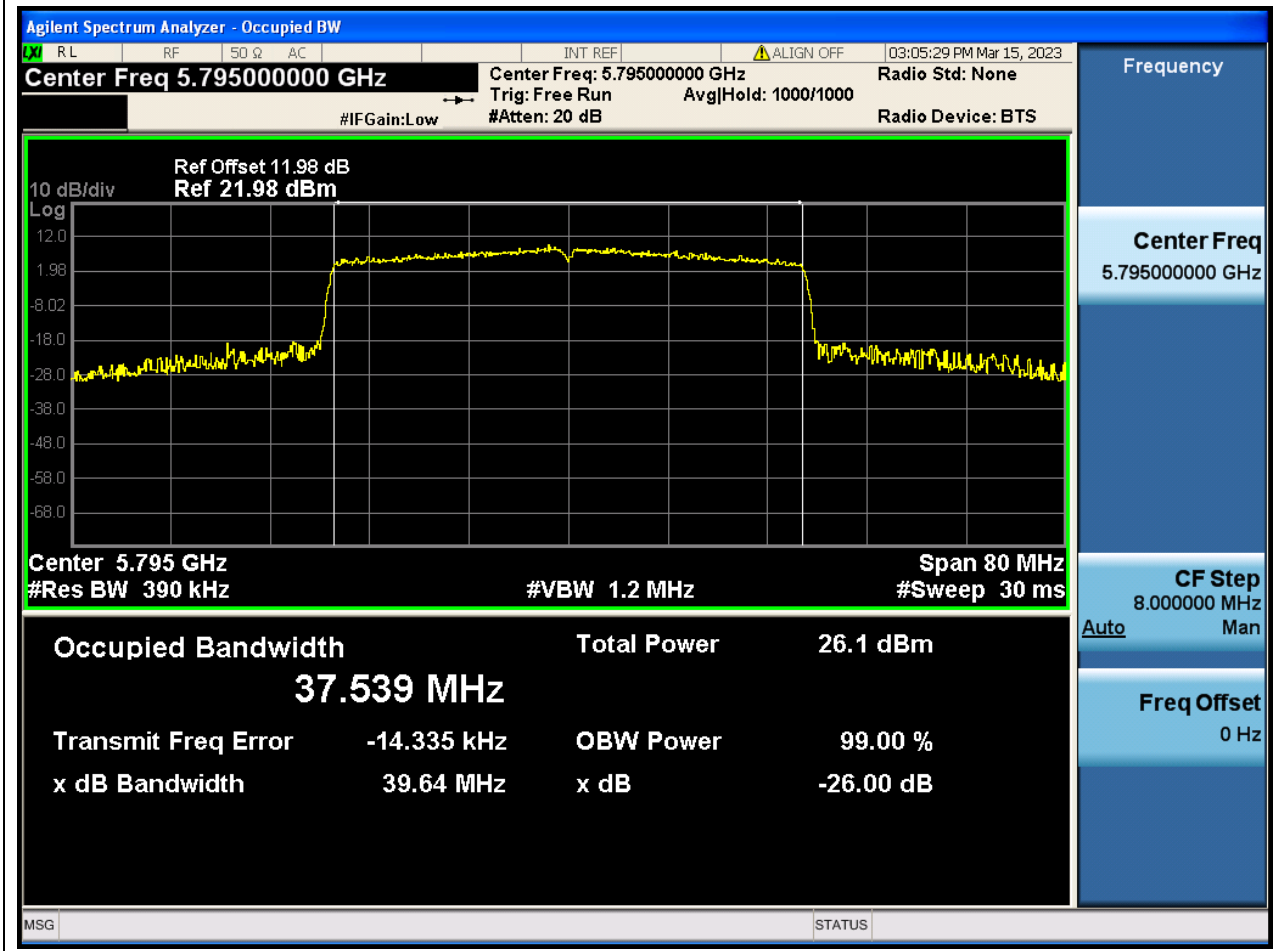

19. 802.11ax_40M_Band4_H

19.1. A.2-26dB Bandwidth(NTNV)

Center Frequency (MHz)	XdB Down	RBW (MHz)	Detector	Limit (MHz)	XdB BandWidth (MHz)	Verdict
5795	26	0.39	Peak	0	39.636204	N/A