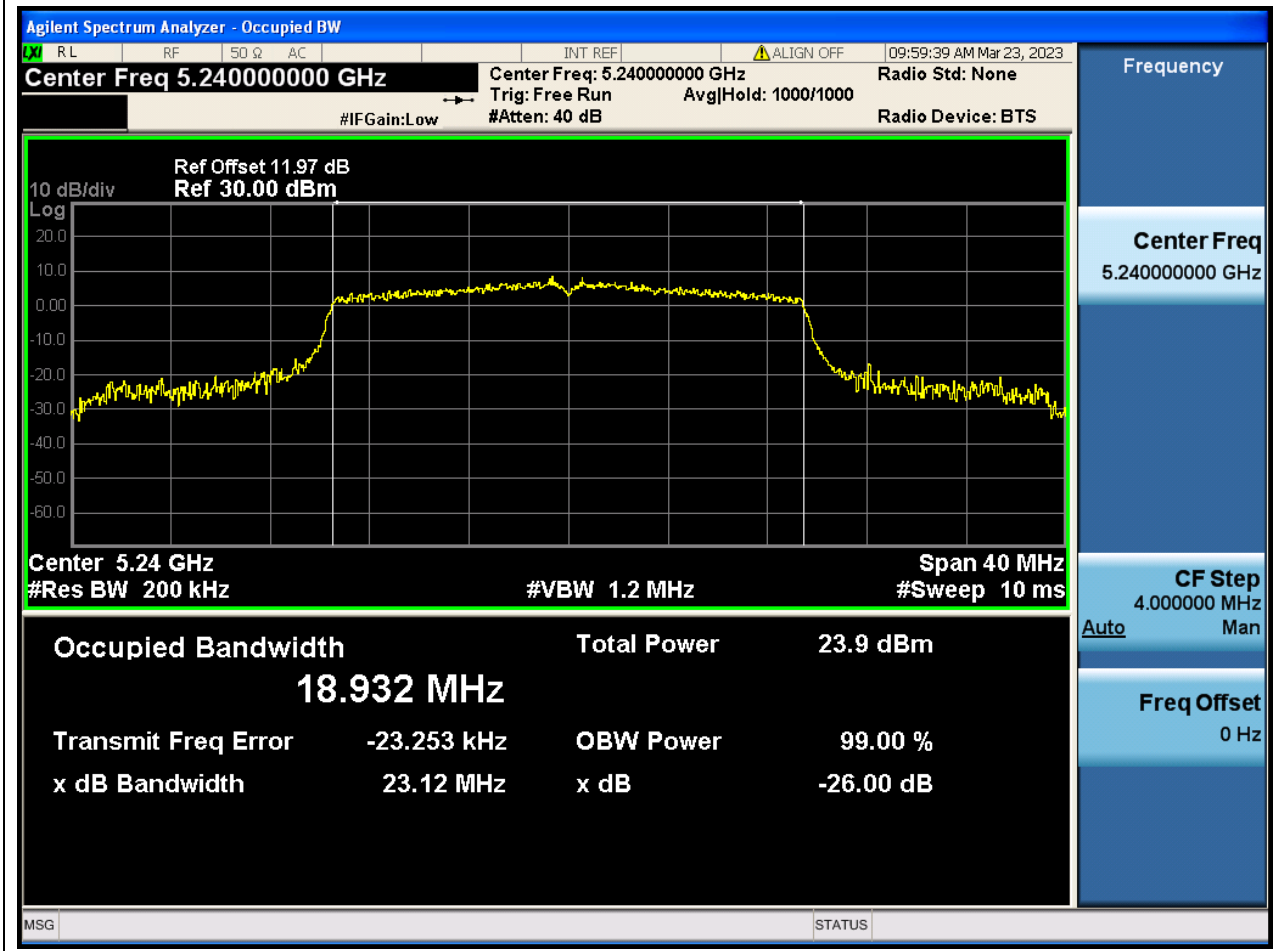

17. 802.11ax_20M_Band1_H

17.1. A.2.2-99% Bandwidth(NTNV)

Center Frequency (MHz)	OBW Power (%)	RBW (MHz)	Detector	Limit (MHz)	OBW (MHz)	Verdict
5240	99	0.2	Peak	0	18.931741	N/A