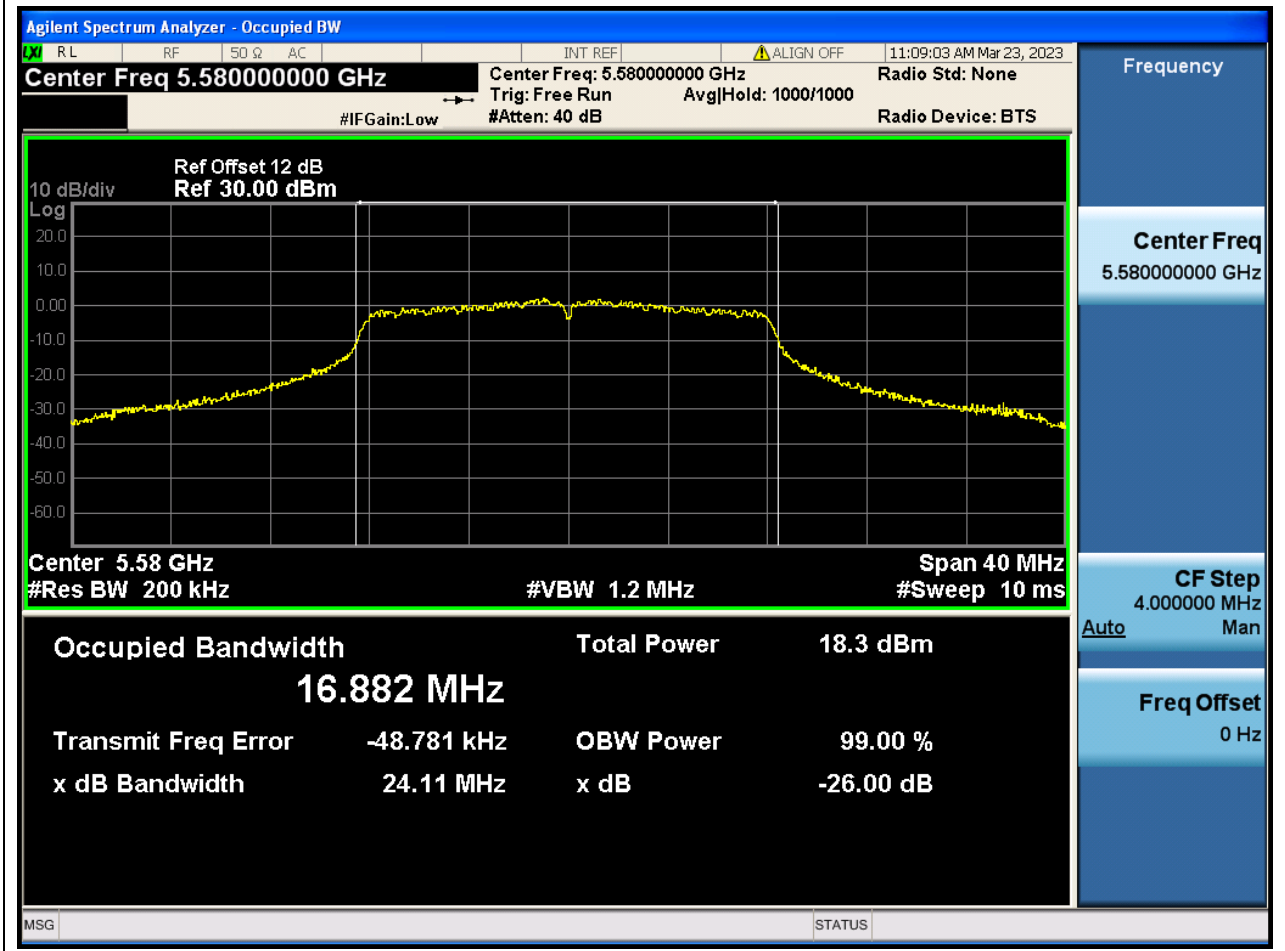

42. 802.11a_20M_Band3_M

42.1. A.2.2-99% Bandwidth(NTNV)

Center Frequency (MHz)	OBW Power (%)	RBW (MHz)	Detector	Limit (MHz)	OBW (MHz)	Verdict
5580	99	0.2	Peak	0	16.881631	N/A