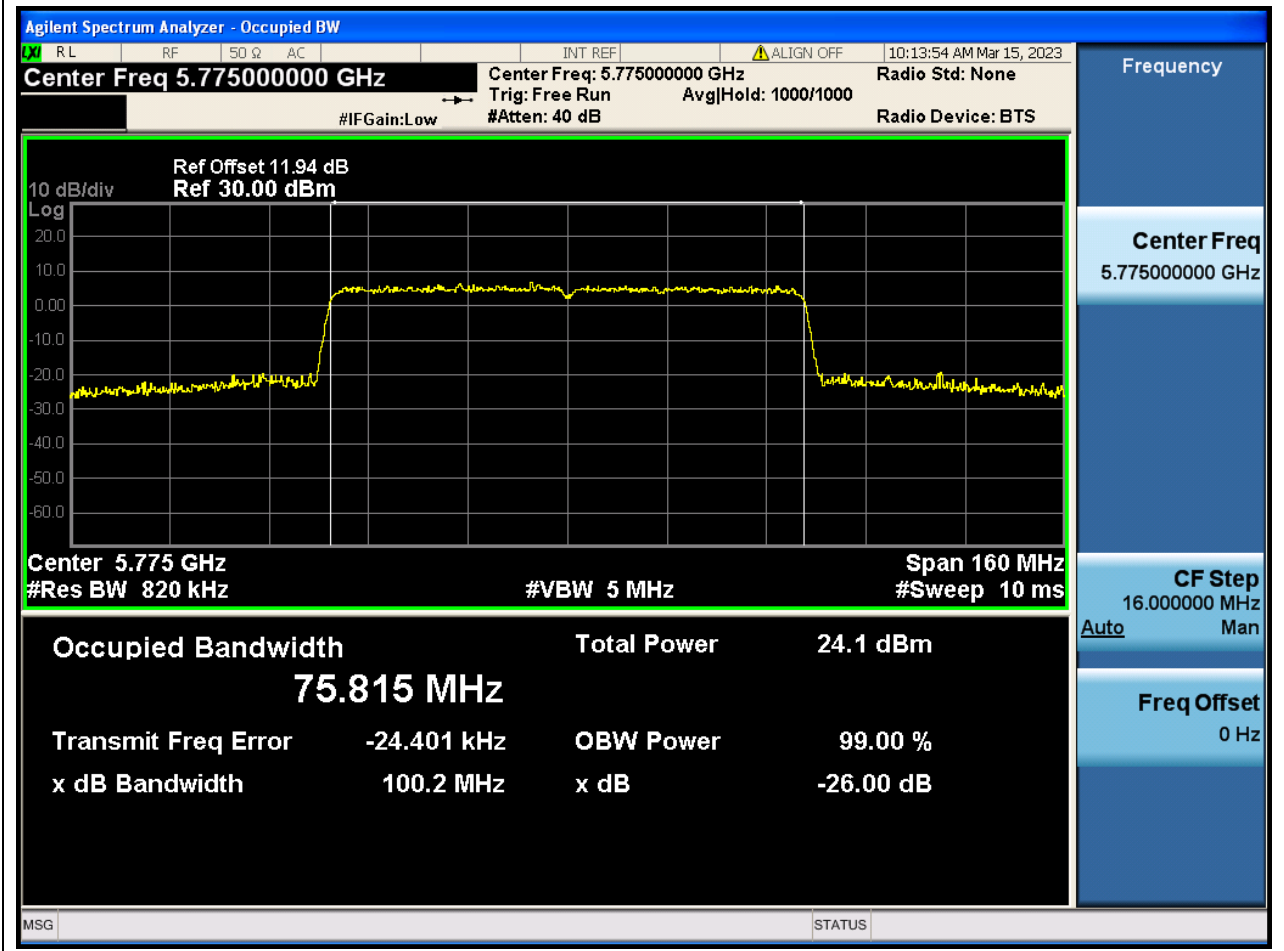

14. 802.11ac_80M_Band4_M

14.1. A.2.2-99% Bandwidth(NTNV)

Center Frequency (MHz)	OBW Power (%)	RBW (MHz)	Detector	Limit (MHz)	OBW (MHz)	Verdict
5775	99	0.82	Peak	0	75.815347	N/A