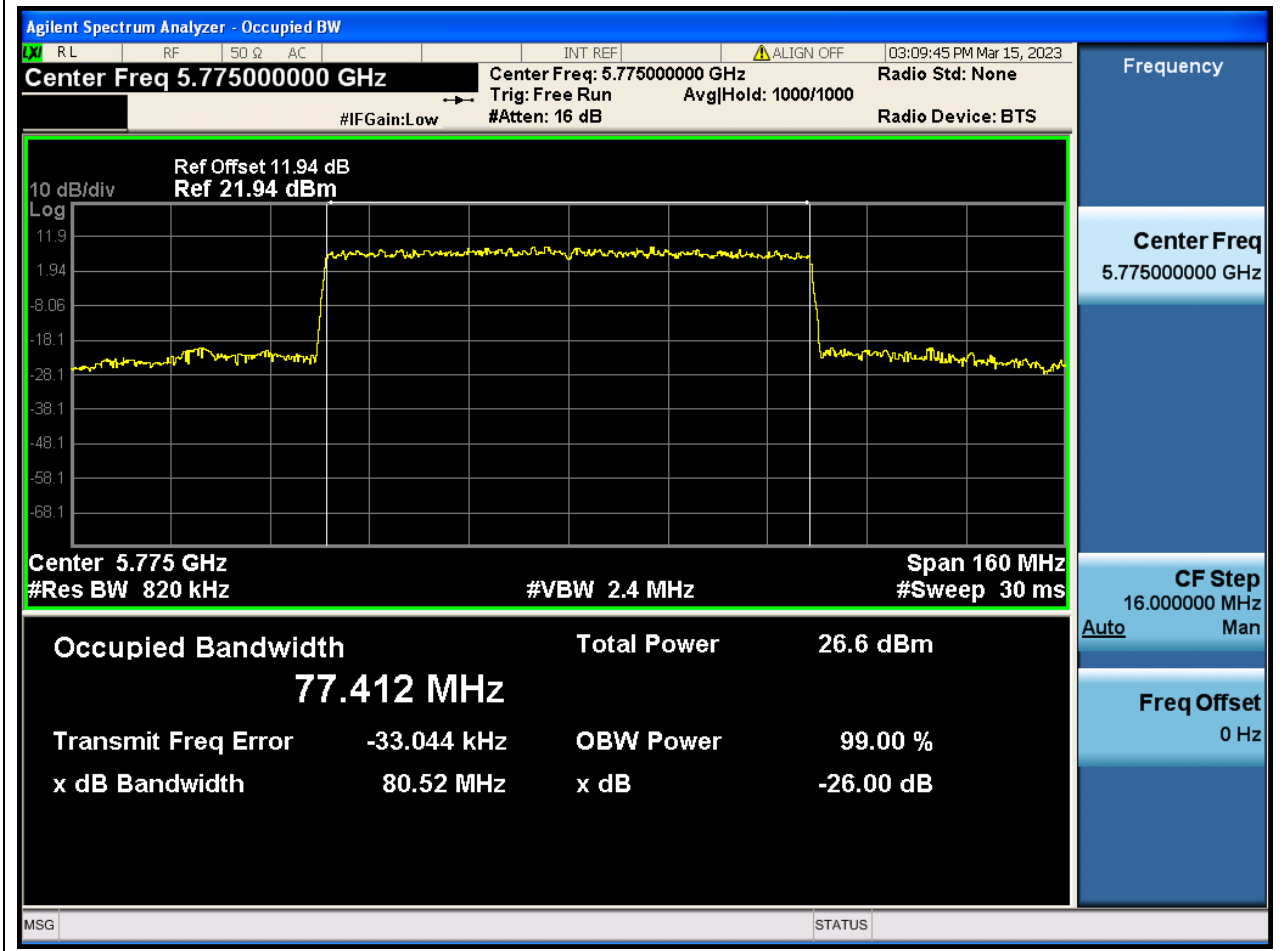

20. 802.11ax_80M_Band4_M

20.1. A.2-26dB Bandwidth(NTNV)

Center Frequency (MHz)	XdB Down	RBW (MHz)	Detector	Limit (MHz)	XdB BandWidth (MHz)	Verdict
5775	26	0.82	Peak	0	80.517677	N/A