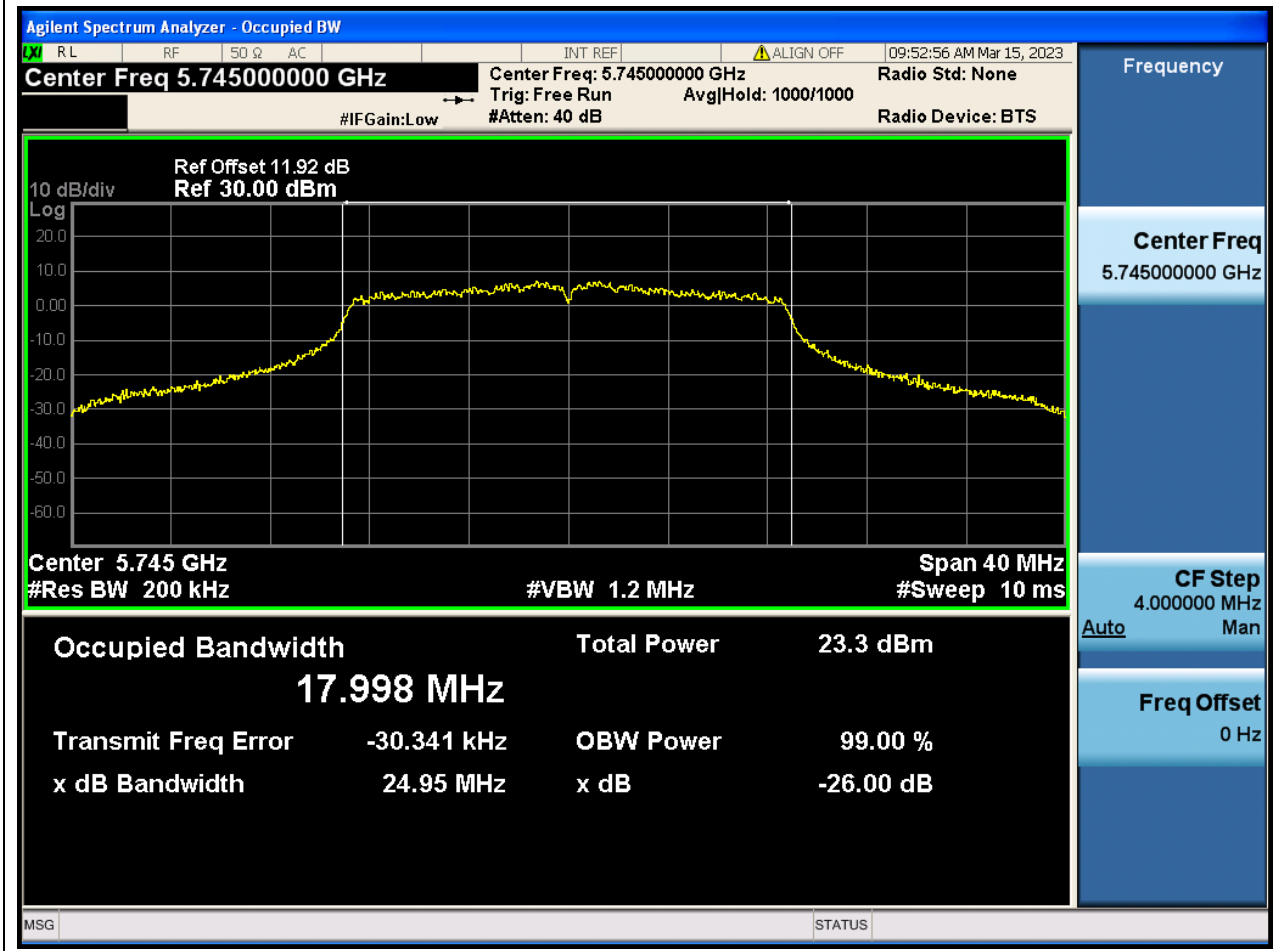

9. 802.11ac_20M_Band4_L

9.1. A.2.2-99% Bandwidth(NTNV)

Center Frequency (MHz)	OBW Power (%)	RBW (MHz)	Detector	Limit (MHz)	OBW (MHz)	Verdict
5745	99	0.2	Peak	0	17.99767	N/A