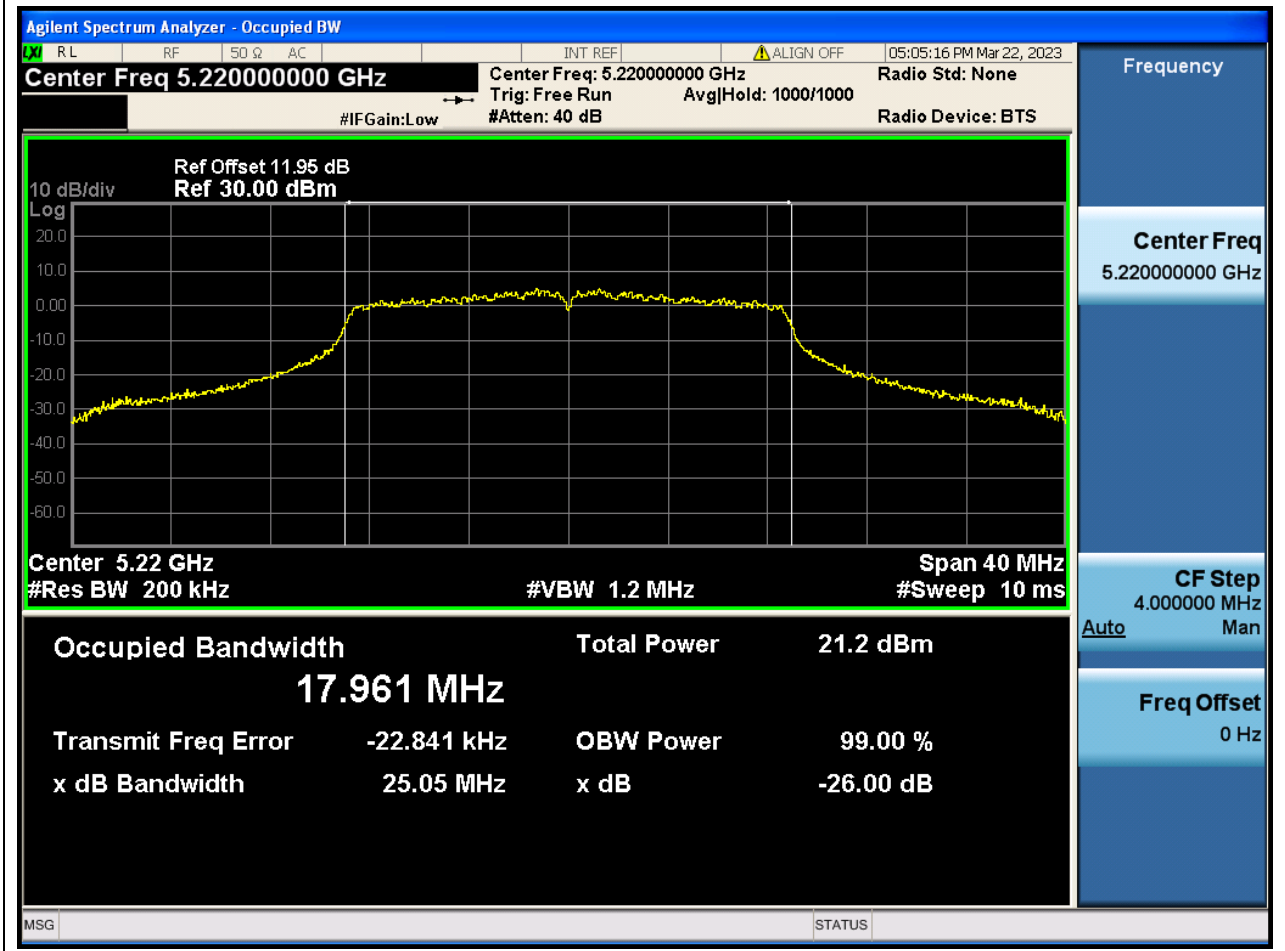

5. 802.11n_20M_Band1_M

5.1. A.2.2-99% Bandwidth(NTNV)

Center Frequency (MHz)	OBW Power (%)	RBW (MHz)	Detector	Limit (MHz)	OBW (MHz)	Verdict
5220	99	0.2	Peak	0	17.960529	N/A