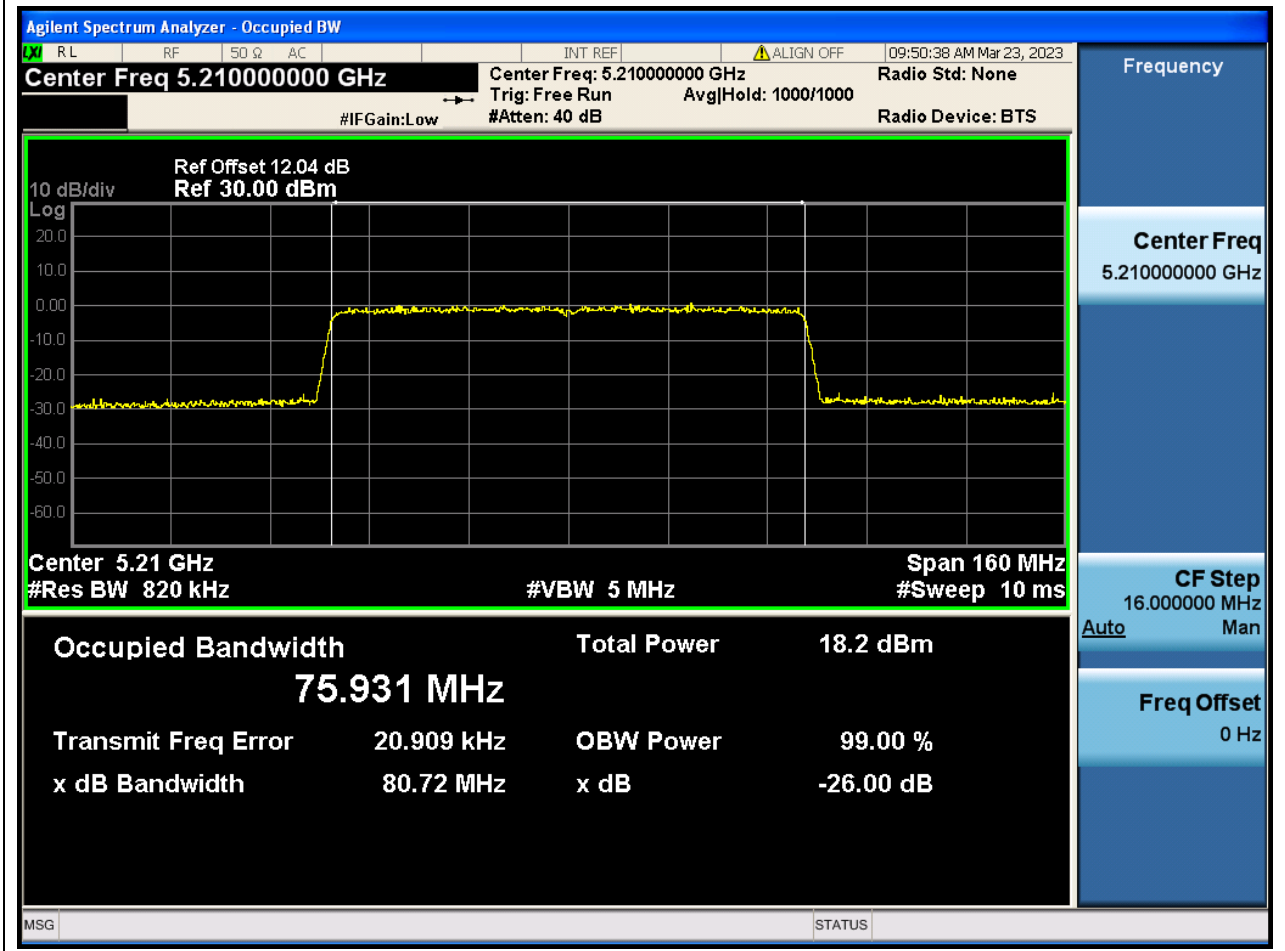

14. 802.11ac_80M_Band1_M

14.1. A.2.2-99% Bandwidth(NTNV)

Center Frequency (MHz)	OBW Power (%)	RBW (MHz)	Detector	Limit (MHz)	OBW (MHz)	Verdict
5210	99	0.82	Peak	0	75.930965	N/A