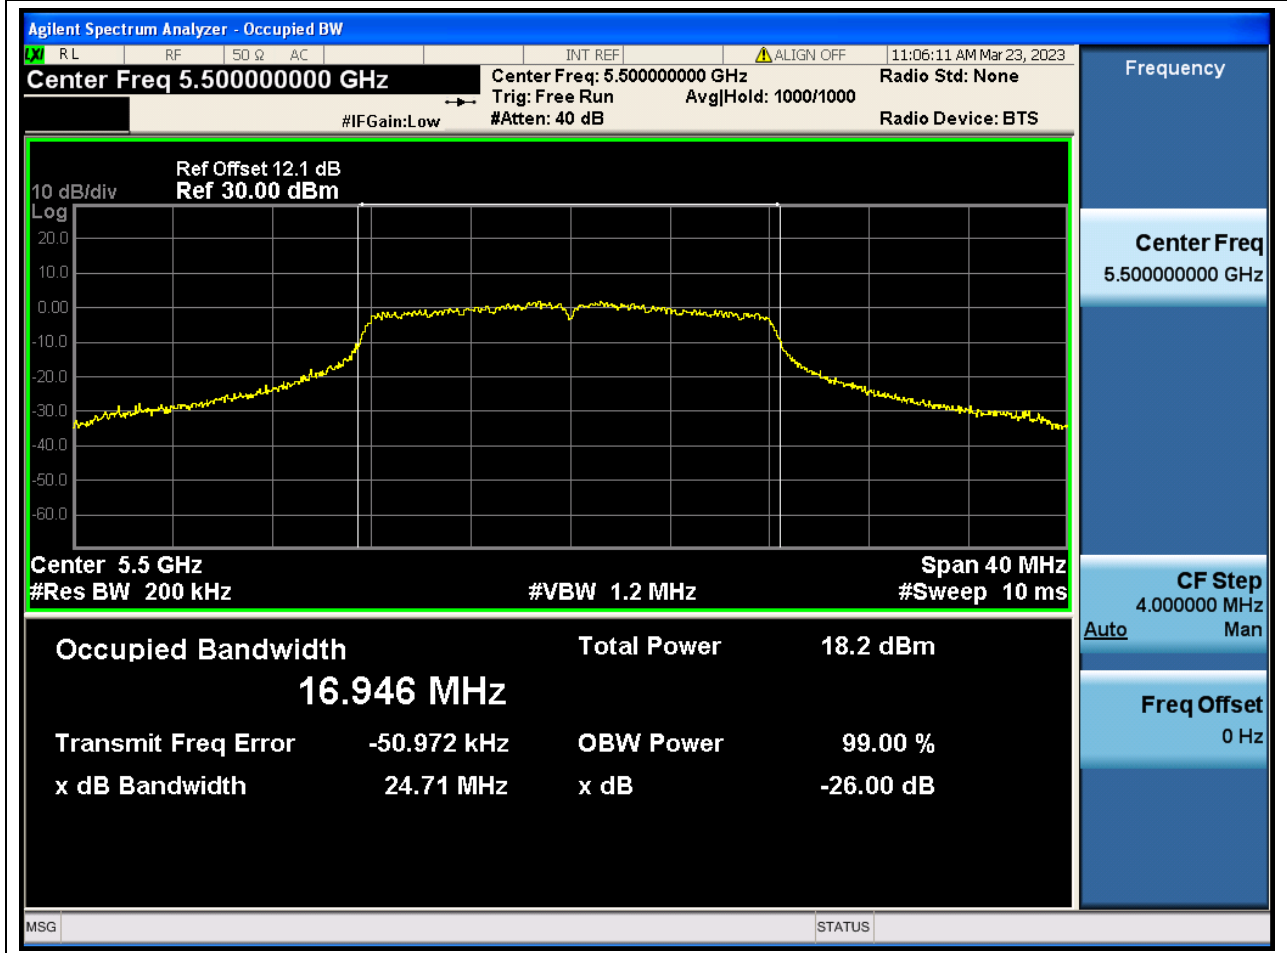

41. 802.11a_20M_Band3_L

41.1. A.2.2-99% Bandwidth(NTNV)

Center Frequency (MHz)	OBW Power (%)	RBW (MHz)	Detector	Limit (MHz)	OBW (MHz)	Verdict
5500	99	0.2	Peak	0	16.946058	N/A