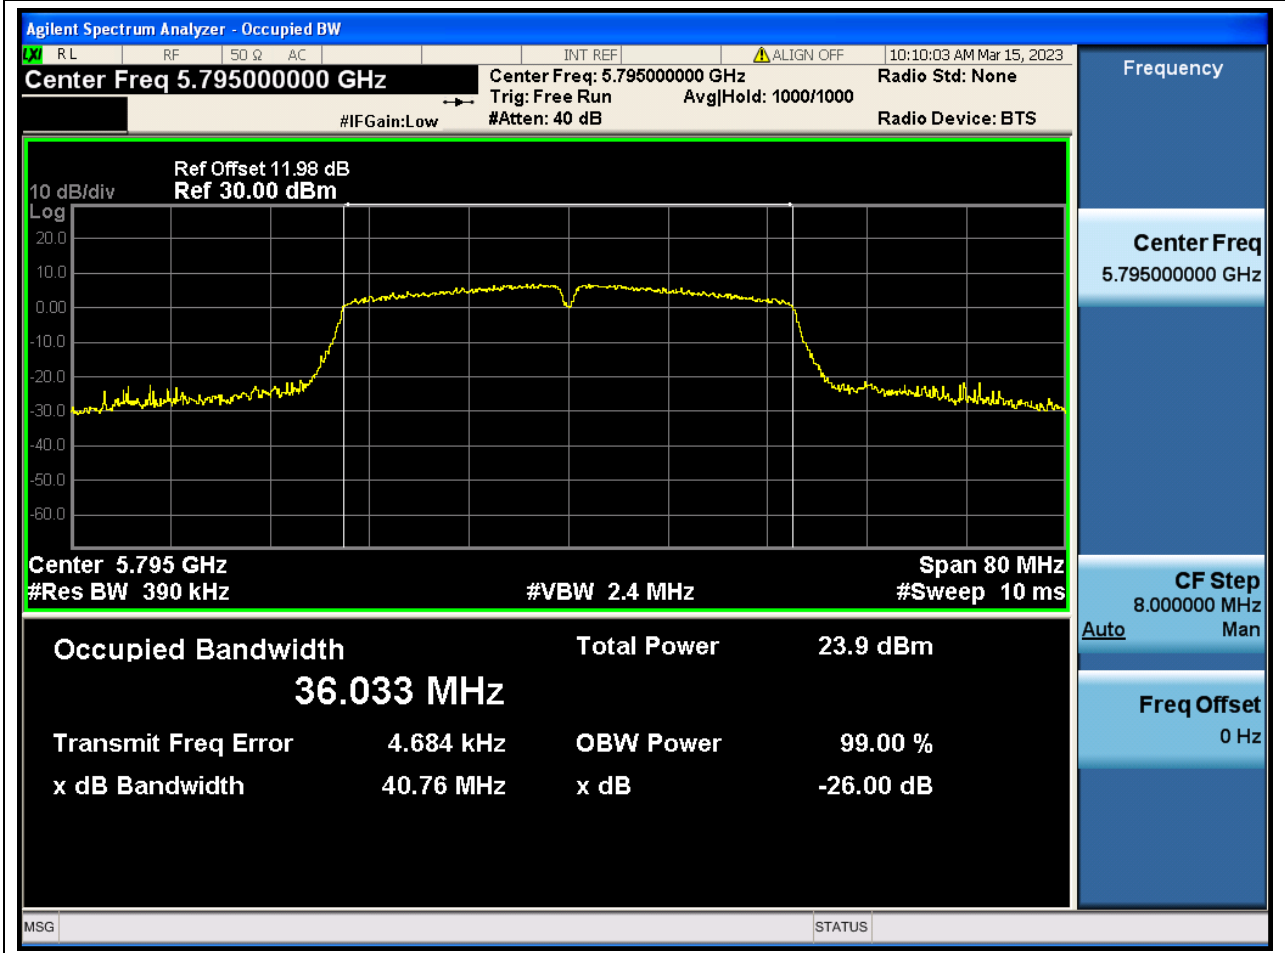

13. 802.11ac_40M_Band4_H

13.1. A.2.2-99% Bandwidth(NTNV)

Center Frequency (MHz)	OBW Power (%)	RBW (MHz)	Detector	Limit (MHz)	OBW (MHz)	Verdict
5795	99	0.39	Peak	0	36.033018	N/A