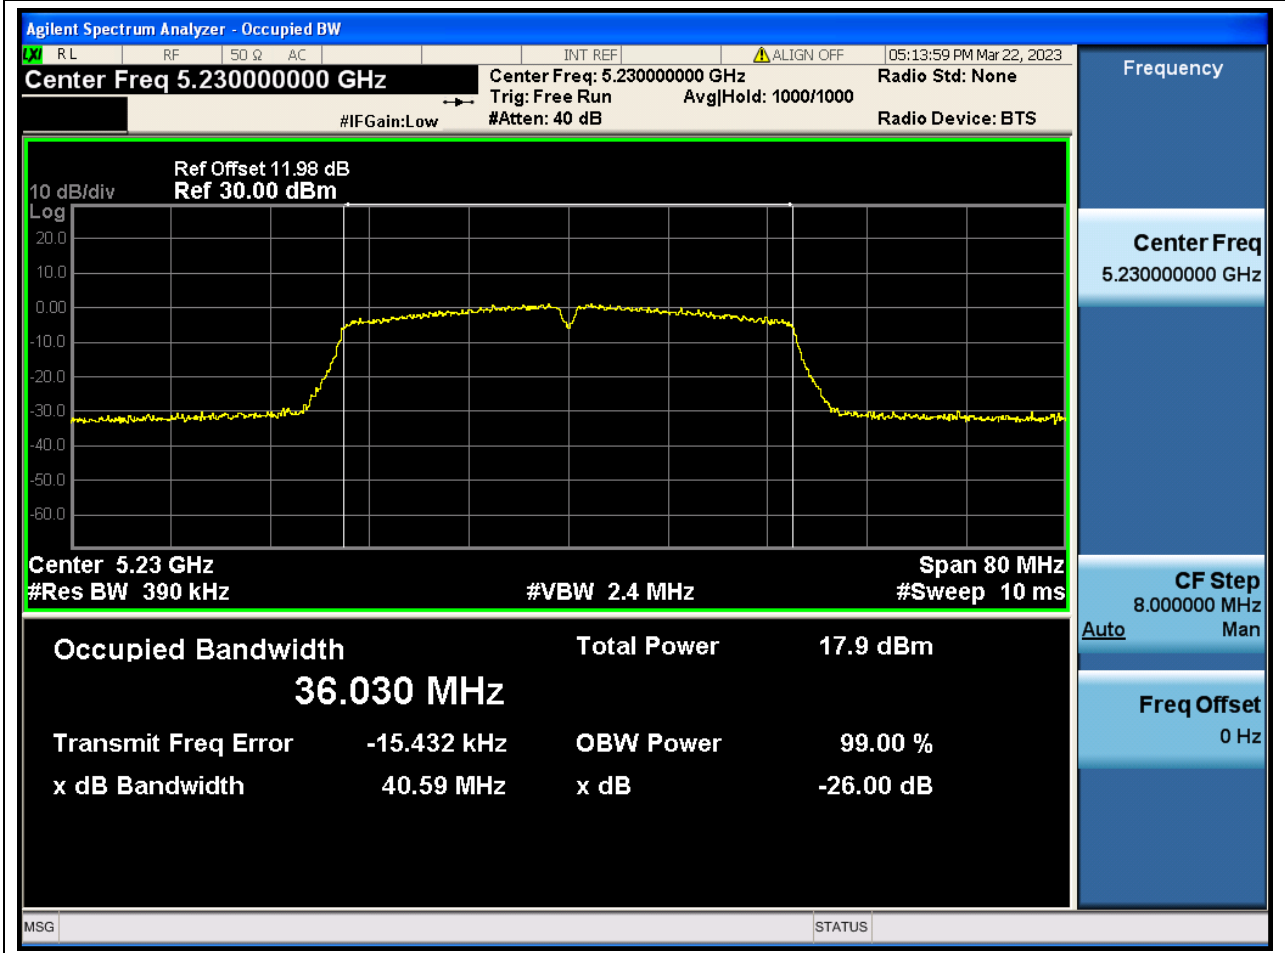

8. 802.11n_40M_Band1_H

8.1. A.2.2-99% Bandwidth(NTNV)

Center Frequency (MHz)	OBW Power (%)	RBW (MHz)	Detector	Limit (MHz)	OBW (MHz)	Verdict
5230	99	0.39	Peak	0	36.03045	N/A