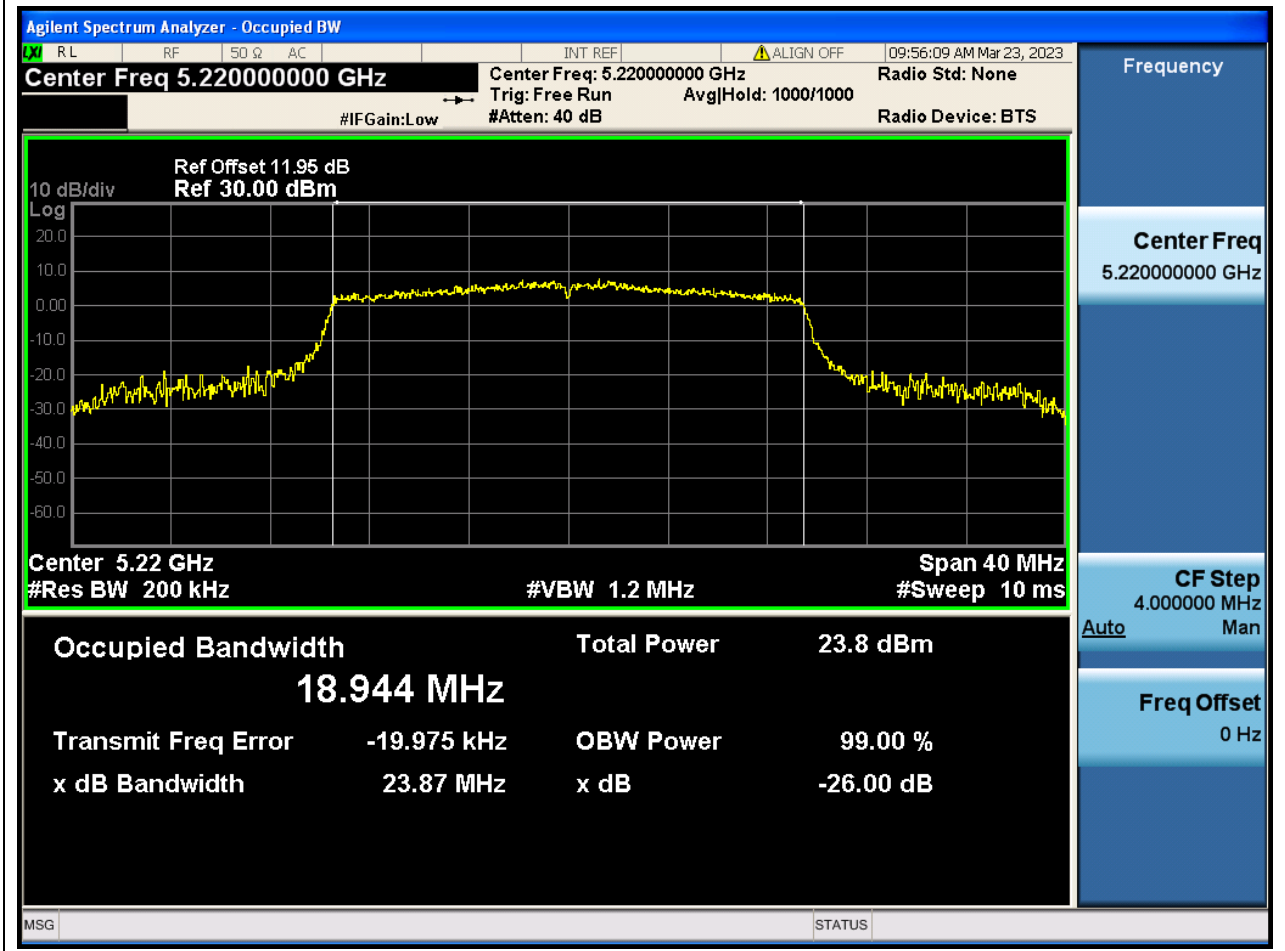

16. 802.11ax_20M_Band1_M

16.1. A.2.2-99% Bandwidth(NTNV)

Center Frequency (MHz)	OBW Power (%)	RBW (MHz)	Detector	Limit (MHz)	OBW (MHz)	Verdict
5220	99	0.2	Peak	0	18.944079	N/A