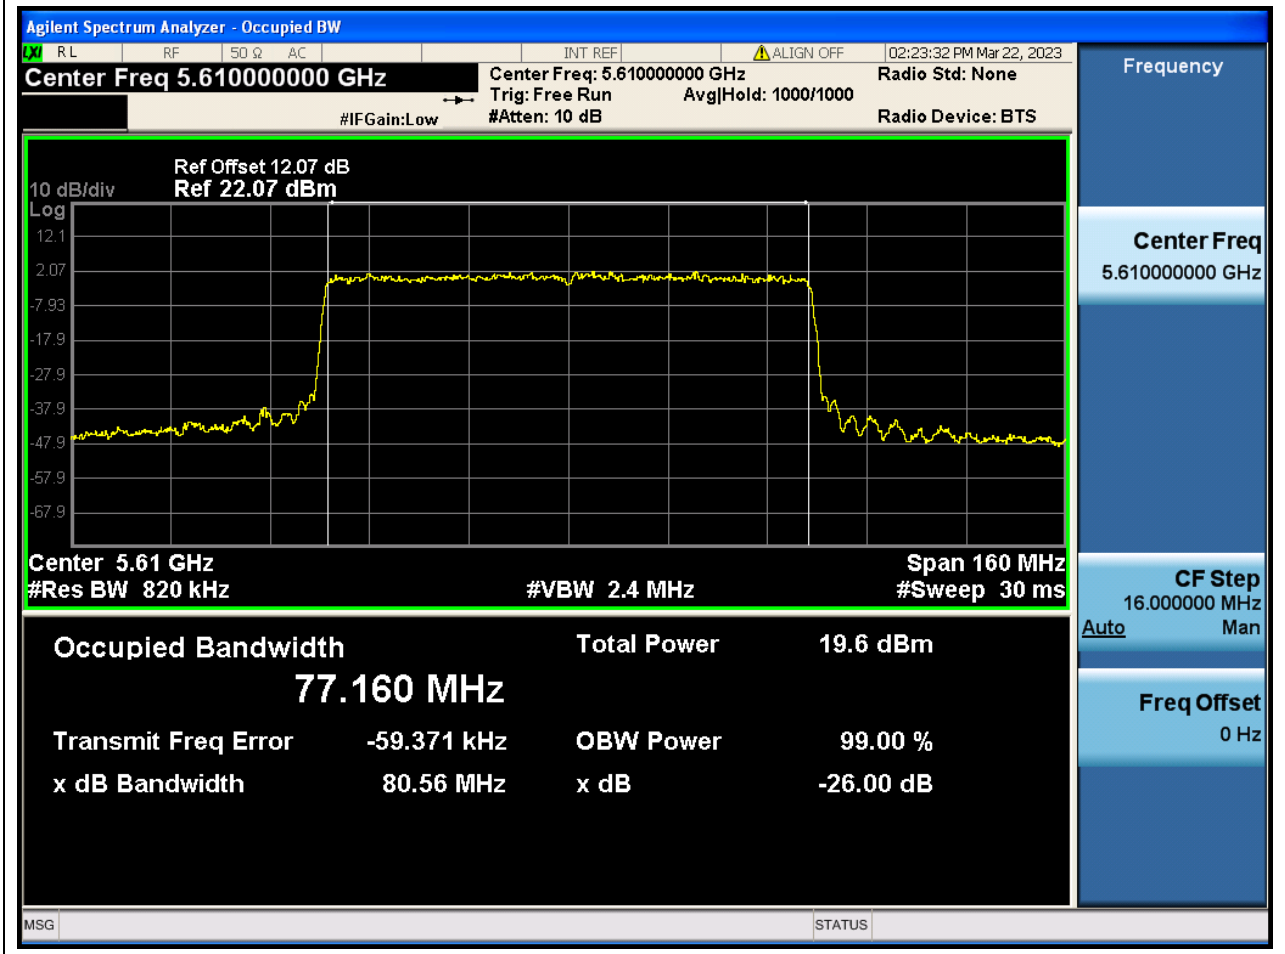

65. 802.11ax_80M_Band3_M

65.1. A.2-26dB Bandwidth(NTNV)

Center Frequency (MHz)	XdB Down	RBW (MHz)	Detector	Limit (MHz)	XdB BandWidth (MHz)	Verdict
5610	26	0.82	Peak	0	80.561772	N/A