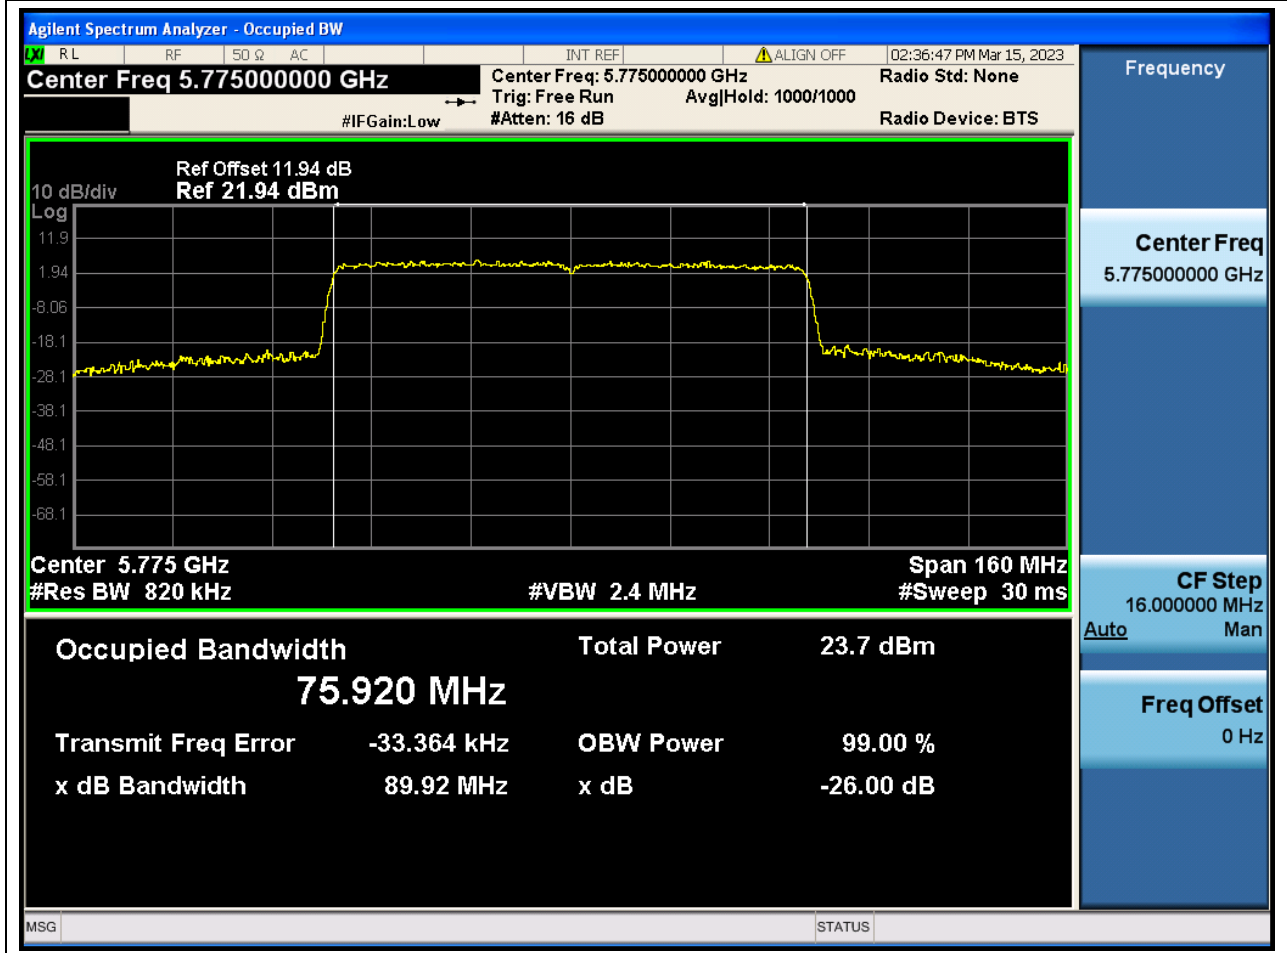

14. 802.11ac_80M_Band4_M

14.1. A.2-26dB Bandwidth(NTNV)

Center Frequency (MHz)	XdB Down	RBW (MHz)	Detector	Limit (MHz)	XdB BandWidth (MHz)	Verdict
5775	26	0.82	Peak	0	89.923541	N/A