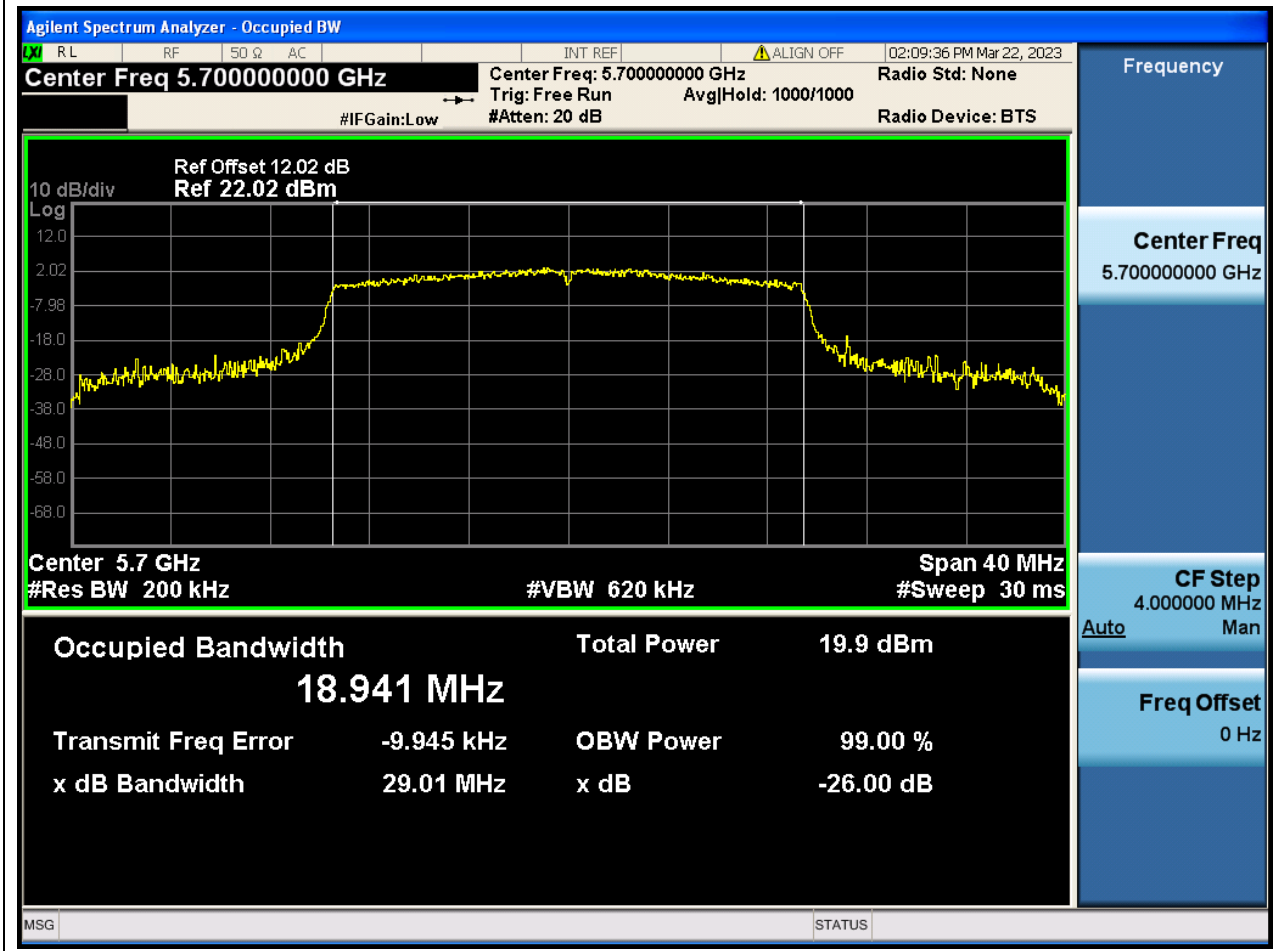

60. 802.11ax_20M_Band3_H

60.1. A.2-26dB Bandwidth(NTNV)

Center Frequency (MHz)	XdB Down	RBW (MHz)	Detector	Limit (MHz)	XdB BandWidth (MHz)	Verdict
5700	26	0.2	Peak	0	29.008373	N/A