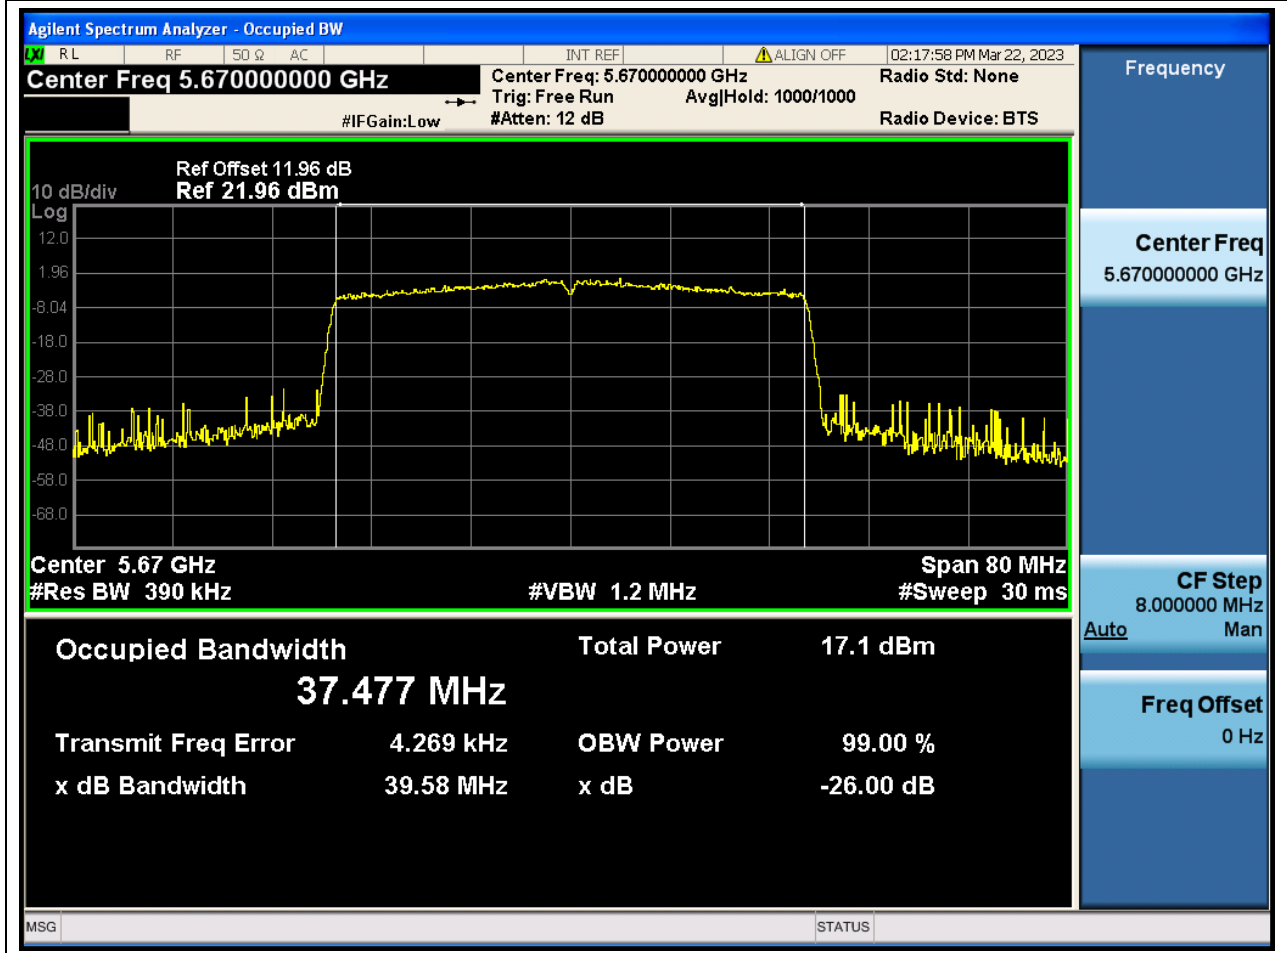

63. 802.11ax_40M_Band3_H

63.1. A.2-26dB Bandwidth(NTNV)

Center Frequency (MHz)	XdB Down	RBW (MHz)	Detector	Limit (MHz)	XdB BandWidth (MHz)	Verdict
5670	26	0.39	Peak	0	39.580975	N/A