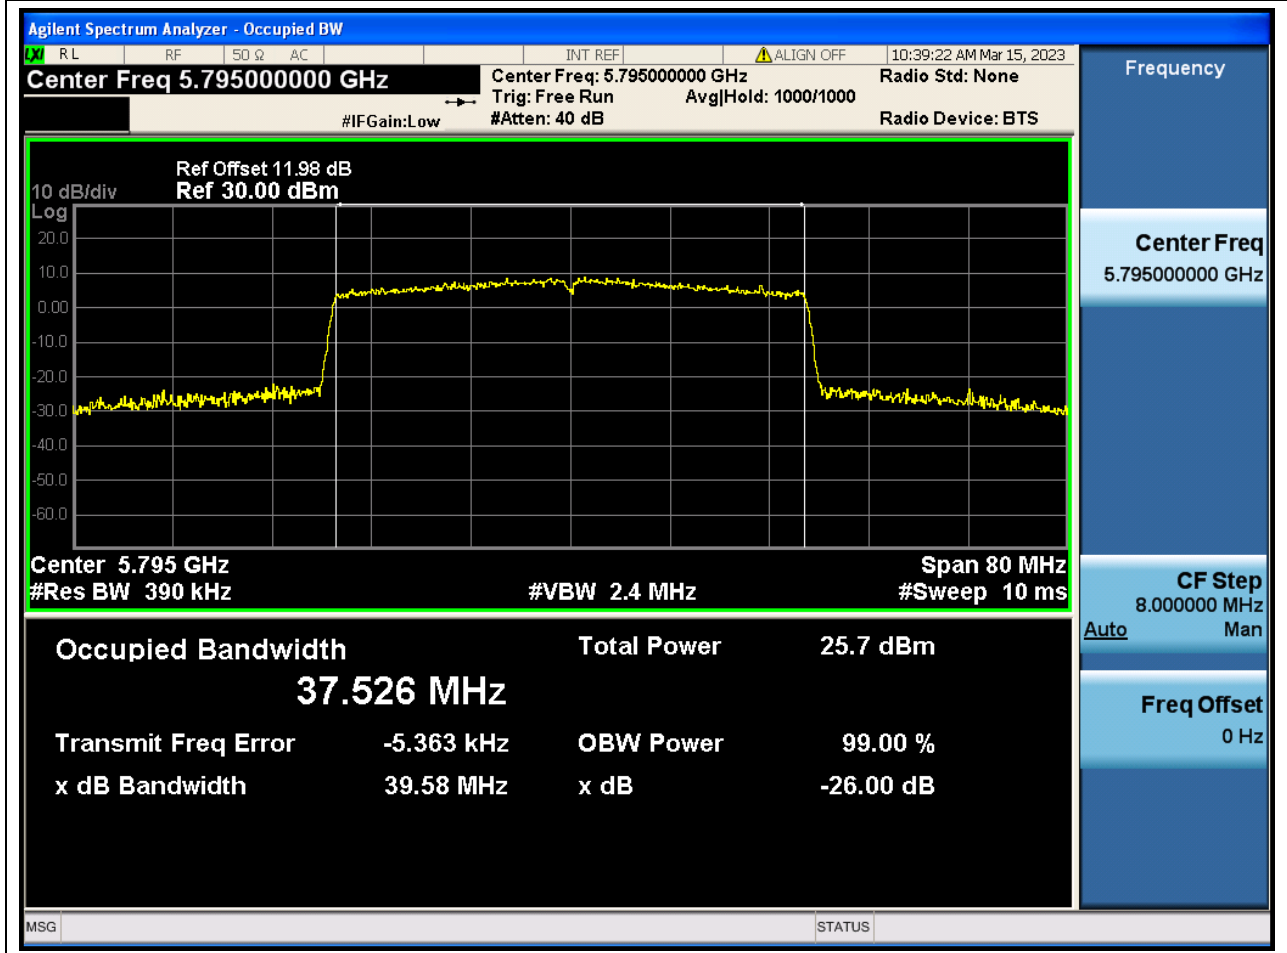

19. 802.11ax_40M_Band4_H

19.1. A.2.2-99% Bandwidth(NTNV)

Center Frequency (MHz)	OBW Power (%)	RBW (MHz)	Detector	Limit (MHz)	OBW (MHz)	Verdict
5795	99	0.39	Peak	0	37.526204	N/A