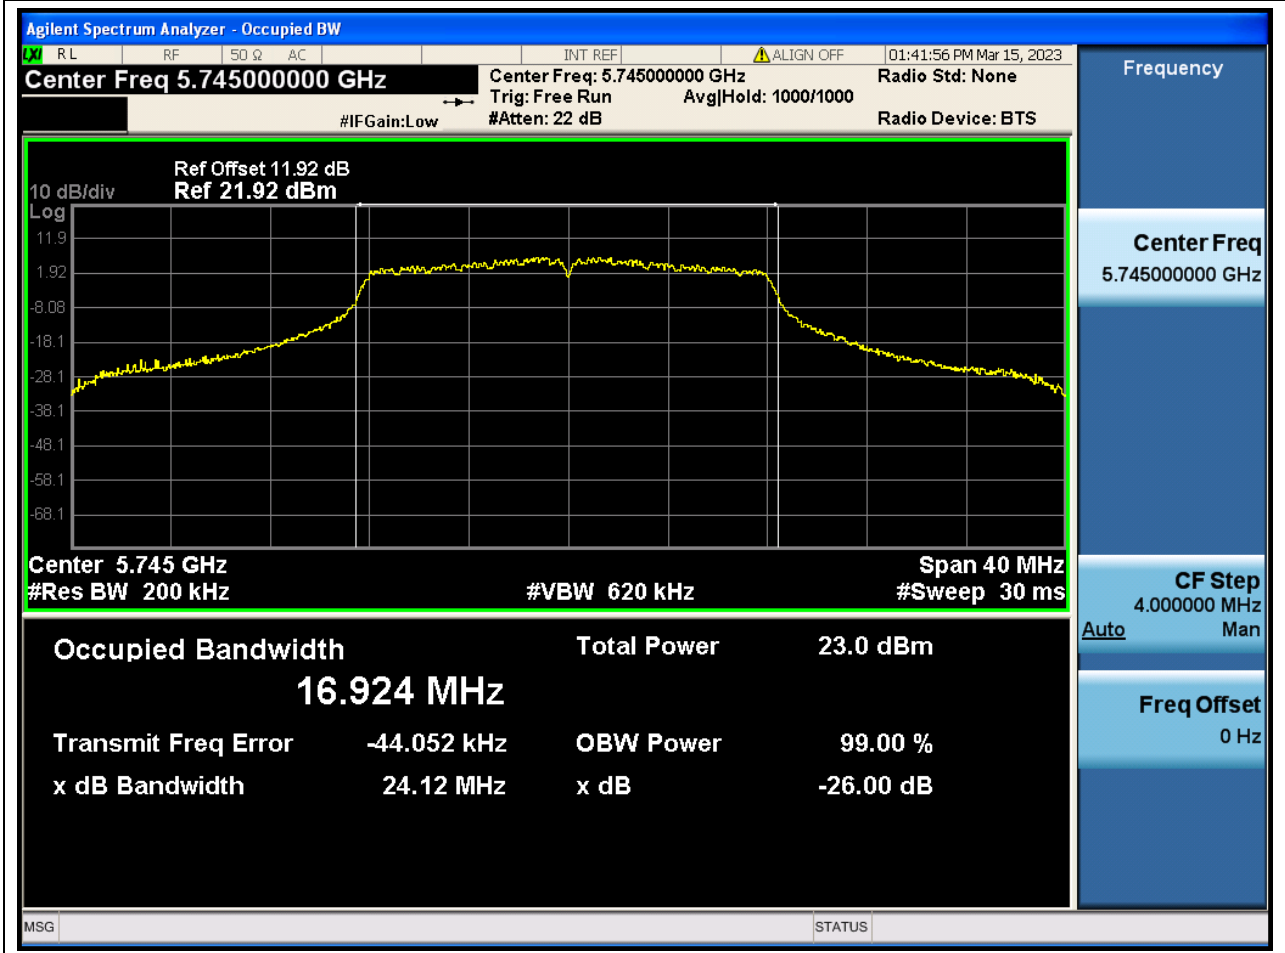

1. 802.11a_20M_Band4_L

1.1. A.2-26dB Bandwidth(NTNV)

Center Frequency (MHz)	XdB Down	RBW (MHz)	Detector	Limit (MHz)	XdB BandWidth (MHz)	Verdict
5745	26	0.2	Peak	0	24.11643	N/A