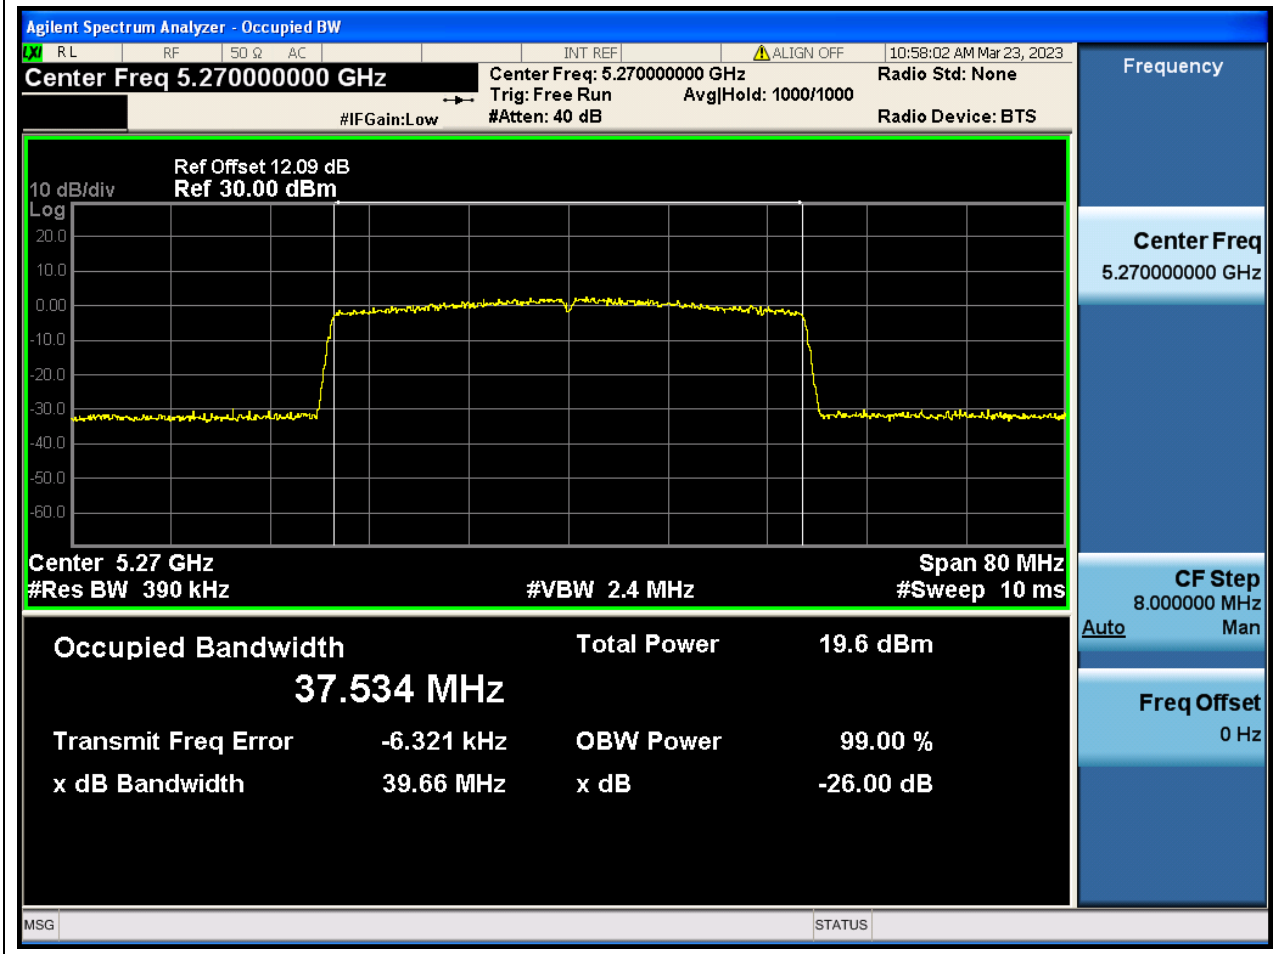

38. 802.11ax_40M_Band2_L

38.1. A.2.2-99% Bandwidth(NTNV)

Center Frequency (MHz)	OBW Power (%)	RBW (MHz)	Detector	Limit (MHz)	OBW (MHz)	Verdict
5270	99	0.39	Peak	0	37.534438	N/A