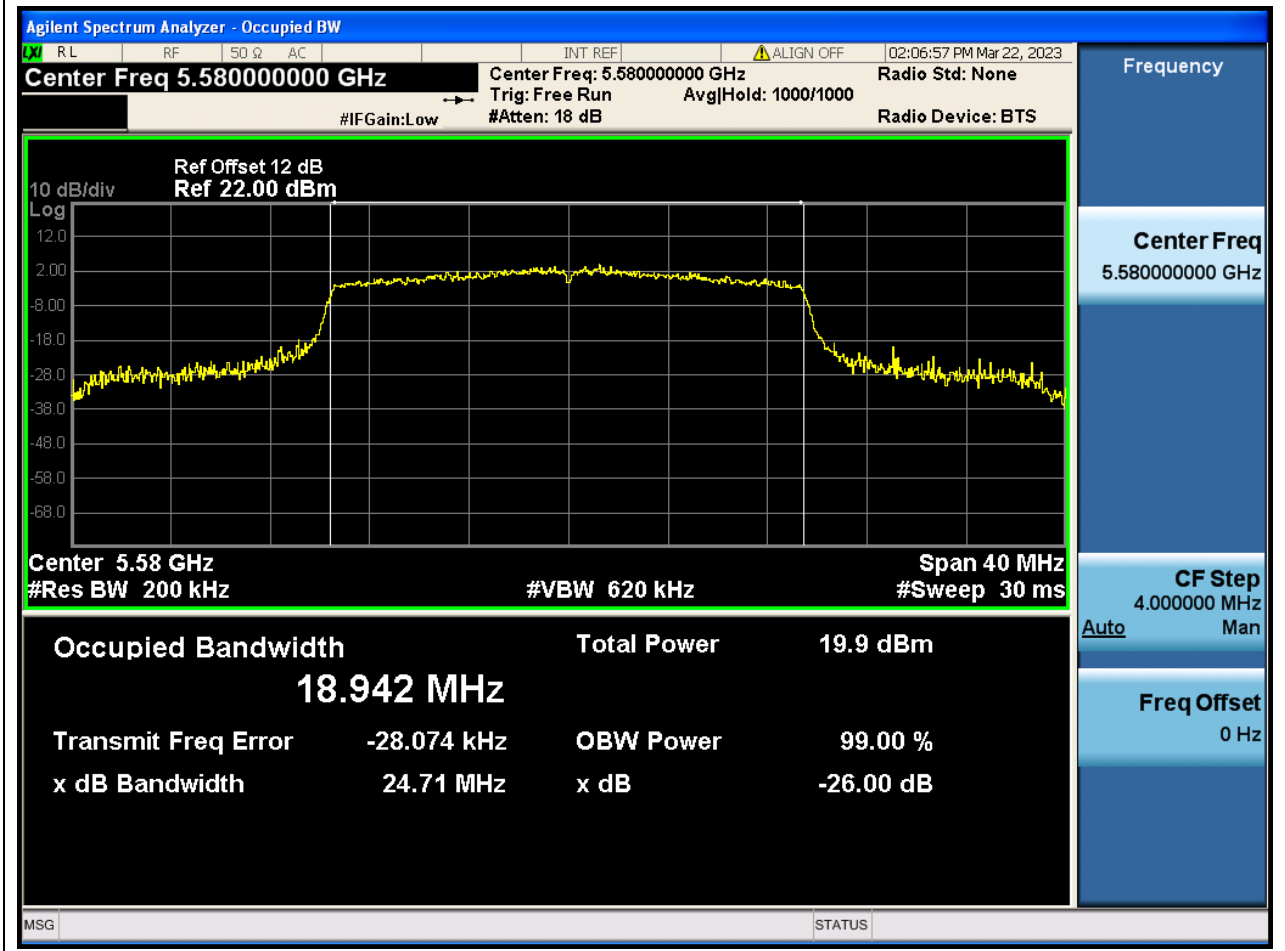

59. 802.11ax_20M_Band3_M

59.1. A.2-26dB Bandwidth(NTNV)

Center Frequency (MHz)	XdB Down	RBW (MHz)	Detector	Limit (MHz)	XdB BandWidth (MHz)	Verdict
5580	26	0.2	Peak	0	24.711536	N/A