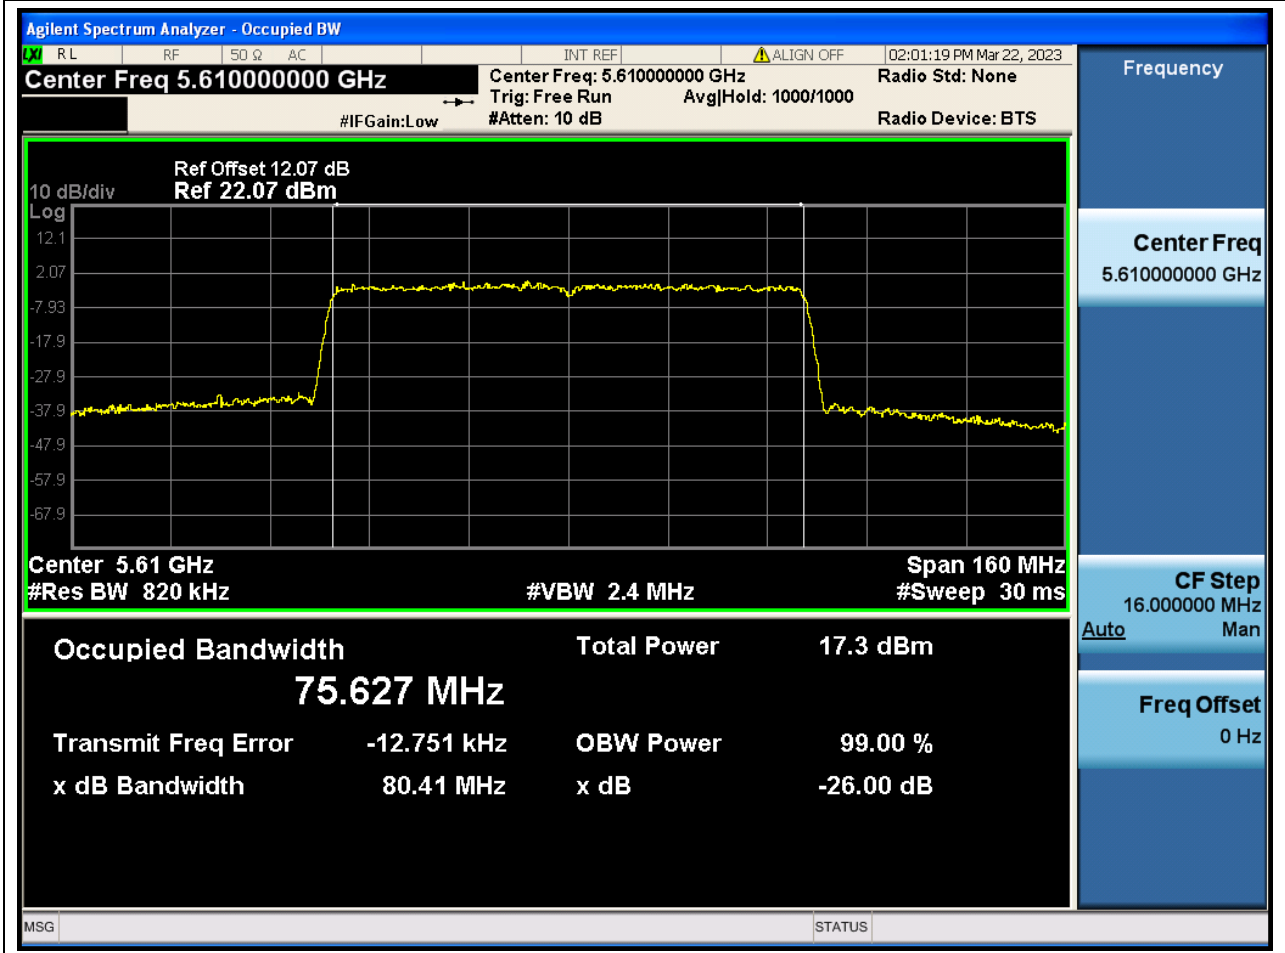

57. 802.11ac_80M_Band3_M

57.1. A.2-26dB Bandwidth(NTNV)

Center Frequency (MHz)	XdB Down	RBW (MHz)	Detector	Limit (MHz)	XdB BandWidth (MHz)	Verdict
5610	26	0.82	Peak	0	80.410164	N/A