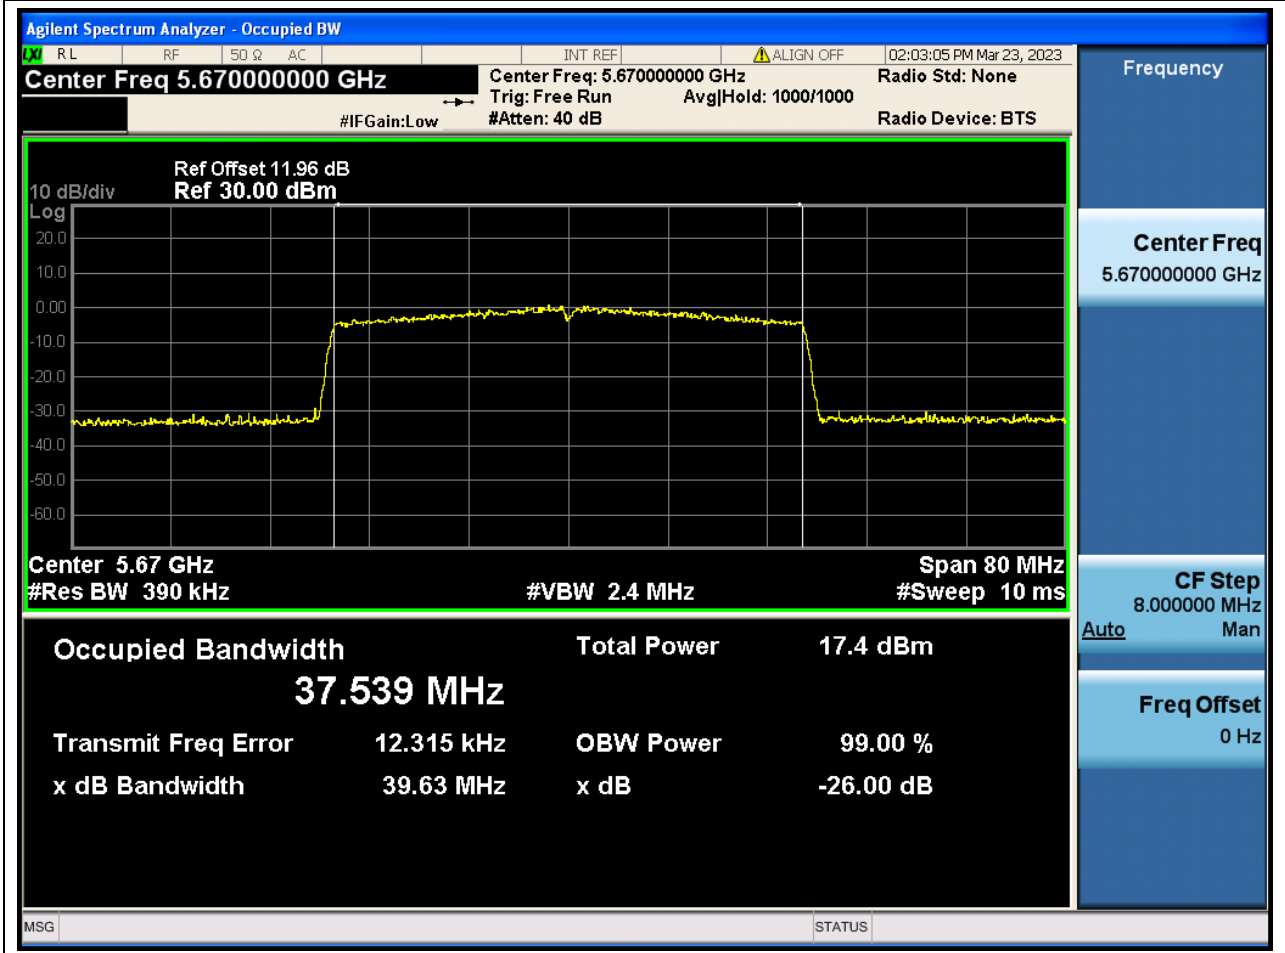

63. 802.11ax_40M_Band3_H

63.1. A.2.2-99% Bandwidth(NTNV)

Center Frequency (MHz)	OBW Power (%)	RBW (MHz)	Detector	Limit (MHz)	OBW (MHz)	Verdict
5670	99	0.39	Peak	0	37.539296	N/A