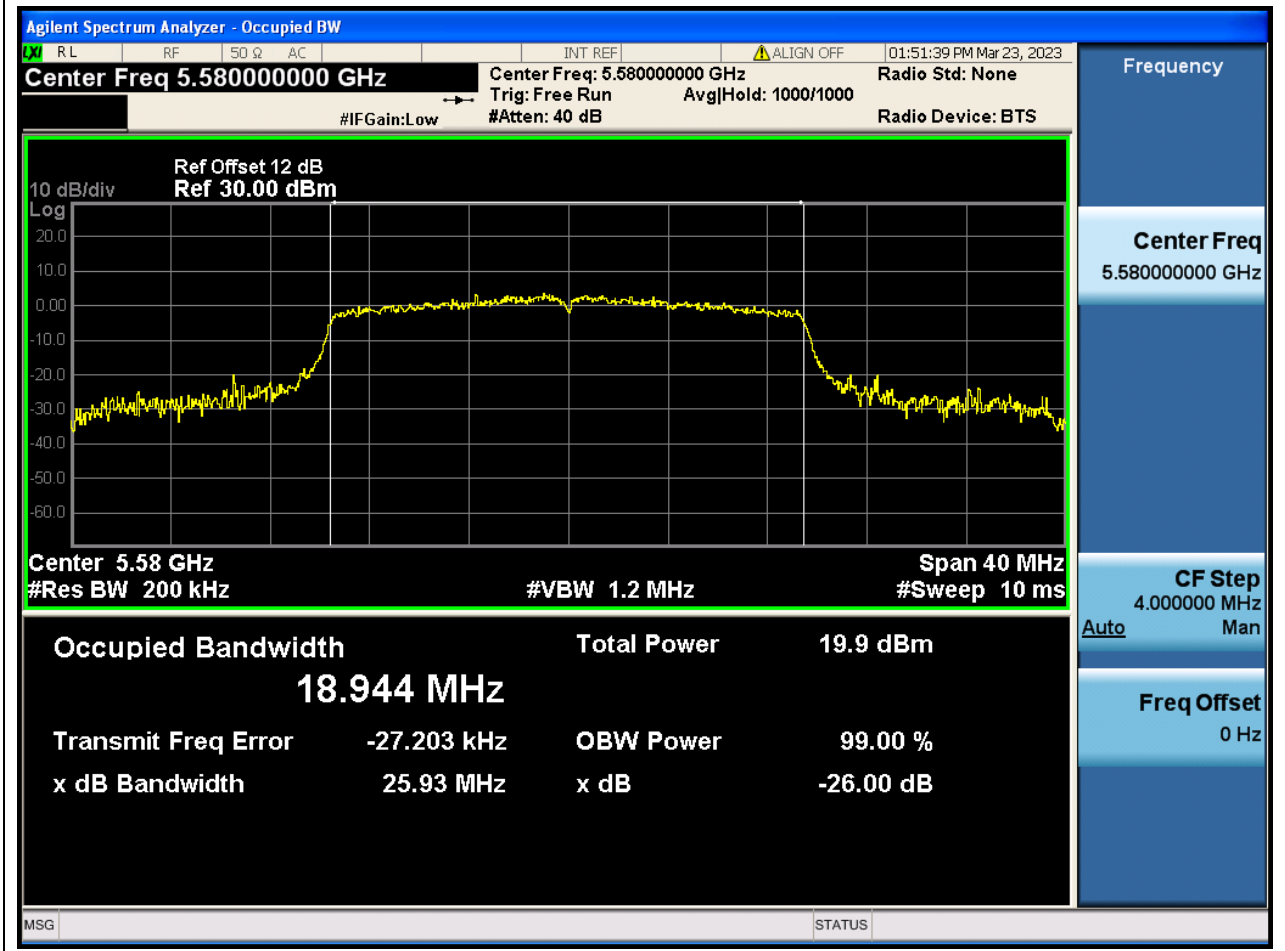

59. 802.11ax_20M_Band3_M

59.1. A.2.2-99% Bandwidth(NTNV)

Center Frequency (MHz)	OBW Power (%)	RBW (MHz)	Detector	Limit (MHz)	OBW (MHz)	Verdict
5580	99	0.2	Peak	0	18.94372	N/A