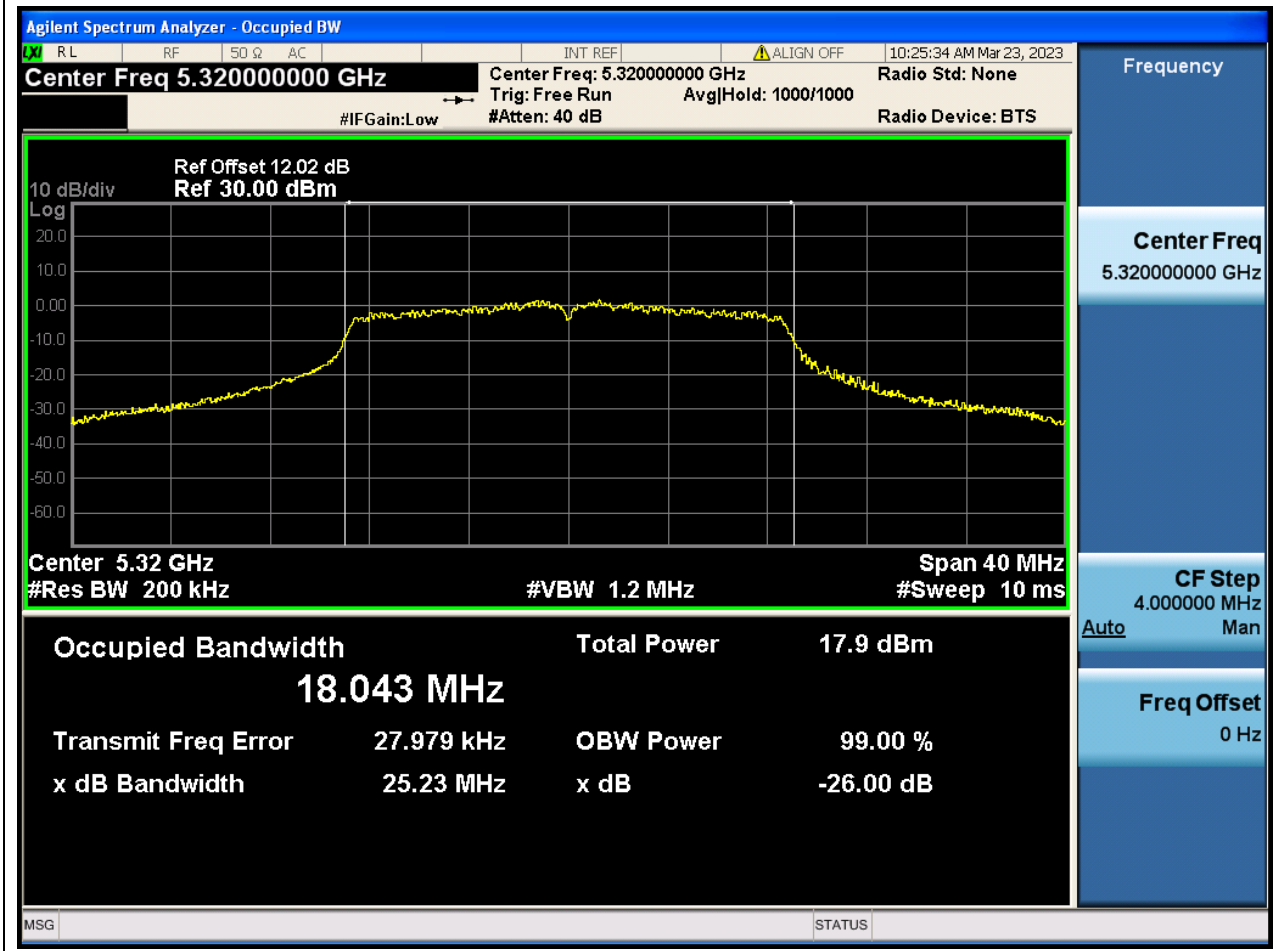

26. 802.11n_20M_Band2_H

26.1. A.2.2-99% Bandwidth(NTNV)

Center Frequency (MHz)	OBW Power (%)	RBW (MHz)	Detector	Limit (MHz)	OBW (MHz)	Verdict
5320	99	0.2	Peak	0	18.042854	N/A