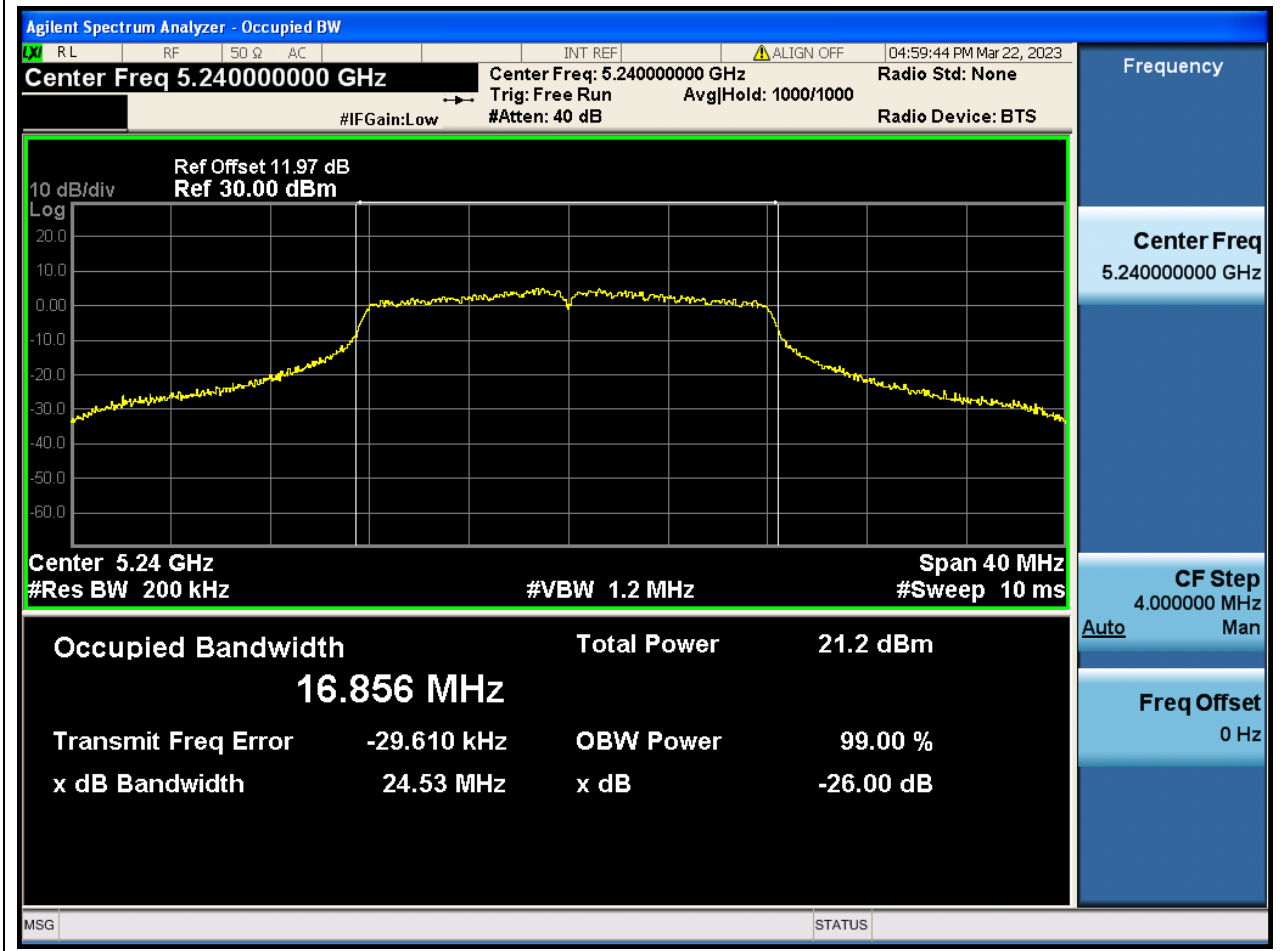

3. 802.11a_20M_Band1_H

3.1. A.2.2-99% Bandwidth(NTNV)

Center Frequency (MHz)	OBW Power (%)	RBW (MHz)	Detector	Limit (MHz)	OBW (MHz)	Verdict
5240	99	0.2	Peak	0	16.856359	N/A