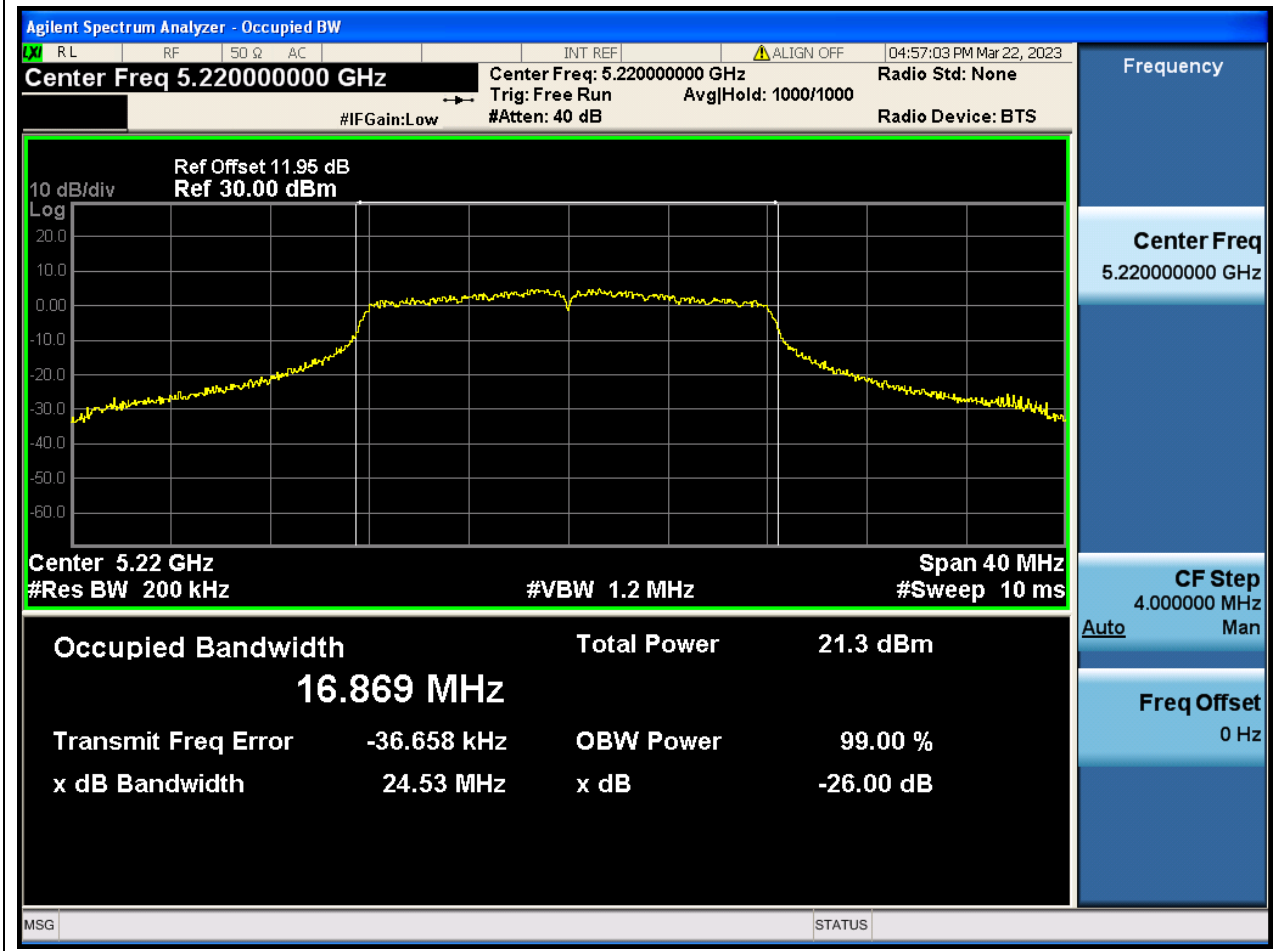

2. 802.11a_20M_Band1_M

2.1. A.2.2-99% Bandwidth(NTNV)

Center Frequency (MHz)	OBW Power (%)	RBW (MHz)	Detector	Limit (MHz)	OBW (MHz)	Verdict
5220	99	0.2	Peak	0	16.868879	N/A