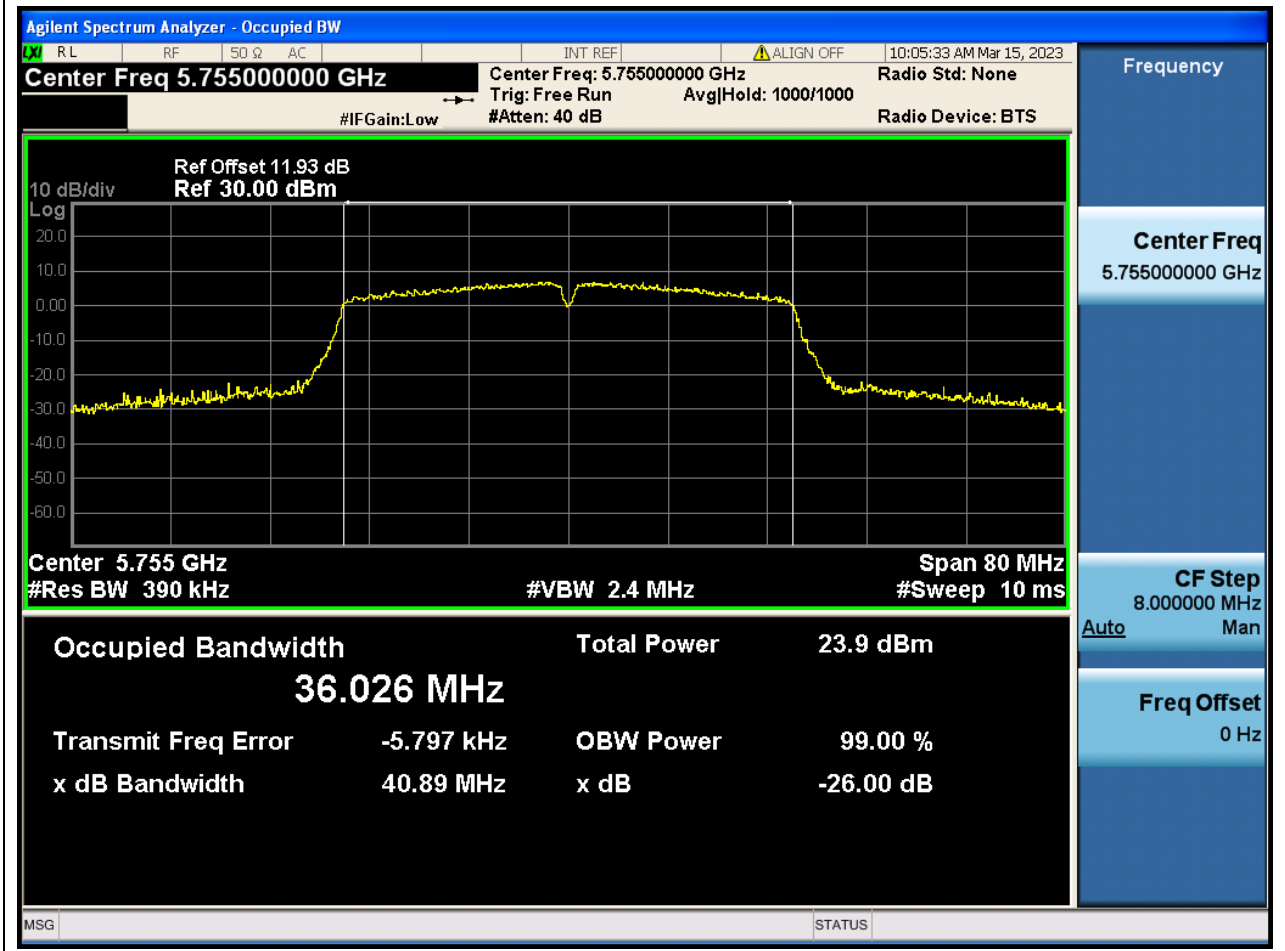

12. 802.11ac_40M_Band4_L

12.1. A.2.2-99% Bandwidth(NTNV)

Center Frequency (MHz)	OBW Power (%)	RBW (MHz)	Detector	Limit (MHz)	OBW (MHz)	Verdict
5755	99	0.39	Peak	0	36.025511	N/A