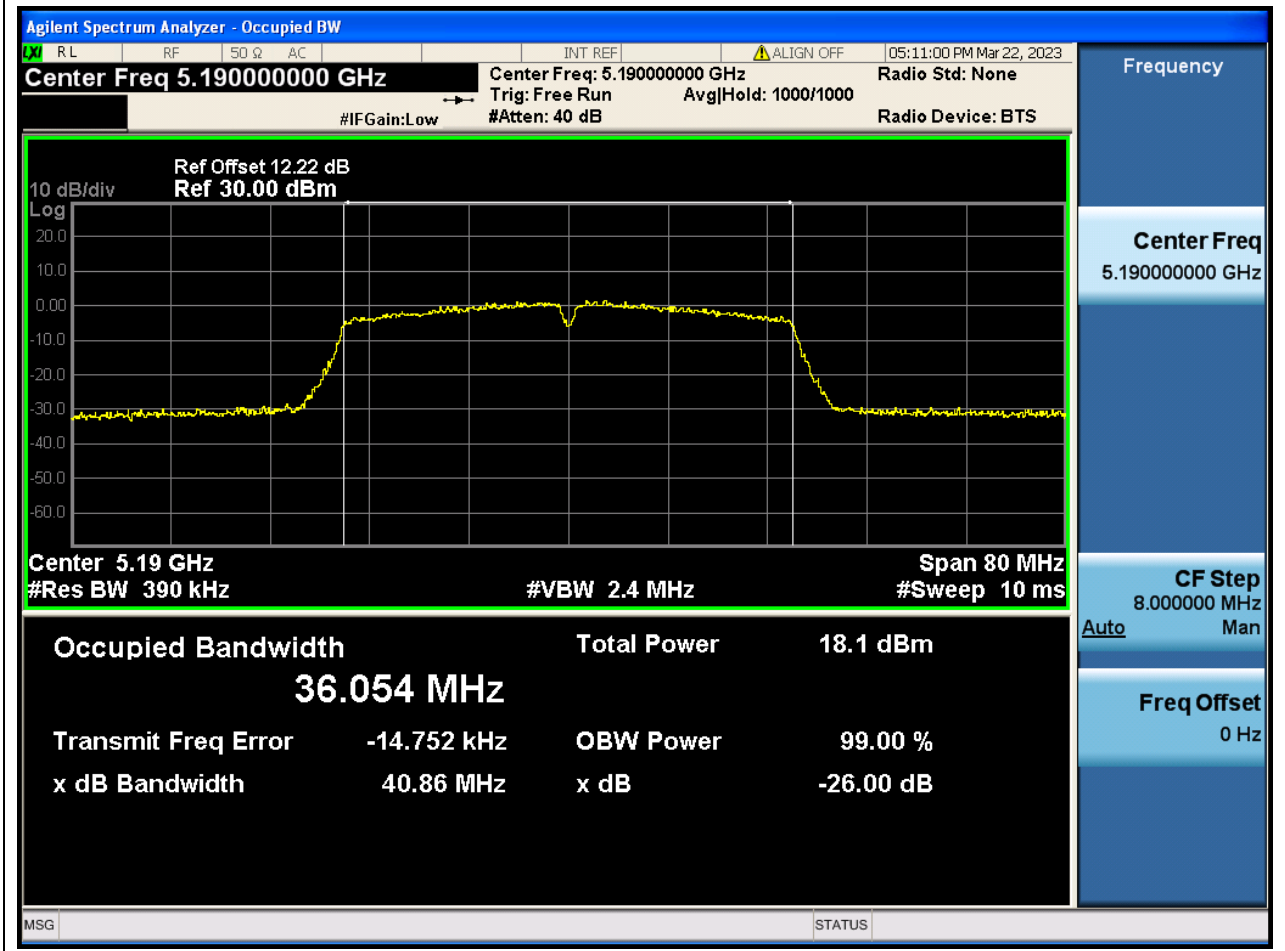

7. 802.11n_40M_Band1_L

7.1. A.2.2-99% Bandwidth(NTNV)

Center Frequency (MHz)	OBW Power (%)	RBW (MHz)	Detector	Limit (MHz)	OBW (MHz)	Verdict
5190	99	0.39	Peak	0	36.05405	N/A