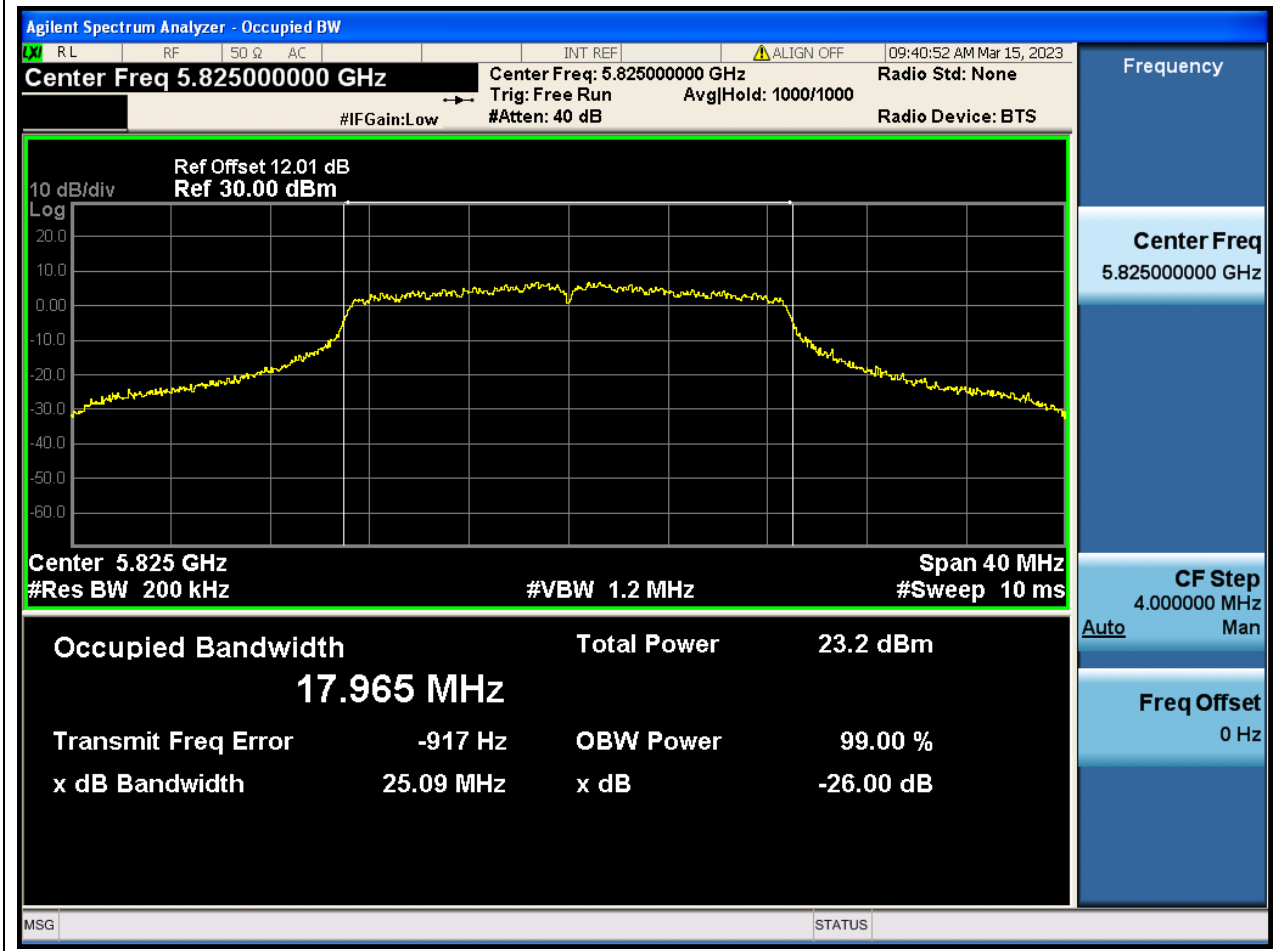

6. 802.11n_20M_Band4_H

6.1. A.2.2-99% Bandwidth(NTNV)

Center Frequency (MHz)	OBW Power (%)	RBW (MHz)	Detector	Limit (MHz)	OBW (MHz)	Verdict
5825	99	0.2	Peak	0	17.96548	N/A