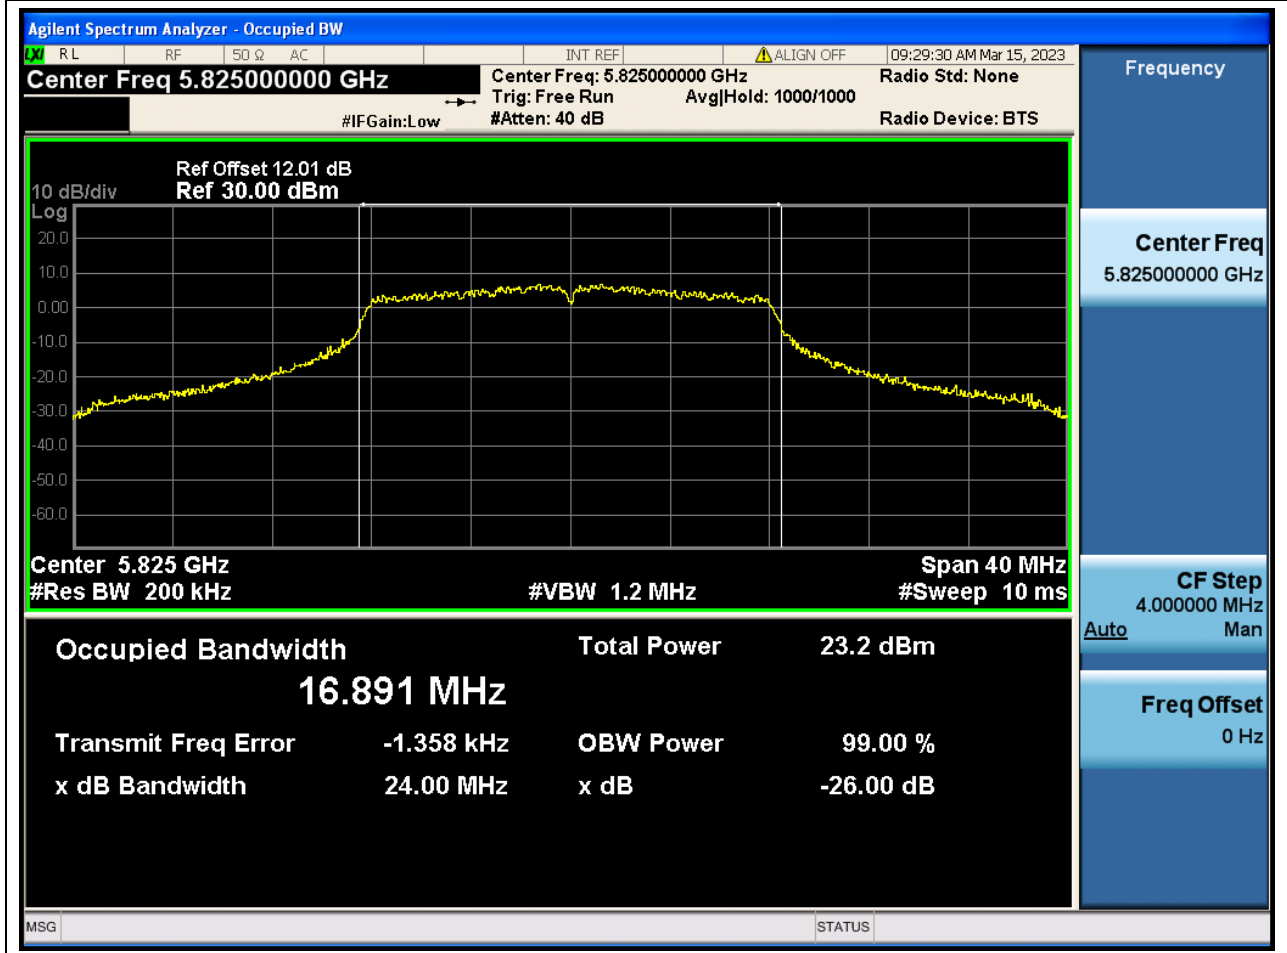

3. 802.11a_20M_Band4_H

3.1. A.2.2-99% Bandwidth(NTNV)

Center Frequency (MHz)	OBW Power (%)	RBW (MHz)	Detector	Limit (MHz)	OBW (MHz)	Verdict
5825	99	0.2	Peak	0	16.890602	N/A