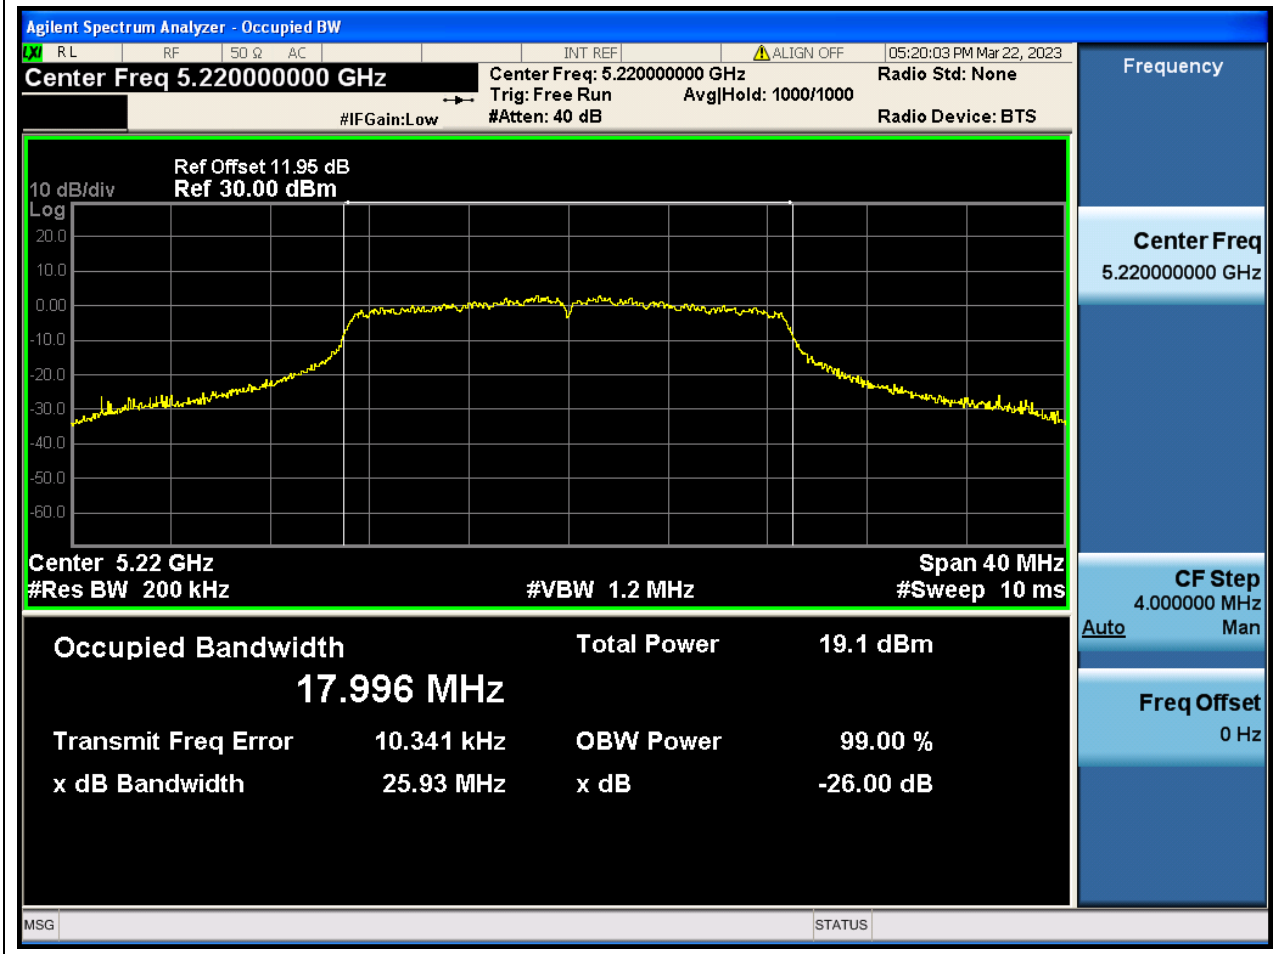

10. 802.11ac_20M_Band1_M

10.1. A.2.2-99% Bandwidth(NTNV)

Center Frequency (MHz)	OBW Power (%)	RBW (MHz)	Detector	Limit (MHz)	OBW (MHz)	Verdict
5220	99	0.2	Peak	0	17.995805	N/A