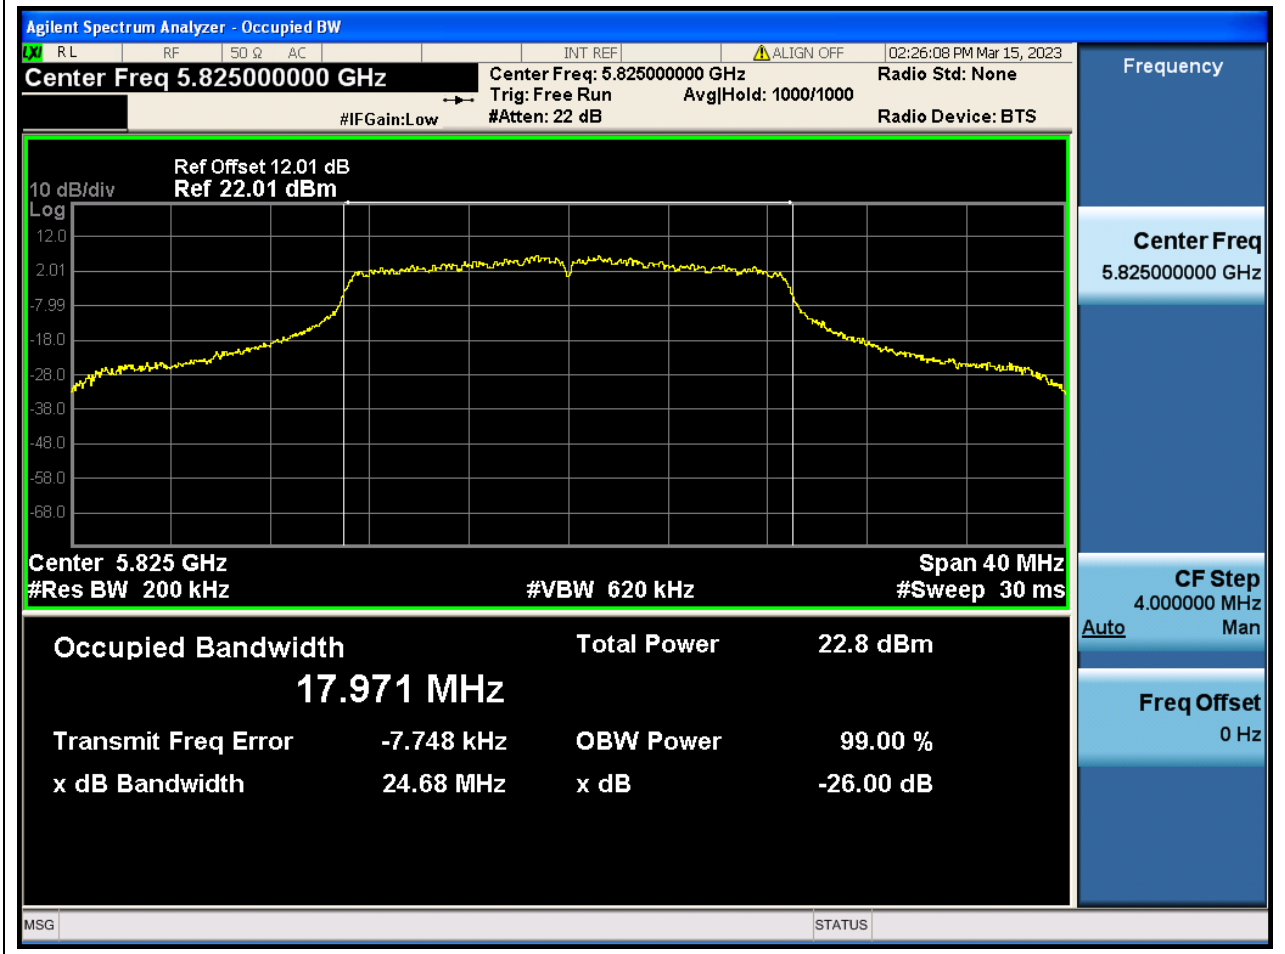

11. 802.11ac_20M_Band4_H

11.1. A.2-26dB Bandwidth(NTNV)

Center Frequency (MHz)	XdB Down	RBW (MHz)	Detector	Limit (MHz)	XdB BandWidth (MHz)	Verdict
5825	26	0.2	Peak	0	24.675501	N/A