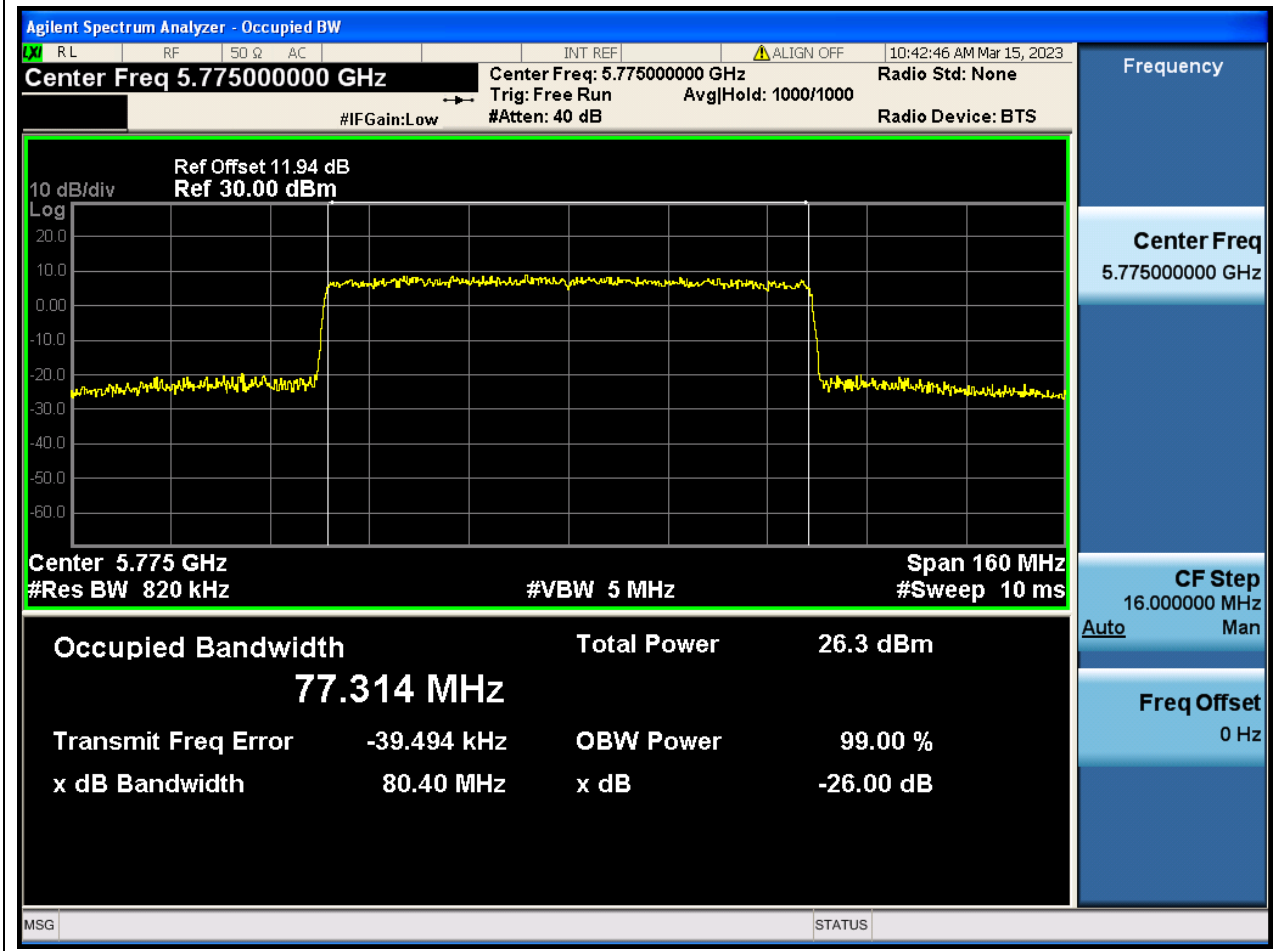

20. 802.11ax_80M_Band4_M

20.1. A.2.2-99% Bandwidth(NTNV)

Center Frequency (MHz)	OBW Power (%)	RBW (MHz)	Detector	Limit (MHz)	OBW (MHz)	Verdict
5775	99	0.82	Peak	0	77.313655	N/A