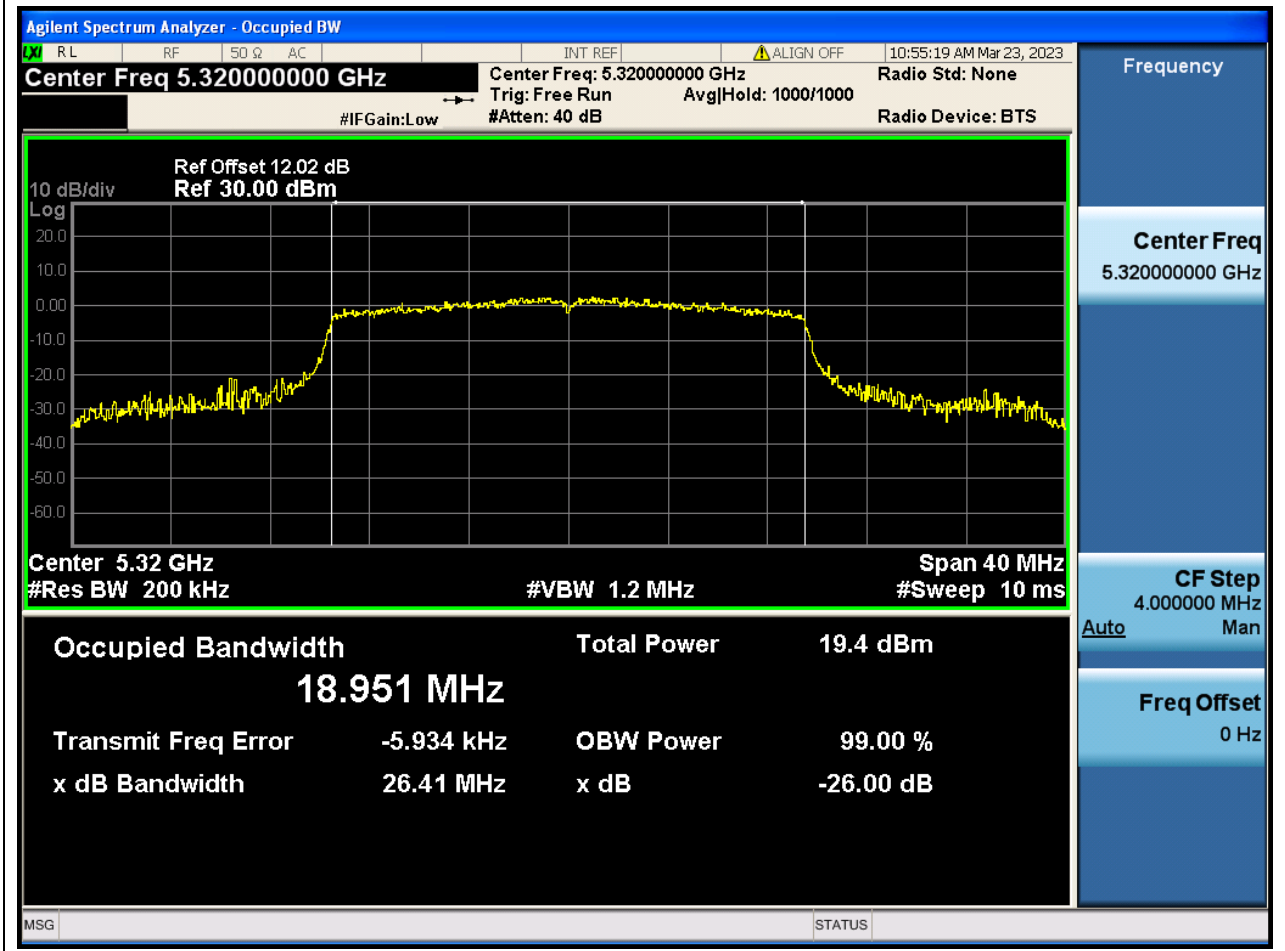

37. 802.11ax_20M_Band2_H

37.1. A.2.2-99% Bandwidth(NTNV)

Center Frequency (MHz)	OBW Power (%)	RBW (MHz)	Detector	Limit (MHz)	OBW (MHz)	Verdict
5320	99	0.2	Peak	0	18.950829	N/A