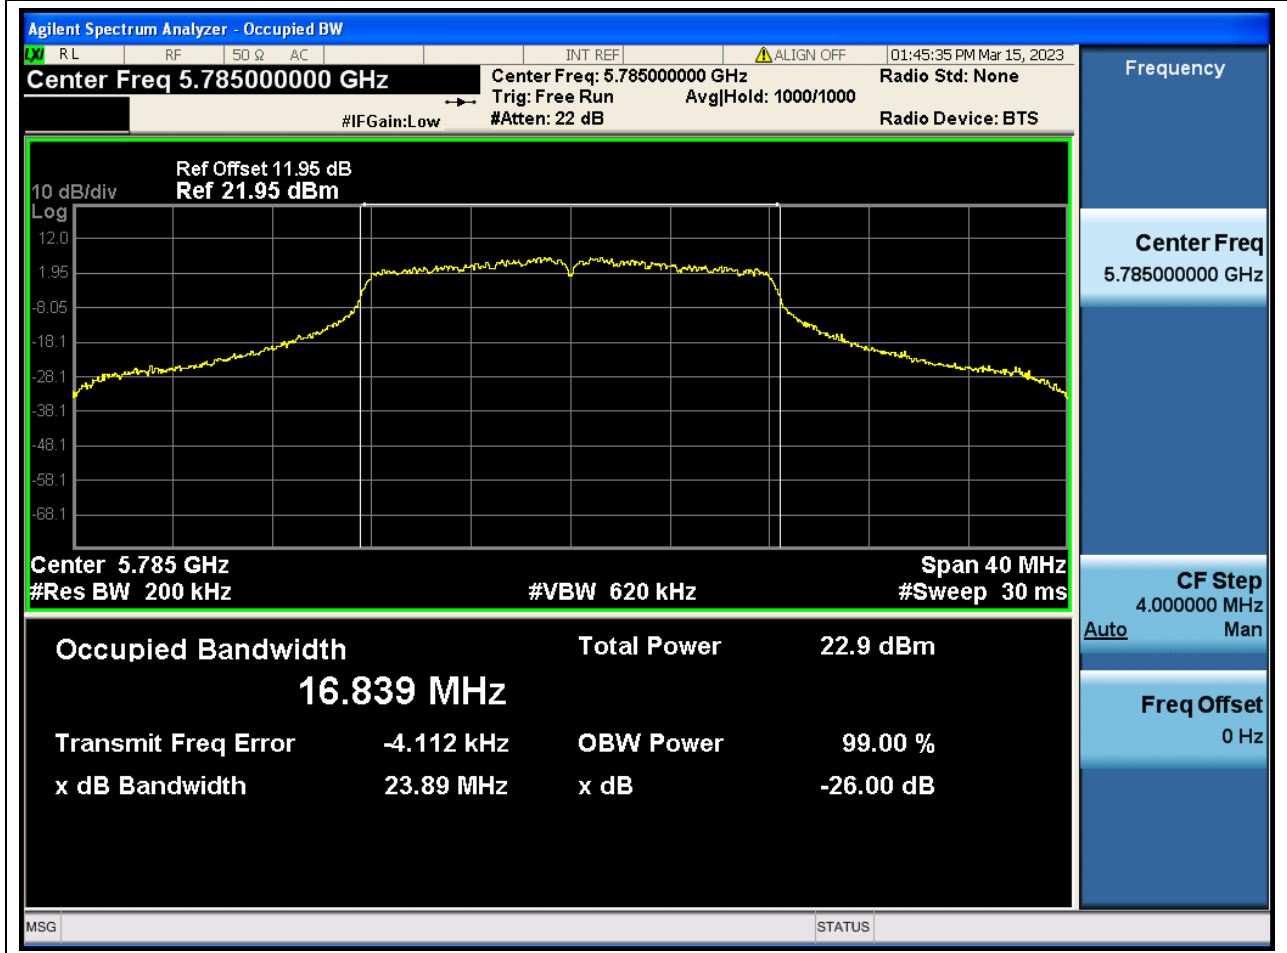

2. 802.11a_20M_Band4_M

2.1. A.2-26dB Bandwidth(NTNV)

Center Frequency (MHz)	XdB Down	RBW (MHz)	Detector	Limit (MHz)	XdB BandWidth (MHz)	Verdict
5785	26	0.2	Peak	0	23.892156	N/A