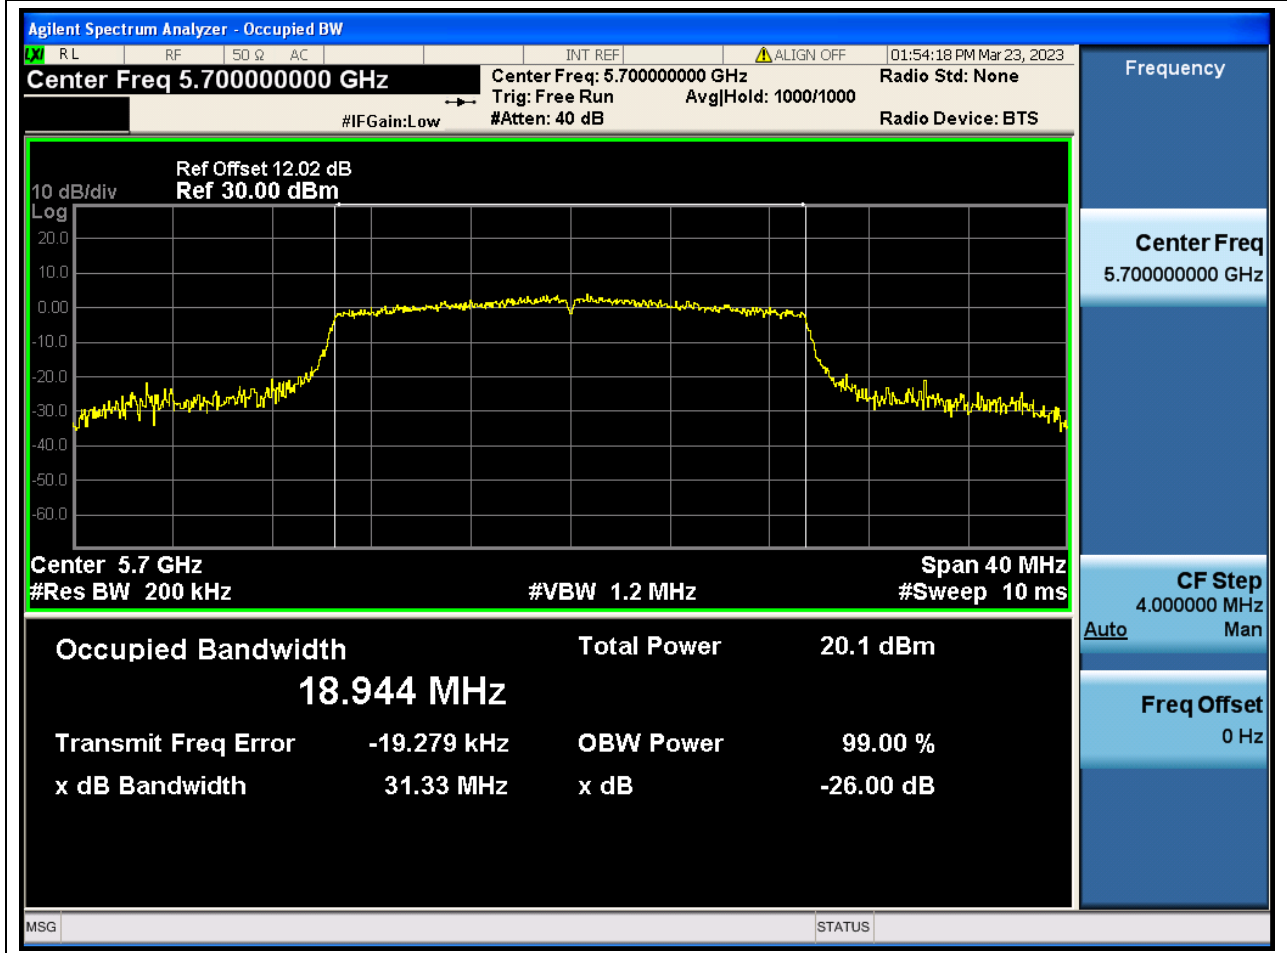

60. 802.11ax_20M_Band3_H

60.1. A.2.2-99% Bandwidth(NTNV)

Center Frequency (MHz)	OBW Power (%)	RBW (MHz)	Detector	Limit (MHz)	OBW (MHz)	Verdict
5700	99	0.2	Peak	0	18.944252	N/A