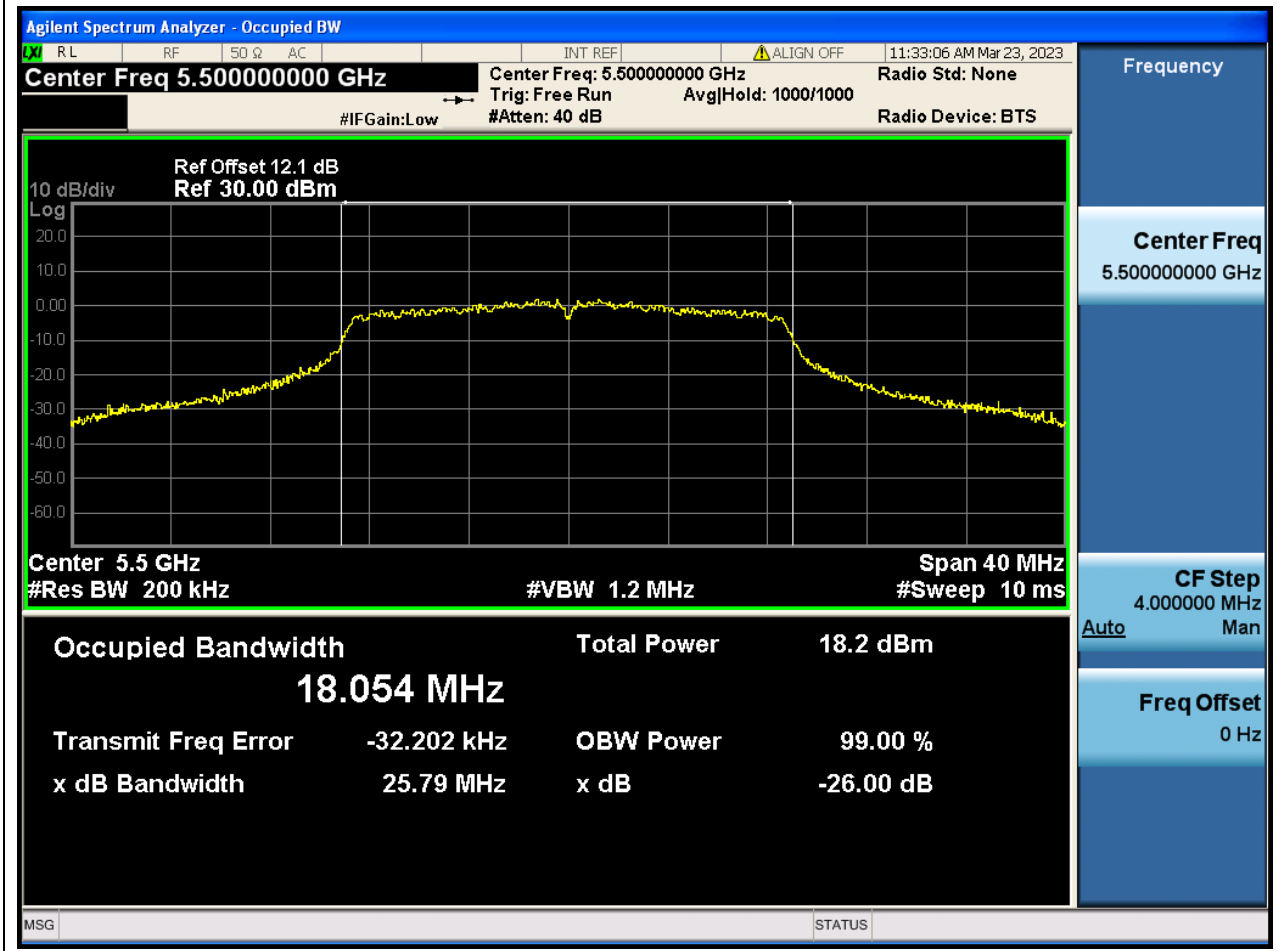

50. 802.11ac_20M_Band3_L

50.1. A.2.2-99% Bandwidth(NTNV)

Center Frequency (MHz)	OBW Power (%)	RBW (MHz)	Detector	Limit (MHz)	OBW (MHz)	Verdict
5500	99	0.2	Peak	0	18.054464	N/A