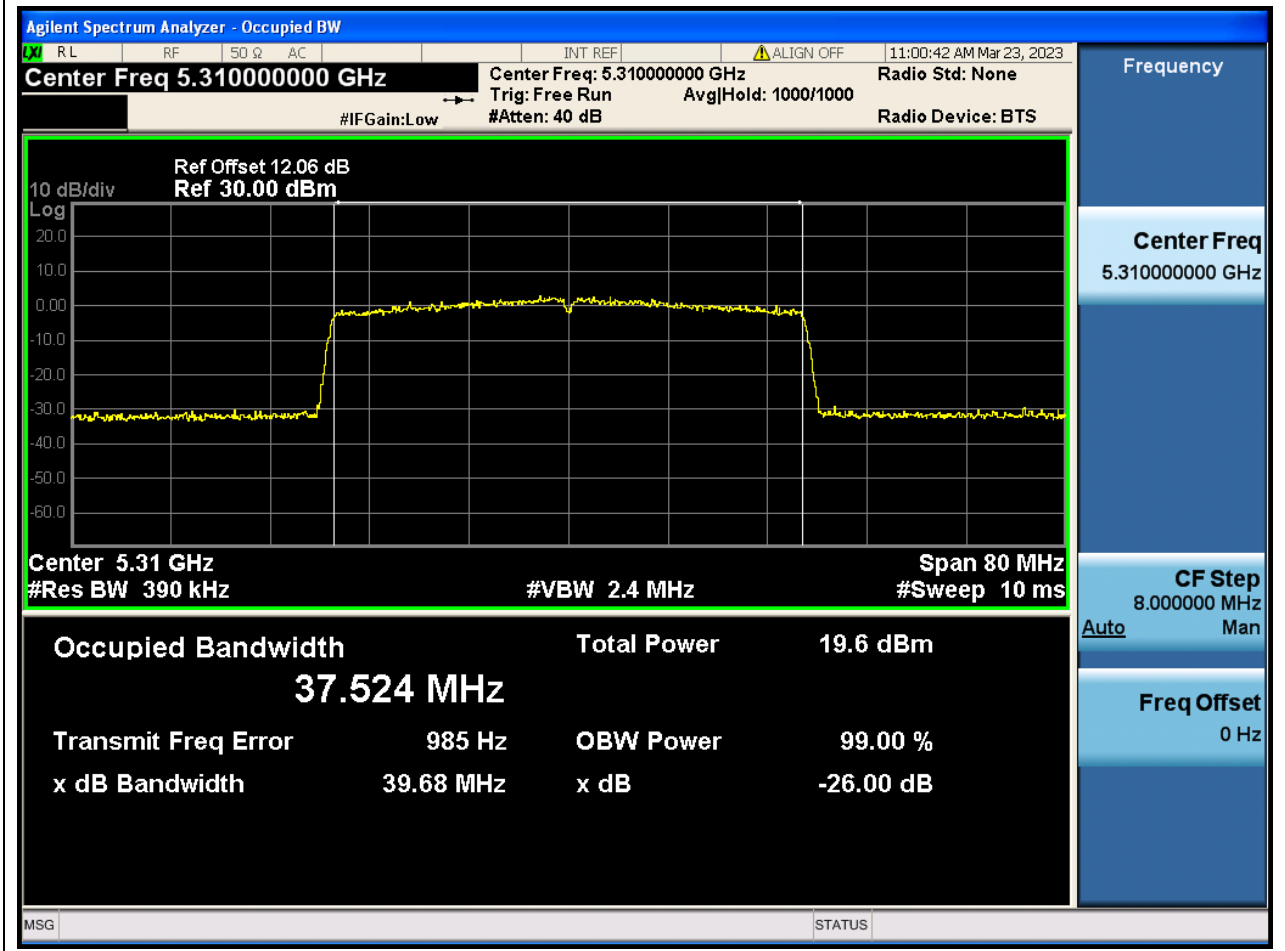

39. 802.11ax_40M_Band2_H

39.1. A.2.2-99% Bandwidth(NTNV)

Center Frequency (MHz)	OBW Power (%)	RBW (MHz)	Detector	Limit (MHz)	OBW (MHz)	Verdict
5310	99	0.39	Peak	0	37.524388	N/A