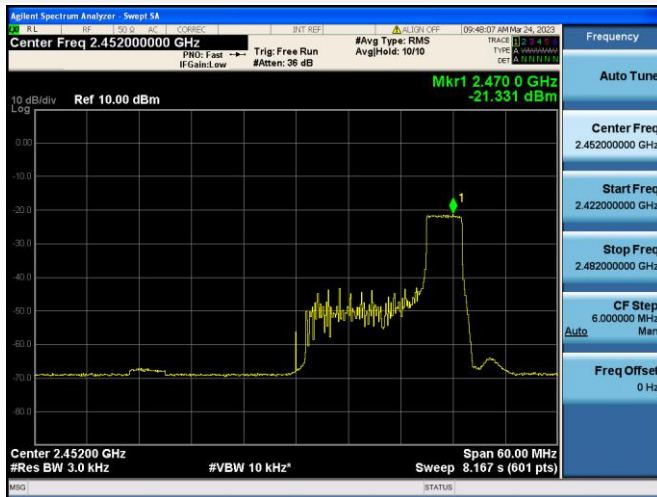

802.11ax-20 MHz(RU52) MIDDLE CHANNEL

802.11ax-20 MHz(RU52) HIGH CHANNEL

802.11ax-20 MHz(RU106) LOW CHANNEL

802.11ax-20 MHz(RU106) MIDDLE CHANNEL

802.11ax-20 MHz(RU106) HIGH CHANNEL

802.11ax-40 MHz(RU26) LOW CHANNEL

802.11ax-40 MHz(RU26) MIDDLE CHANNEL

802.11ax-40 MHz(RU26) HIGH CHANNEL

802.11ax-40 MHz(RU52) LOW CHANNEL

802.11ax-40 MHz(RU52) MIDDLE CHANNEL

802.11ax-40 MHz(RU52) HIGH CHANNEL

802.11ax-40 MHz(RU106) LOW CHANNEL