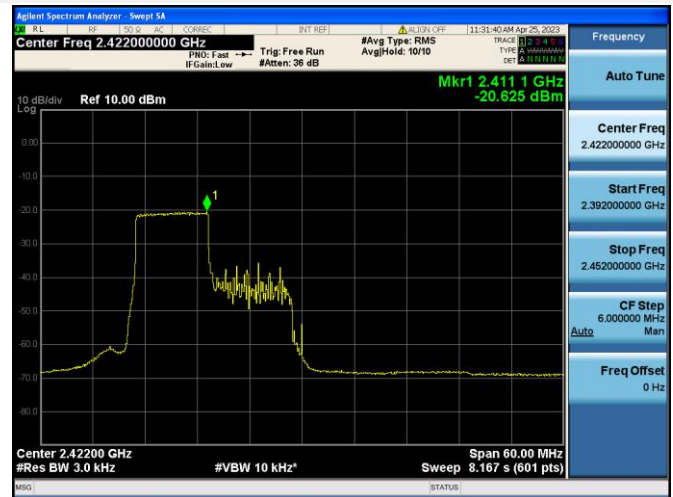

802.11ax-40 MHz(RU26) MIDDLE CHANNEL

802.11ax-40 MHz(RU26) HIGH CHANNEL

802.11ax-40 MHz(RU52) LOW CHANNEL

802.11ax-40 MHz(RU52) MIDDLE CHANNEL

802.11ax-40 MHz(RU52) HIGH CHANNEL

802.11ax-40 MHz(RU106) LOW CHANNEL

802.11ax-40 MHz(RU106) MIDDLE CHANNEL

802.11ax-40 MHz(RU106) HIGH CHANNEL

802.11ax-40 MHz(RU242) LOW CHANNEL

802.11ax-40 MHz(RU242) MIDDLE CHANNEL

802.11ax-40 MHz(RU242) HIGH CHANNEL

MIMO-Main Antenna

802.11b CHANNEL 1