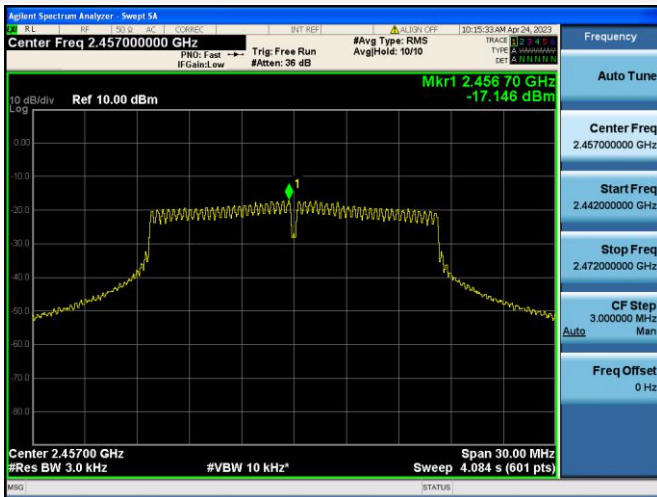

802.11g CHANNEL 10