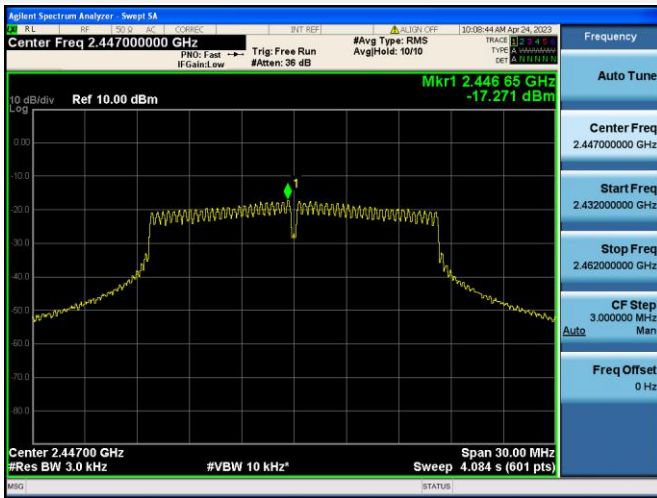

802.11g CHANNEL 8