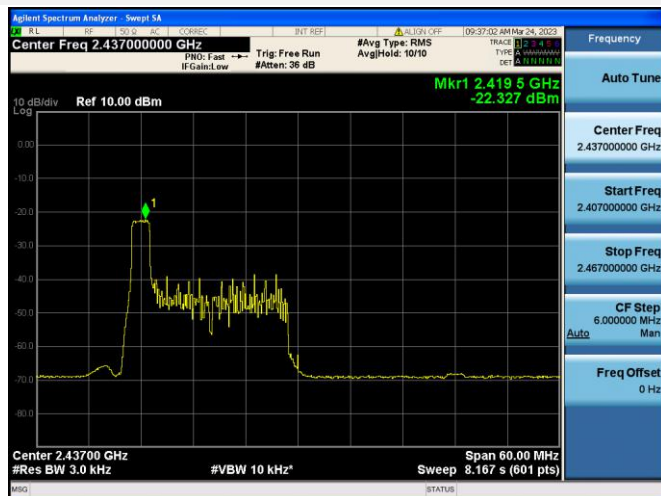

802.11ax-40 MHz(RU26) MIDDLE CHANNEL