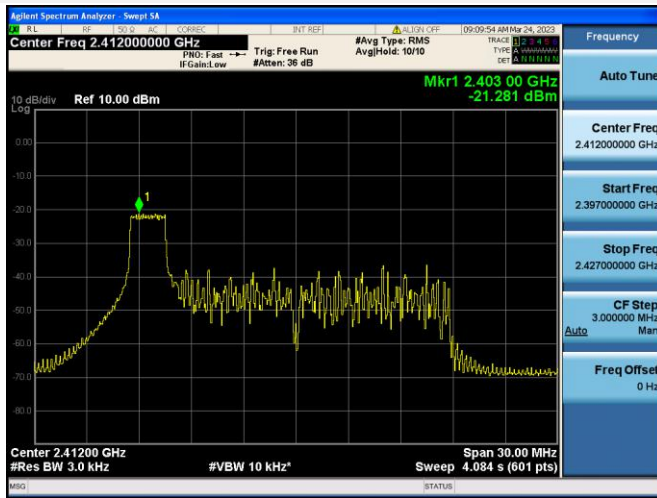

802.11ax-40 MHz(SU) CHANNEL 7

802.11ax-40 MHz(SU) CHANNEL 8

802.11ax-40 MHz(SU) CHANNEL 9

802.11ax-20 MHz(RU26) LOW CHANNEL

802.11ax-20 MHz(RU26) MIDDLE CHANNEL

802.11ax-20 MHz(RU26) HIGH CHANNEL

802.11ax-20 MHz(RU52) LOW CHANNEL