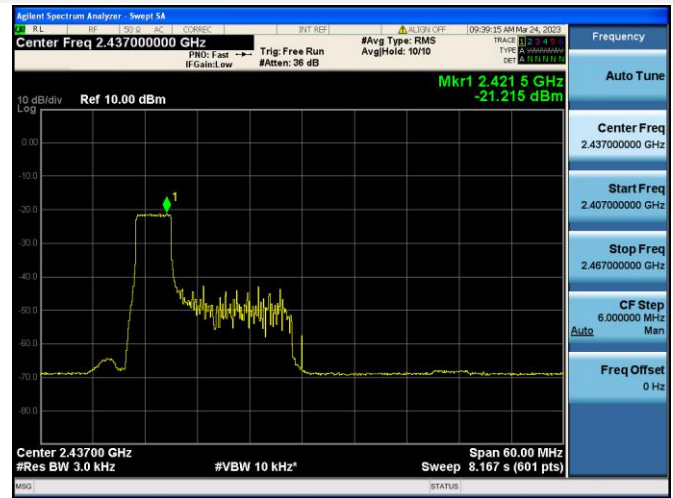

802.11ax-20 MHz(RU52) MIDDLE CHANNEL

802.11ax-20 MHz(RU52) HIGH CHANNEL

802.11ax-20 MHz(RU106) LOW CHANNEL

802.11ax-20 MHz(RU106) MIDDLE CHANNEL

802.11ax-20 MHz(RU106) HIGH CHANNEL

802.11ax-40 MHz(RU26) LOW CHANNEL

802.11ax-40 MHz(RU26) MIDDLE CHANNEL

802.11ax-40 MHz(RU26) HIGH CHANNEL

802.11ax-40 MHz(RU52) LOW CHANNEL

802.11ax-40 MHz(RU52) MIDDLE CHANNEL

802.11ax-40 MHz(RU52) HIGH CHANNEL

802.11ax-40 MHz(RU106) LOW CHANNEL

802.11ax-40 MHz(RU106) MIDDLE CHANNEL

802.11ax-40 MHz(RU106) HIGH CHANNEL

802.11ax-40 MHz(RU242) LOW CHANNEL

802.11ax-40 MHz(RU242) MIDDLE CHANNEL

802.11ax-40 MHz(RU242) HIGH CHANNEL

MIMO-Main Antenna

802.11b CHANNEL 1