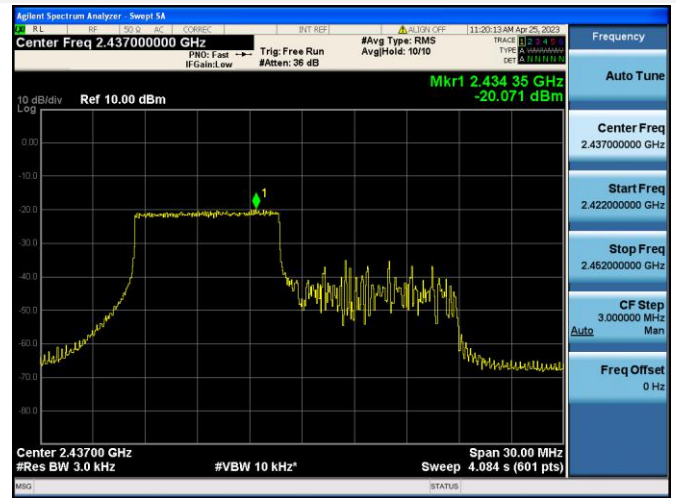

802.11ax-20 MHz(RU52) MIDDLE CHANNEL

802.11ax-20 MHz(RU52) HIGH CHANNEL

802.11ax-20 MHz(RU106) LOW CHANNEL

802.11ax-20 MHz(RU106) MIDDLE CHANNEL

802.11ax-20 MHz(RU106) HIGH CHANNEL

802.11ax-40 MHz(RU26) LOW CHANNEL

802.11ax-40 MHz(RU26) MIDDLE CHANNEL

802.11ax-40 MHz(RU26) HIGH CHANNEL

802.11ax-40 MHz(RU52) LOW CHANNEL

802.11ax-40 MHz(RU52) MIDDLE CHANNEL

802.11ax-40 MHz(RU52) HIGH CHANNEL

802.11ax-40 MHz(RU106) LOW CHANNEL