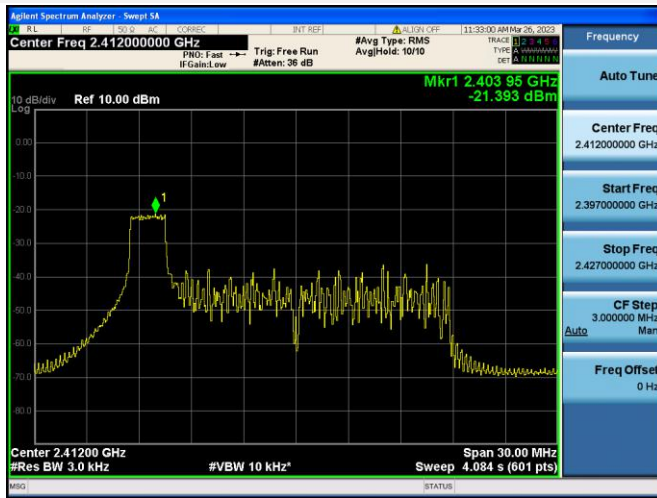

802.11ax-40 MHz(SU) CHANNEL 5

802.11ax-40 MHz(SU) CHANNEL 6

802.11ax-40 MHz(SU) CHANNEL 7

802.11ax-40 MHz(SU) CHANNEL 8

802.11ax-40 MHz(SU) CHANNEL 9

802.11ax-20 MHz(RU26) LOW CHANNEL

802.11ax-20 MHz(RU26) MIDDLE CHANNEL

802.11ax-20 MHz(RU26) HIGH CHANNEL

802.11ax-20 MHz(RU52) LOW CHANNEL

802.11ax-20 MHz(RU52) MIDDLE CHANNEL

802.11ax-20 MHz(RU52) HIGH CHANNEL

802.11ax-20 MHz(RU106) LOW CHANNEL

802.11ax-20 MHz(RU106) MIDDLE CHANNEL