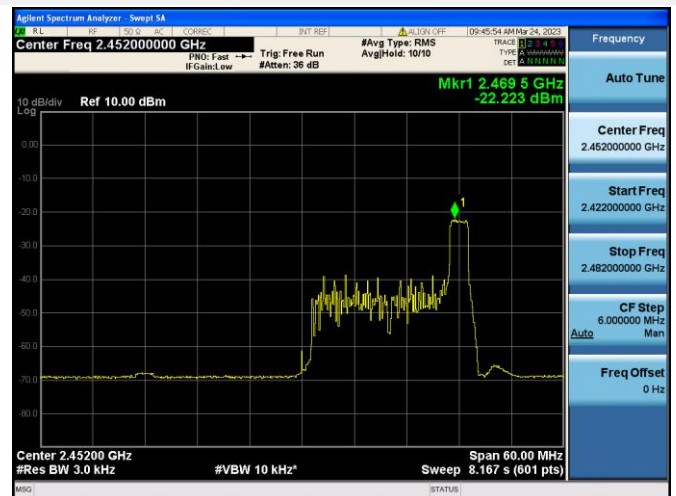

802.11ax-20 MHz(RU52) MIDDLE CHANNEL

802.11ax-20 MHz(RU52) HIGH CHANNEL

802.11ax-20 MHz(RU106) LOW CHANNEL

802.11ax-20 MHz(RU106) MIDDLE CHANNEL

802.11ax-20 MHz(RU106) HIGH CHANNEL

802.11ax-40 MHz(RU26) LOW CHANNEL

802.11ax-40 MHz(RU26) MIDDLE CHANNEL

802.11ax-40 MHz(RU26) HIGH CHANNEL

802.11ax-40 MHz(RU52) LOW CHANNEL

802.11ax-40 MHz(RU52) MIDDLE CHANNEL

802.11ax-40 MHz(RU52) HIGH CHANNEL

802.11ax-40 MHz(RU106) LOW CHANNEL