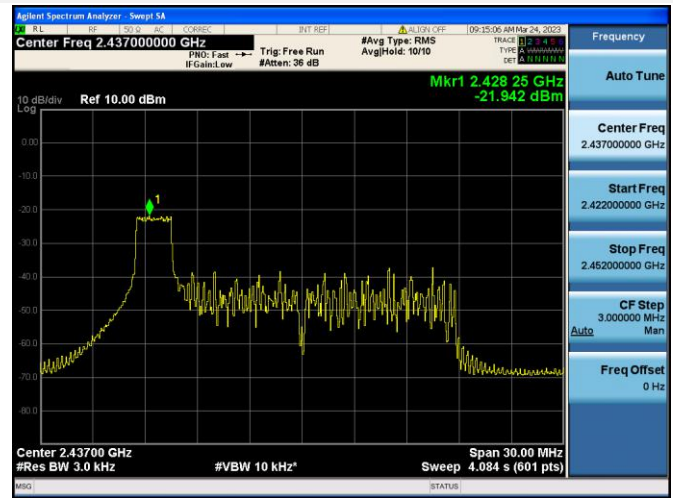

802.11ax-40 MHz(SU) CHANNEL 7

802.11ax-40 MHz(SU) CHANNEL 8

802.11ax-40 MHz(SU) CHANNEL 9

802.11ax-20 MHz(RU26) LOW CHANNEL

802.11ax-20 MHz(RU26) MIDDLE CHANNEL

802.11ax-20 MHz(RU26) HIGH CHANNEL

802.11ax-20 MHz(RU52) LOW CHANNEL

802.11ax-20 MHz(RU52) MIDDLE CHANNEL

802.11ax-20 MHz(RU52) HIGH CHANNEL

802.11ax-20 MHz(RU106) LOW CHANNEL

802.11ax-20 MHz(RU106) MIDDLE CHANNEL

802.11ax-20 MHz(RU106) HIGH CHANNEL

802.11ax-40 MHz(RU26) LOW CHANNEL