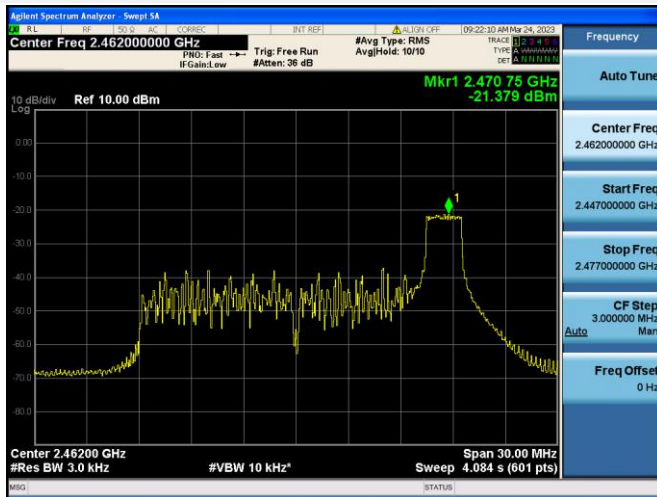

802.11ax-40 MHz(SU) CHANNEL 7

802.11ax-40 MHz(SU) CHANNEL 8

802.11ax-40 MHz(SU) CHANNEL 9

802.11ax-20 MHz(RU26) LOW CHANNEL

802.11ax-20 MHz(RU26) MIDDLE CHANNEL

802.11ax-20 MHz(RU26) HIGH CHANNEL

802.11ax-20 MHz(RU52) LOW CHANNEL