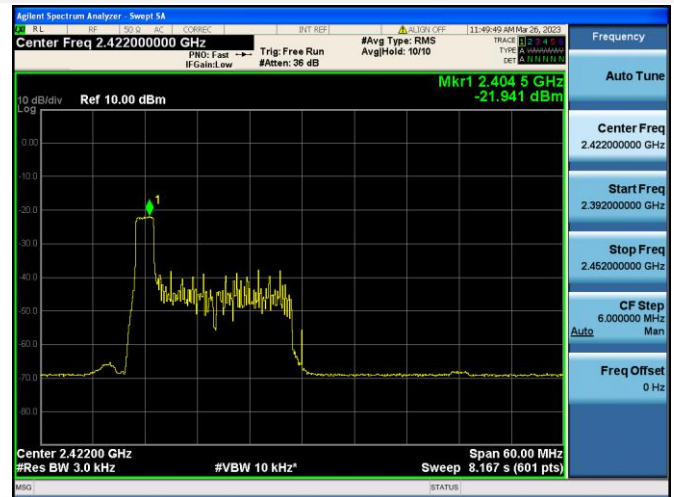

802.11ax-20 MHz(RU26) HIGH CHANNEL

802.11ax-20 MHz(RU52) LOW CHANNEL

802.11ax-20 MHz(RU52) MIDDLE CHANNEL

802.11ax-20 MHz(RU52) HIGH CHANNEL

802.11ax-20 MHz(RU106) LOW CHANNEL

802.11ax-20 MHz(RU106) MIDDLE CHANNEL

802.11ax-20 MHz(RU106) HIGH CHANNEL

802.11ax-40 MHz(RU26) LOW CHANNEL

802.11ax-40 MHz(RU26) MIDDLE CHANNEL

802.11ax-40 MHz(RU26) HIGH CHANNEL

802.11ax-40 MHz(RU52) LOW CHANNEL

802.11ax-40 MHz(RU52) MIDDLE CHANNEL