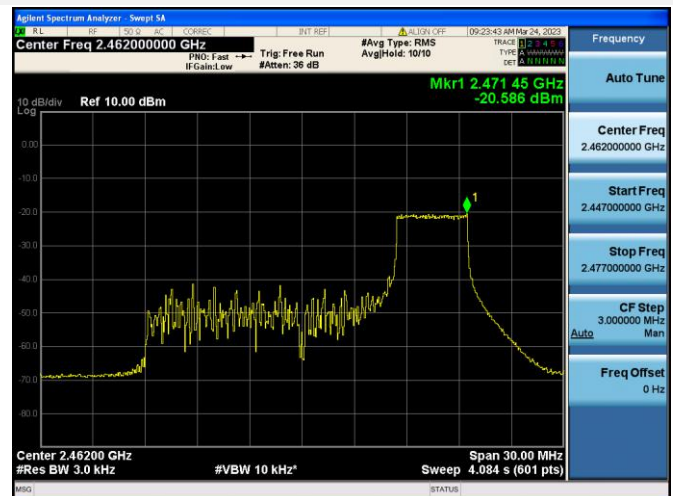

802.11ax-40 MHz(SU) CHANNEL 7

802.11ax-40 MHz(SU) CHANNEL 8

802.11ax-40 MHz(SU) CHANNEL 9

802.11ax-20 MHz(RU26) LOW CHANNEL

802.11ax-20 MHz(RU26) MIDDLE CHANNEL

802.11ax-20 MHz(RU26) HIGH CHANNEL

802.11ax-20 MHz(RU52) LOW CHANNEL

802.11ax-20 MHz(RU52) MIDDLE CHANNEL

802.11ax-20 MHz(RU52) HIGH CHANNEL

802.11ax-20 MHz(RU106) LOW CHANNEL

802.11ax-20 MHz(RU106) MIDDLE CHANNEL

802.11ax-20 MHz(RU106) HIGH CHANNEL

802.11ax-40 MHz(RU26) LOW CHANNEL