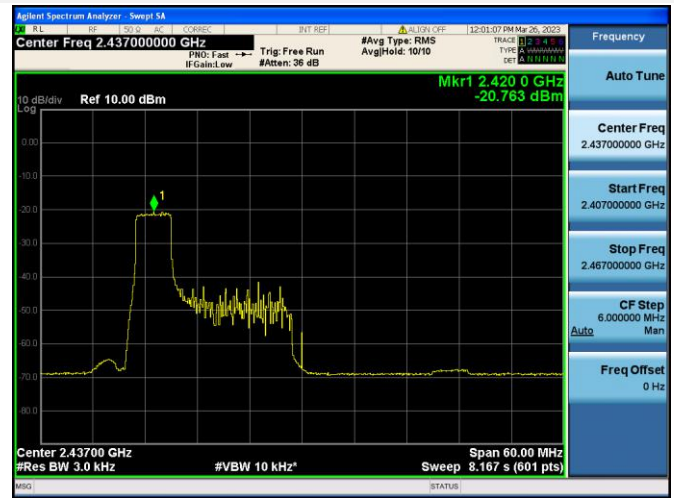

802.11ax-20 MHz(RU106) HIGH CHANNEL

802.11ax-40 MHz(RU26) LOW CHANNEL

802.11ax-40 MHz(RU26) MIDDLE CHANNEL

802.11ax-40 MHz(RU26) HIGH CHANNEL

802.11ax-40 MHz(RU52) LOW CHANNEL

802.11ax-40 MHz(RU52) MIDDLE CHANNEL

802.11ax-40 MHz(RU52) HIGH CHANNEL

802.11ax-40 MHz(RU106) LOW CHANNEL

802.11ax-40 MHz(RU106) MIDDLE CHANNEL

802.11ax-40 MHz(RU106) HIGH CHANNEL

802.11ax-40 MHz(RU242) LOW CHANNEL

802.11ax-40 MHz(RU242) MIDDLE CHANNEL