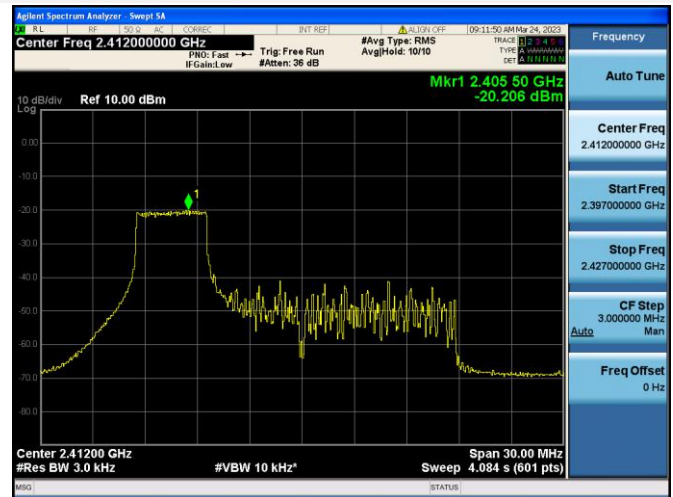

802.11ax-40 MHz(SU) CHANNEL 7

802.11ax-40 MHz(SU) CHANNEL 8

802.11ax-40 MHz(SU) CHANNEL 9

802.11ax-20 MHz(RU26) LOW CHANNEL

802.11ax-20 MHz(RU26) MIDDLE CHANNEL

802.11ax-20 MHz(RU26) HIGH CHANNEL

802.11ax-20 MHz(RU52) LOW CHANNEL

802.11ax-20 MHz(RU52) MIDDLE CHANNEL

802.11ax-20 MHz(RU52) HIGH CHANNEL

802.11ax-20 MHz(RU106) LOW CHANNEL

802.11ax-20 MHz(RU106) MIDDLE CHANNEL

802.11ax-20 MHz(RU106) HIGH CHANNEL

802.11ax-40 MHz(RU26) LOW CHANNEL