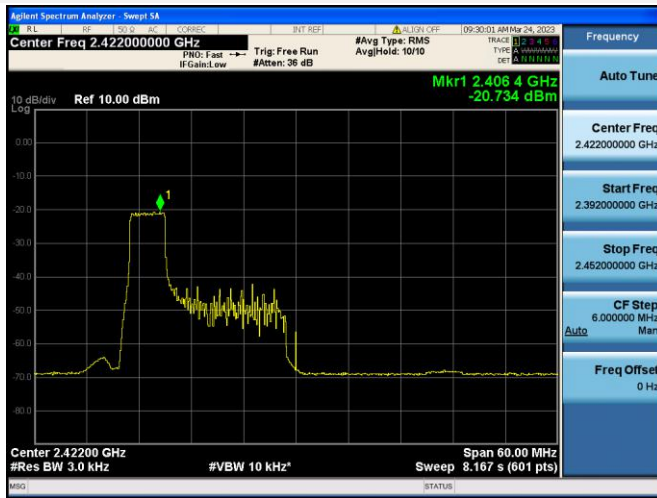

802.11ax-40 MHz(RU26) MIDDLE CHANNEL

802.11ax-40 MHz(RU26) HIGH CHANNEL

802.11ax-40 MHz(RU52) LOW CHANNEL

802.11ax-40 MHz(RU52) MIDDLE CHANNEL

802.11ax-40 MHz(RU52) HIGH CHANNEL

802.11ax-40 MHz(RU106) LOW CHANNEL