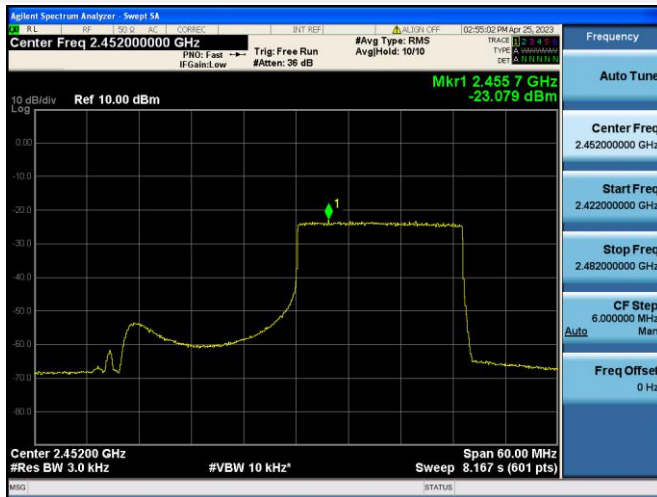

802.11ax-40 MHz(RU242) HIGH CHANNEL