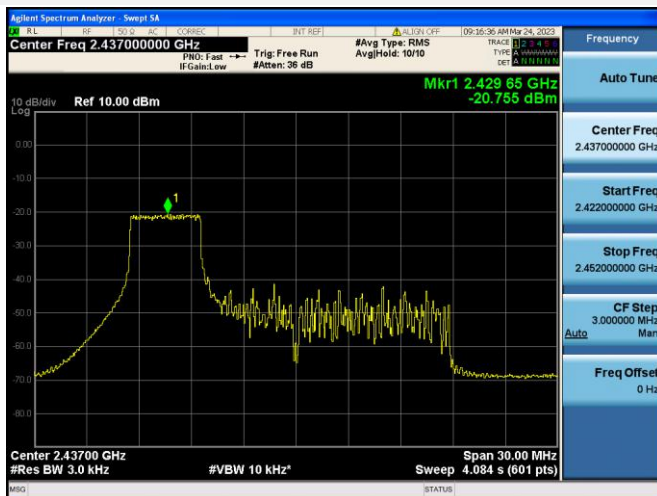

802.11ax-40 MHz(SU) CHANNEL 7

802.11ax-40 MHz(SU) CHANNEL 8

802.11ax-40 MHz(SU) CHANNEL 9

802.11ax-20 MHz(RU26) LOW CHANNEL

802.11ax-20 MHz(RU26) MIDDLE CHANNEL

802.11ax-20 MHz(RU26) HIGH CHANNEL

802.11ax-20 MHz(RU52) LOW CHANNEL

802.11ax-20 MHz(RU52) MIDDLE CHANNEL

802.11ax-20 MHz(RU52) HIGH CHANNEL

802.11ax-20 MHz(RU106) LOW CHANNEL

802.11ax-20 MHz(RU106) MIDDLE CHANNEL

802.11ax-20 MHz(RU106) HIGH CHANNEL

802.11ax-40 MHz(RU26) LOW CHANNEL