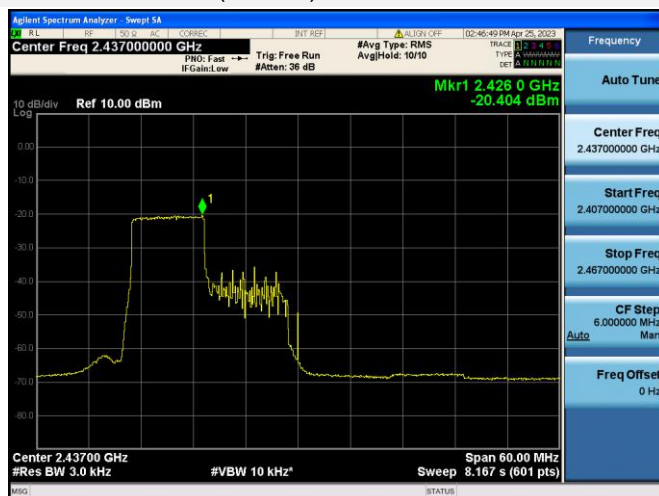

802.11ax-20 MHz(RU106) HIGH CHANNEL

802.11ax-40 MHz(RU26) LOW CHANNEL

802.11ax-40 MHz(RU26) MIDDLE CHANNEL

802.11ax-40 MHz(RU26) HIGH CHANNEL

802.11ax-40 MHz(RU52) LOW CHANNEL

802.11ax-40 MHz(RU52) MIDDLE CHANNEL

802.11ax-40 MHz(RU52) HIGH CHANNEL

802.11ax-40 MHz(RU106) LOW CHANNEL

802.11ax-40 MHz(RU106) MIDDLE CHANNEL

802.11ax-40 MHz(RU106) HIGH CHANNEL

802.11ax-40 MHz(RU242) LOW CHANNEL

802.11ax-40 MHz(RU242) MIDDLE CHANNEL