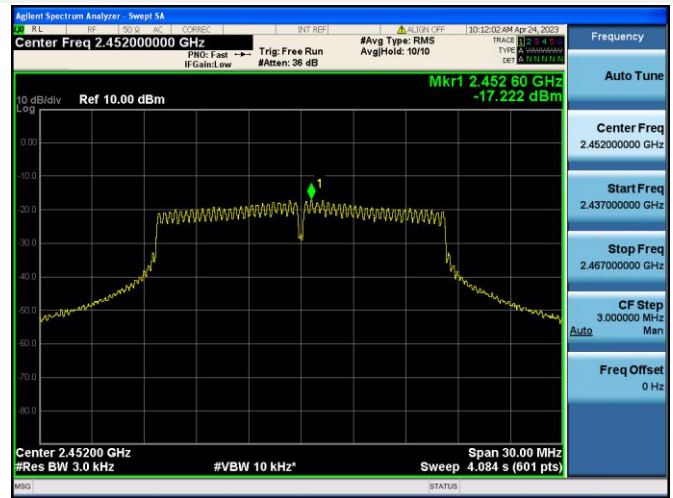

802.11g CHANNEL 9