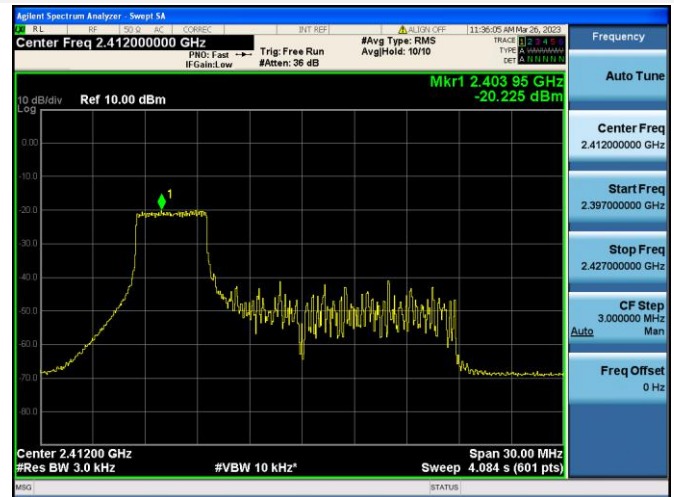

802.11ax-40 MHz(SU) CHANNEL 5

802.11ax-40 MHz(SU) CHANNEL 6

802.11ax-40 MHz(SU) CHANNEL 7

802.11ax-40 MHz(SU) CHANNEL 8

802.11ax-40 MHz(SU) CHANNEL 9

802.11ax-20 MHz(RU26) LOW CHANNEL

802.11ax-20 MHz(RU26) MIDDLE CHANNEL

802.11ax-20 MHz(RU26) HIGH CHANNEL

802.11ax-20 MHz(RU52) LOW CHANNEL

802.11ax-20 MHz(RU52) MIDDLE CHANNEL

802.11ax-20 MHz(RU52) HIGH CHANNEL

802.11ax-20 MHz(RU106) LOW CHANNEL

802.11ax-20 MHz(RU106) MIDDLE CHANNEL