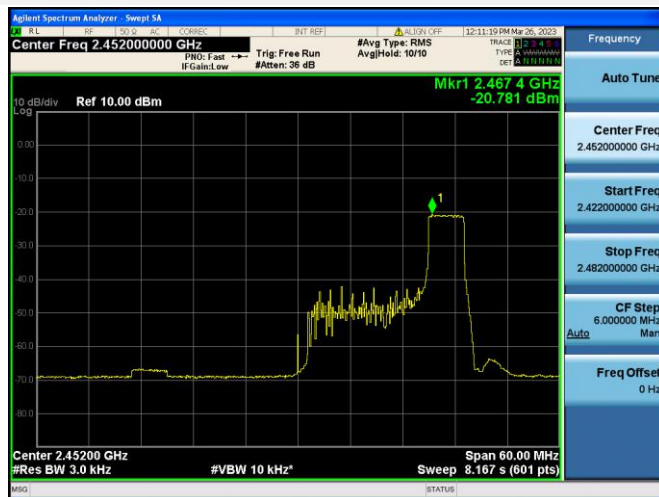

802.11ax-20 MHz(RU26) HIGH CHANNEL

802.11ax-20 MHz(RU52) LOW CHANNEL

802.11ax-20 MHz(RU52) MIDDLE CHANNEL

802.11ax-20 MHz(RU52) HIGH CHANNEL

802.11ax-20 MHz(RU106) LOW CHANNEL

802.11ax-20 MHz(RU106) MIDDLE CHANNEL

802.11ax-20 MHz(RU106) HIGH CHANNEL

802.11ax-40 MHz(RU26) LOW CHANNEL

802.11ax-40 MHz(RU26) MIDDLE CHANNEL

802.11ax-40 MHz(RU26) HIGH CHANNEL

802.11ax-40 MHz(RU52) LOW CHANNEL

802.11ax-40 MHz(RU52) MIDDLE CHANNEL

802.11ax-40 MHz(RU52) HIGH CHANNEL

802.11ax-40 MHz(RU106) LOW CHANNEL

802.11ax-40 MHz(RU106) MIDDLE CHANNEL

802.11ax-40 MHz(RU106) HIGH CHANNEL

802.11ax-40 MHz(RU242) LOW CHANNEL

802.11ax-40 MHz(RU242) MIDDLE CHANNEL