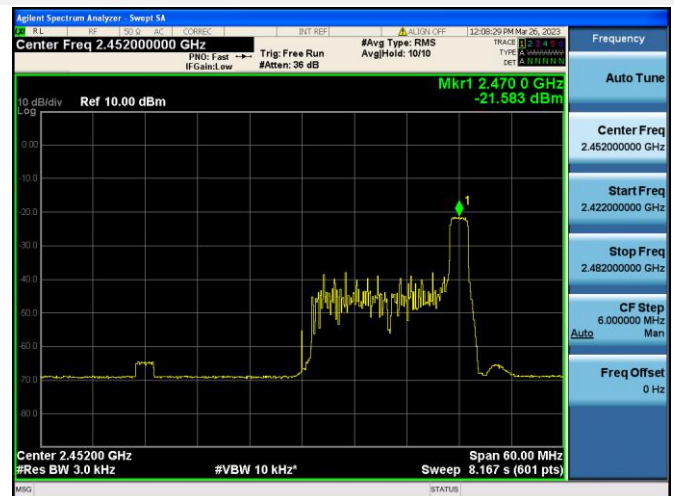

802.11ax-20 MHz(RU106) HIGH CHANNEL

802.11ax-40 MHz(RU26) LOW CHANNEL

802.11ax-40 MHz(RU26) MIDDLE CHANNEL

802.11ax-40 MHz(RU26) HIGH CHANNEL

802.11ax-40 MHz(RU52) LOW CHANNEL

802.11ax-40 MHz(RU52) MIDDLE CHANNEL

802.11ax-40 MHz(RU52) HIGH CHANNEL

802.11ax-40 MHz(RU106) LOW CHANNEL

802.11ax-40 MHz(RU106) MIDDLE CHANNEL

802.11ax-40 MHz(RU106) HIGH CHANNEL

802.11ax-40 MHz(RU242) LOW CHANNEL

802.11ax-40 MHz(RU242) MIDDLE CHANNEL