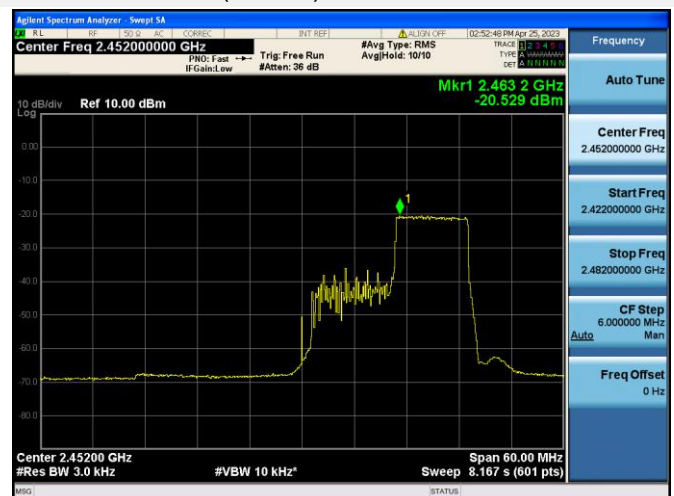

802.11ax-40 MHz(RU52) HIGH CHANNEL

802.11ax-40 MHz(RU106) LOW CHANNEL

802.11ax-40 MHz(RU106) MIDDLE CHANNEL

802.11ax-40 MHz(RU106) HIGH CHANNEL

802.11ax-40 MHz(RU242) LOW CHANNEL

802.11ax-40 MHz(RU242) MIDDLE CHANNEL