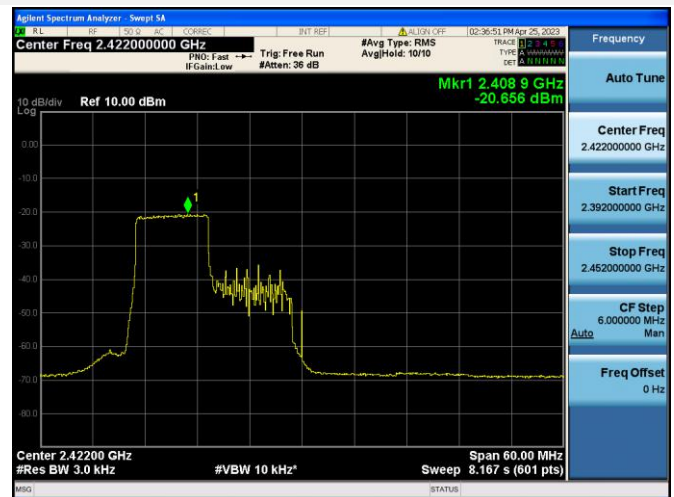

802.11ax-20 MHz(RU106) HIGH CHANNEL

802.11ax-40 MHz(RU26) LOW CHANNEL

802.11ax-40 MHz(RU26) MIDDLE CHANNEL

802.11ax-40 MHz(RU26) HIGH CHANNEL

802.11ax-40 MHz(RU52) LOW CHANNEL

802.11ax-40 MHz(RU52) MIDDLE CHANNEL

802.11ax-40 MHz(RU52) HIGH CHANNEL

802.11ax-40 MHz(RU106) LOW CHANNEL

802.11ax-40 MHz(RU106) MIDDLE CHANNEL

802.11ax-40 MHz(RU106) HIGH CHANNEL

802.11ax-40 MHz(RU242) LOW CHANNEL

802.11ax-40 MHz(RU242) MIDDLE CHANNEL