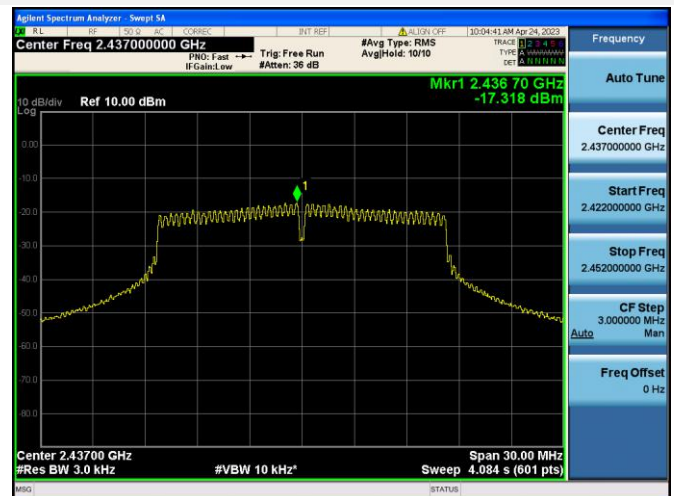

802.11ax-40 MHz(RU242) HIGH CHANNEL

Aux. Antenna

802.11b CHANNEL 1

802.11b CHANNEL 6

802.11b CHANNEL 11

802.11g CHANNEL 1

802.11g CHANNEL 2

802.11g CHANNEL 6