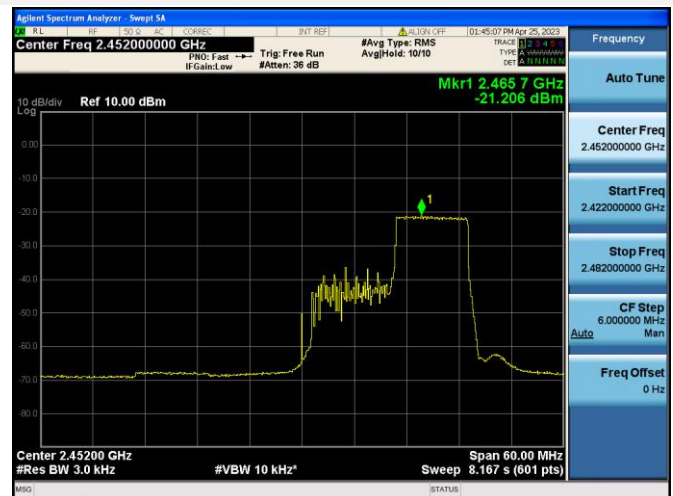

802.11ax-20 MHz(RU52) MIDDLE CHANNEL

802.11ax-20 MHz(RU52) HIGH CHANNEL

802.11ax-20 MHz(RU106) LOW CHANNEL

802.11ax-20 MHz(RU106) MIDDLE CHANNEL

802.11ax-20 MHz(RU106) HIGH CHANNEL

802.11ax-40 MHz(RU26) LOW CHANNEL

802.11ax-40 MHz(RU26) MIDDLE CHANNEL

802.11ax-40 MHz(RU26) HIGH CHANNEL

802.11ax-40 MHz(RU52) LOW CHANNEL

802.11ax-40 MHz(RU52) MIDDLE CHANNEL

802.11ax-40 MHz(RU52) HIGH CHANNEL

802.11ax-40 MHz(RU106) LOW CHANNEL

802.11ax-40 MHz(RU106) MIDDLE CHANNEL

802.11ax-40 MHz(RU106) HIGH CHANNEL

802.11ax-40 MHz(RU242) LOW CHANNEL

802.11ax-40 MHz(RU242) MIDDLE CHANNEL

802.11ax-40 MHz(RU242) HIGH CHANNEL

MIMO-Main Antenna

802.11b CHANNEL 1