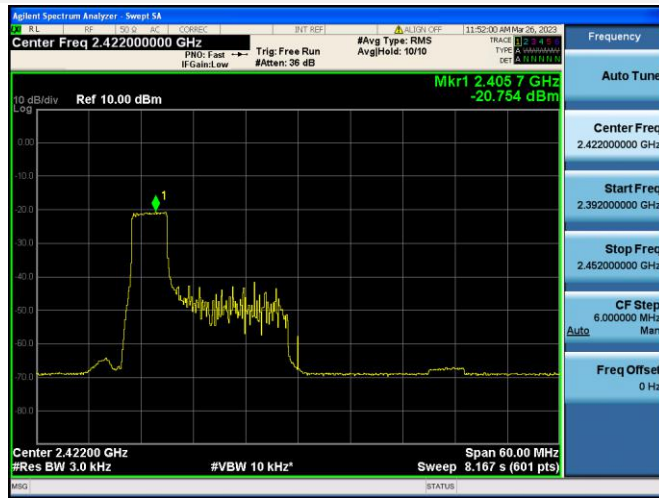

802.11ax-20 MHz(RU106) HIGH CHANNEL

802.11ax-40 MHz(RU26) LOW CHANNEL

802.11ax-40 MHz(RU26) MIDDLE CHANNEL

802.11ax-40 MHz(RU26) HIGH CHANNEL

802.11ax-40 MHz(RU52) LOW CHANNEL

802.11ax-40 MHz(RU52) MIDDLE CHANNEL

802.11ax-40 MHz(RU52) HIGH CHANNEL

802.11ax-40 MHz(RU106) LOW CHANNEL

802.11ax-40 MHz(RU106) MIDDLE CHANNEL

802.11ax-40 MHz(RU106) HIGH CHANNEL

802.11ax-40 MHz(RU242) LOW CHANNEL

802.11ax-40 MHz(RU242) MIDDLE CHANNEL