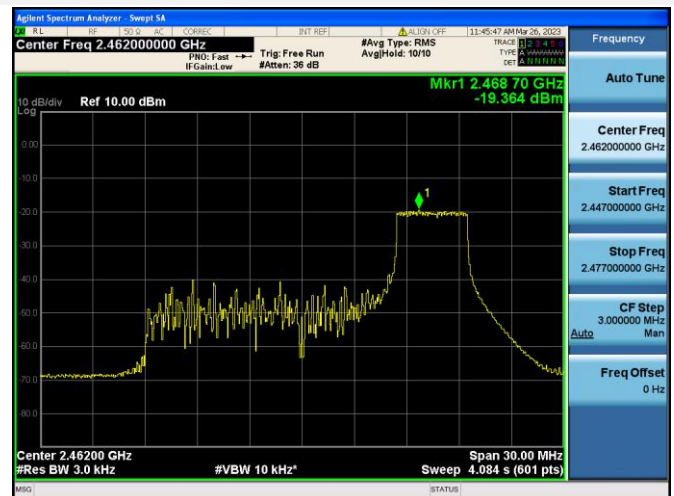

802.11ax-20 MHz(RU26) HIGH CHANNEL

802.11ax-20 MHz(RU52) LOW CHANNEL

802.11ax-20 MHz(RU52) MIDDLE CHANNEL

802.11ax-20 MHz(RU52) HIGH CHANNEL

802.11ax-20 MHz(RU106) LOW CHANNEL

802.11ax-20 MHz(RU106) MIDDLE CHANNEL