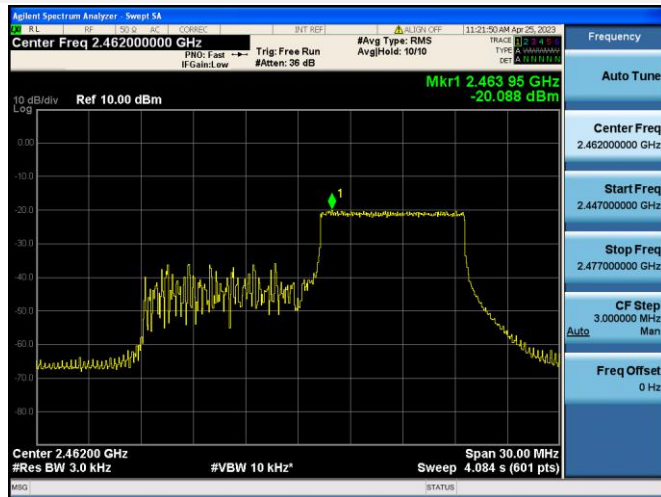

802.11ax-20 MHz(RU52) MIDDLE CHANNEL

802.11ax-20 MHz(RU52) HIGH CHANNEL

802.11ax-20 MHz(RU106) LOW CHANNEL

802.11ax-20 MHz(RU106) MIDDLE CHANNEL

802.11ax-20 MHz(RU106) HIGH CHANNEL

802.11ax-40 MHz(RU26) LOW CHANNEL