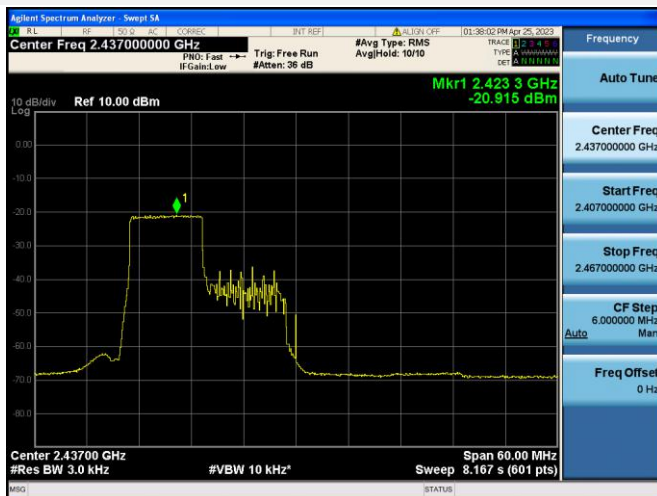

802.11ax-40 MHz(RU106) MIDDLE CHANNEL