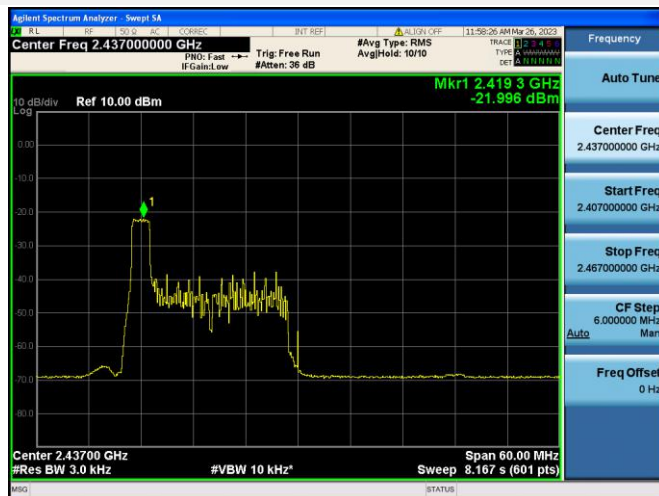

802.11ax-40 MHz(RU26) MIDDLE CHANNEL