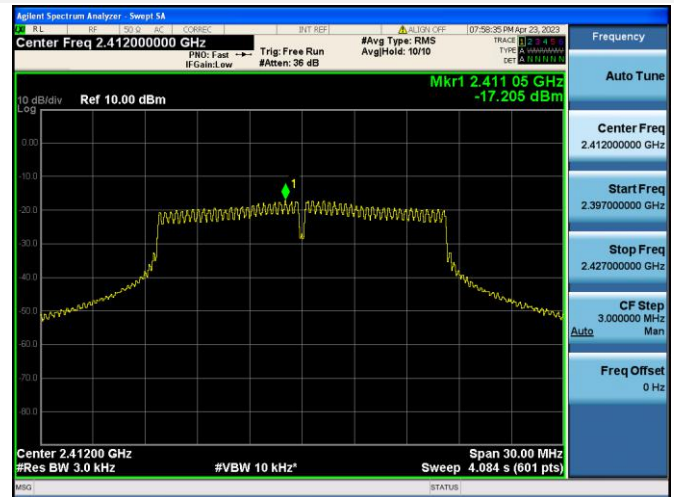

802.11ax-40 MHz(RU242) HIGH CHANNEL

Aux. Antenna

802.11b CHANNEL 1

802.11b CHANNEL 6

802.11b CHANNEL 11

802.11g CHANNEL 1

802.11g CHANNEL 2

802.11g CHANNEL 6