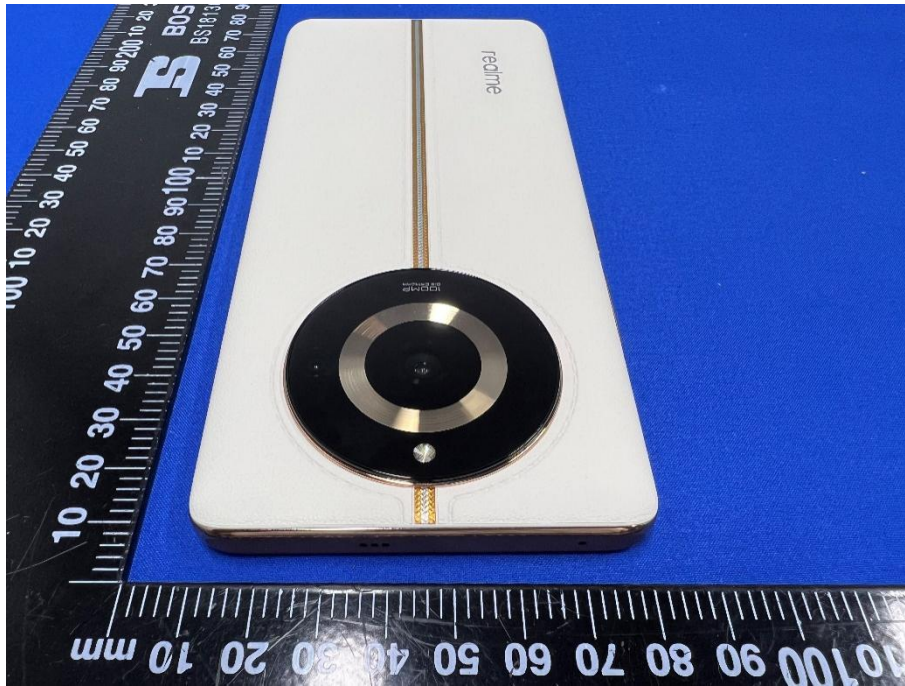

EUT EXTERNAL PHOTOS

FRONT VIEW OF EUT (Plate Material)

BACK VIEW OF EUT (Plate Material)

LEFT SIDE VIEW OF EUT (Plate Material)

RIGHT SIDE OF EUT (Plate Material)

TOP VIEW OF EUT (Plate Material)

BOTTOM VIEW OF EUT (Plate Material)

FRONT VIEW OF EUT (Leather)

BACK VIEW OF EUT (Leather)

LEFT SIDE VIEW OF EUT (Leather)

RIGHT SIDE OF EUT (Leather)

TOP VIEW OF EUT (Leather)

BOTTOM VIEW OF EUT (Leather)

Accessory-Power Supply Unit 1 (VCB7CAUH US Plug)