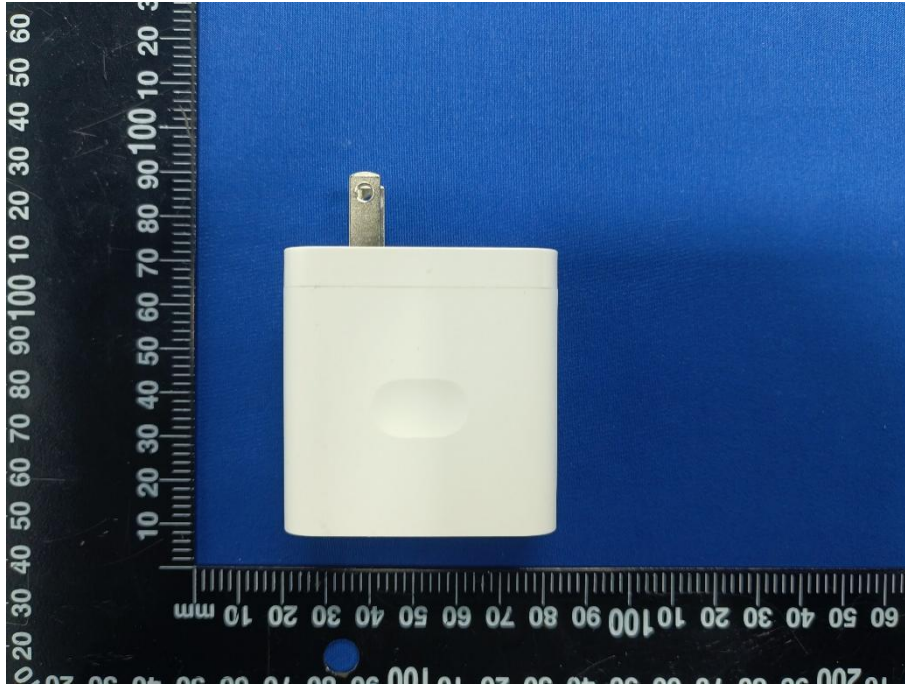

FRONT VIEW OF EUT (Leather)

BACK VIEW OF EUT (Leather)

LEFT SIDE VIEW OF EUT (Leather)

RIGHT SIDE OF EUT (Leather)

TOP VIEW OF EUT (Leather)

BOTTOM VIEW OF EUT (Leather)

Accessory-Power Supply Unit 1 (VCB7CAUH US Plug)

CLOSE-UP

Accessory-Power Supply Unit 2 (VCB7CAUH US Plug)

CLOSE-UP

Accessory-Power Supply Unit 3 (VCB8JAUH US Plug)

CLOSE-UP

USB Cable

Headset

--BLANK BELOW--