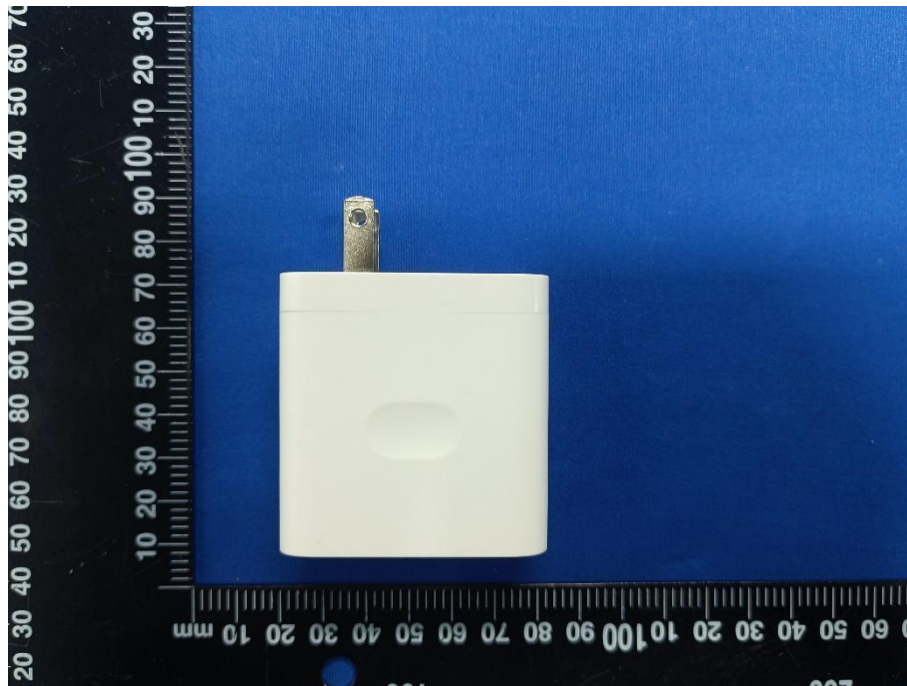

FRONT VIEW OF EUT (Leather)

BACK VIEW OF EUT (Leather)

LEFT SIDE VIEW OF EUT (Leather)

RIGHT SIDE OF EUT (Leather)

TOP VIEW OF EUT (Leather)

BOTTOM VIEW OF EUT (Leather)

Accessory-Power Supply Unit 1 (VCB7CAUH US Plug)

CLOSE-UP

Accessory-Power Supply Unit 2 (VCB7CAUH US Plug)

CLOSE-UP

Accessory-Power Supply Unit 3 (VCB8JAUH US Plug)

CLOSE-UP

USB Cable

Headset

--BLANK BELOW--