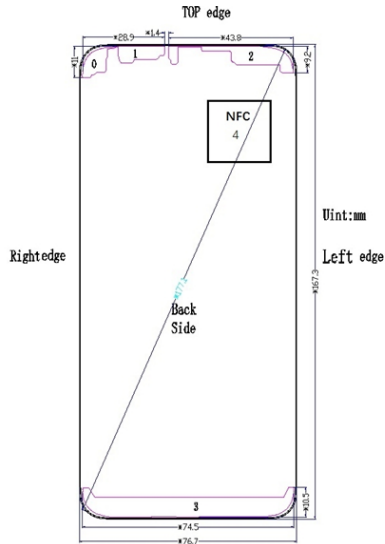

Annex B Test Setup Photos

EUT Antenna Location

Head

Right Cheek

Right Tilt

Left Cheek

Left Tilt

Body

Front Side
(Test distance: 10mm)

Back Side
(Test distance: 10mm)

Left Side
(Test distance: 10mm)

Right Side
(Test distance: 10mm)

Top Side
(Test distance: 10mm)

Bottom Side
(Test distance: 10mm)

Back Side of Headset
(Test distance: 10mm)

Extremity

Front Side
(Test distance: 0mm)

Back Side
(Test distance: 0mm)