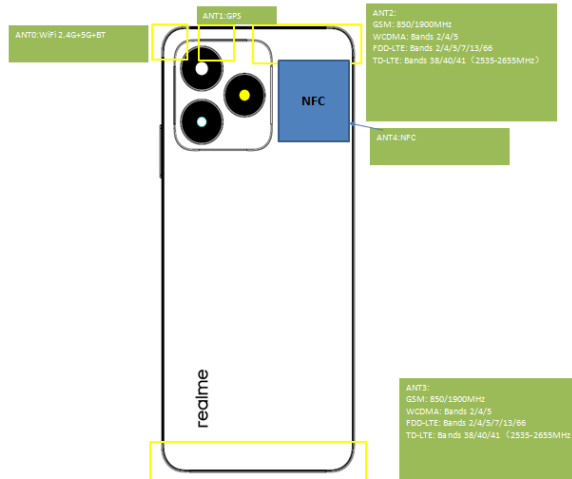

Annex B Test Setup Photos

EUT Antenna Location

Head

Right Cheek

Right Tilt

Left Cheek

Left Tilt

Body

Front Side
(Test distance: 10mm)

Back Side
(Test distance: 10mm)

Left Side
(Test distance: 10mm)

Right Side
(Test distance: 10mm)

Top Side
(Test distance: 10mm)

Bottom Side
(Test distance: 10mm)

Back Side of Headset
(Test distance: 10mm)

Extremity

Front Side
(Test distance: 0mm)

Back Side
(Test distance: 0mm)