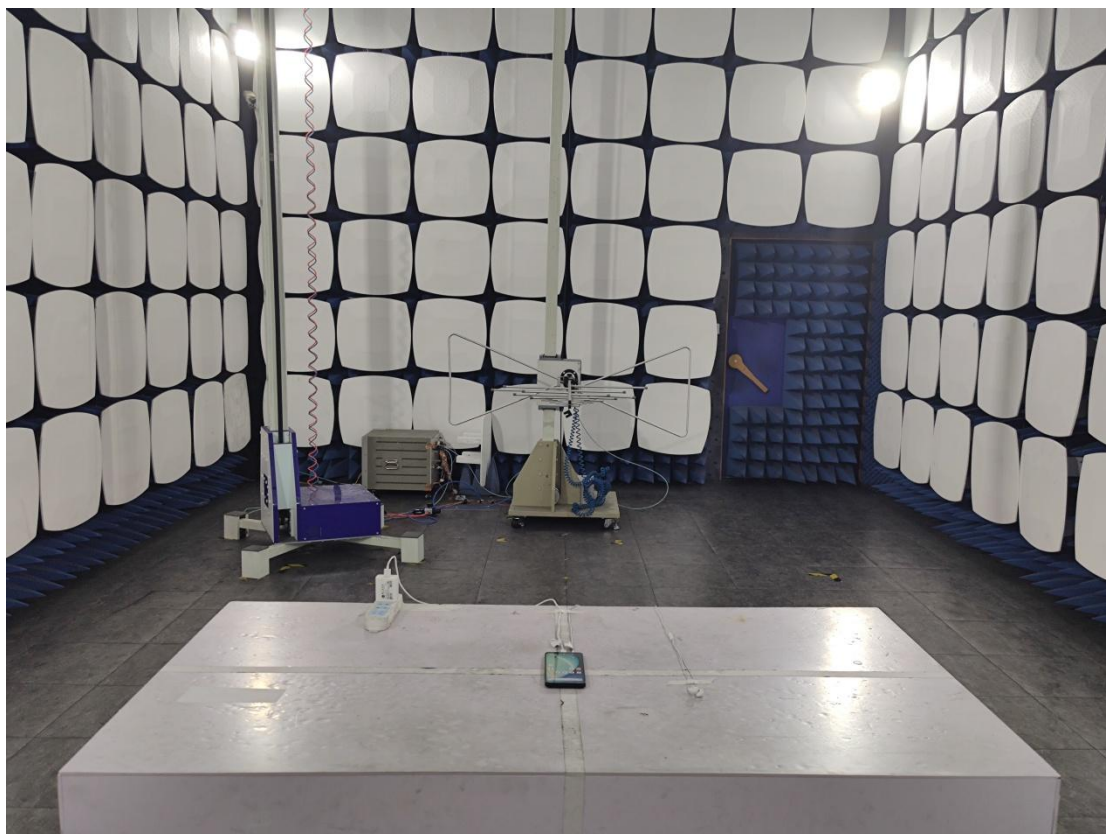

FCC ID: 2AUYFRMX3760

Test Setup Photos

1. Conducted emission main's port front view

2. Conducted emission main's port side view

3. Radiated emission (9KHz-30MHz)

4. Radiated emission (30MHz-1GHz)

5. Radiated emission (above 1GHz)

6. RF measurement setup

(WIFI 5G)

(DFS)