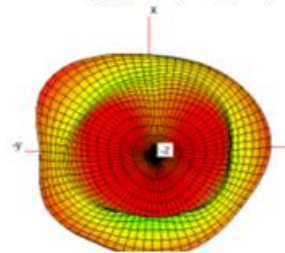

Antenna Information				
NFC	Support	coil		
	Support	magnetic coupling		
BT/WLAN/GPS		Antenna 2	Antenna 7	Antenna 8
GPS	1575.42±1.023MHz	\	\	-8.2
2.4G BT/WLAN	2.4~2.4835GHz	-2.60	\	-1.1
5G WLAN	5.15~5.25GHz	0.8	-2.30	\
	5.25~5.35GHz	0.8	-2.60	\
	5.15~5.35GHz	0.8	-2.50	\
	5.47~5.725GHz	-0.3	-1.70	\
	5.47~5.57GHz	-0.2	-1.20	\
	5.725~5.825GHz	-0.3	-1.20	\
	5.725~5.850GHz	-0.4	-1.60	\

ANT2

frequency	direction
1175M	E1

frequency	direction
1175M	E2

frequency	direction
1175M	H

frequency	direction
2450M	E1

frequency	direction
2450M	E2

frequency	direction
2450M	H

frequency	direction
5500M	E1

frequency	direction
5500M	E2

frequency	direction
5500M	H

ANT7

frequency	direction
3700M	E1

frequency	direction
3700M	E2

frequency	direction
3700M	H

frequency	direction
5550M	E1

frequency	direction
5550M	E2