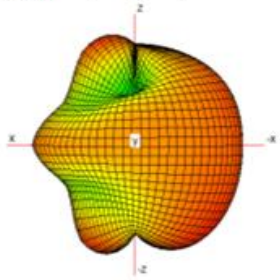

Antenna Information				
NFC	Support	coil		
	Support	magnetic coupling		
BT/WLAN/GPS		Antenna 2	Antenna 7	Antenna 8
GPS	1575.42±1.023MHz	\	\	-8.2
2.4G BT/WLAN	2.4~2.4835GHz	-2.60	\	-1.1
5G WLAN	5.15~5.25GHz	0.8	-2.30	\
	5.25~5.35GHz	0.8	-2.60	\
	5.15~5.35GHz	0.8	-2.50	\
	5.47~5.725GHz	-0.3	-1.70	\
	5.47~5.57GHz	-0.2	-1.20	\
	5.725~5.825GHz	-0.3	-1.20	\
	5.725~5.850GHz	-0.4	-1.60	\

ANT2

frequency	direction
1175M	E1

frequency	direction
1175M	E2

frequency	direction
1175M	H

frequency	direction
2450M	E1

frequency	direction
2450M	E2

frequency	direction
2450M	H

frequency	direction
5500M	E1