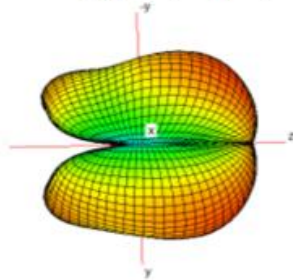

Antenna Information				
NFC	Support	coil		
	Support	magnetic coupling		
BT/WLAN/GPS		Antenna 2	Antenna 7	Antenna 8
GPS	1575.42±1.023MHz	\	\	-8.2
2.4G BT/WLAN	2.4~2.4835GHz	-2.60	\	-1.1
5G WLAN	5.15~5.25GHz	0.8	-2.30	\
	5.25~5.35GHz	0.8	-2.60	\
	5.15~5.35GHz	0.8	-2.50	\
	5.47~5.725GHz	-0.3	-1.70	\
	5.47~5.57GHz	-0.2	-1.20	\
	5.725~5.825GHz	-0.3	-1.20	\
	5.725~5.850GHz	-0.4	-1.60	\

ANT2

frequency	direction
1175M	E1

frequency	direction
1175M	E2

frequency	direction
1175M	H

frequency	direction
2450M	E1

frequency	direction
2450M	E2

frequency	direction
2450M	H

frequency	direction
5500M	E1