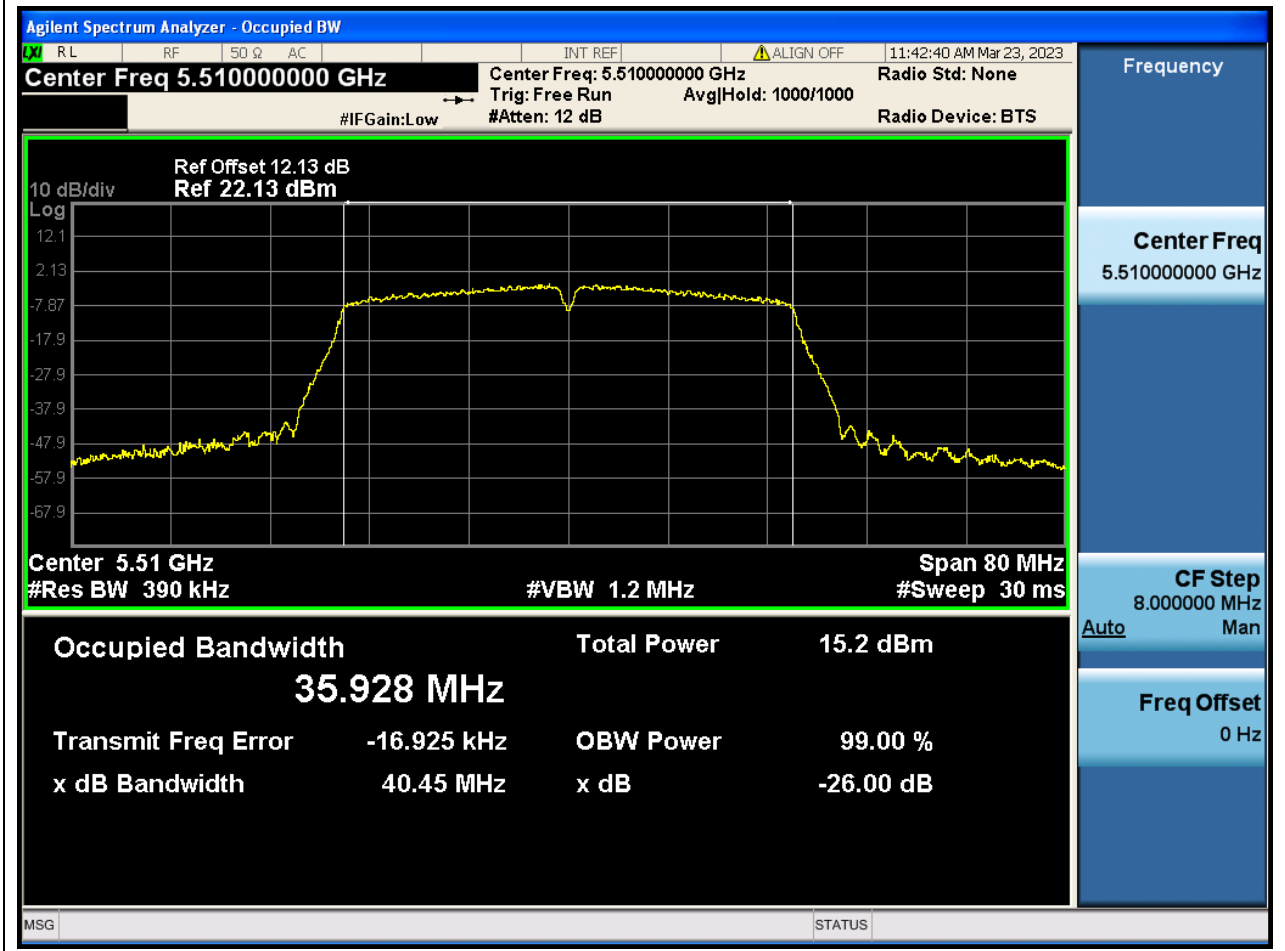

53. 802.11ac_40M_Band3_L

53.1. A.2-26dB Bandwidth(NTNV)

Center Frequency (MHz)	XdB Down	RBW (MHz)	Detector	Limit (MHz)	XdB BandWidth (MHz)	Verdict
5510	26	0.39	Peak	0	40.448415	N/A