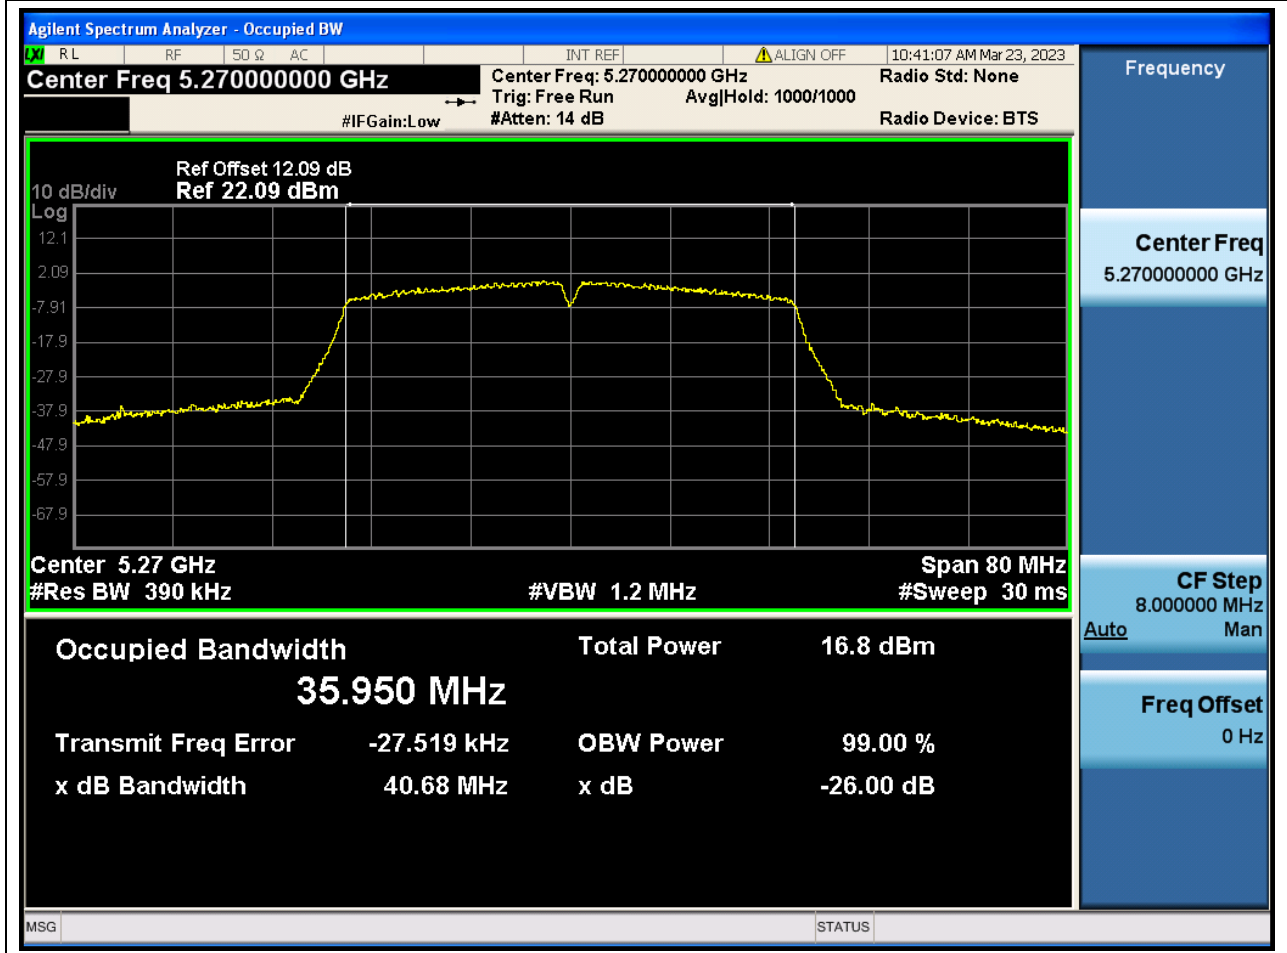

32. 802.11ac_40M_Band2_L

32.1. A.2-26dB Bandwidth(NTNV)

Center Frequency (MHz)	XdB Down	RBW (MHz)	Detector	Limit (MHz)	XdB BandWidth (MHz)	Verdict
5270	26	0.39	Peak	0	40.676971	N/A