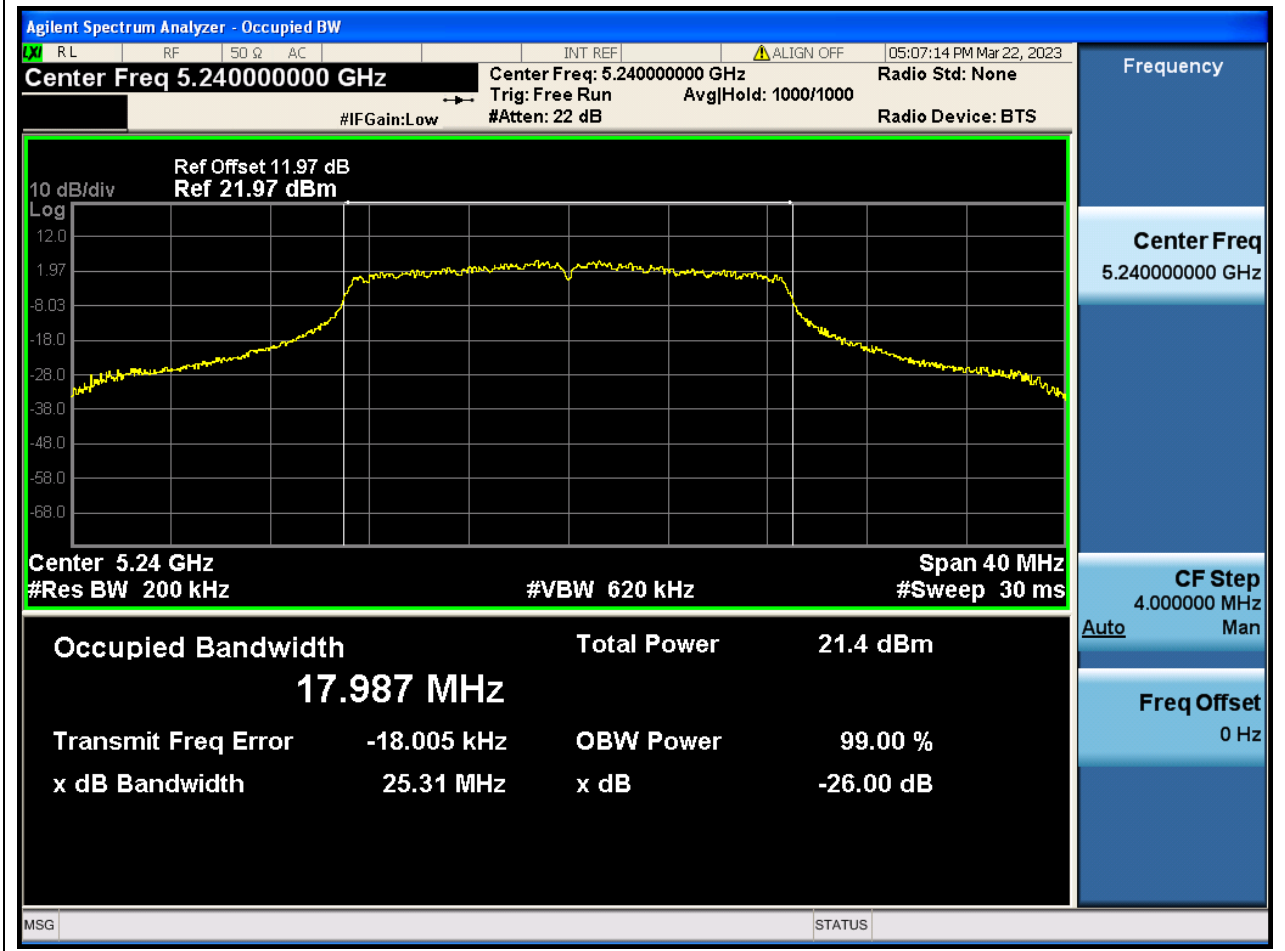

6. 802.11n_20M_Band1_H

6.1. A.2-26dB Bandwidth(NTNV)

Center Frequency (MHz)	XdB Down	RBW (MHz)	Detector	Limit (MHz)	XdB BandWidth (MHz)	Verdict
5240	26	0.2	Peak	0	25.306975	N/A