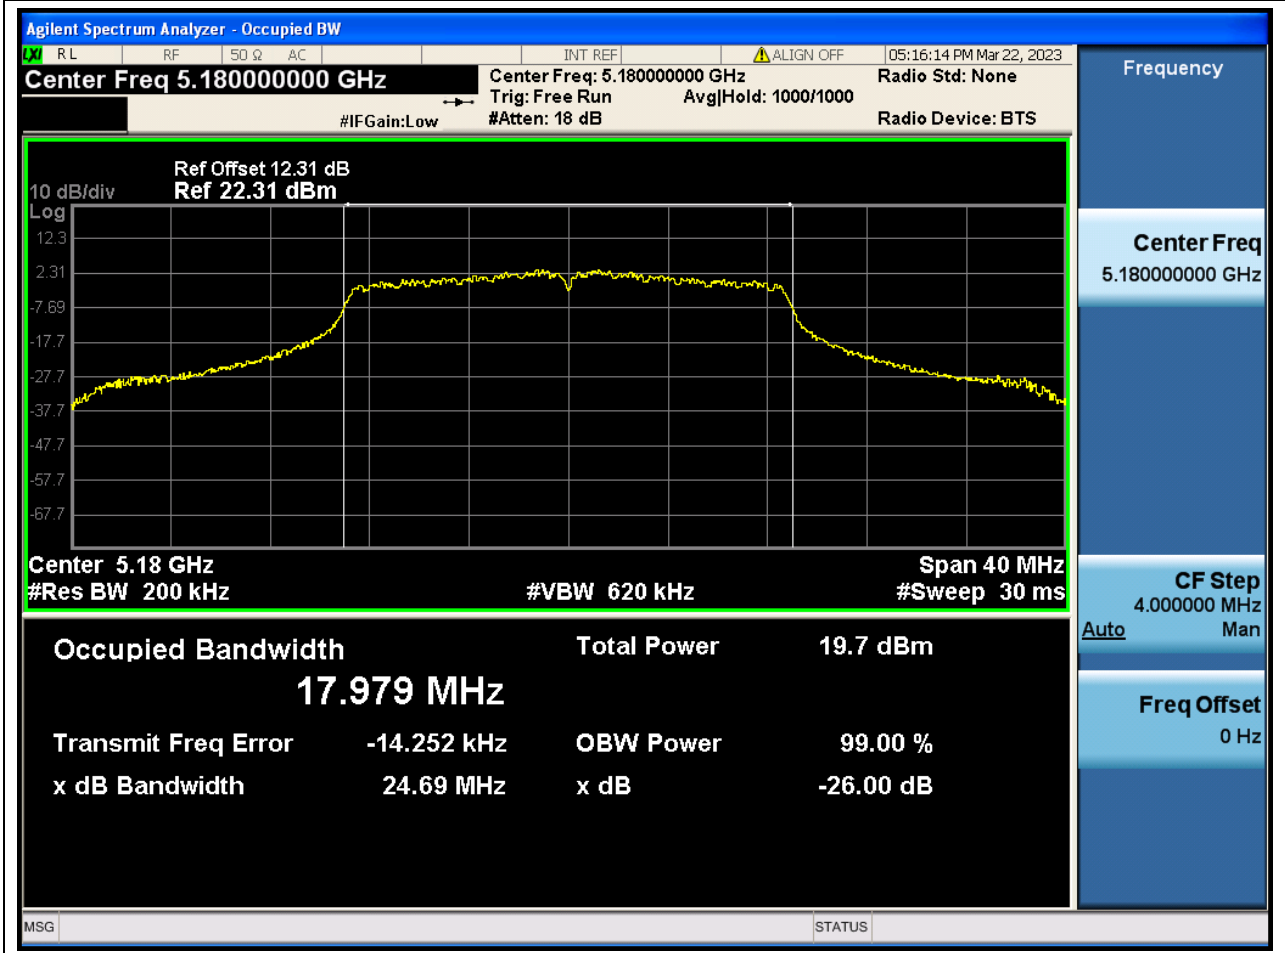

9. 802.11ac_20M_Band1_L

9.1. A.2-26dB Bandwidth(NTNV)

Center Frequency (MHz)	XdB Down	RBW (MHz)	Detector	Limit (MHz)	XdB BandWidth (MHz)	Verdict
5180	26	0.2	Peak	0	24.688588	N/A