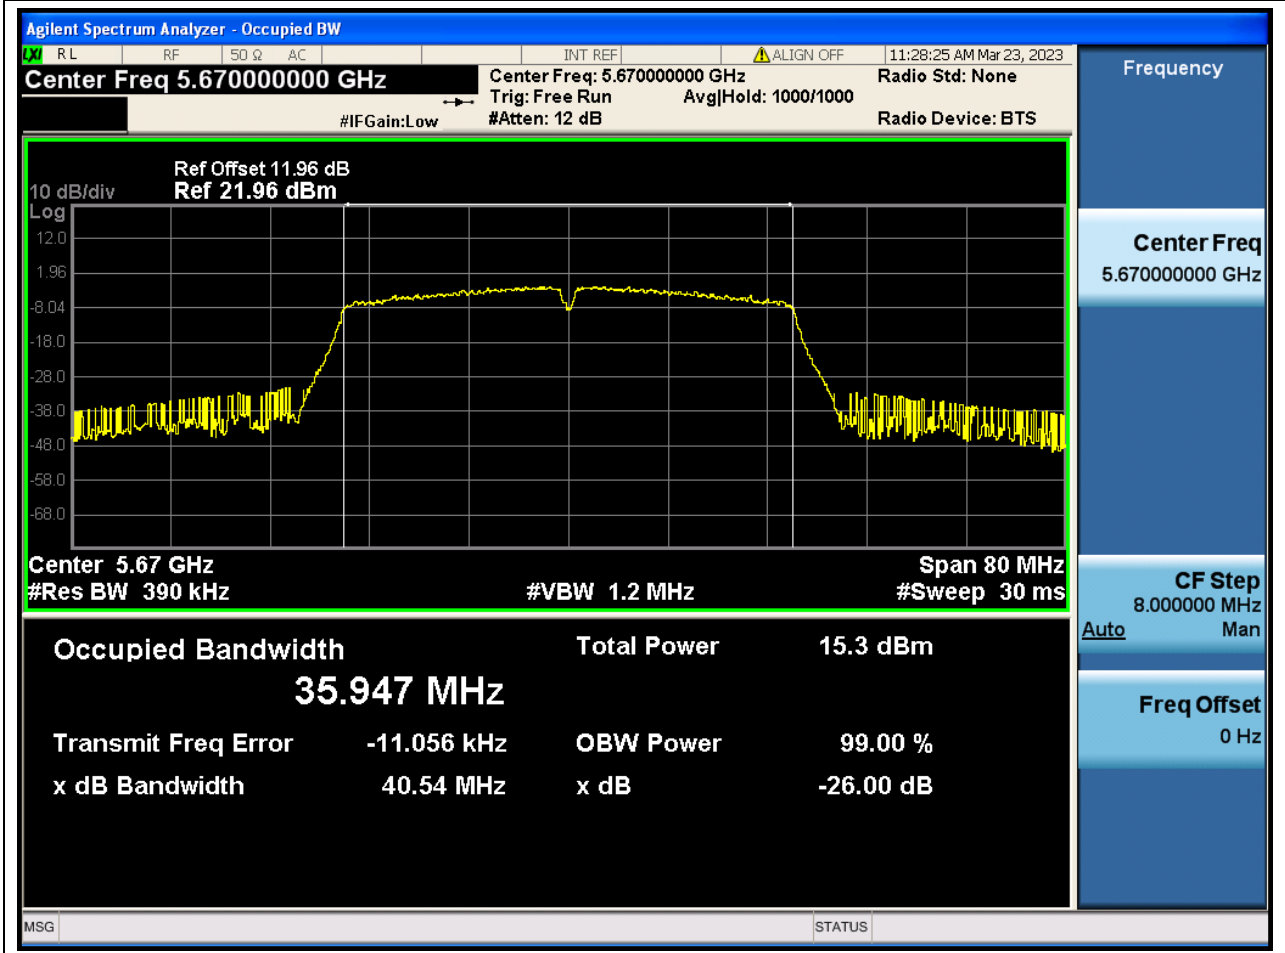

49. 802.11n_40M_Band3_H

49.1. A.2-26dB Bandwidth(NTNV)

Center Frequency (MHz)	XdB Down	RBW (MHz)	Detector	Limit (MHz)	XdB BandWidth (MHz)	Verdict
5670	26	0.39	Peak	0	40.536031	N/A