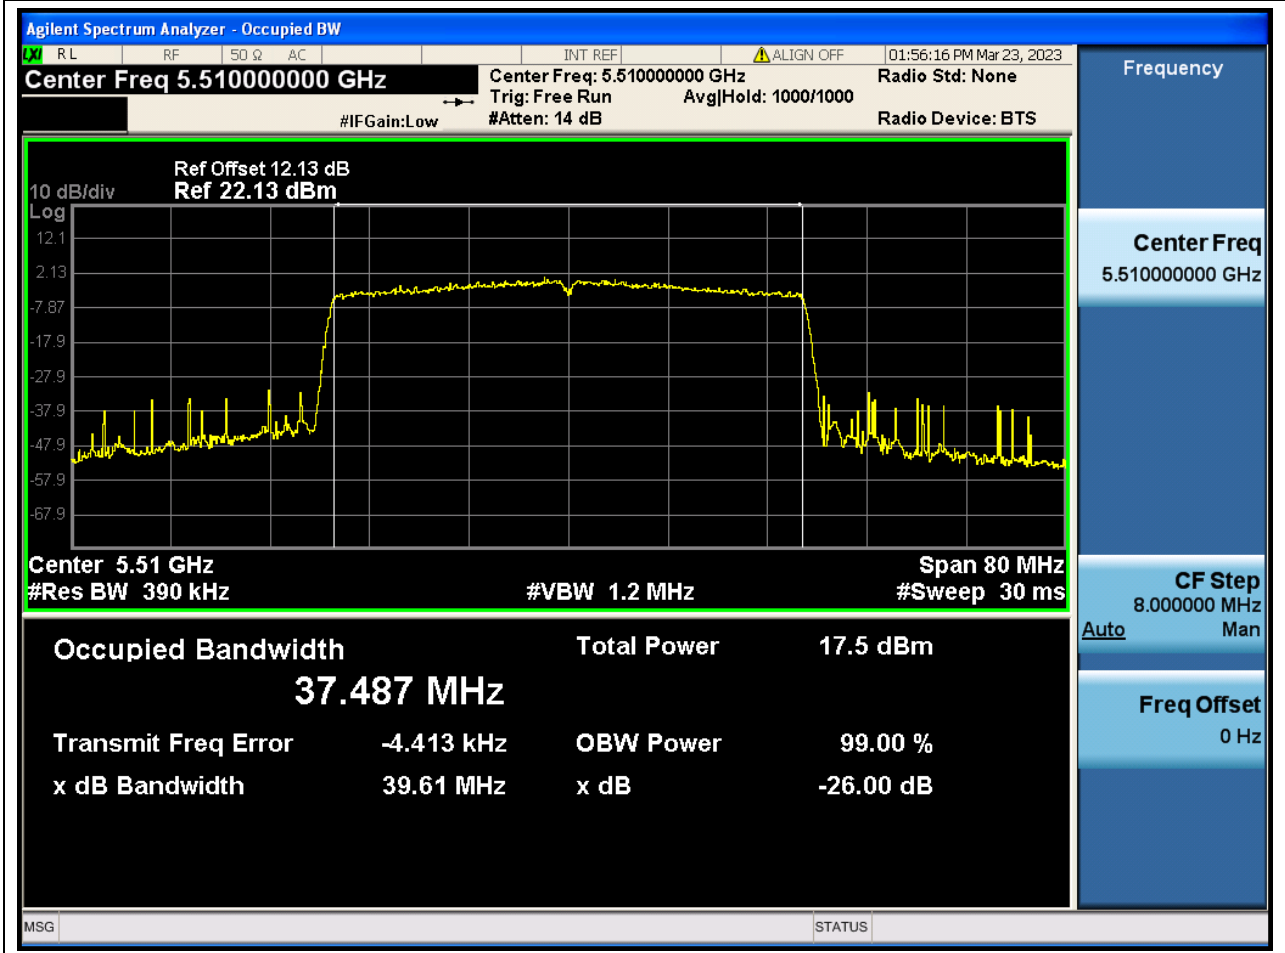

61. 802.11ax_40M_Band3_L

61.1. A.2-26dB Bandwidth(NTNV)

Center Frequency (MHz)	XdB Down	RBW (MHz)	Detector	Limit (MHz)	XdB BandWidth (MHz)	Verdict
5510	26	0.39	Peak	0	39.611712	N/A