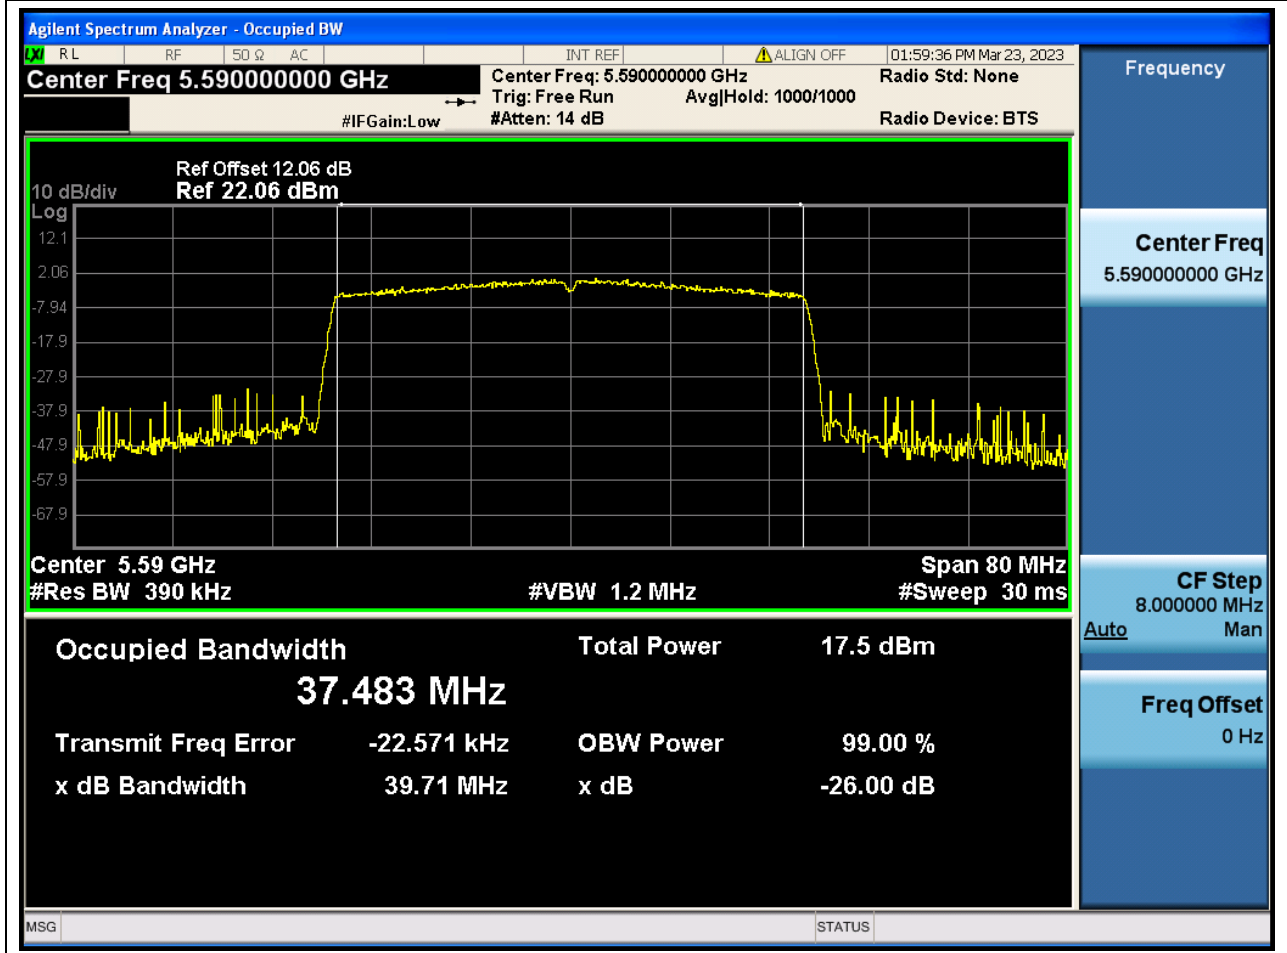

62. 802.11ax_40M_Band3_M

62.1. A.2-26dB Bandwidth(NTNV)

Center Frequency (MHz)	XdB Down	RBW (MHz)	Detector	Limit (MHz)	XdB BandWidth (MHz)	Verdict
5590	26	0.39	Peak	0	39.705055	N/A