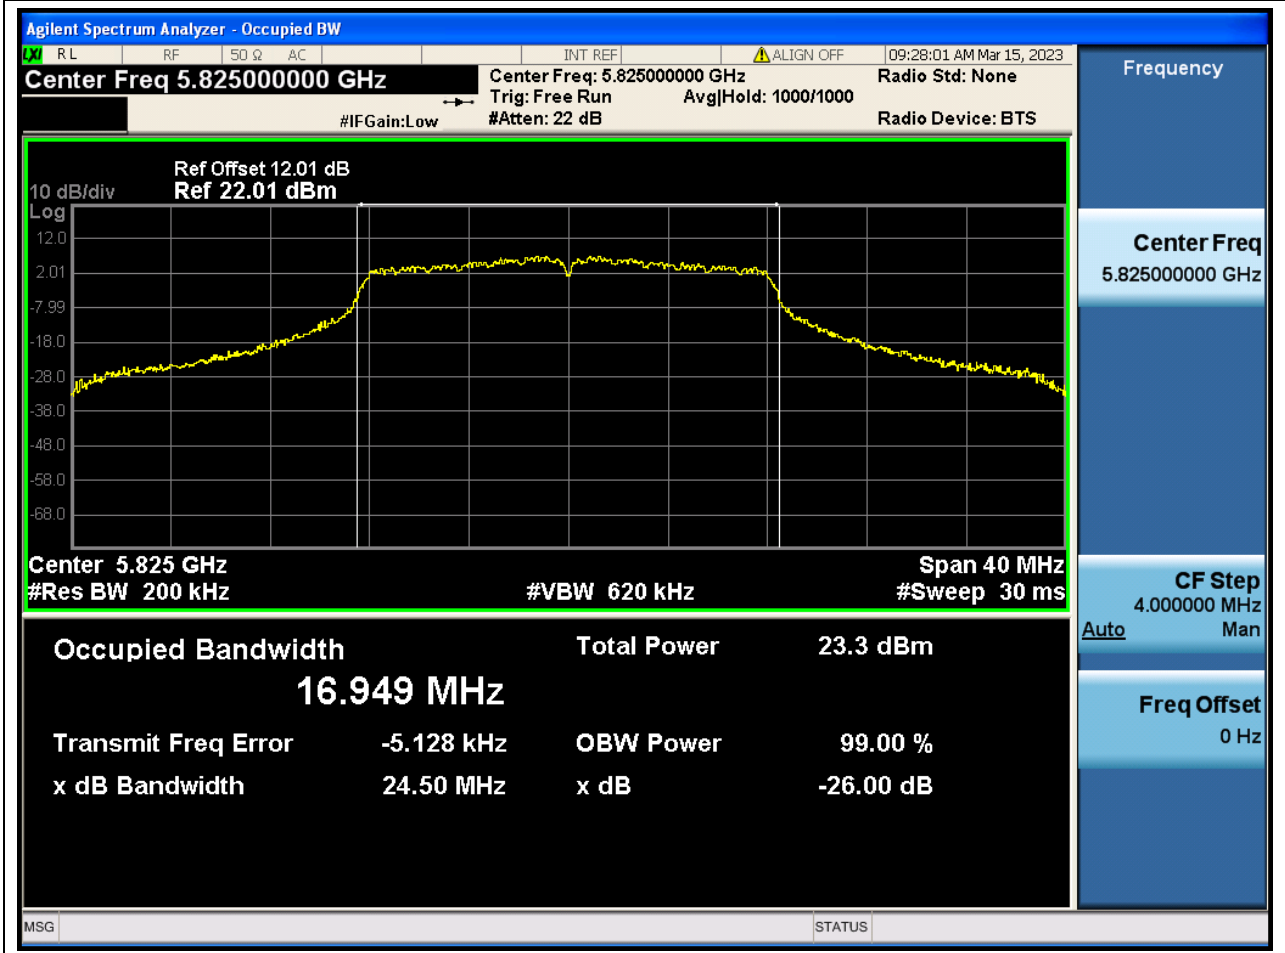

3. 802.11a_20M_Band4_H

3.1. A.2-26dB Bandwidth(NTNV)

Center Frequency (MHz)	XdB Down	RBW (MHz)	Detector	Limit (MHz)	XdB BandWidth (MHz)	Verdict
5825	26	0.2	Peak	0	24.500504	N/A