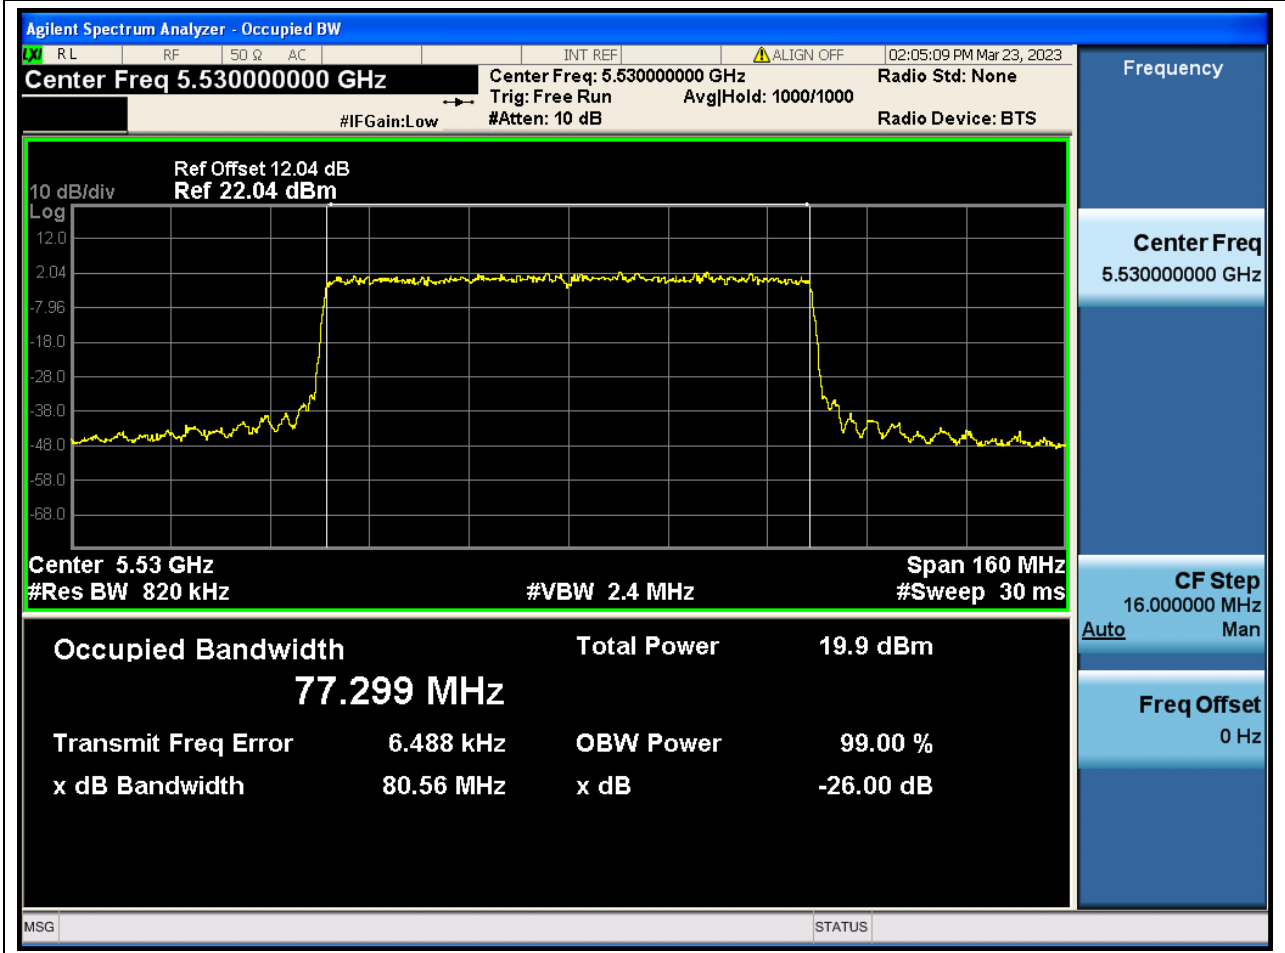

64. 802.11ax_80M_Band3_L

64.1. A.2-26dB Bandwidth(NTNV)

Center Frequency (MHz)	XdB Down	RBW (MHz)	Detector	Limit (MHz)	XdB BandWidth (MHz)	Verdict
5530	26	0.82	Peak	0	80.555398	N/A