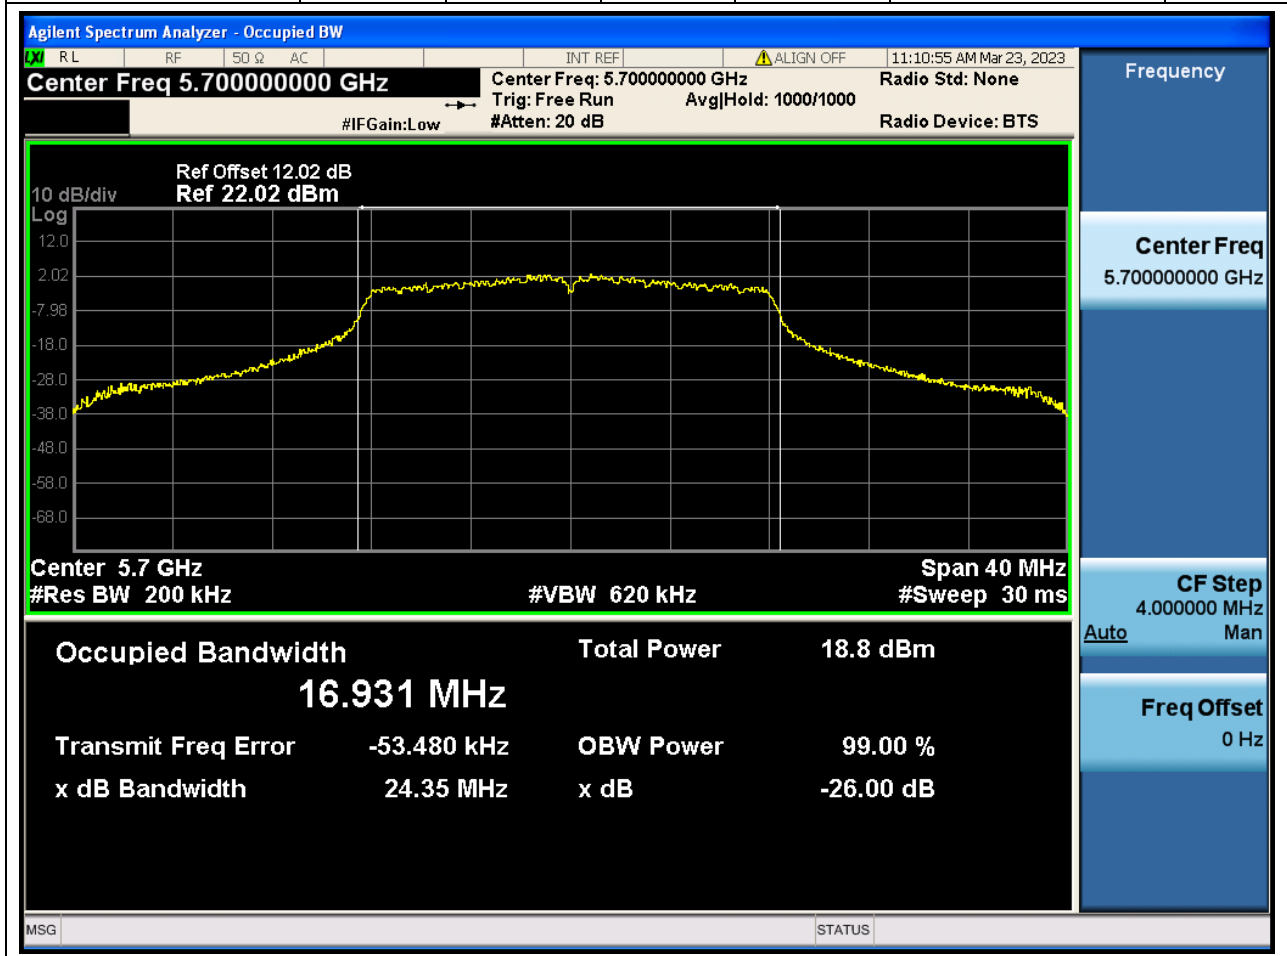

43. 802.11a_20M_Band3_H

43.1. A.2-26dB Bandwidth(NTNV)

Center Frequency (MHz)	XdB Down	RBW (MHz)	Detector	Limit (MHz)	XdB BandWidth (MHz)	Verdict
5700	26	0.2	Peak	0	24.347403	N/A