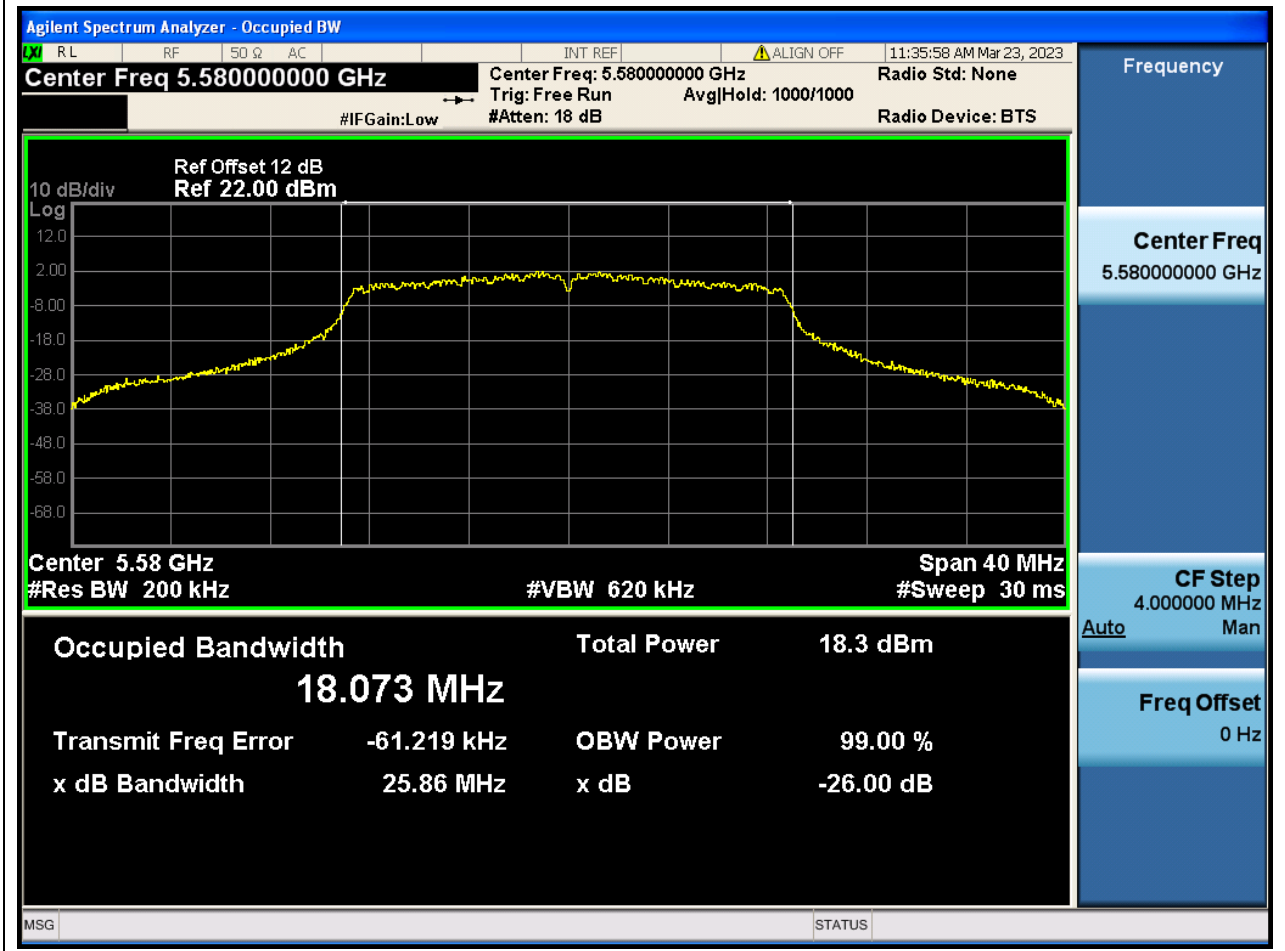

51. 802.11ac_20M_Band3_M

51.1. A.2-26dB Bandwidth(NTNV)

Center Frequency (MHz)	XdB Down	RBW (MHz)	Detector	Limit (MHz)	XdB BandWidth (MHz)	Verdict
5580	26	0.2	Peak	0	25.85702	N/A