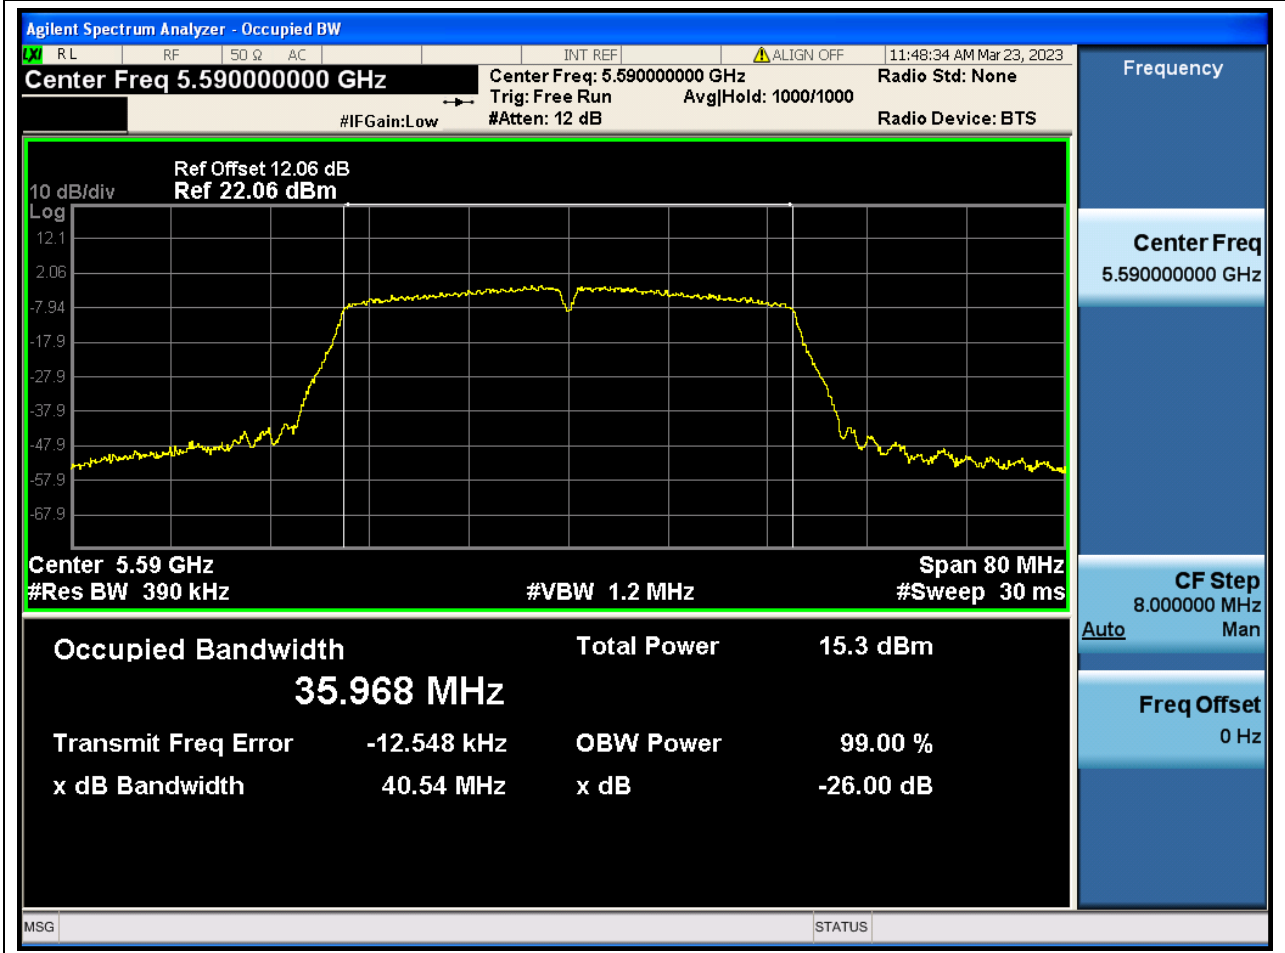

54. 802.11ac_40M_Band3_M

54.1. A.2-26dB Bandwidth(NTNV)

Center Frequency (MHz)	XdB Down	RBW (MHz)	Detector	Limit (MHz)	XdB BandWidth (MHz)	Verdict
5590	26	0.39	Peak	0	40.542388	N/A