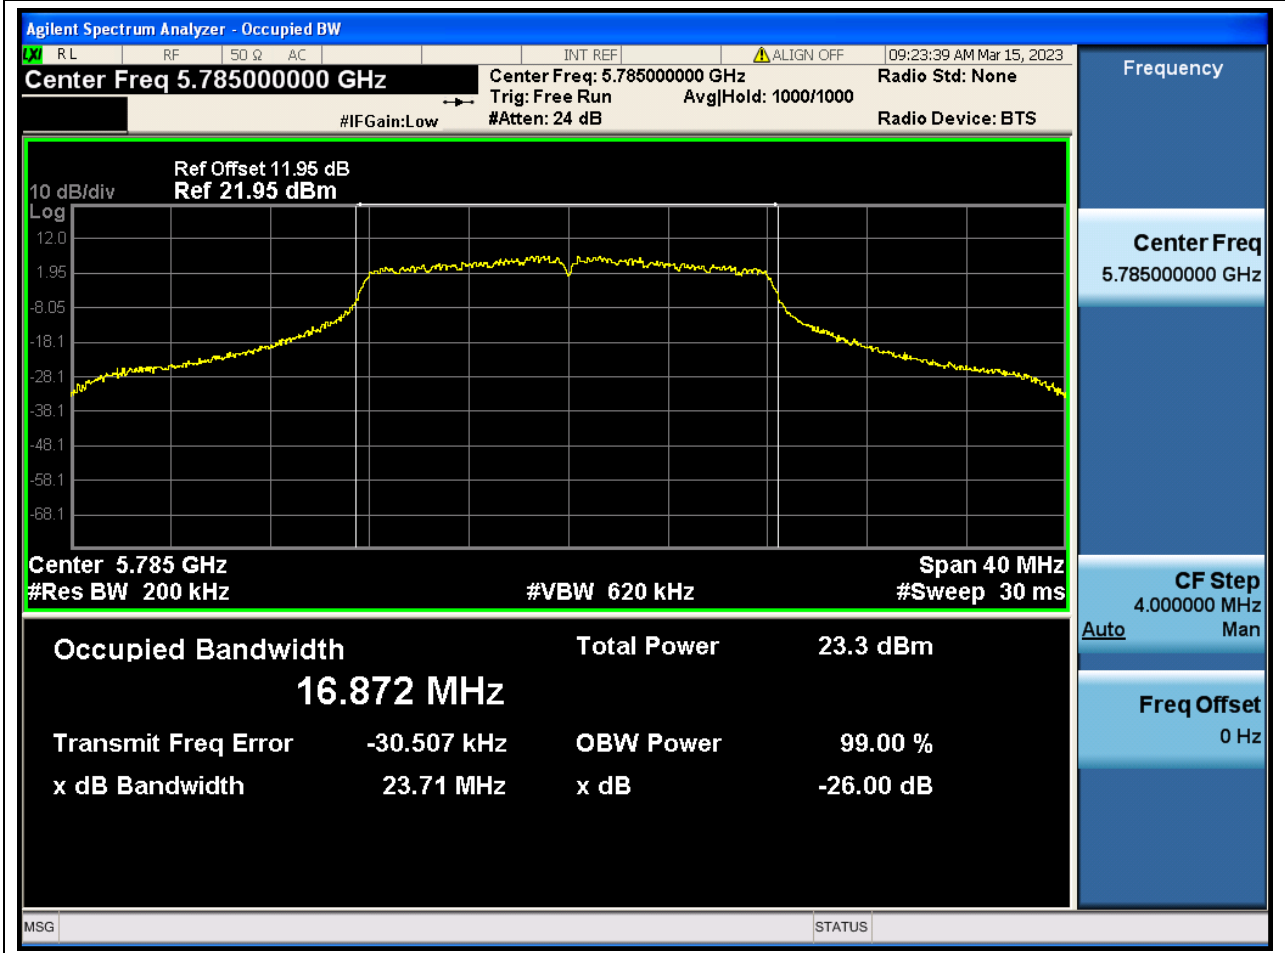

2. 802.11a_20M_Band4_M

2.1. A.2-26dB Bandwidth(NTNV)

Center Frequency (MHz)	XdB Down	RBW (MHz)	Detector	Limit (MHz)	XdB BandWidth (MHz)	Verdict
5785	26	0.2	Peak	0	23.710037	N/A