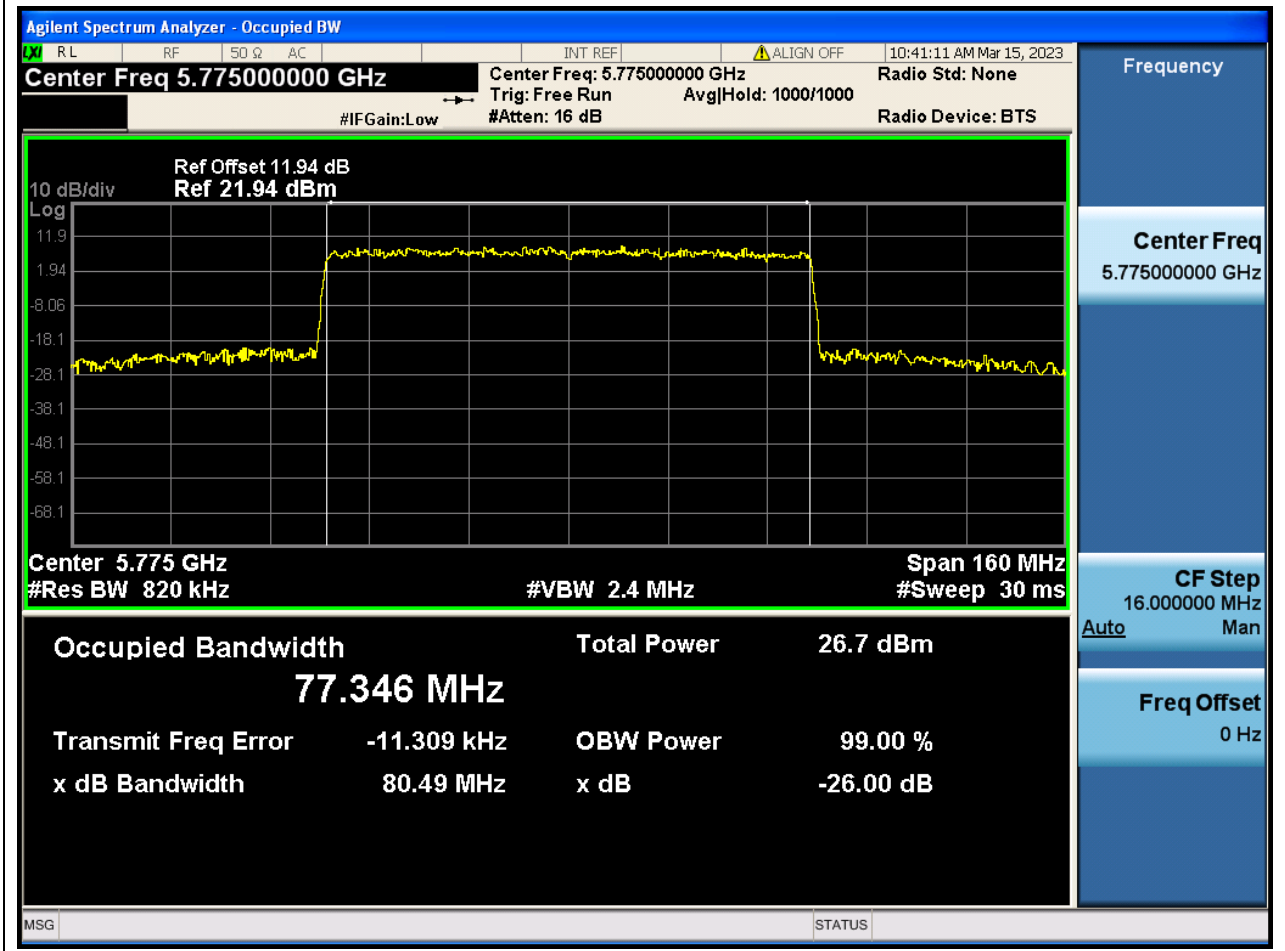

20. 802.11ax_80M_Band4_M

20.1. A.2-26dB Bandwidth(NTNV)

Center Frequency (MHz)	XdB Down	RBW (MHz)	Detector	Limit (MHz)	XdB BandWidth (MHz)	Verdict
5775	26	0.82	Peak	0	80.494083	N/A