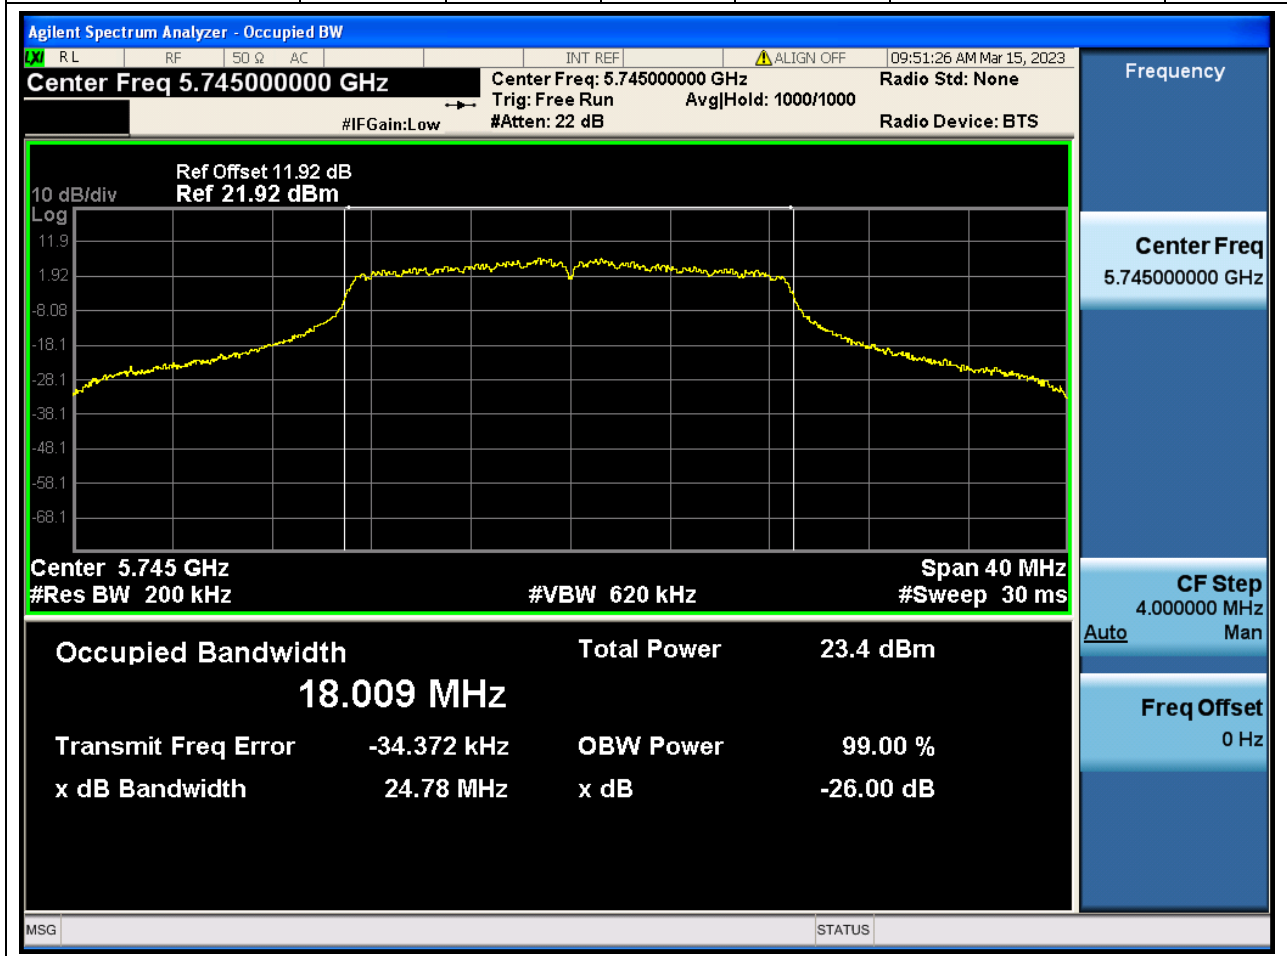

9. 802.11ac_20M_Band4_L

9.1. A.2-26dB Bandwidth(NTNV)

Center Frequency (MHz)	XdB Down	RBW (MHz)	Detector	Limit (MHz)	XdB BandWidth (MHz)	Verdict
5745	26	0.2	Peak	0	24.779309	N/A