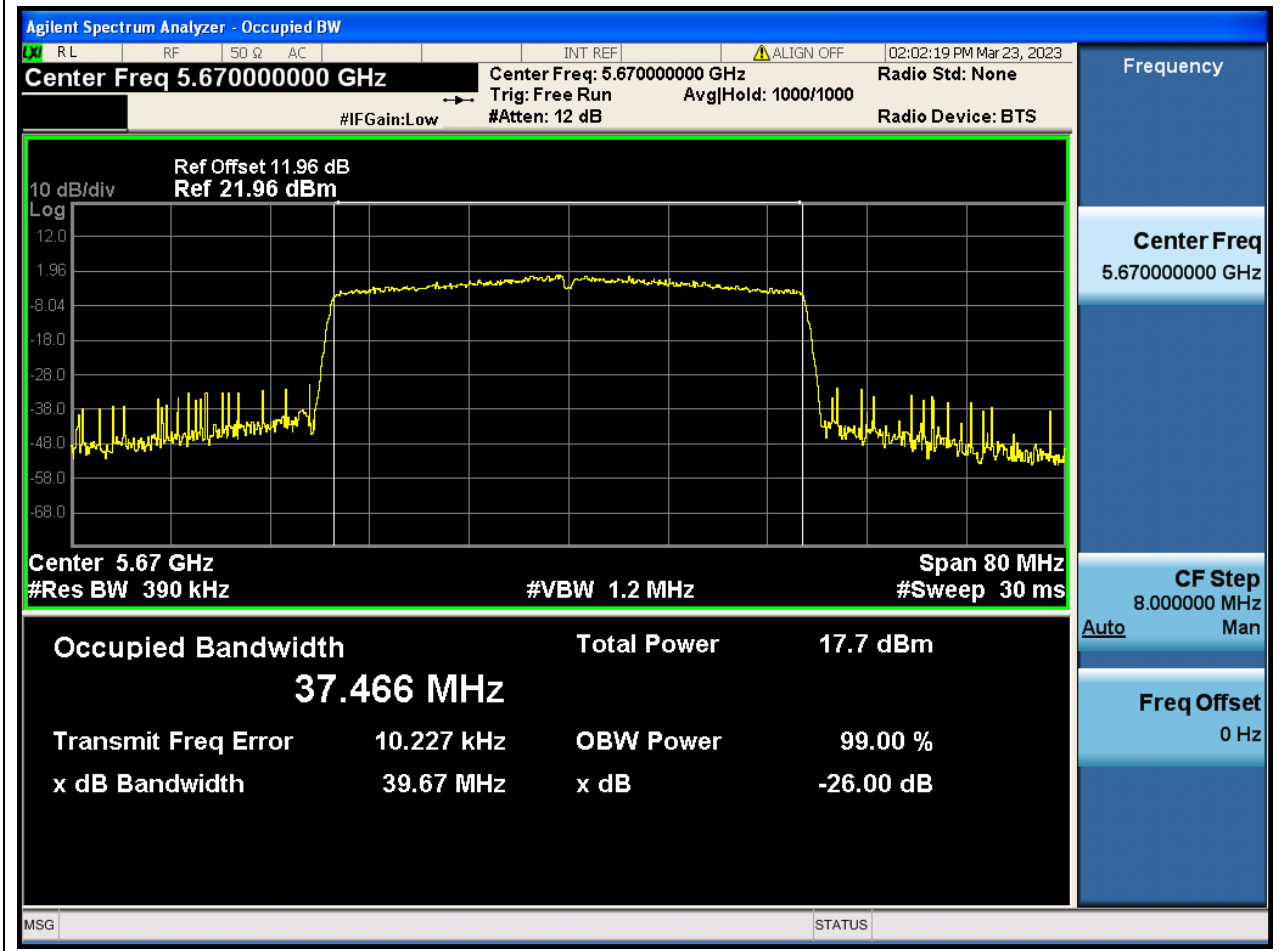

63. 802.11ax_40M_Band3_H

63.1. A.2-26dB Bandwidth(NTNV)

Center Frequency (MHz)	XdB Down	RBW (MHz)	Detector	Limit (MHz)	XdB BandWidth (MHz)	Verdict
5670	26	0.39	Peak	0	39.666952	N/A