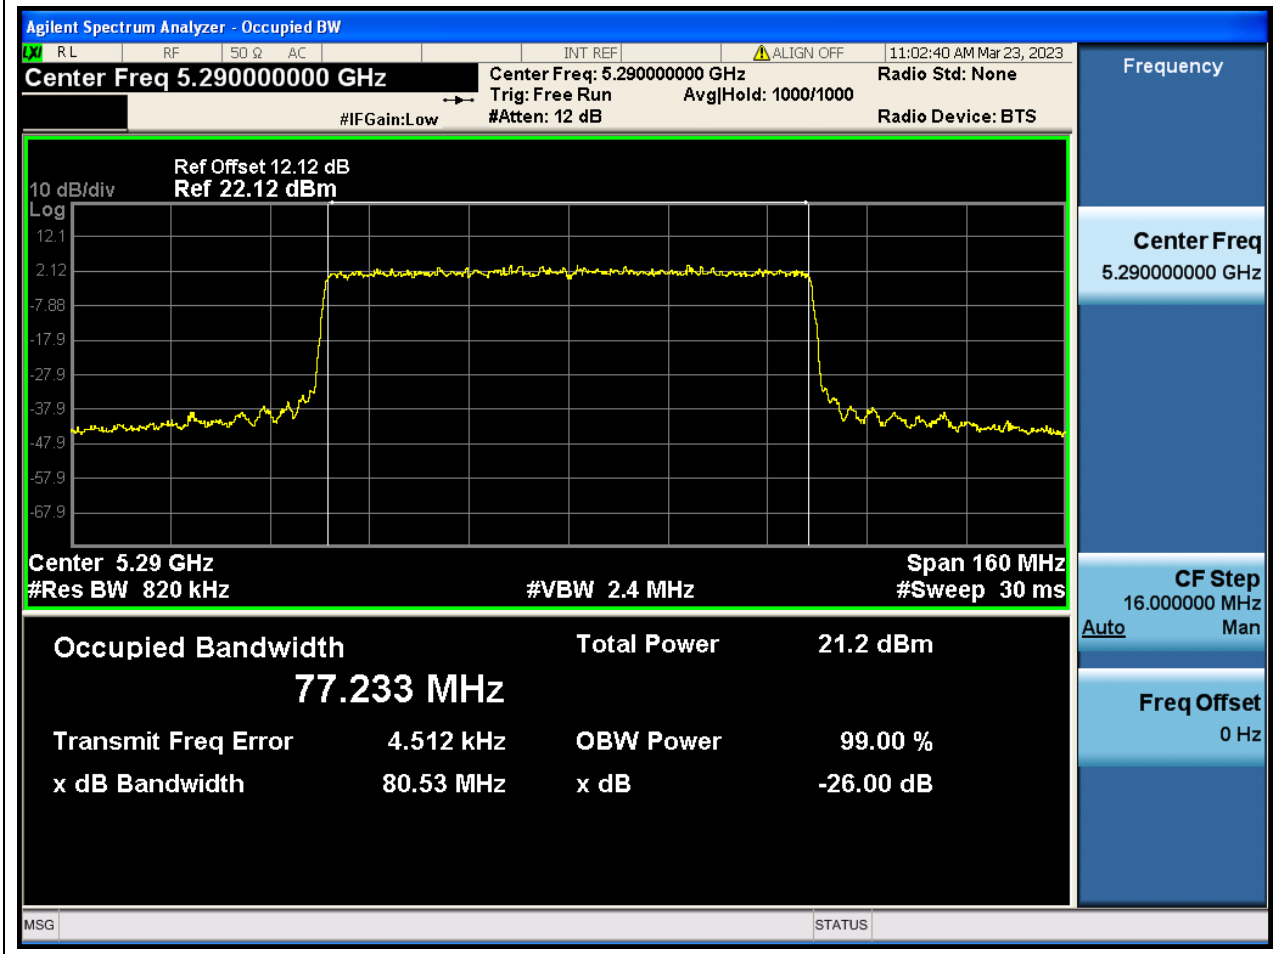

40. 802.11ax_80M_Band2_M

40.1. A.2-26dB Bandwidth(NTNV)

Center Frequency (MHz)	XdB Down	RBW (MHz)	Detector	Limit (MHz)	XdB BandWidth (MHz)	Verdict
5290	26	0.82	Peak	0	80.528153	N/A