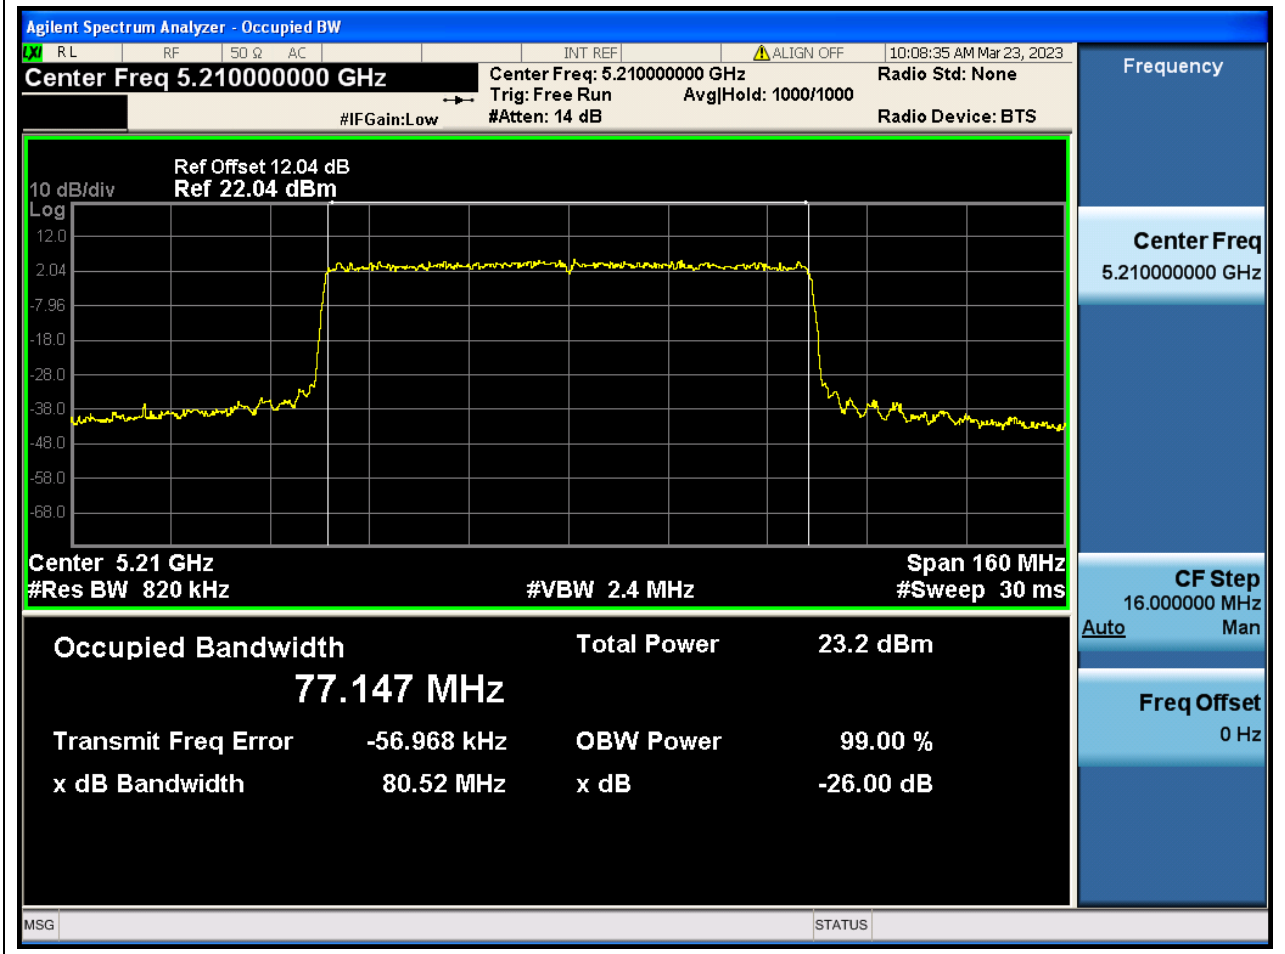

20. 802.11ax_80M_Band1_M

20.1. A.2-26dB Bandwidth(NTNV)

Center Frequency (MHz)	XdB Down	RBW (MHz)	Detector	Limit (MHz)	XdB BandWidth (MHz)	Verdict
5210	26	0.82	Peak	0	80.518183	N/A