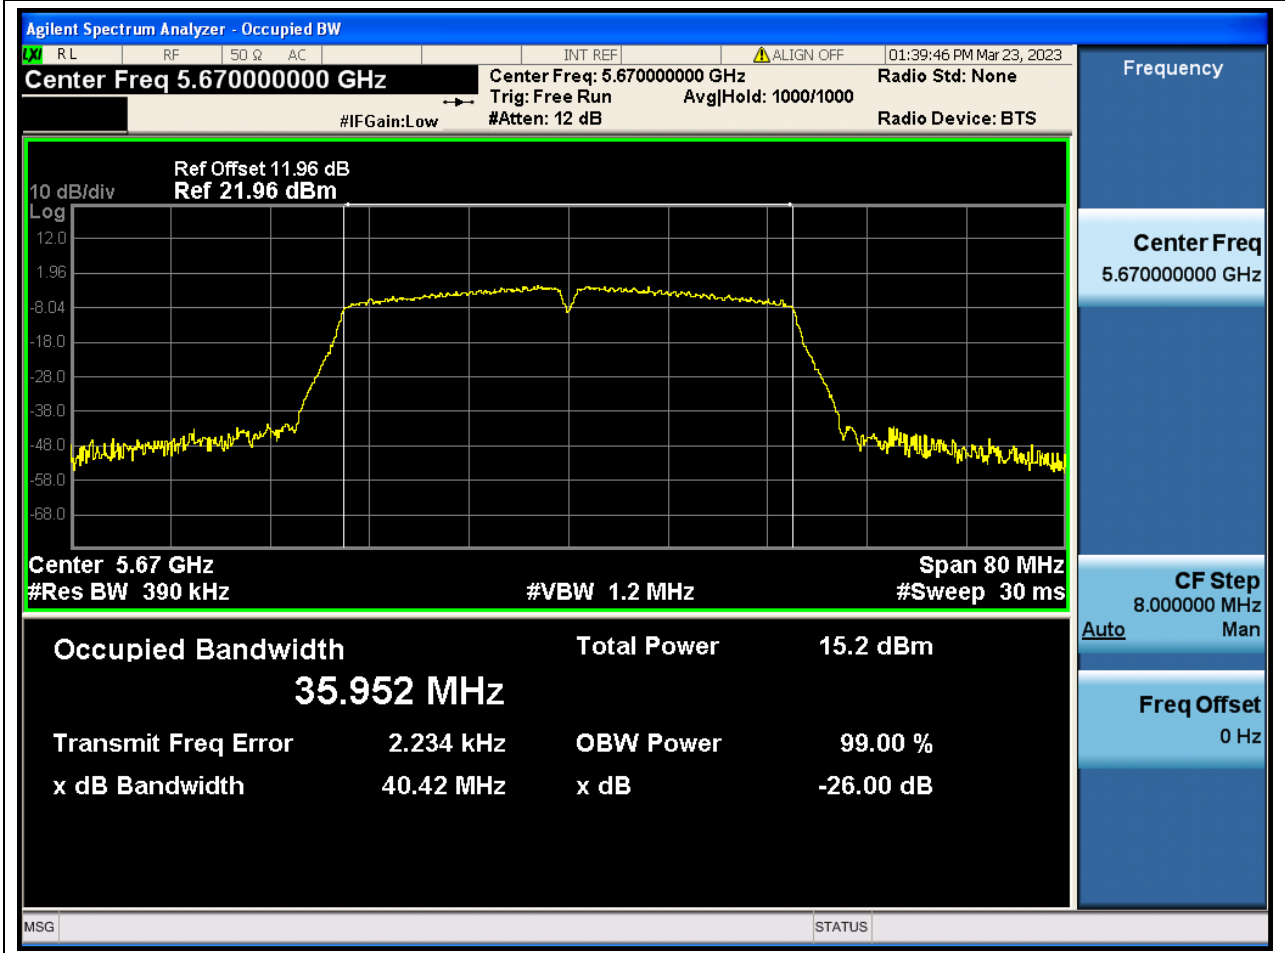

55. 802.11ac_40M_Band3_H

55.1. A.2-26dB Bandwidth(NTNV)

Center Frequency (MHz)	XdB Down	RBW (MHz)	Detector	Limit (MHz)	XdB BandWidth (MHz)	Verdict
5670	26	0.39	Peak	0	40.416593	N/A