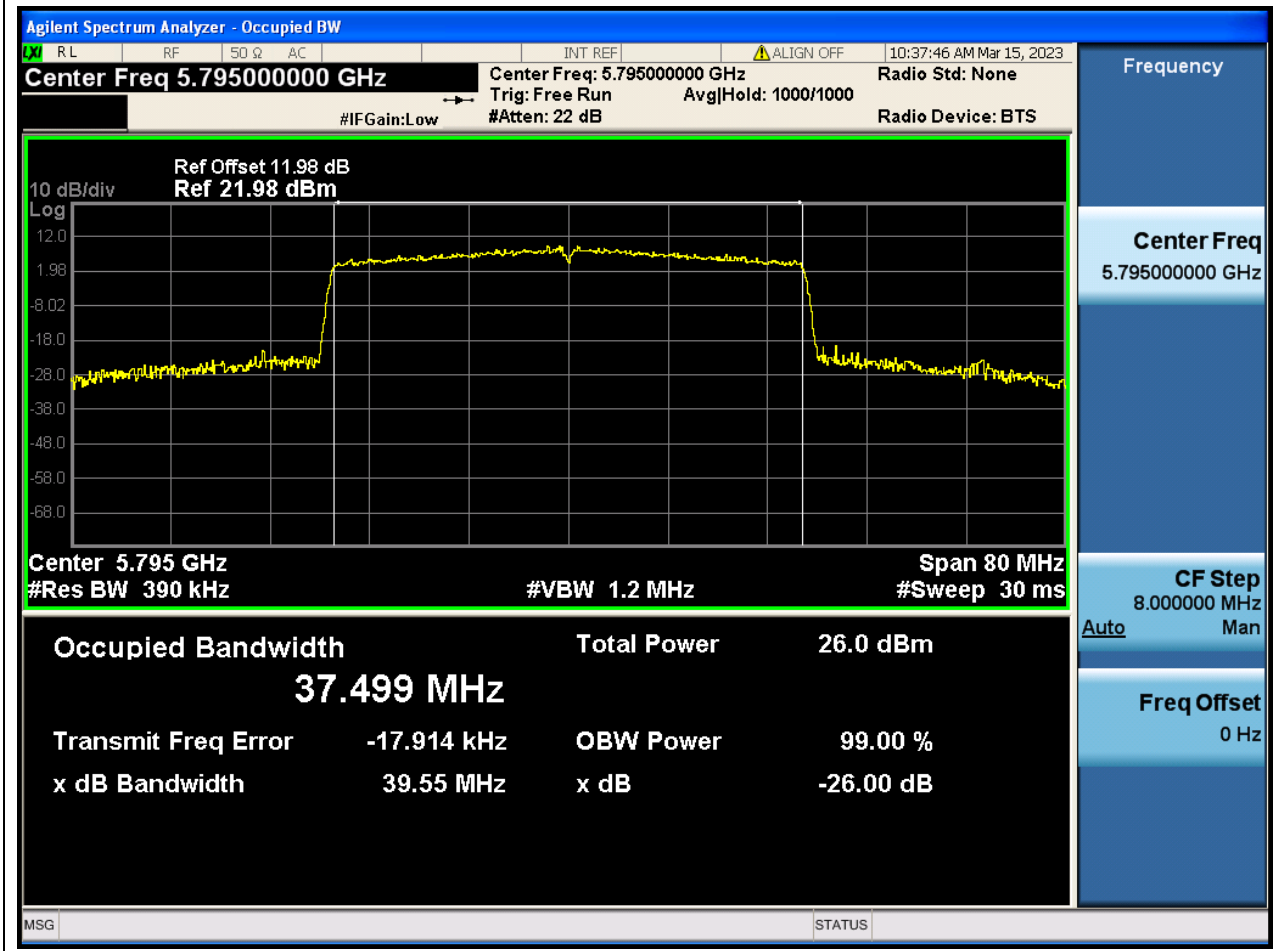

19. 802.11ax_40M_Band4_H

19.1. A.2-26dB Bandwidth(NTNV)

Center Frequency (MHz)	XdB Down	RBW (MHz)	Detector	Limit (MHz)	XdB BandWidth (MHz)	Verdict
5795	26	0.39	Peak	0	39.550975	N/A