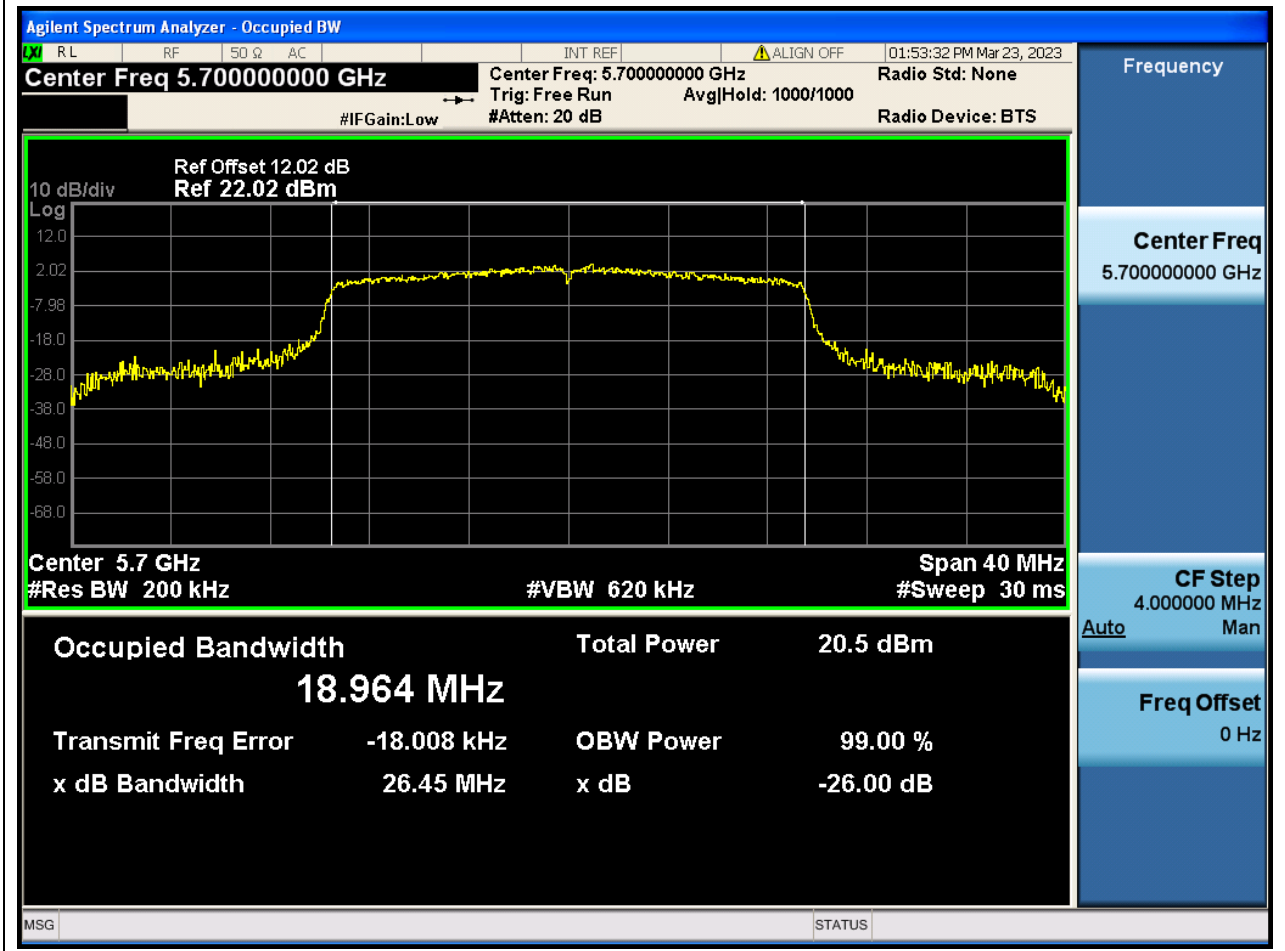

60. 802.11ax_20M_Band3_H

60.1. A.2-26dB Bandwidth(NTNV)

Center Frequency (MHz)	XdB Down	RBW (MHz)	Detector	Limit (MHz)	XdB BandWidth (MHz)	Verdict
5700	26	0.2	Peak	0	26.454683	N/A