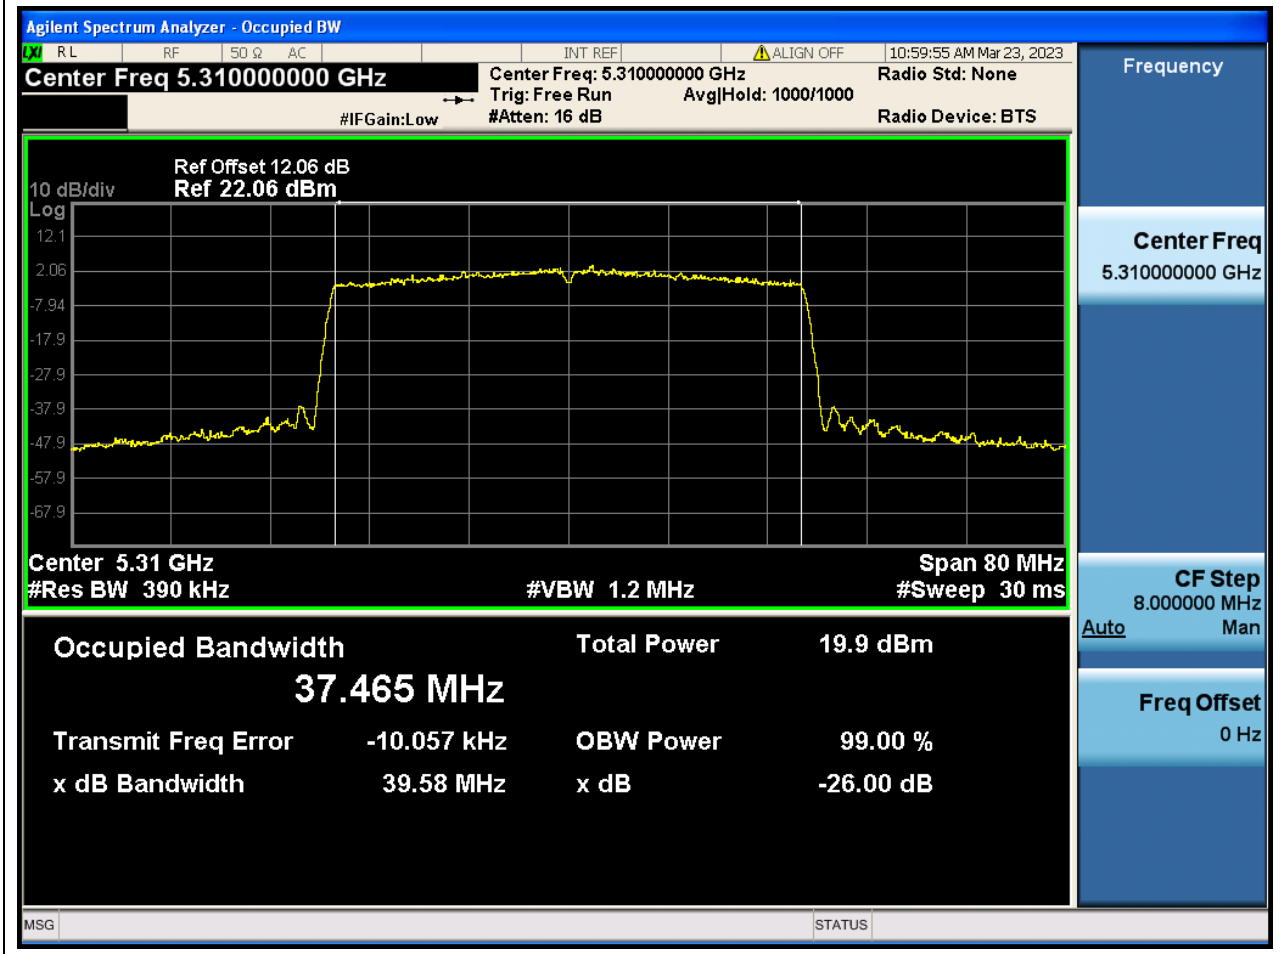

39. 802.11ax_40M_Band2_H

39.1. A.2-26dB Bandwidth(NTNV)

Center Frequency (MHz)	XdB Down	RBW (MHz)	Detector	Limit (MHz)	XdB BandWidth (MHz)	Verdict
5310	26	0.39	Peak	0	39.576883	N/A