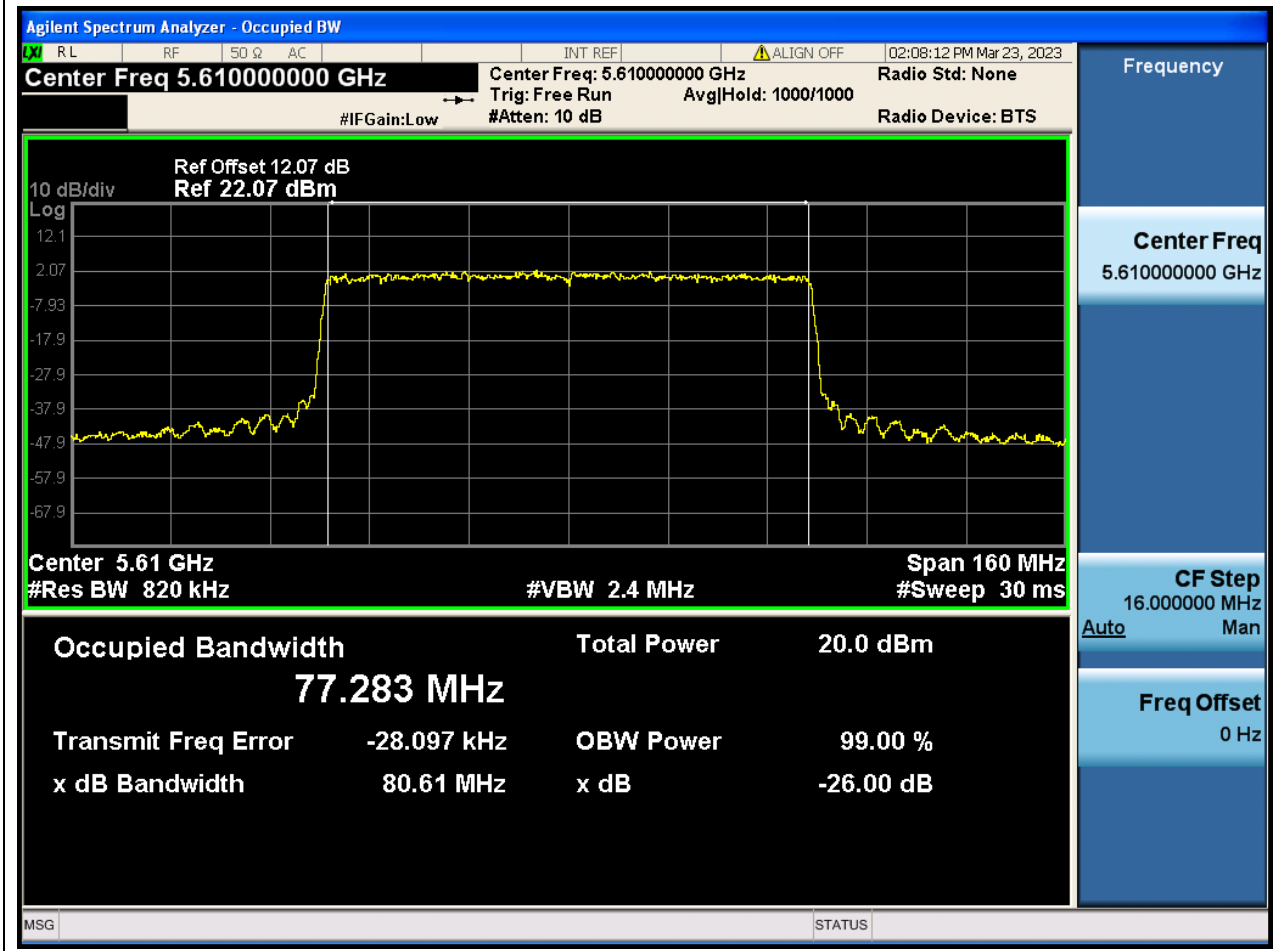

65. 802.11ax_80M_Band3_M

65.1. A.2-26dB Bandwidth(NTNV)

Center Frequency (MHz)	XdB Down	RBW (MHz)	Detector	Limit (MHz)	XdB BandWidth (MHz)	Verdict
5610	26	0.82	Peak	0	80.61111	N/A