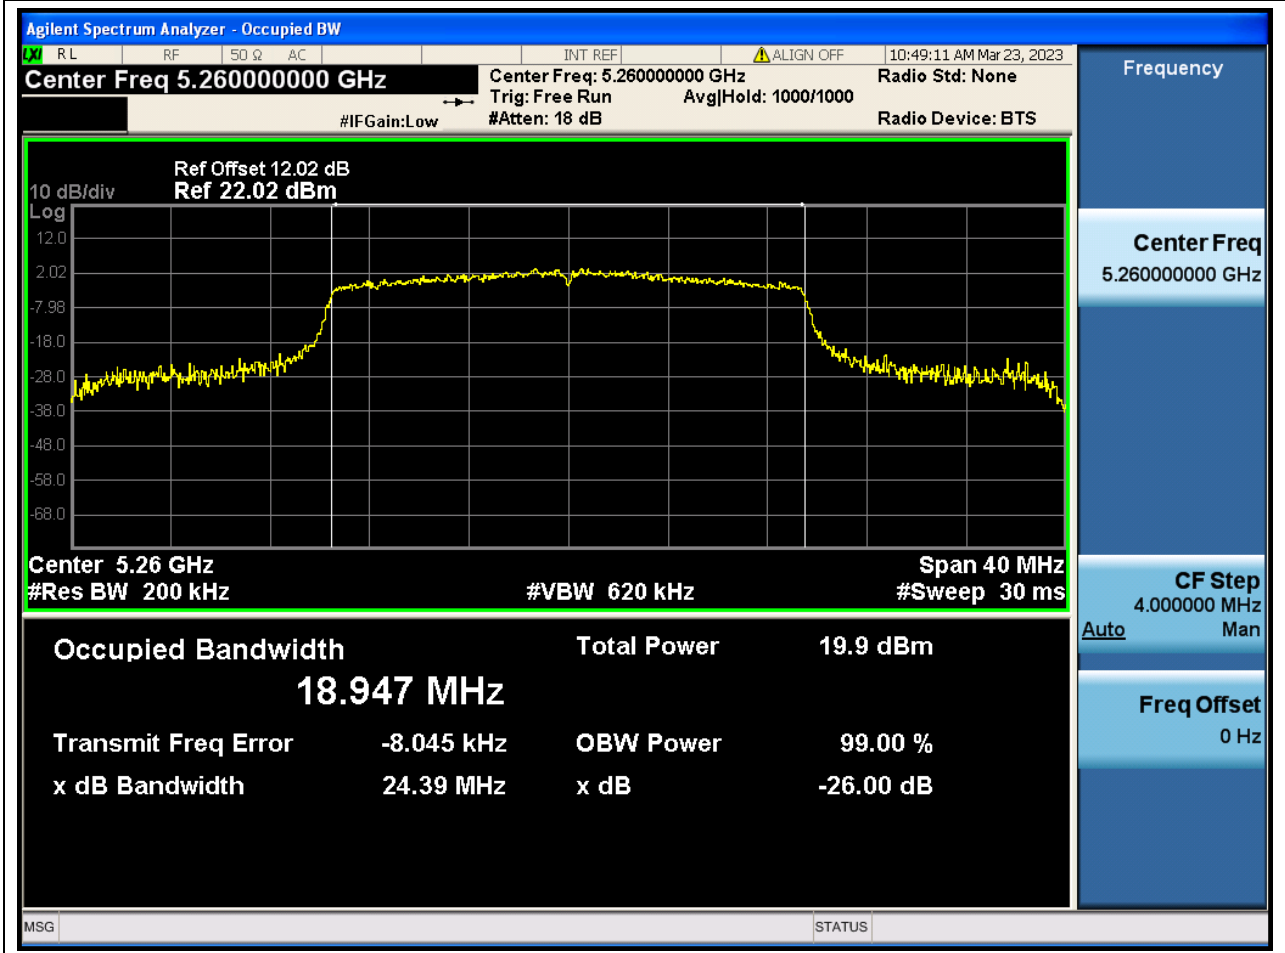

35. 802.11ax_20M_Band2_L

35.1. A.2-26dB Bandwidth(NTNV)

Center Frequency (MHz)	XdB Down	RBW (MHz)	Detector	Limit (MHz)	XdB BandWidth (MHz)	Verdict
5260	26	0.2	Peak	0	24.389814	N/A