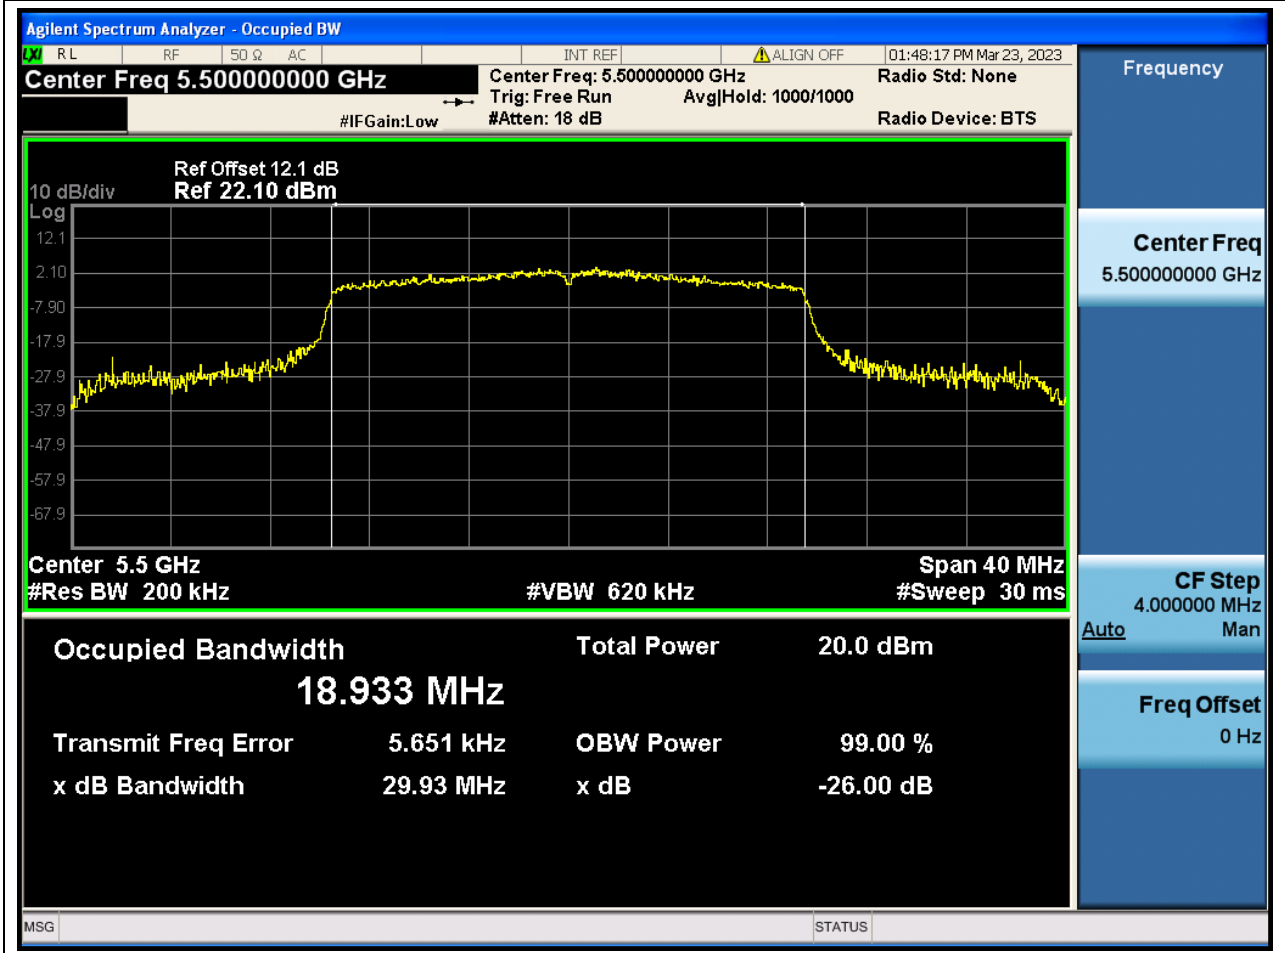

58. 802.11ax_20M_Band3_L

58.1. A.2-26dB Bandwidth(NTNV)

Center Frequency (MHz)	XdB Down	RBW (MHz)	Detector	Limit (MHz)	XdB BandWidth (MHz)	Verdict
5500	26	0.2	Peak	0	29.925081	N/A