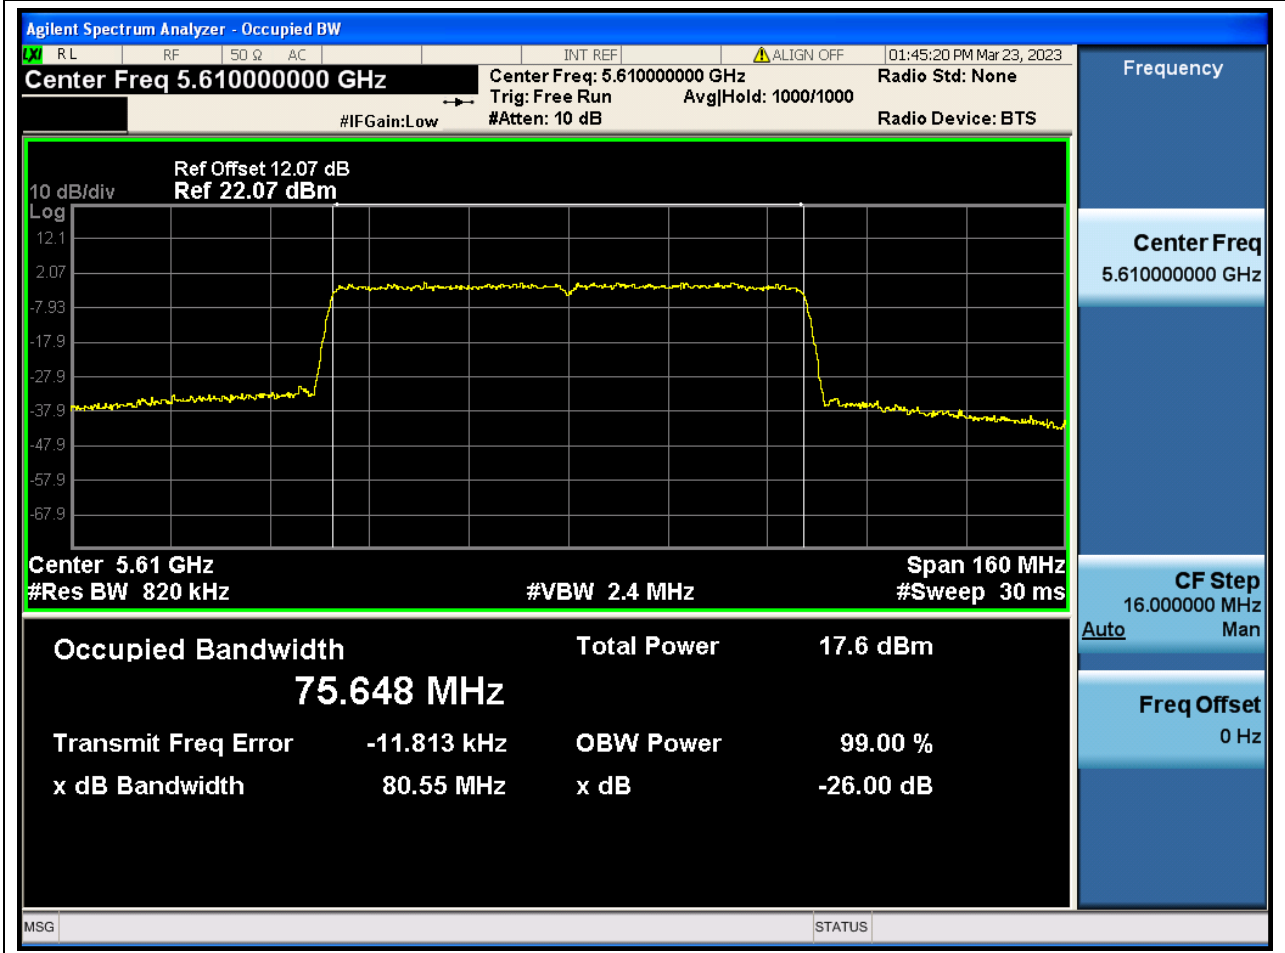

57. 802.11ac_80M_Band3_M

57.1. A.2-26dB Bandwidth(NTNV)

Center Frequency (MHz)	XdB Down	RBW (MHz)	Detector	Limit (MHz)	XdB BandWidth (MHz)	Verdict
5610	26	0.82	Peak	0	80.54603	N/A