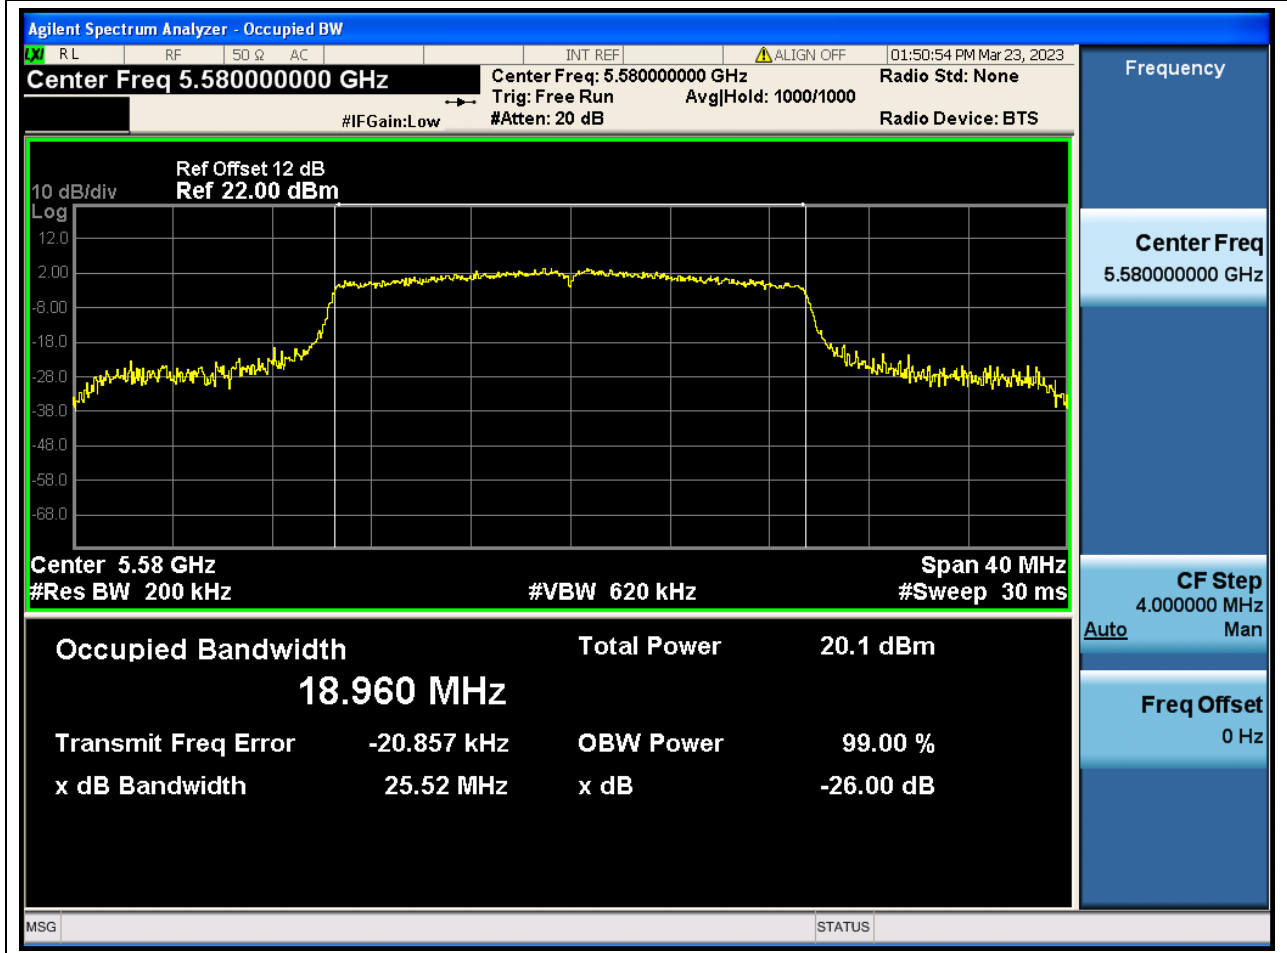

59. 802.11ax_20M_Band3_M

59.1. A.2-26dB Bandwidth(NTNV)

Center Frequency (MHz)	XdB Down	RBW (MHz)	Detector	Limit (MHz)	XdB BandWidth (MHz)	Verdict
5580	26	0.2	Peak	0	25.51877	N/A