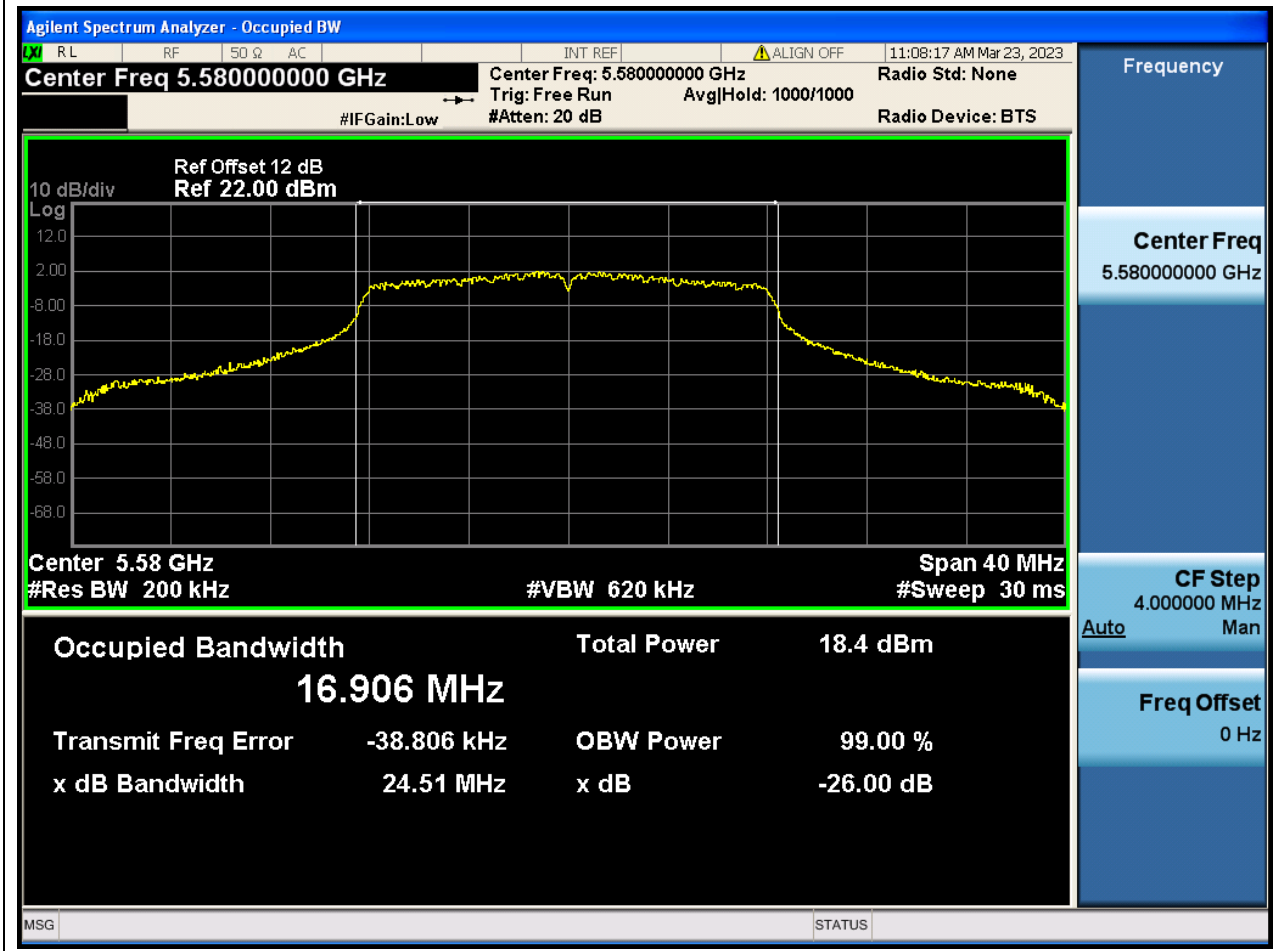

42. 802.11a_20M_Band3_M

42.1. A.2-26dB Bandwidth(NTNV)

Center Frequency (MHz)	XdB Down	RBW (MHz)	Detector	Limit (MHz)	XdB BandWidth (MHz)	Verdict
5580	26	0.2	Peak	0	24.512385	N/A