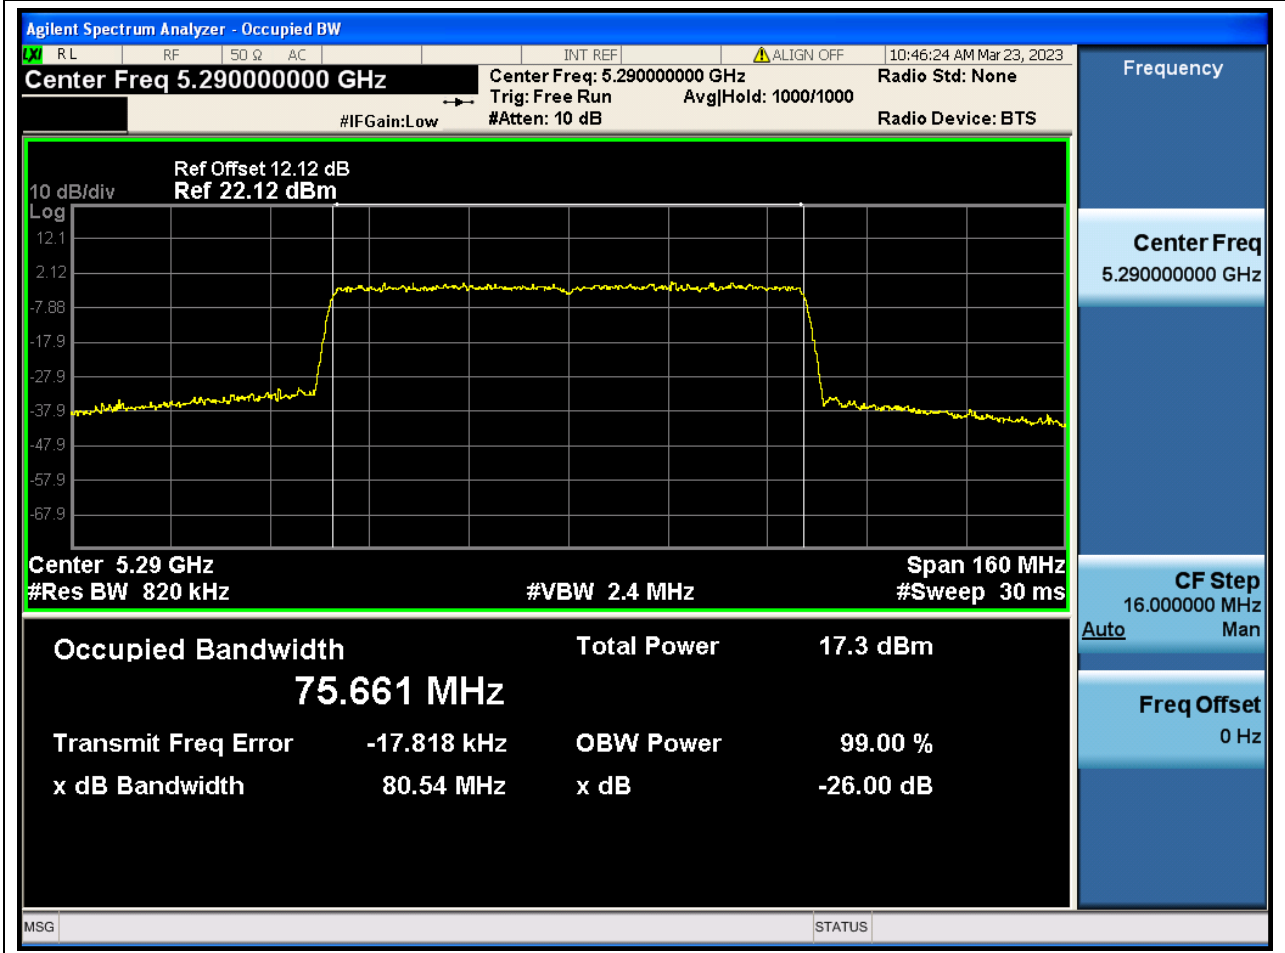

34. 802.11ac_80M_Band2_M

34.1. A.2-26dB Bandwidth(NTNV)

Center Frequency (MHz)	XdB Down	RBW (MHz)	Detector	Limit (MHz)	XdB BandWidth (MHz)	Verdict
5290	26	0.82	Peak	0	80.541782	N/A