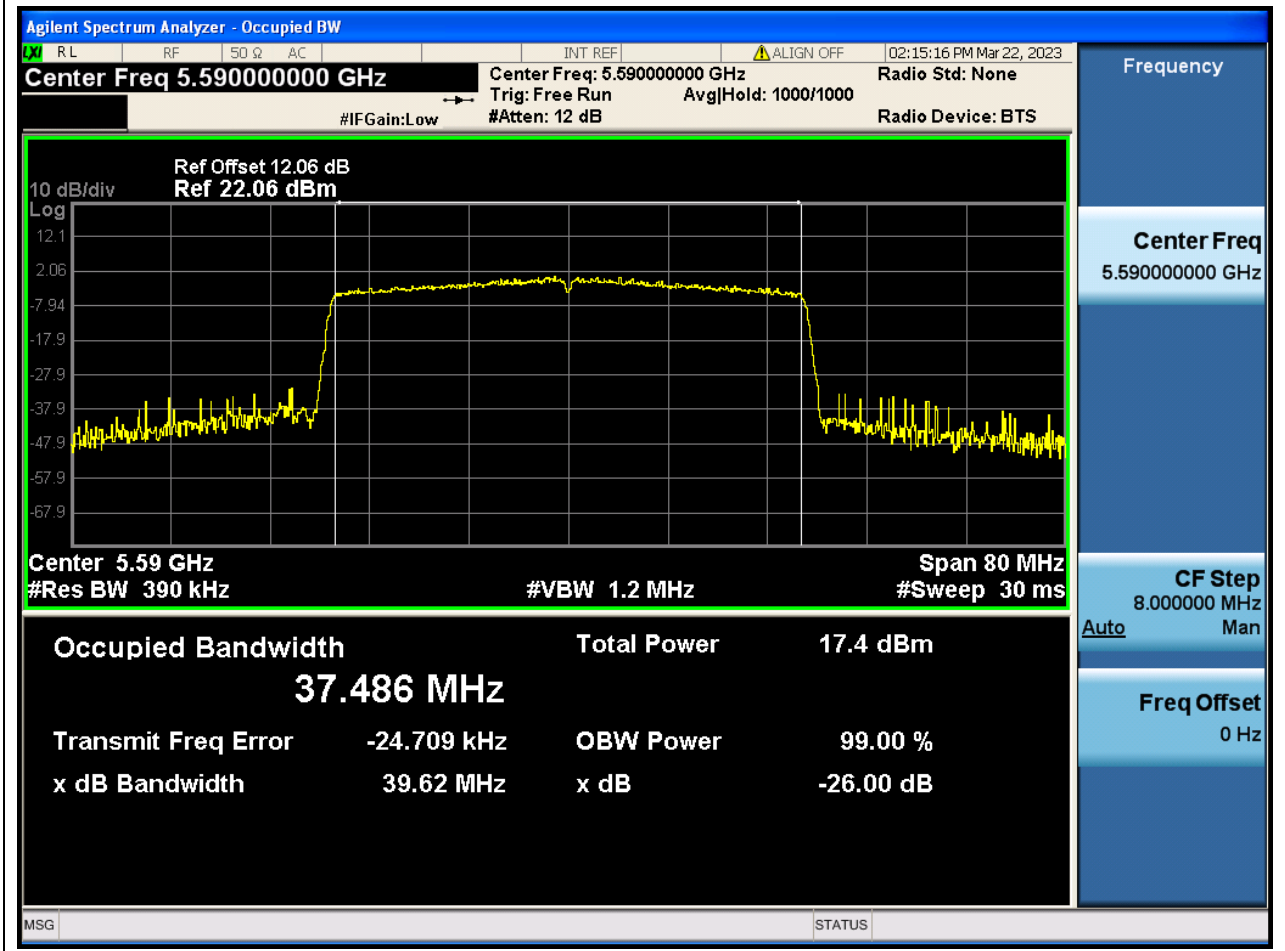

62. 802.11ax_40M_Band3_M

62.1. A.2-26dB Bandwidth(NTNV)

Center Frequency (MHz)	XdB Down	RBW (MHz)	Detector	Limit (MHz)	XdB BandWidth (MHz)	Verdict
5590	26	0.39	Peak	0	39.615199	N/A