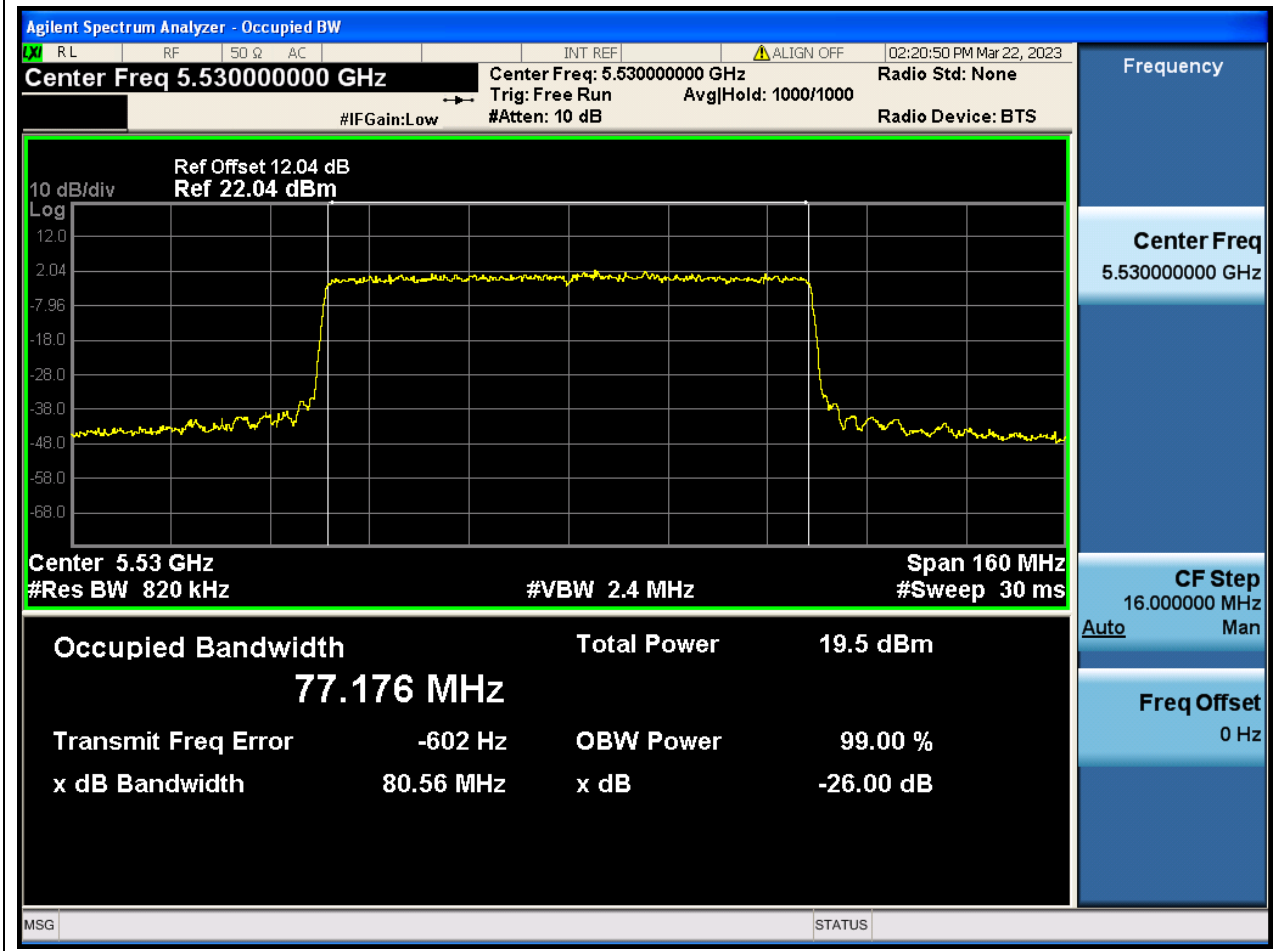

64. 802.11ax_80M_Band3_L

64.1. A.2-26dB Bandwidth(NTNV)

Center Frequency (MHz)	XdB Down	RBW (MHz)	Detector	Limit (MHz)	XdB BandWidth (MHz)	Verdict
5530	26	0.82	Peak	0	80.557656	N/A