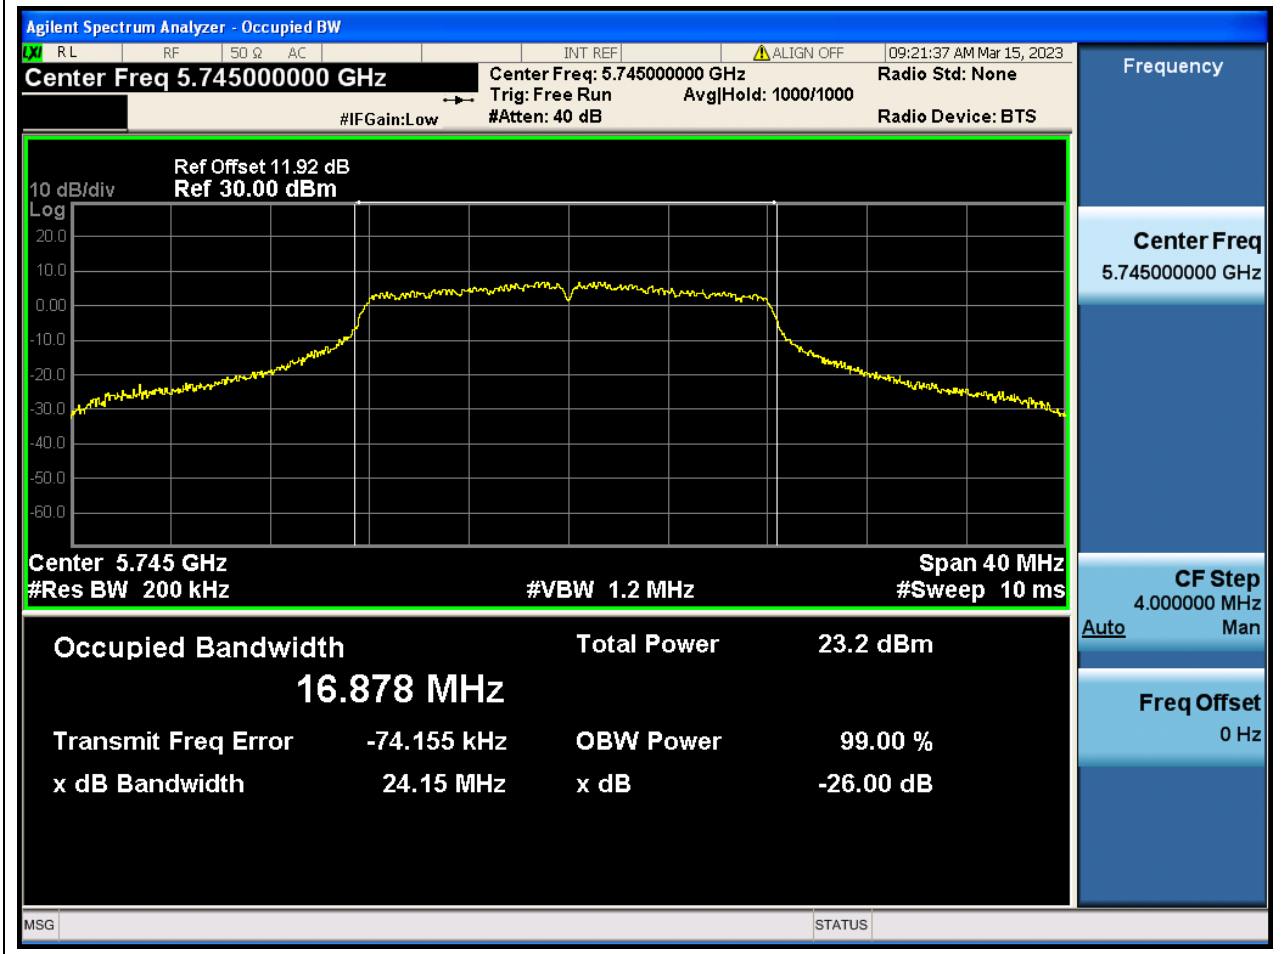

1. 802.11a_20M_Band4_L

1.1. A.2.2-99% Bandwidth(NTNV)

Center Frequency (MHz)	OBW Power (%)	RBW (MHz)	Detector	Limit (MHz)	OBW (MHz)	Verdict
5745	99	0.2	Peak	0	16.877962	N/A