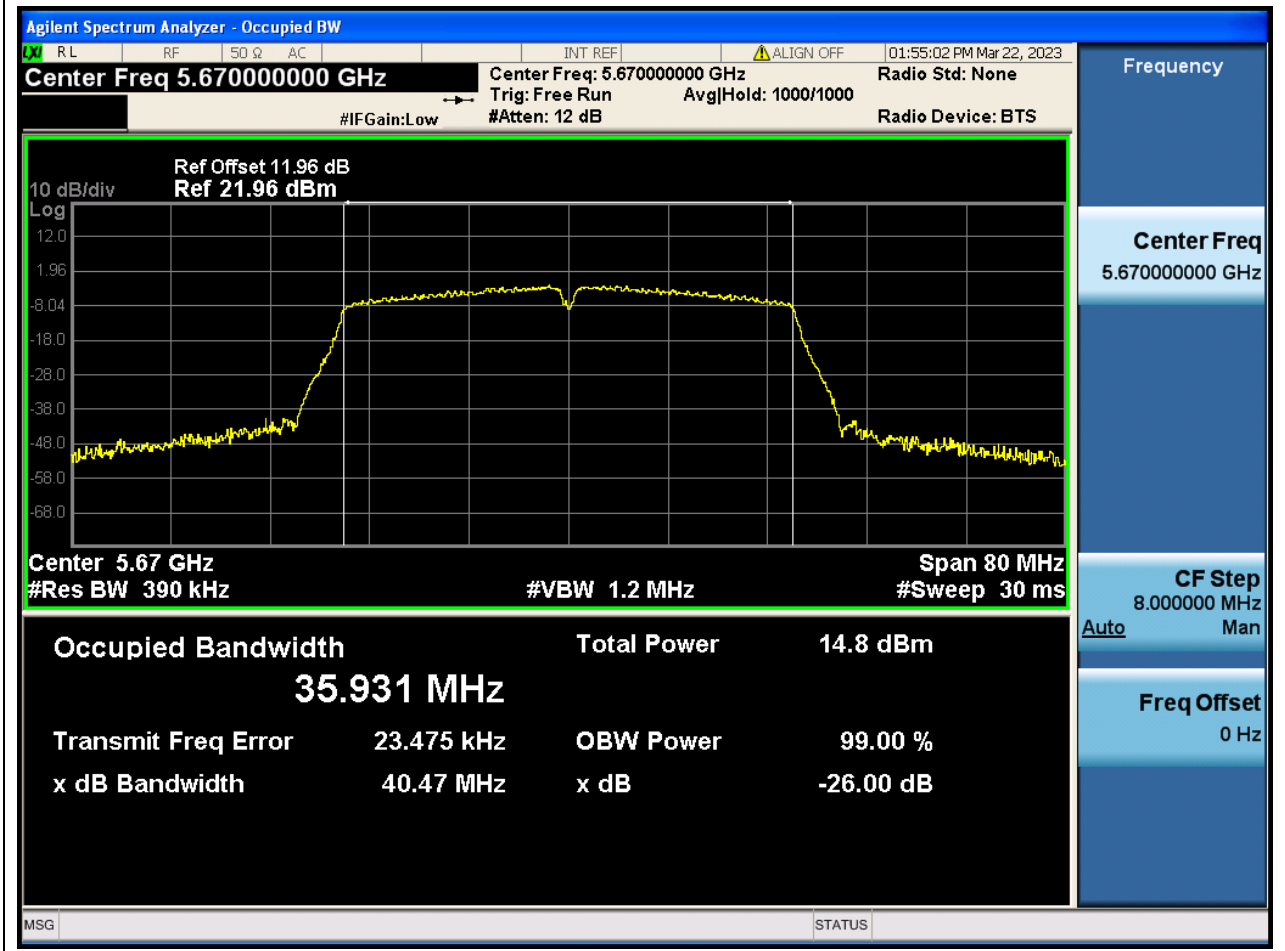

55. 802.11ac_40M_Band3_H

55.1. A.2-26dB Bandwidth(NTNV)

Center Frequency (MHz)	XdB Down	RBW (MHz)	Detector	Limit (MHz)	XdB BandWidth (MHz)	Verdict
5670	26	0.39	Peak	0	40.473446	N/A