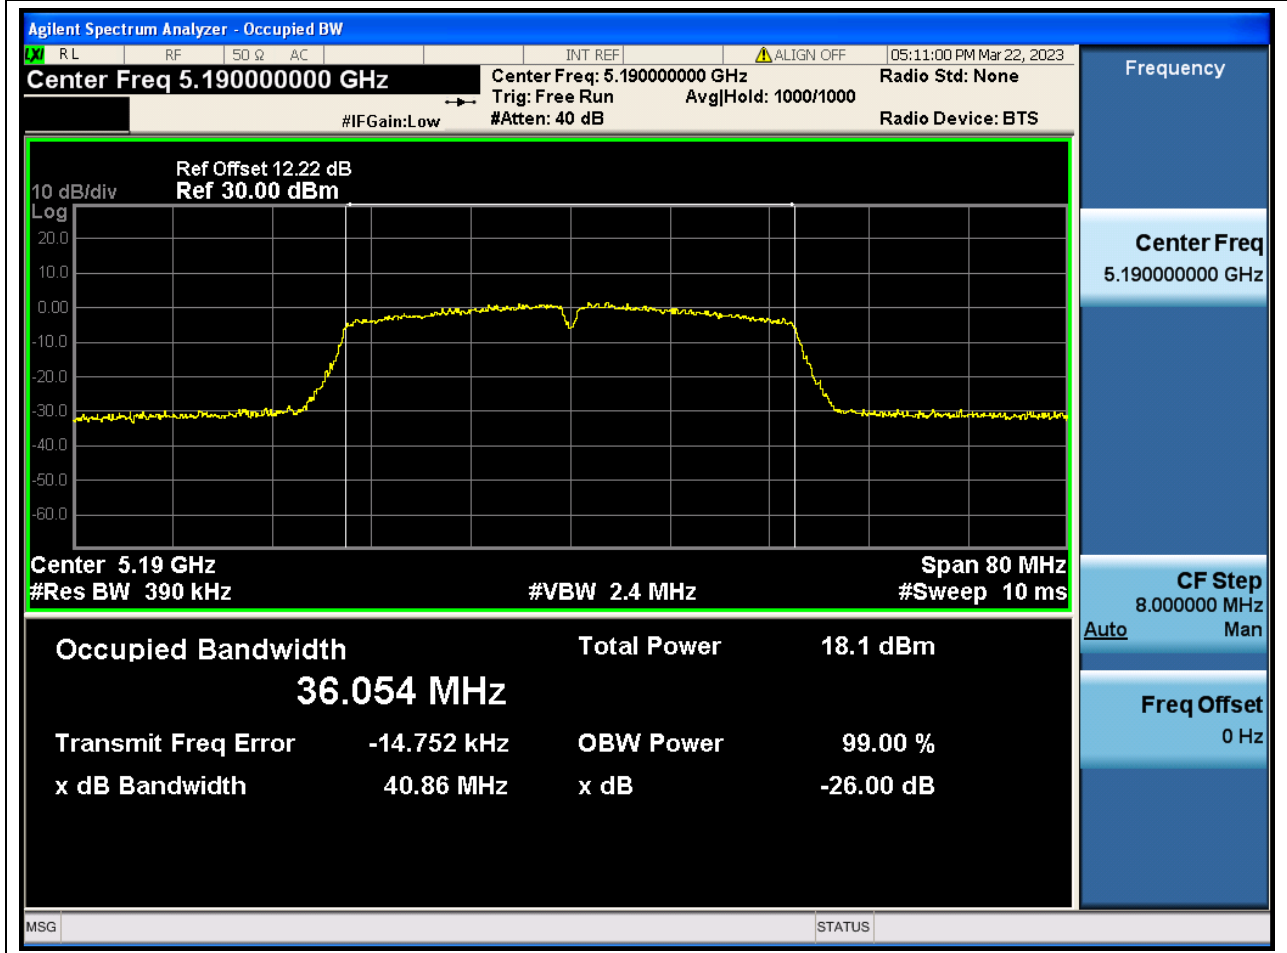

7. 802.11n_40M_Band1_L

7.1. A.2.2-99% Bandwidth(NTNV)

Center Frequency (MHz)	OBW Power (%)	RBW (MHz)	Detector	Limit (MHz)	OBW (MHz)	Verdict
5190	99	0.39	Peak	0	36.05405	N/A