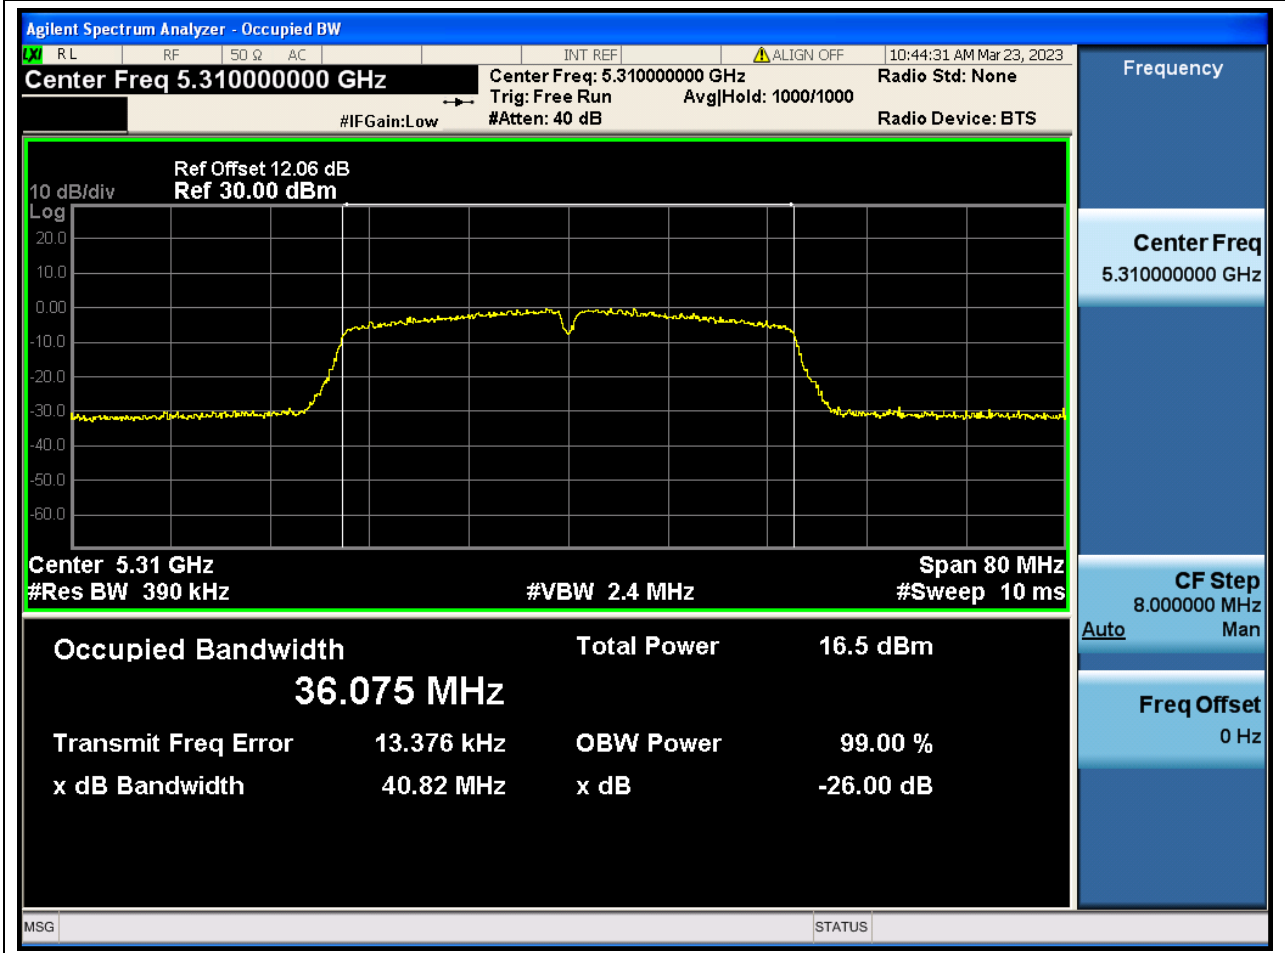

33. 802.11ac_40M_Band2_H

33.1. A.2.2-99% Bandwidth(NTNV)

Center Frequency (MHz)	OBW Power (%)	RBW (MHz)	Detector	Limit (MHz)	OBW (MHz)	Verdict
5310	99	0.39	Peak	0	36.074856	N/A