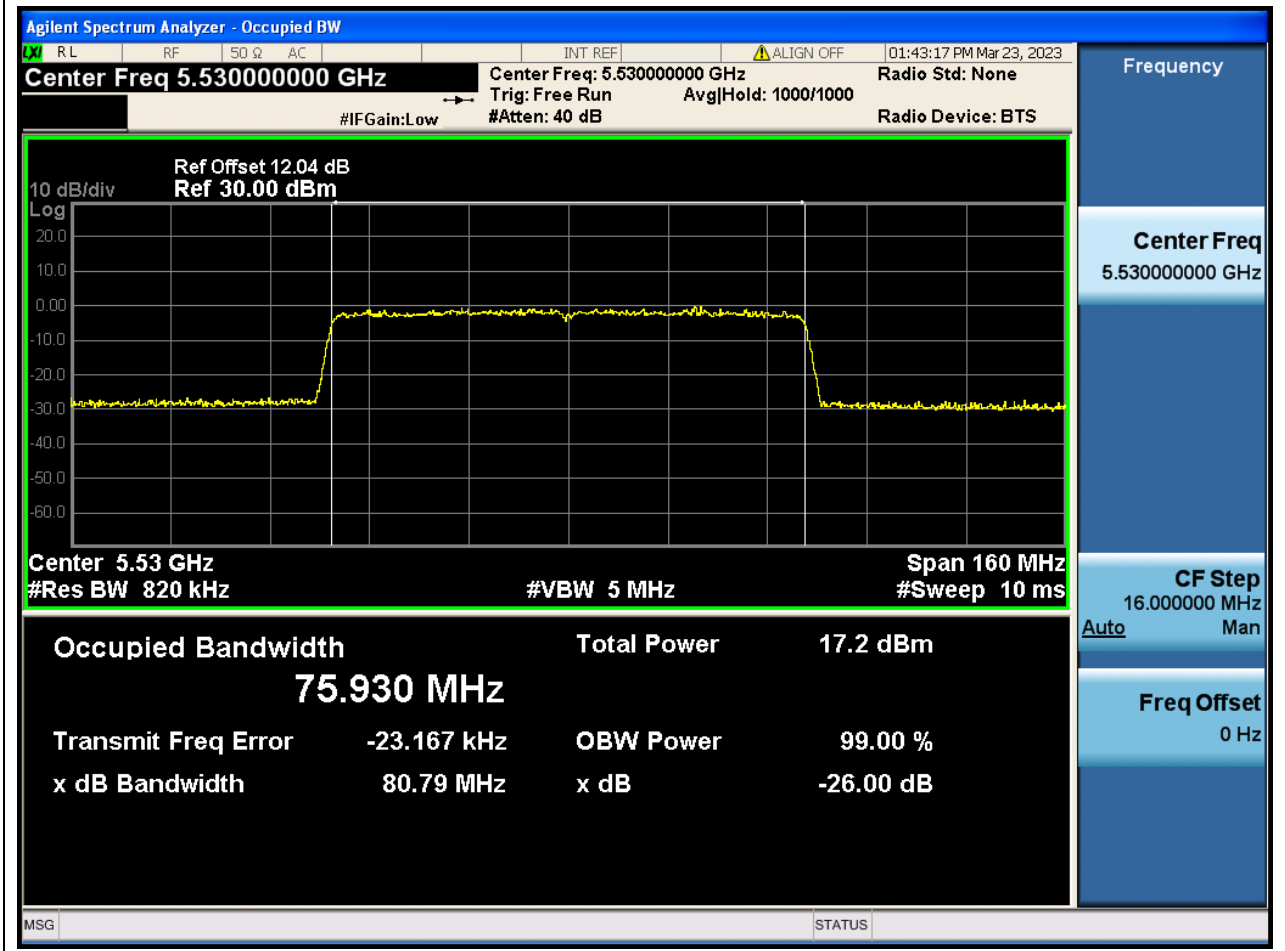

56. 802.11ac_80M_Band3_L

56.1. A.2.2-99% Bandwidth(NTNV)

Center Frequency (MHz)	OBW Power (%)	RBW (MHz)	Detector	Limit (MHz)	OBW (MHz)	Verdict
5530	99	0.82	Peak	0	75.929922	N/A