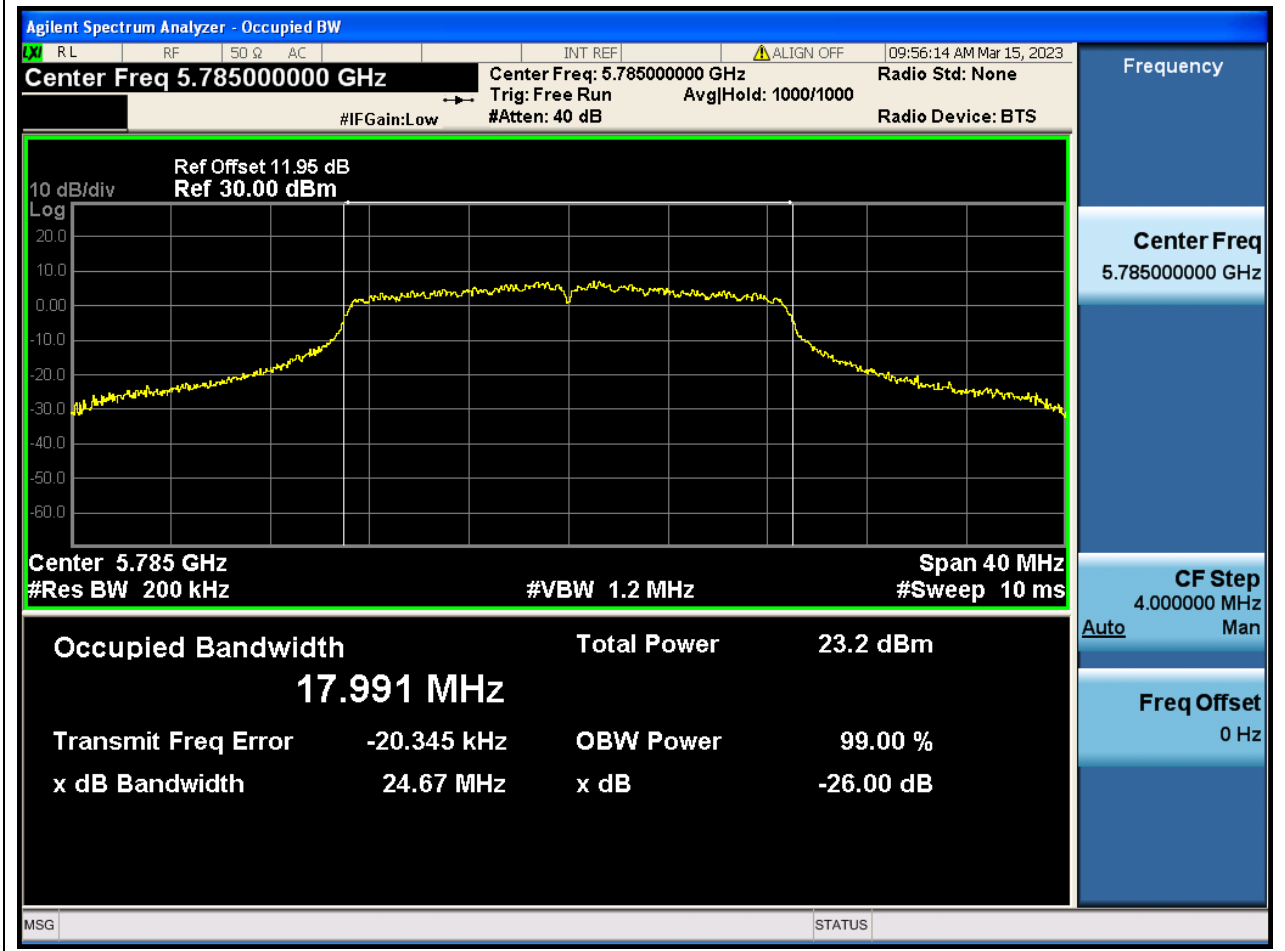

10. 802.11ac_20M_Band4_M

10.1. A.2.2-99% Bandwidth(NTNV)

Center Frequency (MHz)	OBW Power (%)	RBW (MHz)	Detector	Limit (MHz)	OBW (MHz)	Verdict
5785	99	0.2	Peak	0	17.990553	N/A