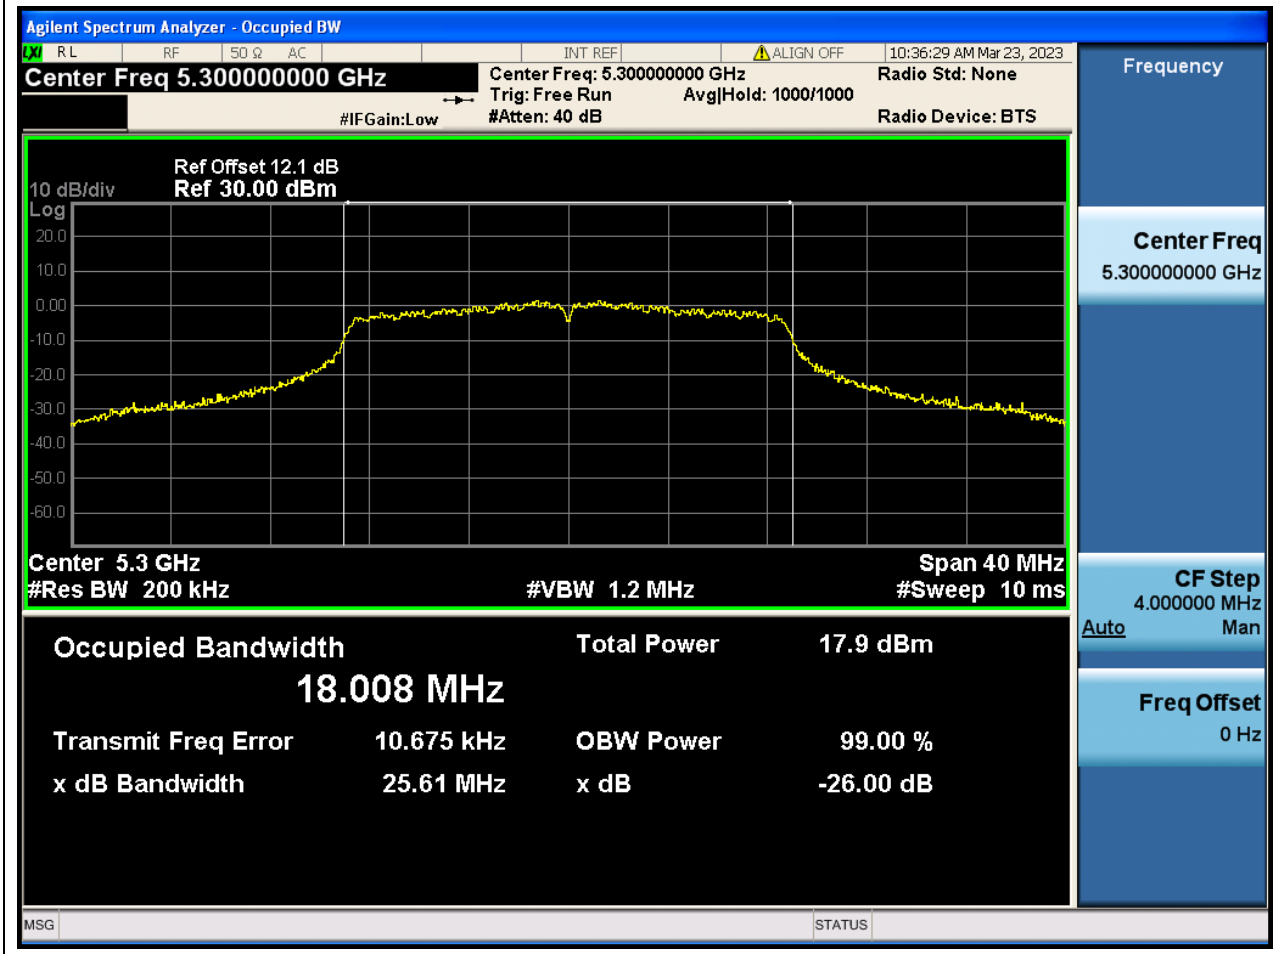

30. 802.11ac_20M_Band2_M

30.1. A.2.2-99% Bandwidth(NTNV)

Center Frequency (MHz)	OBW Power (%)	RBW (MHz)	Detector	Limit (MHz)	OBW (MHz)	Verdict
5300	99	0.2	Peak	0	18.008061	N/A