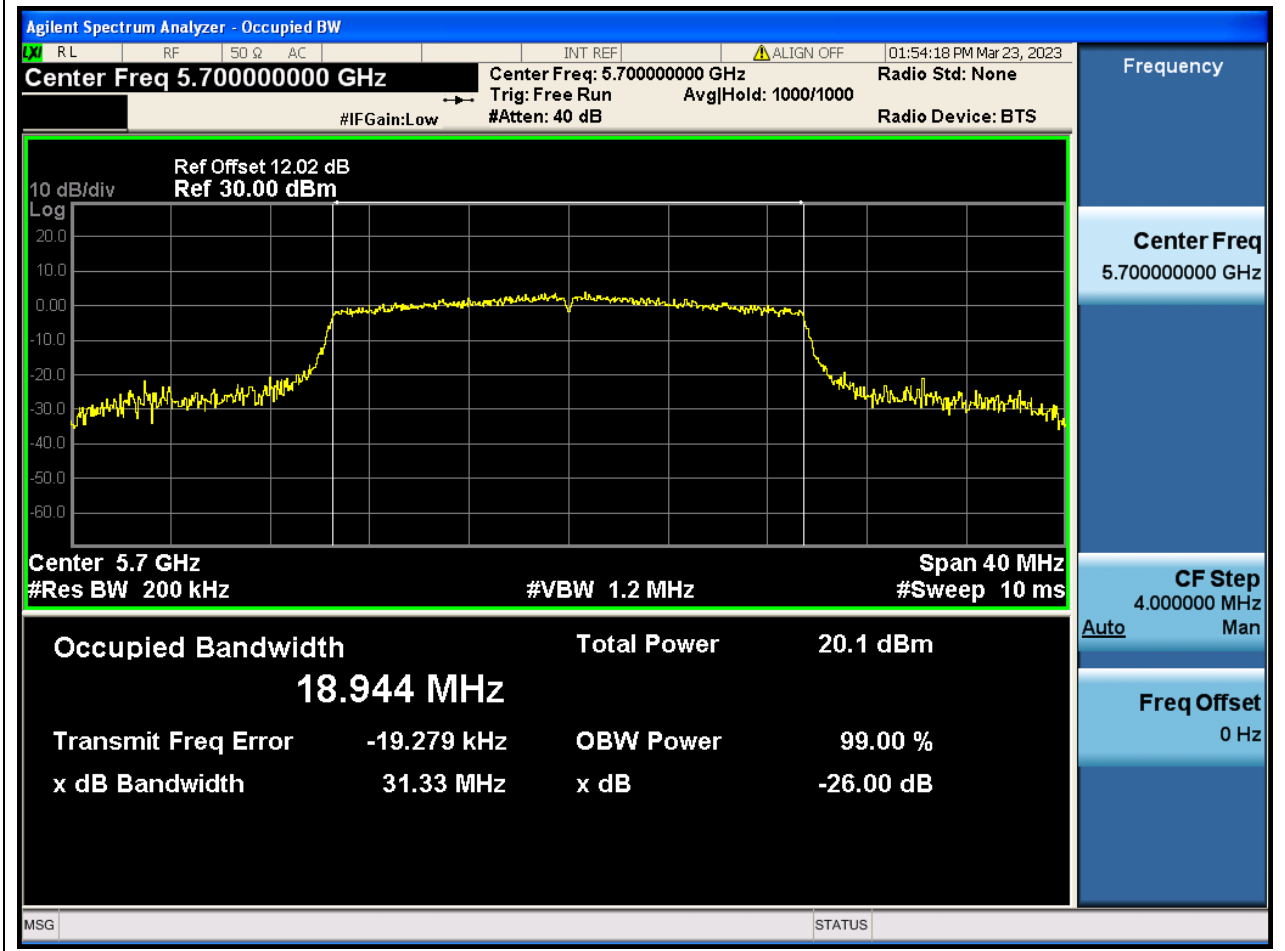

60. 802.11ax_20M_Band3_H

60.1. A.2.2-99% Bandwidth(NTNV)

Center Frequency (MHz)	OBW Power (%)	RBW (MHz)	Detector	Limit (MHz)	OBW (MHz)	Verdict
5700	99	0.2	Peak	0	18.944252	N/A