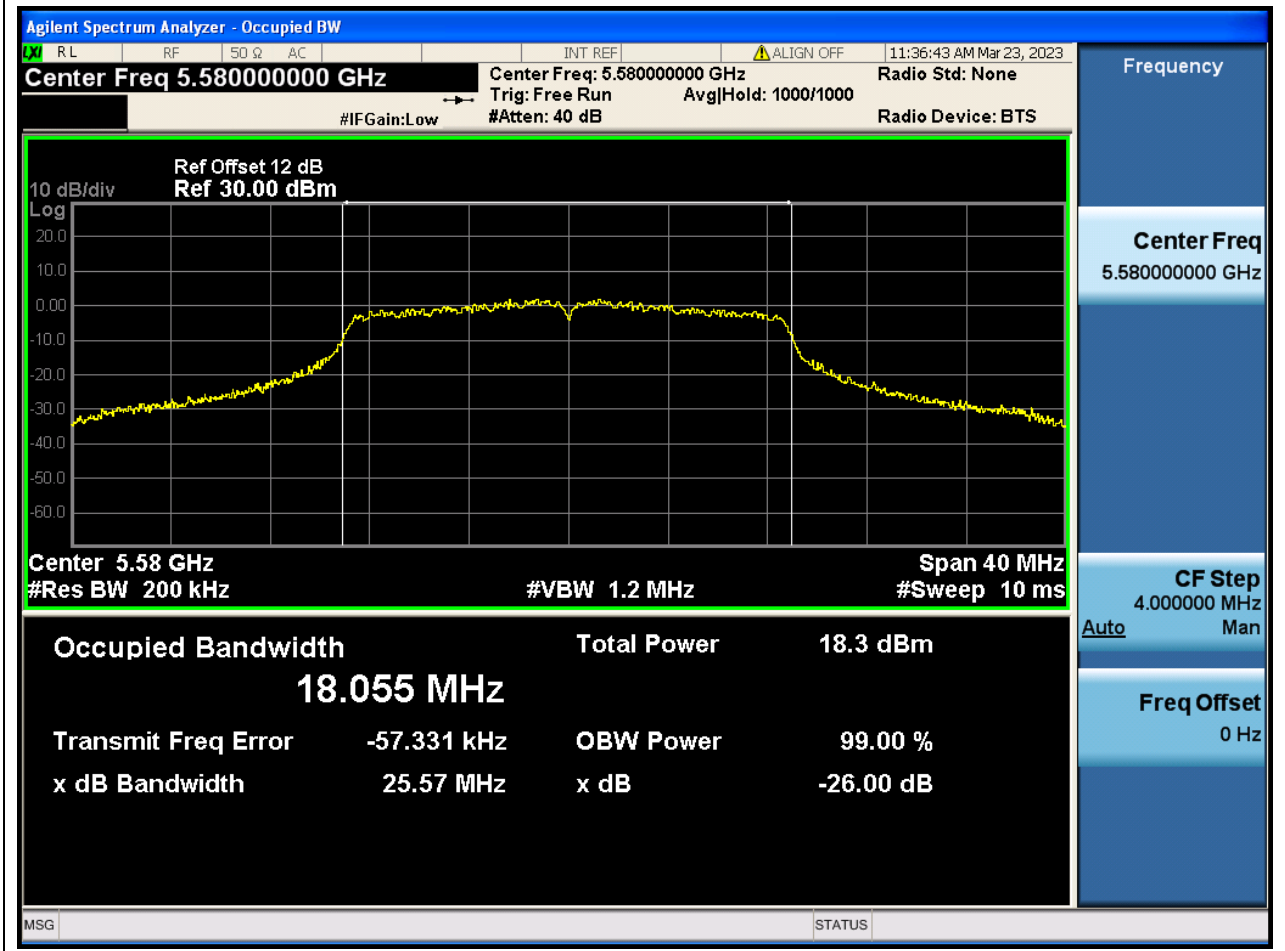

51. 802.11ac_20M_Band3_M

51.1. A.2.2-99% Bandwidth(NTNV)

Center Frequency (MHz)	OBW Power (%)	RBW (MHz)	Detector	Limit (MHz)	OBW (MHz)	Verdict
5580	99	0.2	Peak	0	18.055234	N/A