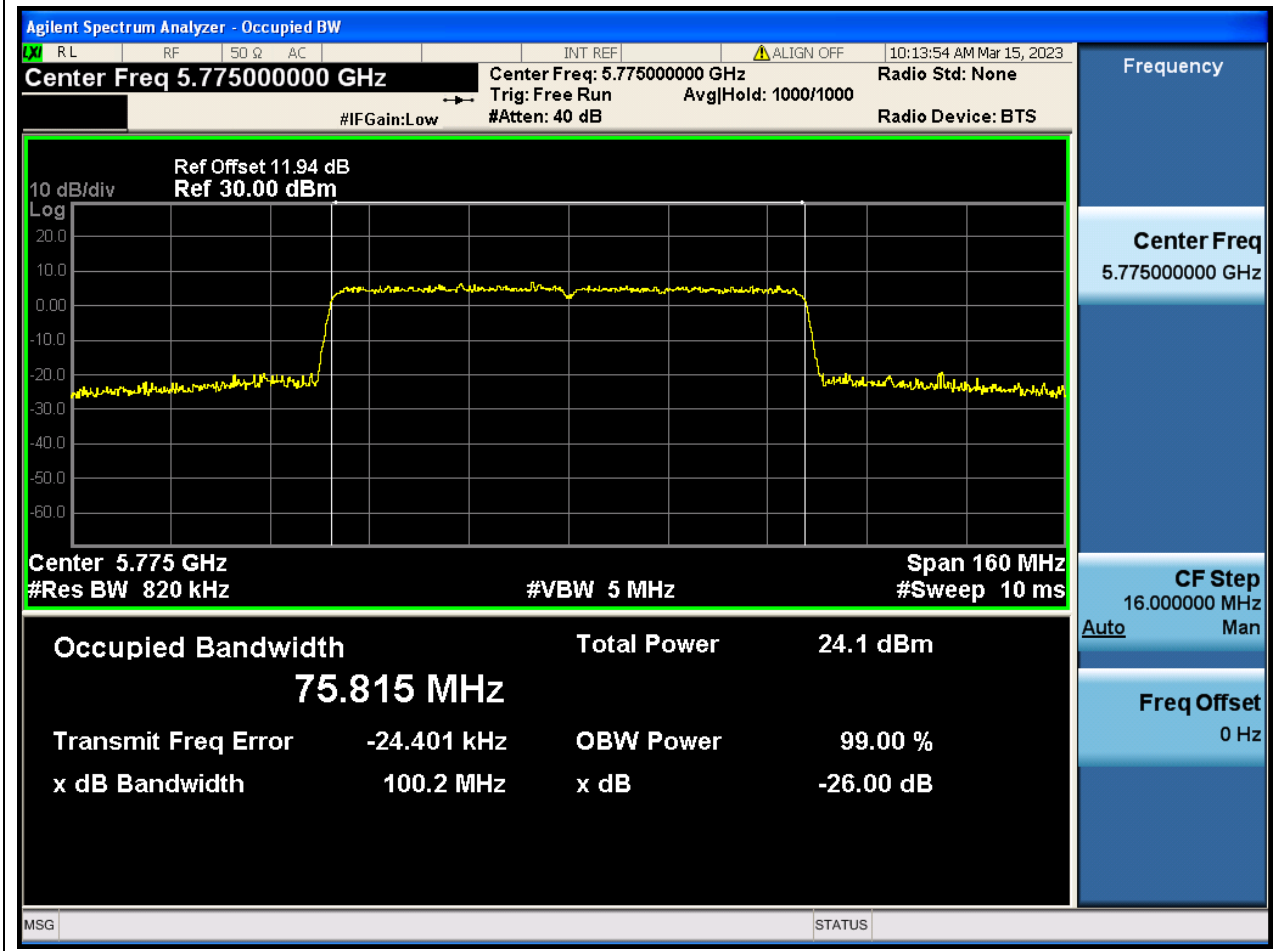

14. 802.11ac_80M_Band4_M

14.1. A.2.2-99% Bandwidth(NTNV)

Center Frequency (MHz)	OBW Power (%)	RBW (MHz)	Detector	Limit (MHz)	OBW (MHz)	Verdict
5775	99	0.82	Peak	0	75.815347	N/A