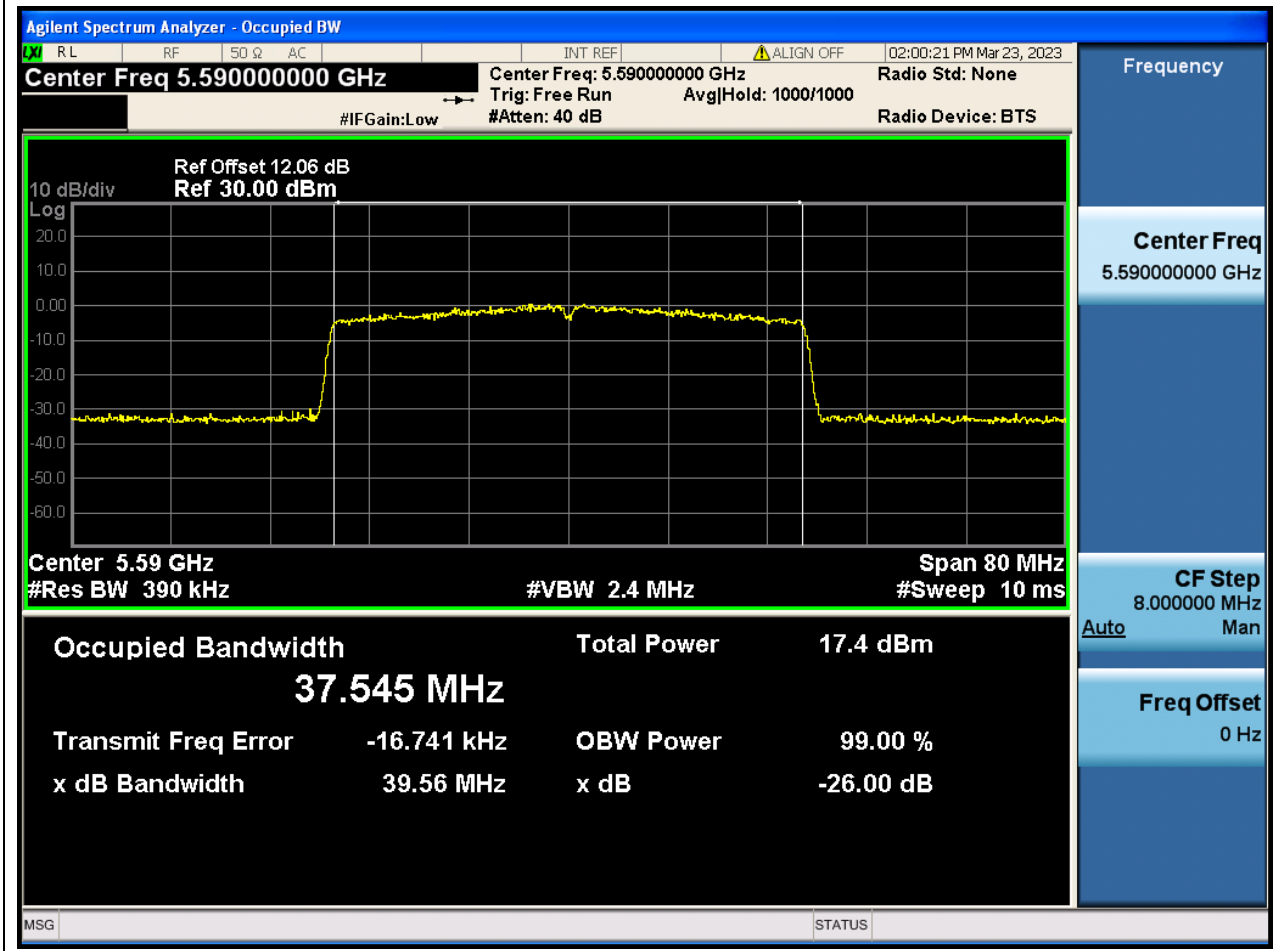

62. 802.11ax_40M_Band3_M

62.1. A.2.2-99% Bandwidth(NTNV)

Center Frequency (MHz)	OBW Power (%)	RBW (MHz)	Detector	Limit (MHz)	OBW (MHz)	Verdict
5590	99	0.39	Peak	0	37.544659	N/A