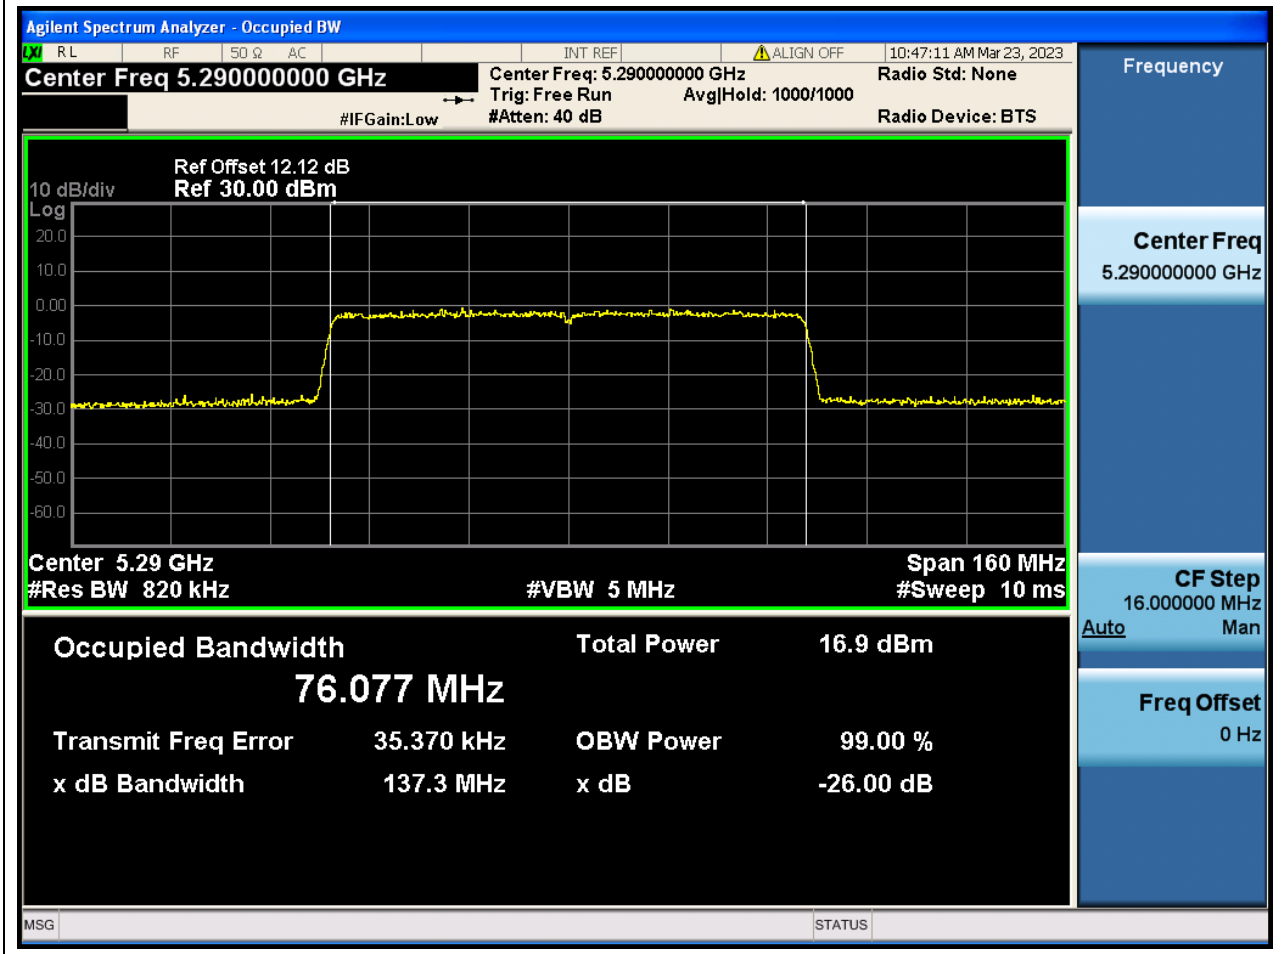

34. 802.11ac_80M_Band2_M

34.1. A.2.2-99% Bandwidth(NTNV)

Center Frequency (MHz)	OBW Power (%)	RBW (MHz)	Detector	Limit (MHz)	OBW (MHz)	Verdict
5290	99	0.82	Peak	0	76.076797	N/A