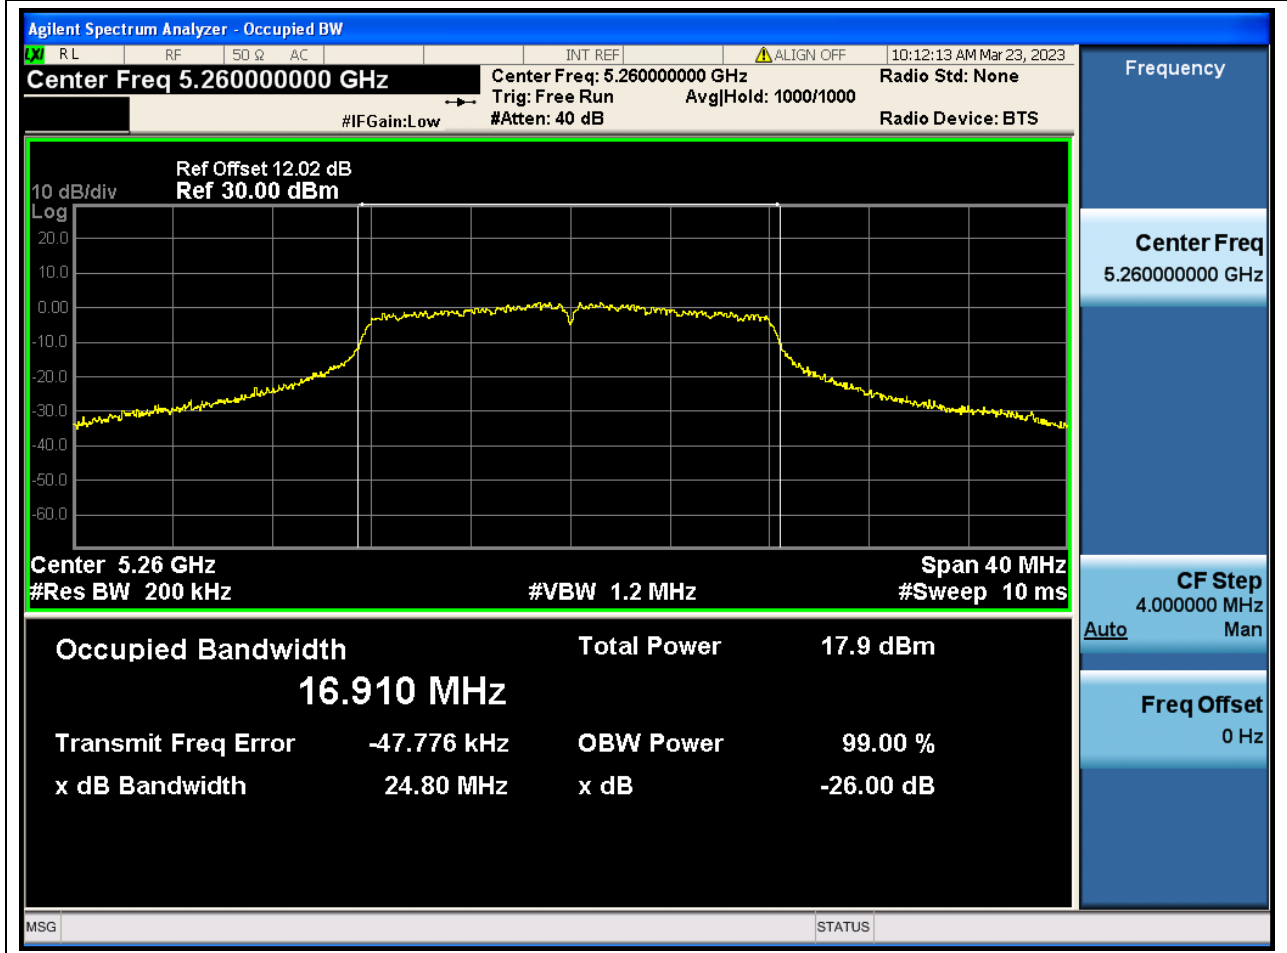

21. 802.11a_20M_Band2_L

21.1. A.2.2-99% Bandwidth(NTNV)

Center Frequency (MHz)	OBW Power (%)	RBW (MHz)	Detector	Limit (MHz)	OBW (MHz)	Verdict
5260	99	0.2	Peak	0	16.910196	N/A