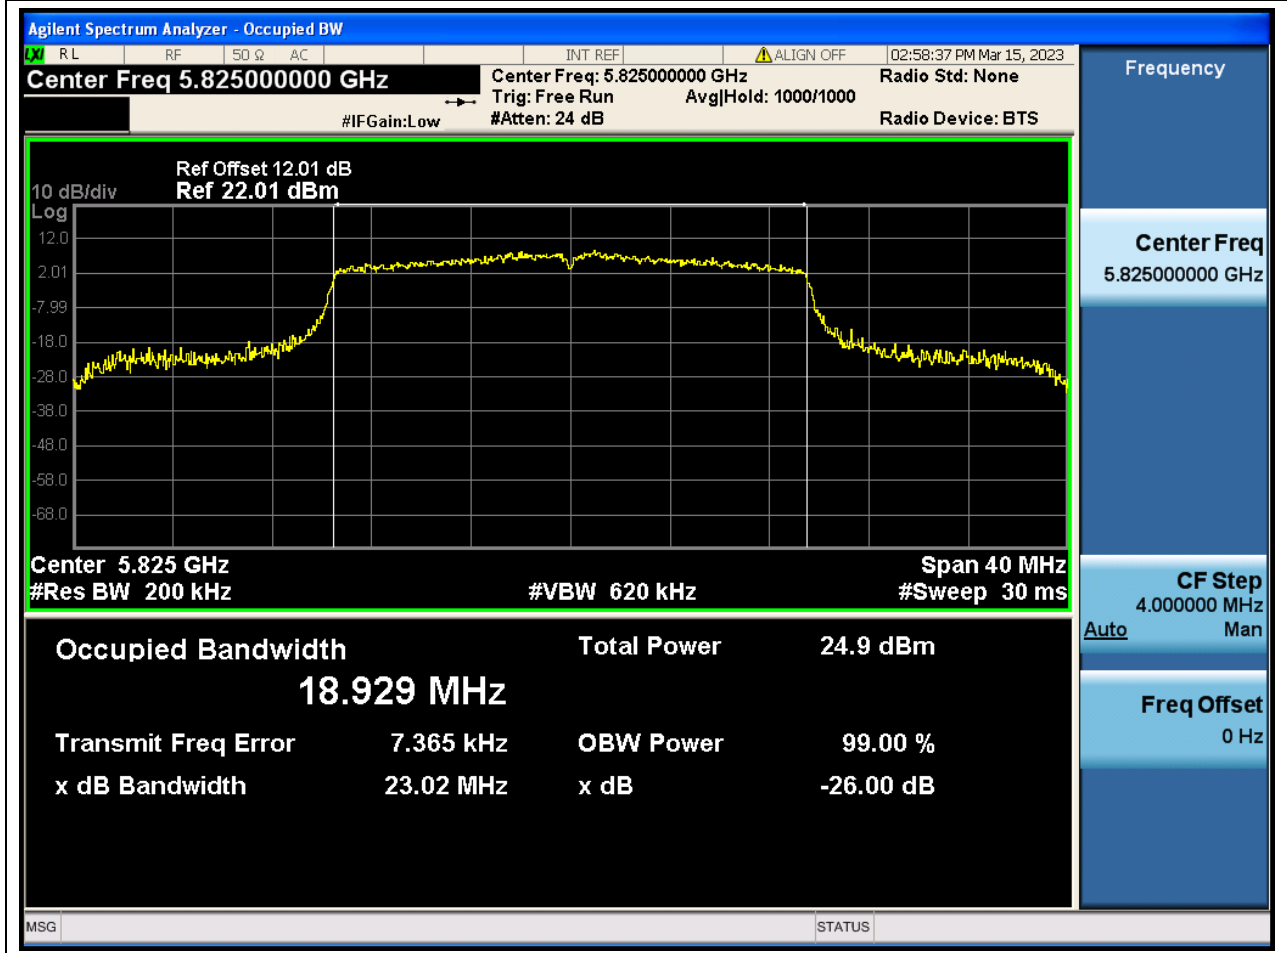

17. 802.11ax_20M_Band4_H

17.1. A.2-26dB Bandwidth(NTNV)

Center Frequency (MHz)	XdB Down	RBW (MHz)	Detector	Limit (MHz)	XdB BandWidth (MHz)	Verdict
5825	26	0.2	Peak	0	23.024118	N/A