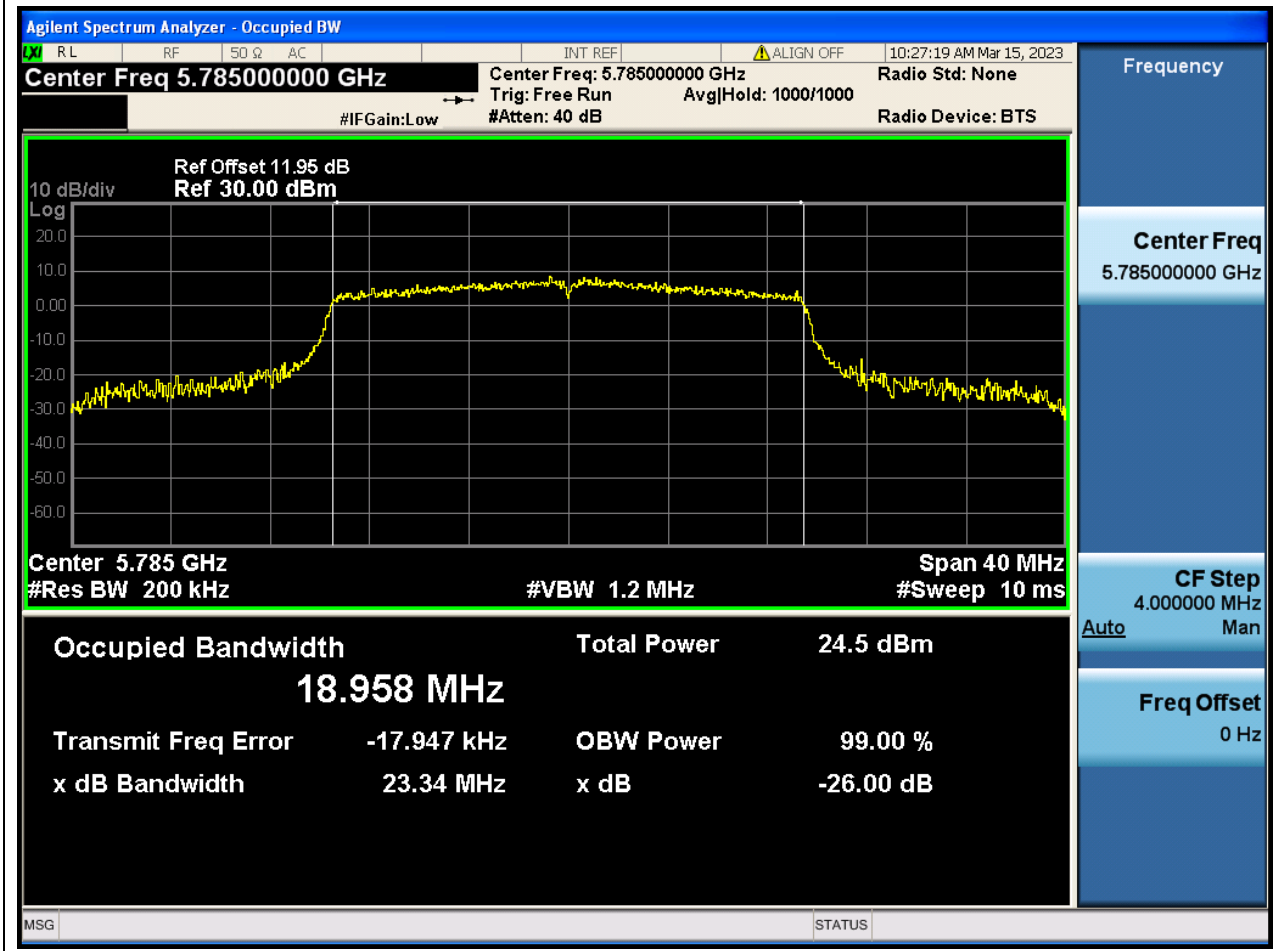

16. 802.11ax_20M_Band4_M

16.1. A.2.2-99% Bandwidth(NTNV)

Center Frequency (MHz)	OBW Power (%)	RBW (MHz)	Detector	Limit (MHz)	OBW (MHz)	Verdict
5785	99	0.2	Peak	0	18.957649	N/A