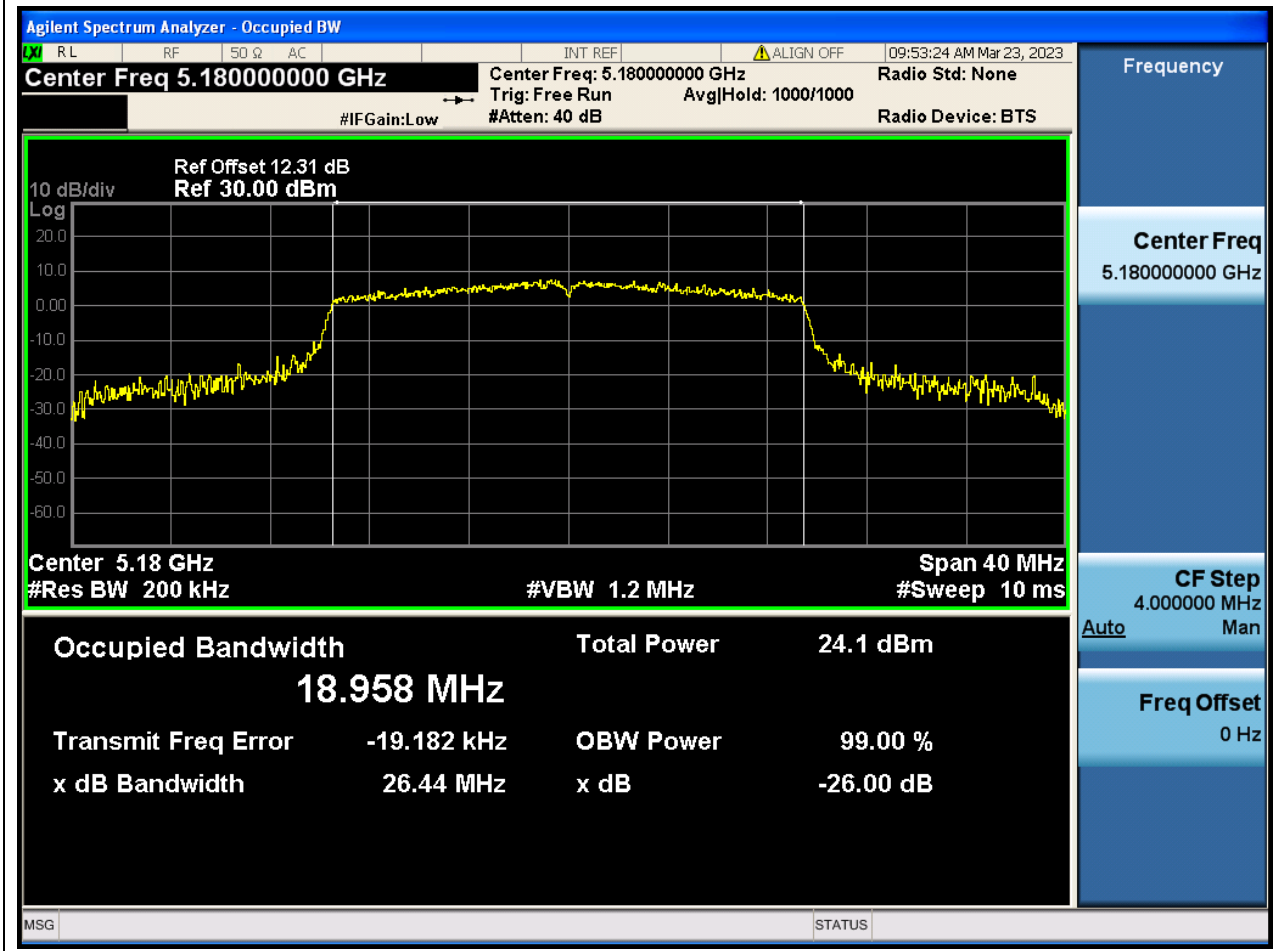

15. 802.11ax_20M_Band1_L

15.1. A.2.2-99% Bandwidth(NTNV)

Center Frequency (MHz)	OBW Power (%)	RBW (MHz)	Detector	Limit (MHz)	OBW (MHz)	Verdict
5180	99	0.2	Peak	0	18.957917	N/A