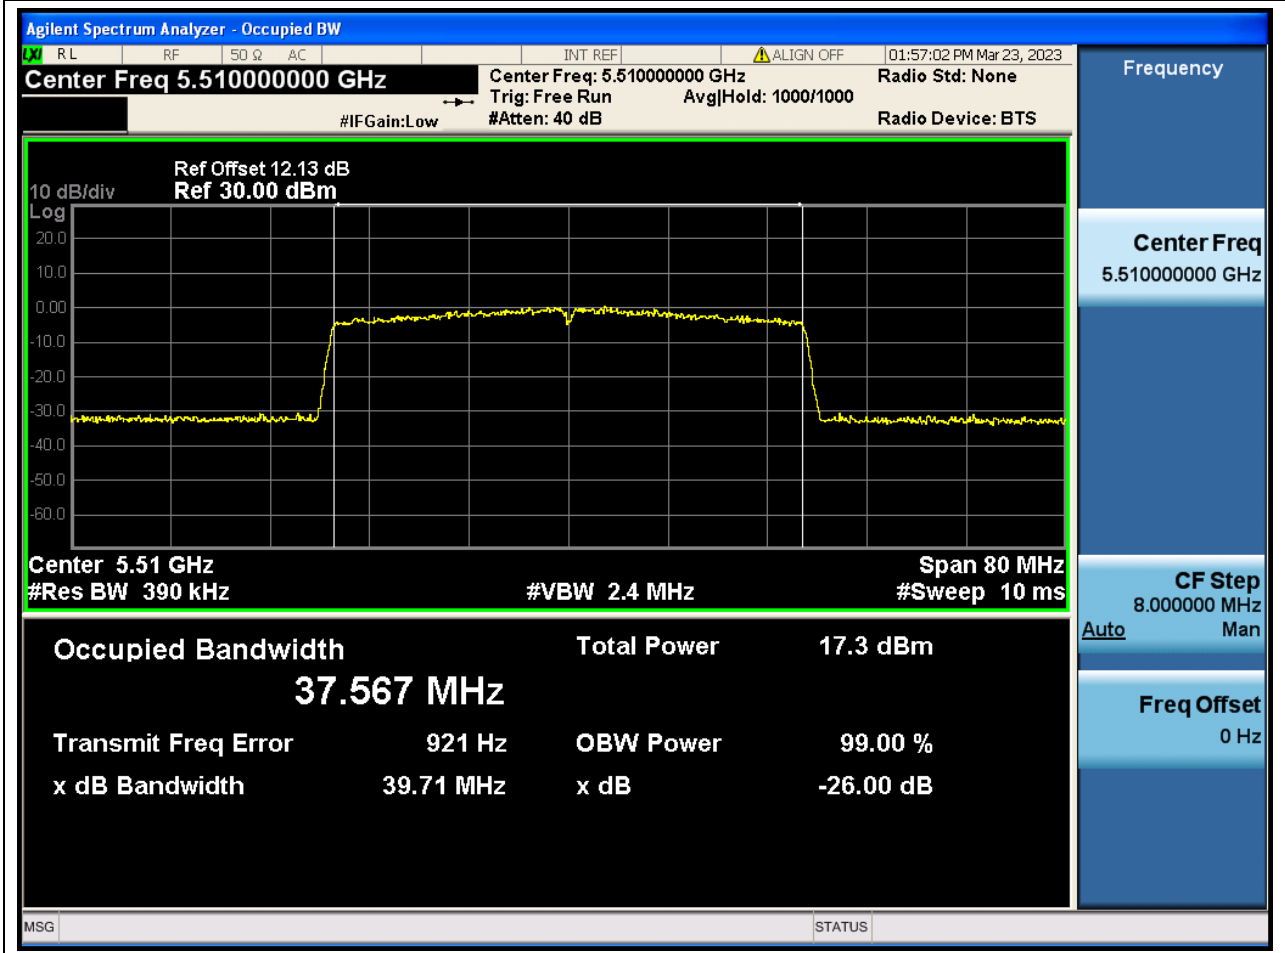

61. 802.11ax_40M_Band3_L

61.1. A.2.2-99% Bandwidth(NTNV)

Center Frequency (MHz)	OBW Power (%)	RBW (MHz)	Detector	Limit (MHz)	OBW (MHz)	Verdict
5510	99	0.39	Peak	0	37.566866	N/A