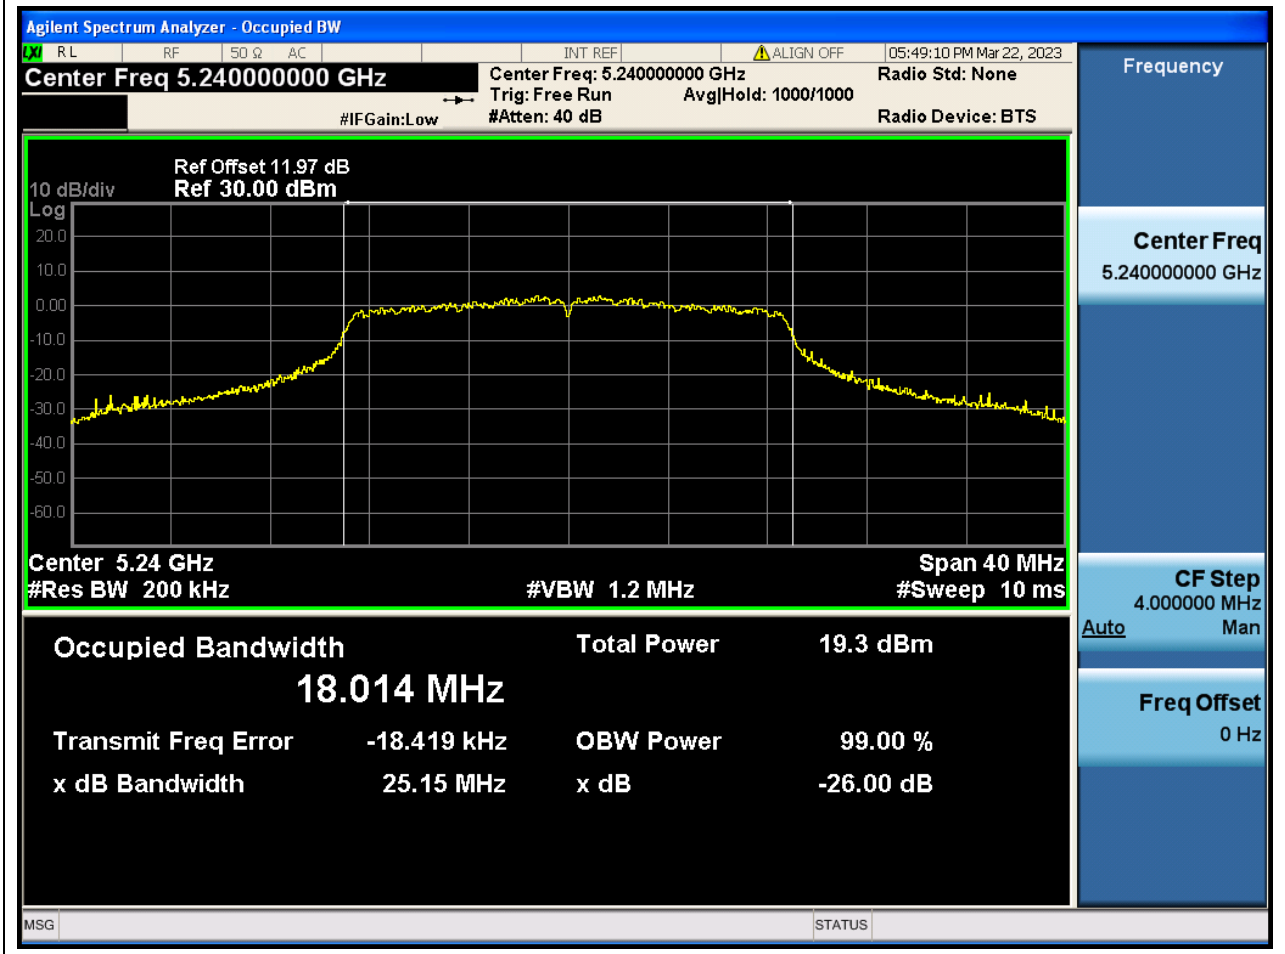

11. 802.11ac_20M_Band1_H

11.1. A.2.2-99% Bandwidth(NTNV)

Center Frequency (MHz)	OBW Power (%)	RBW (MHz)	Detector	Limit (MHz)	OBW (MHz)	Verdict
5240	99	0.2	Peak	0	18.0136	N/A