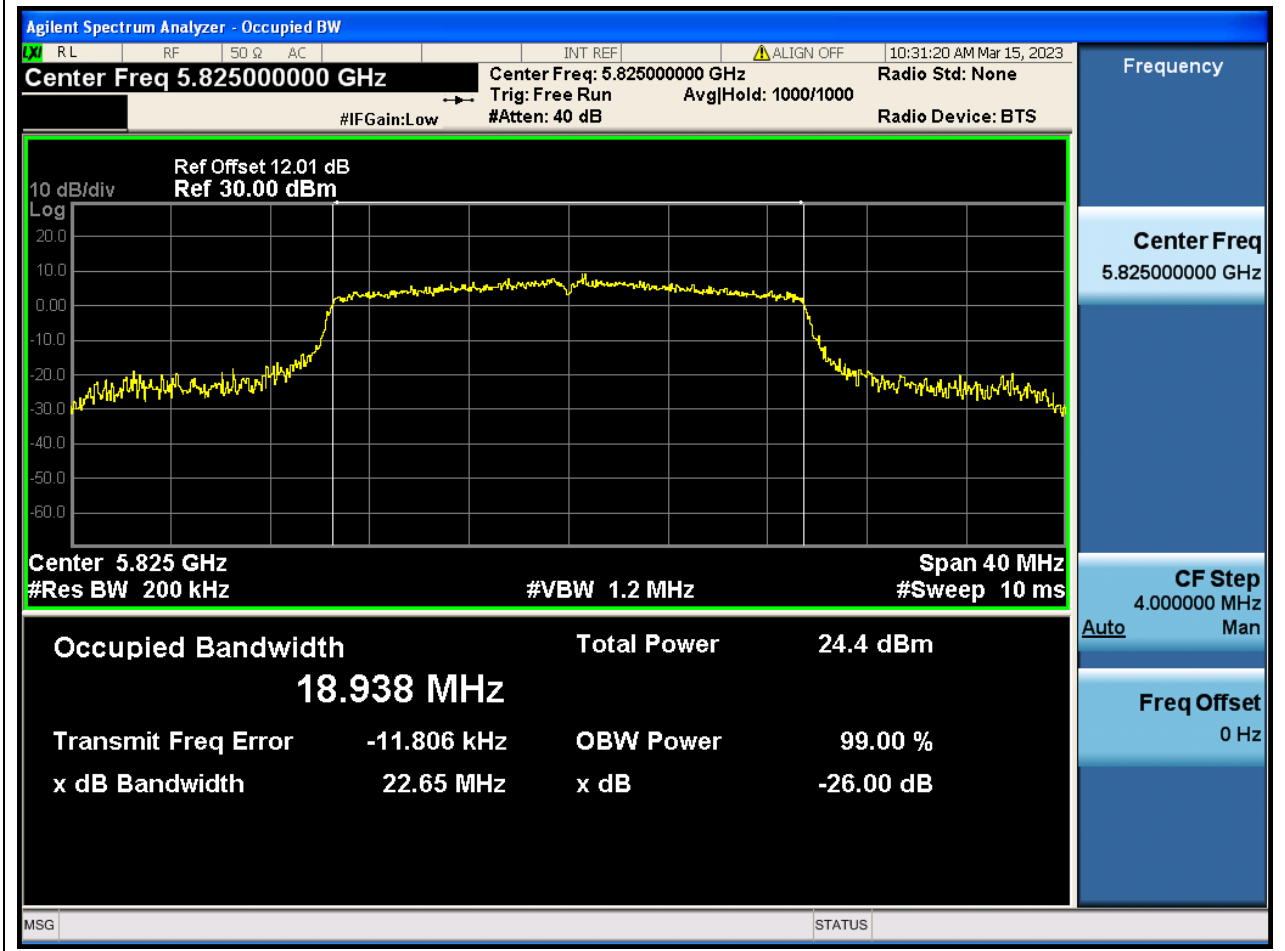

17. 802.11ax_20M_Band4_H

17.1. A.2.2-99% Bandwidth(NTNV)

Center Frequency (MHz)	OBW Power (%)	RBW (MHz)	Detector	Limit (MHz)	OBW (MHz)	Verdict
5825	99	0.2	Peak	0	18.938118	N/A