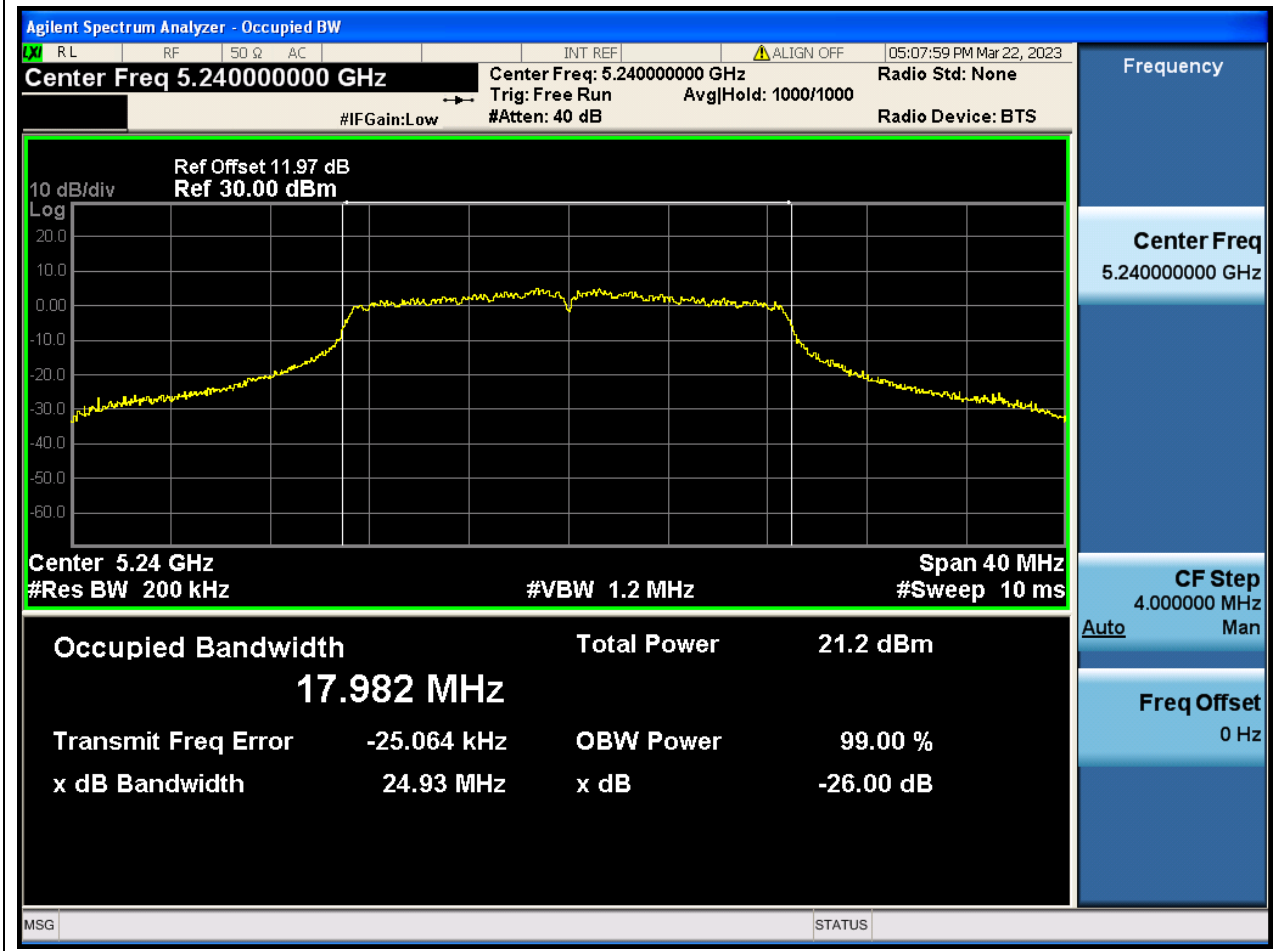

6. 802.11n_20M_Band1_H

6.1. A.2.2-99% Bandwidth(NTNV)

Center Frequency (MHz)	OBW Power (%)	RBW (MHz)	Detector	Limit (MHz)	OBW (MHz)	Verdict
5240	99	0.2	Peak	0	17.981537	N/A