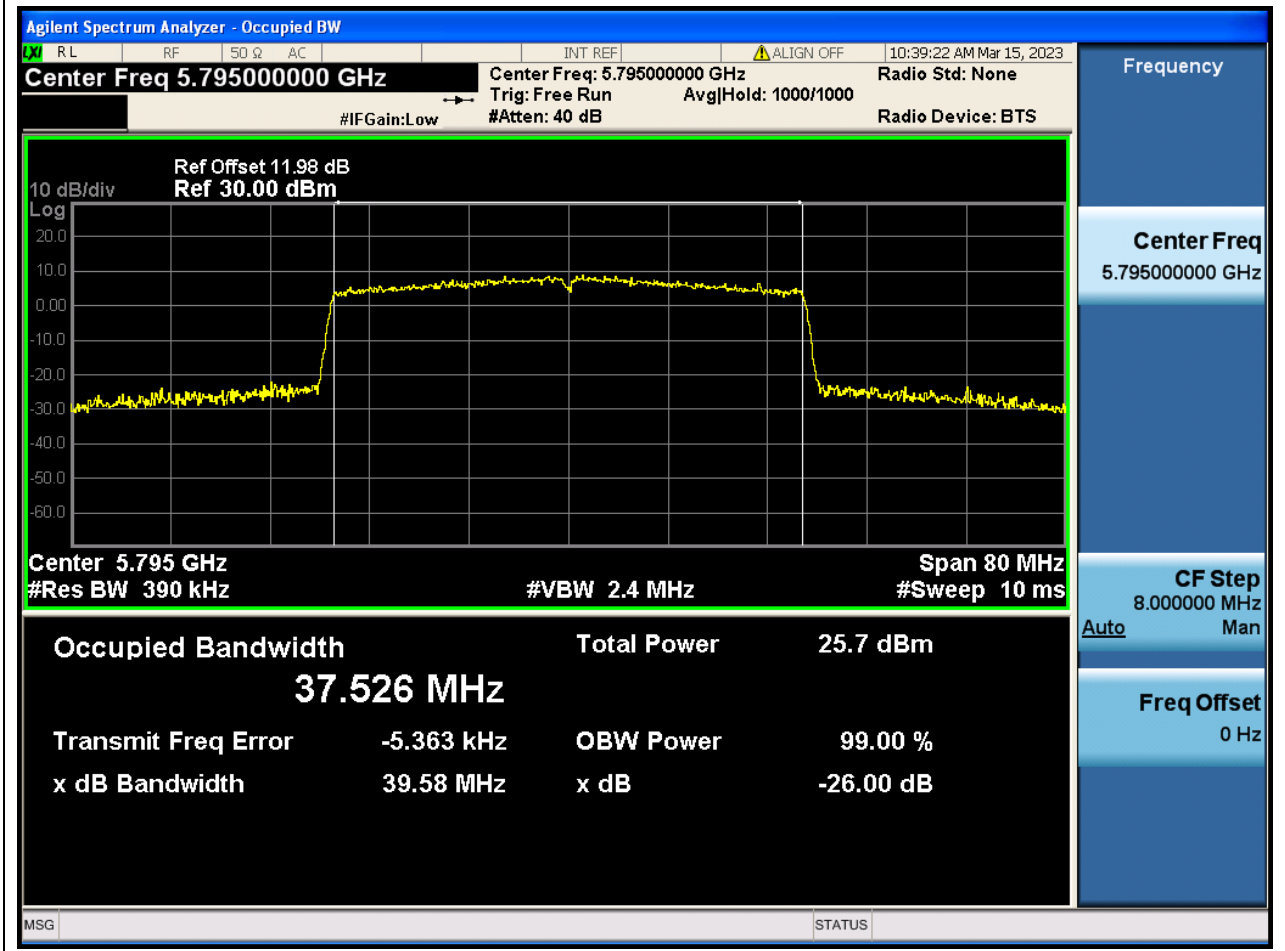

19. 802.11ax_40M_Band4_H

19.1. A.2.2-99% Bandwidth(NTNV)

Center Frequency (MHz)	OBW Power (%)	RBW (MHz)	Detector	Limit (MHz)	OBW (MHz)	Verdict
5795	99	0.39	Peak	0	37.526204	N/A