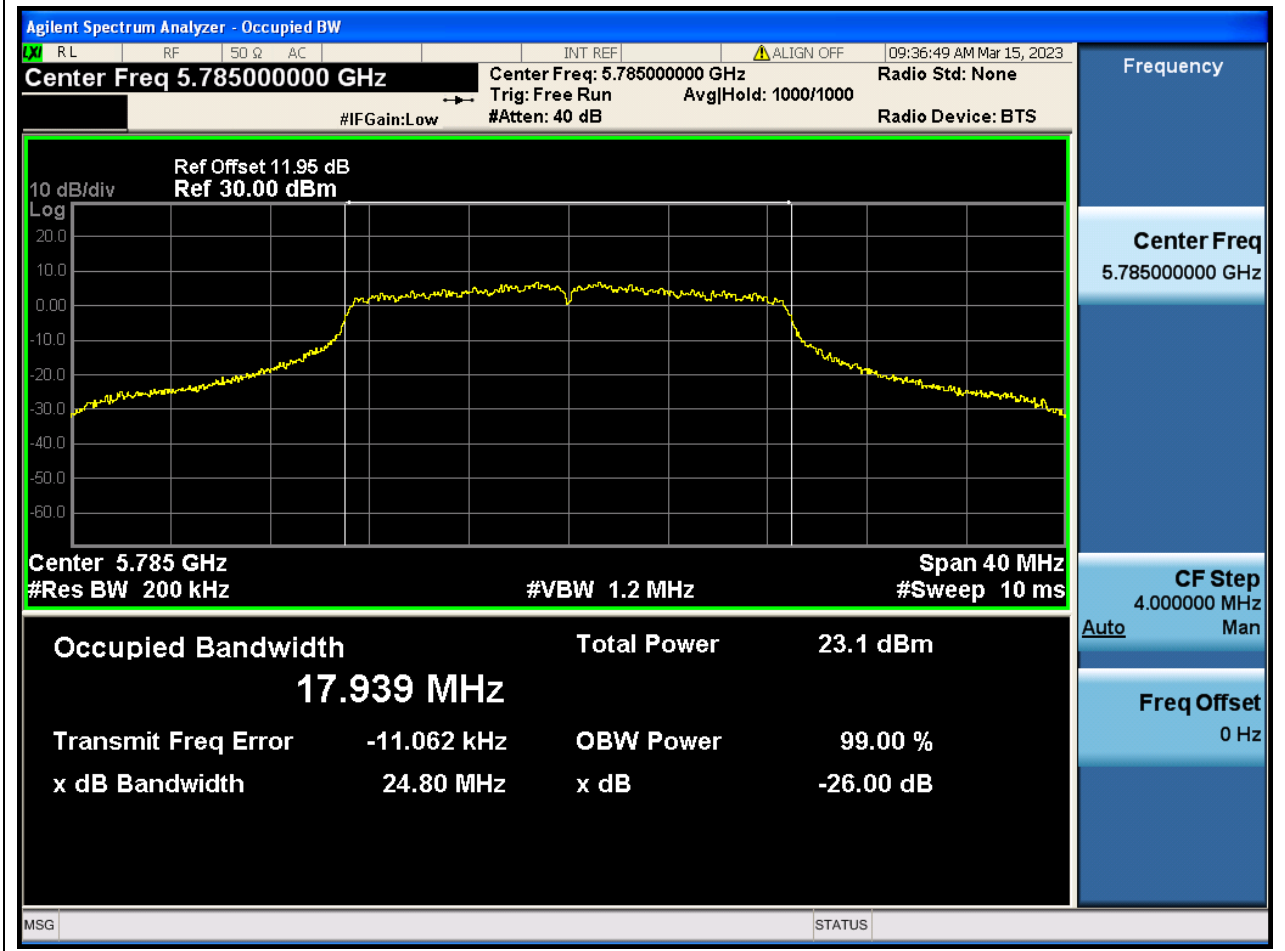

5. 802.11n_20M_Band4_M

5.1. A.2.2-99% Bandwidth(NTNV)

Center Frequency (MHz)	OBW Power (%)	RBW (MHz)	Detector	Limit (MHz)	OBW (MHz)	Verdict
5785	99	0.2	Peak	0	17.938849	N/A