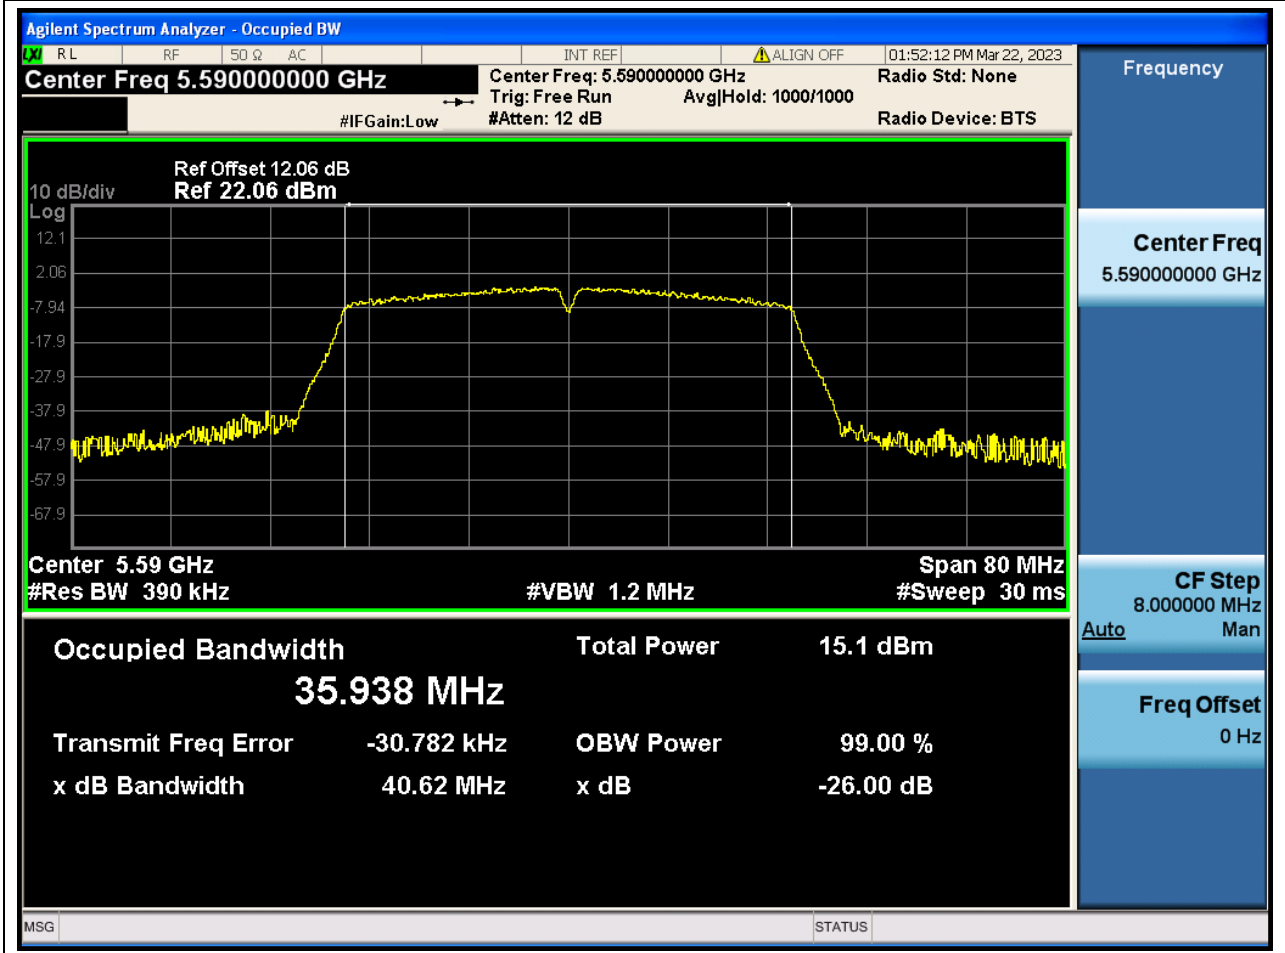

54. 802.11ac_40M_Band3_M

54.1. A.2-26dB Bandwidth(NTNV)

Center Frequency (MHz)	XdB Down	RBW (MHz)	Detector	Limit (MHz)	XdB BandWidth (MHz)	Verdict
5590	26	0.39	Peak	0	40.619139	N/A