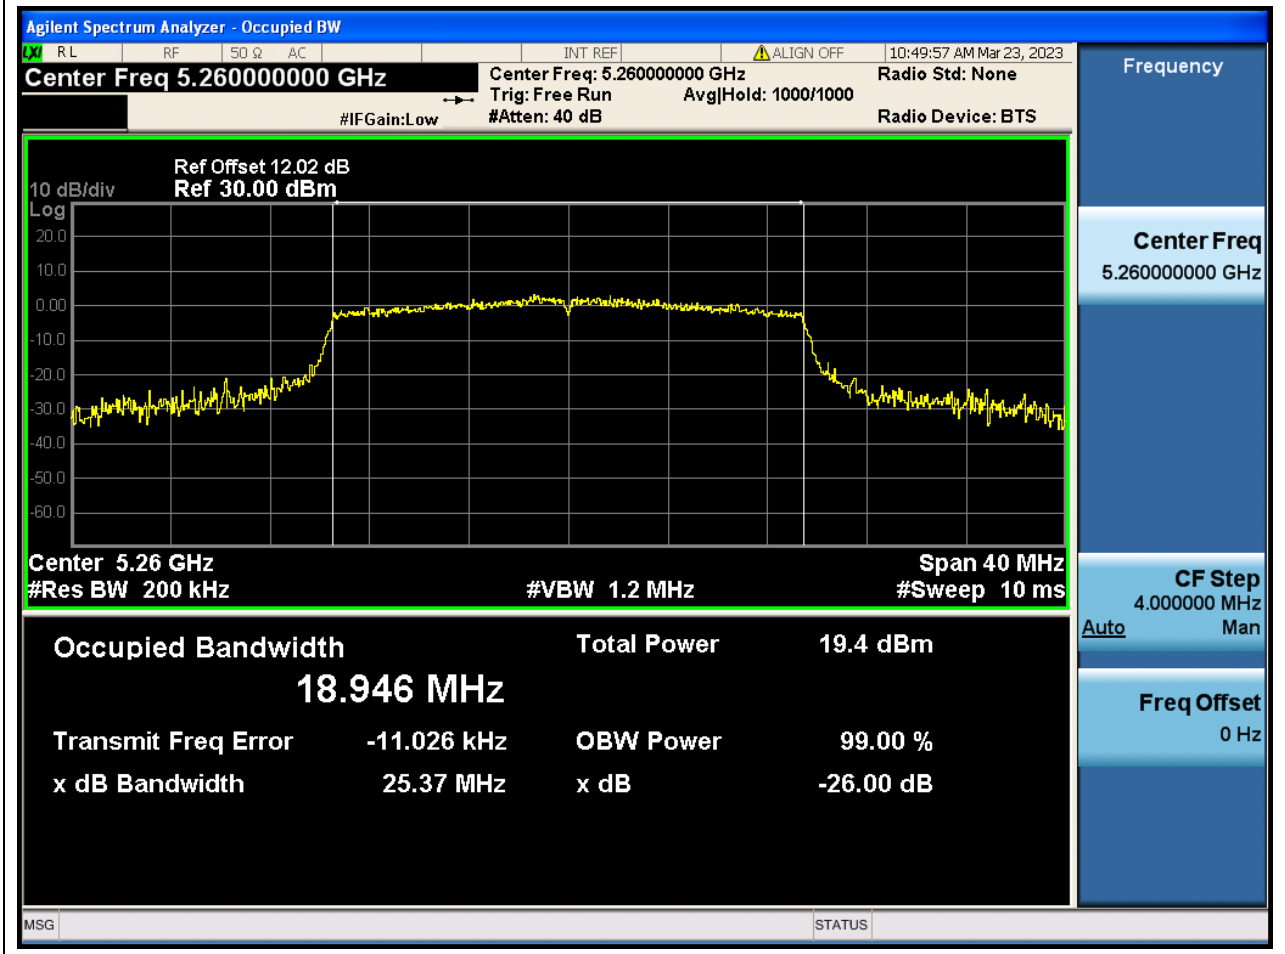

35. 802.11ax_20M_Band2_L

35.1. A.2.2-99% Bandwidth(NTNV)

Center Frequency (MHz)	OBW Power (%)	RBW (MHz)	Detector	Limit (MHz)	OBW (MHz)	Verdict
5260	99	0.2	Peak	0	18.945748	N/A