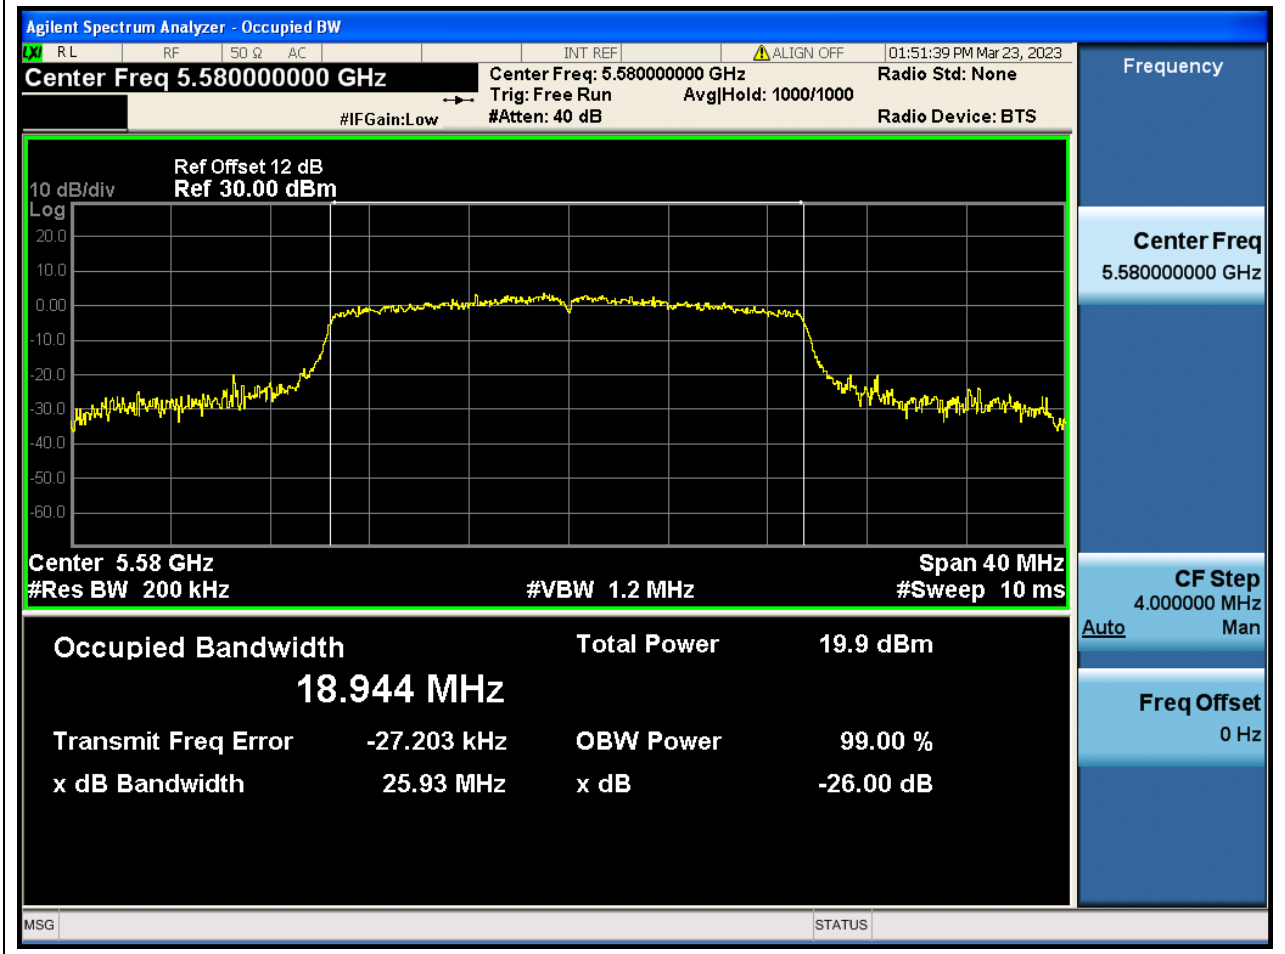

59. 802.11ax_20M_Band3_M

59.1. A.2.2-99% Bandwidth(NTNV)

Center Frequency (MHz)	OBW Power (%)	RBW (MHz)	Detector	Limit (MHz)	OBW (MHz)	Verdict
5580	99	0.2	Peak	0	18.94372	N/A