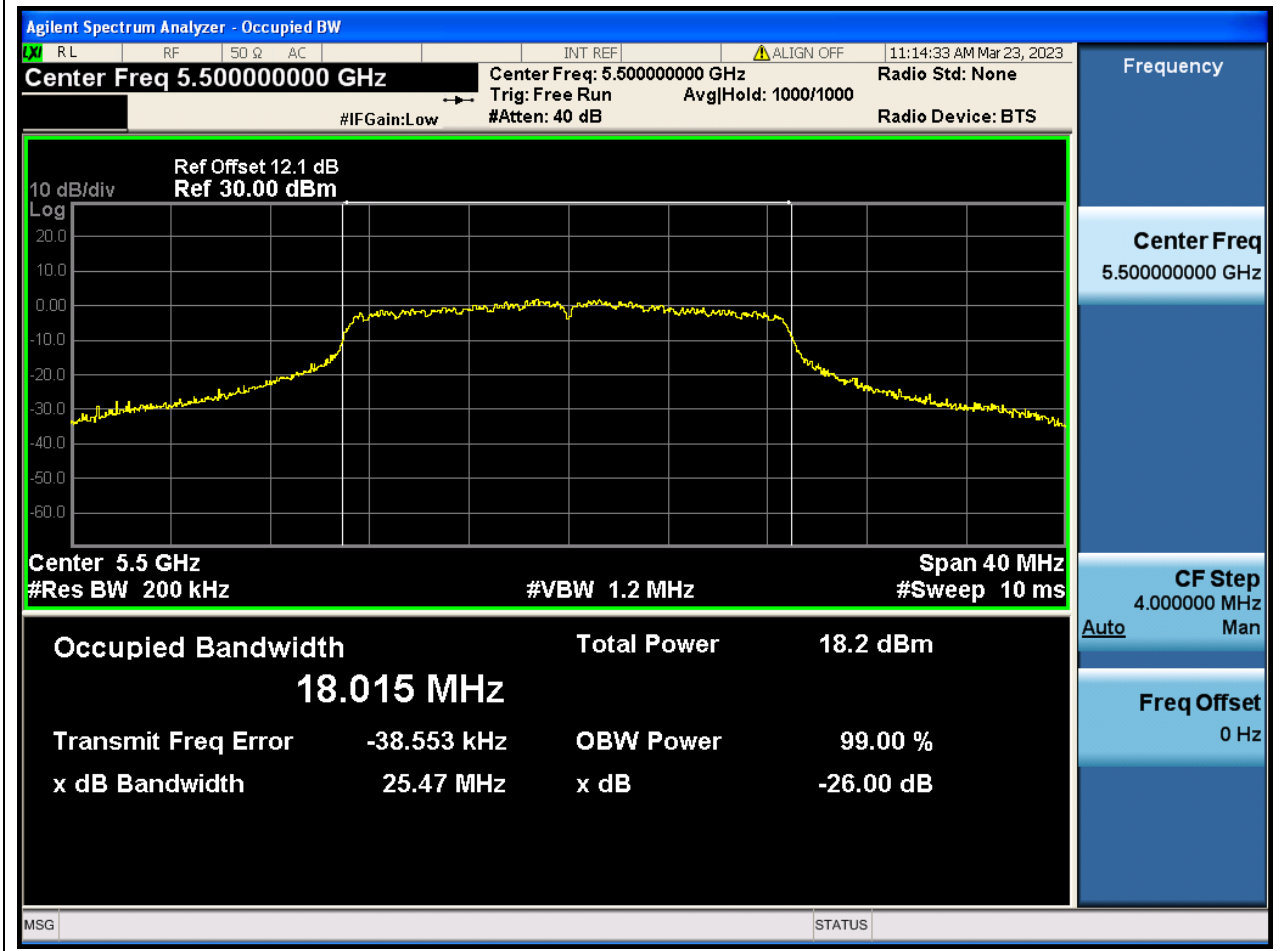

44. 802.11n_20M_Band3_L

44.1. A.2.2-99% Bandwidth(NTNV)

Center Frequency (MHz)	OBW Power (%)	RBW (MHz)	Detector	Limit (MHz)	OBW (MHz)	Verdict
5500	99	0.2	Peak	0	18.015396	N/A