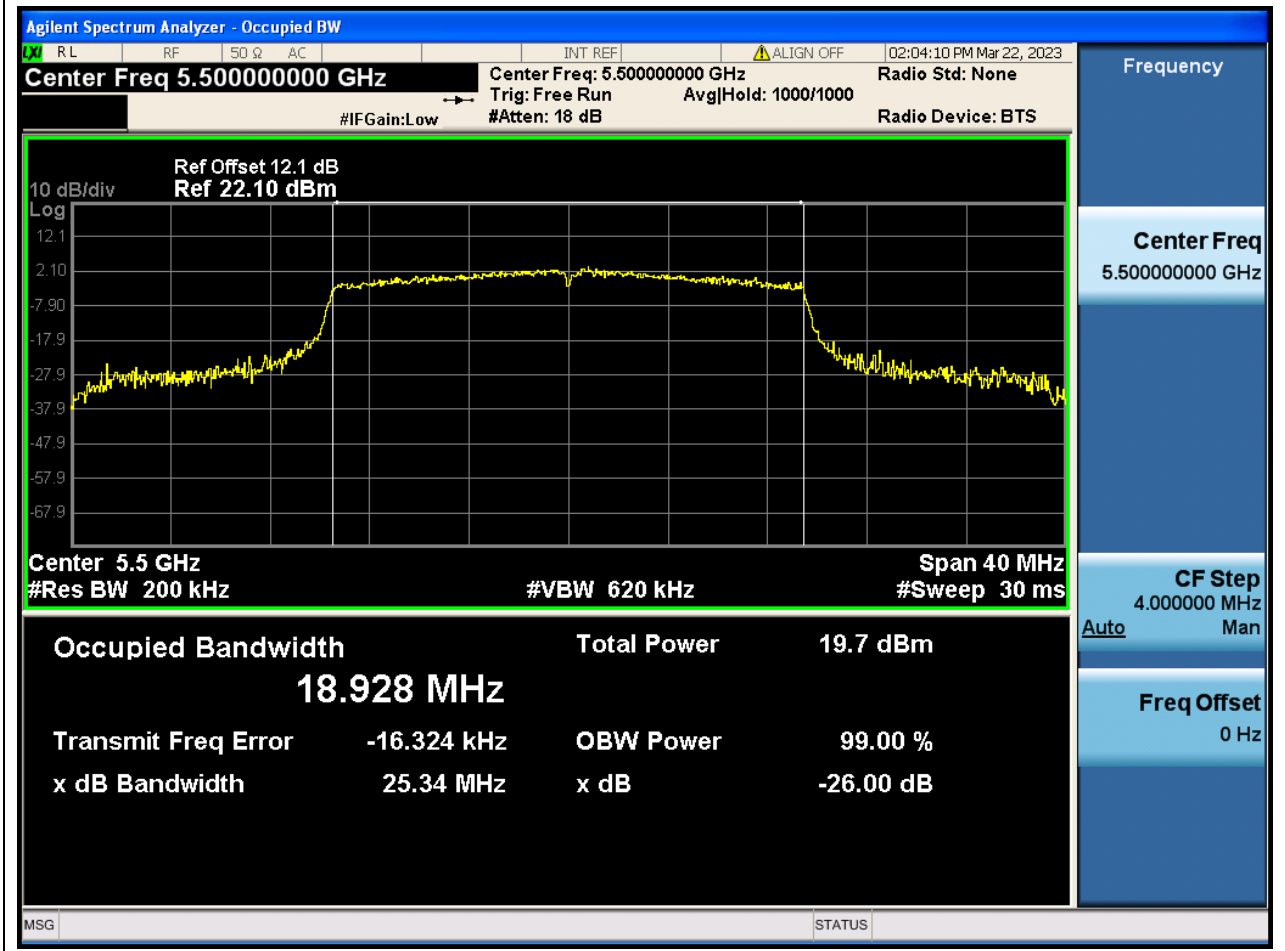

58. 802.11ax_20M_Band3_L

58.1. A.2-26dB Bandwidth(NTNV)

Center Frequency (MHz)	XdB Down	RBW (MHz)	Detector	Limit (MHz)	XdB BandWidth (MHz)	Verdict
5500	26	0.2	Peak	0	25.344455	N/A