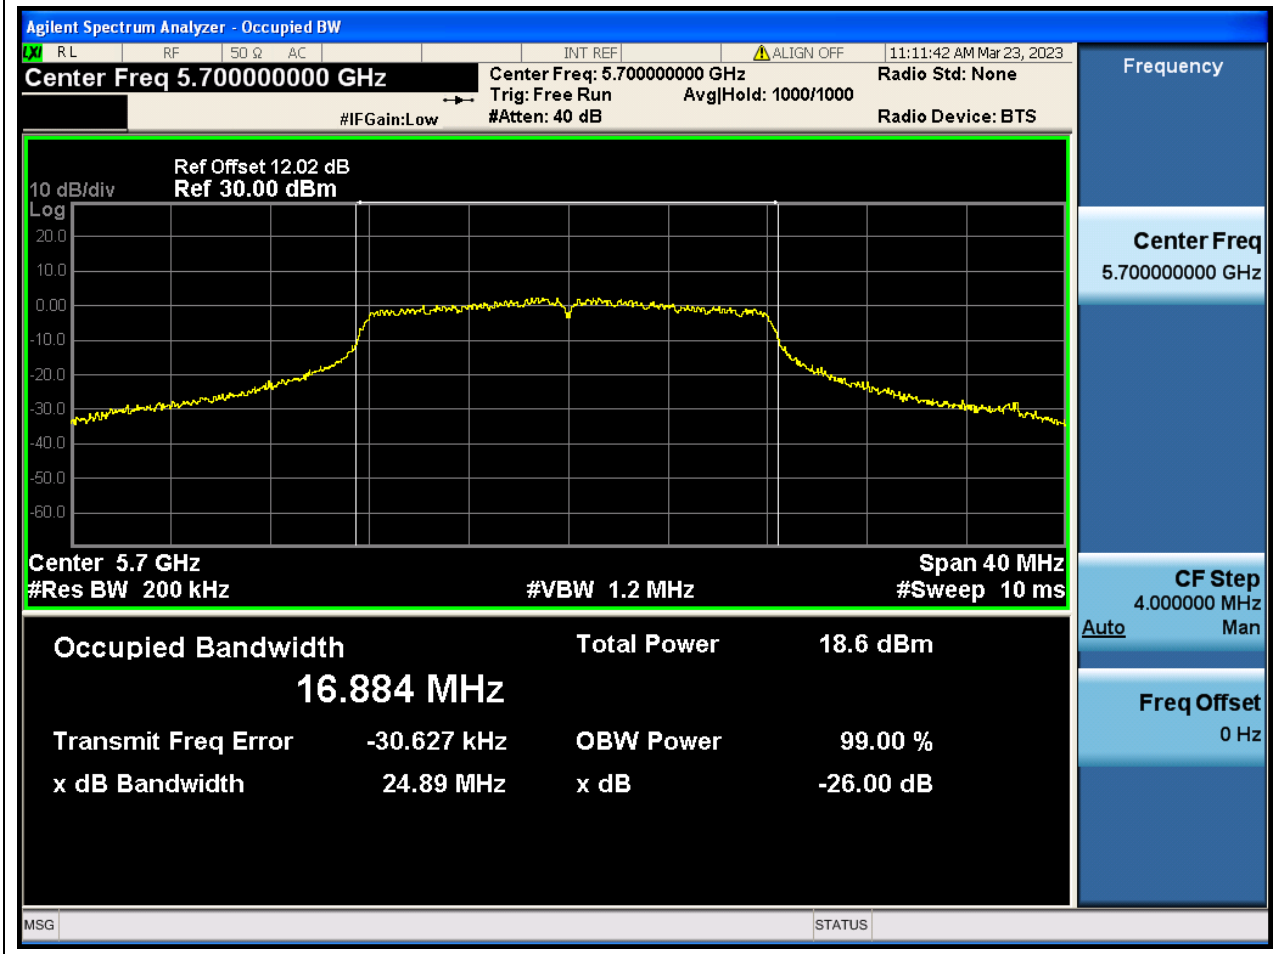

43. 802.11a_20M_Band3_H

43.1. A.2.2-99% Bandwidth(NTNV)

Center Frequency (MHz)	OBW Power (%)	RBW (MHz)	Detector	Limit (MHz)	OBW (MHz)	Verdict
5700	99	0.2	Peak	0	16.884424	N/A