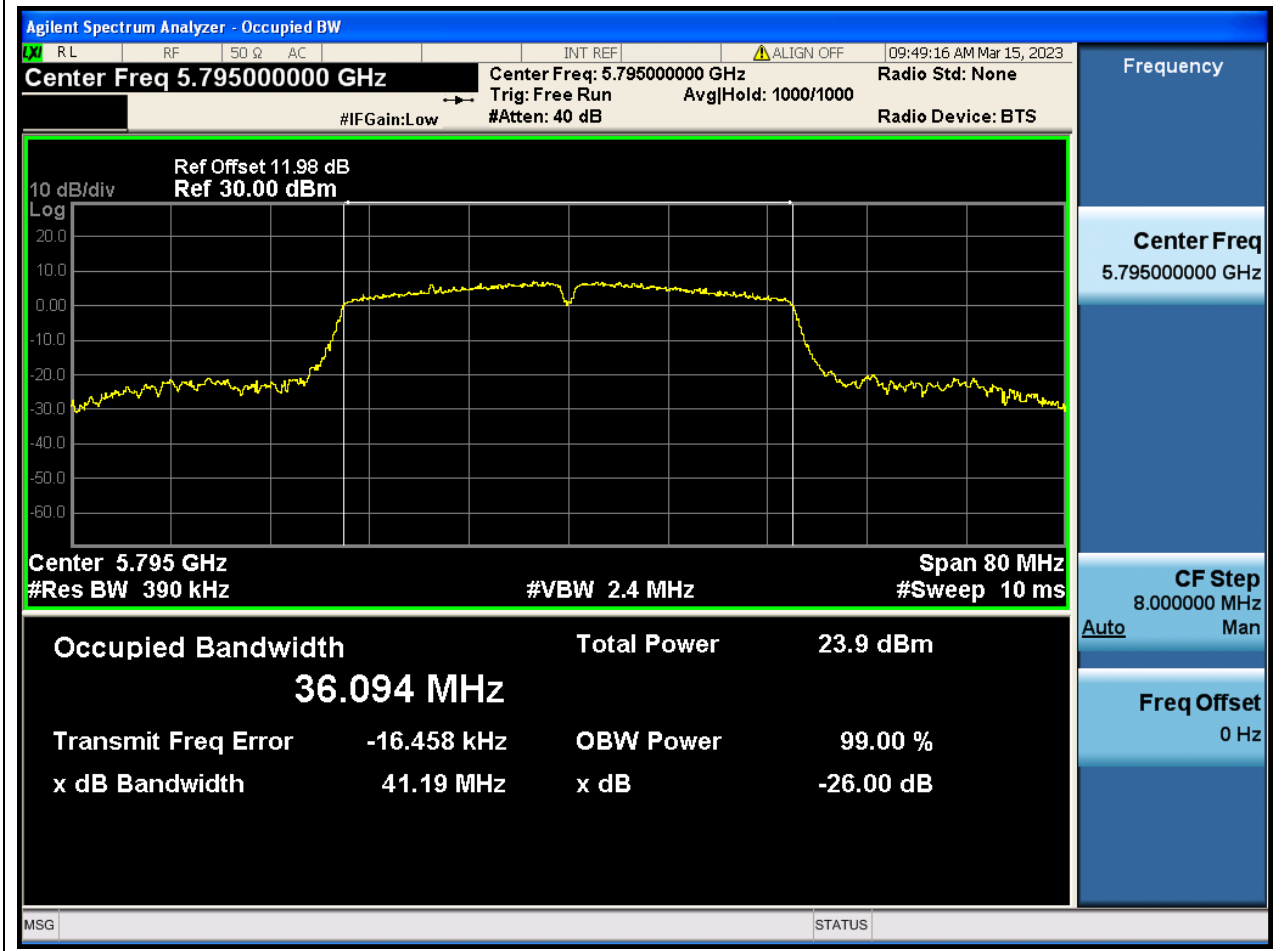

8. 802.11n_40M_Band4_H

8.1. A.2.2-99% Bandwidth(NTNV)

Center Frequency (MHz)	OBW Power (%)	RBW (MHz)	Detector	Limit (MHz)	OBW (MHz)	Verdict
5795	99	0.39	Peak	0	36.093751	N/A