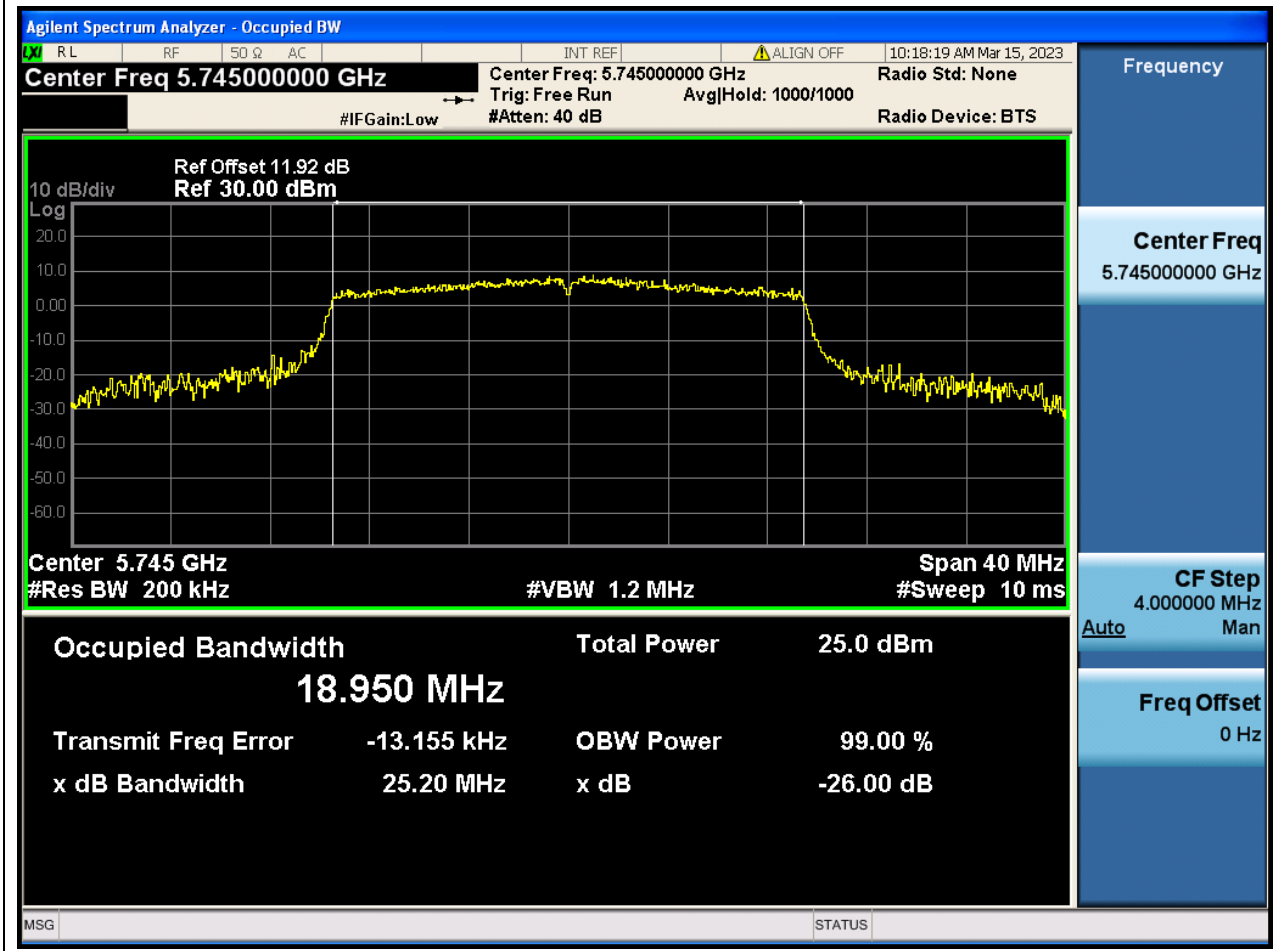

15. 802.11ax_20M_Band4_L

15.1. A.2.2-99% Bandwidth(NTNV)

Center Frequency (MHz)	OBW Power (%)	RBW (MHz)	Detector	Limit (MHz)	OBW (MHz)	Verdict
5745	99	0.2	Peak	0	18.949659	N/A