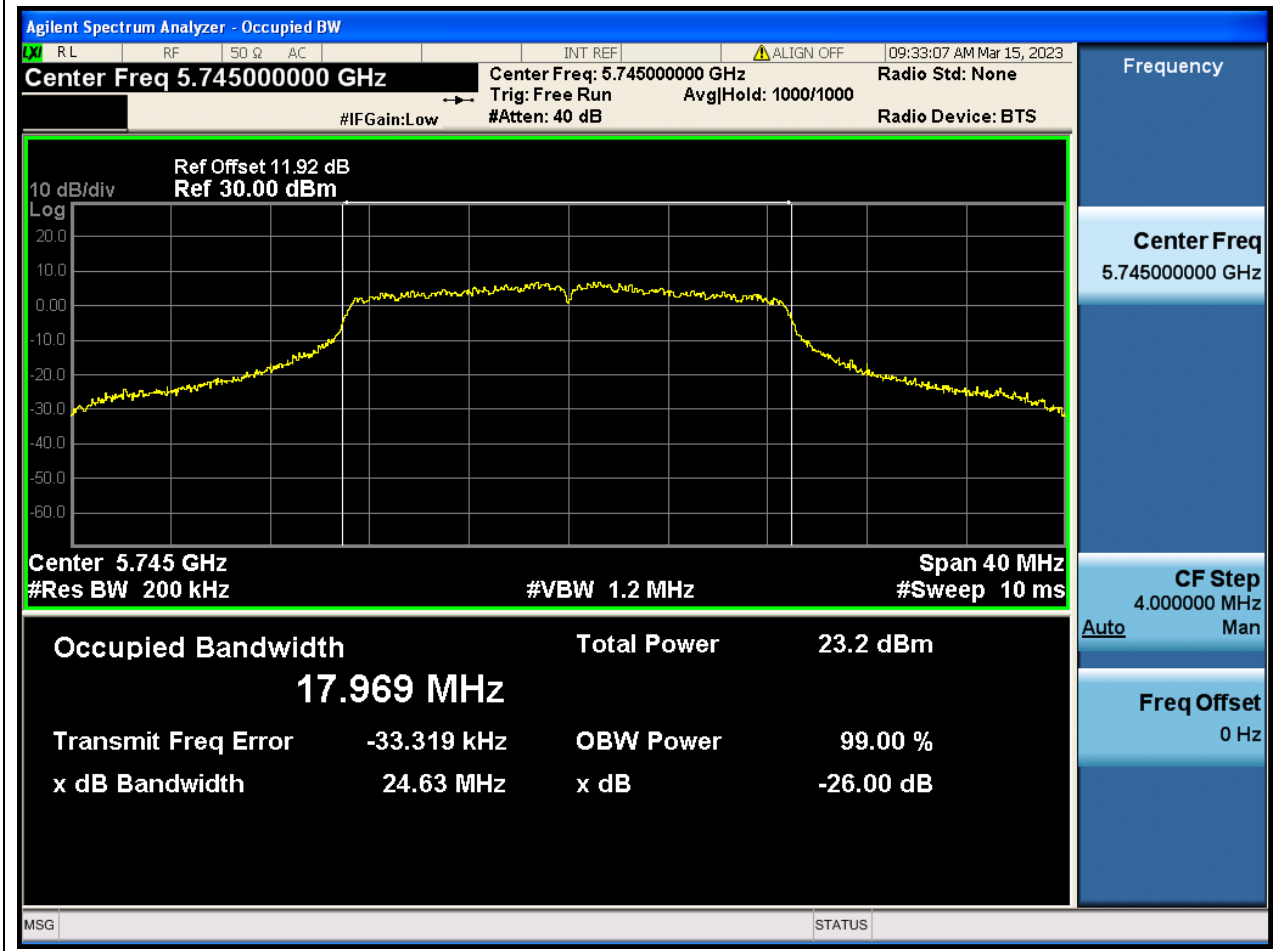

4. 802.11n_20M_Band4_L

4.1. A.2.2-99% Bandwidth(NTNV)

Center Frequency (MHz)	OBW Power (%)	RBW (MHz)	Detector	Limit (MHz)	OBW (MHz)	Verdict
5745	99	0.2	Peak	0	17.968885	N/A