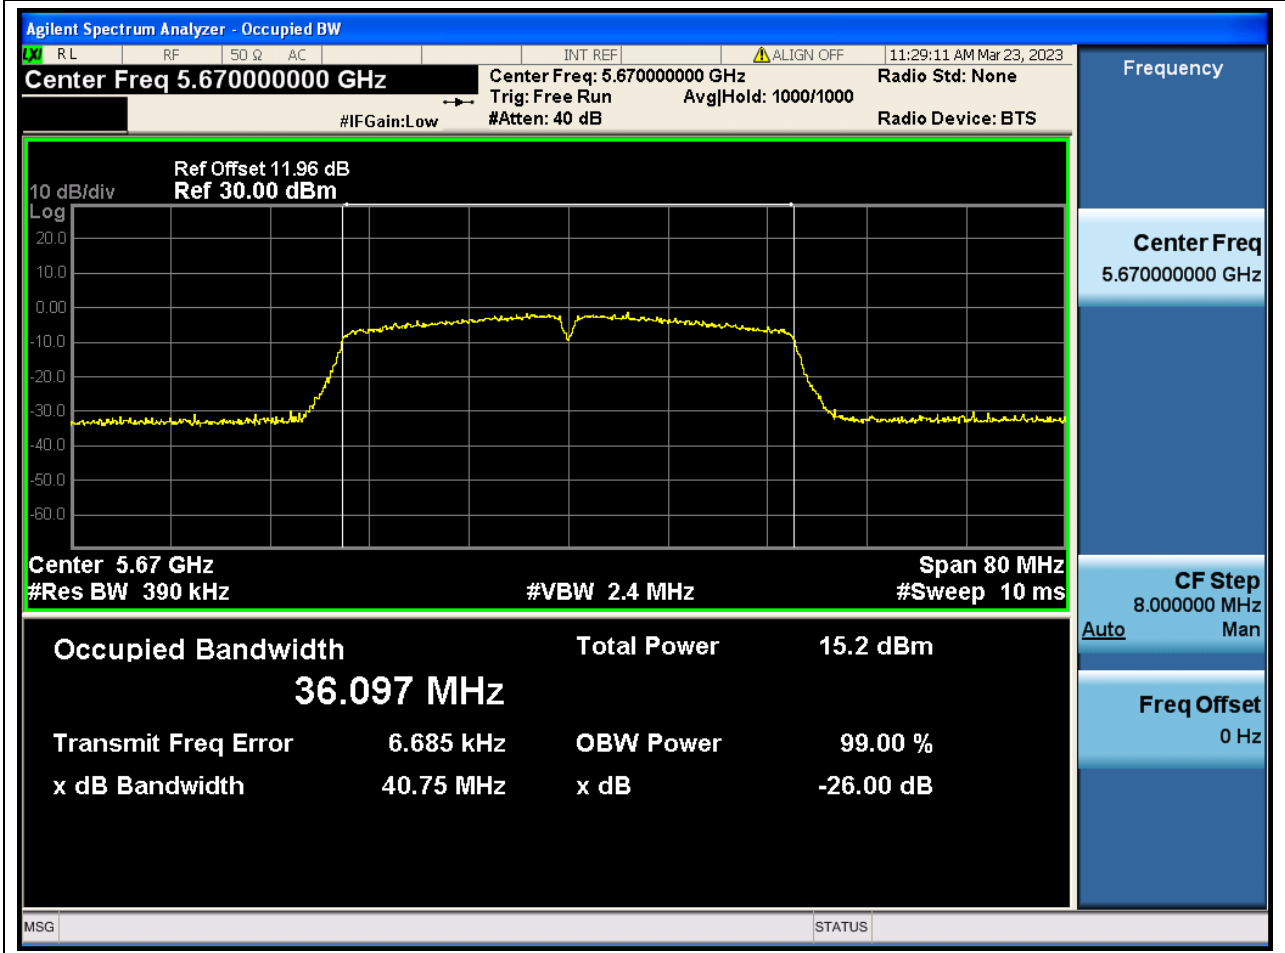

49. 802.11n_40M_Band3_H

49.1. A.2.2-99% Bandwidth(NTNV)

Center Frequency (MHz)	OBW Power (%)	RBW (MHz)	Detector	Limit (MHz)	OBW (MHz)	Verdict
5670	99	0.39	Peak	0	36.097063	N/A