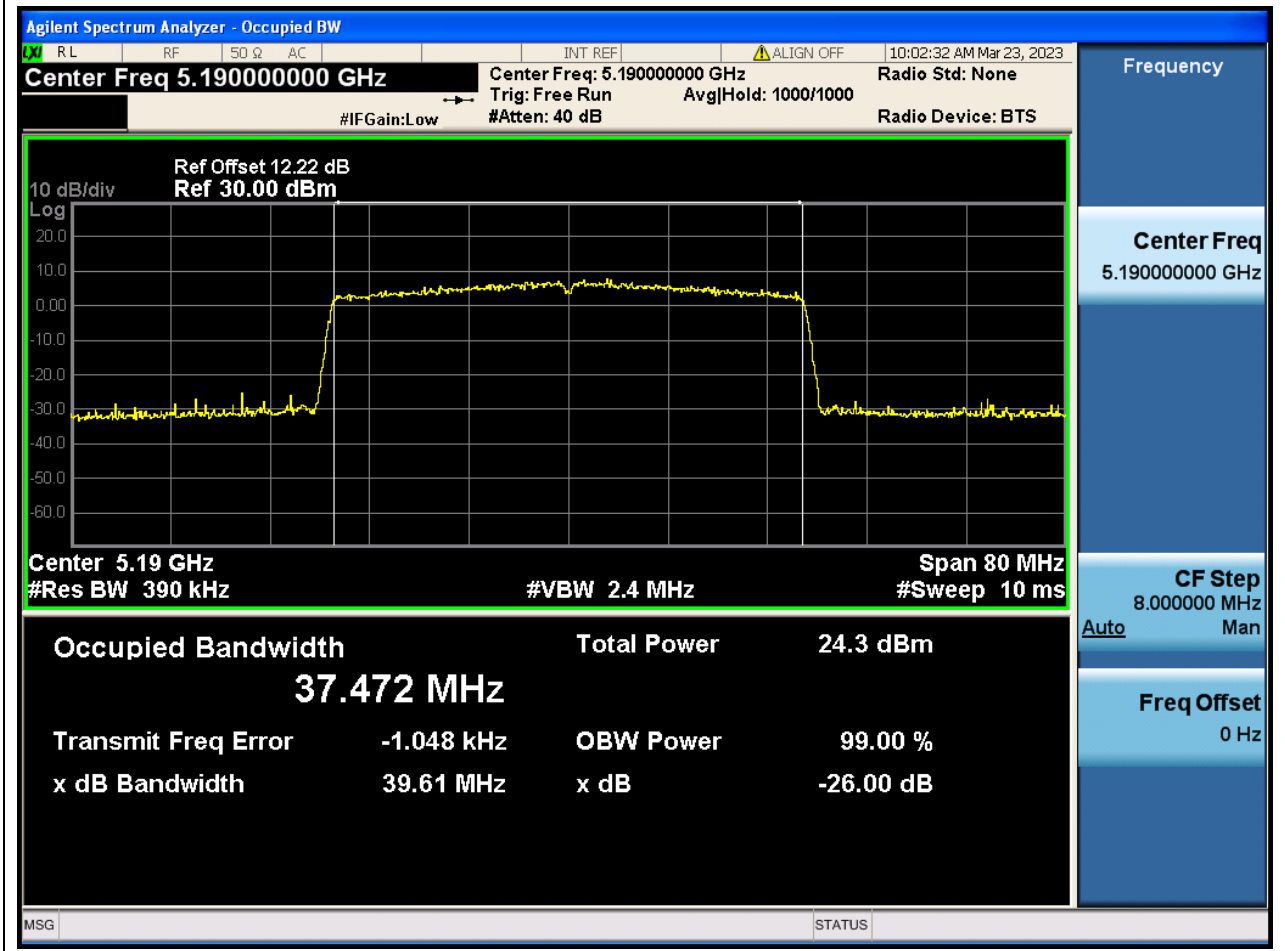

18. 802.11ax_40M_Band1_L

18.1. A.2.2-99% Bandwidth(NTNV)

Center Frequency (MHz)	OBW Power (%)	RBW (MHz)	Detector	Limit (MHz)	OBW (MHz)	Verdict
5190	99	0.39	Peak	0	37.472023	N/A