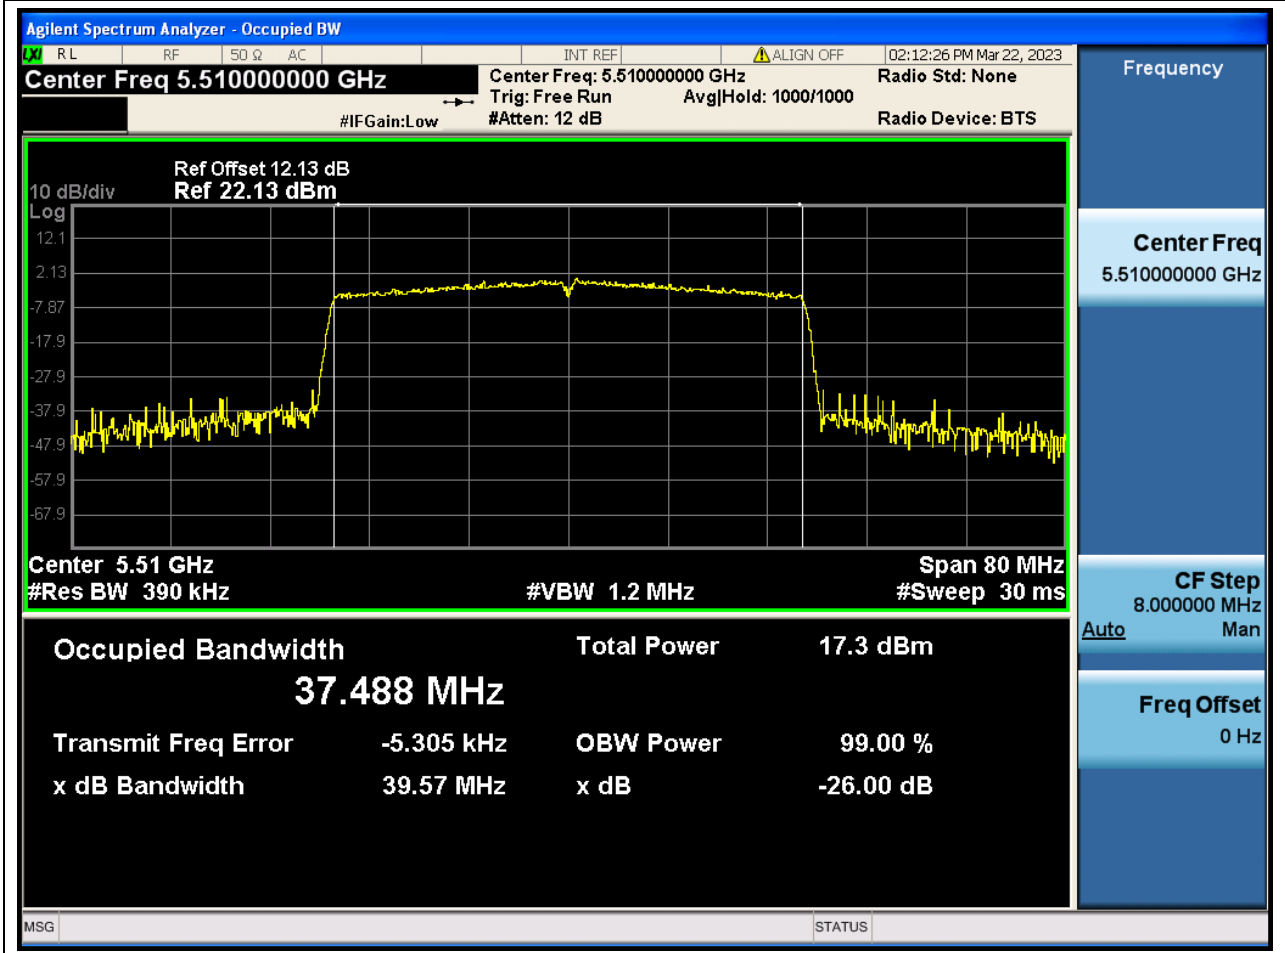

61. 802.11ax_40M_Band3_L

61.1. A.2-26dB Bandwidth(NTNV)

Center Frequency (MHz)	XdB Down	RBW (MHz)	Detector	Limit (MHz)	XdB BandWidth (MHz)	Verdict
5510	26	0.39	Peak	0	39.56786	N/A