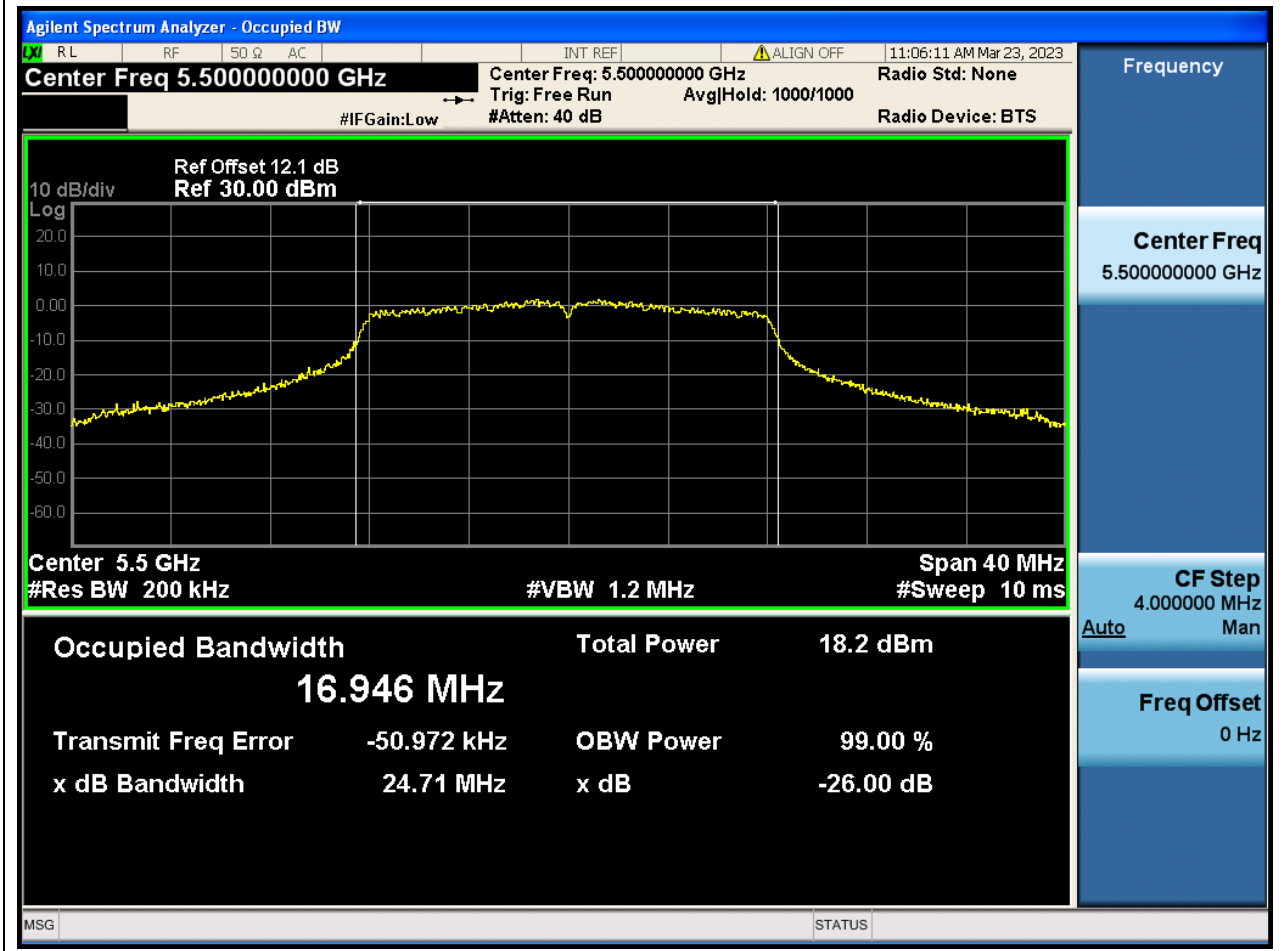

41. 802.11a_20M_Band3_L

41.1. A.2.2-99% Bandwidth(NTNV)

Center Frequency (MHz)	OBW Power (%)	RBW (MHz)	Detector	Limit (MHz)	OBW (MHz)	Verdict
5500	99	0.2	Peak	0	16.946058	N/A