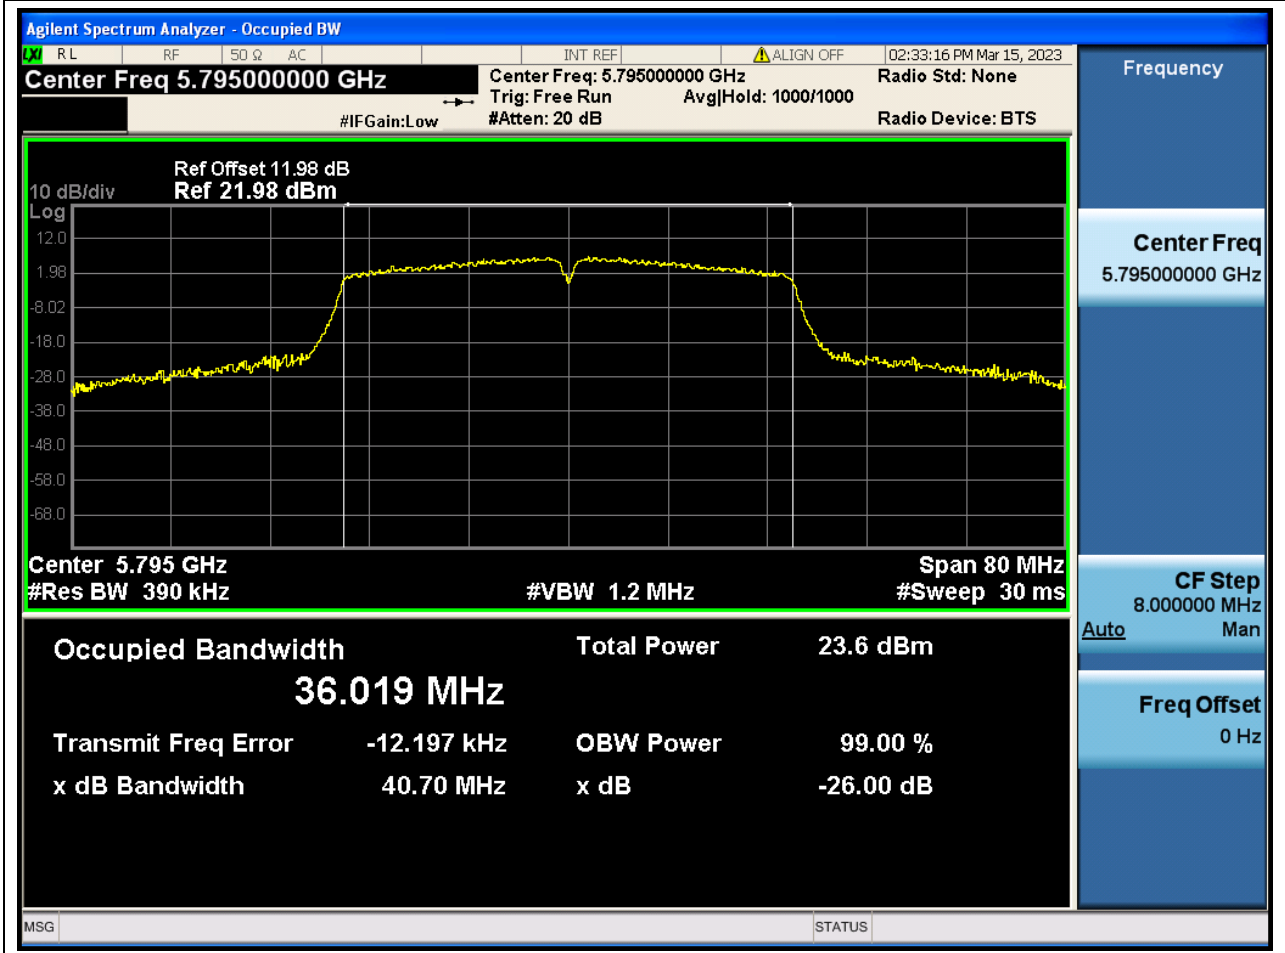

13. 802.11ac_40M_Band4_H

13.1. A.2-26dB Bandwidth(NTNV)

Center Frequency (MHz)	XdB Down	RBW (MHz)	Detector	Limit (MHz)	XdB BandWidth (MHz)	Verdict
5795	26	0.39	Peak	0	40.695017	N/A