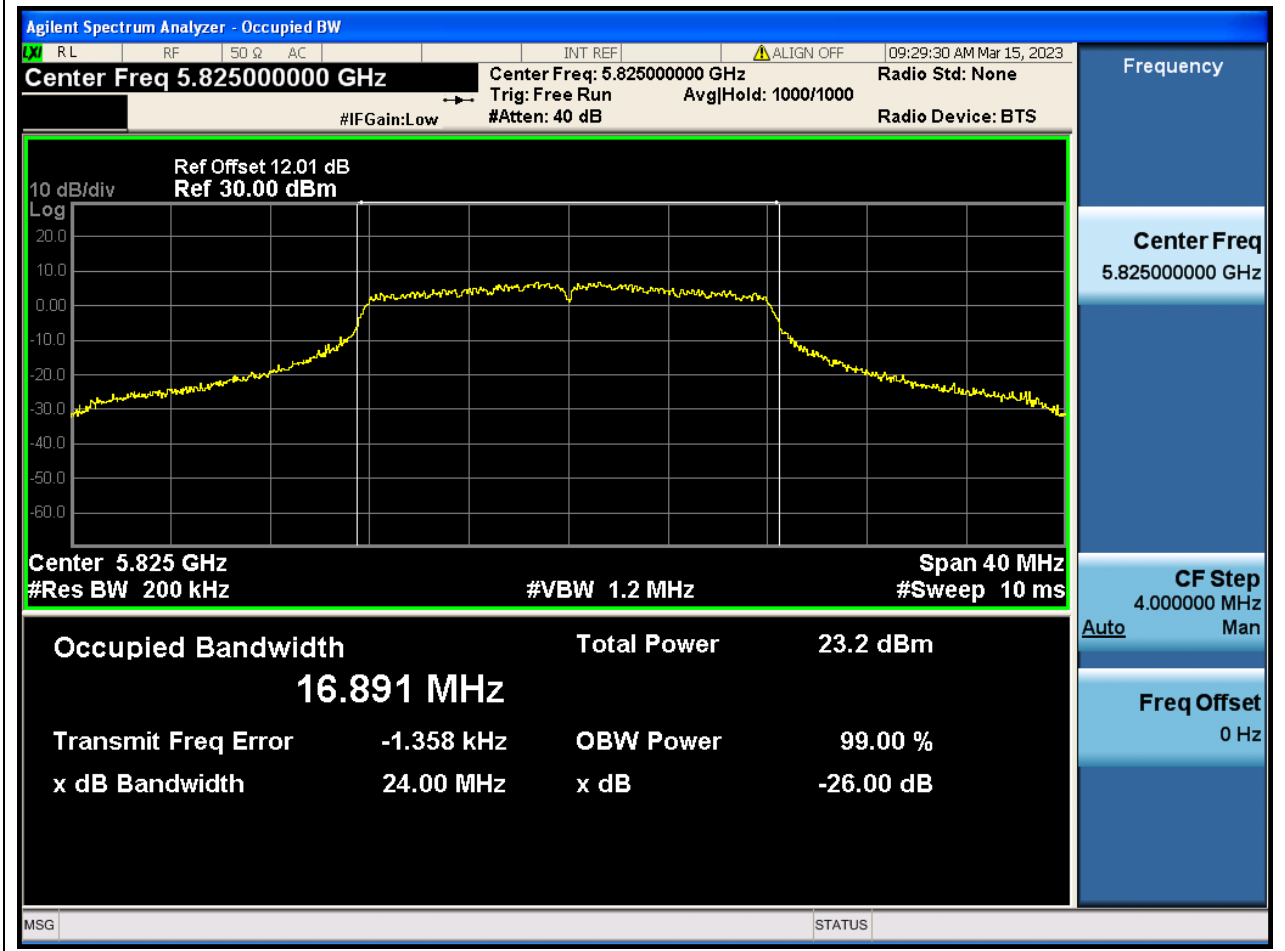

3. 802.11a_20M_Band4_H

3.1. A.2.2-99% Bandwidth(NTNV)

Center Frequency (MHz)	OBW Power (%)	RBW (MHz)	Detector	Limit (MHz)	OBW (MHz)	Verdict
5825	99	0.2	Peak	0	16.890602	N/A