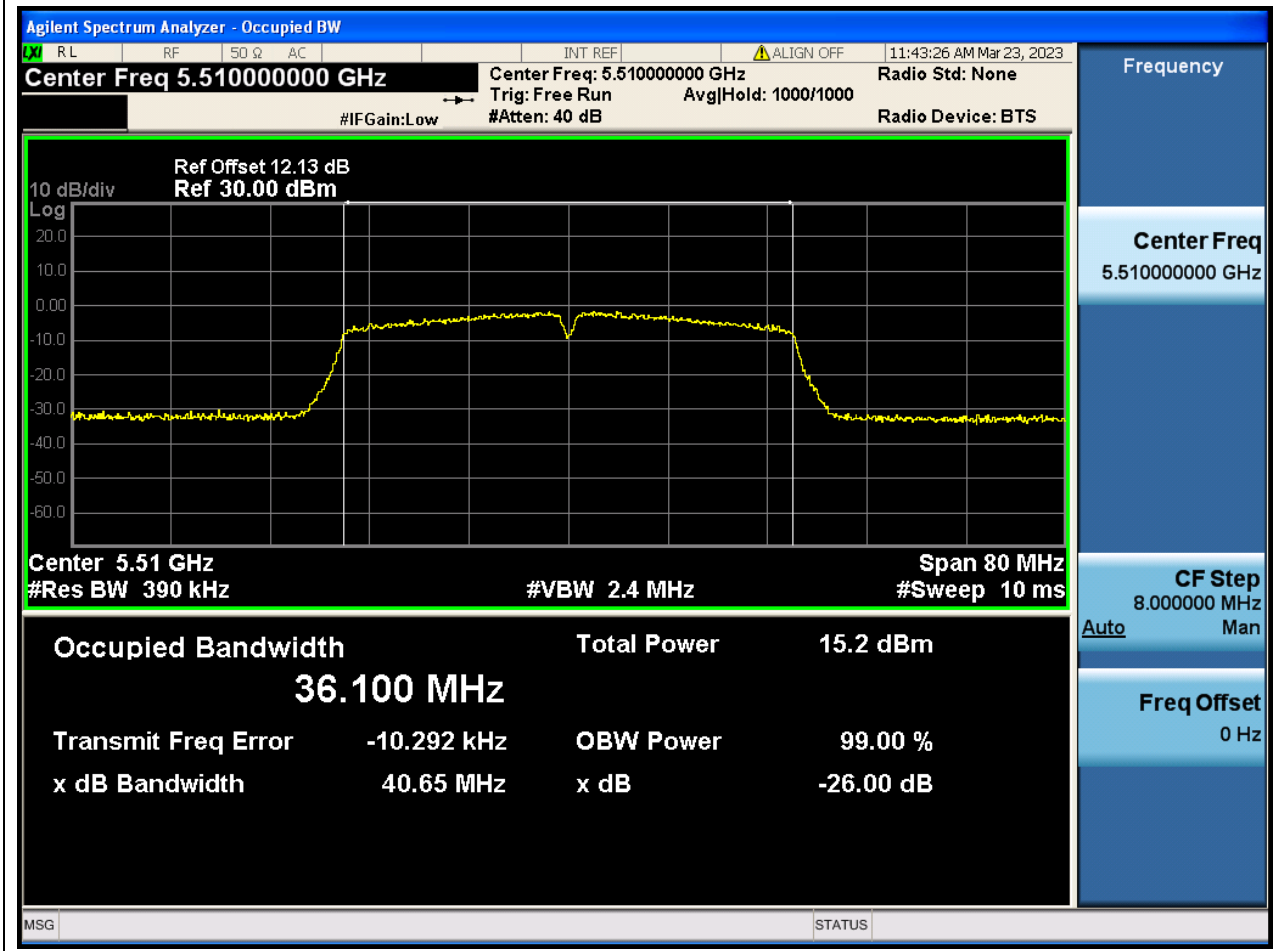

53. 802.11ac_40M_Band3_L

53.1. A.2.2-99% Bandwidth(NTNV)

Center Frequency (MHz)	OBW Power (%)	RBW (MHz)	Detector	Limit (MHz)	OBW (MHz)	Verdict
5510	99	0.39	Peak	0	36.099717	N/A