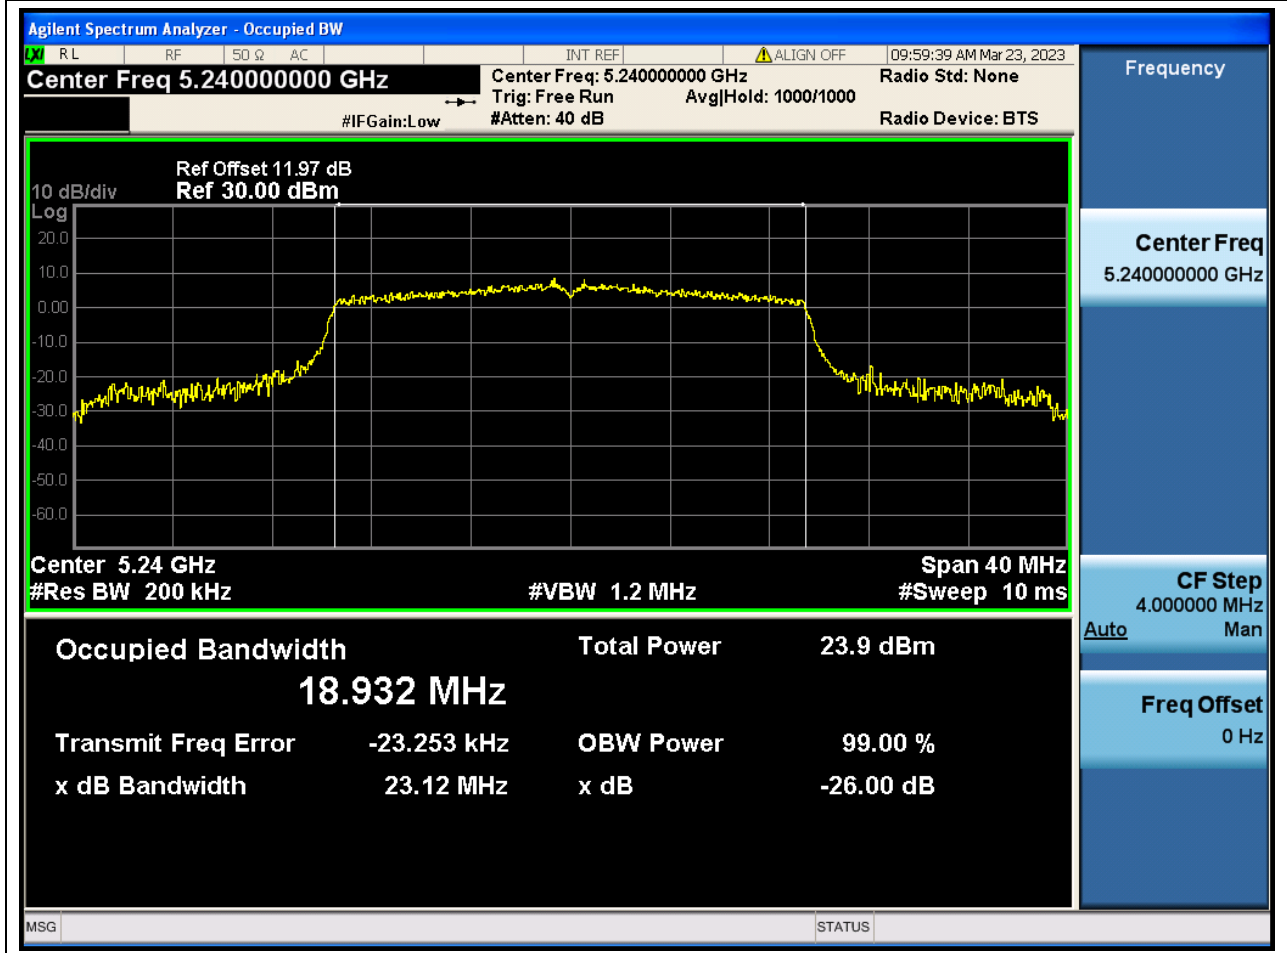

17. 802.11ax_20M_Band1_H

17.1. A.2.2-99% Bandwidth(NTNV)

Center Frequency (MHz)	OBW Power (%)	RBW (MHz)	Detector	Limit (MHz)	OBW (MHz)	Verdict
5240	99	0.2	Peak	0	18.931741	N/A