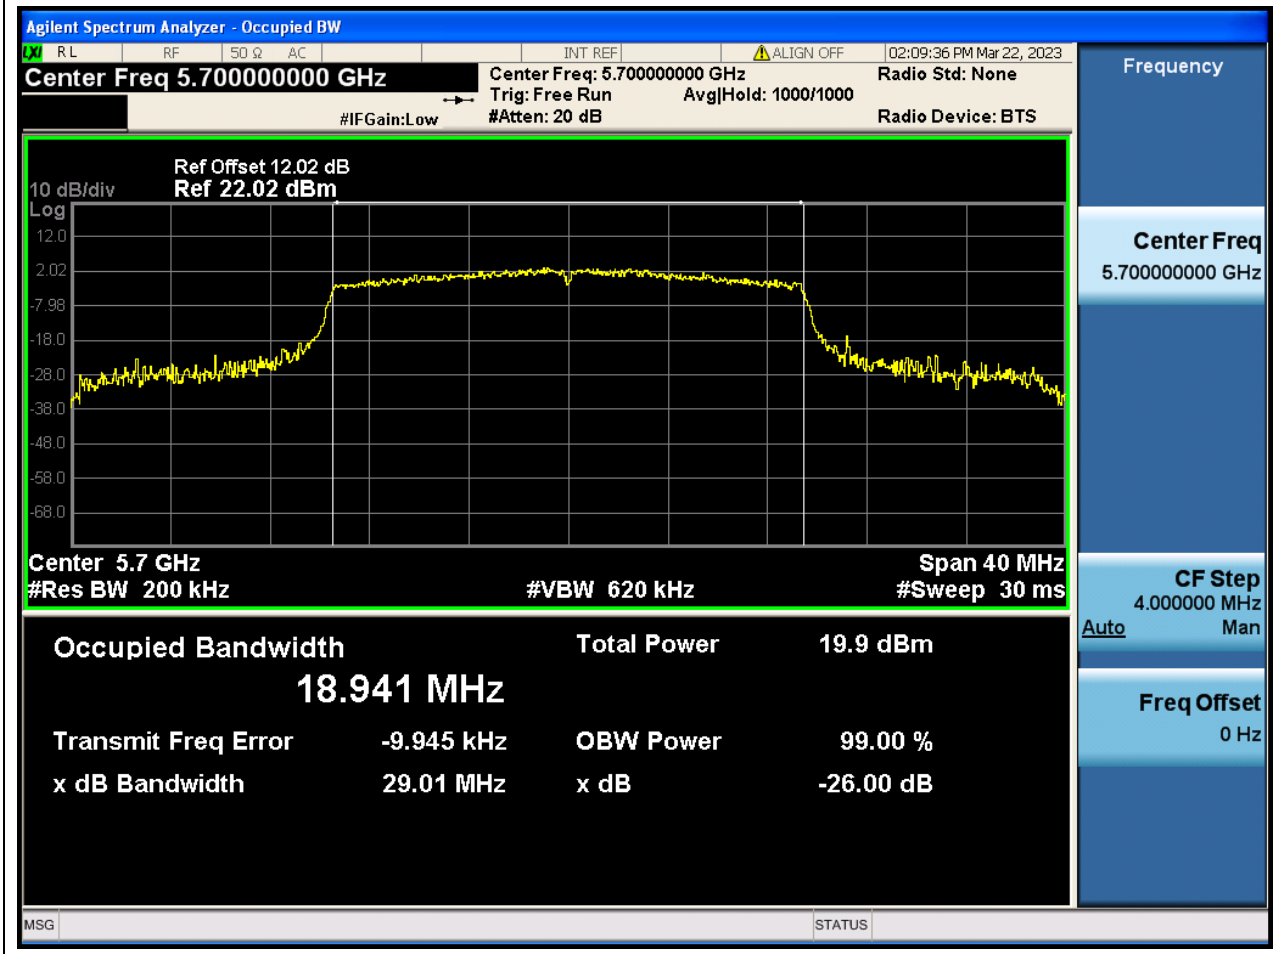

60. 802.11ax_20M_Band3_H

60.1. A.2-26dB Bandwidth(NTNV)

Center Frequency (MHz)	XdB Down	RBW (MHz)	Detector	Limit (MHz)	XdB BandWidth (MHz)	Verdict
5700	26	0.2	Peak	0	29.008373	N/A