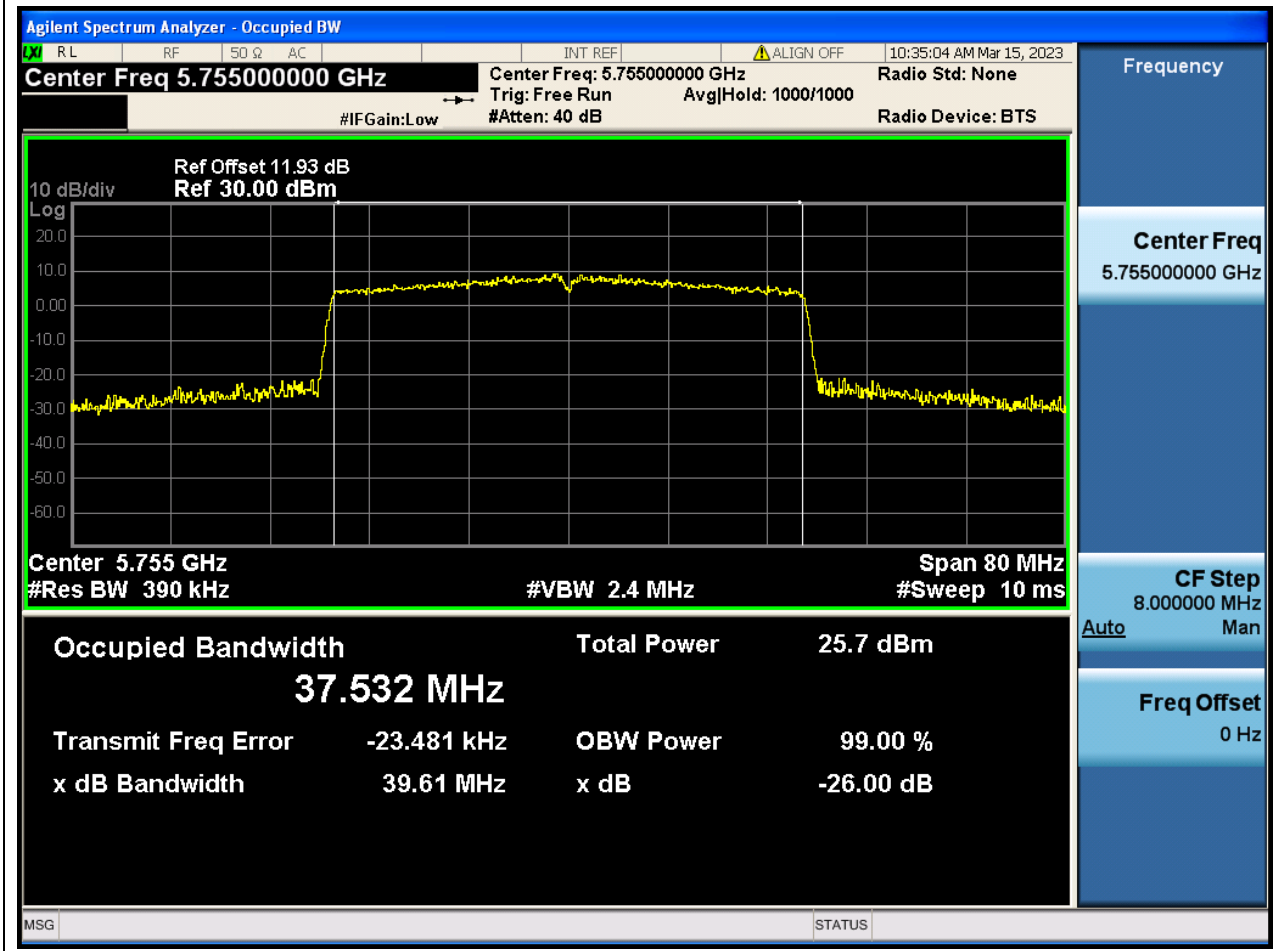

18. 802.11ax_40M_Band4_L

18.1. A.2.2-99% Bandwidth(NTNV)

Center Frequency (MHz)	OBW Power (%)	RBW (MHz)	Detector	Limit (MHz)	OBW (MHz)	Verdict
5755	99	0.39	Peak	0	37.531699	N/A