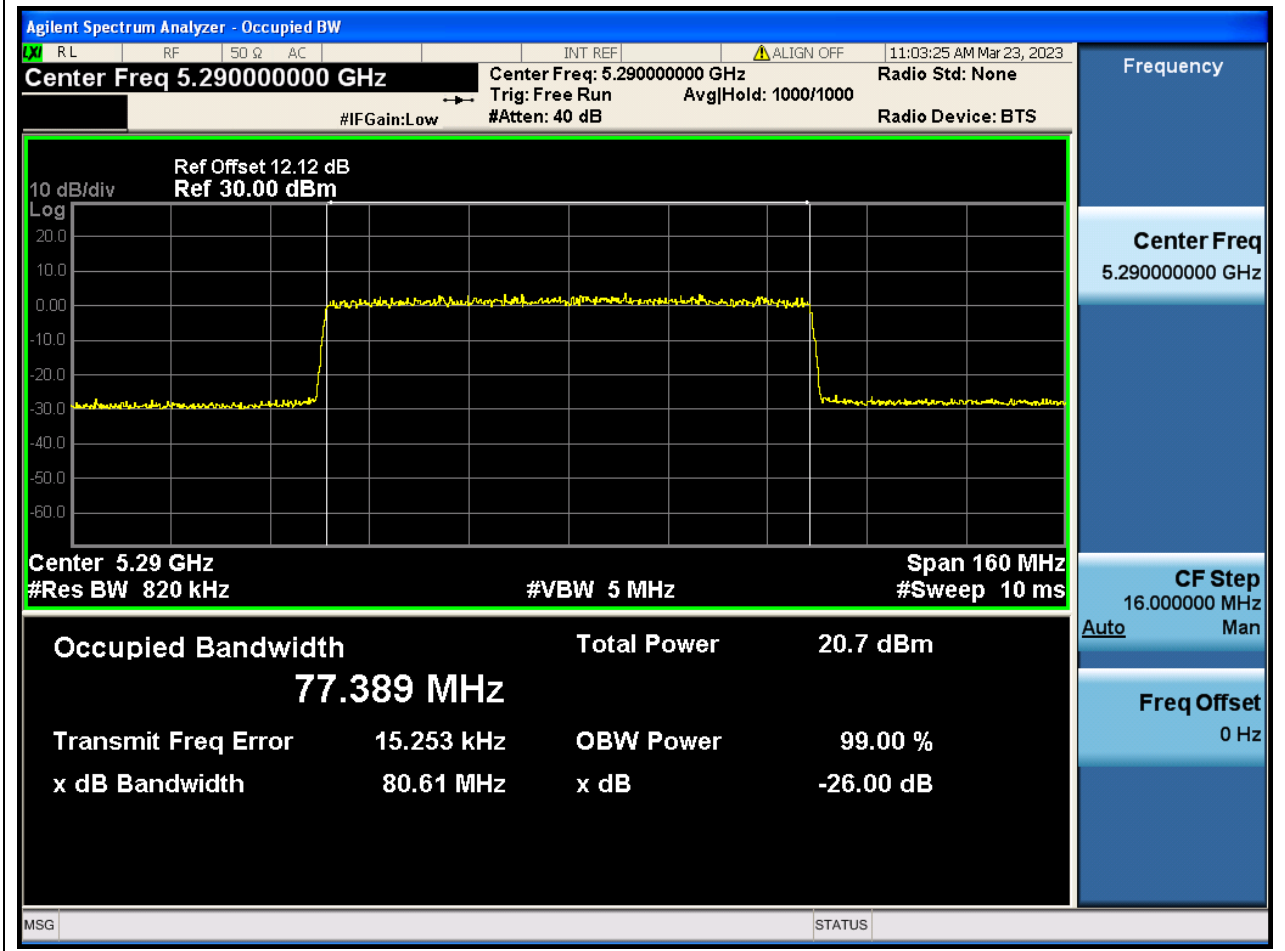

40. 802.11ax_80M_Band2_M

40.1. A.2.2-99% Bandwidth(NTNV)

Center Frequency (MHz)	OBW Power (%)	RBW (MHz)	Detector	Limit (MHz)	OBW (MHz)	Verdict
5290	99	0.82	Peak	0	77.389137	N/A