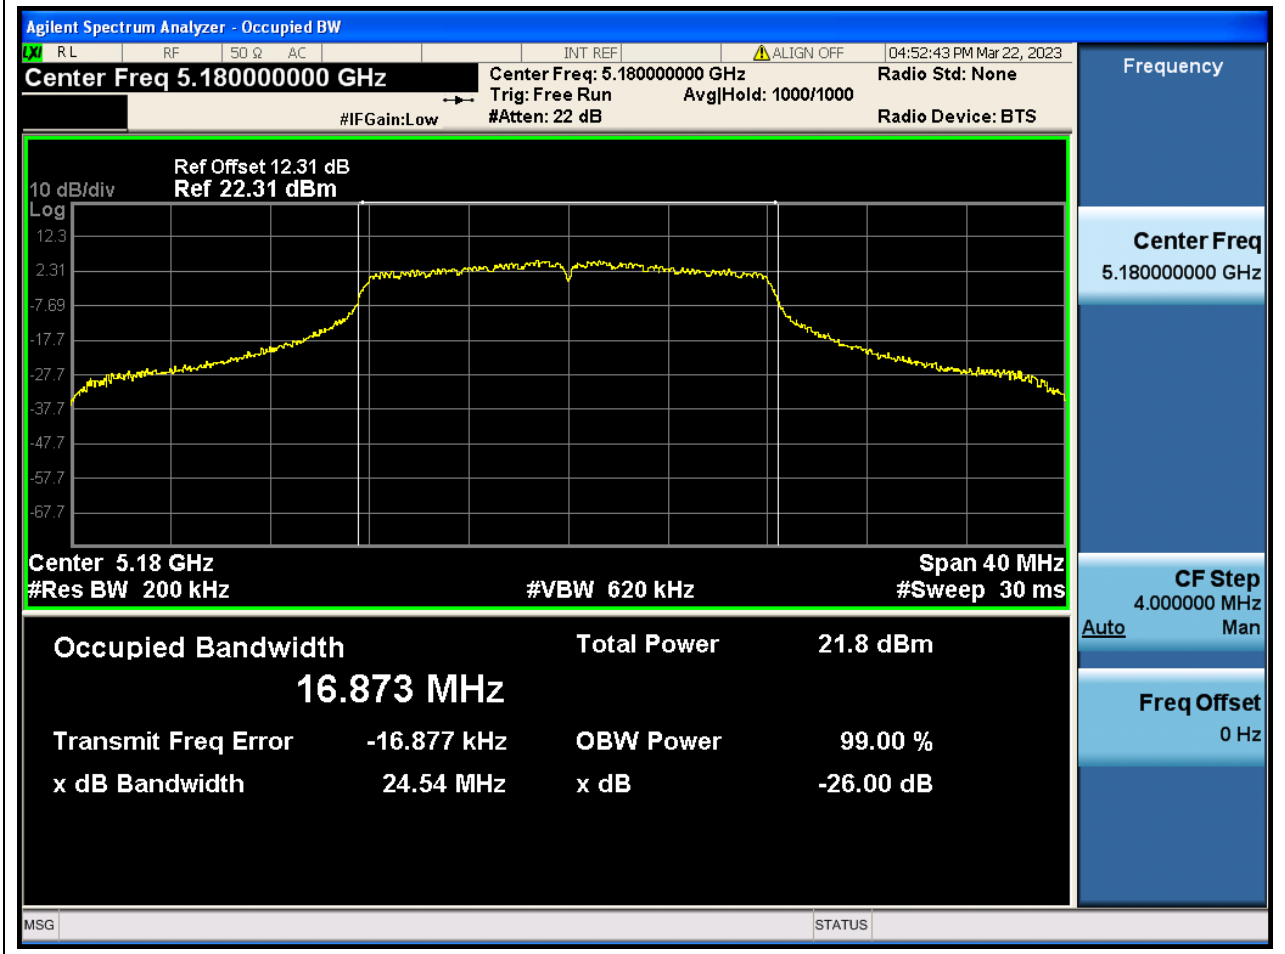

1. 802.11a_20M_Band1_L

1.1. A.2-26dB Bandwidth(NTNV)

Center Frequency (MHz)	XdB Down	RBW (MHz)	Detector	Limit (MHz)	XdB BandWidth (MHz)	Verdict
5180	26	0.2	Peak	0	24.538434	N/A