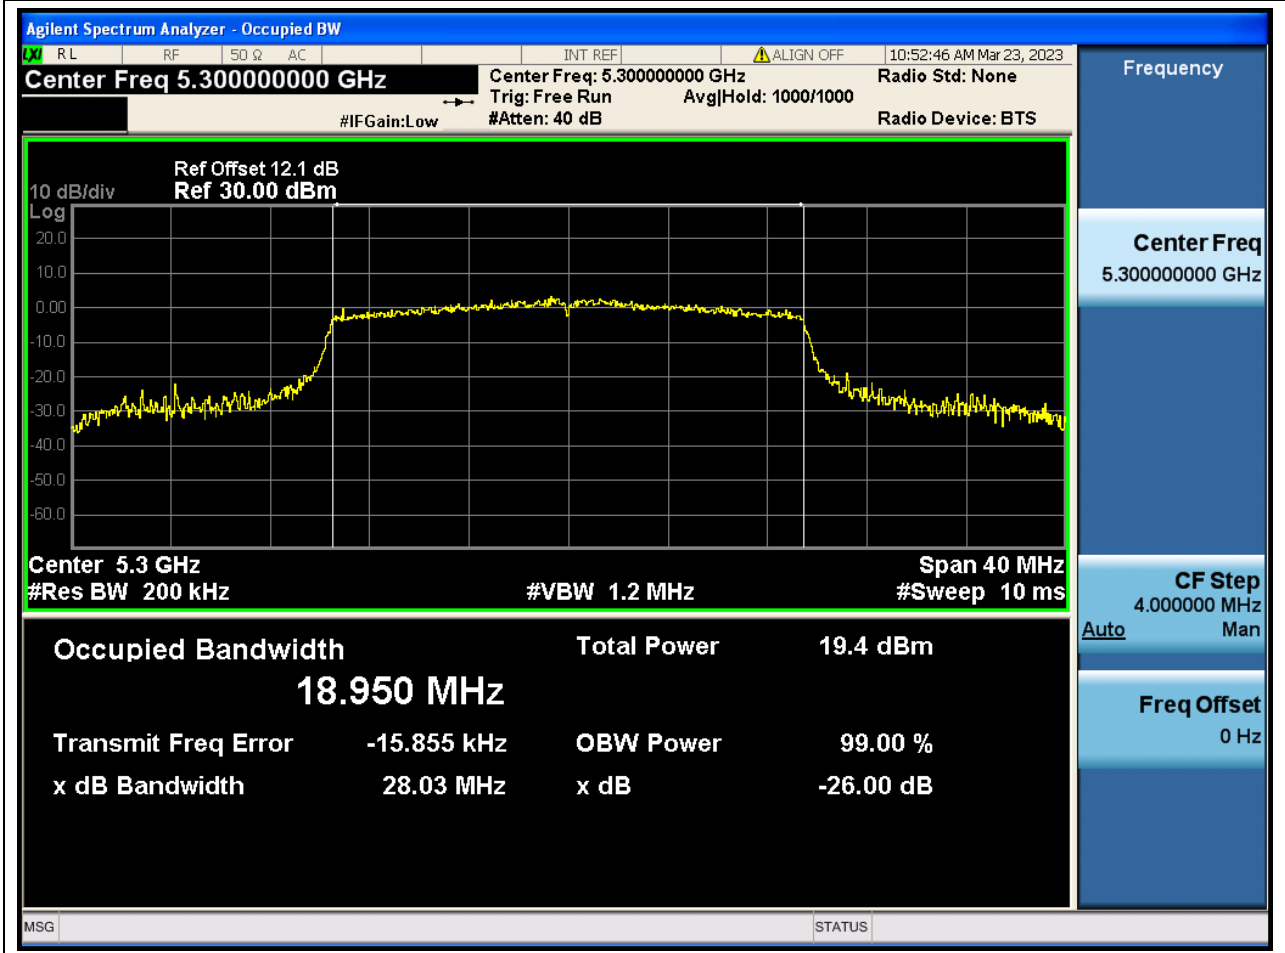

36. 802.11ax_20M_Band2_M

36.1. A.2.2-99% Bandwidth(NTNV)

Center Frequency (MHz)	OBW Power (%)	RBW (MHz)	Detector	Limit (MHz)	OBW (MHz)	Verdict
5300	99	0.2	Peak	0	18.950221	N/A