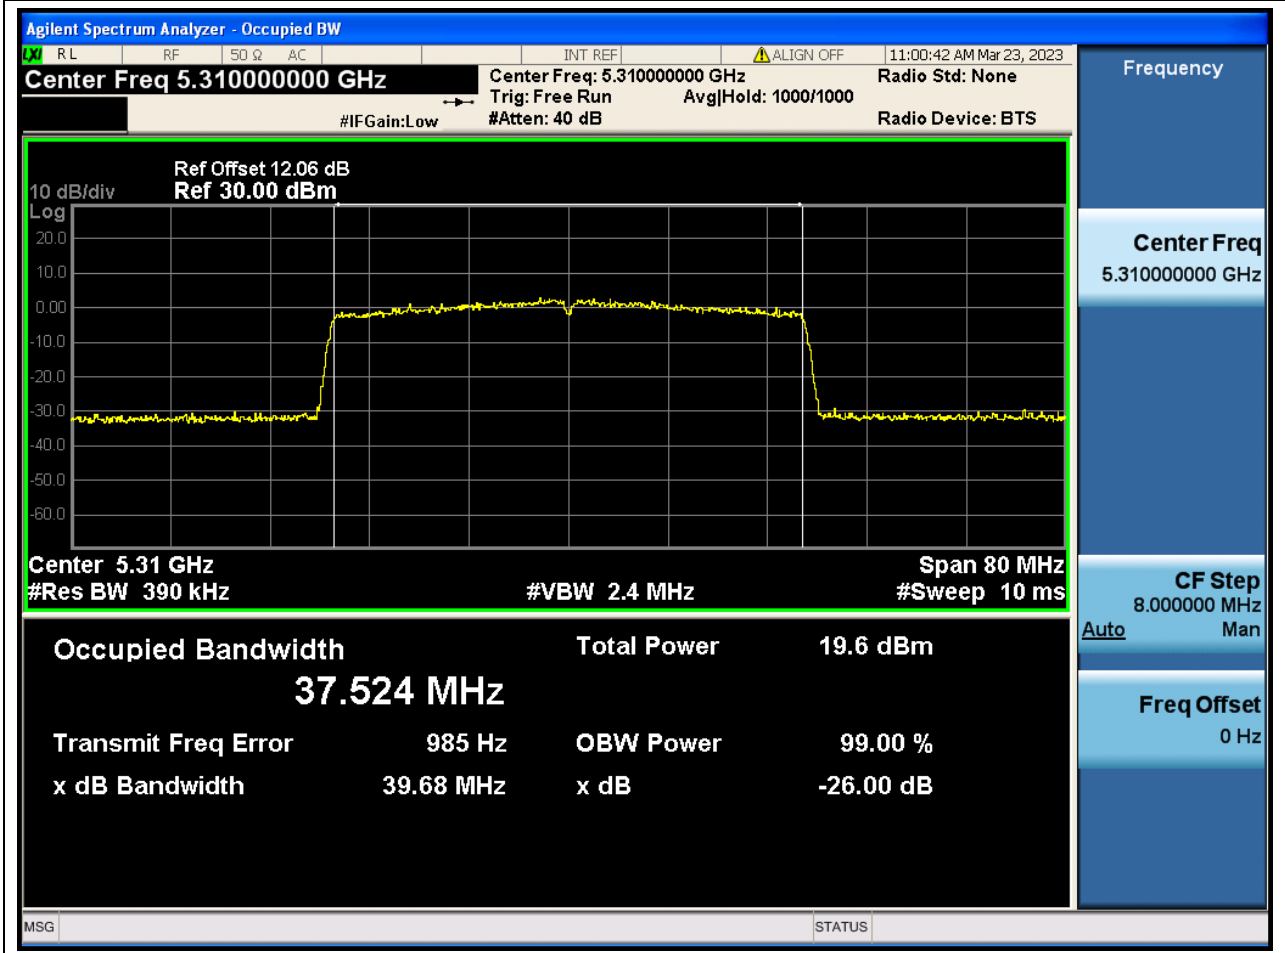

39. 802.11ax_40M_Band2_H

39.1. A.2.2-99% Bandwidth(NTNV)

Center Frequency (MHz)	OBW Power (%)	RBW (MHz)	Detector	Limit (MHz)	OBW (MHz)	Verdict
5310	99	0.39	Peak	0	37.524388	N/A