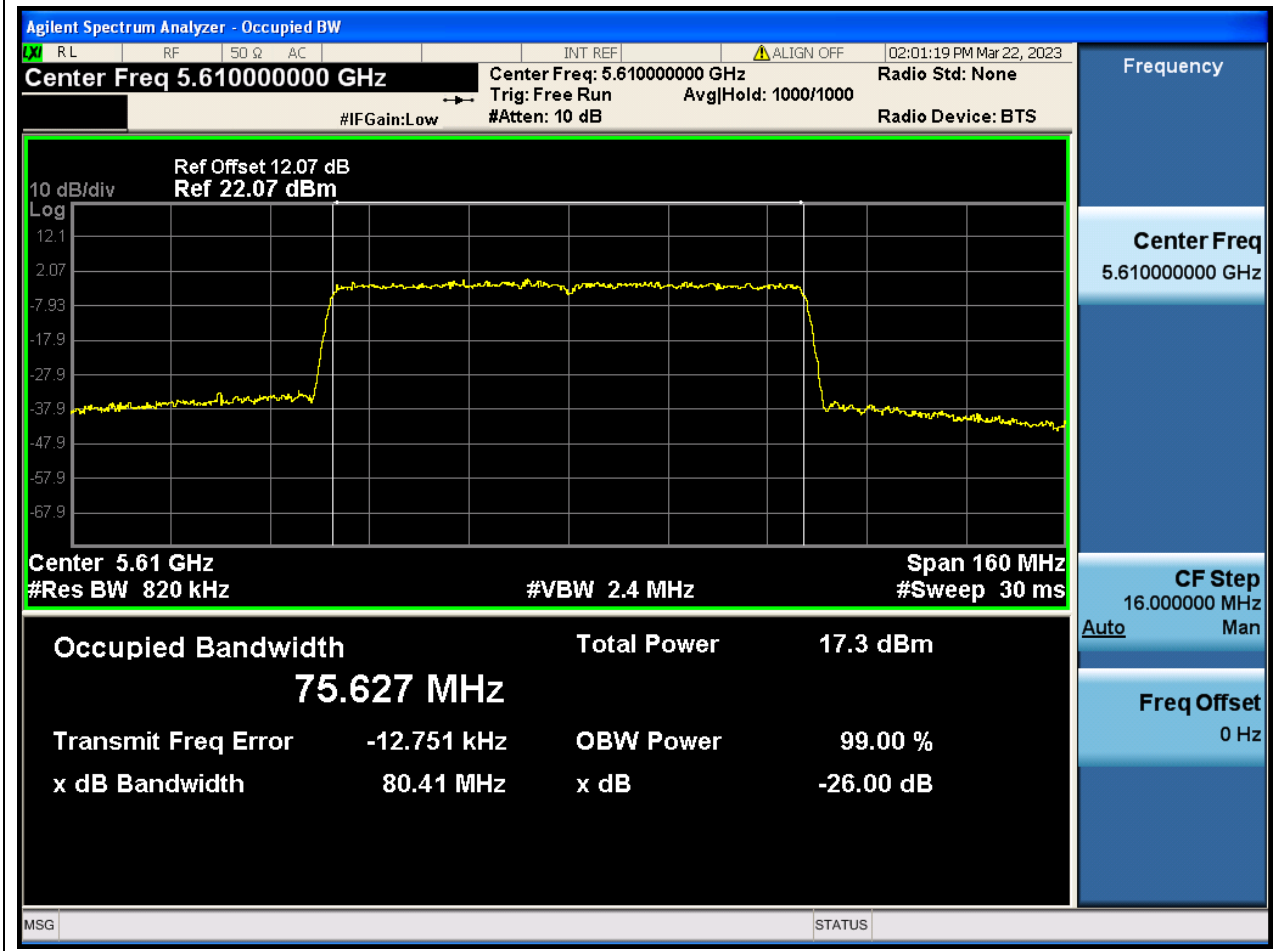

57. 802.11ac_80M_Band3_M

57.1. A.2-26dB Bandwidth(NTNV)

Center Frequency (MHz)	XdB Down	RBW (MHz)	Detector	Limit (MHz)	XdB BandWidth (MHz)	Verdict
5610	26	0.82	Peak	0	80.410164	N/A