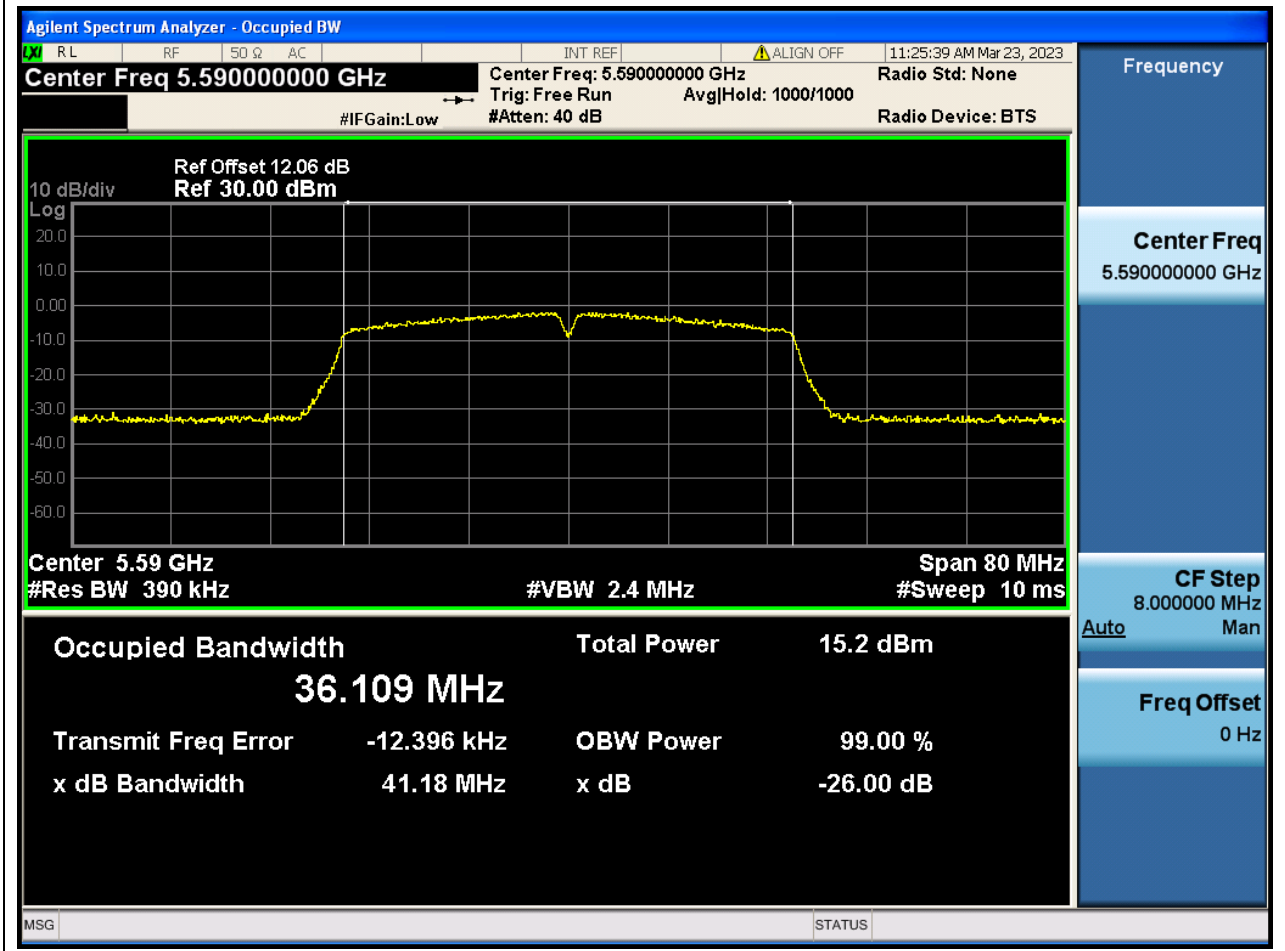

48. 802.11n_40M_Band3_M

48.1. A.2.2-99% Bandwidth(NTNV)

Center Frequency (MHz)	OBW Power (%)	RBW (MHz)	Detector	Limit (MHz)	OBW (MHz)	Verdict
5590	99	0.39	Peak	0	36.108682	N/A