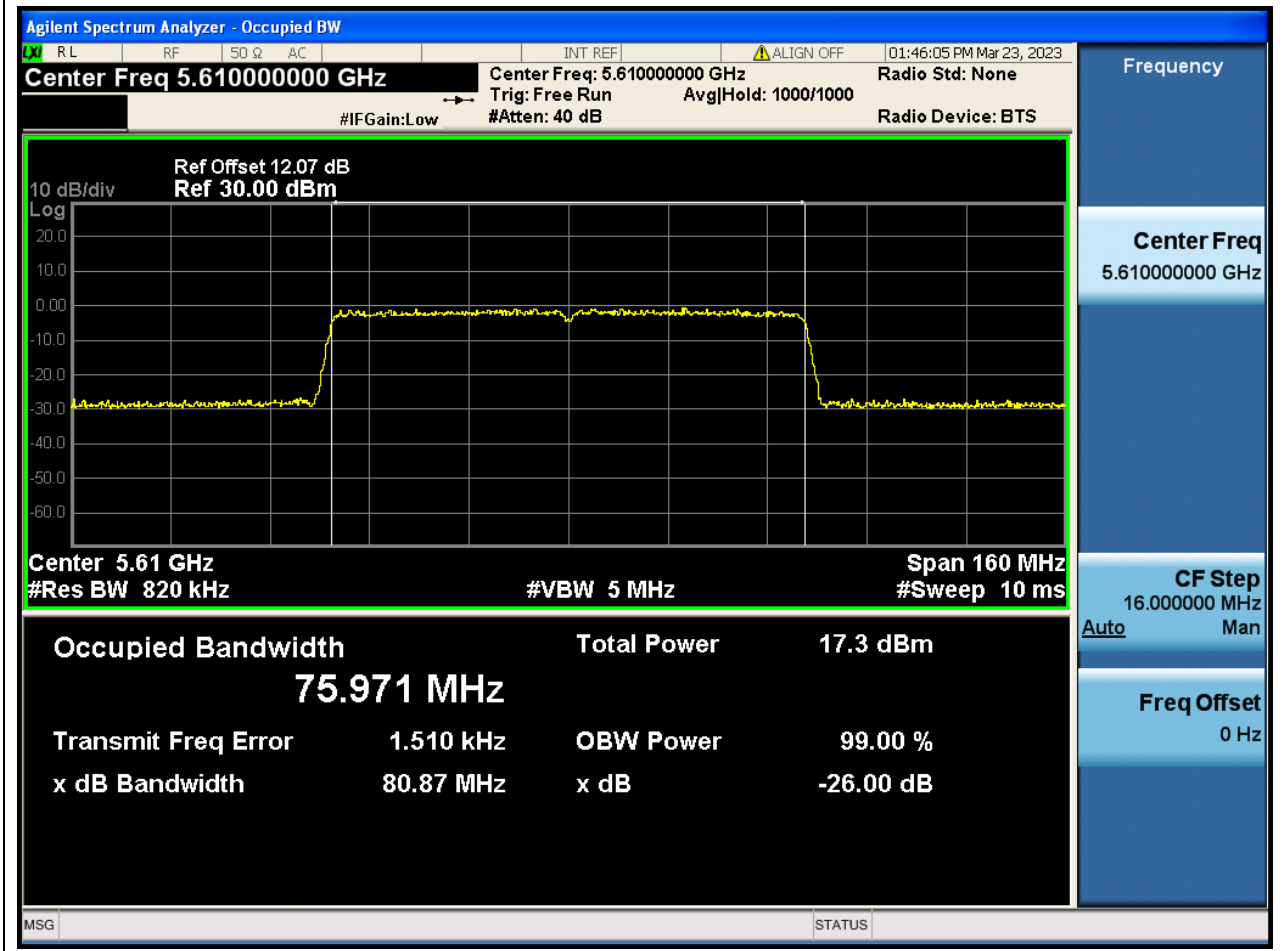

57. 802.11ac_80M_Band3_M

57.1. A.2.2-99% Bandwidth(NTNV)

Center Frequency (MHz)	OBW Power (%)	RBW (MHz)	Detector	Limit (MHz)	OBW (MHz)	Verdict
5610	99	0.82	Peak	0	75.970757	N/A