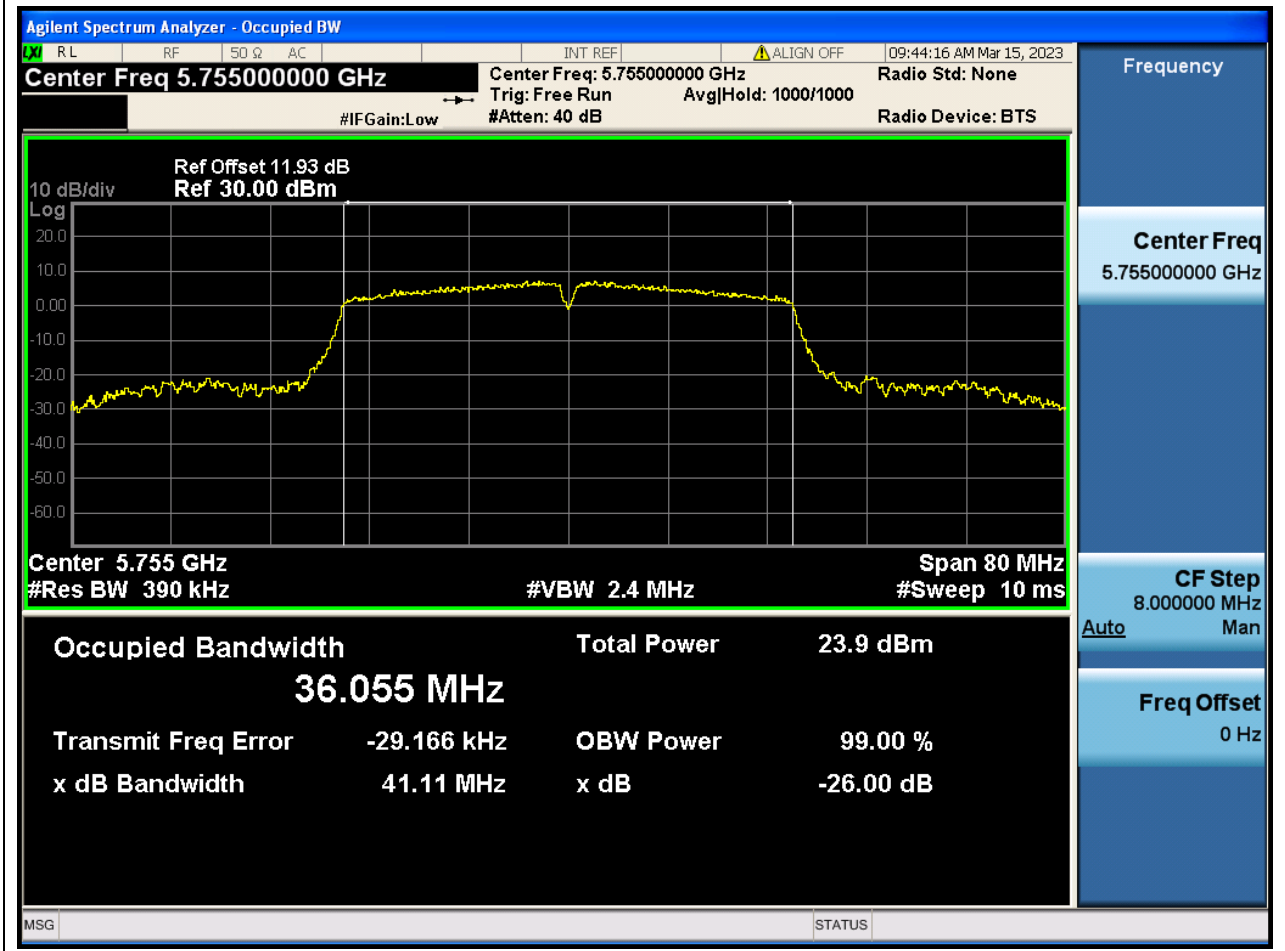

7. 802.11n_40M_Band4_L

7.1. A.2.2-99% Bandwidth(NTNV)

Center Frequency (MHz)	OBW Power (%)	RBW (MHz)	Detector	Limit (MHz)	OBW (MHz)	Verdict
5755	99	0.39	Peak	0	36.054943	N/A