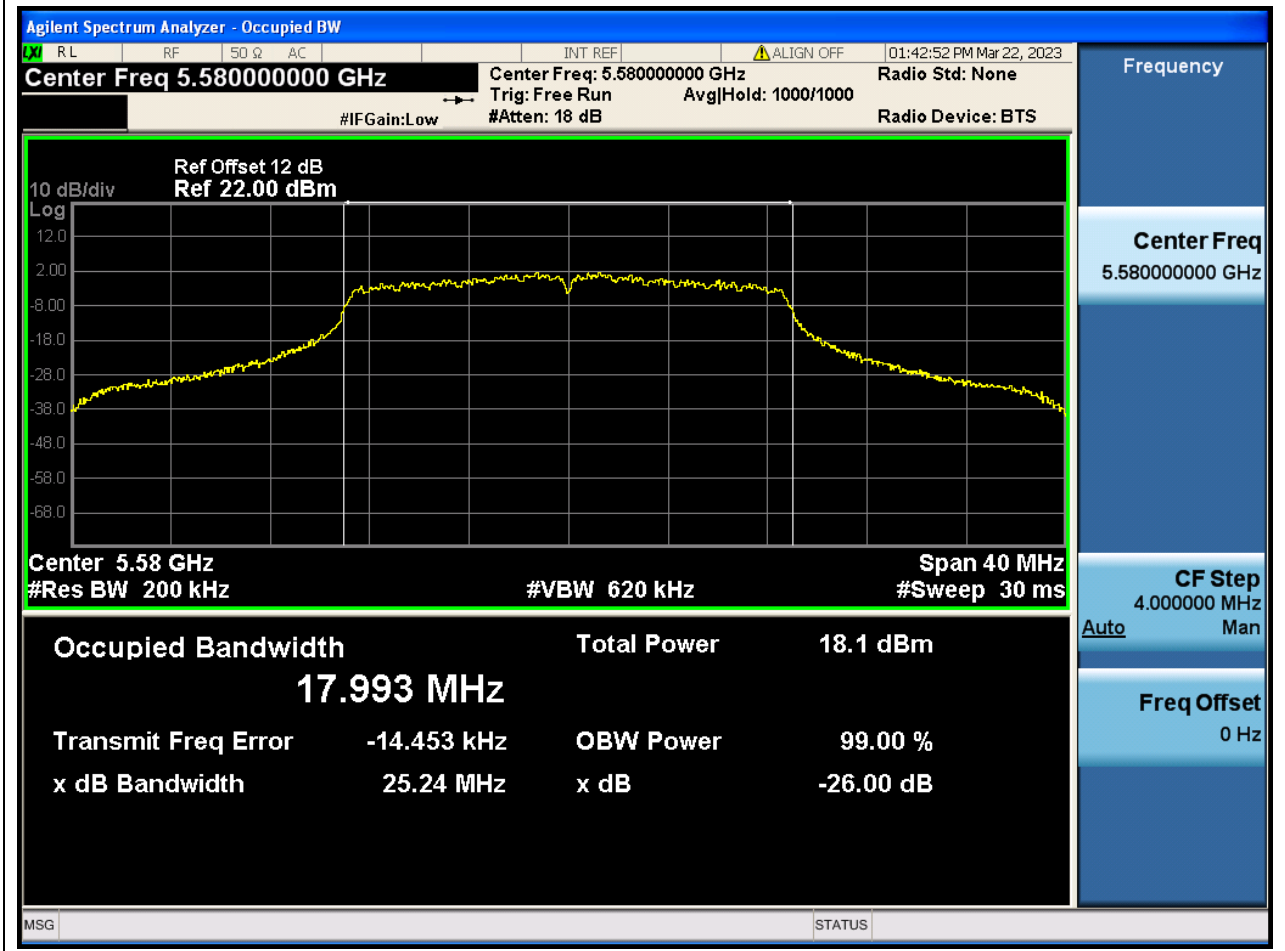

51. 802.11ac_20M_Band3_M

51.1. A.2-26dB Bandwidth(NTNV)

Center Frequency (MHz)	XdB Down	RBW (MHz)	Detector	Limit (MHz)	XdB BandWidth (MHz)	Verdict
5580	26	0.2	Peak	0	25.242791	N/A