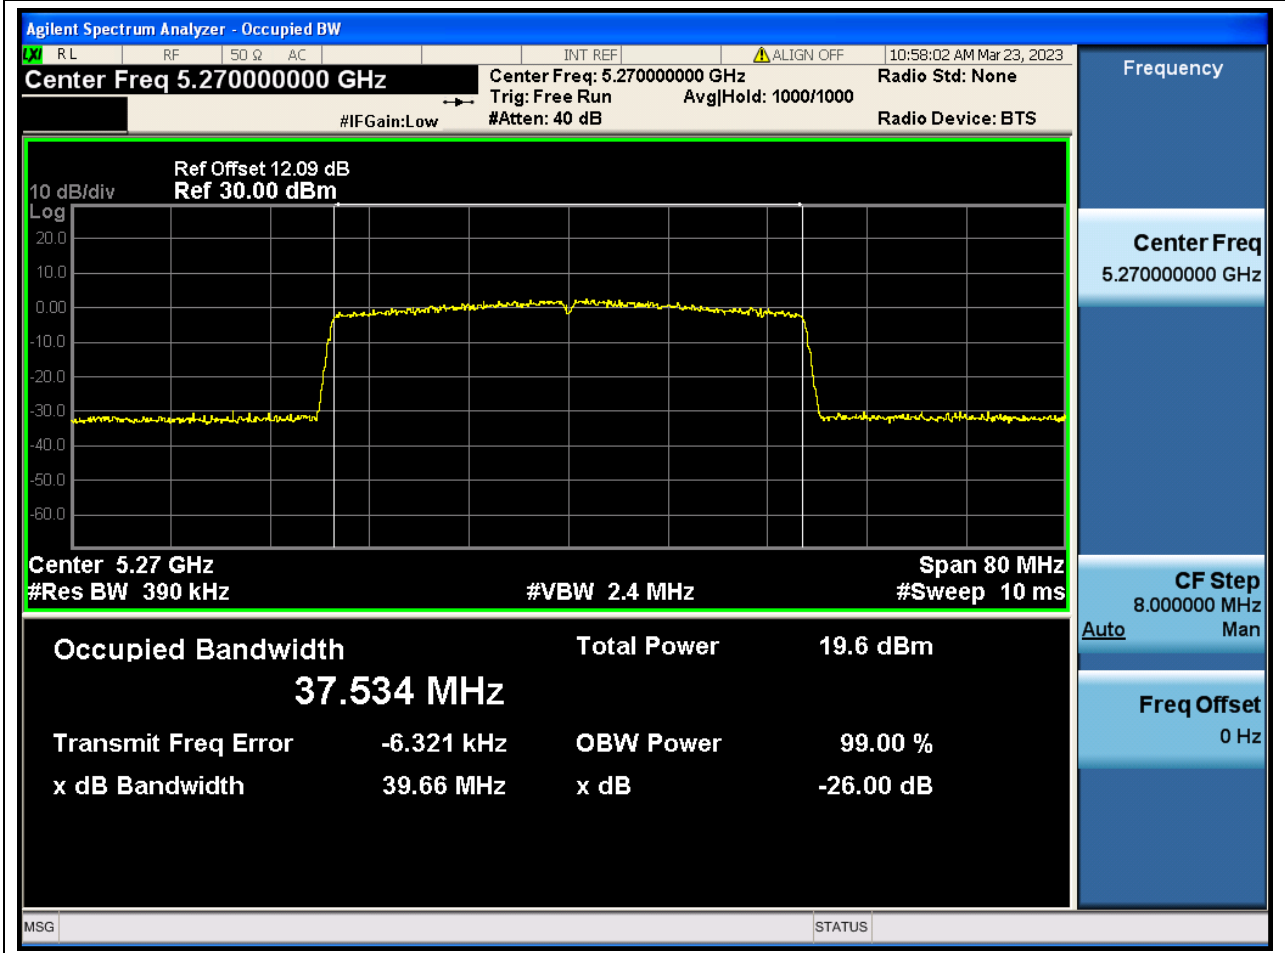

38. 802.11ax_40M_Band2_L

38.1. A.2.2-99% Bandwidth(NTNV)

Center Frequency (MHz)	OBW Power (%)	RBW (MHz)	Detector	Limit (MHz)	OBW (MHz)	Verdict
5270	99	0.39	Peak	0	37.534438	N/A