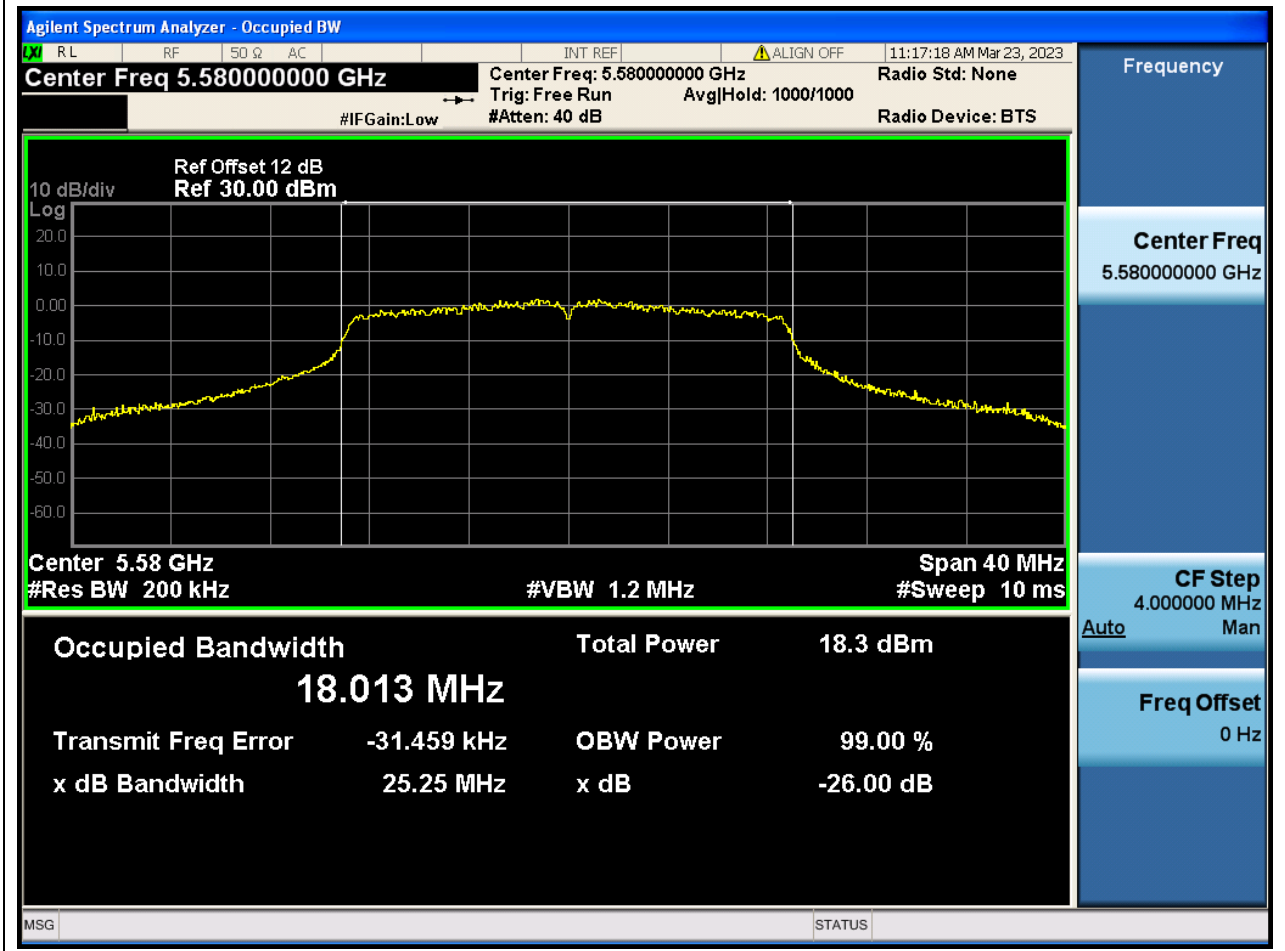

45. 802.11n_20M_Band3_M

45.1. A.2.2-99% Bandwidth(NTNV)

Center Frequency (MHz)	OBW Power (%)	RBW (MHz)	Detector	Limit (MHz)	OBW (MHz)	Verdict
5580	99	0.2	Peak	0	18.013191	N/A