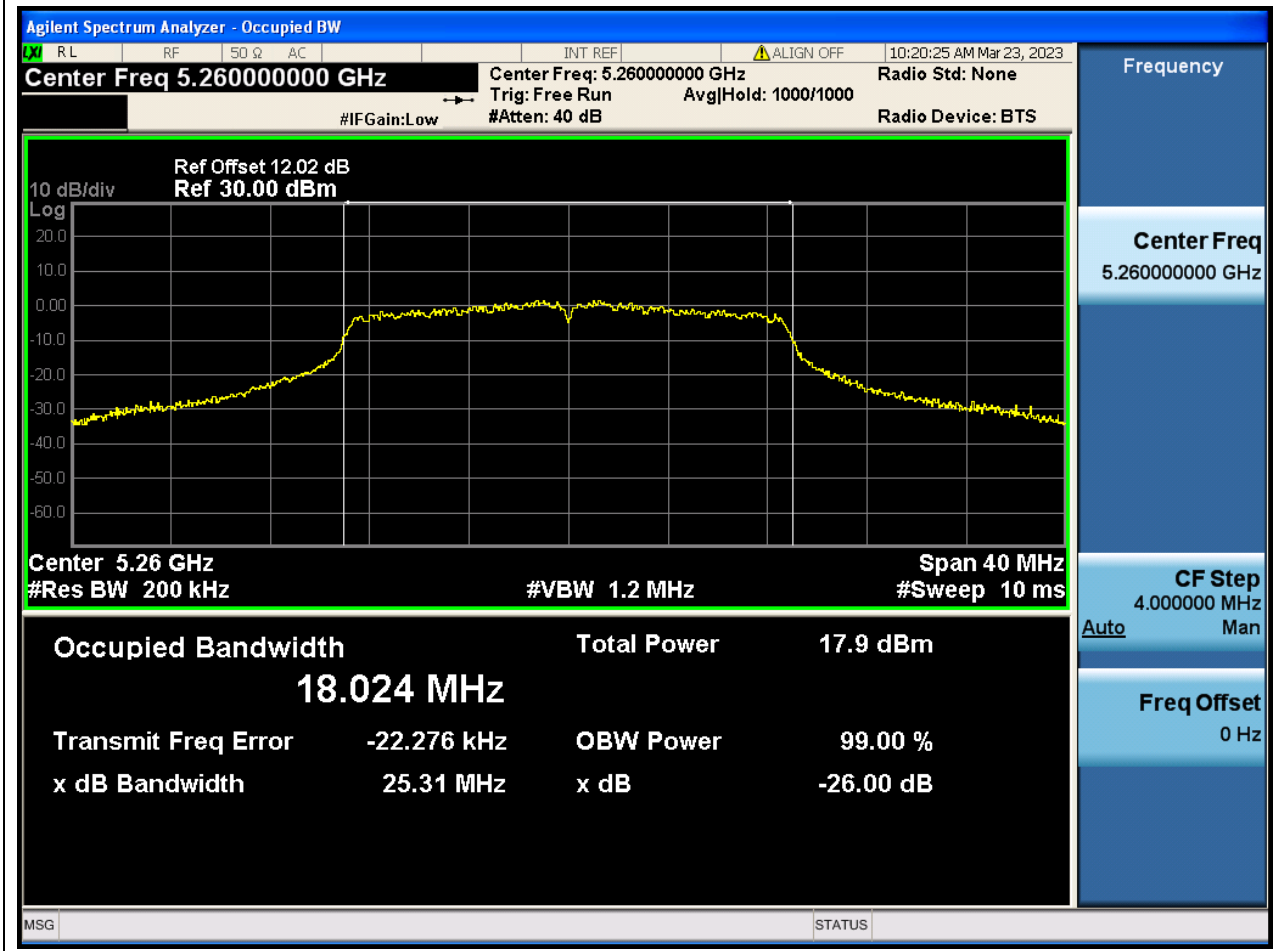

24. 802.11n_20M_Band2_L

24.1. A.2.2-99% Bandwidth(NTNV)

Center Frequency (MHz)	OBW Power (%)	RBW (MHz)	Detector	Limit (MHz)	OBW (MHz)	Verdict
5260	99	0.2	Peak	0	18.023649	N/A