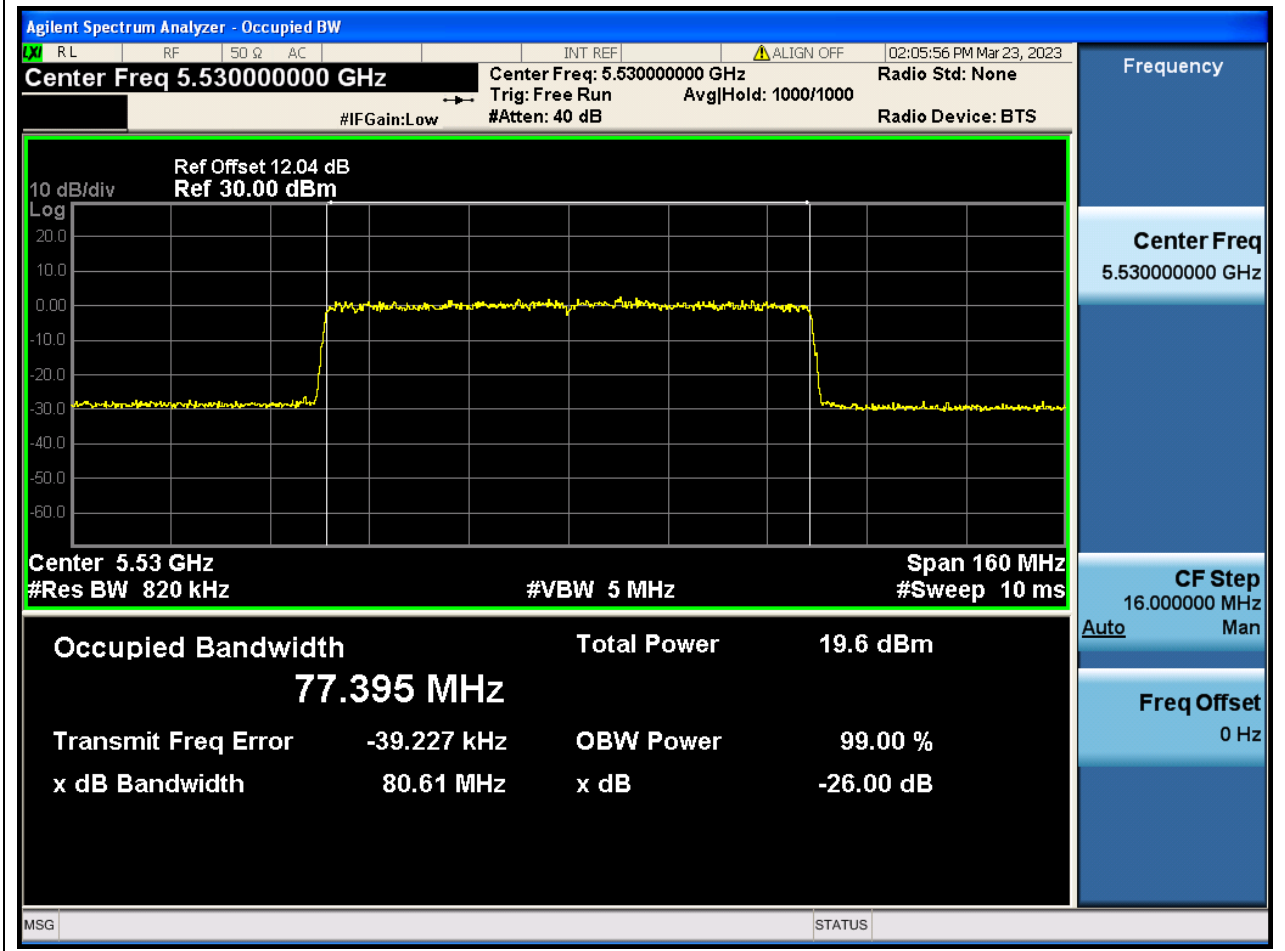

64. 802.11ax_80M_Band3_L

64.1. A.2.2-99% Bandwidth(NTNV)

Center Frequency (MHz)	OBW Power (%)	RBW (MHz)	Detector	Limit (MHz)	OBW (MHz)	Verdict
5530	99	0.82	Peak	0	77.39468	N/A