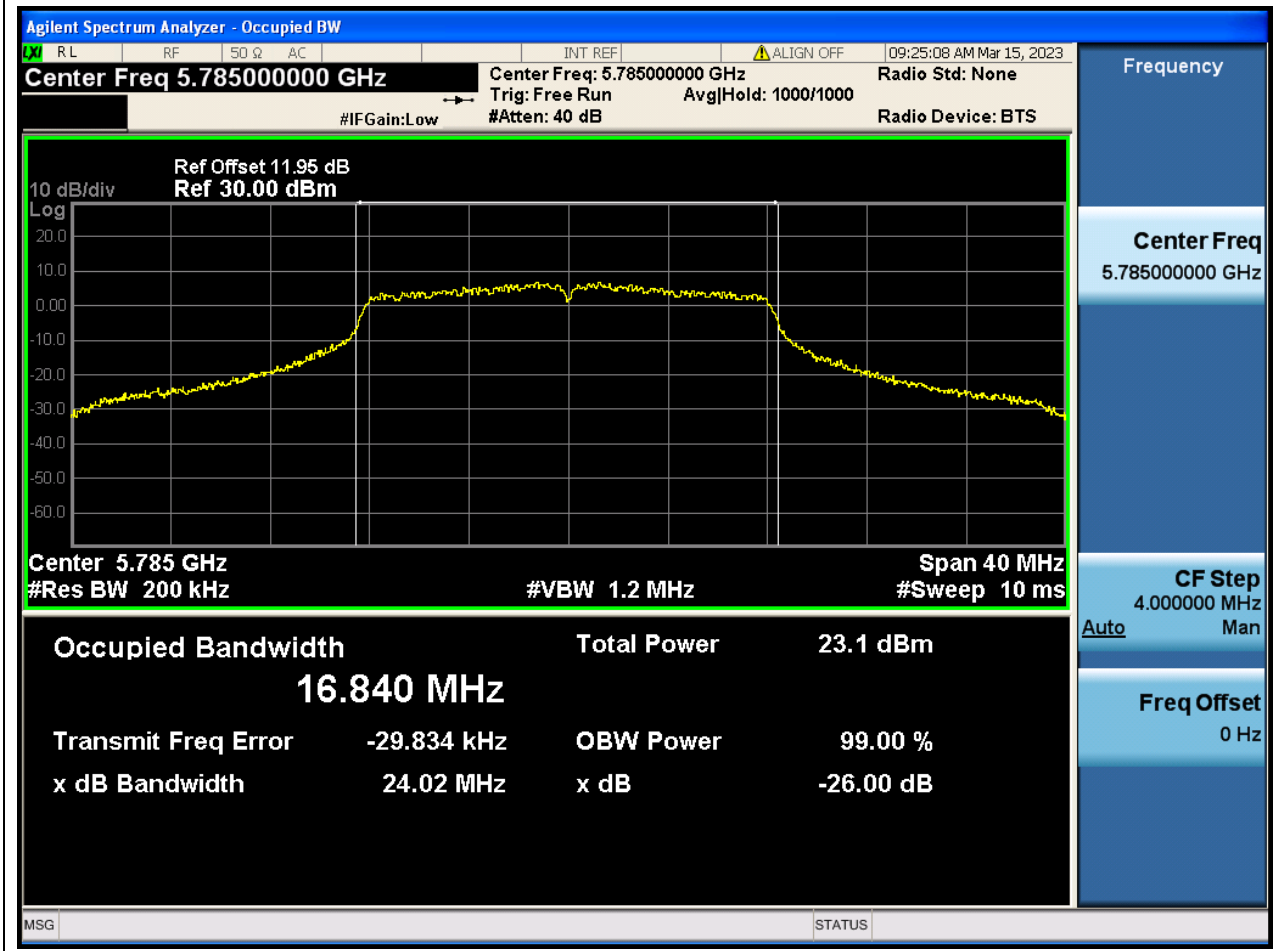

2. 802.11a_20M_Band4_M

2.1. A.2.2-99% Bandwidth(NTNV)

Center Frequency (MHz)	OBW Power (%)	RBW (MHz)	Detector	Limit (MHz)	OBW (MHz)	Verdict
5785	99	0.2	Peak	0	16.839978	N/A