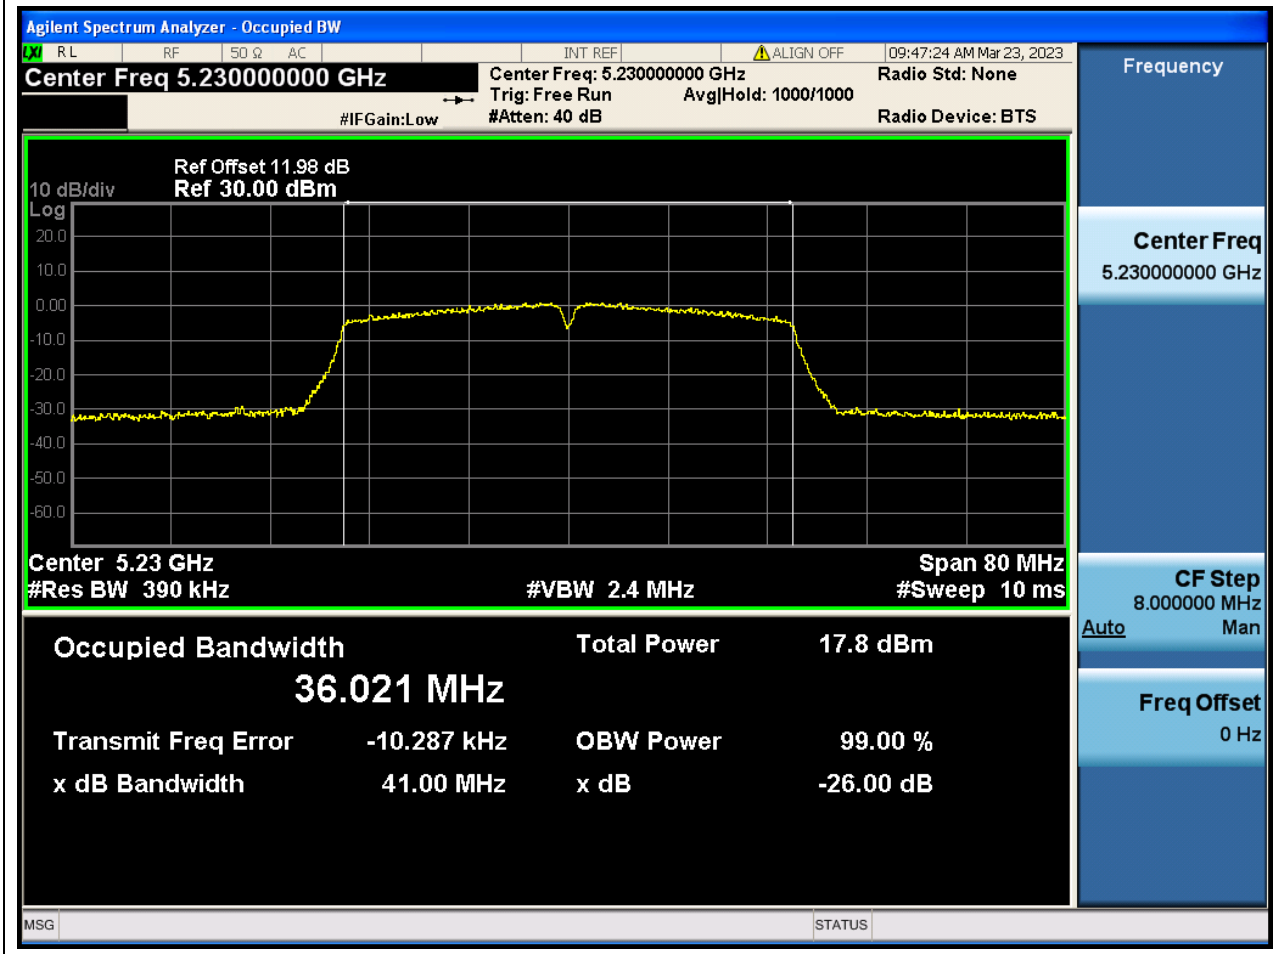

13. 802.11ac_40M_Band1_H

13.1. A.2.2-99% Bandwidth(NTNV)

Center Frequency (MHz)	OBW Power (%)	RBW (MHz)	Detector	Limit (MHz)	OBW (MHz)	Verdict
5230	99	0.39	Peak	0	36.020677	N/A