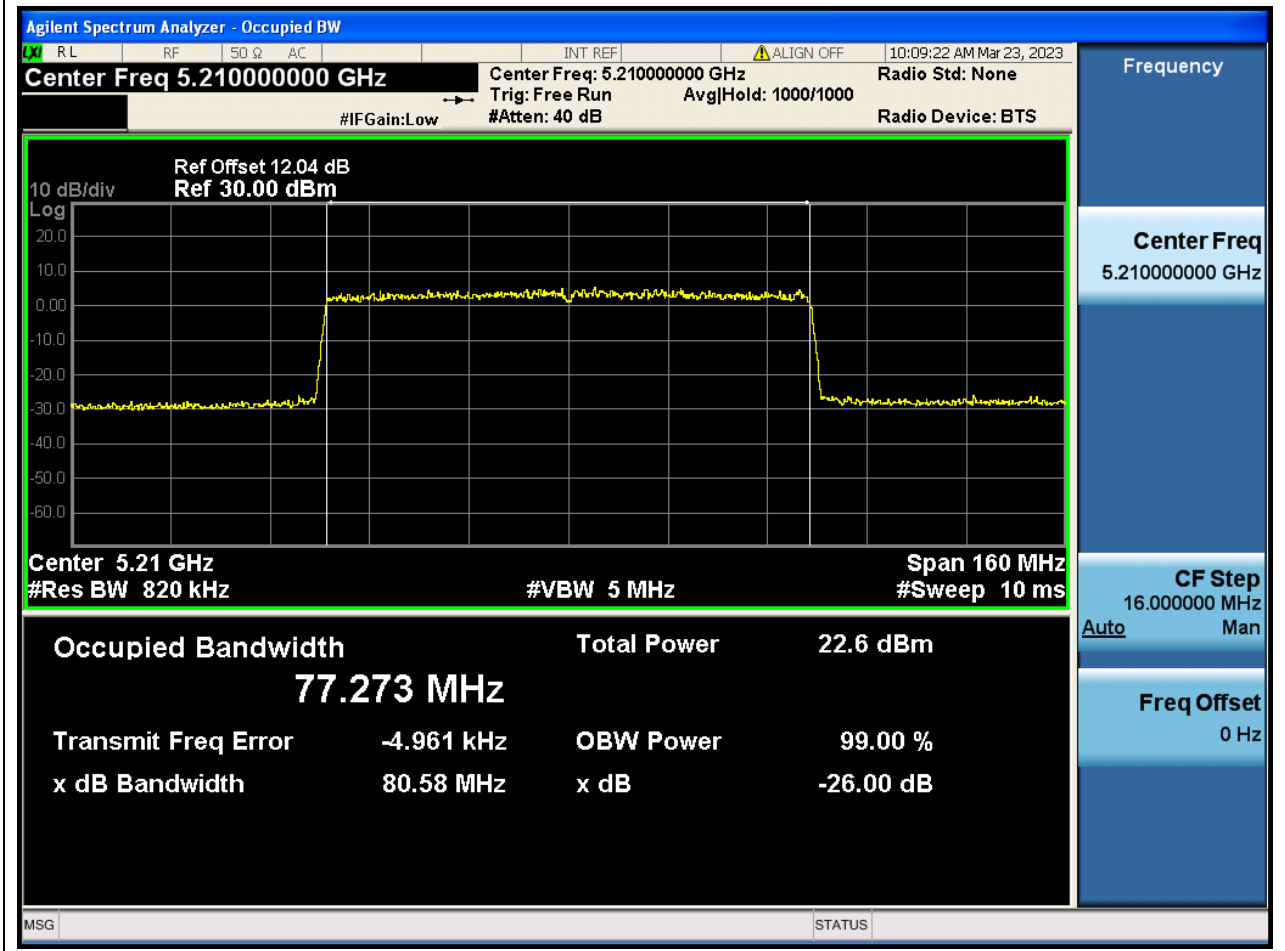

20. 802.11ax_80M_Band1_M

20.1. A.2.2-99% Bandwidth(NTNV)

Center Frequency (MHz)	OBW Power (%)	RBW (MHz)	Detector	Limit (MHz)	OBW (MHz)	Verdict
5210	99	0.82	Peak	0	77.273312	N/A