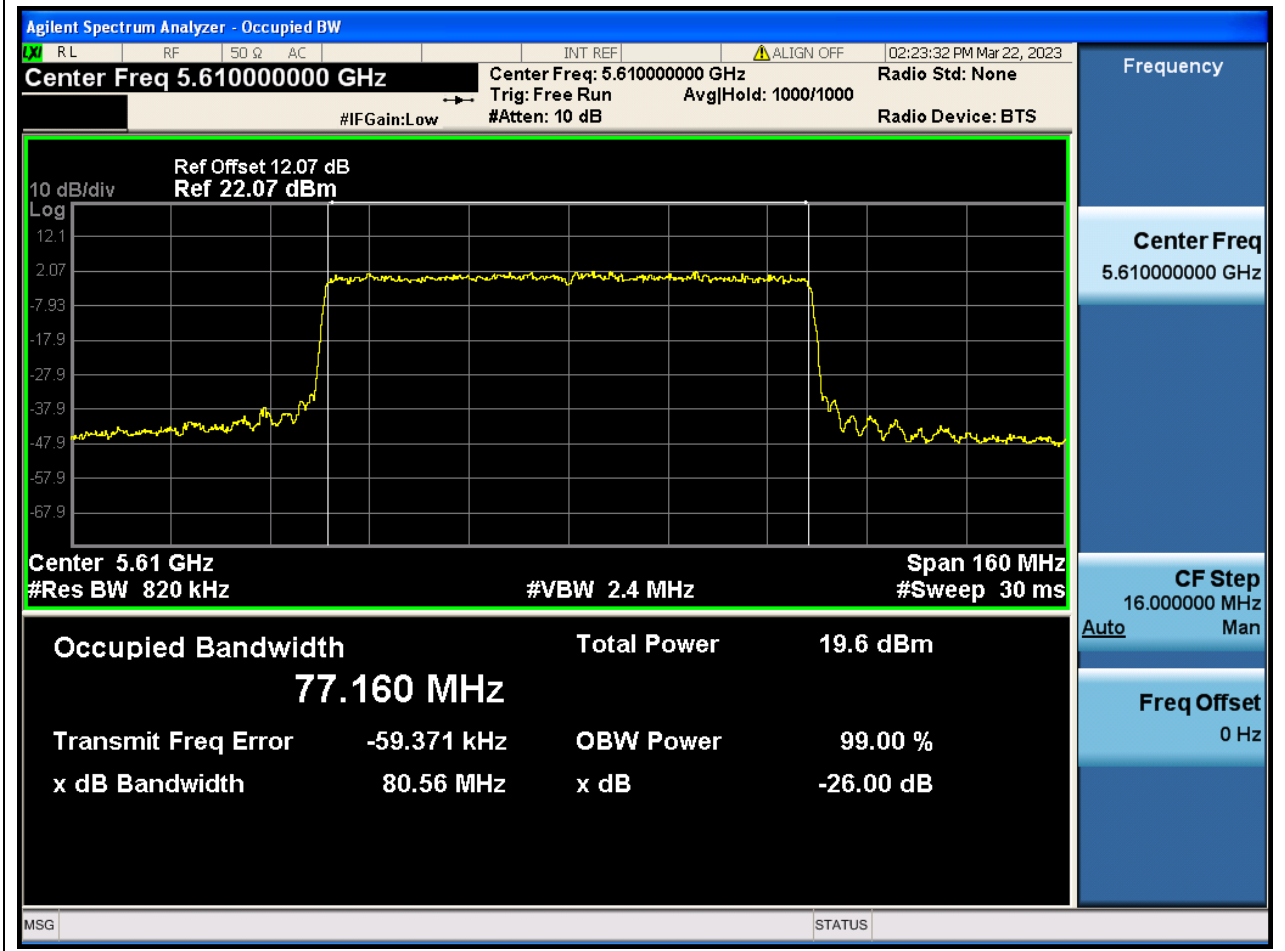

65. 802.11ax_80M_Band3_M

65.1. A.2-26dB Bandwidth(NTNV)

Center Frequency (MHz)	XdB Down	RBW (MHz)	Detector	Limit (MHz)	XdB BandWidth (MHz)	Verdict
5610	26	0.82	Peak	0	80.561772	N/A