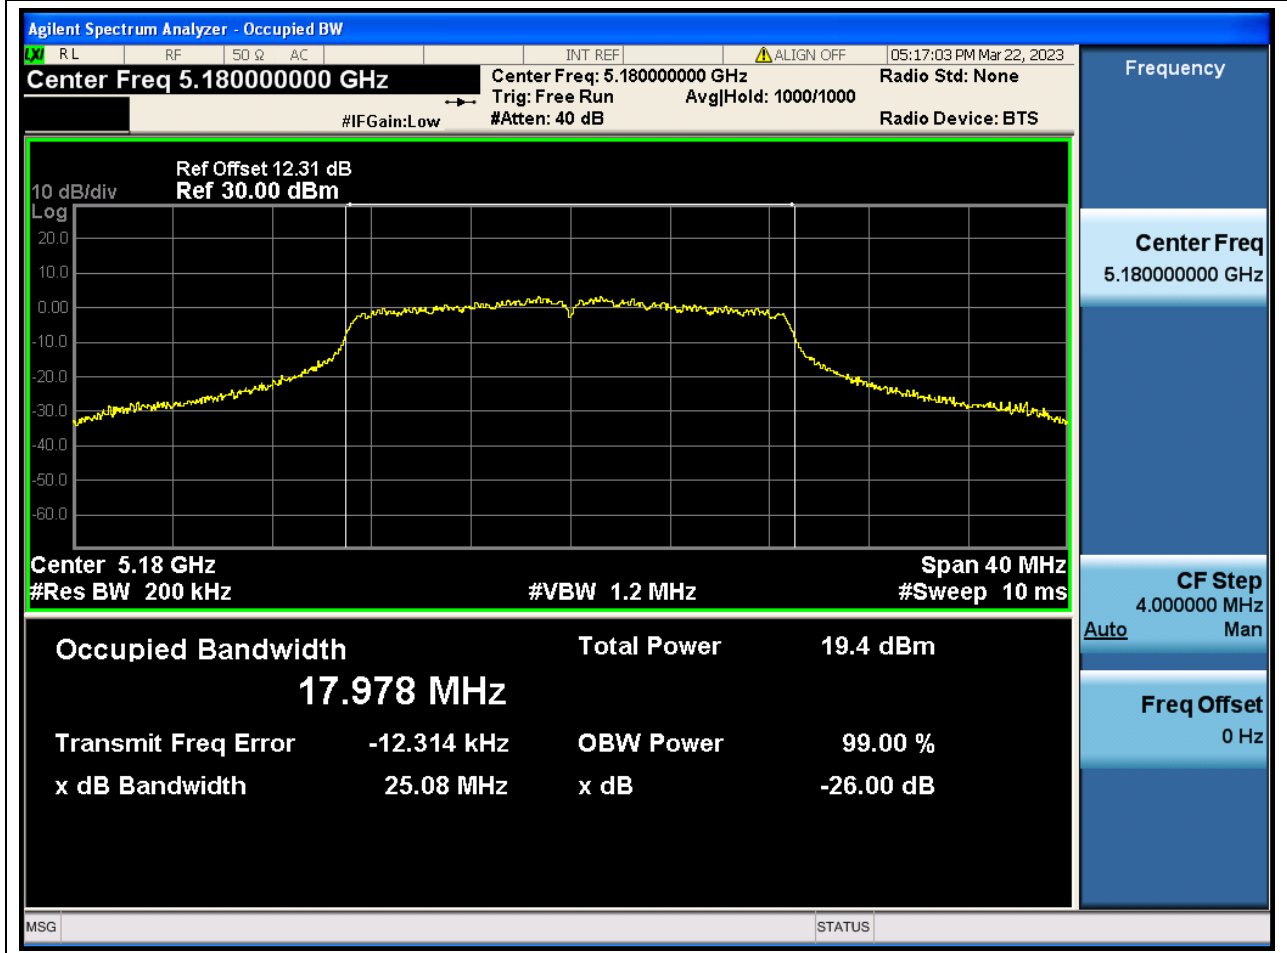

9. 802.11ac_20M_Band1_L

9.1. A.2.2-99% Bandwidth(NTNV)

Center Frequency (MHz)	OBW Power (%)	RBW (MHz)	Detector	Limit (MHz)	OBW (MHz)	Verdict
5180	99	0.2	Peak	0	17.977685	N/A