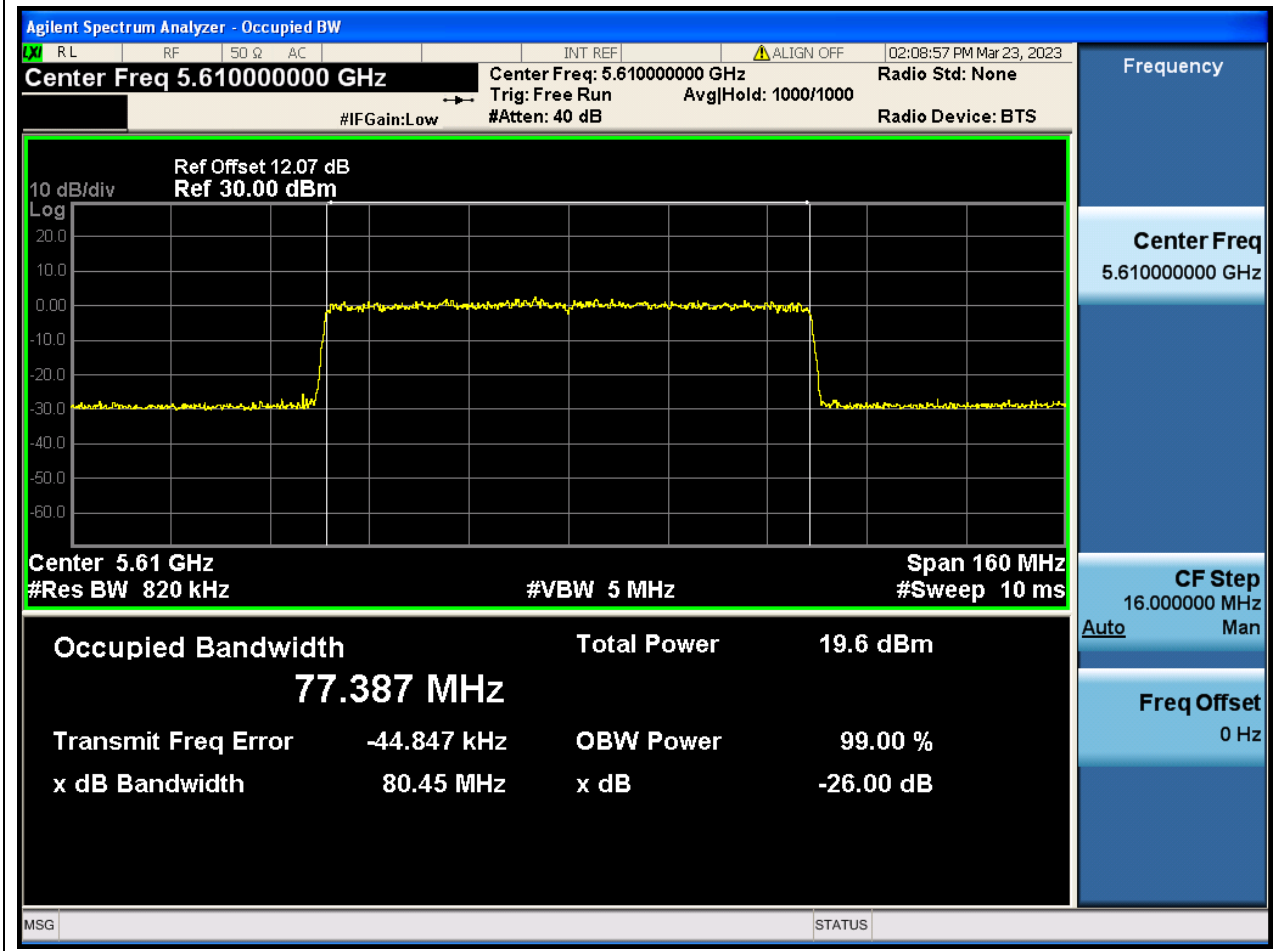

65. 802.11ax_80M_Band3_M

65.1. A.2.2-99% Bandwidth(NTNV)

Center Frequency (MHz)	OBW Power (%)	RBW (MHz)	Detector	Limit (MHz)	OBW (MHz)	Verdict
5610	99	0.82	Peak	0	77.386721	N/A