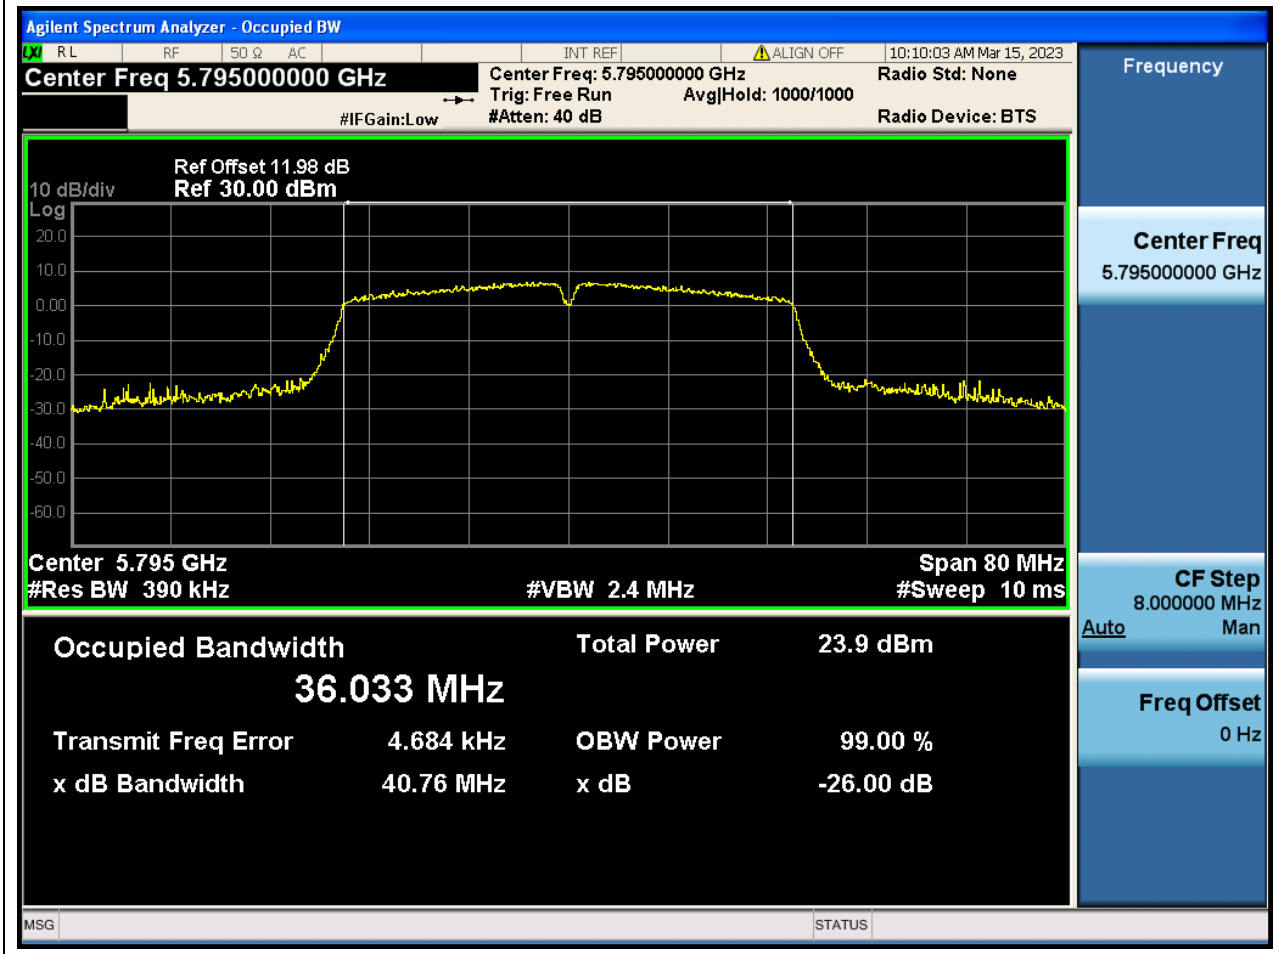

13. 802.11ac_40M_Band4_H

13.1. A.2.2-99% Bandwidth(NTNV)

Center Frequency (MHz)	OBW Power (%)	RBW (MHz)	Detector	Limit (MHz)	OBW (MHz)	Verdict
5795	99	0.39	Peak	0	36.033018	N/A