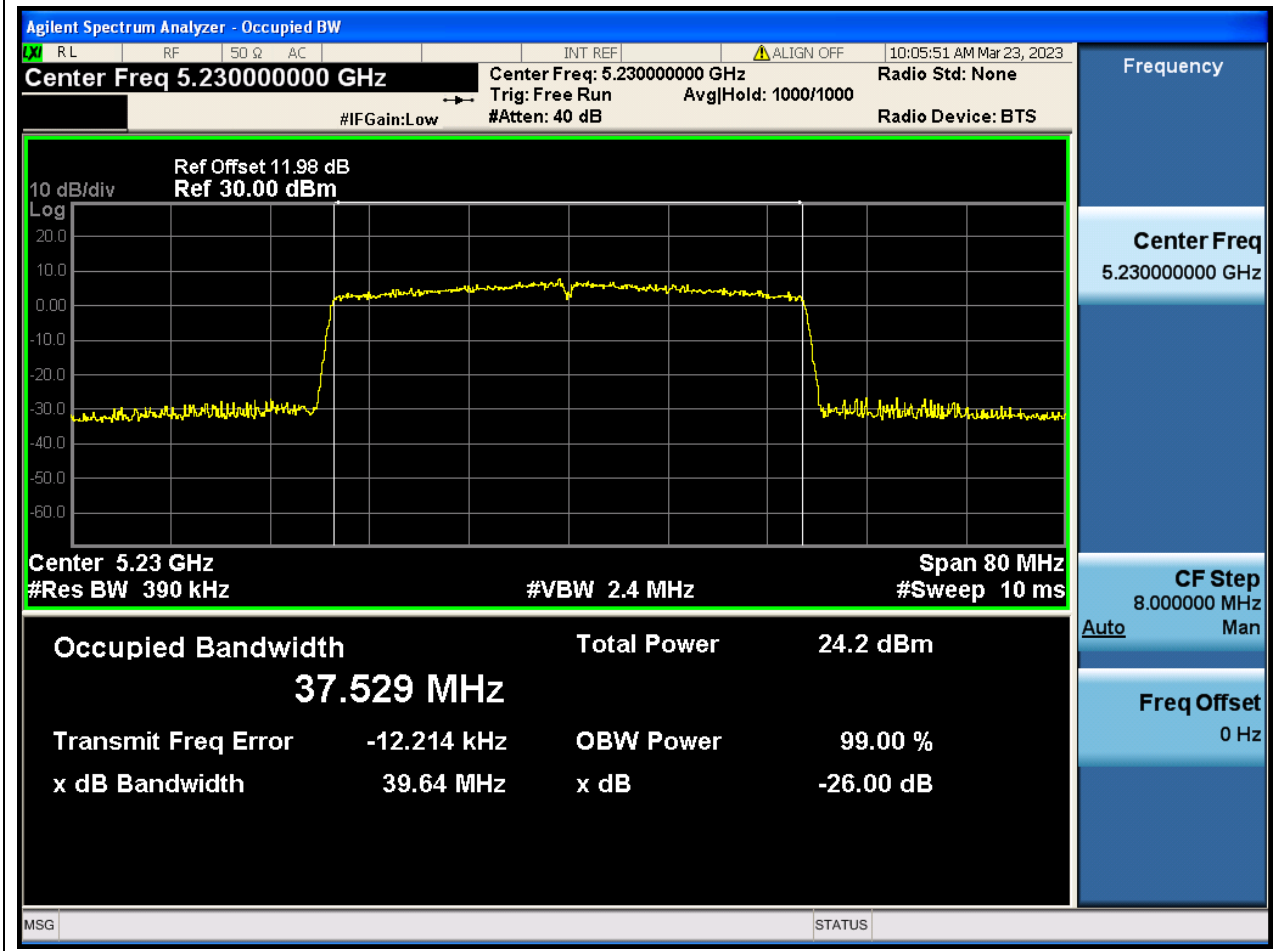

19. 802.11ax_40M_Band1_H

19.1. A.2.2-99% Bandwidth(NTNV)

Center Frequency (MHz)	OBW Power (%)	RBW (MHz)	Detector	Limit (MHz)	OBW (MHz)	Verdict
5230	99	0.39	Peak	0	37.528899	N/A