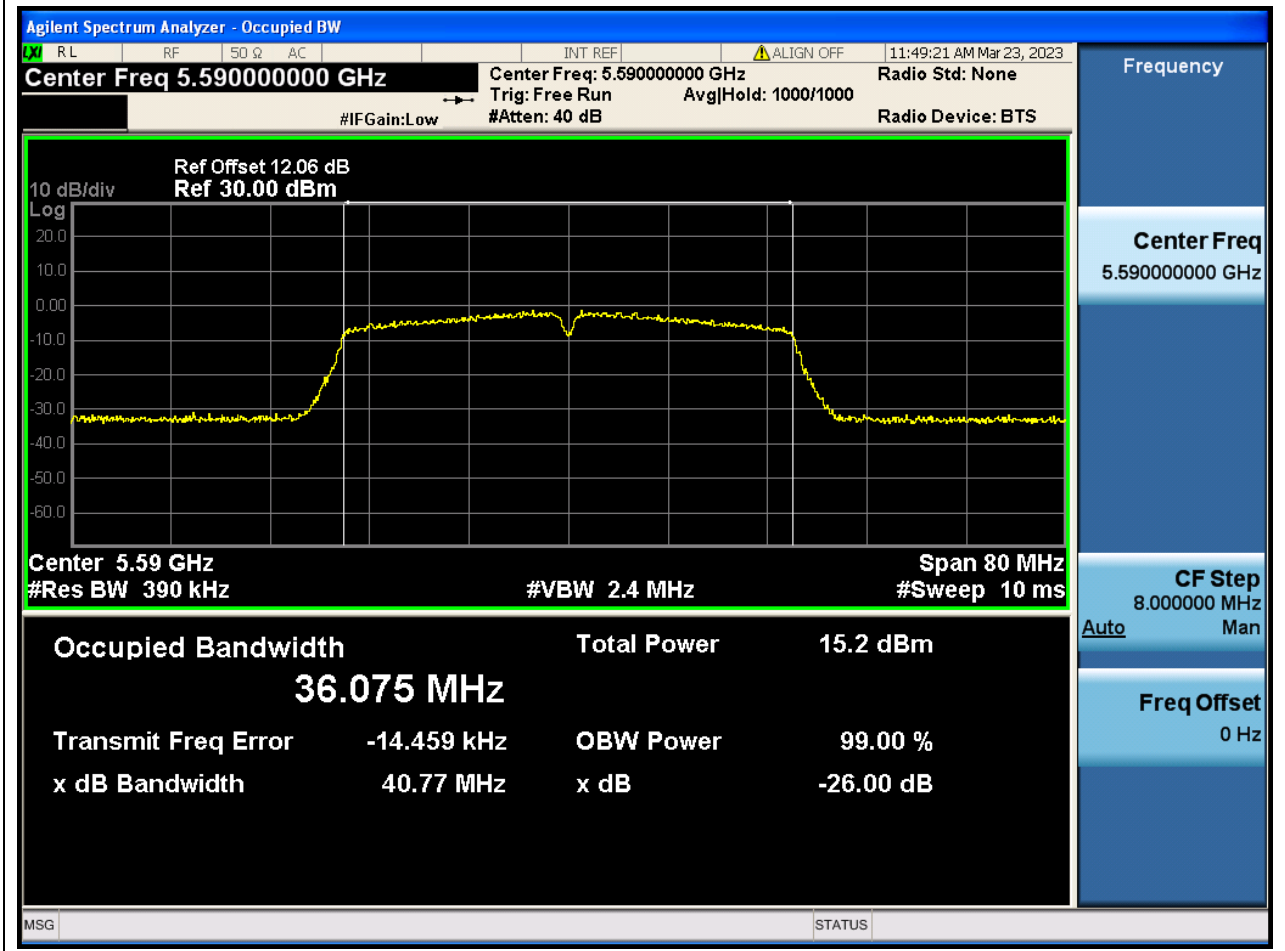

54. 802.11ac_40M_Band3_M

54.1. A.2.2-99% Bandwidth(NTNV)

Center Frequency (MHz)	OBW Power (%)	RBW (MHz)	Detector	Limit (MHz)	OBW (MHz)	Verdict
5590	99	0.39	Peak	0	36.074671	N/A