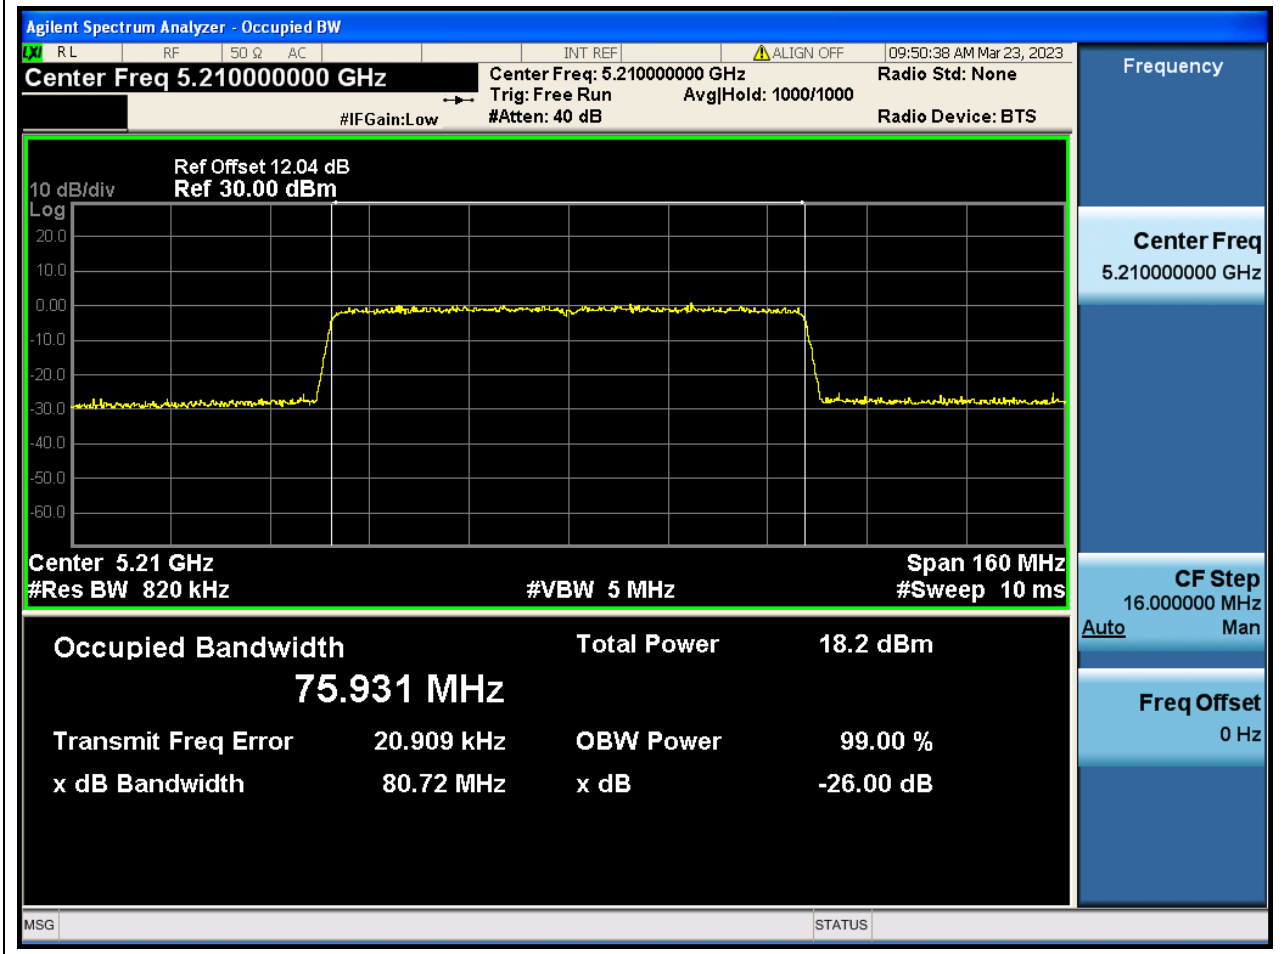

14. 802.11ac_80M_Band1_M

14.1. A.2.2-99% Bandwidth(NTNV)

Center Frequency (MHz)	OBW Power (%)	RBW (MHz)	Detector	Limit (MHz)	OBW (MHz)	Verdict
5210	99	0.82	Peak	0	75.930965	N/A