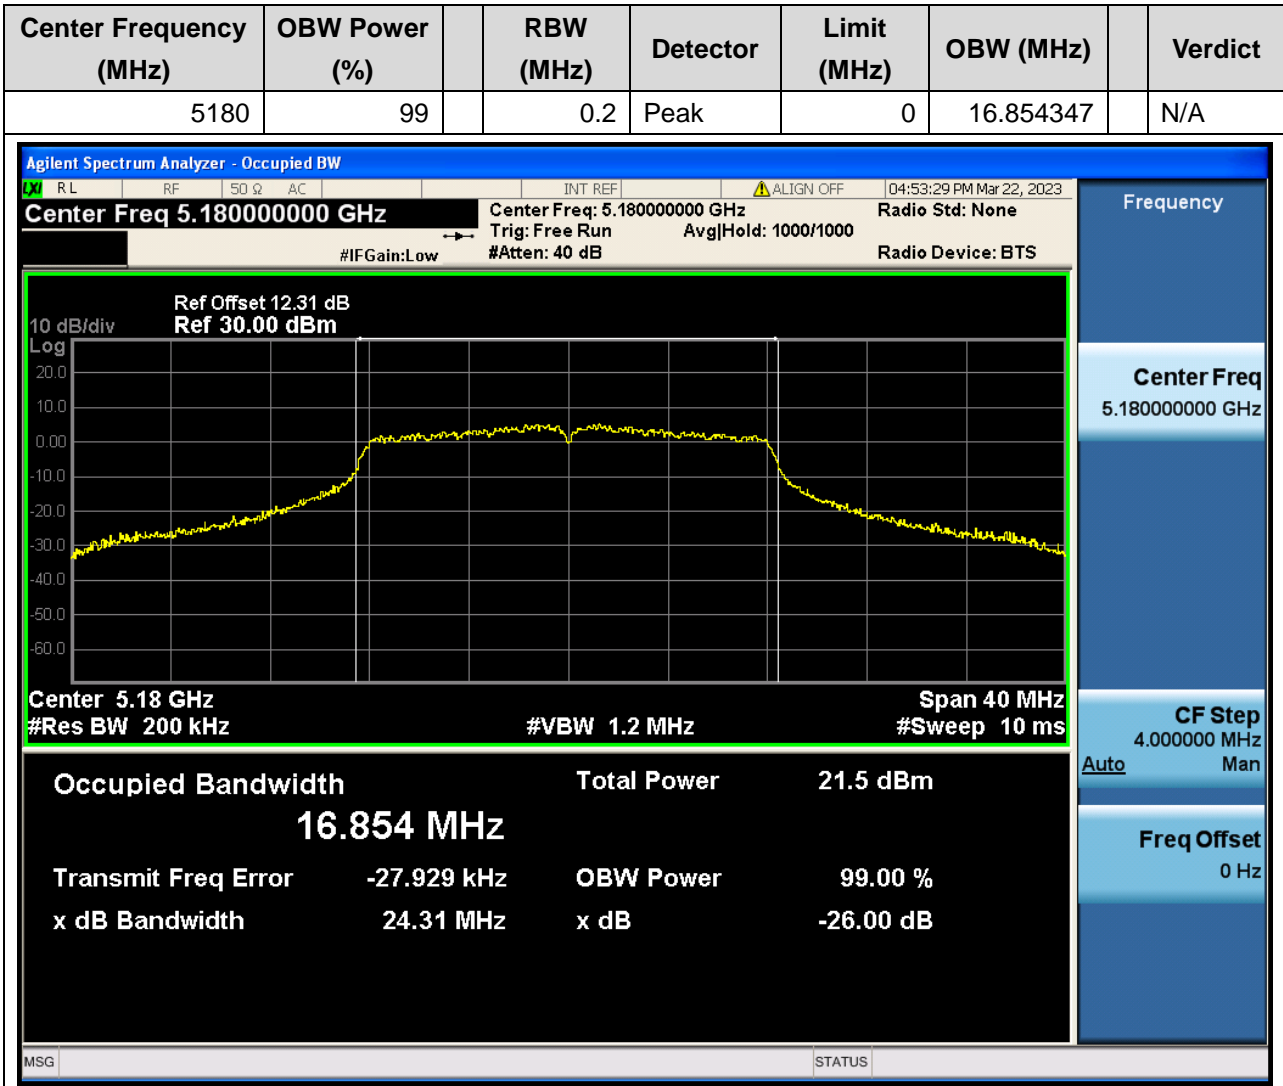

Aux. Antenna

1. 802.11a_20M_Band1_L

1.1. A.2.2-99% Bandwidth(NTNV)