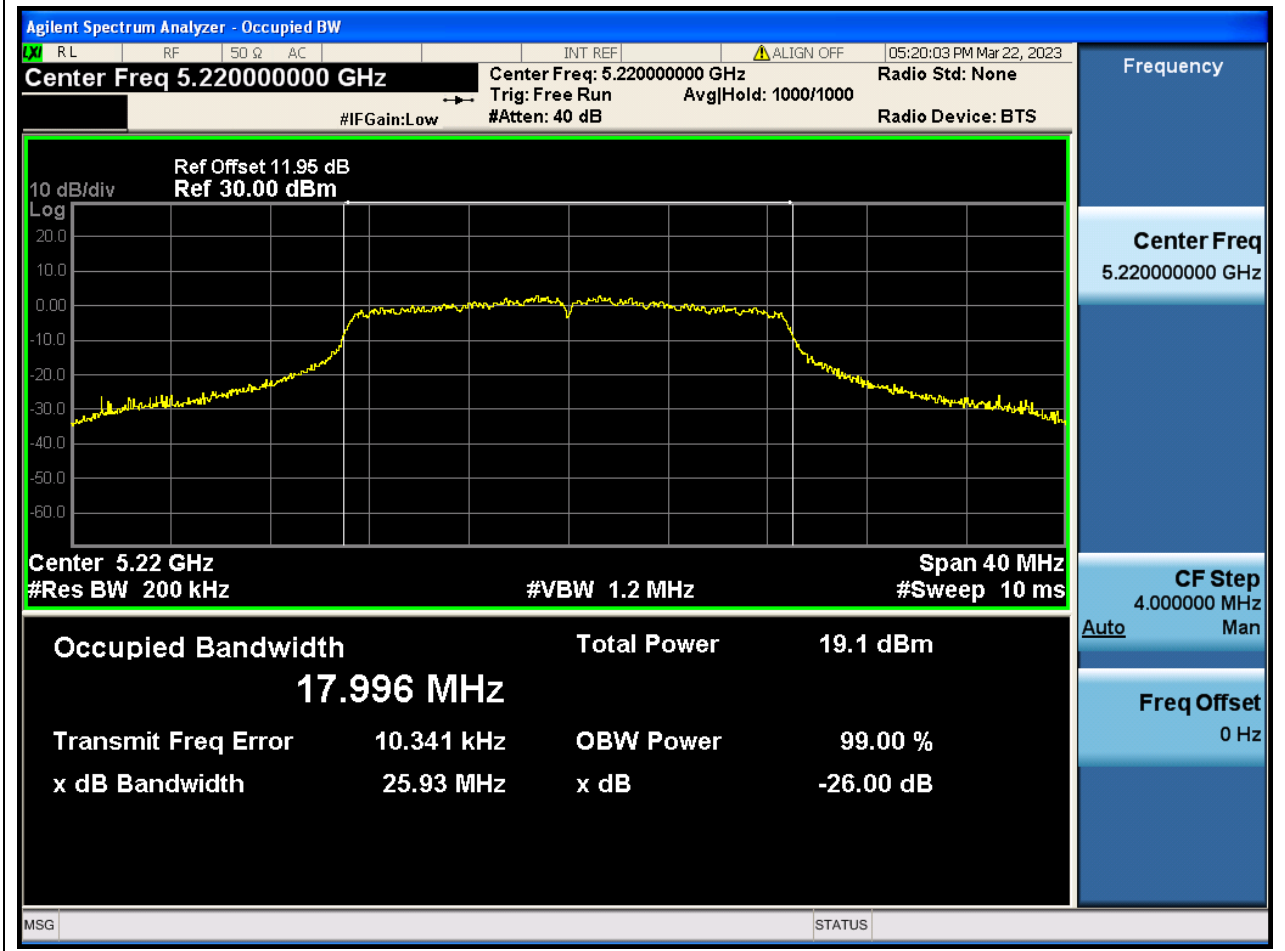

10. 802.11ac_20M_Band1_M

10.1. A.2.2-99% Bandwidth(NTNV)

Center Frequency (MHz)	OBW Power (%)	RBW (MHz)	Detector	Limit (MHz)	OBW (MHz)	Verdict
5220	99	0.2	Peak	0	17.995805	N/A