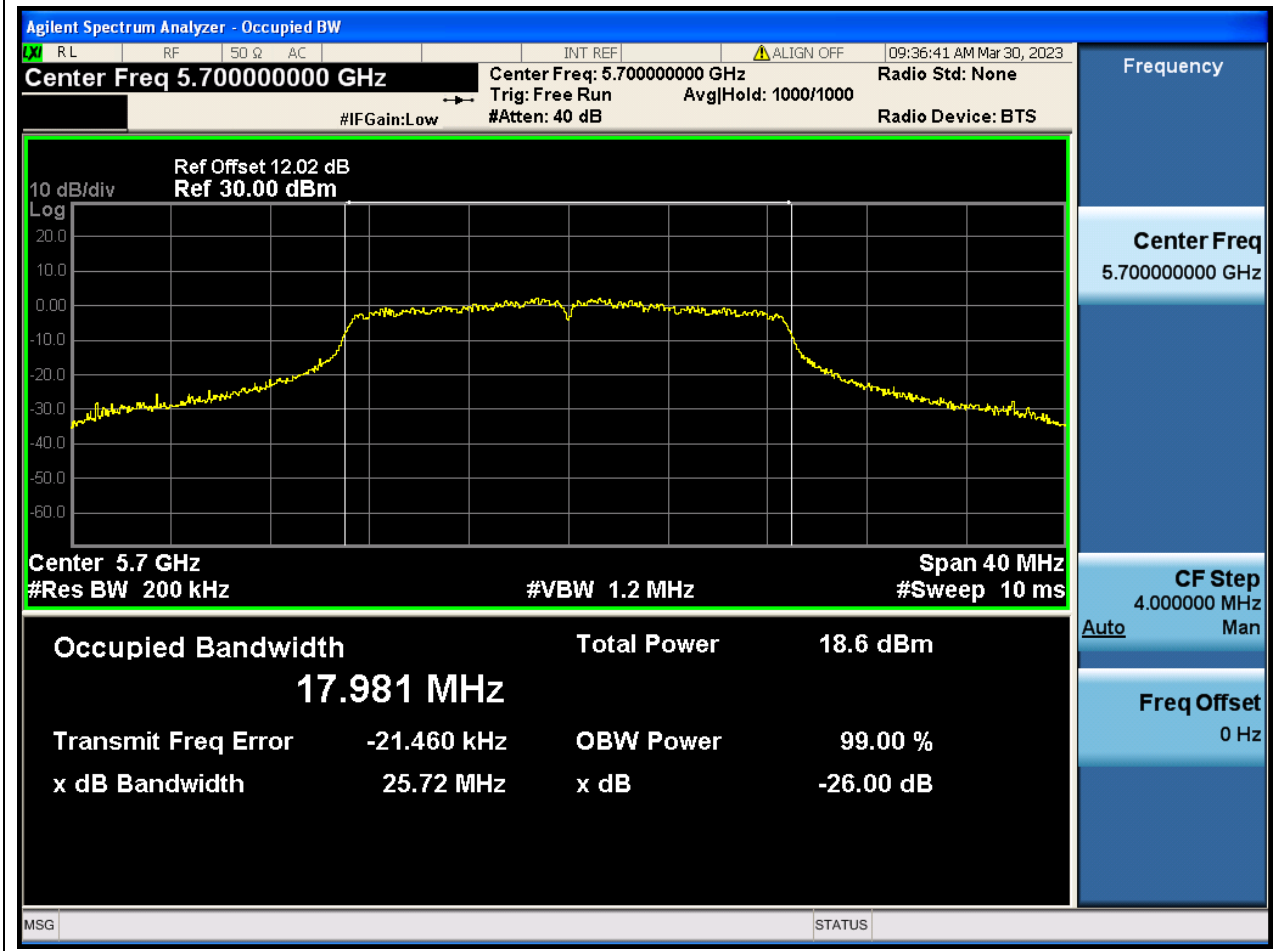

52. 802.11ac_20M_Band3_H

52.2. A.2.2-99% Bandwidth(NTNV)

Center Frequency (MHz)	OBW Power (%)	RBW (MHz)	Detector	Limit (MHz)	OBW (MHz)	Verdict
5700	99	0.2	Peak	0	17.980632	N/A