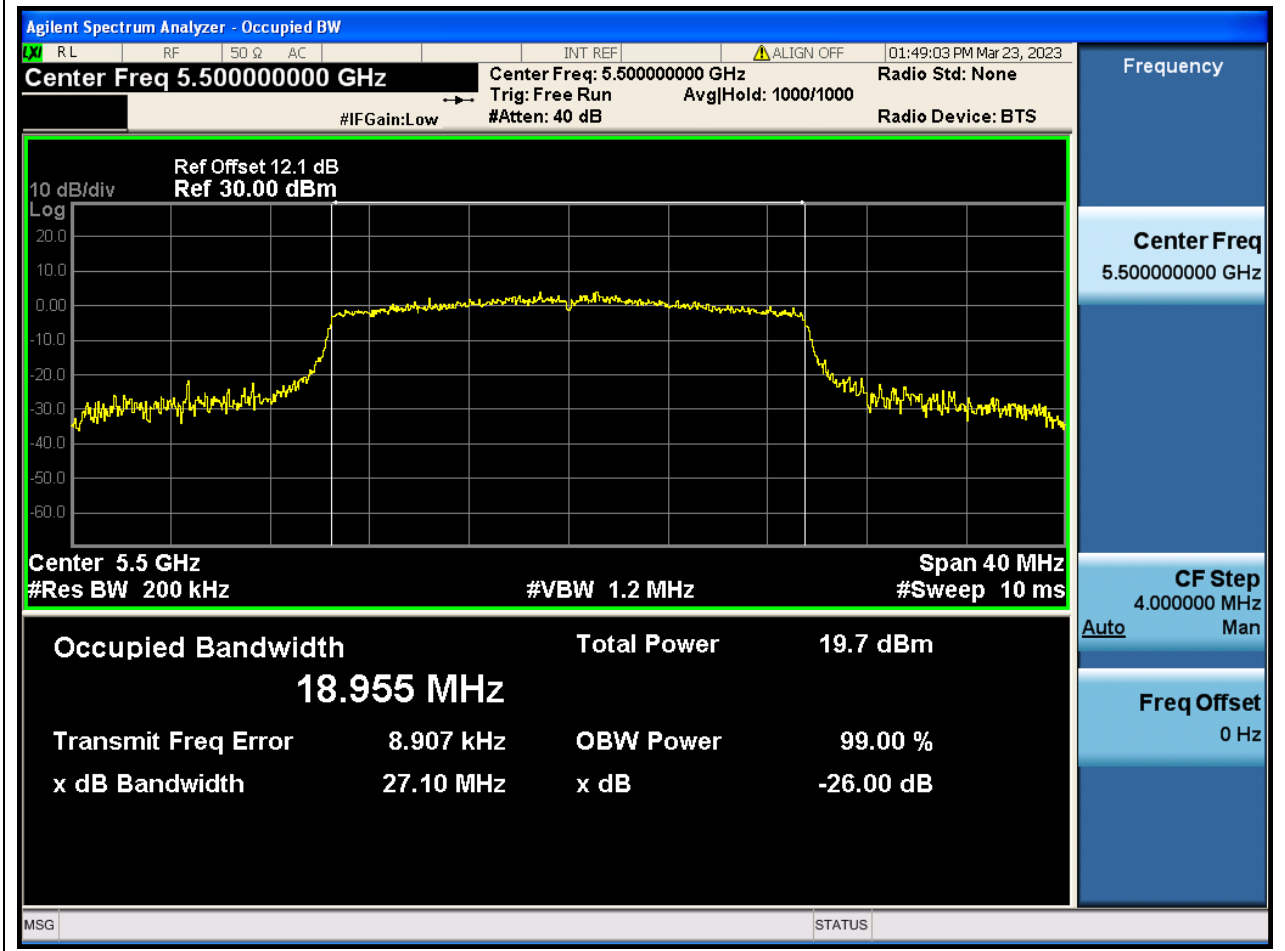

58. 802.11ax_20M_Band3_L

58.1. A.2.2-99% Bandwidth(NTNV)

Center Frequency (MHz)	OBW Power (%)	RBW (MHz)	Detector	Limit (MHz)	OBW (MHz)	Verdict
5500	99	0.2	Peak	0	18.955246	N/A