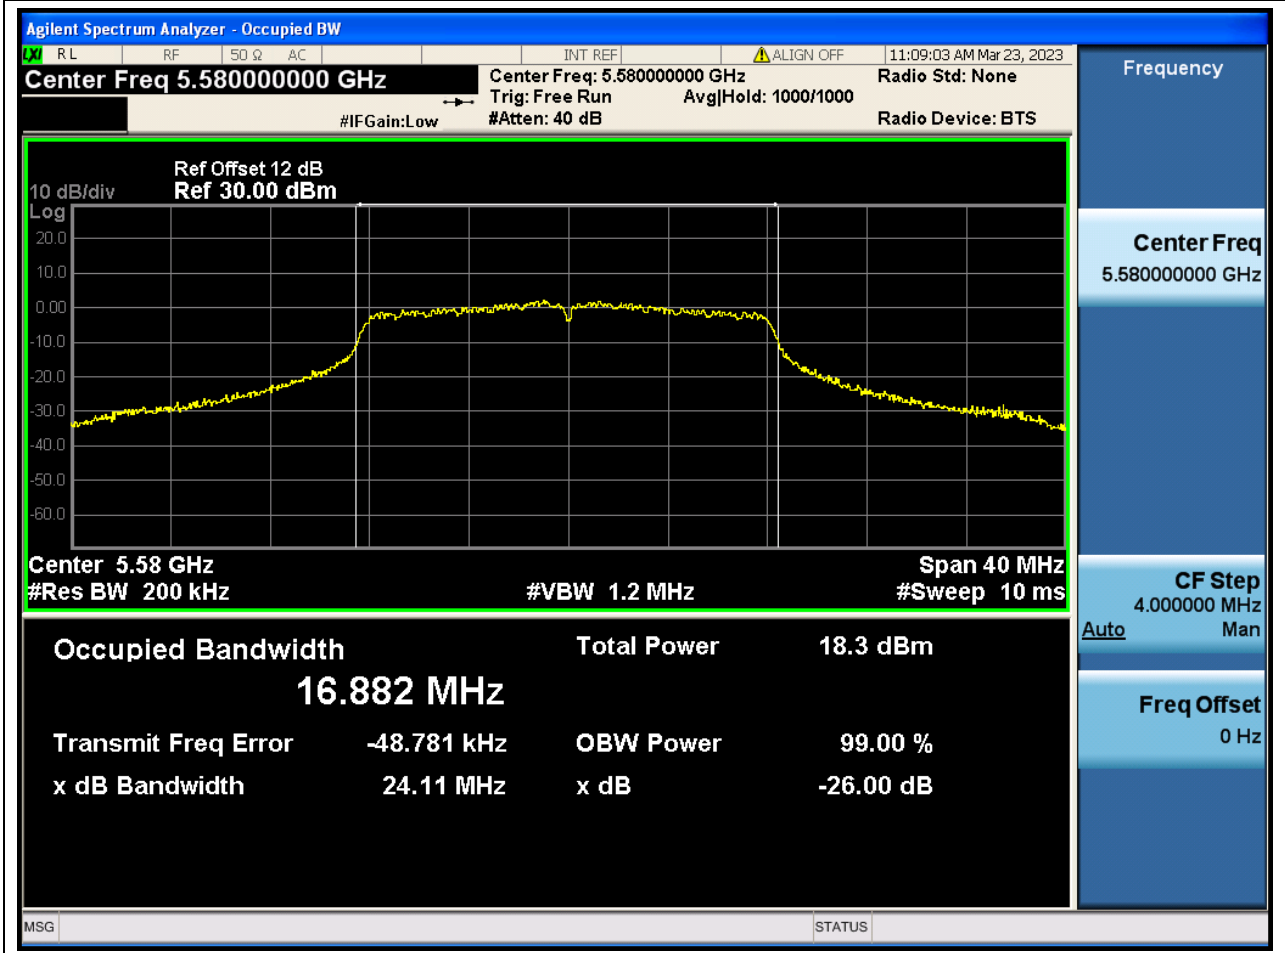

42. 802.11a_20M_Band3_M

42.1. A.2.2-99% Bandwidth(NTNV)

Center Frequency (MHz)	OBW Power (%)	RBW (MHz)	Detector	Limit (MHz)	OBW (MHz)	Verdict
5580	99	0.2	Peak	0	16.881631	N/A