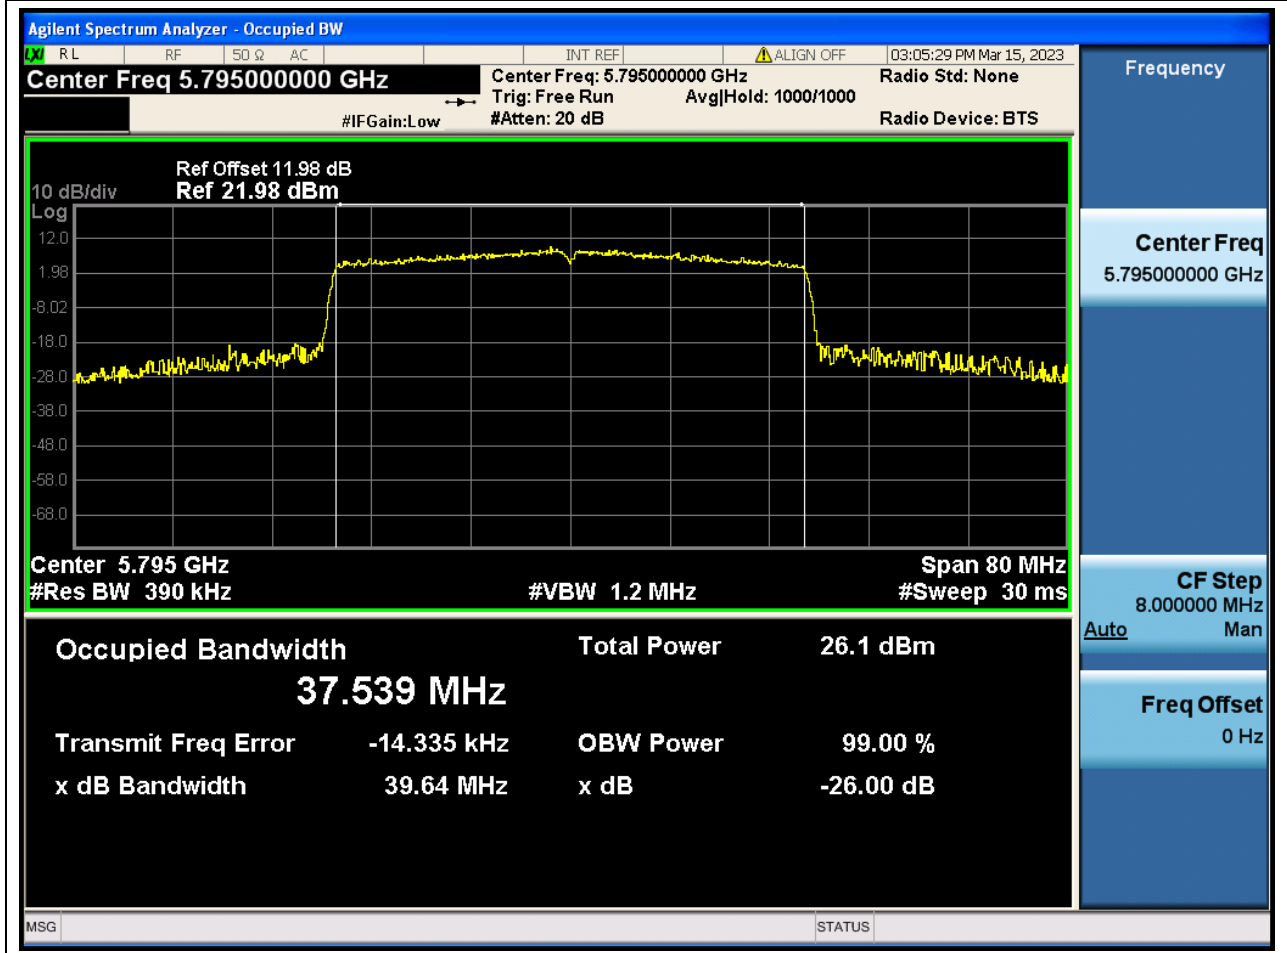

19. 802.11ax_40M_Band4_H

19.1. A.2-26dB Bandwidth(NTNV)

Center Frequency (MHz)	XdB Down	RBW (MHz)	Detector	Limit (MHz)	XdB BandWidth (MHz)	Verdict
5795	26	0.39	Peak	0	39.636204	N/A