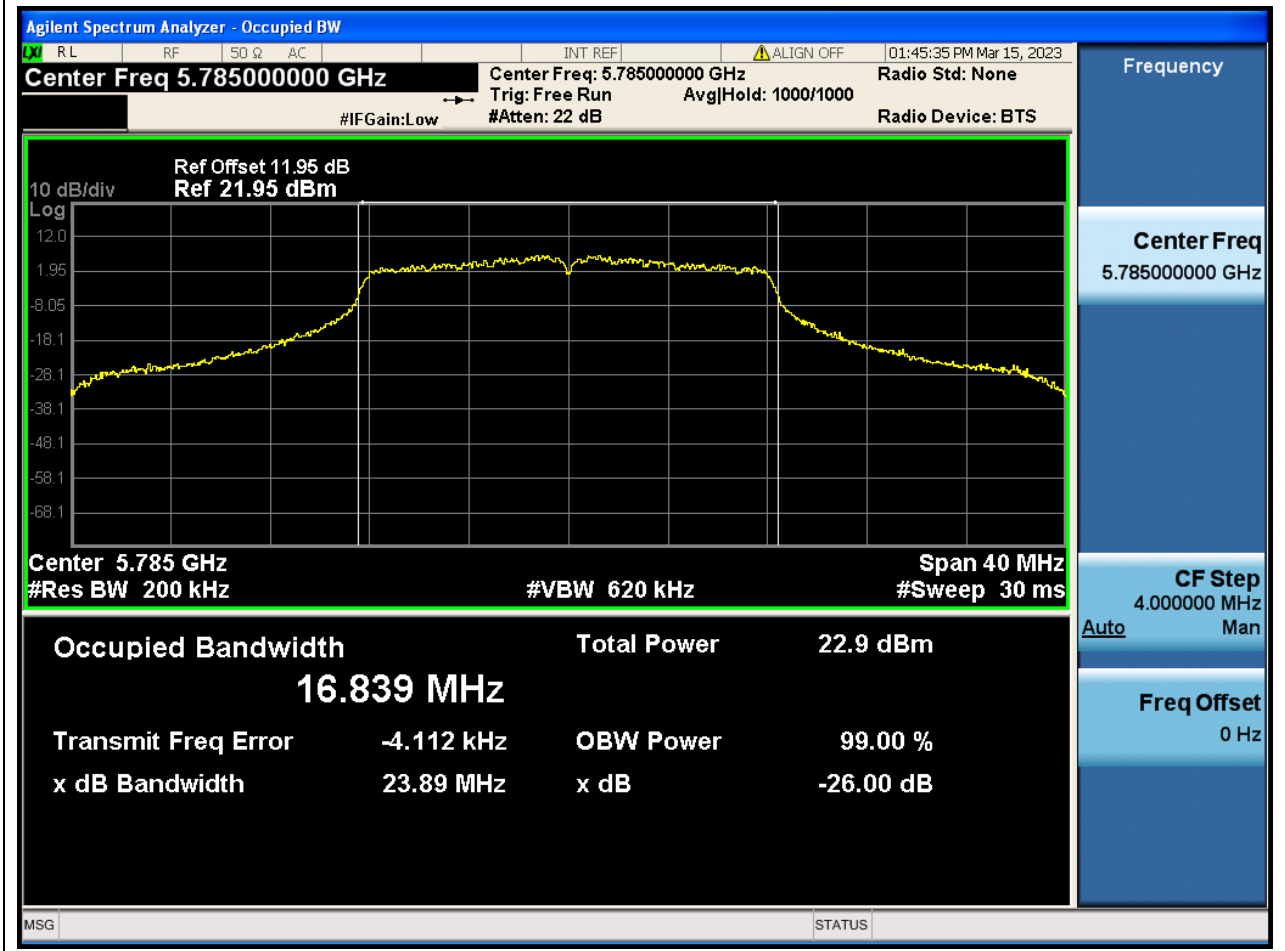

2. 802.11a_20M_Band4_M

2.1. A.2-26dB Bandwidth(NTNV)

Center Frequency (MHz)	XdB Down	RBW (MHz)	Detector	Limit (MHz)	XdB BandWidth (MHz)	Verdict
5785	26	0.2	Peak	0	23.892156	N/A