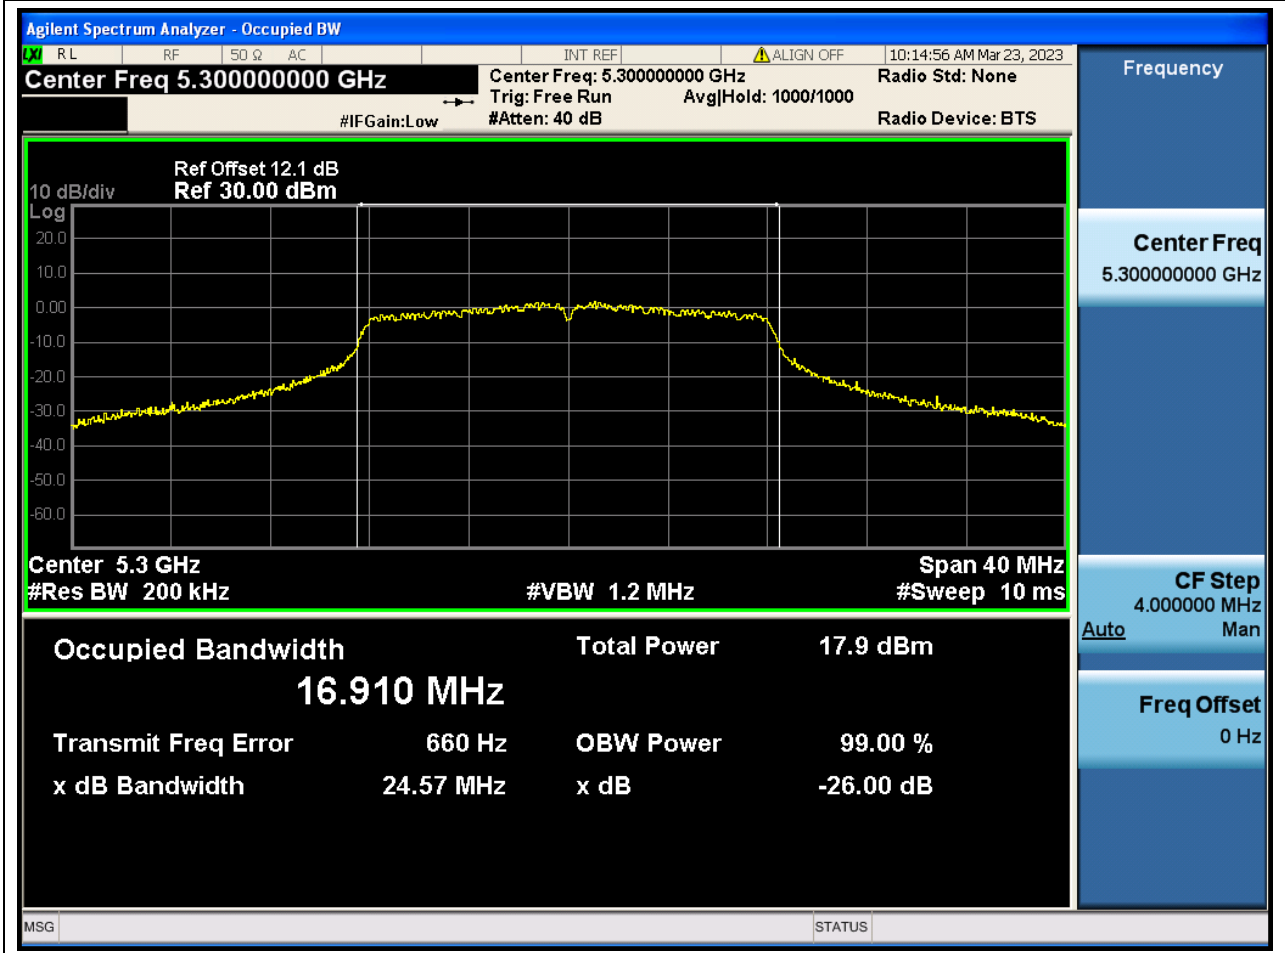

22. 802.11a_20M_Band2_M

22.1. A.2.2-99% Bandwidth(NTNV)

Center Frequency (MHz)	OBW Power (%)	RBW (MHz)	Detector	Limit (MHz)	OBW (MHz)	Verdict
5300	99	0.2	Peak	0	16.910264	N/A