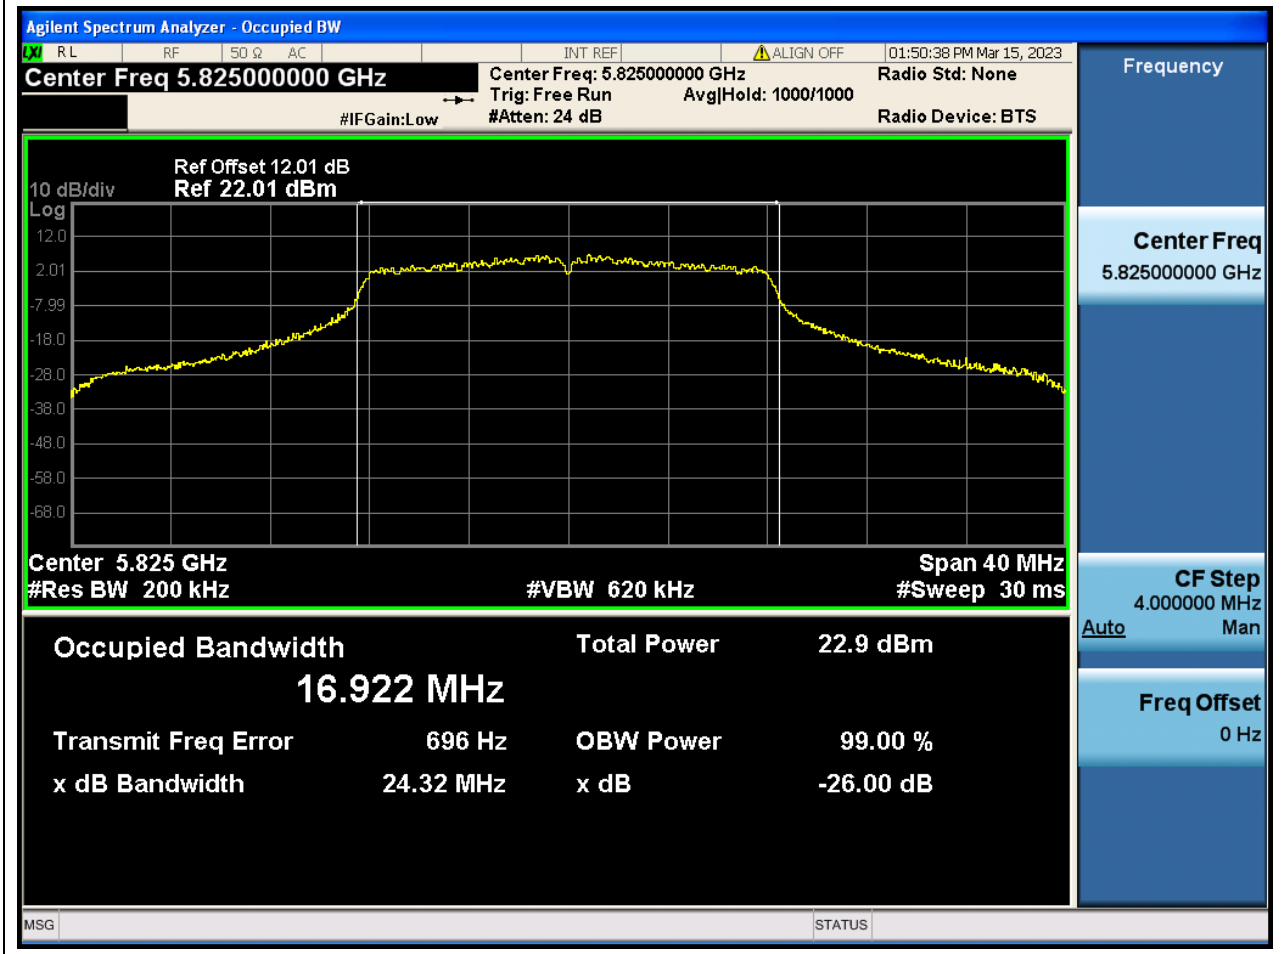

3. 802.11a_20M_Band4_H

3.1. A.2-26dB Bandwidth(NTNV)

Center Frequency (MHz)	XdB Down	RBW (MHz)	Detector	Limit (MHz)	XdB BandWidth (MHz)	Verdict
5825	26	0.2	Peak	0	24.315914	N/A