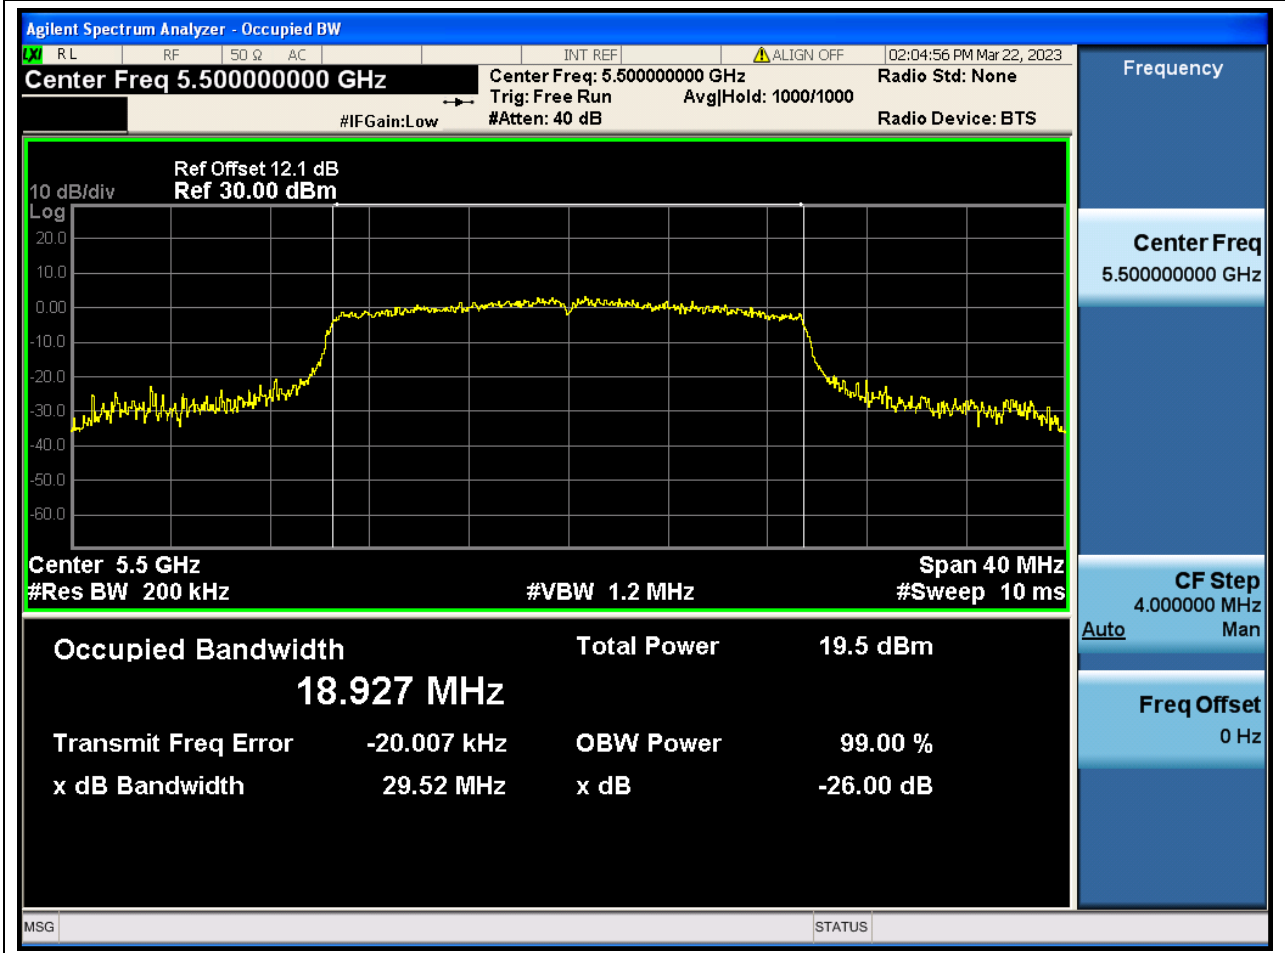

58. 802.11ax_20M_Band3_L

58.1. A.2.2-99% Bandwidth(NTNV)

Center Frequency (MHz)	OBW Power (%)	RBW (MHz)	Detector	Limit (MHz)	OBW (MHz)	Verdict
5500	99	0.2	Peak	0	18.926955	N/A