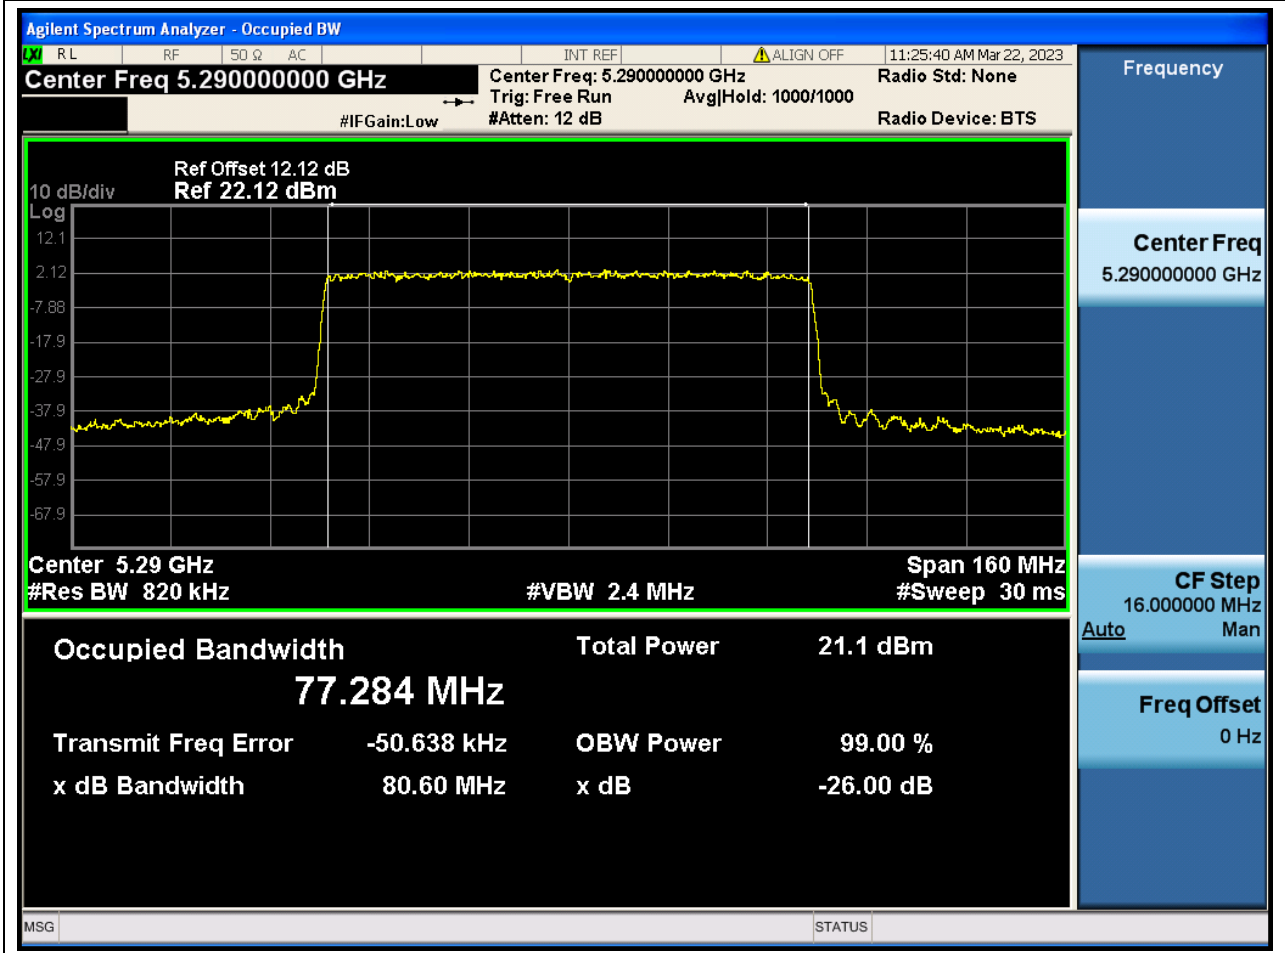

40. 802.11ax_80M_Band2_M

40.1. A.2-26dB Bandwidth(NTNV)

Center Frequency (MHz)	XdB Down	RBW (MHz)	Detector	Limit (MHz)	XdB BandWidth (MHz)	Verdict
5290	26	0.82	Peak	0	80.60211	N/A