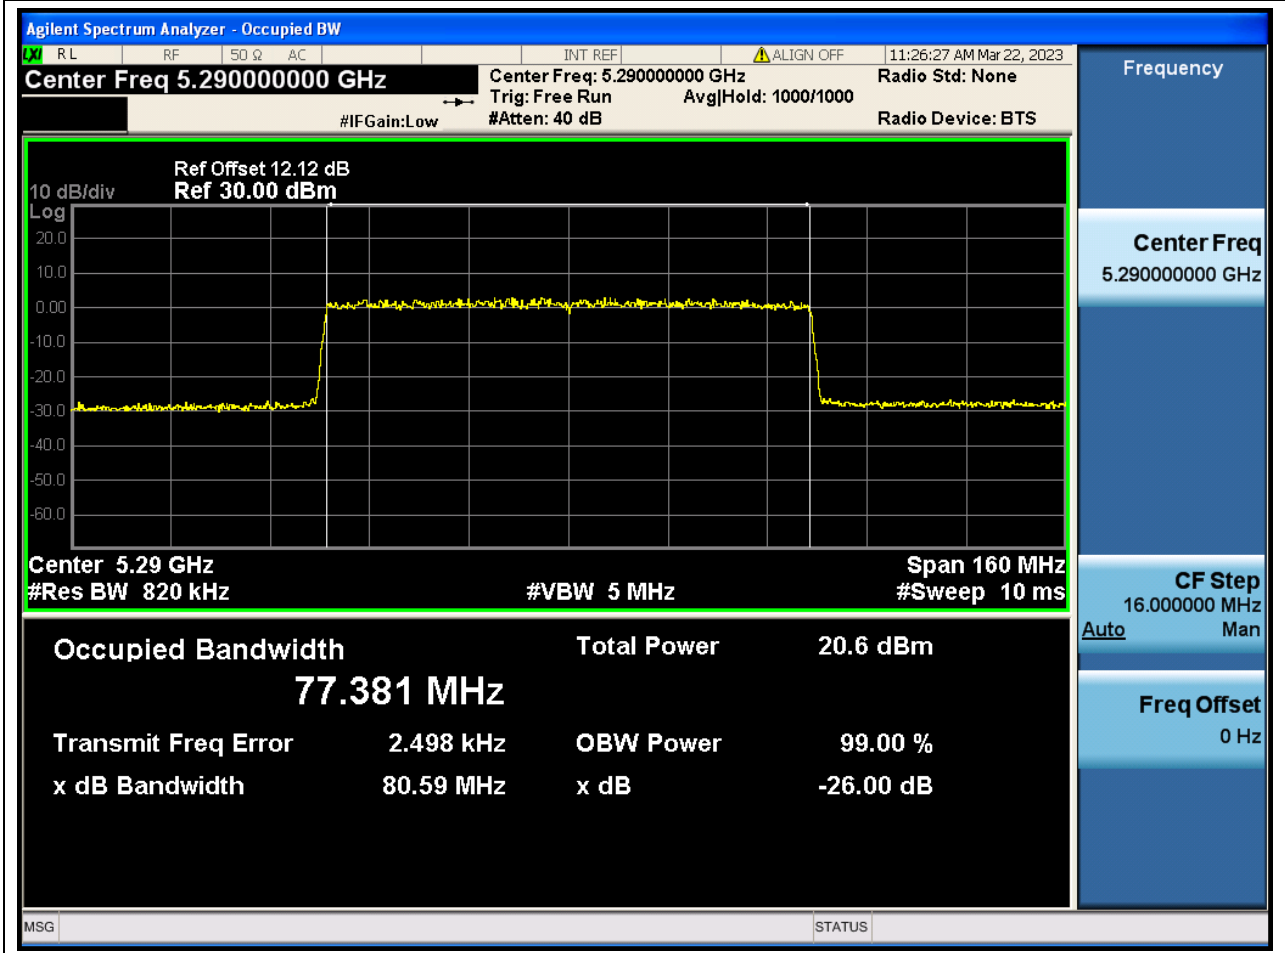

40. 802.11ax_80M_Band2_M

40.1. A.2.2-99% Bandwidth(NTNV)

Center Frequency (MHz)	OBW Power (%)	RBW (MHz)	Detector	Limit (MHz)	OBW (MHz)	Verdict
5290	99	0.82	Peak	0	77.38078	N/A