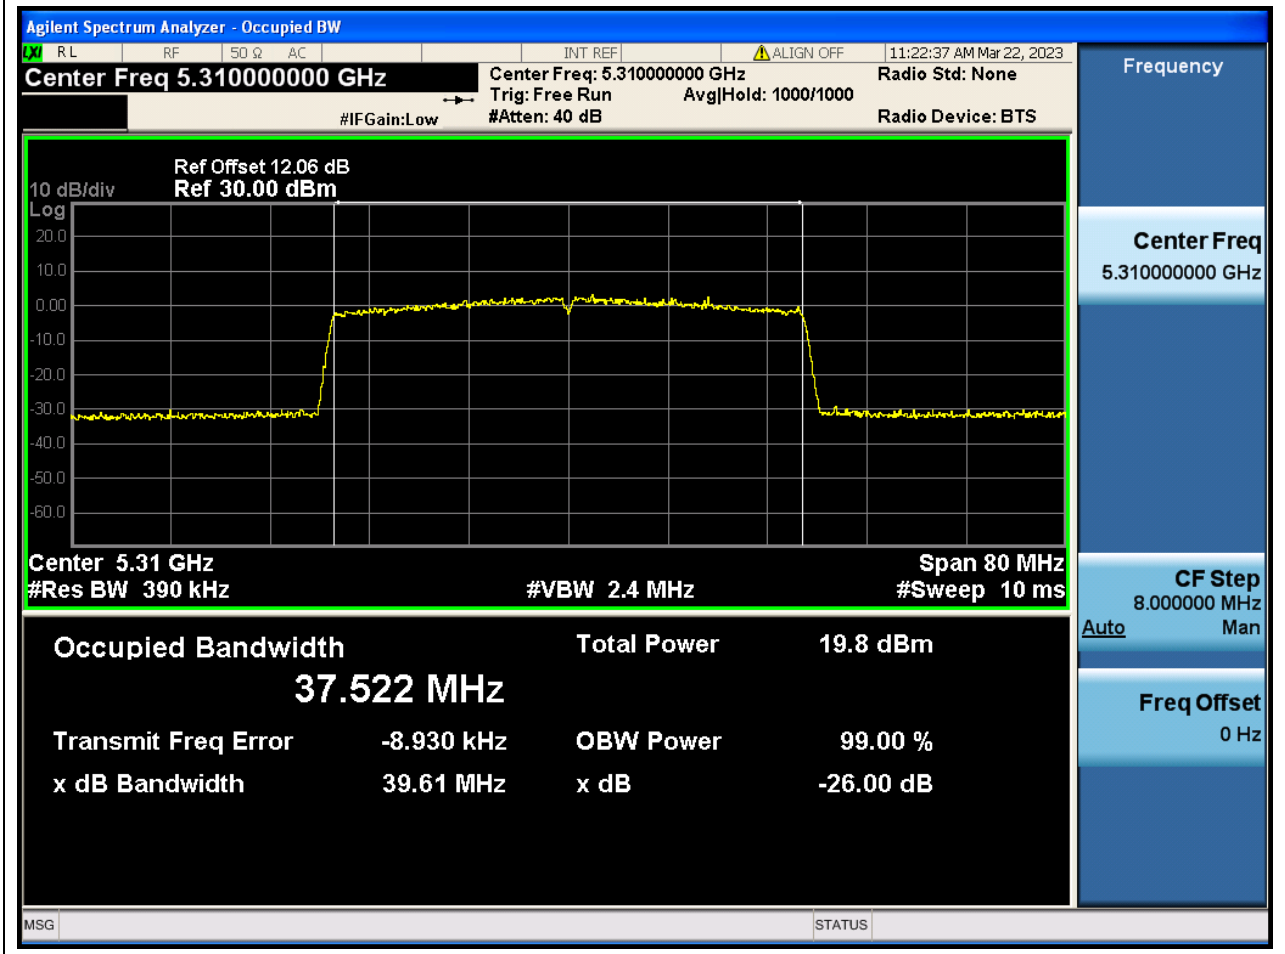

39. 802.11ax_40M_Band2_H

39.1. A.2.2-99% Bandwidth(NTNV)

Center Frequency (MHz)	OBW Power (%)	RBW (MHz)	Detector	Limit (MHz)	OBW (MHz)	Verdict
5310	99	0.39	Peak	0	37.521588	N/A