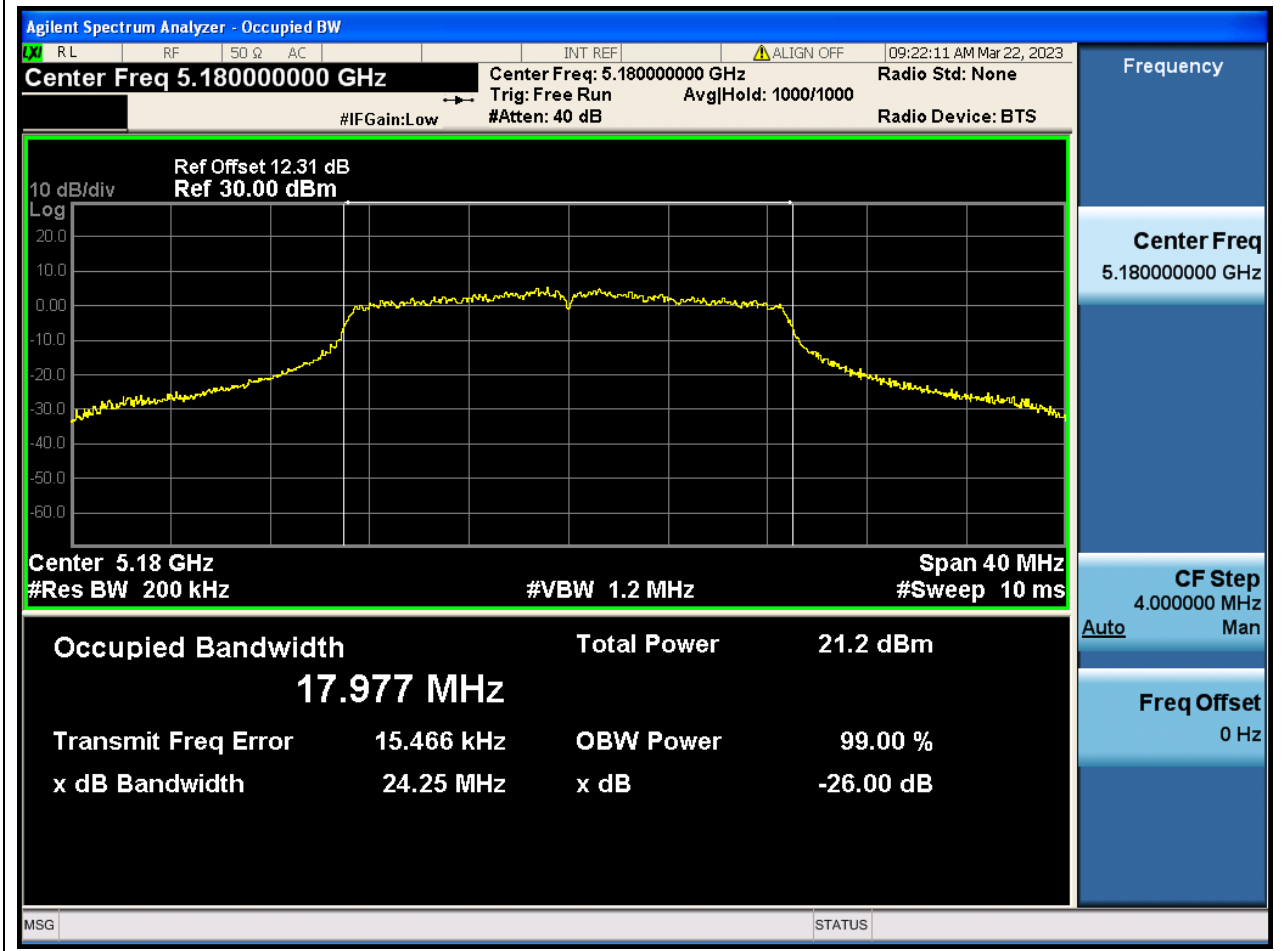

4. 802.11n_20M_Band1_L

4.1. A.2.2-99% Bandwidth(NTNV)

Center Frequency (MHz)	OBW Power (%)	RBW (MHz)	Detector	Limit (MHz)	OBW (MHz)	Verdict
5180	99	0.2	Peak	0	17.97737	N/A