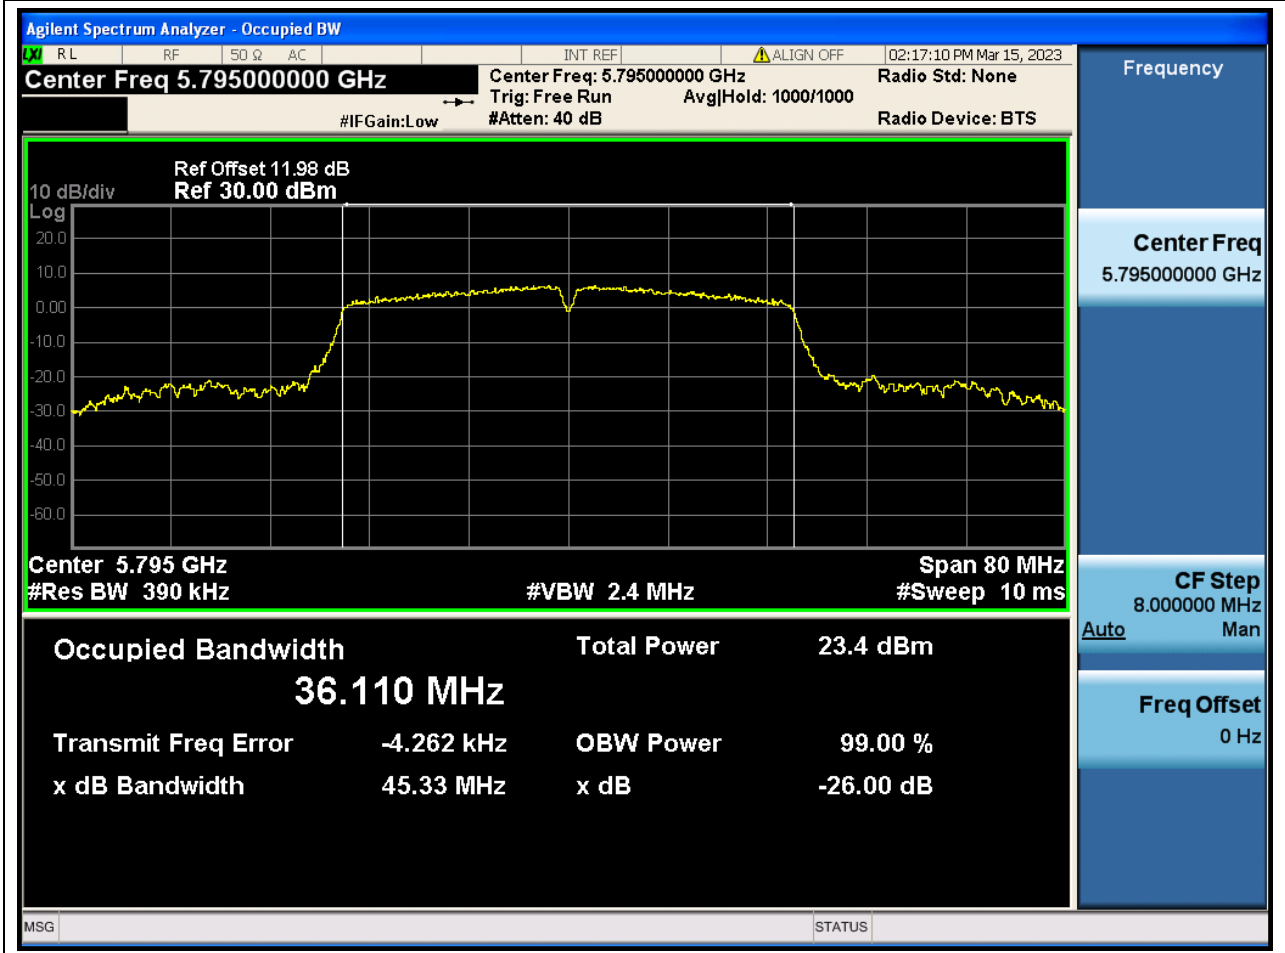

8. 802.11n_40M_Band4_H

8.1. A.2.2-99% Bandwidth(NTNV)

Center Frequency (MHz)	OBW Power (%)	RBW (MHz)	Detector	Limit (MHz)	OBW (MHz)	Verdict
5795	99	0.39	Peak	0	36.10986	N/A