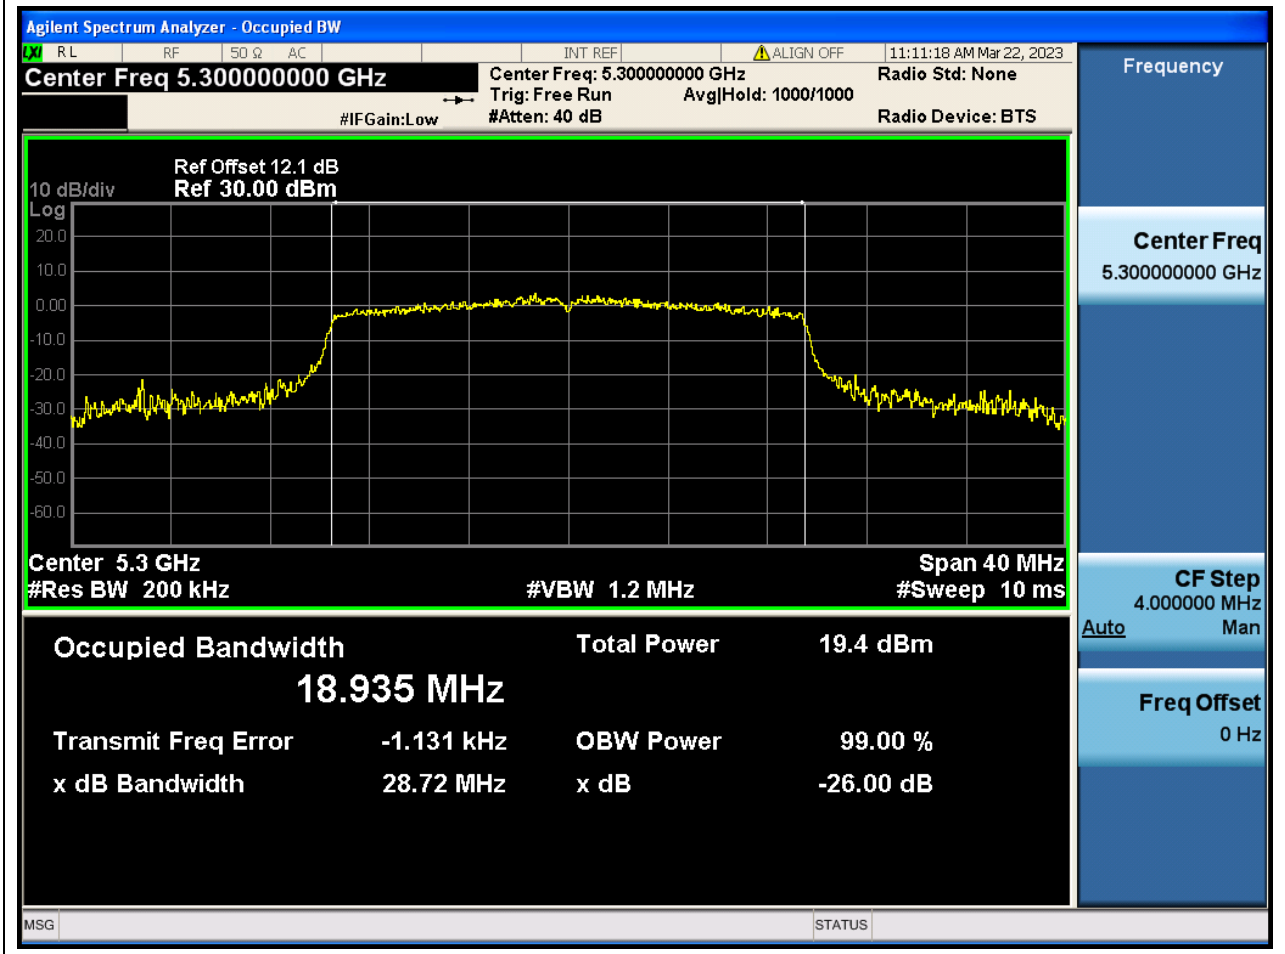

36. 802.11ax_20M_Band2_M

36.1. A.2.2-99% Bandwidth(NTNV)

Center Frequency (MHz)	OBW Power (%)	RBW (MHz)	Detector	Limit (MHz)	OBW (MHz)	Verdict
5300	99	0.2	Peak	0	18.935356	N/A