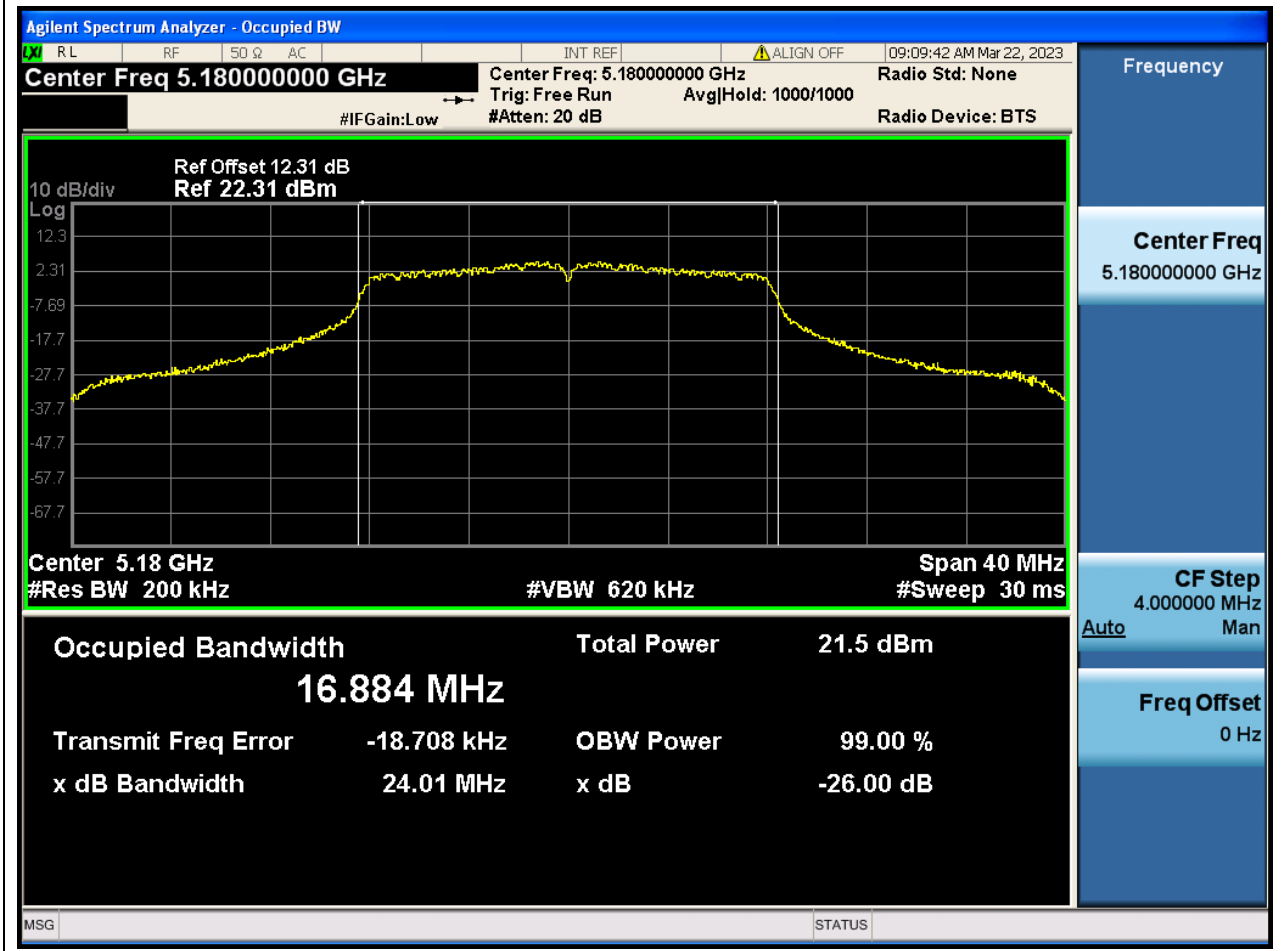

1. 802.11a_20M_Band1_L

1.1. A.2-26dB Bandwidth(NTNV)

Center Frequency (MHz)	XdB Down	RBW (MHz)	Detector	Limit (MHz)	XdB BandWidth (MHz)	Verdict
5180	26	0.2	Peak	0	24.014085	N/A