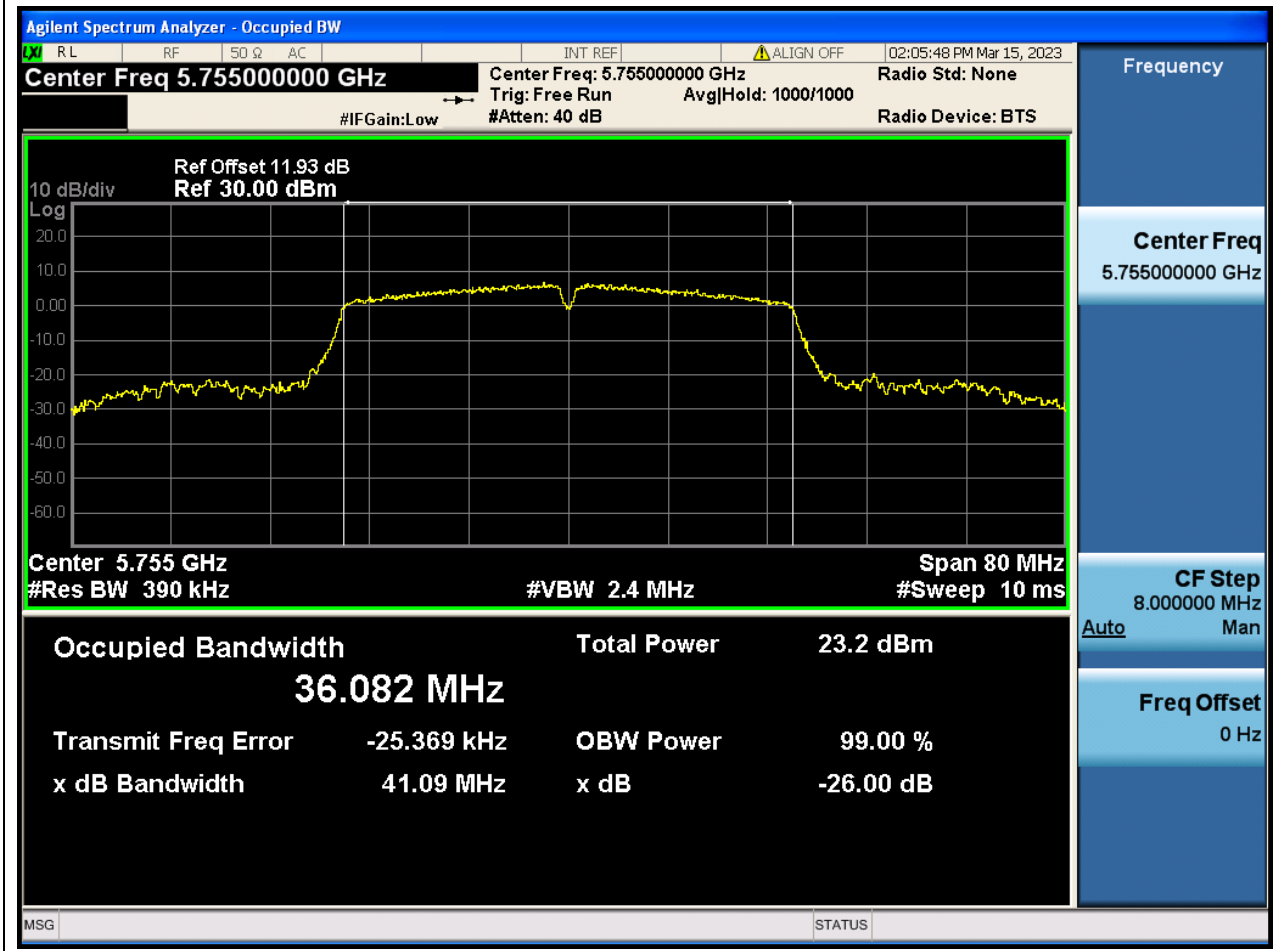

7. 802.11n_40M_Band4_L

7.1. A.2.2-99% Bandwidth(NTNV)

Center Frequency (MHz)	OBW Power (%)	RBW (MHz)	Detector	Limit (MHz)	OBW (MHz)	Verdict
5755	99	0.39	Peak	0	36.08216	N/A