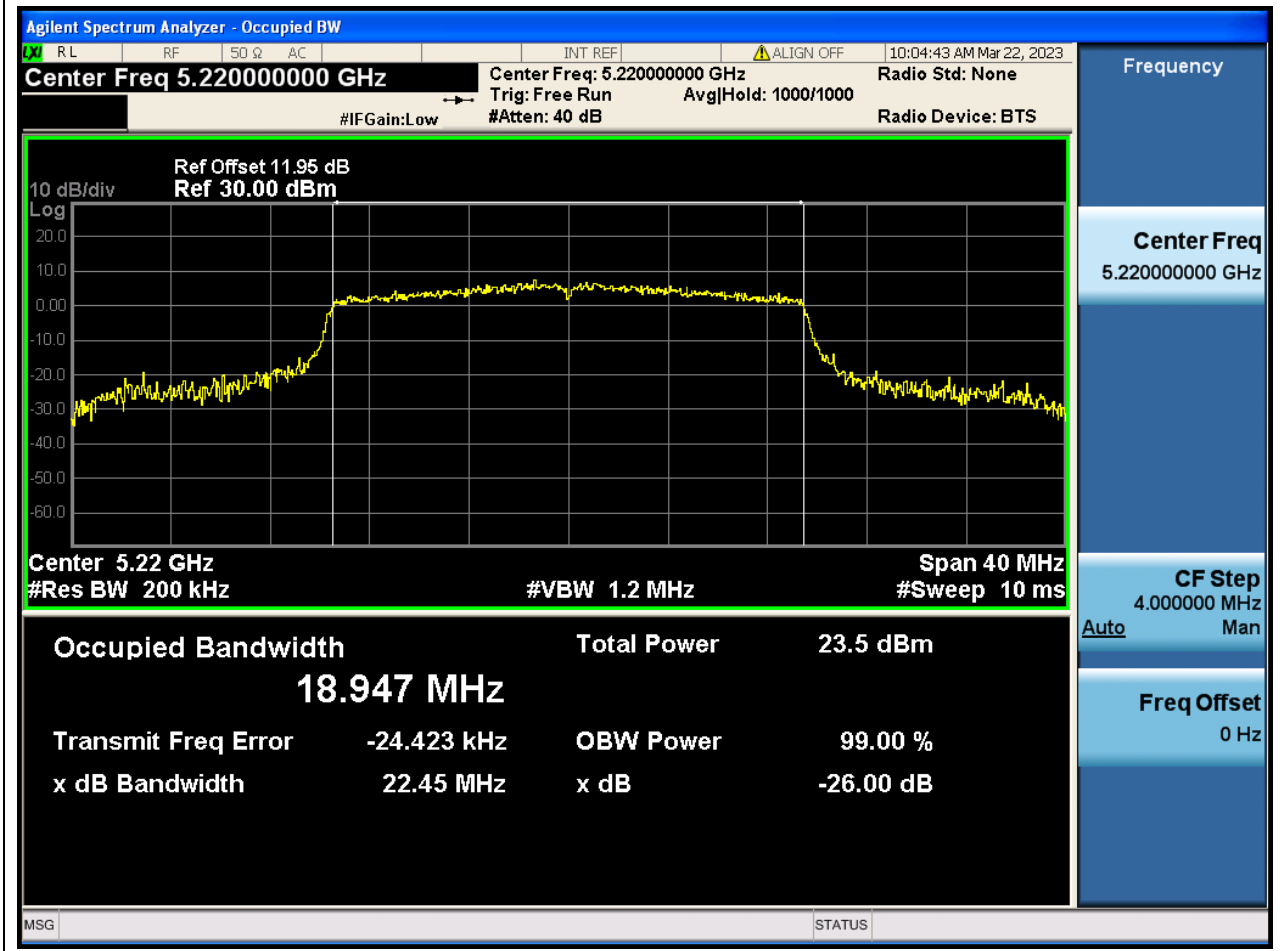

16. 802.11ax_20M_Band1_M

16.1. A.2.2-99% Bandwidth(NTNV)

Center Frequency (MHz)	OBW Power (%)	RBW (MHz)	Detector	Limit (MHz)	OBW (MHz)	Verdict
5220	99	0.2	Peak	0	18.946753	N/A