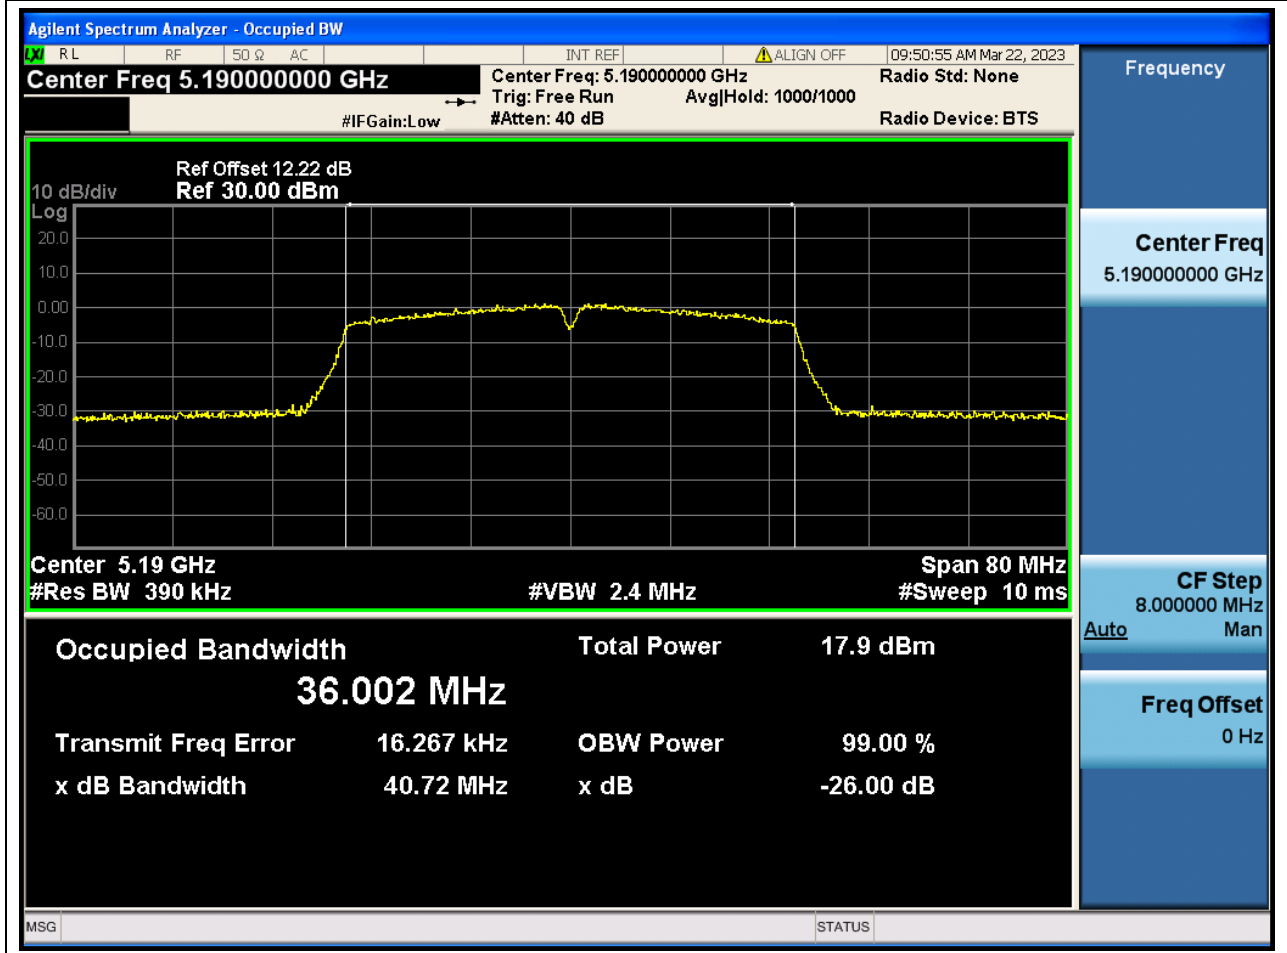

12. 802.11ac_40M_Band1_L

12.1. A.2.2-99% Bandwidth(NTNV)

Center Frequency (MHz)	OBW Power (%)	RBW (MHz)	Detector	Limit (MHz)	OBW (MHz)	Verdict
5190	99	0.39	Peak	0	36.002359	N/A