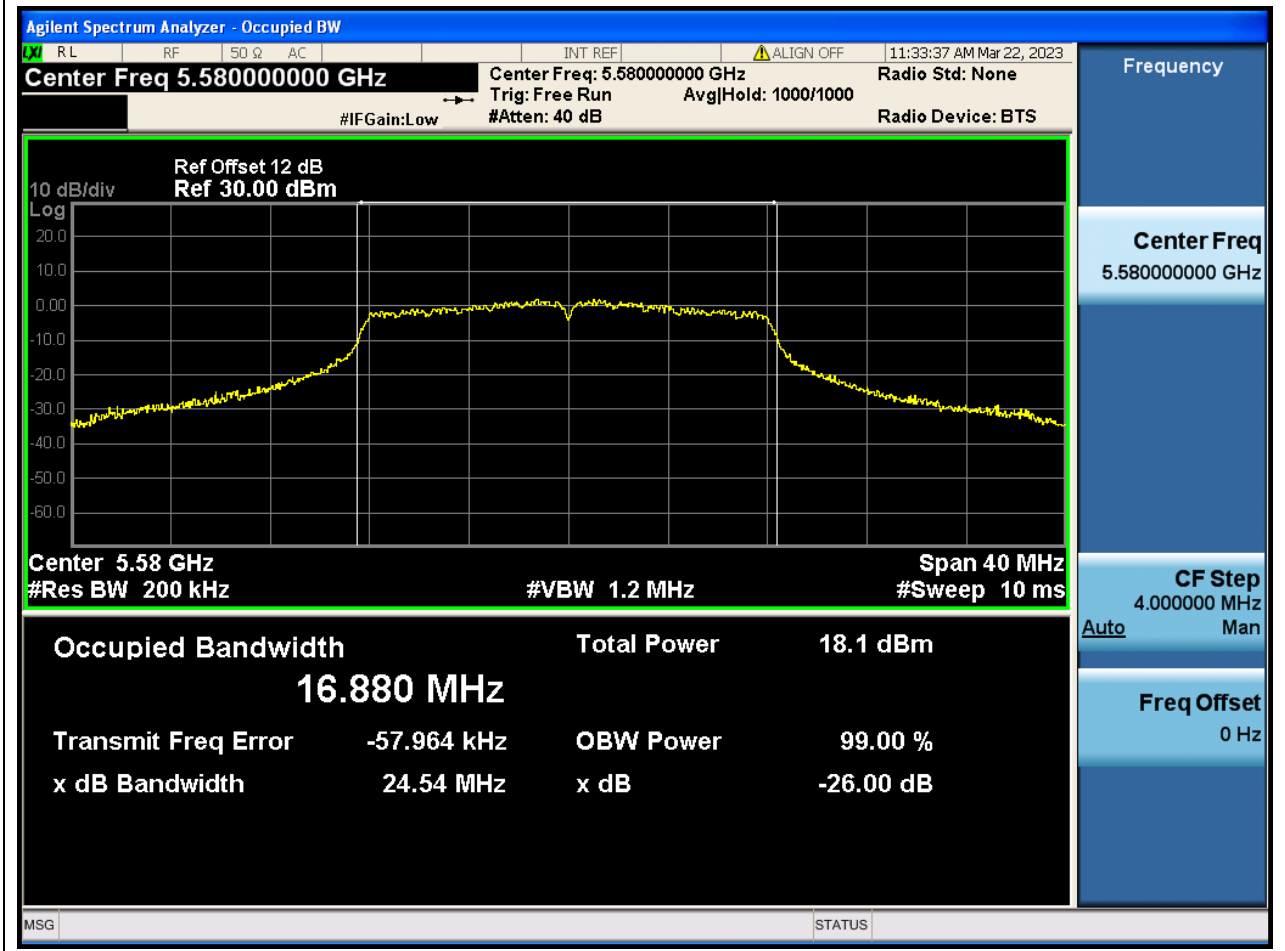

42. 802.11a_20M_Band3_M

42.1. A.2.2-99% Bandwidth(NTNV)

Center Frequency (MHz)	OBW Power (%)	RBW (MHz)	Detector	Limit (MHz)	OBW (MHz)	Verdict
5580	99	0.2	Peak	0	16.879771	N/A