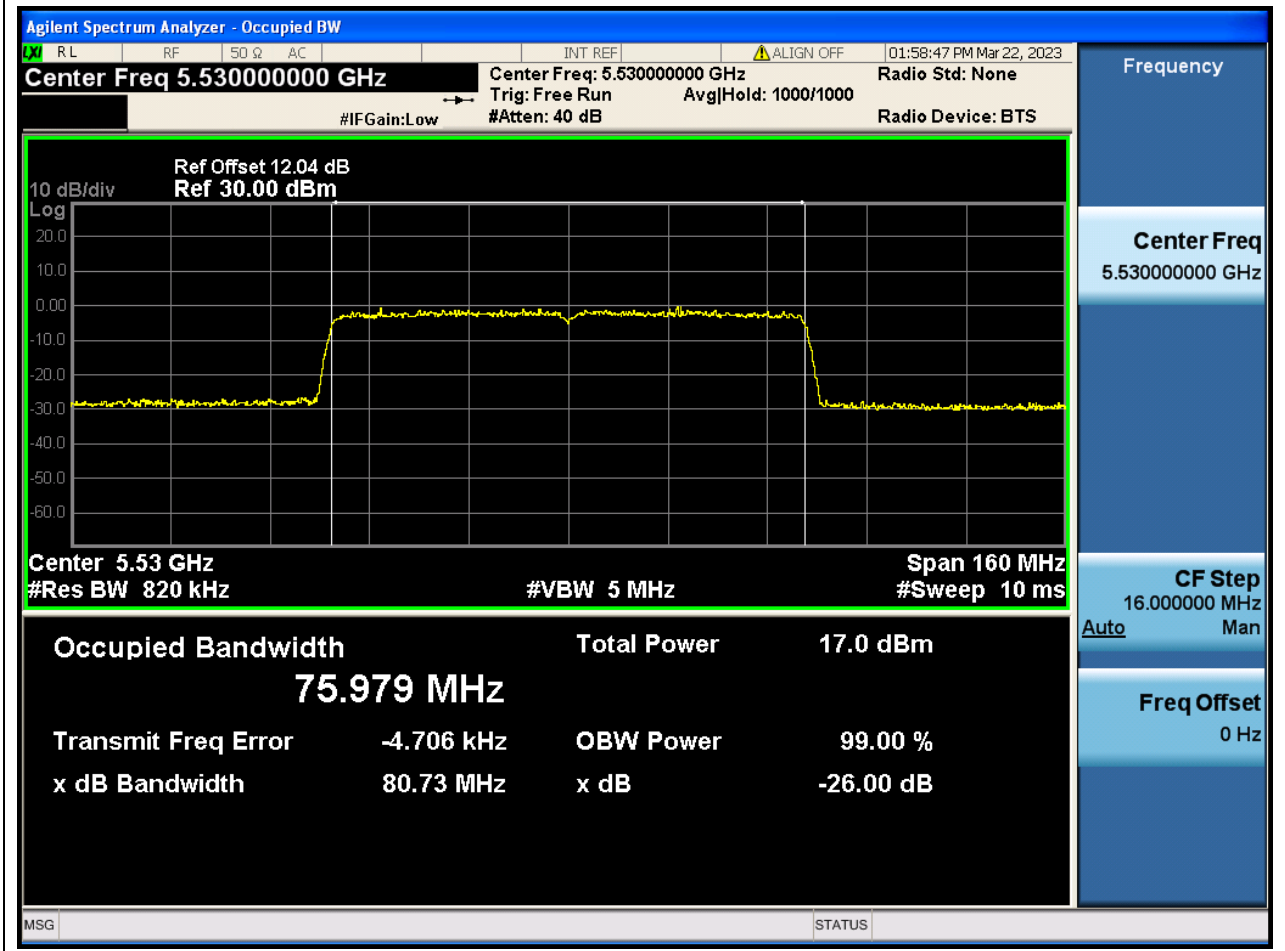

56. 802.11ac_80M_Band3_L

56.1. A.2.2-99% Bandwidth(NTNV)

Center Frequency (MHz)	OBW Power (%)	RBW (MHz)	Detector	Limit (MHz)	OBW (MHz)	Verdict
5530	99	0.82	Peak	0	75.979286	N/A