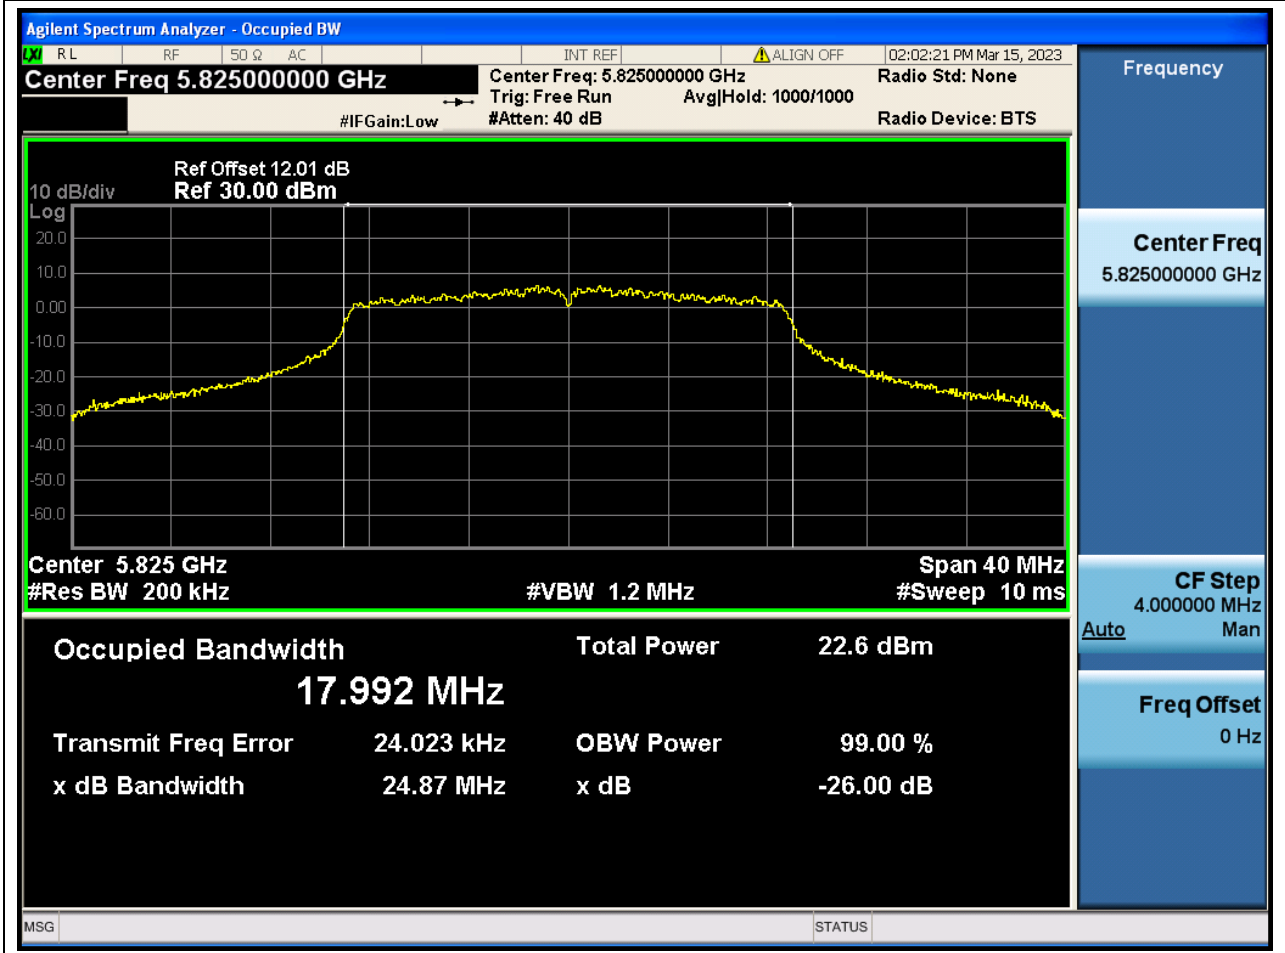

6. 802.11n_20M_Band4_H

6.1. A.2.2-99% Bandwidth(NTNV)

Center Frequency (MHz)	OBW Power (%)	RBW (MHz)	Detector	Limit (MHz)	OBW (MHz)	Verdict
5825	99	0.2	Peak	0	17.992396	N/A