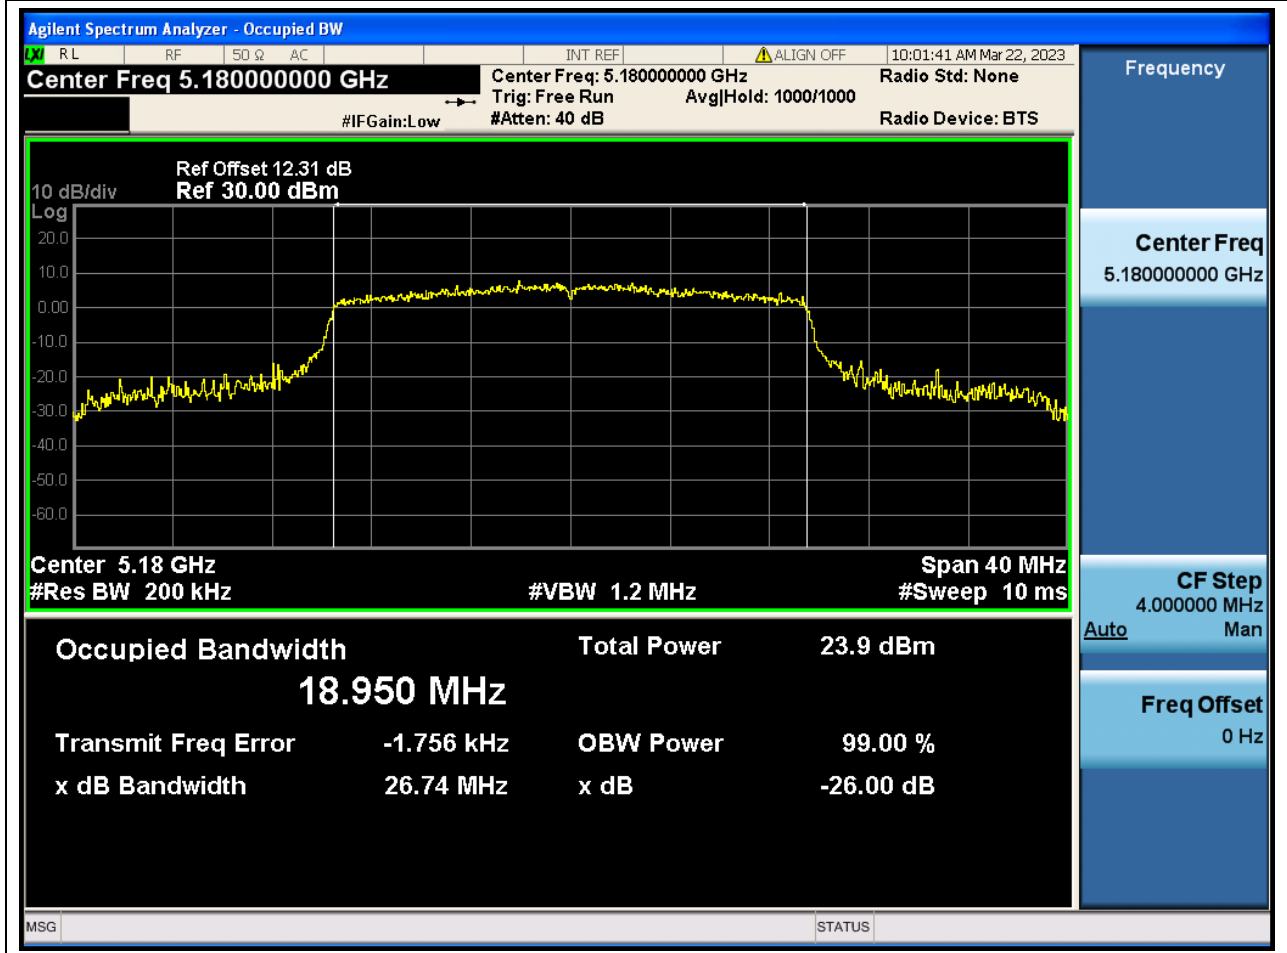

15. 802.11ax_20M_Band1_L

15.1. A.2.2-99% Bandwidth(NTNV)

Center Frequency (MHz)	OBW Power (%)	RBW (MHz)	Detector	Limit (MHz)	OBW (MHz)	Verdict
5180	99	0.2	Peak	0	18.950126	N/A