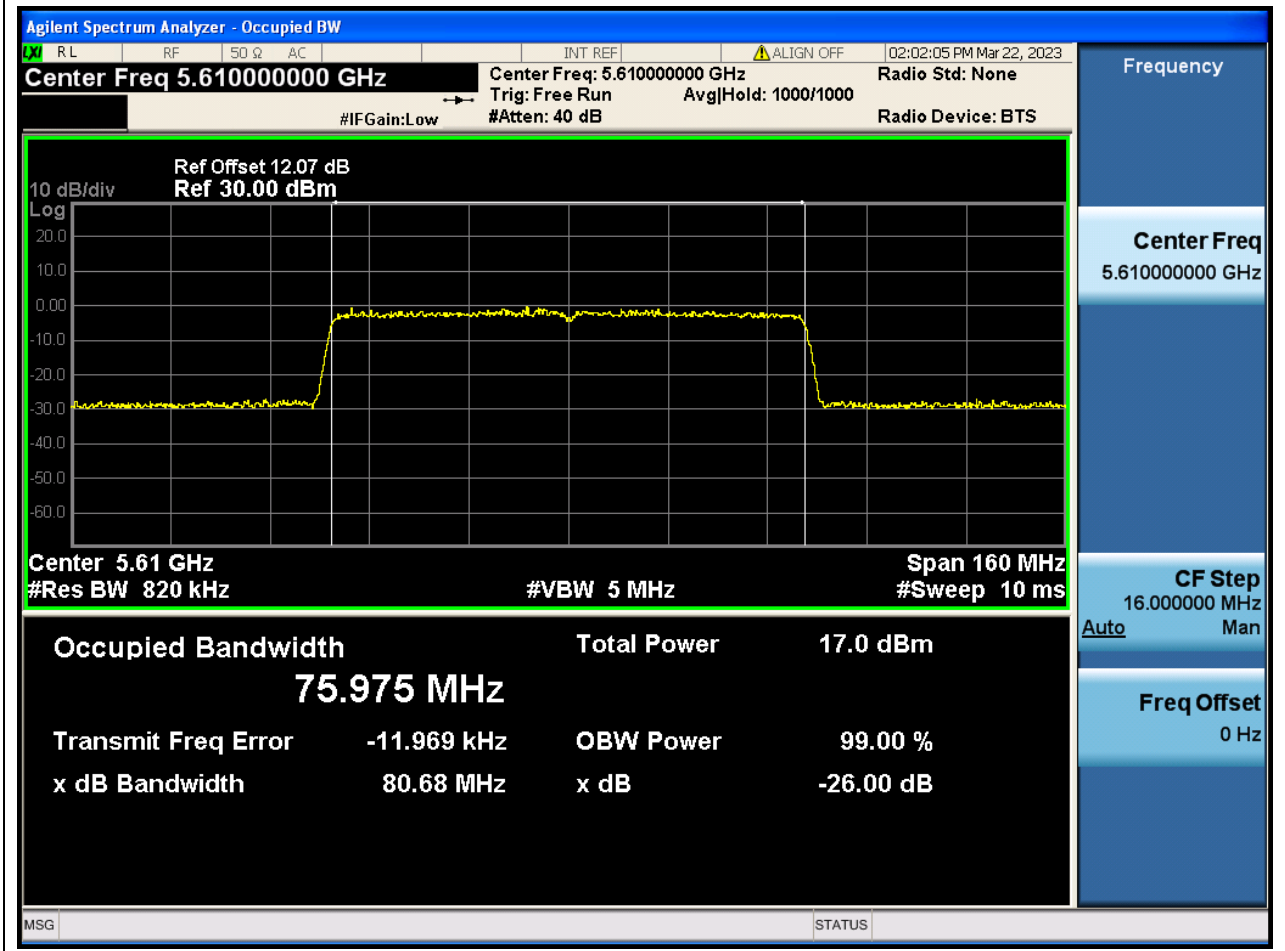

57. 802.11ac_80M_Band3_M

57.1. A.2.2-99% Bandwidth(NTNV)

Center Frequency (MHz)	OBW Power (%)	RBW (MHz)	Detector	Limit (MHz)	OBW (MHz)	Verdict
5610	99	0.82	Peak	0	75.974602	N/A