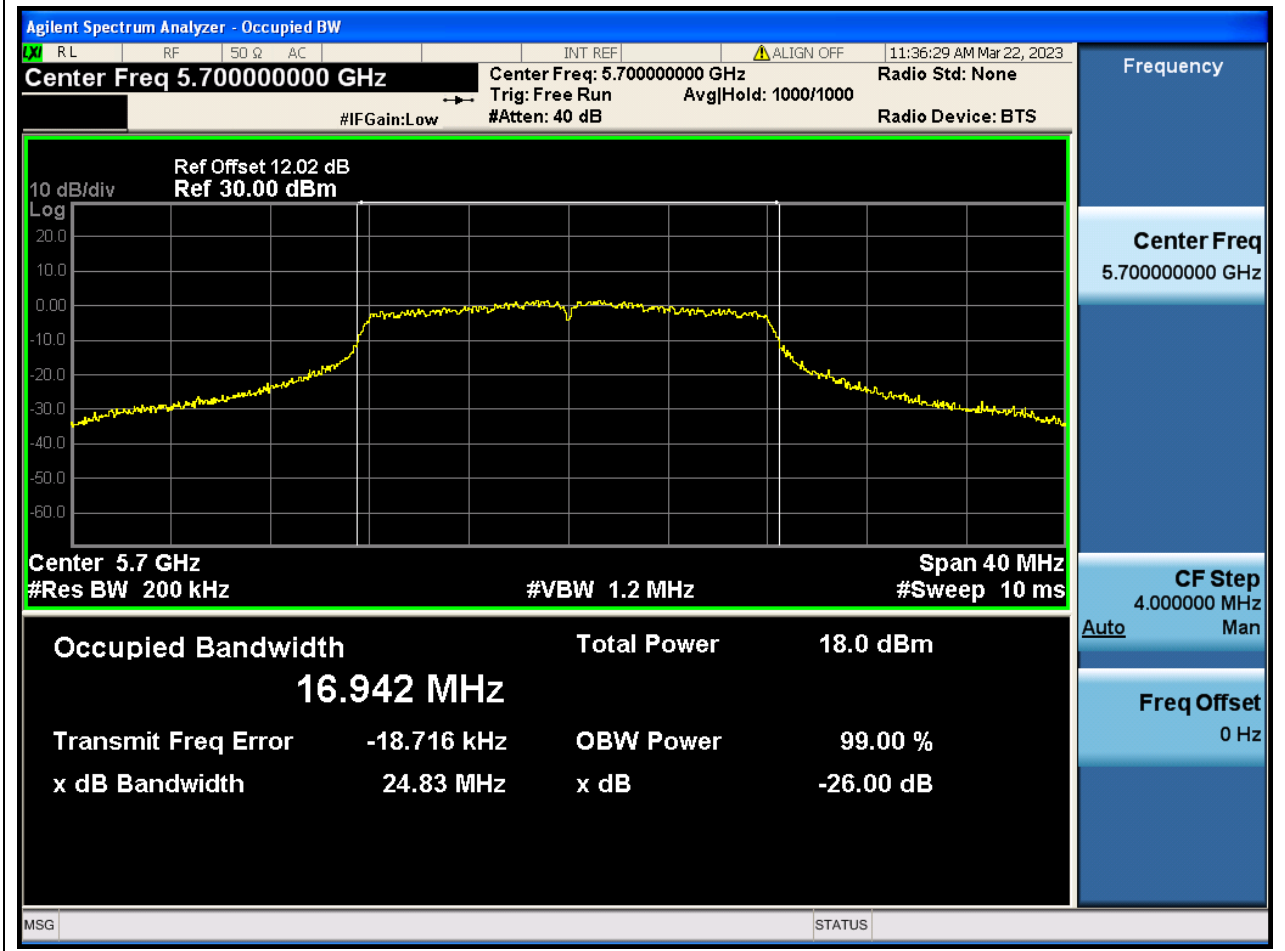

43. 802.11a_20M_Band3_H

43.1. A.2.2-99% Bandwidth(NTNV)

Center Frequency (MHz)	OBW Power (%)	RBW (MHz)	Detector	Limit (MHz)	OBW (MHz)	Verdict
5700	99	0.2	Peak	0	16.941579	N/A