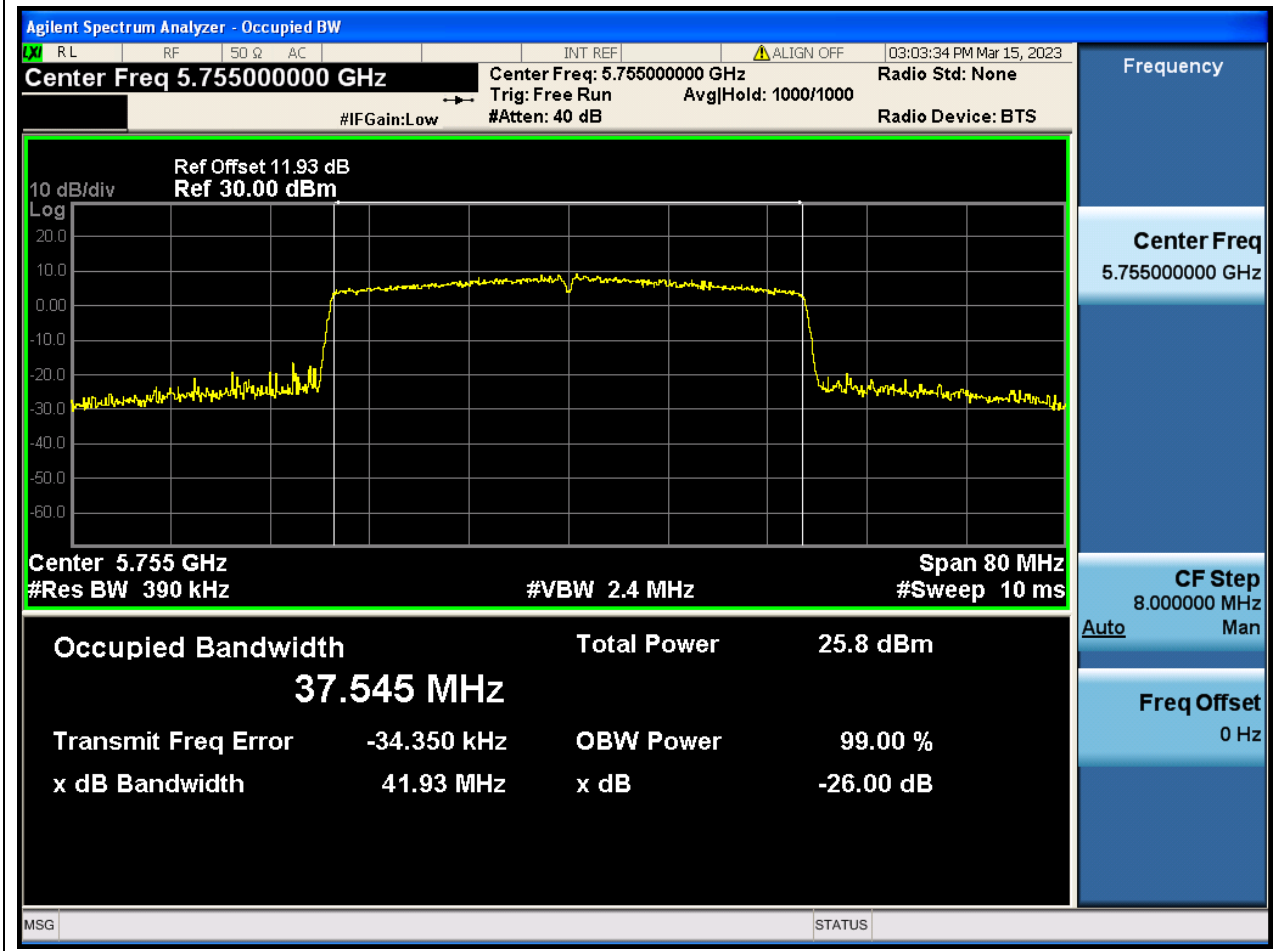

18. 802.11ax_40M_Band4_L

18.1. A.2.2-99% Bandwidth(NTNV)

Center Frequency (MHz)	OBW Power (%)	RBW (MHz)	Detector	Limit (MHz)	OBW (MHz)	Verdict
5755	99	0.39	Peak	0	37.544614	N/A