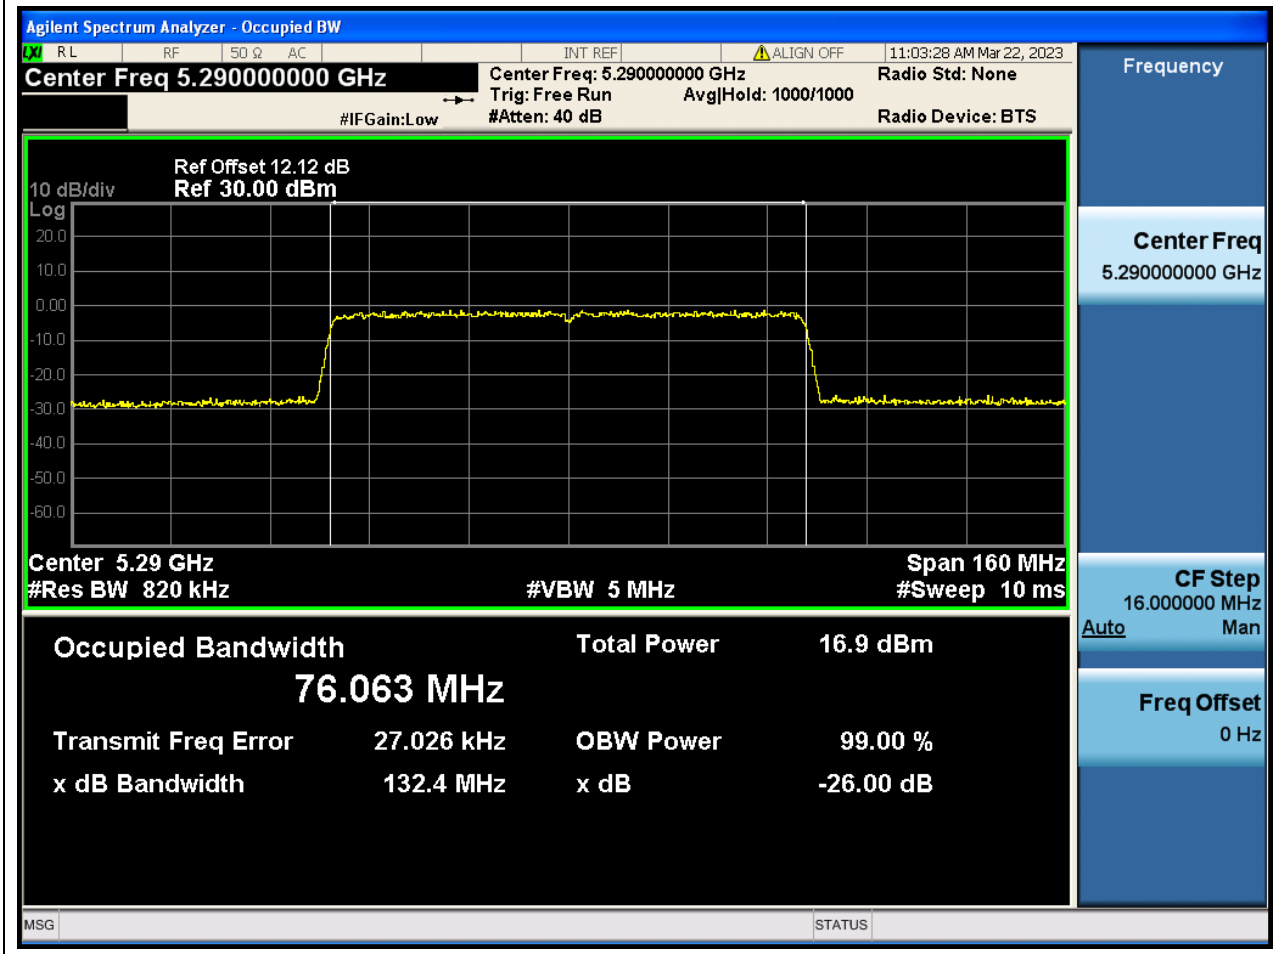

34. 802.11ac_80M_Band2_M

34.1. A.2.2-99% Bandwidth(NTNV)

Center Frequency (MHz)	OBW Power (%)	RBW (MHz)	Detector	Limit (MHz)	OBW (MHz)	Verdict
5290	99	0.82	Peak	0	76.063259	N/A