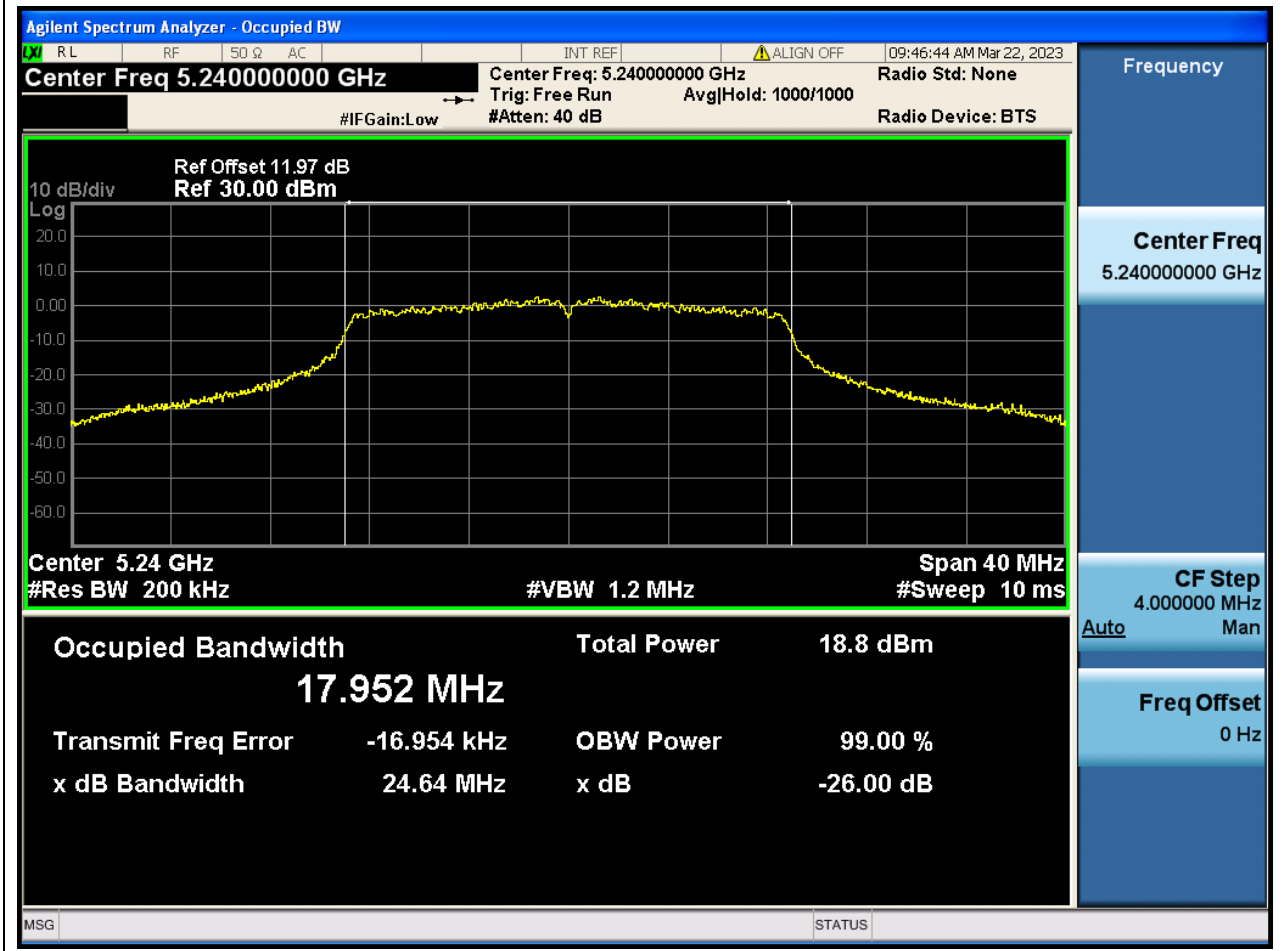

11. 802.11ac_20M_Band1_H

11.1. A.2.2-99% Bandwidth(NTNV)

Center Frequency (MHz)	OBW Power (%)	RBW (MHz)	Detector	Limit (MHz)	OBW (MHz)	Verdict
5240	99	0.2	Peak	0	17.952191	N/A