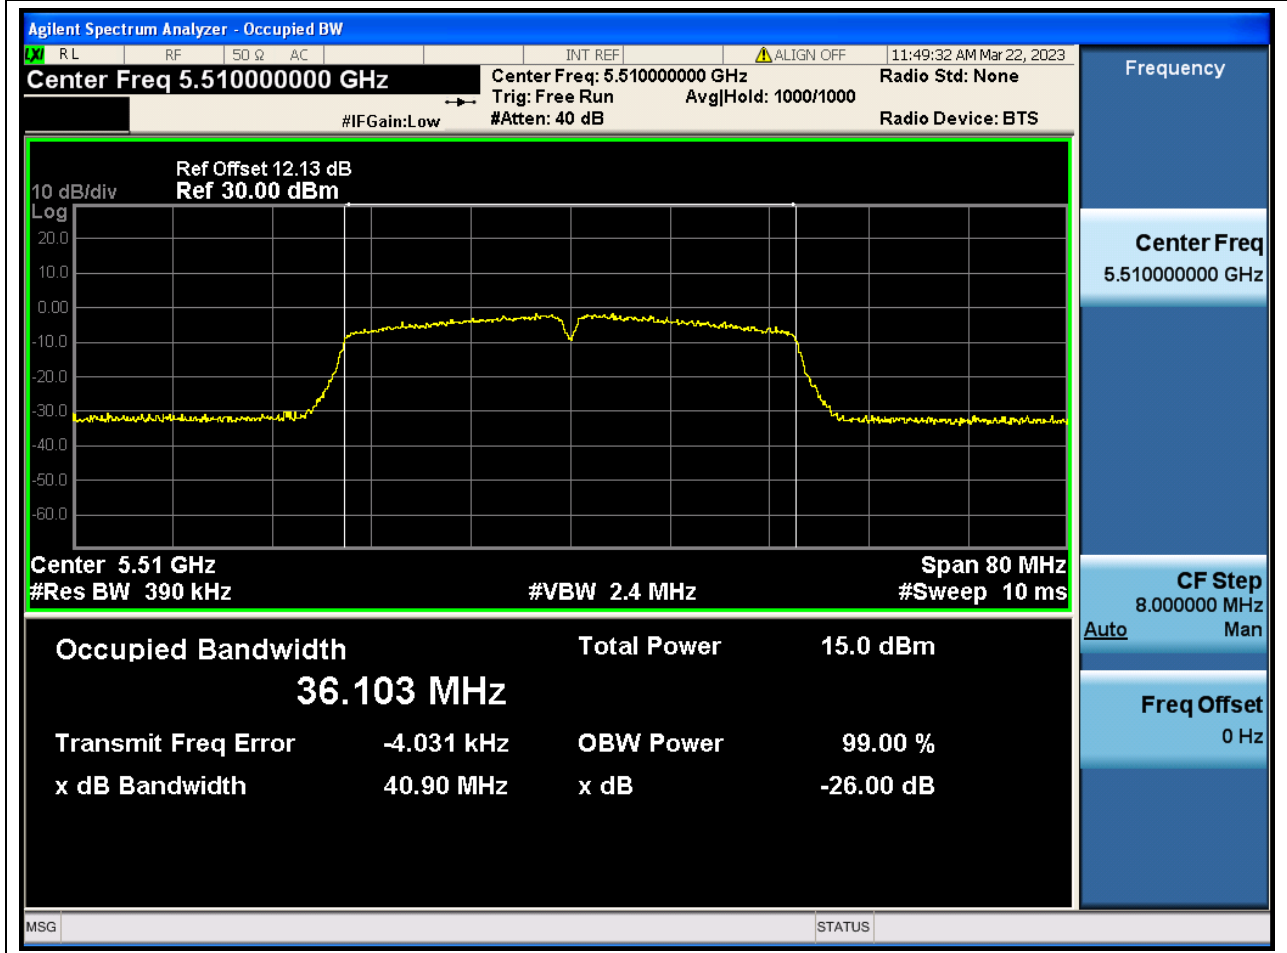

47. 802.11n_40M_Band3_L

47.1. A.2.2-99% Bandwidth(NTNV)

Center Frequency (MHz)	OBW Power (%)	RBW (MHz)	Detector	Limit (MHz)	OBW (MHz)	Verdict
5510	99	0.39	Peak	0	36.102548	N/A