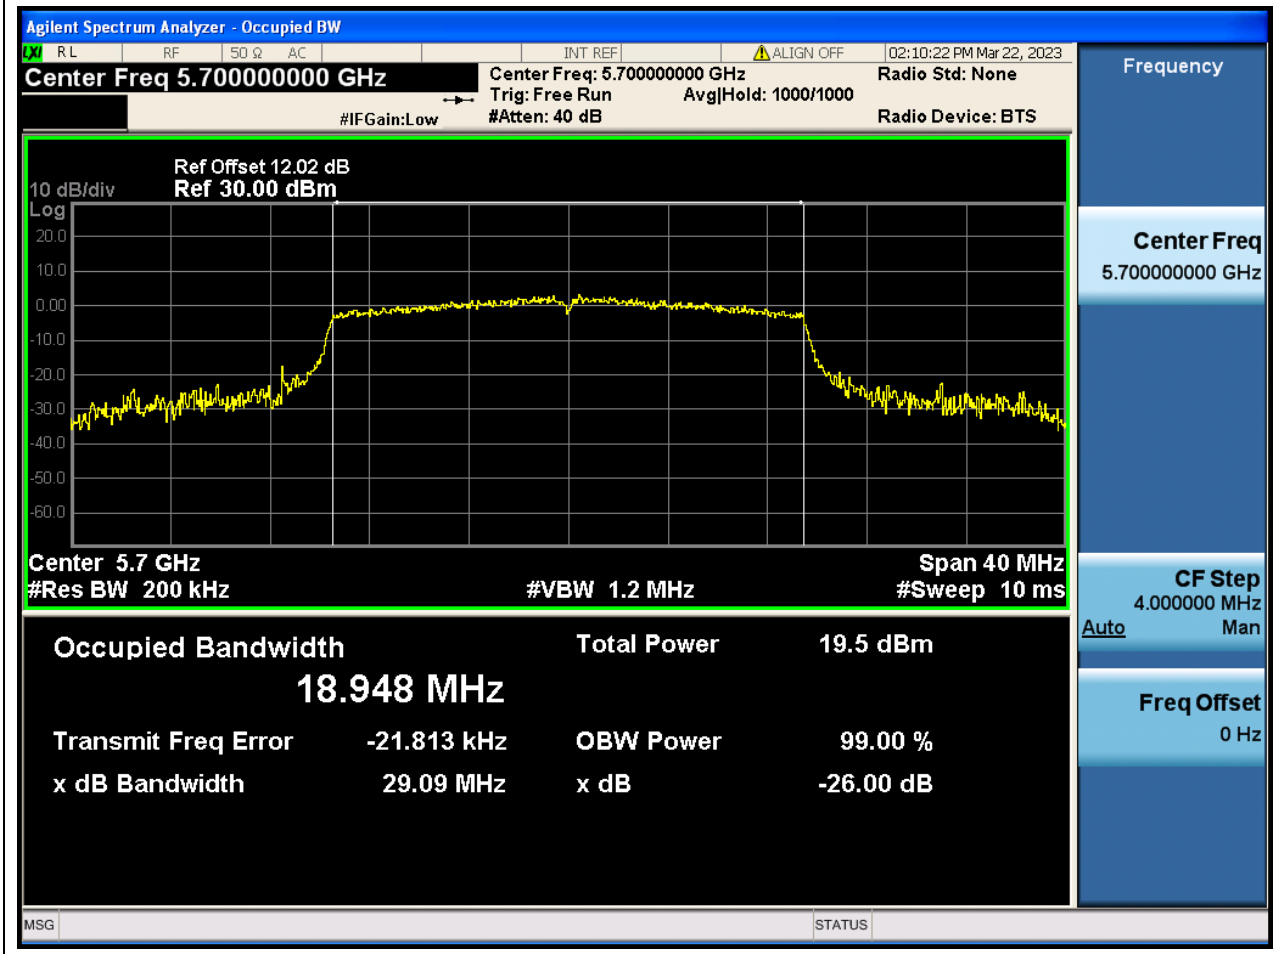

60. 802.11ax_20M_Band3_H

60.1. A.2.2-99% Bandwidth(NTNV)

Center Frequency (MHz)	OBW Power (%)	RBW (MHz)	Detector	Limit (MHz)	OBW (MHz)	Verdict
5700	99	0.2	Peak	0	18.948372	N/A