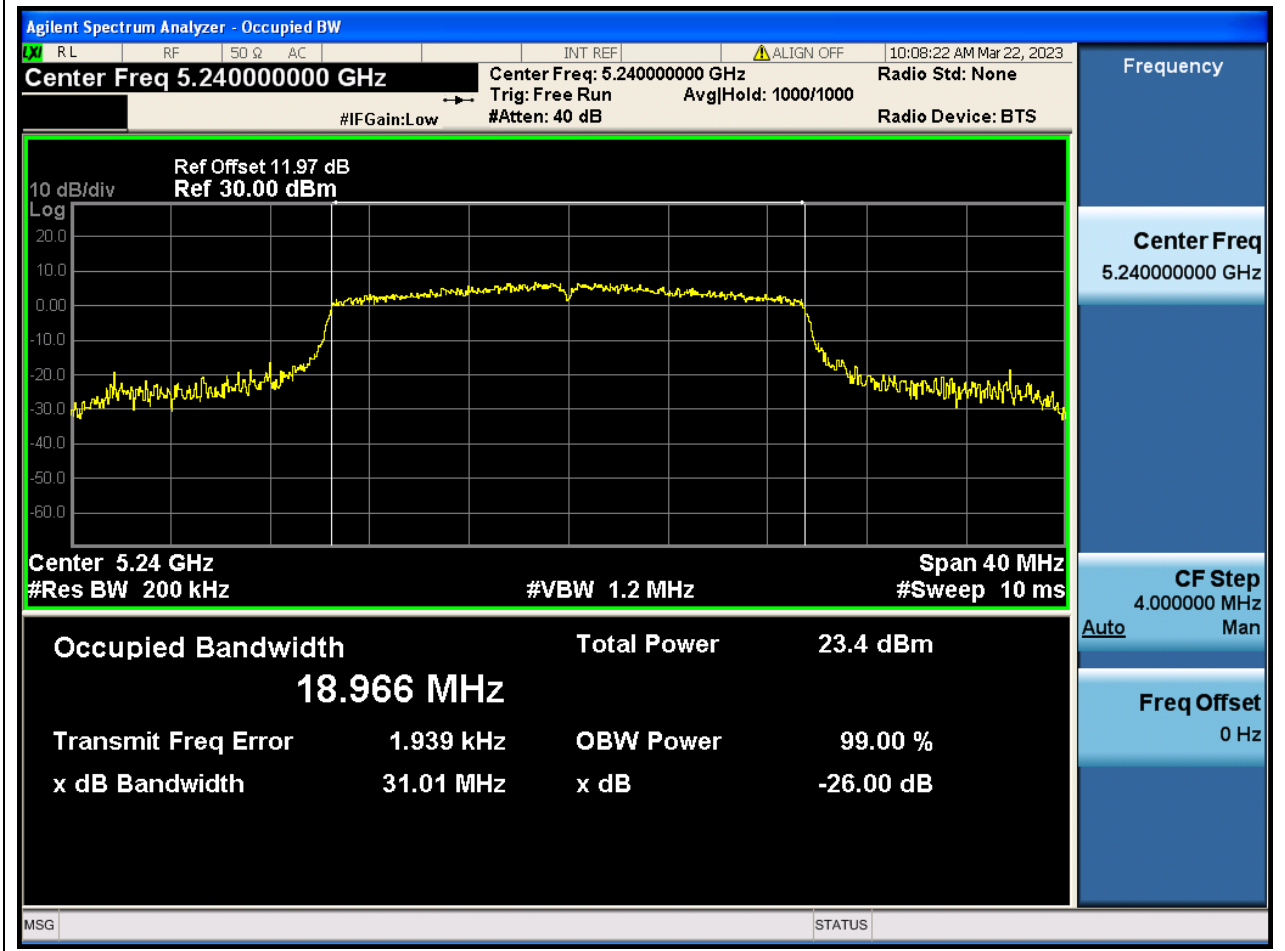

17. 802.11ax_20M_Band1_H

17.1. A.2.2-99% Bandwidth(NTNV)

Center Frequency (MHz)	OBW Power (%)	RBW (MHz)	Detector	Limit (MHz)	OBW (MHz)	Verdict
5240	99	0.2	Peak	0	18.965612	N/A