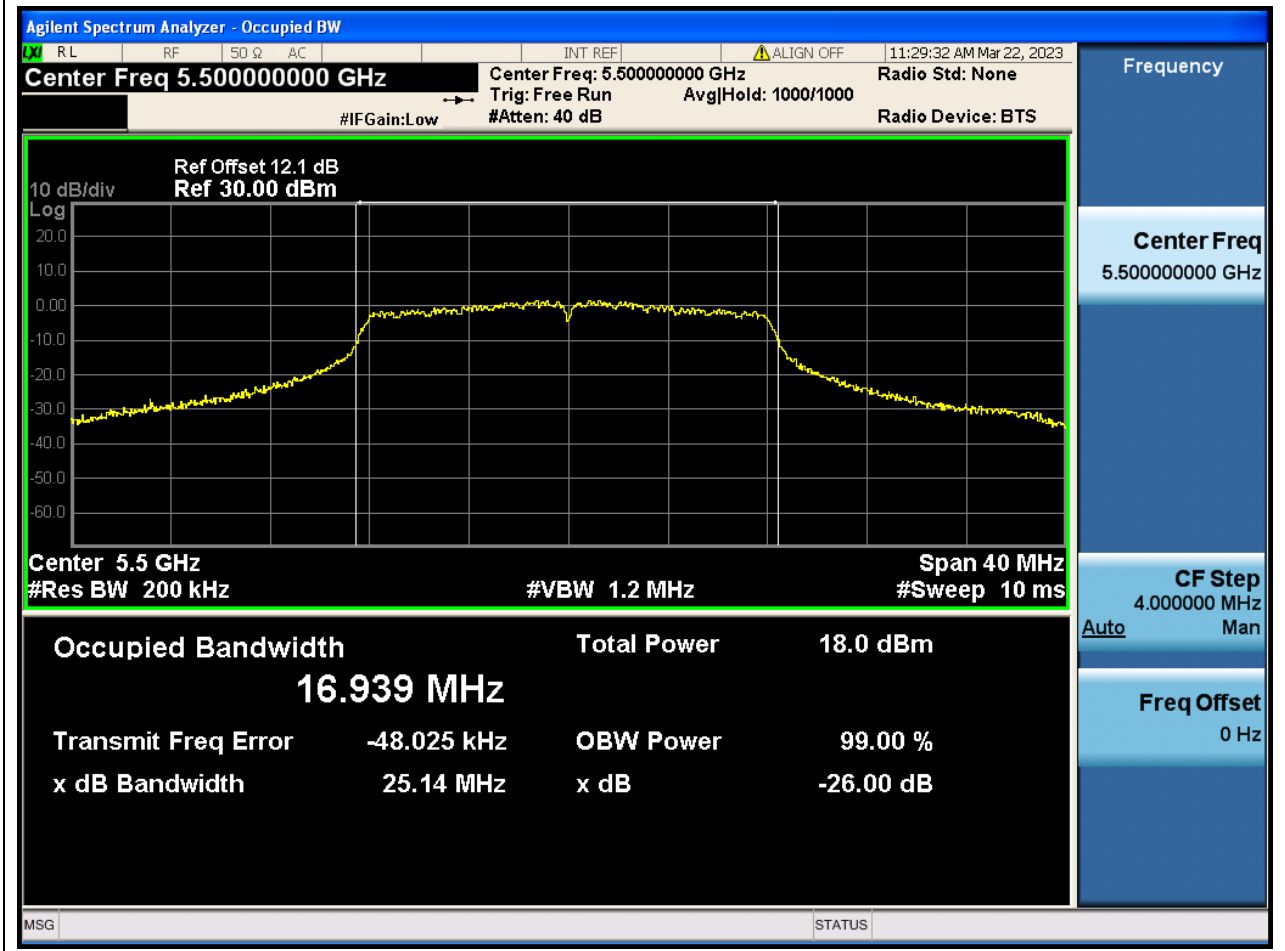

41. 802.11a_20M_Band3_L

41.1. A.2.2-99% Bandwidth(NTNV)

Center Frequency (MHz)	OBW Power (%)	RBW (MHz)	Detector	Limit (MHz)	OBW (MHz)	Verdict
5500	99	0.2	Peak	0	16.938937	N/A