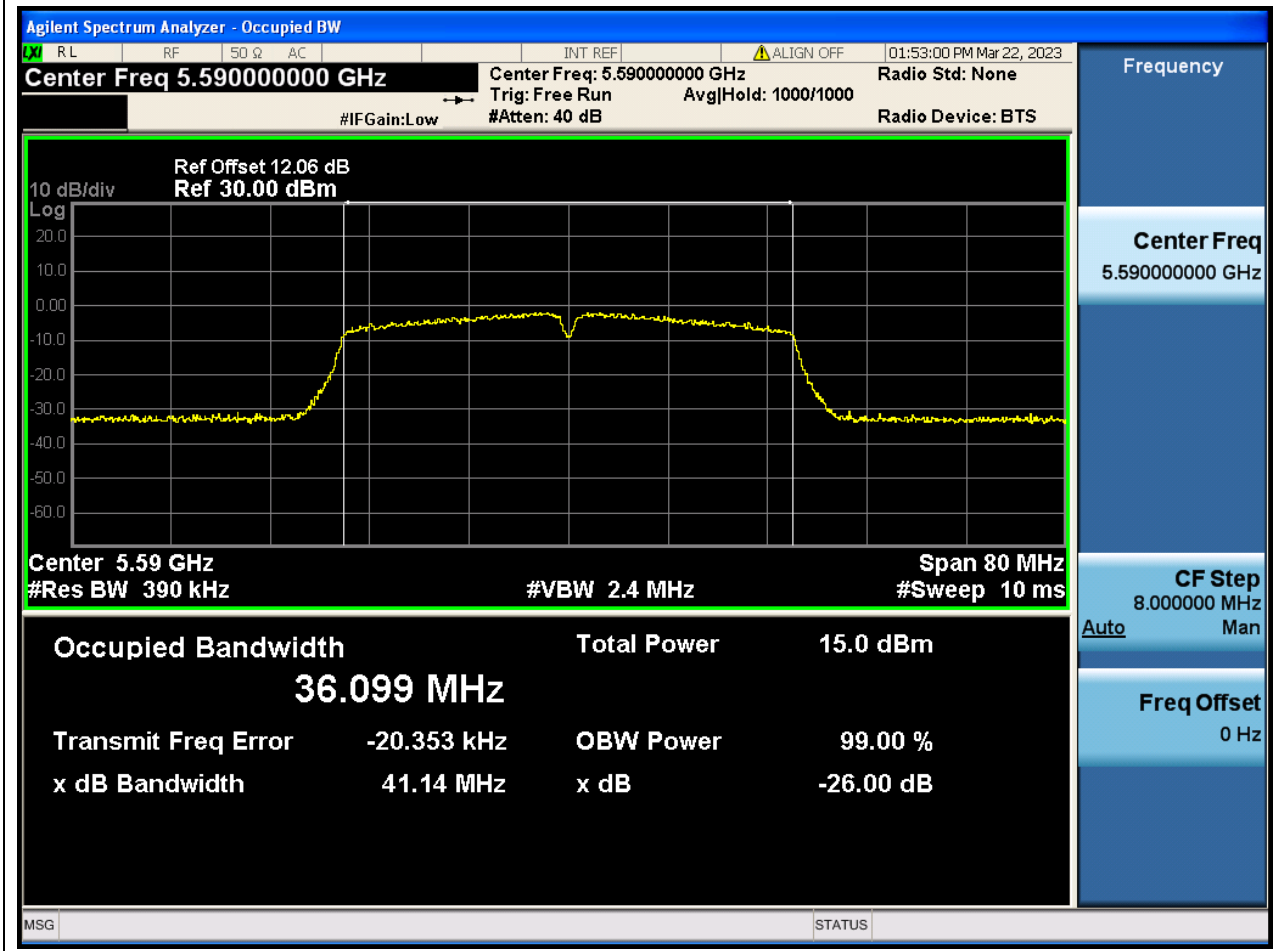

54. 802.11ac_40M_Band3_M

54.1. A.2.2-99% Bandwidth(NTNV)

Center Frequency (MHz)	OBW Power (%)	RBW (MHz)	Detector	Limit (MHz)	OBW (MHz)	Verdict
5590	99	0.39	Peak	0	36.098743	N/A