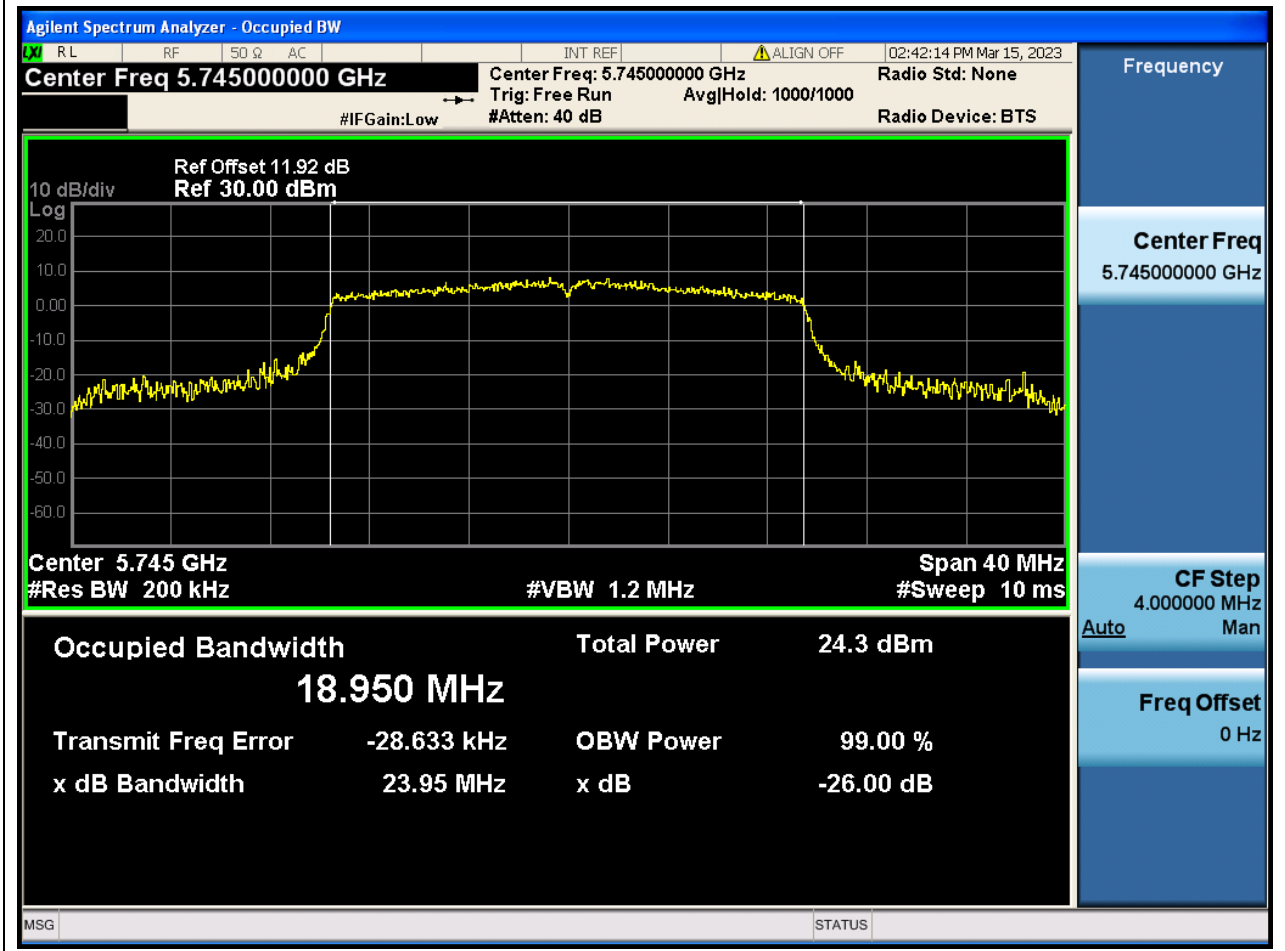

15. 802.11ax_20M_Band4_L

15.1. A.2.2-99% Bandwidth(NTNV)

Center Frequency (MHz)	OBW Power (%)	RBW (MHz)	Detector	Limit (MHz)	OBW (MHz)	Verdict
5745	99	0.2	Peak	0	18.950216	N/A