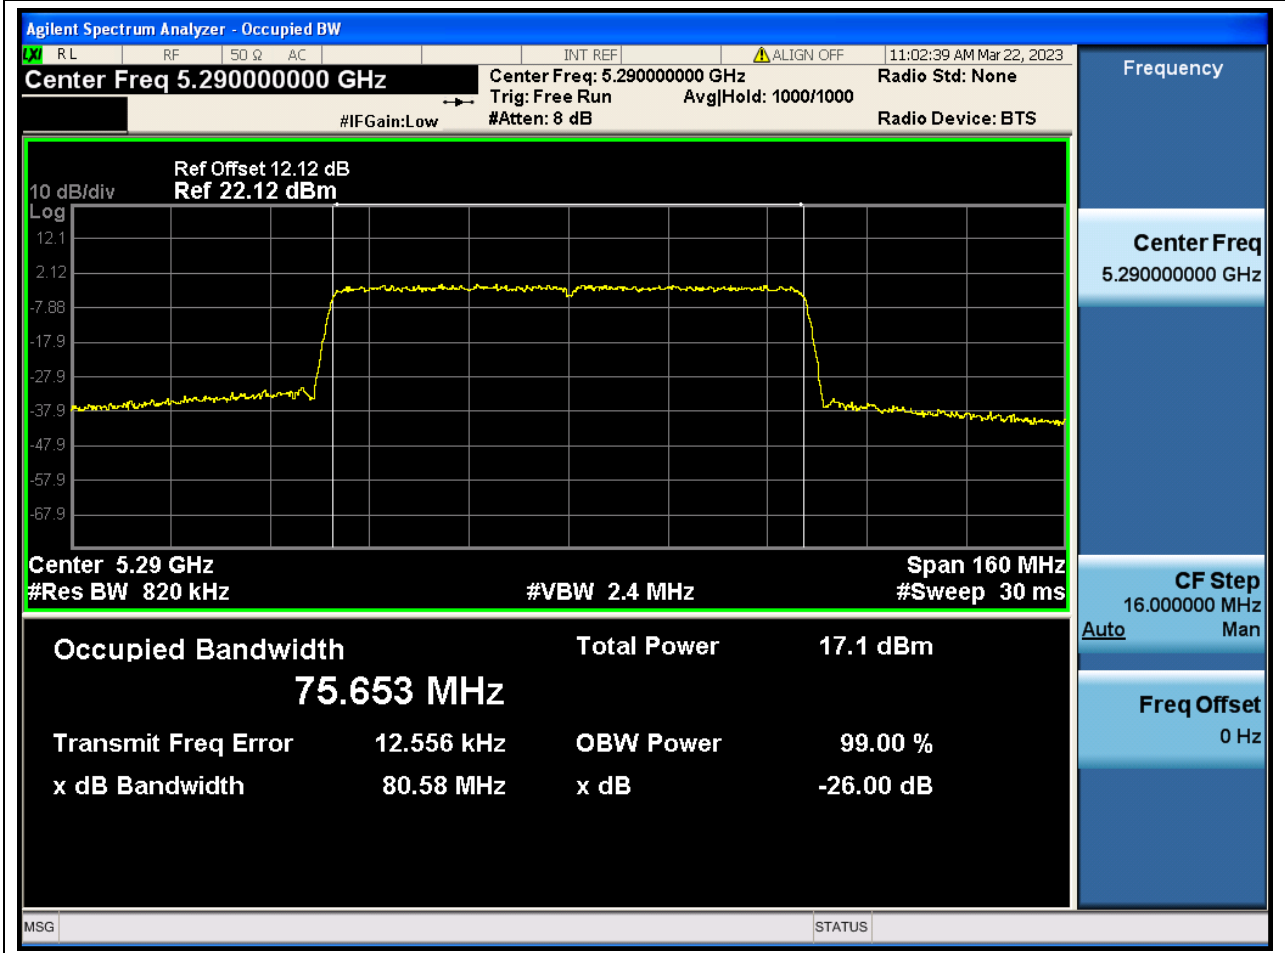

34. 802.11ac_80M_Band2_M

34.1. A.2-26dB Bandwidth(NTNV)

Center Frequency (MHz)	XdB Down	RBW (MHz)	Detector	Limit (MHz)	XdB BandWidth (MHz)	Verdict
5290	26	0.82	Peak	0	80.579937	N/A