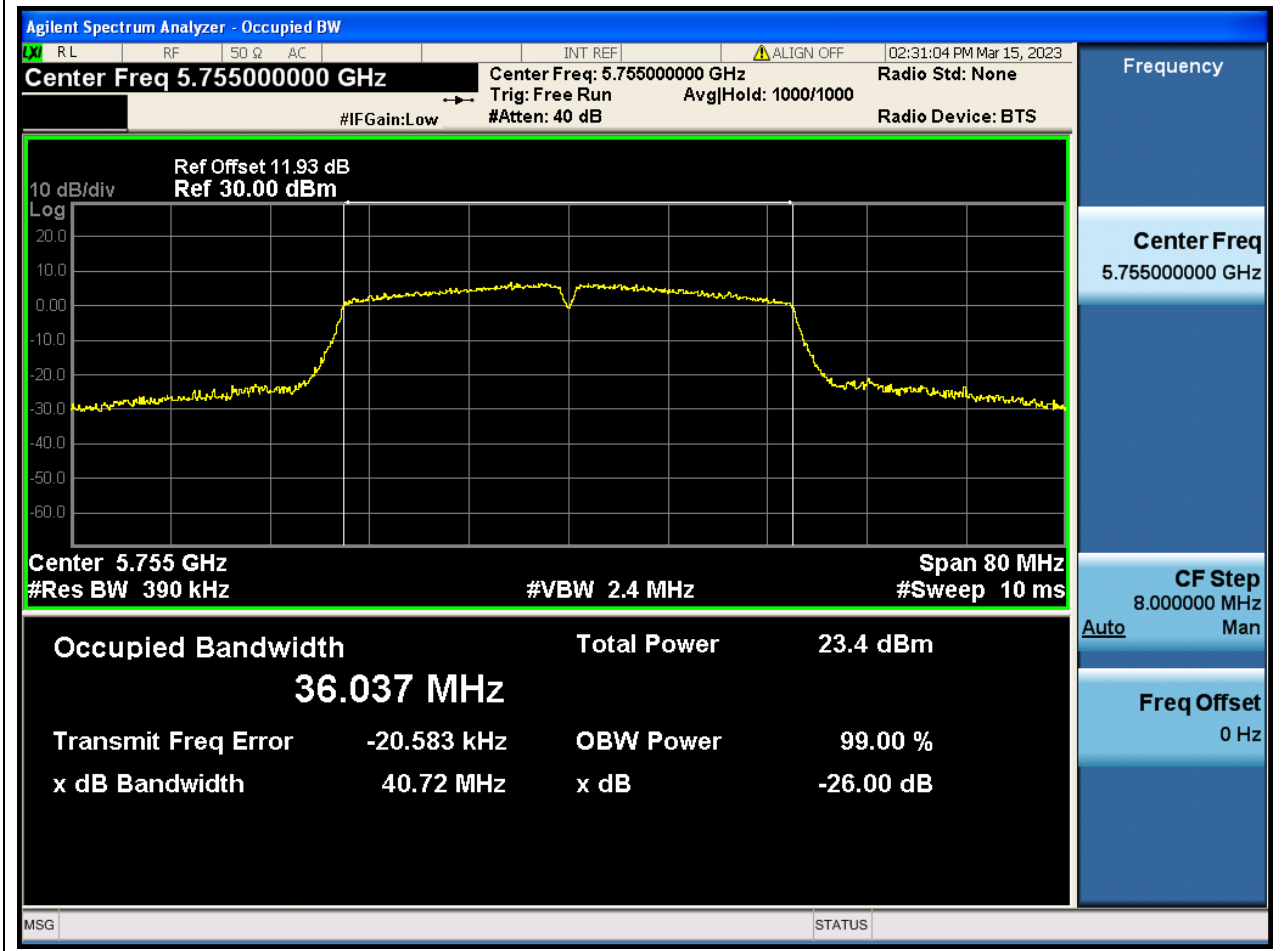

12. 802.11ac_40M_Band4_L

12.1. A.2.2-99% Bandwidth(NTNV)

Center Frequency (MHz)	OBW Power (%)	RBW (MHz)	Detector	Limit (MHz)	OBW (MHz)	Verdict
5755	99	0.39	Peak	0	36.037306	N/A