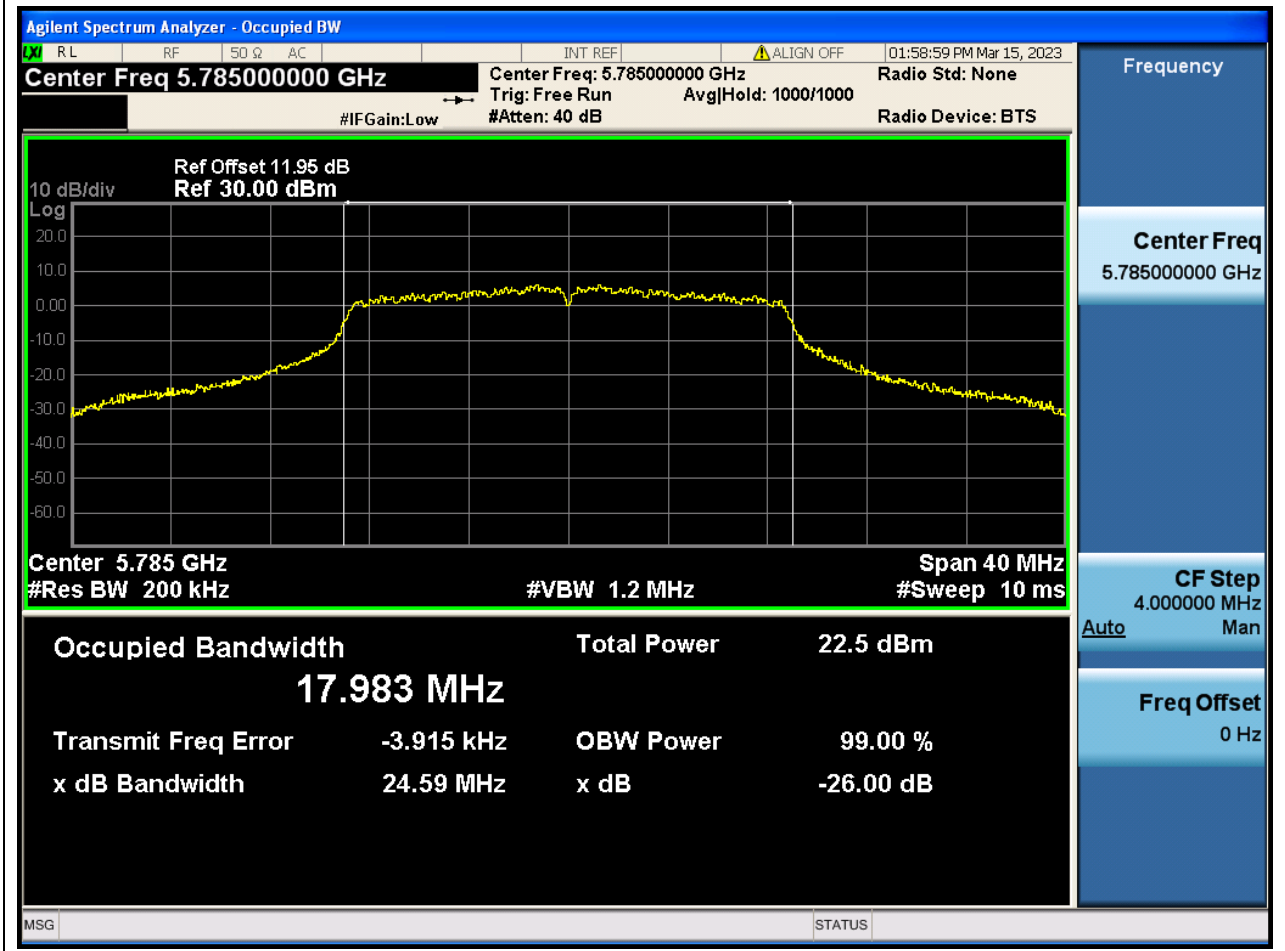

5. 802.11n_20M_Band4_M

5.1. A.2.2-99% Bandwidth(NTNV)

Center Frequency (MHz)	OBW Power (%)	RBW (MHz)	Detector	Limit (MHz)	OBW (MHz)	Verdict
5785	99	0.2	Peak	0	17.982964	N/A