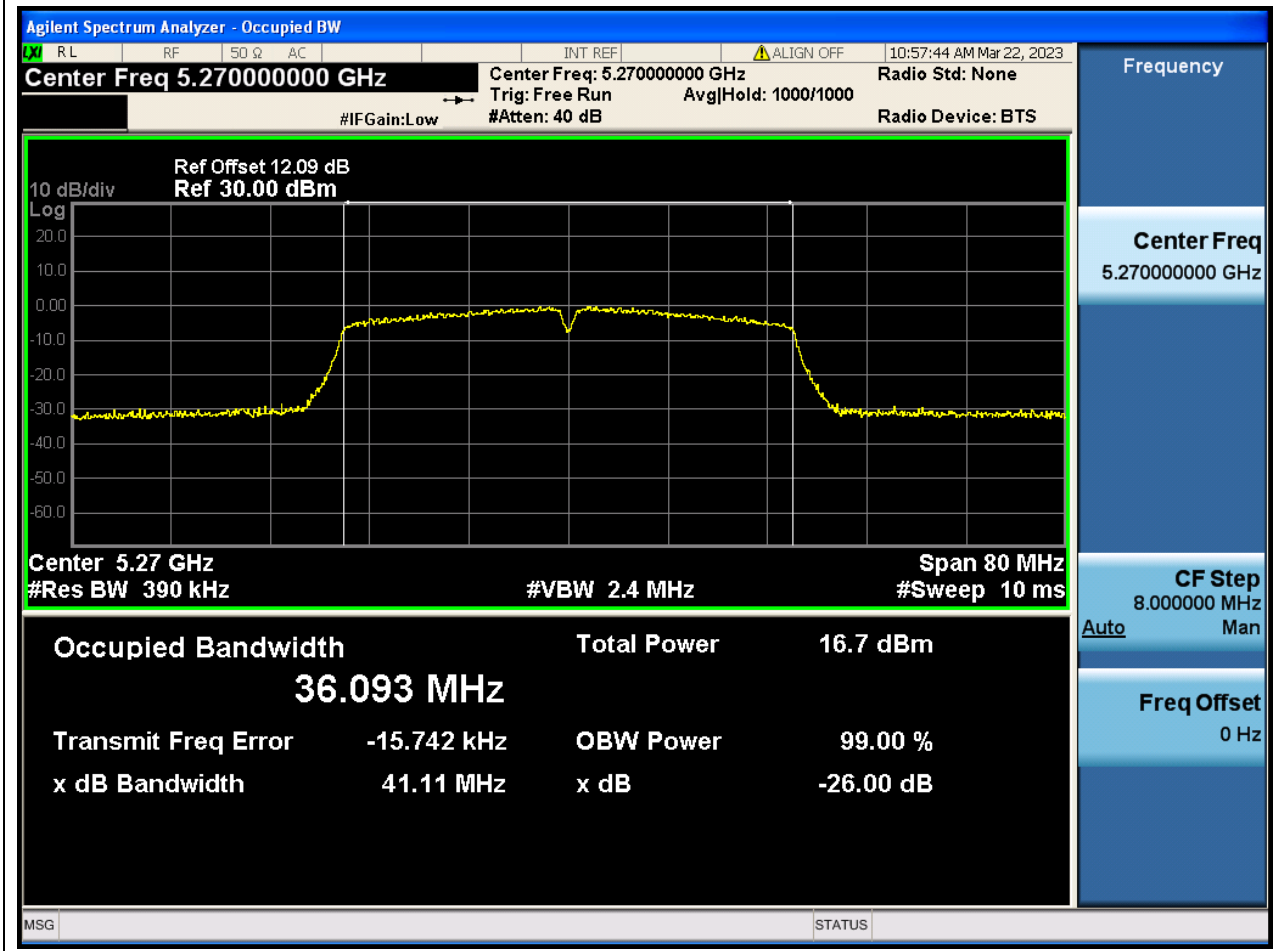

32. 802.11ac_40M_Band2_L

32.1. A.2.2-99% Bandwidth(NTNV)

Center Frequency (MHz)	OBW Power (%)	RBW (MHz)	Detector	Limit (MHz)	OBW (MHz)	Verdict
5270	99	0.39	Peak	0	36.093433	N/A