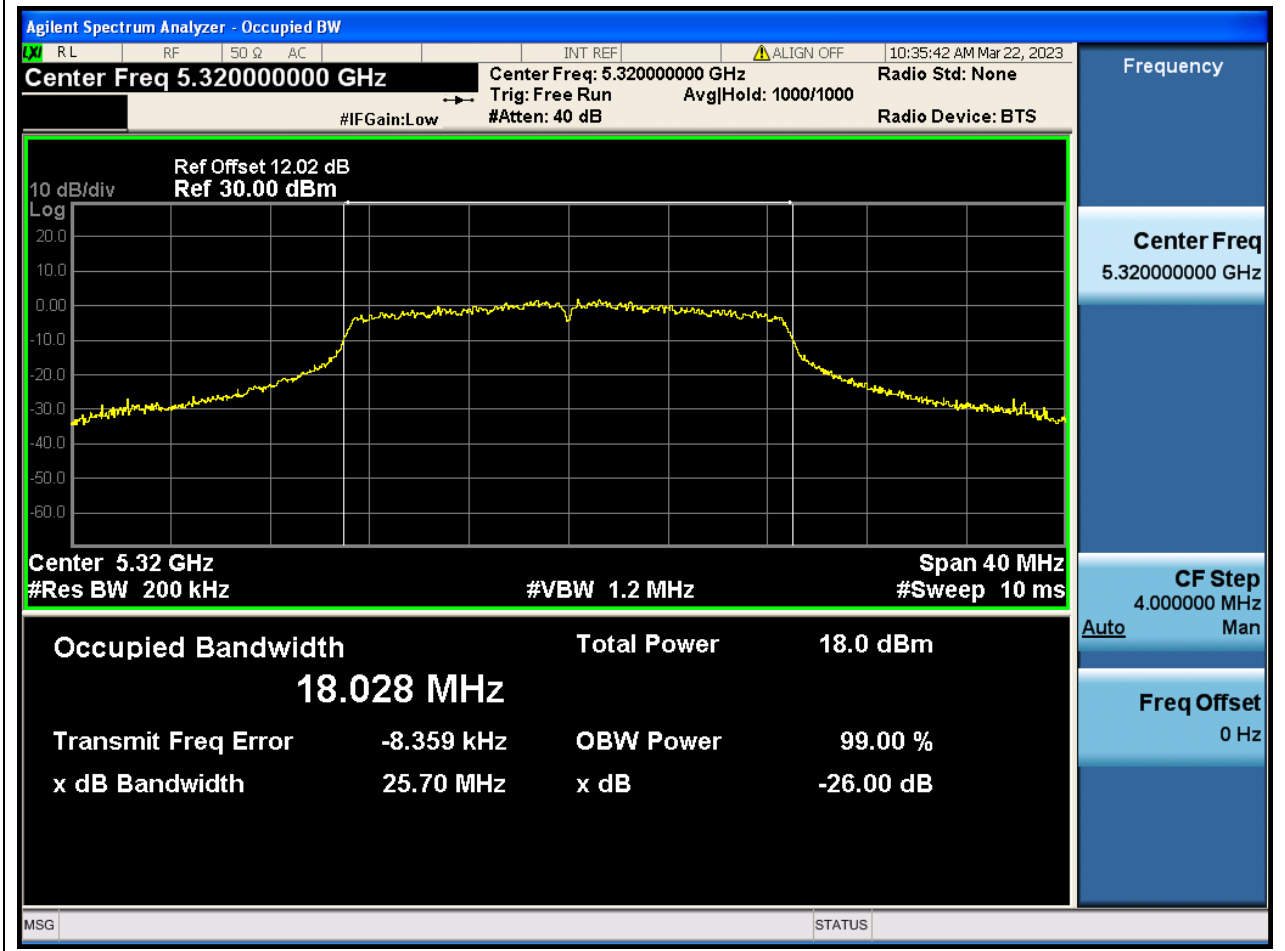

26. 802.11n_20M_Band2_H

26.1. A.2.2-99% Bandwidth(NTNV)

Center Frequency (MHz)	OBW Power (%)	RBW (MHz)	Detector	Limit (MHz)	OBW (MHz)	Verdict
5320	99	0.2	Peak	0	18.027803	N/A