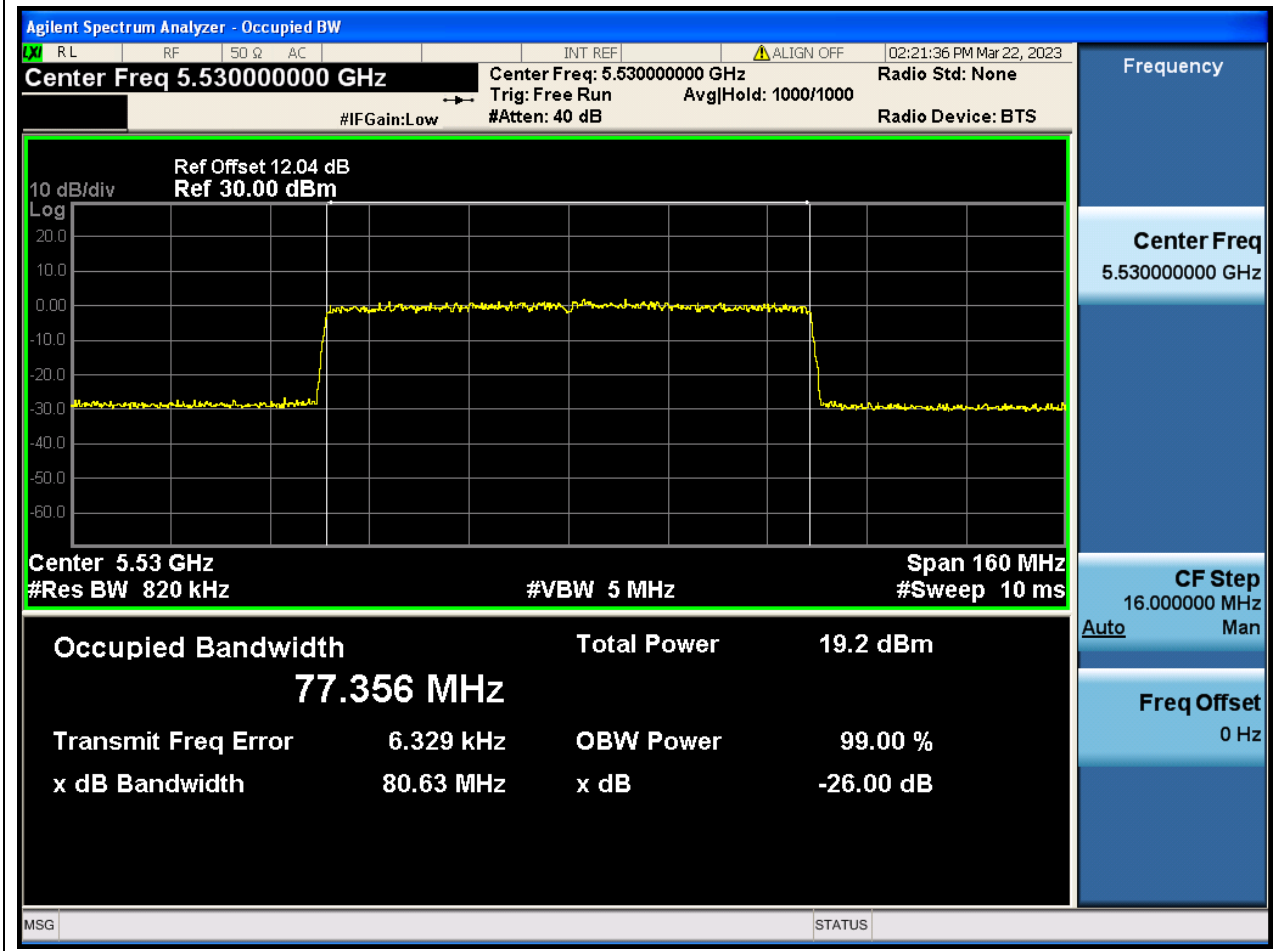

64. 802.11ax_80M_Band3_L

64.1. A.2.2-99% Bandwidth(NTNV)

Center Frequency (MHz)	OBW Power (%)	RBW (MHz)	Detector	Limit (MHz)	OBW (MHz)	Verdict
5530	99	0.82	Peak	0	77.355599	N/A