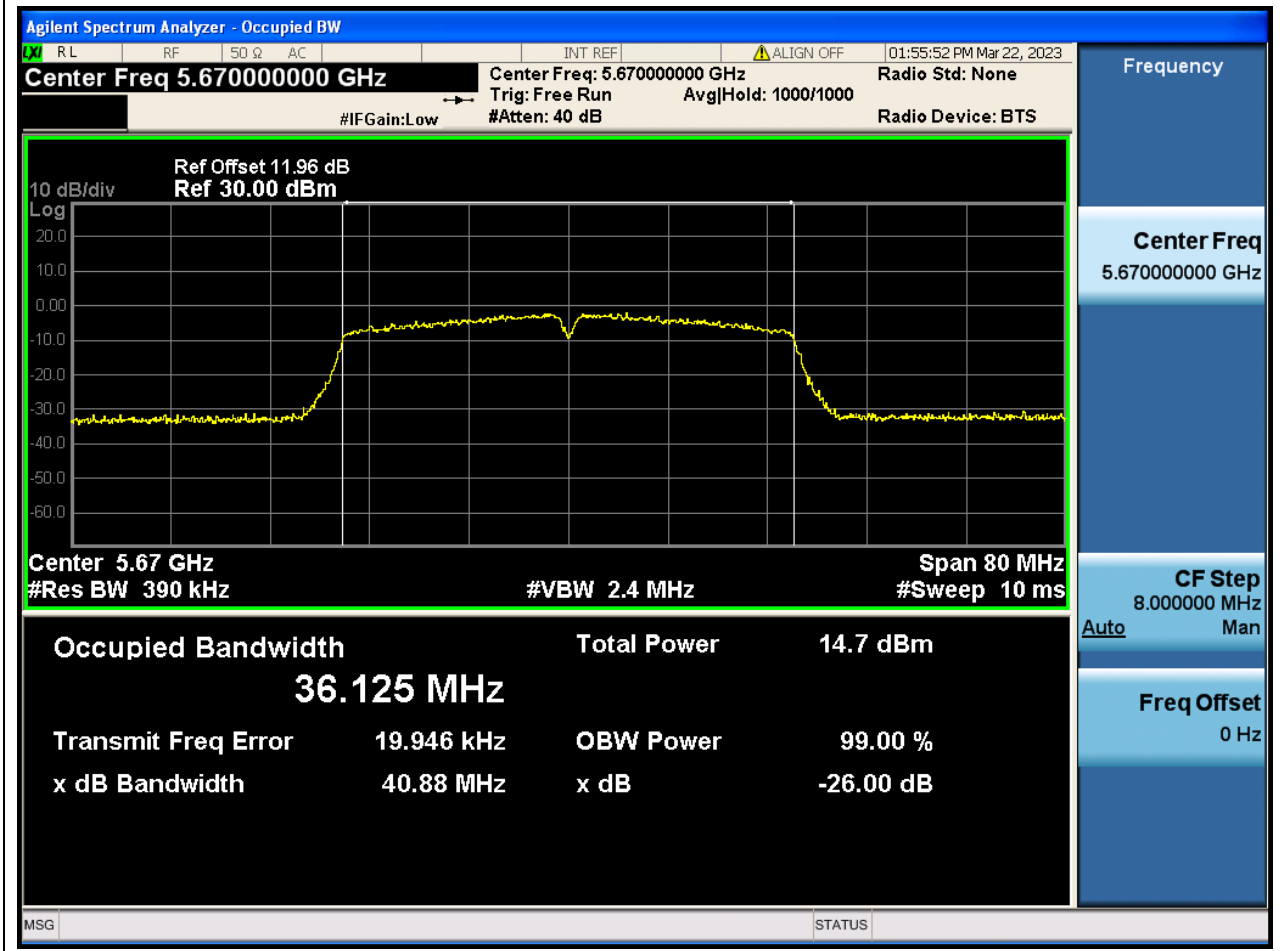

55. 802.11ac_40M_Band3_H

55.1. A.2.2-99% Bandwidth(NTNV)

Center Frequency (MHz)	OBW Power (%)	RBW (MHz)	Detector	Limit (MHz)	OBW (MHz)	Verdict
5670	99	0.39	Peak	0	36.125207	N/A