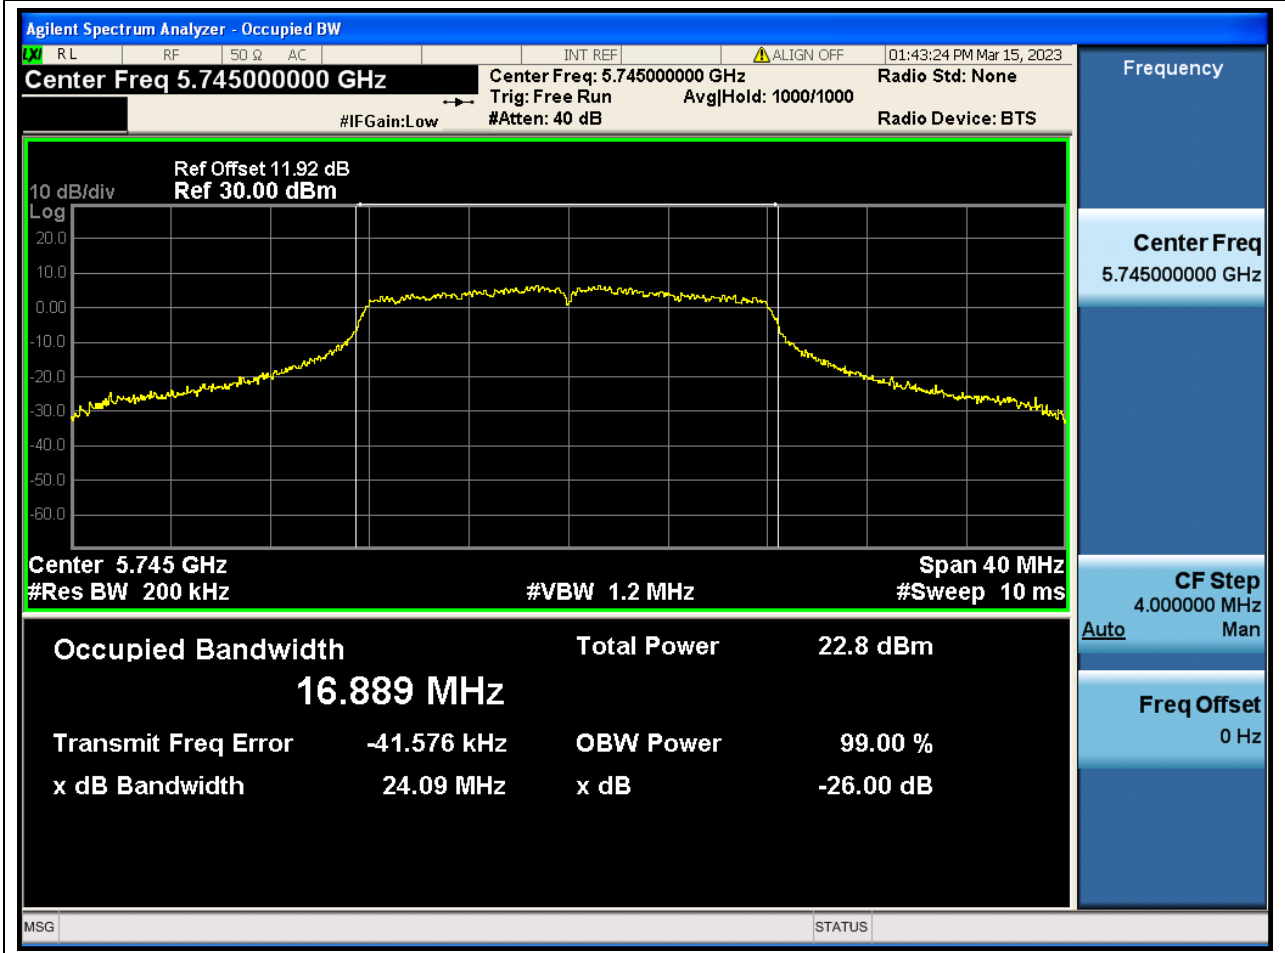

1. 802.11a_20M_Band4_L

1.1. A.2.2-99% Bandwidth(NTNV)

Center Frequency (MHz)	OBW Power (%)	RBW (MHz)	Detector	Limit (MHz)	OBW (MHz)	Verdict
5745	99	0.2	Peak	0	16.889128	N/A