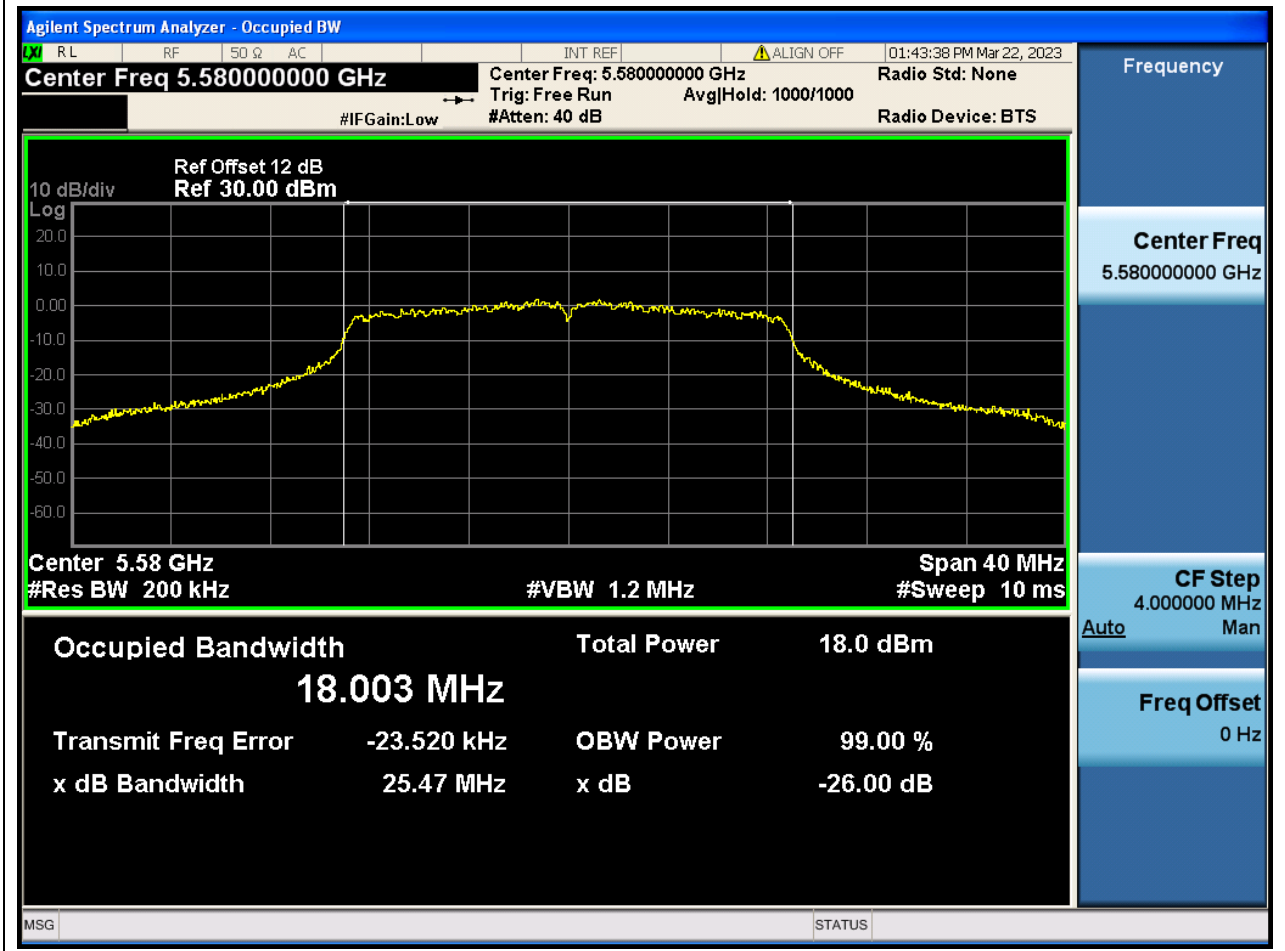

51. 802.11ac_20M_Band3_M

51.1. A.2.2-99% Bandwidth(NTNV)

Center Frequency (MHz)	OBW Power (%)	RBW (MHz)	Detector	Limit (MHz)	OBW (MHz)	Verdict
5580	99	0.2	Peak	0	18.003029	N/A