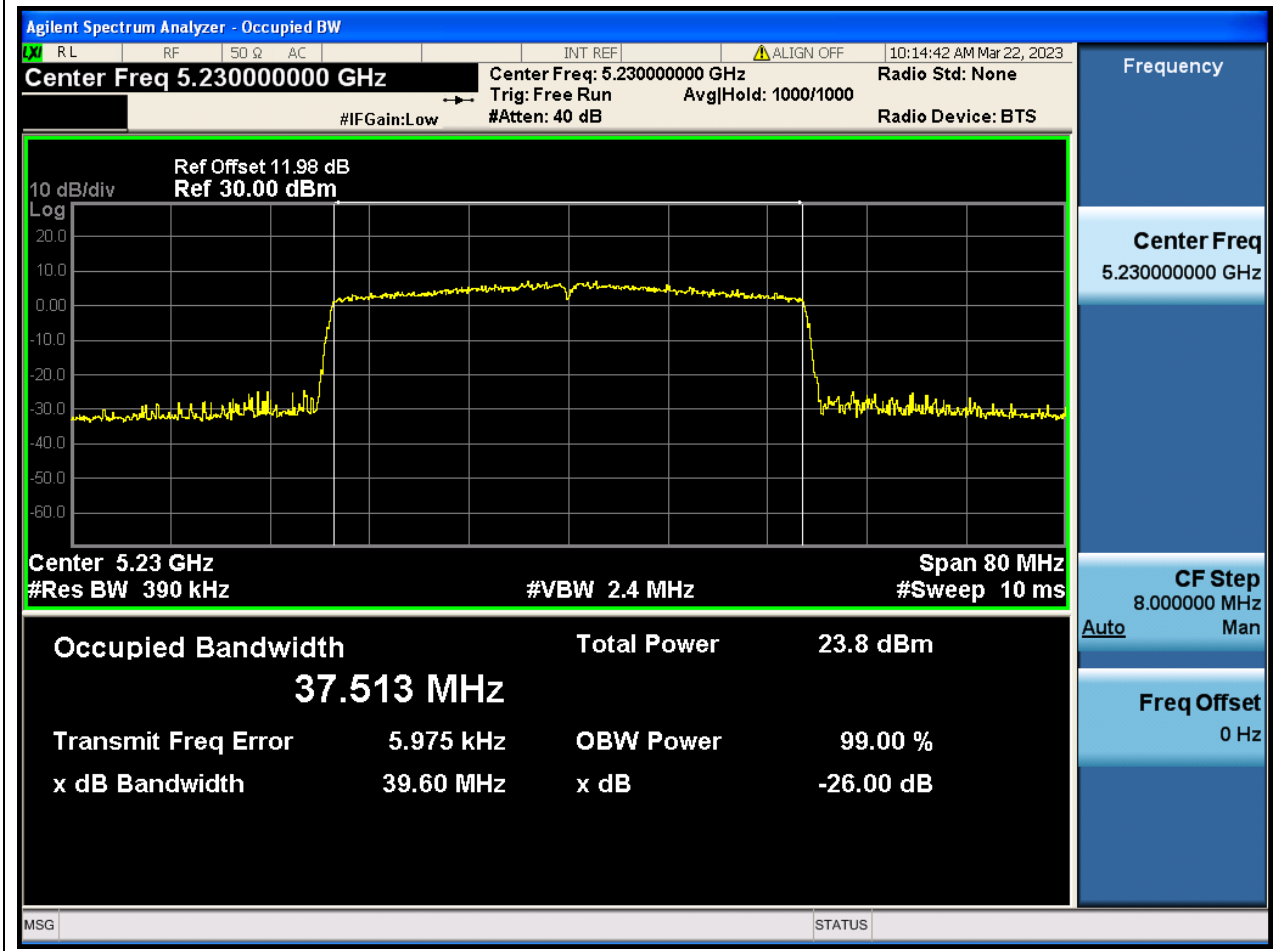

19. 802.11ax_40M_Band1_H

19.1. A.2.2-99% Bandwidth(NTNV)

Center Frequency (MHz)	OBW Power (%)	RBW (MHz)	Detector	Limit (MHz)	OBW (MHz)	Verdict
5230	99	0.39	Peak	0	37.51338	N/A