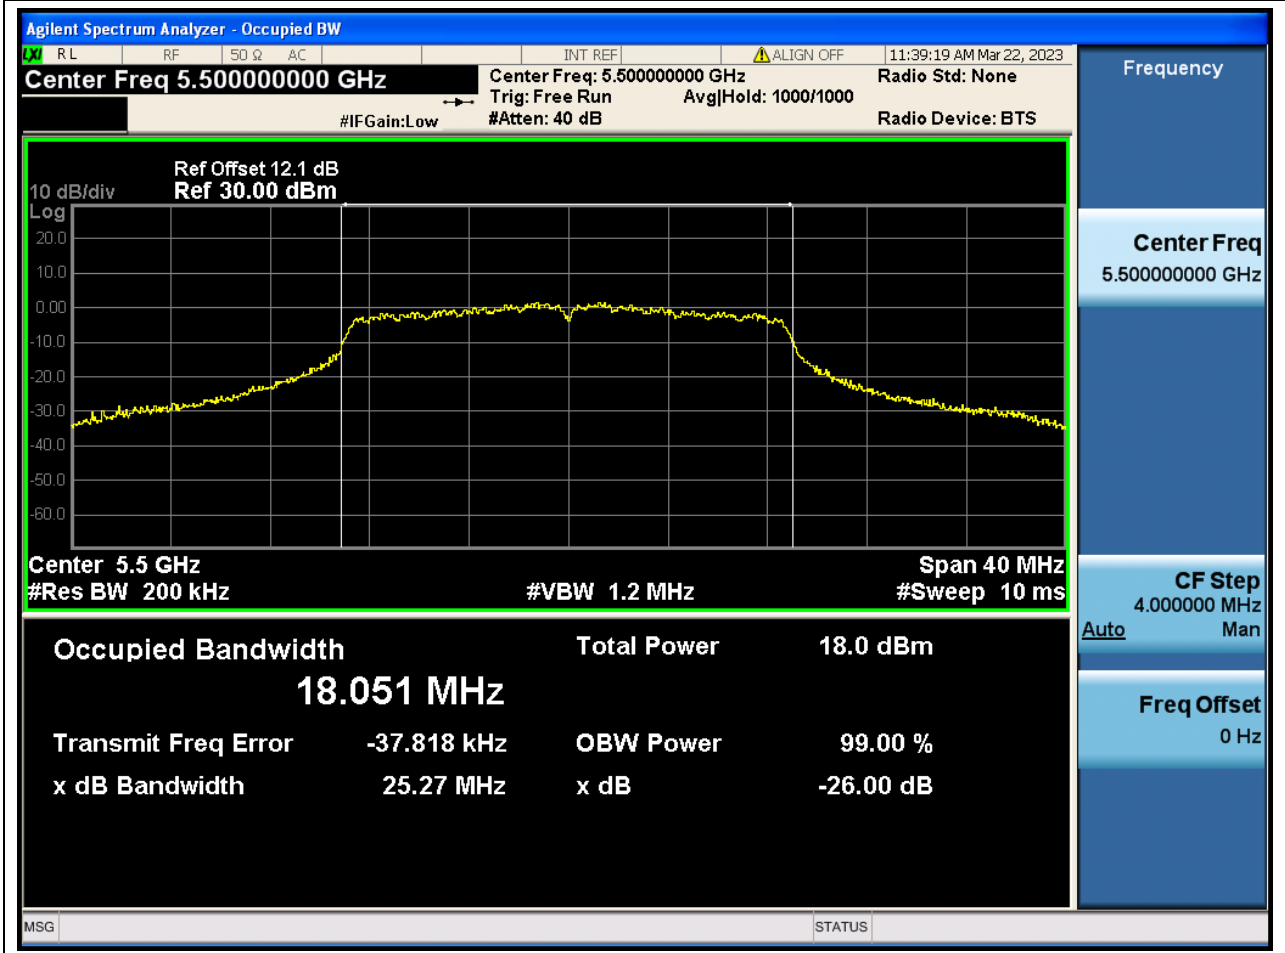

44. 802.11n_20M_Band3_L

44.1. A.2.2-99% Bandwidth(NTNV)

Center Frequency (MHz)	OBW Power (%)	RBW (MHz)	Detector	Limit (MHz)	OBW (MHz)	Verdict
5500	99	0.2	Peak	0	18.051257	N/A