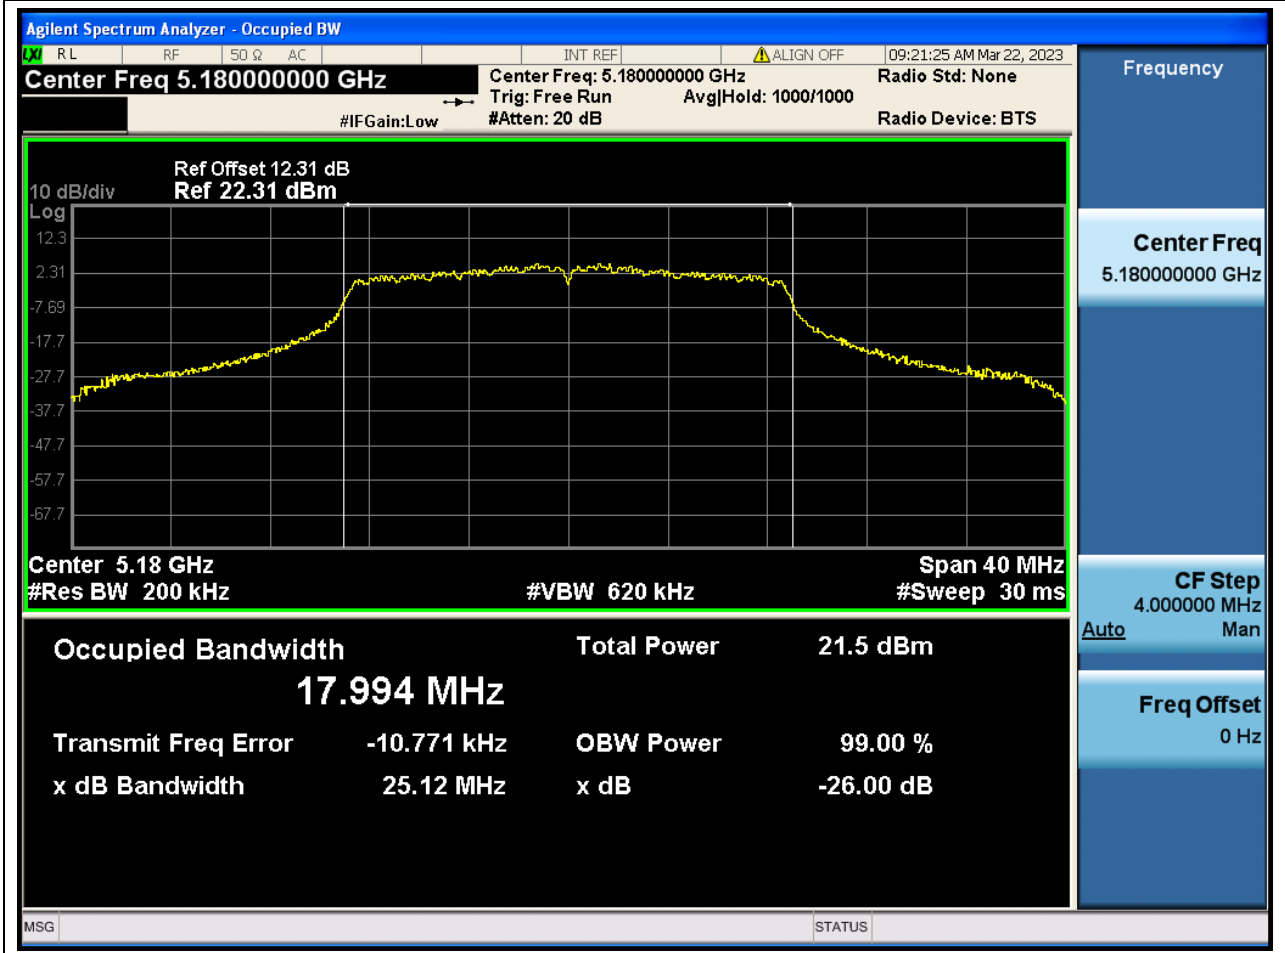

4. 802.11n_20M_Band1_L

4.1. A.2-26dB Bandwidth(NTNV)

Center Frequency (MHz)	XdB Down	RBW (MHz)	Detector	Limit (MHz)	XdB BandWidth (MHz)	Verdict
5180	26	0.2	Peak	0	25.122974	N/A