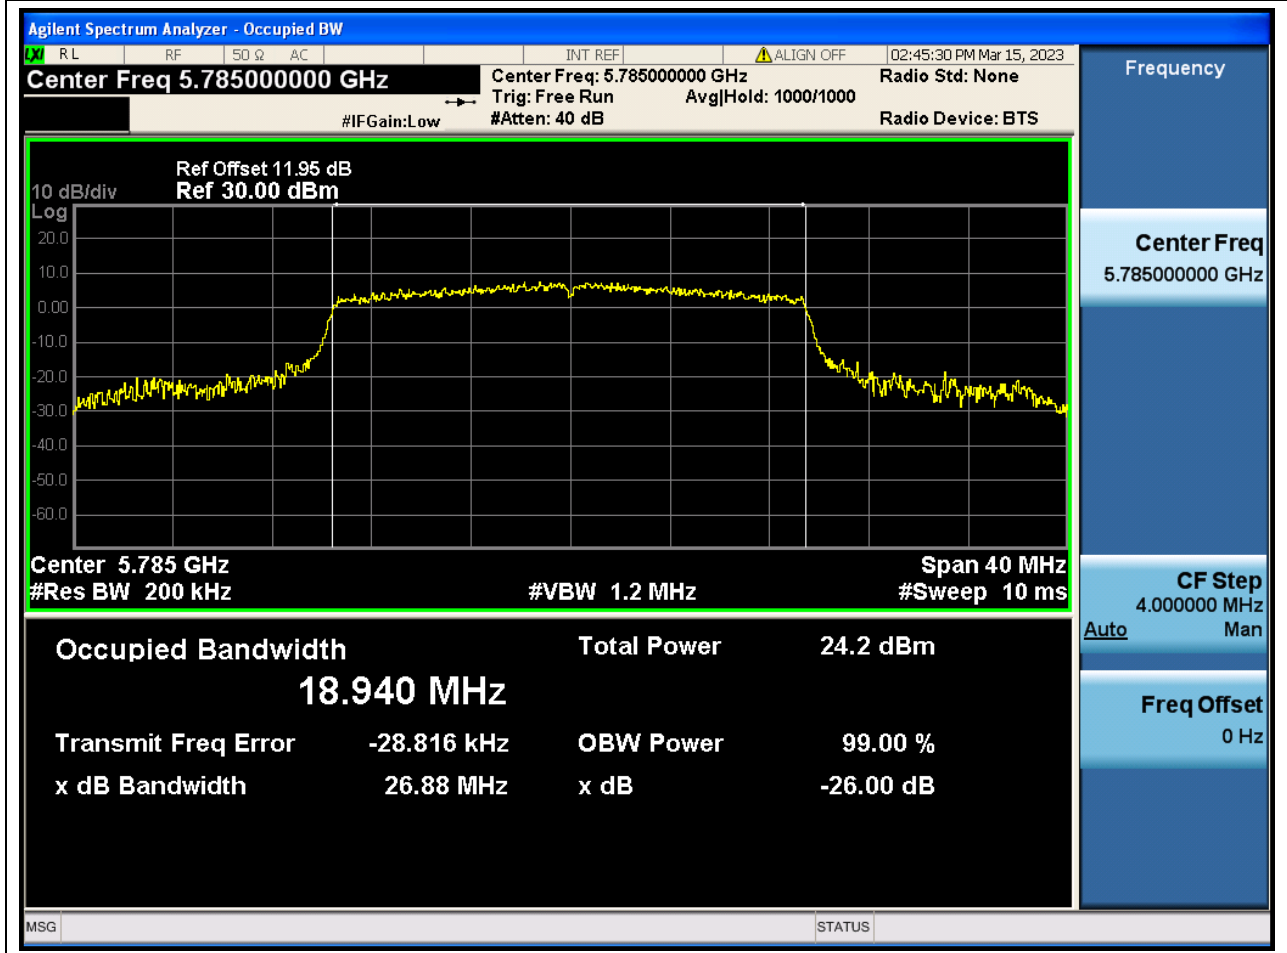

16. 802.11ax_20M_Band4_M

16.1. A.2.2-99% Bandwidth(NTNV)

Center Frequency (MHz)	OBW Power (%)	RBW (MHz)	Detector	Limit (MHz)	OBW (MHz)	Verdict
5785	99	0.2	Peak	0	18.940145	N/A