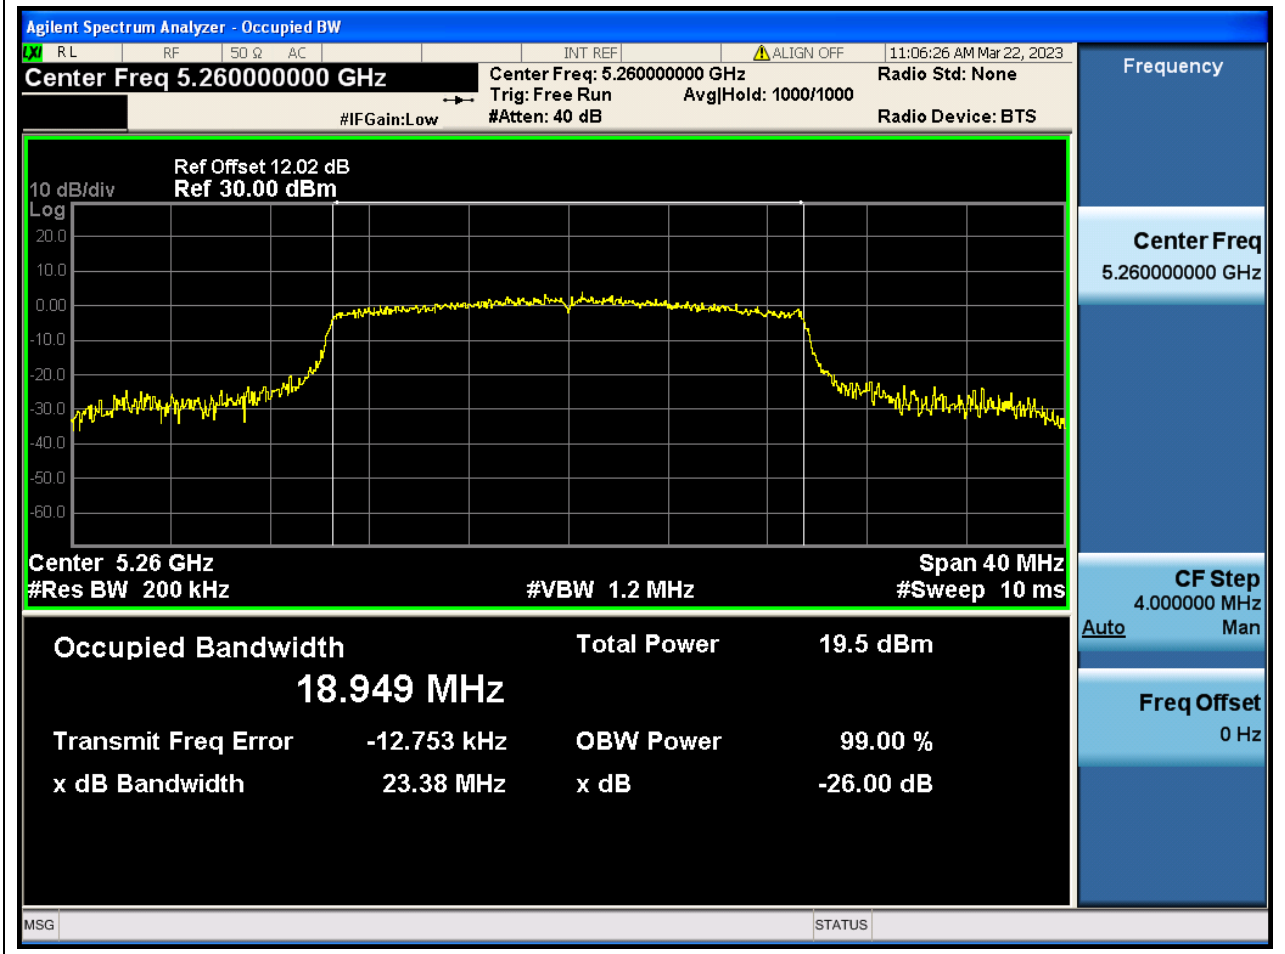

35. 802.11ax_20M_Band2_L

35.1. A.2.2-99% Bandwidth(NTNV)

Center Frequency (MHz)	OBW Power (%)	RBW (MHz)	Detector	Limit (MHz)	OBW (MHz)	Verdict
5260	99	0.2	Peak	0	18.948823	N/A