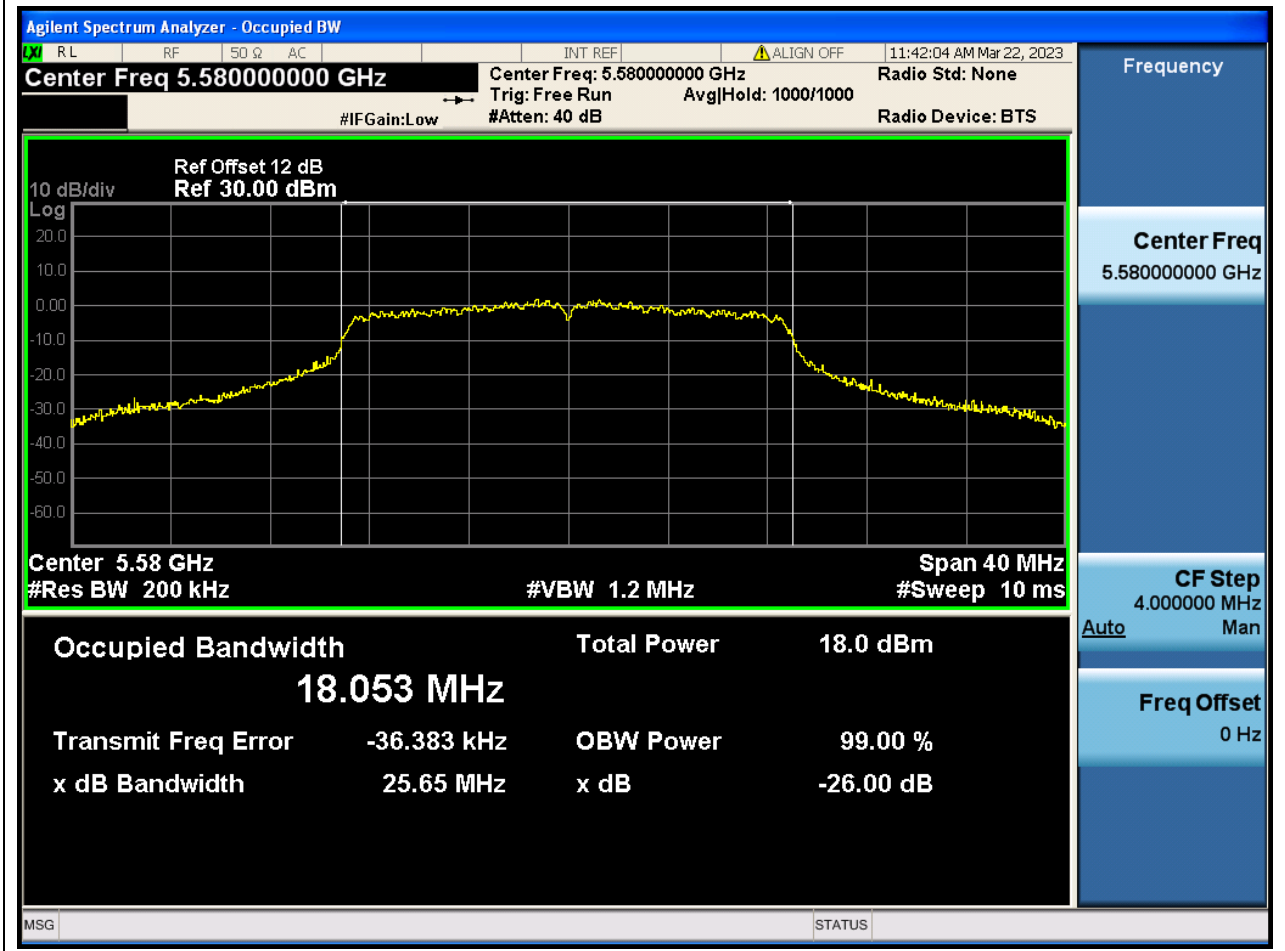

45. 802.11n_20M_Band3_M

45.1. A.2.2-99% Bandwidth(NTNV)

Center Frequency (MHz)	OBW Power (%)	RBW (MHz)	Detector	Limit (MHz)	OBW (MHz)	Verdict
5580	99	0.2	Peak	0	18.053291	N/A