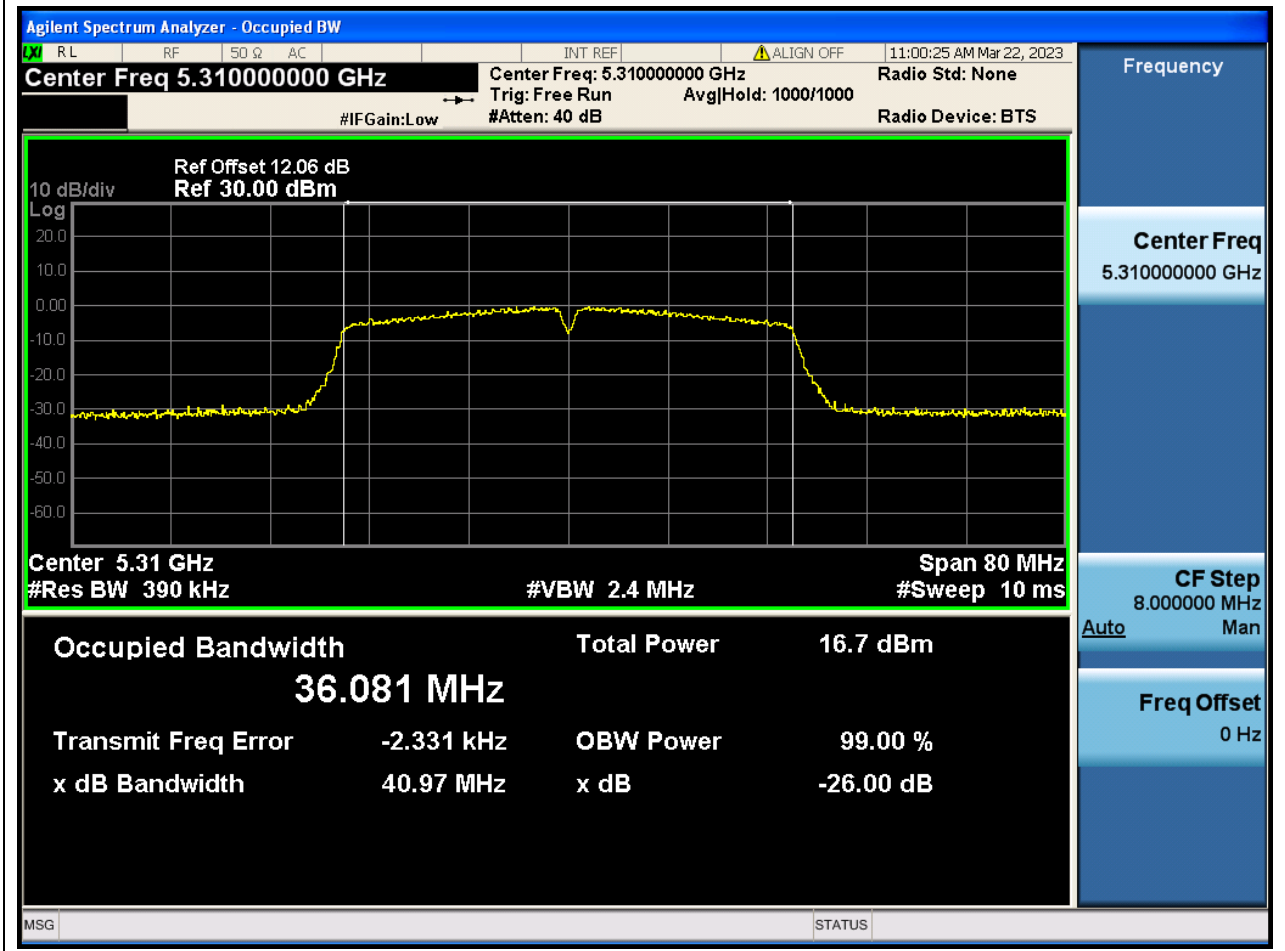

33. 802.11ac_40M_Band2_H

33.1. A.2.2-99% Bandwidth(NTNV)

Center Frequency (MHz)	OBW Power (%)	RBW (MHz)	Detector	Limit (MHz)	OBW (MHz)	Verdict
5310	99	0.39	Peak	0	36.080735	N/A