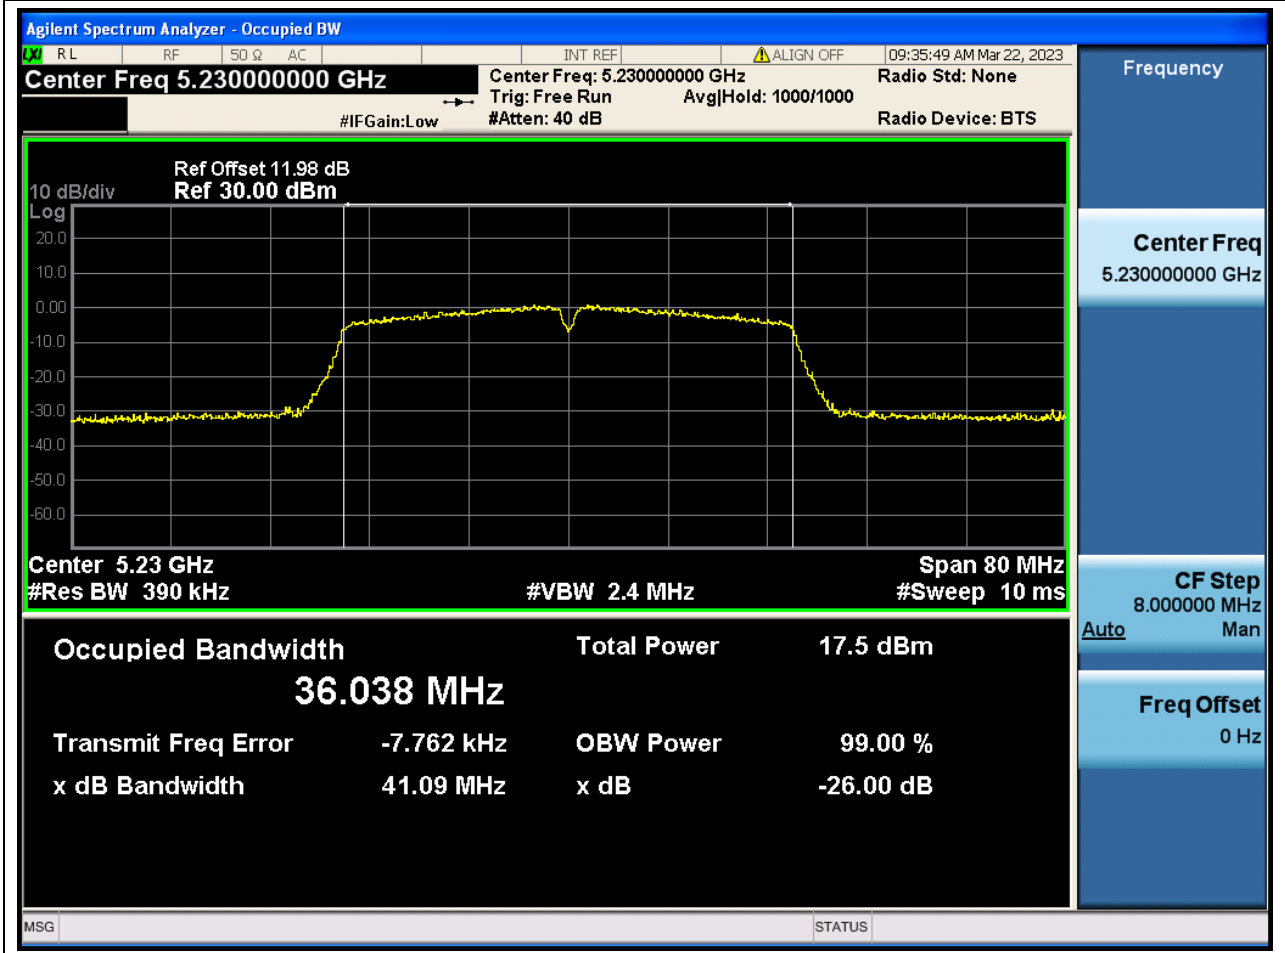

8. 802.11n_40M_Band1_H

8.1. A.2.2-99% Bandwidth(NTNV)

Center Frequency (MHz)	OBW Power (%)	RBW (MHz)	Detector	Limit (MHz)	OBW (MHz)	Verdict
5230	99	0.39	Peak	0	36.038169	N/A