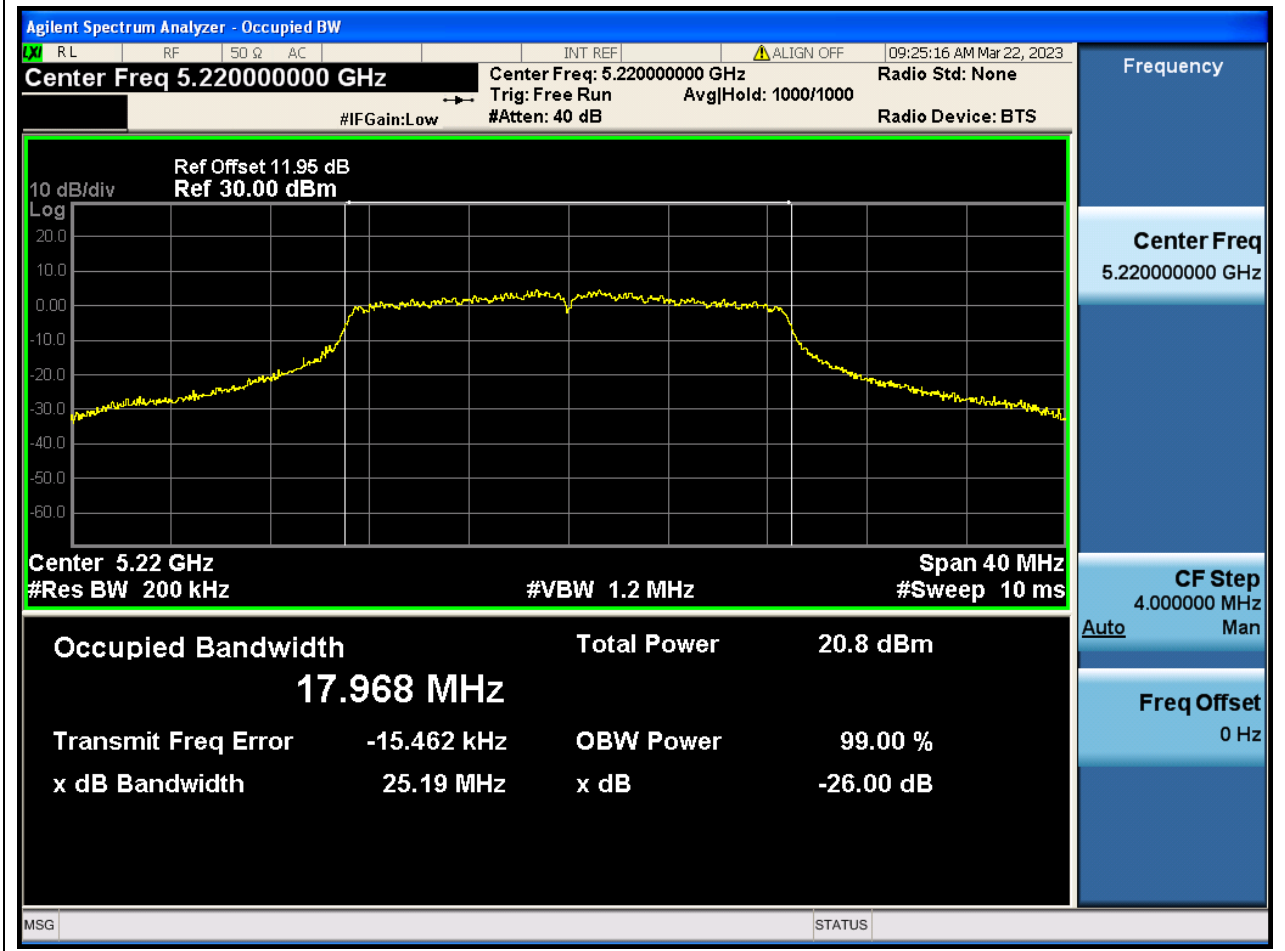

5. 802.11n_20M_Band1_M

5.1. A.2.2-99% Bandwidth(NTNV)

Center Frequency (MHz)	OBW Power (%)	RBW (MHz)	Detector	Limit (MHz)	OBW (MHz)	Verdict
5220	99	0.2	Peak	0	17.968423	N/A