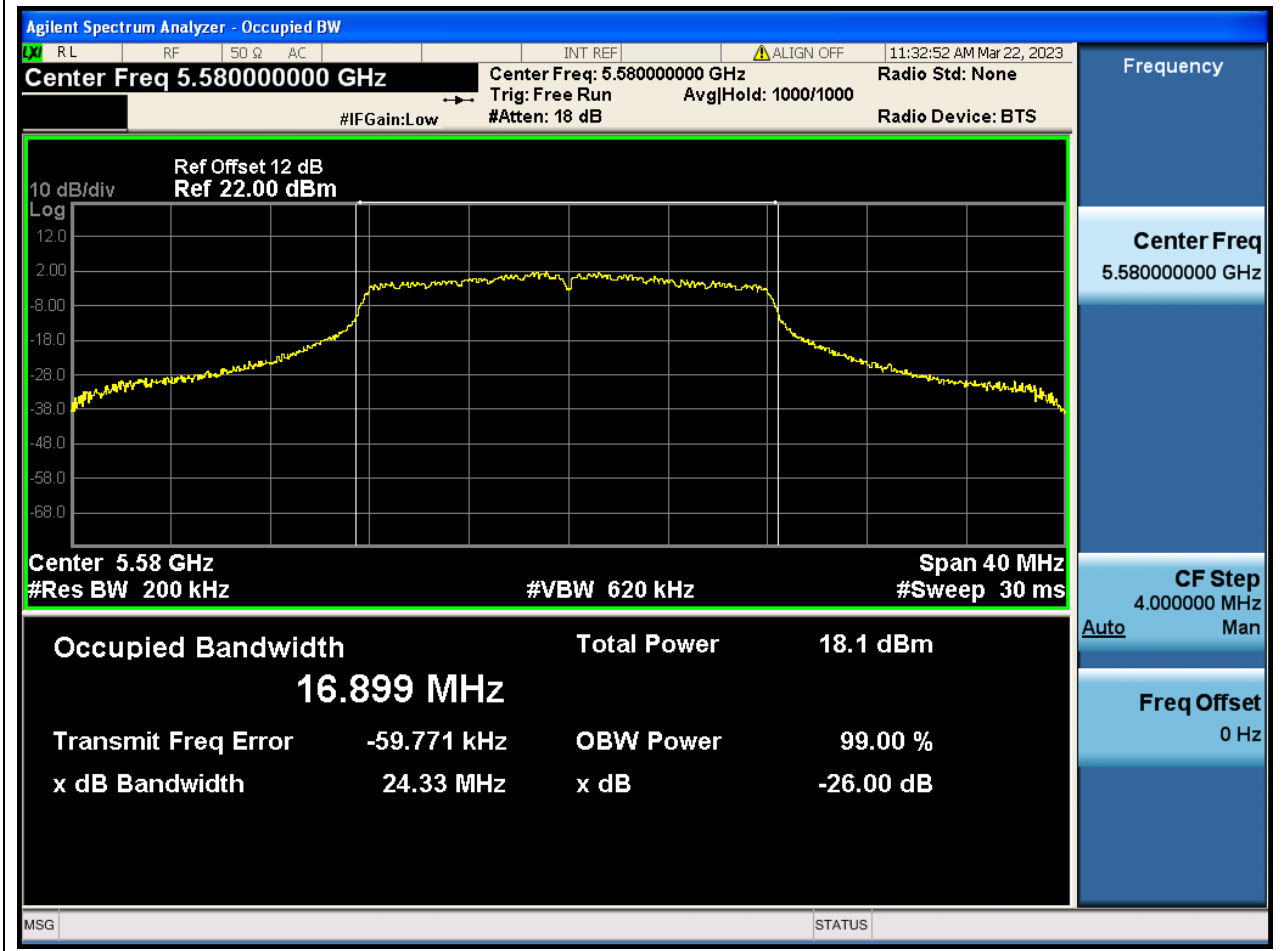

42. 802.11a_20M_Band3_M

42.1. A.2-26dB Bandwidth(NTNV)

Center Frequency (MHz)	XdB Down	RBW (MHz)	Detector	Limit (MHz)	XdB BandWidth (MHz)	Verdict
5580	26	0.2	Peak	0	24.328311	N/A