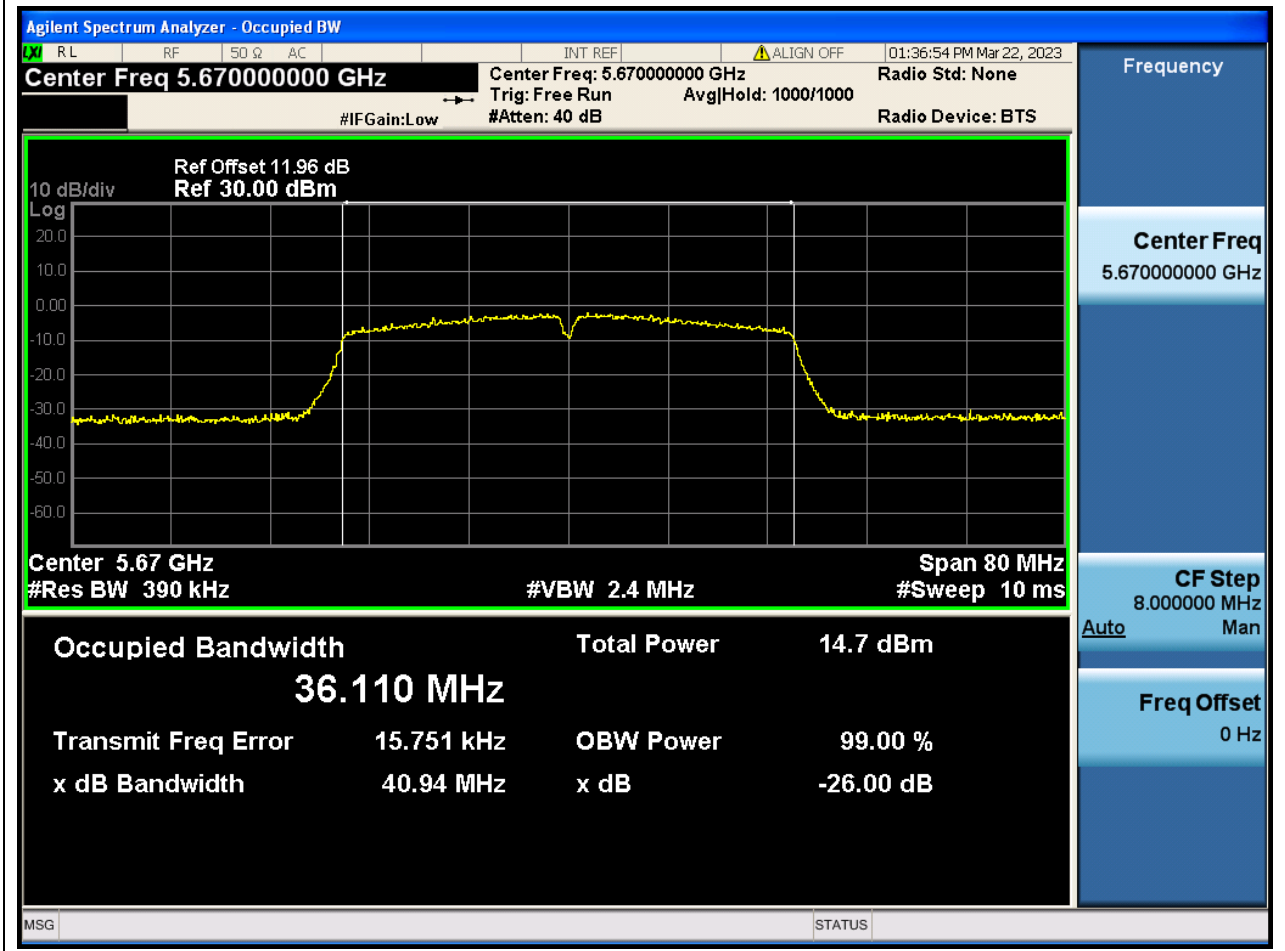

49. 802.11n_40M_Band3_H

49.1. A.2.2-99% Bandwidth(NTNV)

Center Frequency (MHz)	OBW Power (%)	RBW (MHz)	Detector	Limit (MHz)	OBW (MHz)	Verdict
5670	99	0.39	Peak	0	36.109785	N/A