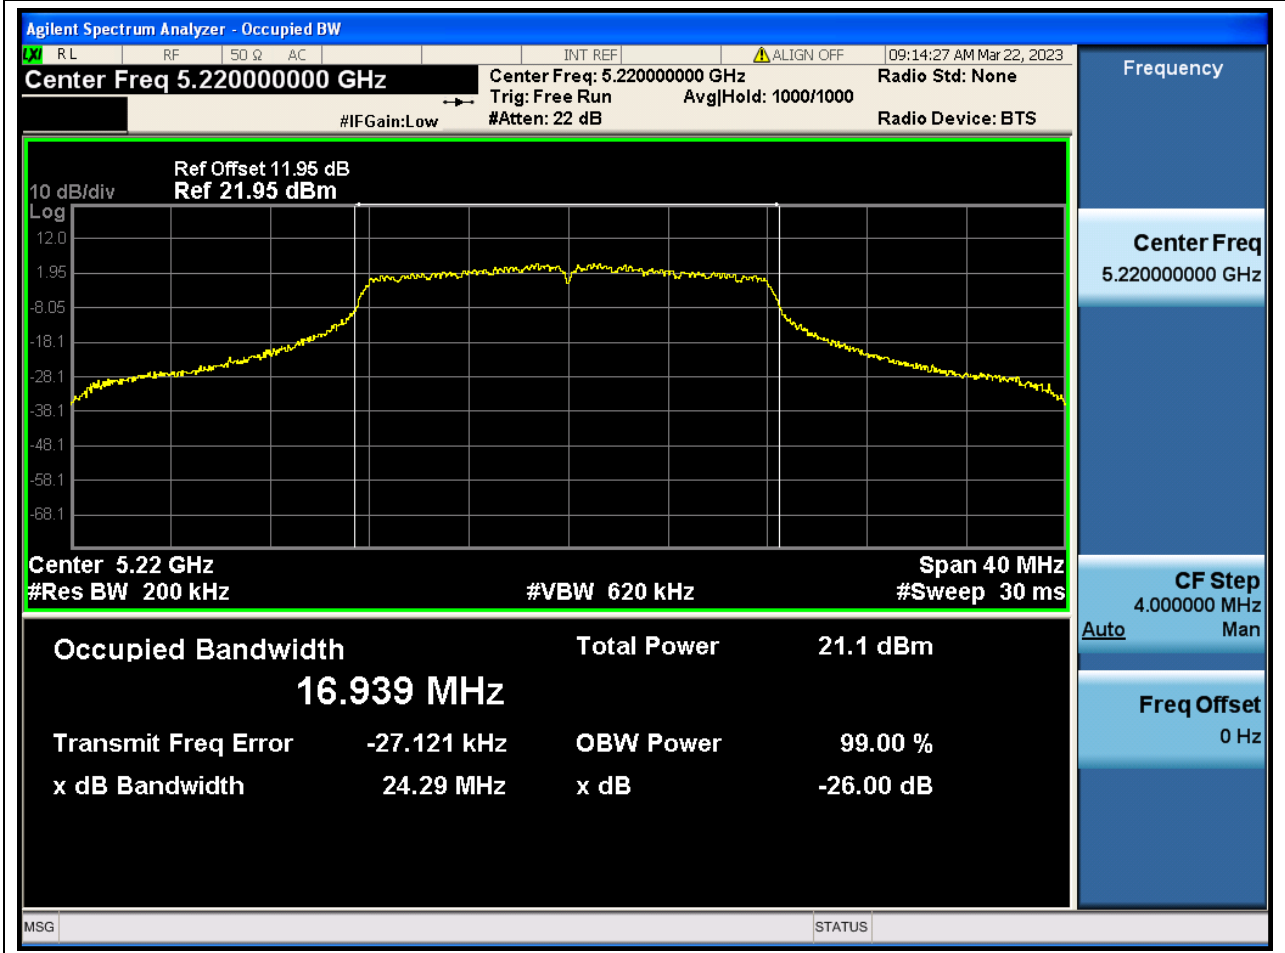

2. 802.11a_20M_Band1_M

2.1. A.2-26dB Bandwidth(NTNV)

Center Frequency (MHz)	XdB Down	RBW (MHz)	Detector	Limit (MHz)	XdB BandWidth (MHz)	Verdict
5220	26	0.2	Peak	0	24.29382	N/A