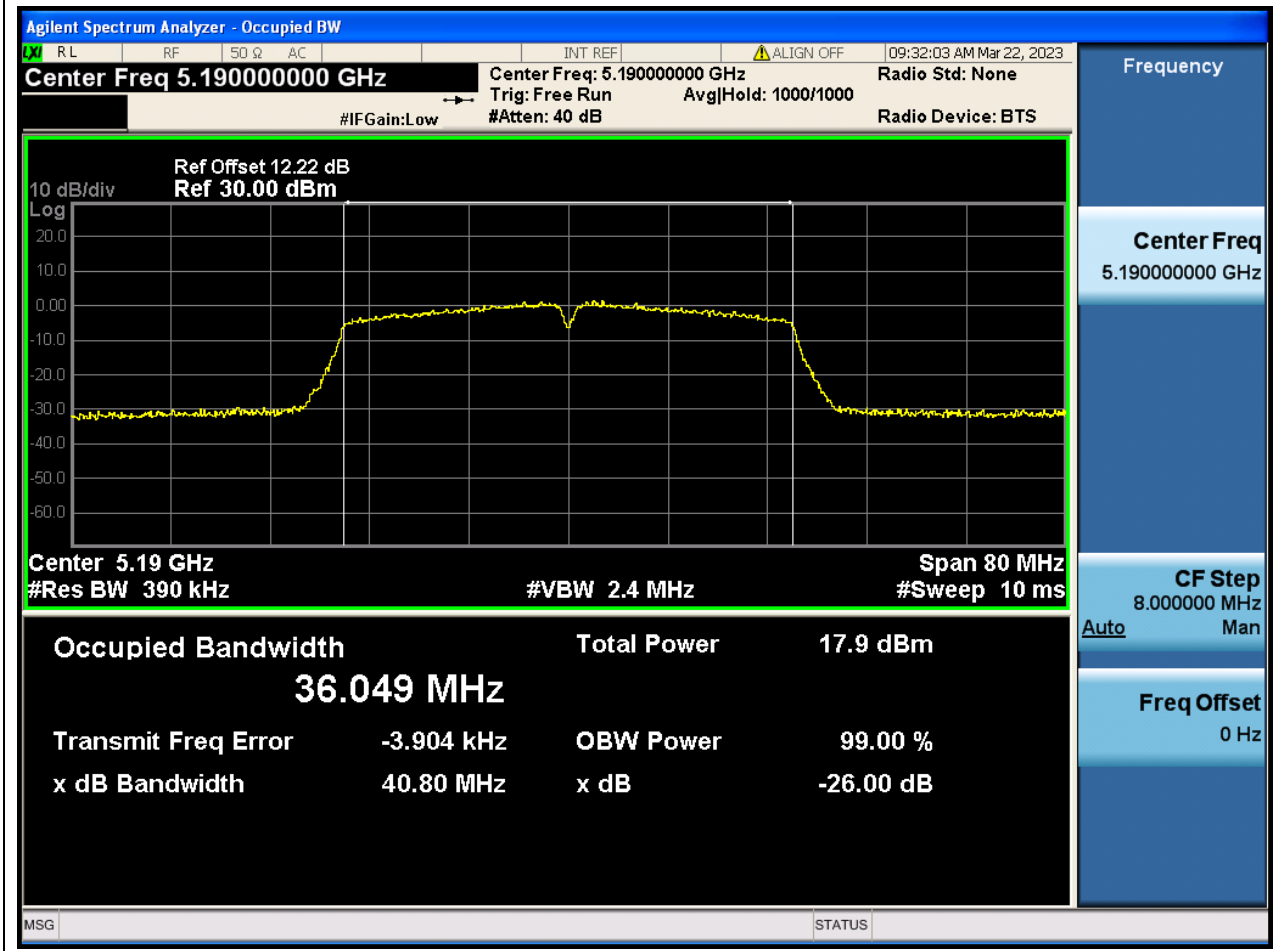

7. 802.11n_40M_Band1_L

7.1. A.2.2-99% Bandwidth(NTNV)

Center Frequency (MHz)	OBW Power (%)	RBW (MHz)	Detector	Limit (MHz)	OBW (MHz)	Verdict
5190	99	0.39	Peak	0	36.048829	N/A