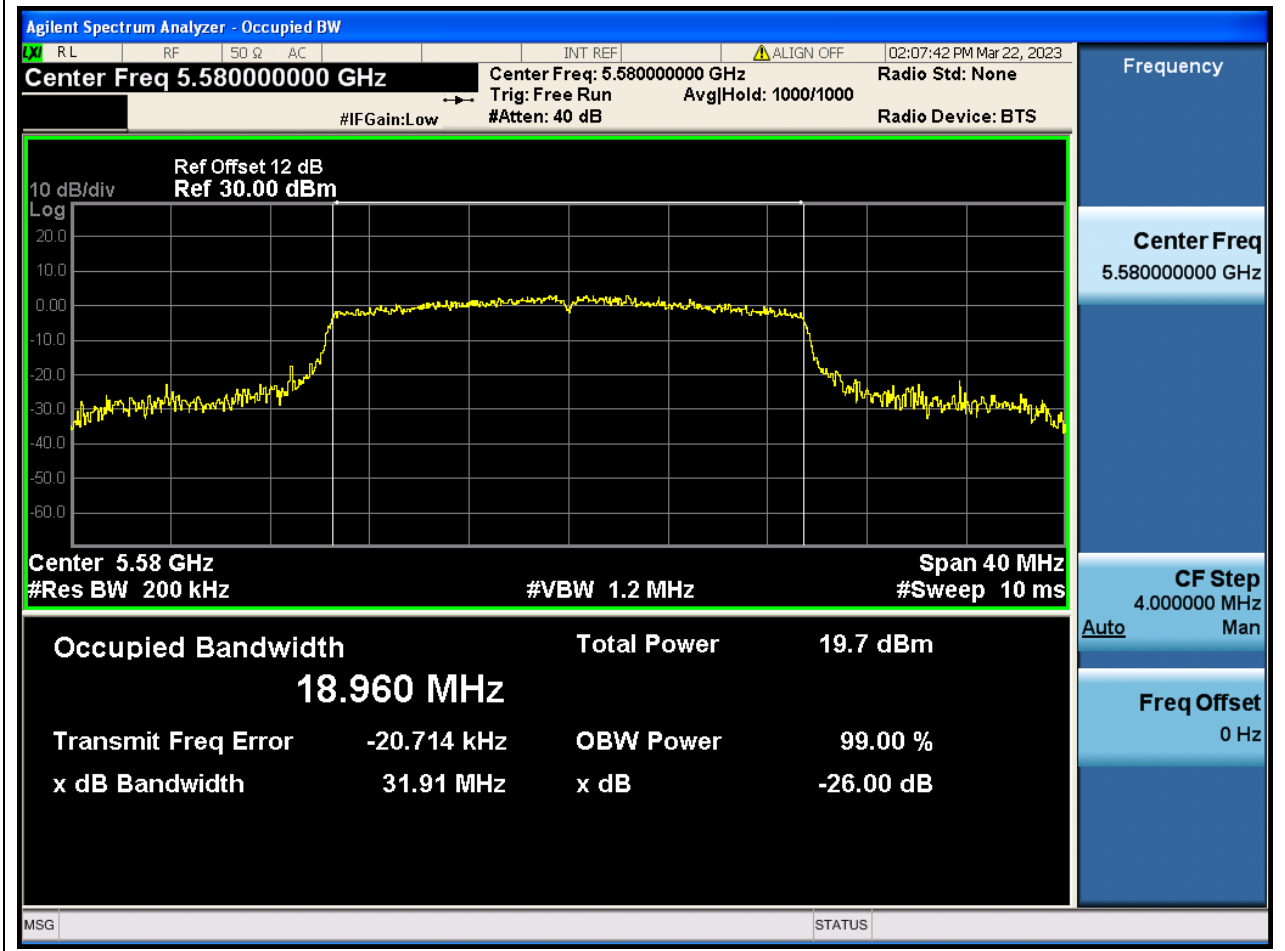

59. 802.11ax_20M_Band3_M

59.1. A.2.2-99% Bandwidth(NTNV)

Center Frequency (MHz)	OBW Power (%)	RBW (MHz)	Detector	Limit (MHz)	OBW (MHz)	Verdict
5580	99	0.2	Peak	0	18.959801	N/A