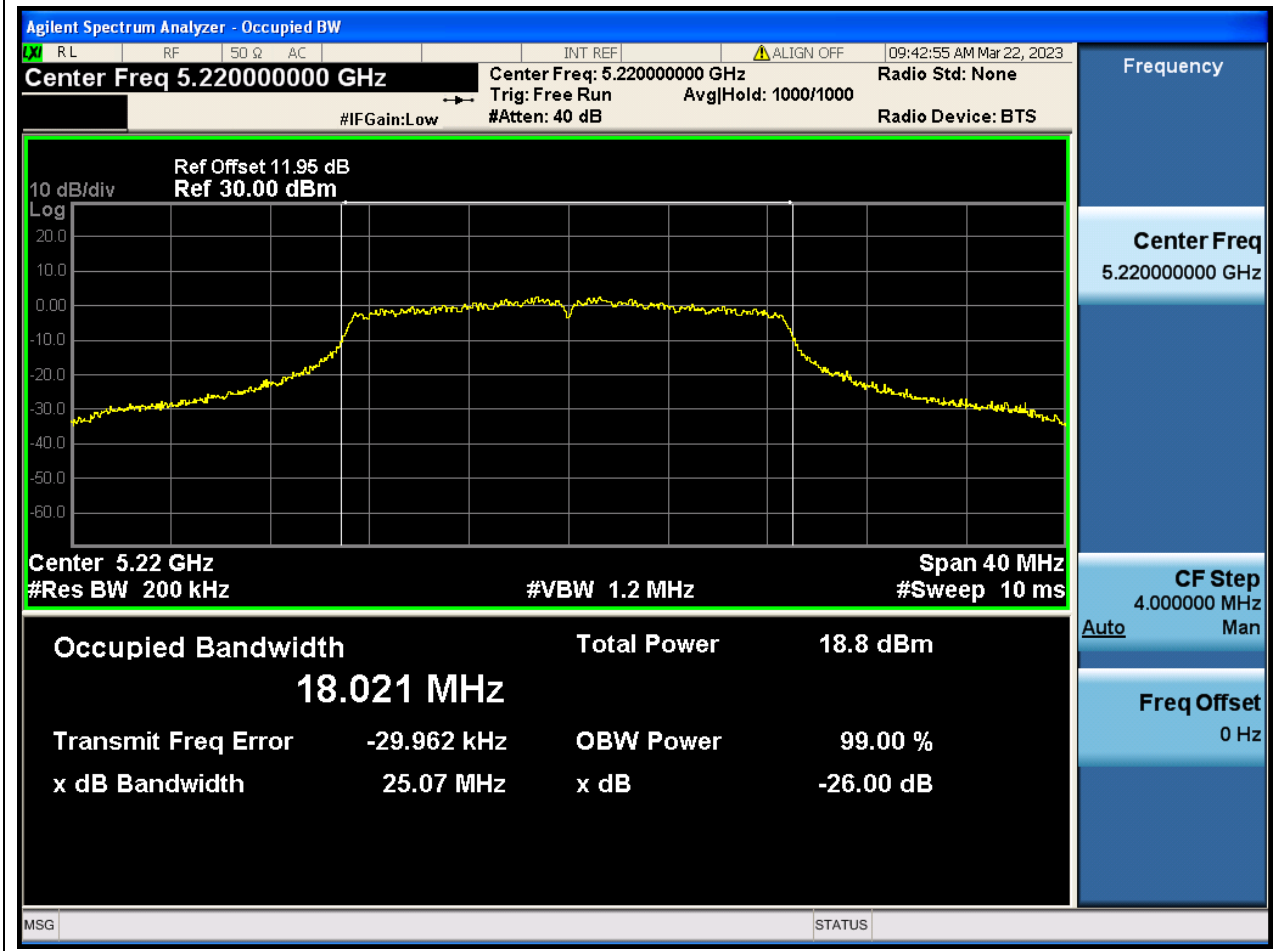

10. 802.11ac_20M_Band1_M

10.1. A.2.2-99% Bandwidth(NTNV)

Center Frequency (MHz)	OBW Power (%)	RBW (MHz)	Detector	Limit (MHz)	OBW (MHz)	Verdict
5220	99	0.2	Peak	0	18.020628	N/A