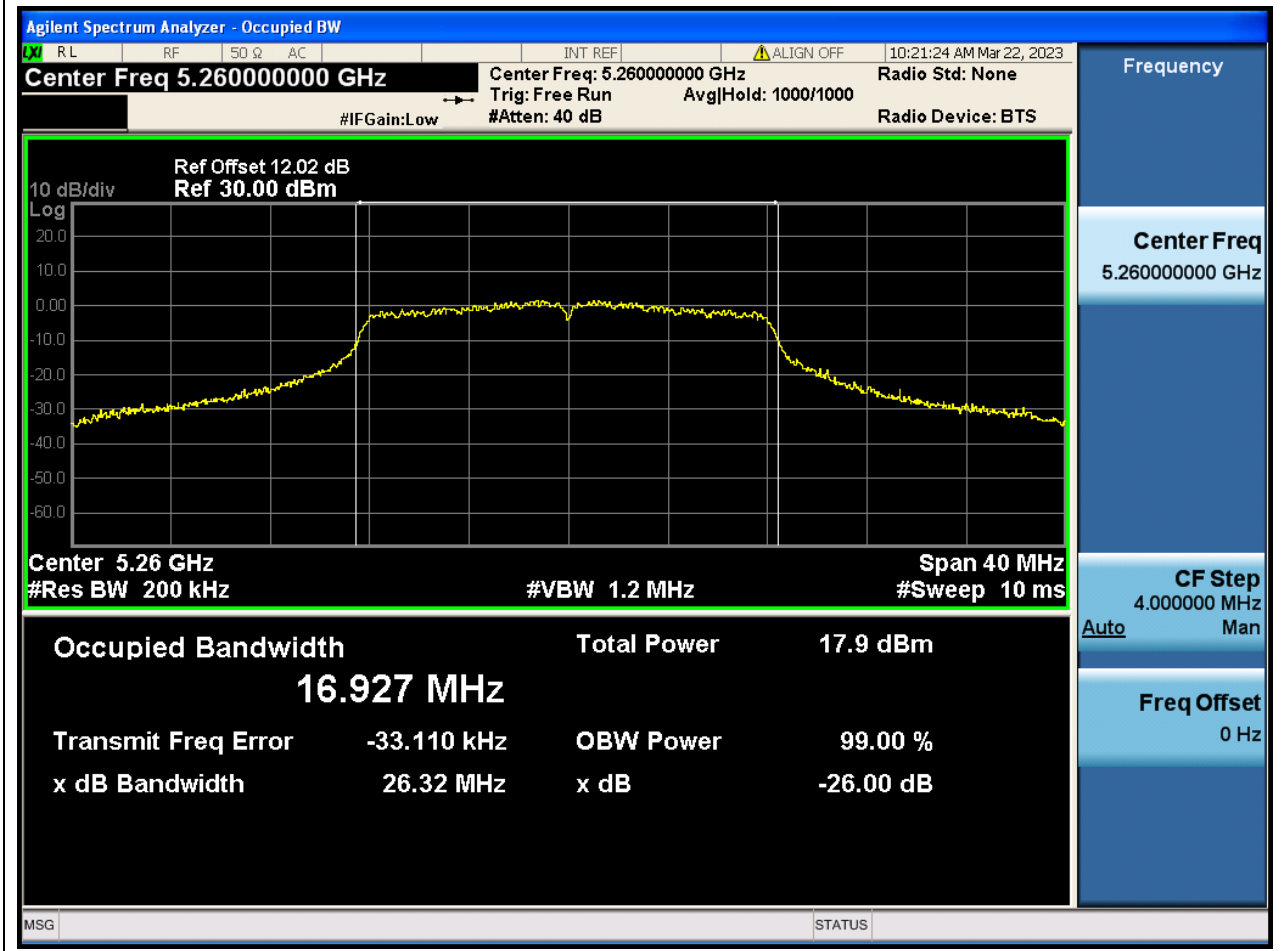

21. 802.11a_20M_Band2_L

21.1. A.2.2-99% Bandwidth(NTNV)

Center Frequency (MHz)	OBW Power (%)	RBW (MHz)	Detector	Limit (MHz)	OBW (MHz)	Verdict
5260	99	0.2	Peak	0	16.927426	N/A