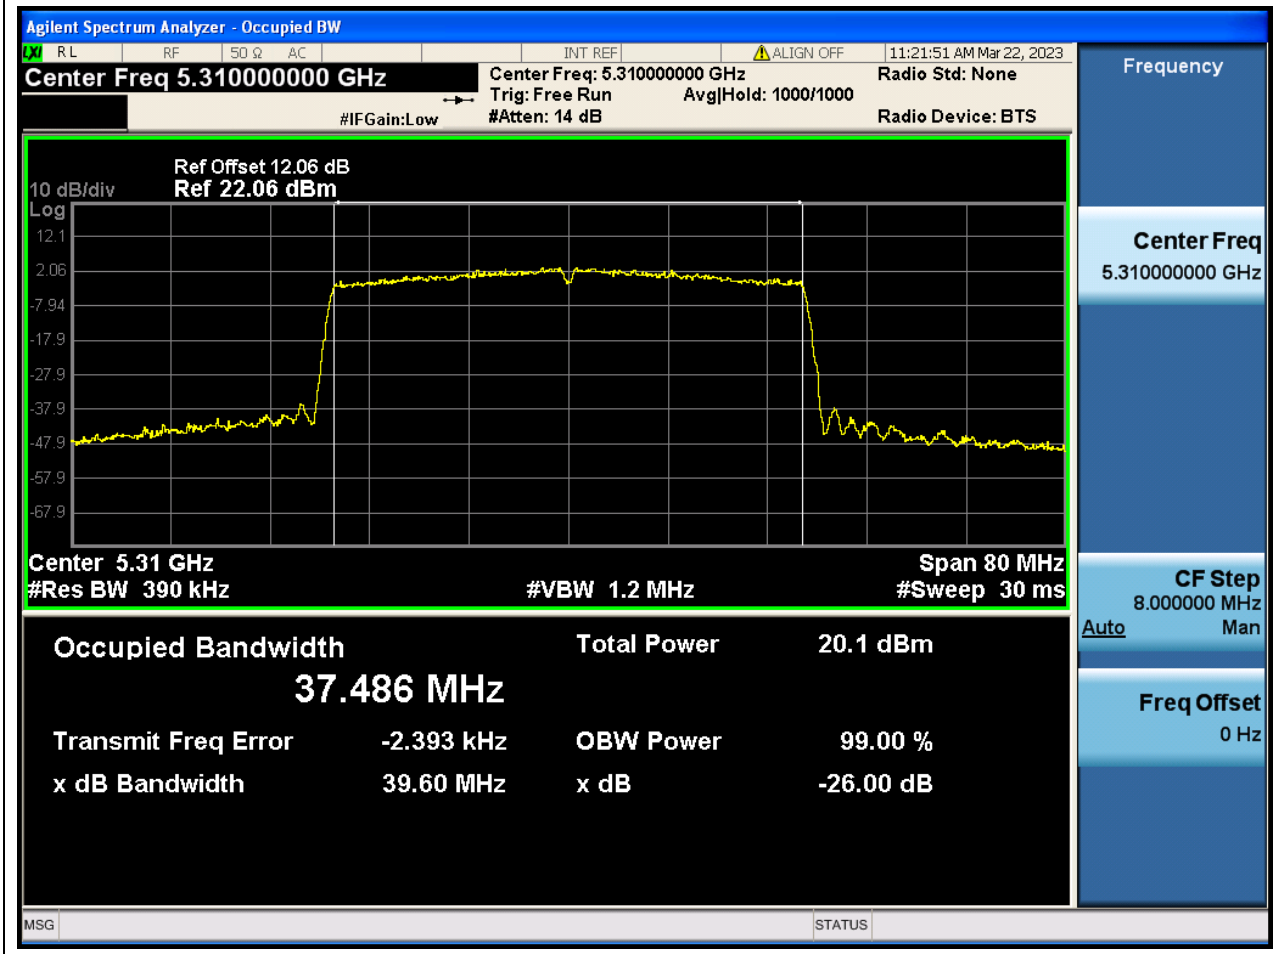

39. 802.11ax_40M_Band2_H

39.1. A.2-26dB Bandwidth(NTNV)

Center Frequency (MHz)	XdB Down	RBW (MHz)	Detector	Limit (MHz)	XdB BandWidth (MHz)	Verdict
5310	26	0.39	Peak	0	39.601643	N/A