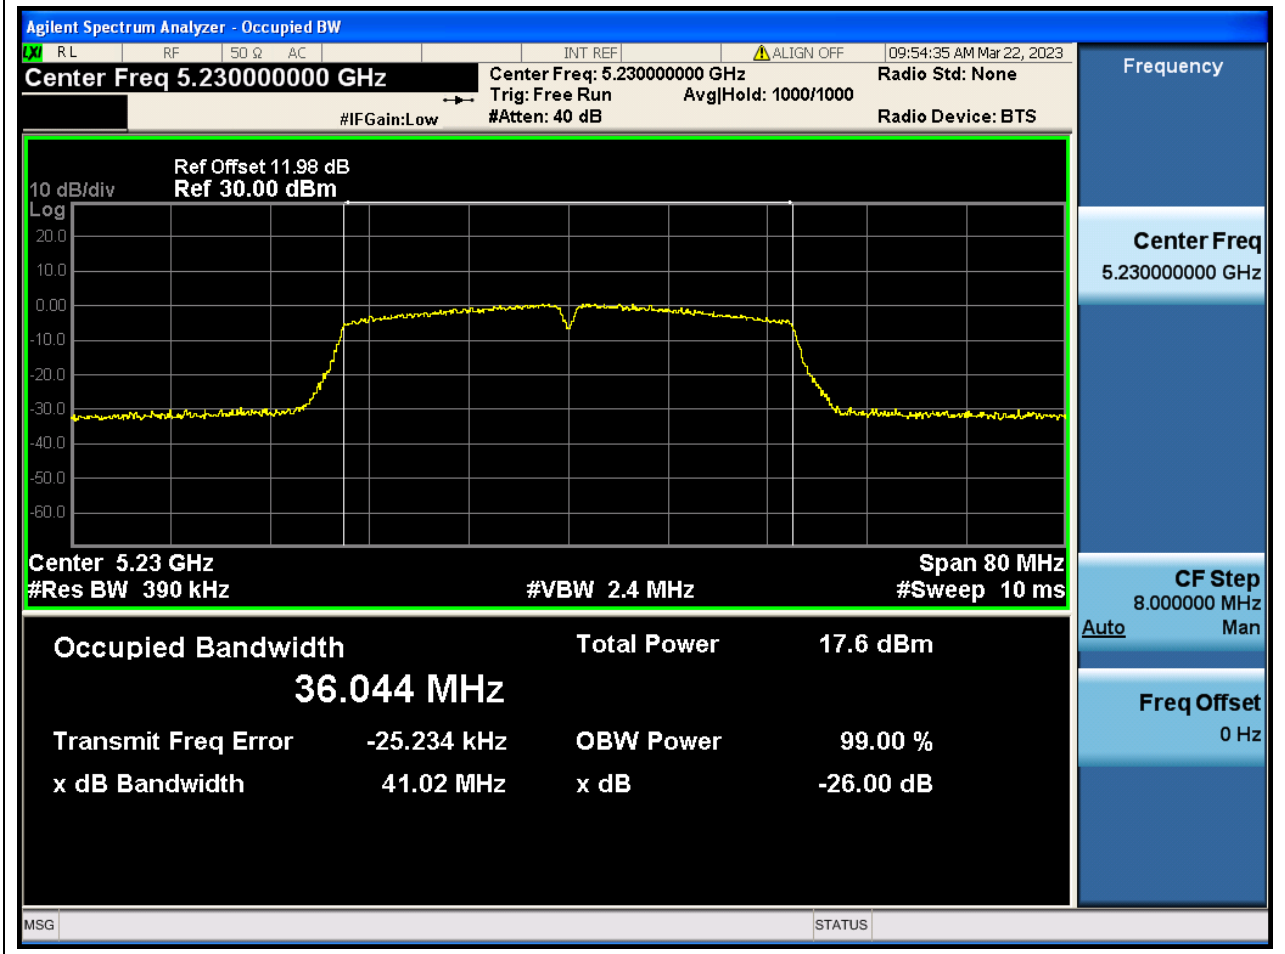

13. 802.11ac_40M_Band1_H

13.1. A.2.2-99% Bandwidth(NTNV)

Center Frequency (MHz)	OBW Power (%)	RBW (MHz)	Detector	Limit (MHz)	OBW (MHz)	Verdict
5230	99	0.39	Peak	0	36.044156	N/A