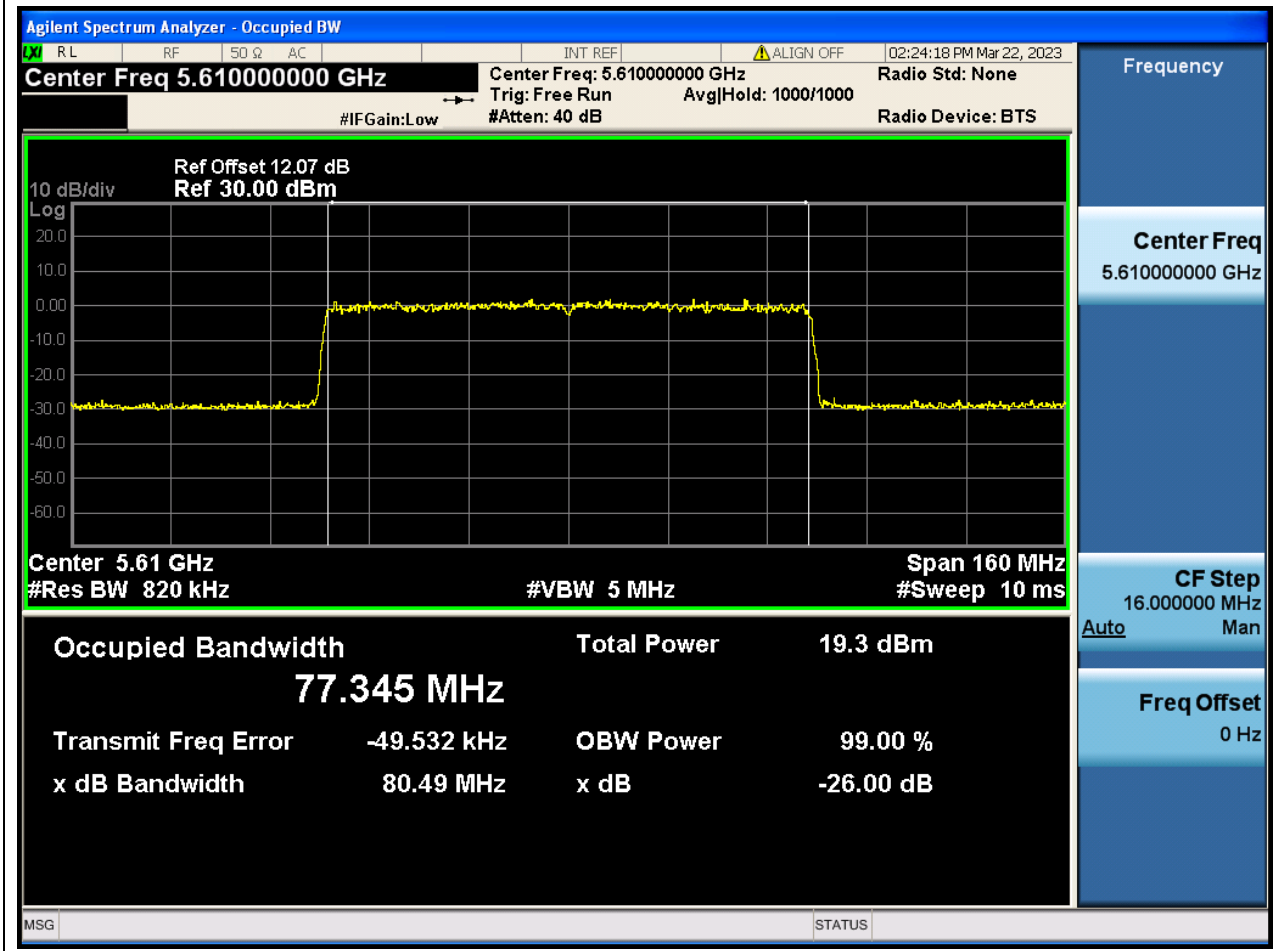

65. 802.11ax_80M_Band3_M

65.1. A.2.2-99% Bandwidth(NTNV)

Center Frequency (MHz)	OBW Power (%)	RBW (MHz)	Detector	Limit (MHz)	OBW (MHz)	Verdict
5610	99	0.82	Peak	0	77.345013	N/A