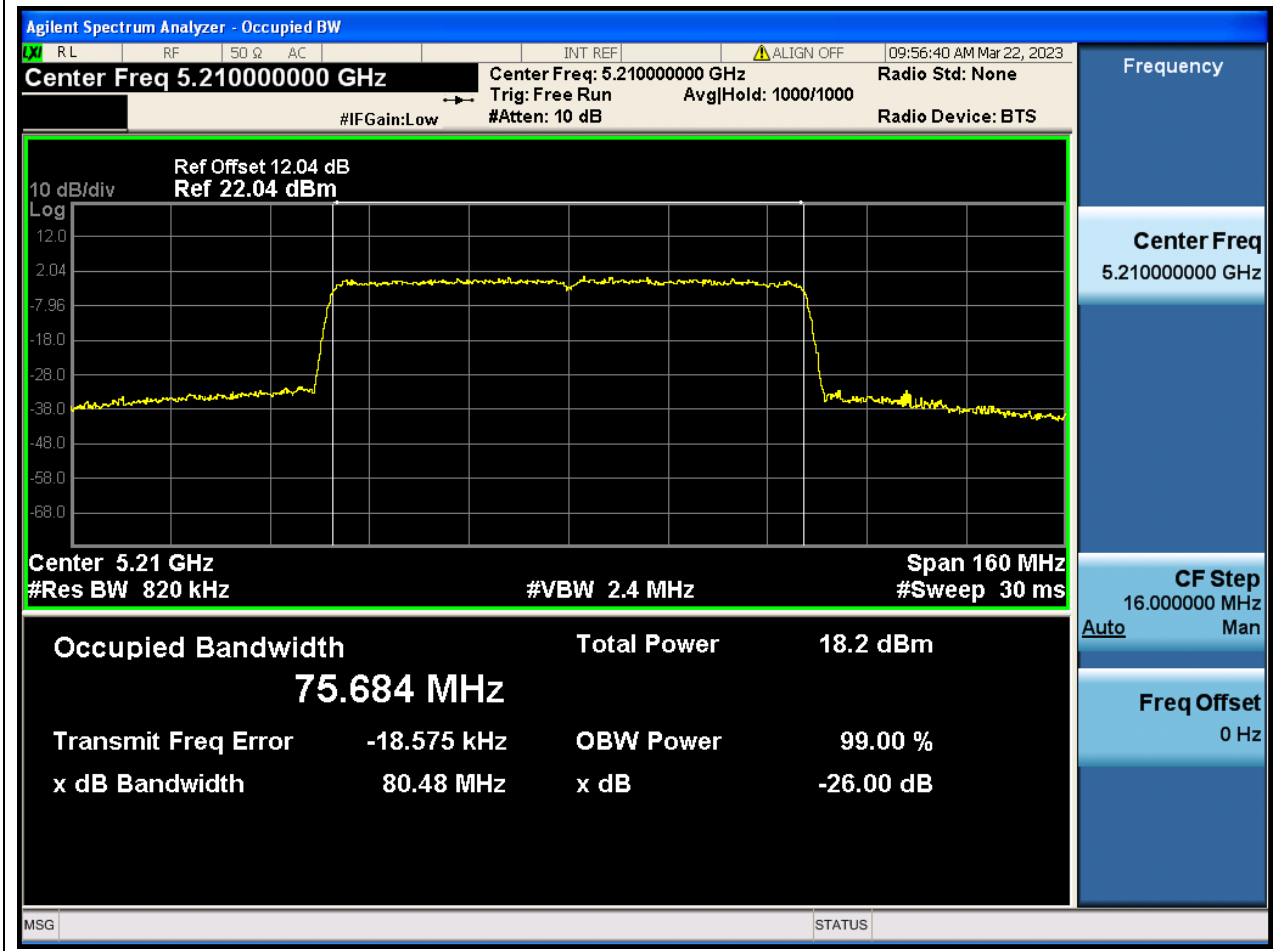

14. 802.11ac_80M_Band1_M

14.1. A.2-26dB Bandwidth(NTNV)

Center Frequency (MHz)	XdB Down	RBW (MHz)	Detector	Limit (MHz)	XdB BandWidth (MHz)	Verdict
5210	26	0.82	Peak	0	80.484628	N/A