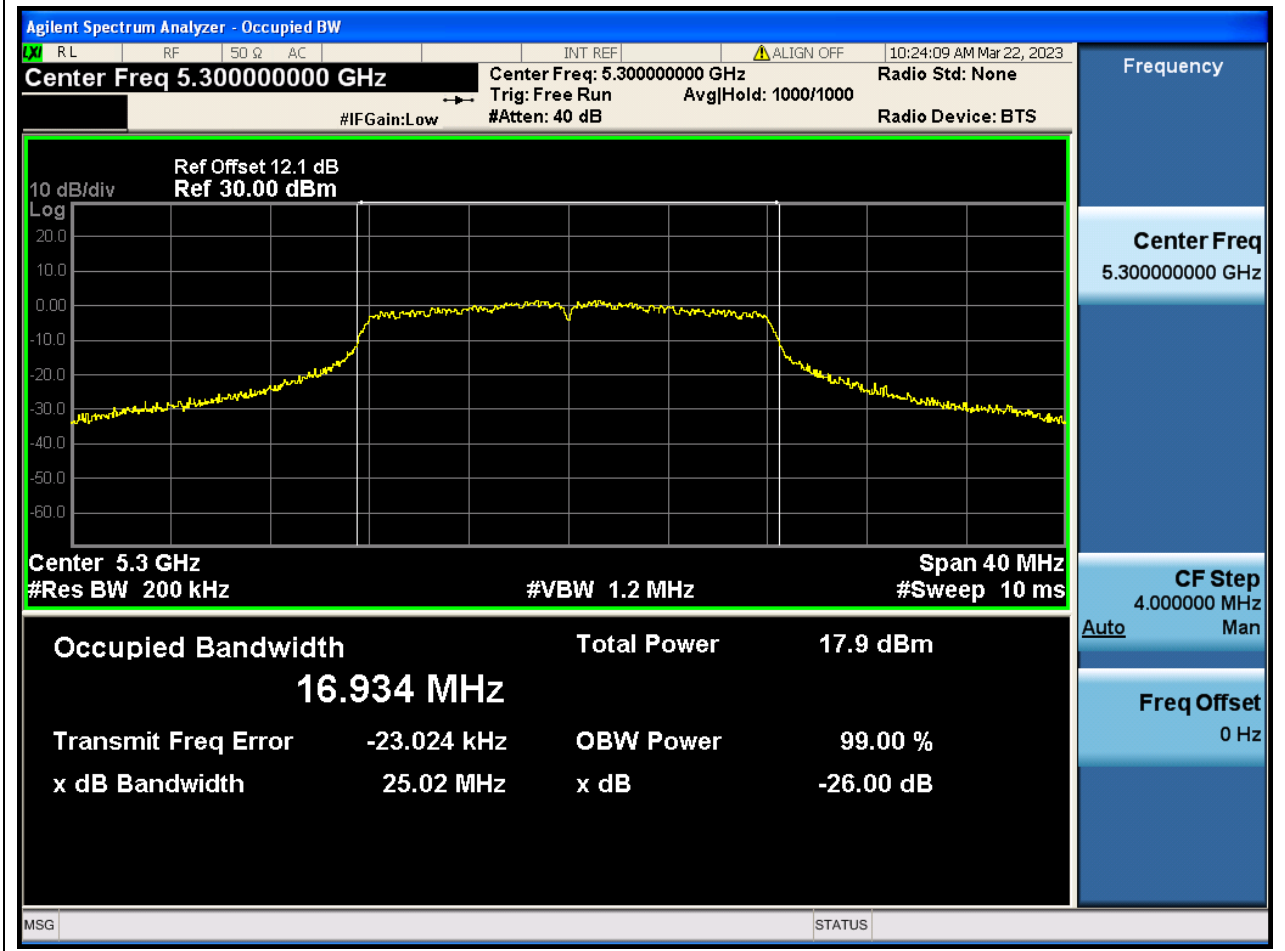

22. 802.11a_20M_Band2_M

22.1. A.2.2-99% Bandwidth(NTNV)

Center Frequency (MHz)	OBW Power (%)	RBW (MHz)	Detector	Limit (MHz)	OBW (MHz)	Verdict
5300	99	0.2	Peak	0	16.933564	N/A