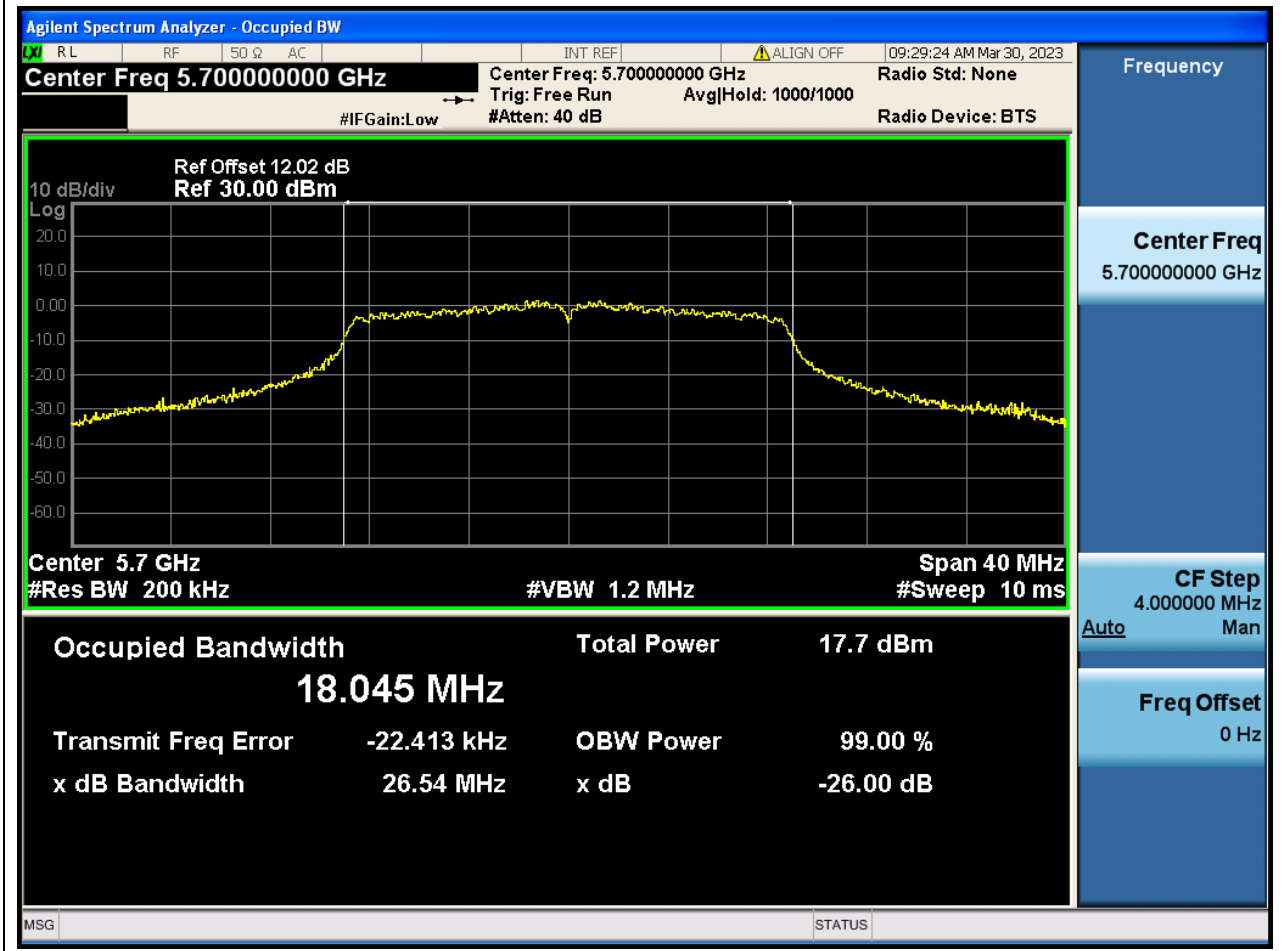

52. 802.11ac_20M_Band3_H

52.1. A.2.2-99% Bandwidth(NTNV)

Center Frequency (MHz)	OBW Power (%)	RBW (MHz)	Detector	Limit (MHz)	OBW (MHz)	Verdict
5700	99	0.2	Peak	0	18.044864	N/A