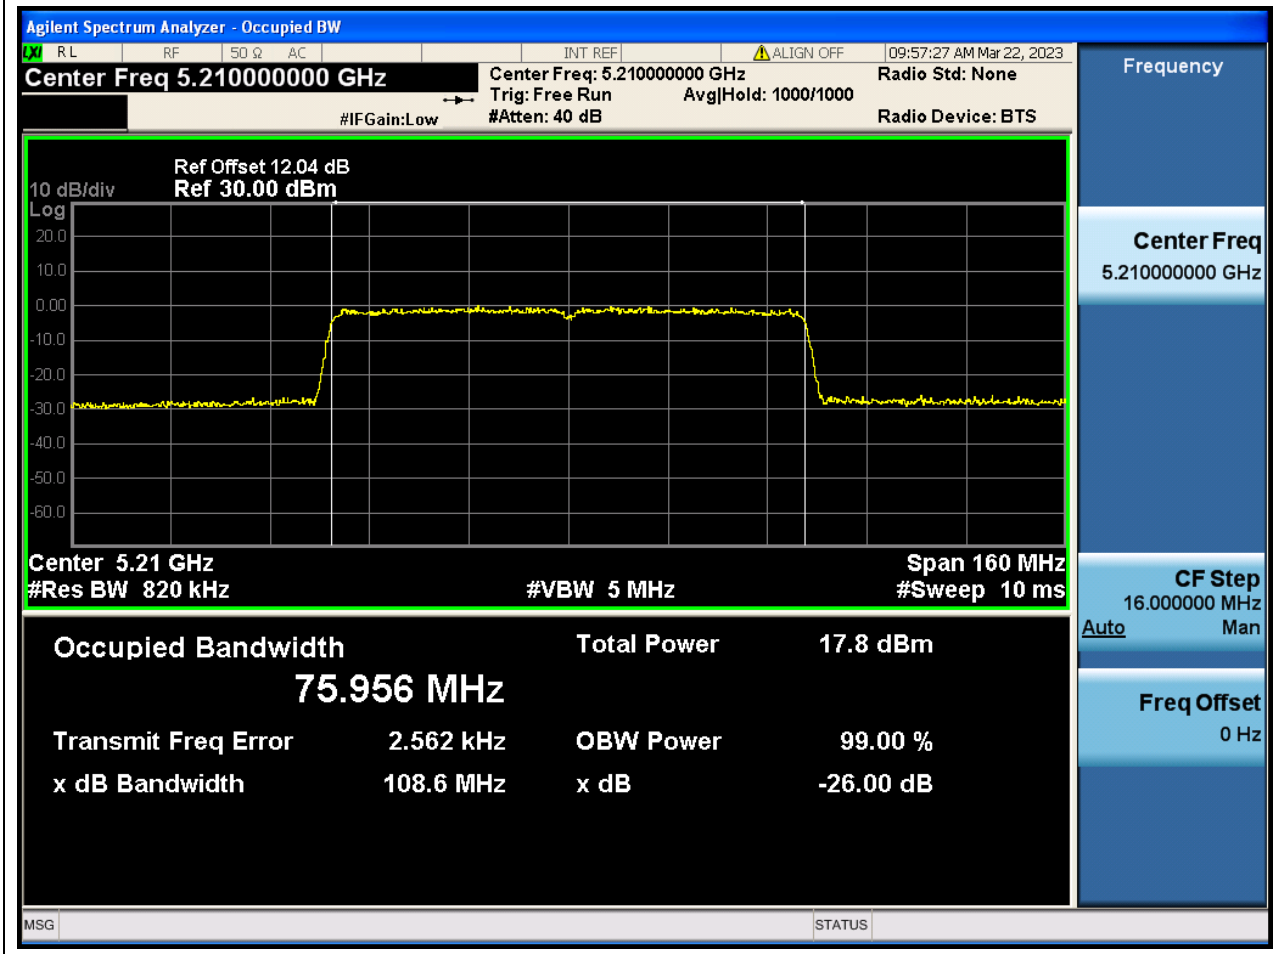

14. 802.11ac_80M_Band1_M

14.1. A.2.2-99% Bandwidth(NTNV)

Center Frequency (MHz)	OBW Power (%)	RBW (MHz)	Detector	Limit (MHz)	OBW (MHz)	Verdict
5210	99	0.82	Peak	0	75.955704	N/A