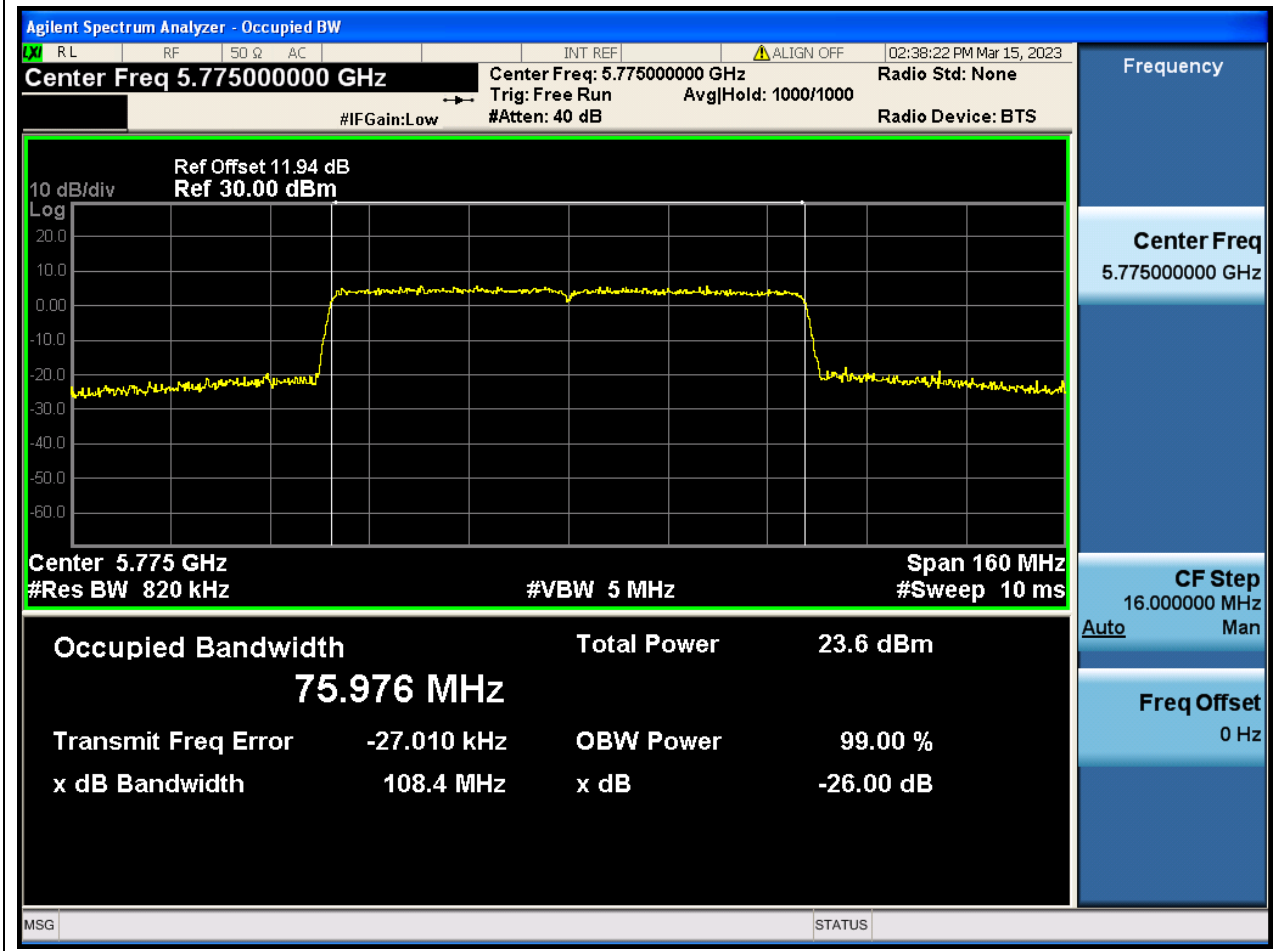

14. 802.11ac_80M_Band4_M

14.1. A.2.2-99% Bandwidth(NTNV)

Center Frequency (MHz)	OBW Power (%)	RBW (MHz)	Detector	Limit (MHz)	OBW (MHz)	Verdict
5775	99	0.82	Peak	0	75.975569	N/A