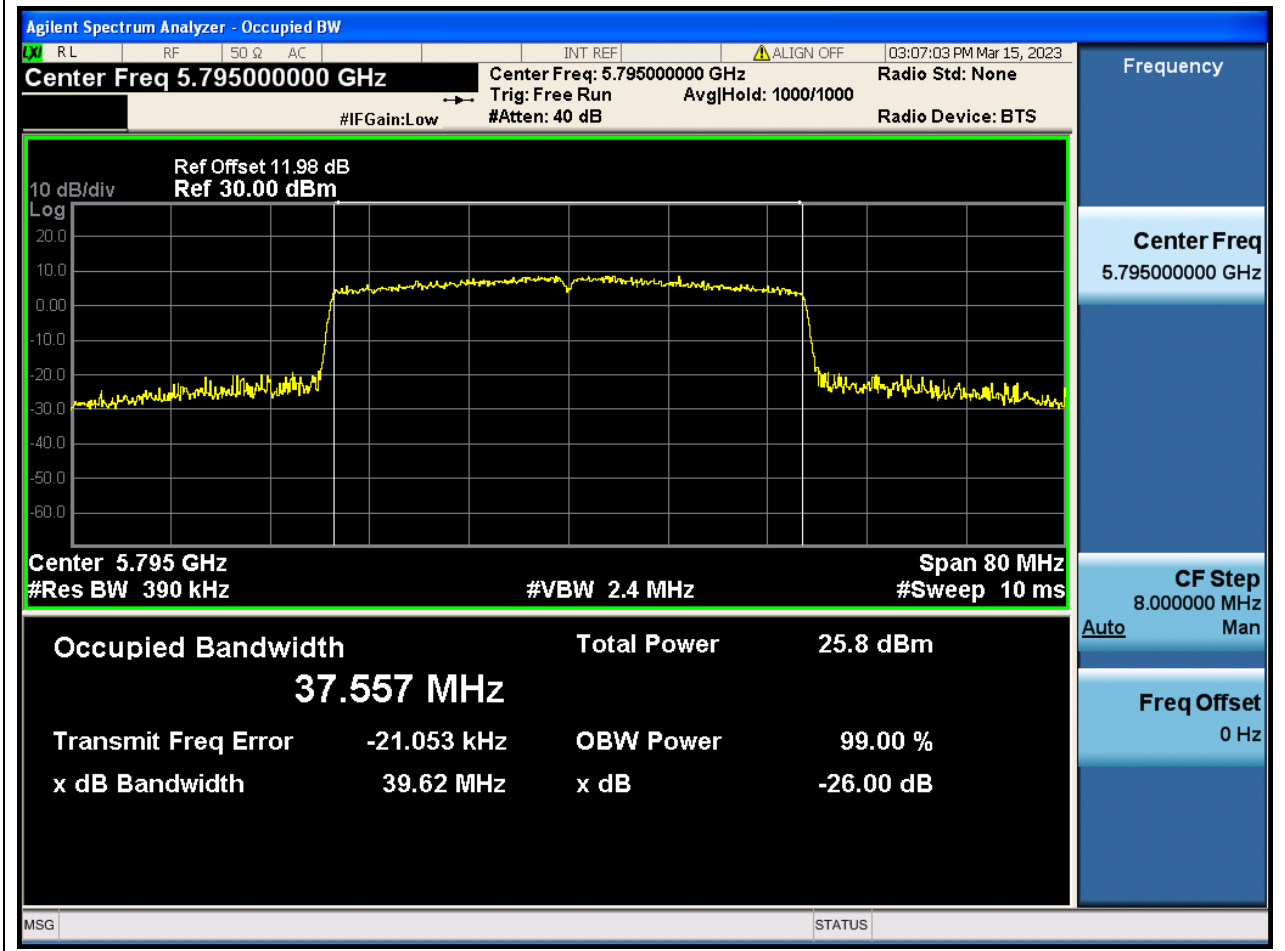

19. 802.11ax_40M_Band4_H

19.1. A.2.2-99% Bandwidth(NTNV)

Center Frequency (MHz)	OBW Power (%)	RBW (MHz)	Detector	Limit (MHz)	OBW (MHz)	Verdict
5795	99	0.39	Peak	0	37.556686	N/A