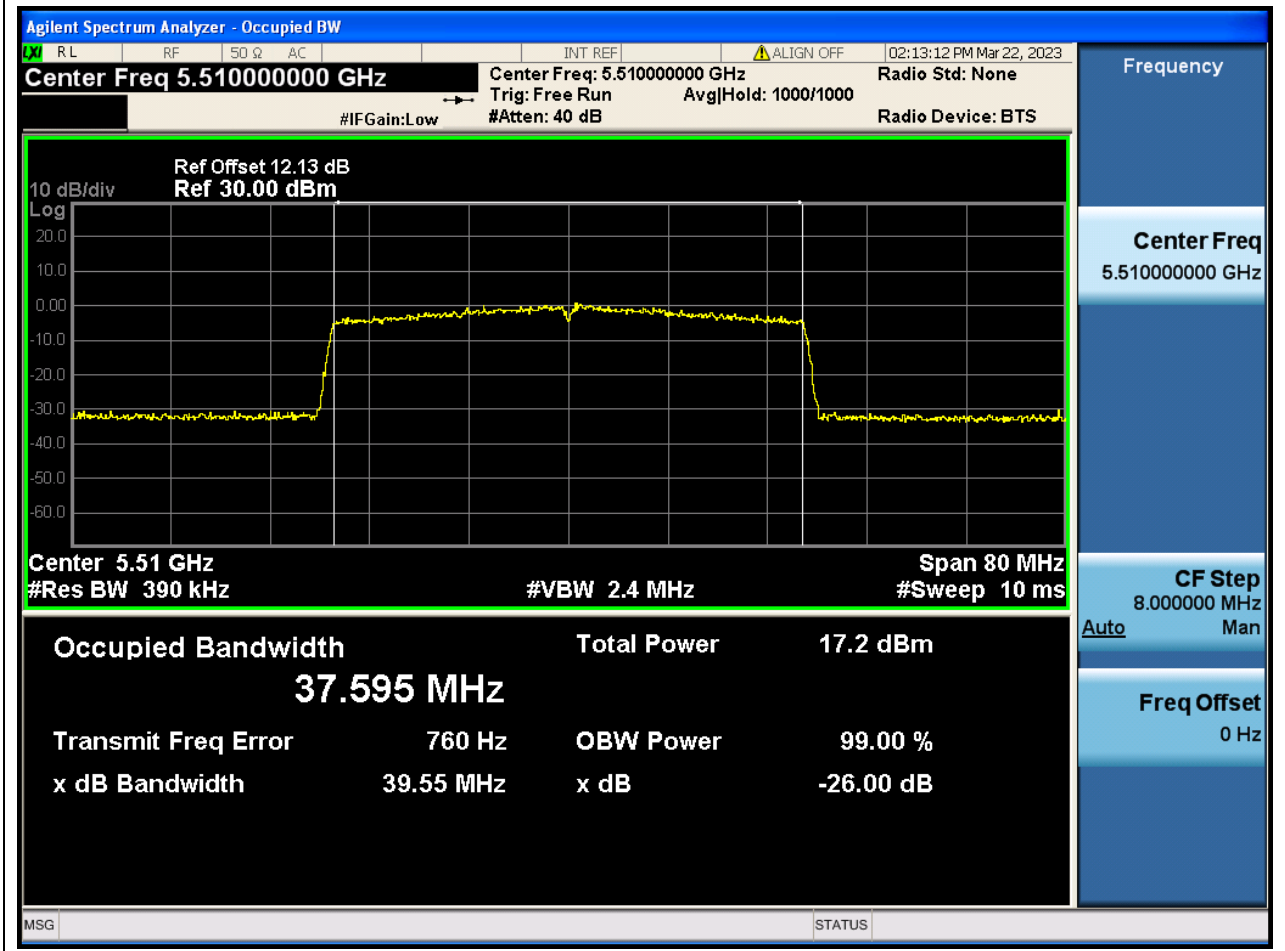

61. 802.11ax_40M_Band3_L

61.1. A.2.2-99% Bandwidth(NTNV)

Center Frequency (MHz)	OBW Power (%)	RBW (MHz)	Detector	Limit (MHz)	OBW (MHz)	Verdict
5510	99	0.39	Peak	0	37.594962	N/A