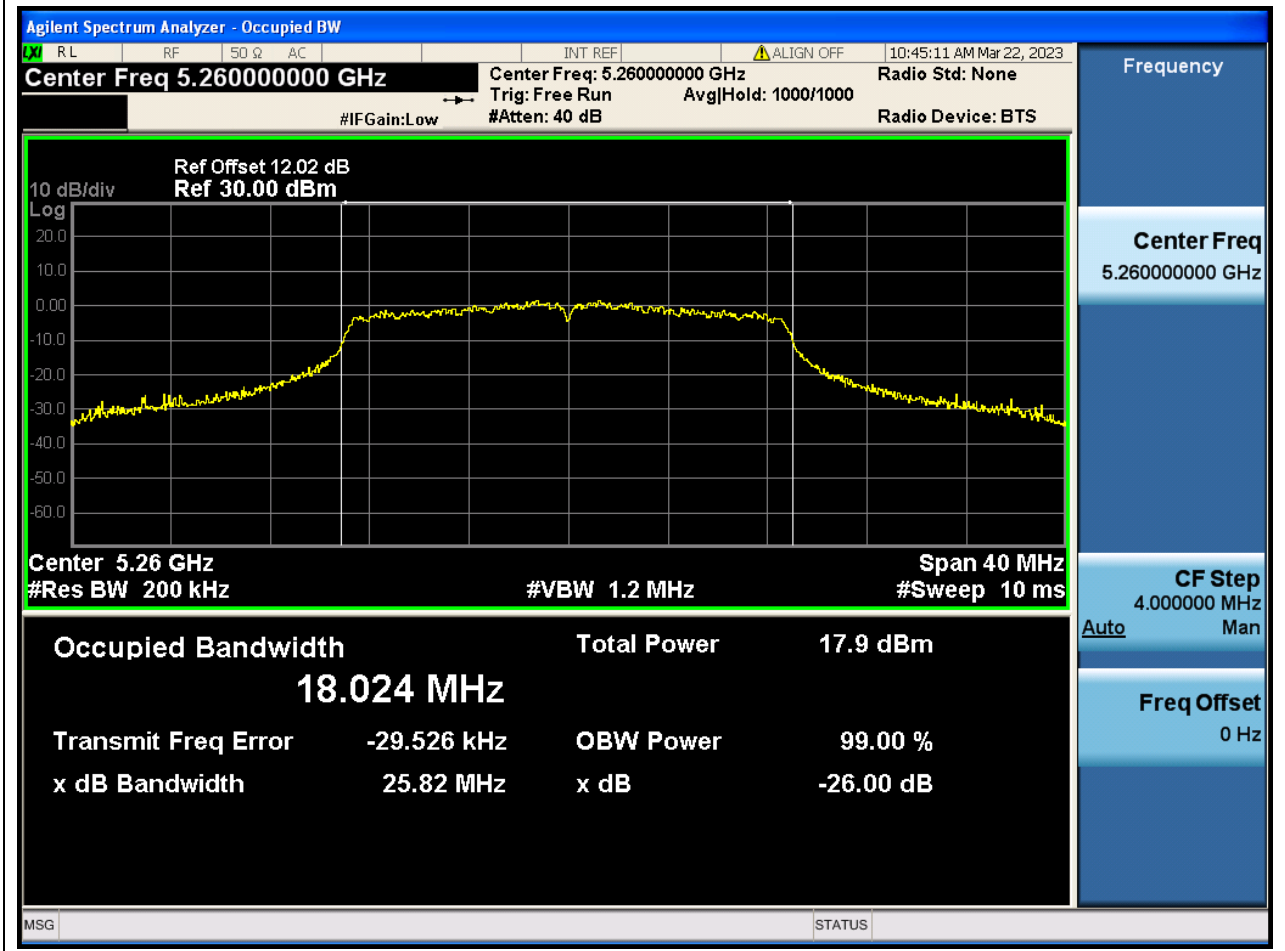

29. 802.11ac_20M_Band2_L

29.1. A.2.2-99% Bandwidth(NTNV)

Center Frequency (MHz)	OBW Power (%)	RBW (MHz)	Detector	Limit (MHz)	OBW (MHz)	Verdict
5260	99	0.2	Peak	0	18.023819	N/A