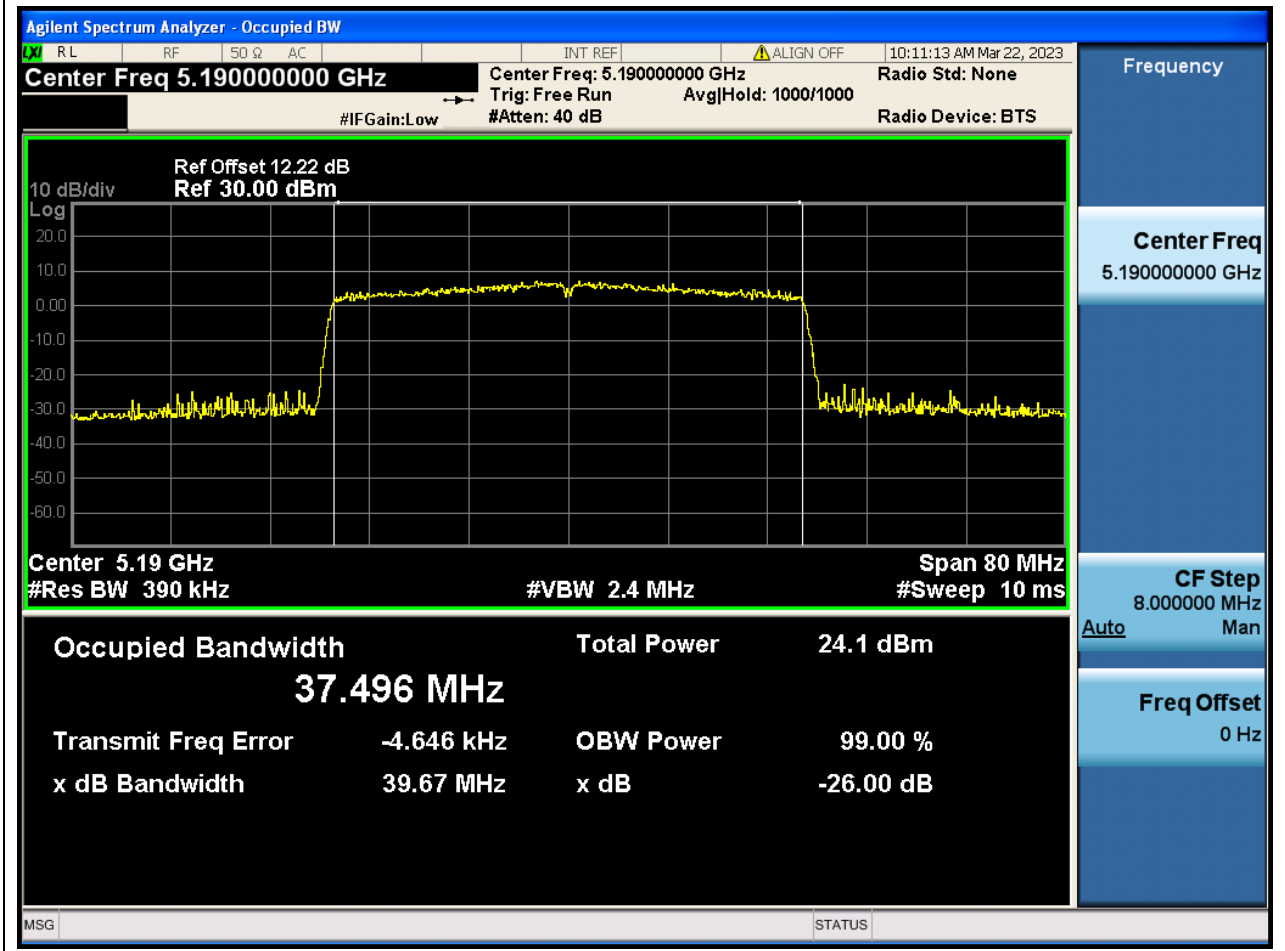

18. 802.11ax_40M_Band1_L

18.1. A.2.2-99% Bandwidth(NTNV)

Center Frequency (MHz)	OBW Power (%)	RBW (MHz)	Detector	Limit (MHz)	OBW (MHz)	Verdict
5190	99	0.39	Peak	0	37.495554	N/A