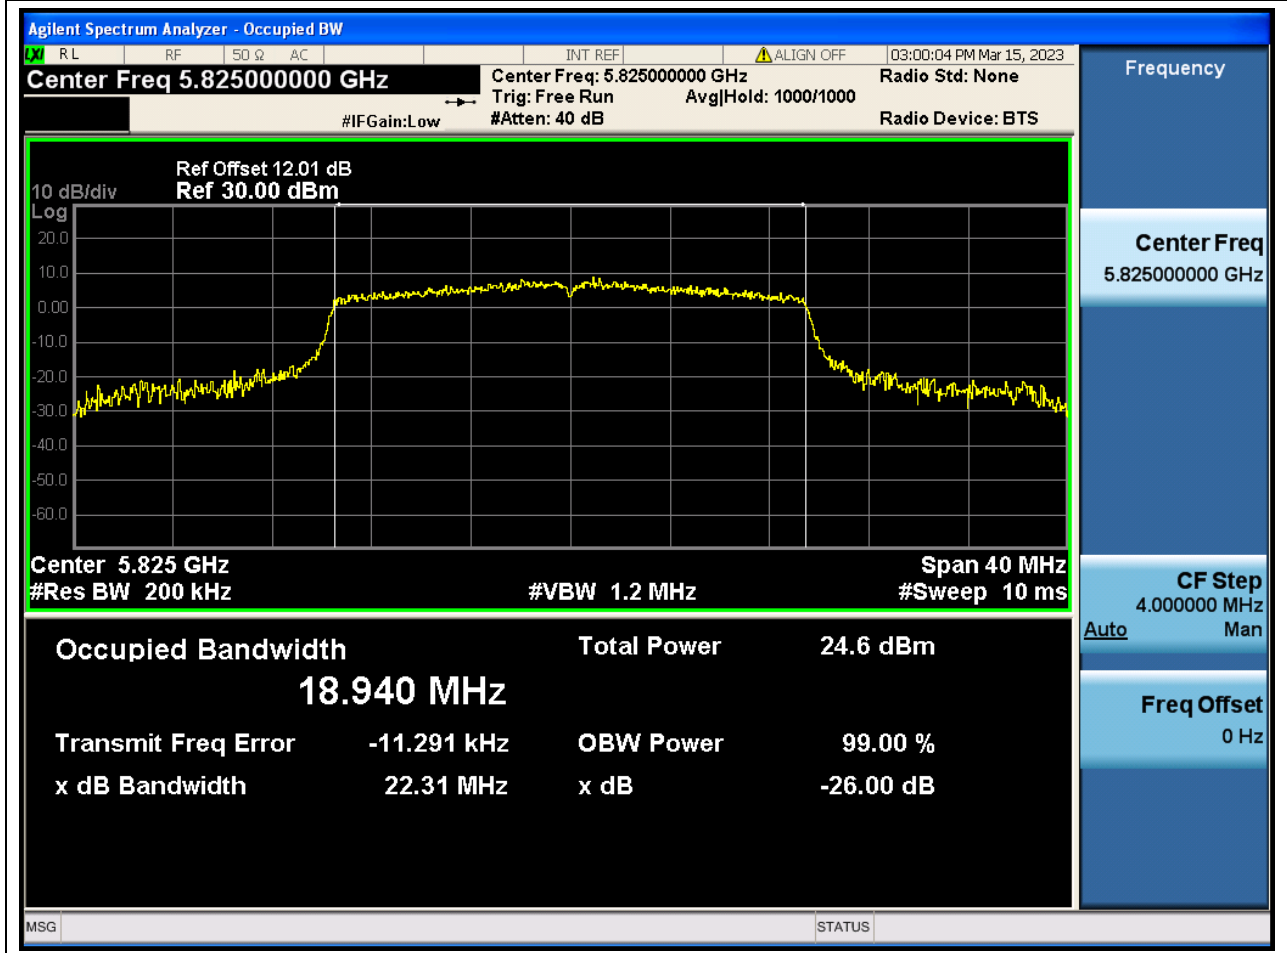

17. 802.11ax_20M_Band4_H

17.1. A.2.2-99% Bandwidth(NTNV)

Center Frequency (MHz)	OBW Power (%)	RBW (MHz)	Detector	Limit (MHz)	OBW (MHz)	Verdict
5825	99	0.2	Peak	0	18.940226	N/A