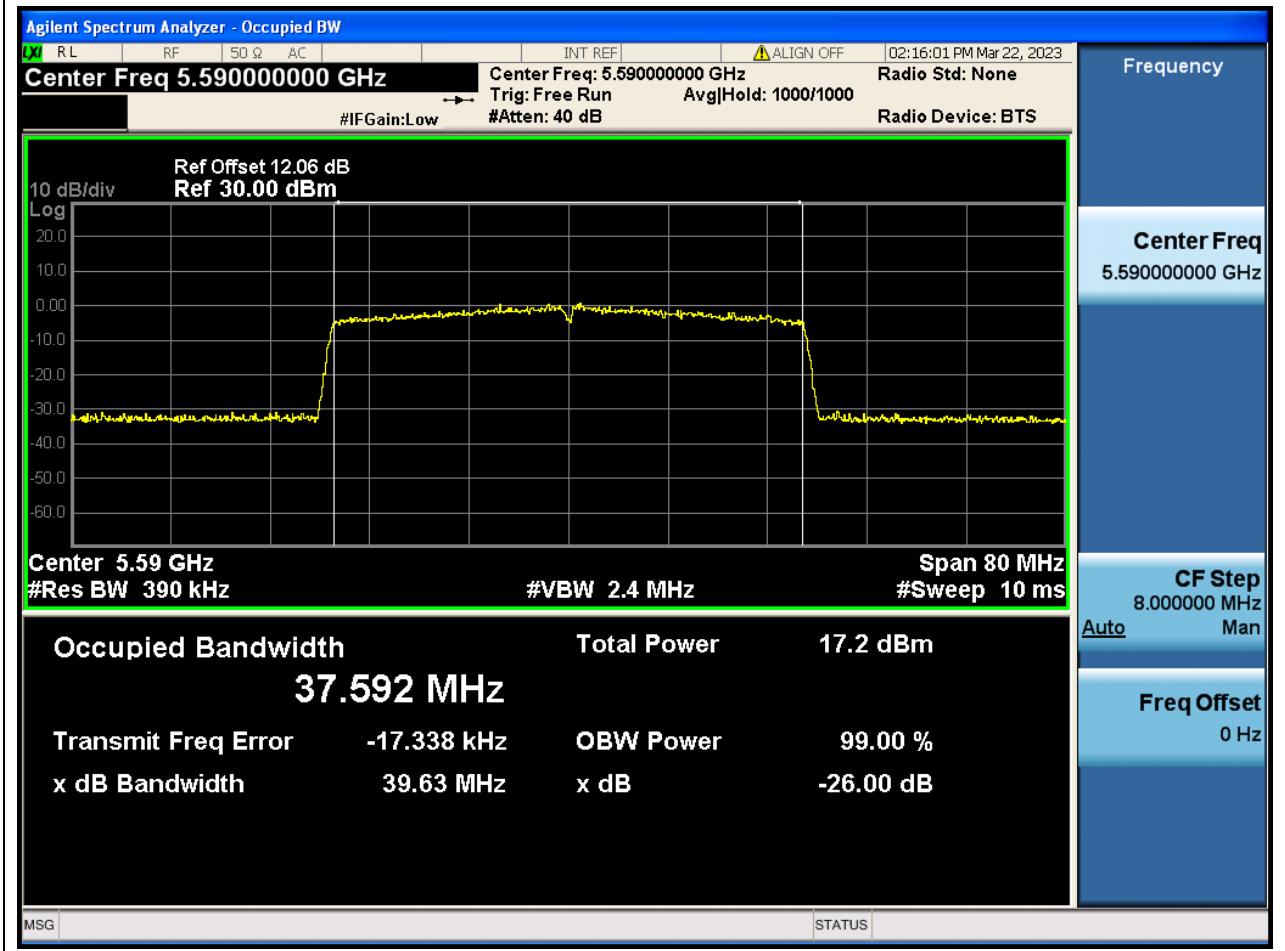

62. 802.11ax_40M_Band3_M

62.1. A.2.2-99% Bandwidth(NTNV)

Center Frequency (MHz)	OBW Power (%)	RBW (MHz)	Detector	Limit (MHz)	OBW (MHz)	Verdict
5590	99	0.39	Peak	0	37.591763	N/A