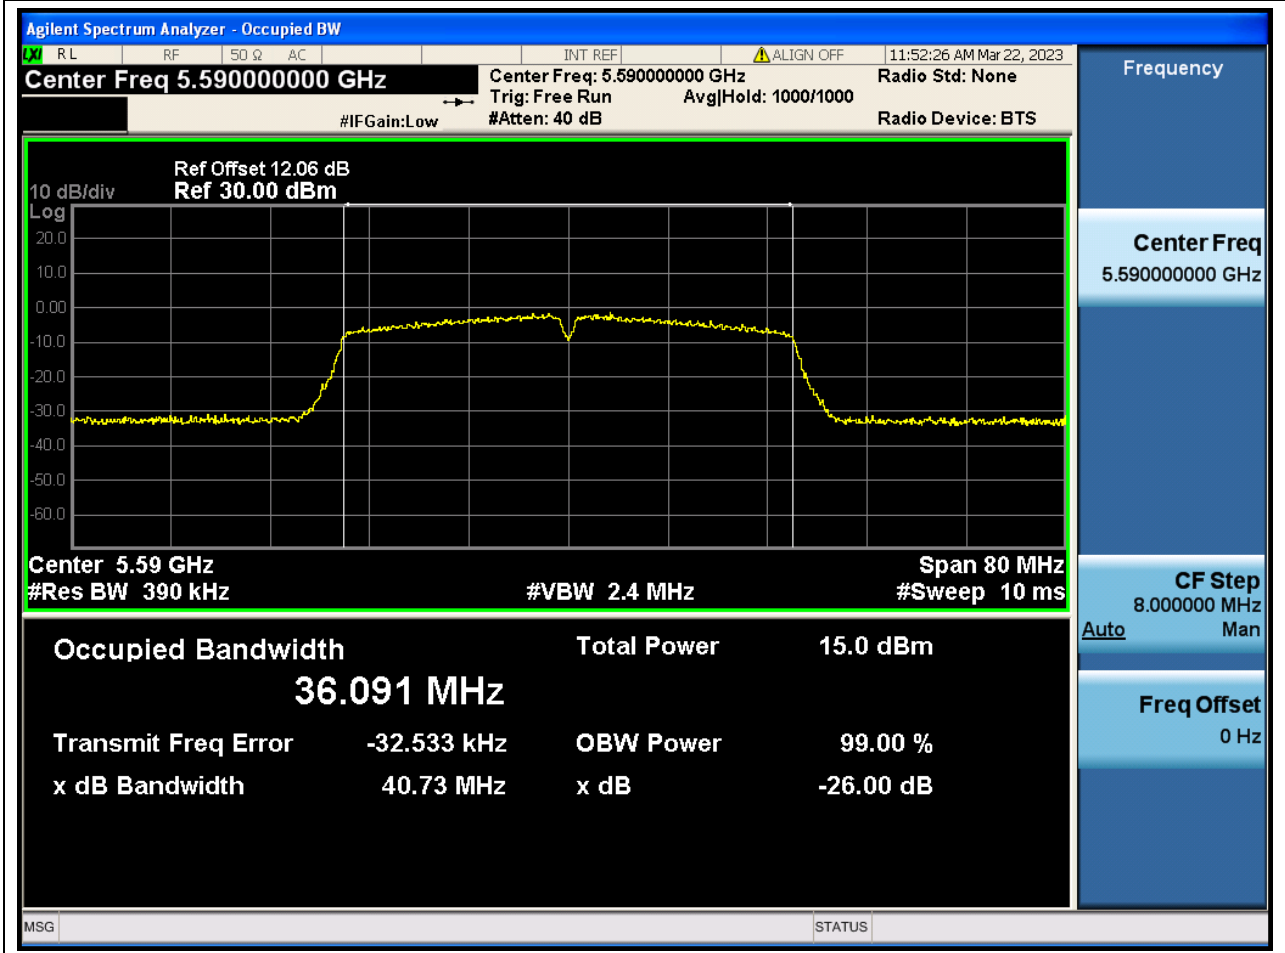

48. 802.11n_40M_Band3_M

48.1. A.2.2-99% Bandwidth(NTNV)

Center Frequency (MHz)	OBW Power (%)	RBW (MHz)	Detector	Limit (MHz)	OBW (MHz)	Verdict
5590	99	0.39	Peak	0	36.091128	N/A