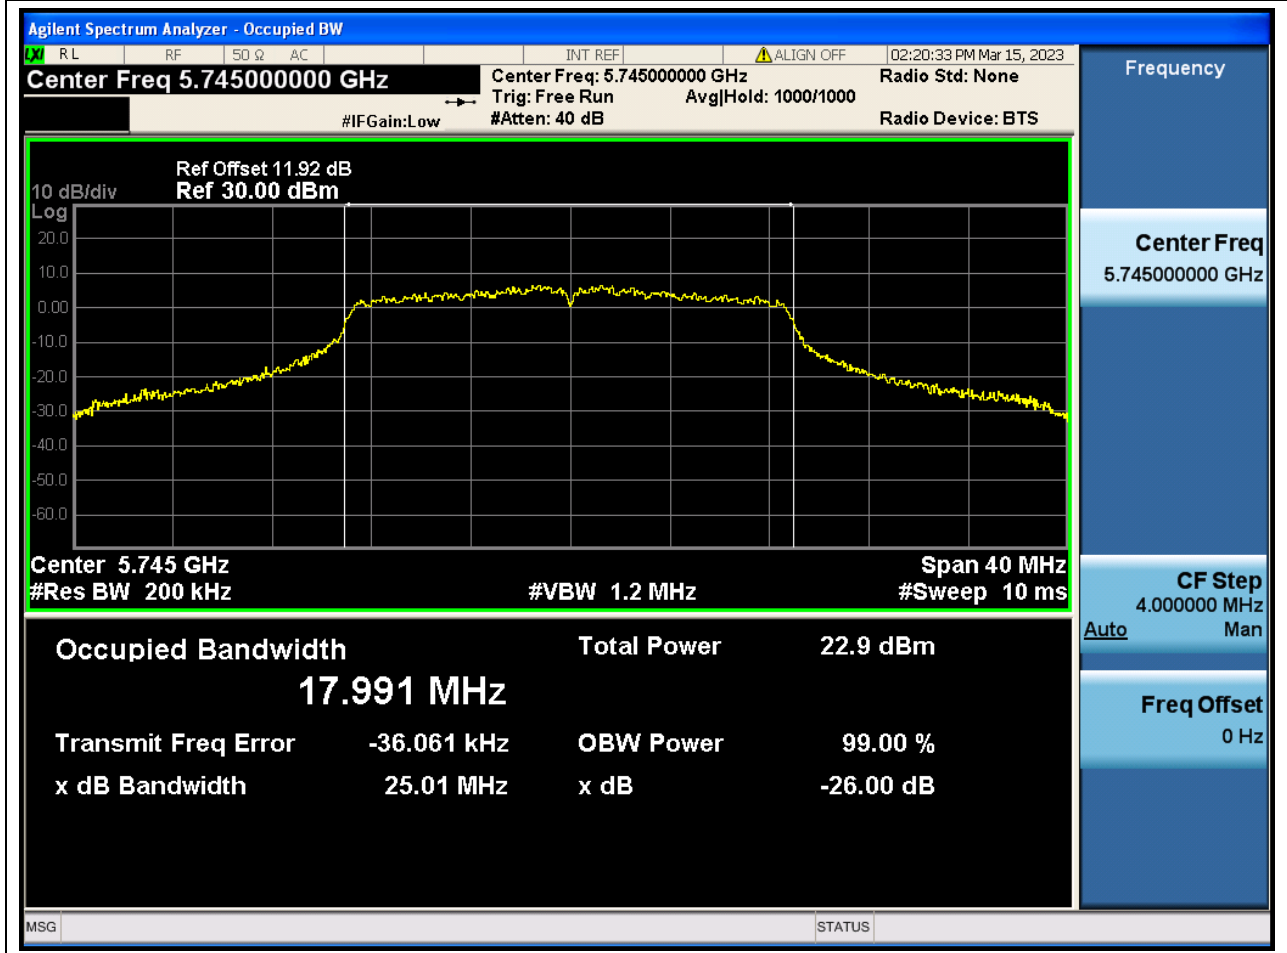

9. 802.11ac_20M_Band4_L

9.1. A.2.2-99% Bandwidth(NTNV)

Center Frequency (MHz)	OBW Power (%)	RBW (MHz)	Detector	Limit (MHz)	OBW (MHz)	Verdict
5745	99	0.2	Peak	0	17.990633	N/A