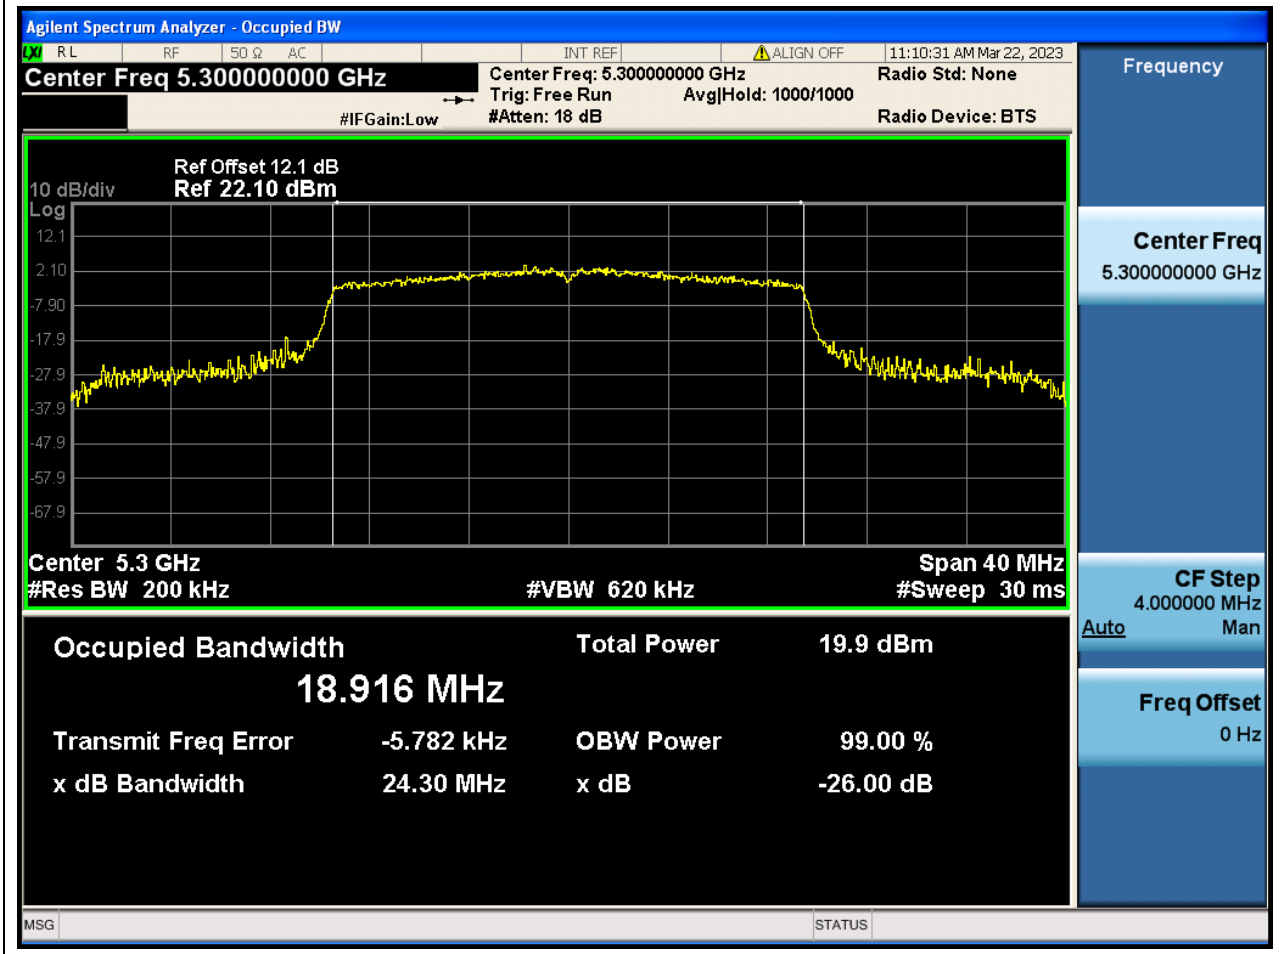

36. 802.11ax_20M_Band2_M

36.1. A.2-26dB Bandwidth(NTNV)

Center Frequency (MHz)	XdB Down	RBW (MHz)	Detector	Limit (MHz)	XdB BandWidth (MHz)	Verdict
5300	26	0.2	Peak	0	24.295469	N/A