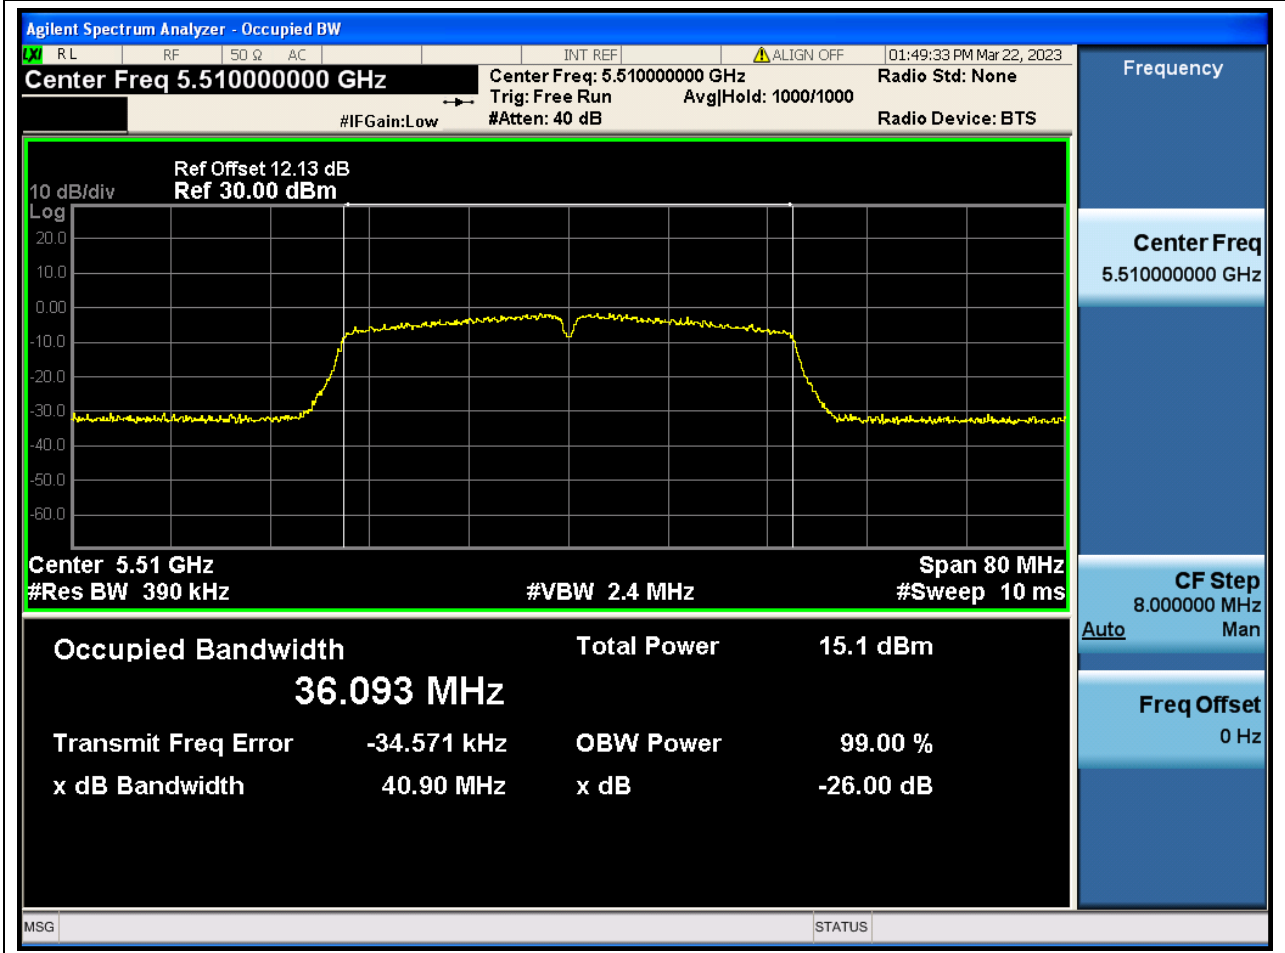

53. 802.11ac_40M_Band3_L

53.1. A.2.2-99% Bandwidth(NTNV)

Center Frequency (MHz)	OBW Power (%)	RBW (MHz)	Detector	Limit (MHz)	OBW (MHz)	Verdict
5510	99	0.39	Peak	0	36.092654	N/A