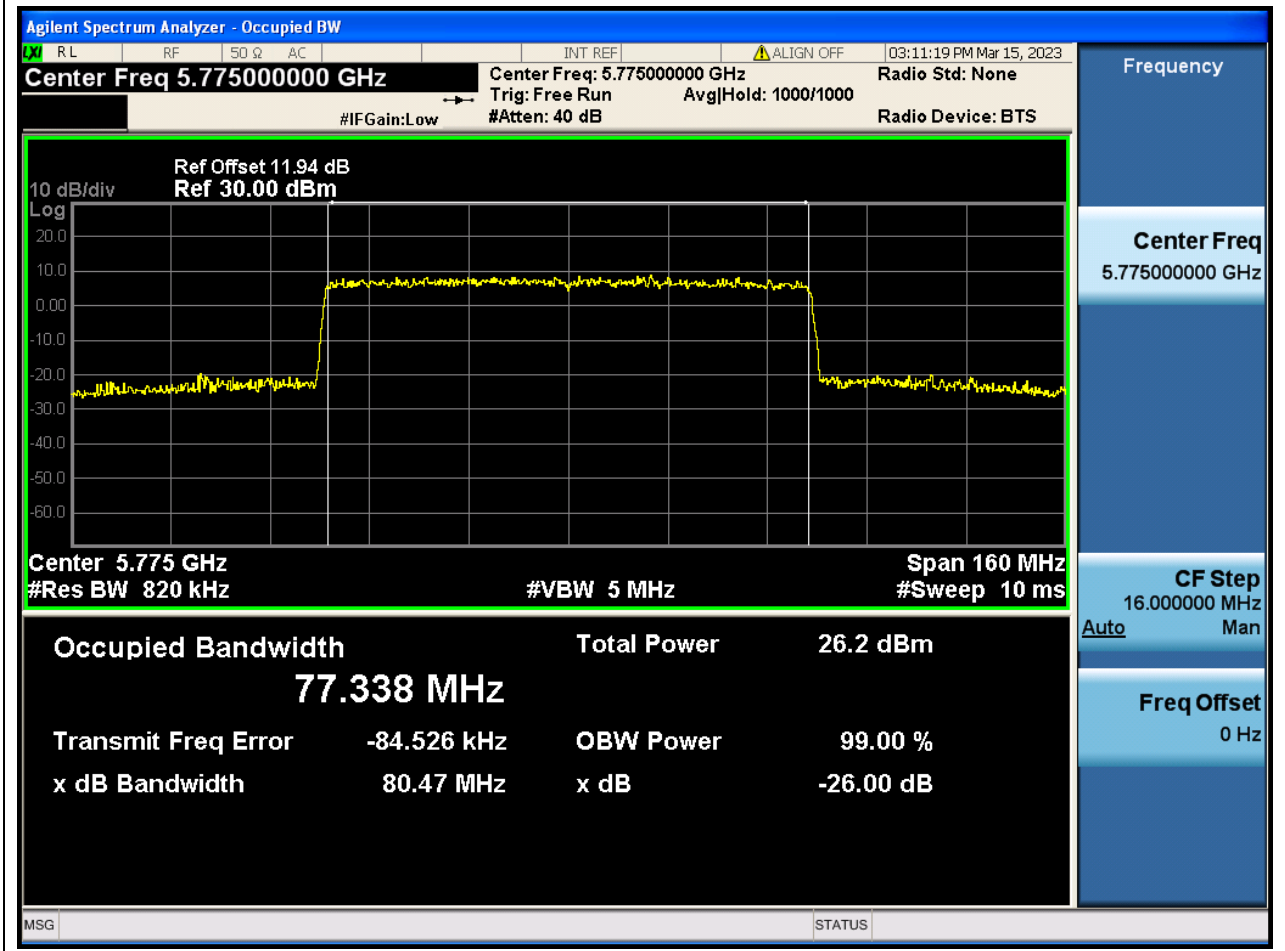

20. 802.11ax_80M_Band4_M

20.1. A.2.2-99% Bandwidth(NTNV)

Center Frequency (MHz)	OBW Power (%)	RBW (MHz)	Detector	Limit (MHz)	OBW (MHz)	Verdict
5775	99	0.82	Peak	0	77.337935	N/A