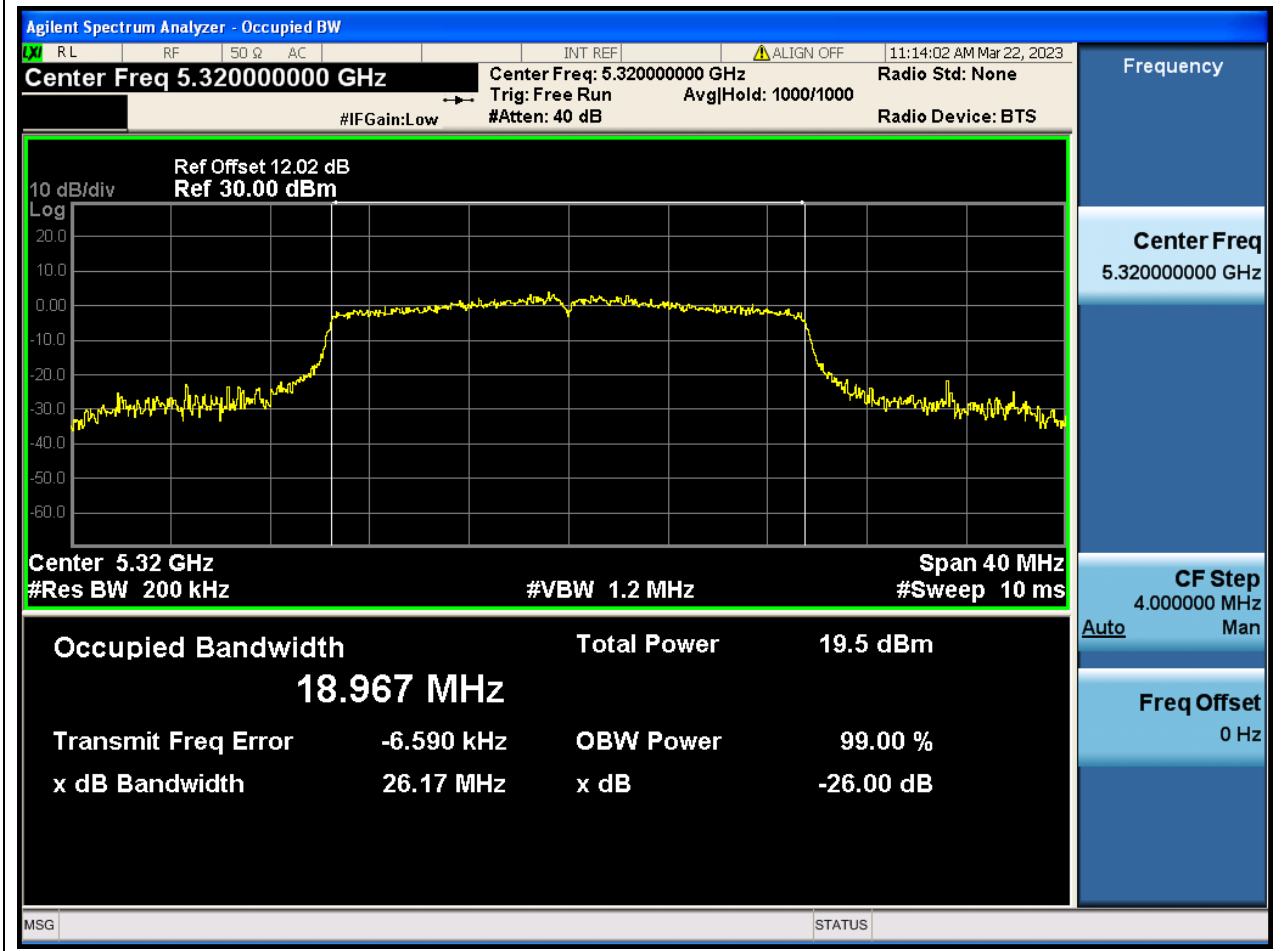

37. 802.11ax_20M_Band2_H

37.1. A.2.2-99% Bandwidth(NTNV)

Center Frequency (MHz)	OBW Power (%)	RBW (MHz)	Detector	Limit (MHz)	OBW (MHz)	Verdict
5320	99	0.2	Peak	0	18.96652	N/A