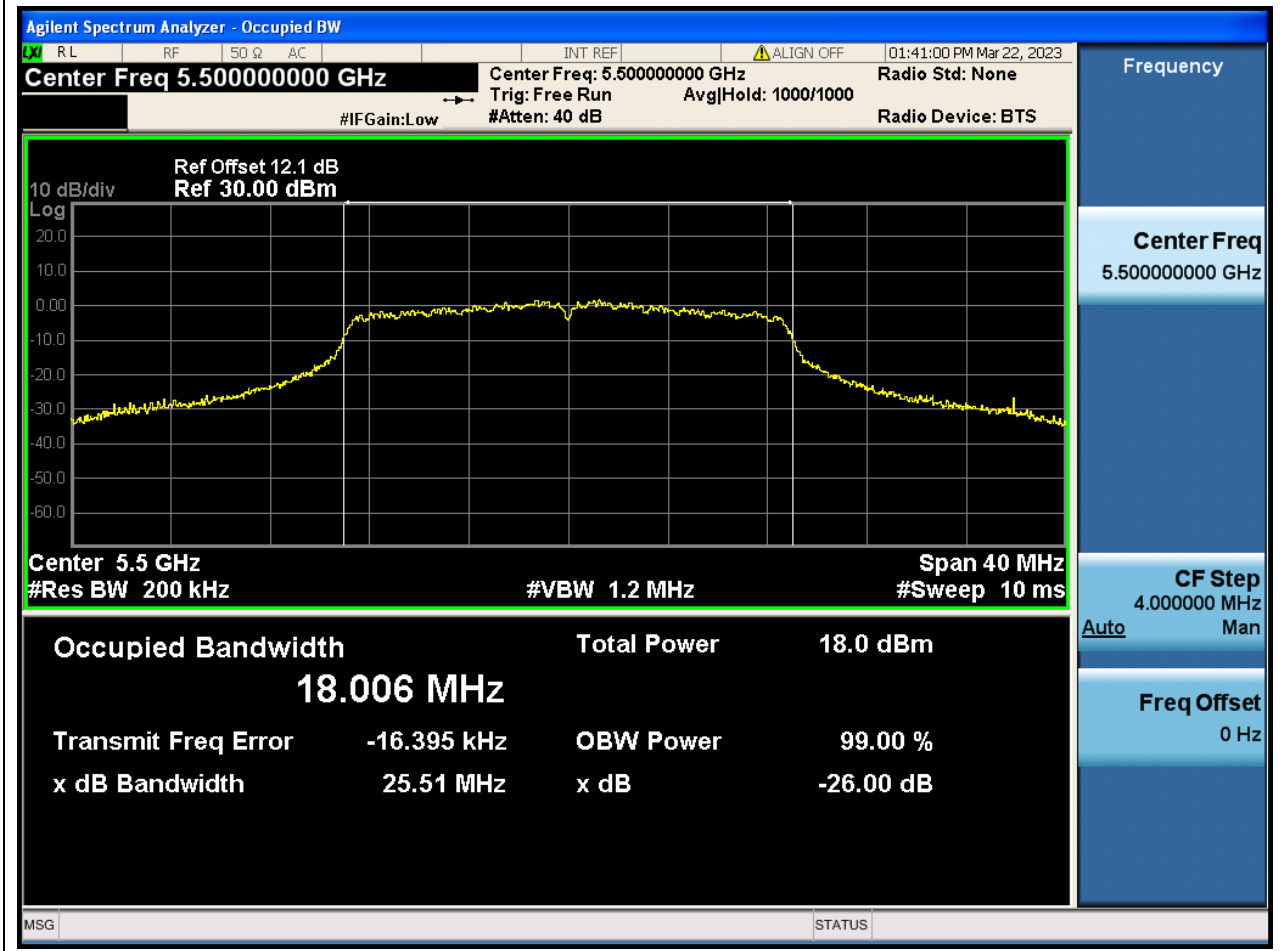

50. 802.11ac_20M_Band3_L

50.1. A.2.2-99% Bandwidth(NTNV)

Center Frequency (MHz)	OBW Power (%)	RBW (MHz)	Detector	Limit (MHz)	OBW (MHz)	Verdict
5500	99	0.2	Peak	0	18.006143	N/A