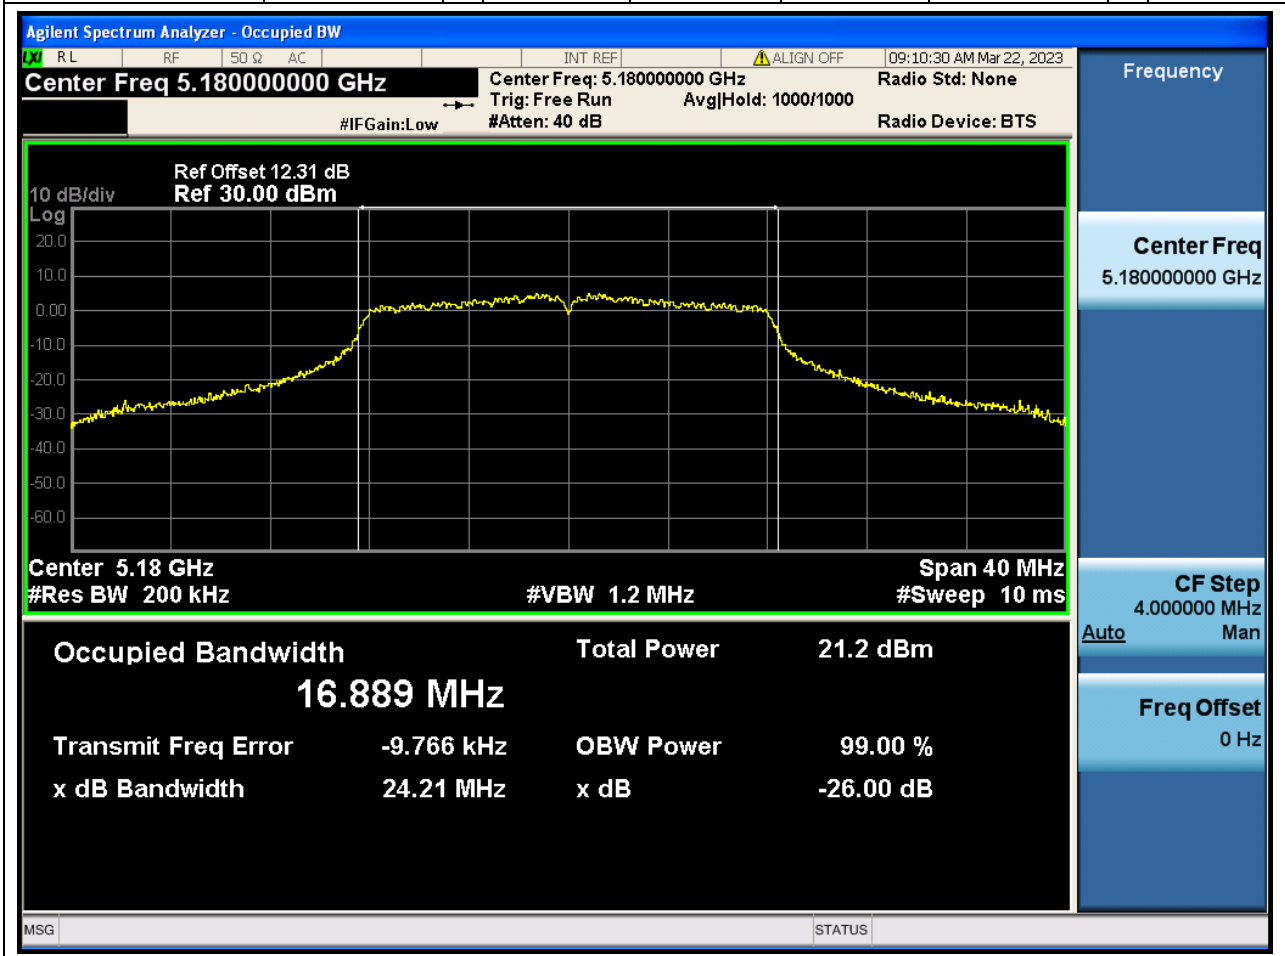

A.2 Emission Bandwidth & 99% Bandwidth

Main Antenna

1. 802.11a_20M_Band1_L

1.1. A.2.2-99% Bandwidth(NTNV)

Center Frequency (MHz)	OBW Power (%)	RBW (MHz)	Detector	Limit (MHz)	OBW (MHz)	Verdict
5180	99	0.2	Peak	0	16.888567	N/A