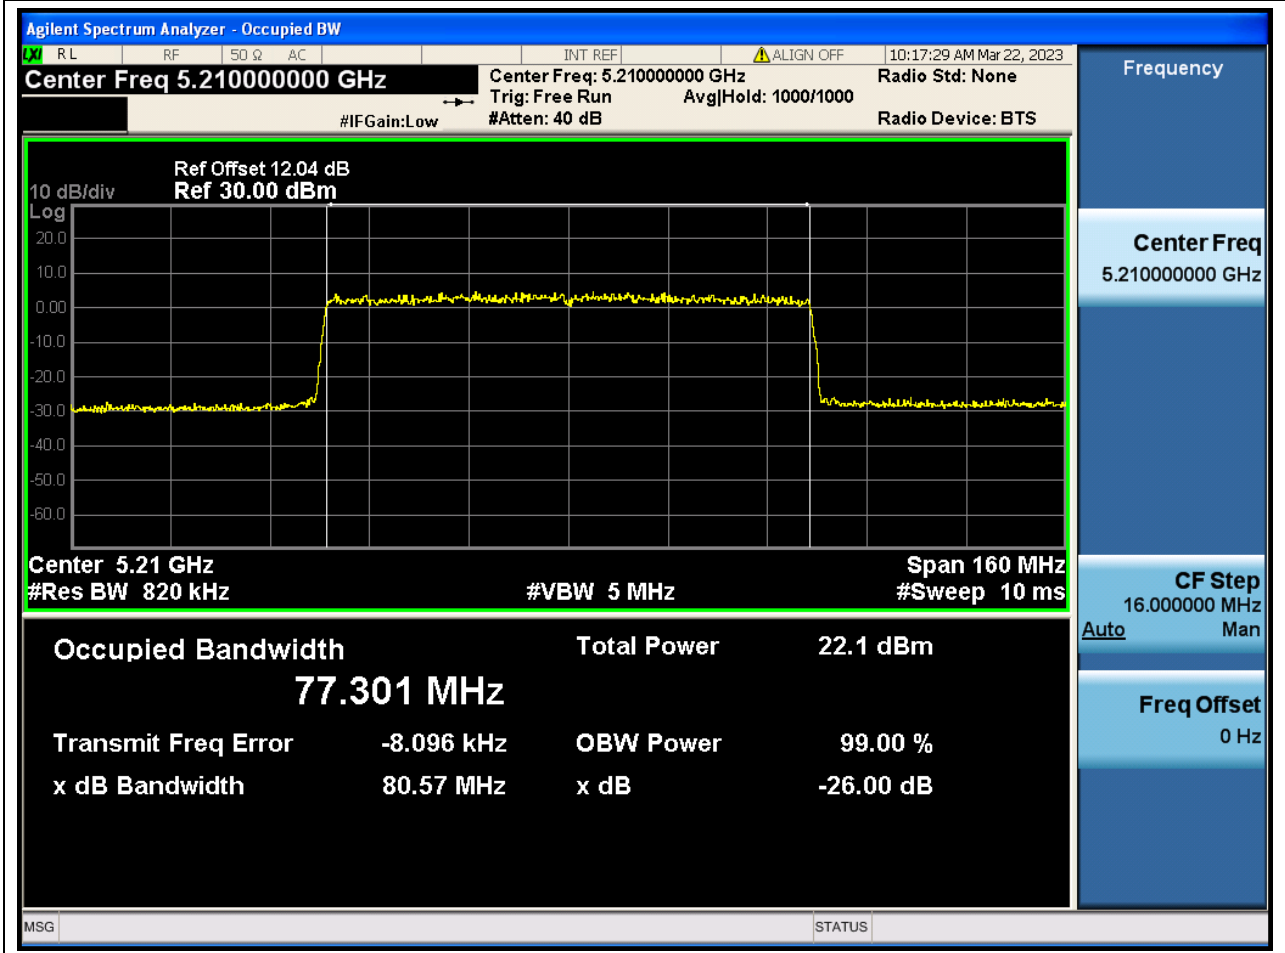

20. 802.11ax_80M_Band1_M

20.1. A.2.2-99% Bandwidth(NTNV)

Center Frequency (MHz)	OBW Power (%)	RBW (MHz)	Detector	Limit (MHz)	OBW (MHz)	Verdict
5210	99	0.82	Peak	0	77.300692	N/A