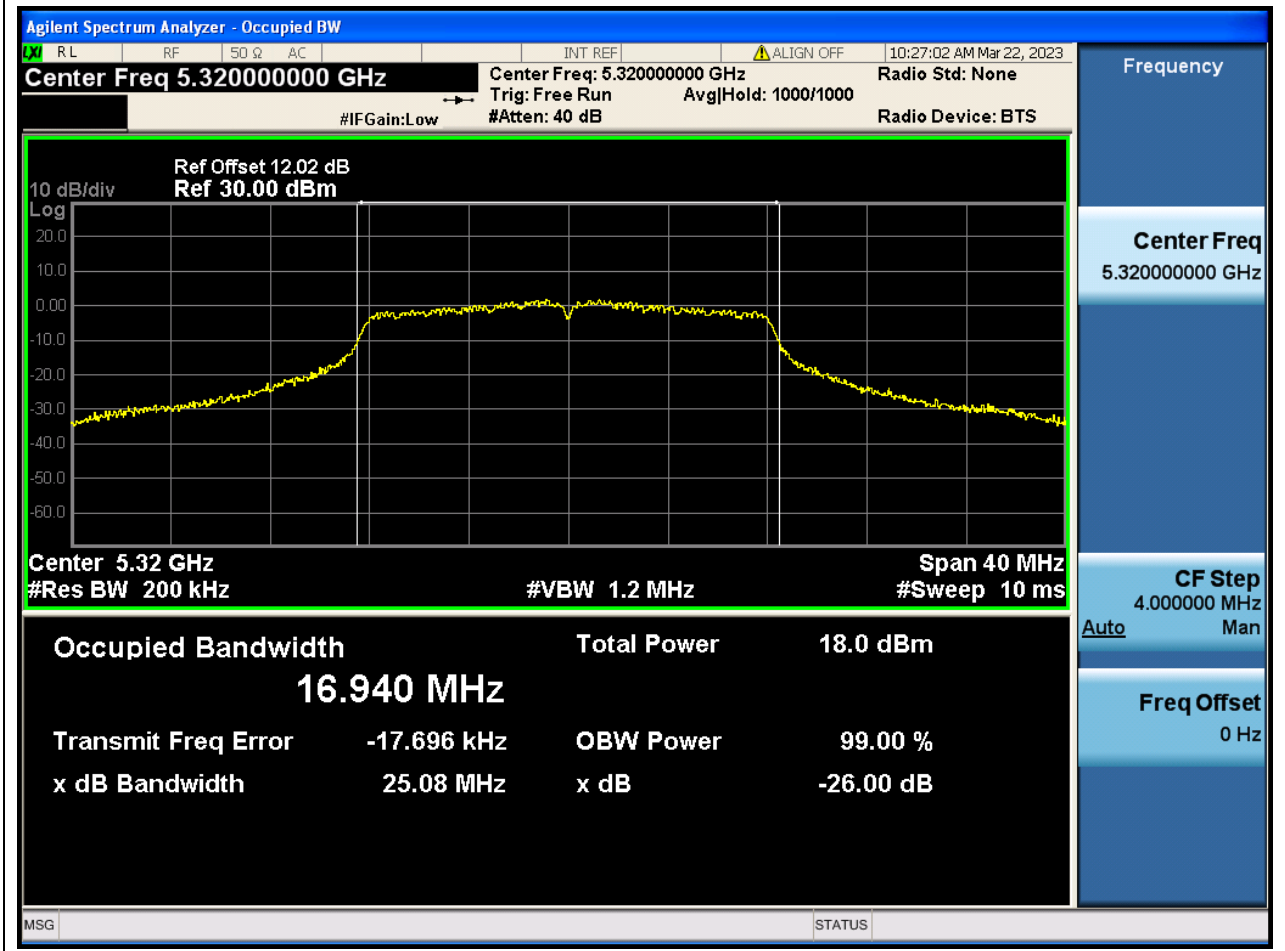

23. 802.11a_20M_Band2_H

23.1. A.2.2-99% Bandwidth(NTNV)

Center Frequency (MHz)	OBW Power (%)	RBW (MHz)	Detector	Limit (MHz)	OBW (MHz)	Verdict
5320	99	0.2	Peak	0	16.940344	N/A