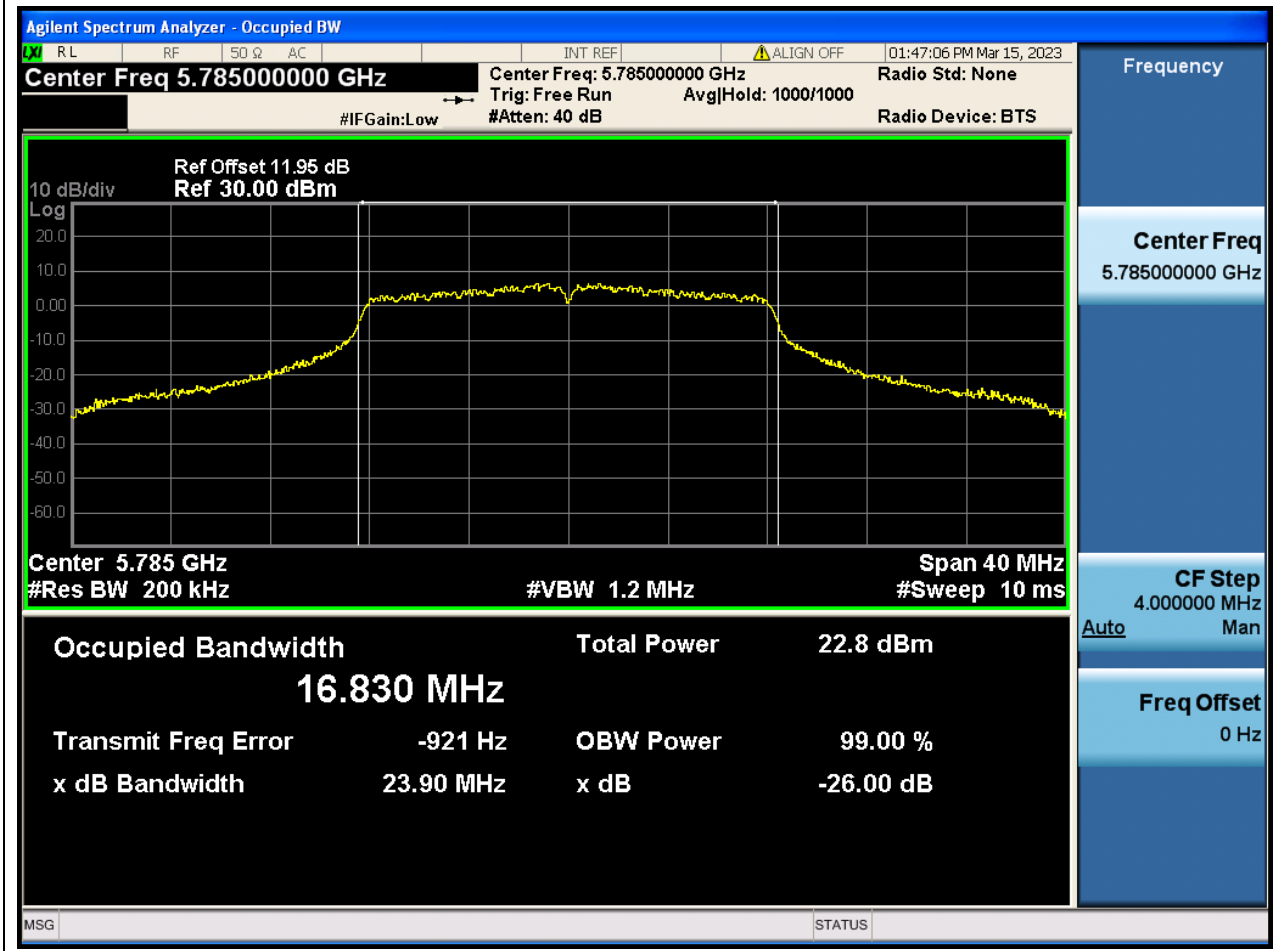

2. 802.11a_20M_Band4_M

2.1. A.2.2-99% Bandwidth(NTNV)

Center Frequency (MHz)	OBW Power (%)	RBW (MHz)	Detector	Limit (MHz)	OBW (MHz)	Verdict
5785	99	0.2	Peak	0	16.829853	N/A