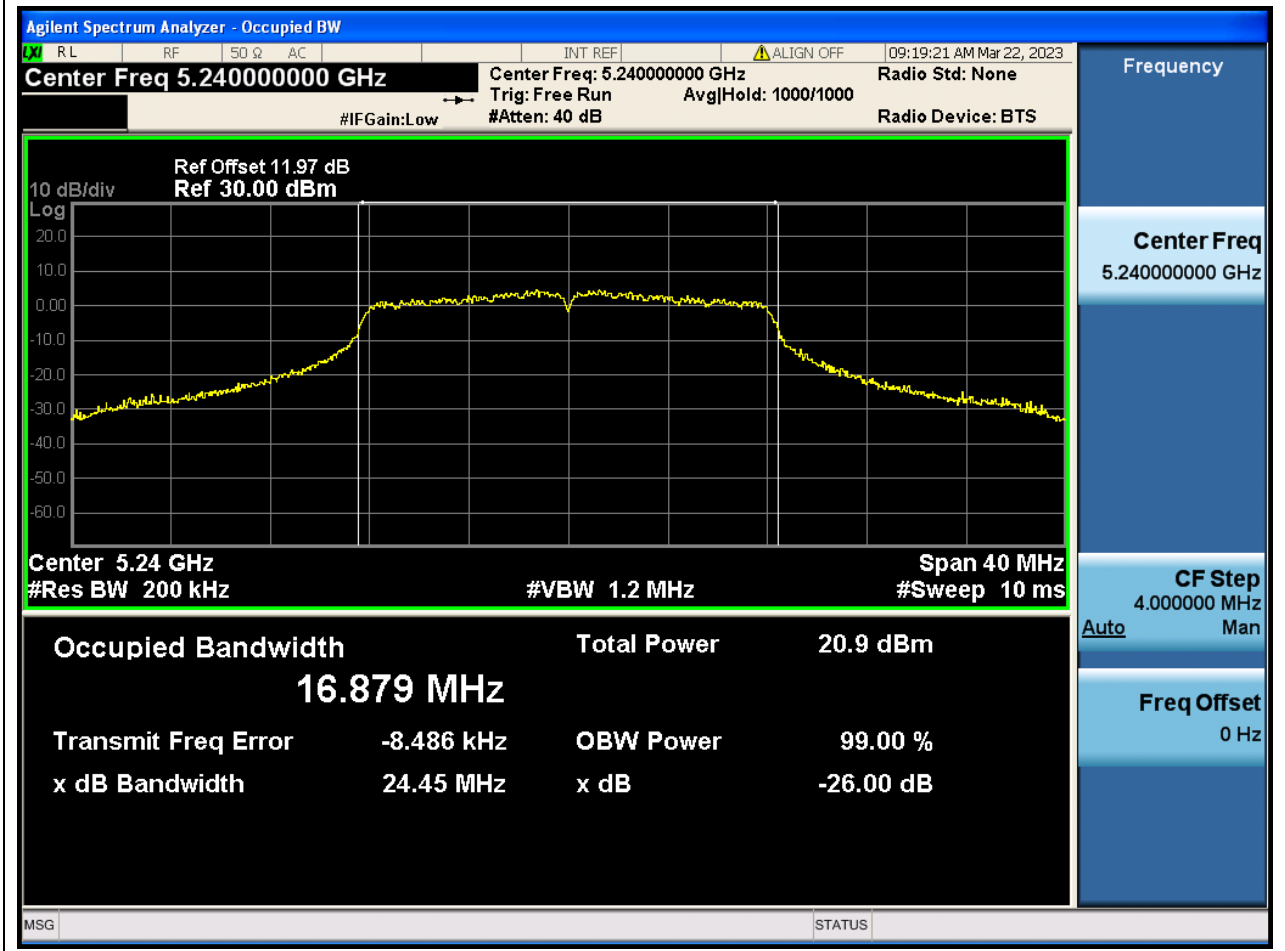

3. 802.11a_20M_Band1_H

3.1. A.2.2-99% Bandwidth(NTNV)

Center Frequency (MHz)	OBW Power (%)	RBW (MHz)	Detector	Limit (MHz)	OBW (MHz)	Verdict
5240	99	0.2	Peak	0	16.878583	N/A