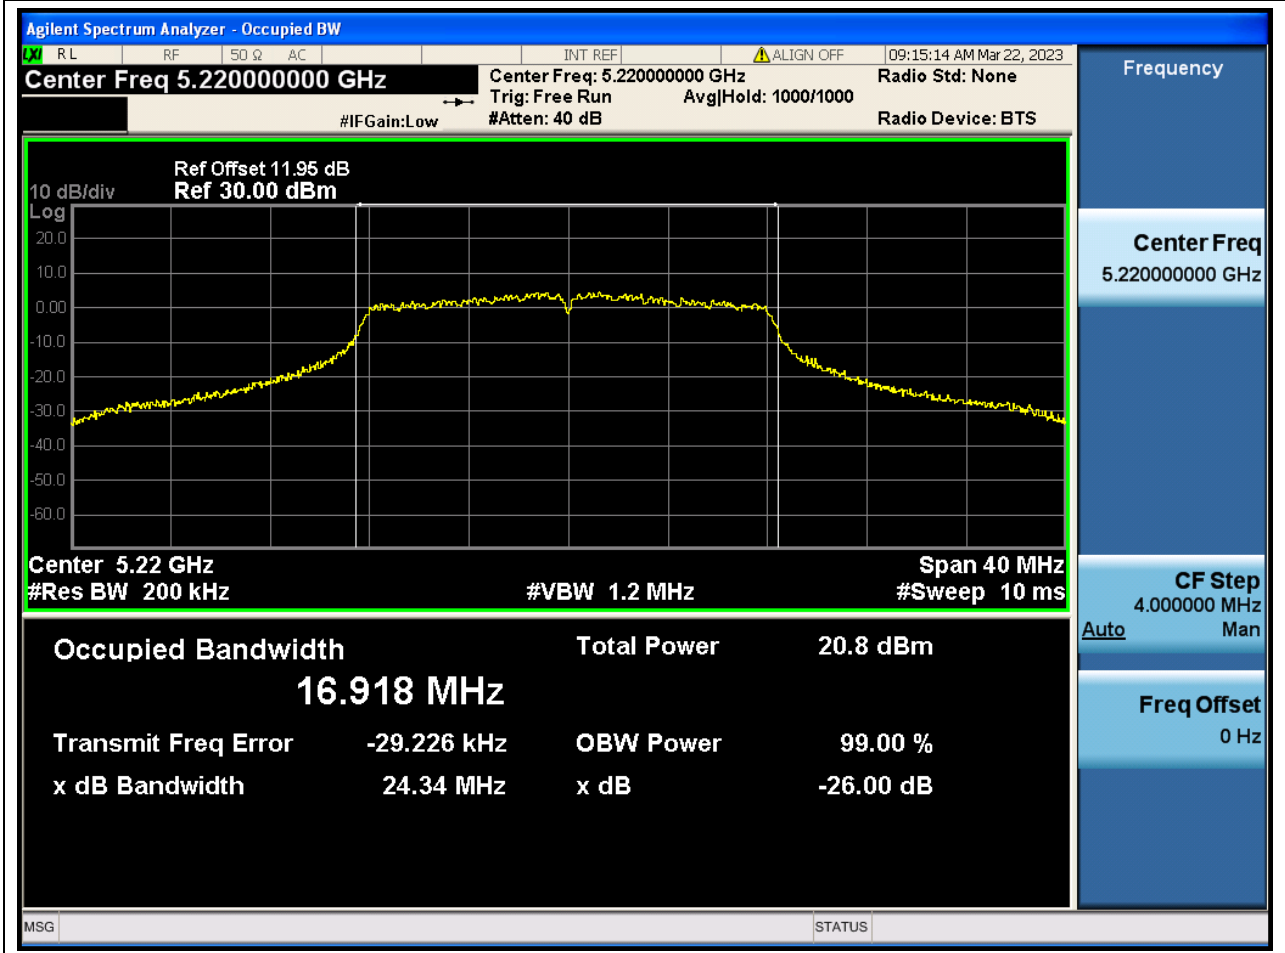

2. 802.11a_20M_Band1_M

2.1. A.2.2-99% Bandwidth(NTNV)

Center Frequency (MHz)	OBW Power (%)	RBW (MHz)	Detector	Limit (MHz)	OBW (MHz)	Verdict
5220	99	0.2	Peak	0	16.917847	N/A