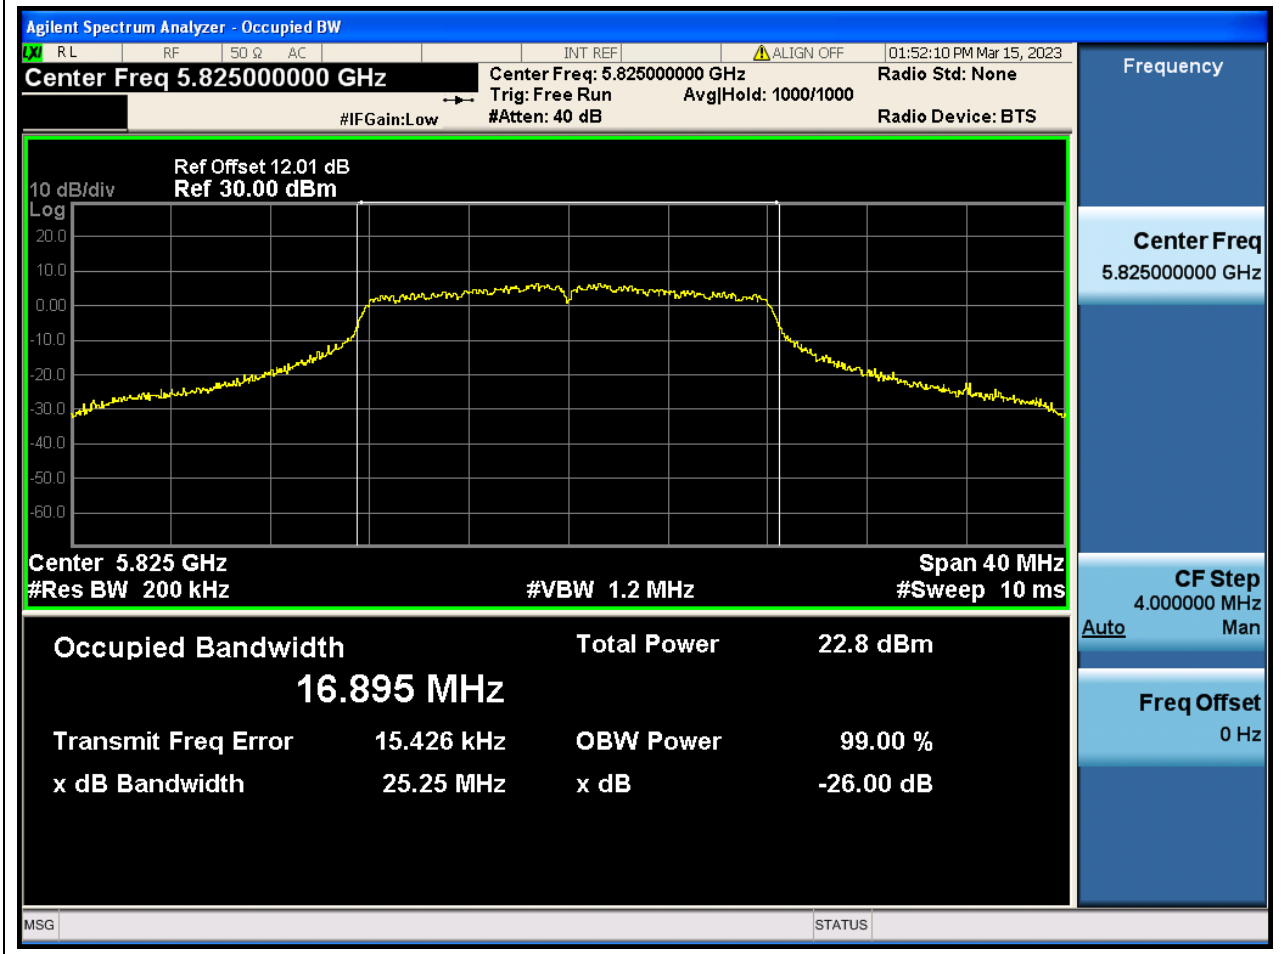

3. 802.11a_20M_Band4_H

3.1. A.2.2-99% Bandwidth(NTNV)

Center Frequency (MHz)	OBW Power (%)	RBW (MHz)	Detector	Limit (MHz)	OBW (MHz)	Verdict
5825	99	0.2	Peak	0	16.895402	N/A