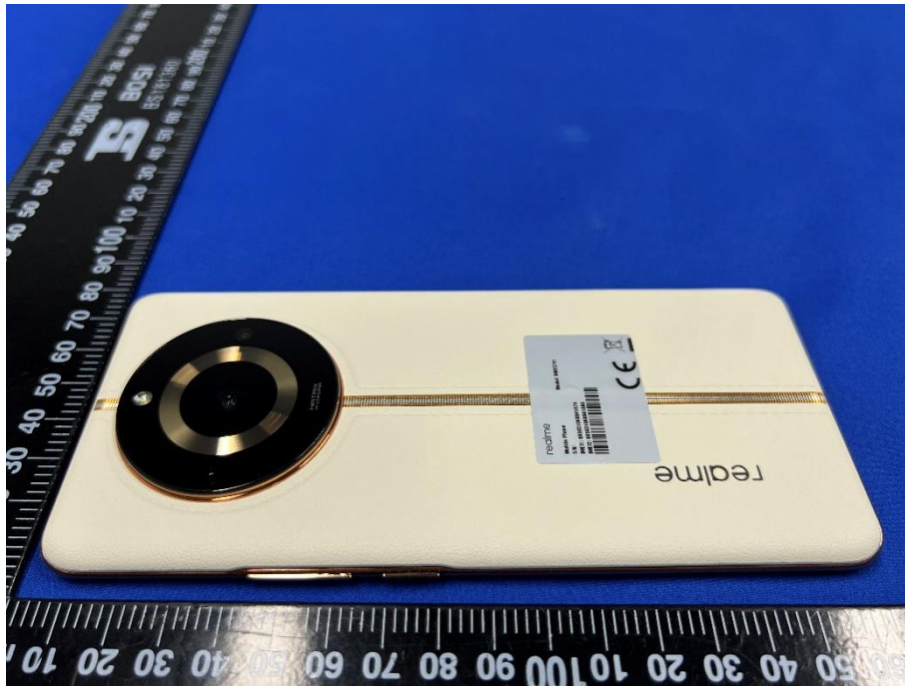

EUT EXTERNAL PHOTOS

FRONT VIEW OF EUT (Plate Material)

BACK VIEW OF EUT (Plate Material)

LEFT SIDE VIEW OF EUT (Plate Material)

RIGHT SIDE OF EUT (Plate Material)

TOP VIEW OF EUT (Plate Material)

BOTTOM VIEW OF EUT (Plate Material)

FRONT VIEW OF EUT (Leather)

BACK VIEW OF EUT (Leather)

LEFT SIDE VIEW OF EUT (Leather)

RIGHT SIDE OF EUT (Leather)

TOP VIEW OF EUT (Leather)

BOTTOM VIEW OF EUT (Leather)

Accessory-Power Supply Unit 1 (VCBAJAUH US Plug)

CLOSE-UP

USB Cable

Headset

--BLANK BELOW--