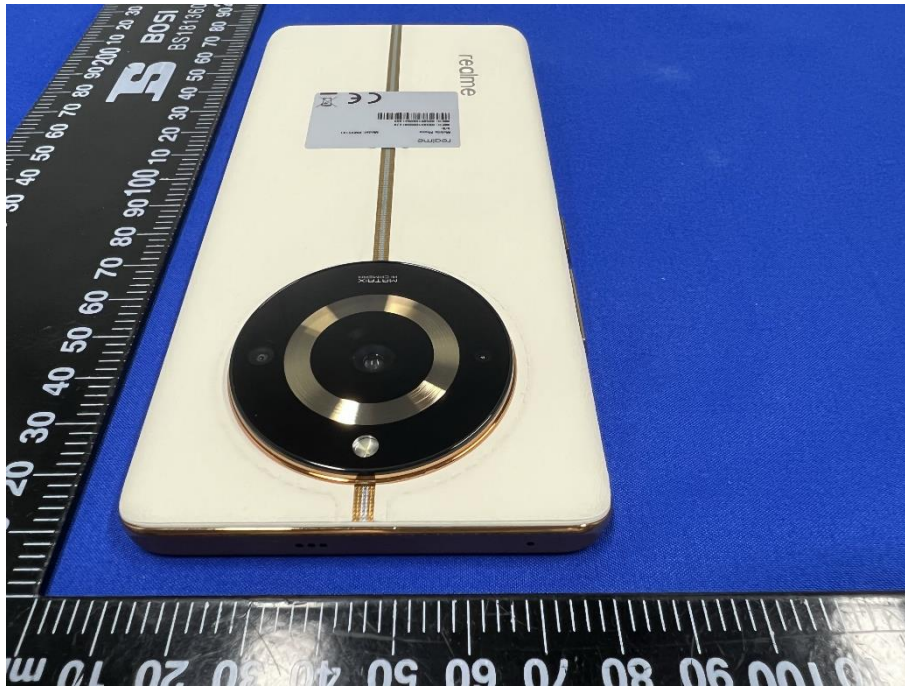

EUT EXTERNAL PHOTOS

FRONT VIEW OF EUT (Plate Material)

BACK VIEW OF EUT (Plate Material)

LEFT SIDE VIEW OF EUT (Plate Material)

RIGHT SIDE OF EUT (Plate Material)

TOP VIEW OF EUT (Plate Material)

BOTTOM VIEW OF EUT (Plate Material)

FRONT VIEW OF EUT (Leather)

BACK VIEW OF EUT (Leather)

LEFT SIDE VIEW OF EUT (Leather)

RIGHT SIDE OF EUT (Leather)

TOP VIEW OF EUT (Leather)

BOTTOM VIEW OF EUT (Leather)

Accessory-Power Supply Unit 1 (VCBAJAUH US Plug)

CLOSE-UP

USB Cable

Headset

--BLANK BELOW--