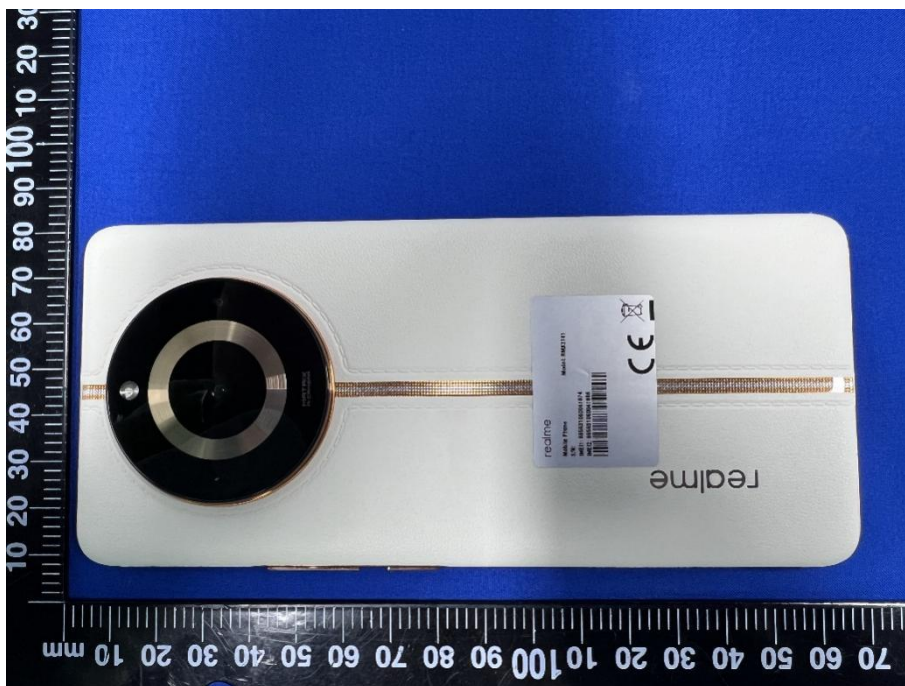

EUT EXTERNAL PHOTOS

FRONT VIEW OF EUT (Plate Material)

BACK VIEW OF EUT (Plate Material)

LEFT SIDE VIEW OF EUT (Plate Material)

RIGHT SIDE OF EUT (Plate Material)

TOP VIEW OF EUT (Plate Material)

BOTTOM VIEW OF EUT (Plate Material)

FRONT VIEW OF EUT (Leather)

BACK VIEW OF EUT (Leather)

LEFT SIDE VIEW OF EUT (Leather)

RIGHT SIDE OF EUT (Leather)

TOP VIEW OF EUT (Leather)

BOTTOM VIEW OF EUT (Leather)

Accessory-Power Supply Unit 1 (VCBAJAUH US Plug)

CLOSE-UP

USB Cable

Headset

--BLANK BELOW--