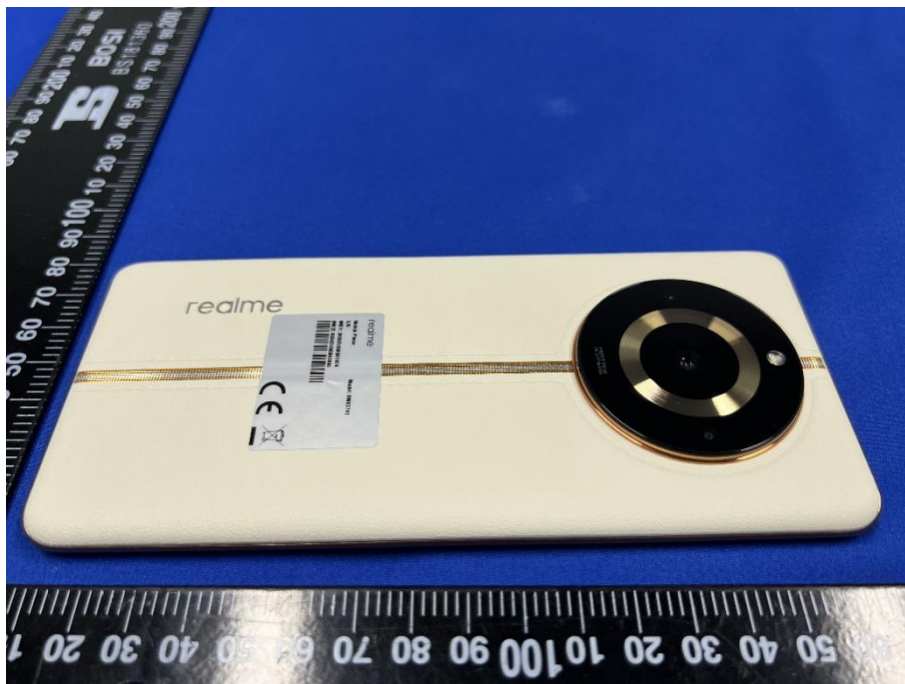

EUT EXTERNAL PHOTOS

FRONT VIEW OF EUT (Plate Material)

BACK VIEW OF EUT (Plate Material)

LEFT SIDE VIEW OF EUT (Plate Material)

RIGHT SIDE OF EUT (Plate Material)

TOP VIEW OF EUT (Plate Material)

BOTTOM VIEW OF EUT (Plate Material)

FRONT VIEW OF EUT (Leather)

BACK VIEW OF EUT (Leather)

LEFT SIDE VIEW OF EUT (Leather)

RIGHT SIDE OF EUT (Leather)

TOP VIEW OF EUT (Leather)

BOTTOM VIEW OF EUT (Leather)

Accessory-Power Supply Unit 1 (VCBAJAUH US Plug)

CLOSE-UP

USB Cable

Headset

--BLANK BELOW--